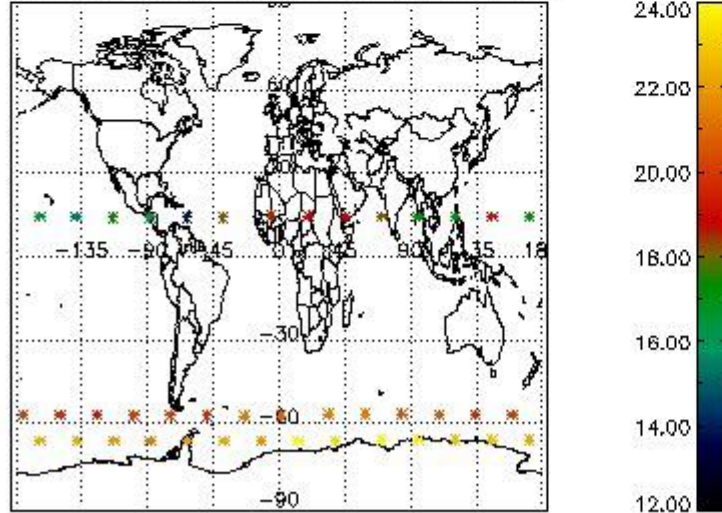

### 3.2 Plot quality information per product (world map)

Percentage of flagged data per O3 profile

Percentage of flagged data per H2O profile

Percentage of flagged data per NO2 profile

Percentage of flagged data per NO3 profile