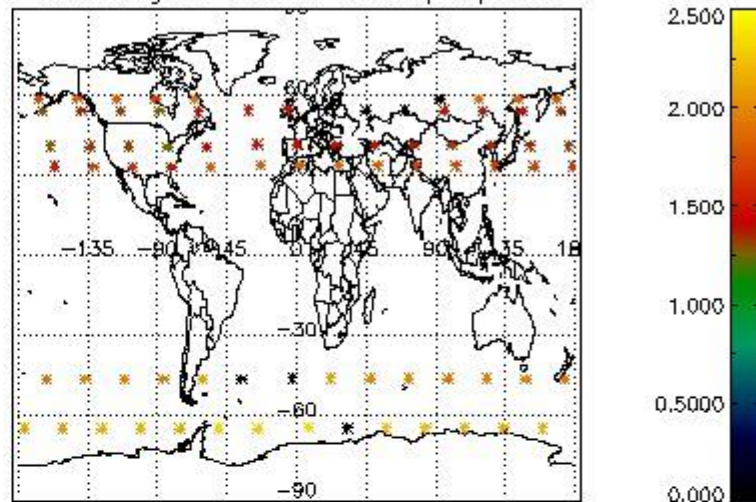

Percentage of datation errors per profile