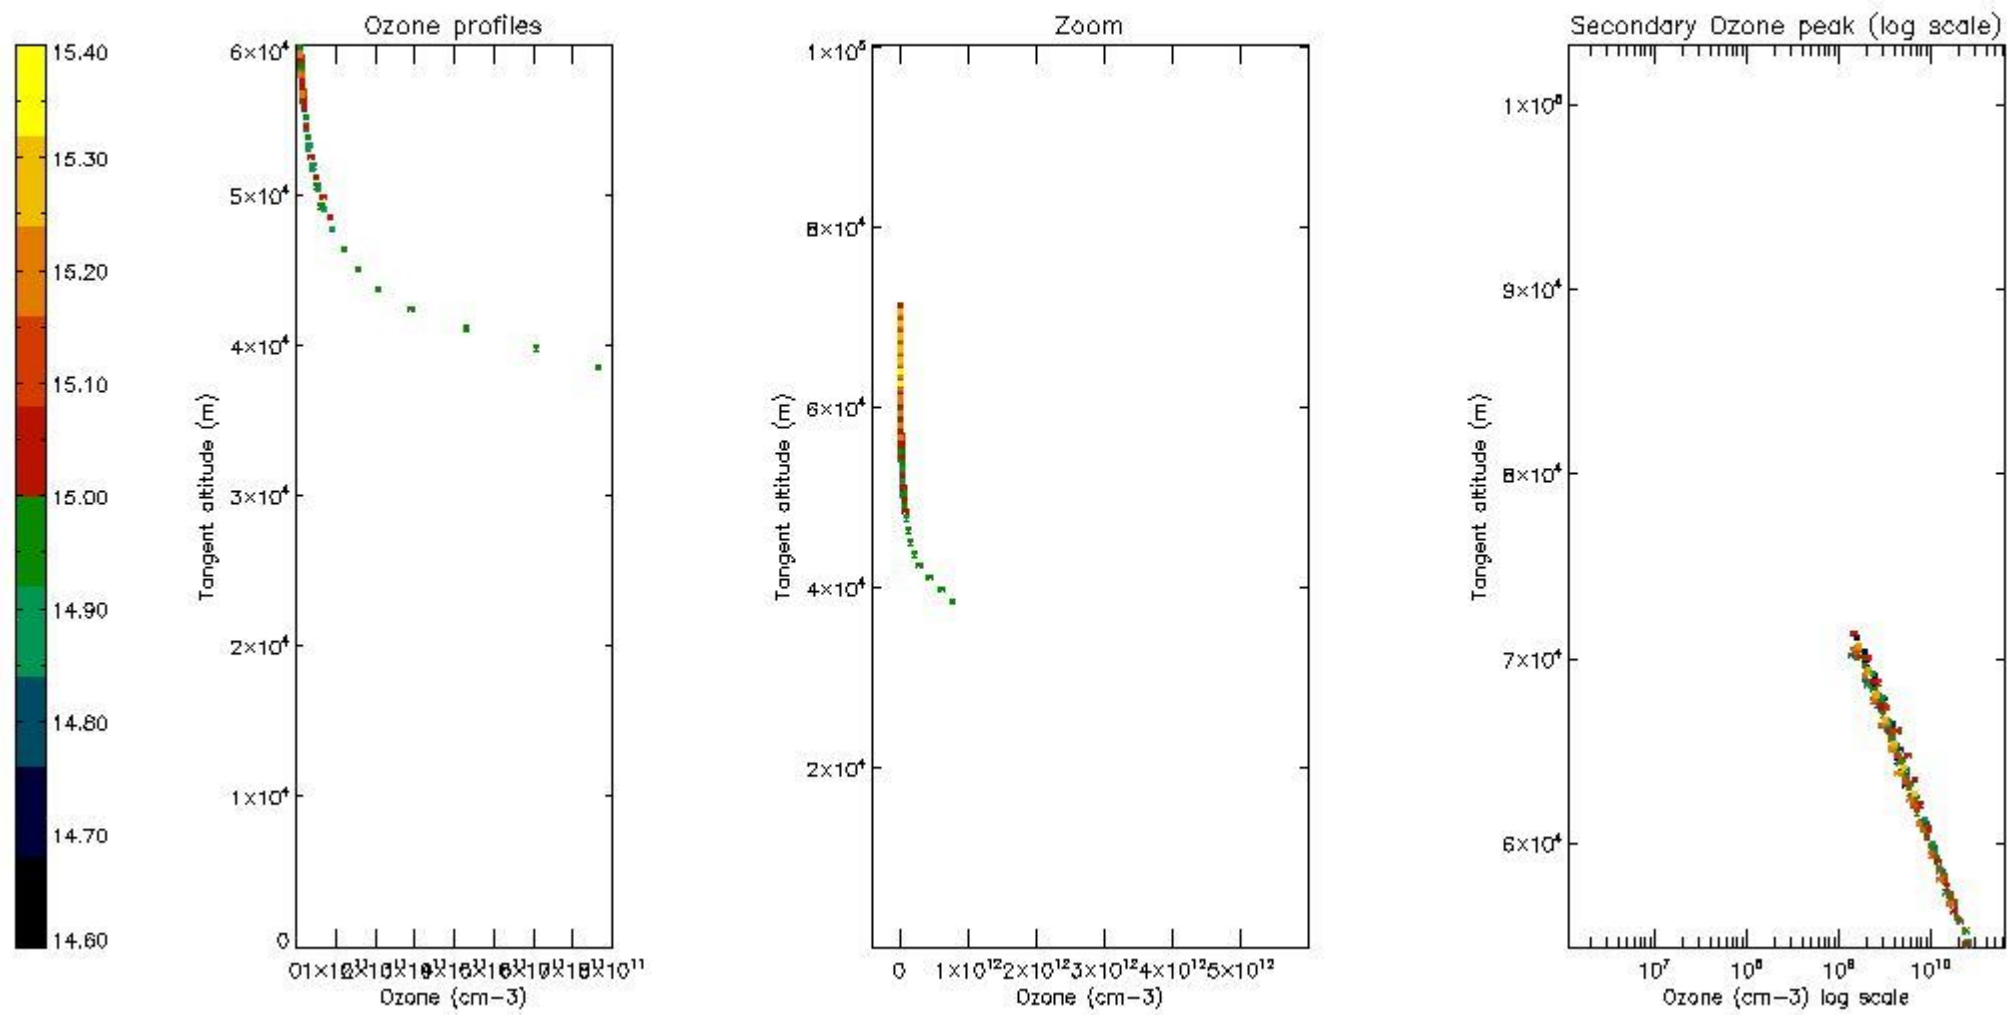

5.6 Plot NO₂ profiles for all STD (dark without errors)

The colorbar represents the latitude.