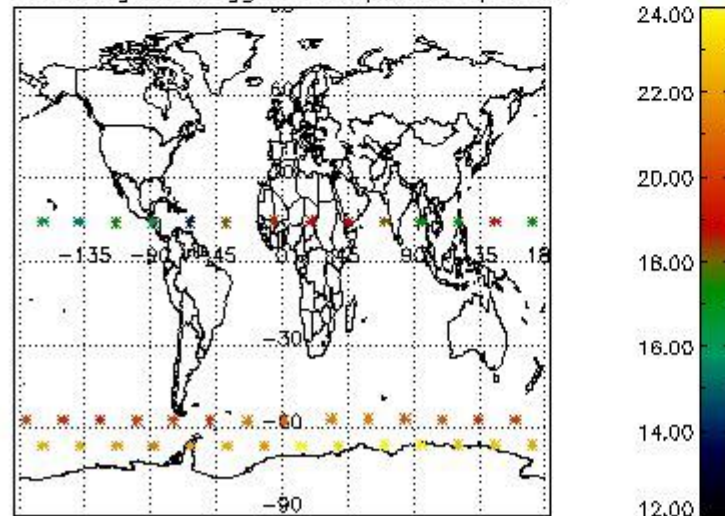

Percentage of flagged data per NO2 profile