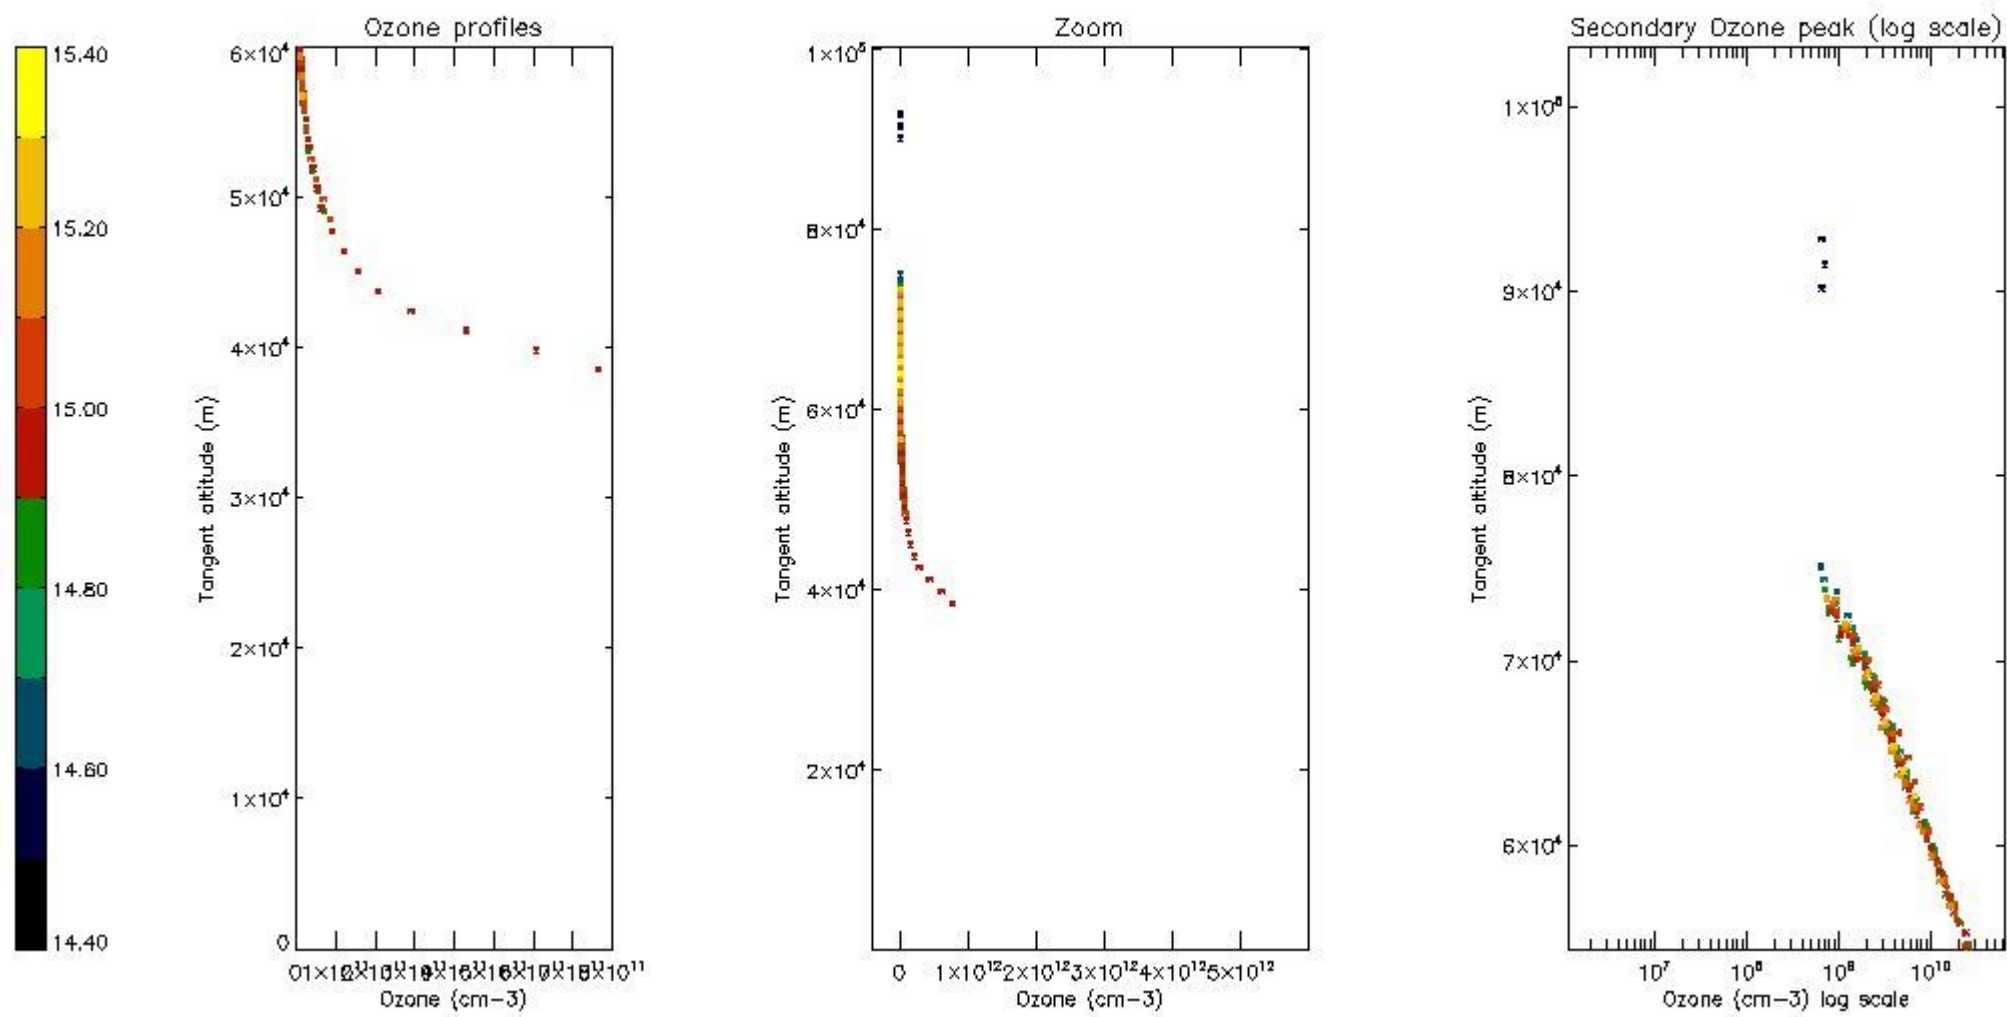

5.5 Plot ozone profiles where STD < 5% (dark without errors)

The colorbar represents the latitude.