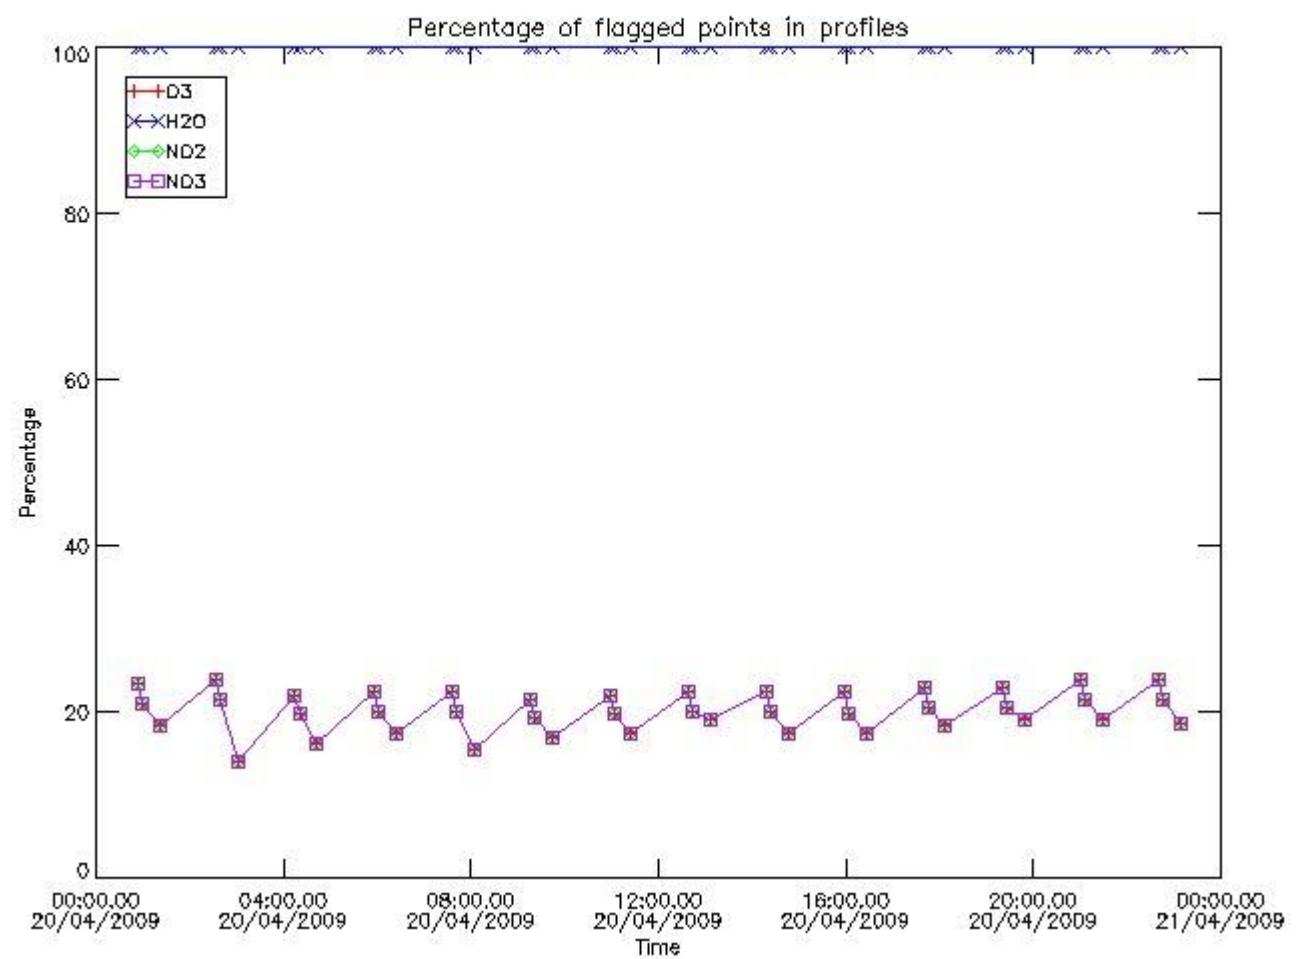

In this section it is plotted some information contained in the Quality Summary data set of the level 2 products. Only products in dark limb conditions and without errors (error flag in the MPH set to "0") are used.

3.1 Plot quality information per product (time dependant)

3.2 Plot quality information per product (world map)