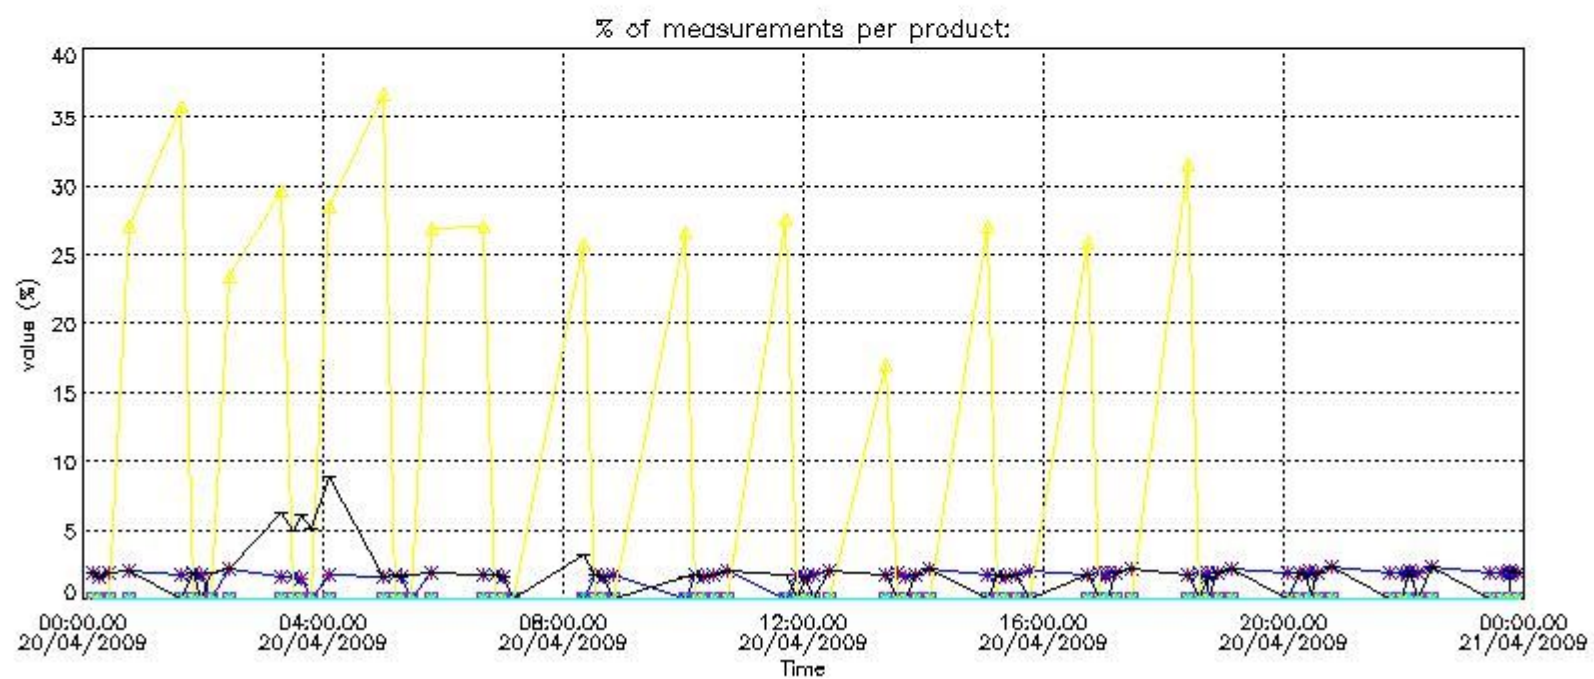

4.2 Plot quality information per product coming from level 1b processing (world map)

4.2.1 Plot level 1 quality information per product (world map): ENVISAT ASCENDING passes