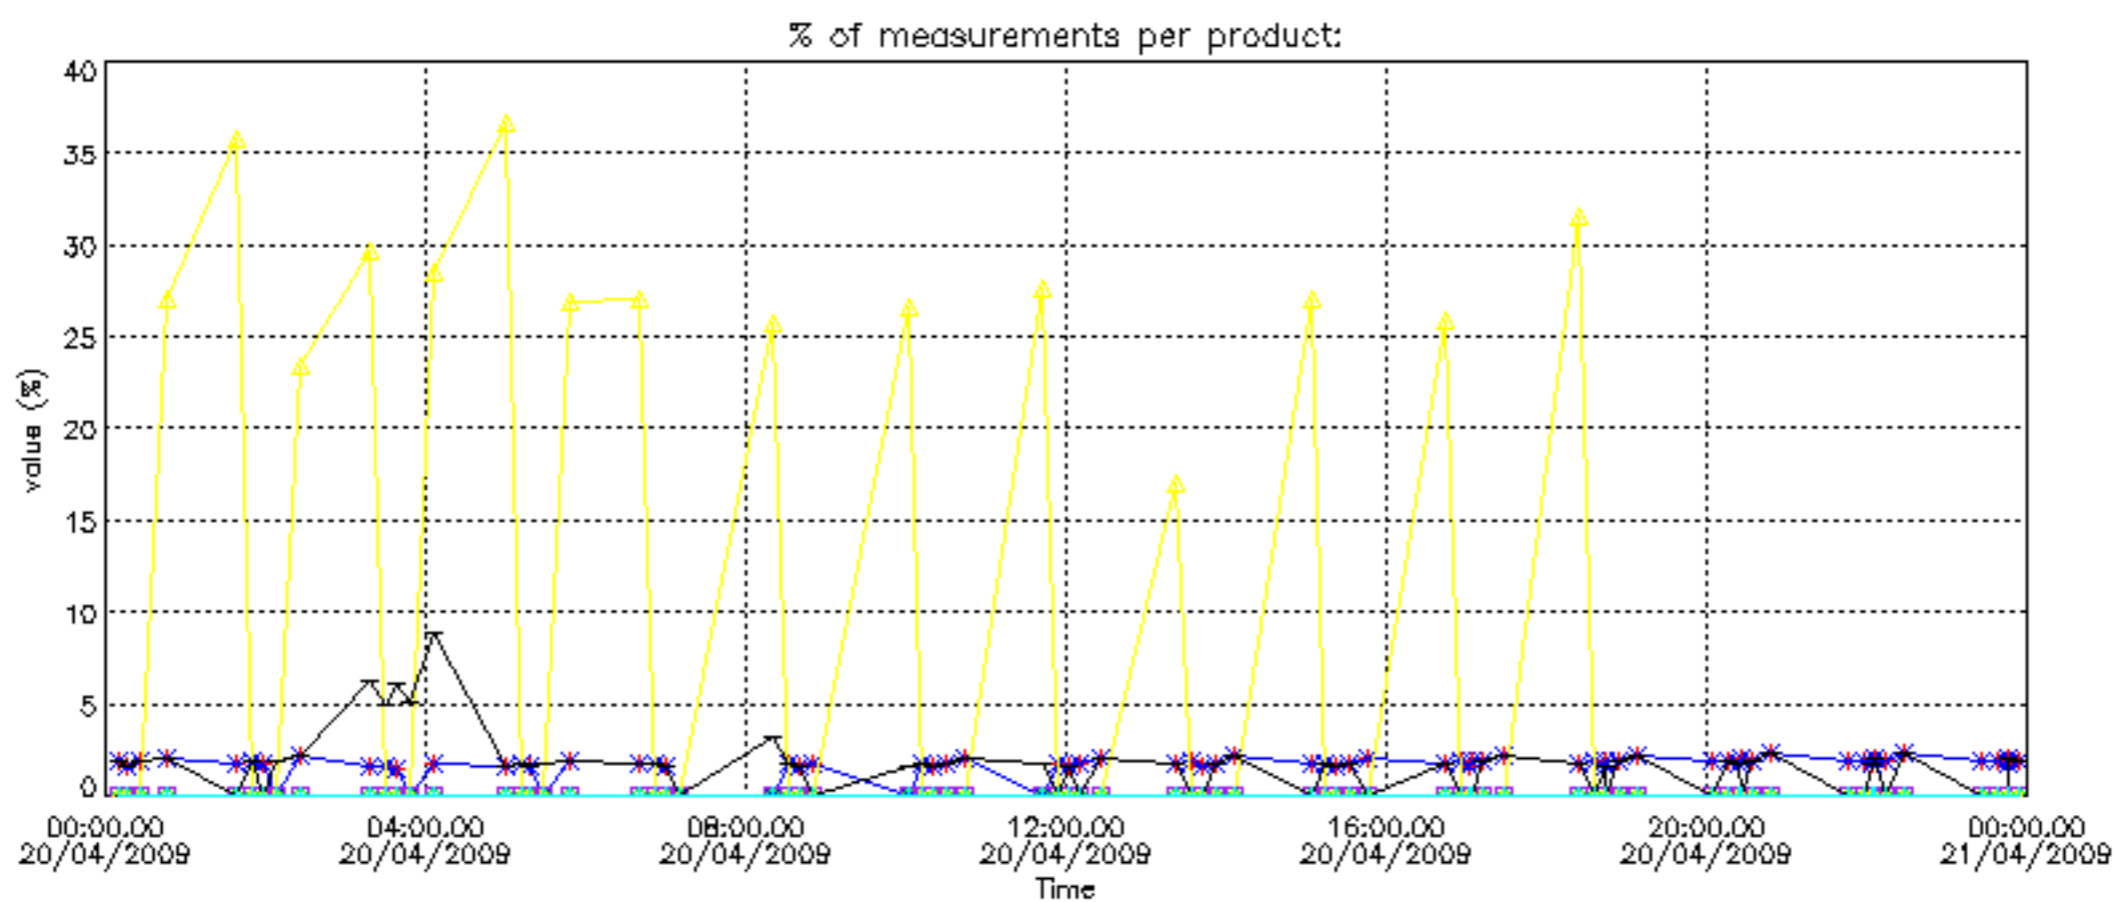

Percentage of cosmic ray hits per profile

Percentage of datation errors per profile