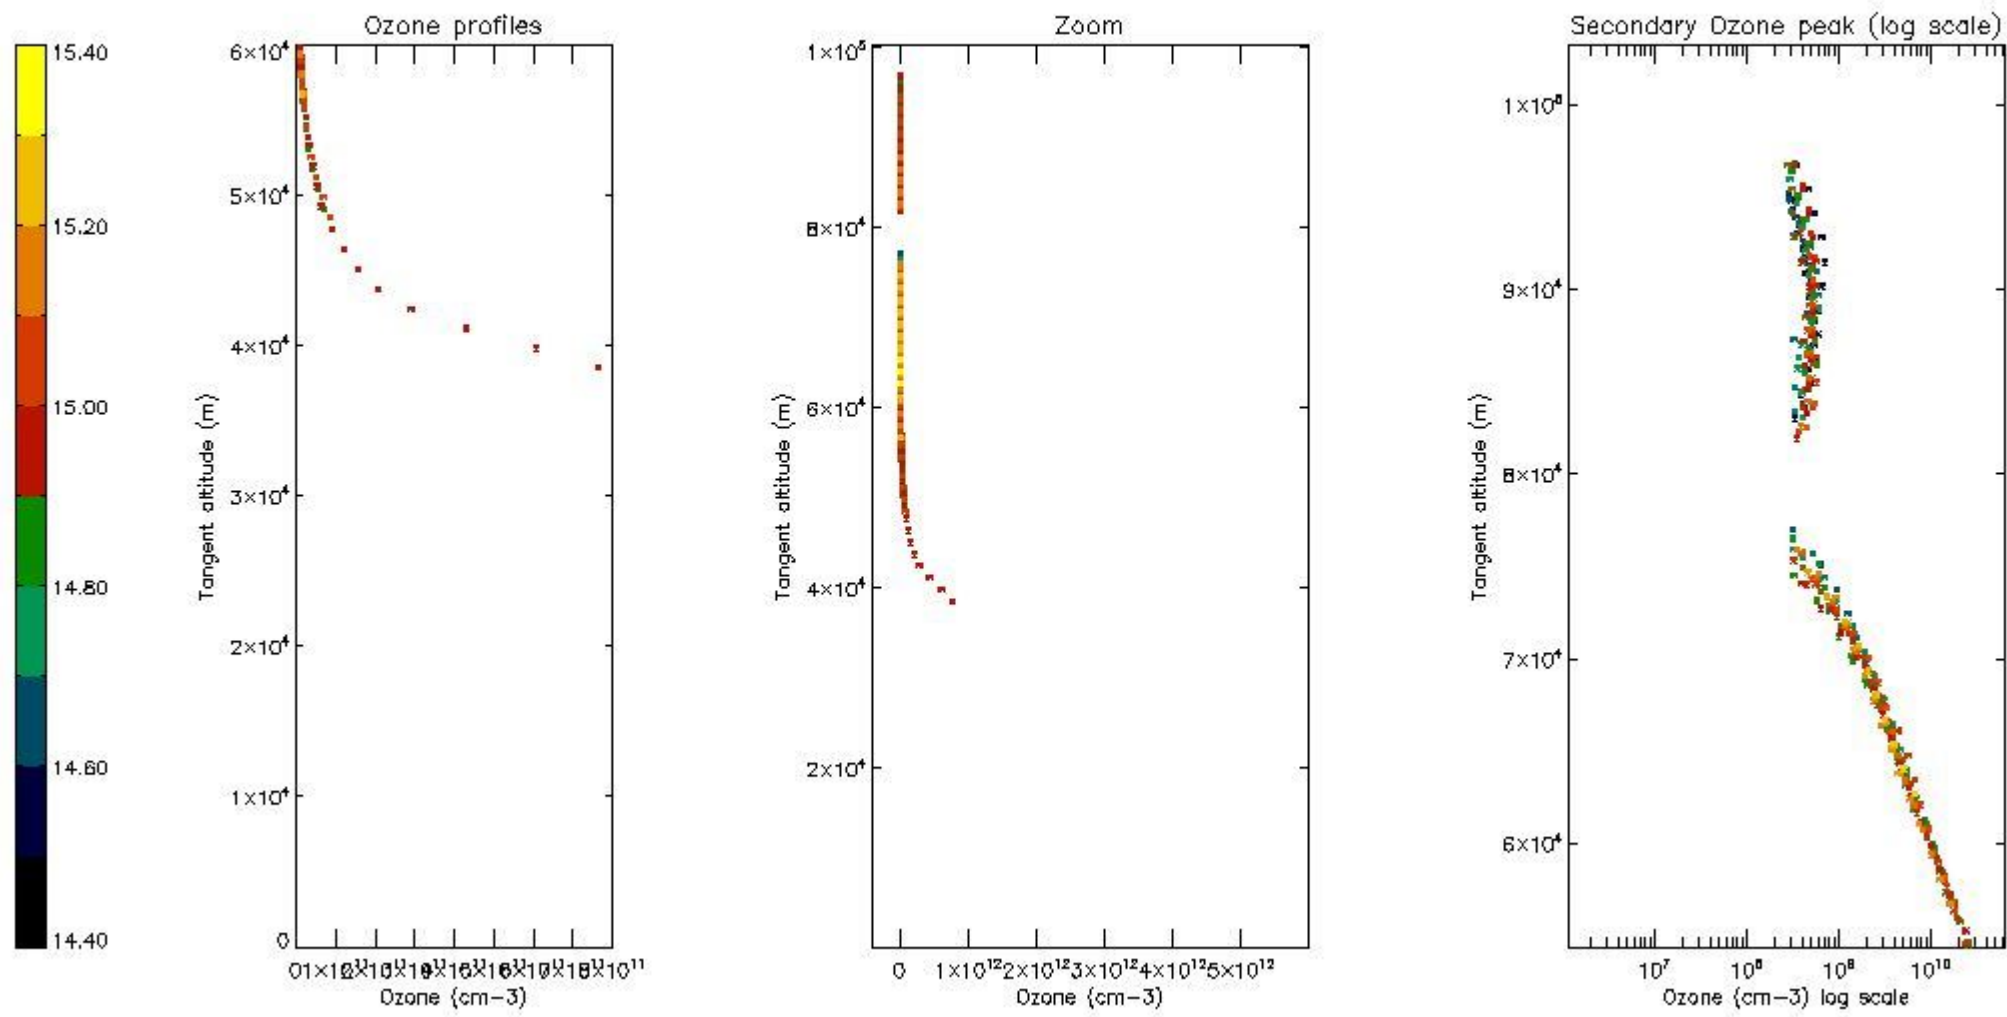

STD < 10	3
STD < 5	2

5.2 Plot ozone profiles for all STD (dark without errors)

The colorbar represents the latitude.

5.3 Plot ozone profiles where STD < 20% (dark without errors)

The colorbar represents the latitude.