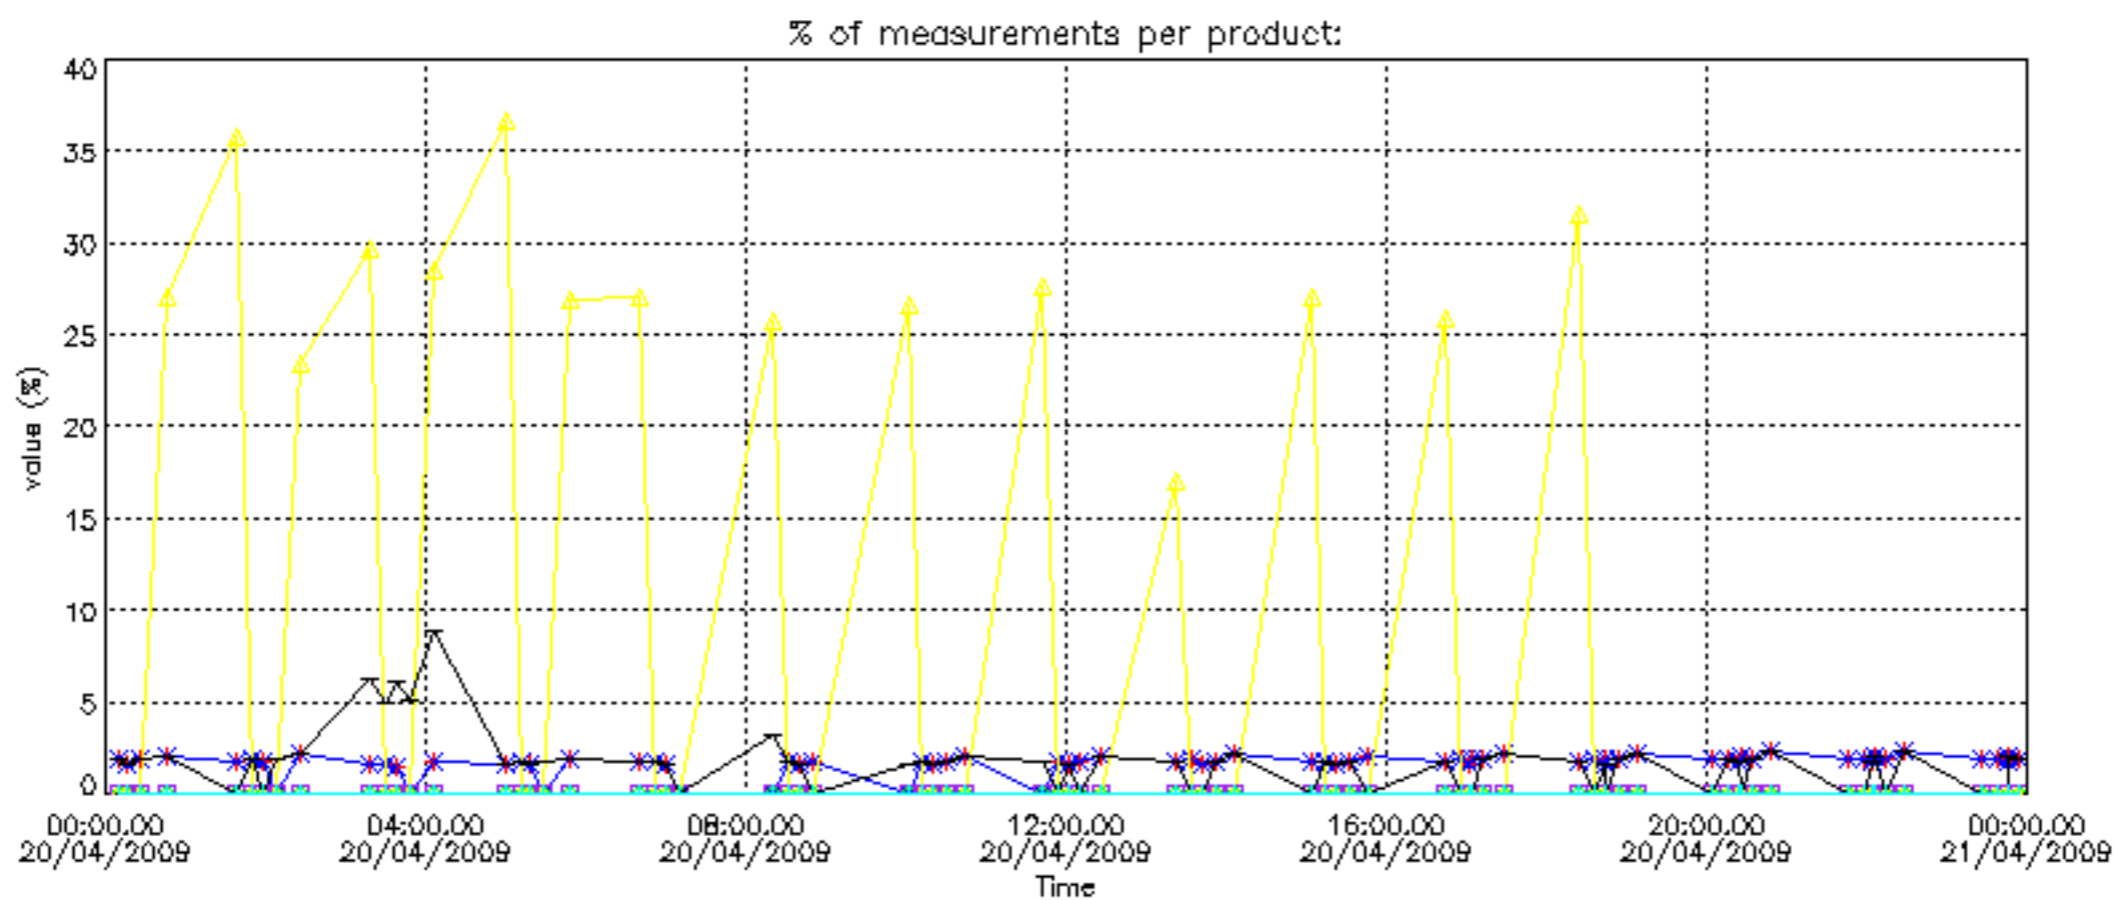

Percentage of cosmic ray hits per profile

Percentage of datation errors per profile