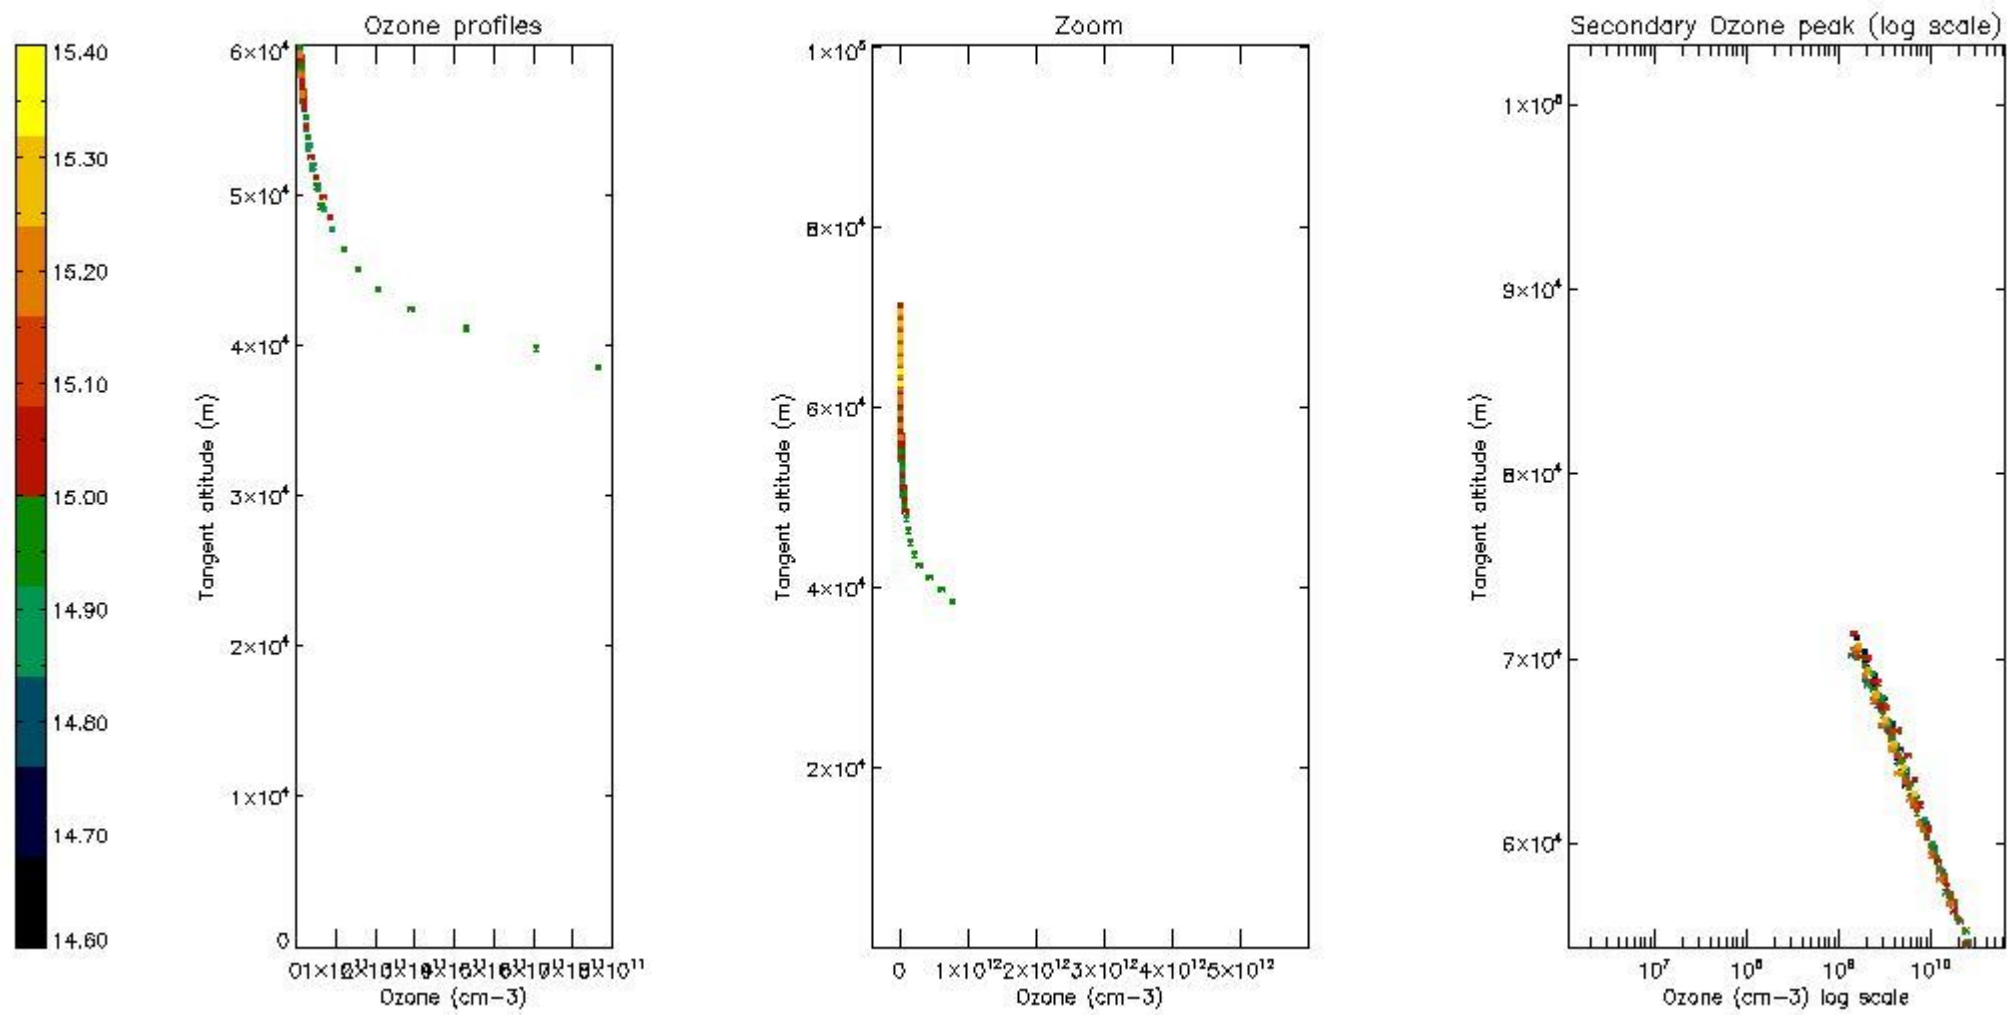

*5.4 Plot ozone profiles where STD < 10% (dark without errors)*

The colorbar represents the latitude.

*5.5 Plot ozone profiles where STD < 5% (dark without errors)*

The colorbar represents the latitude.

*5.6 Plot NO<sub>2</sub> profiles for all STD (dark without errors)*

The colorbar represents the latitude.

*5.7 Plot NO3 profiles for all STD (dark without errors)*

The colorbar represents the latitude.