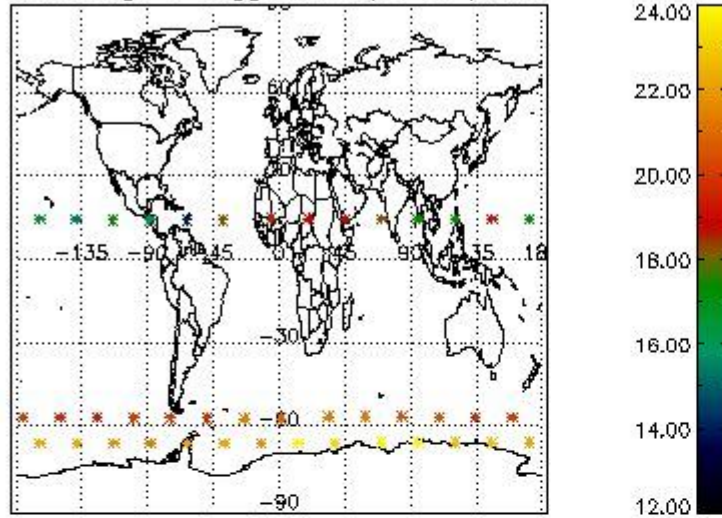

Percentage of flagged data per O3 profile