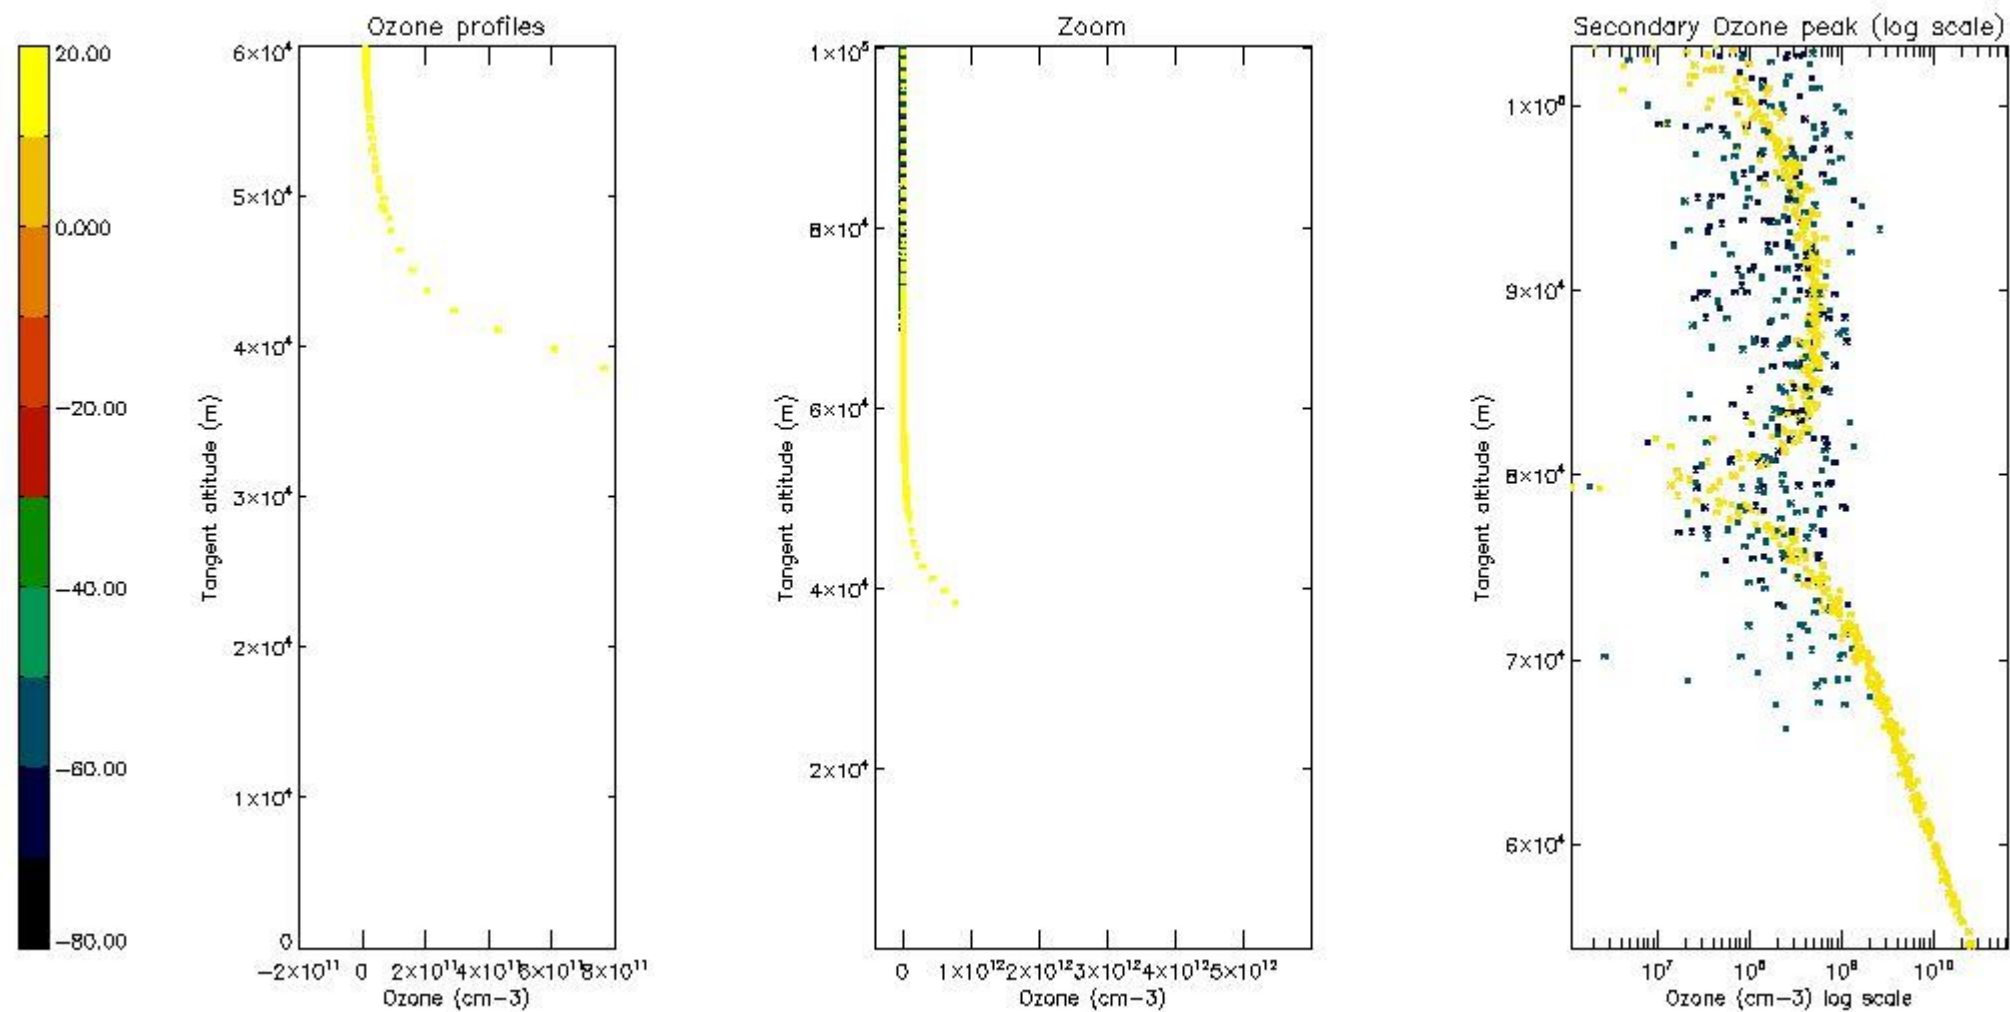

STD < 10	3
STD < 5	2

5.2 Plot ozone profiles for all STD (dark without errors)

The colorbar represents the latitude.

5.3 Plot ozone profiles where STD < 20% (dark without errors)

The colorbar represents the latitude.