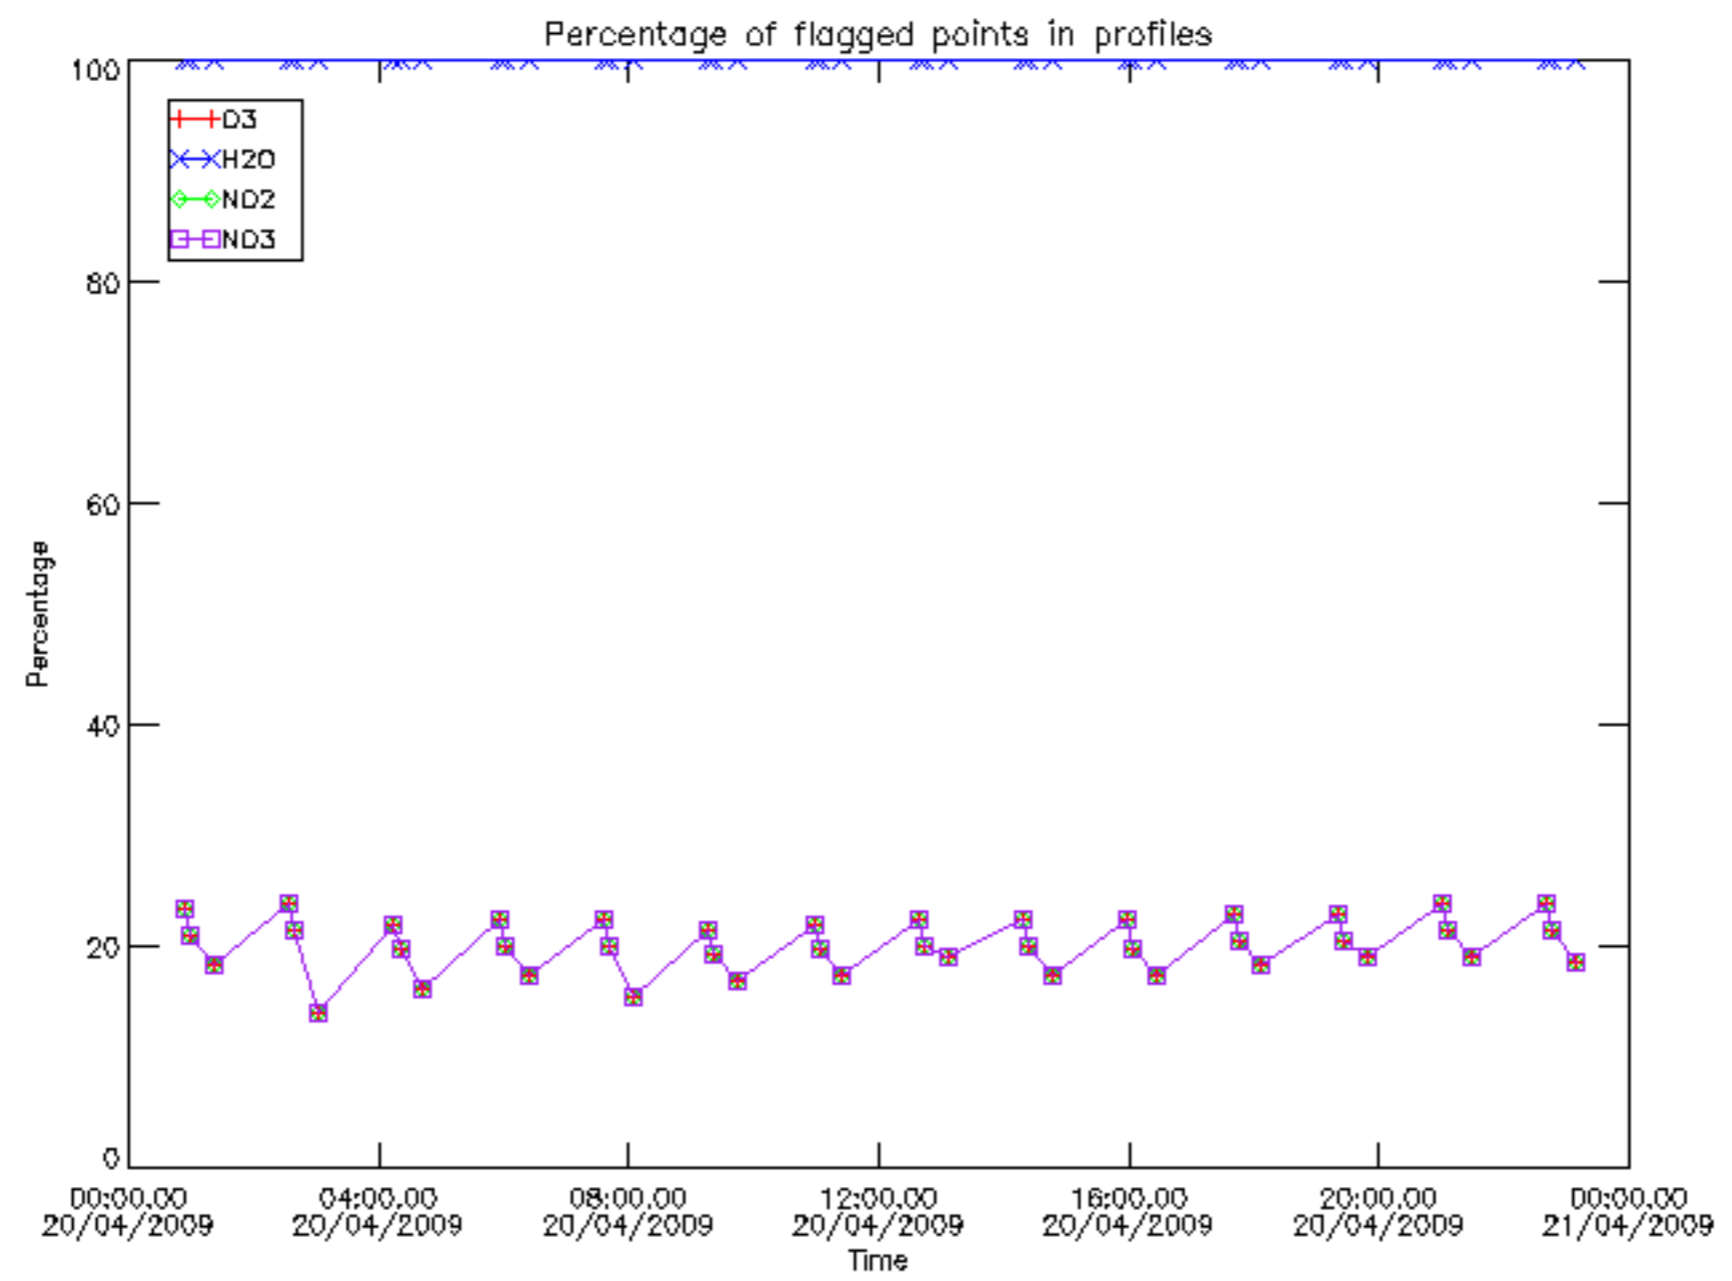

Percentage of flagged data per D3 profile

Percentage of flagged data per H2O profile