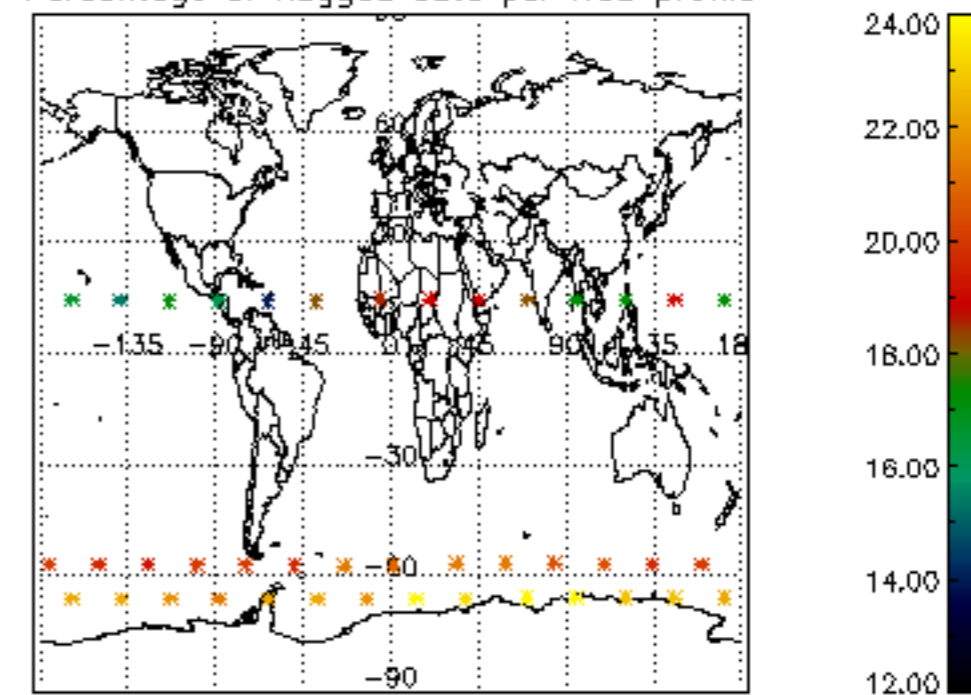

Percentage of flagged data per NO3 profile