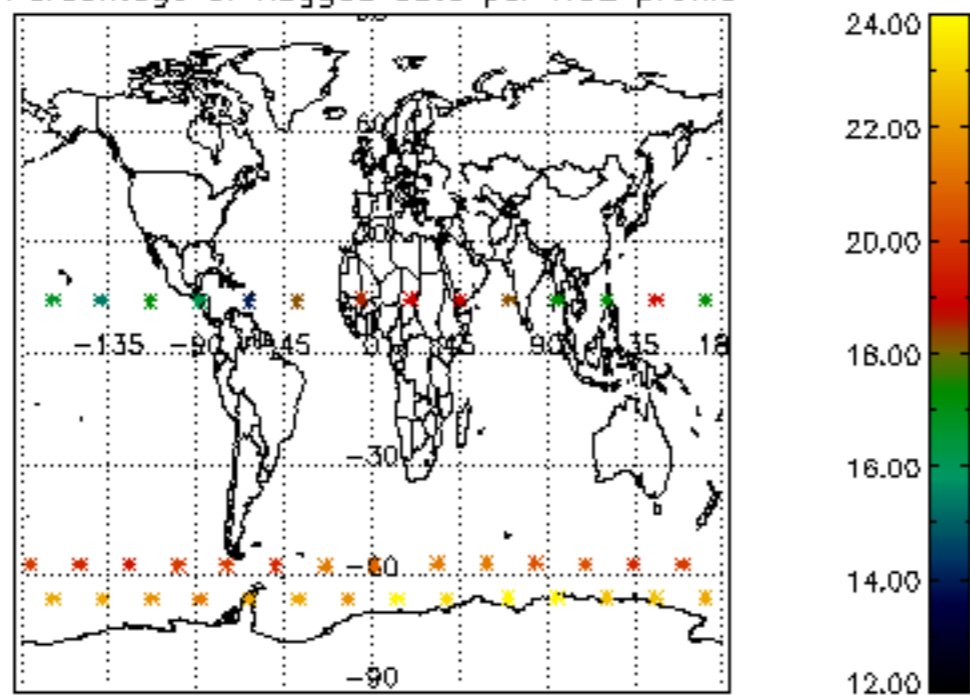

Percentage of flagged data per NO2 profile