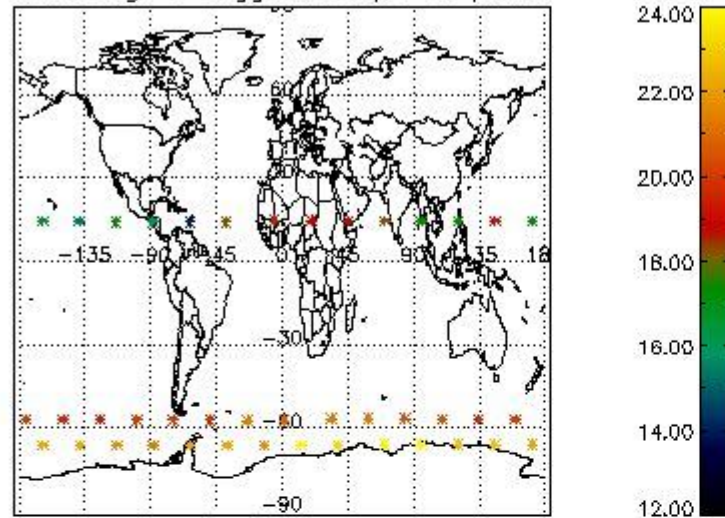

Percentage of flagged data per O3 profile