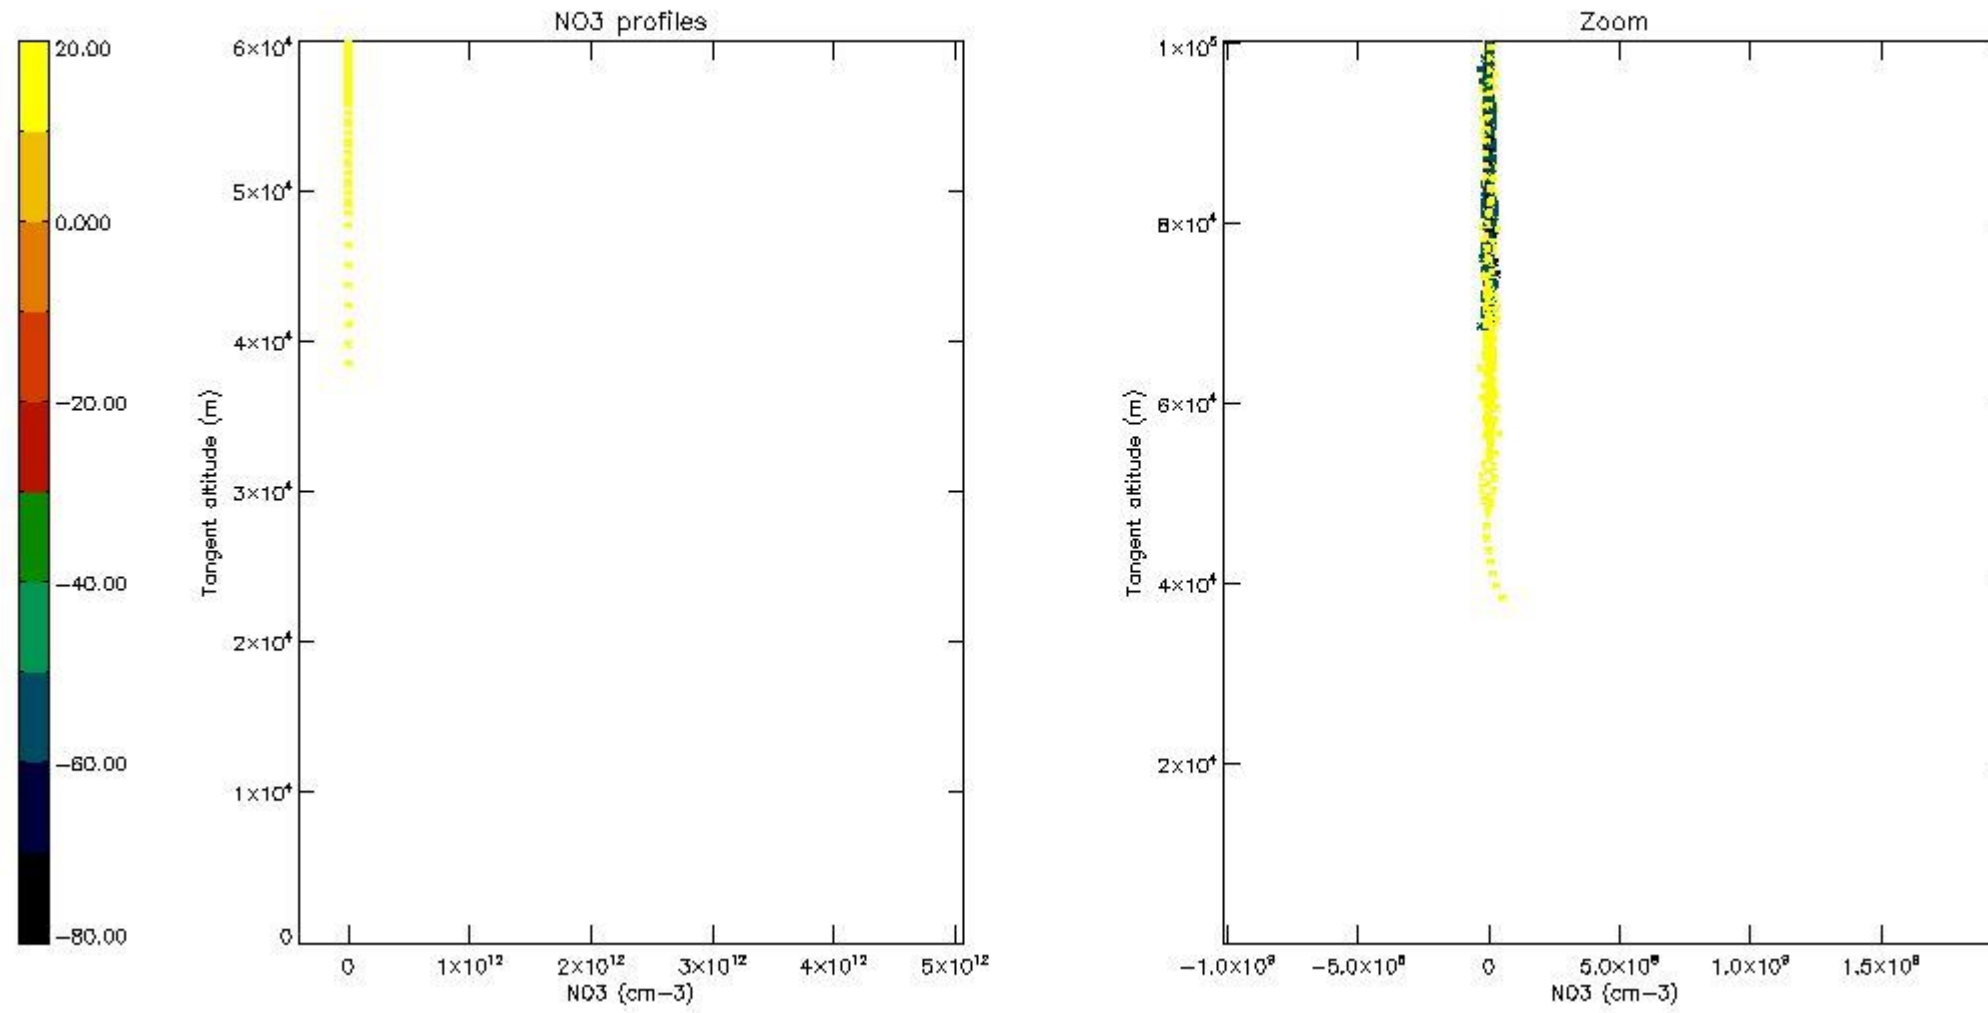

*5.4 Plot ozone profiles where STD < 10% (dark without errors)*

The colorbar represents the latitude.

*5.5 Plot ozone profiles where STD < 5% (dark without errors)*

The colorbar represents the latitude.

*5.6 Plot NO<sub>2</sub> profiles for all STD (dark without errors)*

The colorbar represents the latitude.

*5.7 Plot NO3 profiles for all STD (dark without errors)*

The colorbar represents the latitude.