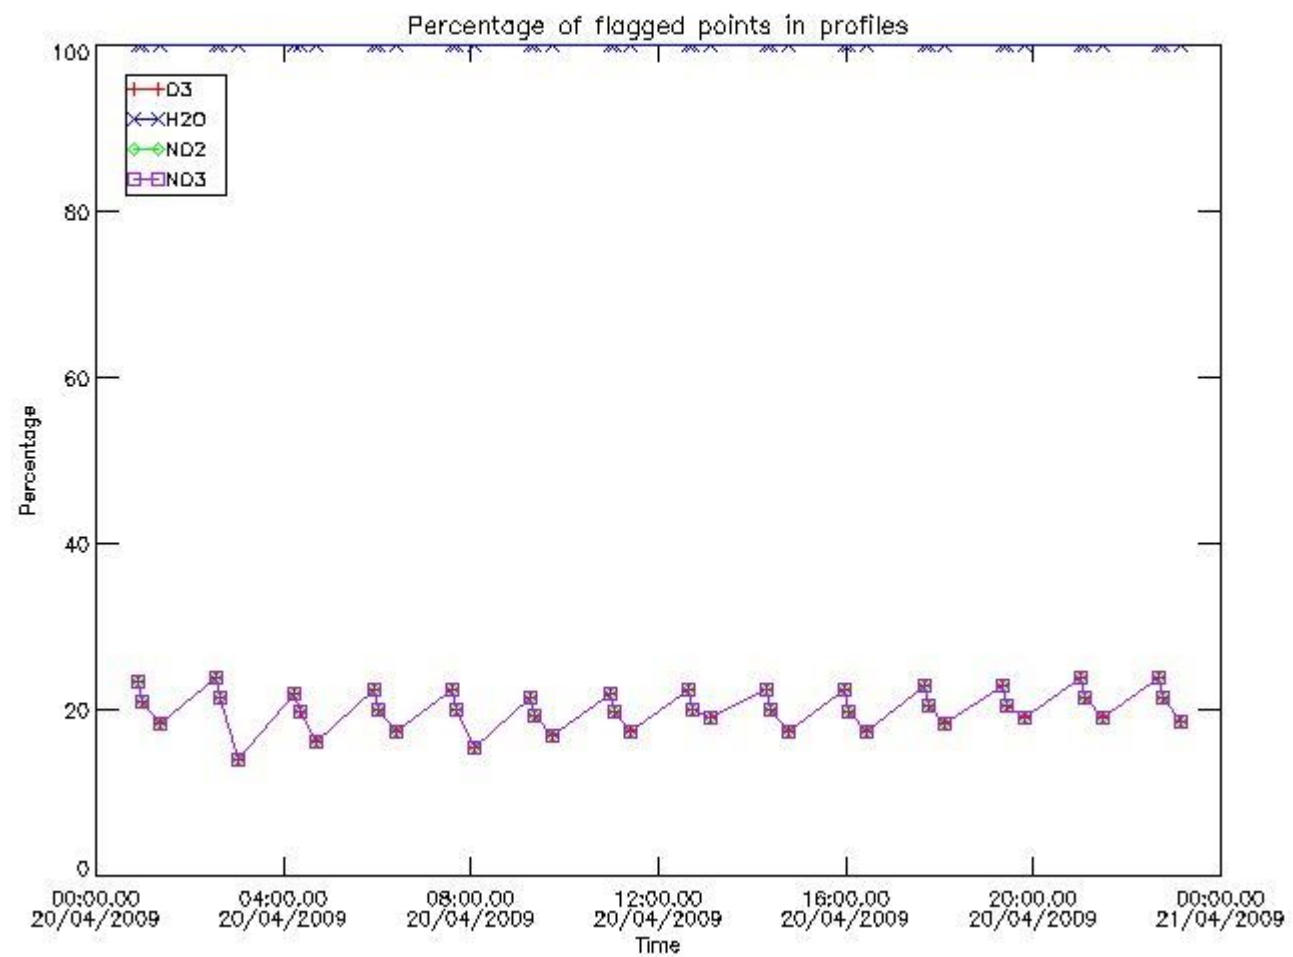

In this section it is plotted some information contained in the Quality Summary data set of the level 2 products. Only products in dark limb conditions and without errors (error flag in the MPH set to "0") are used.

3.1 Plot quality information per product (time dependant)

3.2 Plot quality information per product (world map)