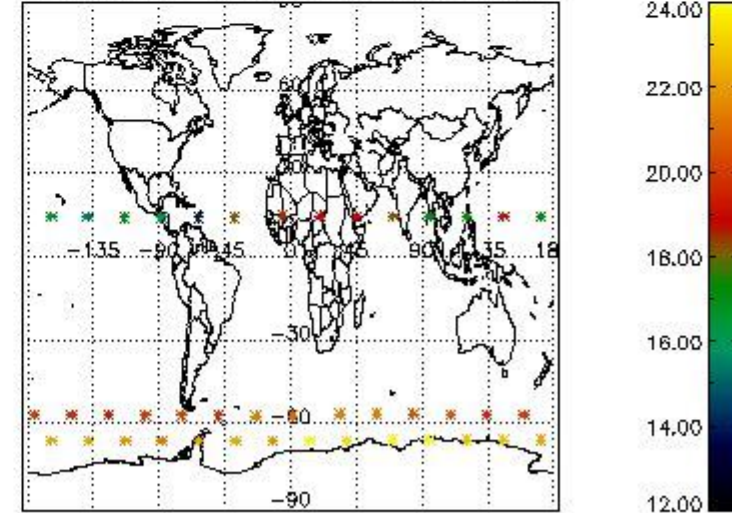

### 3.2 Plot quality information per product (world map)

Percentage of flagged data per O3 profile

Percentage of flagged data per H2O profile

Percentage of flagged data per NO2 profile

Percentage of flagged data per NO3 profile