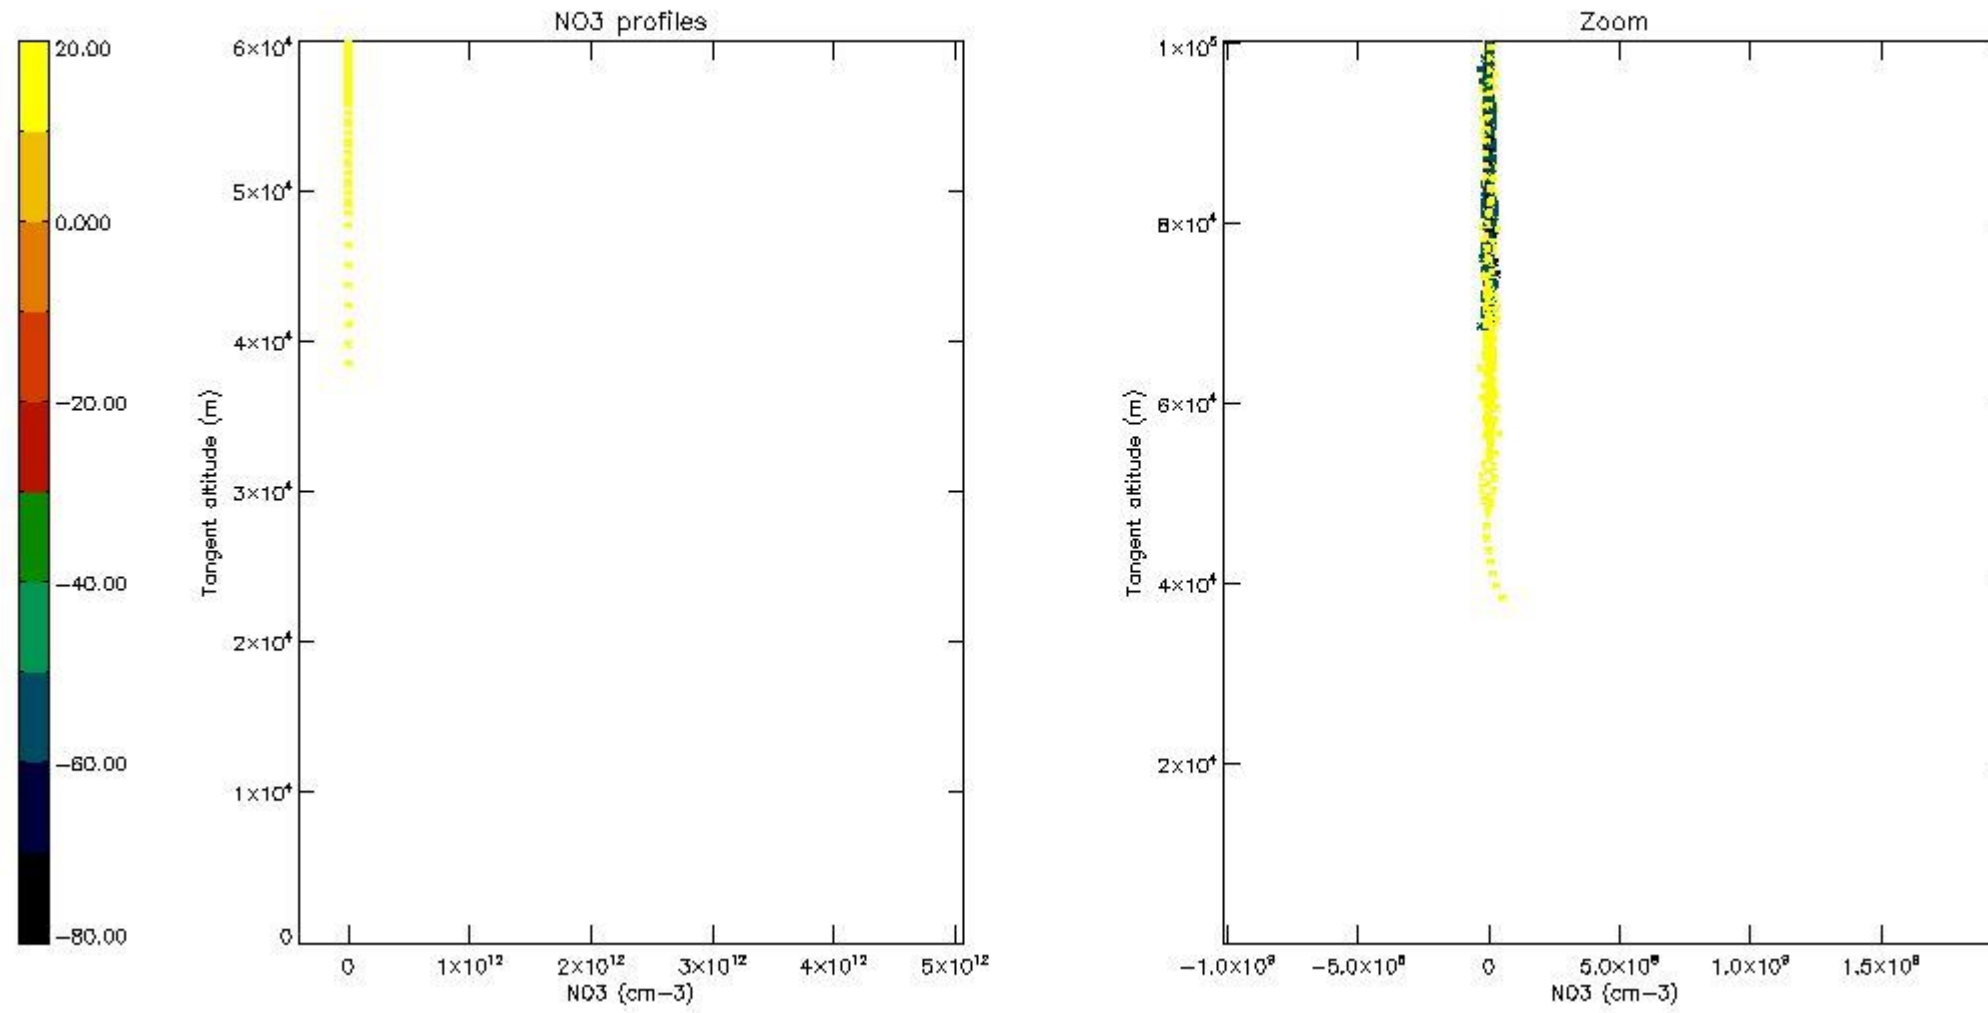

The colorbar represents the latitude.

*5.7 Plot NO3 profiles for all STD (dark without errors)*

The colorbar represents the latitude.