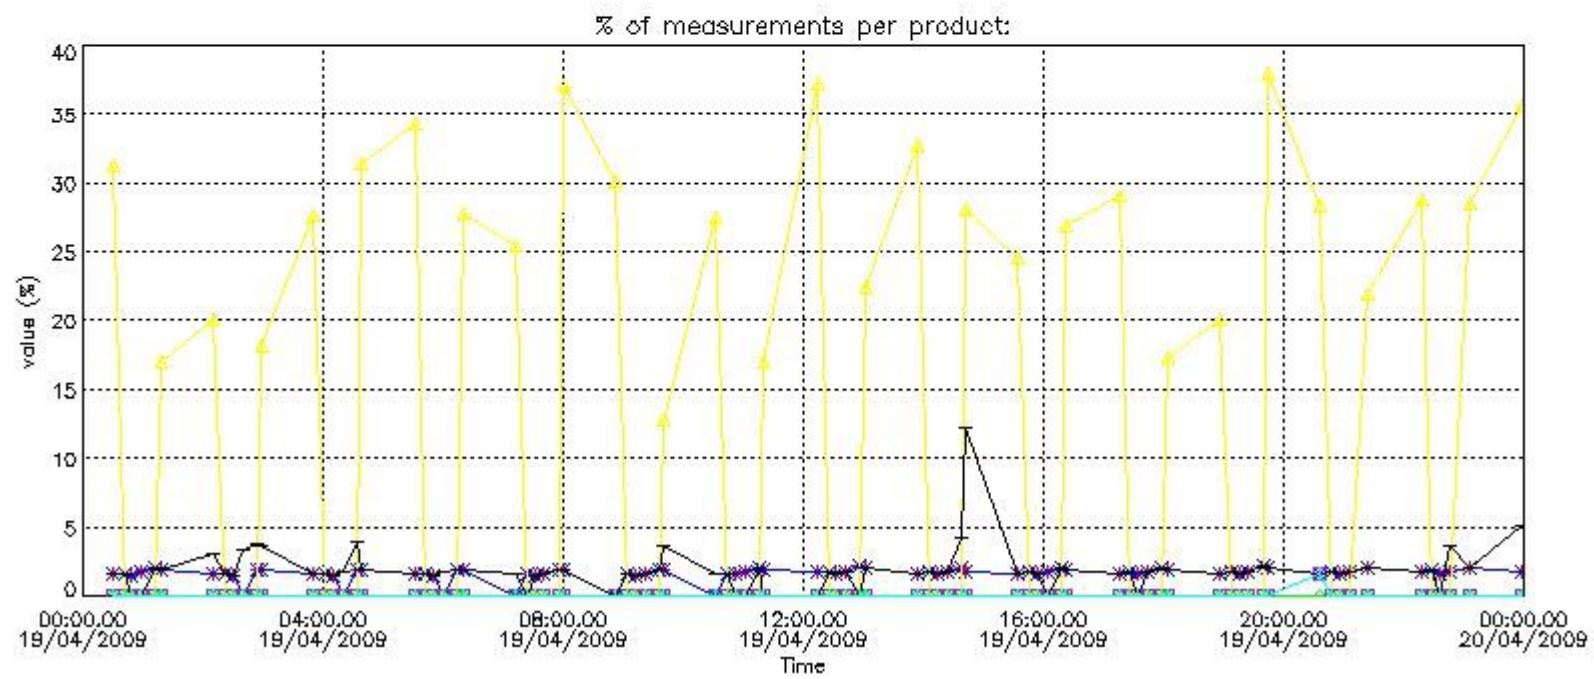

4.2 Plot quality information per product coming from level 1b processing (world map)

4.2.1 Plot level 1 quality information per product (world map): ENVISAT ASCENDING passes