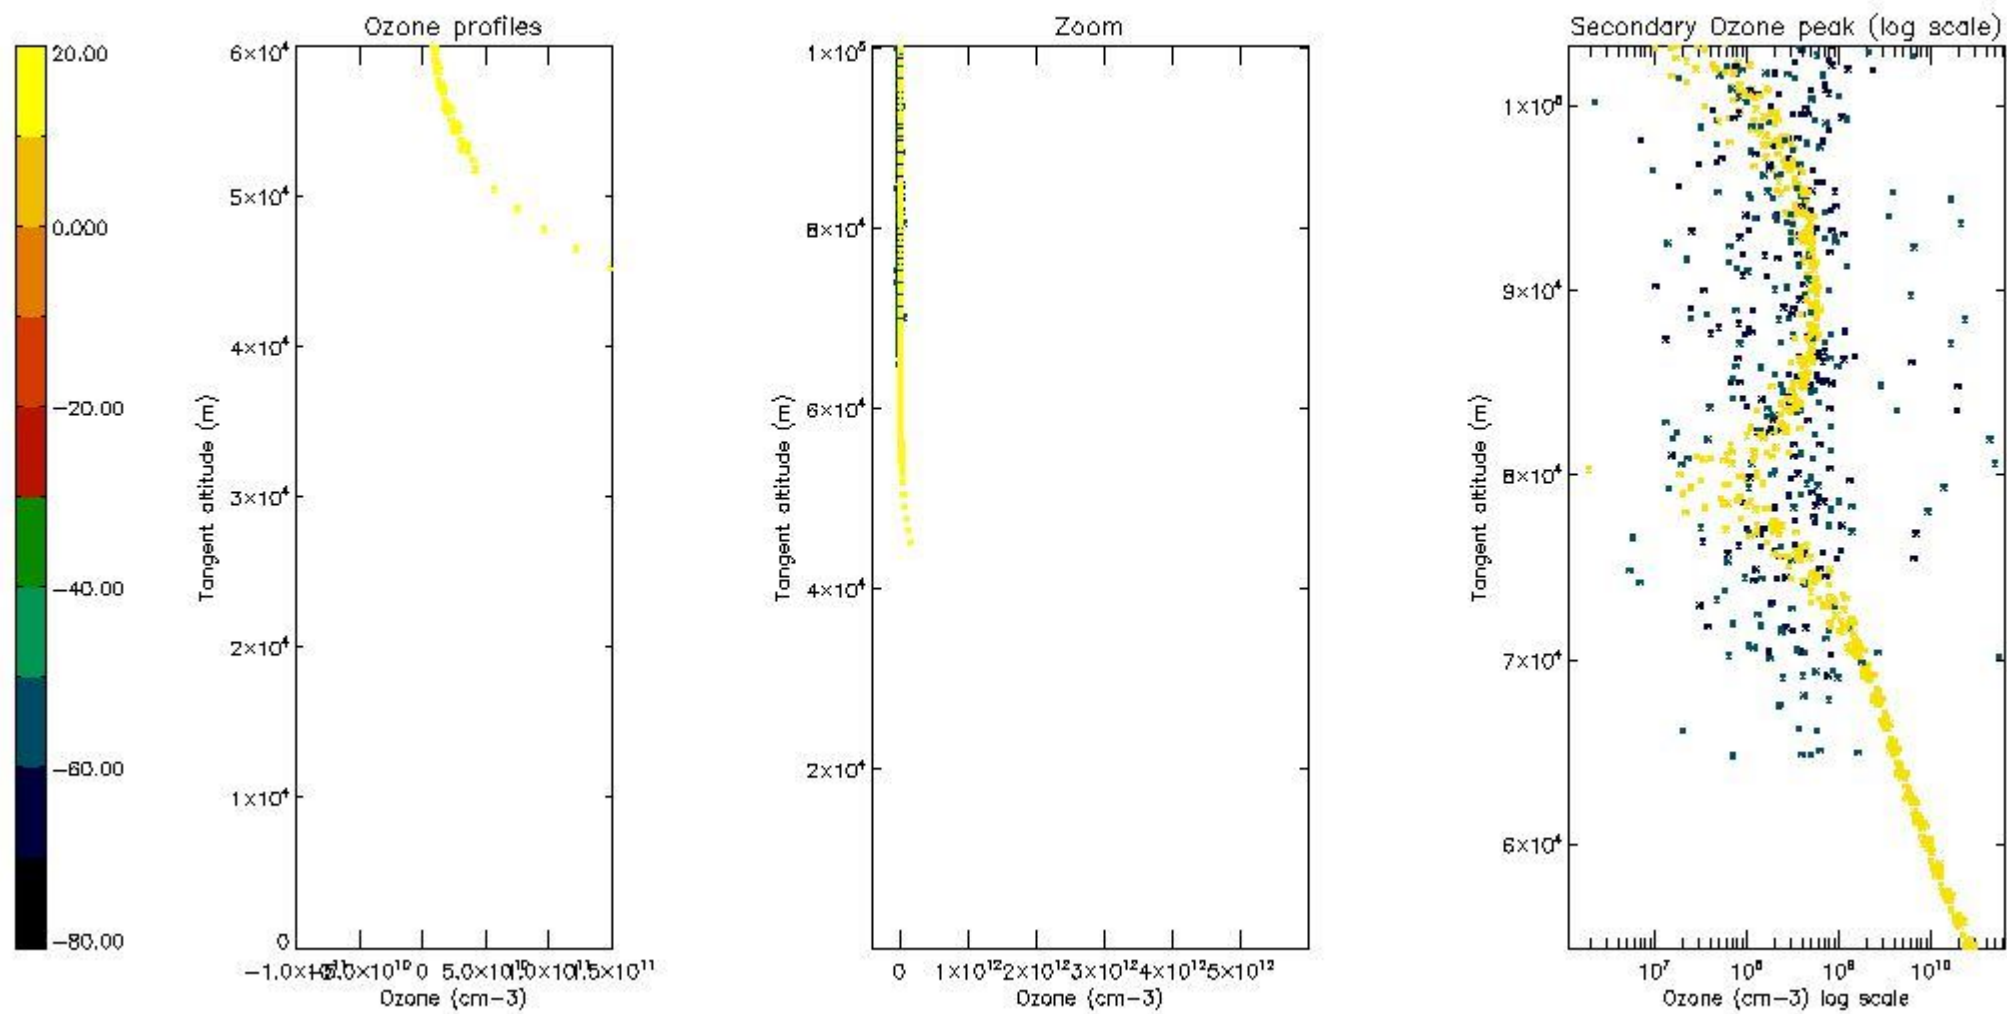

STD < 10	3
STD < 5	2

5.2 Plot ozone profiles for all STD (dark without errors)

The colorbar represents the latitude.

5.3 Plot ozone profiles where STD < 20% (dark without errors)

The colorbar represents the latitude.