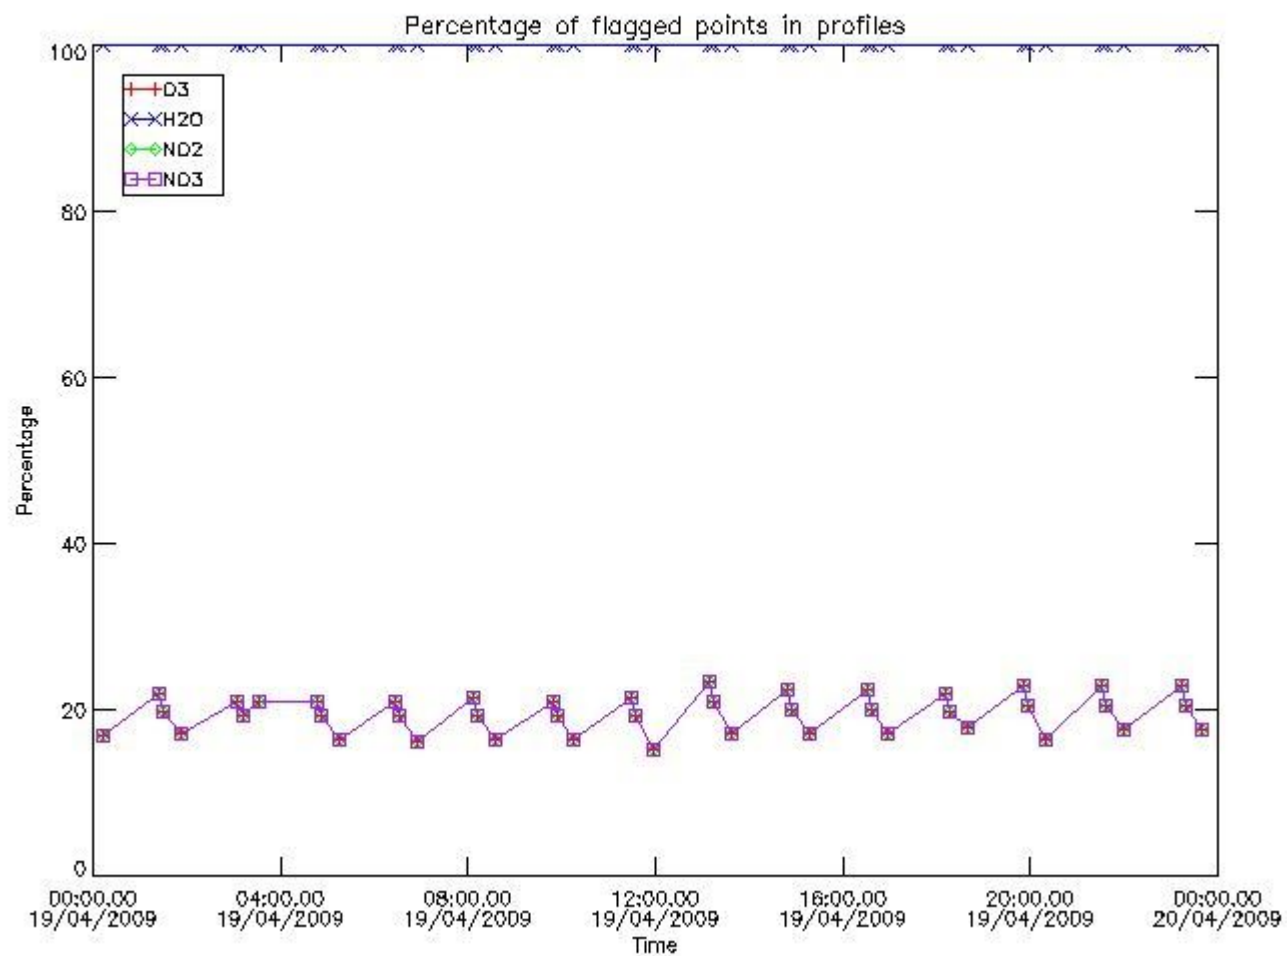

3. Quality information per product

In this section it is plotted some information contained in the Quality Summary data set of the level 2 products. Only products in dark limb conditions and without errors (error flag in the MPH set to "0") are used.

3.1 Plot quality information per product (time dependant)

3.2 Plot quality information per product (world map)