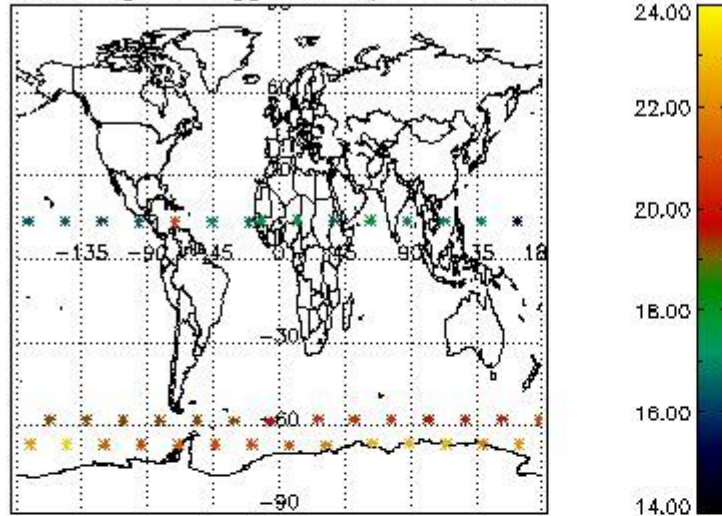

Percentage of flagged data per O3 profile