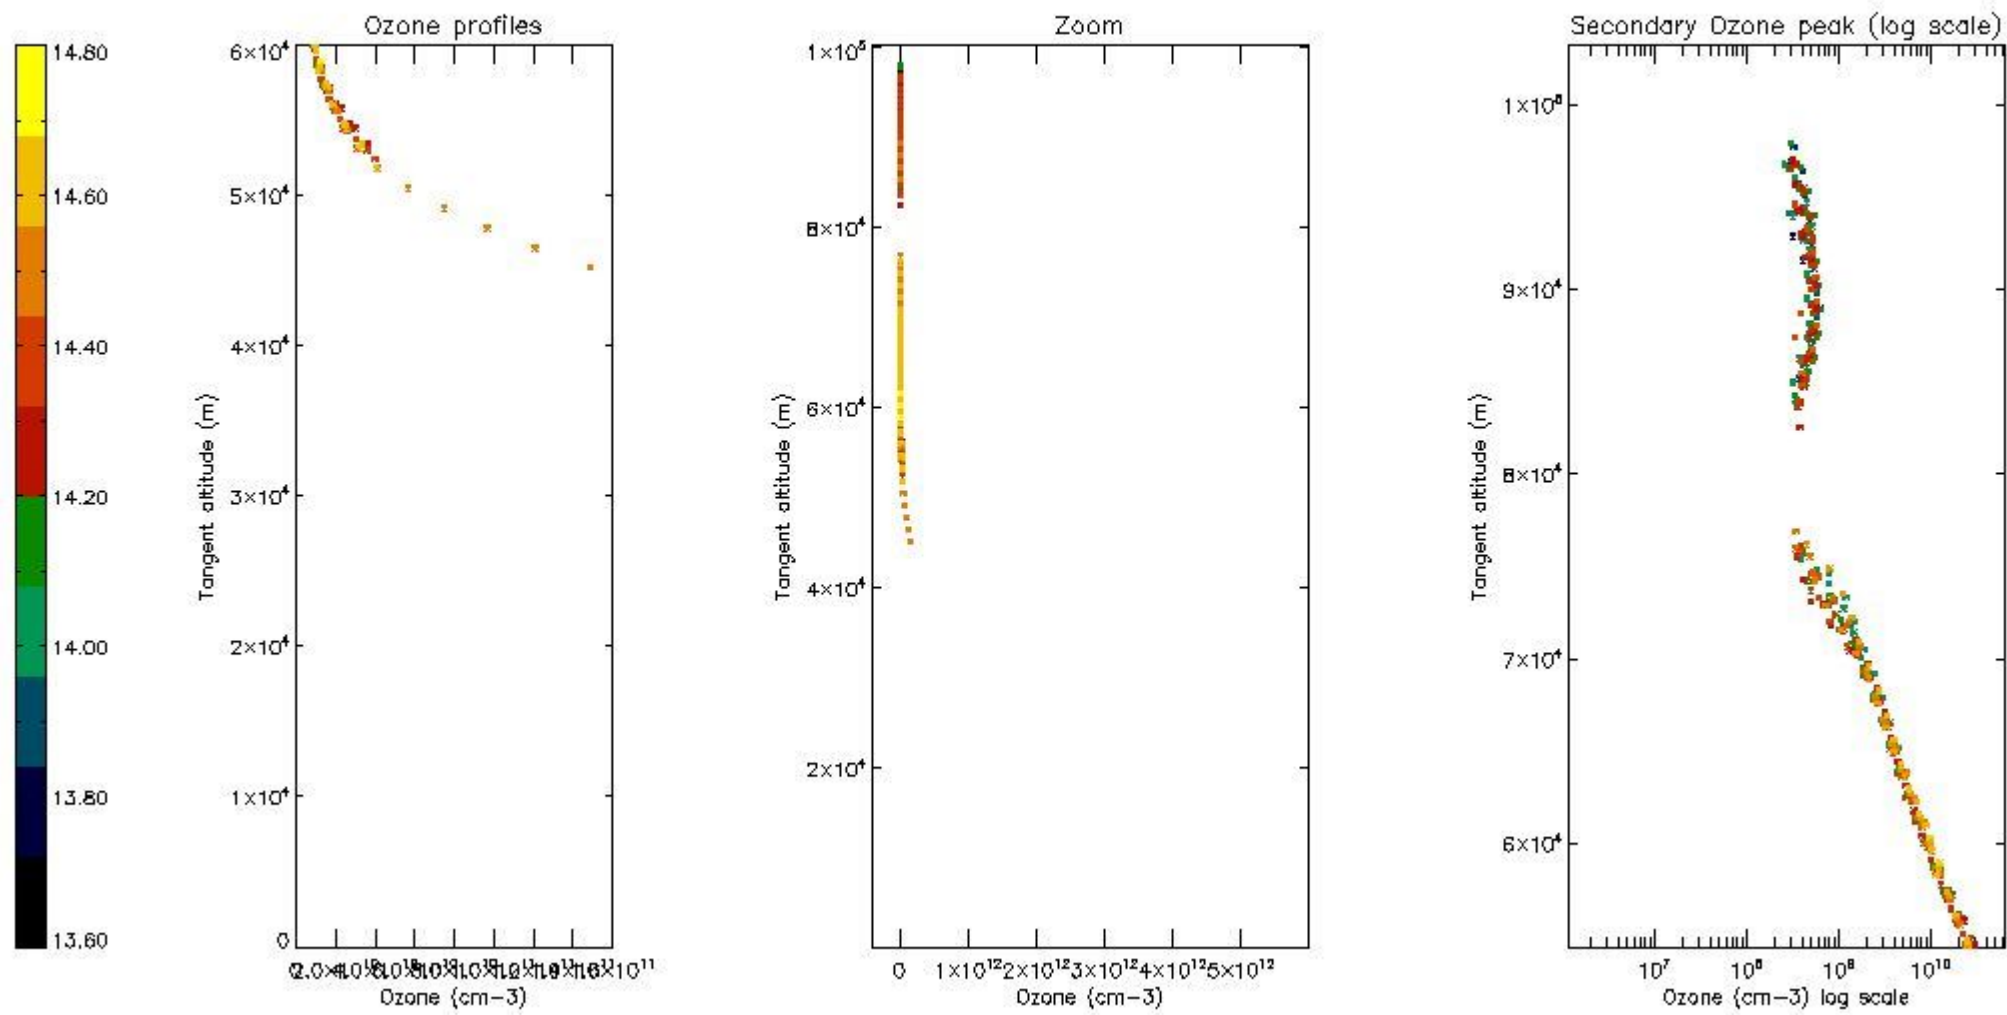

STD < 10	3
STD < 5	2

5.2 Plot ozone profiles for all STD (dark without errors)

The colorbar represents the latitude.

5.3 Plot ozone profiles where STD < 20% (dark without errors)

The colorbar represents the latitude.