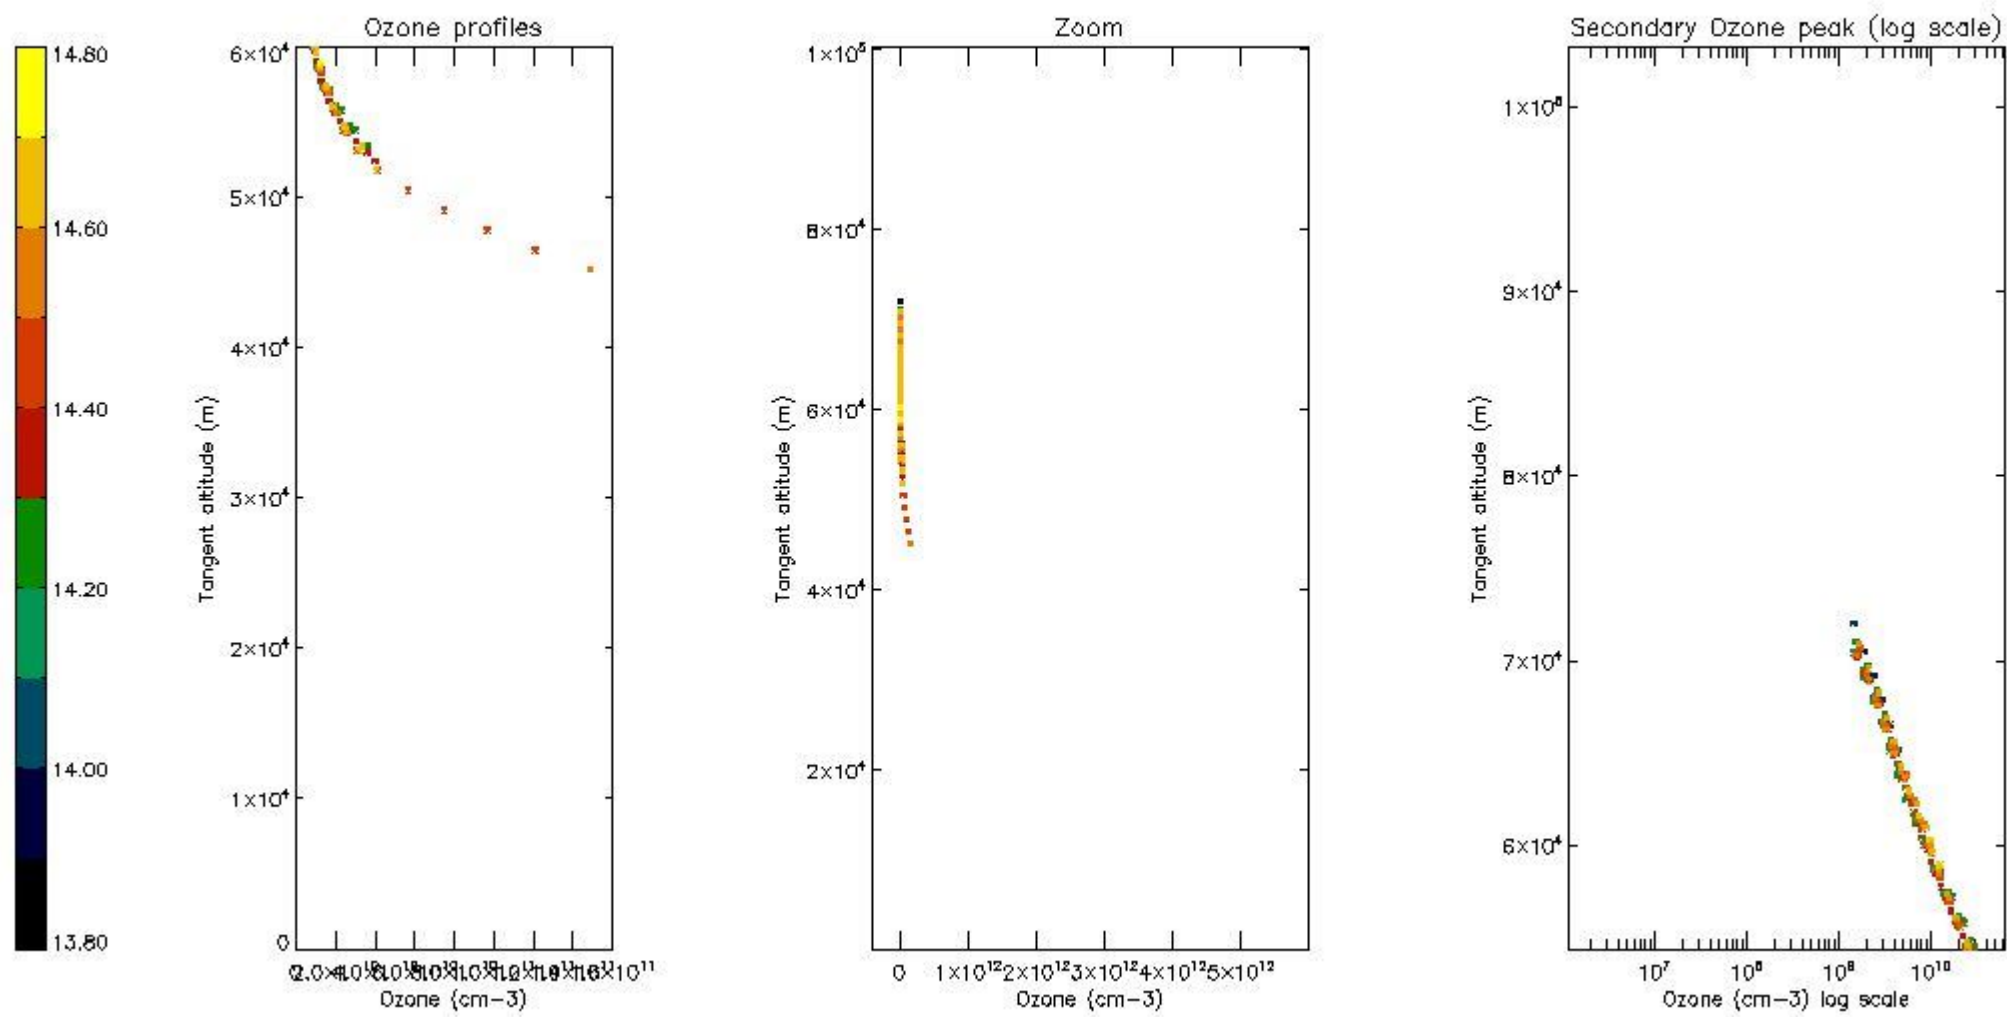

5.6 Plot NO₂ profiles for all STD (dark without errors)

The colorbar represents the latitude.