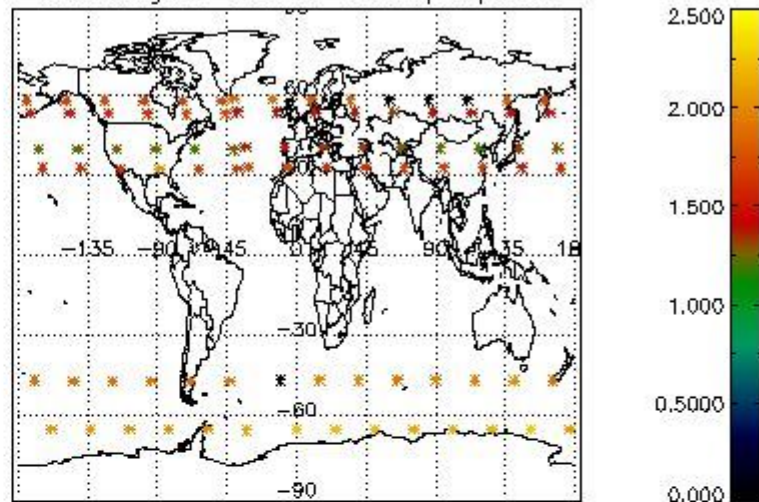

Percentage of datation errors per profile