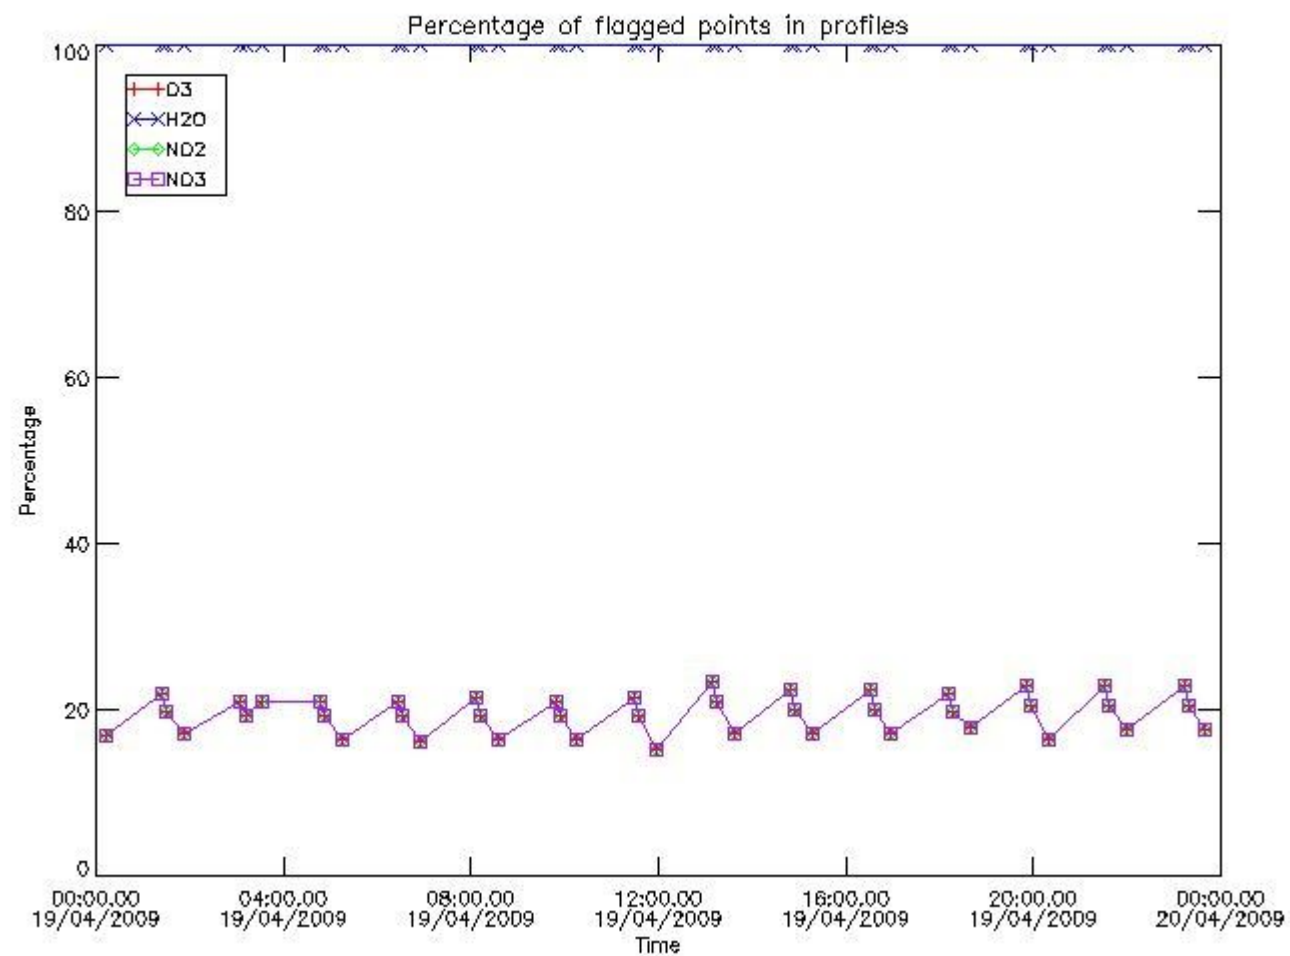

3. Quality information per product

In this section it is plotted some information contained in the Quality Summary data set of the level 2 products. Only products in dark limb conditions and without errors (error flag in the MPH set to "0") are used.

3.1 Plot quality information per product (time dependant)

3.2 Plot quality information per product (world map)