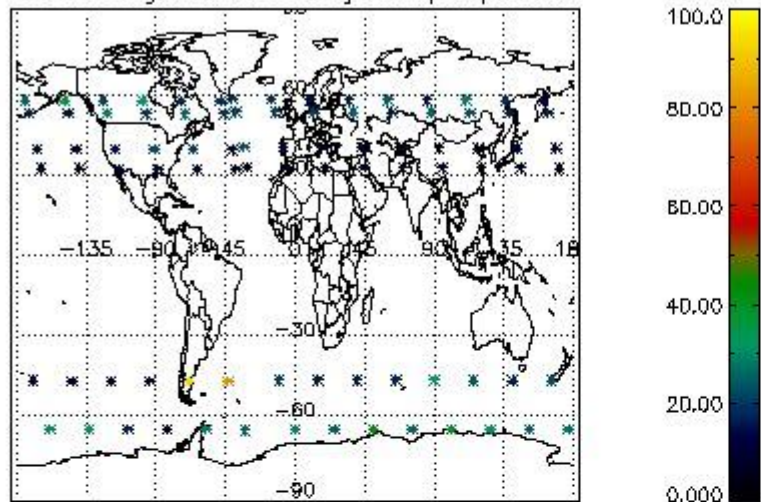

Percentage of cosmic ray hits per profile