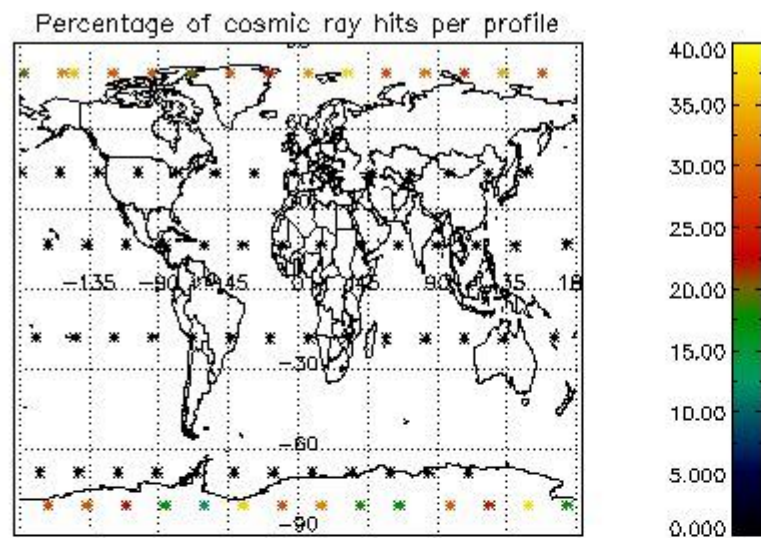

4.2.2 Plot level 1 quality information per product (world map): ENVISAT DESCENDING passes

5. Trace gas profiles

5.1 Ozone statistics based on quality of products

The final quality of the products can be "measured" using the STD (Standard Deviation) attached to every point profile. This information is written to the parameter GOM_NL__2P/NL_LOCAL_SPECIES_DENSITY/o3_std of the level 2 products. The table below shows the statistics for given STD ranges.

The statistics are given with respect to the overall valid production:

- Products without fatal errors: GOM_NL__2P/MPH/PRODUCT_ERR=0
- Valid point profile: GOM_NL__2P/NL_LOCAL_SPECIES_DENSITY/pcd(0)=0

The 'Criteria' is applied to valid points of dark limb products:

- Products in dark limb illumination condition: GOM_NL__2P/NL_SUMMARY_QUALITY/obs_ill_cond=0
- Products without fatal errors: GOM_NL__2P/MPH/PRODUCT_ERR=0
- Valid point profile: GOM_NL__2P/NL_LOCAL_SPECIES_DENSITY/pcd(0)=0

So, the table below shows the percentage of dark limb and valid observations for each criteria with respect to the overall valid daily observations.

Criteria	% of total production
All STD	22
STD < 20	5