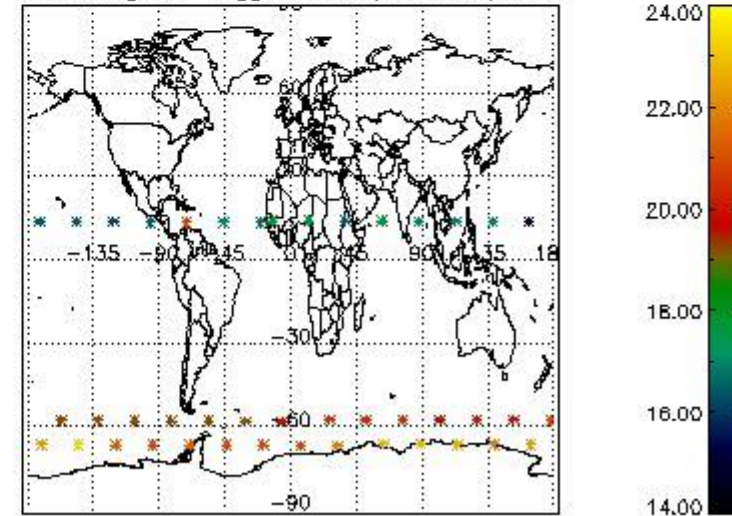

Percentage of flagged data per NO3 profile

4. Level 1 quality information per product

In this section it is plotted some information contained in the Quality Summary data set of the level 2 products that comes from the level 1b processing. Products without errors (error flag in the MPH set to "0") are used.

4.1 Plot quality information per product (time dependant) coming from level 1b processing

4.1.1 Plot level 1 quality information per product (time dependant): ENVISAT ASCENDING passes