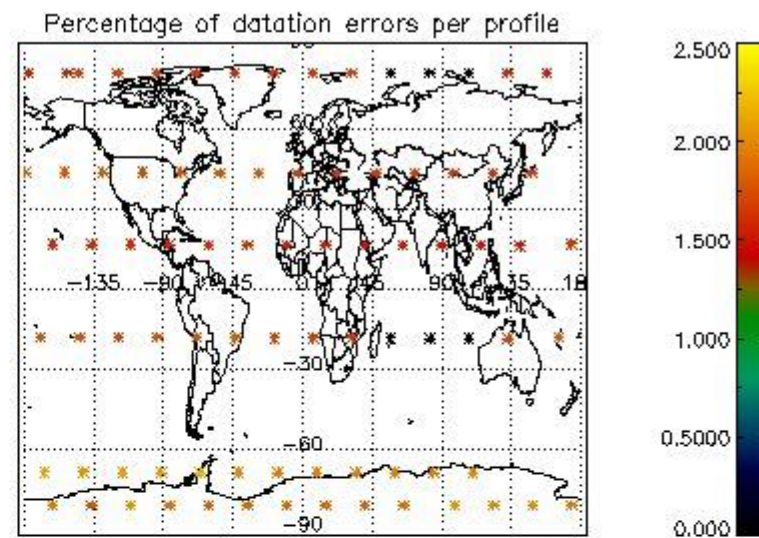

5. Trace gas profiles

5.1 Ozone statistics based on quality of products

The final quality of the products can be "measured" using the STD (Standard Deviation) attached to every point profile. This information is written to the parameter GOM_NL__2P/NL_LOCAL_SPECIES_DENSITY/o3_std of the level 2 products. The table below shows the statistics for given STD ranges.

The statistics are given with respect to the overall valid production:

- Products without fatal errors: GOM_NL__2P/MPH/PRODUCT_ERR=0
- Valid point profile: GOM_NL__2P/NL_LOCAL_SPECIES_DENSITY/pcd(0)=0

The 'Criteria' is applied to valid points of dark limb products:

- Products in dark limb illumination condition: GOM_NL__2P/NL_SUMMARY_QUALITY/obs_ill_cond=0
- Products without fatal errors: GOM_NL__2P/MPH/PRODUCT_ERR=0
- Valid point profile: GOM_NL__2P/NL_LOCAL_SPECIES_DENSITY/pcd(0)=0

So, the table below shows the percentage of dark limb and valid observations for each criteria with respect to the overall valid daily observations.

Criteria	% of total production
All STD	22
STD < 20	5