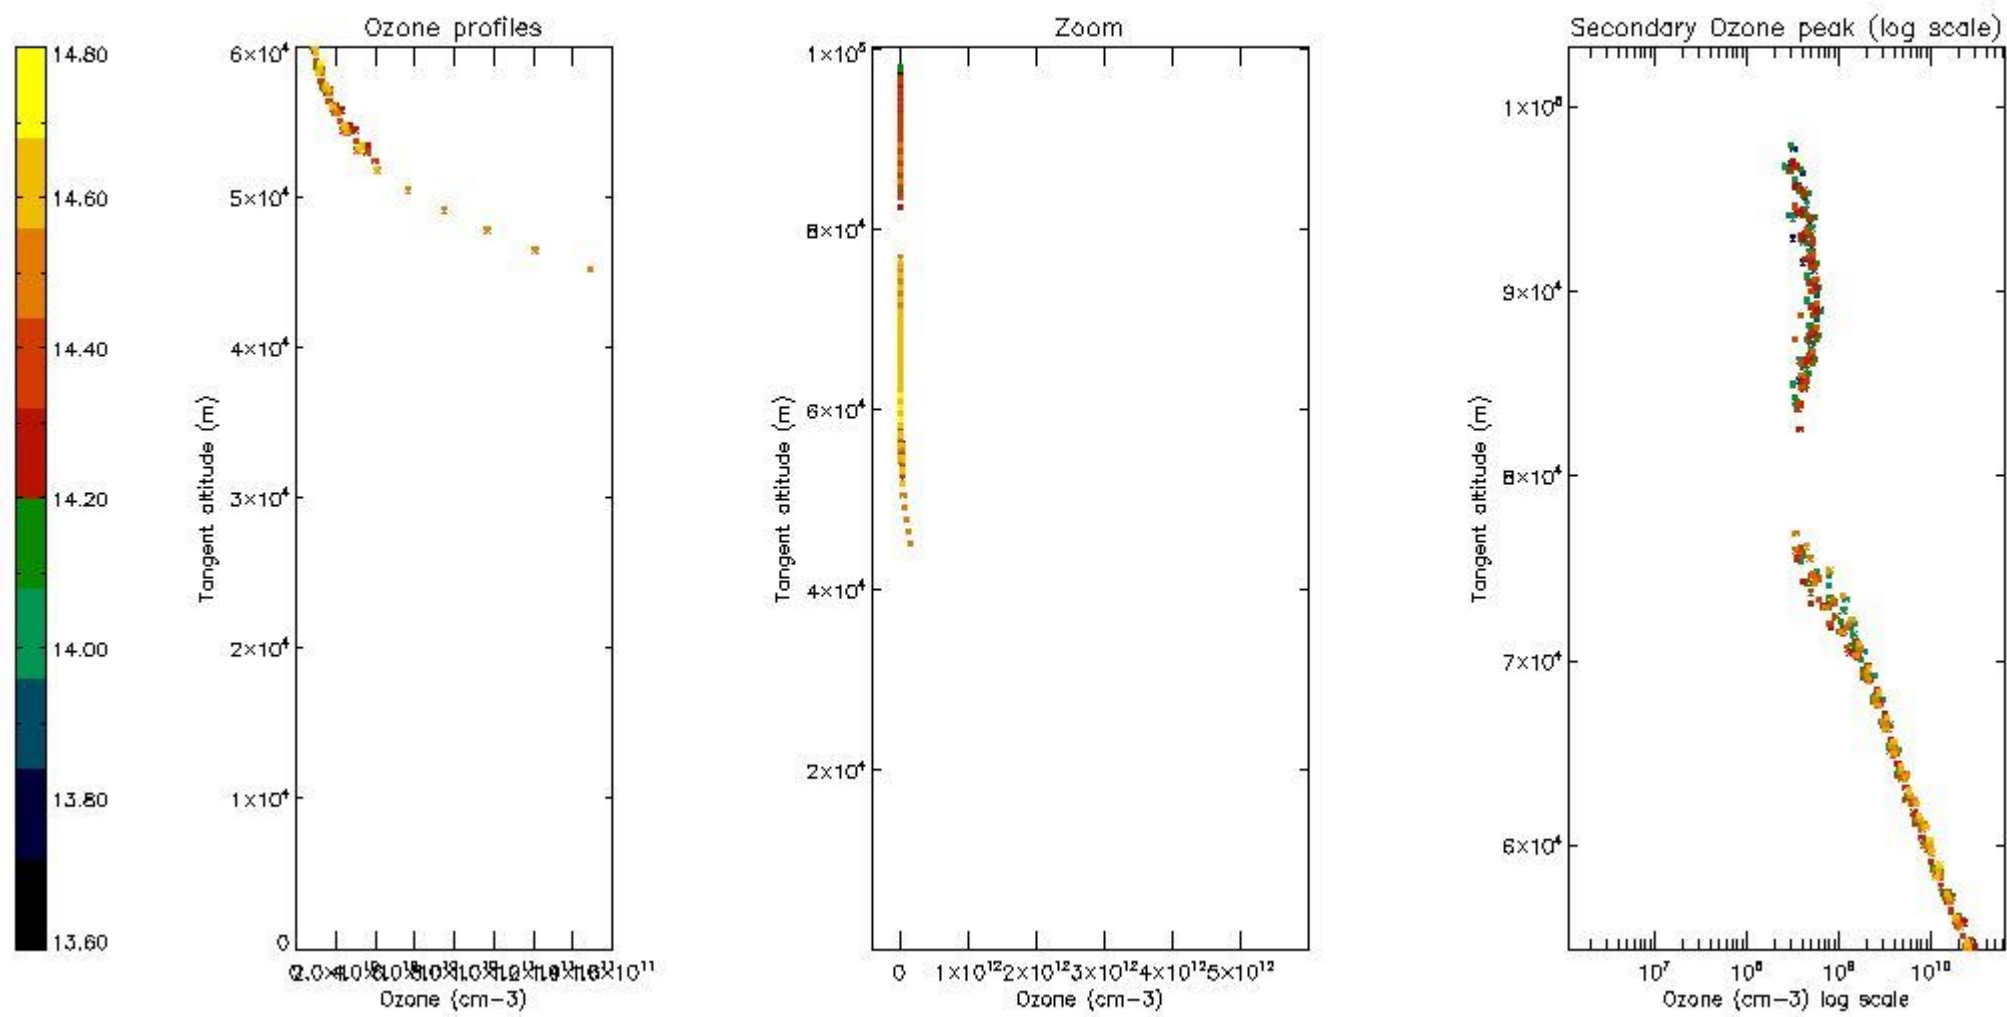

STD < 10	3
STD < 5	2

5.2 Plot ozone profiles for all STD (dark without errors)

The colorbar represents the latitude.

5.3 Plot ozone profiles where STD < 20% (dark without errors)

The colorbar represents the latitude.