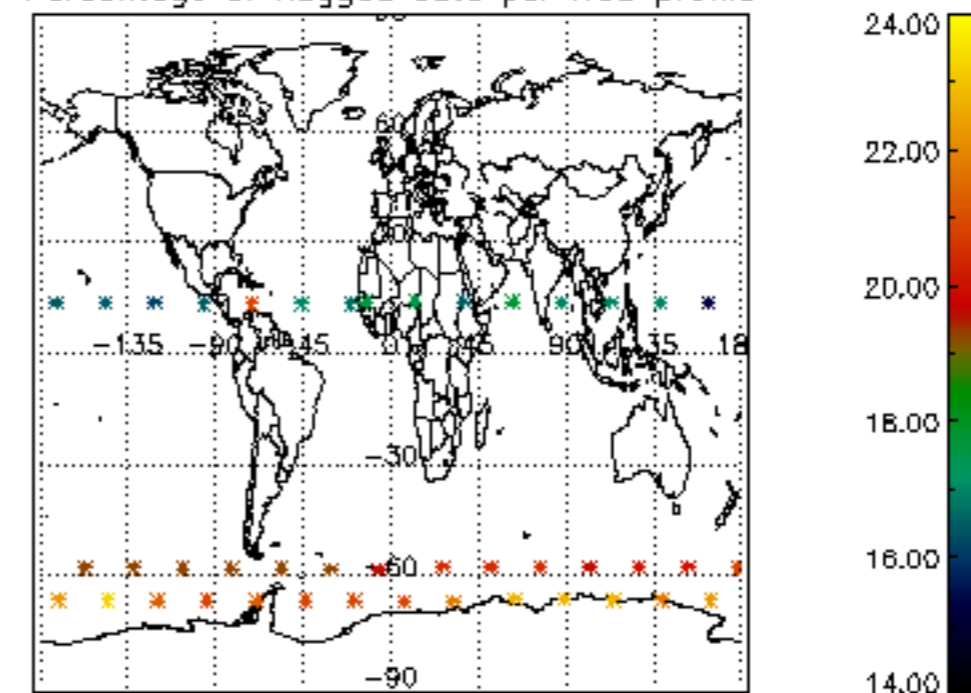

Percentage of flagged data per NO3 profile