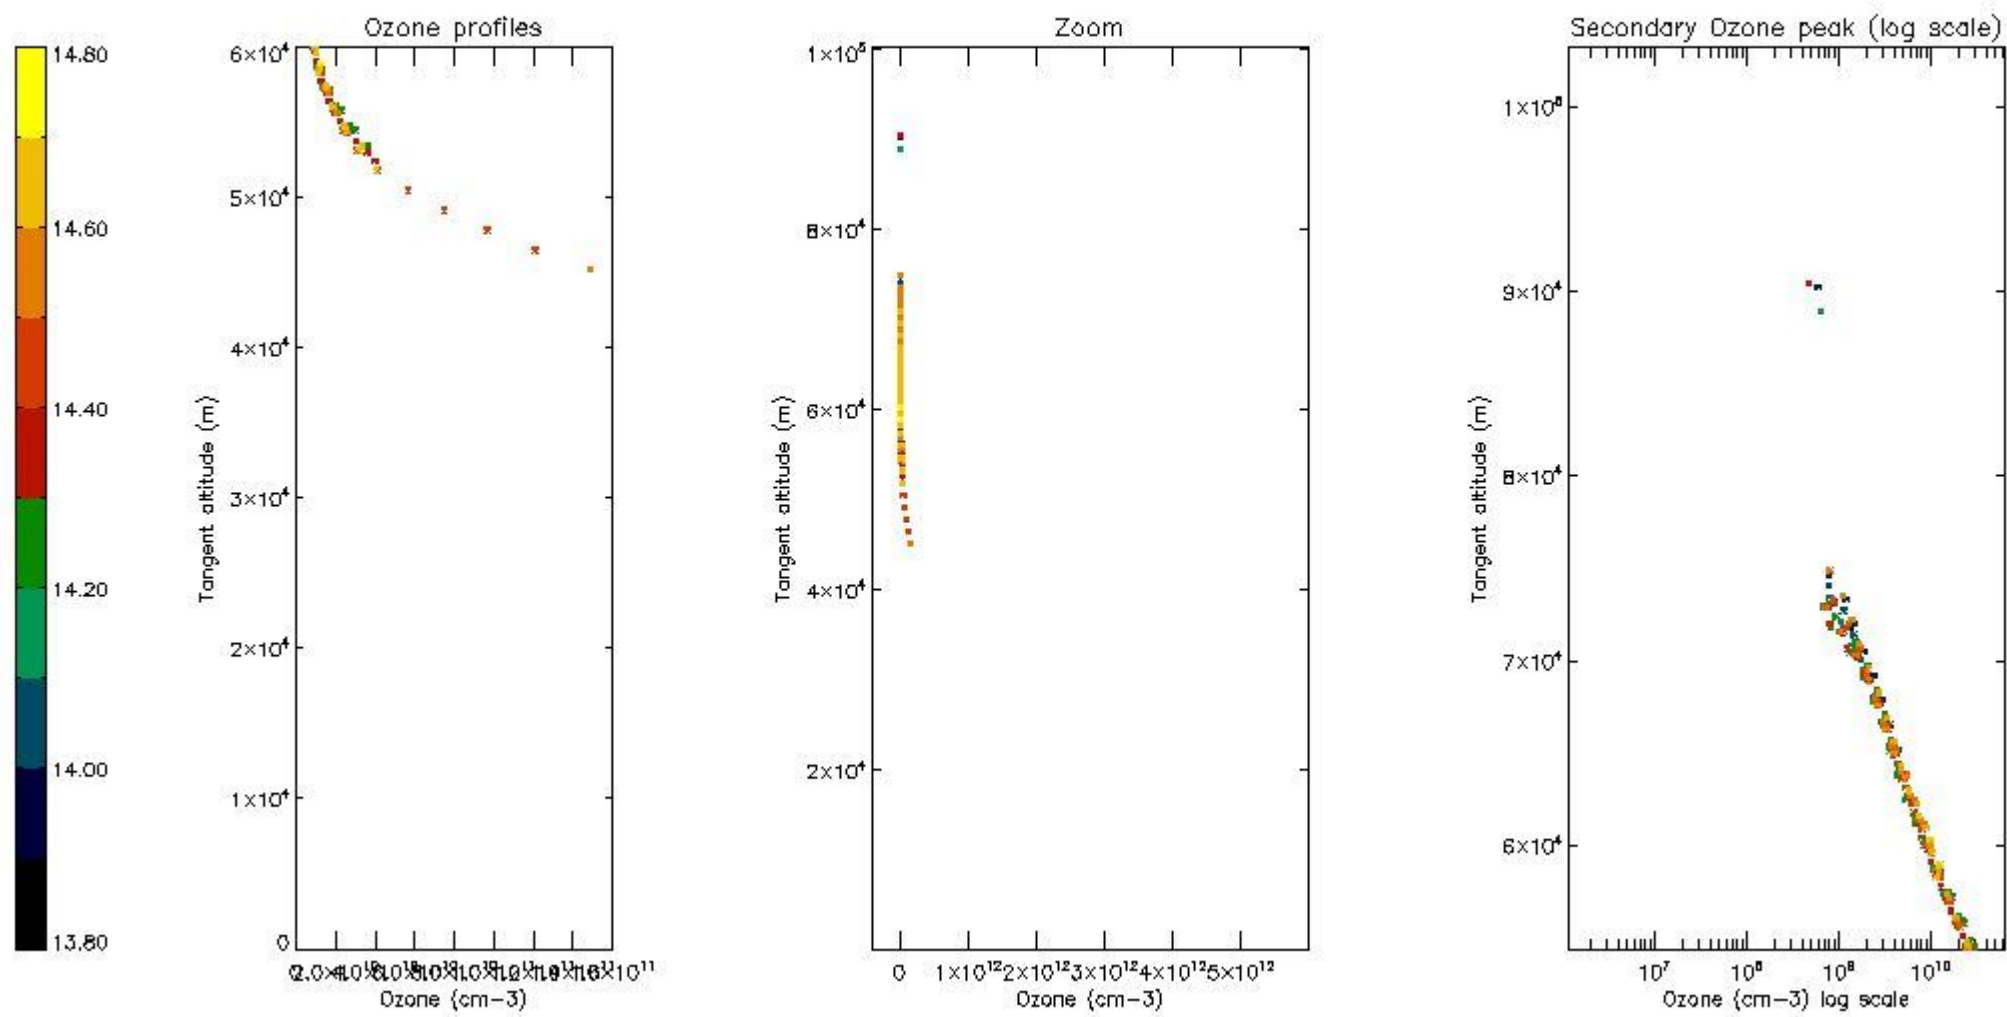

5.5 Plot ozone profiles where STD < 5% (dark without errors)

The colorbar represents the latitude.