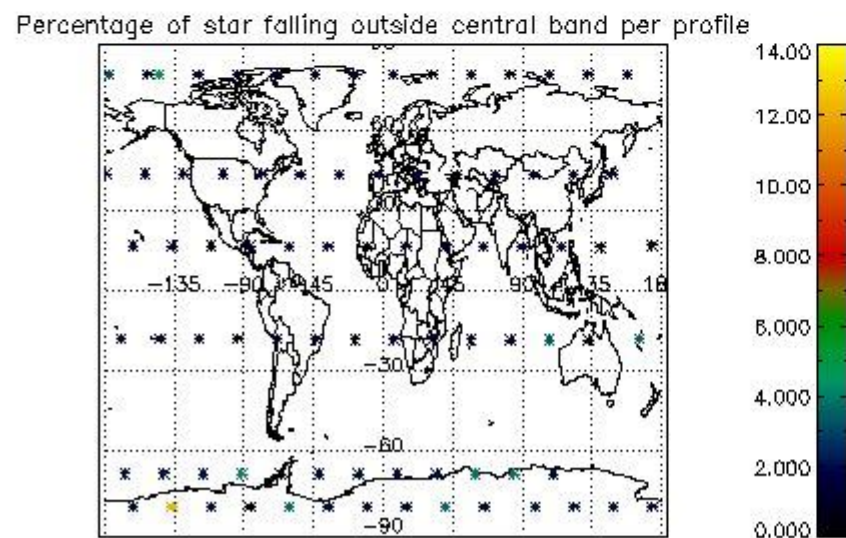

5. Trace gas profiles

5.1 Ozone statistics based on quality of products

The final quality of the products can be "measured" using the STD (Standard Deviation) attached to every point profile. This information is written to the parameter GOM_NL__2P/NL_LOCAL_SPECIES_DENSITY/o3_std of the level 2 products. The table below shows the statistics for given STD ranges.

The statistics are given with respect to the overall valid production:

- Products without fatal errors: GOM_NL__2P/MPH/PRODUCT_ERR=0
- Valid point profile: GOM_NL__2P/NL_LOCAL_SPECIES_DENSITY/pcd(0)=0

The 'Criteria' is applied to valid points of dark limb products:

- Products in dark limb illumination condition: GOM_NL__2P/NL_SUMMARY_QUALITY/obs_ill_cond=0
- Products without fatal errors: GOM_NL__2P/MPH/PRODUCT_ERR=0
- Valid point profile: GOM_NL__2P/NL_LOCAL_SPECIES_DENSITY/pcd(0)=0

So, the table below shows the percentage of dark limb and valid observations for each criteria with respect to the overall valid daily observations.

Criteria	% of total production
All STD	22
STD < 20	5