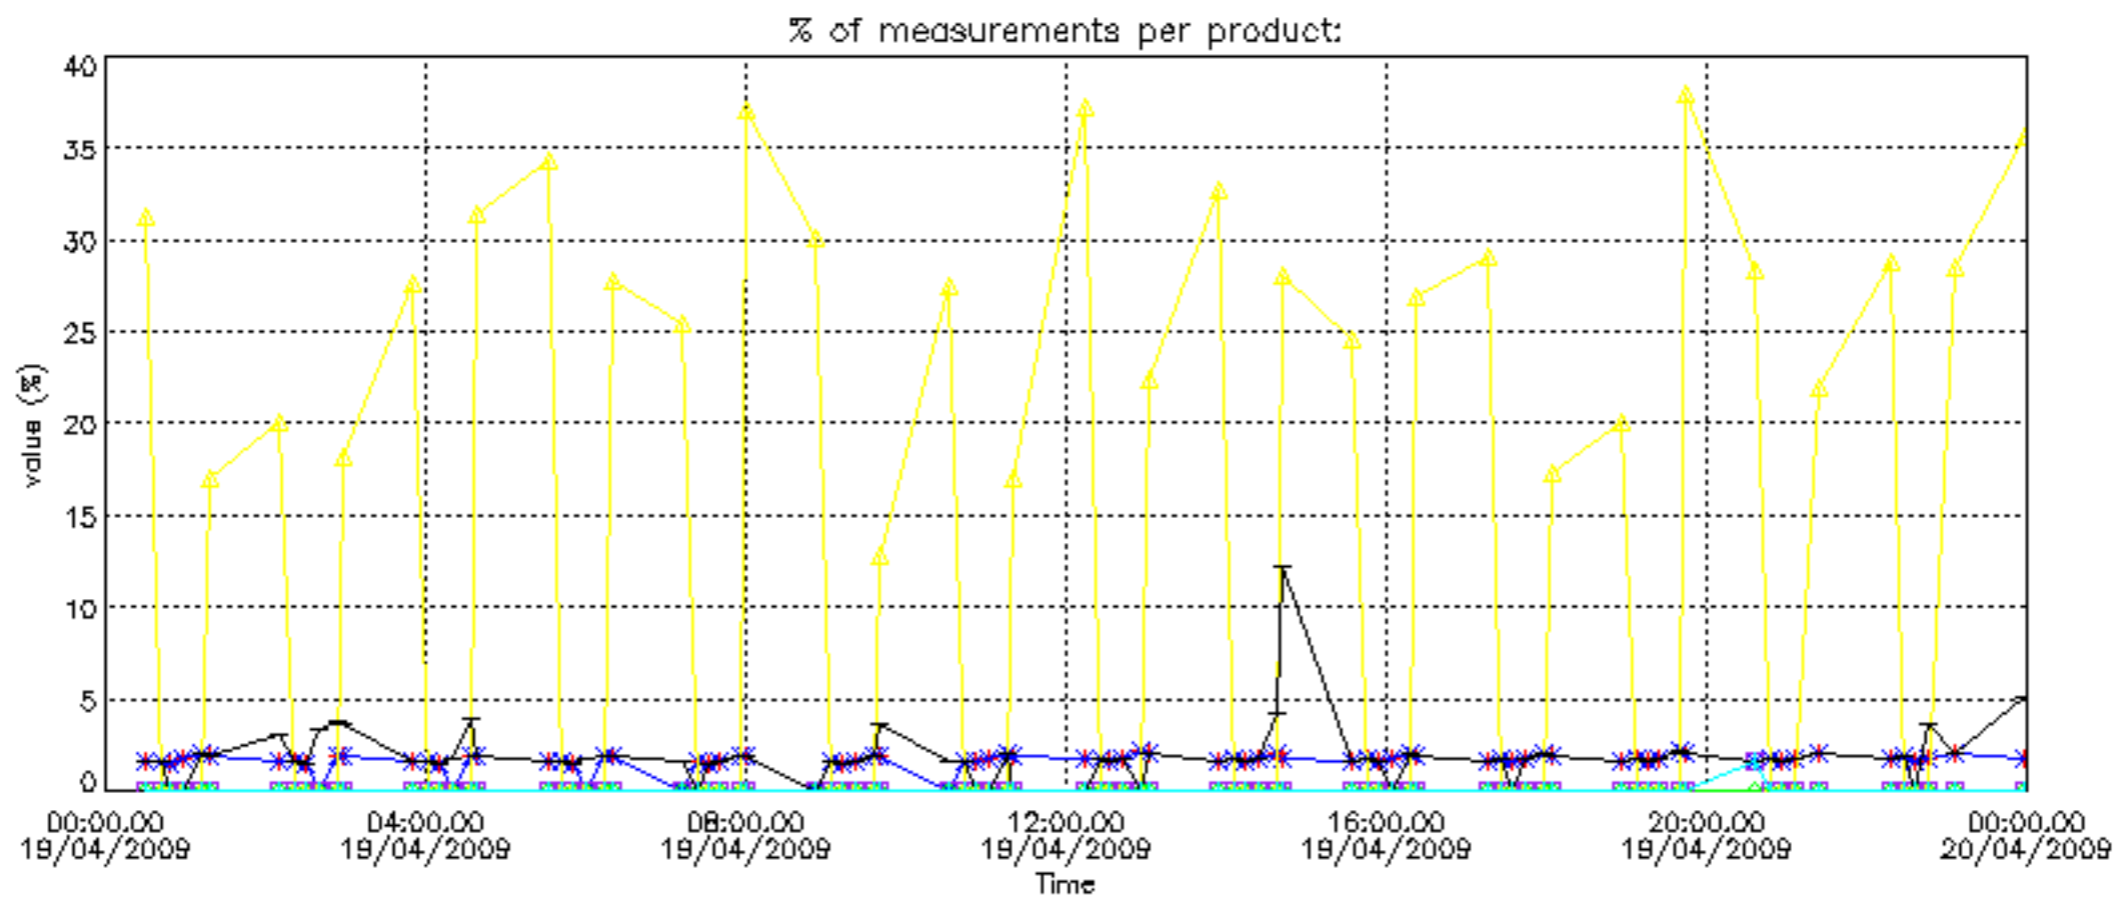

Percentage of cosmic ray hits per profile

Percentage of datation errors per profile