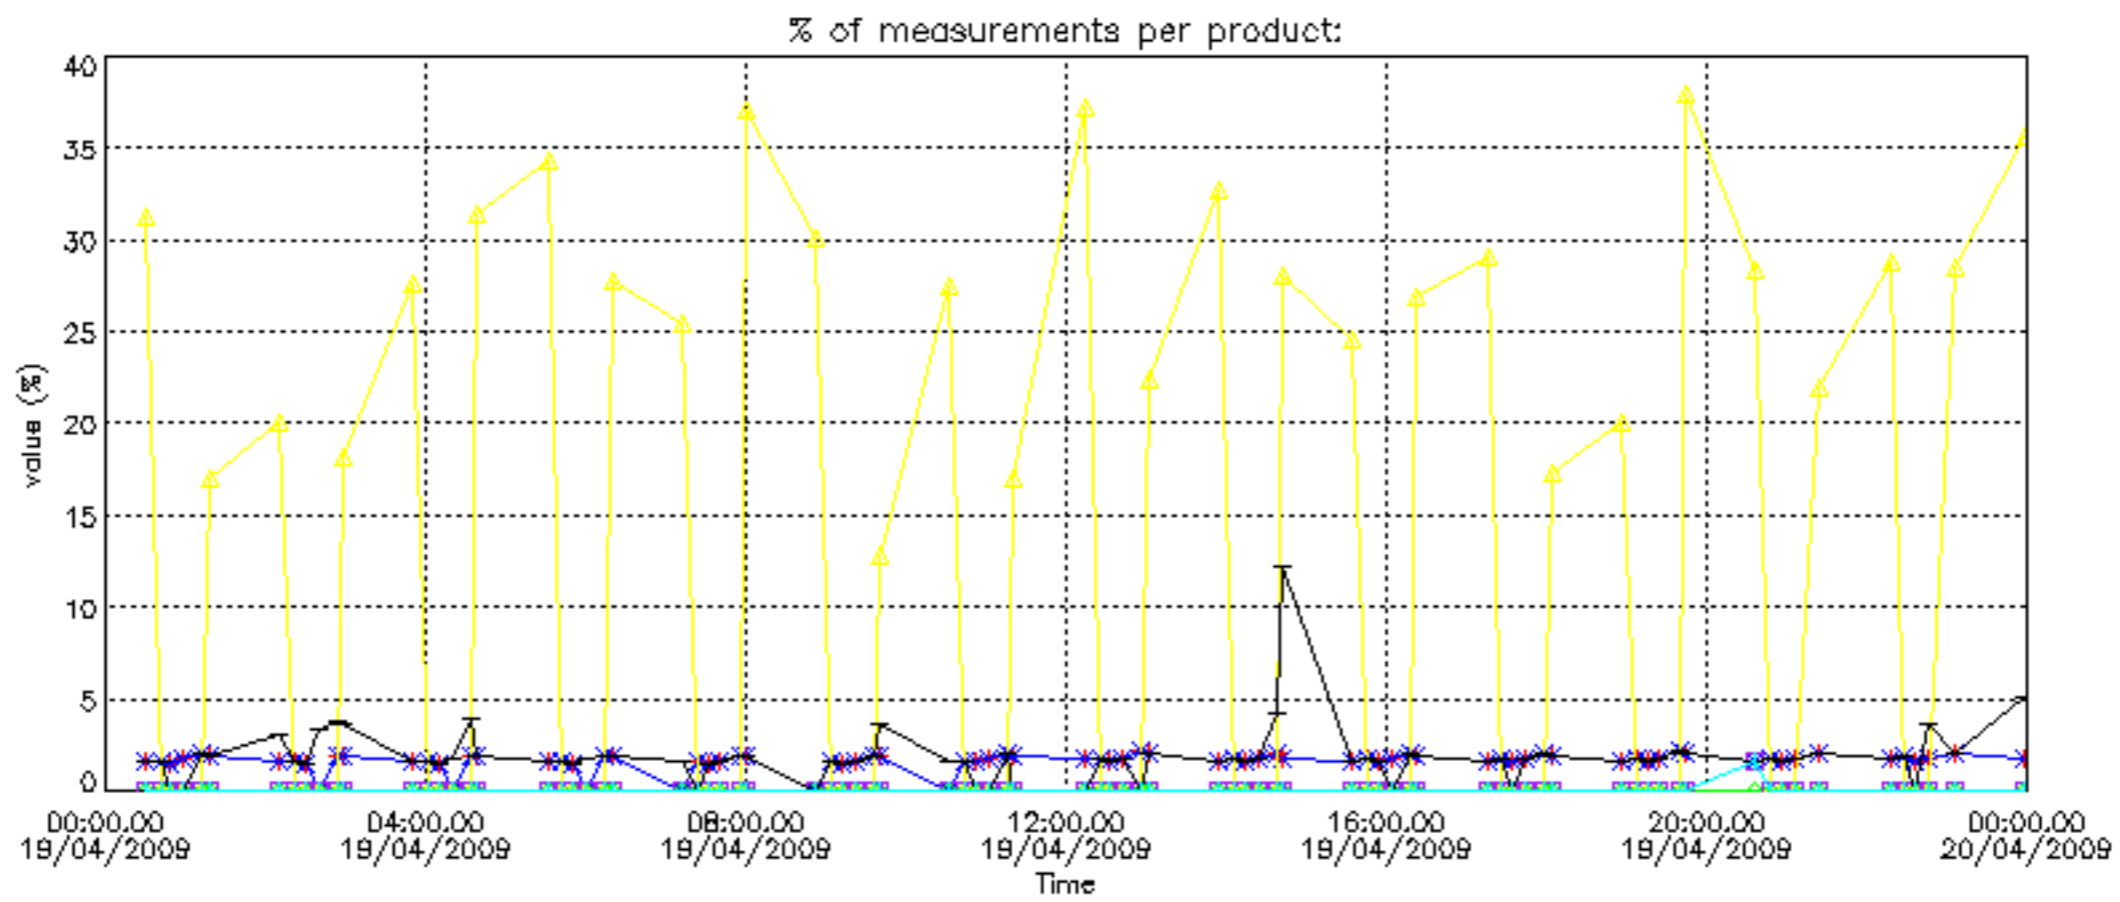

Percentage of cosmic ray hits per profile

Percentage of datation errors per profile