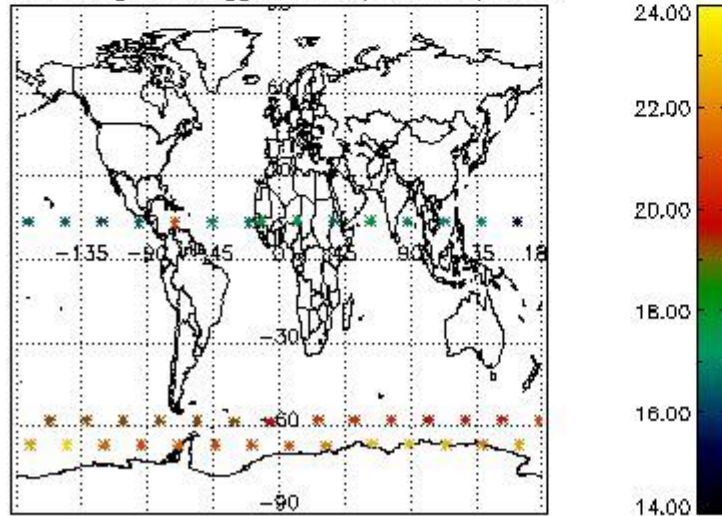

Percentage of flagged data per NO2 profile