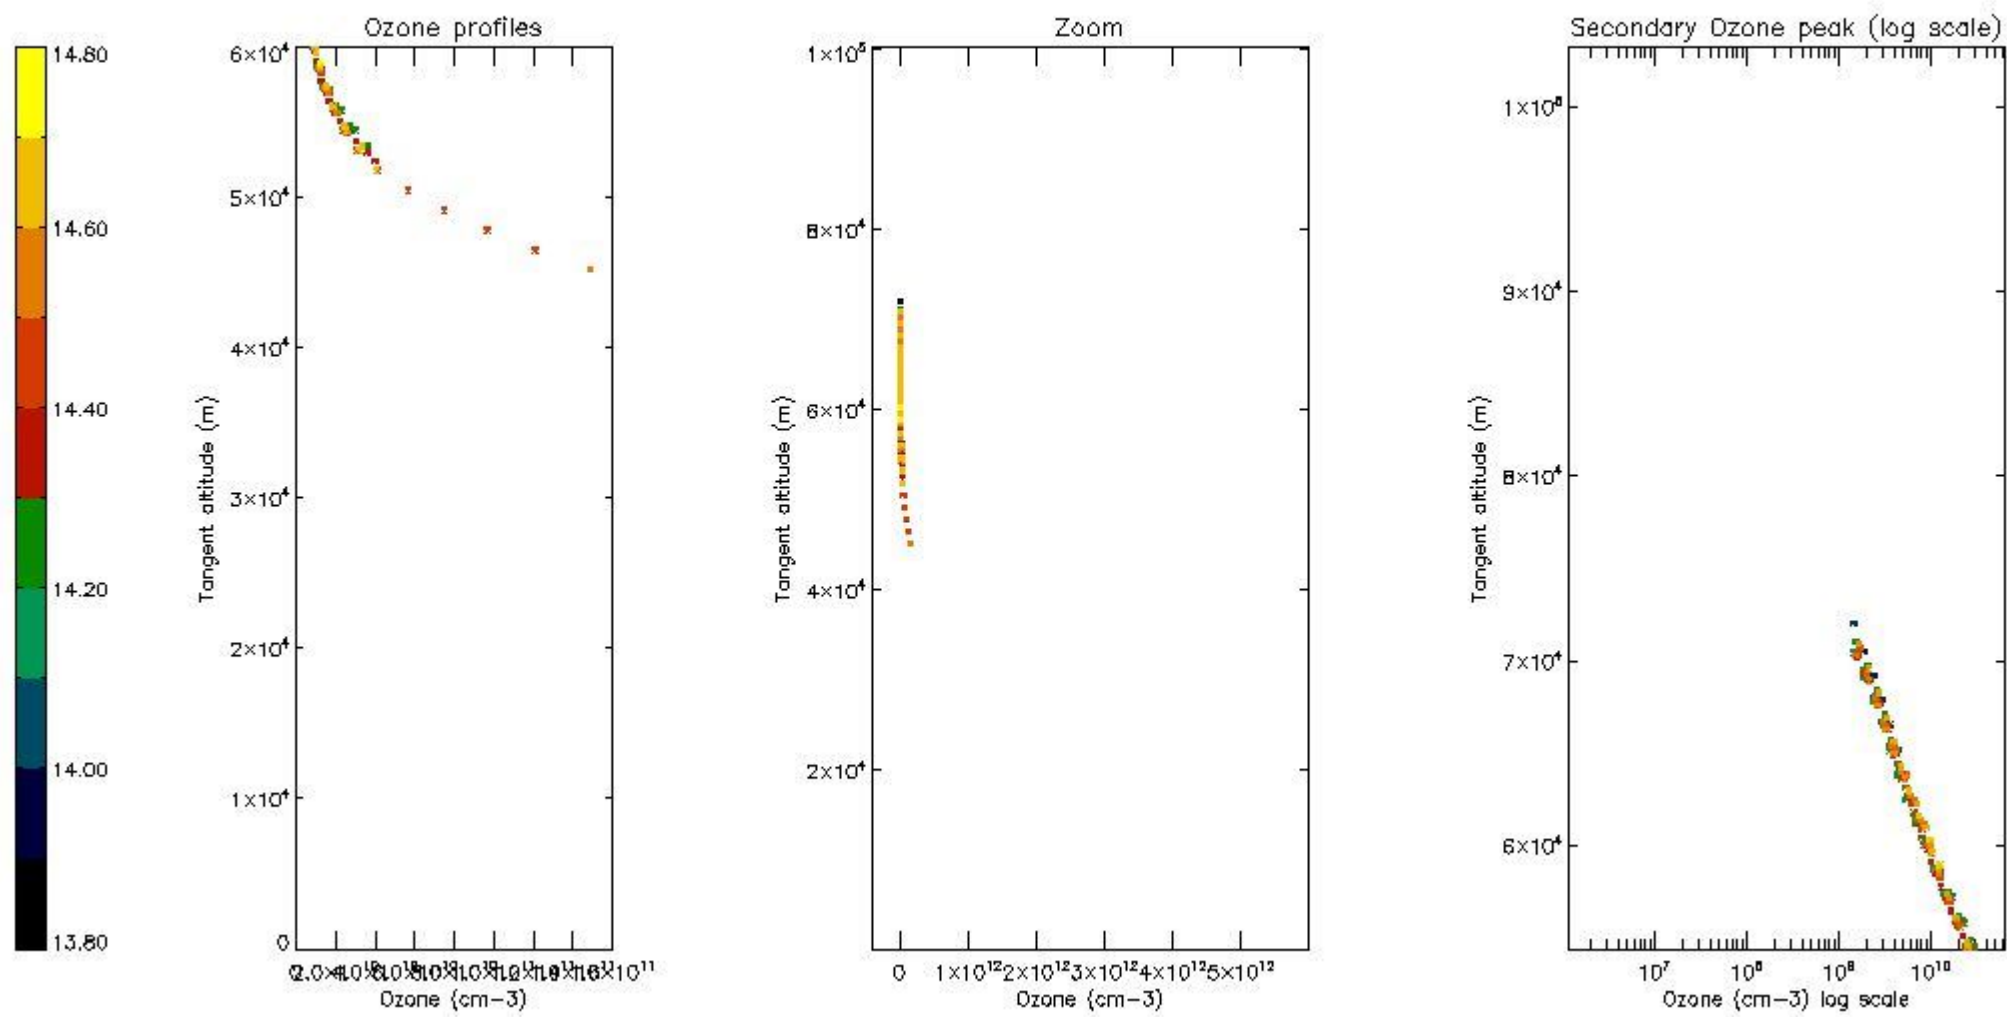

*5.4 Plot ozone profiles where STD < 10% (dark without errors)*

The colorbar represents the latitude.

*5.5 Plot ozone profiles where STD < 5% (dark without errors)*

The colorbar represents the latitude.

*5.6 Plot NO<sub>2</sub> profiles for all STD (dark without errors)*

The colorbar represents the latitude.

*5.7 Plot NO3 profiles for all STD (dark without errors)*

The colorbar represents the latitude.