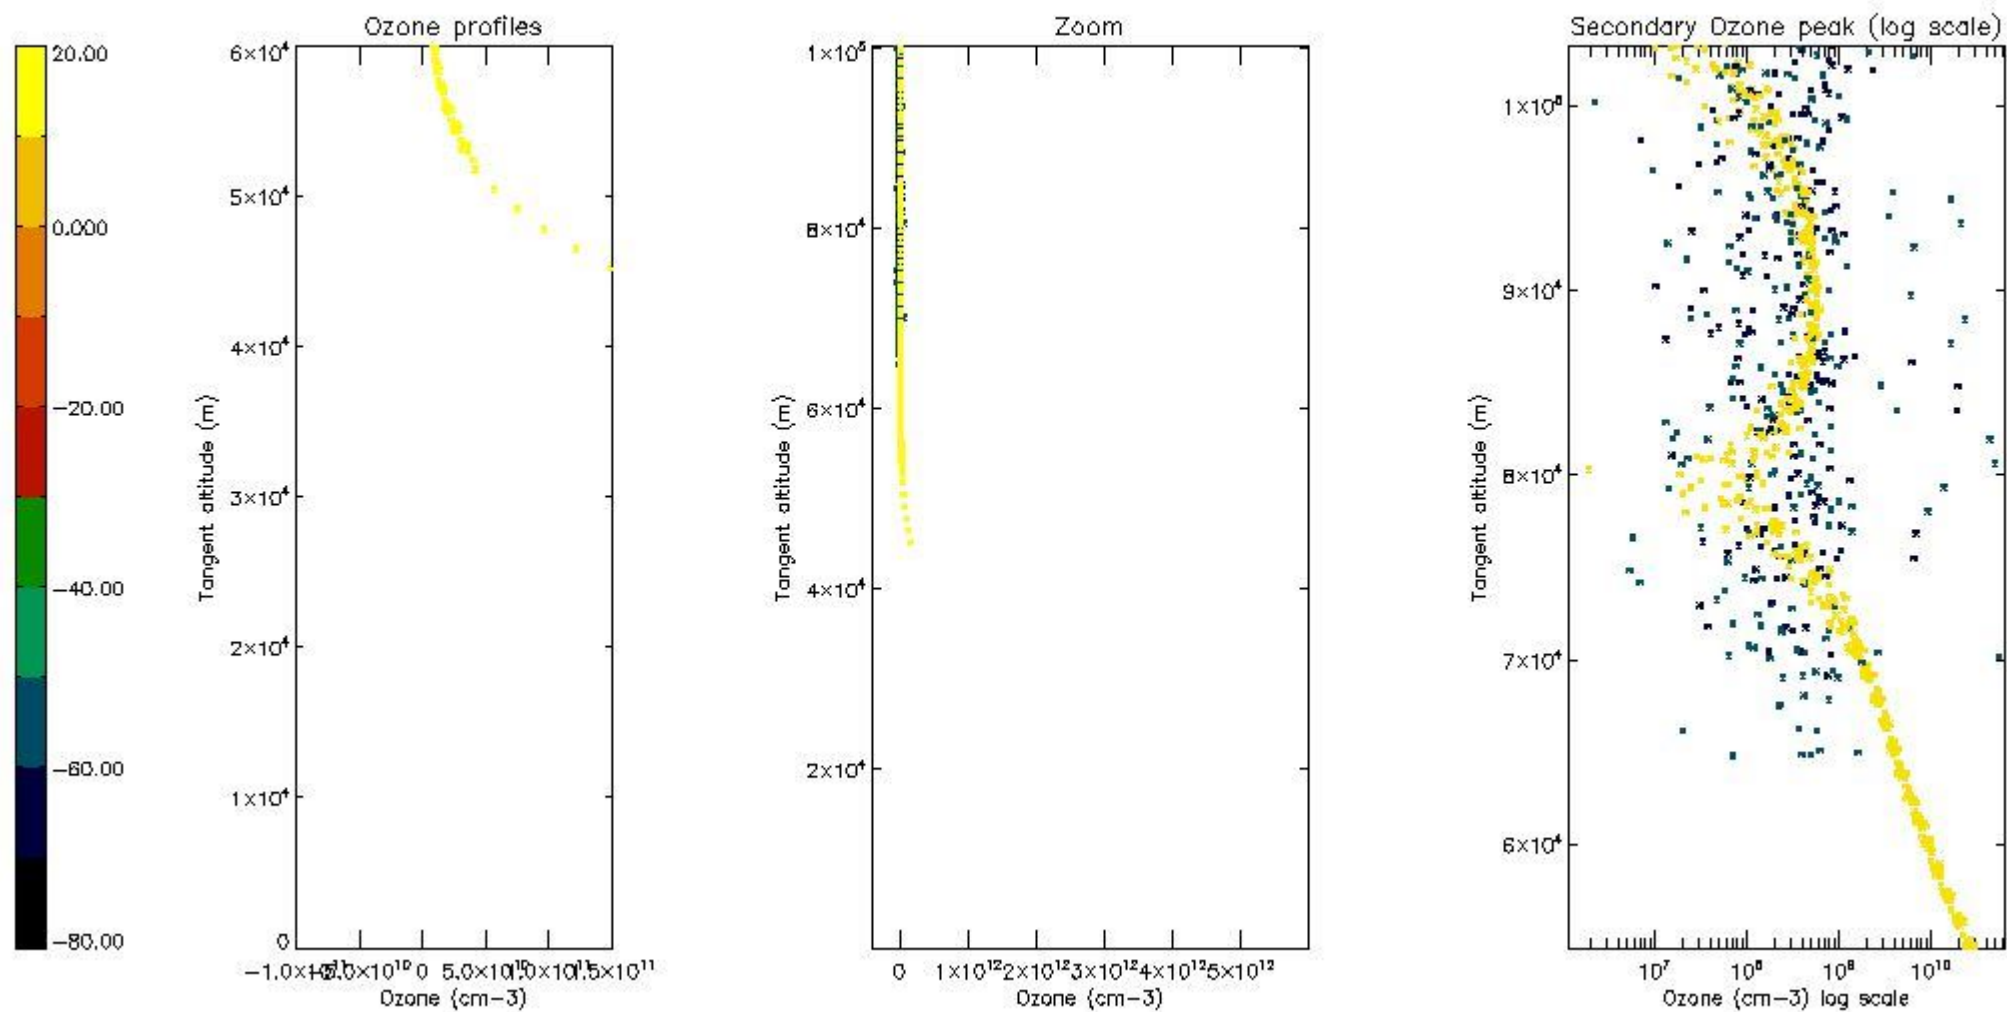

STD < 10	3
STD < 5	2

5.2 Plot ozone profiles for all STD (dark without errors)

The colorbar represents the latitude.

5.3 Plot ozone profiles where STD < 20% (dark without errors)

The colorbar represents the latitude.