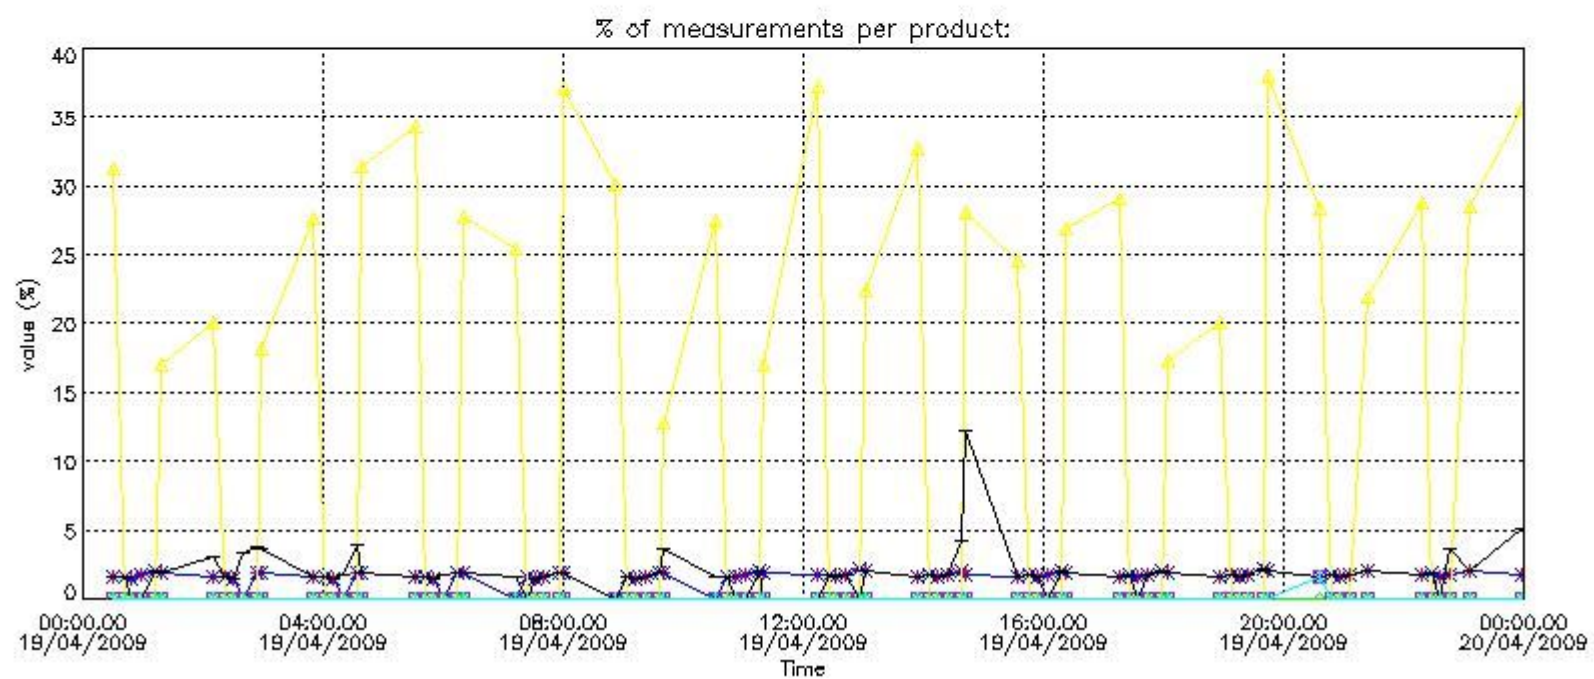

4.2 Plot quality information per product coming from level 1b processing (world map)

4.2.1 Plot level 1 quality information per product (world map): ENVISAT ASCENDING passes