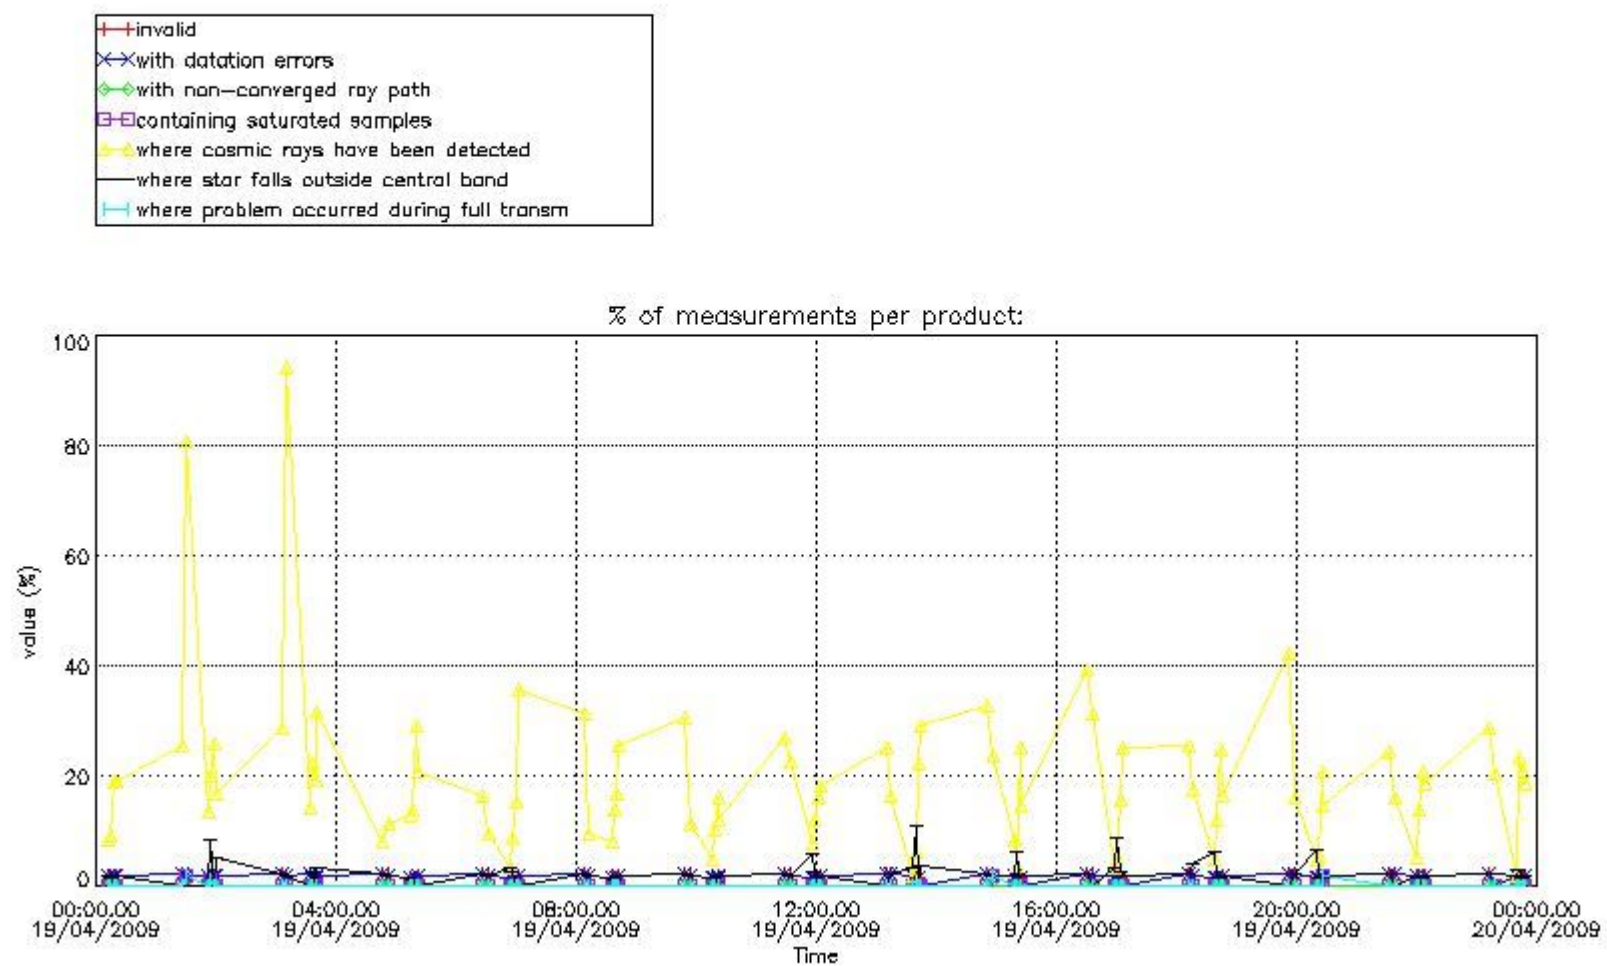

4.1.2 Plot level 1 quality information per product (time dependant): ENVI SAT DESCENDING passes