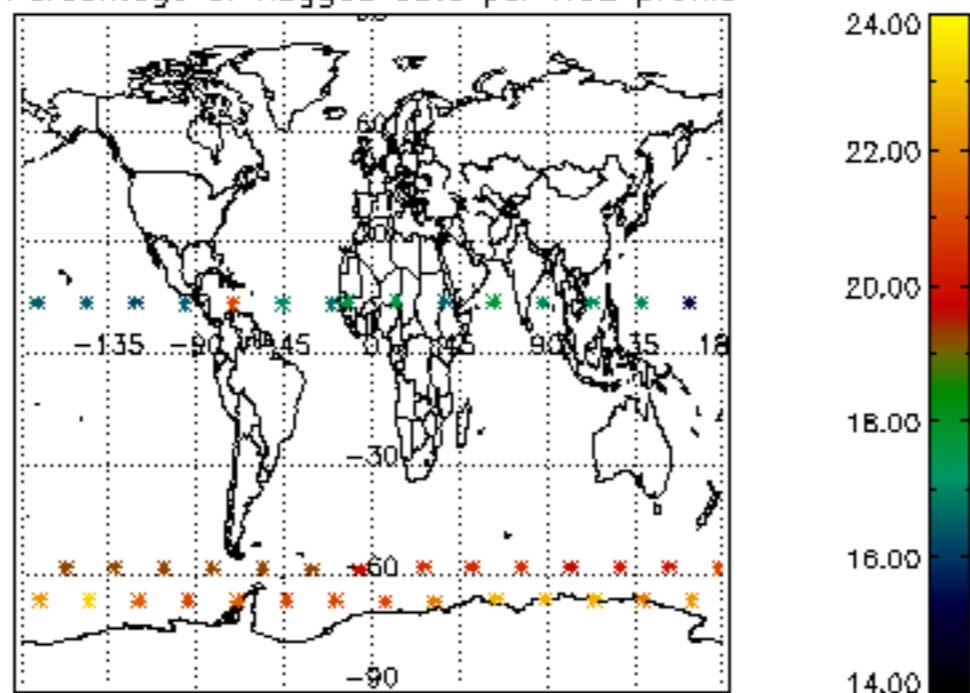

Percentage of flagged data per NO2 profile