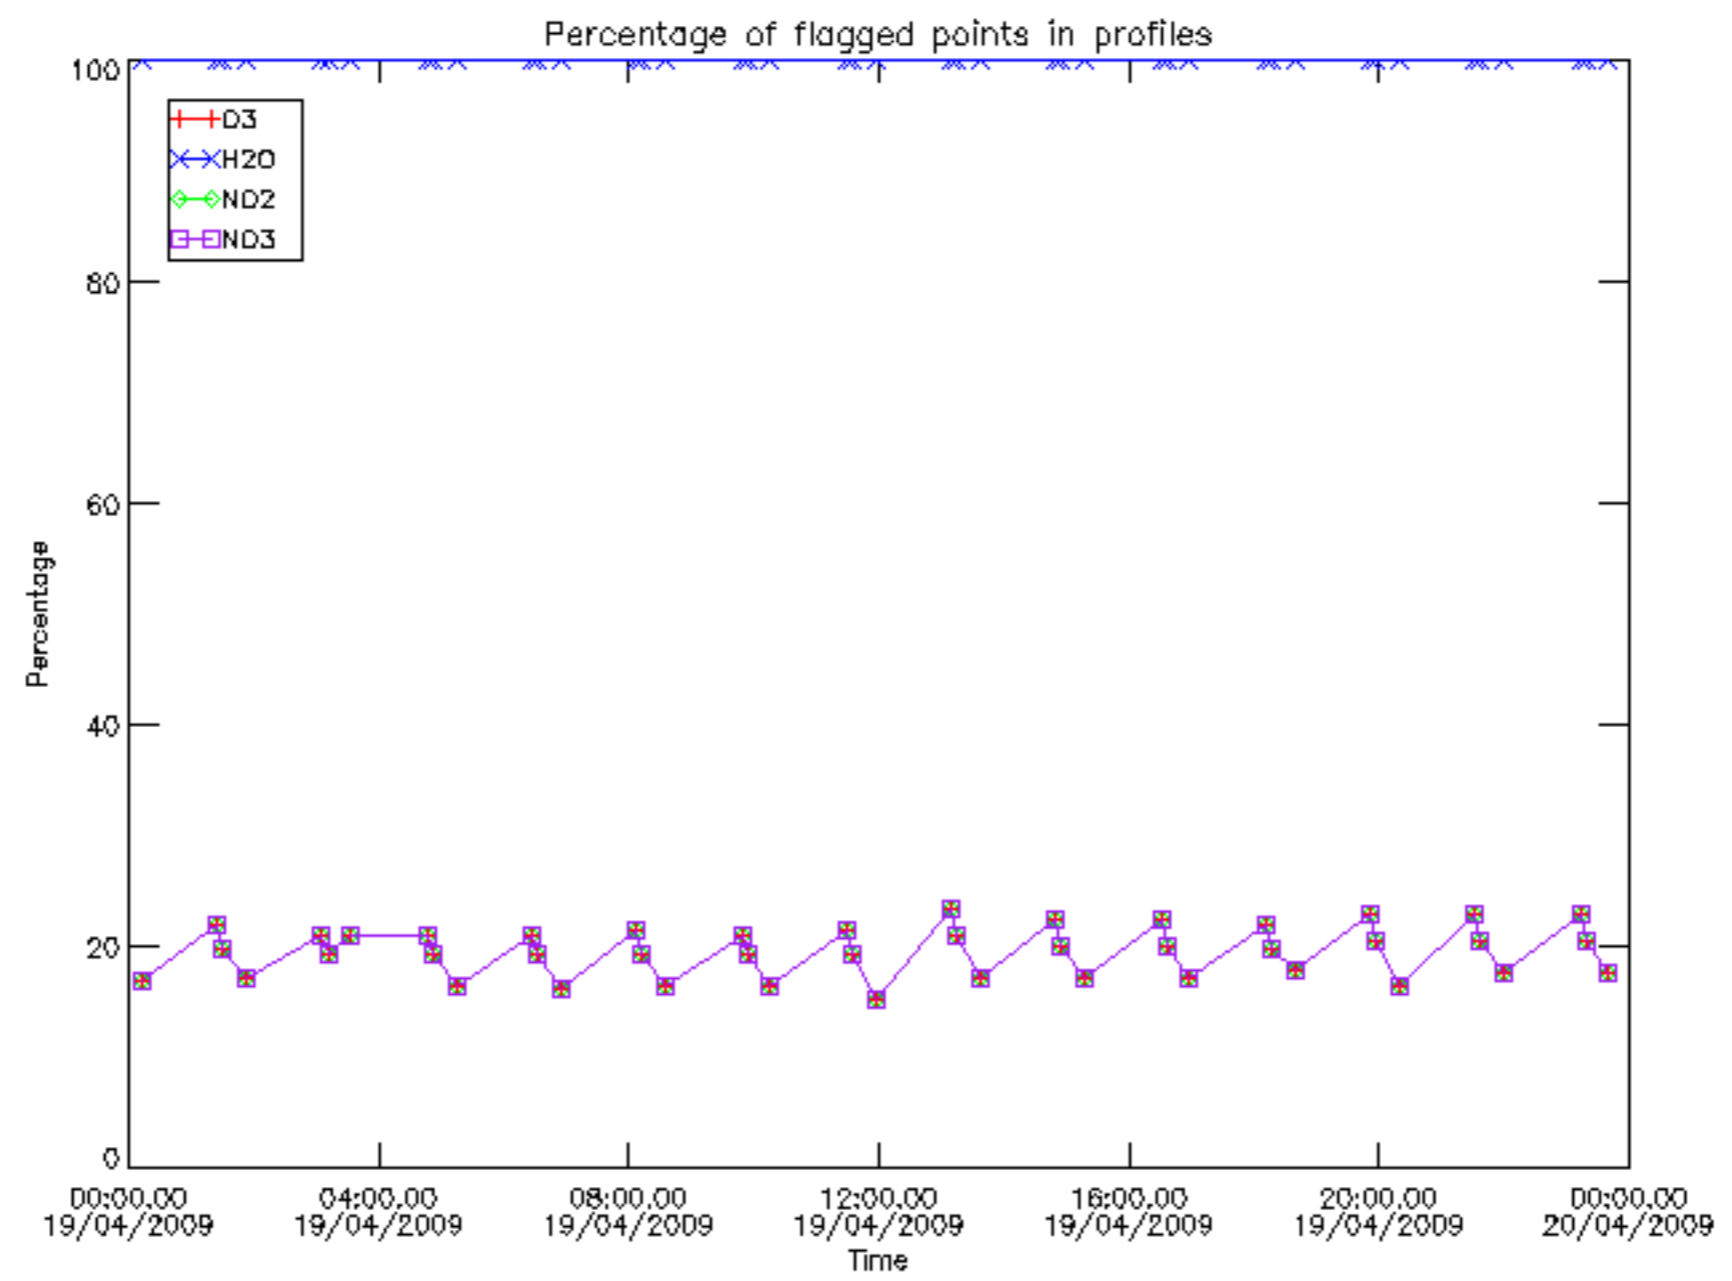

Percentage of flagged data per D3 profile

Percentage of flagged data per H2O profile