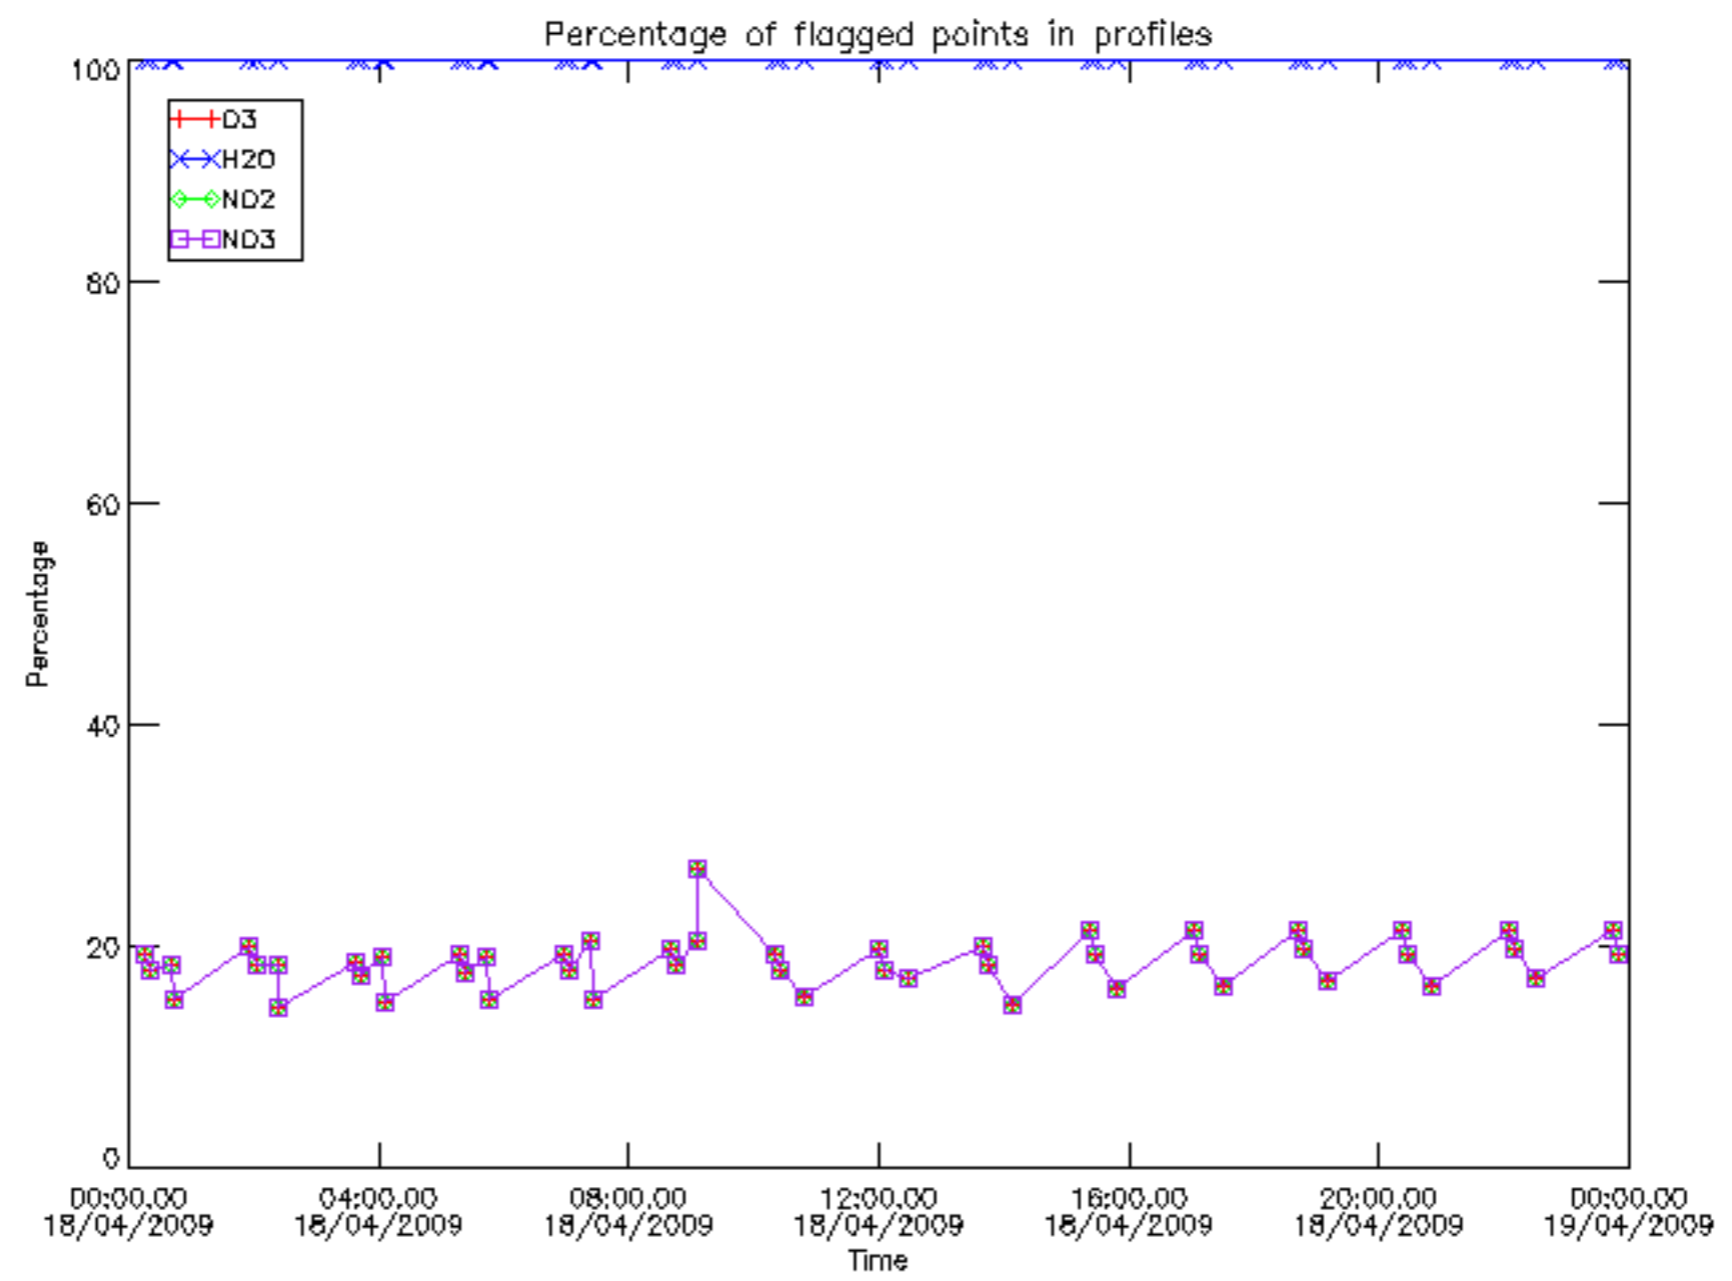

Percentage of flagged data per D3 profile

Percentage of flagged data per H2O profile