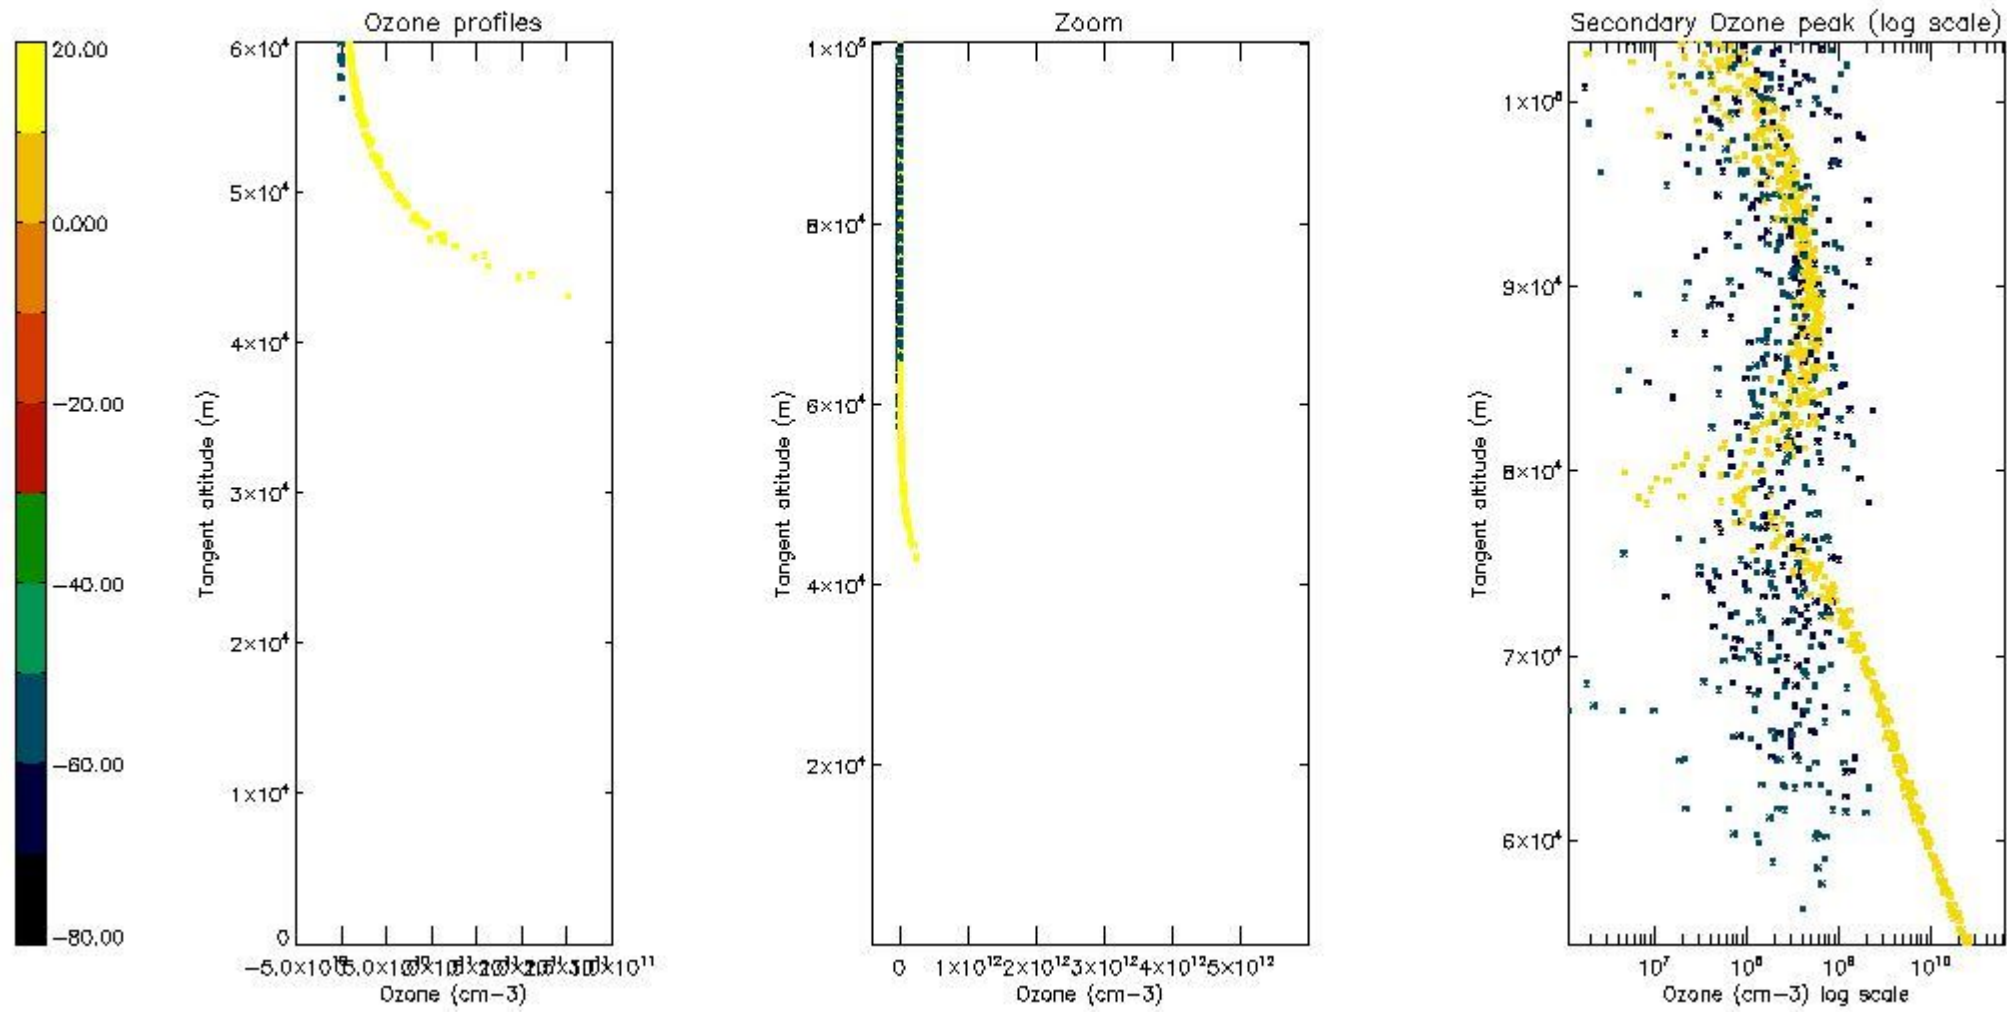

STD < 10	3
STD < 5	3

5.2 Plot ozone profiles for all STD (dark without errors)

The colorbar represents the latitude.

5.3 Plot ozone profiles where STD < 20% (dark without errors)

The colorbar represents the latitude.