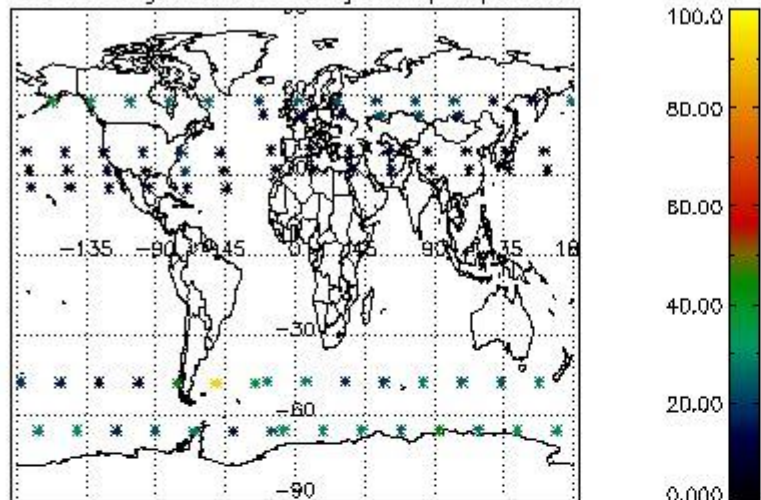

Percentage of cosmic ray hits per profile