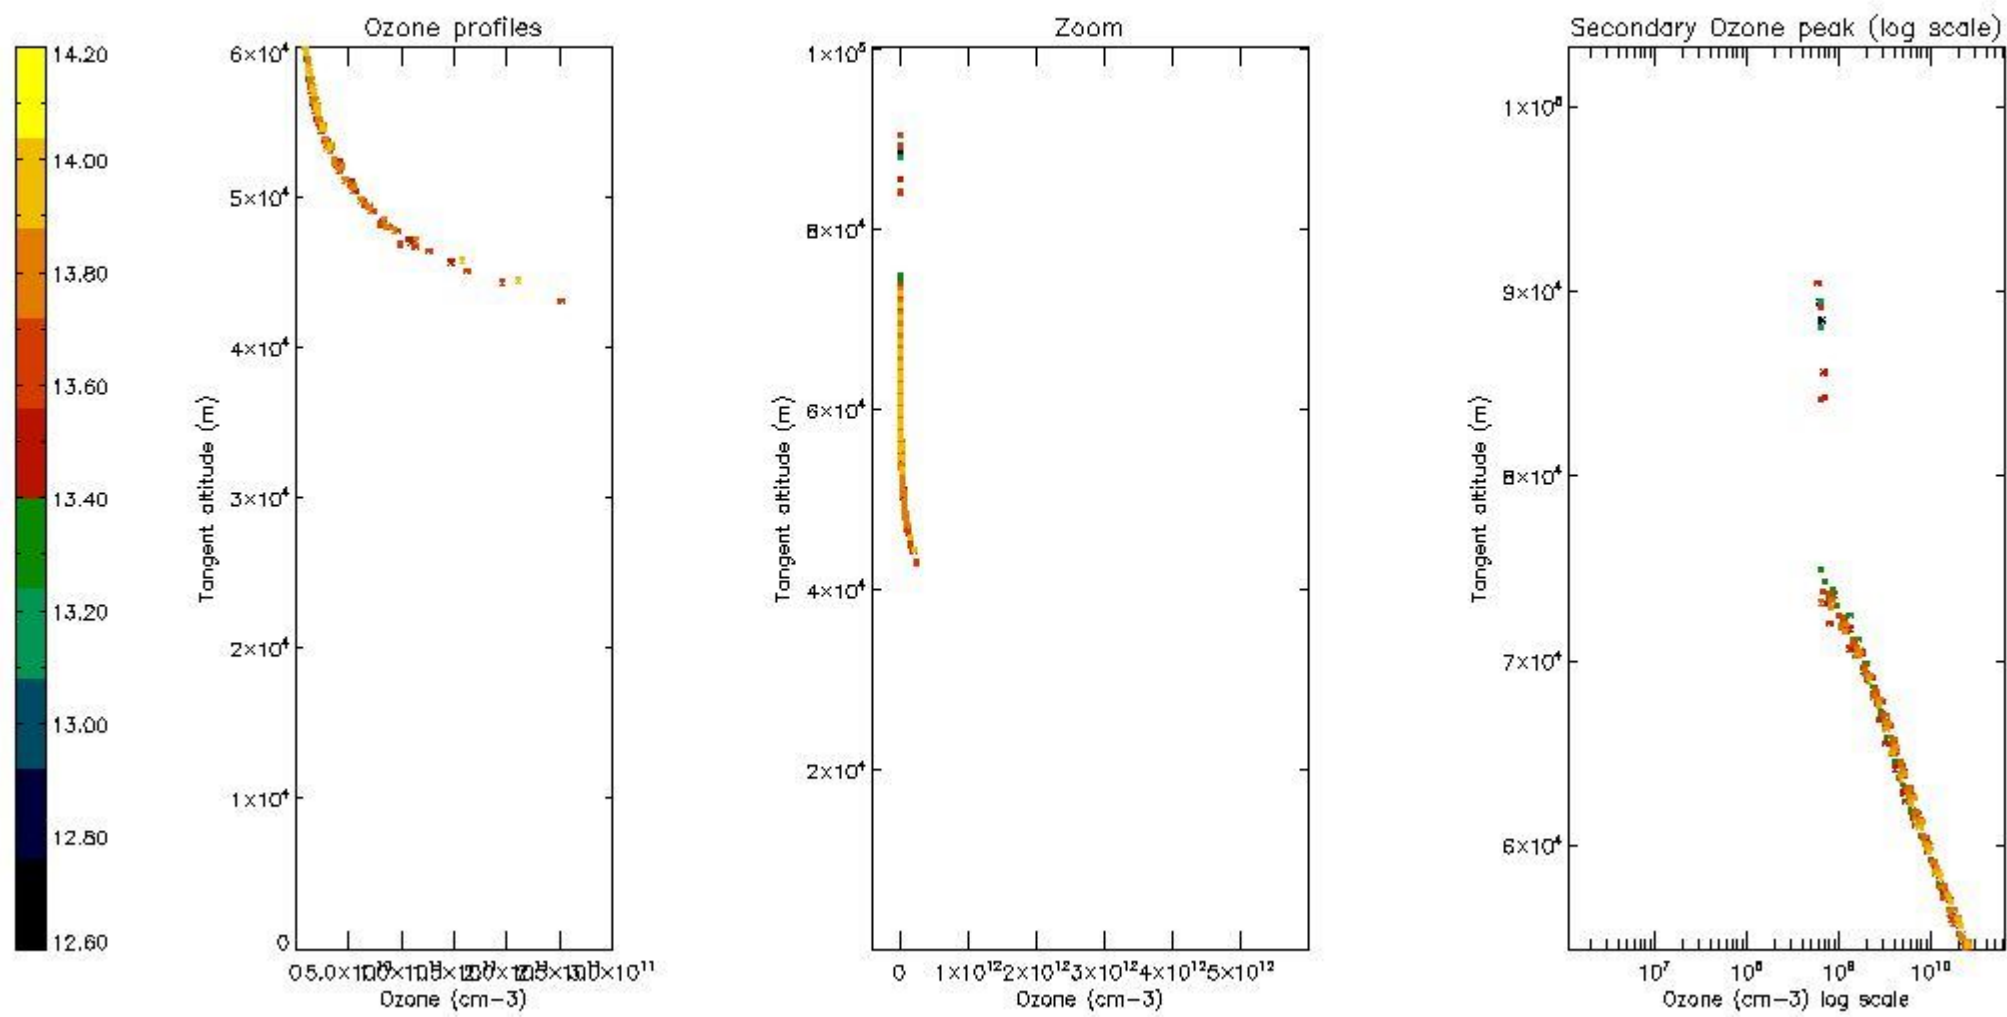

5.5 Plot ozone profiles where STD < 5% (dark without errors)

The colorbar represents the latitude.