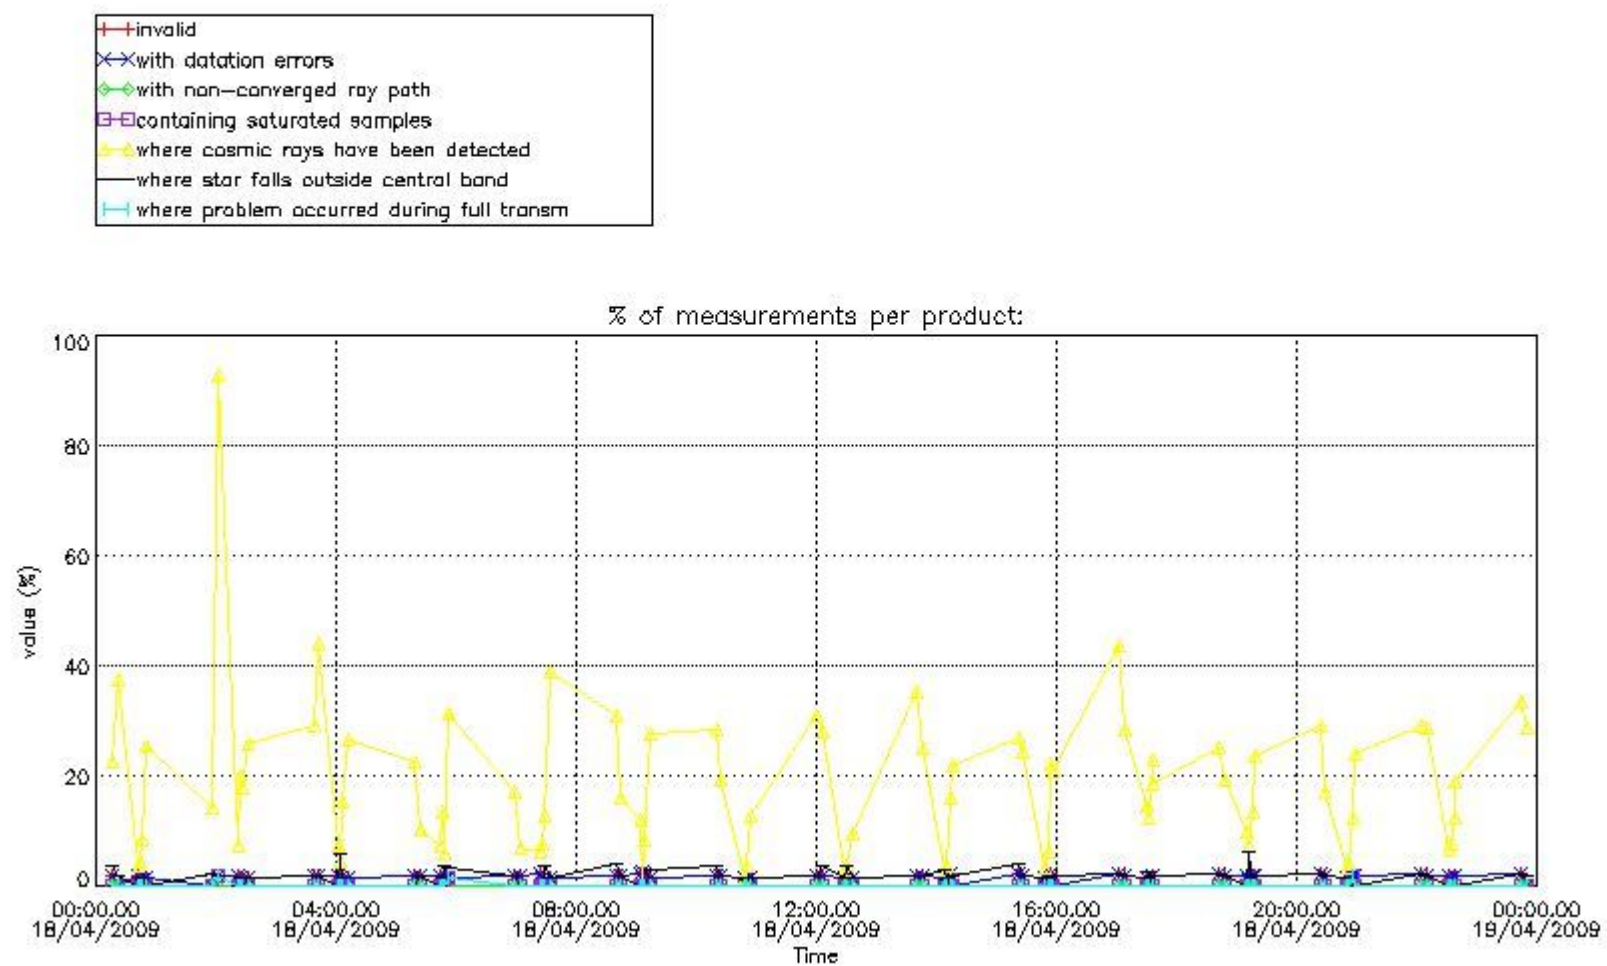

4.1.2 Plot level 1 quality information per product (time dependant): ENVI SAT DESCENDING passes