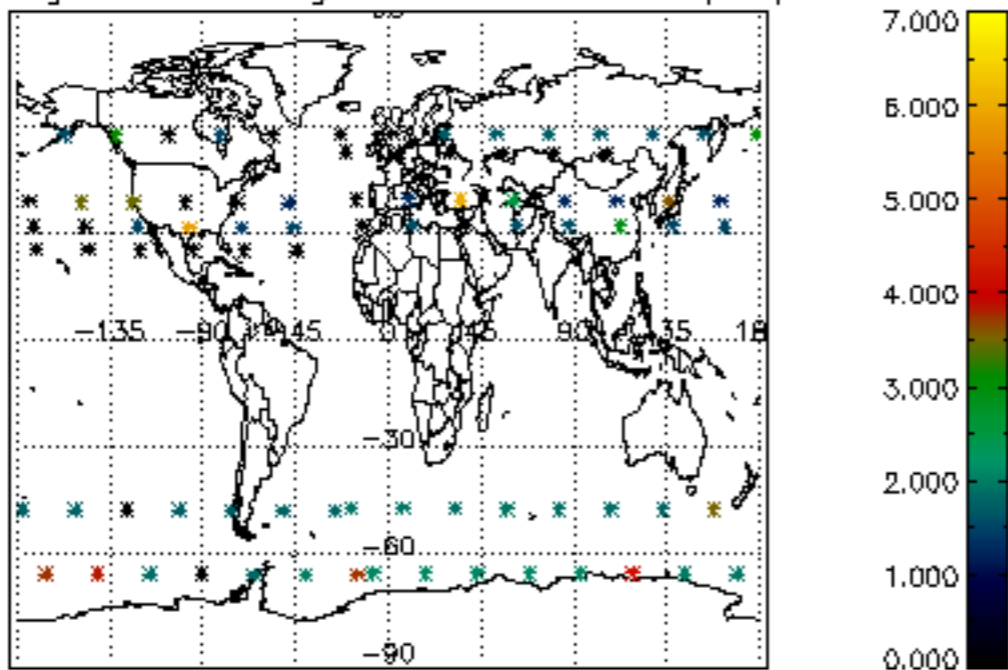

Percentage of cosmic ray hits per profile

Percentage of star falling outside central band per profile