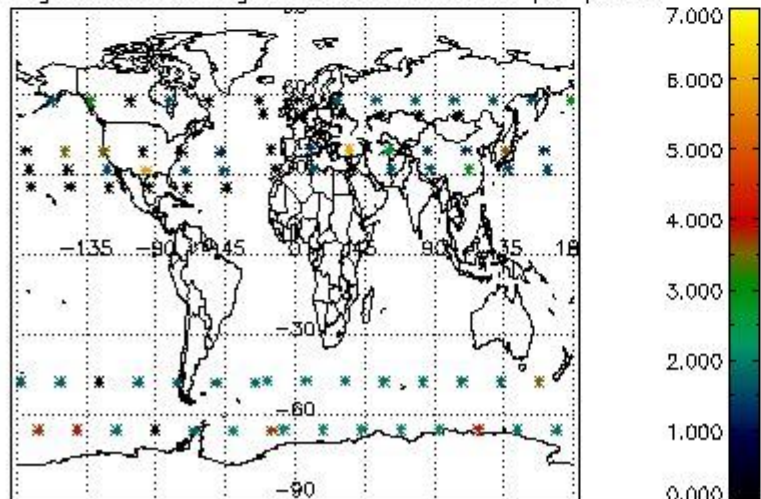

*4.2.1 Plot level 1 quality information per product (world map): ENVISAT ASCENDING passes*

Percentage of cosmic ray hits per profile

Percentage of datation errors per profile

Percentage of star falling outside central band per profile