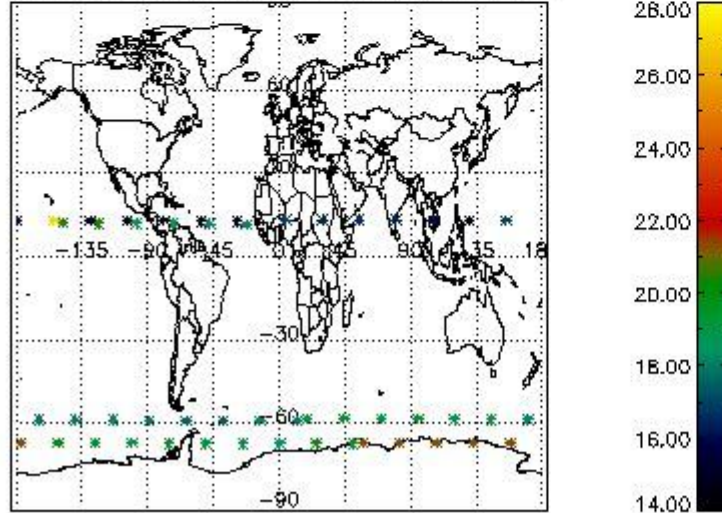

Percentage of flagged data per NO2 profile