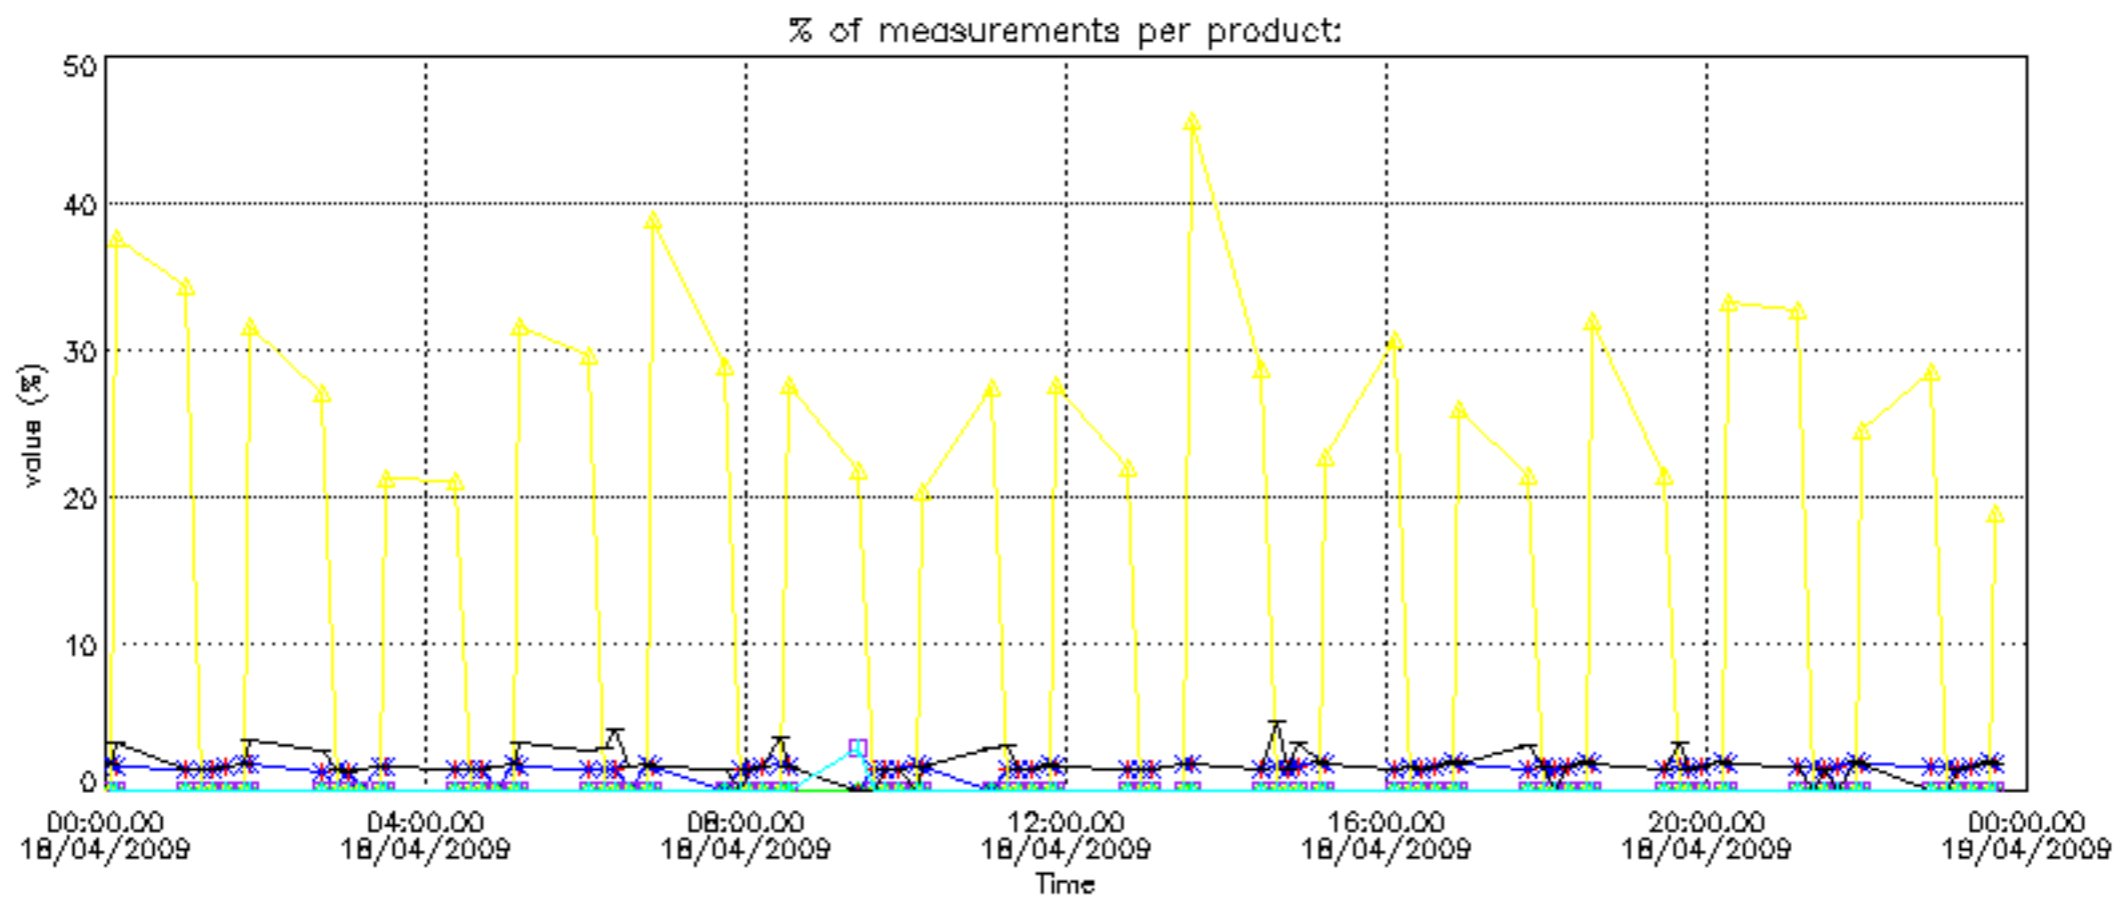

Percentage of cosmic ray hits per profile

Percentage of datation errors per profile