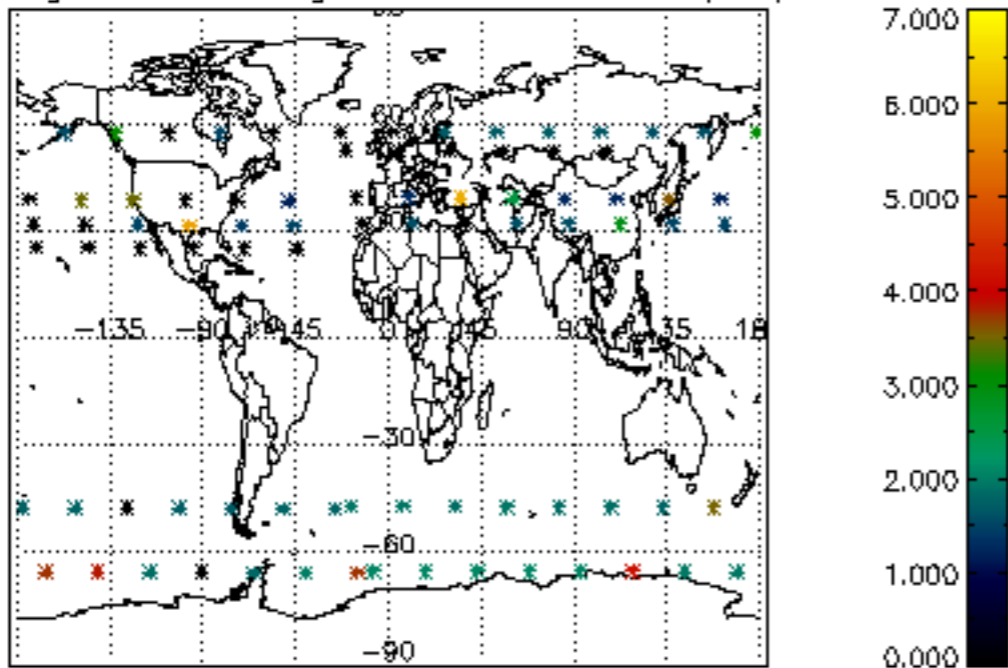

Percentage of cosmic ray hits per profile

Percentage of star falling outside central band per profile