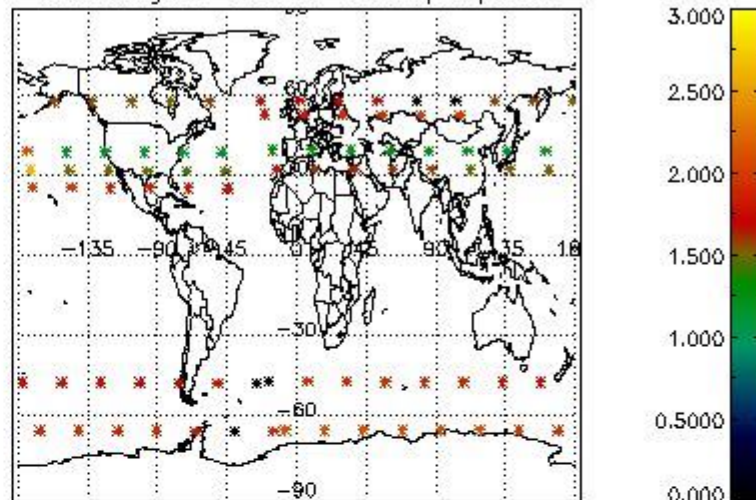

Percentage of datation errors per profile