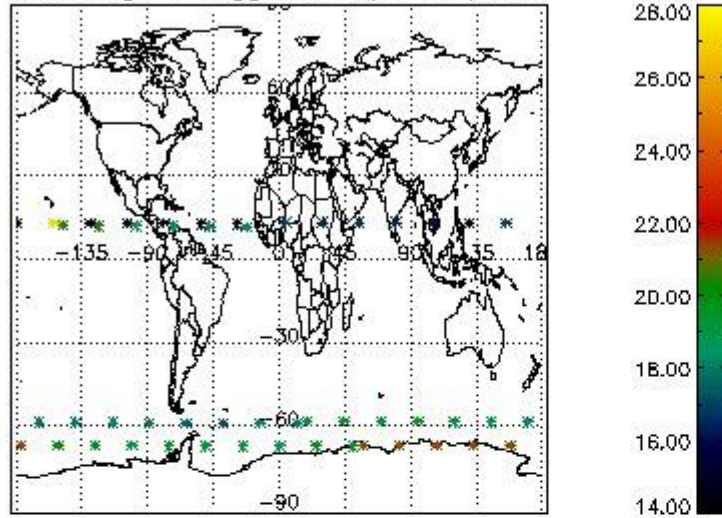

Percentage of flagged data per O3 profile