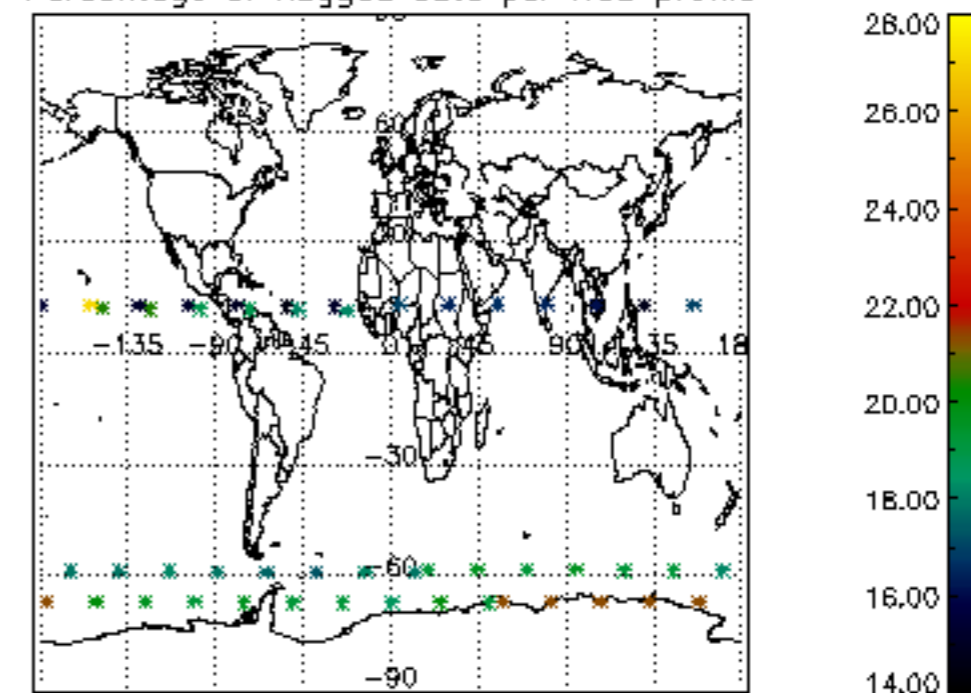

Percentage of flagged data per NO3 profile