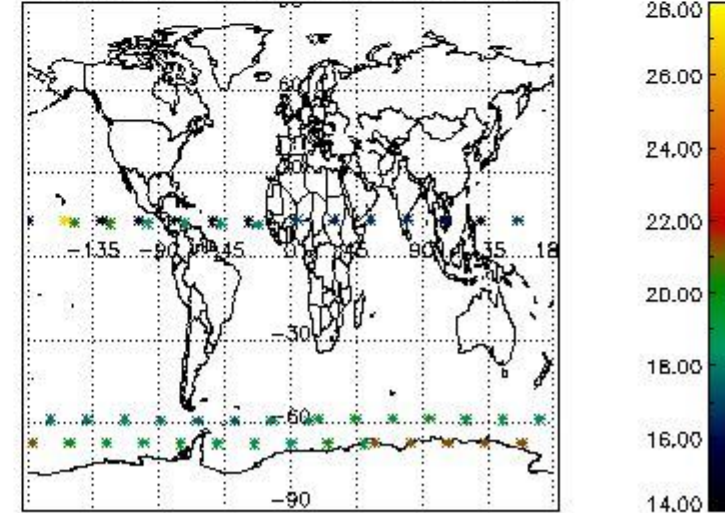

Percentage of flagged data per NO3 profile

4. Level 1 quality information per product

In this section it is plotted some information contained in the Quality Summary data set of the level 2 products that comes from the level 1b processing. Products without errors (error flag in the MPH set to "0") are used.

4.1 Plot quality information per product (time dependant) coming from level 1b processing

4.1.1 Plot level 1 quality information per product (time dependant): ENVISAT ASCENDING passes