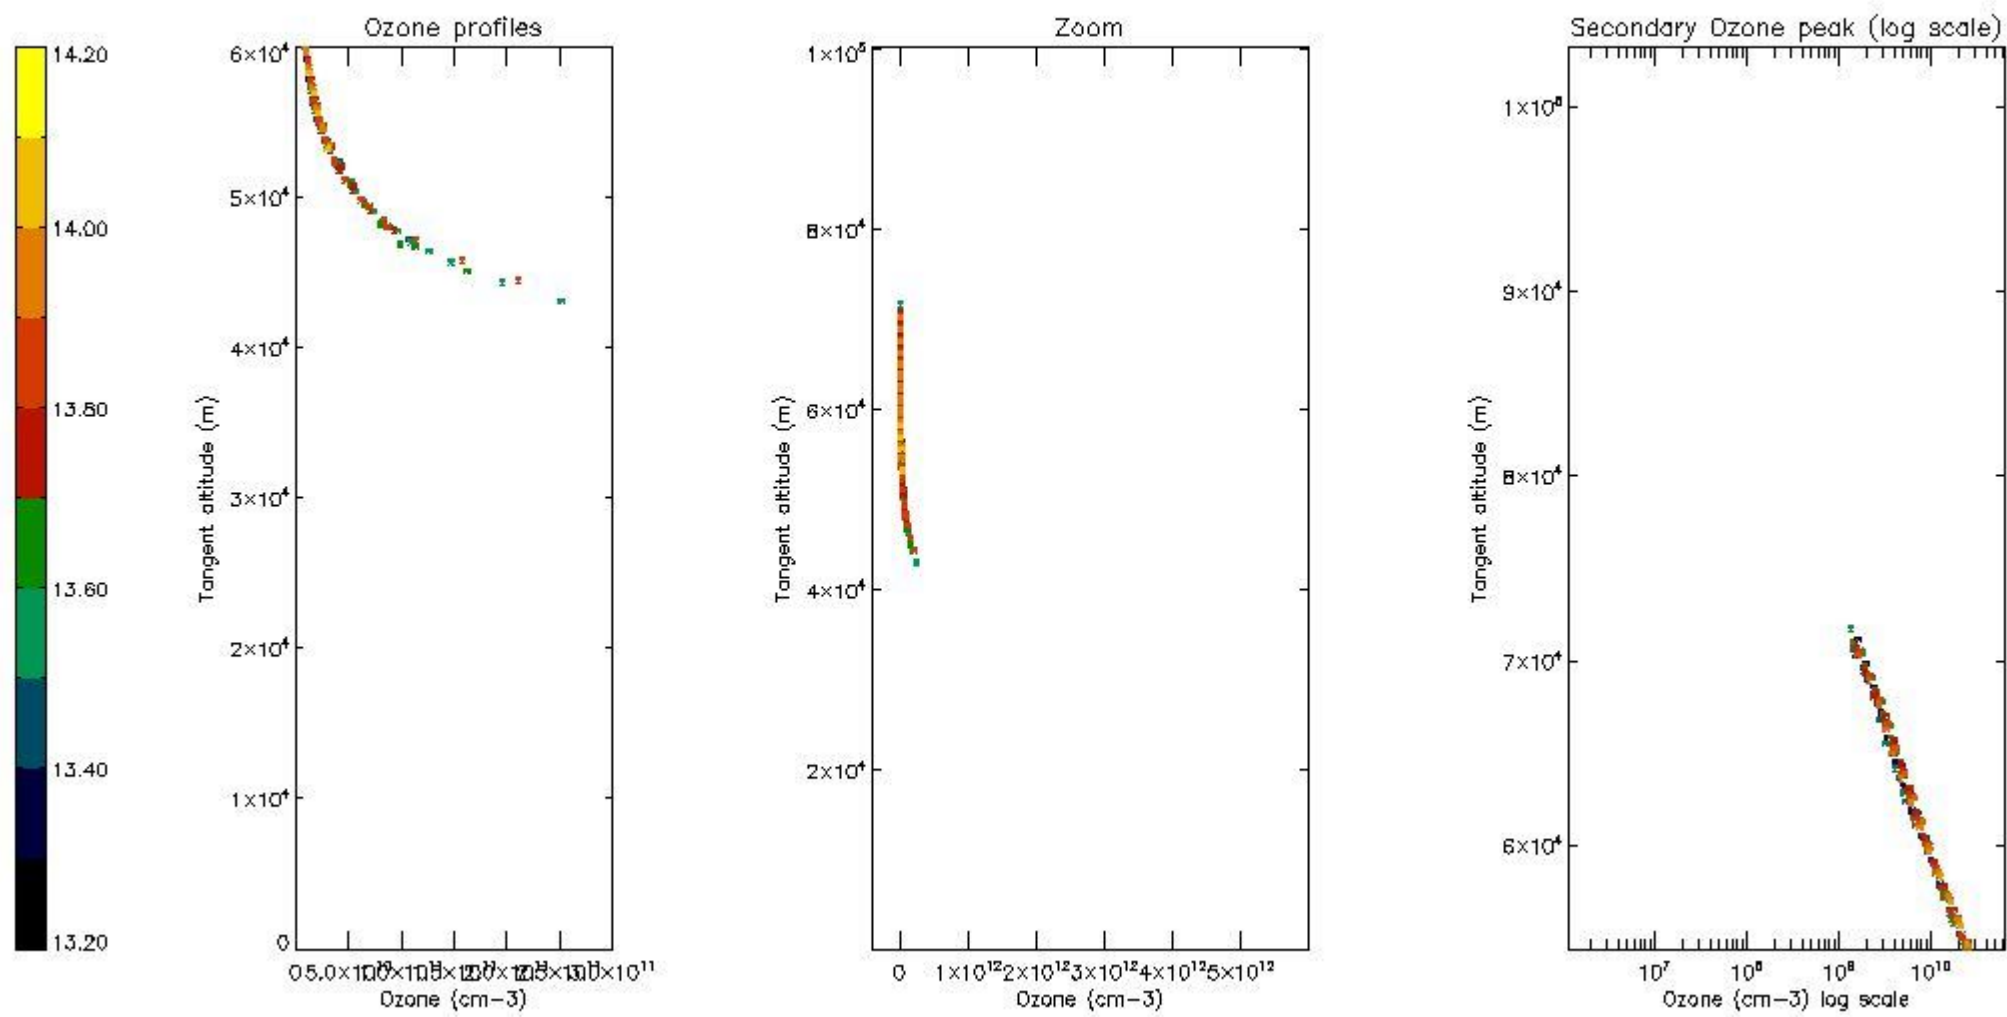

5.6 Plot NO₂ profiles for all STD (dark without errors)

The colorbar represents the latitude.