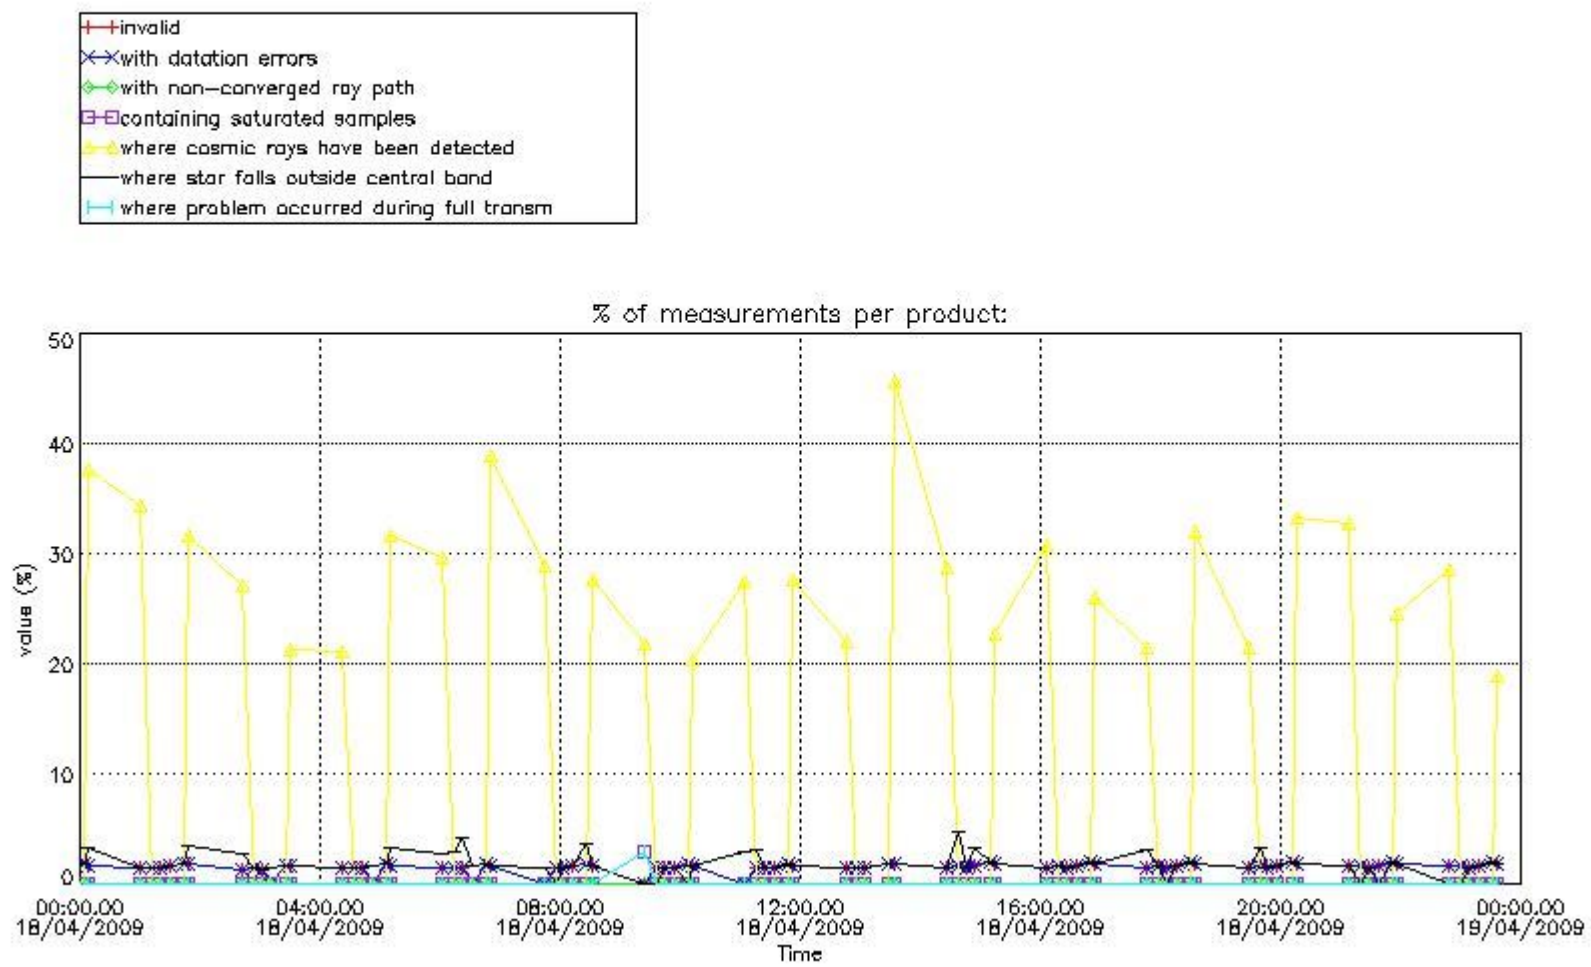

4.2 Plot quality information per product coming from level 1b processing (world map)

4.2.1 Plot level 1 quality information per product (world map): ENVISAT ASCENDING passes