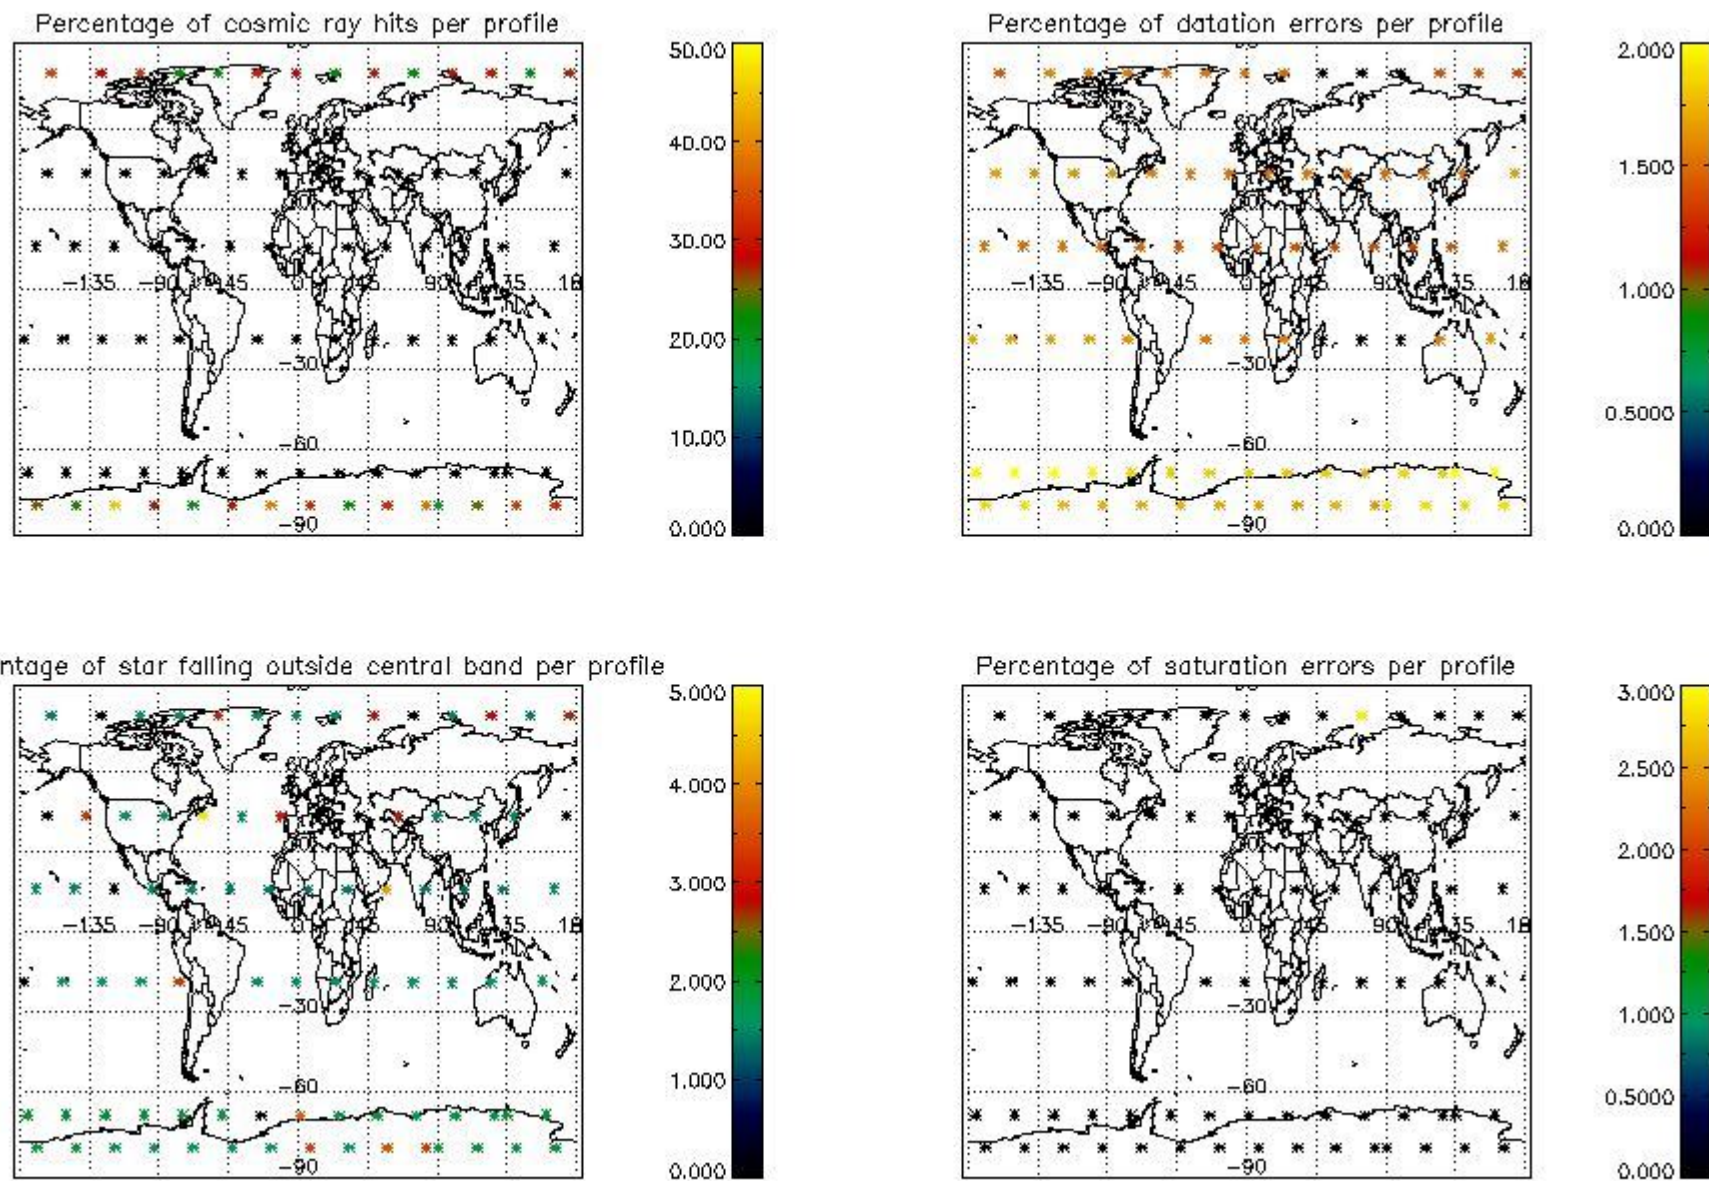

4.2.2 Plot level 1 quality information per product (world map): ENVISAT DESCENDING passes

5. Trace gas profiles

5.1 Ozone statistics based on quality of products

The final quality of the products can be "measured" using the STD (Standard Deviation) attached to every point profile. This information is written to the parameter GOM_NL__2P/NL_LOCAL_SPECIES_DENSITY/o3_std of the level 2 products. The table below shows the statistics for given STD ranges.

The statistics are given with respect to the overall valid production:

- Products without fatal errors: GOM_NL__2P/MPH/PRODUCT_ERR=0
- Valid point profile: GOM_NL__2P/NL_LOCAL_SPECIES_DENSITY/pcd(0)=0

The 'Criteria' is applied to valid points of dark limb products:

- Products in dark limb illumination condition: GOM_NL__2P/NL_SUMMARY_QUALITY/obs_ill_cond=0
- Products without fatal errors: GOM_NL__2P/MPH/PRODUCT_ERR=0
- Valid point profile: GOM_NL__2P/NL_LOCAL_SPECIES_DENSITY/pcd(0)=0

So, the table below shows the percentage of dark limb and valid observations for each criteria with respect to the overall valid daily observations.

Criteria	% of total production
All STD	26
STD < 20	5