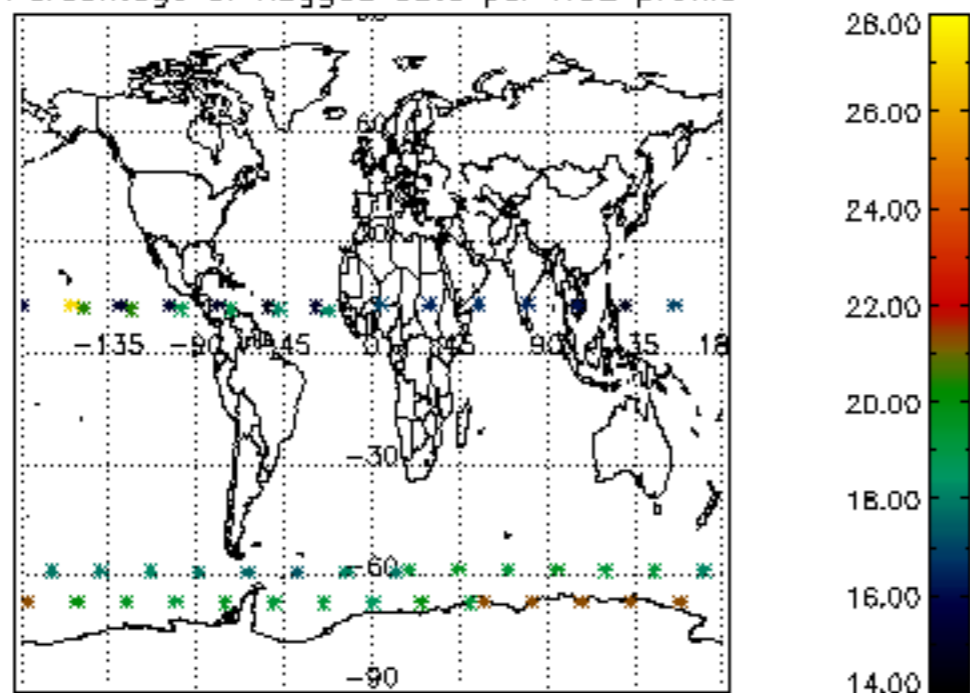

Percentage of flagged data per NO2 profile