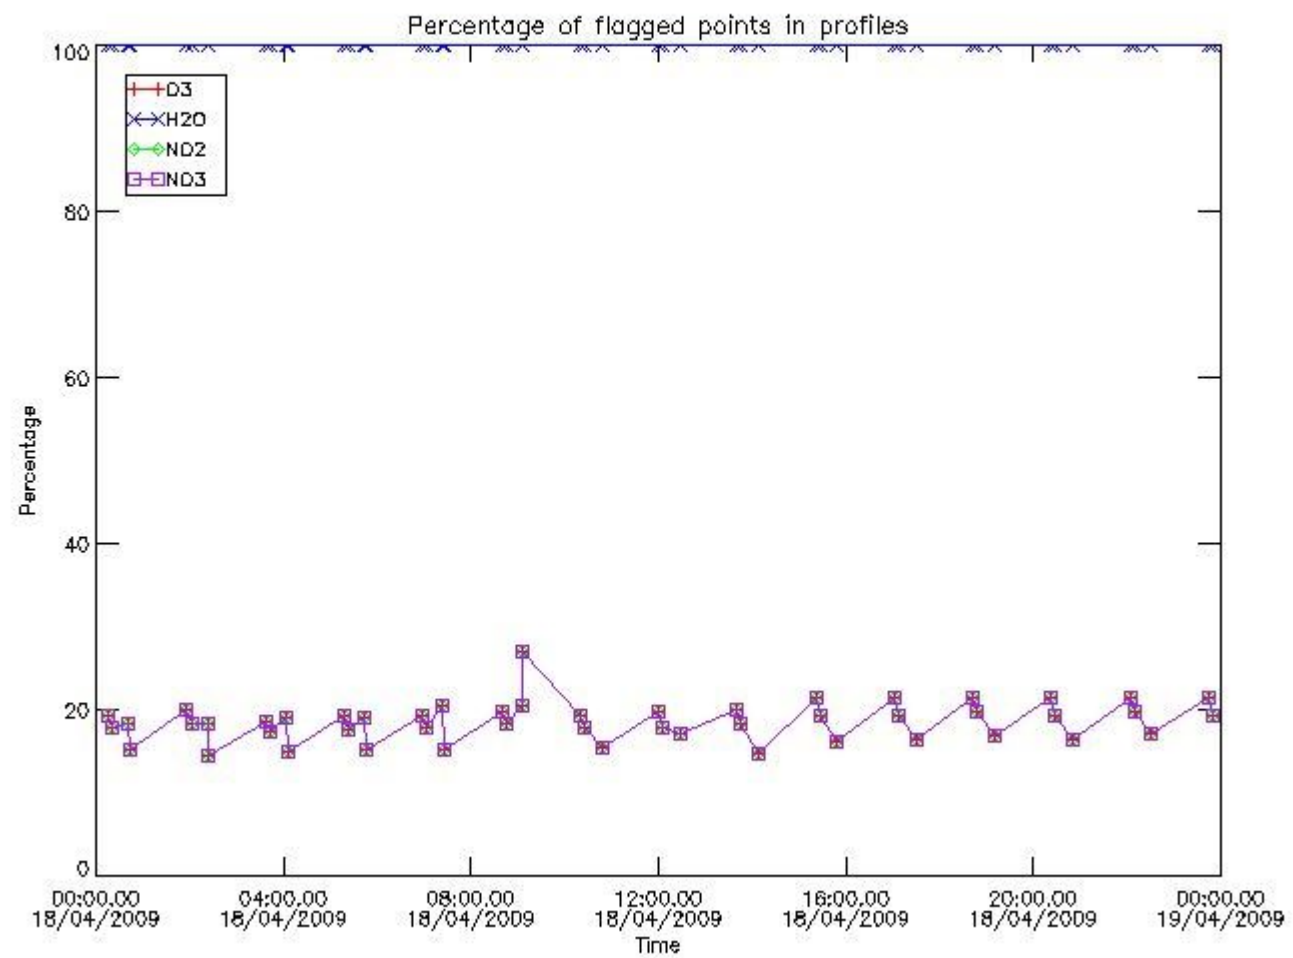

3. Quality information per product

In this section it is plotted some information contained in the Quality Summary data set of the level 2 products. Only products in dark limb conditions and without errors (error flag in the MPH set to "0") are used.

3.1 Plot quality information per product (time dependant)

3.2 Plot quality information per product (world map)