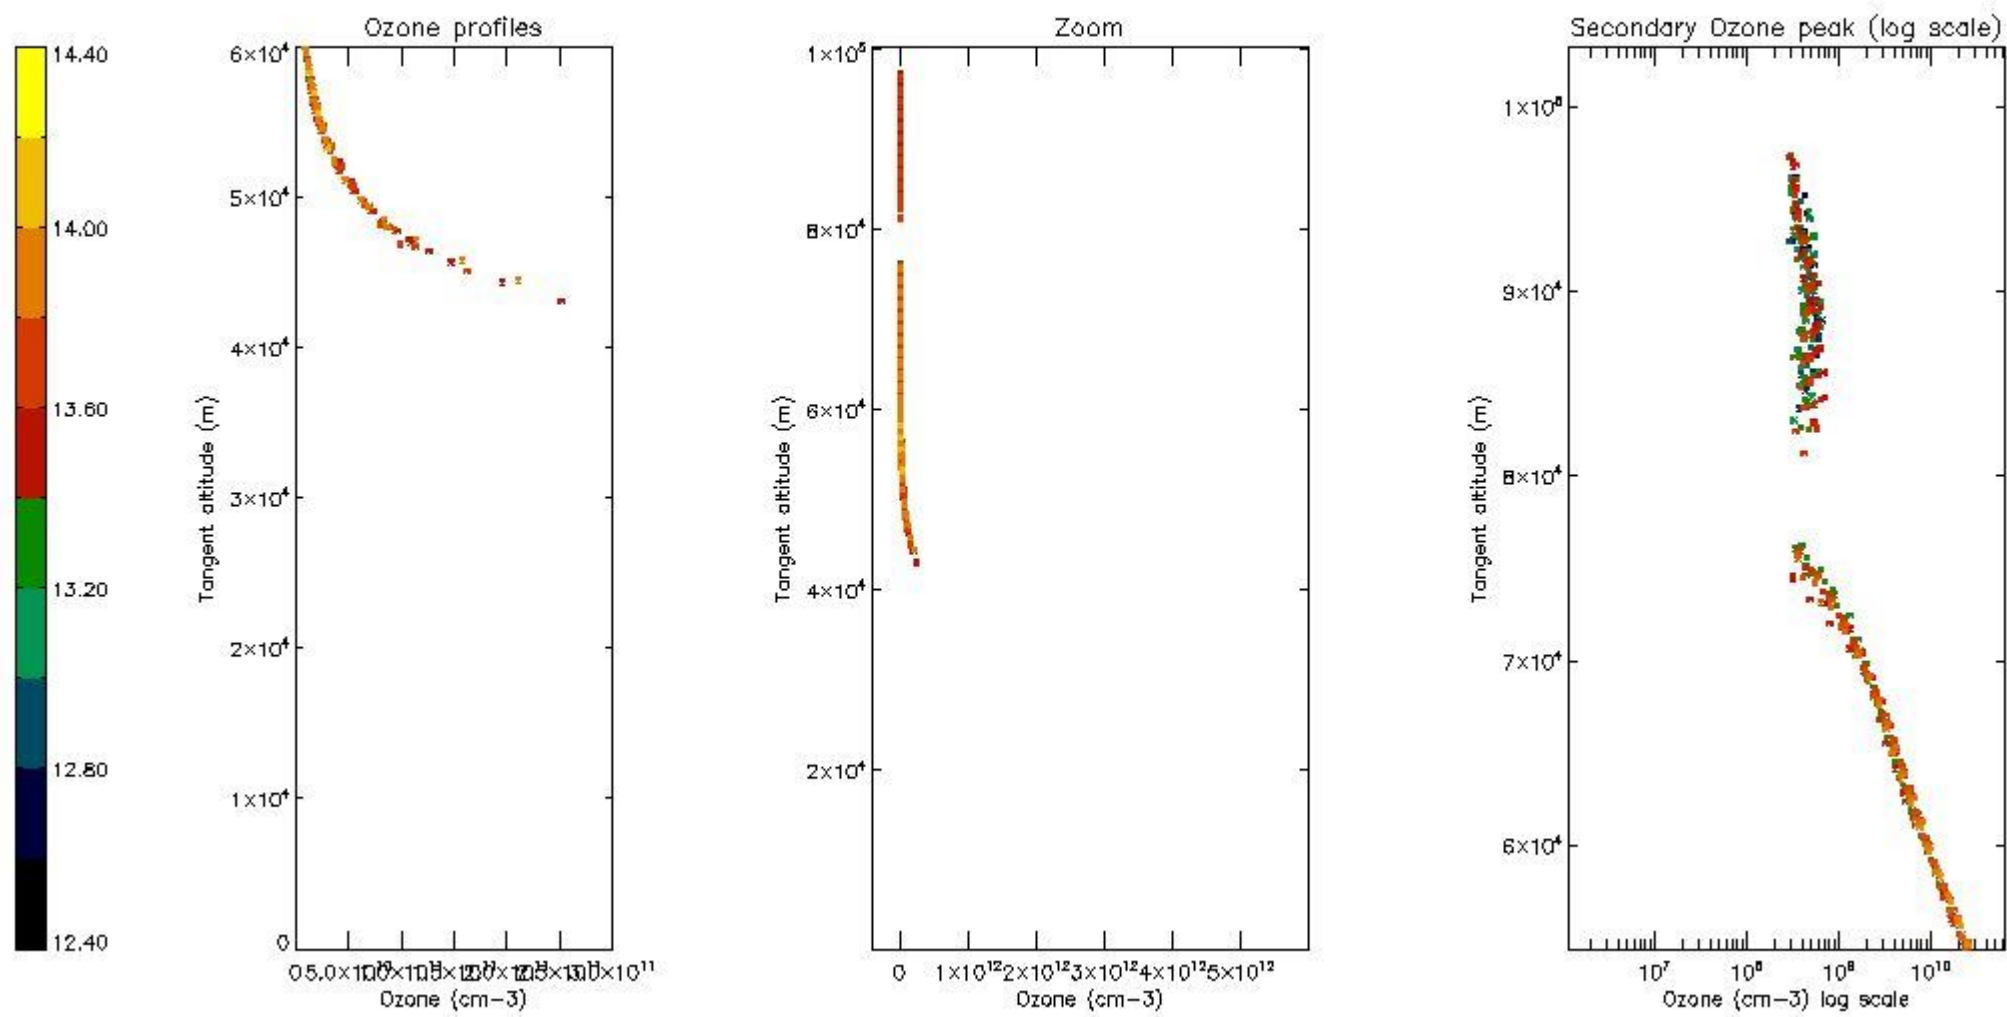

STD < 10	3
STD < 5	3

5.2 Plot ozone profiles for all STD (dark without errors)

The colorbar represents the latitude.

5.3 Plot ozone profiles where STD < 20% (dark without errors)

The colorbar represents the latitude.