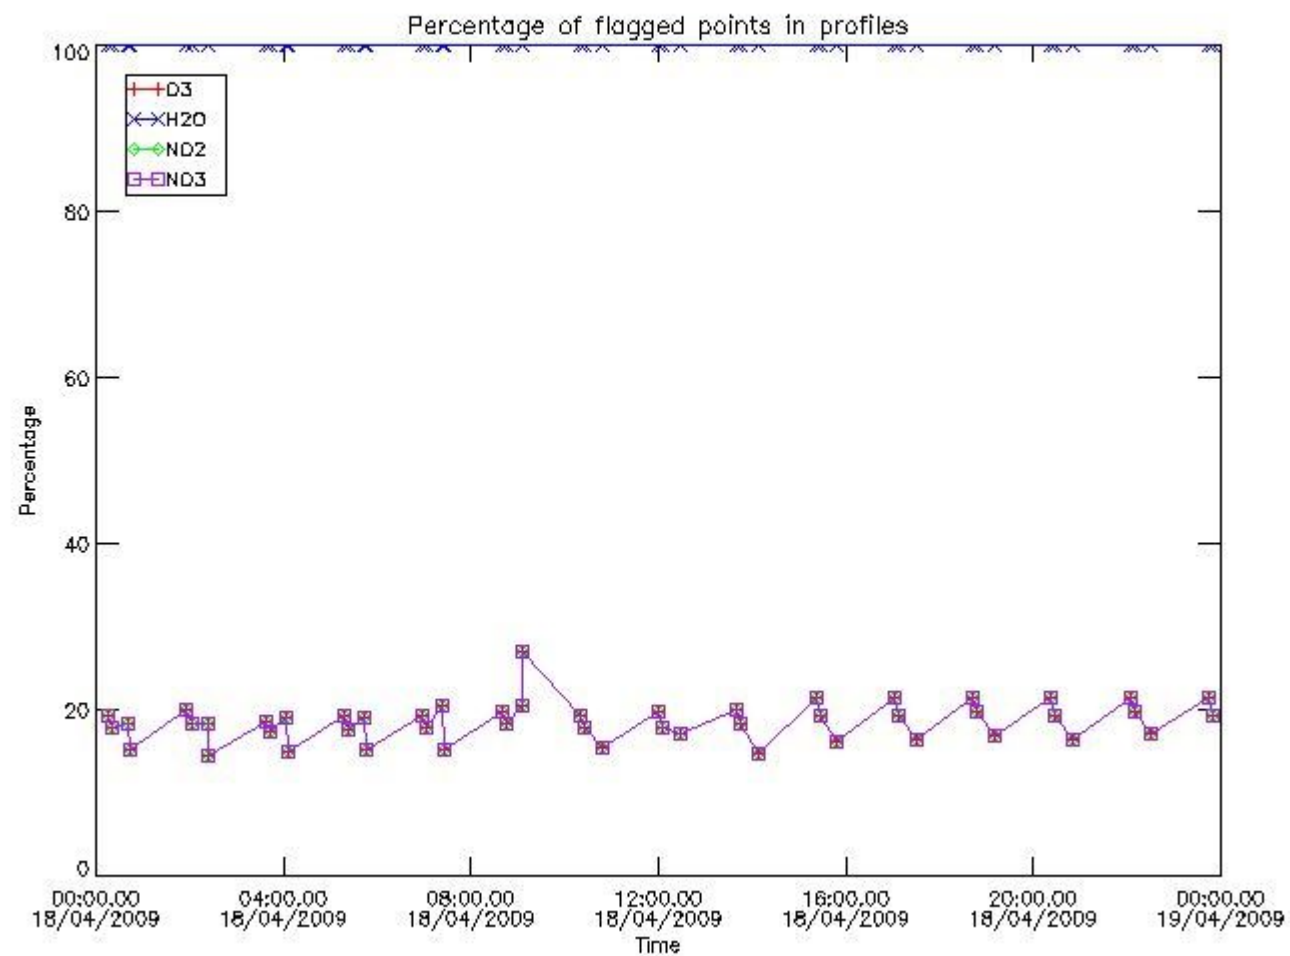

3. Quality information per product

In this section it is plotted some information contained in the Quality Summary data set of the level 2 products. Only products in dark limb conditions and without errors (error flag in the MPH set to "0") are used.

3.1 Plot quality information per product (time dependant)

3.2 Plot quality information per product (world map)