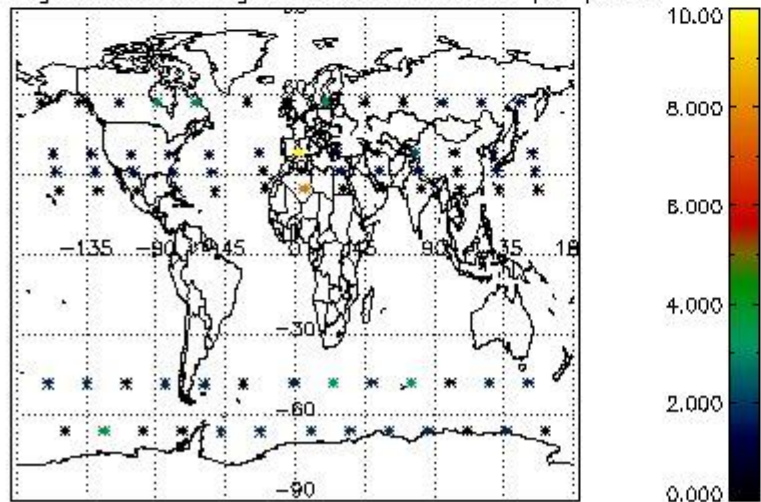

Percentage of star falling outside central band per profile