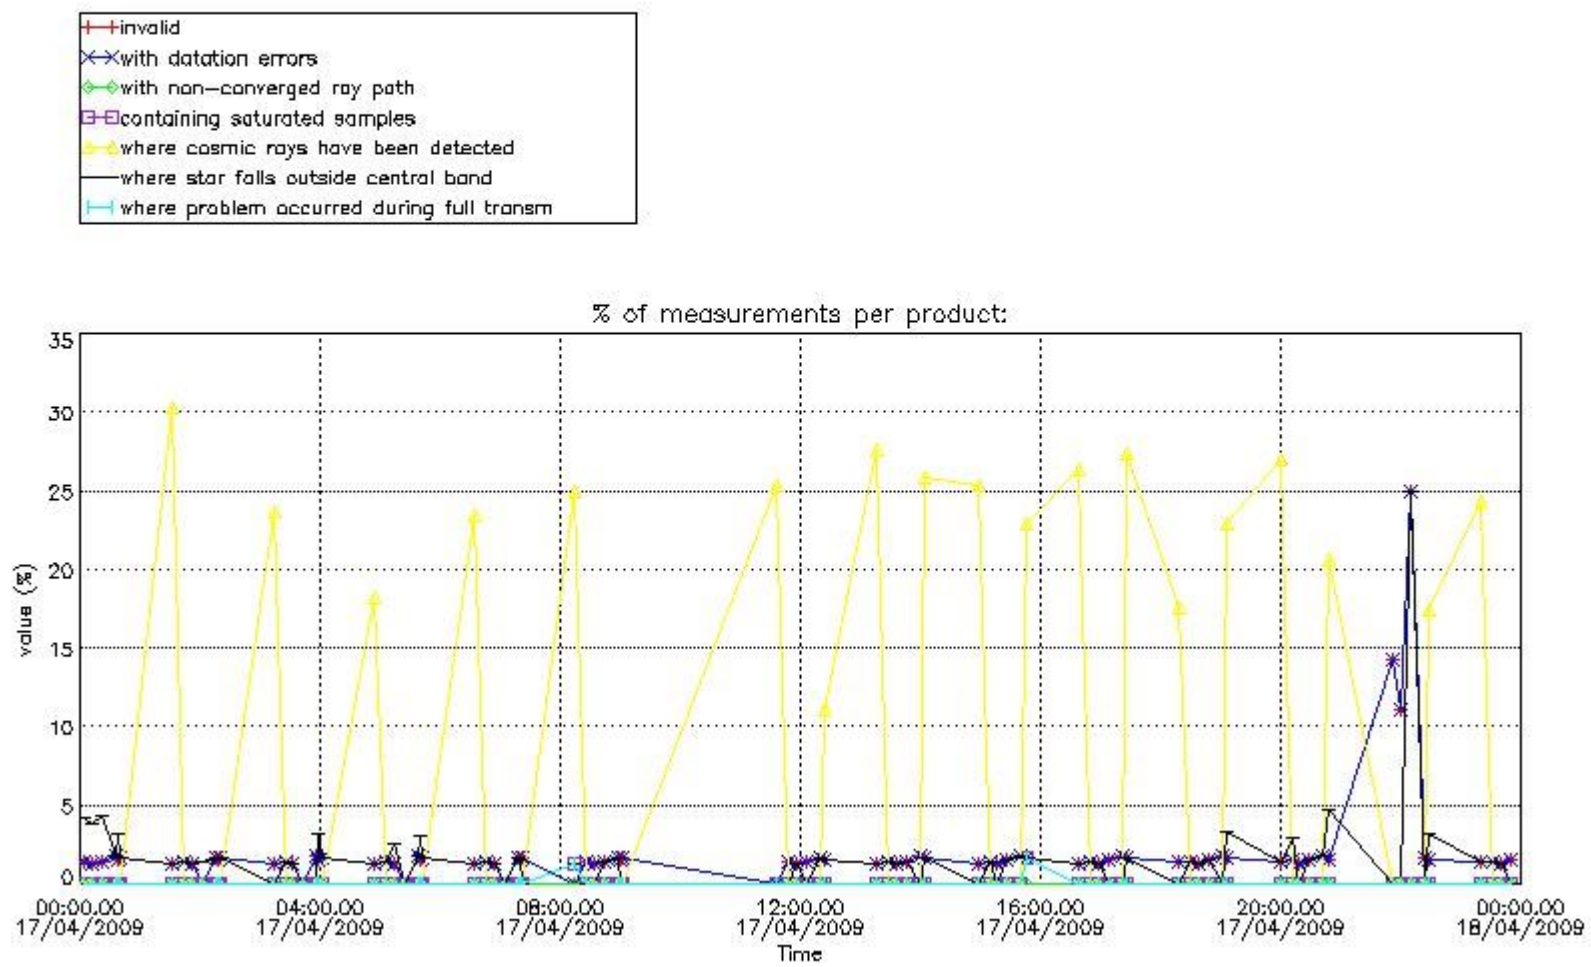

Percentage of flagged data per NO3 profile

4. Level 1 quality information per product

In this section it is plotted some information contained in the Quality Summary data set of the level 2 products that comes from the level 1b processing. Products without errors (error flag in the MPH set to "0") are used.

4.1 Plot quality information per product (time dependant) coming from level 1b processing

4.1.1 Plot level 1 quality information per product (time dependant): ENVISAT ASCENDING passes

4.1.2 Plot level 1 quality information per product (time dependant): ENVI SAT DESCENDING passes