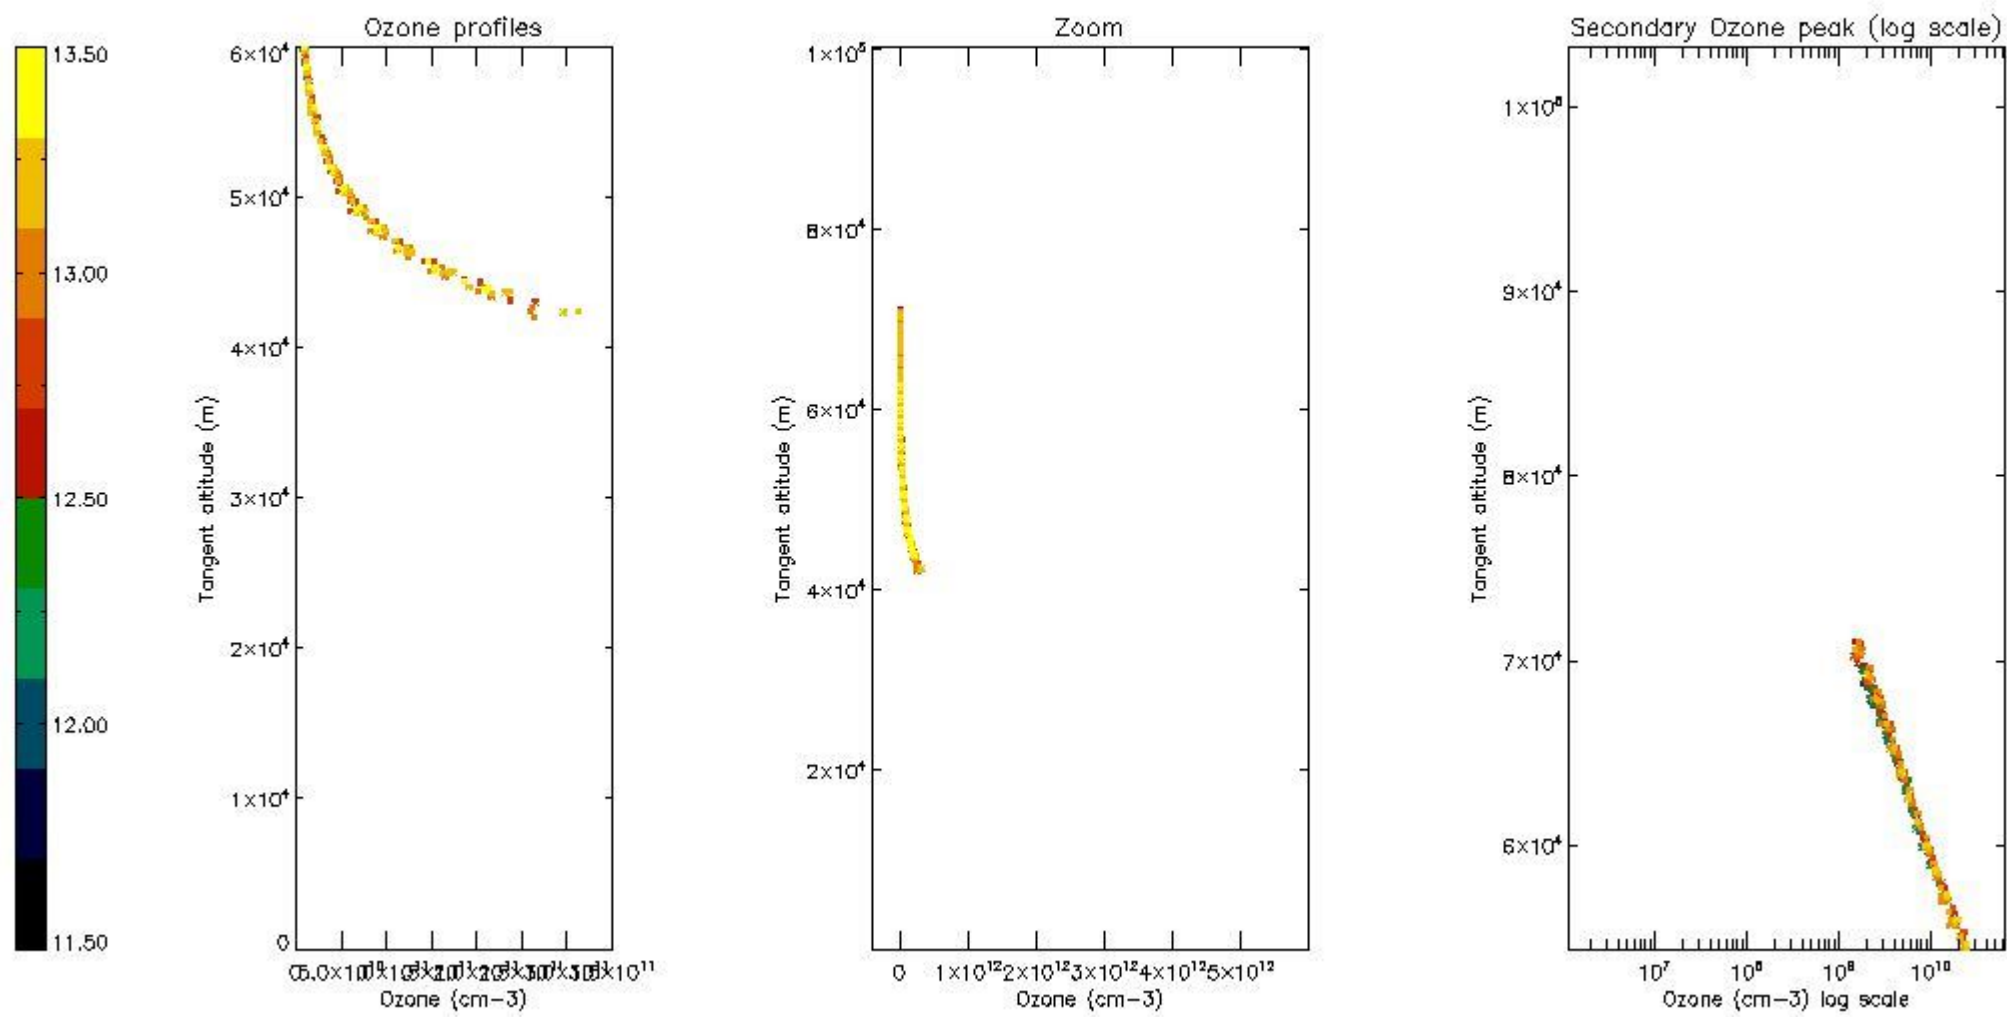

STD < 10	4
STD < 5	3

5.2 Plot ozone profiles for all STD (dark without errors)

The colorbar represents the latitude.

5.3 Plot ozone profiles where STD < 20% (dark without errors)

The colorbar represents the latitude.

5.4 Plot ozone profiles where STD < 10% (dark without errors)

The colorbar represents the latitude.

5.5 Plot ozone profiles where STD < 5% (dark without errors)

The colorbar represents the latitude.

5.6 Plot NO₂ profiles for all STD (dark without errors)