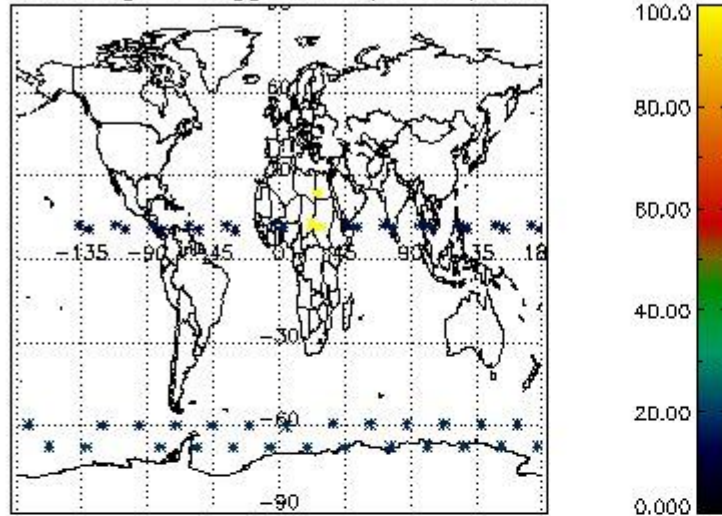

Percentage of flagged data per O3 profile