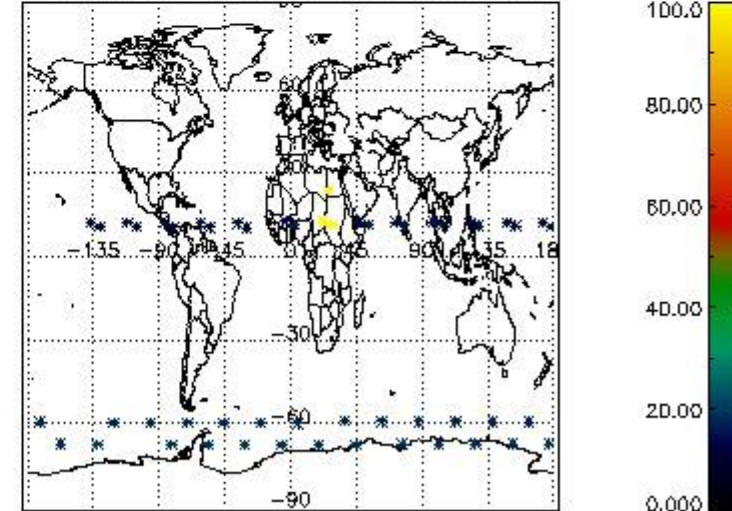

Percentage of flagged data per NO3 profile

4. Level 1 quality information per product

In this section it is plotted some information contained in the Quality Summary data set of the level 2 products that comes from the level 1b processing. Products without errors (error flag in the MPH set to "0") are used.

4.1 Plot quality information per product (time dependant) coming from level 1b processing

4.1.1 Plot level 1 quality information per product (time dependant): ENVISAT ASCENDING passes