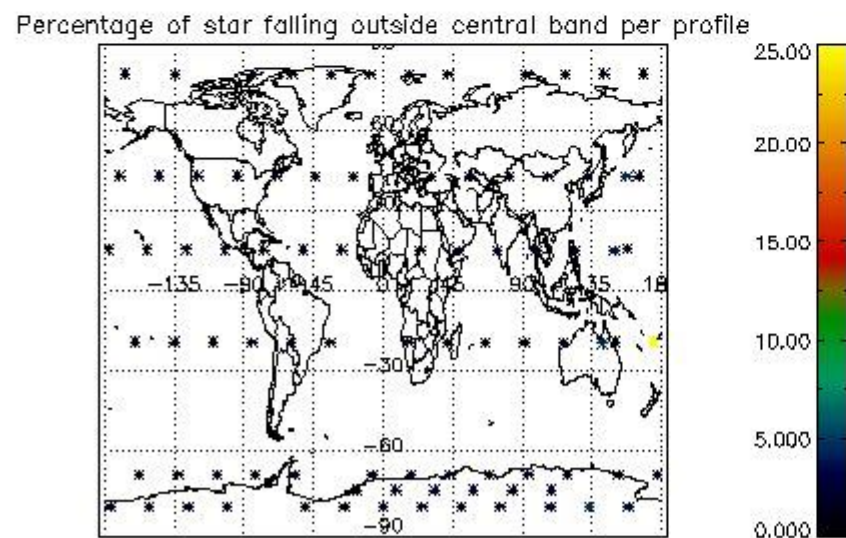

Percentage of datation errors per profile

Percentage of star falling outside central band per profile

Percentage of saturation errors per profile

4.2.2 Plot level 1 quality information per product (world map): ENVISAT DESCENDING passes