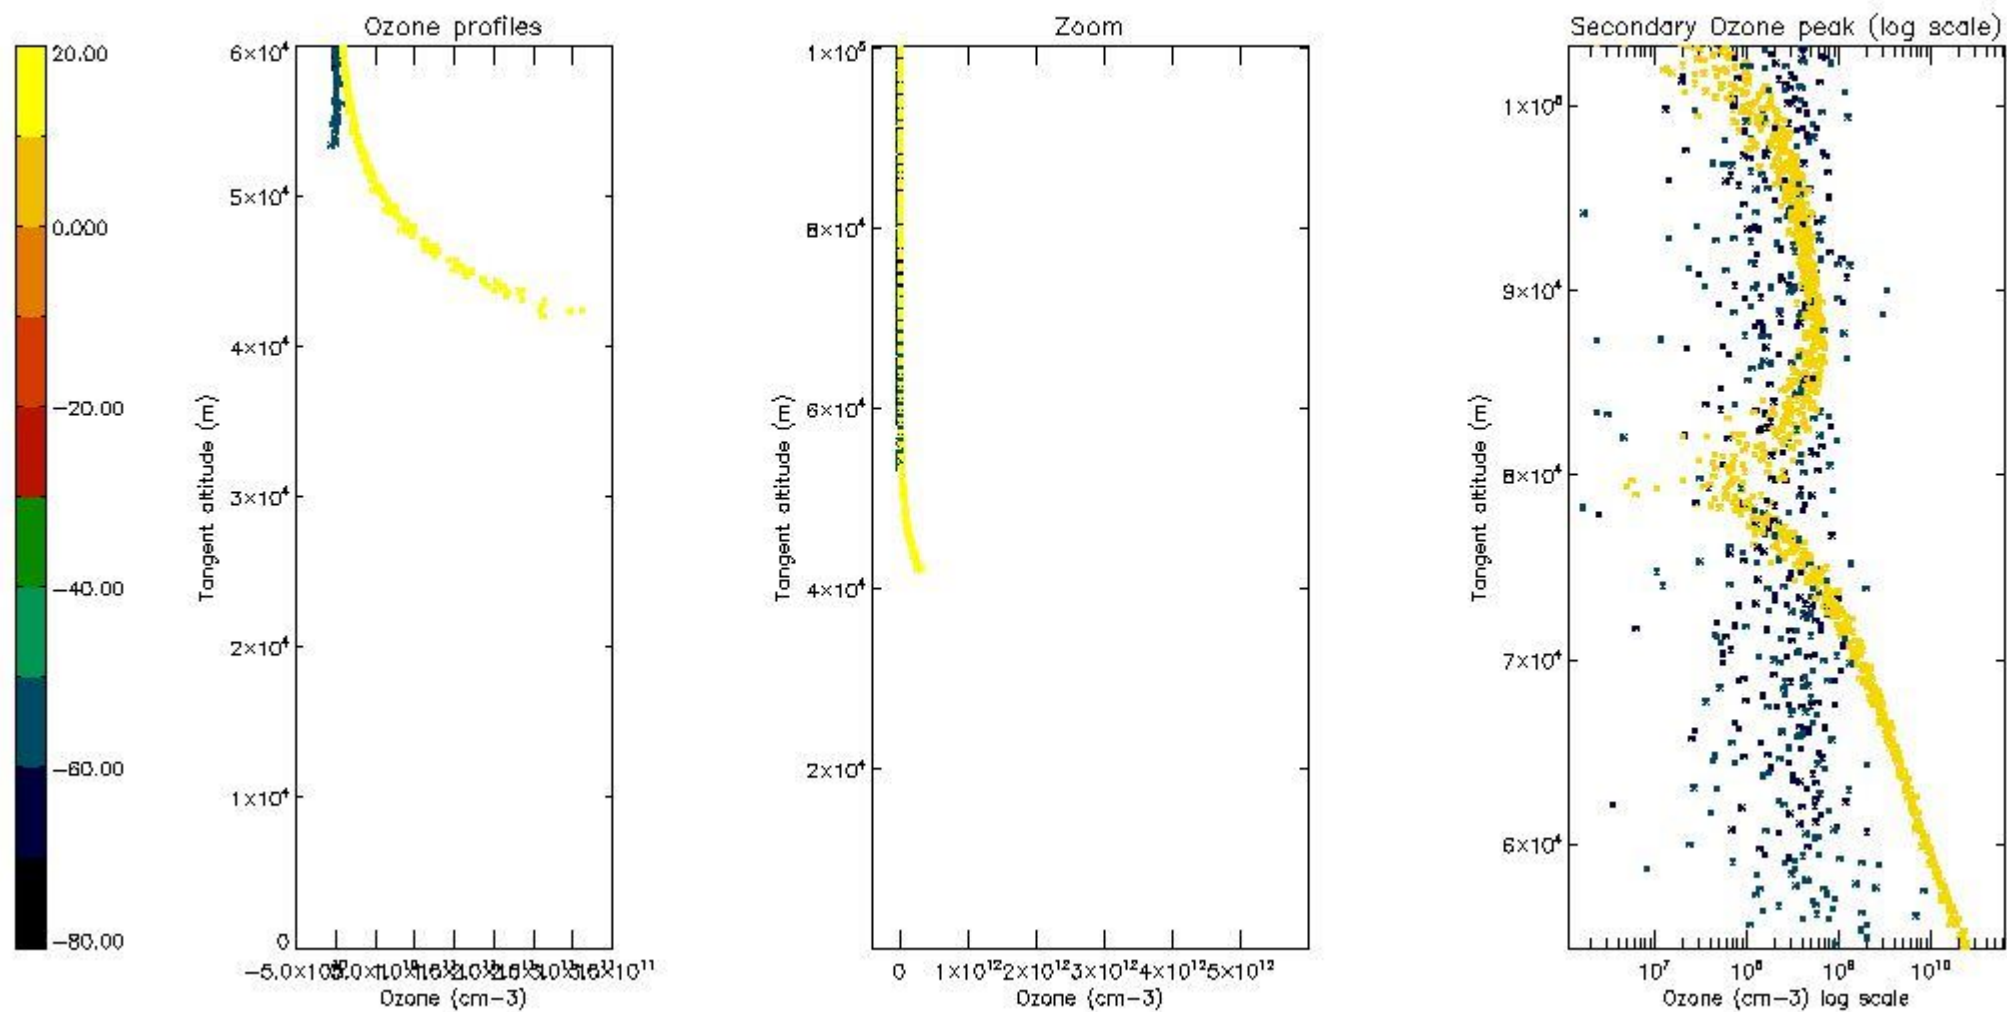

STD < 10	4
STD < 5	3

5.2 Plot ozone profiles for all STD (dark without errors)

The colorbar represents the latitude.

5.3 Plot ozone profiles where STD < 20% (dark without errors)

The colorbar represents the latitude.