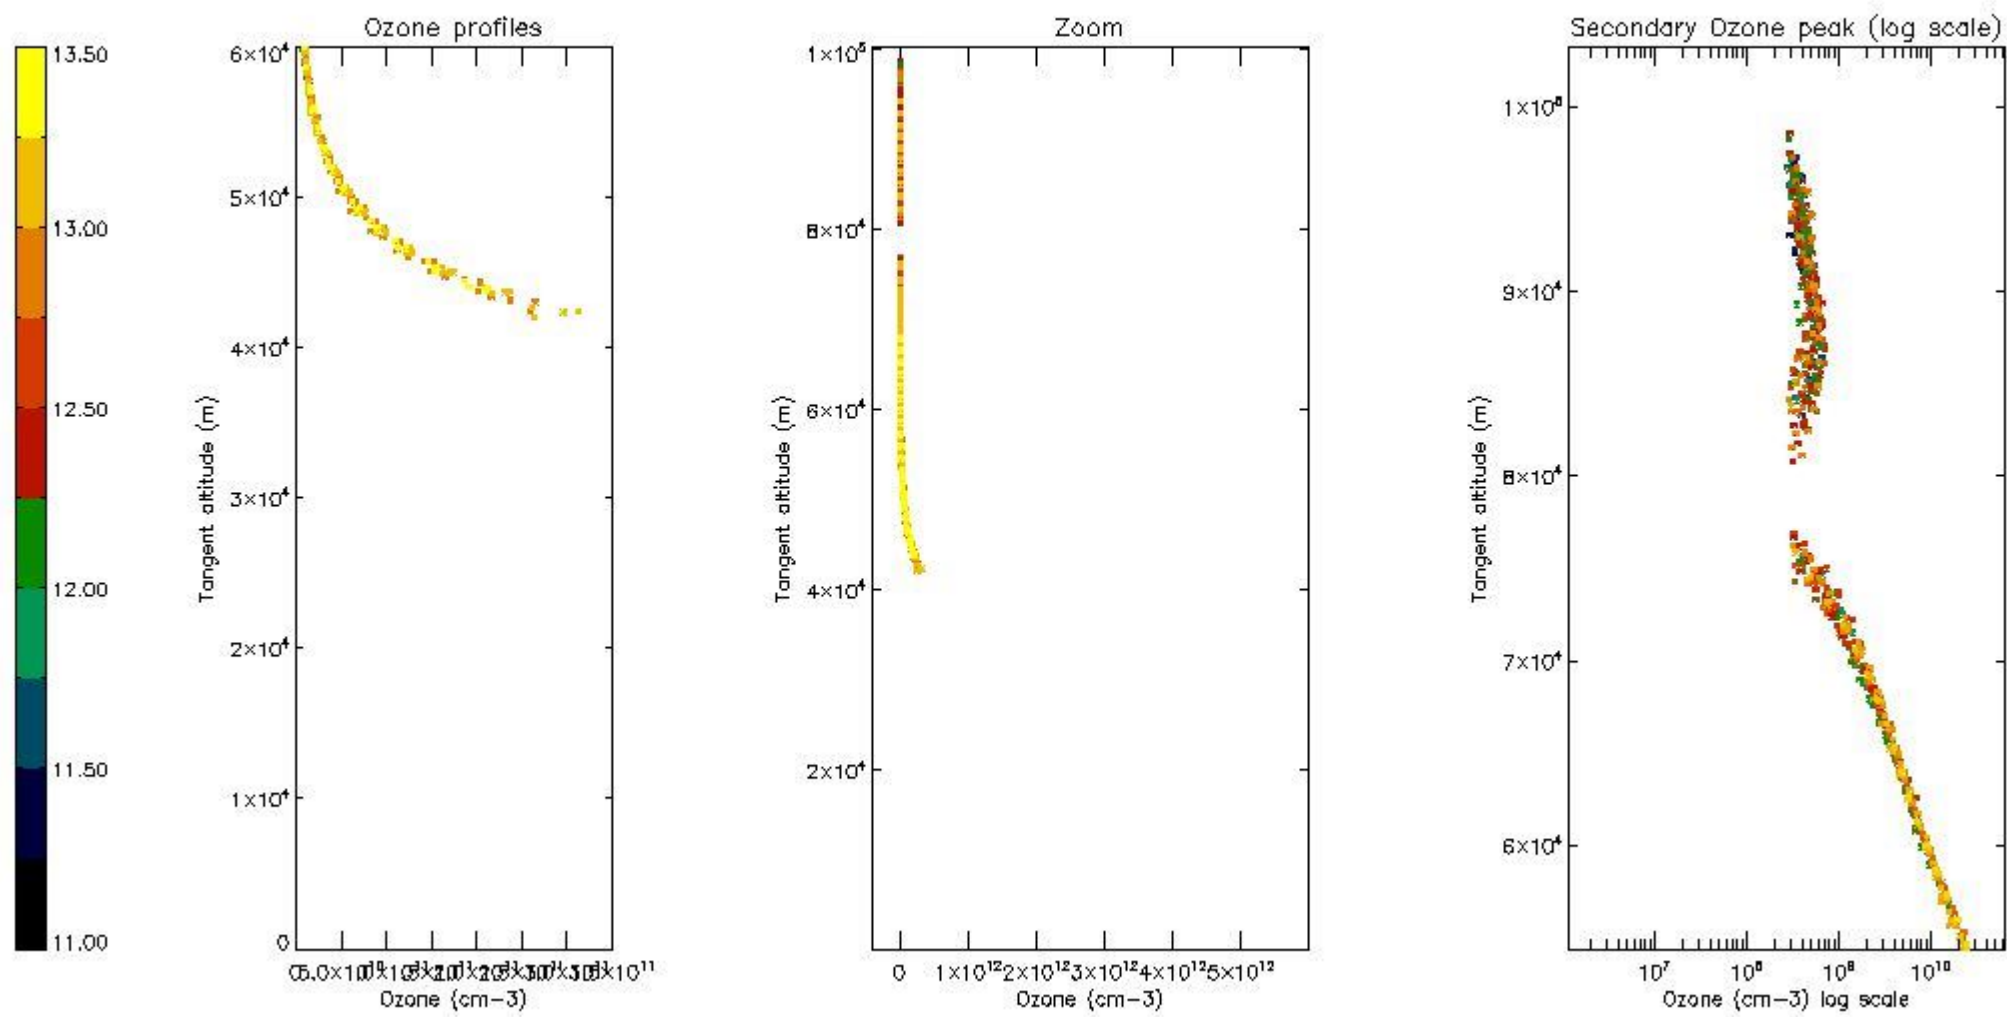

STD < 10	4
STD < 5	3

5.2 Plot ozone profiles for all STD (dark without errors)

The colorbar represents the latitude.

5.3 Plot ozone profiles where STD < 20% (dark without errors)

The colorbar represents the latitude.