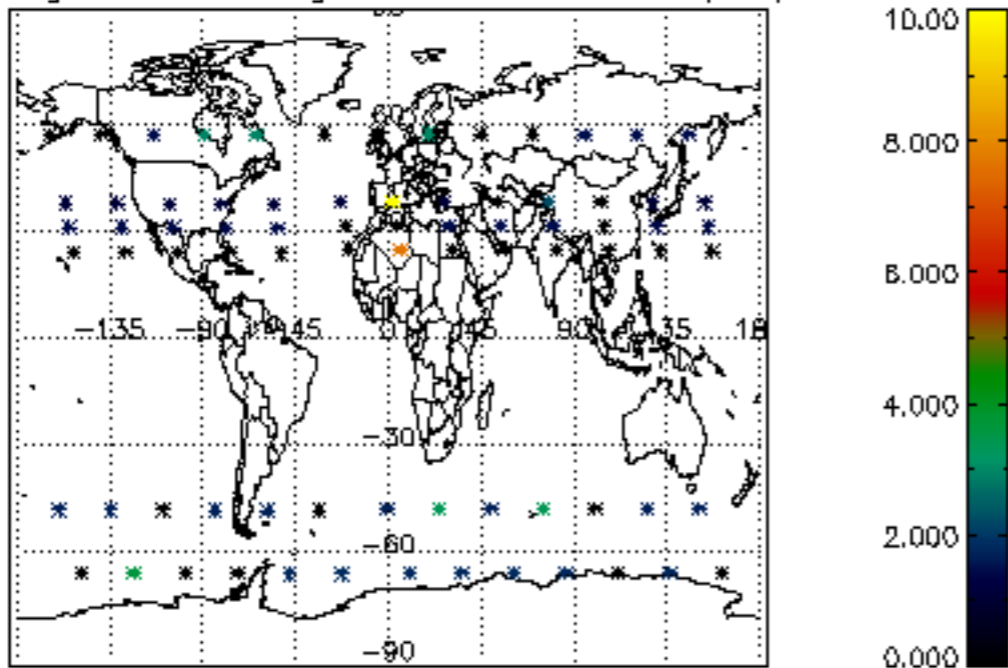

Percentage of cosmic ray hits per profile

Percentage of star falling outside central band per profile