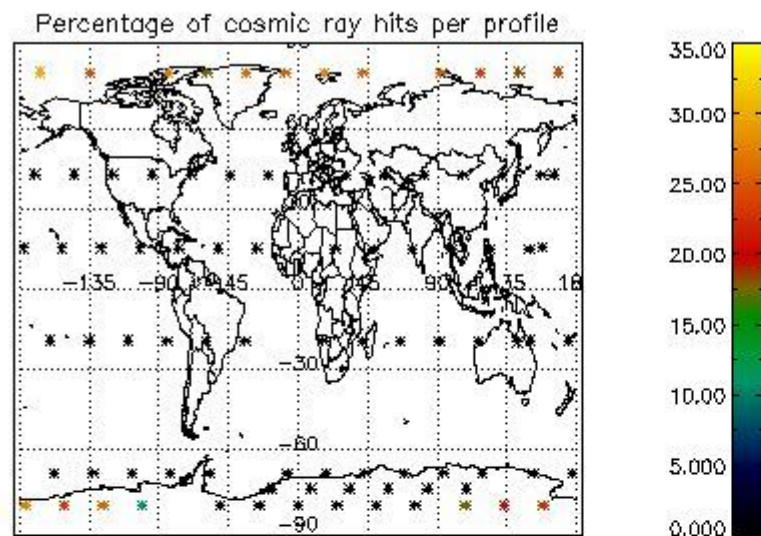

Percentage of datation errors per profile

Percentage of star falling outside central band per profile

Percentage of saturation errors per profile

4.2.2 Plot level 1 quality information per product (world map): ENVISAT DESCENDING passes