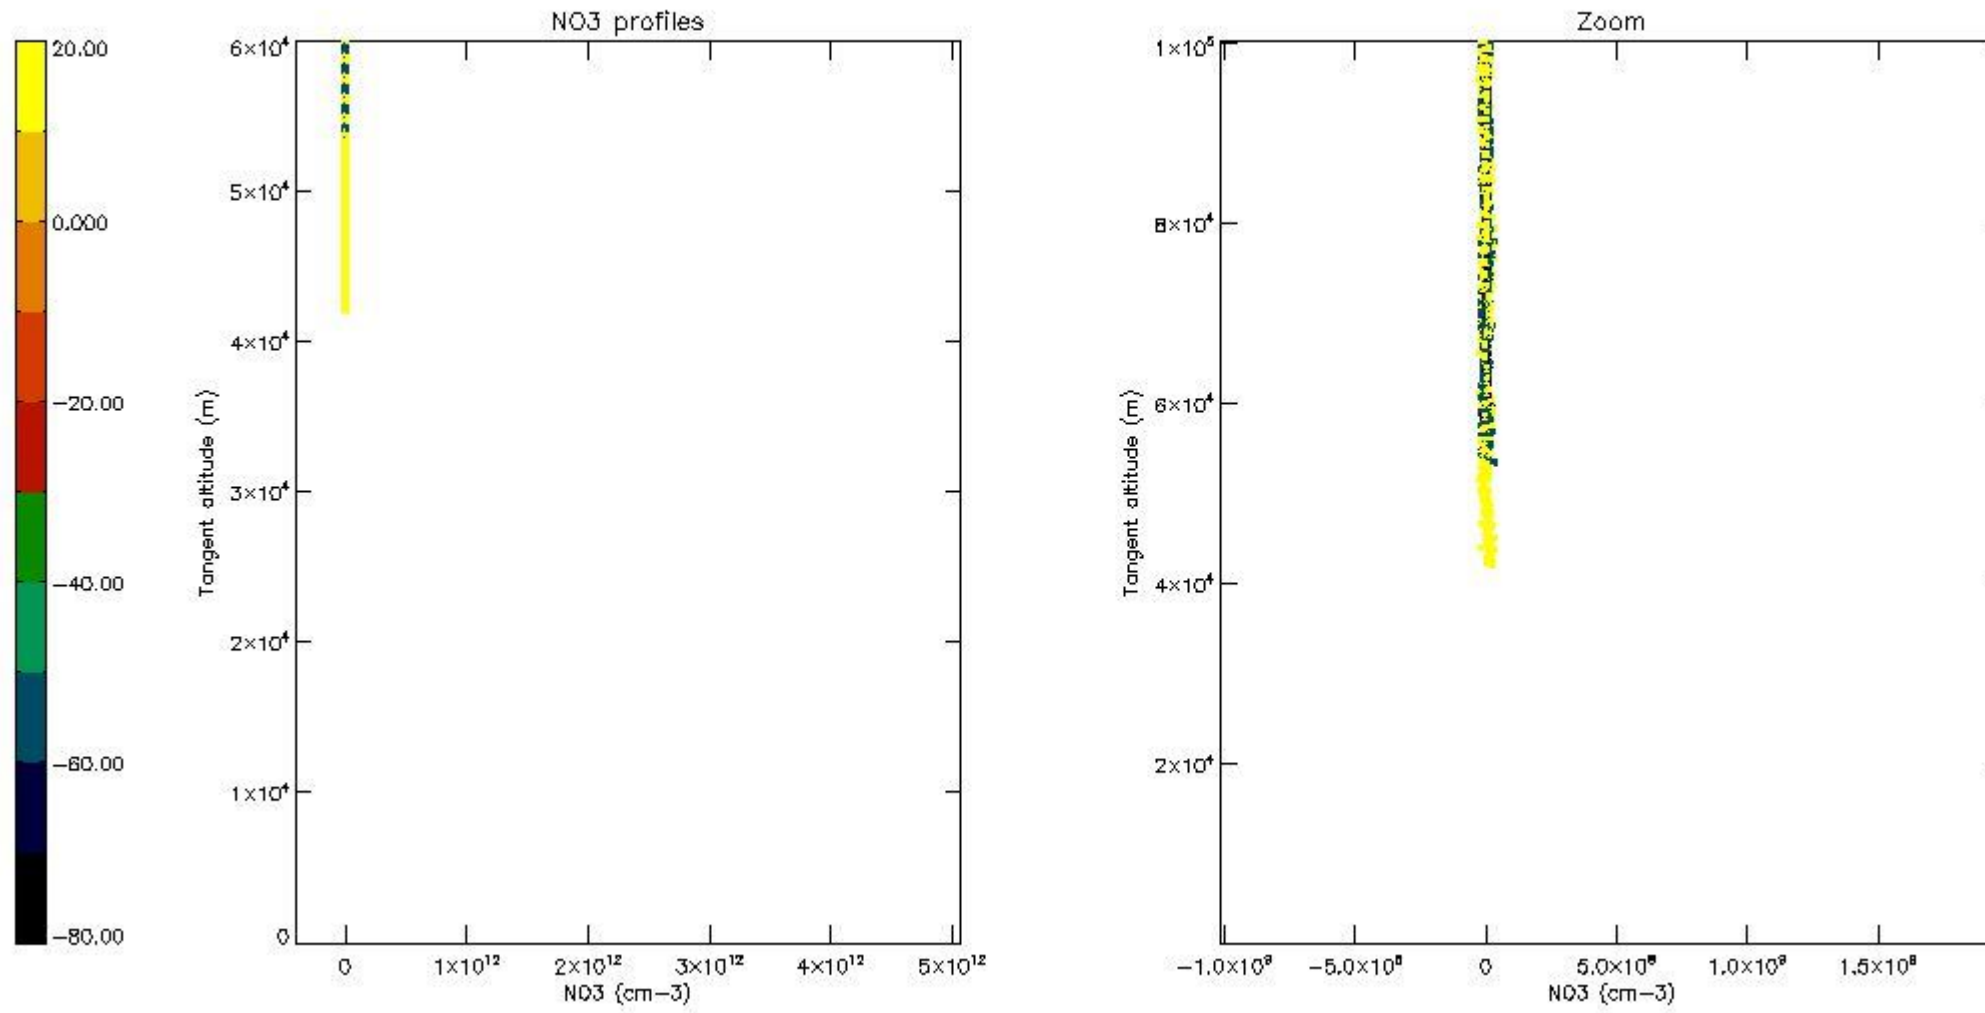

6. Auxiliary Data Files used for the production reported in section 2

The number reported in the third column indicates since which file (see list in section 2) the corresponding auxiliary file has been used. The fourth column is the date of those product files.

Type	Auxiliary Filename	Used since product	Used since product date
INST_PHYS_CHARACTERISTICS	GOM_INS_AXVIEC20091111_143220_20030716_120000_20500101_000000	1	17-APR-2009 00:03:55
LEVEL-2_PROC_CONFIG	GOM_PR2_AXVIEC20091111_152718_20020301_000000_20500101_000000	1	17-APR-2009 00:03:55
CROSS_SECTIONS_FILE	GOM_CRS_AXVIEC20091111_154832_20020301_000000_20500101_000000	1	17-APR-2009 00:03:55