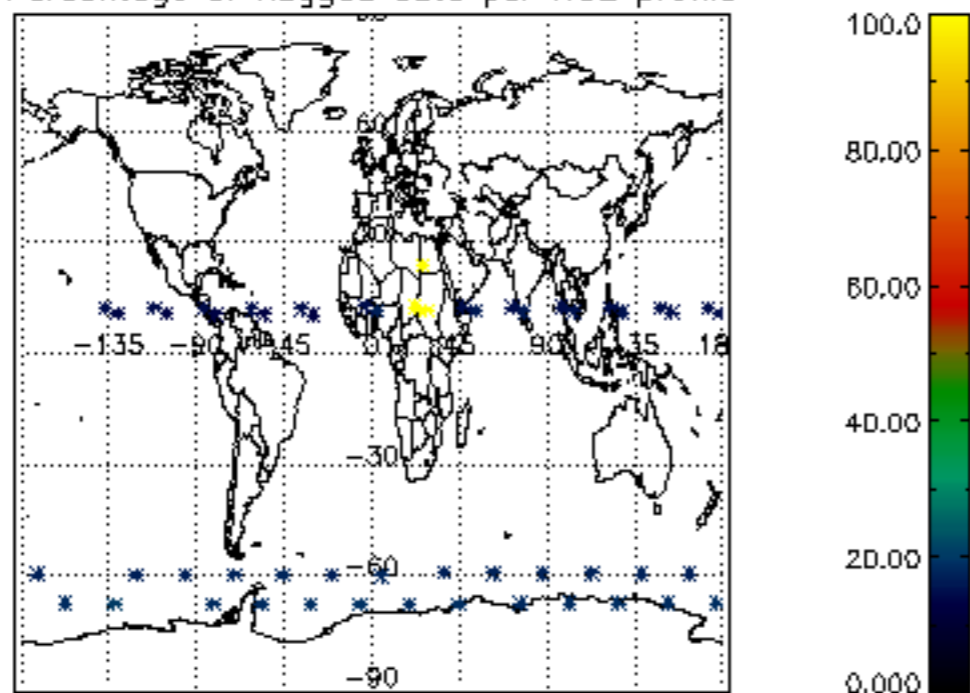

Percentage of flagged data per NO2 profile