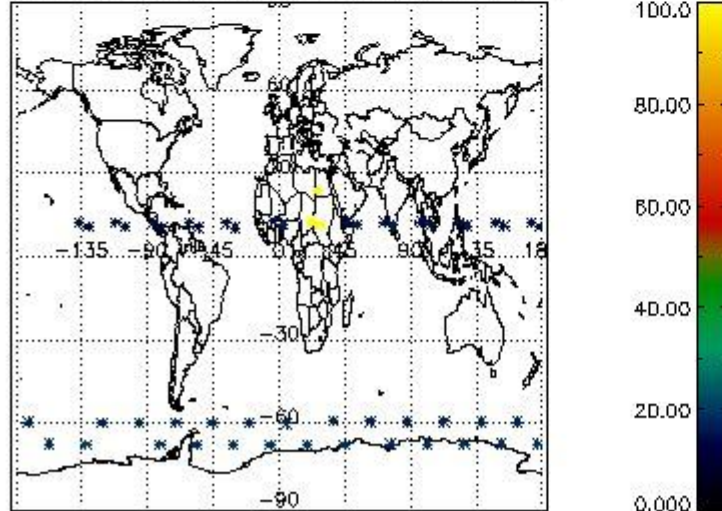

3.1 Plot quality information per product (time dependant)

3.2 Plot quality information per product (world map)

Percentage of flagged data per O3 profile

Percentage of flagged data per H2O profile

Percentage of flagged data per NO2 profile