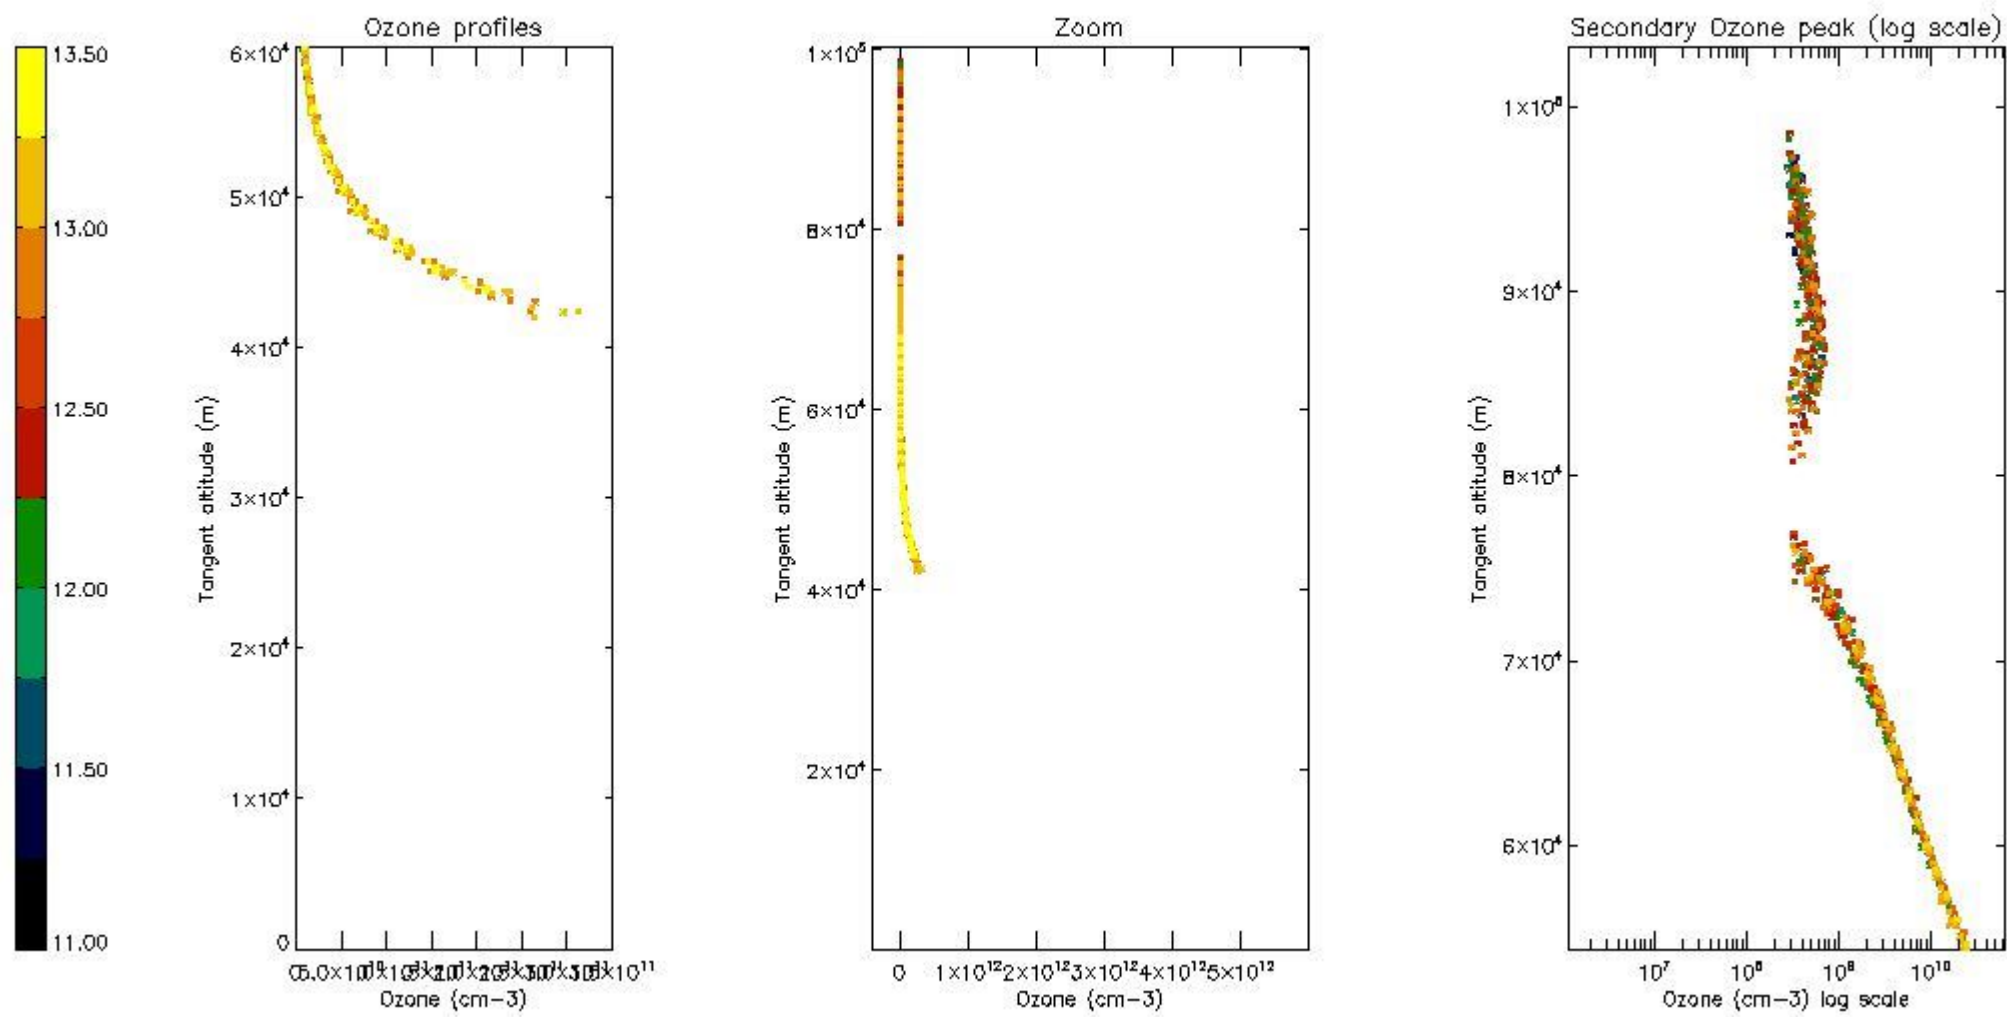

STD < 10	4
STD < 5	3

5.2 Plot ozone profiles for all STD (dark without errors)

The colorbar represents the latitude.

5.3 Plot ozone profiles where STD < 20% (dark without errors)

The colorbar represents the latitude.

5.4 Plot ozone profiles where STD < 10% (dark without errors)

The colorbar represents the latitude.

5.5 Plot ozone profiles where STD < 5% (dark without errors)

The colorbar represents the latitude.

5.6 Plot NO₂ profiles for all STD (dark without errors)