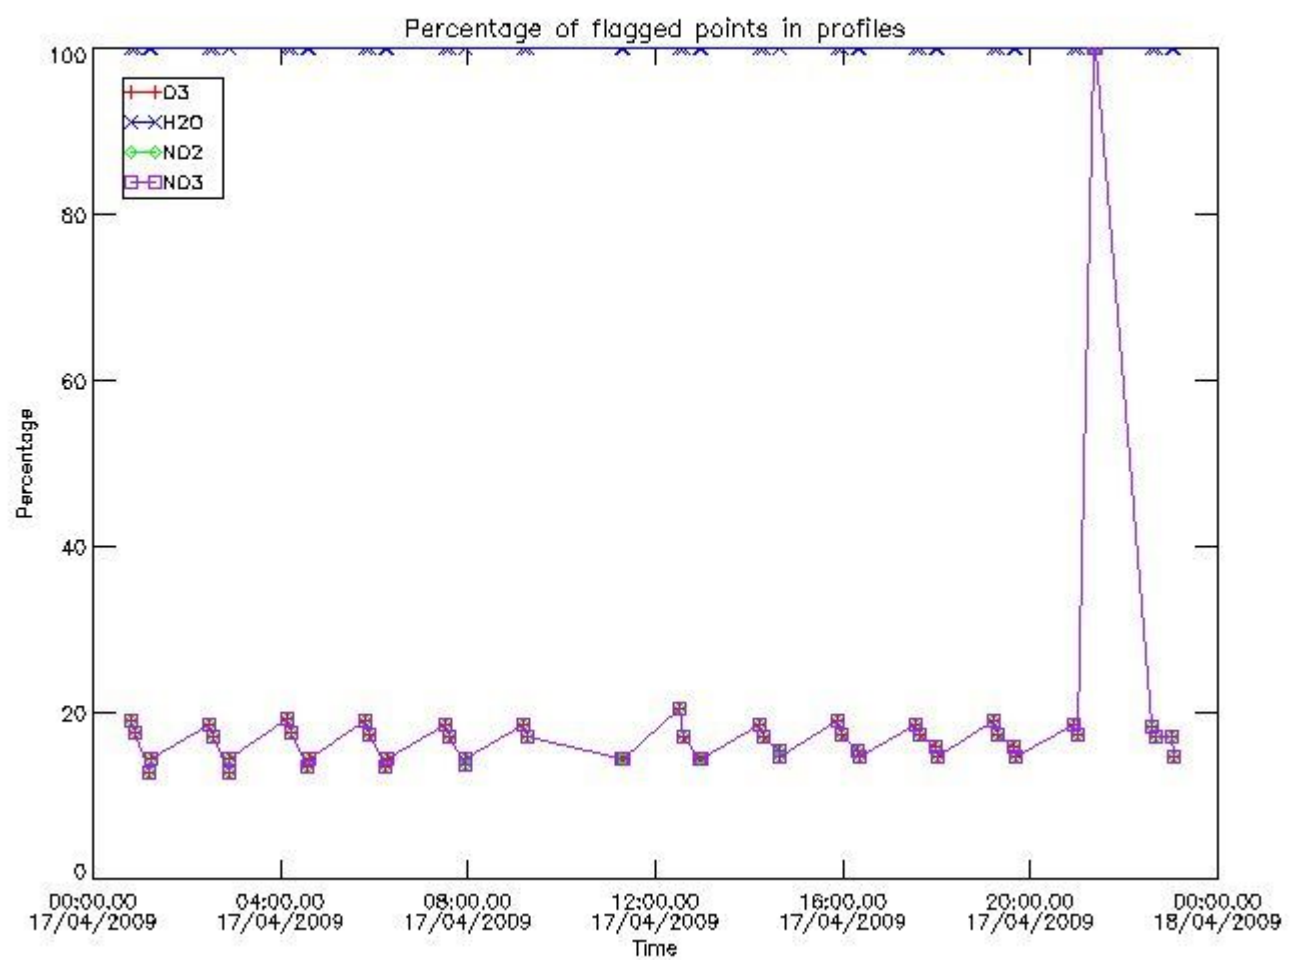

161	GOM_NL__2PRFIN20090417_231012_000000332078_00159_37287_8199.N1	17-APR-2009 23:10:12	Straylight	33.000	131	Gam Lup	2.8000	26000.	66	37287	No
162	GOM_NL__2PRFIN20090417_232014_000000372078_00159_37287_8200.N1	17-APR-2009 23:20:14	Bright	37.000	122	9Alp2Lib	2.7470	9700.0	74	37287	No
163	GOM_NL__2PRFIN20090417_233212_000000352078_00159_37287_8201.N1	17-APR-2009 23:32:12	Bright	34.500	111	8Eta Boo	2.6800	6000.0	69	37287	No
164	GOM_NL__2PRFIN20090417_233955_000000382078_00159_37287_8202.N1	17-APR-2009 23:39:55	Bright	38.000	180	27Gam Boo	3.0400	8000.0	76	37287	No
165	GOM_NL__2PRFIN20090417_234937_000000342078_00159_37287_8203.N1	17-APR-2009 23:49:37	Bright	33.500	119	14Eta Dra	2.7270	4700.0	67	37287	No

3. Quality information per product

In this section it is plotted some information contained in the Quality Summary data set of the level 2 products. Only products in dark limb conditions and without errors (error flag in the MPH set to "0") are used.

3.1 Plot quality information per product (time dependant)

3.2 Plot quality information per product (world map)