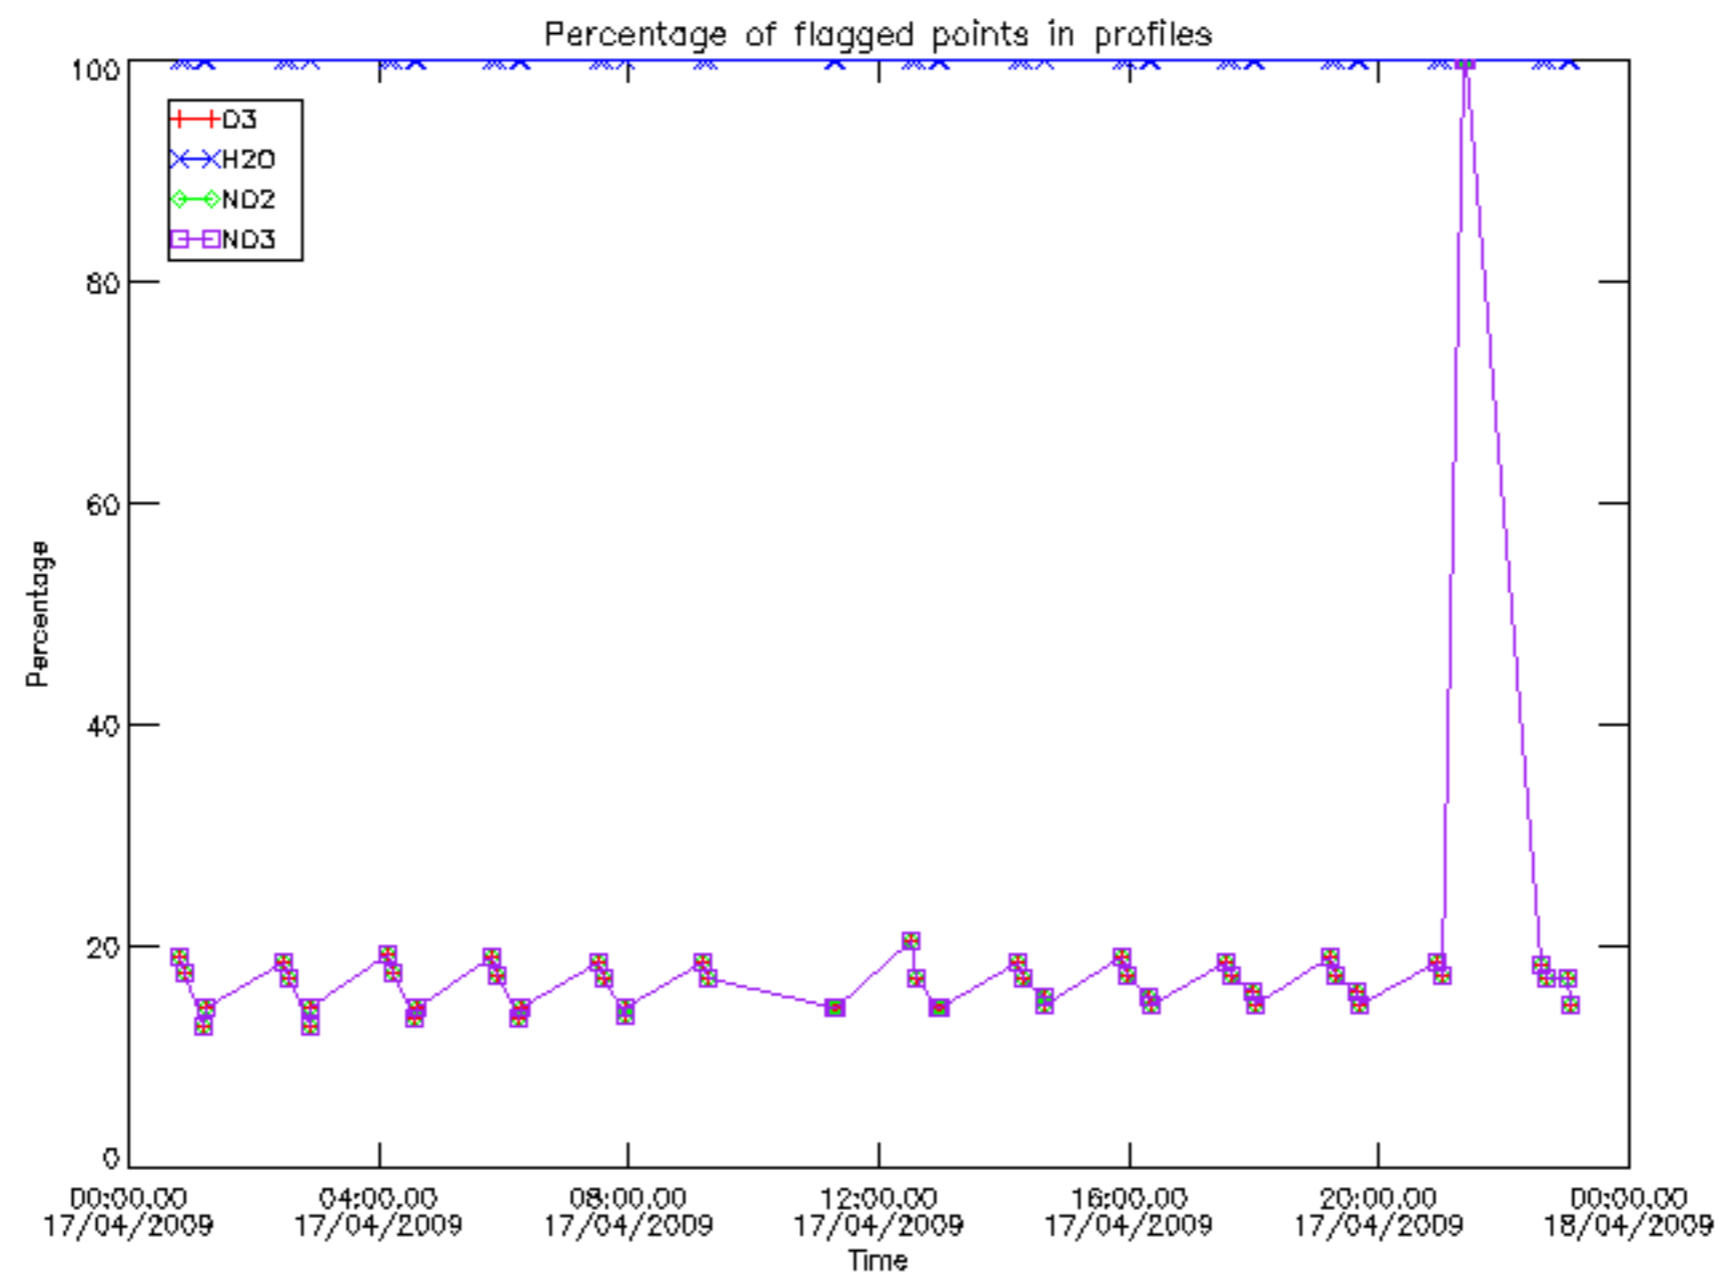

Percentage of flagged data per D3 profile

Percentage of flagged data per H2O profile