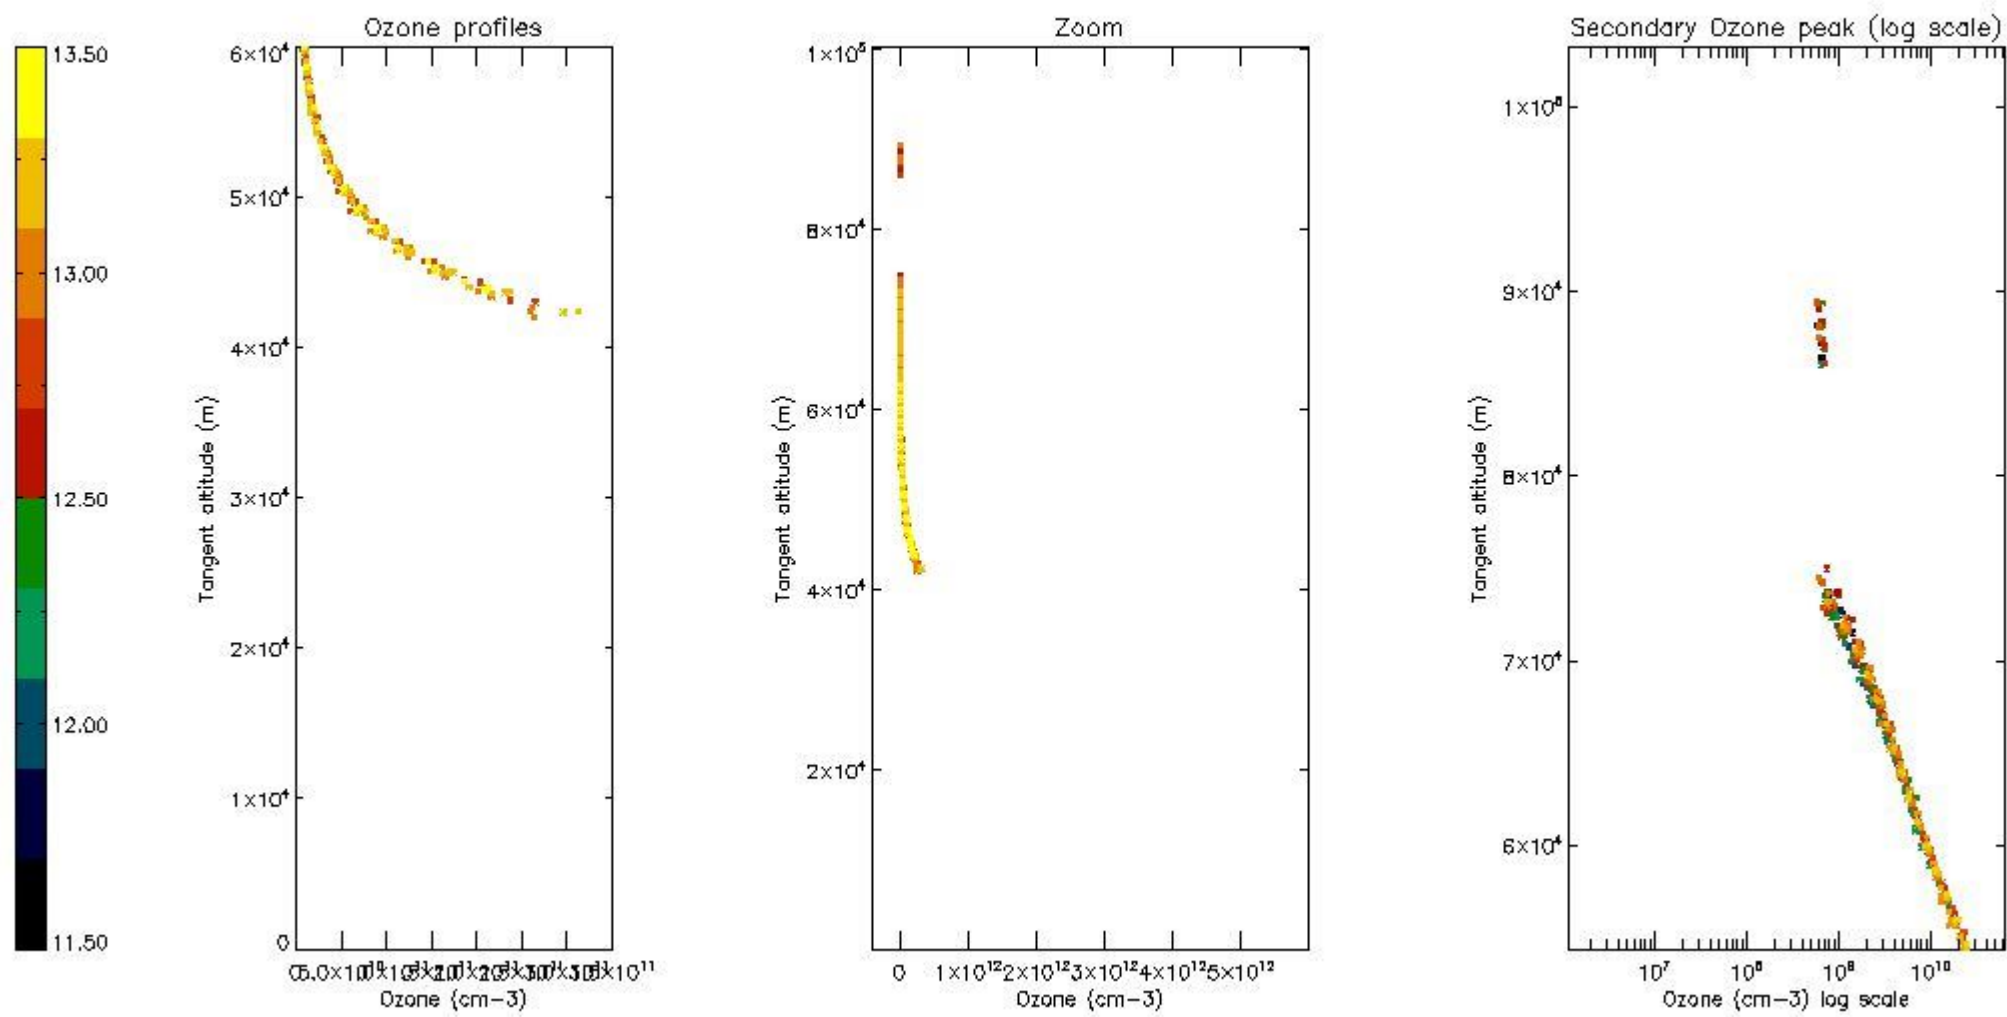

STD < 10	4
STD < 5	3

5.2 Plot ozone profiles for all STD (dark without errors)

The colorbar represents the latitude.

5.3 Plot ozone profiles where STD < 20% (dark without errors)

The colorbar represents the latitude.

5.4 Plot ozone profiles where STD < 10% (dark without errors)

The colorbar represents the latitude.

5.5 Plot ozone profiles where STD < 5% (dark without errors)

The colorbar represents the latitude.

5.6 Plot NO₂ profiles for all STD (dark without errors)