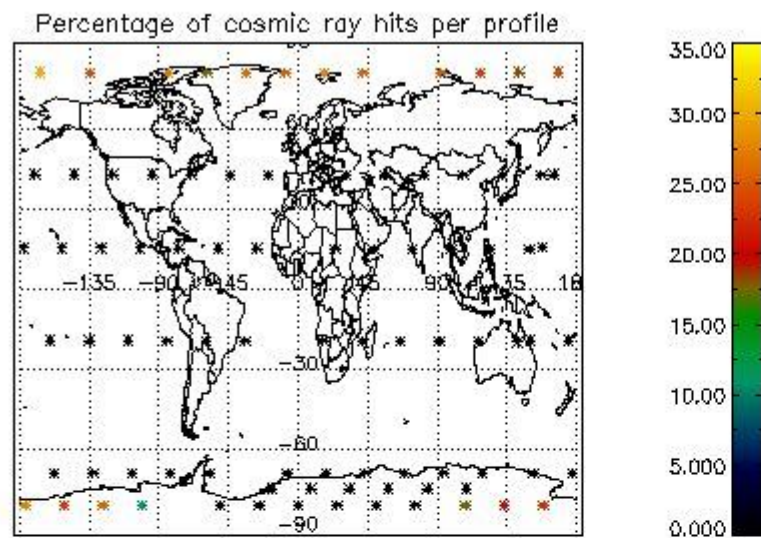

Percentage of datation errors per profile

Percentage of star falling outside central band per profile

Percentage of saturation errors per profile

4.2.2 Plot level 1 quality information per product (world map): ENVISAT DESCENDING passes