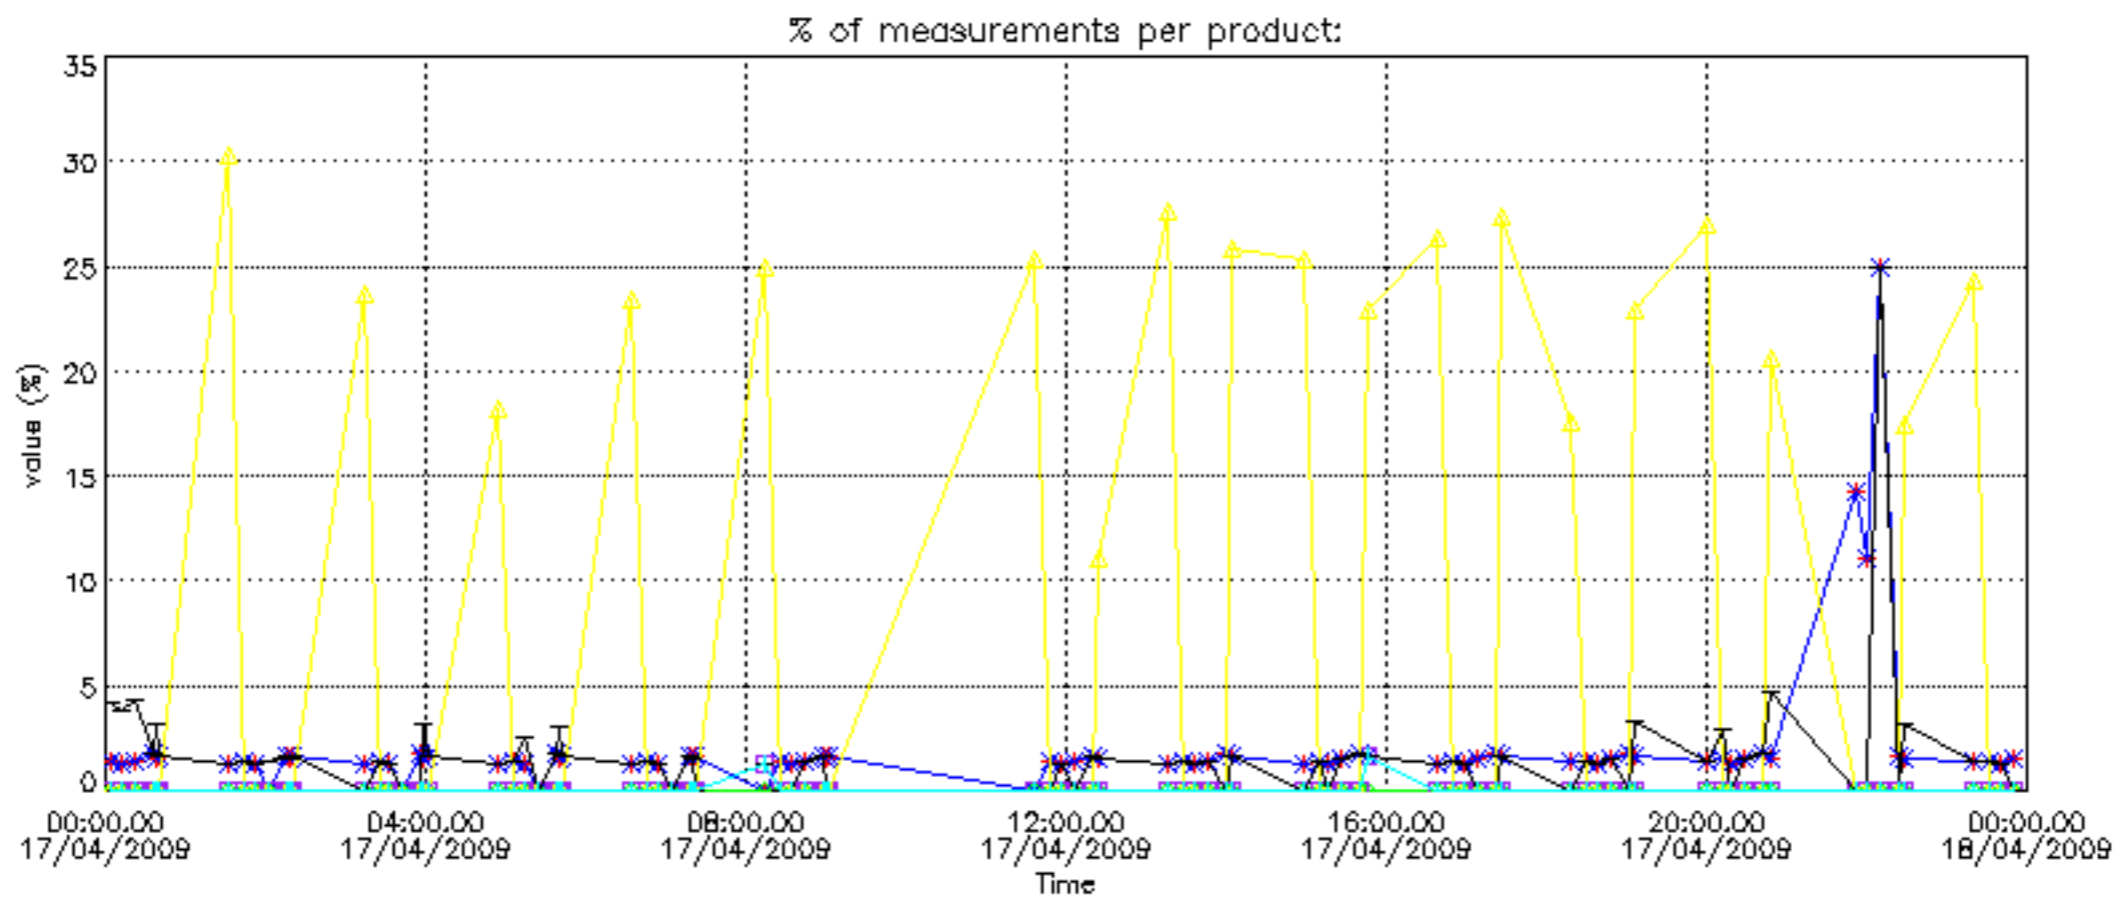

Percentage of cosmic ray hits per profile

Percentage of datation errors per profile