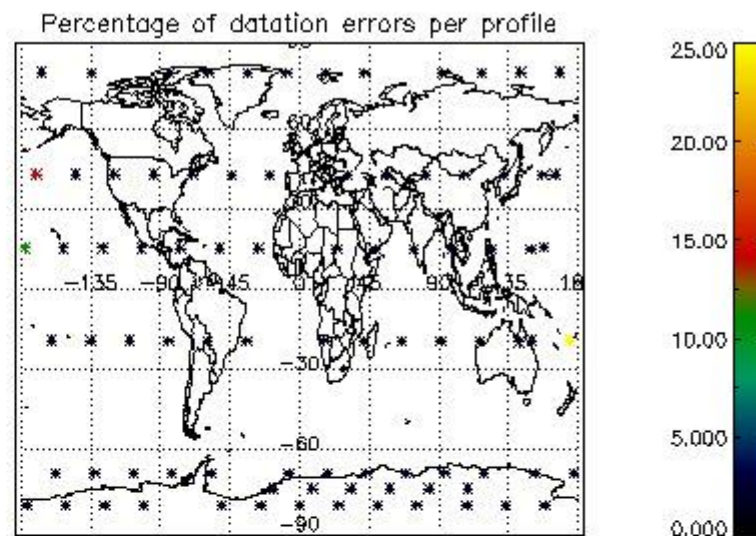

Percentage of datation errors per profile

Percentage of star falling outside central band per profile

Percentage of saturation errors per profile

4.2.2 Plot level 1 quality information per product (world map): ENVISAT DESCENDING passes