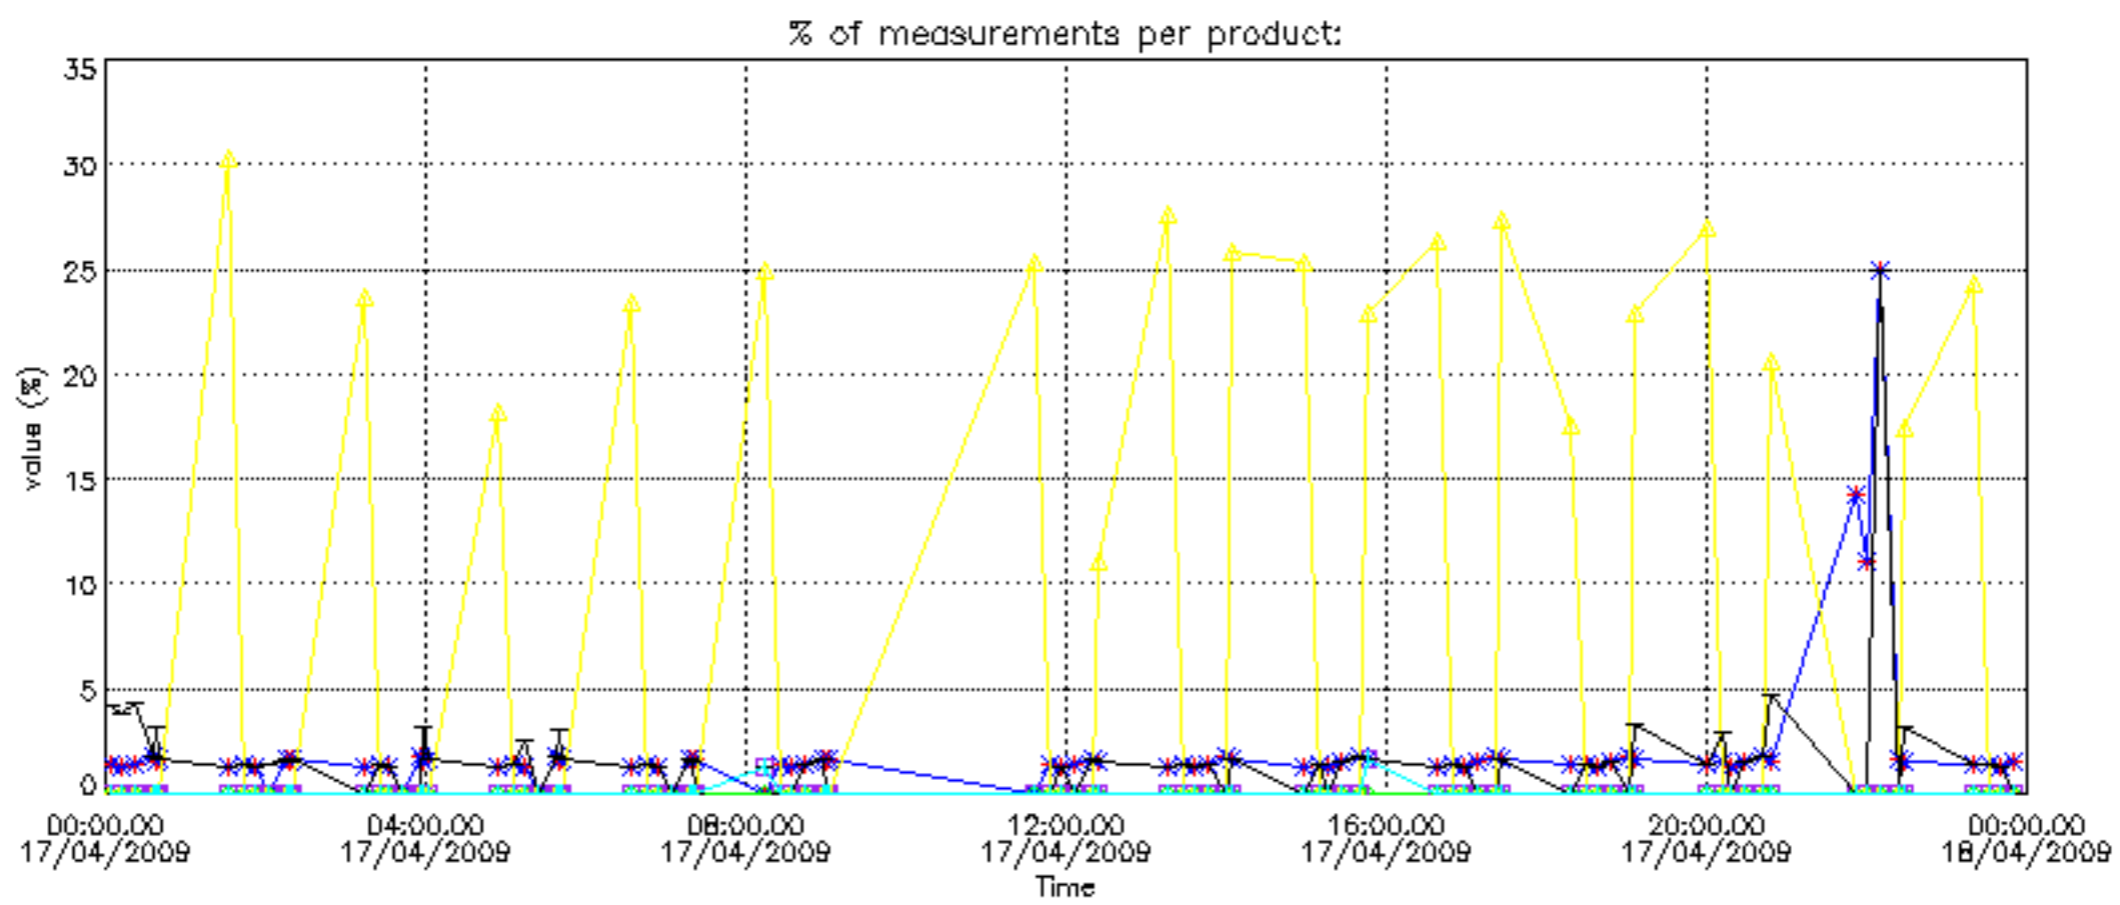

Percentage of cosmic ray hits per profile

Percentage of datation errors per profile