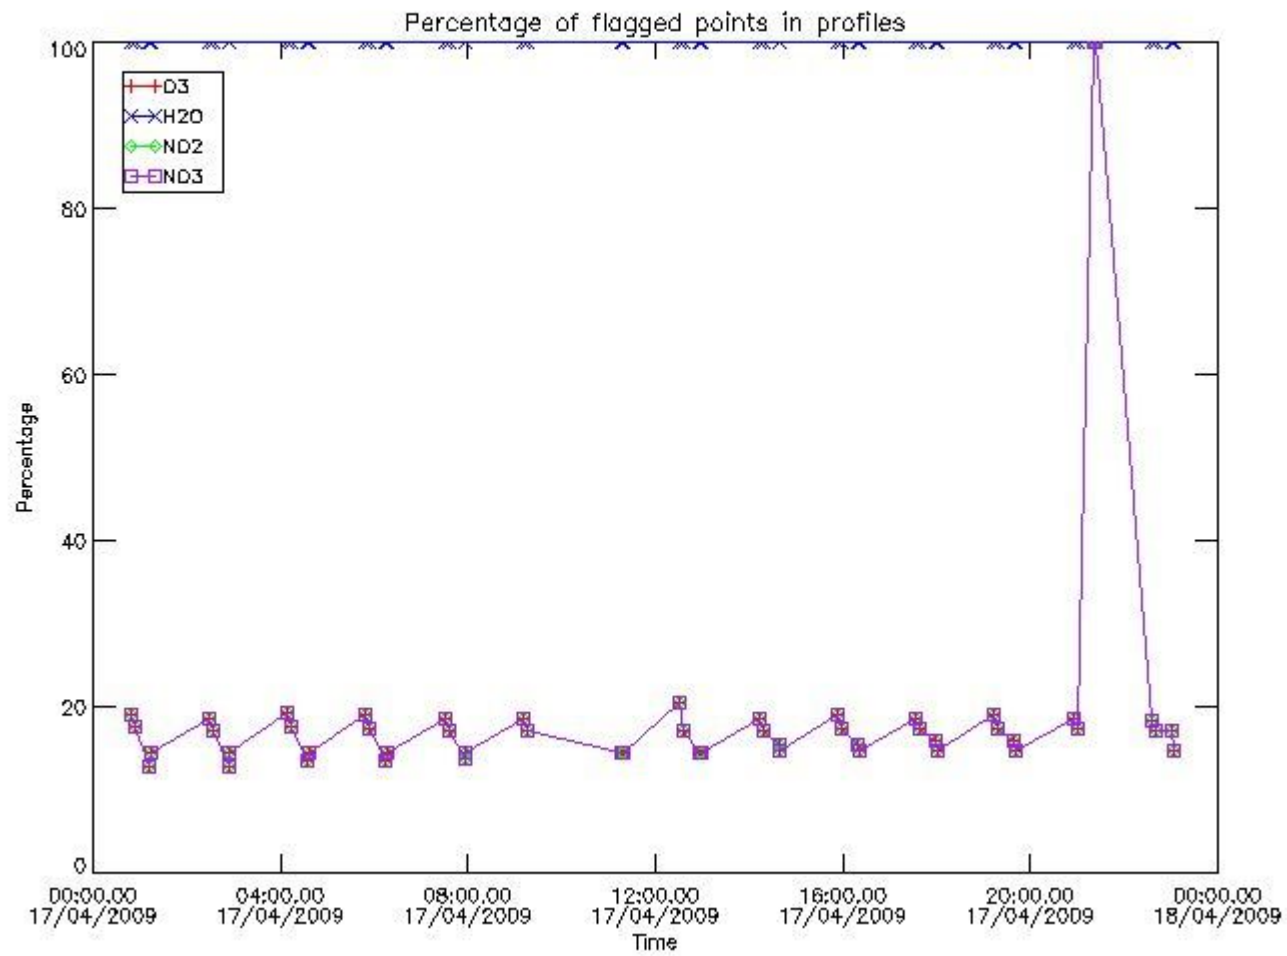

161	GOM_NL__2PRFIN20090417_231012_000000332078_00159_37287_8199.N1	17-APR-2009 23:10:12	Straylight	33.000	131	Gam Lup	2.8000	26000.	66	37287	No
162	GOM_NL__2PRFIN20090417_232014_000000372078_00159_37287_8200.N1	17-APR-2009 23:20:14	Bright	37.000	122	9Alp2Lib	2.7470	9700.0	74	37287	No
163	GOM_NL__2PRFIN20090417_233212_000000352078_00159_37287_8201.N1	17-APR-2009 23:32:12	Bright	34.500	111	8Eta Boo	2.6800	6000.0	69	37287	No
164	GOM_NL__2PRFIN20090417_233955_000000382078_00159_37287_8202.N1	17-APR-2009 23:39:55	Bright	38.000	180	27Gam Boo	3.0400	8000.0	76	37287	No
165	GOM_NL__2PRFIN20090417_234937_000000342078_00159_37287_8203.N1	17-APR-2009 23:49:37	Bright	33.500	119	14Eta Dra	2.7270	4700.0	67	37287	No

3. Quality information per product

In this section it is plotted some information contained in the Quality Summary data set of the level 2 products. Only products in dark limb conditions and without errors (error flag in the MPH set to "0") are used.

3.1 Plot quality information per product (time dependant)

3.2 Plot quality information per product (world map)