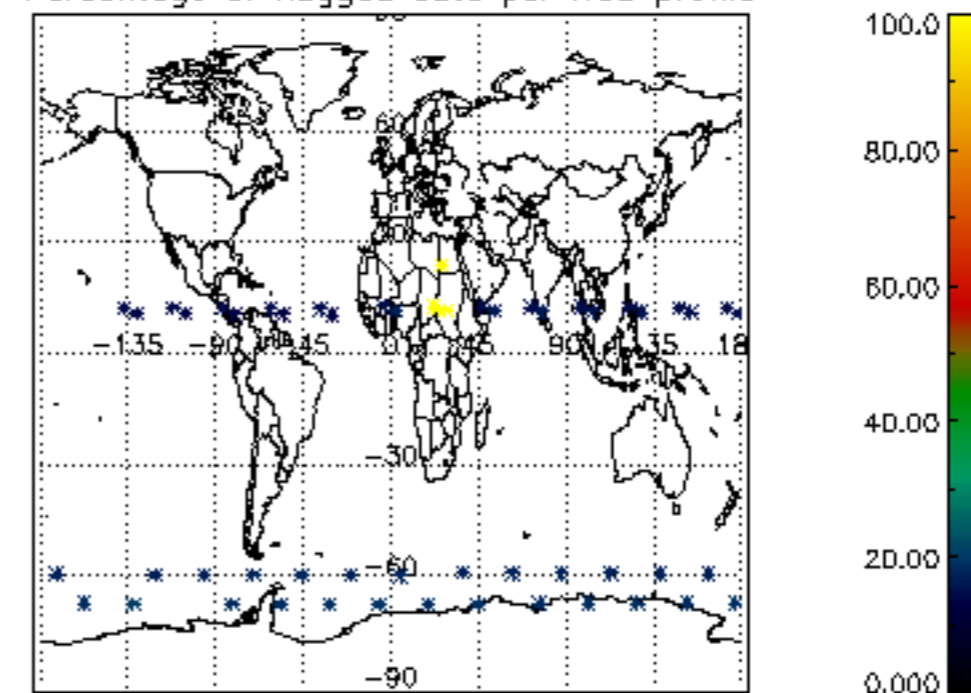

Percentage of flagged data per NO3 profile