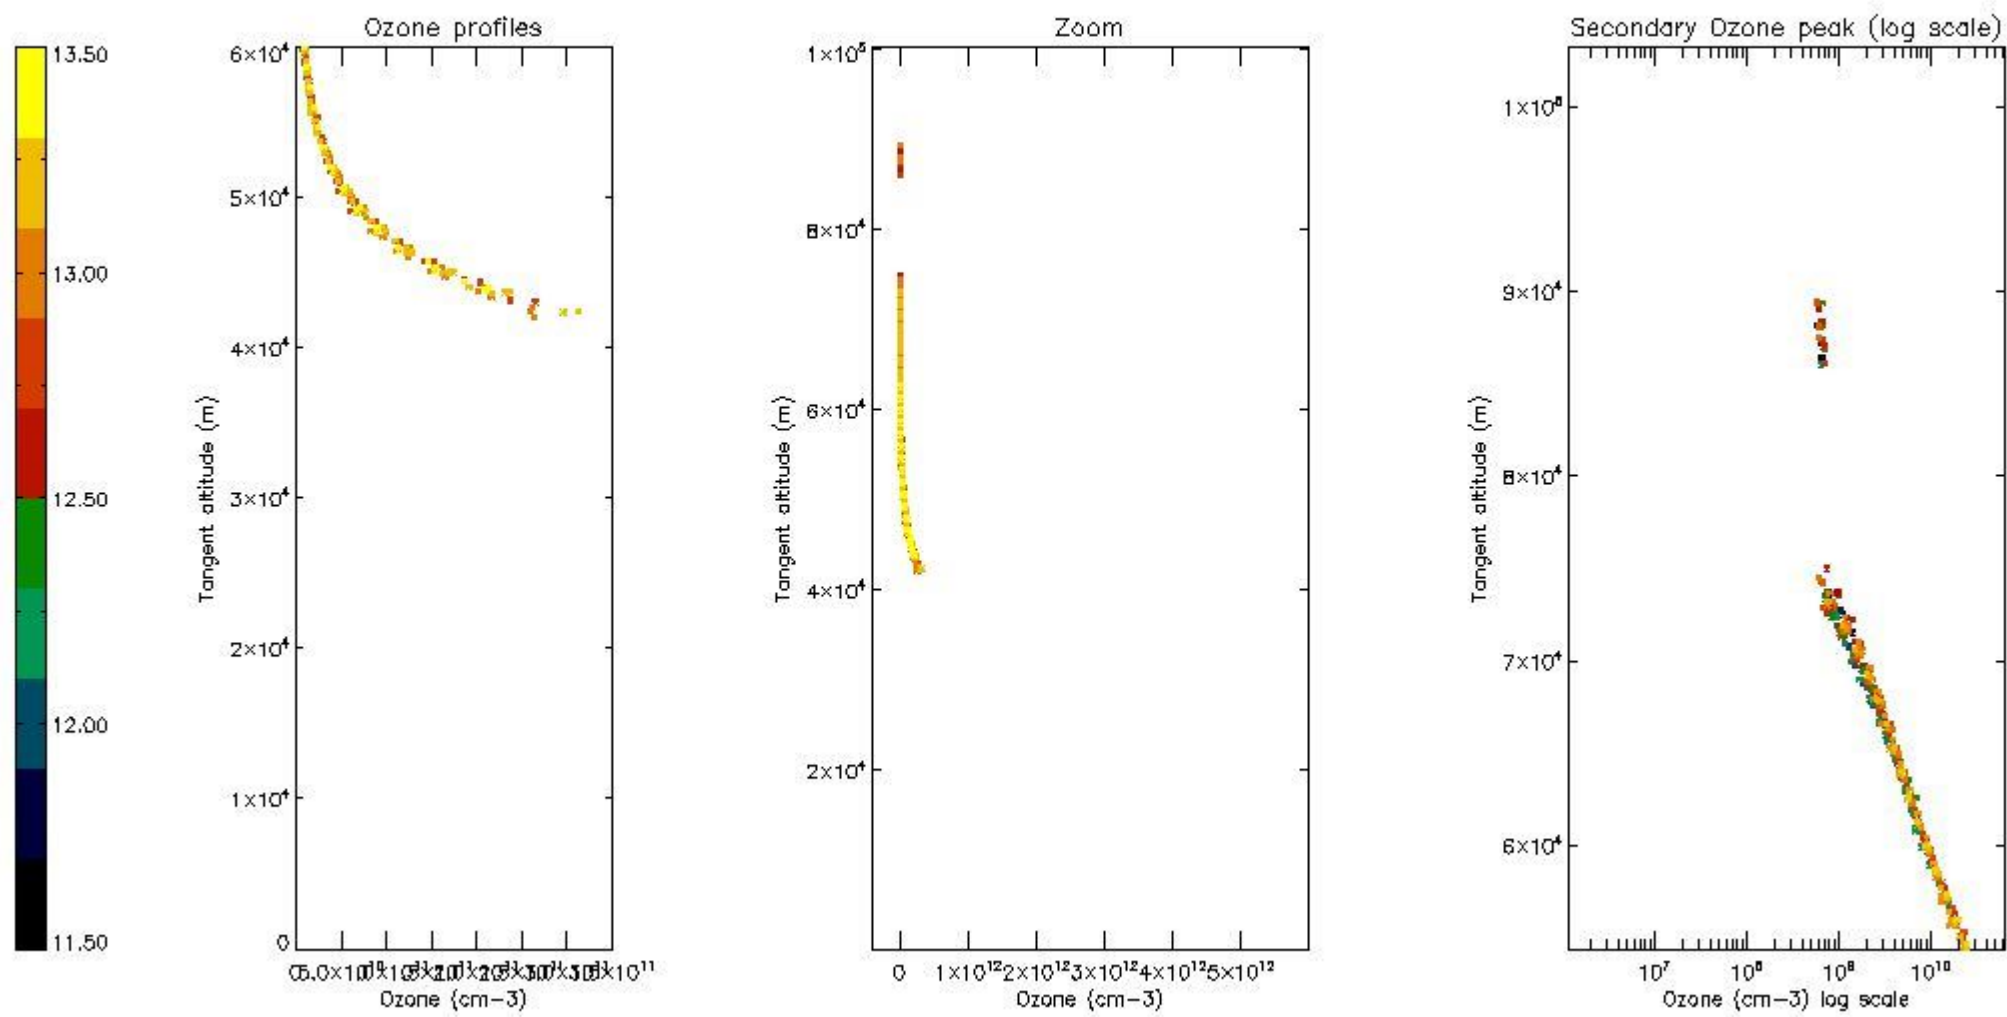

5.5 Plot ozone profiles where STD < 5% (dark without errors)

The colorbar represents the latitude.