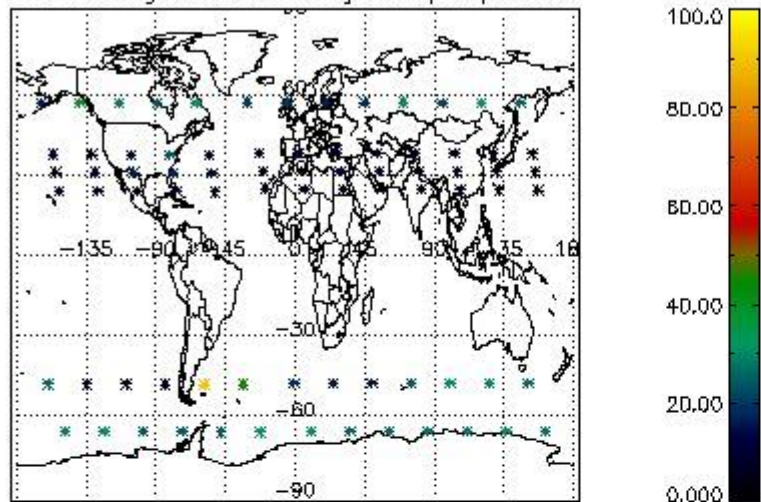

Percentage of cosmic ray hits per profile