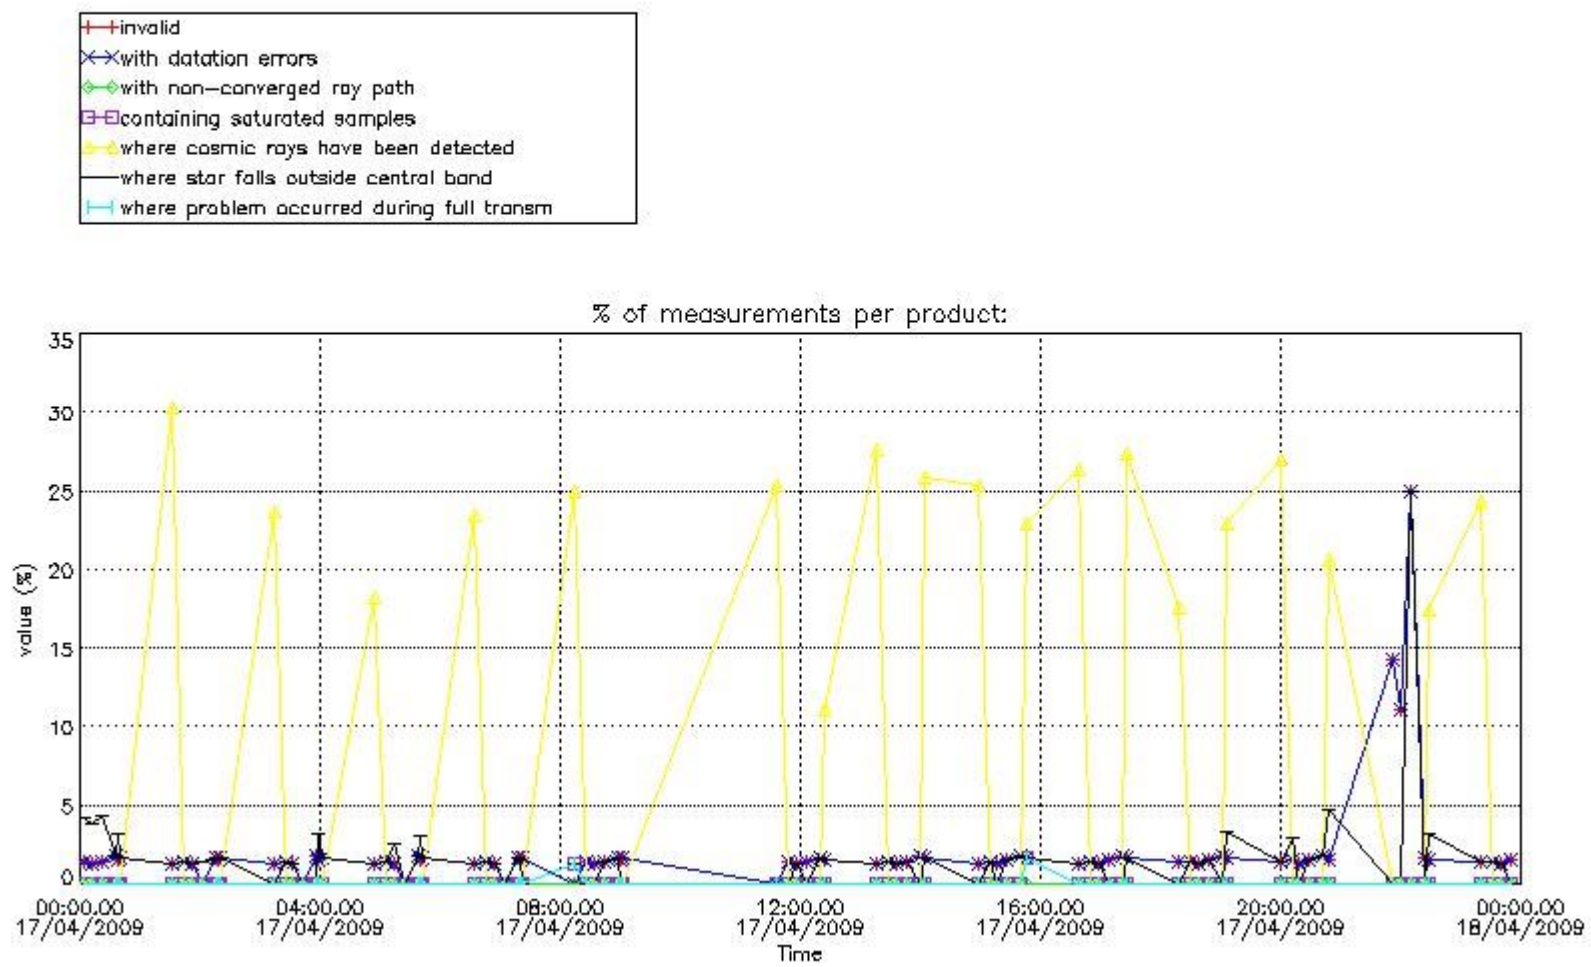

4.2 Plot quality information per product coming from level 1b processing (world map)

4.2.1 Plot level 1 quality information per product (world map): ENVISAT ASCENDING passes