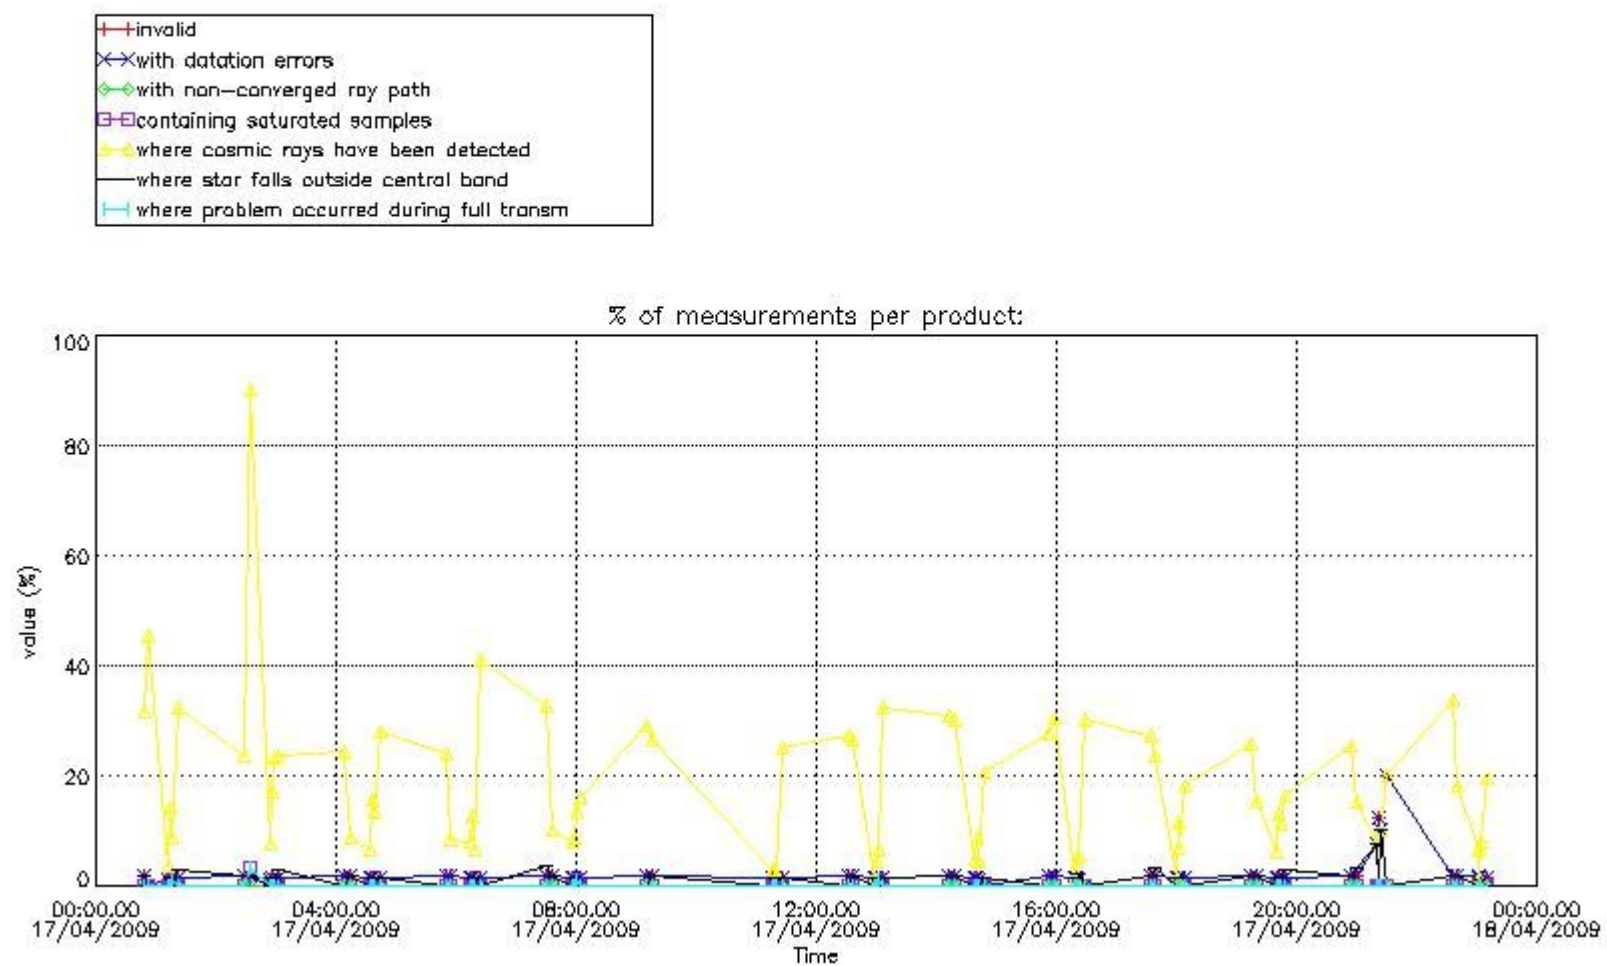

4.1.2 Plot level 1 quality information per product (time dependant): ENVI SAT DESCENDING passes