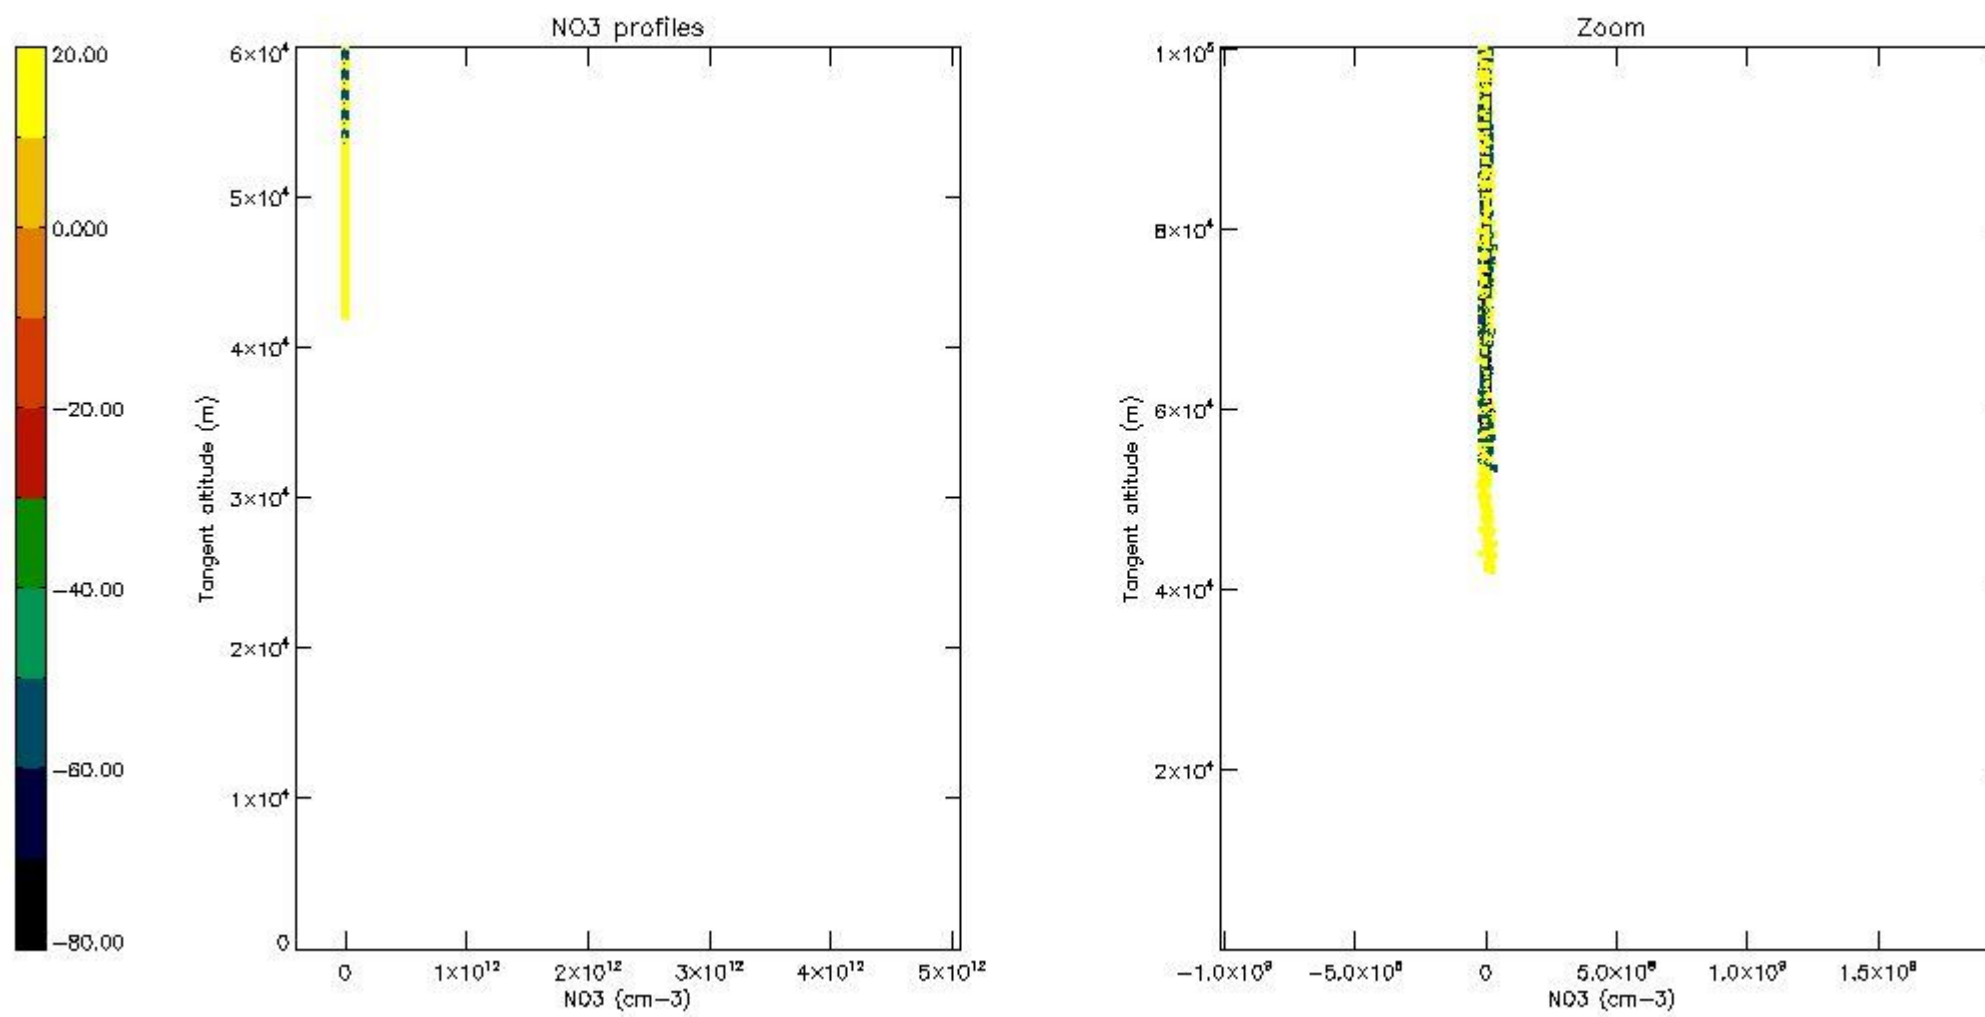

6. Auxiliary Data Files used for the production reported in section 2

The number reported in the third column indicates since which file (see list in section 2) the corresponding auxiliary file has been used. The fourth column is the date of those product files.

Type	Auxiliary Filename	Used since product	Used since product date
INST_PHYS_CHARACTERISTICS	GOM_INS_AXVIEC20091111_143220_20030716_120000_20500101_000000	1	17-APR-2009 00:03:55
LEVEL-2_PROC_CONFIG	GOM_PR2_AXVIEC20091111_152718_20020301_000000_20500101_000000	1	17-APR-2009 00:03:55
CROSS_SECTIONS_FILE	GOM_CRS_AXVIEC20091111_154832_20020301_000000_20500101_000000	1	17-APR-2009 00:03:55