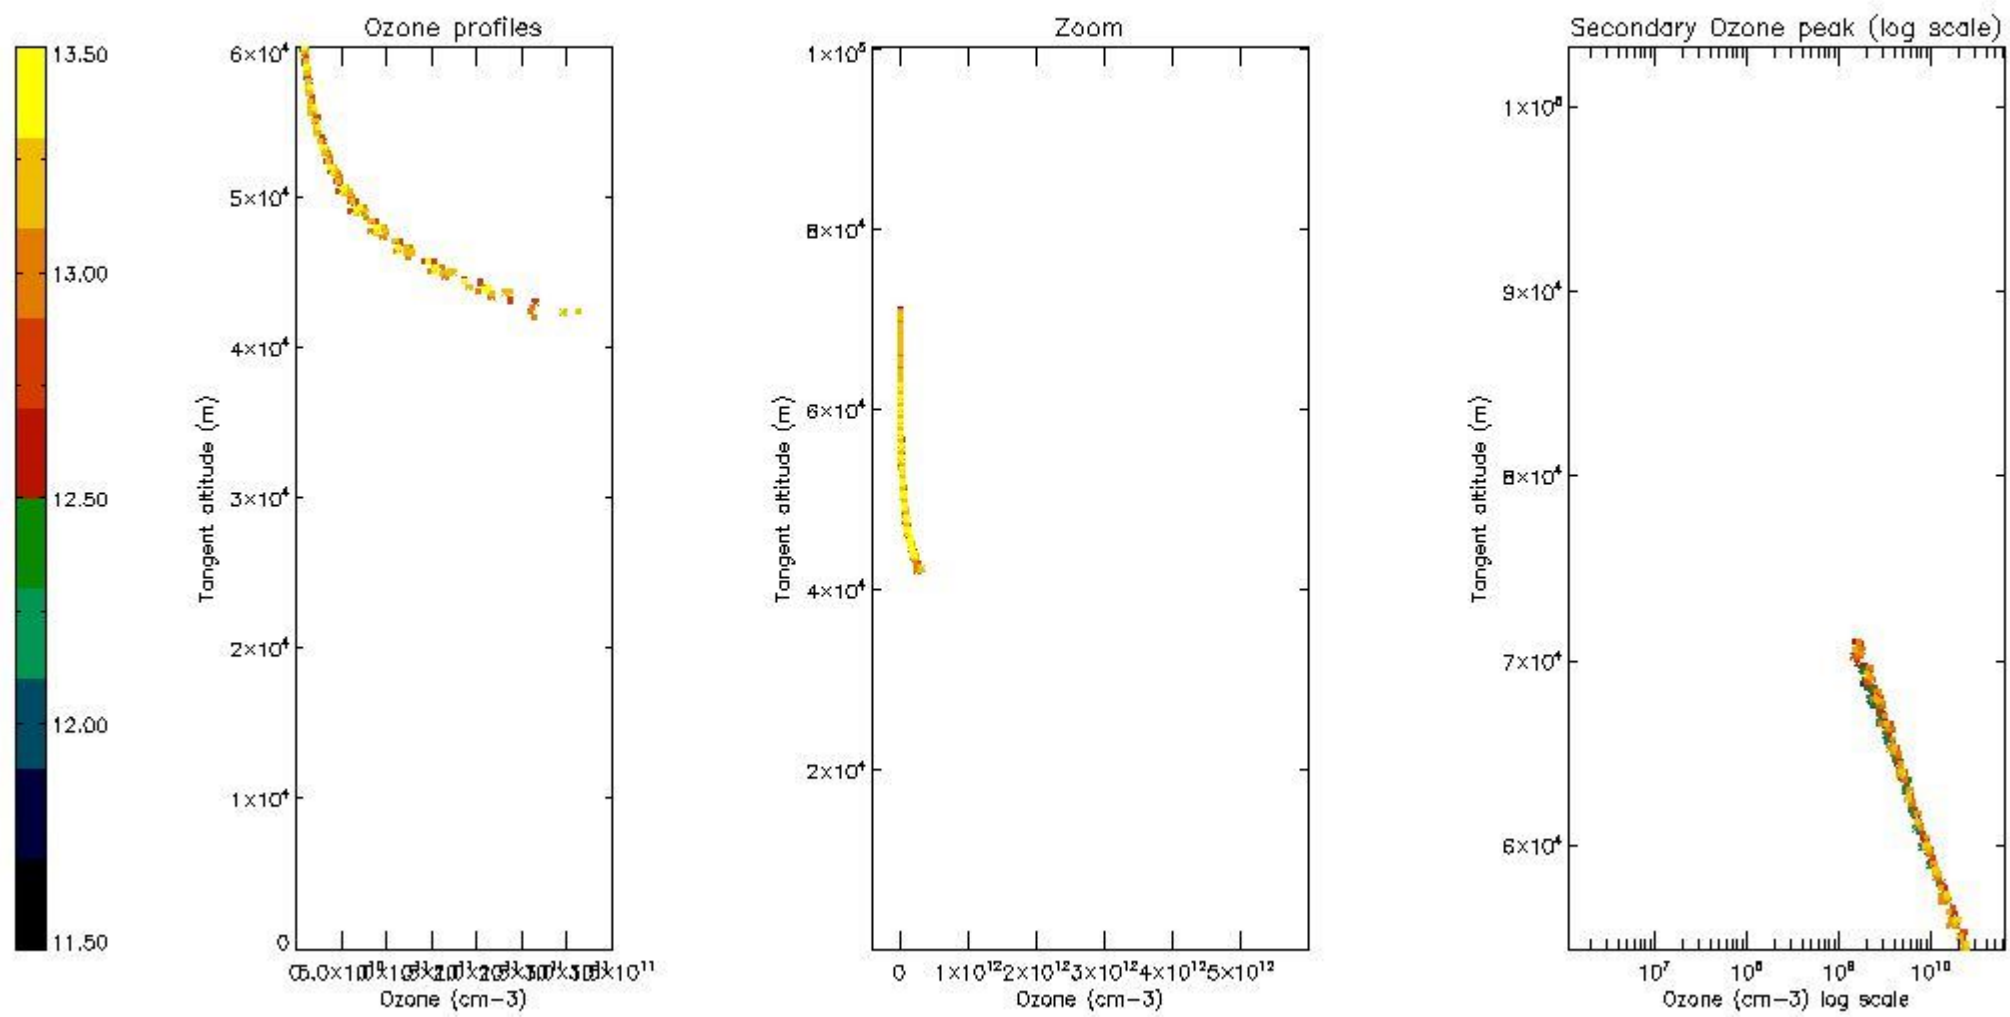

5.6 Plot NO₂ profiles for all STD (dark without errors)

The colorbar represents the latitude.