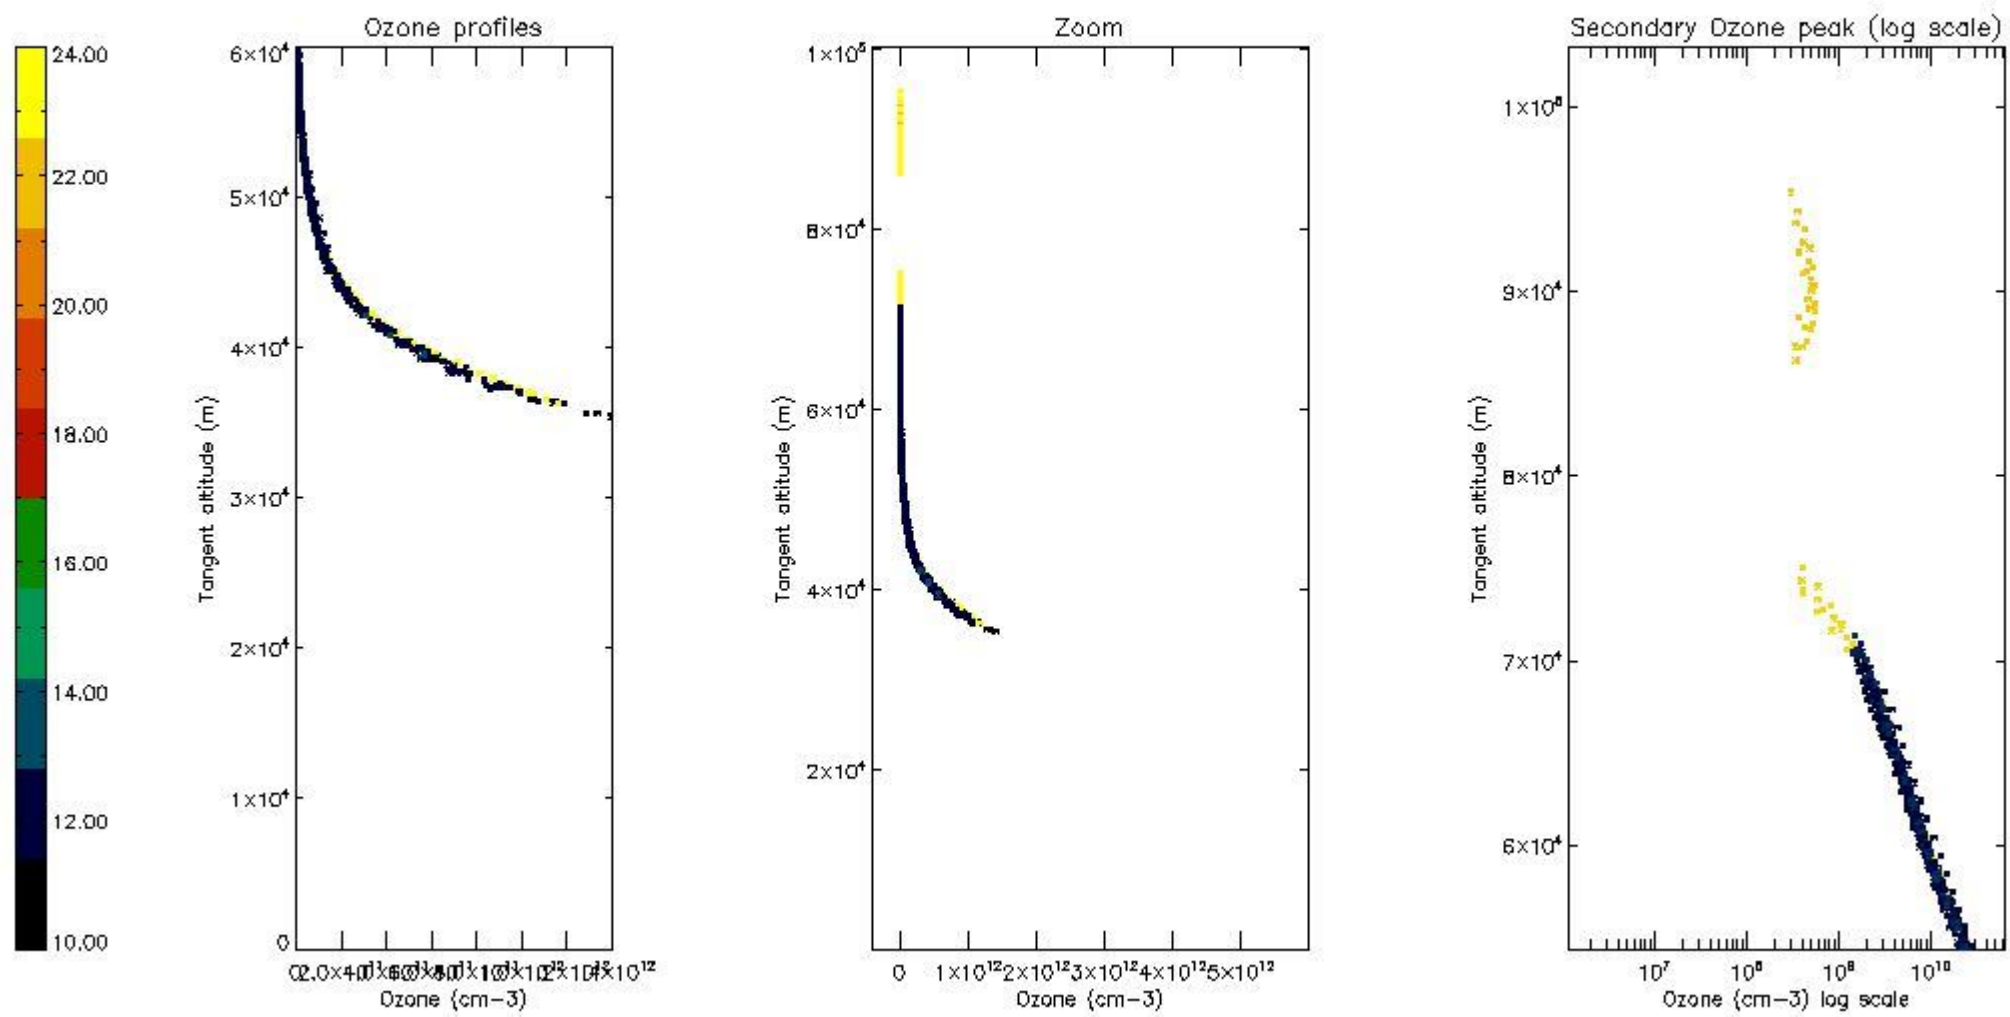

STD < 10	10
STD < 5	8

5.2 Plot ozone profiles for all STD (dark without errors)

The colorbar represents the latitude.

5.3 Plot ozone profiles where STD < 20% (dark without errors)

The colorbar represents the latitude.

5.4 Plot ozone profiles where STD < 10% (dark without errors)

The colorbar represents the latitude.

5.5 Plot ozone profiles where STD < 5% (dark without errors)

The colorbar represents the latitude.

5.6 Plot NO₂ profiles for all STD (dark without errors)