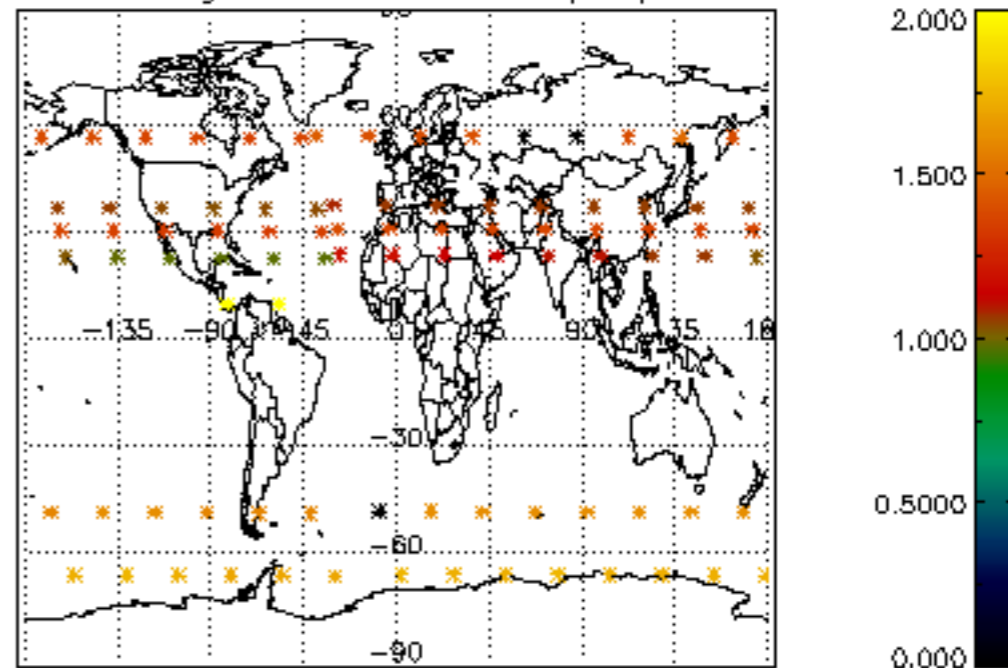

Percentage of flagged data per NO3 profile

Percentage of cosmic ray hits per profile

Percentage of datation errors per profile

Percentage of star falling outside central band per profile

Percentage of saturation errors per profile