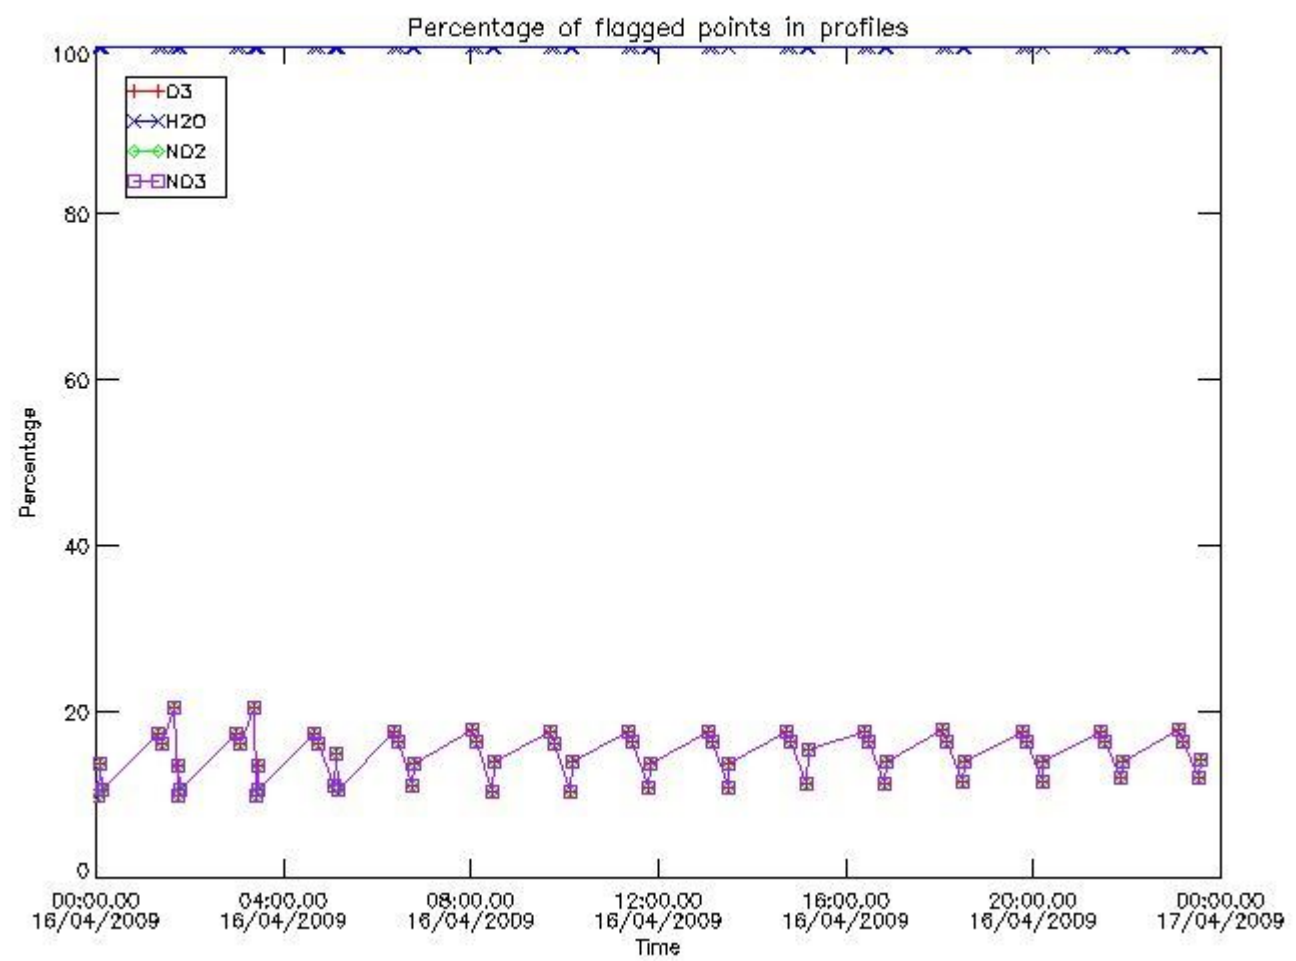

3. Quality information per product

In this section it is plotted some information contained in the Quality Summary data set of the level 2 products. Only products in dark limb conditions and without errors (error flag in the MPH set to "0") are used.

3.1 Plot quality information per product (time dependant)

3.2 Plot quality information per product (world map)