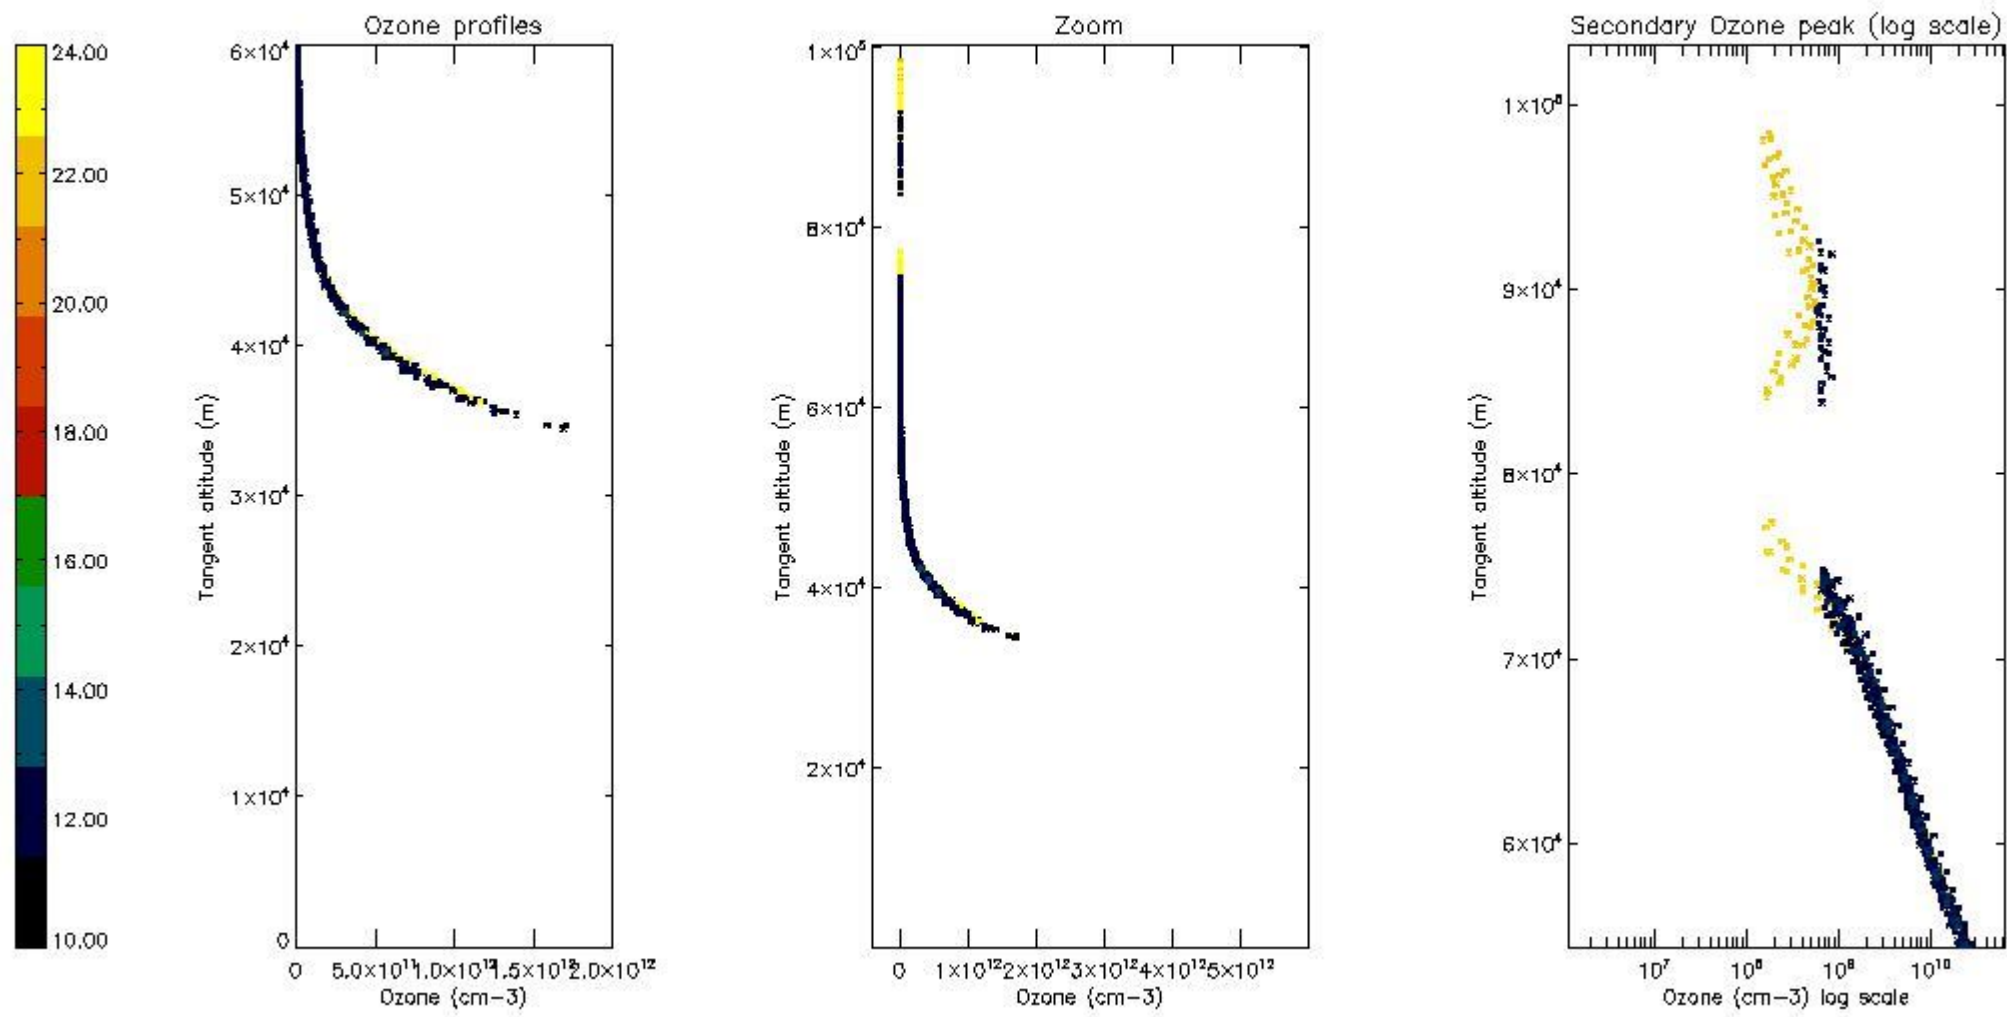

5.5 Plot ozone profiles where STD < 5% (dark without errors)

The colorbar represents the latitude.