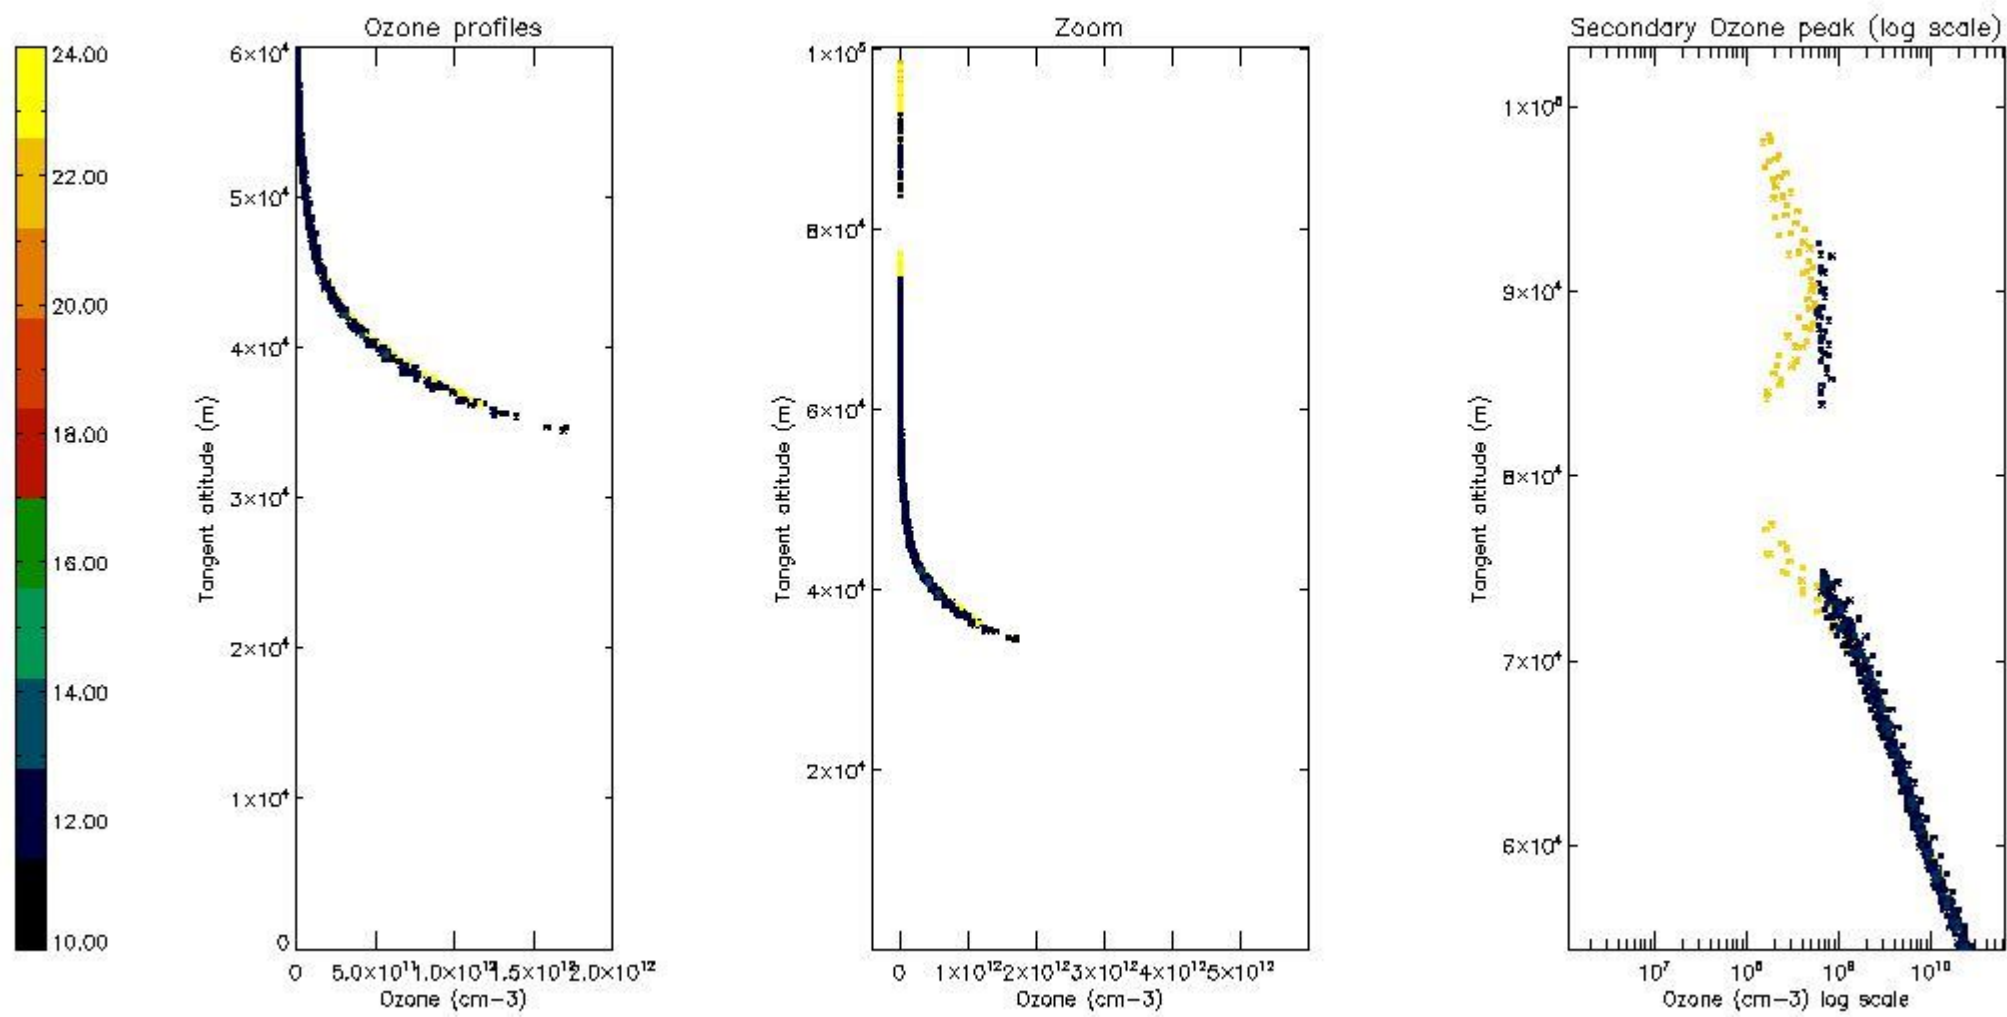

STD < 10	10
STD < 5	8

5.2 Plot ozone profiles for all STD (dark without errors)

The colorbar represents the latitude.

5.3 Plot ozone profiles where STD < 20% (dark without errors)

The colorbar represents the latitude.

5.4 Plot ozone profiles where STD < 10% (dark without errors)

The colorbar represents the latitude.

5.5 Plot ozone profiles where STD < 5% (dark without errors)

The colorbar represents the latitude.

5.6 Plot NO₂ profiles for all STD (dark without errors)