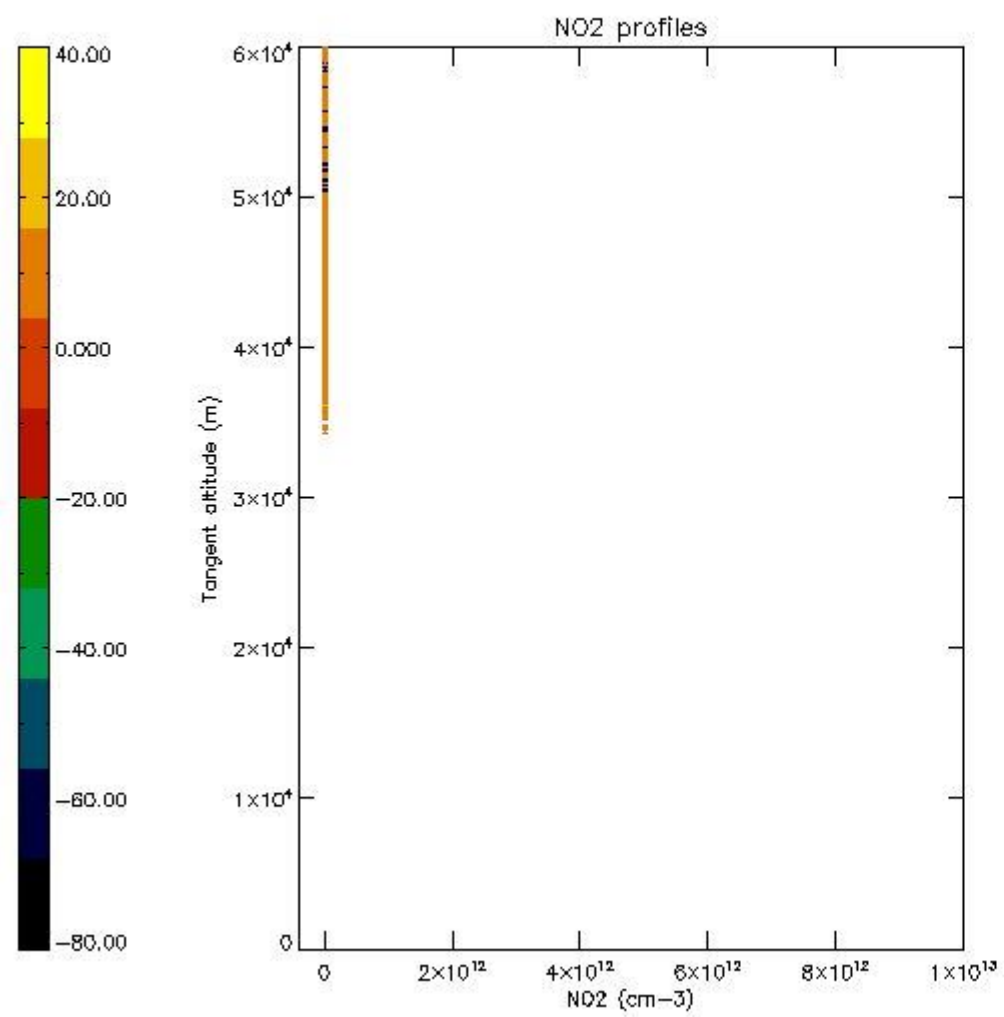

5.7 Plot NO3 profiles for all STD (dark without errors)

The colorbar represents the latitude.