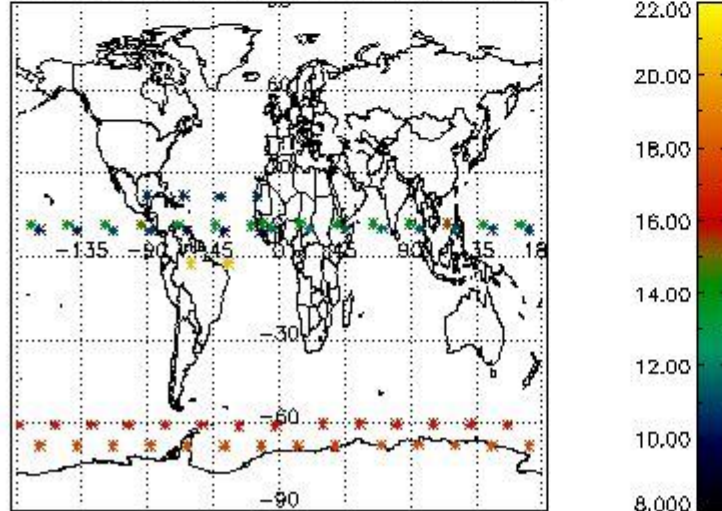

3.1 Plot quality information per product (time dependant)

3.2 Plot quality information per product (world map)

Percentage of flagged data per O3 profile

Percentage of flagged data per H2O profile

Percentage of flagged data per NO2 profile