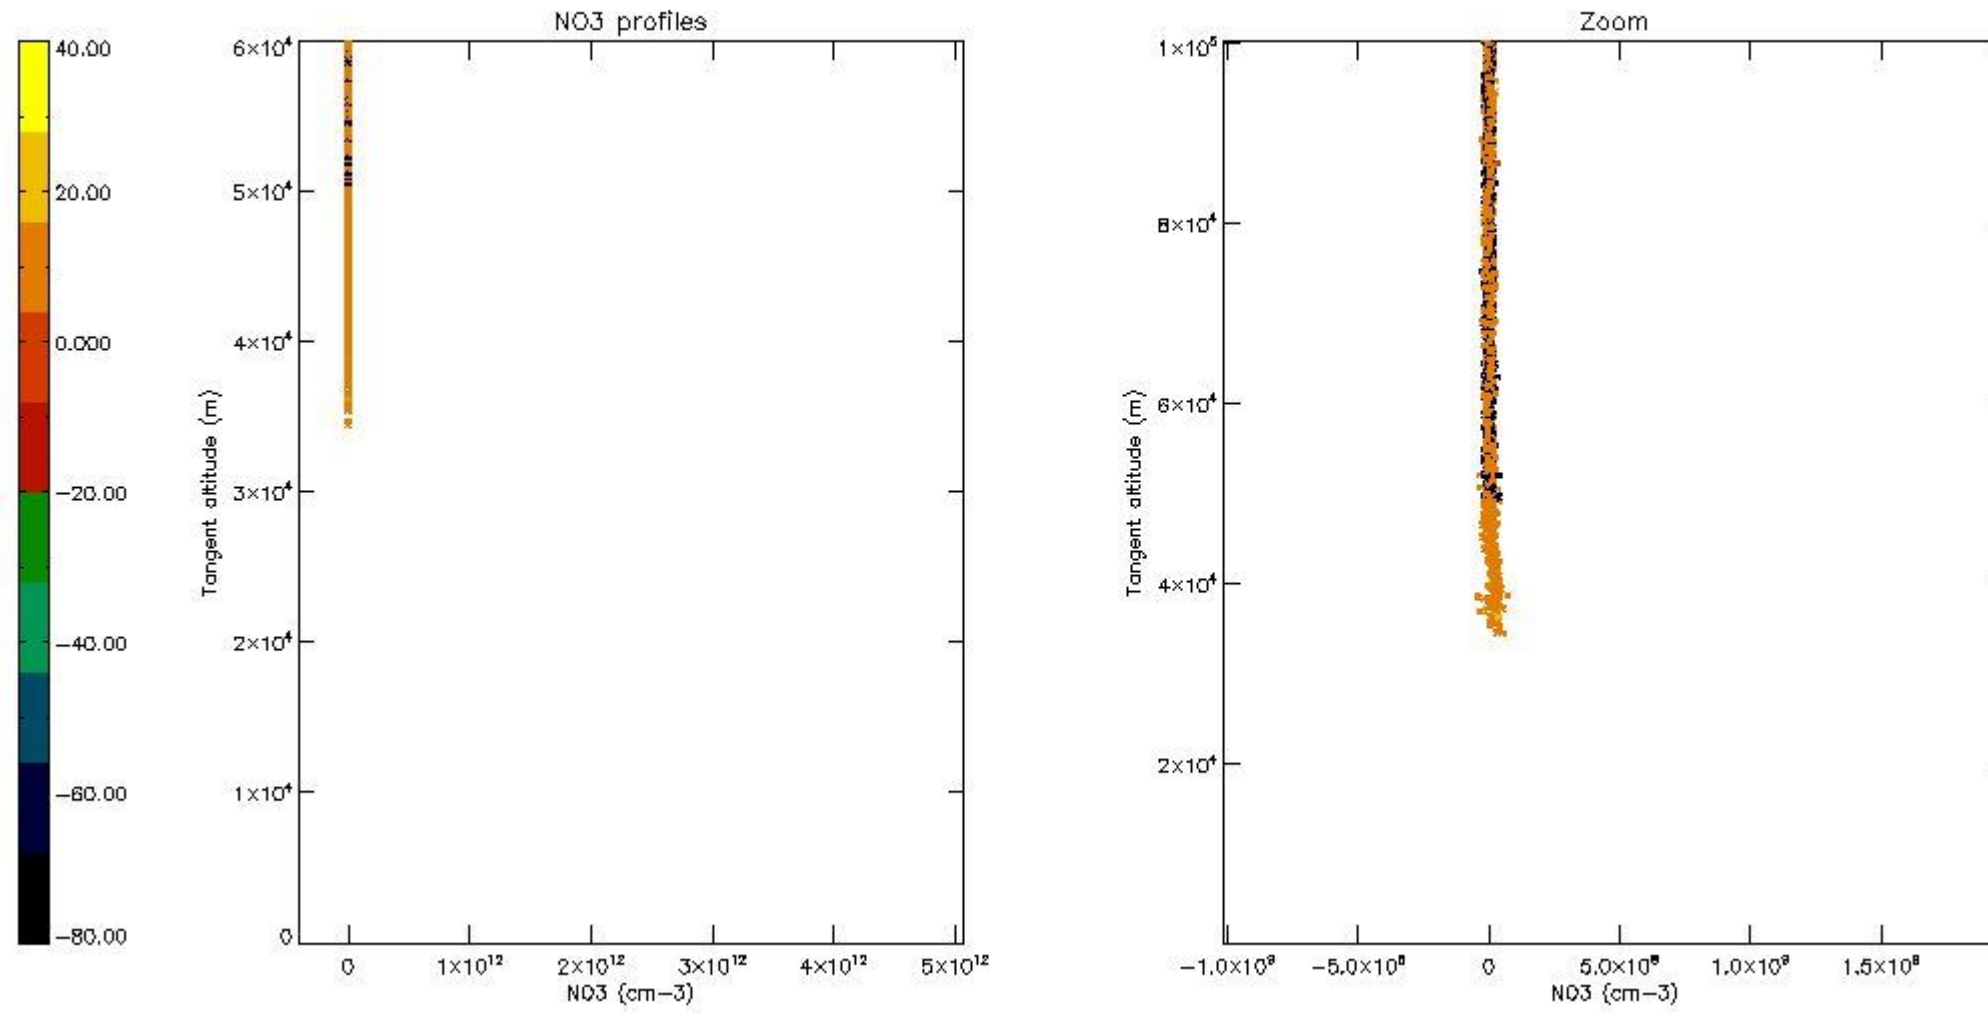

6. Auxiliary Data Files used for the production reported in section 2

The number reported in the third column indicates since which file (see list in section 2) the corresponding auxiliary file has been used. The fourth column is the date of those product files.

Type	Auxiliary Filename	Used since product	Used since product date
INST_PHYS_CHARACTERISTICS	GOM_INS_AXVIEC20091111_143220_20030716_120000_20500101_000000	1	16-APR-2009 00:03:32
LEVEL-2_PROC_CONFIG	GOM_PR2_AXVIEC20091111_152718_20020301_000000_20500101_000000	1	16-APR-2009 00:03:32
CROSS_SECTIONS_FILE	GOM_CRS_AXVIEC20091111_154832_20020301_000000_20500101_000000	1	16-APR-2009 00:03:32