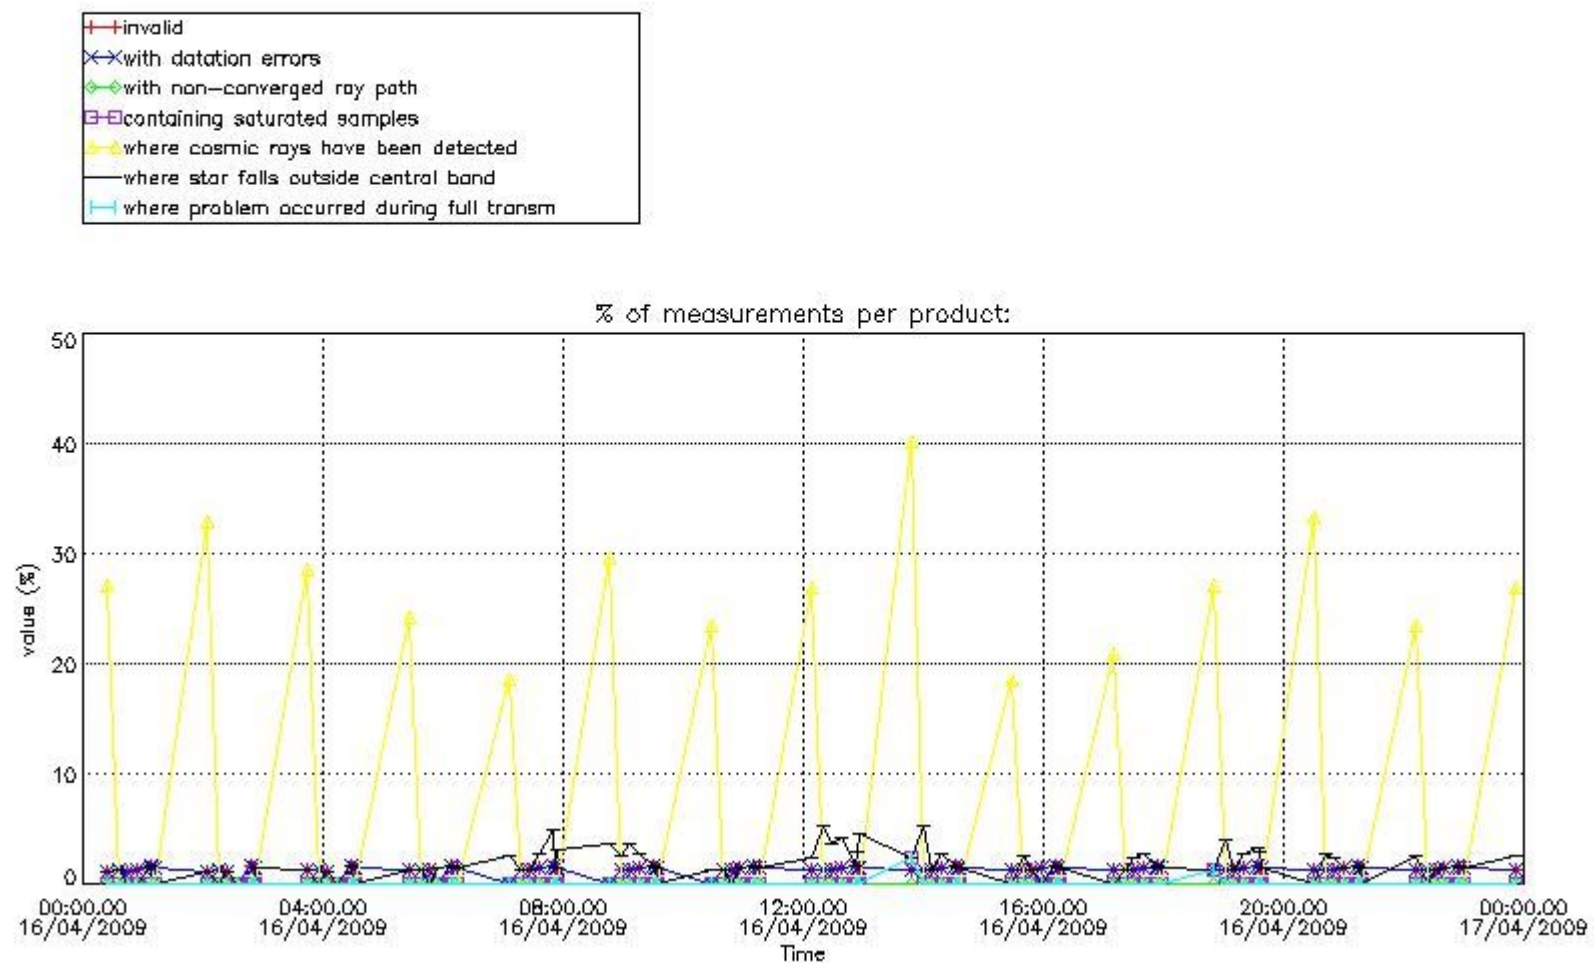

Percentage of flagged data per NO3 profile

4. Level 1 quality information per product

In this section it is plotted some information contained in the Quality Summary data set of the level 2 products that comes from the level 1b processing. Products without errors (error flag in the MPH set to "0") are used.

4.1 Plot quality information per product (time dependant) coming from level 1b processing

4.1.1 Plot level 1 quality information per product (time dependant): ENVISAT ASCENDING passes

4.1.2 Plot level 1 quality information per product (time dependant): ENVISAT DESCENDING passes