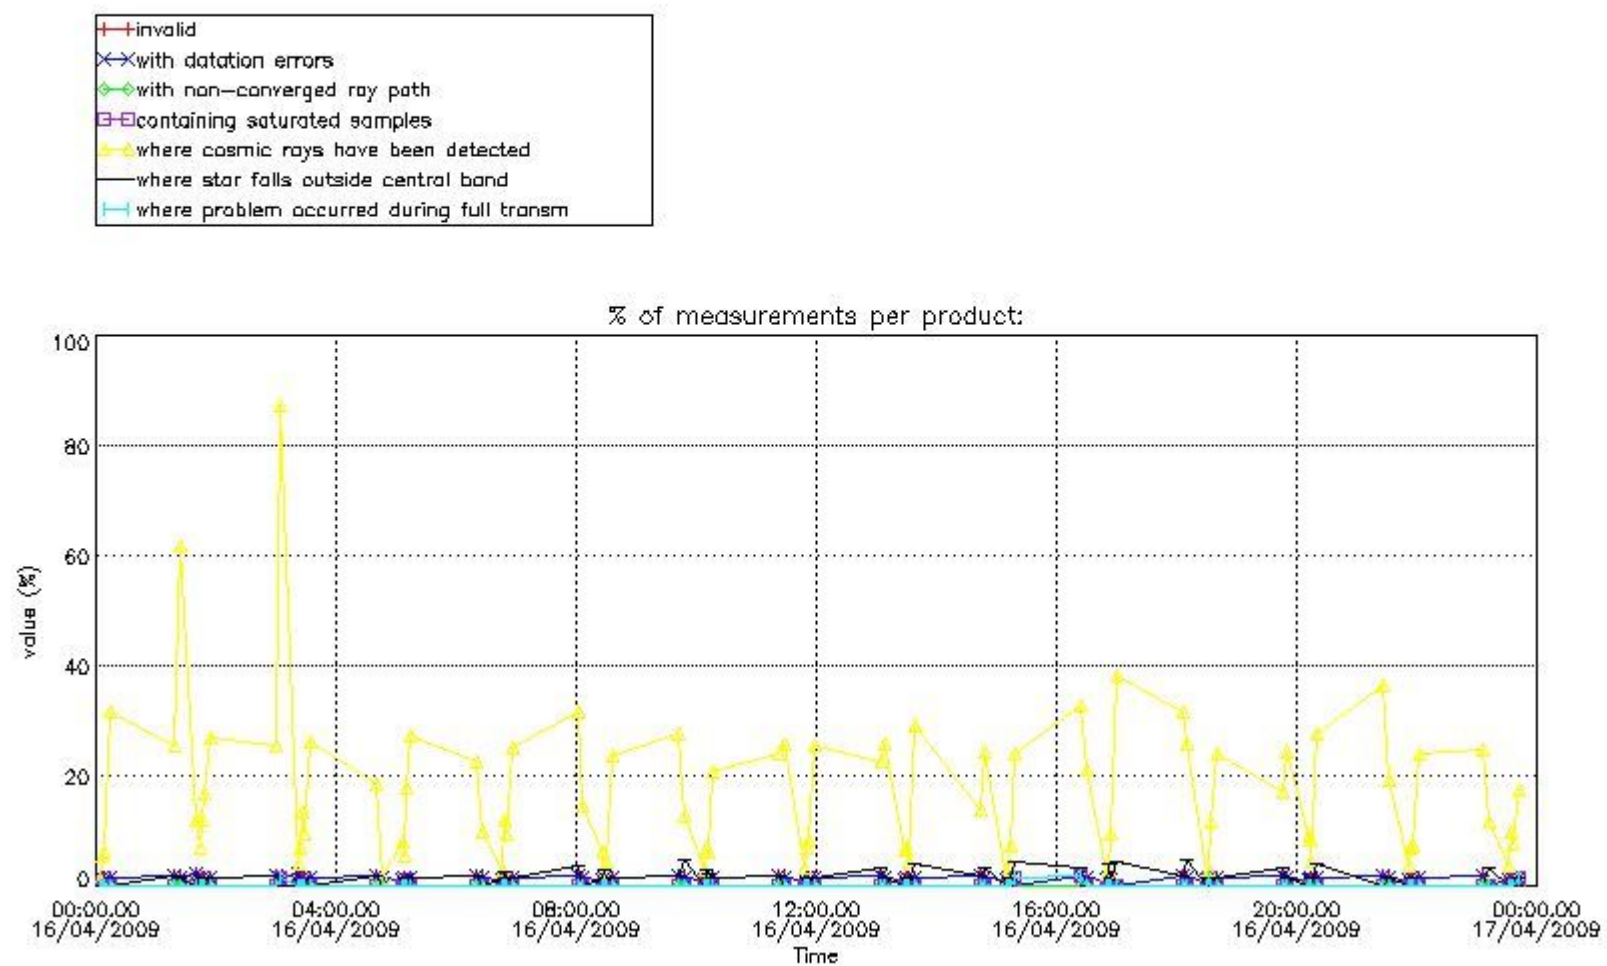

4.1.2 Plot level 1 quality information per product (time dependant): ENVISAT DESCENDING passes