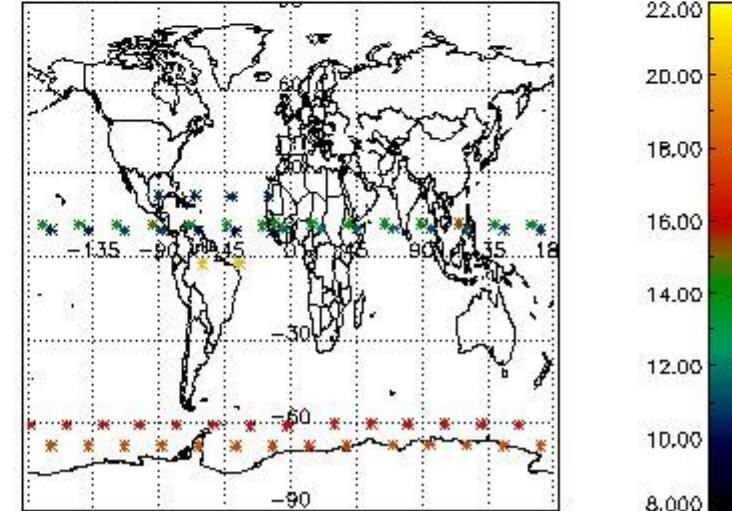

Percentage of flagged data per NO3 profile

4. Level 1 quality information per product

In this section it is plotted some information contained in the Quality Summary data set of the level 2 products that comes from the level 1b processing. Products without errors (error flag in the MPH set to "0") are used.

4.1 Plot quality information per product (time dependant) coming from level 1b processing

4.1.1 Plot level 1 quality information per product (time dependant): ENVISAT ASCENDING passes