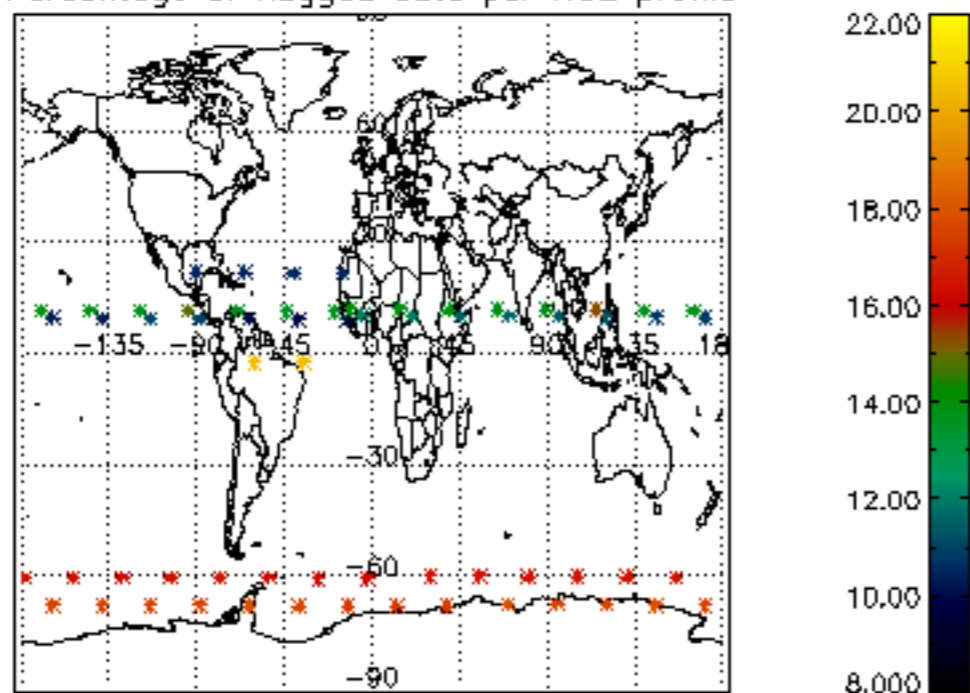

Percentage of flagged data per NO2 profile