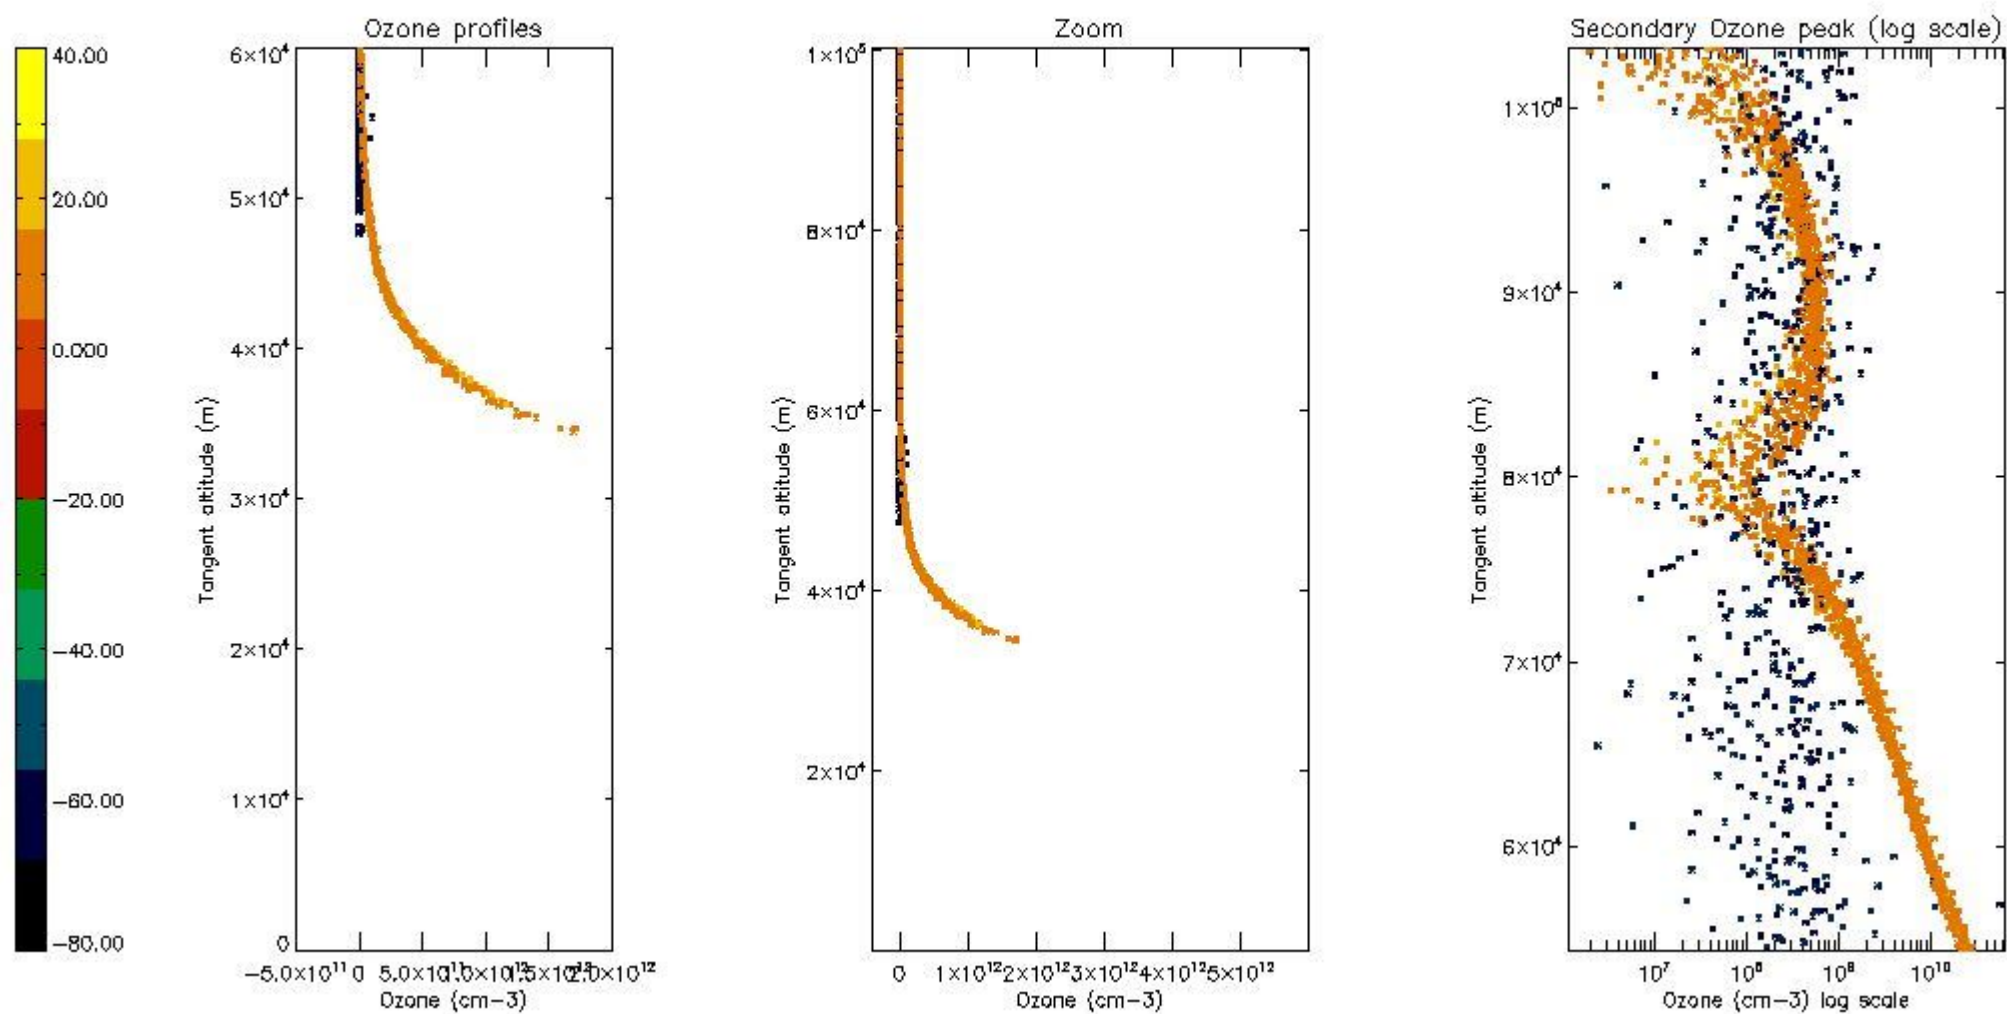

STD < 10	10
STD < 5	8

5.2 Plot ozone profiles for all STD (dark without errors)

The colorbar represents the latitude.

5.3 Plot ozone profiles where STD < 20% (dark without errors)

The colorbar represents the latitude.