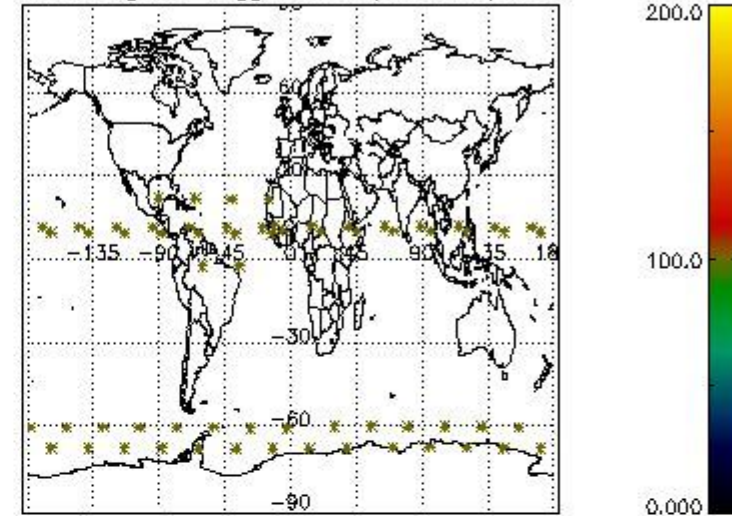

3.1 Plot quality information per product (time dependant)

3.2 Plot quality information per product (world map)

Percentage of flagged data per O3 profile

Percentage of flagged data per H2O profile

Percentage of flagged data per NO2 profile