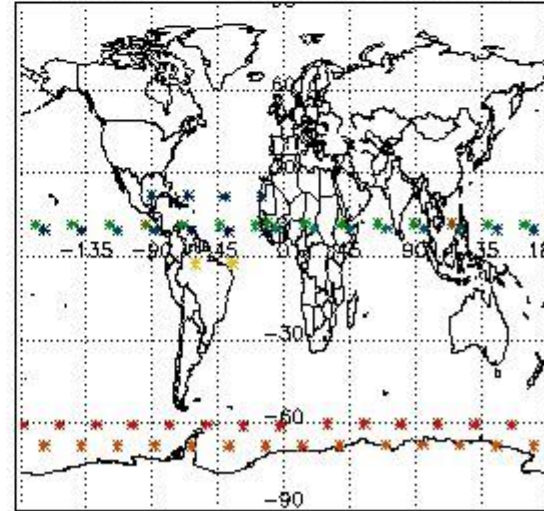

Percentage of flagged data per NO3 profile

4. Level 1 quality information per product

In this section it is plotted some information contained in the Quality Summary data set of the level 2 products that comes from the level 1b processing. Products without errors (error flag in the MPH set to "0") are used.

4.1 Plot quality information per product (time dependant) coming from level 1b processing

4.1.1 Plot level 1 quality information per product (time dependant): ENVISAT ASCENDING passes