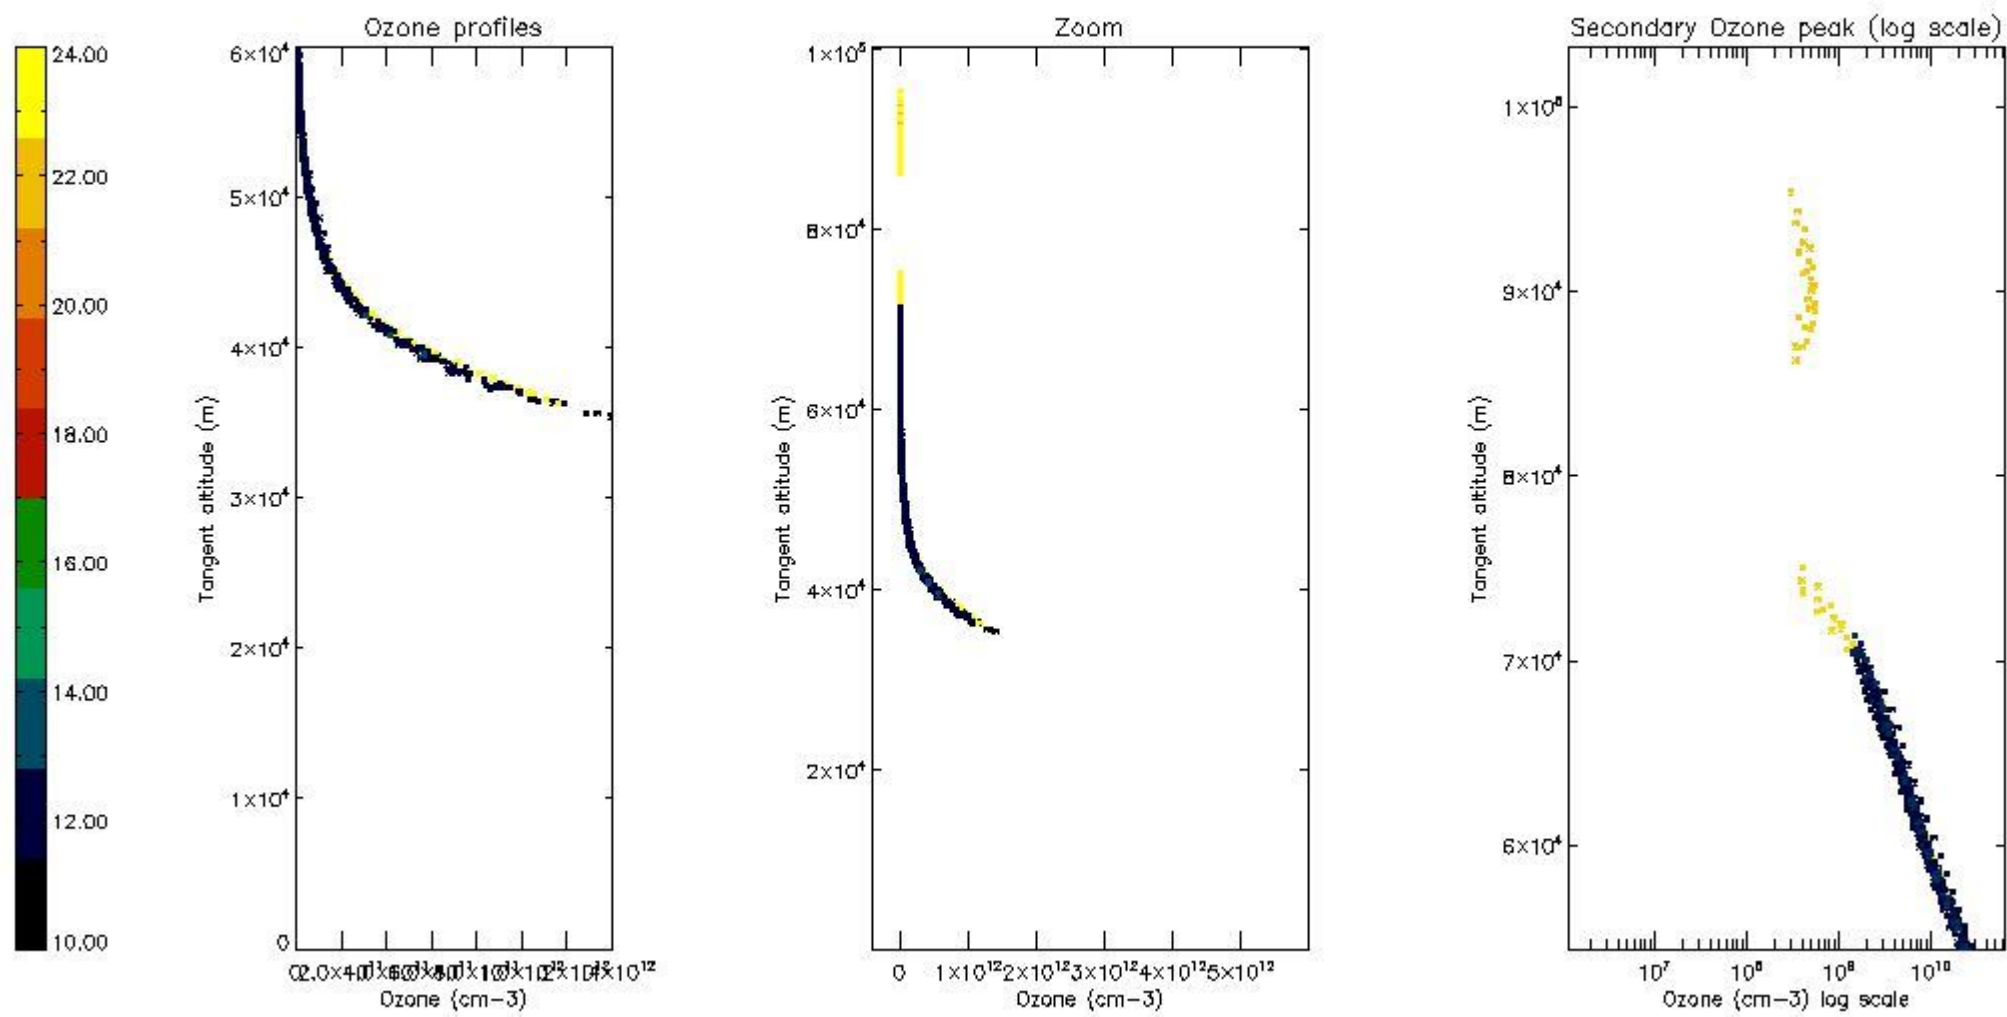

5.6 Plot NO₂ profiles for all STD (dark without errors)

The colorbar represents the latitude.