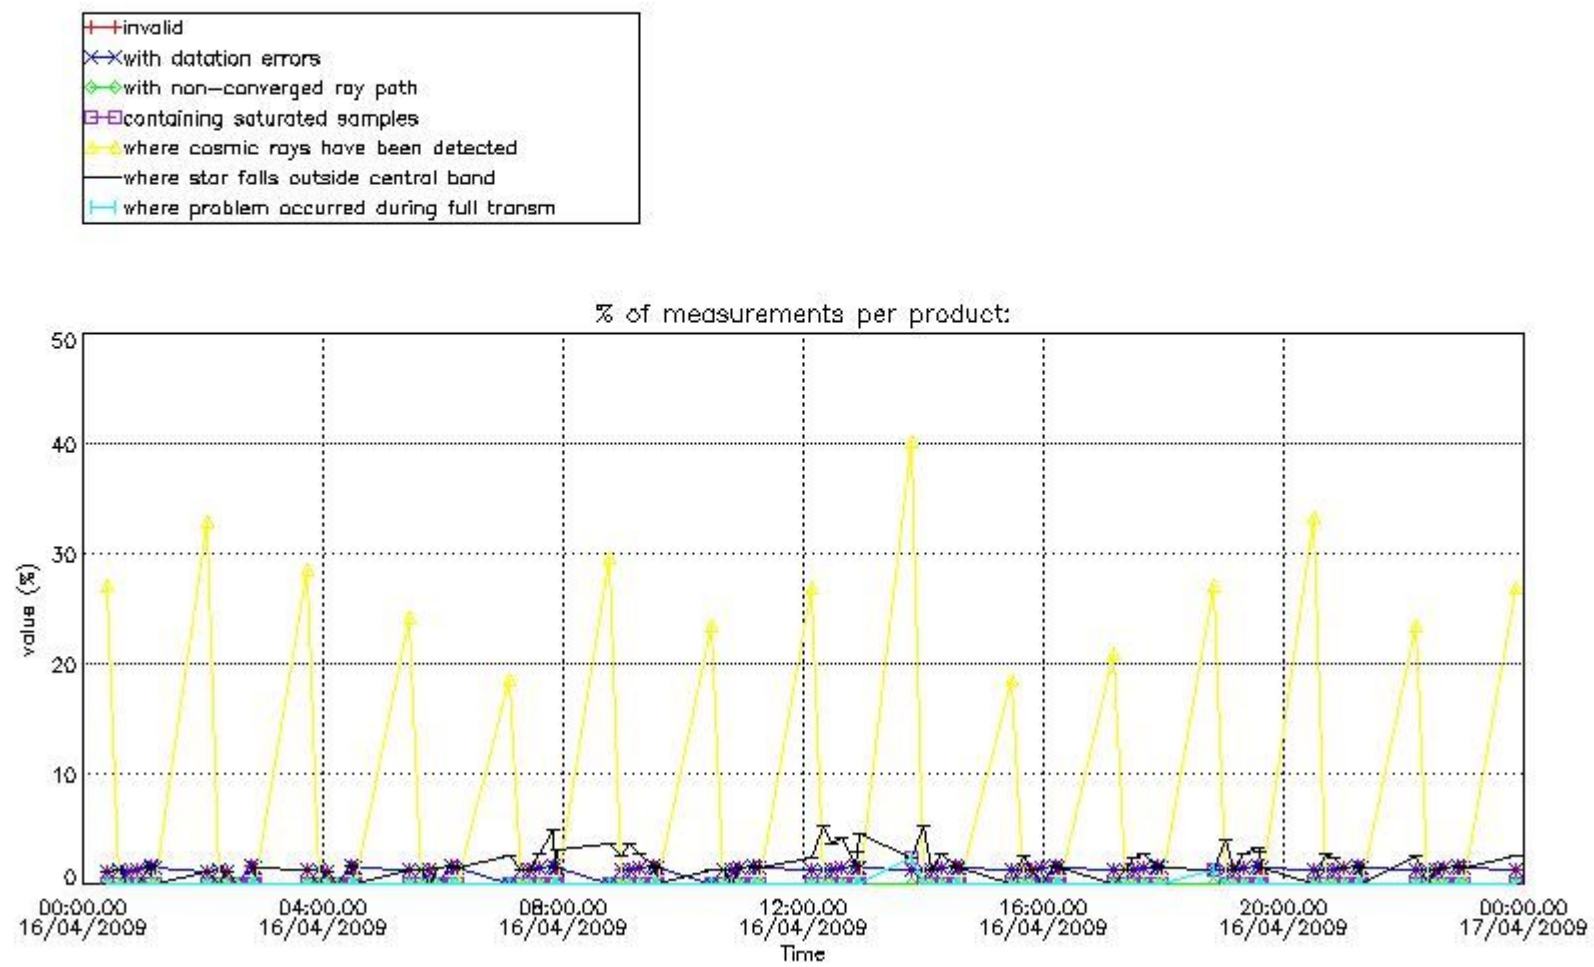

4.2 Plot quality information per product coming from level 1b processing (world map)

4.2.1 Plot level 1 quality information per product (world map): ENVISAT ASCENDING passes