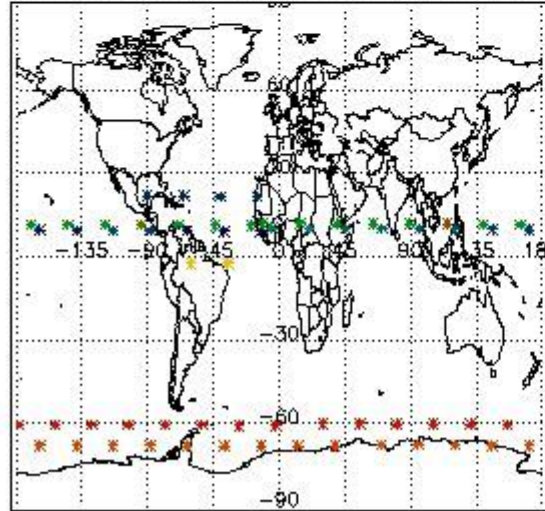

3.1 Plot quality information per product (time dependant)

3.2 Plot quality information per product (world map)

Percentage of flagged data per O3 profile

Percentage of flagged data per H2O profile

Percentage of flagged data per NO2 profile