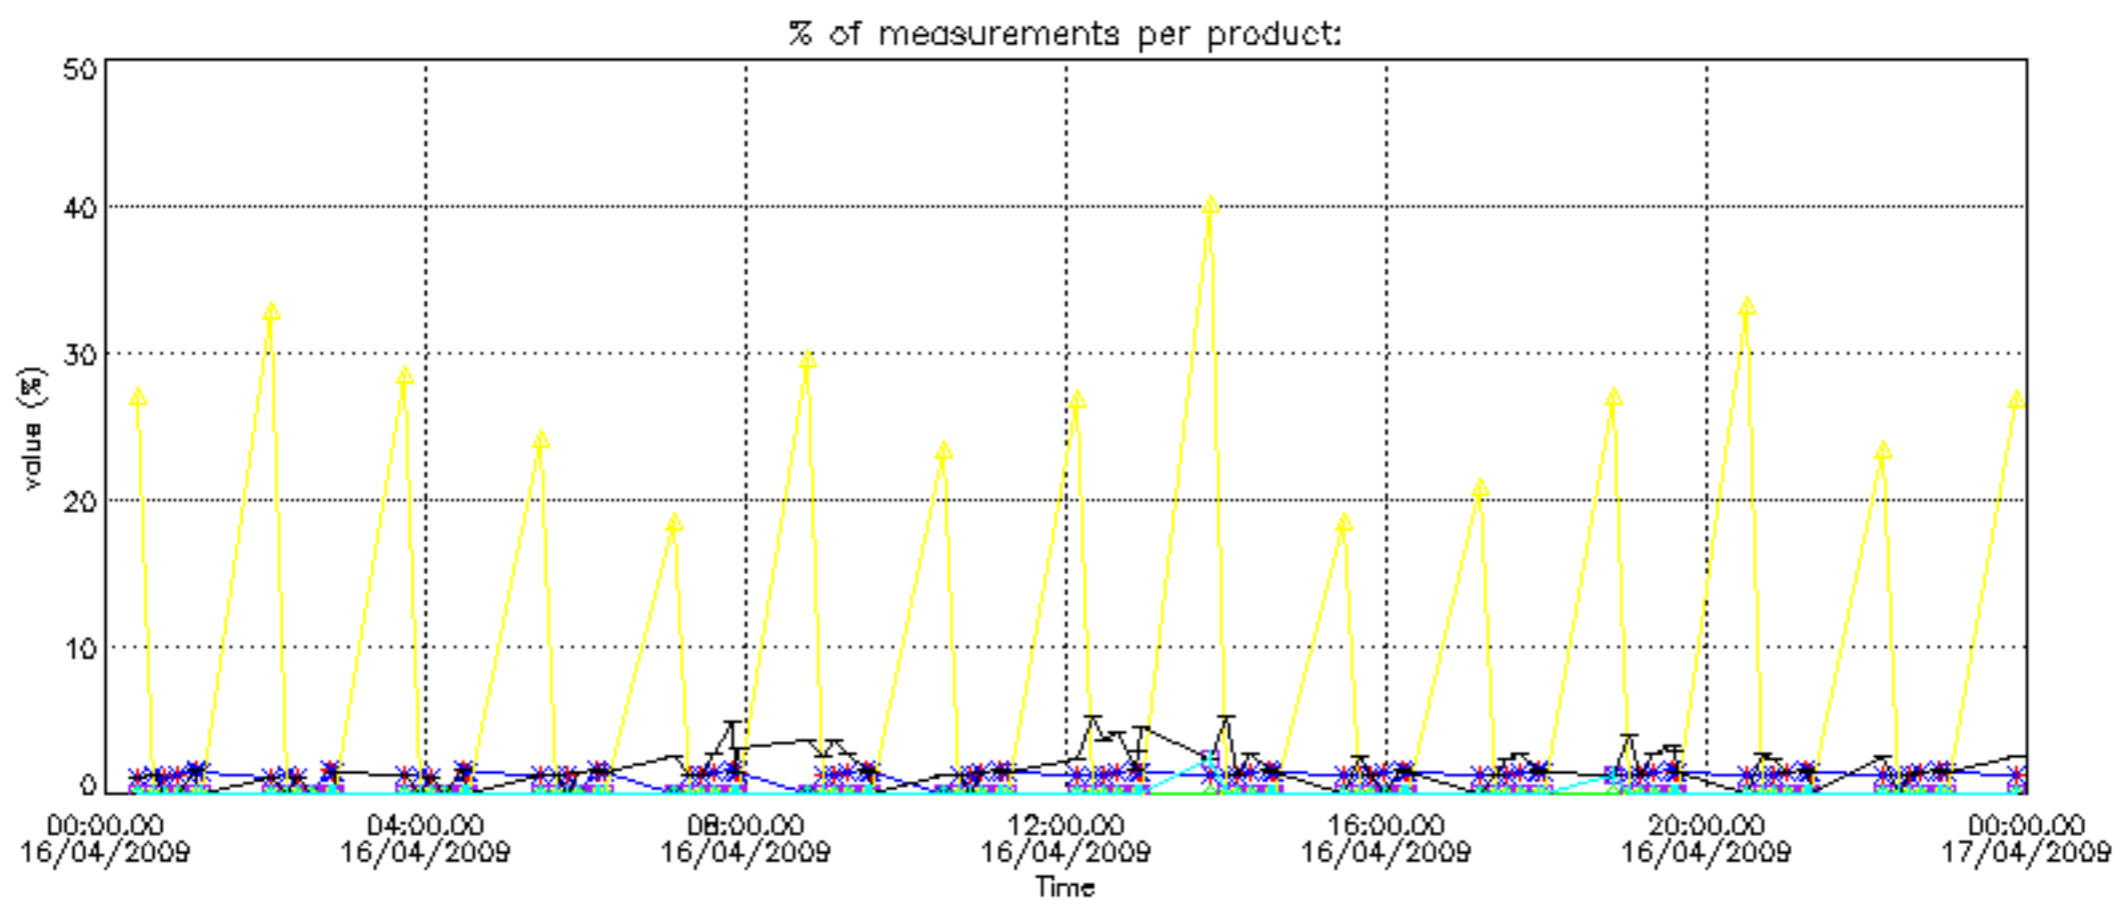

Percentage of cosmic ray hits per profile

Percentage of datation errors per profile