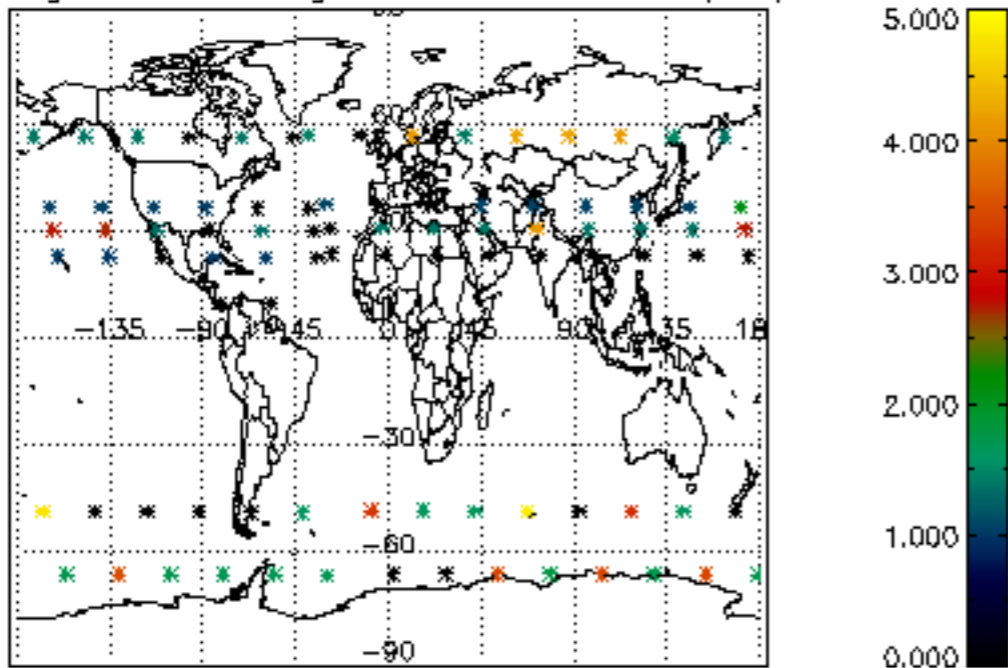

Percentage of flagged data per NO3 profile

Percentage of cosmic ray hits per profile

Percentage of datation errors per profile

Percentage of star falling outside central band per profile

Percentage of saturation errors per profile