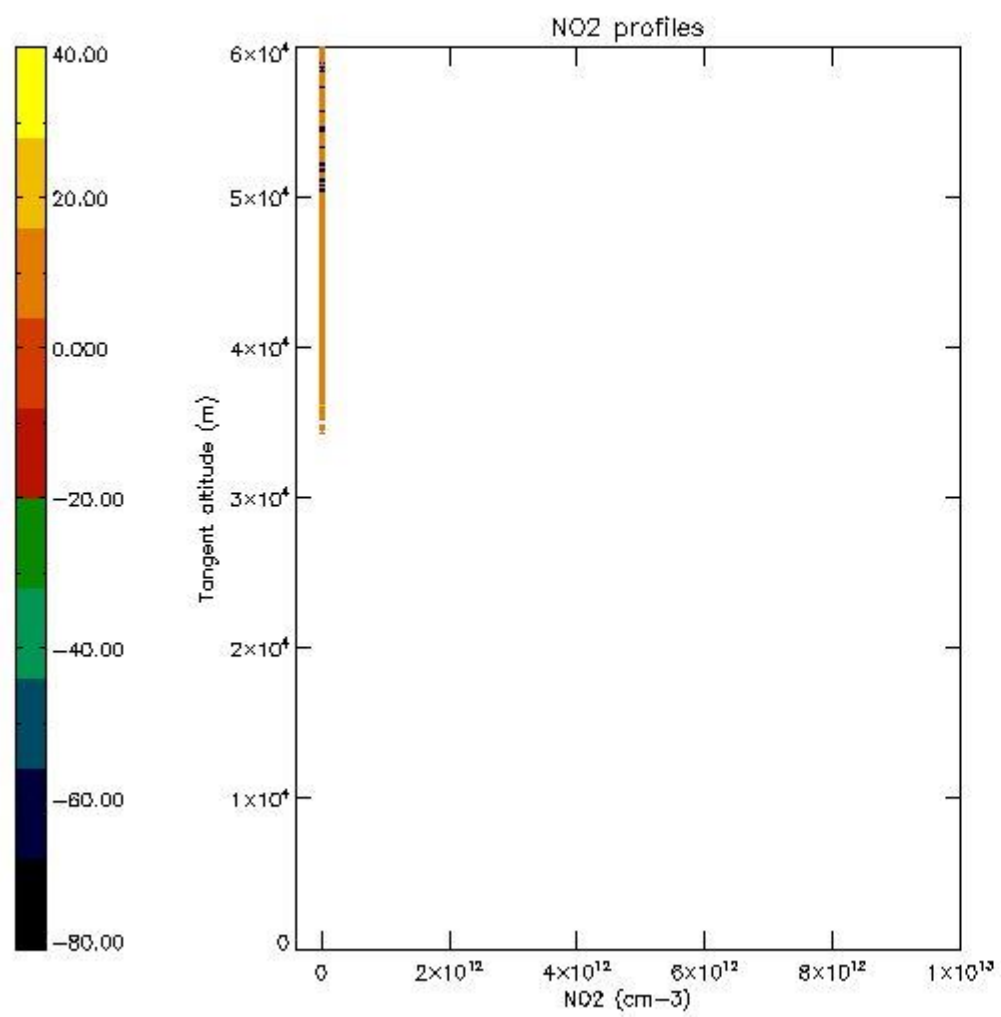

5.7 Plot NO3 profiles for all STD (dark without errors)

The colorbar represents the latitude.