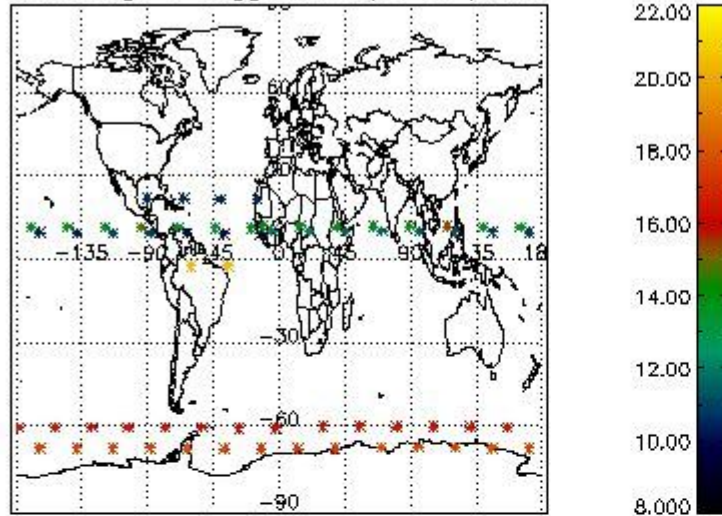

3. Quality information per product

In this section it is plotted some information contained in the Quality Summary data set of the level 2 products. Only products in dark limb conditions and without errors (error flag in the MPH set to "0") are used.

3.1 Plot quality information per product (time dependant)

3.2 Plot quality information per product (world map)

Percentage of flagged data per O3 profile

Percentage of flagged data per H2O profile

Percentage of flagged data per NO2 profile