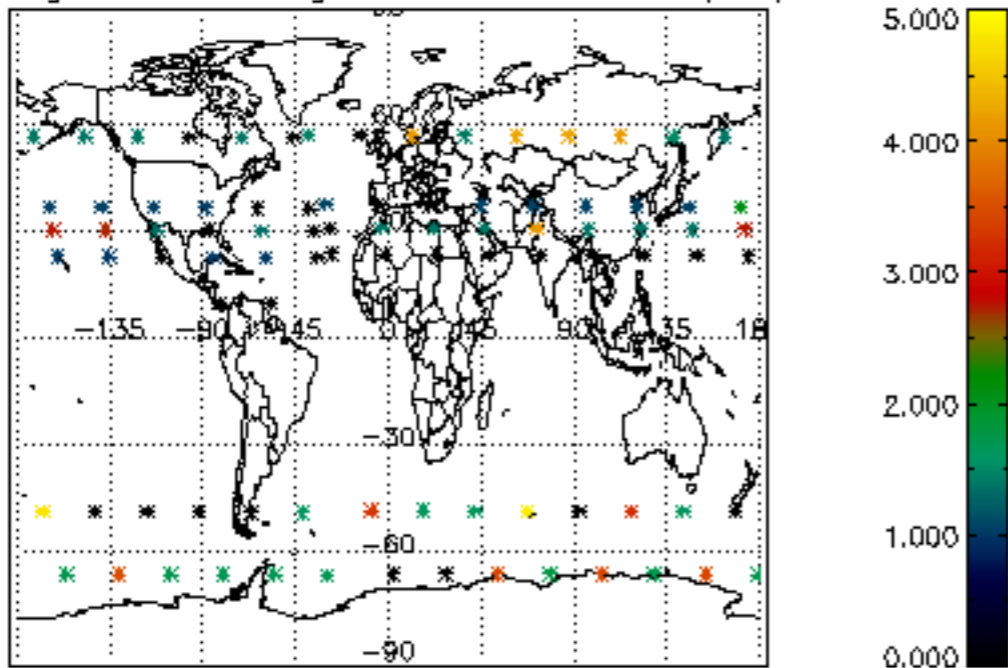

Percentage of cosmic ray hits per profile

Percentage of star falling outside central band per profile