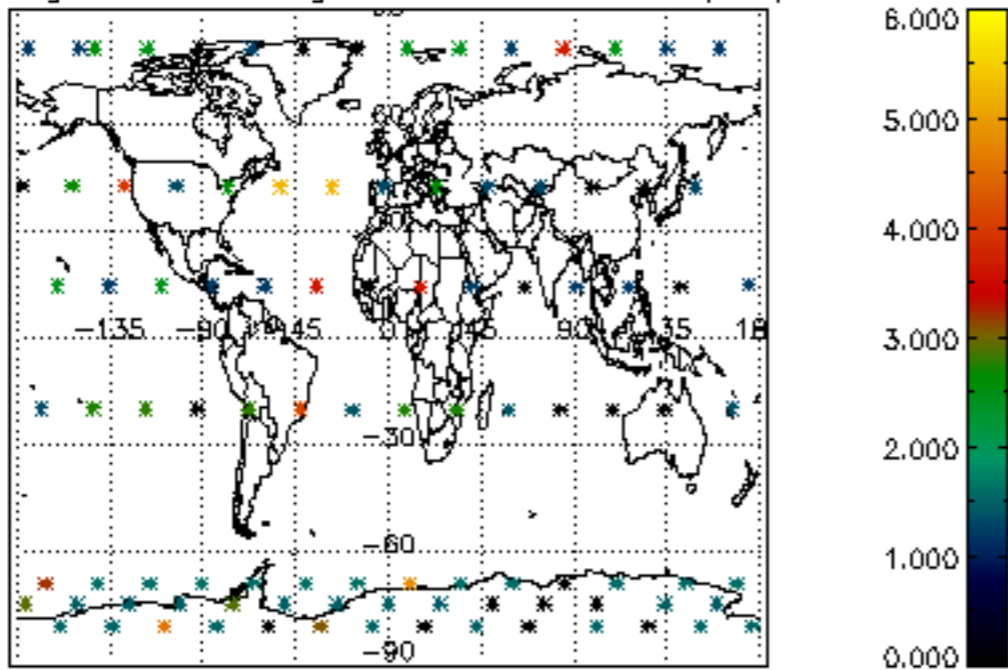

Percentage of star falling outside central band per profile