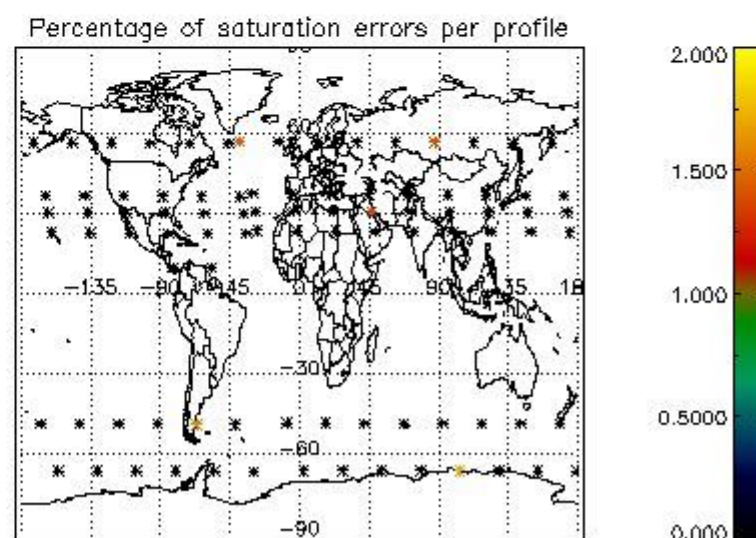

Percentage of flagged data per NO3 profile

4. Level 1 quality information per product

In this section it is plotted some information contained in the Quality Summary data set of the level 2 products that comes from the level 1b processing. Products without errors (error flag in the MPH set to "0") are used.

4.1 Plot quality information per product (time dependant) coming from level 1b processing

4.1.1 Plot level 1 quality information per product (time dependant): ENVISAT ASCENDING passes

4.1.2 Plot level 1 quality information per product (time dependant): ENVISAT DESCENDING passes

4.2 Plot quality information per product coming from level 1b processing (world map)

4.2.1 Plot level 1 quality information per product (world map): ENVISAT ASCENDING passes

4.2.2 Plot level 1 quality information per product (world map): ENVISAT DESCENDING passes