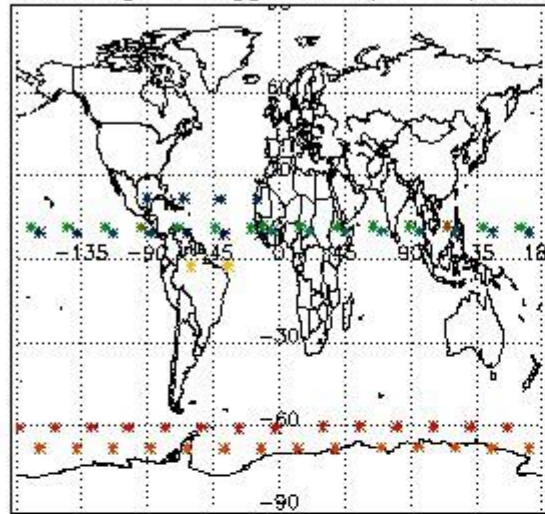

3.1 Plot quality information per product (time dependant)

3.2 Plot quality information per product (world map)

Percentage of flagged data per O3 profile

Percentage of flagged data per H2O profile

Percentage of flagged data per NO2 profile