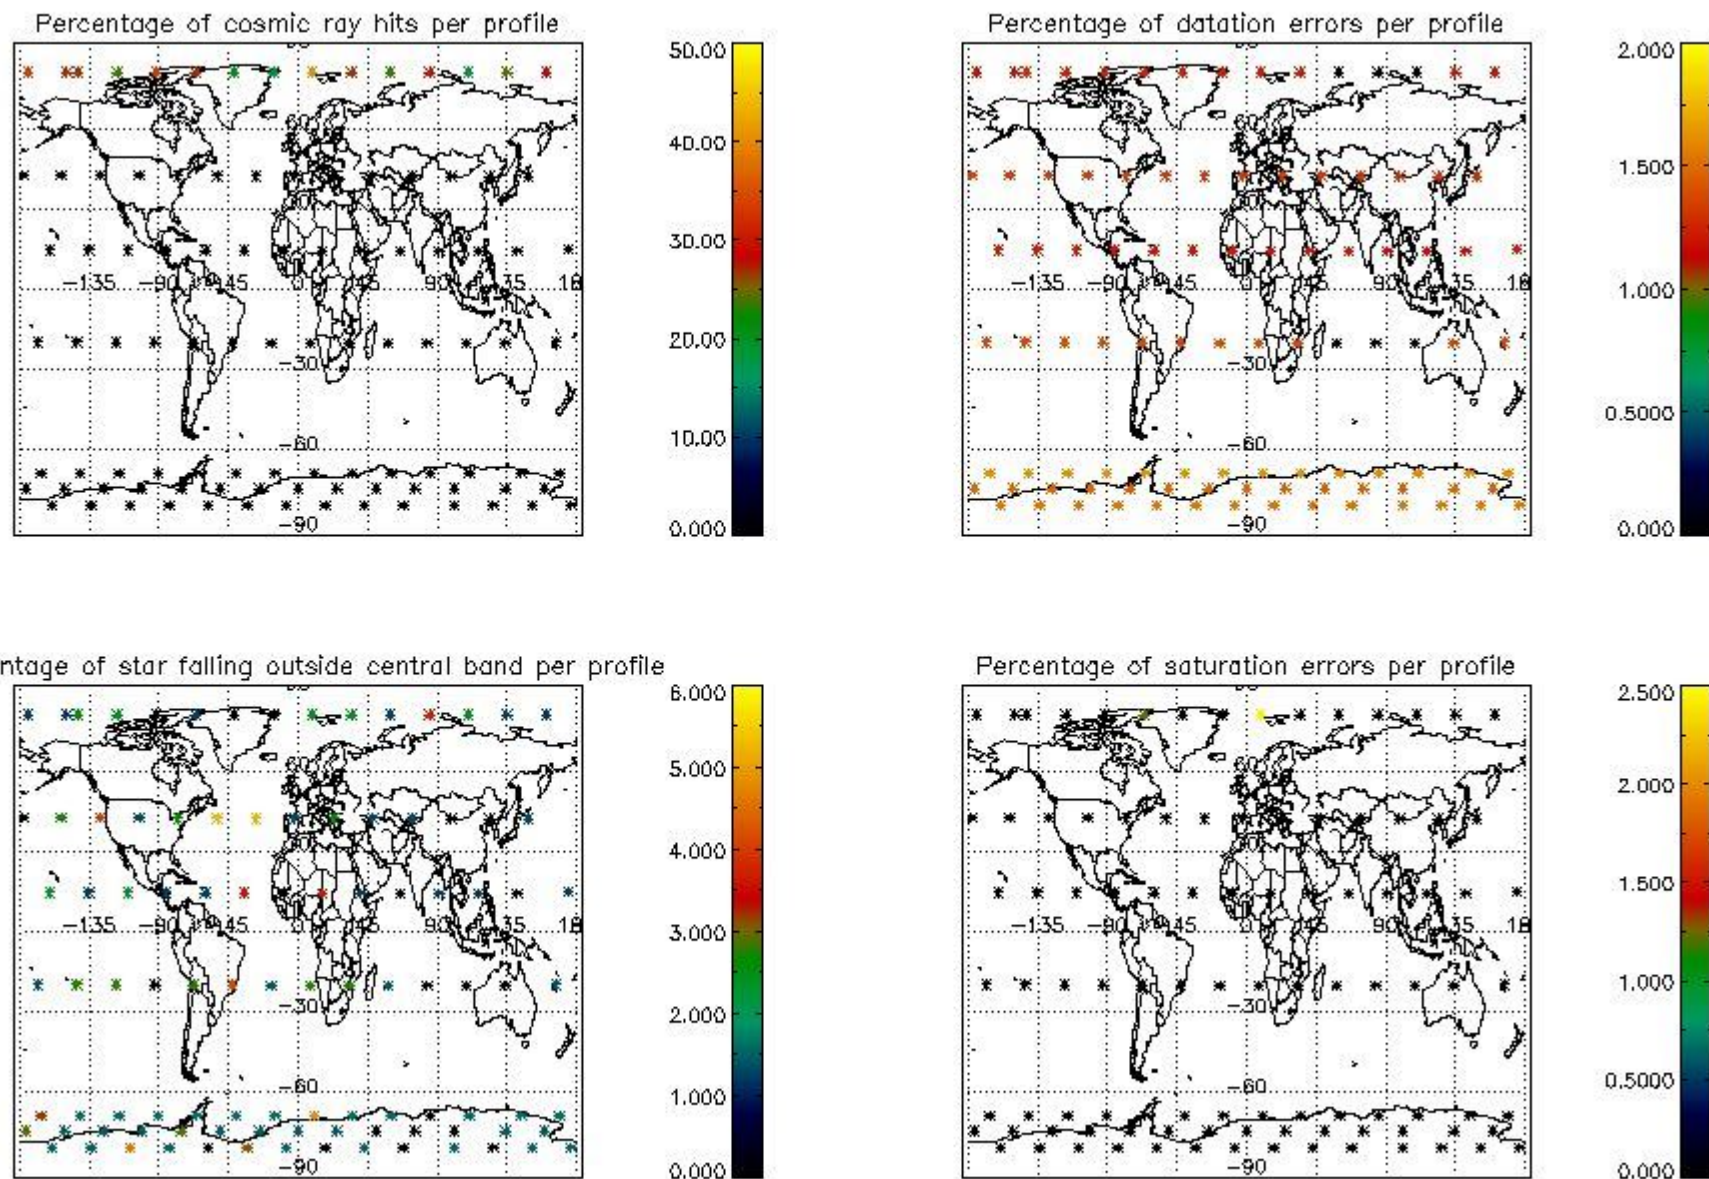

Percentage of flagged data per NO3 profile

4. Level 1 quality information per product

In this section it is plotted some information contained in the Quality Summary data set of the level 2 products that comes from the level 1b processing. Products without errors (error flag in the MPH set to "0") are used.

4.1 Plot quality information per product (time dependant) coming from level 1b processing

4.1.1 Plot level 1 quality information per product (time dependant): ENVISAT ASCENDING passes

4.1.2 Plot level 1 quality information per product (time dependant): ENVISAT DESCENDING passes

4.2 Plot quality information per product coming from level 1b processing (world map)

4.2.1 Plot level 1 quality information per product (world map): ENVISAT ASCENDING passes

4.2.2 Plot level 1 quality information per product (world map): ENVISAT DESCENDING passes