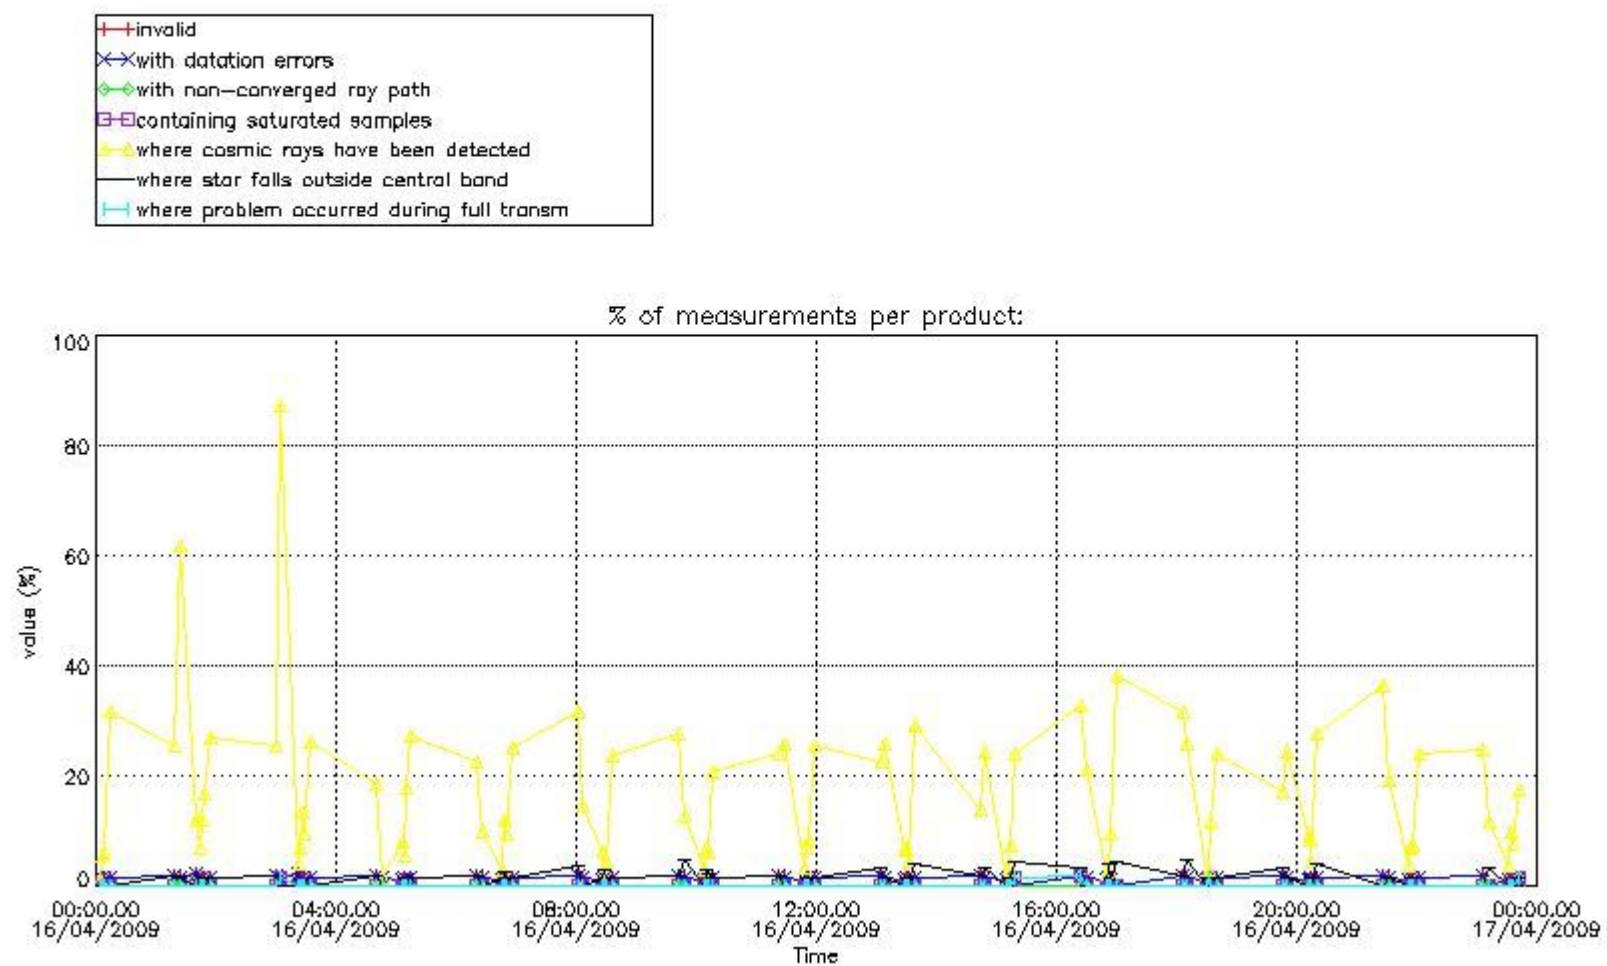

Percentage of flagged data per NO3 profile

4. Level 1 quality information per product

In this section it is plotted some information contained in the Quality Summary data set of the level 2 products that comes from the level 1b processing. Products without errors (error flag in the MPH set to "0") are used.

4.1 Plot quality information per product (time dependant) coming from level 1b processing

4.1.1 Plot level 1 quality information per product (time dependant): ENVISAT ASCENDING passes

4.1.2 Plot level 1 quality information per product (time dependant): ENVISAT DESCENDING passes