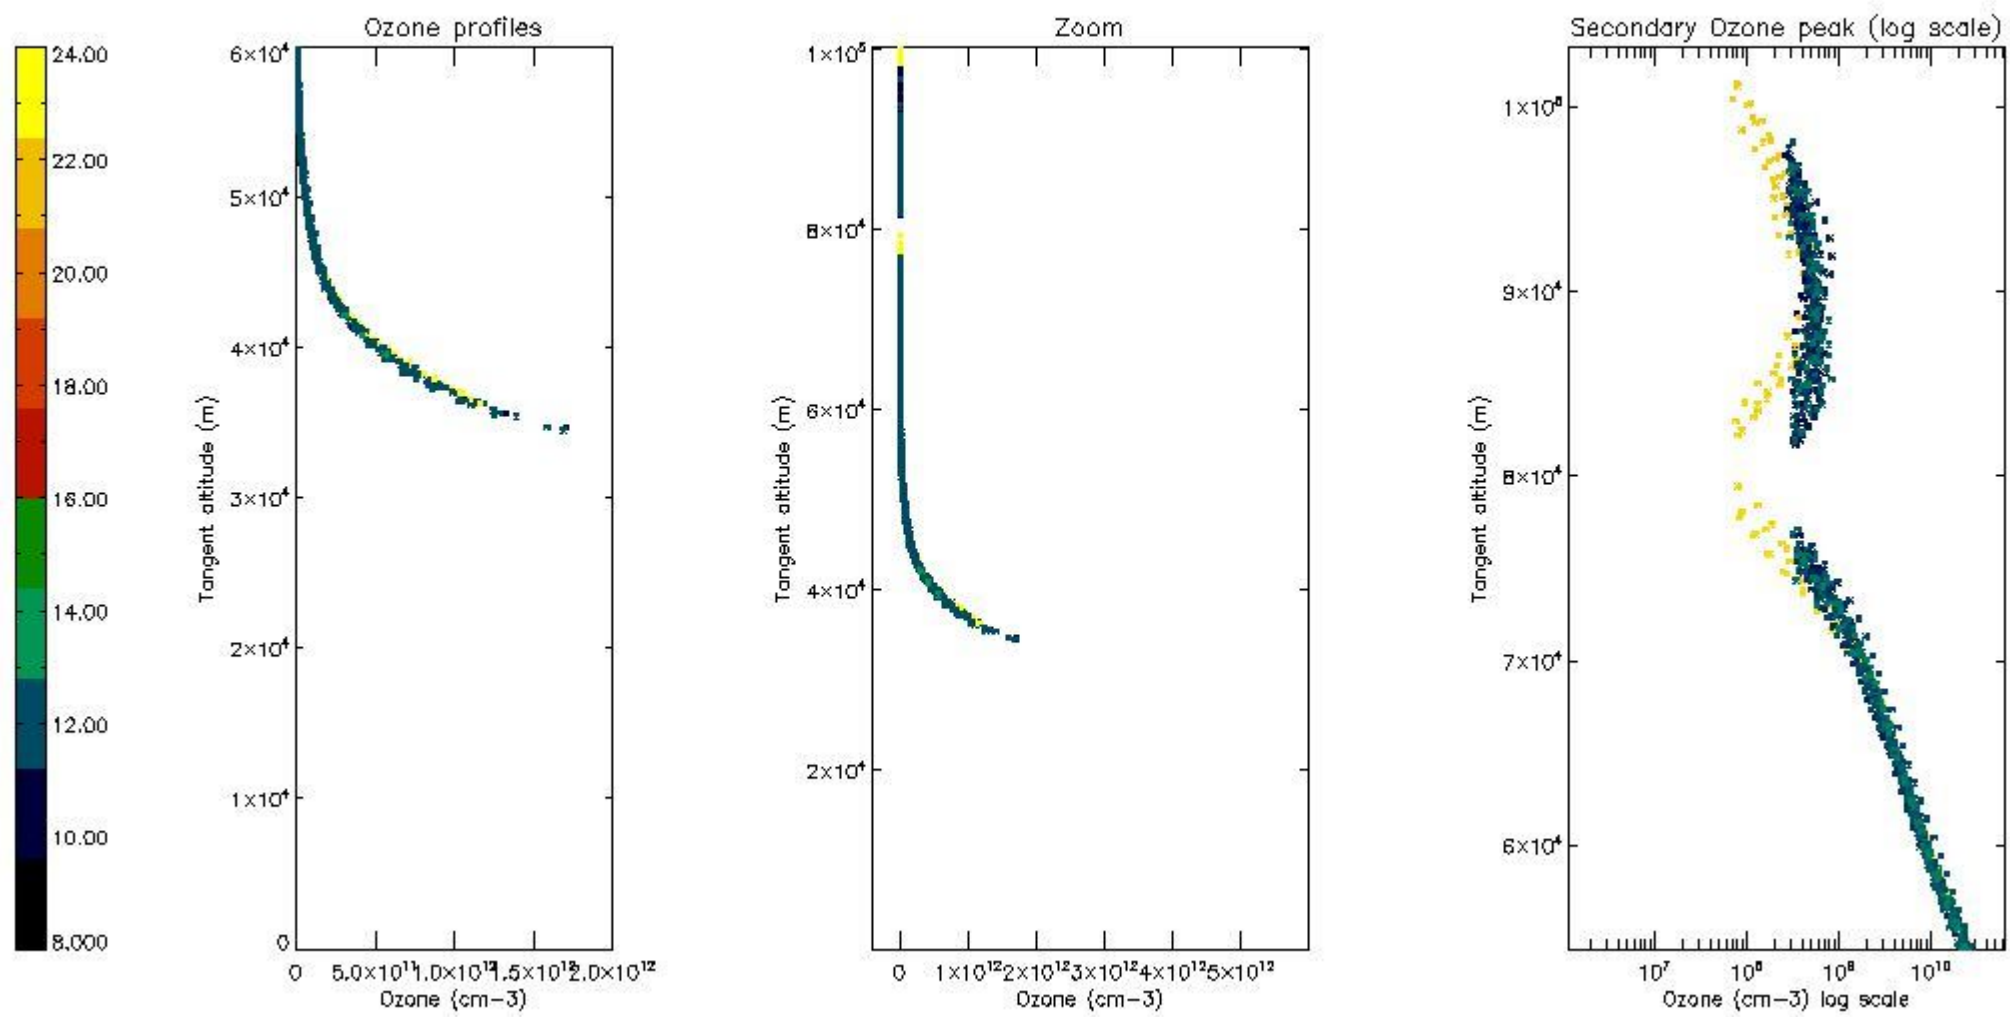

STD < 10	10
STD < 5	8

5.2 Plot ozone profiles for all STD (dark without errors)

The colorbar represents the latitude.

5.3 Plot ozone profiles where STD < 20% (dark without errors)

The colorbar represents the latitude.

5.4 Plot ozone profiles where STD < 10% (dark without errors)

The colorbar represents the latitude.

5.5 Plot ozone profiles where STD < 5% (dark without errors)

The colorbar represents the latitude.

5.6 Plot NO₂ profiles for all STD (dark without errors)