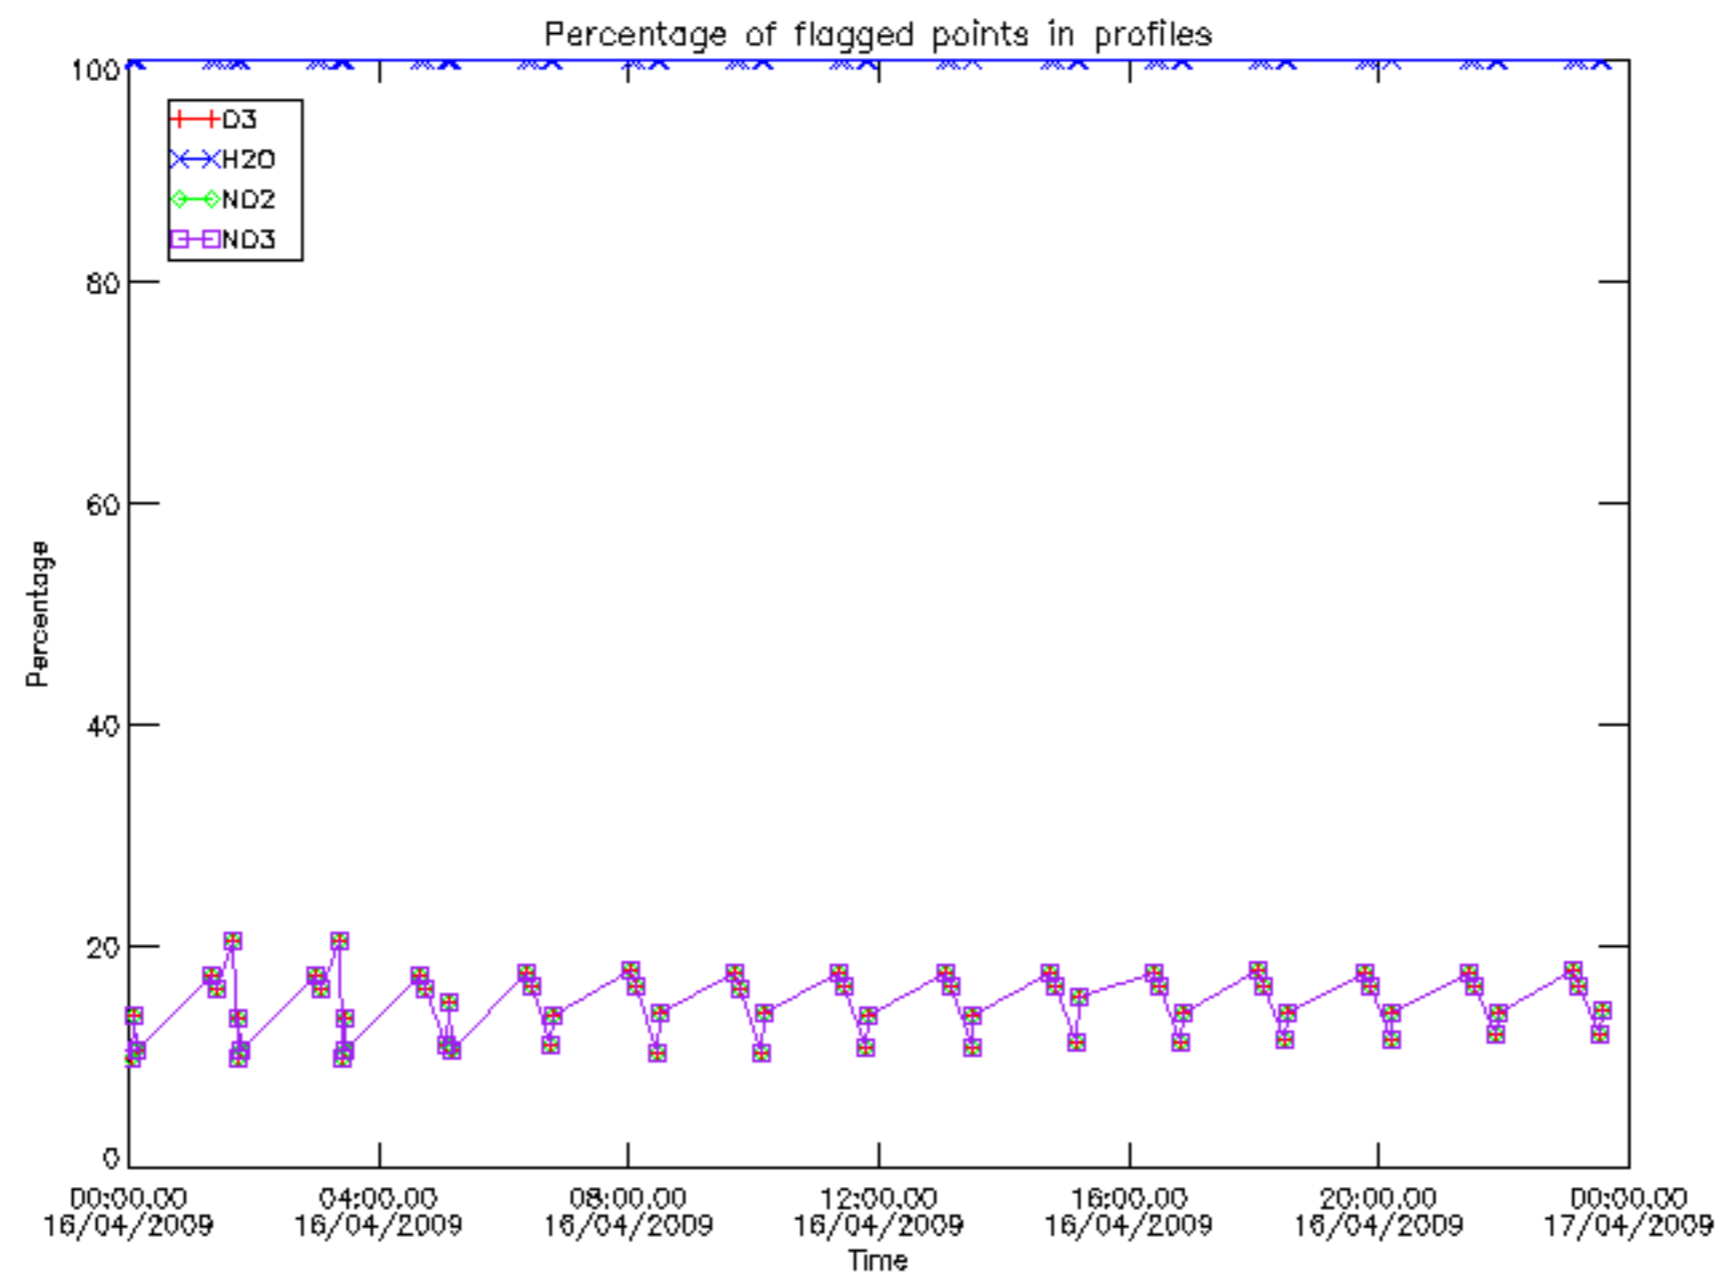

Percentage of flagged data per D3 profile

Percentage of flagged data per H2O profile