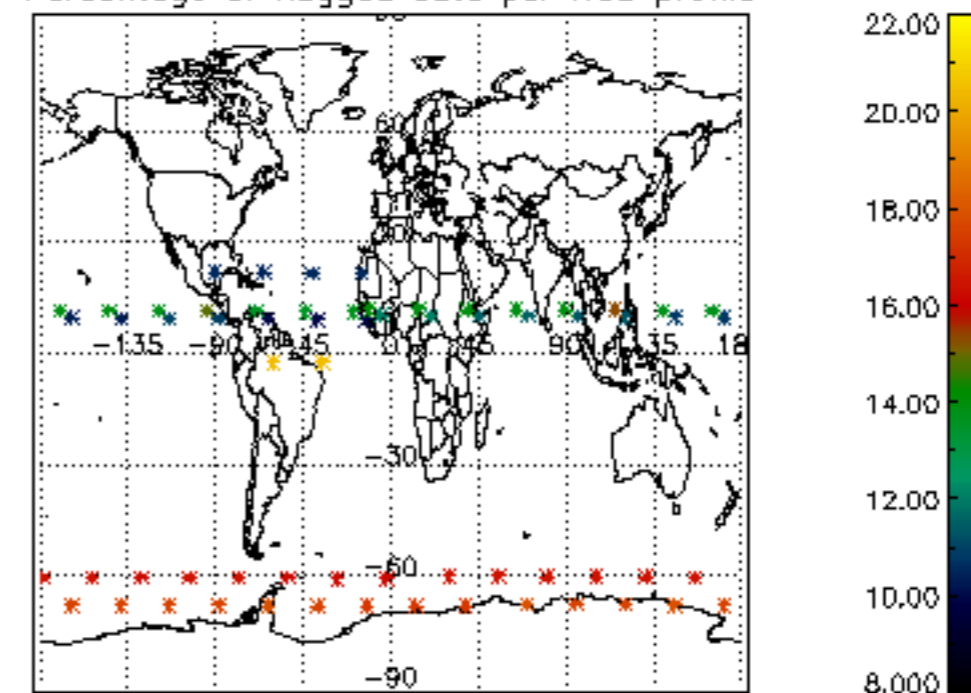

Percentage of flagged data per NO3 profile