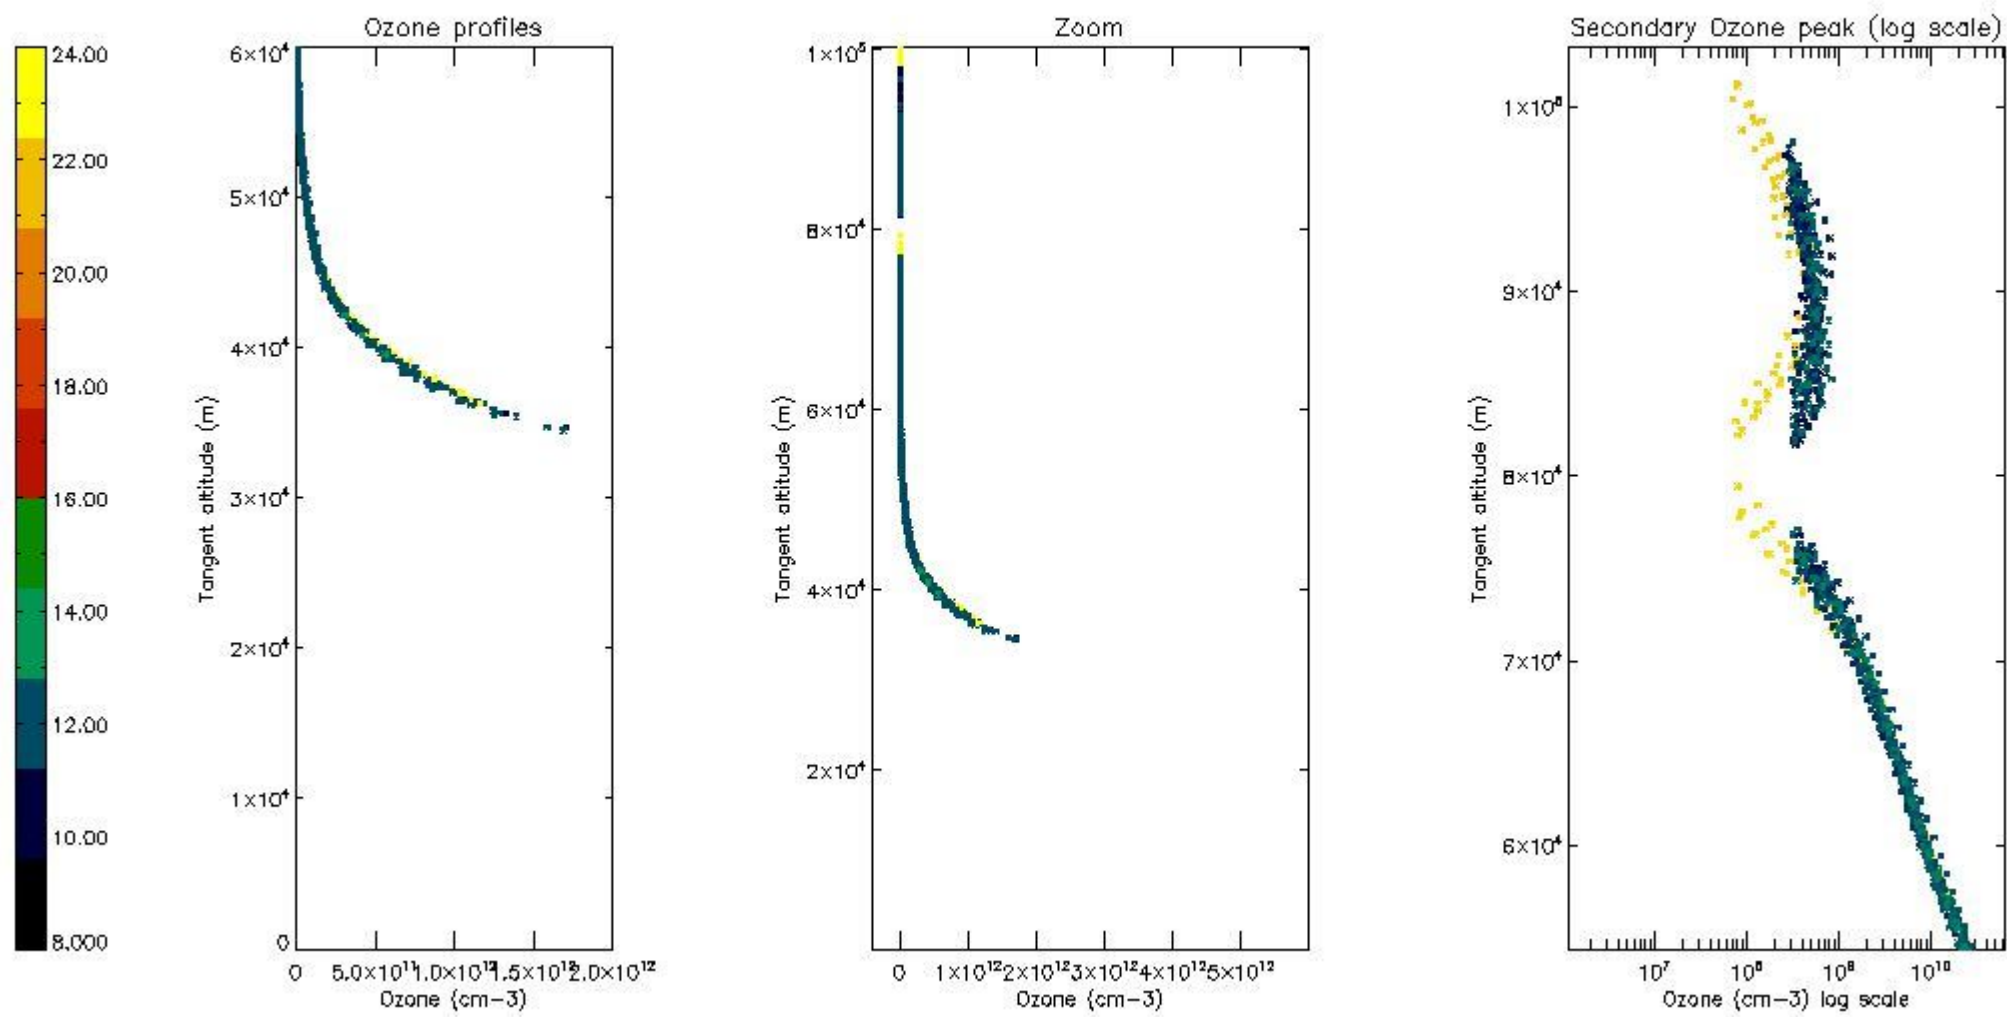

STD < 10	10
STD < 5	8

5.2 Plot ozone profiles for all STD (dark without errors)

The colorbar represents the latitude.

5.3 Plot ozone profiles where STD < 20% (dark without errors)

The colorbar represents the latitude.