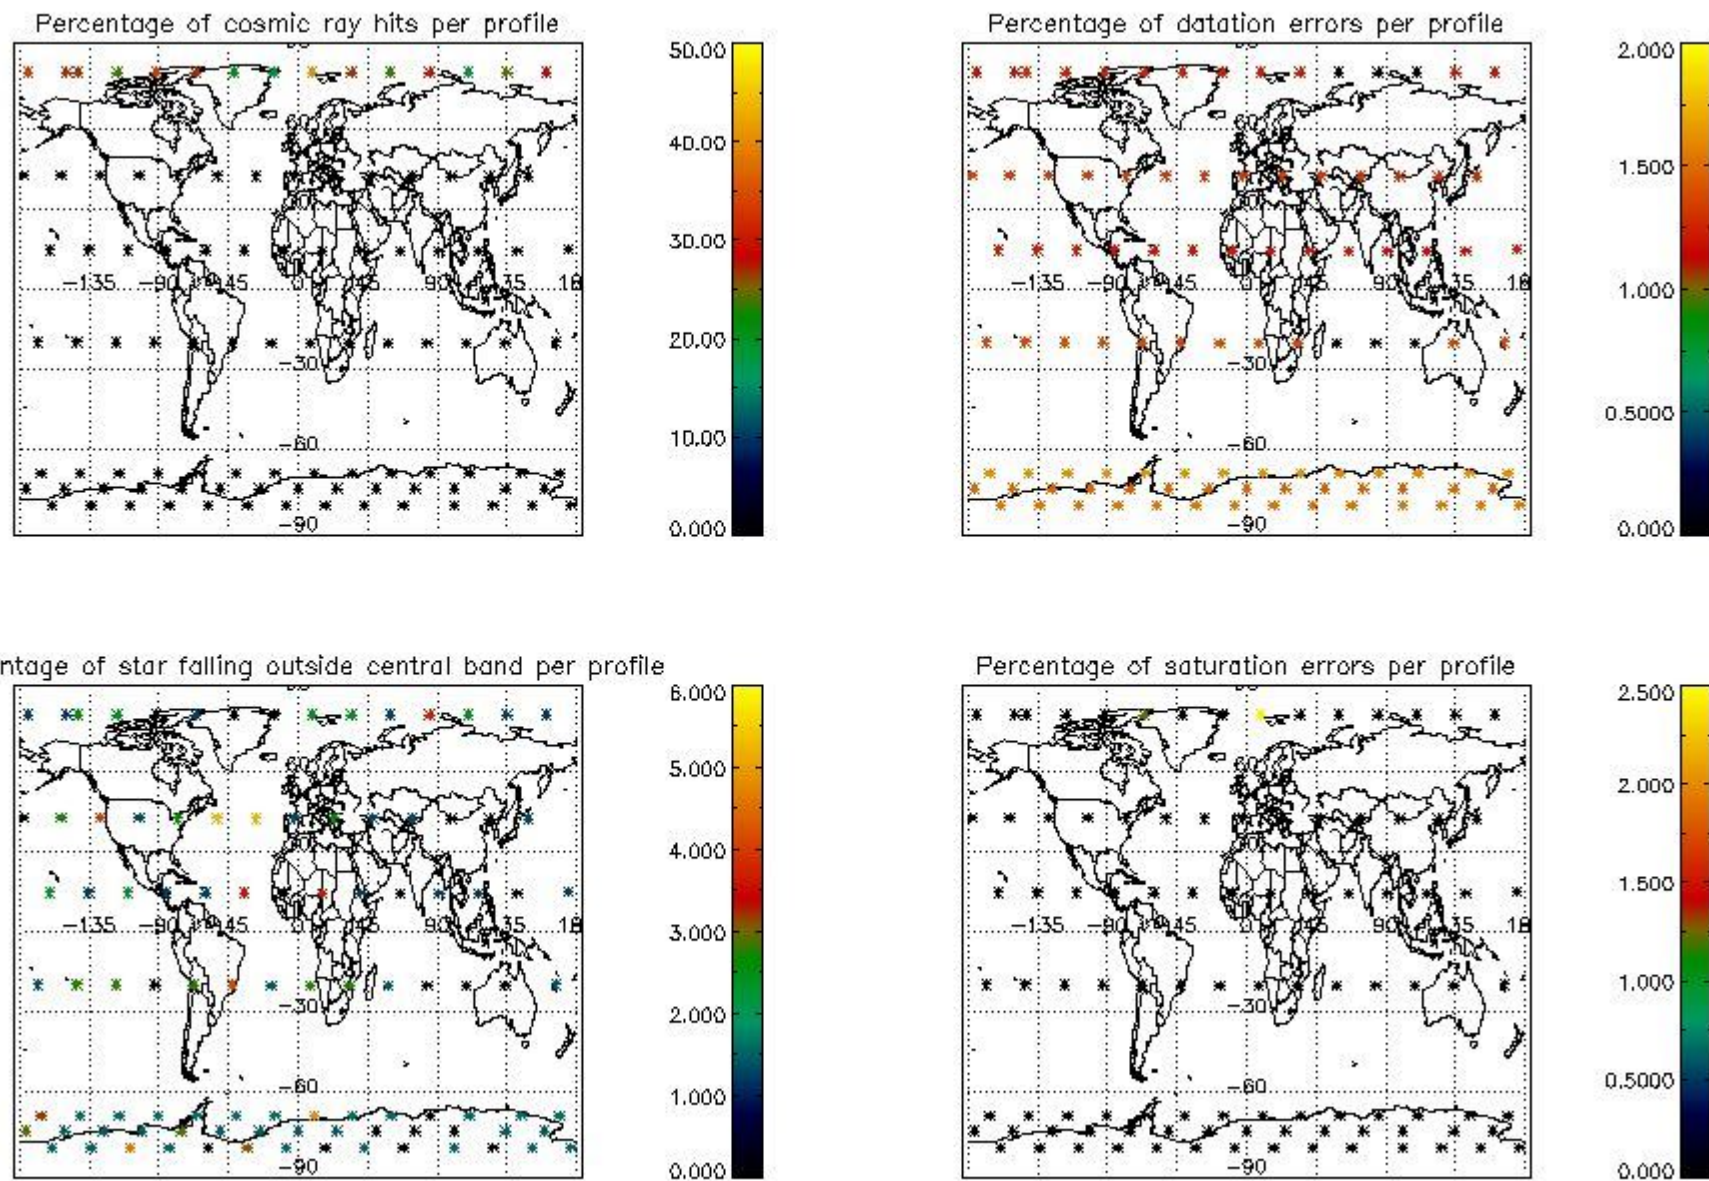

4.2.2 Plot level 1 quality information per product (world map): ENVISAT DESCENDING passes

5. Trace gas profiles

5.1 Ozone statistics based on quality of products

The final quality of the products can be "measured" using the STD (Standard Deviation) attached to every point profile. This information is written to the parameter GOM_NL__2P/NL_LOCAL_SPECIES_DENSITY/o3_std of the level 2 products. The table below shows the statistics for given STD ranges.

The statistics are given with respect to the overall valid production:

- Products without fatal errors: GOM_NL__2P/MPH/PRODUCT_ERR=0
- Valid point profile: GOM_NL__2P/NL_LOCAL_SPECIES_DENSITY/pcd(0)=0

The 'Criteria' is applied to valid points of dark limb products:

- Products in dark limb illumination condition: GOM_NL__2P/NL_SUMMARY_QUALITY/obs_ill_cond=0
- Products without fatal errors: GOM_NL__2P/MPH/PRODUCT_ERR=0
- Valid point profile: GOM_NL__2P/NL_LOCAL_SPECIES_DENSITY/pcd(0)=0

So, the table below shows the percentage of dark limb and valid observations for each criteria with respect to the overall valid daily observations.

Criteria	% of total production
All STD	33
STD < 20	13