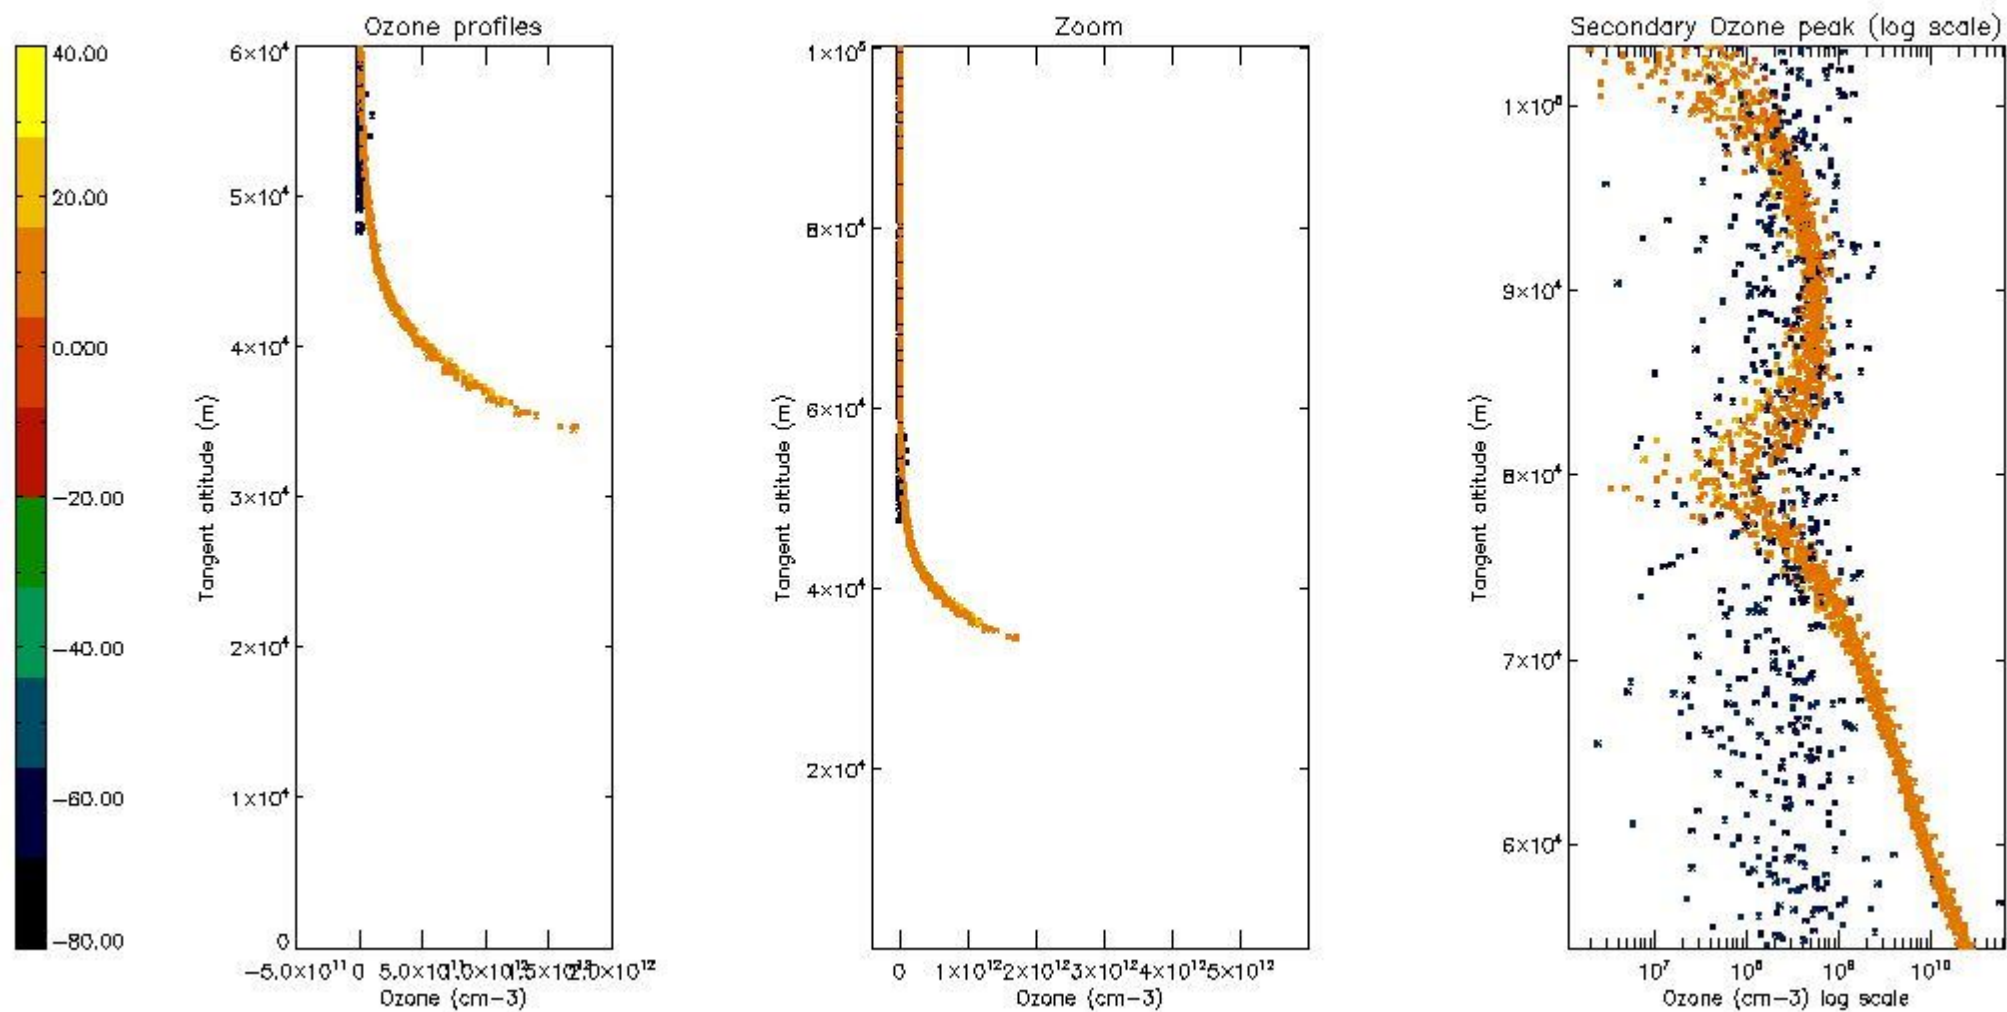

STD < 10	10
STD < 5	8

5.2 Plot ozone profiles for all STD (dark without errors)

The colorbar represents the latitude.

5.3 Plot ozone profiles where STD < 20% (dark without errors)

The colorbar represents the latitude.