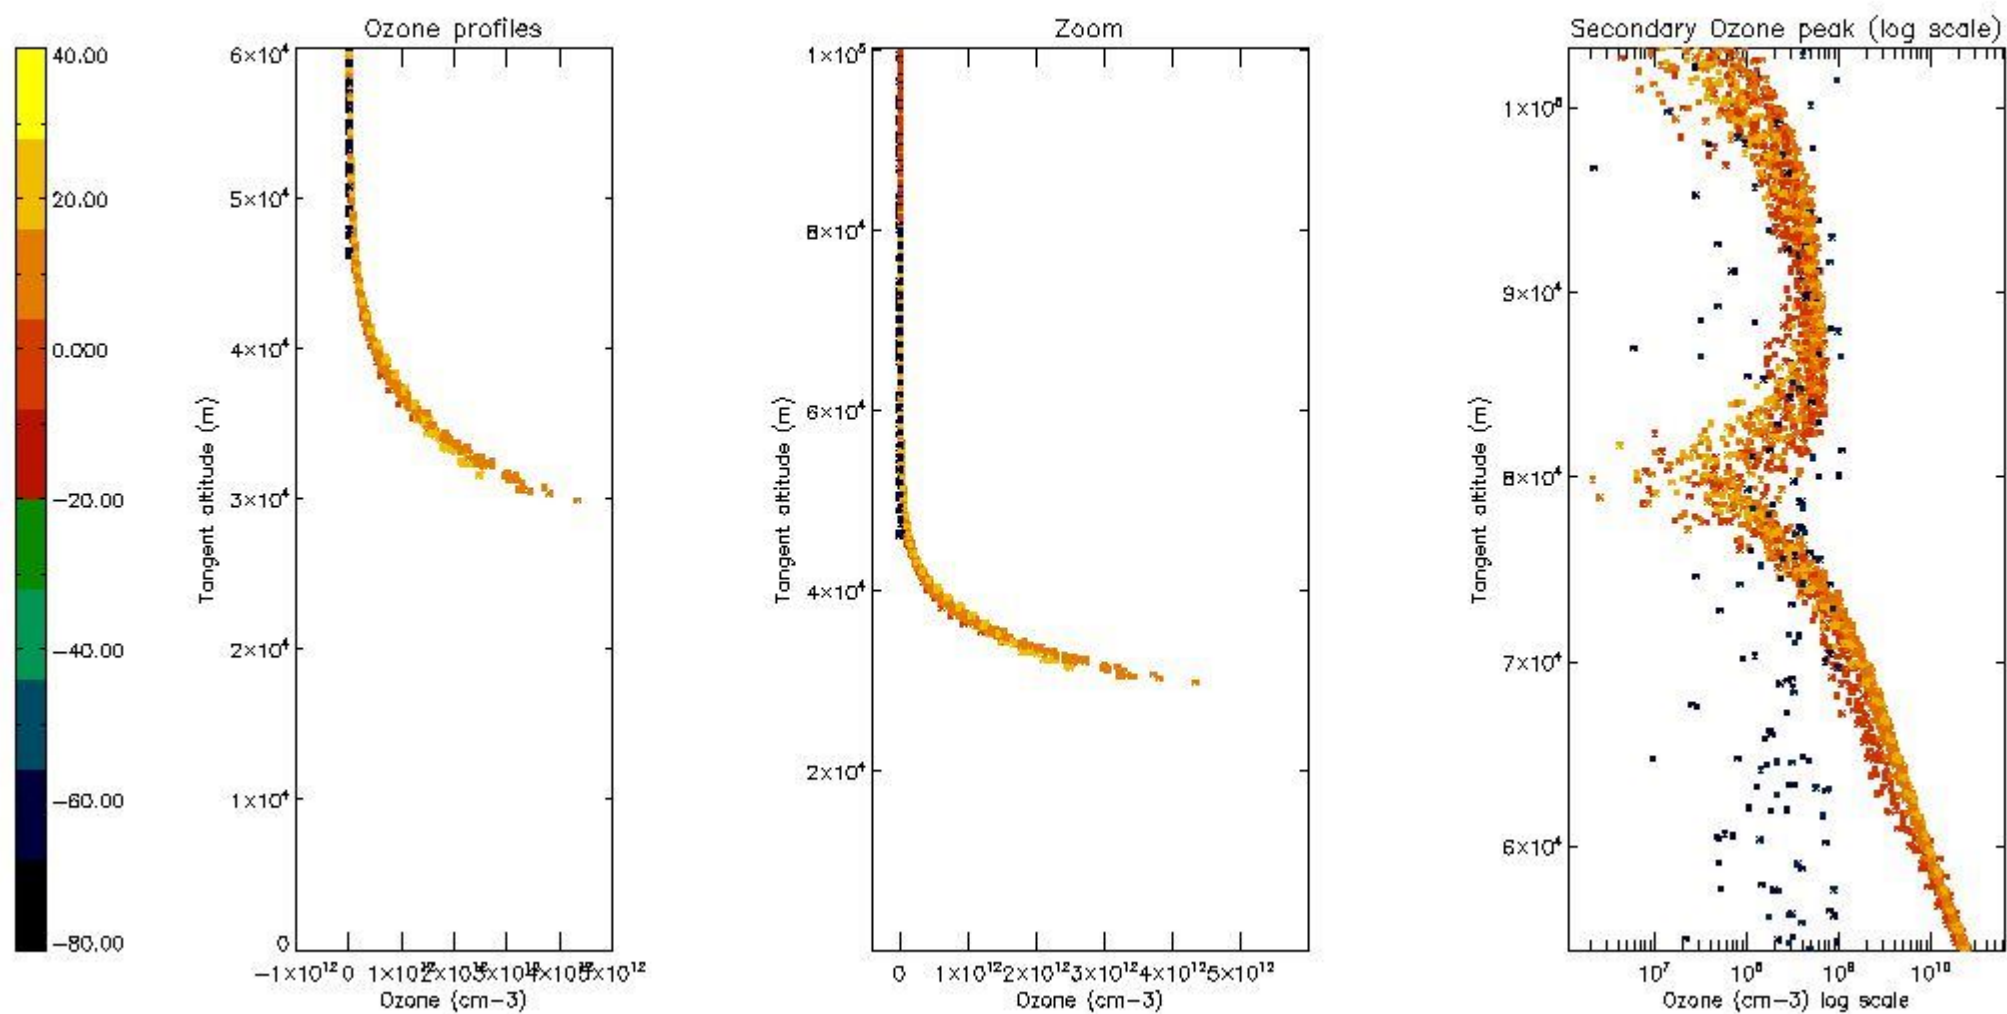

STD < 10	18
STD < 5	15

5.2 Plot ozone profiles for all STD (dark without errors)

The colorbar represents the latitude.

5.3 Plot ozone profiles where STD < 20% (dark without errors)

The colorbar represents the latitude.