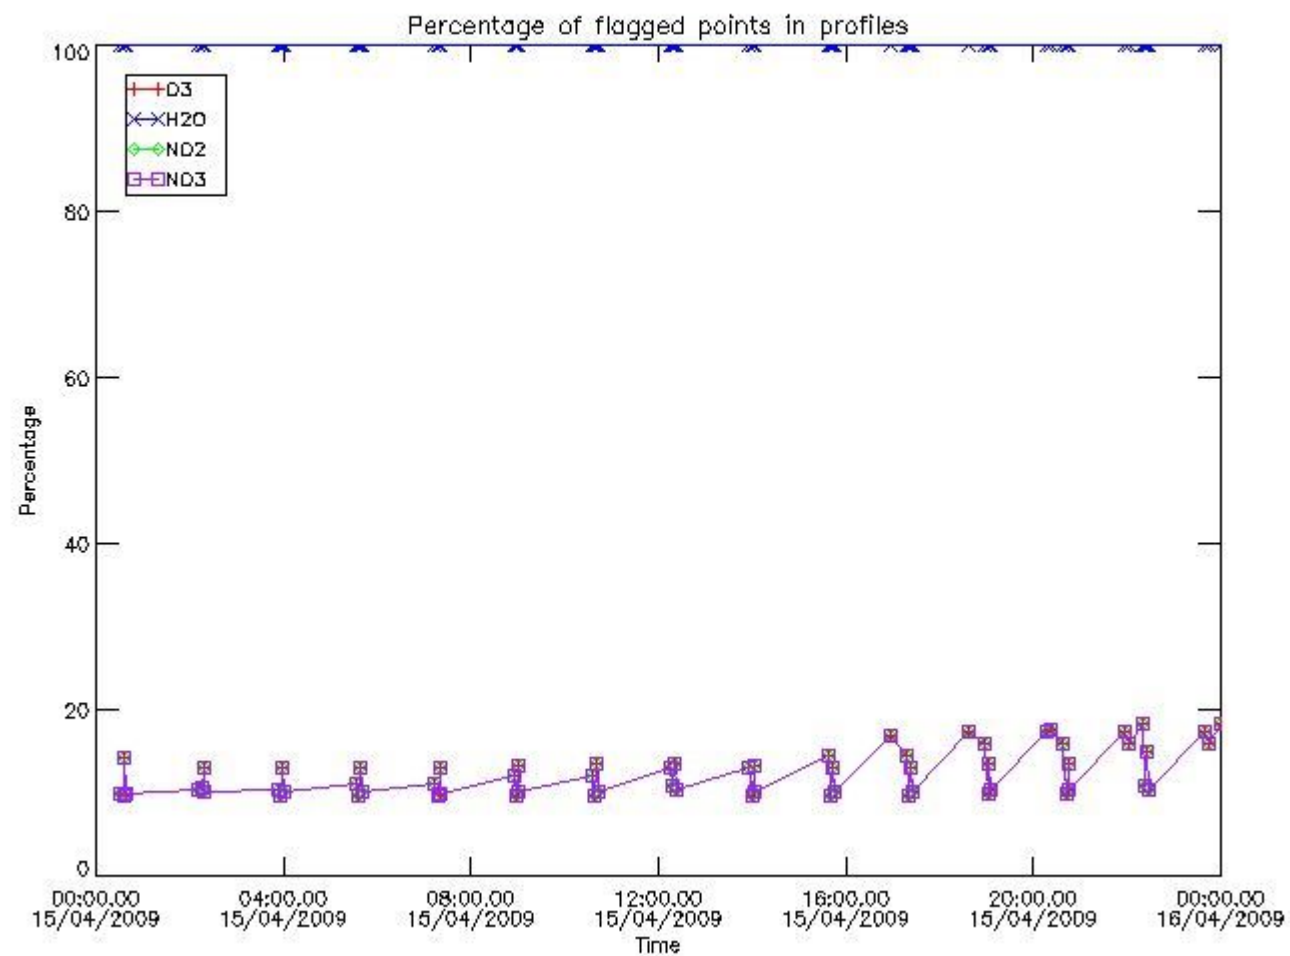

3. Quality information per product

In this section it is plotted some information contained in the Quality Summary data set of the level 2 products. Only products in dark limb conditions and without errors (error flag in the MPH set to "0") are used.

3.1 Plot quality information per product (time dependant)

3.2 Plot quality information per product (world map)