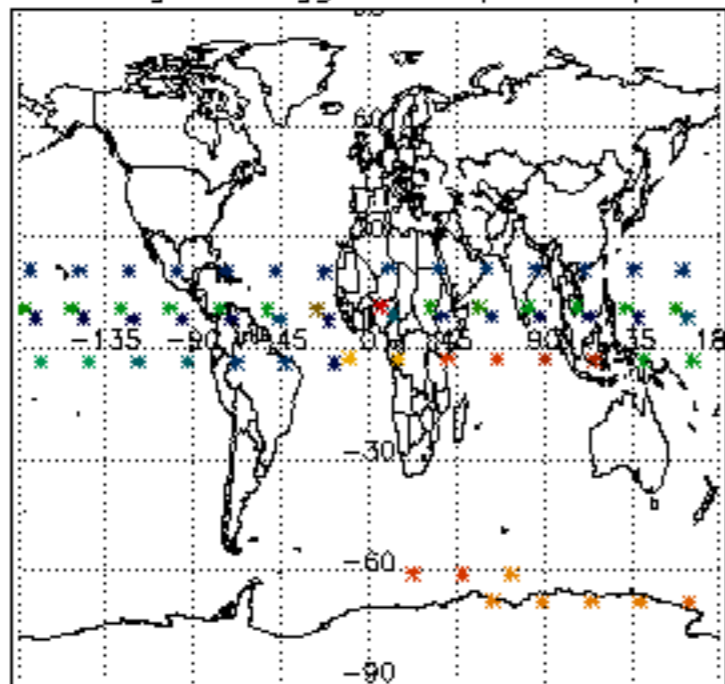

Percentage of flagged data per NO2 profile