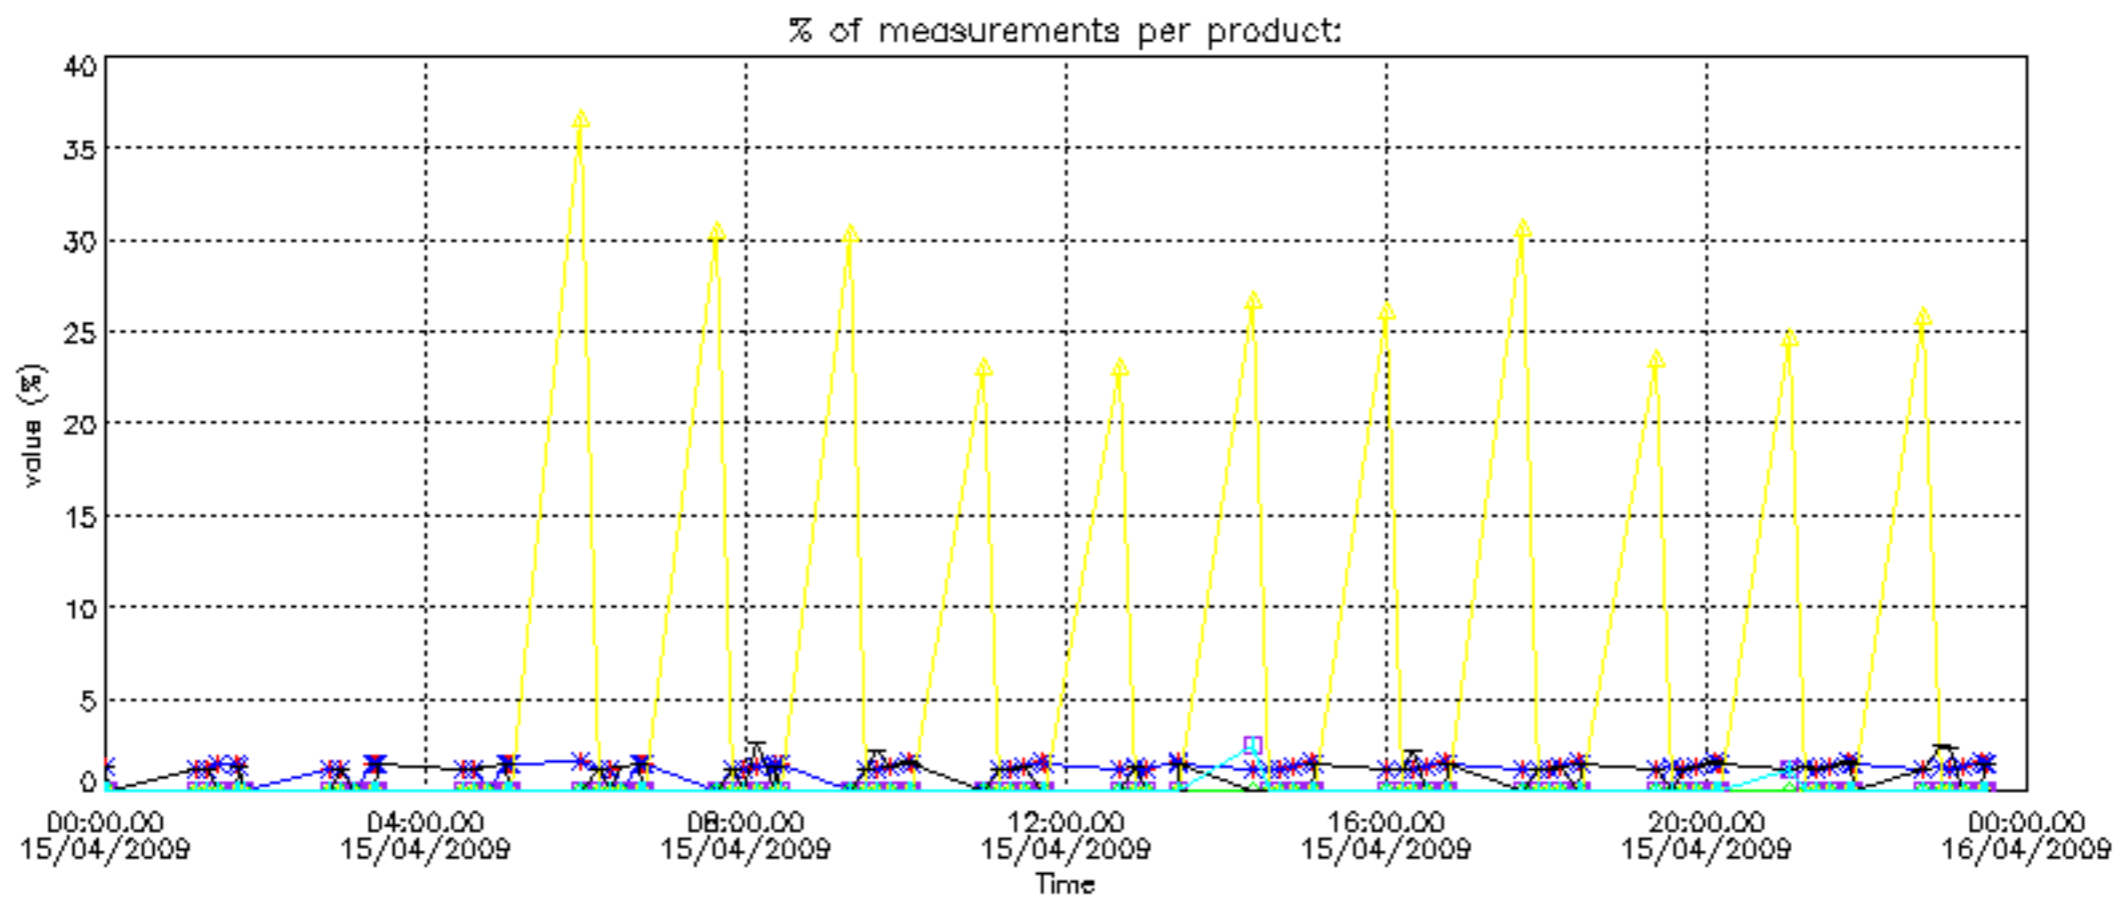

Percentage of cosmic ray hits per profile

Percentage of datation errors per profile