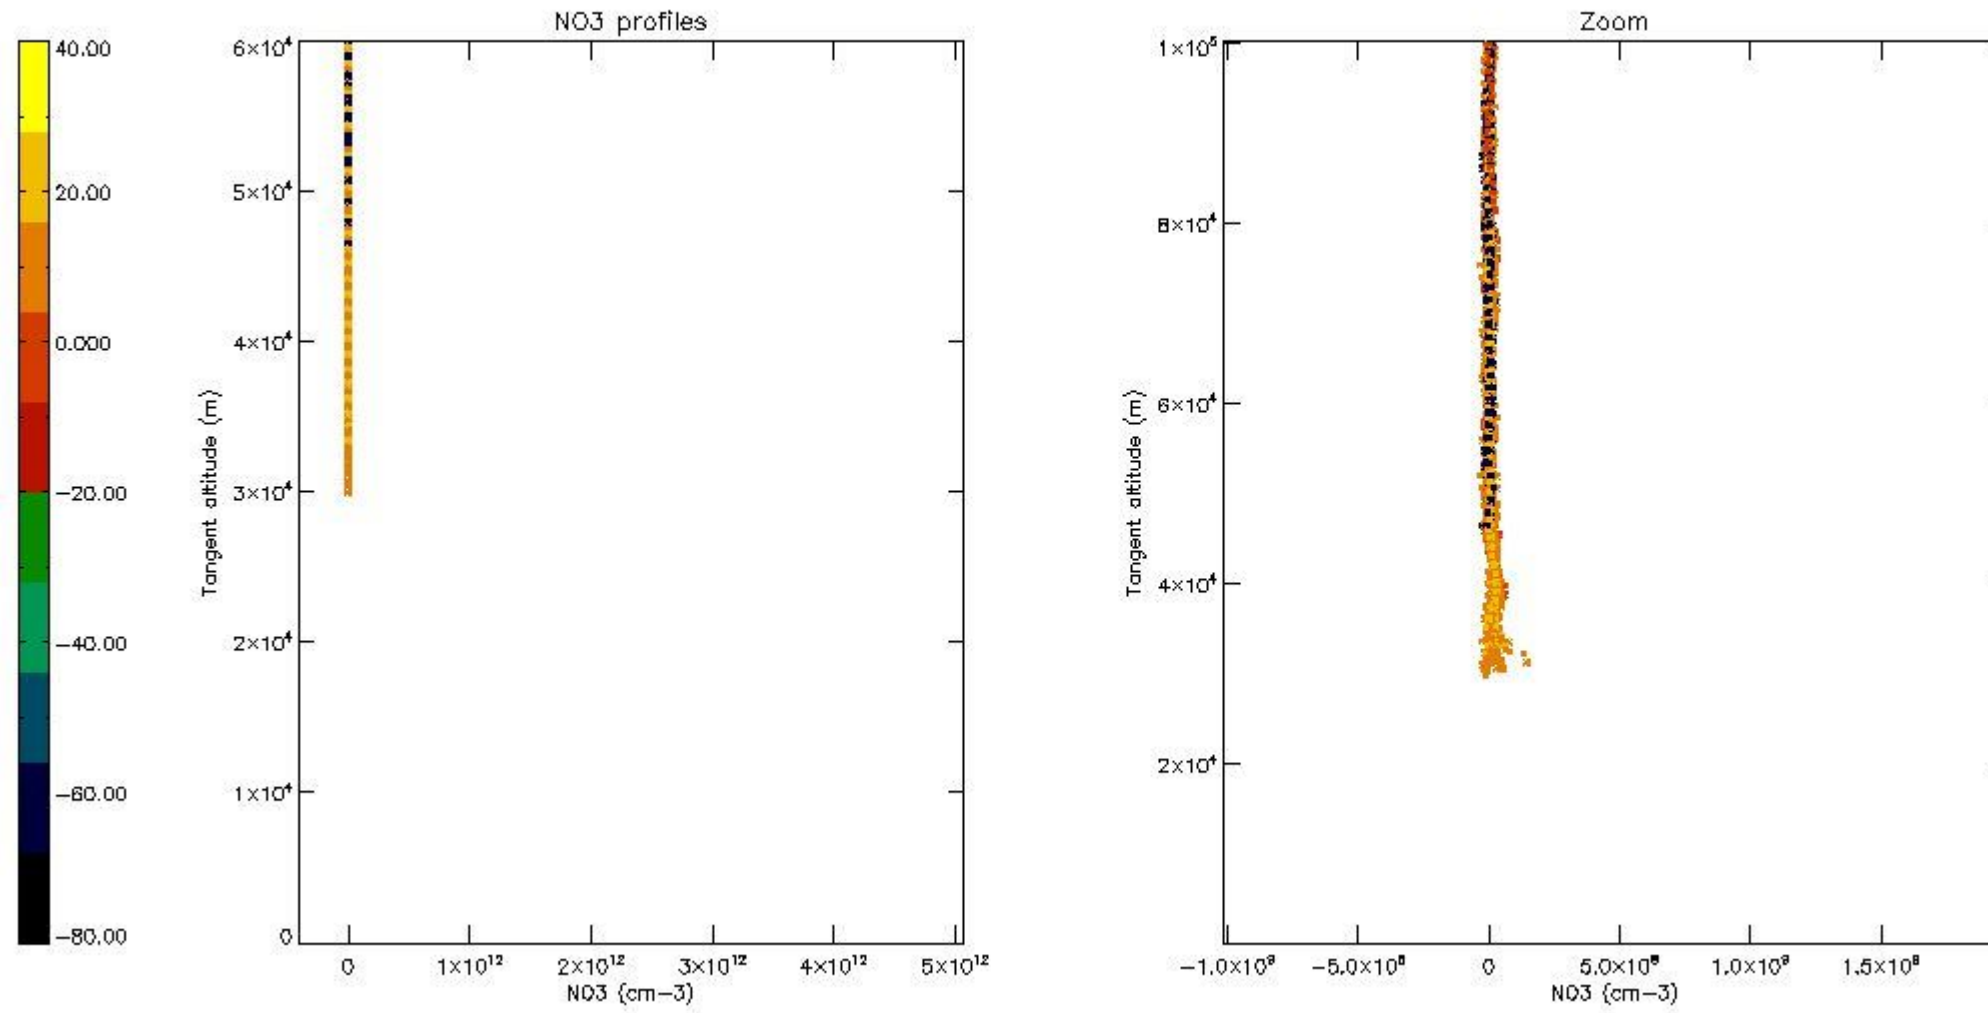

6. Auxiliary Data Files used for the production reported in section 2

The number reported in the third column indicates since which file (see list in section 2) the corresponding auxiliary file has been used. The fourth column is the date of those product files.

Type	Auxiliary Filename	Used since product	Used since product date
INST_PHYS_CHARACTERISTICS	GOM_INS_AXVIEC20091111_143220_20030716_120000_20500101_000000	1	15-APR-2009 00:00:00
LEVEL-2_PROC_CONFIG	GOM_PR2_AXVIEC20091111_152718_20020301_000000_20500101_000000	1	15-APR-2009 00:00:00
CROSS_SECTIONS_FILE	GOM_CRS_AXVIEC20091111_154832_20020301_000000_20500101_000000	1	15-APR-2009 00:00:00