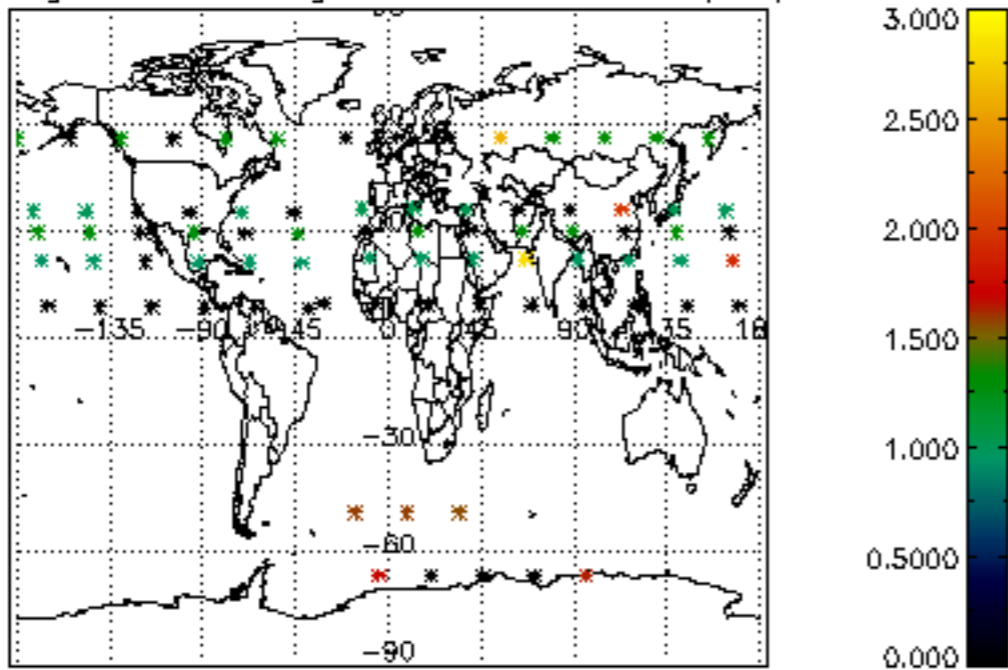

Percentage of cosmic ray hits per profile

Percentage of star falling outside central band per profile