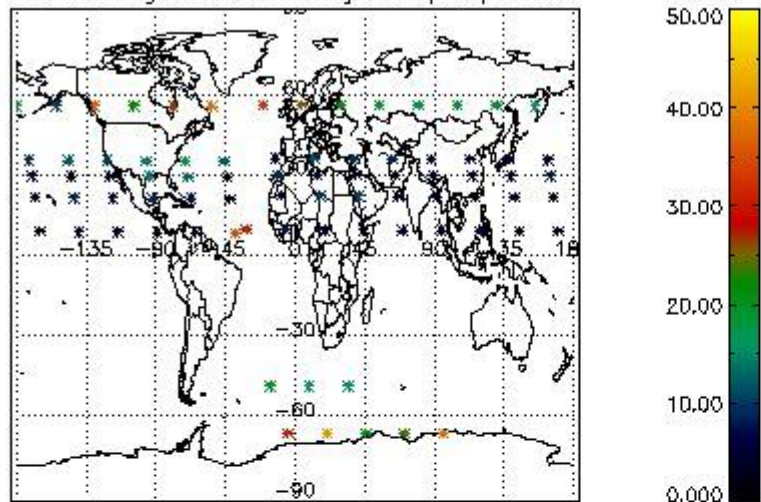

4.1 Plot quality information per product (time dependant) coming from level 1b processing

4.1.1 Plot level 1 quality information per product (time dependant): ENVISAT ASCENDING passes

4.1.2 Plot level 1 quality information per product (time dependant): ENVI SAT DESCENDING passes

4.2 Plot quality information per product coming from level 1b processing (world map)

4.2.1 Plot level 1 quality information per product (world map): ENVISAT ASCENDING passes

Percentage of cosmic ray hits per profile