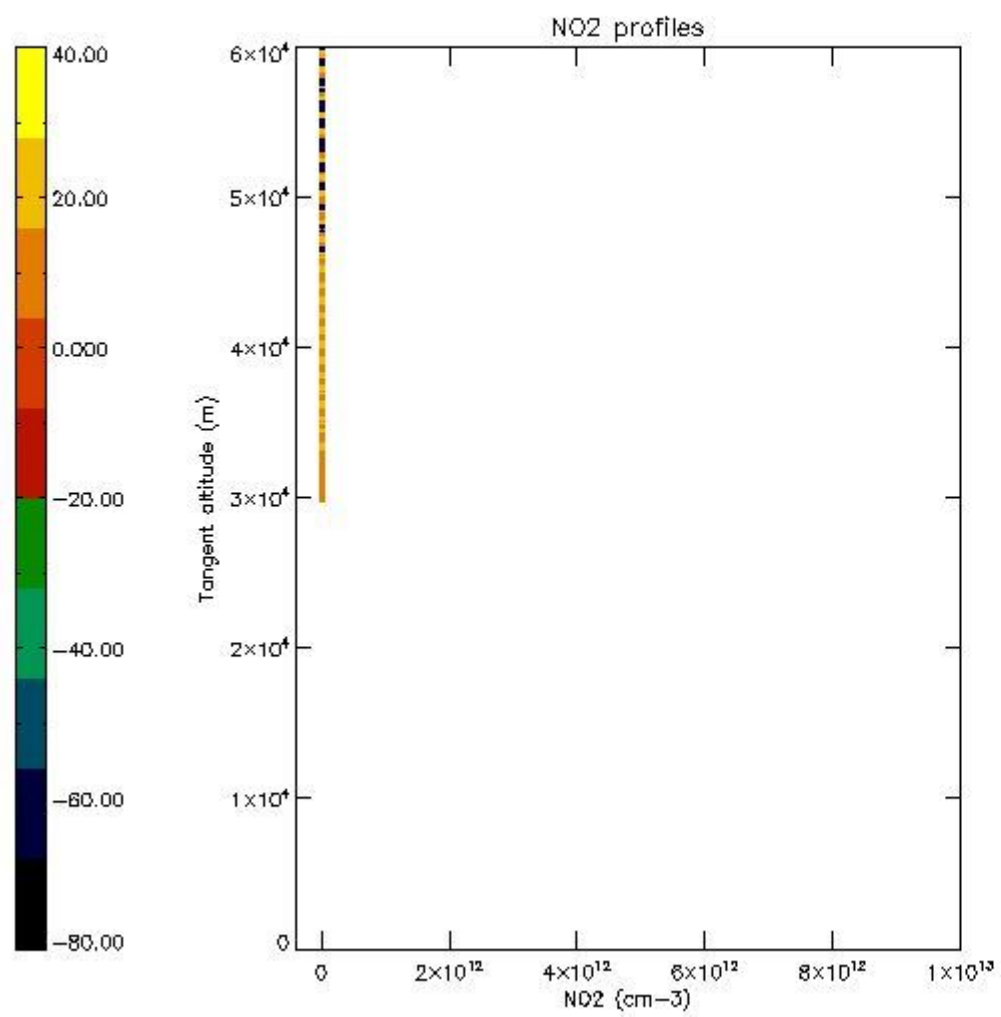

5.7 Plot NO3 profiles for all STD (dark without errors)

The colorbar represents the latitude.