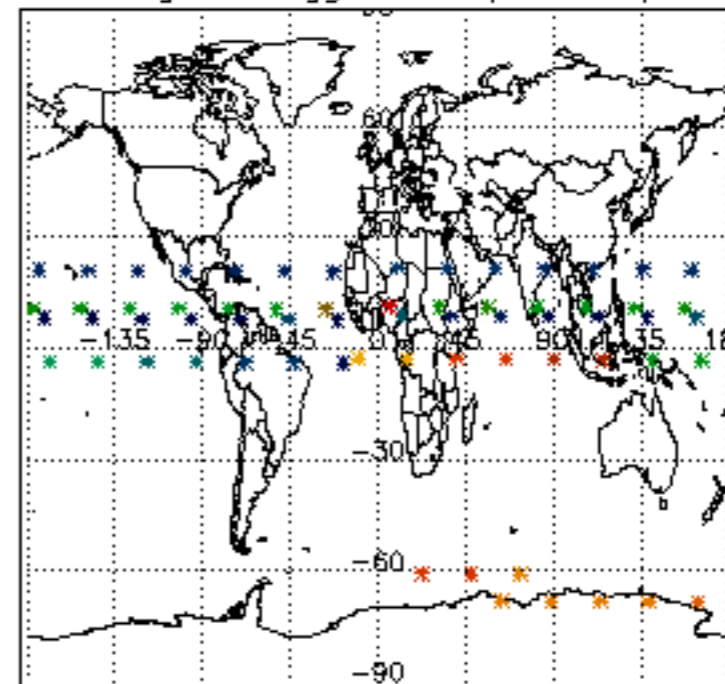

Percentage of flagged data per NO3 profile