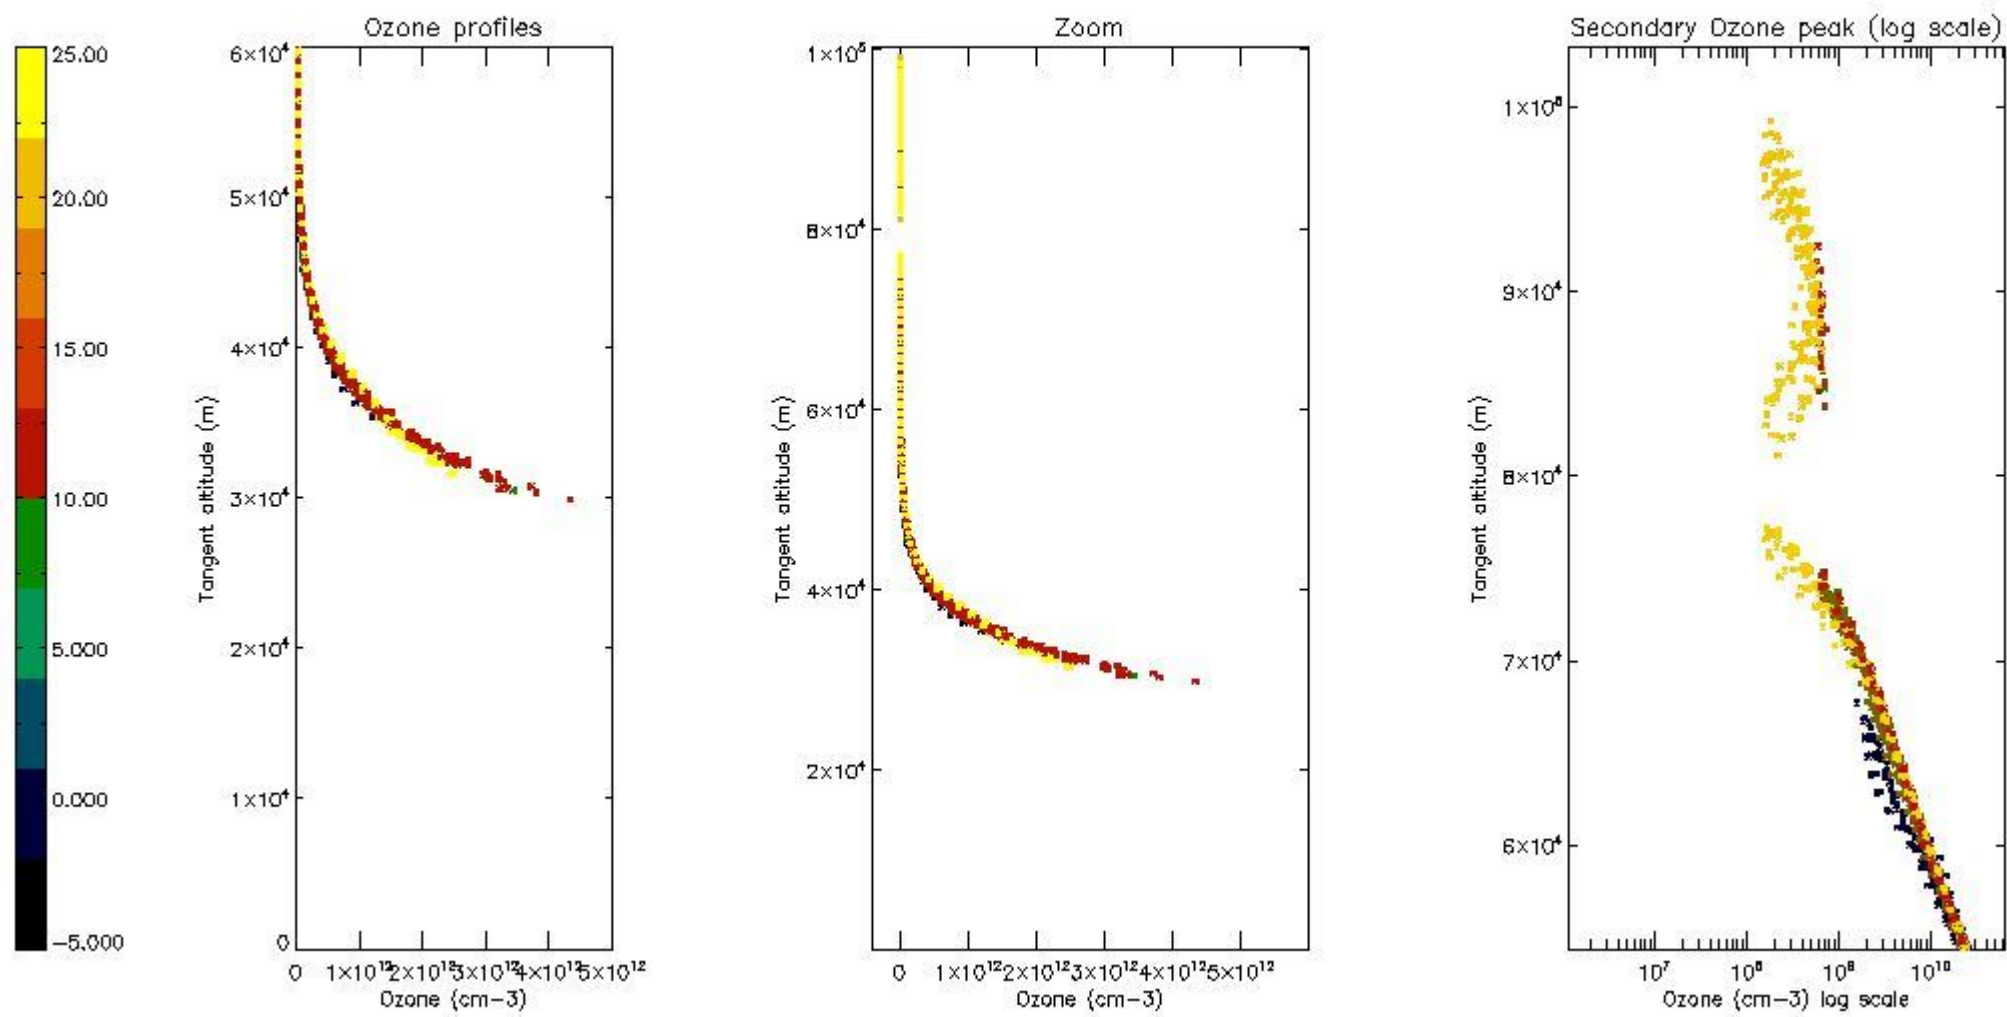

5.5 Plot ozone profiles where STD < 5% (dark without errors)

The colorbar represents the latitude.