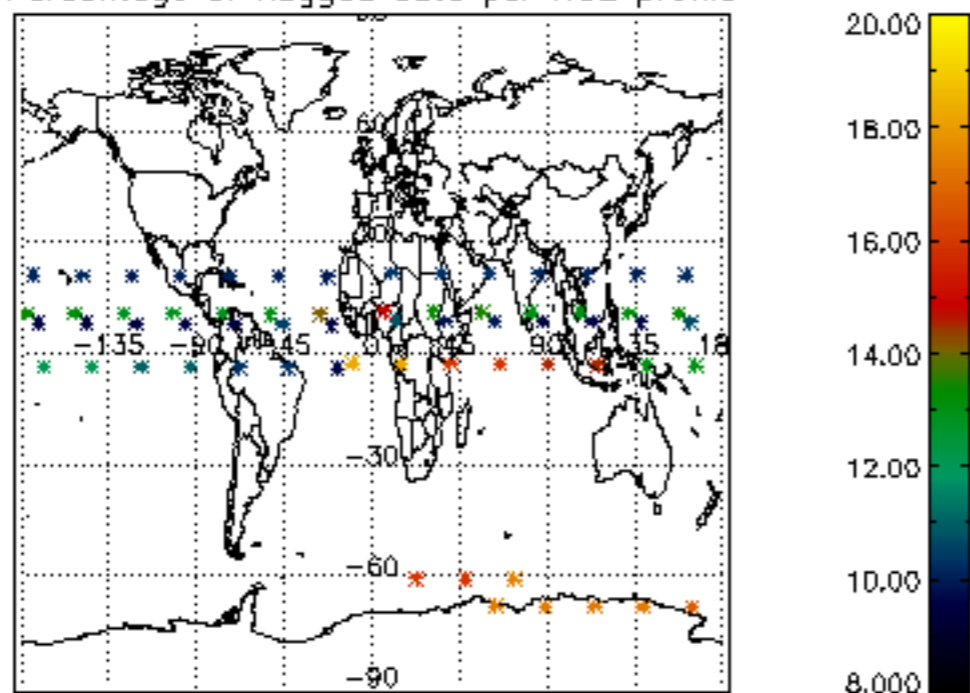

Percentage of flagged data per NO2 profile