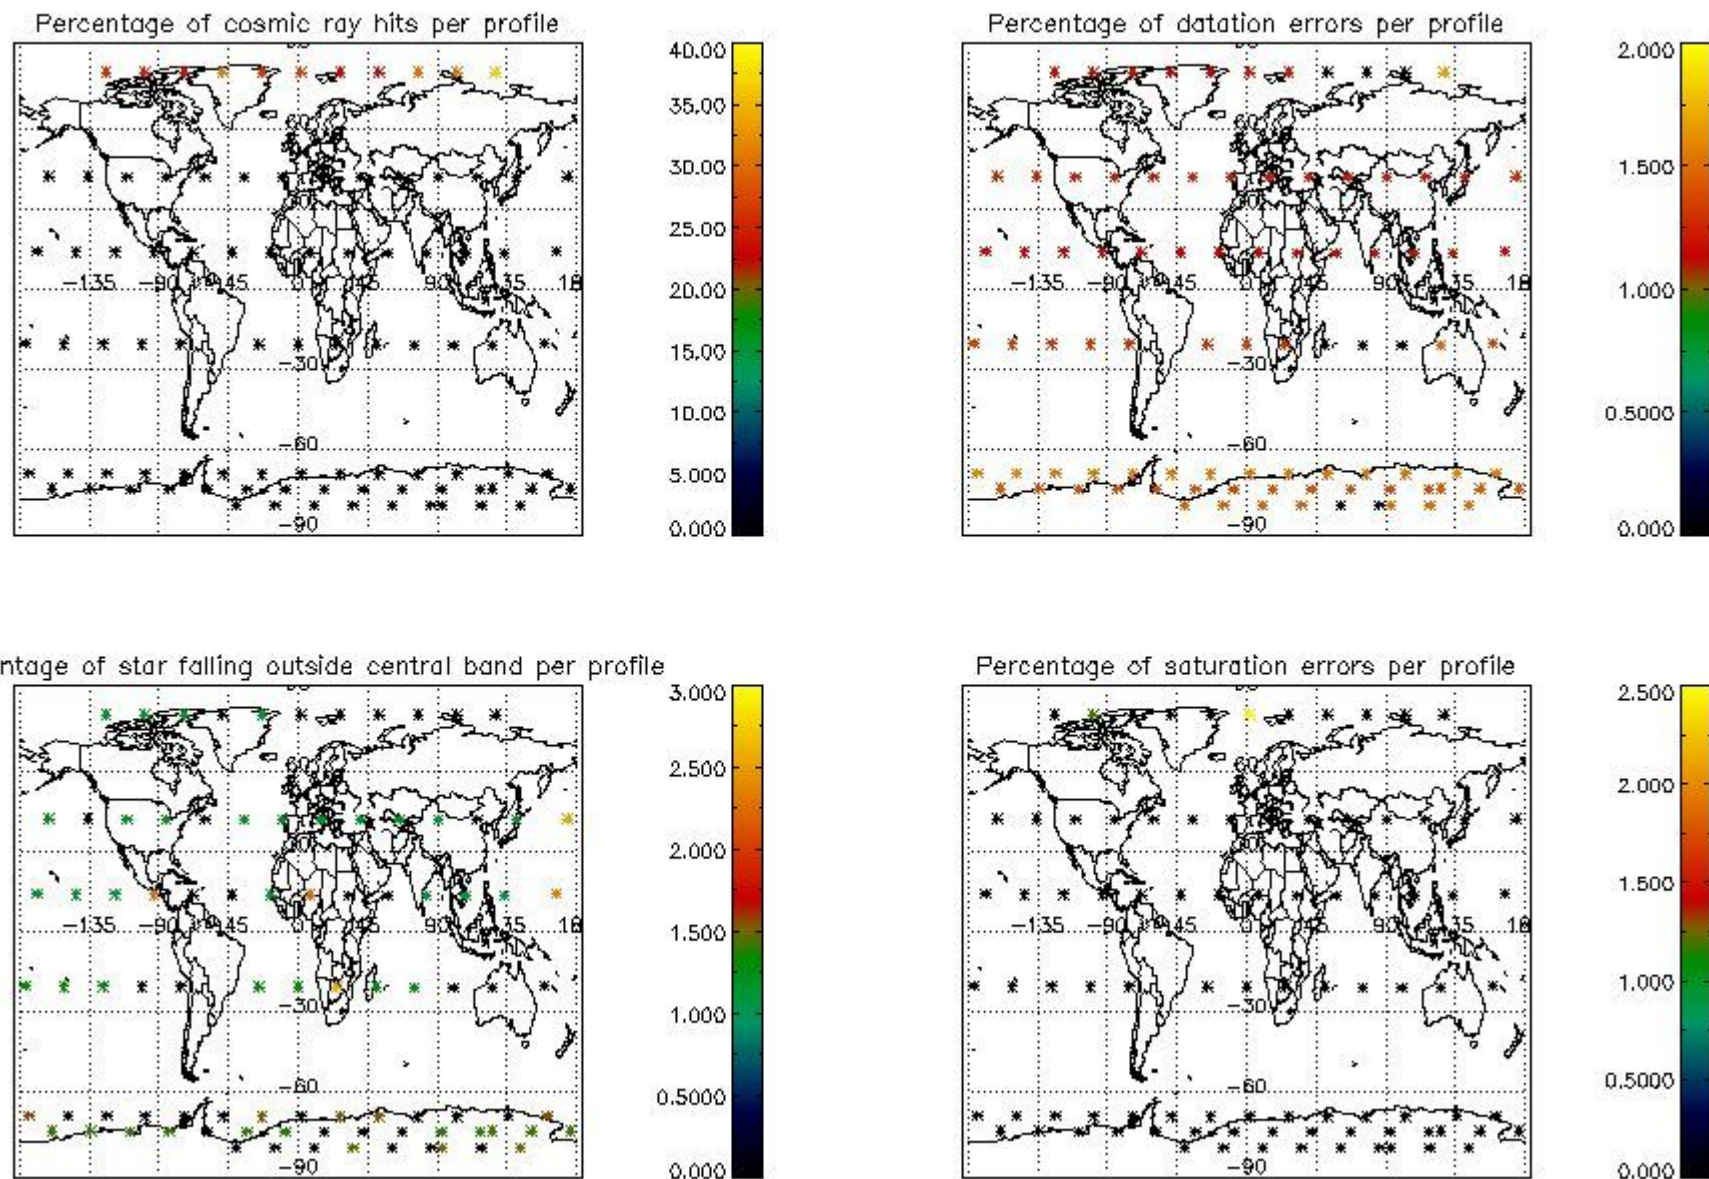

Percentage of datation errors per profile

Percentage of star falling outside central band per profile

Percentage of saturation errors per profile

4.2.2 Plot level 1 quality information per product (world map): ENVISAT DESCENDING passes