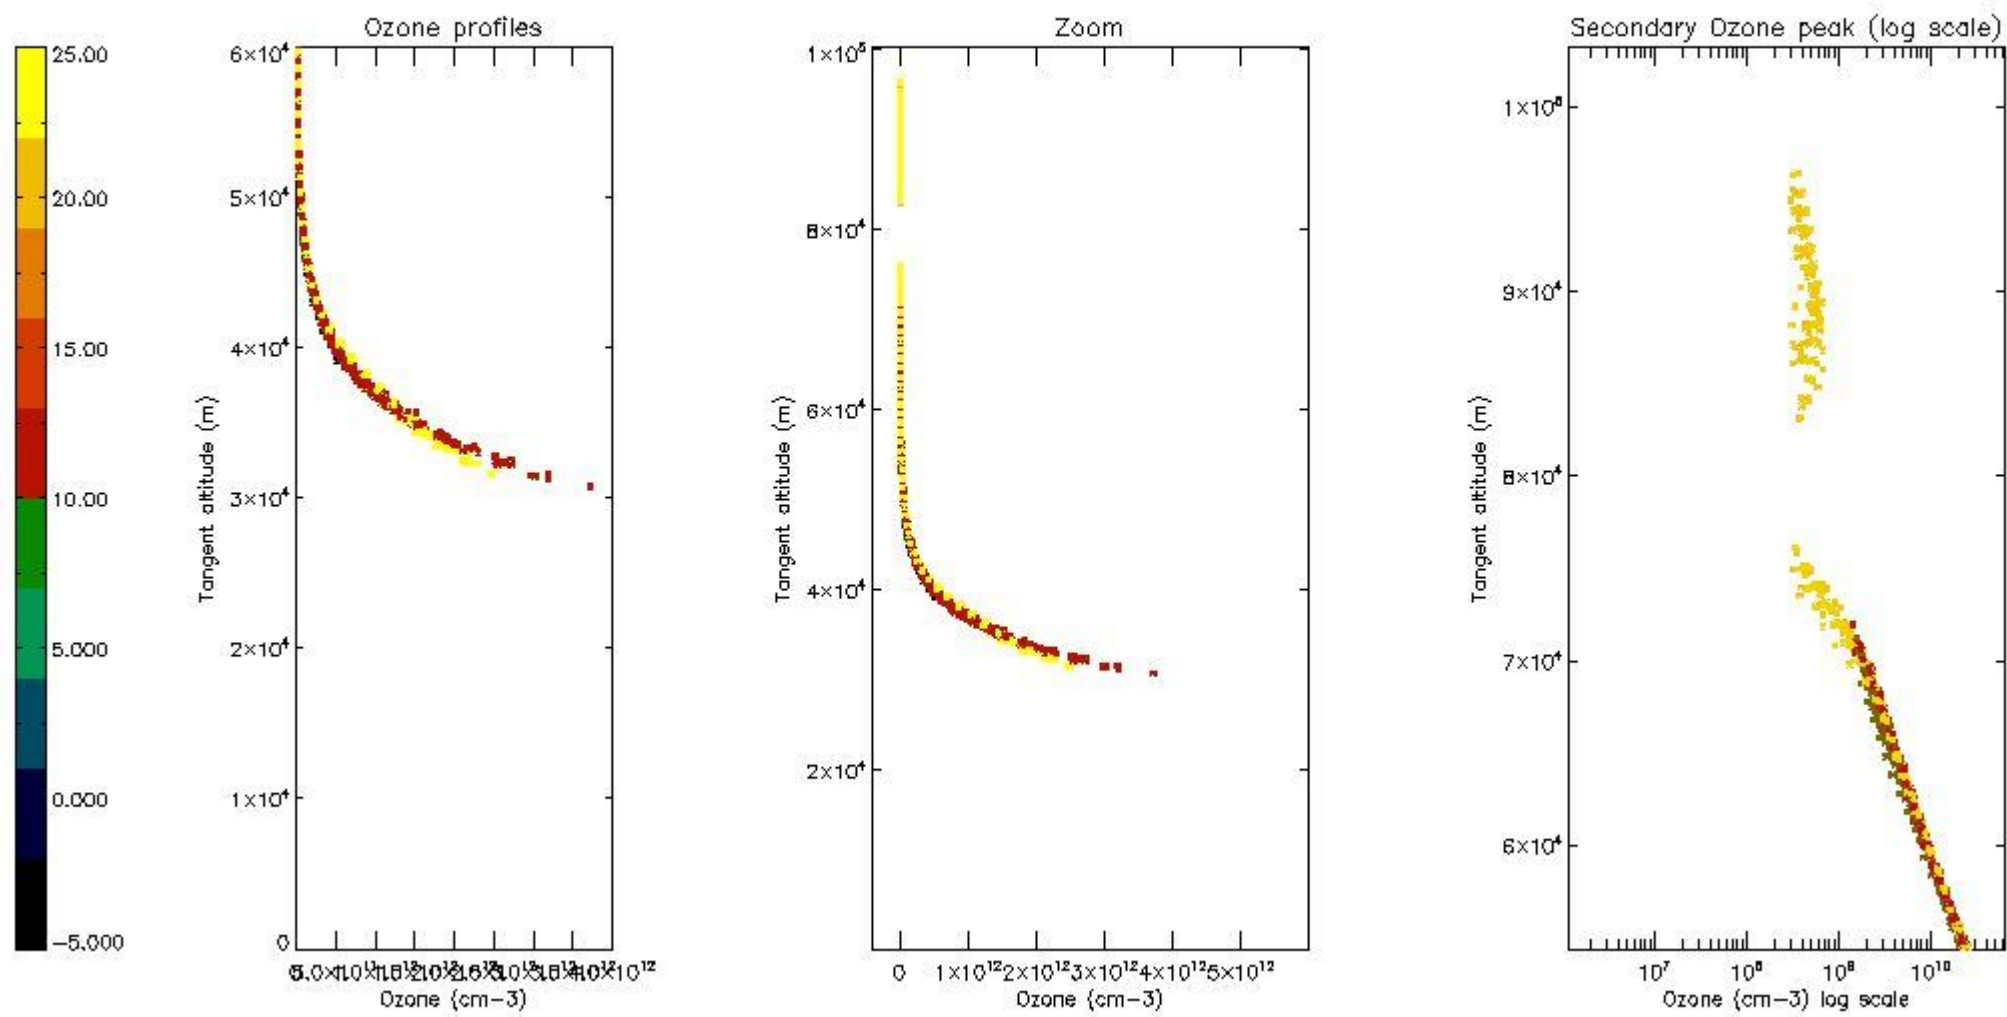

5.6 Plot NO₂ profiles for all STD (dark without errors)

The colorbar represents the latitude.