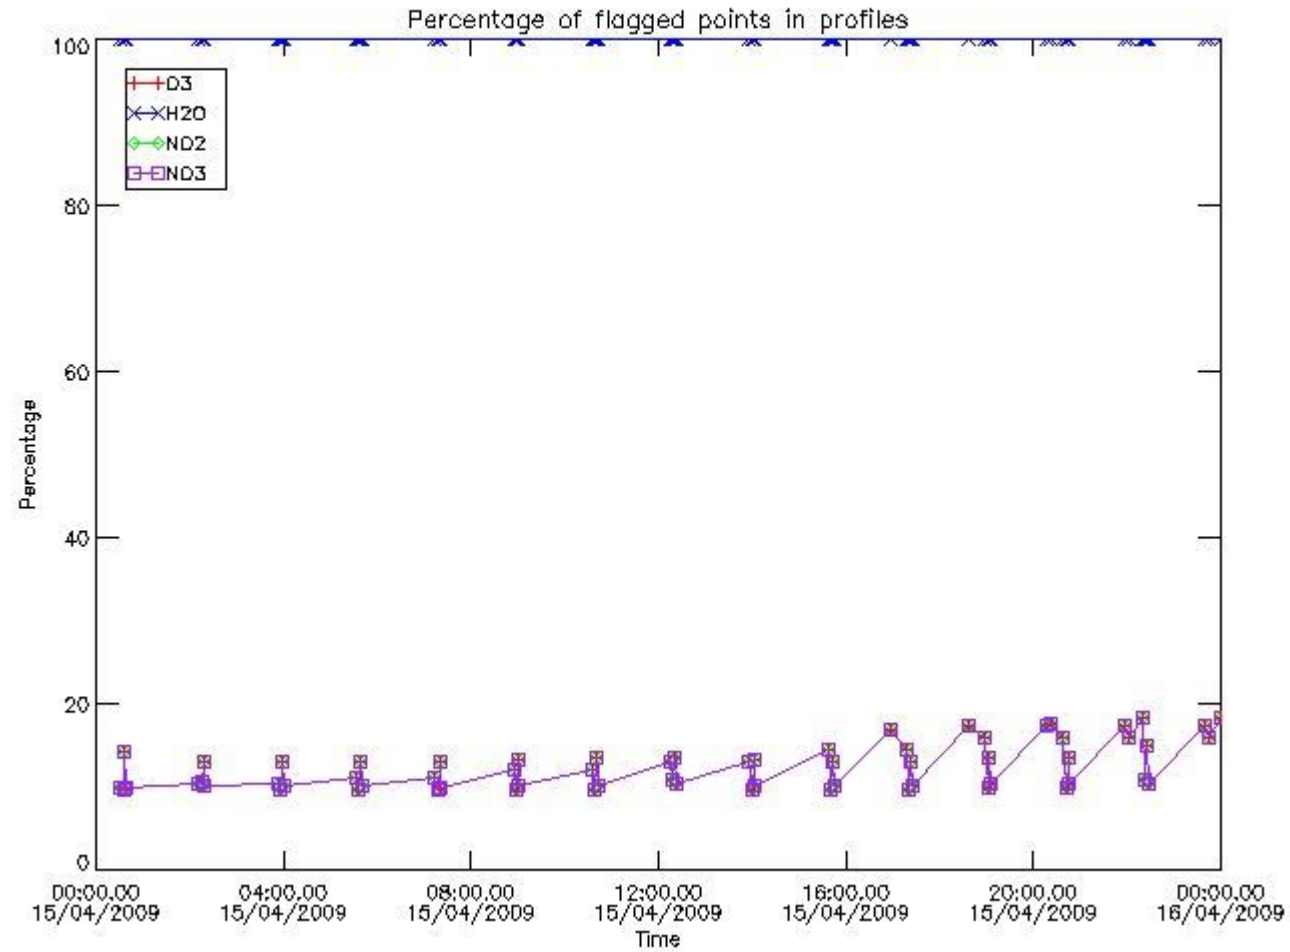

3. Quality information per product

In this section it is plotted some information contained in the Quality Summary data set of the level 2 products. Only products in dark limb conditions and without errors (error flag in the MPH set to "0") are used.

3.1 Plot quality information per product (time dependant)

3.2 Plot quality information per product (world map)