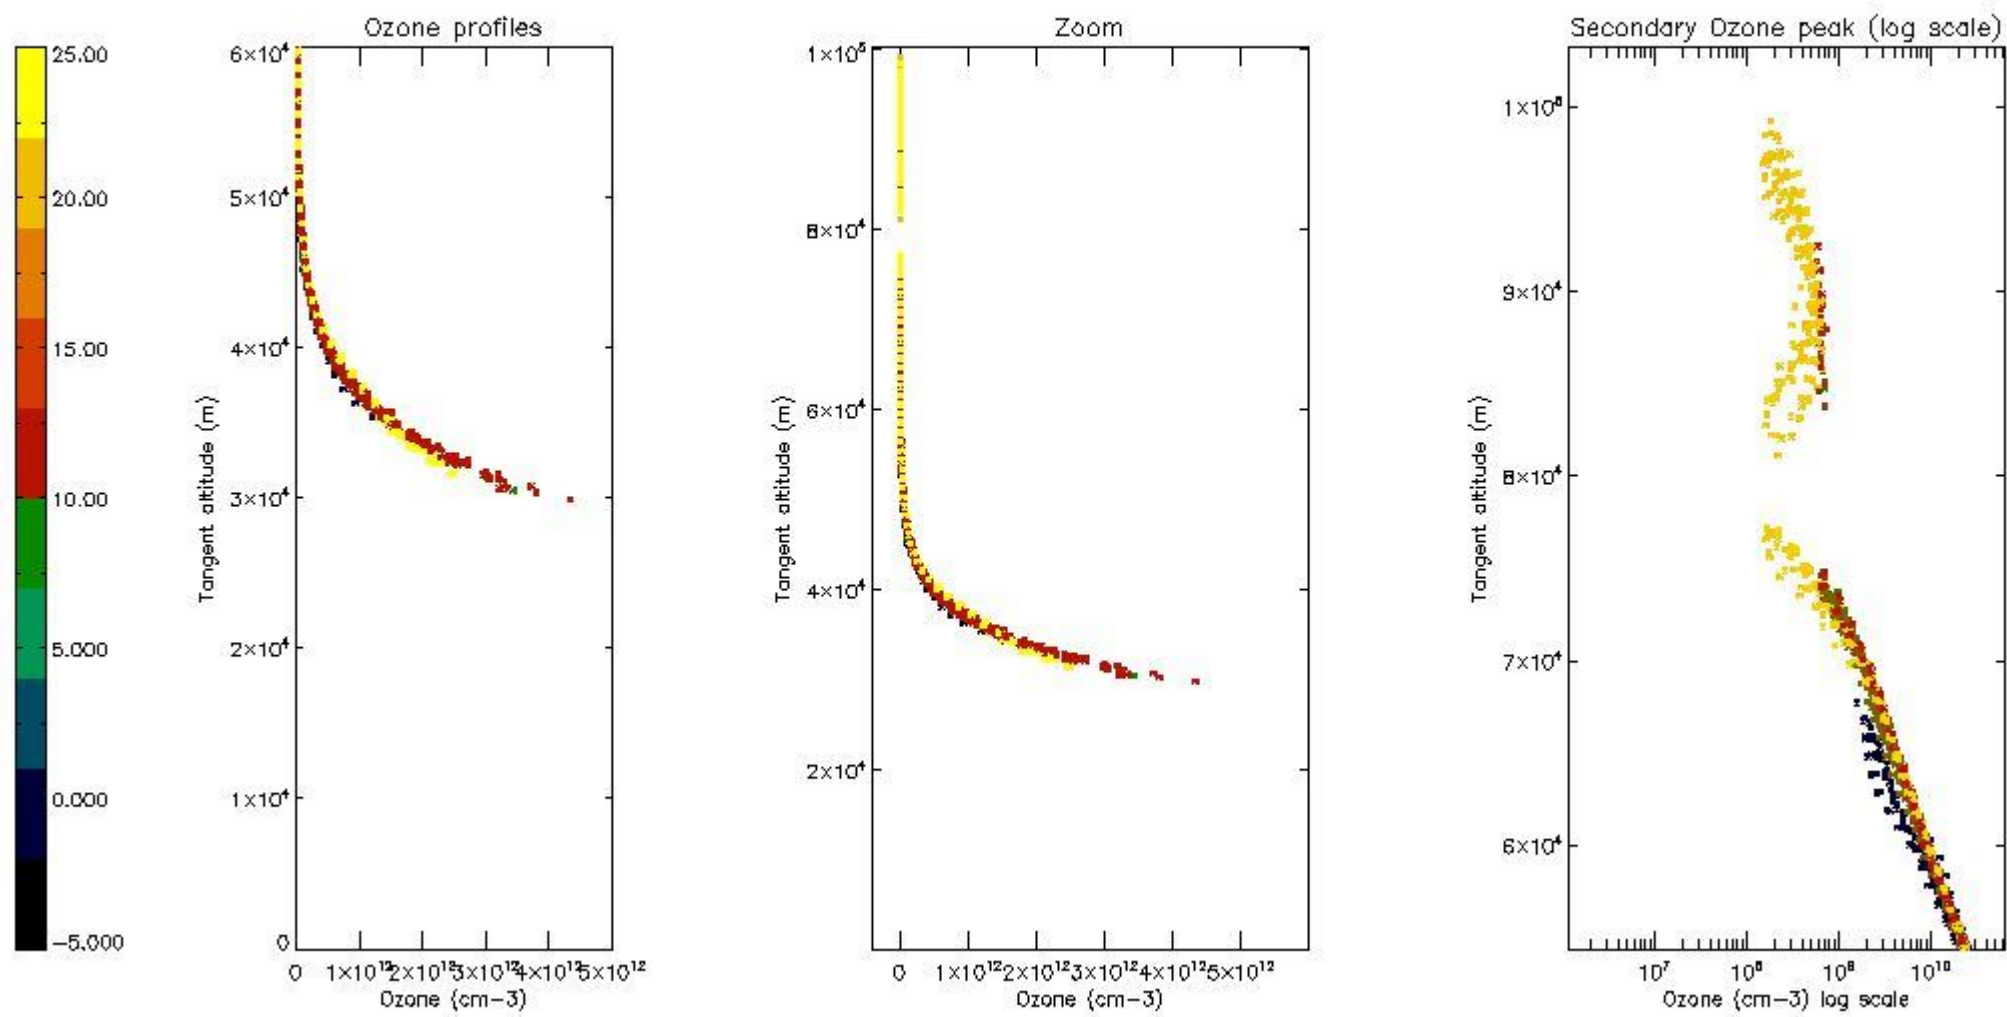

STD < 10	18
STD < 5	15

5.2 Plot ozone profiles for all STD (dark without errors)

The colorbar represents the latitude.

5.3 Plot ozone profiles where STD < 20% (dark without errors)

The colorbar represents the latitude.

5.4 Plot ozone profiles where STD < 10% (dark without errors)

The colorbar represents the latitude.

5.5 Plot ozone profiles where STD < 5% (dark without errors)

The colorbar represents the latitude.

5.6 Plot NO₂ profiles for all STD (dark without errors)