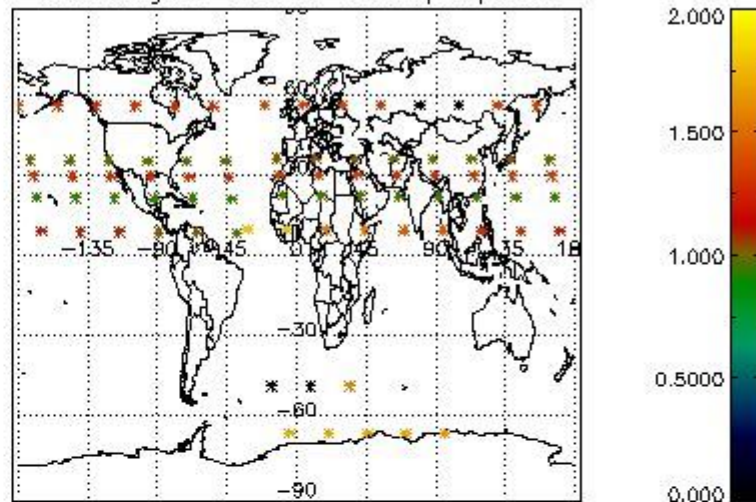

Percentage of datation errors per profile