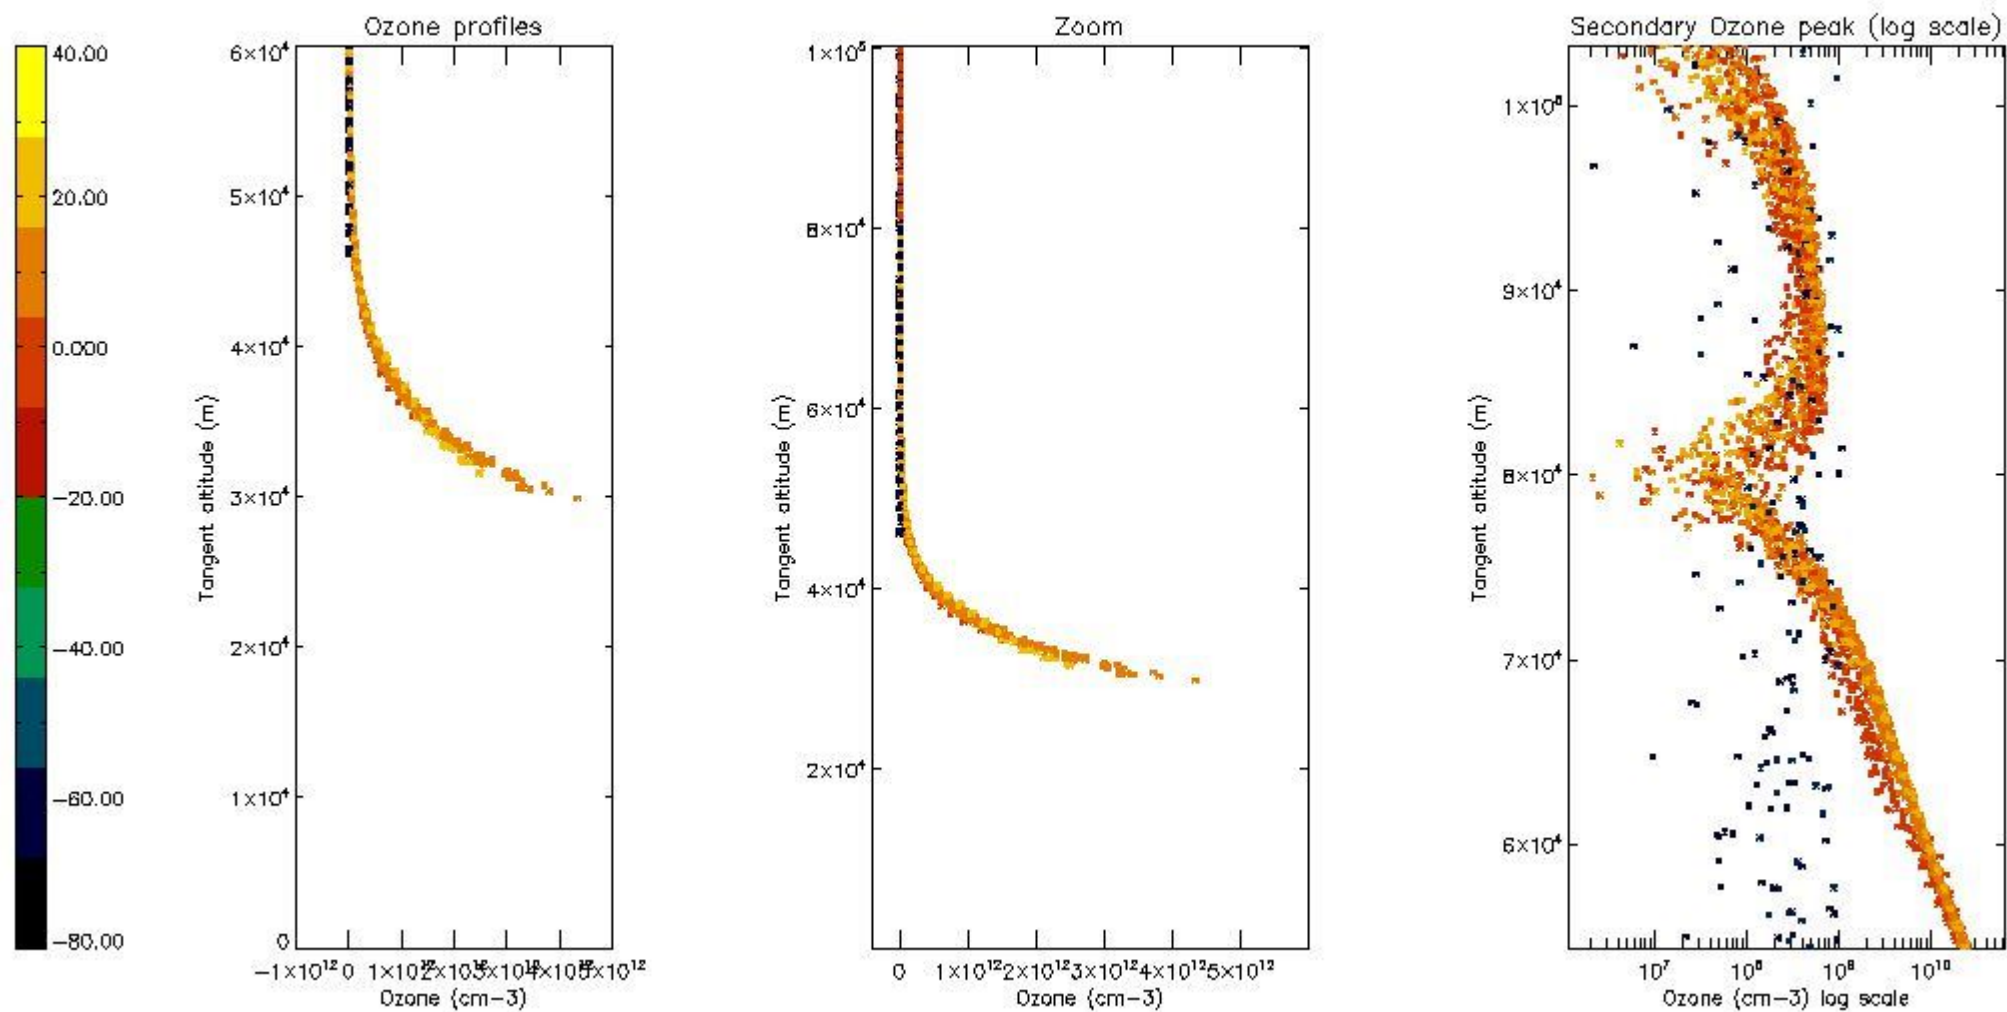

STD < 10	18
STD < 5	15

5.2 Plot ozone profiles for all STD (dark without errors)

The colorbar represents the latitude.

5.3 Plot ozone profiles where STD < 20% (dark without errors)

The colorbar represents the latitude.