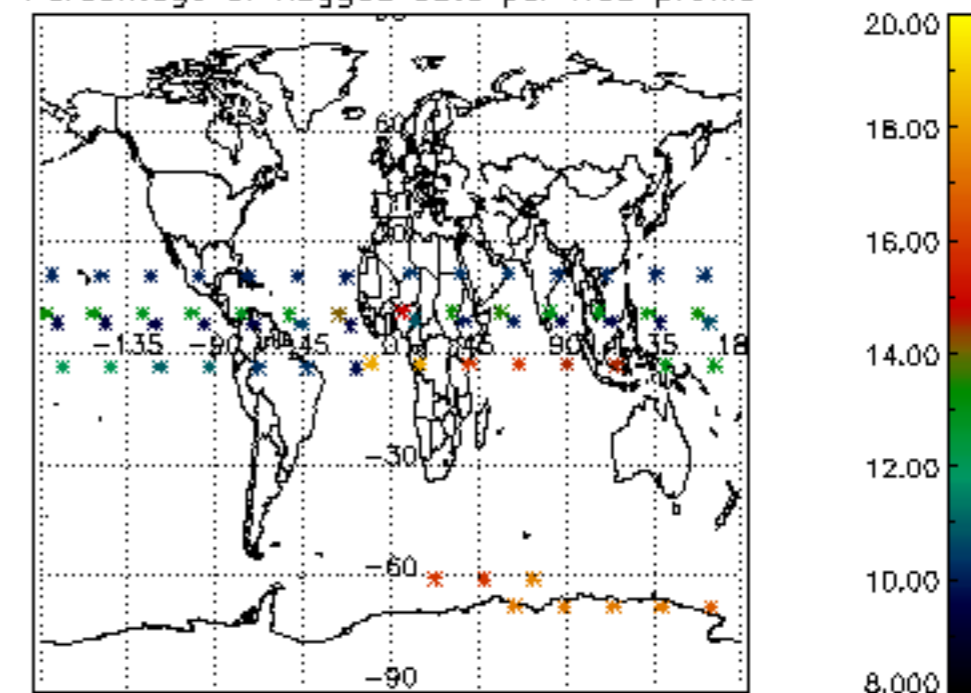

Percentage of flagged data per NO3 profile