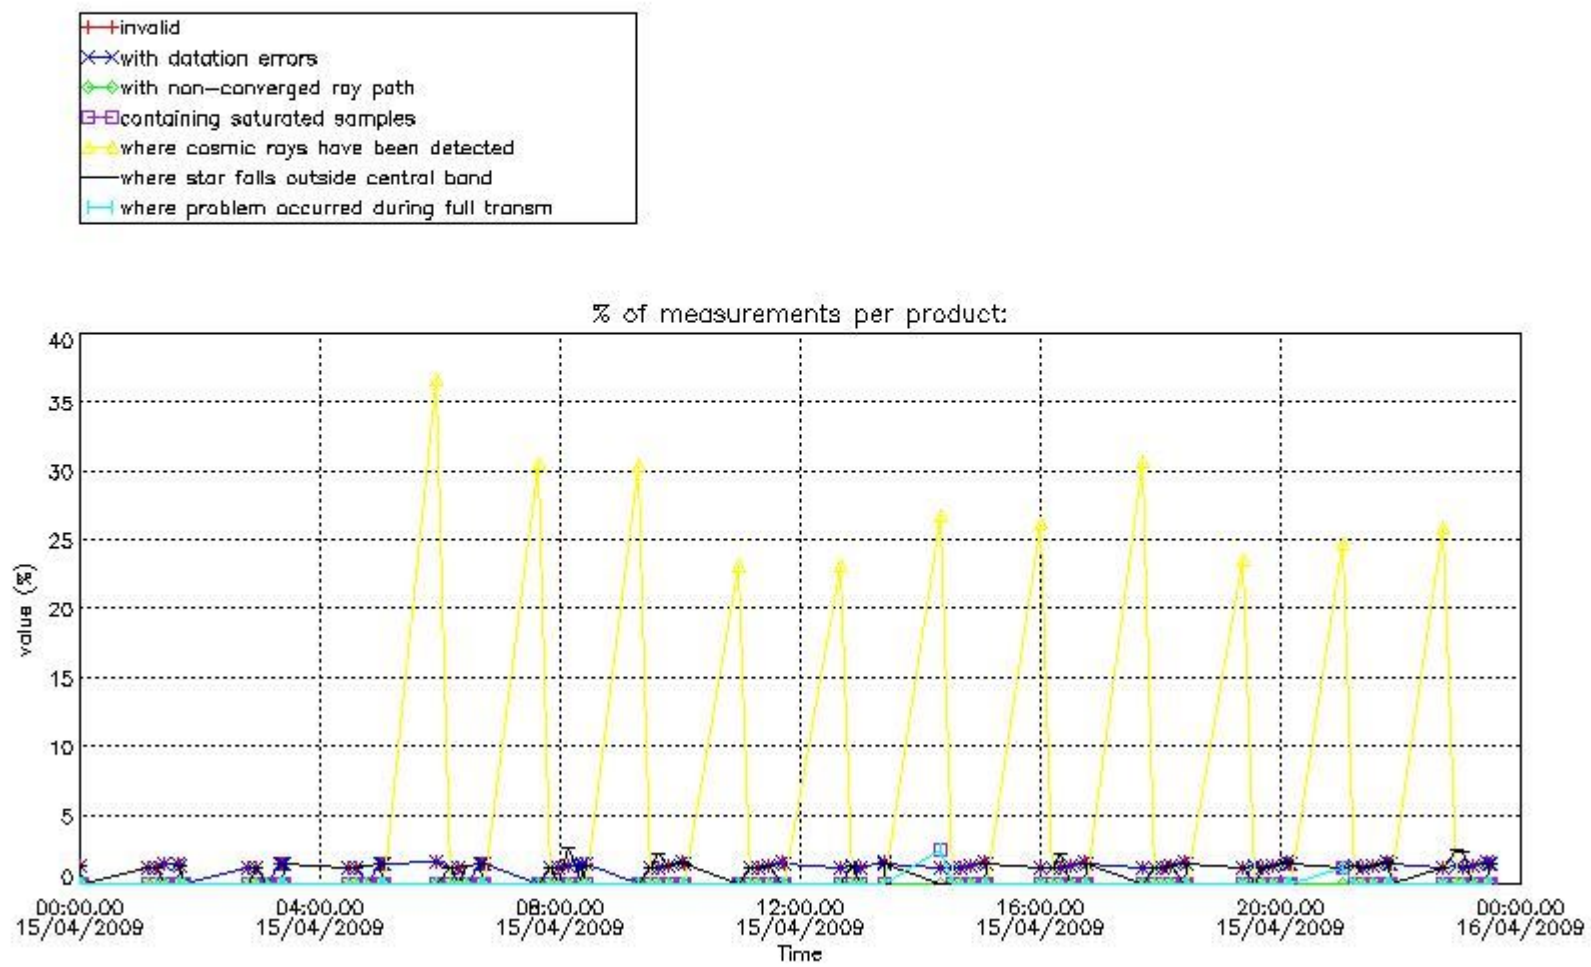

4.2 Plot quality information per product coming from level 1b processing (world map)

4.2.1 Plot level 1 quality information per product (world map): ENVISAT ASCENDING passes