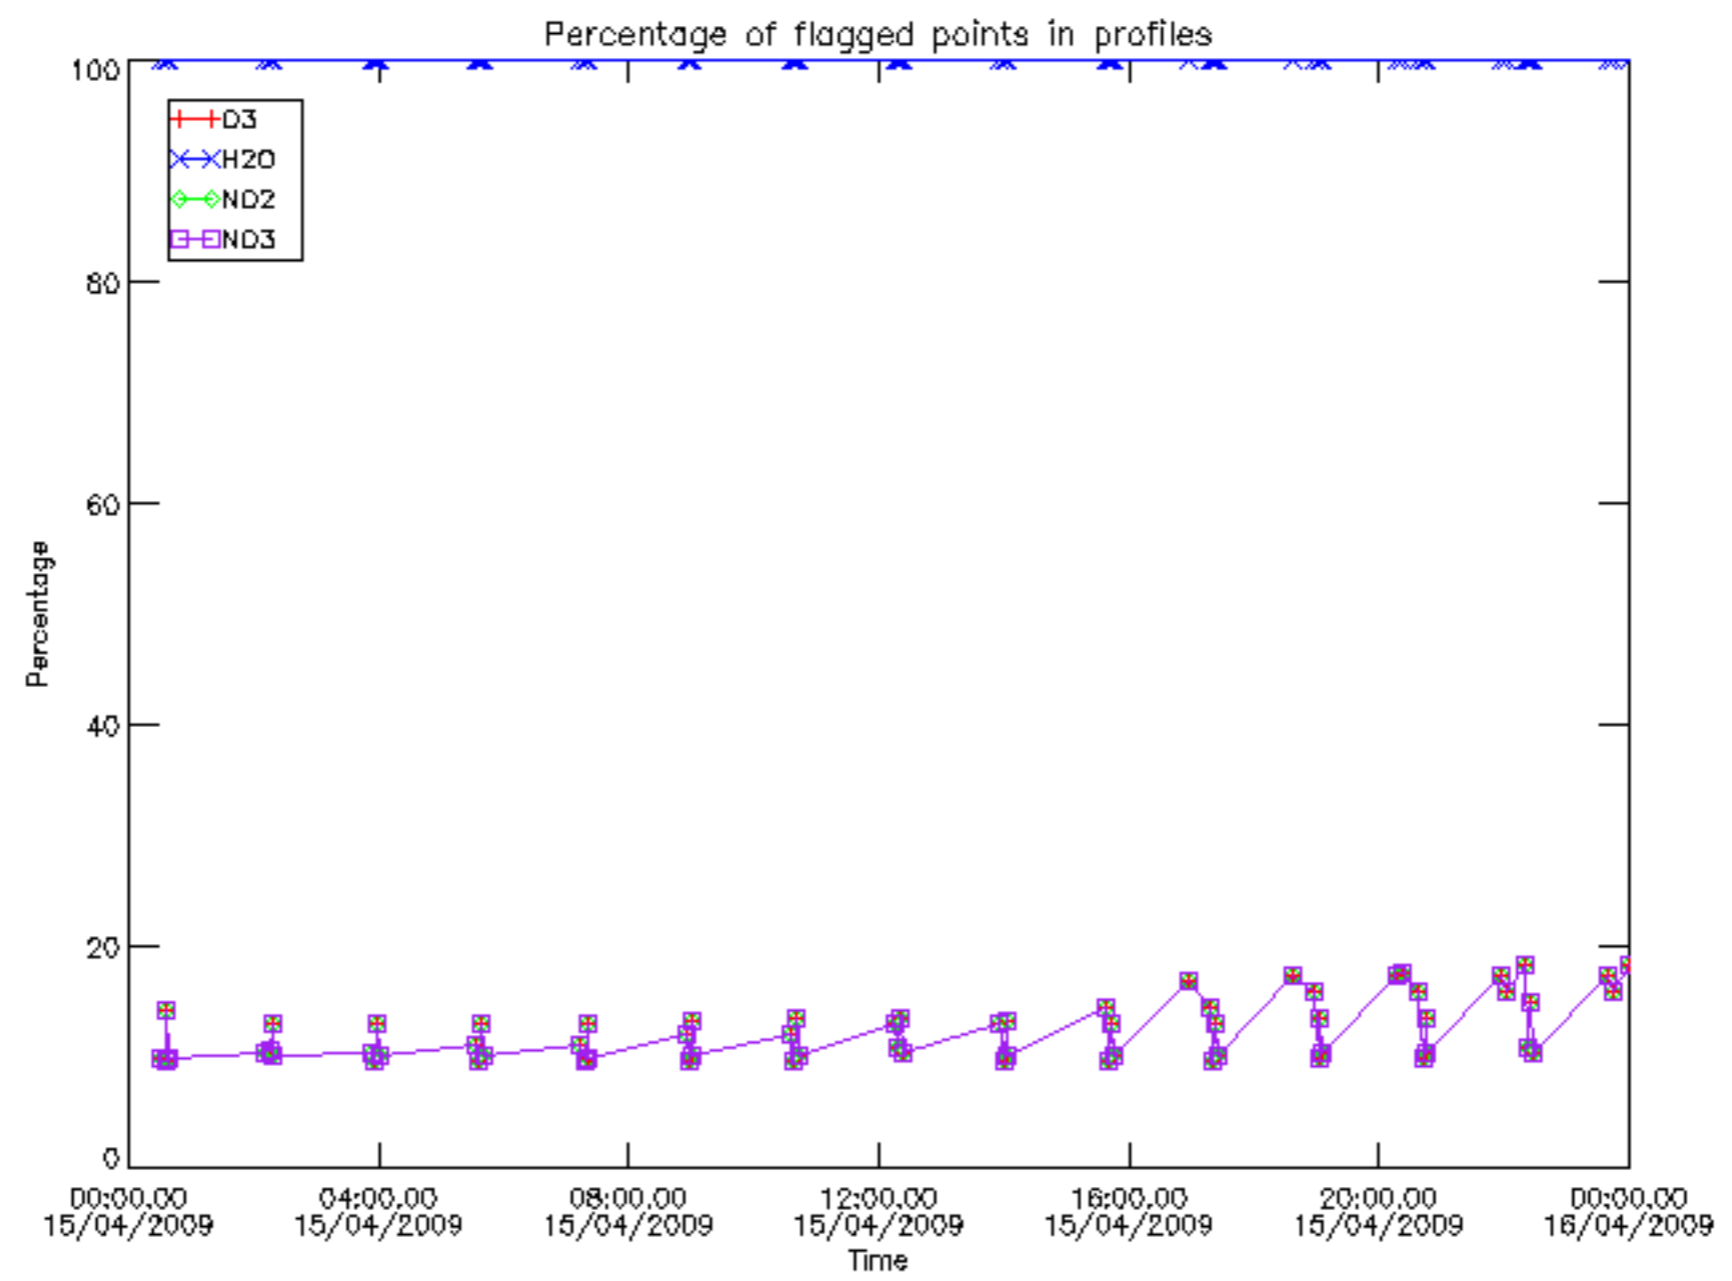

Percentage of flagged data per D3 profile

Percentage of flagged data per H2O profile