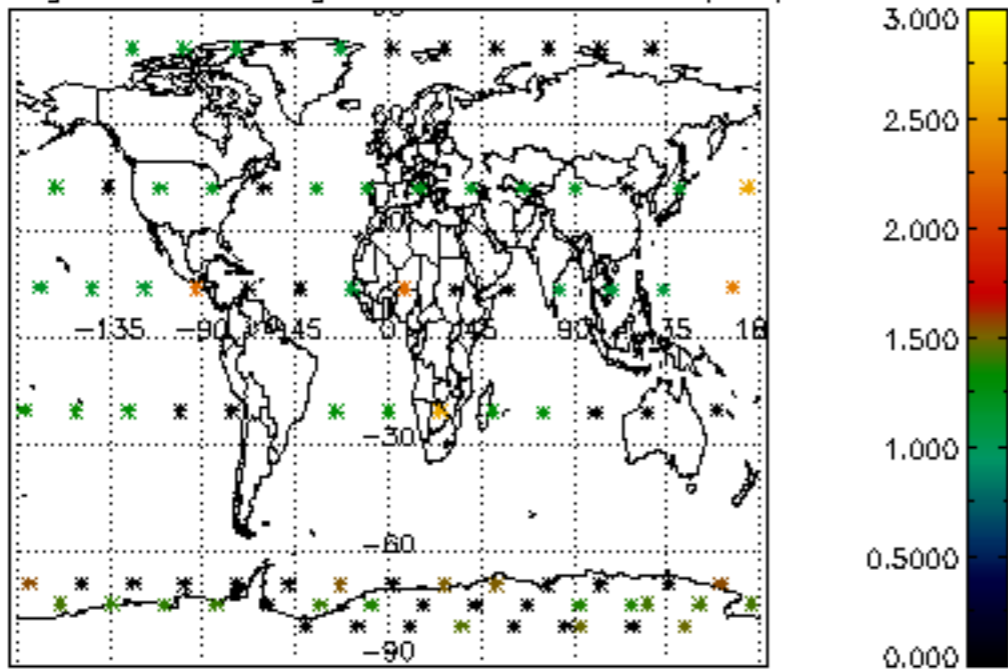

Percentage of star falling outside central band per profile