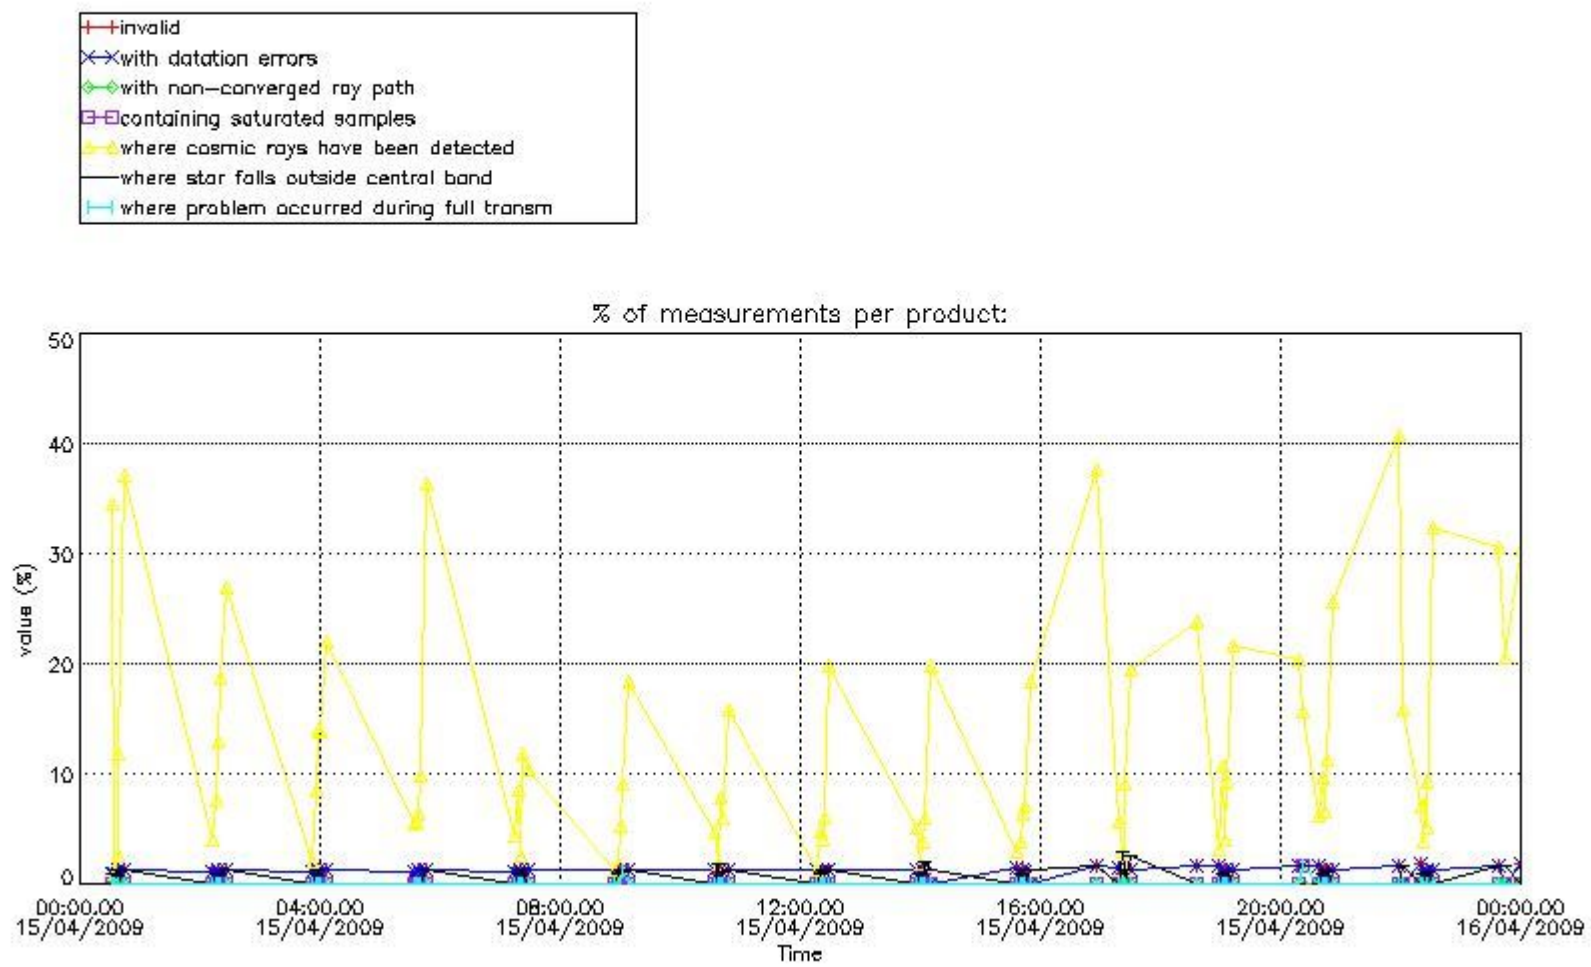

4.1.2 Plot level 1 quality information per product (time dependant): ENVI SAT DESCENDING passes