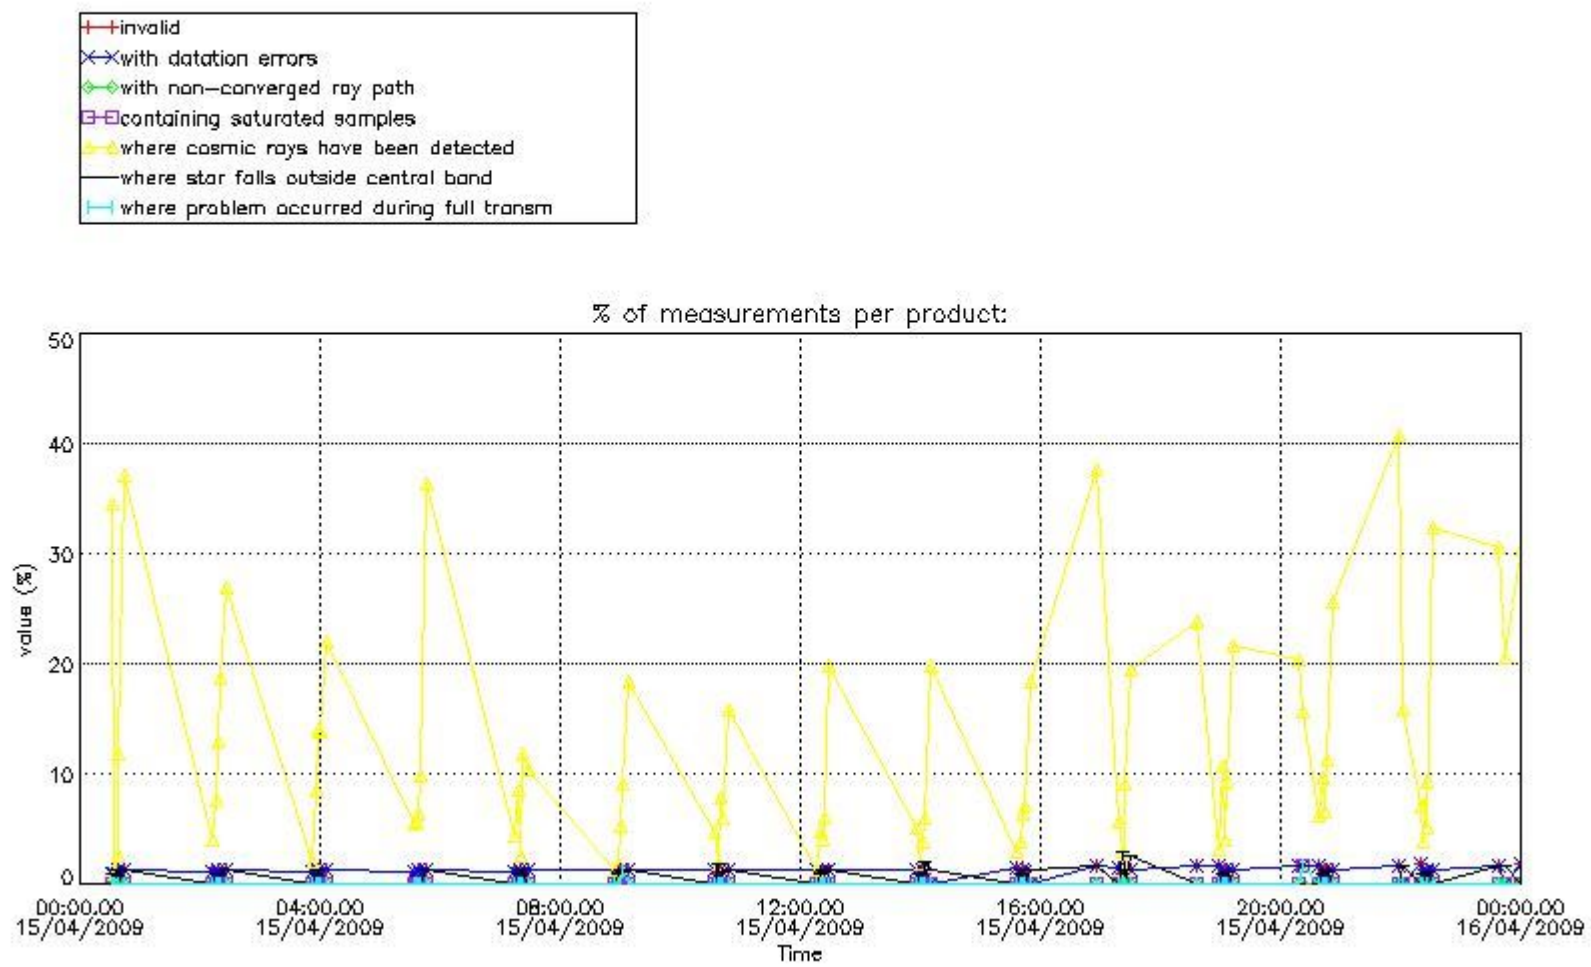

3.1 Plot quality information per product (time dependant)

3.2 Plot quality information per product (world map)

Percentage of flagged data per O3 profile

Percentage of flagged data per H2O profile

Percentage of flagged data per NO2 profile

Percentage of flagged data per NO3 profile

4. Level 1 quality information per product

In this section it is plotted some information contained in the Quality Summary data set of the level 2 products that comes from the level 1b processing. Products without errors (error flag in the MPH set to "0") are used.

4.1 Plot quality information per product (time dependant) coming from level 1b processing

4.1.1 Plot level 1 quality information per product (time dependant): ENVISAT ASCENDING passes

4.1.2 Plot level 1 quality information per product (time dependant): ENVI SAT DESCENDING passes