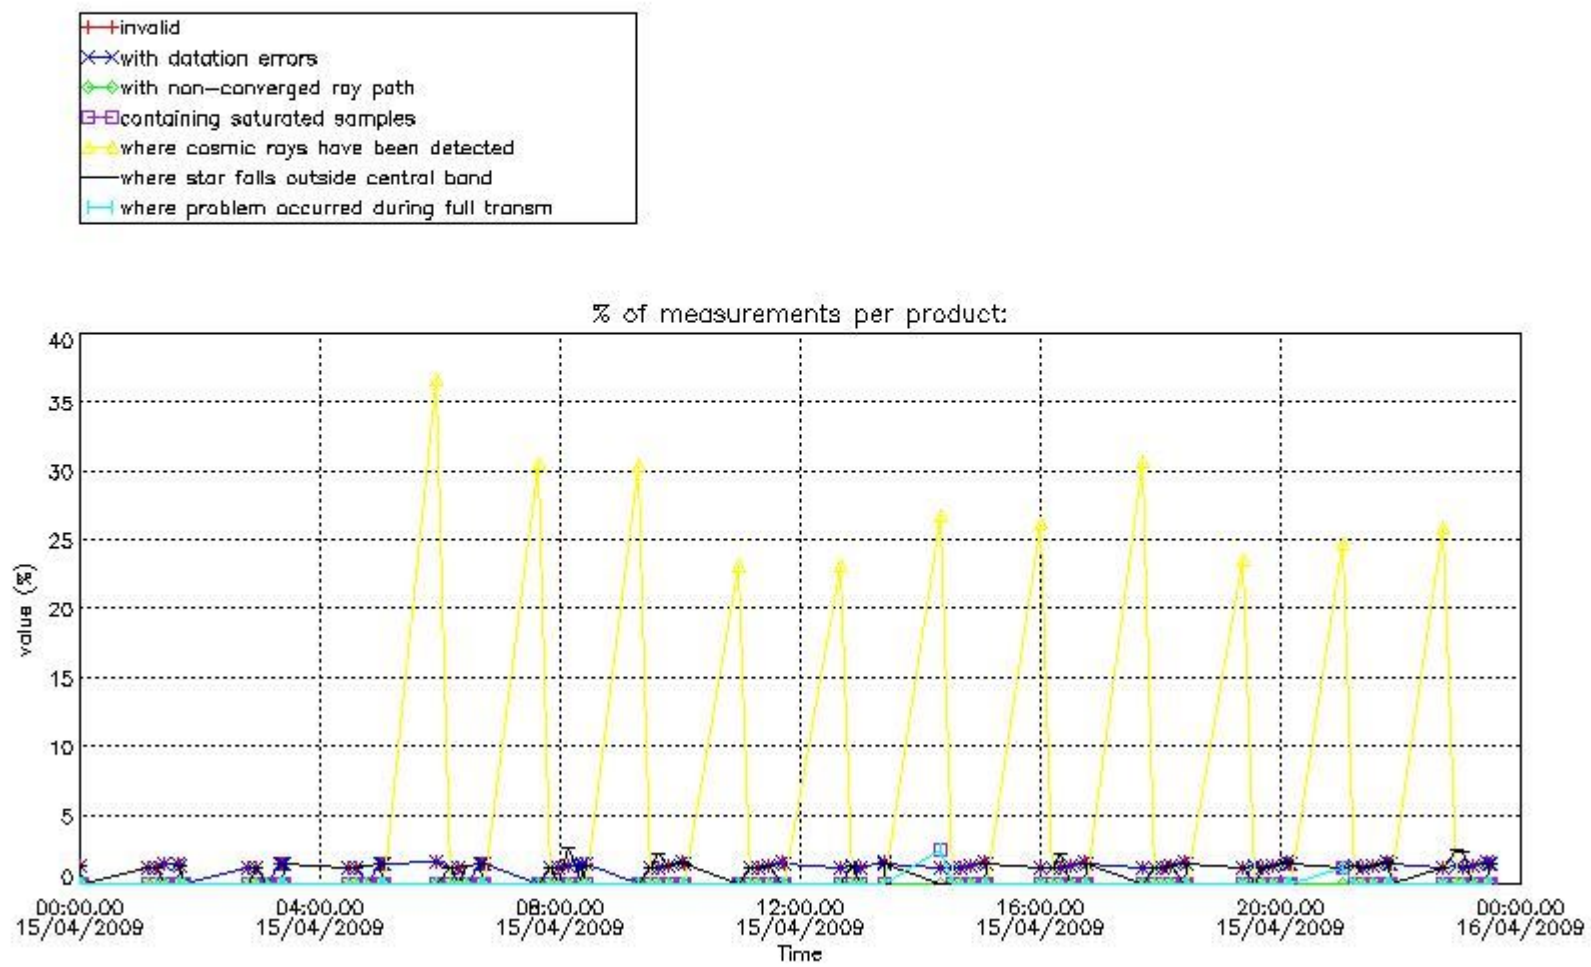

Percentage of flagged data per NO3 profile

4. Level 1 quality information per product

In this section it is plotted some information contained in the Quality Summary data set of the level 2 products that comes from the level 1b processing. Products without errors (error flag in the MPH set to "0") are used.

4.1 Plot quality information per product (time dependant) coming from level 1b processing

4.1.1 Plot level 1 quality information per product (time dependant): ENVISAT ASCENDING passes

4.1.2 Plot level 1 quality information per product (time dependant): ENVI SAT DESCENDING passes