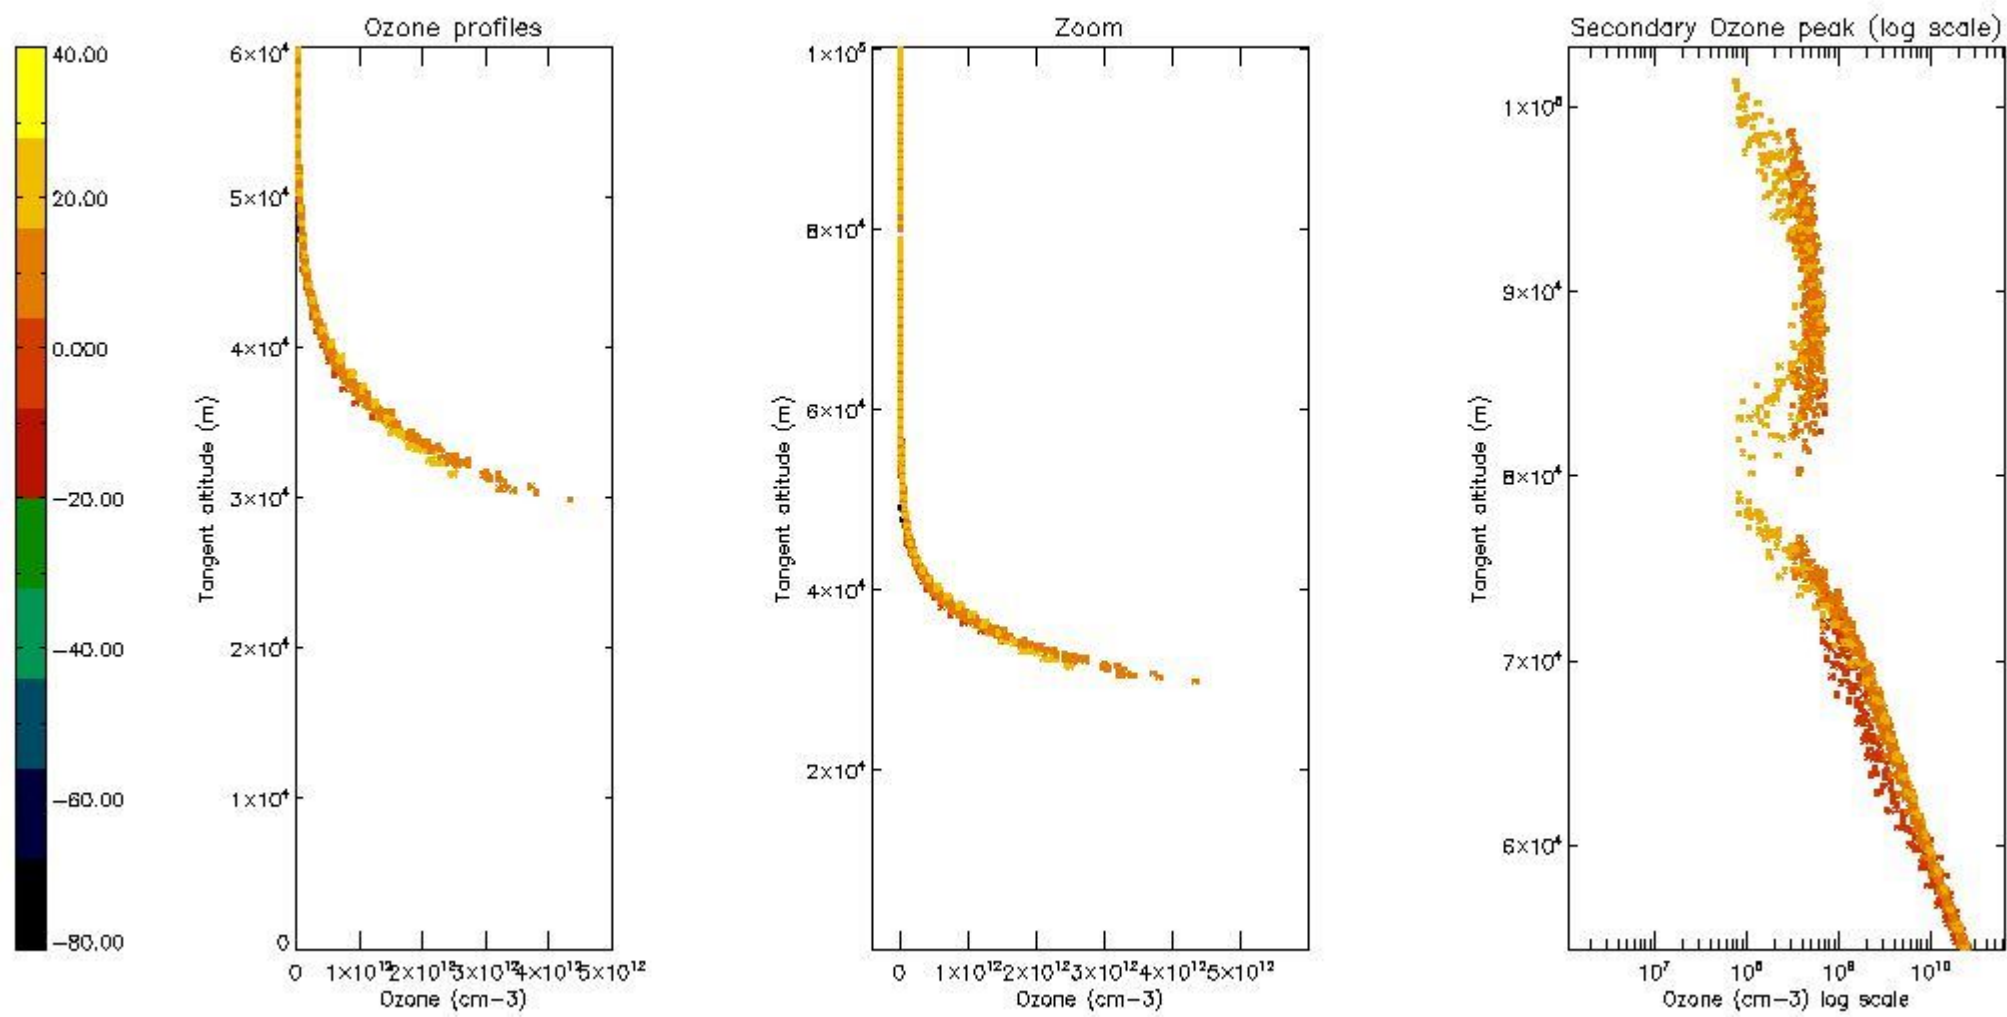

STD < 10	18
STD < 5	15

5.2 Plot ozone profiles for all STD (dark without errors)

The colorbar represents the latitude.

5.3 Plot ozone profiles where STD < 20% (dark without errors)

The colorbar represents the latitude.