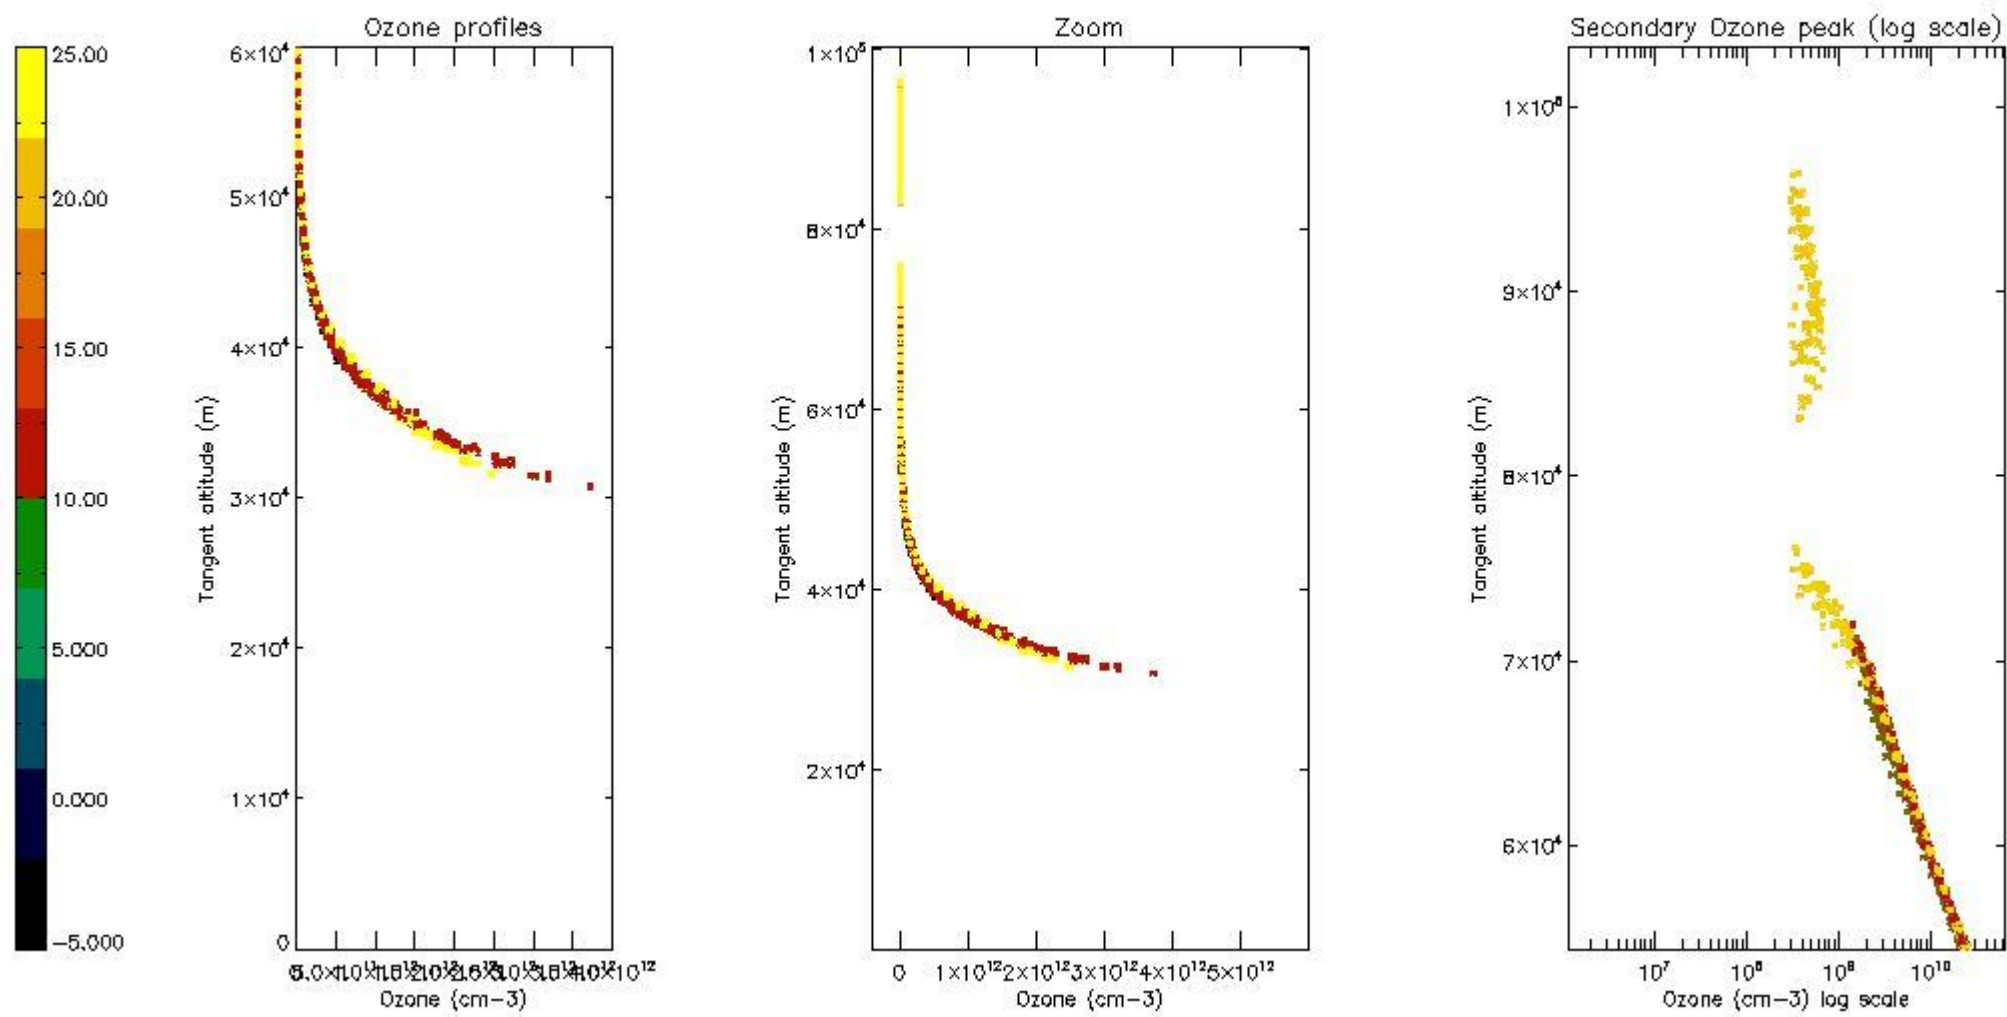

So, the table below shows the percentage of dark limb and valid observations for each criteria with respect to the overall valid daily observations.

Criteria	% of total production
All STD	42
STD < 20	22

STD < 10	18
STD < 5	15

5.2 Plot ozone profiles for all STD (dark without errors)

The colorbar represents the latitude.

5.3 Plot ozone profiles where STD < 20% (dark without errors)

The colorbar represents the latitude.

5.4 Plot ozone profiles where STD < 10% (dark without errors)

The colorbar represents the latitude.

5.5 Plot ozone profiles where STD < 5% (dark without errors)

The colorbar represents the latitude.

5.6 Plot NO₂ profiles for all STD (dark without errors)