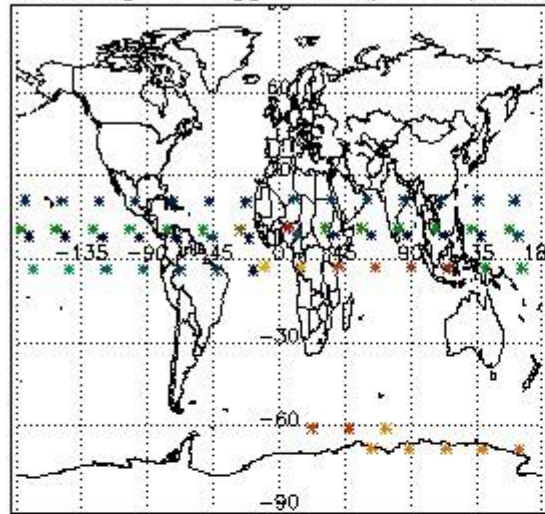

Percentage of flagged data per O3 profile