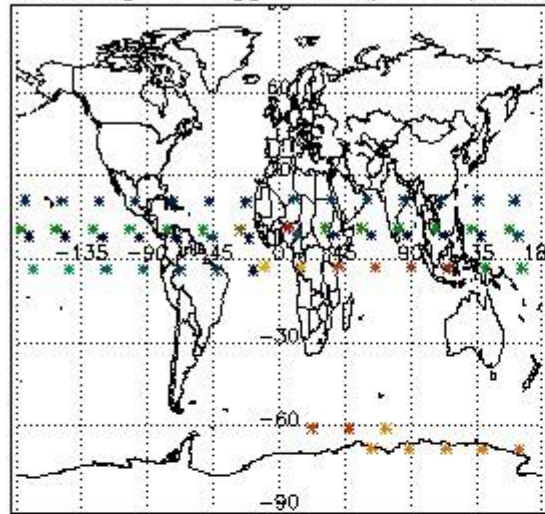

3. Quality information per product

In this section it is plotted some information contained in the Quality Summary data set of the level 2 products. Only products in dark limb conditions and without errors (error flag in the MPH set to "0") are used.

3.1 Plot quality information per product (time dependant)

3.2 Plot quality information per product (world map)

Percentage of flagged data per O3 profile

Percentage of flagged data per H2O profile

Percentage of flagged data per NO2 profile