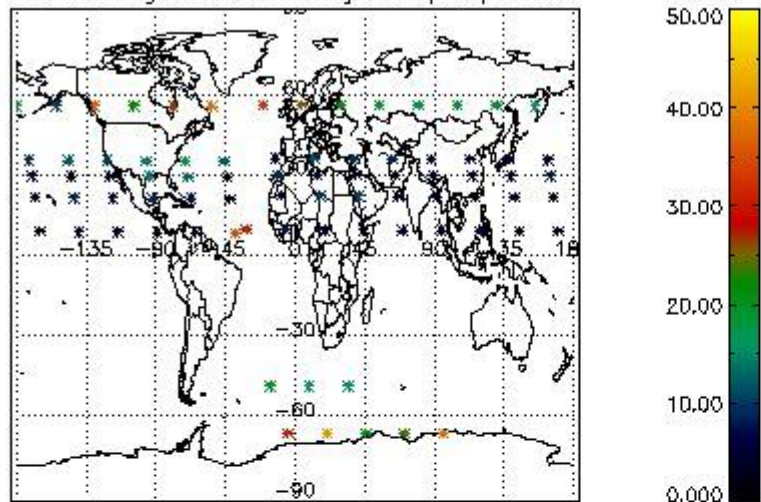

Percentage of cosmic ray hits per profile