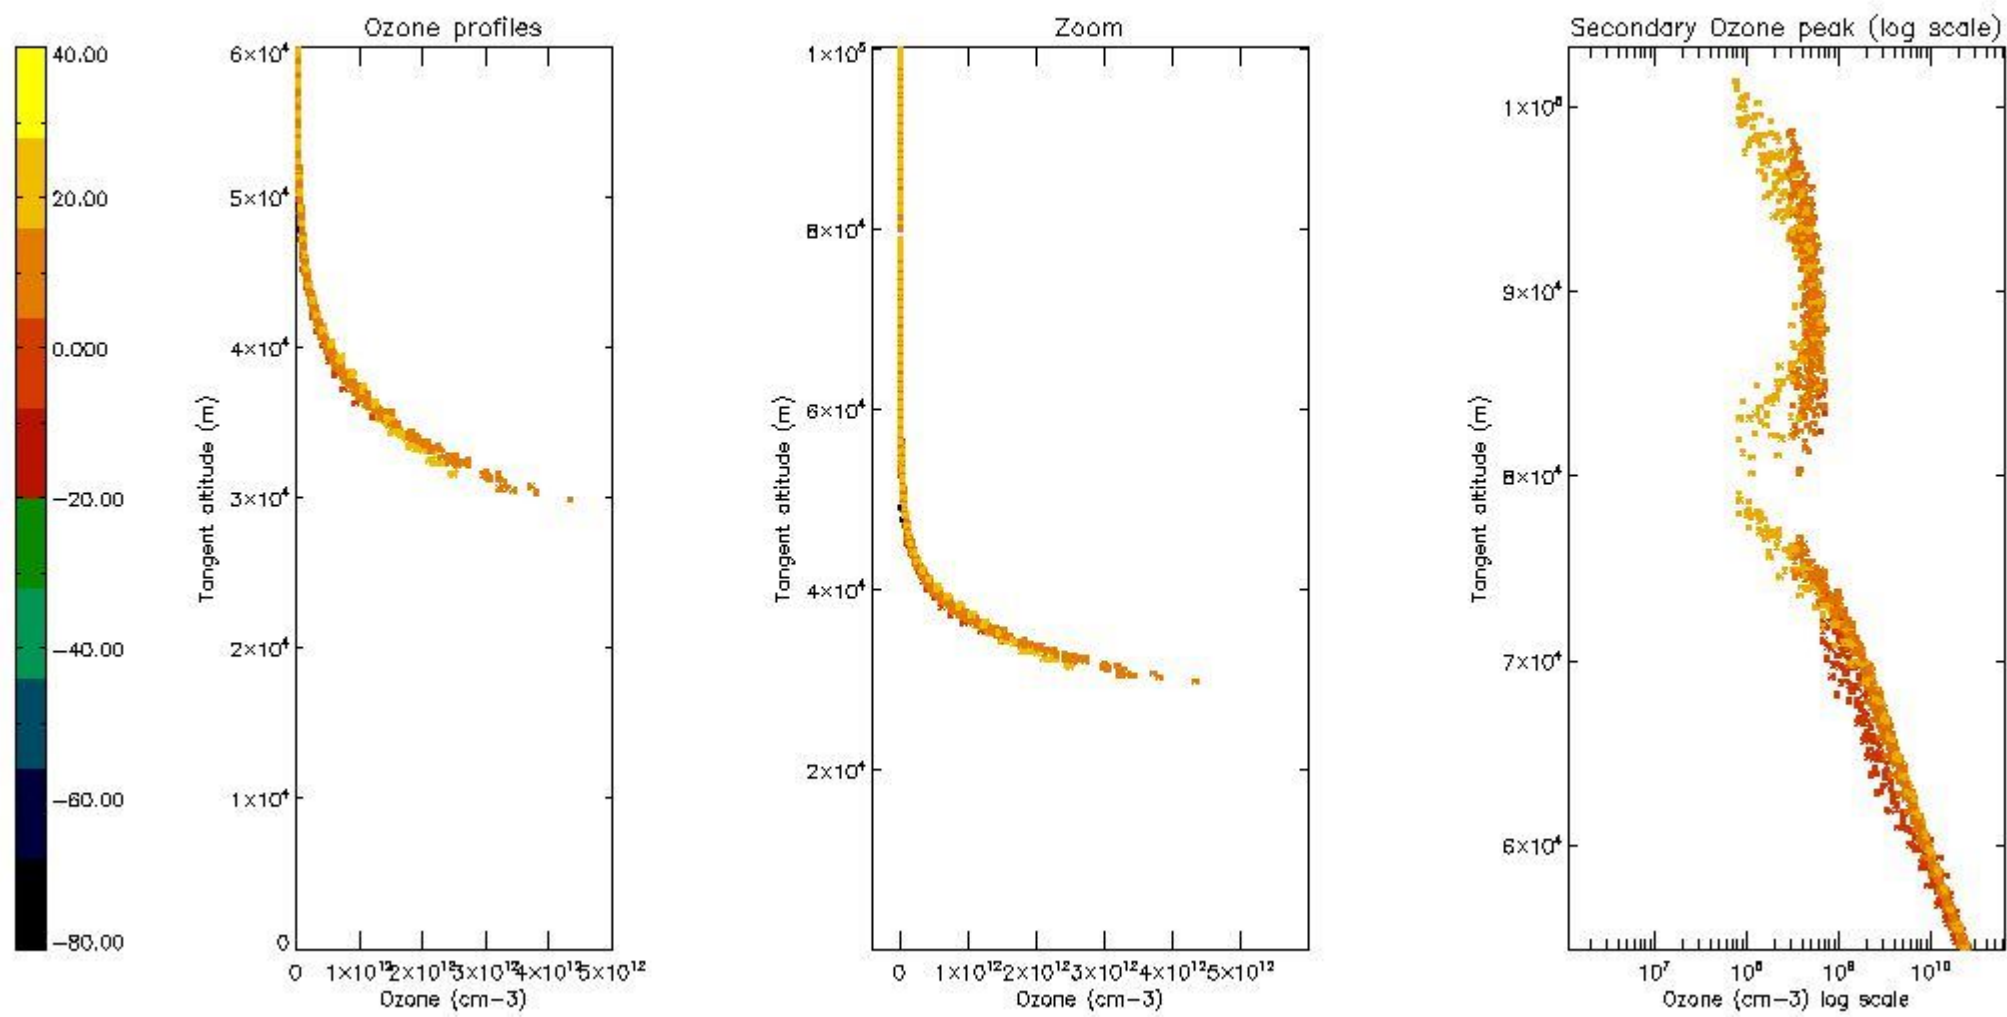

STD < 10	18
STD < 5	15

5.2 Plot ozone profiles for all STD (dark without errors)

The colorbar represents the latitude.

5.3 Plot ozone profiles where STD < 20% (dark without errors)

The colorbar represents the latitude.

5.4 Plot ozone profiles where STD < 10% (dark without errors)

The colorbar represents the latitude.

5.5 Plot ozone profiles where STD < 5% (dark without errors)

The colorbar represents the latitude.

5.6 Plot NO₂ profiles for all STD (dark without errors)