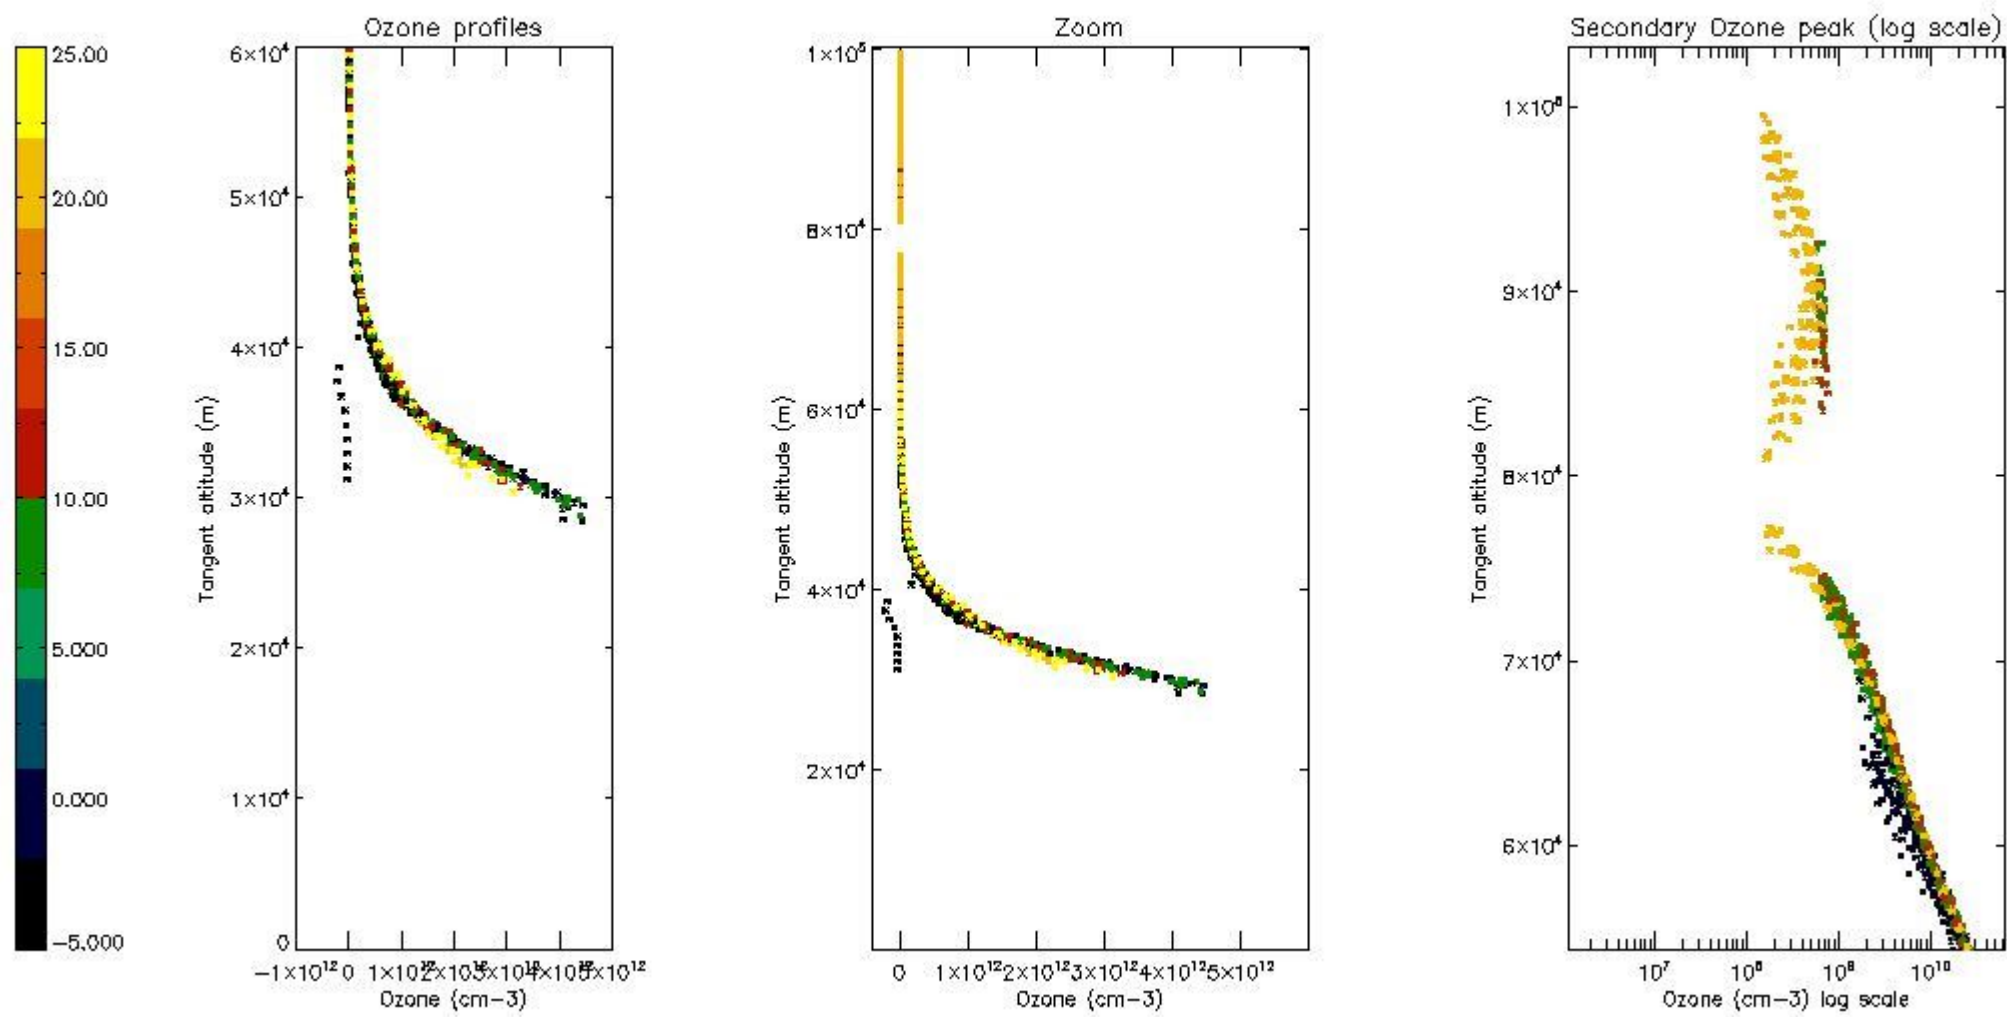

STD < 10	21
STD < 5	16

5.2 Plot ozone profiles for all STD (dark without errors)

The colorbar represents the latitude.

5.3 Plot ozone profiles where STD < 20% (dark without errors)

The colorbar represents the latitude.

5.4 Plot ozone profiles where STD < 10% (dark without errors)

The colorbar represents the latitude.

5.5 Plot ozone profiles where STD < 5% (dark without errors)

The colorbar represents the latitude.

5.6 Plot NO₂ profiles for all STD (dark without errors)