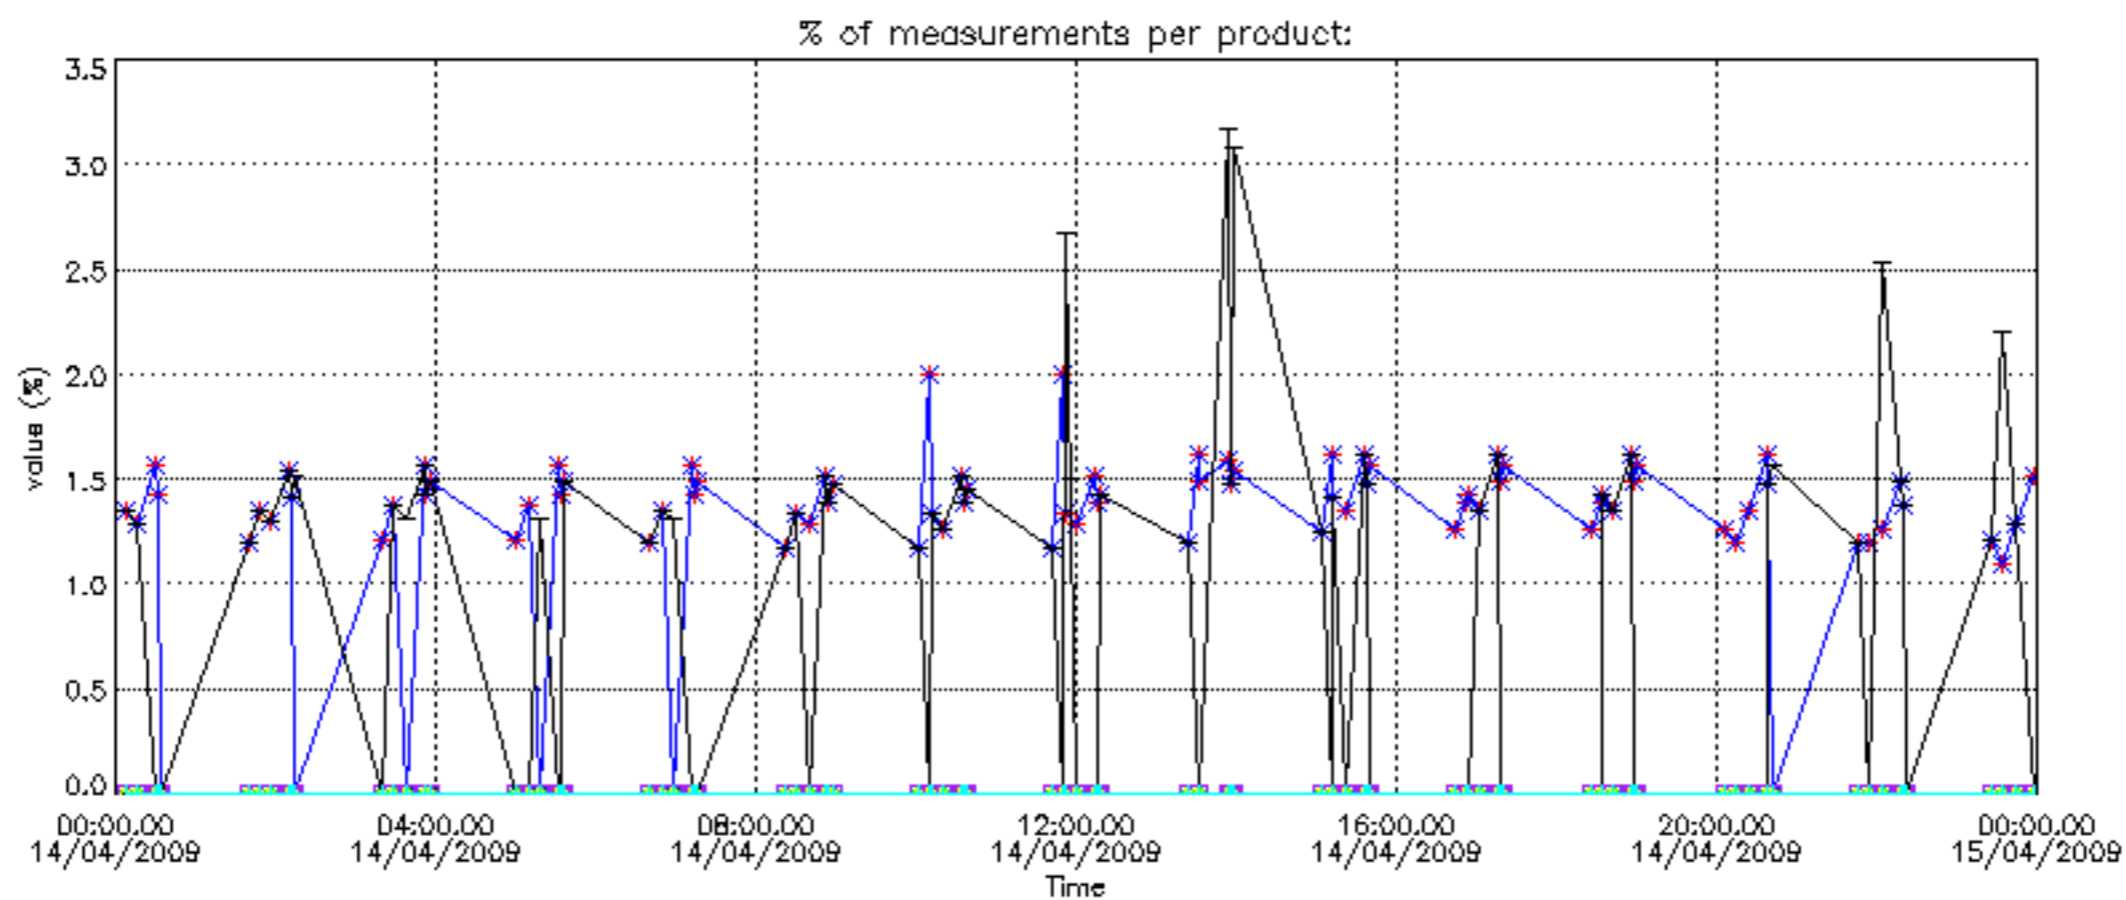

Percentage of cosmic ray hits per profile

Percentage of datation errors per profile