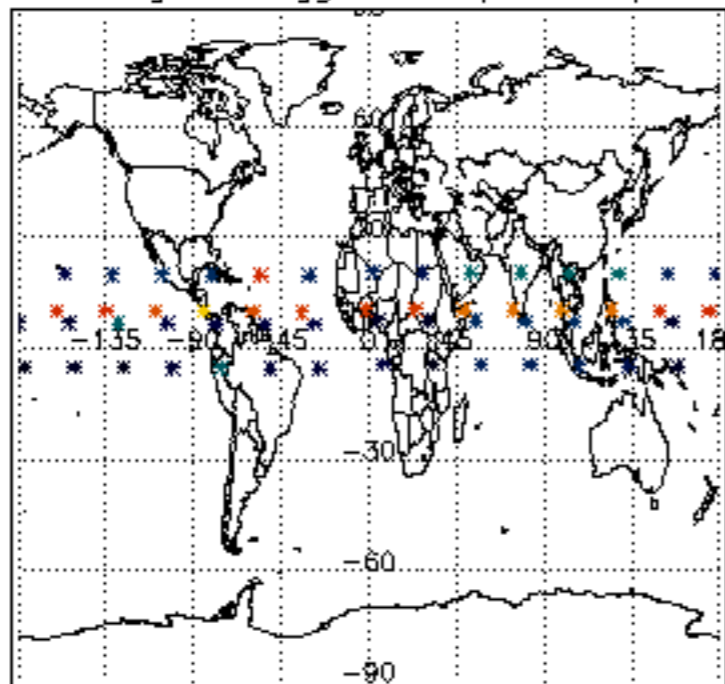

Percentage of flagged data per NO2 profile