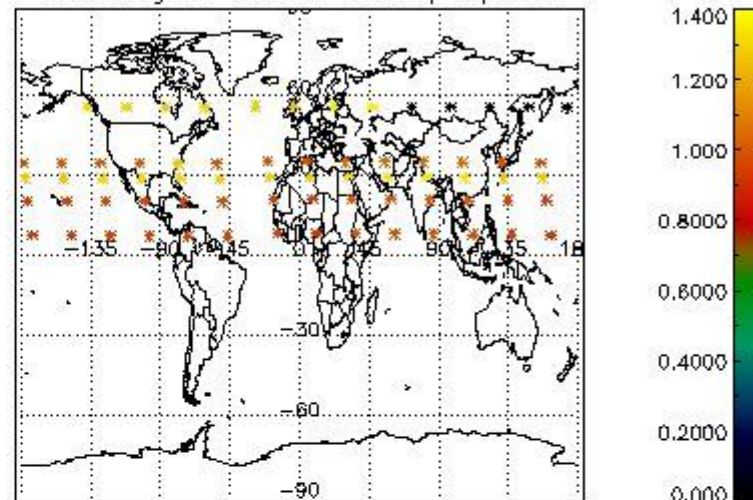

Percentage of datation errors per profile