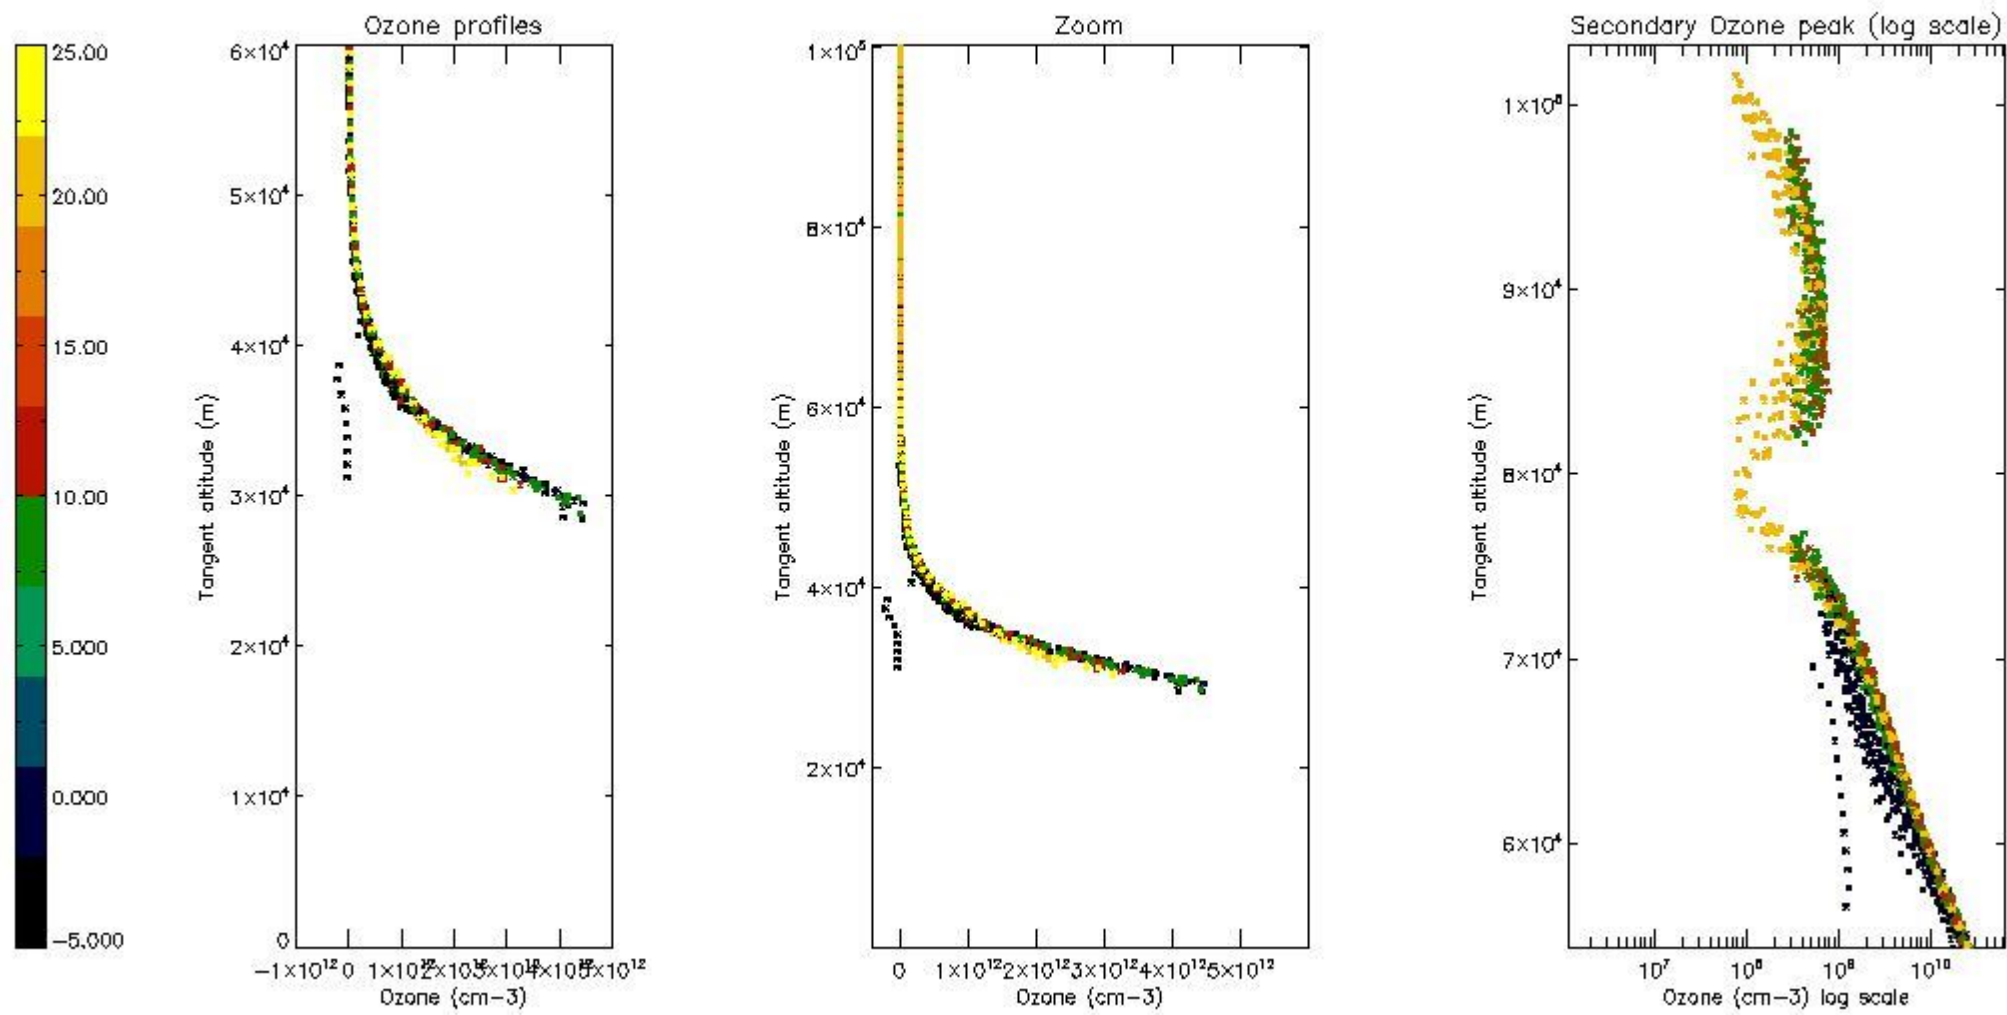

STD < 10	21
STD < 5	16

5.2 Plot ozone profiles for all STD (dark without errors)

The colorbar represents the latitude.

5.3 Plot ozone profiles where STD < 20% (dark without errors)

The colorbar represents the latitude.

5.4 Plot ozone profiles where STD < 10% (dark without errors)

The colorbar represents the latitude.

5.5 Plot ozone profiles where STD < 5% (dark without errors)

The colorbar represents the latitude.

5.6 Plot NO₂ profiles for all STD (dark without errors)