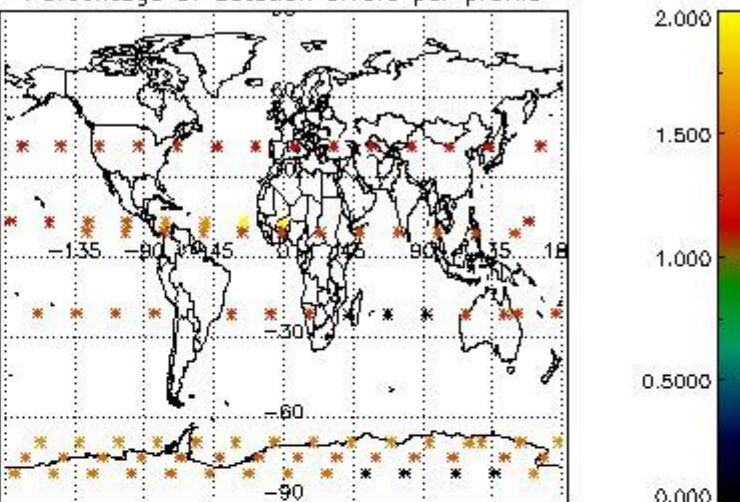

4.2 Plot quality information per product coming from level 1b processing (world map)

4.2.1 Plot level 1 quality information per product (world map): ENVISAT ASCENDING passes

Percentage of cosmic ray hits per profile

Percentage of datation errors per profile

Percentage of star falling outside central band per profile

Percentage of saturation errors per profile

4.2.2 Plot level 1 quality information per product (world map): ENVISAT DESCENDING passes

Percentage of cosmic ray hits per profile

Percentage of datation errors per profile

Percentage of star falling outside central band per profile

Percentage of saturation errors per profile

5. Trace gas profiles