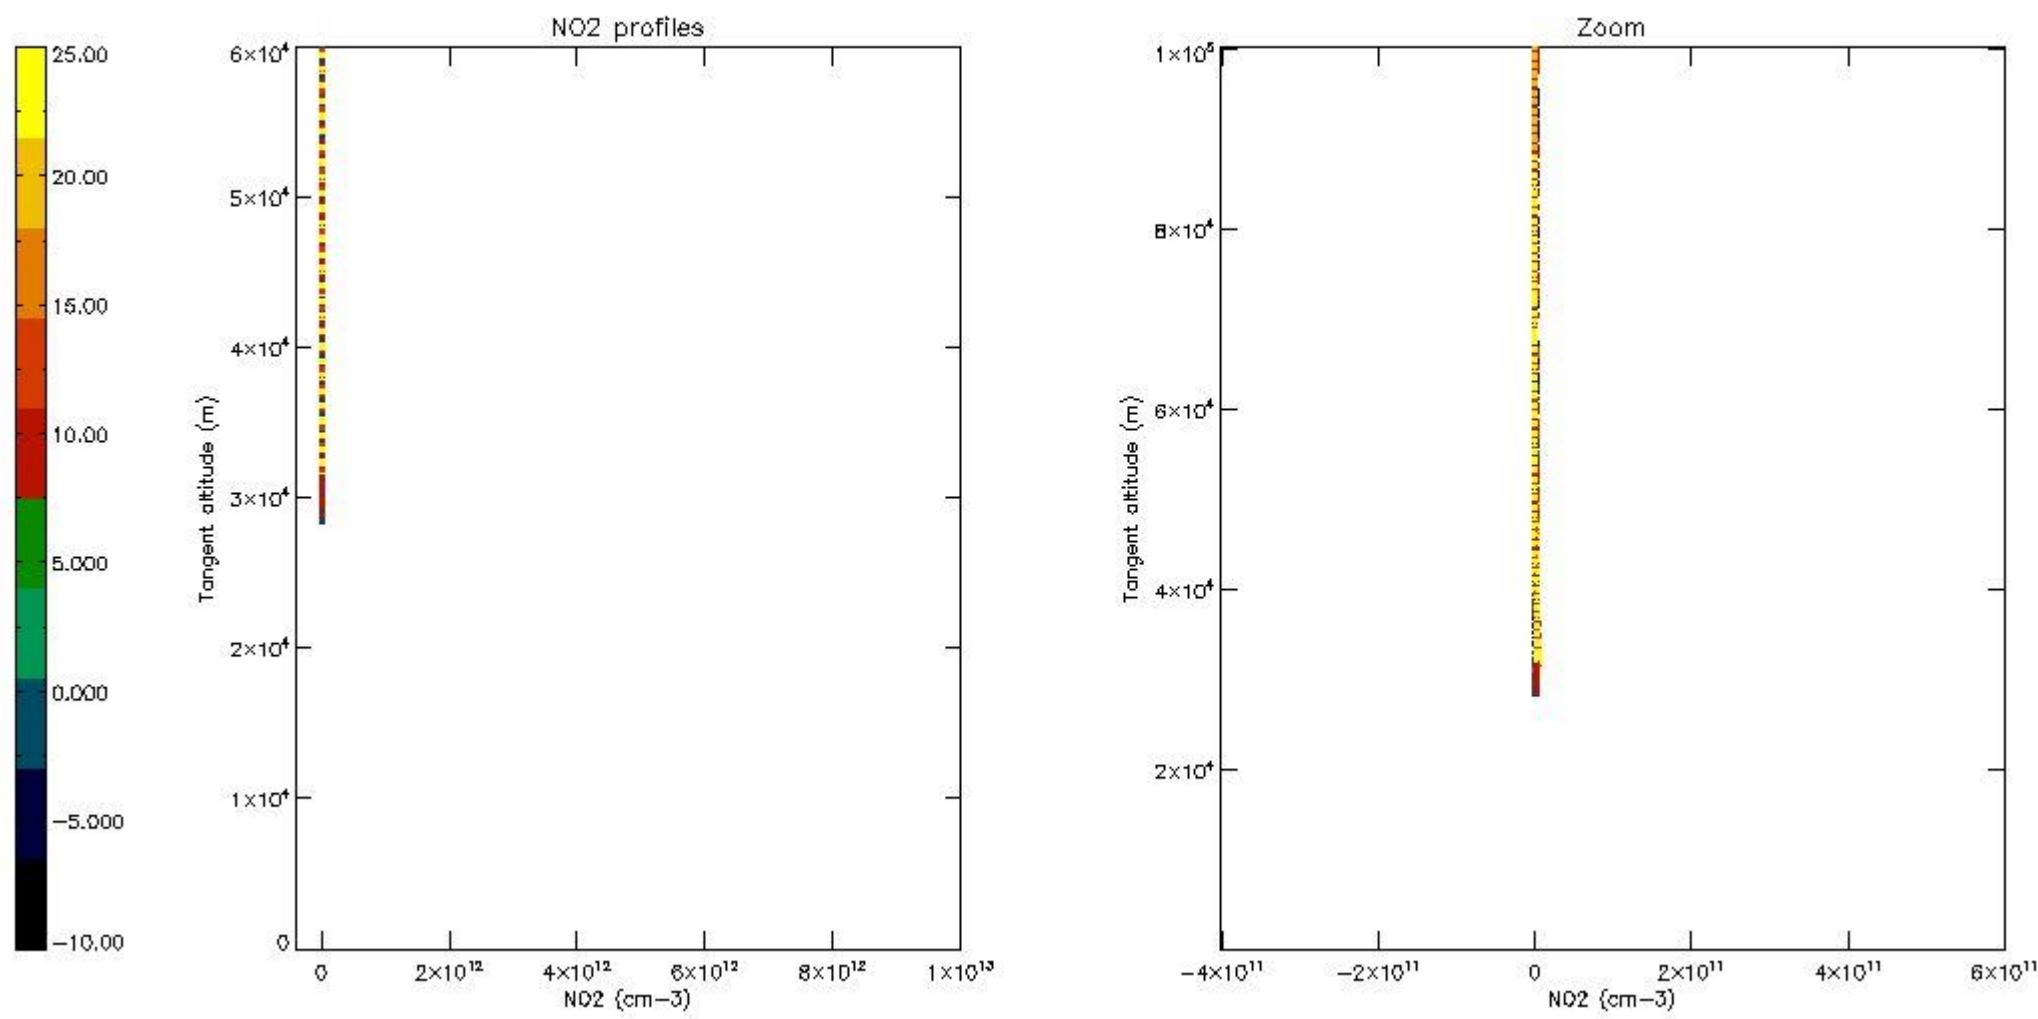

5.7 Plot NO3 profiles for all STD (dark without errors)

The colorbar represents the latitude.