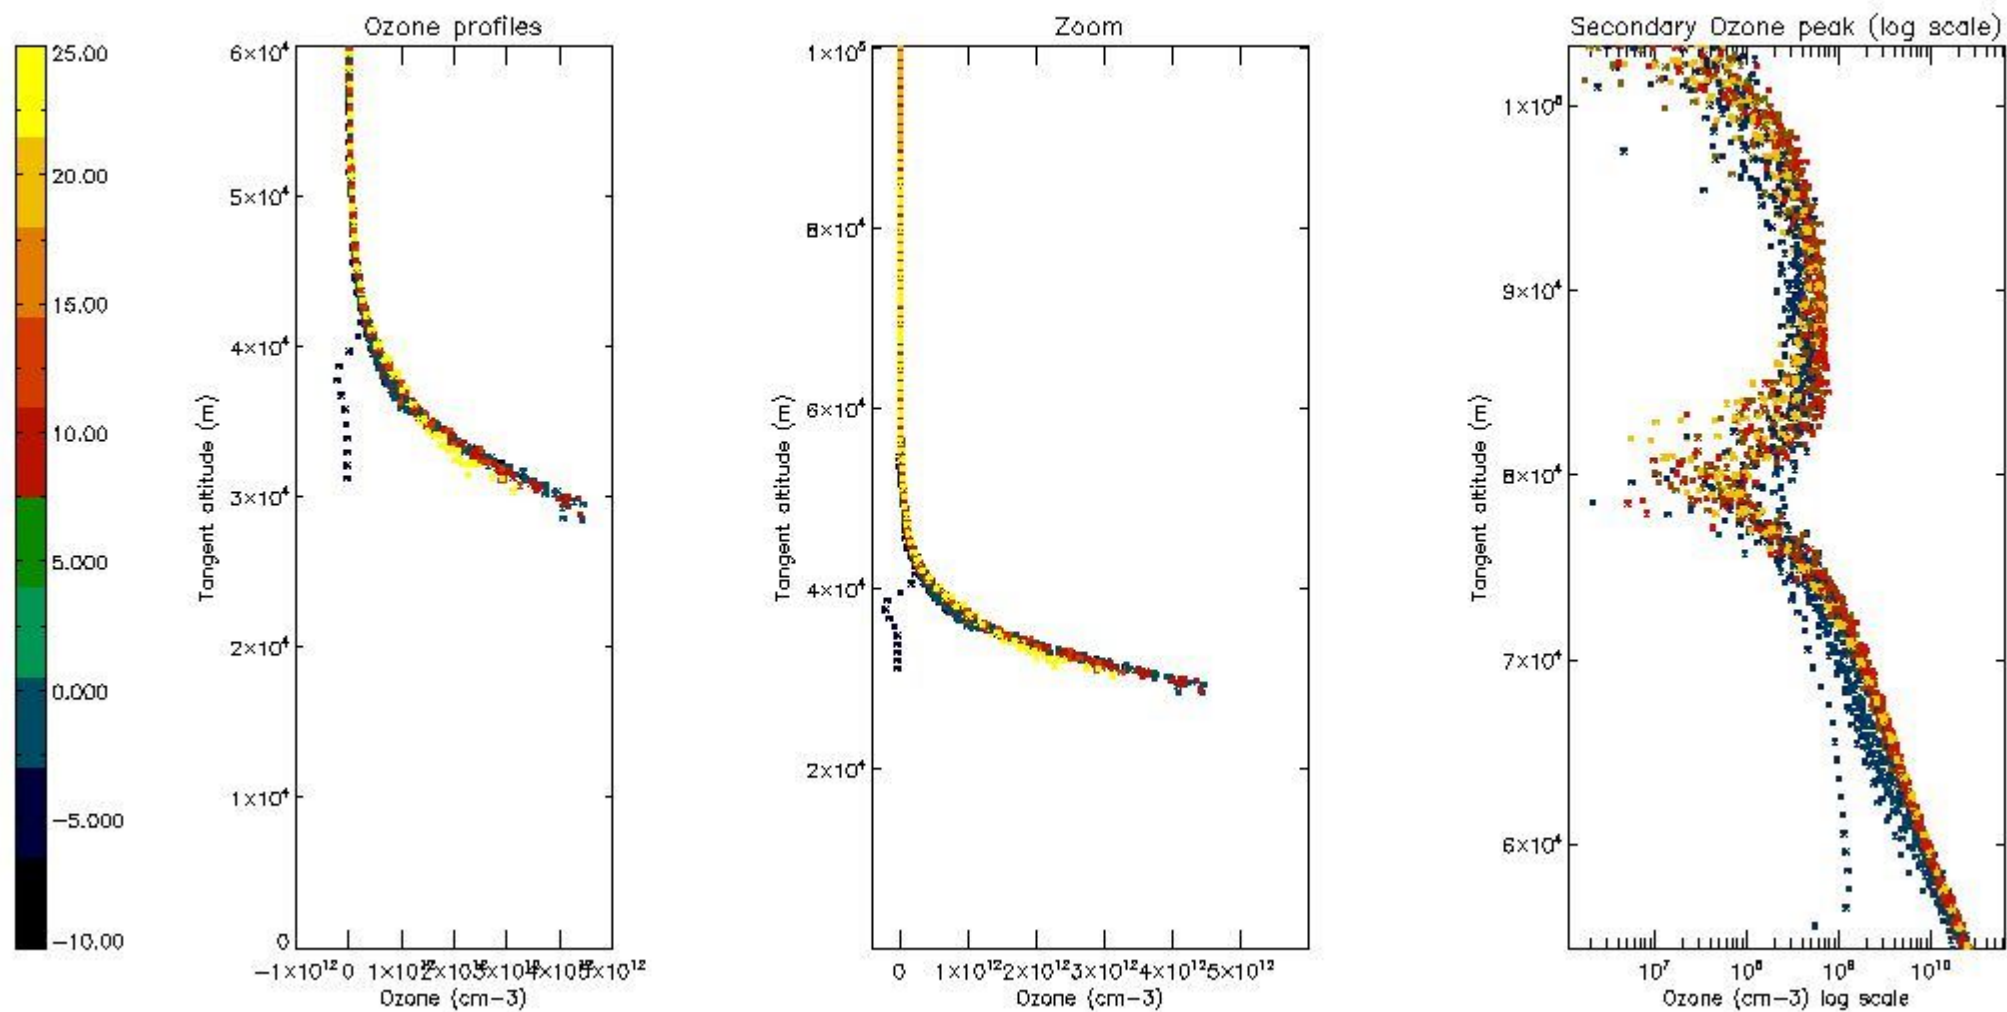

STD < 10	21
STD < 5	16

5.2 Plot ozone profiles for all STD (dark without errors)

The colorbar represents the latitude.

5.3 Plot ozone profiles where STD < 20% (dark without errors)

The colorbar represents the latitude.