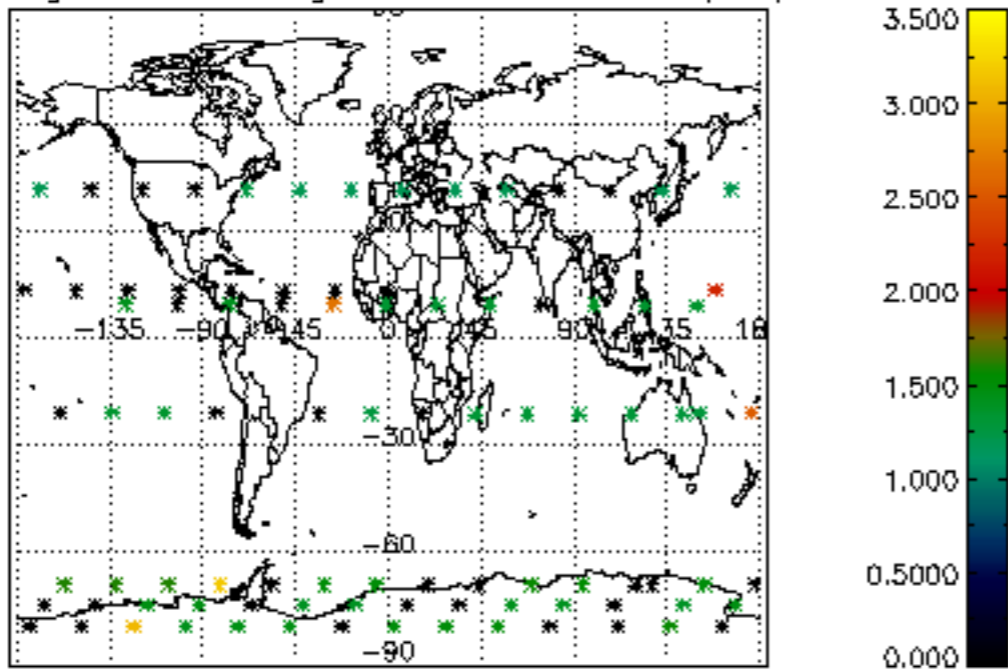

Percentage of star falling outside central band per profile