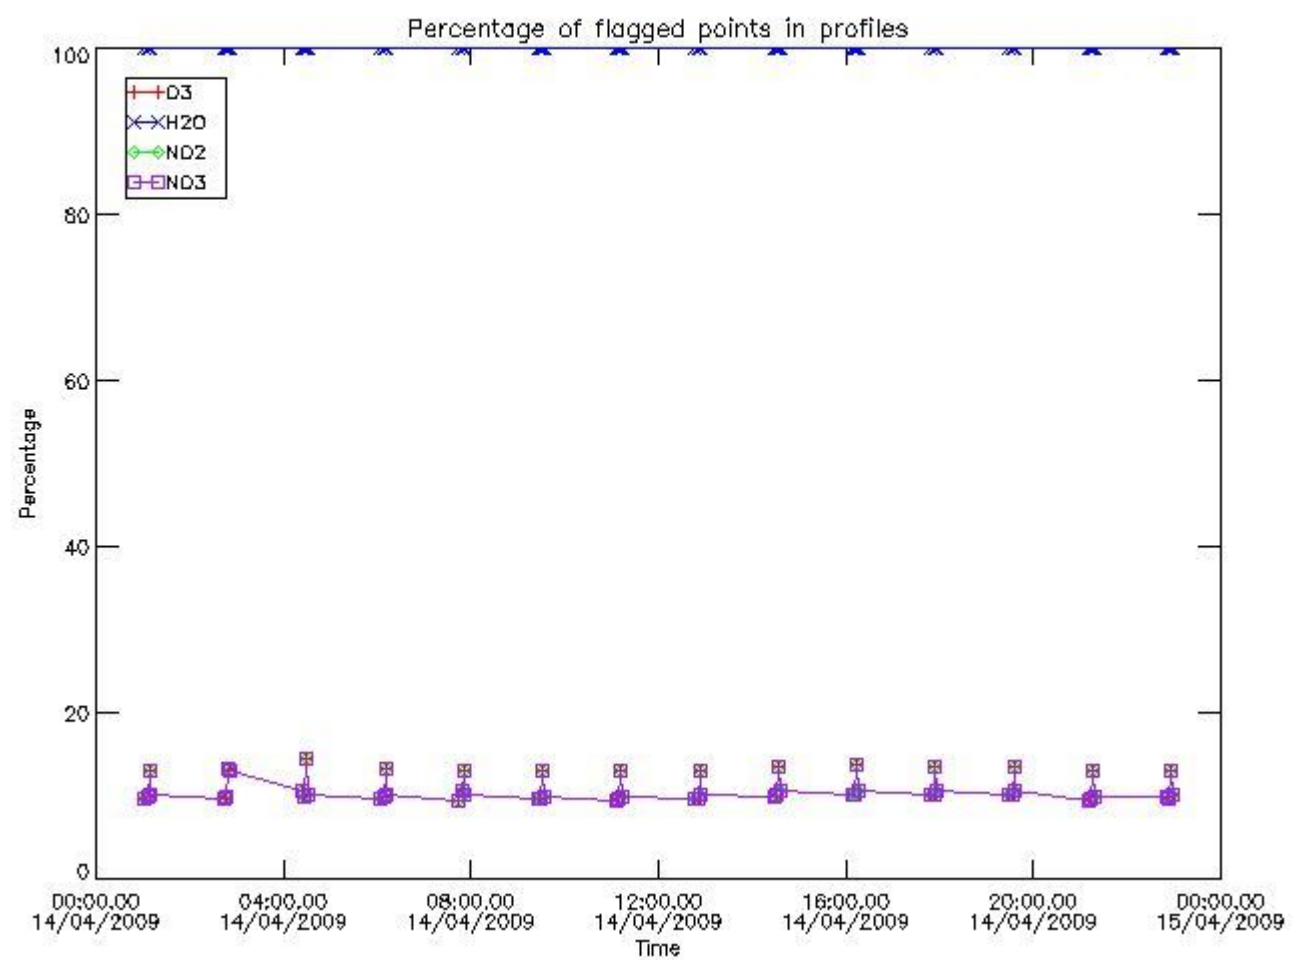

161	GOM_NL__2PRFIN20090414_234422_000000392078_00116_37244_7439.N1	14-APR-2009 23:44:22	Bright	39.000	119	14Eta Dra	2.7270	4700.0	78	37244	No
162	GOM_NL__2PRFIN20090414_235813_000000332078_00116_37244_7440.N1	14-APR-2009 23:58:13	Bright	33.000	19	50Alp Cyg	1.2460	10500.	66	37244	No

3. Quality information per product

In this section it is plotted some information contained in the Quality Summary data set of the level 2 products. Only products in dark limb conditions and without errors (error flag in the MPH set to "0") are used.

3.1 Plot quality information per product (time dependant)

3.2 Plot quality information per product (world map)