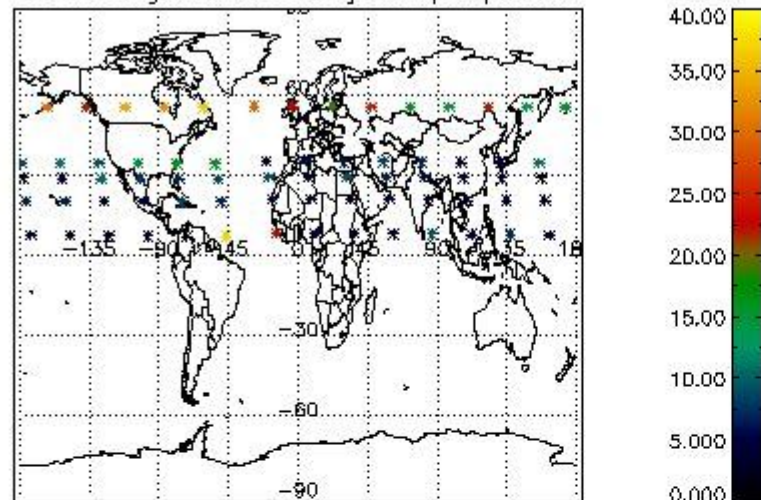

4.1 Plot quality information per product (time dependant) coming from level 1b processing

4.1.1 Plot level 1 quality information per product (time dependant): ENVISAT ASCENDING passes

4.1.2 Plot level 1 quality information per product (time dependant): ENVI SAT DESCENDING passes

4.2 Plot quality information per product coming from level 1b processing (world map)

4.2.1 Plot level 1 quality information per product (world map): ENVISAT ASCENDING passes

Percentage of cosmic ray hits per profile