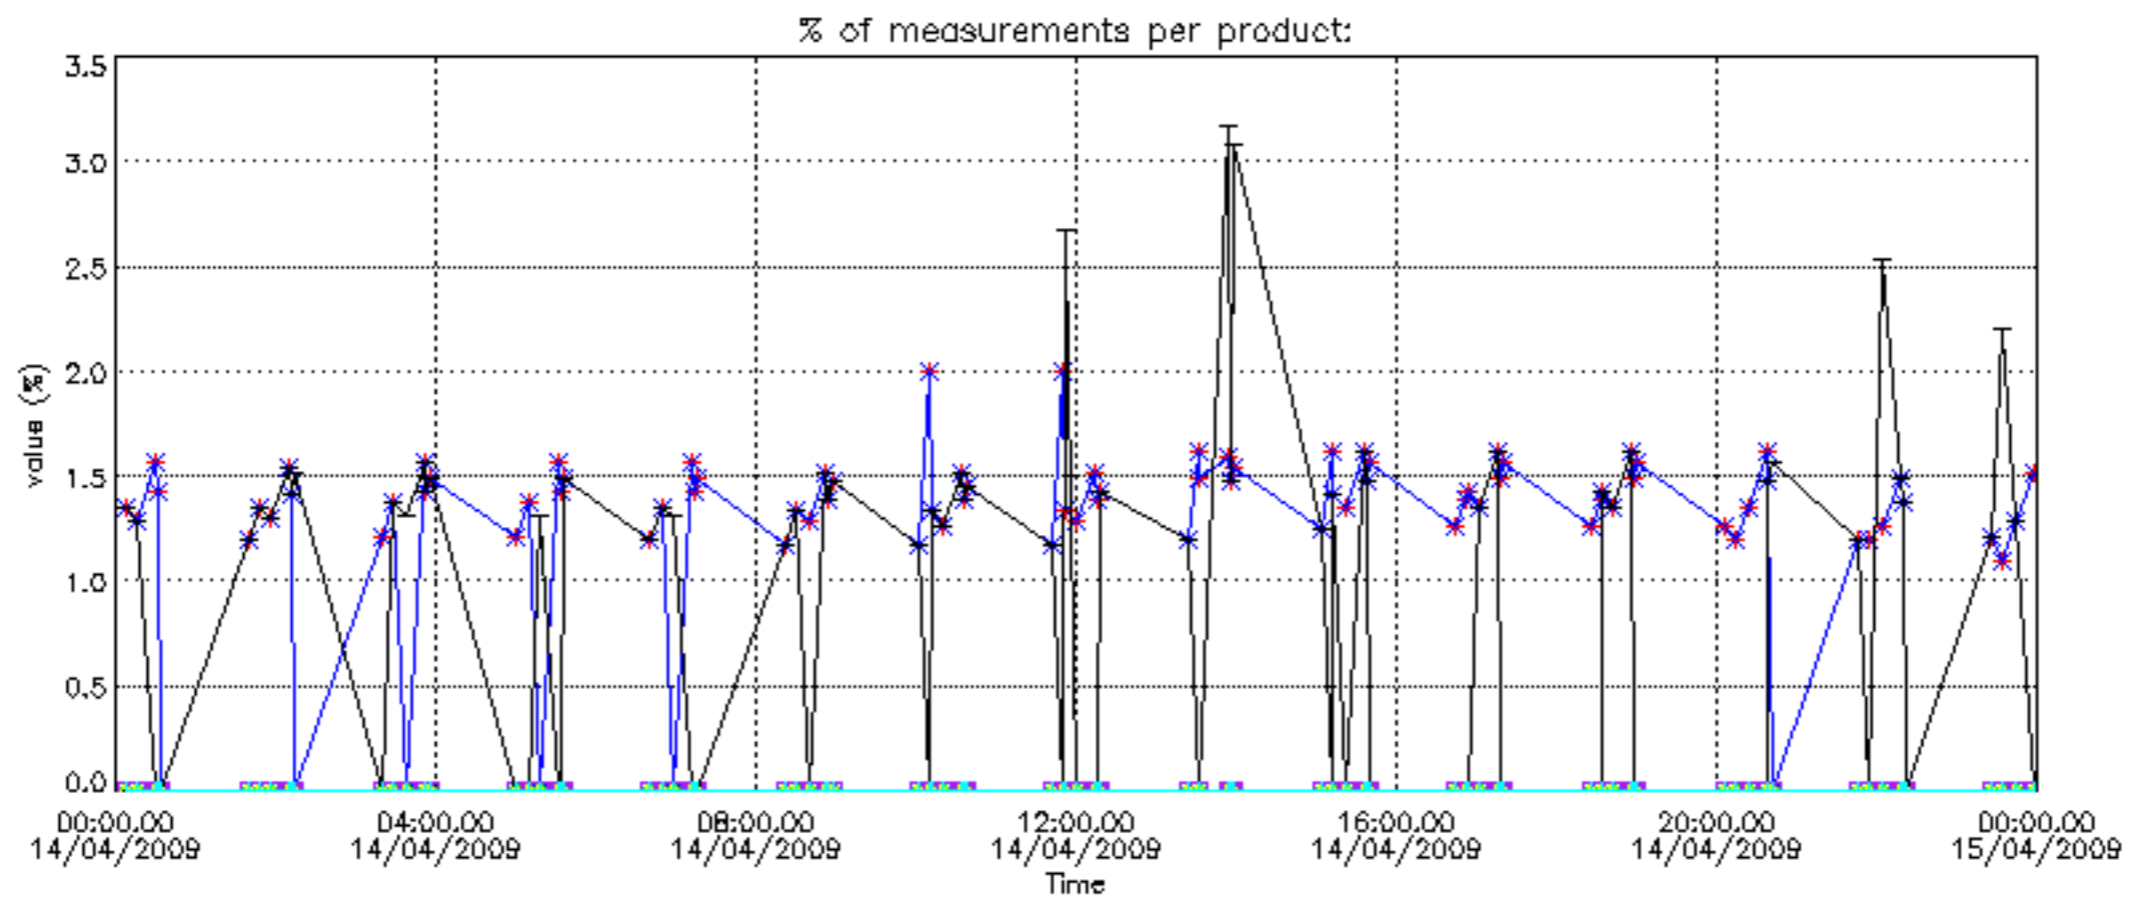

Percentage of cosmic ray hits per profile

Percentage of datation errors per profile