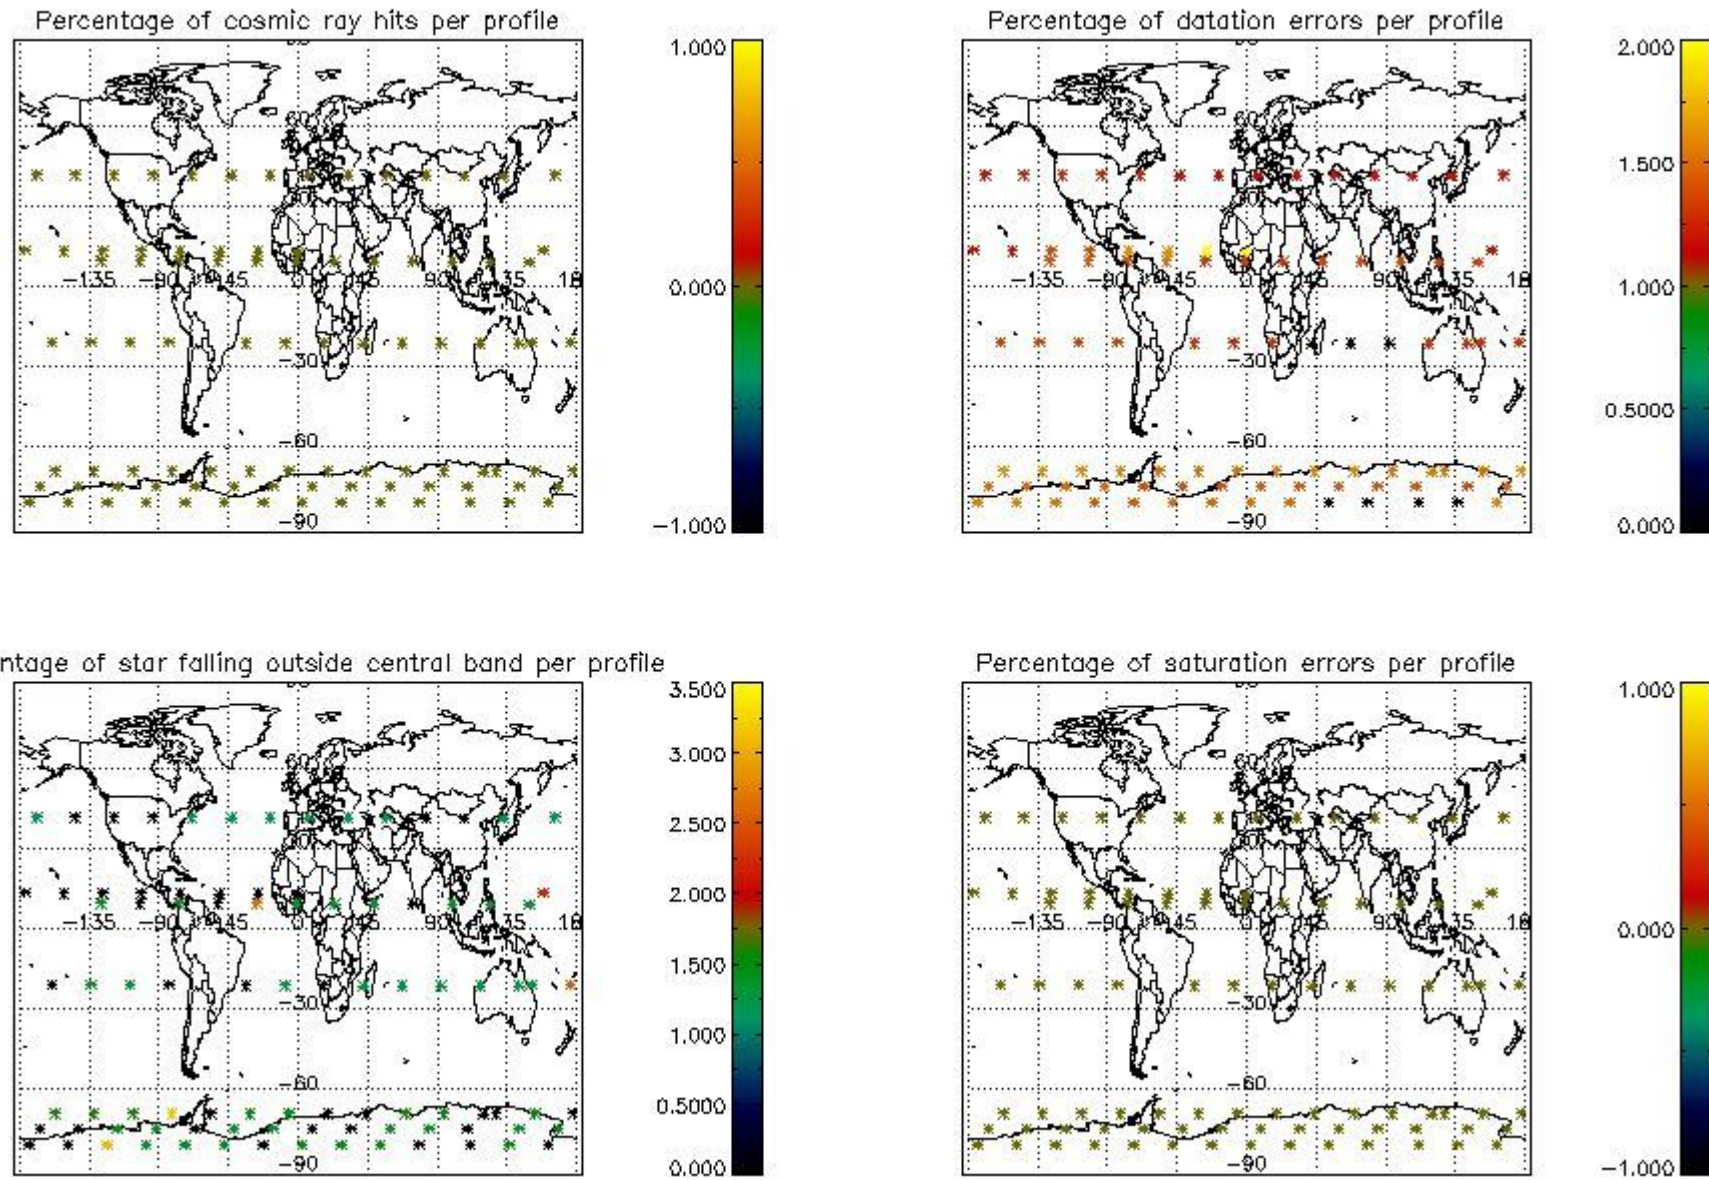

Percentage of datation errors per profile

Percentage of star falling outside central band per profile

Percentage of saturation errors per profile

4.2.2 Plot level 1 quality information per product (world map): ENVISAT DESCENDING passes