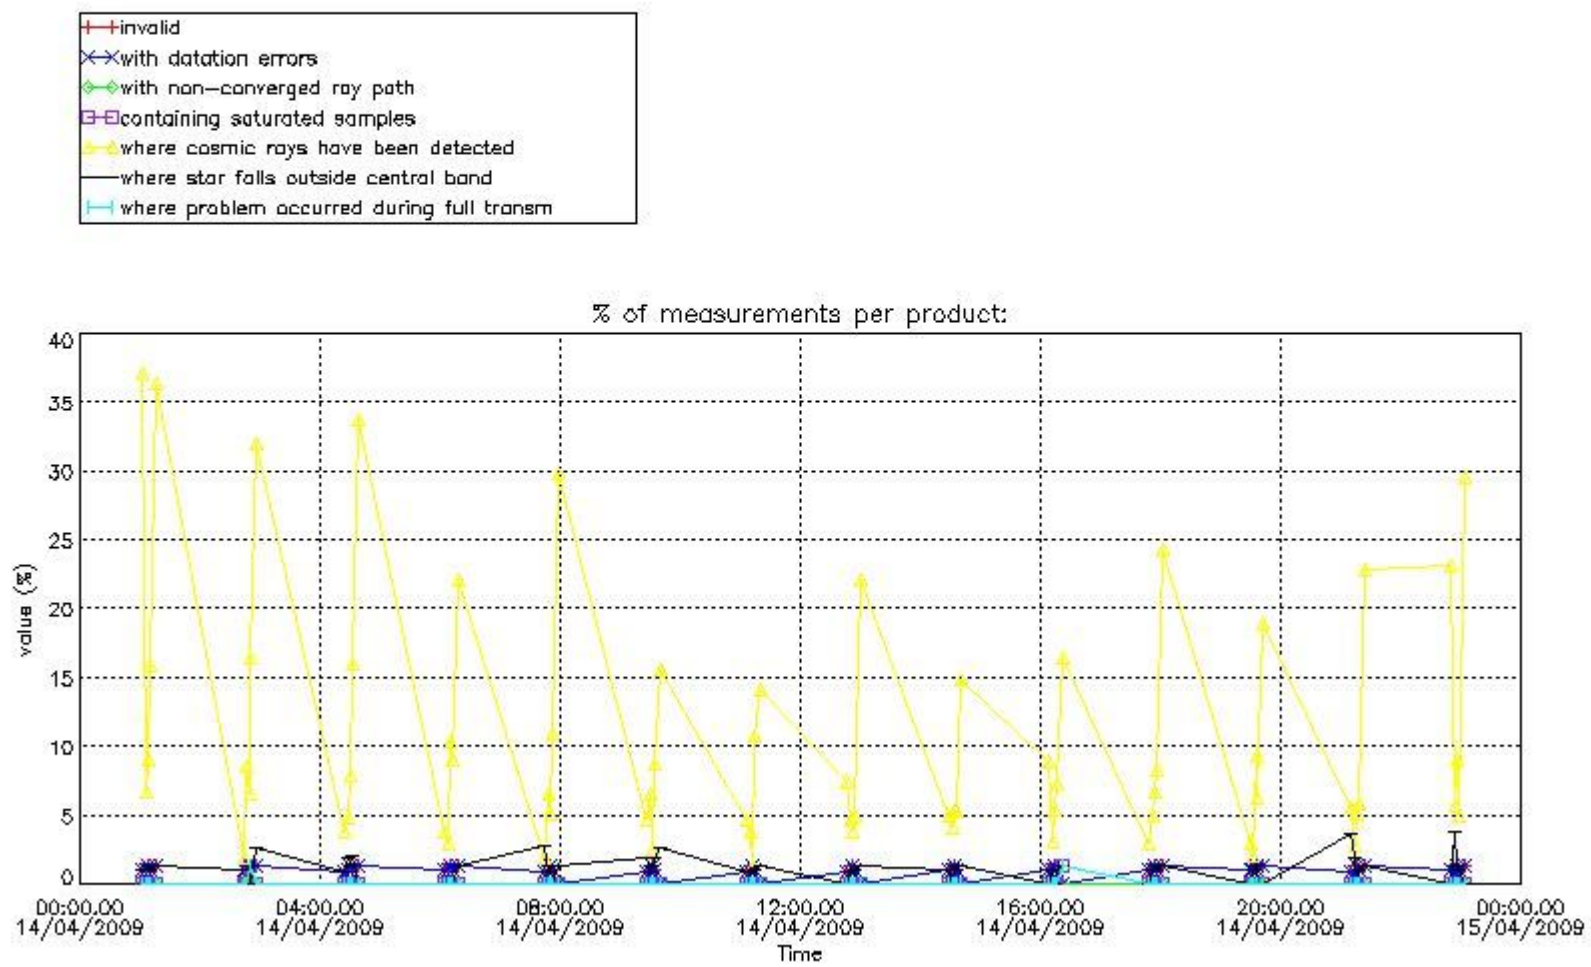

4.1.2 Plot level 1 quality information per product (time dependant): ENVI SAT DESCENDING passes