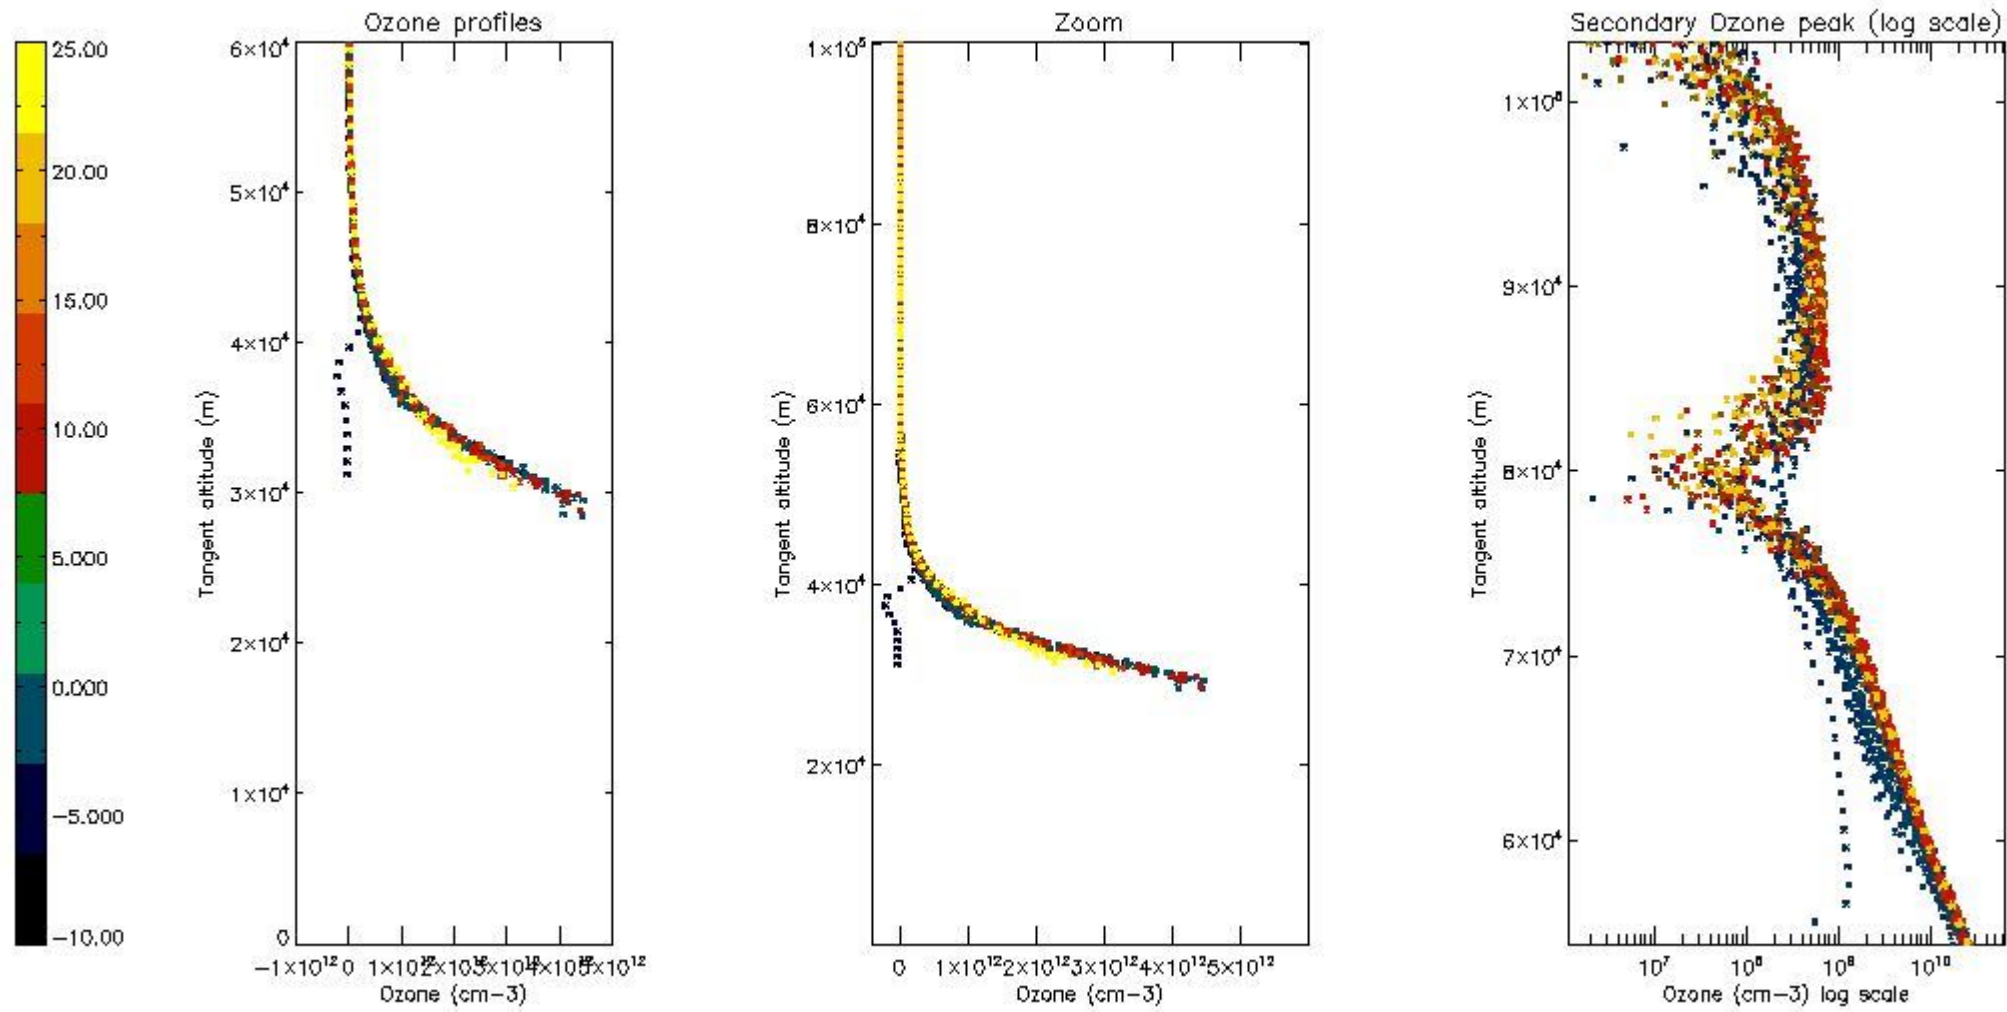

STD < 10	21
STD < 5	16

5.2 Plot ozone profiles for all STD (dark without errors)

The colorbar represents the latitude.

5.3 Plot ozone profiles where STD < 20% (dark without errors)

The colorbar represents the latitude.