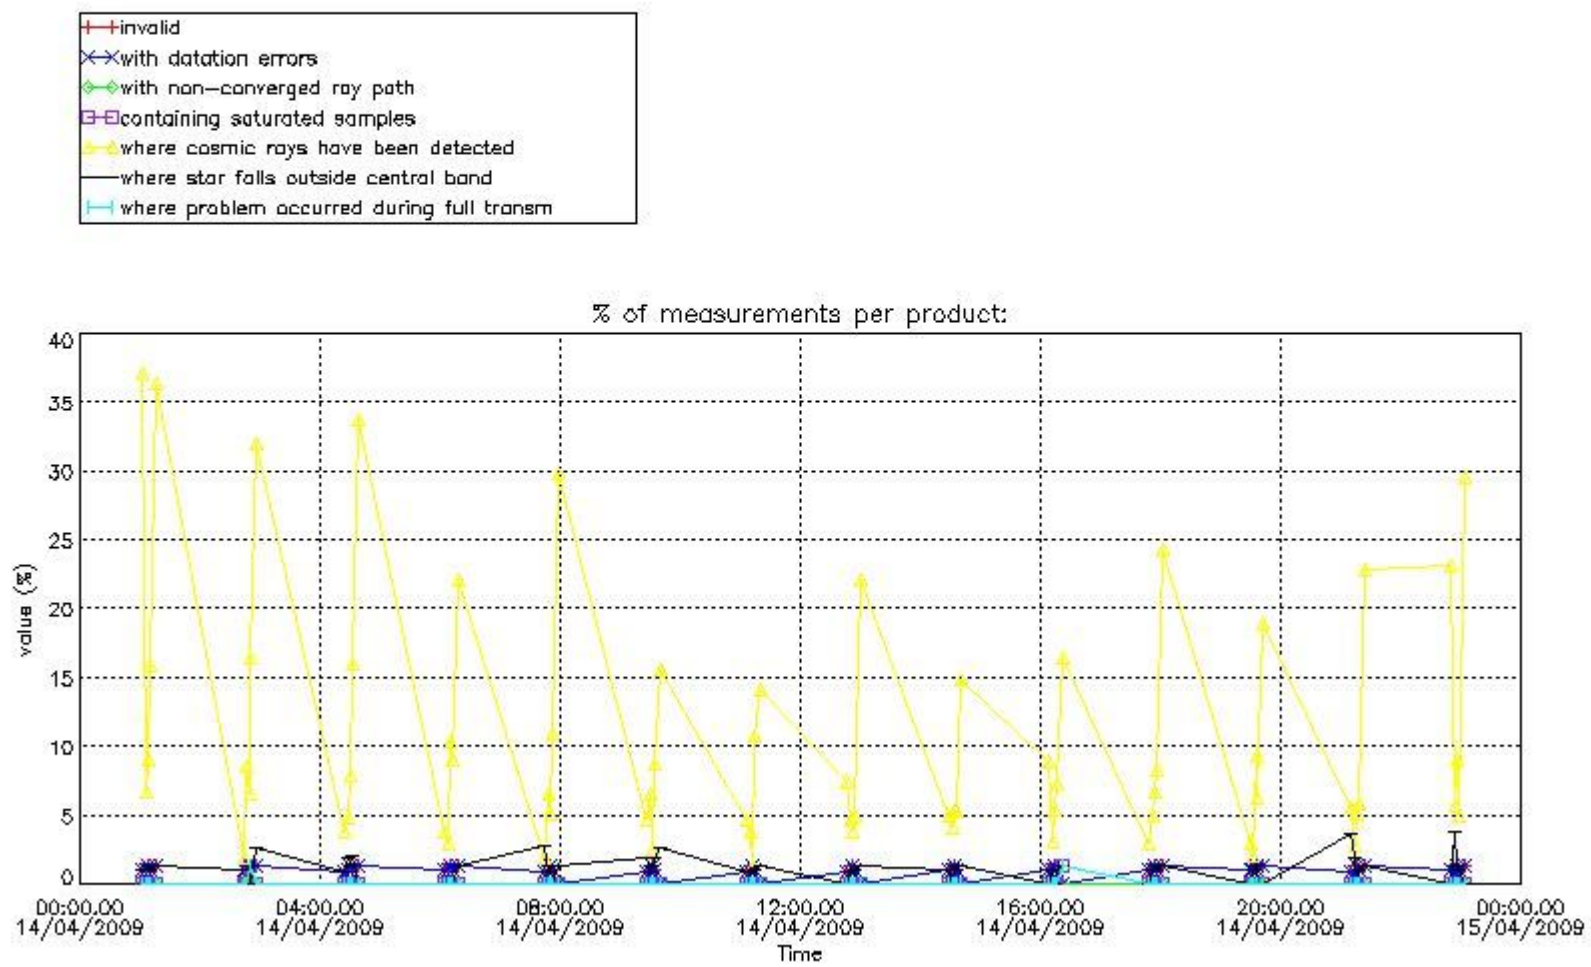

Percentage of flagged data per NO3 profile

4. Level 1 quality information per product

In this section it is plotted some information contained in the Quality Summary data set of the level 2 products that comes from the level 1b processing. Products without errors (error flag in the MPH set to "0") are used.

4.1 Plot quality information per product (time dependant) coming from level 1b processing

4.1.1 Plot level 1 quality information per product (time dependant): ENVISAT ASCENDING passes

4.1.2 Plot level 1 quality information per product (time dependant): ENVI SAT DESCENDING passes