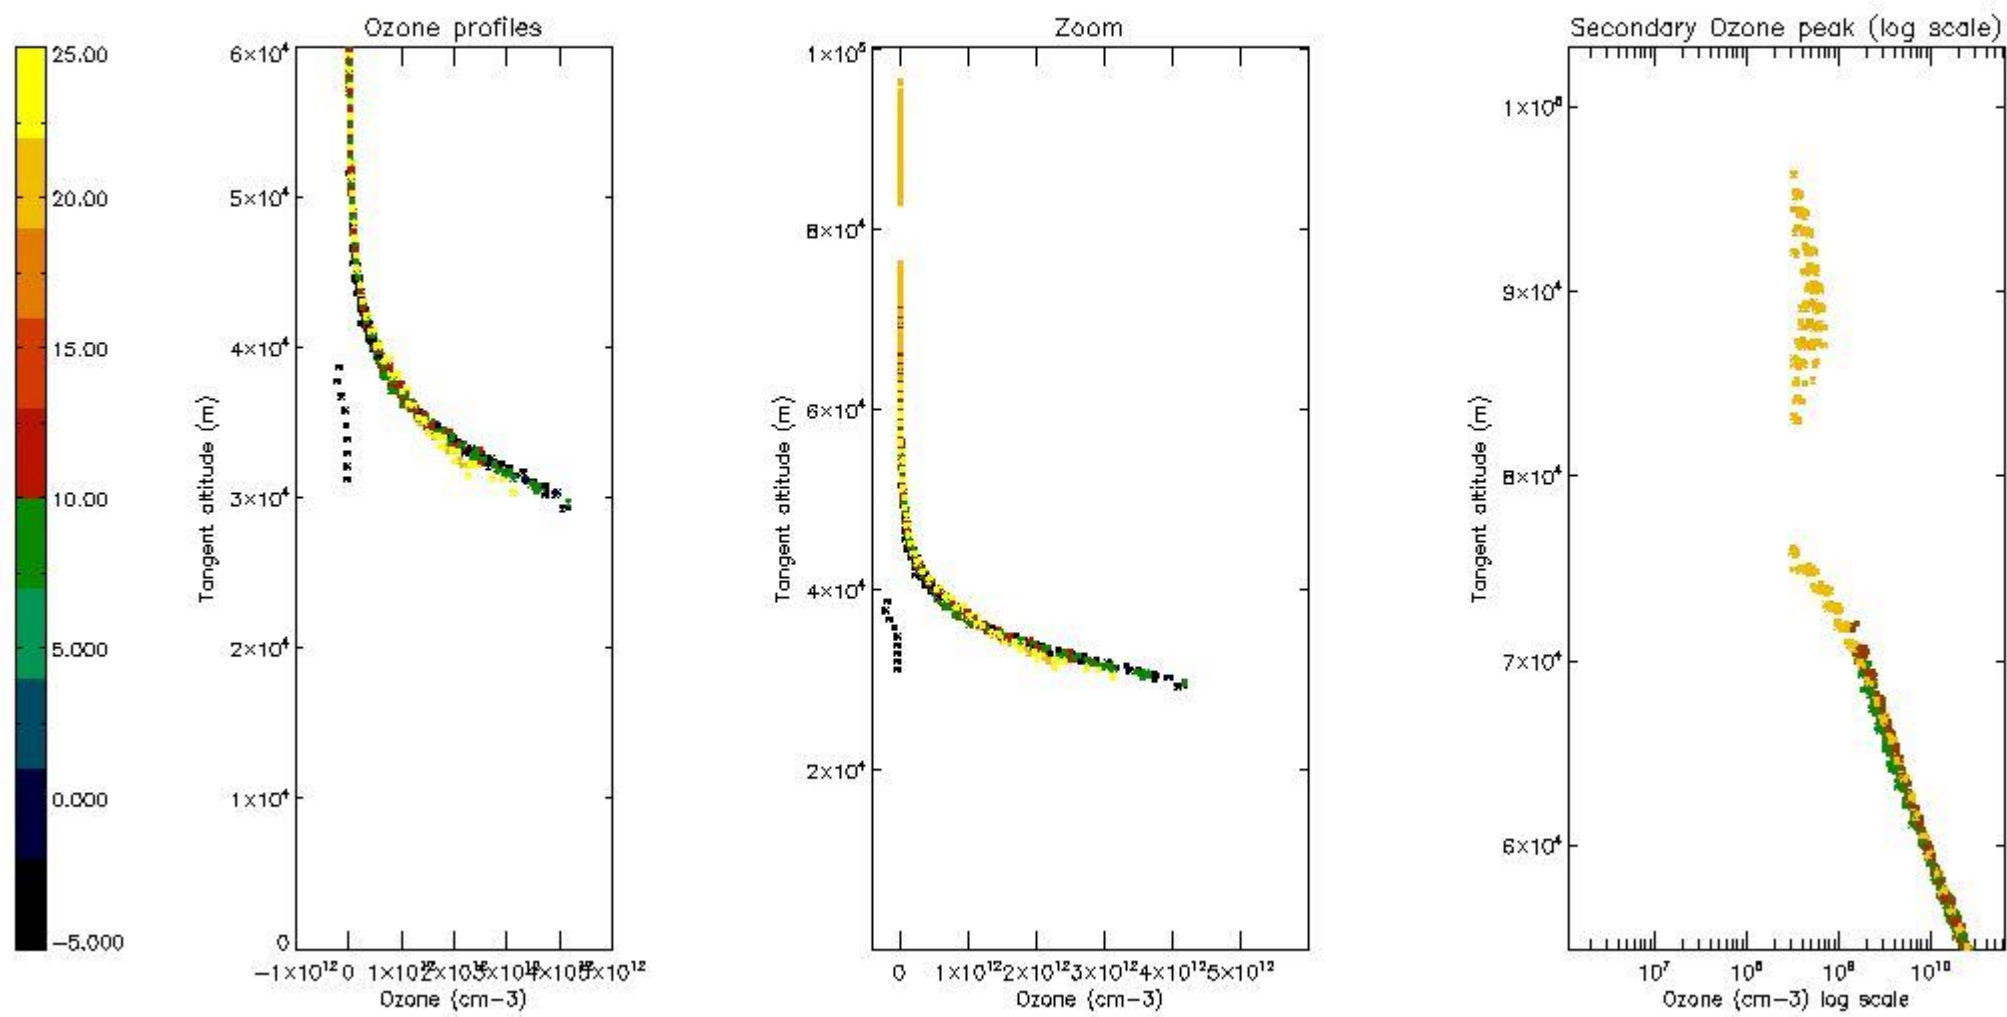

5.6 Plot NO₂ profiles for all STD (dark without errors)

The colorbar represents the latitude.