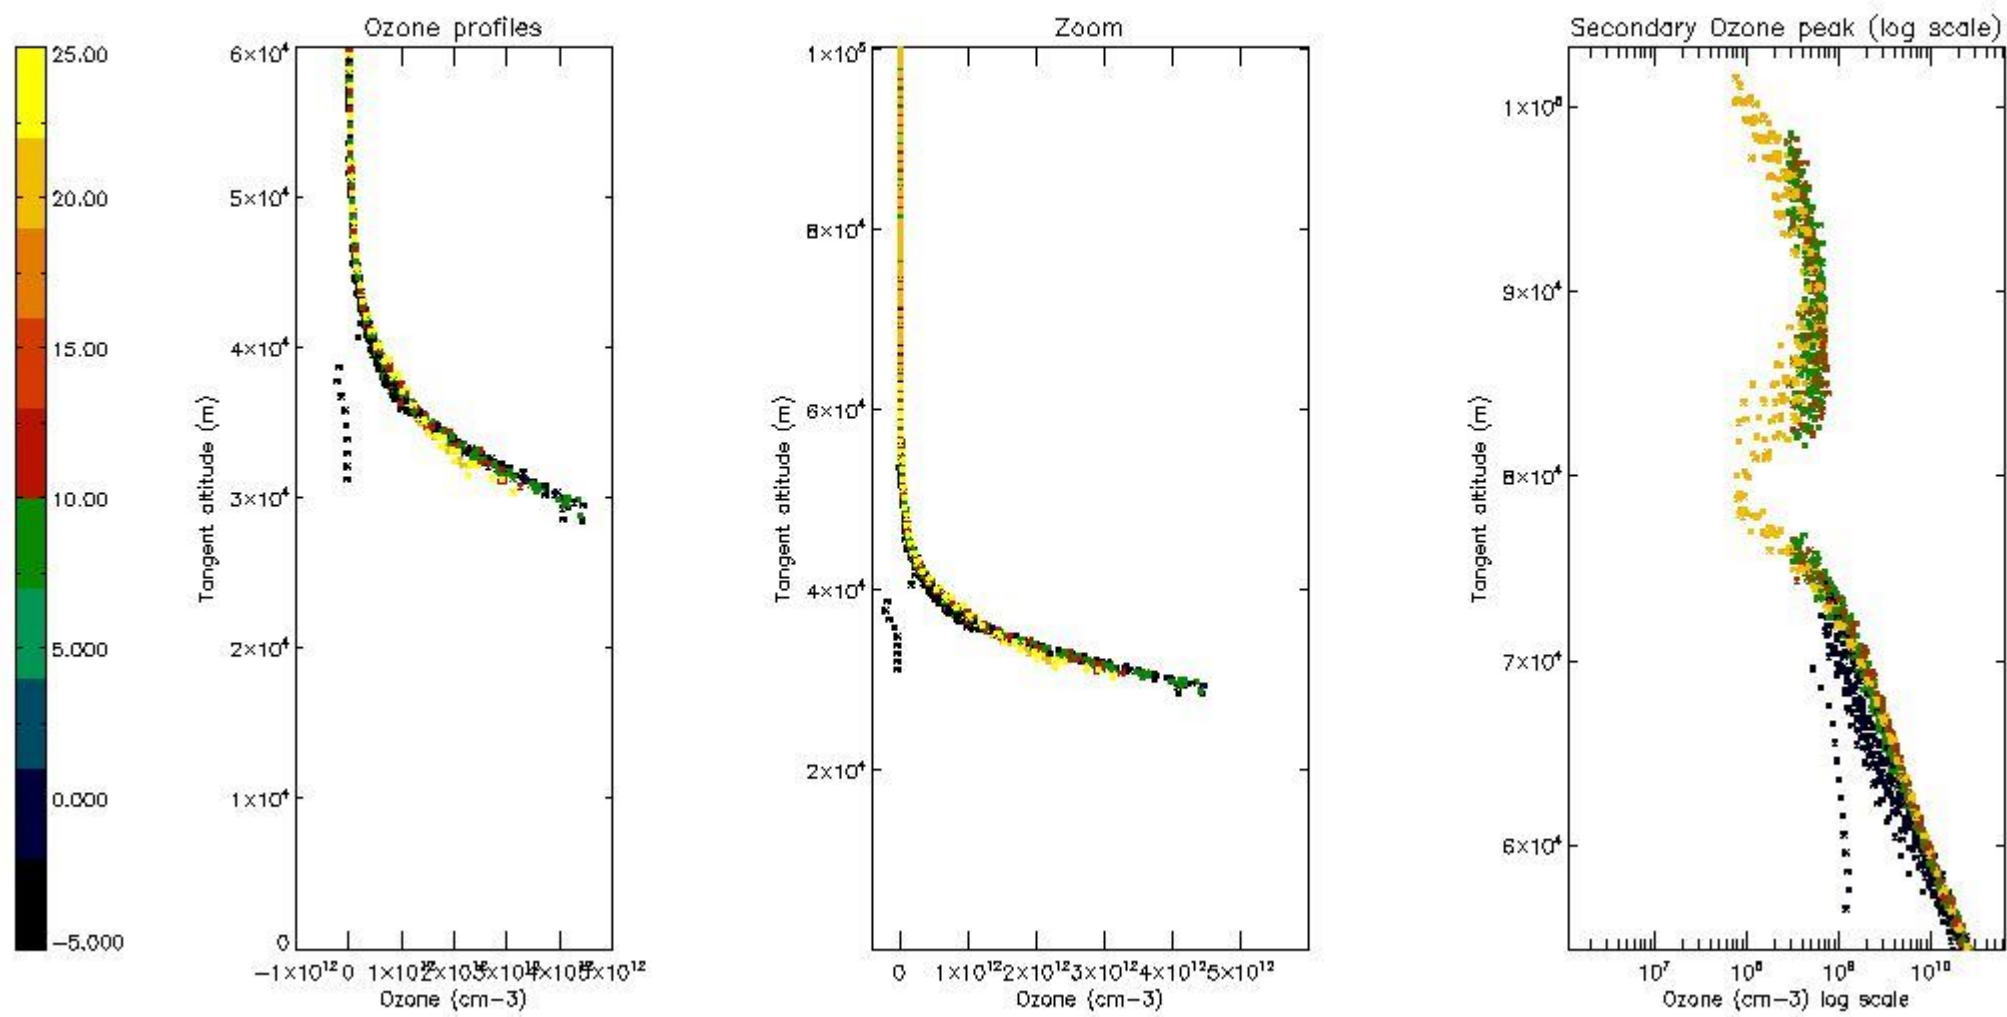

STD < 10	21
STD < 5	16

5.2 Plot ozone profiles for all STD (dark without errors)

The colorbar represents the latitude.

5.3 Plot ozone profiles where STD < 20% (dark without errors)

The colorbar represents the latitude.