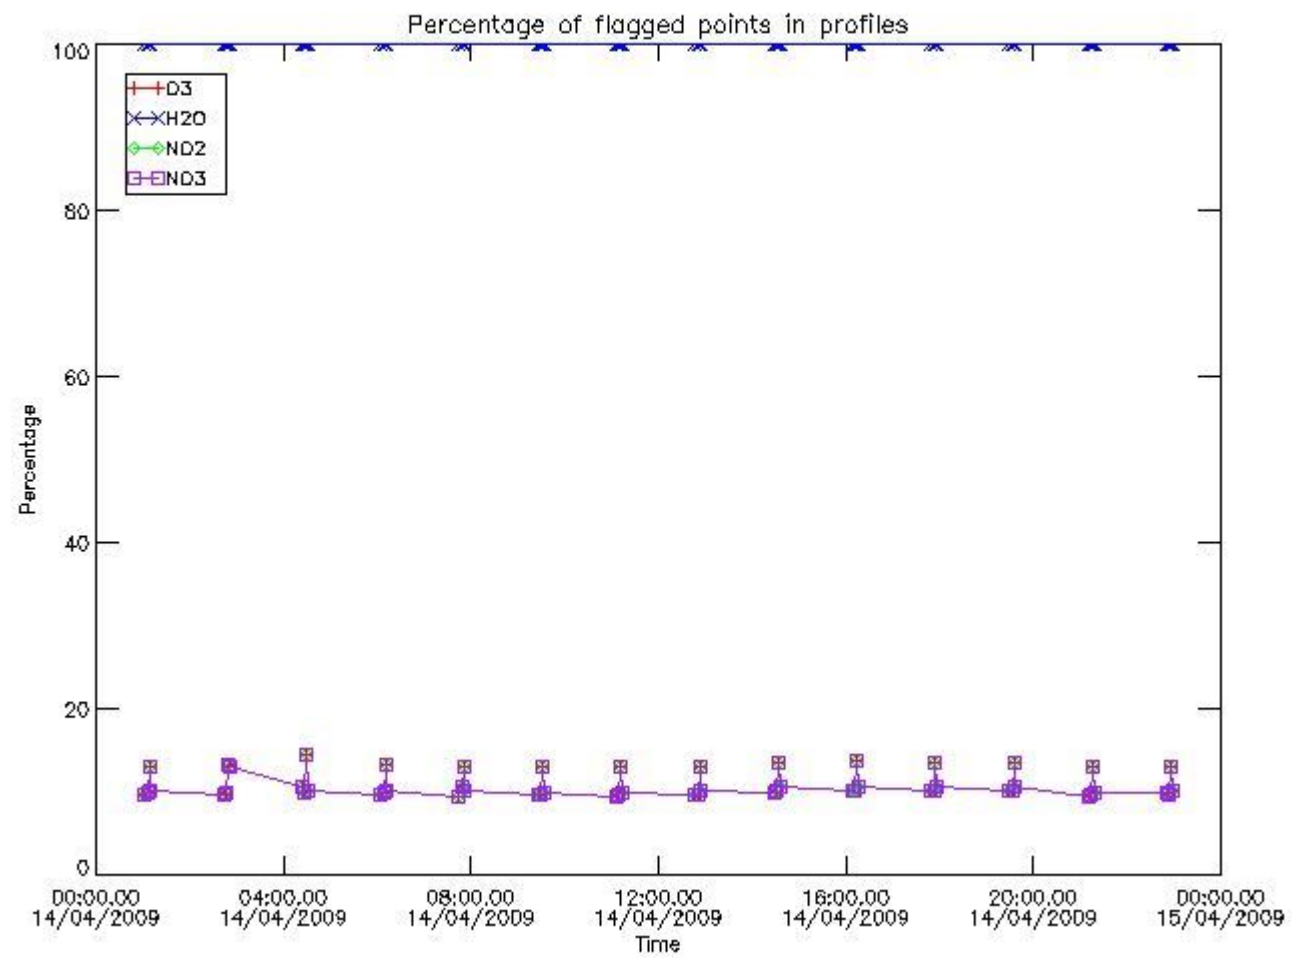

161	GOM_NL__2PRFIN20090414_234422_000000392078_00116_37244_7439.N1	14-APR-2009 23:44:22	Bright	39.000	119	14Eta Dra	2.7270	4700.0	78	37244	No
162	GOM_NL__2PRFIN20090414_235813_000000332078_00116_37244_7440.N1	14-APR-2009 23:58:13	Bright	33.000	19	50Alp Cyg	1.2460	10500.	66	37244	No

3. Quality information per product

In this section it is plotted some information contained in the Quality Summary data set of the level 2 products. Only products in dark limb conditions and without errors (error flag in the MPH set to "0") are used.

3.1 Plot quality information per product (time dependant)

3.2 Plot quality information per product (world map)