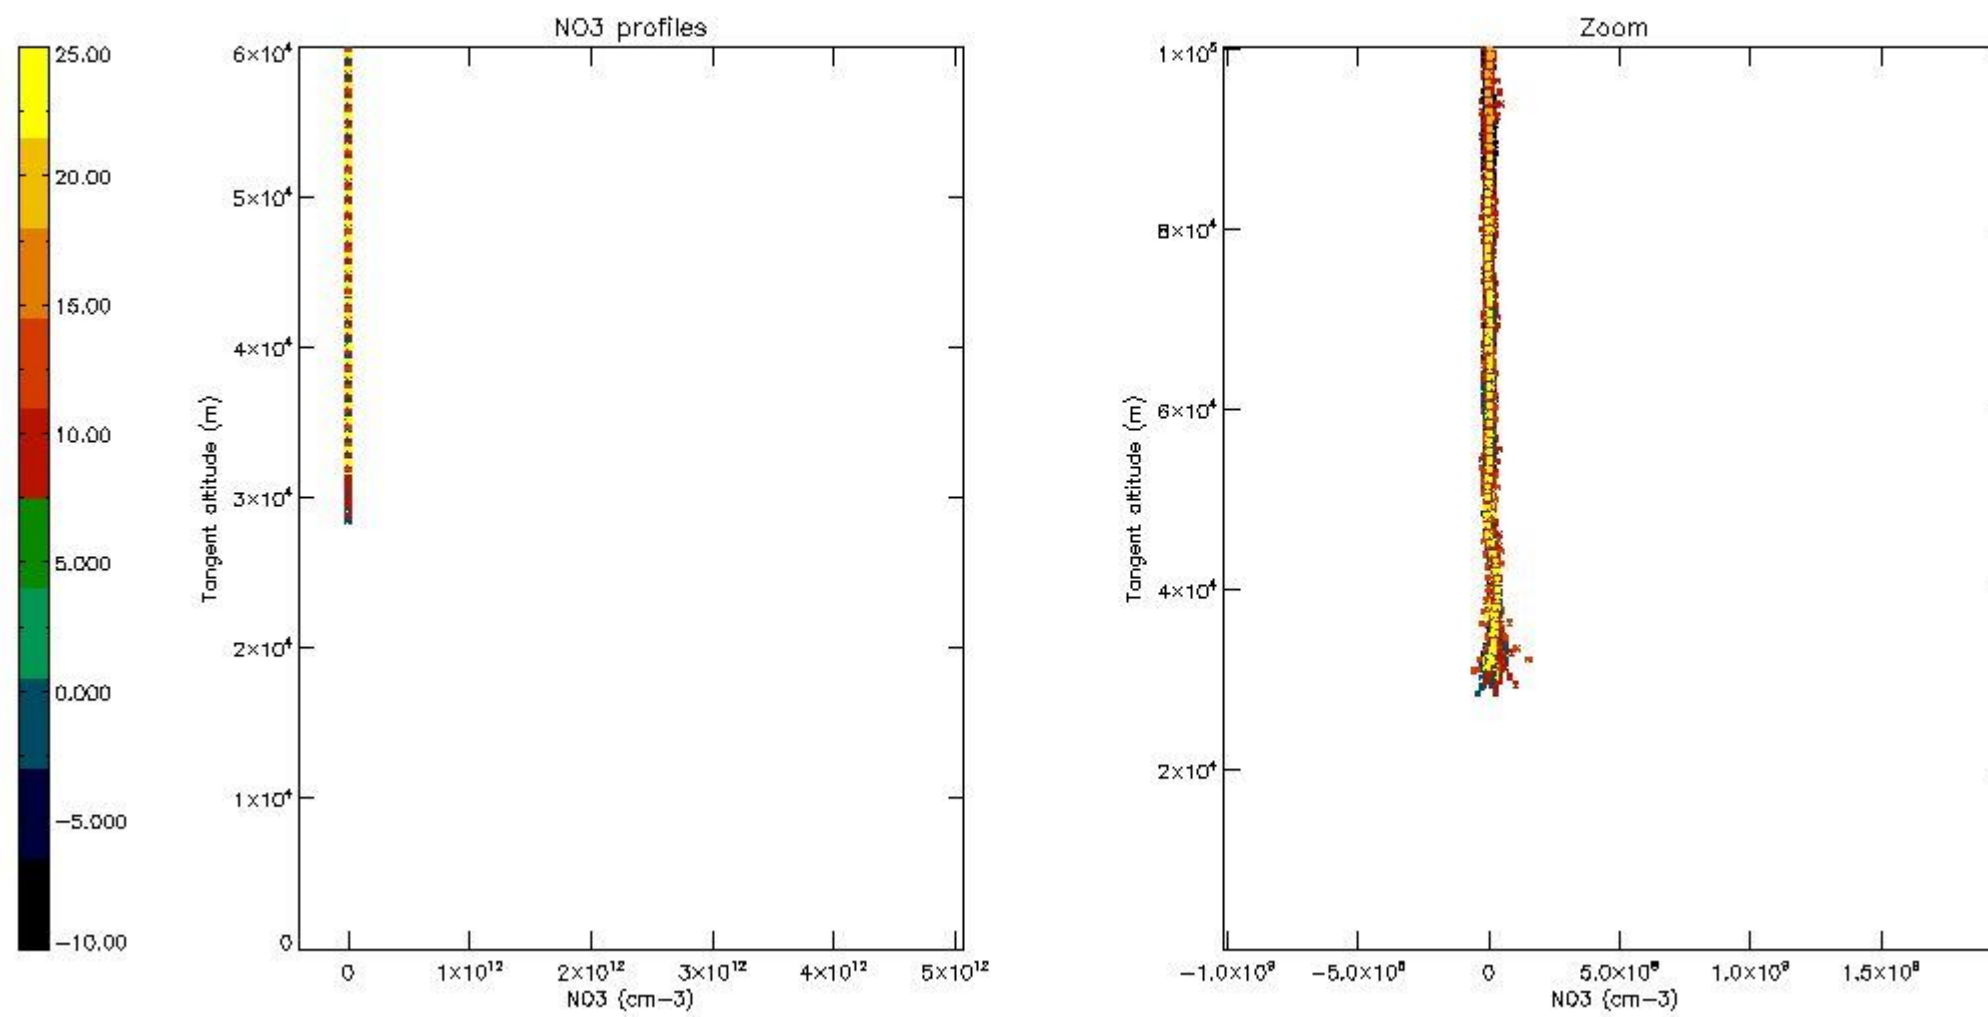

6. Auxiliary Data Files used for the production reported in section 2

The number reported in the third column indicates since which file (see list in section 2) the corresponding auxiliary file has been used. The fourth column is the date of those product files.

Type	Auxiliary Filename	Used since product	Used since product date
INST_PHYS_CHARACTERISTICS	GOM_INS_AXVIEC20091111_143220_20030716_120000_20500101_000000	1	14-APR-2009 00:07:35
LEVEL-2_PROC_CONFIG	GOM_PR2_AXVIEC20091111_152718_20020301_000000_20500101_000000	1	14-APR-2009 00:07:35
CROSS_SECTIONS_FILE	GOM_CRS_AXVIEC20091111_154832_20020301_000000_20500101_000000	1	14-APR-2009 00:07:35