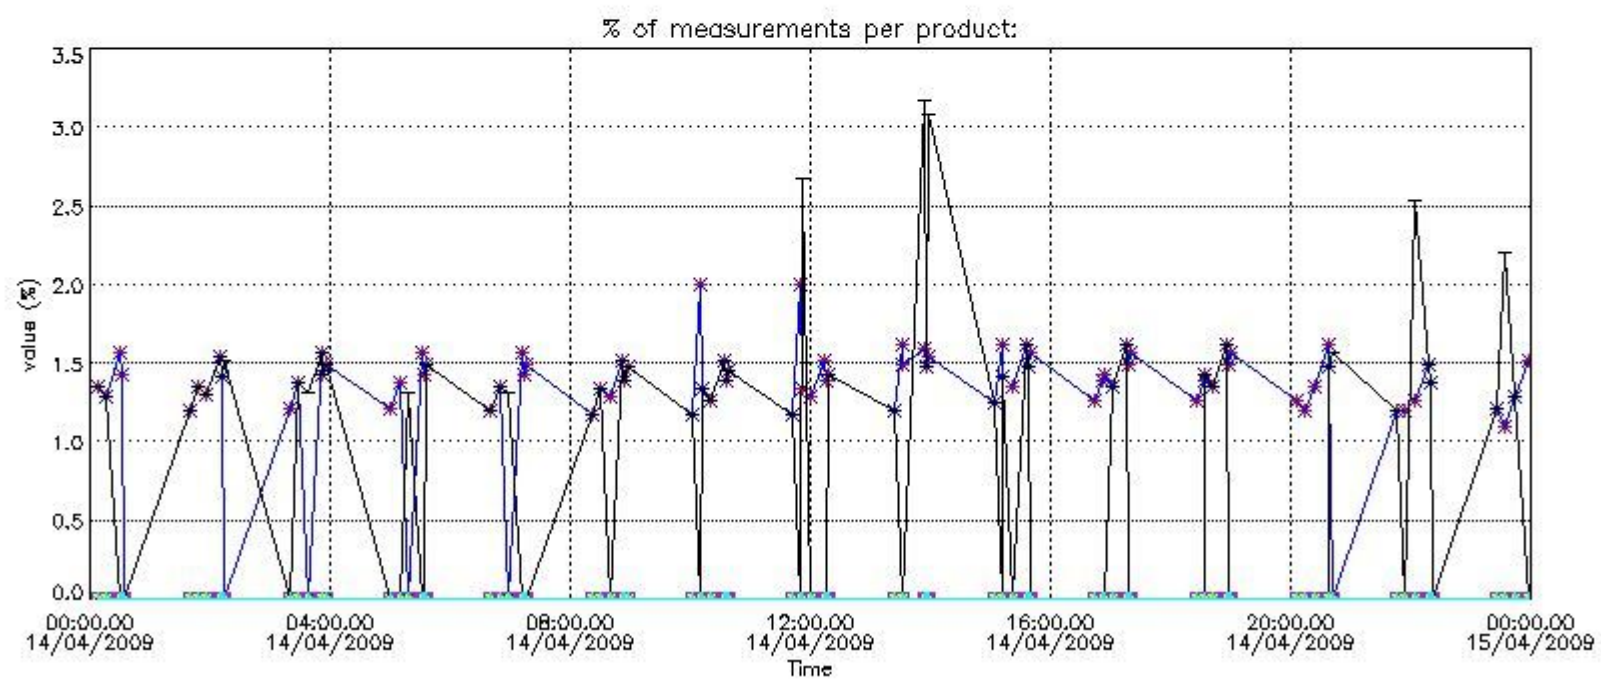

Percentage of flagged data per NO3 profile

4. Level 1 quality information per product

In this section it is plotted some information contained in the Quality Summary data set of the level 2 products that comes from the level 1b processing. Products without errors (error flag in the MPH set to "0") are used.

4.1 Plot quality information per product (time dependant) coming from level 1b processing

4.1.1 Plot level 1 quality information per product (time dependant): ENVISAT ASCENDING passes

4.1.2 Plot level 1 quality information per product (time dependant): ENVI SAT DESCENDING passes