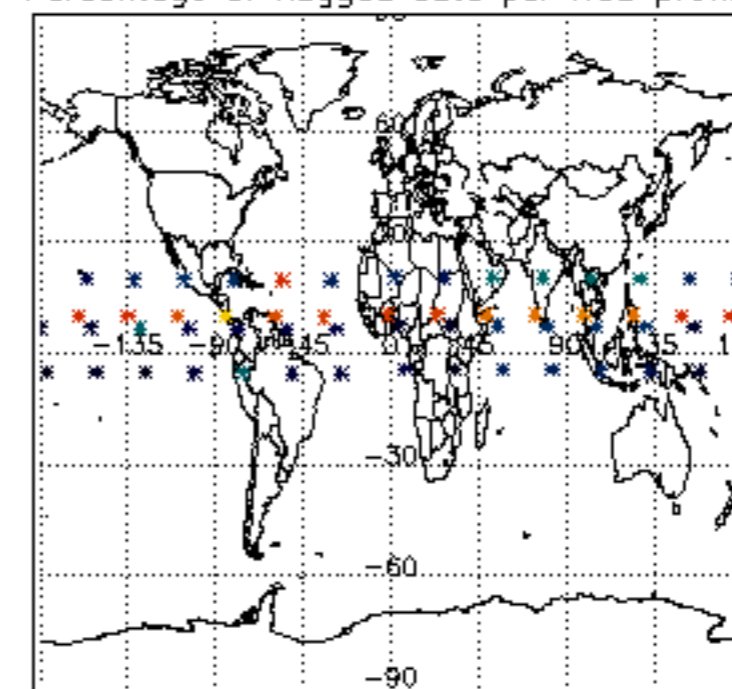

Percentage of flagged data per NO3 profile