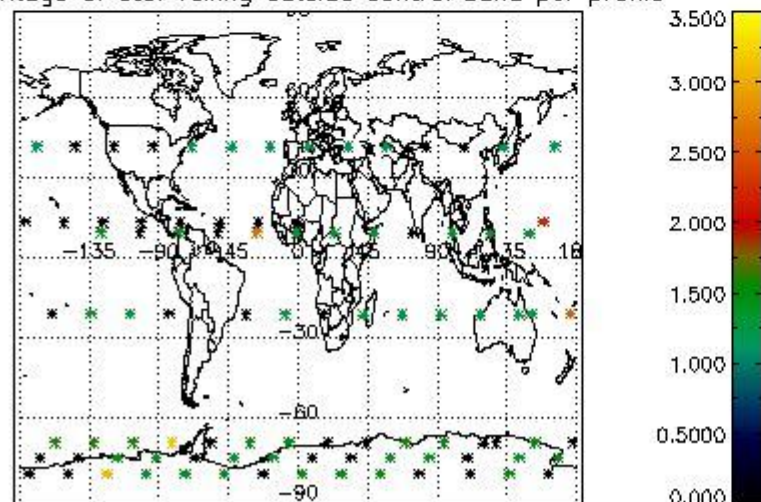

Percentage of star falling outside central band per profile