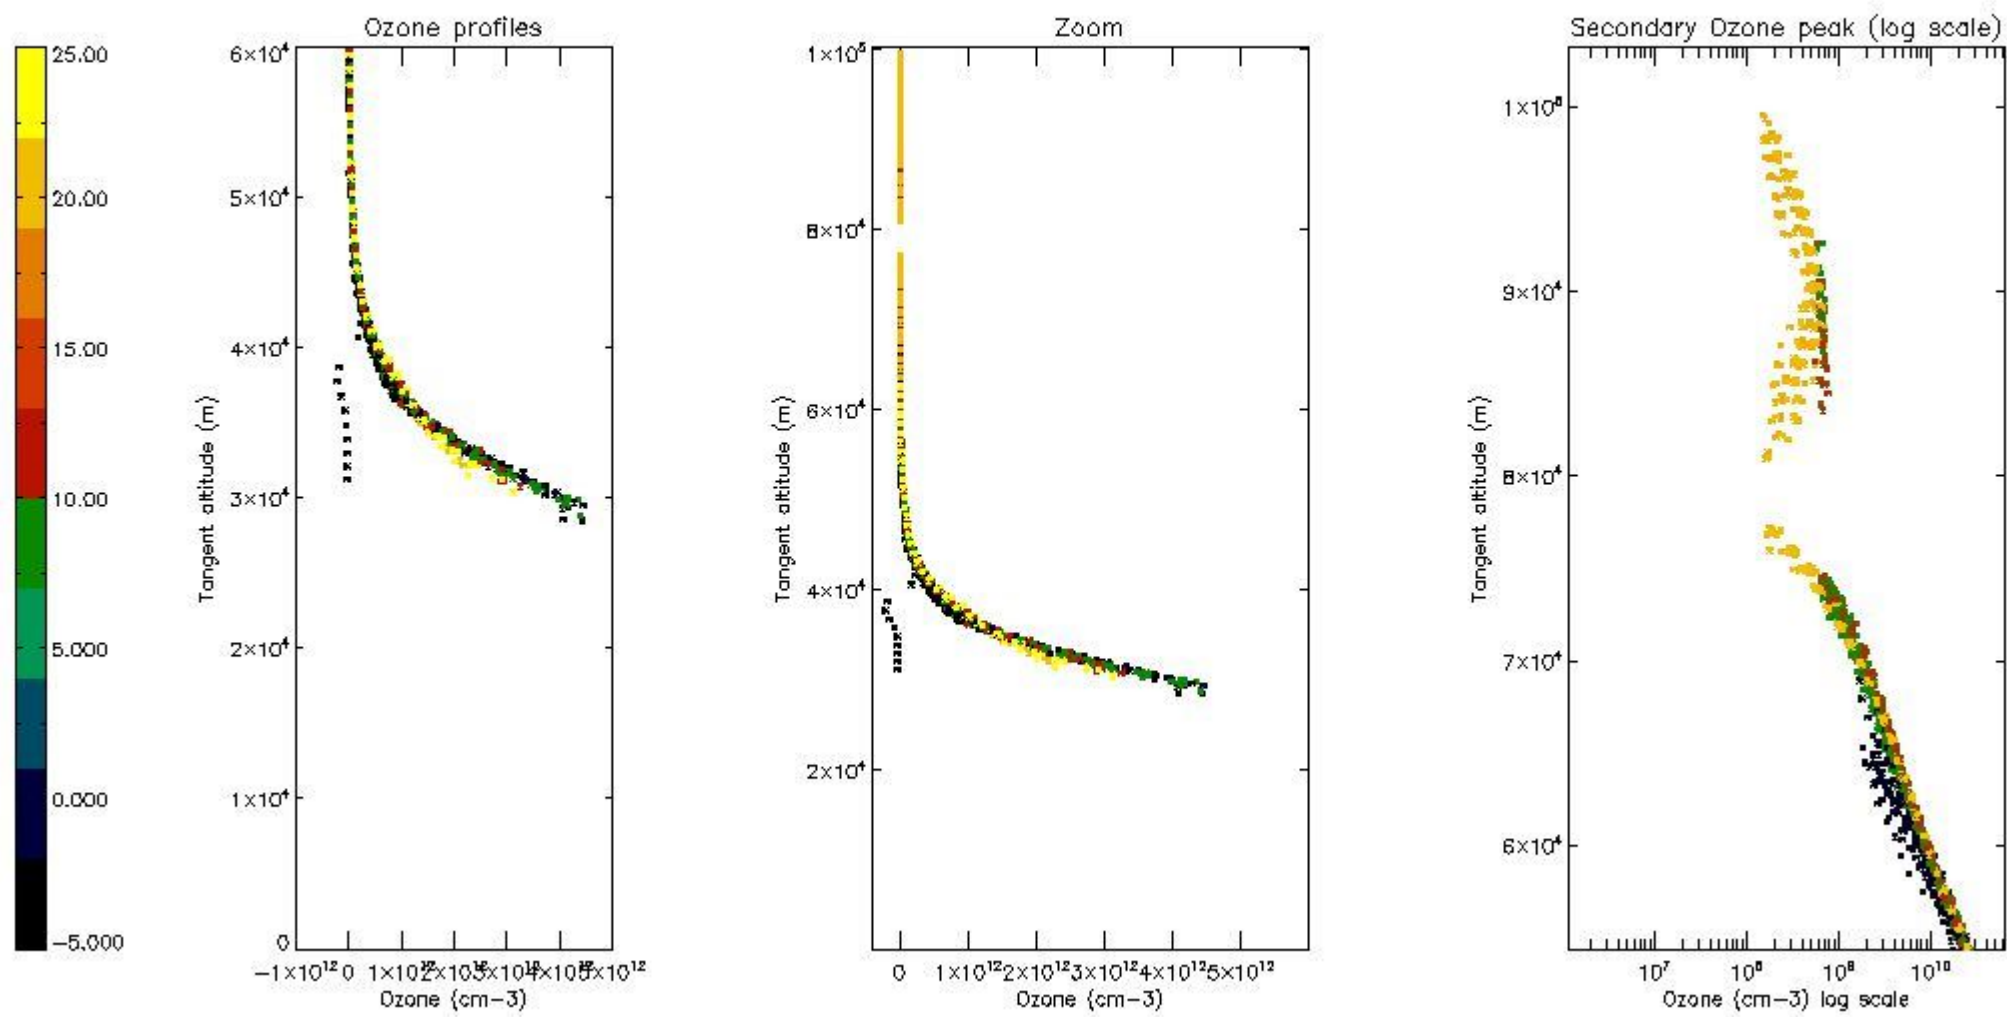

5.5 Plot ozone profiles where STD < 5% (dark without errors)

The colorbar represents the latitude.