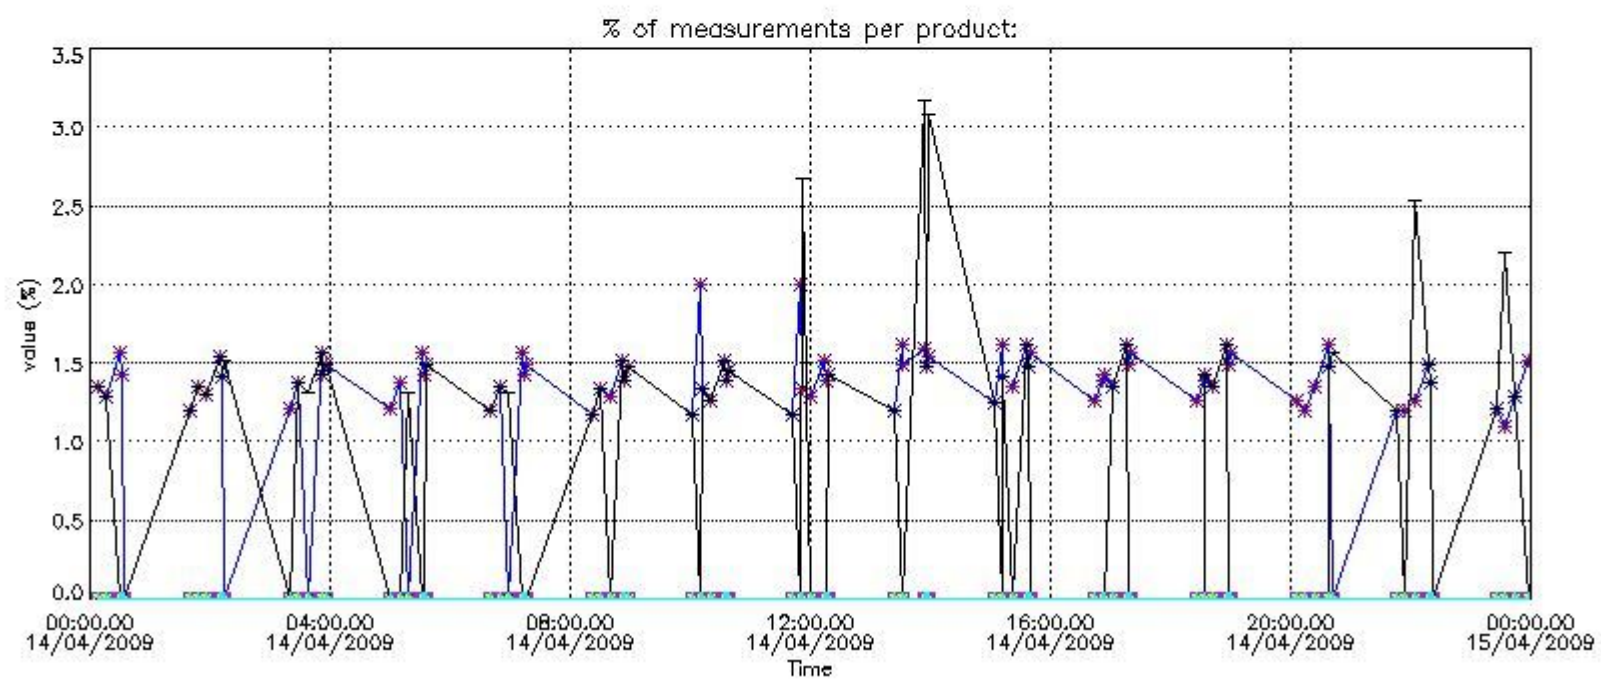

4.2 Plot quality information per product coming from level 1b processing (world map)

4.2.1 Plot level 1 quality information per product (world map): ENVISAT ASCENDING passes