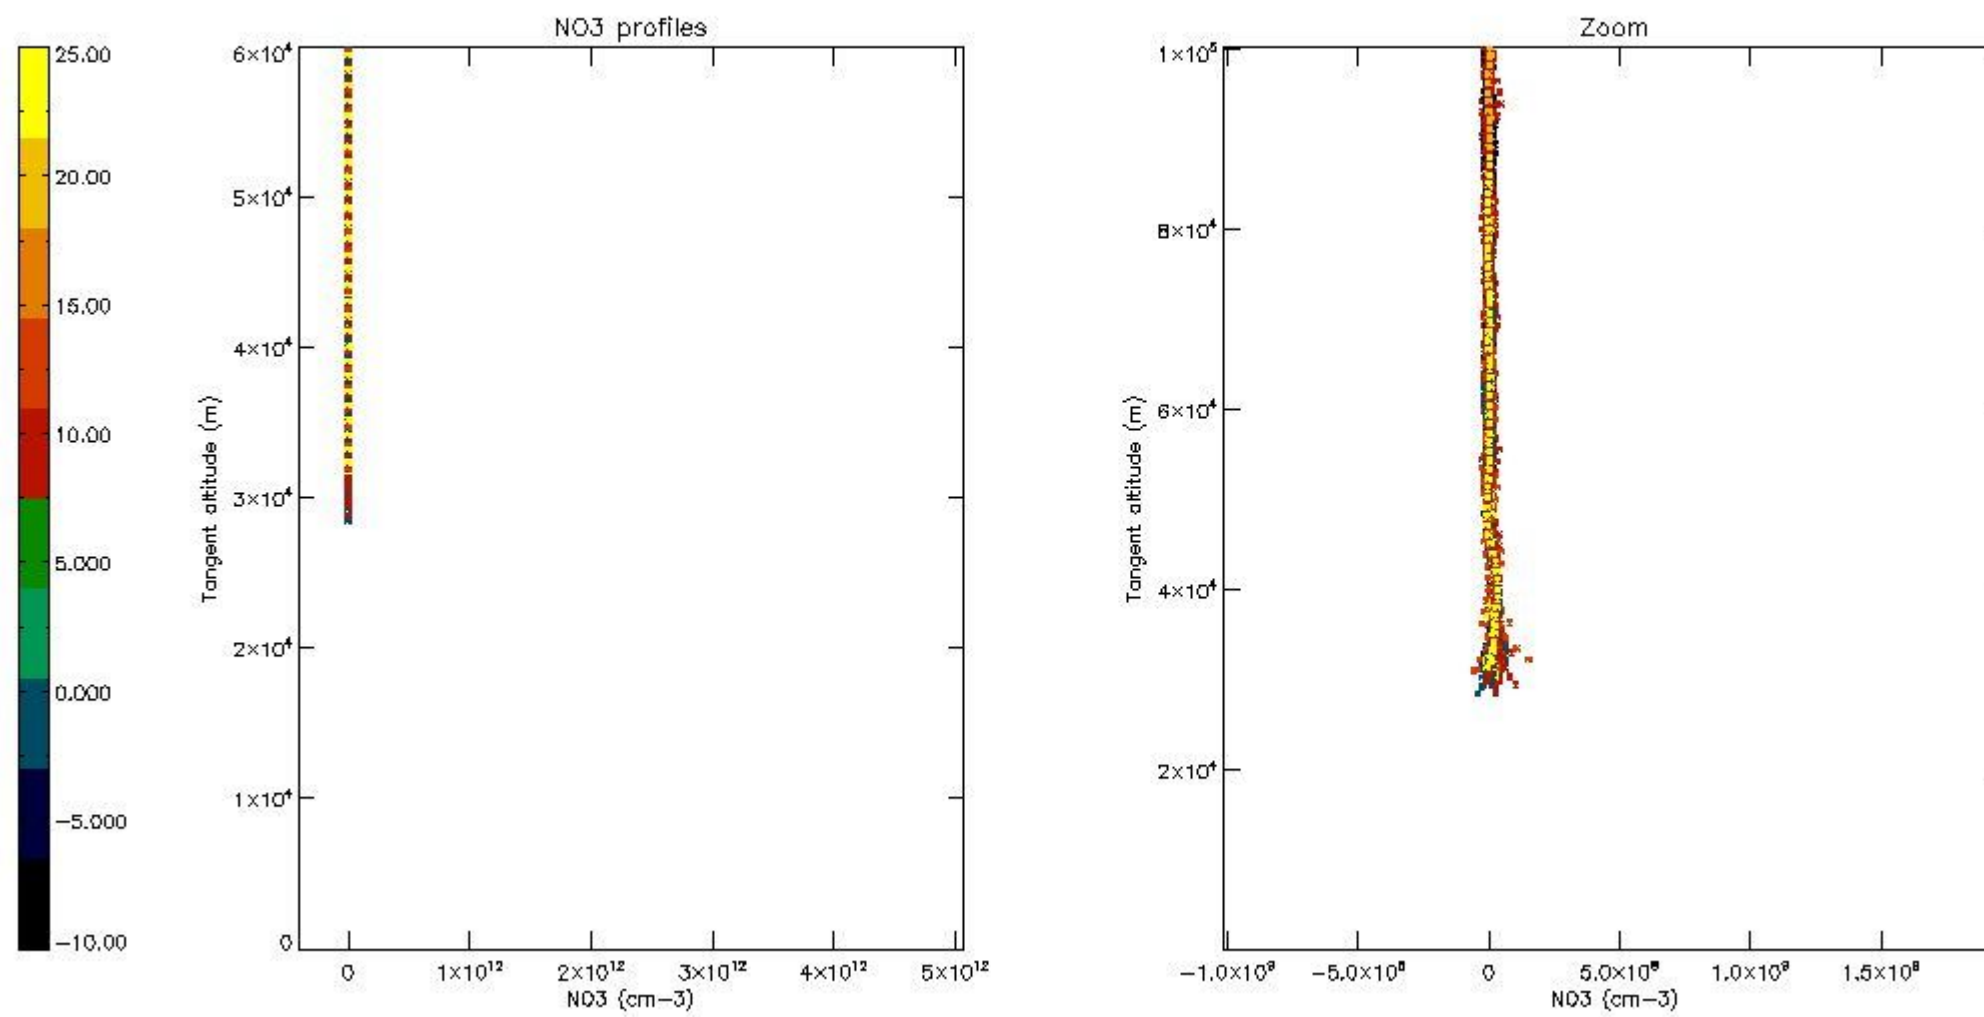

6. Auxiliary Data Files used for the production reported in section 2

The number reported in the third column indicates since which file (see list in section 2) the corresponding auxiliary file has been used. The fourth column is the date of those product files.

Type	Auxiliary Filename	Used since product	Used since product date
INST_PHYS_CHARACTERISTICS	GOM_INS_AXVIEC20091111_143220_20030716_120000_20500101_000000	1	14-APR-2009 00:07:35
LEVEL-2_PROC_CONFIG	GOM_PR2_AXVIEC20091111_152718_20020301_000000_20500101_000000	1	14-APR-2009 00:07:35
CROSS_SECTIONS_FILE	GOM_CRS_AXVIEC20091111_154832_20020301_000000_20500101_000000	1	14-APR-2009 00:07:35