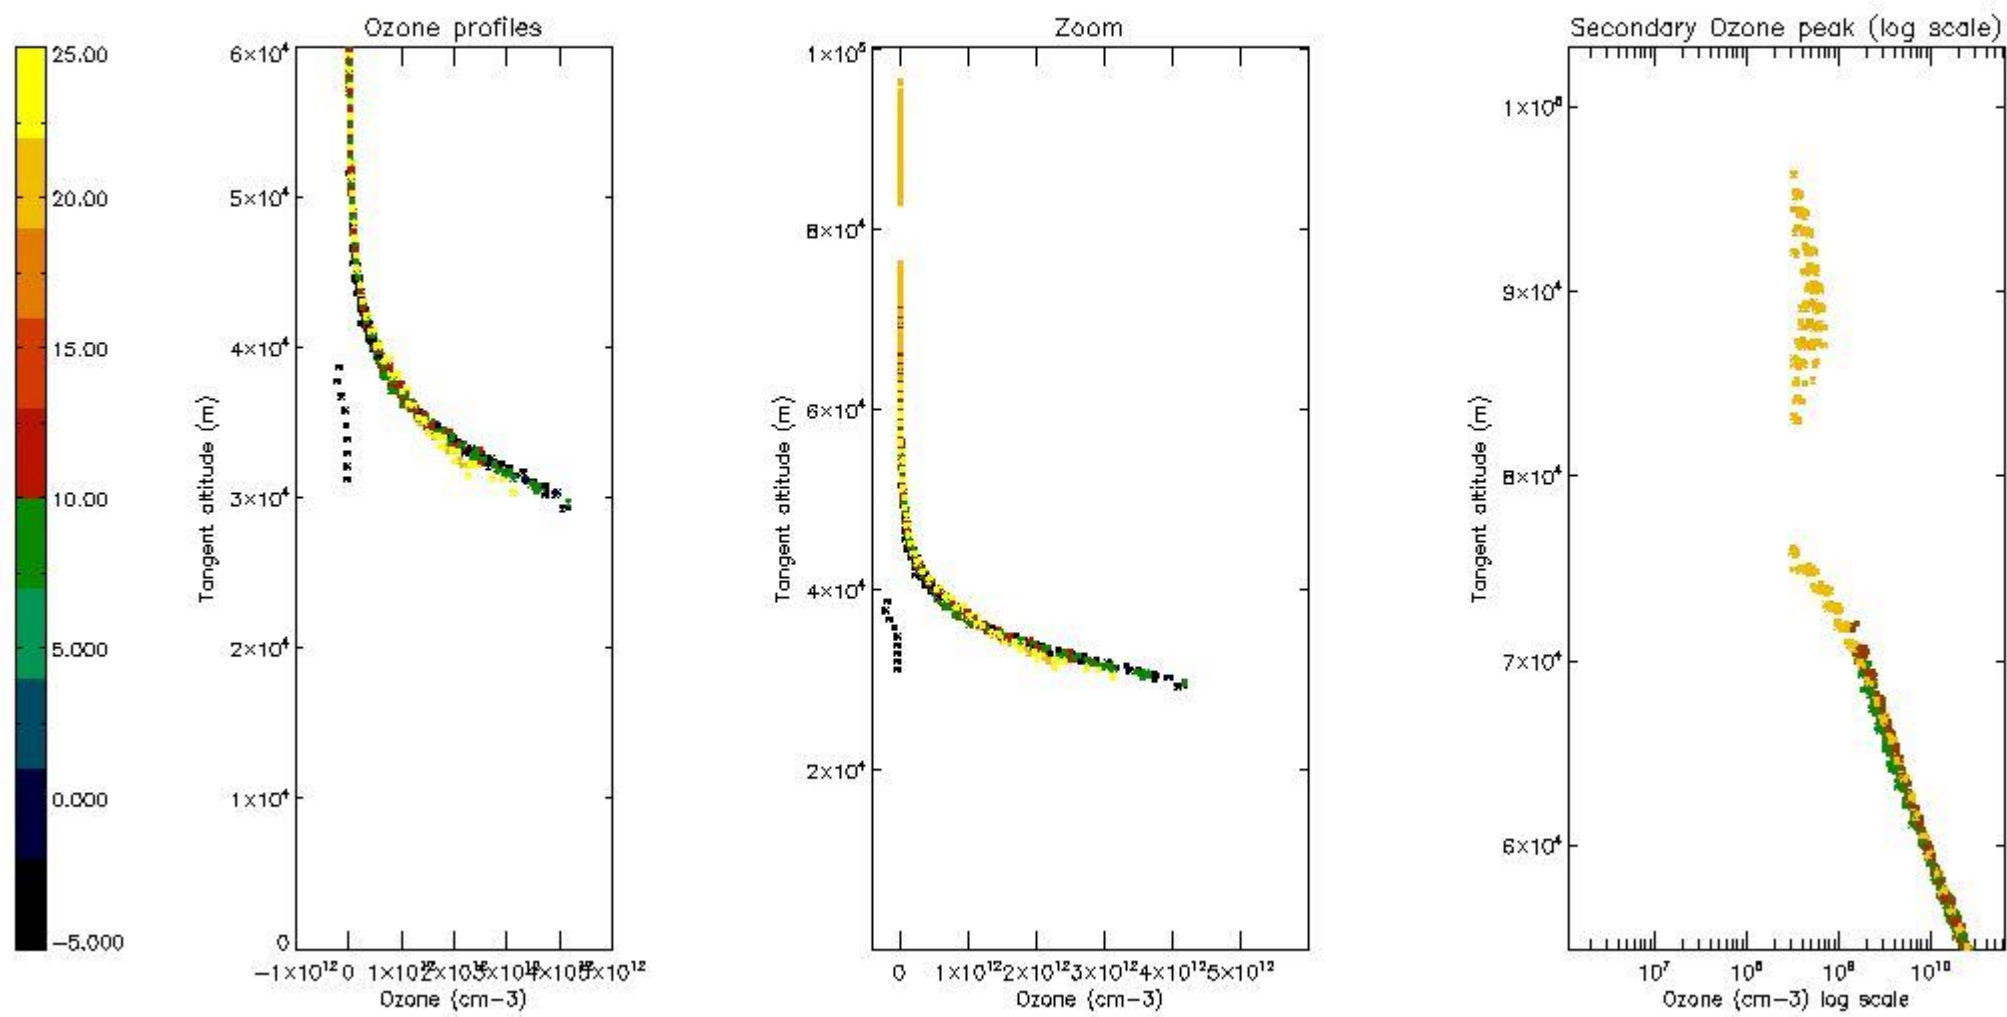

STD < 10	21
STD < 5	16

5.2 Plot ozone profiles for all STD (dark without errors)

The colorbar represents the latitude.

5.3 Plot ozone profiles where STD < 20% (dark without errors)

The colorbar represents the latitude.

5.4 Plot ozone profiles where STD < 10% (dark without errors)

The colorbar represents the latitude.

5.5 Plot ozone profiles where STD < 5% (dark without errors)

The colorbar represents the latitude.

5.6 Plot NO₂ profiles for all STD (dark without errors)