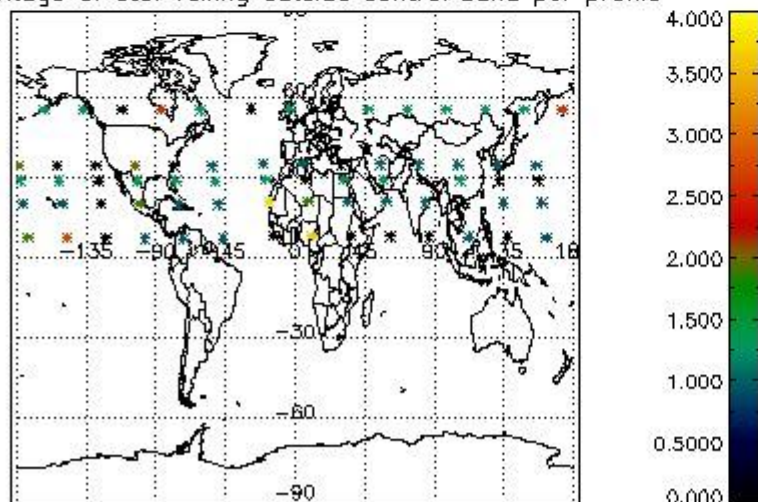

Percentage of star falling outside central band per profile