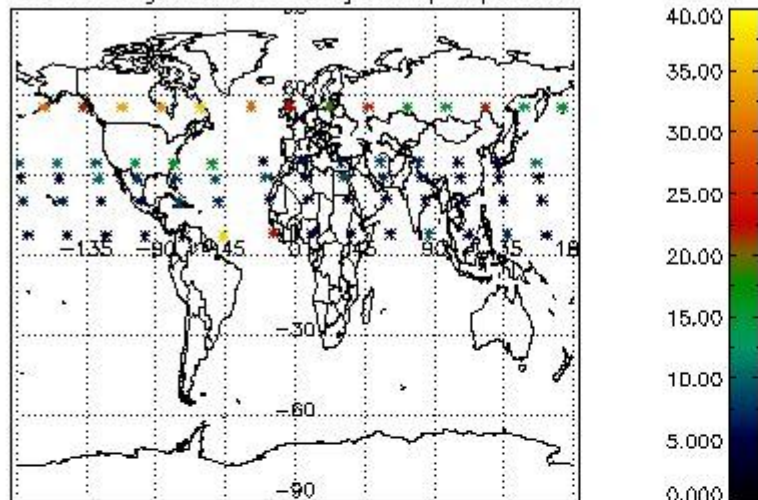

Percentage of cosmic ray hits per profile