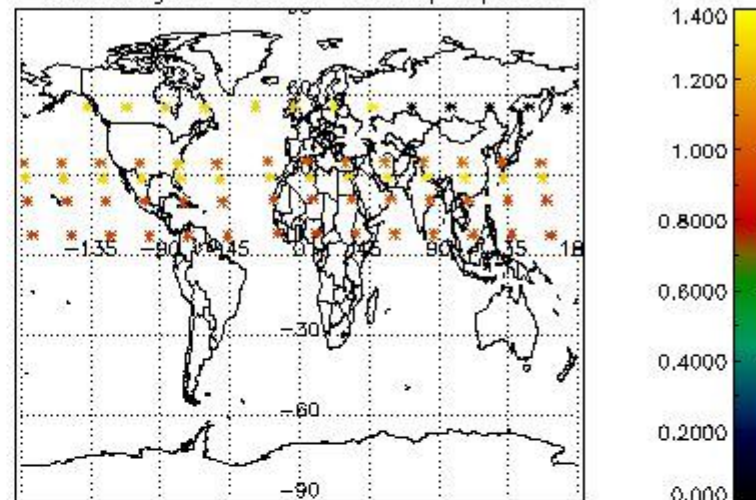

Percentage of datation errors per profile