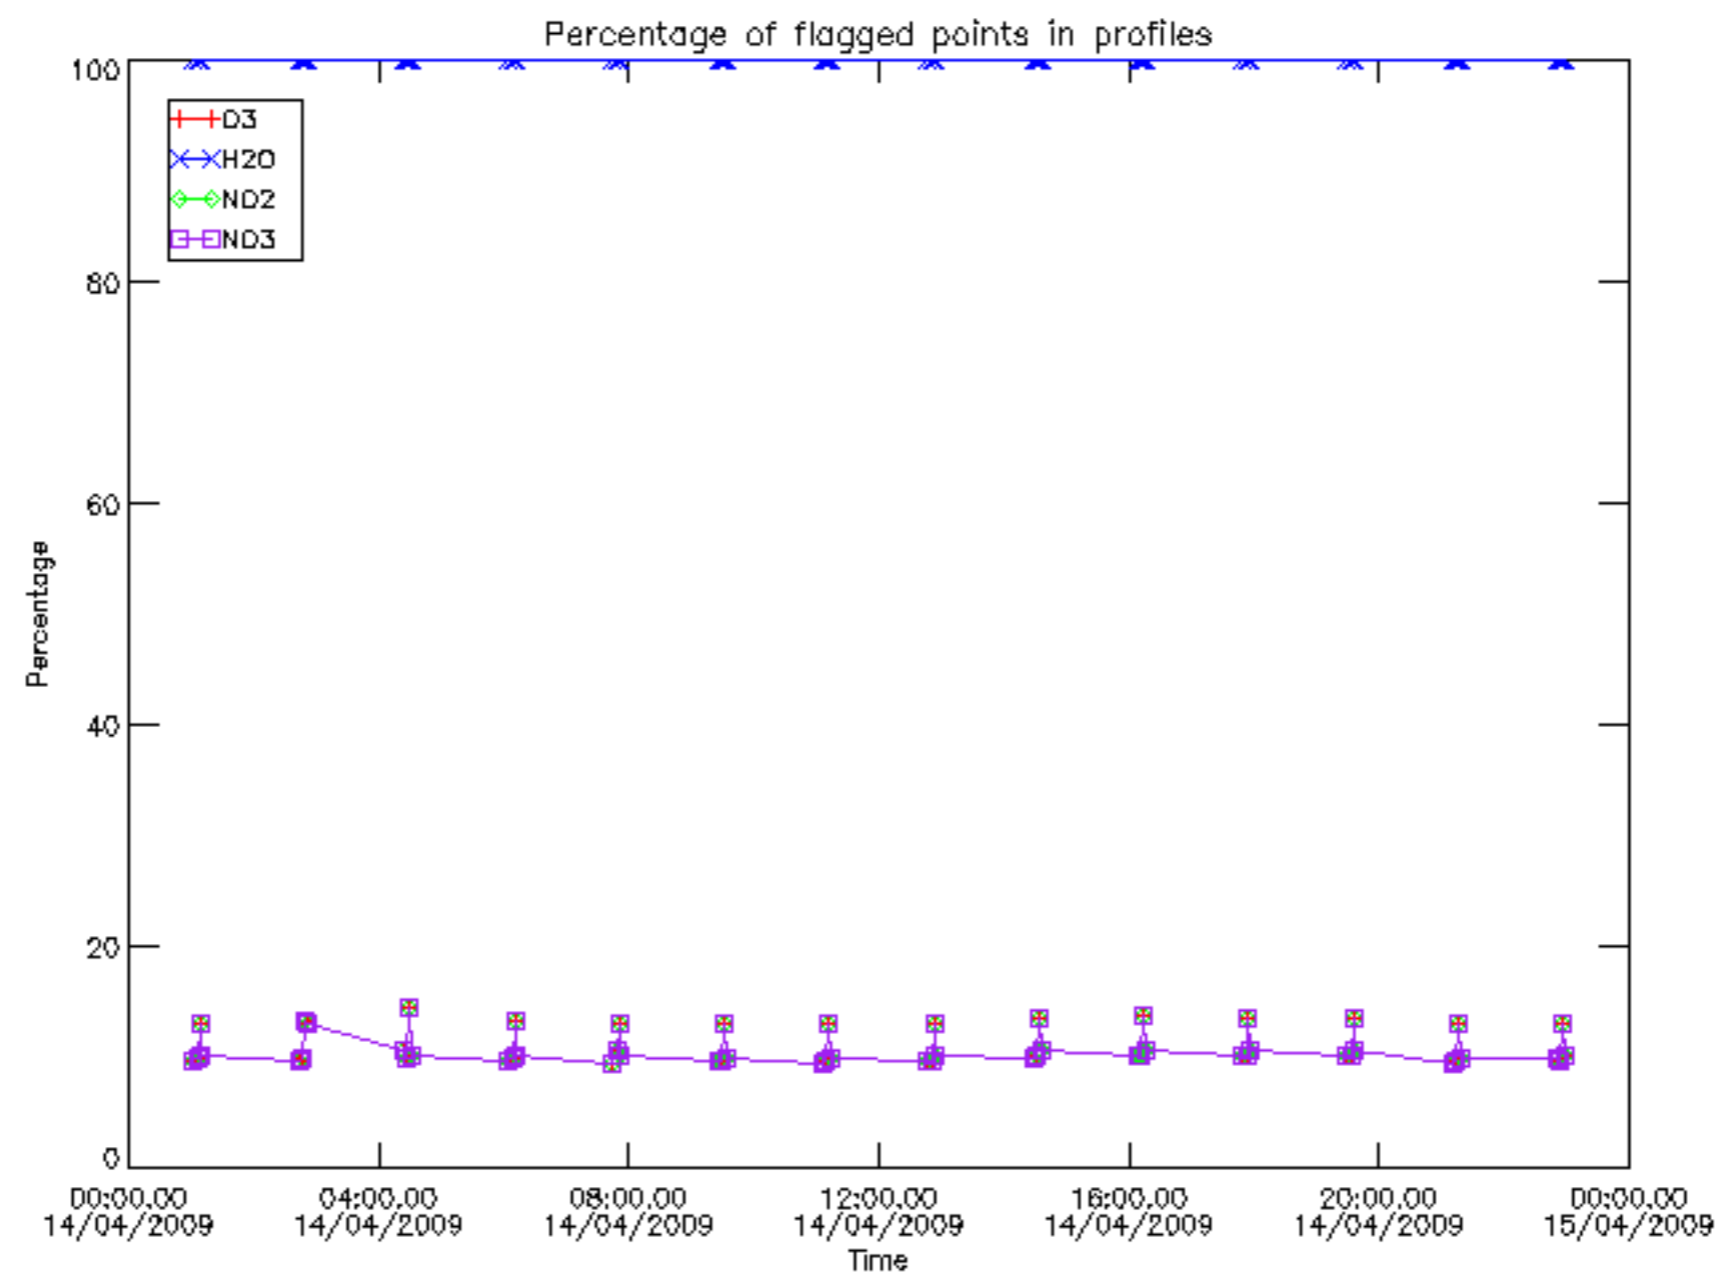

Percentage of flagged data per D3 profile

Percentage of flagged data per H2O profile