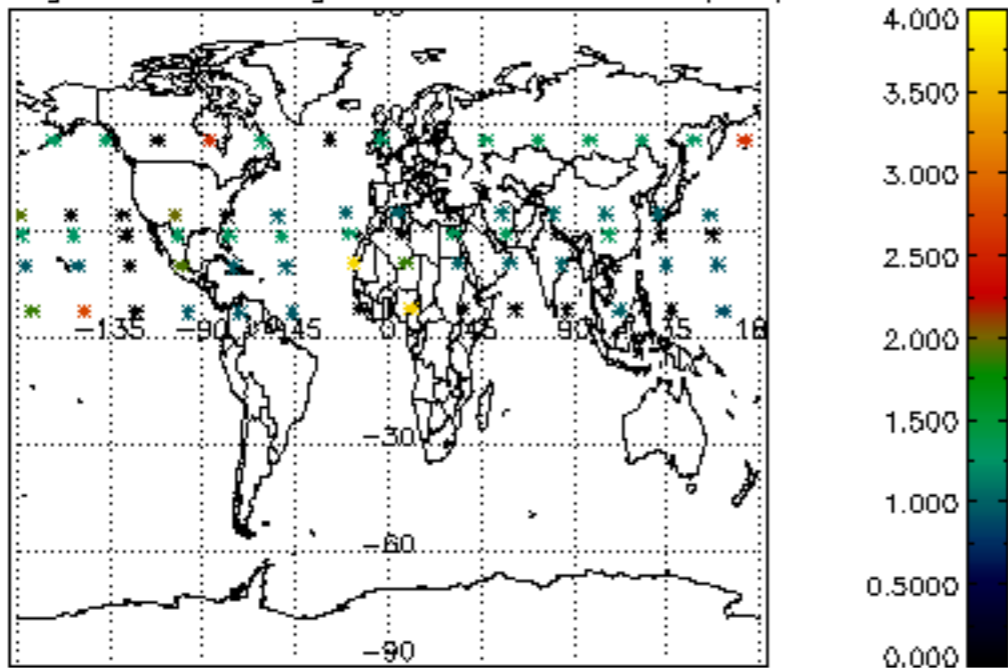

Percentage of cosmic ray hits per profile

Percentage of star falling outside central band per profile