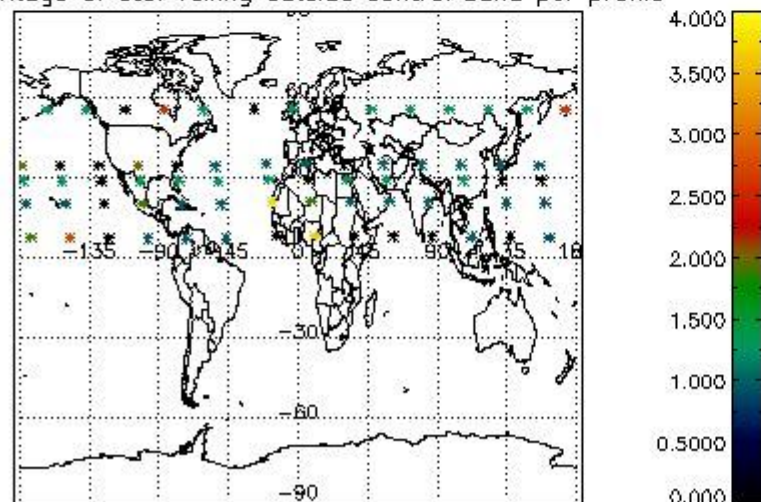

Percentage of star falling outside central band per profile