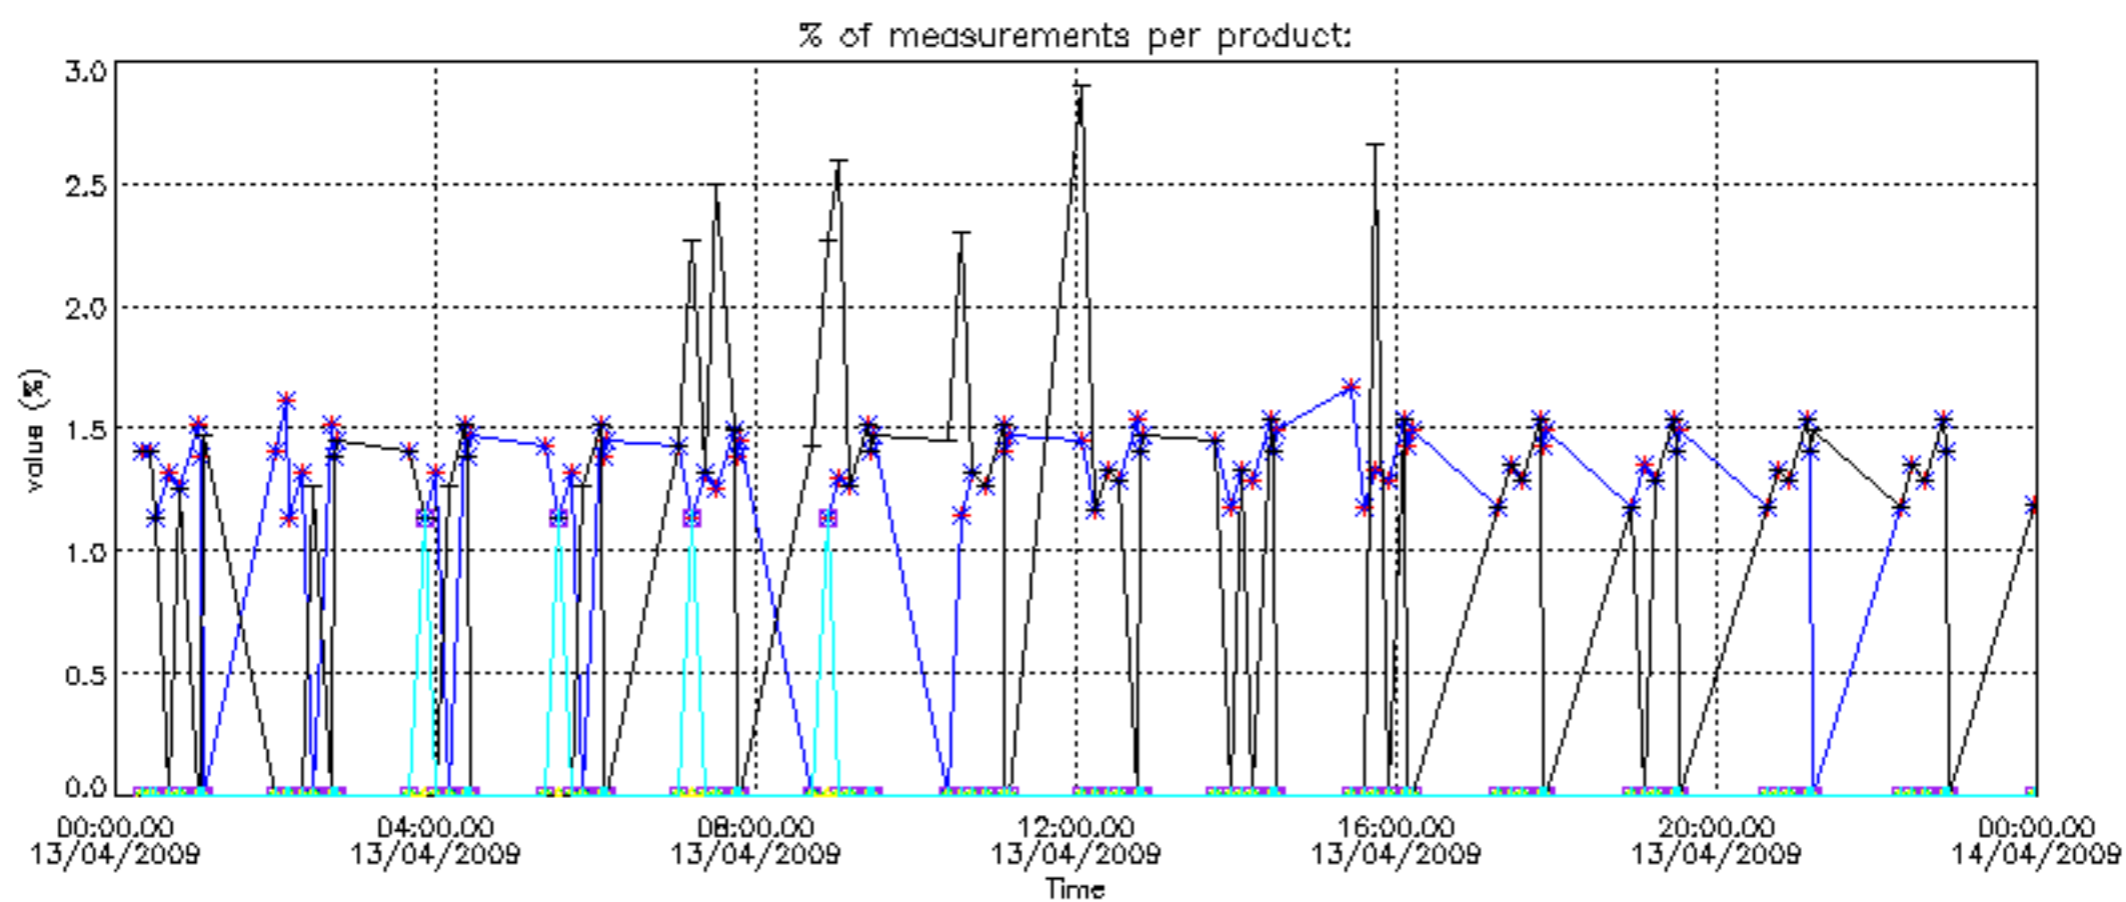

Percentage of cosmic ray hits per profile

Percentage of datation errors per profile