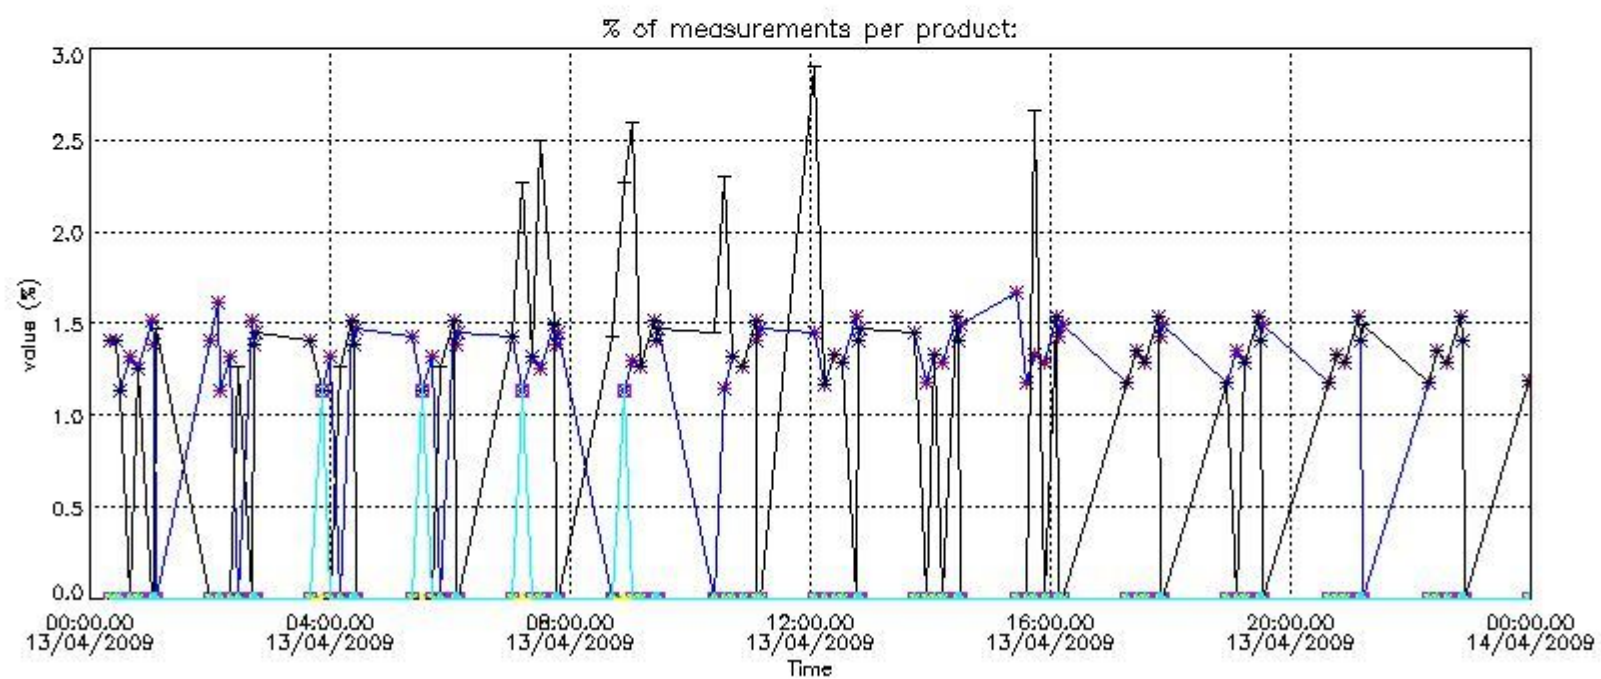

4.2 Plot quality information per product coming from level 1b processing (world map)

4.2.1 Plot level 1 quality information per product (world map): ENVISAT ASCENDING passes