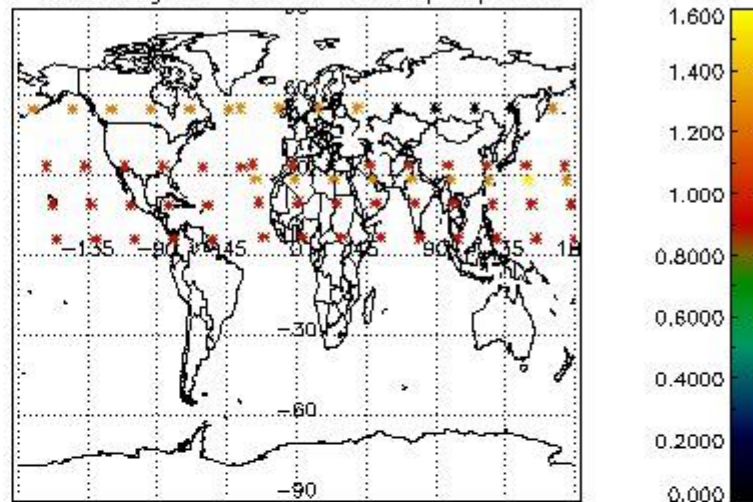

Percentage of datation errors per profile