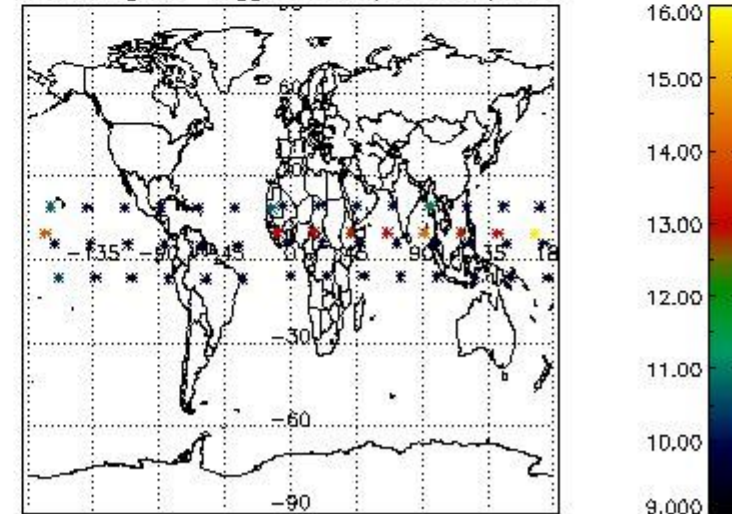

Percentage of flagged data per NO3 profile

4. Level 1 quality information per product

In this section it is plotted some information contained in the Quality Summary data set of the level 2 products that comes from the level 1b processing. Products without errors (error flag in the MPH set to "0") are used.

4.1 Plot quality information per product (time dependant) coming from level 1b processing

4.1.1 Plot level 1 quality information per product (time dependant): ENVISAT ASCENDING passes