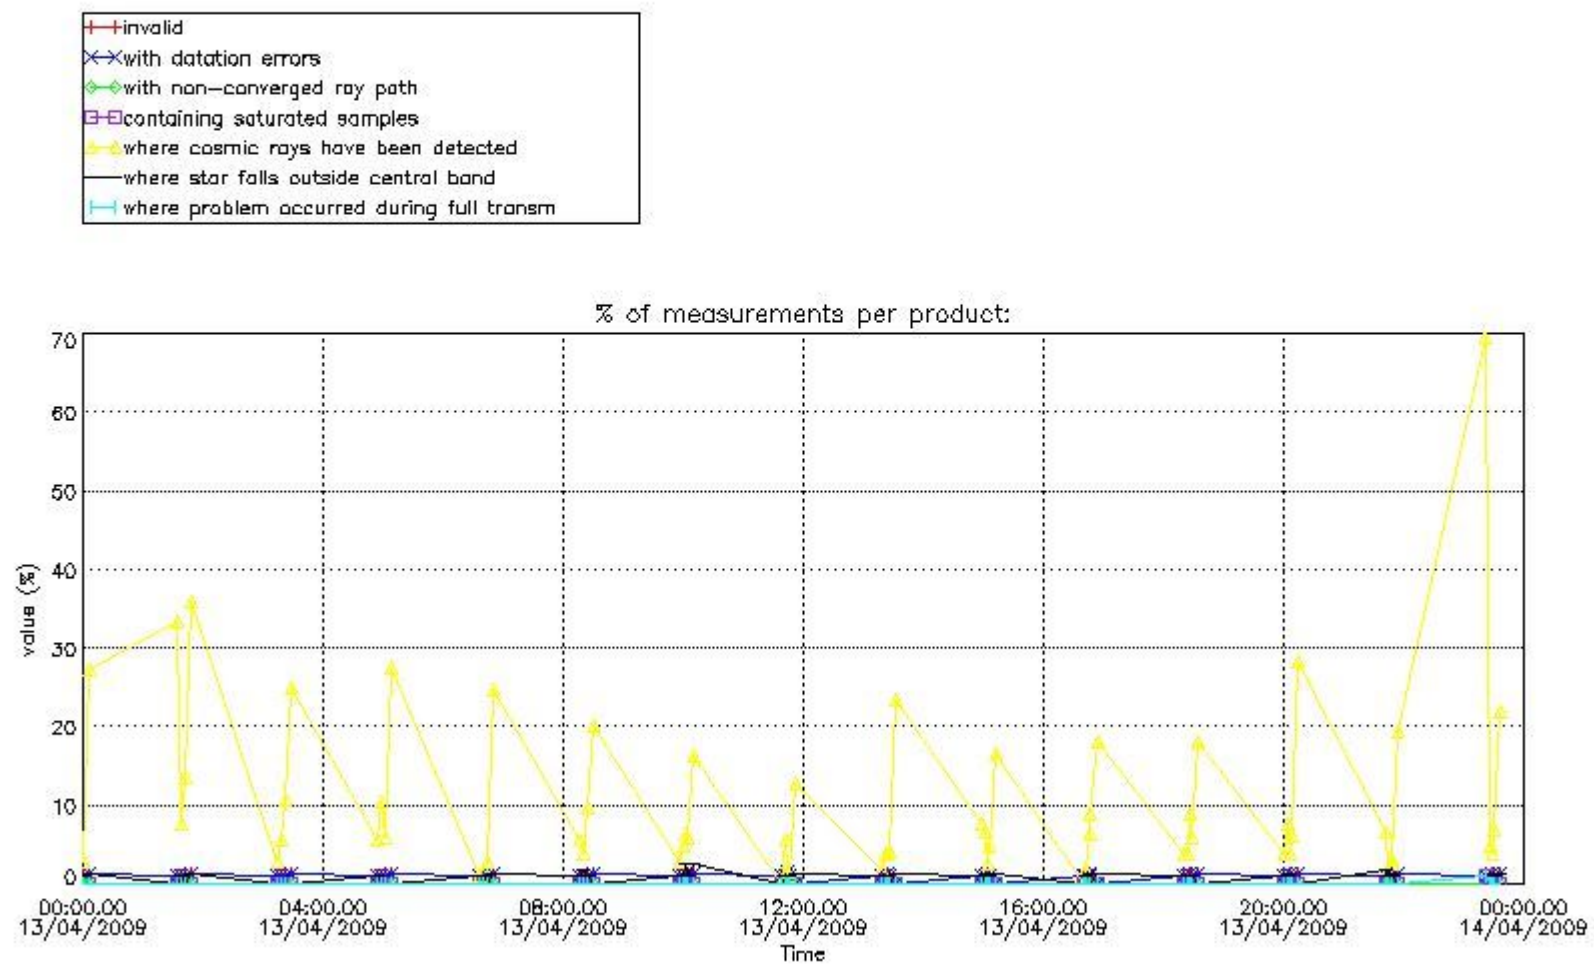

Percentage of flagged data per NO3 profile

4. Level 1 quality information per product

In this section it is plotted some information contained in the Quality Summary data set of the level 2 products that comes from the level 1b processing. Products without errors (error flag in the MPH set to "0") are used.

4.1 Plot quality information per product (time dependant) coming from level 1b processing

4.1.1 Plot level 1 quality information per product (time dependant): ENVISAT ASCENDING passes

4.1.2 Plot level 1 quality information per product (time dependant): ENVI SAT DESCENDING passes