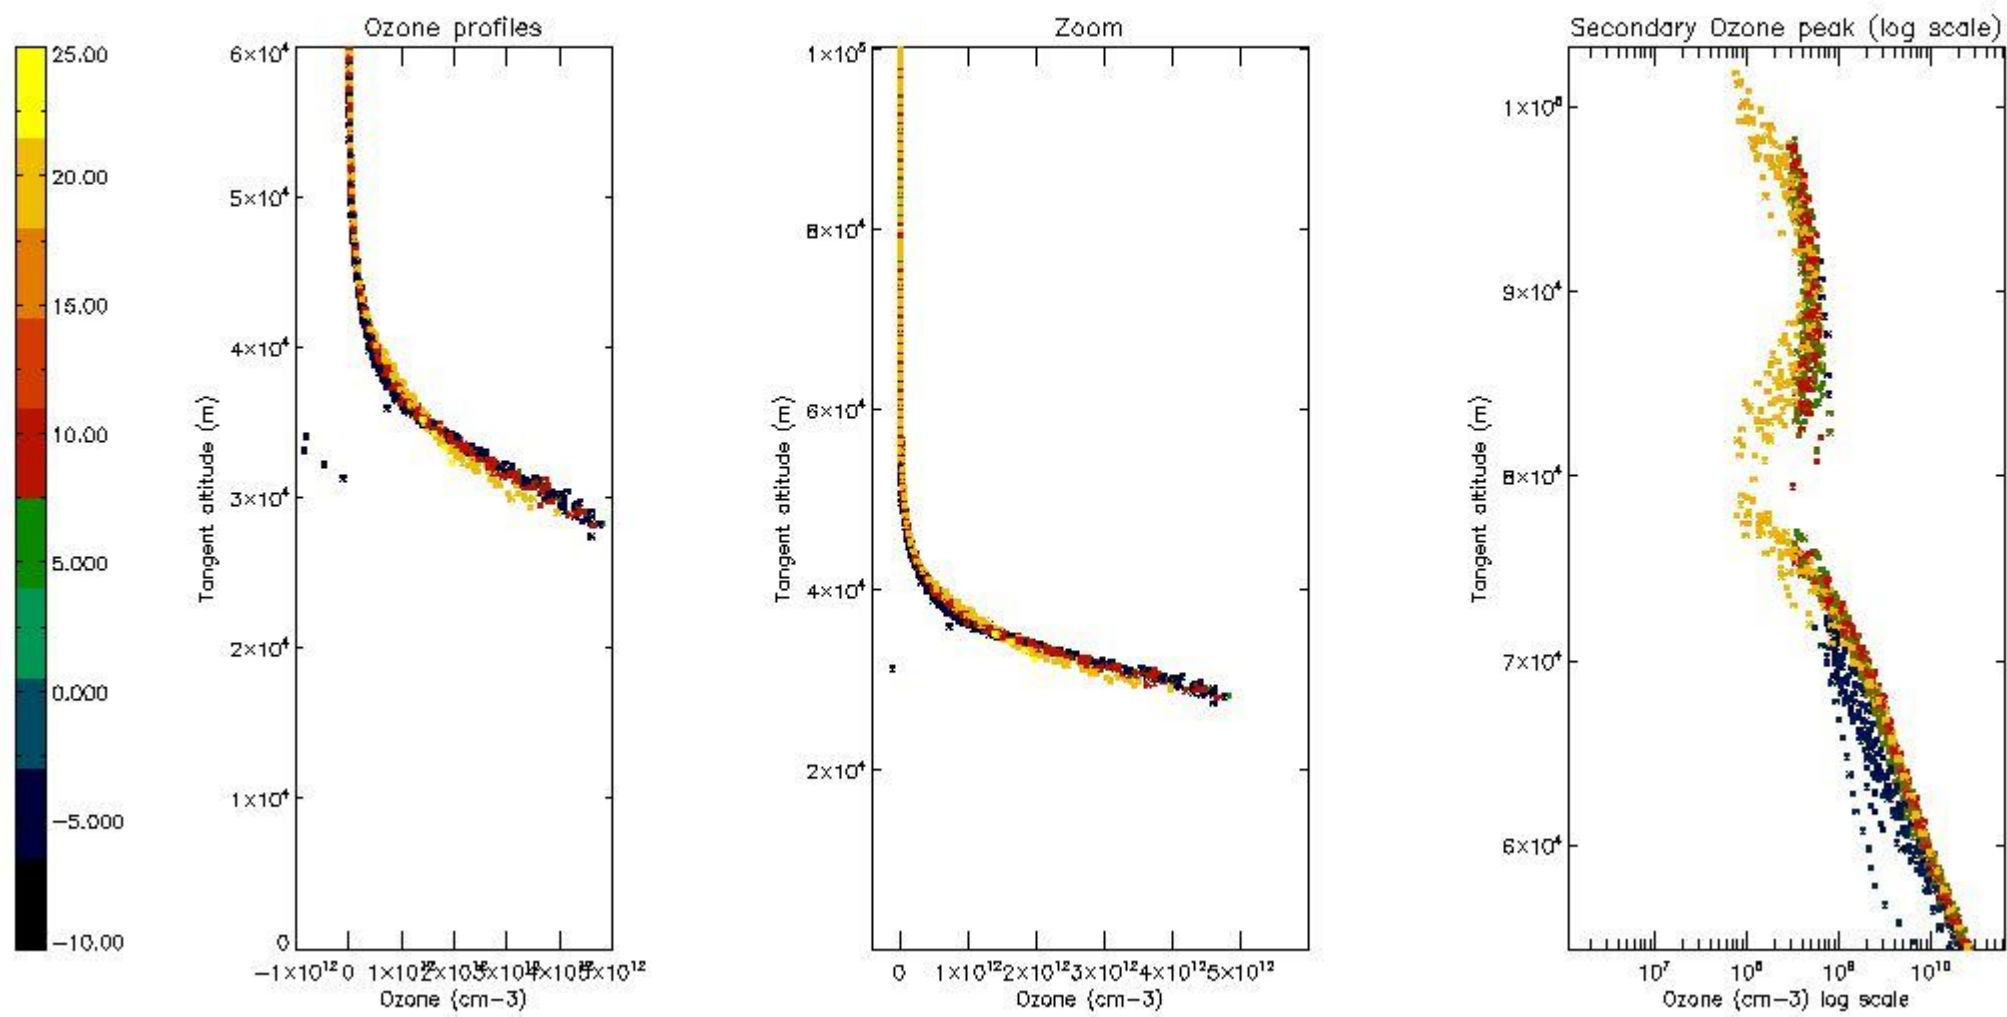

STD < 10	20
STD < 5	15

5.2 Plot ozone profiles for all STD (dark without errors)

The colorbar represents the latitude.

5.3 Plot ozone profiles where STD < 20% (dark without errors)

The colorbar represents the latitude.