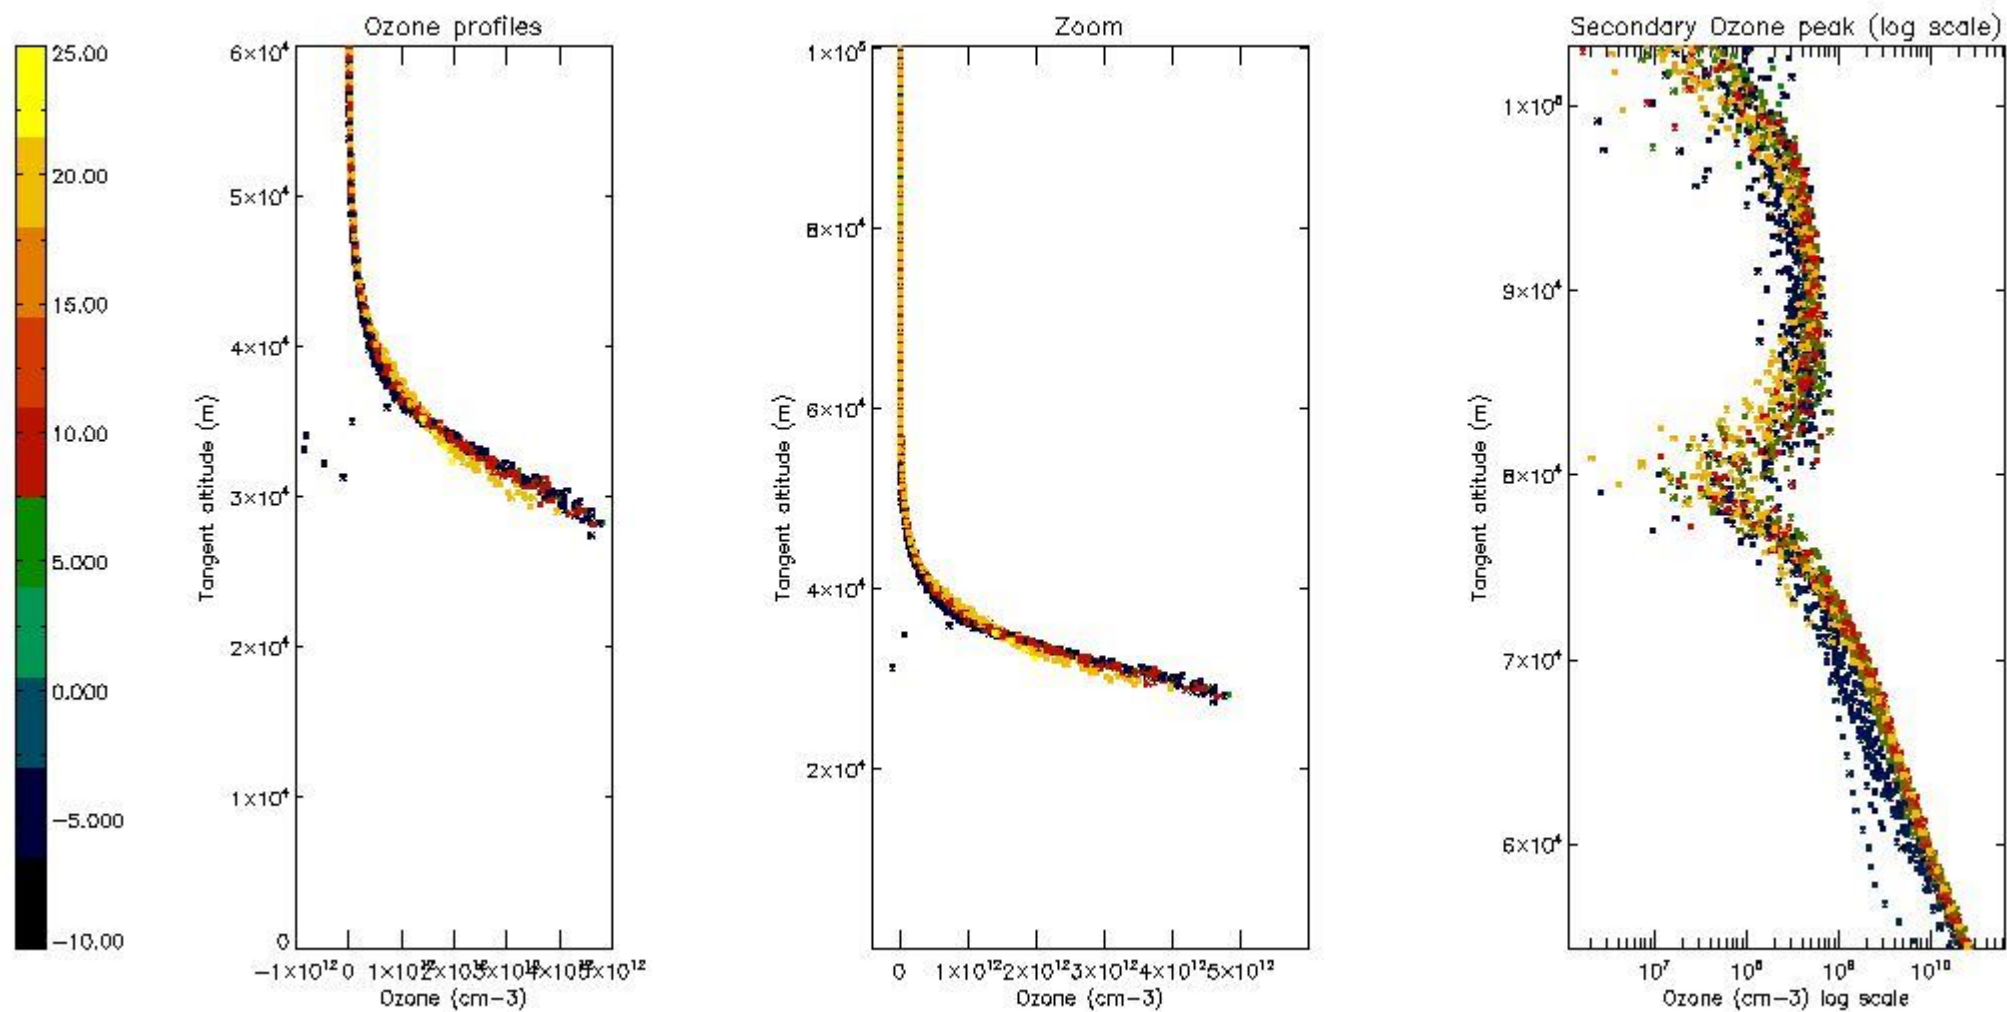

STD < 10	20
STD < 5	15

5.2 Plot ozone profiles for all STD (dark without errors)

The colorbar represents the latitude.

5.3 Plot ozone profiles where STD < 20% (dark without errors)

The colorbar represents the latitude.