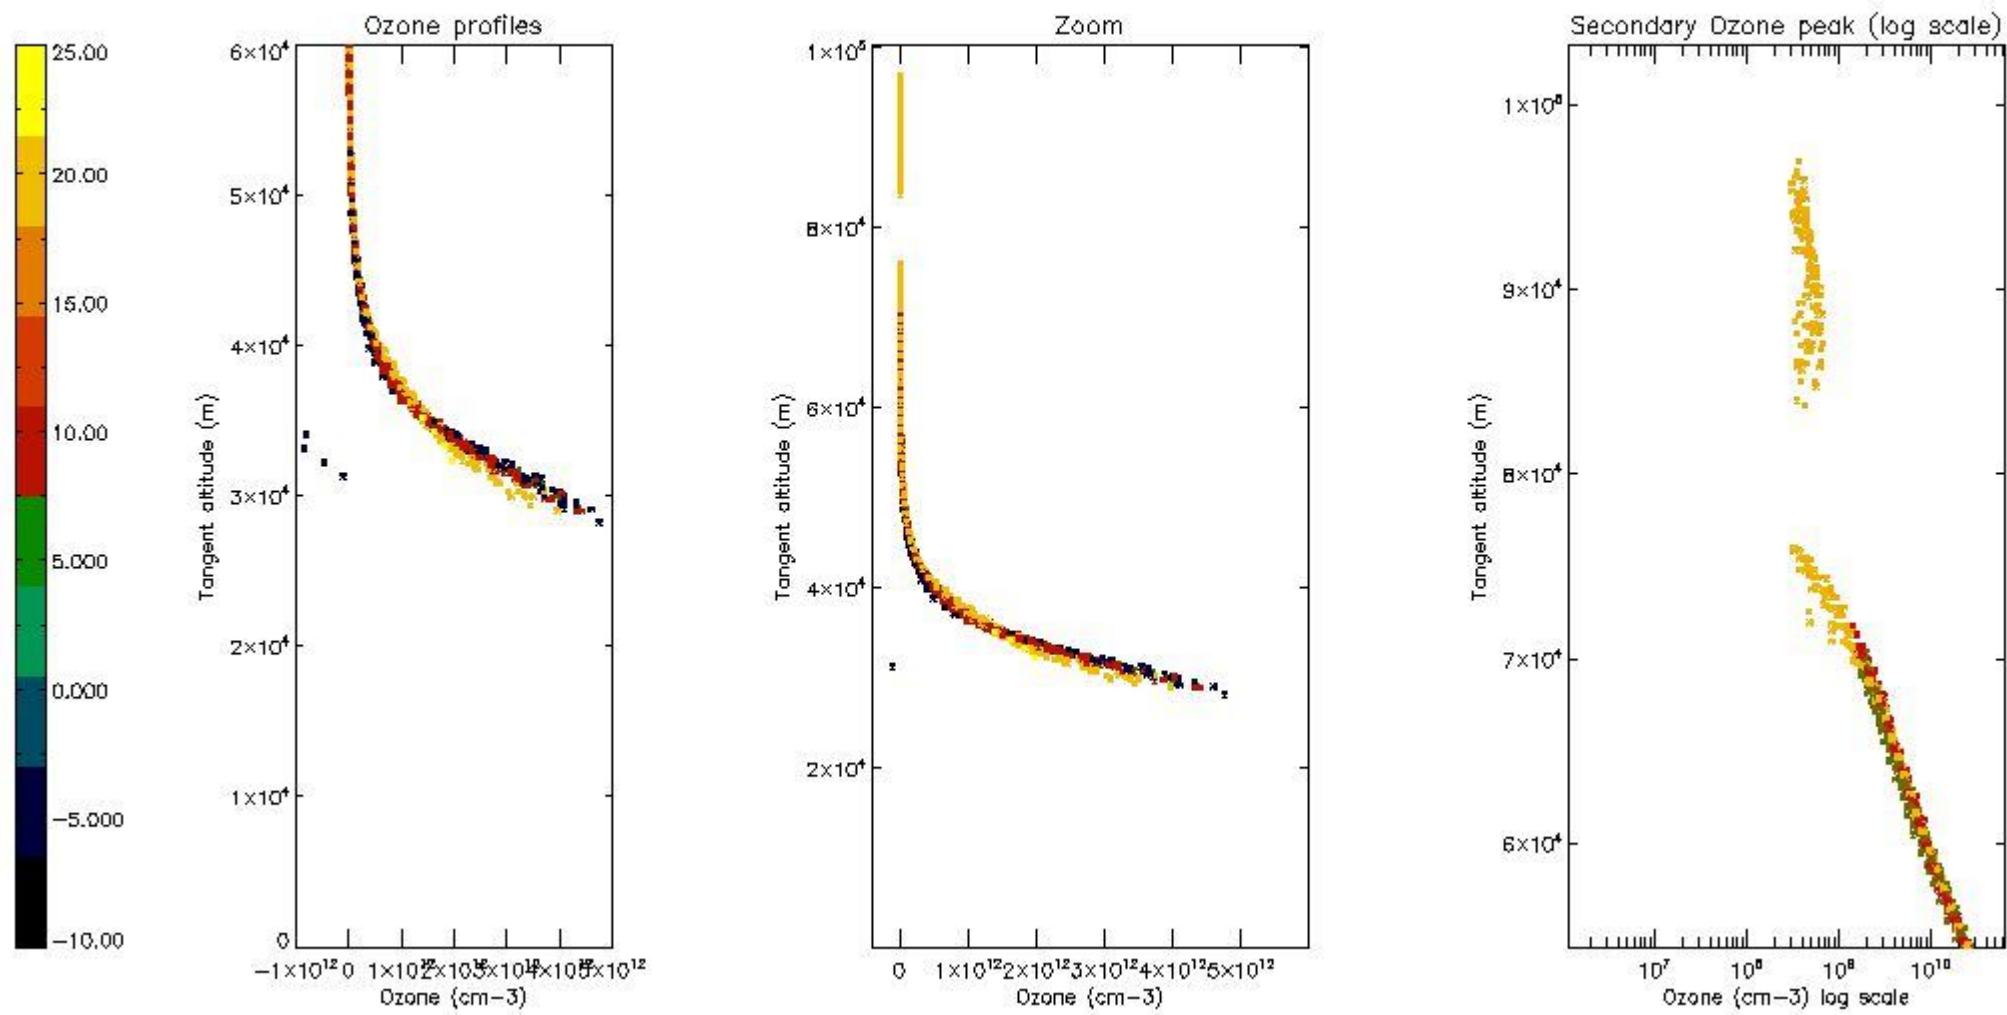

5.6 Plot NO₂ profiles for all STD (dark without errors)

The colorbar represents the latitude.