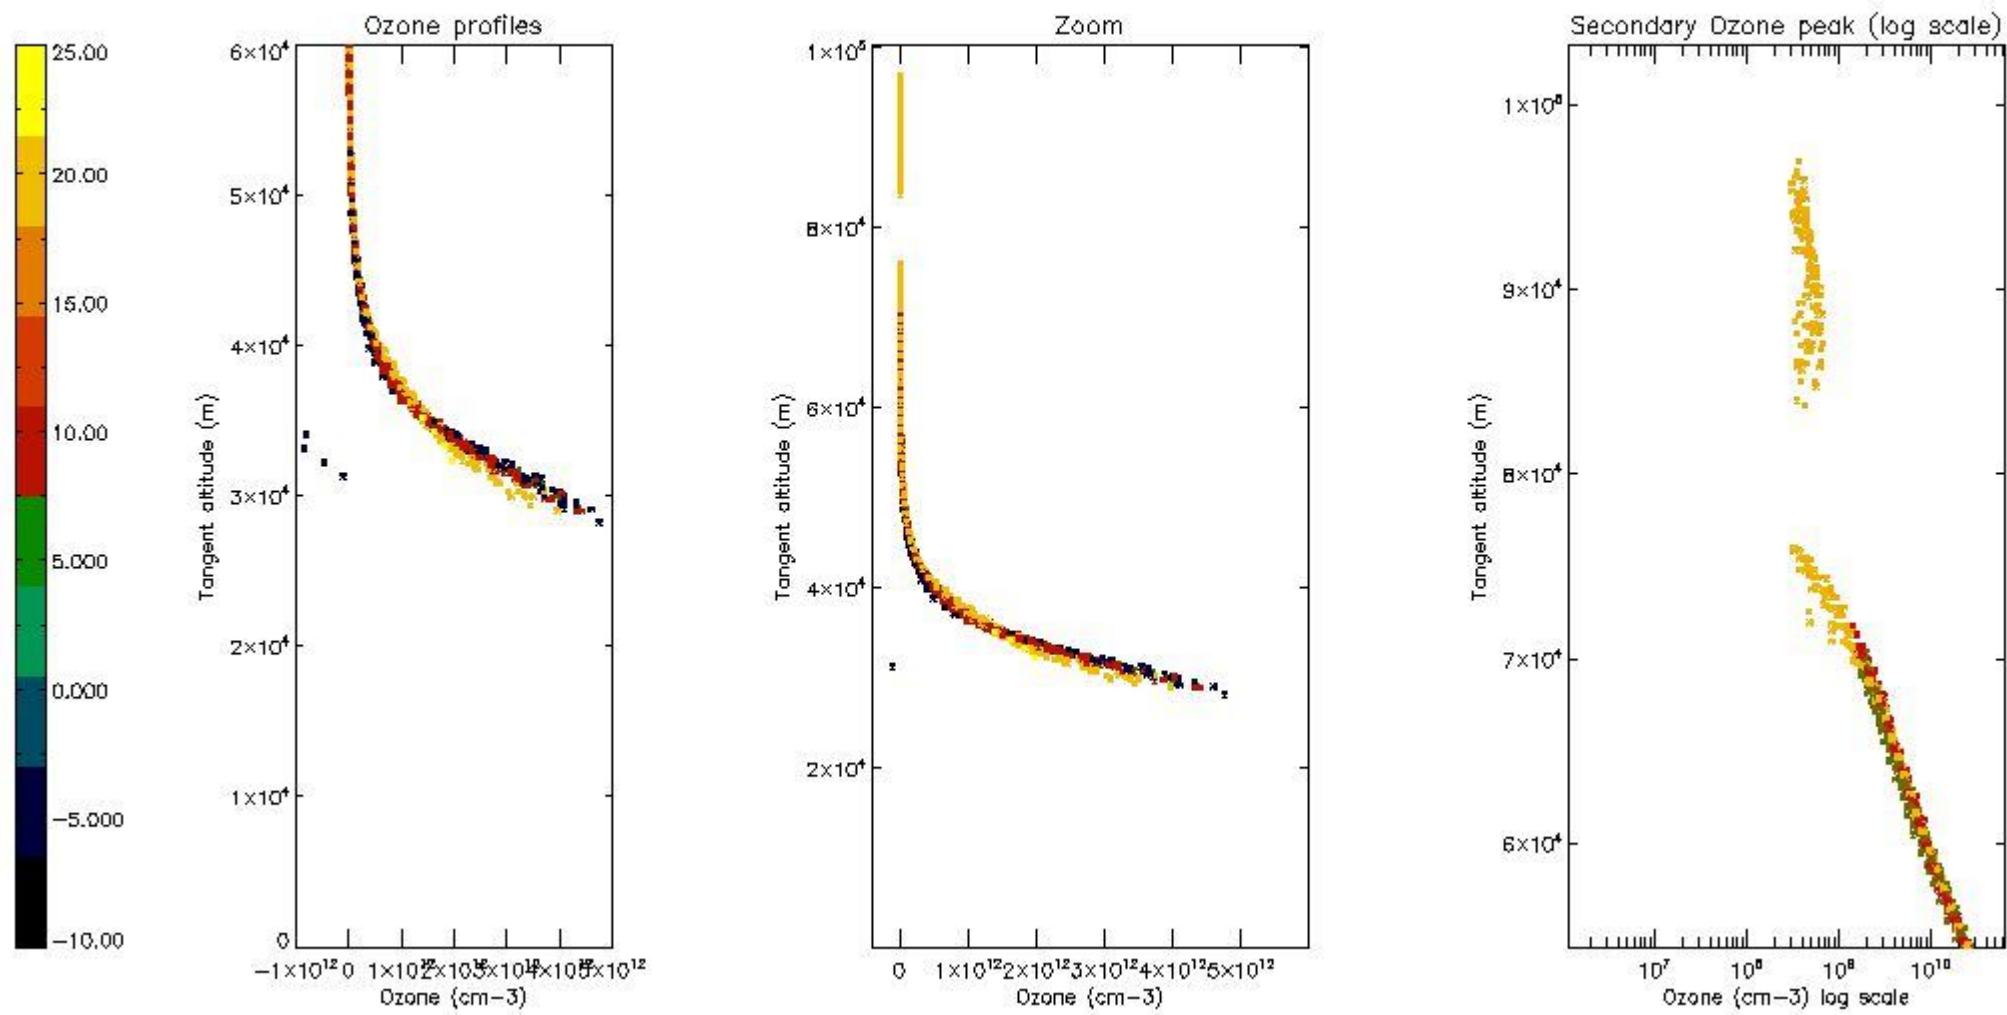

STD < 10	20
STD < 5	15

5.2 Plot ozone profiles for all STD (dark without errors)

The colorbar represents the latitude.

5.3 Plot ozone profiles where STD < 20% (dark without errors)

The colorbar represents the latitude.

5.4 Plot ozone profiles where STD < 10% (dark without errors)

The colorbar represents the latitude.

5.5 Plot ozone profiles where STD < 5% (dark without errors)

The colorbar represents the latitude.

5.6 Plot NO₂ profiles for all STD (dark without errors)