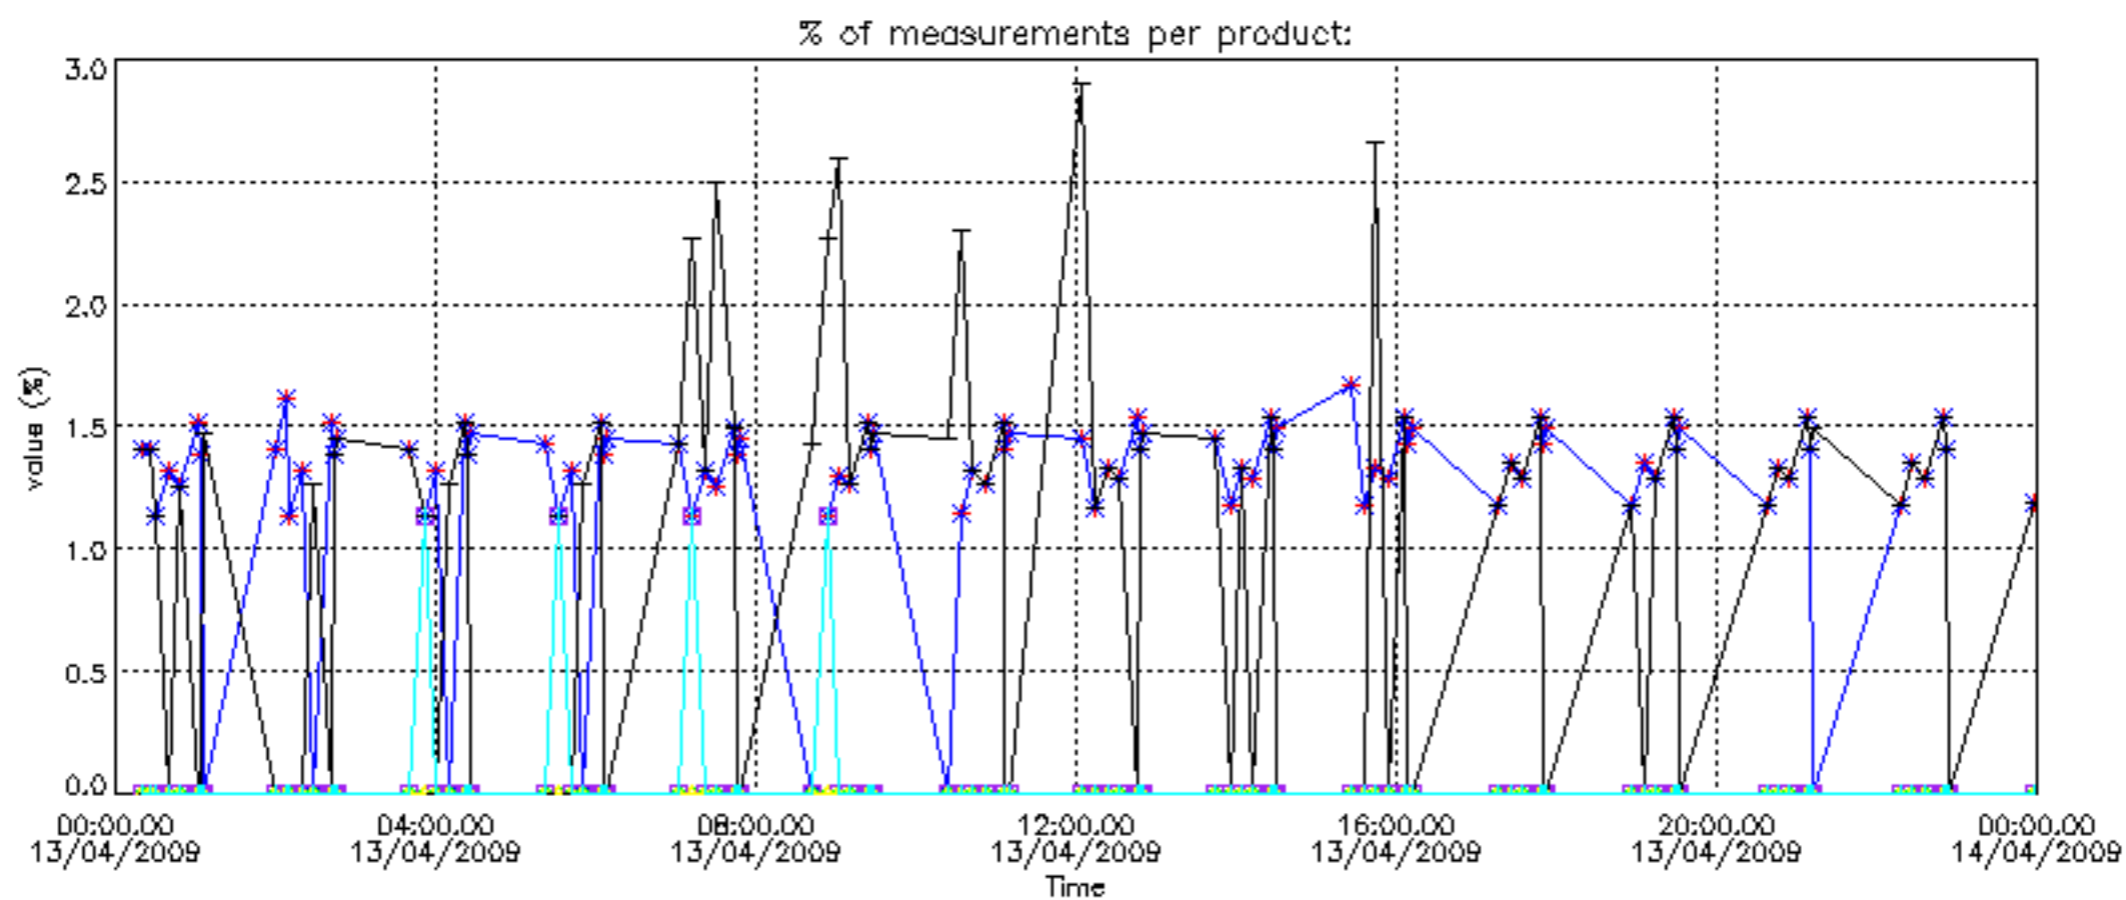

Percentage of cosmic ray hits per profile

Percentage of datation errors per profile