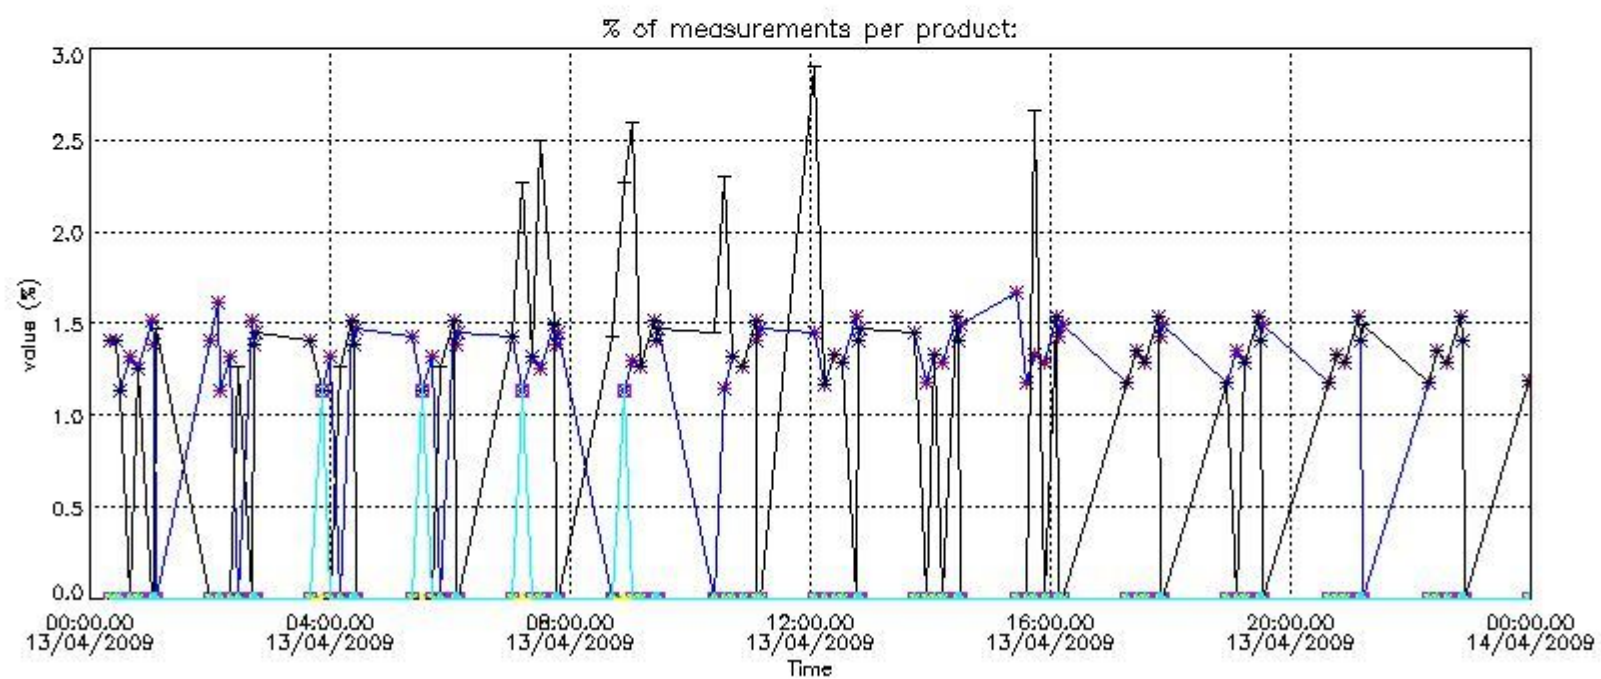

Percentage of flagged data per NO3 profile

4. Level 1 quality information per product

In this section it is plotted some information contained in the Quality Summary data set of the level 2 products that comes from the level 1b processing. Products without errors (error flag in the MPH set to "0") are used.

4.1 Plot quality information per product (time dependant) coming from level 1b processing

4.1.1 Plot level 1 quality information per product (time dependant): ENVISAT ASCENDING passes

4.1.2 Plot level 1 quality information per product (time dependant): ENVI SAT DESCENDING passes