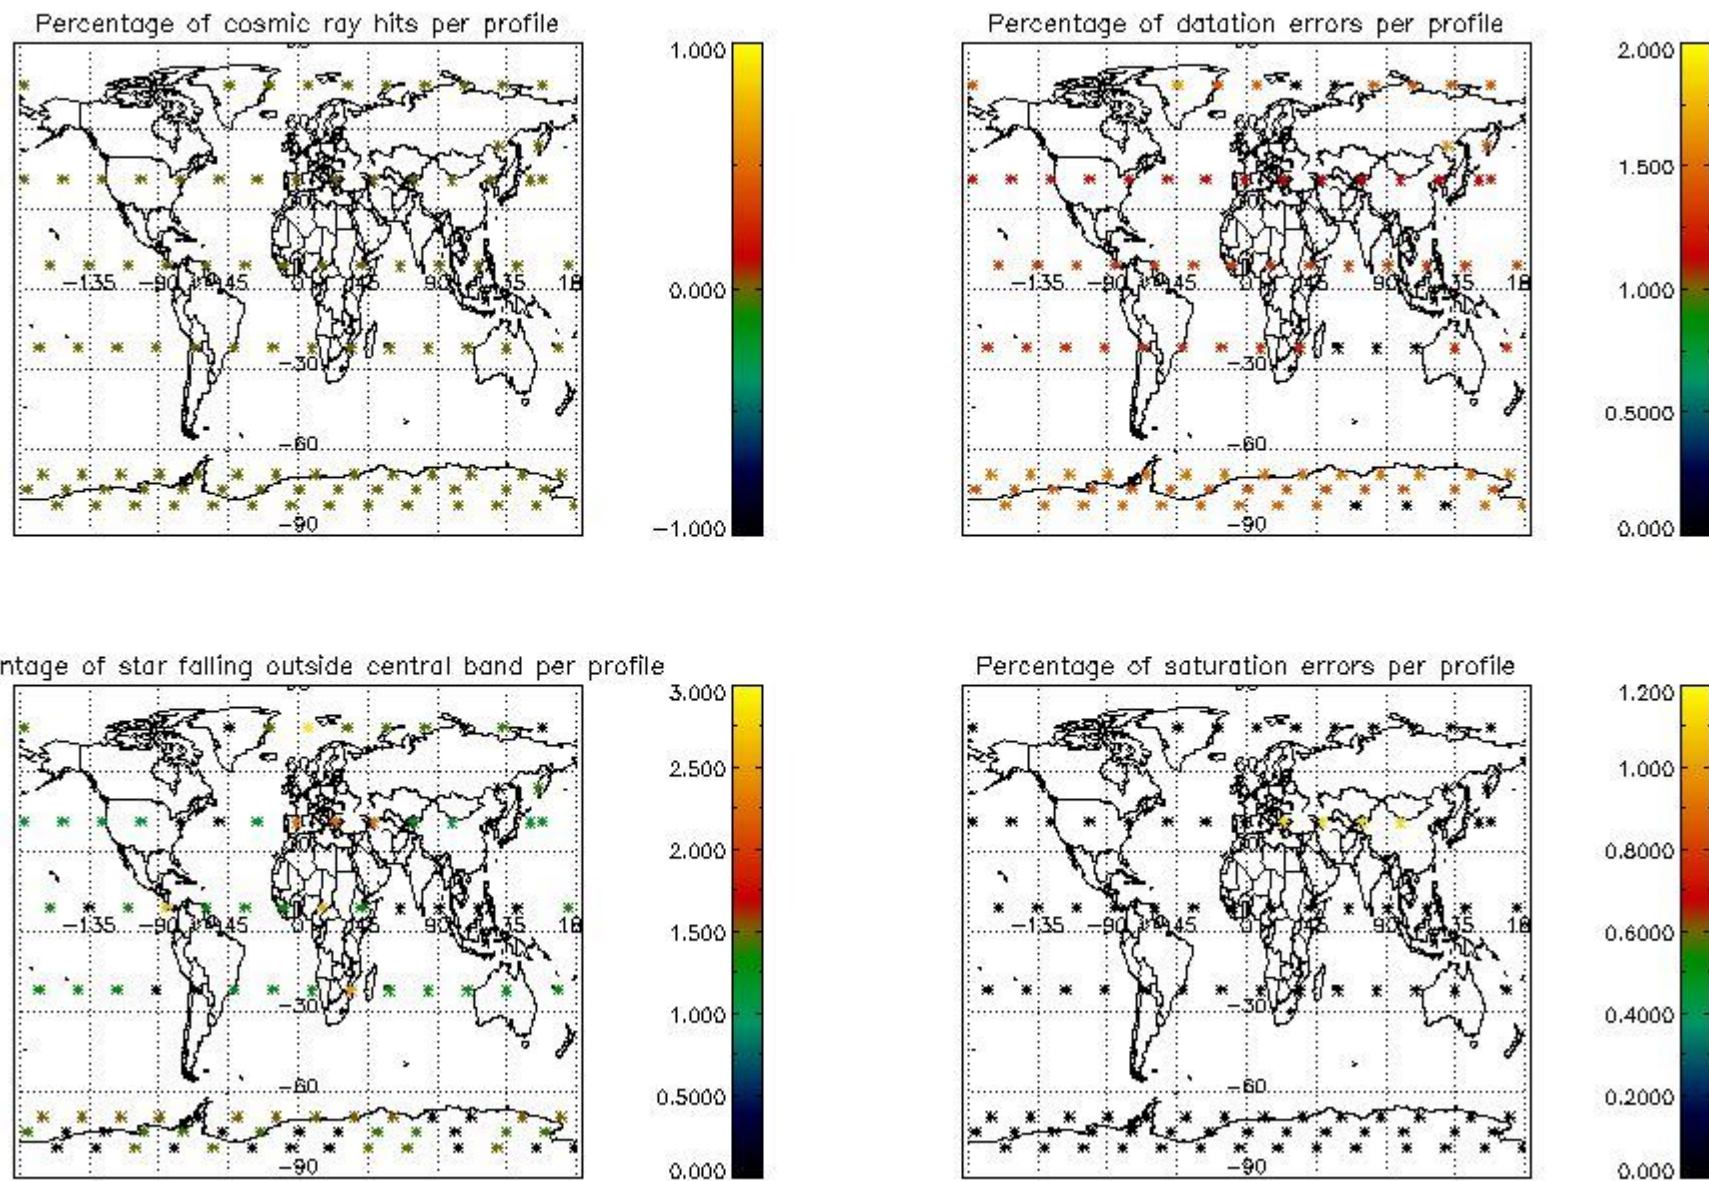

Percentage of datation errors per profile

Percentage of star falling outside central band per profile

Percentage of saturation errors per profile

4.2.2 Plot level 1 quality information per product (world map): ENVISAT DESCENDING passes