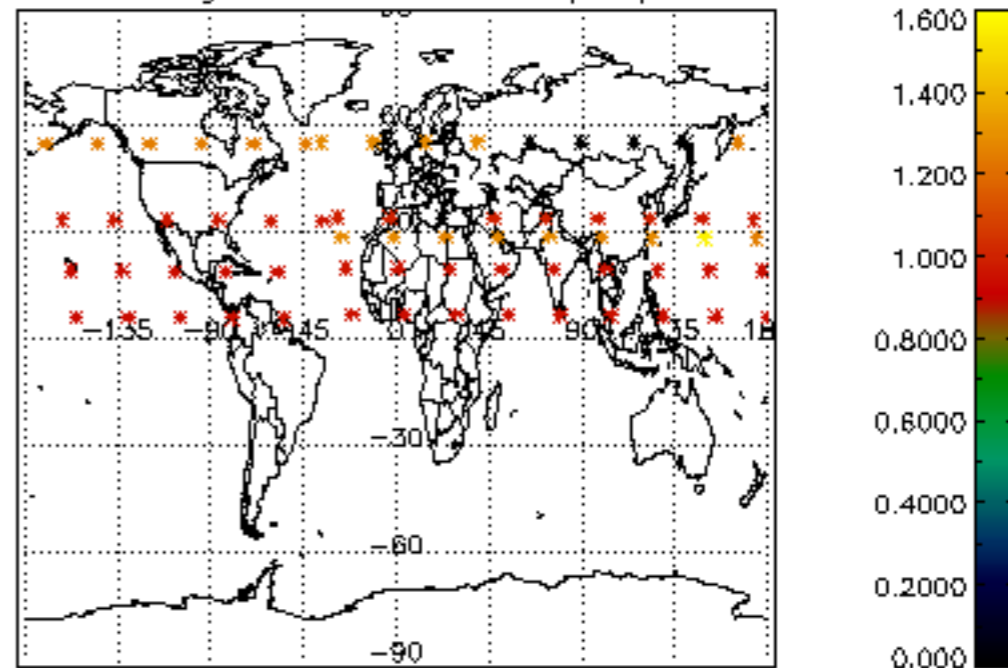

Percentage of flagged data per NO3 profile

Percentage of cosmic ray hits per profile

Percentage of datation errors per profile

Percentage of star falling outside central band per profile

Percentage of saturation errors per profile