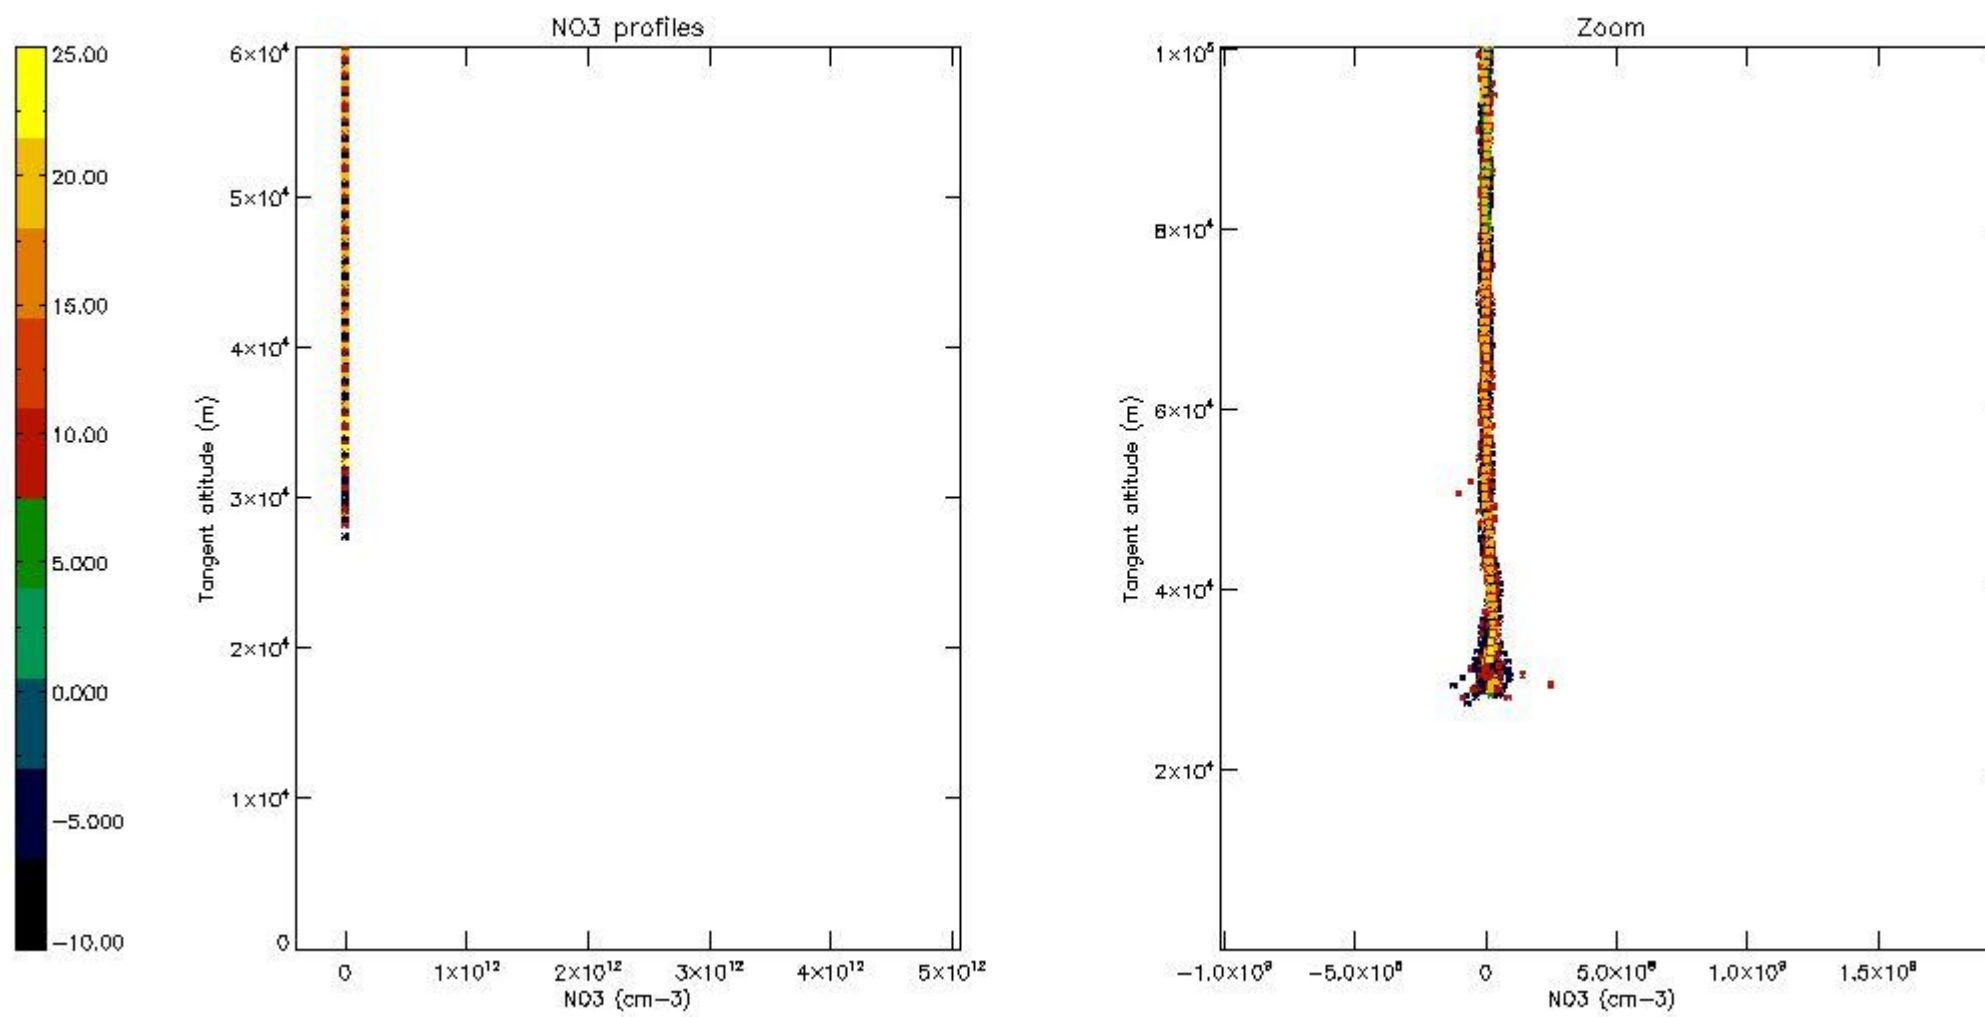

6. Auxiliary Data Files used for the production reported in section 2

The number reported in the third column indicates since which file (see list in section 2) the corresponding auxiliary file has been used. The fourth column is the date of those product files.

Type	Auxiliary Filename	Used since product	Used since product date
INST_PHYS_CHARACTERISTICS	GOM_INS_AXVIEC20091111_143220_20030716_120000_20500101_000000	1	13-APR-2009 00:00:46
LEVEL-2_PROC_CONFIG	GOM_PR2_AXVIEC20091111_152718_20020301_000000_20500101_000000	1	13-APR-2009 00:00:46
CROSS_SECTIONS_FILE	GOM_CRS_AXVIEC20091111_154832_20020301_000000_20500101_000000	1	13-APR-2009 00:00:46