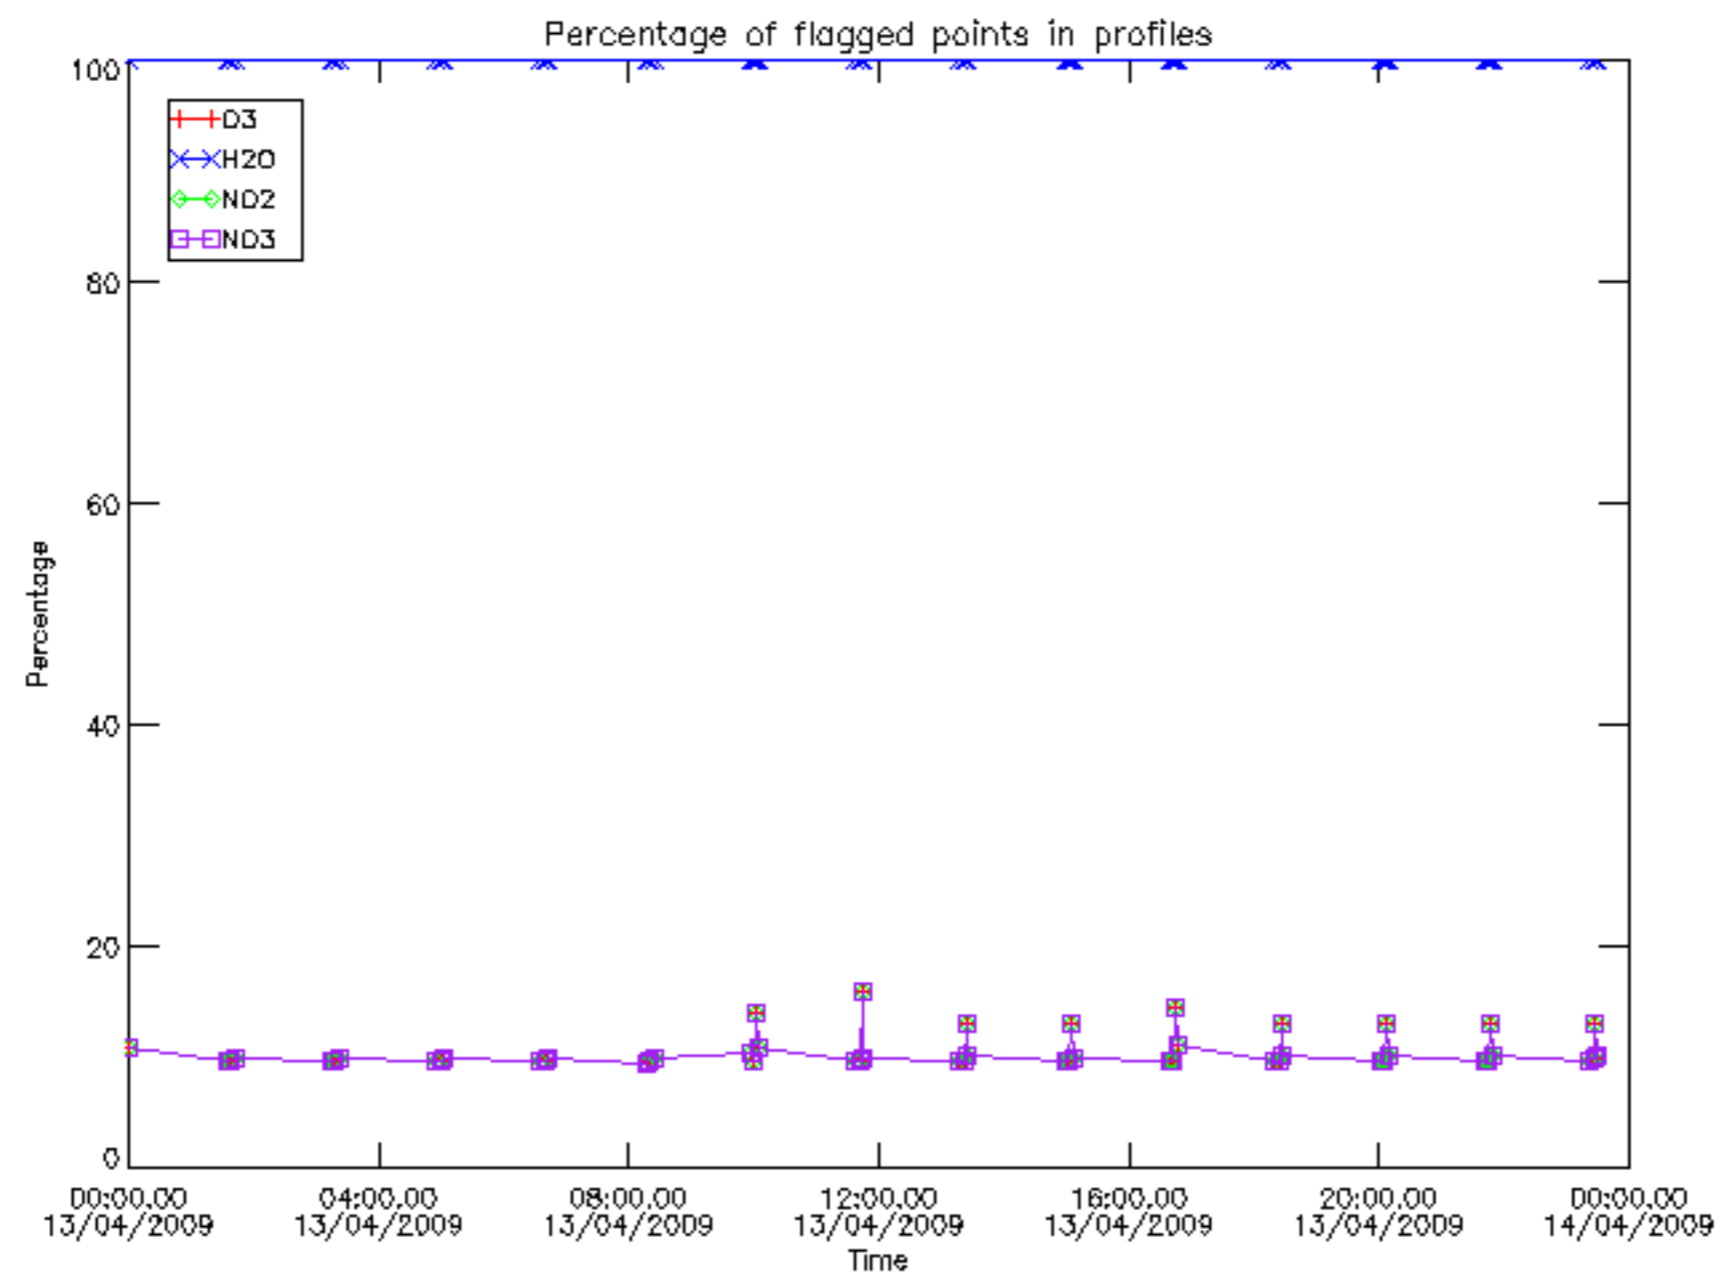

Percentage of flagged data per D3 profile

Percentage of flagged data per H2O profile