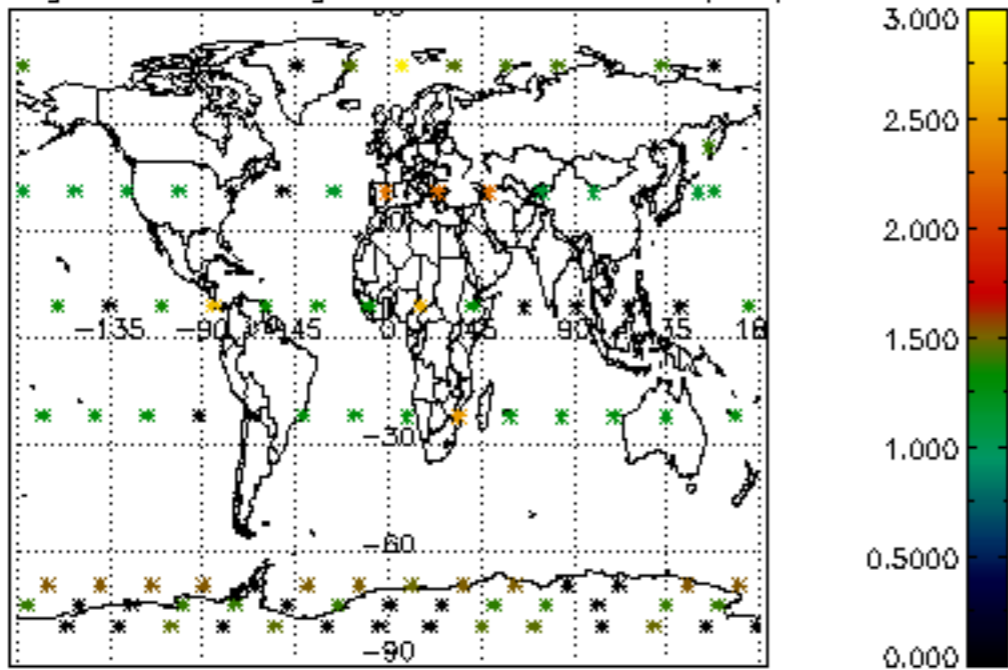

Percentage of star falling outside central band per profile