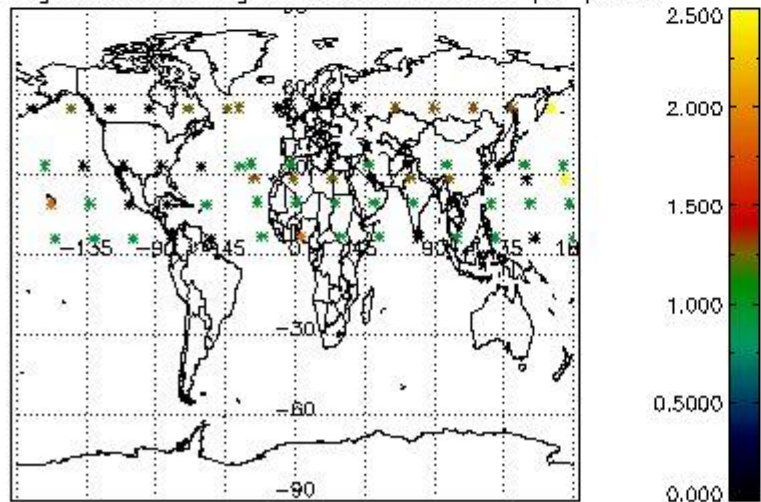

Percentage of star falling outside central band per profile