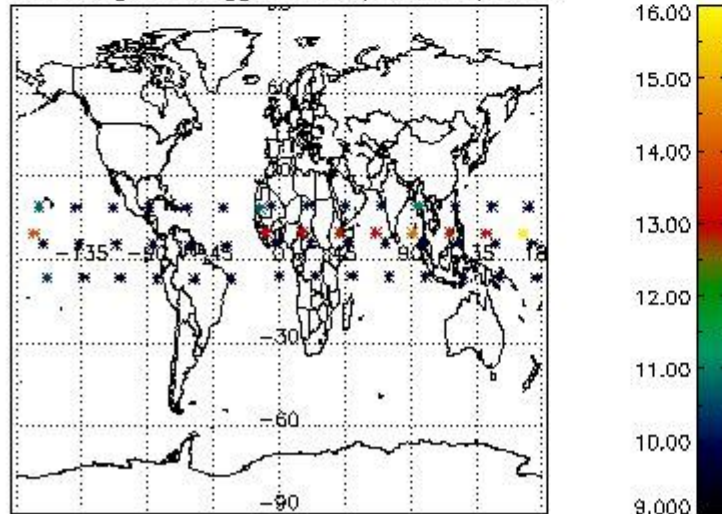

3.1 Plot quality information per product (time dependant)

3.2 Plot quality information per product (world map)

Percentage of flagged data per O3 profile

Percentage of flagged data per H2O profile

Percentage of flagged data per NO2 profile