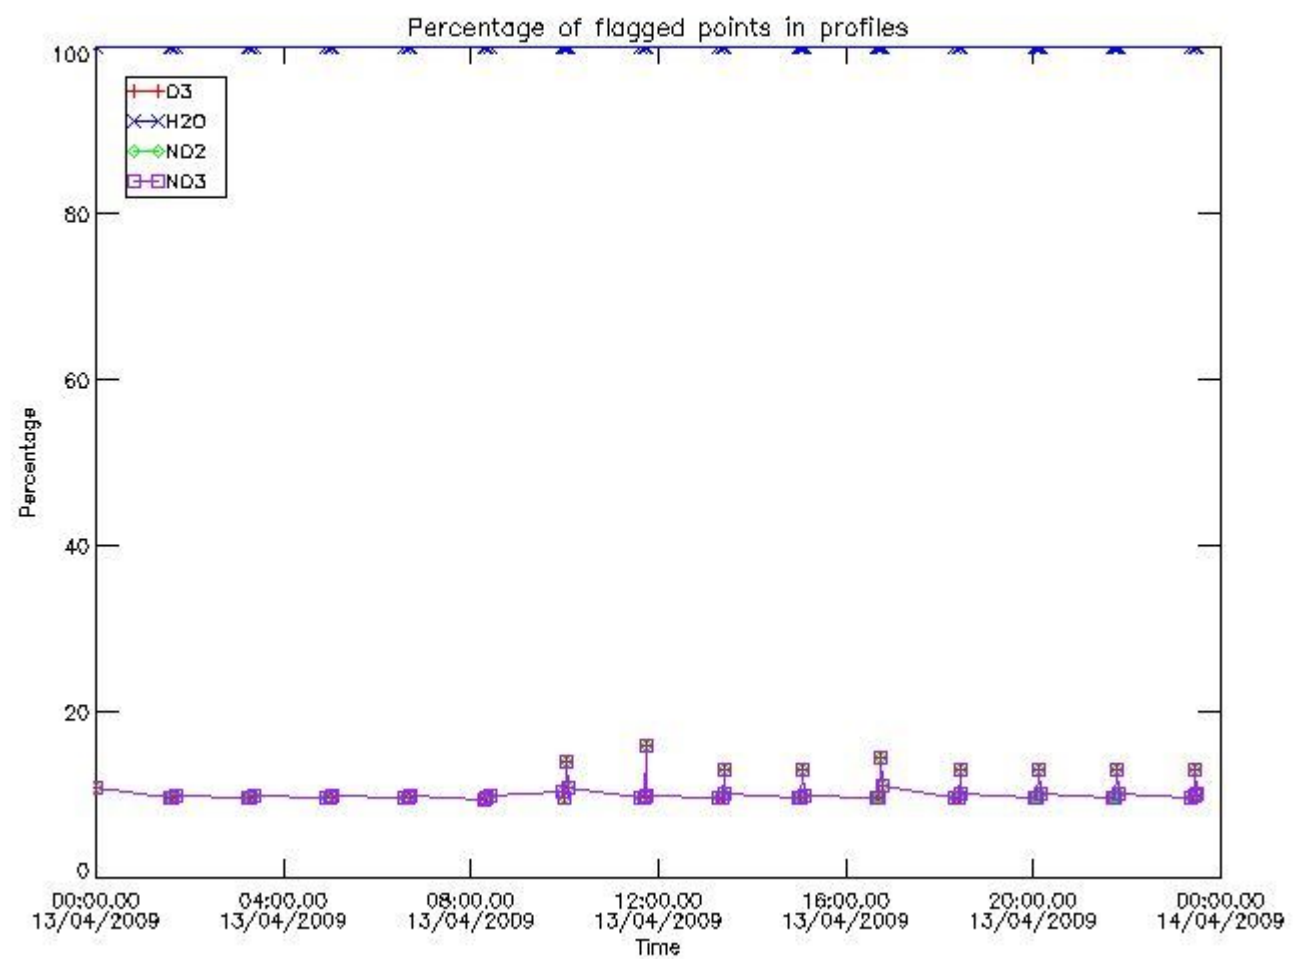

161	GOM_NL__2PRFIN20090413_232754_000000392078_00102_37230_7124.N1	13-APR-2009 23:27:54	Dark	39.000	147	Alp Ara	2.8770	26000.	78	37230	No
162	GOM_NL__2PRFIN20090413_232927_000000512078_00102_37230_7125.N1	13-APR-2009 23:29:27	Dark	50.500	25	35Lam Sco	1.6200	28000.	101	37230	No
163	GOM_NL__2PRFIN20090413_233527_000000392078_00102_37230_7126.N1	13-APR-2009 23:35:27	Straylight	39.000	131	Gam Lup	2.8000	26000.	78	37230	No
164	GOM_NL__2PRFIN20090413_235833_000000422078_00102_37230_7127.N1	13-APR-2009 23:58:33	Bright	42.000	111	8Eta Boo	2.6800	6000.0	84	37230	No

3. Quality information per product

In this section it is plotted some information contained in the Quality Summary data set of the level 2 products. Only products in dark limb conditions and without errors (error flag in the MPH set to "0") are used.

3.1 Plot quality information per product (time dependant)

3.2 Plot quality information per product (world map)