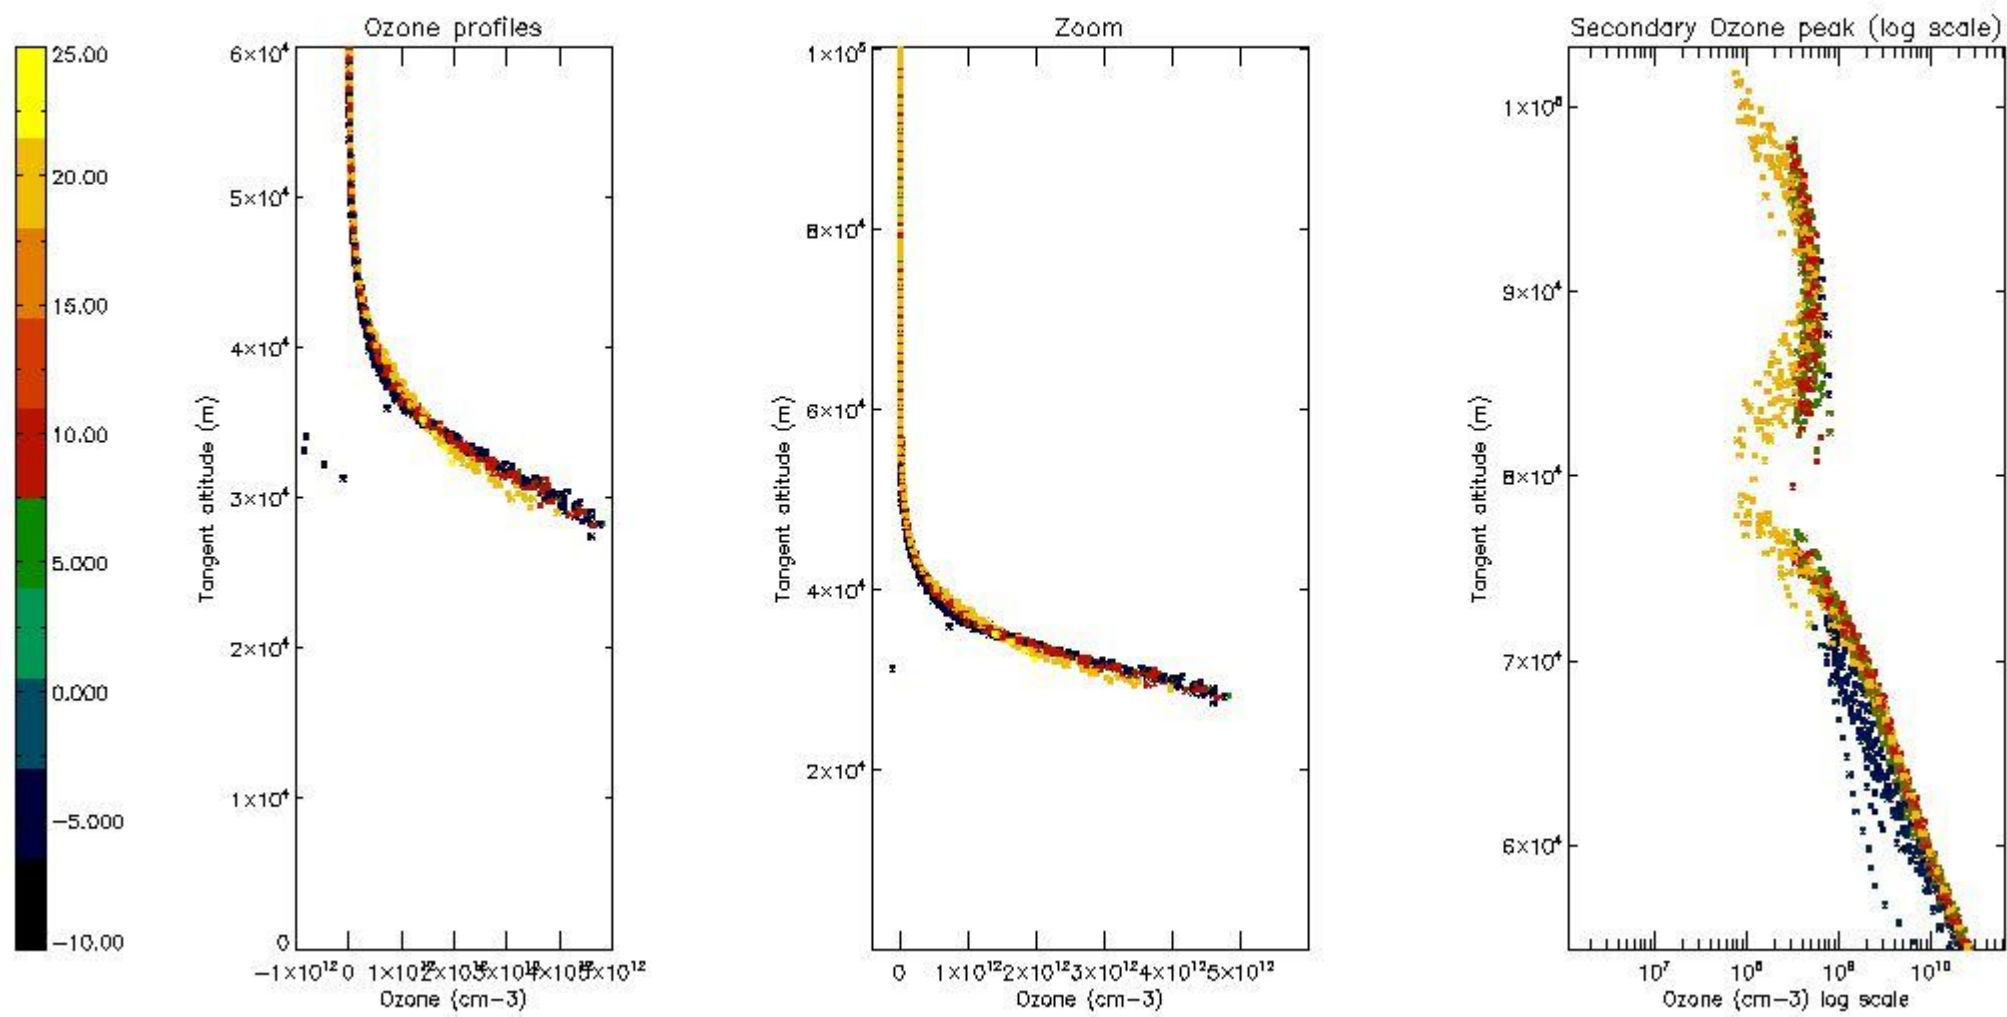

STD < 10	20
STD < 5	15

5.2 Plot ozone profiles for all STD (dark without errors)

The colorbar represents the latitude.

5.3 Plot ozone profiles where STD < 20% (dark without errors)

The colorbar represents the latitude.

5.4 Plot ozone profiles where STD < 10% (dark without errors)

The colorbar represents the latitude.

5.5 Plot ozone profiles where STD < 5% (dark without errors)

The colorbar represents the latitude.

5.6 Plot NO₂ profiles for all STD (dark without errors)