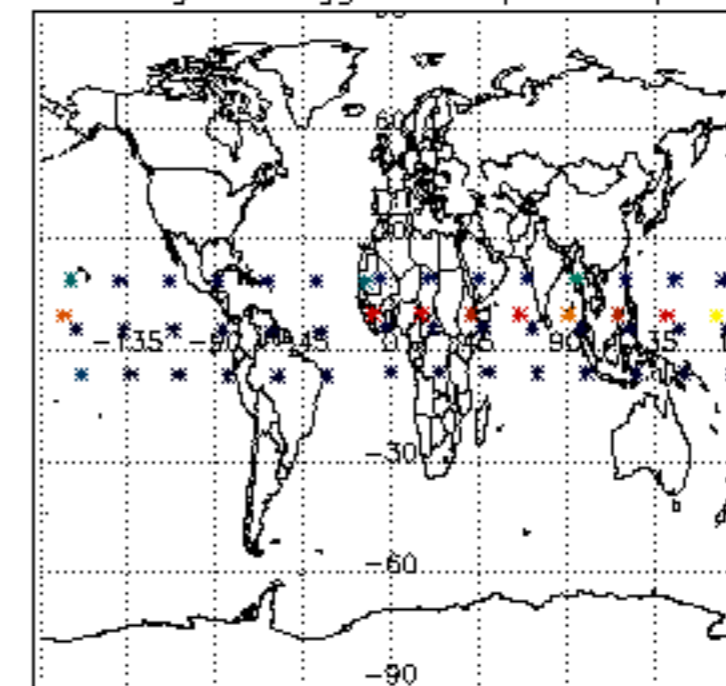

Percentage of flagged data per NO3 profile