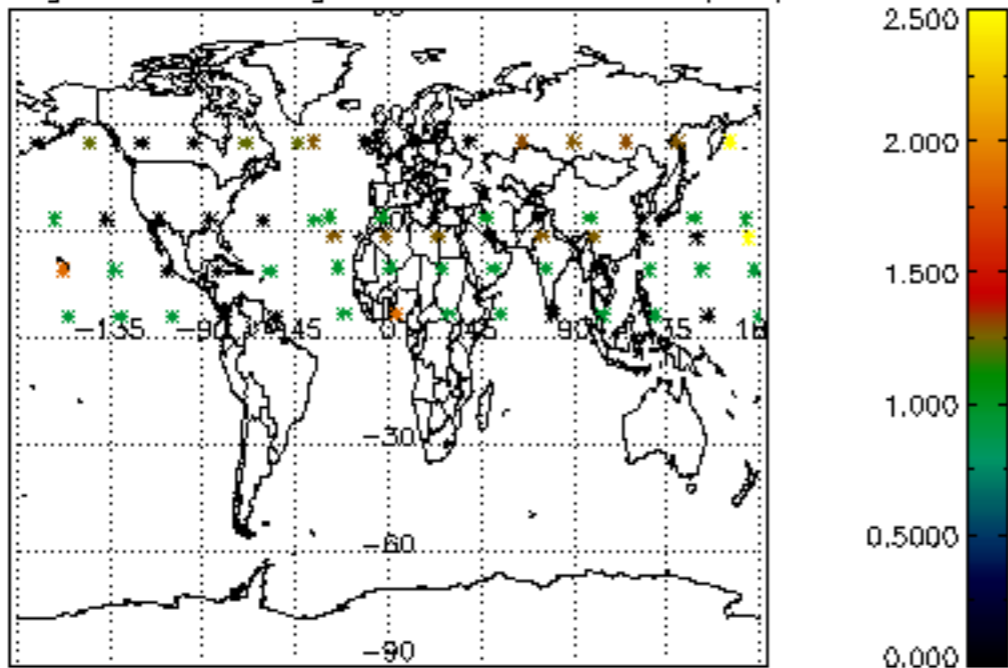

Percentage of cosmic ray hits per profile

Percentage of star falling outside central band per profile