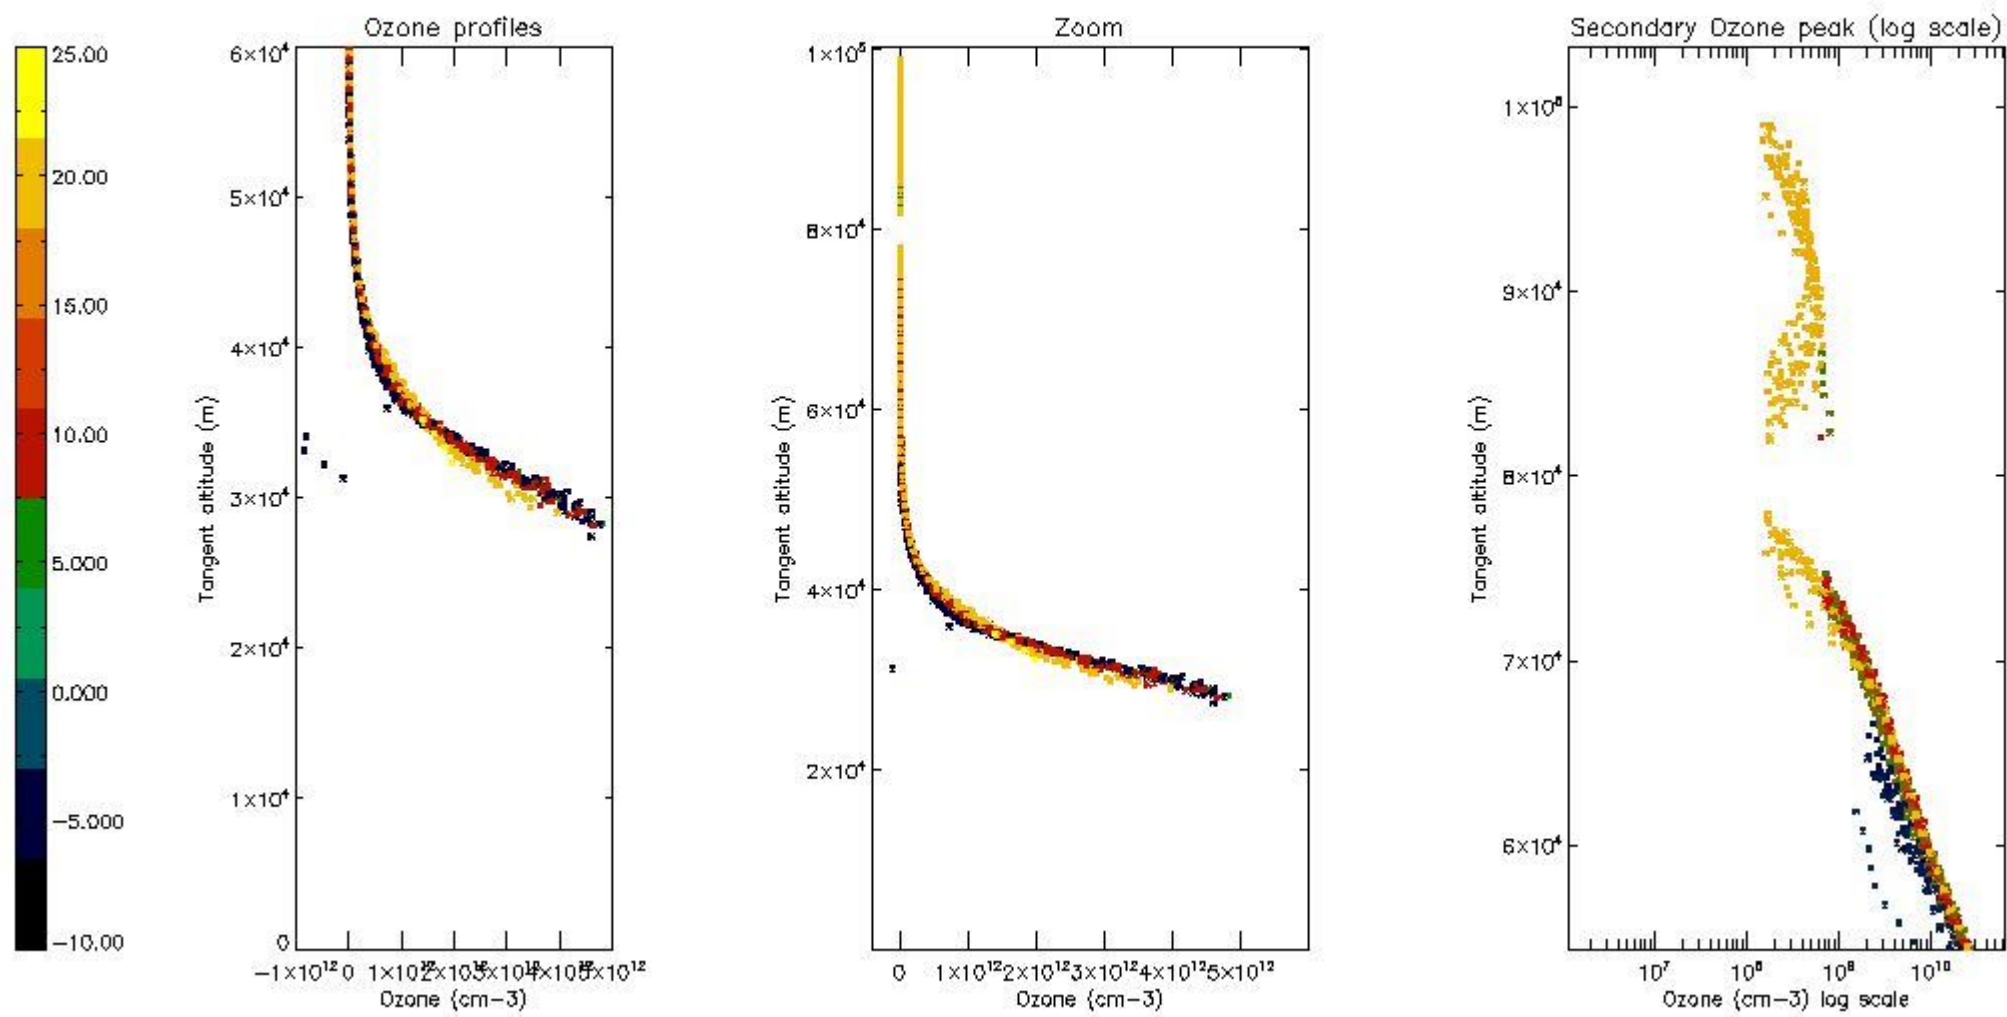

STD < 10	20
STD < 5	15

5.2 Plot ozone profiles for all STD (dark without errors)

The colorbar represents the latitude.

5.3 Plot ozone profiles where STD < 20% (dark without errors)

The colorbar represents the latitude.

5.4 Plot ozone profiles where STD < 10% (dark without errors)

The colorbar represents the latitude.

5.5 Plot ozone profiles where STD < 5% (dark without errors)

The colorbar represents the latitude.

5.6 Plot NO₂ profiles for all STD (dark without errors)