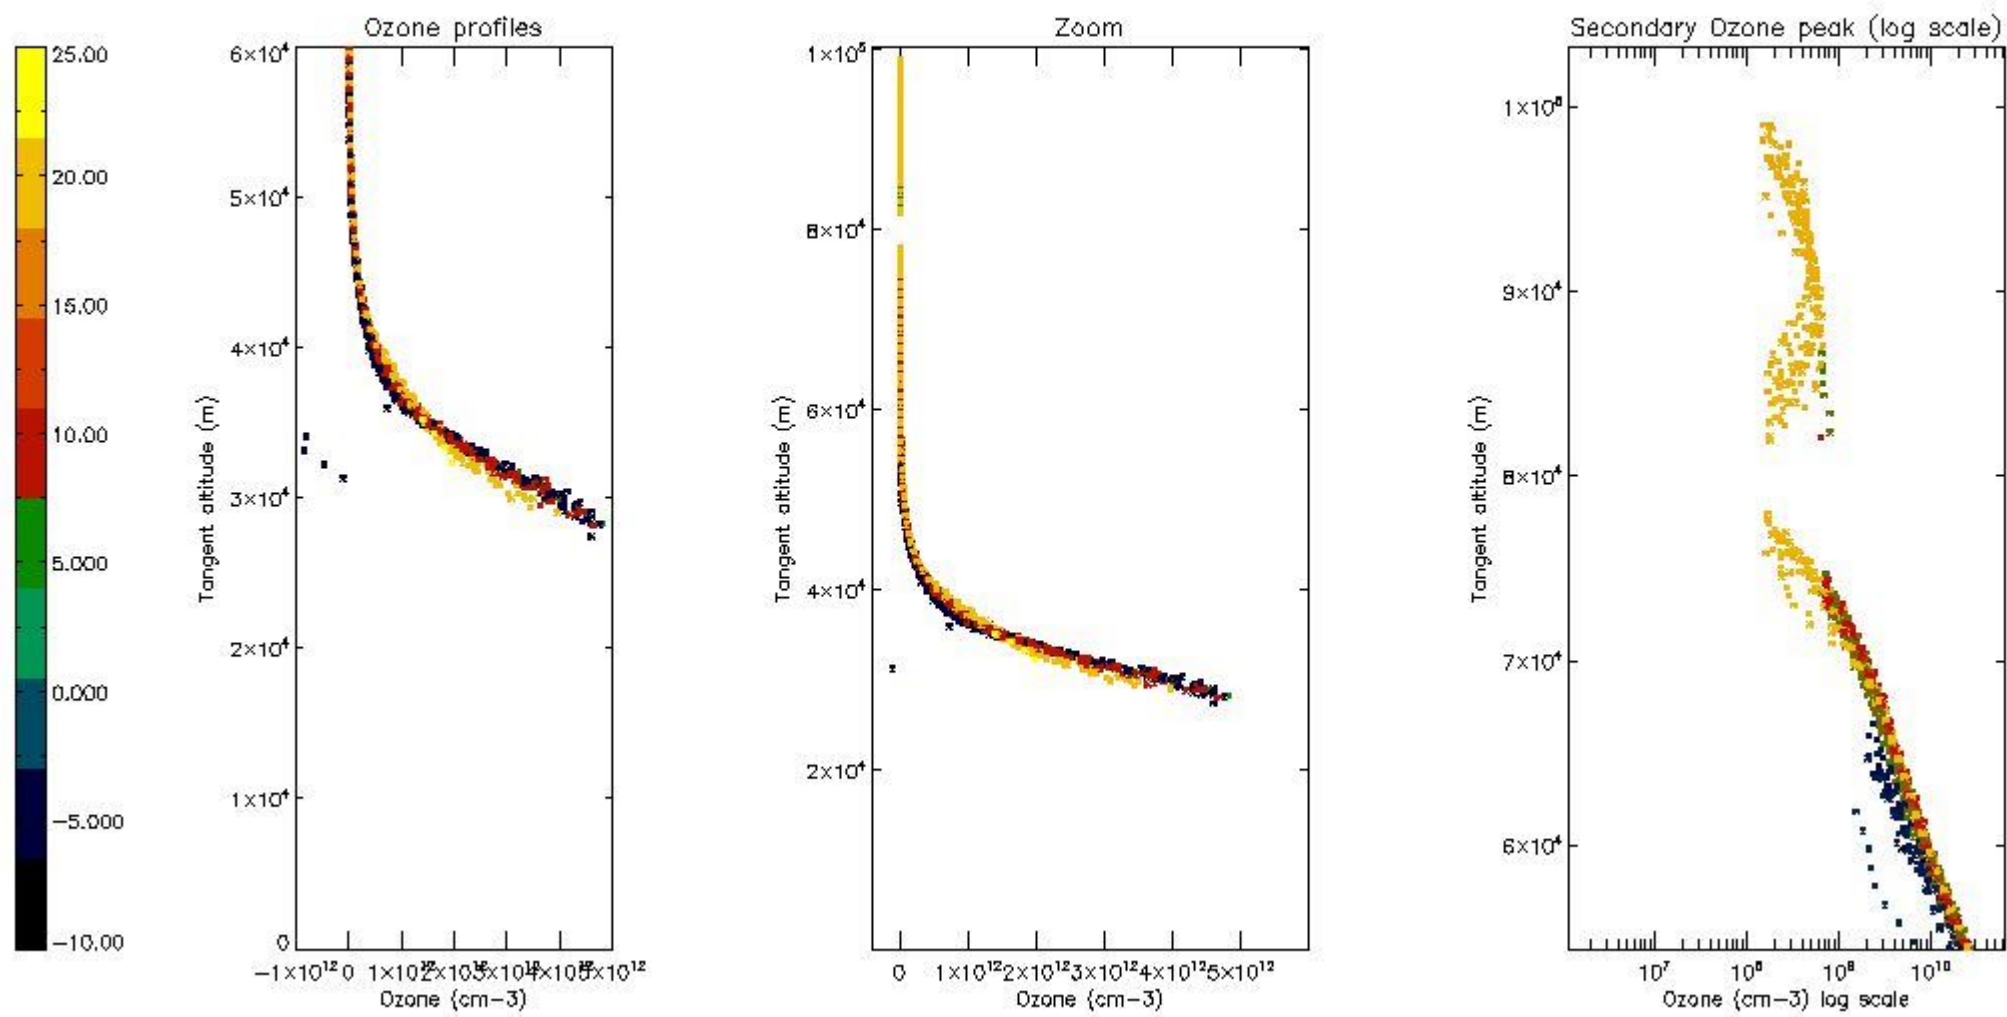

5.5 Plot ozone profiles where STD < 5% (dark without errors)

The colorbar represents the latitude.