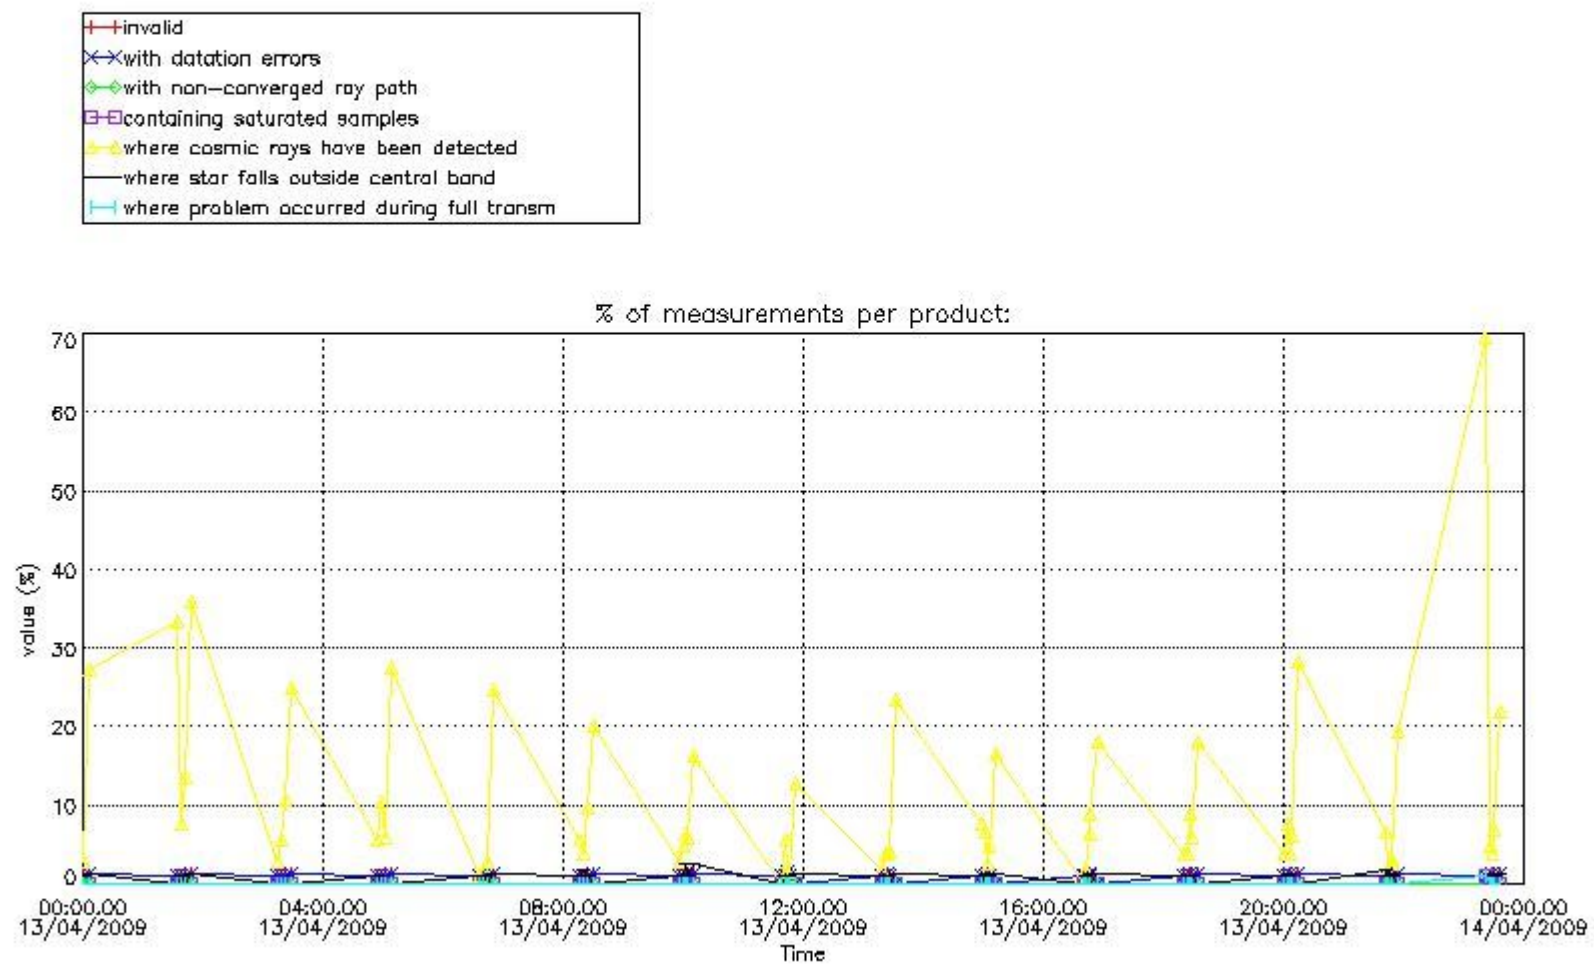

4.1.2 Plot level 1 quality information per product (time dependant): ENVI SAT DESCENDING passes