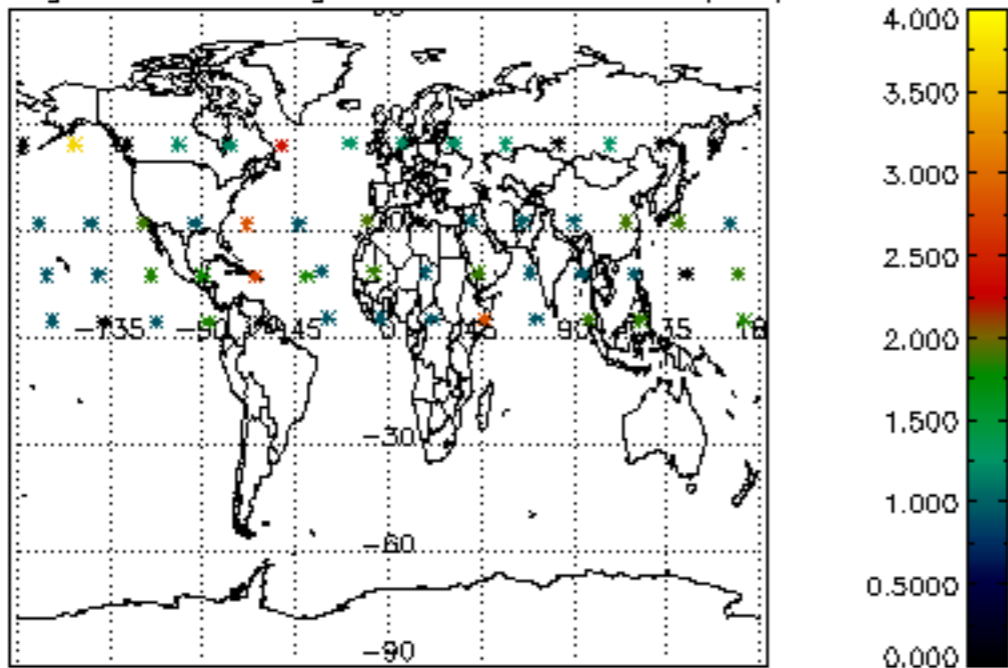

Percentage of cosmic ray hits per profile

Percentage of star falling outside central band per profile