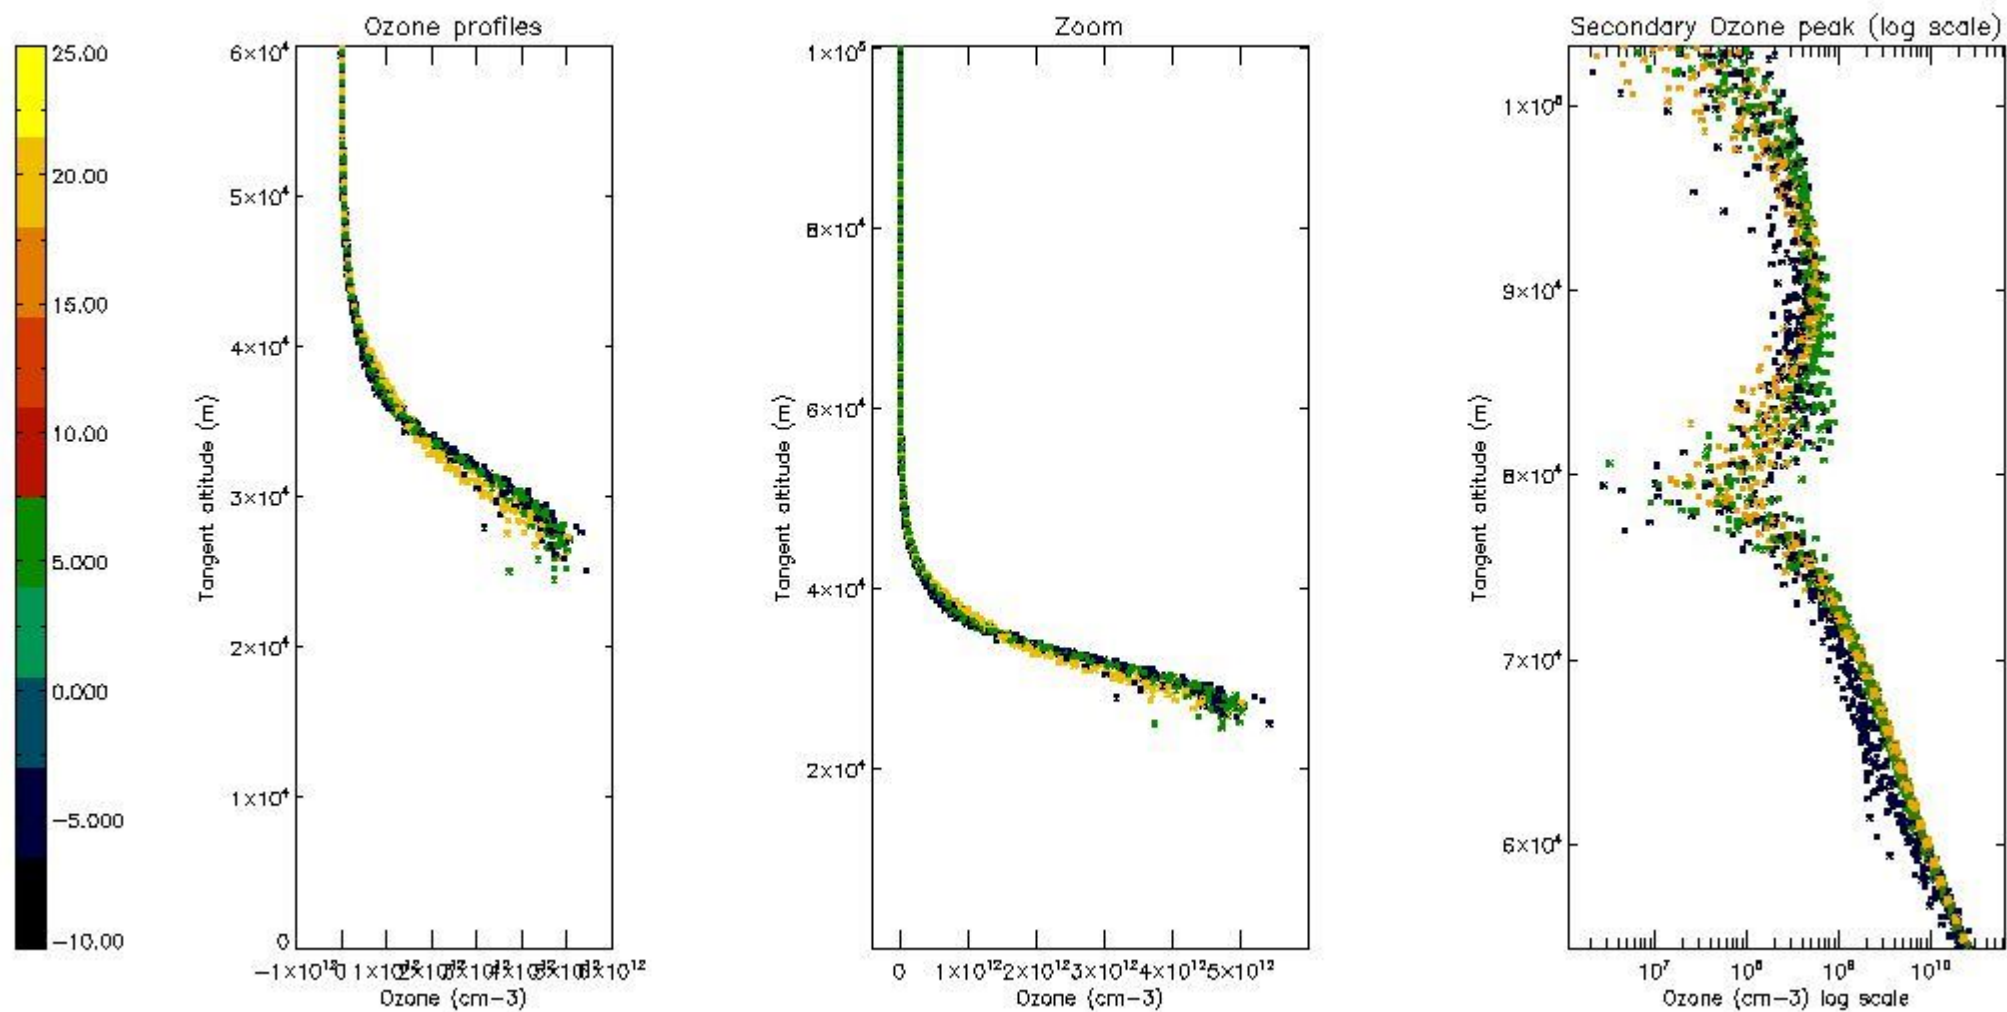

STD < 10	18
STD < 5	13

5.2 Plot ozone profiles for all STD (dark without errors)

The colorbar represents the latitude.

5.3 Plot ozone profiles where STD < 20% (dark without errors)

The colorbar represents the latitude.