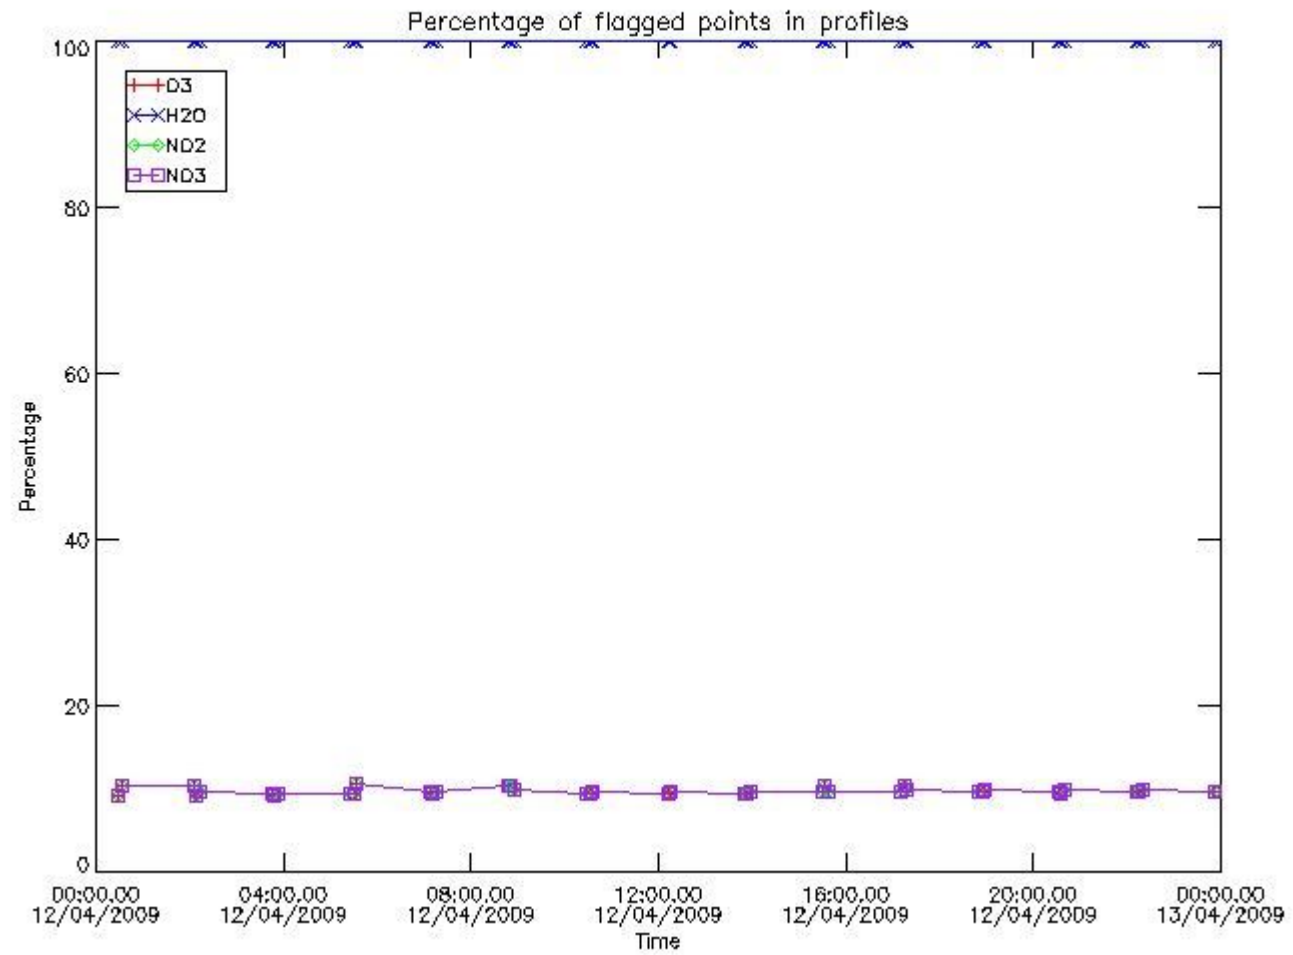

161	GOM_NL__2PRFIN20090412_232241_000000362078_00087_37215_6856.N1	12-APR-2009 23:22:41	Bright	36.000	66	37Gam Cyg	2.2080	5900.0	72	37215	No
162	GOM_NL__2PRFIN20090412_232507_000000342078_00087_37215_6857.N1	12-APR-2009 23:25:07	Bright	34.000	92	53Eps Cyg	2.5000	4500.0	68	37215	No
163	GOM_NL__2PRFIN20090412_235305_000000542078_00088_37216_6862.N1	12-APR-2009 23:53:05	Dark	53.500	103	38Zet Sgr	2.6000	9700.0	107	37216	No
164	GOM_NL__2PRFIN20090412_235642_000000542078_00088_37216_6863.N1	12-APR-2009 23:56:42	Dark	53.500	38	20Eps Sgr	1.8360	11000.	107	37216	No

3. Quality information per product

In this section it is plotted some information contained in the Quality Summary data set of the level 2 products. Only products in dark limb conditions and without errors (error flag in the MPH set to "0") are used.

3.1 Plot quality information per product (time dependant)

3.2 Plot quality information per product (world map)