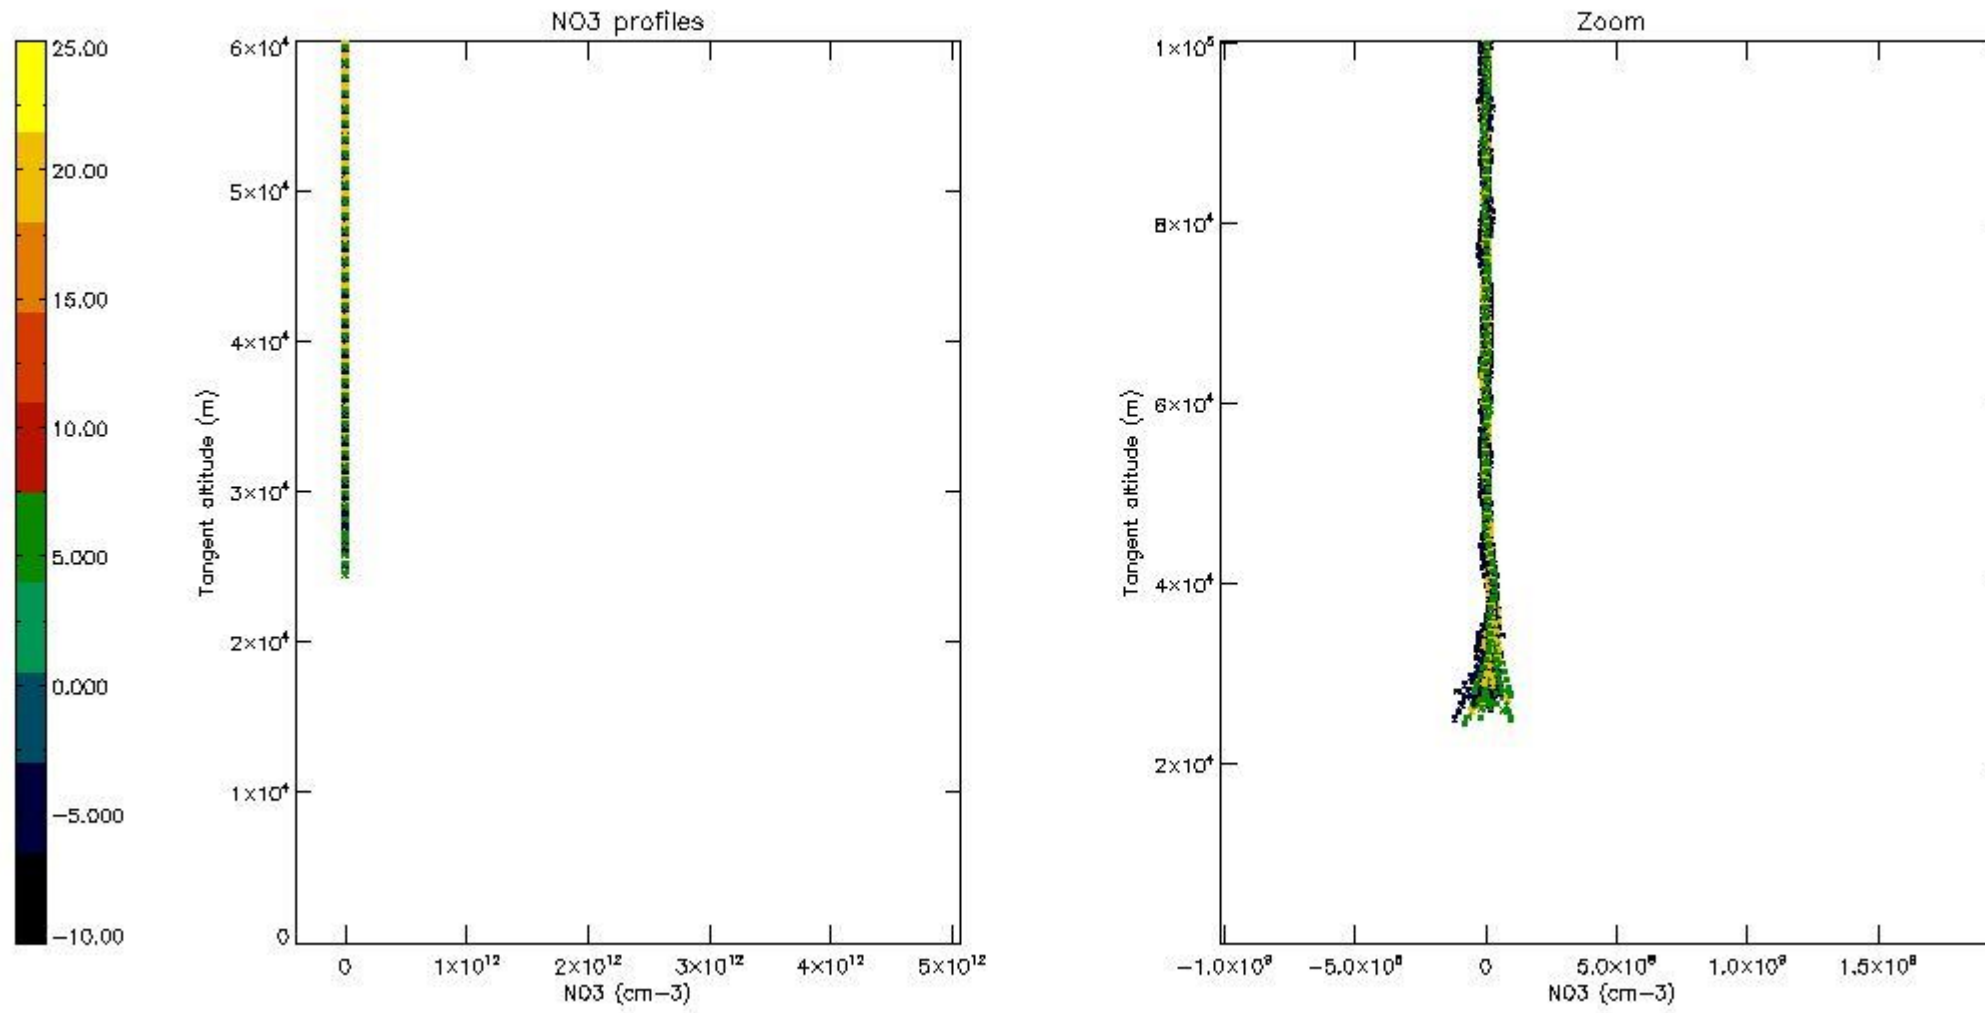

6. Auxiliary Data Files used for the production reported in section 2

The number reported in the third column indicates since which file (see list in section 2) the corresponding auxiliary file has been used. The fourth column is the date of those product files.

Type	Auxiliary Filename	Used since product	Used since product date
INST_PHYS_CHARACTERISTICS	GOM_INS_AXVIEC20091111_143220_20030716_120000_20500101_000000	1	12-APR-2009 00:27:58
LEVEL-2_PROC_CONFIG	GOM_PR2_AXVIEC20091111_152718_20020301_000000_20500101_000000	1	12-APR-2009 00:27:58
CROSS_SECTIONS_FILE	GOM_CRS_AXVIEC20091111_154832_20020301_000000_20500101_000000	1	12-APR-2009 00:27:58