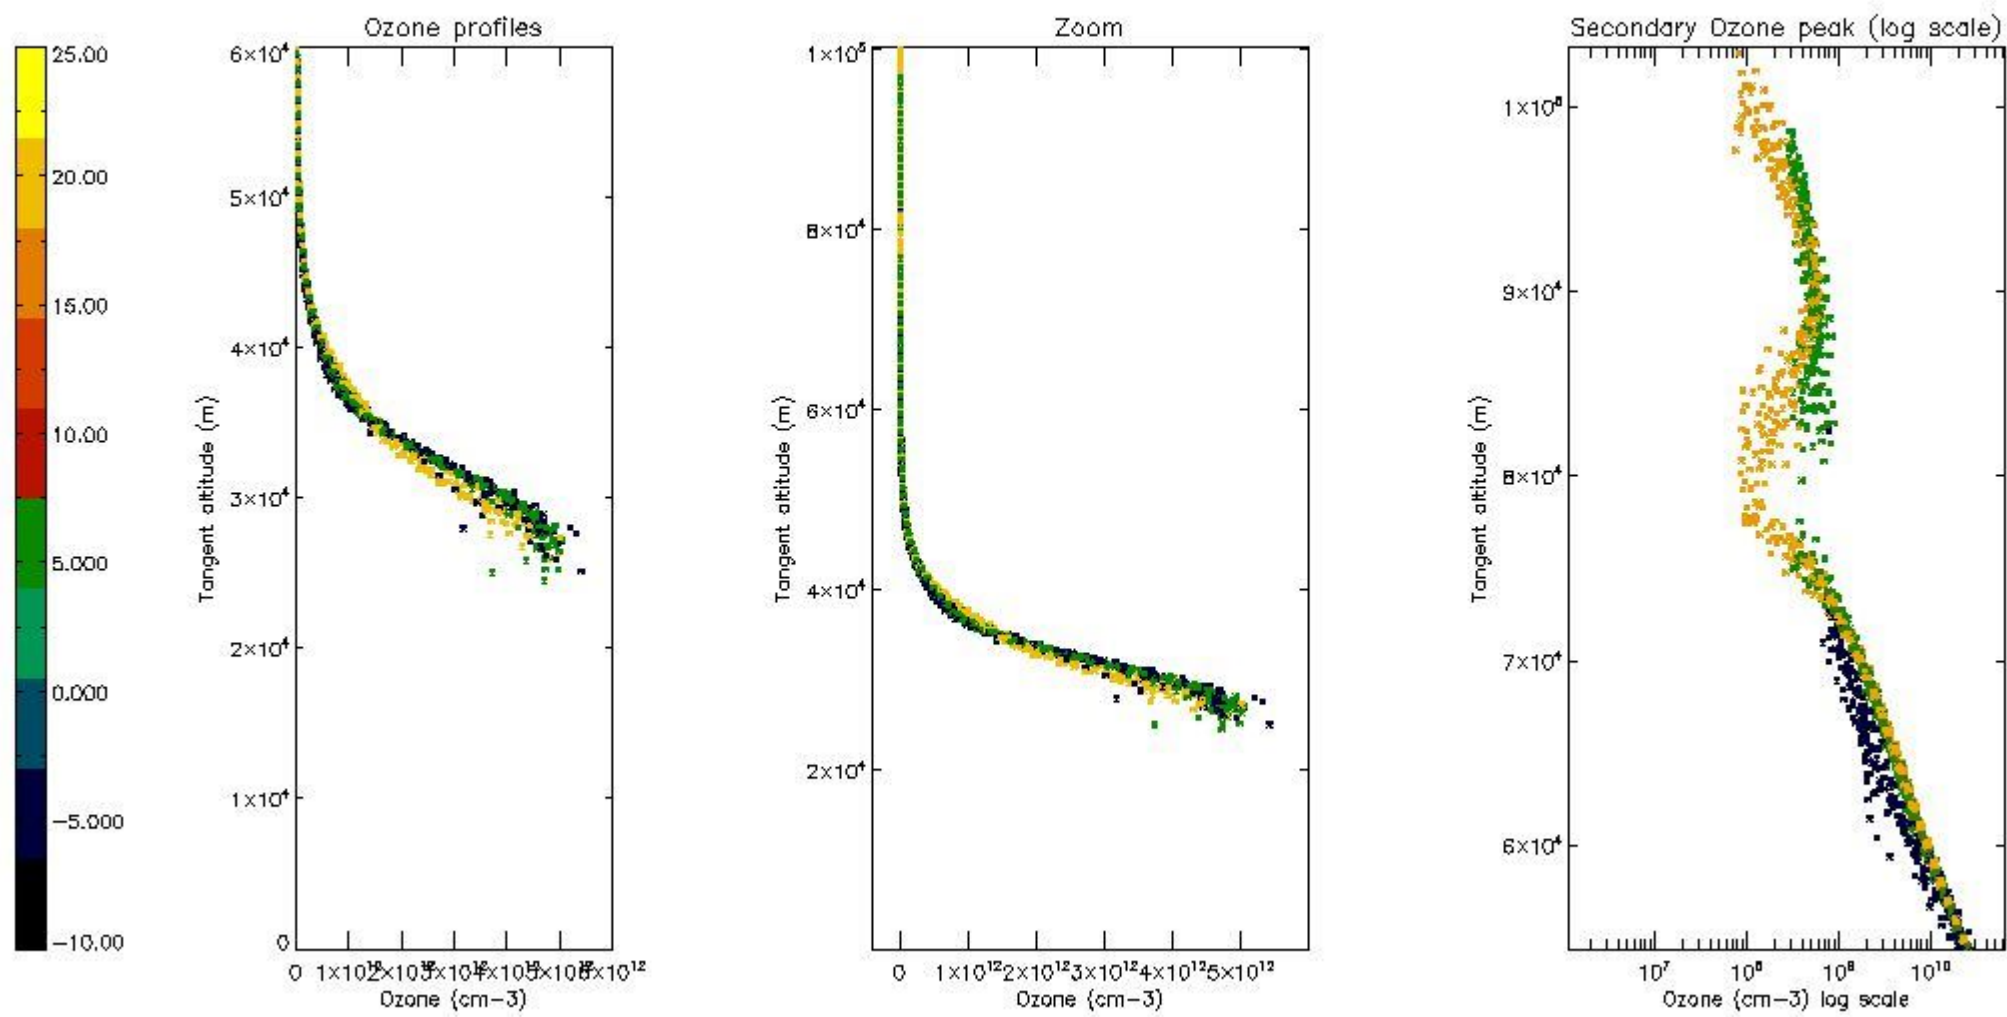

STD < 10	18
STD < 5	13

5.2 Plot ozone profiles for all STD (dark without errors)

The colorbar represents the latitude.

5.3 Plot ozone profiles where STD < 20% (dark without errors)

The colorbar represents the latitude.

5.4 Plot ozone profiles where STD < 10% (dark without errors)

The colorbar represents the latitude.

5.5 Plot ozone profiles where STD < 5% (dark without errors)

The colorbar represents the latitude.

5.6 Plot NO₂ profiles for all STD (dark without errors)