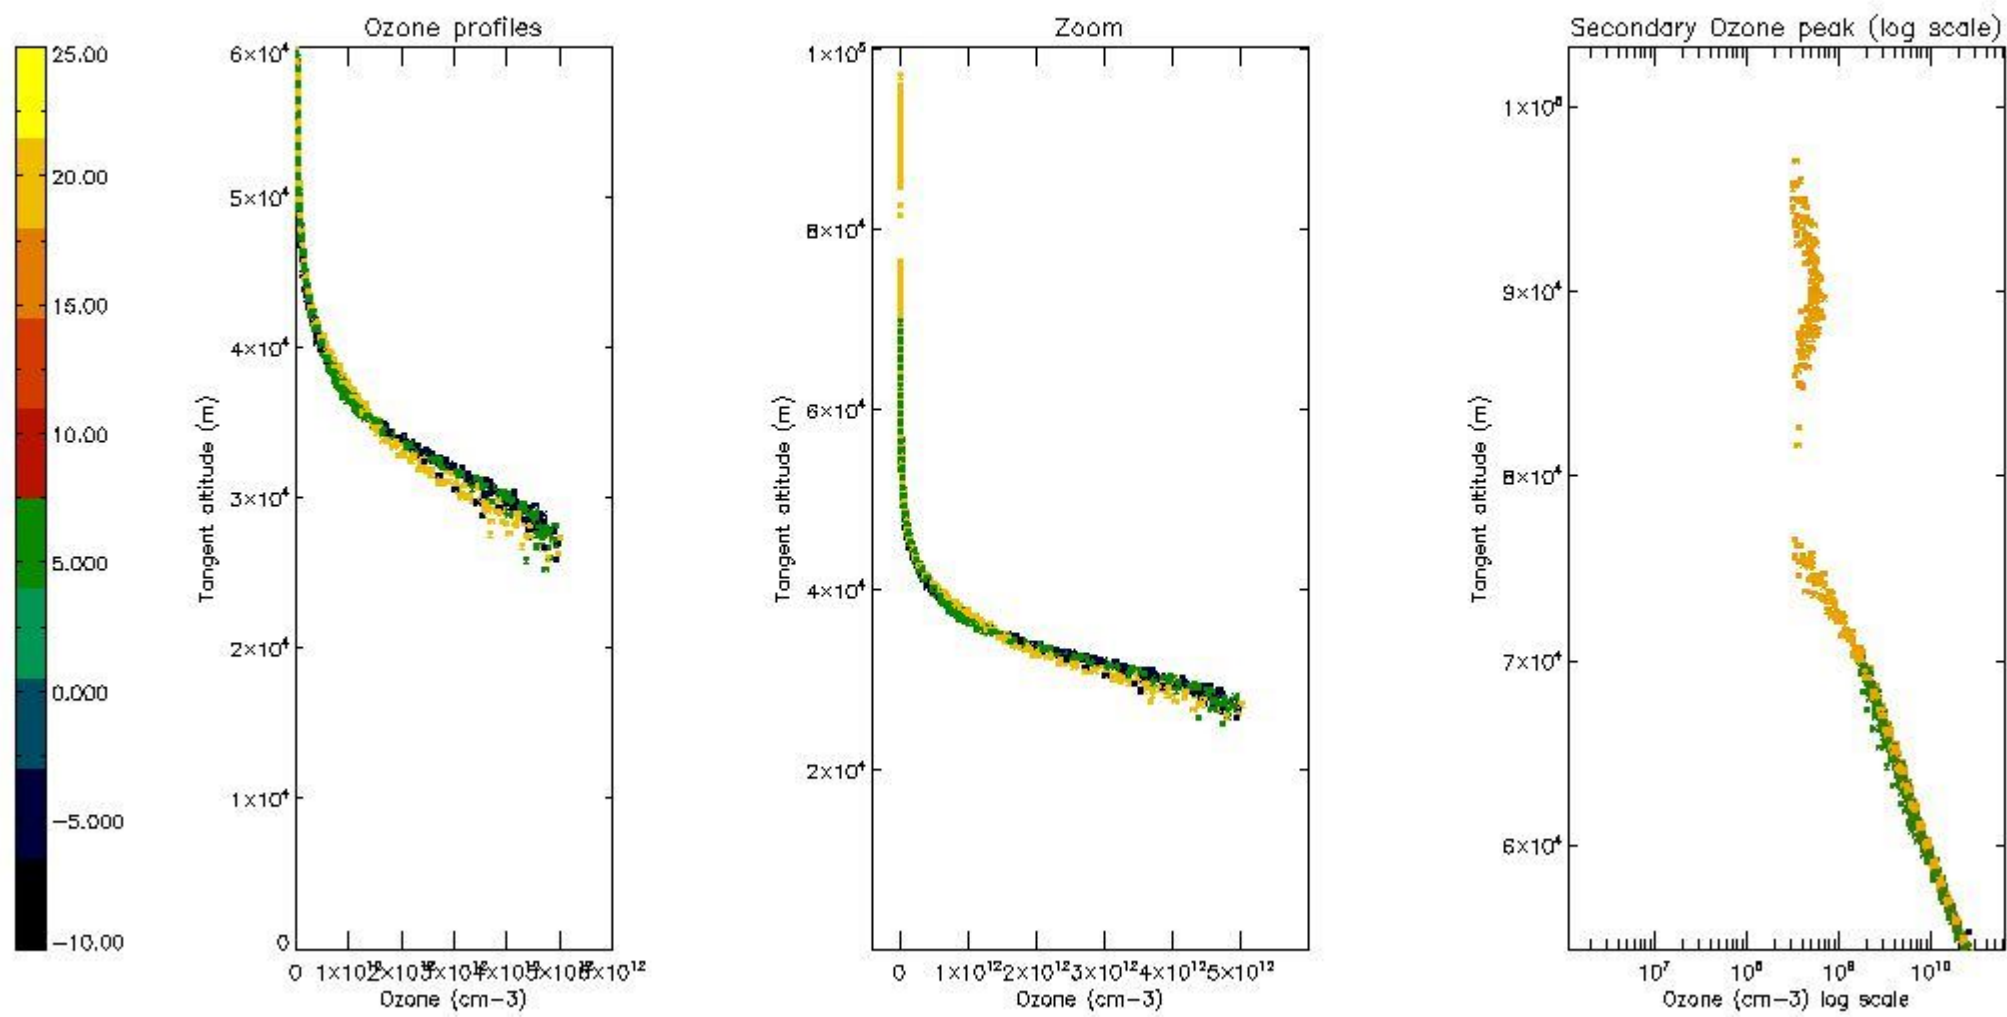

5.6 Plot NO₂ profiles for all STD (dark without errors)

The colorbar represents the latitude.