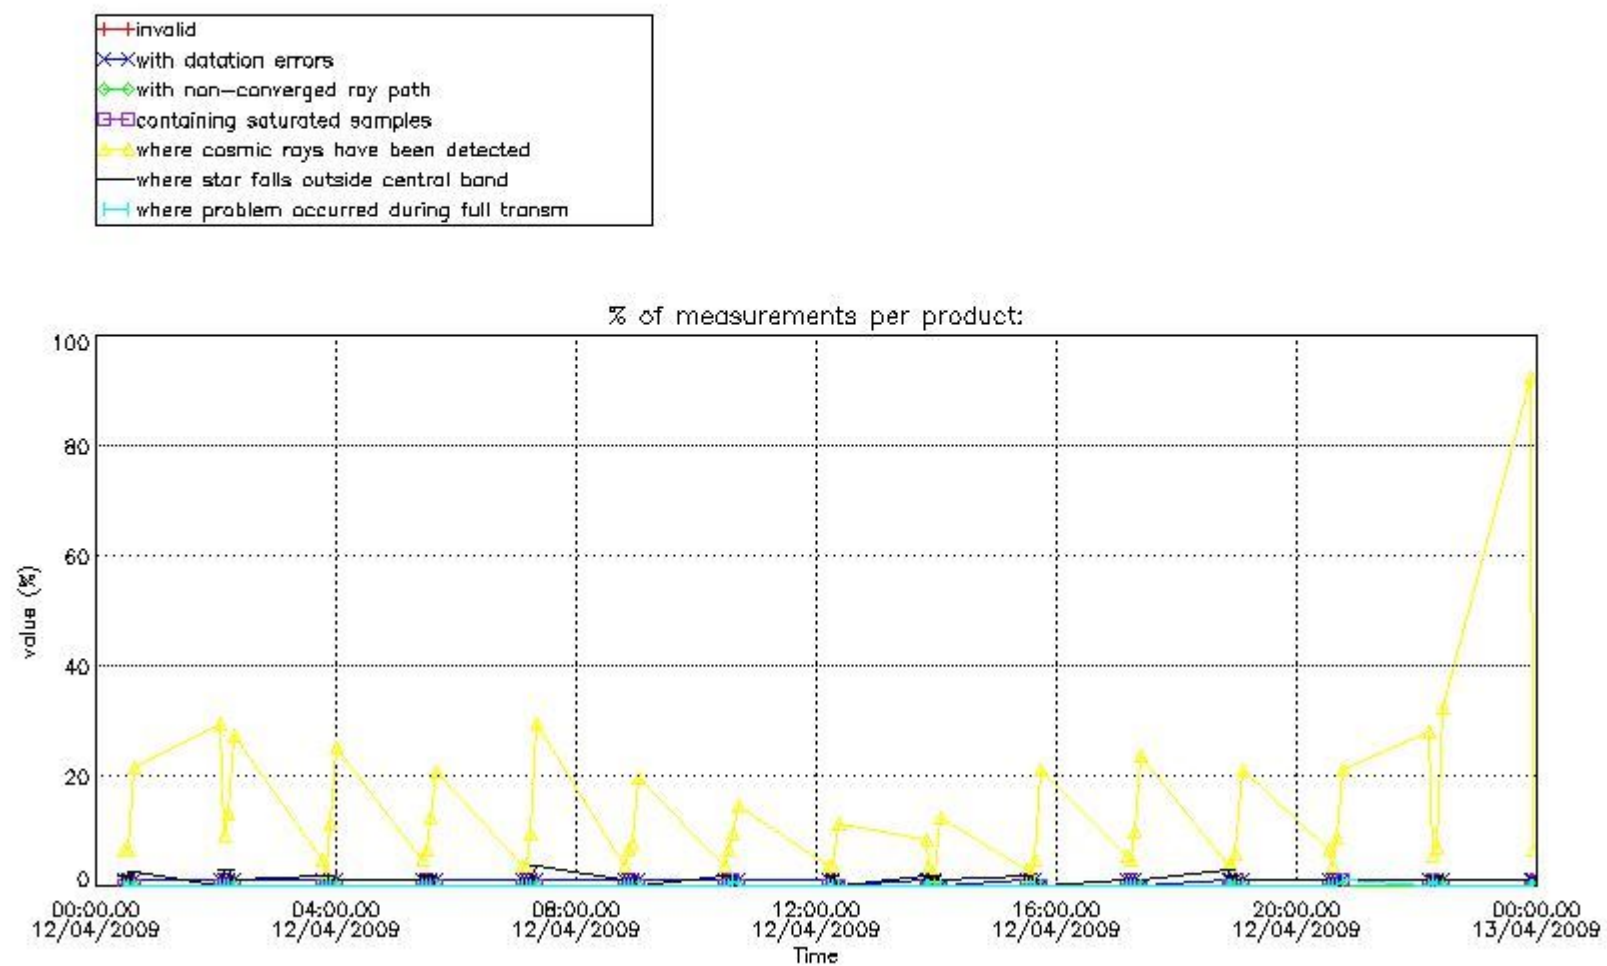

4.1.2 Plot level 1 quality information per product (time dependant): ENVI SAT DESCENDING passes