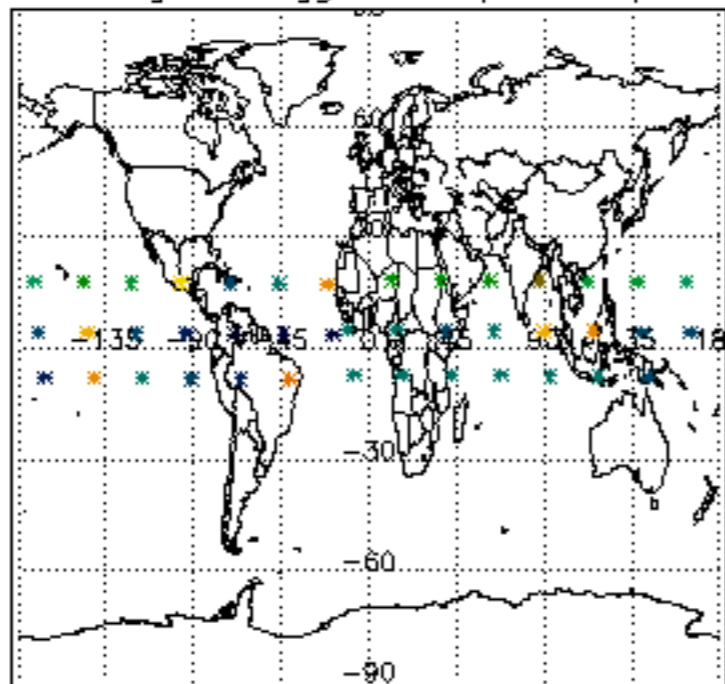

Percentage of flagged data per NO2 profile