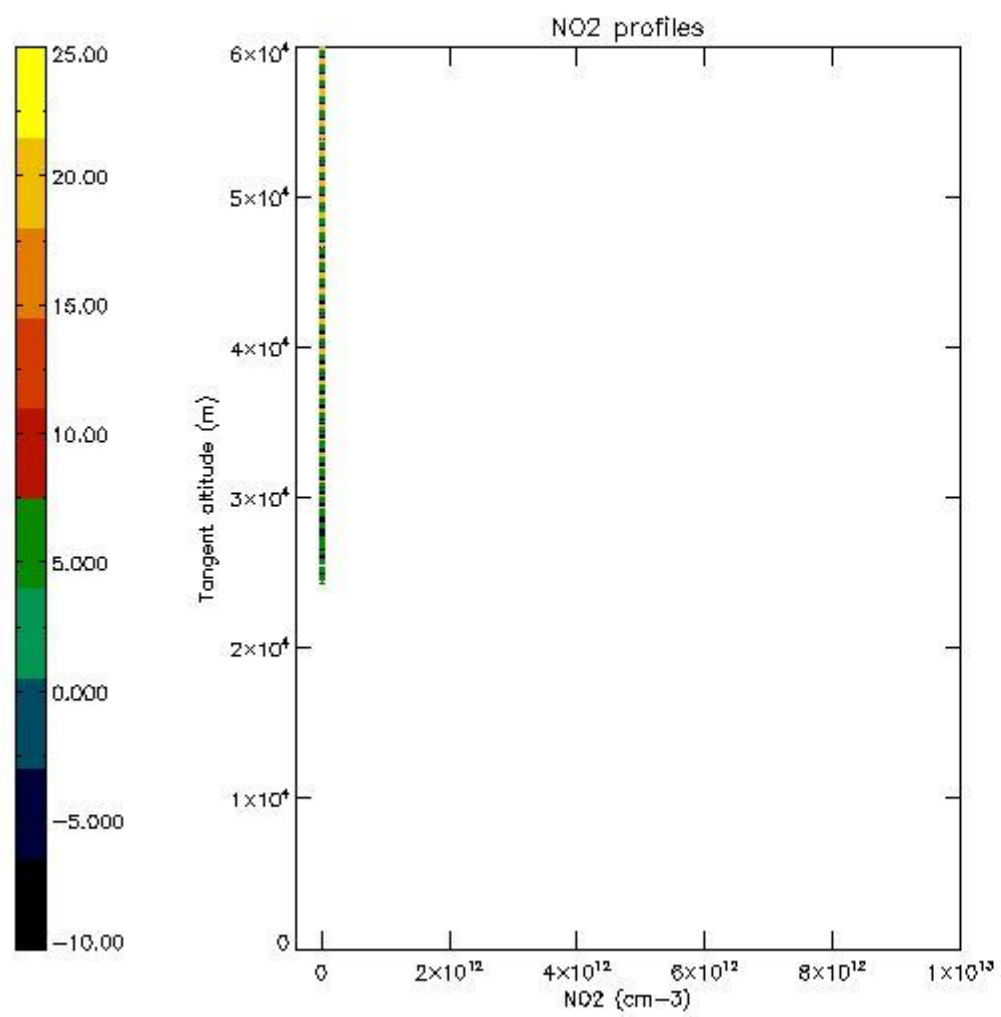

5.7 Plot NO3 profiles for all STD (dark without errors)

The colorbar represents the latitude.