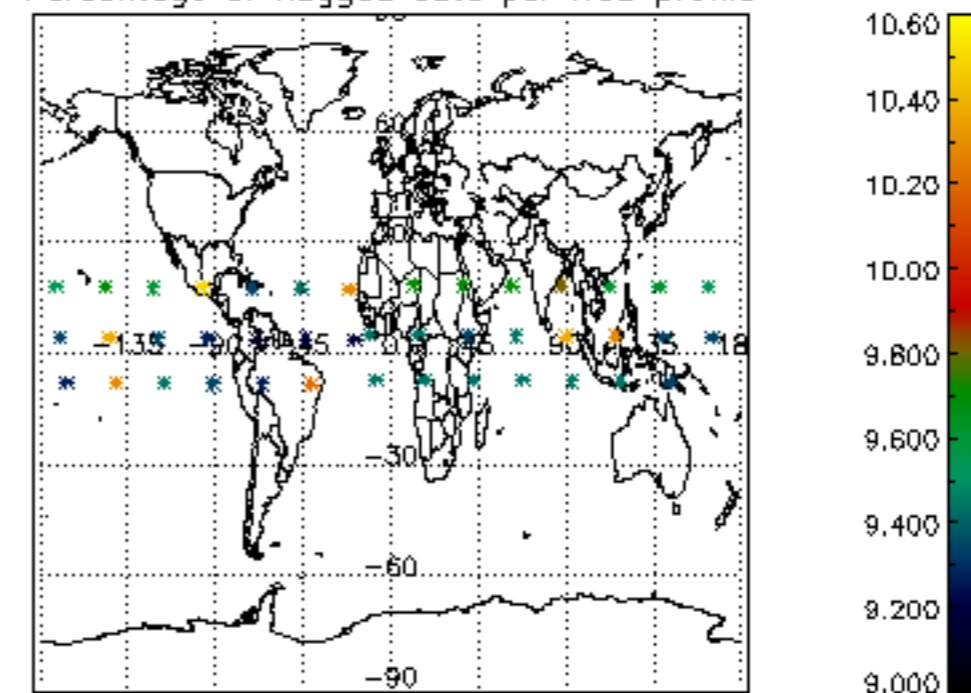

Percentage of flagged data per NO3 profile