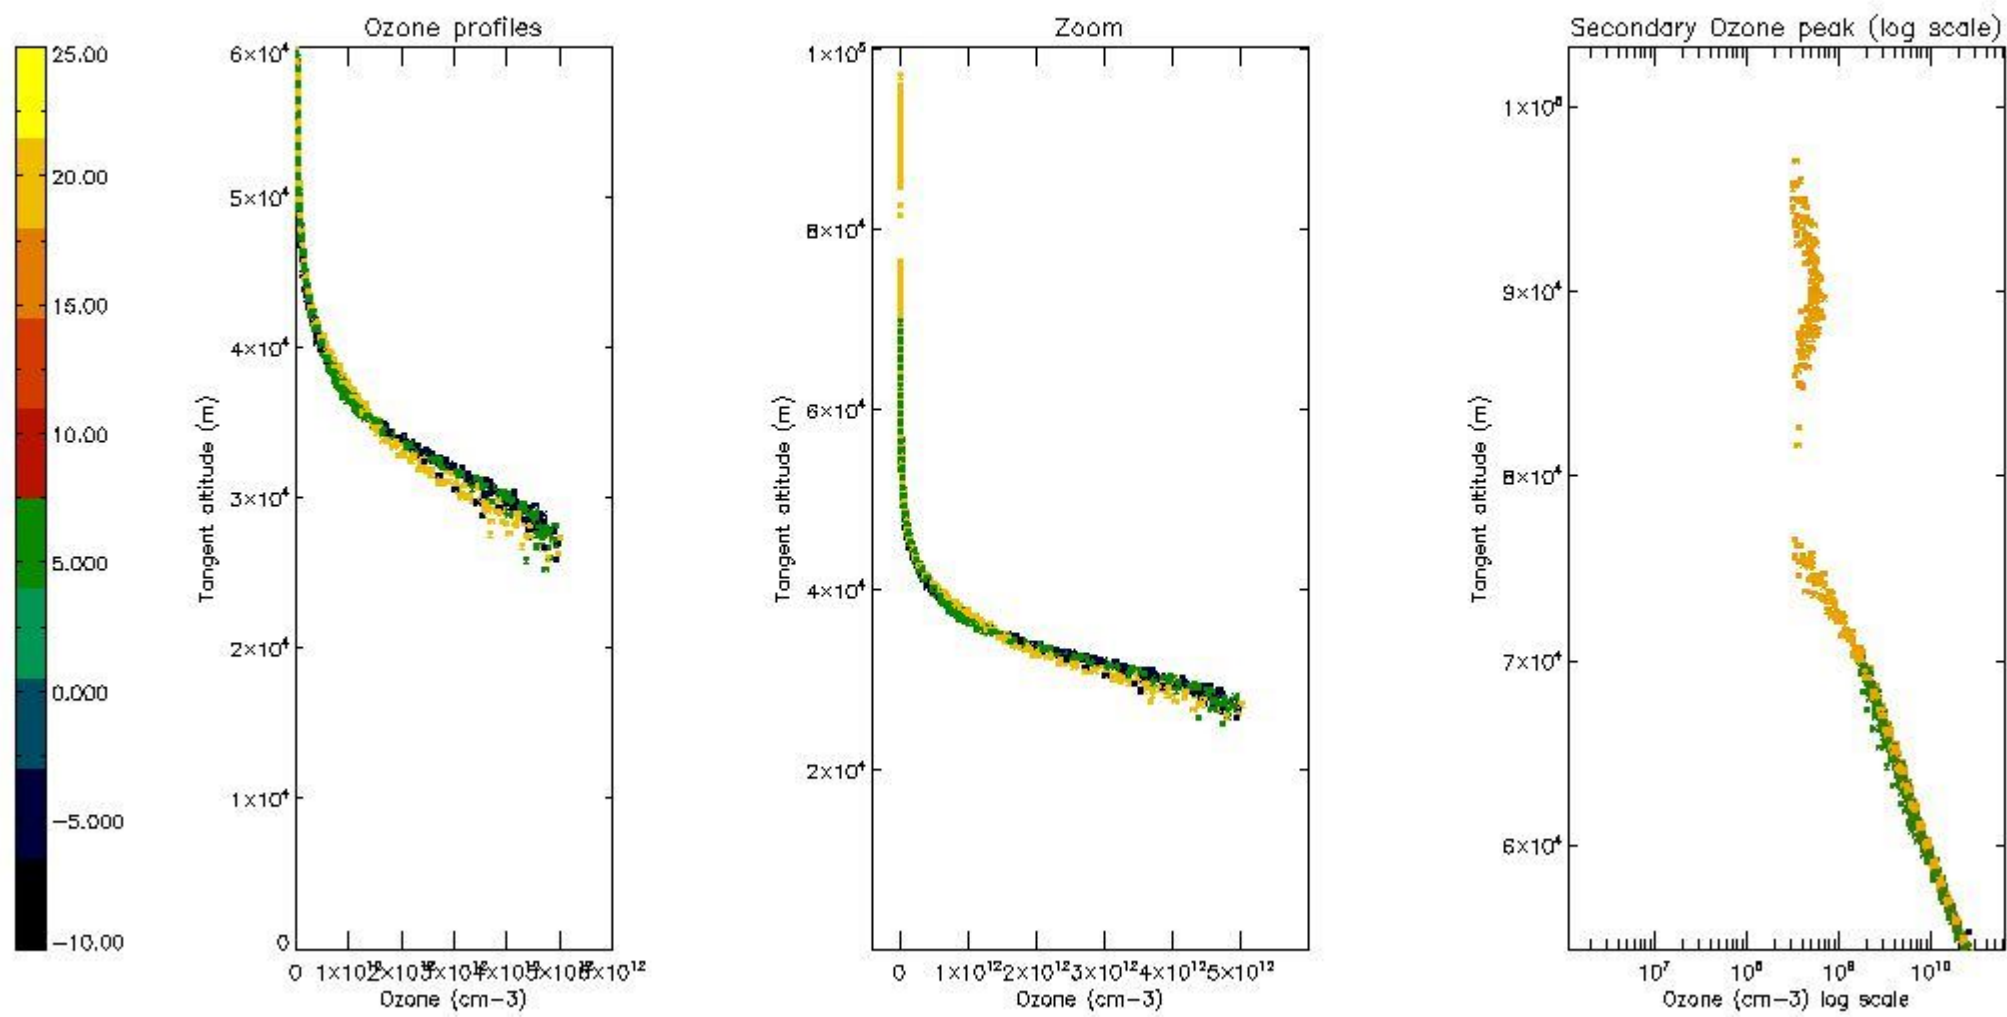

STD < 10	18
STD < 5	13

5.2 Plot ozone profiles for all STD (dark without errors)

The colorbar represents the latitude.

5.3 Plot ozone profiles where STD < 20% (dark without errors)

The colorbar represents the latitude.

5.4 Plot ozone profiles where STD < 10% (dark without errors)

The colorbar represents the latitude.

5.5 Plot ozone profiles where STD < 5% (dark without errors)

The colorbar represents the latitude.

5.6 Plot NO₂ profiles for all STD (dark without errors)