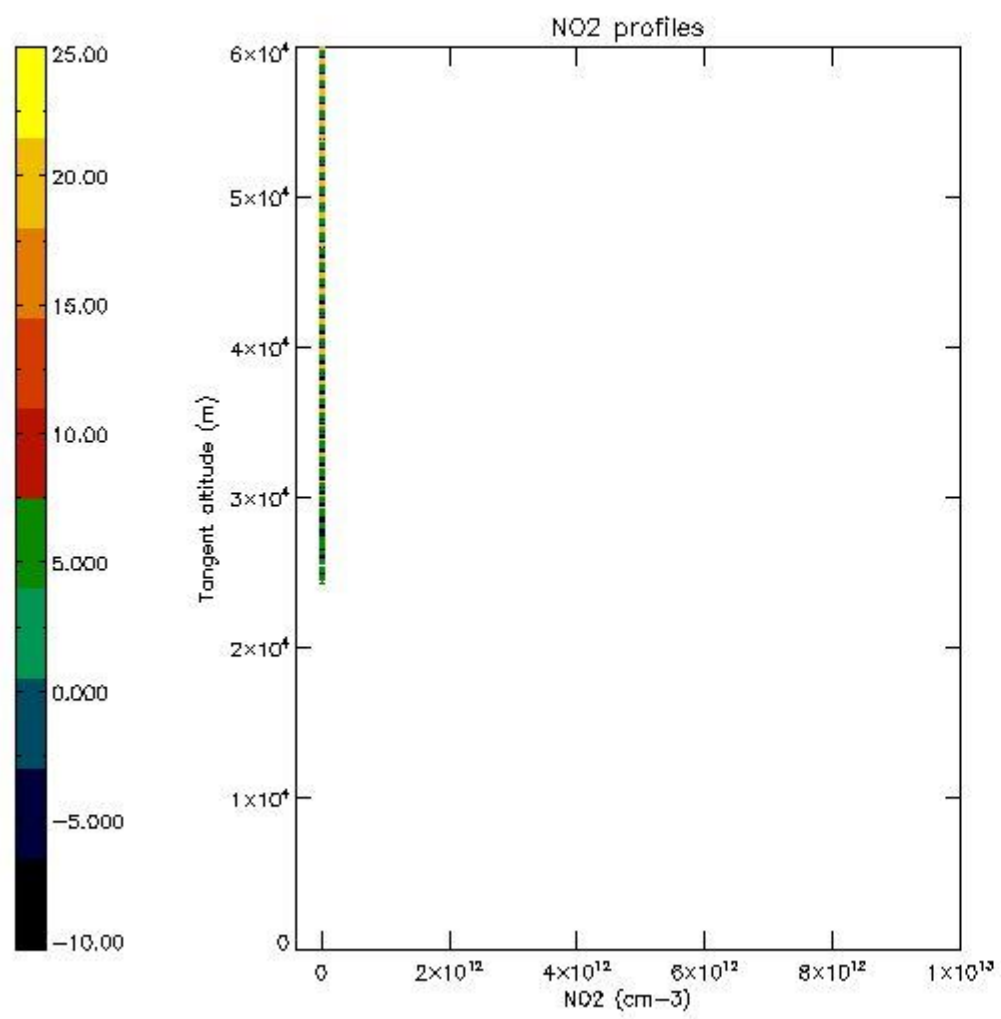

5.7 Plot NO3 profiles for all STD (dark without errors)

The colorbar represents the latitude.