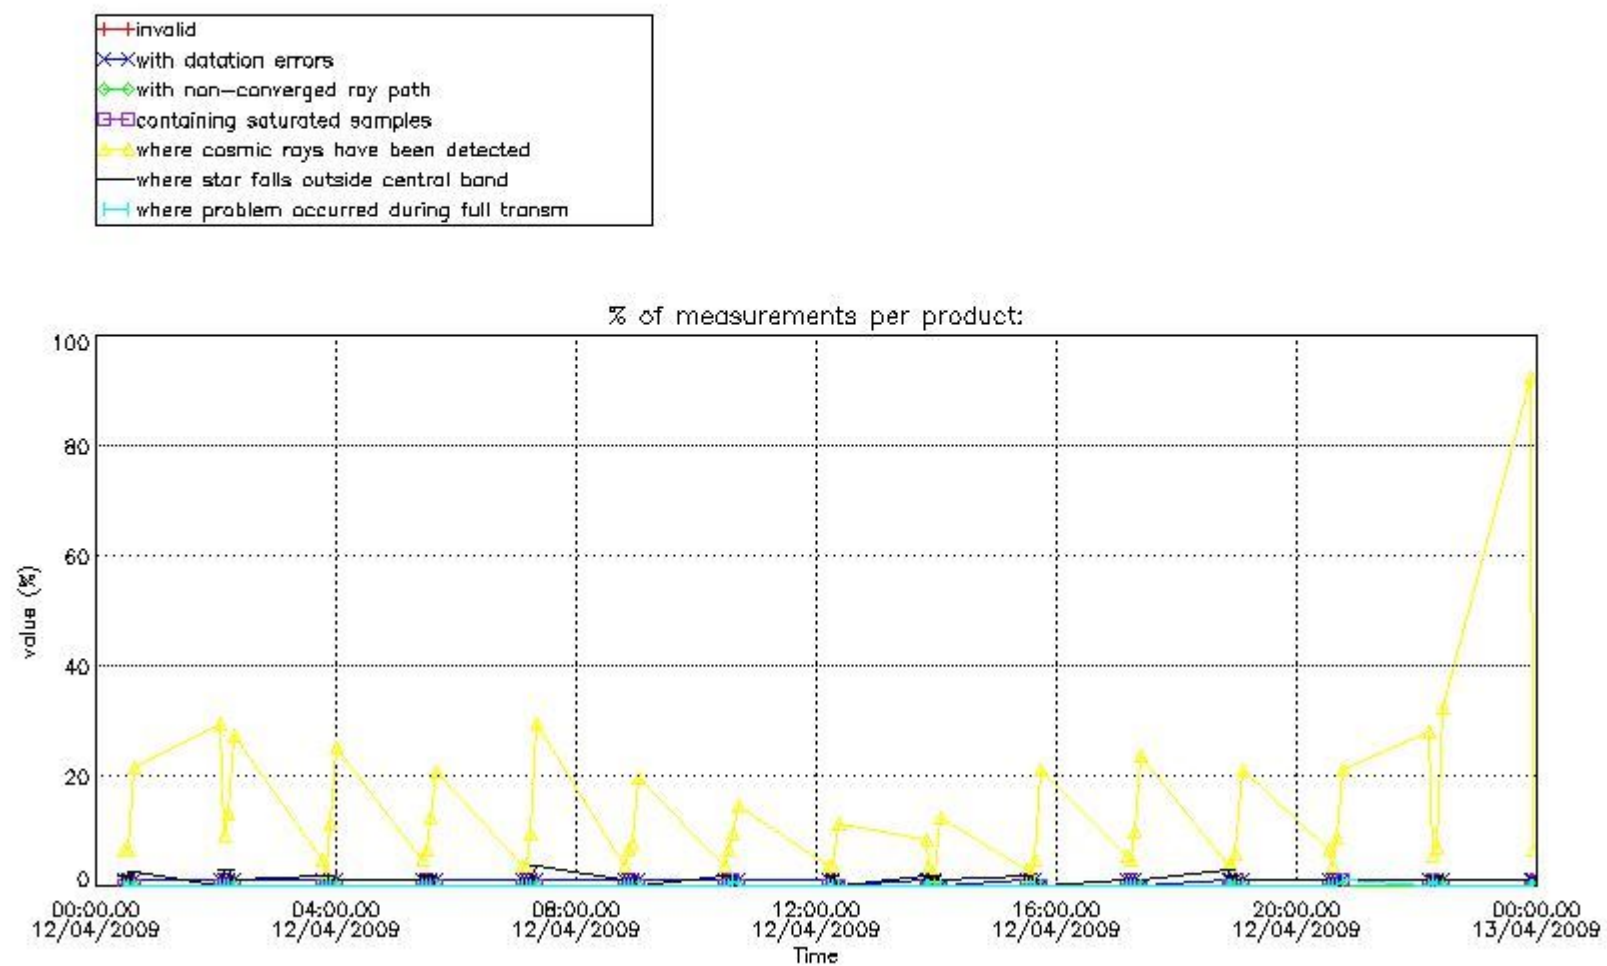

Percentage of flagged data per NO3 profile

4. Level 1 quality information per product

In this section it is plotted some information contained in the Quality Summary data set of the level 2 products that comes from the level 1b processing. Products without errors (error flag in the MPH set to "0") are used.

4.1 Plot quality information per product (time dependant) coming from level 1b processing

4.1.1 Plot level 1 quality information per product (time dependant): ENVISAT ASCENDING passes

4.1.2 Plot level 1 quality information per product (time dependant): ENVI SAT DESCENDING passes