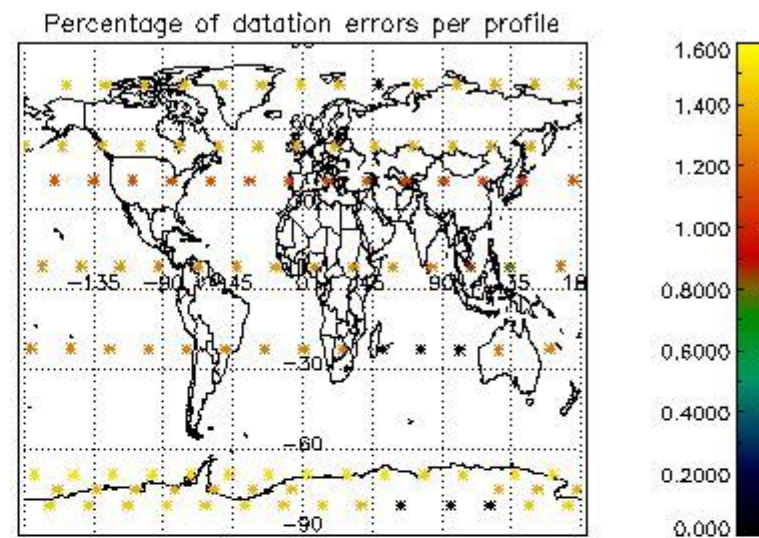

Percentage of datation errors per profile

Percentage of star falling outside central band per profile

Percentage of saturation errors per profile

4.2.2 Plot level 1 quality information per product (world map): ENVISAT DESCENDING passes