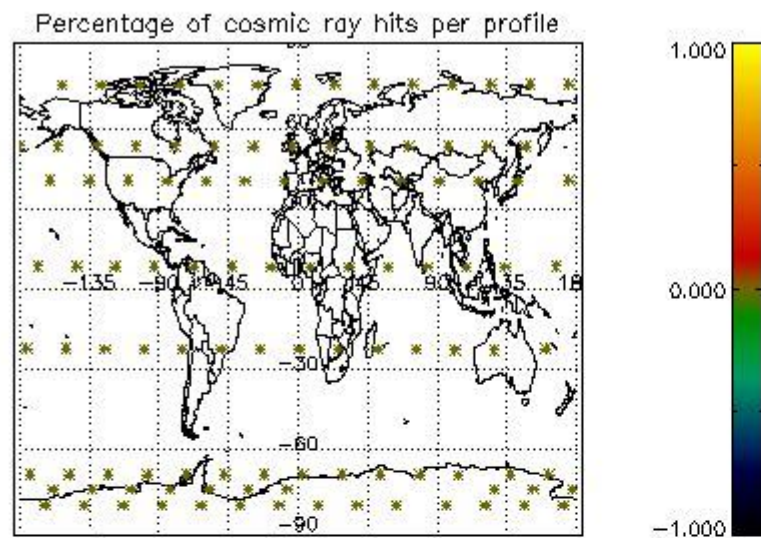

4.2 Plot quality information per product coming from level 1b processing (world map)

4.2.1 Plot level 1 quality information per product (world map): ENVISAT ASCENDING passes

Percentage of cosmic ray hits per profile

Percentage of datation errors per profile

Percentage of star falling outside central band per profile

Percentage of saturation errors per profile

4.2.2 Plot level 1 quality information per product (world map): ENVISAT DESCENDING passes