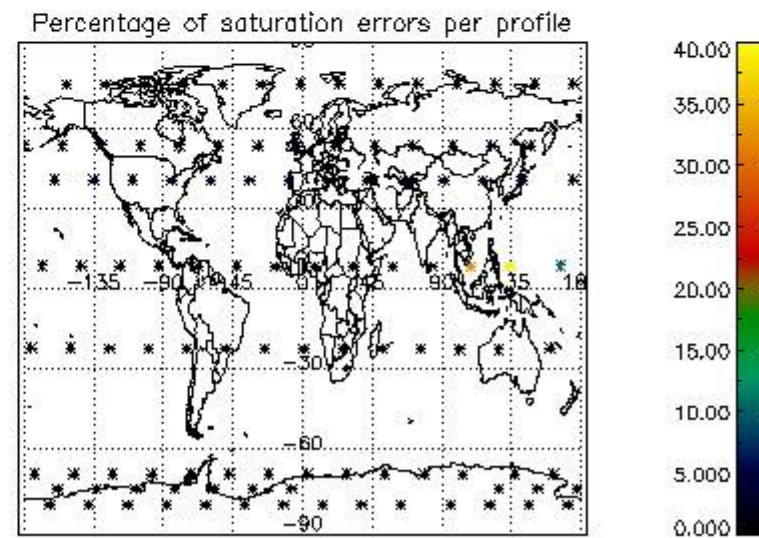

Percentage of datation errors per profile

Percentage of star falling outside central band per profile

Percentage of saturation errors per profile

4.2.2 Plot level 1 quality information per product (world map): ENVISAT DESCENDING passes