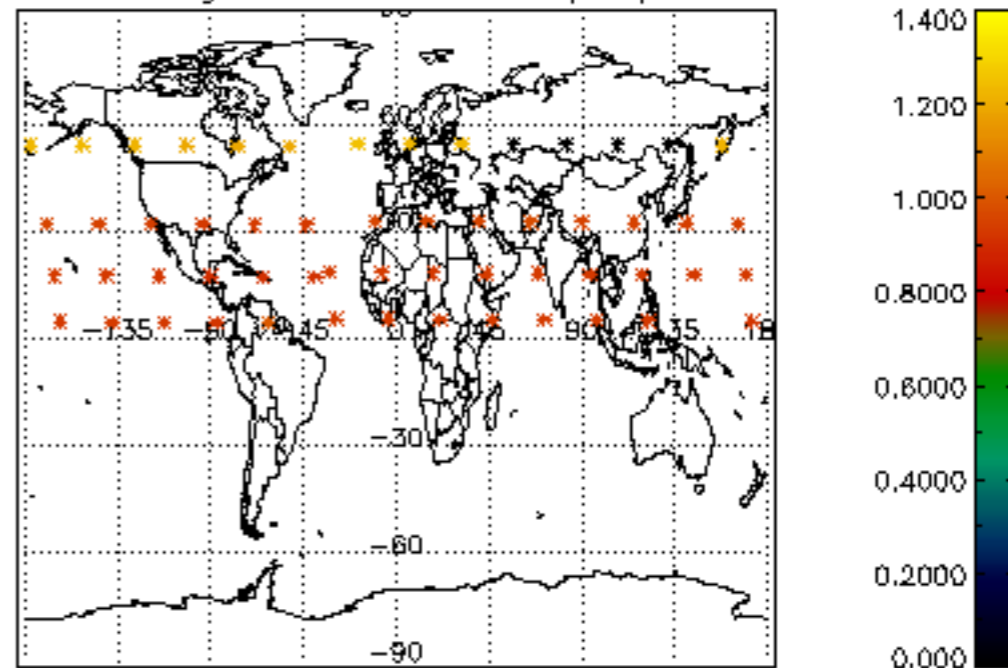

Percentage of datation errors per profile