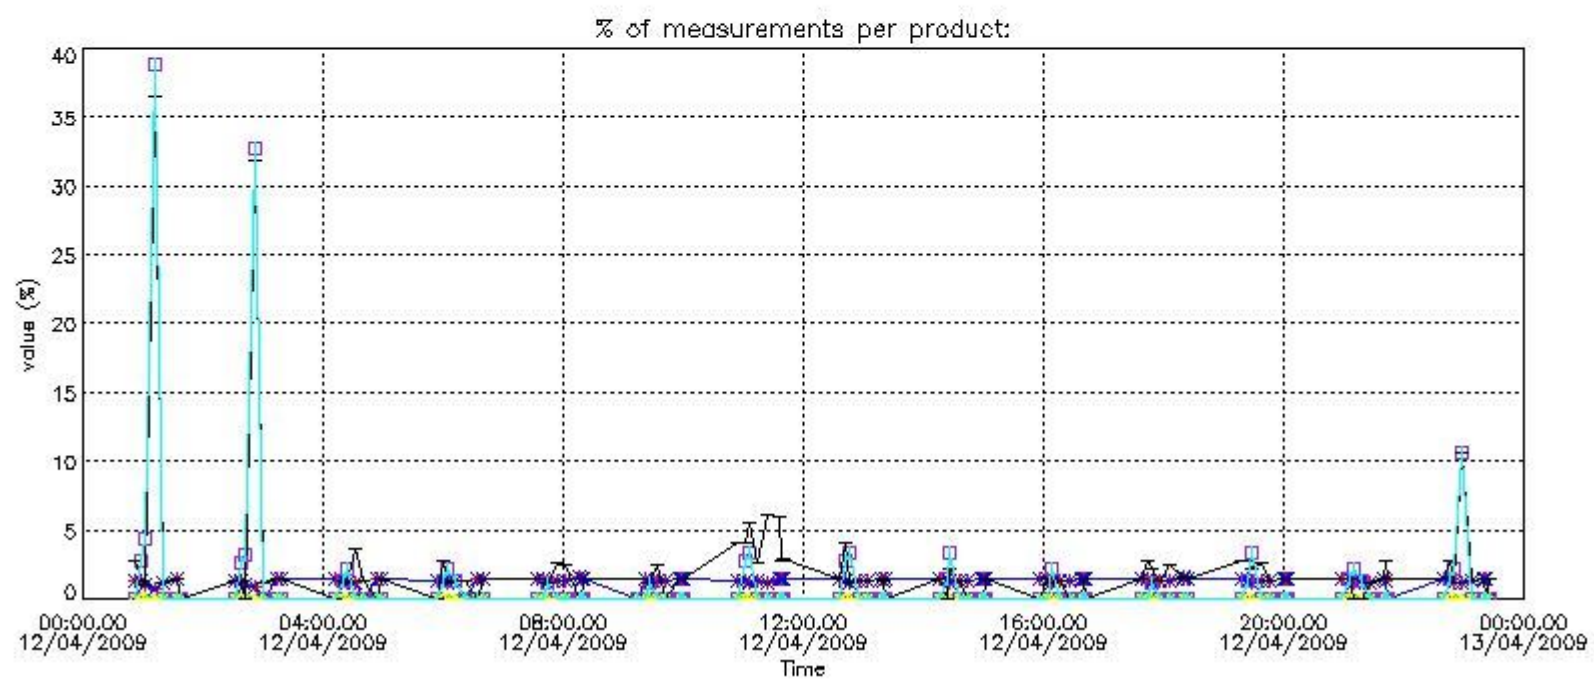

Percentage of flagged data per NO3 profile

4. Level 1 quality information per product

In this section it is plotted some information contained in the Quality Summary data set of the level 2 products that comes from the level 1b processing. Products without errors (error flag in the MPH set to "0") are used.

4.1 Plot quality information per product (time dependant) coming from level 1b processing

4.1.1 Plot level 1 quality information per product (time dependant): ENVISAT ASCENDING passes

4.1.2 Plot level 1 quality information per product (time dependant): ENVI SAT DESCENDING passes