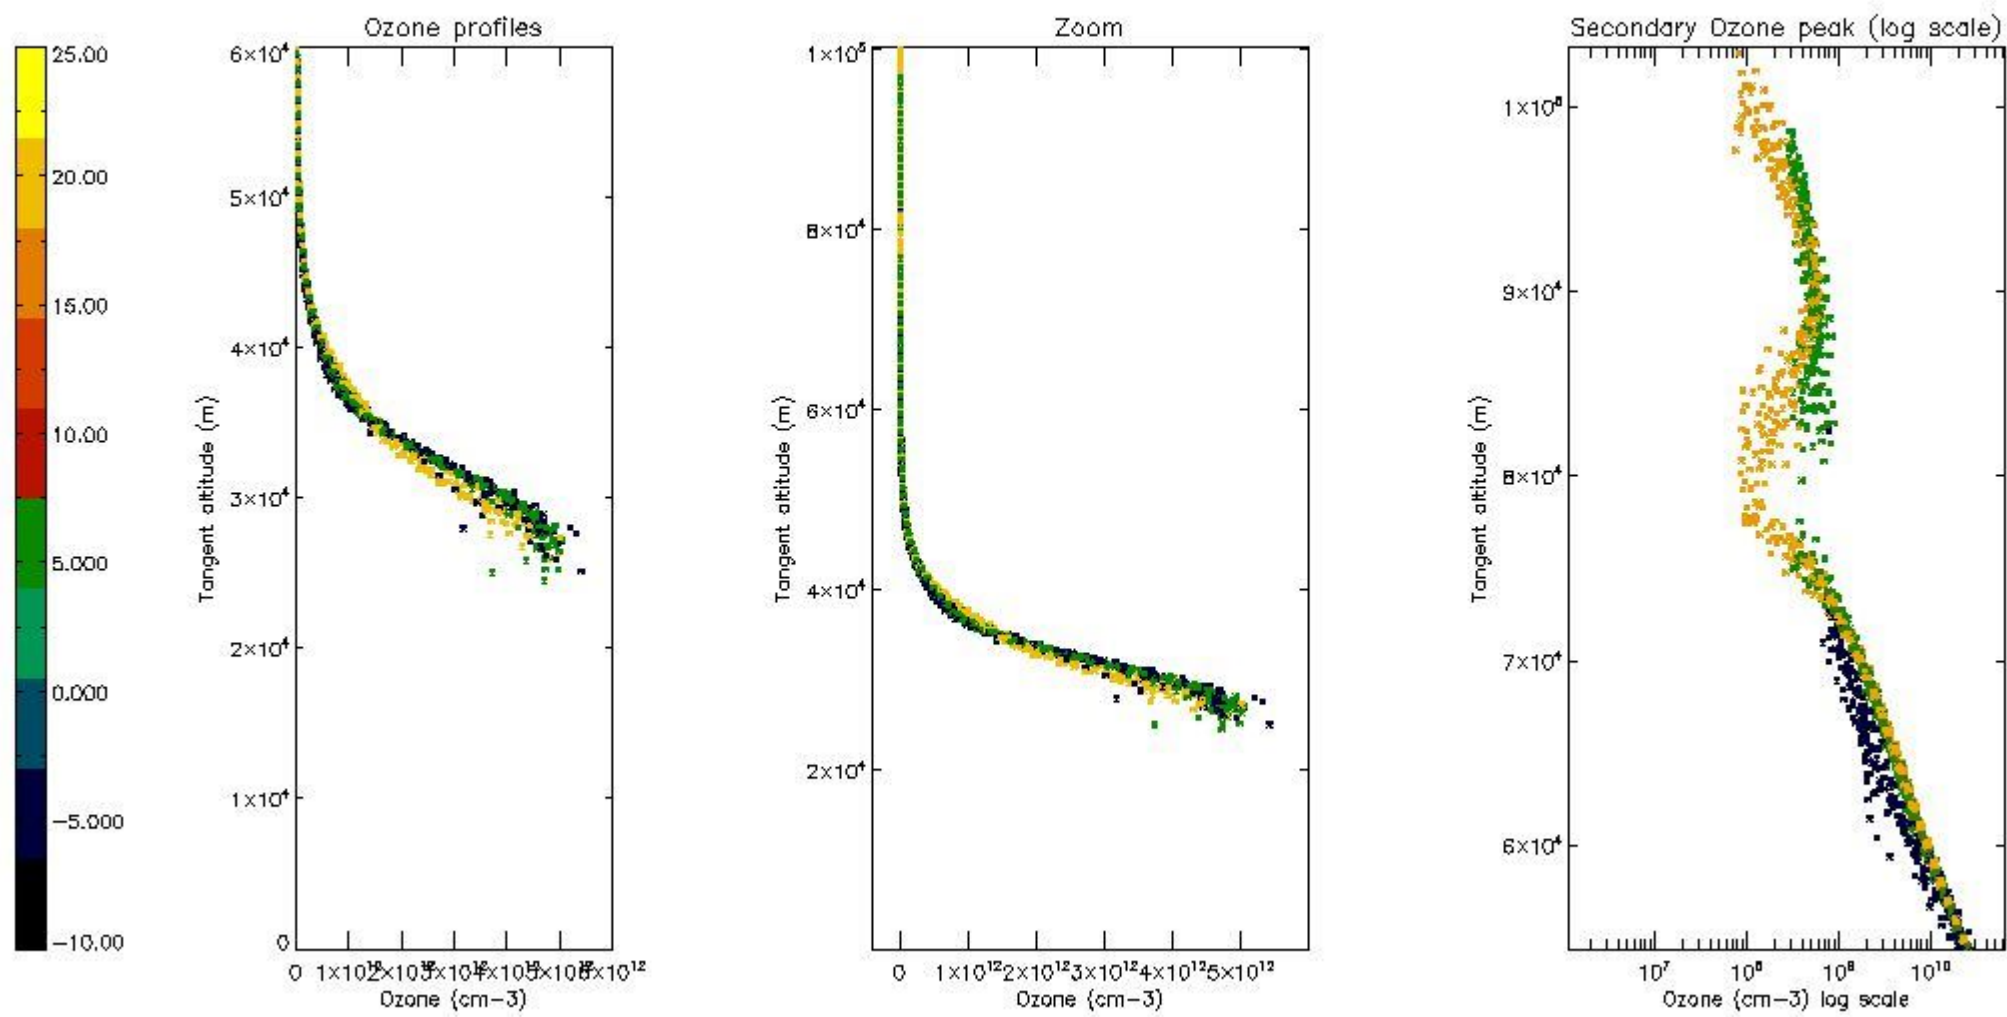

STD < 10	18
STD < 5	13

5.2 Plot ozone profiles for all STD (dark without errors)

The colorbar represents the latitude.

5.3 Plot ozone profiles where STD < 20% (dark without errors)

The colorbar represents the latitude.