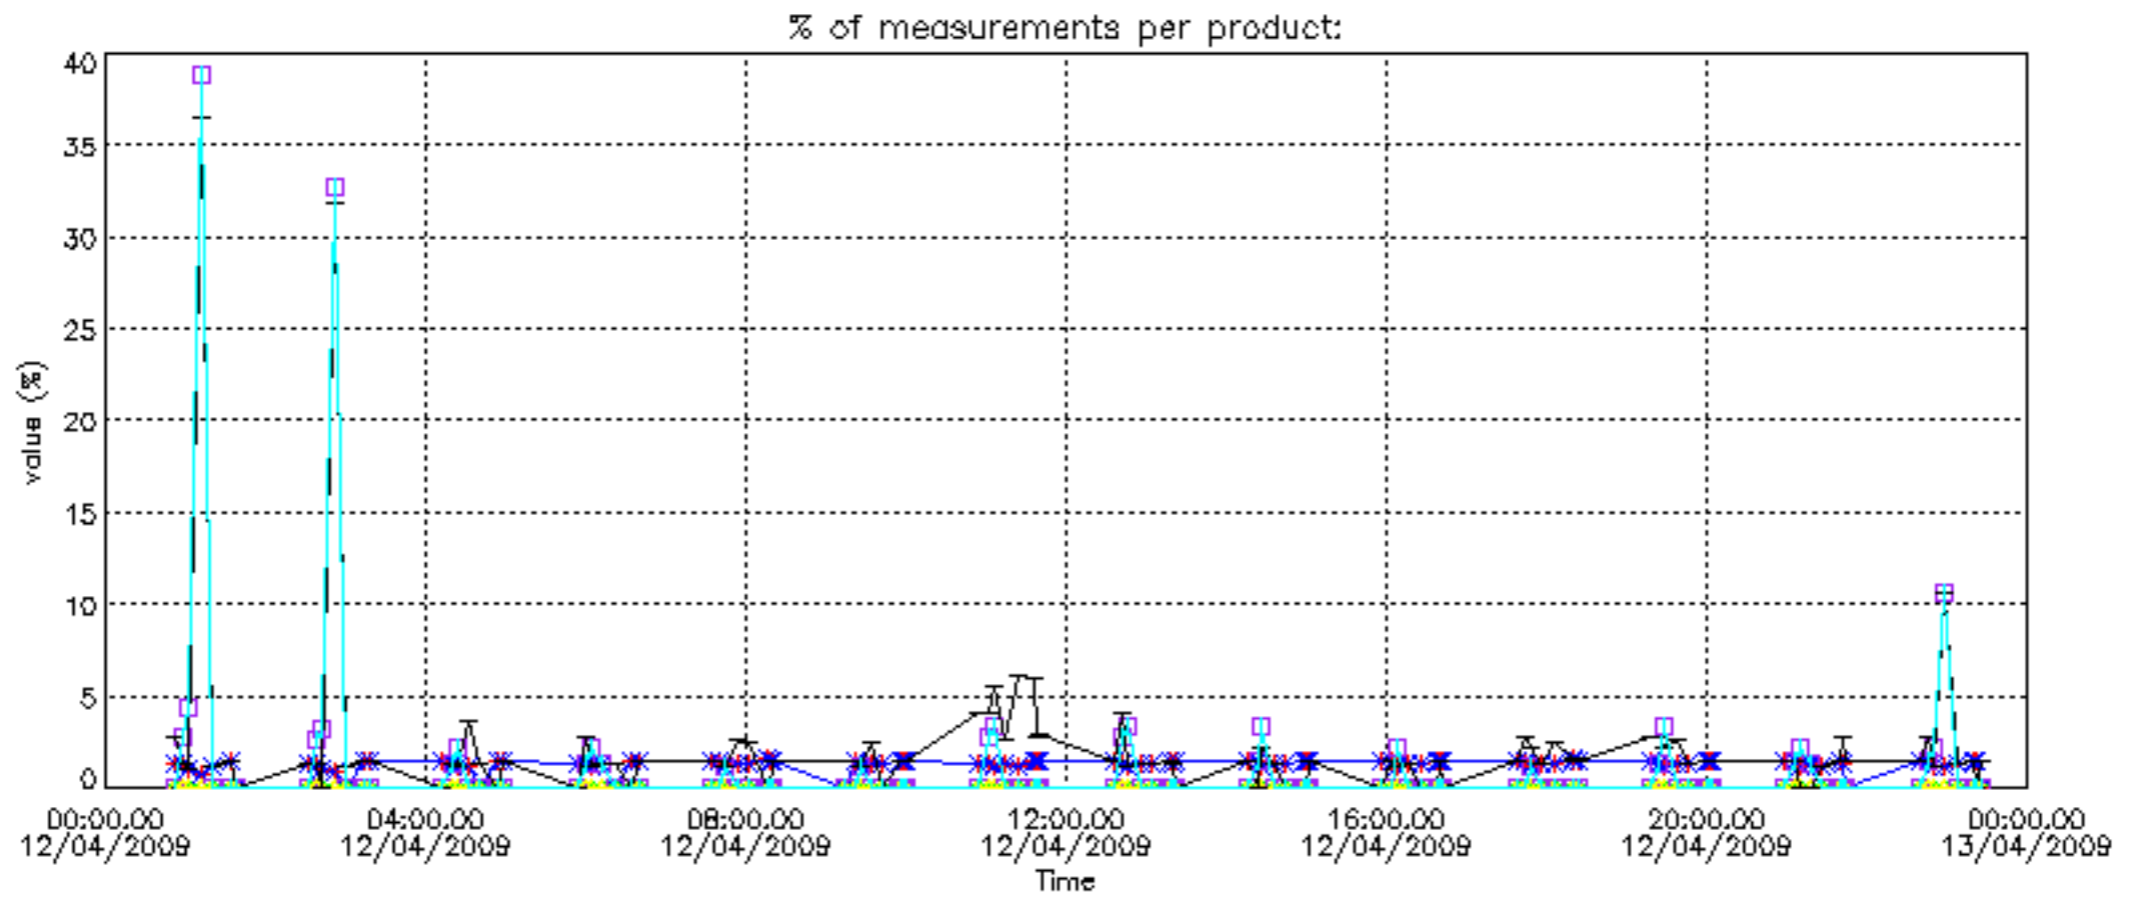

Percentage of cosmic ray hits per profile

Percentage of datation errors per profile