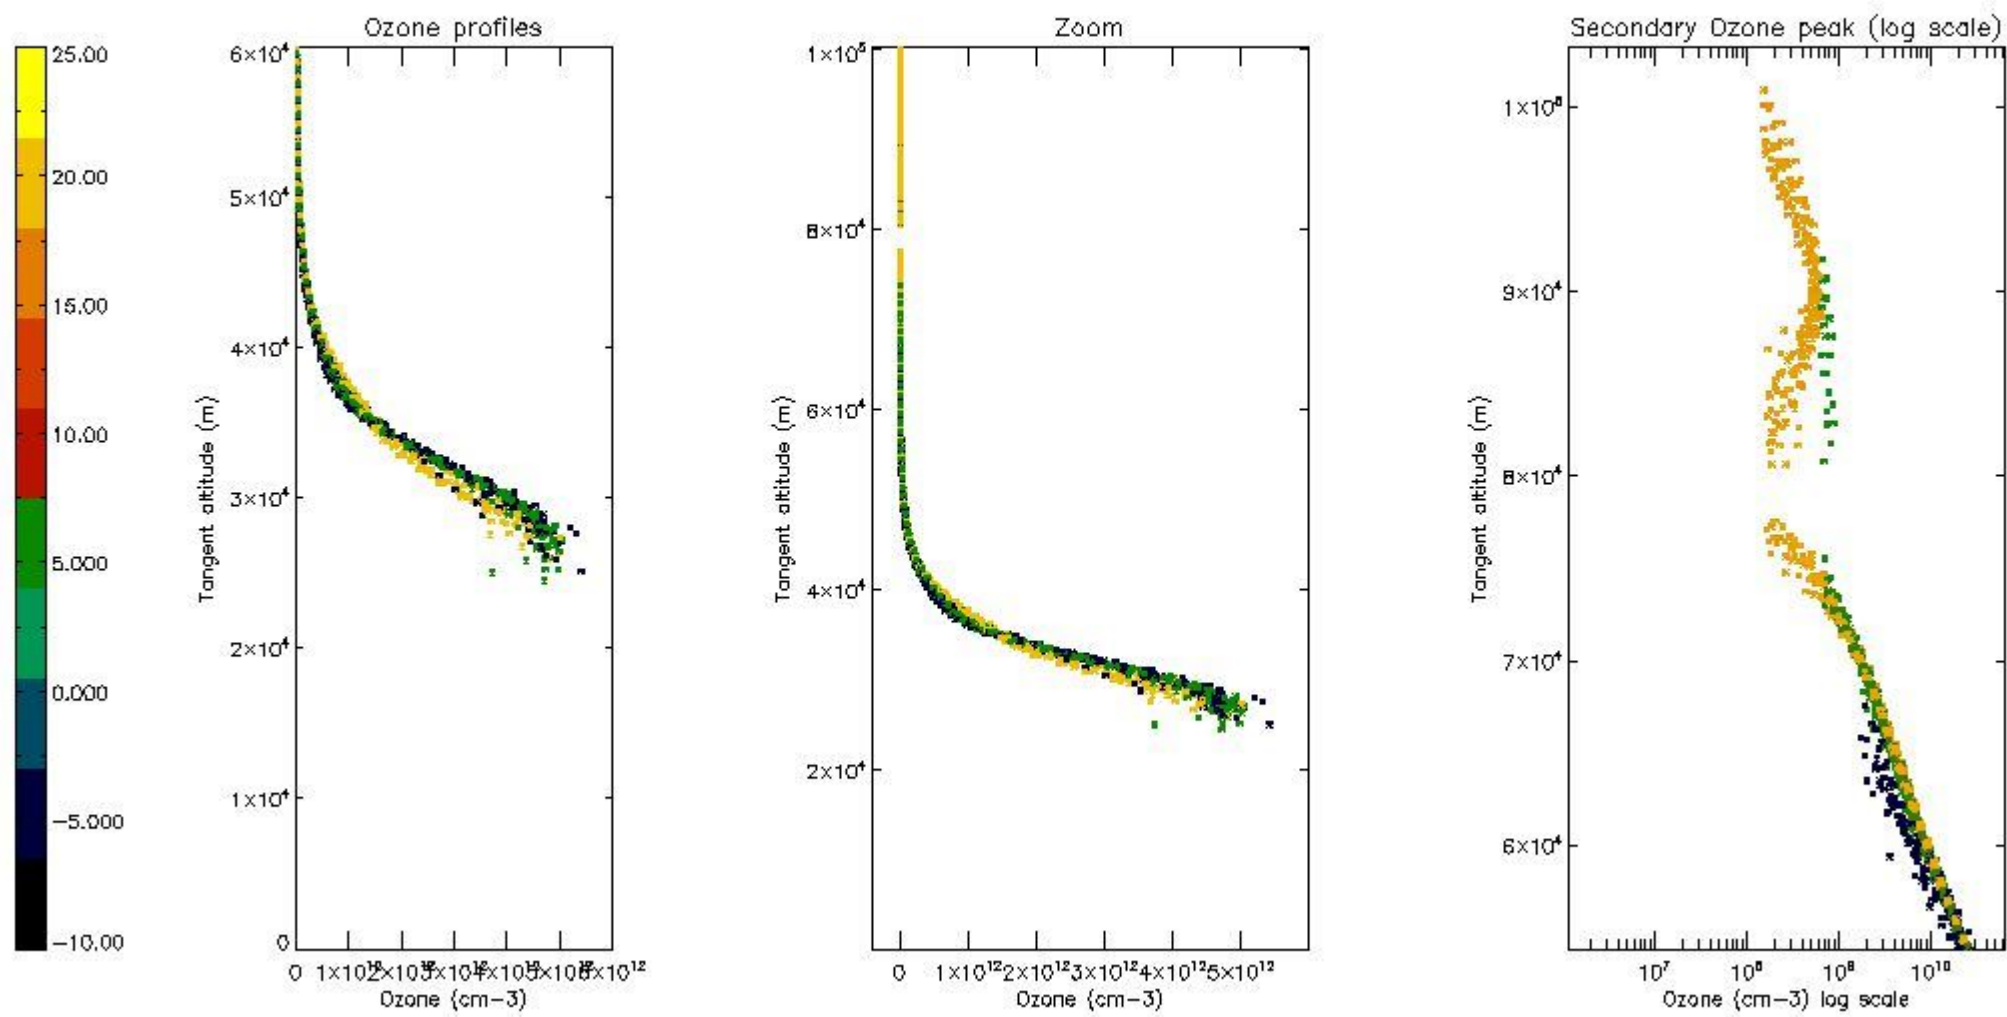

STD < 10	18
STD < 5	13

5.2 Plot ozone profiles for all STD (dark without errors)

The colorbar represents the latitude.

5.3 Plot ozone profiles where STD < 20% (dark without errors)

The colorbar represents the latitude.

5.4 Plot ozone profiles where STD < 10% (dark without errors)

The colorbar represents the latitude.

5.5 Plot ozone profiles where STD < 5% (dark without errors)

The colorbar represents the latitude.

5.6 Plot NO₂ profiles for all STD (dark without errors)