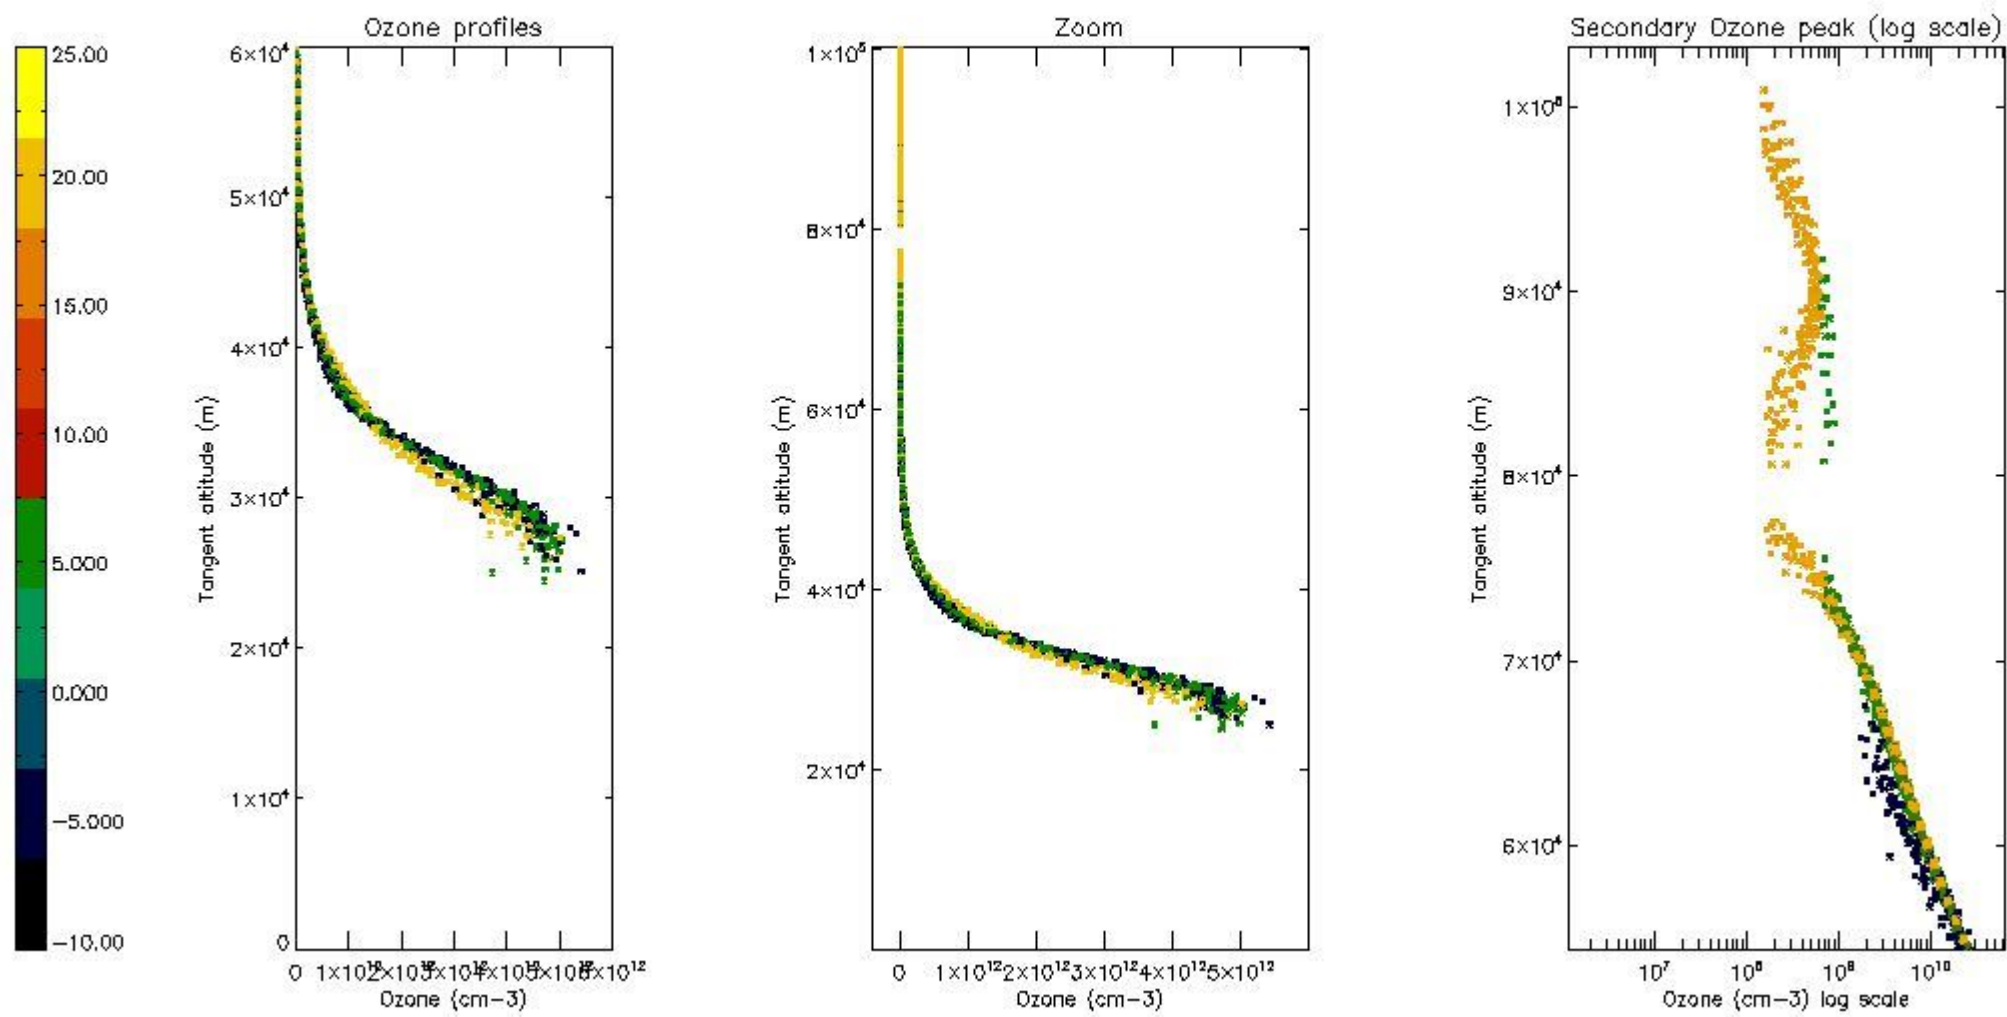

5.5 Plot ozone profiles where STD < 5% (dark without errors)

The colorbar represents the latitude.