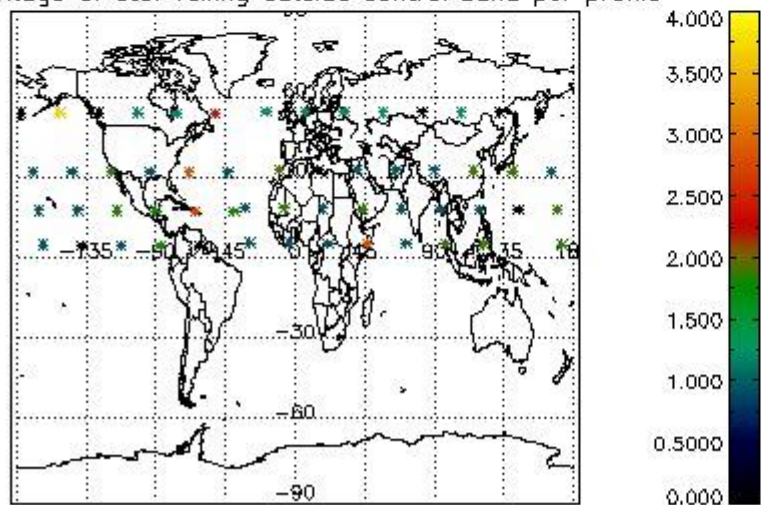

Percentage of star falling outside central band per profile