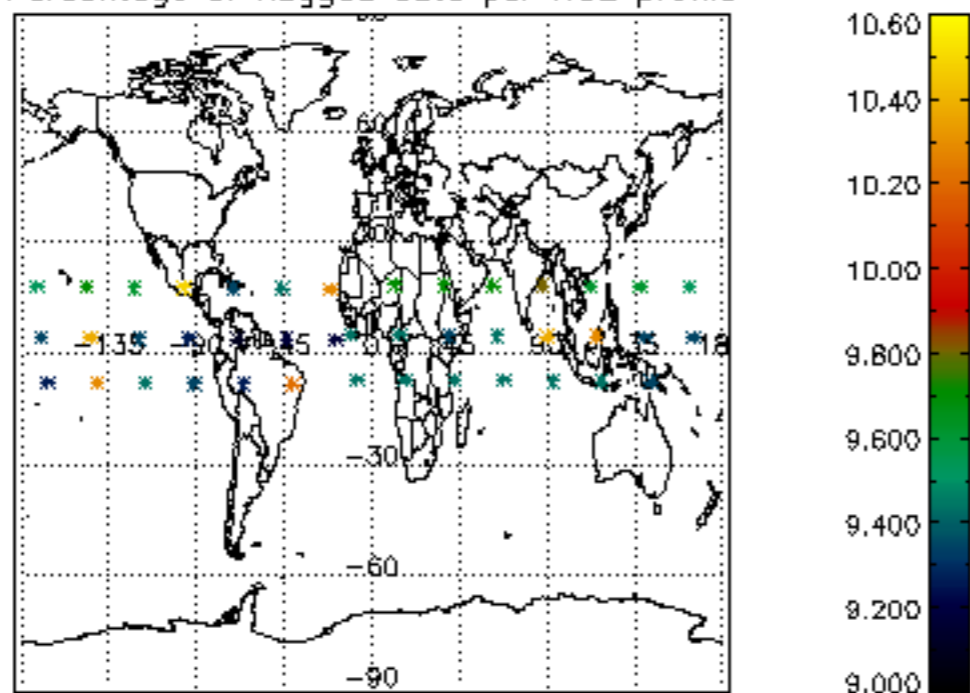

Percentage of flagged data per NO2 profile