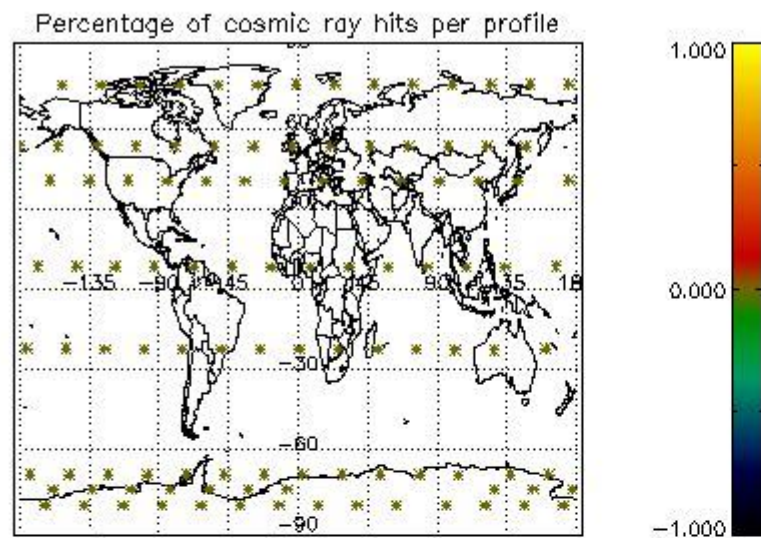

Percentage of datation errors per profile

Percentage of star falling outside central band per profile

Percentage of saturation errors per profile

4.2.2 Plot level 1 quality information per product (world map): ENVISAT DESCENDING passes