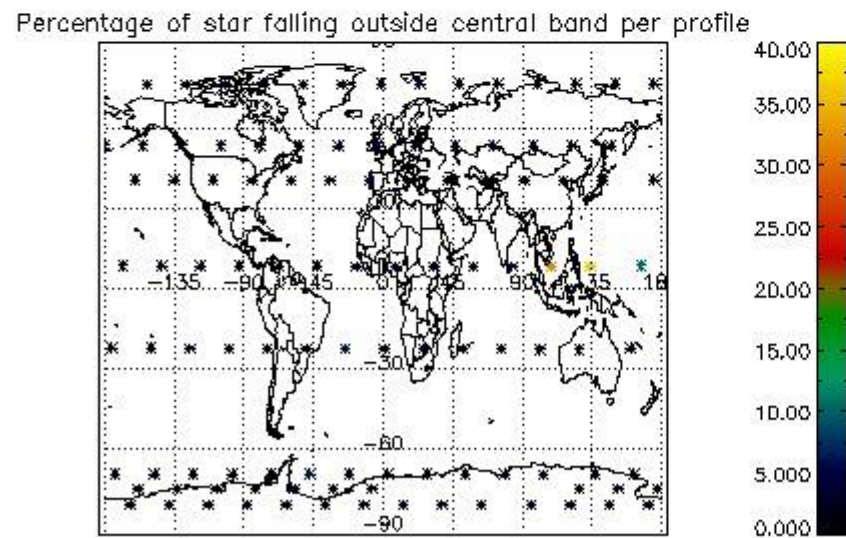

Percentage of datation errors per profile

Percentage of star falling outside central band per profile

Percentage of saturation errors per profile

4.2.2 Plot level 1 quality information per product (world map): ENVISAT DESCENDING passes