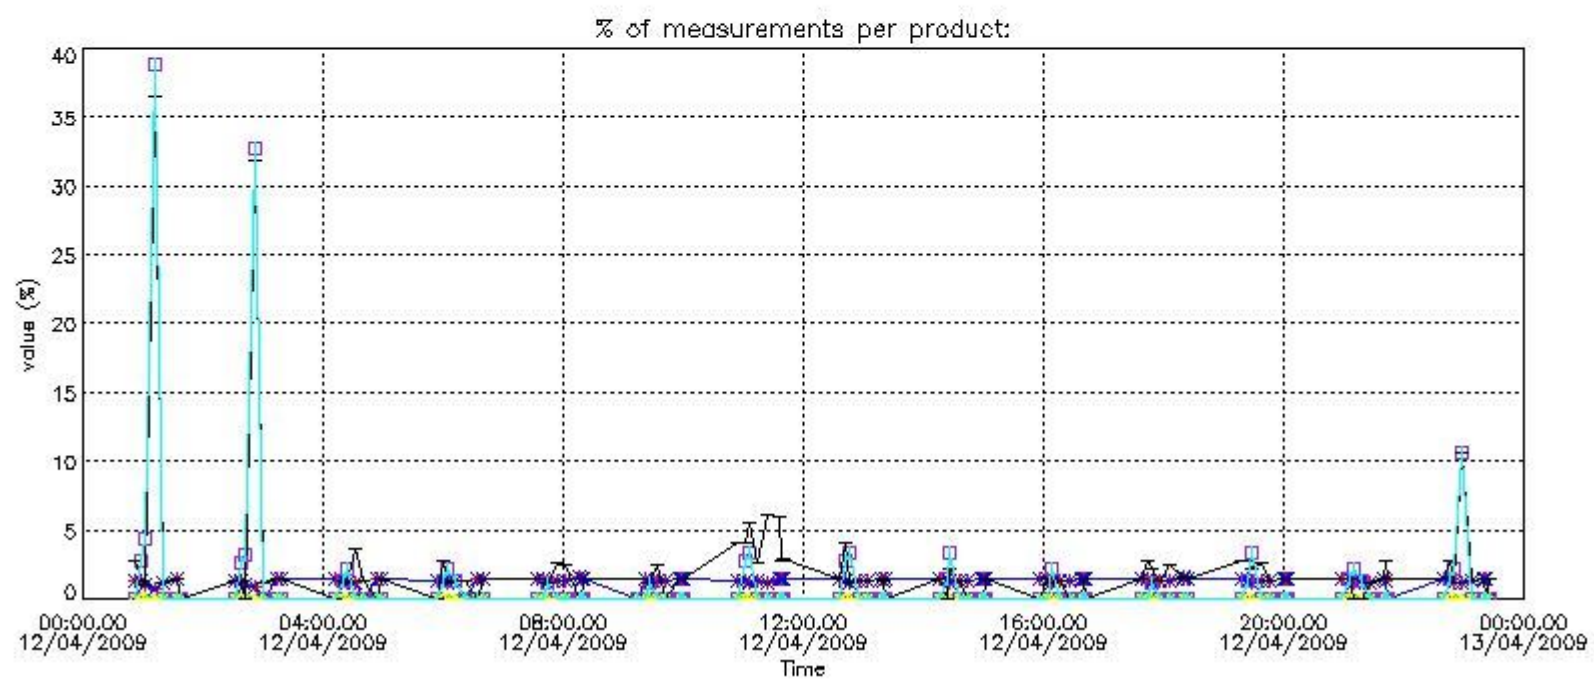

4.2 Plot quality information per product coming from level 1b processing (world map)

4.2.1 Plot level 1 quality information per product (world map): ENVISAT ASCENDING passes