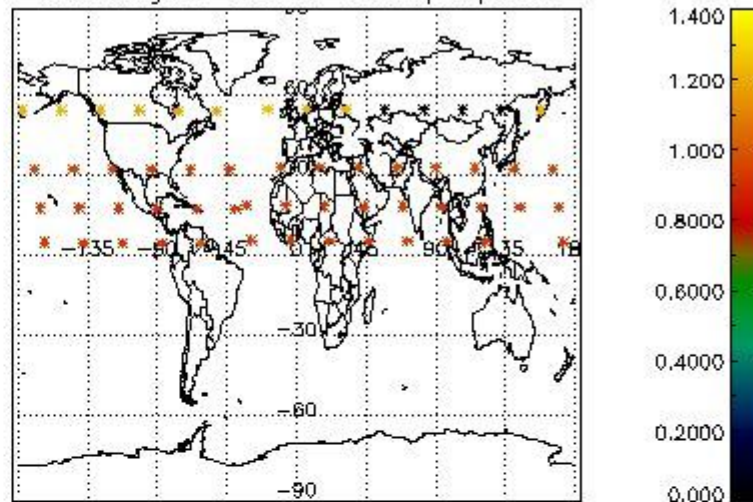

Percentage of datation errors per profile