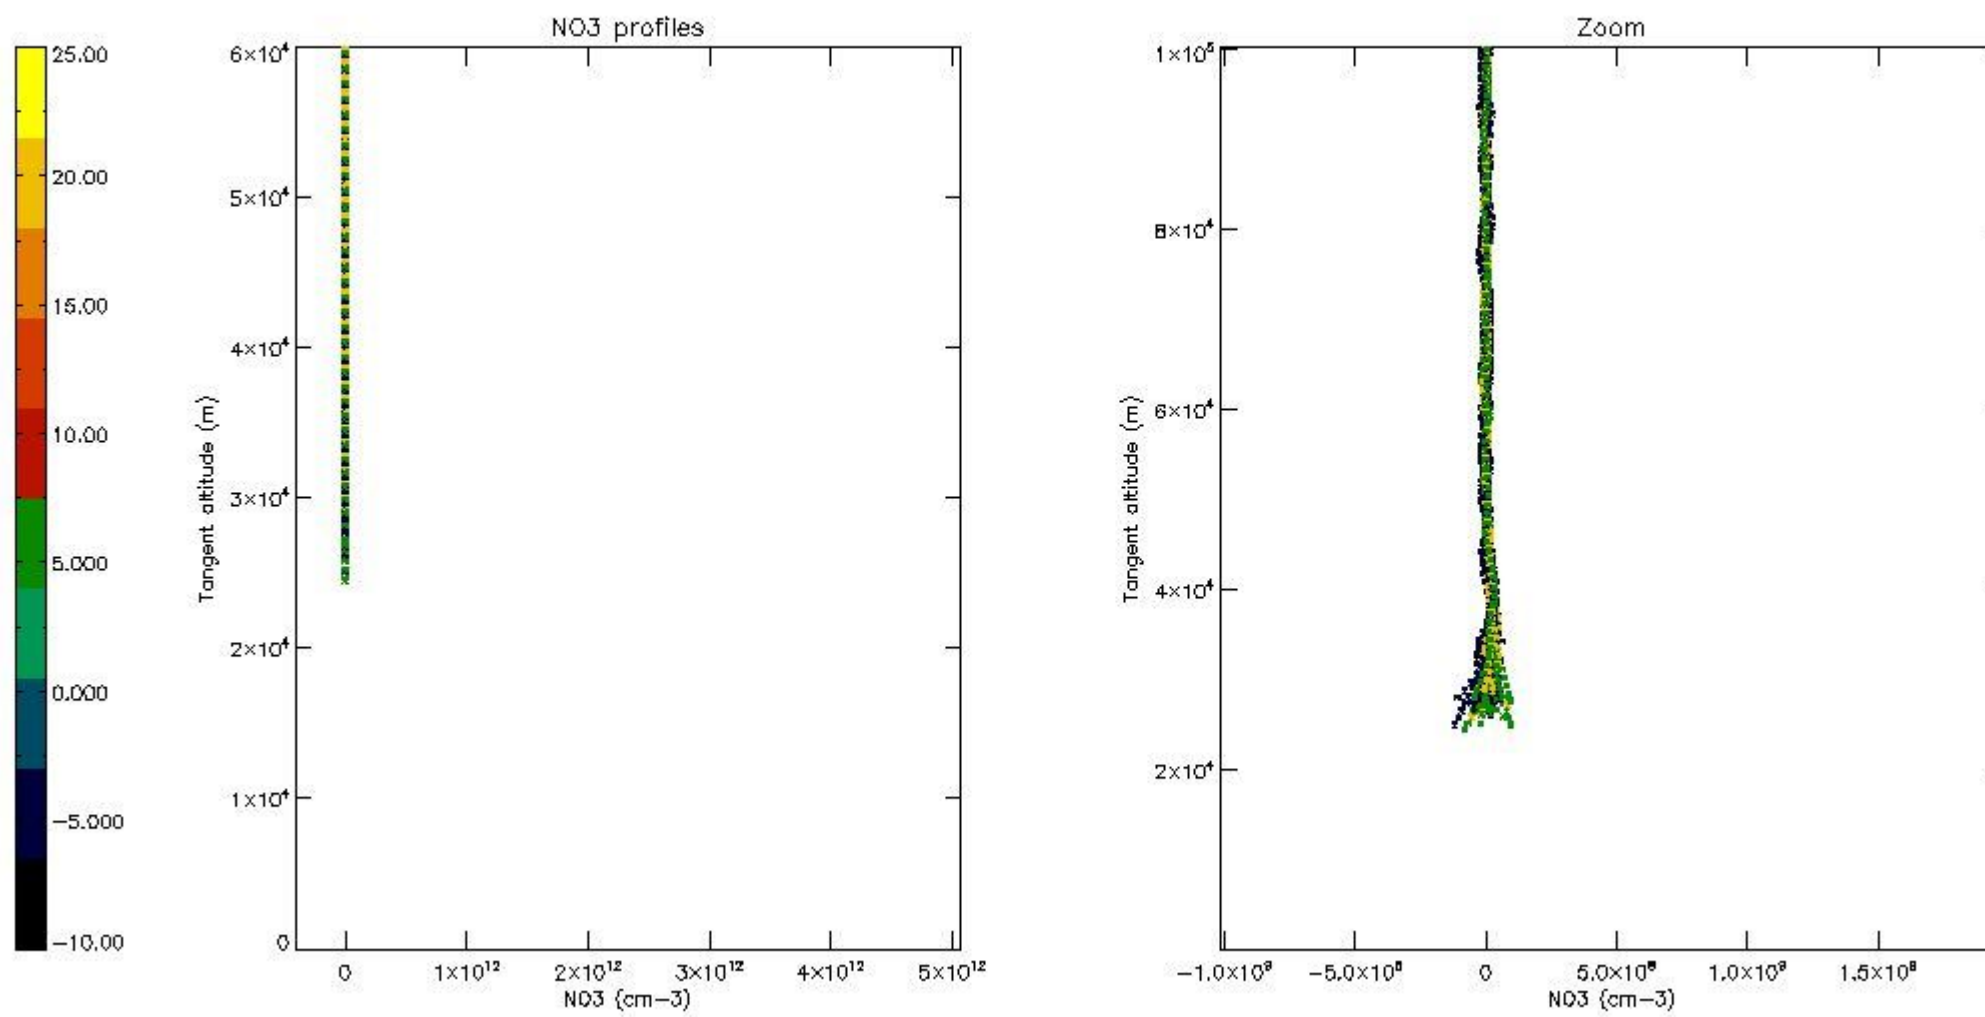

6. Auxiliary Data Files used for the production reported in section 2

The number reported in the third column indicates since which file (see list in section 2) the corresponding auxiliary file has been used. The fourth column is the date of those product files.

Type	Auxiliary Filename	Used since product	Used since product date
INST_PHYS_CHARACTERISTICS	GOM_INS_AXVIEC20091111_143220_20030716_120000_20500101_000000	1	12-APR-2009 00:27:58
LEVEL-2_PROC_CONFIG	GOM_PR2_AXVIEC20091111_152718_20020301_000000_20500101_000000	1	12-APR-2009 00:27:58
CROSS_SECTIONS_FILE	GOM_CRS_AXVIEC20091111_154832_20020301_000000_20500101_000000	1	12-APR-2009 00:27:58