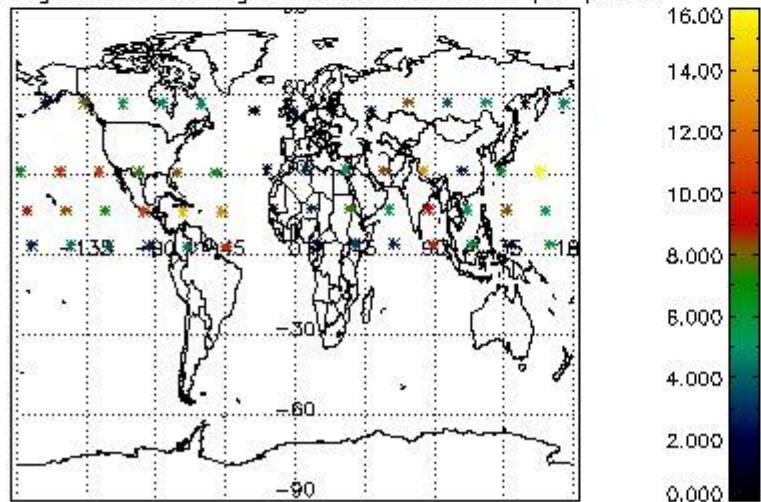

Percentage of star falling outside central band per profile