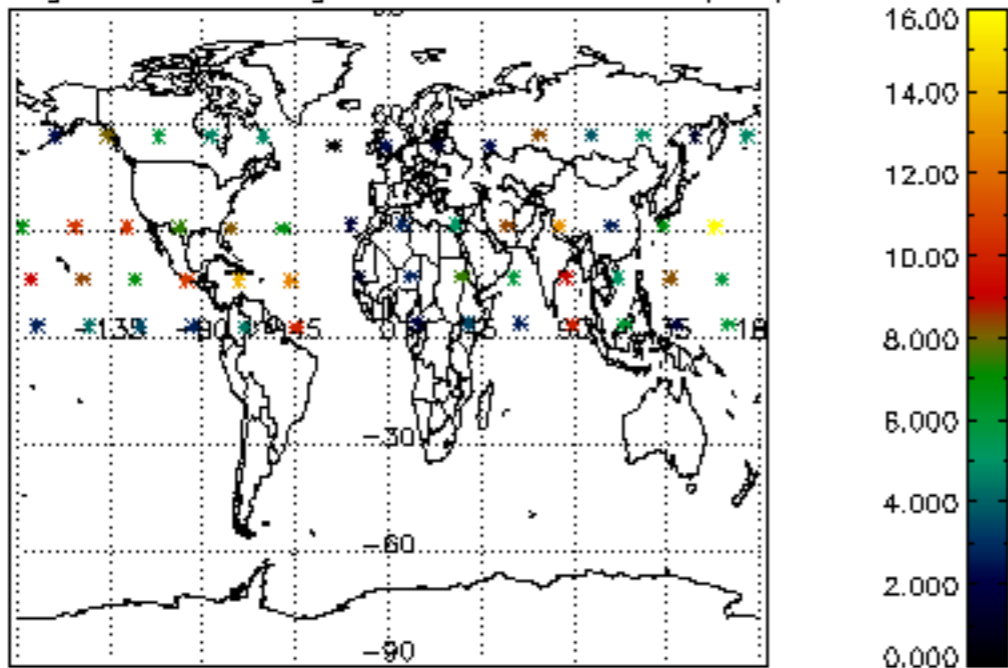

Percentage of cosmic ray hits per profile

Percentage of star falling outside central band per profile