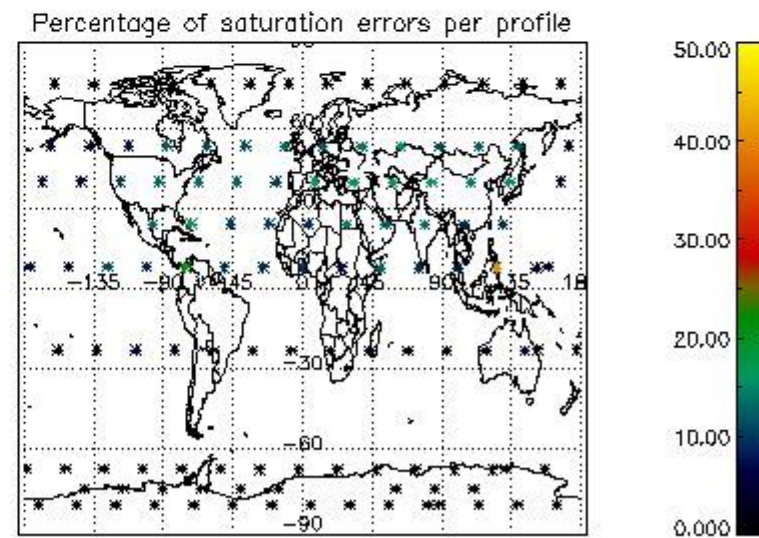

3.1 Plot quality information per product (time dependant)

3.2 Plot quality information per product (world map)

4. Level 1 quality information per product

In this section it is plotted some information contained in the Quality Summary data set of the level 2 products that comes from the level 1b processing. Products without errors (error flag in the MPH set to "0") are used.

Percentage of datation errors per profile

Percentage of star falling outside central band per profile

Percentage of saturation errors per profile

4.2.2 Plot level 1 quality information per product (world map): ENVISAT DESCENDING passes