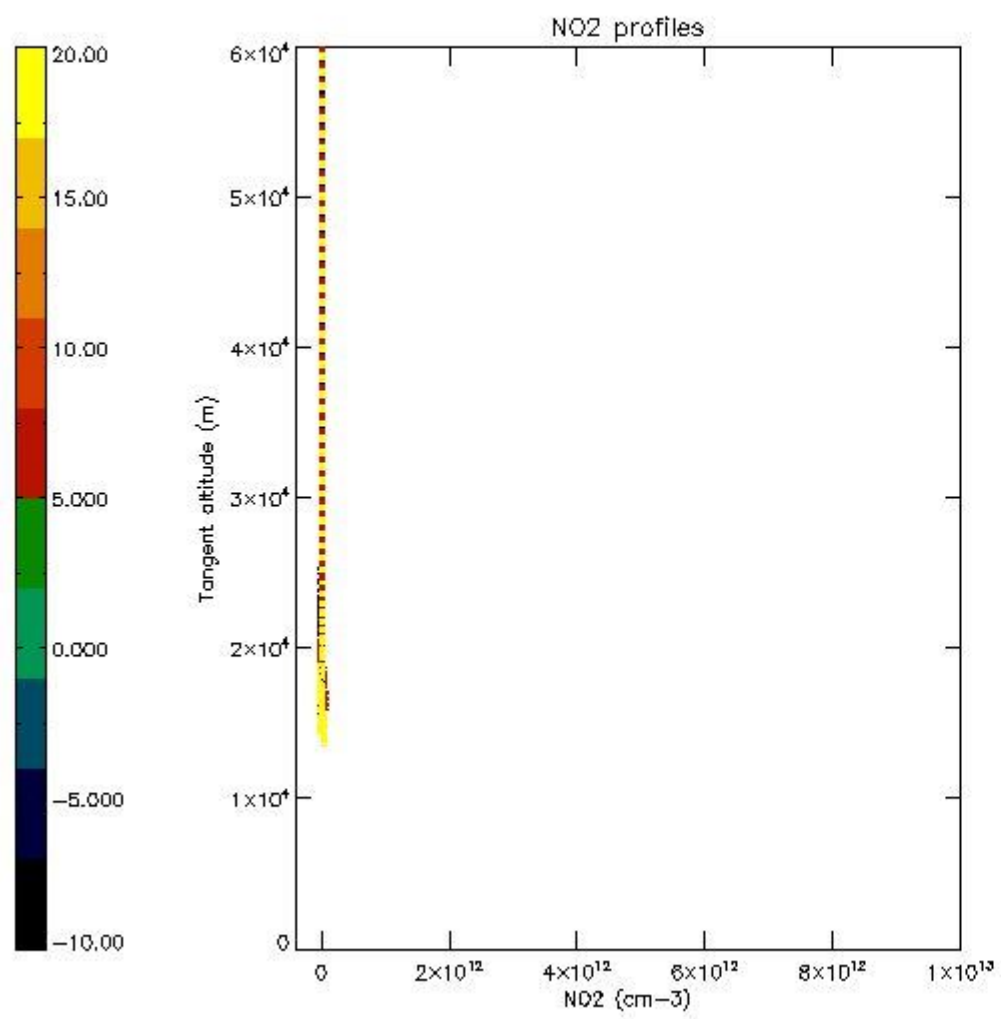

5.7 Plot NO3 profiles for all STD (dark without errors)

The colorbar represents the latitude.