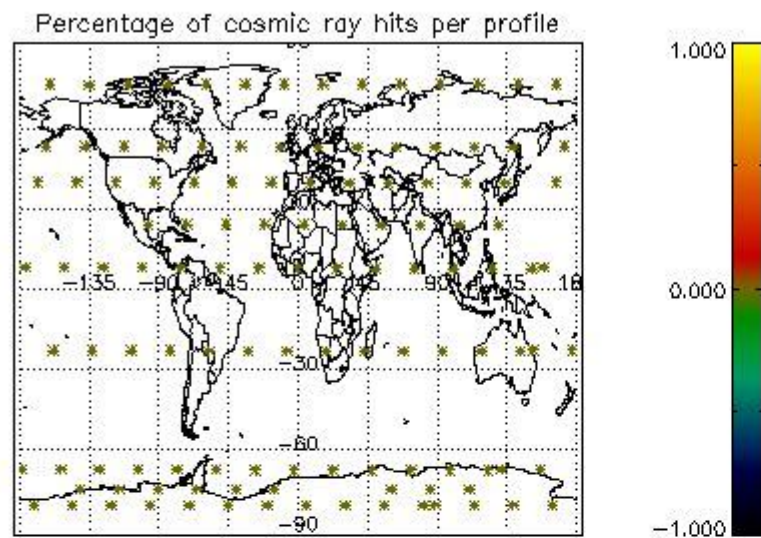

Percentage of datation errors per profile

Percentage of star falling outside central band per profile

Percentage of saturation errors per profile

4.2.2 Plot level 1 quality information per product (world map): ENVISAT DESCENDING passes