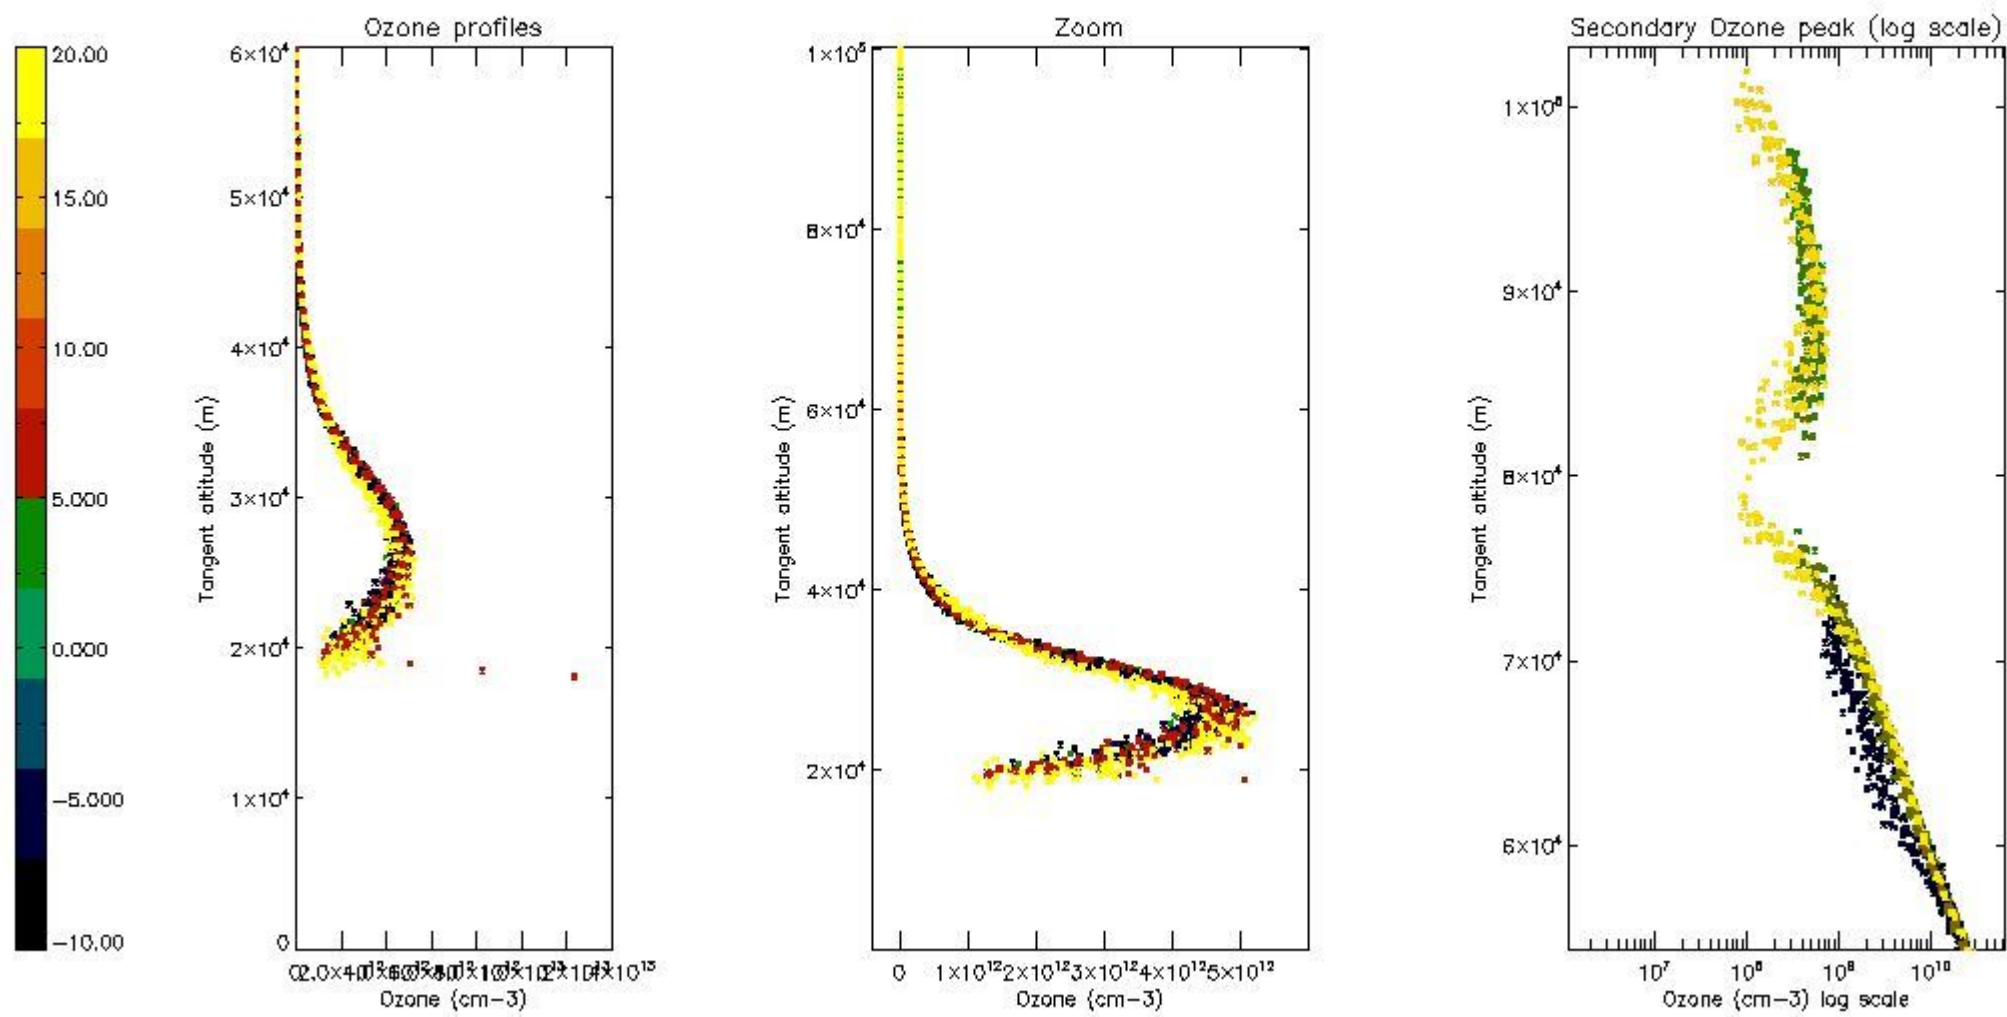

STD < 10	17
STD < 5	13

5.2 Plot ozone profiles for all STD (dark without errors)

The colorbar represents the latitude.

5.3 Plot ozone profiles where STD < 20% (dark without errors)

The colorbar represents the latitude.

5.4 Plot ozone profiles where STD < 10% (dark without errors)

The colorbar represents the latitude.

5.5 Plot ozone profiles where STD < 5% (dark without errors)

The colorbar represents the latitude.

5.6 Plot NO₂ profiles for all STD (dark without errors)