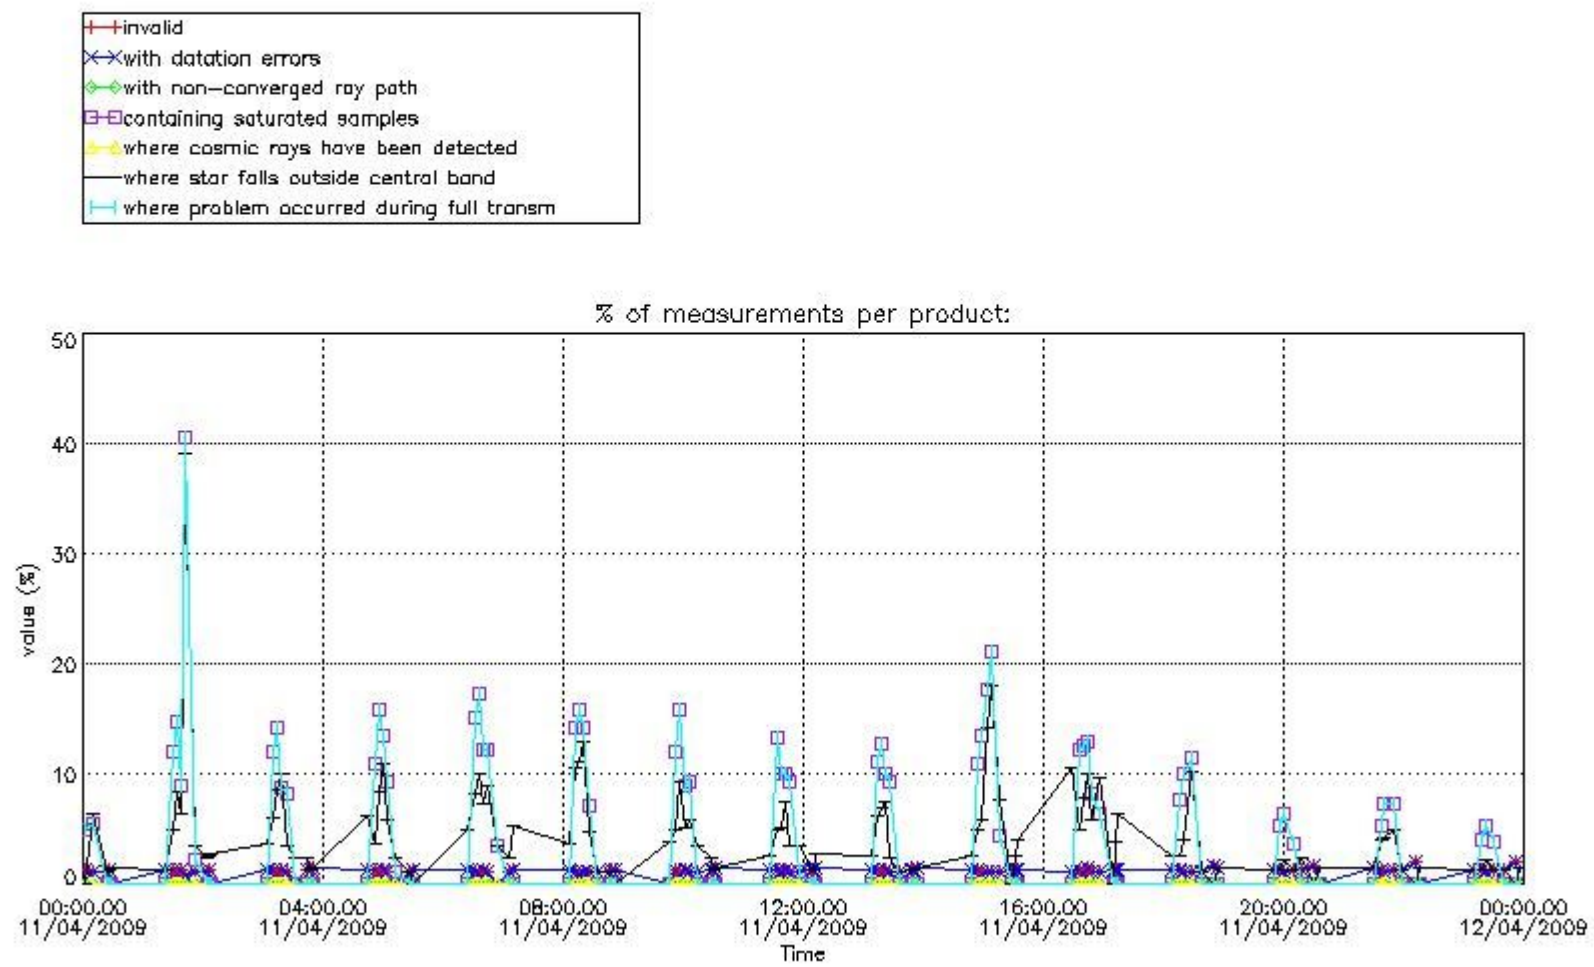

3. Quality information per product

In this section it is plotted some information contained in the Quality Summary data set of the level 2 products. Only products in dark limb conditions and without errors (error flag in the MPH set to "0") are used.

3.1 Plot quality information per product (time dependant)

3.2 Plot quality information per product (world map)

4. Level 1 quality information per product

In this section it is plotted some information contained in the Quality Summary data set of the level 2 products that comes from the level 1b processing. Products without errors (error flag in the MPH set to "0") are used.

4.1 Plot quality information per product (time dependant) coming from level 1b processing

4.1.1 Plot level 1 quality information per product (time dependant): ENVISAT ASCENDING passes

4.1.2 Plot level 1 quality information per product (time dependant): ENVI SAT DESCENDING passes