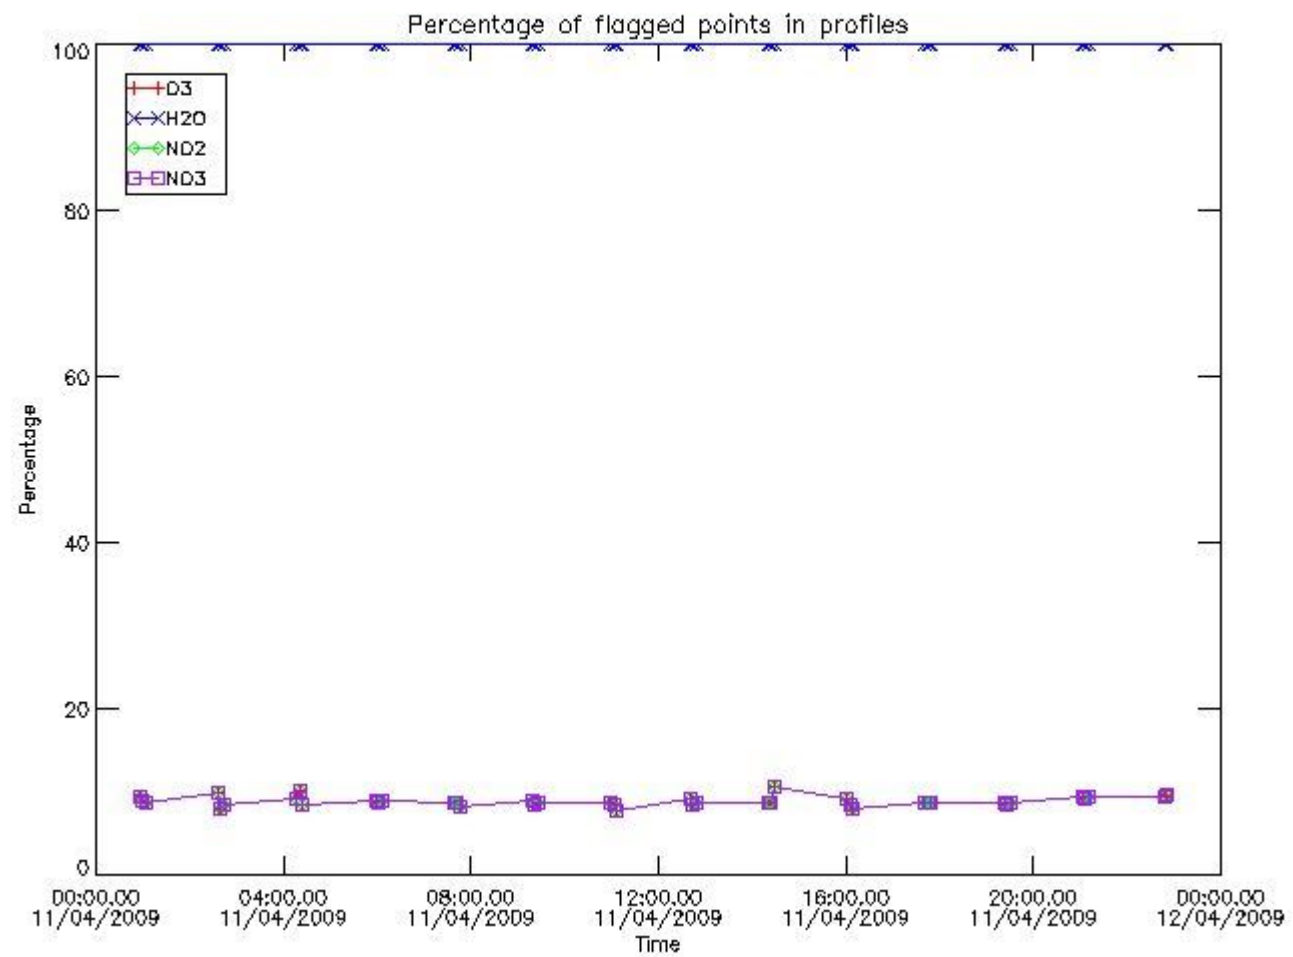

3. Quality information per product

In this section it is plotted some information contained in the Quality Summary data set of the level 2 products. Only products in dark limb conditions and without errors (error flag in the MPH set to "0") are used.

3.1 Plot quality information per product (time dependant)