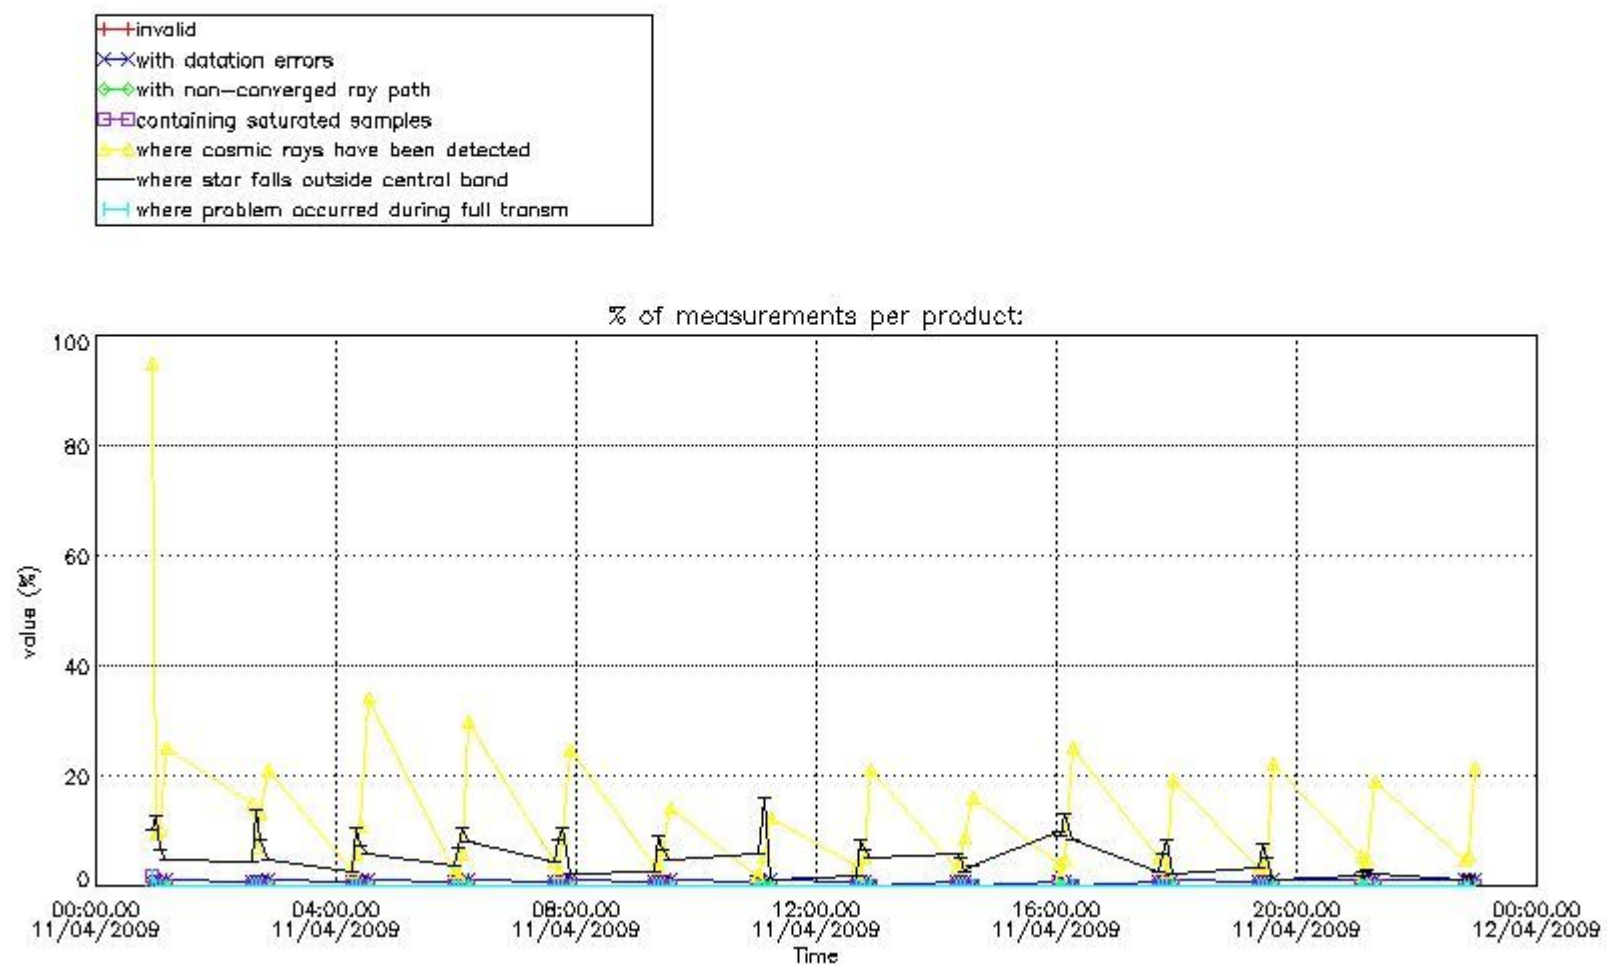

4.1.2 Plot level 1 quality information per product (time dependant): ENVI SAT DESCENDING passes