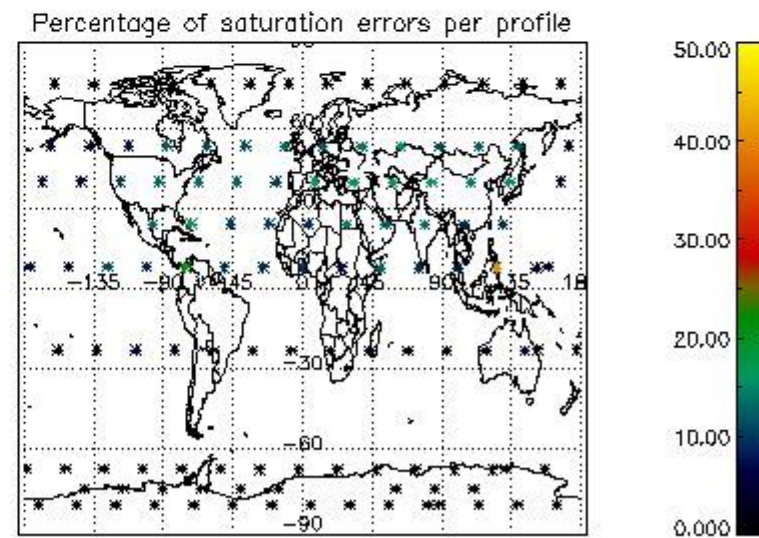

5. Trace gas profiles

5.1 Ozone statistics based on quality of products

The final quality of the products can be "measured" using the STD (Standard Deviation) attached to every point profile. This information is written to the parameter GOM_NL__2P/NL_LOCAL_SPECIES_DENSITY/o3_std of the level 2 products. The table below shows the statistics for given STD ranges.

The statistics are given with respect to the overall valid production:

- Products without fatal errors: GOM_NL__2P/MPH/PRODUCT_ERR=0
- Valid point profile: GOM_NL__2P/NL_LOCAL_SPECIES_DENSITY/pcd(0)=0

The 'Criteria' is applied to valid points of dark limb products:

- Products in dark limb illumination condition: GOM_NL__2P/NL_SUMMARY_QUALITY/obs_ill_cond=0
- Products without fatal errors: GOM_NL__2P/MPH/PRODUCT_ERR=0
- Valid point profile: GOM_NL__2P/NL_LOCAL_SPECIES_DENSITY/pcd(0)=0

So, the table below shows the percentage of dark limb and valid observations for each criteria with respect to the overall valid daily observations.

Criteria	% of total production
All STD	31
STD < 20	20