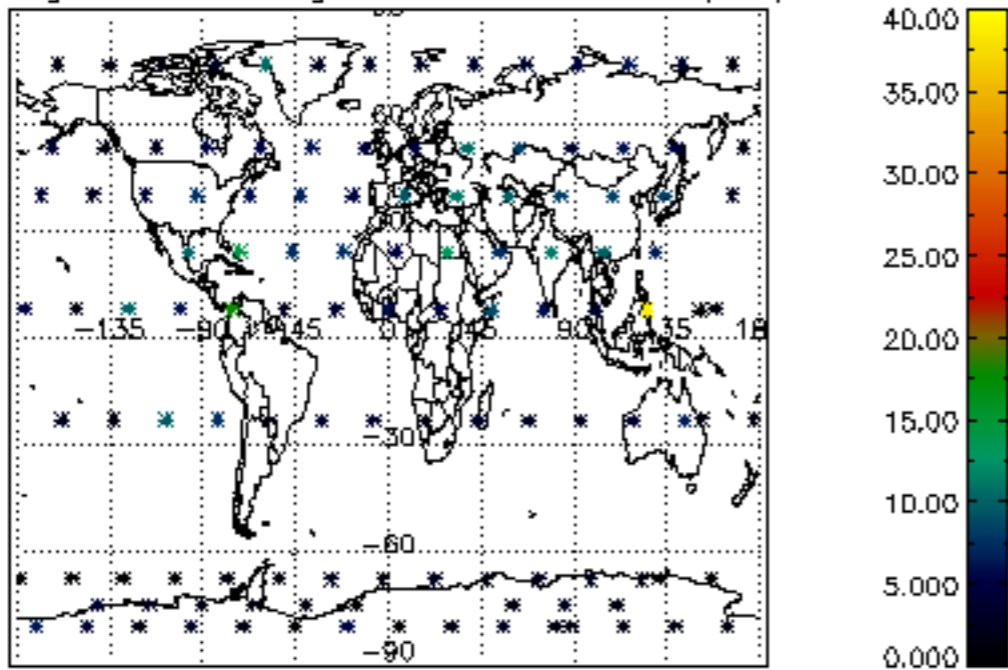

Percentage of star falling outside central band per profile