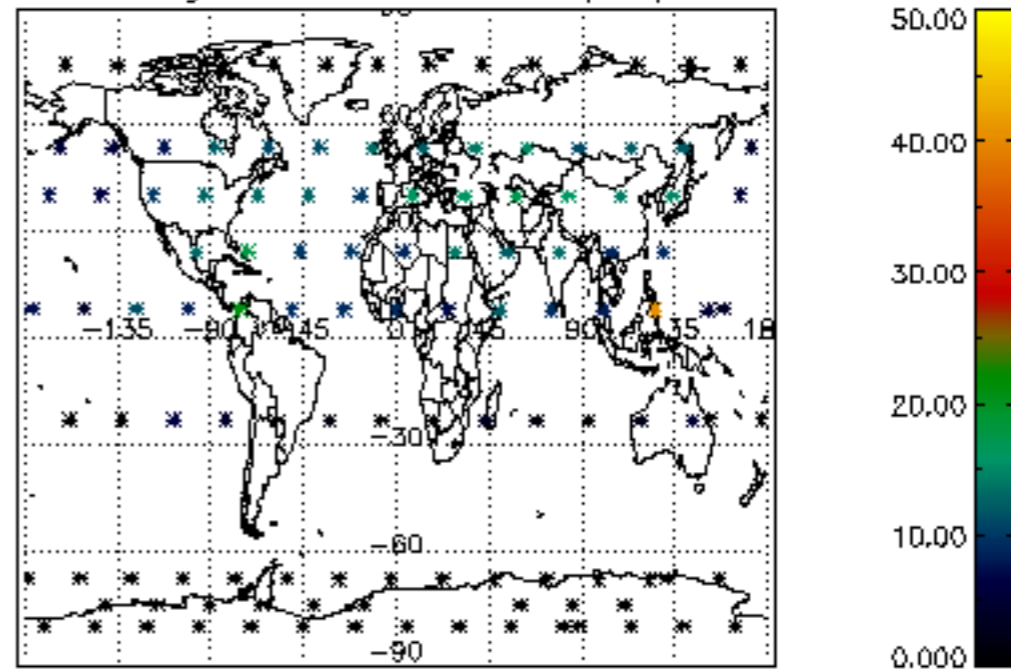

Percentage of saturation errors per profile