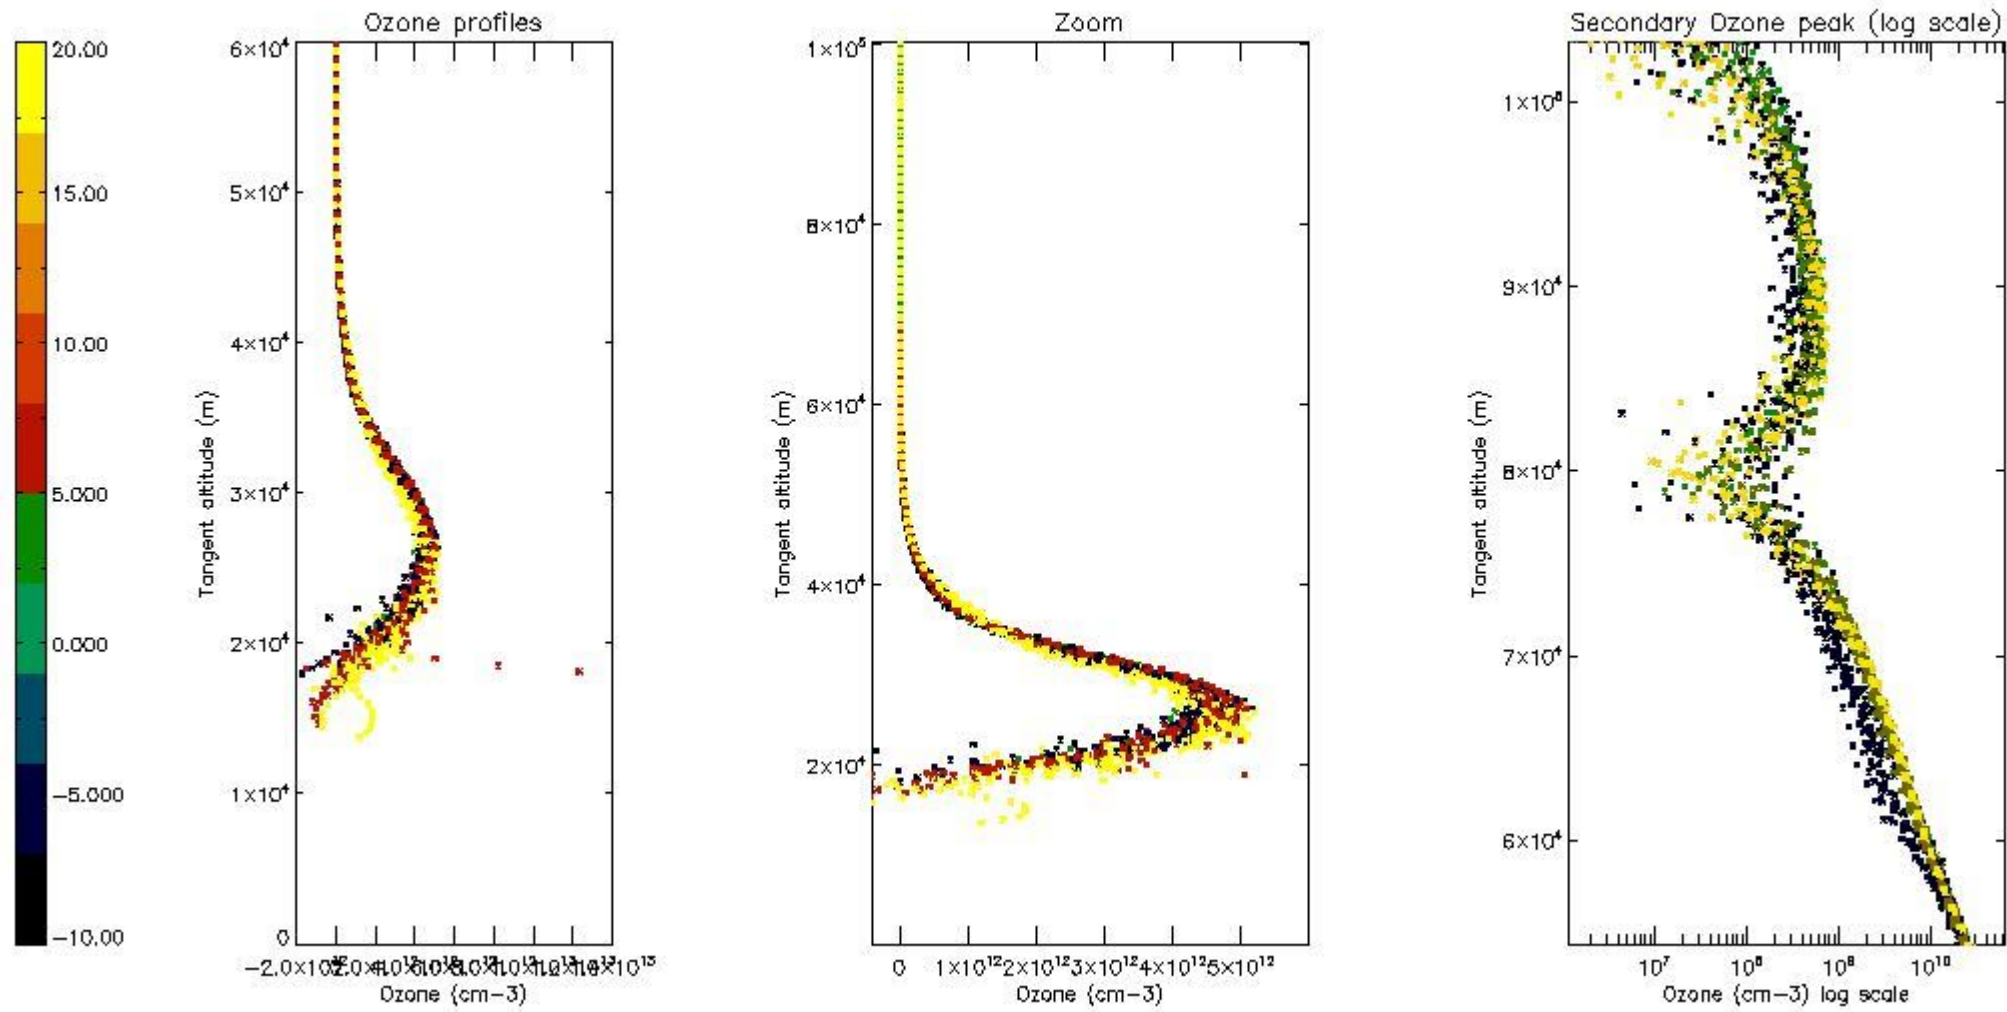

STD < 10	17
STD < 5	13

5.2 Plot ozone profiles for all STD (dark without errors)

The colorbar represents the latitude.

5.3 Plot ozone profiles where STD < 20% (dark without errors)

The colorbar represents the latitude.