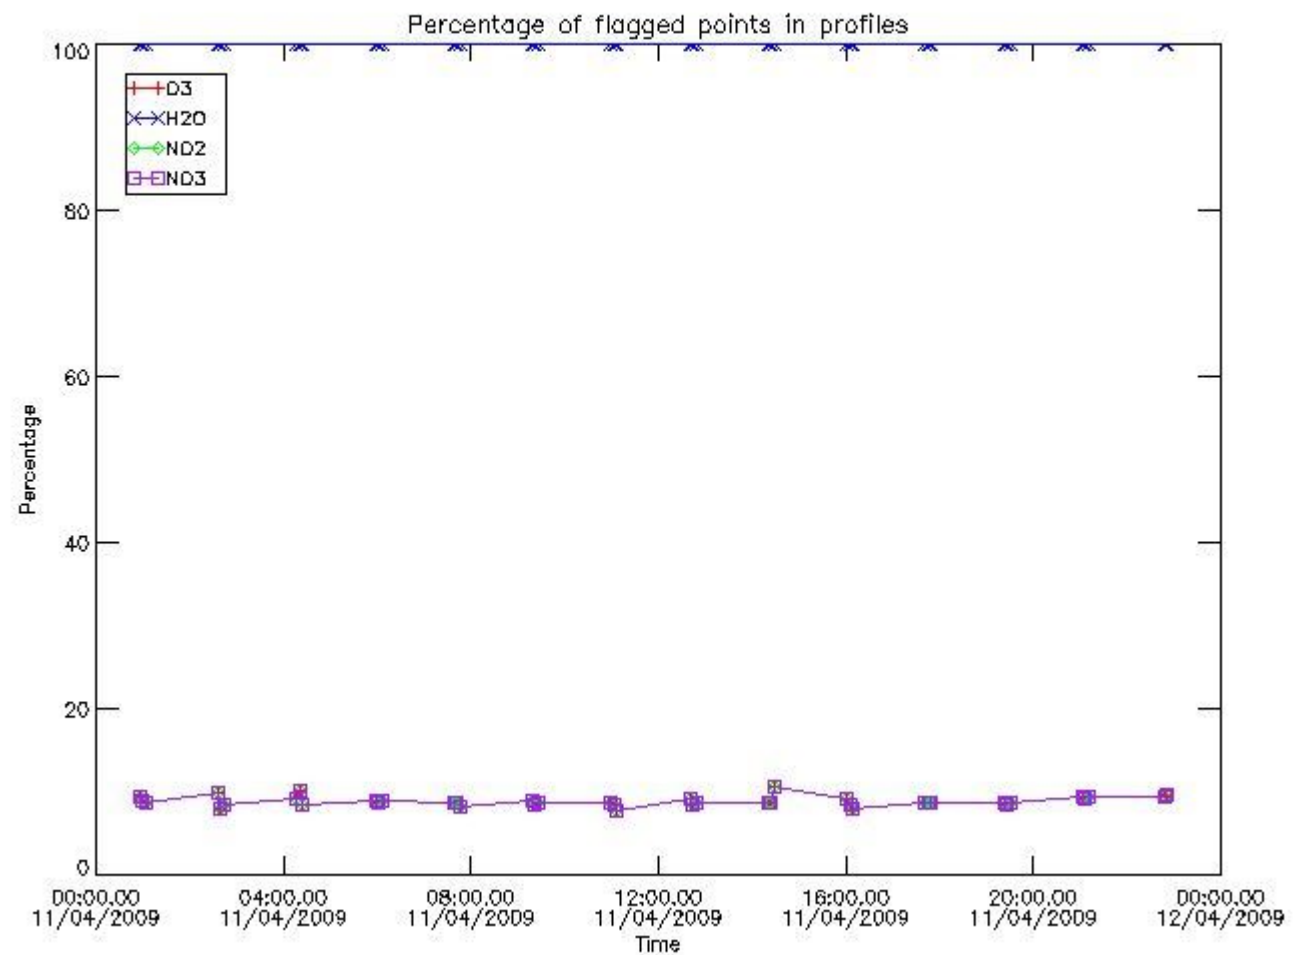

3. Quality information per product

In this section it is plotted some information contained in the Quality Summary data set of the level 2 products. Only products in dark limb conditions and without errors (error flag in the MPH set to "0") are used.

3.1 Plot quality information per product (time dependant)