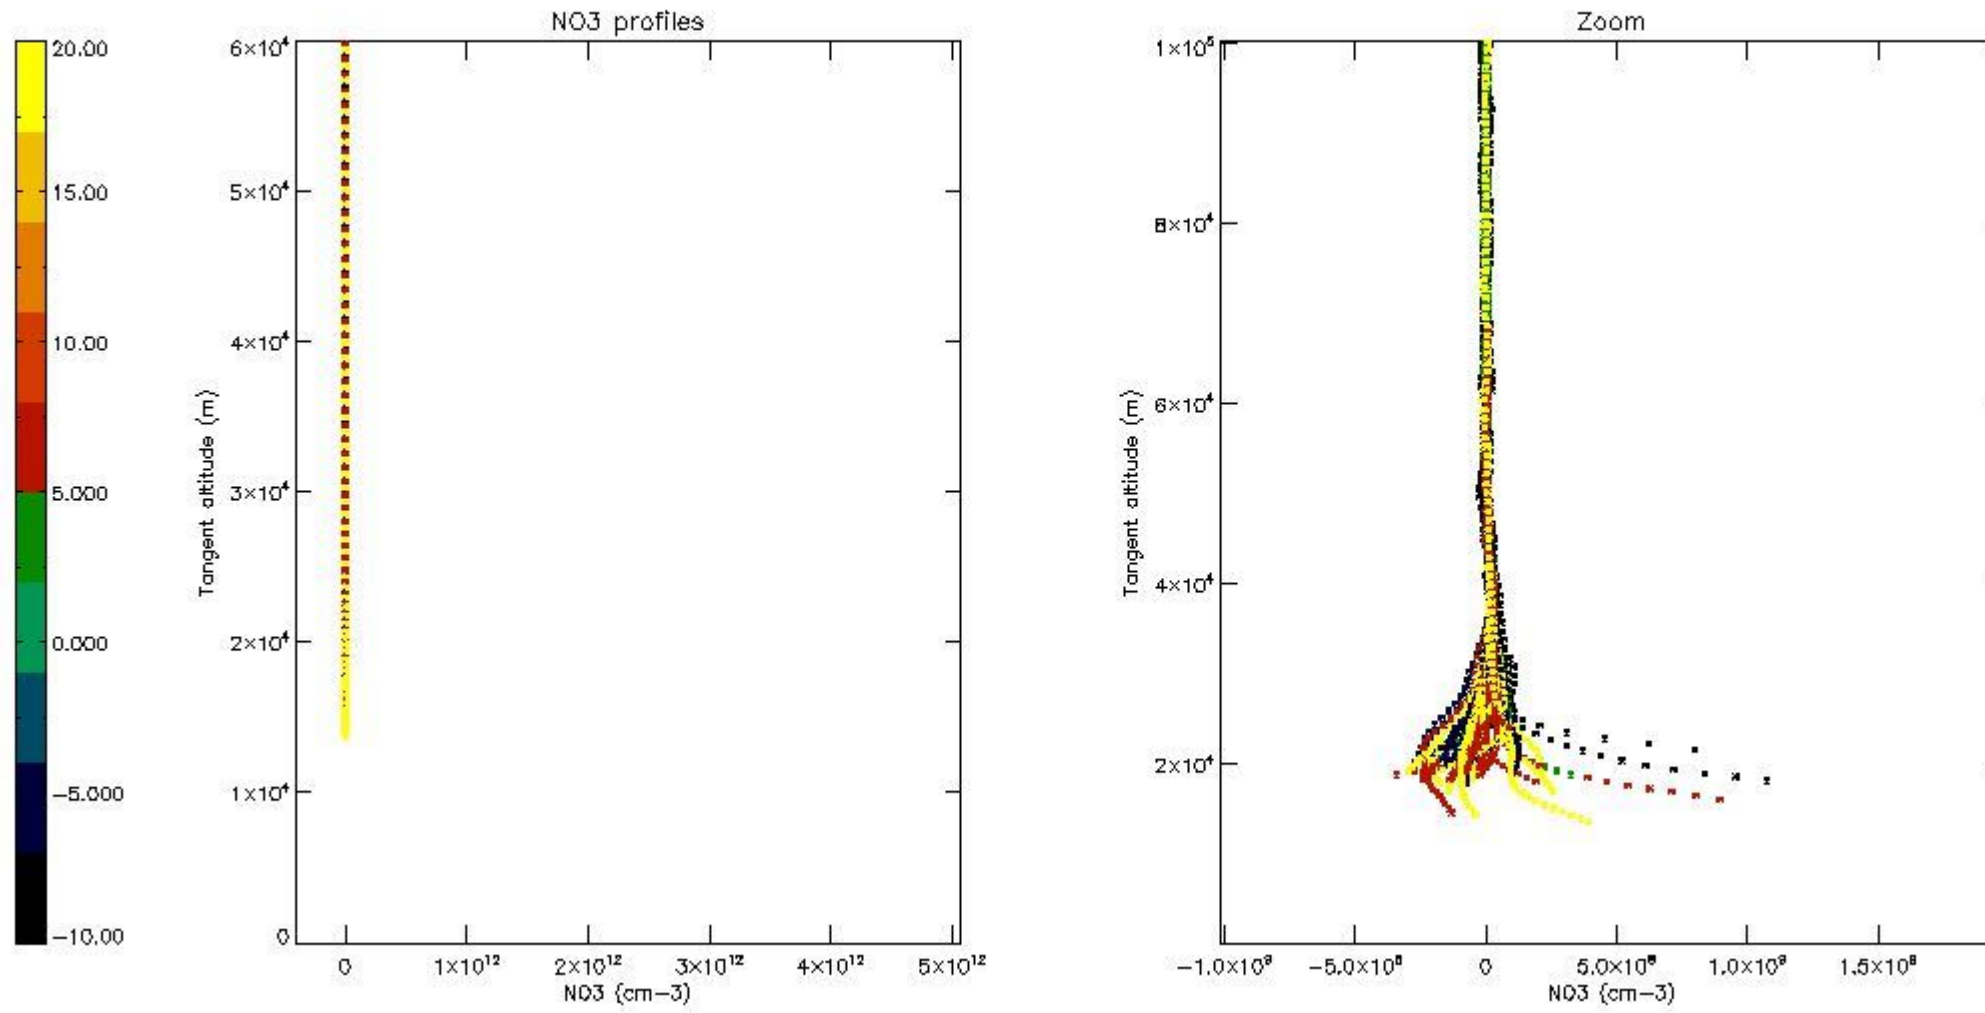

6. Auxiliary Data Files used for the production reported in section 2

The number reported in the third column indicates since which file (see list in section 2) the corresponding auxiliary file has been used. The fourth column is the date of those product files.

Type	Auxiliary Filename	Used since product	Used since product date
INST_PHYS_CHARACTERISTICS	GOM_INS_AXVIEC20091111_143220_20030716_120000_20500101_000000	1	11-APR-2009 00:02:13
LEVEL-2_PROC_CONFIG	GOM_PR2_AXVIEC20091111_152718_20020301_000000_20500101_000000	1	11-APR-2009 00:02:13
CROSS_SECTIONS_FILE	GOM_CRS_AXVIEC20091111_154832_20020301_000000_20500101_000000	1	11-APR-2009 00:02:13