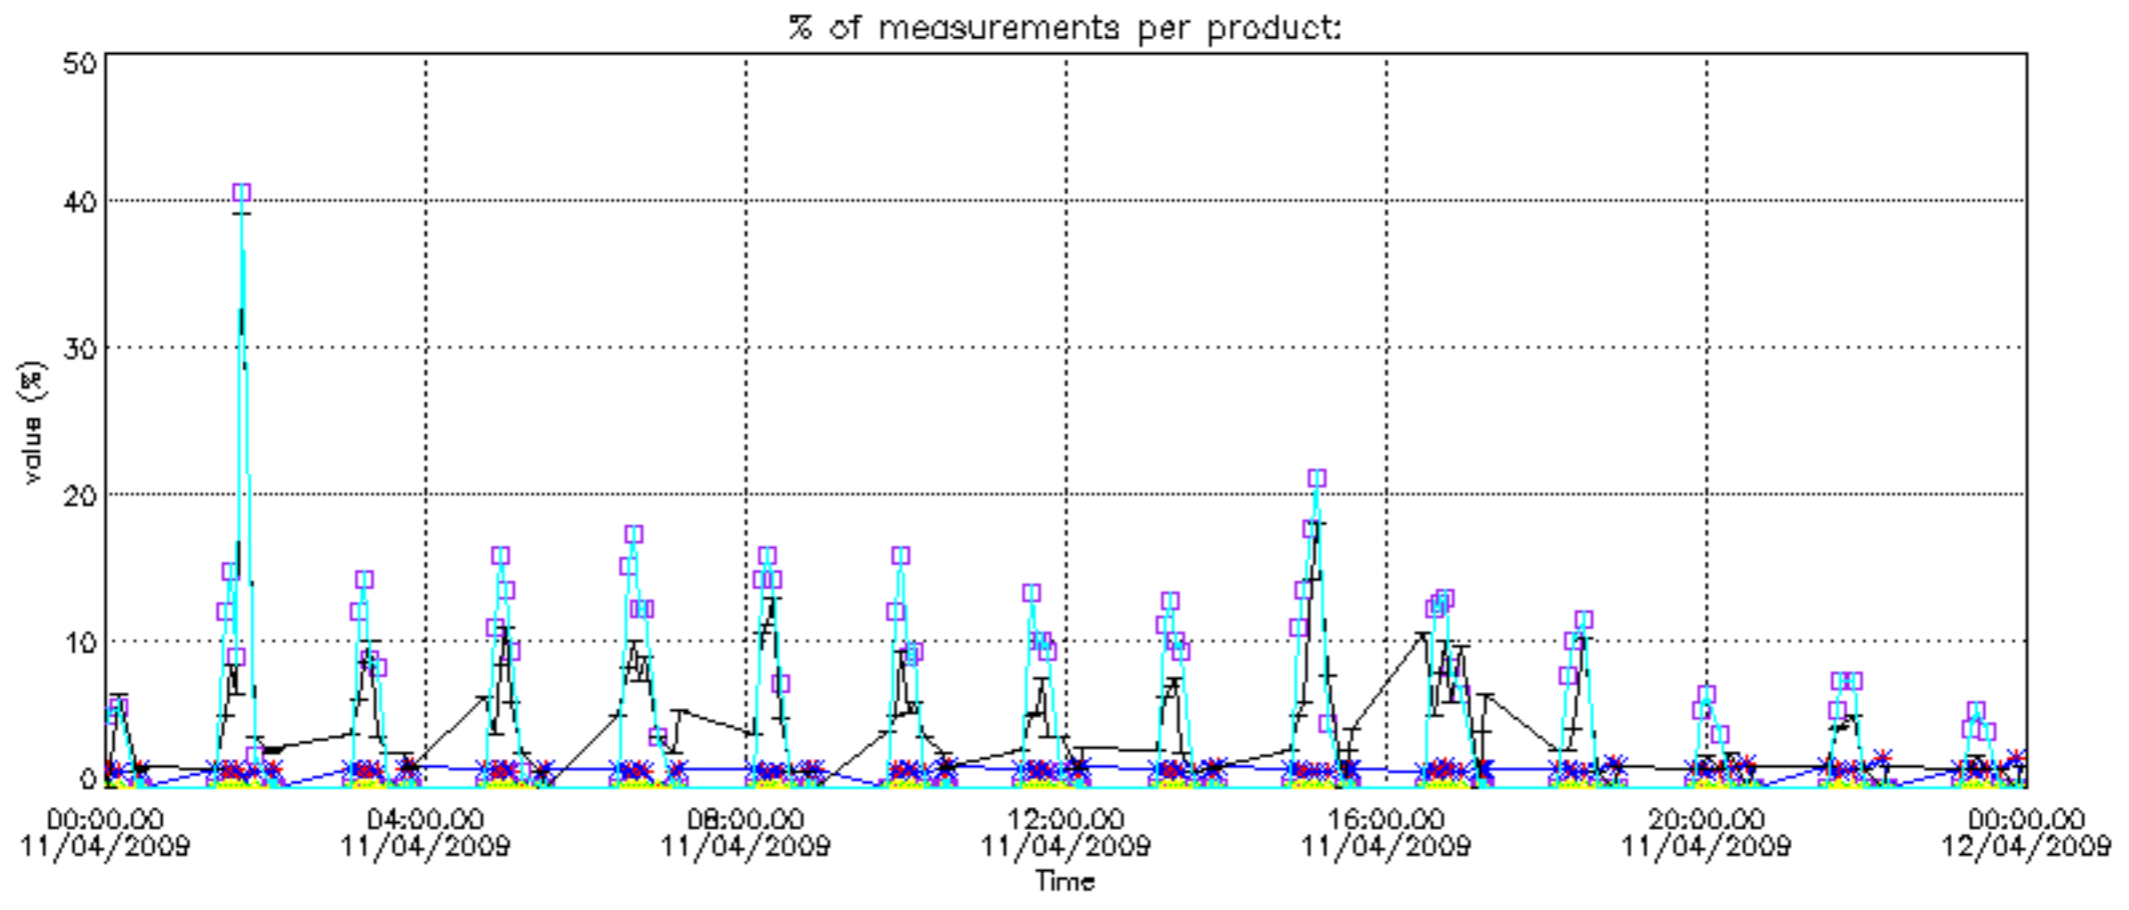

Percentage of cosmic ray hits per profile

Percentage of datation errors per profile