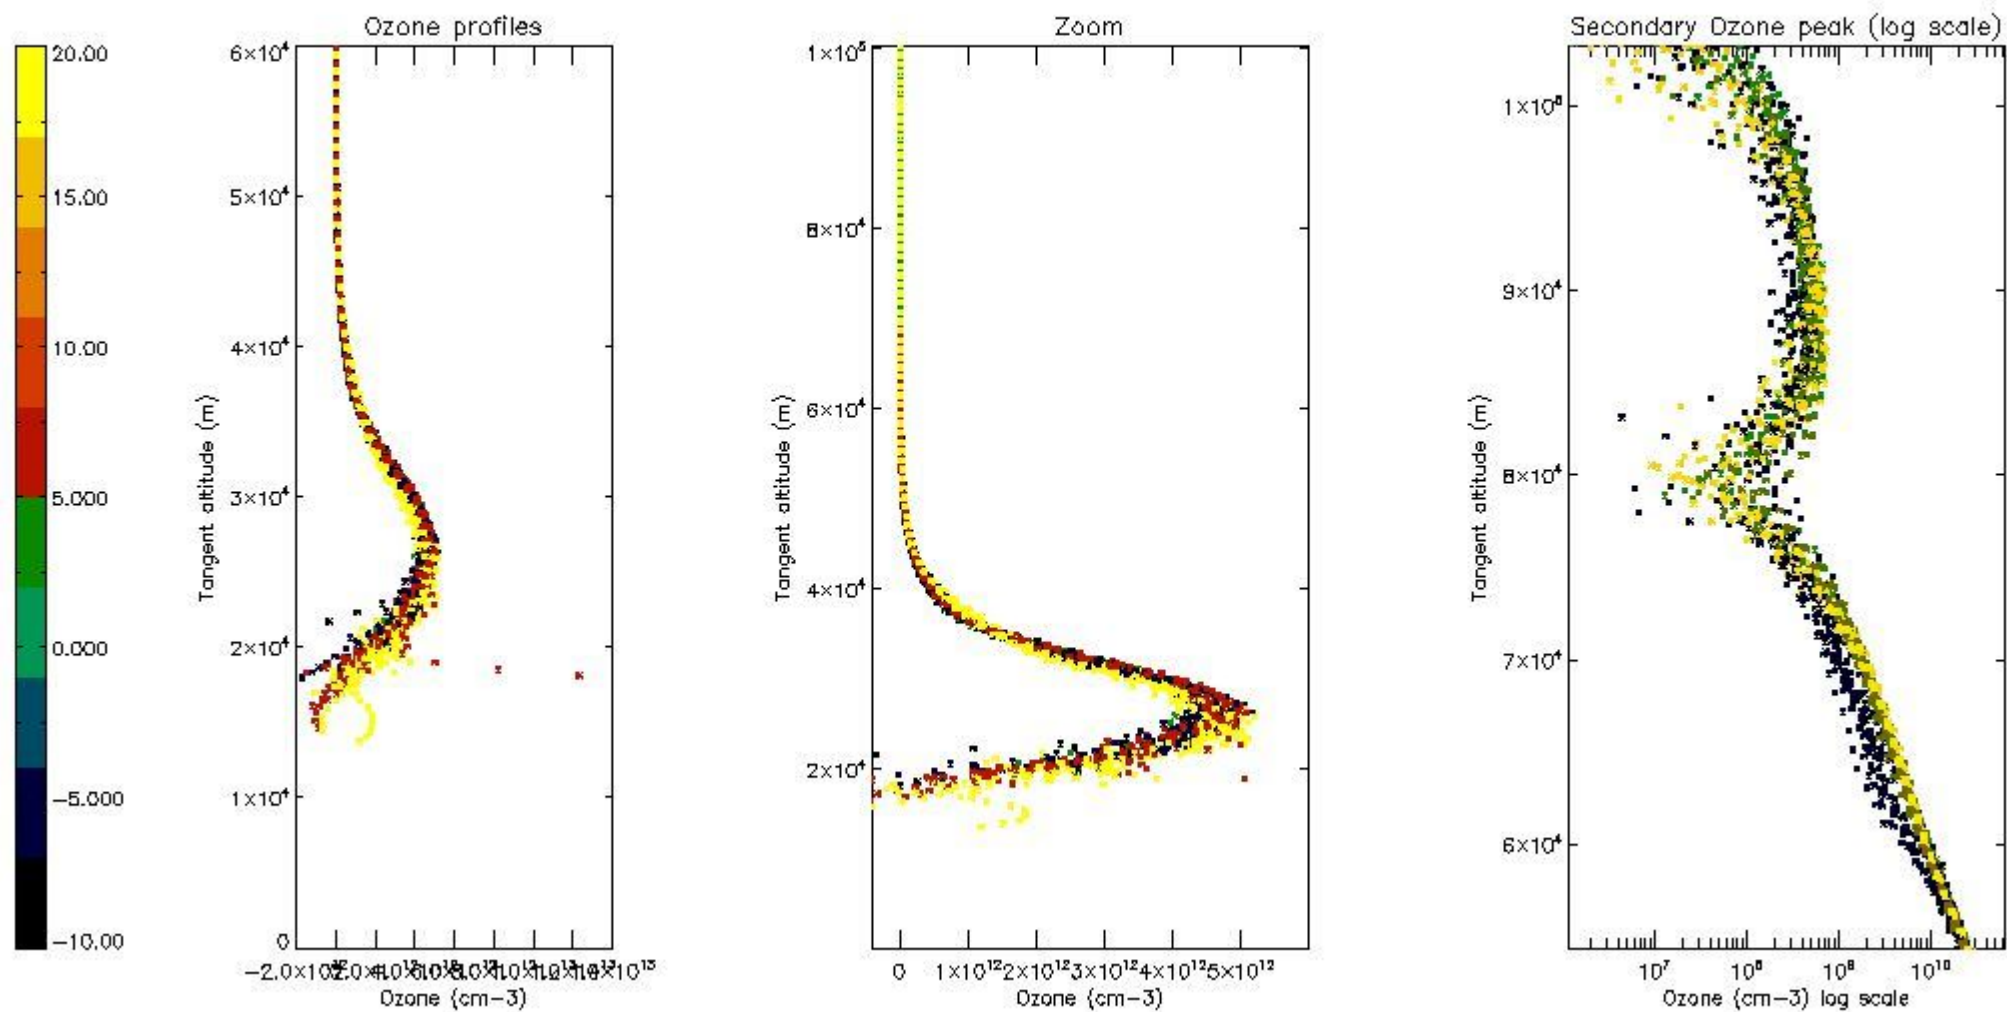

STD < 10	17
STD < 5	13

5.2 Plot ozone profiles for all STD (dark without errors)

The colorbar represents the latitude.

5.3 Plot ozone profiles where STD < 20% (dark without errors)

The colorbar represents the latitude.