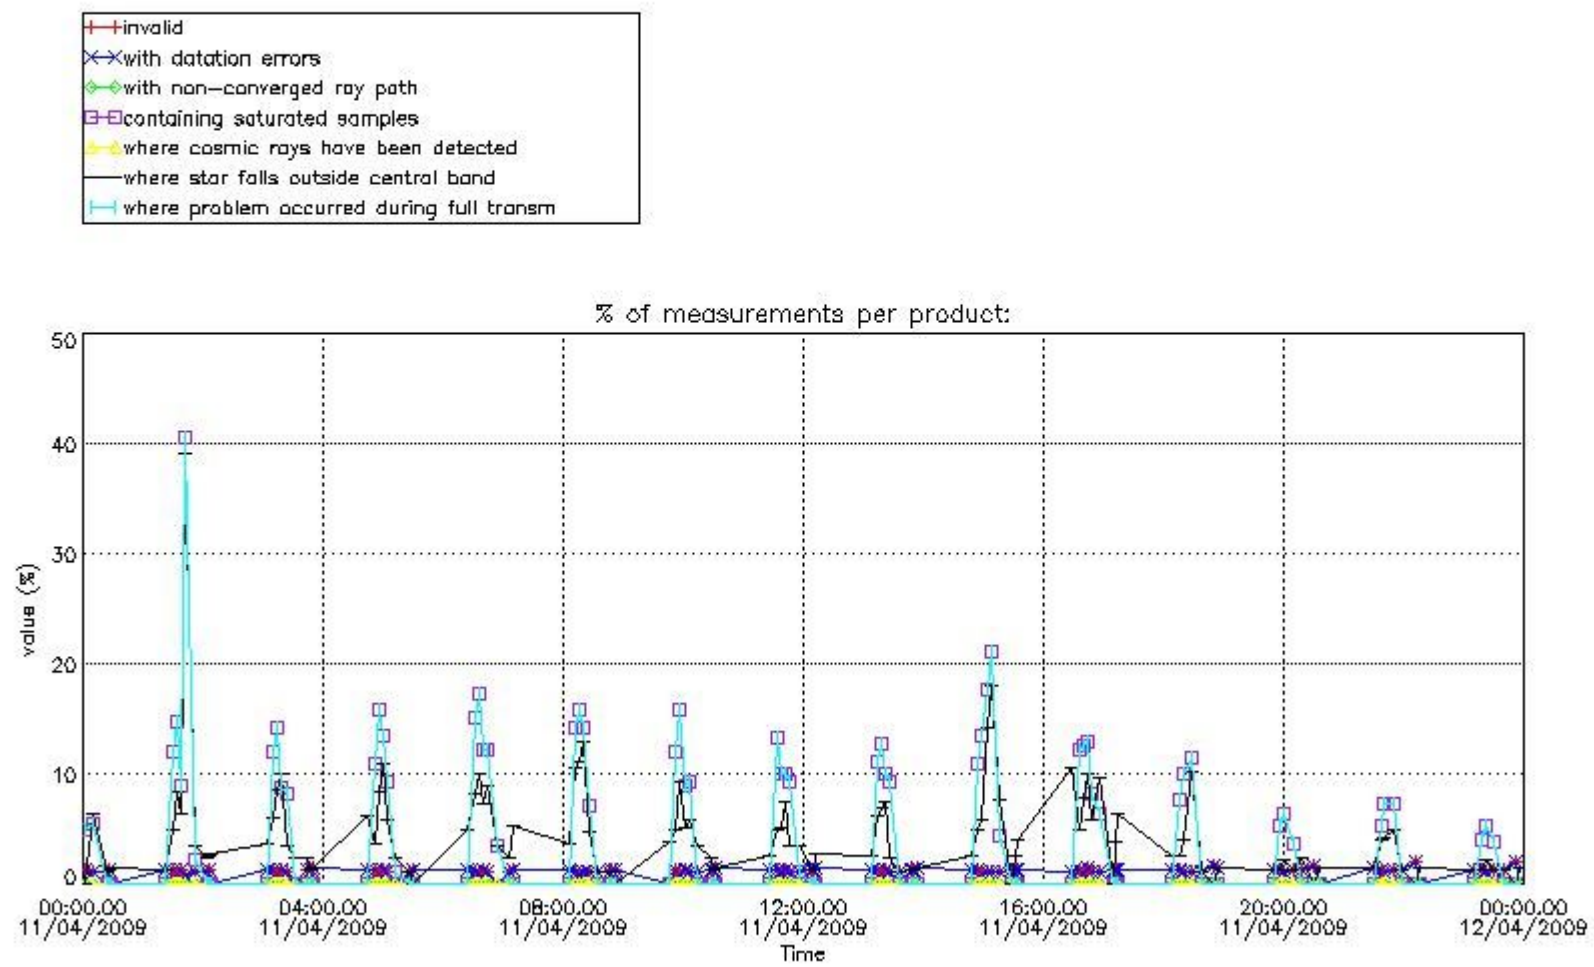

4.2 Plot quality information per product coming from level 1b processing (world map)

4.2.1 Plot level 1 quality information per product (world map): ENVISAT ASCENDING passes