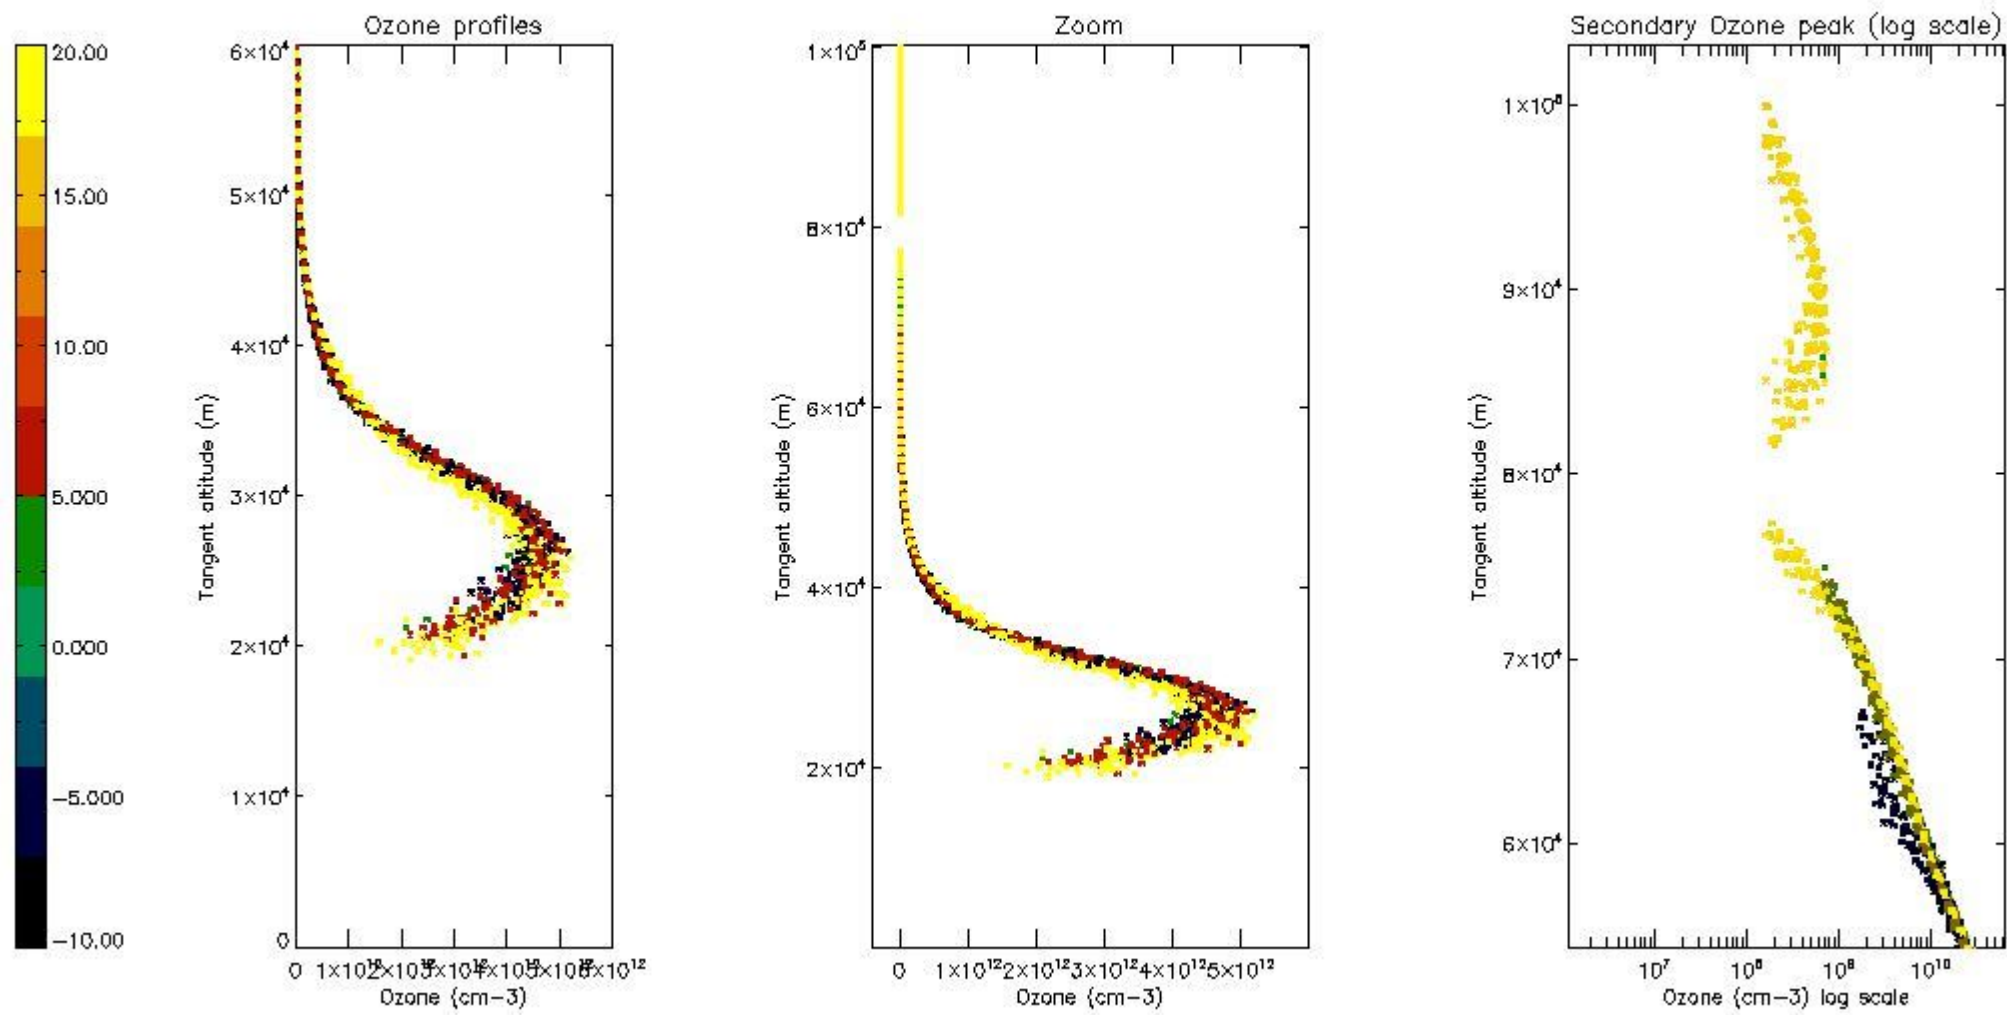

STD < 10	17
STD < 5	13

5.2 Plot ozone profiles for all STD (dark without errors)

The colorbar represents the latitude.

5.3 Plot ozone profiles where STD < 20% (dark without errors)

The colorbar represents the latitude.

5.4 Plot ozone profiles where STD < 10% (dark without errors)

The colorbar represents the latitude.

5.5 Plot ozone profiles where STD < 5% (dark without errors)

The colorbar represents the latitude.

5.6 Plot NO₂ profiles for all STD (dark without errors)