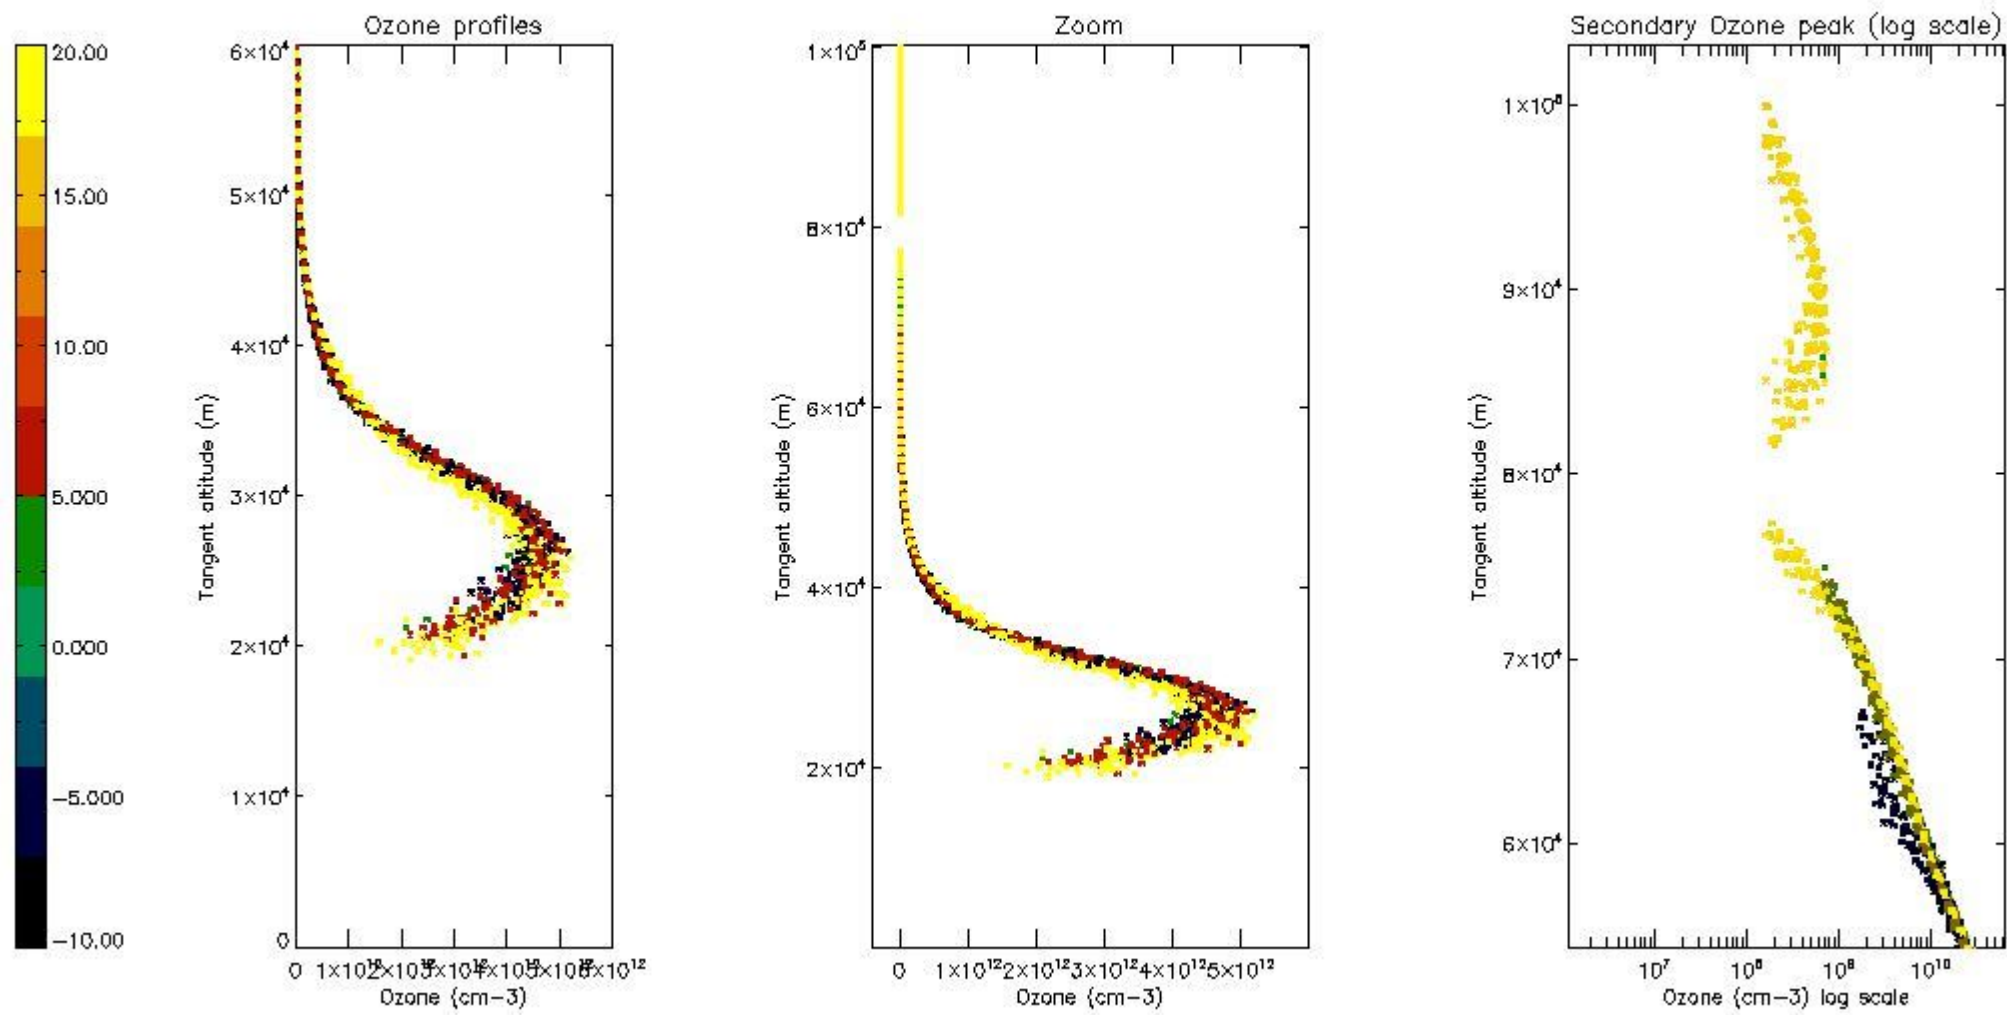

5.5 Plot ozone profiles where STD < 5% (dark without errors)

The colorbar represents the latitude.