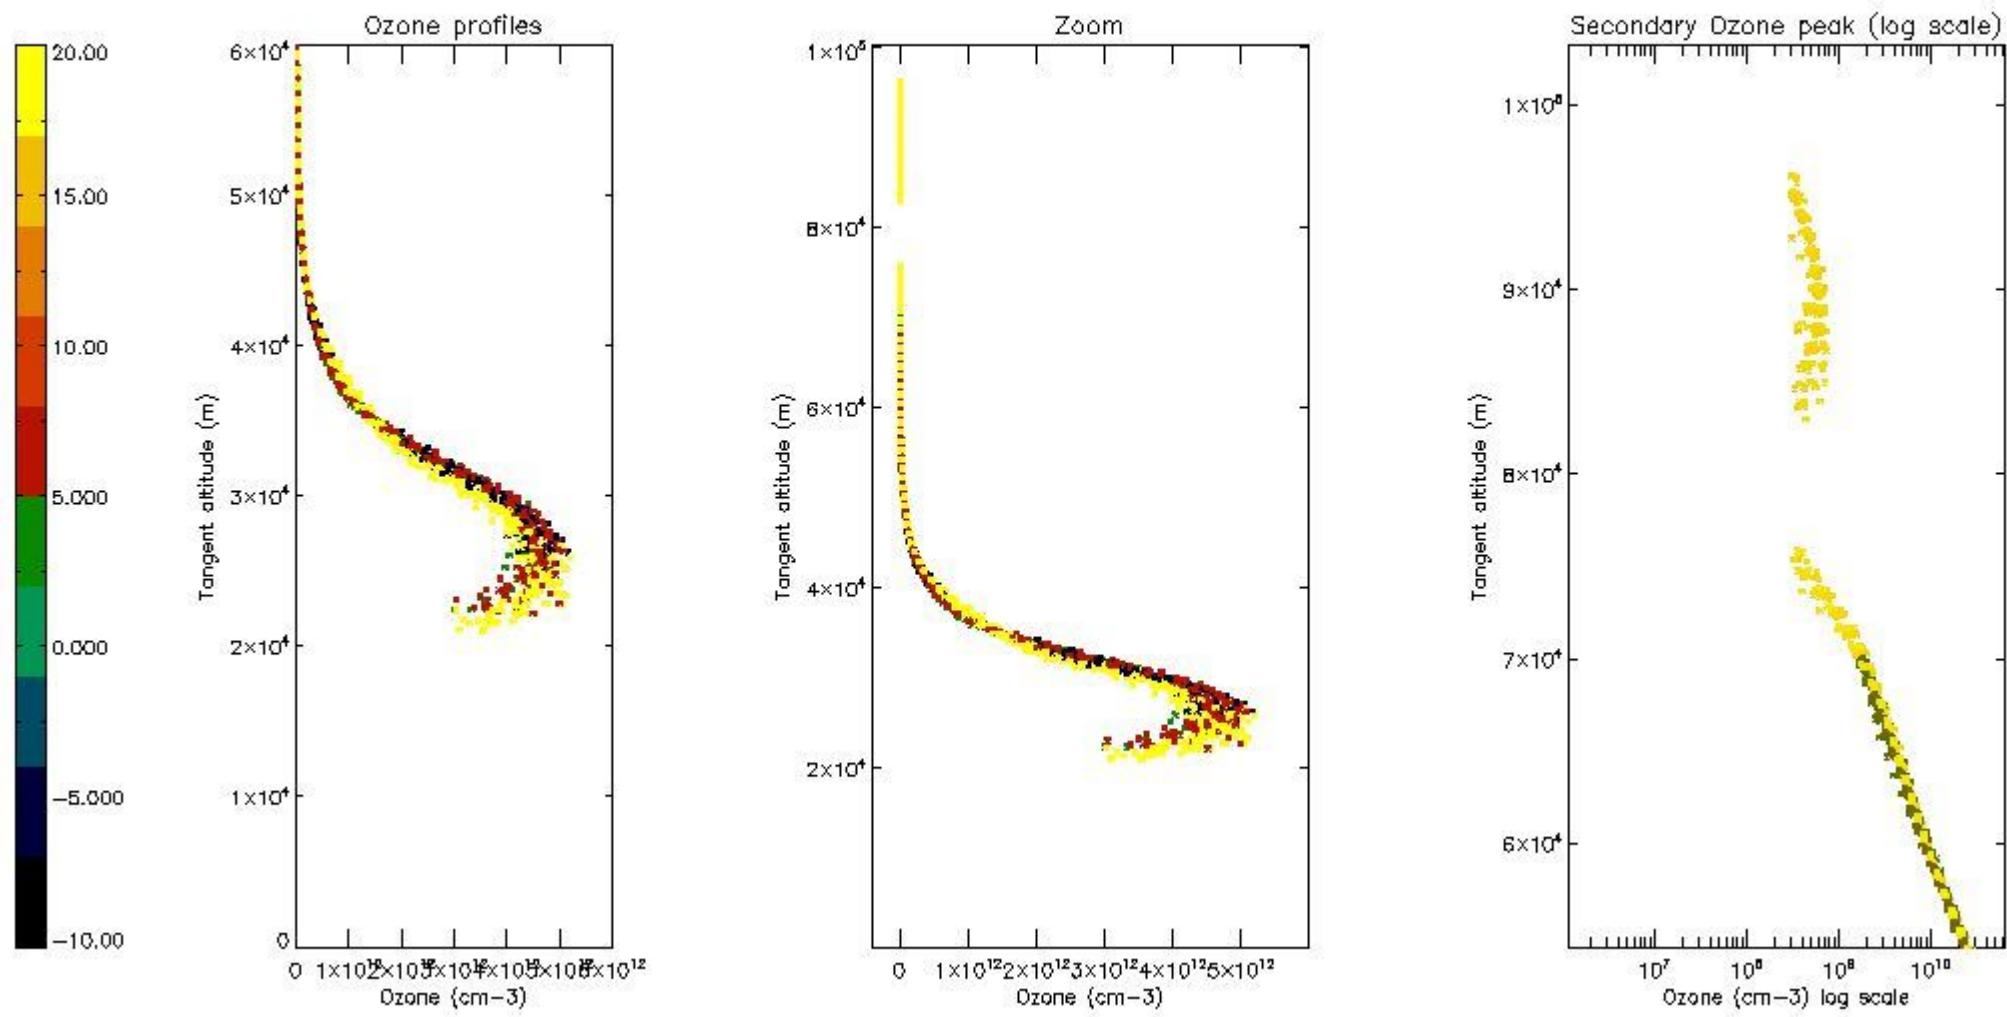

STD < 10	17
STD < 5	13

5.2 Plot ozone profiles for all STD (dark without errors)

The colorbar represents the latitude.

5.3 Plot ozone profiles where STD < 20% (dark without errors)

The colorbar represents the latitude.

5.4 Plot ozone profiles where STD < 10% (dark without errors)

The colorbar represents the latitude.

5.5 Plot ozone profiles where STD < 5% (dark without errors)

The colorbar represents the latitude.

5.6 Plot NO₂ profiles for all STD (dark without errors)