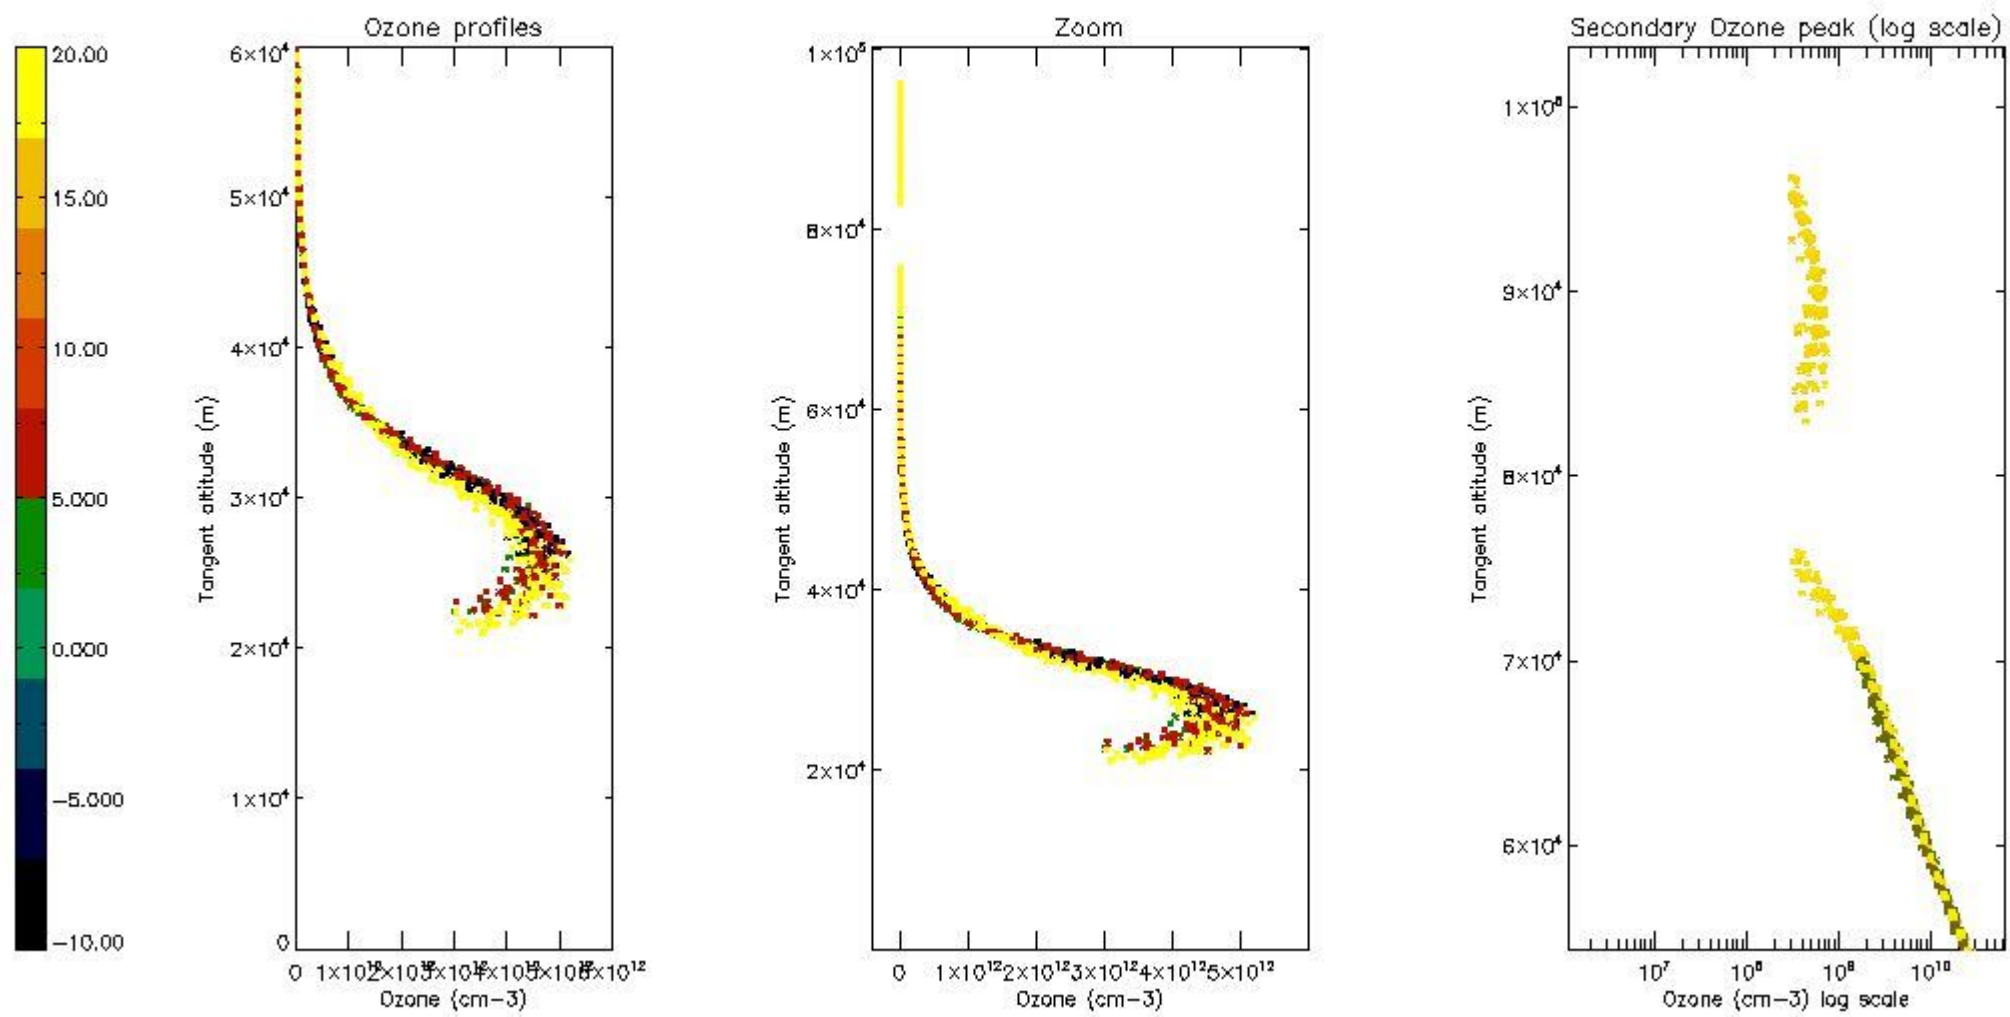

5.6 Plot NO₂ profiles for all STD (dark without errors)

The colorbar represents the latitude.