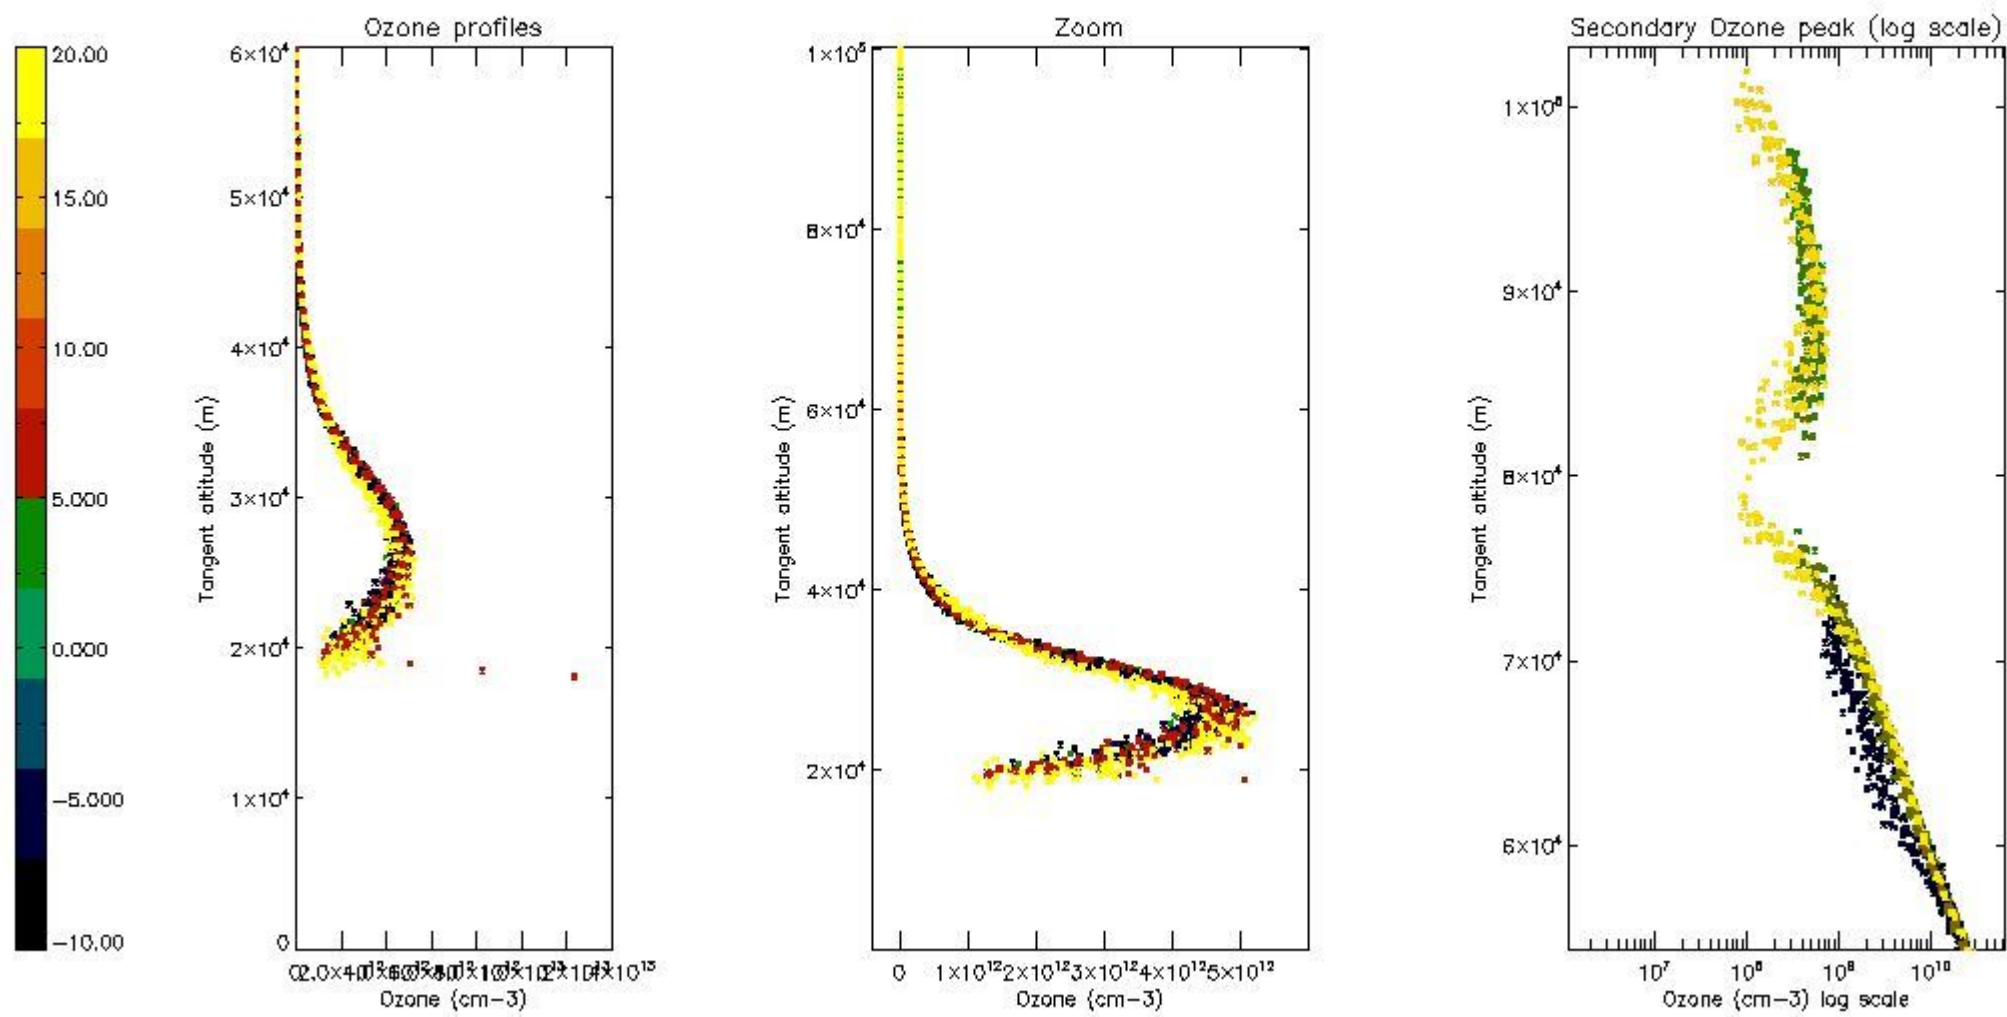

STD < 10	17
STD < 5	13

5.2 Plot ozone profiles for all STD (dark without errors)

The colorbar represents the latitude.

5.3 Plot ozone profiles where STD < 20% (dark without errors)

The colorbar represents the latitude.