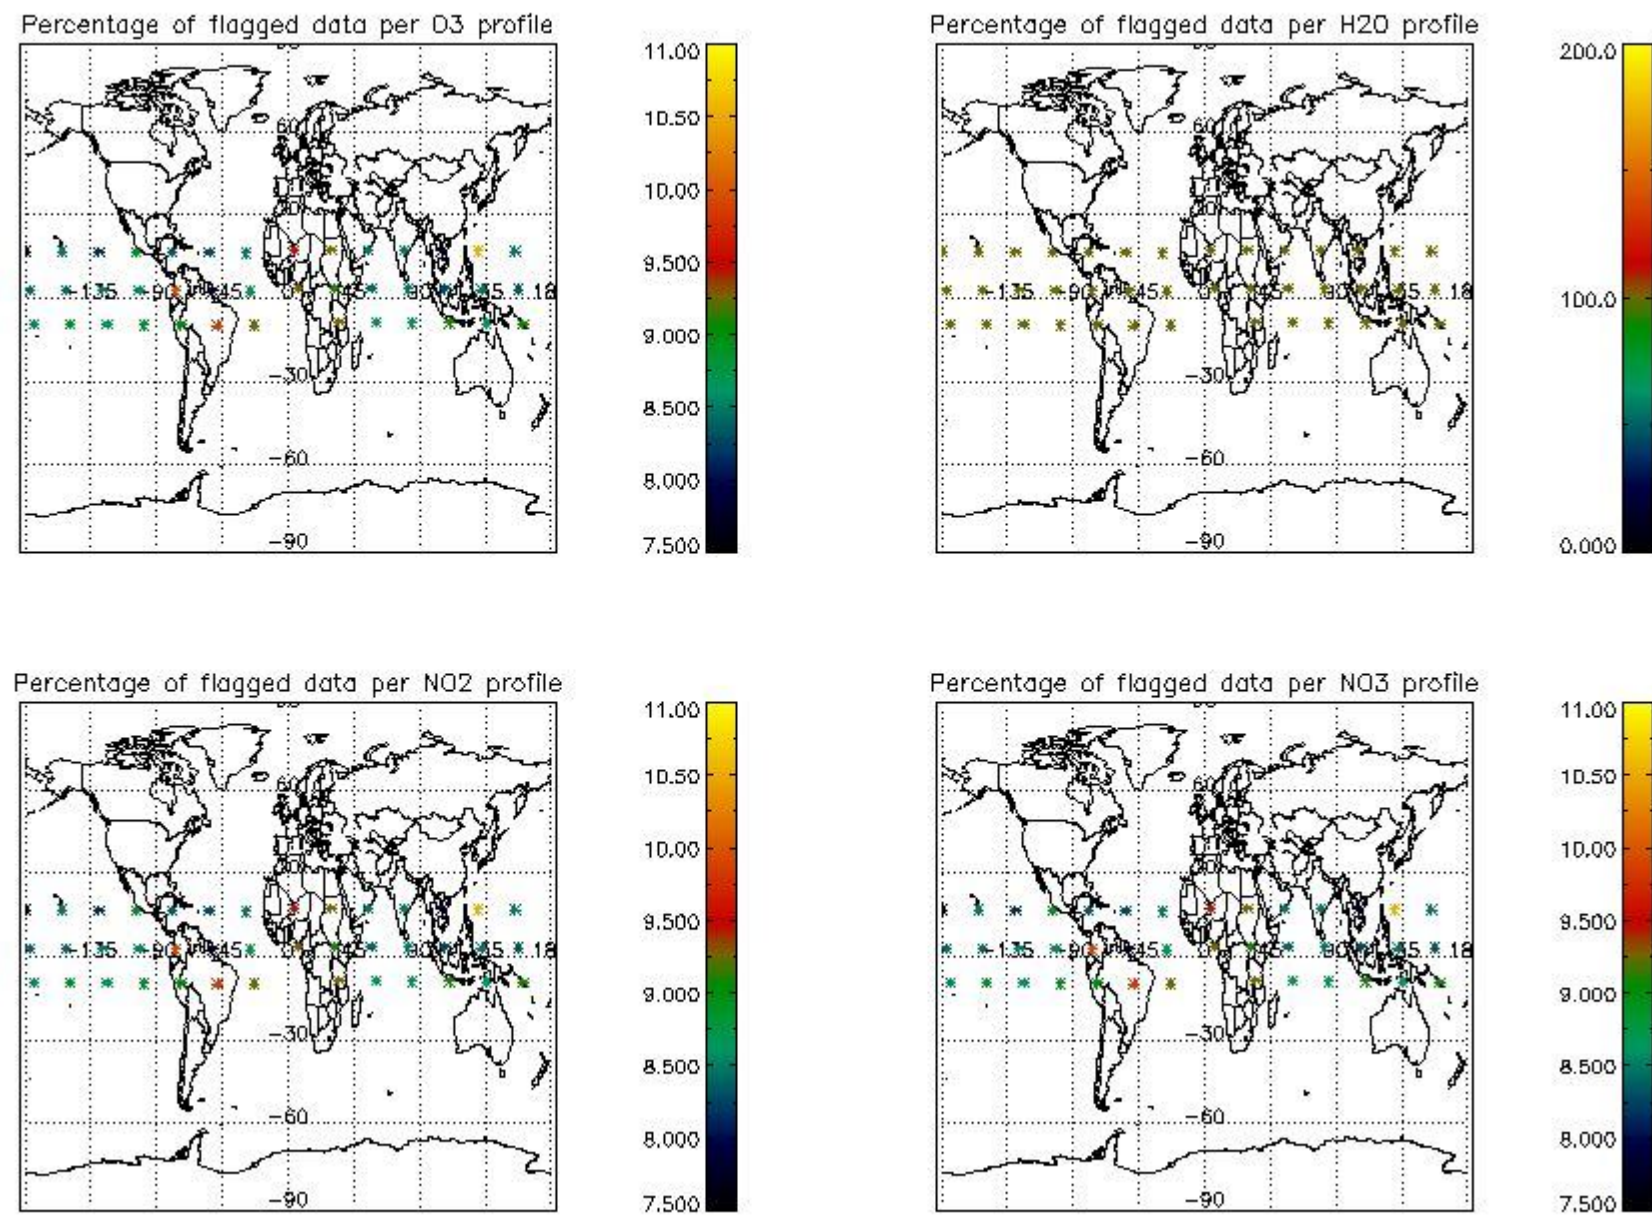

3.1 Plot quality information per product (time dependant)

3.2 Plot quality information per product (world map)

4. Level 1 quality information per product

In this section it is plotted some information contained in the Quality Summary data set of the level 2 products that comes from the level 1b processing. Products without errors (error flag in the MPH set to "0") are used.