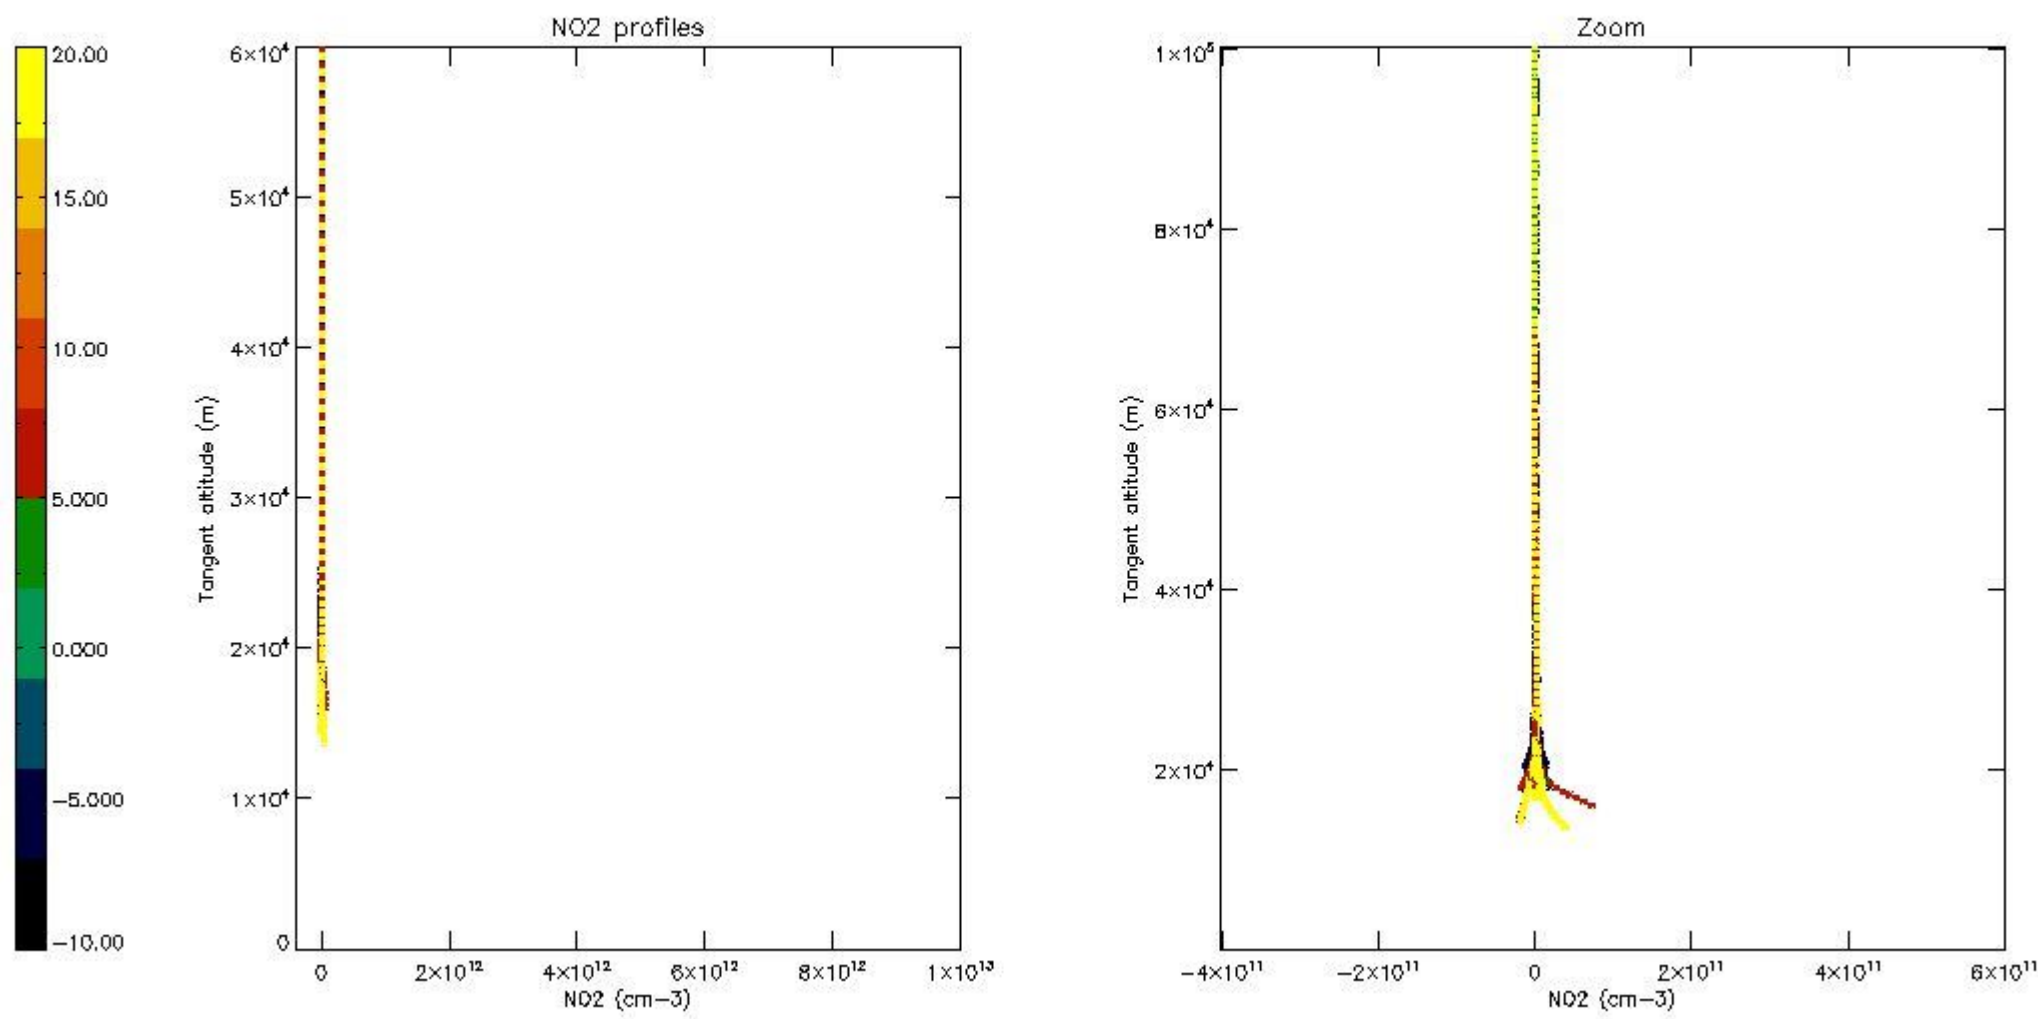

5.7 Plot NO3 profiles for all STD (dark without errors)

The colorbar represents the latitude.