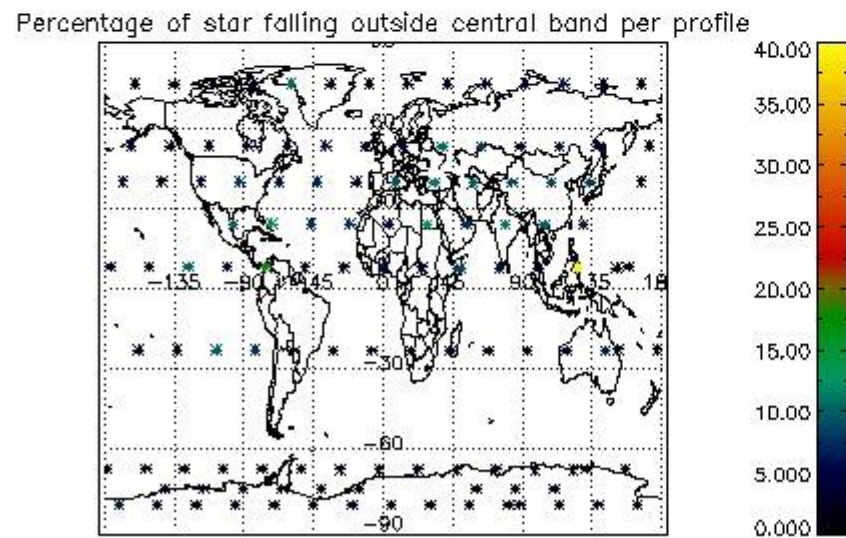

Percentage of datation errors per profile

Percentage of star falling outside central band per profile

Percentage of saturation errors per profile

4.2.2 Plot level 1 quality information per product (world map): ENVISAT DESCENDING passes