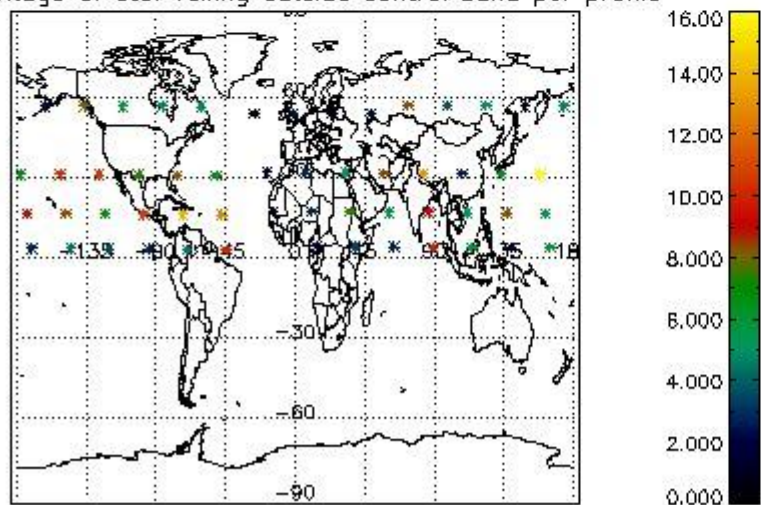

Percentage of star falling outside central band per profile