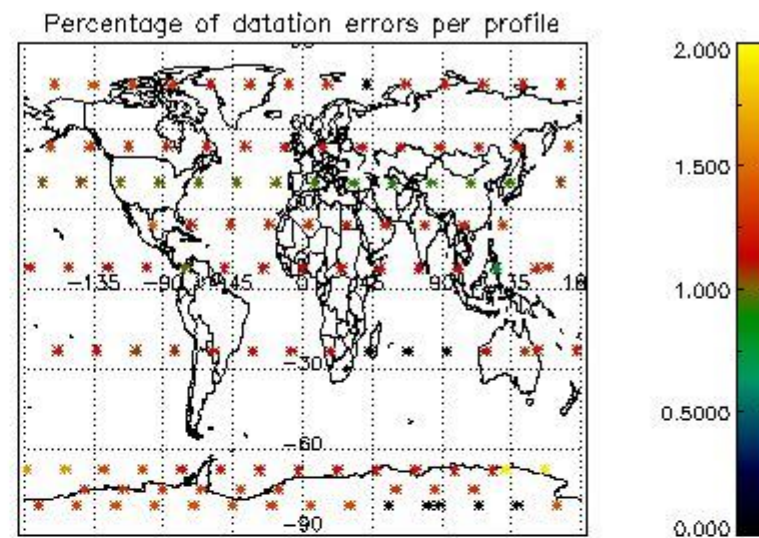

Percentage of datation errors per profile

Percentage of star falling outside central band per profile

Percentage of saturation errors per profile

4.2.2 Plot level 1 quality information per product (world map): ENVISAT DESCENDING passes