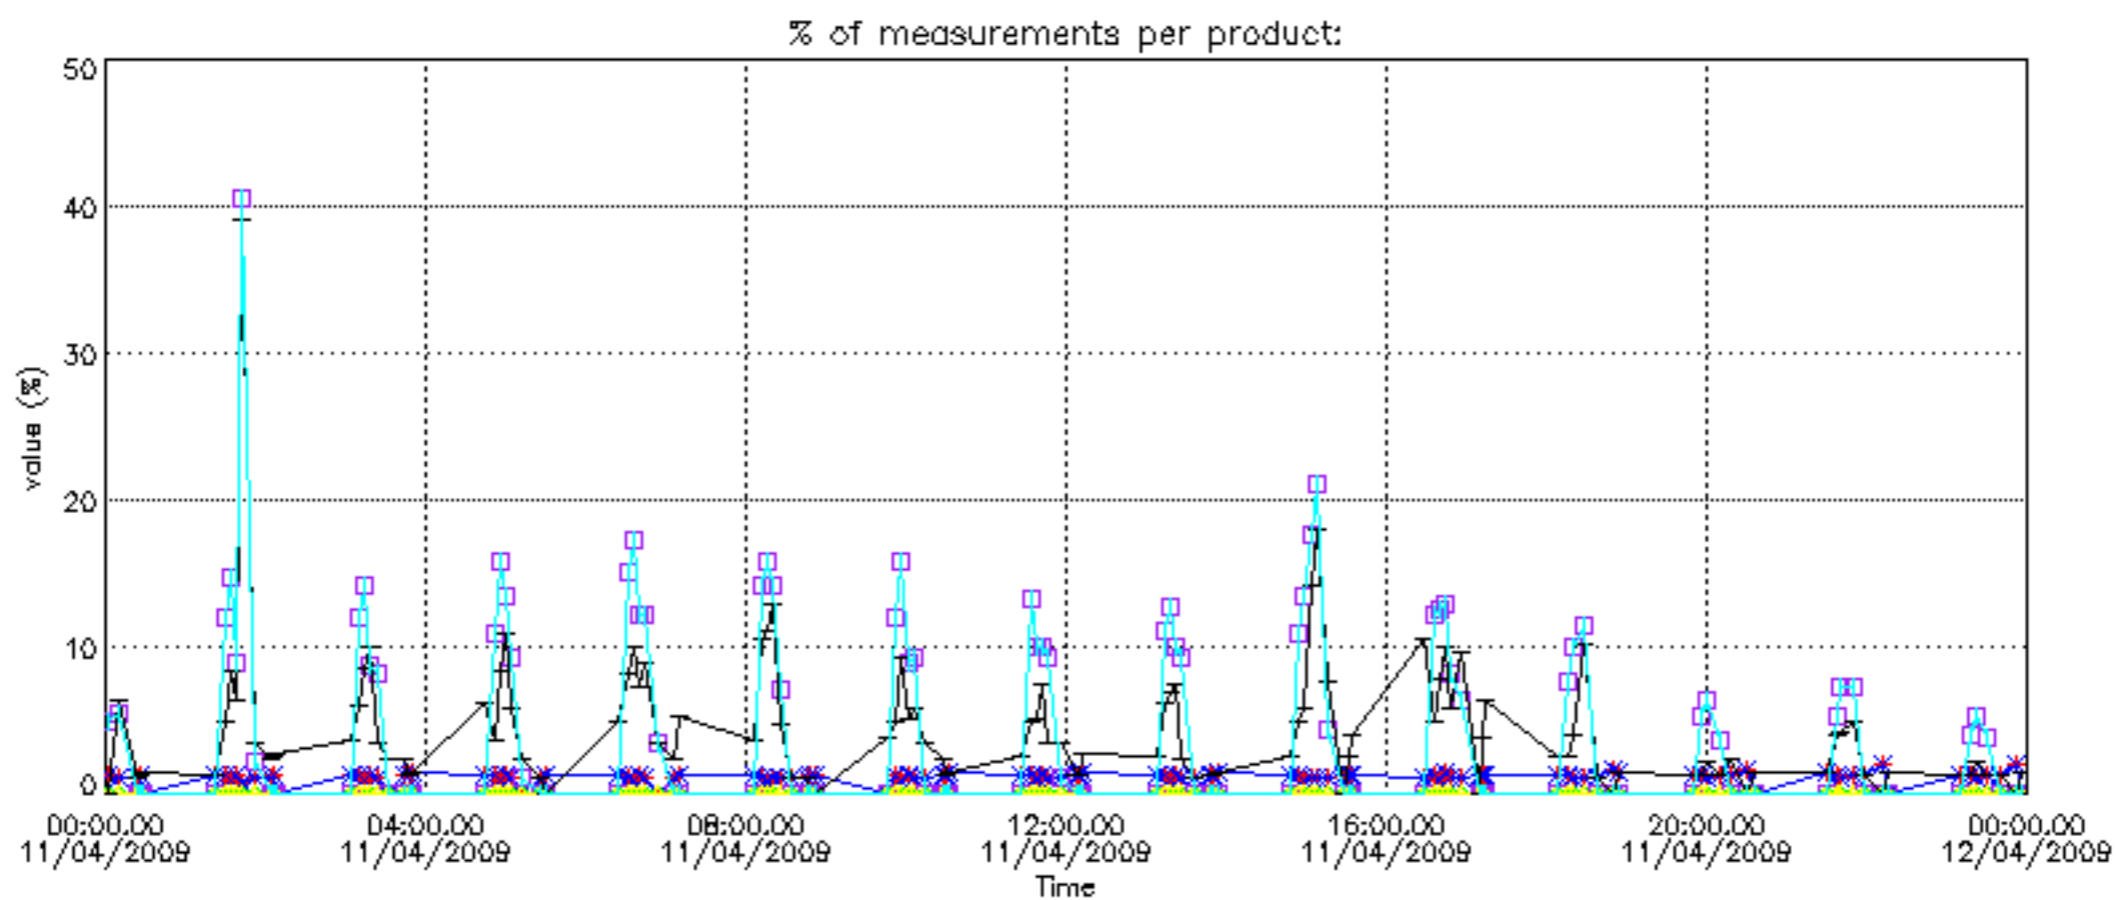

Percentage of cosmic ray hits per profile

Percentage of datation errors per profile