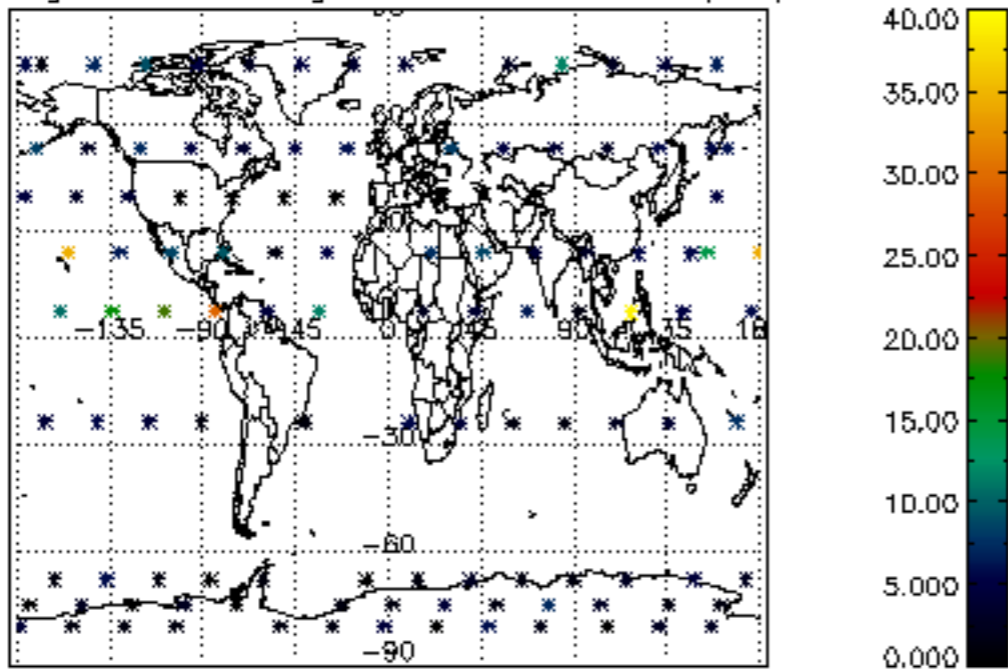

Percentage of star falling outside central band per profile