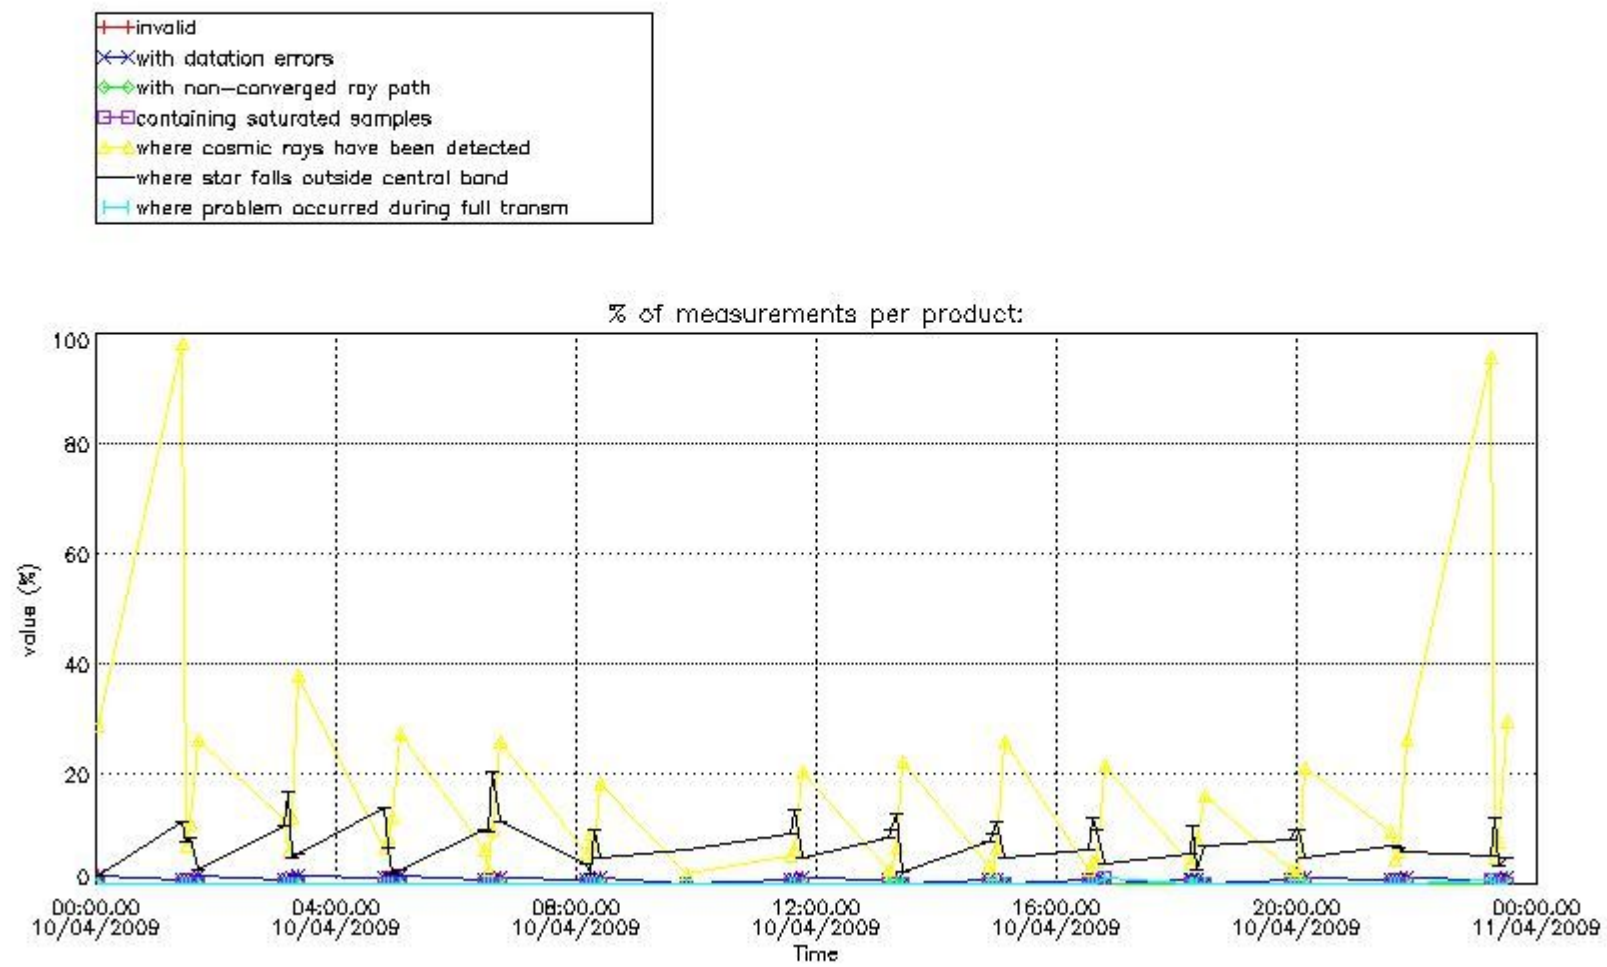

Percentage of flagged data per NO3 profile

4. Level 1 quality information per product

In this section it is plotted some information contained in the Quality Summary data set of the level 2 products that comes from the level 1b processing. Products without errors (error flag in the MPH set to "0") are used.

4.1 Plot quality information per product (time dependant) coming from level 1b processing

4.1.1 Plot level 1 quality information per product (time dependant): ENVISAT ASCENDING passes

4.1.2 Plot level 1 quality information per product (time dependant): ENVI SAT DESCENDING passes