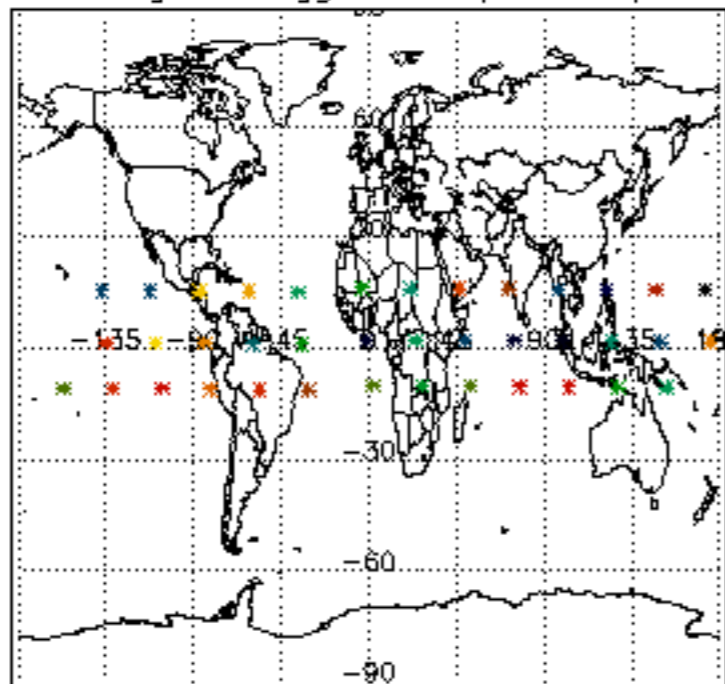

Percentage of flagged data per NO2 profile