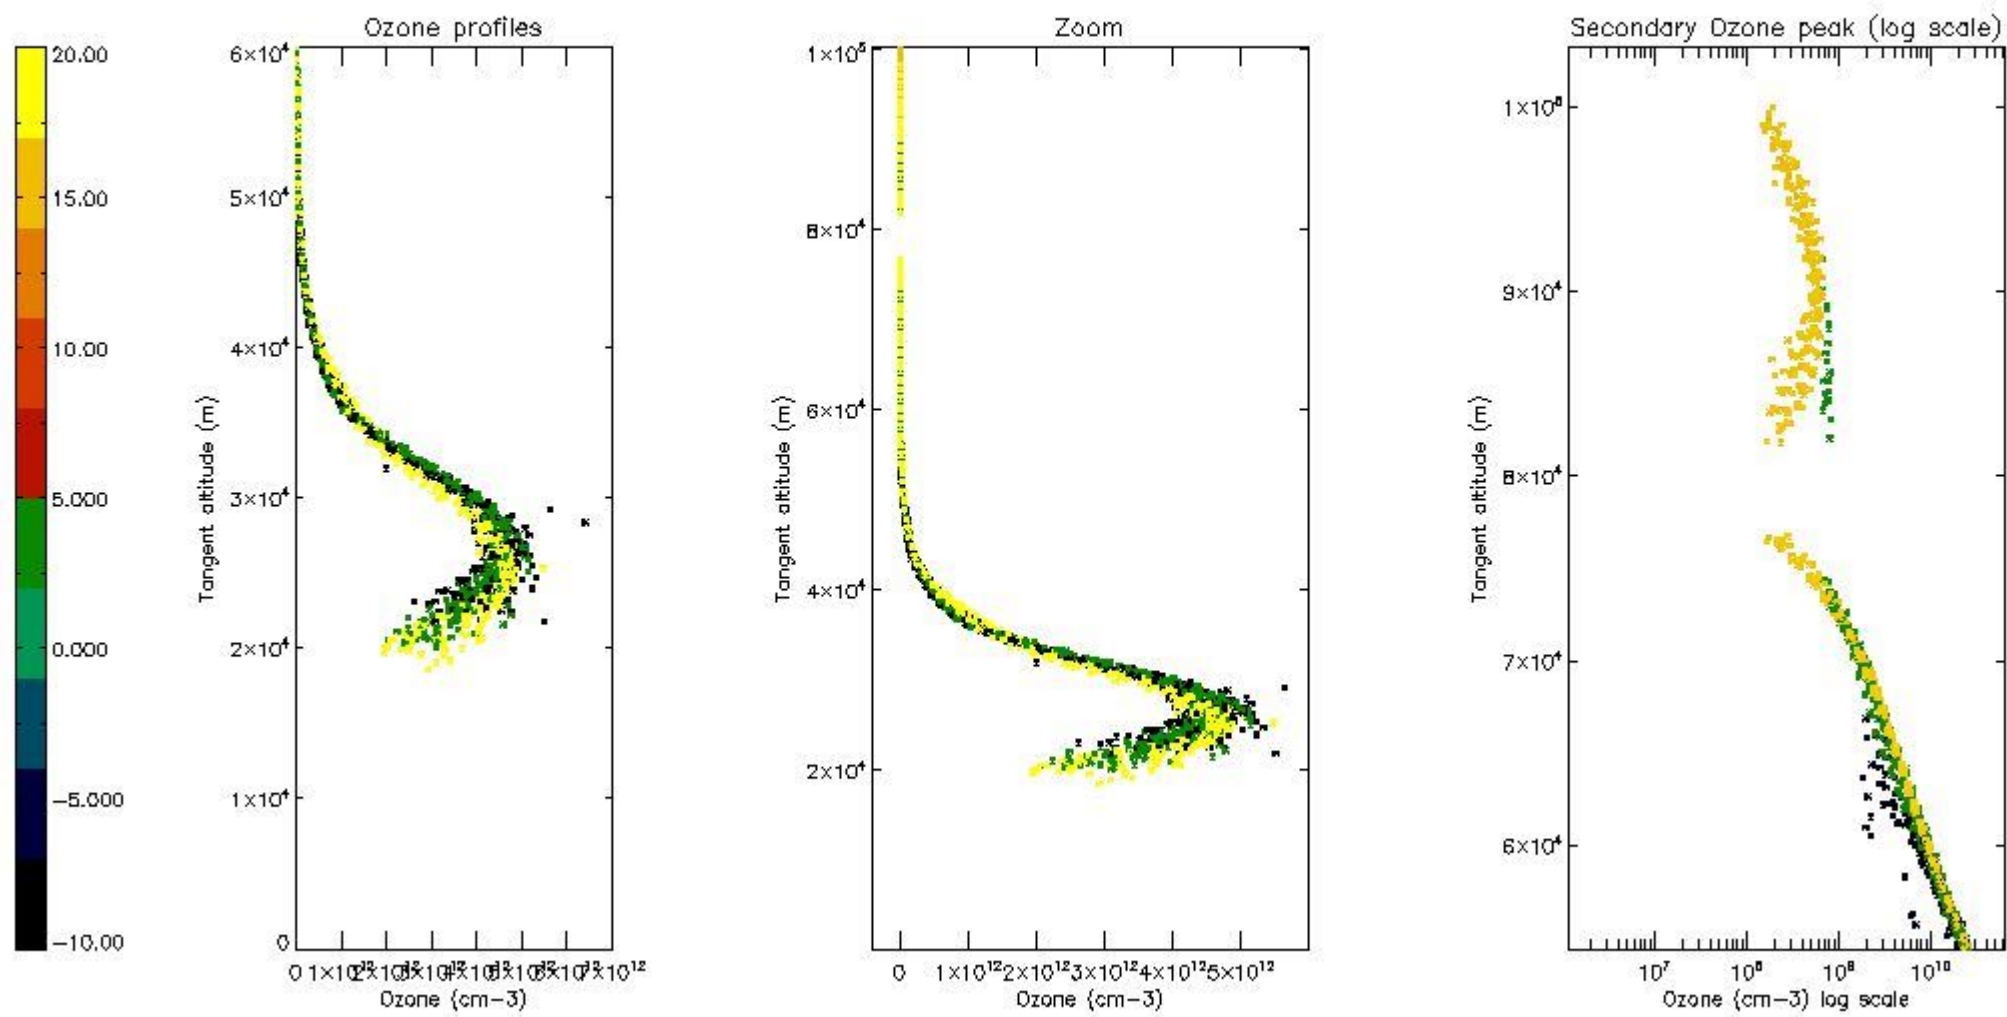

So, the table below shows the percentage of dark limb and valid observations for each criteria with respect to the overall valid daily observations.

| Criteria | % of total production |
|----------|-----------------------|
| All STD | 31 |
| STD < 20 | 20 |

| | |
|----------|----|
| STD < 10 | 17 |
| STD < 5 | 13 |

5.2 Plot ozone profiles for all STD (dark without errors)

The colorbar represents the latitude.

5.3 Plot ozone profiles where STD < 20% (dark without errors)

The colorbar represents the latitude.

5.4 Plot ozone profiles where STD < 10% (dark without errors)

The colorbar represents the latitude.

5.5 Plot ozone profiles where STD < 5% (dark without errors)

The colorbar represents the latitude.