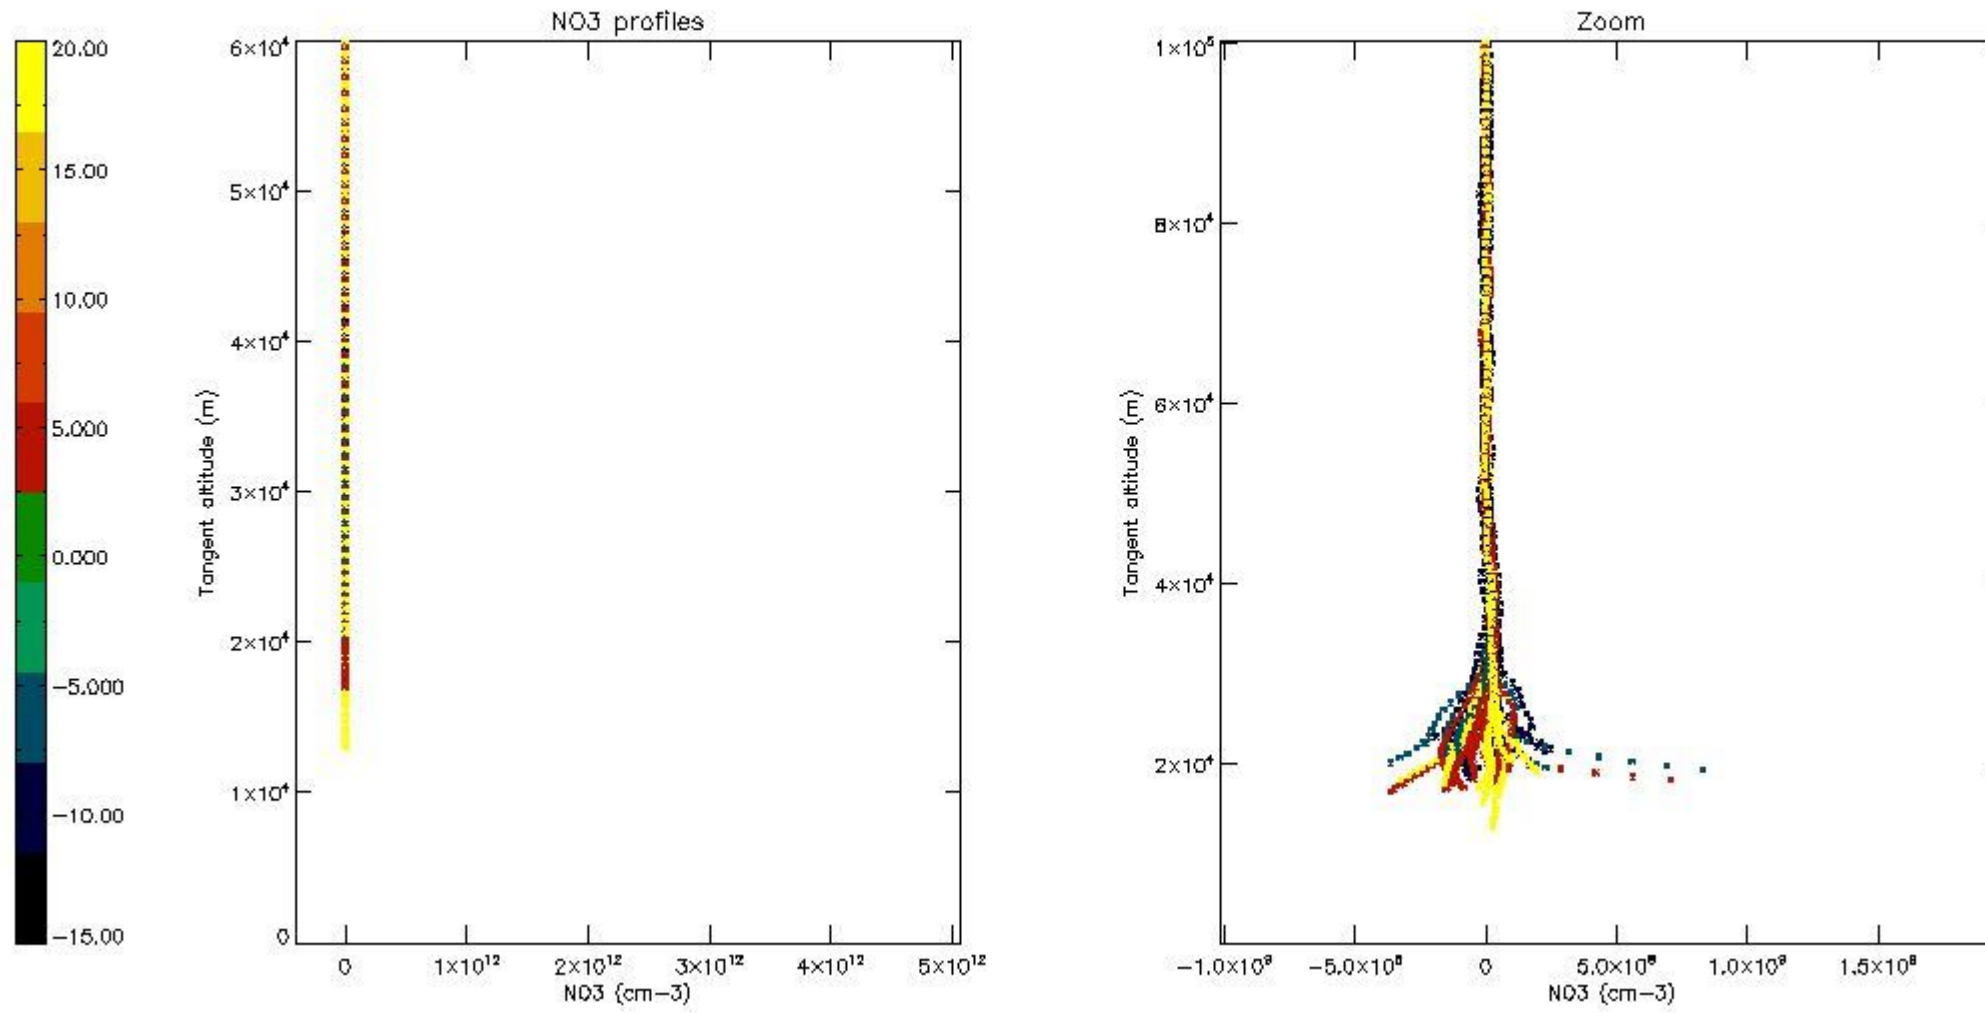

6. Auxiliary Data Files used for the production reported in section 2

The number reported in the third column indicates since which file (see list in section 2) the corresponding auxiliary file has been used. The fourth column is the date of those product files.

Type	Auxiliary Filename	Used since product	Used since product date
INST_PHYS_CHARACTERISTICS	GOM_INS_AXVIEC20091111_143220_20030716_120000_20500101_000000	1	10-APR-2009 00:01:34
LEVEL-2_PROC_CONFIG	GOM_PR2_AXVIEC20091111_152718_20020301_000000_20500101_000000	1	10-APR-2009 00:01:34
CROSS_SECTIONS_FILE	GOM_CRS_AXVIEC20091111_154832_20020301_000000_20500101_000000	1	10-APR-2009 00:01:34