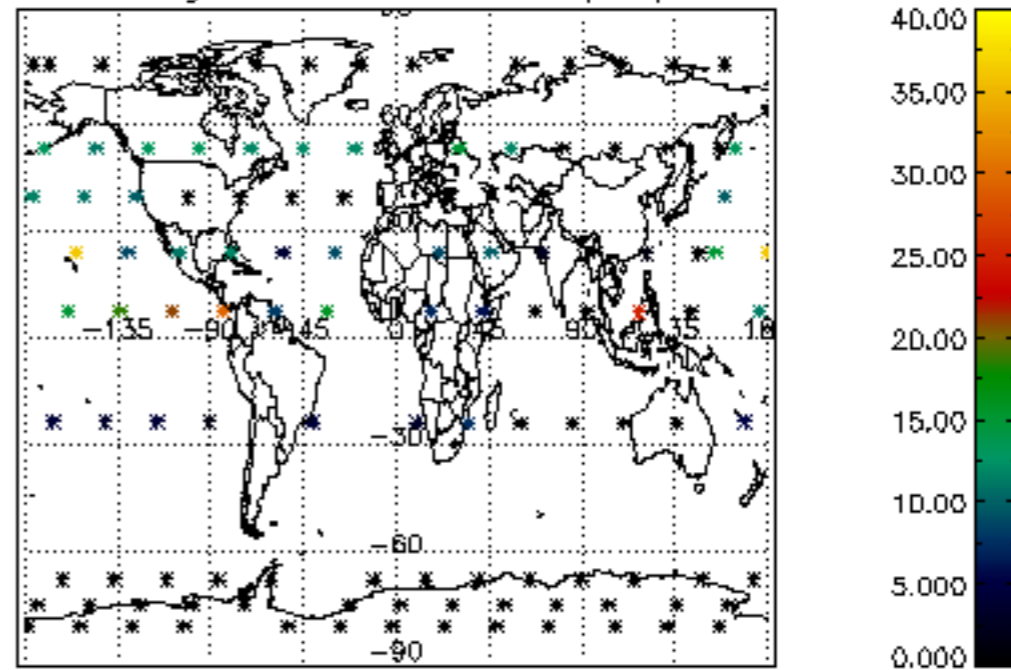

Percentage of saturation errors per profile