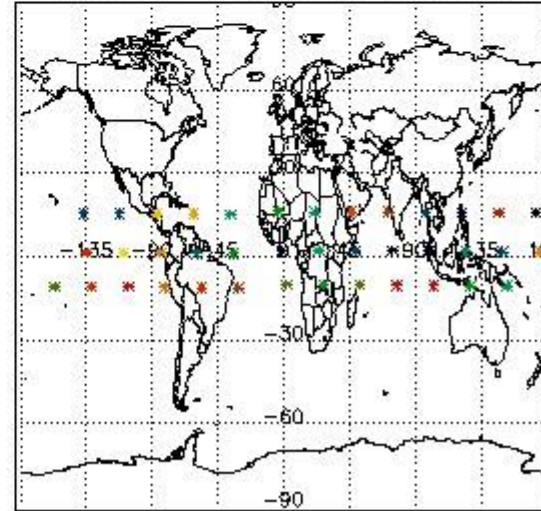

Percentage of flagged data per NO3 profile

4. Level 1 quality information per product

In this section it is plotted some information contained in the Quality Summary data set of the level 2 products that comes from the level 1b processing. Products without errors (error flag in the MPH set to "0") are used.

4.1 Plot quality information per product (time dependant) coming from level 1b processing

4.1.1 Plot level 1 quality information per product (time dependant): ENVISAT ASCENDING passes