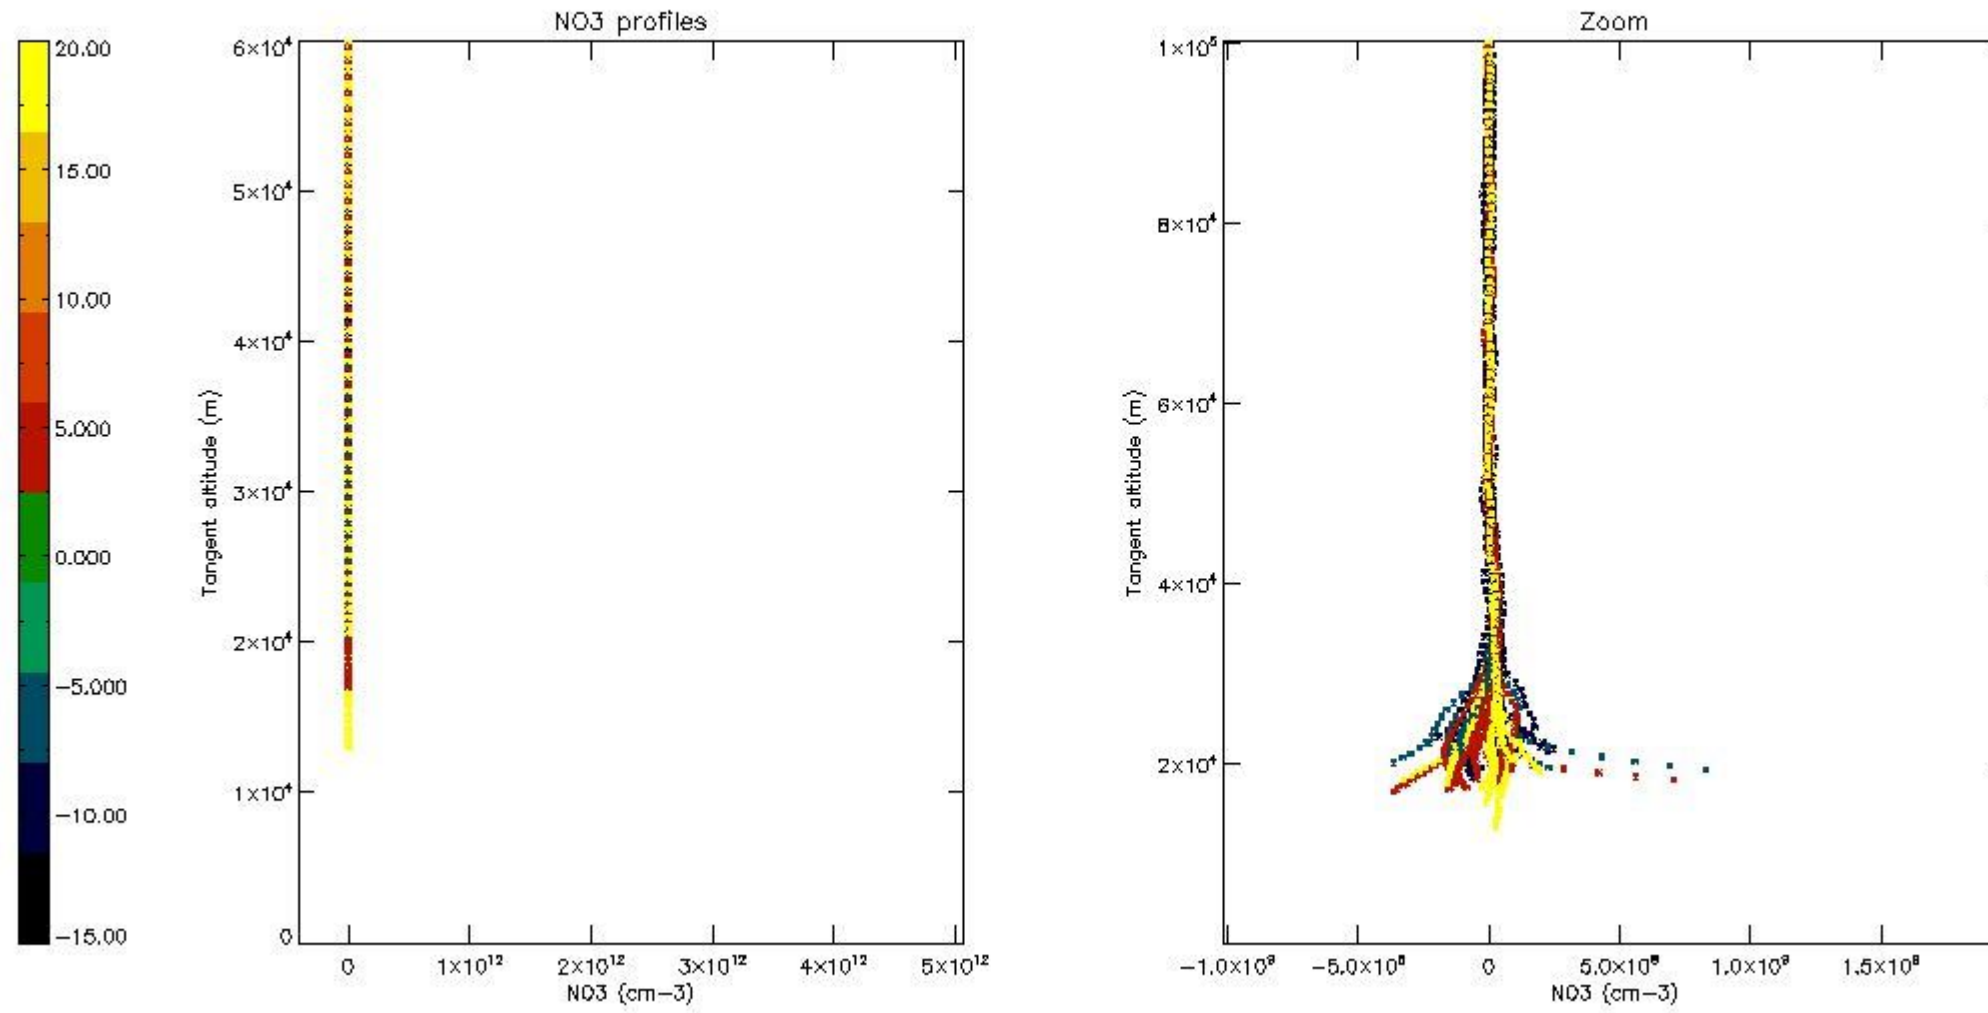

6. Auxiliary Data Files used for the production reported in section 2

The number reported in the third column indicates since which file (see list in section 2) the corresponding auxiliary file has been used. The fourth column is the date of those product files.

Type	Auxiliary Filename	Used since product	Used since product date
INST_PHYS_CHARACTERISTICS	GOM_INS_AXVIEC20091111_143220_20030716_120000_20500101_000000	1	10-APR-2009 00:01:34
LEVEL-2_PROC_CONFIG	GOM_PR2_AXVIEC20091111_152718_20020301_000000_20500101_000000	1	10-APR-2009 00:01:34
CROSS_SECTIONS_FILE	GOM_CRS_AXVIEC20091111_154832_20020301_000000_20500101_000000	1	10-APR-2009 00:01:34