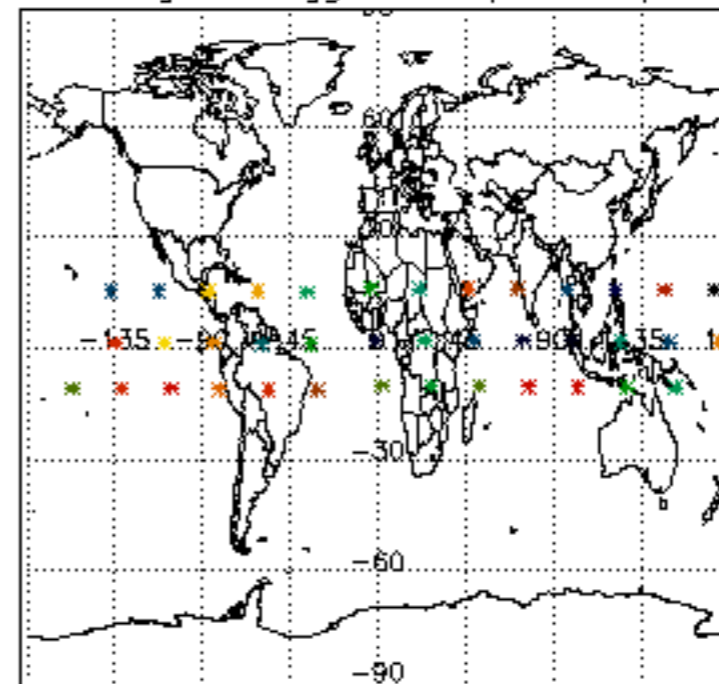

Percentage of flagged data per NO3 profile