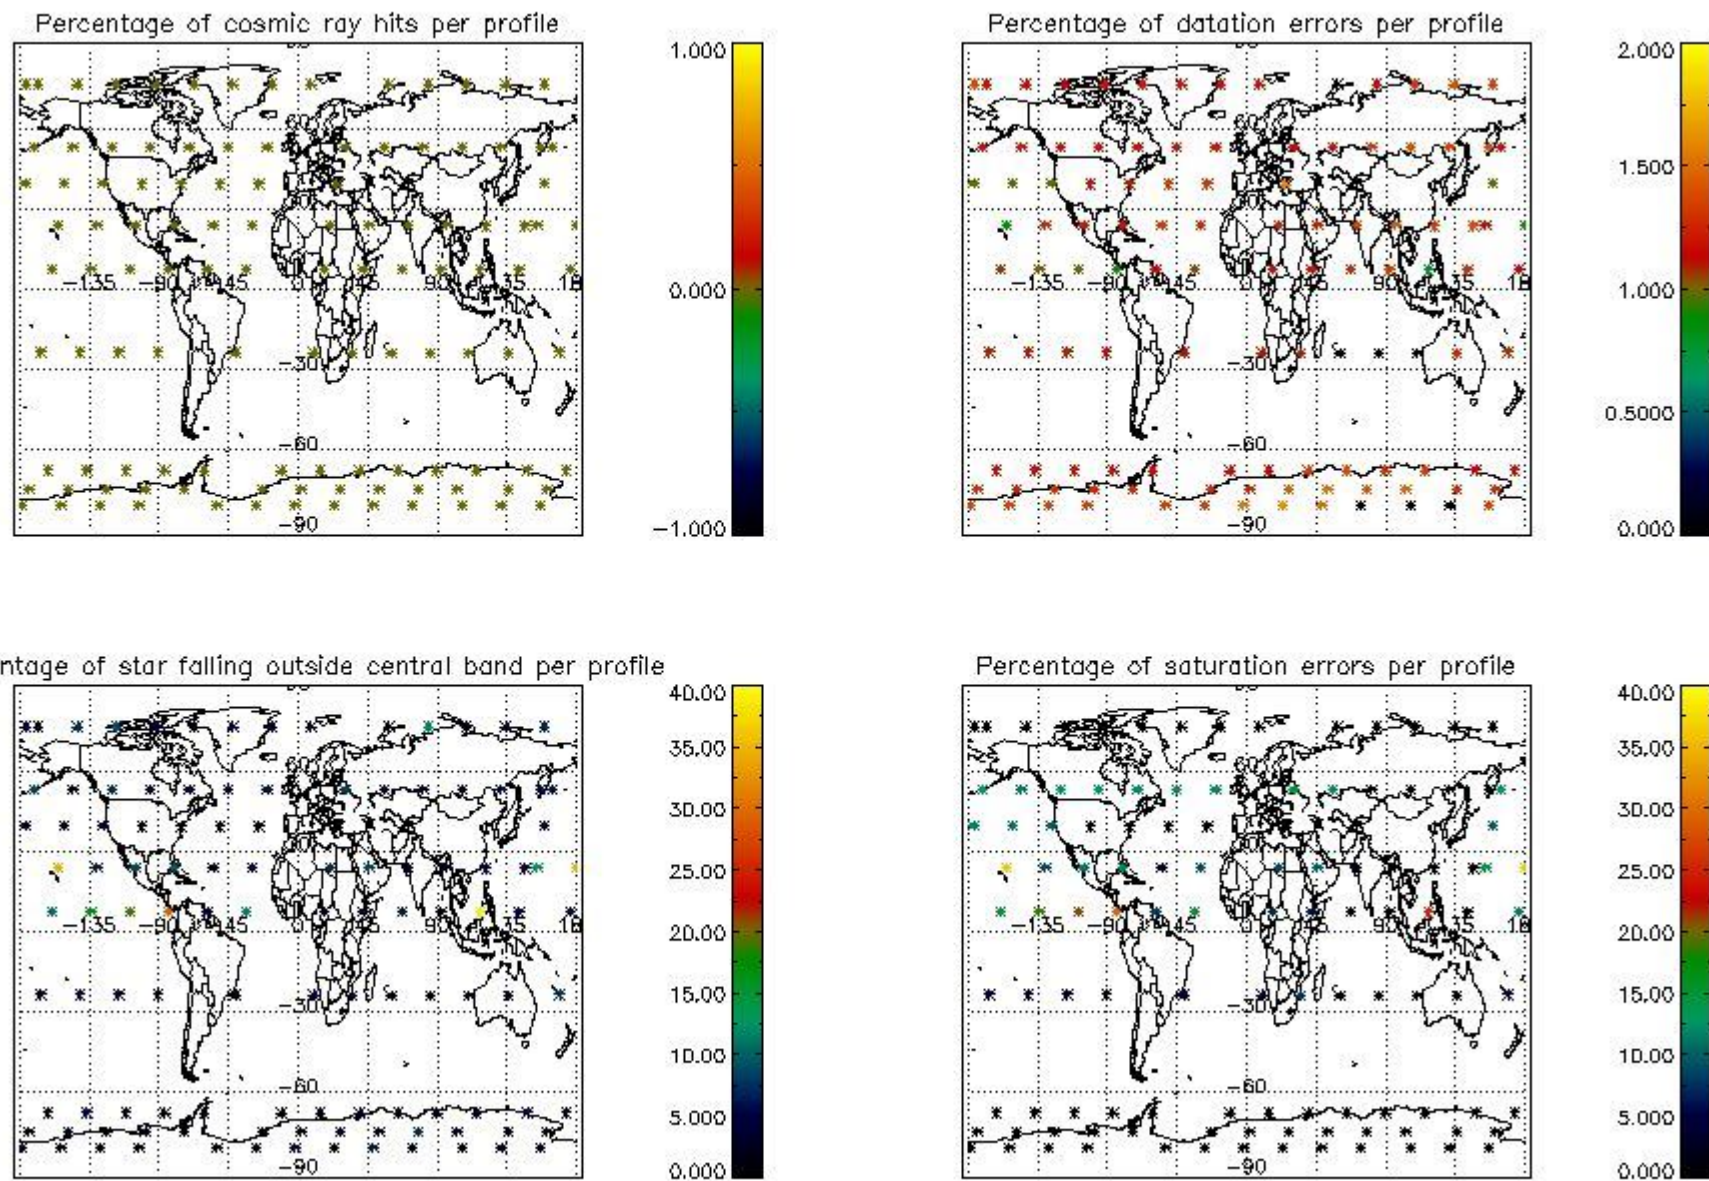

Percentage of datation errors per profile

Percentage of star falling outside central band per profile

Percentage of saturation errors per profile

4.2.2 Plot level 1 quality information per product (world map): ENVISAT DESCENDING passes