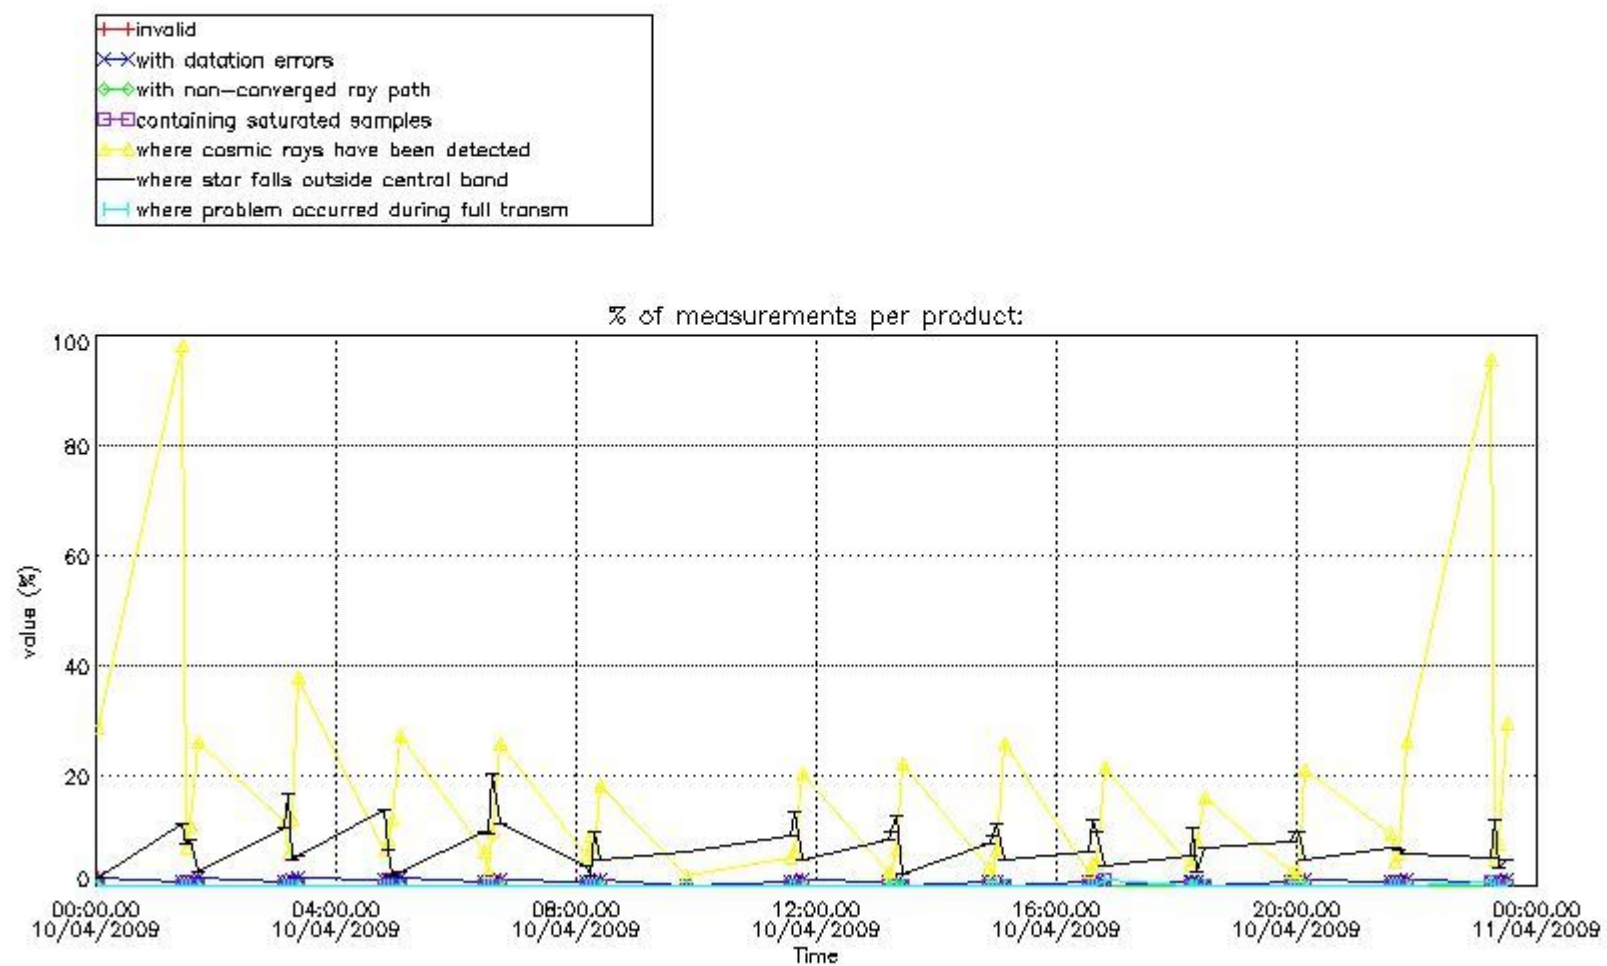

4.1.2 Plot level 1 quality information per product (time dependant): ENVI SAT DESCENDING passes