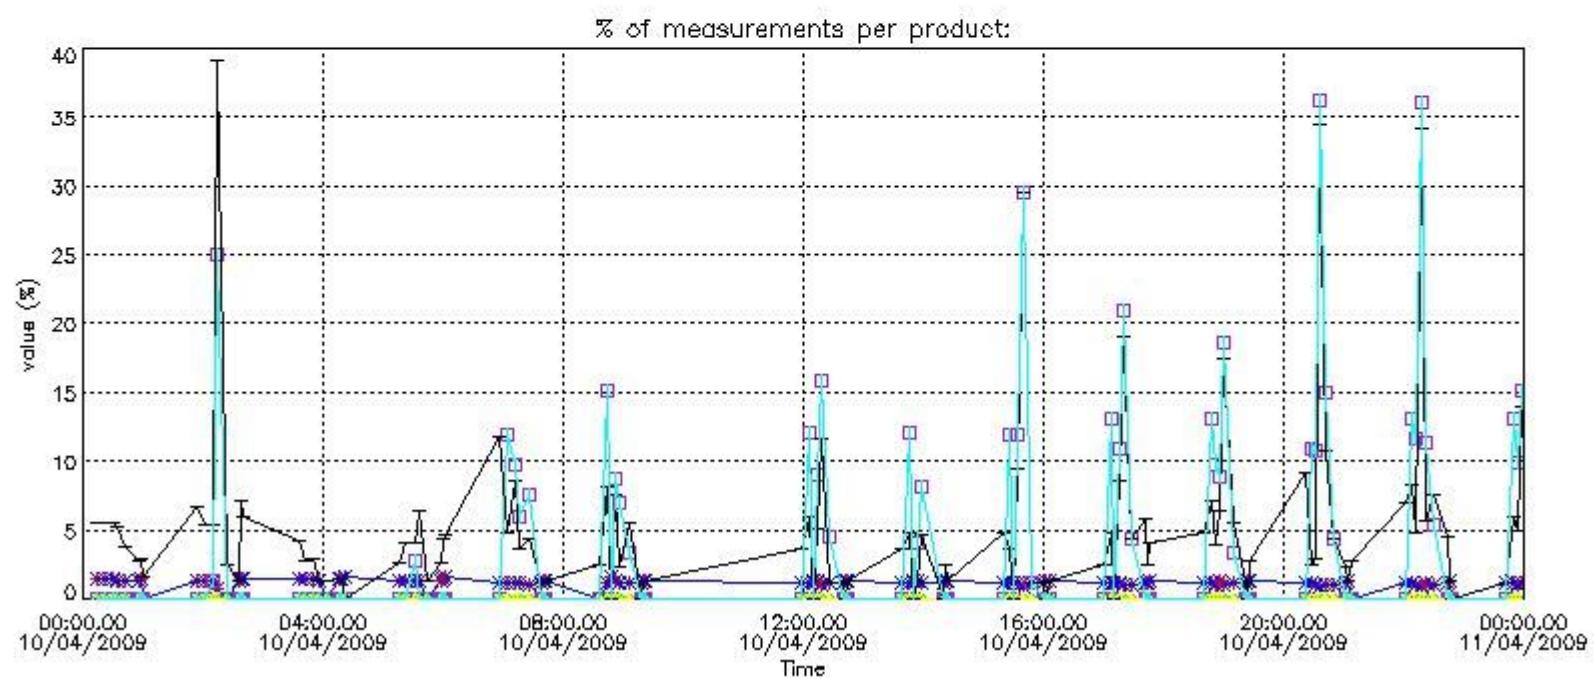

4.2 Plot quality information per product coming from level 1b processing (world map)

4.2.1 Plot level 1 quality information per product (world map): ENVISAT ASCENDING passes