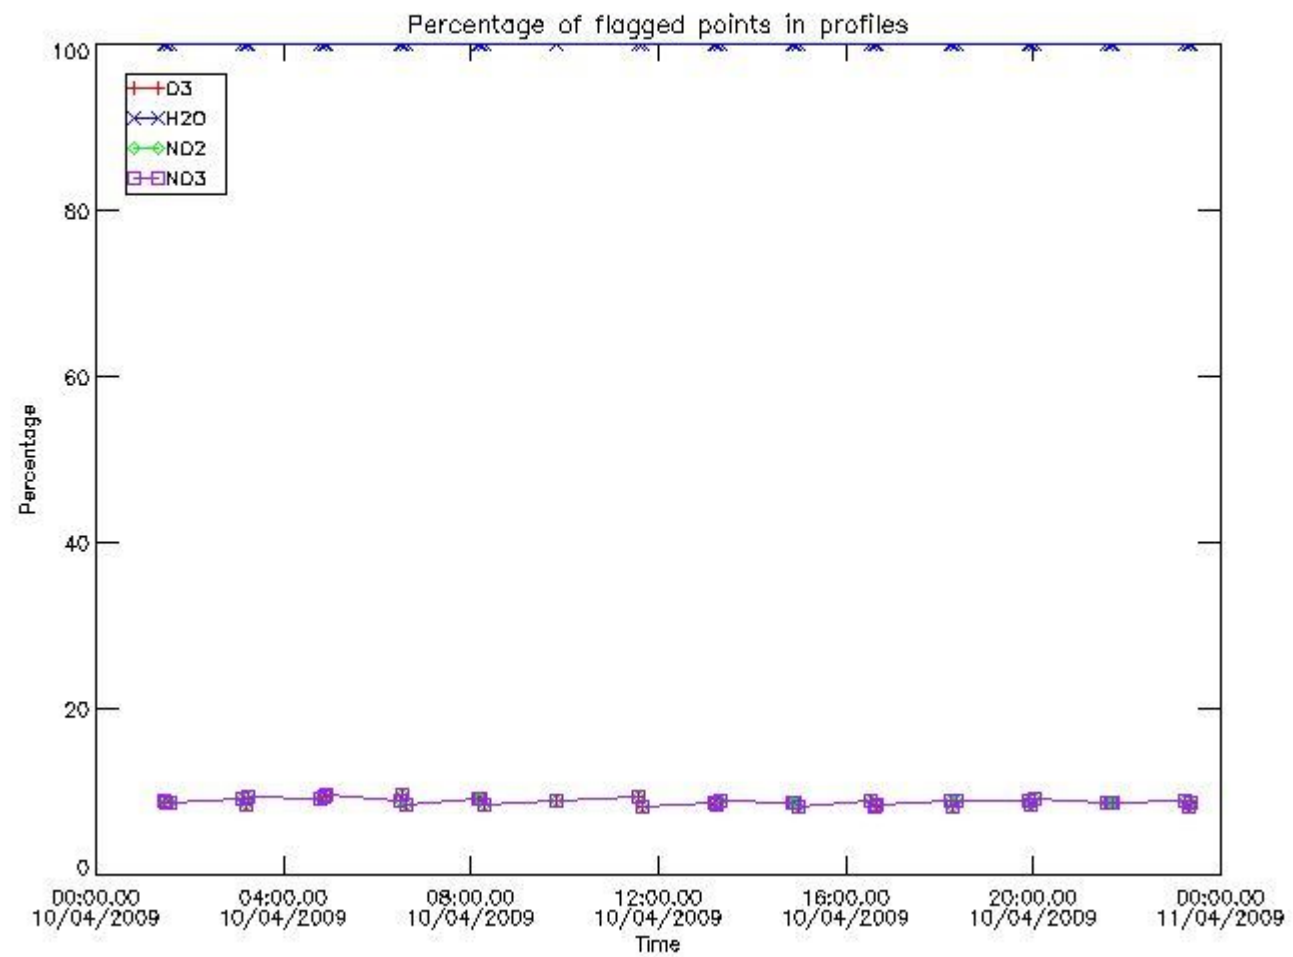

3. Quality information per product

In this section it is plotted some information contained in the Quality Summary data set of the level 2 products. Only products in dark limb conditions and without errors (error flag in the MPH set to "0") are used.

3.1 Plot quality information per product (time dependant)

3.2 Plot quality information per product (world map)