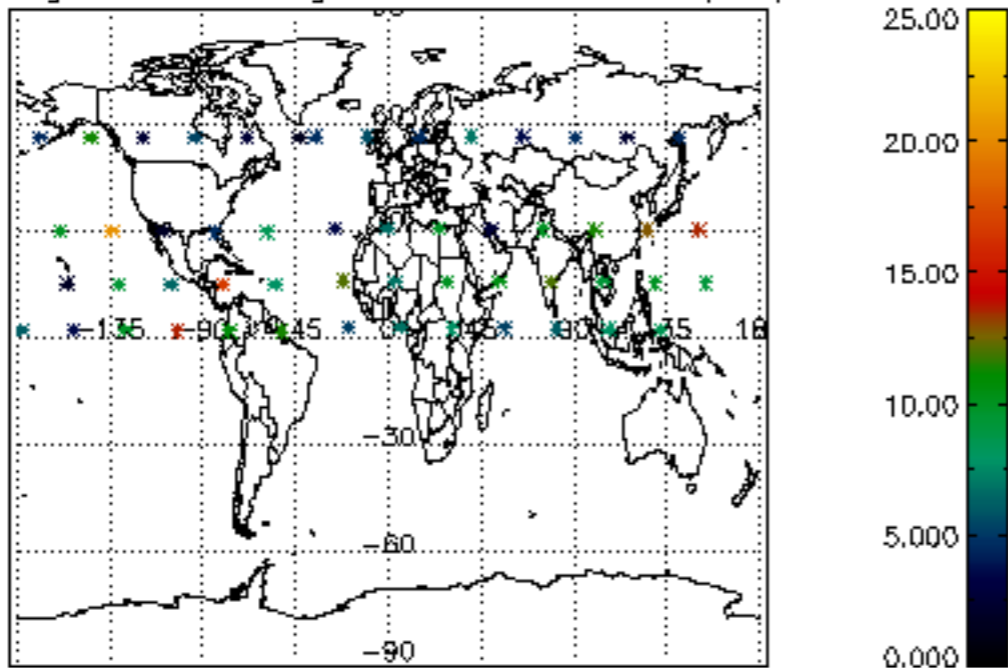

Percentage of cosmic ray hits per profile

Percentage of star falling outside central band per profile