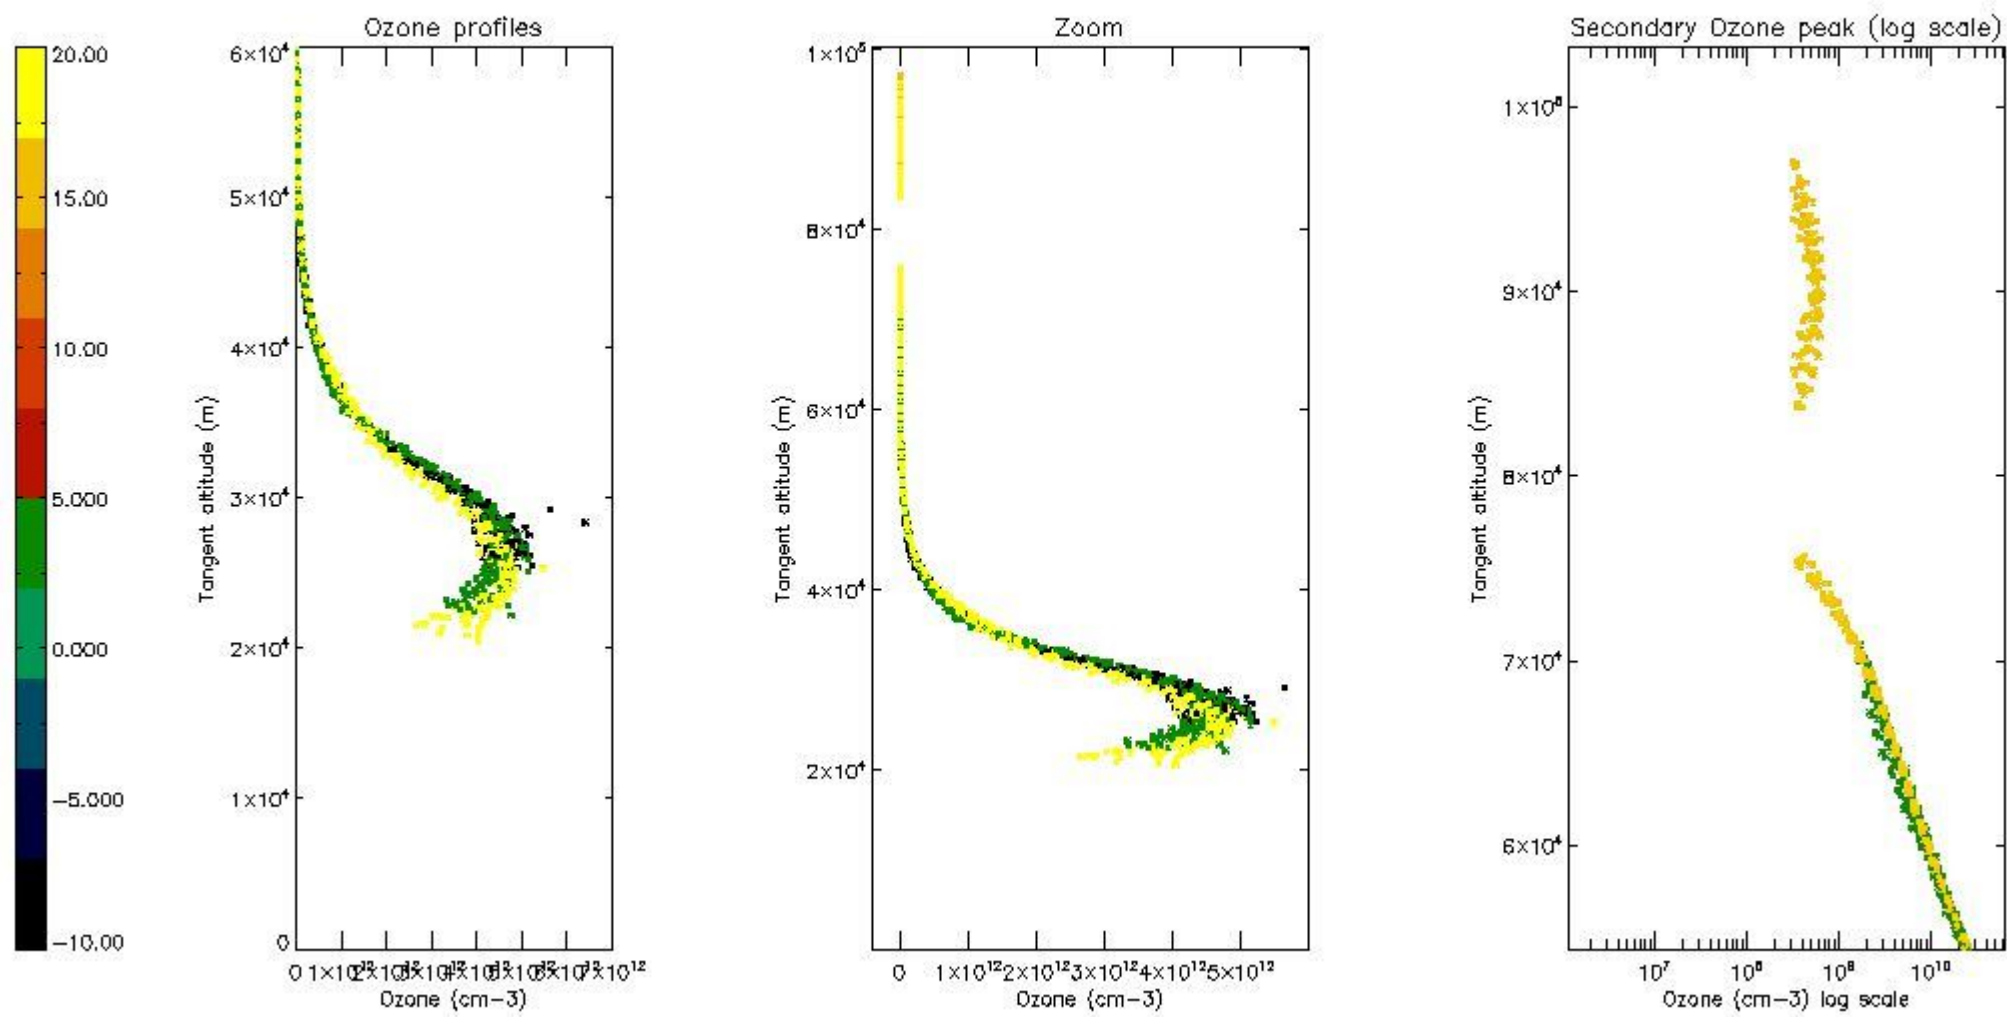

The colorbar represents the latitude.

5.4 Plot ozone profiles where STD < 10% (dark without errors)

The colorbar represents the latitude.

5.5 Plot ozone profiles where STD < 5% (dark without errors)

The colorbar represents the latitude.