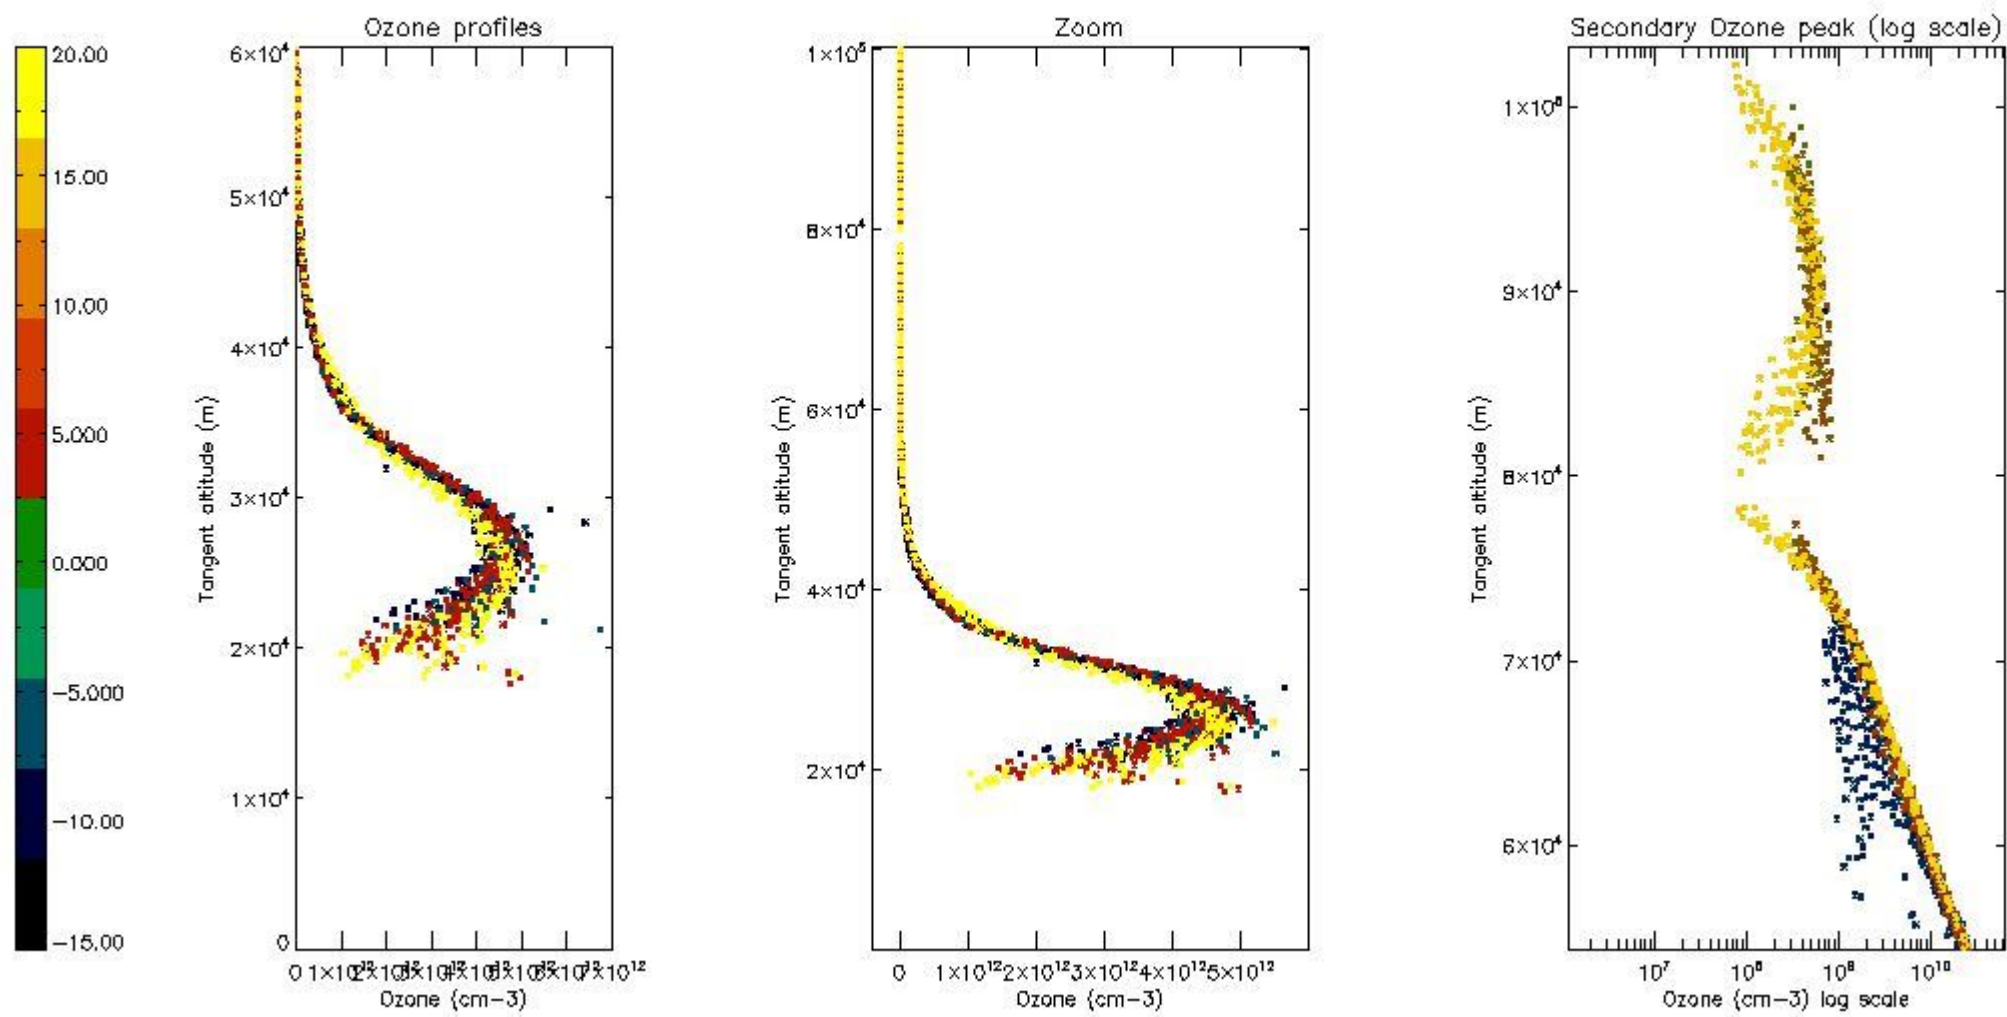

5.4 Plot ozone profiles where STD < 10% (dark without errors)

The colorbar represents the latitude.