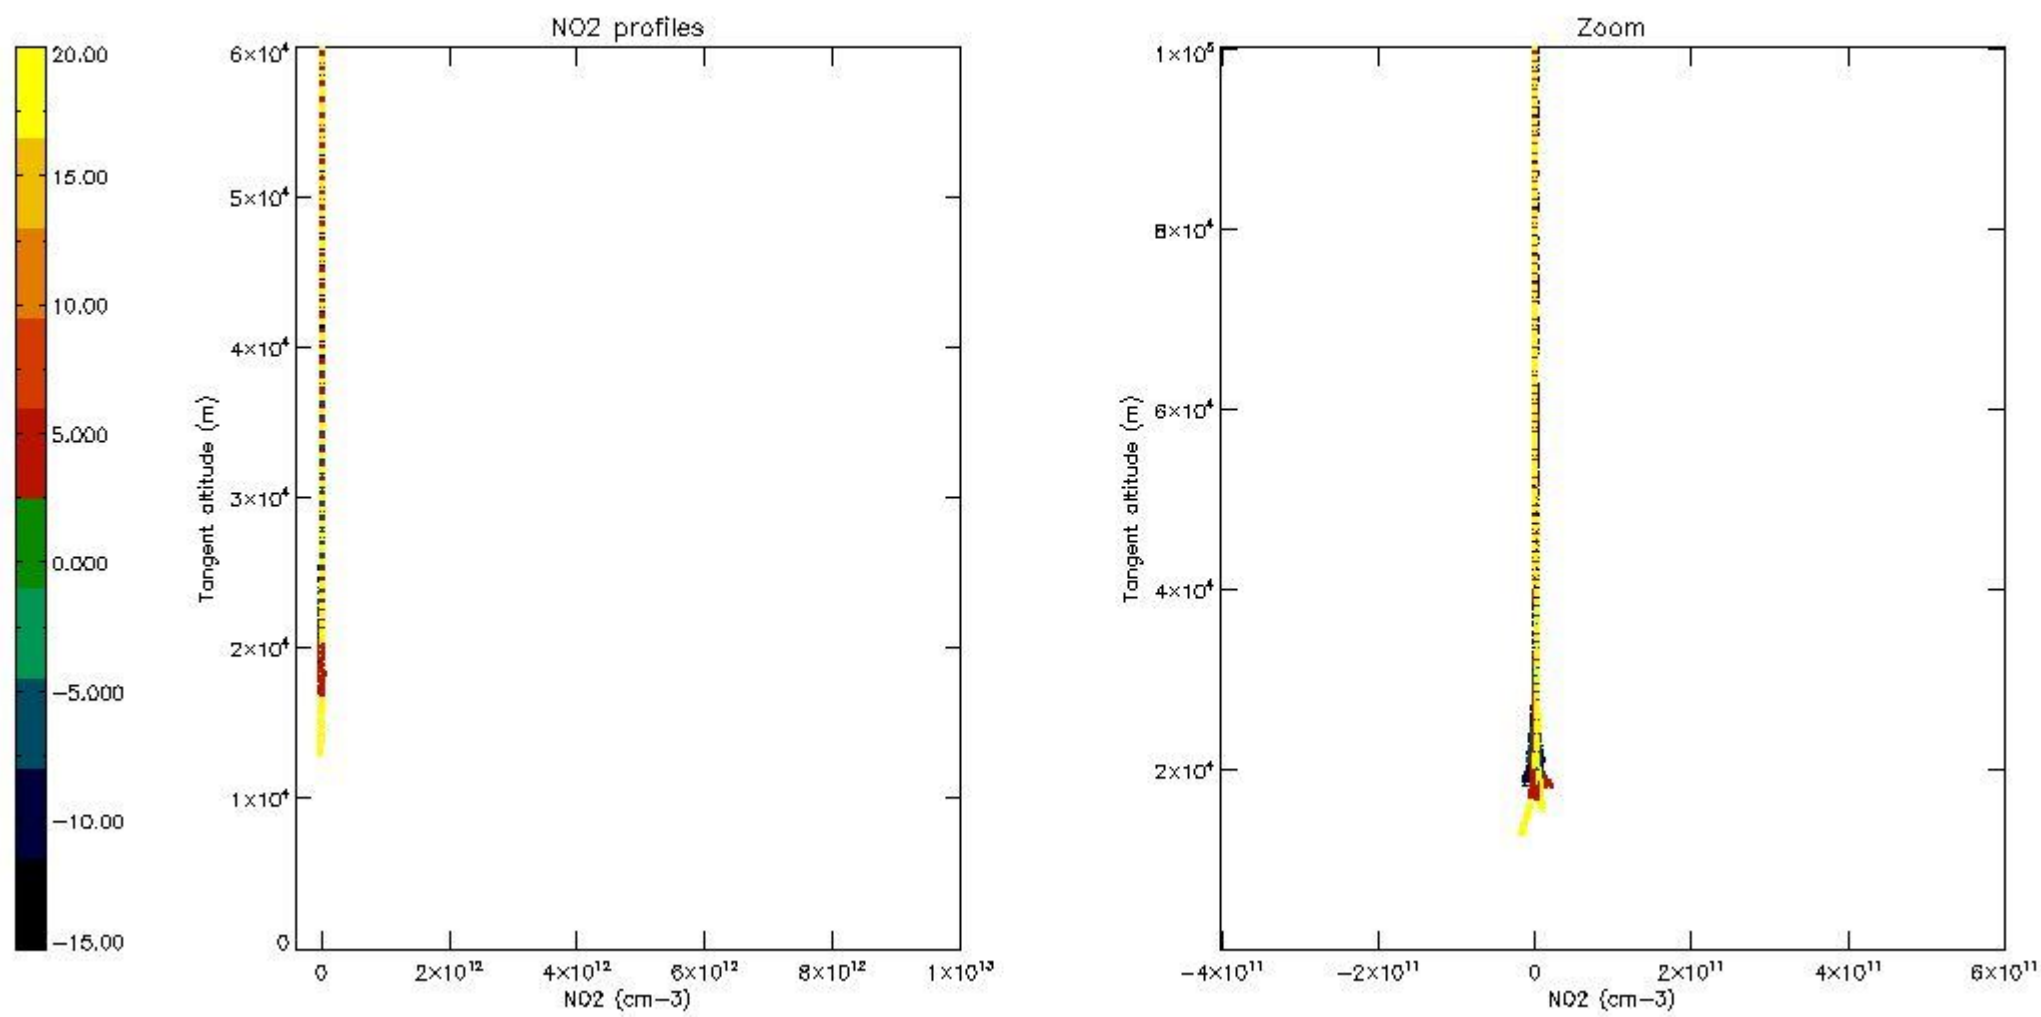

5.7 Plot NO3 profiles for all STD (dark without errors)

The colorbar represents the latitude.