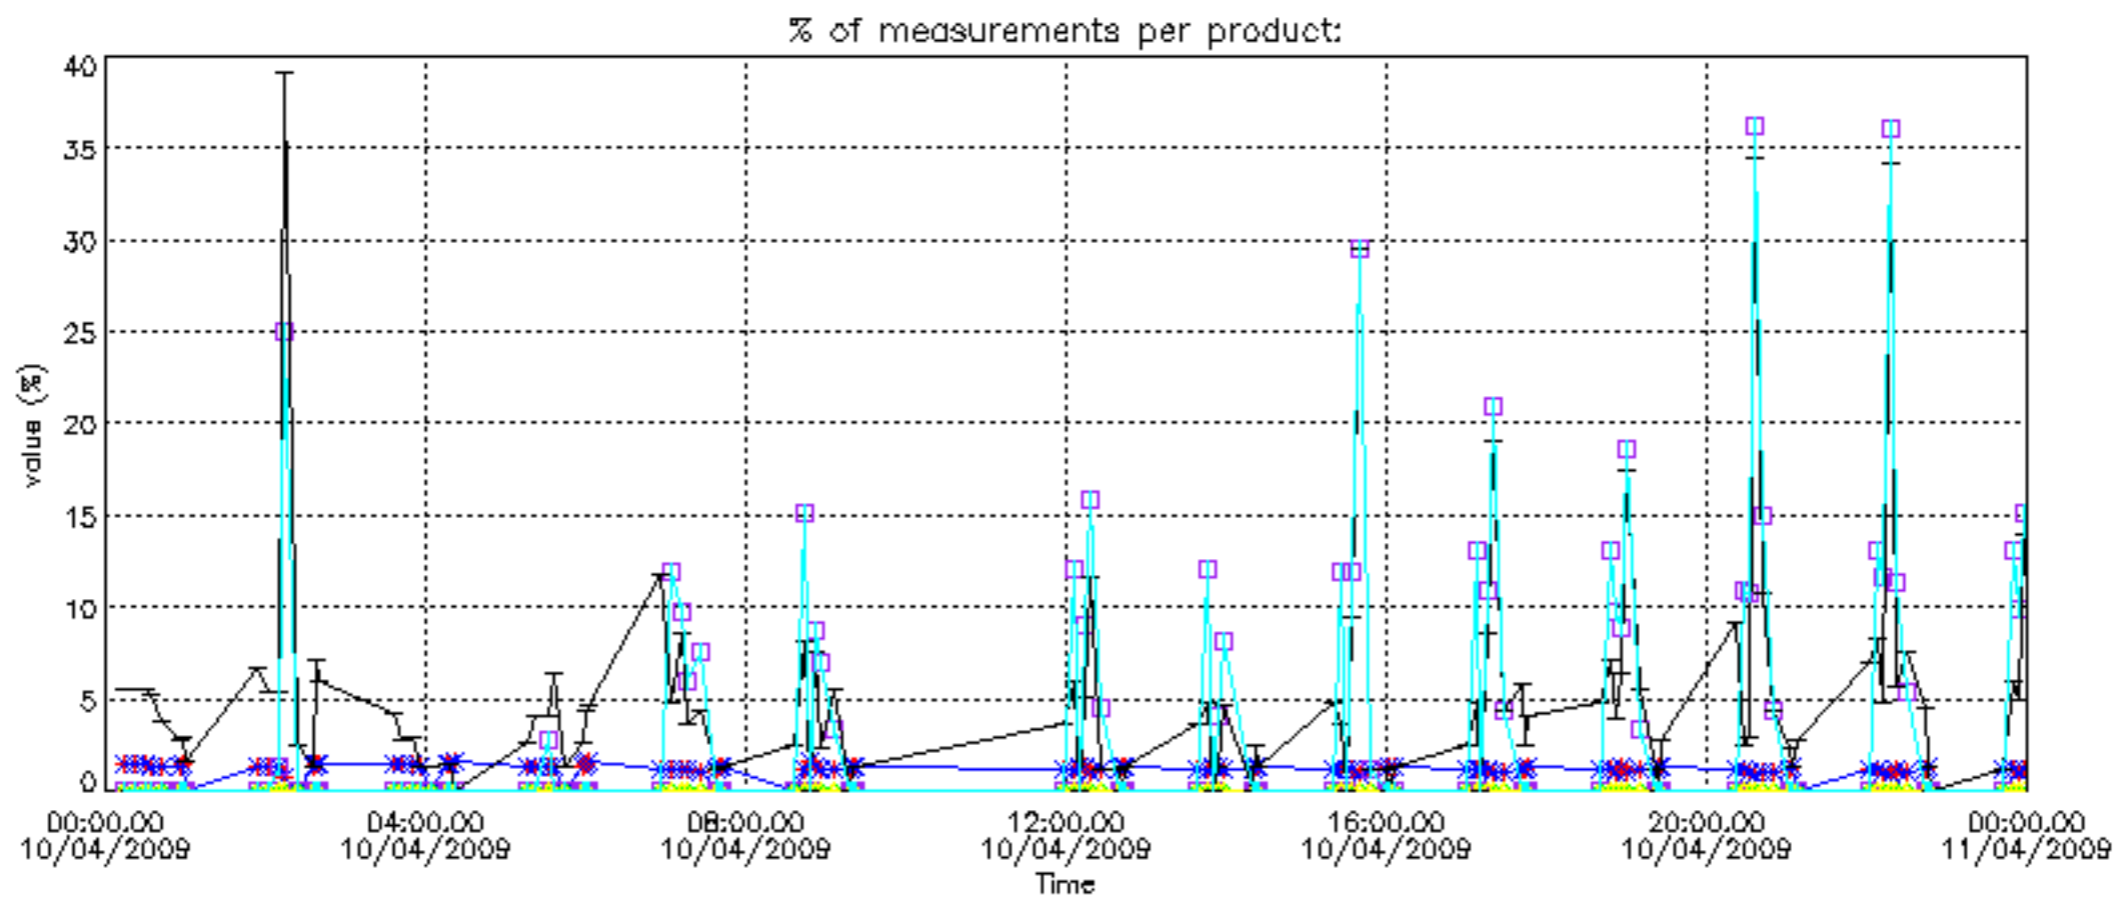

Percentage of cosmic ray hits per profile

Percentage of datation errors per profile