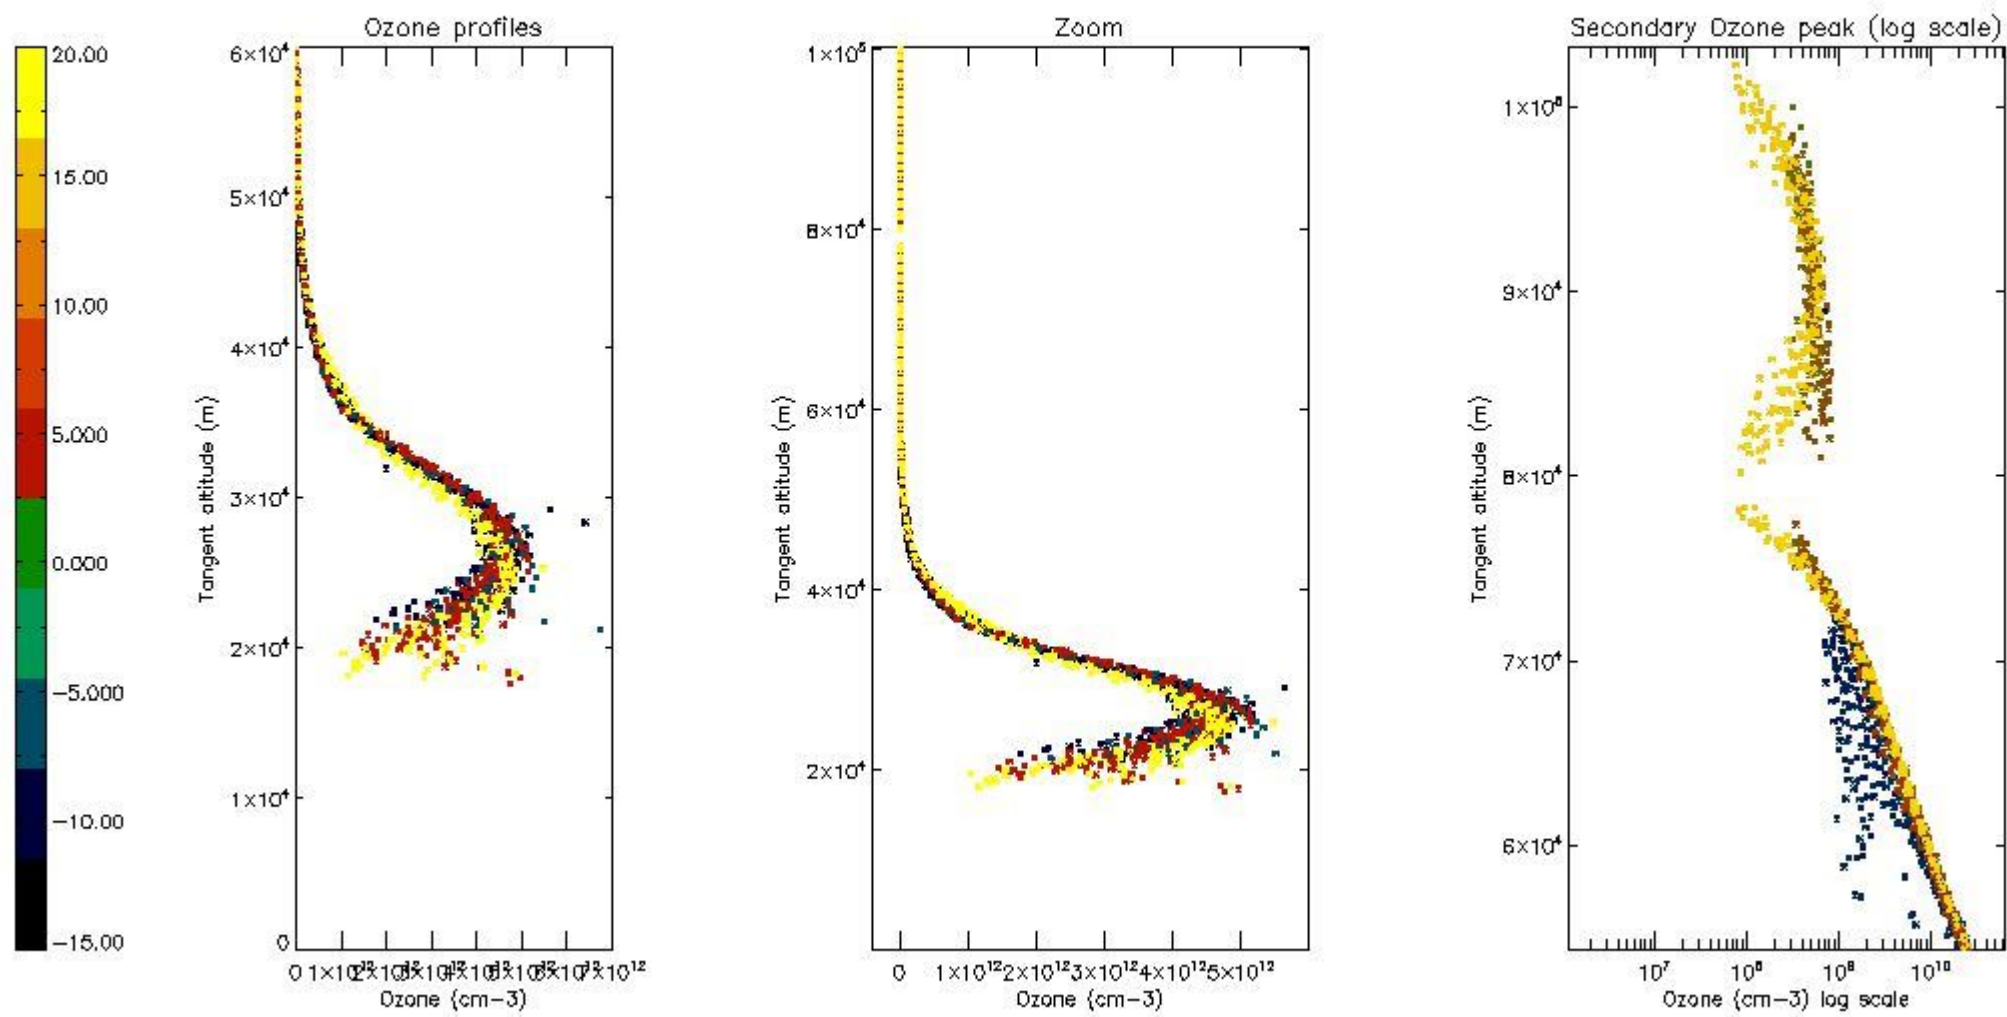

So, the table below shows the percentage of dark limb and valid observations for each criteria with respect to the overall valid daily observations.

| Criteria | % of total production |
|----------|-----------------------|
| All STD | 31 |
| STD < 20 | 20 |

| | |
|----------|----|
| STD < 10 | 17 |
| STD < 5 | 13 |

5.2 Plot ozone profiles for all STD (dark without errors)

The colorbar represents the latitude.

5.3 Plot ozone profiles where STD < 20% (dark without errors)

The colorbar represents the latitude.

5.4 Plot ozone profiles where STD < 10% (dark without errors)

The colorbar represents the latitude.

5.5 Plot ozone profiles where STD < 5% (dark without errors)

The colorbar represents the latitude.