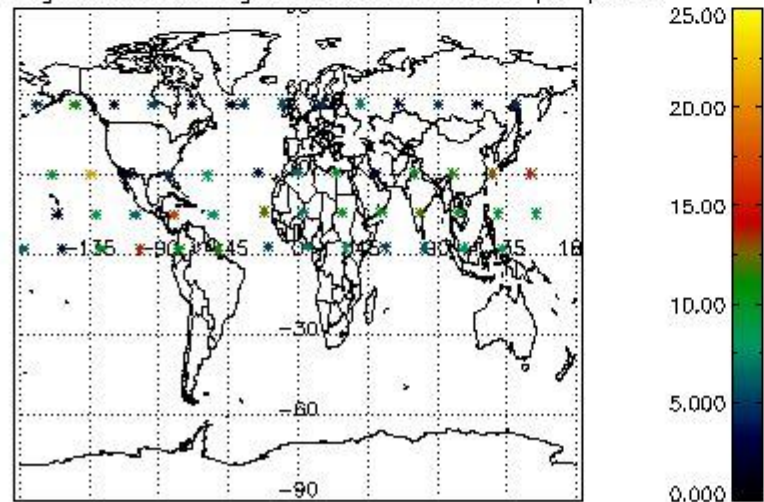

Percentage of star falling outside central band per profile