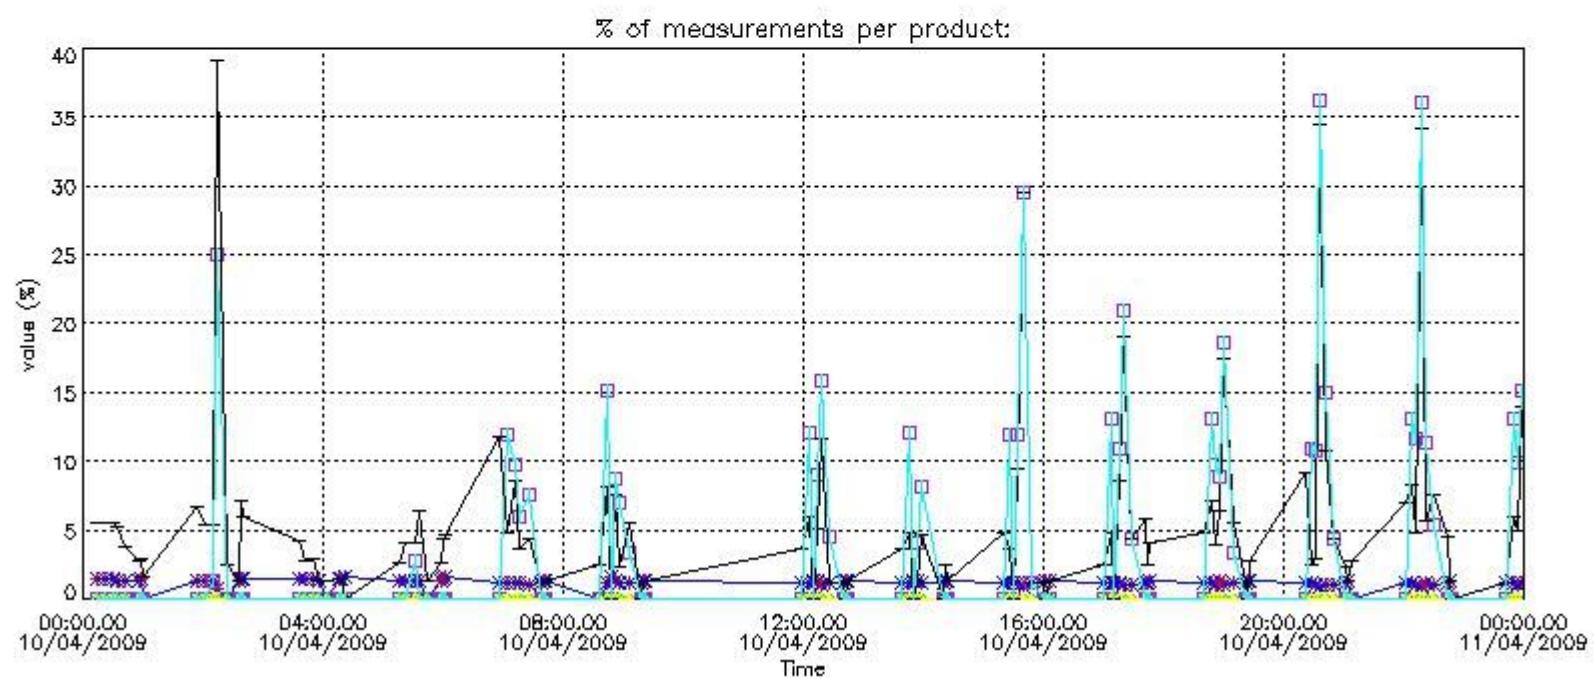

Percentage of flagged data per NO3 profile

4. Level 1 quality information per product

In this section it is plotted some information contained in the Quality Summary data set of the level 2 products that comes from the level 1b processing. Products without errors (error flag in the MPH set to "0") are used.

4.1 Plot quality information per product (time dependant) coming from level 1b processing

4.1.1 Plot level 1 quality information per product (time dependant): ENVISAT ASCENDING passes

4.1.2 Plot level 1 quality information per product (time dependant): ENVI SAT DESCENDING passes