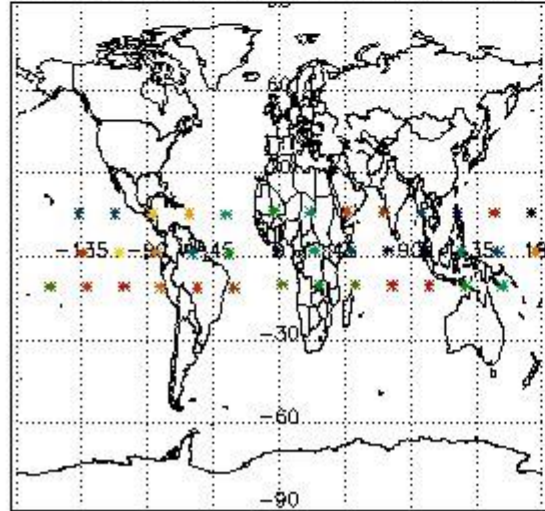

3.1 Plot quality information per product (time dependant)

3.2 Plot quality information per product (world map)

Percentage of flagged data per O3 profile

Percentage of flagged data per H2O profile

Percentage of flagged data per NO2 profile