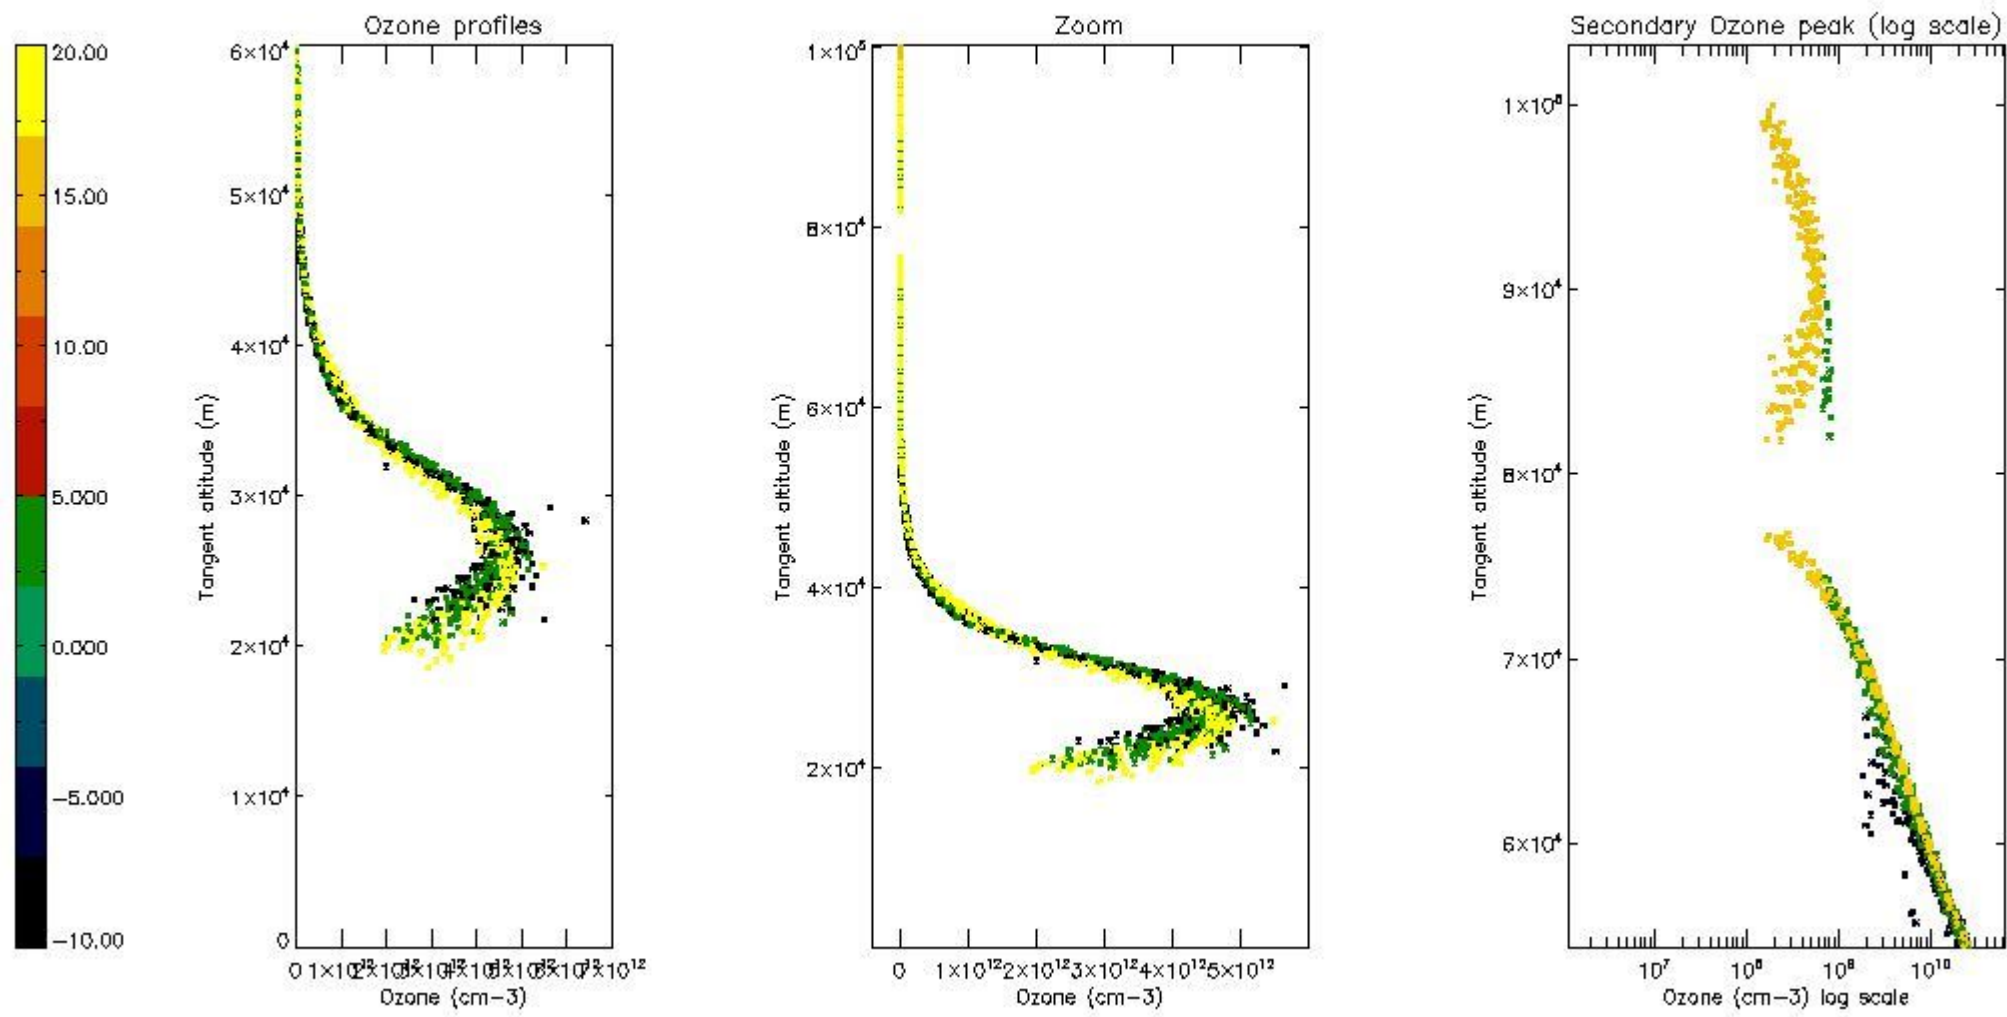

5.5 Plot ozone profiles where STD < 5% (dark without errors)

The colorbar represents the latitude.