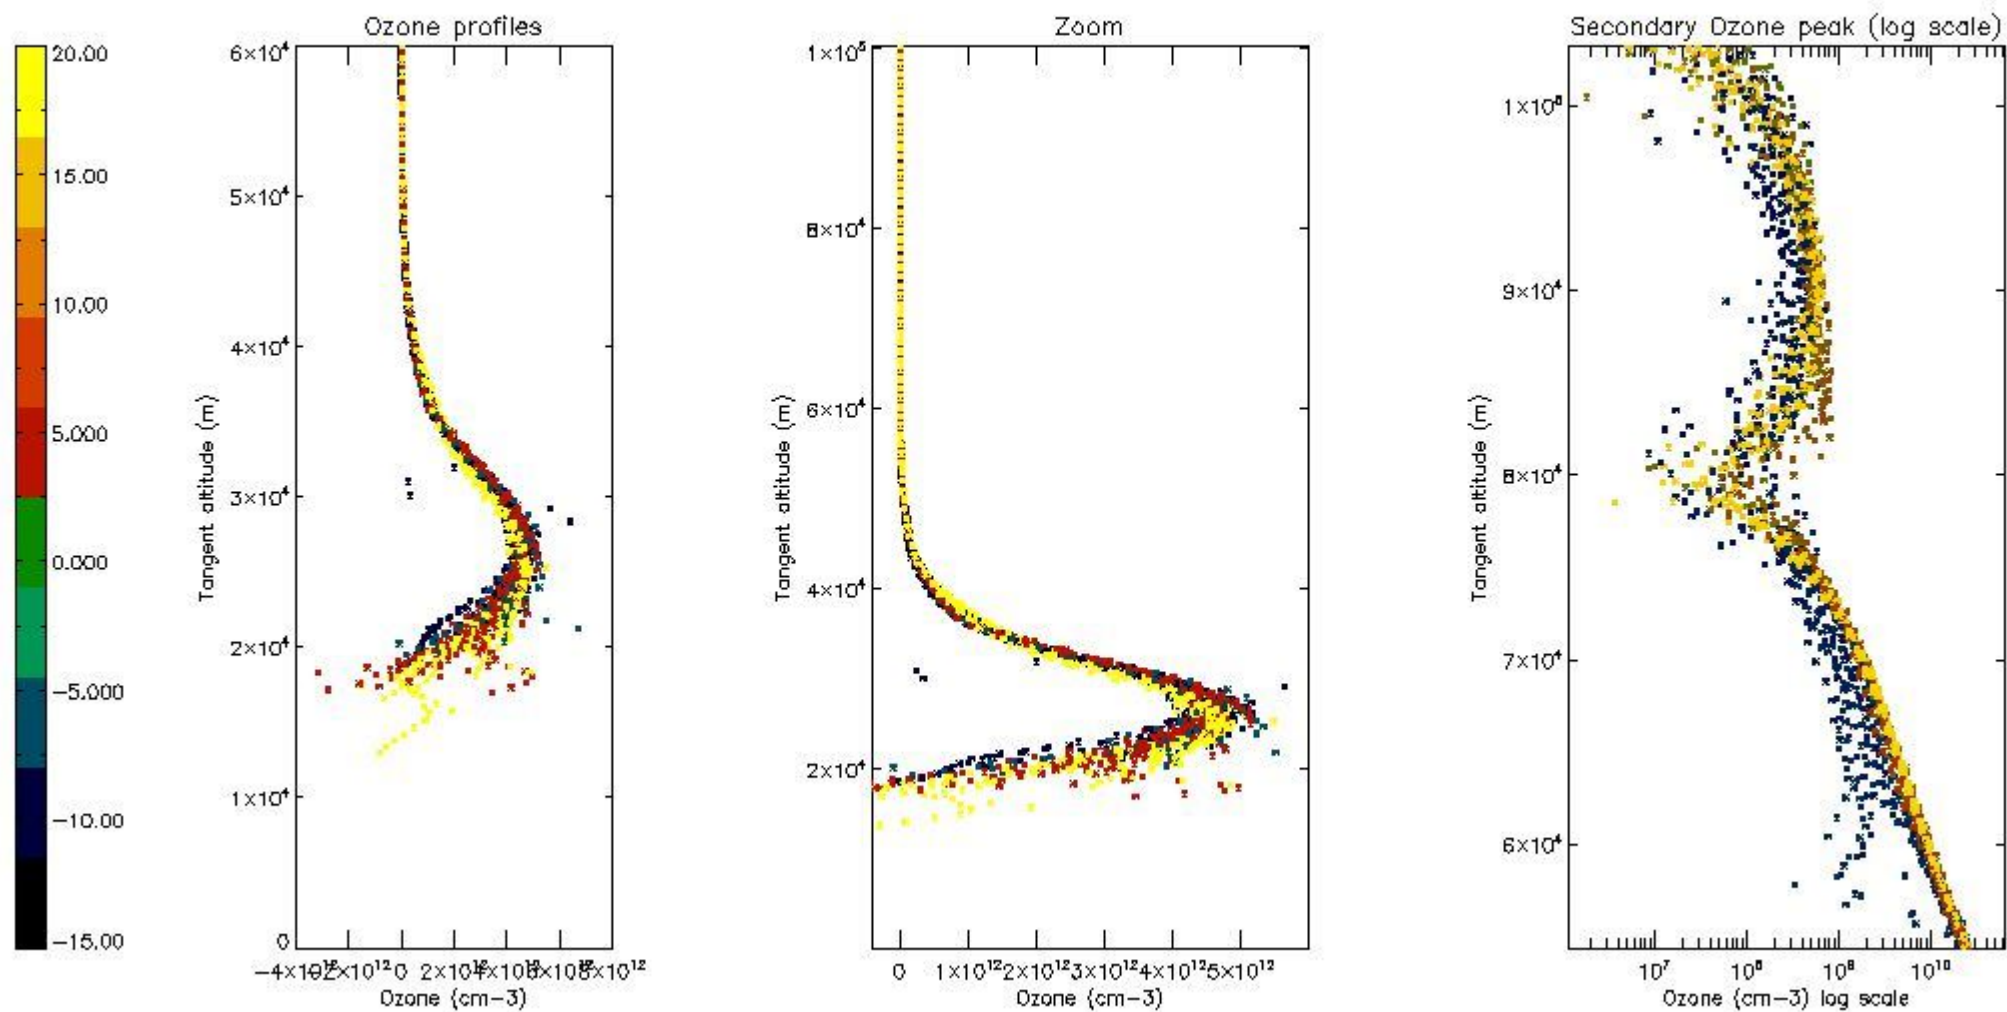

STD < 10	17
STD < 5	13

5.2 Plot ozone profiles for all STD (dark without errors)

The colorbar represents the latitude.

5.3 Plot ozone profiles where STD < 20% (dark without errors)

The colorbar represents the latitude.