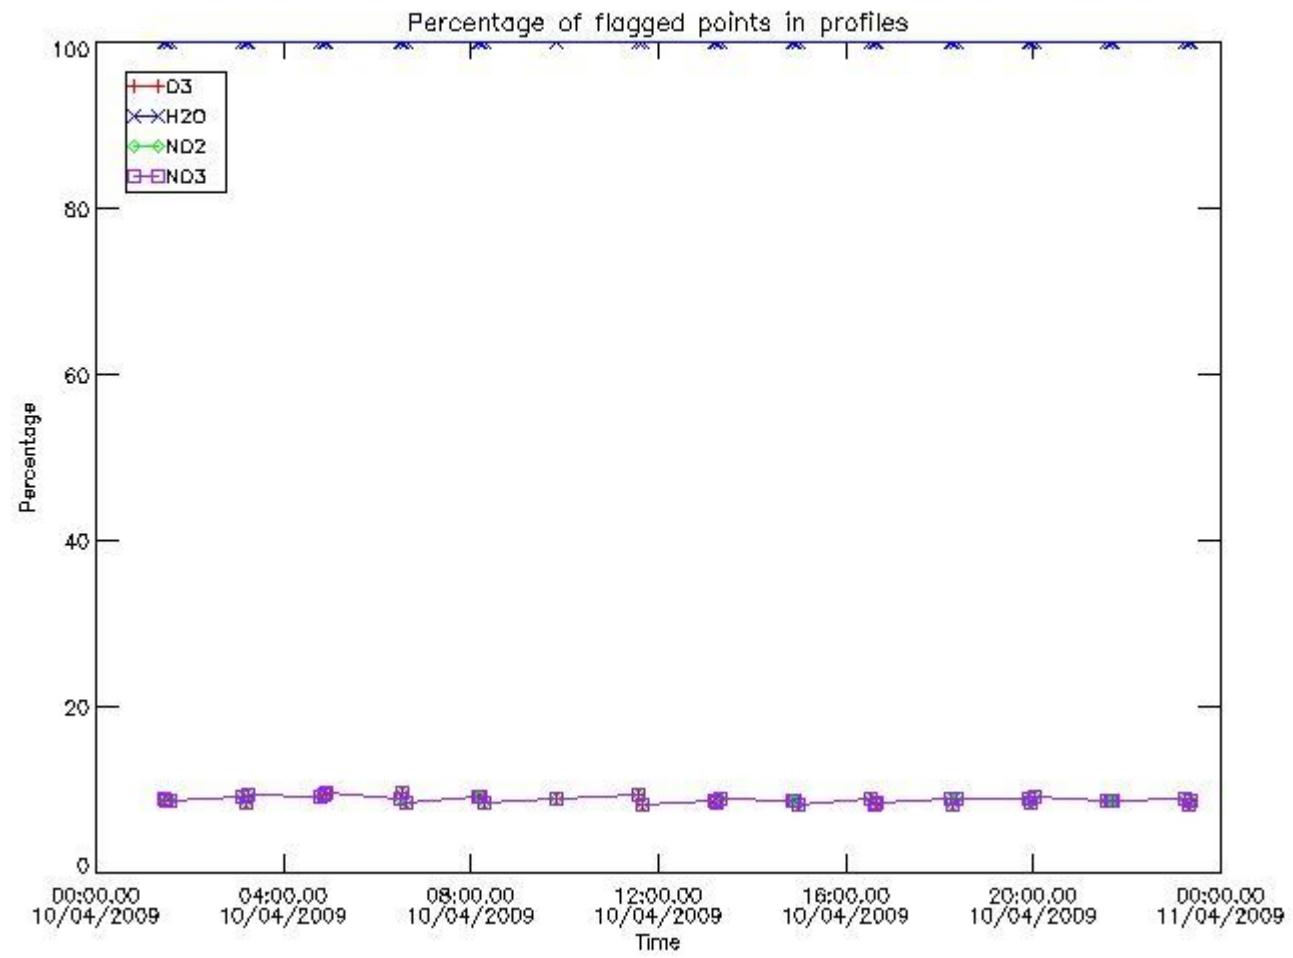

3. Quality information per product

In this section it is plotted some information contained in the Quality Summary data set of the level 2 products. Only products in dark limb conditions and without errors (error flag in the MPH set to "0") are used.

3.1 Plot quality information per product (time dependant)

3.2 Plot quality information per product (world map)