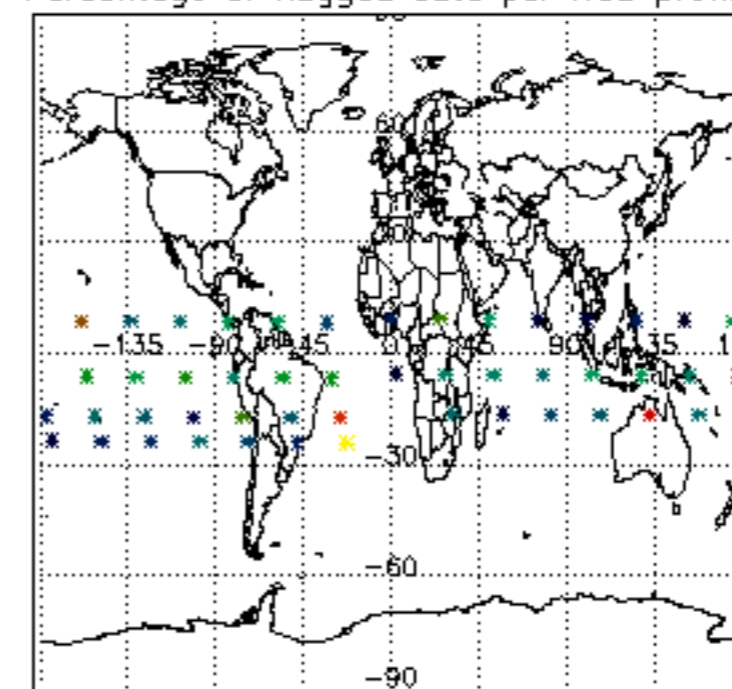

Percentage of flagged data per NO3 profile