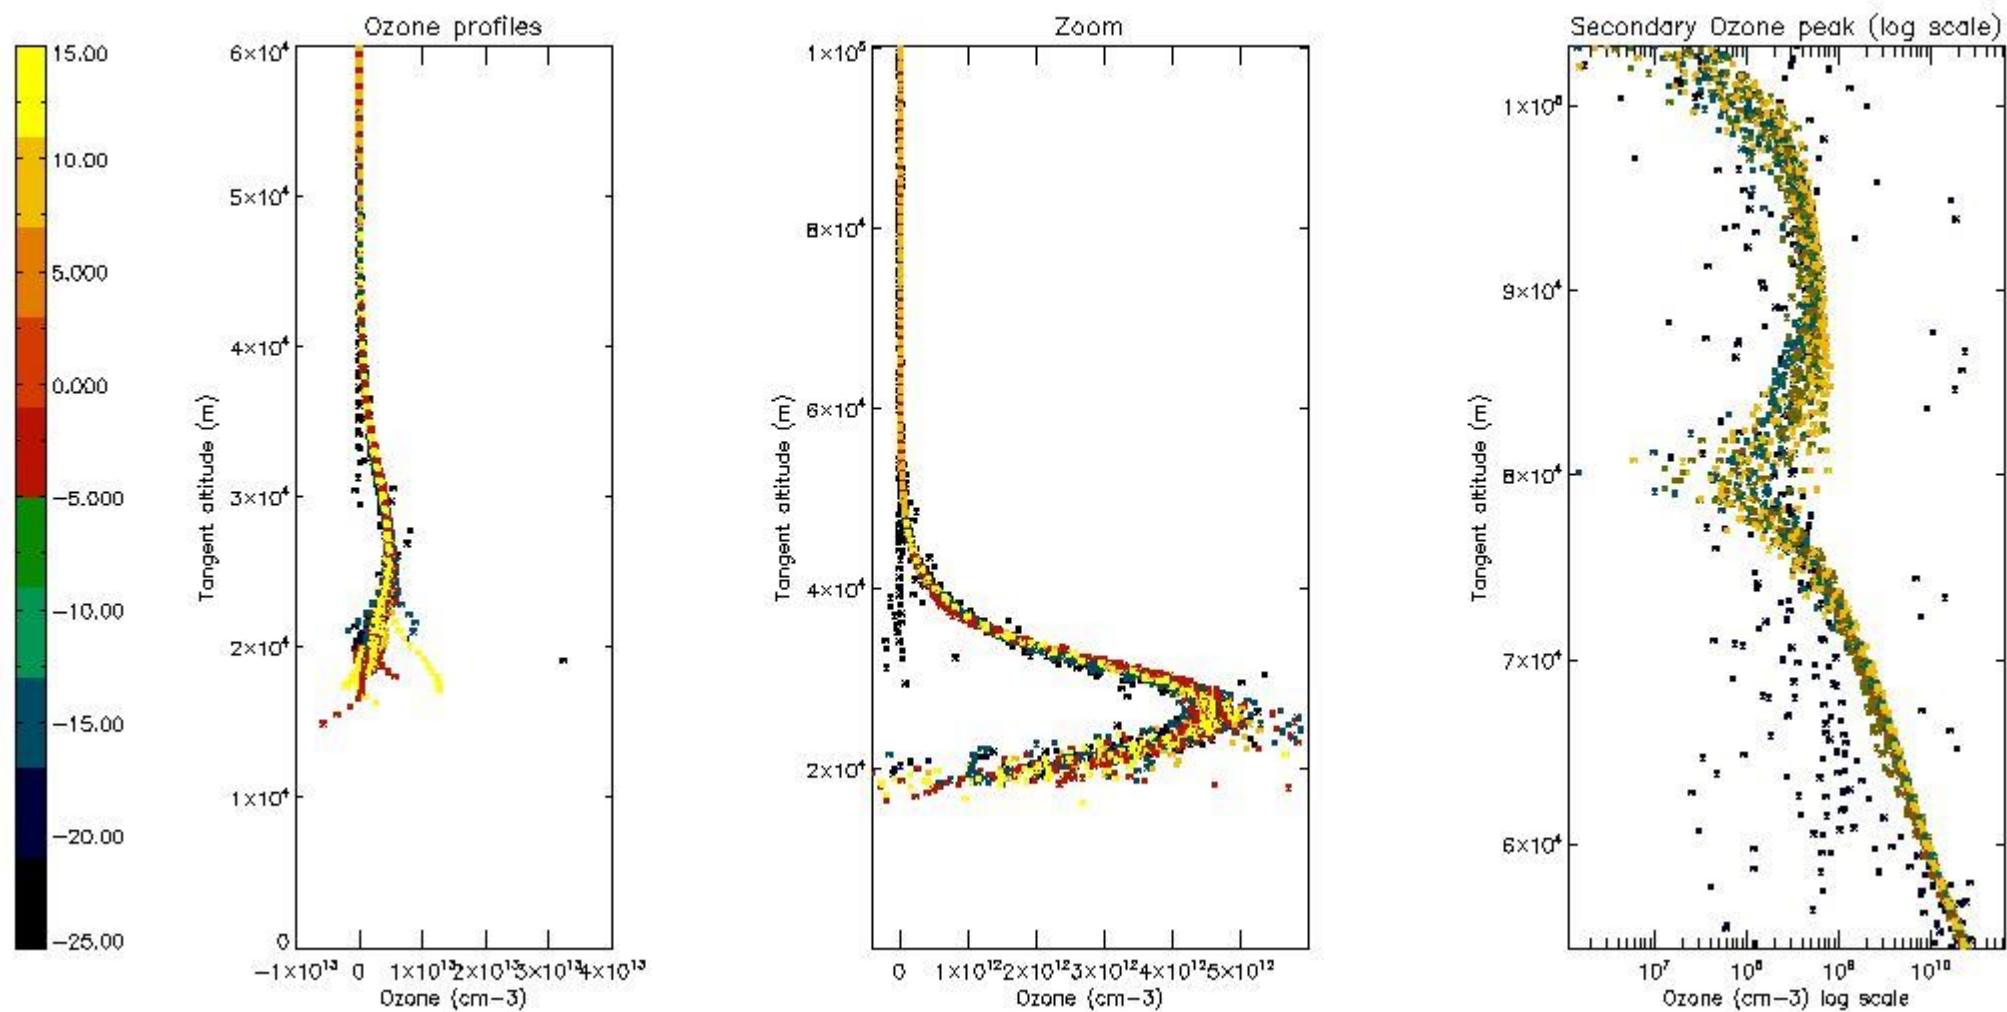

STD < 10	14
STD < 5	11

5.2 Plot ozone profiles for all STD (dark without errors)

The colorbar represents the latitude.

5.3 Plot ozone profiles where STD < 20% (dark without errors)

The colorbar represents the latitude.