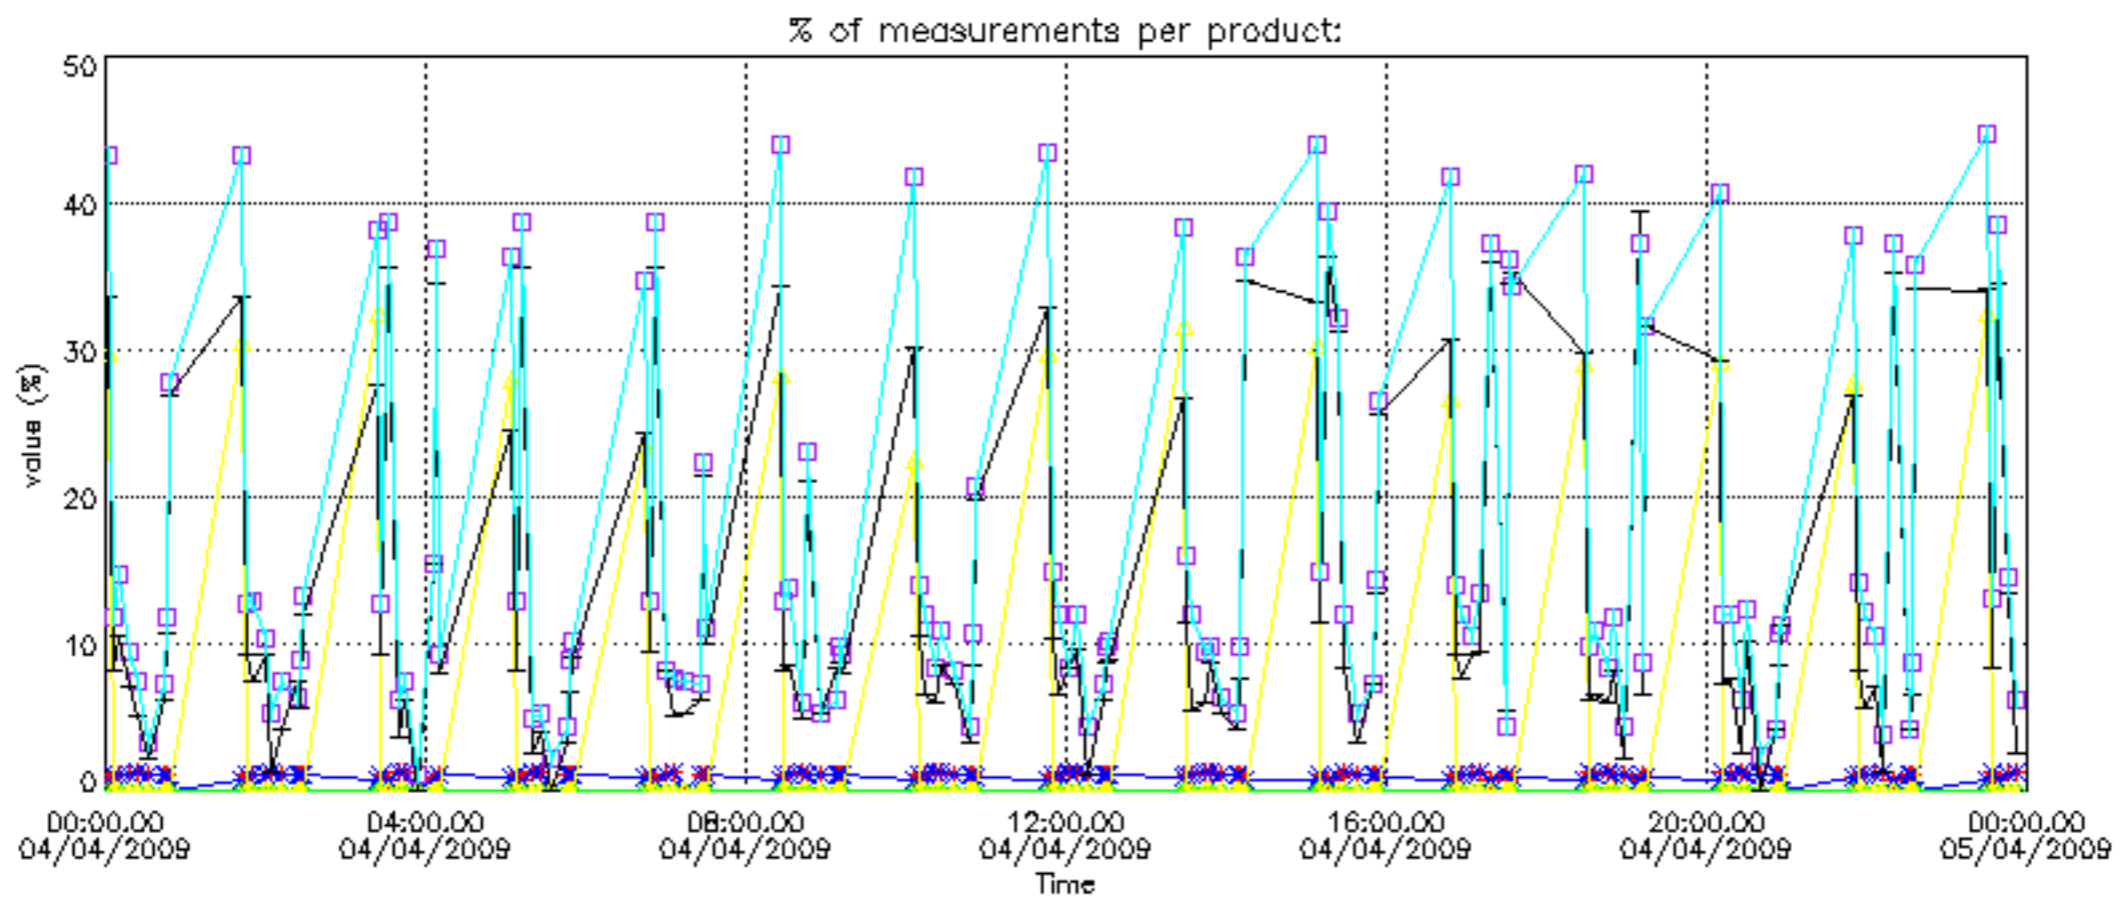

Percentage of cosmic ray hits per profile

Percentage of datation errors per profile