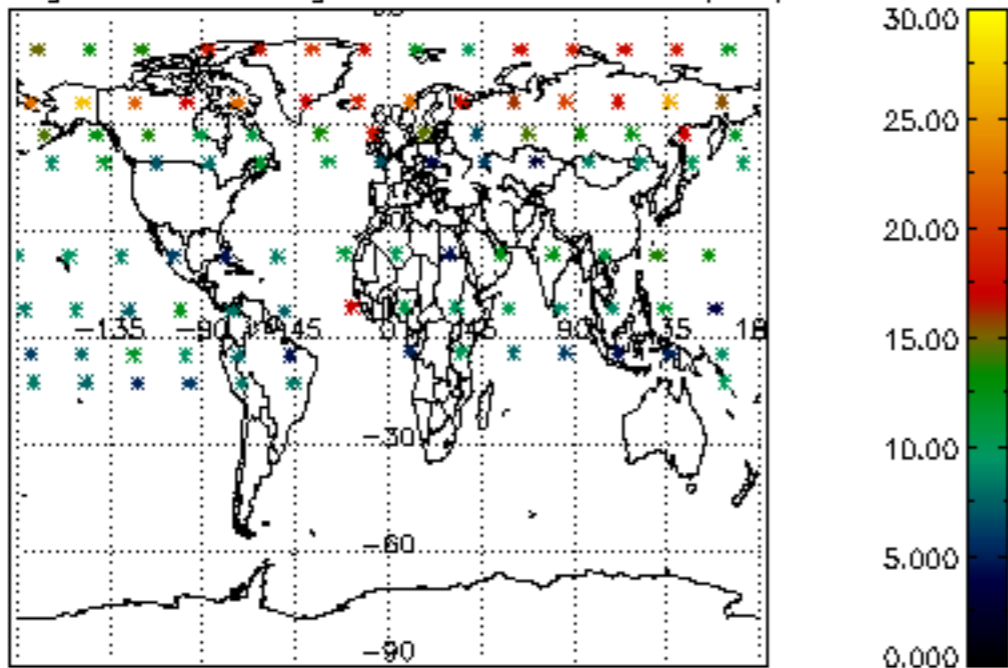

Percentage of cosmic ray hits per profile

Percentage of star falling outside central band per profile