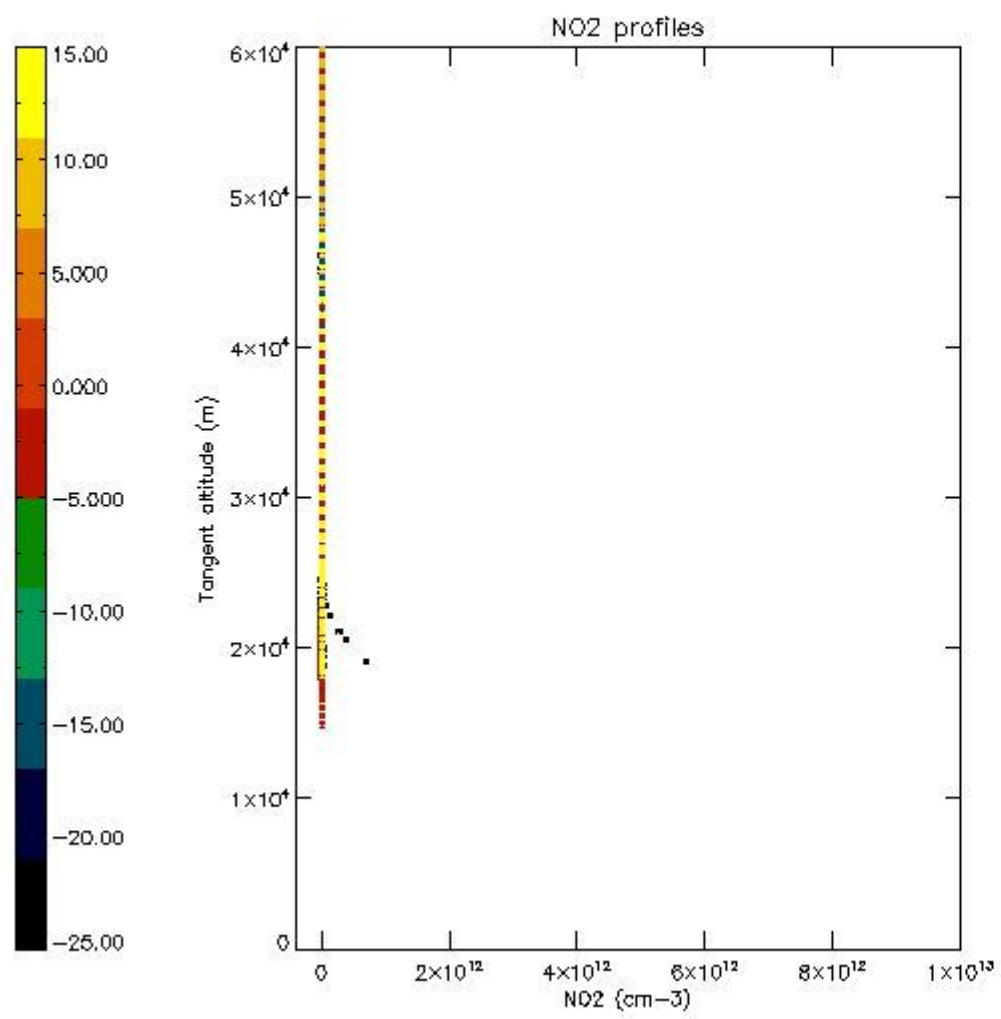

5.7 Plot NO3 profiles for all STD (dark without errors)

The colorbar represents the latitude.