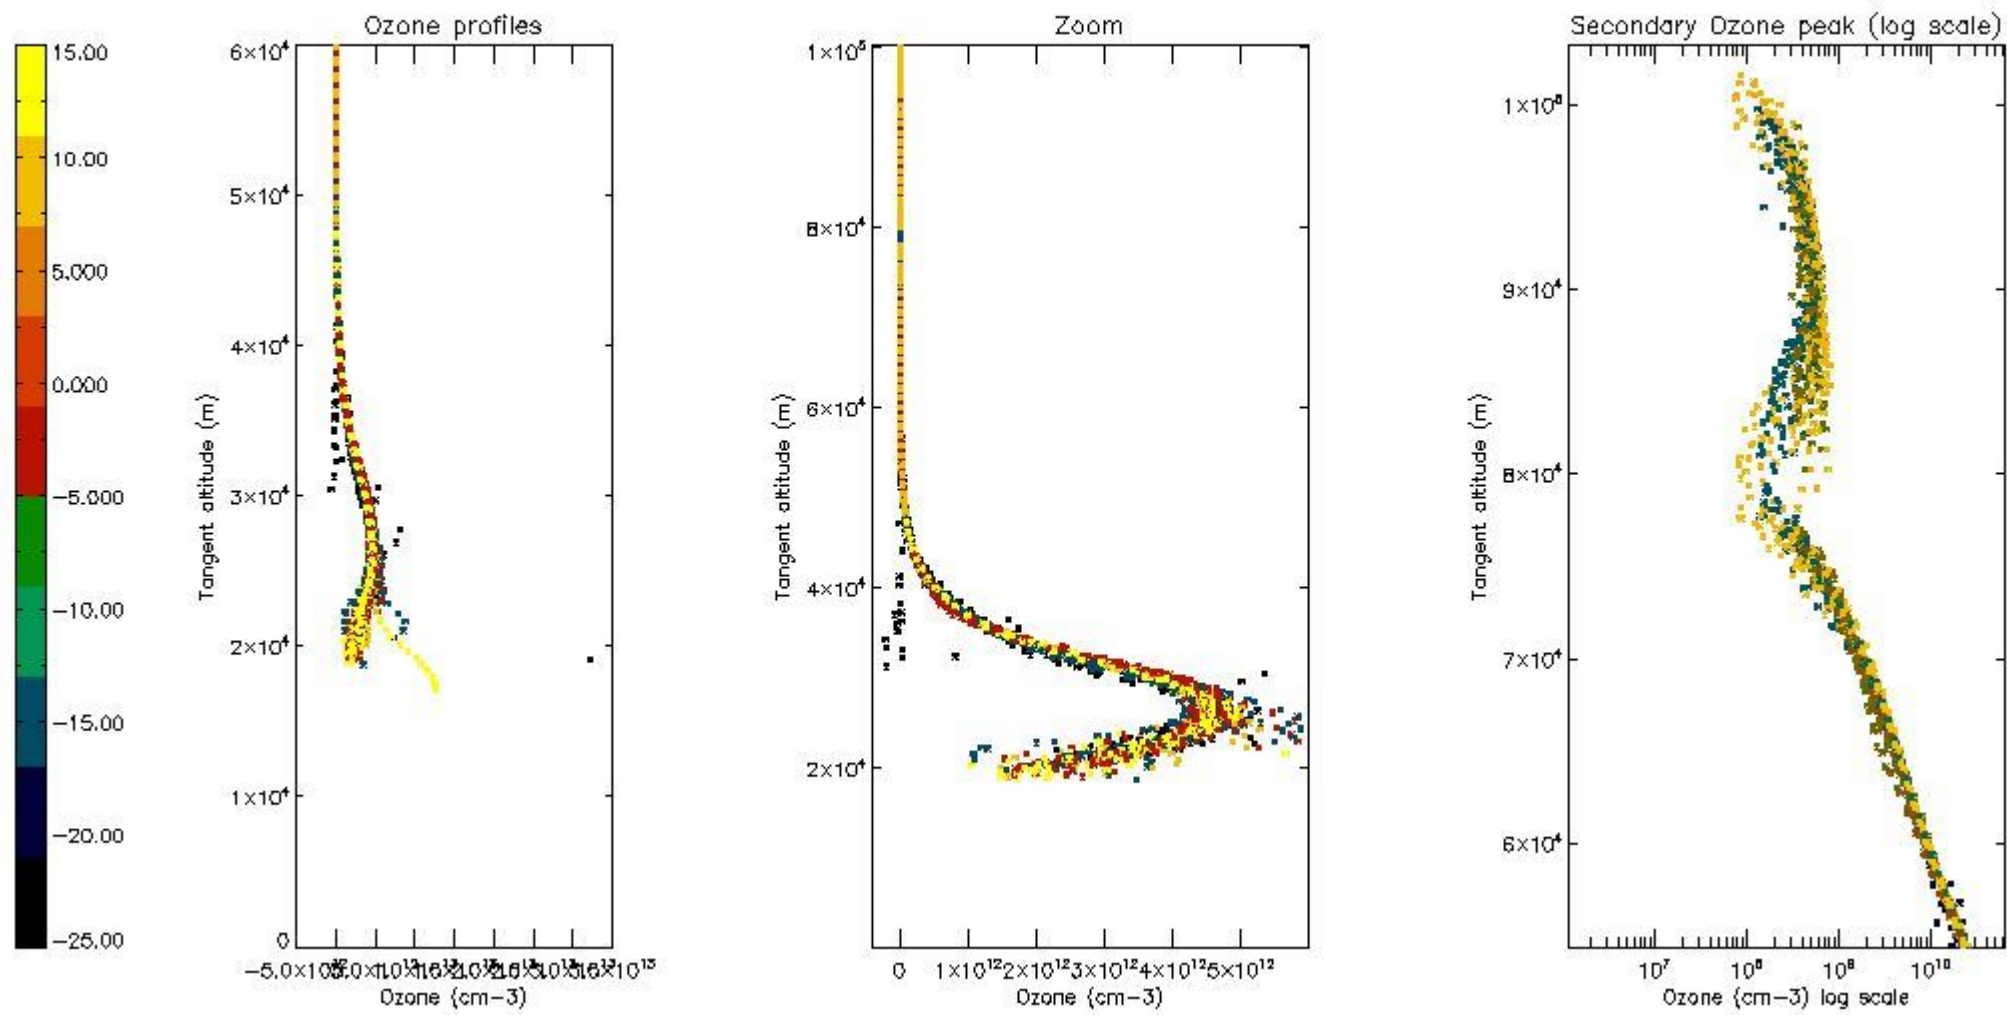

STD < 10	14
STD < 5	11

5.2 Plot ozone profiles for all STD (dark without errors)

The colorbar represents the latitude.

5.3 Plot ozone profiles where STD < 20% (dark without errors)

The colorbar represents the latitude.