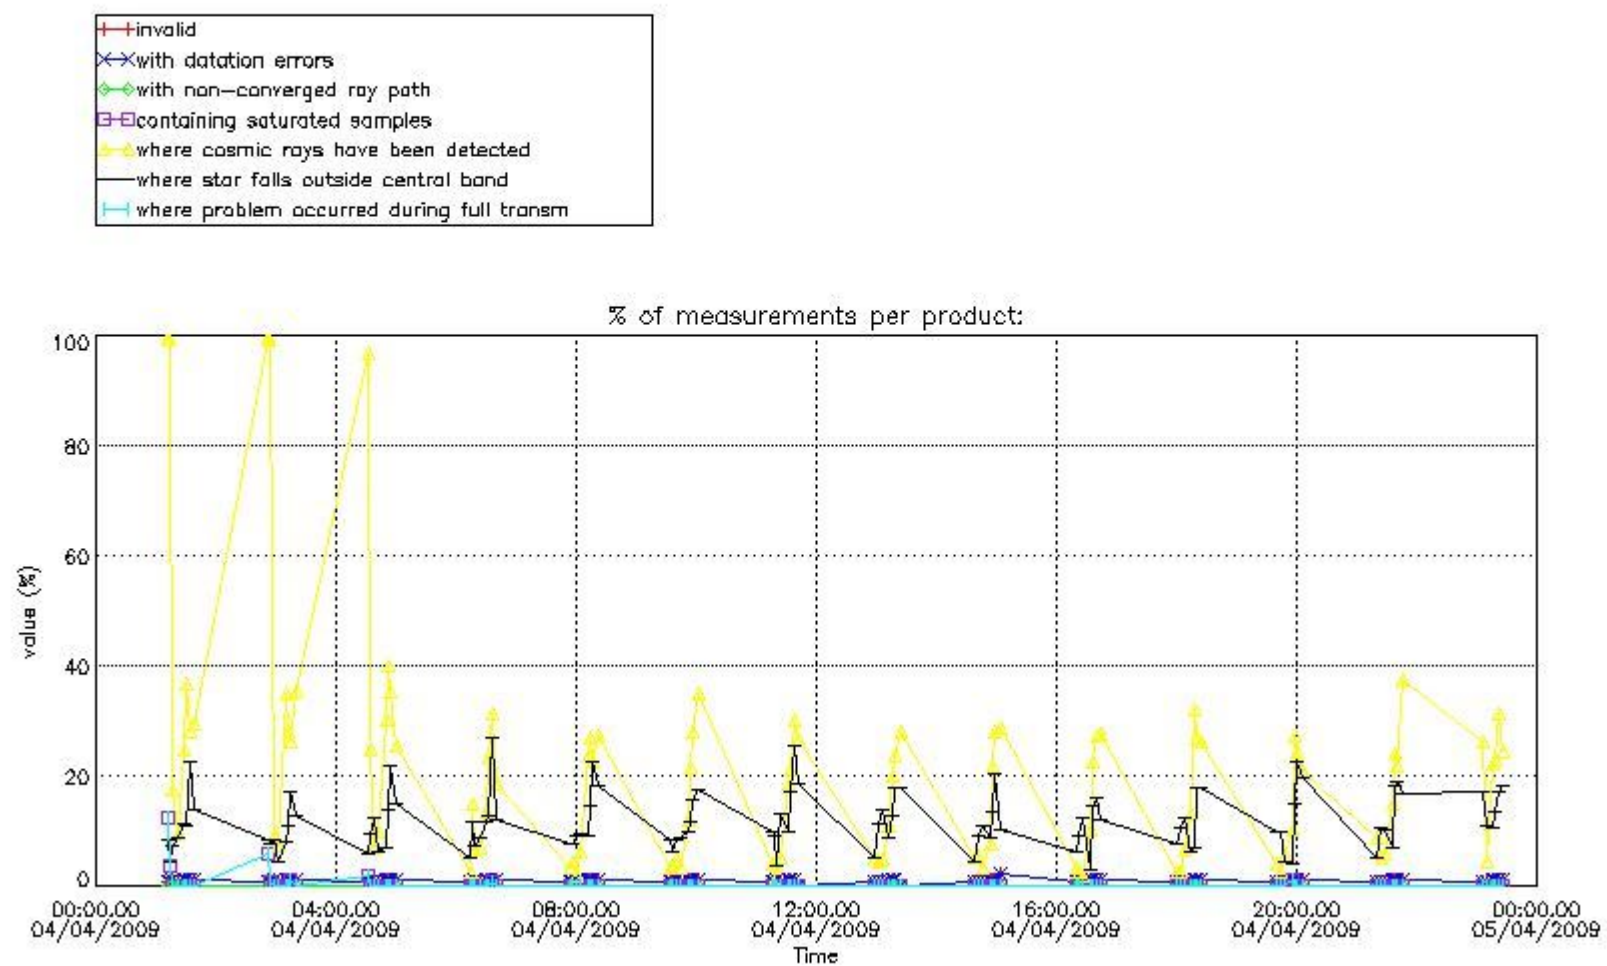

4.1.2 Plot level 1 quality information per product (time dependant): ENVI SAT DESCENDING passes