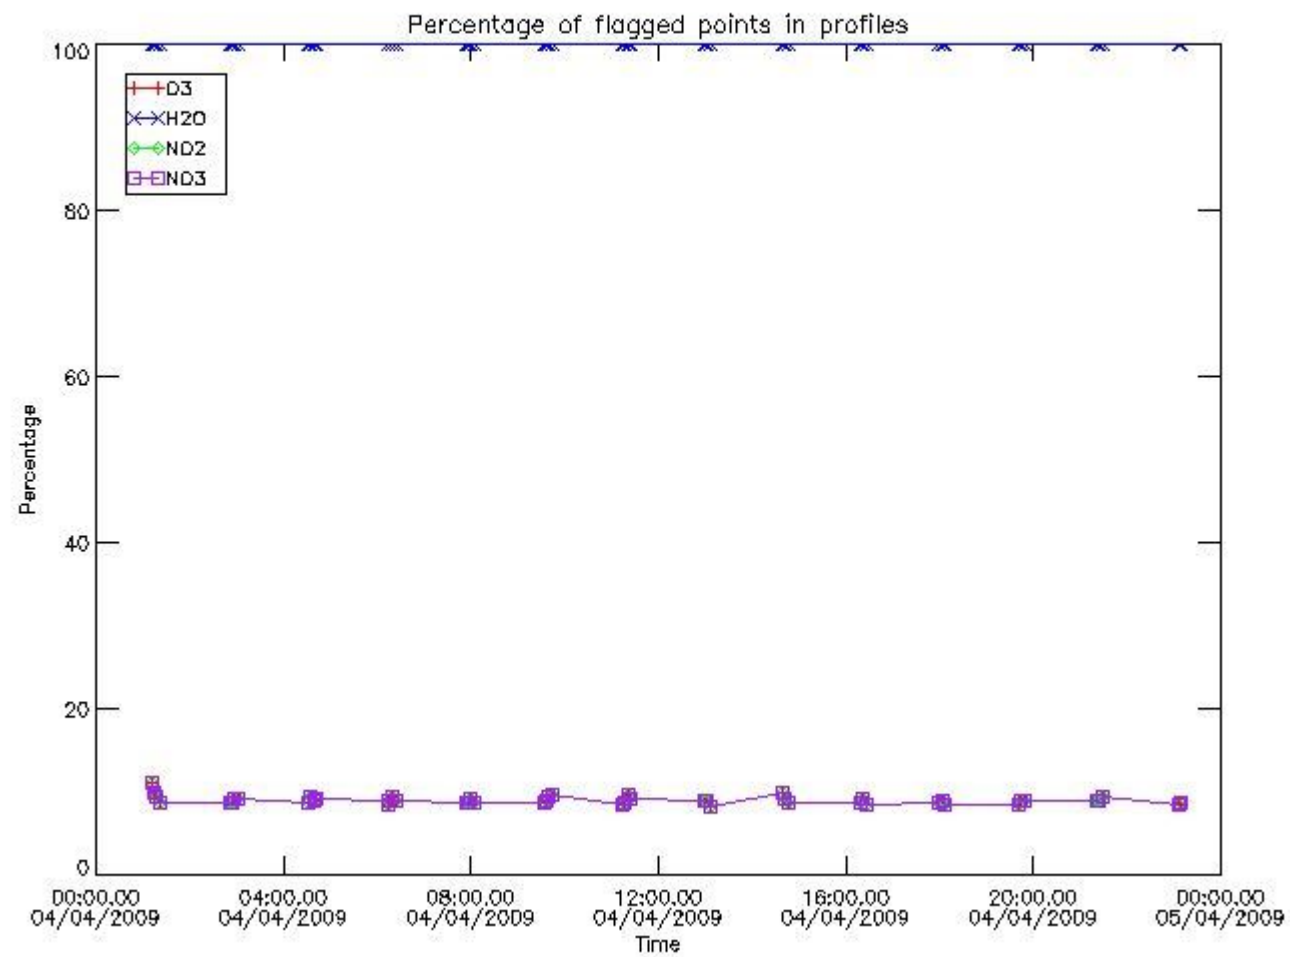

3. Quality information per product

In this section it is plotted some information contained in the Quality Summary data set of the level 2 products. Only products in dark limb conditions and without errors (error flag in the MPH set to "0") are used.

3.1 Plot quality information per product (time dependant)