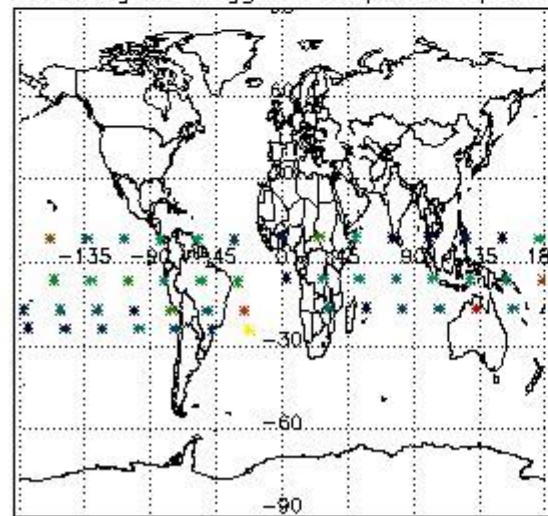

### 3.2 Plot quality information per product (world map)

Percentage of flagged data per O3 profile

Percentage of flagged data per H2O profile

Percentage of flagged data per NO2 profile

Percentage of flagged data per NO3 profile