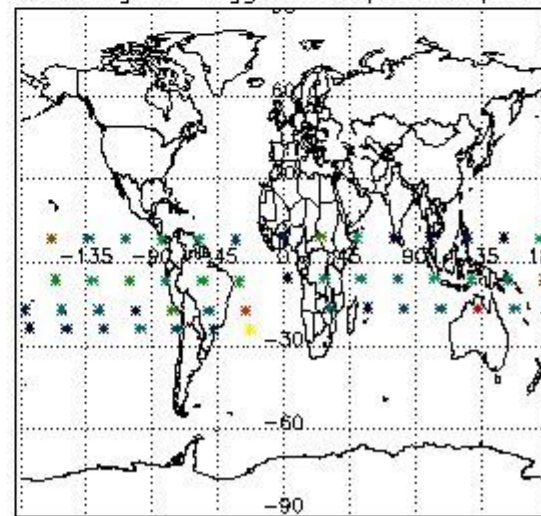

Percentage of flagged data per NO3 profile

4. Level 1 quality information per product

In this section it is plotted some information contained in the Quality Summary data set of the level 2 products that comes from the level 1b processing. Products without errors (error flag in the MPH set to "0") are used.

4.1 Plot quality information per product (time dependant) coming from level 1b processing

4.1.1 Plot level 1 quality information per product (time dependant): ENVISAT ASCENDING passes