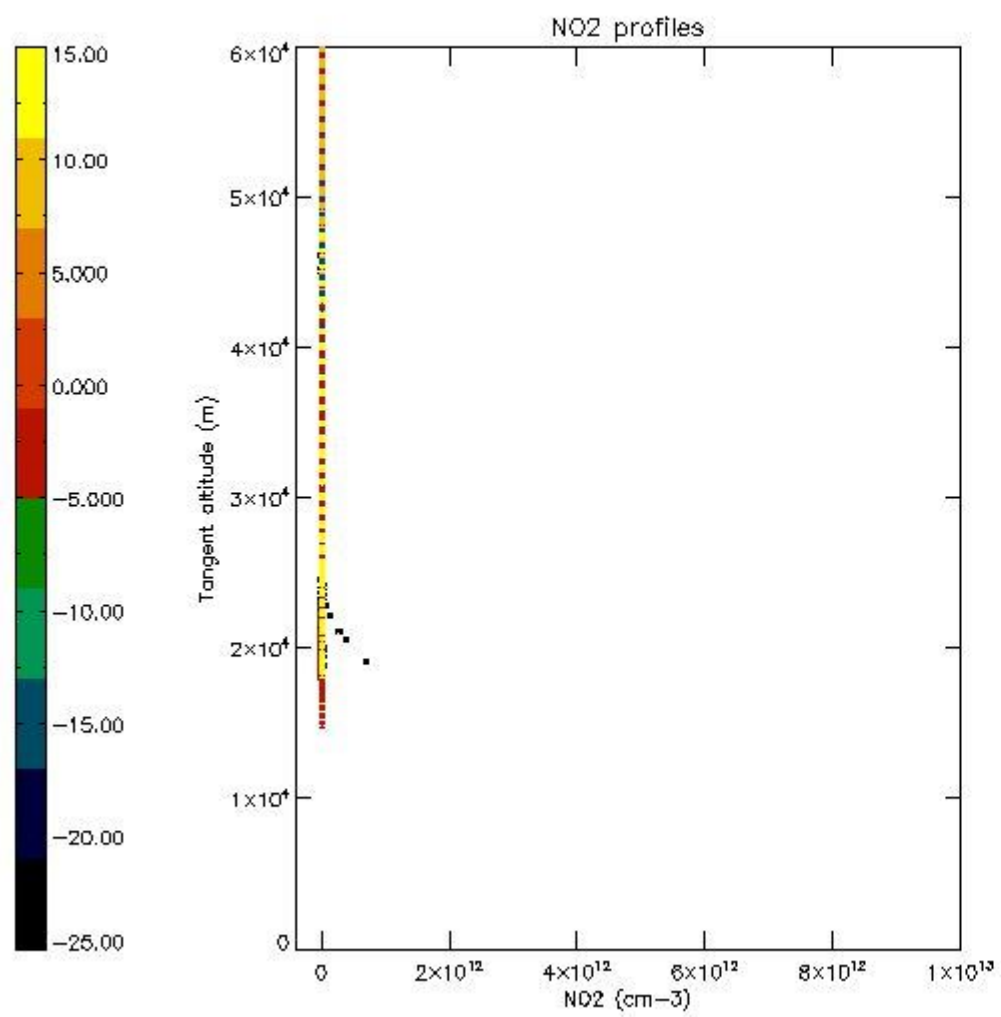

5.7 Plot NO3 profiles for all STD (dark without errors)

The colorbar represents the latitude.