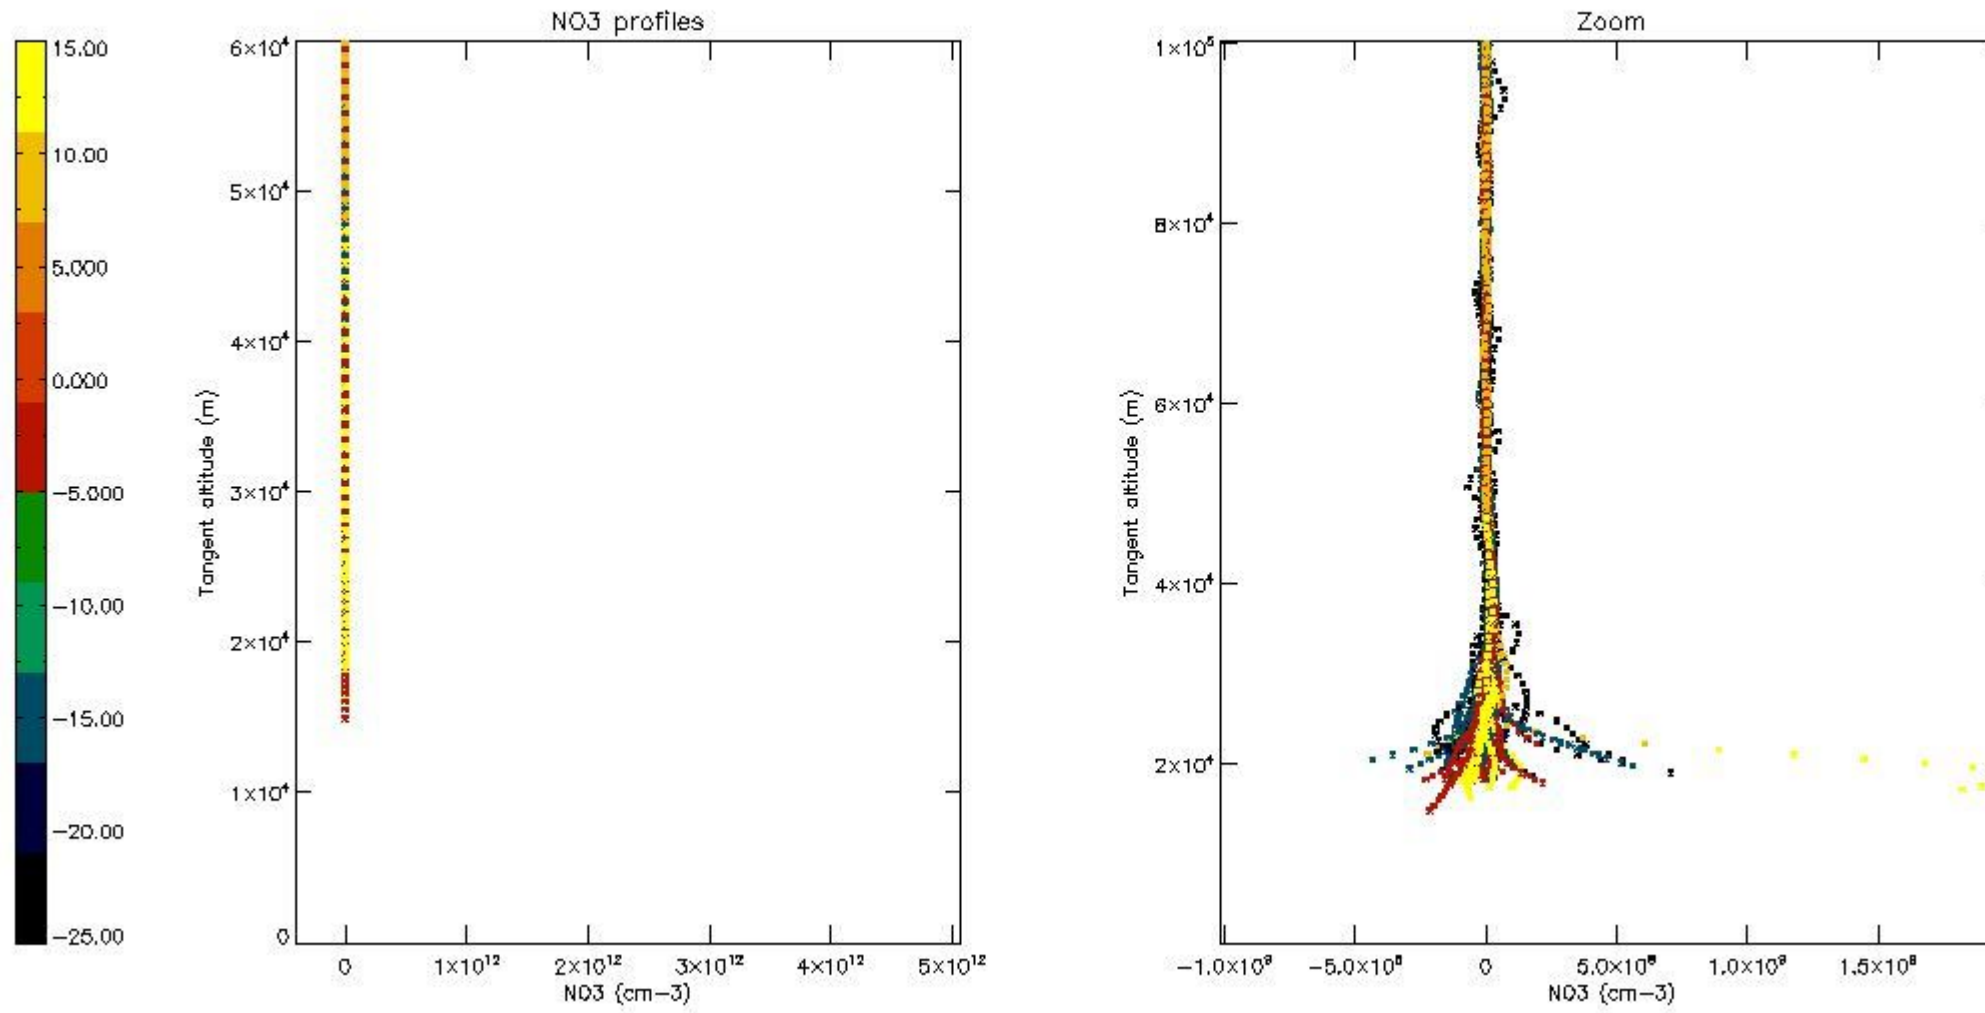

6. Auxiliary Data Files used for the production reported in section 2

The number reported in the third column indicates since which file (see list in section 2) the corresponding auxiliary file has been used. The fourth column is the date of those product files.

Type	Auxiliary Filename	Used since product	Used since product date
INST_PHYS_CHARACTERISTICS	GOM_INS_AXVIEC20091111_143220_20030716_120000_20500101_000000	1	04-APR-2009 00:02:24
LEVEL-2_PROC_CONFIG	GOM_PR2_AXVIEC20091111_152718_20020301_000000_20500101_000000	1	04-APR-2009 00:02:24
CROSS_SECTIONS_FILE	GOM_CRS_AXVIEC20091111_154832_20020301_000000_20500101_000000	1	04-APR-2009 00:02:24