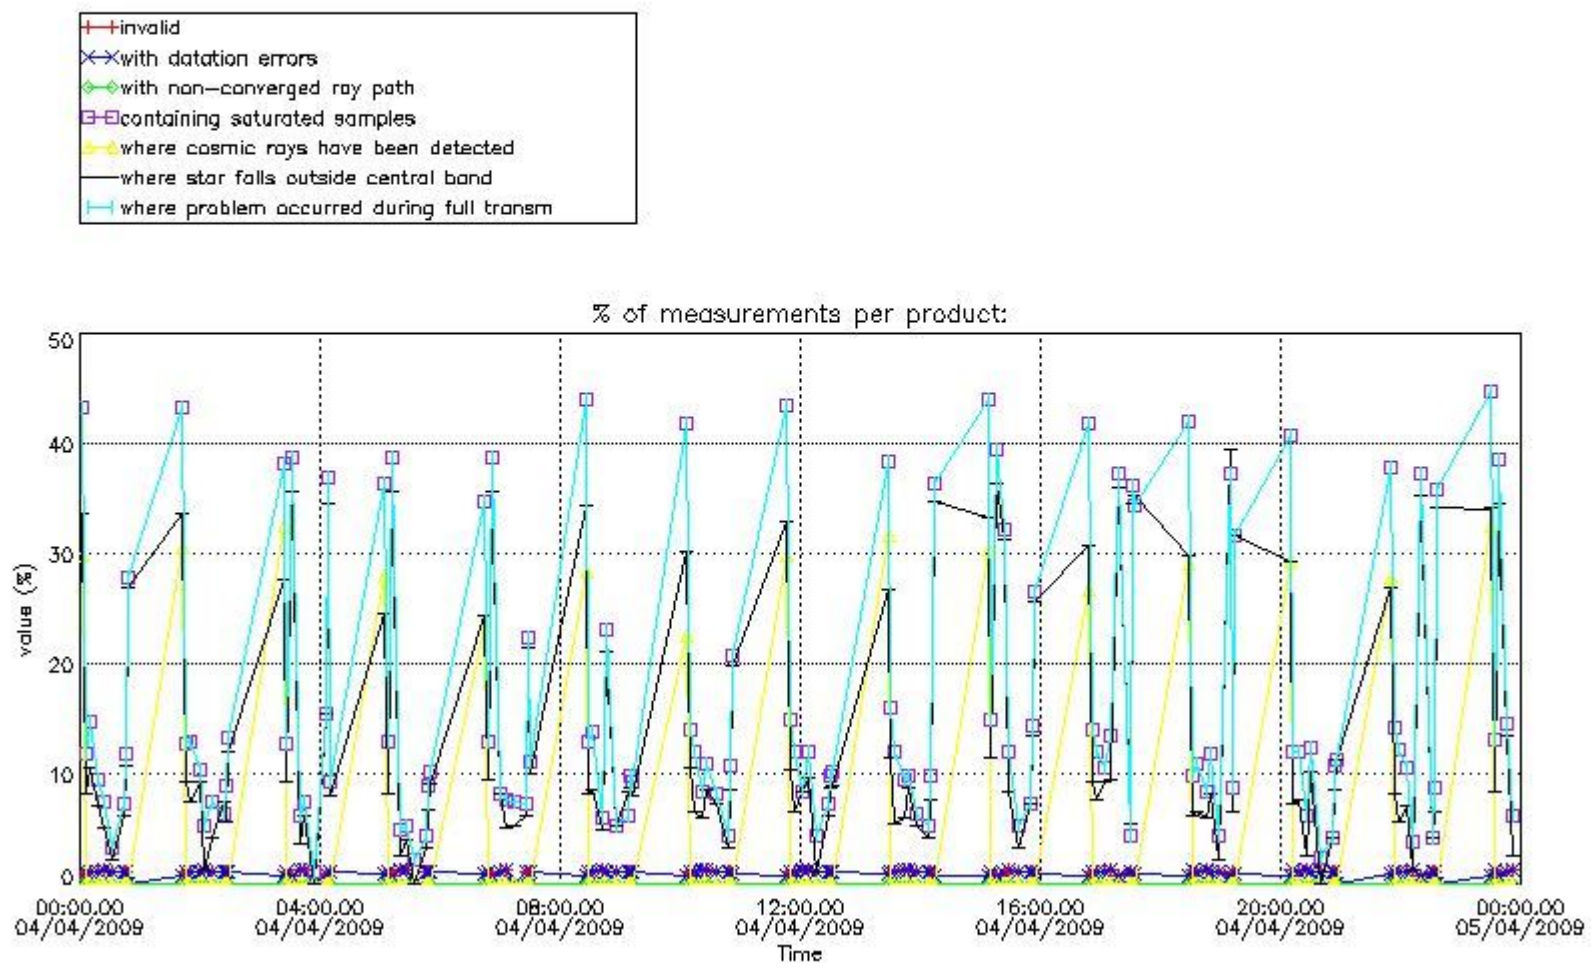

### 4. Level 1 quality information per product

In this section it is plotted some information contained in the Quality Summary data set of the level 2 products that comes from the level 1b processing. Products without errors (error flag in the MPH set to "0") are used.

#### 4.1 Plot quality information per product (time dependant) coming from level 1b processing

##### 4.1.1 Plot level 1 quality information per product (time dependant): ENVISAT ASCENDING passes

4.1.2 Plot level 1 quality information per product (time dependant): ENVISAT DESCENDING passes