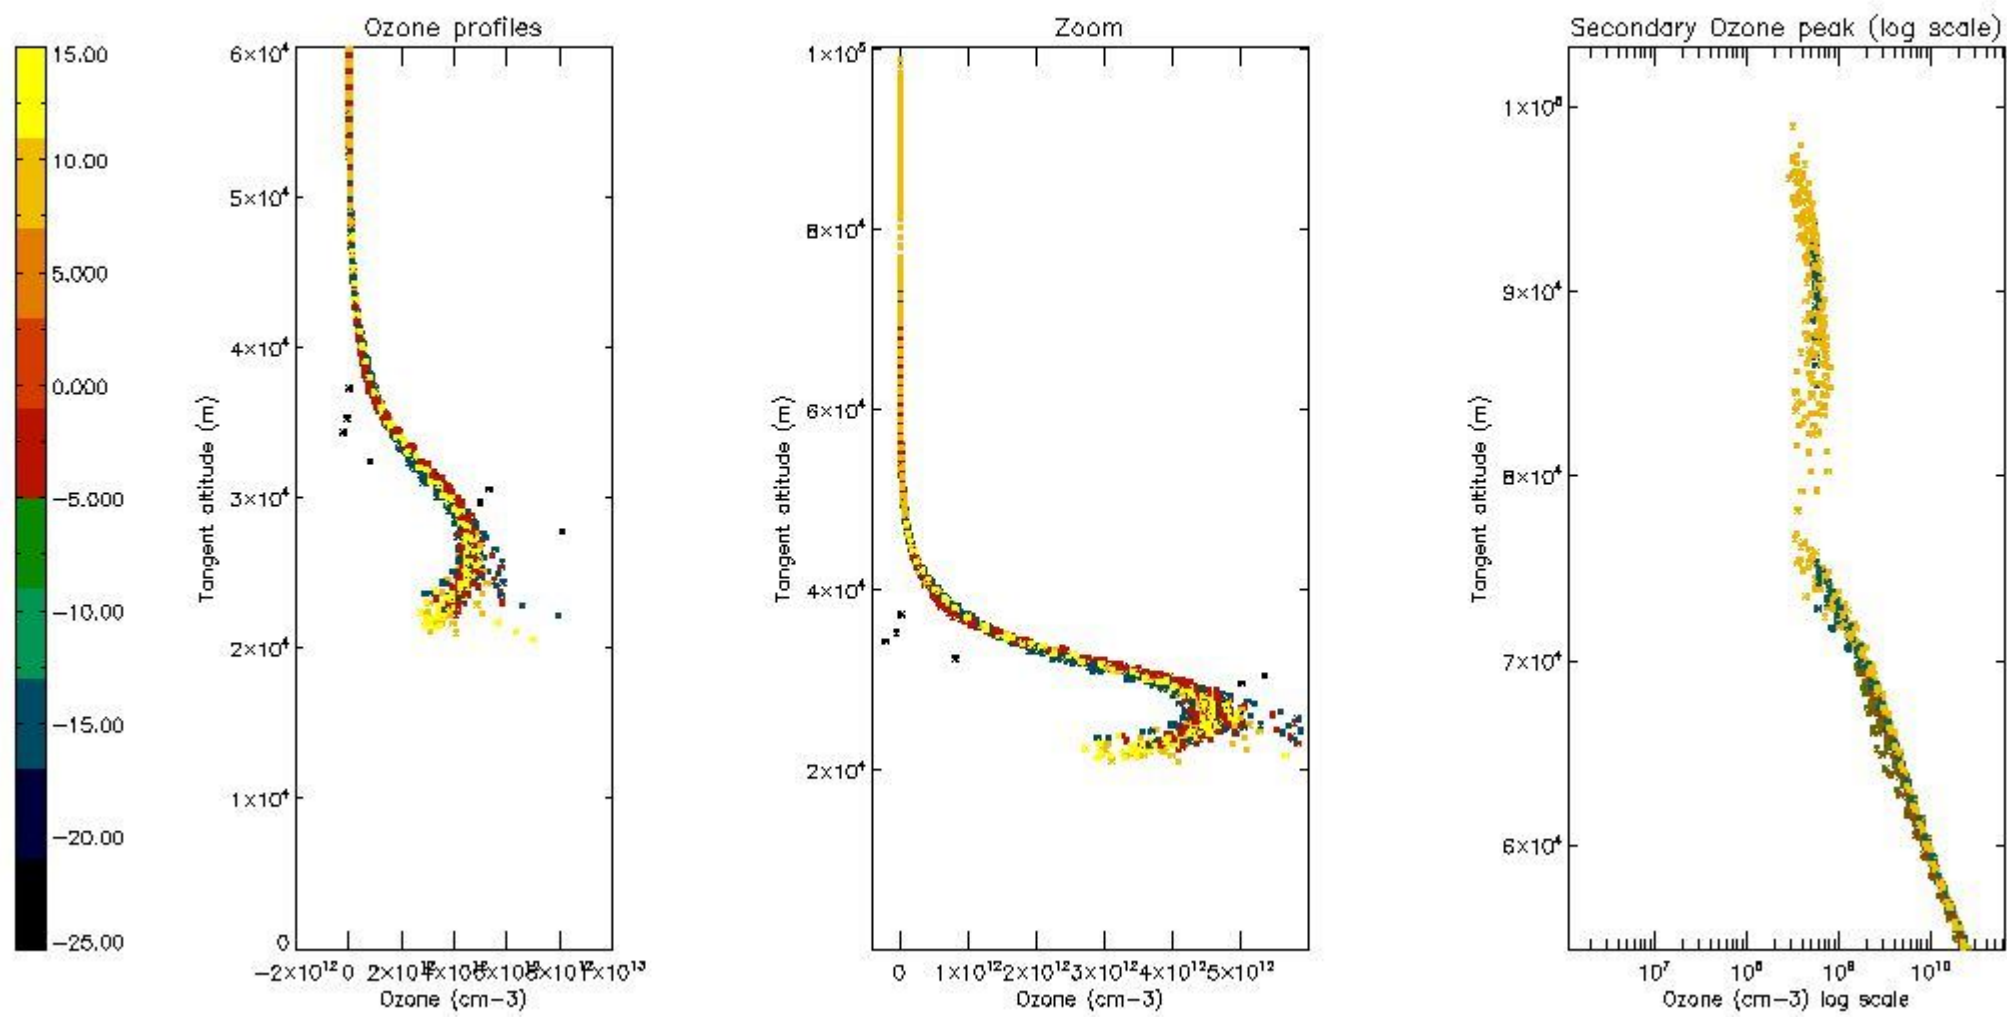

5.4 Plot ozone profiles where  $STD < 10\%$  (dark without errors)

The colorbar represents the latitude.

*5.5 Plot ozone profiles where STD < 5% (dark without errors)*

The colorbar represents the latitude.

*5.6 Plot NO<sub>2</sub> profiles for all STD (dark without errors)*

The colorbar represents the latitude.

*5.7 Plot NO3 profiles for all STD (dark without errors)*

The colorbar represents the latitude.