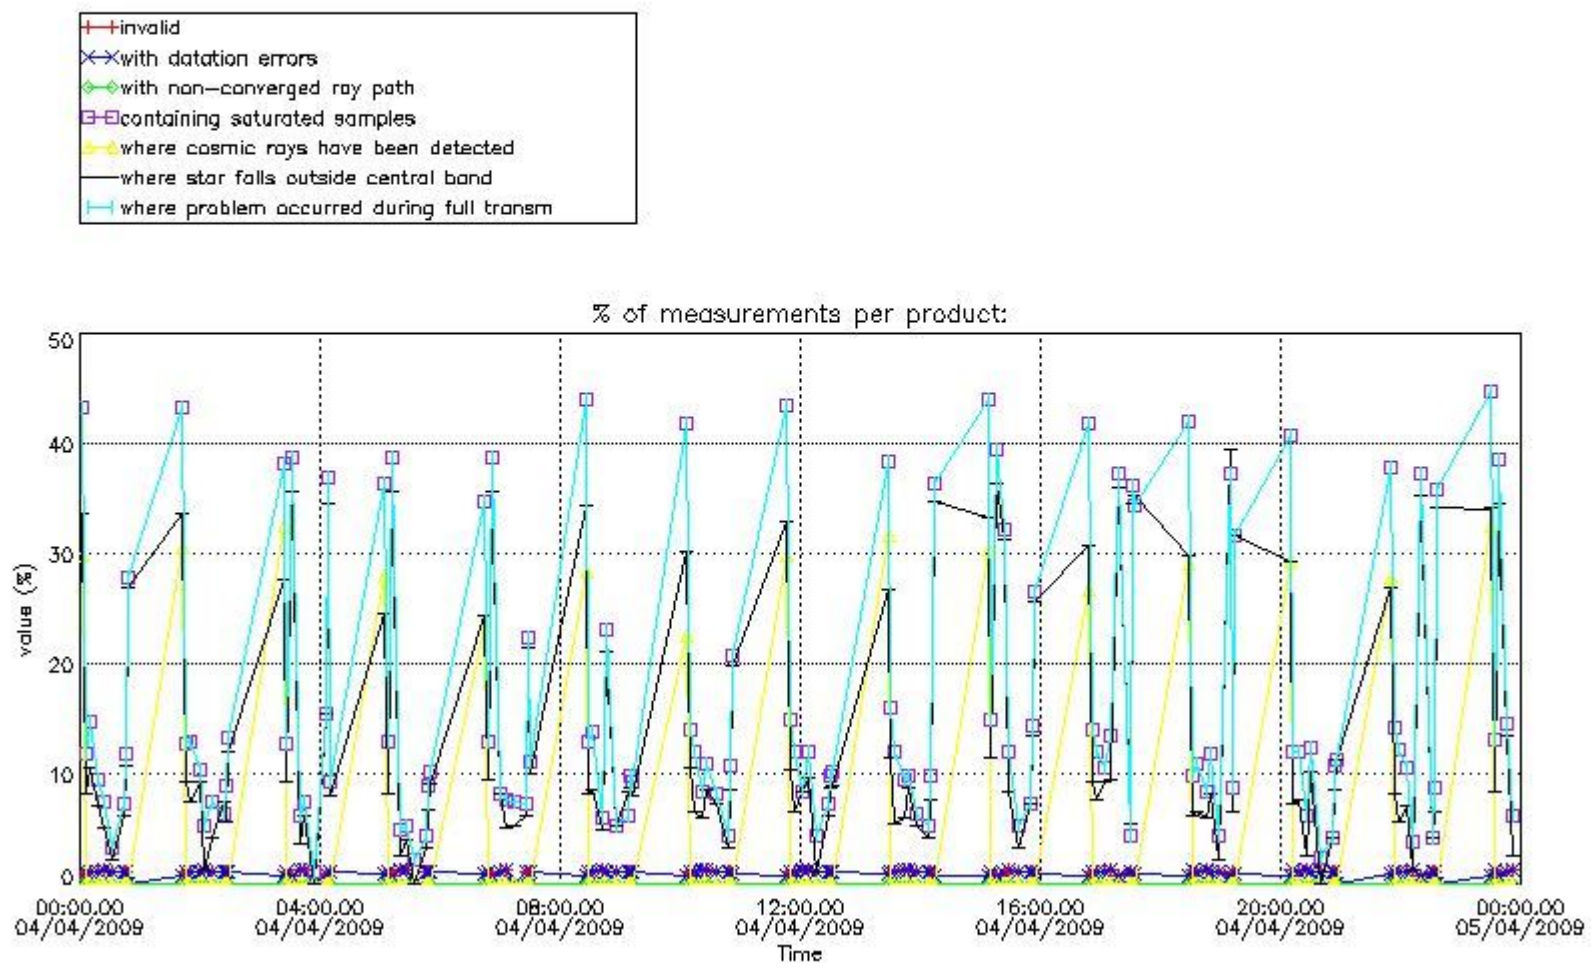

4.2 Plot quality information per product coming from level 1b processing (world map)

4.2.1 Plot level 1 quality information per product (world map): ENVISAT ASCENDING passes