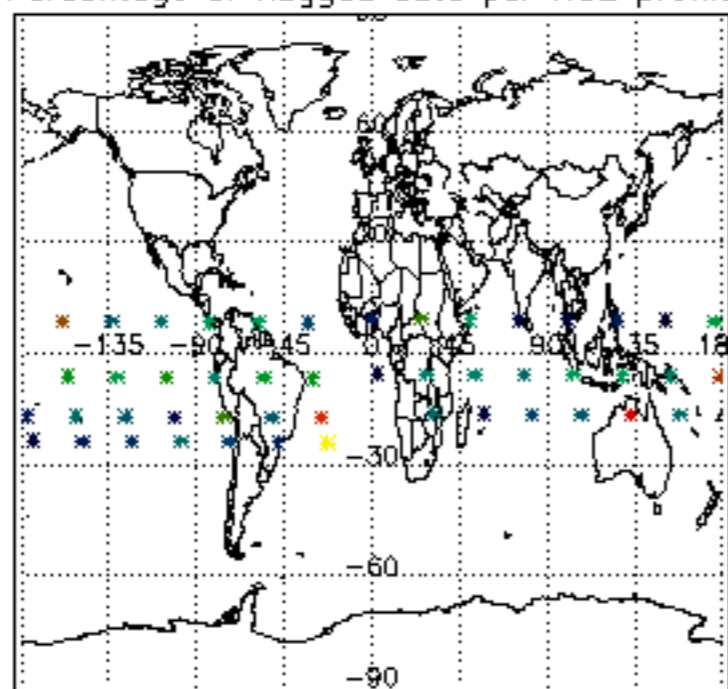

Percentage of flagged data per NO2 profile