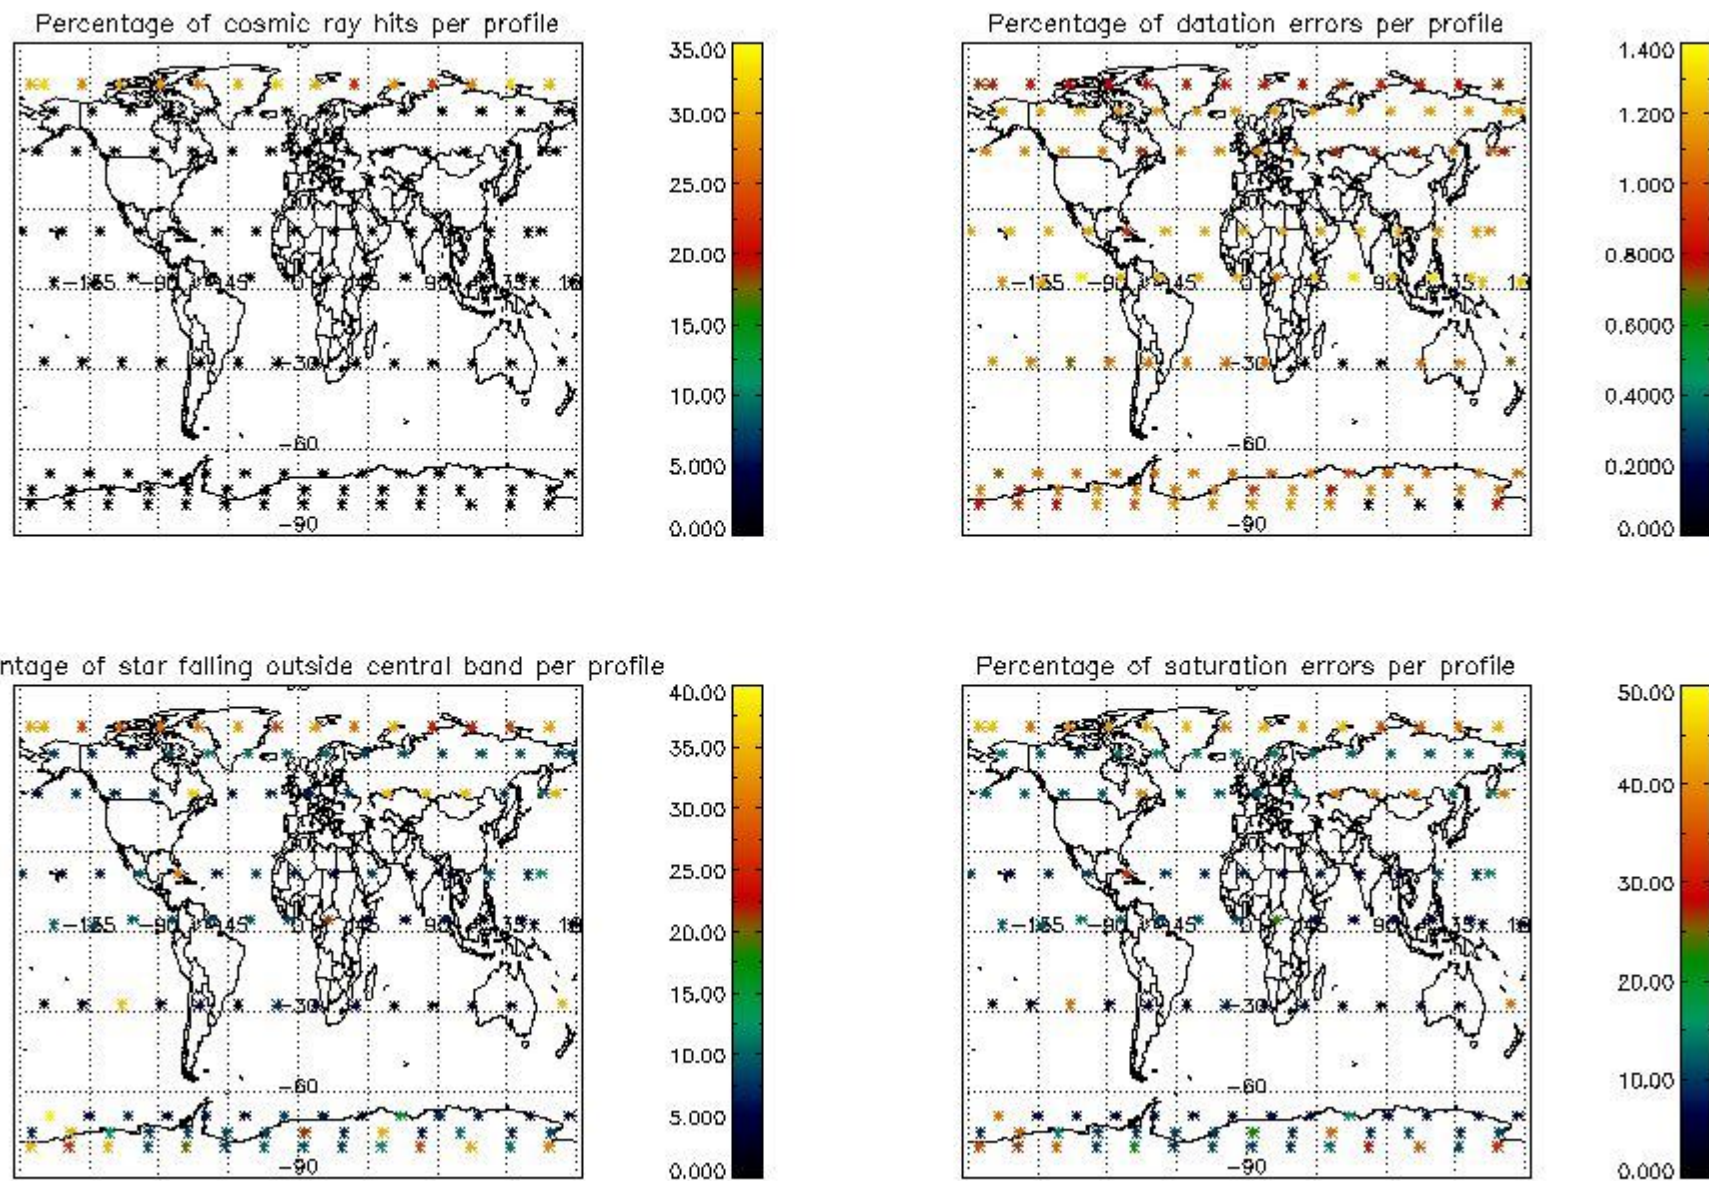

4.2.2 Plot level 1 quality information per product (world map): ENVISAT DESCENDING passes

5. Trace gas profiles

5.1 Ozone statistics based on quality of products

The final quality of the products can be "measured" using the STD (Standard Deviation) attached to every point profile. This information is written to the parameter GOM_NL__2P/NL_LOCAL_SPECIES_DENSITY/o3_std of the level 2 products. The table below shows the statistics for given STD ranges.

The statistics are given with respect to the overall valid production:

- Products without fatal errors: GOM_NL__2P/MPH/PRODUCT_ERR=0
- Valid point profile: GOM_NL__2P/NL_LOCAL_SPECIES_DENSITY/pcd(0)=0

The 'Criteria' is applied to valid points of dark limb products:

- Products in dark limb illumination condition: GOM_NL__2P/NL_SUMMARY_QUALITY/obs_ill_cond=0
- Products without fatal errors: GOM_NL__2P/MPH/PRODUCT_ERR=0
- Valid point profile: GOM_NL__2P/NL_LOCAL_SPECIES_DENSITY/pcd(0)=0

So, the table below shows the percentage of dark limb and valid observations for each criteria with respect to the overall valid daily observations.

Criteria	% of total production
All STD	25
STD < 20	16