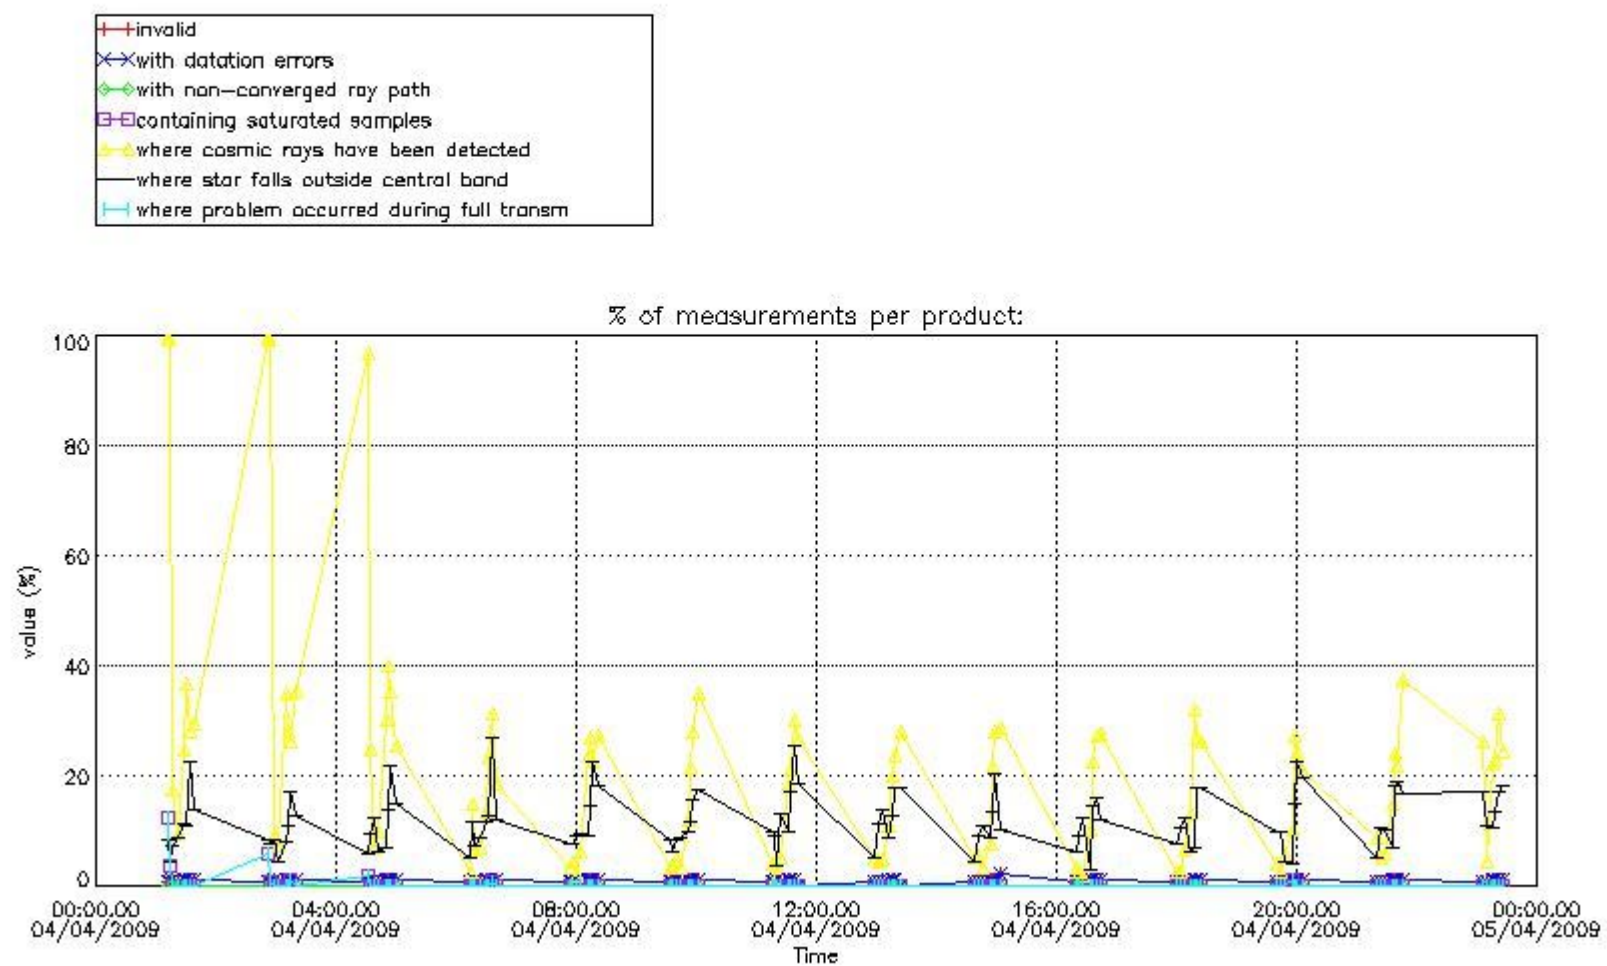

4.1.2 Plot level 1 quality information per product (time dependant): ENVISAT DESCENDING passes