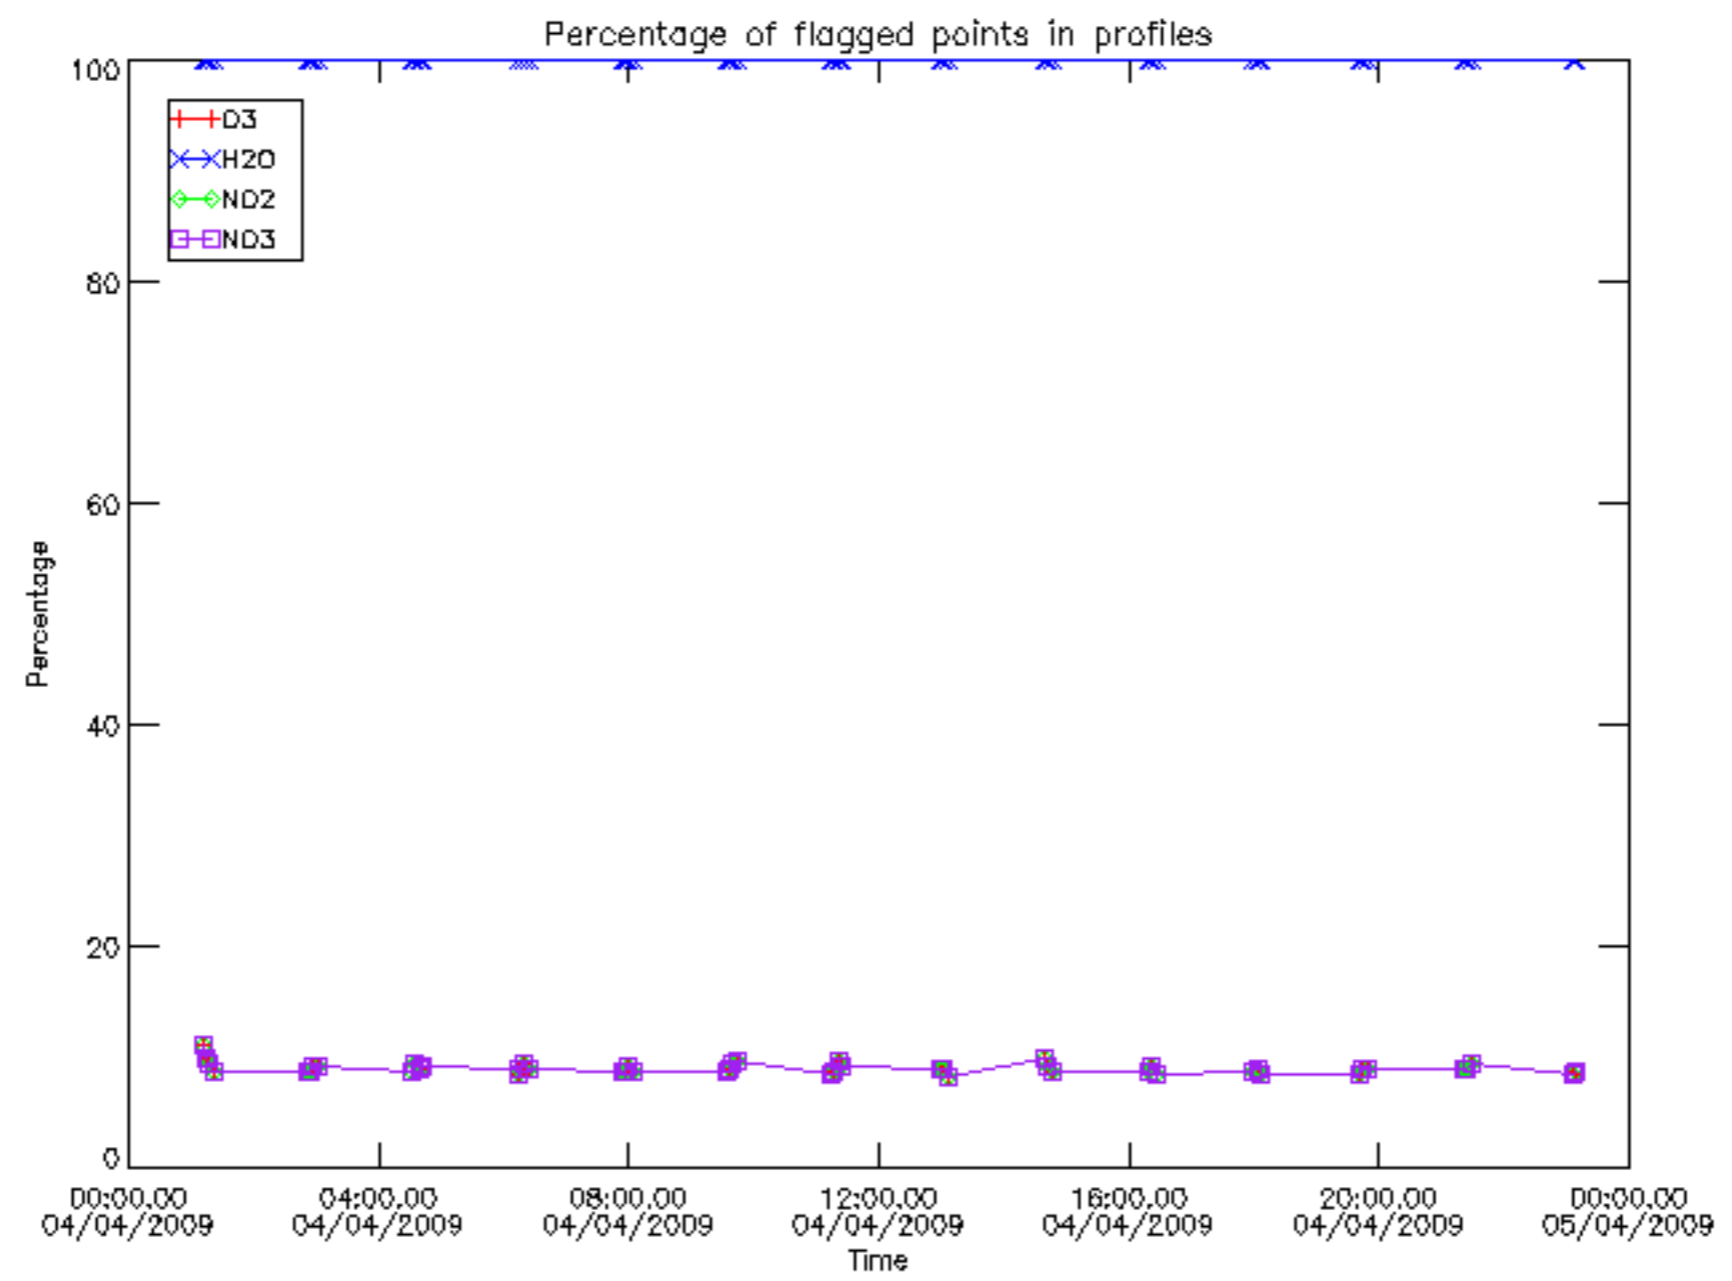

Percentage of flagged data per D3 profile

Percentage of flagged data per H2O profile