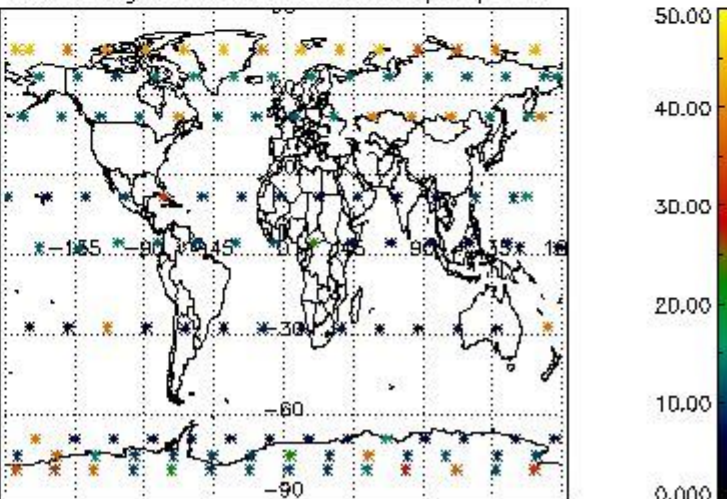

Percentage of saturation errors per profile

5. Trace gas profiles

5.1 Ozone statistics based on quality of products

The final quality of the products can be "measured" using the STD (Standard Deviation) attached to every point profile. This information is written to the parameter GOM_NL__2P/NL_LOCAL_SPECIES_DENSITY/o3_std of the level 2 products. The table below shows the statistics for given STD ranges.

The statistics are given with respect to the overall valid production:

- Products without fatal errors: GOM_NL__2P/MPH/PRODUCT_ERR=0
- Valid point profile: GOM_NL__2P/NL_LOCAL_SPECIES_DENSITY/pcd(0)=0

The 'Criteria' is applied to valid points of dark limb products:

- Products in dark limb illumination condition: GOM_NL__2P/NL_SUMMARY_QUALITY/obs_ill_cond=0
- Products without fatal errors: GOM_NL__2P/MPH/PRODUCT_ERR=0
- Valid point profile: GOM_NL__2P/NL_LOCAL_SPECIES_DENSITY/pcd(0)=0

So, the table below shows the percentage of dark limb and valid observations for each criteria with respect to the overall valid daily observations.

Criteria	% of total production
All STD	25
STD < 20	16