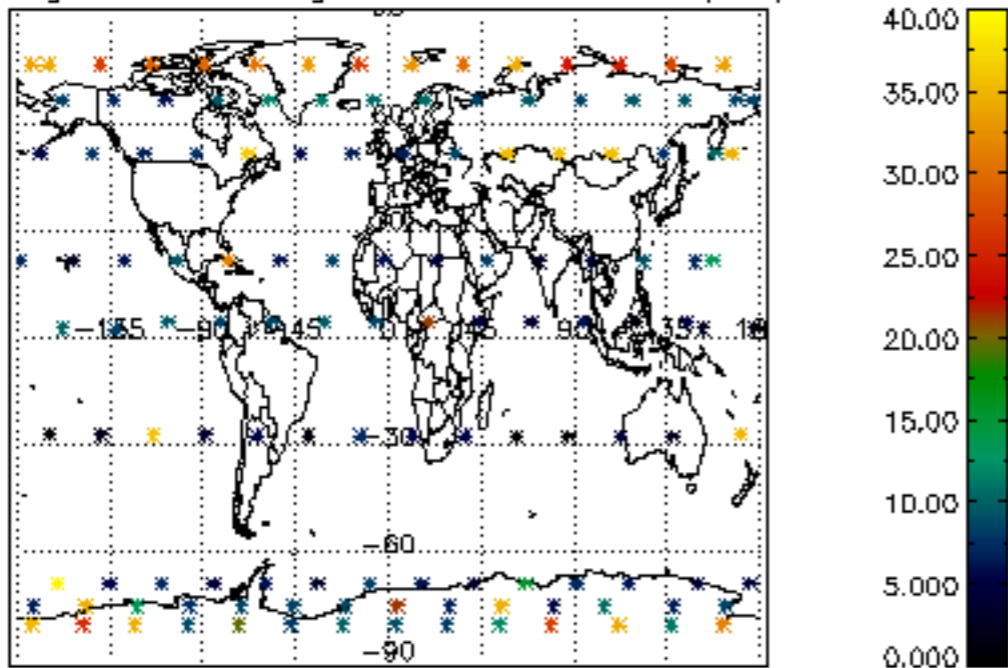

Percentage of star falling outside central band per profile