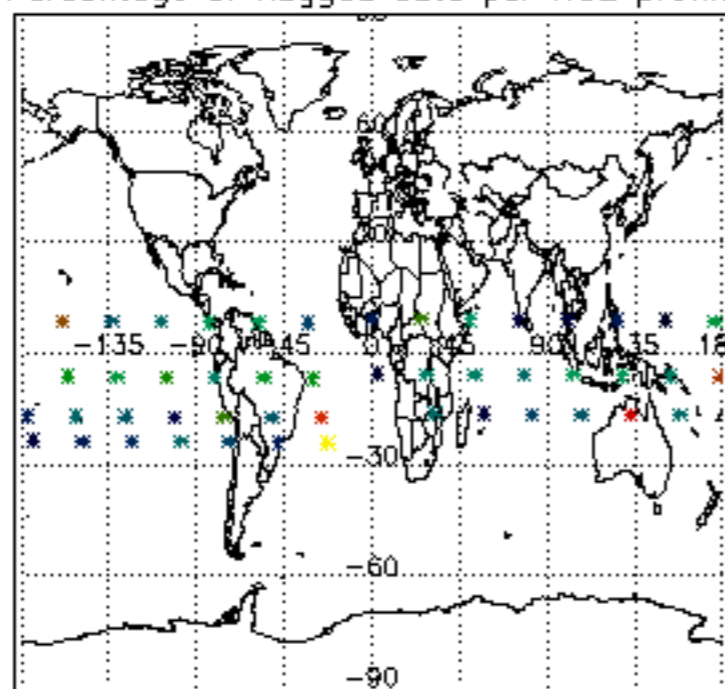

Percentage of flagged data per NO2 profile