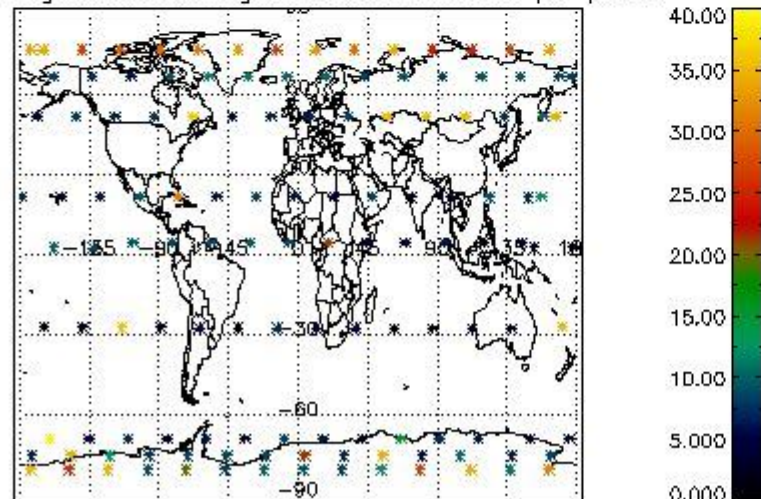

Percentage of star falling outside central band per profile