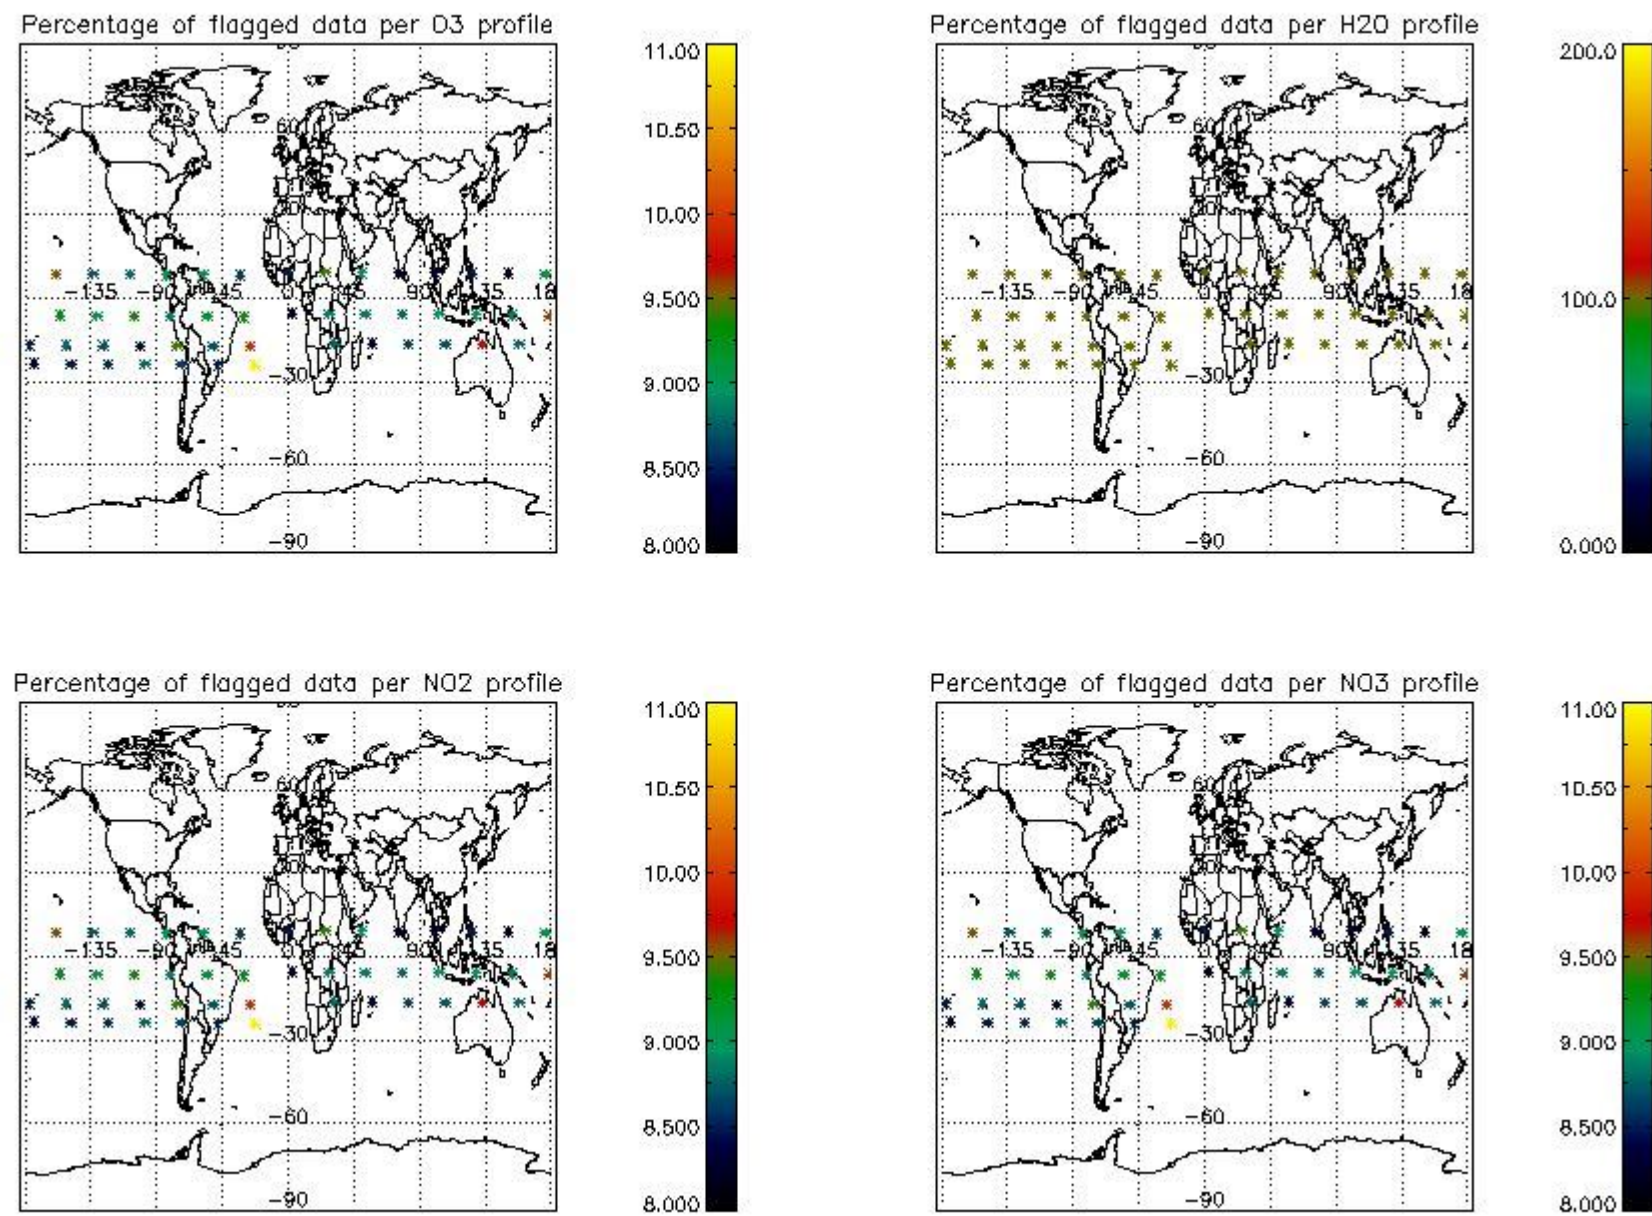

3.2 Plot quality information per product (world map)

4. Level 1 quality information per product

In this section it is plotted some information contained in the Quality Summary data set of the level 2 products that comes from the level 1b processing. Products without errors (error flag in the MPH set to "0") are used.

4.1 Plot quality information per product (time dependant) coming from level 1b processing

4.1.1 Plot level 1 quality information per product (time dependant): ENVISAT ASCENDING passes