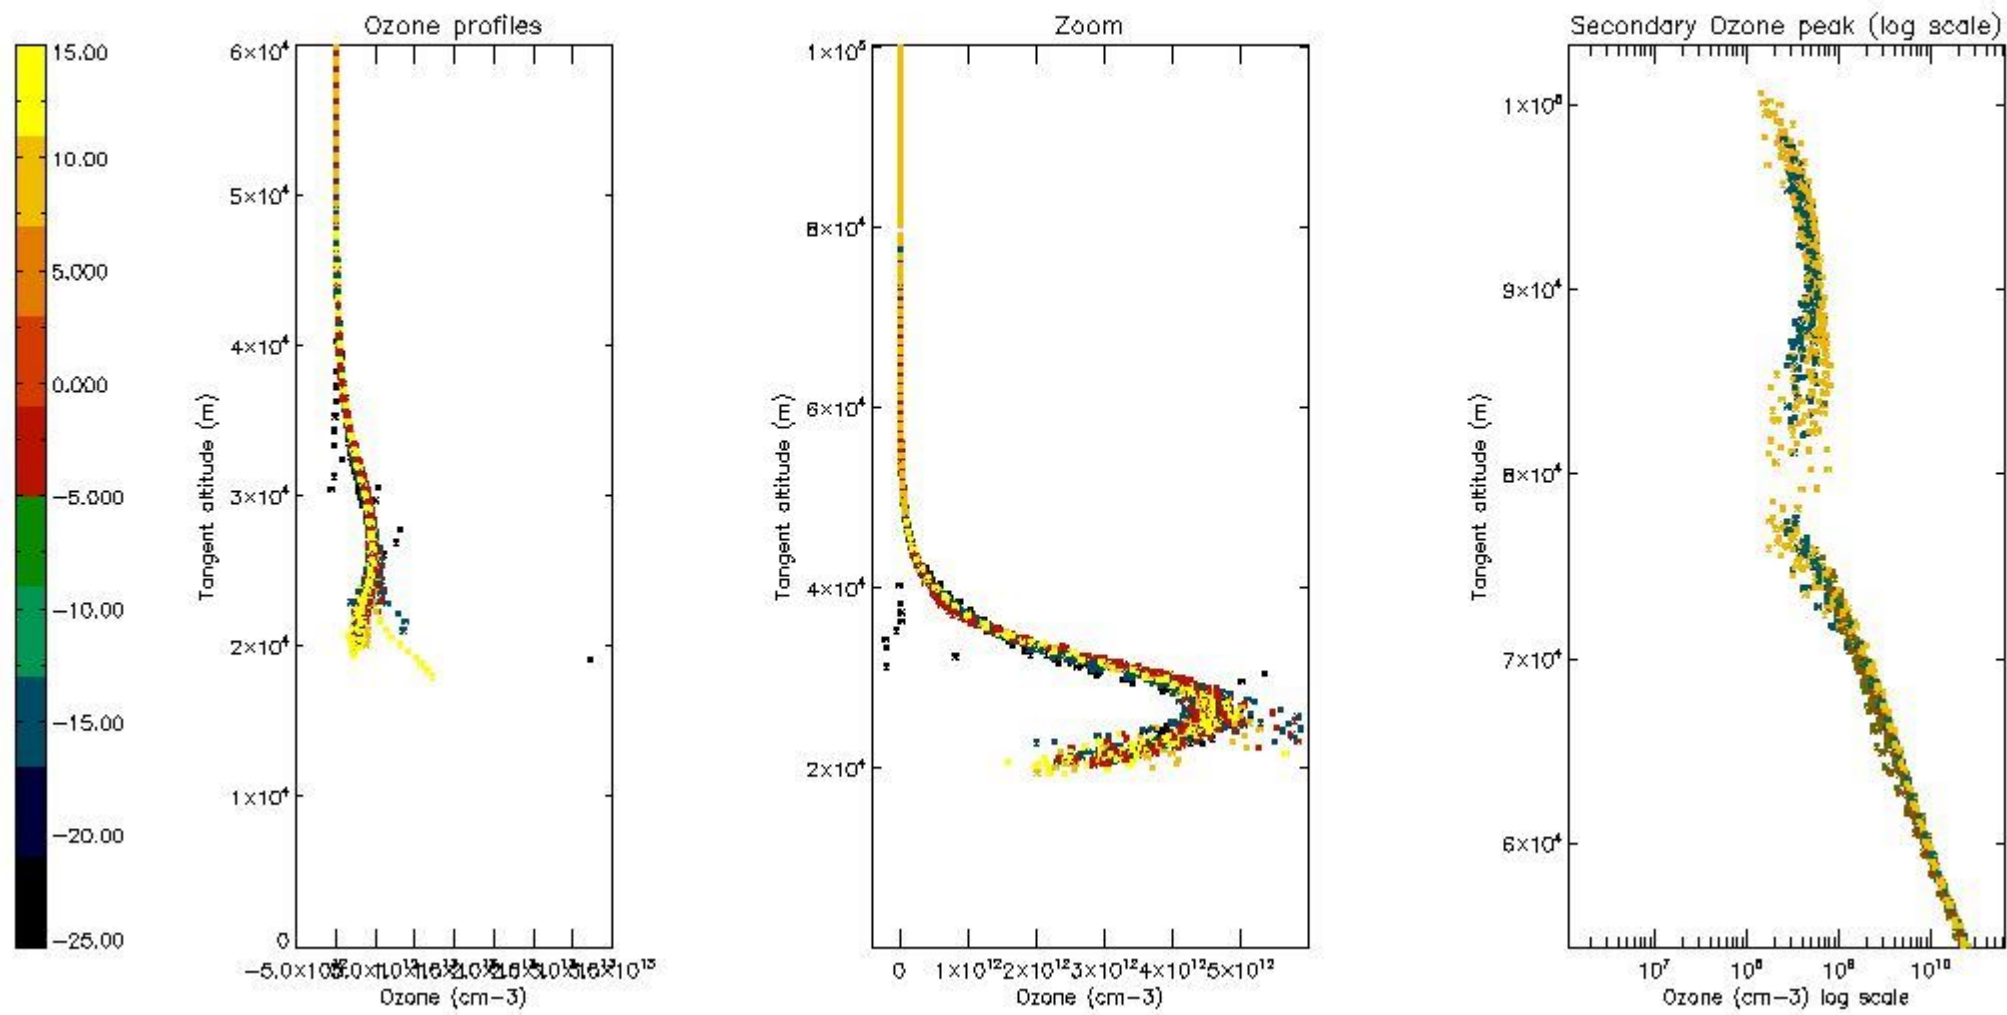

5.5 Plot ozone profiles where STD < 5% (dark without errors)

The colorbar represents the latitude.