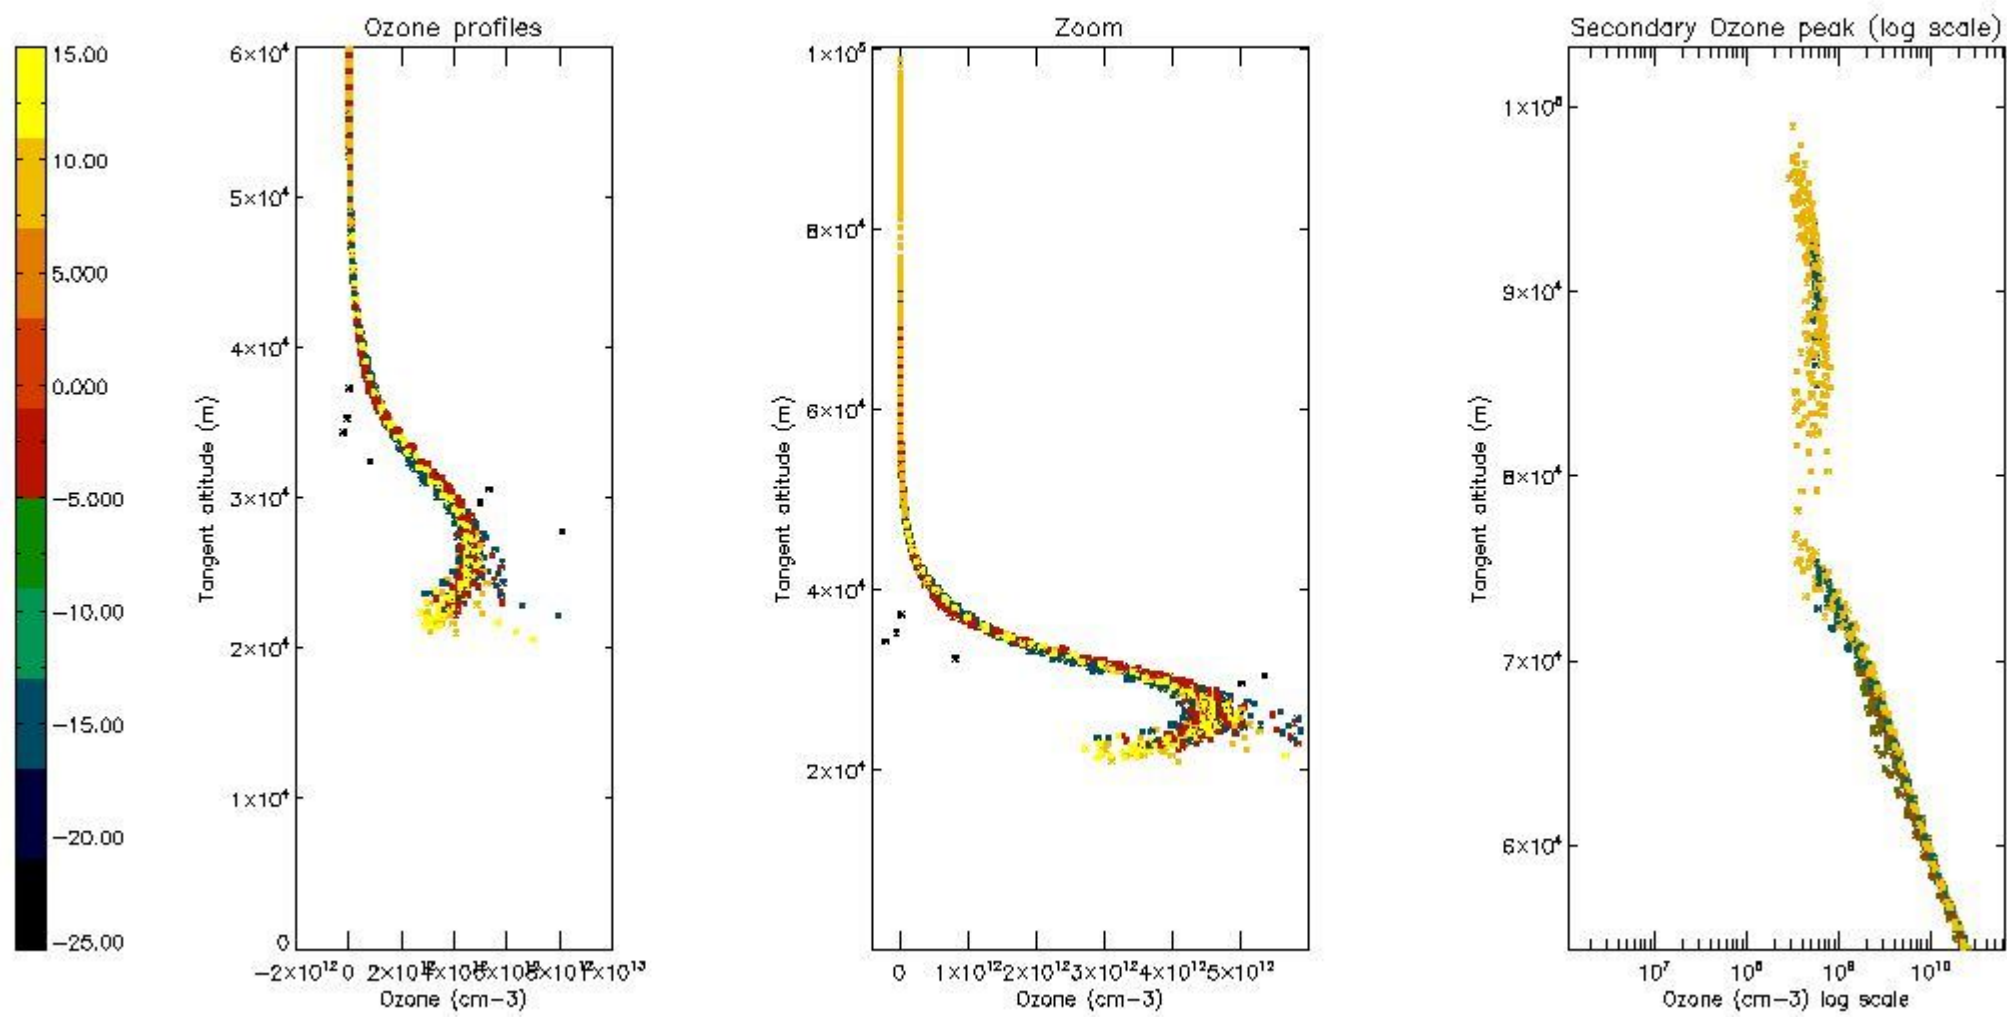

5.4 Plot ozone profiles where  $STD < 10\%$  (dark without errors)

The colorbar represents the latitude.

*5.5 Plot ozone profiles where STD < 5% (dark without errors)*

The colorbar represents the latitude.