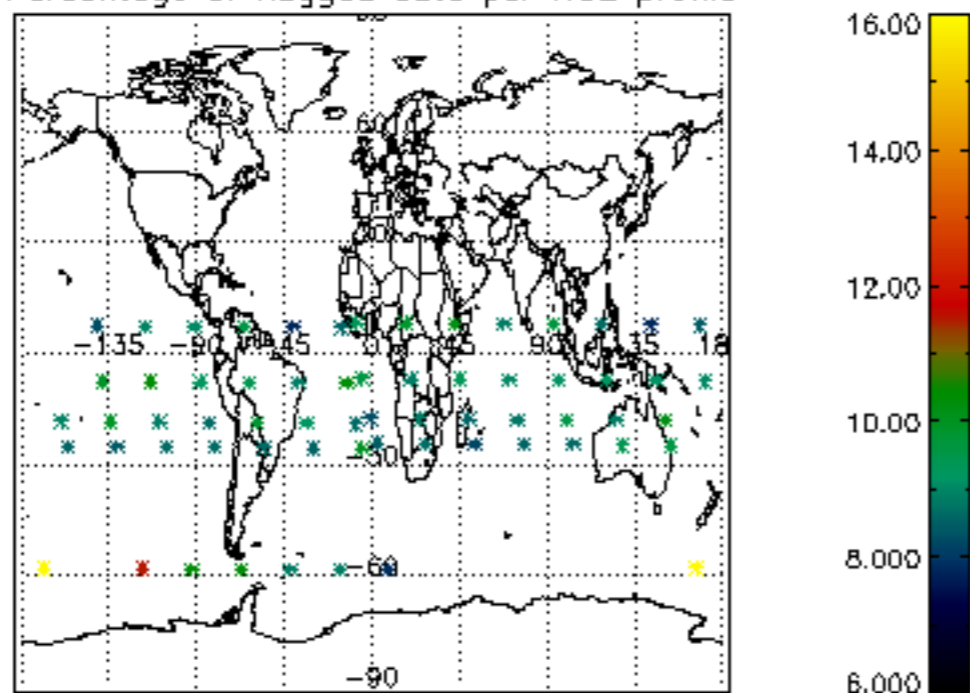

Percentage of flagged data per NO2 profile