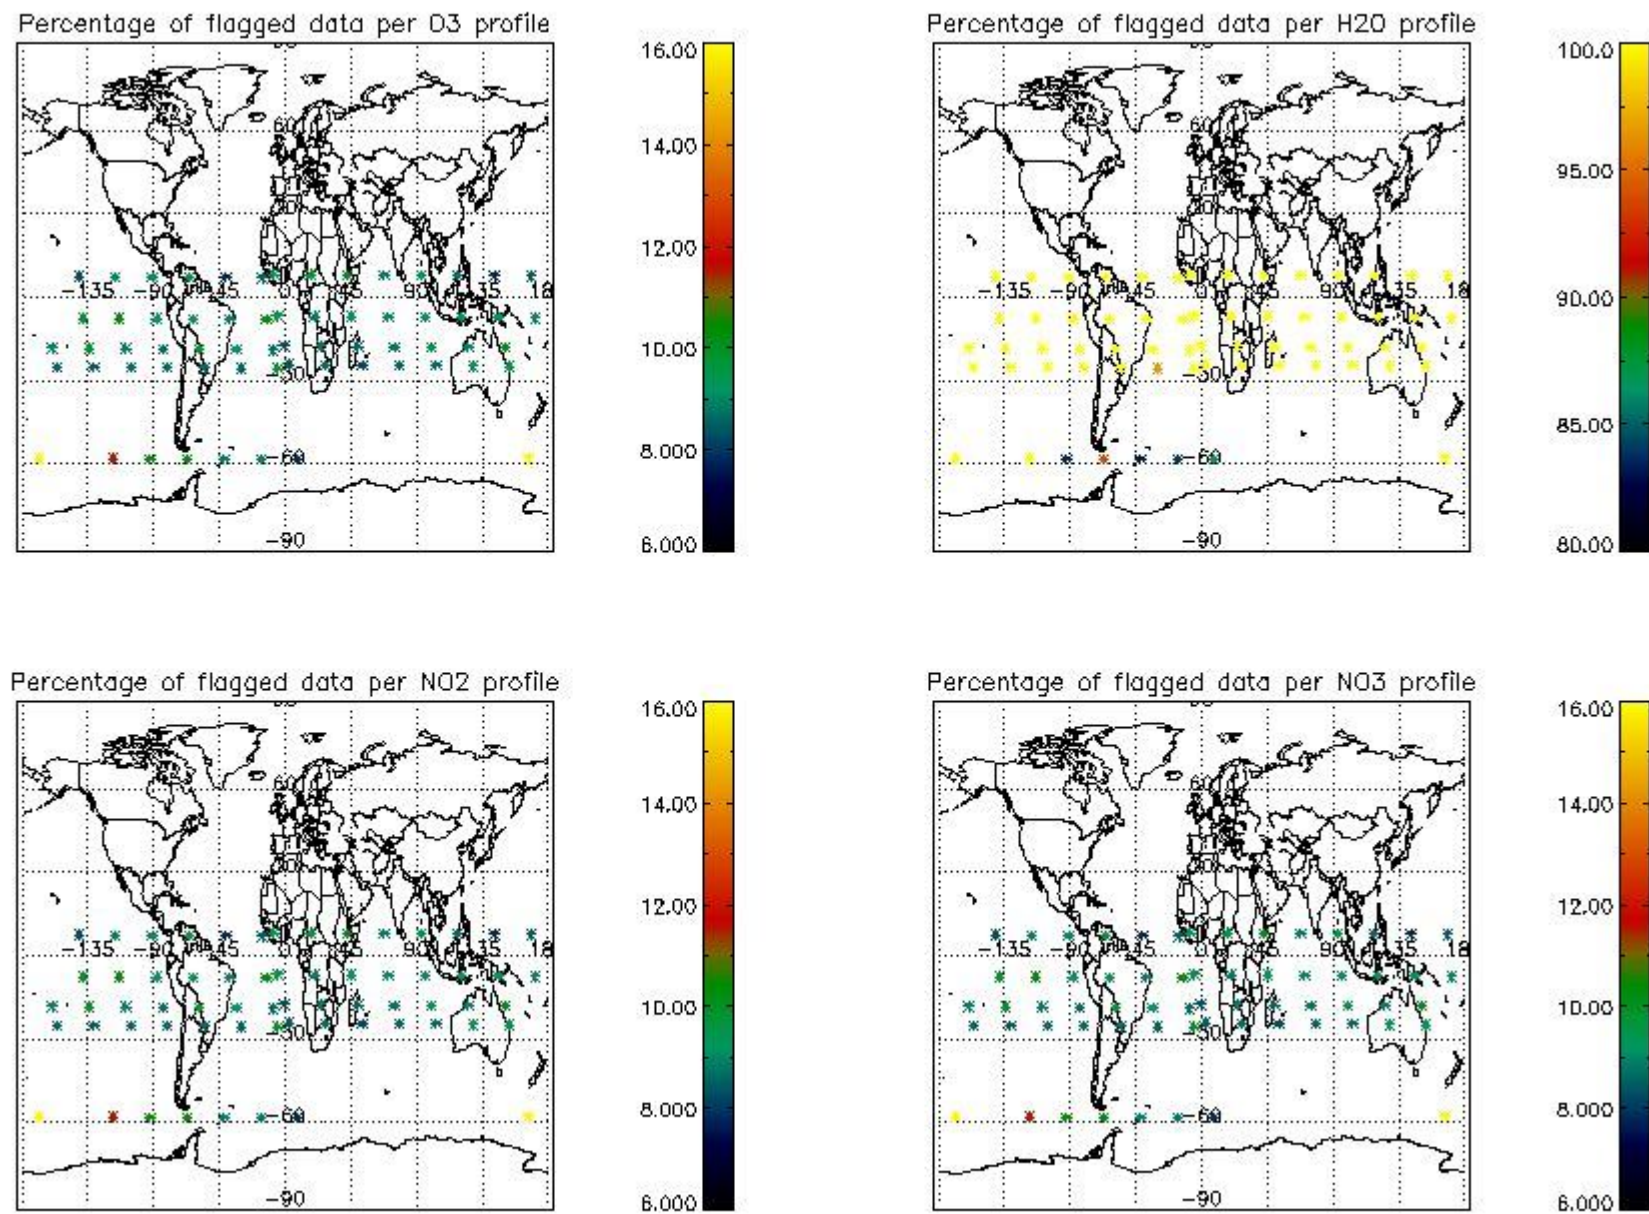

3.1 Plot quality information per product (time dependant)

3.2 Plot quality information per product (world map)

4. Level 1 quality information per product

In this section it is plotted some information contained in the Quality Summary data set of the level 2 products that comes from the level 1b processing. Products without errors (error flag in the MPH set to "0") are used.