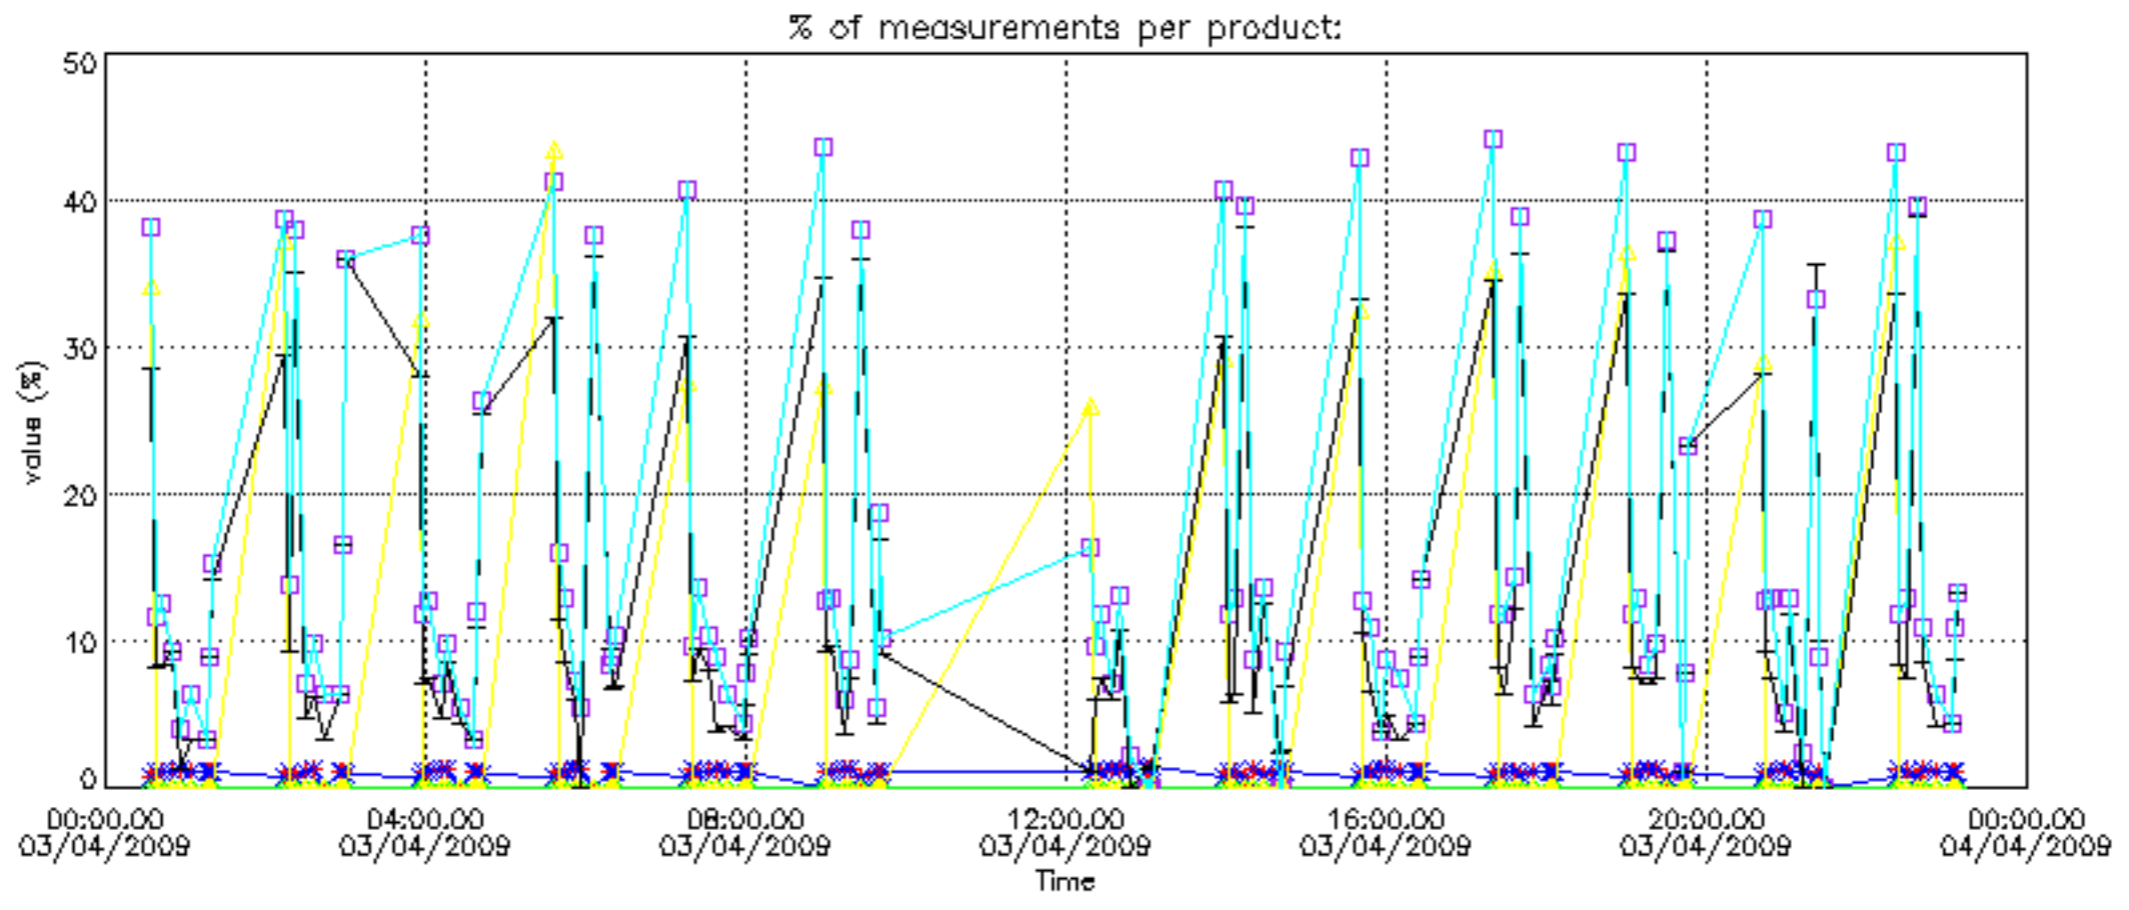

Percentage of cosmic ray hits per profile

Percentage of datation errors per profile