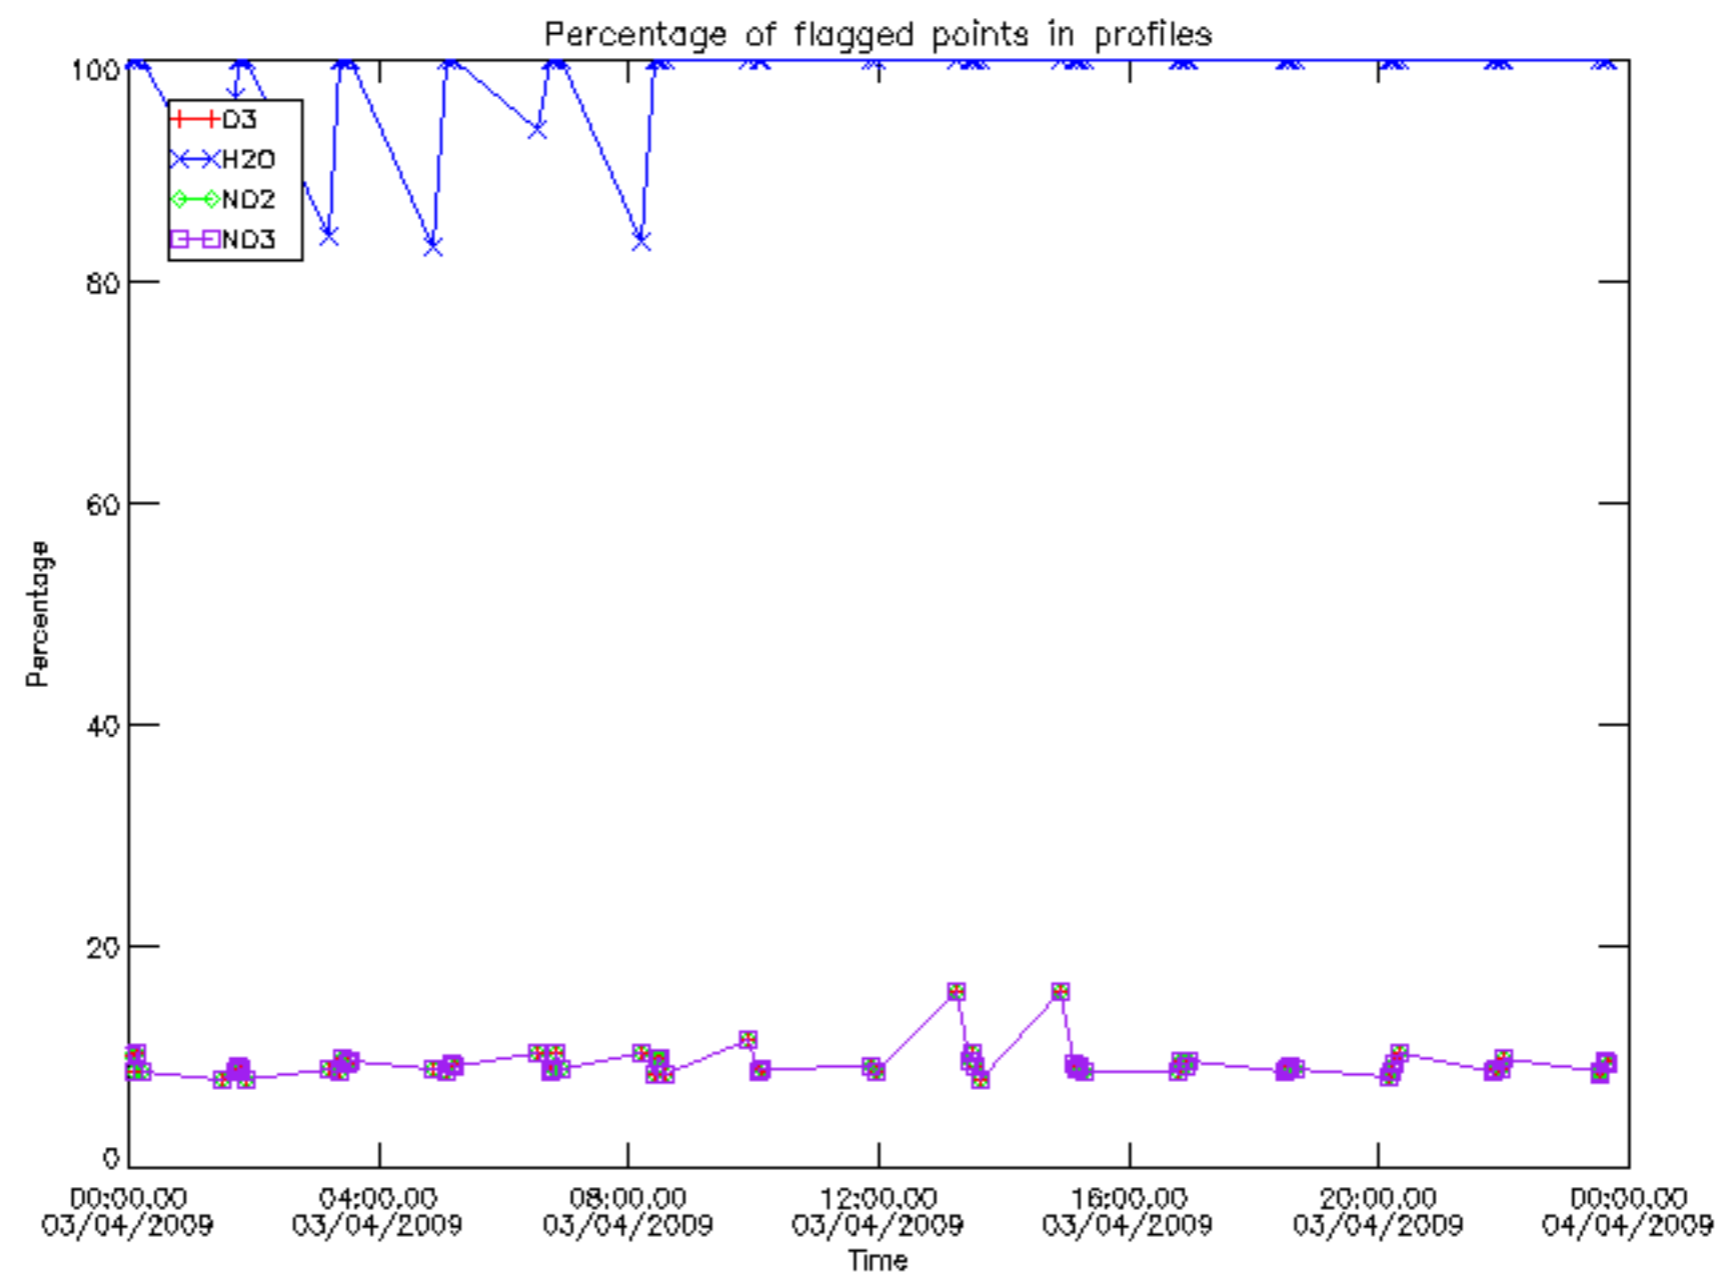

Percentage of flagged data per D3 profile

Percentage of flagged data per H2O profile