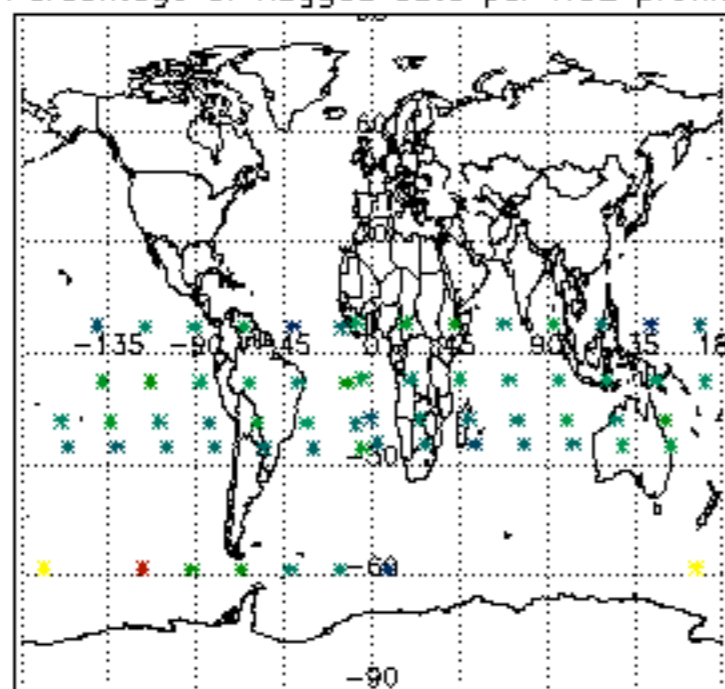

Percentage of flagged data per NO2 profile