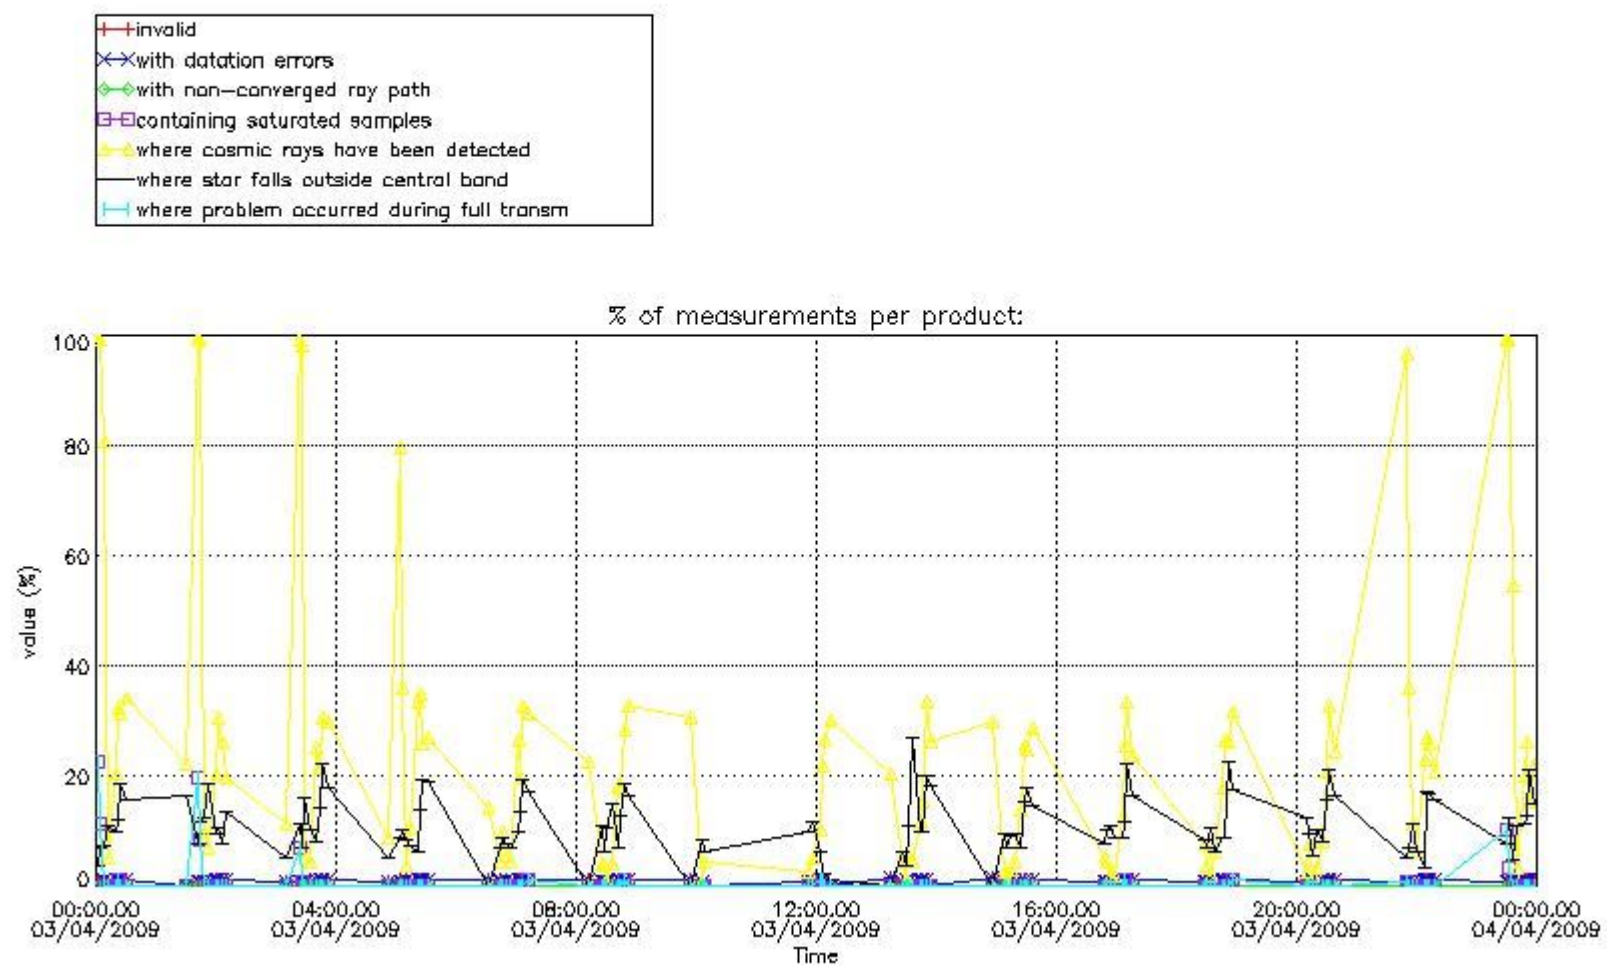

3. Quality information per product

In this section it is plotted some information contained in the Quality Summary data set of the level 2 products. Only products in dark limb conditions and without errors (error flag in the MPH set to "0") are used.

3.1 Plot quality information per product (time dependant)

3.2 Plot quality information per product (world map)

4. Level 1 quality information per product

In this section it is plotted some information contained in the Quality Summary data set of the level 2 products that comes from the level 1b processing. Products without errors (error flag in the MPH set to "0") are used.

4.1 Plot quality information per product (time dependant) coming from level 1b processing

4.1.1 Plot level 1 quality information per product (time dependant): ENVISAT ASCENDING passes

4.1.2 Plot level 1 quality information per product (time dependant): ENVI SAT DESCENDING passes