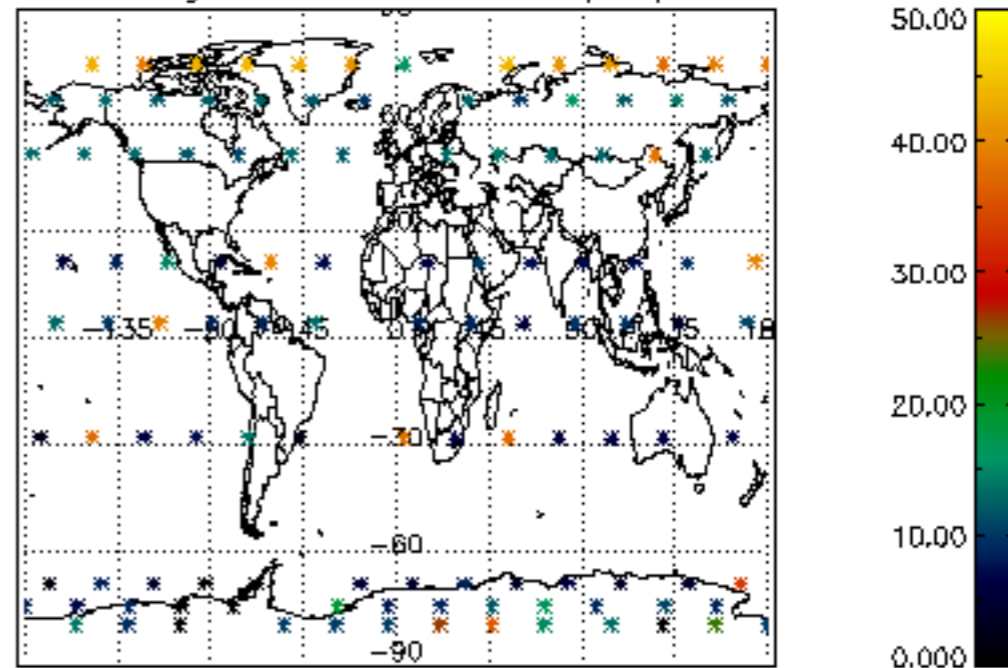

Percentage of saturation errors per profile