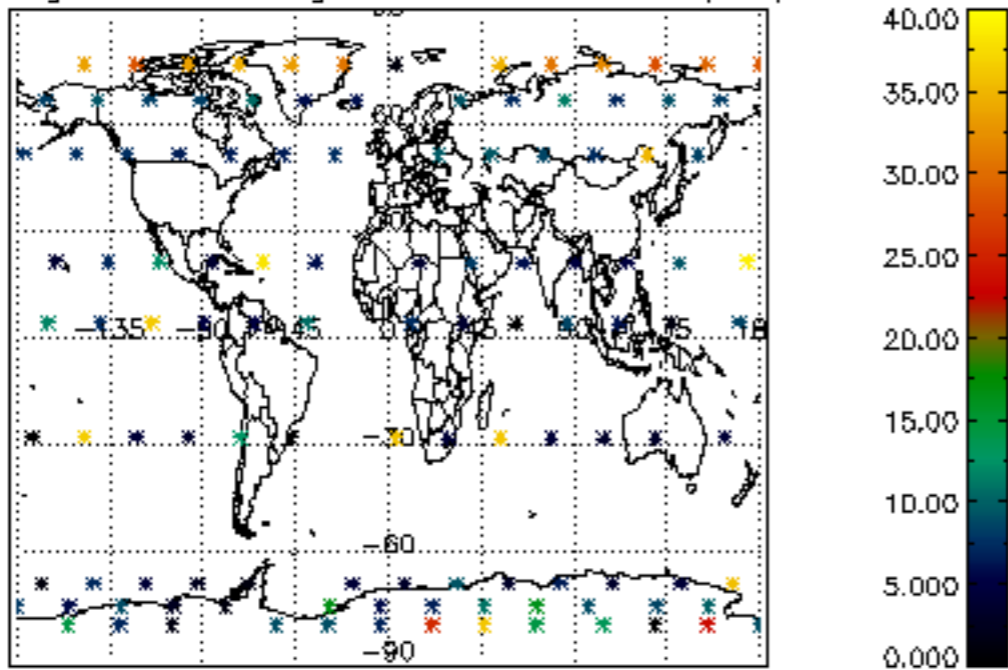

Percentage of star falling outside central band per profile