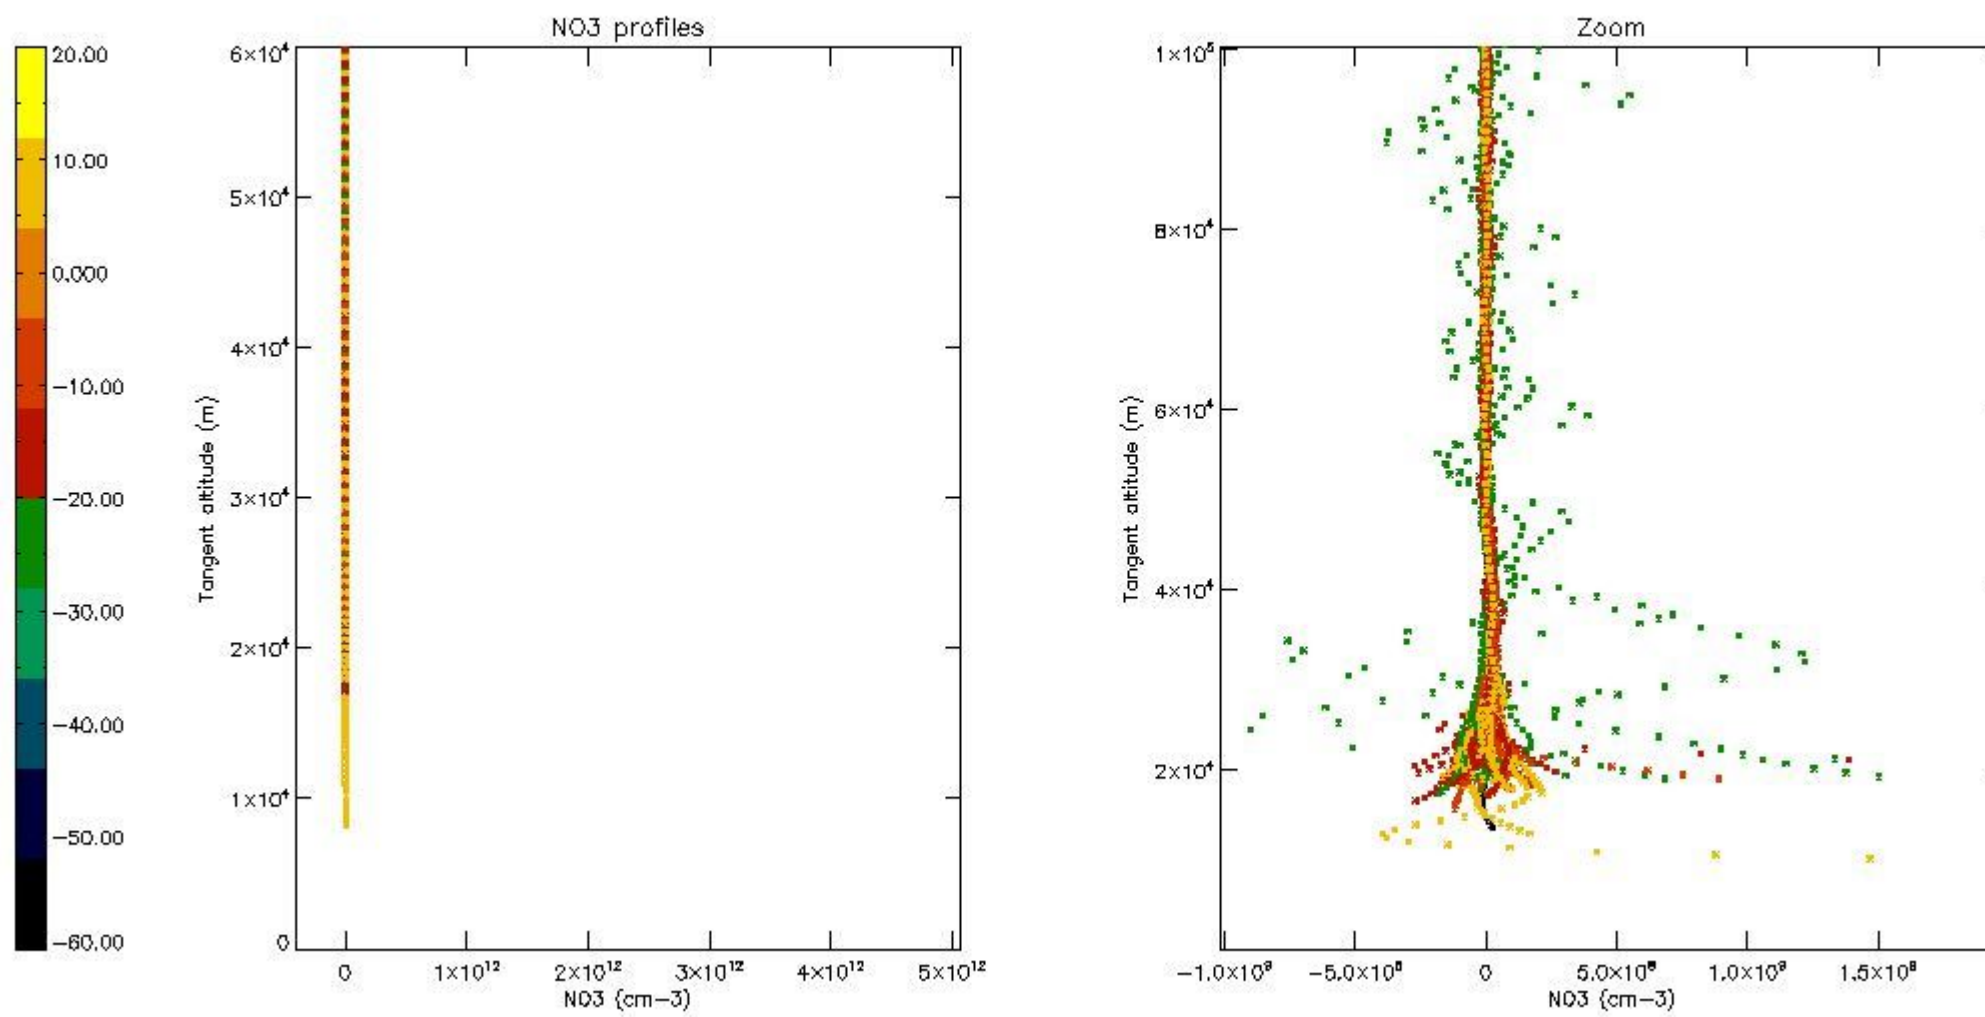

6. Auxiliary Data Files used for the production reported in section 2

The number reported in the third column indicates since which file (see list in section 2) the corresponding auxiliary file has been used. The fourth column is the date of those product files.

Type	Auxiliary Filename	Used since product	Used since product date
INST_PHYS_CHARACTERISTICS	GOM_INS_AXVIEC20091111_143220_20030716_120000_20500101_000000	1	03-APR-2009 00:01:56
LEVEL-2_PROC_CONFIG	GOM_PR2_AXVIEC20091111_152718_20020301_000000_20500101_000000	1	03-APR-2009 00:01:56
CROSS_SECTIONS_FILE	GOM_CRS_AXVIEC20091111_154832_20020301_000000_20500101_000000	1	03-APR-2009 00:01:56