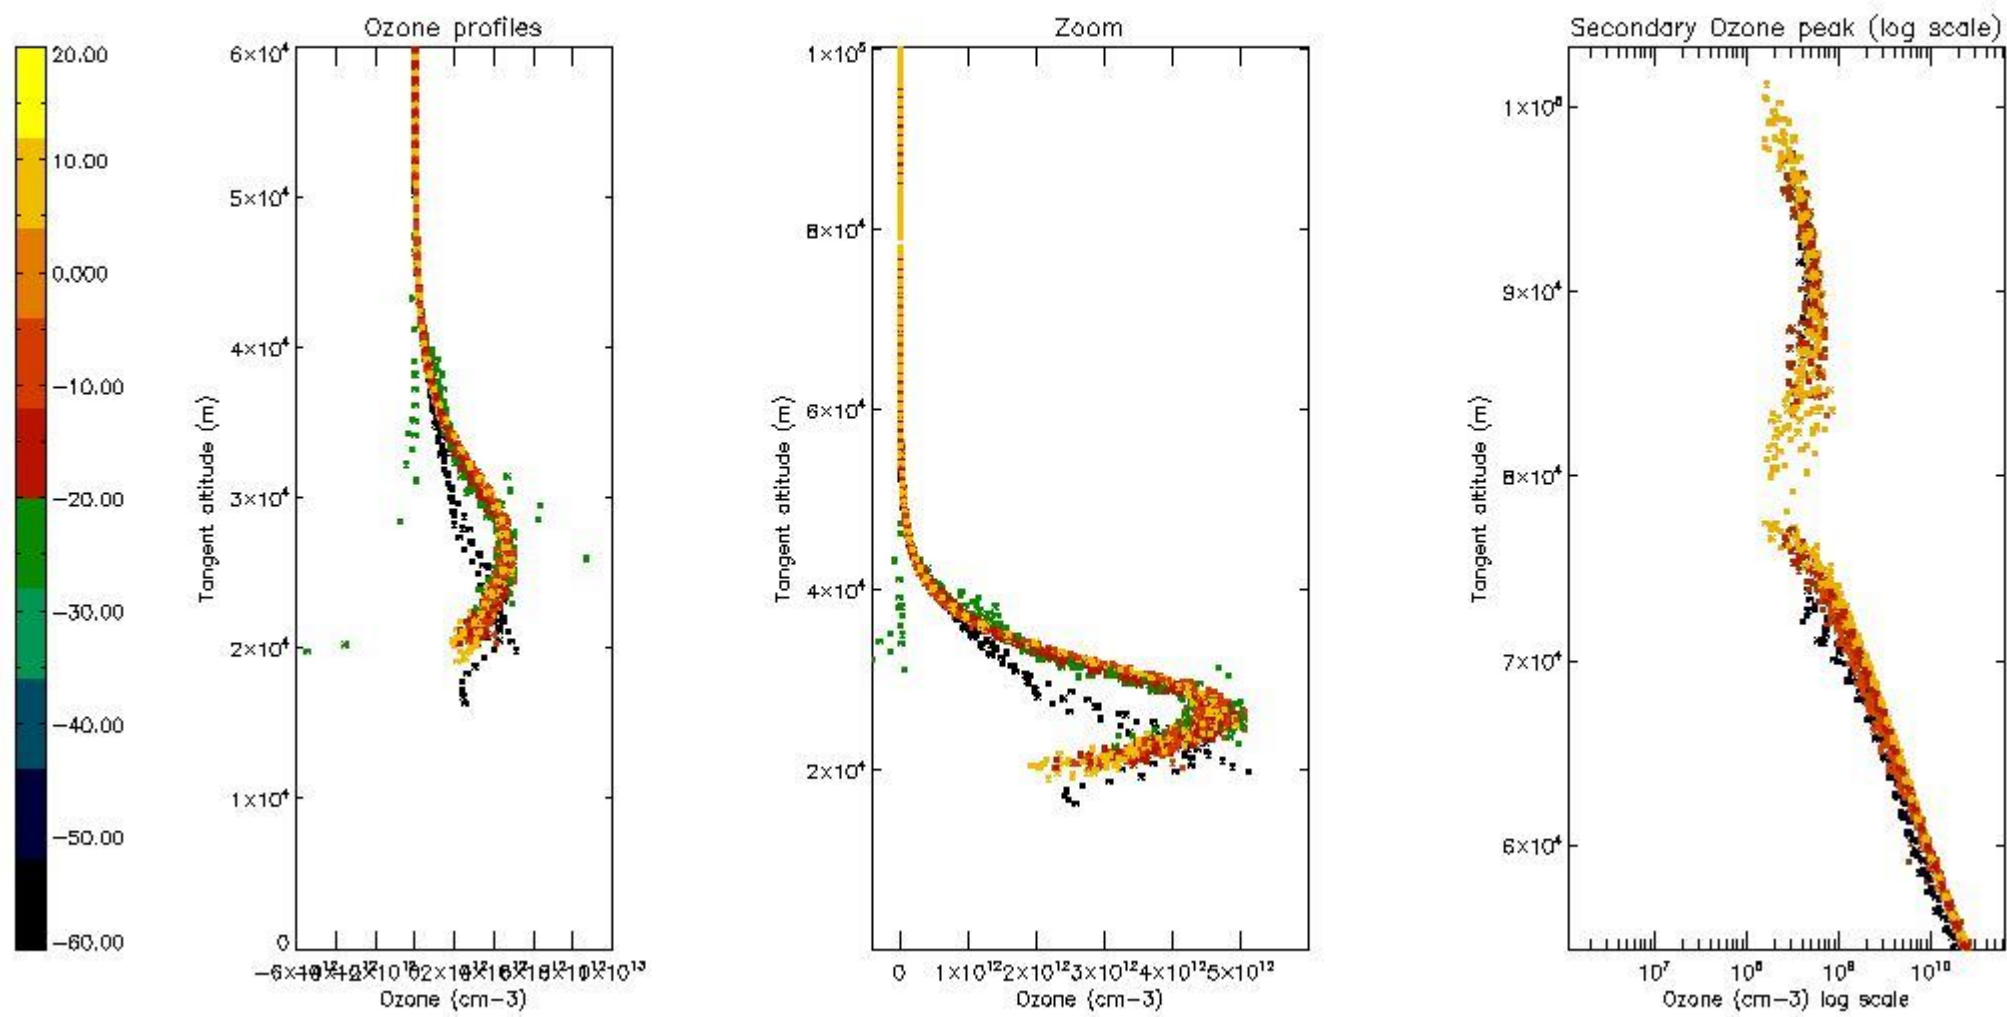

5.5 Plot ozone profiles where STD < 5% (dark without errors)

The colorbar represents the latitude.