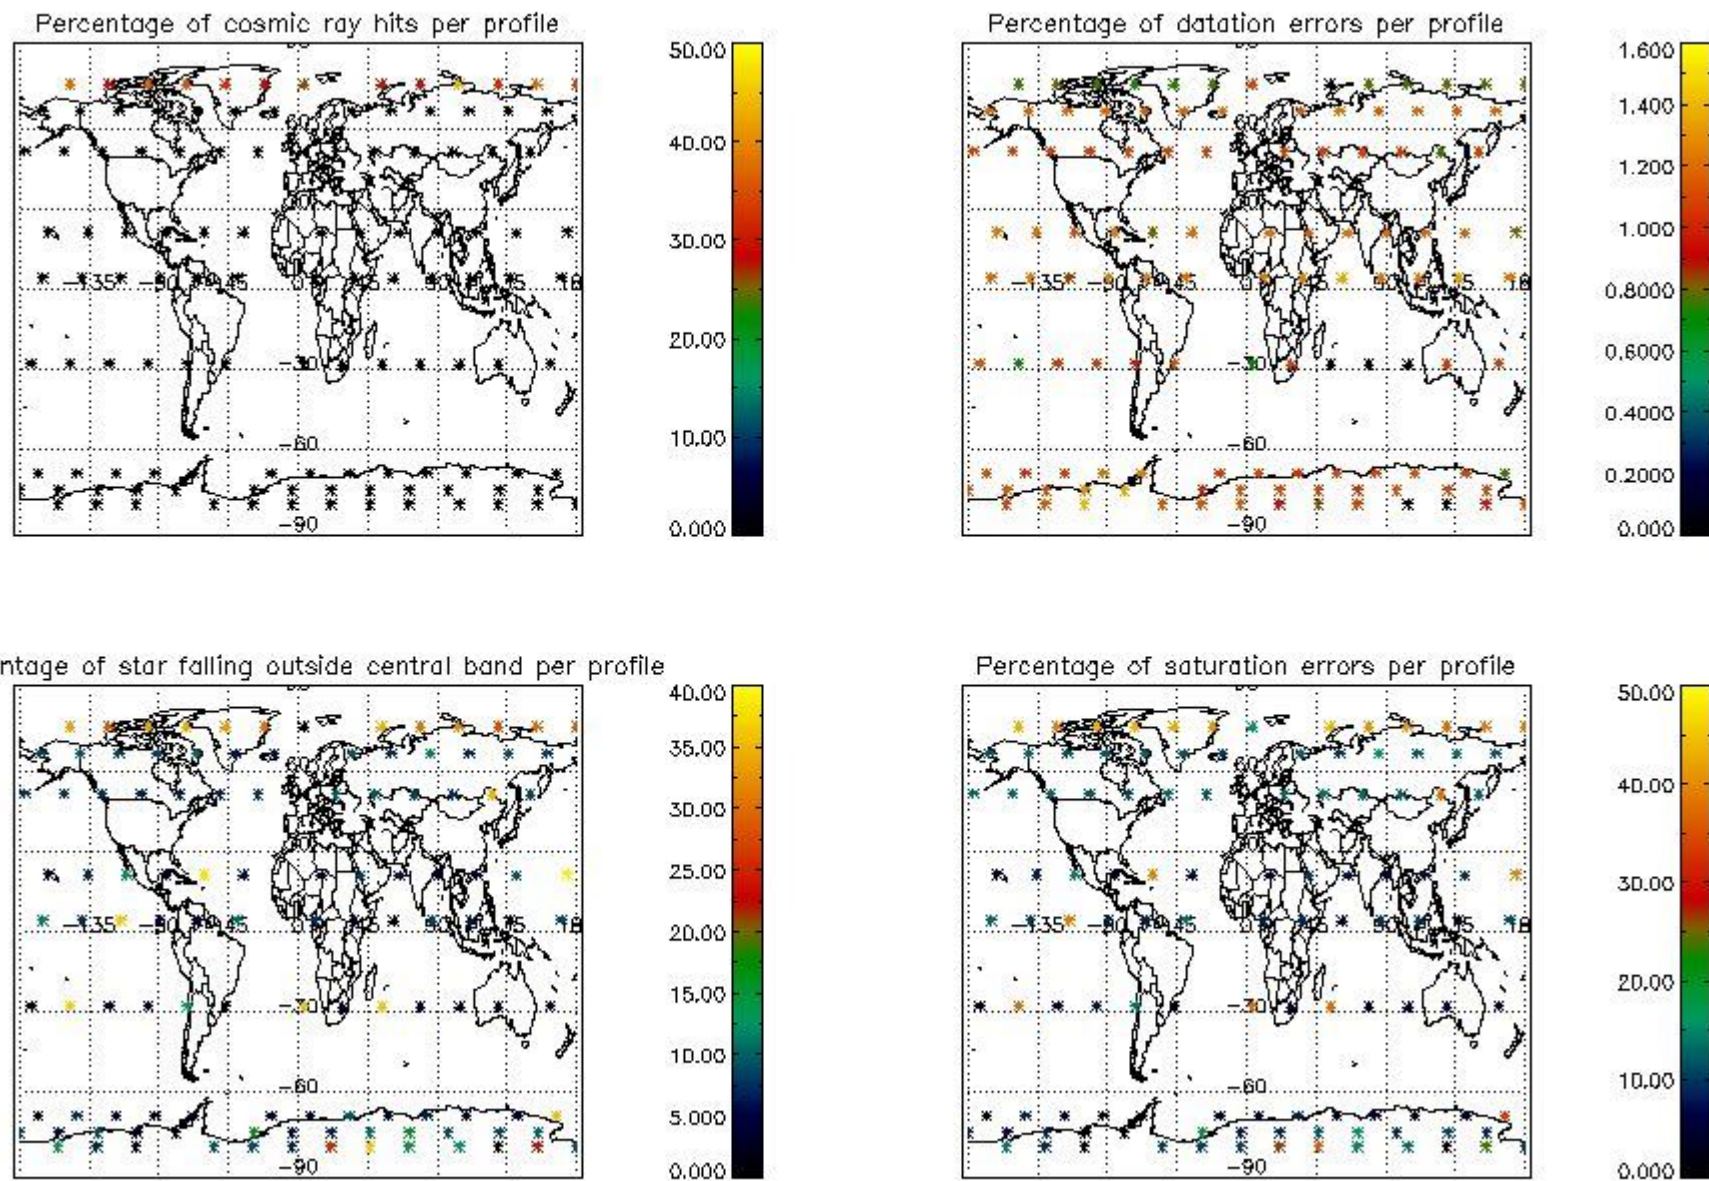

4.2.2 Plot level 1 quality information per product (world map): ENVISAT DESCENDING passes

5. Trace gas profiles

5.1 Ozone statistics based on quality of products

The final quality of the products can be "measured" using the STD (Standard Deviation) attached to every point profile. This information is written to the parameter GOM_NL__2P/NL_LOCAL_SPECIES_DENSITY/o3_std of the level 2 products. The table below shows the statistics for given STD ranges.

The statistics are given with respect to the overall valid production:

- Products without fatal errors: GOM_NL__2P/MPH/PRODUCT_ERR=0
- Valid point profile: GOM_NL__2P/NL_LOCAL_SPECIES_DENSITY/pcd(0)=0

The 'Criteria' is applied to valid points of dark limb products:

- Products in dark limb illumination condition: GOM_NL__2P/NL_SUMMARY_QUALITY/obs_ill_cond=0
- Products without fatal errors: GOM_NL__2P/MPH/PRODUCT_ERR=0
- Valid point profile: GOM_NL__2P/NL_LOCAL_SPECIES_DENSITY/pcd(0)=0

So, the table below shows the percentage of dark limb and valid observations for each criteria with respect to the overall valid daily observations.

Criteria	% of total production
All STD	32
STD < 20	19