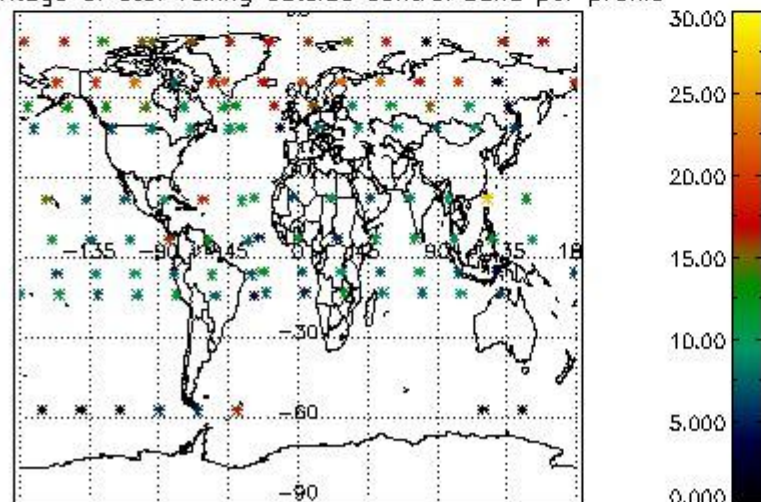

Percentage of star falling outside central band per profile