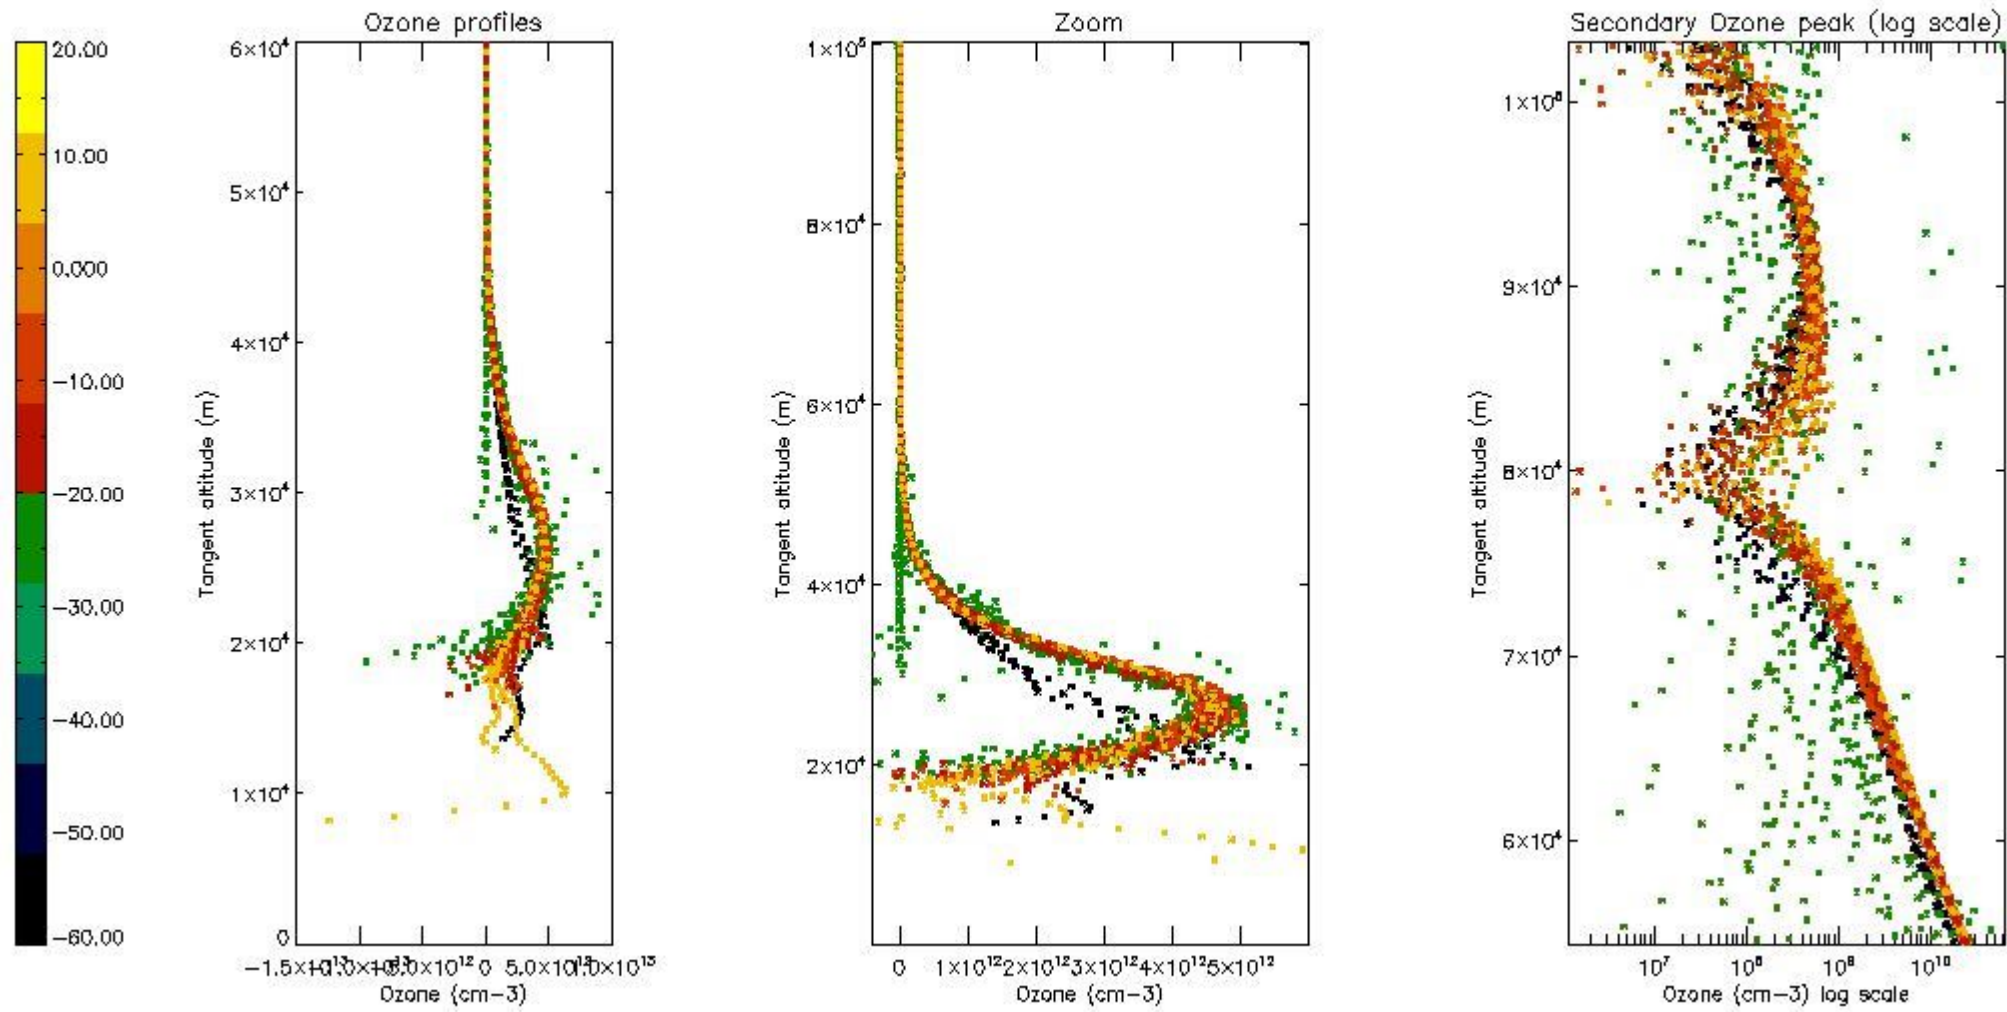

STD < 10	16
STD < 5	13

5.2 Plot ozone profiles for all STD (dark without errors)

The colorbar represents the latitude.

5.3 Plot ozone profiles where STD < 20% (dark without errors)

The colorbar represents the latitude.