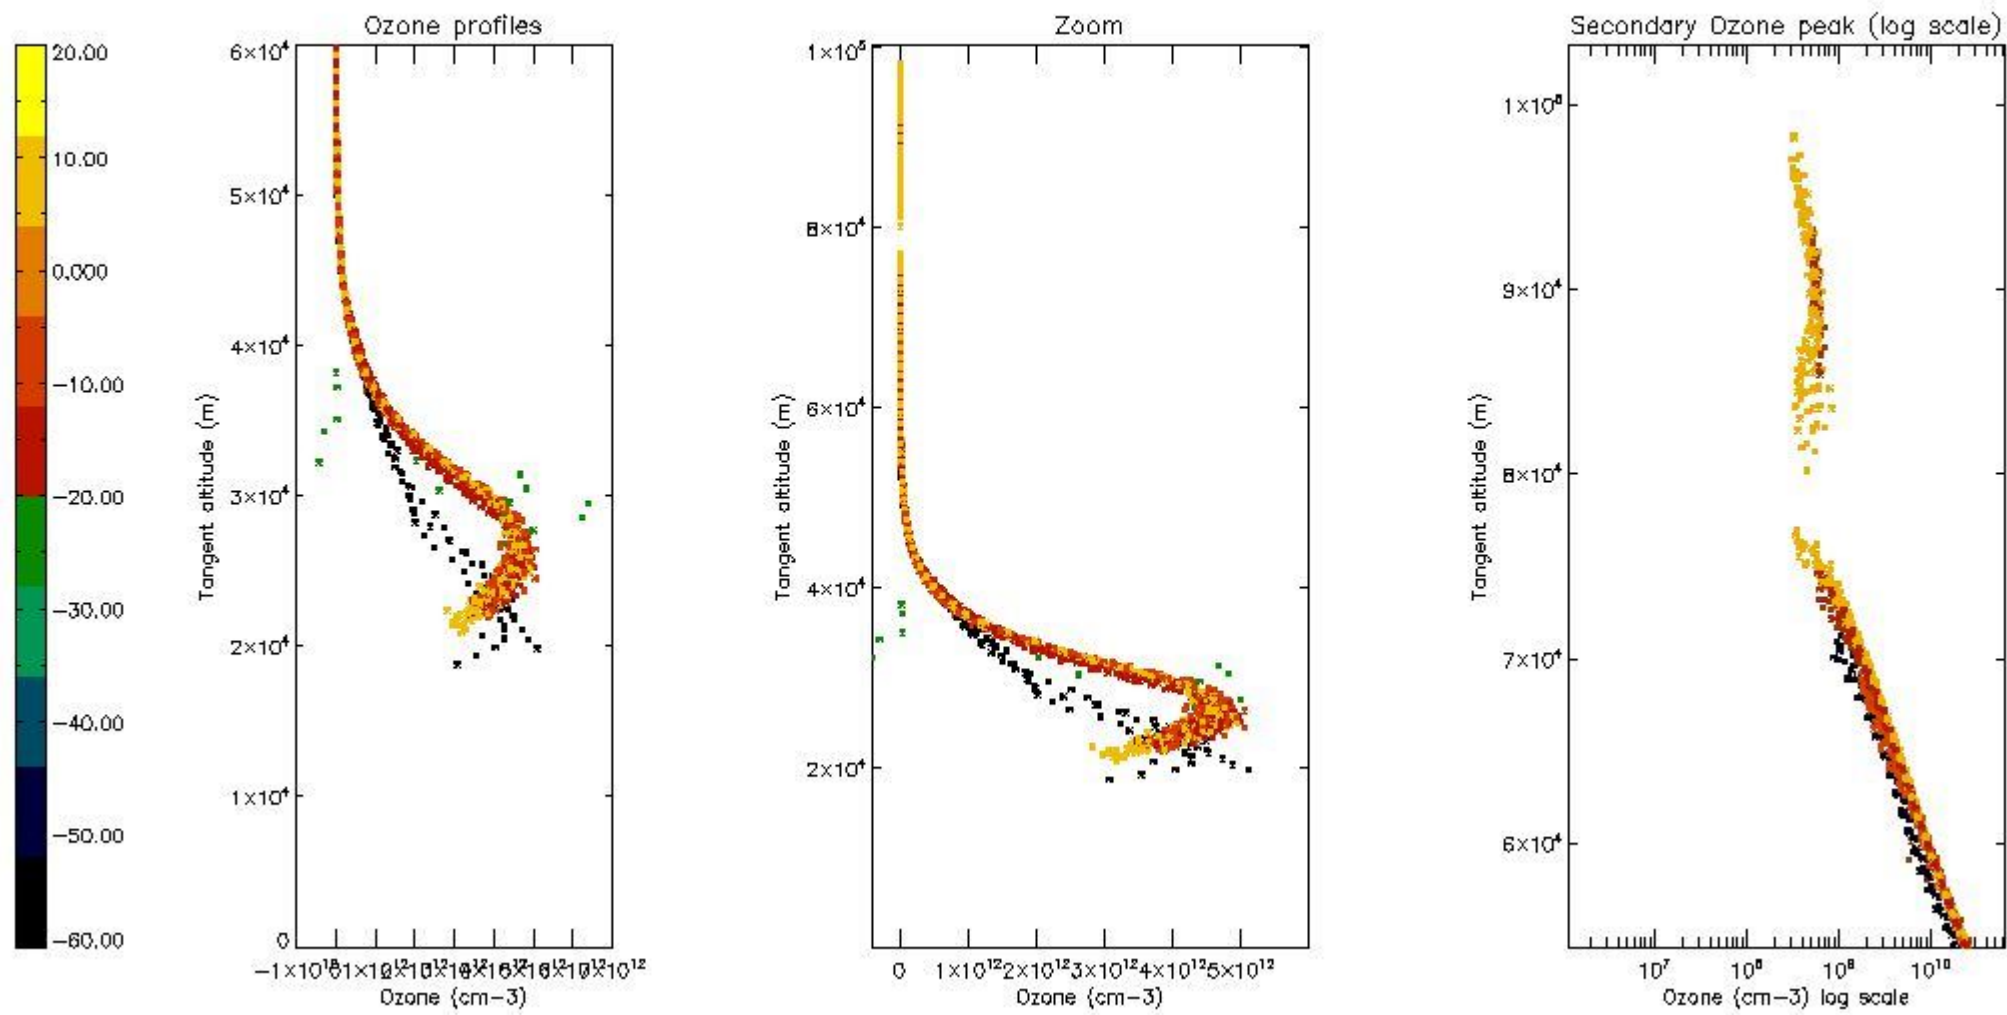

5.6 Plot NO₂ profiles for all STD (dark without errors)

The colorbar represents the latitude.