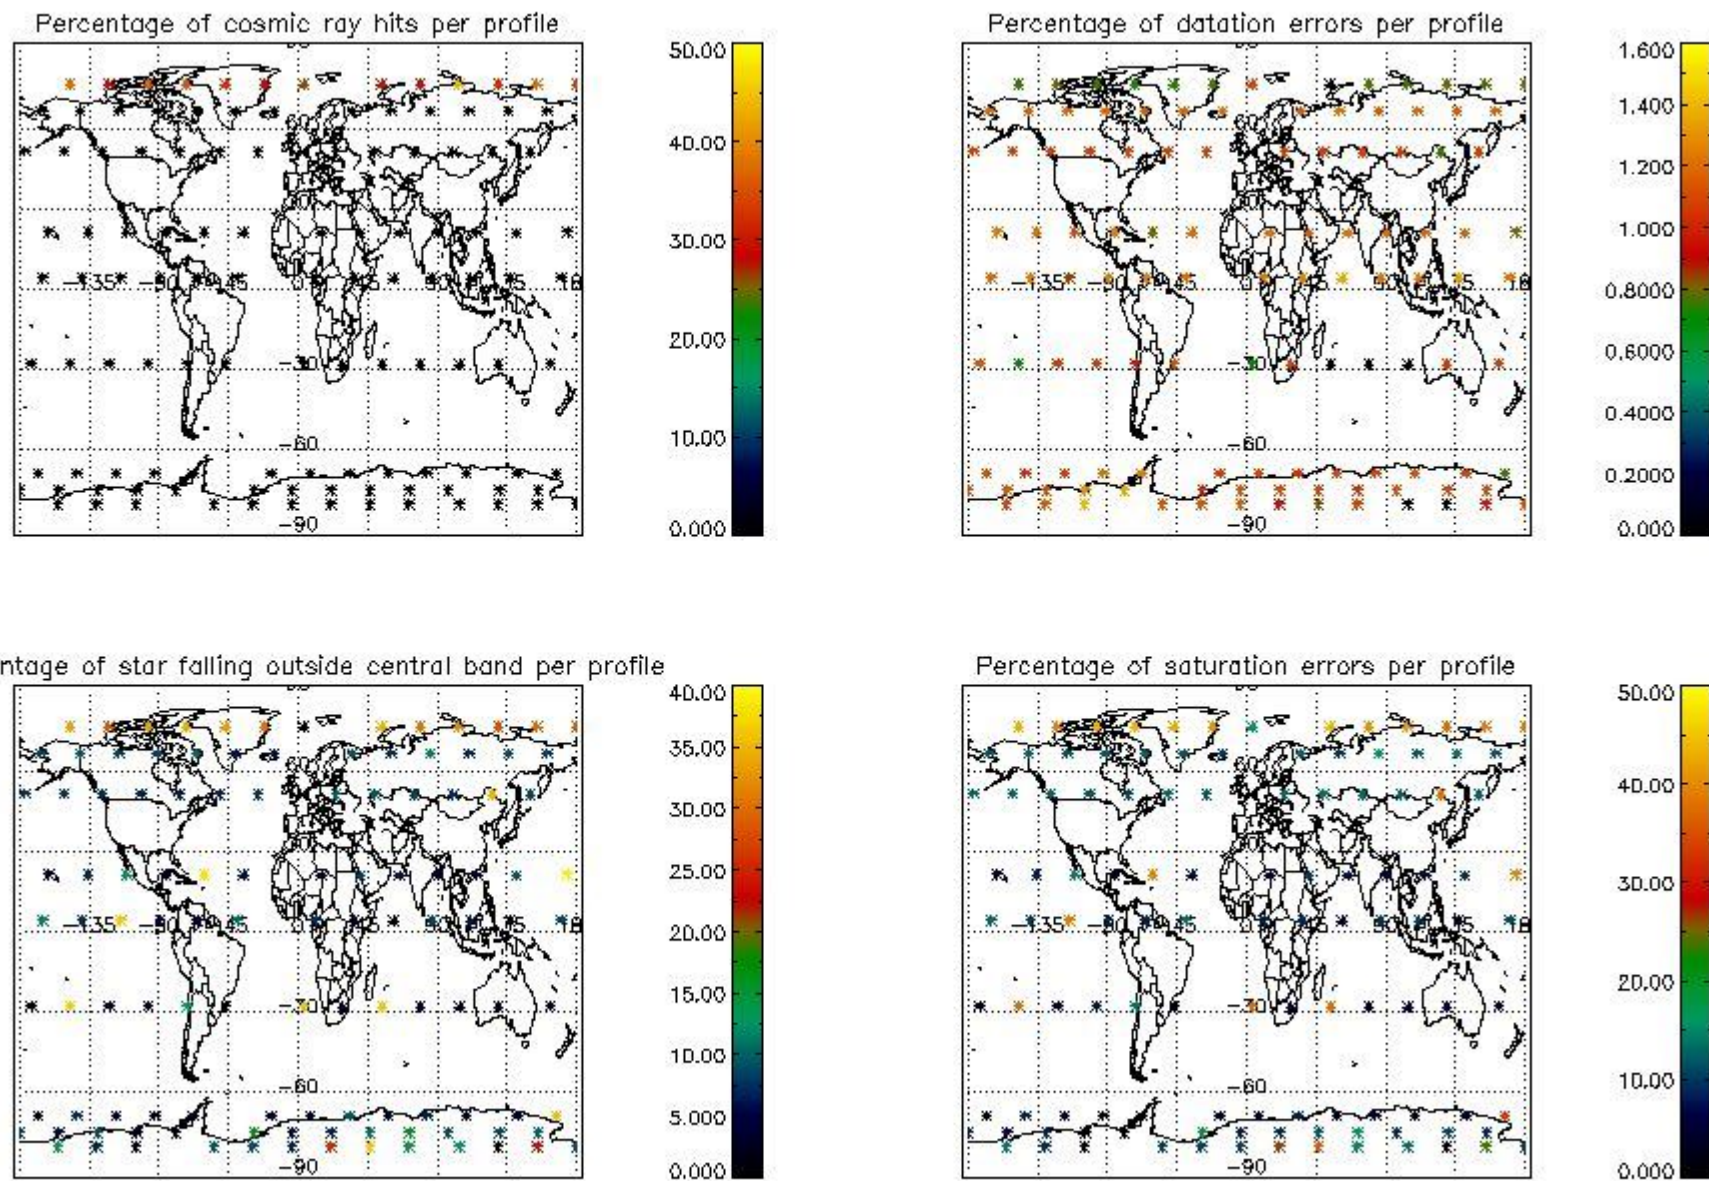

3.1 Plot quality information per product (time dependant)

3.2 Plot quality information per product (world map)

4. Level 1 quality information per product

In this section it is plotted some information contained in the Quality Summary data set of the level 2 products that comes from the level 1b processing. Products without errors (error flag in the MPH set to "0") are used.

4.1 Plot quality information per product (time dependant) coming from level 1b processing

4.1.1 Plot level 1 quality information per product (time dependant): ENVISAT ASCENDING passes

4.1.2 Plot level 1 quality information per product (time dependant): ENVI SAT DESCENDING passes

4.2 Plot quality information per product coming from level 1b processing (world map)

4.2.1 Plot level 1 quality information per product (world map): ENVISAT ASCENDING passes

4.2.2 Plot level 1 quality information per product (world map): ENVISAT DESCENDING passes