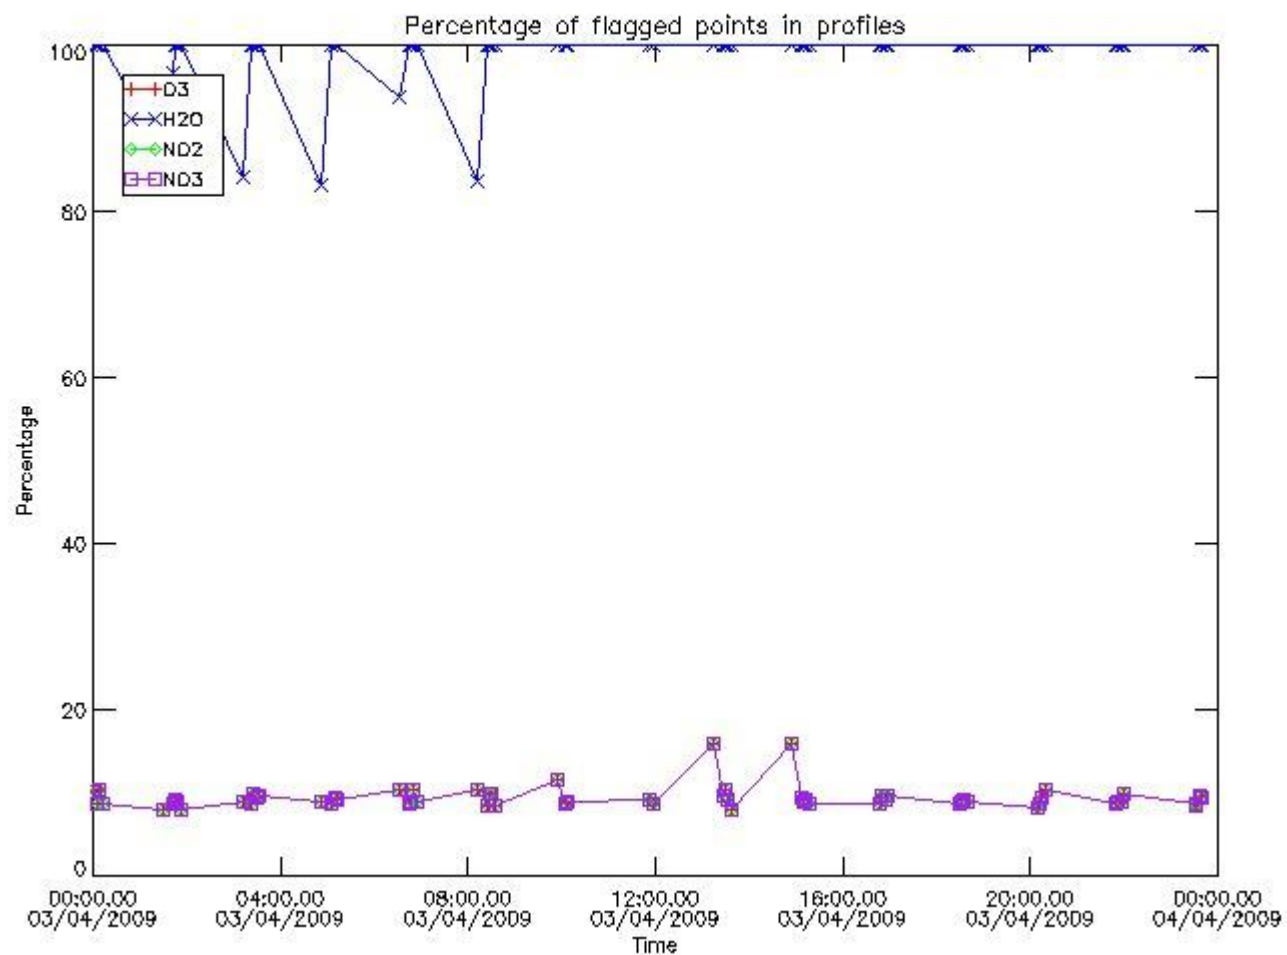

3.1 Plot quality information per product (time dependant)

3.2 Plot quality information per product (world map)

4. Level 1 quality information per product

In this section it is plotted some information contained in the Quality Summary data set of the level 2 products that comes from the level 1b processing. Products without errors (error flag in the MPH set to "0") are used.