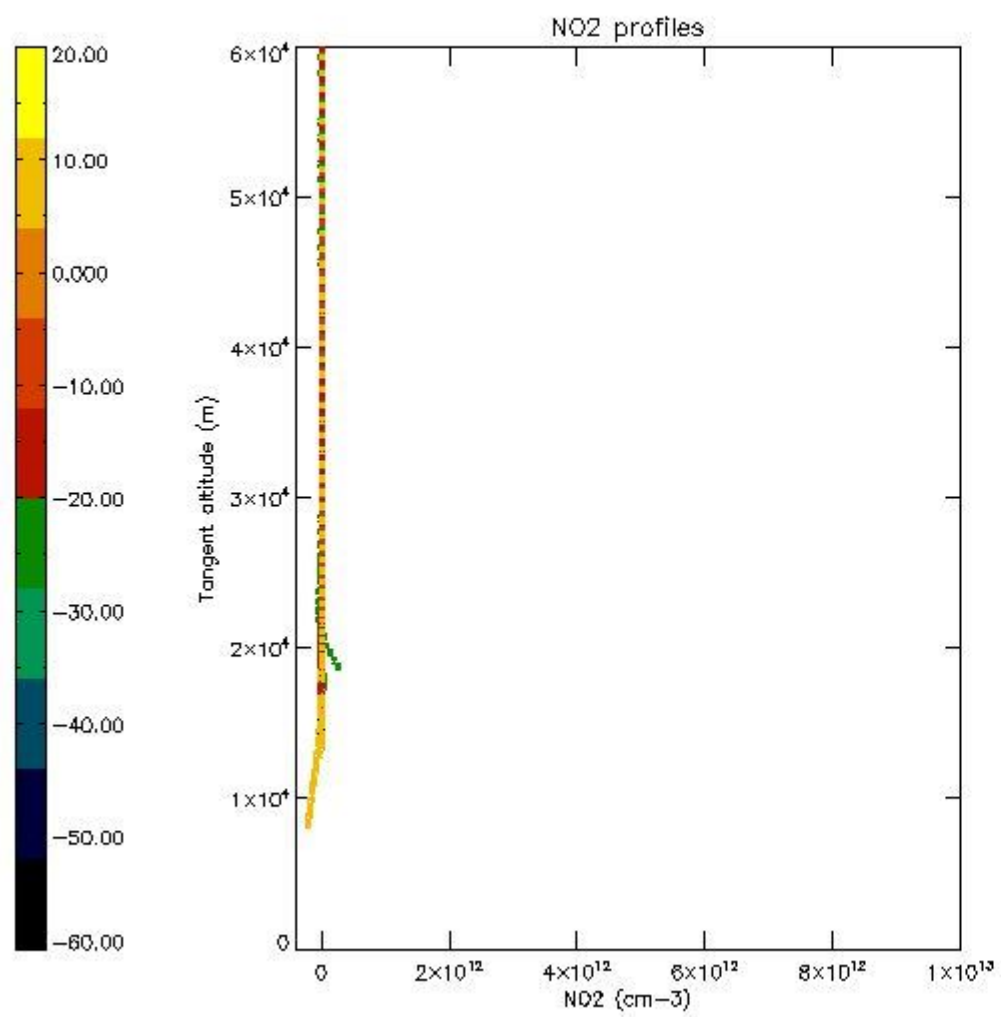

5.7 Plot NO3 profiles for all STD (dark without errors)

The colorbar represents the latitude.