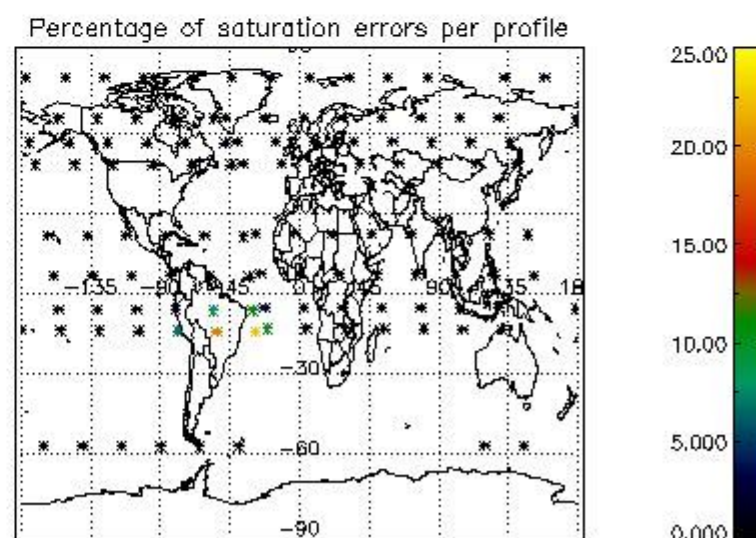

3.1 Plot quality information per product (time dependant)

3.2 Plot quality information per product (world map)

4. Level 1 quality information per product

In this section it is plotted some information contained in the Quality Summary data set of the level 2 products that comes from the level 1b processing. Products without errors (error flag in the MPH set to "0") are used.

4.1 Plot quality information per product (time dependant) coming from level 1b processing

4.1.1 Plot level 1 quality information per product (time dependant): ENVISAT ASCENDING passes

4.1.2 Plot level 1 quality information per product (time dependant): ENVI SAT DESCENDING passes

4.2 Plot quality information per product coming from level 1b processing (world map)

4.2.1 Plot level 1 quality information per product (world map): ENVISAT ASCENDING passes

4.2.2 Plot level 1 quality information per product (world map): ENVISAT DESCENDING passes