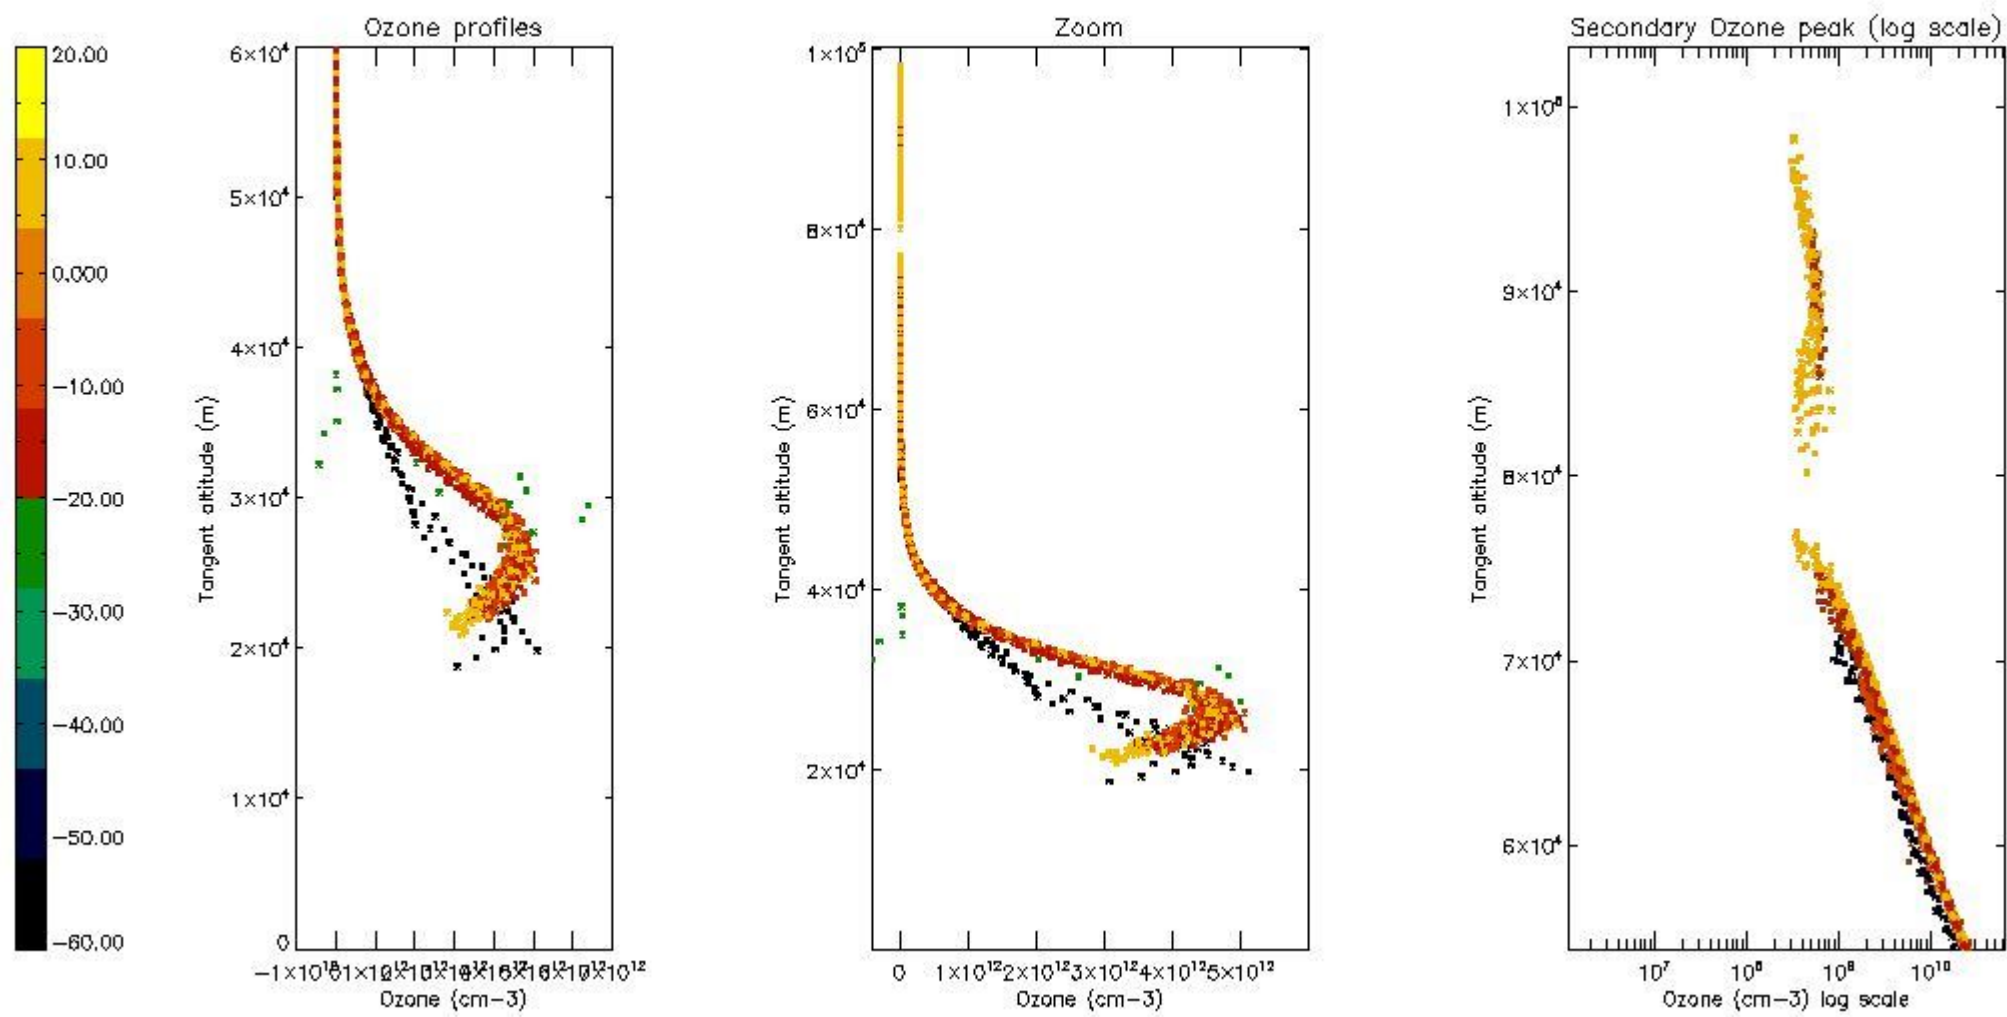

3.1 Plot quality information per product (time dependant)

3.2 Plot quality information per product (world map)

4. Level 1 quality information per product

In this section it is plotted some information contained in the Quality Summary data set of the level 2 products that comes from the level 1b processing. Products without errors (error flag in the MPH set to "0") are used.

STD < 10	16
STD < 5	13

5.2 Plot ozone profiles for all STD (dark without errors)

The colorbar represents the latitude.

5.3 Plot ozone profiles where STD < 20% (dark without errors)

The colorbar represents the latitude.

5.4 Plot ozone profiles where STD < 10% (dark without errors)

The colorbar represents the latitude.

5.5 Plot ozone profiles where STD < 5% (dark without errors)

The colorbar represents the latitude.

5.6 Plot NO₂ profiles for all STD (dark without errors)