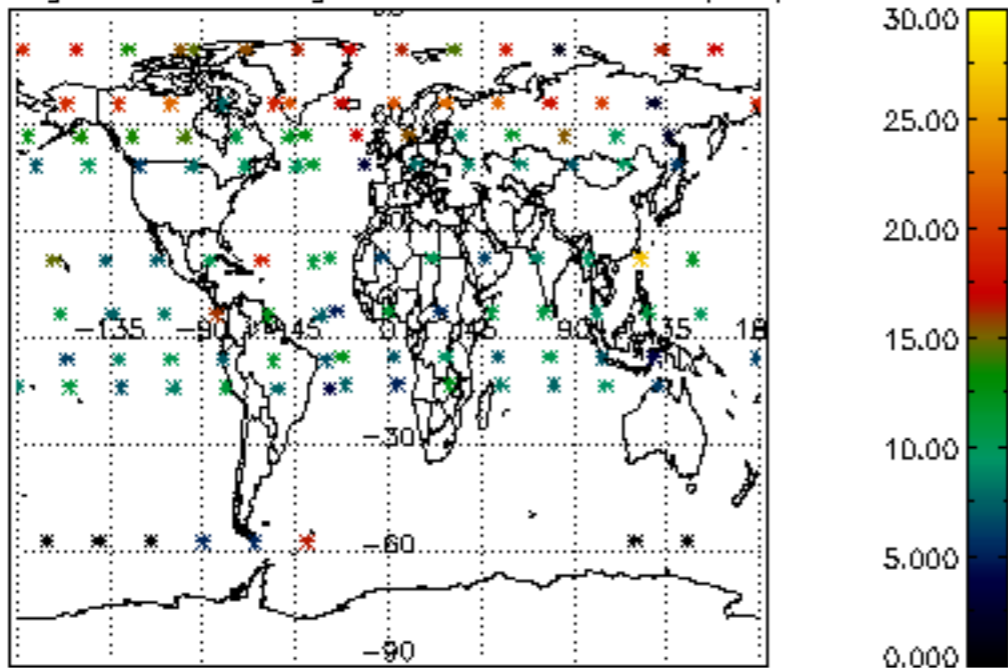

Percentage of cosmic ray hits per profile

Percentage of star falling outside central band per profile