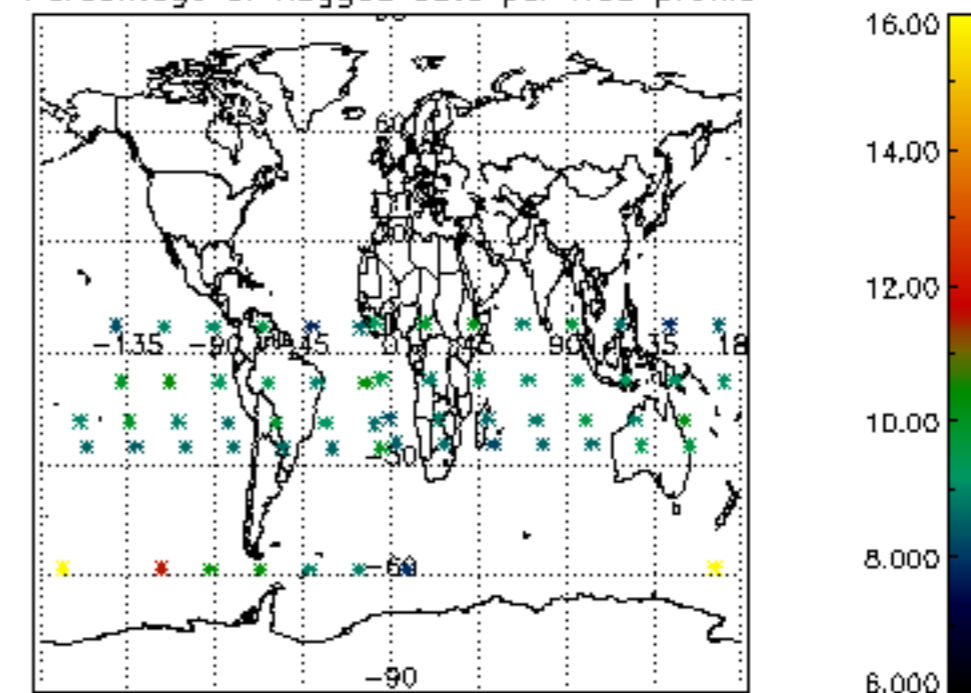

Percentage of flagged data per NO3 profile