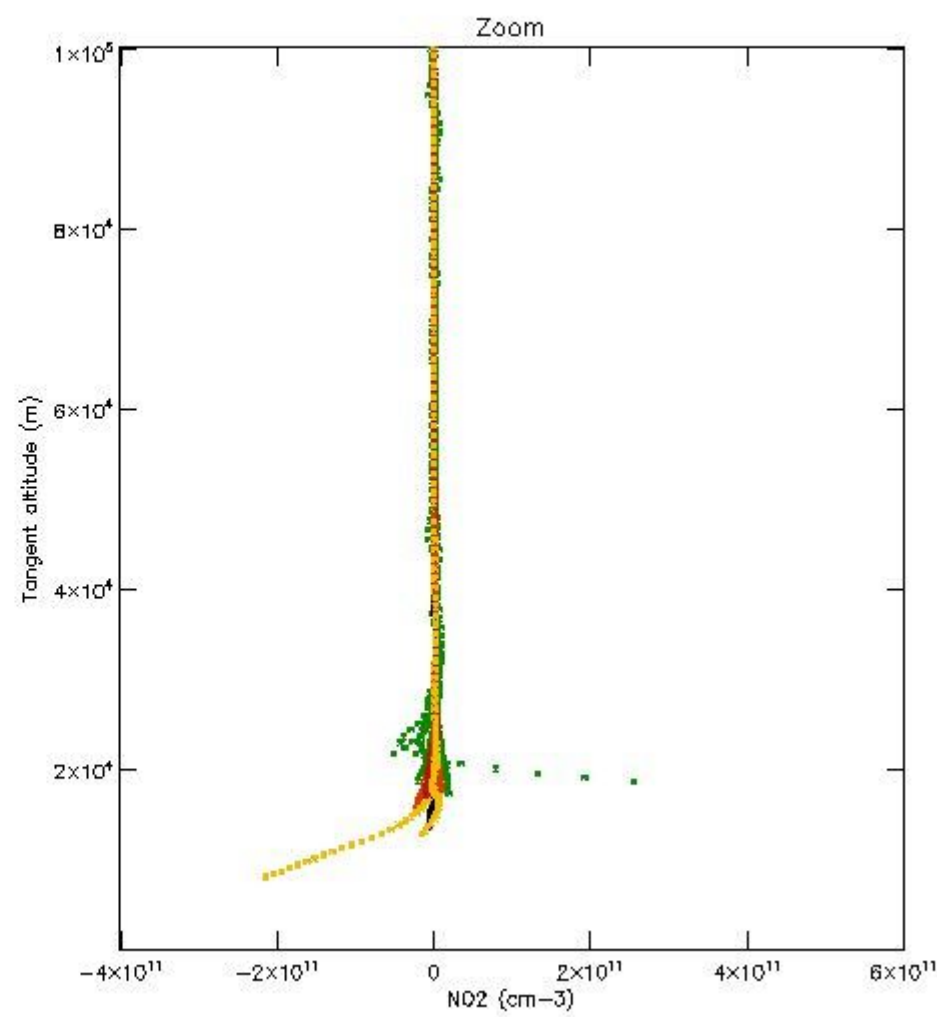

5.7 Plot NO3 profiles for all STD (dark without errors)

The colorbar represents the latitude.