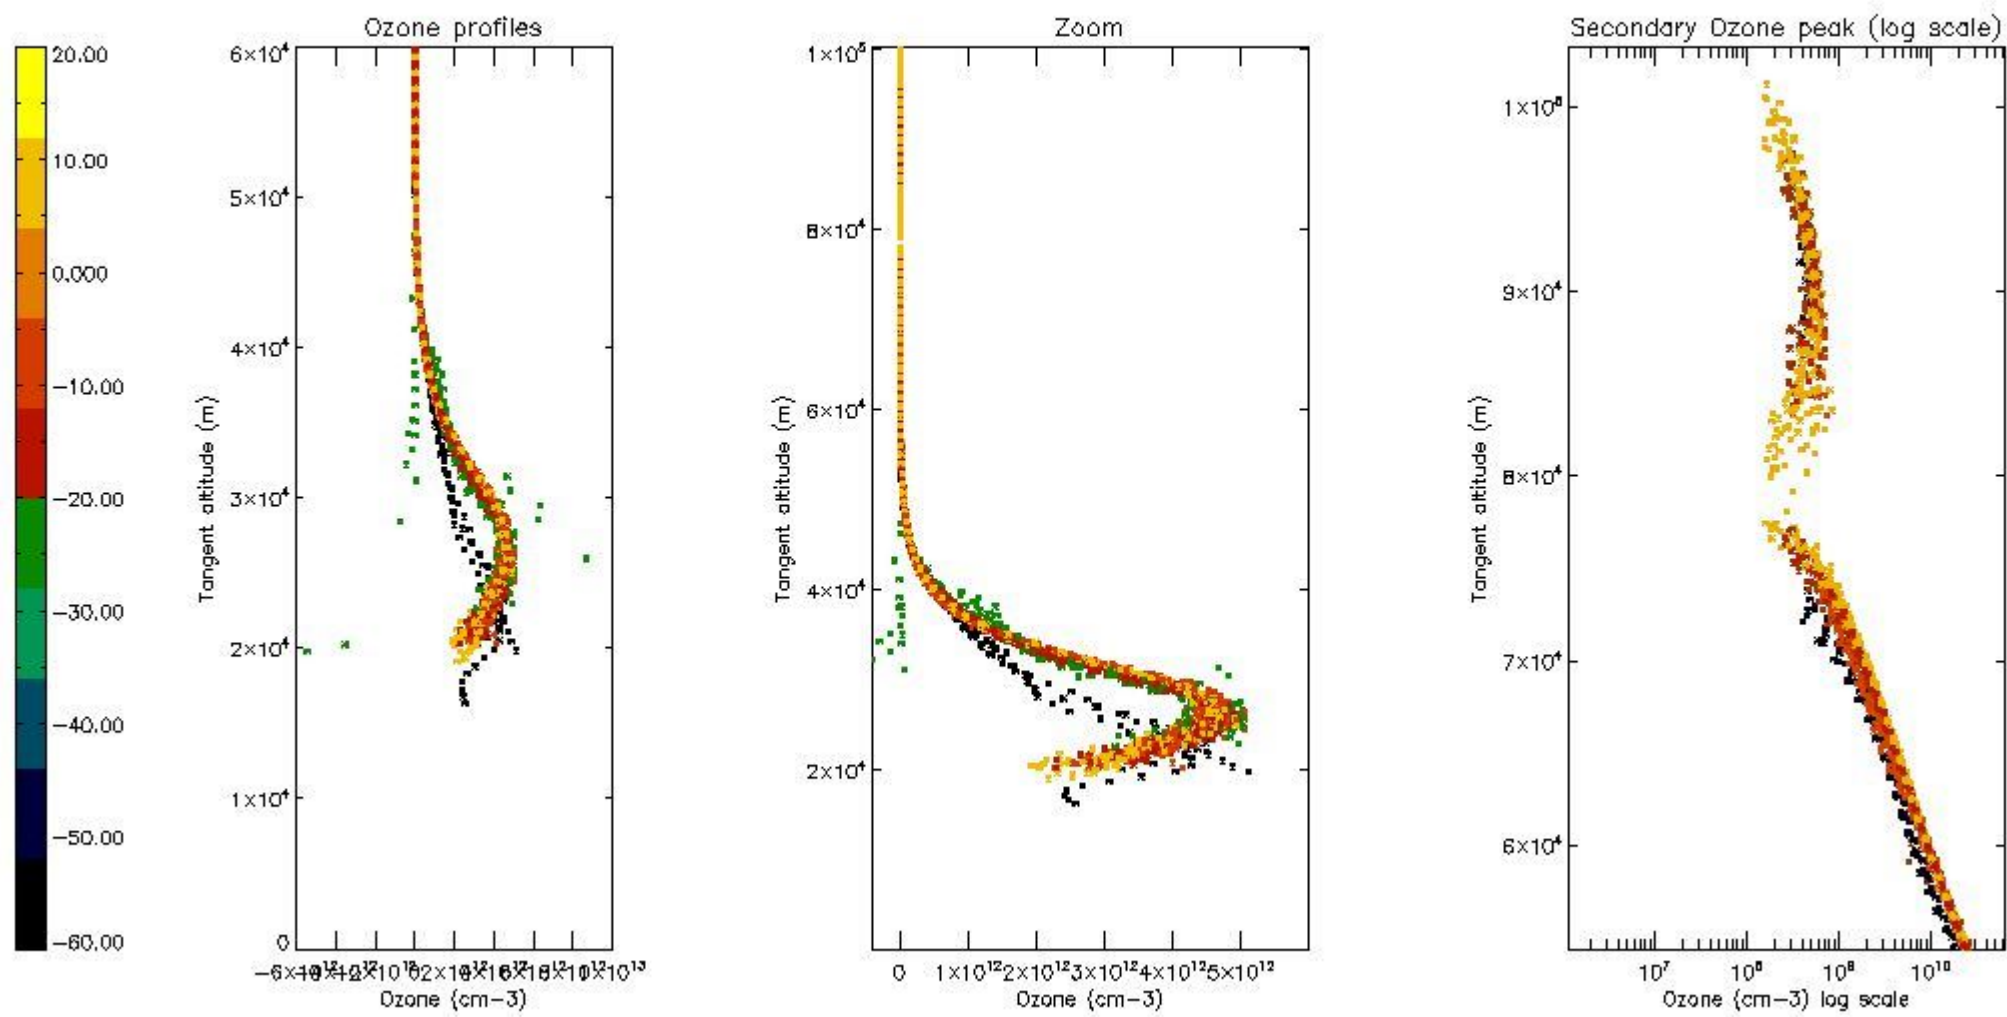

3.1 Plot quality information per product (time dependant)

3.2 Plot quality information per product (world map)

4. Level 1 quality information per product

In this section it is plotted some information contained in the Quality Summary data set of the level 2 products that comes from the level 1b processing. Products without errors (error flag in the MPH set to "0") are used.

STD < 10	16
STD < 5	13

5.2 Plot ozone profiles for all STD (dark without errors)

The colorbar represents the latitude.

5.3 Plot ozone profiles where STD < 20% (dark without errors)

The colorbar represents the latitude.

5.4 Plot ozone profiles where STD < 10% (dark without errors)

The colorbar represents the latitude.

5.5 Plot ozone profiles where STD < 5% (dark without errors)

The colorbar represents the latitude.

5.6 Plot NO₂ profiles for all STD (dark without errors)