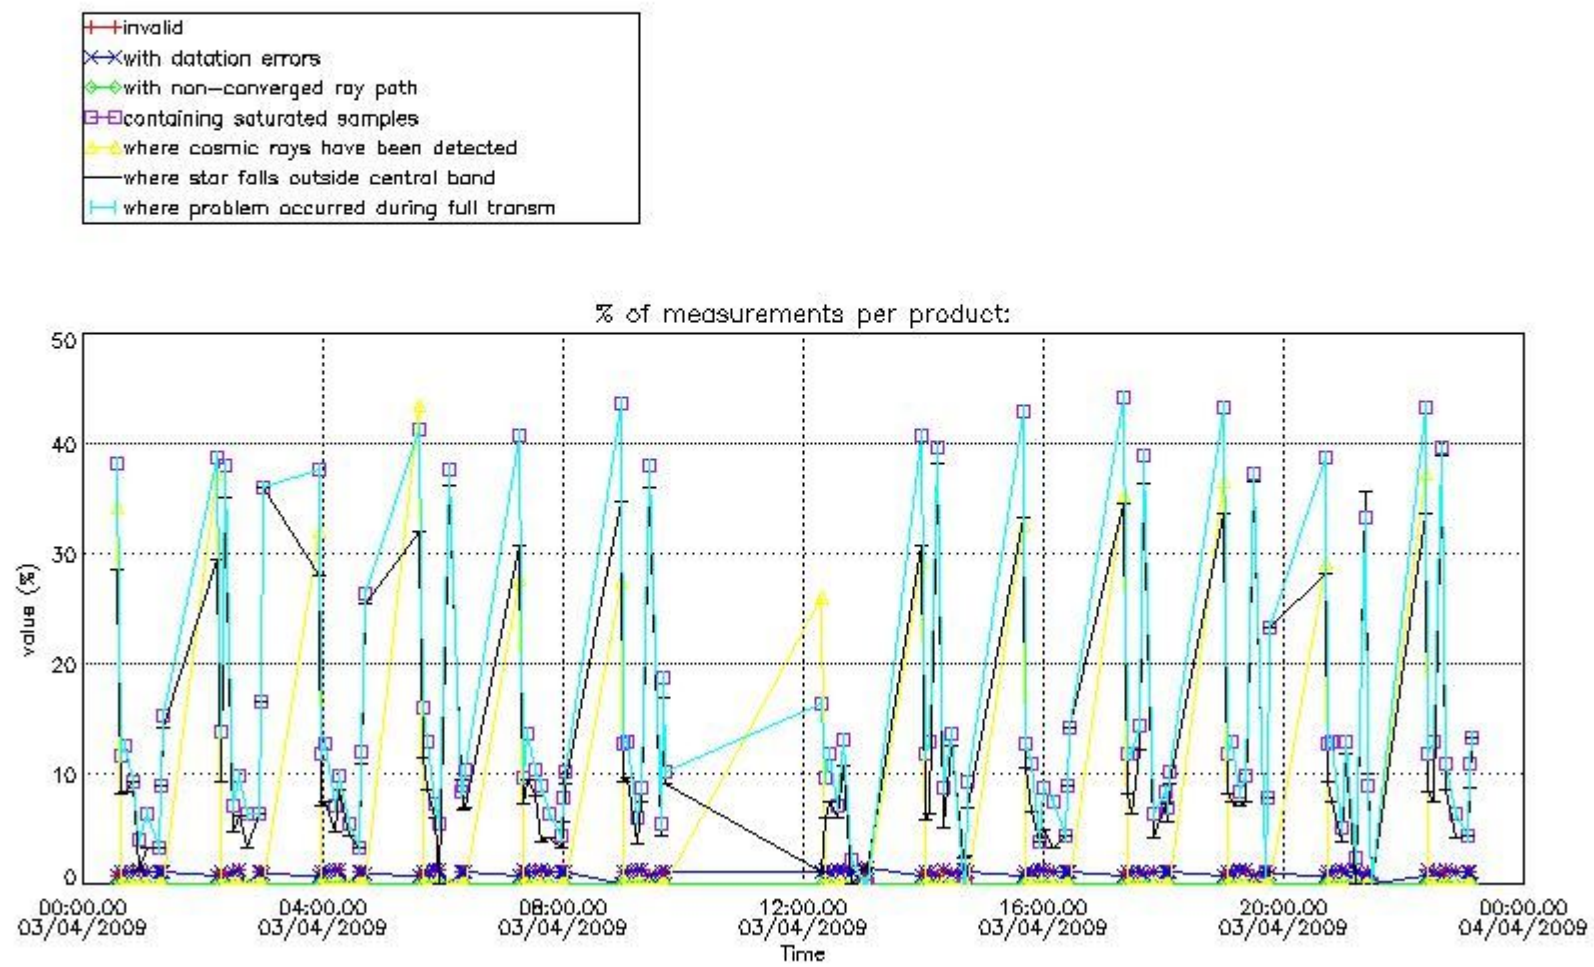

3. Quality information per product

In this section it is plotted some information contained in the Quality Summary data set of the level 2 products. Only products in dark limb conditions and without errors (error flag in the MPH set to "0") are used.

3.1 Plot quality information per product (time dependant)

3.2 Plot quality information per product (world map)

4. Level 1 quality information per product

In this section it is plotted some information contained in the Quality Summary data set of the level 2 products that comes from the level 1b processing. Products without errors (error flag in the MPH set to "0") are used.

4.1 Plot quality information per product (time dependant) coming from level 1b processing

4.1.1 Plot level 1 quality information per product (time dependant): ENVISAT ASCENDING passes

4.1.2 Plot level 1 quality information per product (time dependant): ENVI SAT DESCENDING passes

5. Trace gas profiles

5.1 Ozone statistics based on quality of products

The final quality of the products can be "measured" using the STD (Standard Deviation) attached to every point profile. This information is written to the parameter GOM_NL__2P/NL_LOCAL_SPECIES_DENSITY/o3_std of the level 2 products. The table below shows the statistics for given STD ranges.