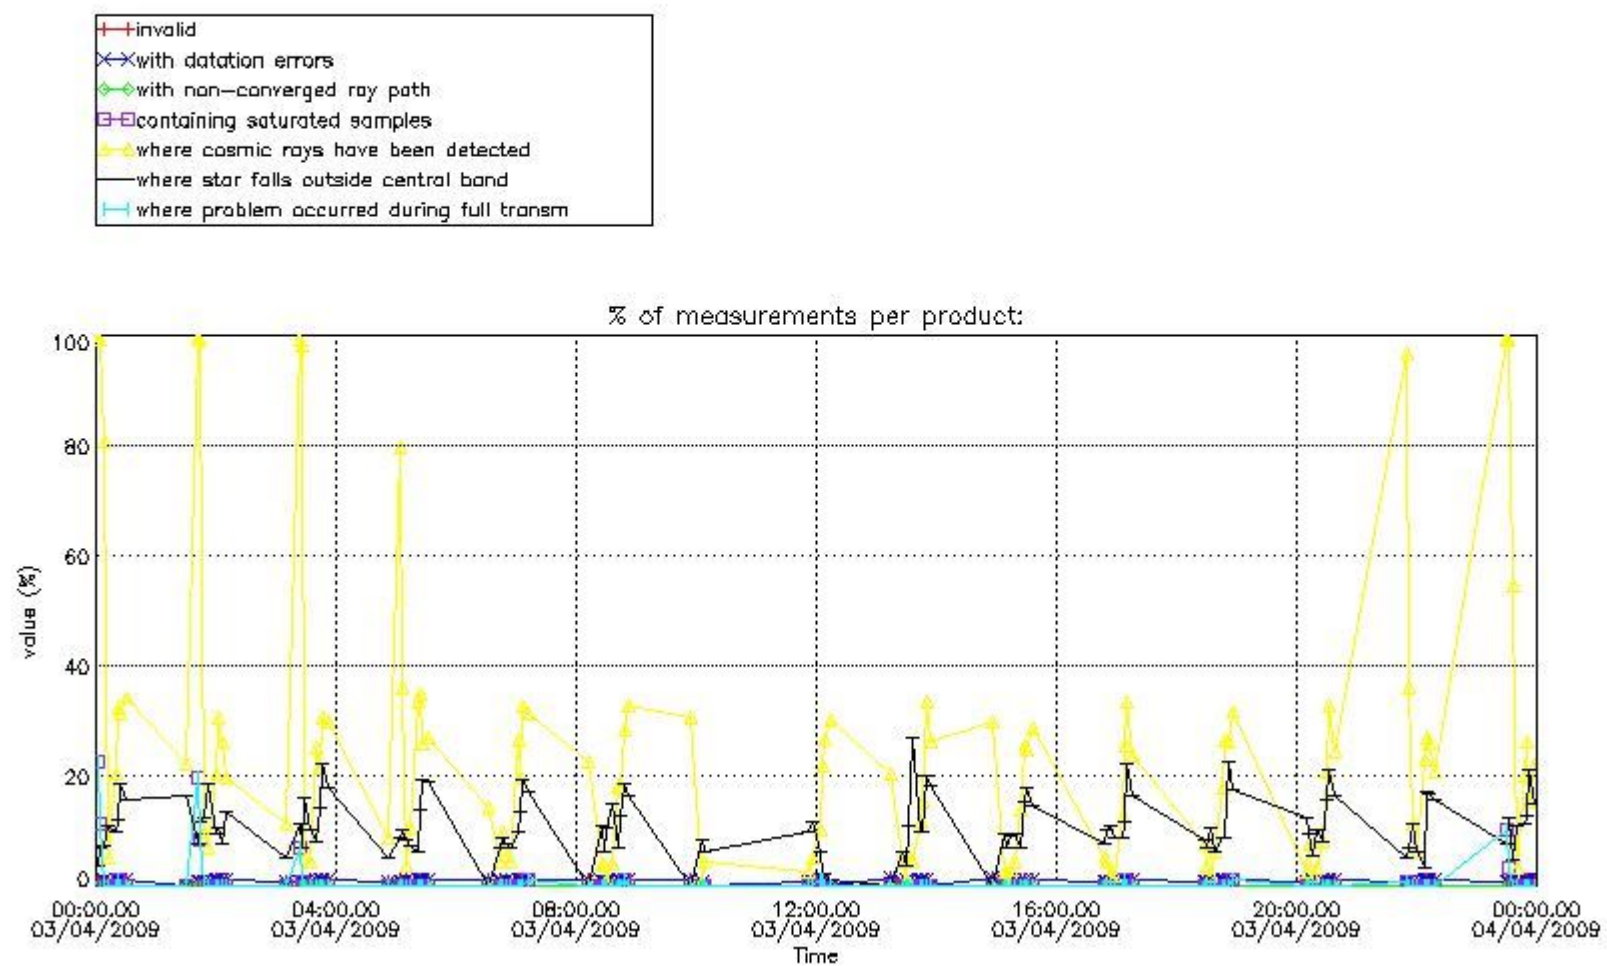

4.1.2 Plot level 1 quality information per product (time dependant): ENVI SAT DESCENDING passes