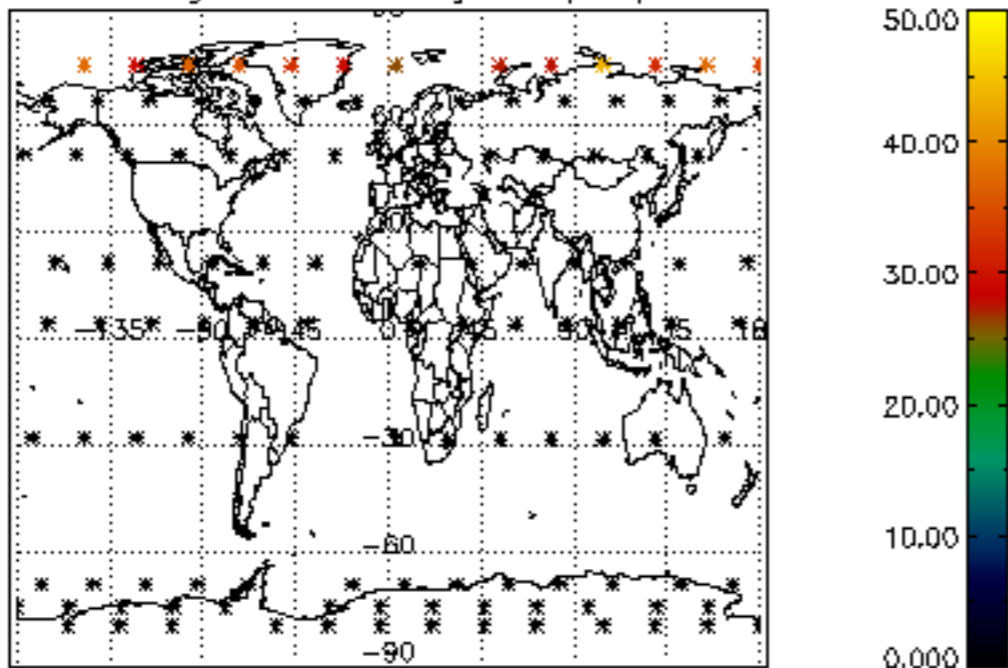

Percentage of datation errors per profile

Percentage of star falling outside central band per profile

Percentage of saturation errors per profile

Percentage of cosmic ray hits per profile

Percentage of datation errors per profile