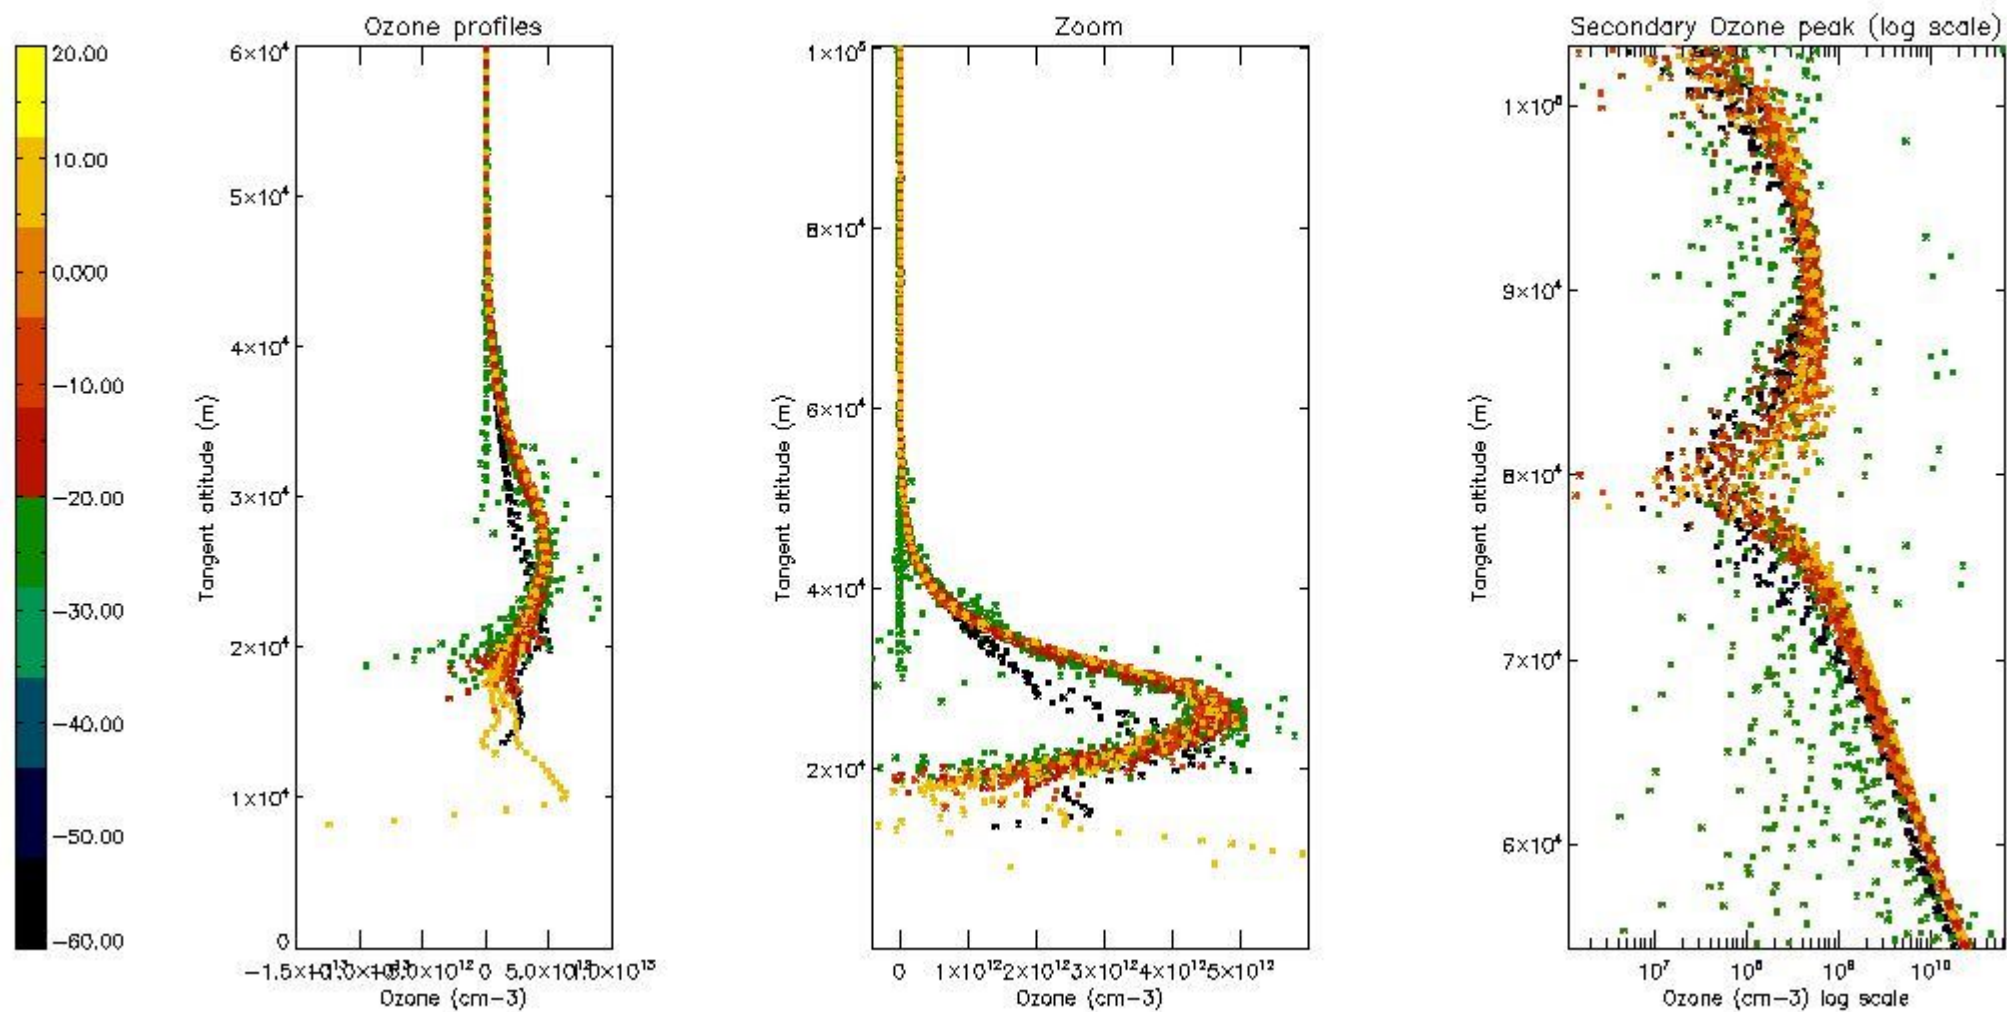

STD < 10	16
STD < 5	13

5.2 Plot ozone profiles for all STD (dark without errors)

The colorbar represents the latitude.

5.3 Plot ozone profiles where STD < 20% (dark without errors)

The colorbar represents the latitude.