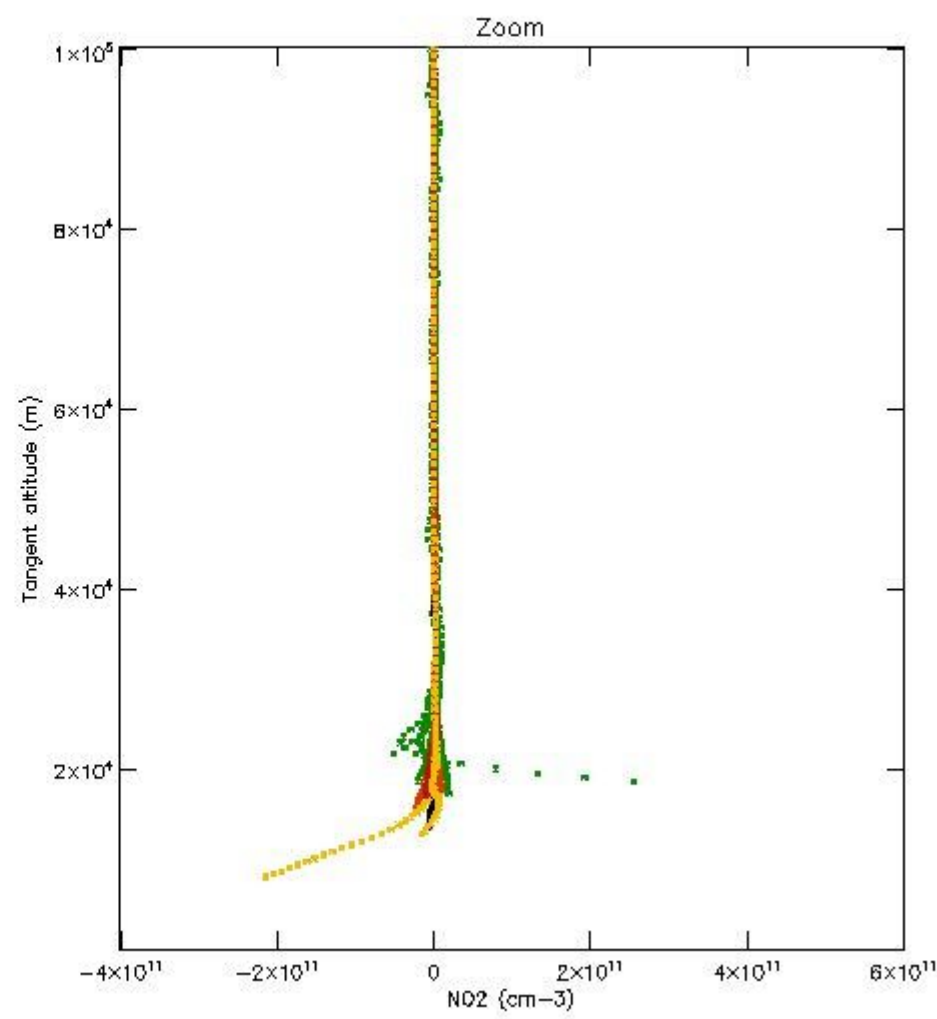

5.7 Plot NO3 profiles for all STD (dark without errors)

The colorbar represents the latitude.