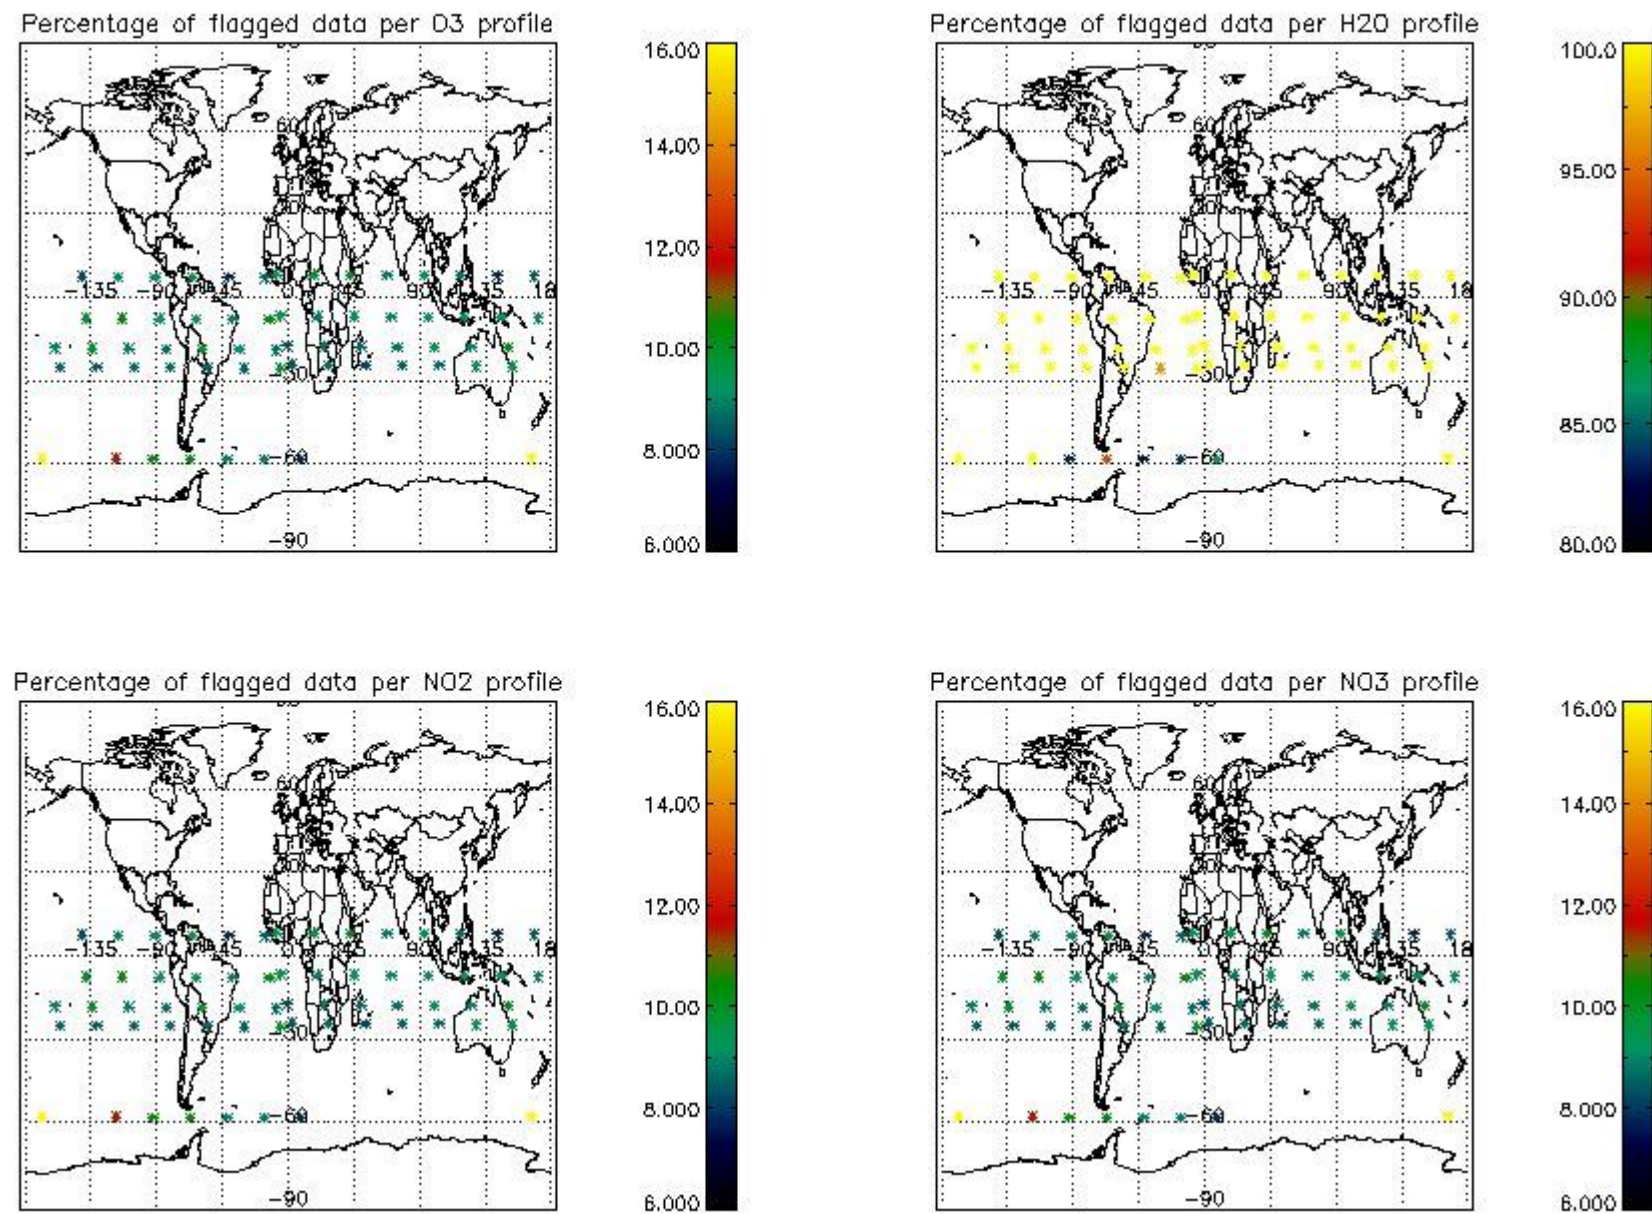

3.2 Plot quality information per product (world map)

4. Level 1 quality information per product

In this section it is plotted some information contained in the Quality Summary data set of the level 2 products that comes from the level 1b processing. Products without errors (error flag in the MPH set to "0") are used.

4.1 Plot quality information per product (time dependant) coming from level 1b processing

4.1.1 Plot level 1 quality information per product (time dependant): ENVISAT ASCENDING passes