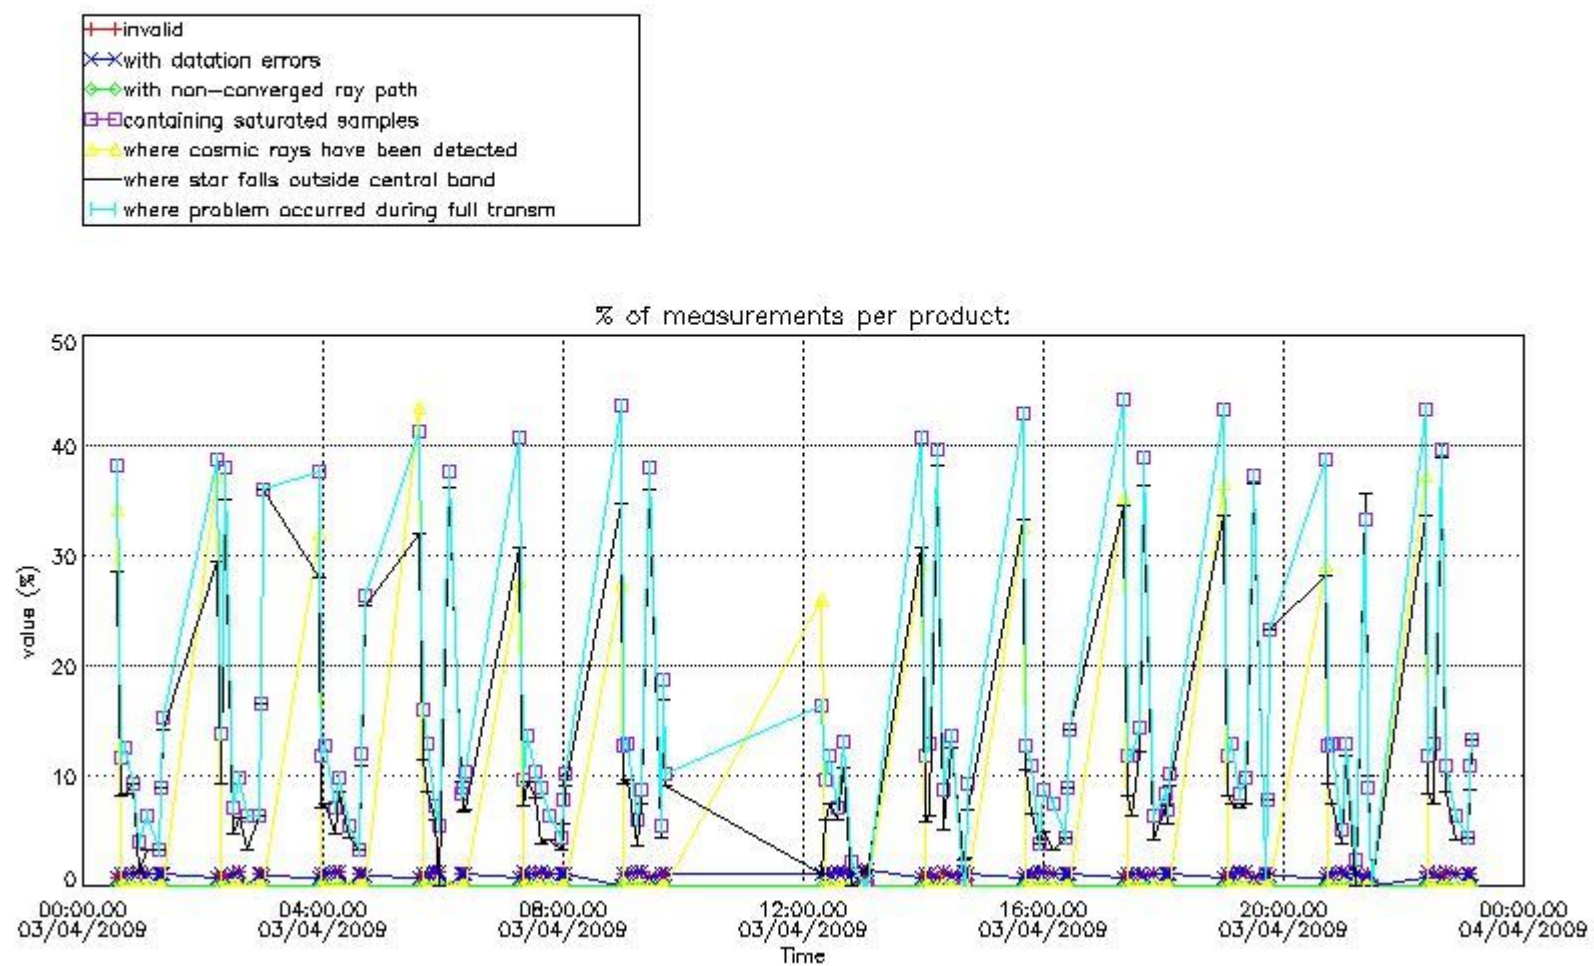

4.2 Plot quality information per product coming from level 1b processing (world map)

4.2.1 Plot level 1 quality information per product (world map): ENVISAT ASCENDING passes