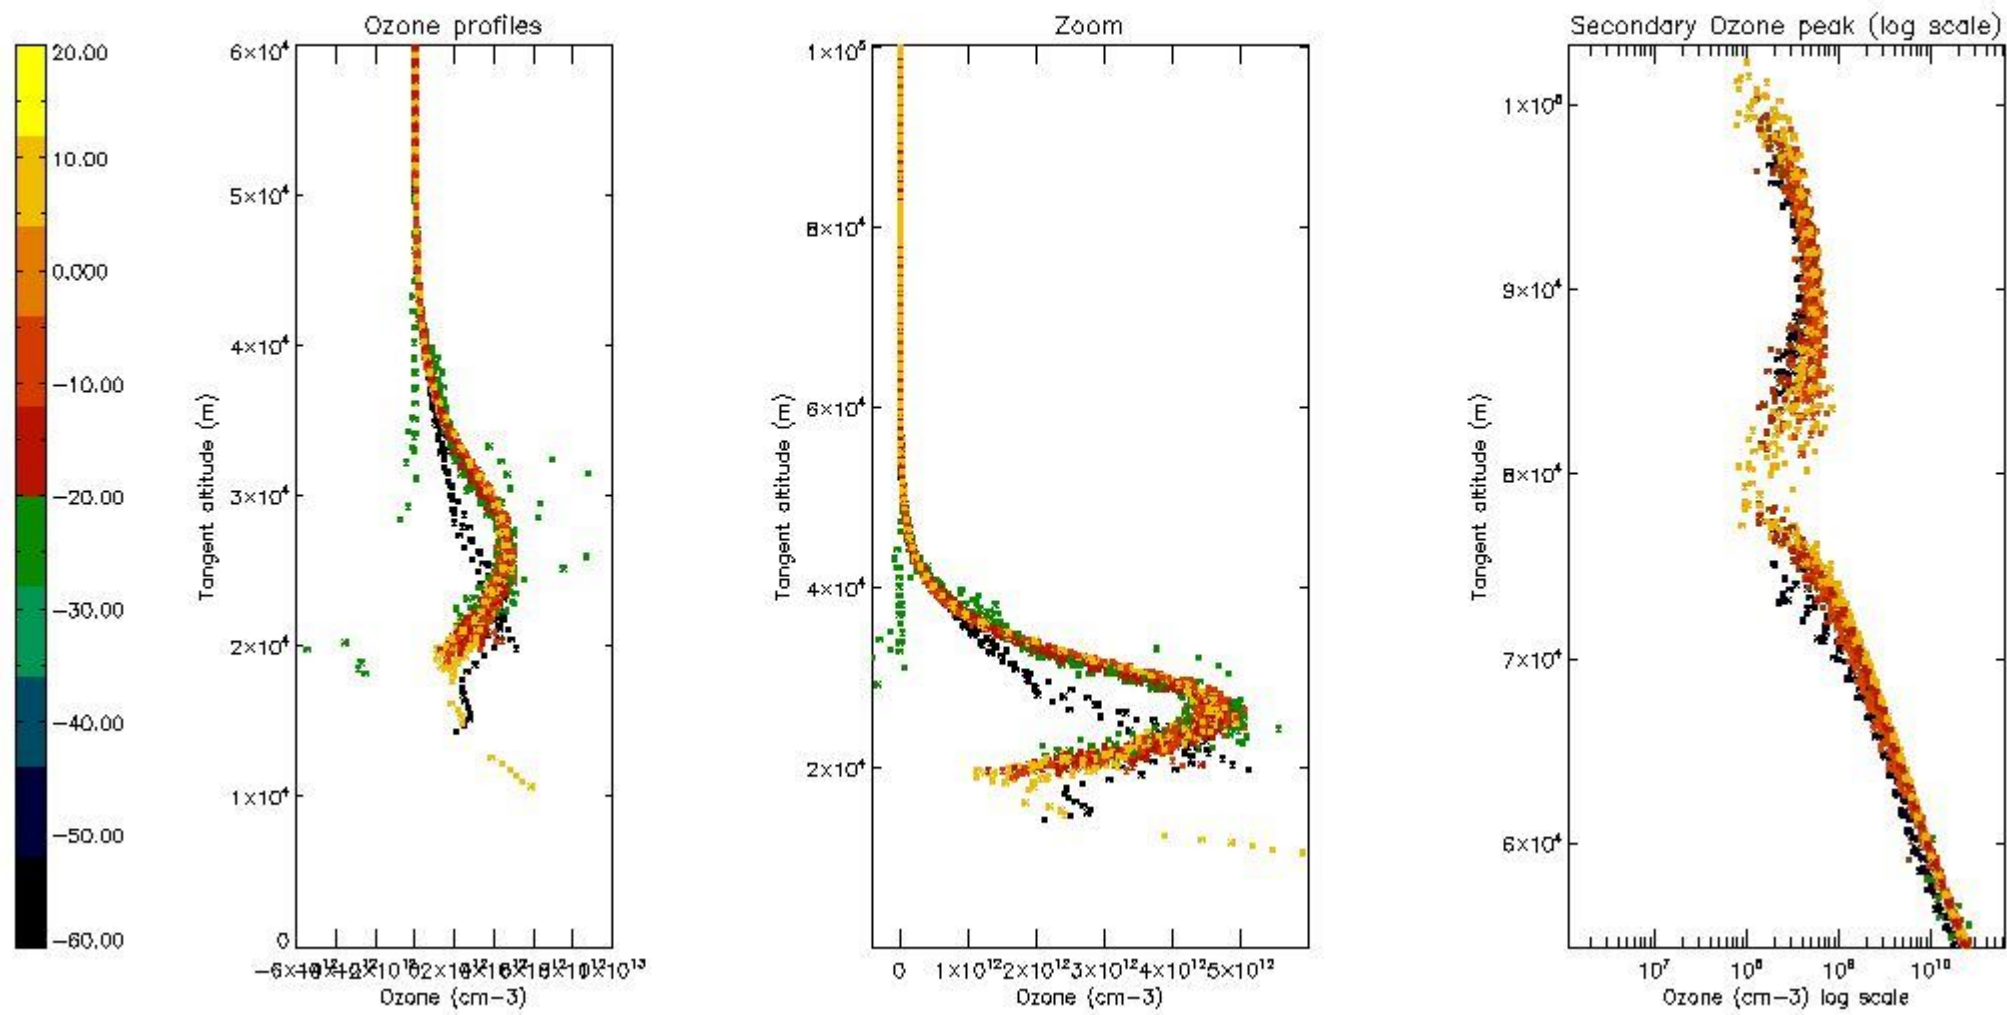

3.1 Plot quality information per product (time dependant)

3.2 Plot quality information per product (world map)

4. Level 1 quality information per product

In this section it is plotted some information contained in the Quality Summary data set of the level 2 products that comes from the level 1b processing. Products without errors (error flag in the MPH set to "0") are used.

STD < 10	16
STD < 5	13

5.2 Plot ozone profiles for all STD (dark without errors)

The colorbar represents the latitude.

5.3 Plot ozone profiles where STD < 20% (dark without errors)

The colorbar represents the latitude.

5.4 Plot ozone profiles where STD < 10% (dark without errors)

The colorbar represents the latitude.

5.5 Plot ozone profiles where STD < 5% (dark without errors)

The colorbar represents the latitude.

5.6 Plot NO₂ profiles for all STD (dark without errors)