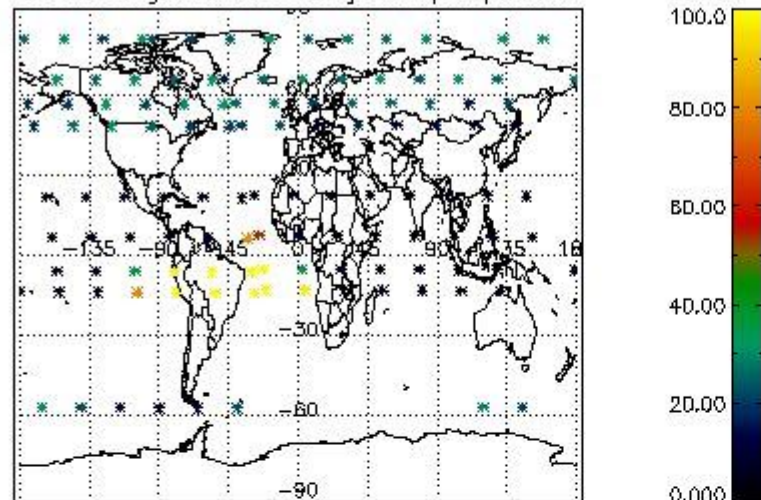

Percentage of cosmic ray hits per profile