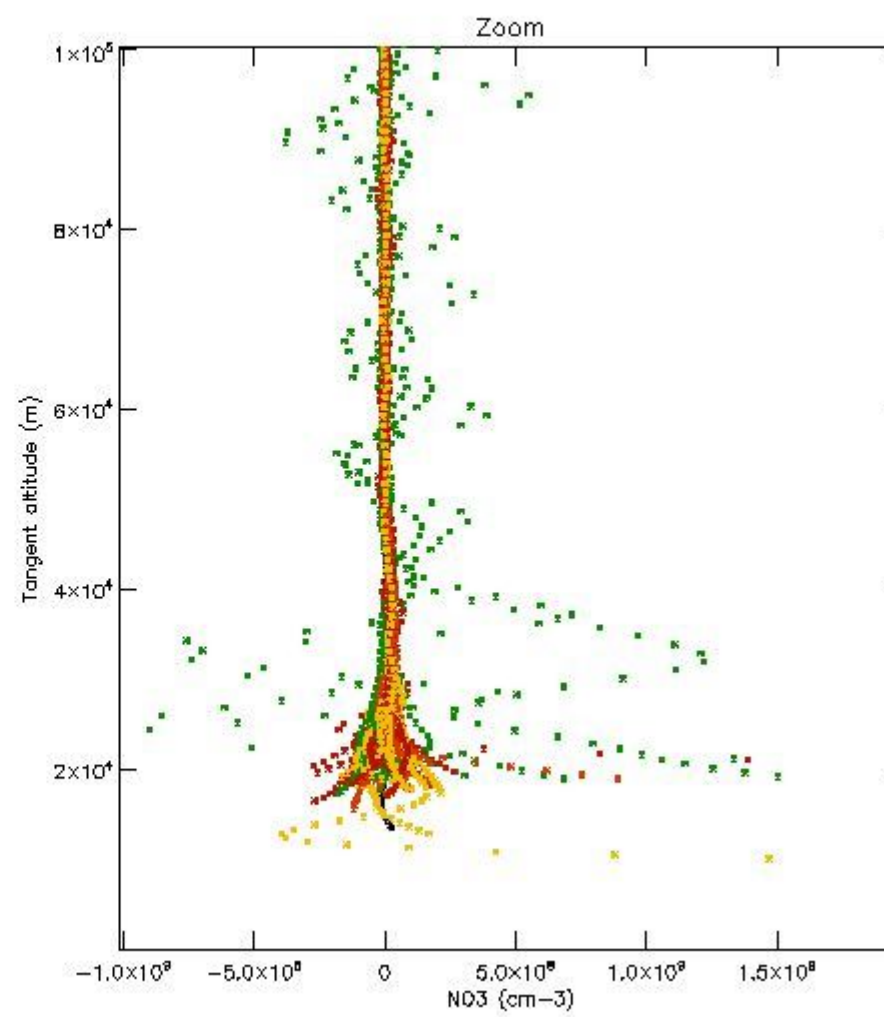

6. Auxiliary Data Files used for the production reported in section 2

The number reported in the third column indicates since which file (see list in section 2) the corresponding auxiliary file has been used. The fourth column is the date of those product files.

Type	Auxiliary Filename	Used since product	Used since product date
INST_PHYS_CHARACTERISTICS	GOM_INS_AXVIEC20091111_143220_20030716_120000_20500101_000000	1	03-APR-2009 00:01:56
LEVEL-2_PROC_CONFIG	GOM_PR2_AXVIEC20091111_152718_20020301_000000_20500101_000000	1	03-APR-2009 00:01:56
CROSS_SECTIONS_FILE	GOM_CRS_AXVIEC20091111_154832_20020301_000000_20500101_000000	1	03-APR-2009 00:01:56