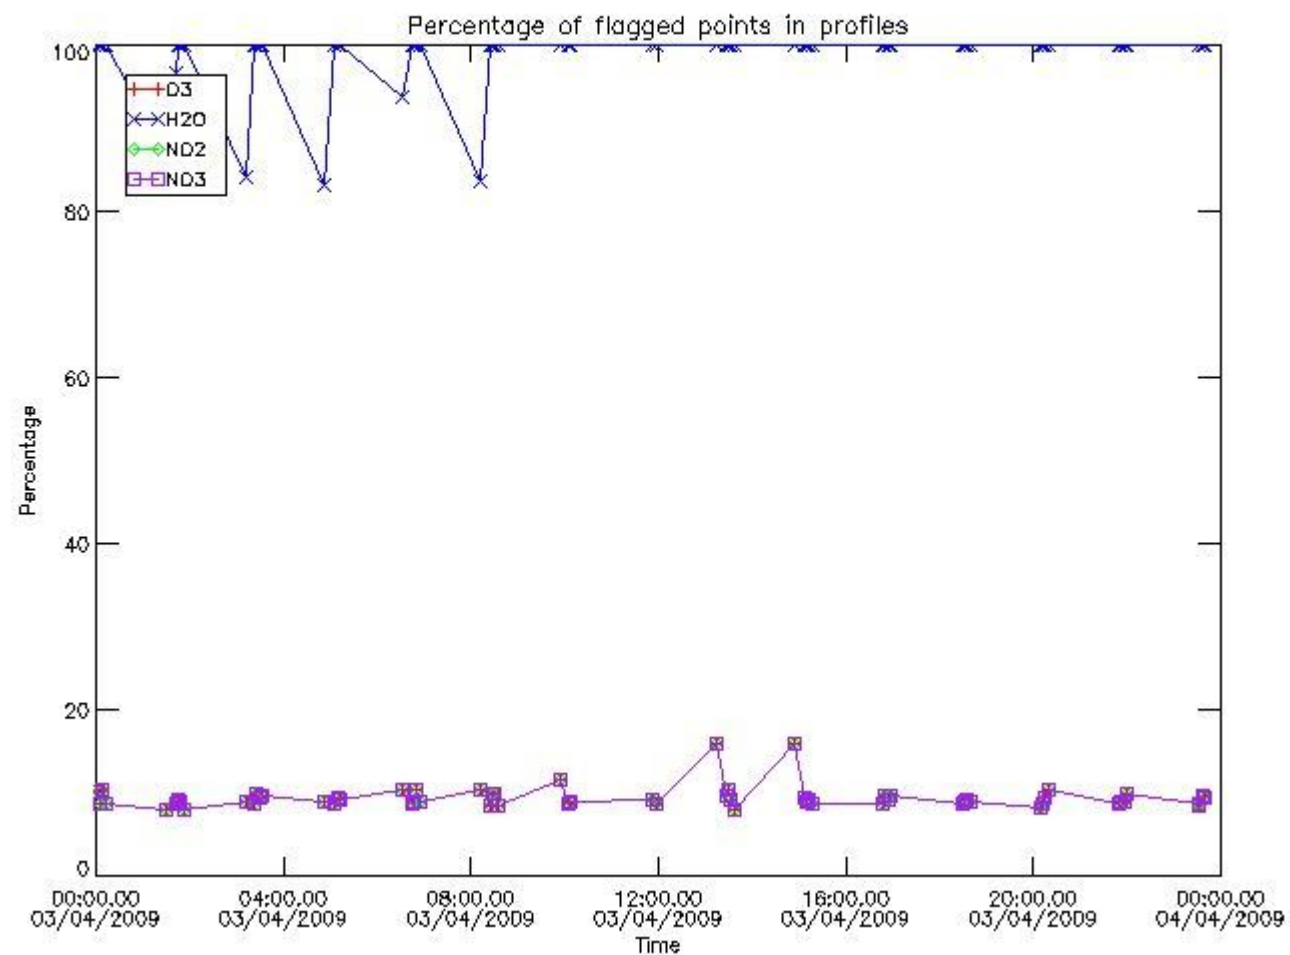

3. Quality information per product

In this section it is plotted some information contained in the Quality Summary data set of the level 2 products. Only products in dark limb conditions and without errors (error flag in the MPH set to "0") are used.

3.1 Plot quality information per product (time dependant)