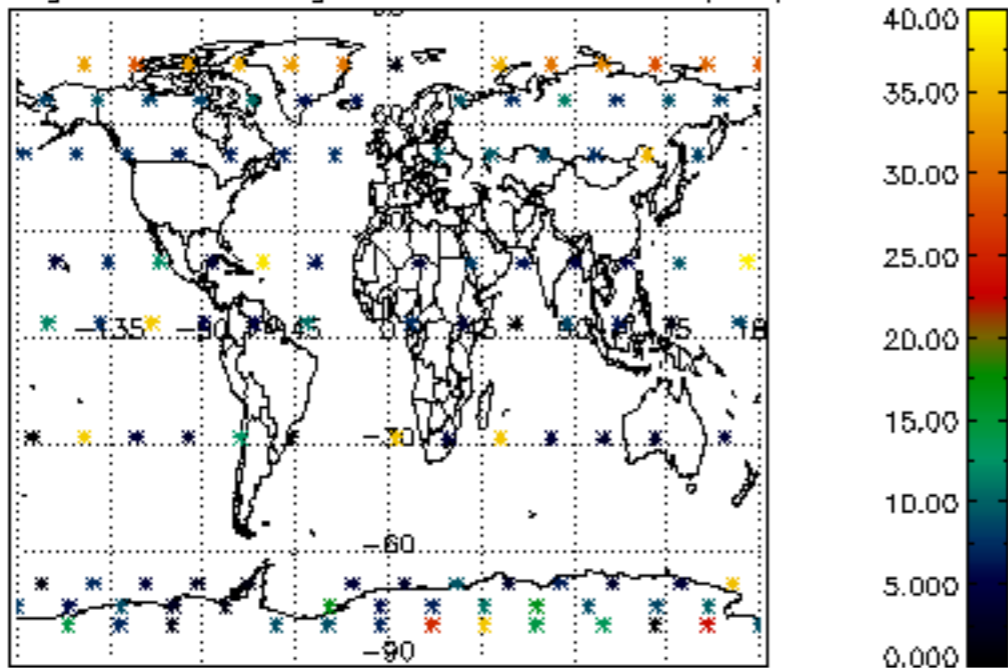

Percentage of star falling outside central band per profile