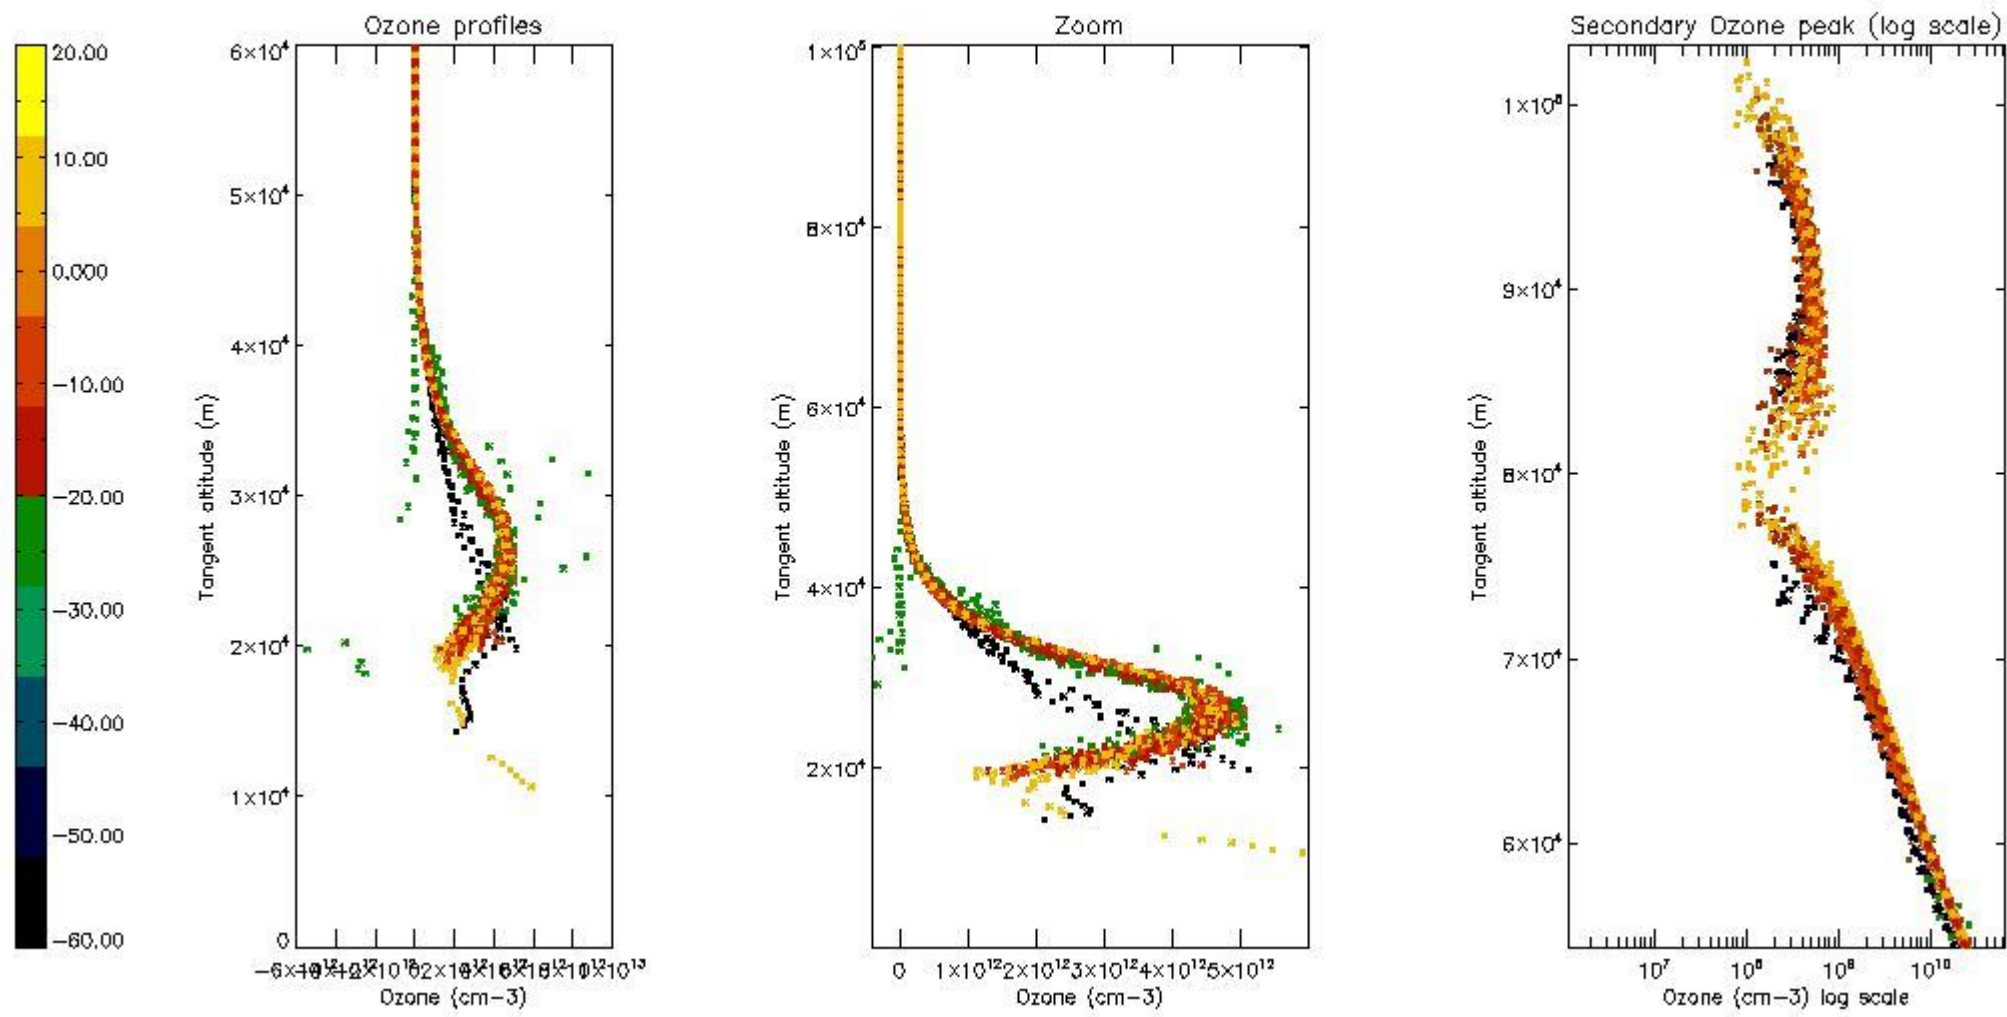

STD < 10	16
STD < 5	13

5.2 Plot ozone profiles for all STD (dark without errors)

The colorbar represents the latitude.

5.3 Plot ozone profiles where STD < 20% (dark without errors)

The colorbar represents the latitude.