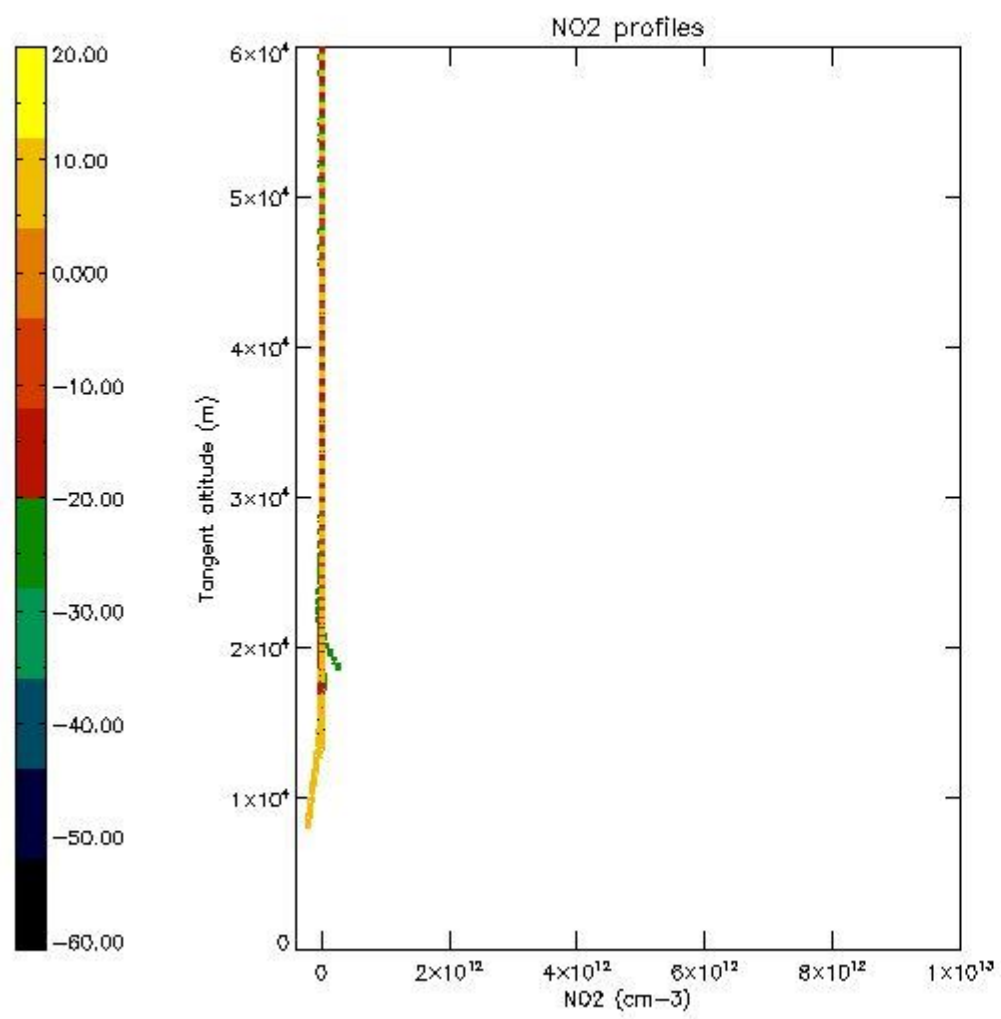

5.7 Plot NO3 profiles for all STD (dark without errors)

The colorbar represents the latitude.