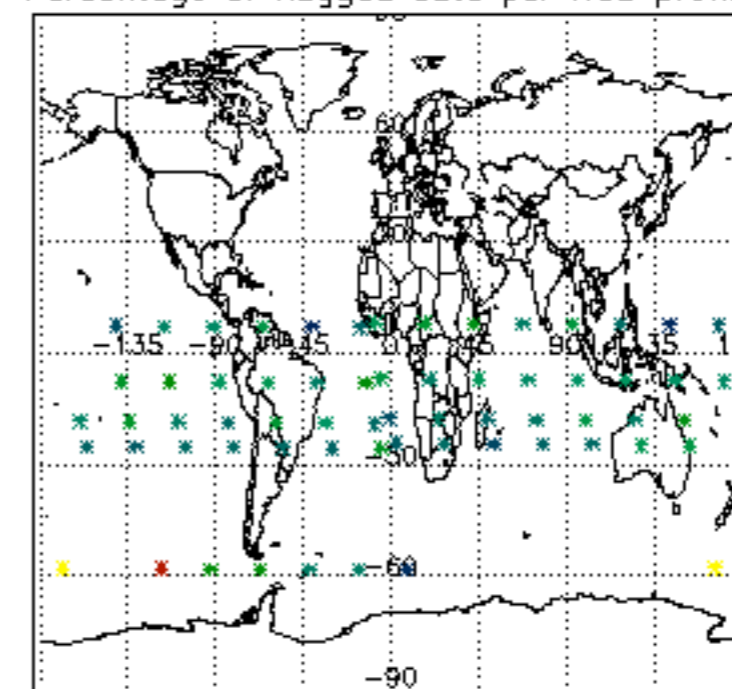

Percentage of flagged data per NO3 profile