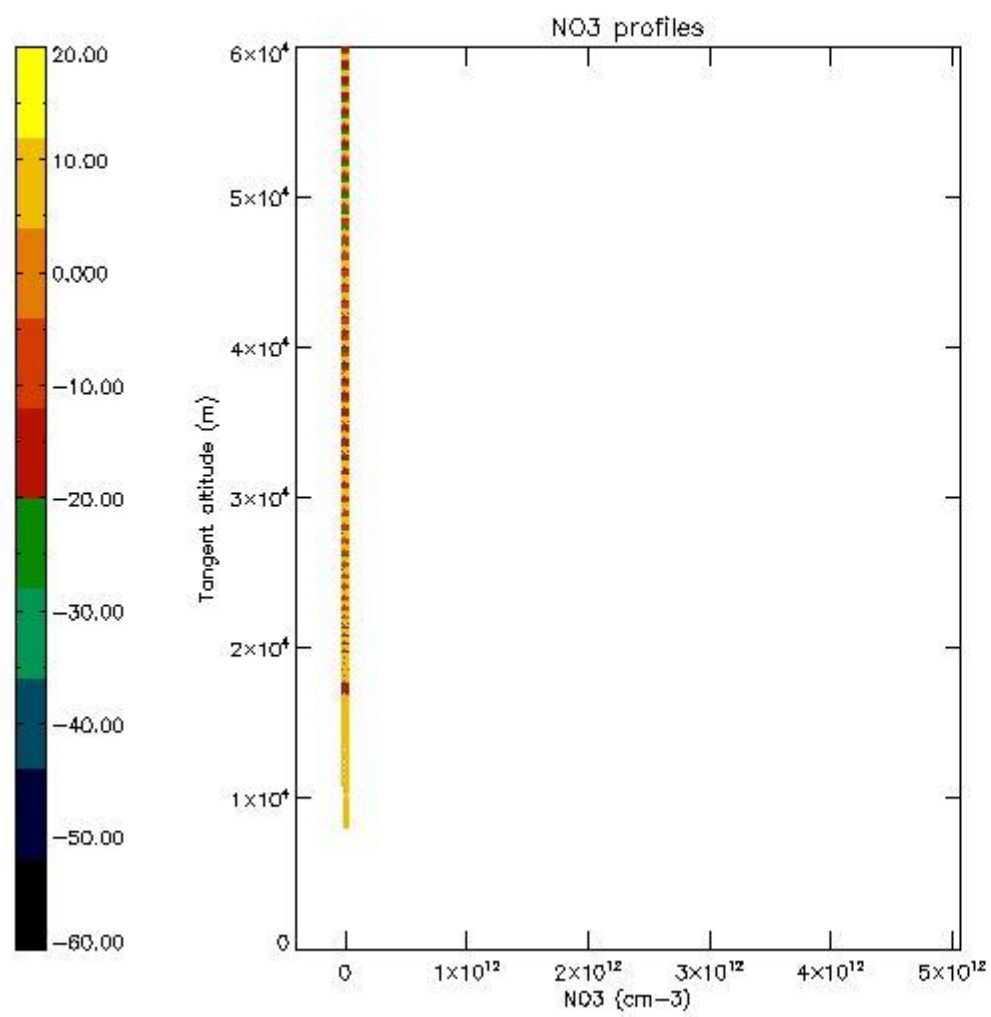

6. Auxiliary Data Files used for the production reported in section 2

The number reported in the third column indicates since which file (see list in section 2) the corresponding auxiliary file has been used. The fourth column is the date of those product files.

Type	Auxiliary Filename	Used since product	Used since product date
INST_PHYS_CHARACTERISTICS	GOM_INS_AXVIEC20091111_143220_20030716_120000_20500101_000000	1	03-APR-2009 00:01:56
LEVEL-2_PROC_CONFIG	GOM_PR2_AXVIEC20091111_152718_20020301_000000_20500101_000000	1	03-APR-2009 00:01:56
CROSS_SECTIONS_FILE	GOM_CRS_AXVIEC20091111_154832_20020301_000000_20500101_000000	1	03-APR-2009 00:01:56