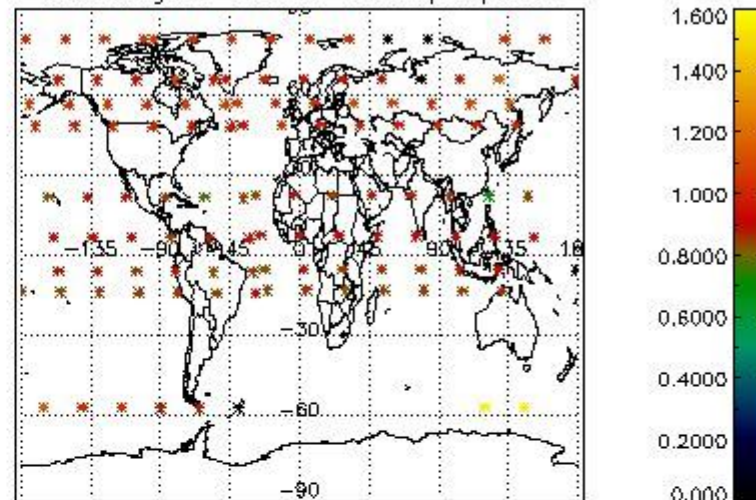

Percentage of datation errors per profile