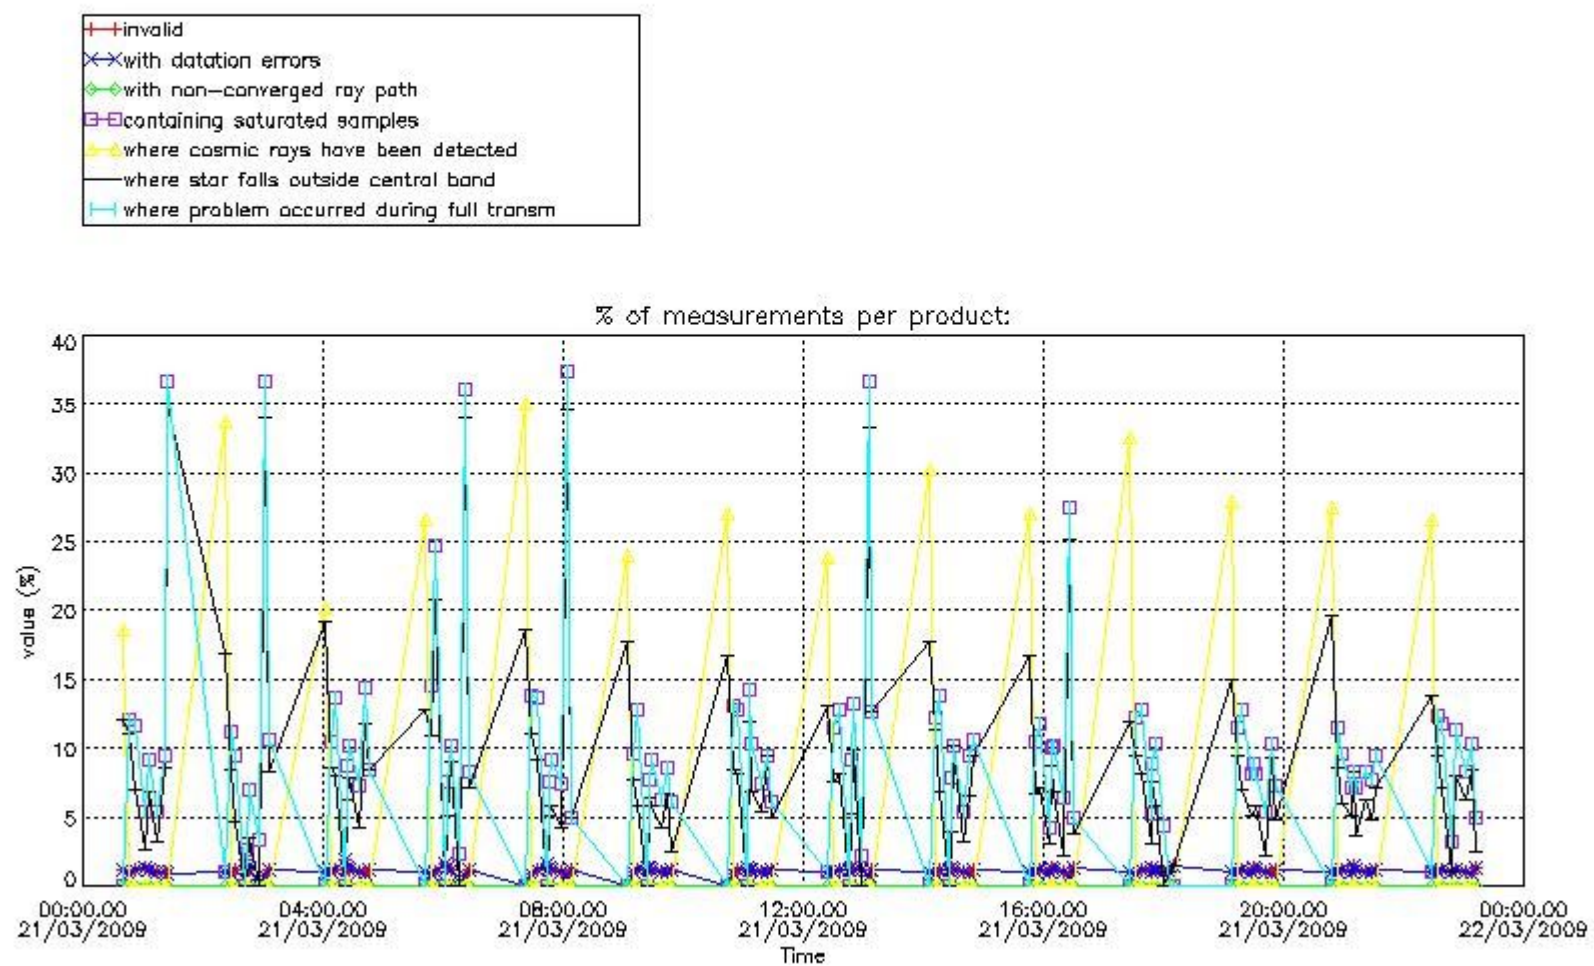

Percentage of cosmic ray hits per profile

Percentage of datation errors per profile

4.2 Plot quality information per product coming from level 1b processing (world map)
4.2.1 Plot level 1 quality information per product (world map): ENVISAT ASCENDING passes