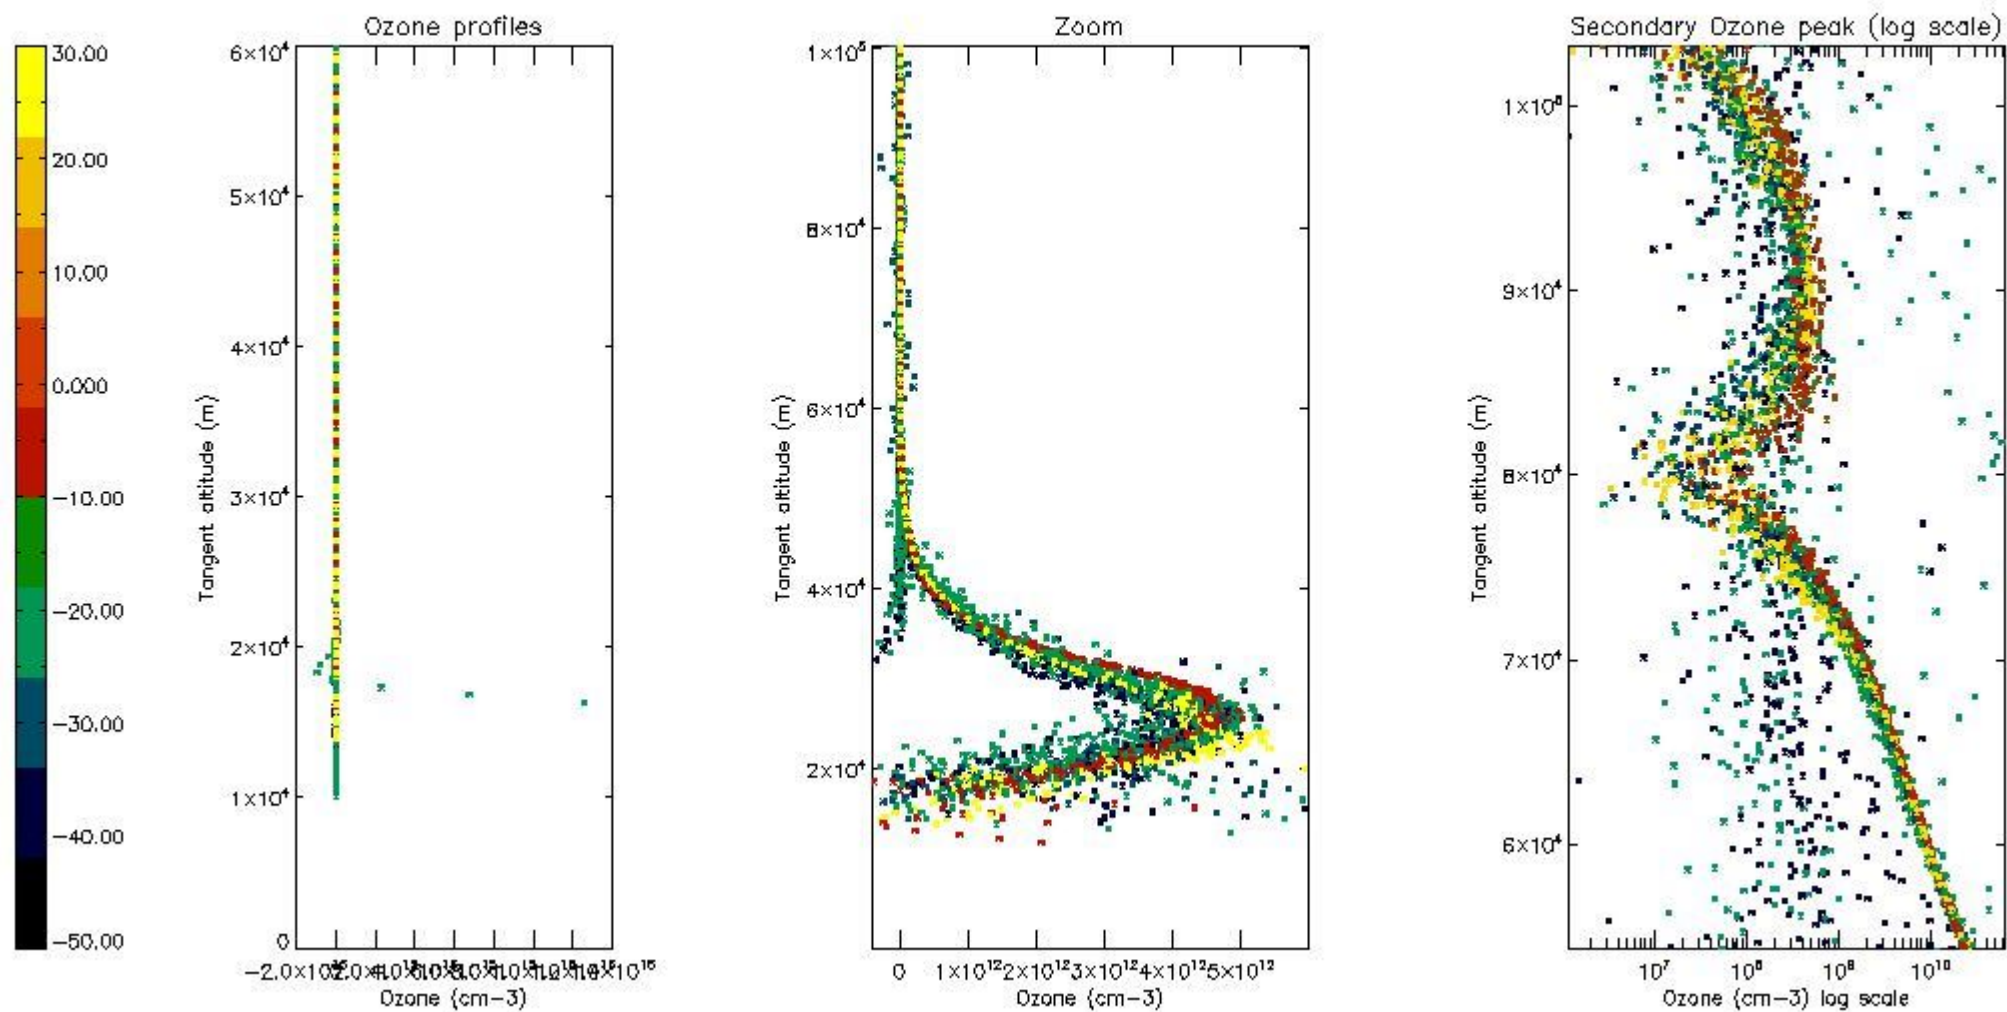

STD < 10	15
STD < 5	11

5.2 Plot ozone profiles for all STD (dark without errors)

The colorbar represents the latitude.

5.3 Plot ozone profiles where STD < 20% (dark without errors)

The colorbar represents the latitude.