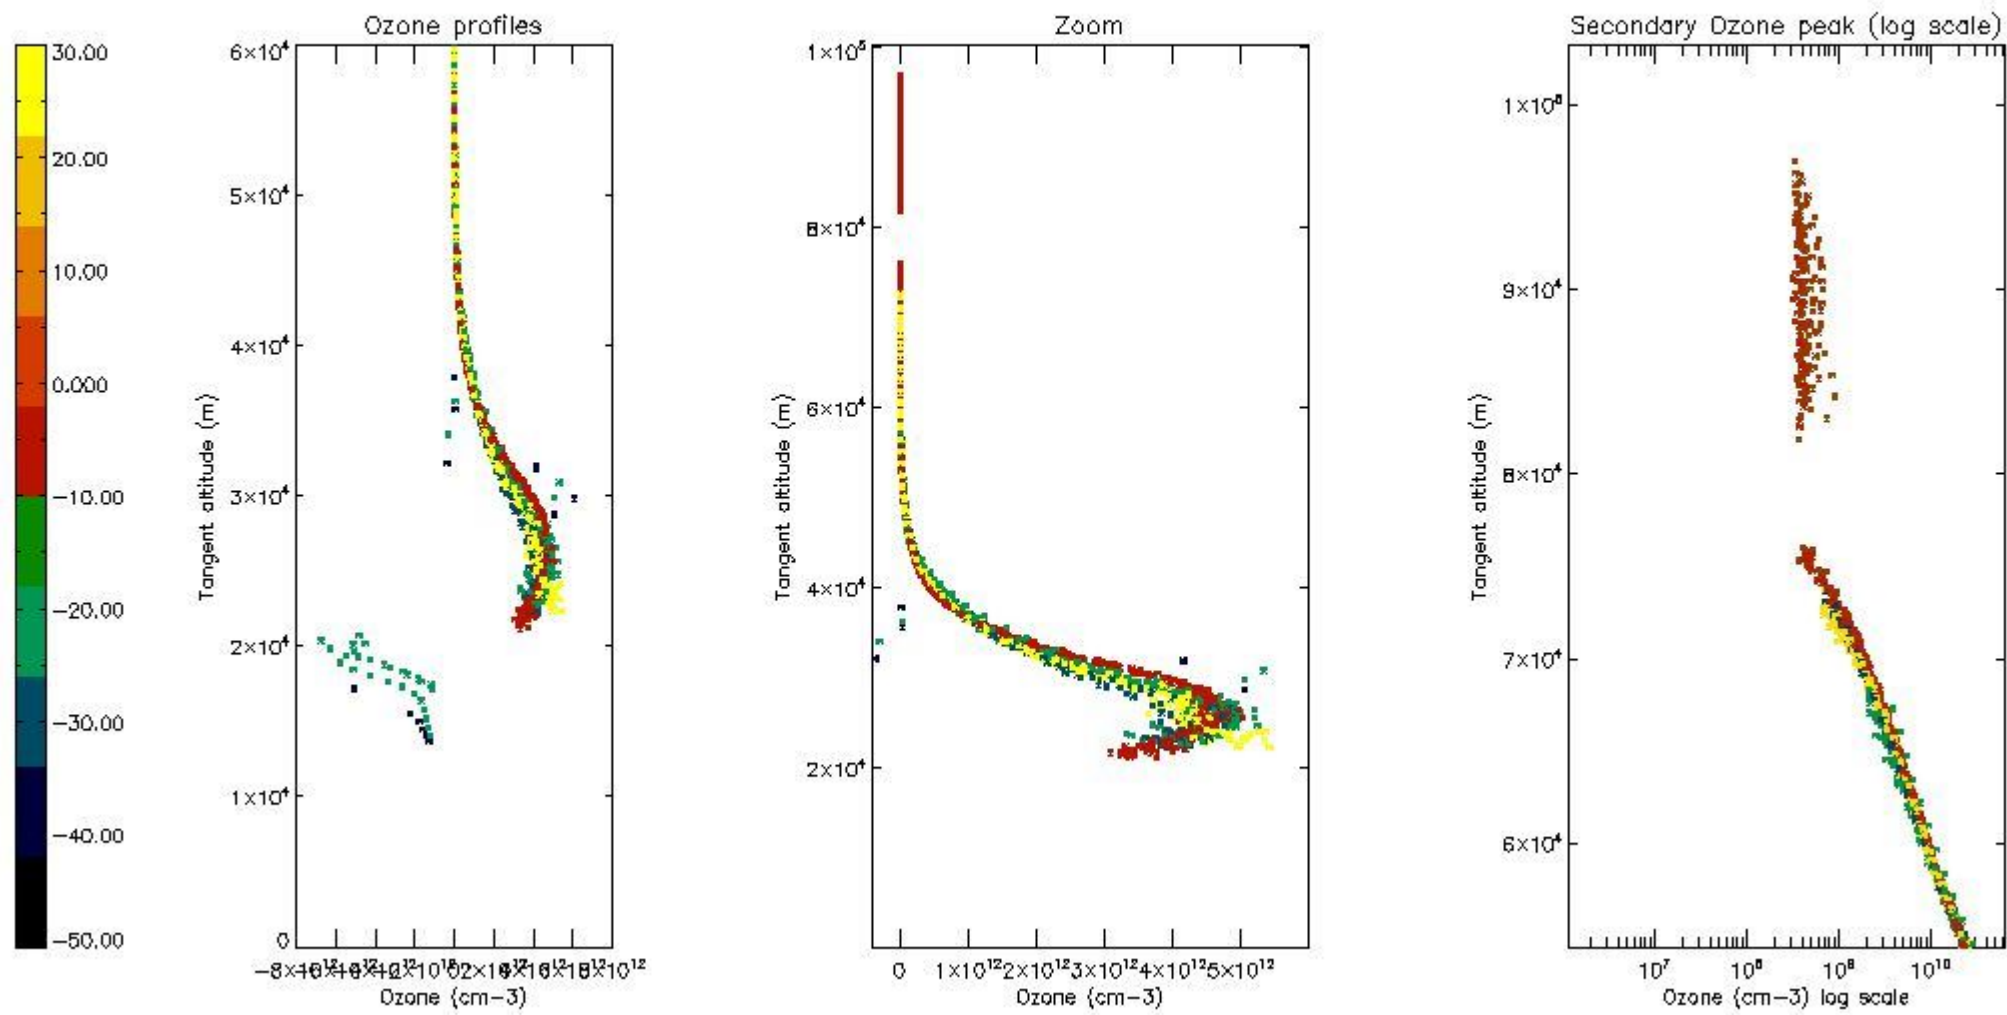

5.6 Plot NO₂ profiles for all STD (dark without errors)

The colorbar represents the latitude.