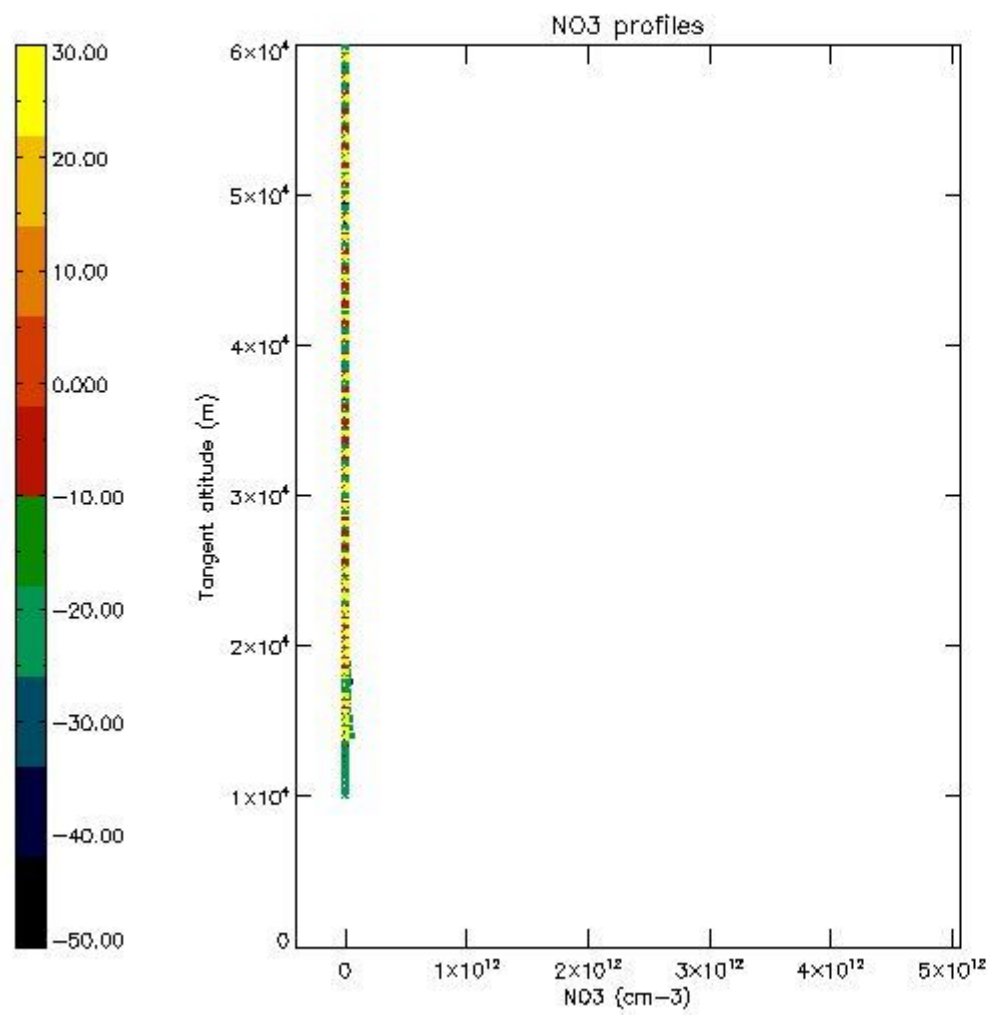

The colorbar represents the latitude.

*5.7 Plot NO3 profiles for all STD (dark without errors)*

The colorbar represents the latitude.