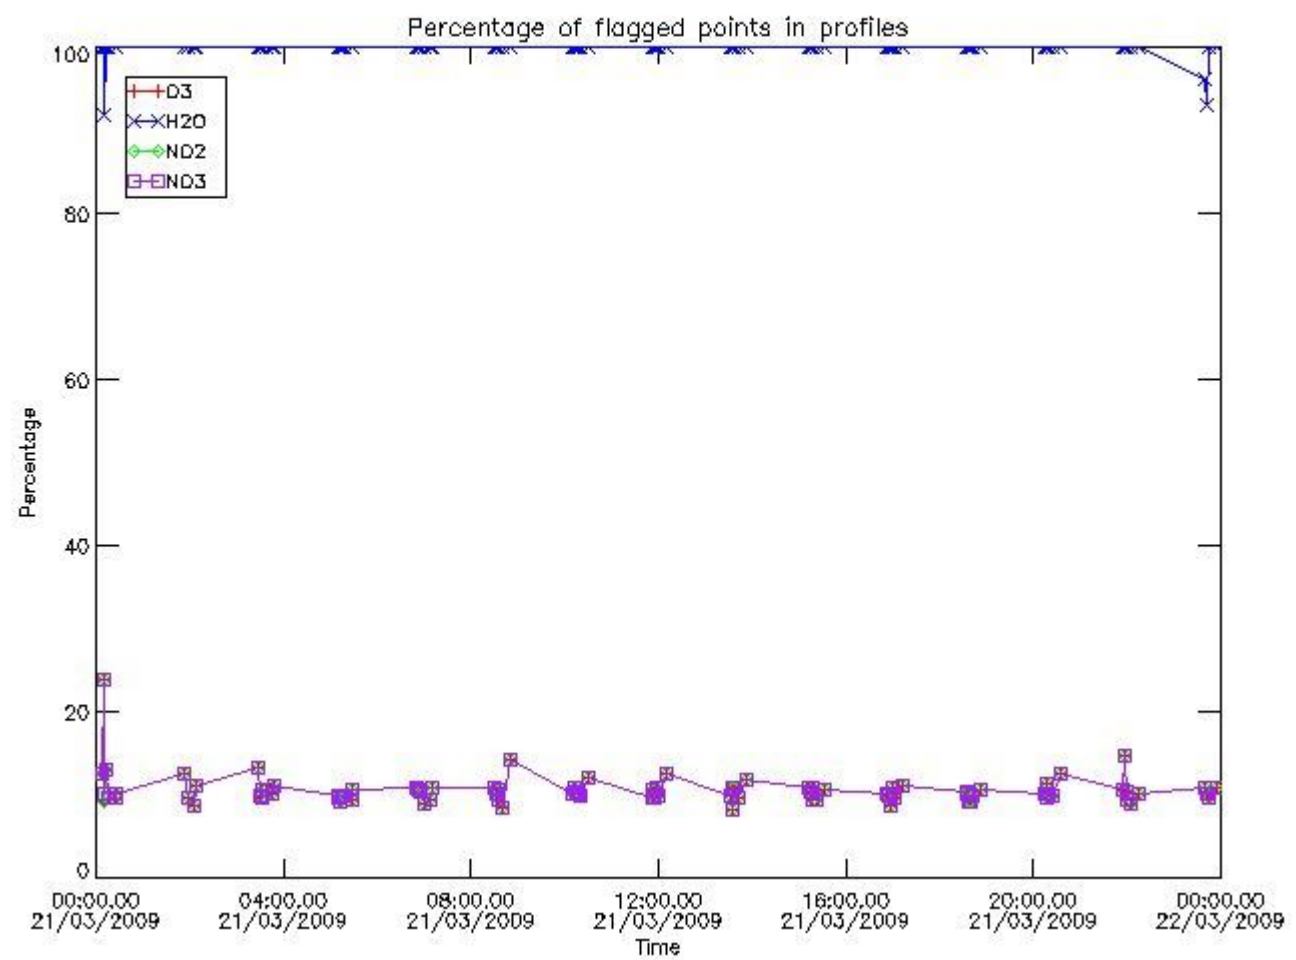

3. Quality information per product

In this section it is plotted some information contained in the Quality Summary data set of the level 2 products. Only products in dark limb conditions and without errors (error flag in the MPH set to "0") are used.

3.1 Plot quality information per product (time dependant)

3.2 Plot quality information per product (world map)