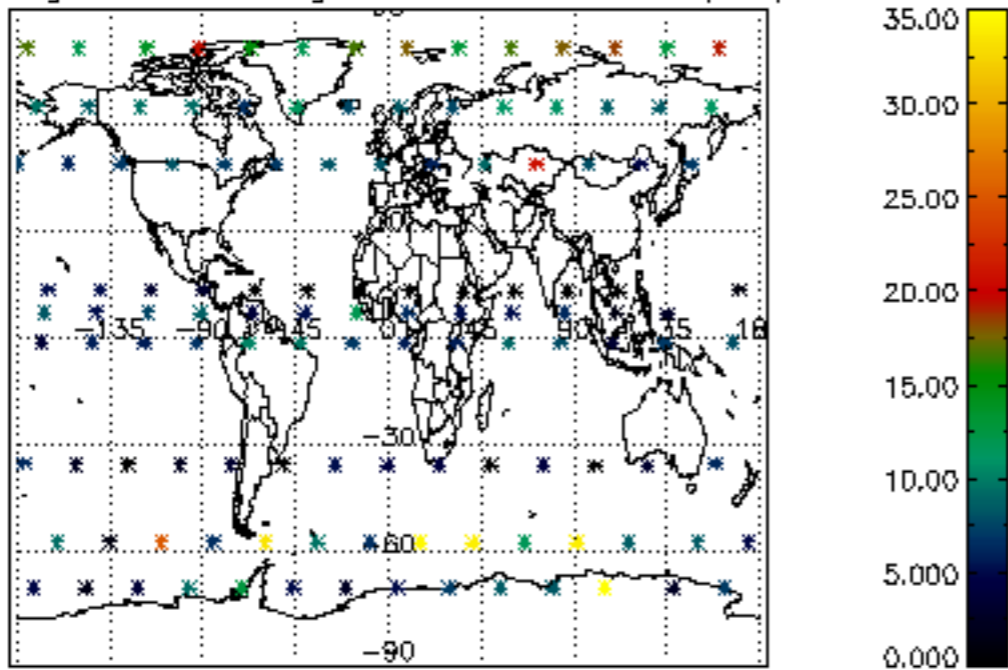

Percentage of star falling outside central band per profile