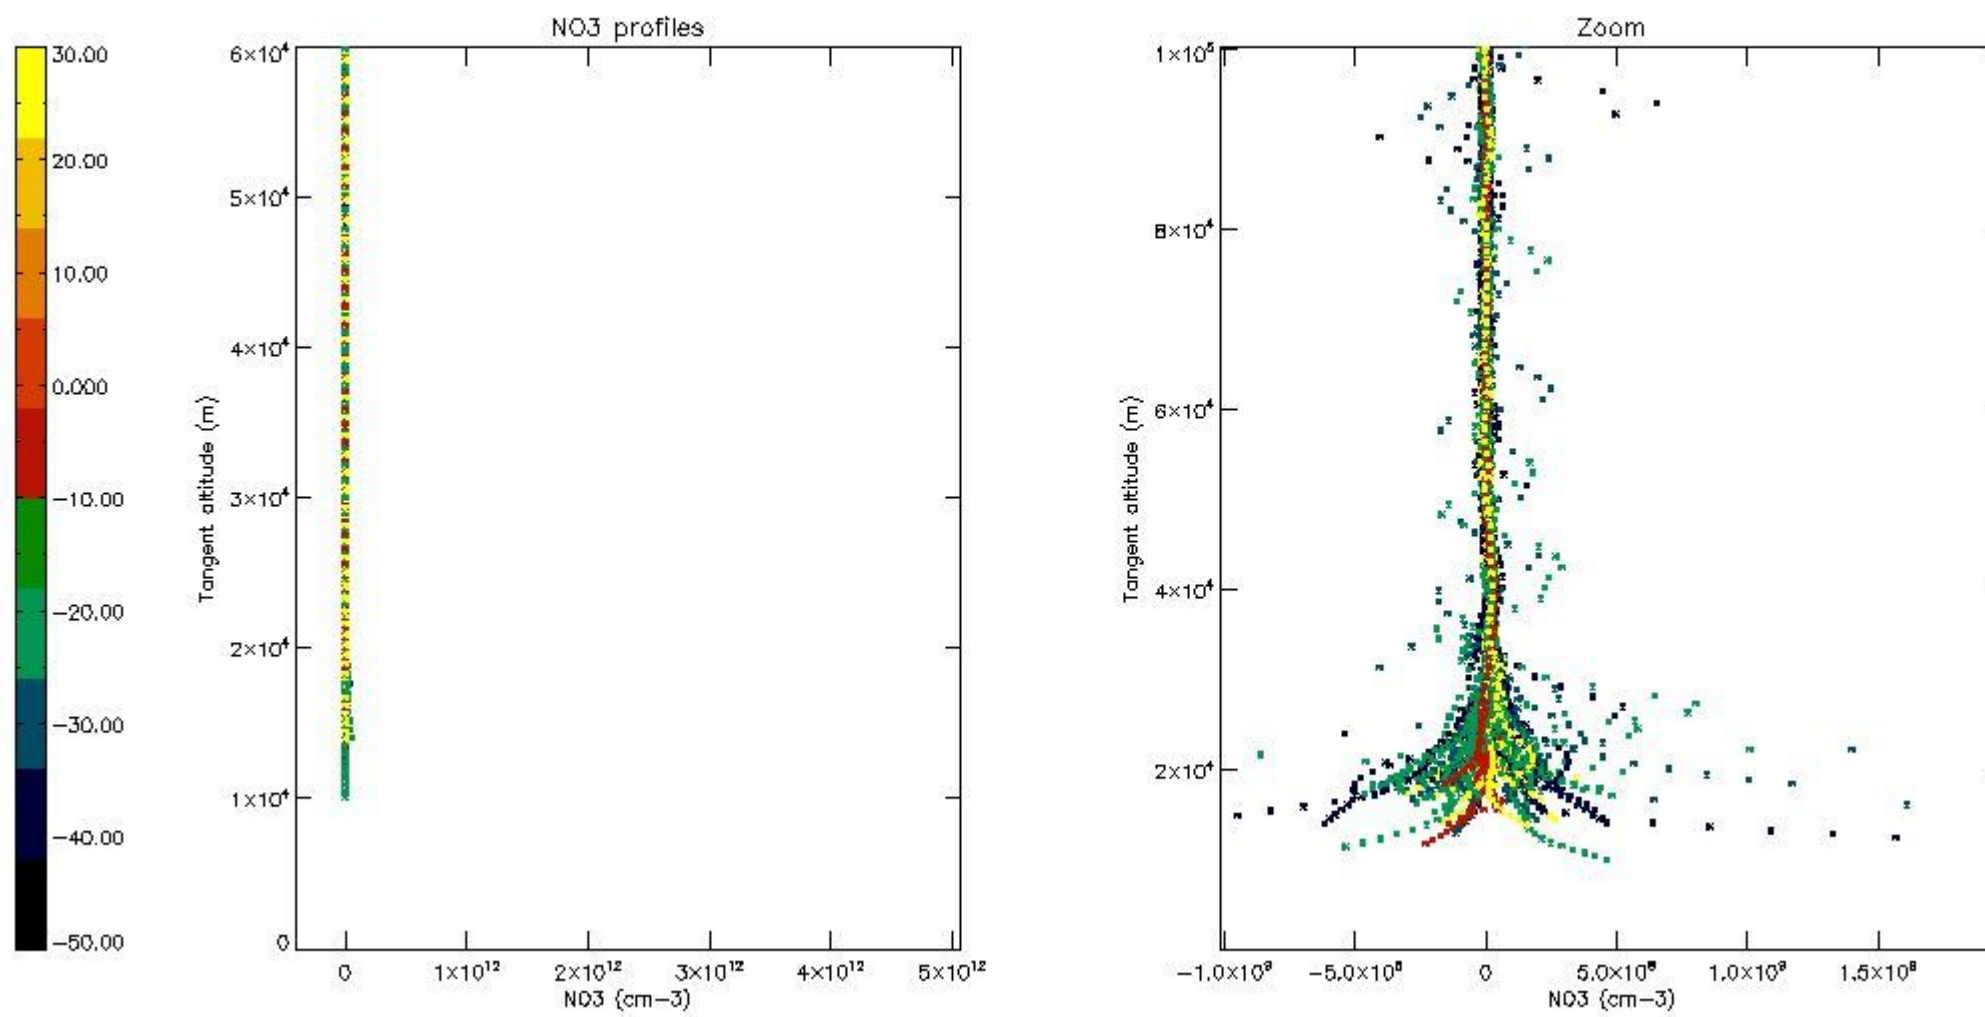

*5.4 Plot ozone profiles where STD < 10% (dark without errors)*

The colorbar represents the latitude.

*5.5 Plot ozone profiles where STD < 5% (dark without errors)*

The colorbar represents the latitude.

*5.6 Plot NO<sub>2</sub> profiles for all STD (dark without errors)*

The colorbar represents the latitude.

*5.7 Plot NO3 profiles for all STD (dark without errors)*

The colorbar represents the latitude.