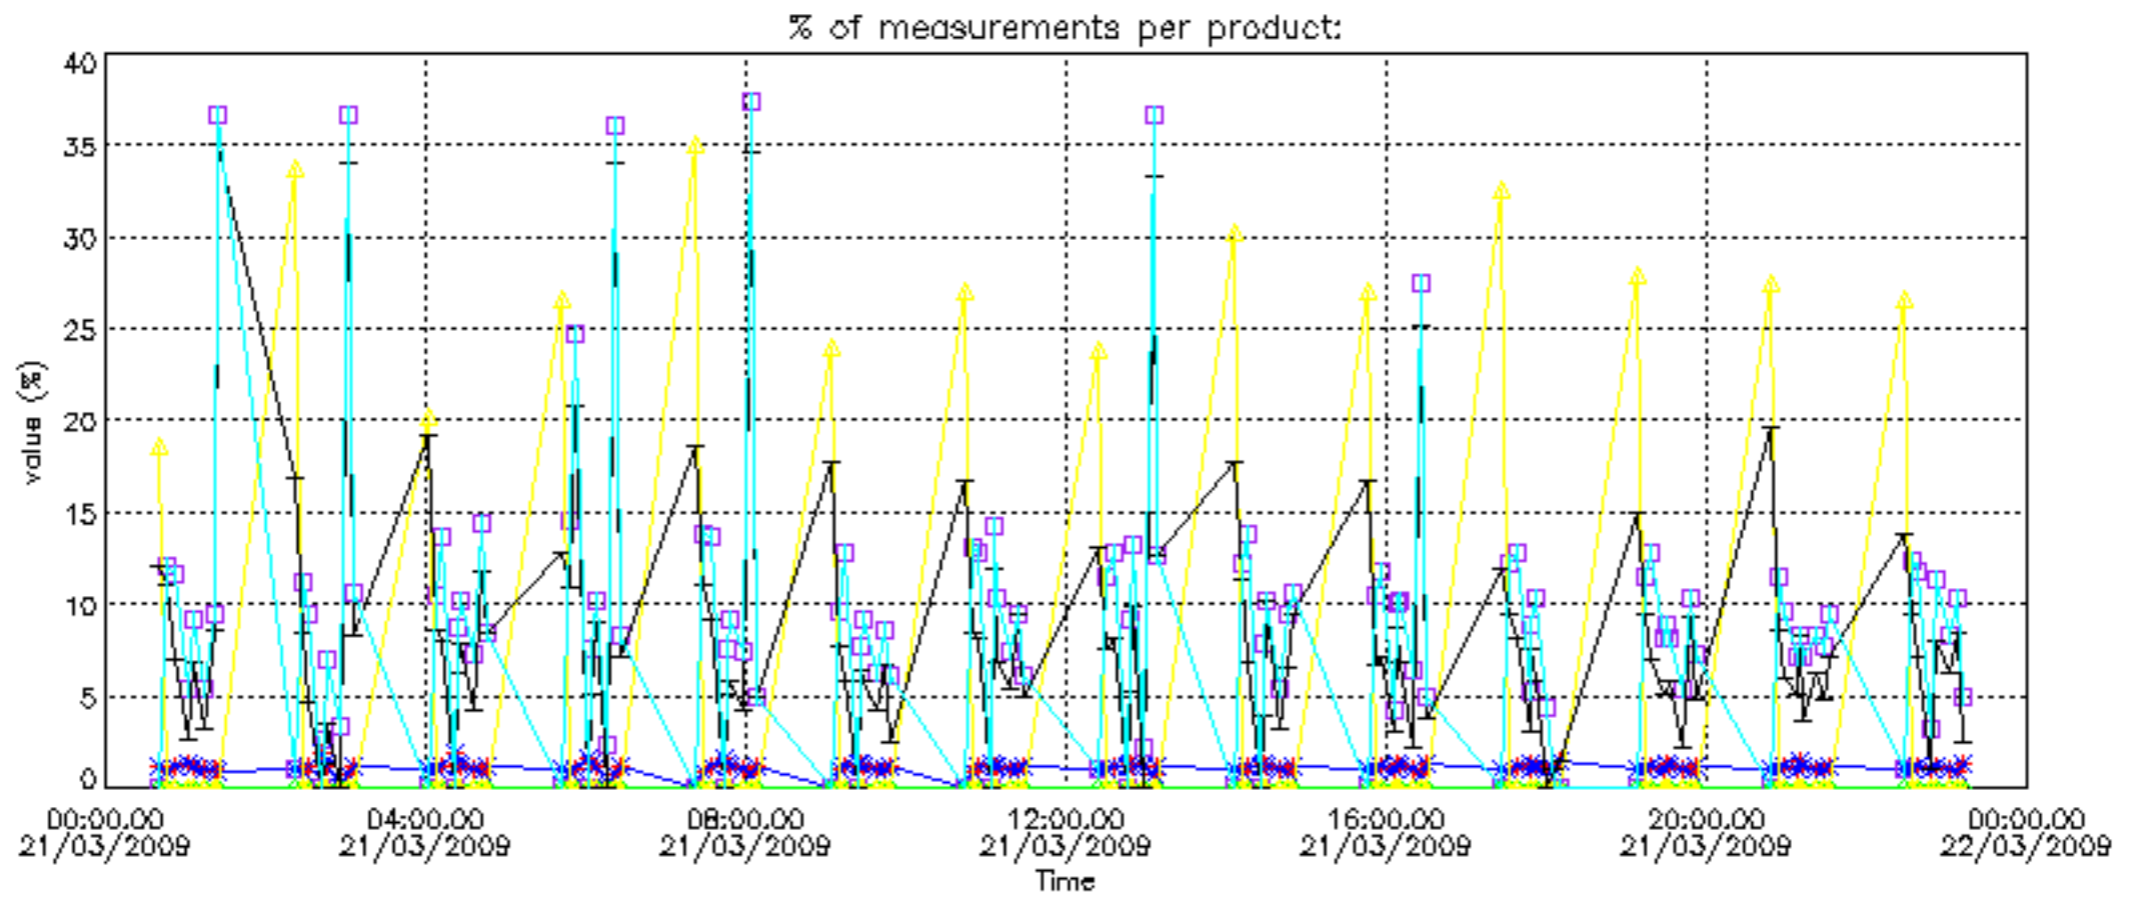

Percentage of cosmic ray hits per profile

Percentage of datation errors per profile