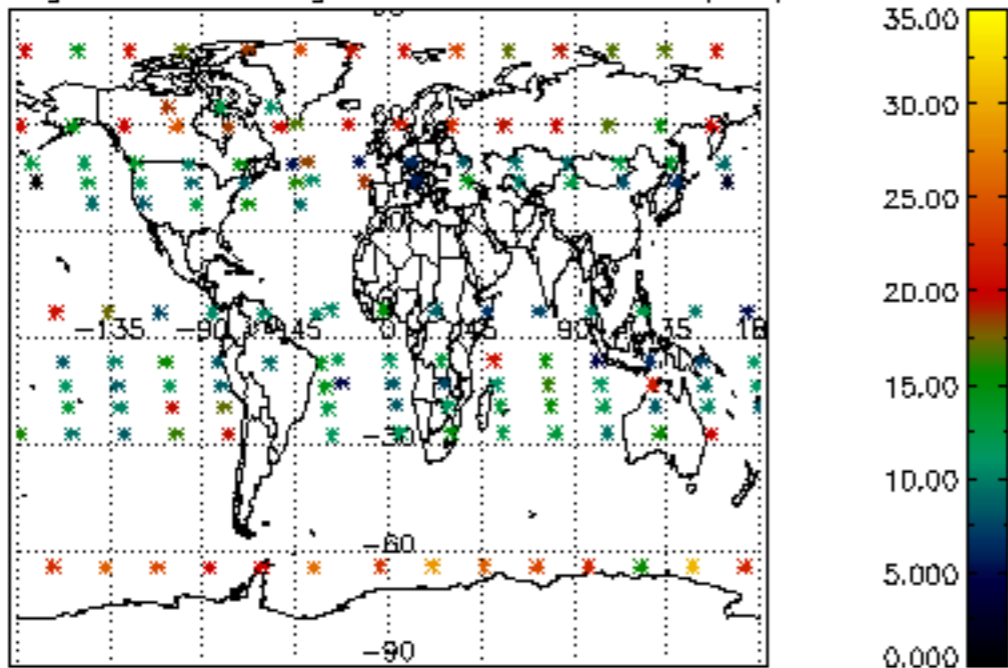

Percentage of cosmic ray hits per profile

Percentage of star falling outside central band per profile