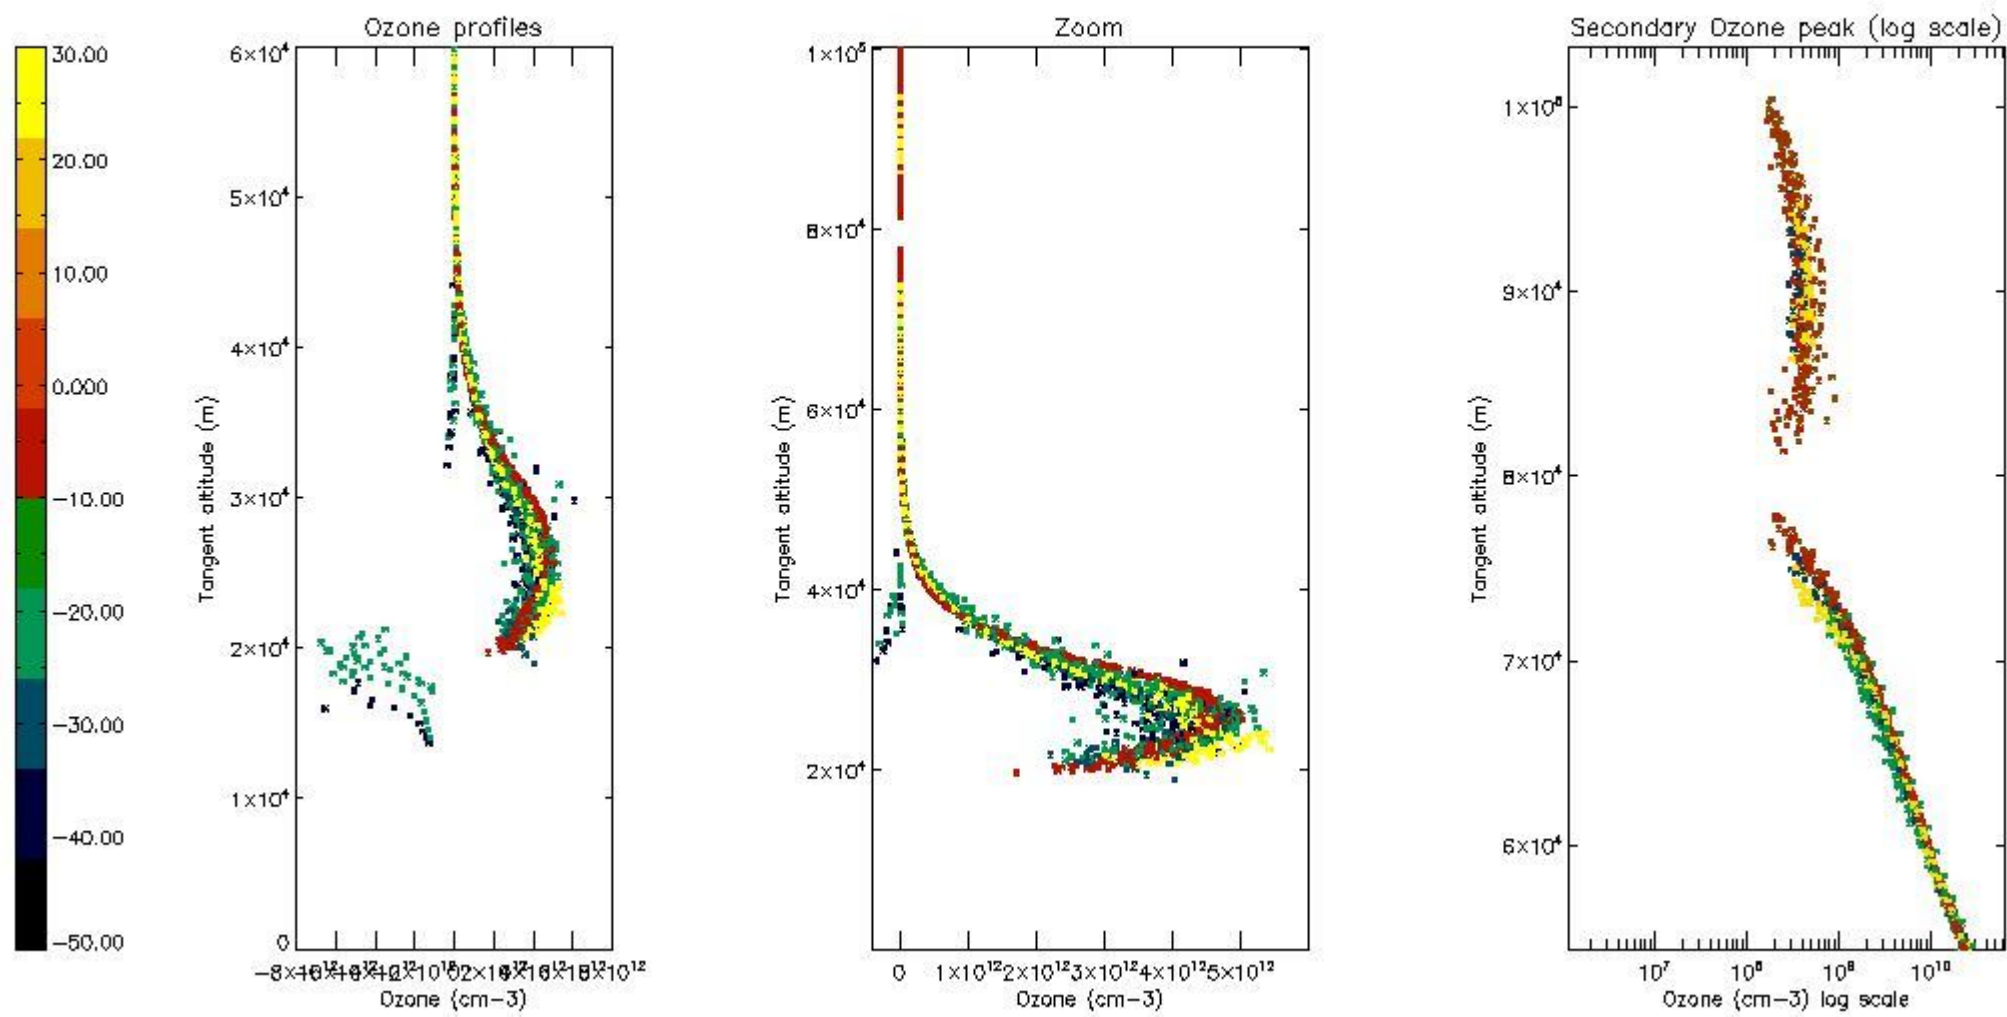

5.5 Plot ozone profiles where STD < 5% (dark without errors)

The colorbar represents the latitude.