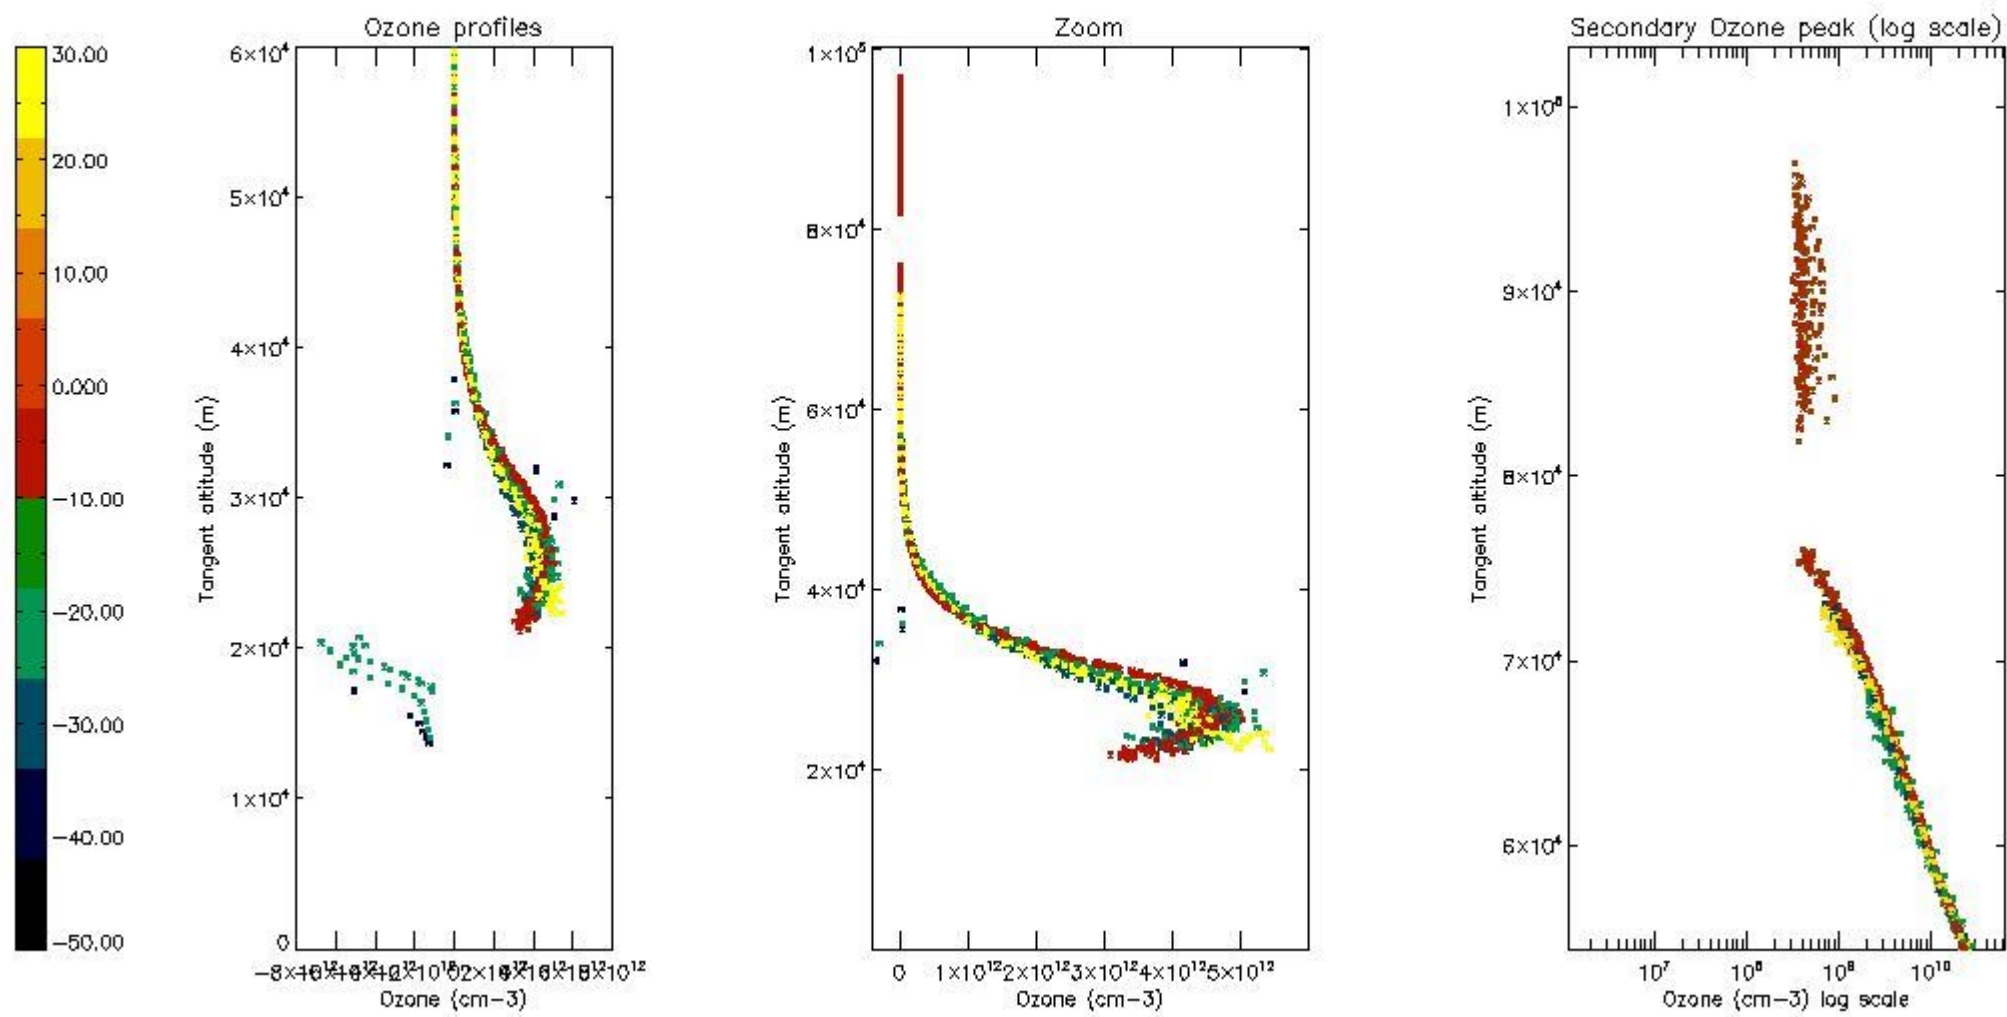

5.6 Plot NO₂ profiles for all STD (dark without errors)

The colorbar represents the latitude.