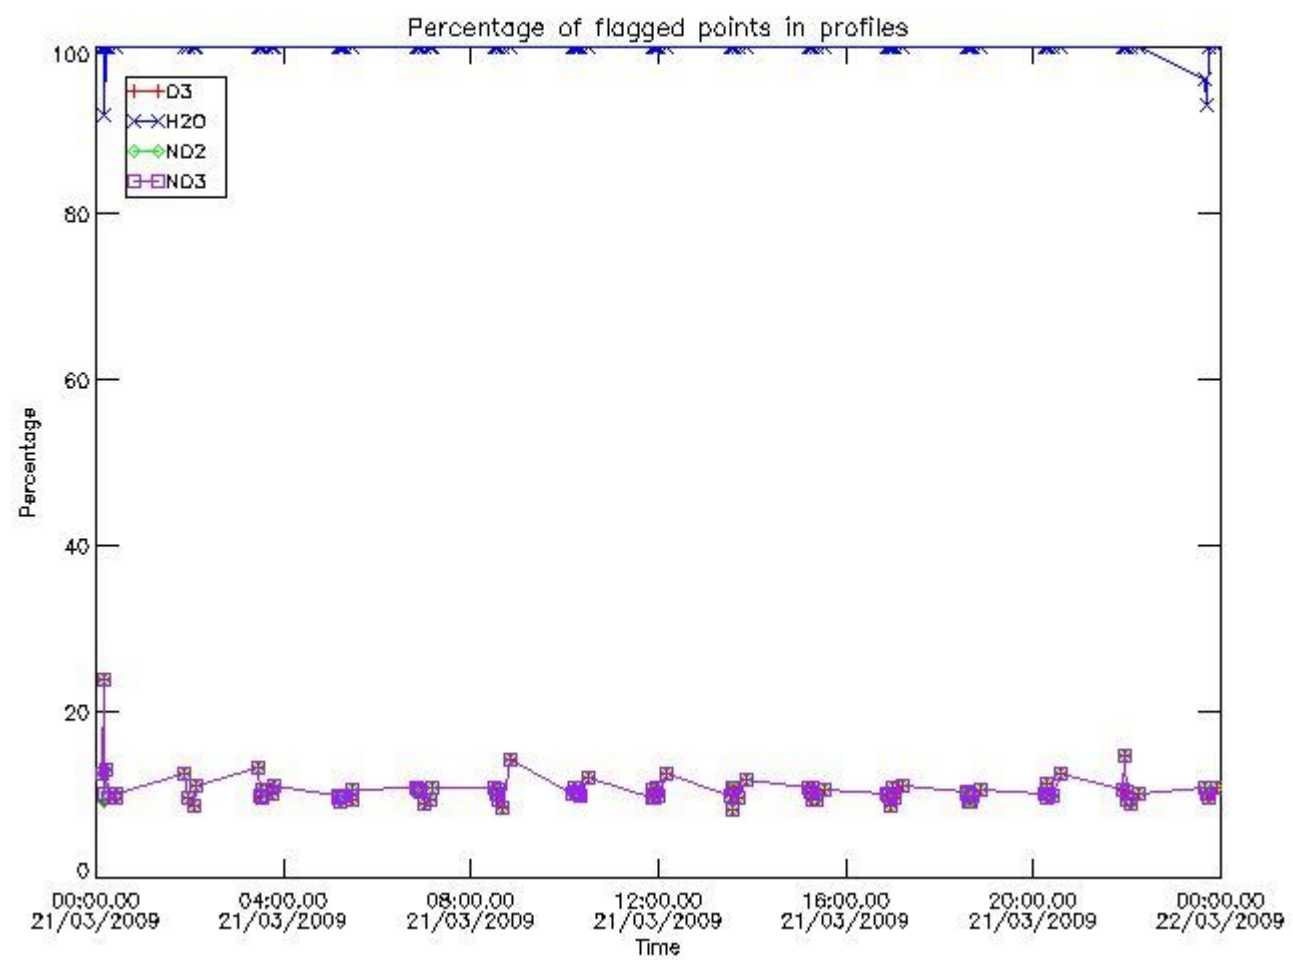

#### 3.1 Plot quality information per product (time dependant)