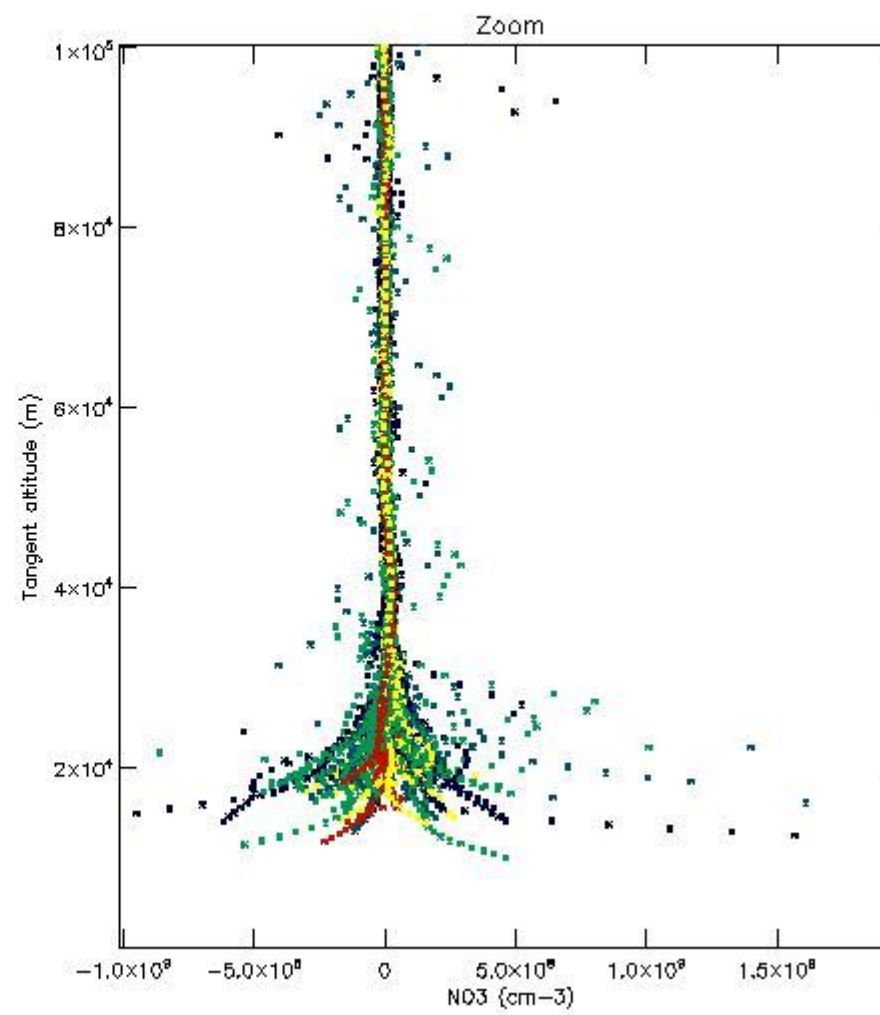

6. Auxiliary Data Files used for the production reported in section 2

The number reported in the third column indicates since which file (see list in section 2) the corresponding auxiliary file has been used. The fourth column is the date of those product files.

Type	Auxiliary Filename	Used since product	Used since product date
INST_PHYS_CHARACTERISTICS	GOM_INS_AXVIEC20091111_143220_20030716_120000_20500101_000000	1	21-MAR-2009 00:06:56
LEVEL-2_PROC_CONFIG	GOM_PR2_AXVIEC20091111_152718_20020301_000000_20500101_000000	1	21-MAR-2009 00:06:56
CROSS_SECTIONS_FILE	GOM_CRS_AXVIEC20091111_154832_20020301_000000_20500101_000000	1	21-MAR-2009 00:06:56