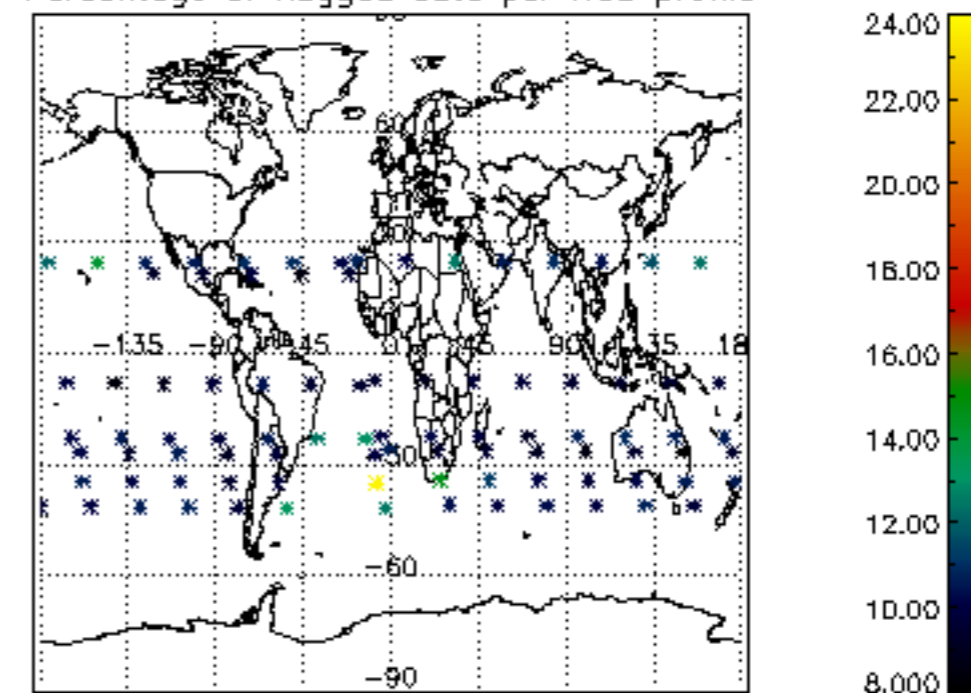

Percentage of flagged data per NO3 profile