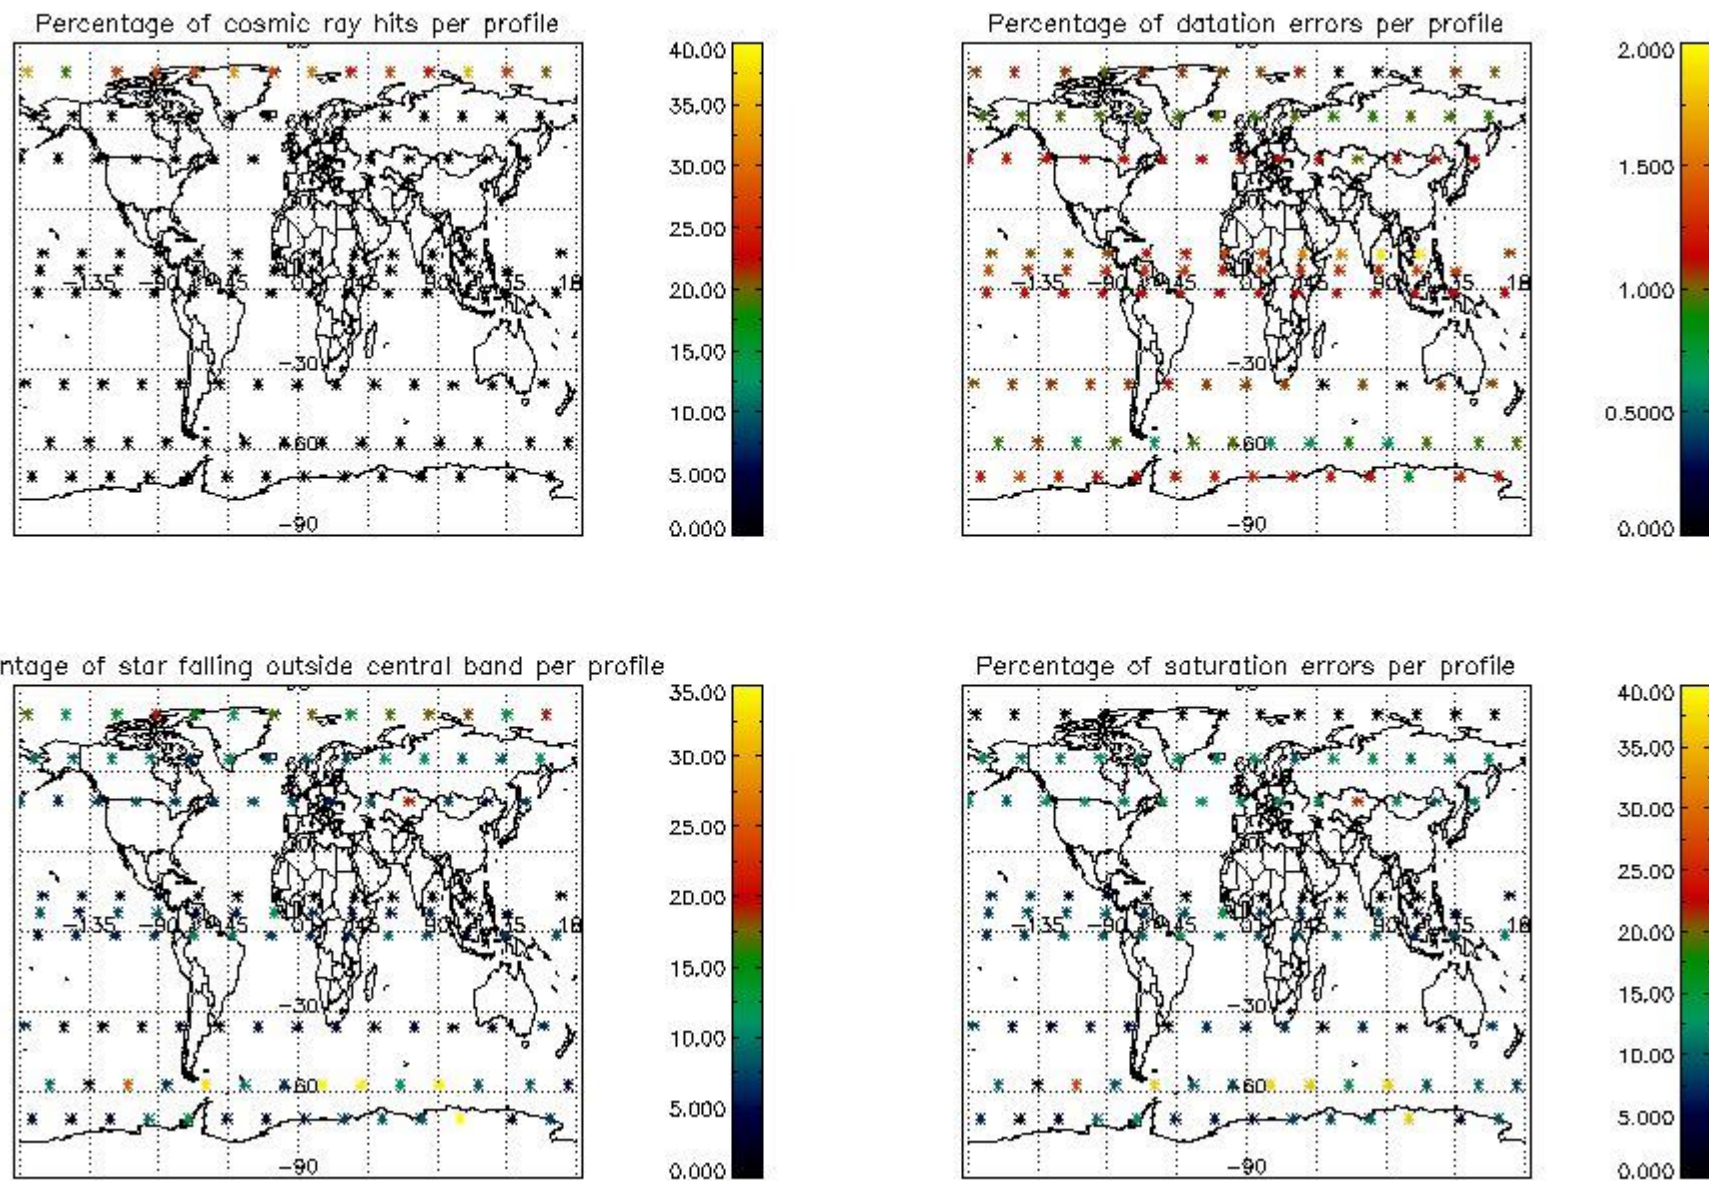

4.2.2 Plot level 1 quality information per product (world map): ENVISAT DESCENDING passes

5. Trace gas profiles

5.1 Ozone statistics based on quality of products

The final quality of the products can be "measured" using the STD (Standard Deviation) attached to every point profile. This information is written to the parameter GOM_NL__2P/NL_LOCAL_SPECIES_DENSITY/o3_std of the level 2 products. The table below shows the statistics for given STD ranges.

The statistics are given with respect to the overall valid production:

- Products without fatal errors: GOM_NL__2P/MPH/PRODUCT_ERR=0
- Valid point profile: GOM_NL__2P/NL_LOCAL_SPECIES_DENSITY/pcd(0)=0

The 'Criteria' is applied to valid points of dark limb products:

- Products in dark limb illumination condition: GOM_NL__2P/NL_SUMMARY_QUALITY/obs_ill_cond=0
- Products without fatal errors: GOM_NL__2P/MPH/PRODUCT_ERR=0
- Valid point profile: GOM_NL__2P/NL_LOCAL_SPECIES_DENSITY/pcd(0)=0

So, the table below shows the percentage of dark limb and valid observations for each criteria with respect to the overall valid daily observations.

Criteria	% of total production
All STD	34
STD < 20	18