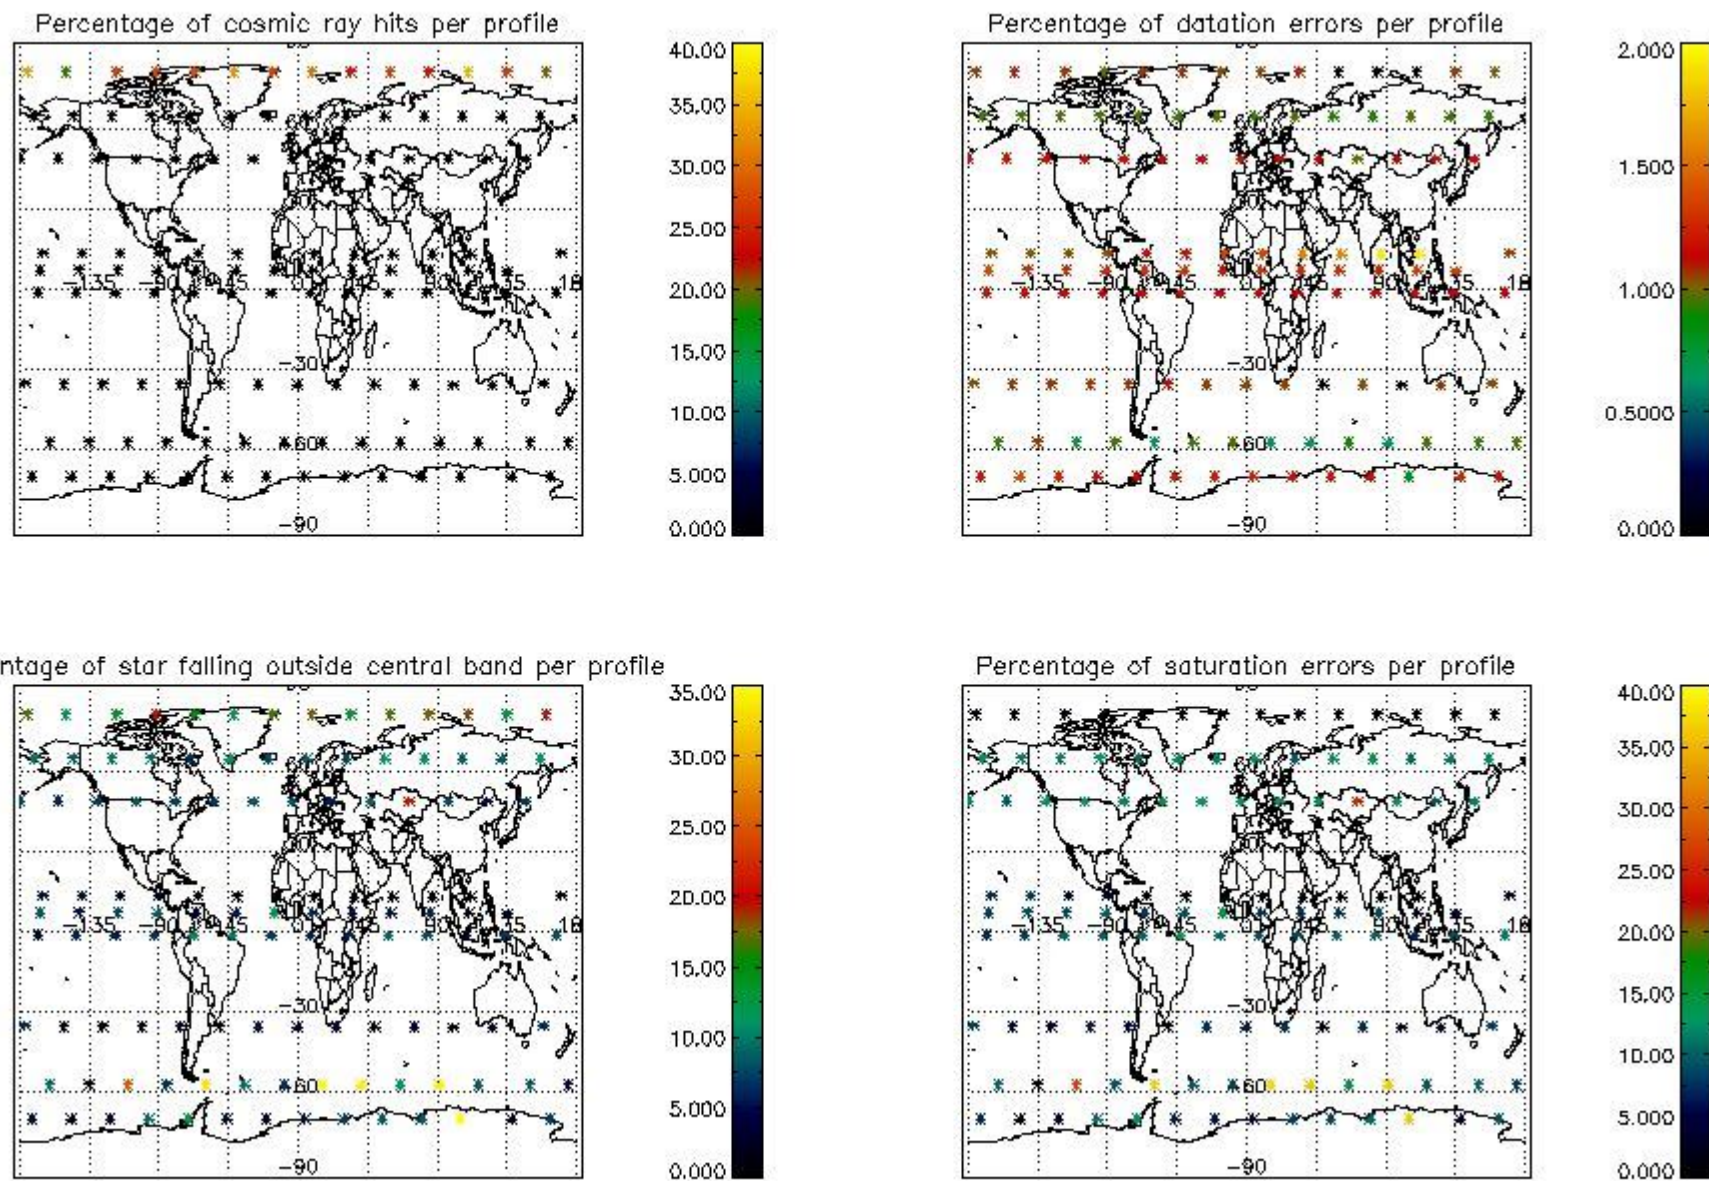

Percentage of cosmic ray hits per profile

Percentage of datation errors per profile

Percentage of star falling outside central band per profile

Percentage of saturation errors per profile

4.2.2 Plot level 1 quality information per product (world map): ENVISAT DESCENDING passes