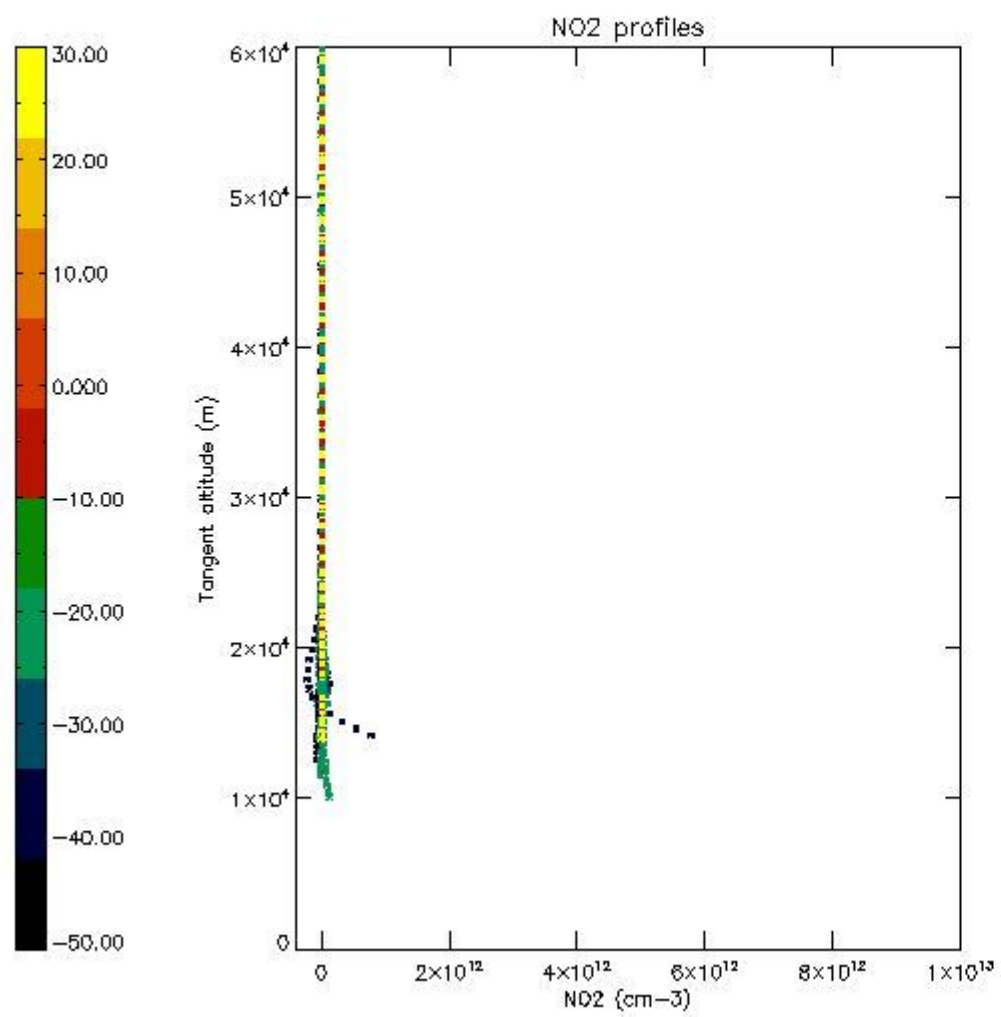

The colorbar represents the latitude.

*5.7 Plot NO3 profiles for all STD (dark without errors)*

The colorbar represents the latitude.