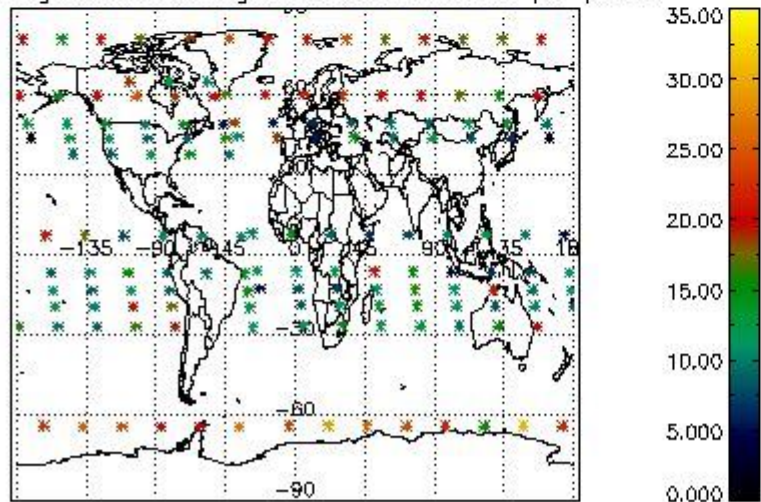

*4.2.1 Plot level 1 quality information per product (world map): ENVISAT ASCENDING passes*

Percentage of cosmic ray hits per profile

Percentage of datation errors per profile

Percentage of star falling outside central band per profile