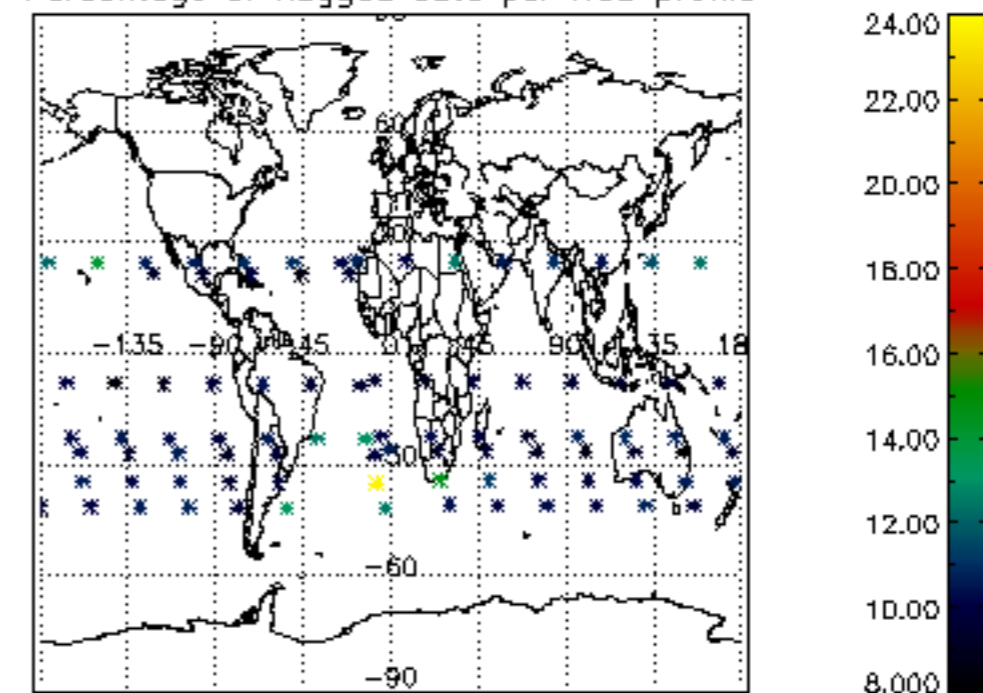

Percentage of flagged data per NO3 profile