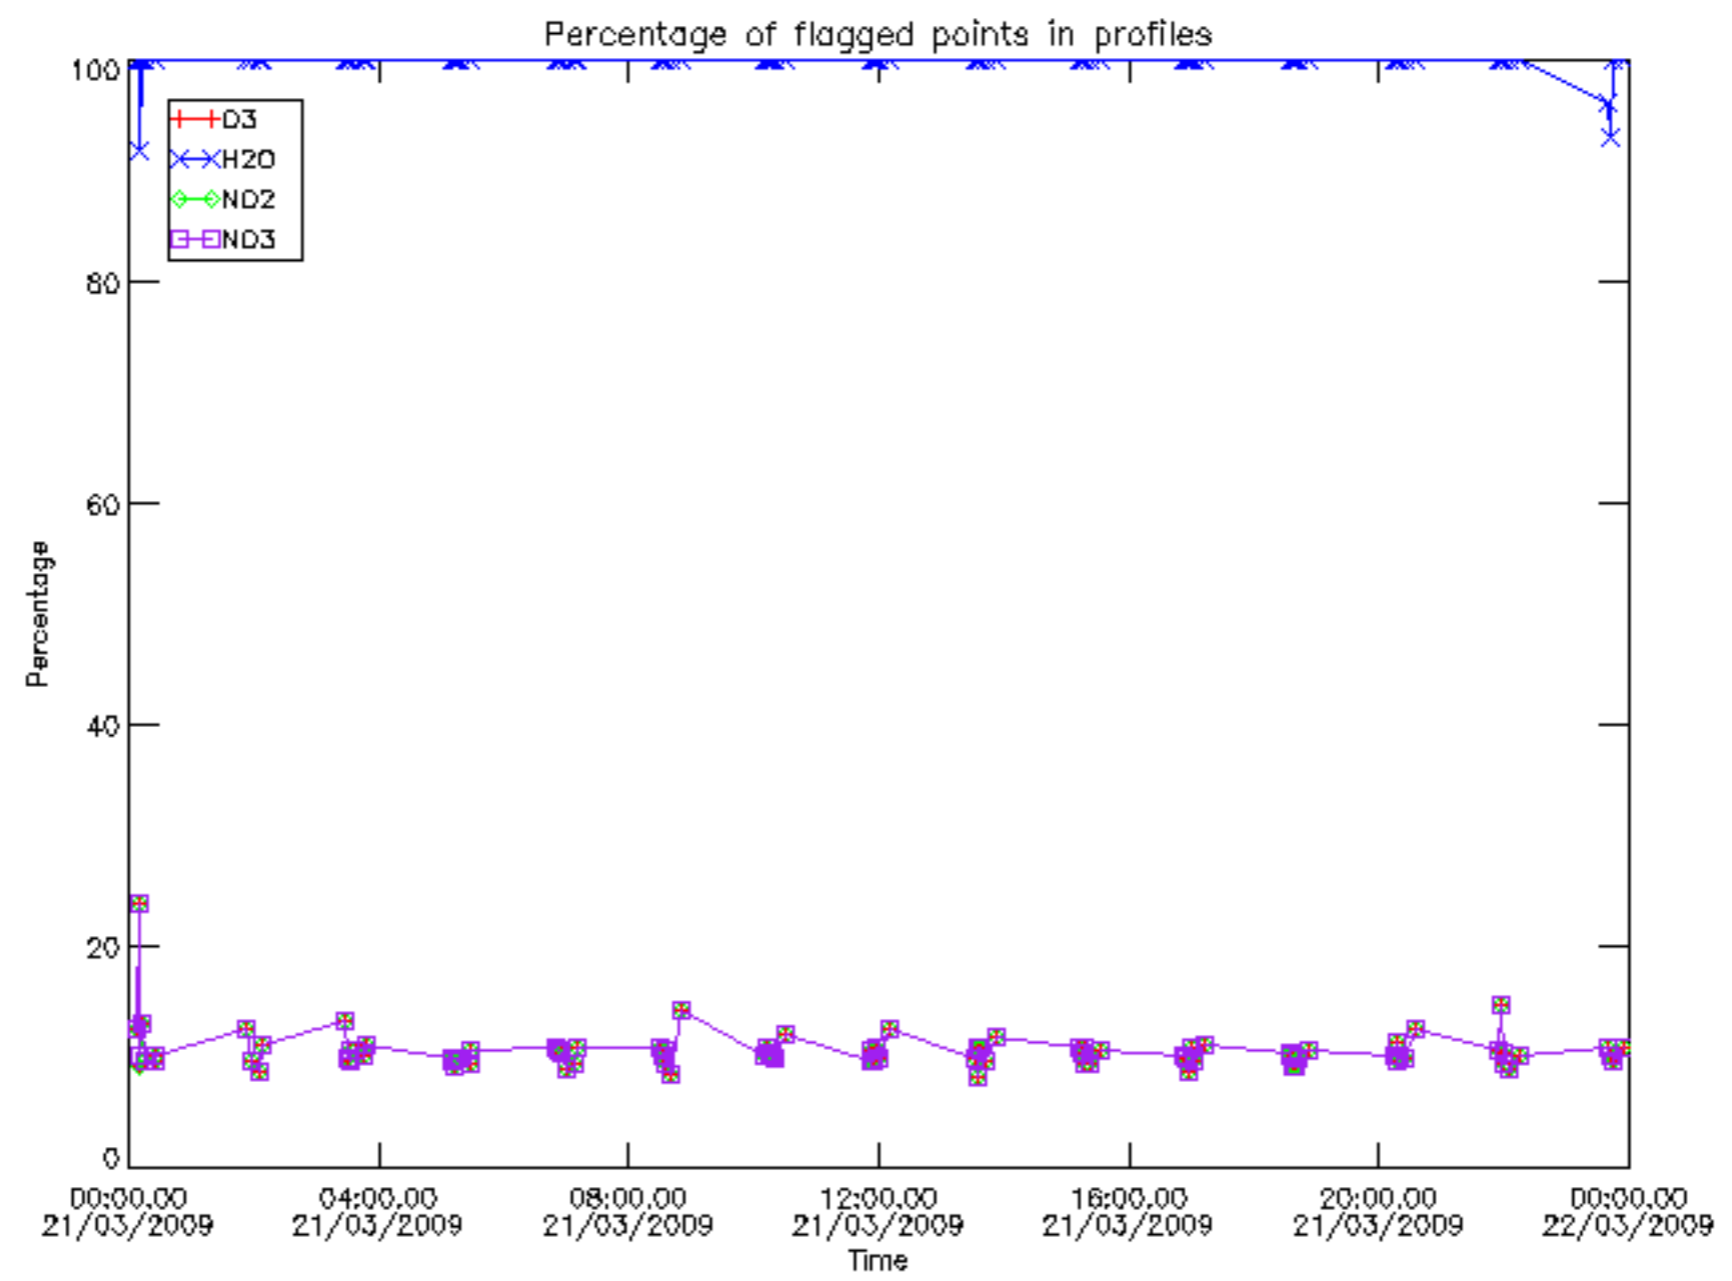

Percentage of flagged data per D3 profile

Percentage of flagged data per H2O profile