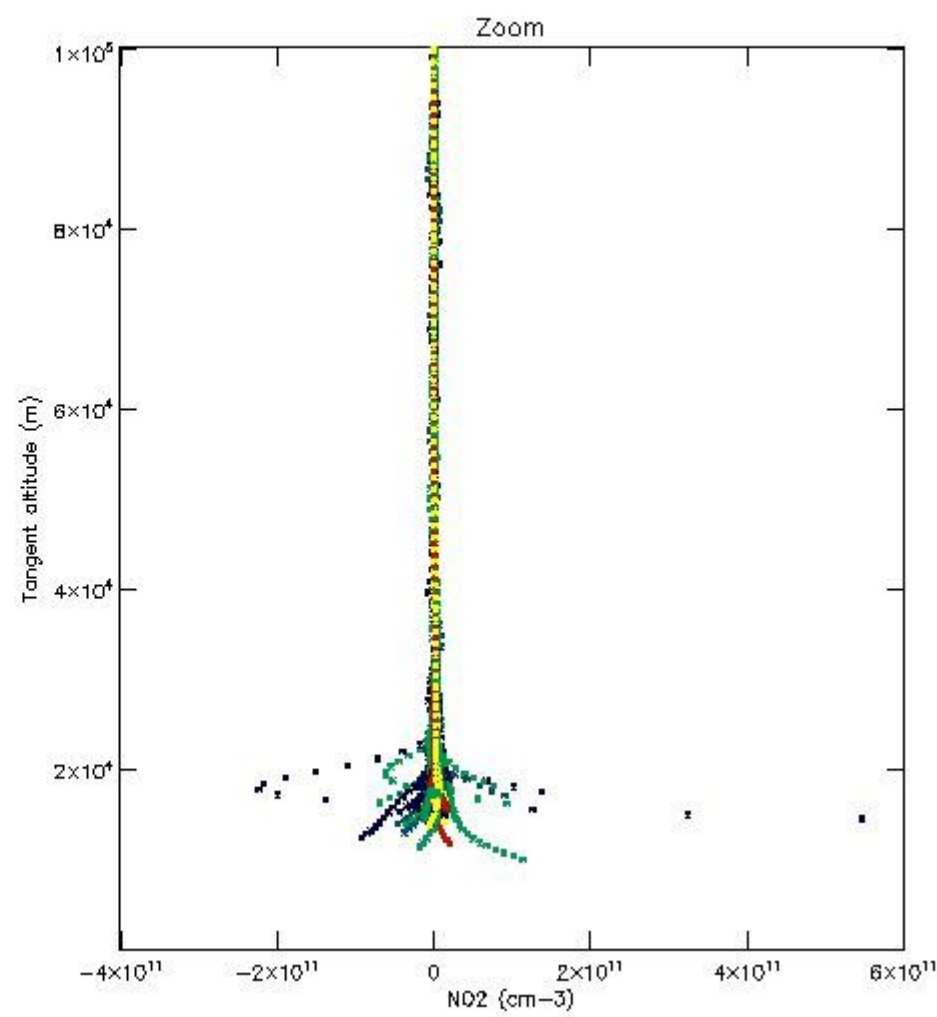

*5.4 Plot ozone profiles where STD < 10% (dark without errors)*

The colorbar represents the latitude.

*5.5 Plot ozone profiles where STD < 5% (dark without errors)*

The colorbar represents the latitude.

*5.6 Plot NO<sub>2</sub> profiles for all STD (dark without errors)*

The colorbar represents the latitude.

*5.7 Plot NO3 profiles for all STD (dark without errors)*

The colorbar represents the latitude.