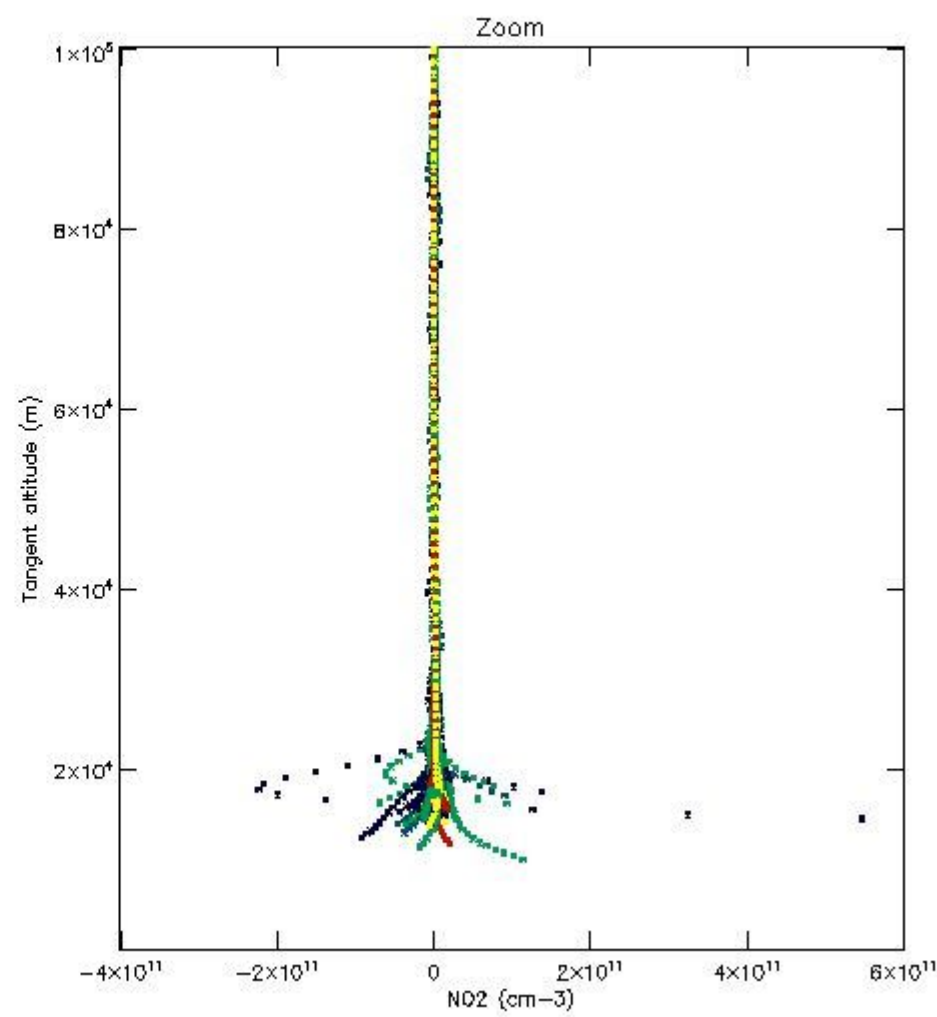

The colorbar represents the latitude.

*5.7 Plot NO3 profiles for all STD (dark without errors)*

The colorbar represents the latitude.