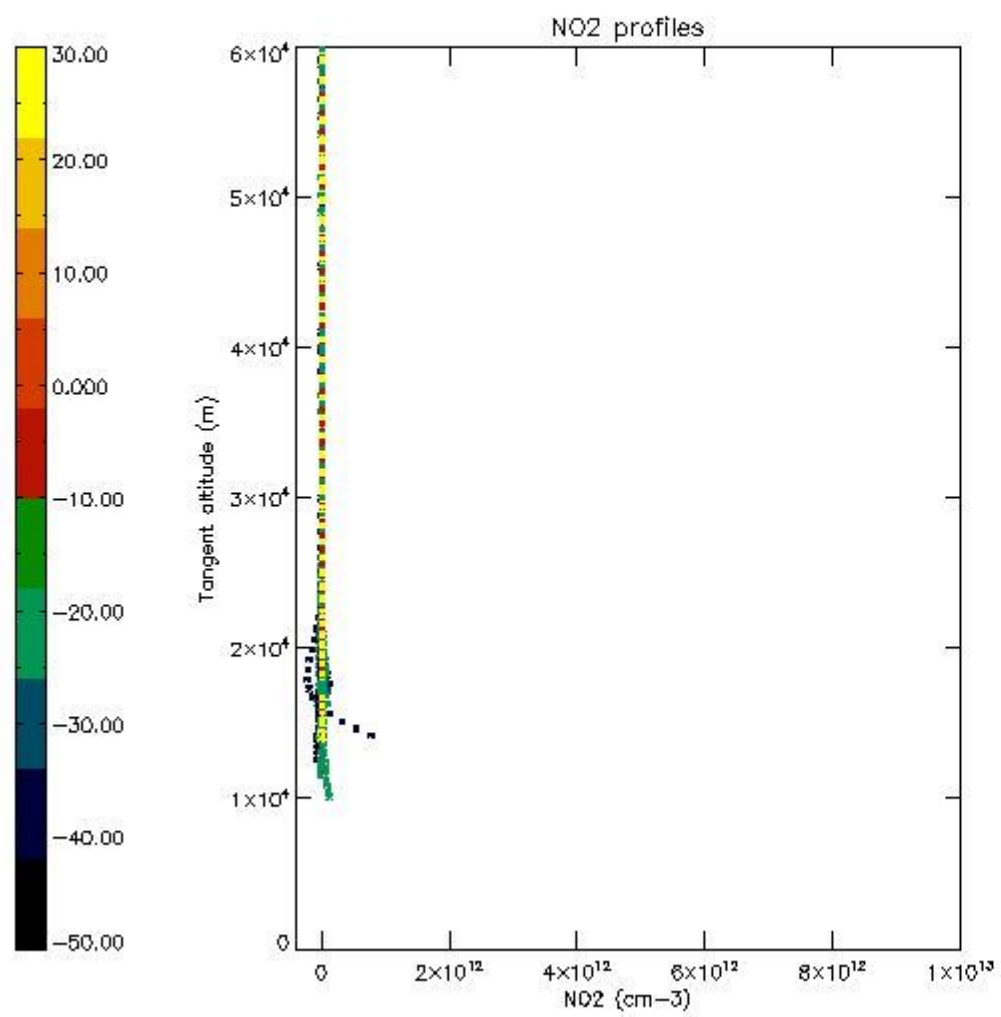

*5.4 Plot ozone profiles where STD < 10% (dark without errors)*

The colorbar represents the latitude.

*5.5 Plot ozone profiles where STD < 5% (dark without errors)*

The colorbar represents the latitude.

*5.6 Plot NO<sub>2</sub> profiles for all STD (dark without errors)*

The colorbar represents the latitude.

*5.7 Plot NO3 profiles for all STD (dark without errors)*

The colorbar represents the latitude.