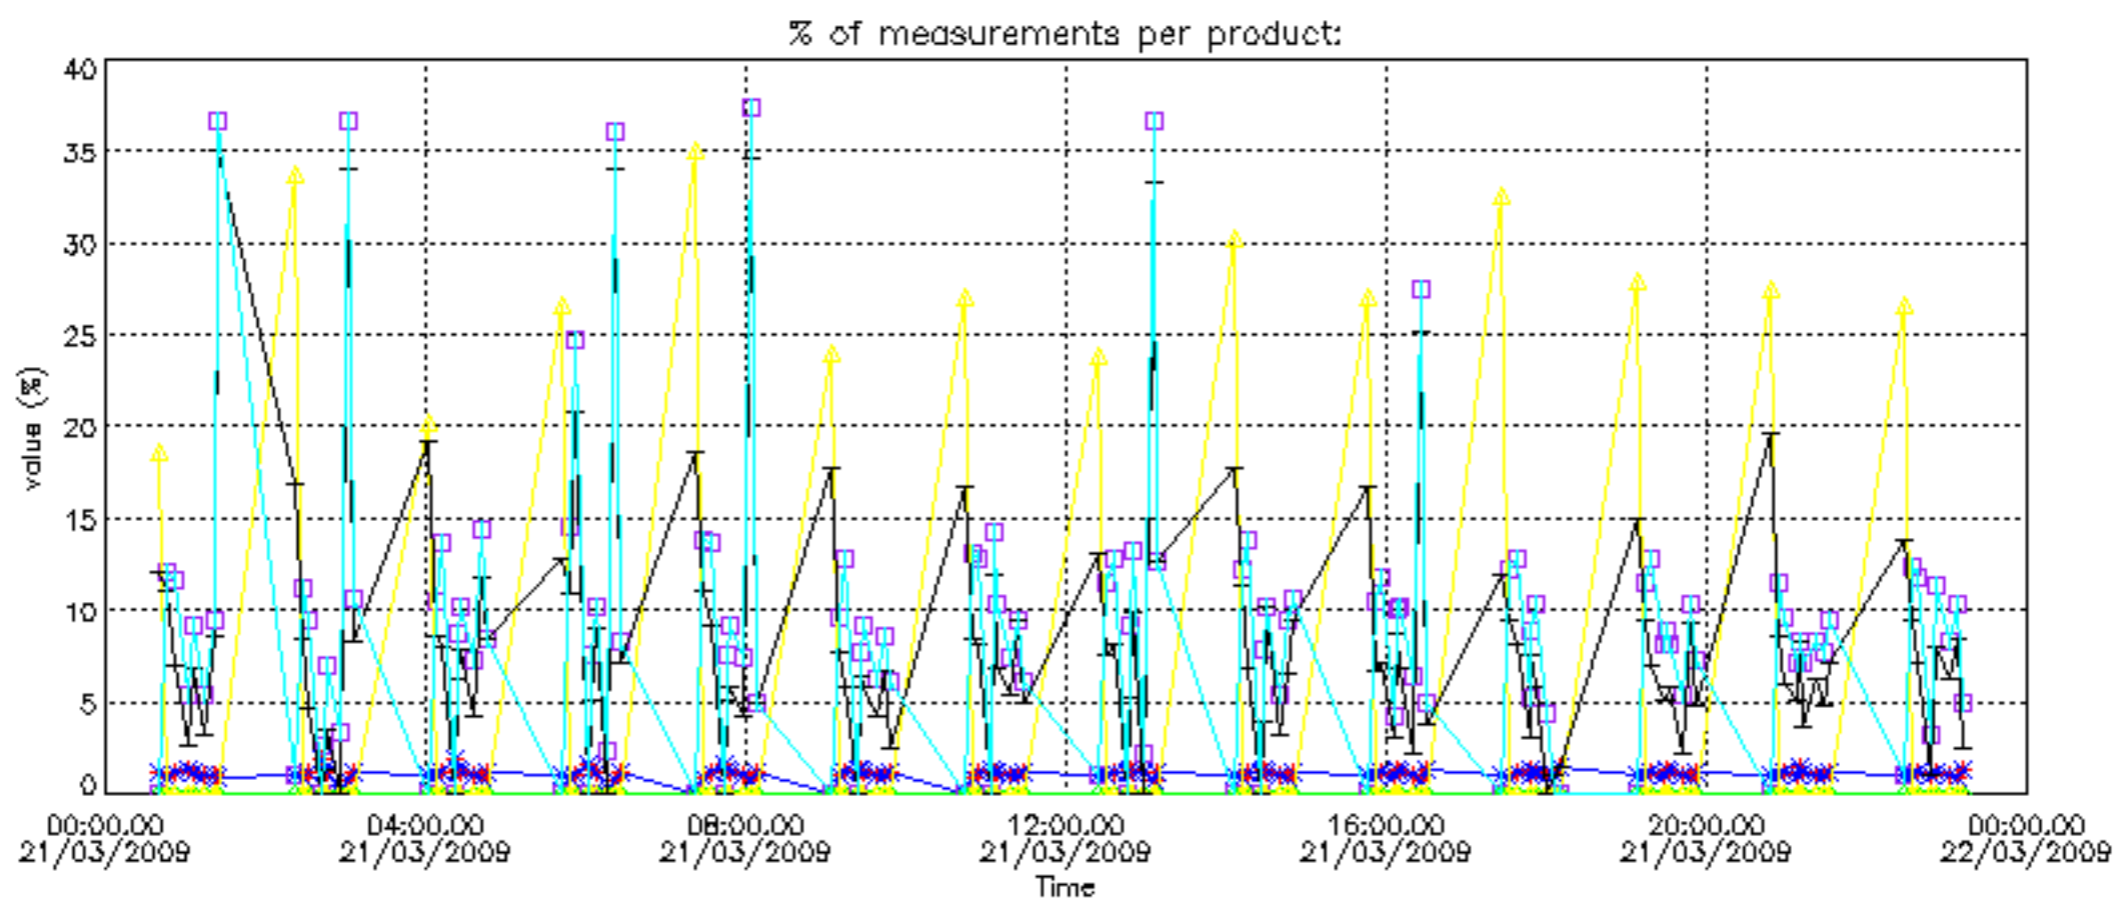

Percentage of cosmic ray hits per profile

Percentage of datation errors per profile