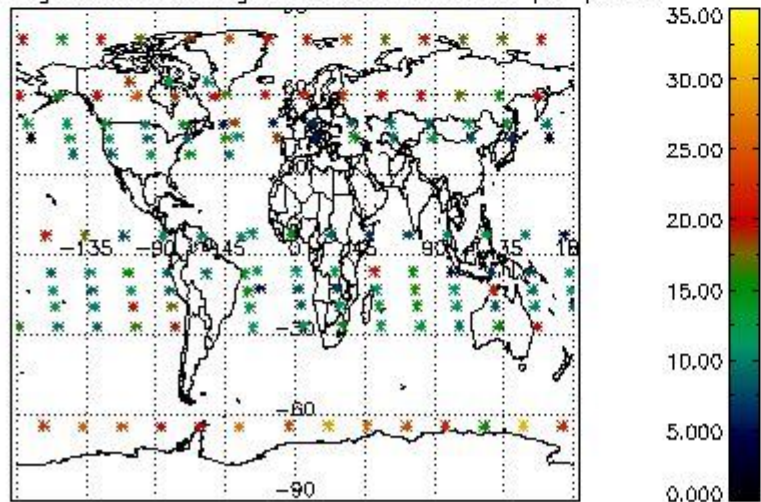

Percentage of star falling outside central band per profile