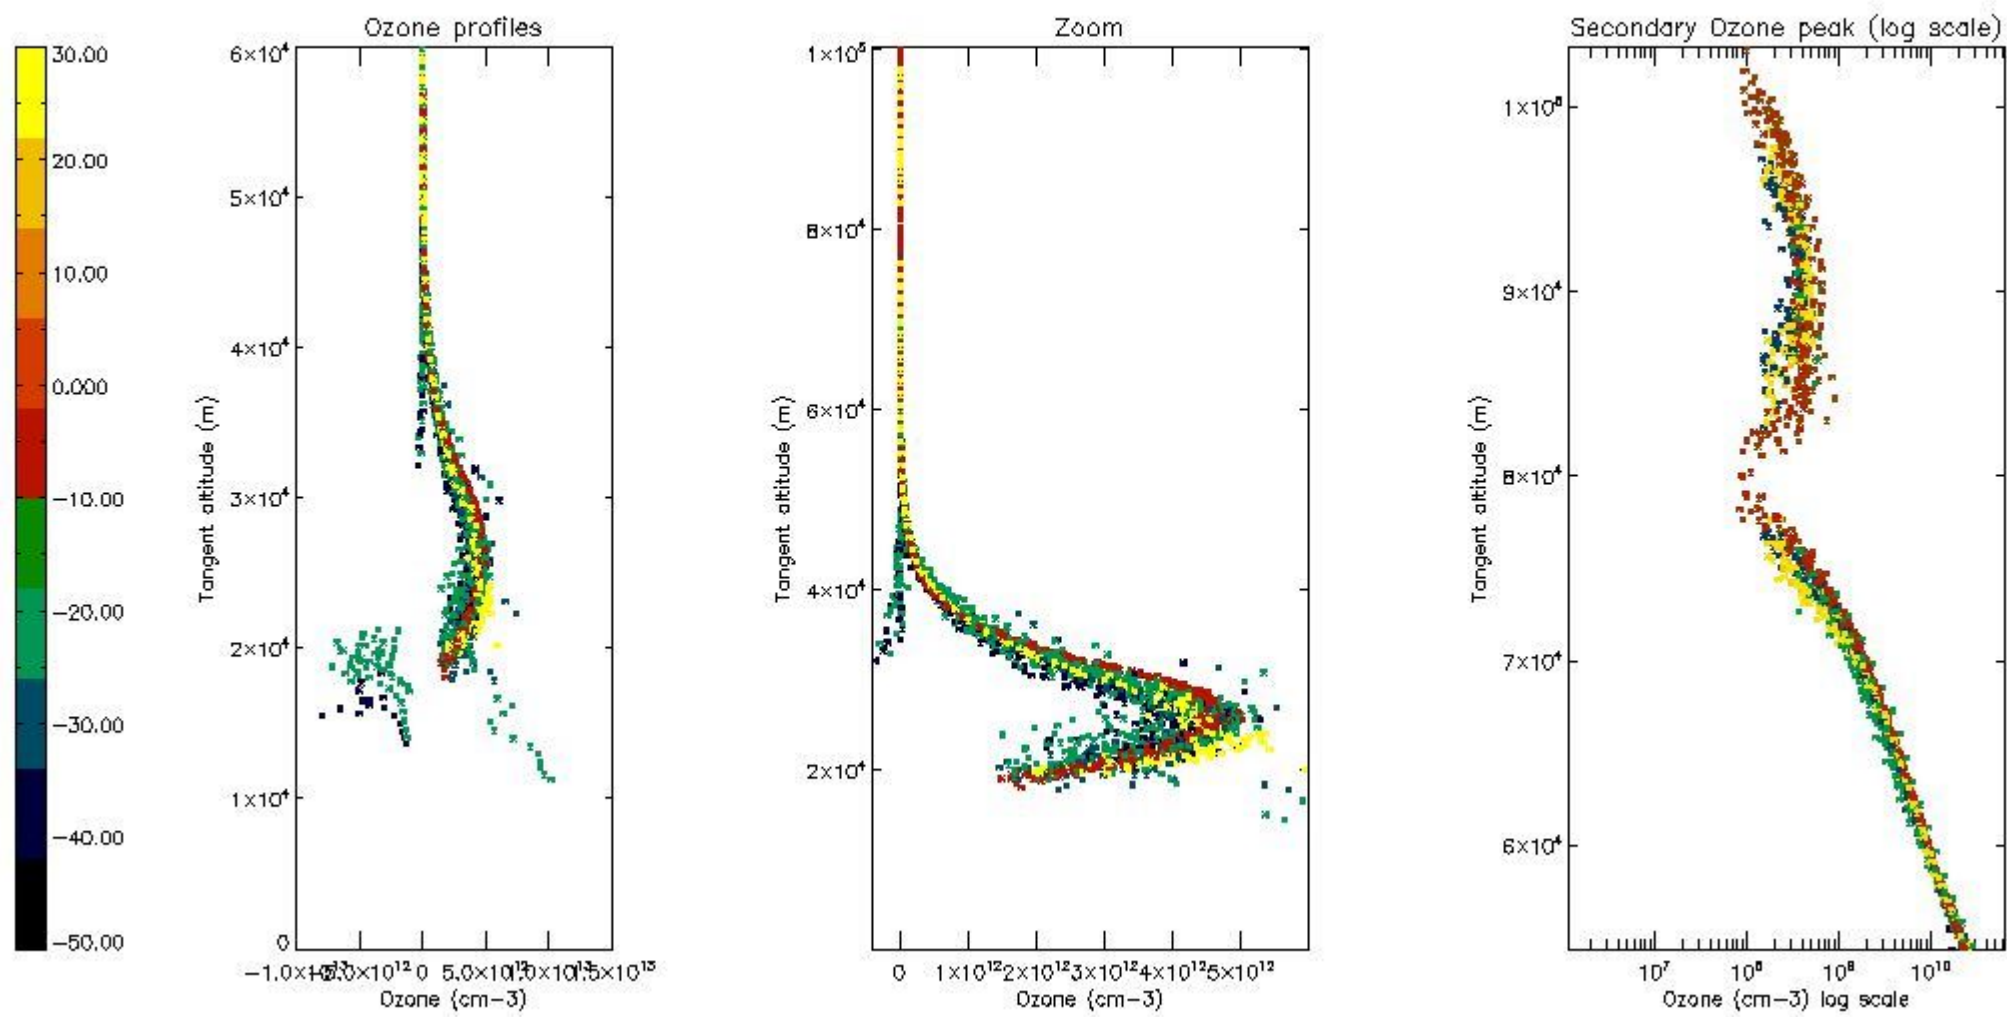

STD < 10	15
STD < 5	11

5.2 Plot ozone profiles for all STD (dark without errors)

The colorbar represents the latitude.

5.3 Plot ozone profiles where STD < 20% (dark without errors)

The colorbar represents the latitude.