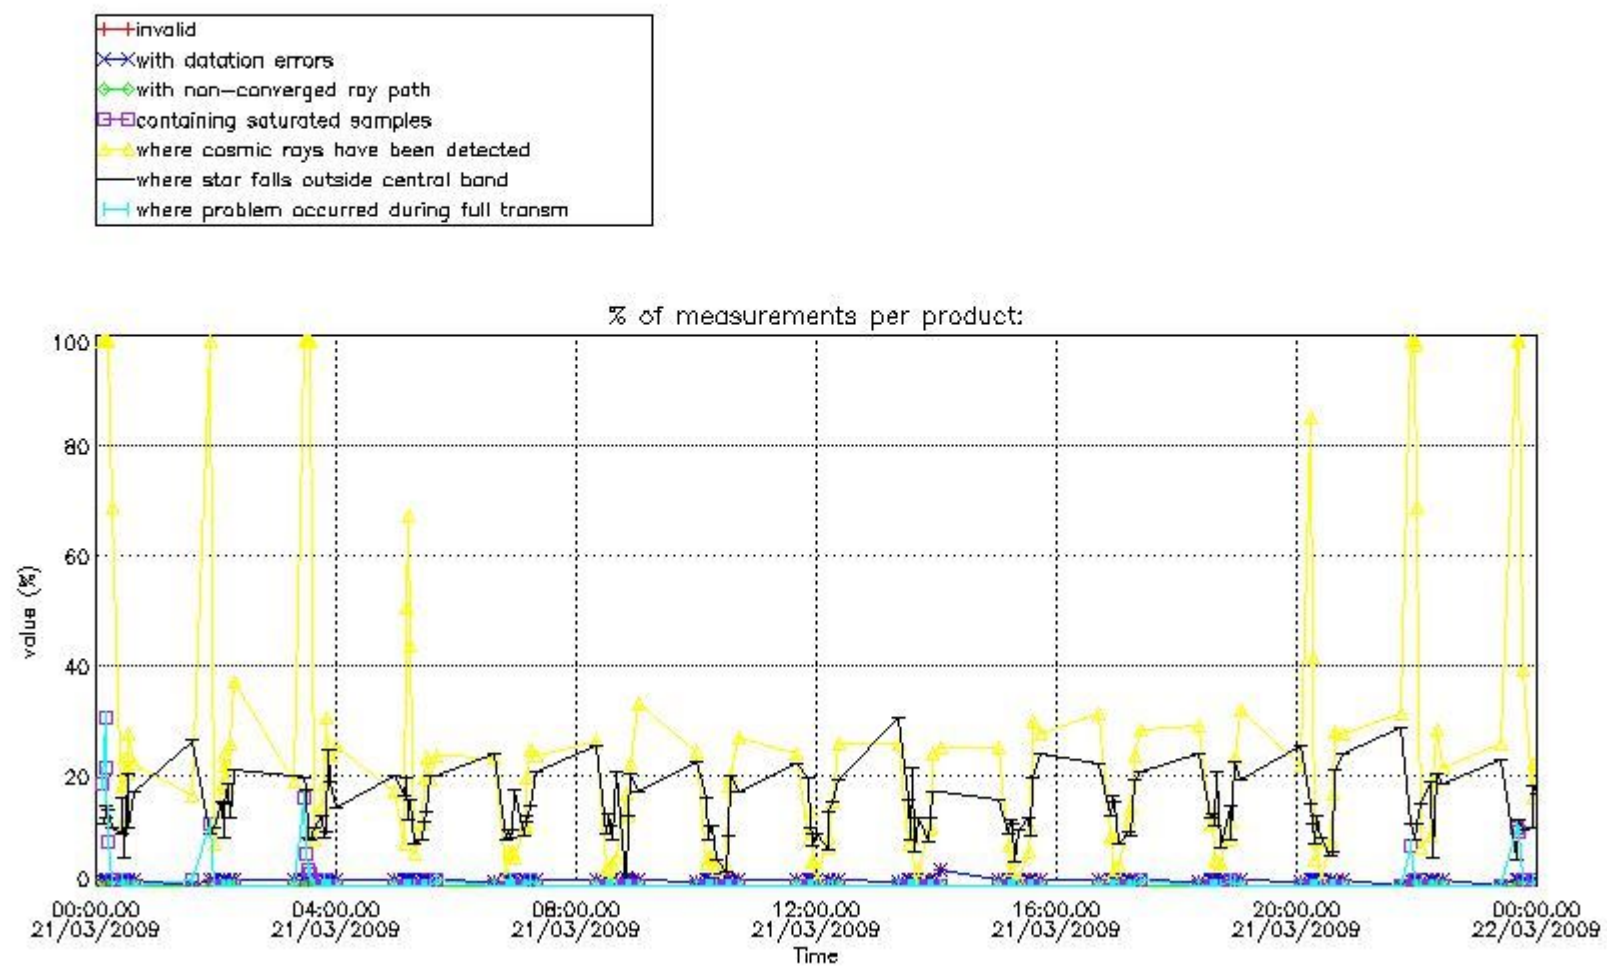

4.1.2 Plot level 1 quality information per product (time dependant): ENVI SAT DESCENDING passes