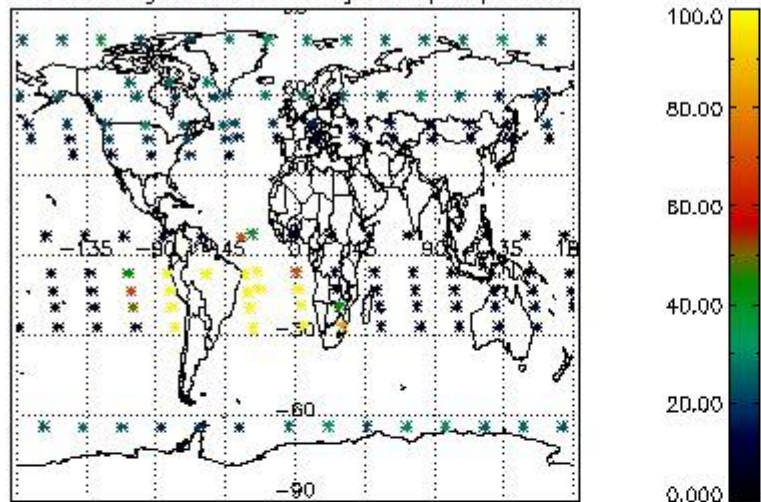

Percentage of cosmic ray hits per profile