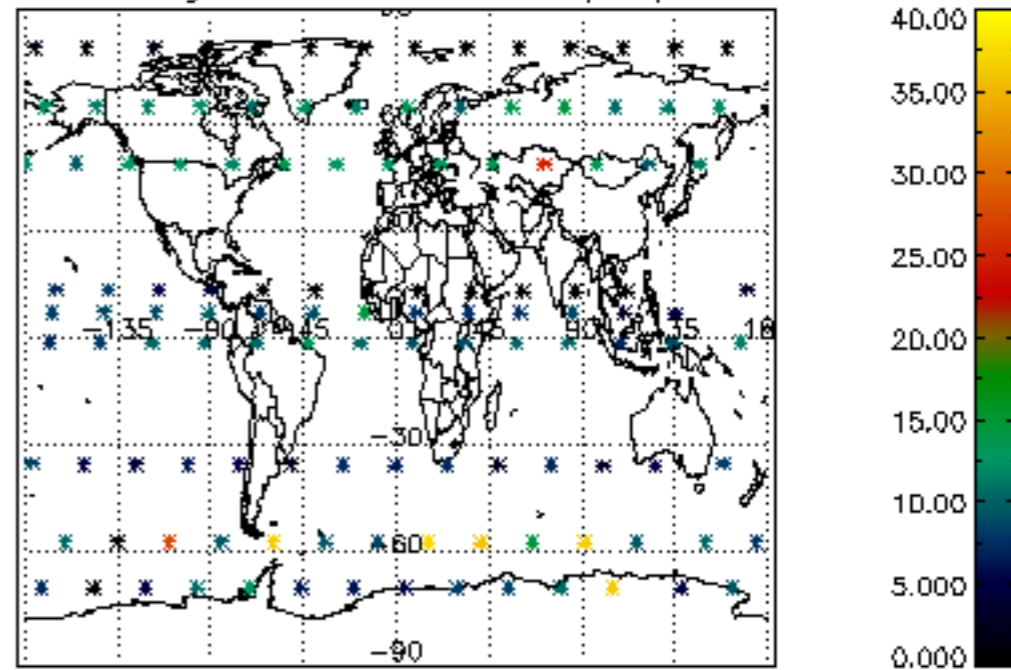

Percentage of saturation errors per profile