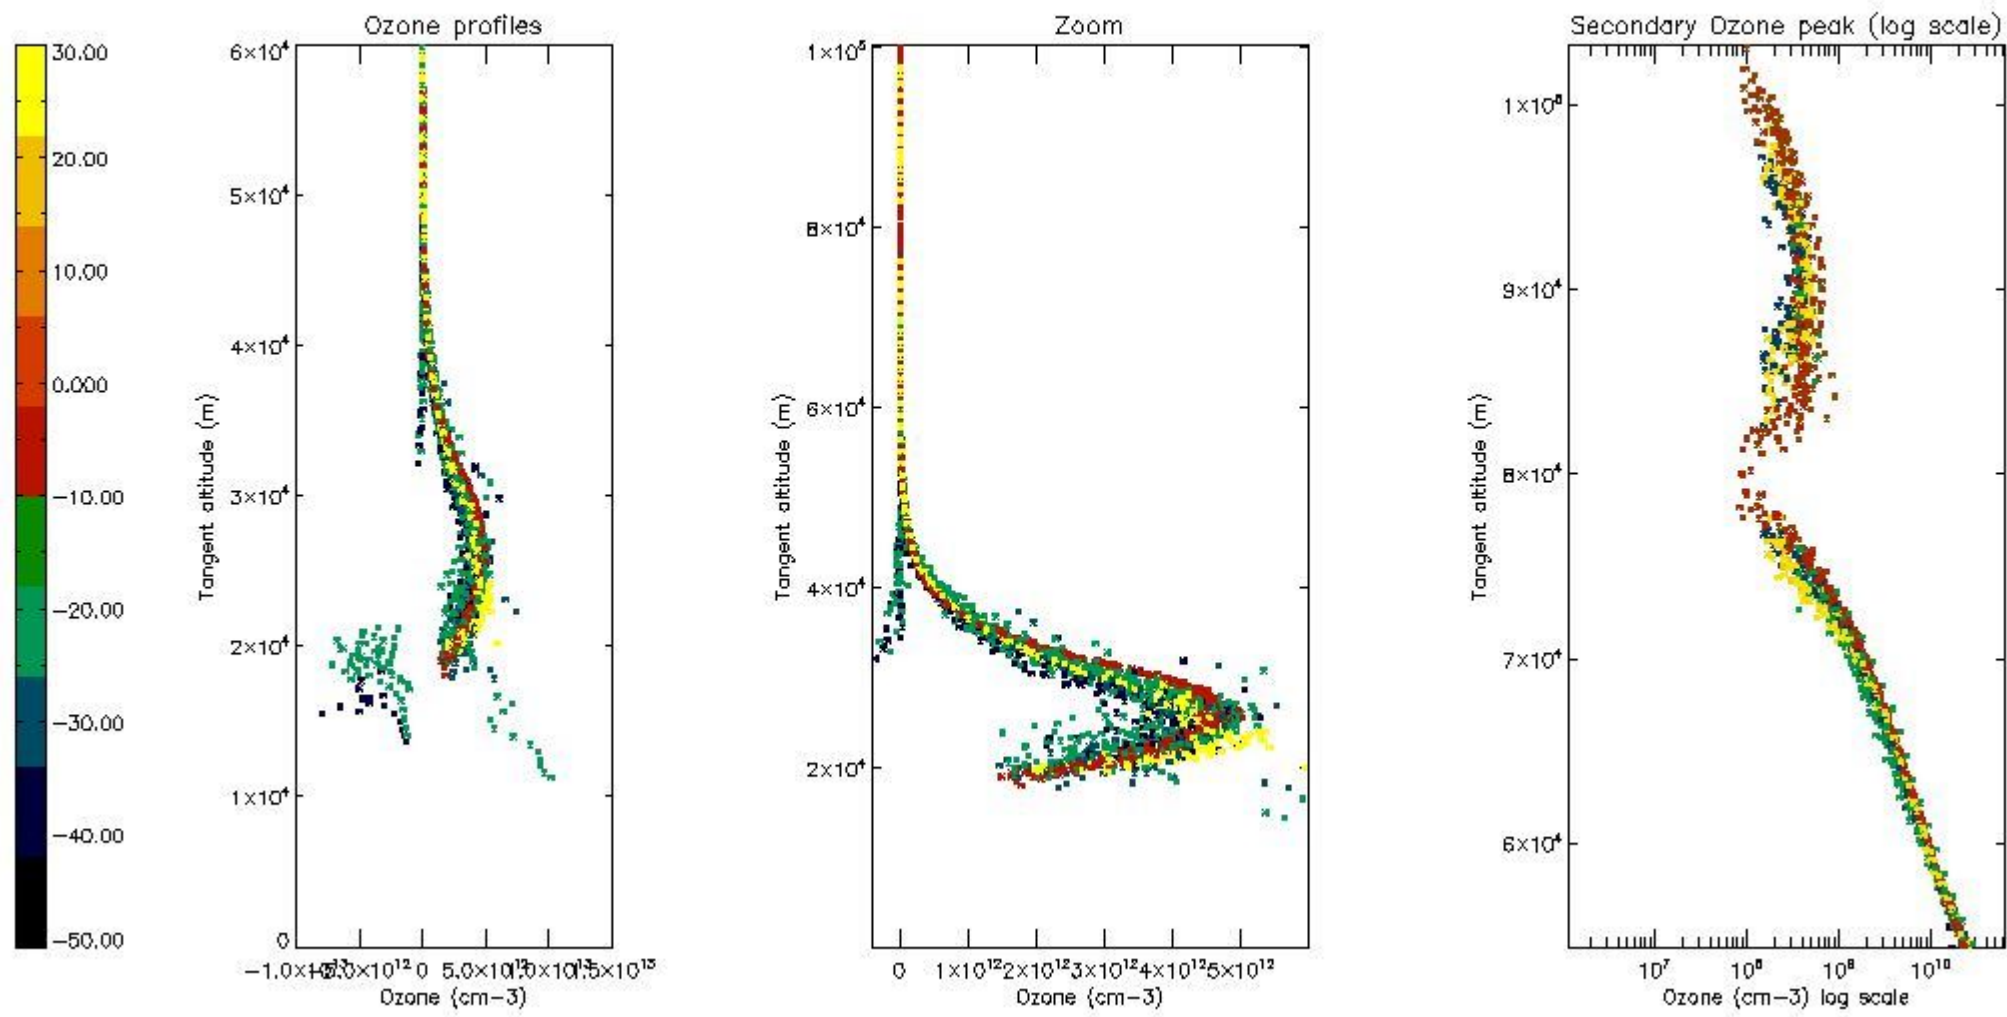

STD < 10	15
STD < 5	11

5.2 Plot ozone profiles for all STD (dark without errors)

The colorbar represents the latitude.

5.3 Plot ozone profiles where STD < 20% (dark without errors)

The colorbar represents the latitude.