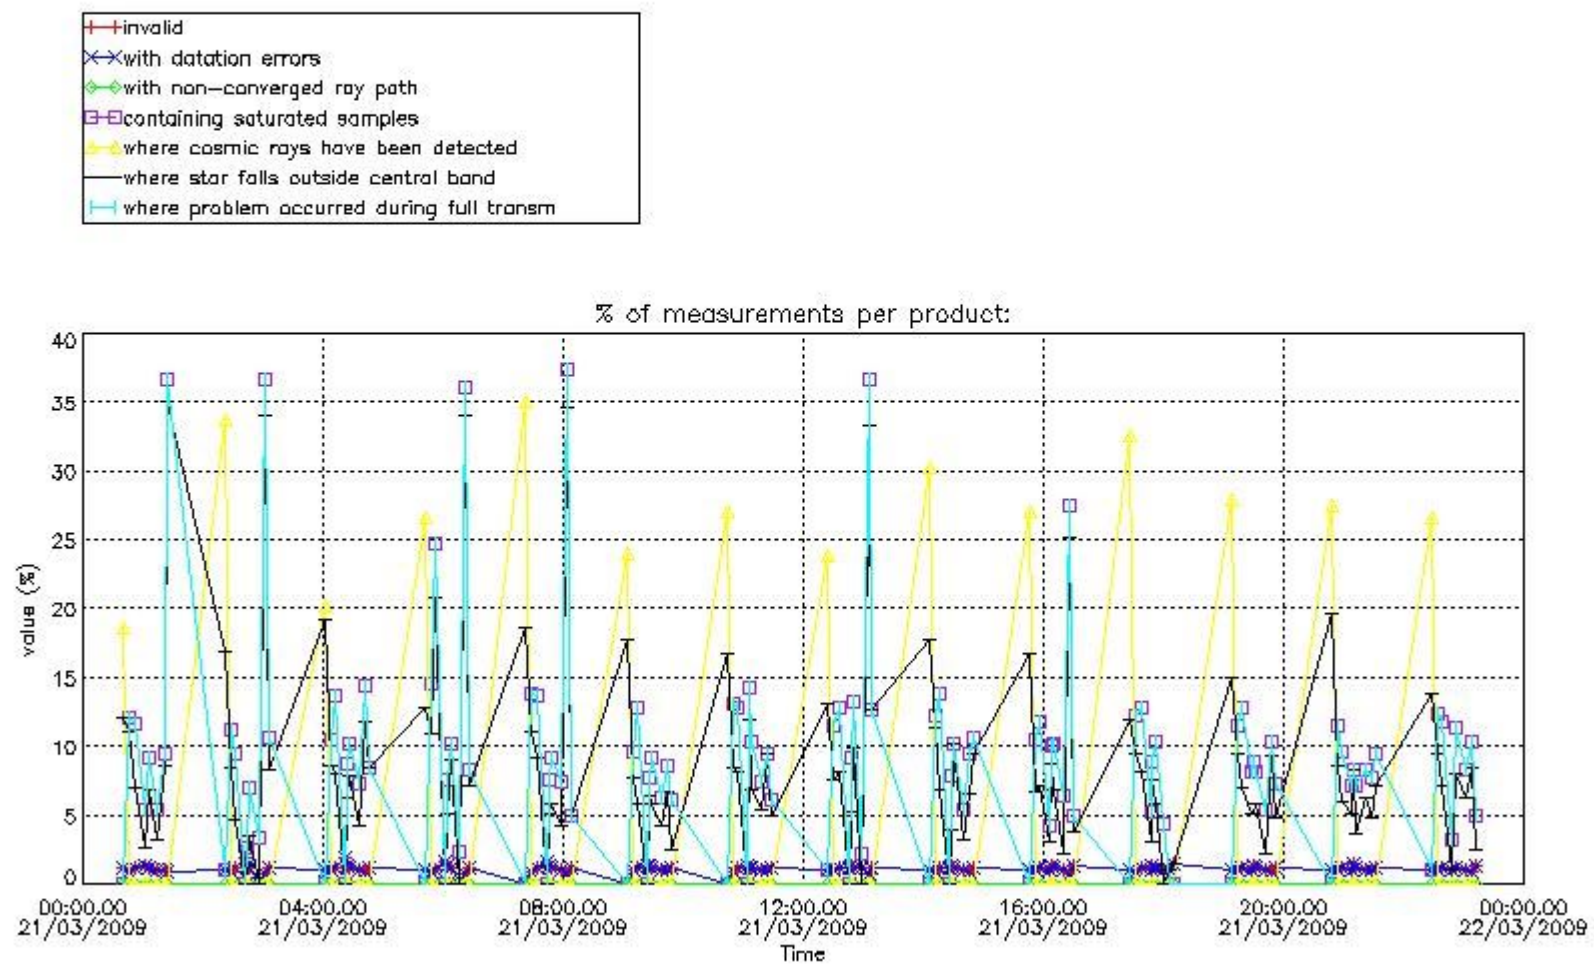

4.2 Plot quality information per product coming from level 1b processing (world map)

4.2.1 Plot level 1 quality information per product (world map): ENVISAT ASCENDING passes