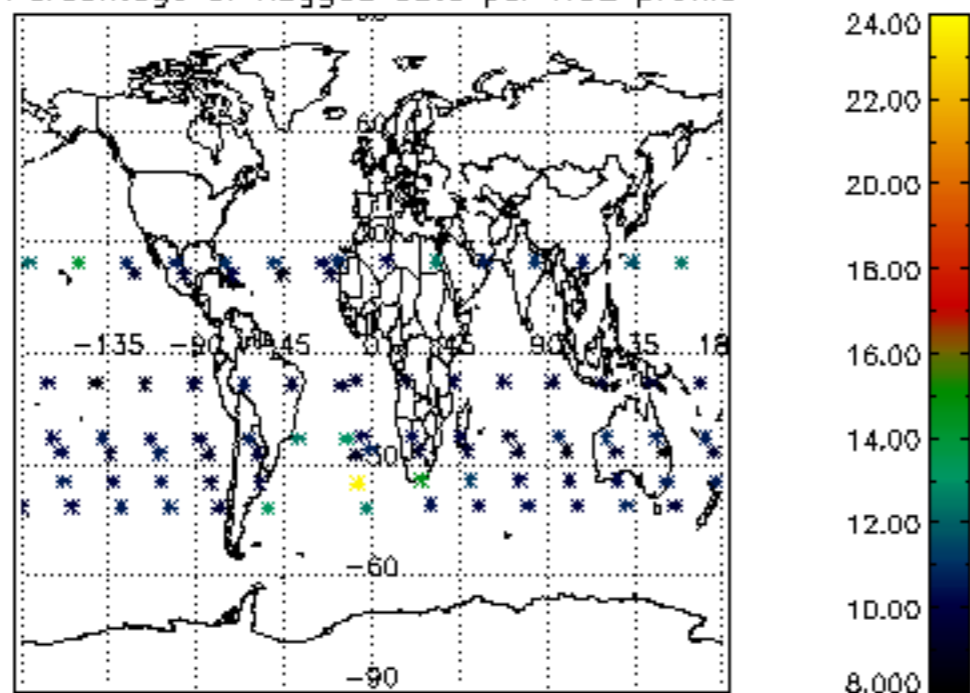

Percentage of flagged data per NO2 profile