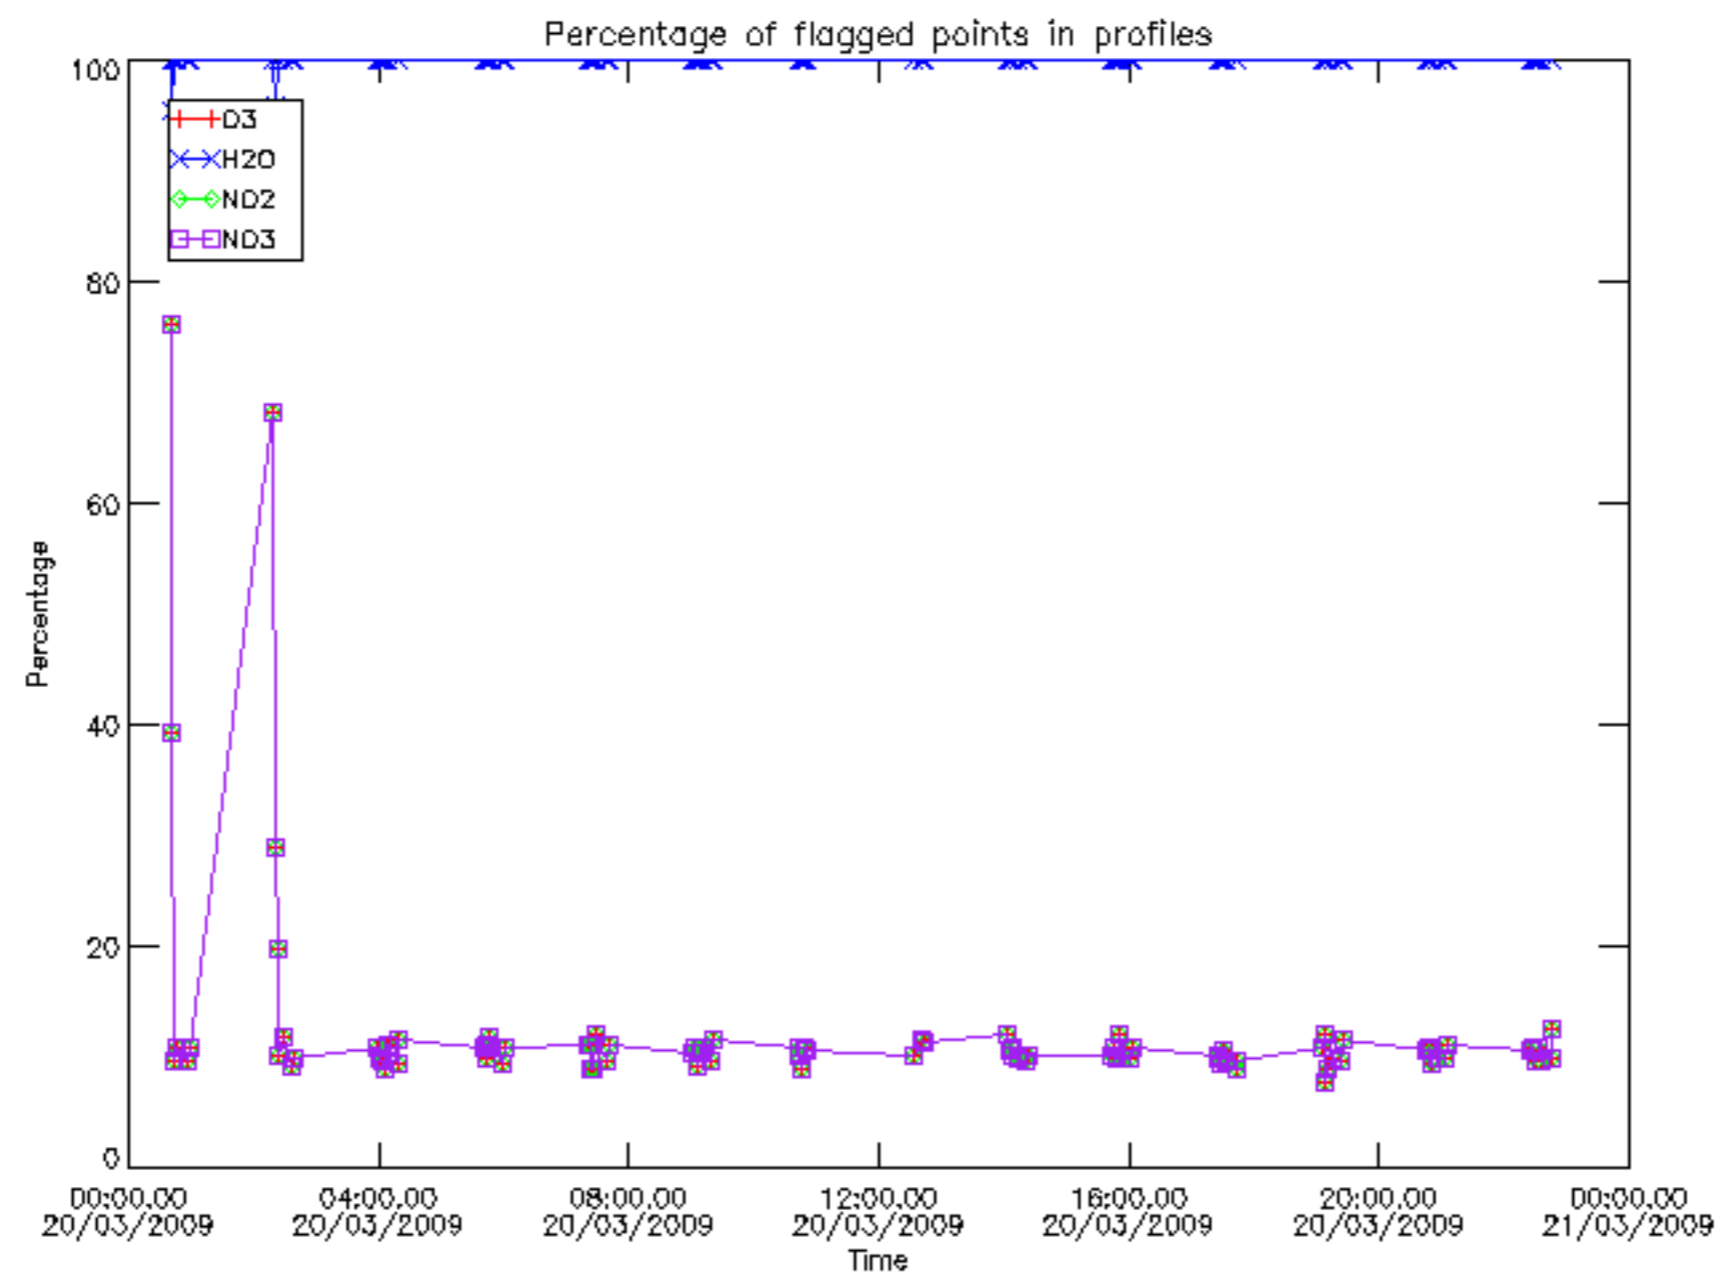

Percentage of flagged data per D3 profile

Percentage of flagged data per H2O profile