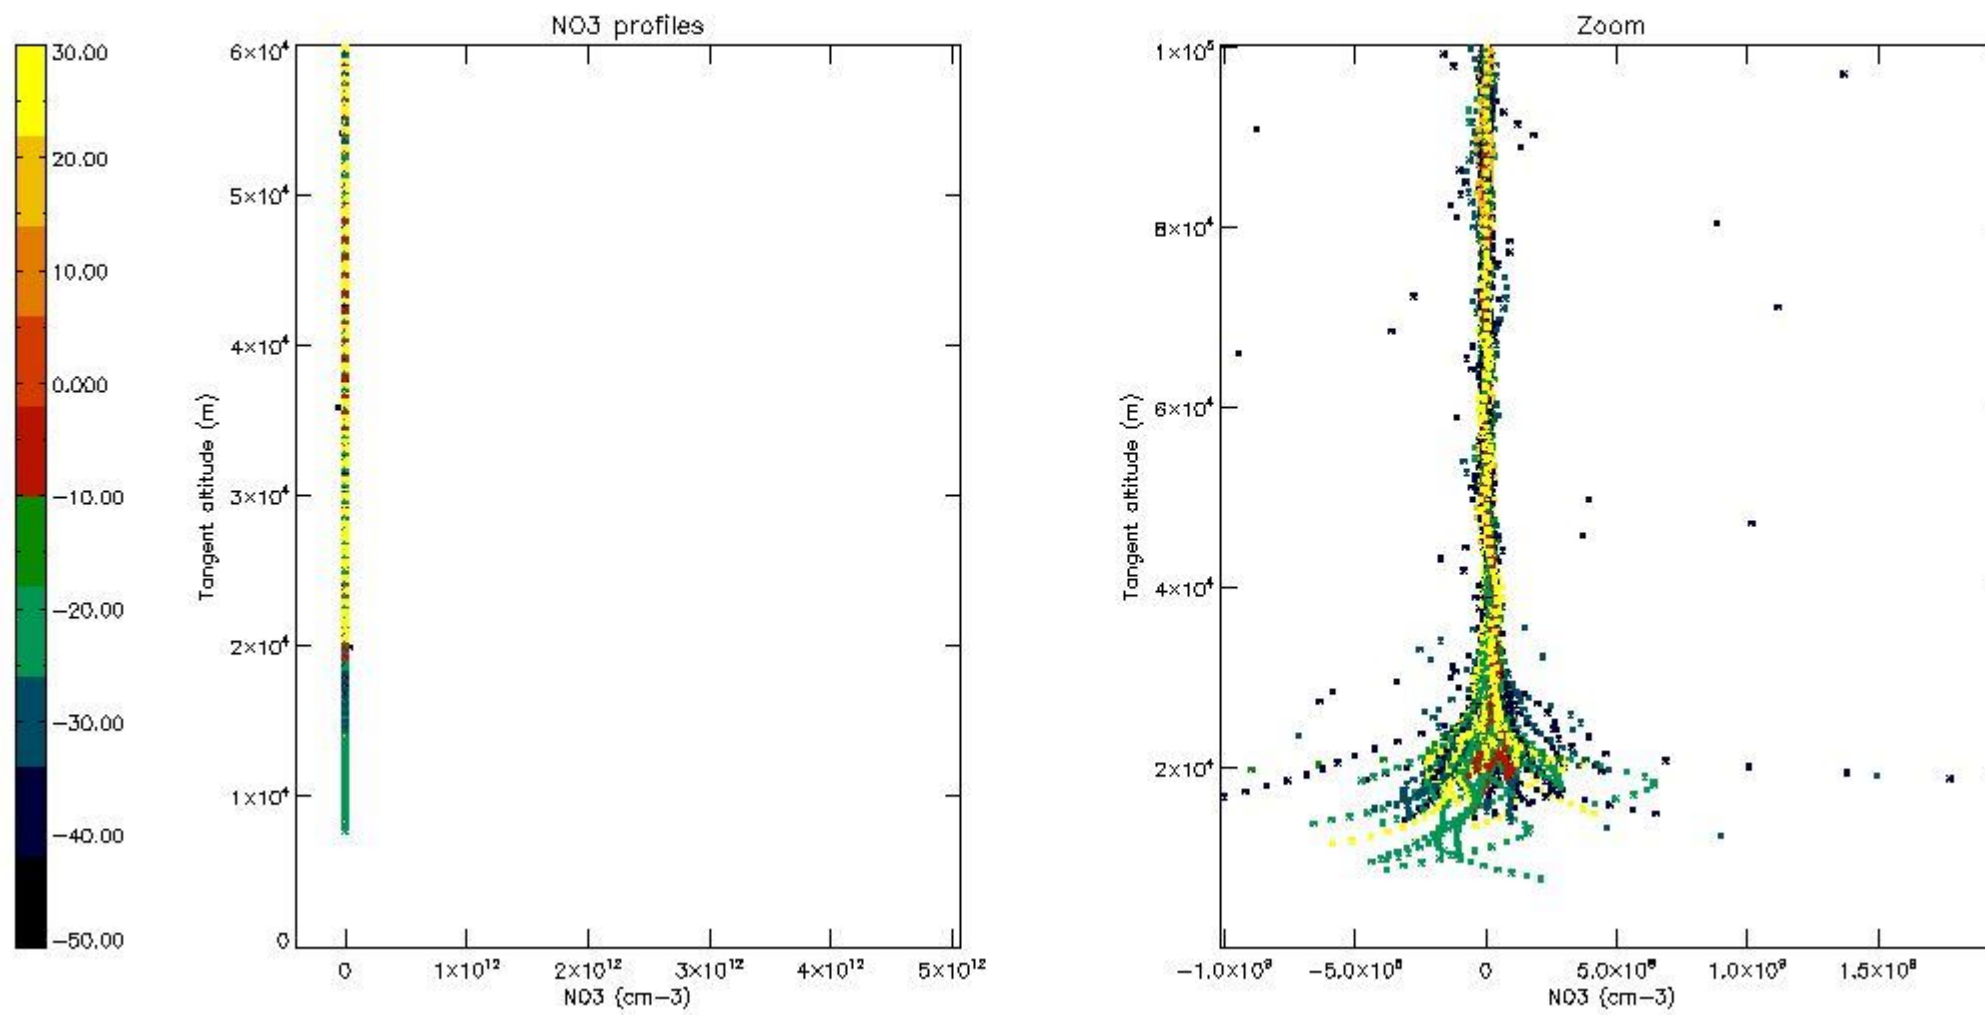

*5.6 Plot NO<sub>2</sub> profiles for all STD (dark without errors)*

The colorbar represents the latitude.

*5.7 Plot NO3 profiles for all STD (dark without errors)*

The colorbar represents the latitude.