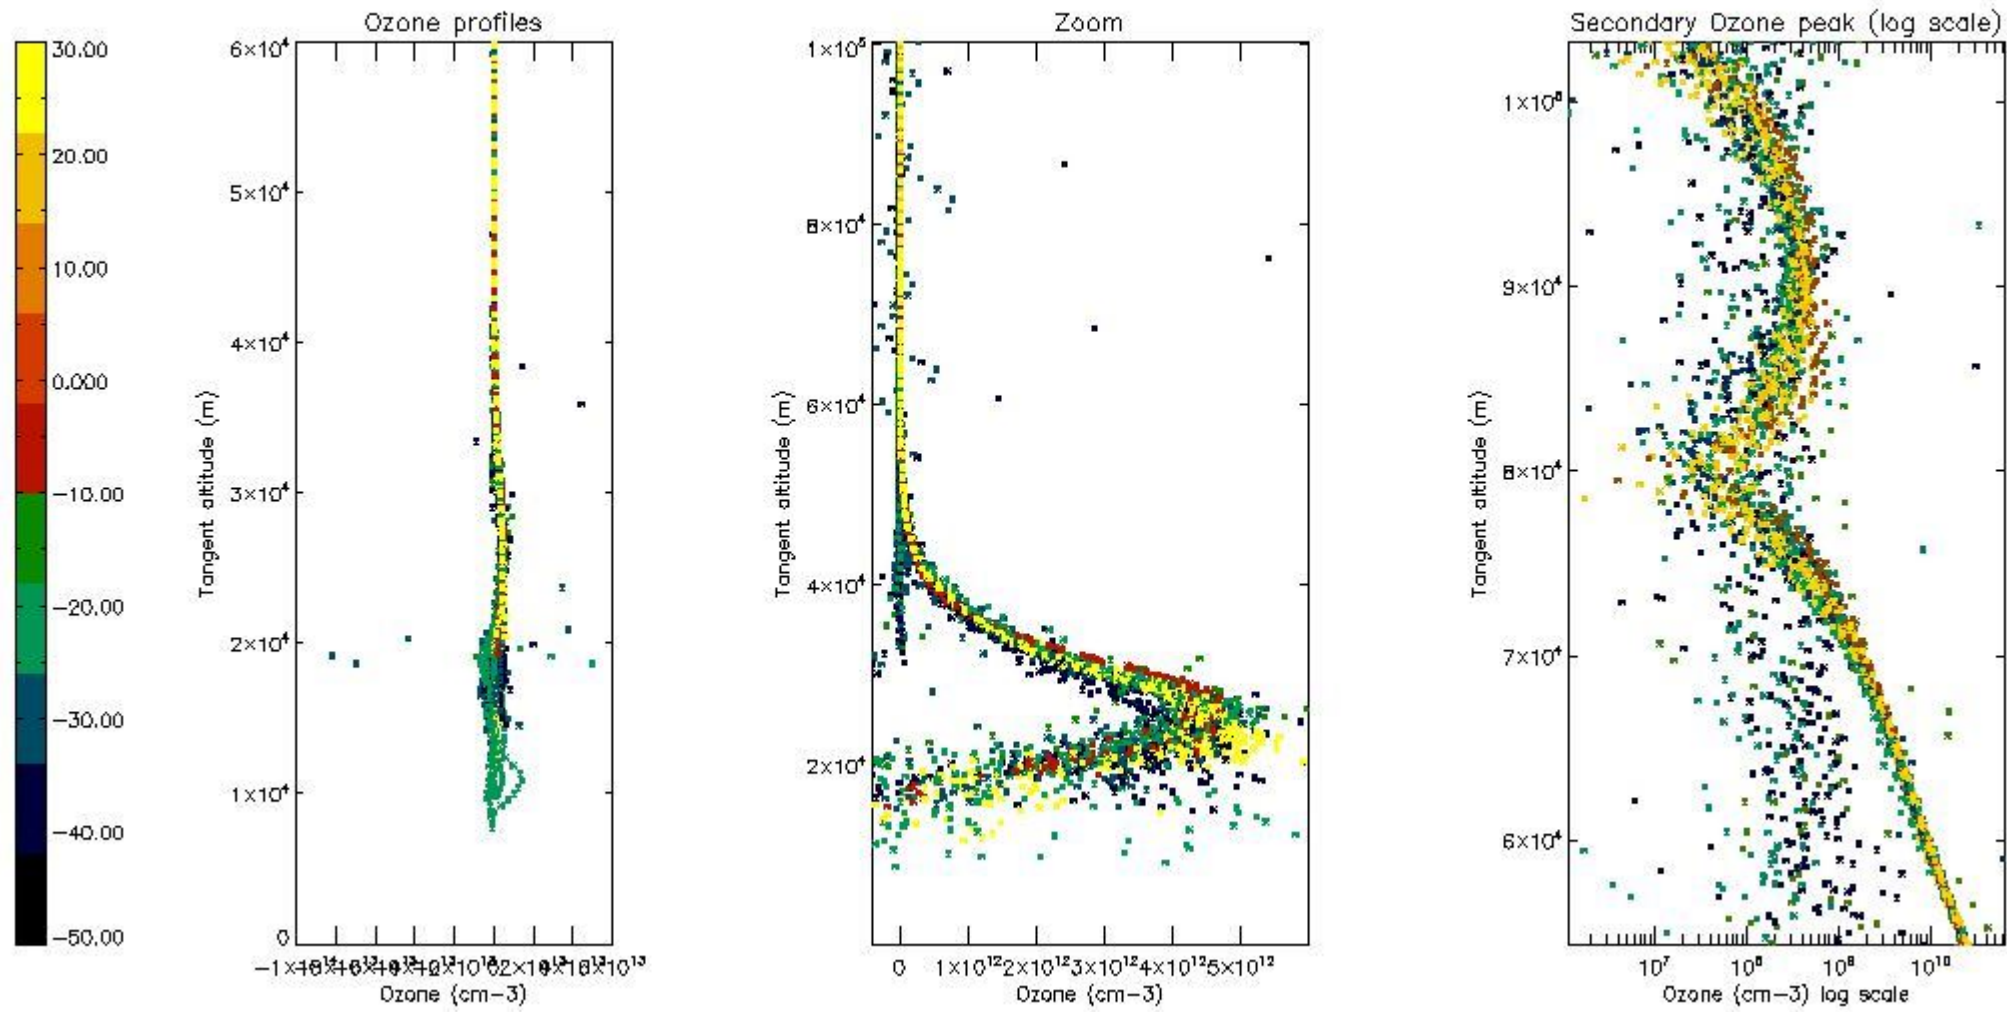

STD < 10	14
STD < 5	10

5.2 Plot ozone profiles for all STD (dark without errors)

The colorbar represents the latitude.

5.3 Plot ozone profiles where STD < 20% (dark without errors)

The colorbar represents the latitude.