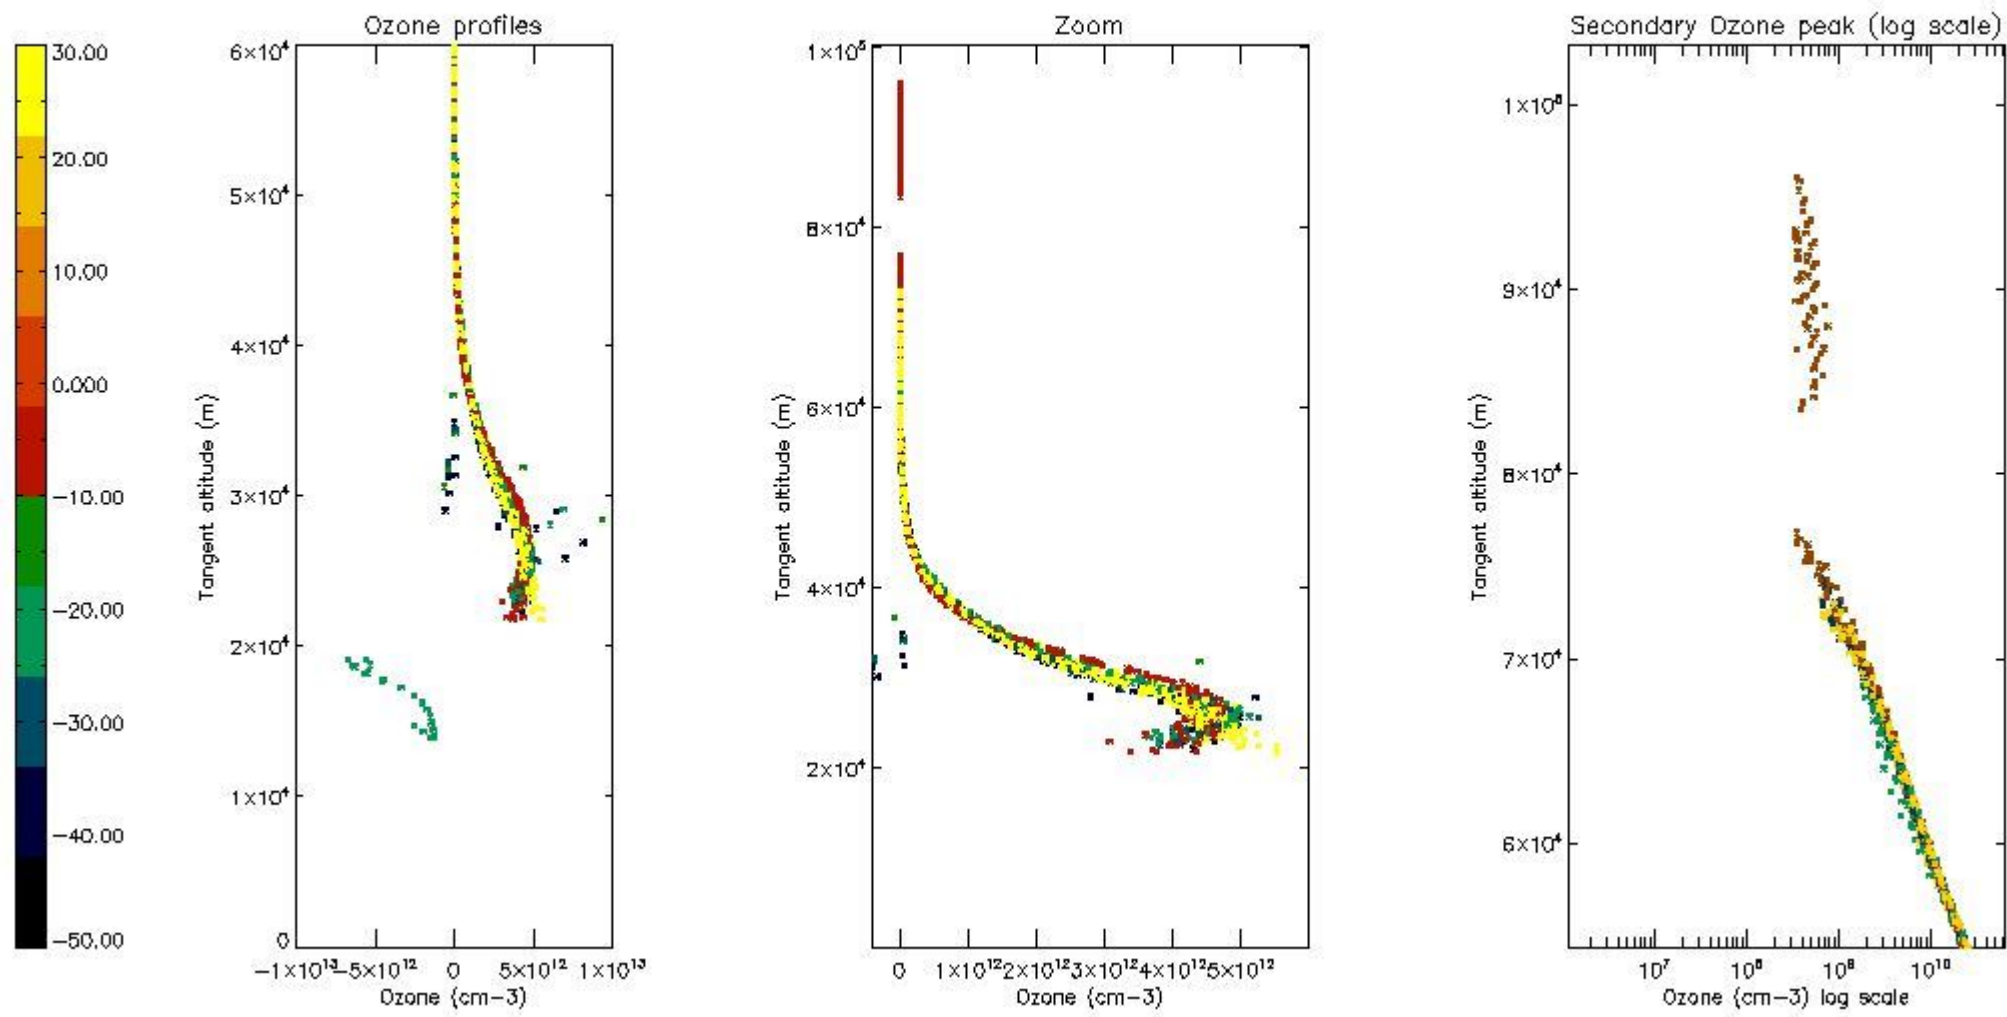

5.4 Plot ozone profiles where  $STD < 10\%$  (dark without errors)

The colorbar represents the latitude.

*5.5 Plot ozone profiles where STD < 5% (dark without errors)*

The colorbar represents the latitude.