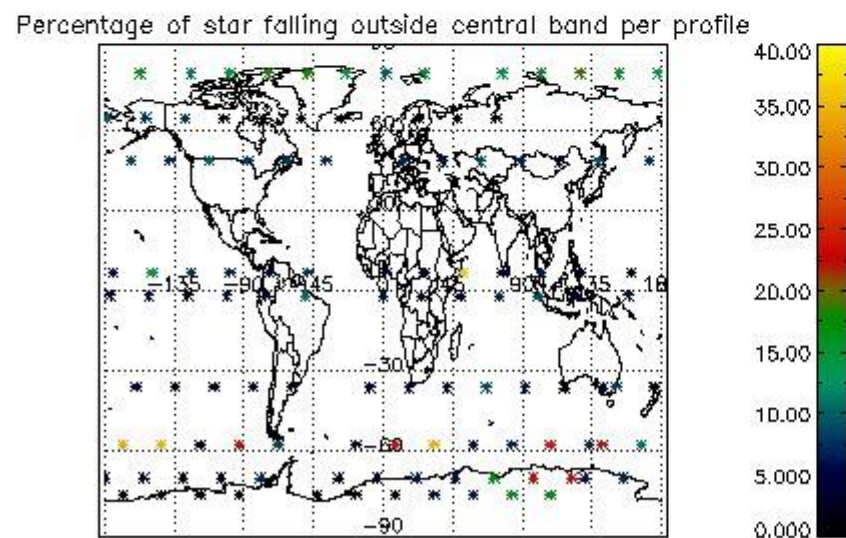

5. Trace gas profiles

5.1 Ozone statistics based on quality of products

The final quality of the products can be "measured" using the STD (Standard Deviation) attached to every point profile. This information is written to the parameter GOM_NL__2P/NL_LOCAL_SPECIES_DENSITY/o3_std of the level 2 products. The table below shows the statistics for given STD ranges.

The statistics are given with respect to the overall valid production:

- Products without fatal errors: GOM_NL__2P/MPH/PRODUCT_ERR=0
- Valid point profile: GOM_NL__2P/NL_LOCAL_SPECIES_DENSITY/pcd(0)=0

The 'Criteria' is applied to valid points of dark limb products:

- Products in dark limb illumination condition: GOM_NL__2P/NL_SUMMARY_QUALITY/obs_ill_cond=0
- Products without fatal errors: GOM_NL__2P/MPH/PRODUCT_ERR=0
- Valid point profile: GOM_NL__2P/NL_LOCAL_SPECIES_DENSITY/pcd(0)=0

So, the table below shows the percentage of dark limb and valid observations for each criteria with respect to the overall valid daily observations.

Criteria	% of total production
All STD	34
STD < 20	17