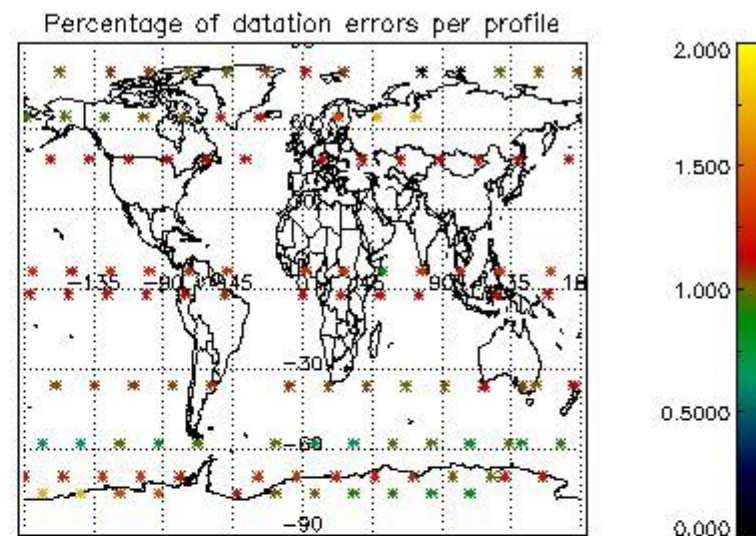

5. Trace gas profiles

5.1 Ozone statistics based on quality of products

The final quality of the products can be "measured" using the STD (Standard Deviation) attached to every point profile. This information is written to the parameter GOM_NL__2P/NL_LOCAL_SPECIES_DENSITY/o3_std of the level 2 products. The table below shows the statistics for given STD ranges.

The statistics are given with respect to the overall valid production:

- Products without fatal errors: GOM_NL__2P/MPH/PRODUCT_ERR=0
- Valid point profile: GOM_NL__2P/NL_LOCAL_SPECIES_DENSITY/pcd(0)=0

The 'Criteria' is applied to valid points of dark limb products:

- Products in dark limb illumination condition: GOM_NL__2P/NL_SUMMARY_QUALITY/obs_ill_cond=0
- Products without fatal errors: GOM_NL__2P/MPH/PRODUCT_ERR=0
- Valid point profile: GOM_NL__2P/NL_LOCAL_SPECIES_DENSITY/pcd(0)=0

So, the table below shows the percentage of dark limb and valid observations for each criteria with respect to the overall valid daily observations.

Criteria	% of total production
All STD	34
STD < 20	17