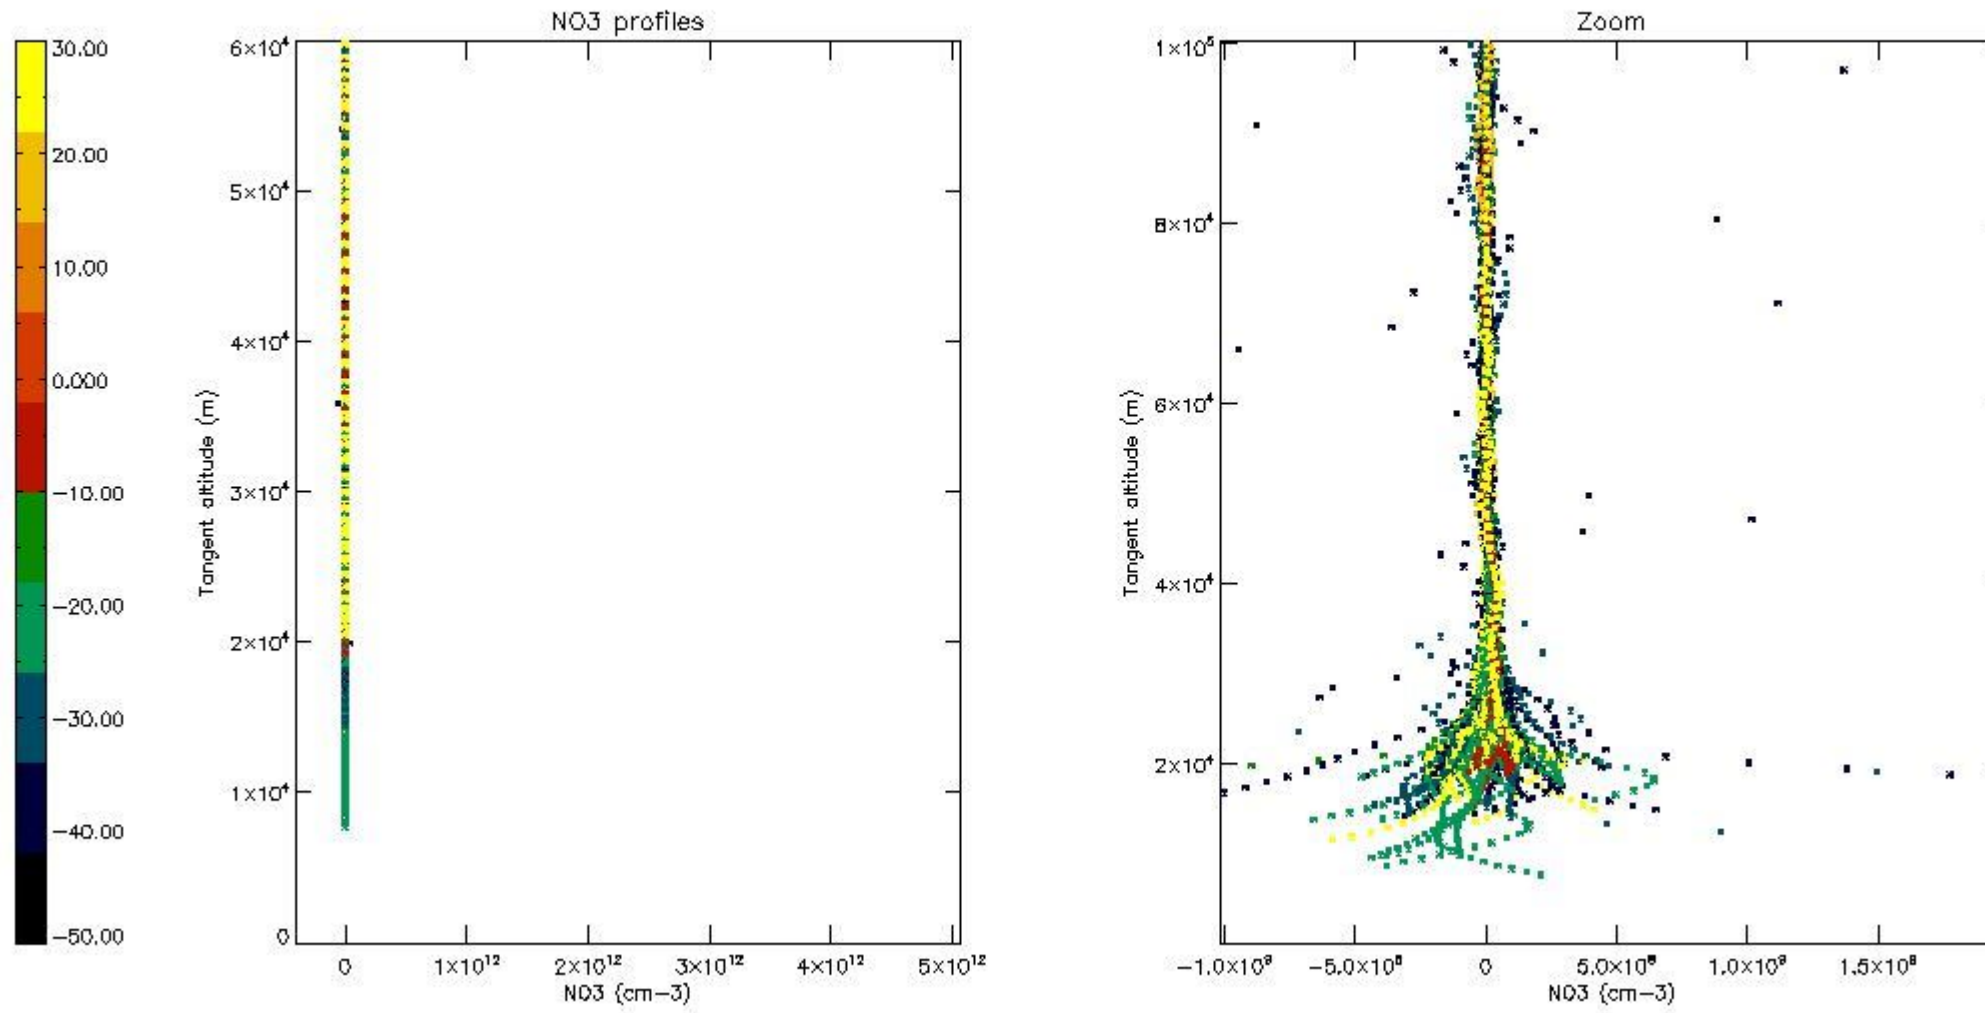

The colorbar represents the latitude.

*5.7 Plot NO3 profiles for all STD (dark without errors)*

The colorbar represents the latitude.