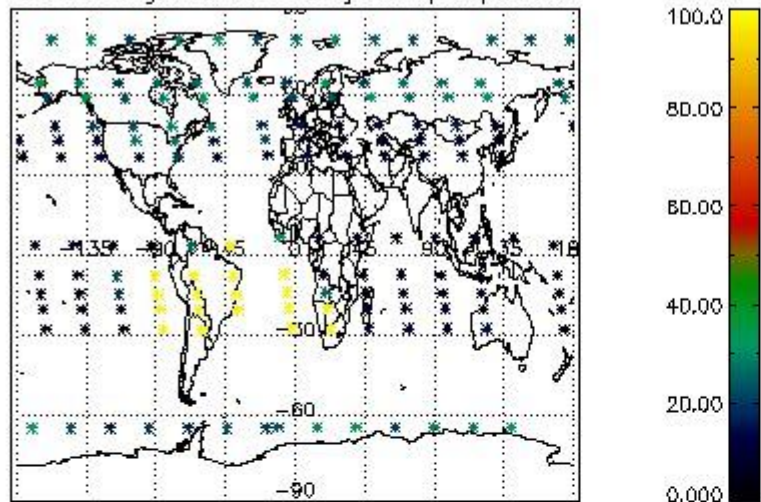

Percentage of cosmic ray hits per profile