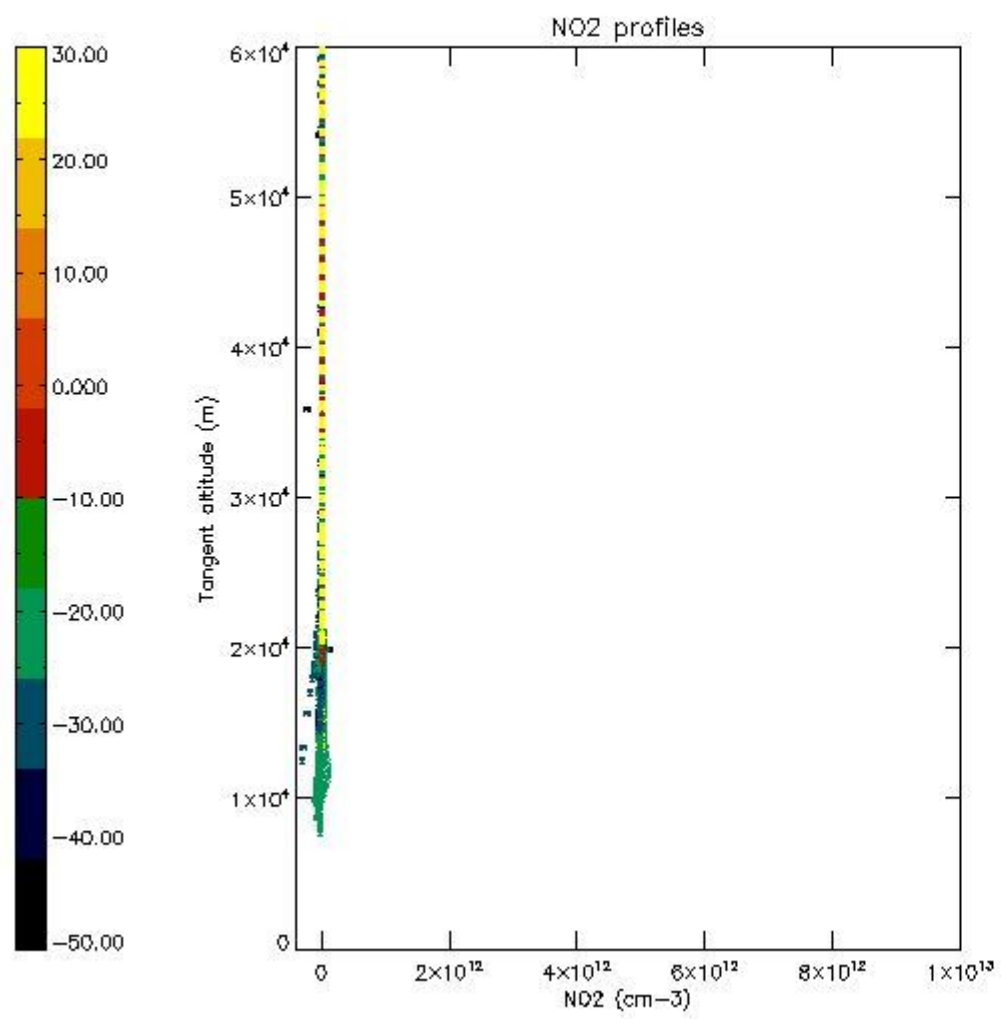

5.7 Plot NO3 profiles for all STD (dark without errors)

The colorbar represents the latitude.