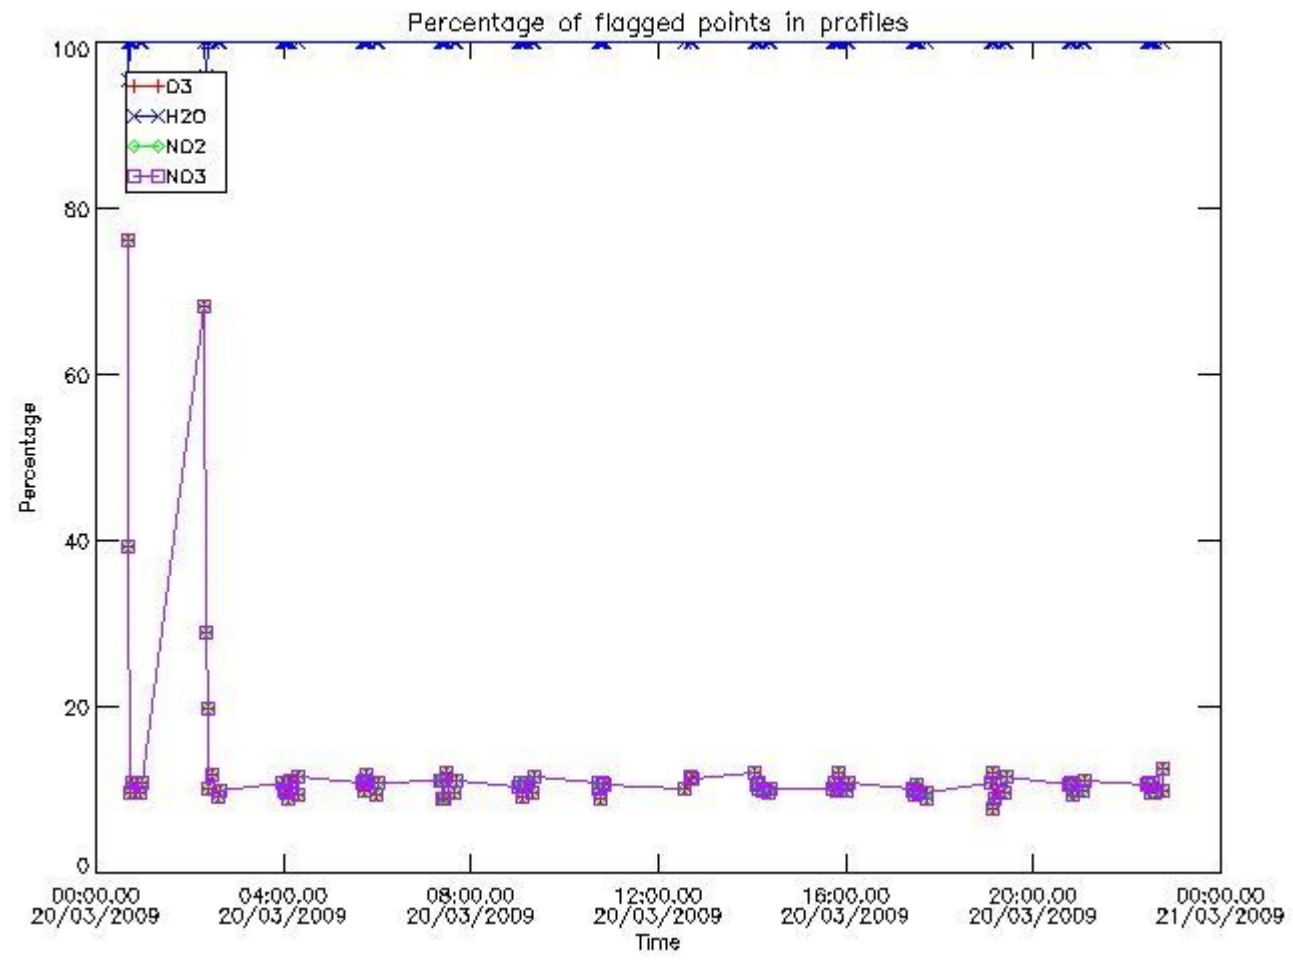

3. Quality information per product

In this section it is plotted some information contained in the Quality Summary data set of the level 2 products. Only products in dark limb conditions and without errors (error flag in

the MPH set to "0") are used.

3.1 Plot quality information per product (time dependant)

3.2 Plot quality information per product (world map)