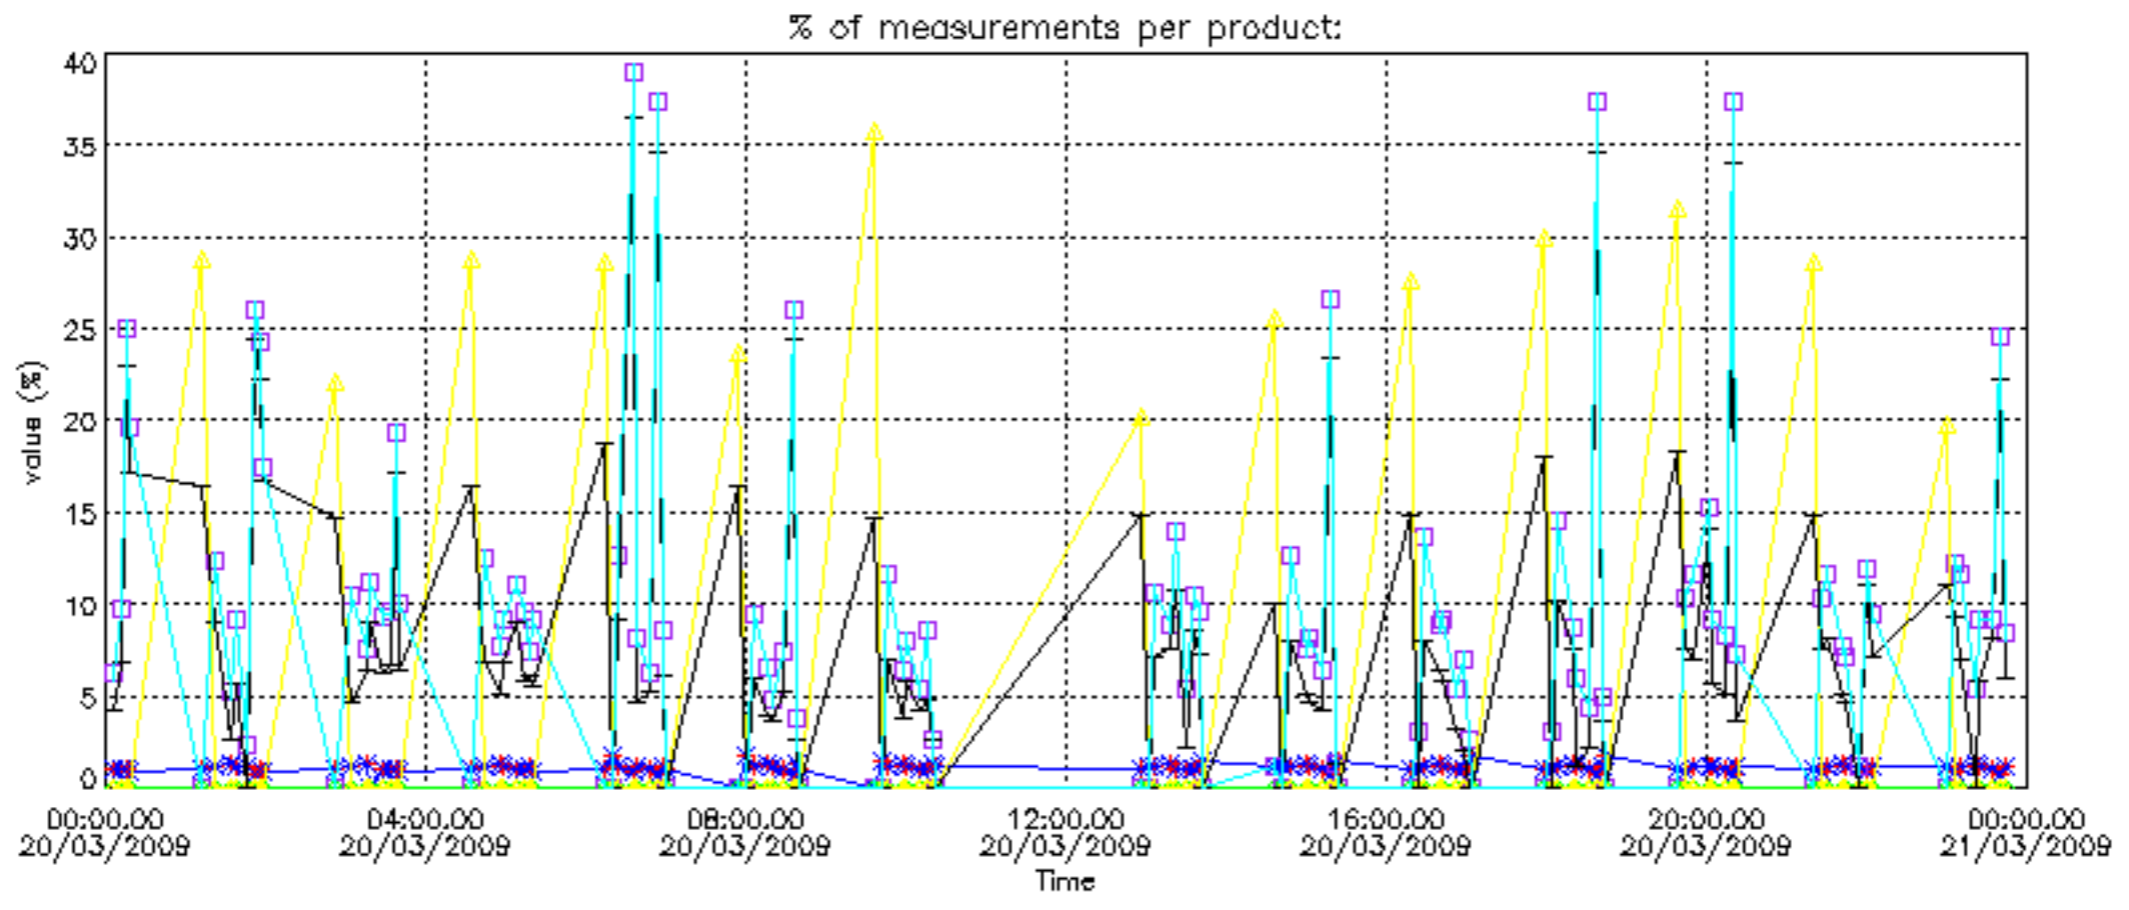

Percentage of cosmic ray hits per profile

Percentage of datation errors per profile