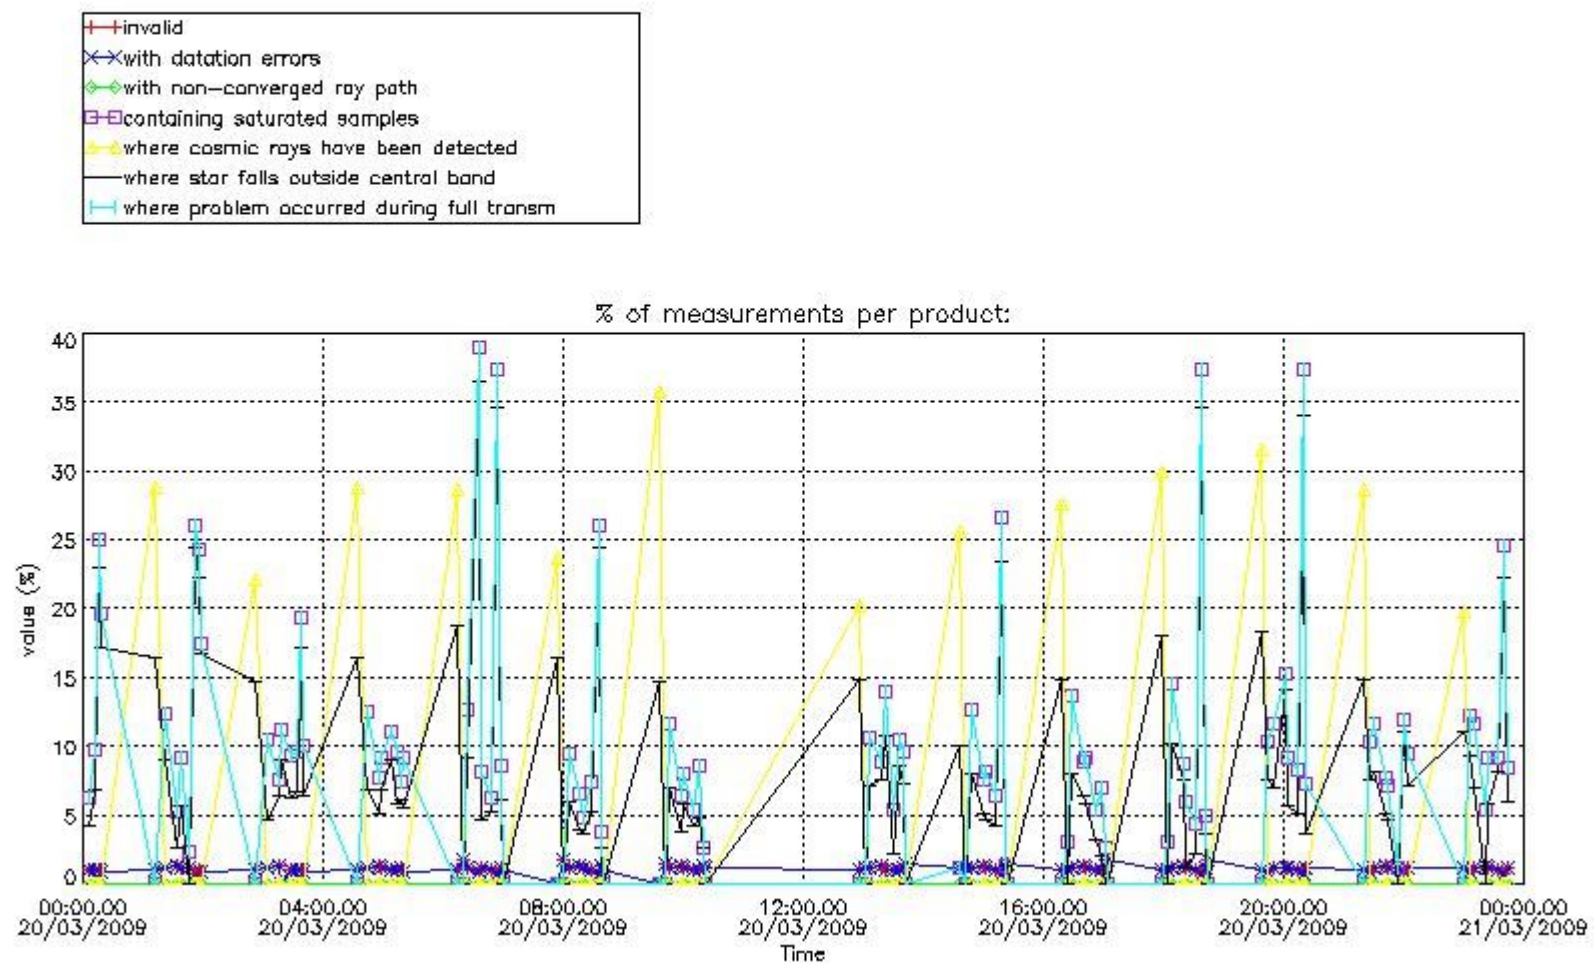

4.2 Plot quality information per product coming from level 1b processing (world map)

4.2.1 Plot level 1 quality information per product (world map): ENVISAT ASCENDING passes