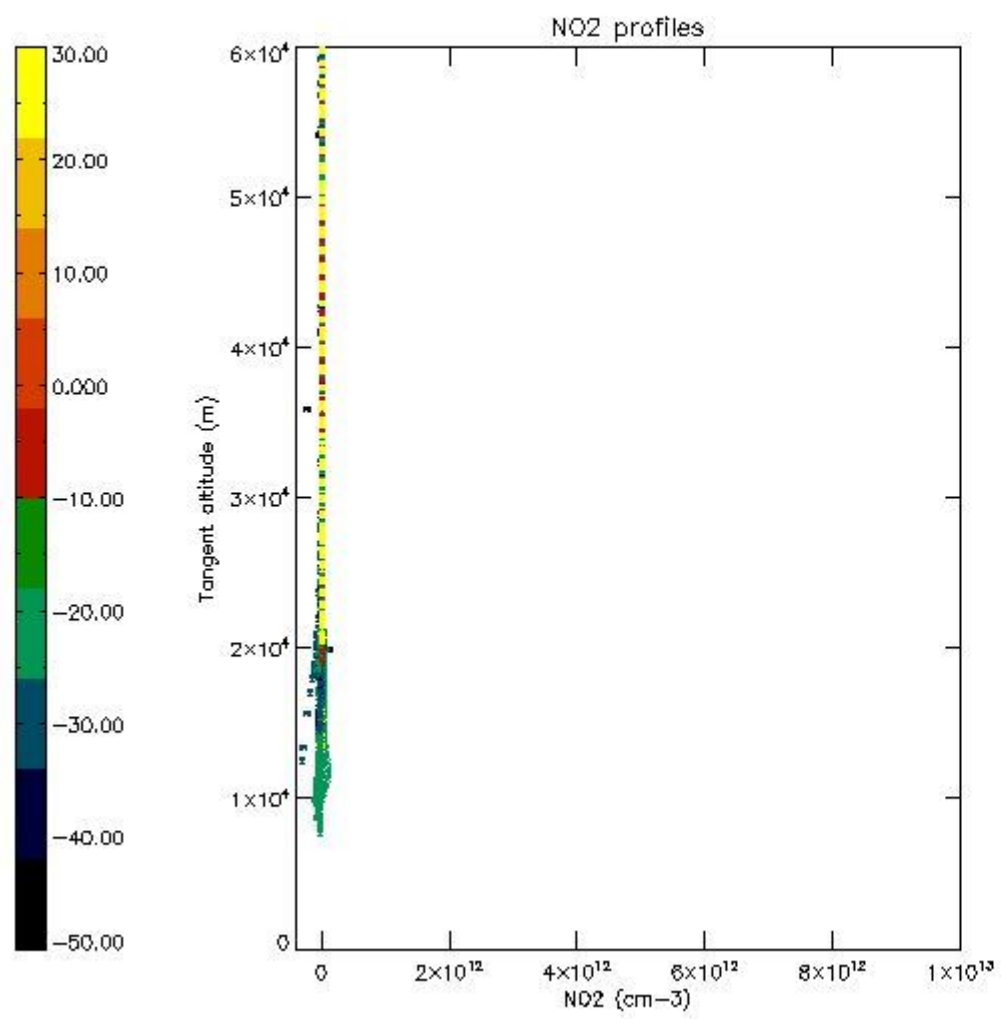

The colorbar represents the latitude.

*5.7 Plot NO3 profiles for all STD (dark without errors)*

The colorbar represents the latitude.