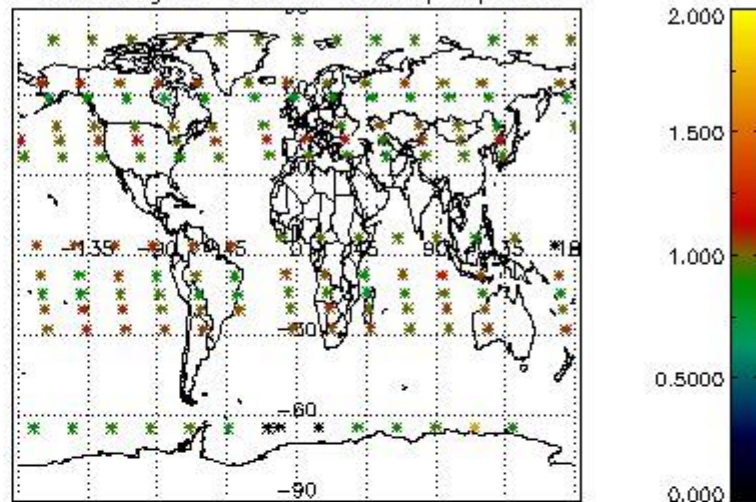

Percentage of datation errors per profile