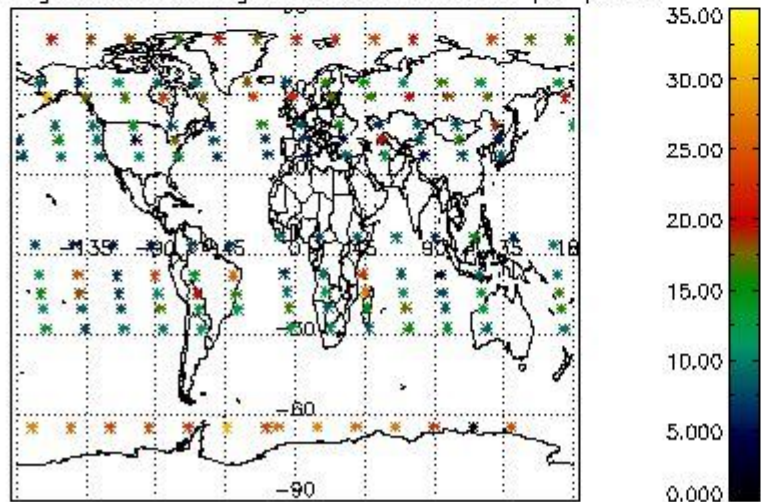

*4.2.1 Plot level 1 quality information per product (world map): ENVISAT ASCENDING passes*

Percentage of cosmic ray hits per profile

Percentage of datation errors per profile

Percentage of star falling outside central band per profile