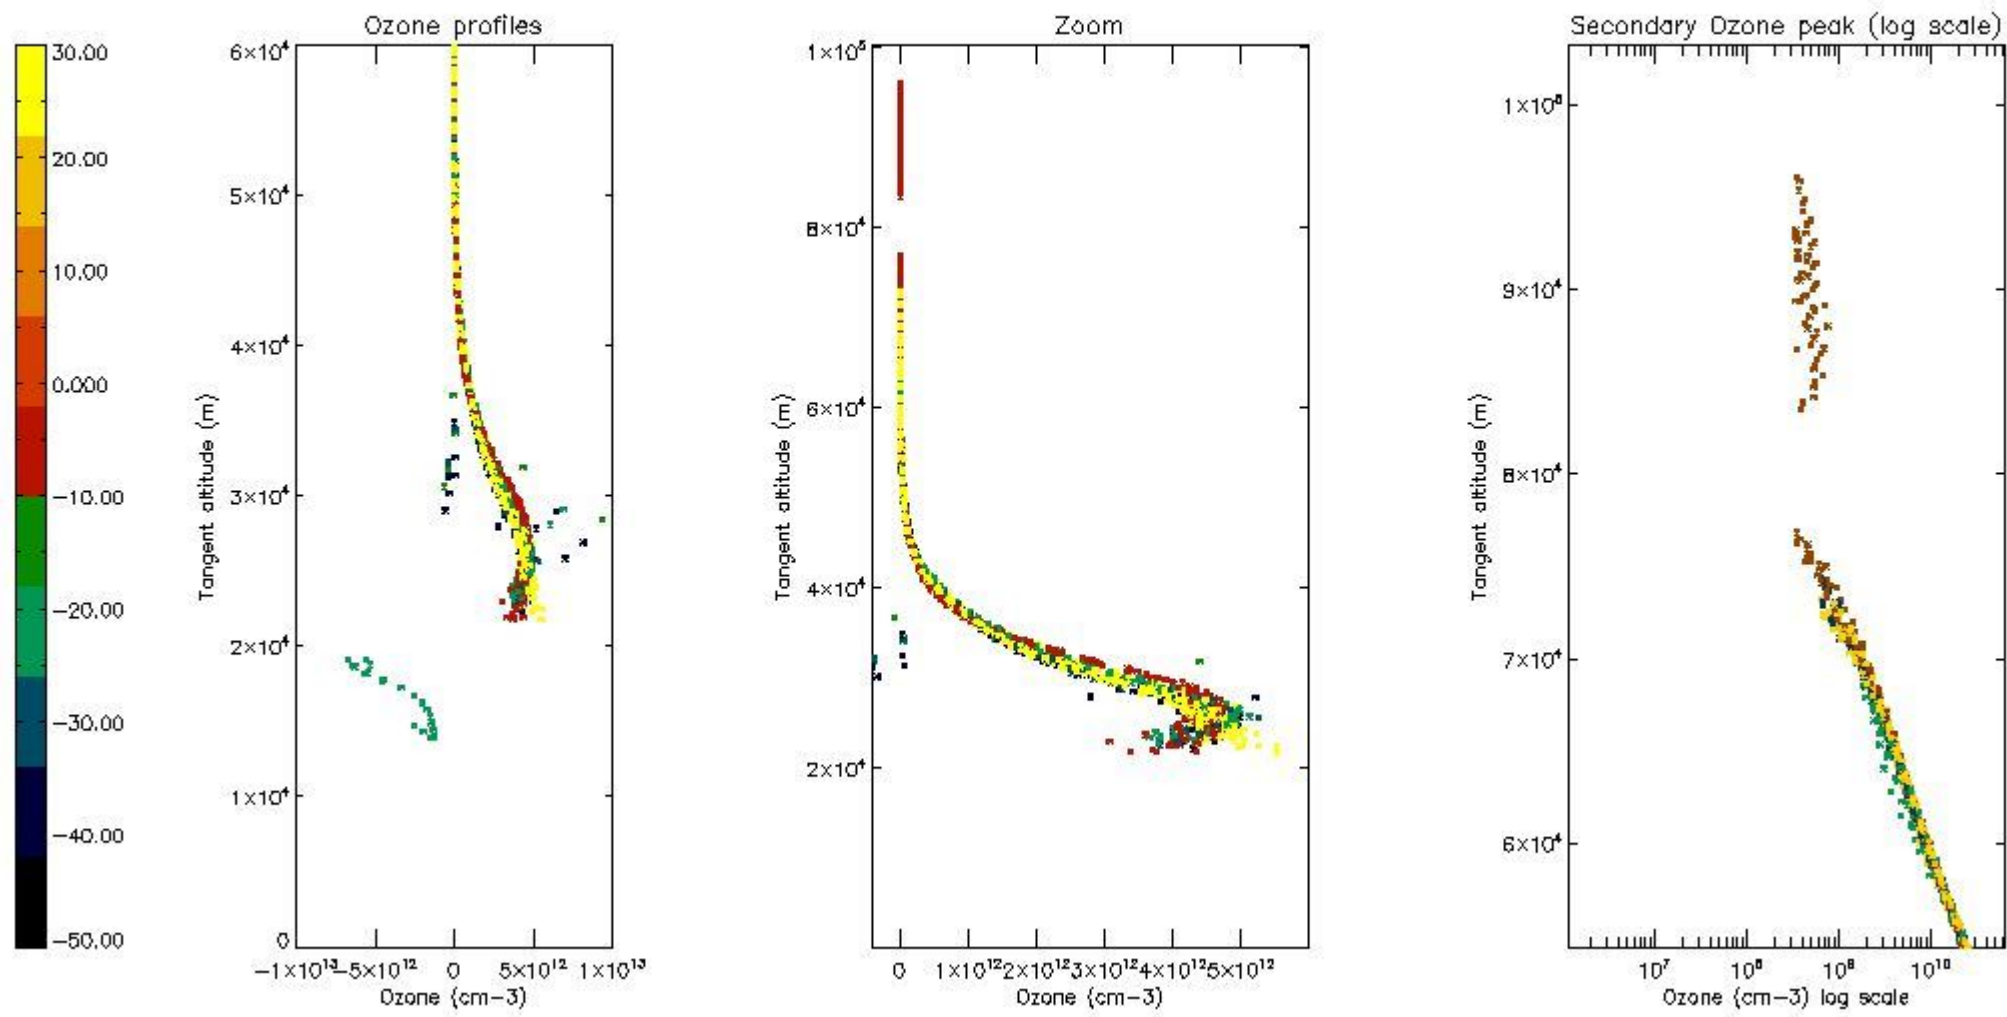

5.6 Plot NO₂ profiles for all STD (dark without errors)

The colorbar represents the latitude.