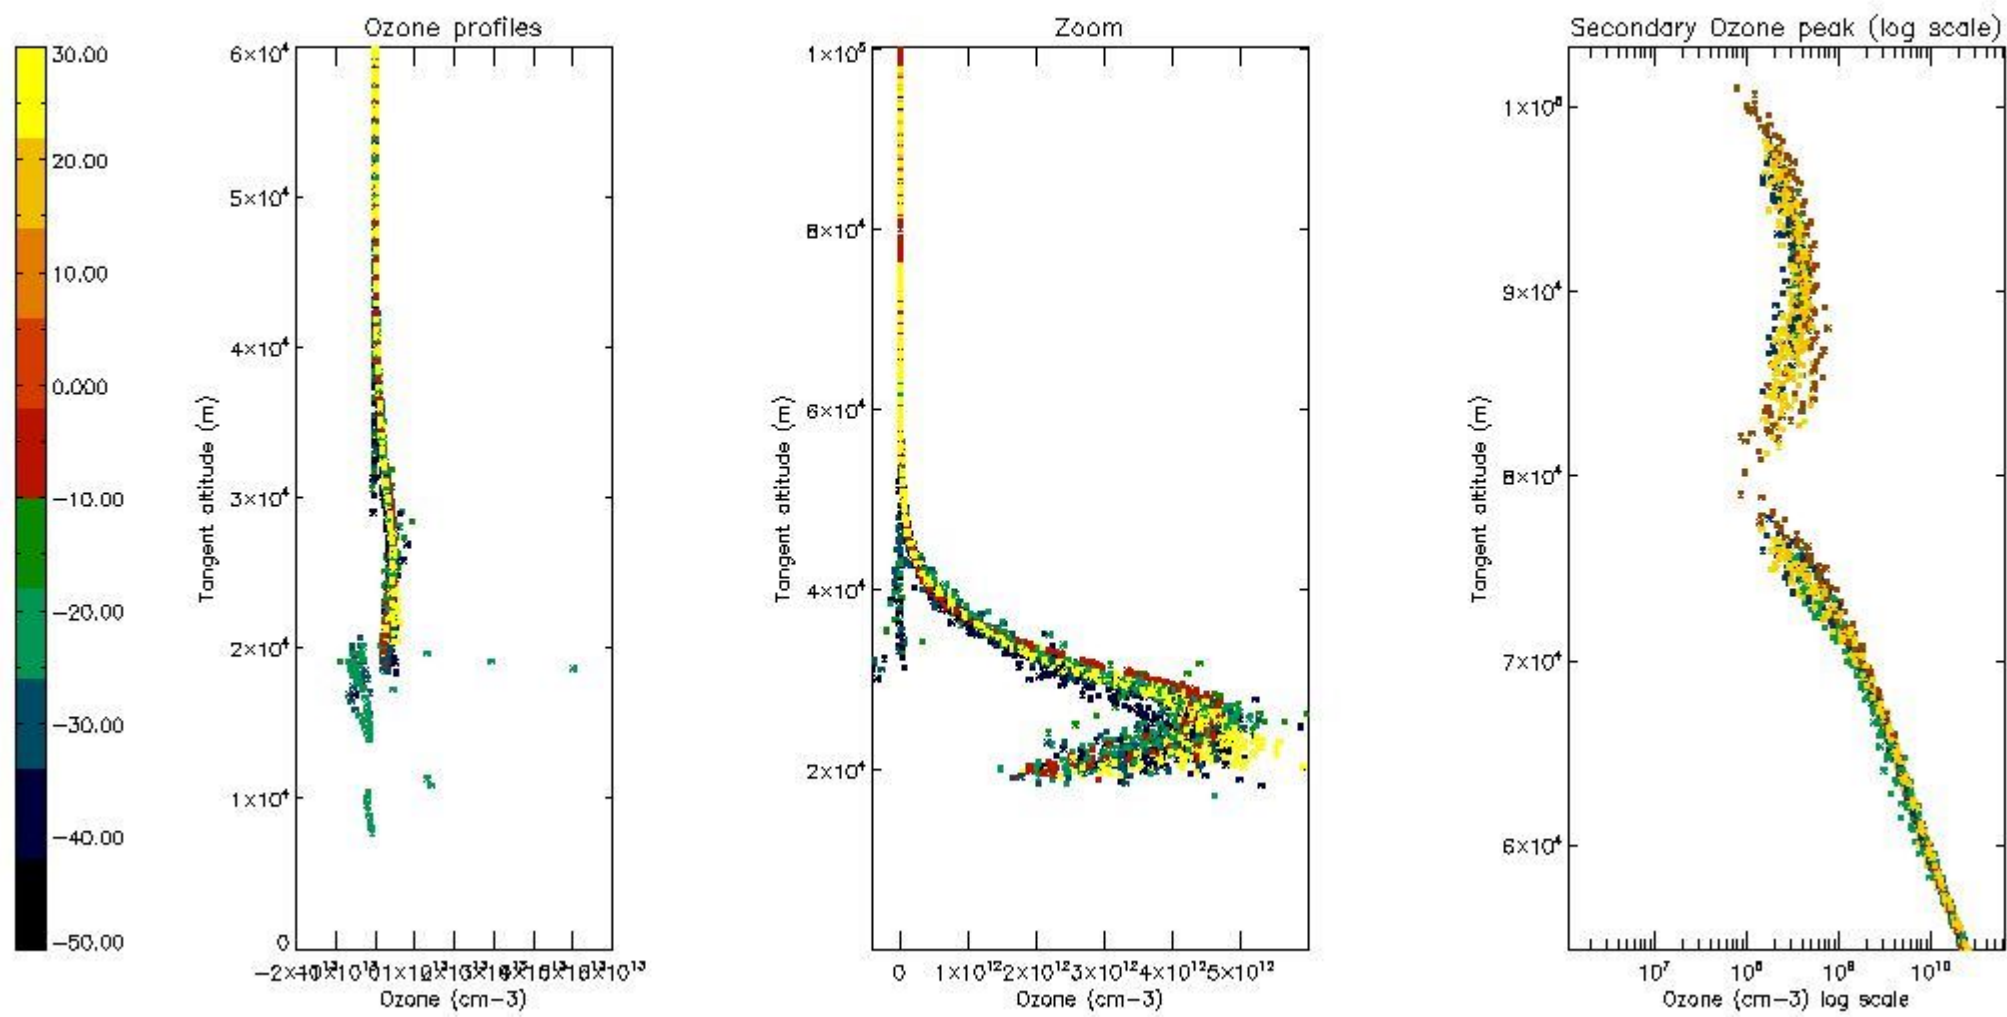

STD < 10	14
STD < 5	10

5.2 Plot ozone profiles for all STD (dark without errors)

The colorbar represents the latitude.

5.3 Plot ozone profiles where STD < 20% (dark without errors)

The colorbar represents the latitude.