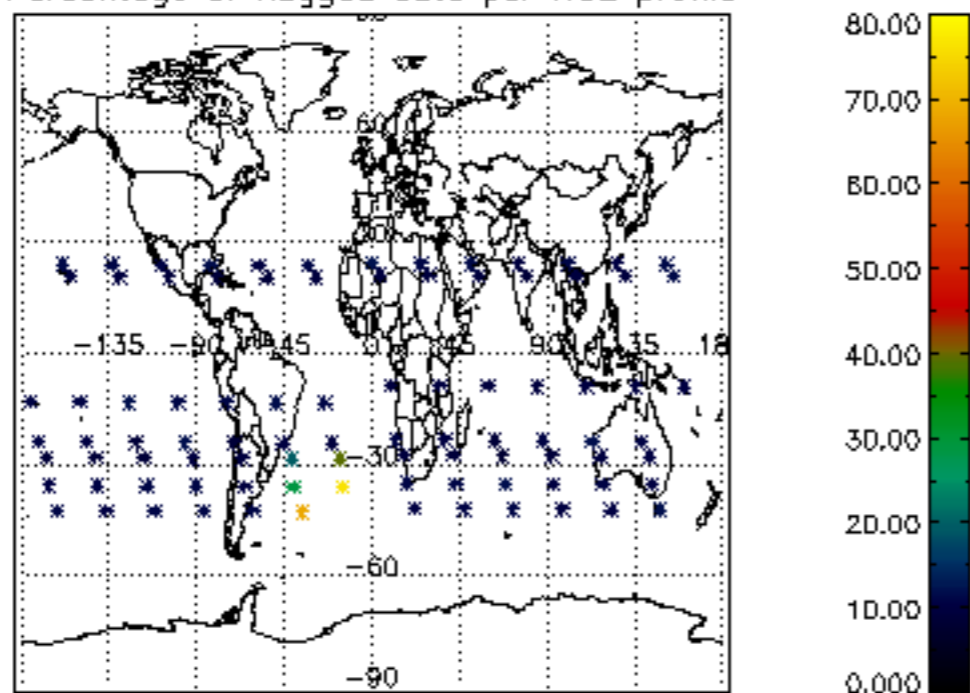

Percentage of flagged data per NO2 profile