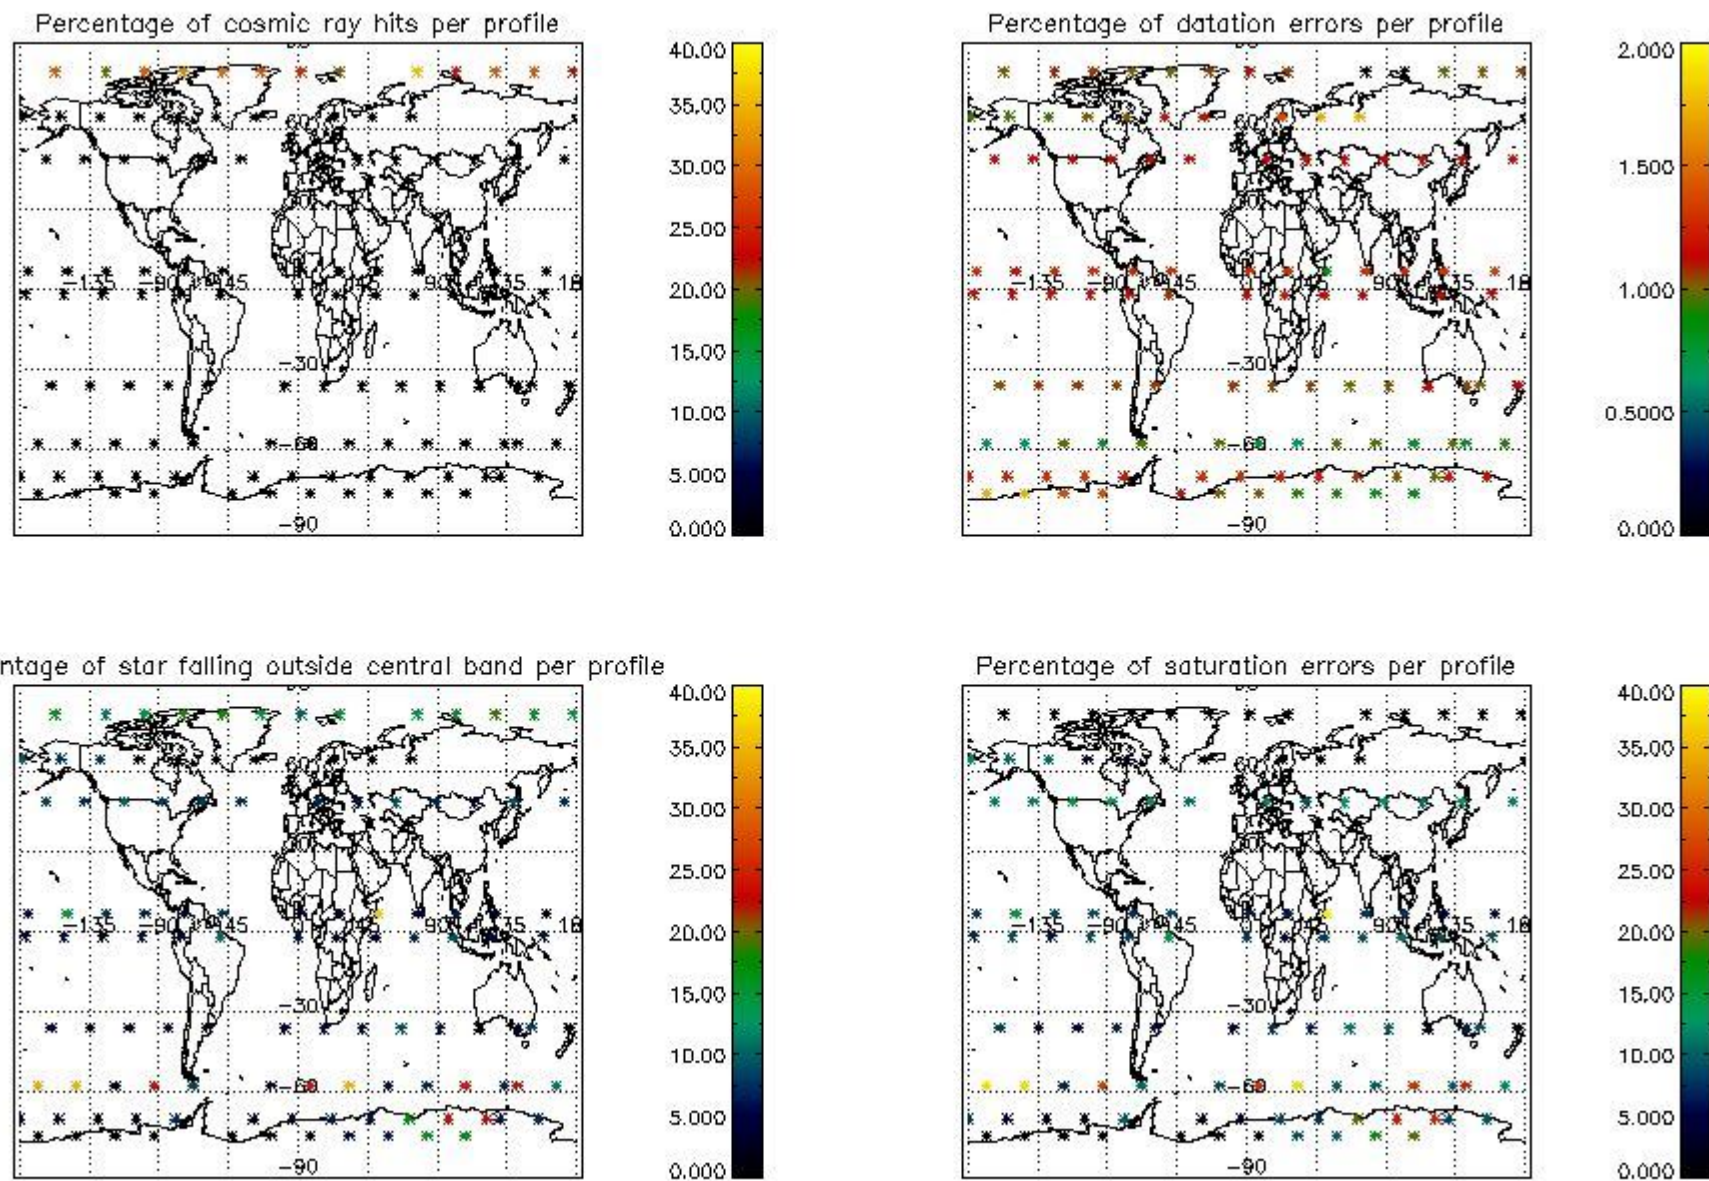

4.2.2 Plot level 1 quality information per product (world map): ENVISAT DESCENDING passes

5. Trace gas profiles

5.1 Ozone statistics based on quality of products

The final quality of the products can be "measured" using the STD (Standard Deviation) attached to every point profile. This information is written to the parameter GOM_NL__2P/NL_LOCAL_SPECIES_DENSITY/o3_std of the level 2 products. The table below shows the statistics for given STD ranges.

The statistics are given with respect to the overall valid production:

- Products without fatal errors: GOM_NL__2P/MPH/PRODUCT_ERR=0
- Valid point profile: GOM_NL__2P/NL_LOCAL_SPECIES_DENSITY/pcd(0)=0

The 'Criteria' is applied to valid points of dark limb products:

- Products in dark limb illumination condition: GOM_NL__2P/NL_SUMMARY_QUALITY/obs_ill_cond=0
- Products without fatal errors: GOM_NL__2P/MPH/PRODUCT_ERR=0
- Valid point profile: GOM_NL__2P/NL_LOCAL_SPECIES_DENSITY/pcd(0)=0

So, the table below shows the percentage of dark limb and valid observations for each criteria with respect to the overall valid daily observations.

Criteria	% of total production
All STD	34
STD < 20	17