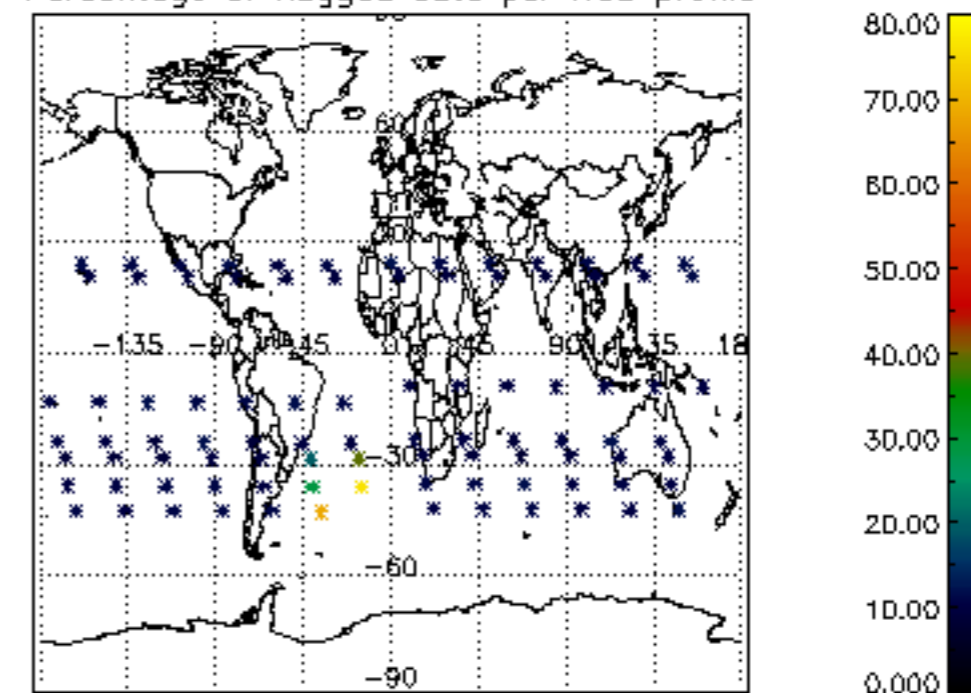

Percentage of flagged data per NO3 profile