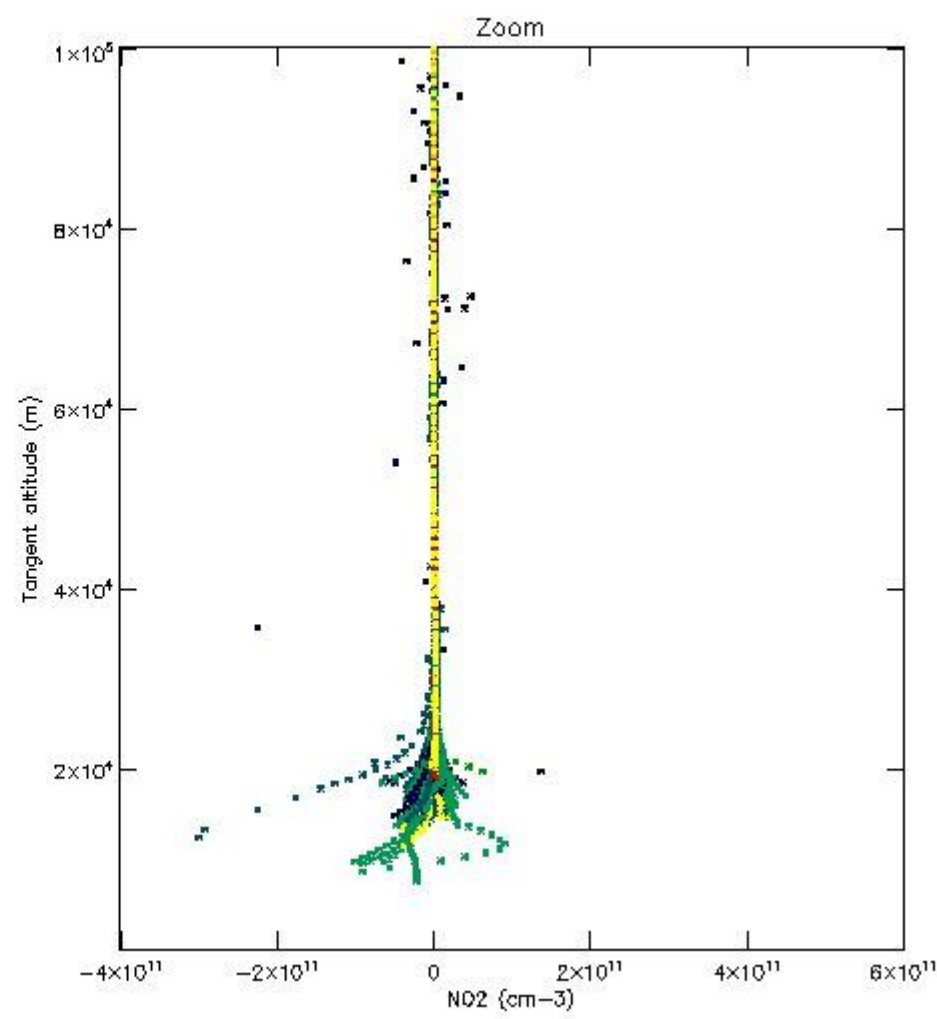

5.4 Plot ozone profiles where  $STD < 10\%$  (dark without errors)

The colorbar represents the latitude.

*5.5 Plot ozone profiles where STD < 5% (dark without errors)*

The colorbar represents the latitude.

*5.6 Plot NO<sub>2</sub> profiles for all STD (dark without errors)*

The colorbar represents the latitude.

*5.7 Plot NO3 profiles for all STD (dark without errors)*

The colorbar represents the latitude.