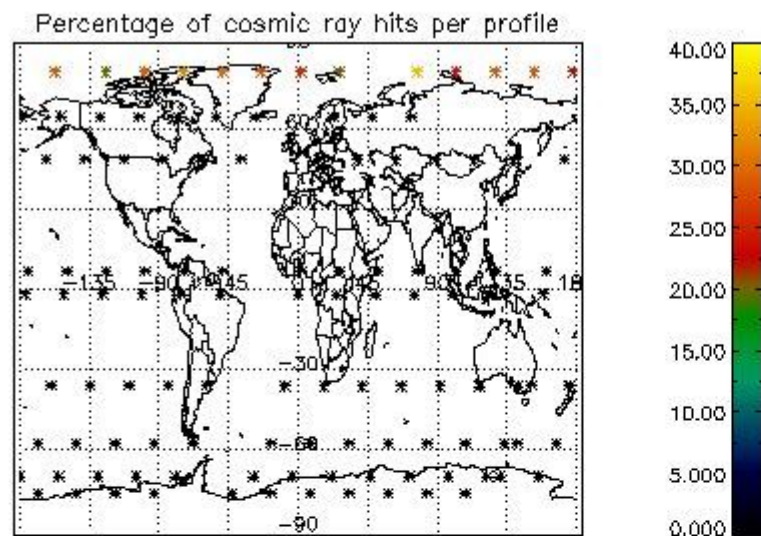

4.2.2 Plot level 1 quality information per product (world map): ENVISAT DESCENDING passes

5. Trace gas profiles

5.1 Ozone statistics based on quality of products

The final quality of the products can be "measured" using the STD (Standard Deviation) attached to every point profile. This information is written to the parameter GOM_NL__2P/NL_LOCAL_SPECIES_DENSITY/o3_std of the level 2 products. The table below shows the statistics for given STD ranges.

The statistics are given with respect to the overall valid production:

- Products without fatal errors: GOM_NL__2P/MPH/PRODUCT_ERR=0
- Valid point profile: GOM_NL__2P/NL_LOCAL_SPECIES_DENSITY/pcd(0)=0

The 'Criteria' is applied to valid points of dark limb products:

- Products in dark limb illumination condition: GOM_NL__2P/NL_SUMMARY_QUALITY/obs_ill_cond=0
- Products without fatal errors: GOM_NL__2P/MPH/PRODUCT_ERR=0
- Valid point profile: GOM_NL__2P/NL_LOCAL_SPECIES_DENSITY/pcd(0)=0

So, the table below shows the percentage of dark limb and valid observations for each criteria with respect to the overall valid daily observations.

Criteria	% of total production
All STD	34
STD < 20	17