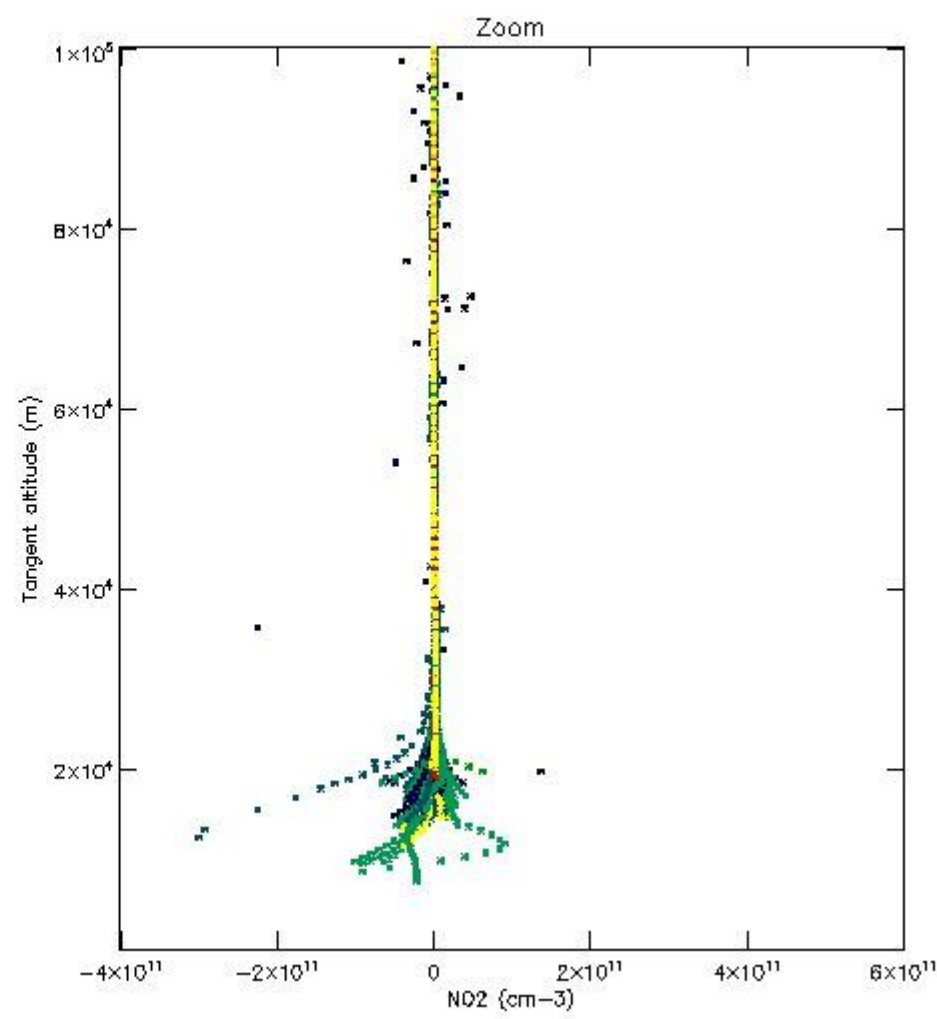

The colorbar represents the latitude.

*5.7 Plot NO3 profiles for all STD (dark without errors)*

The colorbar represents the latitude.