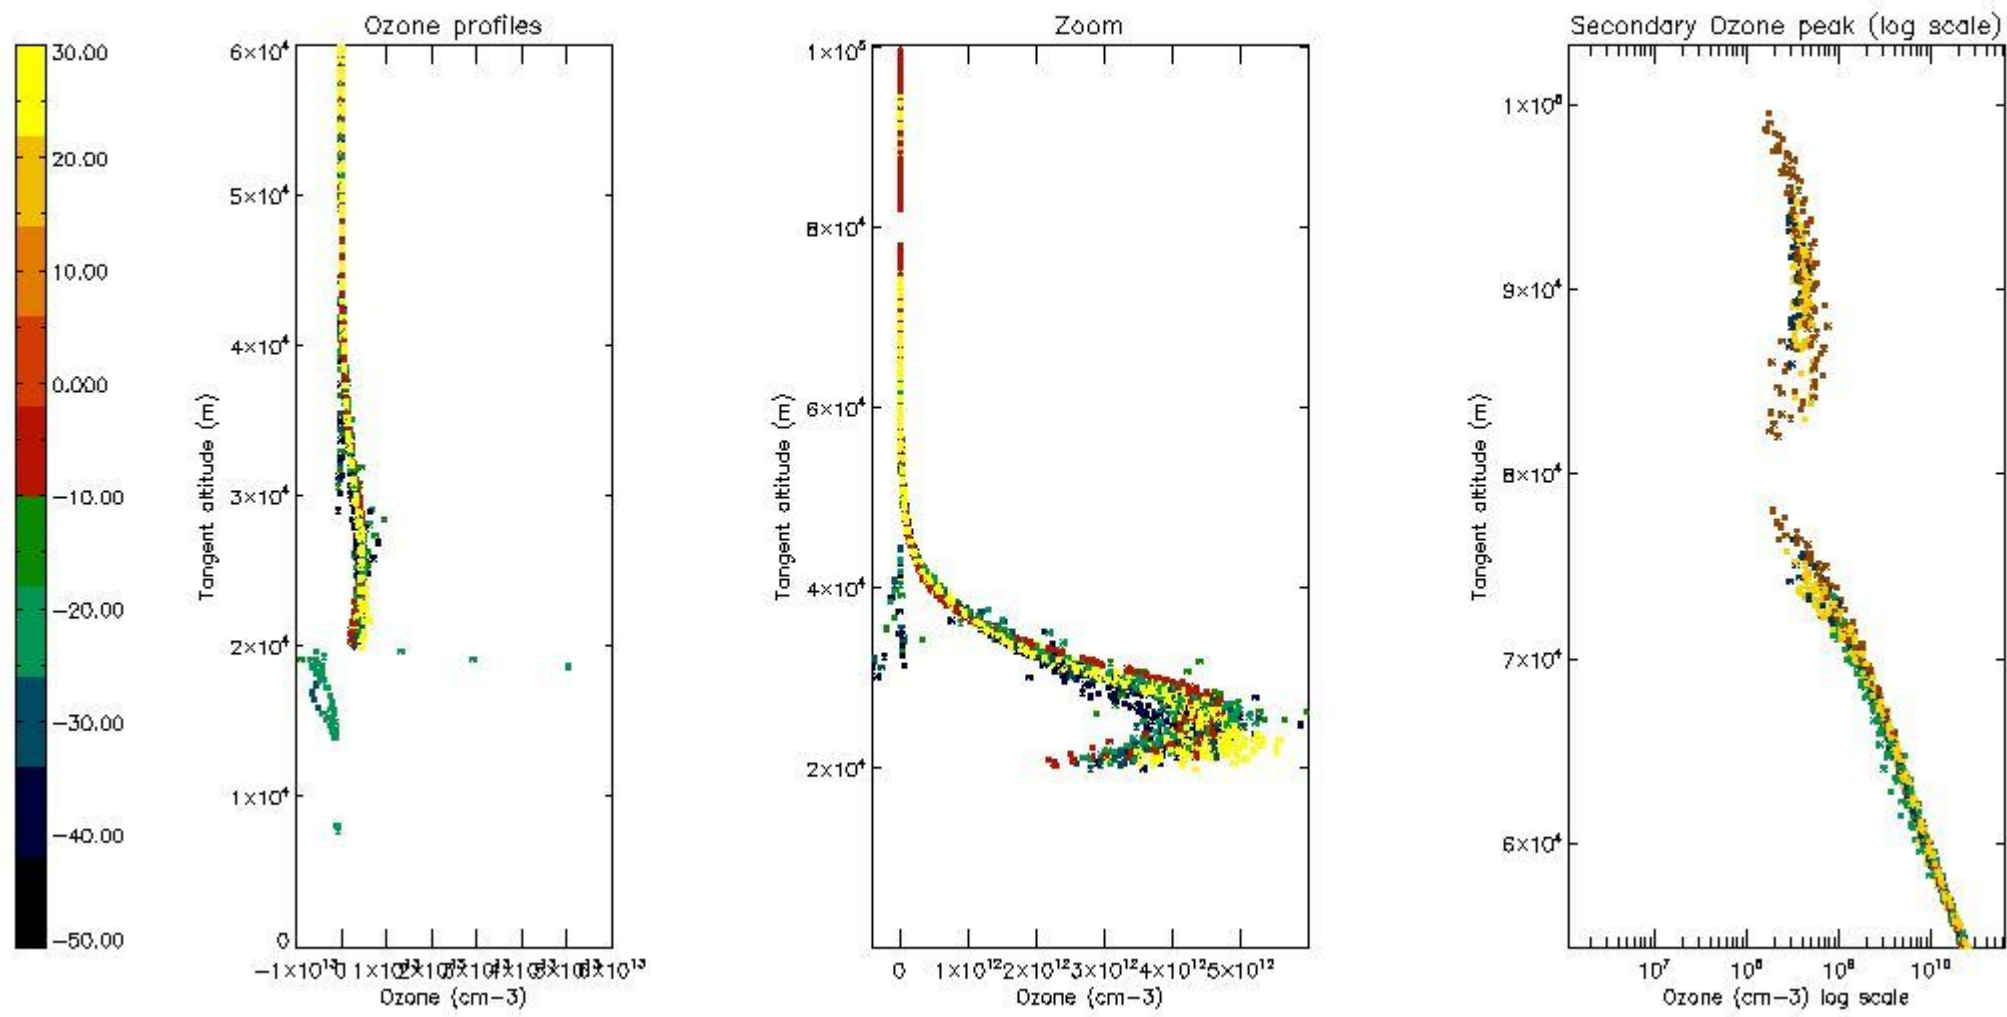

5.5 Plot ozone profiles where STD < 5% (dark without errors)

The colorbar represents the latitude.