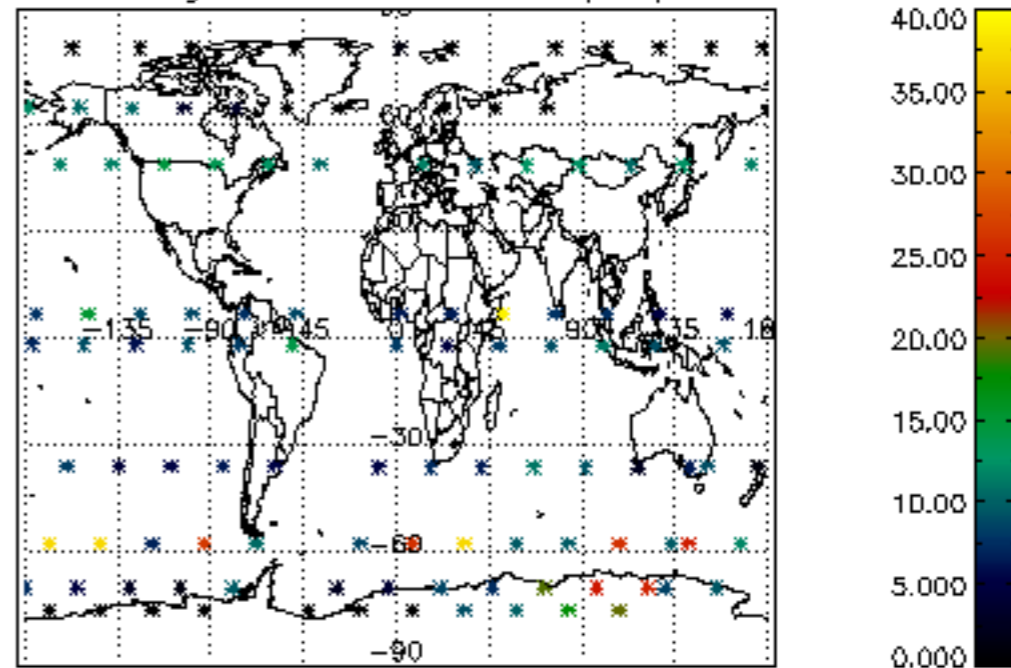

Percentage of saturation errors per profile