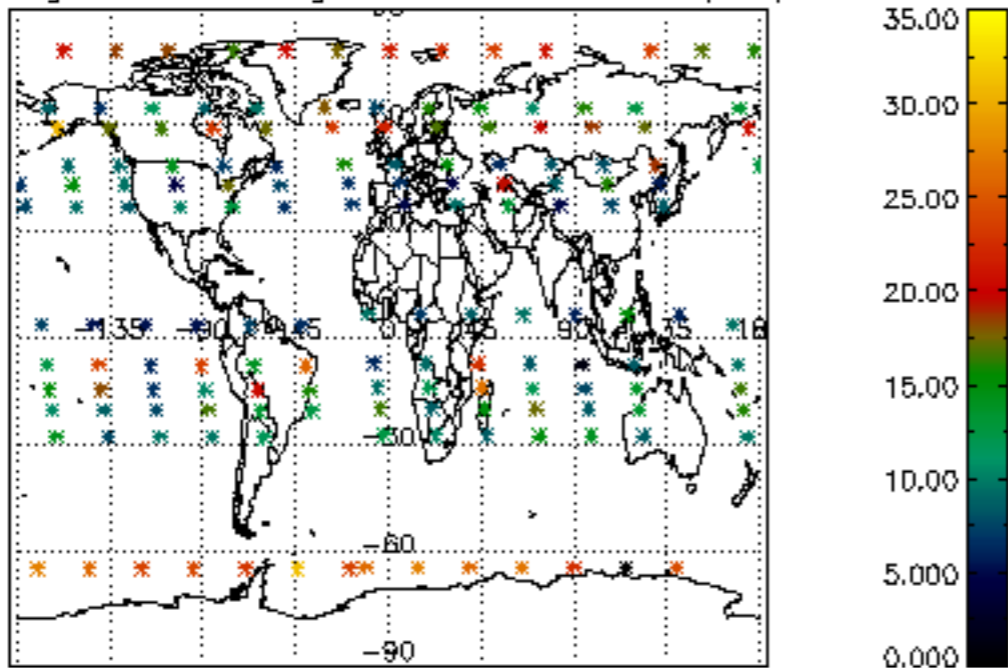

Percentage of cosmic ray hits per profile

Percentage of star falling outside central band per profile