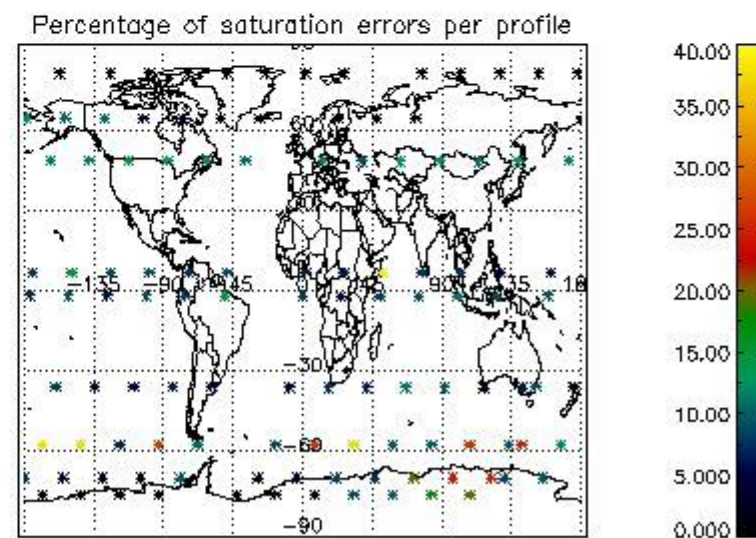

5. Trace gas profiles

5.1 Ozone statistics based on quality of products

The final quality of the products can be "measured" using the STD (Standard Deviation) attached to every point profile. This information is written to the parameter GOM_NL__2P/NL_LOCAL_SPECIES_DENSITY/o3_std of the level 2 products. The table below shows the statistics for given STD ranges.

The statistics are given with respect to the overall valid production:

- Products without fatal errors: GOM_NL__2P/MPH/PRODUCT_ERR=0
- Valid point profile: GOM_NL__2P/NL_LOCAL_SPECIES_DENSITY/pcd(0)=0

The 'Criteria' is applied to valid points of dark limb products:

- Products in dark limb illumination condition: GOM_NL__2P/NL_SUMMARY_QUALITY/obs_ill_cond=0
- Products without fatal errors: GOM_NL__2P/MPH/PRODUCT_ERR=0
- Valid point profile: GOM_NL__2P/NL_LOCAL_SPECIES_DENSITY/pcd(0)=0

So, the table below shows the percentage of dark limb and valid observations for each criteria with respect to the overall valid daily observations.

Criteria	% of total production
All STD	34
STD < 20	17