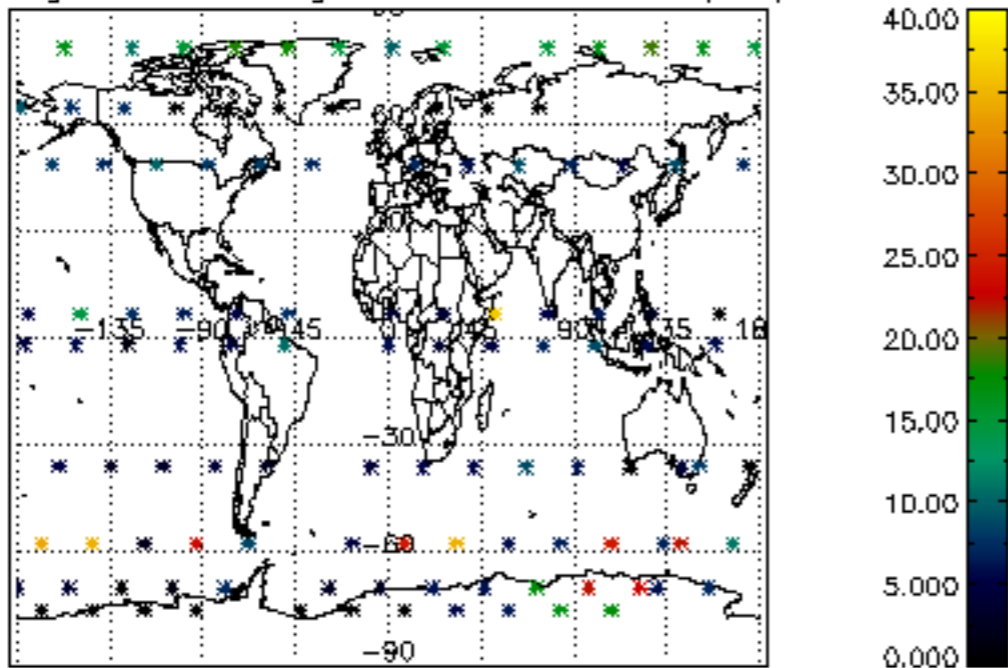

Percentage of star falling outside central band per profile