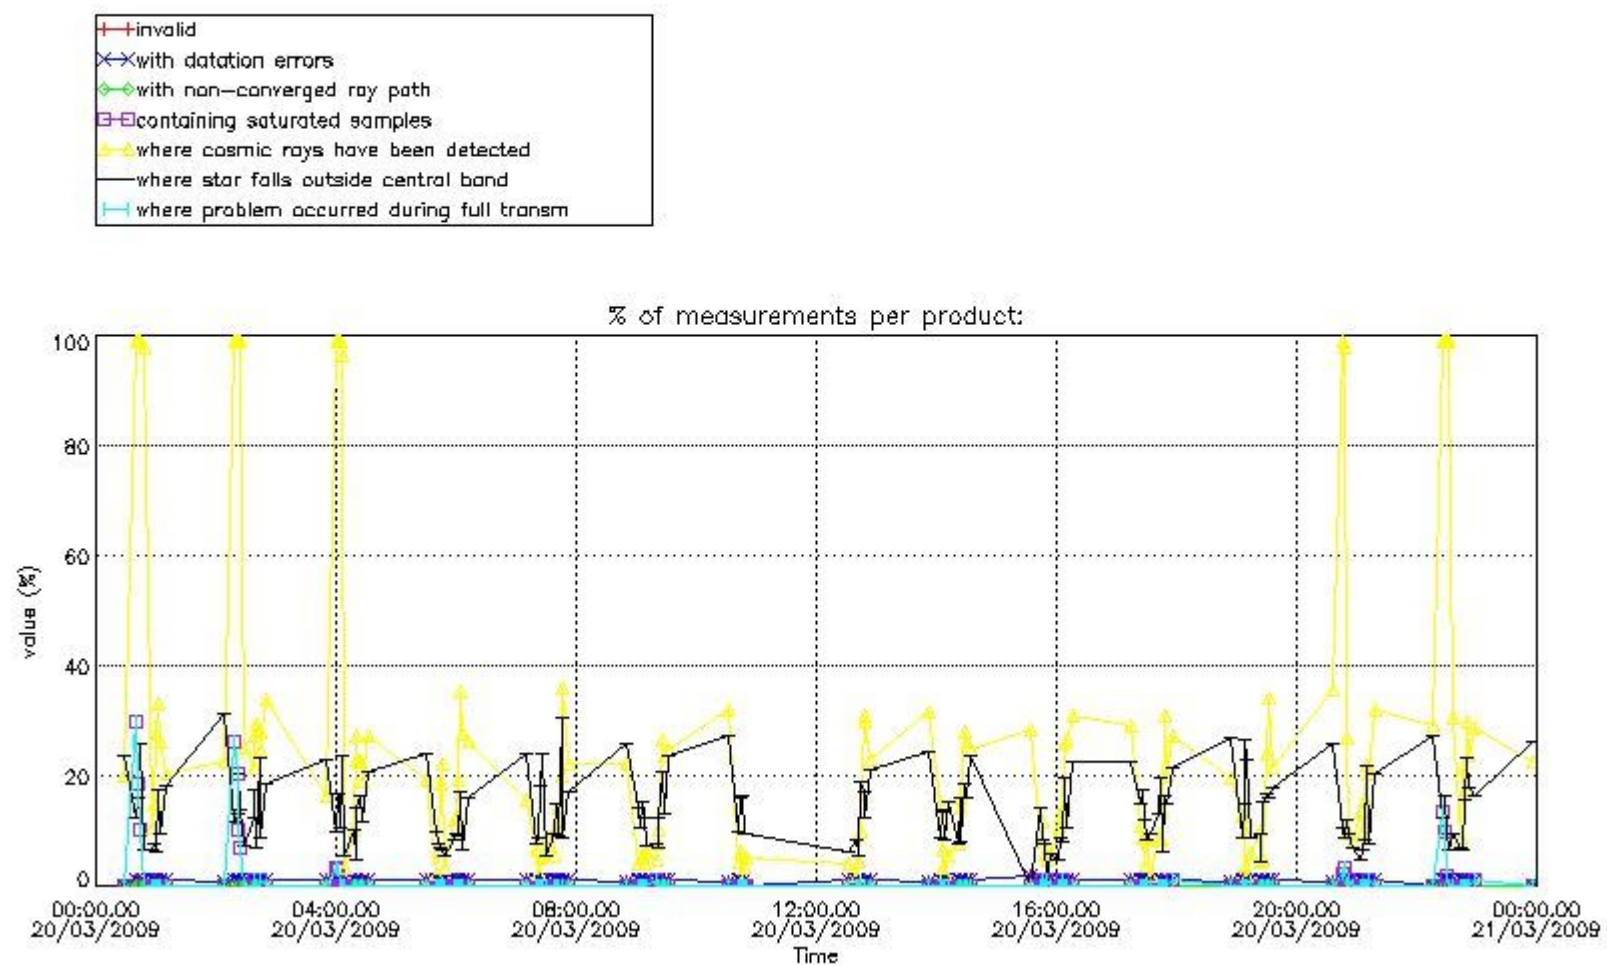

4.1.2 Plot level 1 quality information per product (time dependant): ENVI SAT DESCENDING passes