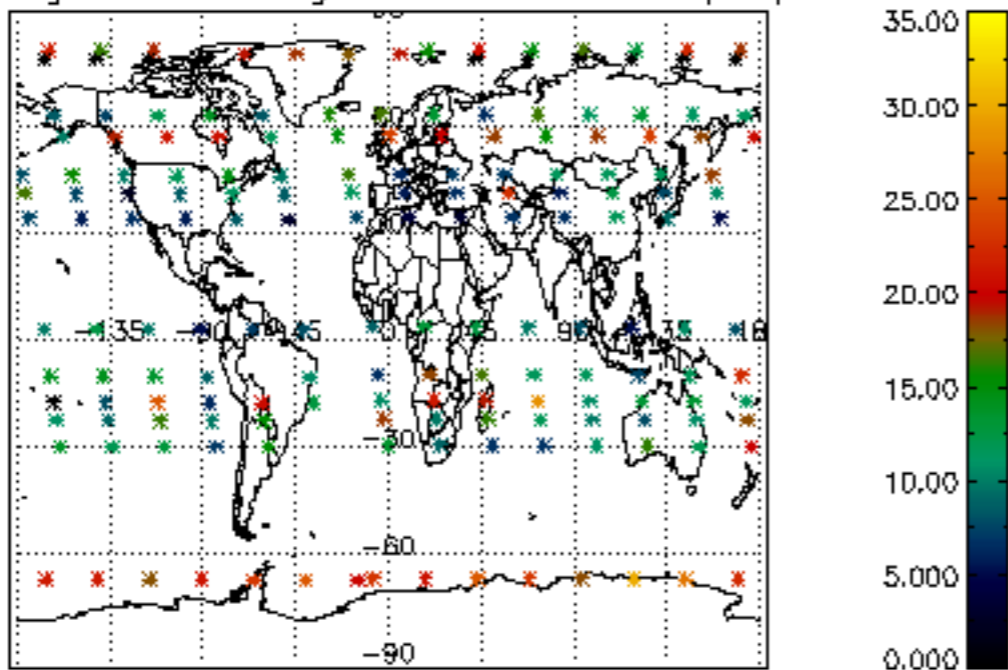

Percentage of cosmic ray hits per profile

Percentage of star falling outside central band per profile