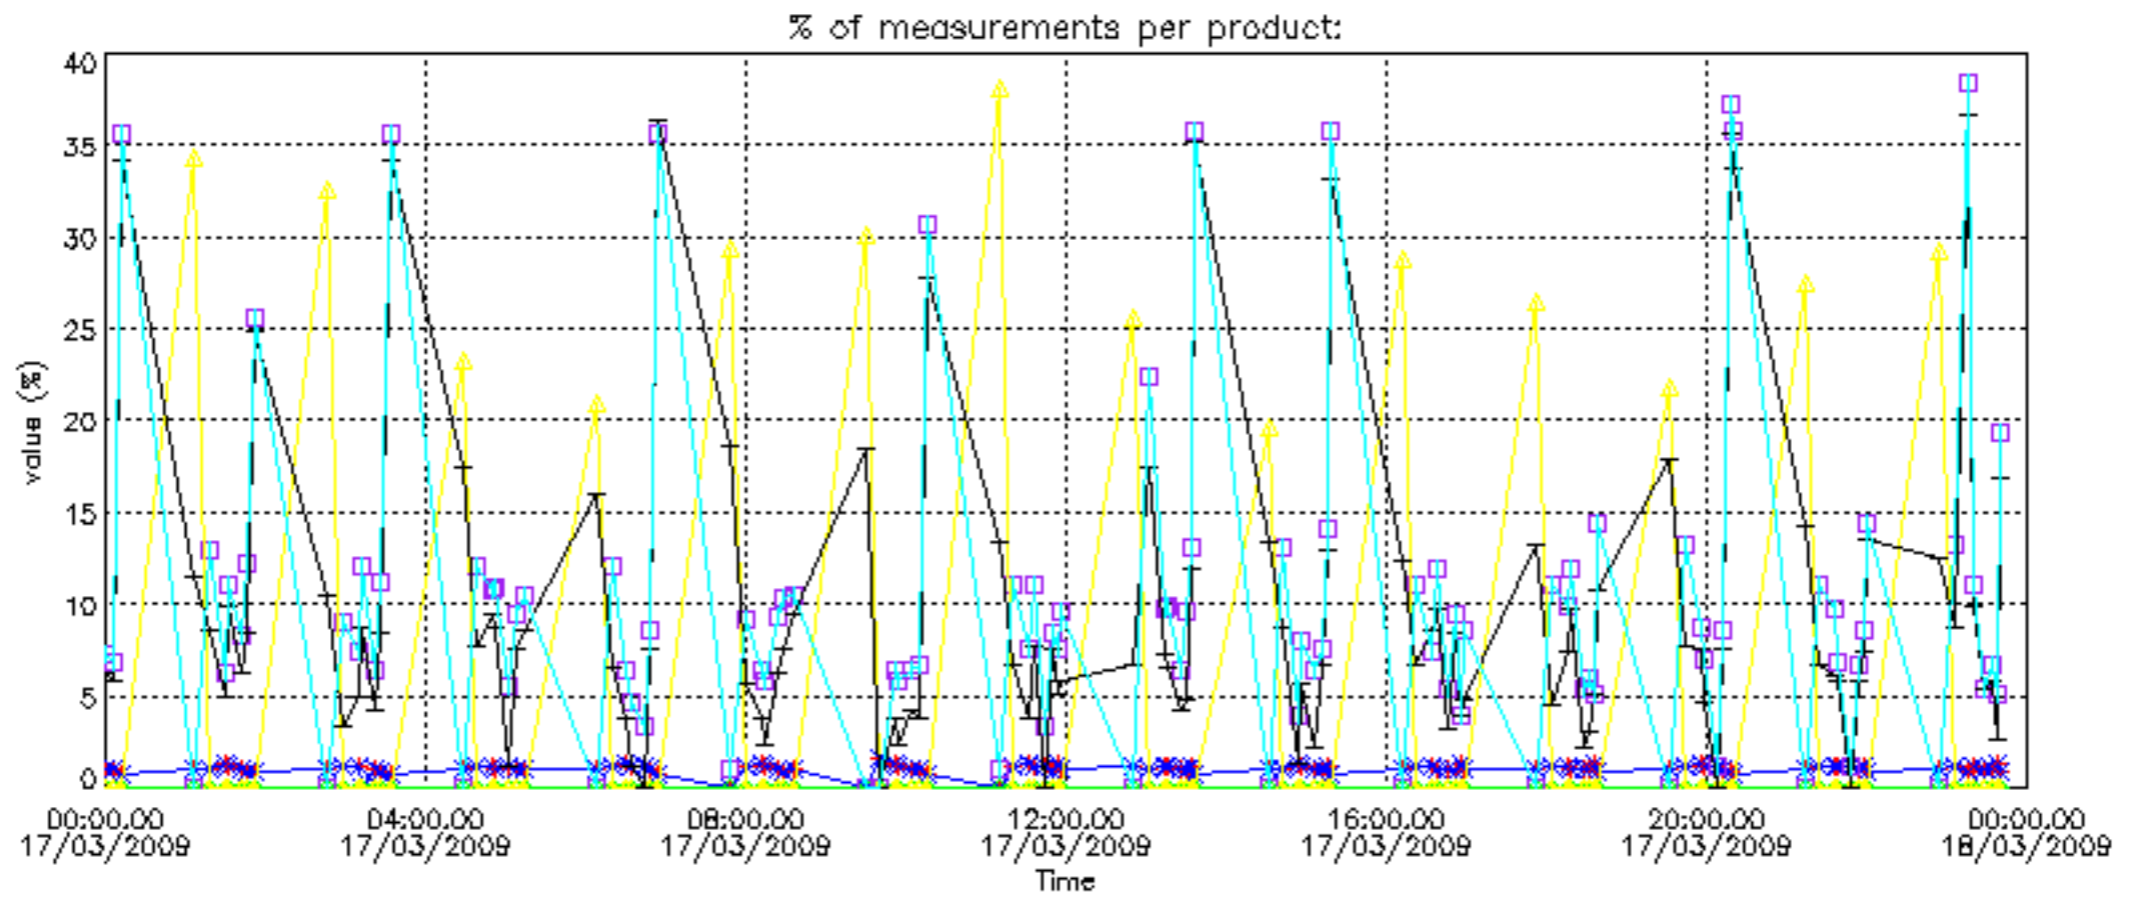

Percentage of cosmic ray hits per profile

Percentage of datation errors per profile