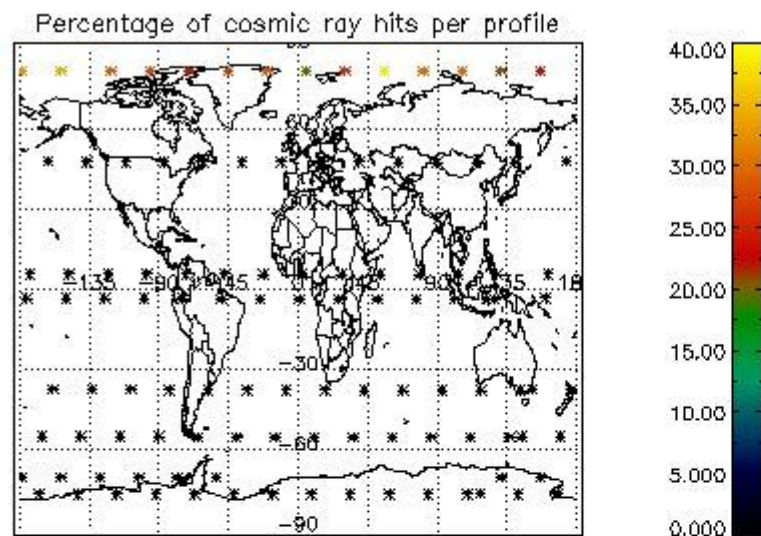

4.2.2 Plot level 1 quality information per product (world map): ENVISAT DESCENDING passes

5. Trace gas profiles

5.1 Ozone statistics based on quality of products

The final quality of the products can be "measured" using the STD (Standard Deviation) attached to every point profile. This information is written to the parameter GOM_NL__2P/NL_LOCAL_SPECIES_DENSITY/o3_std of the level 2 products. The table below shows the statistics for given STD ranges.

The statistics are given with respect to the overall valid production:

- Products without fatal errors: GOM_NL__2P/MPH/PRODUCT_ERR=0
- Valid point profile: GOM_NL__2P/NL_LOCAL_SPECIES_DENSITY/pcd(0)=0

The 'Criteria' is applied to valid points of dark limb products:

- Products in dark limb illumination condition: GOM_NL__2P/NL_SUMMARY_QUALITY/obs_ill_cond=0
- Products without fatal errors: GOM_NL__2P/MPH/PRODUCT_ERR=0
- Valid point profile: GOM_NL__2P/NL_LOCAL_SPECIES_DENSITY/pcd(0)=0

So, the table below shows the percentage of dark limb and valid observations for each criteria with respect to the overall valid daily observations.

Criteria	% of total production
All STD	38
STD < 20	22