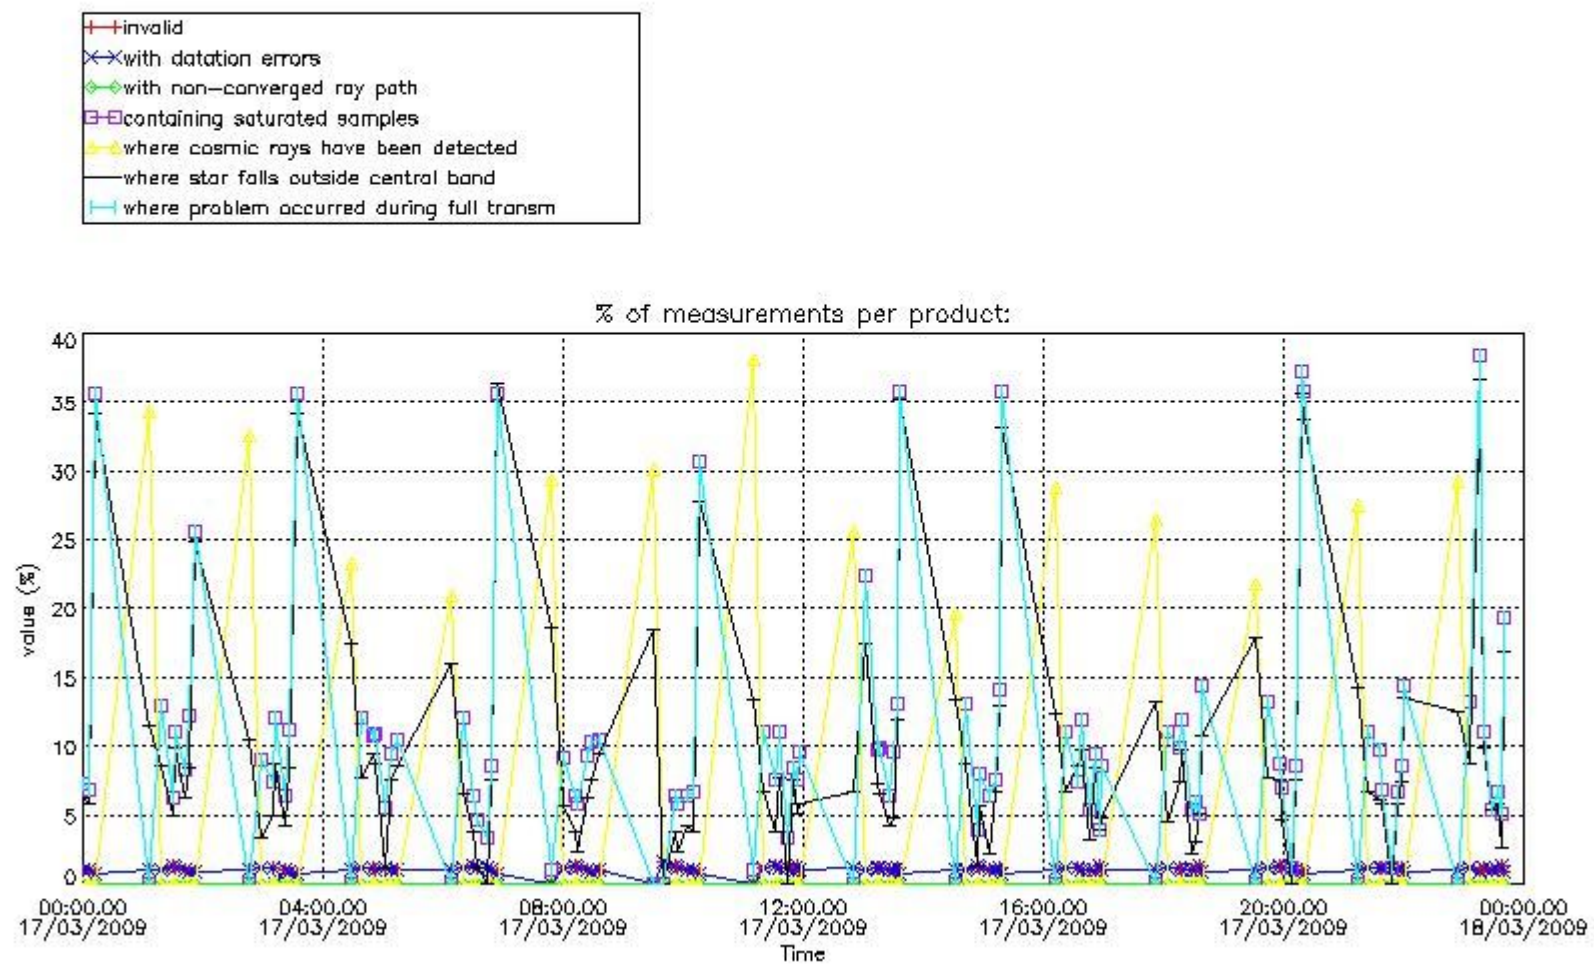

4.2 Plot quality information per product coming from level 1b processing (world map)

4.2.1 Plot level 1 quality information per product (world map): ENVISAT ASCENDING passes