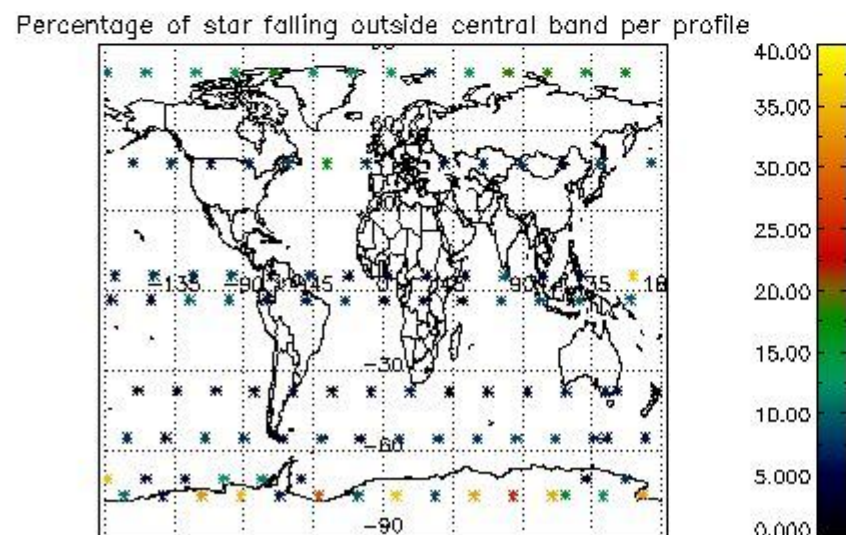

5. Trace gas profiles

5.1 Ozone statistics based on quality of products

The final quality of the products can be "measured" using the STD (Standard Deviation) attached to every point profile. This information is written to the parameter GOM_NL__2P/NL_LOCAL_SPECIES_DENSITY/o3_std of the level 2 products. The table below shows the statistics for given STD ranges.

The statistics are given with respect to the overall valid production:

- Products without fatal errors: GOM_NL__2P/MPH/PRODUCT_ERR=0
- Valid point profile: GOM_NL__2P/NL_LOCAL_SPECIES_DENSITY/pcd(0)=0

The 'Criteria' is applied to valid points of dark limb products:

- Products in dark limb illumination condition: GOM_NL__2P/NL_SUMMARY_QUALITY/obs_ill_cond=0
- Products without fatal errors: GOM_NL__2P/MPH/PRODUCT_ERR=0
- Valid point profile: GOM_NL__2P/NL_LOCAL_SPECIES_DENSITY/pcd(0)=0

So, the table below shows the percentage of dark limb and valid observations for each criteria with respect to the overall valid daily observations.

Criteria	% of total production
All STD	38
STD < 20	22