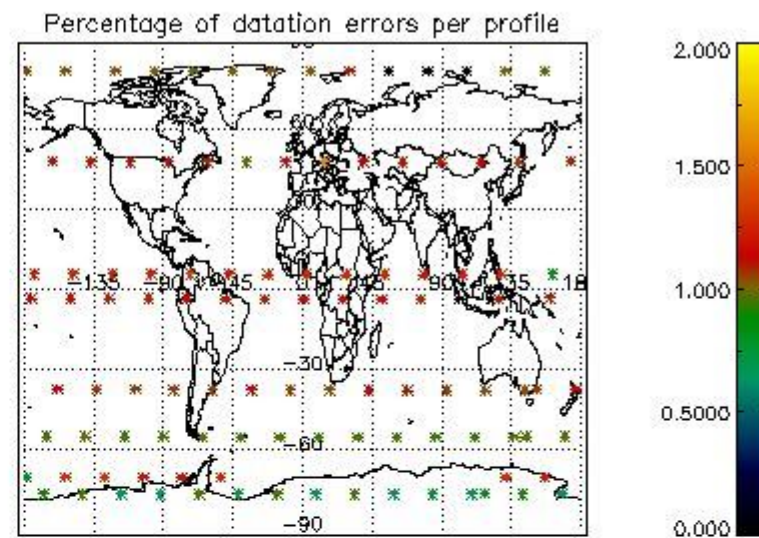

5. Trace gas profiles

5.1 Ozone statistics based on quality of products

The final quality of the products can be "measured" using the STD (Standard Deviation) attached to every point profile. This information is written to the parameter GOM_NL__2P/NL_LOCAL_SPECIES_DENSITY/o3_std of the level 2 products. The table below shows the statistics for given STD ranges.

The statistics are given with respect to the overall valid production:

- Products without fatal errors: GOM_NL__2P/MPH/PRODUCT_ERR=0
- Valid point profile: GOM_NL__2P/NL_LOCAL_SPECIES_DENSITY/pcd(0)=0

The 'Criteria' is applied to valid points of dark limb products:

- Products in dark limb illumination condition: GOM_NL__2P/NL_SUMMARY_QUALITY/obs_ill_cond=0
- Products without fatal errors: GOM_NL__2P/MPH/PRODUCT_ERR=0
- Valid point profile: GOM_NL__2P/NL_LOCAL_SPECIES_DENSITY/pcd(0)=0

So, the table below shows the percentage of dark limb and valid observations for each criteria with respect to the overall valid daily observations.

Criteria	% of total production
All STD	38
STD < 20	22