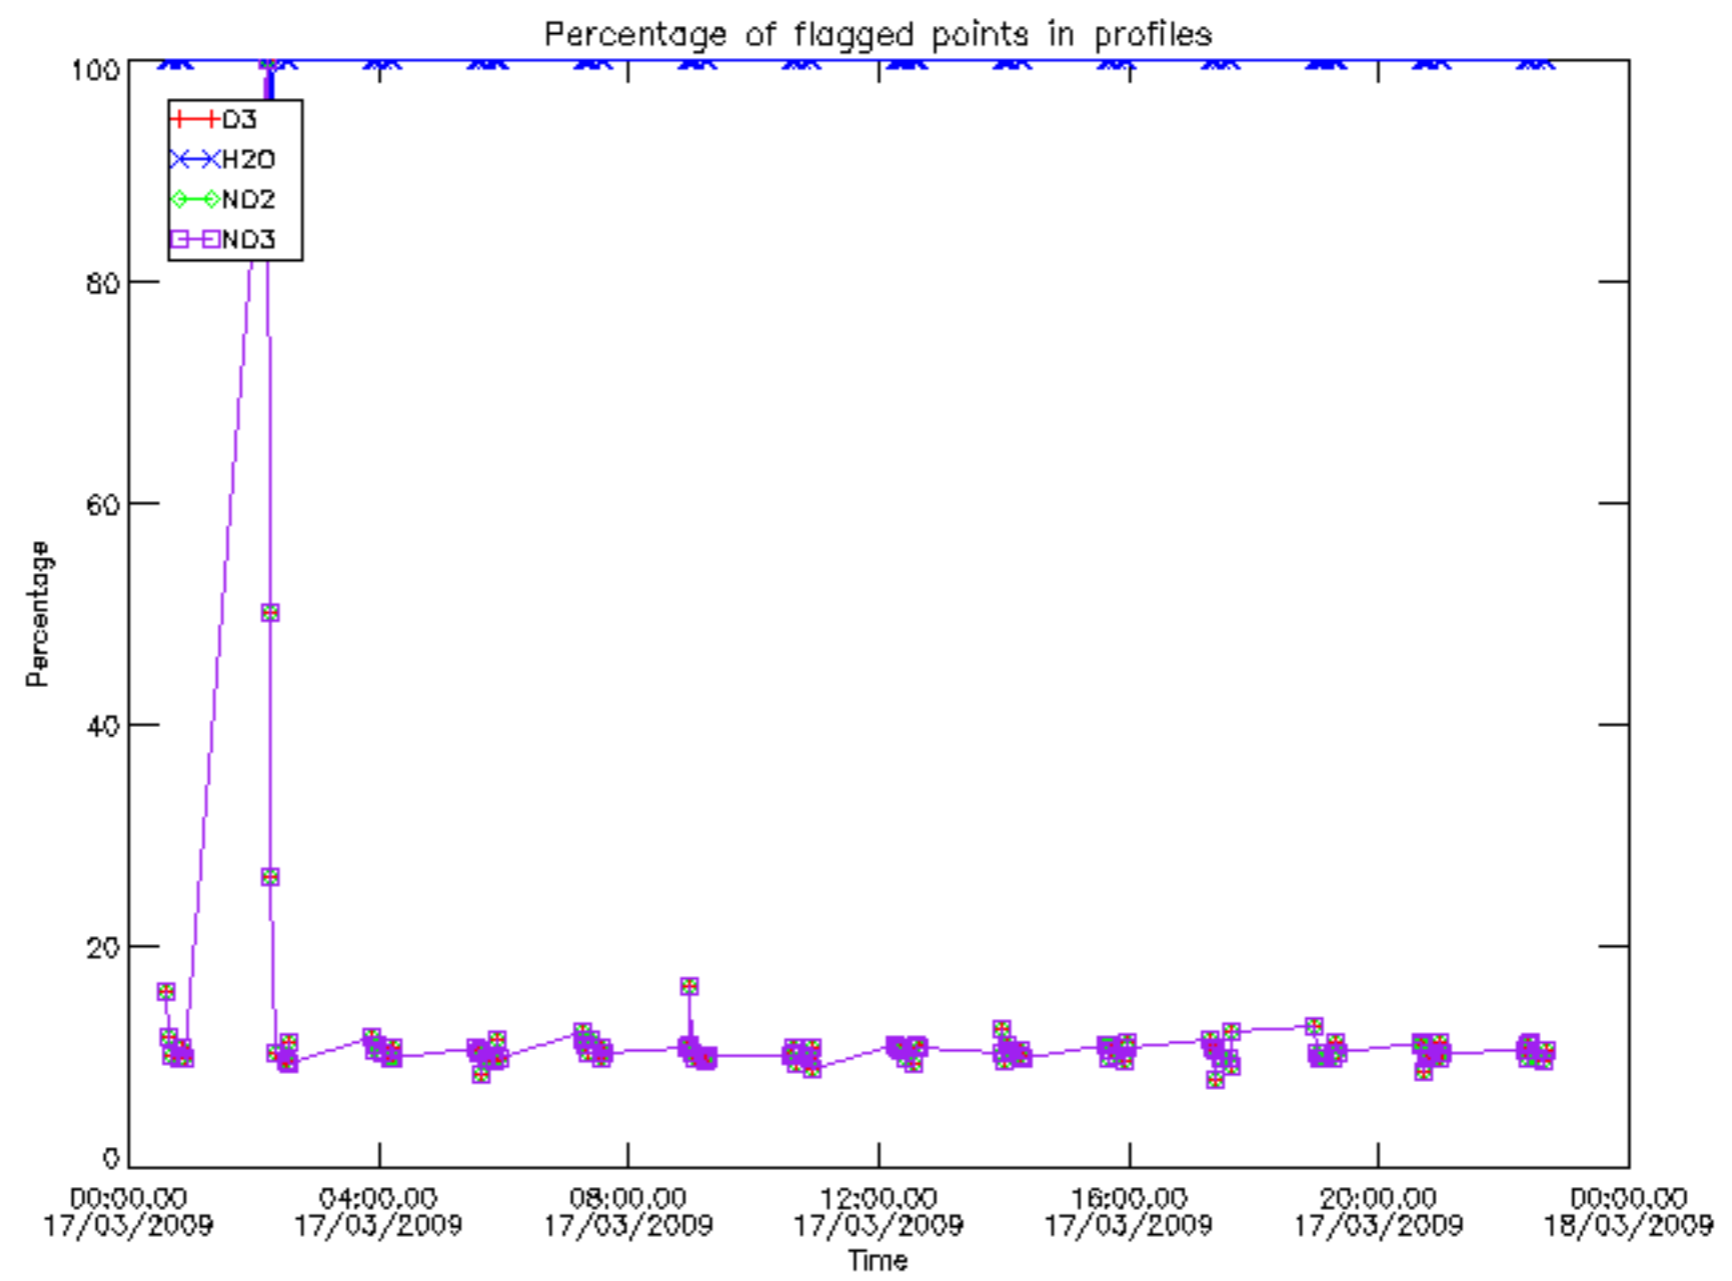

Percentage of flagged data per D3 profile

Percentage of flagged data per H2O profile