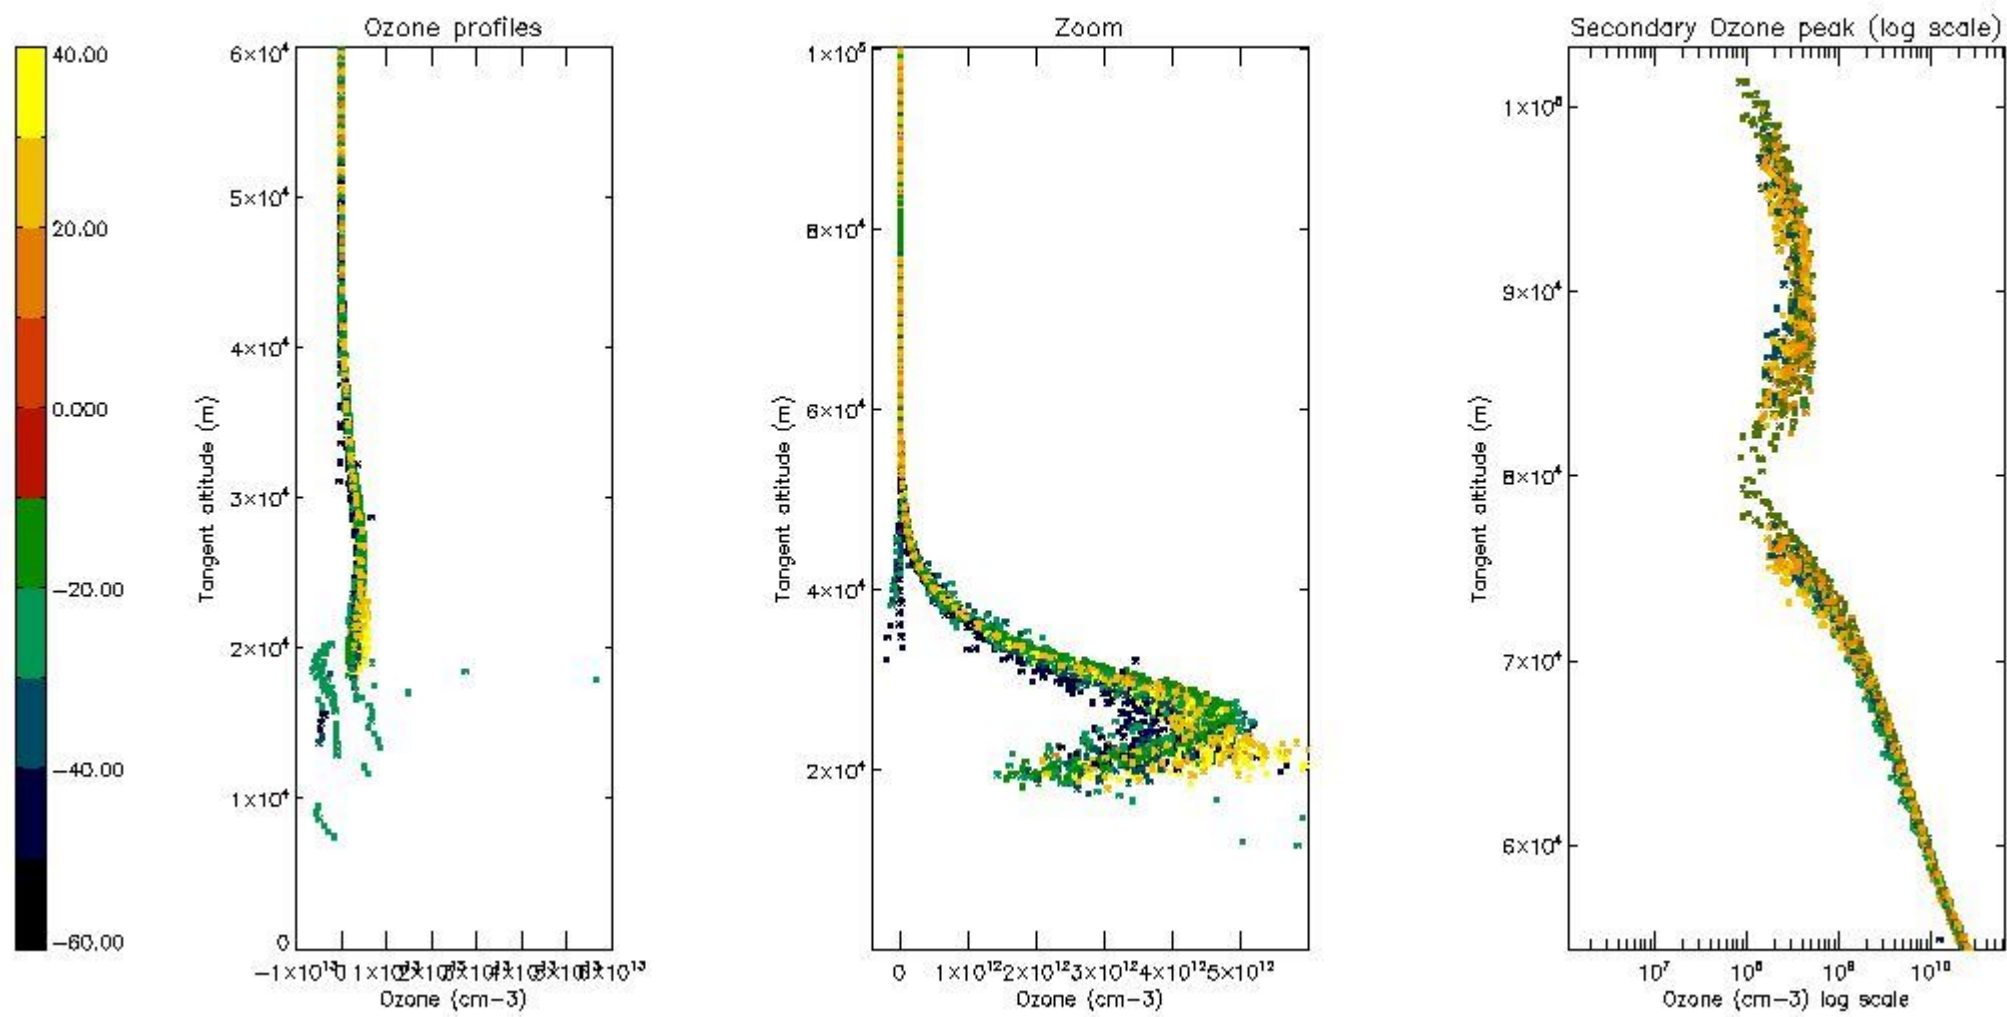

STD < 10	18
STD < 5	14

5.2 Plot ozone profiles for all STD (dark without errors)

The colorbar represents the latitude.

5.3 Plot ozone profiles where STD < 20% (dark without errors)

The colorbar represents the latitude.