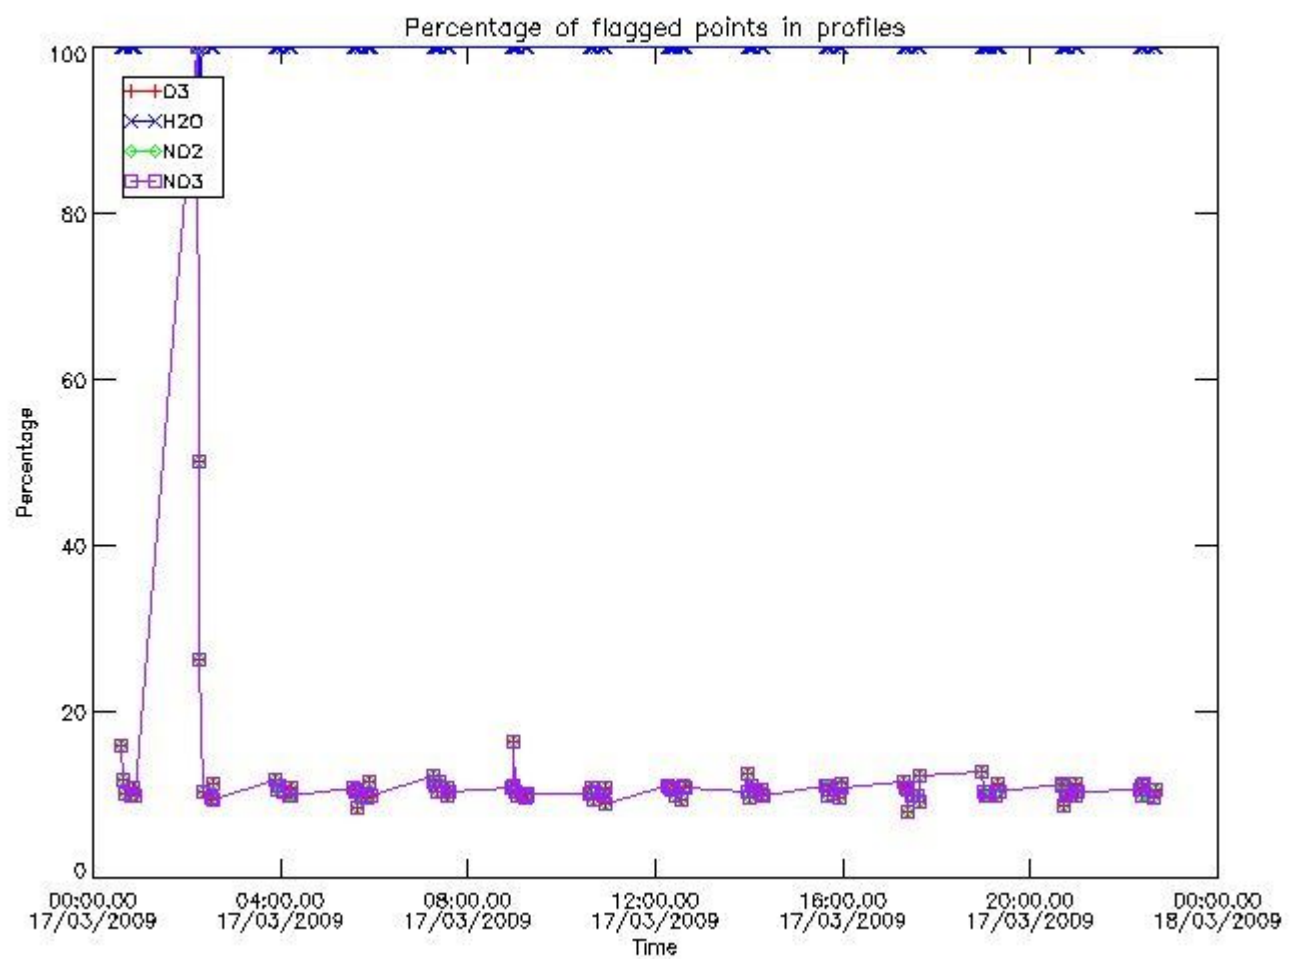

279	GOM_NL__2PRFIN20090317_231649_000000602077_00216_36843_9977.N1	17-MAR-2009 23:16:49	Bright	60.000	87	64Gam UMa	2.4330	11000.	120	36843	No
280	GOM_NL__2PRFIN20090317_231922_000000462077_00216_36843_9978.N1	17-MAR-2009 23:19:22	Bright	45.500	32	77Eps UMa	1.7630	11000.	91	36843	No
281	GOM_NL__2PRFIN20090317_232857_000000472077_00216_36843_9979.N1	17-MAR-2009 23:28:57	Bright	47.000	119	14Eta Dra	2.7270	4700.0	94	36843	No
282	GOM_NL__2PRFIN20090317_233358_000000522077_00216_36843_9980.N1	17-MAR-2009 23:33:58	Bright	52.000	130	23Bet Dra	2.7990	5800.0	104	36843	No
283	GOM_NL__2PRFIN20090317_233829_000000392077_00216_36843_9981.N1	17-MAR-2009 23:38:29	Bright	39.000	144	18Del Cyg	2.8600	11000.	78	36843	No
284	GOM_NL__2PRFIN20090317_234033_000000602077_00216_36843_9982.N1	17-MAR-2009 23:40:33	Bright	59.500	5	3Alp Lyr	0.033000	11000.	119	36843	No
285	GOM_NL__2PRFIN20090317_234946_000000532077_00216_36843_9983.N1	17-MAR-2009 23:49:46	Tw_i_and_stray	52.500	118	50Gam Aql	2.7180	4600.0	105	36843	No

3. Quality information per product

In this section it is plotted some information contained in the Quality Summary data set of the level 2 products. Only products in dark limb conditions and without errors (error flag in the MPH set to "0") are used.

3.1 Plot quality information per product (time dependant)

3.2 Plot quality information per product (world map)