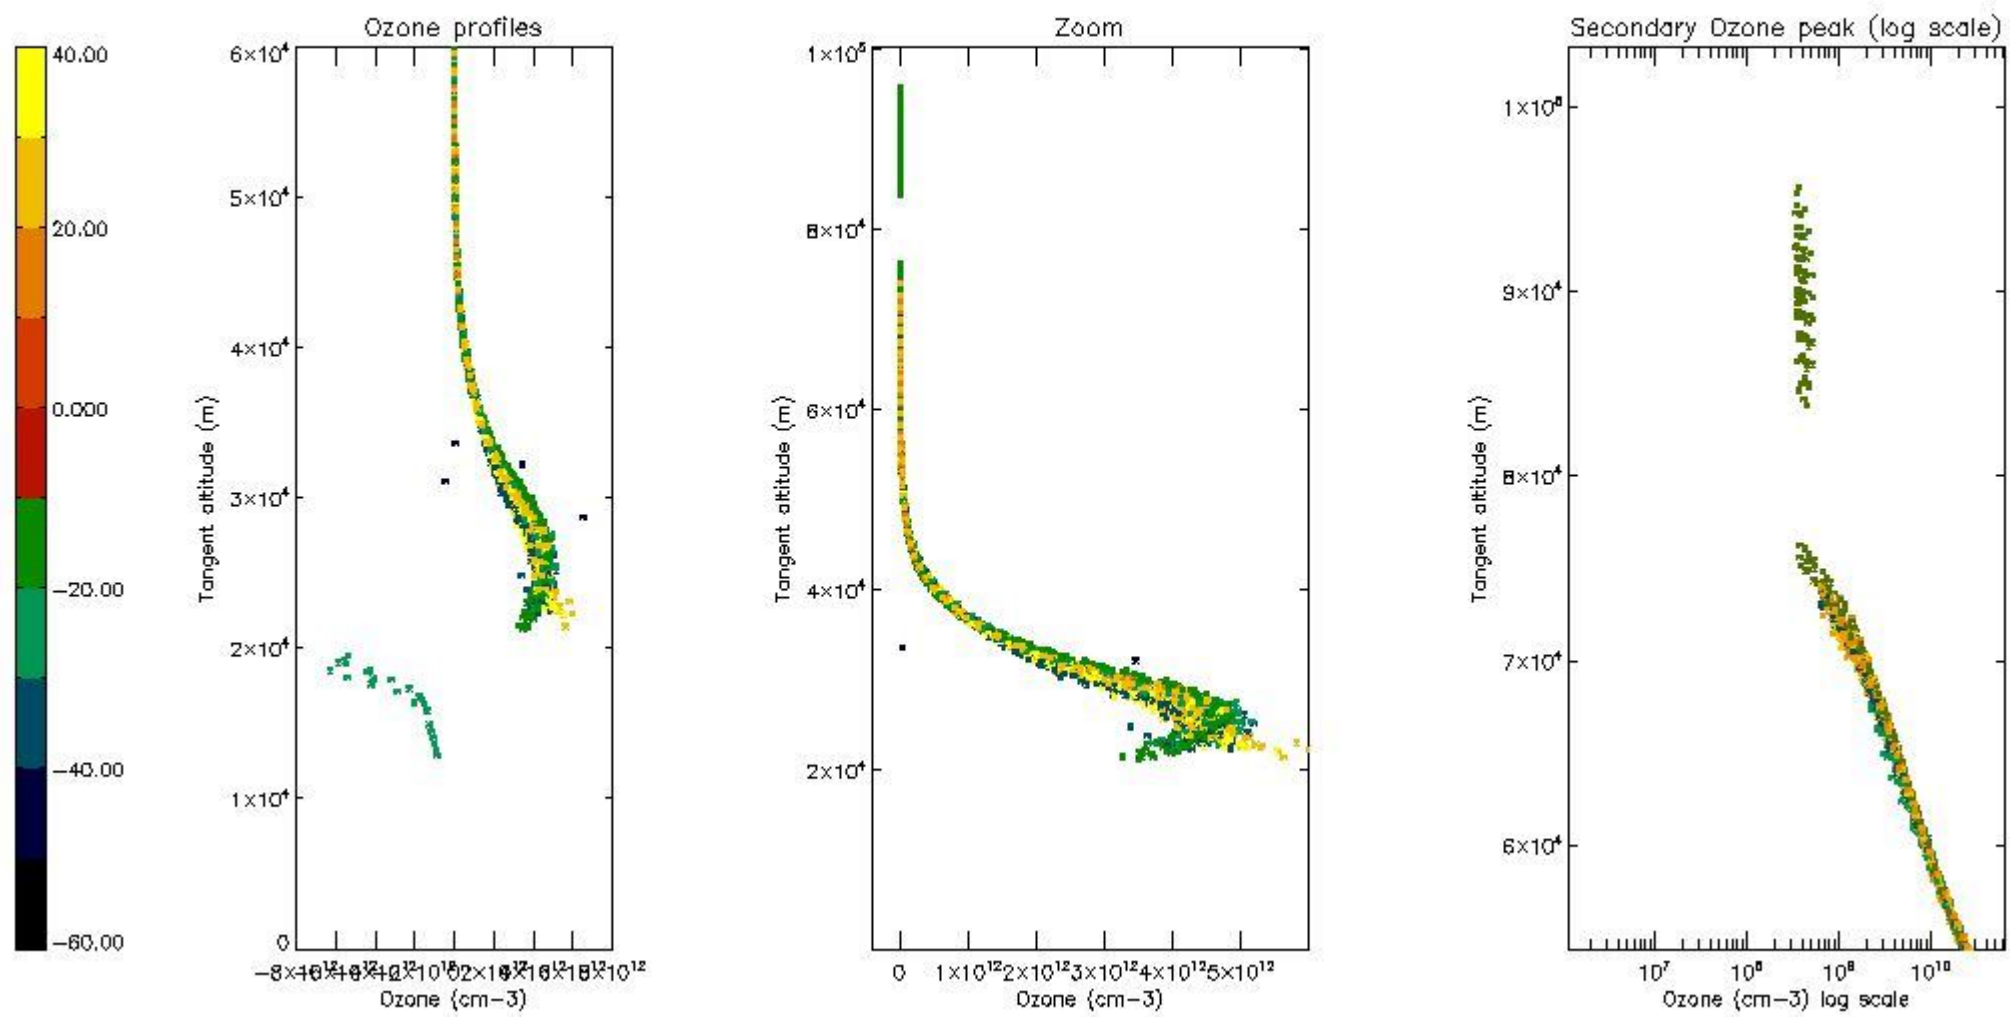

5.6 Plot NO₂ profiles for all STD (dark without errors)

The colorbar represents the latitude.