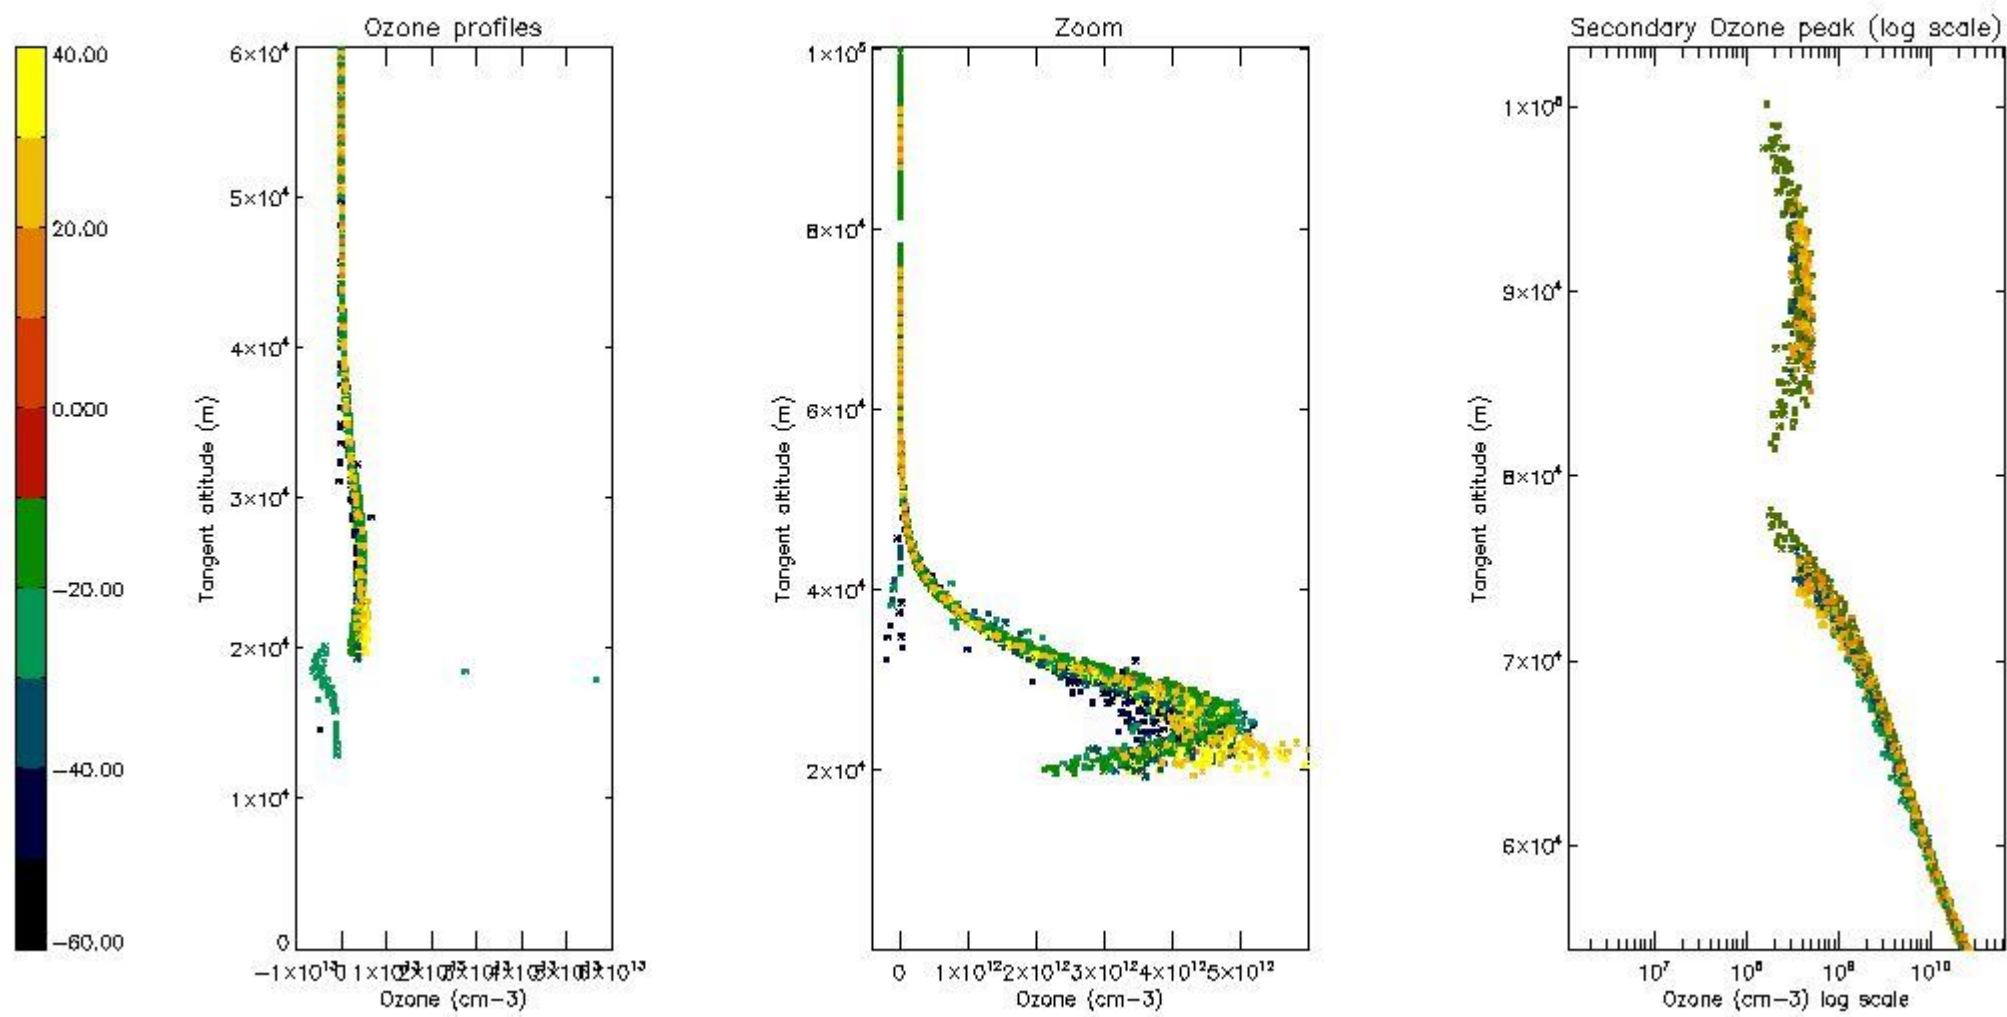

5.5 Plot ozone profiles where STD < 5% (dark without errors)

The colorbar represents the latitude.