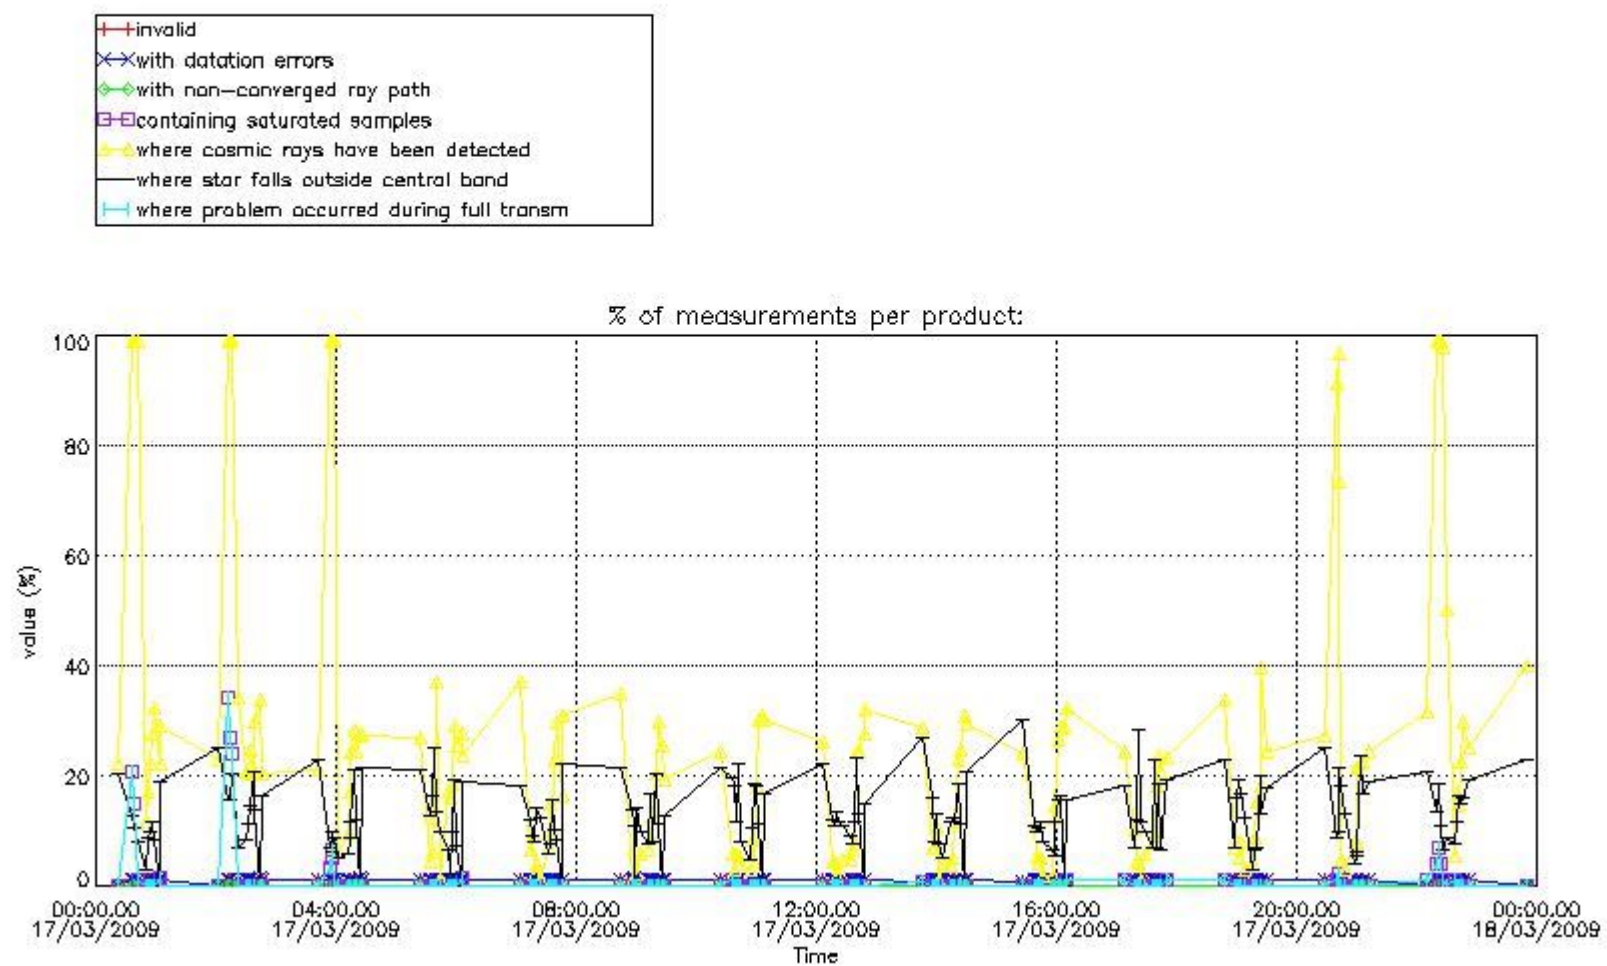

4.1.2 Plot level 1 quality information per product (time dependant): ENVI SAT DESCENDING passes