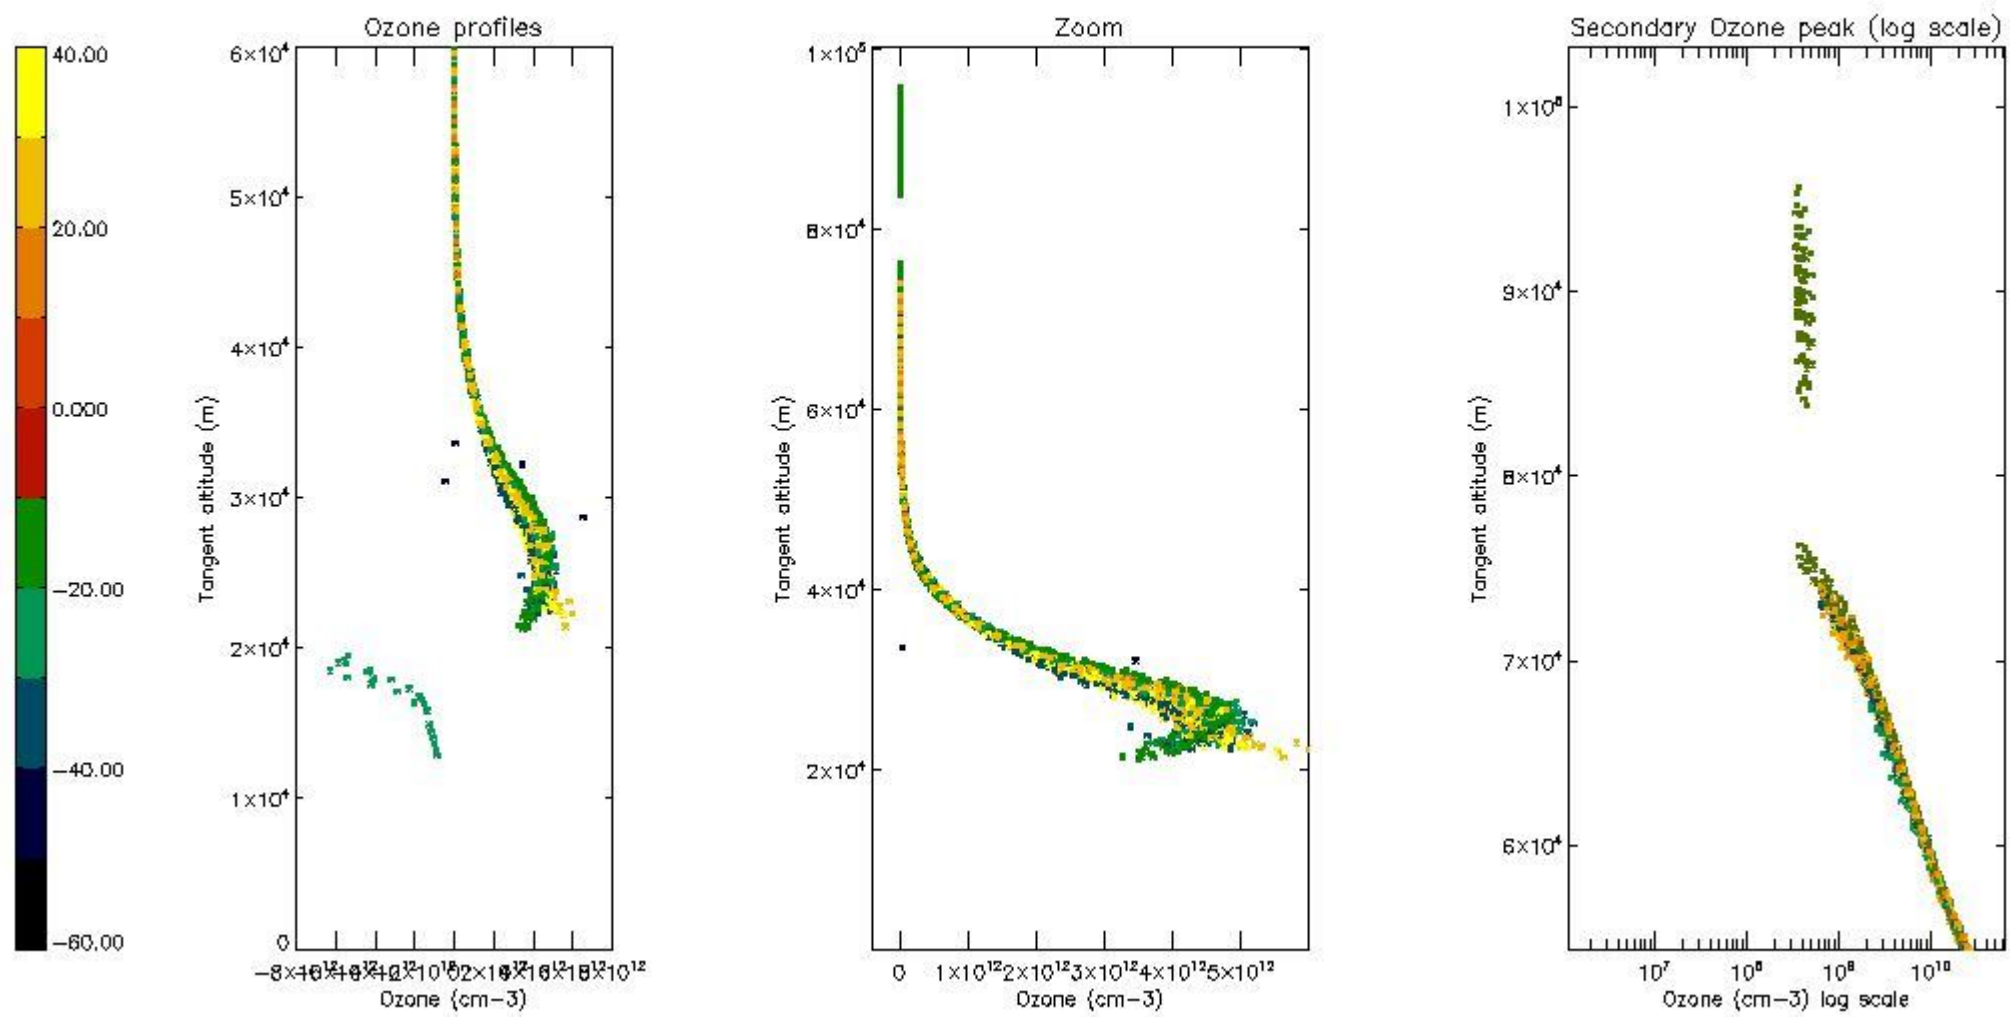

*5.4 Plot ozone profiles where STD < 10% (dark without errors)*

The colorbar represents the latitude.

*5.5 Plot ozone profiles where STD < 5% (dark without errors)*

The colorbar represents the latitude.

*5.6 Plot NO<sub>2</sub> profiles for all STD (dark without errors)*

The colorbar represents the latitude.

*5.7 Plot NO3 profiles for all STD (dark without errors)*

The colorbar represents the latitude.