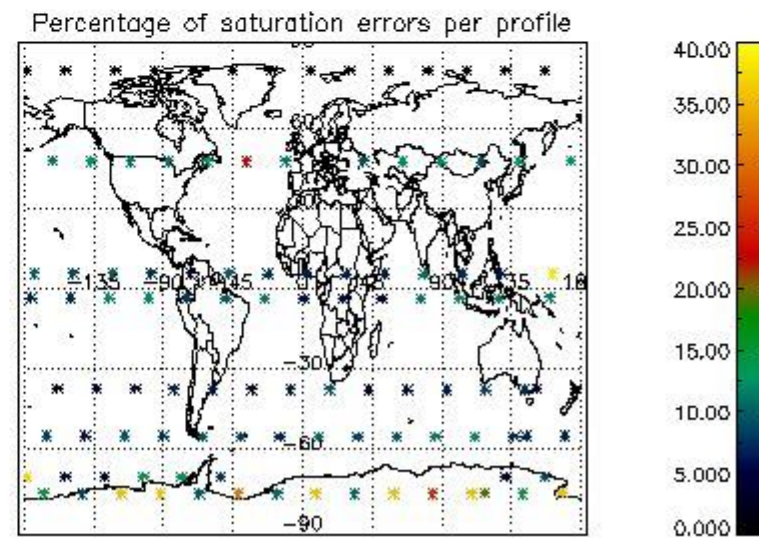

5. Trace gas profiles

5.1 Ozone statistics based on quality of products

The final quality of the products can be "measured" using the STD (Standard Deviation) attached to every point profile. This information is written to the parameter GOM_NL__2P/NL_LOCAL_SPECIES_DENSITY/o3_std of the level 2 products. The table below shows the statistics for given STD ranges.

The statistics are given with respect to the overall valid production:

- Products without fatal errors: GOM_NL__2P/MPH/PRODUCT_ERR=0
- Valid point profile: GOM_NL__2P/NL_LOCAL_SPECIES_DENSITY/pcd(0)=0

The 'Criteria' is applied to valid points of dark limb products:

- Products in dark limb illumination condition: GOM_NL__2P/NL_SUMMARY_QUALITY/obs_ill_cond=0
- Products without fatal errors: GOM_NL__2P/MPH/PRODUCT_ERR=0
- Valid point profile: GOM_NL__2P/NL_LOCAL_SPECIES_DENSITY/pcd(0)=0

So, the table below shows the percentage of dark limb and valid observations for each criteria with respect to the overall valid daily observations.

Criteria	% of total production
All STD	38
STD < 20	22