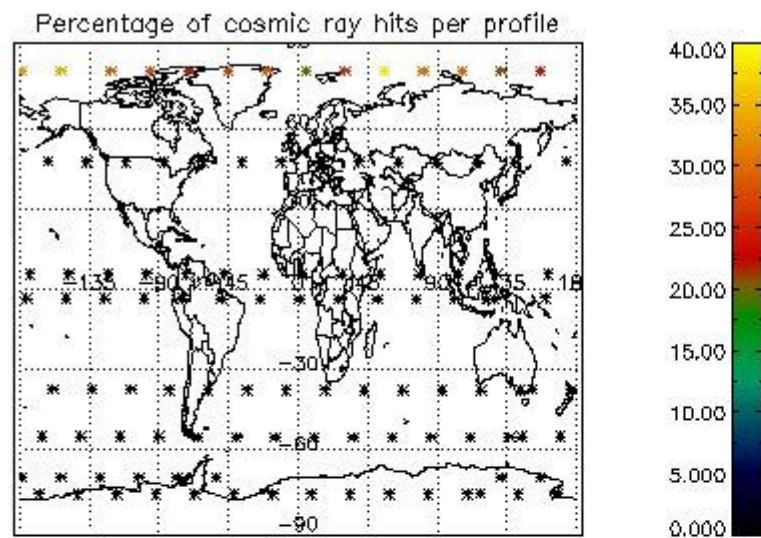

4.2.2 Plot level 1 quality information per product (world map): ENVISAT DESCENDING passes

5. Trace gas profiles

5.1 Ozone statistics based on quality of products

The final quality of the products can be "measured" using the STD (Standard Deviation) attached to every point profile. This information is written to the parameter GOM_NL__2P/NL_LOCAL_SPECIES_DENSITY/o3_std of the level 2 products. The table below shows the statistics for given STD ranges.

The statistics are given with respect to the overall valid production:

- Products without fatal errors: GOM_NL__2P/MPH/PRODUCT_ERR=0
- Valid point profile: GOM_NL__2P/NL_LOCAL_SPECIES_DENSITY/pcd(0)=0

The 'Criteria' is applied to valid points of dark limb products:

- Products in dark limb illumination condition: GOM_NL__2P/NL_SUMMARY_QUALITY/obs_ill_cond=0
- Products without fatal errors: GOM_NL__2P/MPH/PRODUCT_ERR=0
- Valid point profile: GOM_NL__2P/NL_LOCAL_SPECIES_DENSITY/pcd(0)=0

So, the table below shows the percentage of dark limb and valid observations for each criteria with respect to the overall valid daily observations.

Criteria	% of total production
All STD	38
STD < 20	22