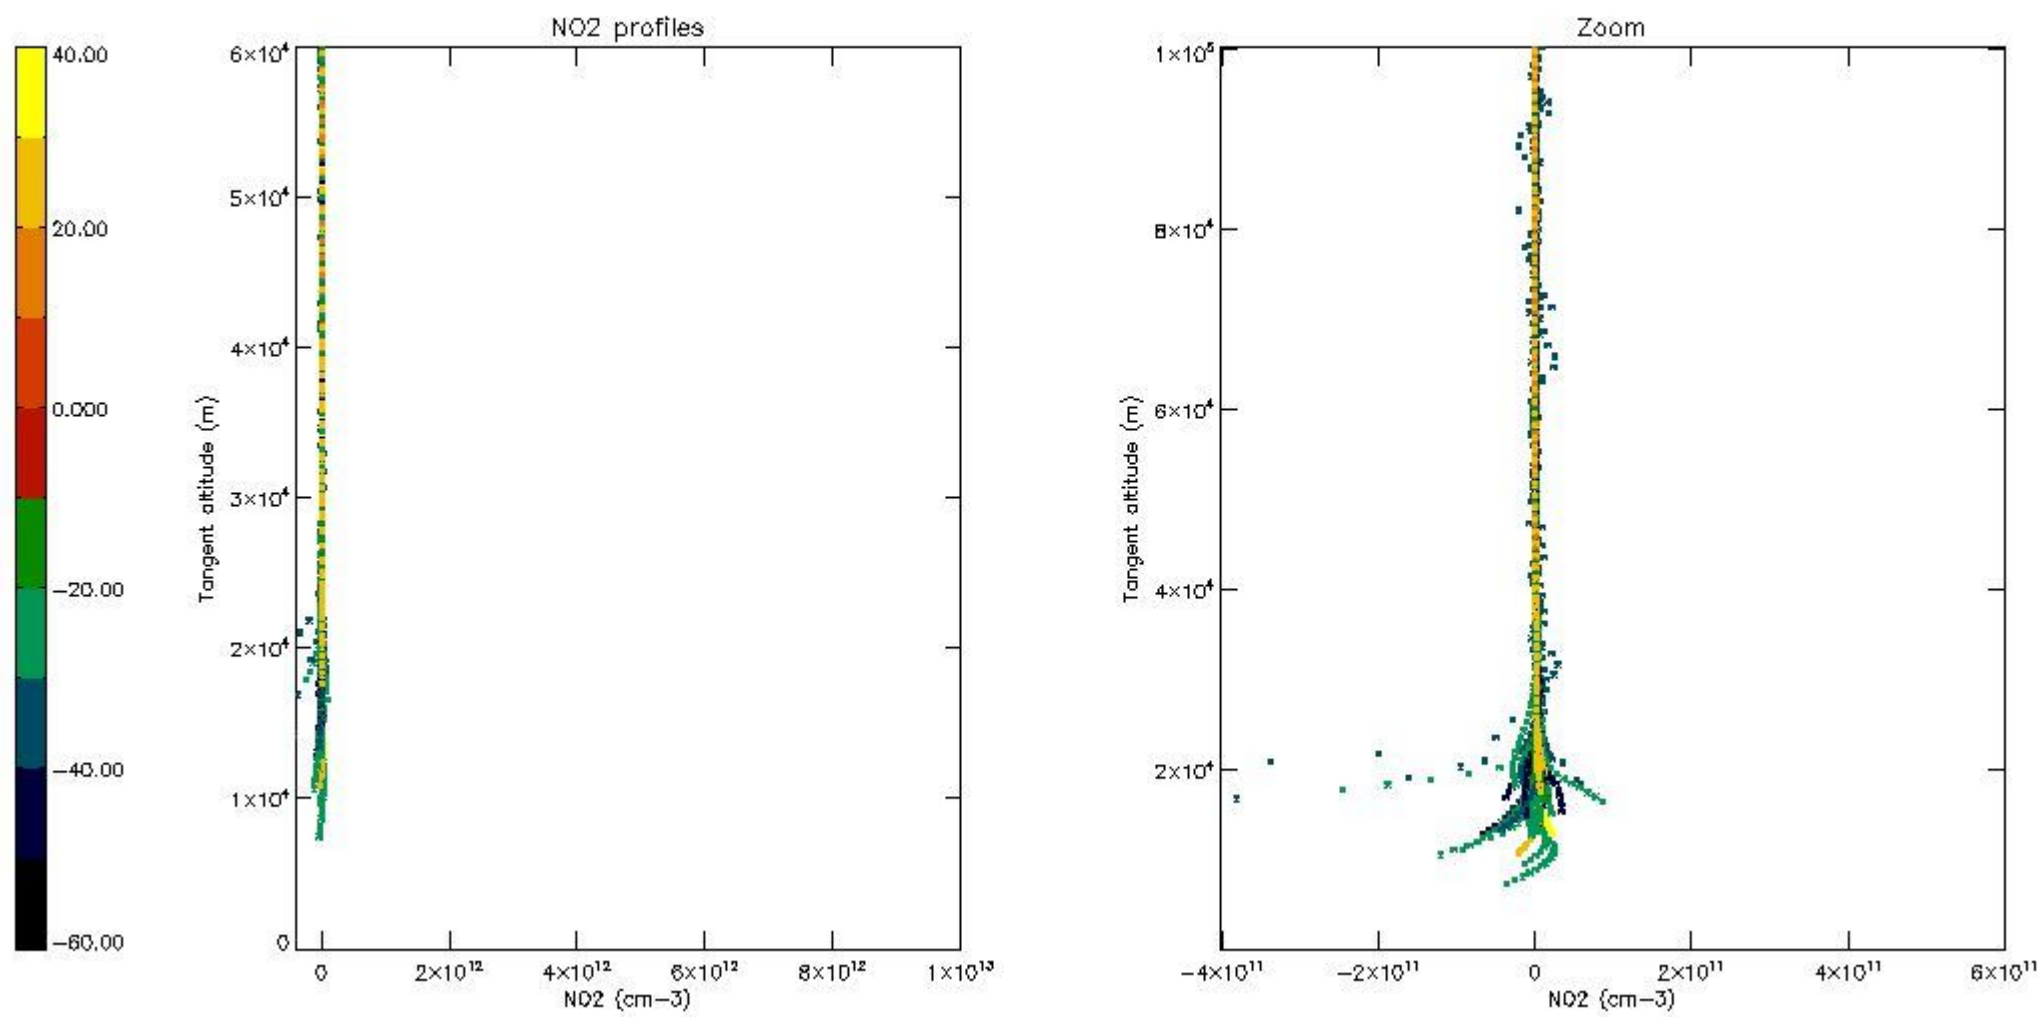

The colorbar represents the latitude.

*5.7 Plot NO3 profiles for all STD (dark without errors)*

The colorbar represents the latitude.