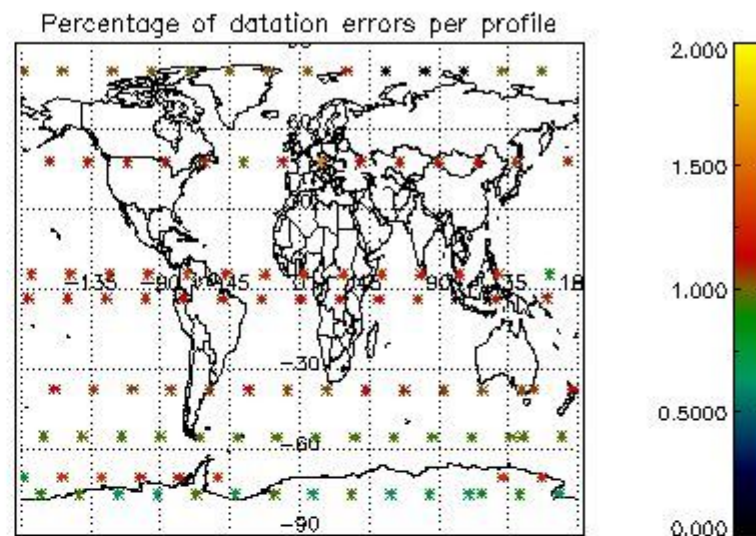

5. Trace gas profiles

5.1 Ozone statistics based on quality of products

The final quality of the products can be "measured" using the STD (Standard Deviation) attached to every point profile. This information is written to the parameter GOM_NL__2P/NL_LOCAL_SPECIES_DENSITY/o3_std of the level 2 products. The table below shows the statistics for given STD ranges.

The statistics are given with respect to the overall valid production:

- Products without fatal errors: GOM_NL__2P/MPH/PRODUCT_ERR=0
- Valid point profile: GOM_NL__2P/NL_LOCAL_SPECIES_DENSITY/pcd(0)=0

The 'Criteria' is applied to valid points of dark limb products:

- Products in dark limb illumination condition: GOM_NL__2P/NL_SUMMARY_QUALITY/obs_ill_cond=0
- Products without fatal errors: GOM_NL__2P/MPH/PRODUCT_ERR=0
- Valid point profile: GOM_NL__2P/NL_LOCAL_SPECIES_DENSITY/pcd(0)=0

So, the table below shows the percentage of dark limb and valid observations for each criteria with respect to the overall valid daily observations.

Criteria	% of total production
All STD	38
STD < 20	22