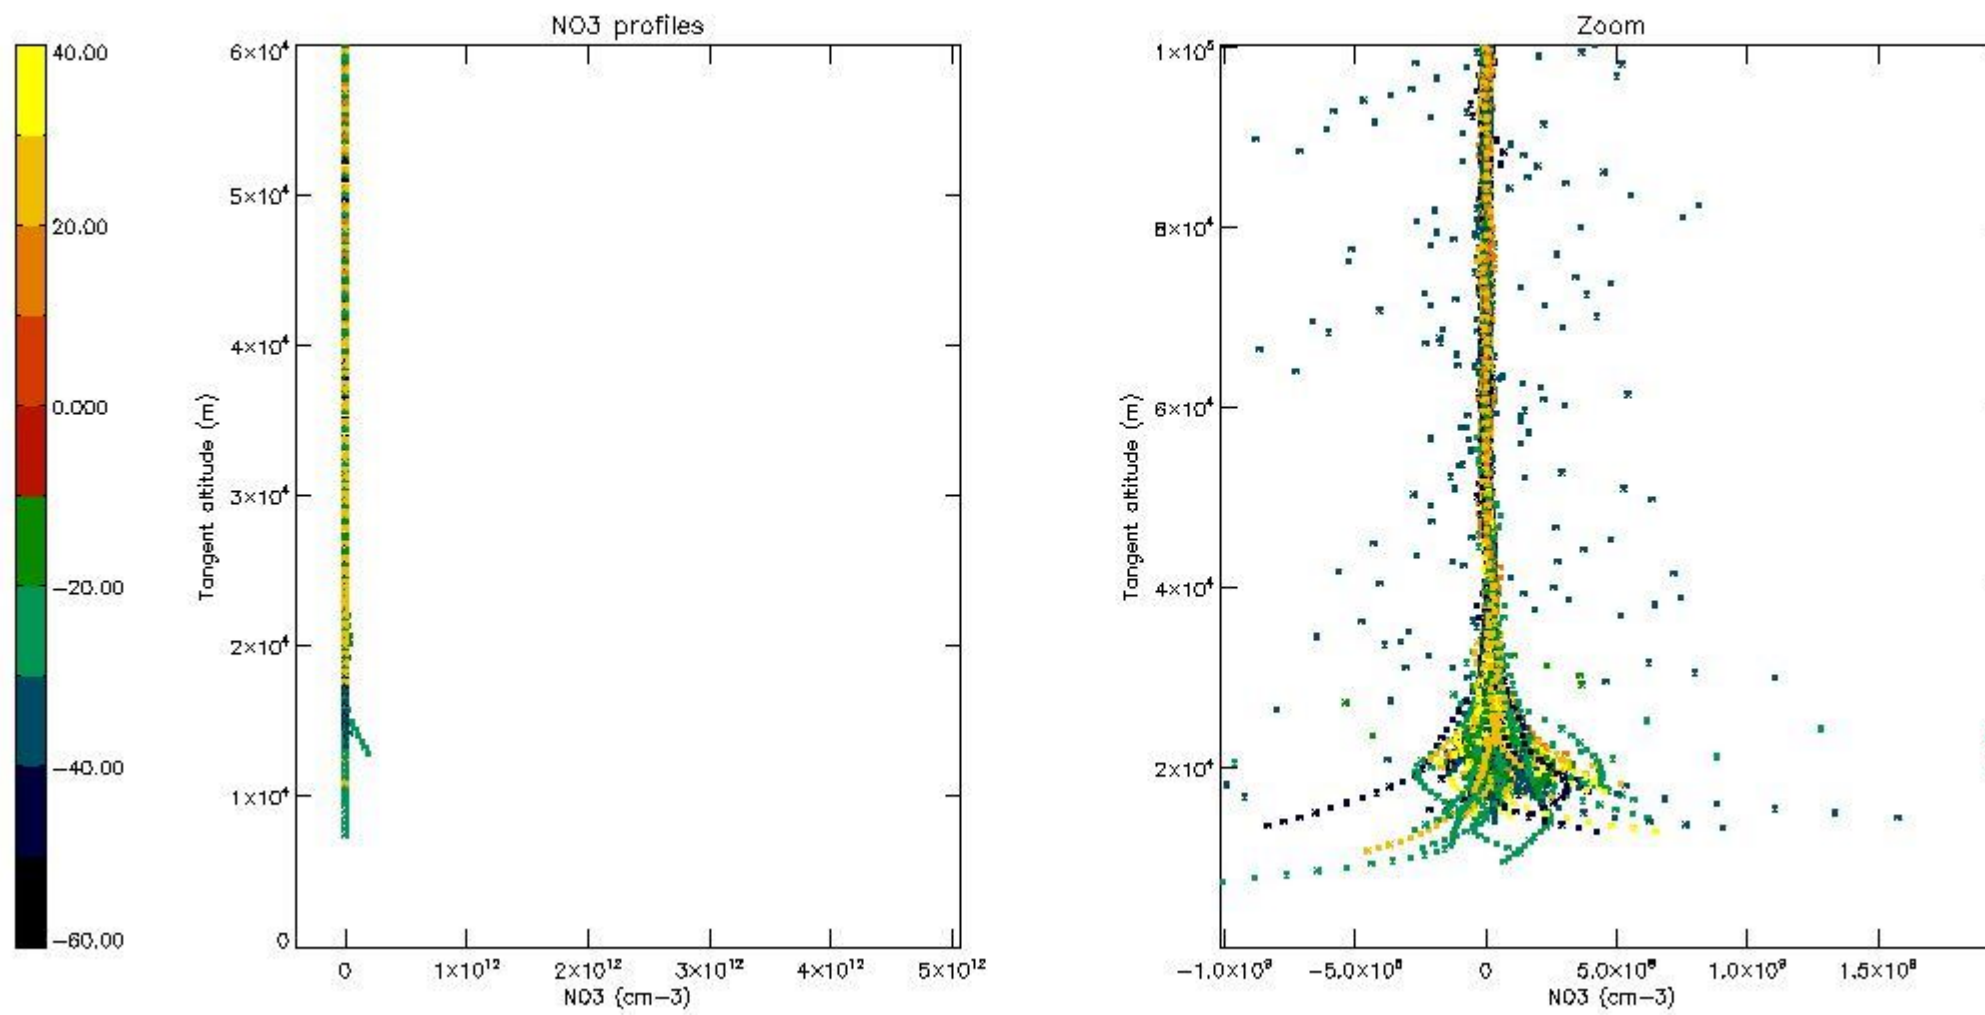

*5.4 Plot ozone profiles where STD < 10% (dark without errors)*

The colorbar represents the latitude.

*5.5 Plot ozone profiles where STD < 5% (dark without errors)*

The colorbar represents the latitude.

*5.6 Plot NO<sub>2</sub> profiles for all STD (dark without errors)*

The colorbar represents the latitude.

*5.7 Plot NO3 profiles for all STD (dark without errors)*

The colorbar represents the latitude.