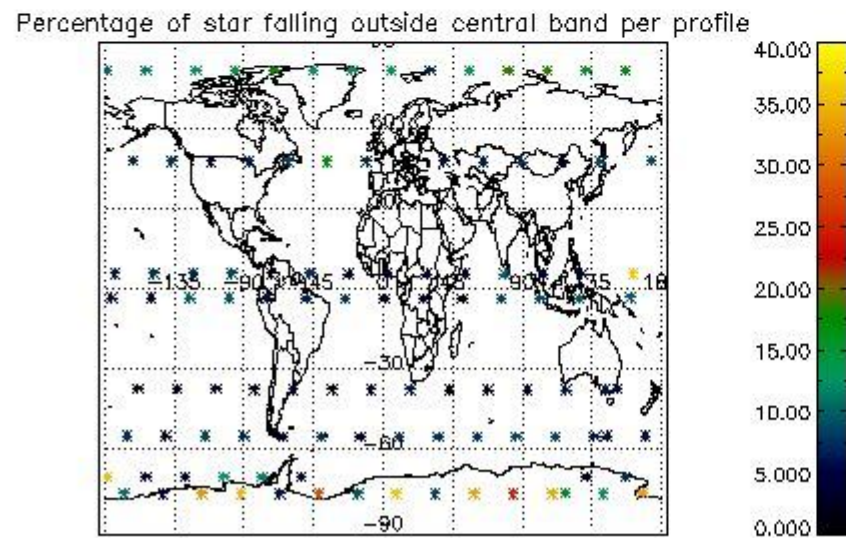

5. Trace gas profiles

5.1 Ozone statistics based on quality of products

The final quality of the products can be "measured" using the STD (Standard Deviation) attached to every point profile. This information is written to the parameter GOM_NL__2P/NL_LOCAL_SPECIES_DENSITY/o3_std of the level 2 products. The table below shows the statistics for given STD ranges.

The statistics are given with respect to the overall valid production:

- Products without fatal errors: GOM_NL__2P/MPH/PRODUCT_ERR=0
- Valid point profile: GOM_NL__2P/NL_LOCAL_SPECIES_DENSITY/pcd(0)=0

The 'Criteria' is applied to valid points of dark limb products:

- Products in dark limb illumination condition: GOM_NL__2P/NL_SUMMARY_QUALITY/obs_ill_cond=0
- Products without fatal errors: GOM_NL__2P/MPH/PRODUCT_ERR=0
- Valid point profile: GOM_NL__2P/NL_LOCAL_SPECIES_DENSITY/pcd(0)=0

So, the table below shows the percentage of dark limb and valid observations for each criteria with respect to the overall valid daily observations.

Criteria	% of total production
All STD	38
STD < 20	22