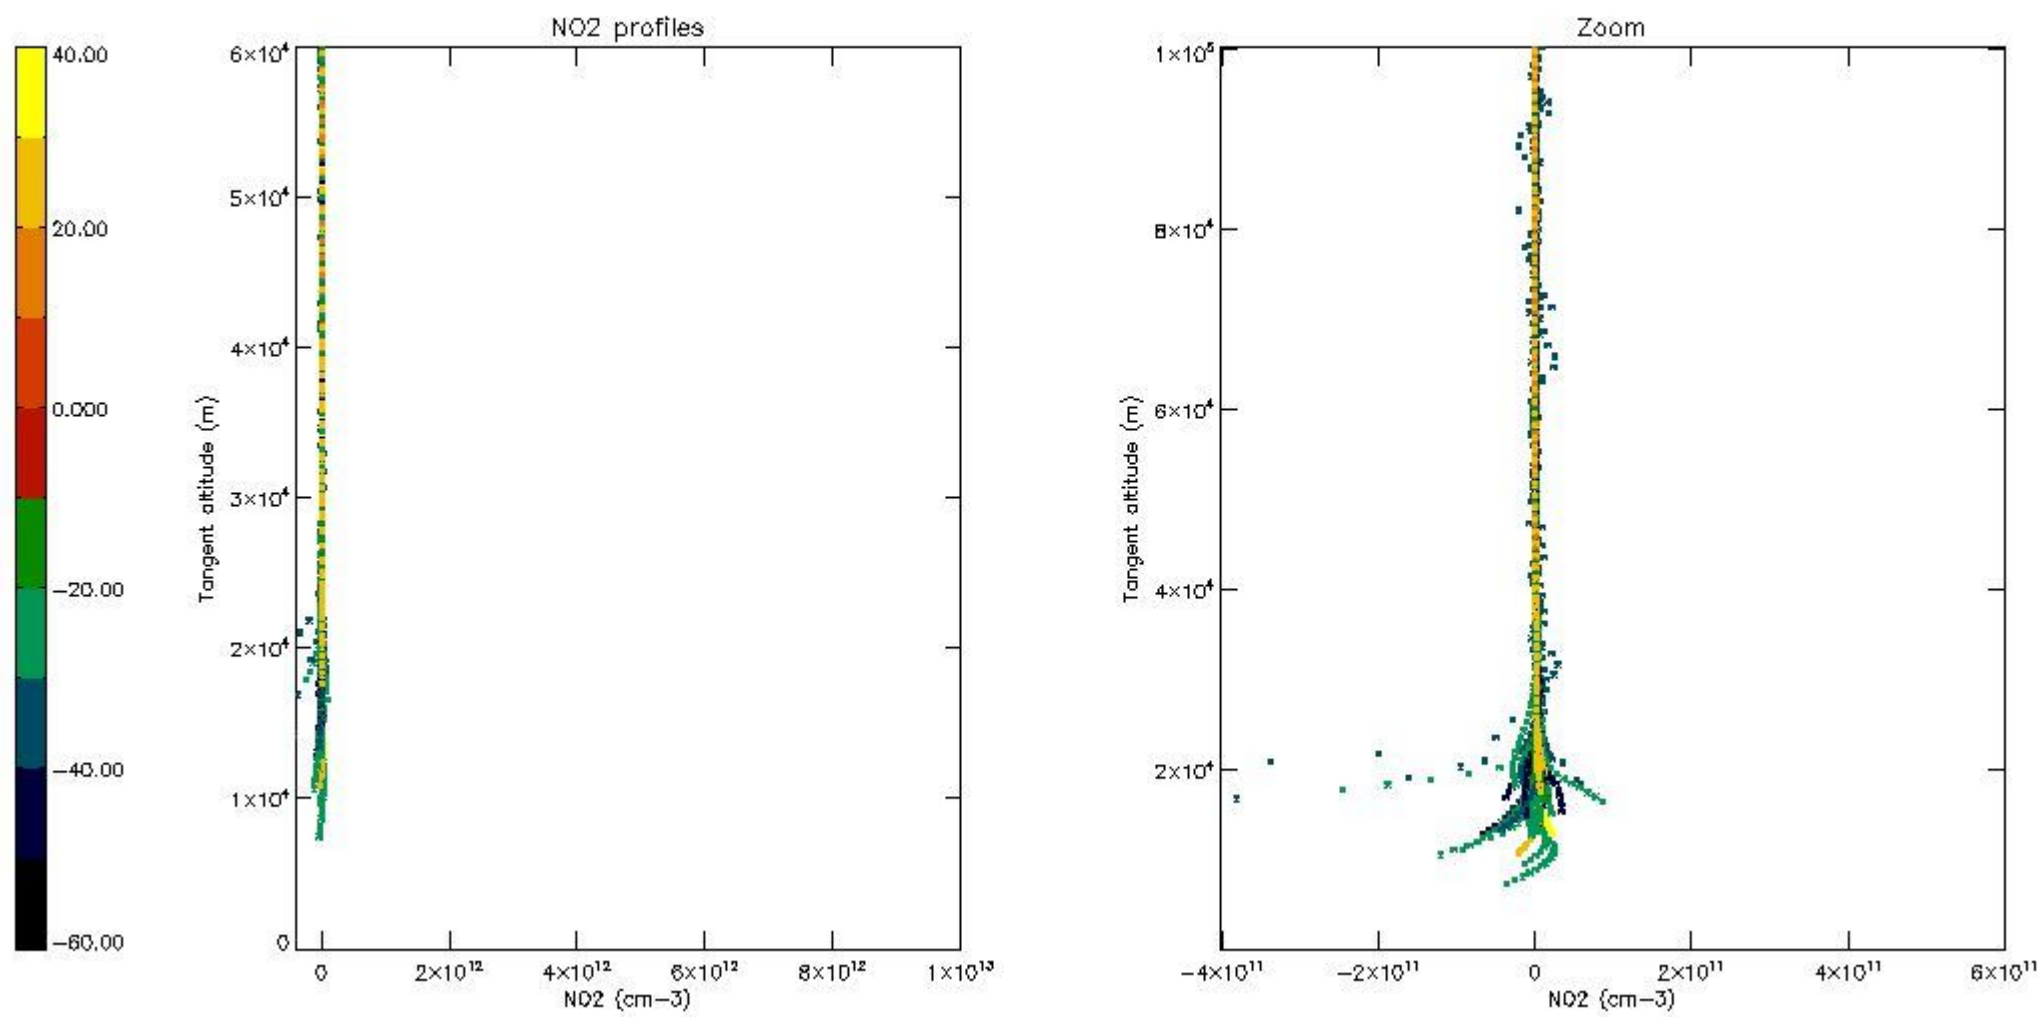

*5.4 Plot ozone profiles where STD < 10% (dark without errors)*

The colorbar represents the latitude.

*5.5 Plot ozone profiles where STD < 5% (dark without errors)*

The colorbar represents the latitude.

*5.6 Plot NO<sub>2</sub> profiles for all STD (dark without errors)*

The colorbar represents the latitude.

*5.7 Plot NO3 profiles for all STD (dark without errors)*

The colorbar represents the latitude.