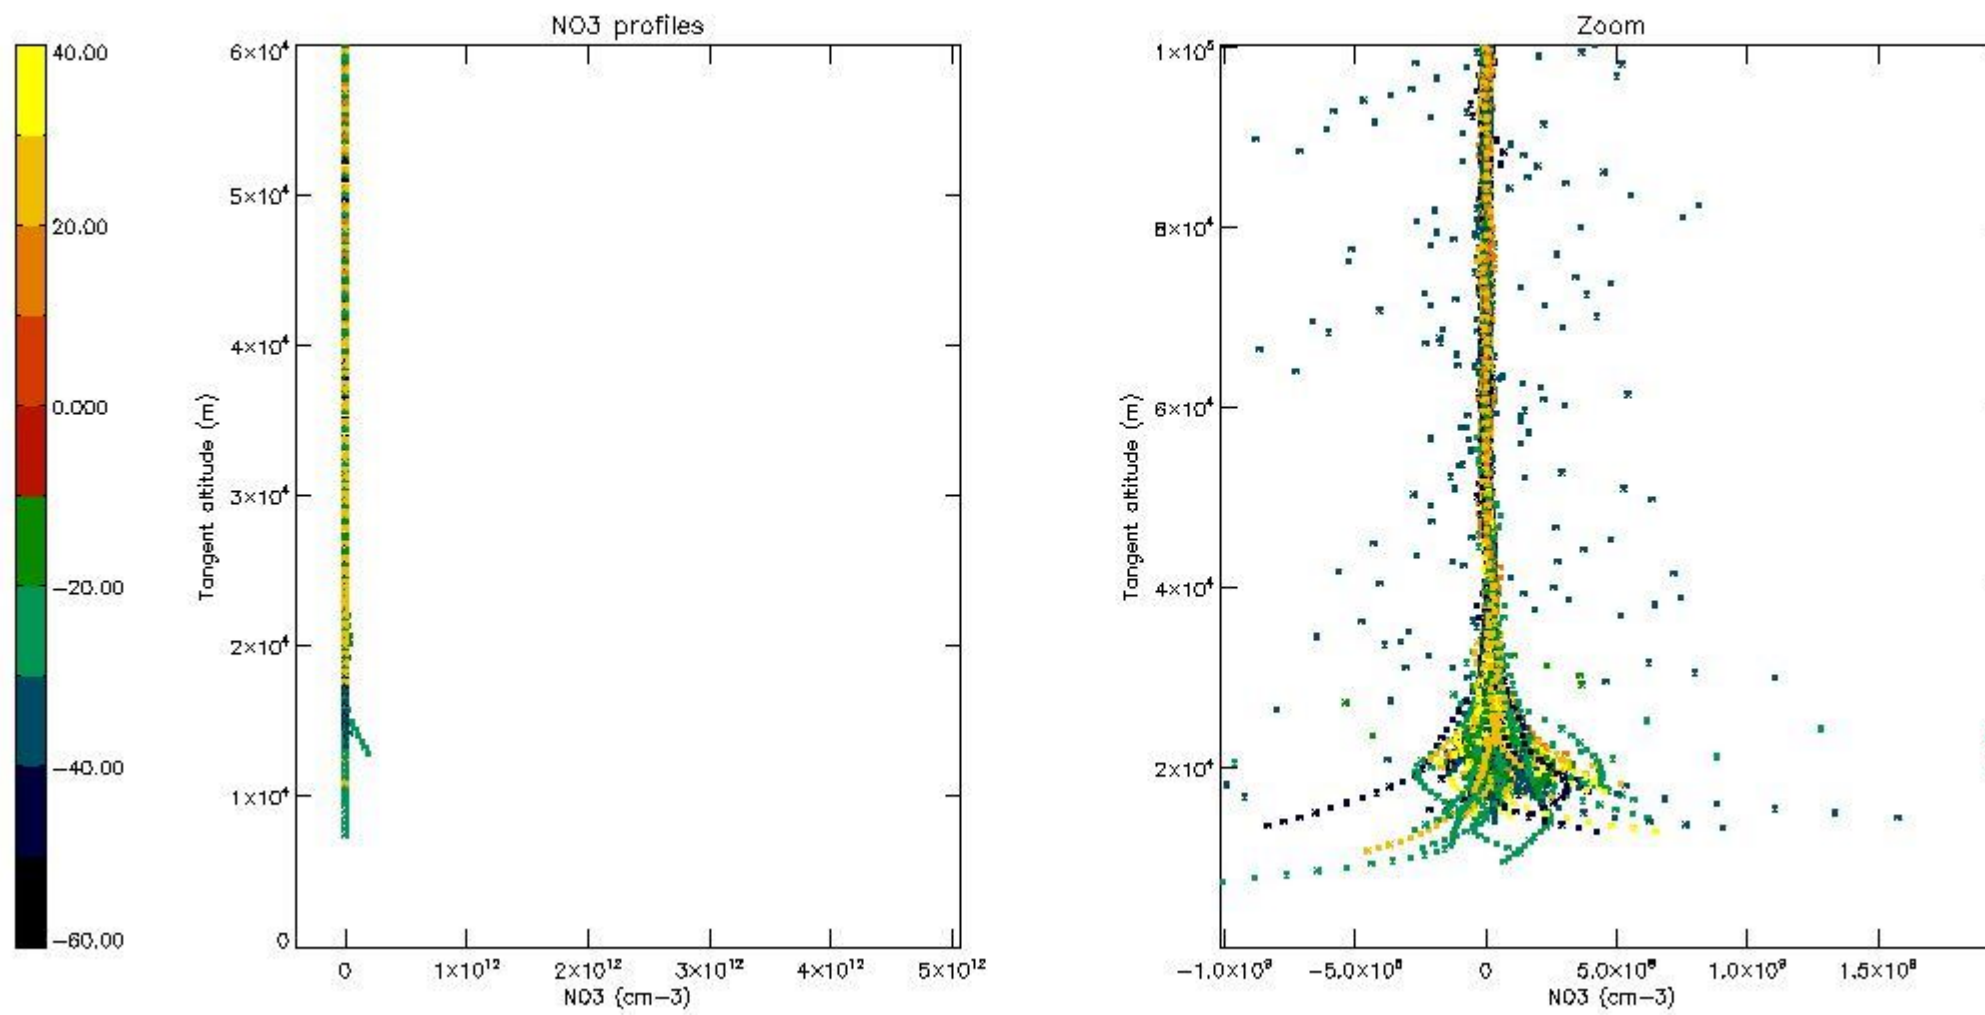

The colorbar represents the latitude.

*5.7 Plot NO3 profiles for all STD (dark without errors)*

The colorbar represents the latitude.