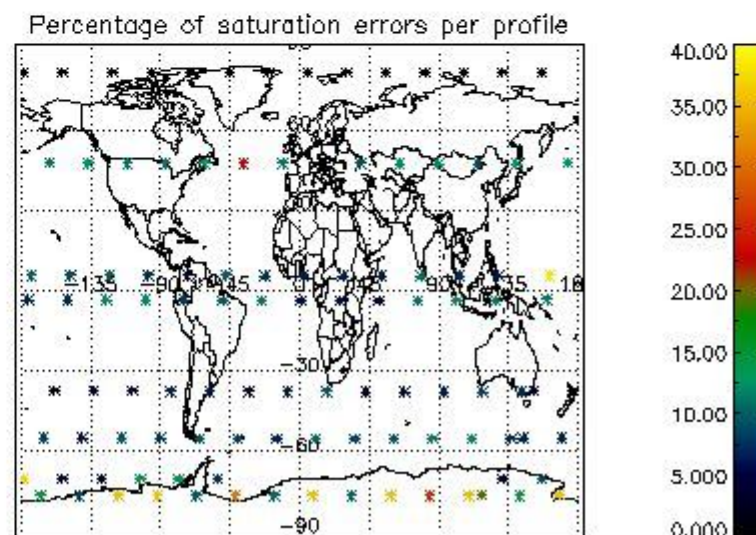

5. Trace gas profiles

5.1 Ozone statistics based on quality of products

The final quality of the products can be "measured" using the STD (Standard Deviation) attached to every point profile. This information is written to the parameter GOM_NL__2P/NL_LOCAL_SPECIES_DENSITY/o3_std of the level 2 products. The table below shows the statistics for given STD ranges.

The statistics are given with respect to the overall valid production:

- Products without fatal errors: GOM_NL__2P/MPH/PRODUCT_ERR=0
- Valid point profile: GOM_NL__2P/NL_LOCAL_SPECIES_DENSITY/pcd(0)=0

The 'Criteria' is applied to valid points of dark limb products:

- Products in dark limb illumination condition: GOM_NL__2P/NL_SUMMARY_QUALITY/obs_ill_cond=0
- Products without fatal errors: GOM_NL__2P/MPH/PRODUCT_ERR=0
- Valid point profile: GOM_NL__2P/NL_LOCAL_SPECIES_DENSITY/pcd(0)=0

So, the table below shows the percentage of dark limb and valid observations for each criteria with respect to the overall valid daily observations.

Criteria	% of total production
All STD	38
STD < 20	22