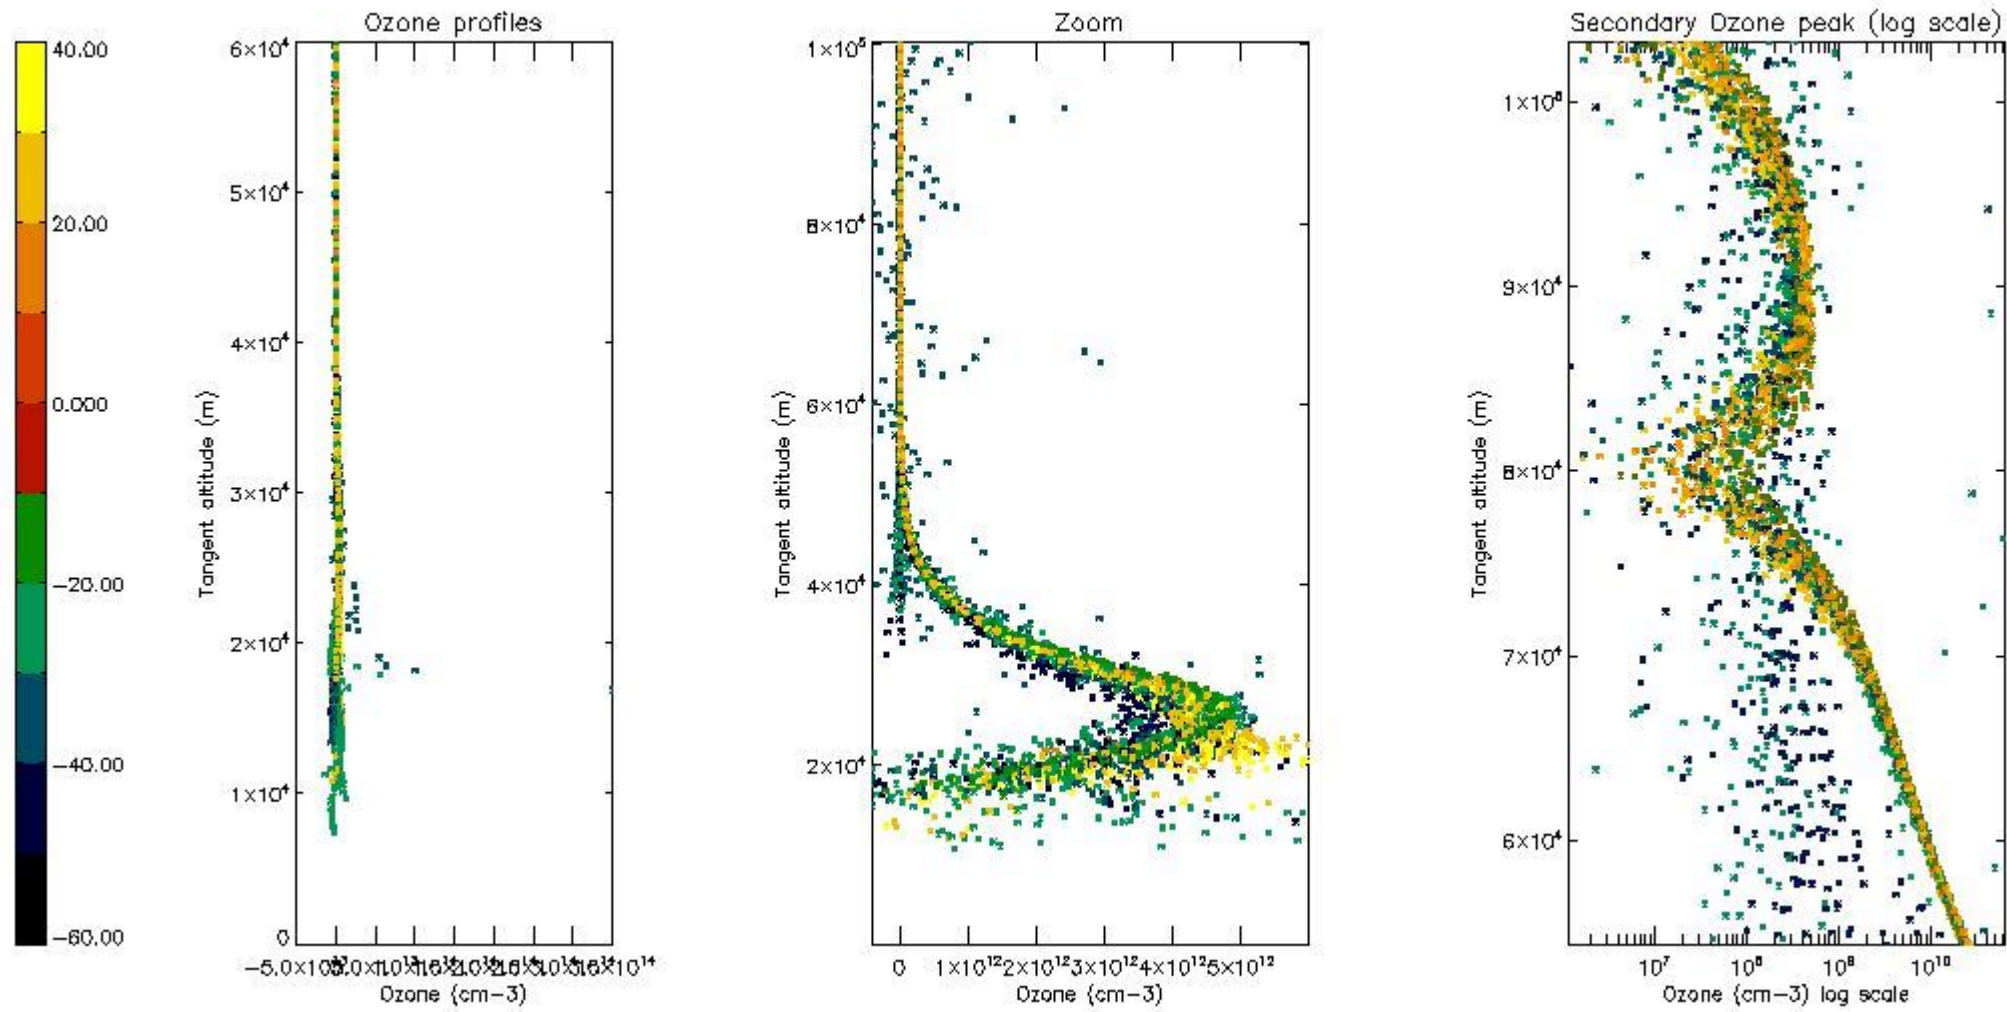

STD < 10	18
STD < 5	14

5.2 Plot ozone profiles for all STD (dark without errors)

The colorbar represents the latitude.

5.3 Plot ozone profiles where STD < 20% (dark without errors)

The colorbar represents the latitude.