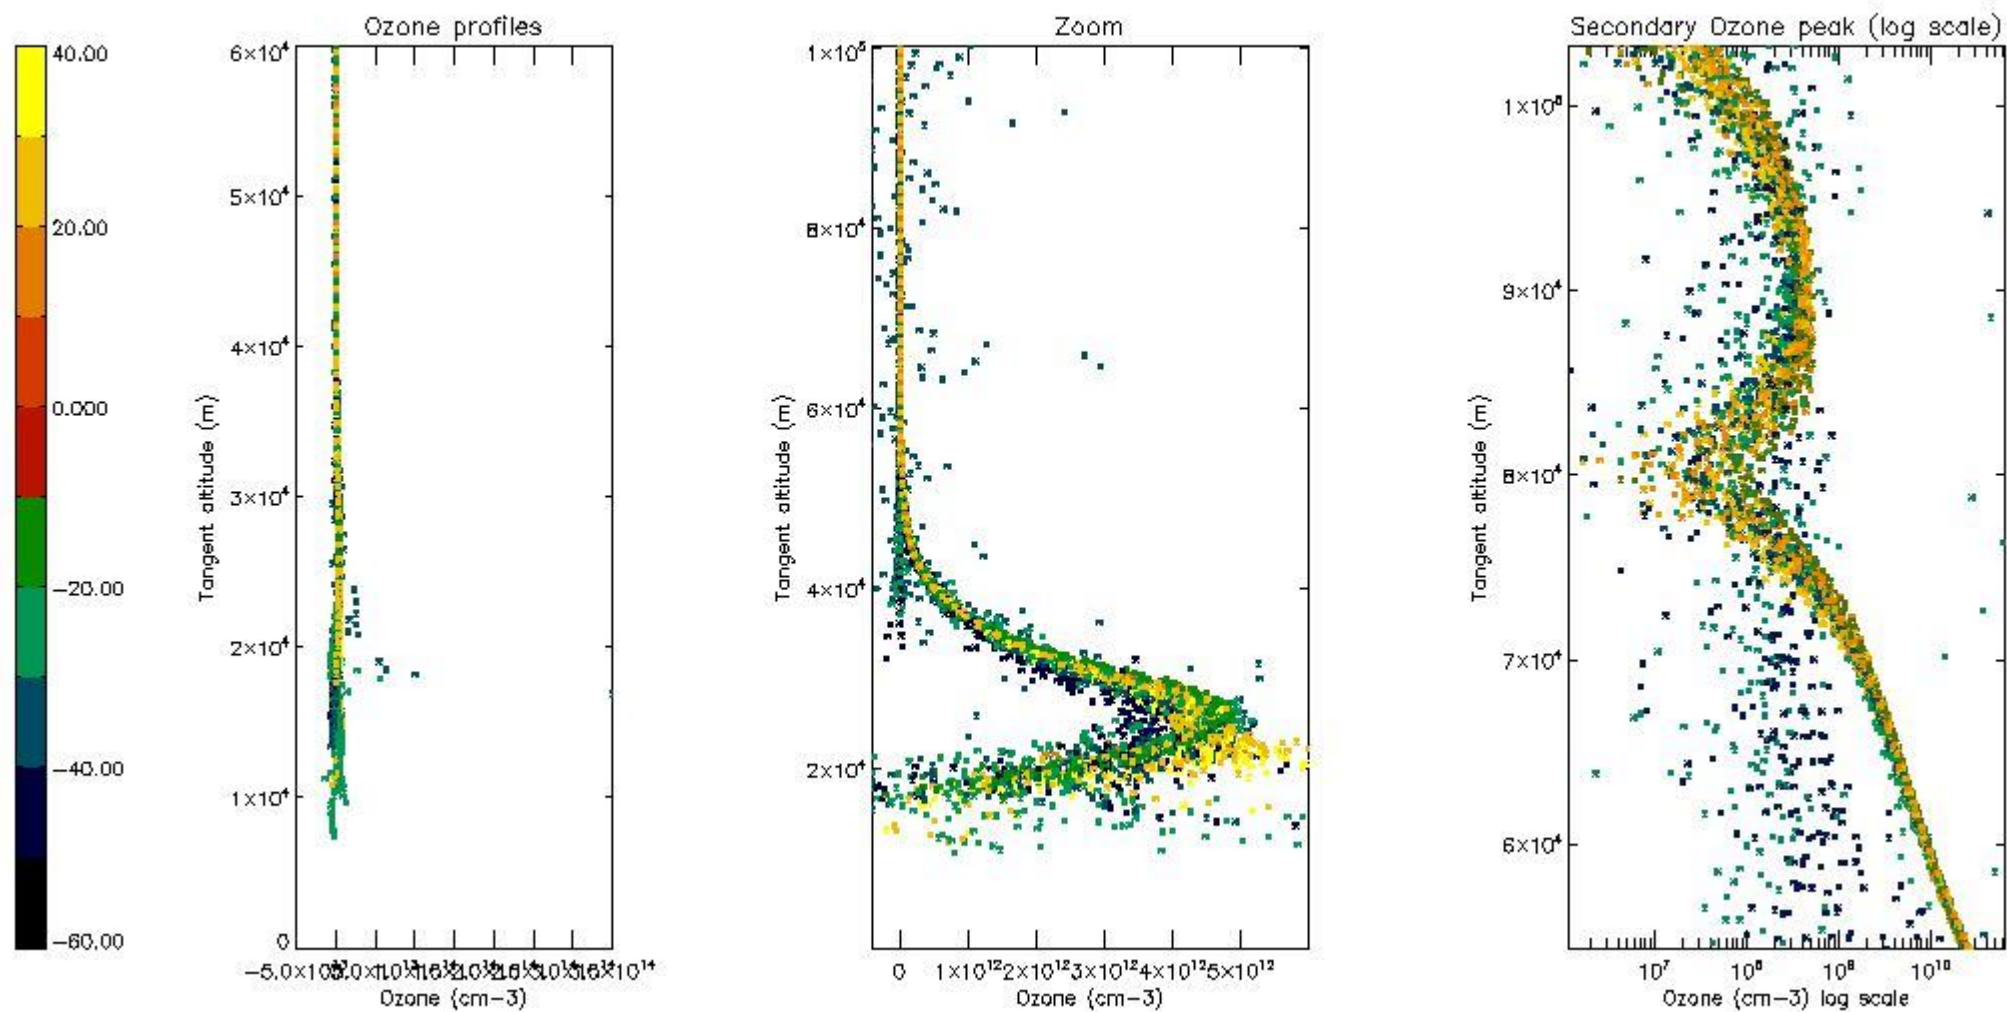

STD < 10	18
STD < 5	14

5.2 Plot ozone profiles for all STD (dark without errors)

The colorbar represents the latitude.

5.3 Plot ozone profiles where STD < 20% (dark without errors)

The colorbar represents the latitude.