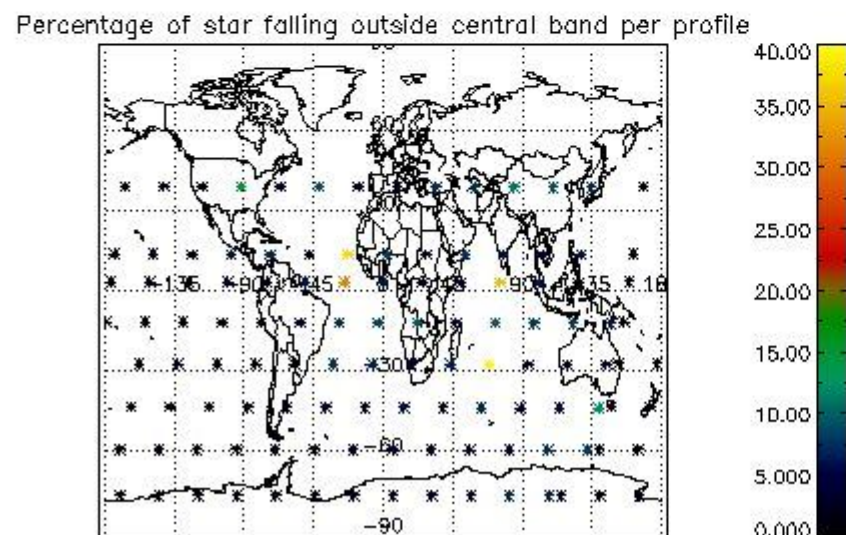

Percentage of datation errors per profile

Percentage of star falling outside central band per profile

Percentage of saturation errors per profile

4.2.2 Plot level 1 quality information per product (world map): ENVISAT DESCENDING passes