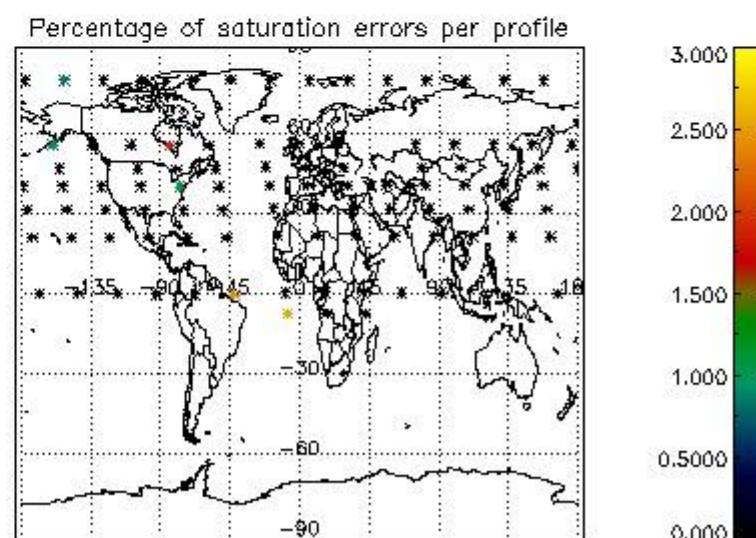

Percentage of flagged data per NO3 profile

4. Level 1 quality information per product

In this section it is plotted some information contained in the Quality Summary data set of the level 2 products that comes from the level 1b processing. Products without errors (error flag in the MPH set to "0") are used.

4.1 Plot quality information per product (time dependant) coming from level 1b processing

4.1.1 Plot level 1 quality information per product (time dependant): ENVISAT ASCENDING passes

4.1.2 Plot level 1 quality information per product (time dependant): ENVI SAT DESCENDING passes

4.2 Plot quality information per product coming from level 1b processing (world map)

4.2.1 Plot level 1 quality information per product (world map): ENVISAT ASCENDING passes

4.2.2 Plot level 1 quality information per product (world map): ENVISAT DESCENDING passes