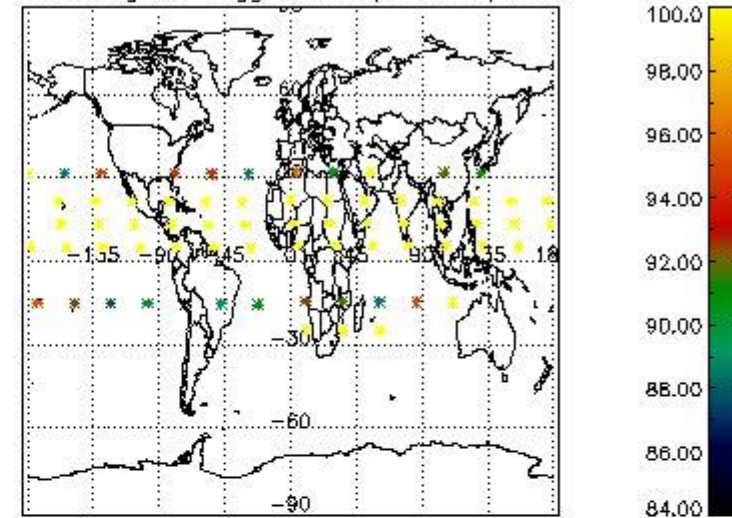

3.1 Plot quality information per product (time dependant)

3.2 Plot quality information per product (world map)

Percentage of flagged data per O3 profile

Percentage of flagged data per H2O profile

Percentage of flagged data per NO2 profile