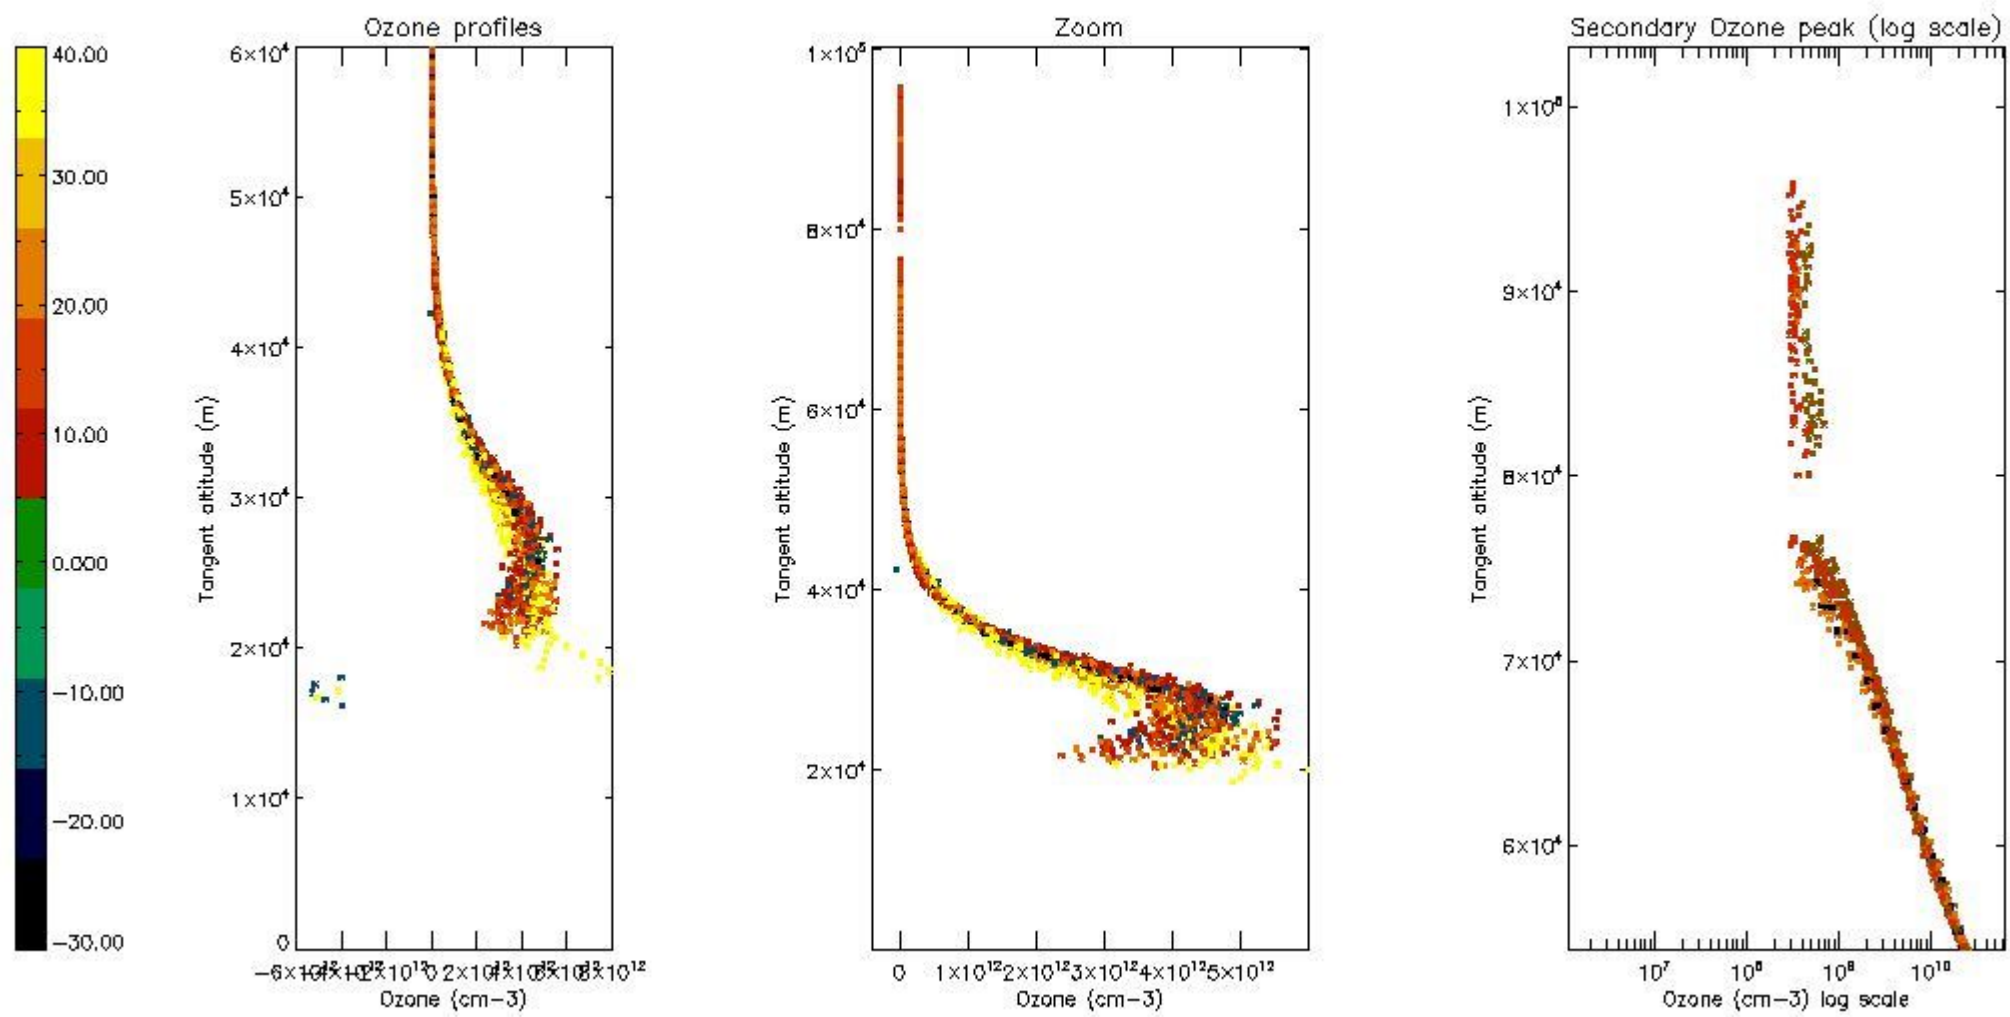

5.5 Plot ozone profiles where STD < 5% (dark without errors)

The colorbar represents the latitude.