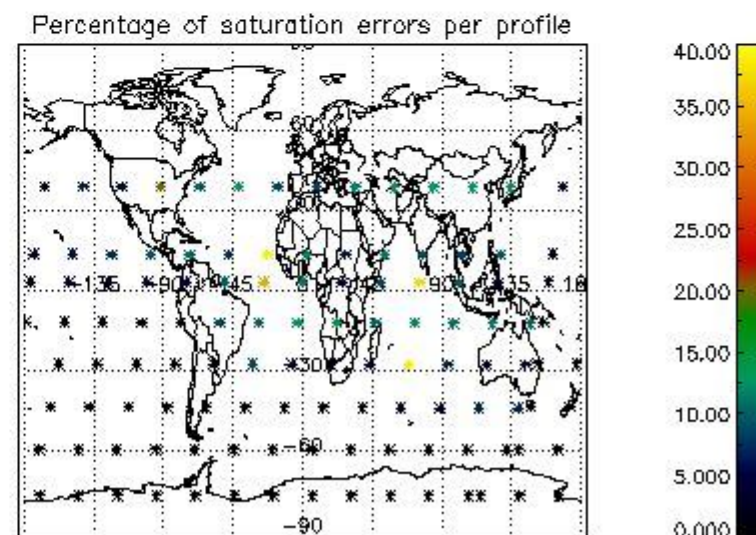

5. Trace gas profiles

5.1 Ozone statistics based on quality of products

The final quality of the products can be "measured" using the STD (Standard Deviation) attached to every point profile. This information is written to the parameter GOM_NL__2P/NL_LOCAL_SPECIES_DENSITY/o3_std of the level 2 products. The table below shows the statistics for given STD ranges.

The statistics are given with respect to the overall valid production:

- Products without fatal errors: GOM_NL__2P/MPH/PRODUCT_ERR=0
- Valid point profile: GOM_NL__2P/NL_LOCAL_SPECIES_DENSITY/pcd(0)=0

The 'Criteria' is applied to valid points of dark limb products:

- Products in dark limb illumination condition: GOM_NL__2P/NL_SUMMARY_QUALITY/obs_ill_cond=0
- Products without fatal errors: GOM_NL__2P/MPH/PRODUCT_ERR=0
- Valid point profile: GOM_NL__2P/NL_LOCAL_SPECIES_DENSITY/pcd(0)=0

So, the table below shows the percentage of dark limb and valid observations for each criteria with respect to the overall valid daily observations.

Criteria	% of total production
All STD	36
STD < 20	19