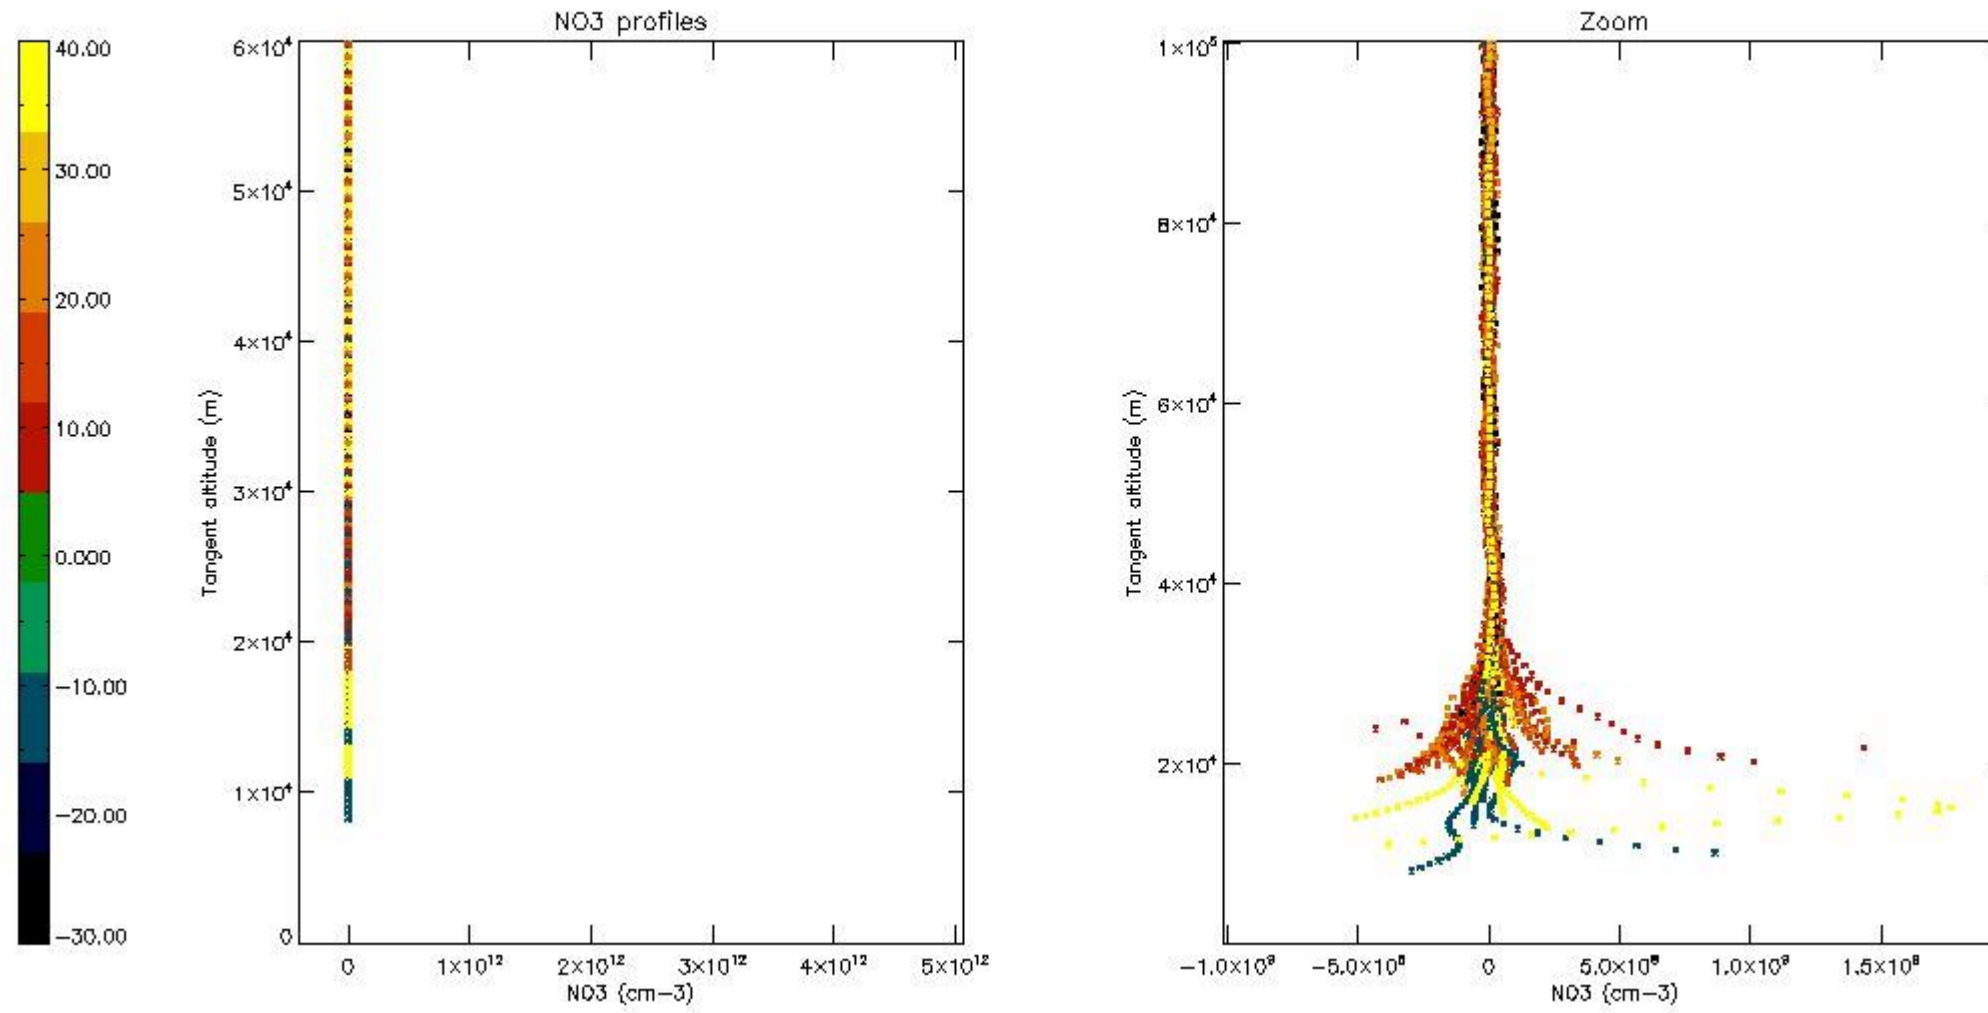

6. Auxiliary Data Files used for the production reported in section 2

The number reported in the third column indicates since which file (see list in section 2) the corresponding auxiliary file has been used. The fourth column is the date of those product files.

Type	Auxiliary Filename	Used since product	Used since product date
INST_PHYS_CHARACTERISTICS	GOM_INS_AXVIEC20091111_143220_20030716_120000_20500101_000000	1	04-MAR-2009 00:02:07
LEVEL-2_PROC_CONFIG	GOM_PR2_AXVIEC20091111_152718_20020301_000000_20500101_000000	1	04-MAR-2009 00:02:07
CROSS_SECTIONS_FILE	GOM_CRS_AXVIEC20091111_154832_20020301_000000_20500101_000000	1	04-MAR-2009 00:02:07