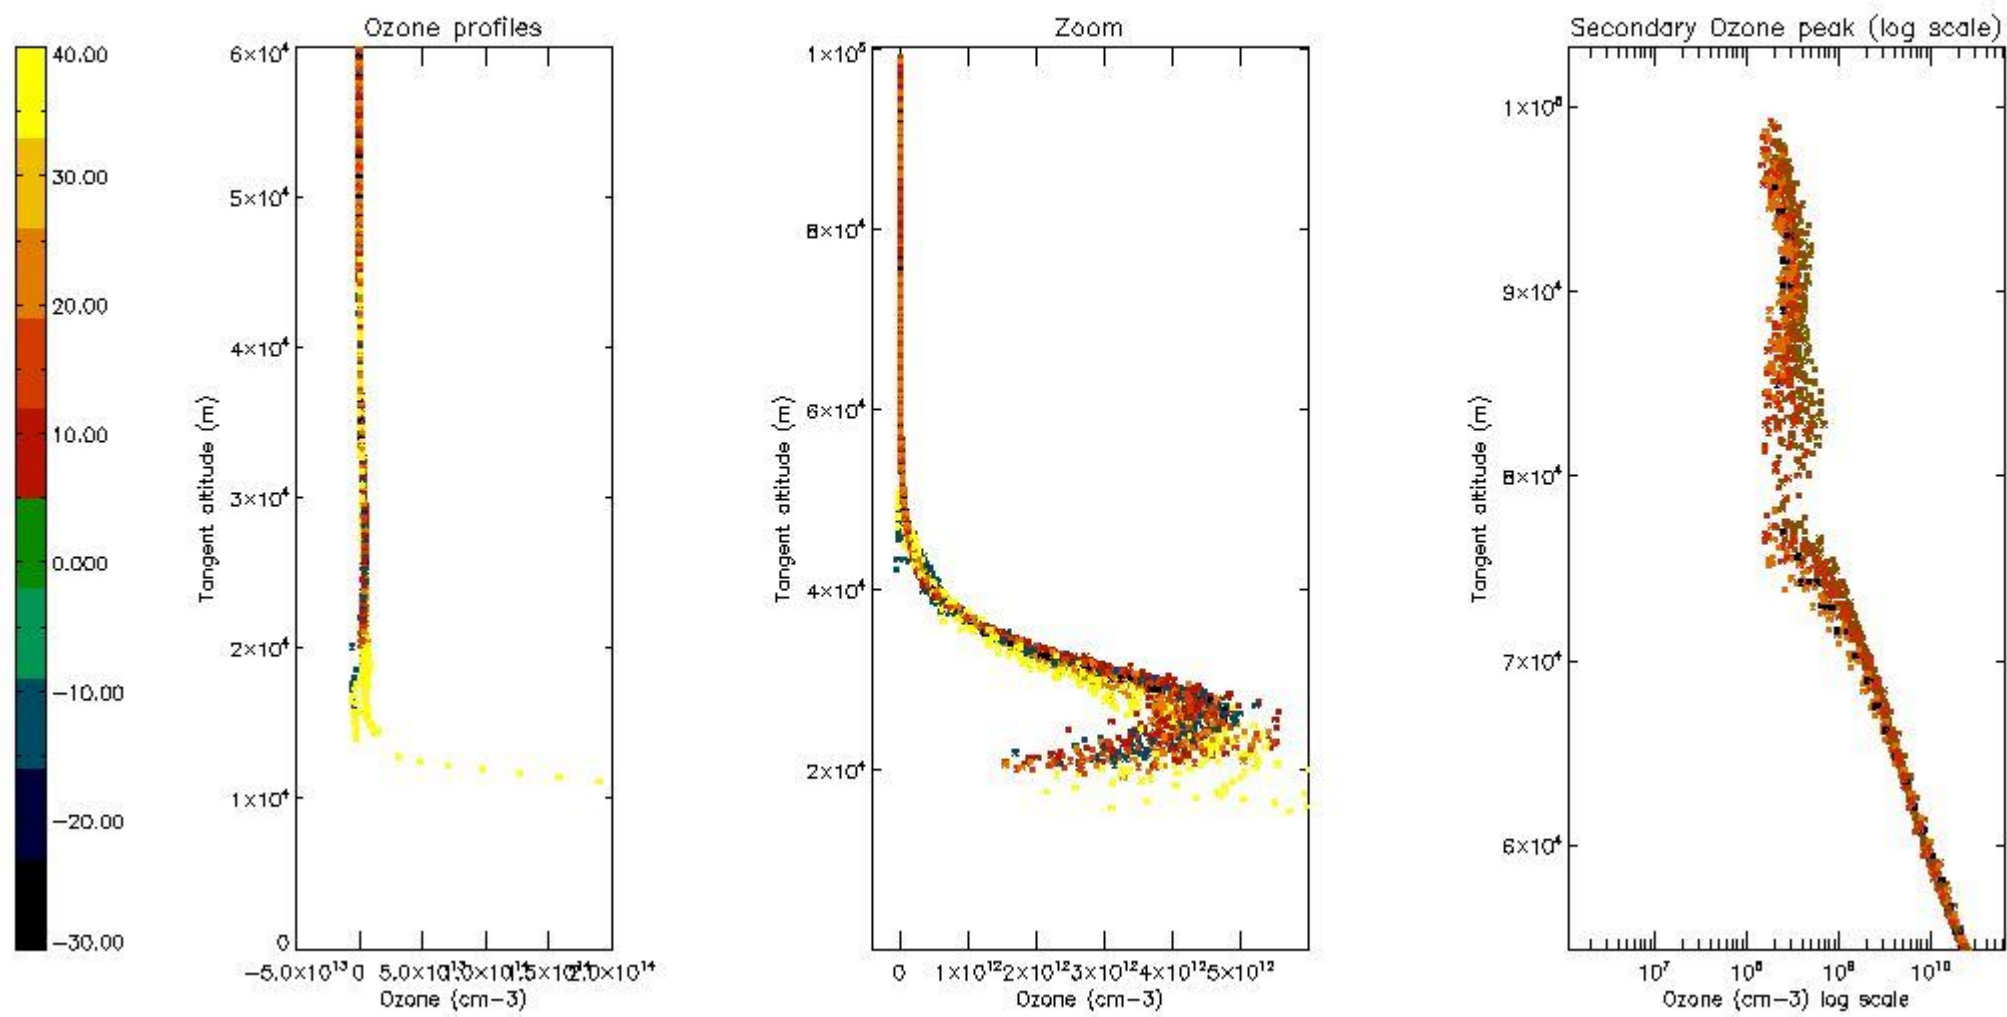

STD < 10	15
STD < 5	11

5.2 Plot ozone profiles for all STD (dark without errors)

The colorbar represents the latitude.

5.3 Plot ozone profiles where STD < 20% (dark without errors)

The colorbar represents the latitude.