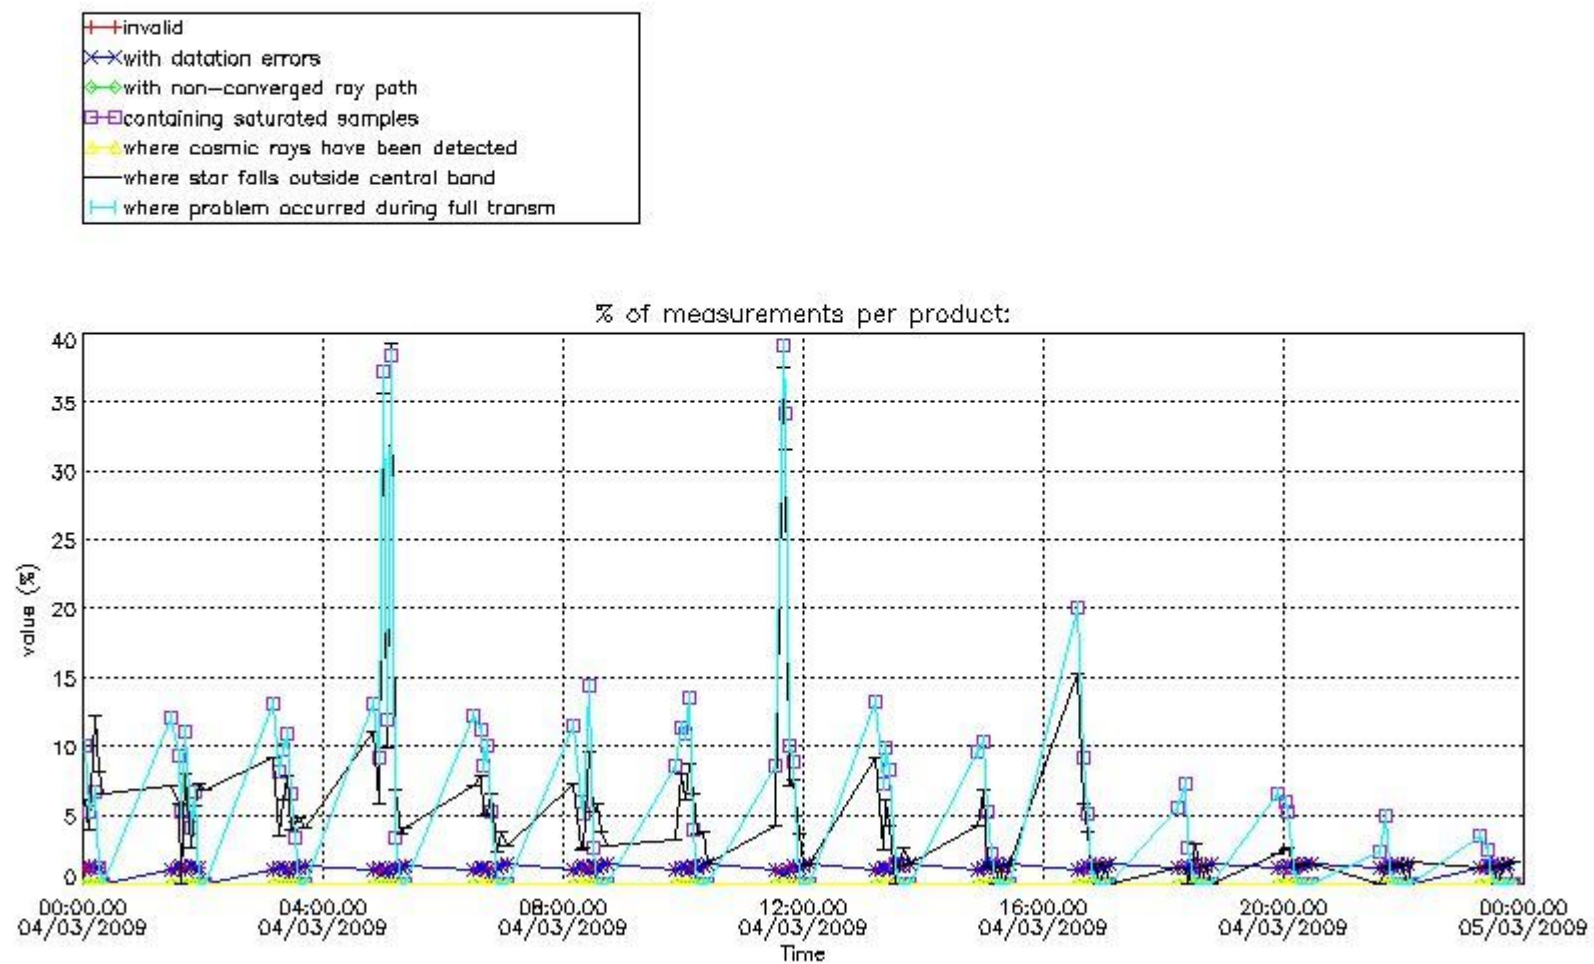

4.2 Plot quality information per product coming from level 1b processing (world map)

4.2.1 Plot level 1 quality information per product (world map): ENVISAT ASCENDING passes