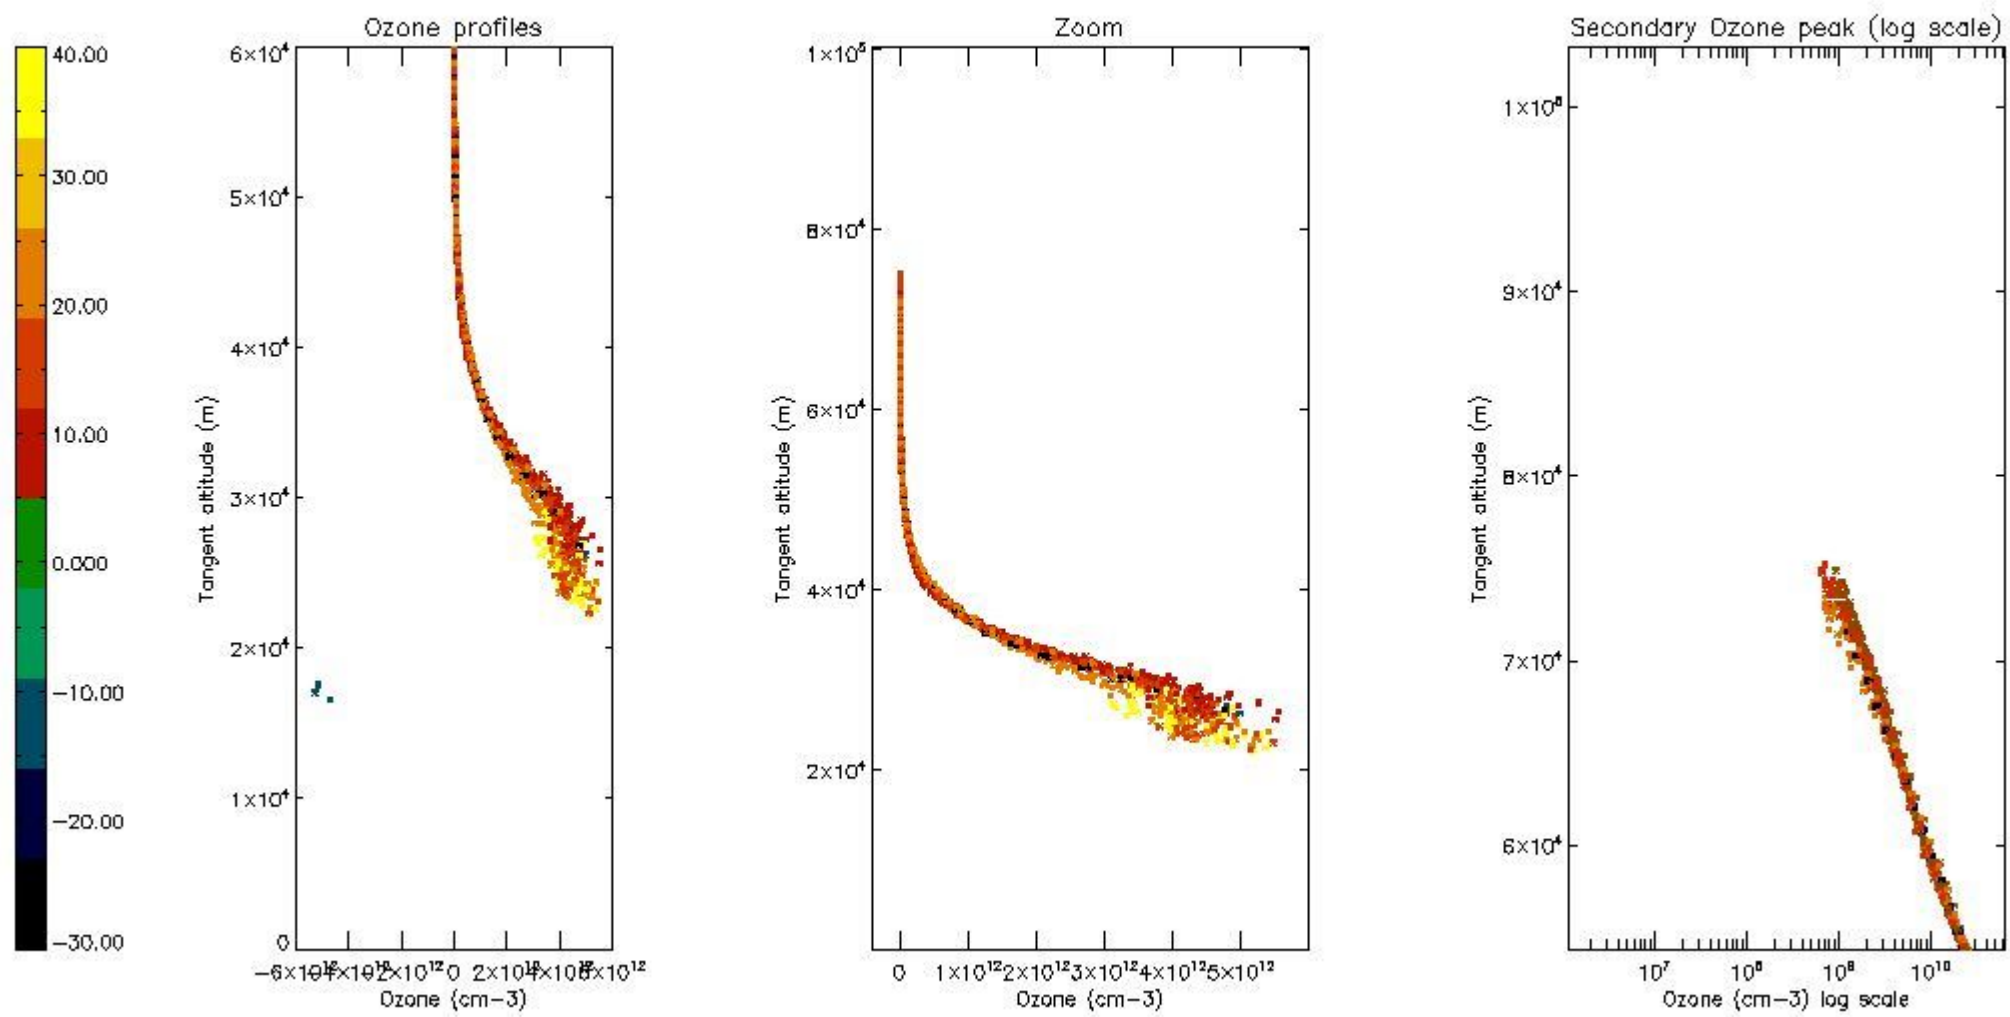

5.6 Plot NO₂ profiles for all STD (dark without errors)

The colorbar represents the latitude.