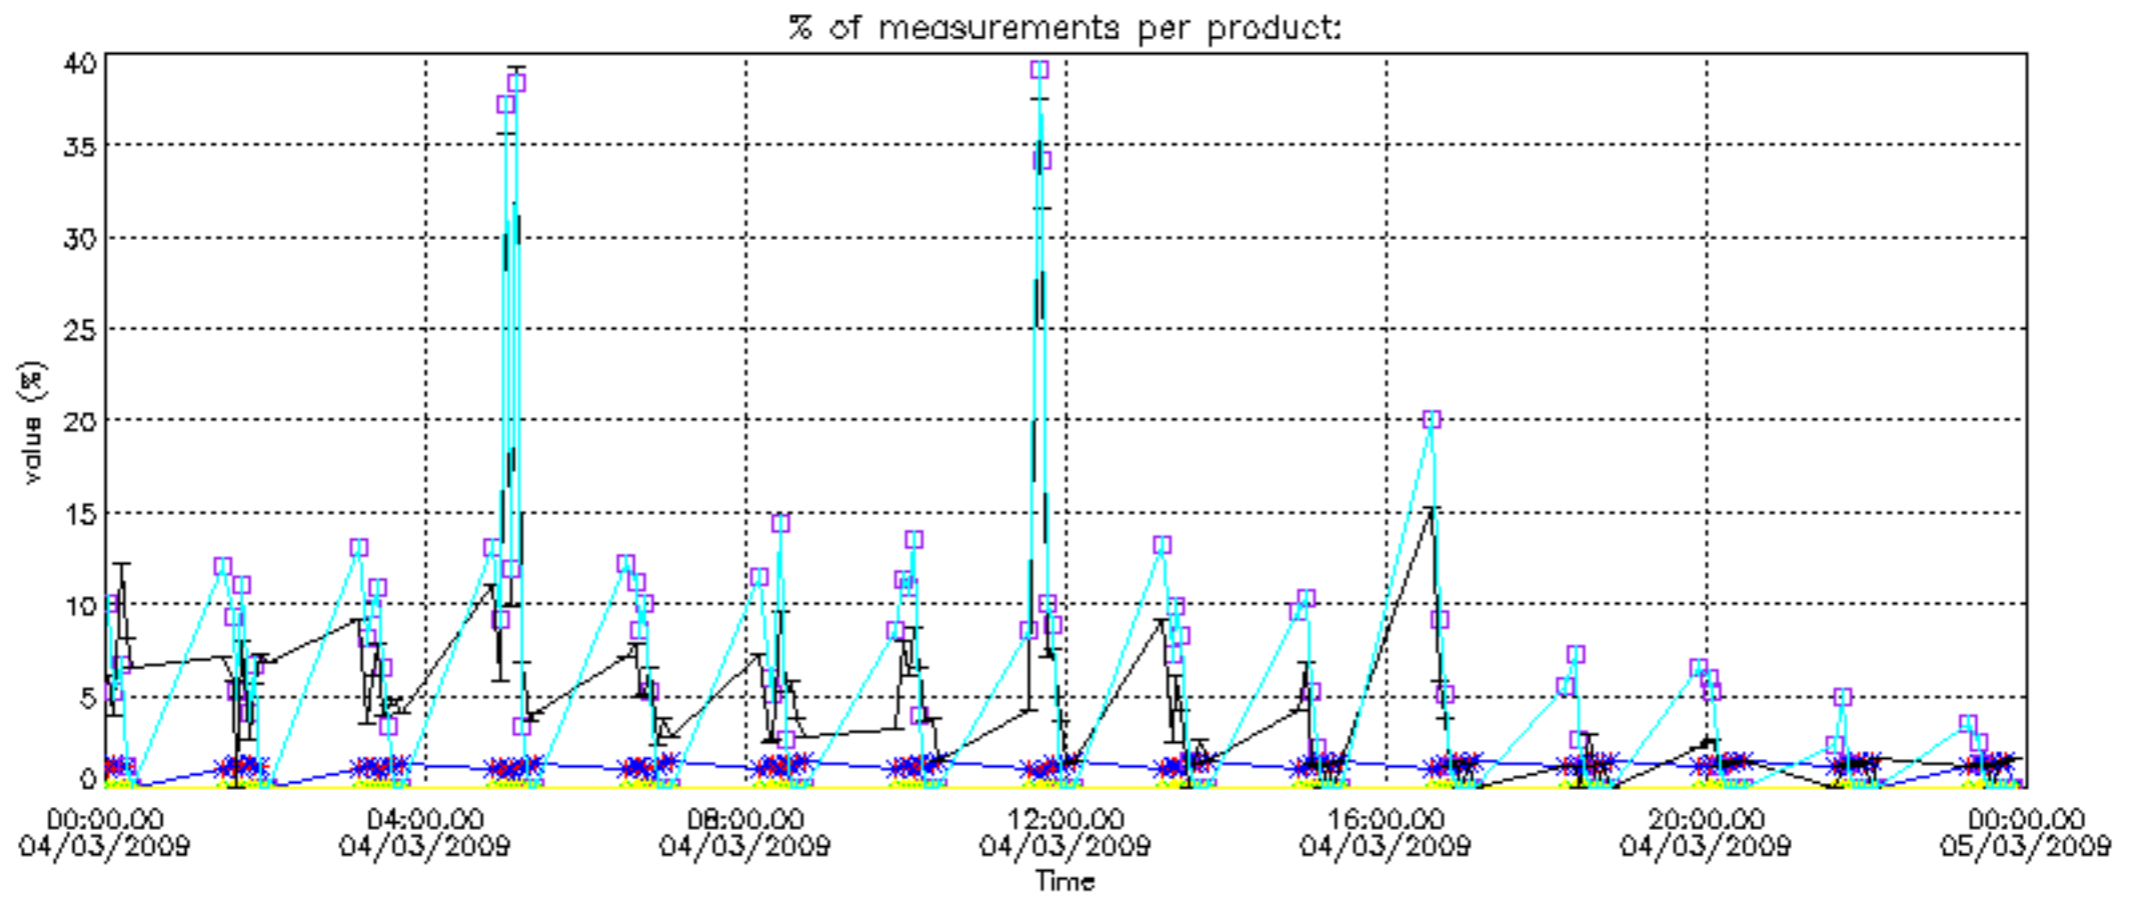

Percentage of cosmic ray hits per profile

Percentage of datation errors per profile