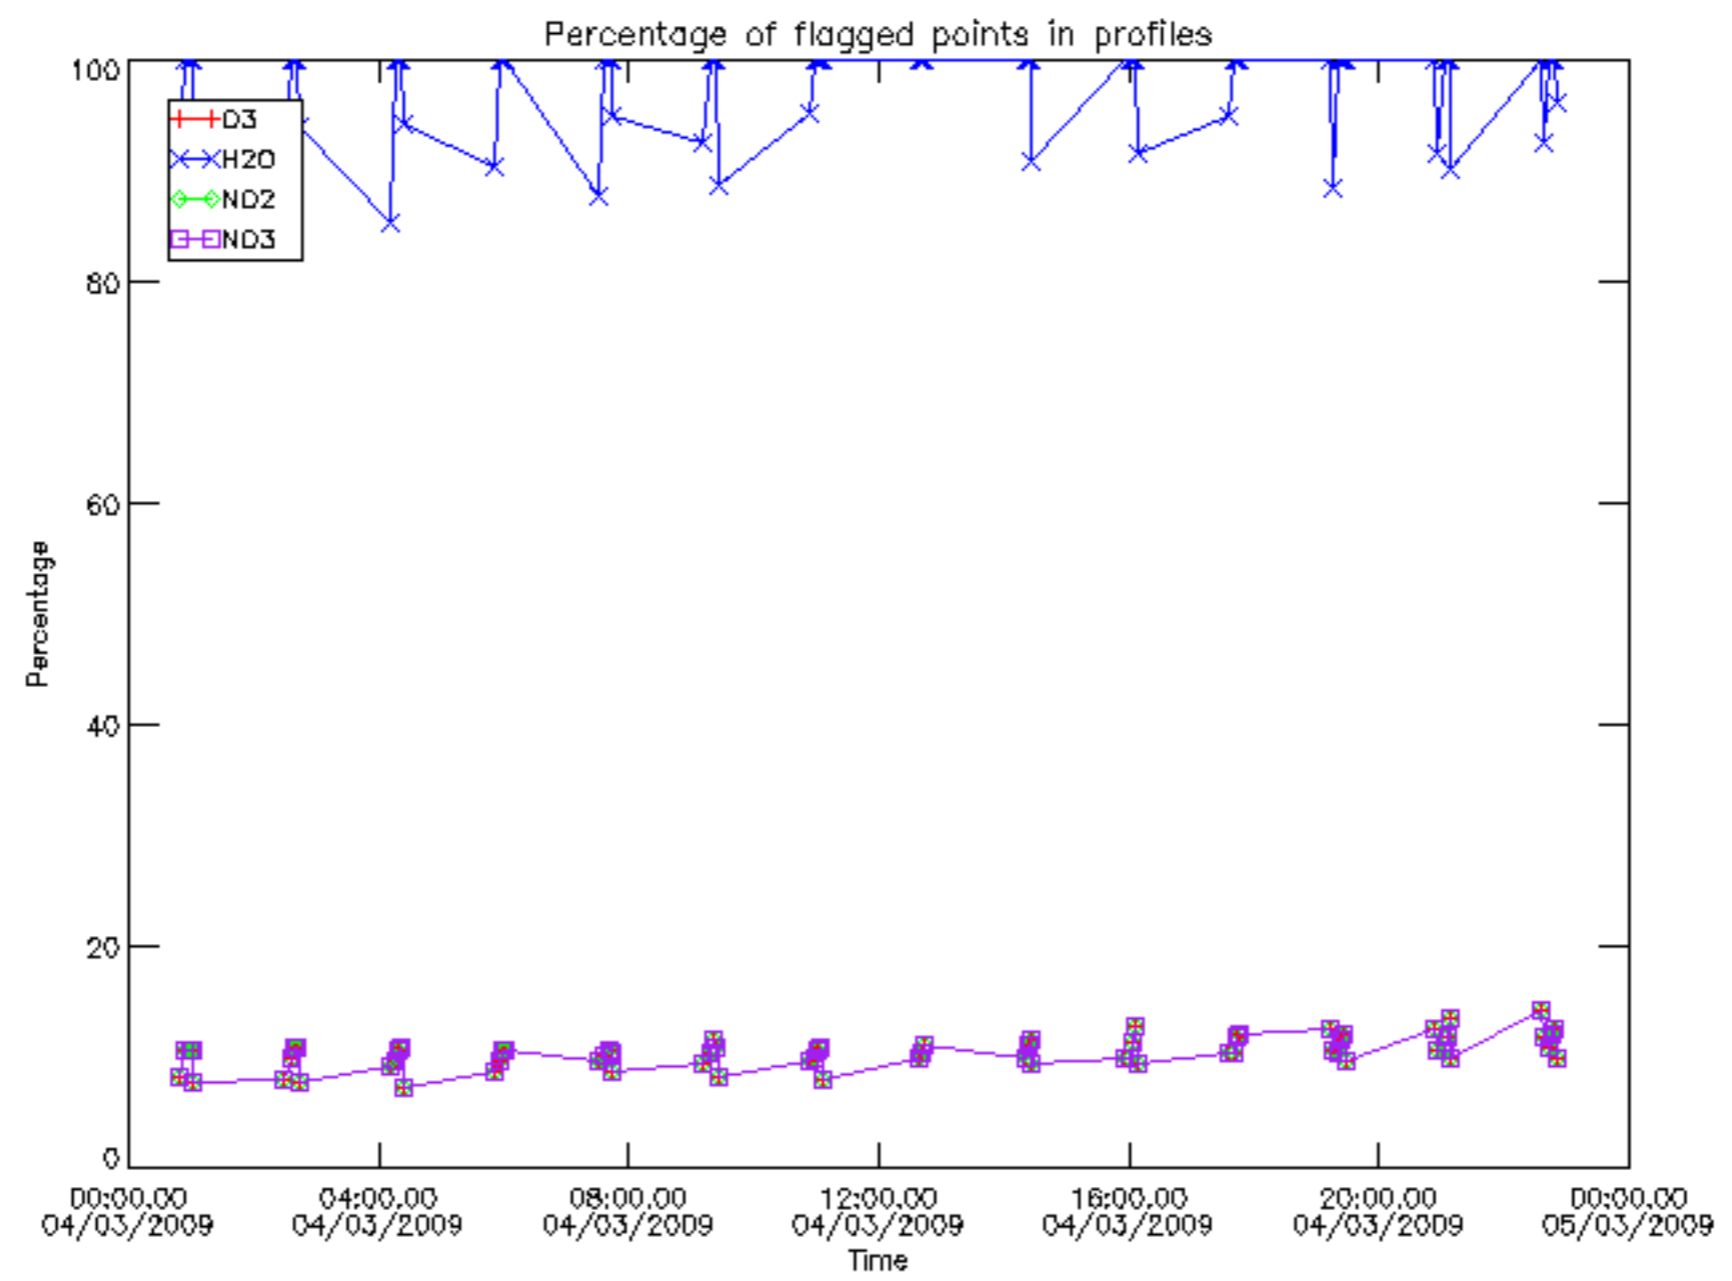

Percentage of flagged data per D3 profile

Percentage of flagged data per H2O profile