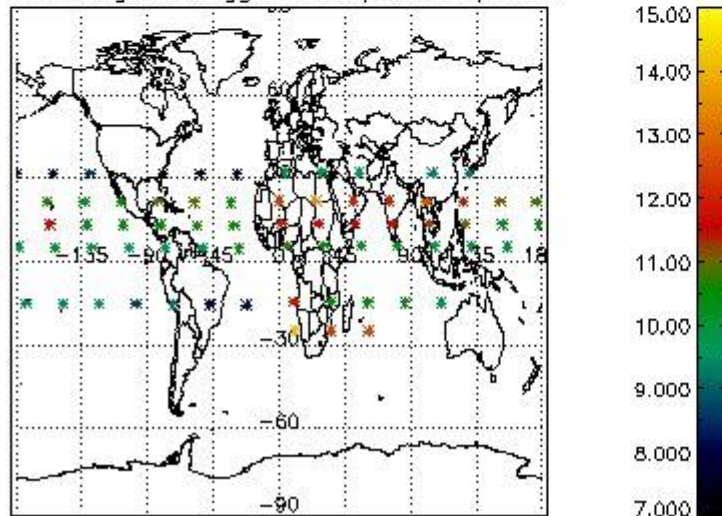

3.1 Plot quality information per product (time dependant)

3.2 Plot quality information per product (world map)

Percentage of flagged data per O3 profile

Percentage of flagged data per H2O profile

Percentage of flagged data per NO2 profile