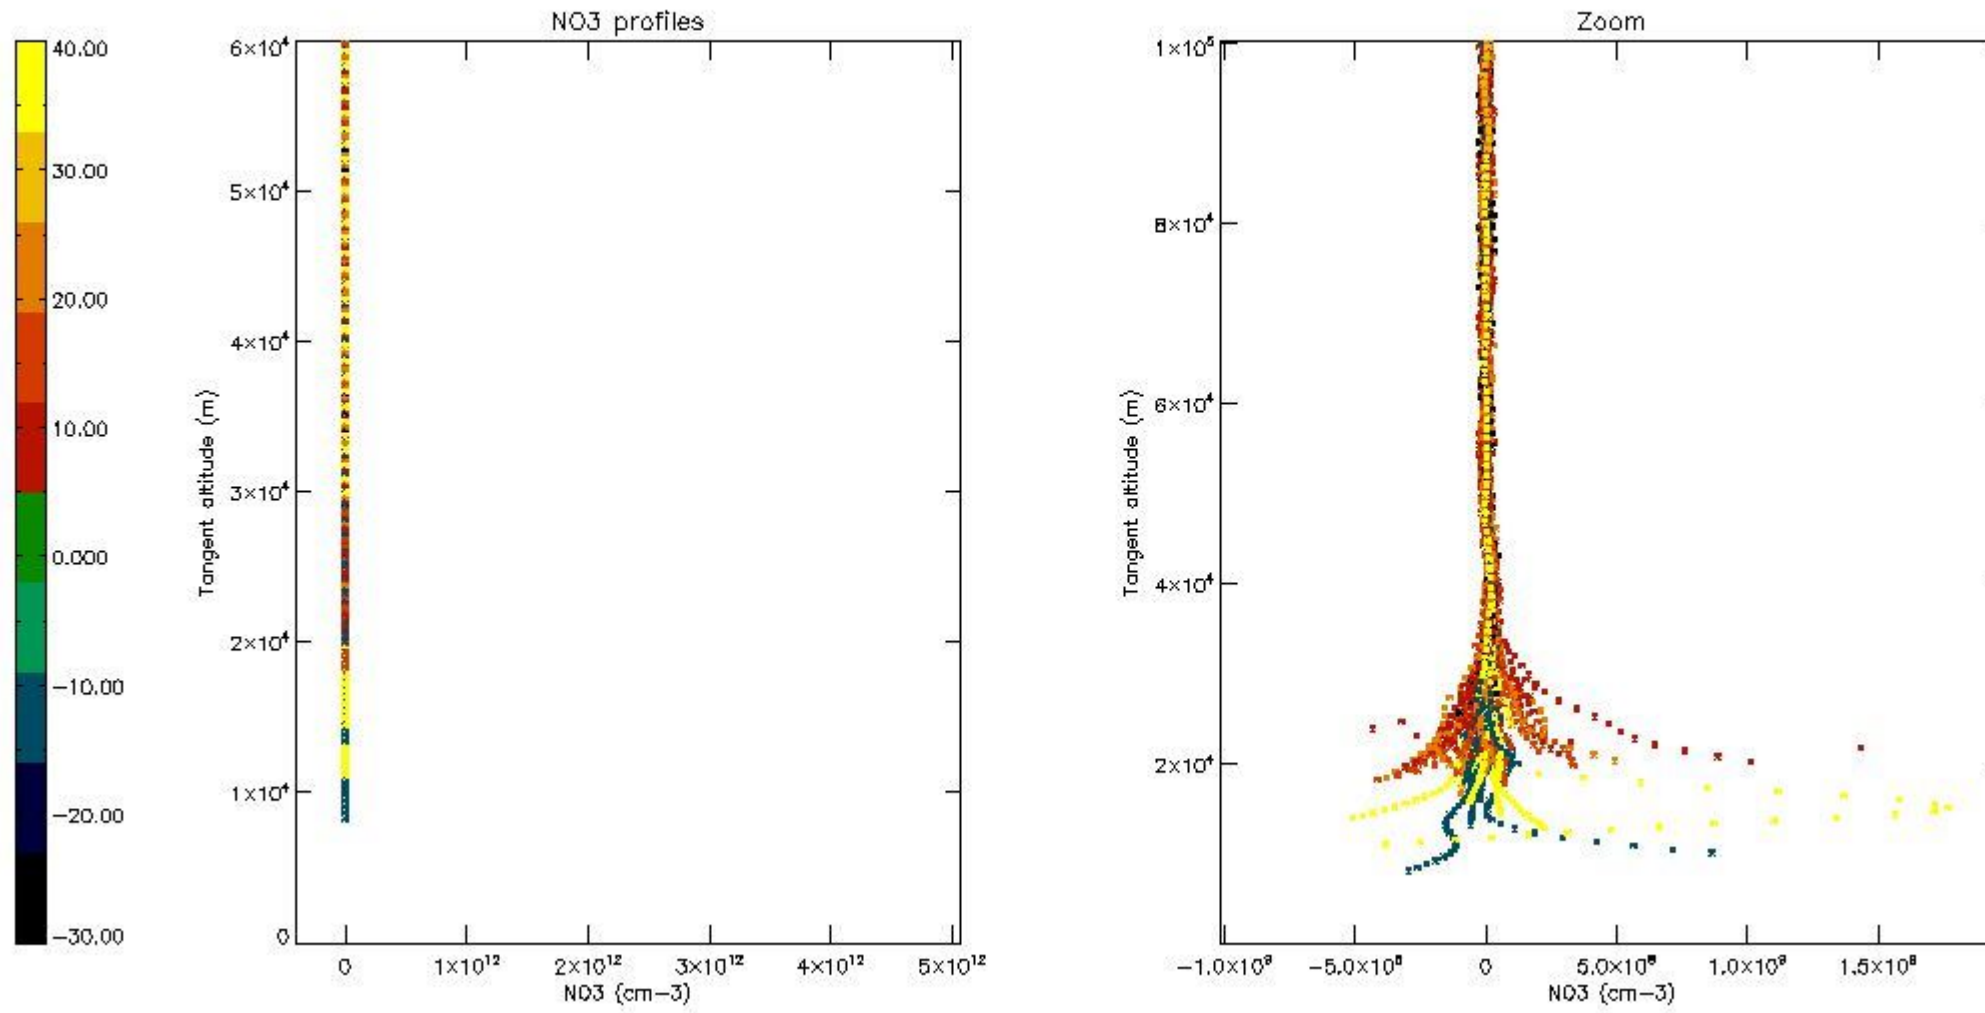

6. Auxiliary Data Files used for the production reported in section 2

The number reported in the third column indicates since which file (see list in section 2) the corresponding auxiliary file has been used. The fourth column is the date of those product files.

Type	Auxiliary Filename	Used since product	Used since product date
INST_PHYS_CHARACTERISTICS	GOM_INS_AXVIEC20091111_143220_20030716_120000_20500101_000000	1	04-MAR-2009 00:02:07
LEVEL-2_PROC_CONFIG	GOM_PR2_AXVIEC20091111_152718_20020301_000000_20500101_000000	1	04-MAR-2009 00:02:07
CROSS_SECTIONS_FILE	GOM_CRS_AXVIEC20091111_154832_20020301_000000_20500101_000000	1	04-MAR-2009 00:02:07