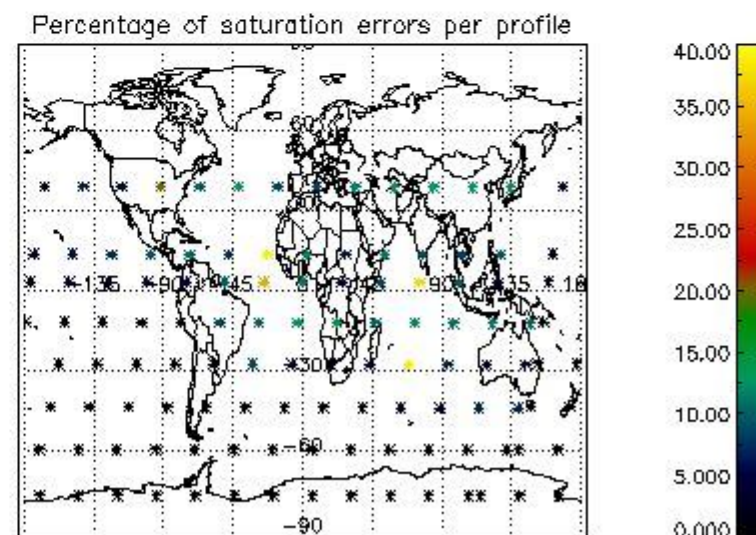

Percentage of datation errors per profile

Percentage of star falling outside central band per profile

Percentage of saturation errors per profile

4.2.2 Plot level 1 quality information per product (world map): ENVISAT DESCENDING passes