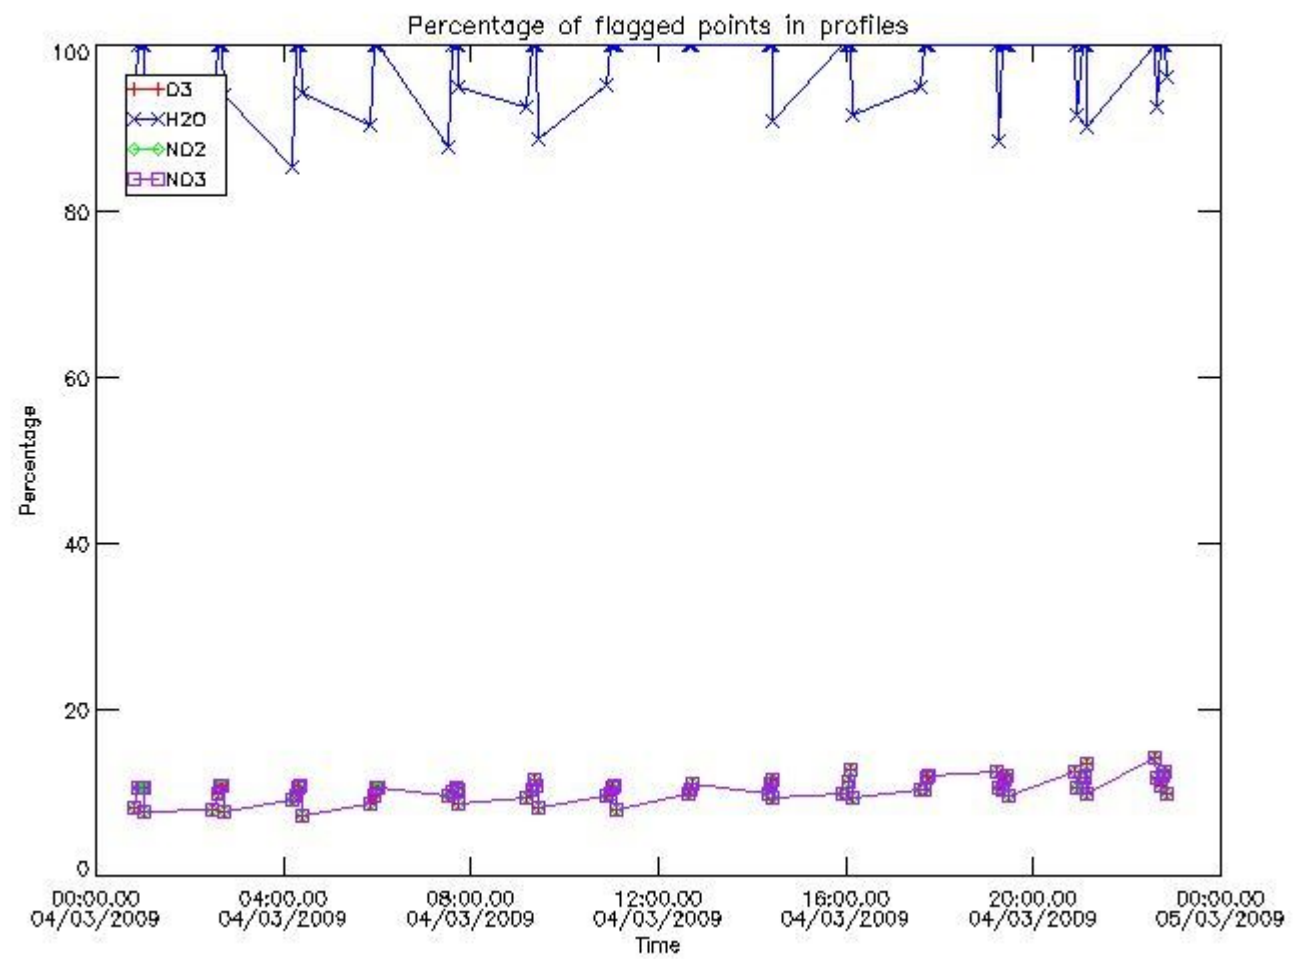

3. Quality information per product

In this section it is plotted some information contained in the Quality Summary data set of the level 2 products. Only products in dark limb conditions and without errors (error flag in the MPH set to "0") are used.

3.1 Plot quality information per product (time dependant)

3.2 Plot quality information per product (world map)