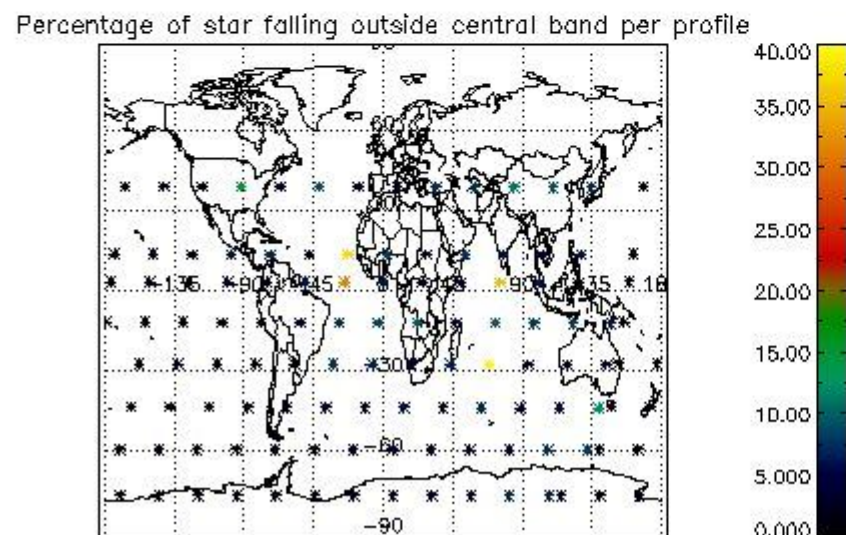

5. Trace gas profiles

5.1 Ozone statistics based on quality of products

The final quality of the products can be "measured" using the STD (Standard Deviation) attached to every point profile. This information is written to the parameter GOM_NL__2P/NL_LOCAL_SPECIES_DENSITY/o3_std of the level 2 products. The table below shows the statistics for given STD ranges.

The statistics are given with respect to the overall valid production:

- Products without fatal errors: GOM_NL__2P/MPH/PRODUCT_ERR=0
- Valid point profile: GOM_NL__2P/NL_LOCAL_SPECIES_DENSITY/pcd(0)=0

The 'Criteria' is applied to valid points of dark limb products:

- Products in dark limb illumination condition: GOM_NL__2P/NL_SUMMARY_QUALITY/obs_ill_cond=0
- Products without fatal errors: GOM_NL__2P/MPH/PRODUCT_ERR=0
- Valid point profile: GOM_NL__2P/NL_LOCAL_SPECIES_DENSITY/pcd(0)=0

So, the table below shows the percentage of dark limb and valid observations for each criteria with respect to the overall valid daily observations.

Criteria	% of total production
All STD	36
STD < 20	19