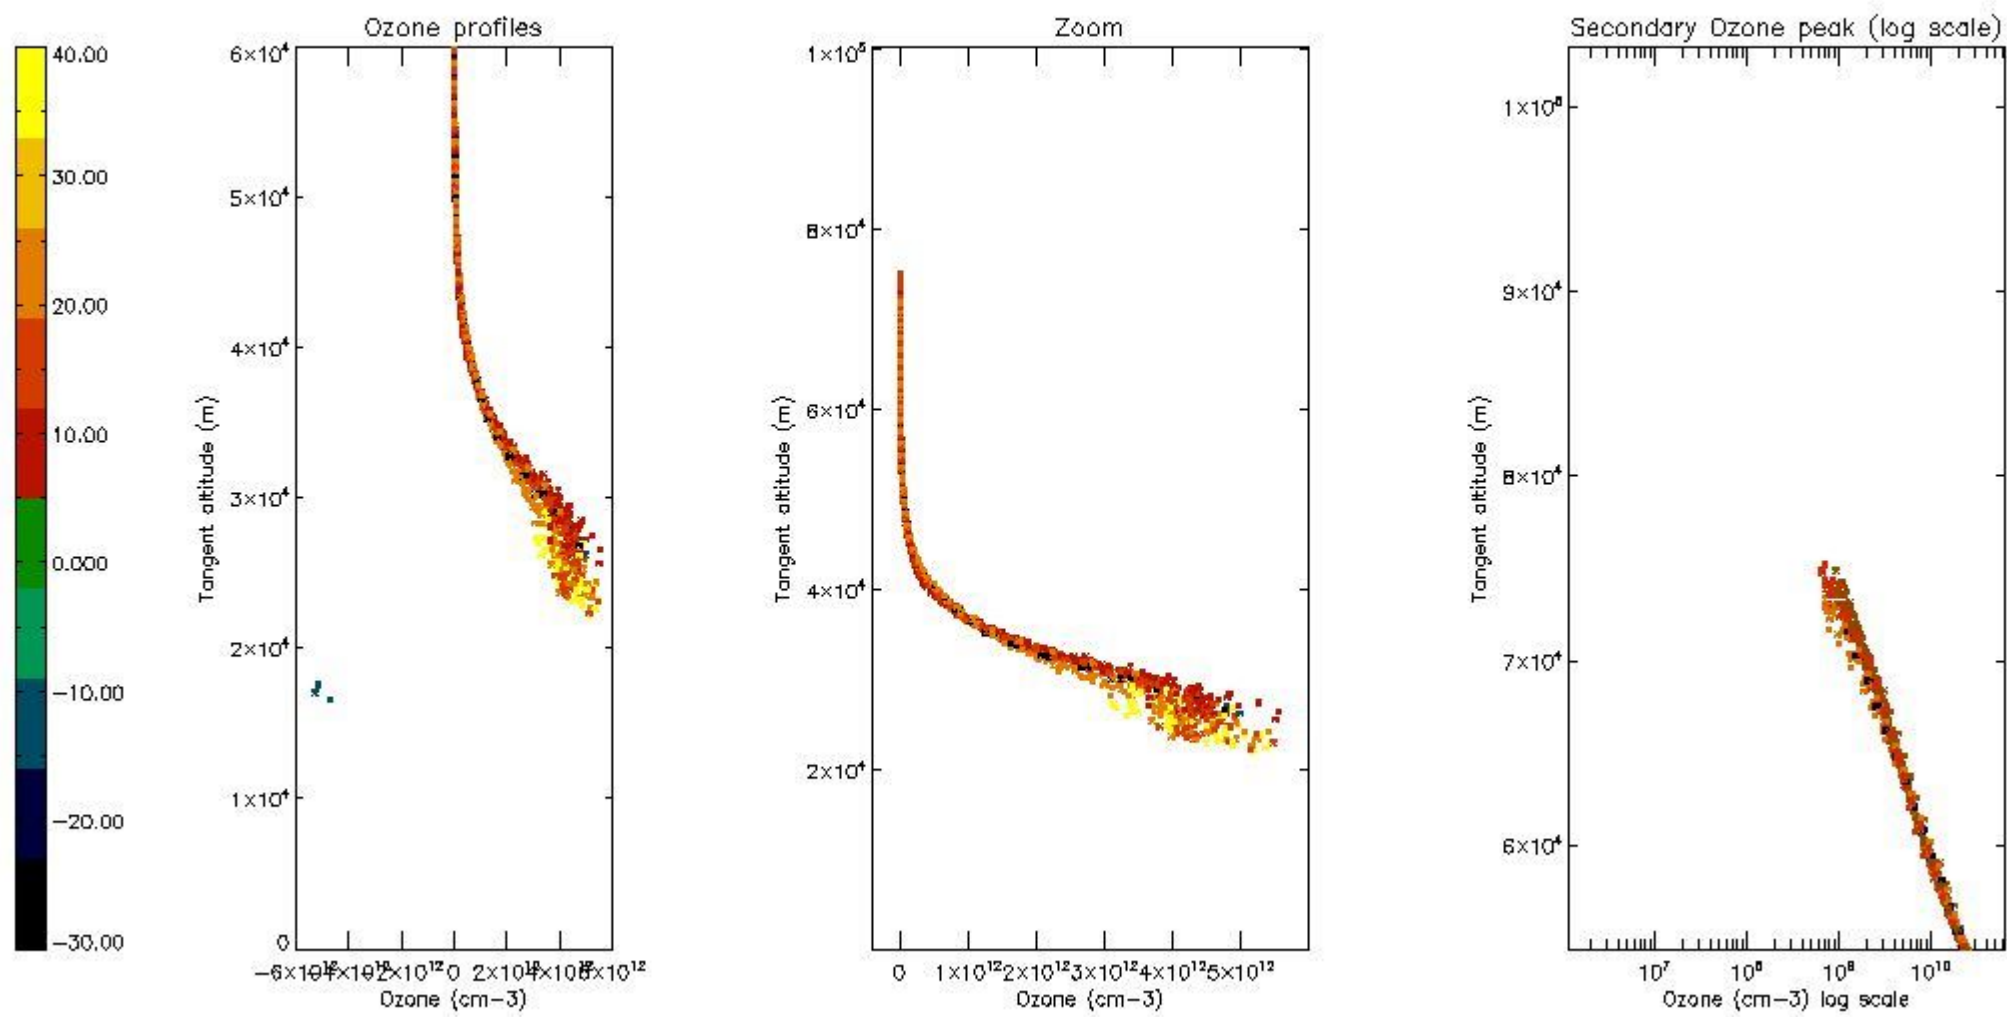

5.6 Plot NO₂ profiles for all STD (dark without errors)

The colorbar represents the latitude.