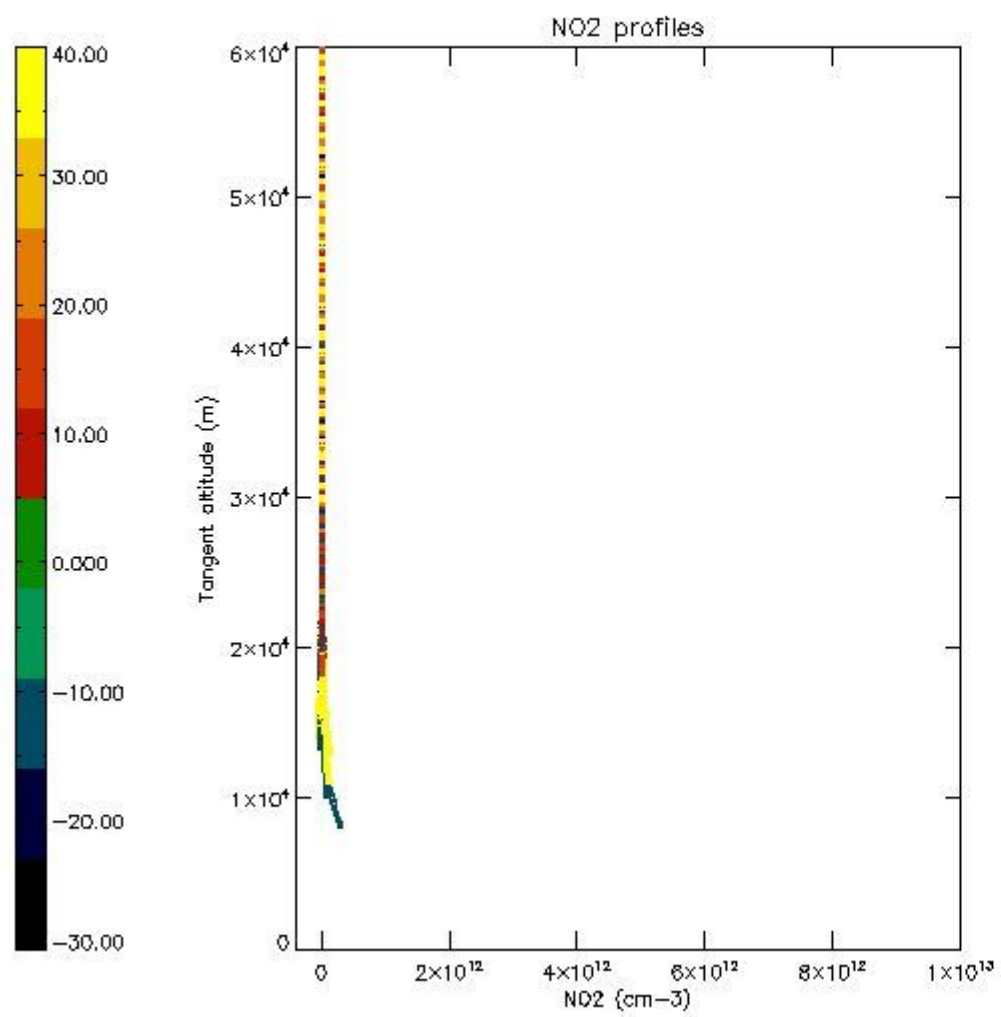

5.7 Plot NO3 profiles for all STD (dark without errors)

The colorbar represents the latitude.