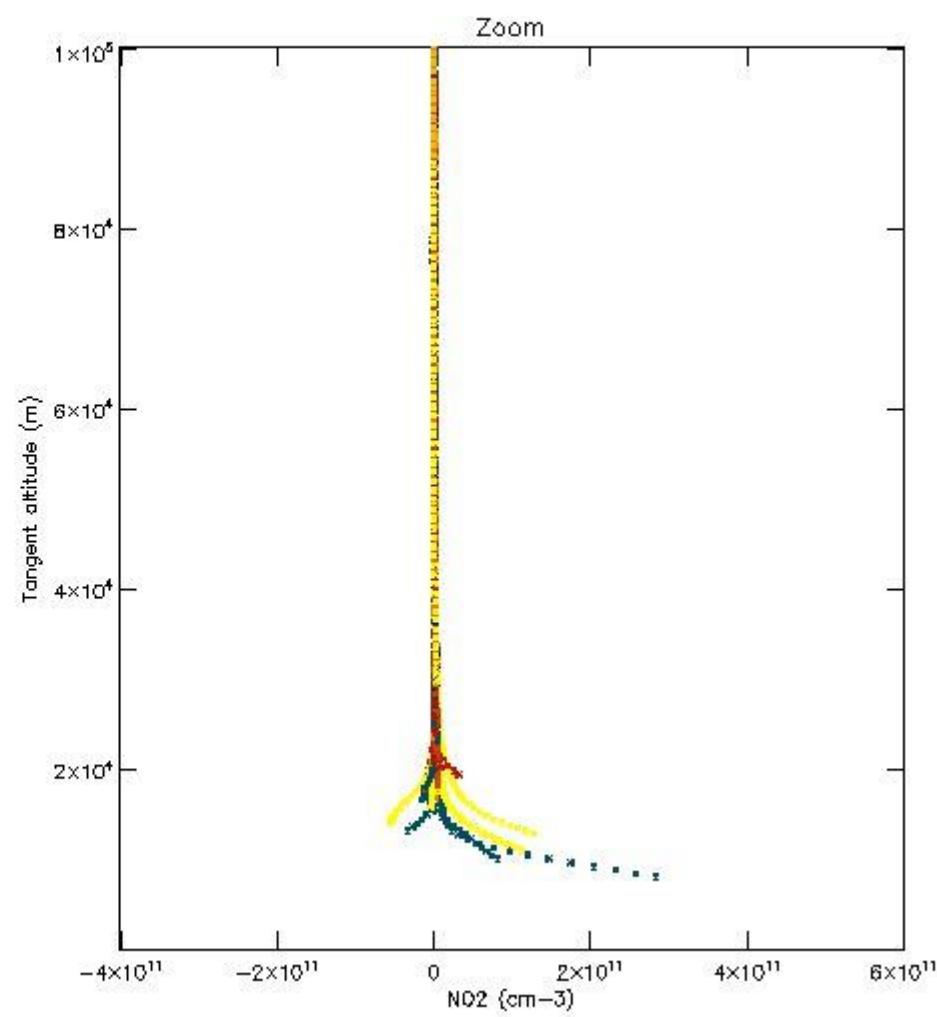

5.7 Plot NO3 profiles for all STD (dark without errors)

The colorbar represents the latitude.