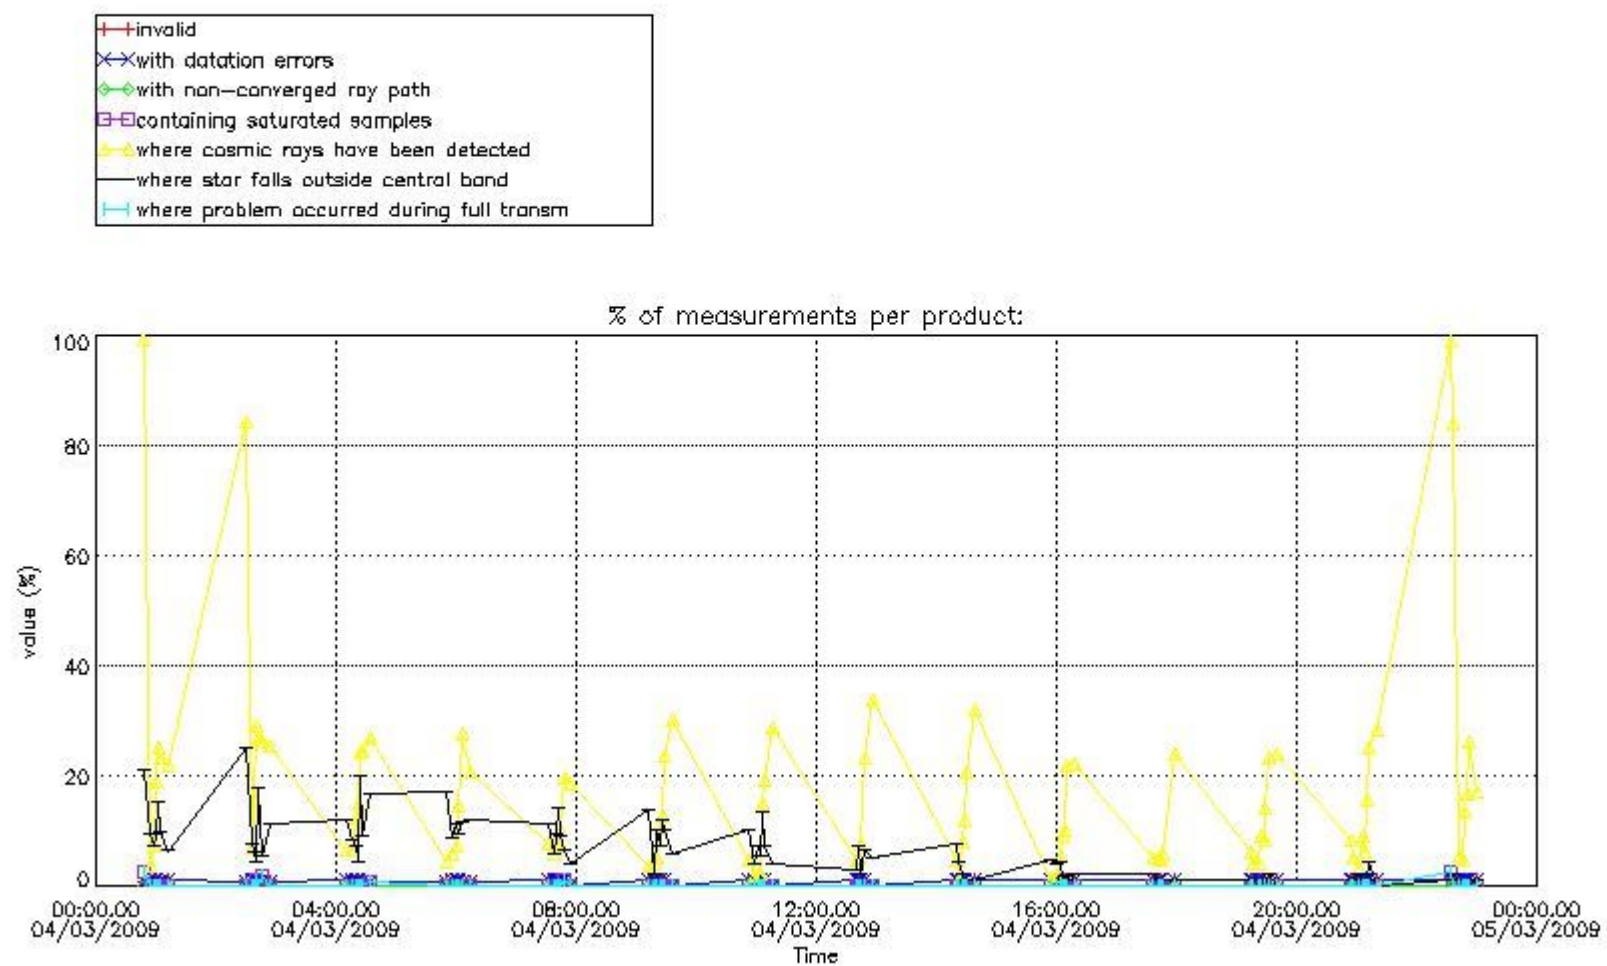

4.1.2 Plot level 1 quality information per product (time dependant): ENVI SAT DESCENDING passes