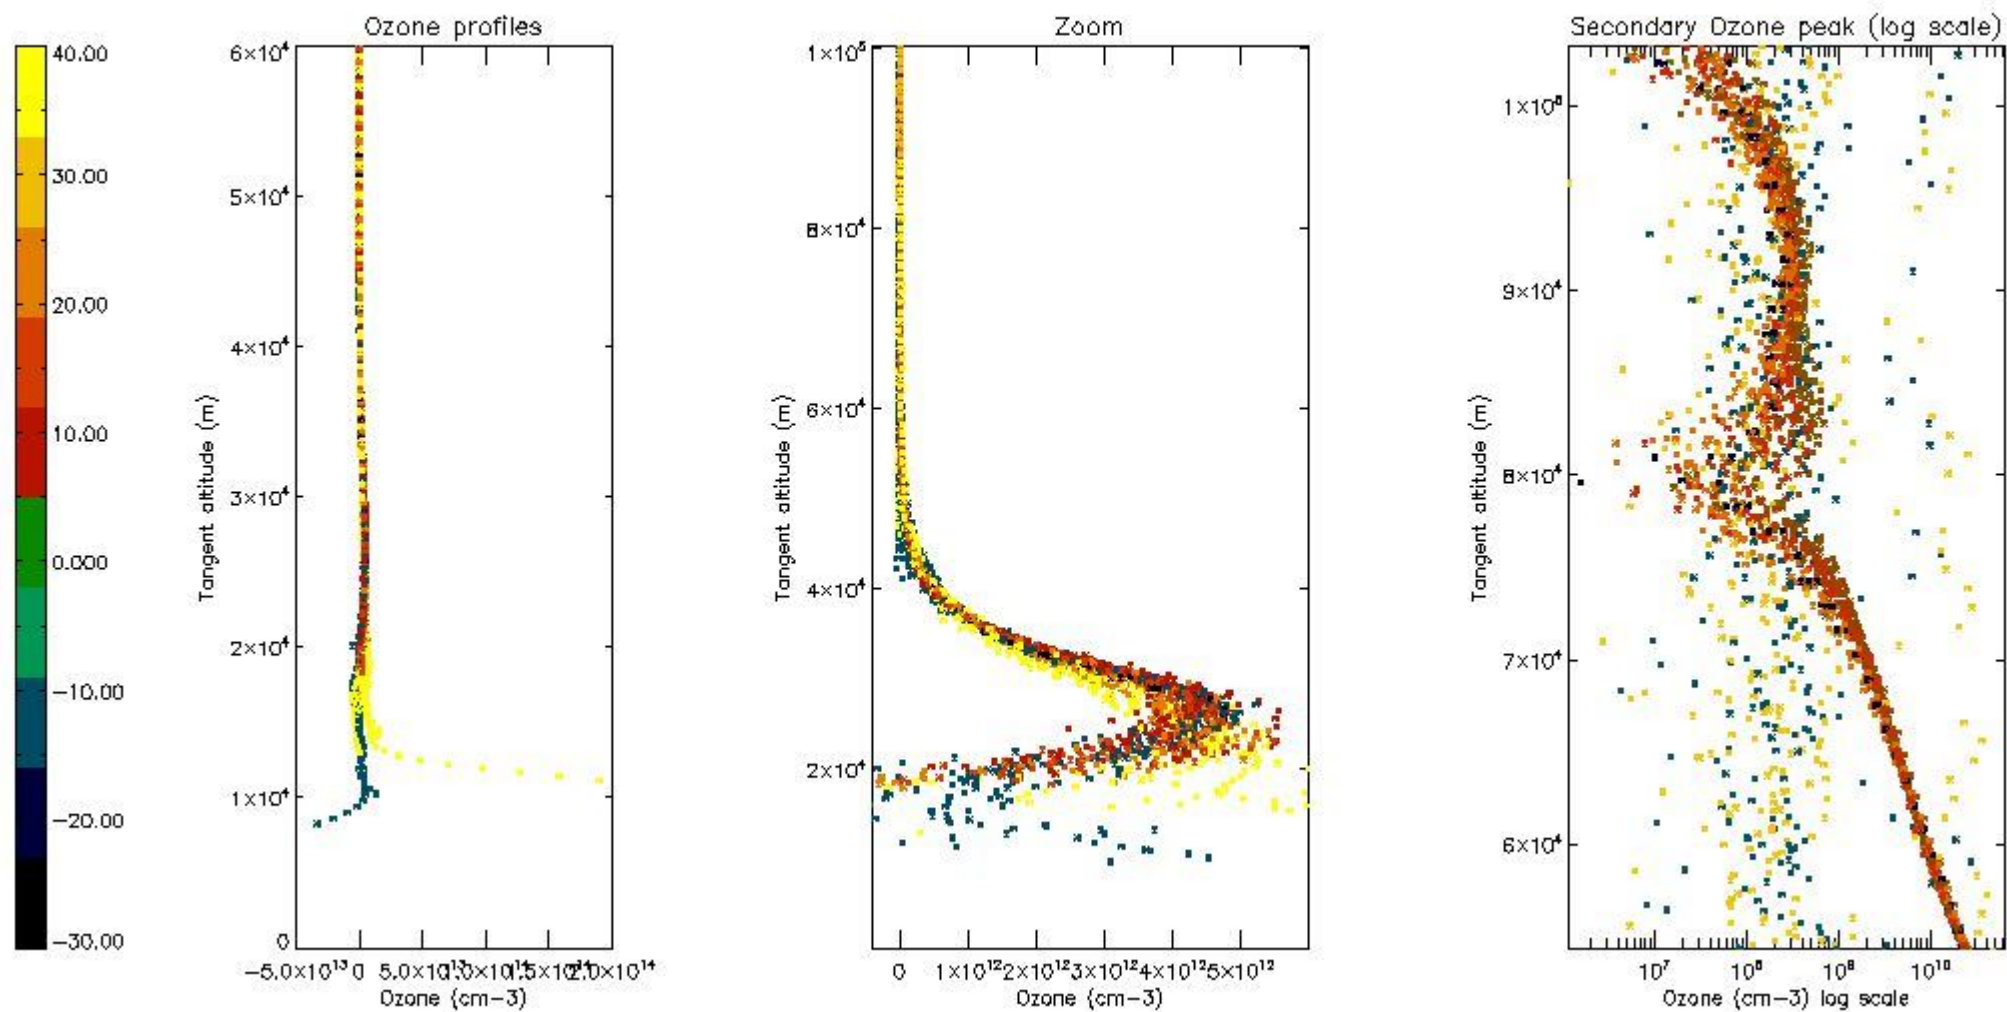

STD < 10	15
STD < 5	11

5.2 Plot ozone profiles for all STD (dark without errors)

The colorbar represents the latitude.

5.3 Plot ozone profiles where STD < 20% (dark without errors)

The colorbar represents the latitude.