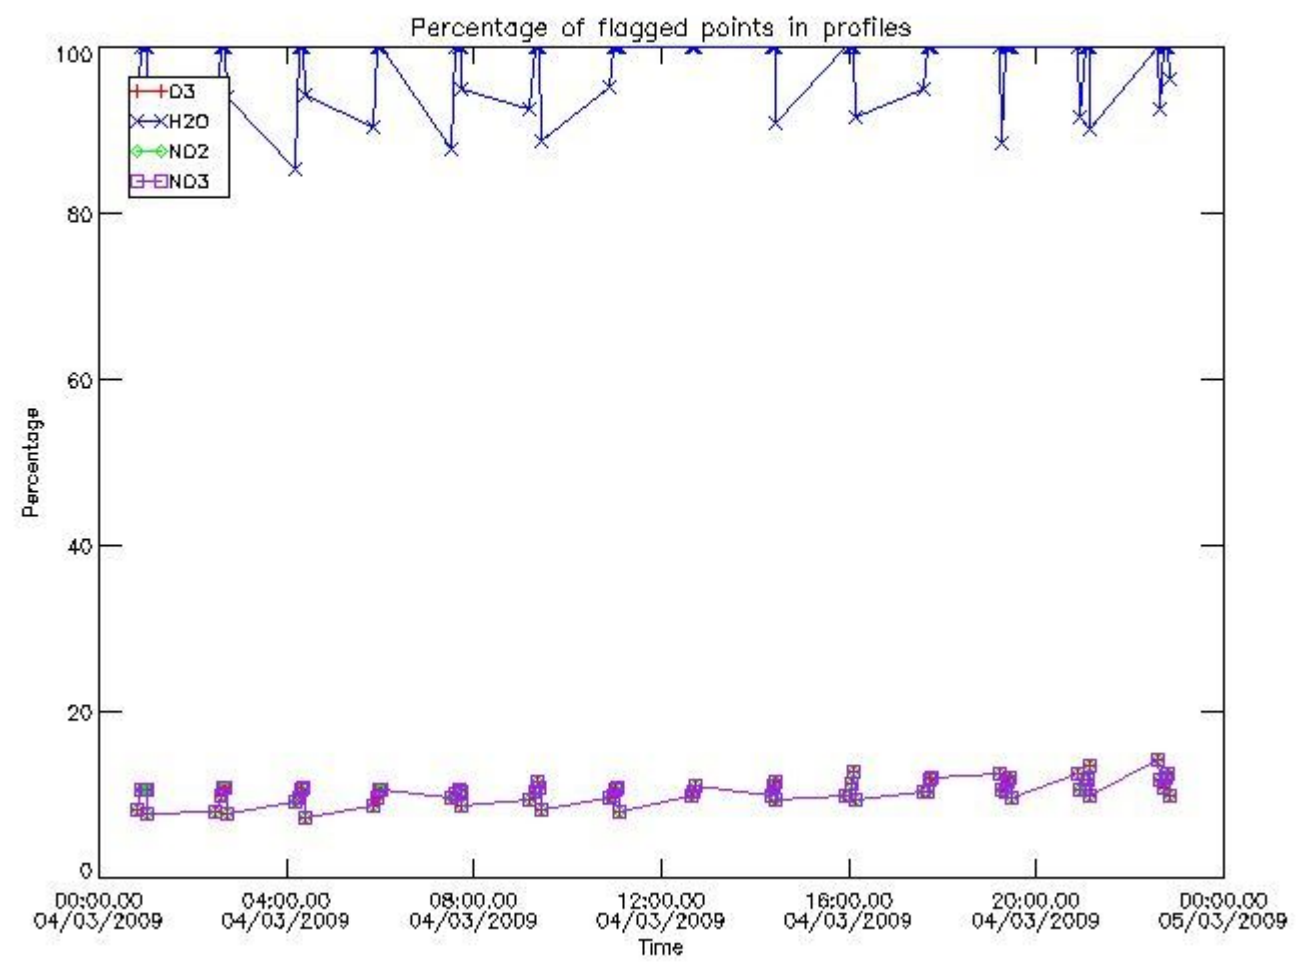

3. Quality information per product

In this section it is plotted some information contained in the Quality Summary data set of the level 2 products. Only products in dark limb conditions and without errors (error flag in the MPH set to "0") are used.

3.1 Plot quality information per product (time dependant)

3.2 Plot quality information per product (world map)