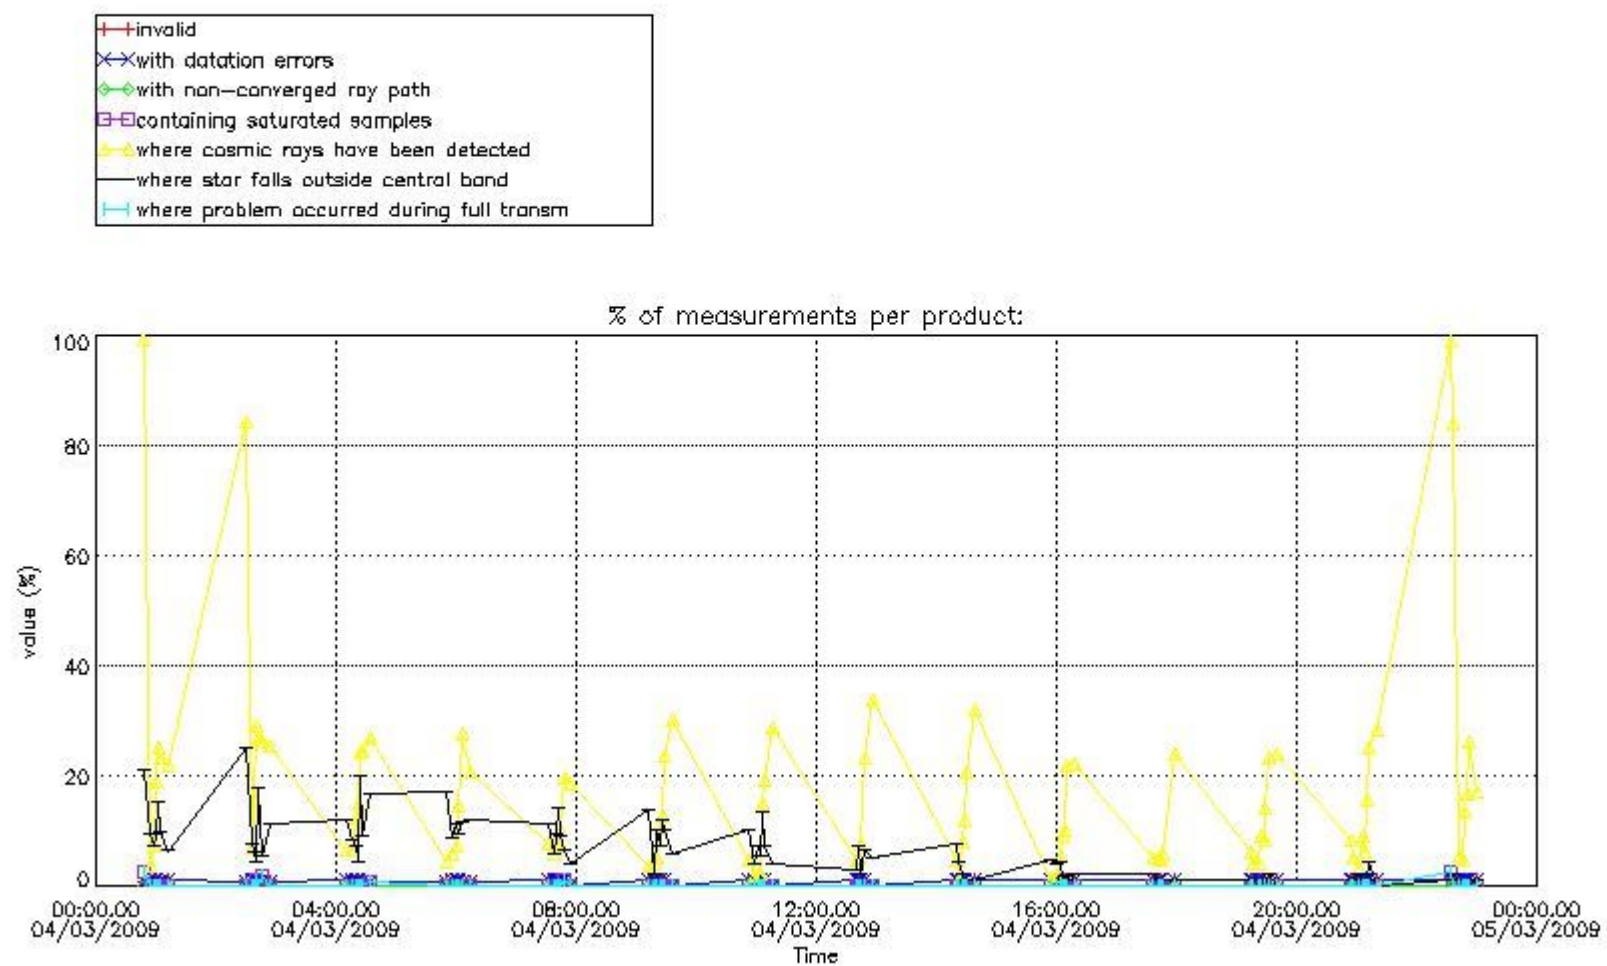

3.1 Plot quality information per product (time dependant)

3.2 Plot quality information per product (world map)

Percentage of flagged data per O3 profile

Percentage of flagged data per H2O profile

Percentage of flagged data per NO2 profile

Percentage of flagged data per NO3 profile

4. Level 1 quality information per product

In this section it is plotted some information contained in the Quality Summary data set of the level 2 products that comes from the level 1b processing. Products without errors (error flag in the MPH set to "0") are used.

4.1 Plot quality information per product (time dependant) coming from level 1b processing

4.1.1 Plot level 1 quality information per product (time dependant): ENVISAT ASCENDING passes

4.1.2 Plot level 1 quality information per product (time dependant): ENVI SAT DESCENDING passes