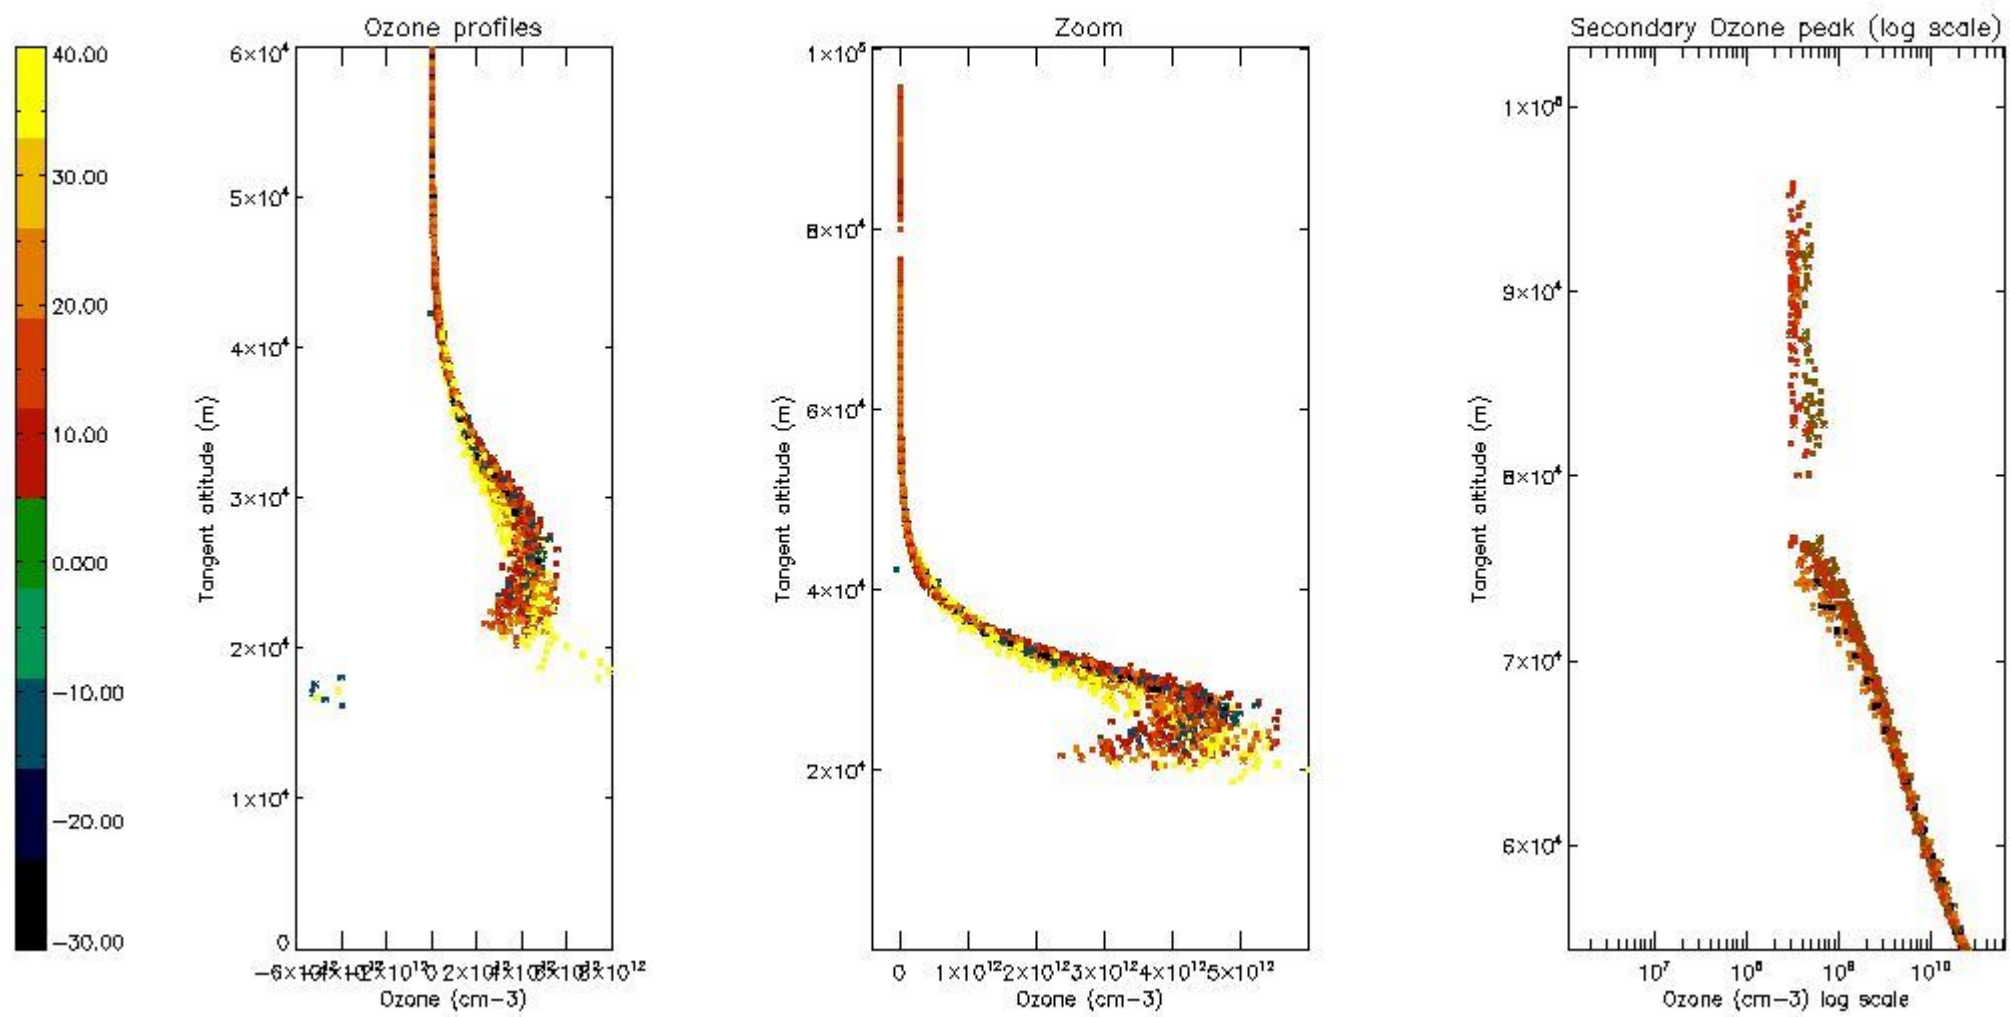

STD < 10	15
STD < 5	11

5.2 Plot ozone profiles for all STD (dark without errors)

The colorbar represents the latitude.

5.3 Plot ozone profiles where STD < 20% (dark without errors)

The colorbar represents the latitude.

5.4 Plot ozone profiles where $STD < 10\%$ (dark without errors)

The colorbar represents the latitude.

5.5 Plot ozone profiles where STD < 5% (dark without errors)

The colorbar represents the latitude.

5.6 Plot NO₂ profiles for all STD (dark without errors)