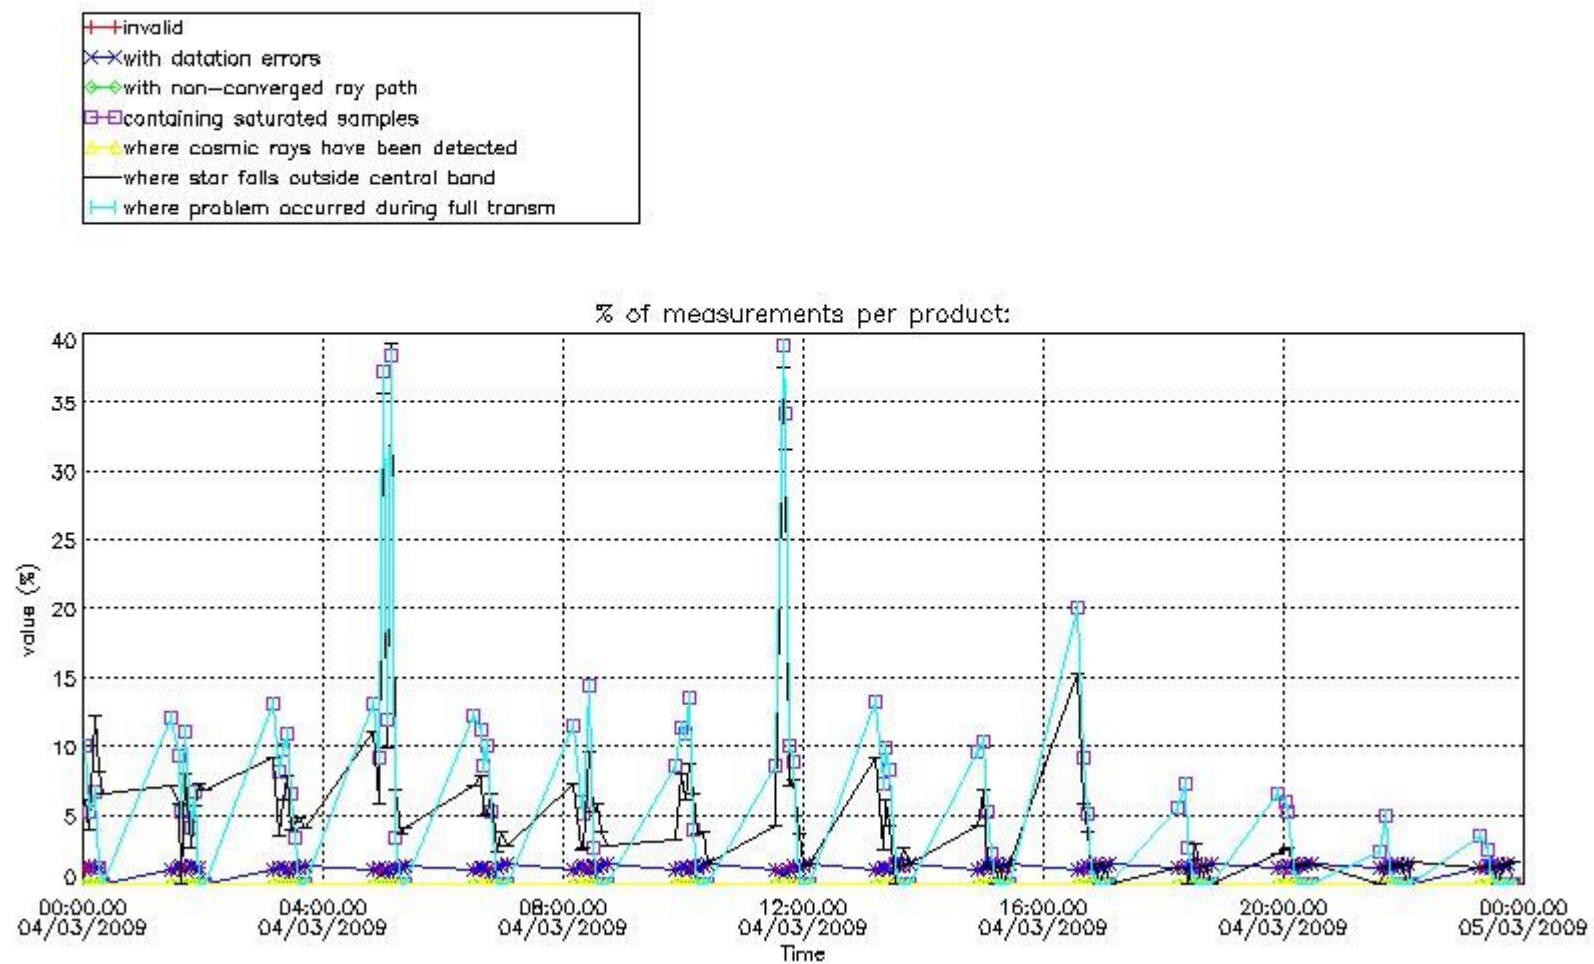

3.1 Plot quality information per product (time dependant)

3.2 Plot quality information per product (world map)

Percentage of flagged data per O3 profile

Percentage of flagged data per H2O profile

Percentage of flagged data per NO2 profile

Percentage of flagged data per NO3 profile

4. Level 1 quality information per product

In this section it is plotted some information contained in the Quality Summary data set of the level 2 products that comes from the level 1b processing. Products without errors (error flag in the MPH set to "0") are used.

4.1 Plot quality information per product (time dependant) coming from level 1b processing

4.1.1 Plot level 1 quality information per product (time dependant): ENVISAT ASCENDING passes

4.1.2 Plot level 1 quality information per product (time dependant): ENVI SAT DESCENDING passes