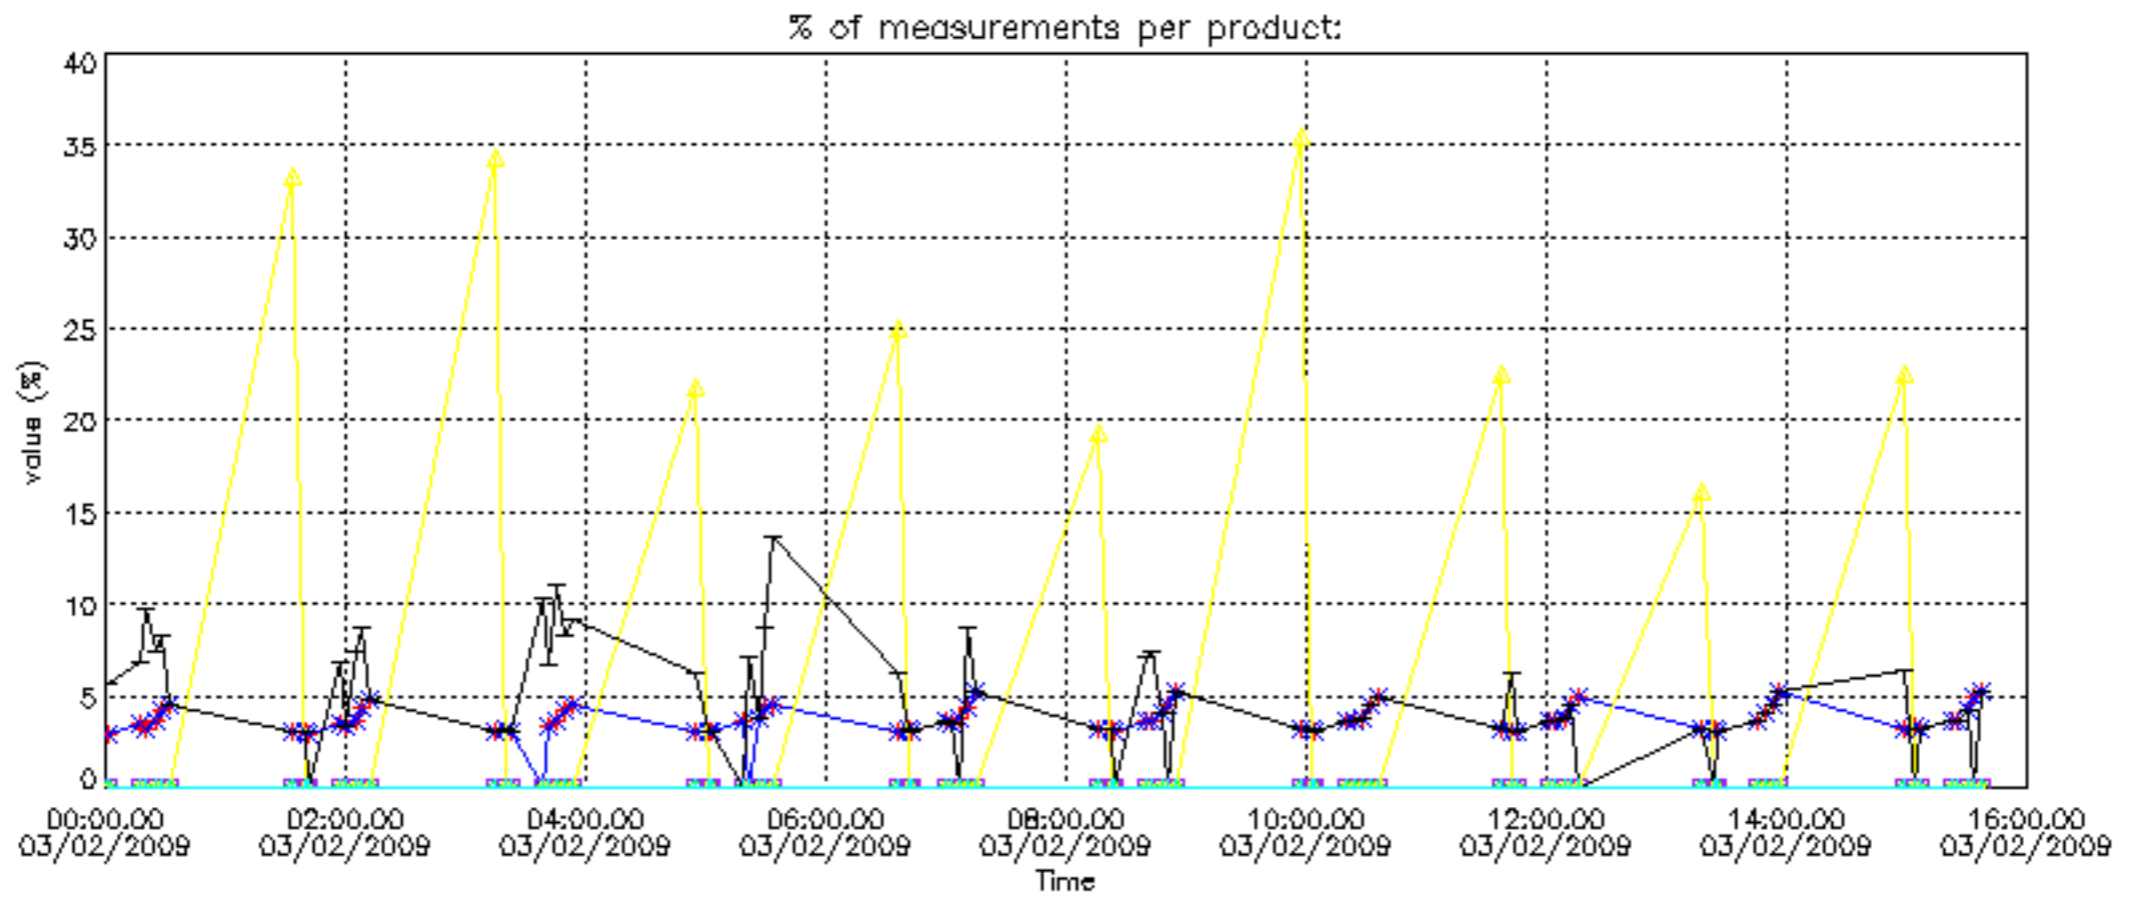

Percentage of cosmic ray hits per profile

Percentage of datation errors per profile