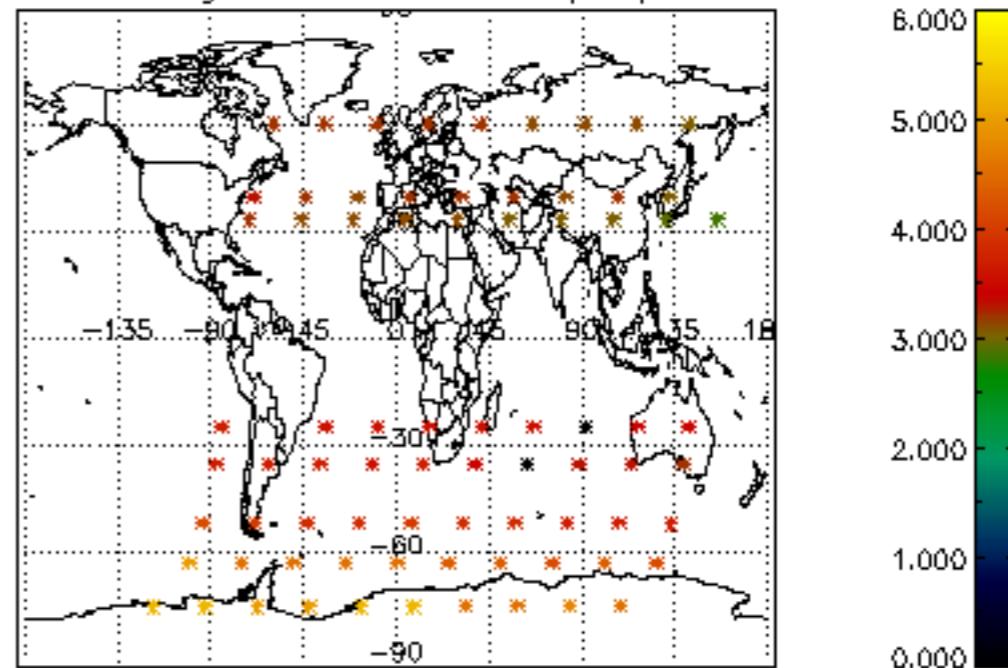

Percentage of datation errors per profile

Percentage of star falling outside central band per profile

Percentage of saturation errors per profile

Percentage of cosmic ray hits per profile

Percentage of datation errors per profile