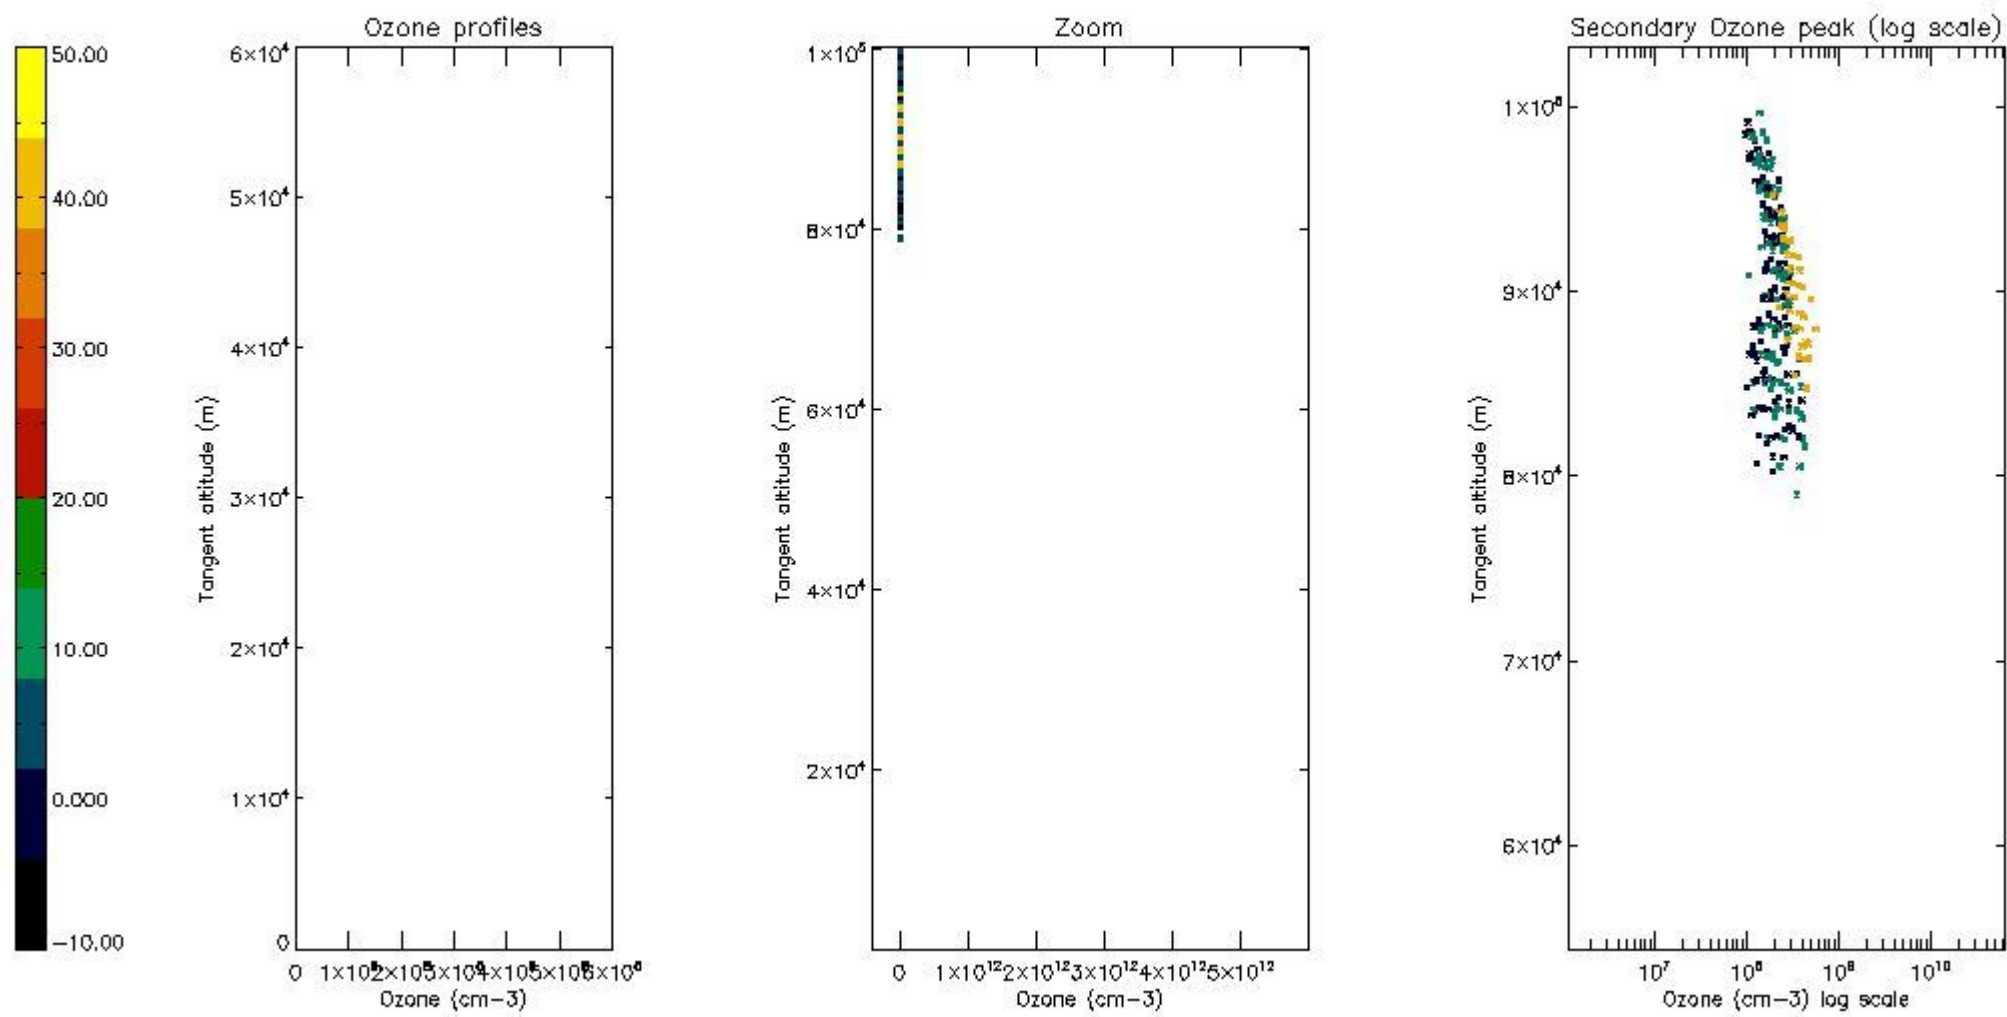

5.5 Plot ozone profiles where $STD < 5\%$ (dark without errors)

The colorbar represents the latitude.