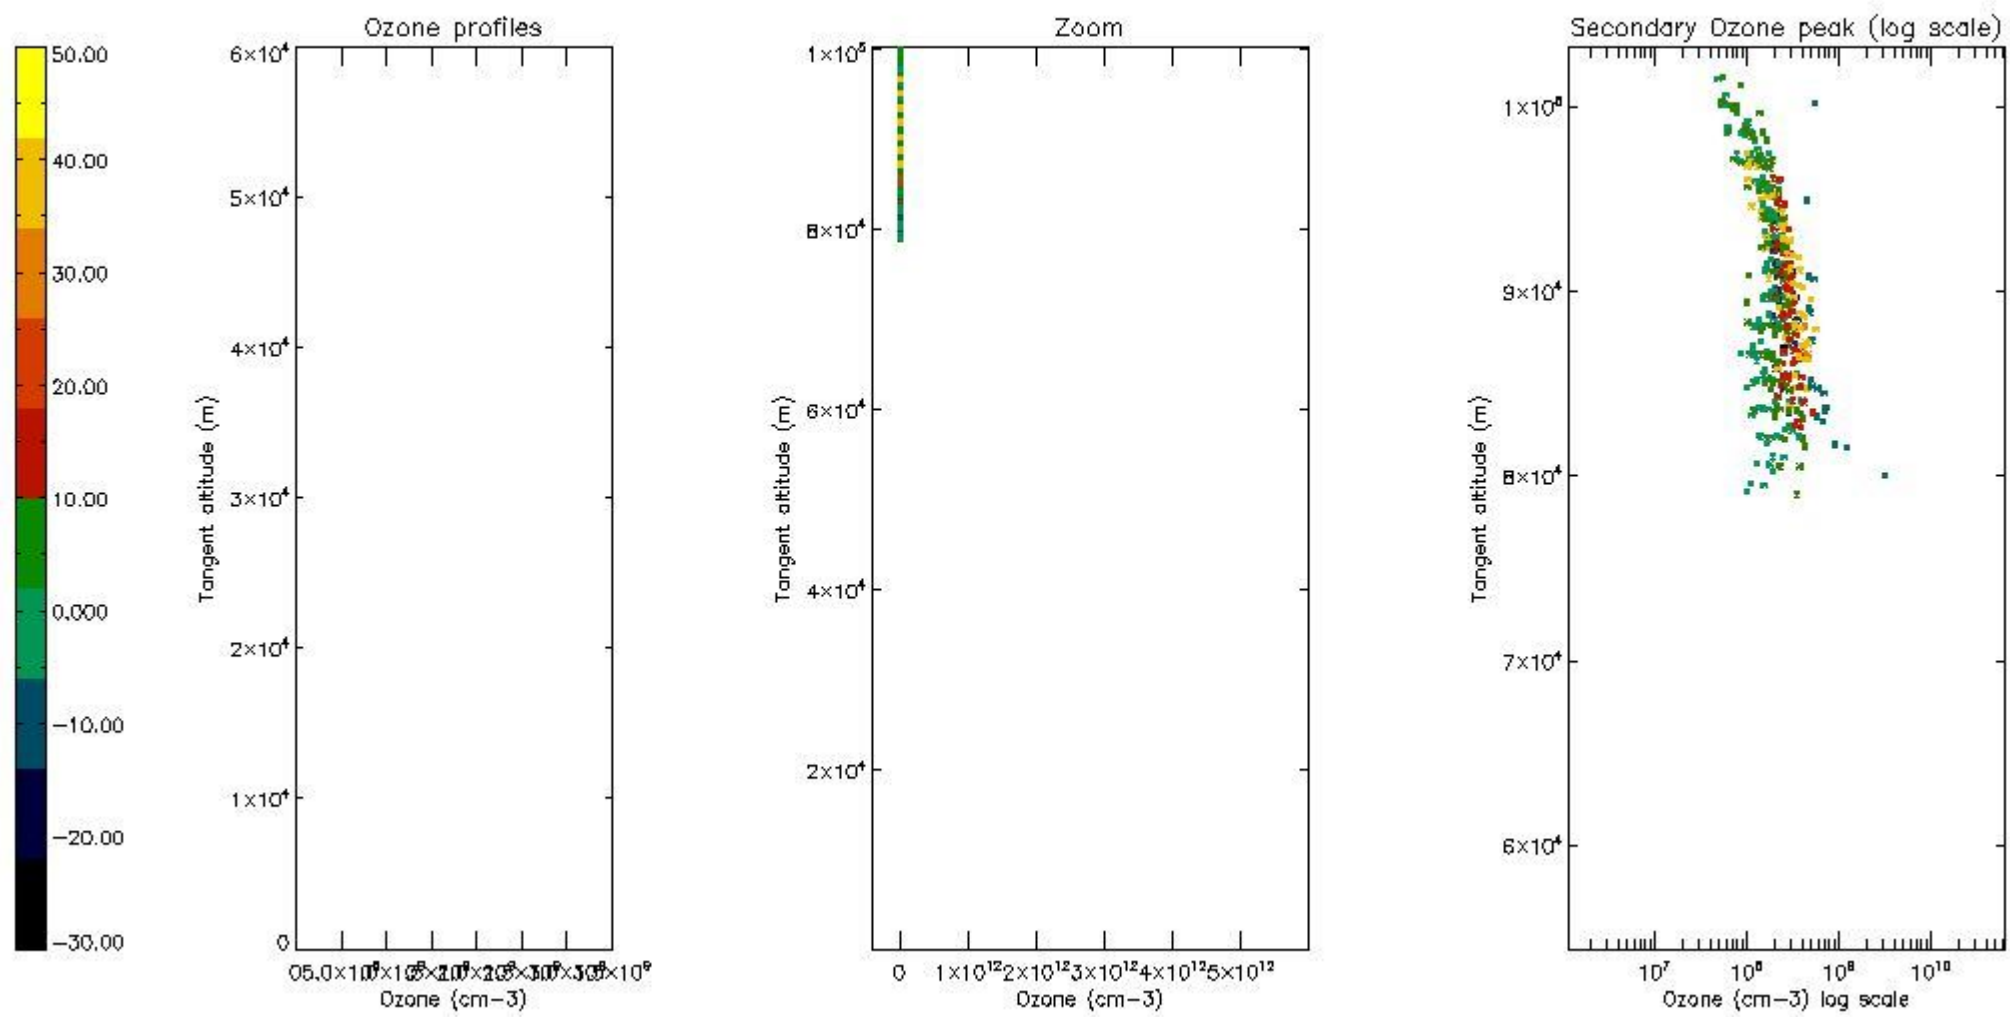

STD < 10	5
STD < 5	2

5.2 Plot ozone profiles for all STD (dark without errors)

The colorbar represents the latitude.

5.3 Plot ozone profiles where STD < 20% (dark without errors)

The colorbar represents the latitude.