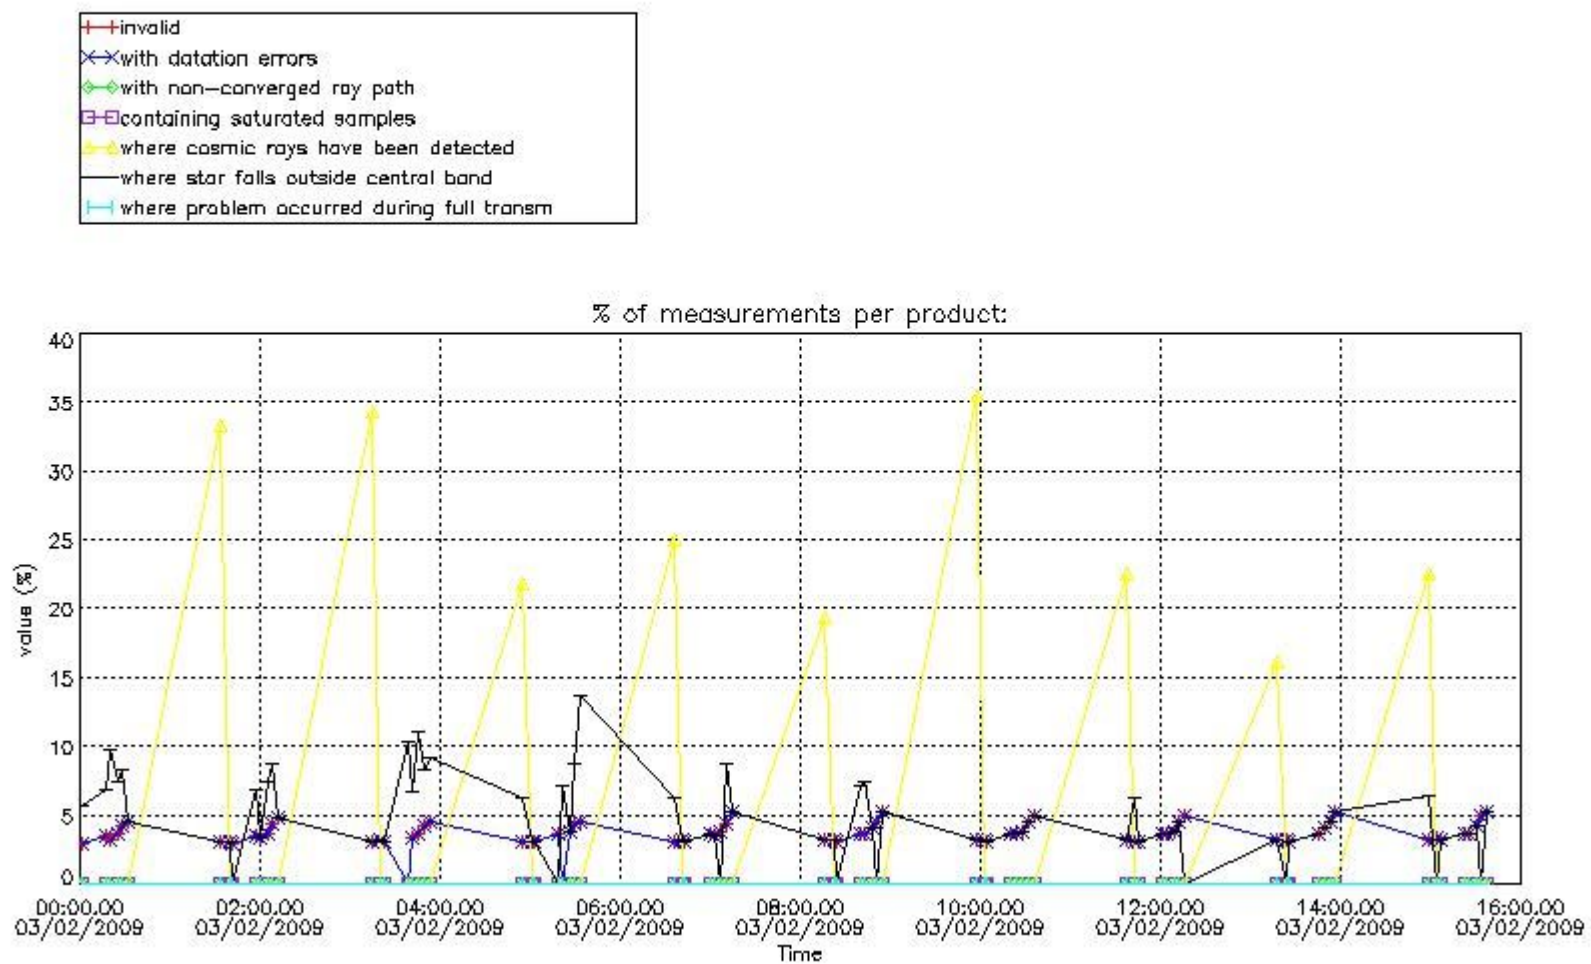

4.2 Plot quality information per product coming from level 1b processing (world map)

4.2.1 Plot level 1 quality information per product (world map): ENVISAT ASCENDING passes