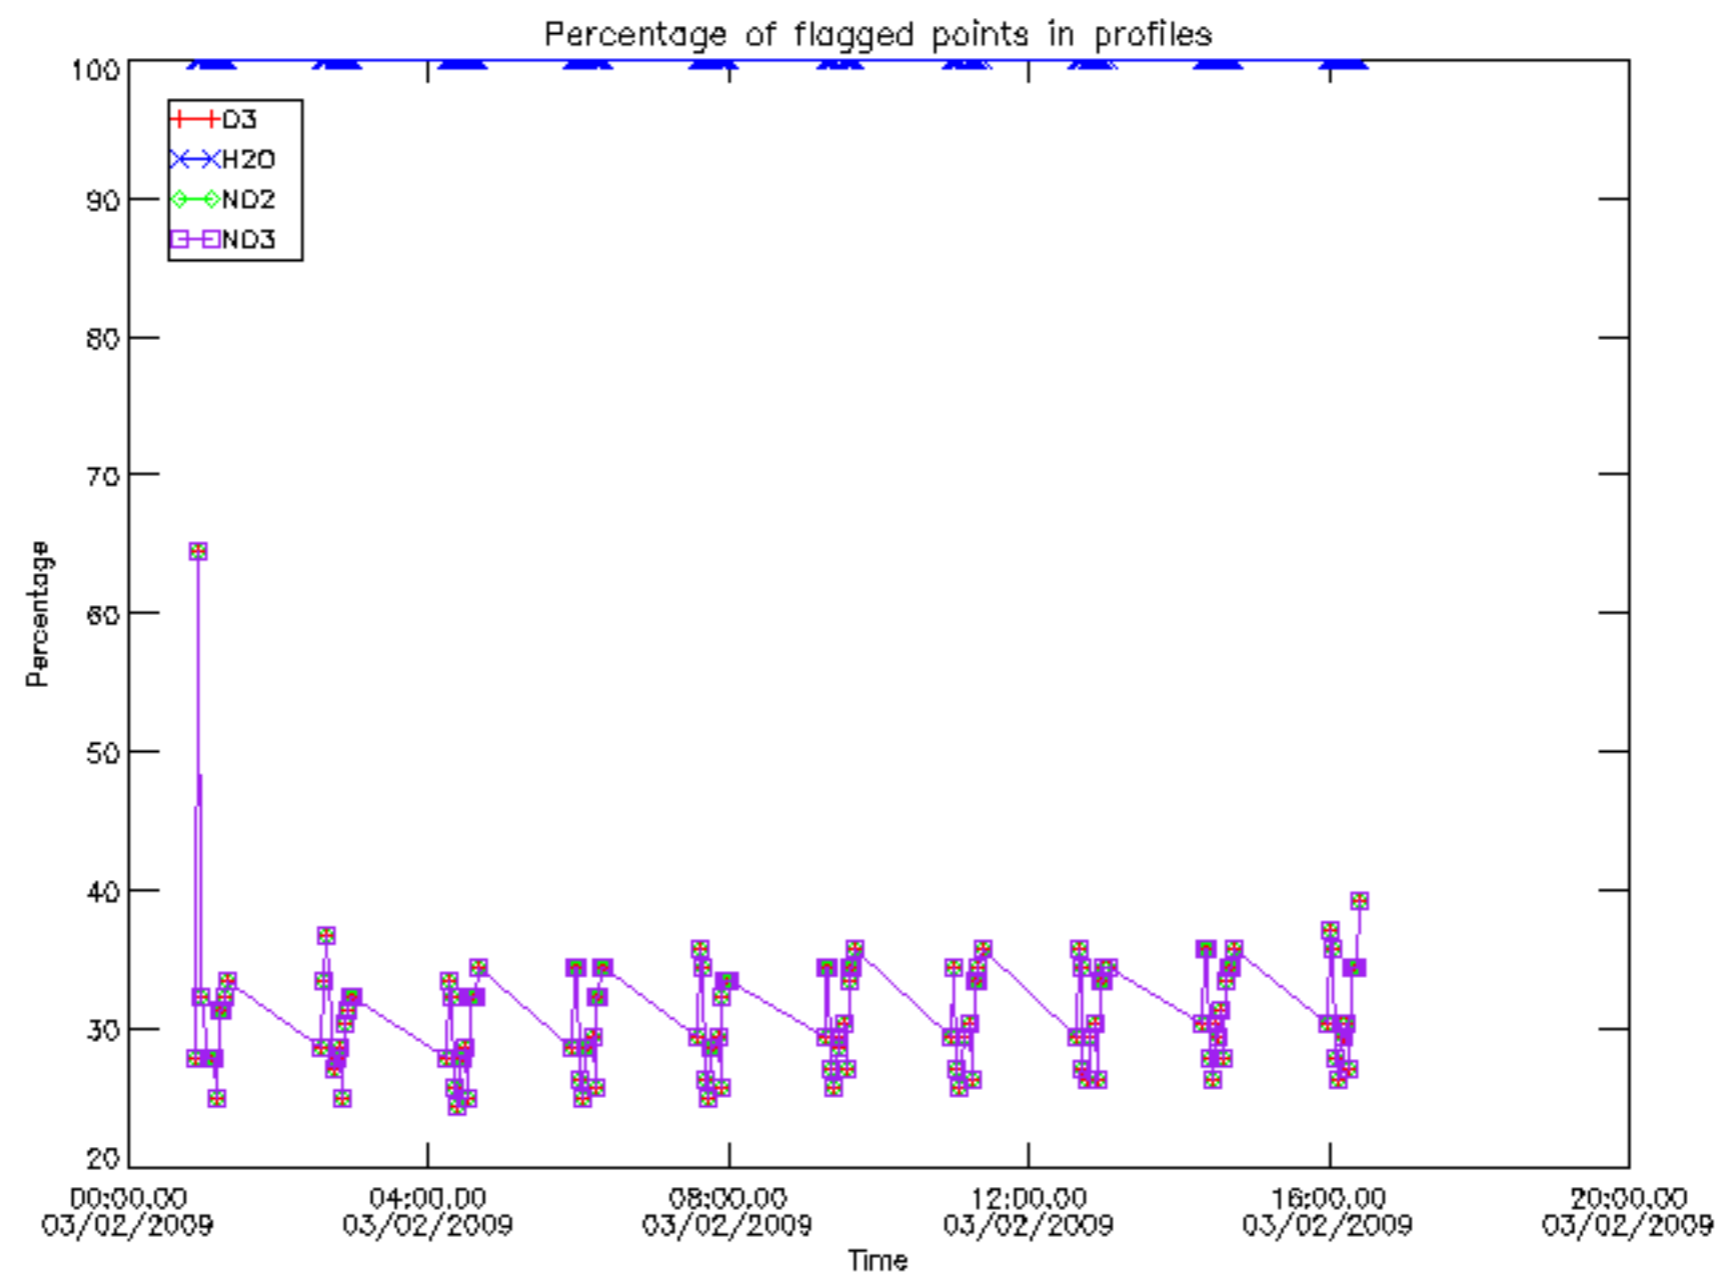

Percentage of flagged data per D3 profile

Percentage of flagged data per H2O profile