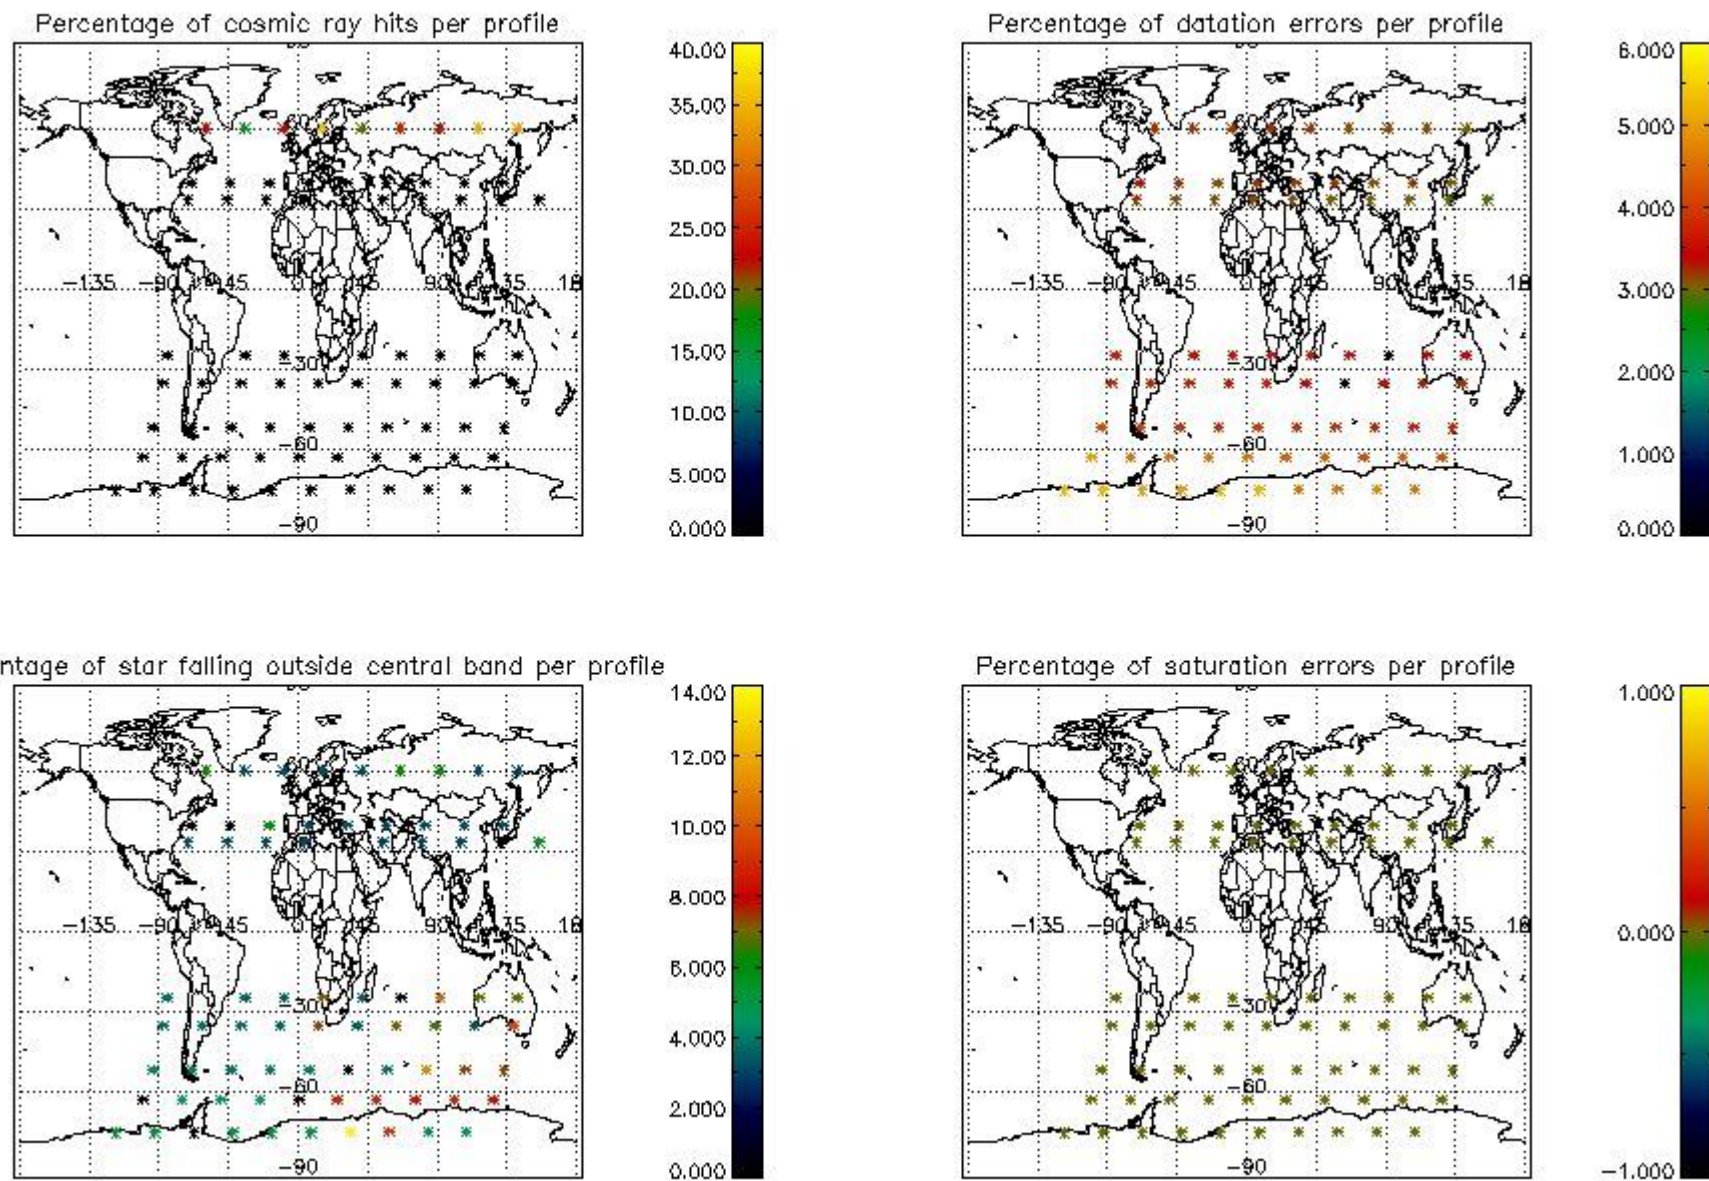

4.2.2 Plot level 1 quality information per product (world map): ENVISAT DESCENDING passes

5. Trace gas profiles

5.1 Ozone statistics based on quality of products

The final quality of the products can be "measured" using the STD (Standard Deviation) attached to every point profile. This information is written to the parameter GOM_NL__2P/NL_LOCAL_SPECIES_DENSITY/o3_std of the level 2 products. The table below shows the statistics for given STD ranges.

The statistics are given with respect to the overall valid production:

- Products without fatal errors: GOM_NL__2P/MPH/PRODUCT_ERR=0
- Valid point profile: GOM_NL__2P/NL_LOCAL_SPECIES_DENSITY/pcd(0)=0

The 'Criteria' is applied to valid points of dark limb products:

- Products in dark limb illumination condition: GOM_NL__2P/NL_SUMMARY_QUALITY/obs_ill_cond=0
- Products without fatal errors: GOM_NL__2P/MPH/PRODUCT_ERR=0
- Valid point profile: GOM_NL__2P/NL_LOCAL_SPECIES_DENSITY/pcd(0)=0

So, the table below shows the percentage of dark limb and valid observations for each criteria with respect to the overall valid daily observations.

Criteria	% of total production
All STD	56
STD < 20	9