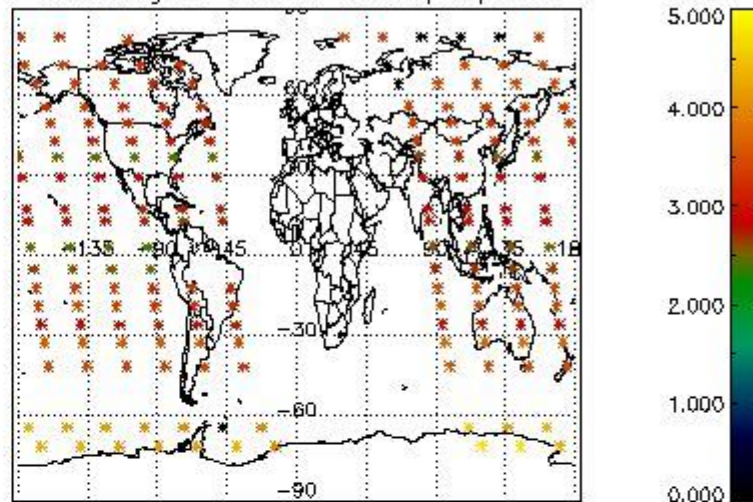

Percentage of datation errors per profile