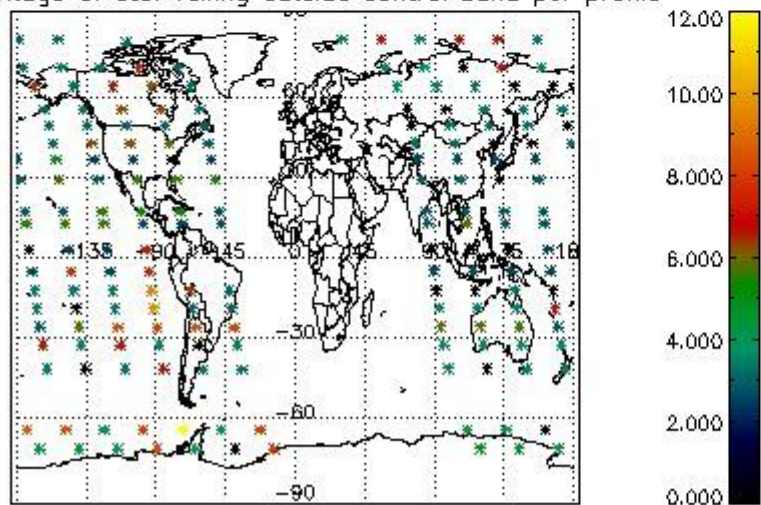

4.2.1 Plot level 1 quality information per product (world map): ENVISAT ASCENDING passes

Percentage of cosmic ray hits per profile

Percentage of datation errors per profile

Percentage of star falling outside central band per profile