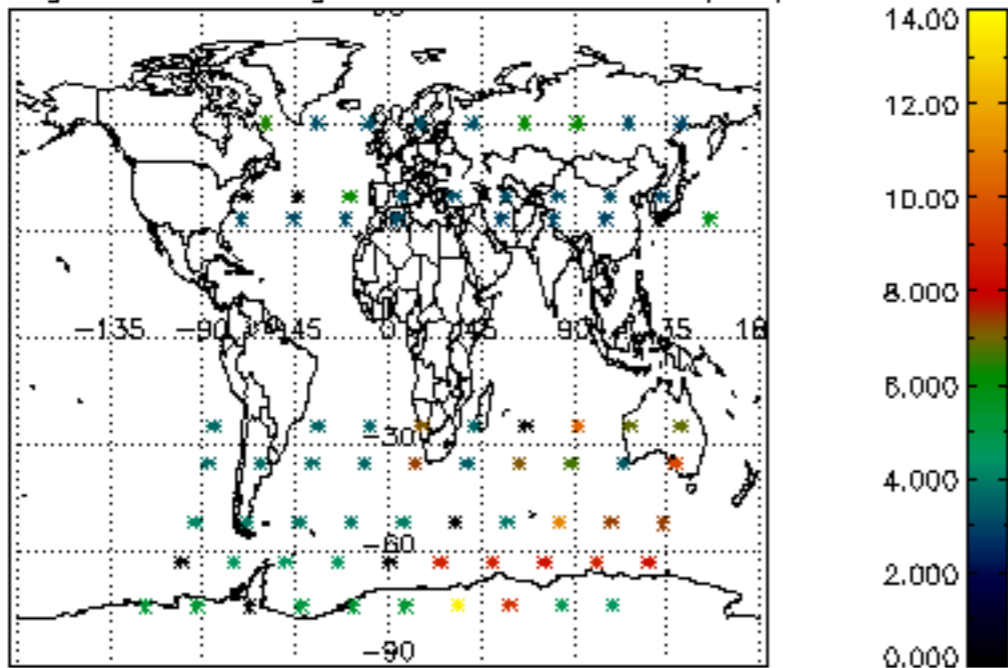

Percentage of star falling outside central band per profile