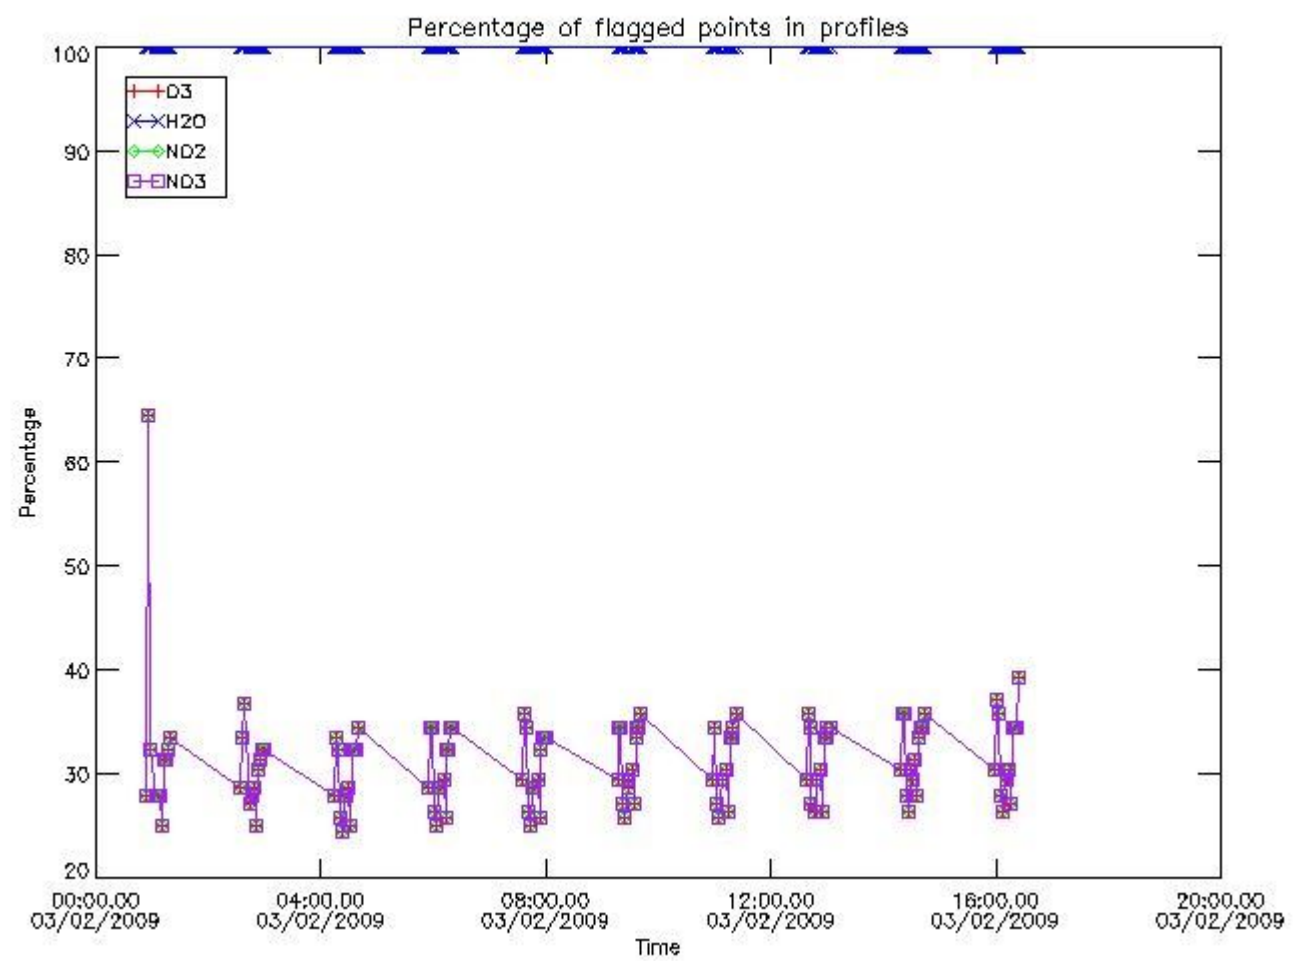

3. Quality information per product

In this section it is plotted some information contained in the Quality Summary data set of the level 2 products. Only products in dark limb conditions and without errors (error flag in the MPH set to "0") are used.

3.1 Plot quality information per product (time dependant)

3.2 Plot quality information per product (world map)