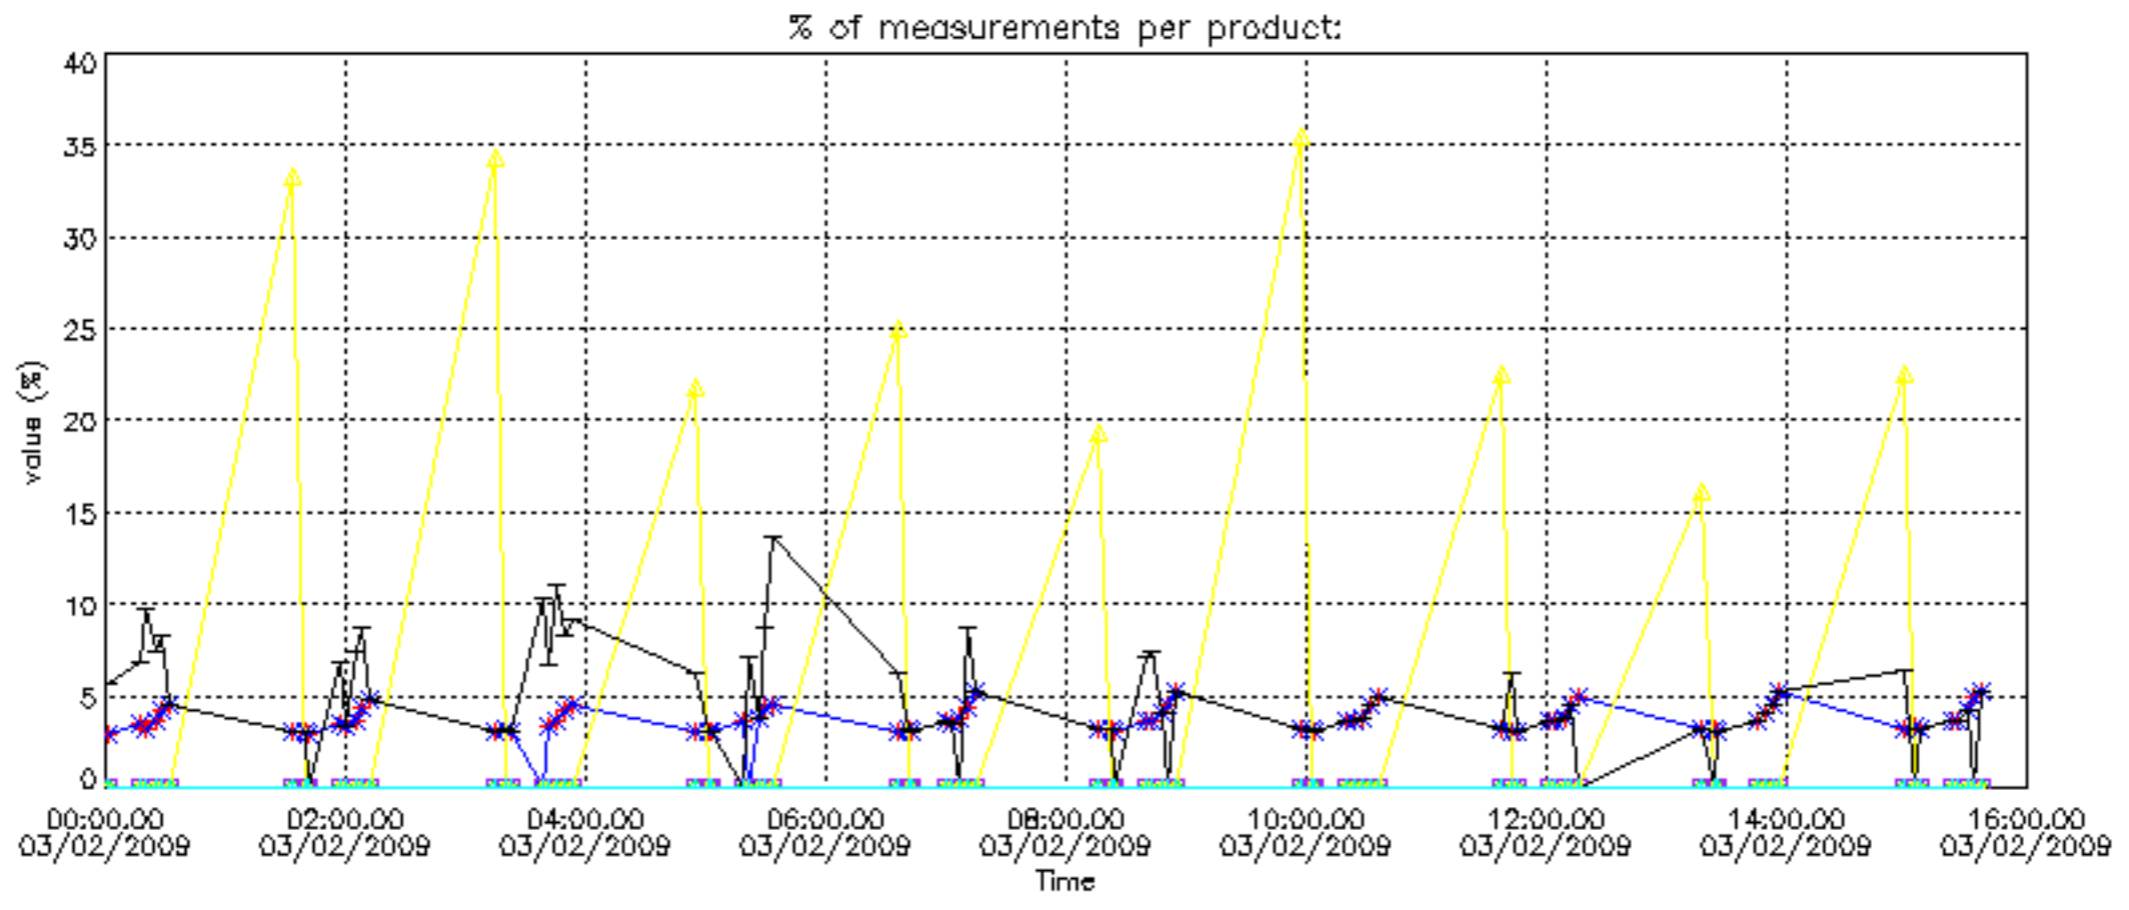

Percentage of cosmic ray hits per profile

Percentage of datation errors per profile