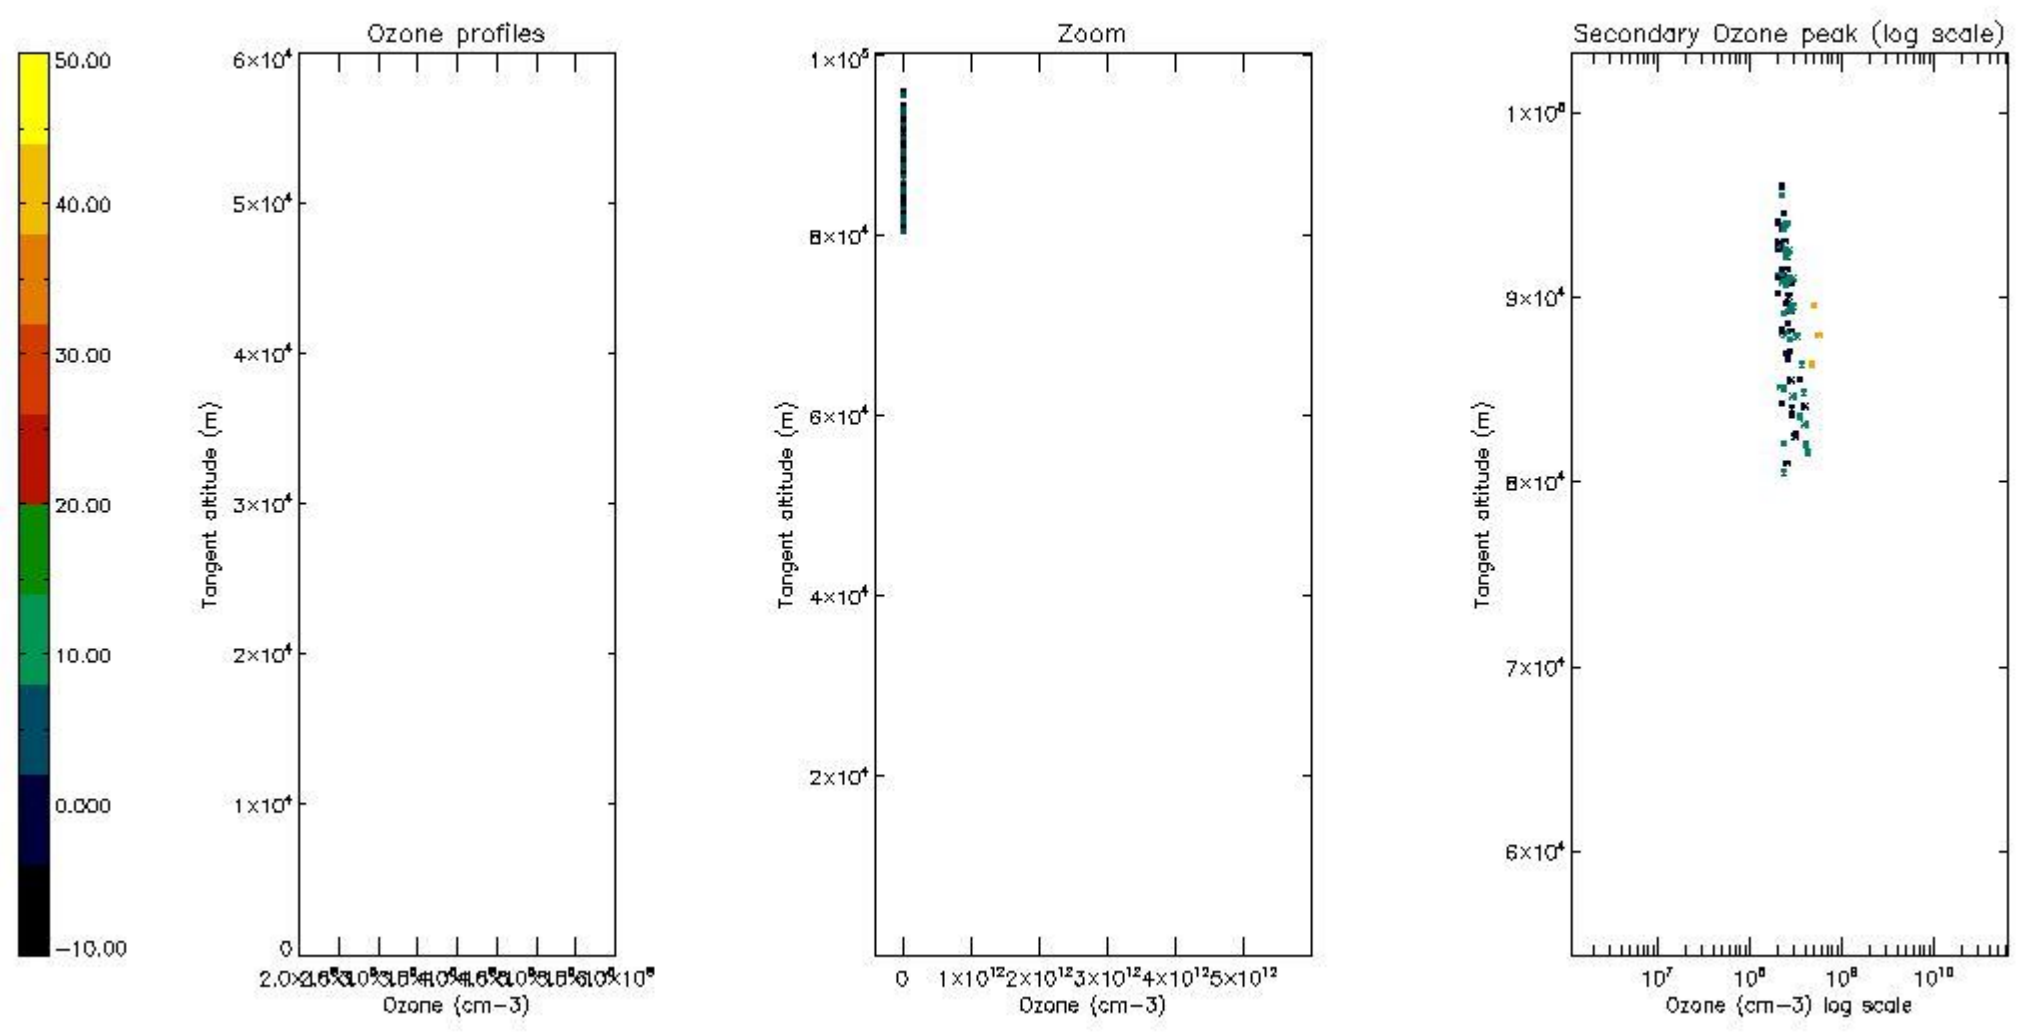

*5.4 Plot ozone profiles where STD < 10% (dark without errors)*

The colorbar represents the latitude.

*5.5 Plot ozone profiles where  $STD < 5\%$  (dark without errors)*

The colorbar represents the latitude.