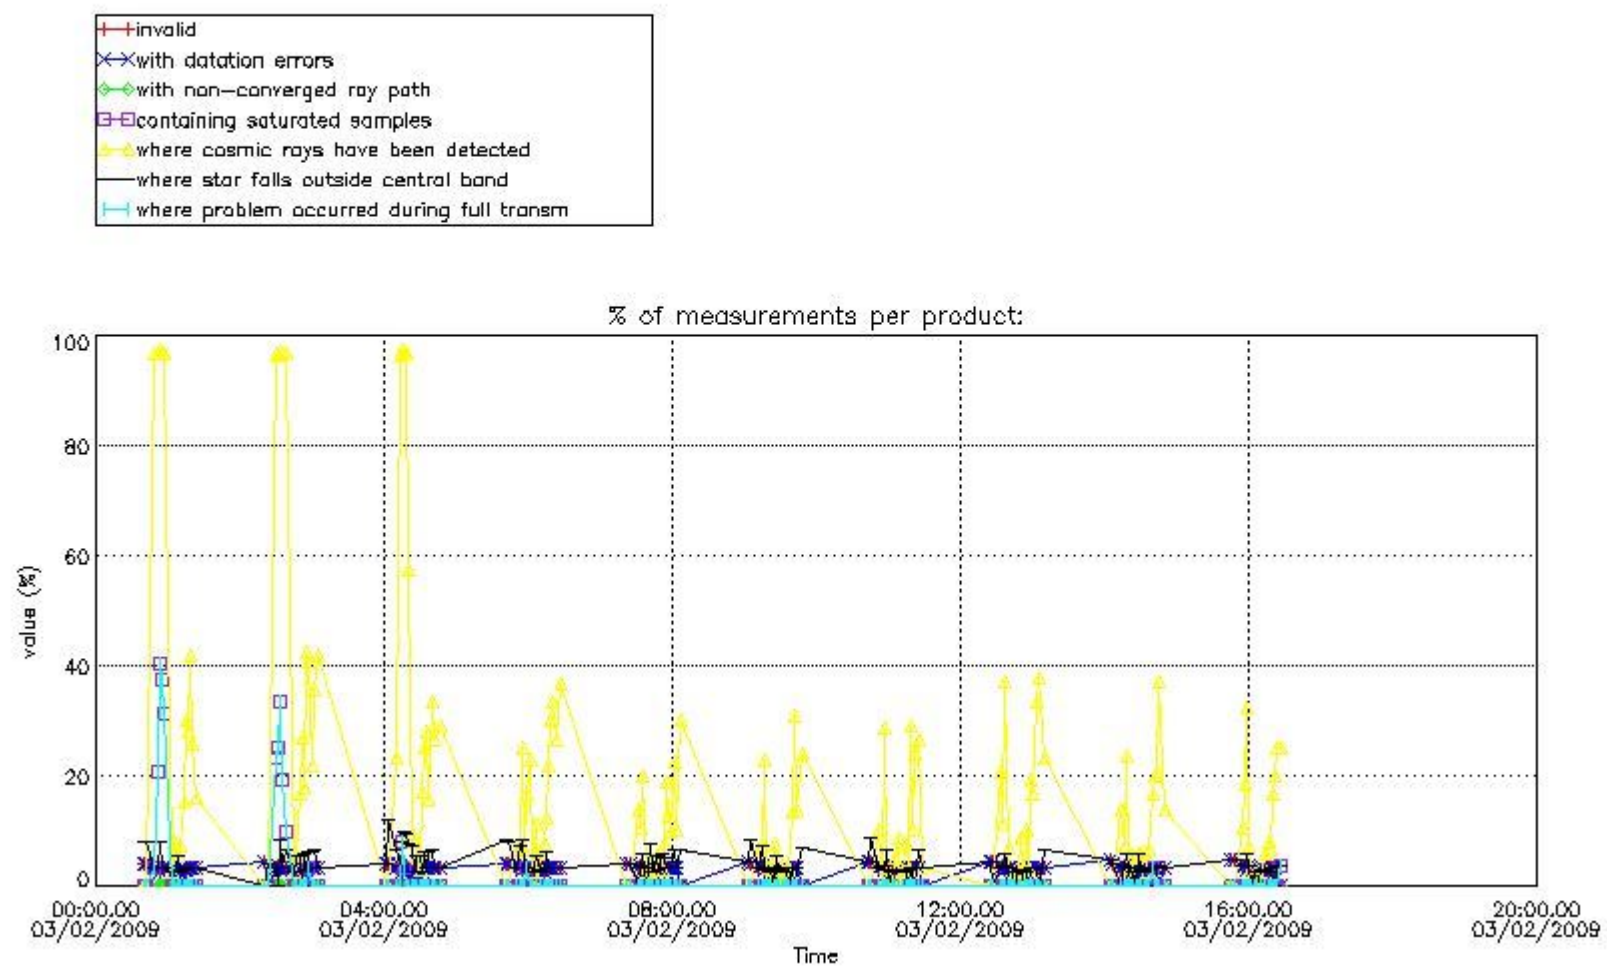

4.1.2 Plot level 1 quality information per product (time dependant): ENVI SAT DESCENDING passes