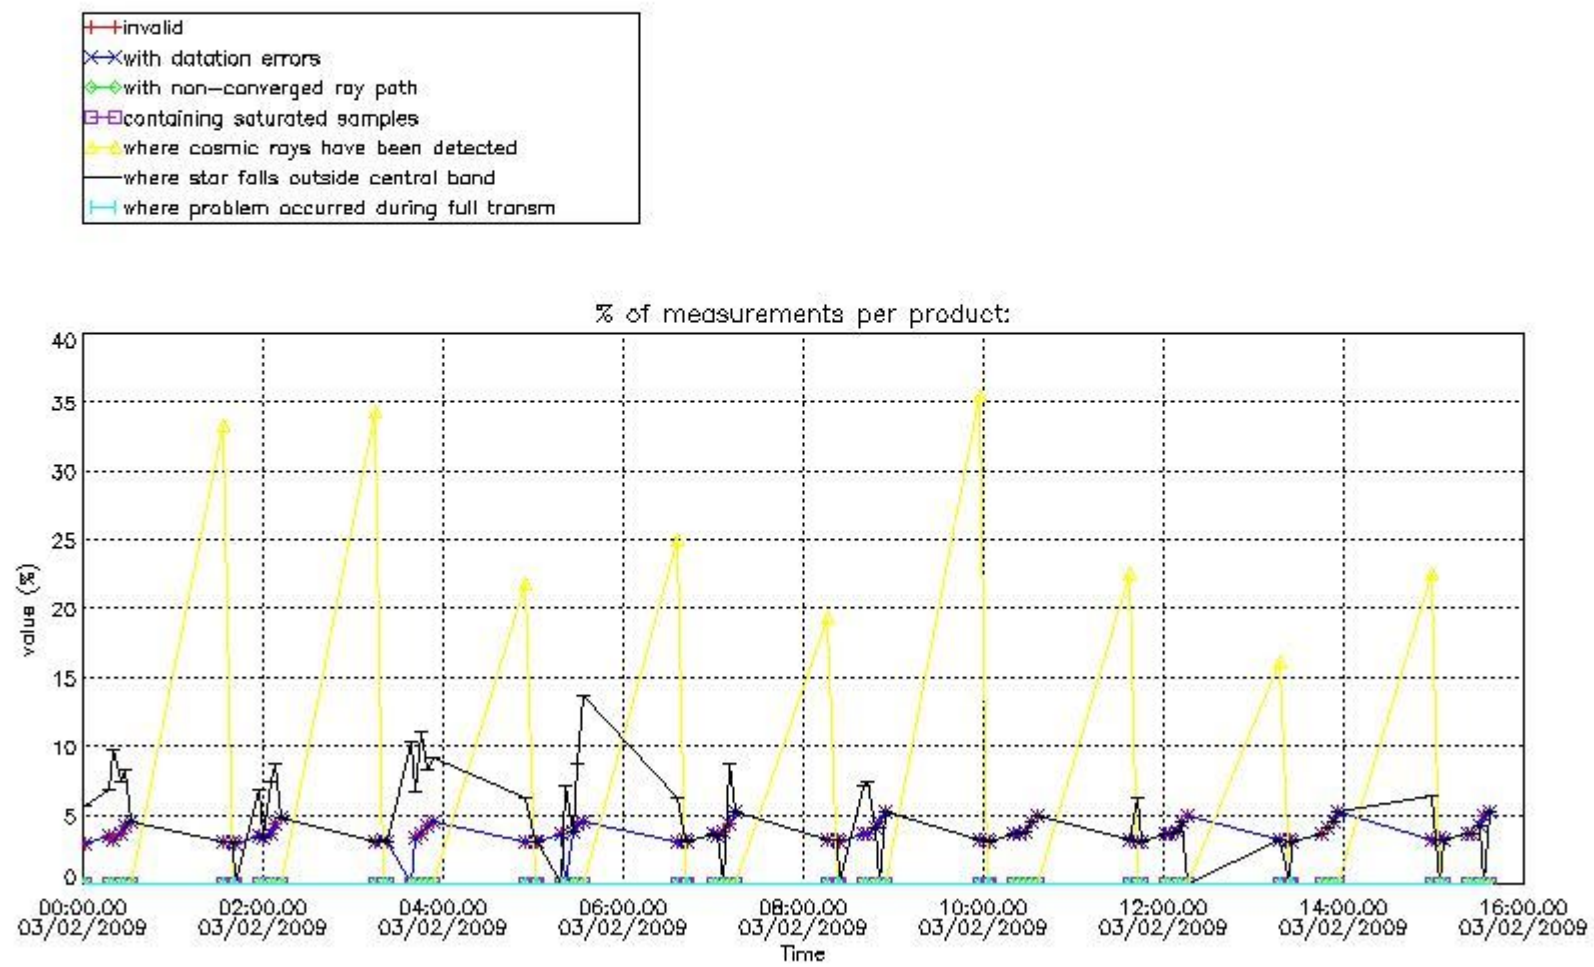

4.2 Plot quality information per product coming from level 1b processing (world map)

4.2.1 Plot level 1 quality information per product (world map): ENVISAT ASCENDING passes