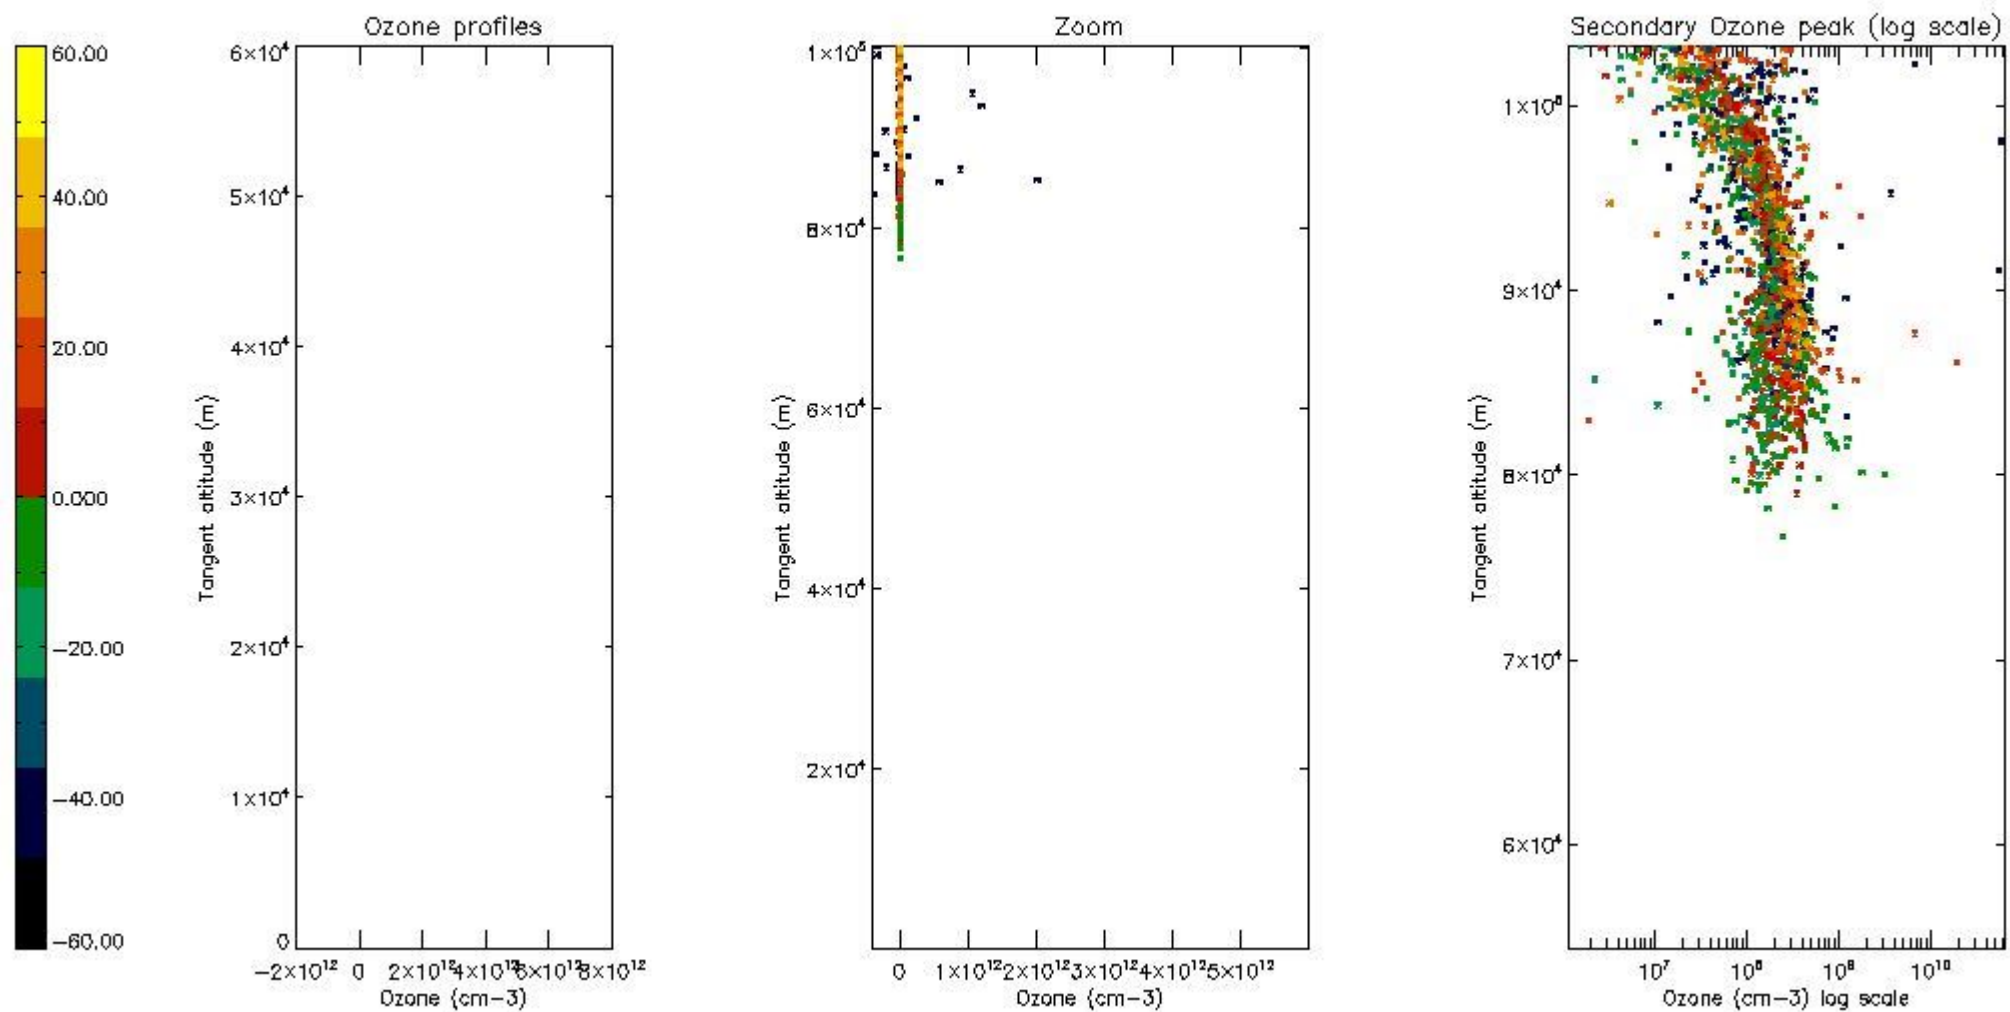

STD < 10	5
STD < 5	2

5.2 Plot ozone profiles for all STD (dark without errors)

The colorbar represents the latitude.

5.3 Plot ozone profiles where STD < 20% (dark without errors)

The colorbar represents the latitude.