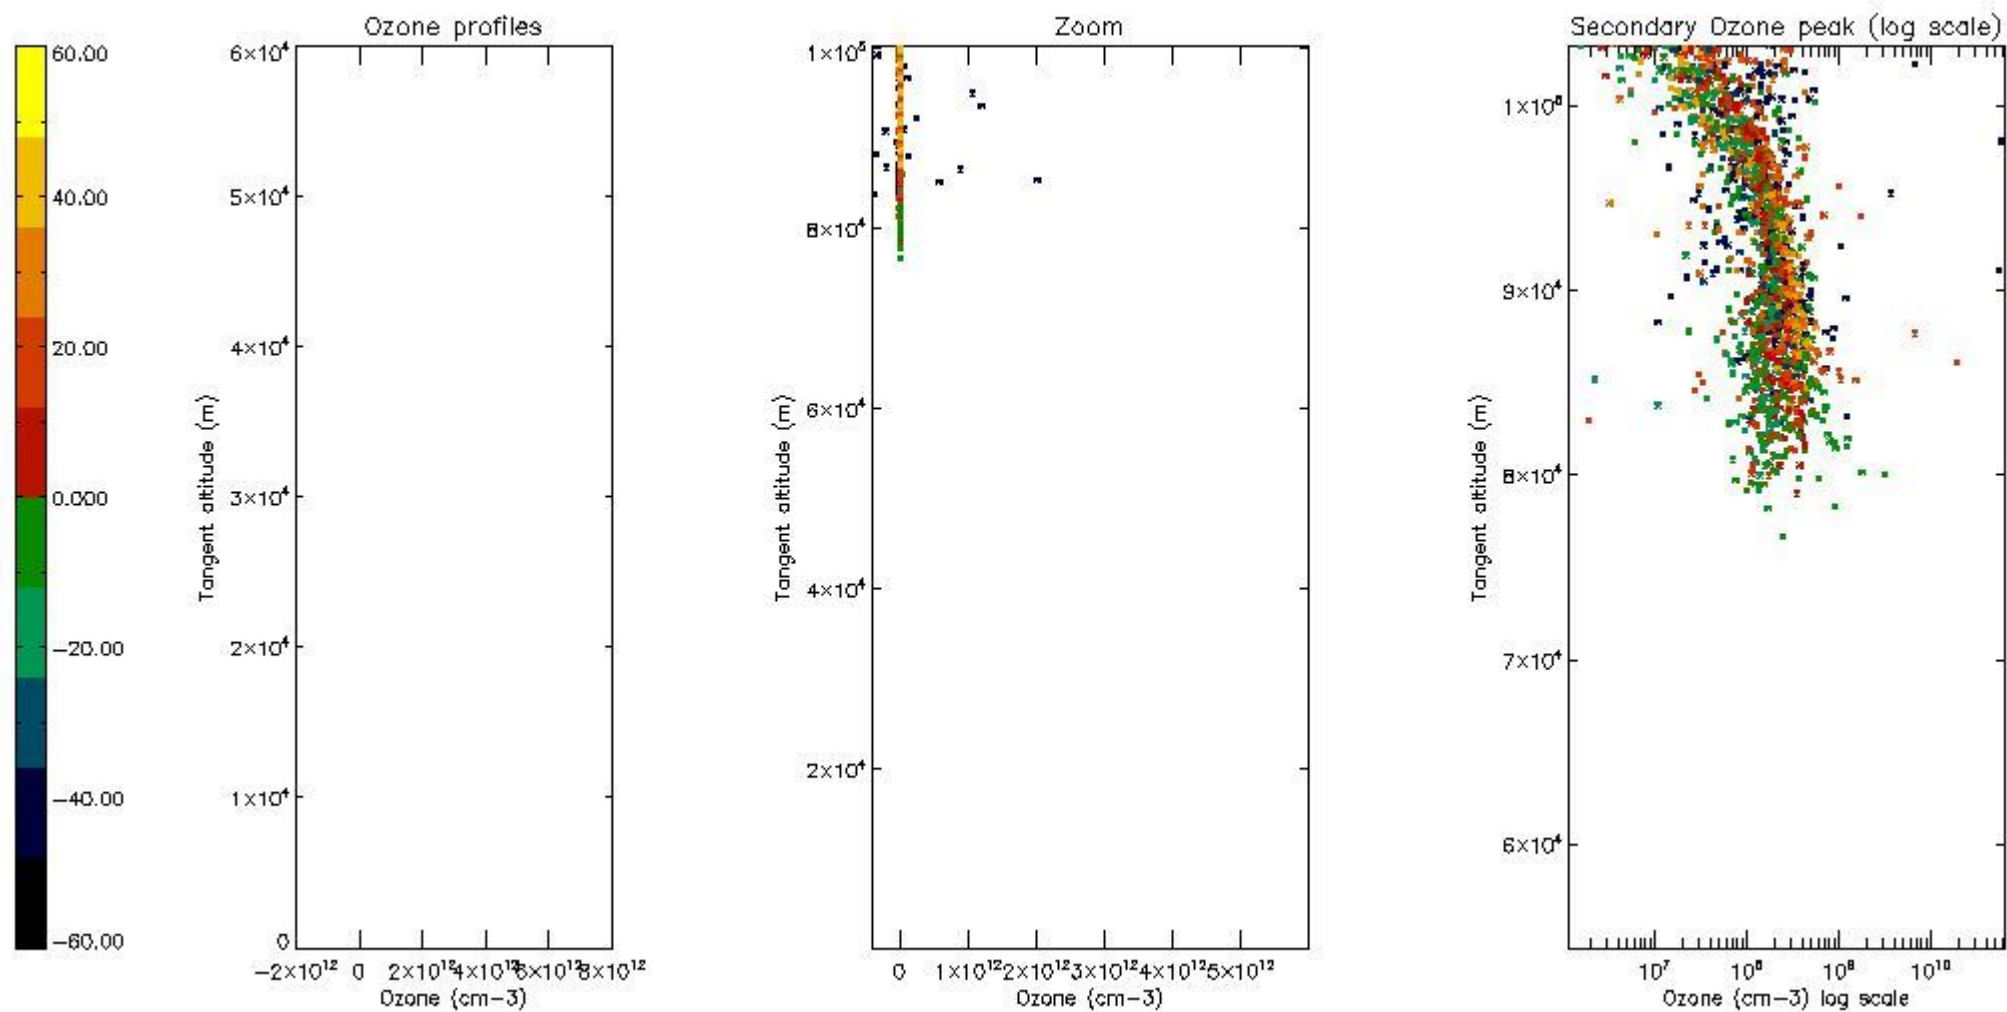

STD < 10	5
STD < 5	2

5.2 Plot ozone profiles for all STD (dark without errors)

The colorbar represents the latitude.

5.3 Plot ozone profiles where STD < 20% (dark without errors)

The colorbar represents the latitude.