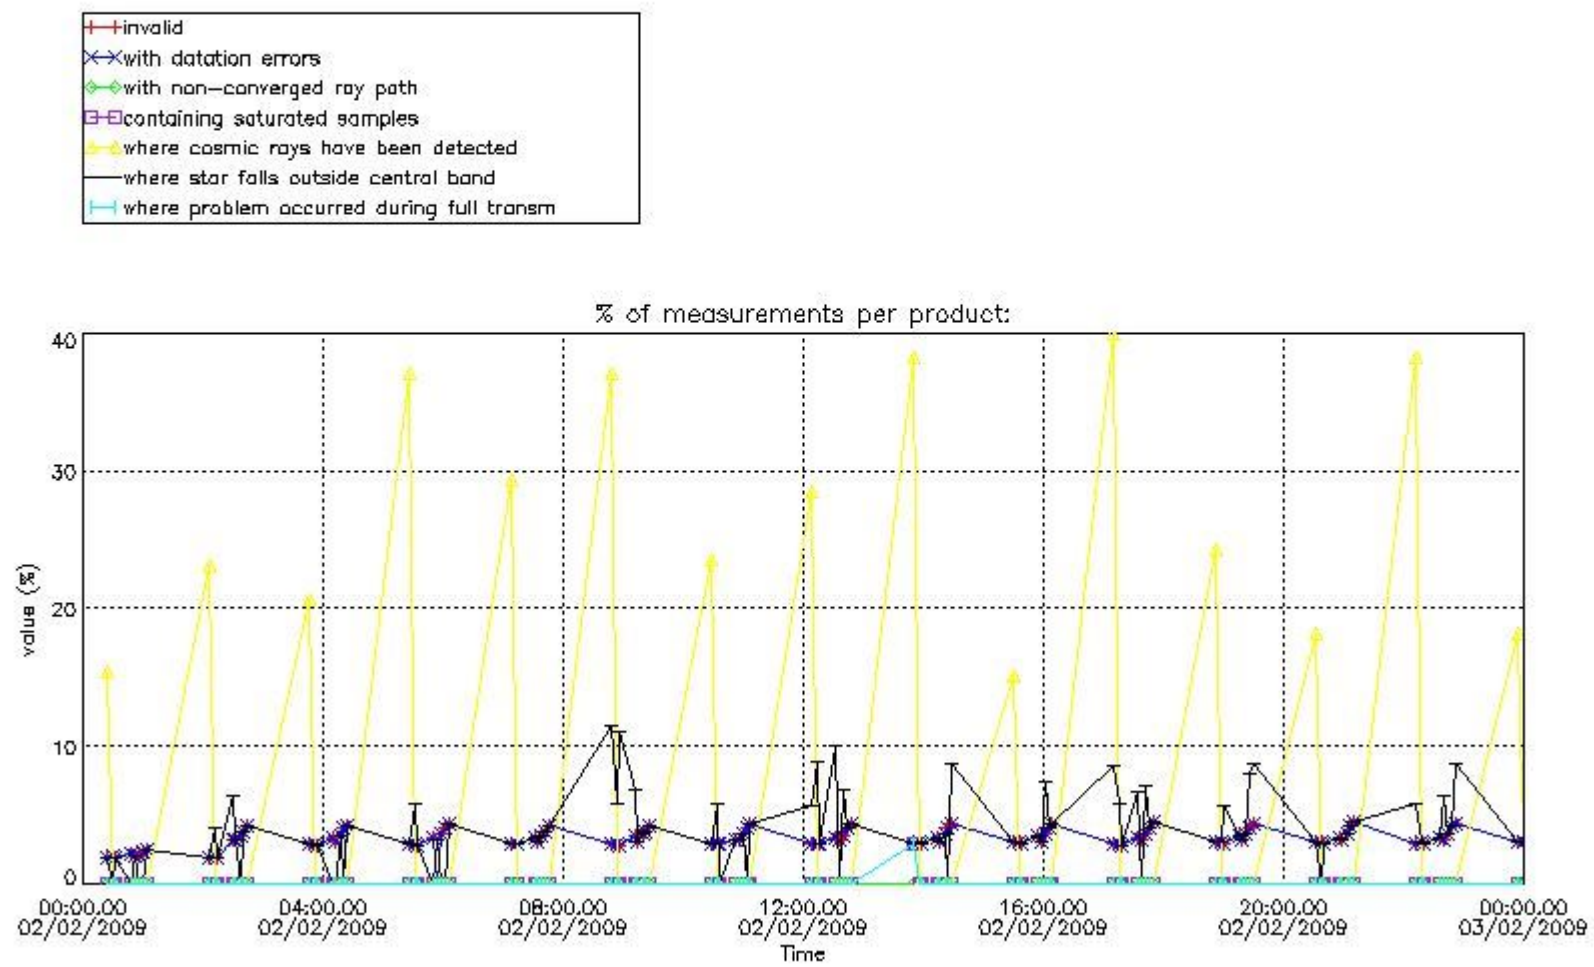

4.2 Plot quality information per product coming from level 1b processing (world map)

4.2.1 Plot level 1 quality information per product (world map): ENVISAT ASCENDING passes