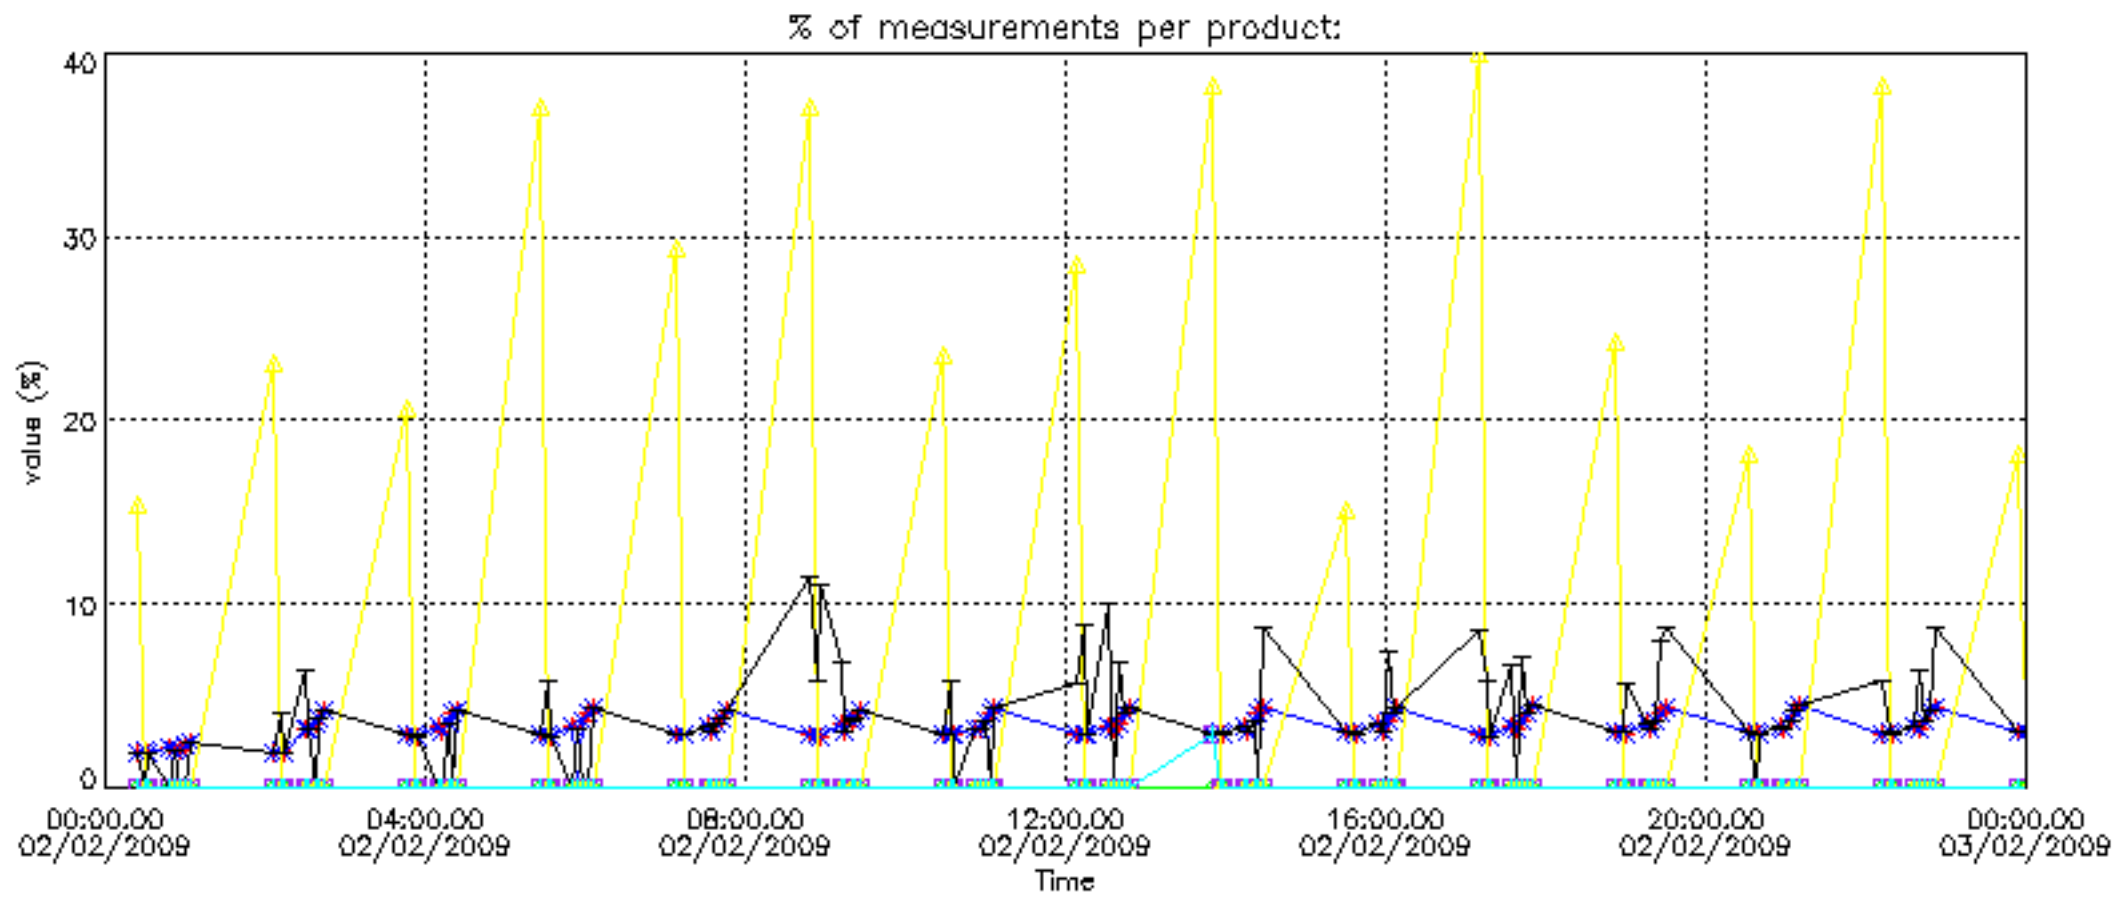

Percentage of cosmic ray hits per profile

Percentage of datation errors per profile