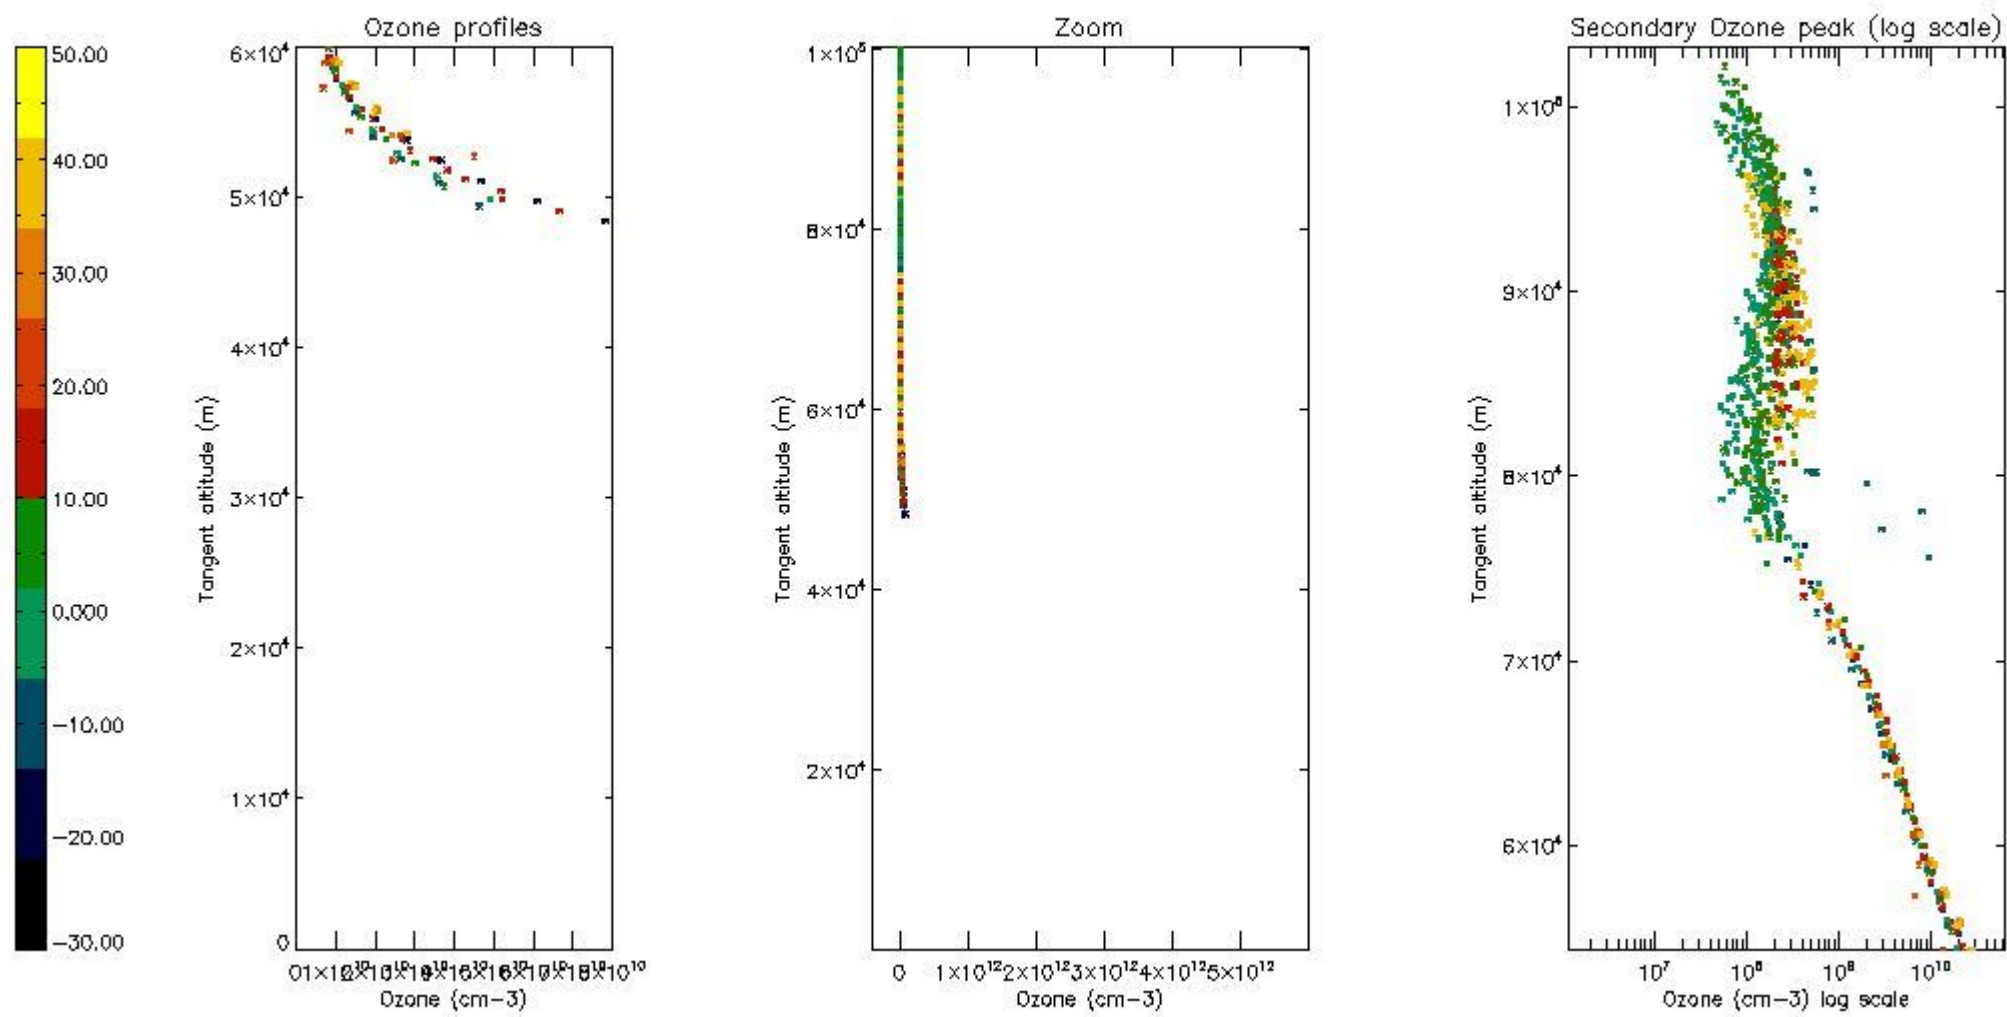

STD < 10	7
STD < 5	3

5.2 Plot ozone profiles for all STD (dark without errors)

The colorbar represents the latitude.

5.3 Plot ozone profiles where STD < 20% (dark without errors)

The colorbar represents the latitude.

5.4 Plot ozone profiles where STD < 10% (dark without errors)

The colorbar represents the latitude.

5.5 Plot ozone profiles where STD < 5% (dark without errors)

The colorbar represents the latitude.

5.6 Plot NO₂ profiles for all STD (dark without errors)