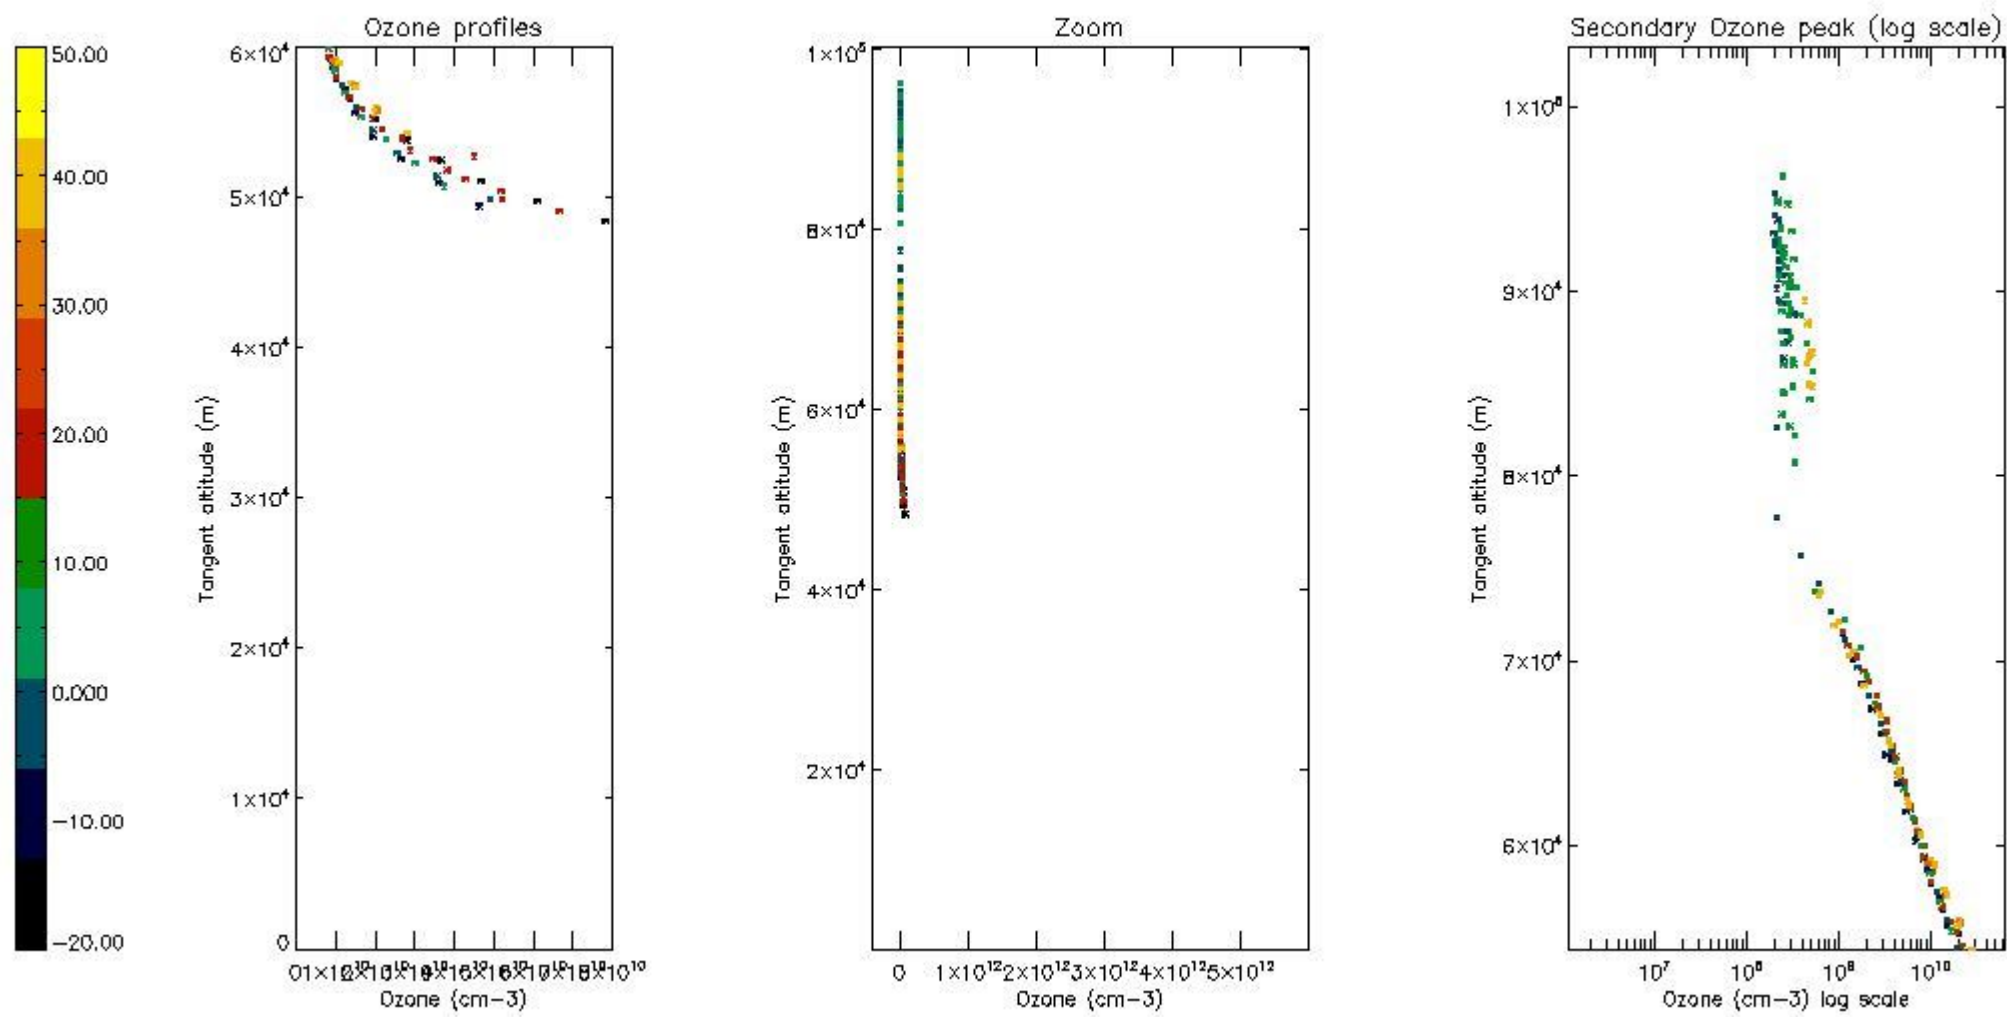

5.6 Plot NO₂ profiles for all STD (dark without errors)

The colorbar represents the latitude.