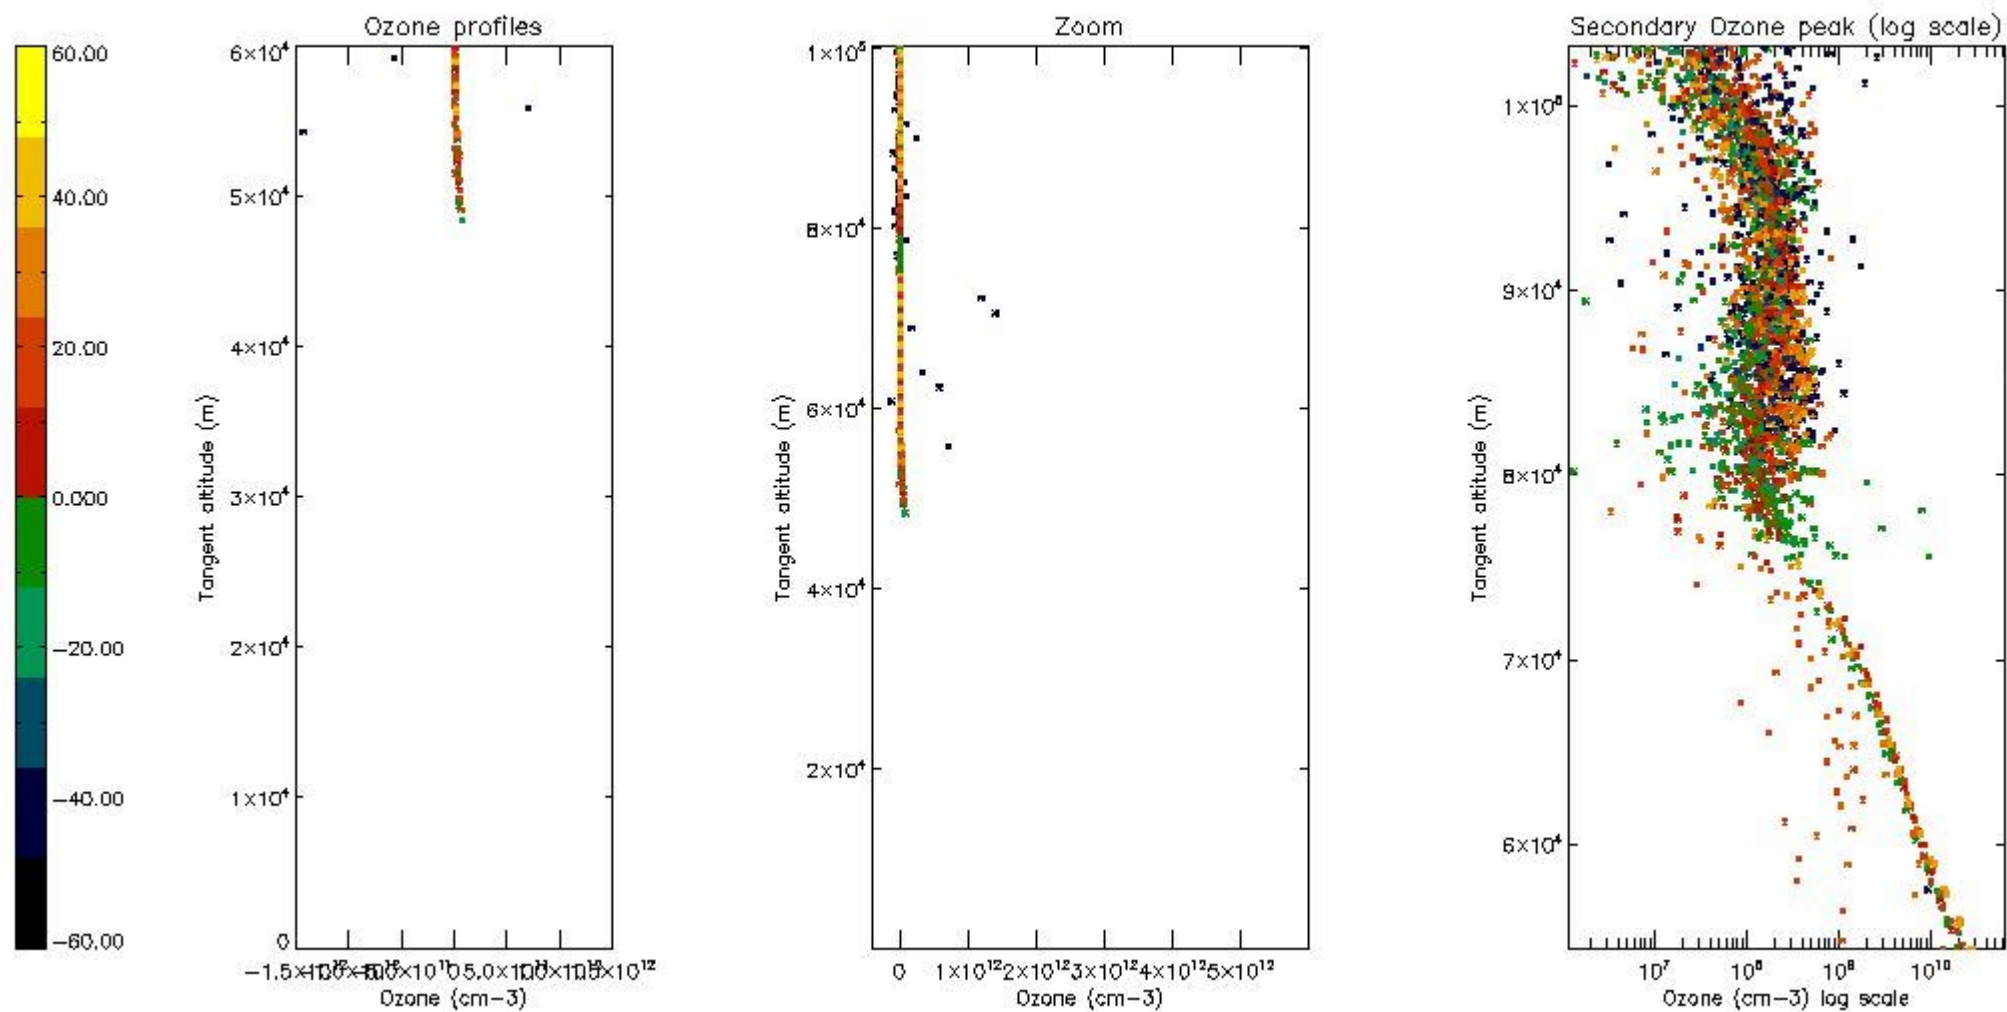

STD < 10	7
STD < 5	3

5.2 Plot ozone profiles for all STD (dark without errors)

The colorbar represents the latitude.

5.3 Plot ozone profiles where STD < 20% (dark without errors)

The colorbar represents the latitude.