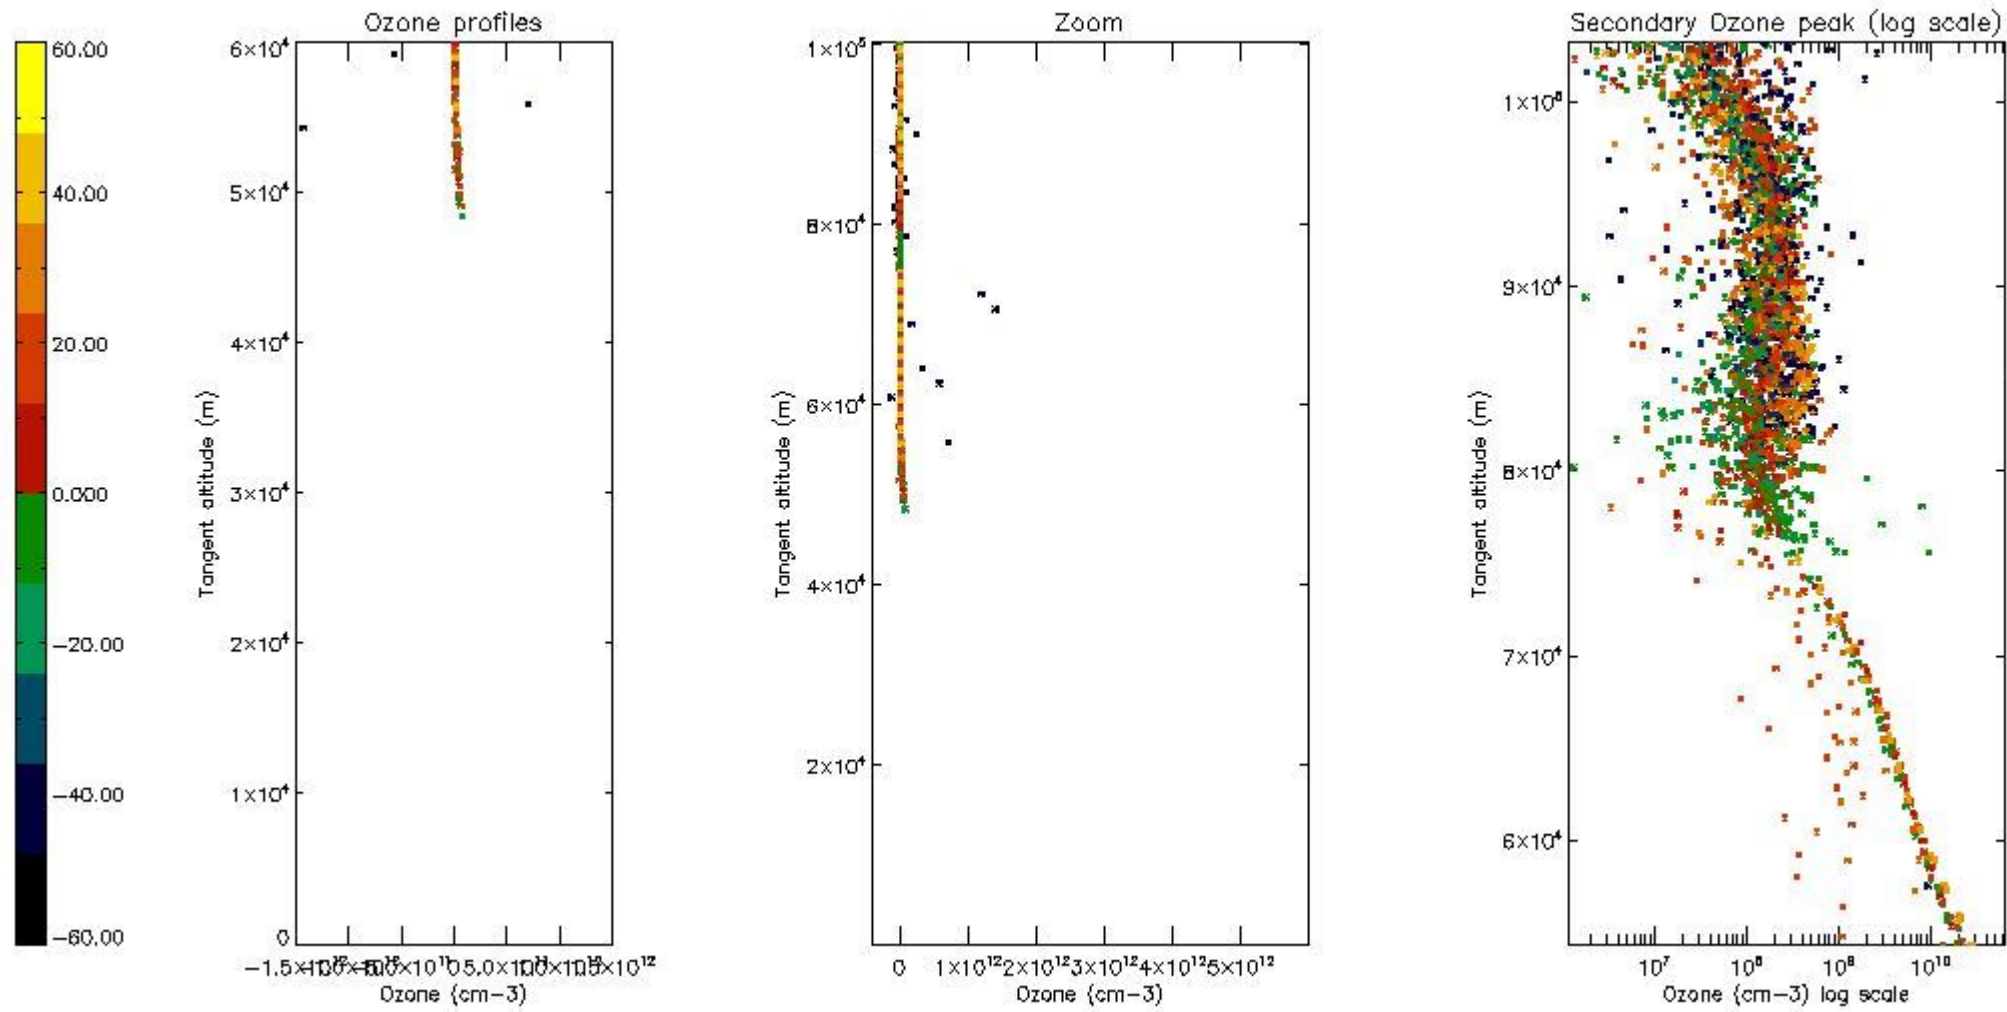

STD < 10	7
STD < 5	3

5.2 Plot ozone profiles for all STD (dark without errors)

The colorbar represents the latitude.

5.3 Plot ozone profiles where STD < 20% (dark without errors)

The colorbar represents the latitude.