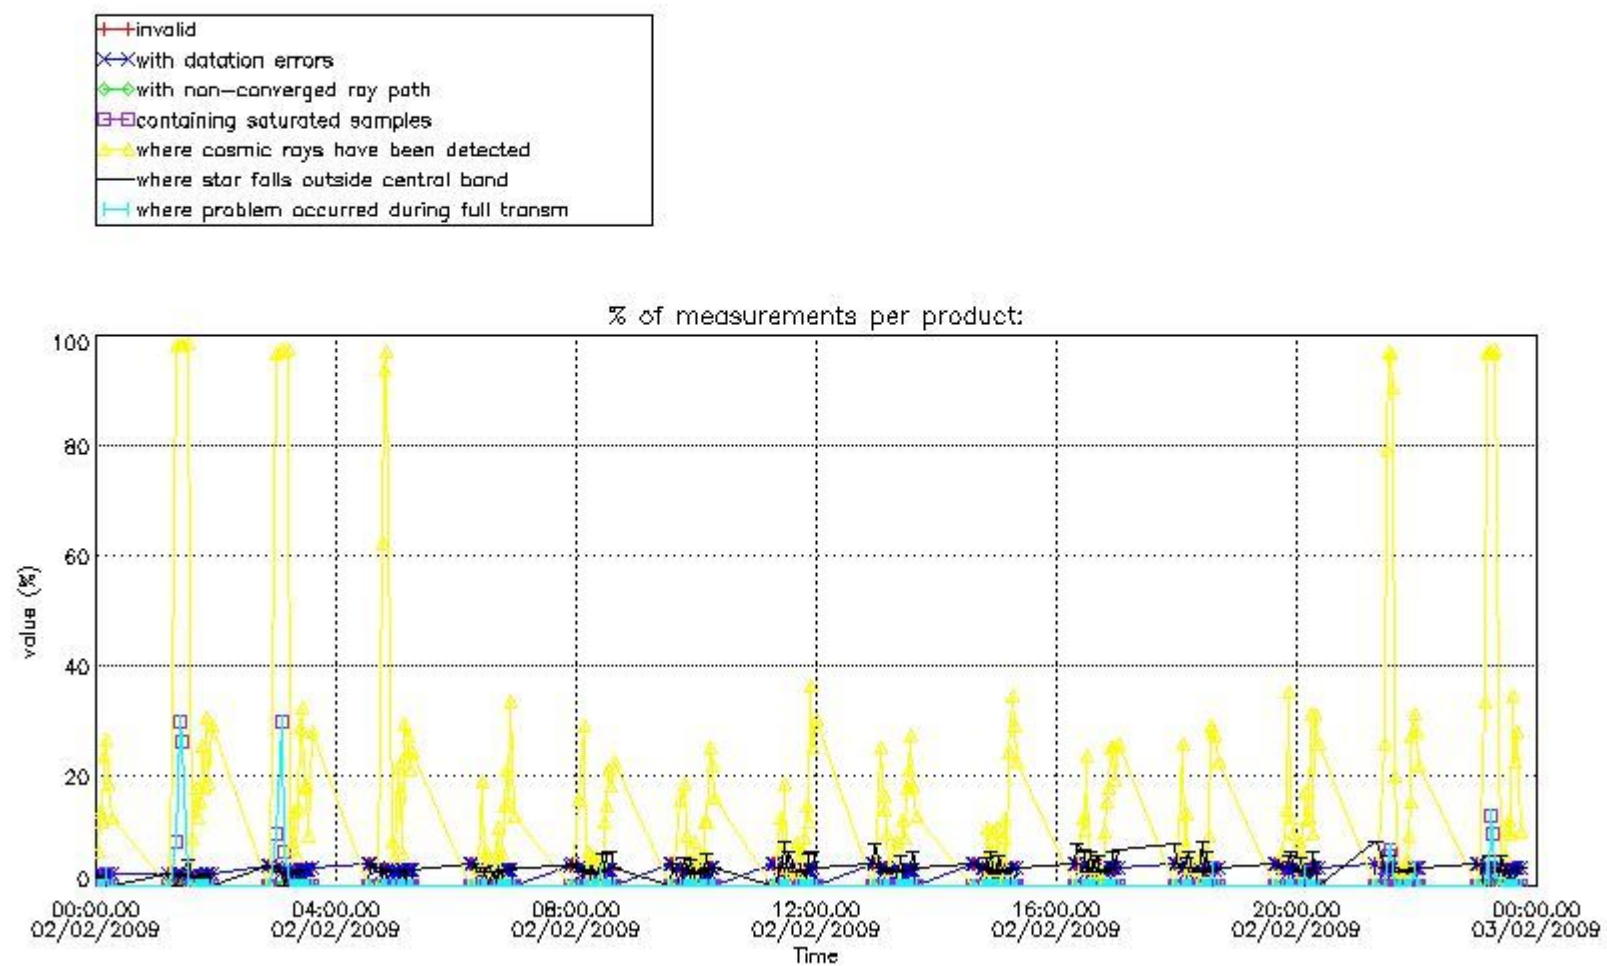

4.1.2 Plot level 1 quality information per product (time dependant): ENVI SAT DESCENDING passes