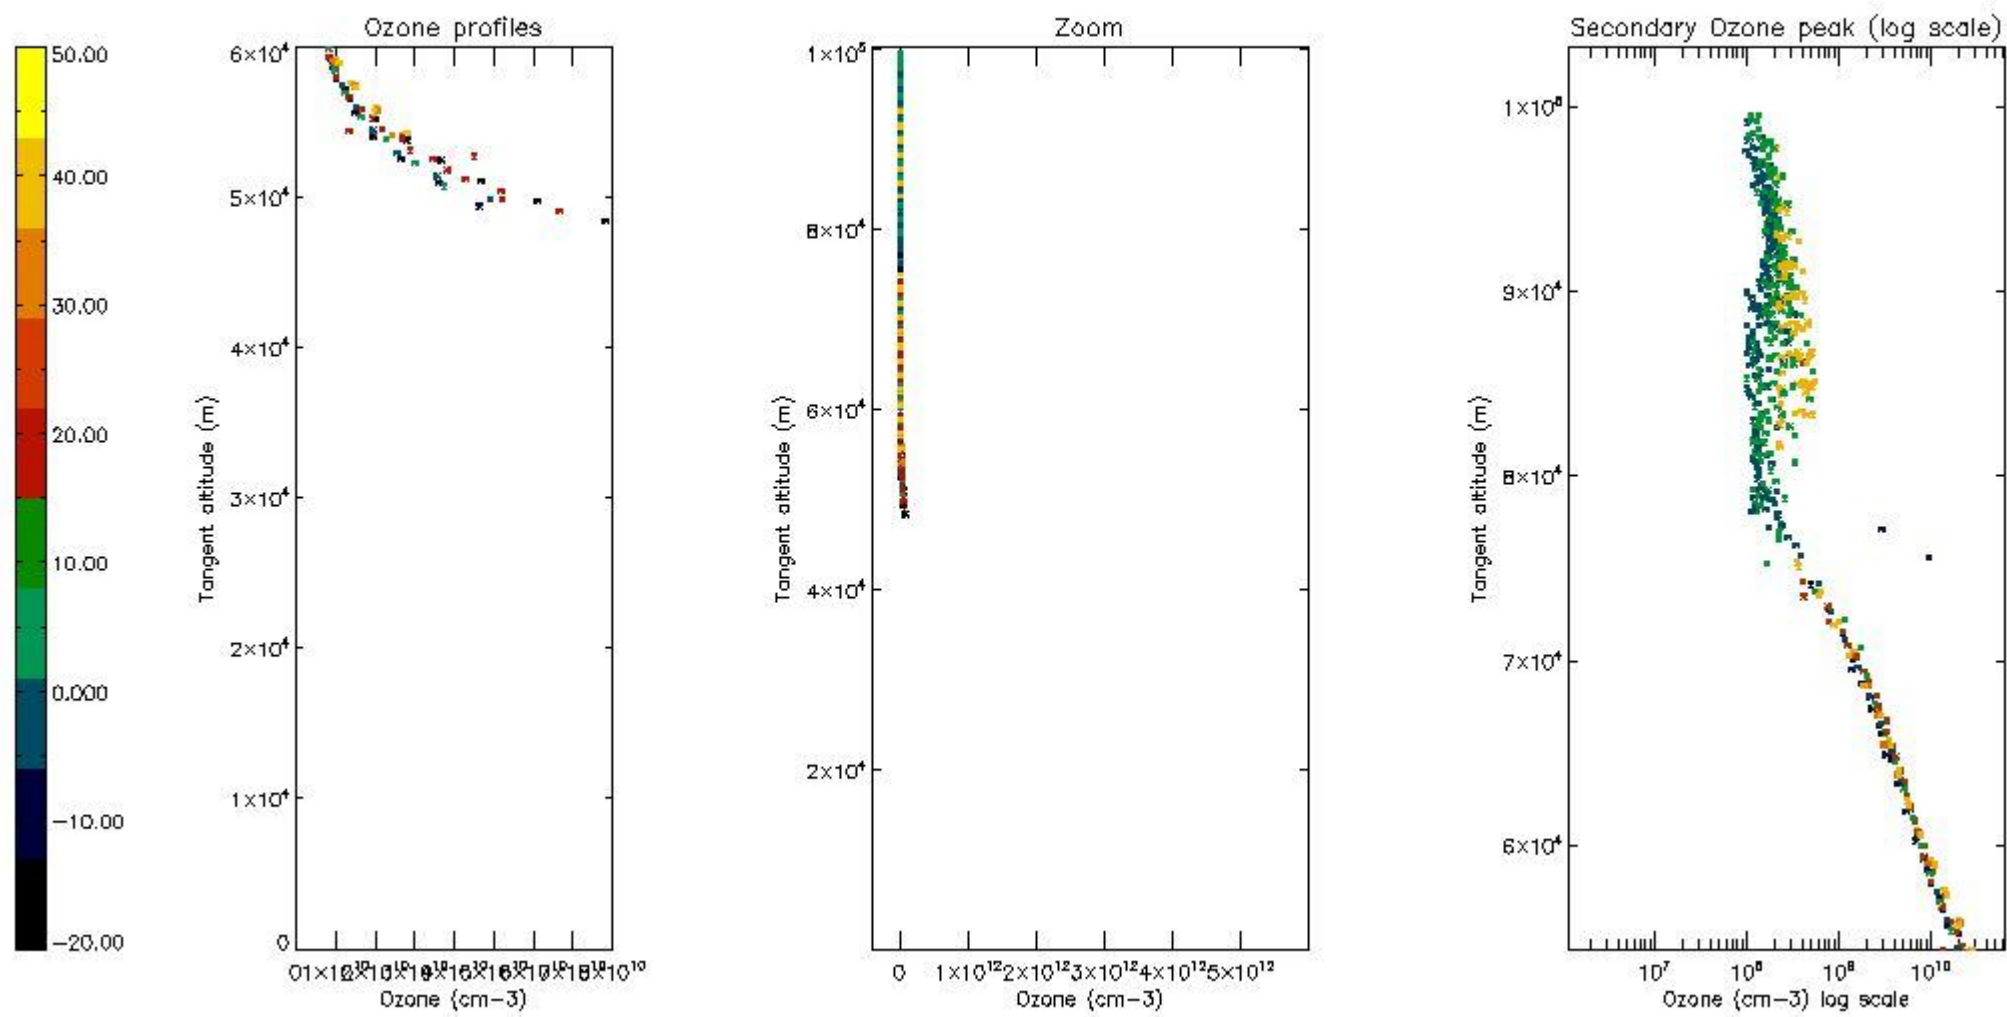

5.5 Plot ozone profiles where STD < 5% (dark without errors)

The colorbar represents the latitude.