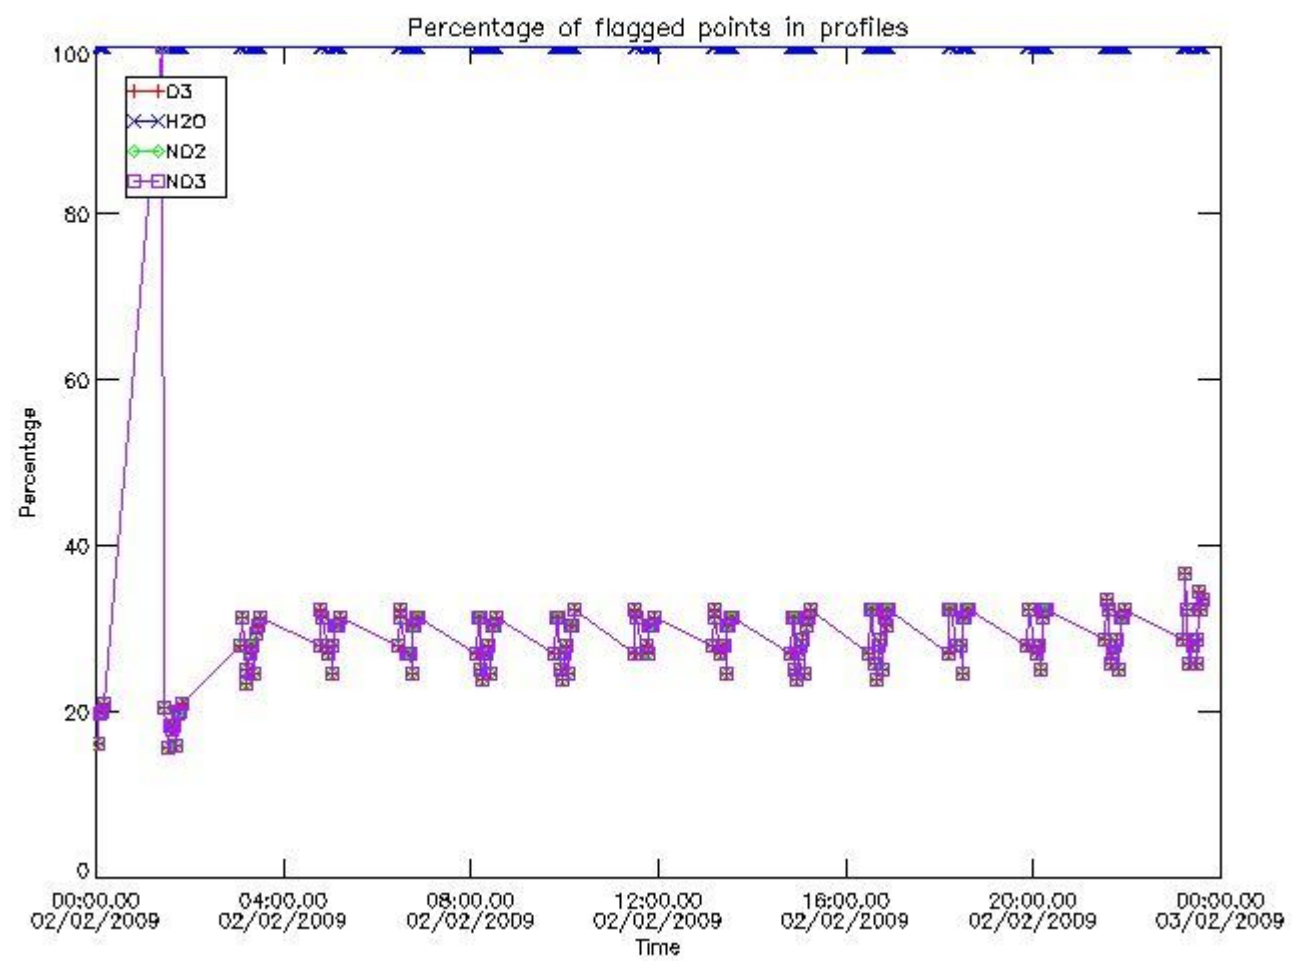

3. Quality information per product

In this section it is plotted some information contained in the Quality Summary data set of the level 2 products. Only products in dark limb conditions and without errors (error flag in the MPH set to "0") are used.

3.1 Plot quality information per product (time dependant)

3.2 Plot quality information per product (world map)