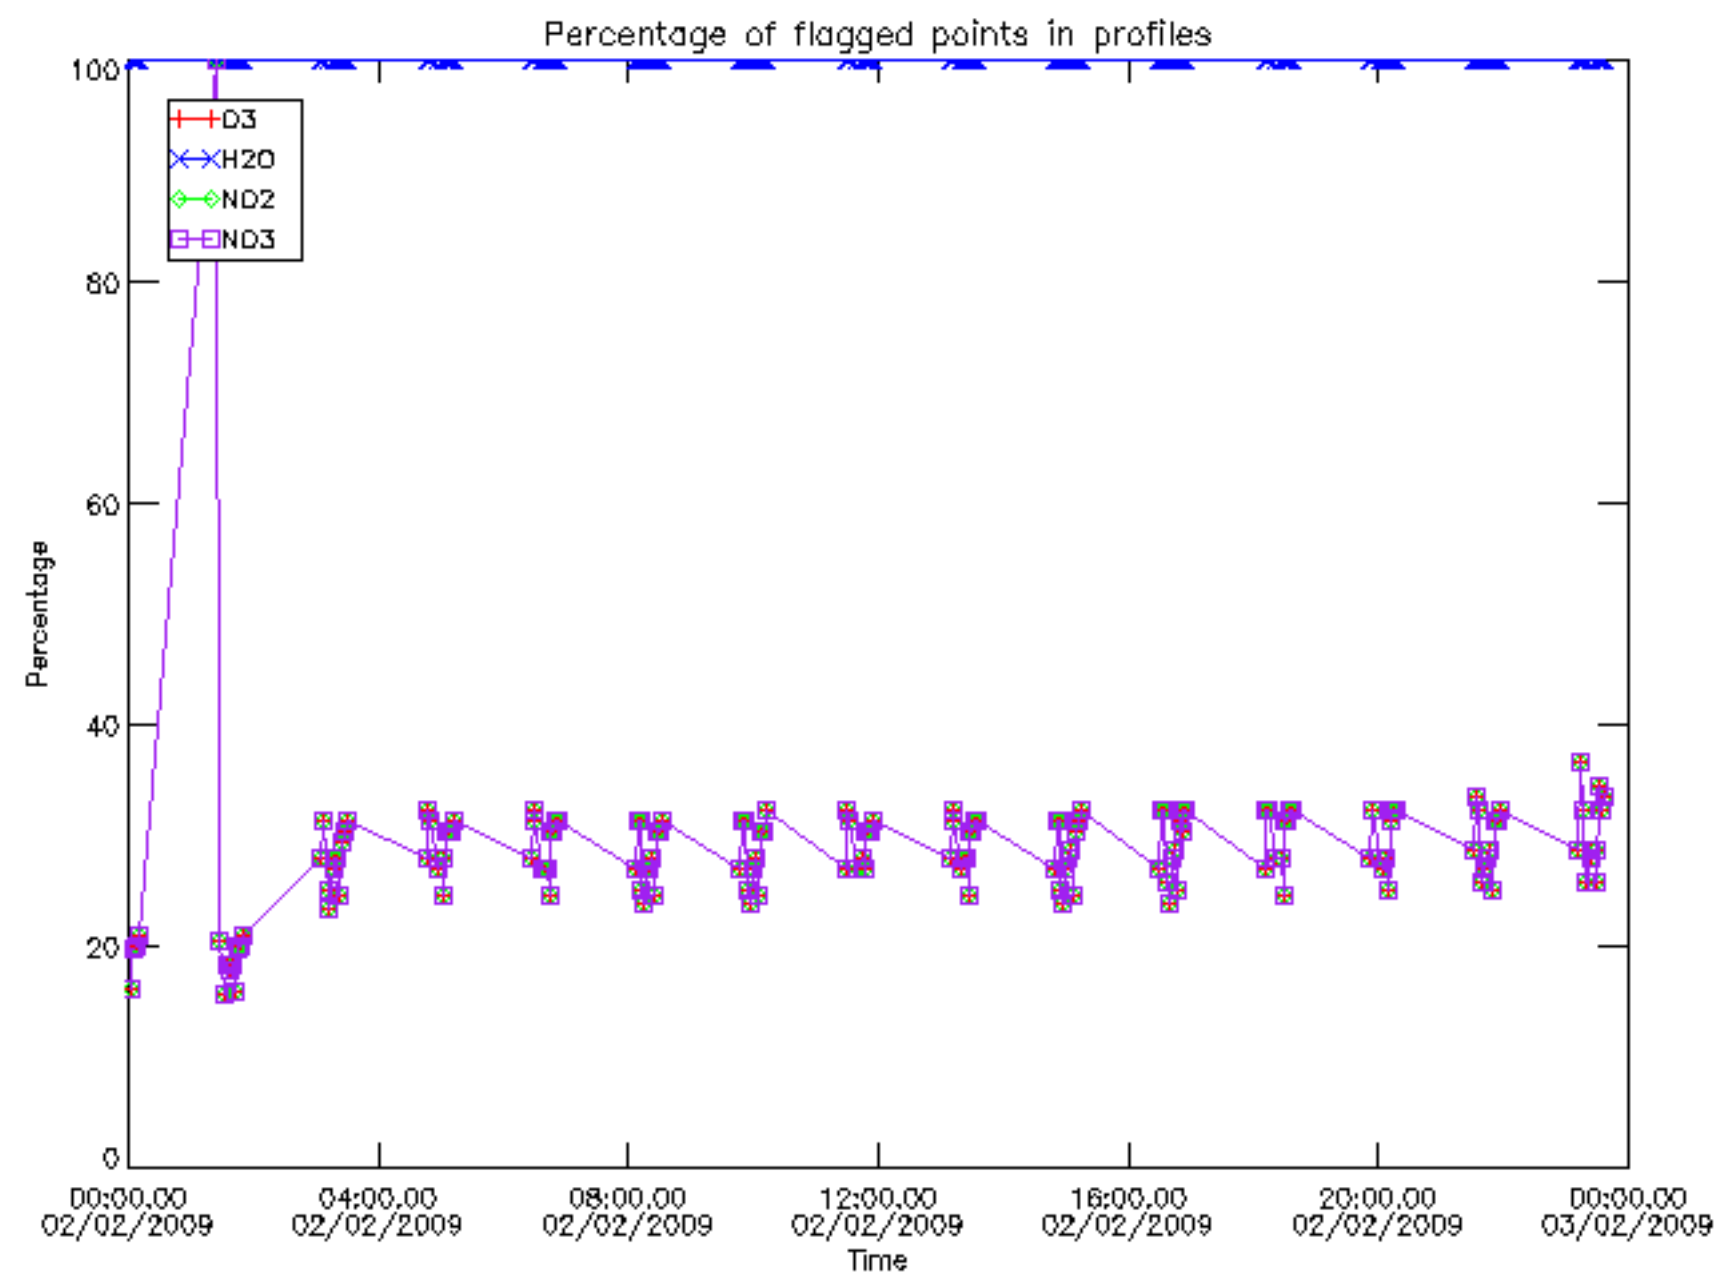

Percentage of flagged data per D3 profile

Percentage of flagged data per H2O profile