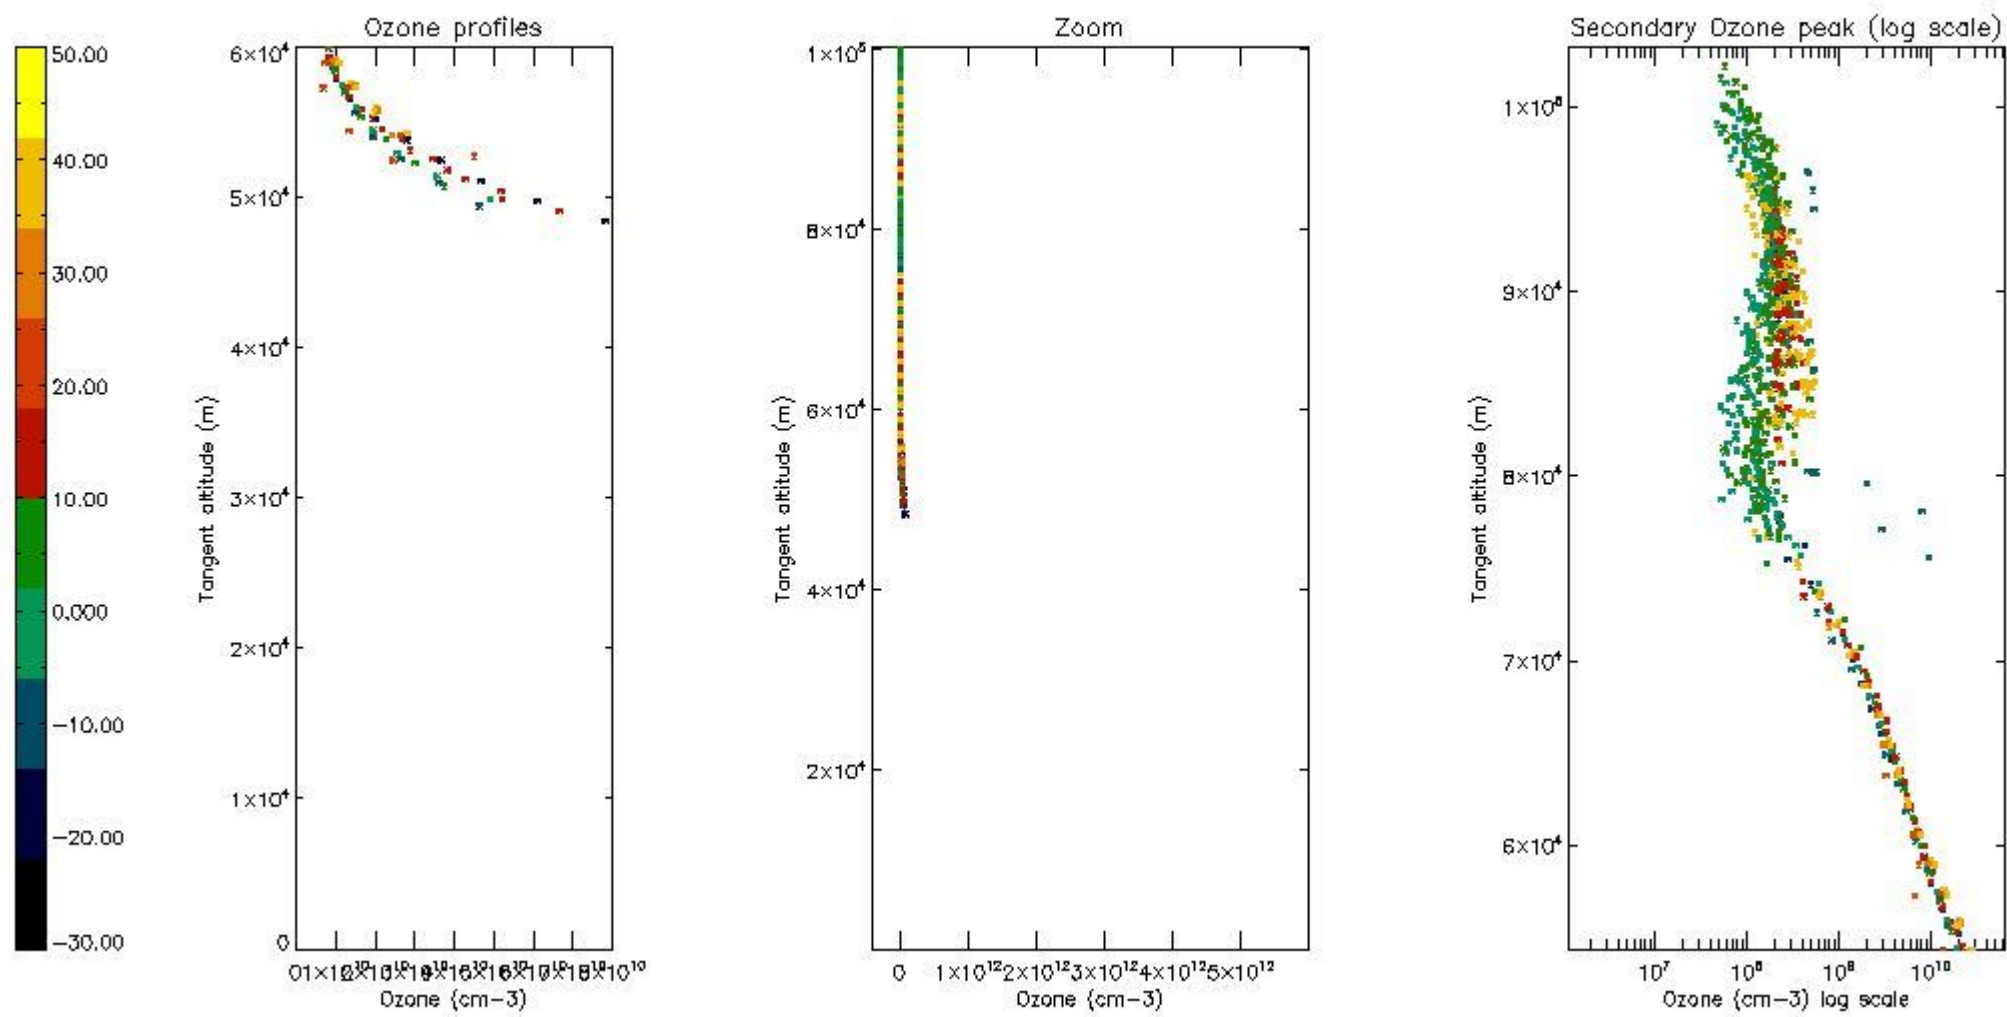

STD < 10	7
STD < 5	3

5.2 Plot ozone profiles for all STD (dark without errors)

The colorbar represents the latitude.

5.3 Plot ozone profiles where STD < 20% (dark without errors)

The colorbar represents the latitude.