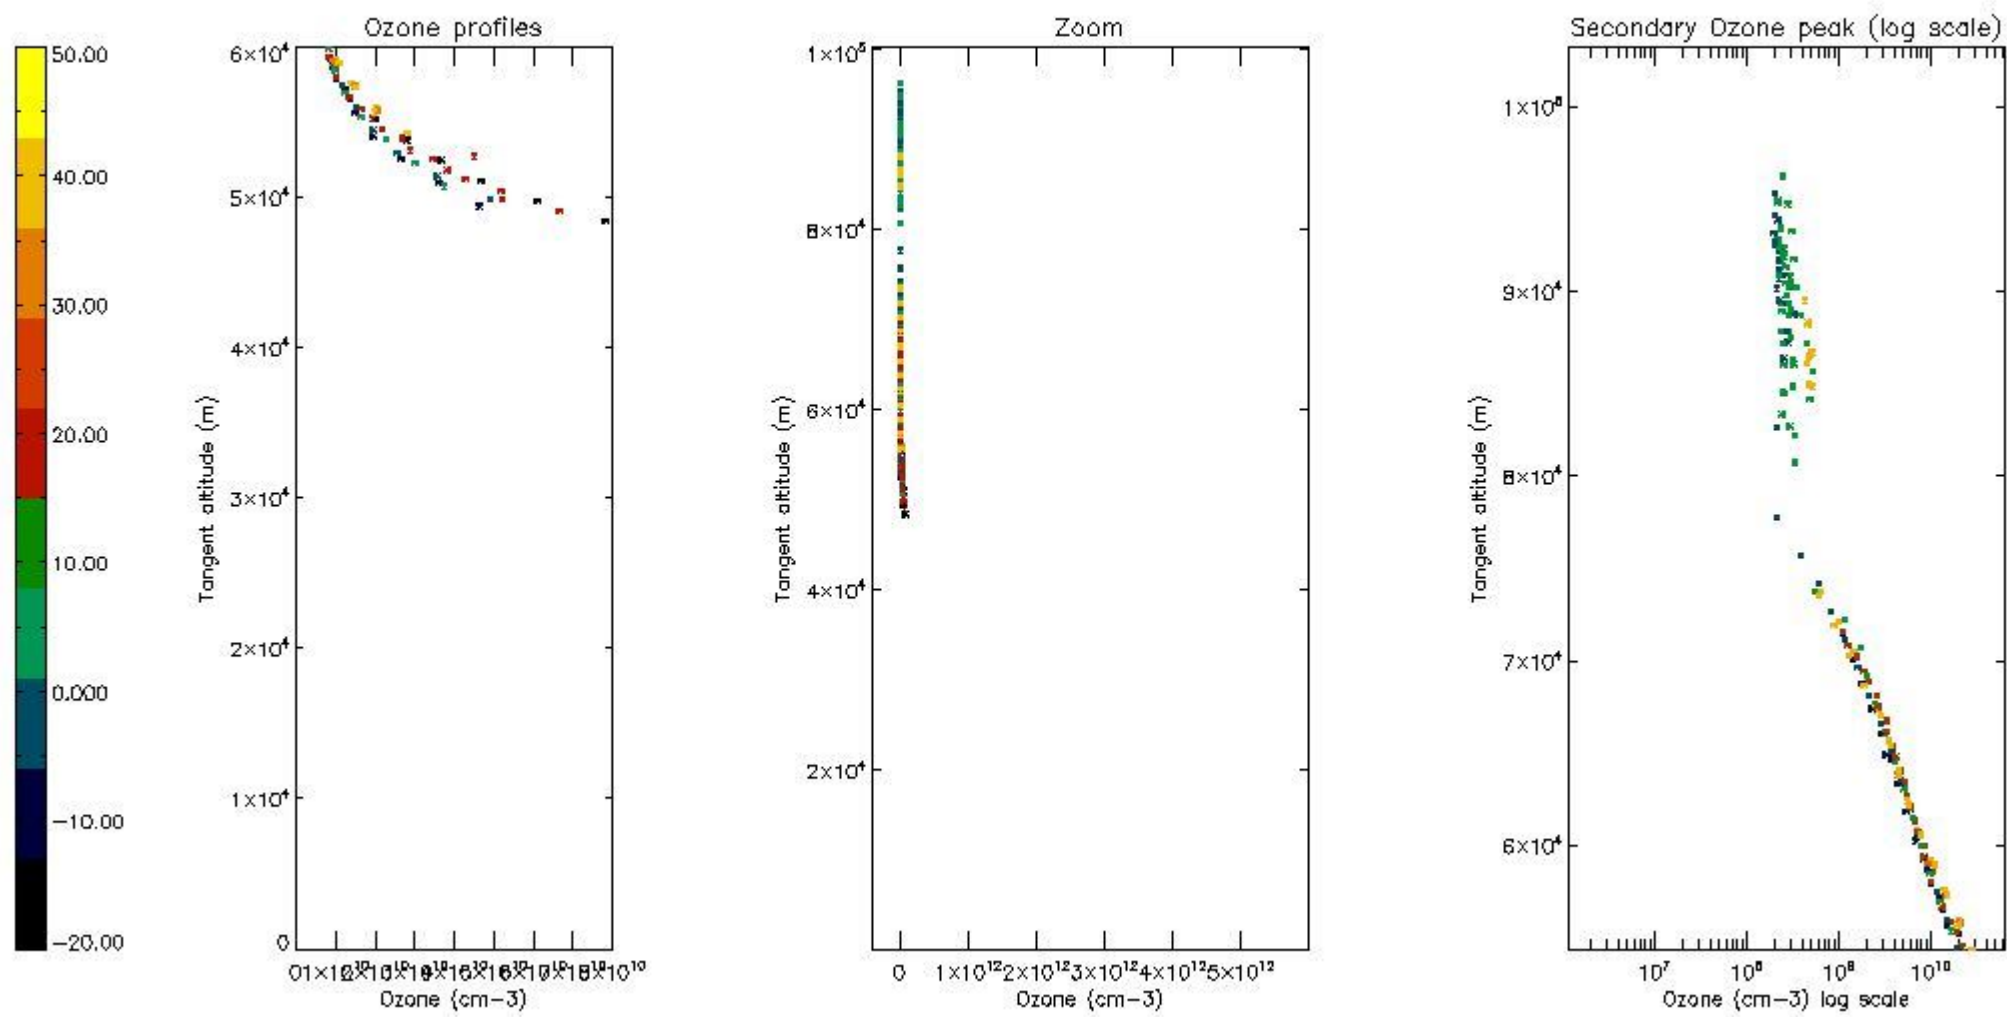

STD < 10	7
STD < 5	3

5.2 Plot ozone profiles for all STD (dark without errors)

The colorbar represents the latitude.

5.3 Plot ozone profiles where STD < 20% (dark without errors)

The colorbar represents the latitude.

5.4 Plot ozone profiles where STD < 10% (dark without errors)

The colorbar represents the latitude.

5.5 Plot ozone profiles where STD < 5% (dark without errors)

The colorbar represents the latitude.

5.6 Plot NO₂ profiles for all STD (dark without errors)