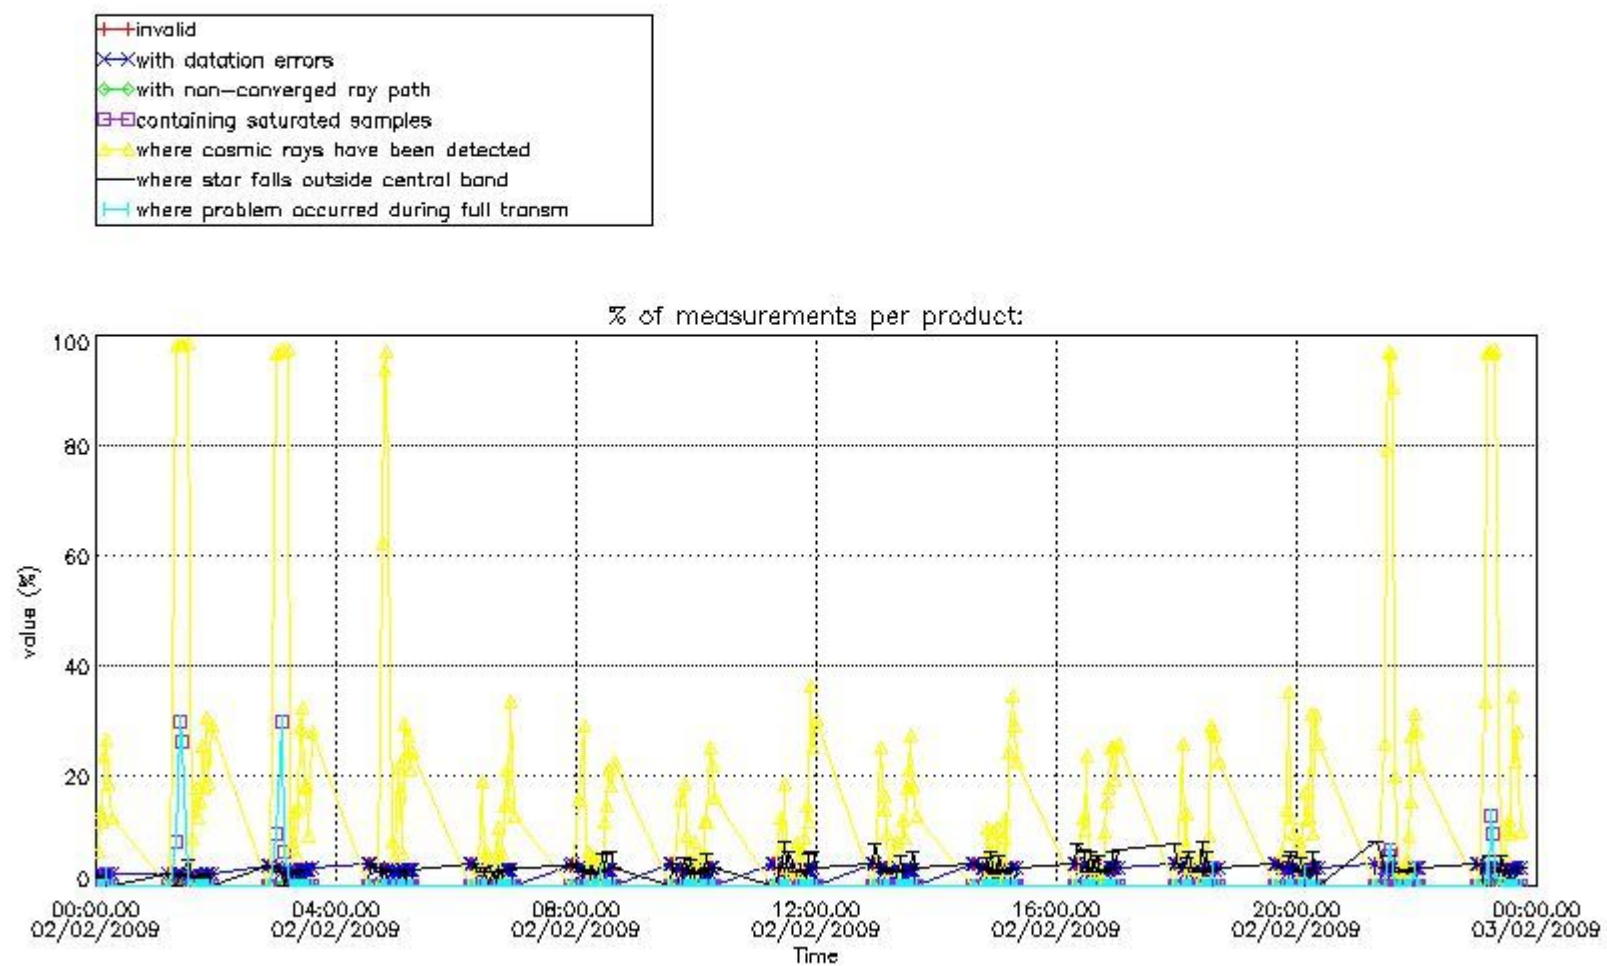

Percentage of flagged data per NO3 profile

4. Level 1 quality information per product

In this section it is plotted some information contained in the Quality Summary data set of the level 2 products that comes from the level 1b processing. Products without errors (error flag in the MPH set to "0") are used.

4.1 Plot quality information per product (time dependant) coming from level 1b processing

4.1.1 Plot level 1 quality information per product (time dependant): ENVISAT ASCENDING passes

4.1.2 Plot level 1 quality information per product (time dependant): ENVI SAT DESCENDING passes