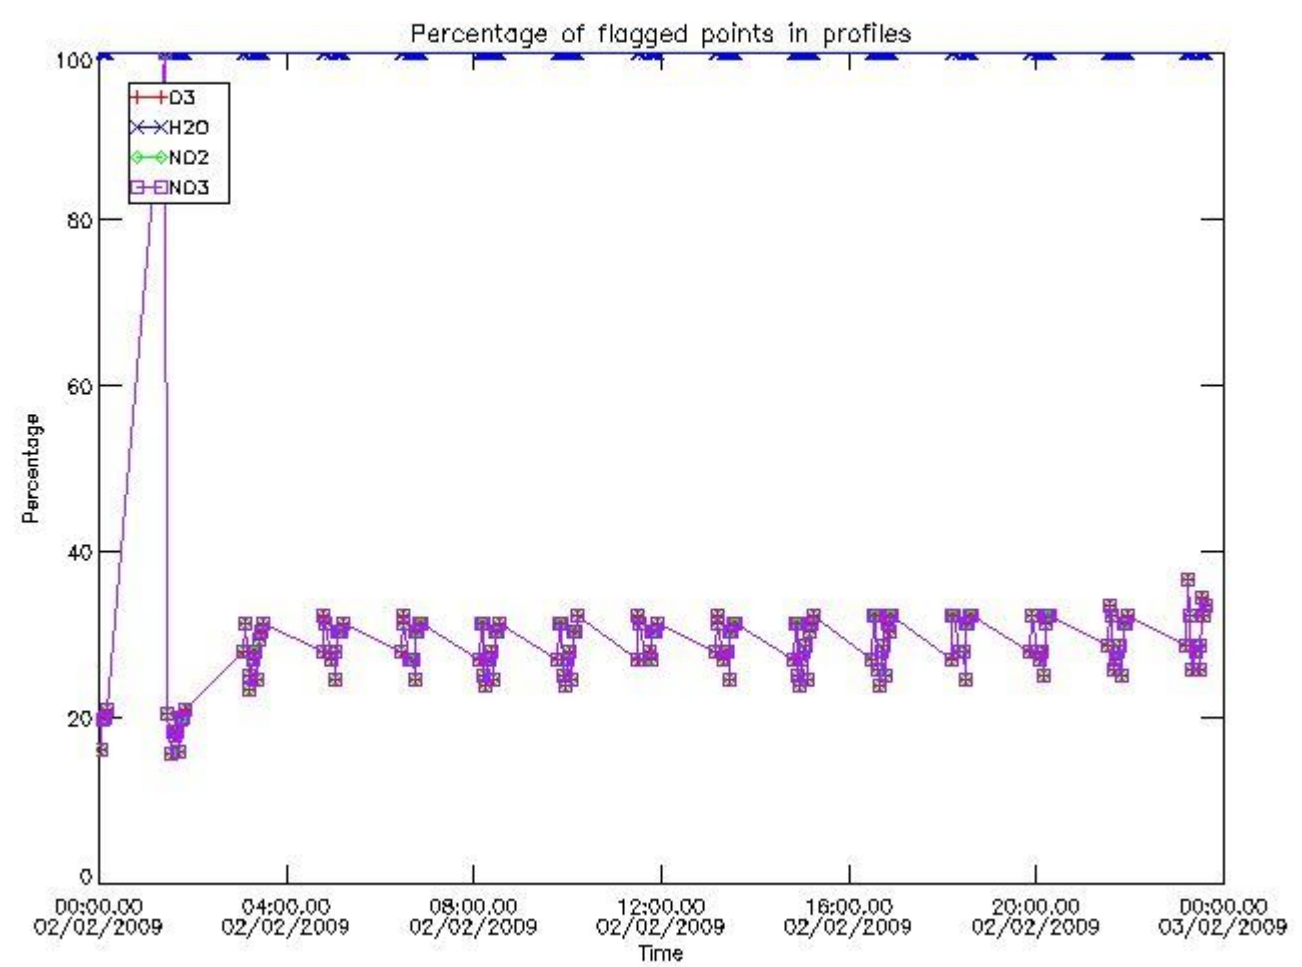

3. Quality information per product

In this section it is plotted some information contained in the Quality Summary data set of the level 2 products. Only products in dark limb conditions and without errors (error flag in the MPH set to "0") are used.

3.1 Plot quality information per product (time dependant)

3.2 Plot quality information per product (world map)