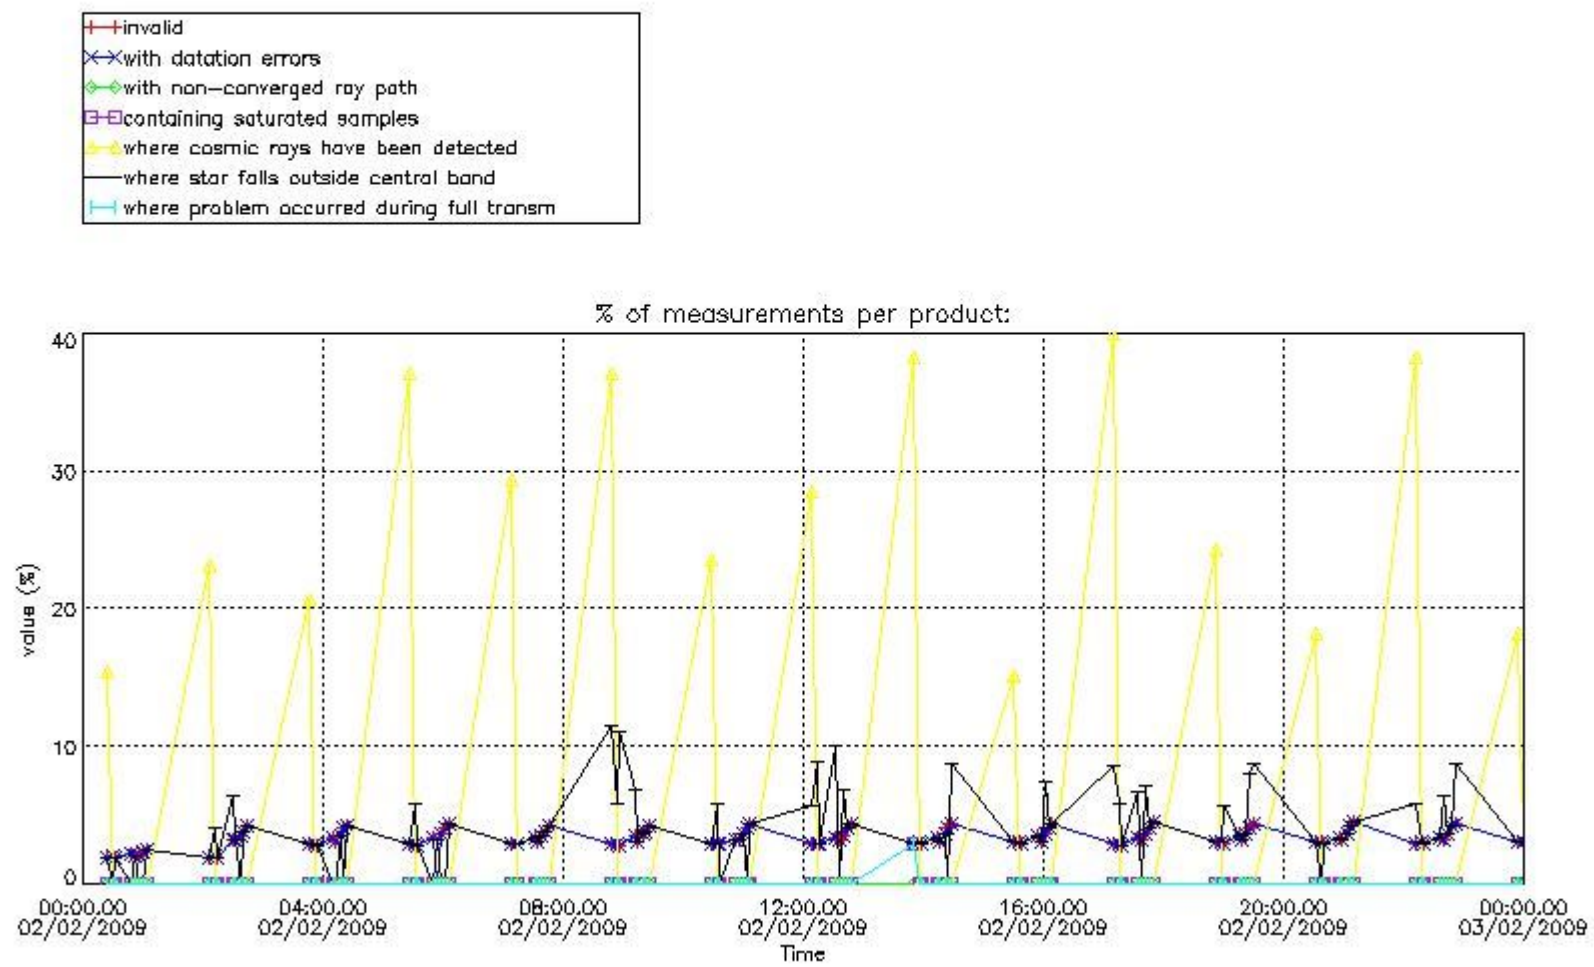

3.1 Plot quality information per product (time dependant)

3.2 Plot quality information per product (world map)

Percentage of flagged data per O3 profile

Percentage of flagged data per H2O profile

Percentage of flagged data per NO2 profile

Percentage of flagged data per NO3 profile

4. Level 1 quality information per product

In this section it is plotted some information contained in the Quality Summary data set of the level 2 products that comes from the level 1b processing. Products without errors (error flag in the MPH set to "0") are used.

4.1 Plot quality information per product (time dependant) coming from level 1b processing

4.1.1 Plot level 1 quality information per product (time dependant): ENVISAT ASCENDING passes

4.1.2 Plot level 1 quality information per product (time dependant): ENVI SAT DESCENDING passes