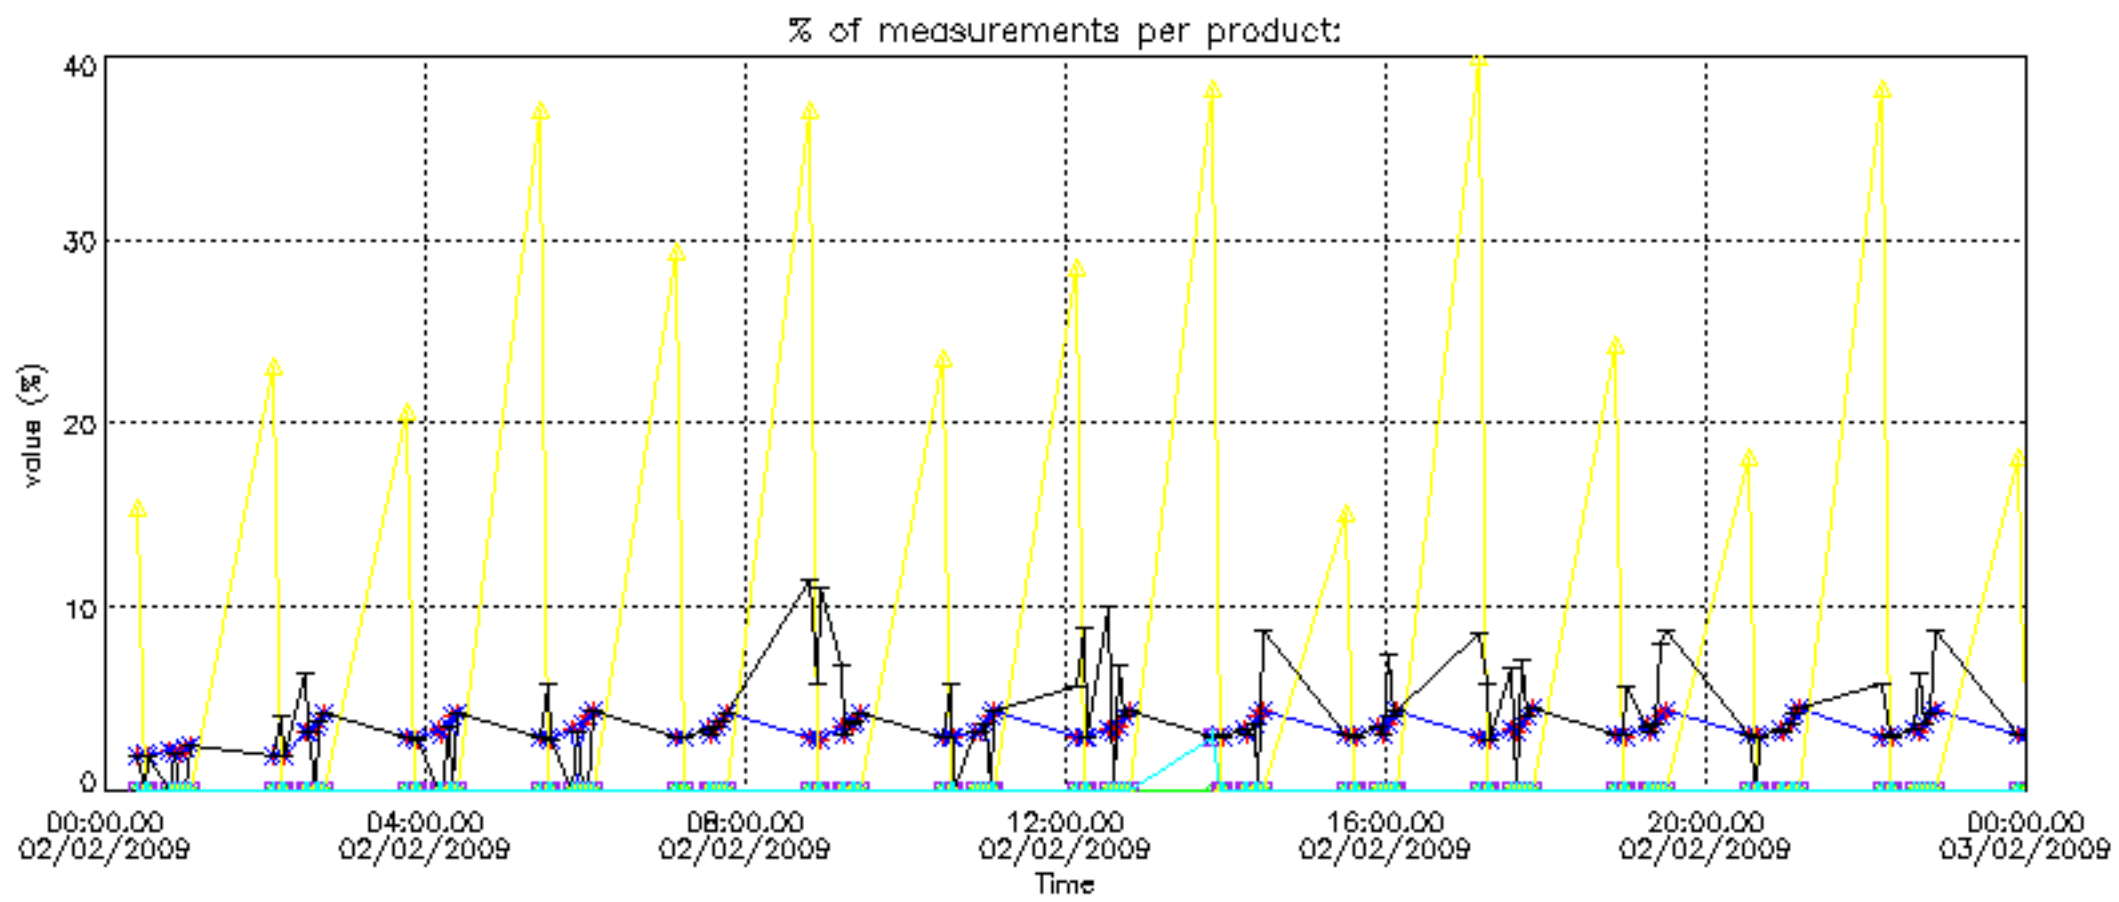

Percentage of cosmic ray hits per profile

Percentage of datation errors per profile