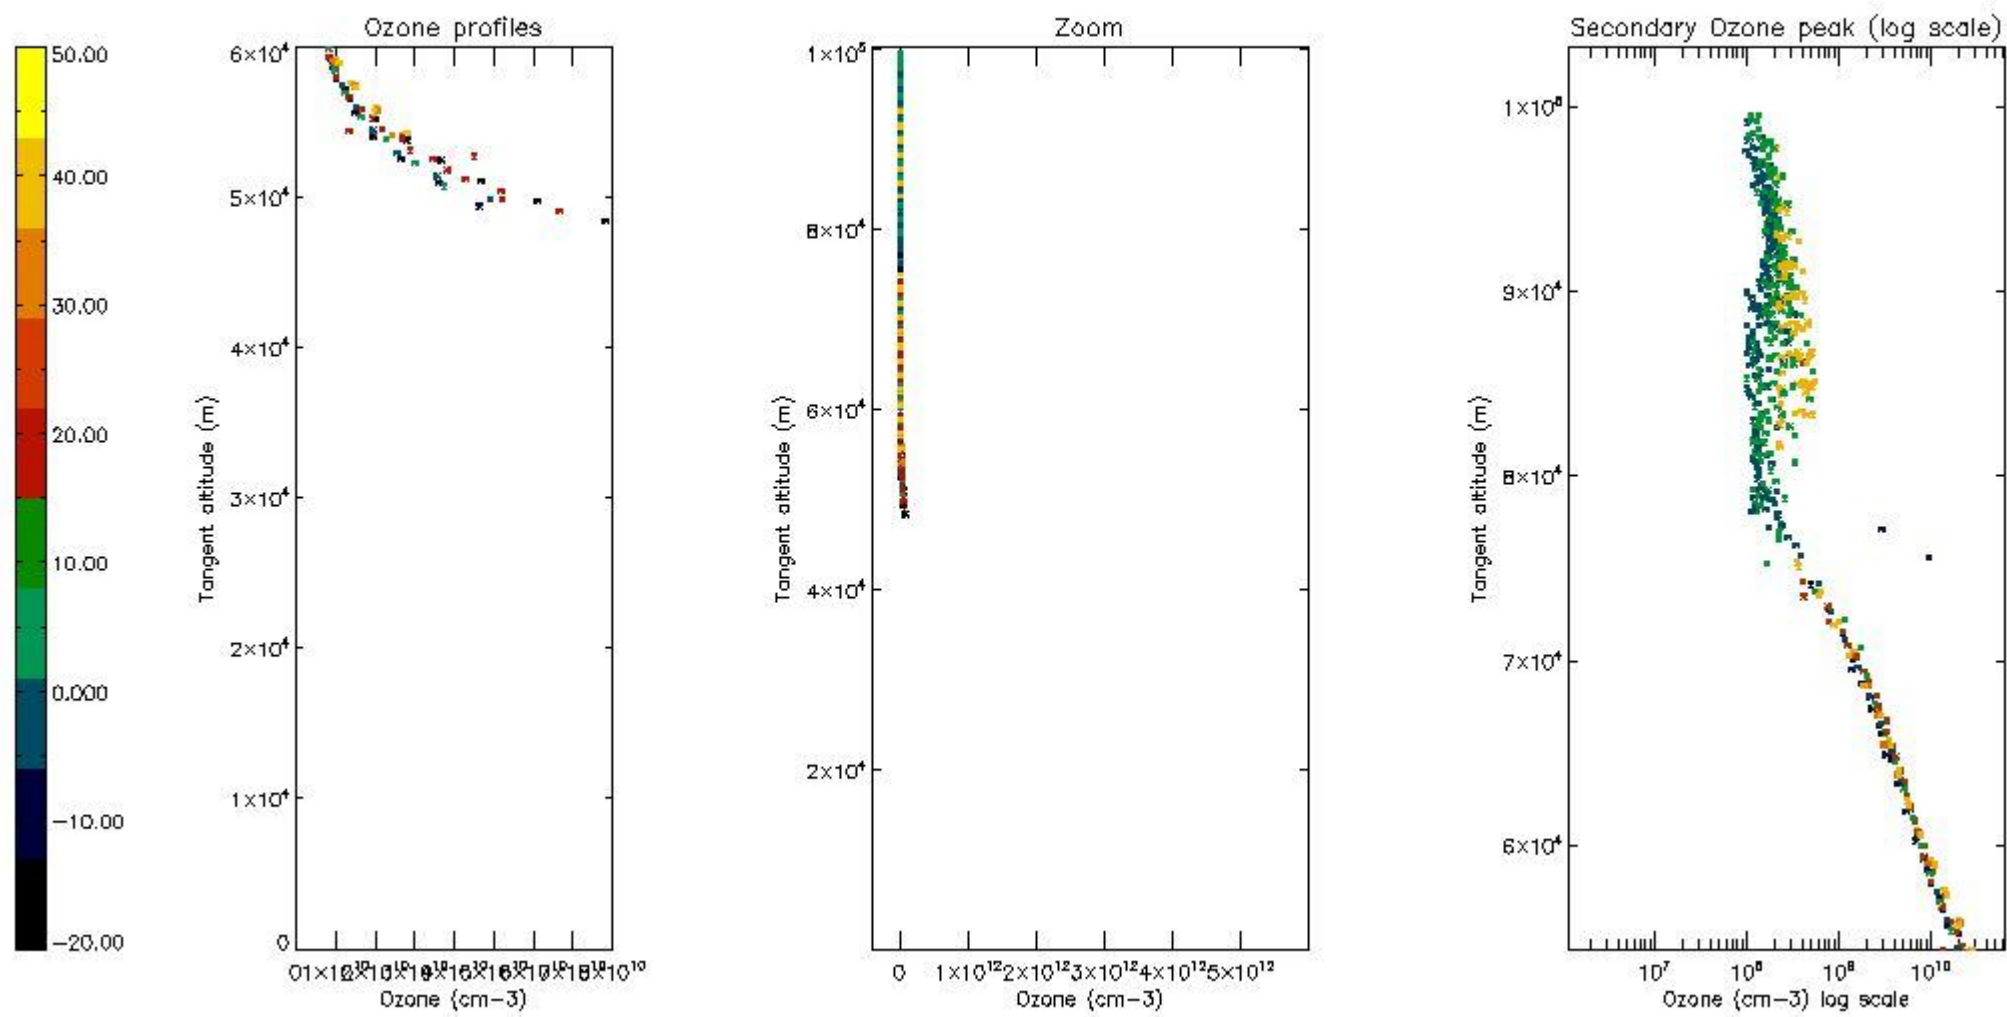

STD < 10	7
STD < 5	3

5.2 Plot ozone profiles for all STD (dark without errors)

The colorbar represents the latitude.

5.3 Plot ozone profiles where STD < 20% (dark without errors)

The colorbar represents the latitude.

5.4 Plot ozone profiles where STD < 10% (dark without errors)

The colorbar represents the latitude.

5.5 Plot ozone profiles where STD < 5% (dark without errors)

The colorbar represents the latitude.

5.6 Plot NO₂ profiles for all STD (dark without errors)