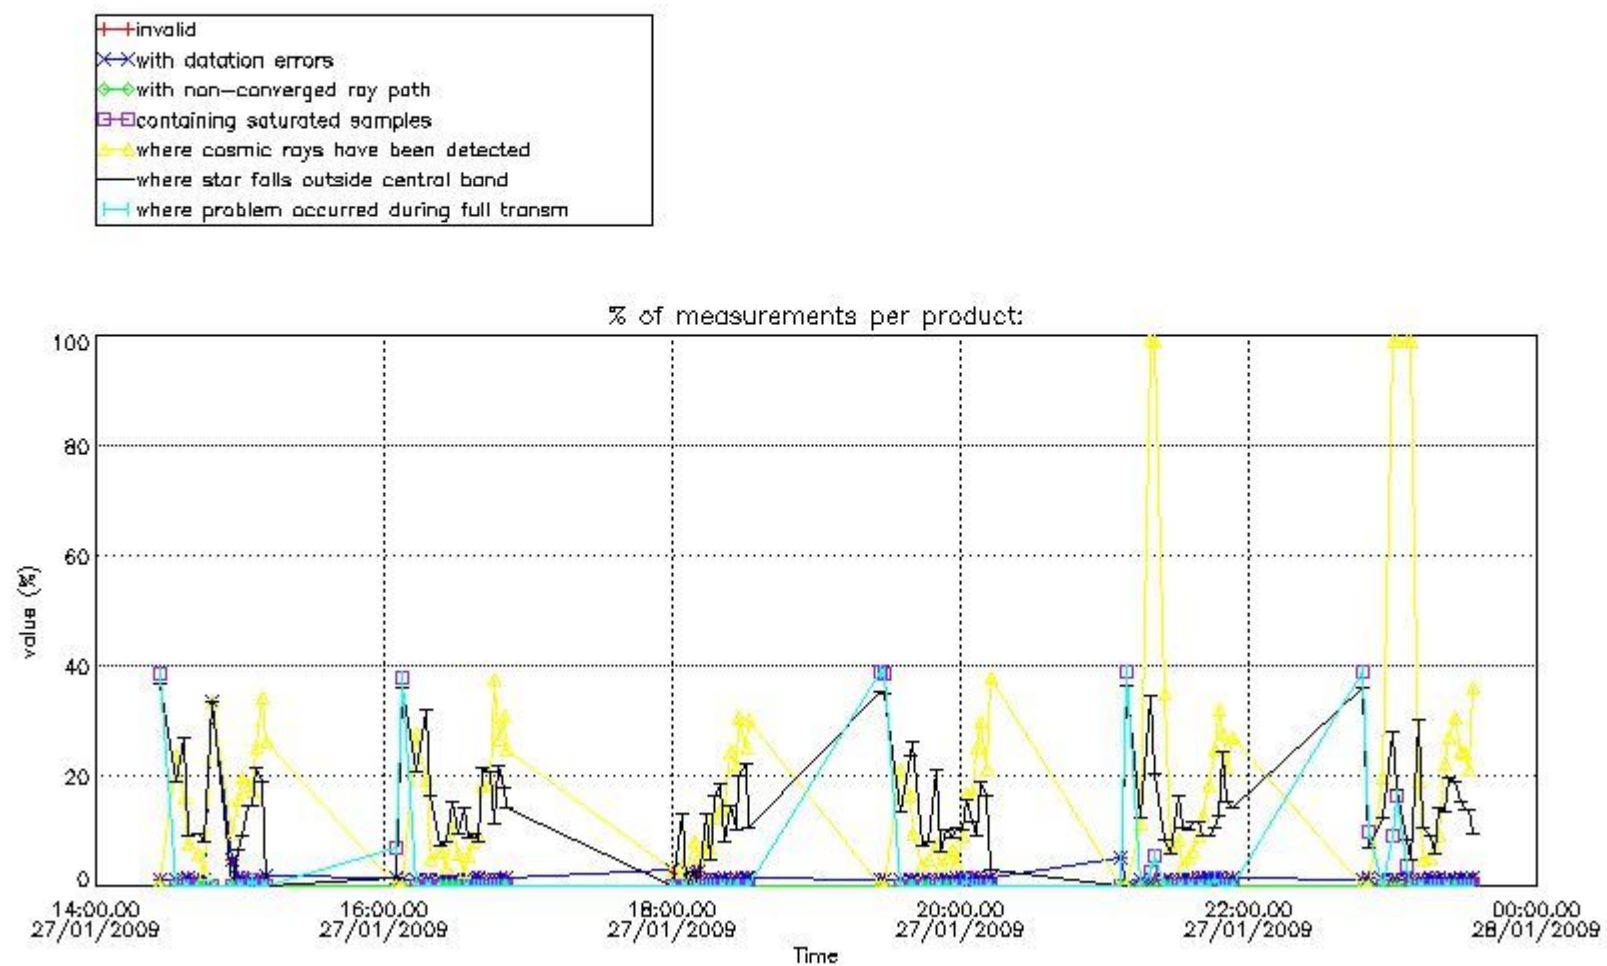

4.1.2 Plot level 1 quality information per product (time dependant): ENVI SAT DESCENDING passes