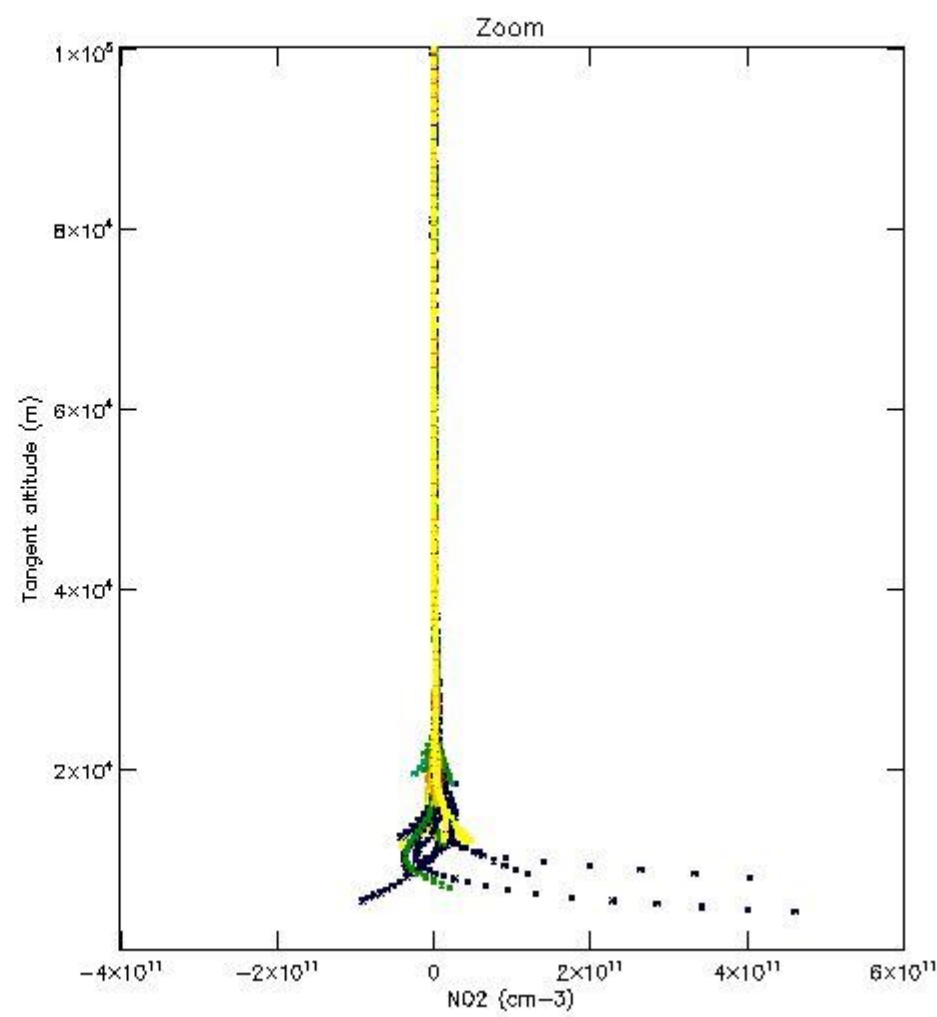

5.4 Plot ozone profiles where STD < 10% (dark without errors)

The colorbar represents the latitude.

5.5 Plot ozone profiles where STD < 5% (dark without errors)

The colorbar represents the latitude.

5.6 Plot NO₂ profiles for all STD (dark without errors)

The colorbar represents the latitude.

5.7 Plot NO3 profiles for all STD (dark without errors)

The colorbar represents the latitude.

5.8 Plot H2O profiles for all STD (only for occultations of stars 1,2,3,4,13,14,16,26,63 dark without errors)