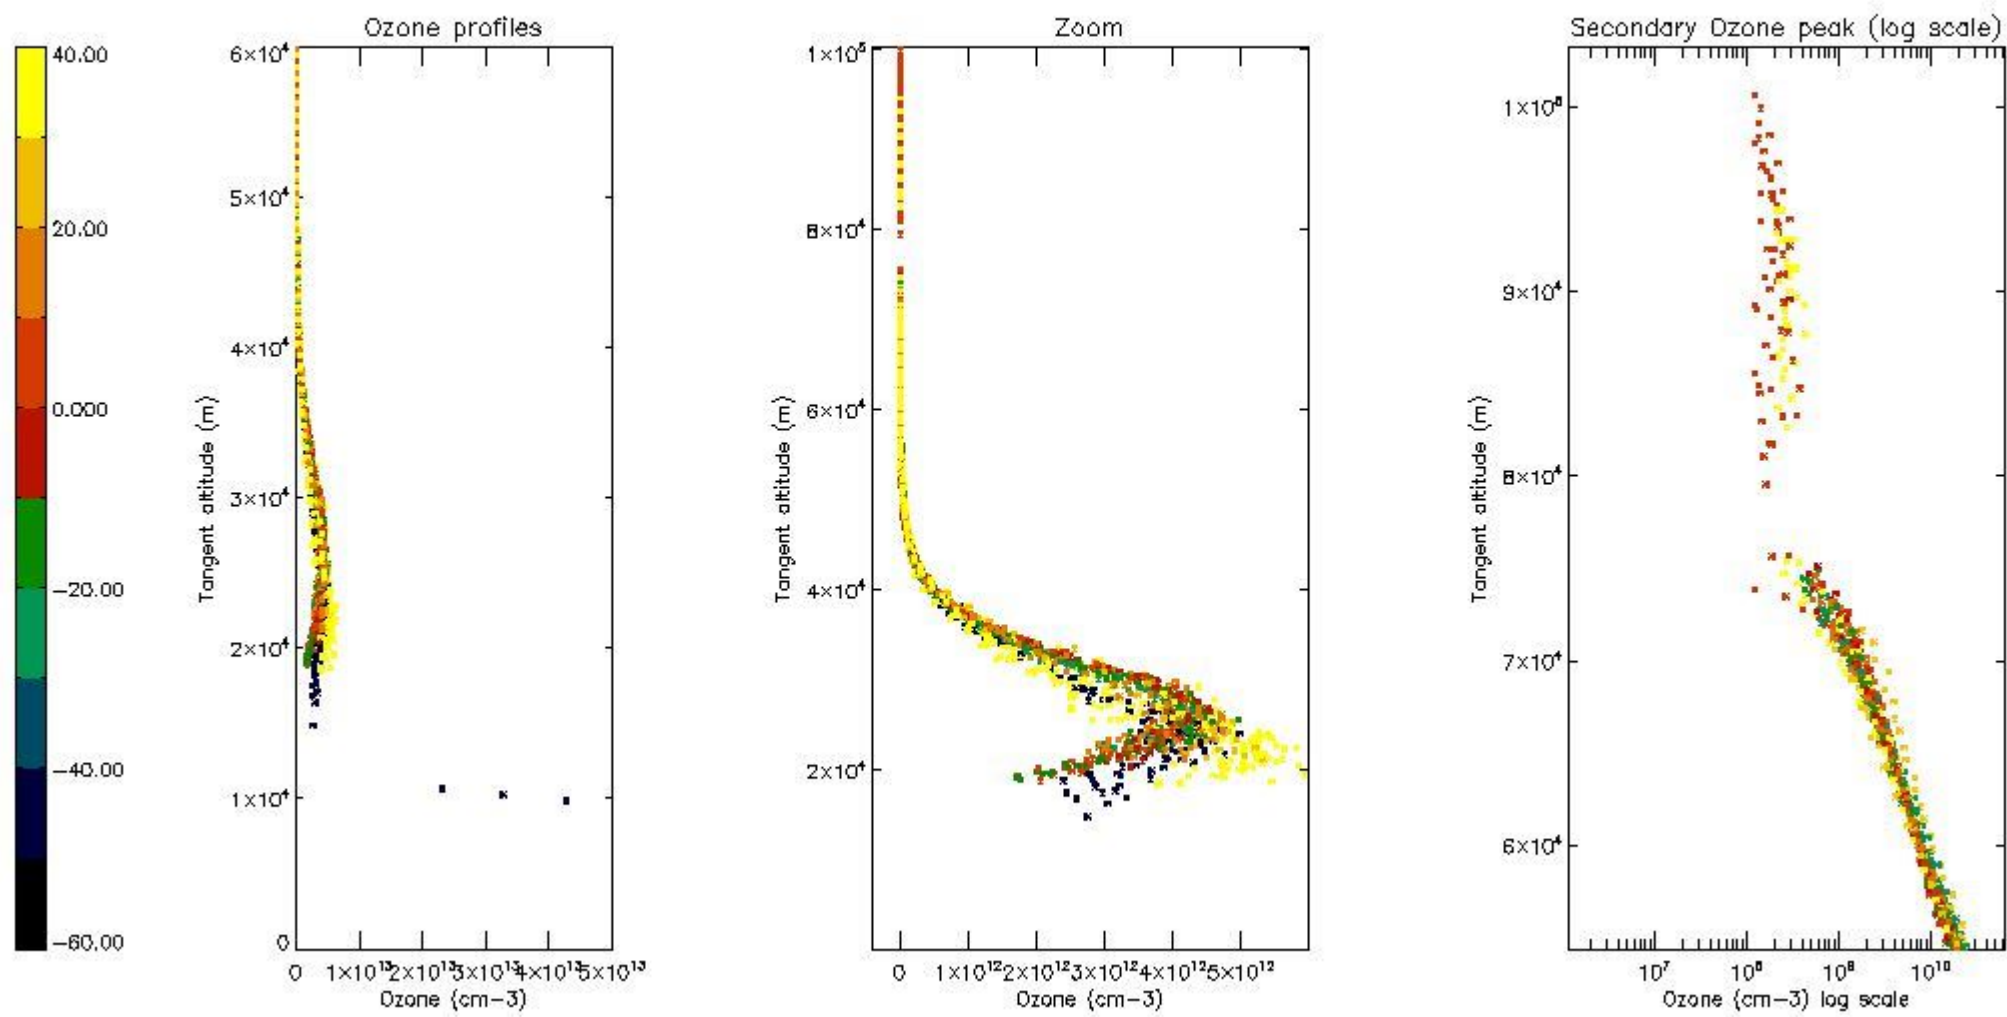

STD < 10	18
STD < 5	12

5.2 Plot ozone profiles for all STD (dark without errors)

The colorbar represents the latitude.

5.3 Plot ozone profiles where STD < 20% (dark without errors)

The colorbar represents the latitude.

5.4 Plot ozone profiles where STD < 10% (dark without errors)

The colorbar represents the latitude.

5.5 Plot ozone profiles where STD < 5% (dark without errors)

The colorbar represents the latitude.

5.6 Plot NO₂ profiles for all STD (dark without errors)