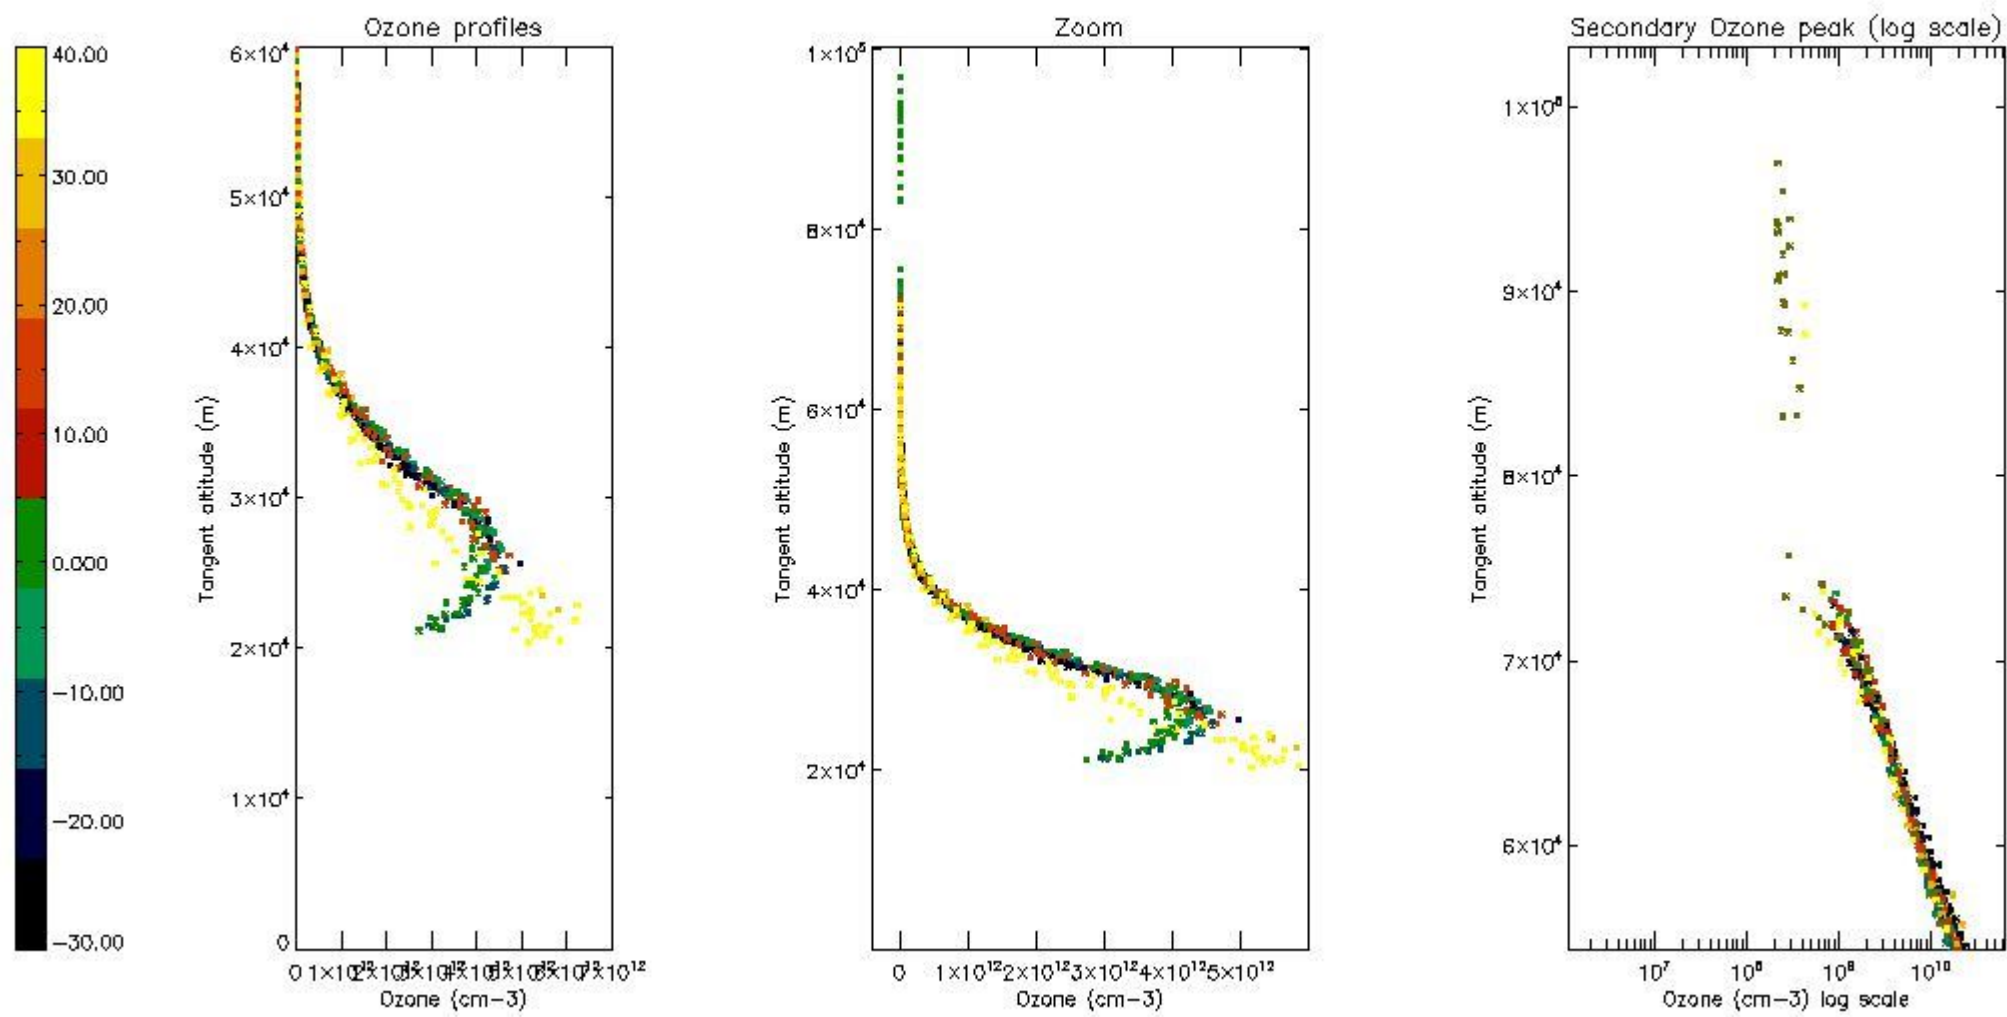

STD < 10	18
STD < 5	12

5.2 Plot ozone profiles for all STD (dark without errors)

The colorbar represents the latitude.

5.3 Plot ozone profiles where STD < 20% (dark without errors)

The colorbar represents the latitude.

5.4 Plot ozone profiles where STD < 10% (dark without errors)

The colorbar represents the latitude.

5.5 Plot ozone profiles where STD < 5% (dark without errors)

The colorbar represents the latitude.

5.6 Plot NO₂ profiles for all STD (dark without errors)