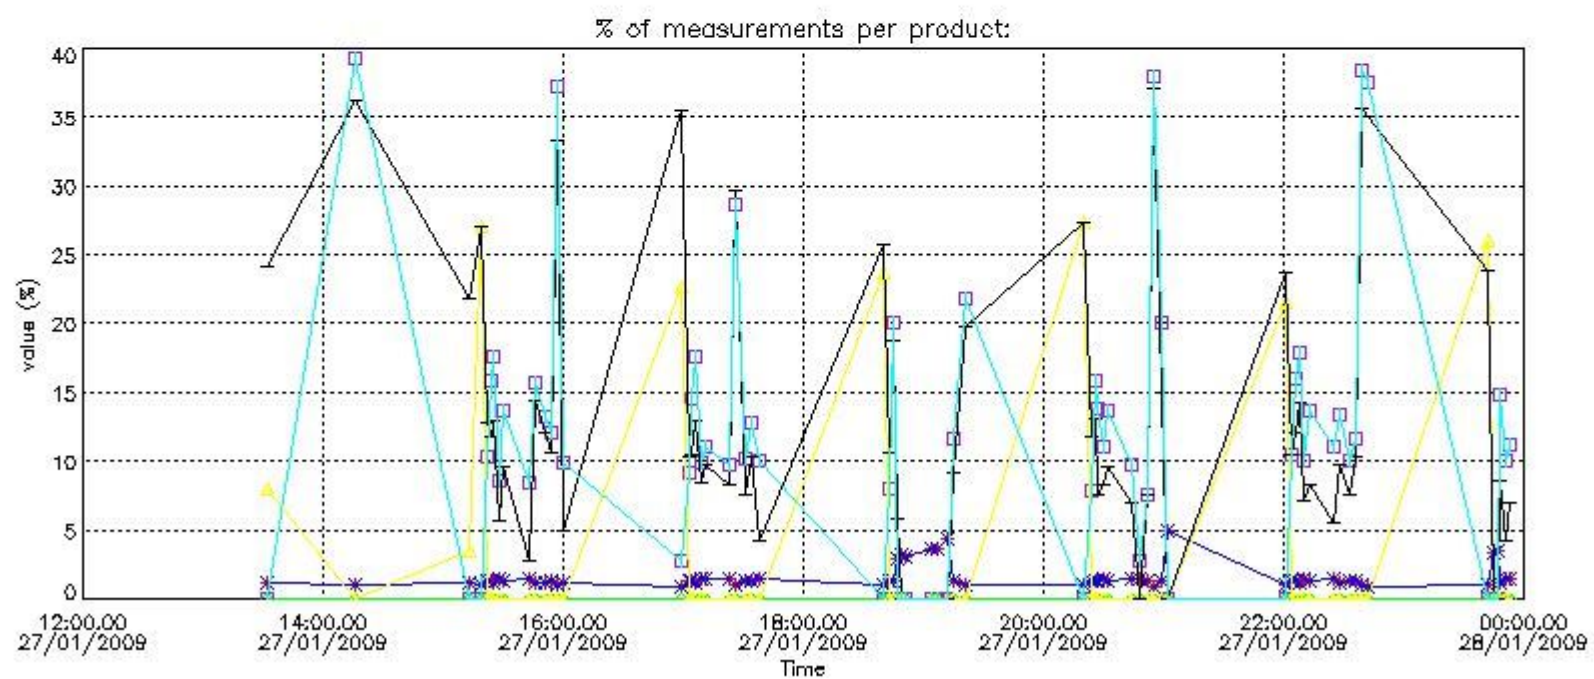

4.2 Plot quality information per product coming from level 1b processing (world map)

4.2.1 Plot level 1 quality information per product (world map): ENVISAT ASCENDING passes