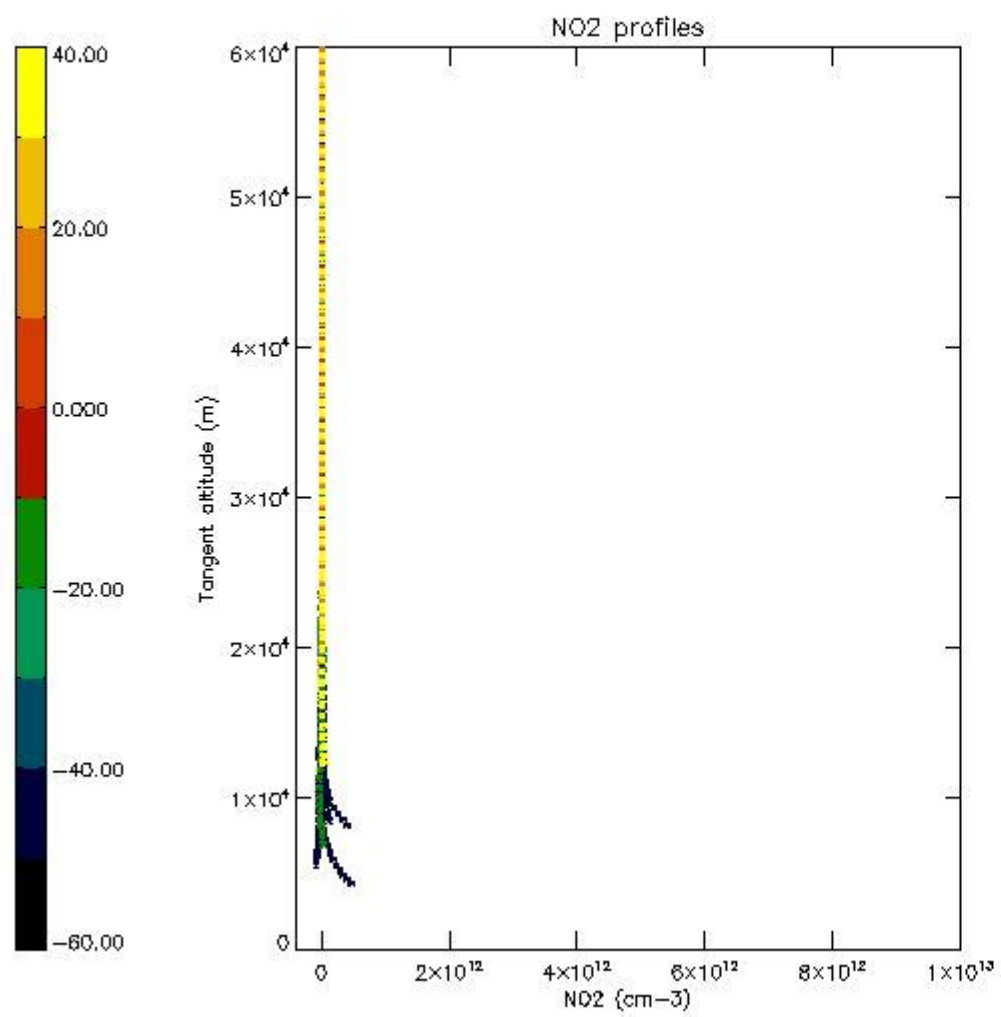

STD < 10	18
STD < 5	12

5.2 Plot ozone profiles for all STD (dark without errors)

The colorbar represents the latitude.

5.3 Plot ozone profiles where STD < 20% (dark without errors)

The colorbar represents the latitude.

5.4 Plot ozone profiles where STD < 10% (dark without errors)

The colorbar represents the latitude.

5.5 Plot ozone profiles where STD < 5% (dark without errors)

The colorbar represents the latitude.

5.6 Plot NO₂ profiles for all STD (dark without errors)

The colorbar represents the latitude.

5.7 Plot NO3 profiles for all STD (dark without errors)

The colorbar represents the latitude.

5.8 Plot H2O profiles for all STD (only for occultations of stars 1,2,3,4,13,14,16,26,63 dark without errors)