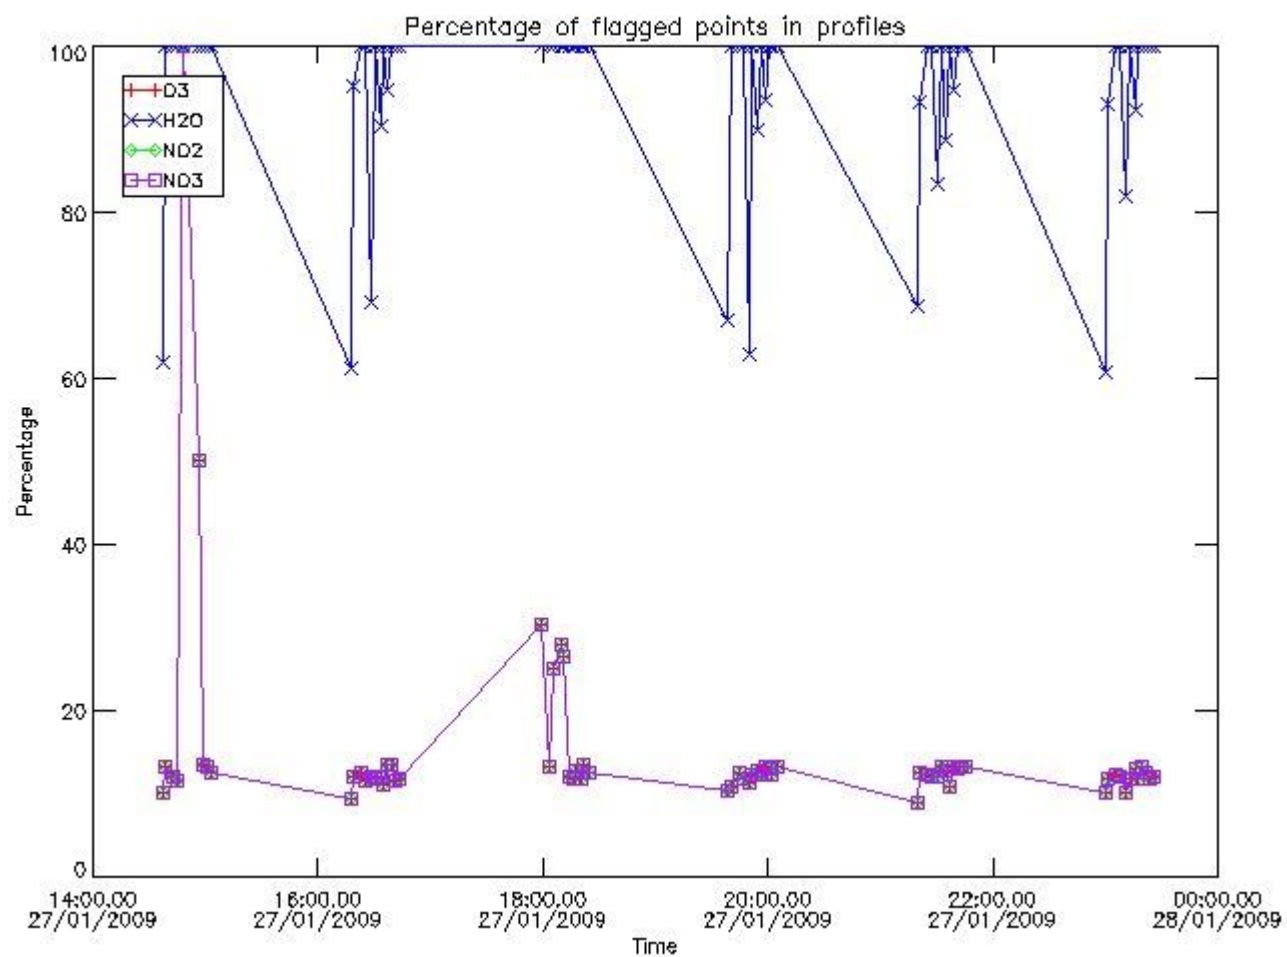

3. Quality information per product

In this section it is plotted some information contained in the Quality Summary data set of the level 2 products. Only products in dark limb conditions and without errors (error flag in the MPH set to "0") are used.

3.1 Plot quality information per product (time dependant)