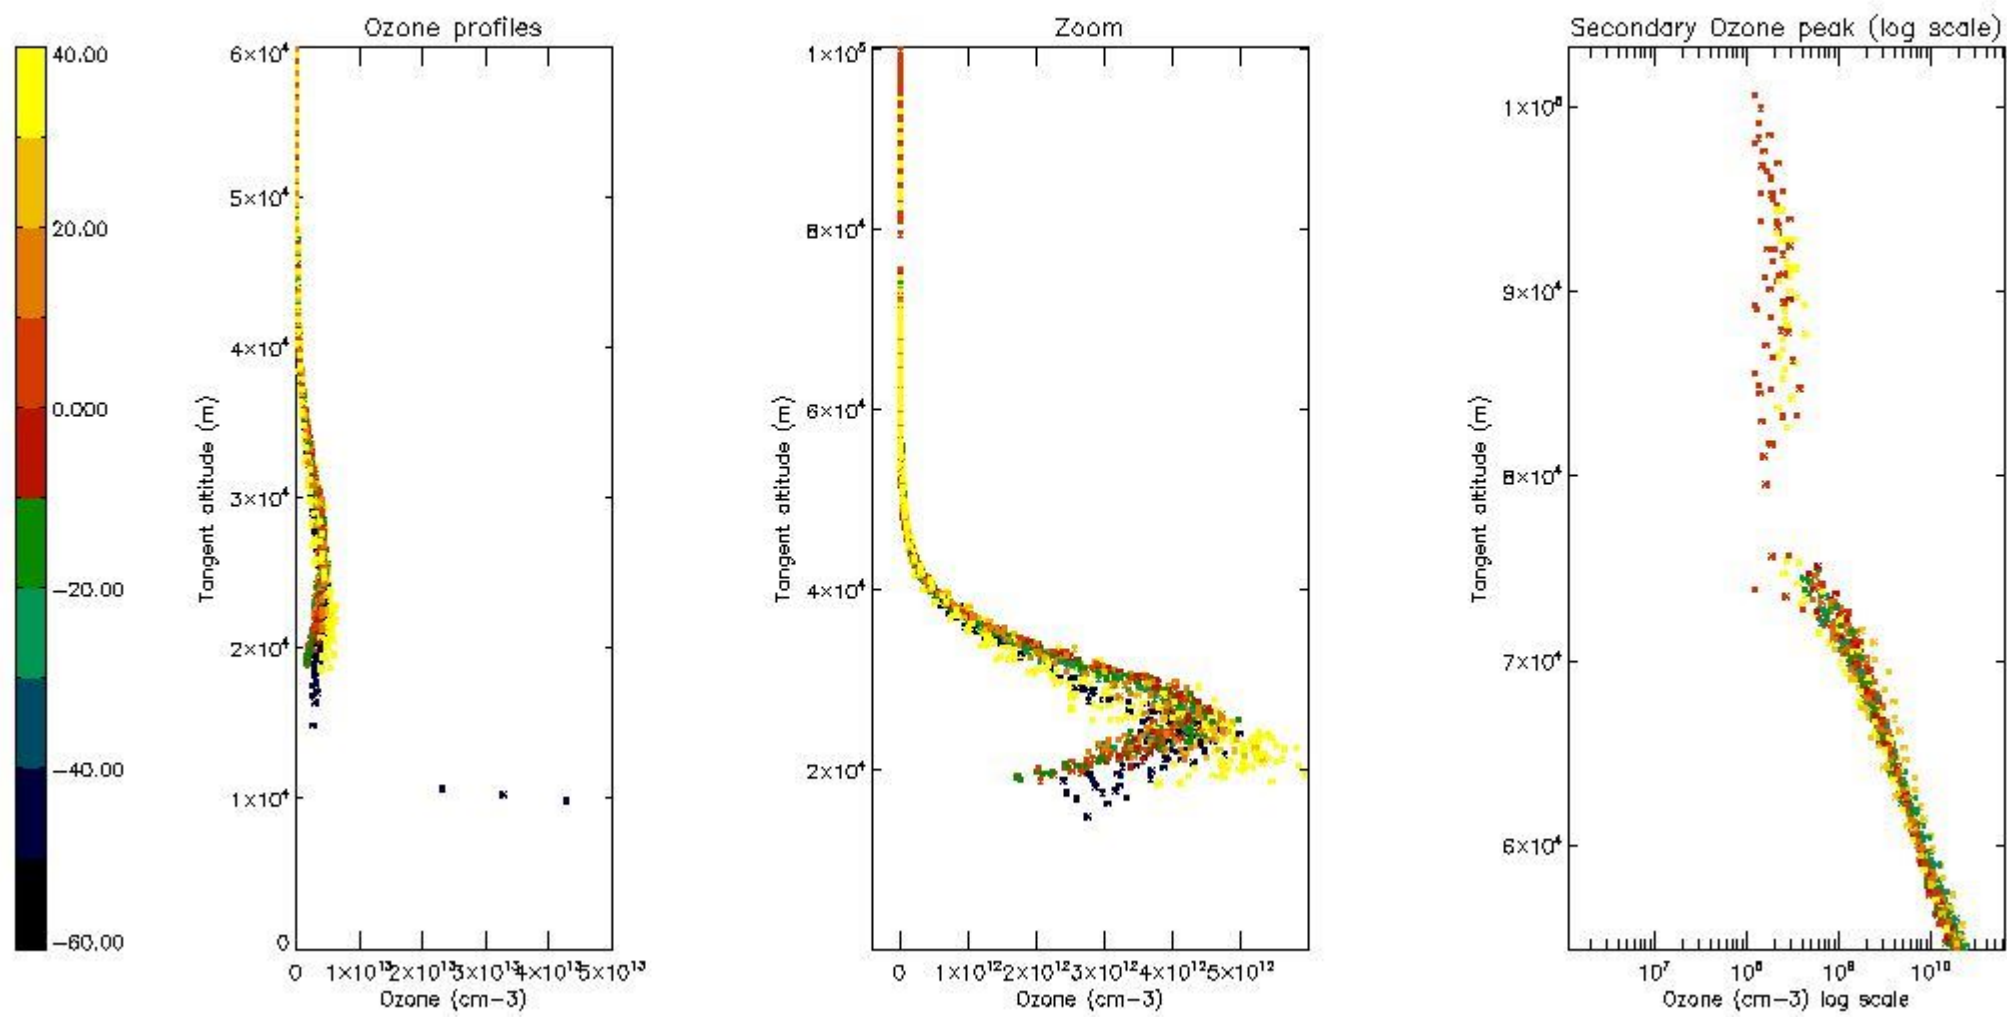

5.5 Plot ozone profiles where STD < 5% (dark without errors)

The colorbar represents the latitude.