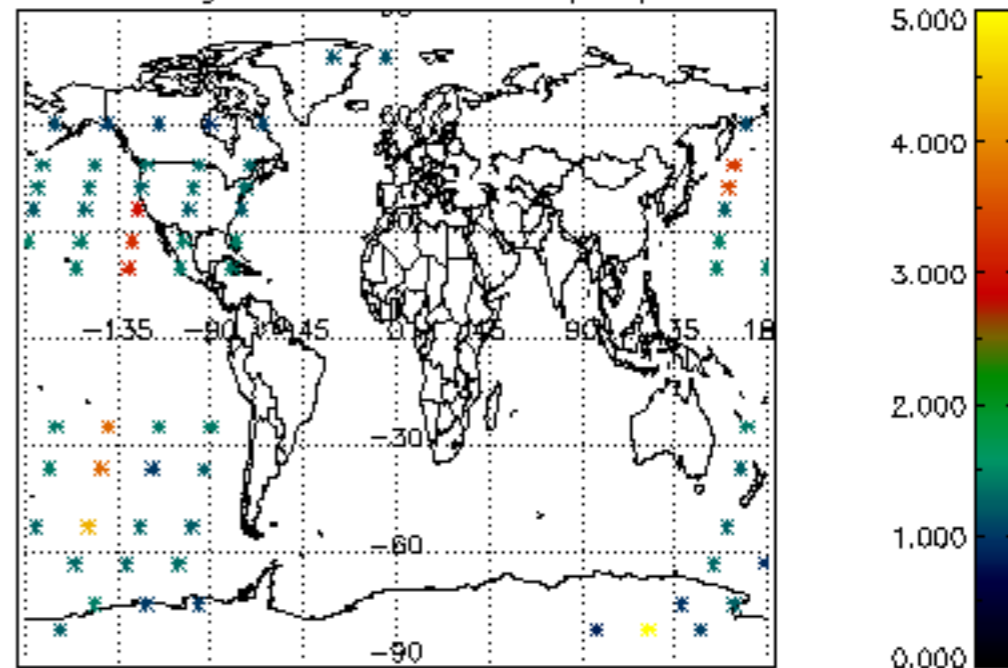

Percentage of datation errors per profile

Percentage of star falling outside central band per profile

Percentage of saturation errors per profile

Percentage of cosmic ray hits per profile

Percentage of datation errors per profile