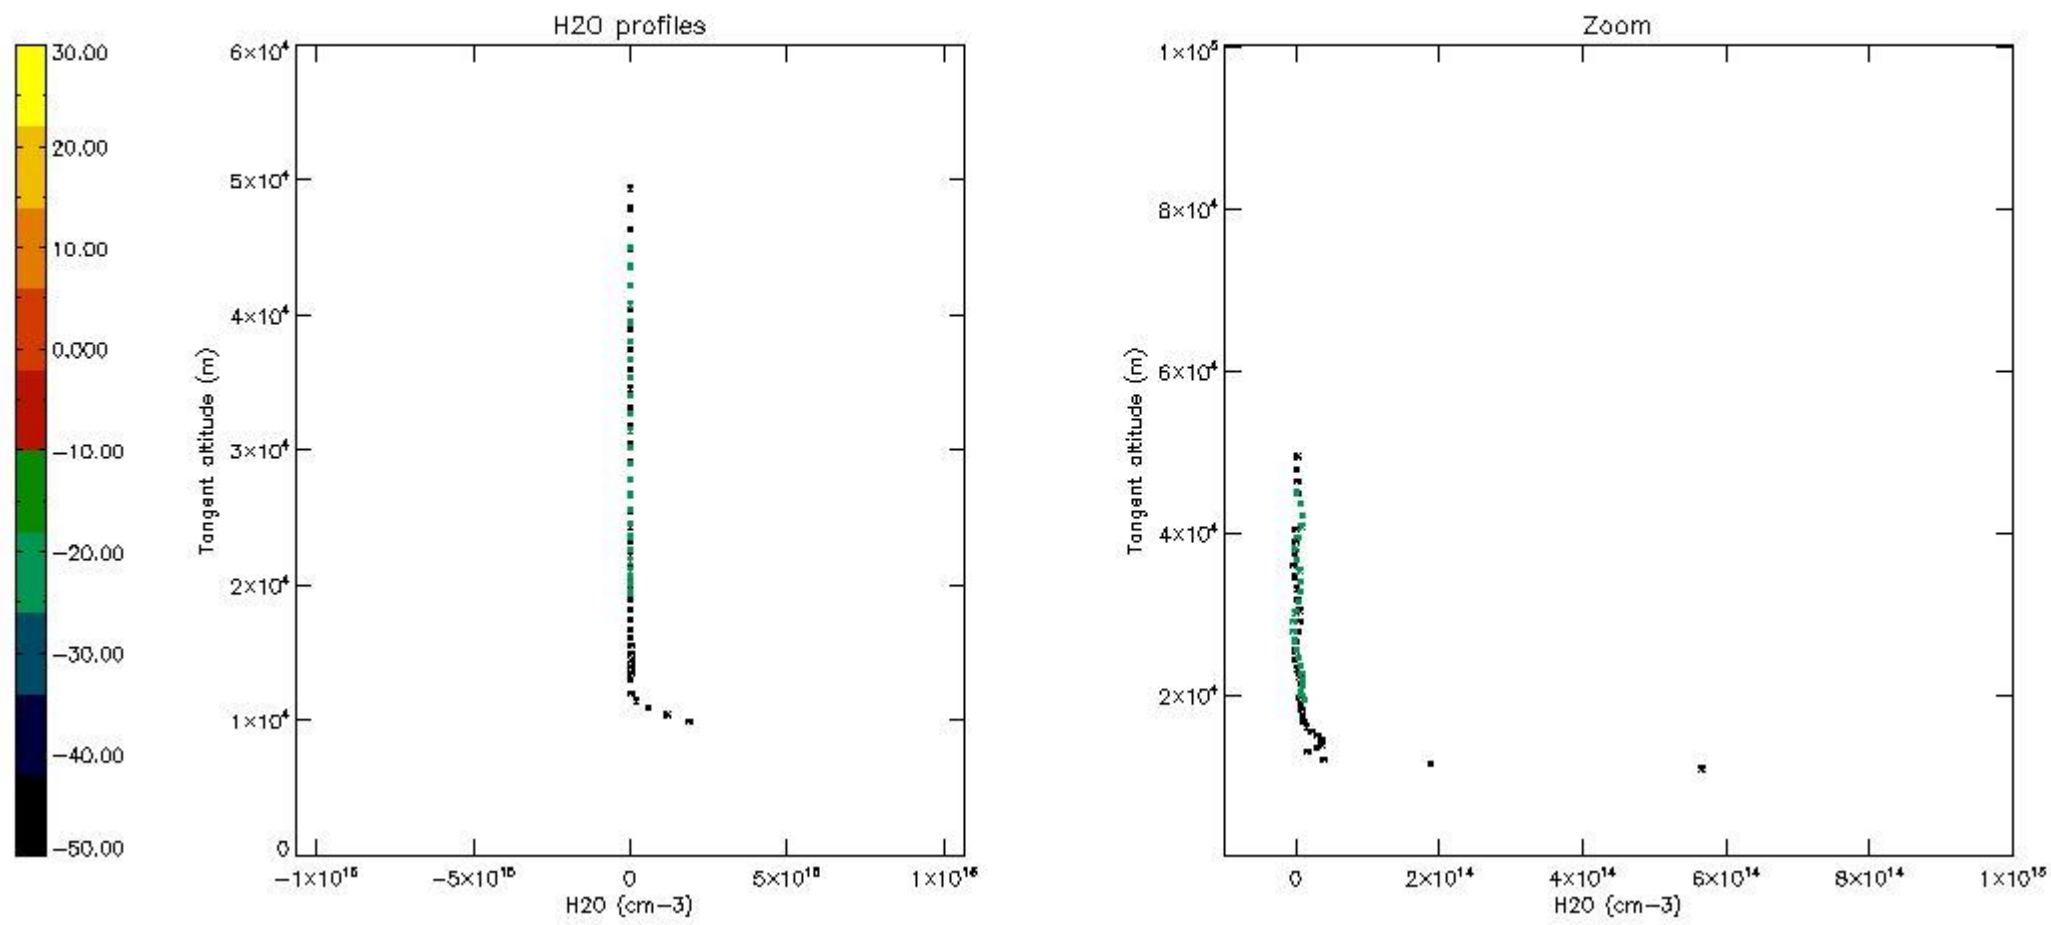

6. Auxiliary Data Files used for the production reported in section 2

The number reported in the third column indicates since which file (see list in section 2) the corresponding auxiliary file has been used. The fourth column is the date of those product files.

Type	Auxiliary Filename	Used since product	Used since product date
INST_PHYS_CHARACTERISTICS	GOM_INS_AXVIEC20091111_143220_20030716_120000_20500101_000000	1	27-JAN-2009 13:32:04
LEVEL-2_PROC_CONFIG	GOM_PR2_AXVIEC20091111_152718_20020301_000000_20500101_000000	1	27-JAN-2009 13:32:04
CROSS_SECTIONS_FILE	GOM_CR2_AXVIEC20091111_154832_20020301_000000_20500101_000000	1	27-JAN-2009 13:32:04