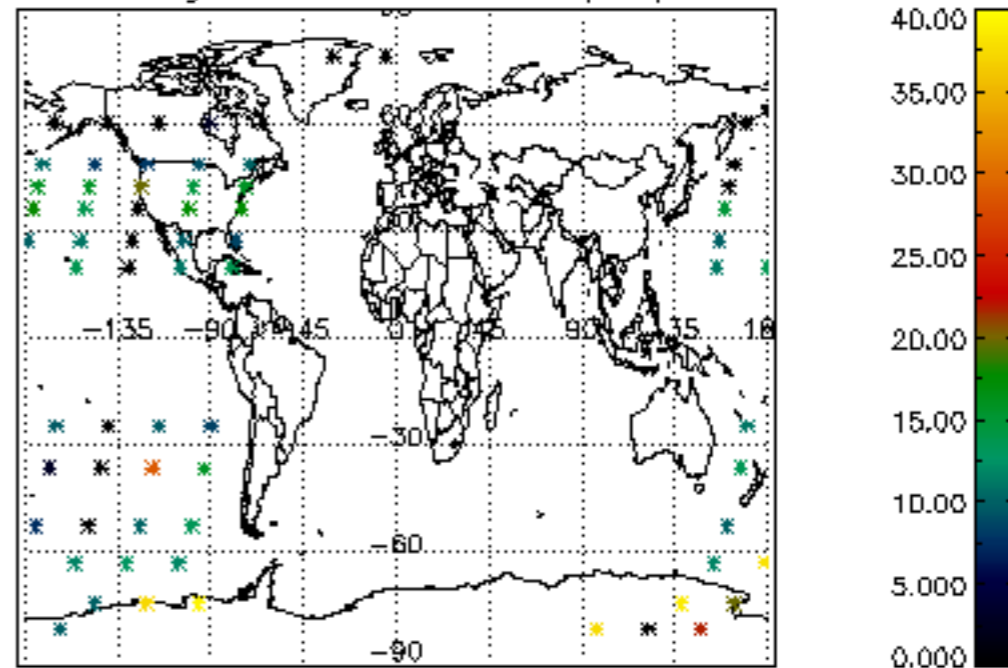

Percentage of saturation errors per profile