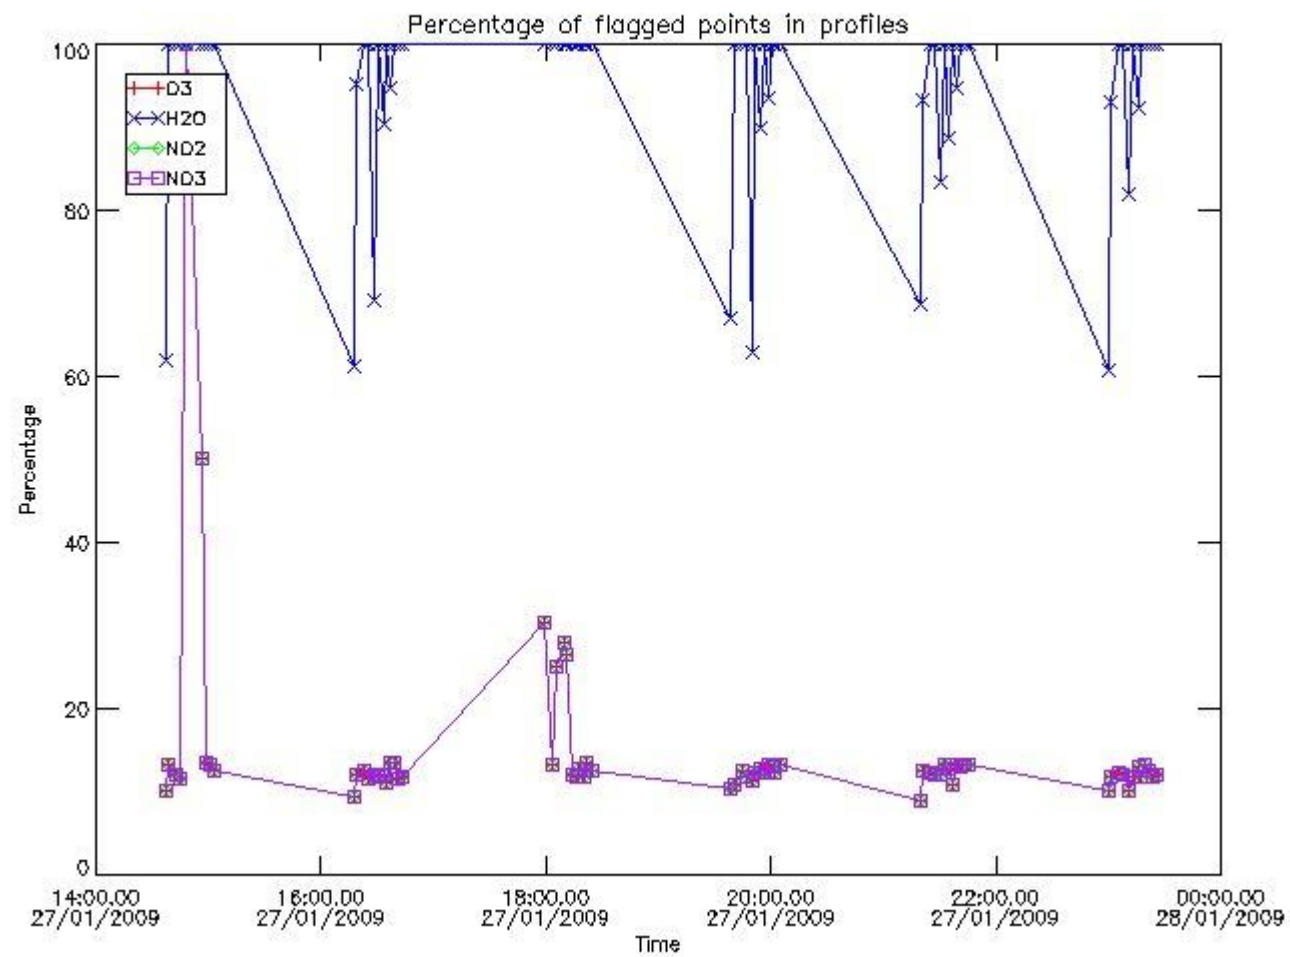

3. Quality information per product

In this section it is plotted some information contained in the Quality Summary data set of the level 2 products. Only products in dark limb conditions and without errors (error flag in the MPH set to "0") are used.

3.1 Plot quality information per product (time dependant)