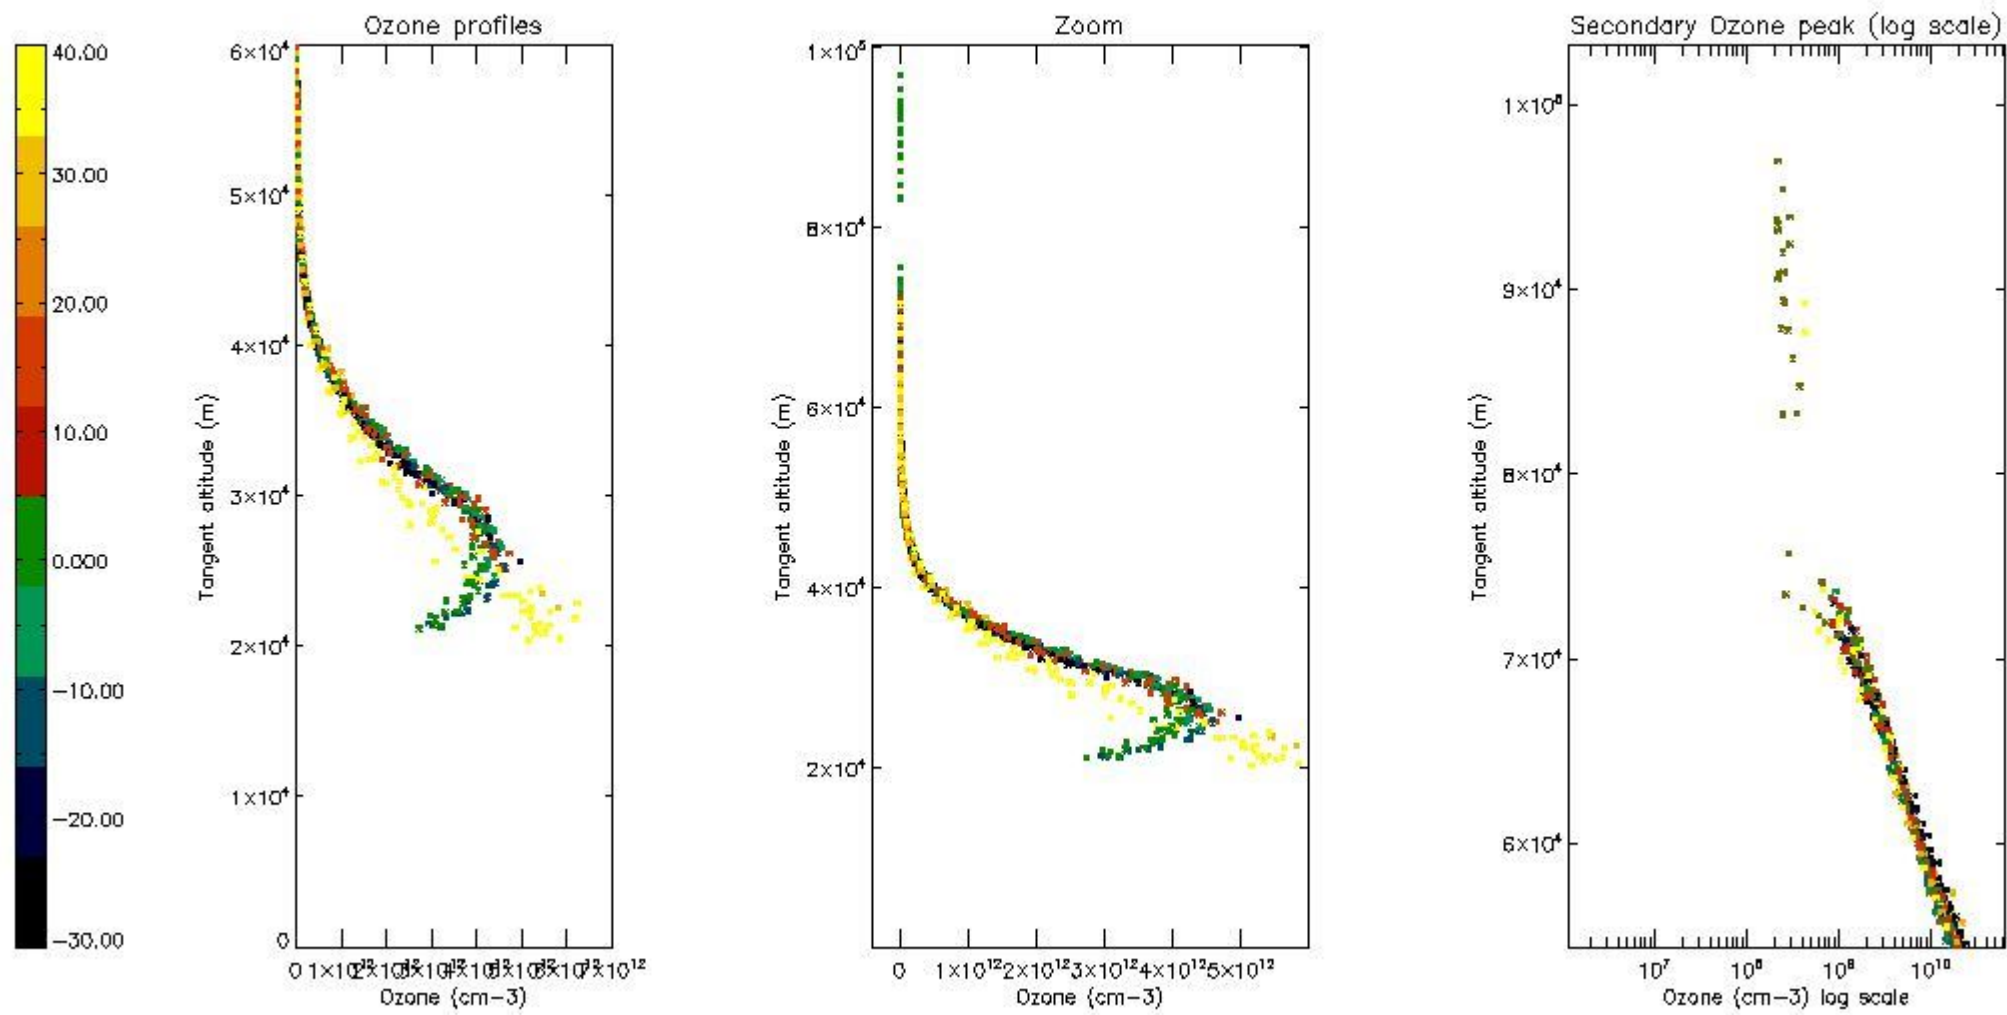

5.6 Plot NO₂ profiles for all STD (dark without errors)

The colorbar represents the latitude.