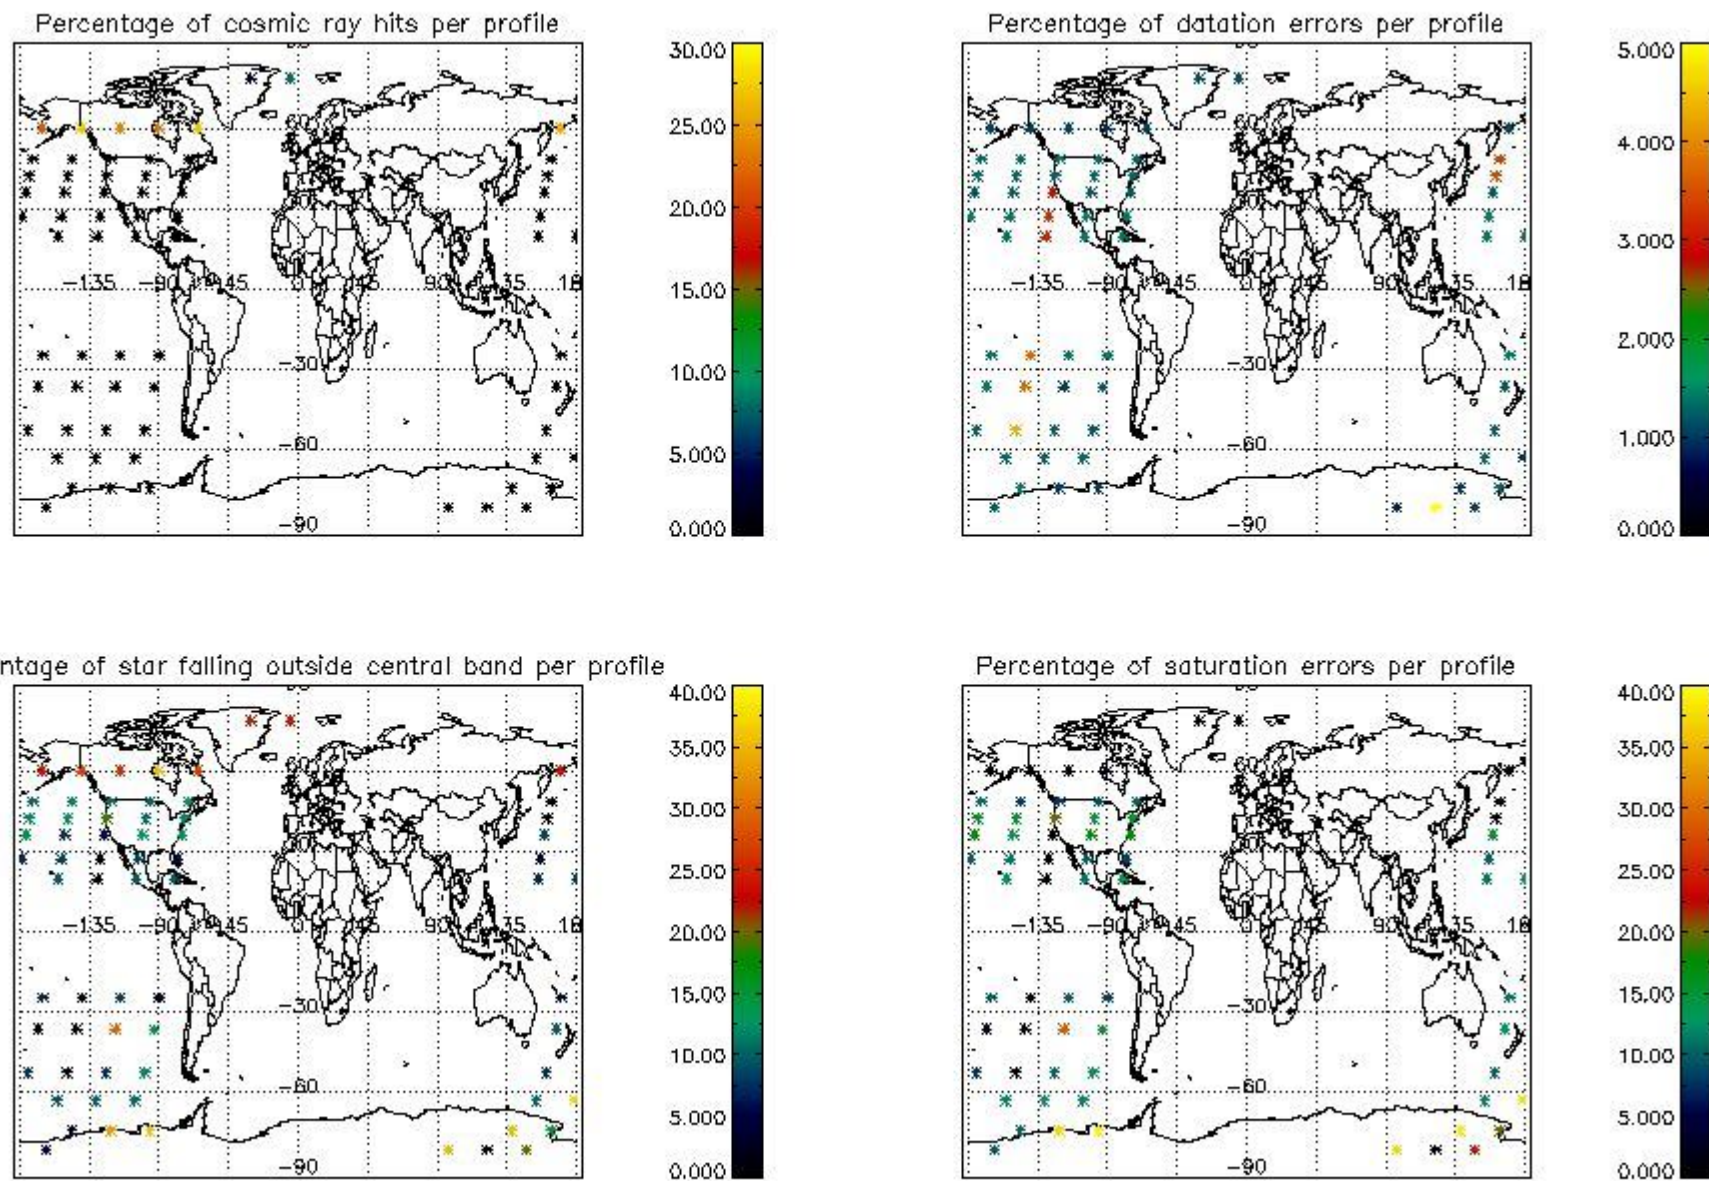

Percentage of datation errors per profile

Percentage of star falling outside central band per profile

Percentage of saturation errors per profile

4.2.2 Plot level 1 quality information per product (world map): ENVISAT DESCENDING passes