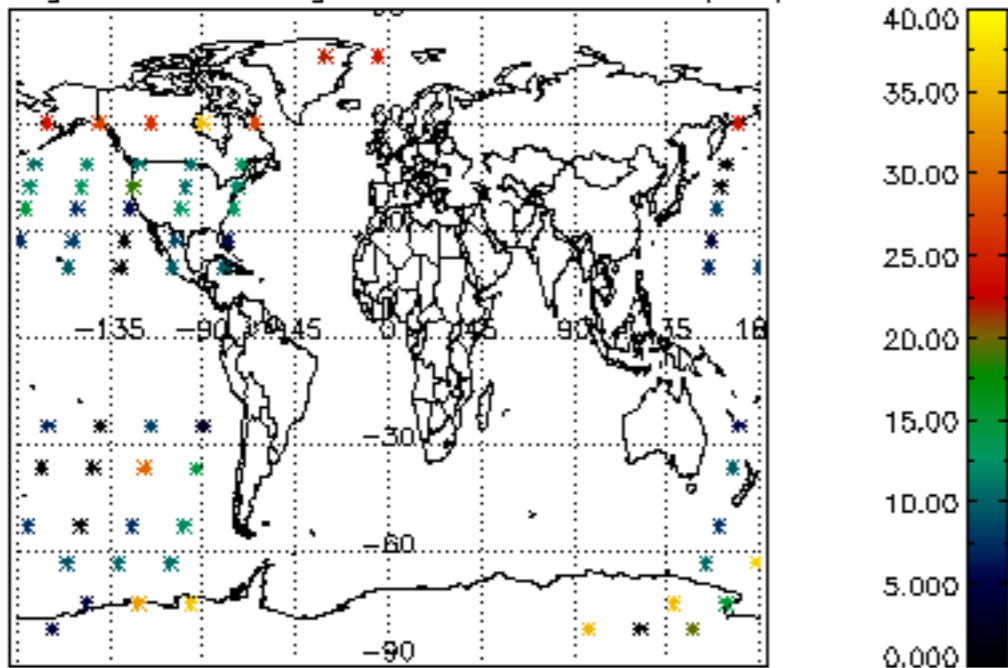

Percentage of star falling outside central band per profile