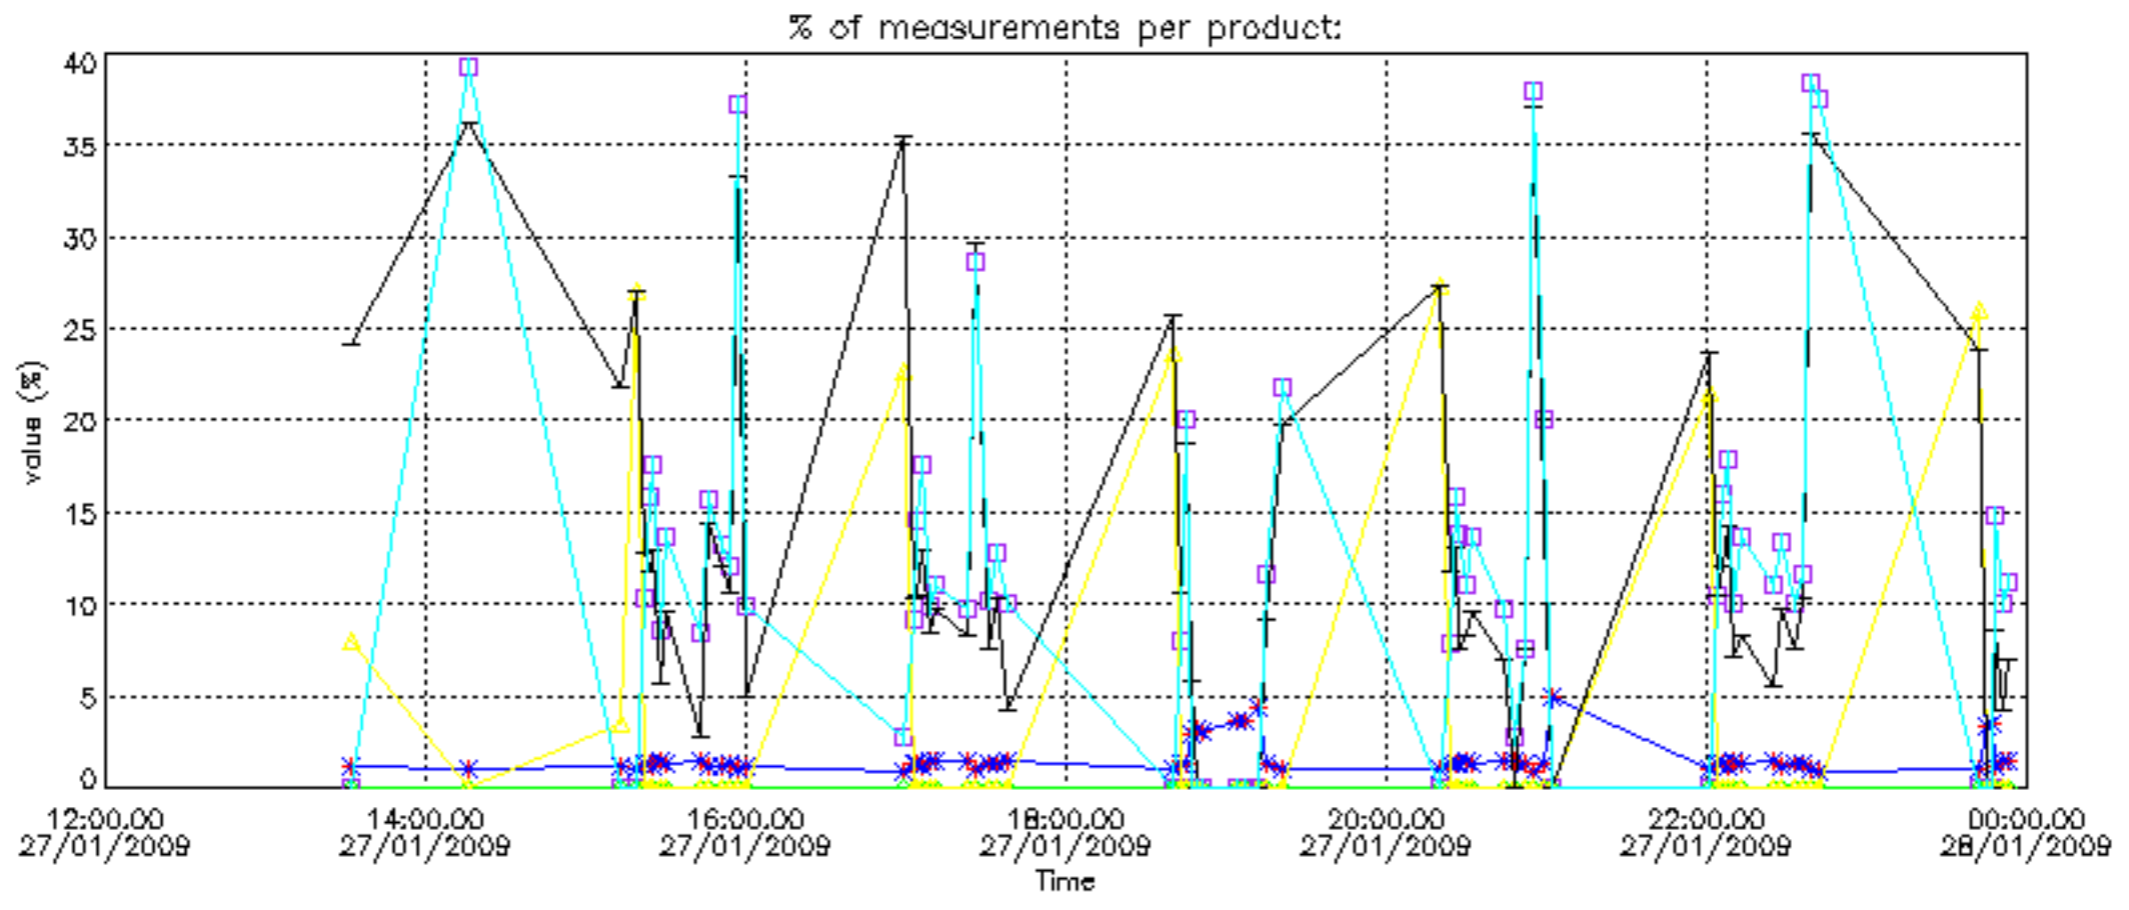

Percentage of cosmic ray hits per profile

Percentage of datation errors per profile