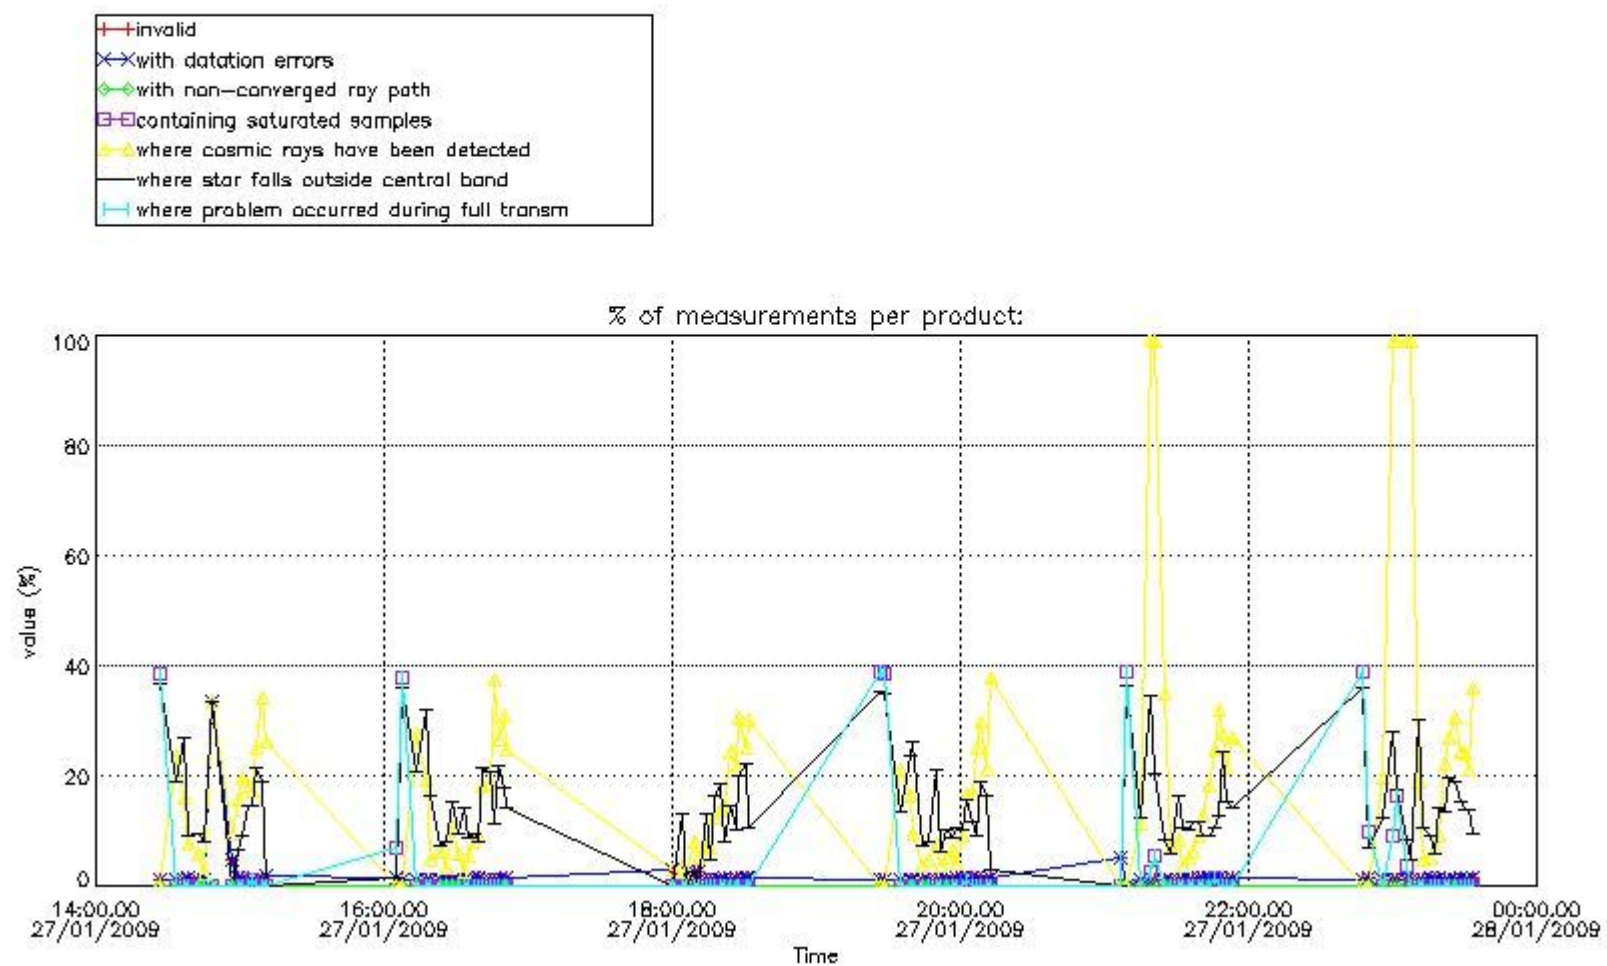

3.1 Plot quality information per product (time dependant)

3.2 Plot quality information per product (world map)

Percentage of flagged data per O3 profile

Percentage of flagged data per H2O profile

Percentage of flagged data per NO2 profile

Percentage of flagged data per NO3 profile

4. Level 1 quality information per product

In this section it is plotted some information contained in the Quality Summary data set of the level 2 products that comes from the level 1b processing. Products without errors (error flag in the MPH set to "0") are used.

4.1 Plot quality information per product (time dependant) coming from level 1b processing

4.1.1 Plot level 1 quality information per product (time dependant): ENVISAT ASCENDING passes

4.1.2 Plot level 1 quality information per product (time dependant): ENVI SAT DESCENDING passes