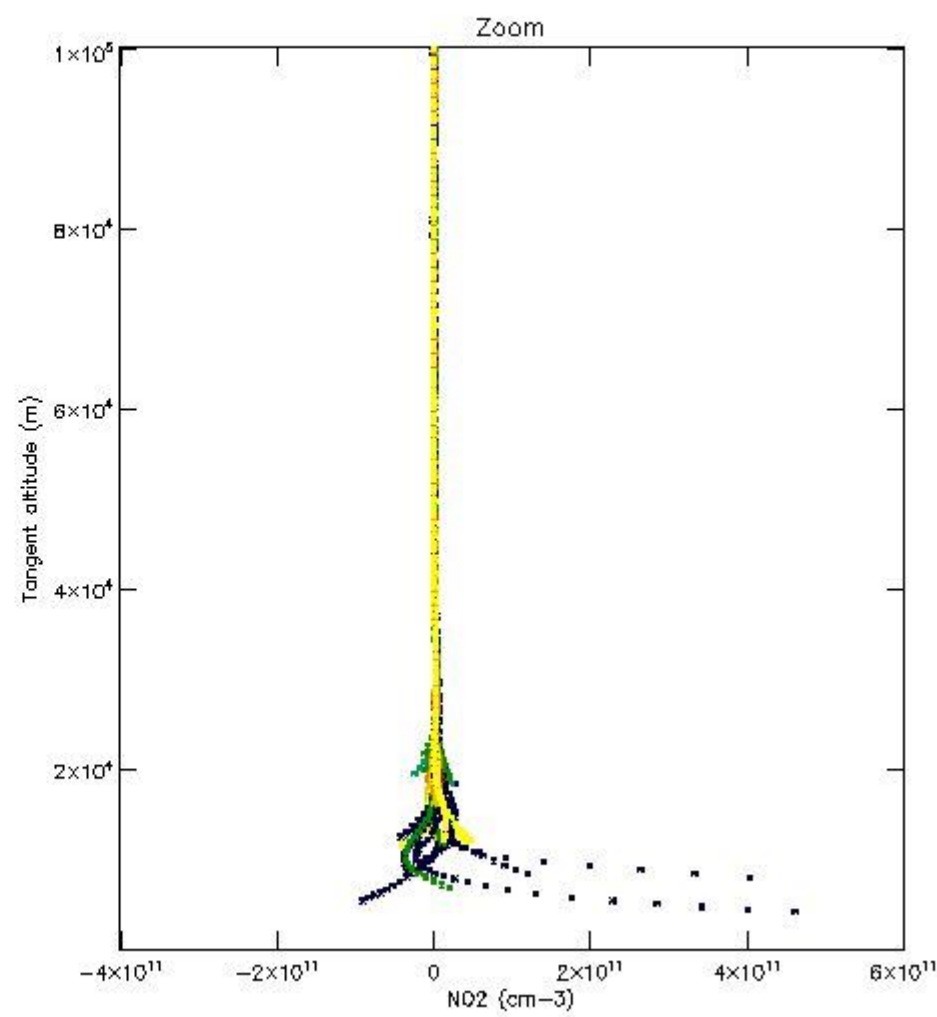

5.7 Plot NO3 profiles for all STD (dark without errors)

The colorbar represents the latitude.