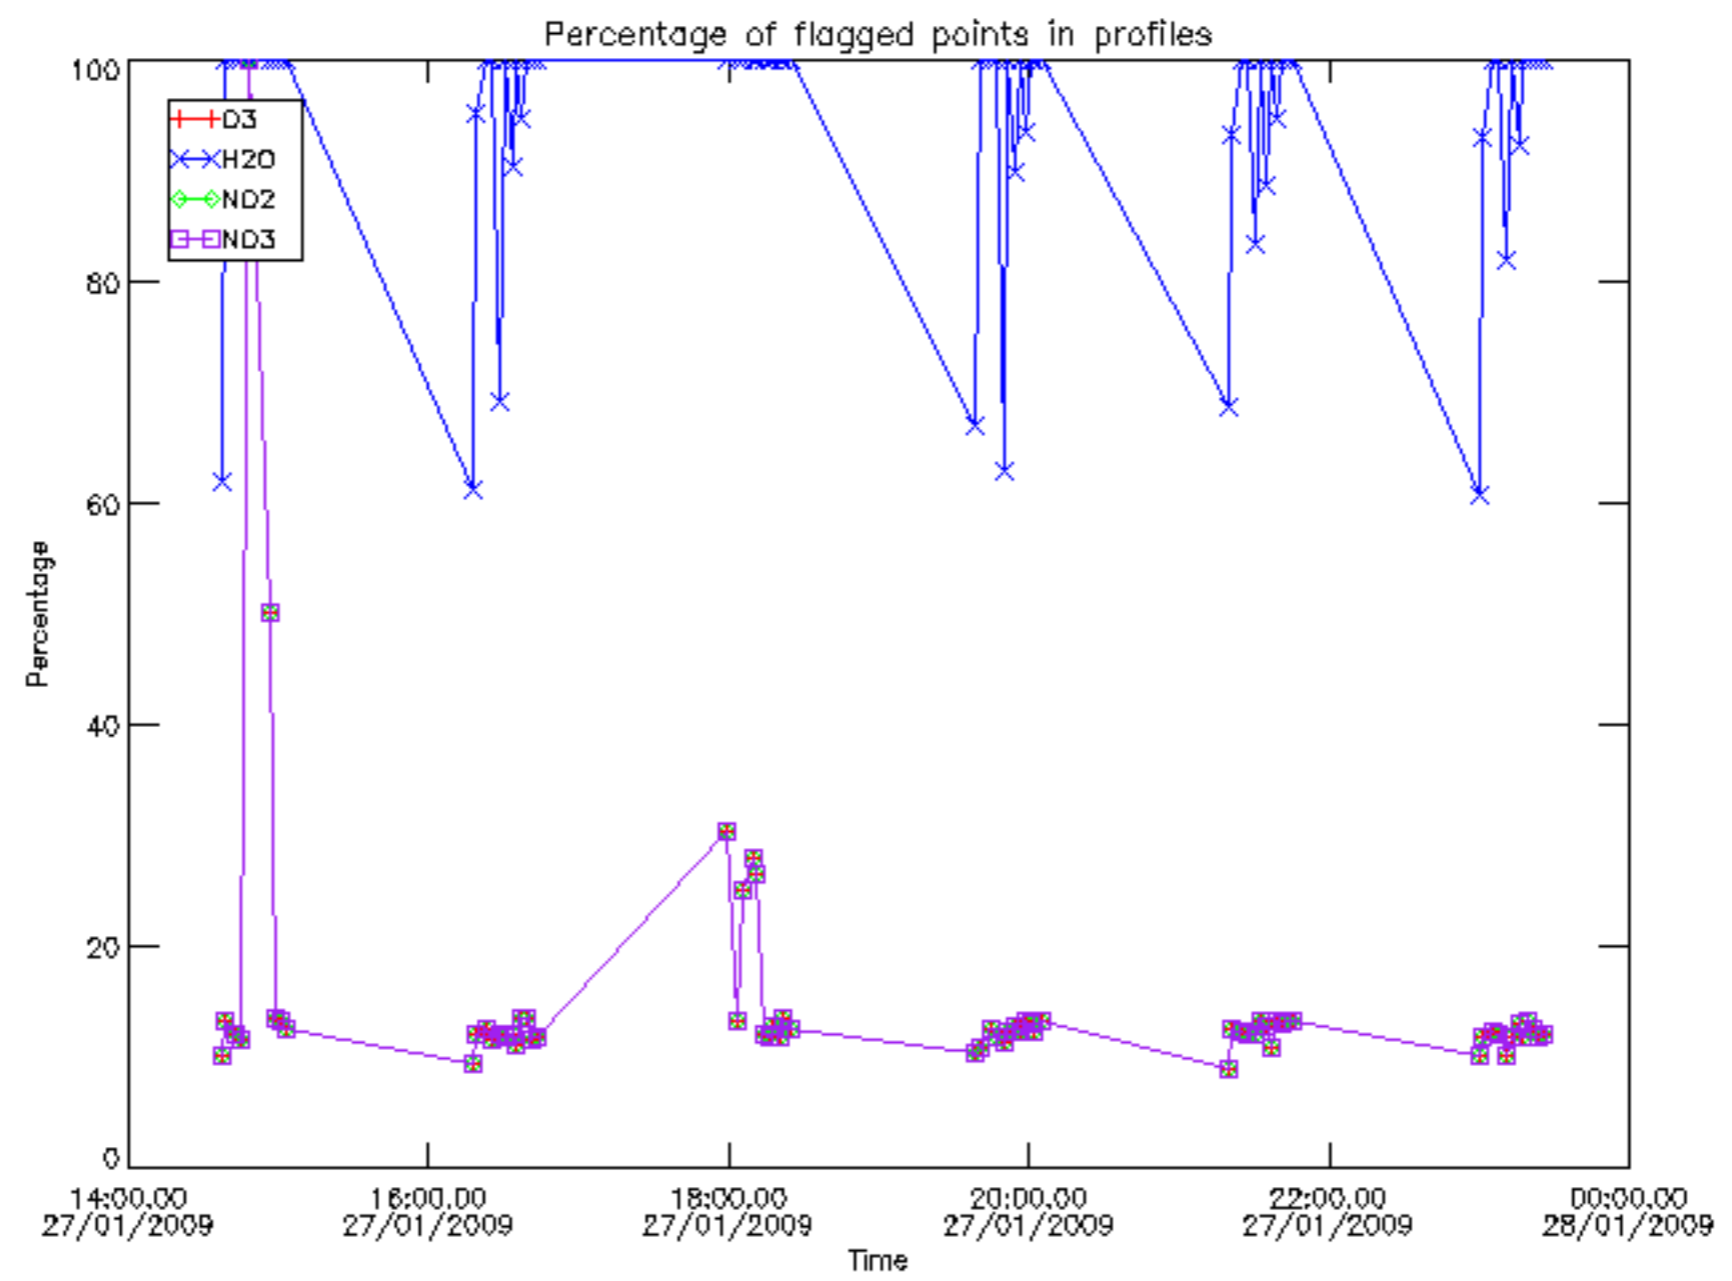

Percentage of flagged data per D3 profile

Percentage of flagged data per H2O profile