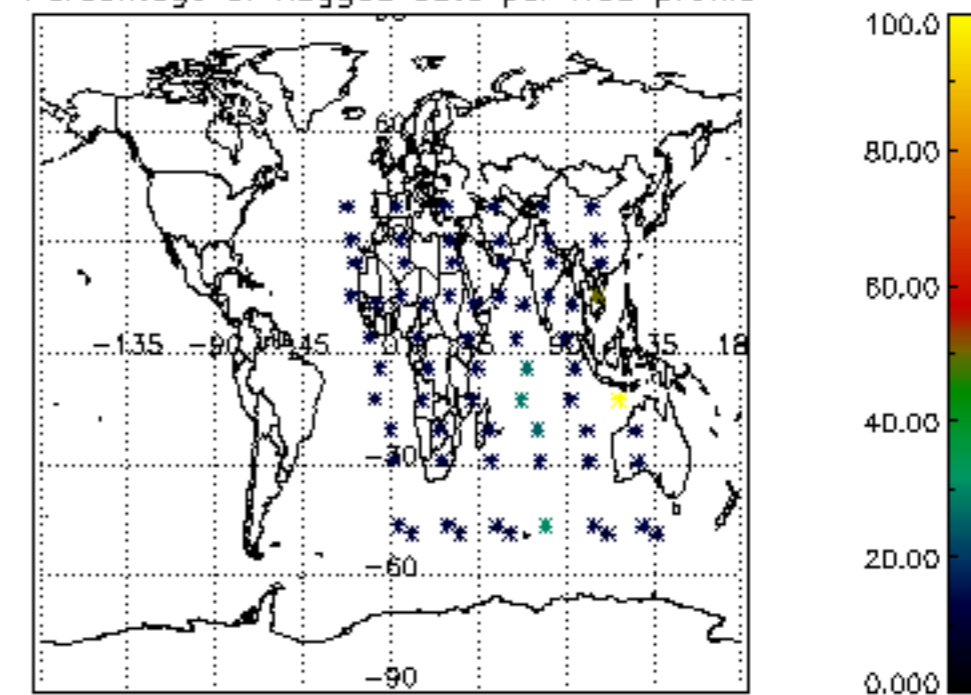

Percentage of flagged data per NO3 profile