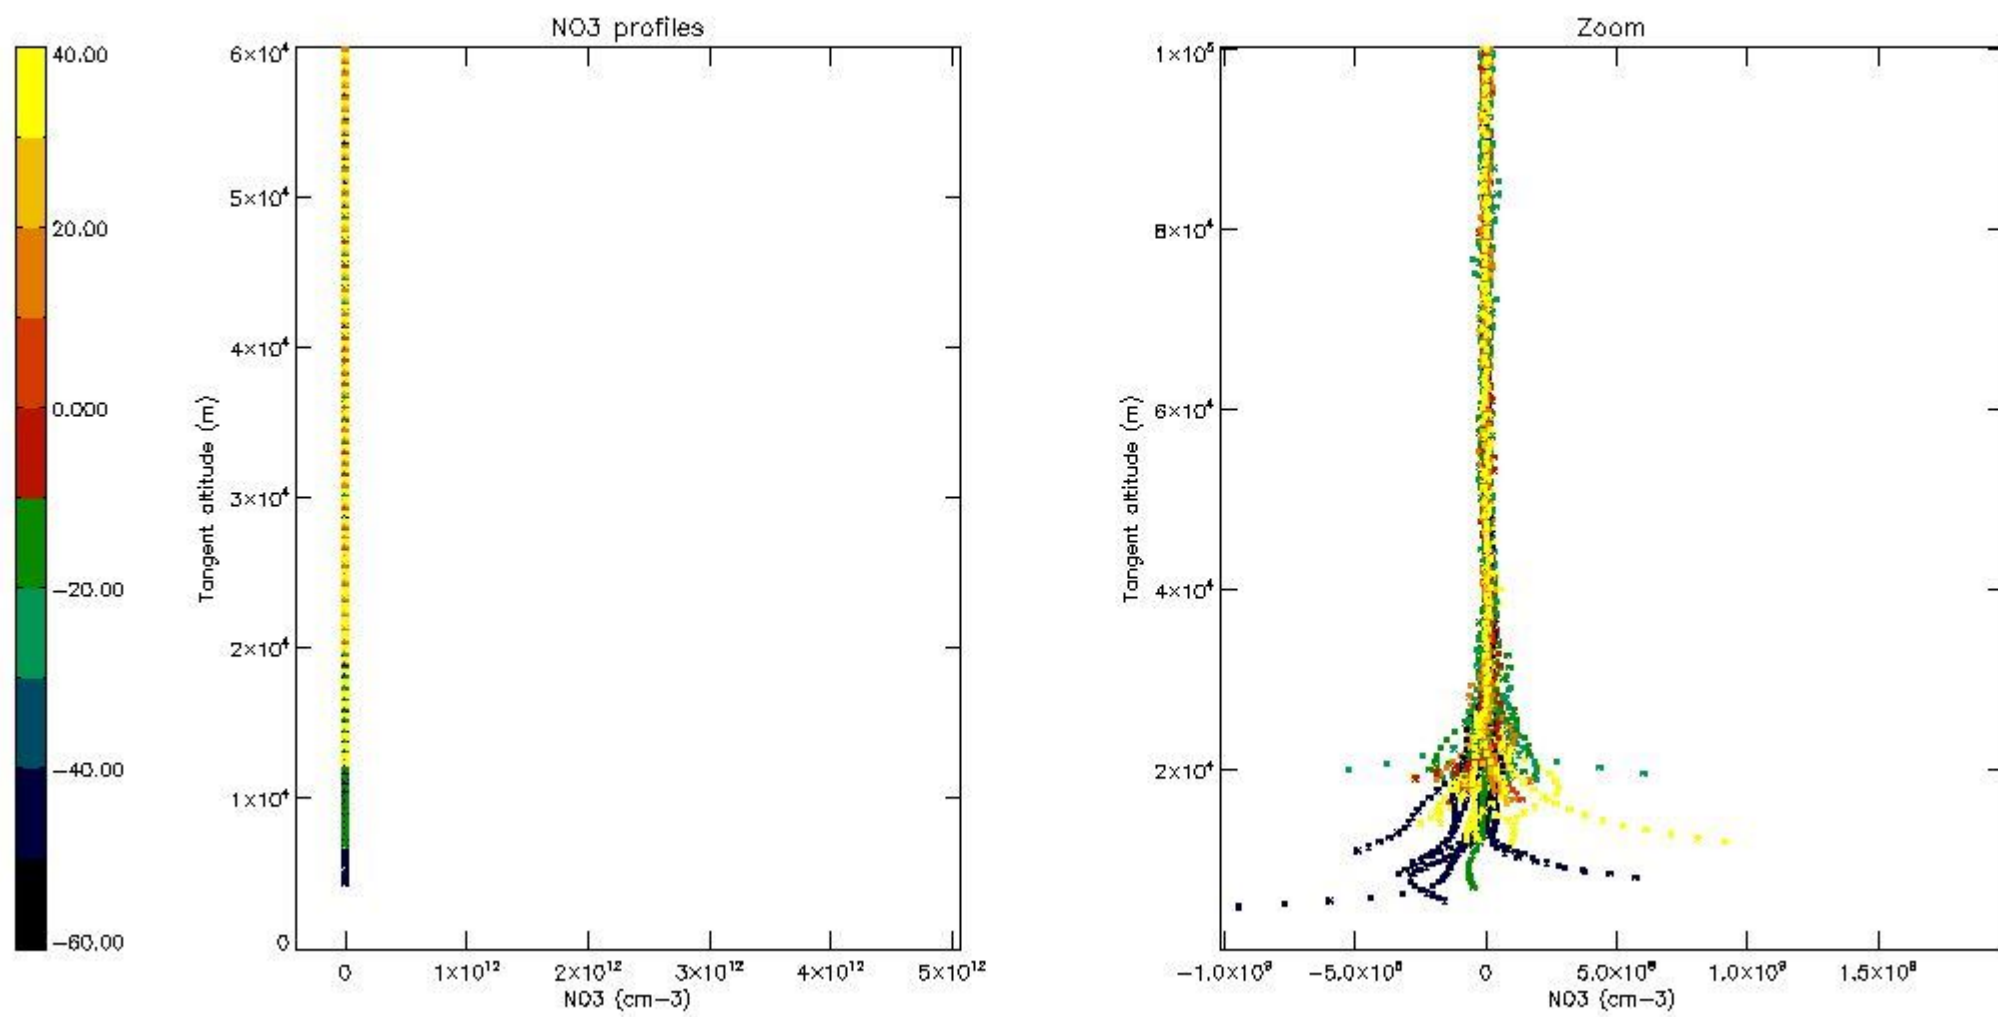

5.8 Plot H2O profiles for all STD (only for occultations of stars 1,2,3,4,13,14,16,26,63 dark without errors)

The colorbar represents the latitude.