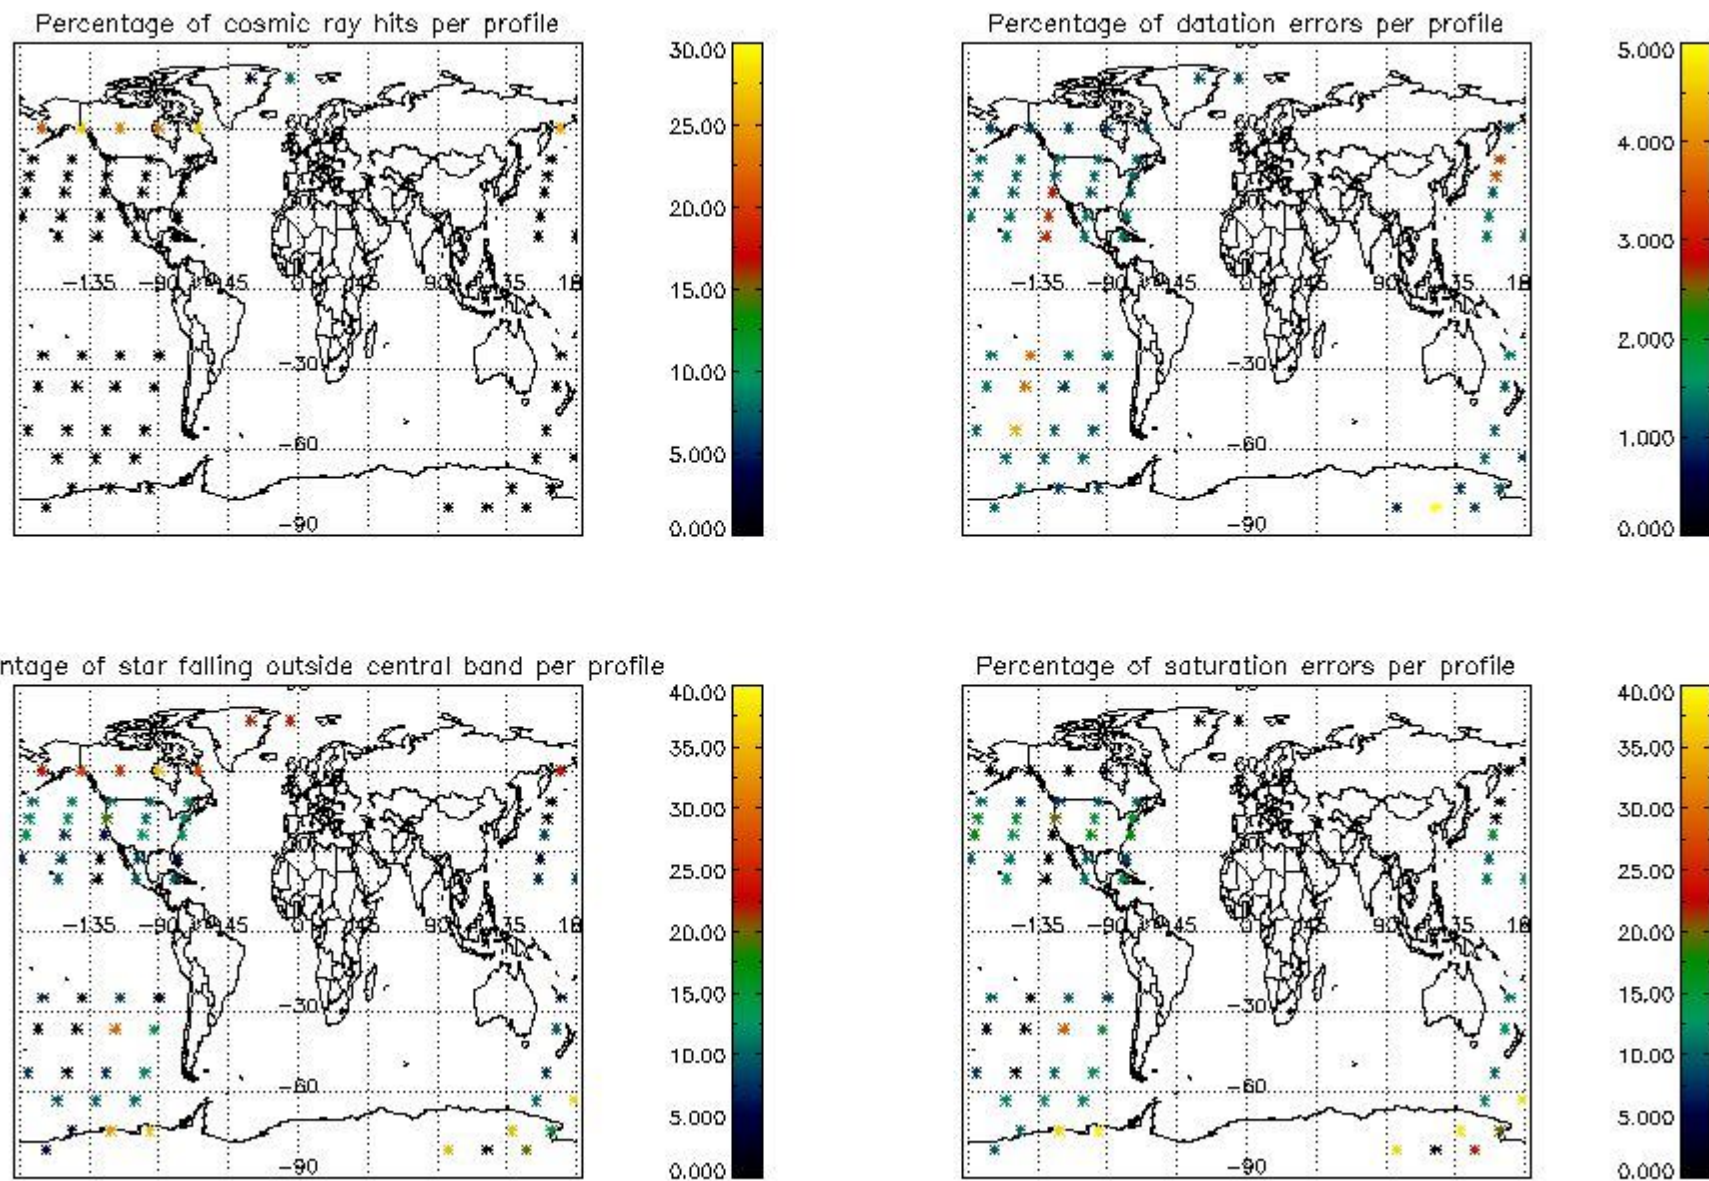

Percentage of datation errors per profile

Percentage of star falling outside central band per profile

Percentage of saturation errors per profile

4.2.2 Plot level 1 quality information per product (world map): ENVISAT DESCENDING passes

5. Trace gas profiles

5.1 Ozone statistics based on quality of products

The final quality of the products can be "measured" using the STD (Standard Deviation) attached to every point profile. This information is written to the parameter GOM_NL__2P/NL_LOCAL_SPECIES_DENSITY/o3_std of the level 2 products. The table below shows the statistics for given STD ranges.