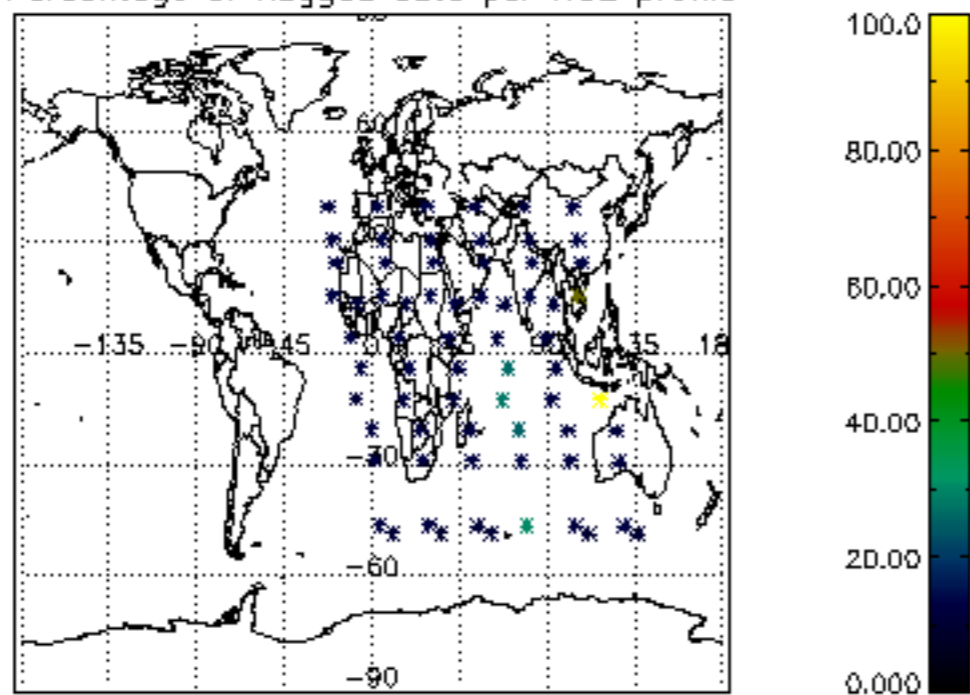

Percentage of flagged data per NO2 profile