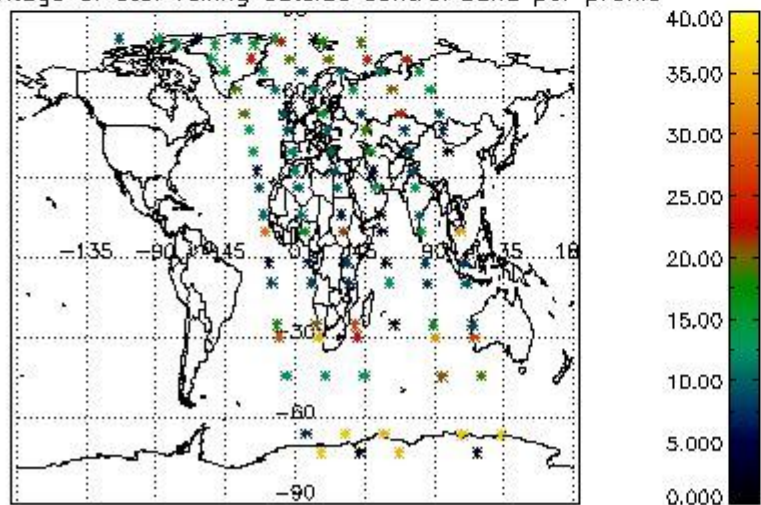

Percentage of star falling outside central band per profile