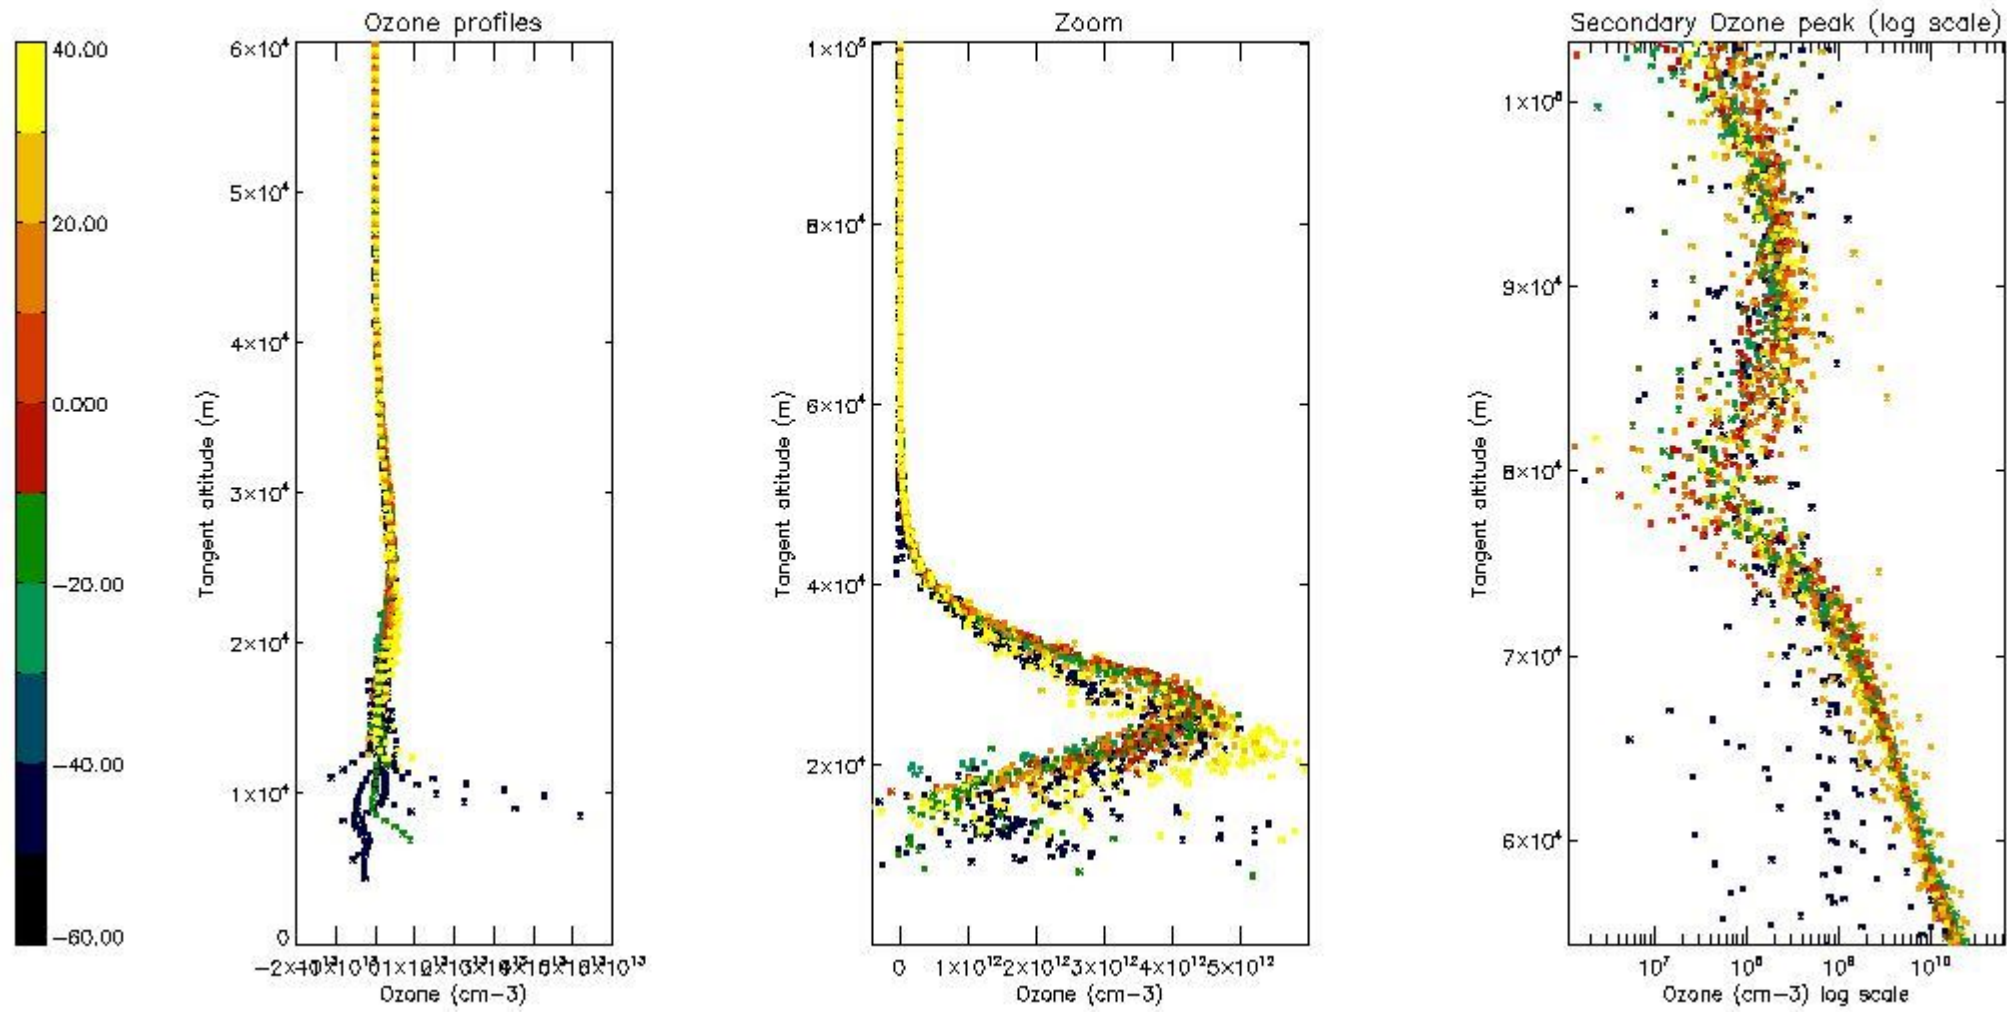

STD < 10	18
STD < 5	12

5.2 Plot ozone profiles for all STD (dark without errors)

The colorbar represents the latitude.

5.3 Plot ozone profiles where STD < 20% (dark without errors)

The colorbar represents the latitude.