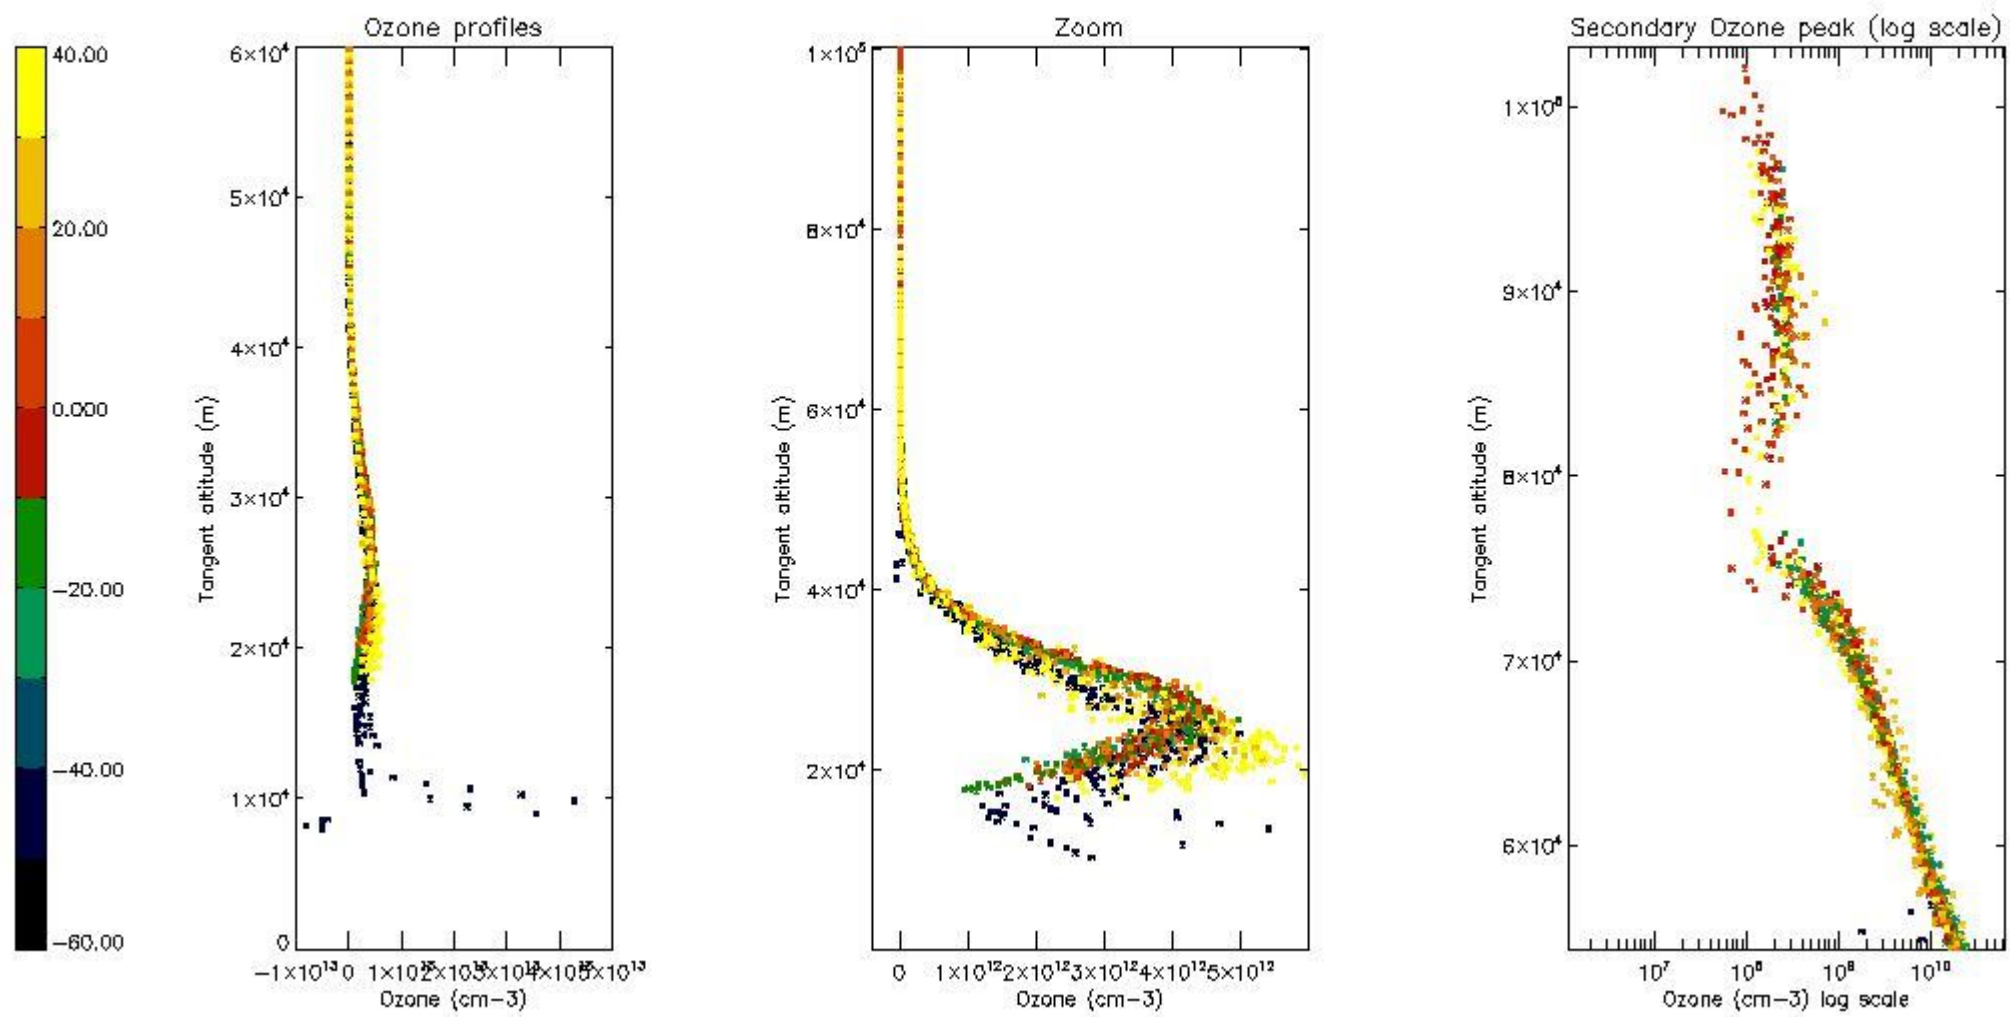

STD < 10	18
STD < 5	12

5.2 Plot ozone profiles for all STD (dark without errors)

The colorbar represents the latitude.

5.3 Plot ozone profiles where STD < 20% (dark without errors)

The colorbar represents the latitude.

5.4 Plot ozone profiles where STD < 10% (dark without errors)

The colorbar represents the latitude.

5.5 Plot ozone profiles where STD < 5% (dark without errors)

The colorbar represents the latitude.

5.6 Plot NO₂ profiles for all STD (dark without errors)

The colorbar represents the latitude.

5.7 Plot NO3 profiles for all STD (dark without errors)

The colorbar represents the latitude.

5.8 Plot H2O profiles for all STD (only for occultations of stars 1,2,3,4,13,14,16,26,63 dark without errors)