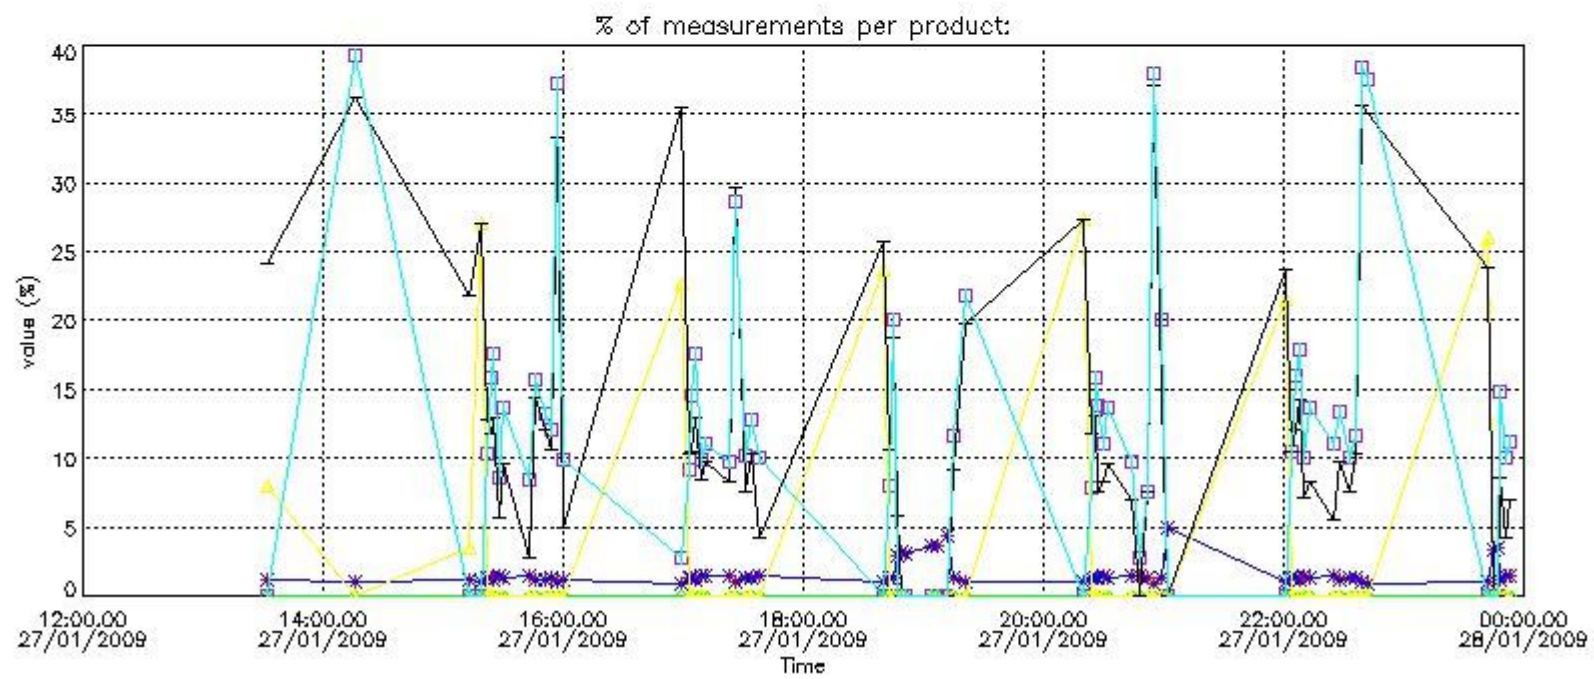

3. Quality information per product

In this section it is plotted some information contained in the Quality Summary data set of the level 2 products. Only products in dark limb conditions and without errors (error flag in the MPH set to "0") are used.

3.1 Plot quality information per product (time dependant)

3.2 Plot quality information per product (world map)

Percentage of flagged data per O3 profile

Percentage of flagged data per H2O profile

Percentage of flagged data per NO2 profile

Percentage of flagged data per NO3 profile

4. Level 1 quality information per product

In this section it is plotted some information contained in the Quality Summary data set of the level 2 products that comes from the level 1b processing. Products without errors (error flag in the MPH set to "0") are used.

4.1 Plot quality information per product (time dependant) coming from level 1b processing

4.1.1 Plot level 1 quality information per product (time dependant): ENVISAT ASCENDING passes

4.1.2 Plot level 1 quality information per product (time dependant): ENVI SAT DESCENDING passes