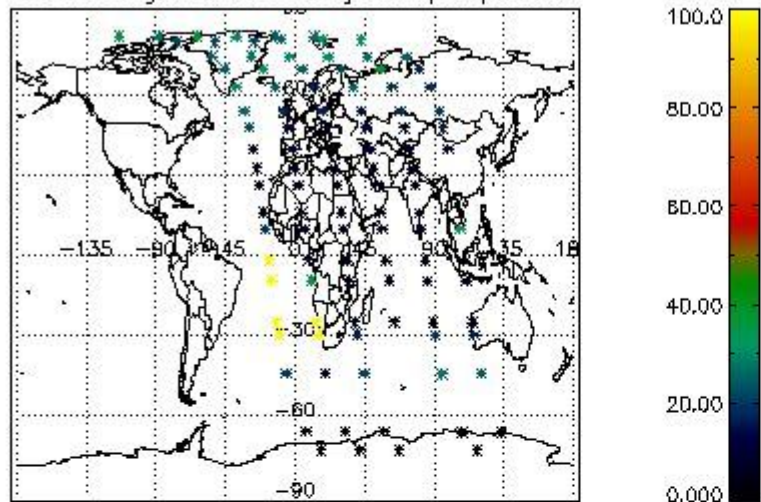

Percentage of cosmic ray hits per profile