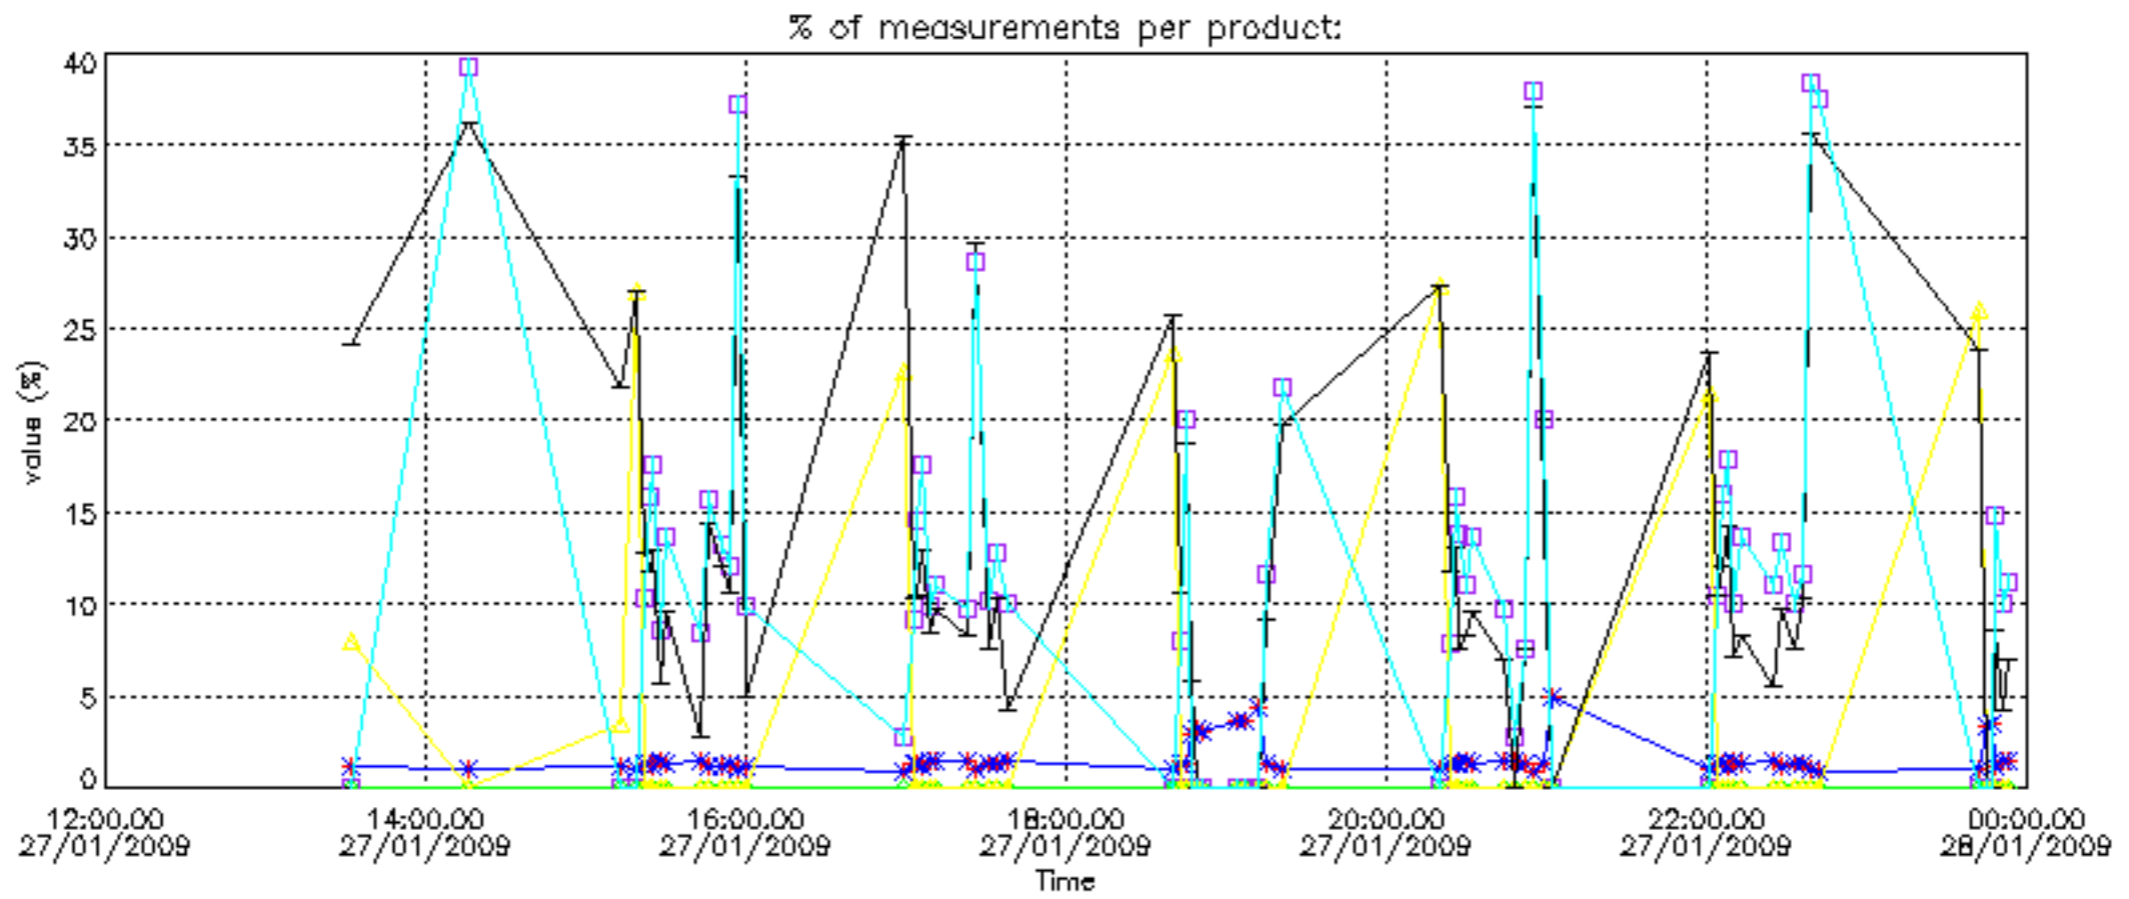

Percentage of cosmic ray hits per profile

Percentage of datation errors per profile