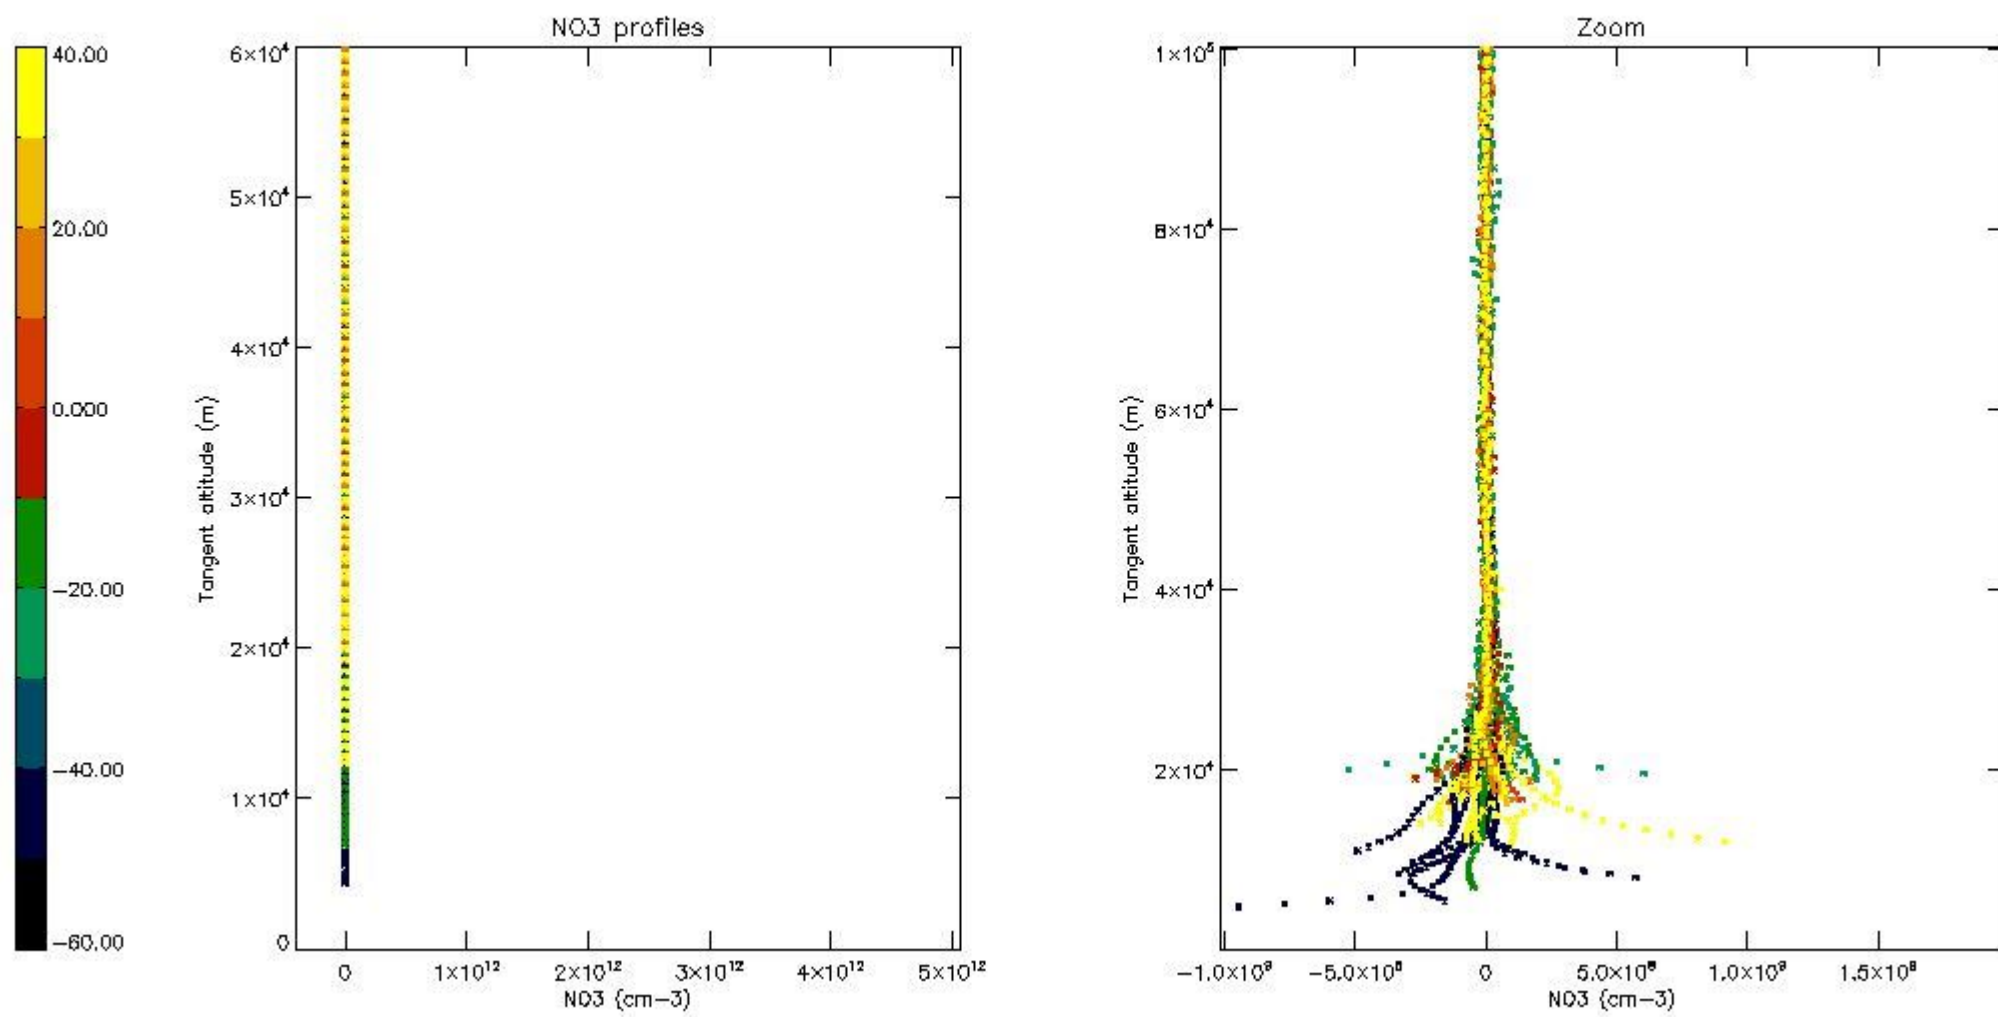

5.4 Plot ozone profiles where STD < 10% (dark without errors)

The colorbar represents the latitude.

5.5 Plot ozone profiles where STD < 5% (dark without errors)

The colorbar represents the latitude.

5.6 Plot NO₂ profiles for all STD (dark without errors)

The colorbar represents the latitude.

5.7 Plot NO3 profiles for all STD (dark without errors)

The colorbar represents the latitude.

5.8 Plot H2O profiles for all STD (only for occultations of stars 1,2,3,4,13,14,16,26,63 dark without errors)