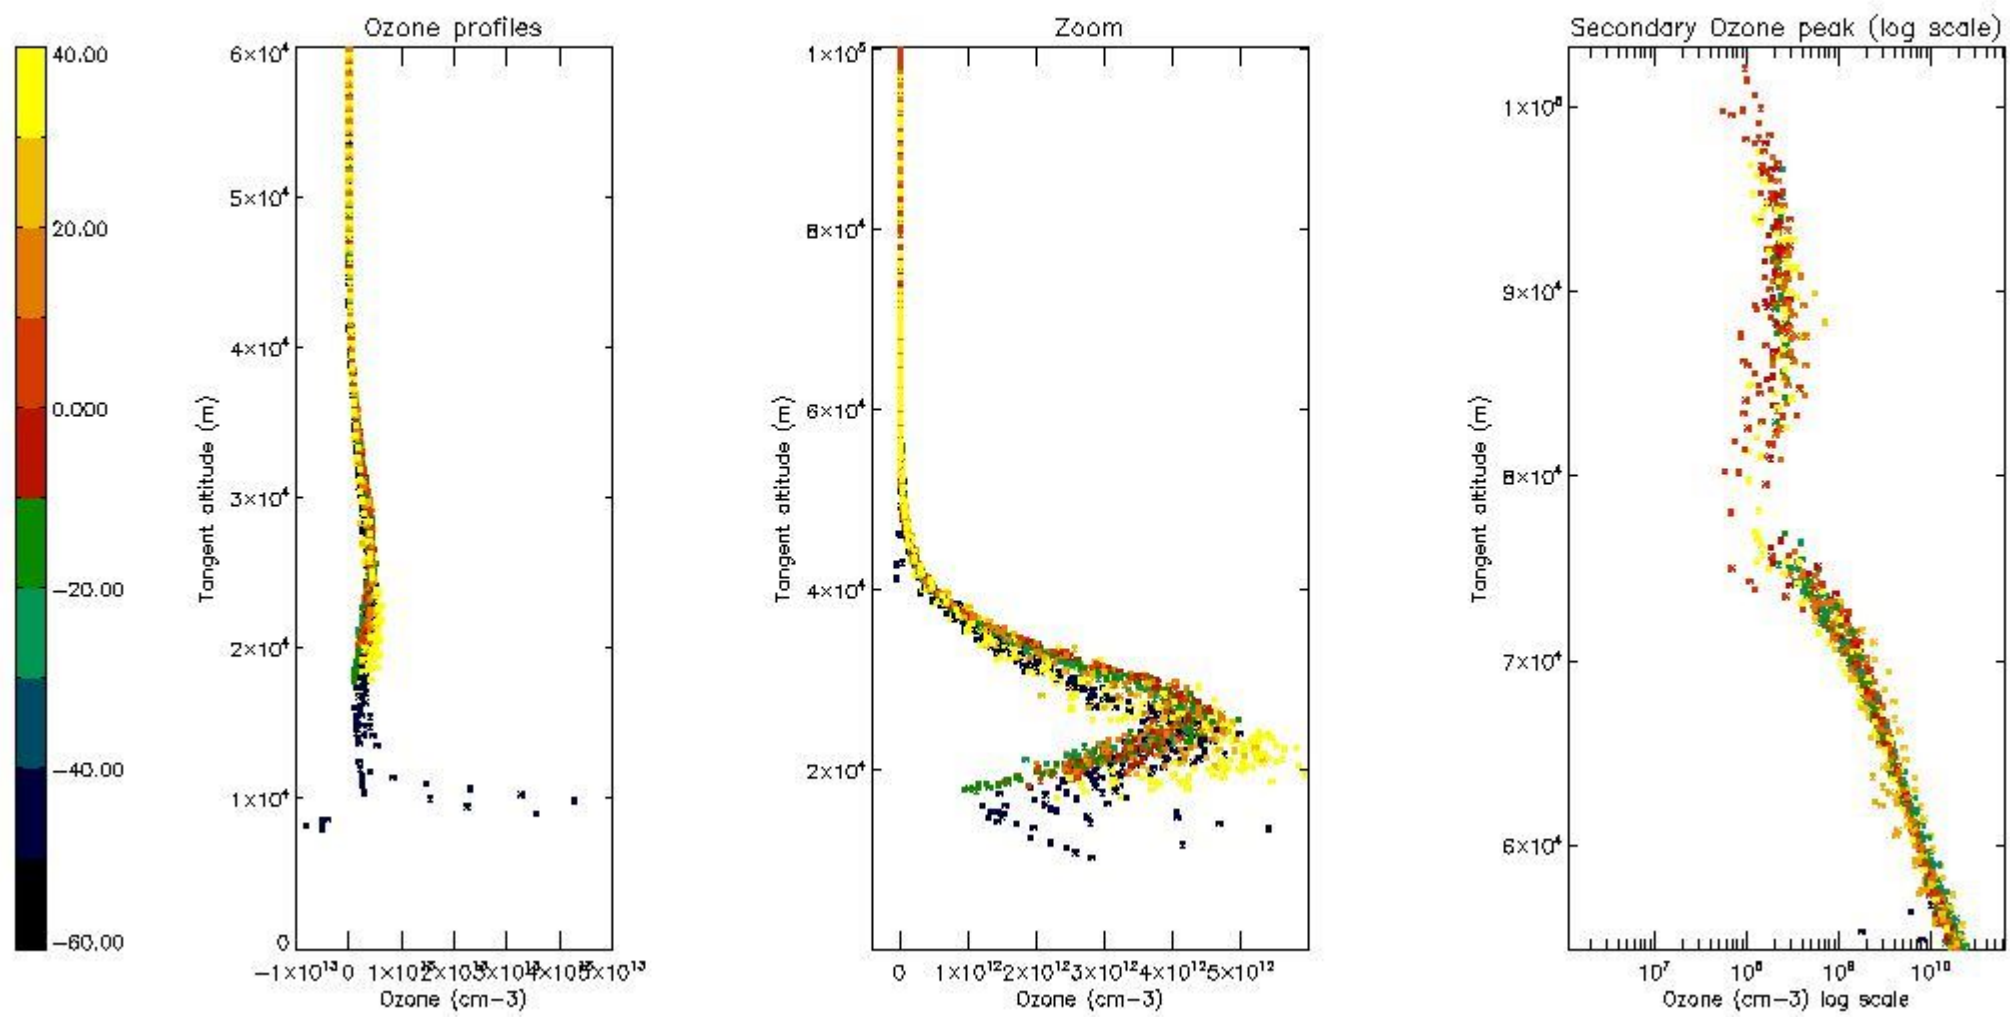

STD < 10	18
STD < 5	12

5.2 Plot ozone profiles for all STD (dark without errors)

The colorbar represents the latitude.

5.3 Plot ozone profiles where STD < 20% (dark without errors)

The colorbar represents the latitude.