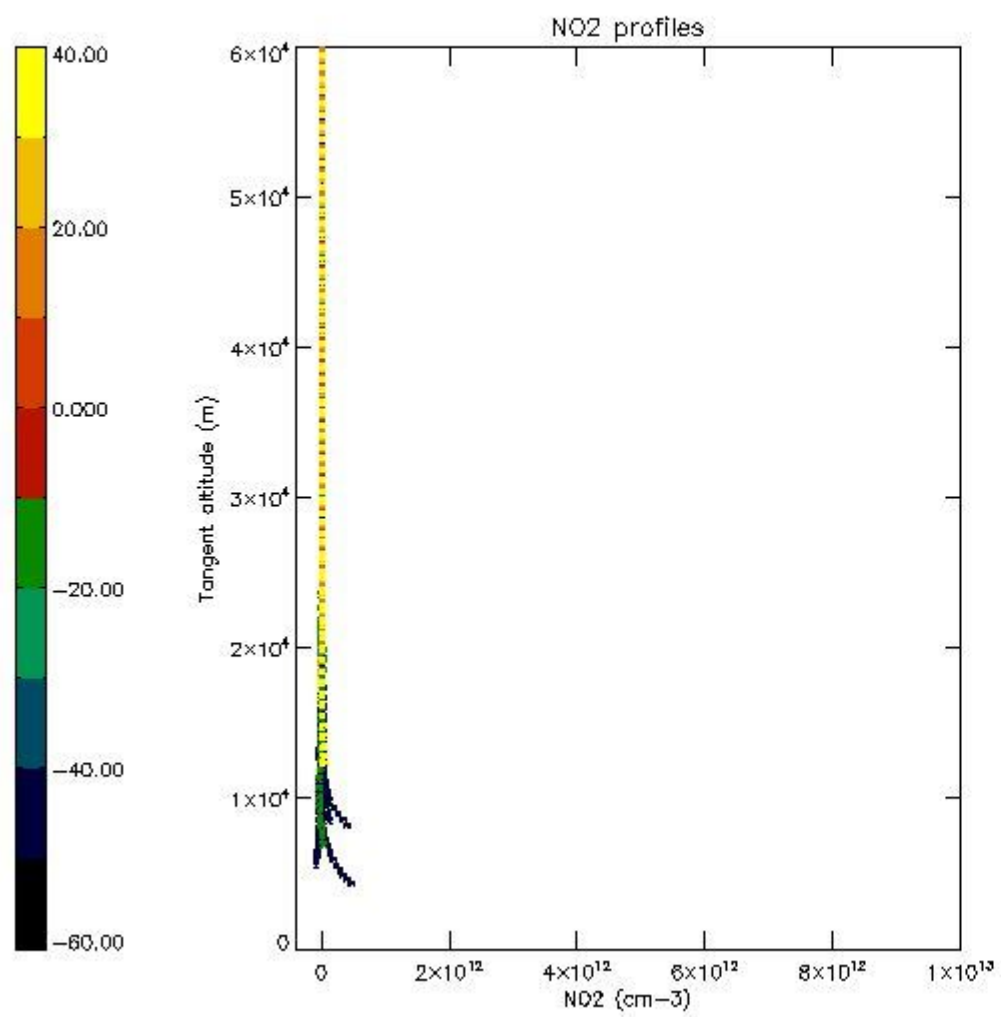

5.4 Plot ozone profiles where STD < 10% (dark without errors)

The colorbar represents the latitude.

5.5 Plot ozone profiles where STD < 5% (dark without errors)

The colorbar represents the latitude.

5.6 Plot NO₂ profiles for all STD (dark without errors)

The colorbar represents the latitude.

5.7 Plot NO3 profiles for all STD (dark without errors)

The colorbar represents the latitude.

5.8 Plot H2O profiles for all STD (only for occultations of stars 1,2,3,4,13,14,16,26,63 dark without errors)