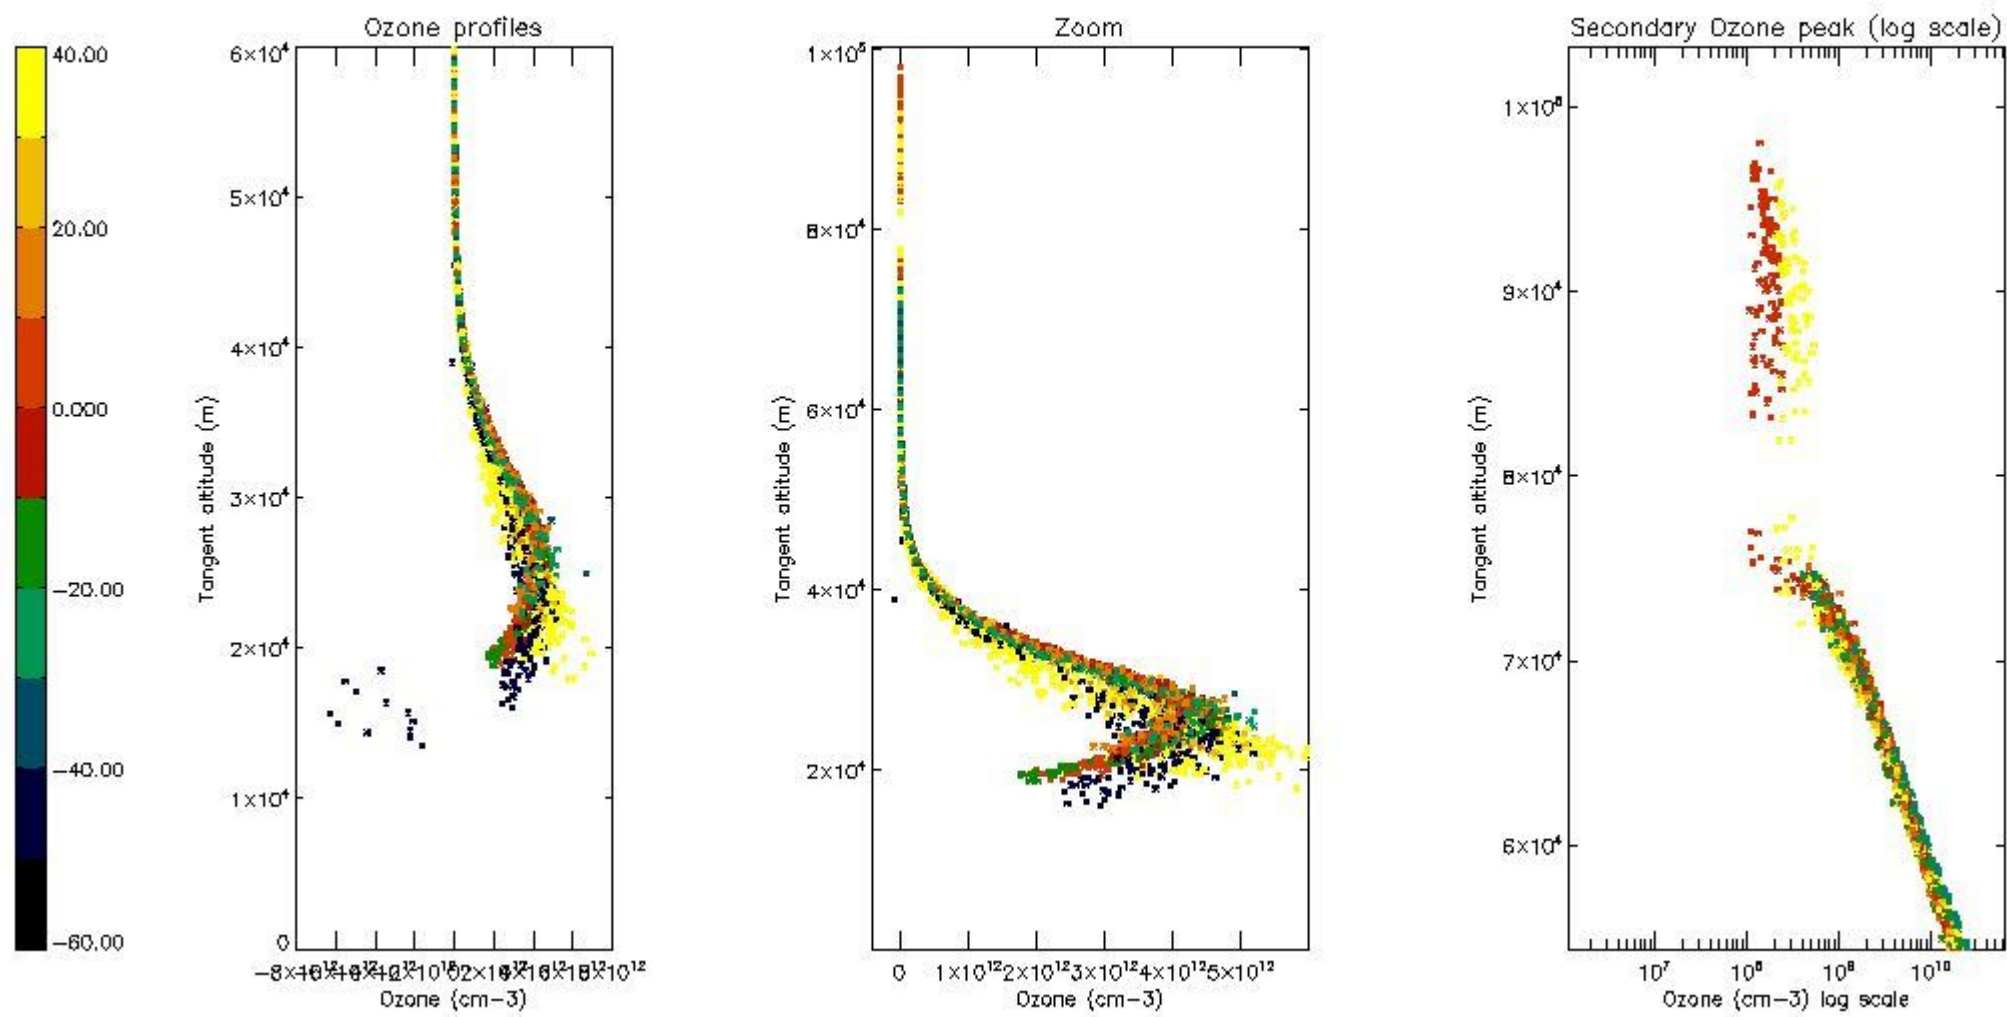

STD < 10	16
STD < 5	11

5.2 Plot ozone profiles for all STD (dark without errors)

The colorbar represents the latitude.

5.3 Plot ozone profiles where STD < 20% (dark without errors)

The colorbar represents the latitude.

5.4 Plot ozone profiles where $STD < 10\%$ (dark without errors)

The colorbar represents the latitude.

5.5 Plot ozone profiles where STD < 5% (dark without errors)

The colorbar represents the latitude.

5.6 Plot NO₂ profiles for all STD (dark without errors)

The colorbar represents the latitude.

5.7 Plot NO3 profiles for all STD (dark without errors)

The colorbar represents the latitude.

5.8 Plot H2O profiles for all STD (only for occultations of stars 1,2,3,4,13,14,16,26,63 dark without errors)