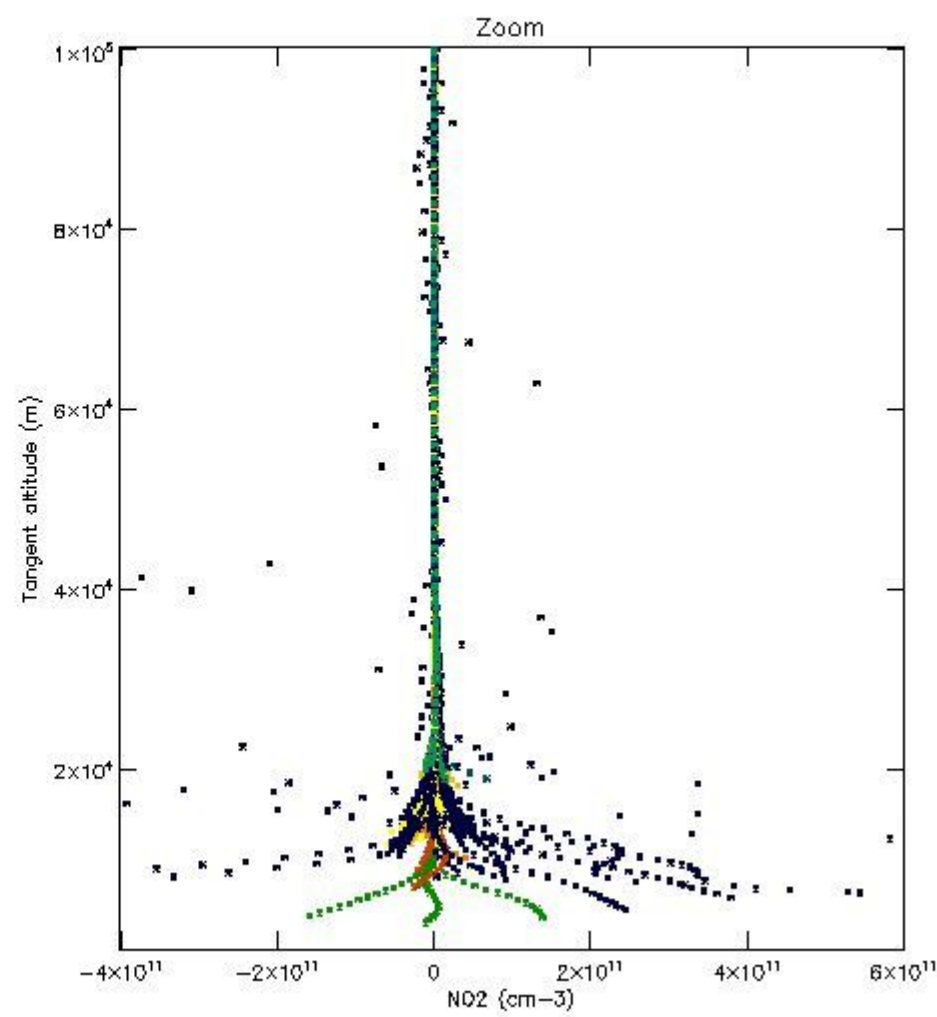

STD < 10	16
STD < 5	11

5.2 Plot ozone profiles for all STD (dark without errors)

The colorbar represents the latitude.

5.3 Plot ozone profiles where STD < 20% (dark without errors)

The colorbar represents the latitude.

5.4 Plot ozone profiles where $STD < 10\%$ (dark without errors)

The colorbar represents the latitude.

5.5 Plot ozone profiles where STD < 5% (dark without errors)

The colorbar represents the latitude.

5.6 Plot NO₂ profiles for all STD (dark without errors)

The colorbar represents the latitude.

5.7 Plot NO3 profiles for all STD (dark without errors)

The colorbar represents the latitude.

5.8 Plot H2O profiles for all STD (only for occultations of stars 1,2,3,4,13,14,16,26,63 dark without errors)