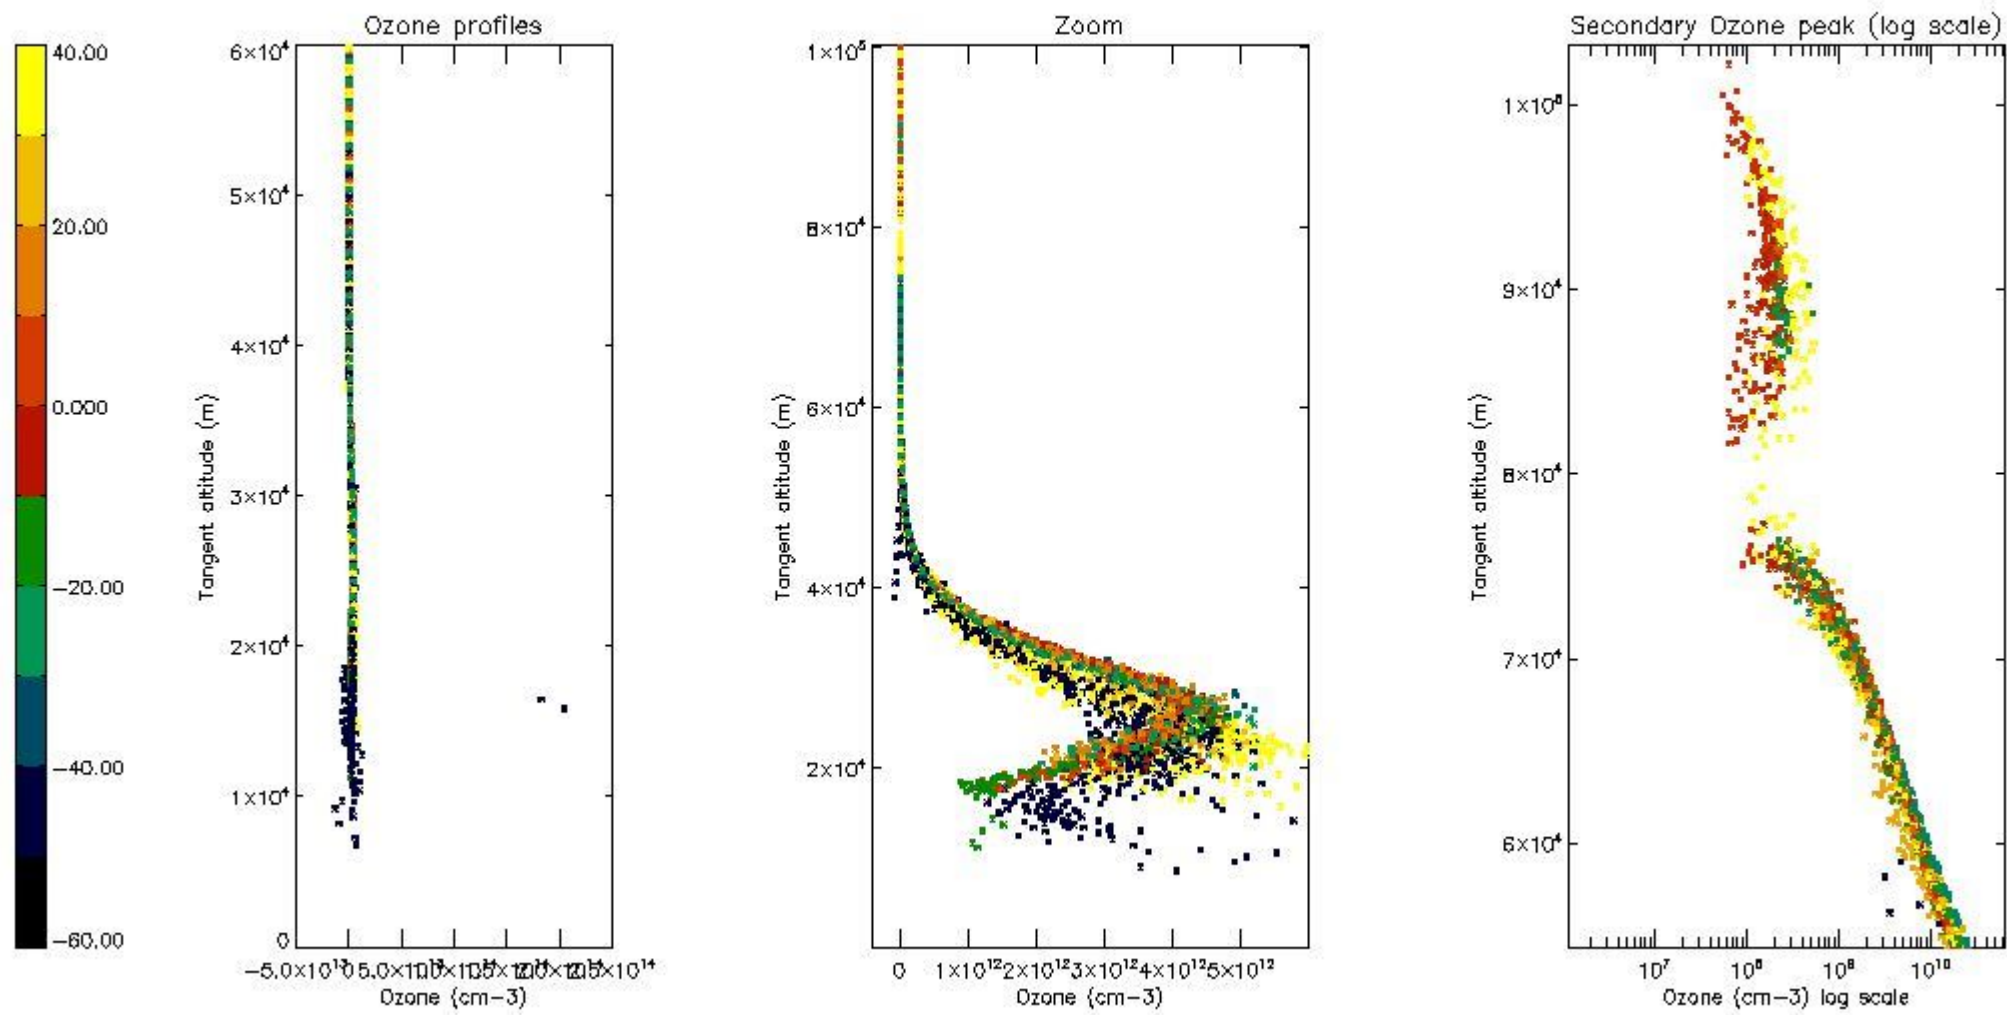

STD < 10	16
STD < 5	11

5.2 Plot ozone profiles for all STD (dark without errors)

The colorbar represents the latitude.

5.3 Plot ozone profiles where STD < 20% (dark without errors)

The colorbar represents the latitude.

5.4 Plot ozone profiles where $STD < 10\%$ (dark without errors)

The colorbar represents the latitude.

5.5 Plot ozone profiles where STD < 5% (dark without errors)

The colorbar represents the latitude.

5.6 Plot NO₂ profiles for all STD (dark without errors)