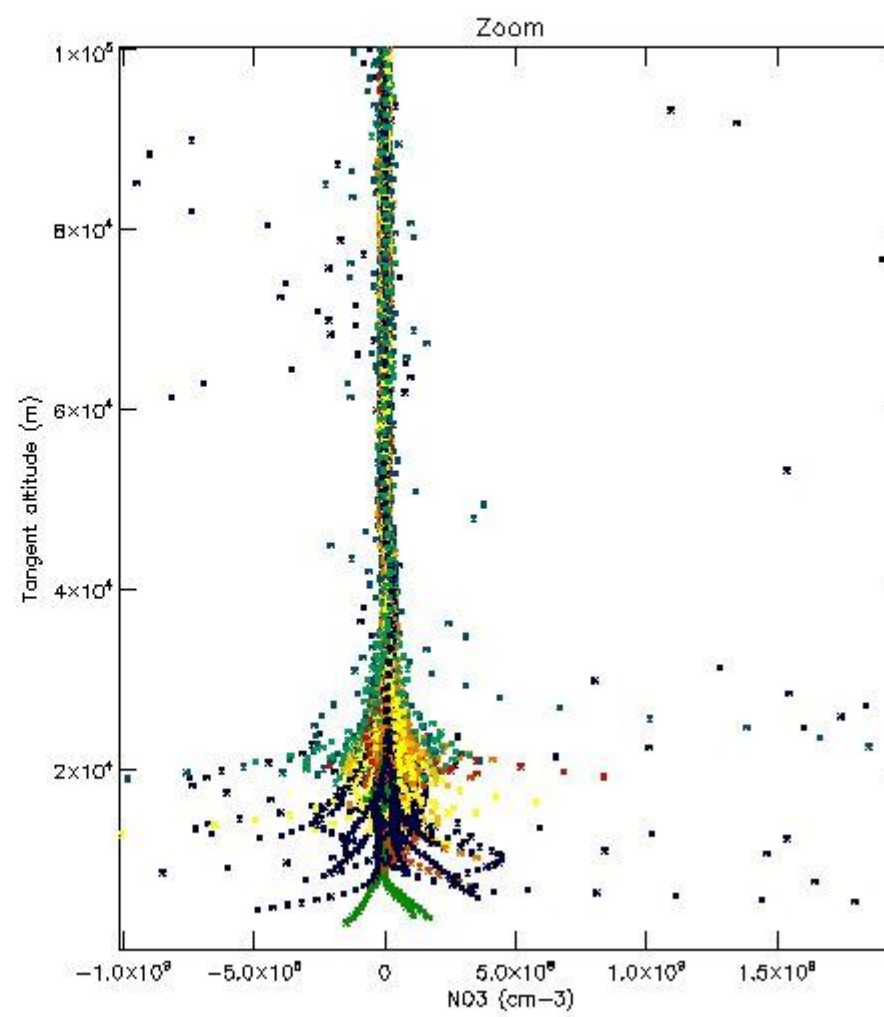

5.4 Plot ozone profiles where $STD < 10\%$ (dark without errors)

The colorbar represents the latitude.

5.5 Plot ozone profiles where STD < 5% (dark without errors)

The colorbar represents the latitude.

5.6 Plot NO₂ profiles for all STD (dark without errors)

The colorbar represents the latitude.

5.7 Plot NO3 profiles for all STD (dark without errors)

The colorbar represents the latitude.

5.8 Plot H2O profiles for all STD (only for occultations of stars 1,2,3,4,13,14,16,26,63 dark without errors)