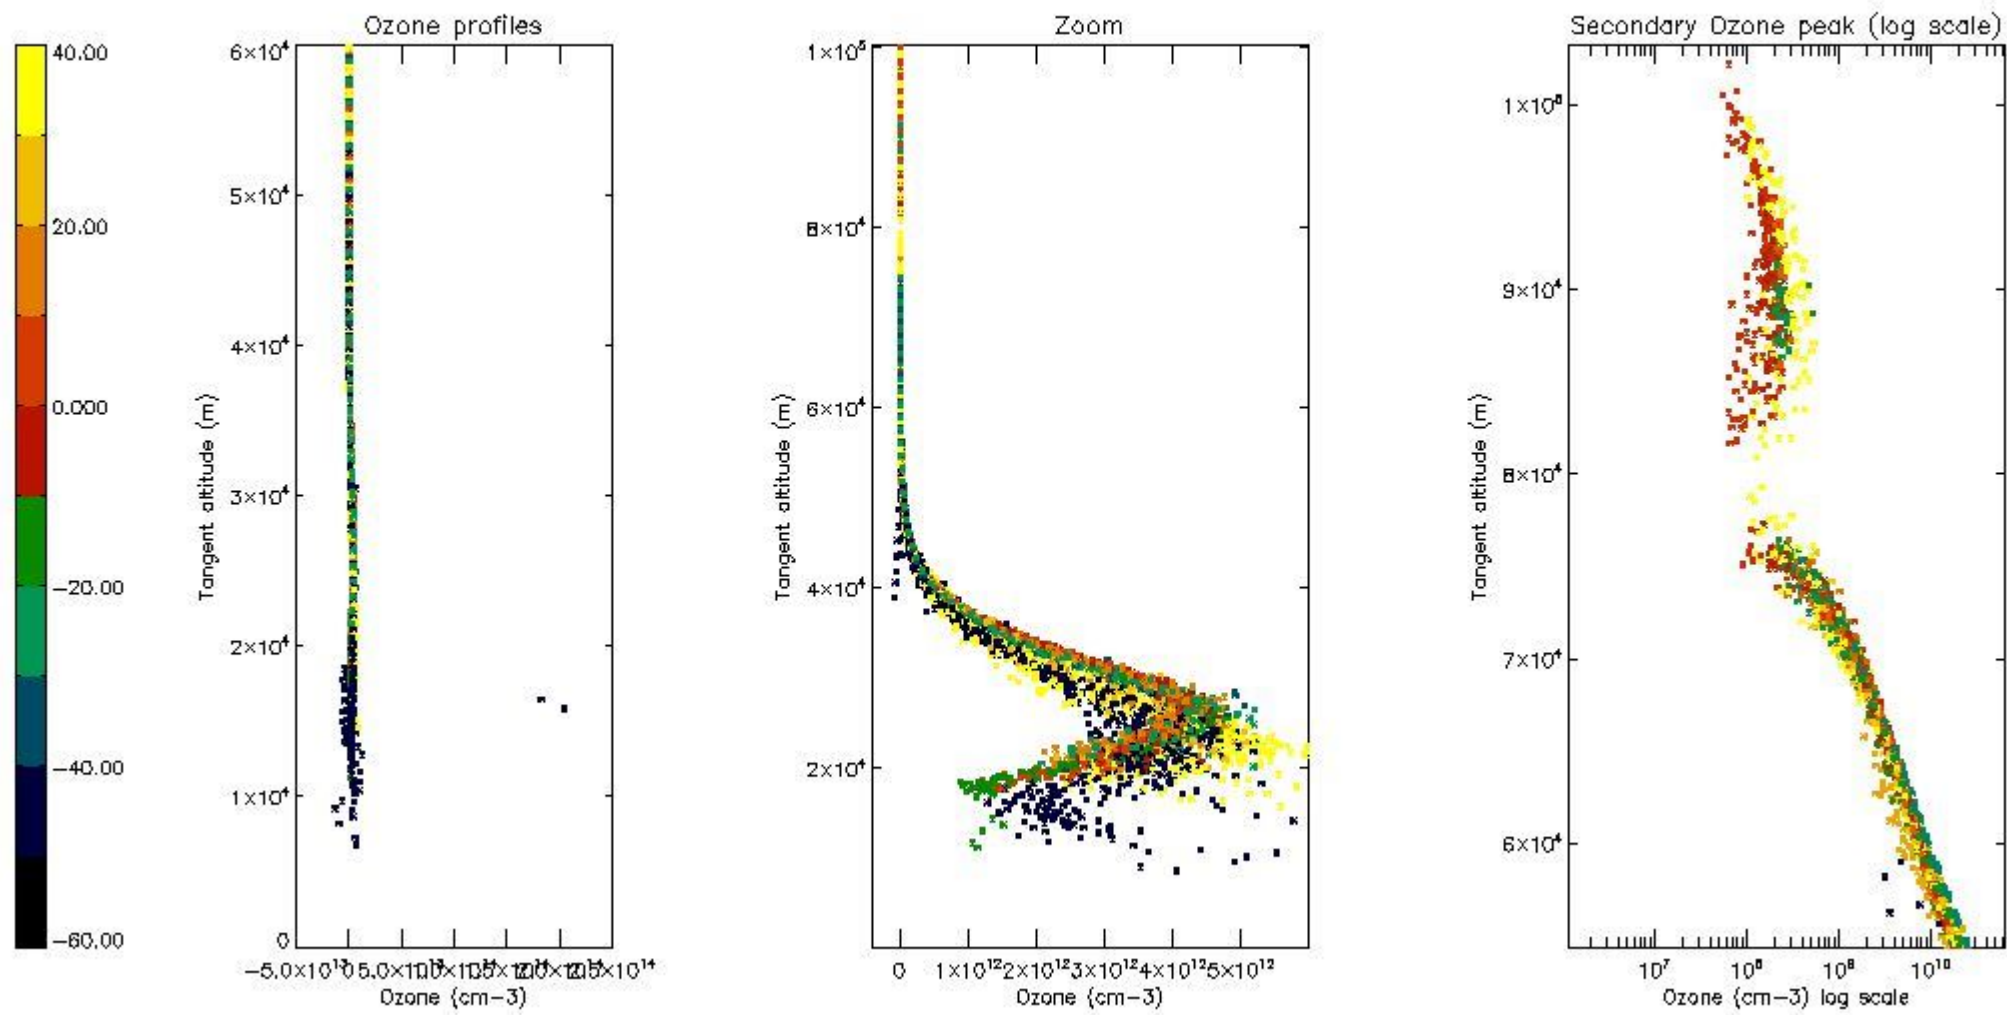

STD < 10	16
STD < 5	11

5.2 Plot ozone profiles for all STD (dark without errors)

The colorbar represents the latitude.

5.3 Plot ozone profiles where STD < 20% (dark without errors)

The colorbar represents the latitude.