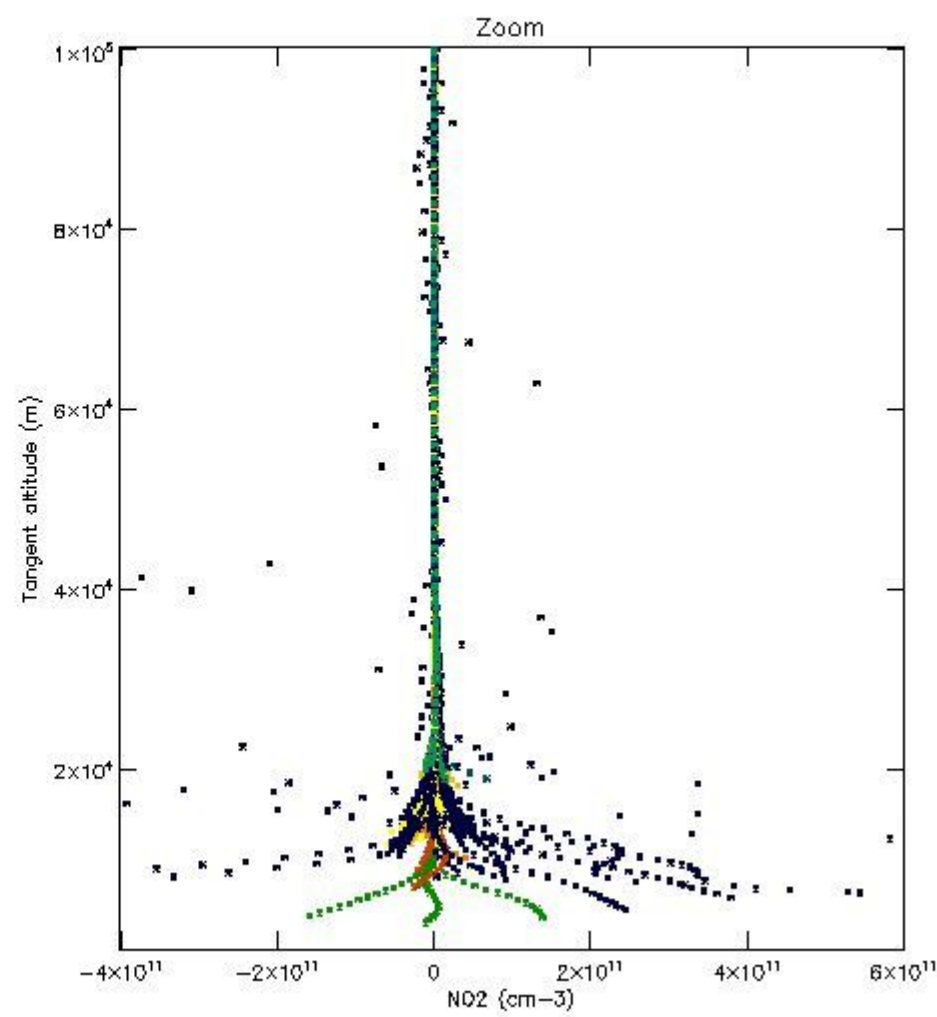

5.7 Plot NO3 profiles for all STD (dark without errors)

The colorbar represents the latitude.