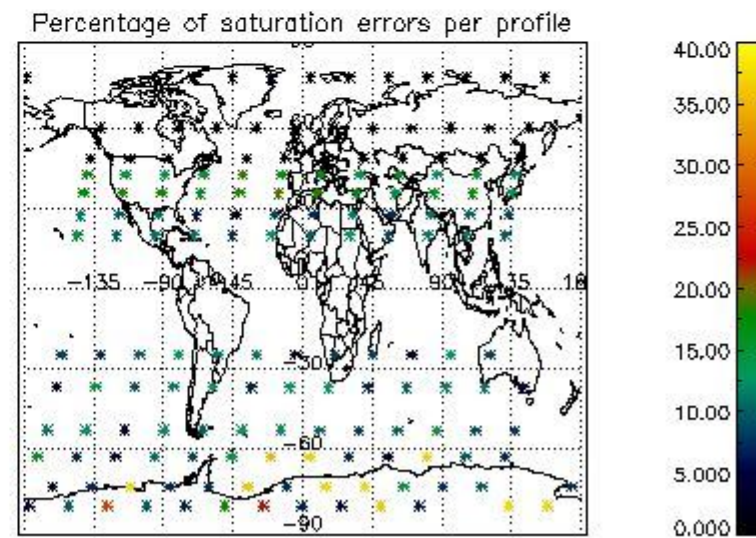

5. Trace gas profiles

5.1 Ozone statistics based on quality of products

The final quality of the products can be "measured" using the STD (Standard Deviation) attached to every point profile. This information is written to the parameter GOM_NL__2P/NL_LOCAL_SPECIES_DENSITY/o3_std of the level 2 products. The table below shows the statistics for given STD ranges.

The statistics are given with respect to the overall valid production:

- Products without fatal errors: GOM_NL__2P/MPH/PRODUCT_ERR=0
- Valid point profile: GOM_NL__2P/NL_LOCAL_SPECIES_DENSITY/pcd(0)=0

The 'Criteria' is applied to valid points of dark limb products:

- Products in dark limb illumination condition: GOM_NL__2P/NL_SUMMARY_QUALITY/obs_ill_cond=0
- Products without fatal errors: GOM_NL__2P/MPH/PRODUCT_ERR=0
- Valid point profile: GOM_NL__2P/NL_LOCAL_SPECIES_DENSITY/pcd(0)=0

So, the table below shows the percentage of dark limb and valid observations for each criteria with respect to the overall valid daily observations.

Criteria	% of total production
All STD	38
STD < 20	20