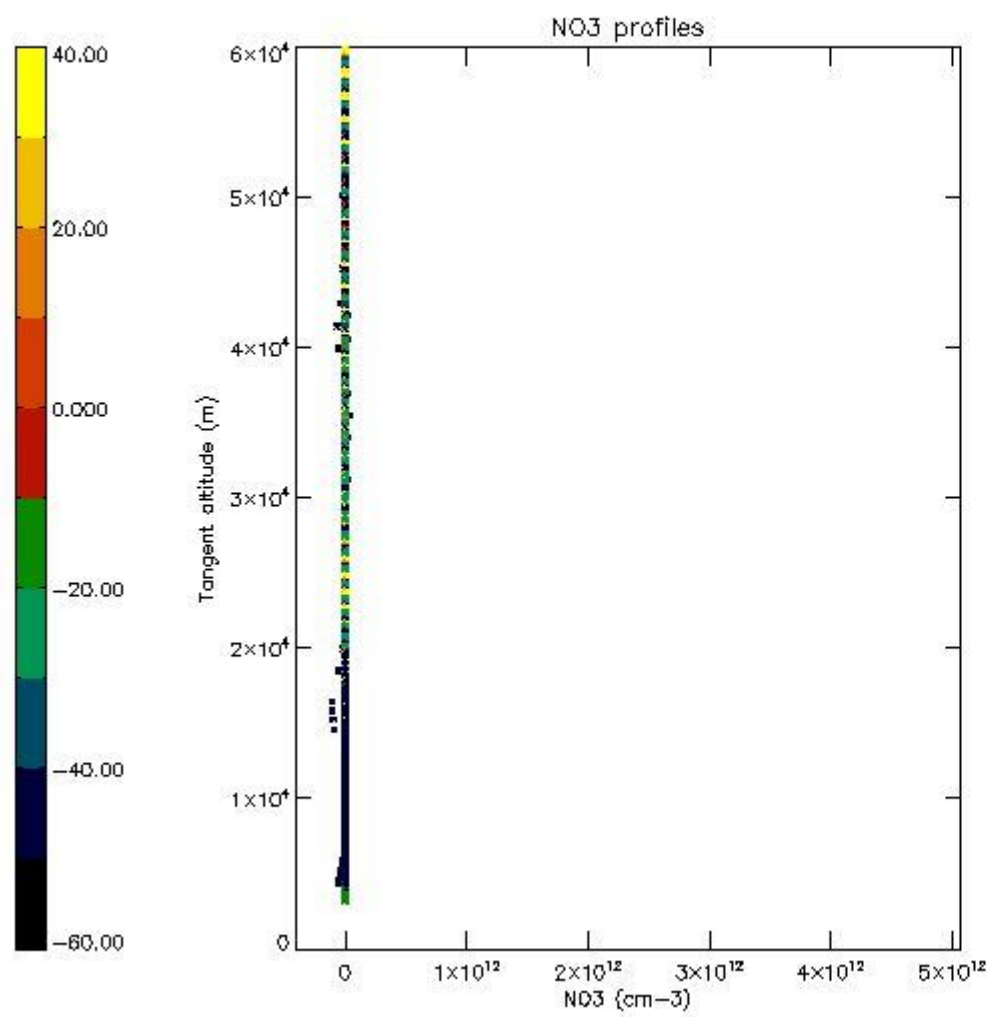

5.8 Plot H2O profiles for all STD (only for occultations of stars 1,2,3,4,13,14,16,26,63 dark without errors)

The colorbar represents the latitude.