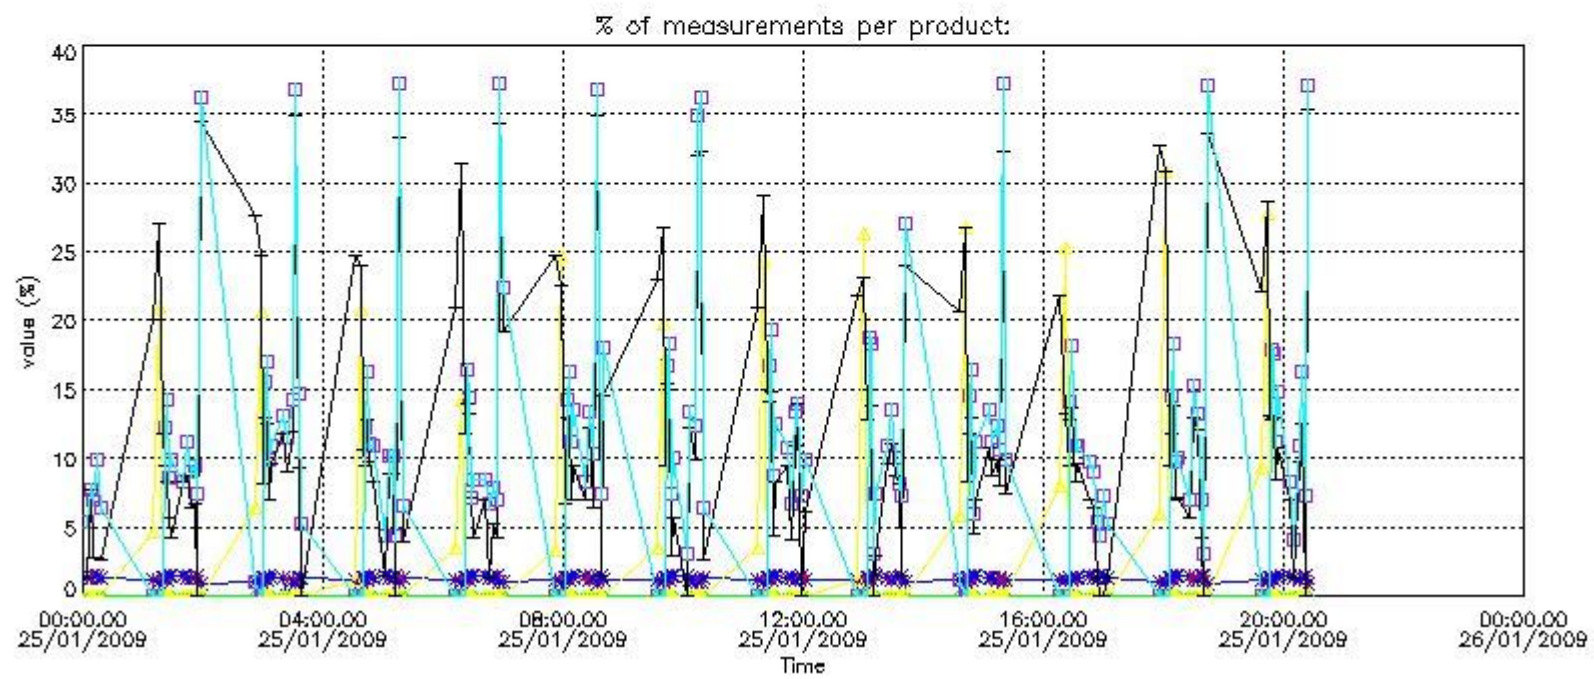

4.2 Plot quality information per product coming from level 1b processing (world map)

4.2.1 Plot level 1 quality information per product (world map): ENVISAT ASCENDING passes