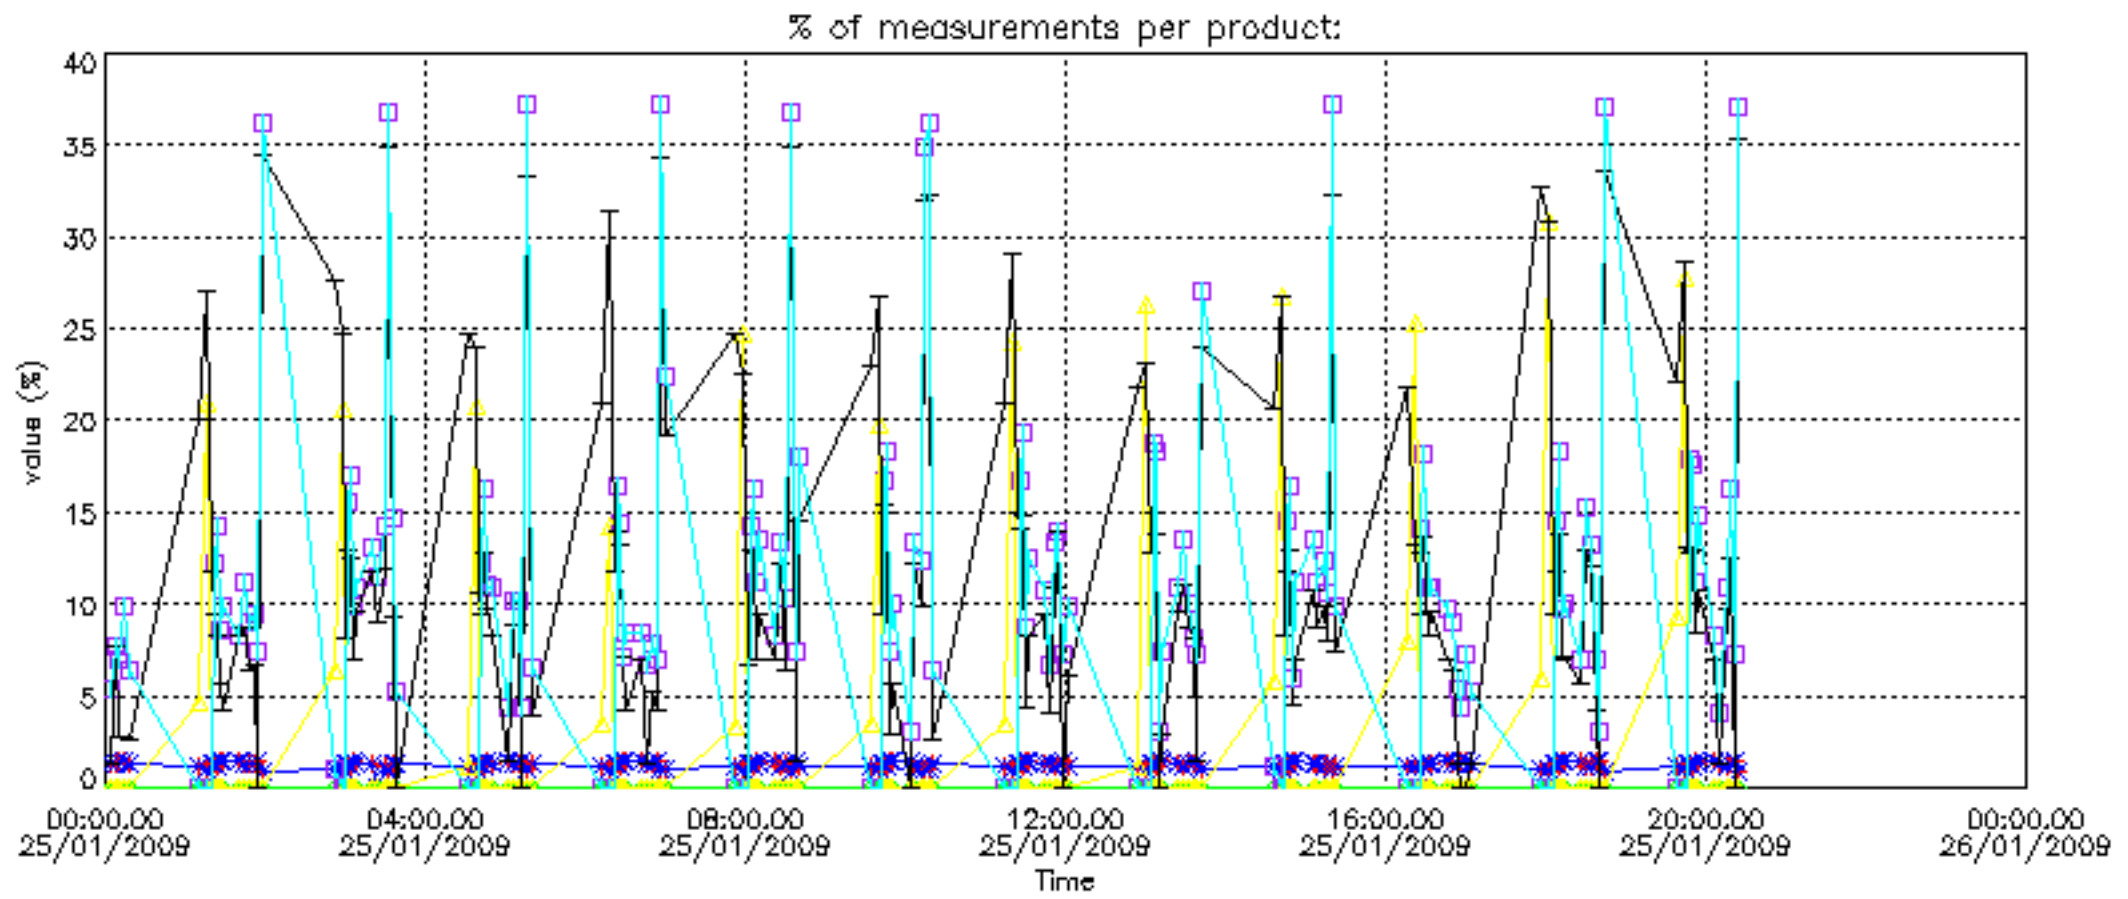

Percentage of cosmic ray hits per profile

Percentage of datation errors per profile