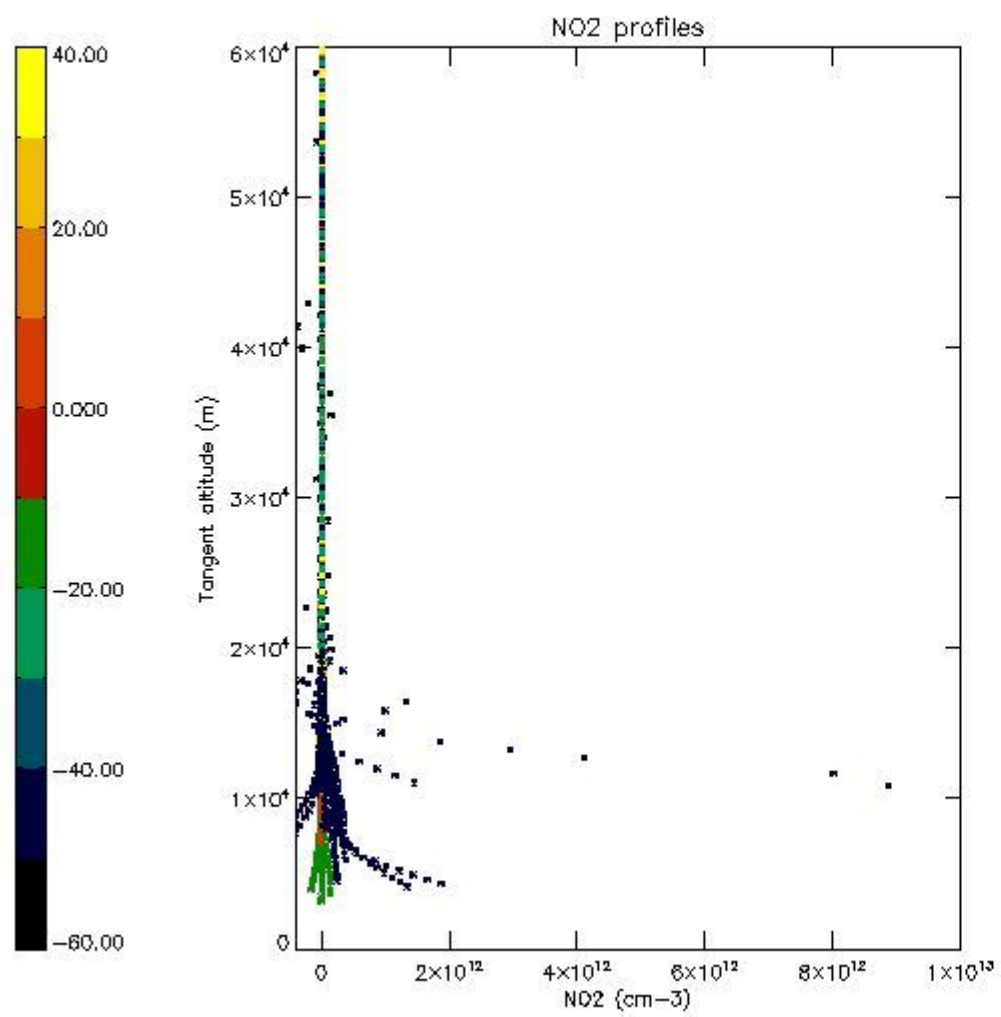

5.7 Plot NO3 profiles for all STD (dark without errors)

The colorbar represents the latitude.