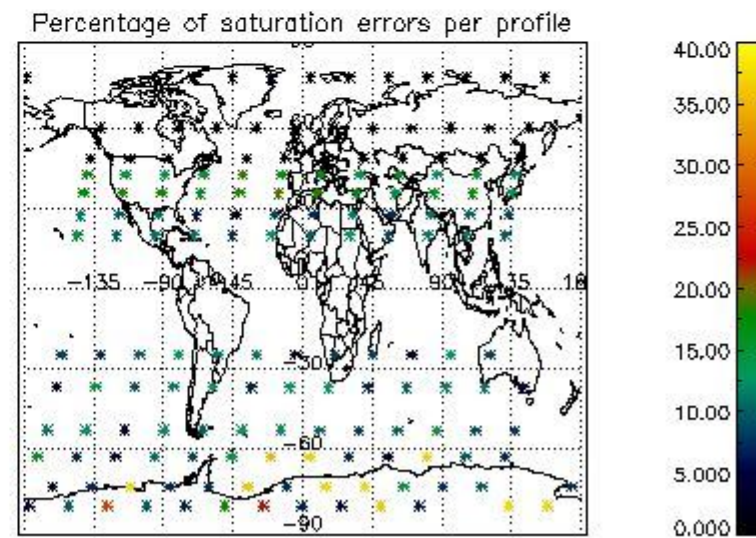

Percentage of flagged data per NO3 profile

4. Level 1 quality information per product

In this section it is plotted some information contained in the Quality Summary data set of the level 2 products that comes from the level 1b processing. Products without errors (error flag in the MPH set to "0") are used.

4.1 Plot quality information per product (time dependant) coming from level 1b processing

4.1.1 Plot level 1 quality information per product (time dependant): ENVISAT ASCENDING passes

4.1.2 Plot level 1 quality information per product (time dependant): ENVISAT DESCENDING passes

4.2 Plot quality information per product coming from level 1b processing (world map)

4.2.1 Plot level 1 quality information per product (world map): ENVISAT ASCENDING passes

4.2.2 Plot level 1 quality information per product (world map): ENVISAT DESCENDING passes