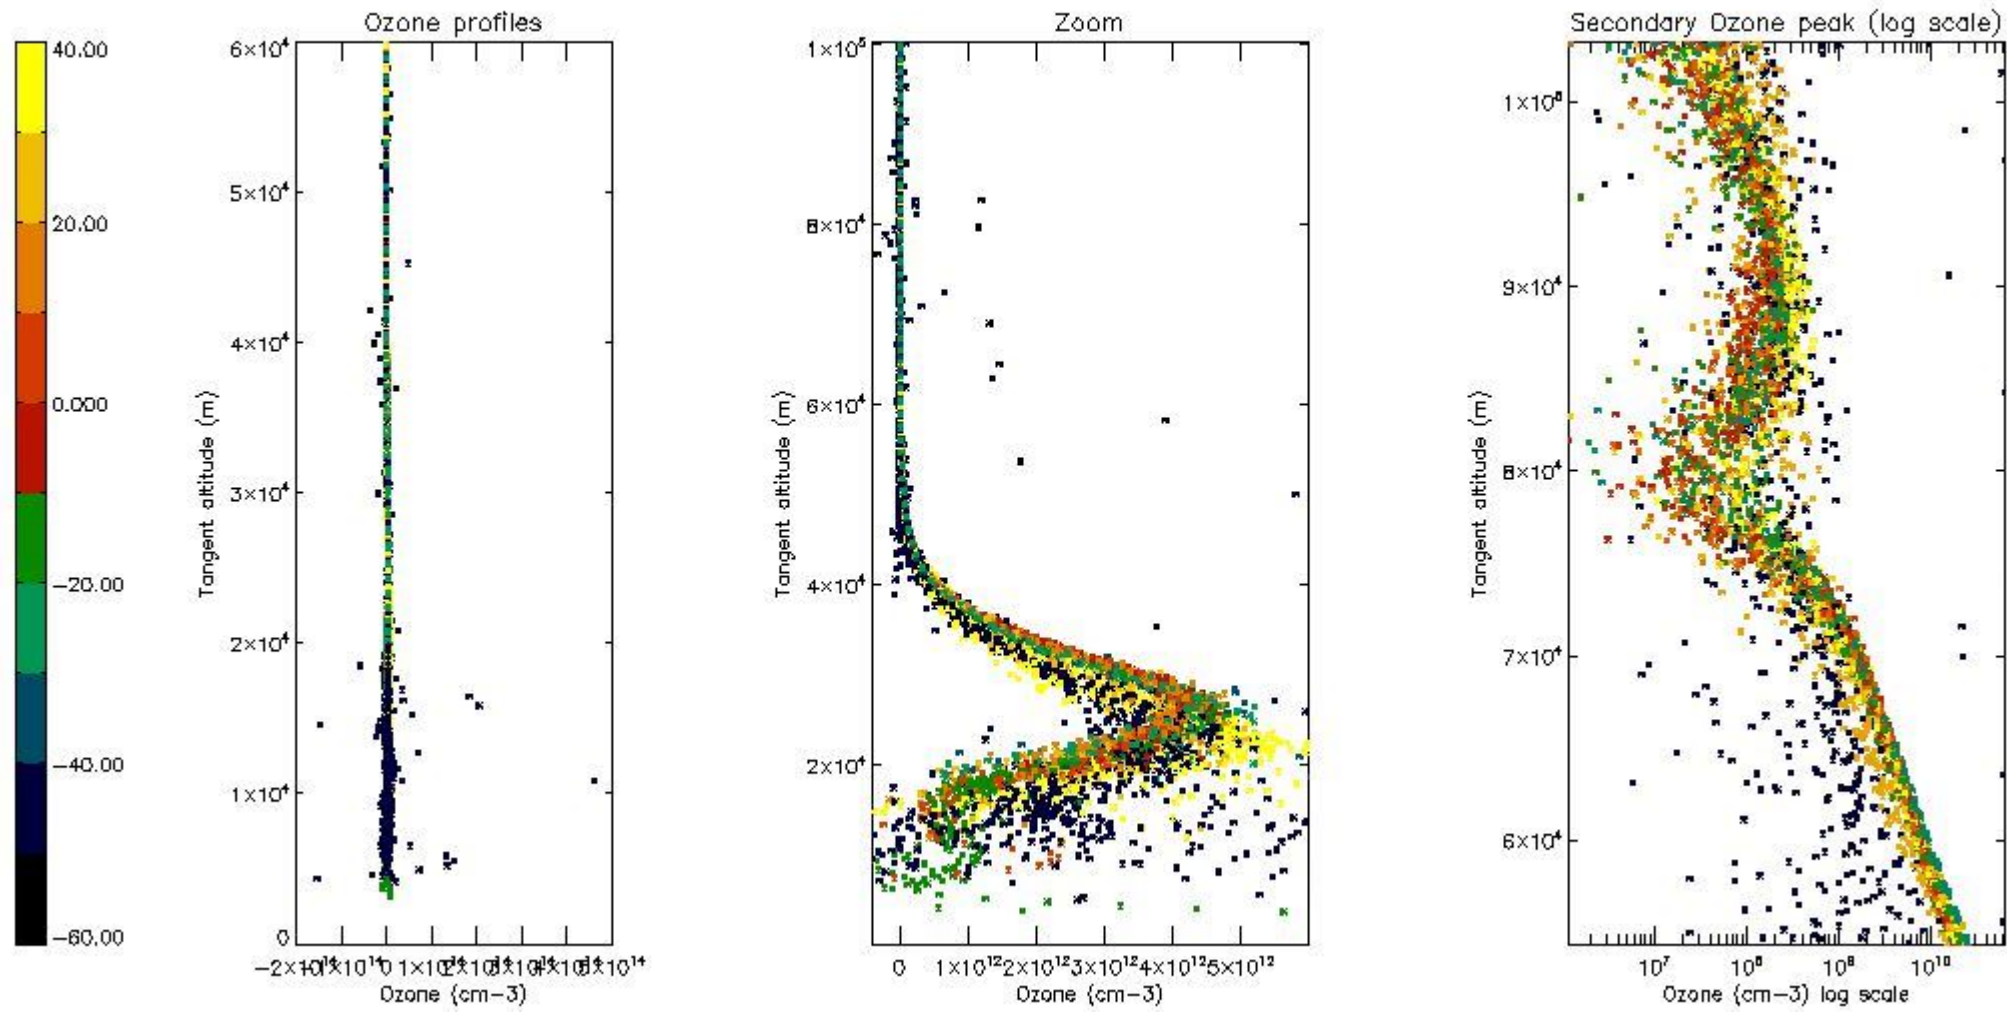

STD < 10	16
STD < 5	11

5.2 Plot ozone profiles for all STD (dark without errors)

The colorbar represents the latitude.

5.3 Plot ozone profiles where STD < 20% (dark without errors)

The colorbar represents the latitude.