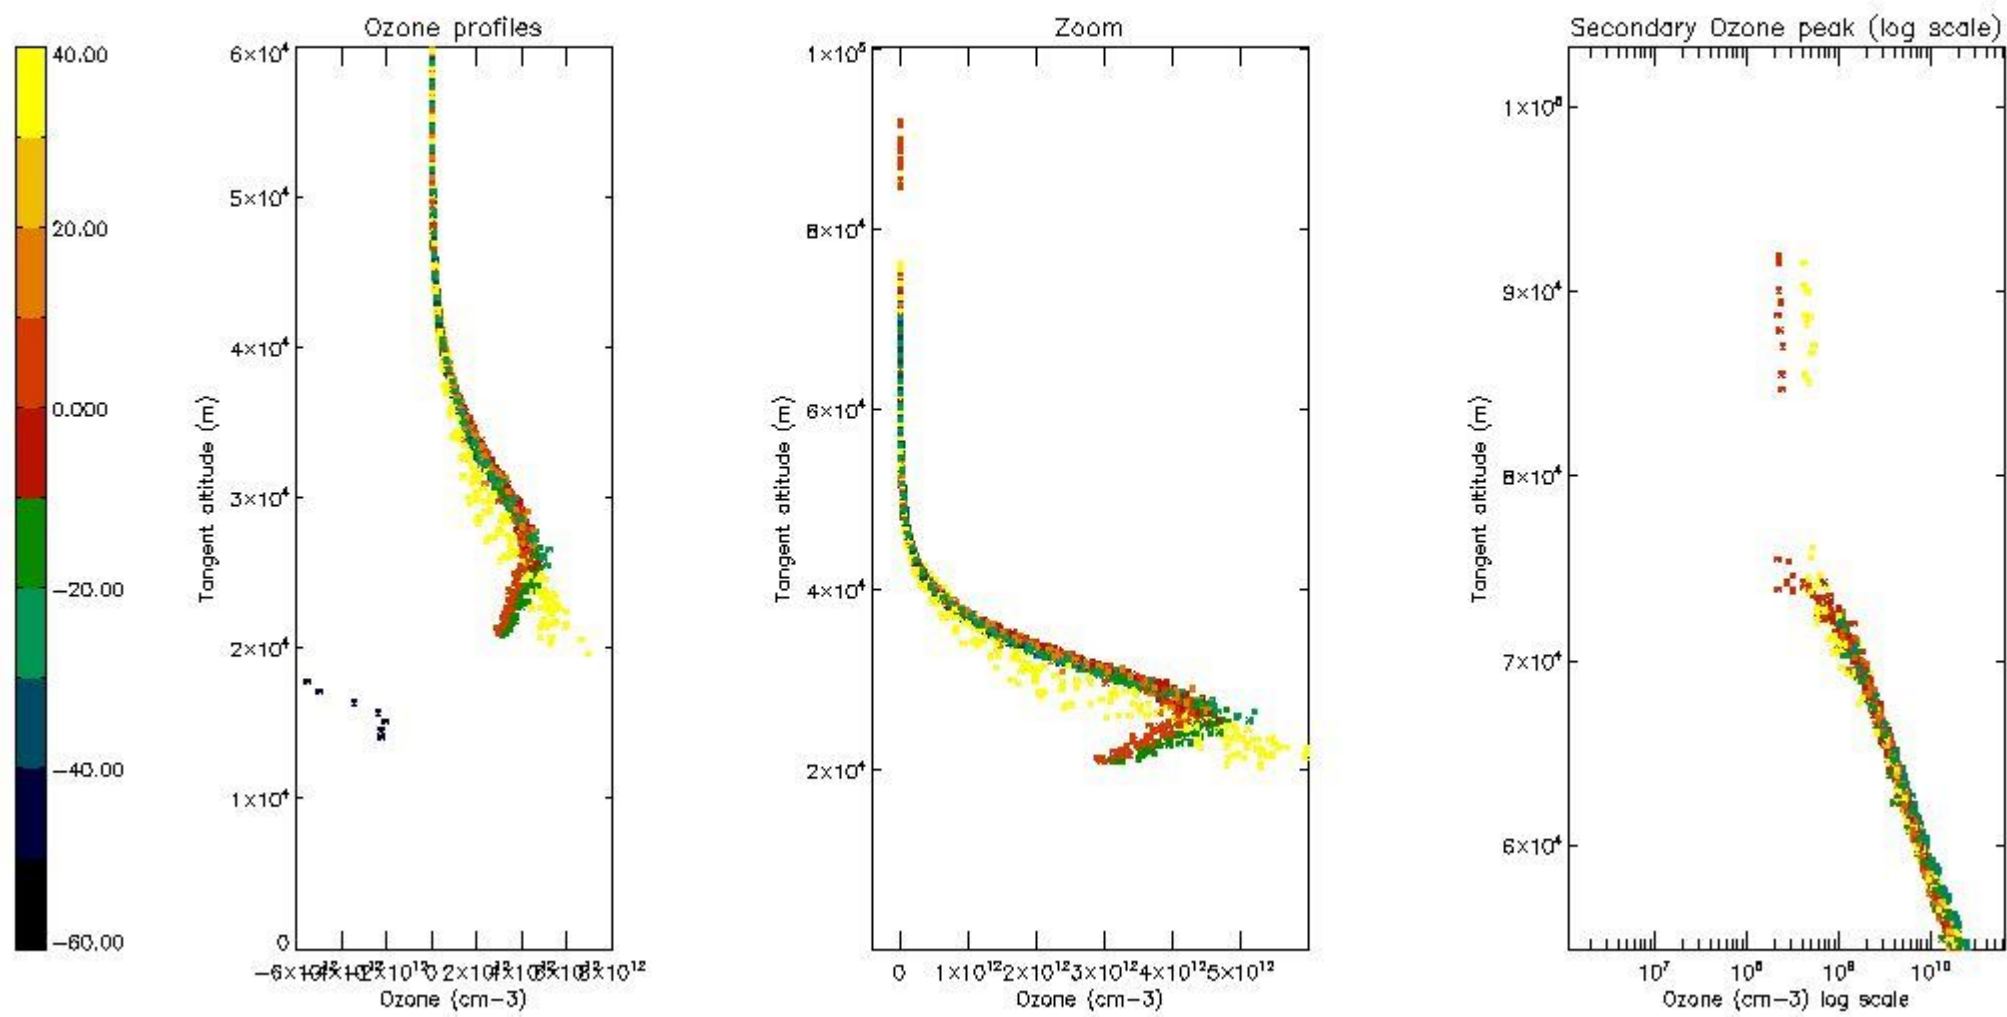

STD < 10	16
STD < 5	11

5.2 Plot ozone profiles for all STD (dark without errors)

The colorbar represents the latitude.

5.3 Plot ozone profiles where STD < 20% (dark without errors)

The colorbar represents the latitude.

5.4 Plot ozone profiles where $STD < 10\%$ (dark without errors)

The colorbar represents the latitude.

5.5 Plot ozone profiles where STD < 5% (dark without errors)

The colorbar represents the latitude.

5.6 Plot NO₂ profiles for all STD (dark without errors)