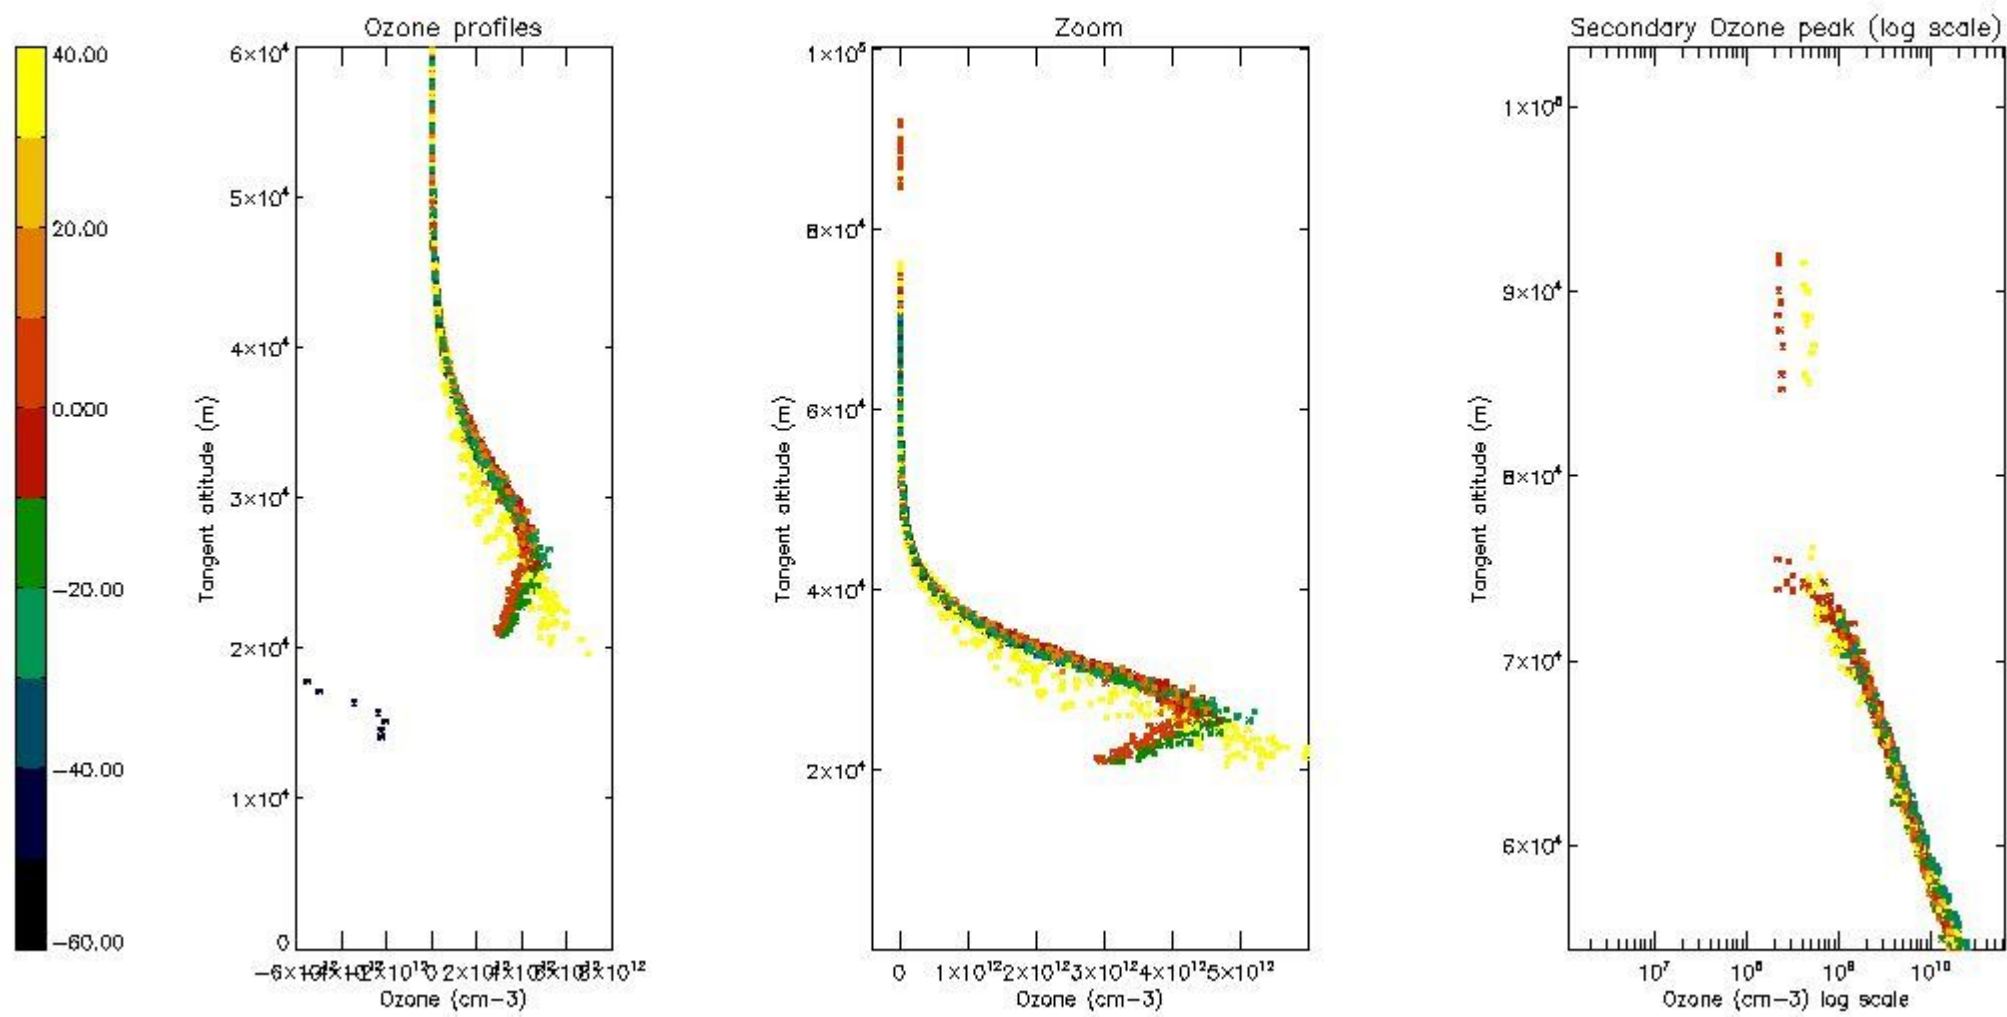

5.6 Plot NO₂ profiles for all STD (dark without errors)

The colorbar represents the latitude.