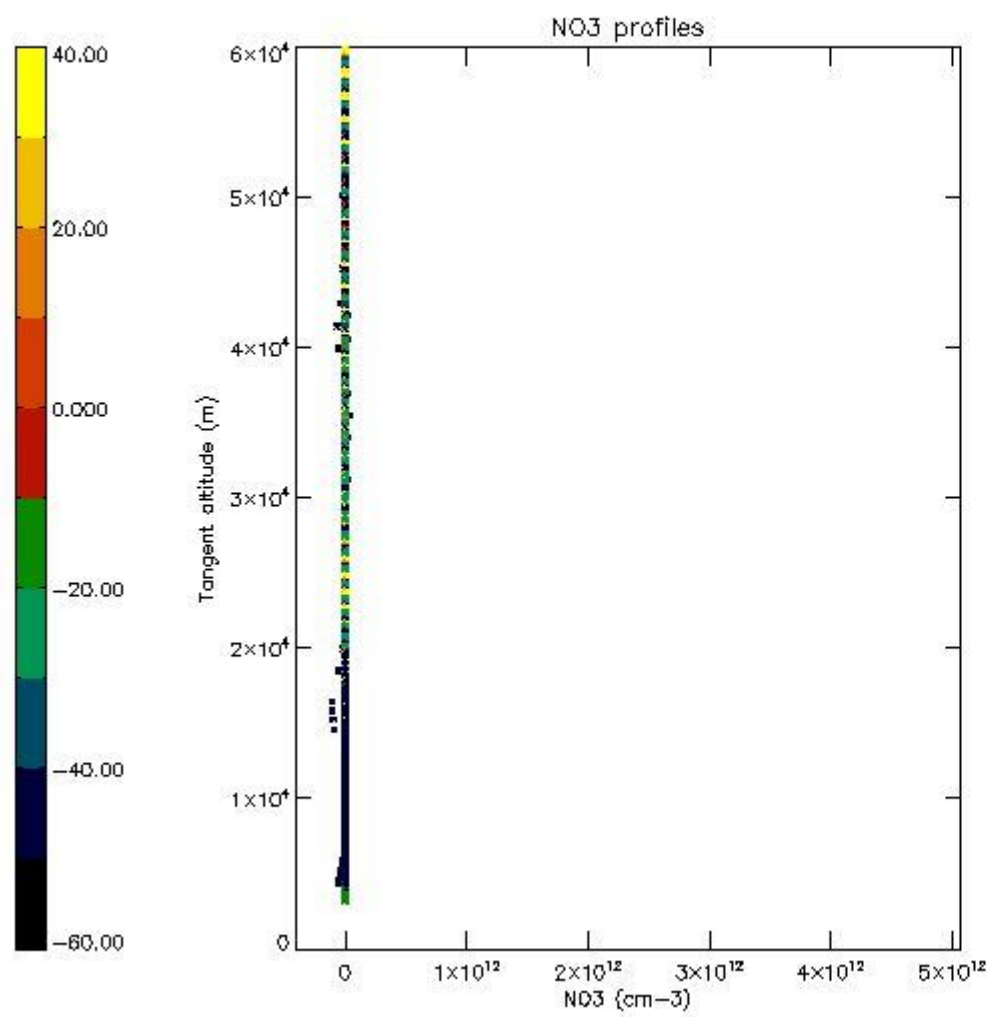

STD < 10	16
STD < 5	11

5.2 Plot ozone profiles for all STD (dark without errors)

The colorbar represents the latitude.

5.3 Plot ozone profiles where STD < 20% (dark without errors)

The colorbar represents the latitude.

5.4 Plot ozone profiles where $STD < 10\%$ (dark without errors)

The colorbar represents the latitude.

5.5 Plot ozone profiles where STD < 5% (dark without errors)

The colorbar represents the latitude.

5.6 Plot NO₂ profiles for all STD (dark without errors)

The colorbar represents the latitude.

5.7 Plot NO3 profiles for all STD (dark without errors)

The colorbar represents the latitude.

5.8 Plot H2O profiles for all STD (only for occultations of stars 1,2,3,4,13,14,16,26,63 dark without errors)