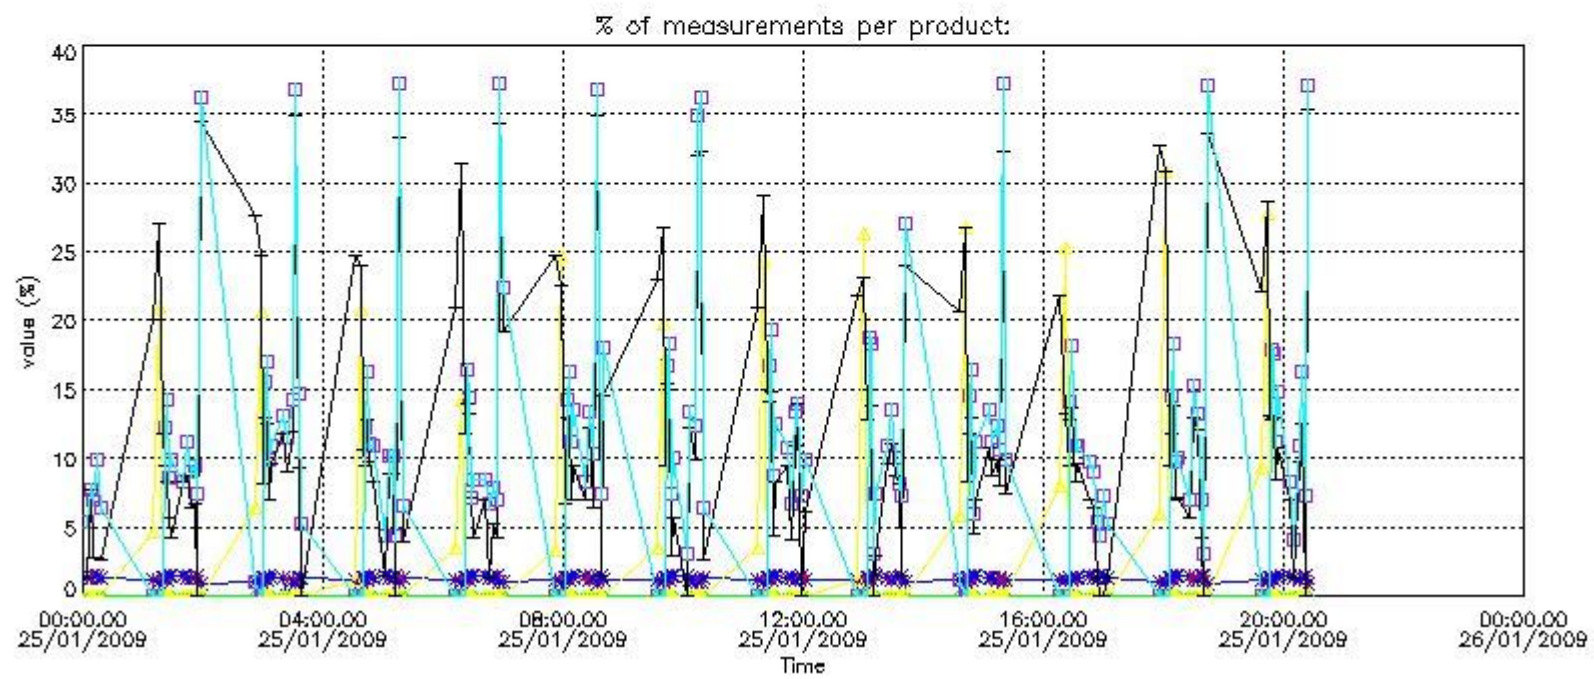

Percentage of flagged data per NO3 profile

4. Level 1 quality information per product

In this section it is plotted some information contained in the Quality Summary data set of the level 2 products that comes from the level 1b processing. Products without errors (error flag in the MPH set to "0") are used.

4.1 Plot quality information per product (time dependant) coming from level 1b processing

4.1.1 Plot level 1 quality information per product (time dependant): ENVISAT ASCENDING passes

4.1.2 Plot level 1 quality information per product (time dependant): ENVISAT DESCENDING passes