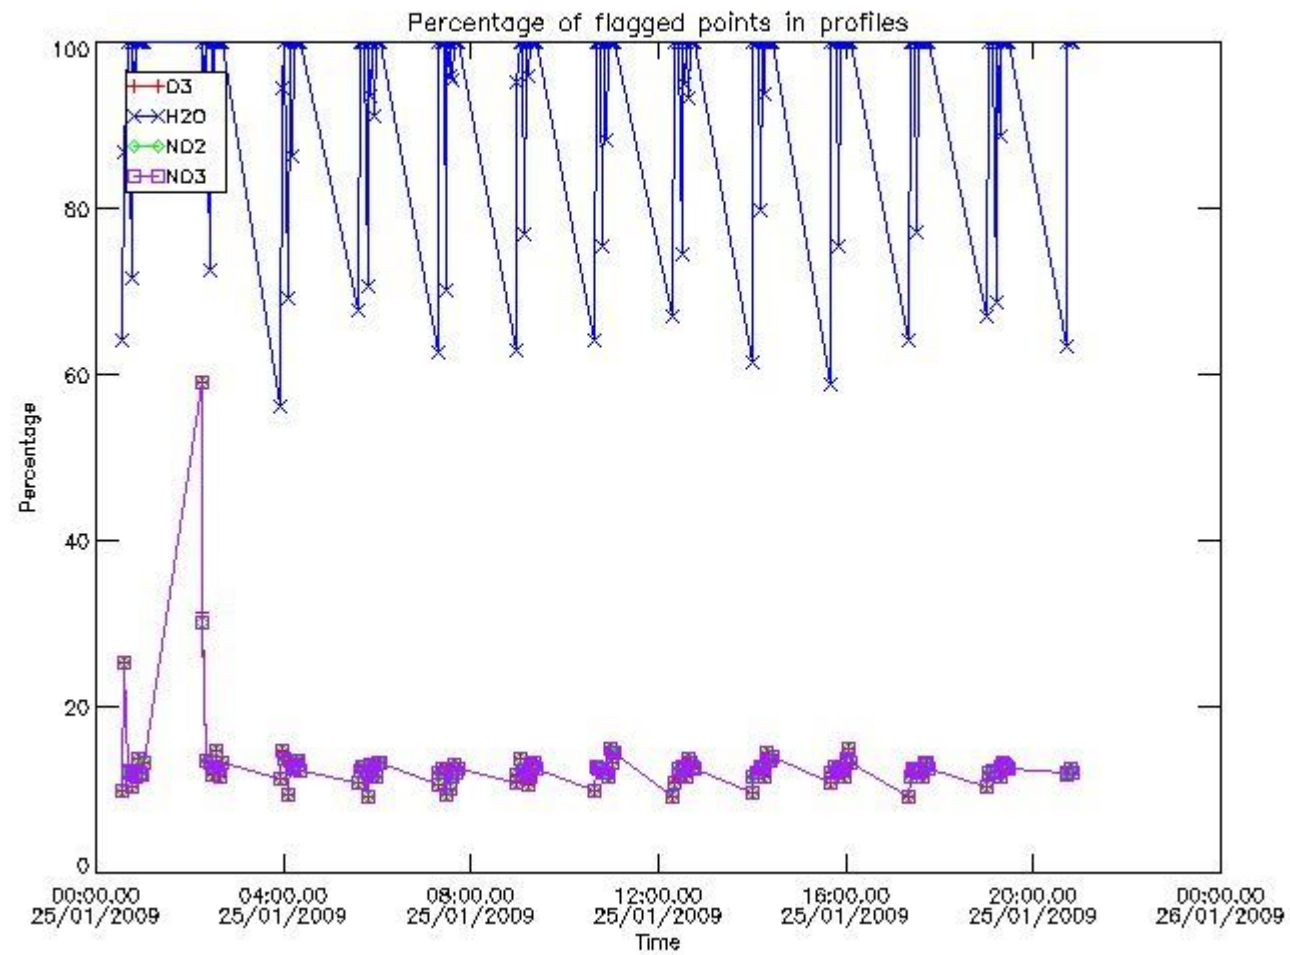

3. Quality information per product

In this section it is plotted some information contained in the Quality Summary data set of the level 2 products. Only products in dark limb conditions and without errors (error flag in the MPH set to "0") are used.

3.1 Plot quality information per product (time dependant)

3.2 Plot quality information per product (world map)