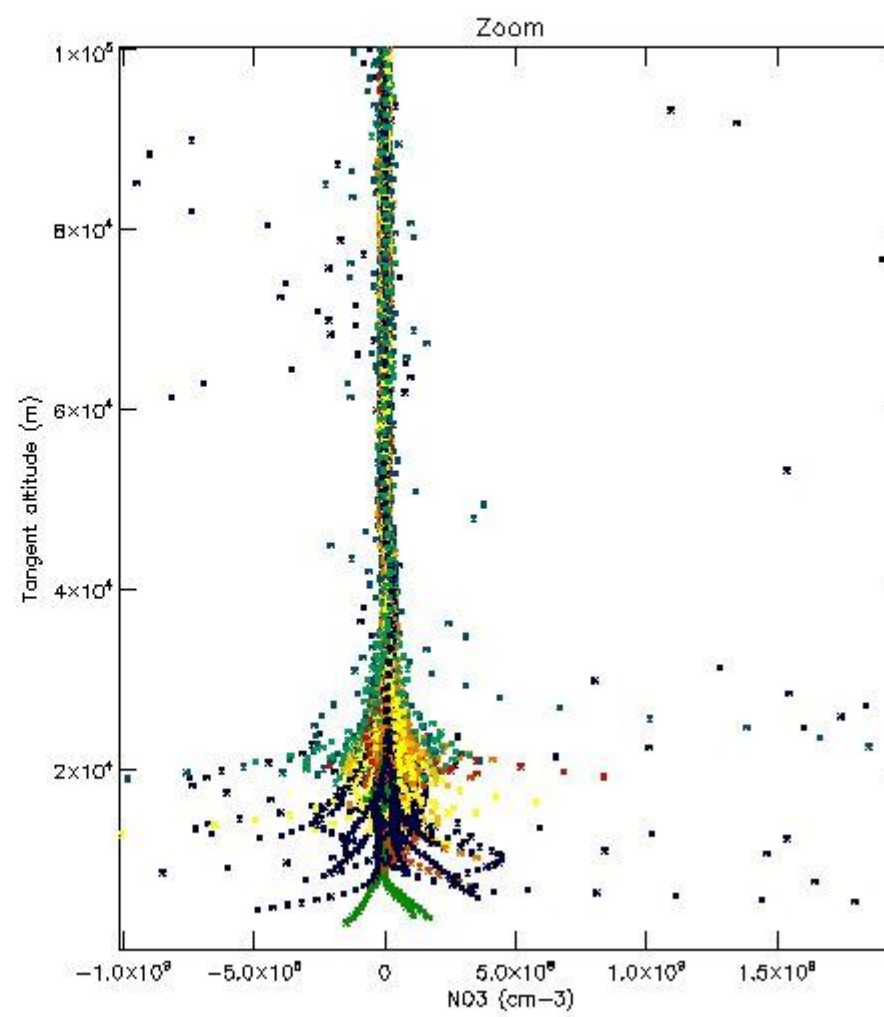

5.8 Plot H2O profiles for all STD (only for occultations of stars 1,2,3,4,13,14,16,26,63 dark without errors)

The colorbar represents the latitude.