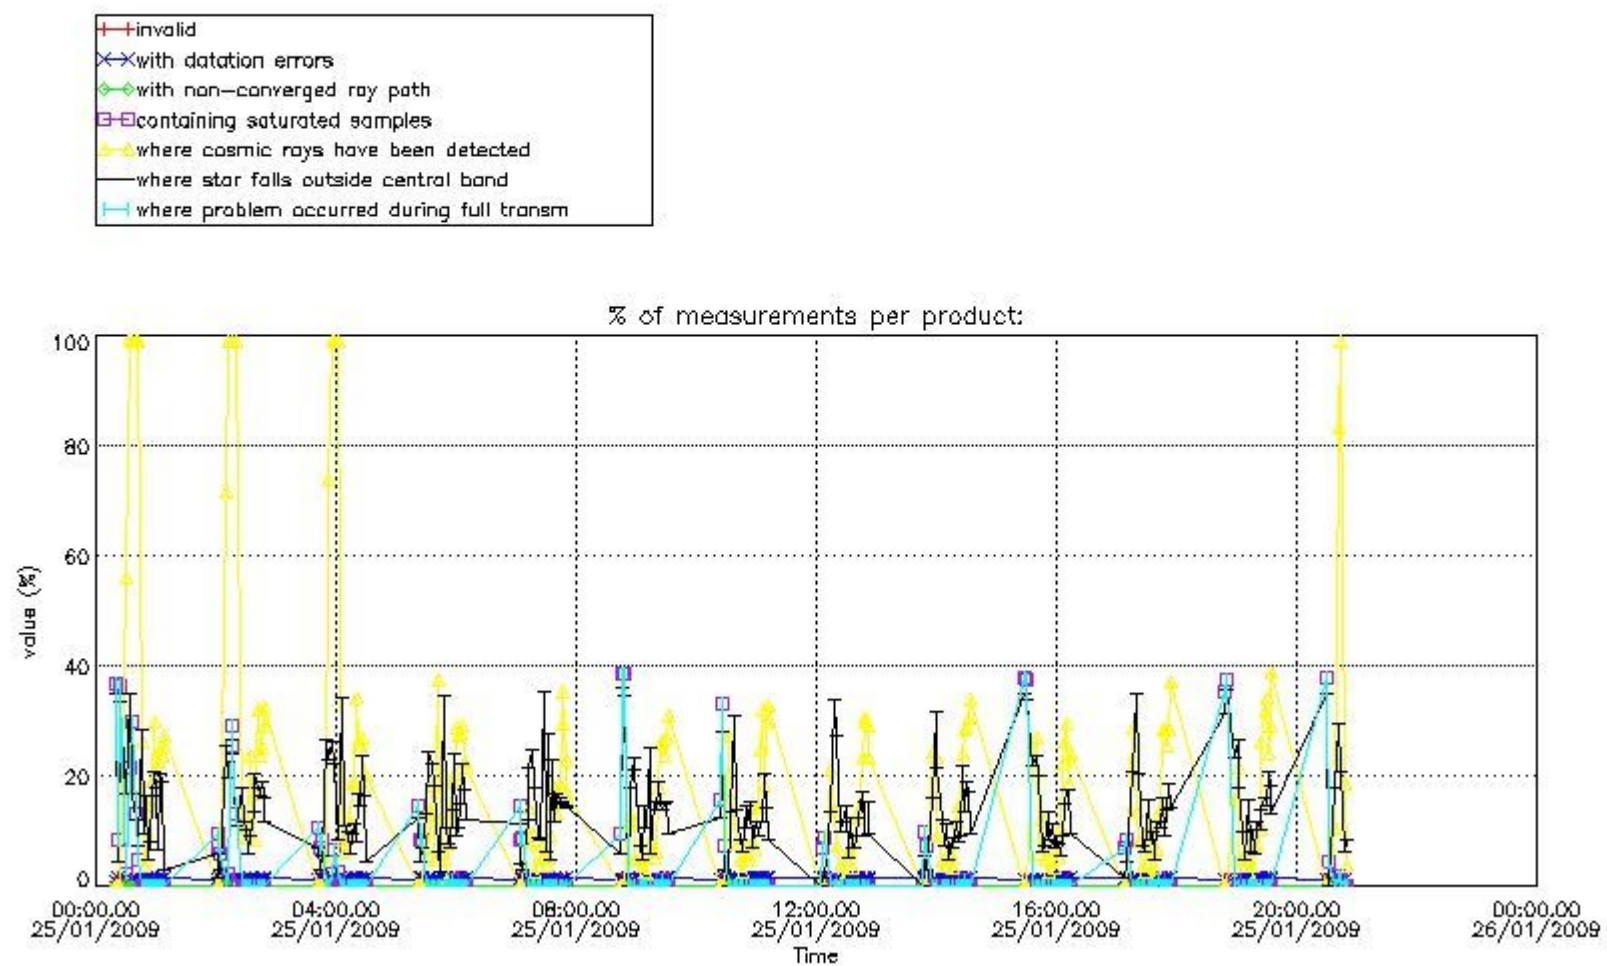

Percentage of flagged data per NO3 profile

4. Level 1 quality information per product

In this section it is plotted some information contained in the Quality Summary data set of the level 2 products that comes from the level 1b processing. Products without errors (error flag in the MPH set to "0") are used.

4.1 Plot quality information per product (time dependant) coming from level 1b processing

4.1.1 Plot level 1 quality information per product (time dependant): ENVISAT ASCENDING passes

4.1.2 Plot level 1 quality information per product (time dependant): ENVISAT DESCENDING passes