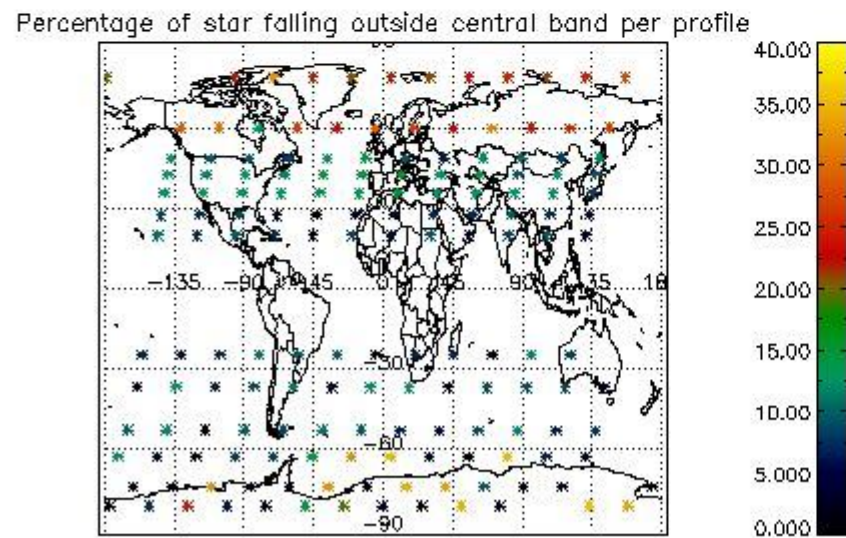

5. Trace gas profiles

5.1 Ozone statistics based on quality of products

The final quality of the products can be "measured" using the STD (Standard Deviation) attached to every point profile. This information is written to the parameter GOM_NL__2P/NL_LOCAL_SPECIES_DENSITY/o3_std of the level 2 products. The table below shows the statistics for given STD ranges.

The statistics are given with respect to the overall valid production:

- Products without fatal errors: GOM_NL__2P/MPH/PRODUCT_ERR=0
- Valid point profile: GOM_NL__2P/NL_LOCAL_SPECIES_DENSITY/pcd(0)=0

The 'Criteria' is applied to valid points of dark limb products:

- Products in dark limb illumination condition: GOM_NL__2P/NL_SUMMARY_QUALITY/obs_ill_cond=0
- Products without fatal errors: GOM_NL__2P/MPH/PRODUCT_ERR=0
- Valid point profile: GOM_NL__2P/NL_LOCAL_SPECIES_DENSITY/pcd(0)=0

So, the table below shows the percentage of dark limb and valid observations for each criteria with respect to the overall valid daily observations.

Criteria	% of total production
All STD	38
STD < 20	20