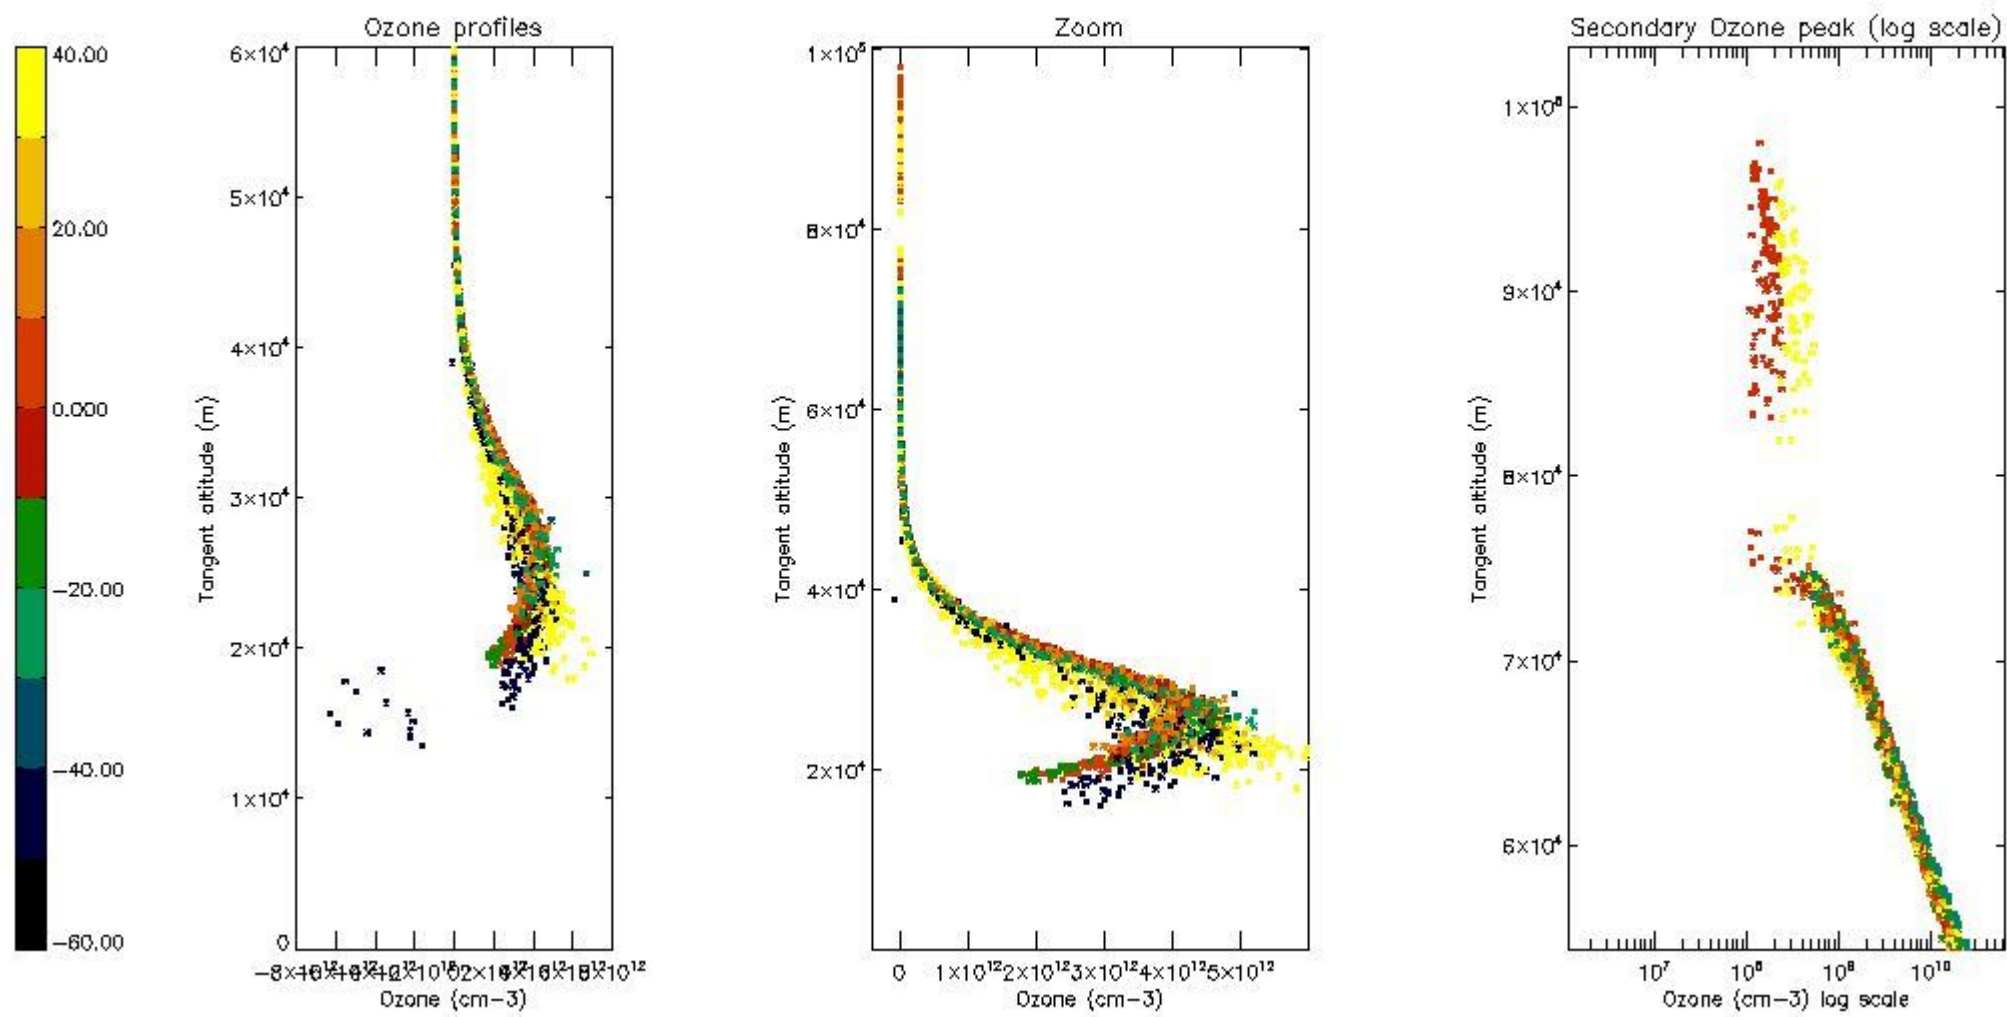

5.5 Plot ozone profiles where STD < 5% (dark without errors)

The colorbar represents the latitude.