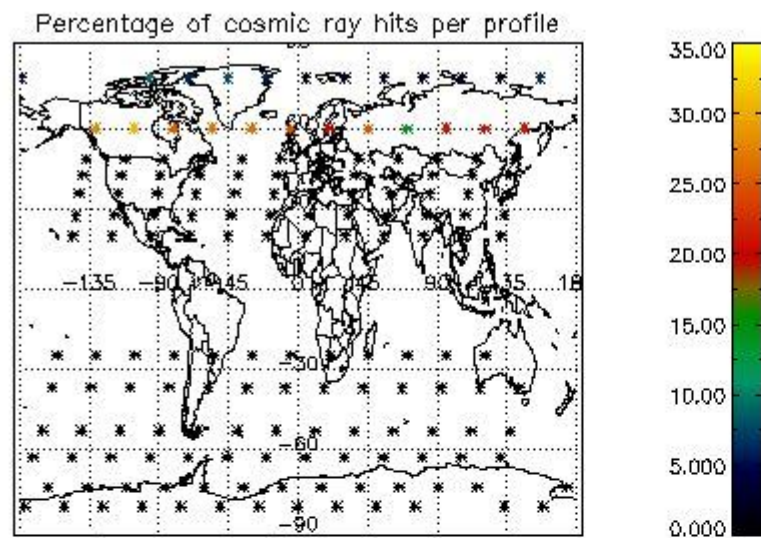

4.2.2 Plot level 1 quality information per product (world map): ENVISAT DESCENDING passes

5. Trace gas profiles

5.1 Ozone statistics based on quality of products

The final quality of the products can be "measured" using the STD (Standard Deviation) attached to every point profile. This information is written to the parameter GOM_NL__2P/NL_LOCAL_SPECIES_DENSITY/o3_std of the level 2 products. The table below shows the statistics for given STD ranges.

The statistics are given with respect to the overall valid production:

- Products without fatal errors: GOM_NL__2P/MPH/PRODUCT_ERR=0
- Valid point profile: GOM_NL__2P/NL_LOCAL_SPECIES_DENSITY/pcd(0)=0

The 'Criteria' is applied to valid points of dark limb products:

- Products in dark limb illumination condition: GOM_NL__2P/NL_SUMMARY_QUALITY/obs_ill_cond=0
- Products without fatal errors: GOM_NL__2P/MPH/PRODUCT_ERR=0
- Valid point profile: GOM_NL__2P/NL_LOCAL_SPECIES_DENSITY/pcd(0)=0

So, the table below shows the percentage of dark limb and valid observations for each criteria with respect to the overall valid daily observations.

Criteria	% of total production
All STD	38
STD < 20	20