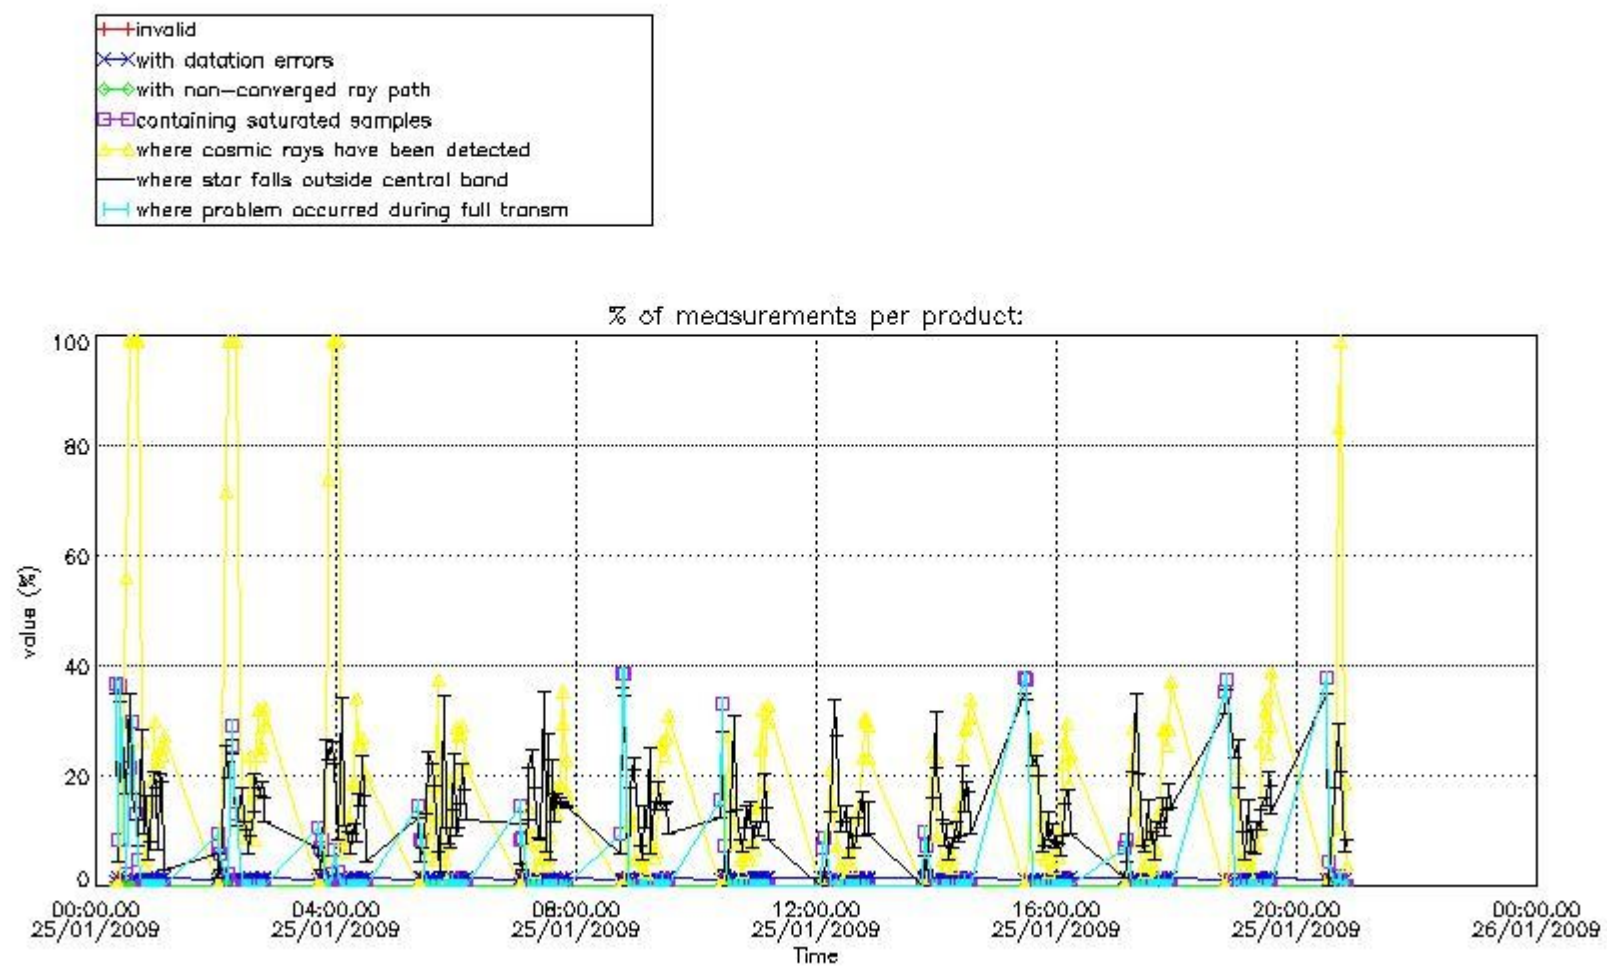

4.1.2 Plot level 1 quality information per product (time dependant): ENVI SAT DESCENDING passes