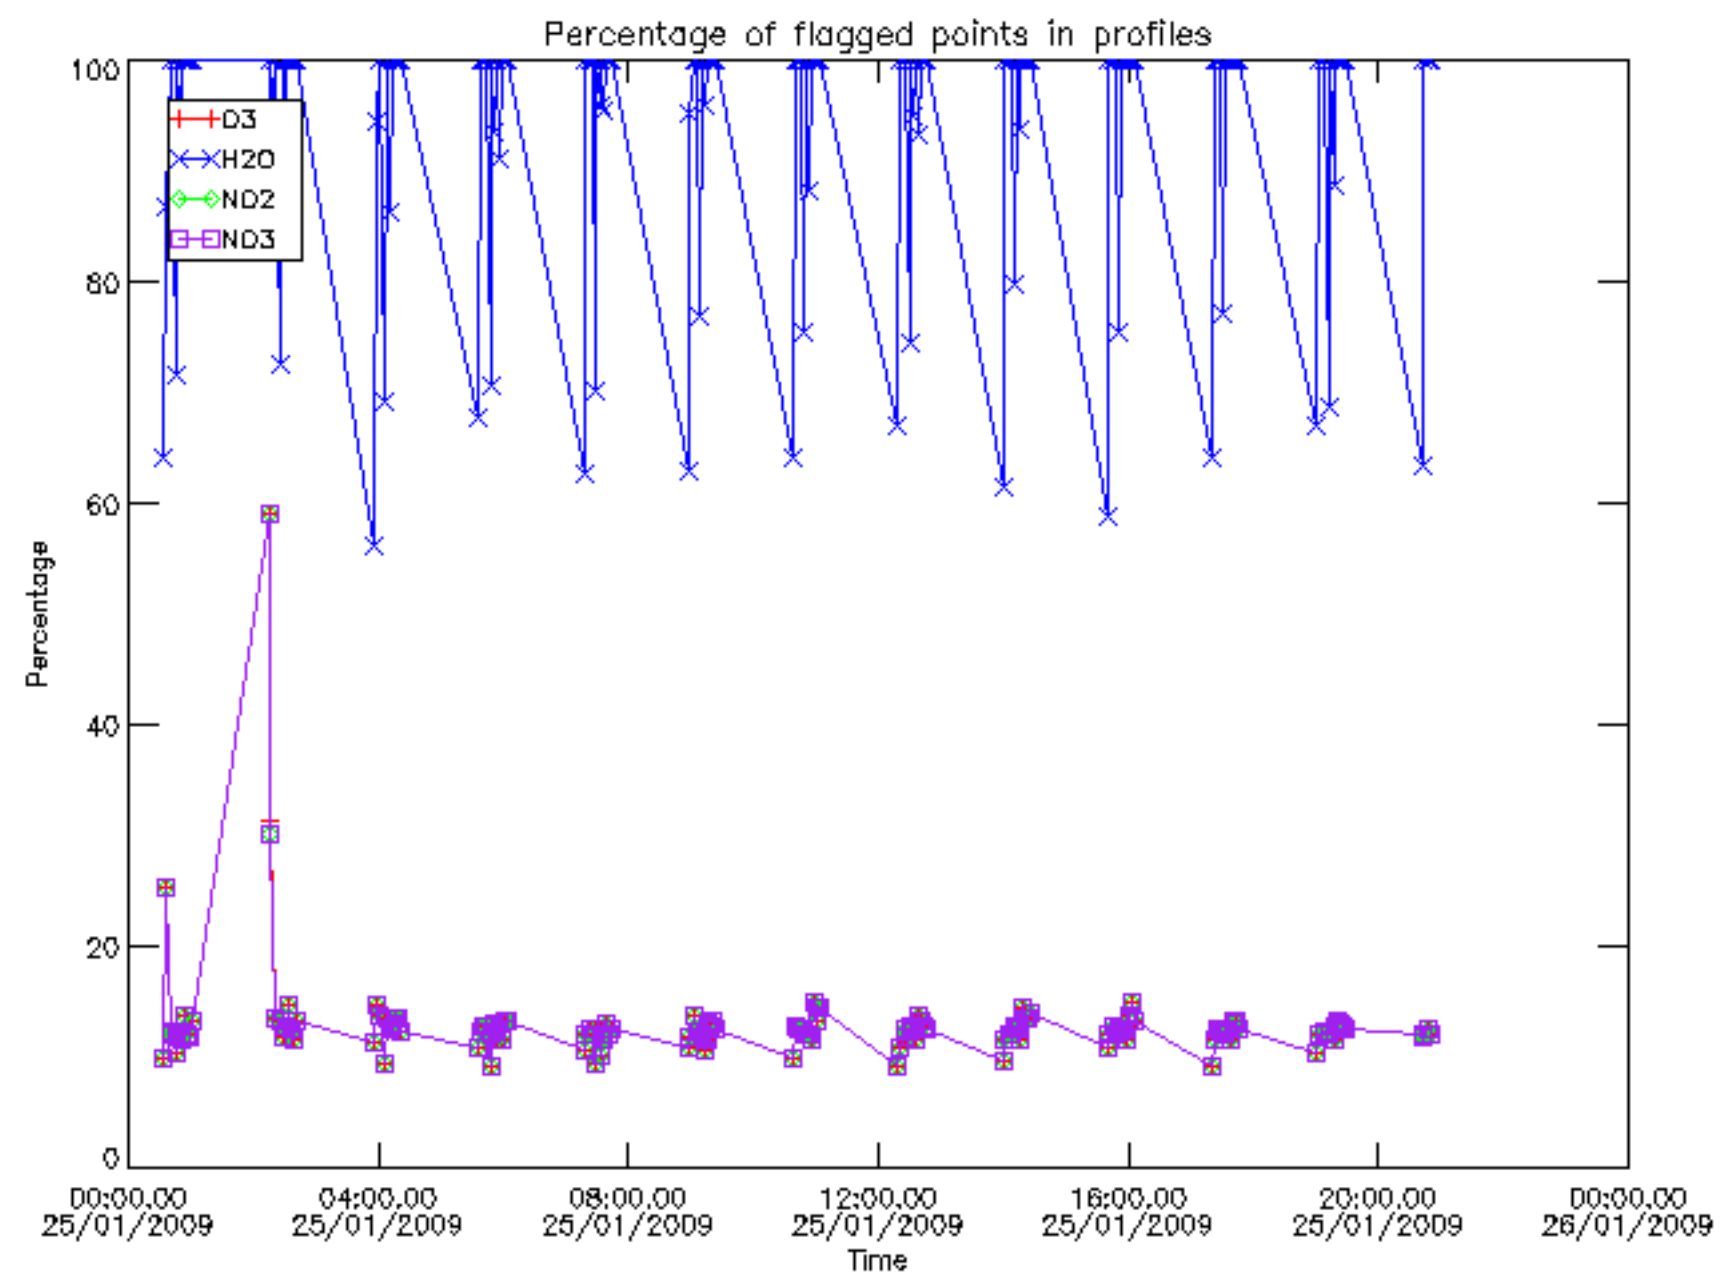

Percentage of flagged data per D3 profile

Percentage of flagged data per H2O profile