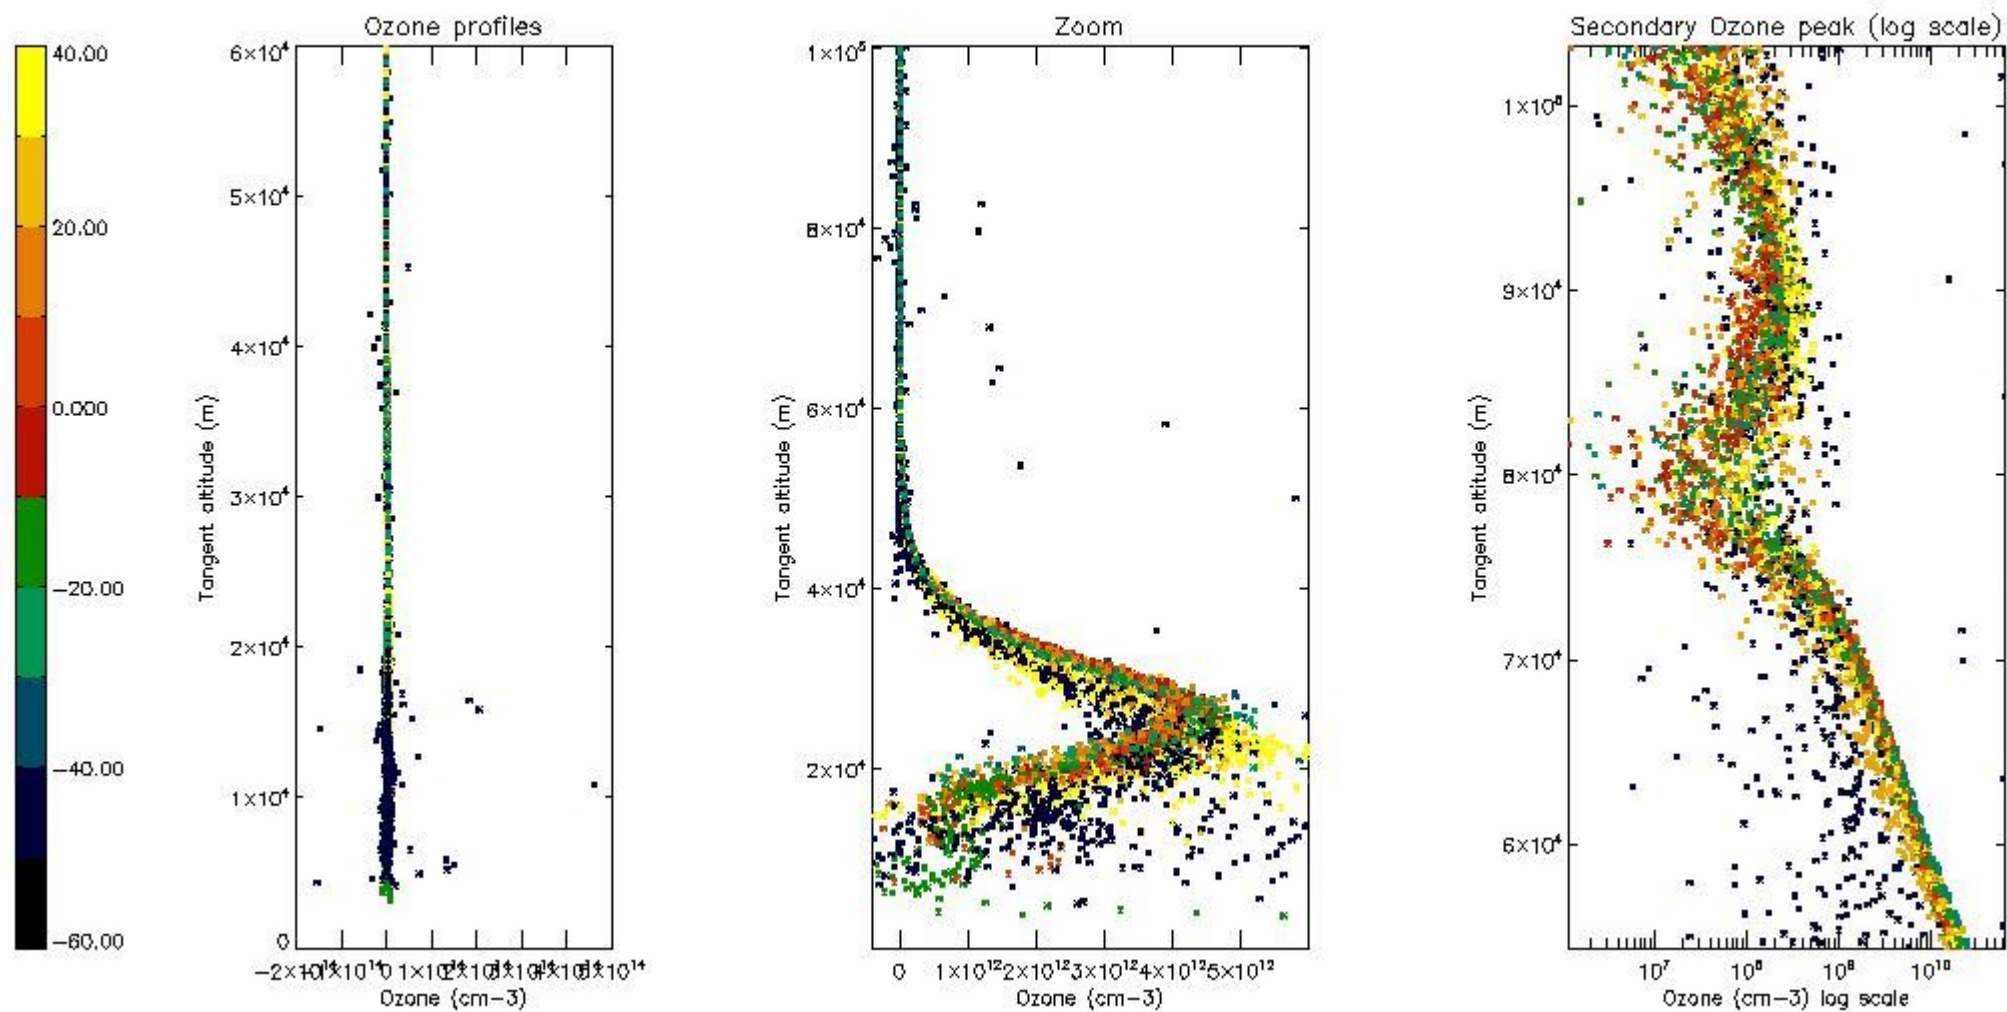

STD < 10	16
STD < 5	11

5.2 Plot ozone profiles for all STD (dark without errors)

The colorbar represents the latitude.

5.3 Plot ozone profiles where STD < 20% (dark without errors)

The colorbar represents the latitude.