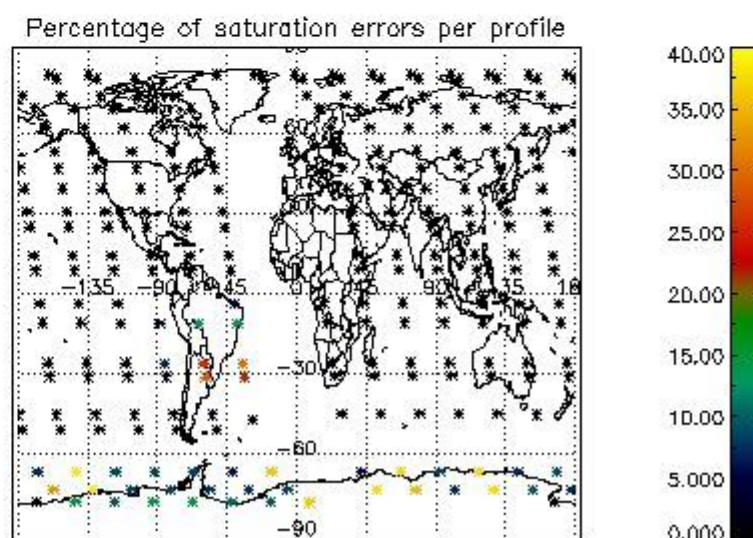

Percentage of flagged data per NO3 profile

4. Level 1 quality information per product

In this section it is plotted some information contained in the Quality Summary data set of the level 2 products that comes from the level 1b processing. Products without errors (error flag in the MPH set to "0") are used.

4.1 Plot quality information per product (time dependant) coming from level 1b processing

4.1.1 Plot level 1 quality information per product (time dependant): ENVISAT ASCENDING passes

4.1.2 Plot level 1 quality information per product (time dependant): ENVISAT DESCENDING passes

4.2 Plot quality information per product coming from level 1b processing (world map)

4.2.1 Plot level 1 quality information per product (world map): ENVISAT ASCENDING passes

4.2.2 Plot level 1 quality information per product (world map): ENVISAT DESCENDING passes