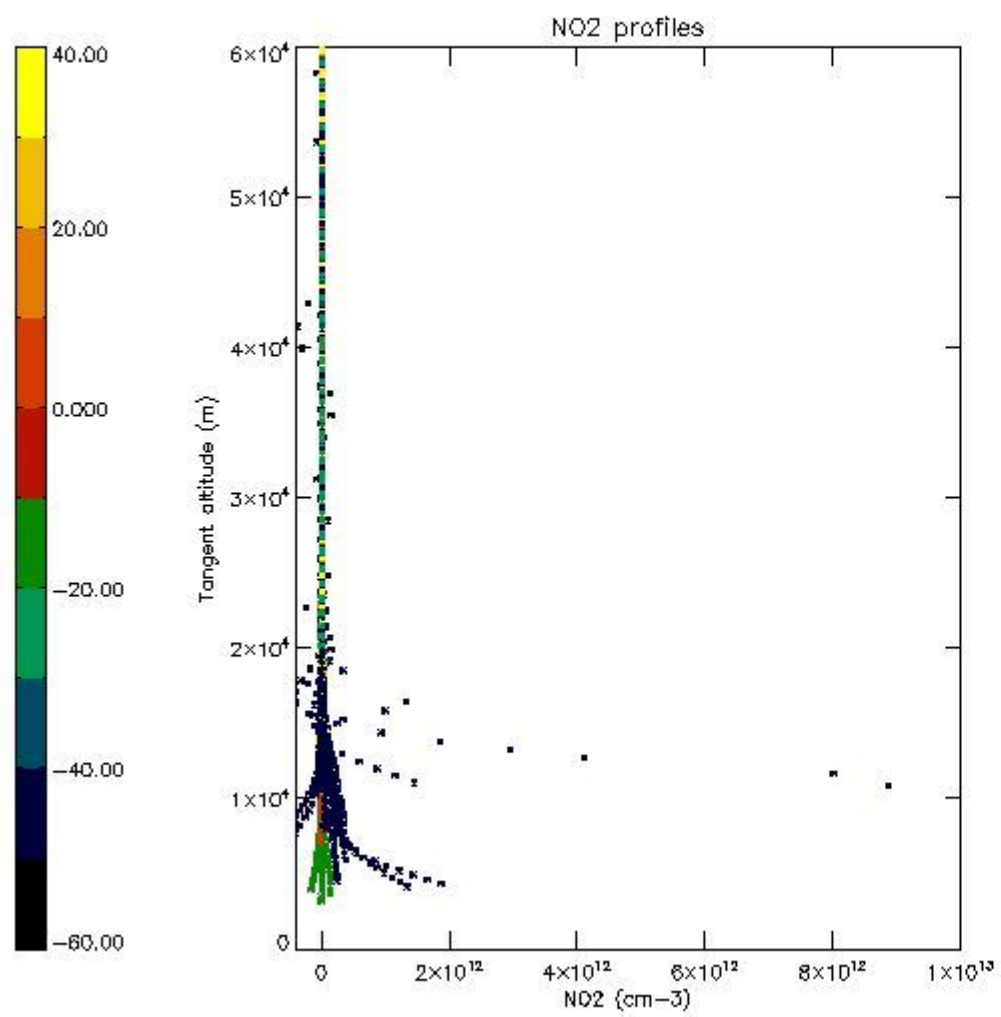

STD < 10	16
STD < 5	11

5.2 Plot ozone profiles for all STD (dark without errors)

The colorbar represents the latitude.

5.3 Plot ozone profiles where STD < 20% (dark without errors)

The colorbar represents the latitude.

5.4 Plot ozone profiles where $STD < 10\%$ (dark without errors)

The colorbar represents the latitude.

5.5 Plot ozone profiles where STD < 5% (dark without errors)

The colorbar represents the latitude.

5.6 Plot NO₂ profiles for all STD (dark without errors)

The colorbar represents the latitude.

5.7 Plot NO3 profiles for all STD (dark without errors)

The colorbar represents the latitude.

5.8 Plot H2O profiles for all STD (only for occultations of stars 1,2,3,4,13,14,16,26,63 dark without errors)