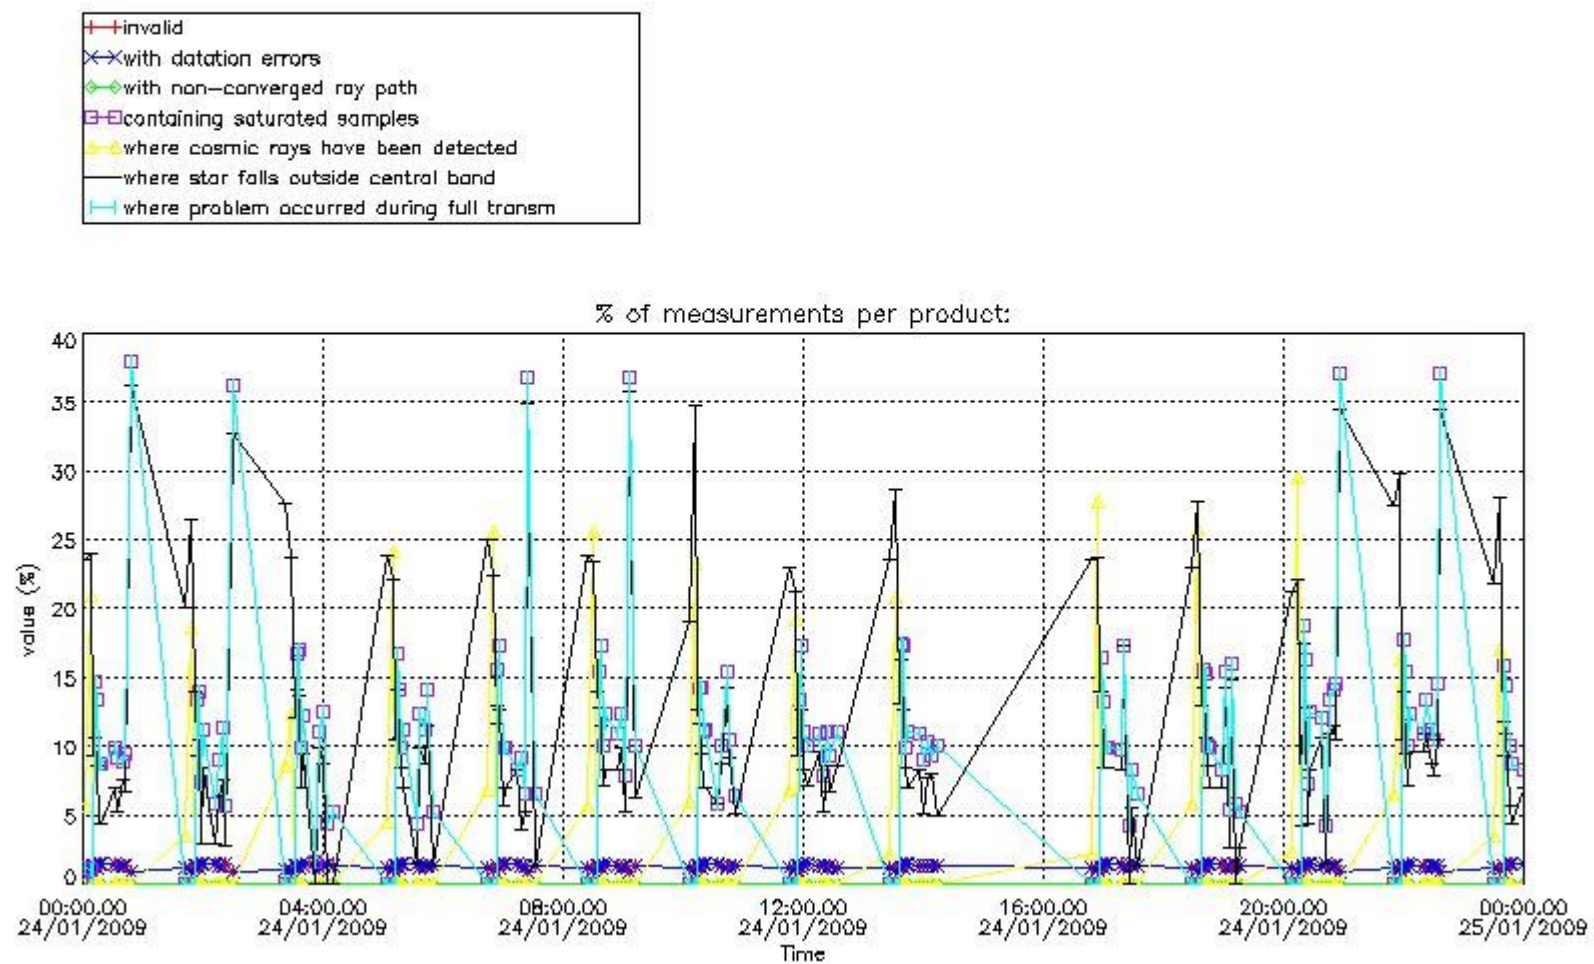

4.2 Plot quality information per product coming from level 1b processing (world map)

4.2.1 Plot level 1 quality information per product (world map): ENVISAT ASCENDING passes