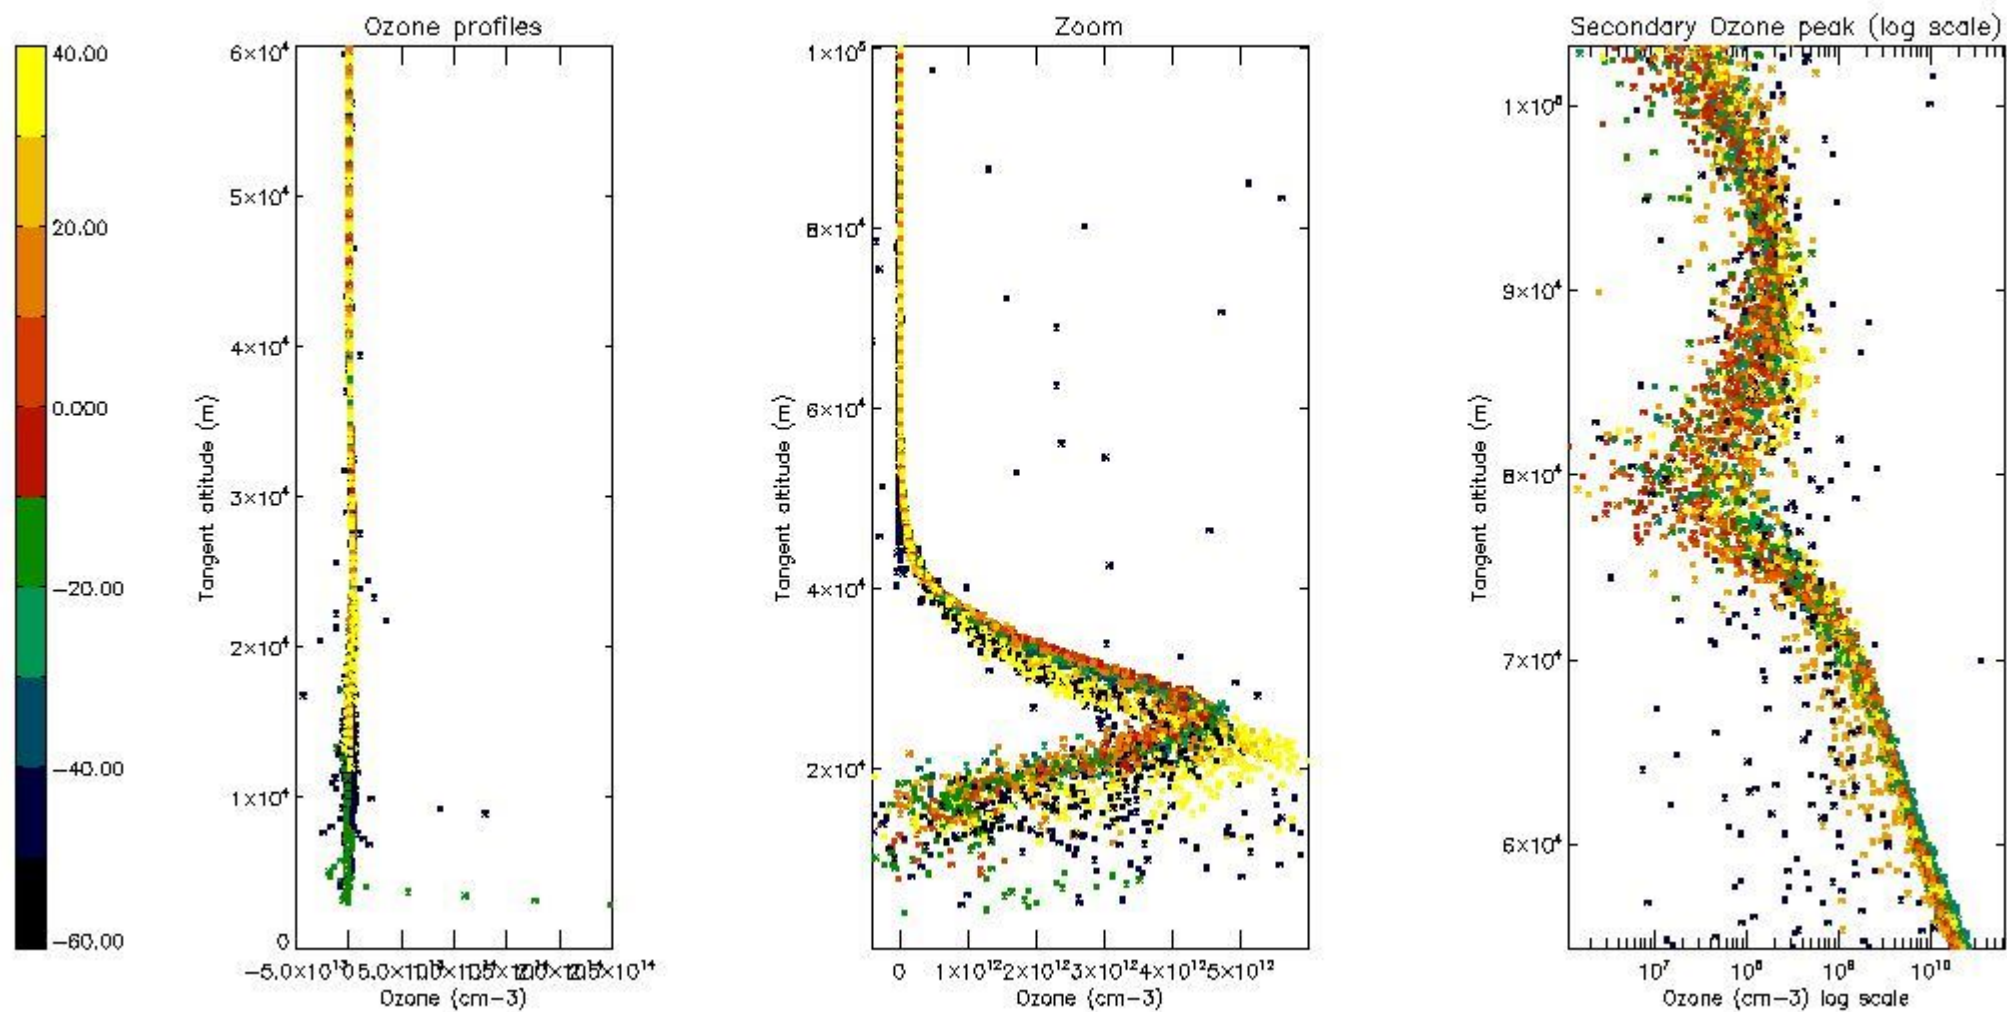

STD < 10	16
STD < 5	12

5.2 Plot ozone profiles for all STD (dark without errors)

The colorbar represents the latitude.

5.3 Plot ozone profiles where STD < 20% (dark without errors)

The colorbar represents the latitude.