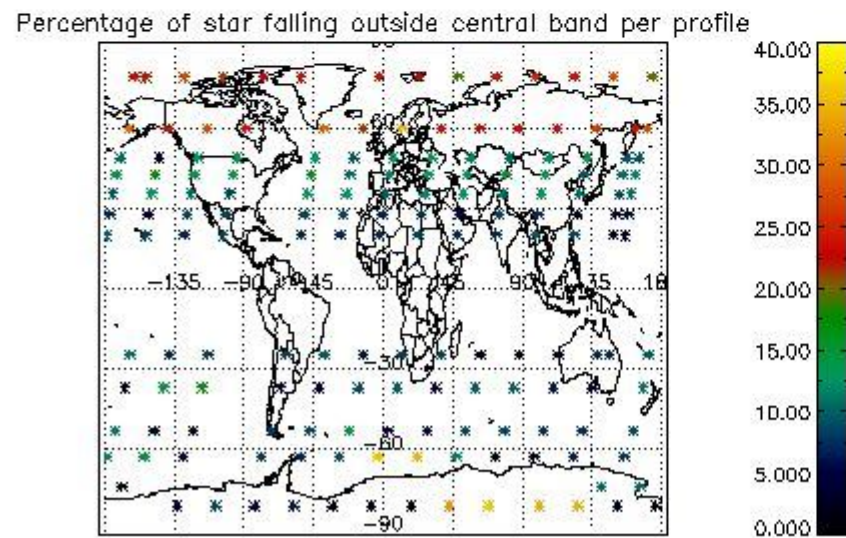

5. Trace gas profiles

5.1 Ozone statistics based on quality of products

The final quality of the products can be "measured" using the STD (Standard Deviation) attached to every point profile. This information is written to the parameter GOM_NL__2P/NL_LOCAL_SPECIES_DENSITY/o3_std of the level 2 products. The table below shows the statistics for given STD ranges.

The statistics are given with respect to the overall valid production:

- Products without fatal errors: GOM_NL__2P/MPH/PRODUCT_ERR=0
- Valid point profile: GOM_NL__2P/NL_LOCAL_SPECIES_DENSITY/pcd(0)=0

The 'Criteria' is applied to valid points of dark limb products:

- Products in dark limb illumination condition: GOM_NL__2P/NL_SUMMARY_QUALITY/obs_ill_cond=0
- Products without fatal errors: GOM_NL__2P/MPH/PRODUCT_ERR=0
- Valid point profile: GOM_NL__2P/NL_LOCAL_SPECIES_DENSITY/pcd(0)=0

So, the table below shows the percentage of dark limb and valid observations for each criteria with respect to the overall valid daily observations.

Criteria	% of total production
All STD	35
STD < 20	20