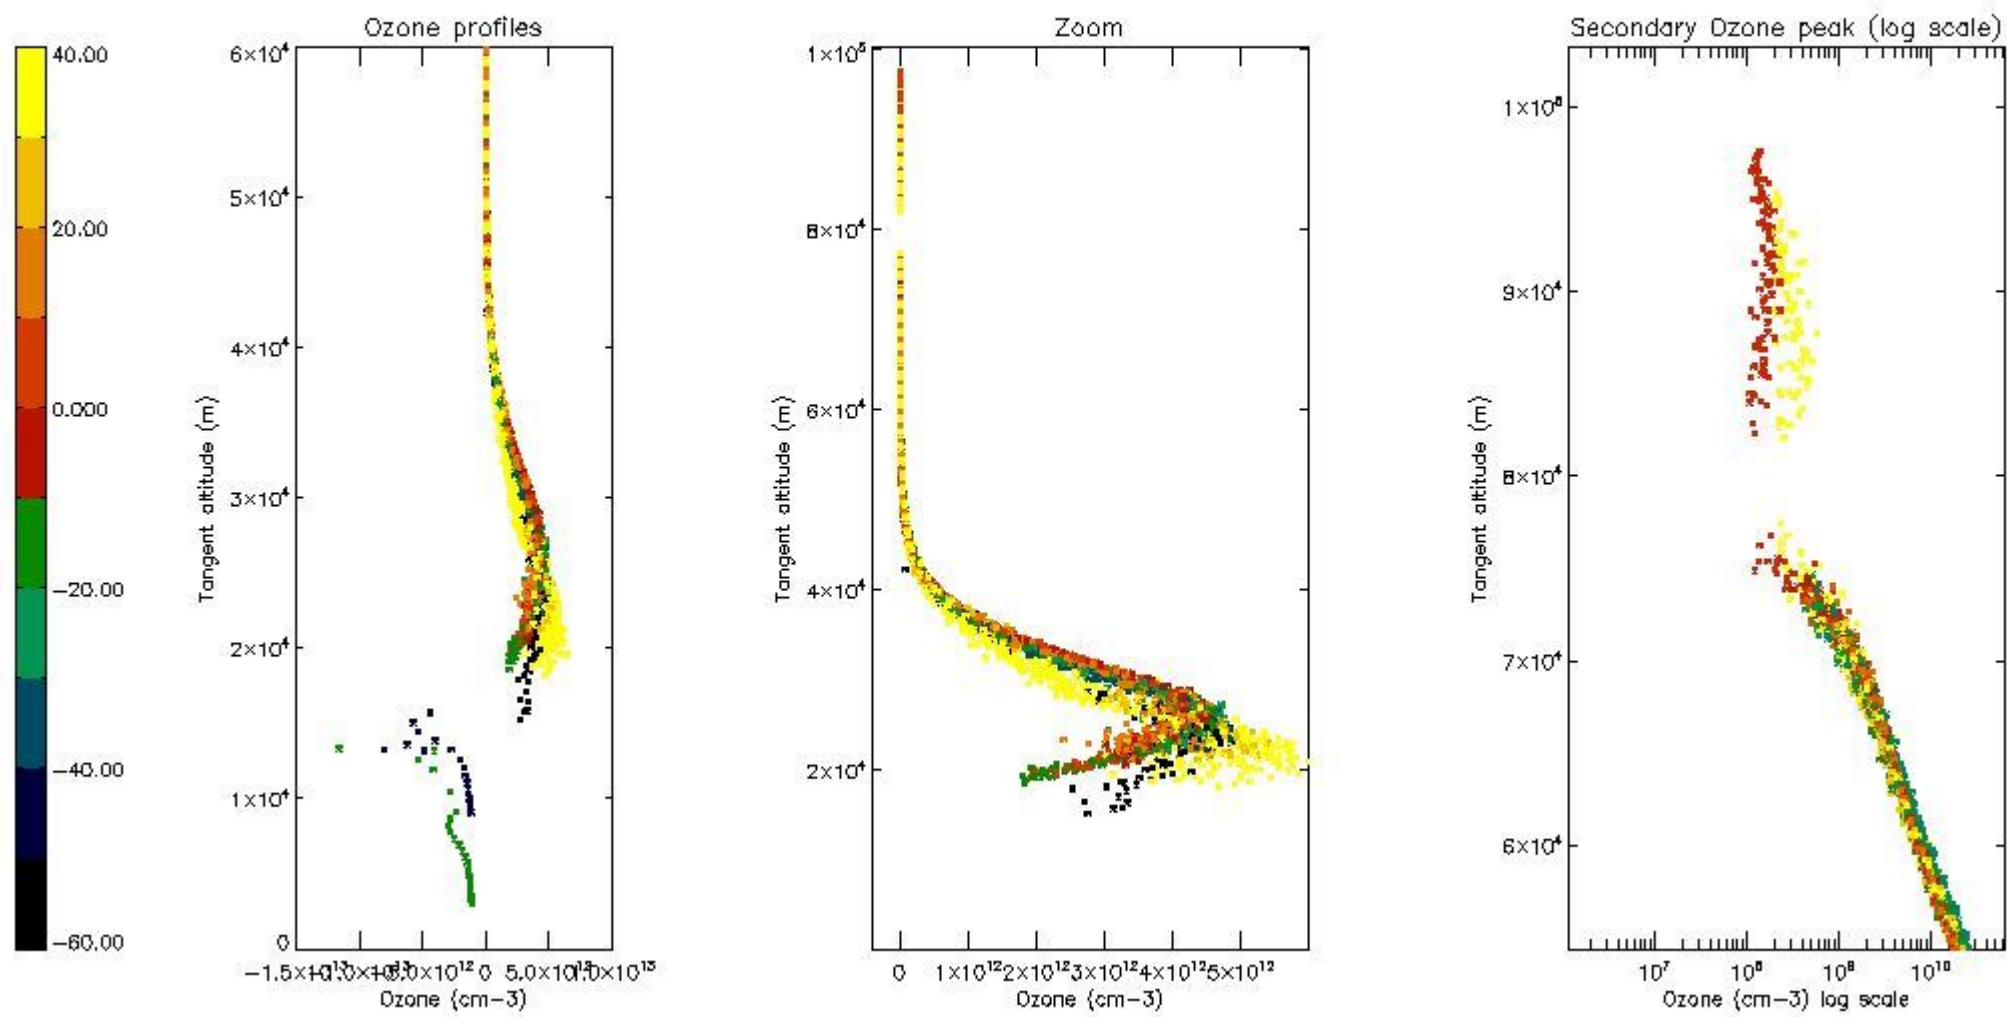

5.5 Plot ozone profiles where STD < 5% (dark without errors)

The colorbar represents the latitude.