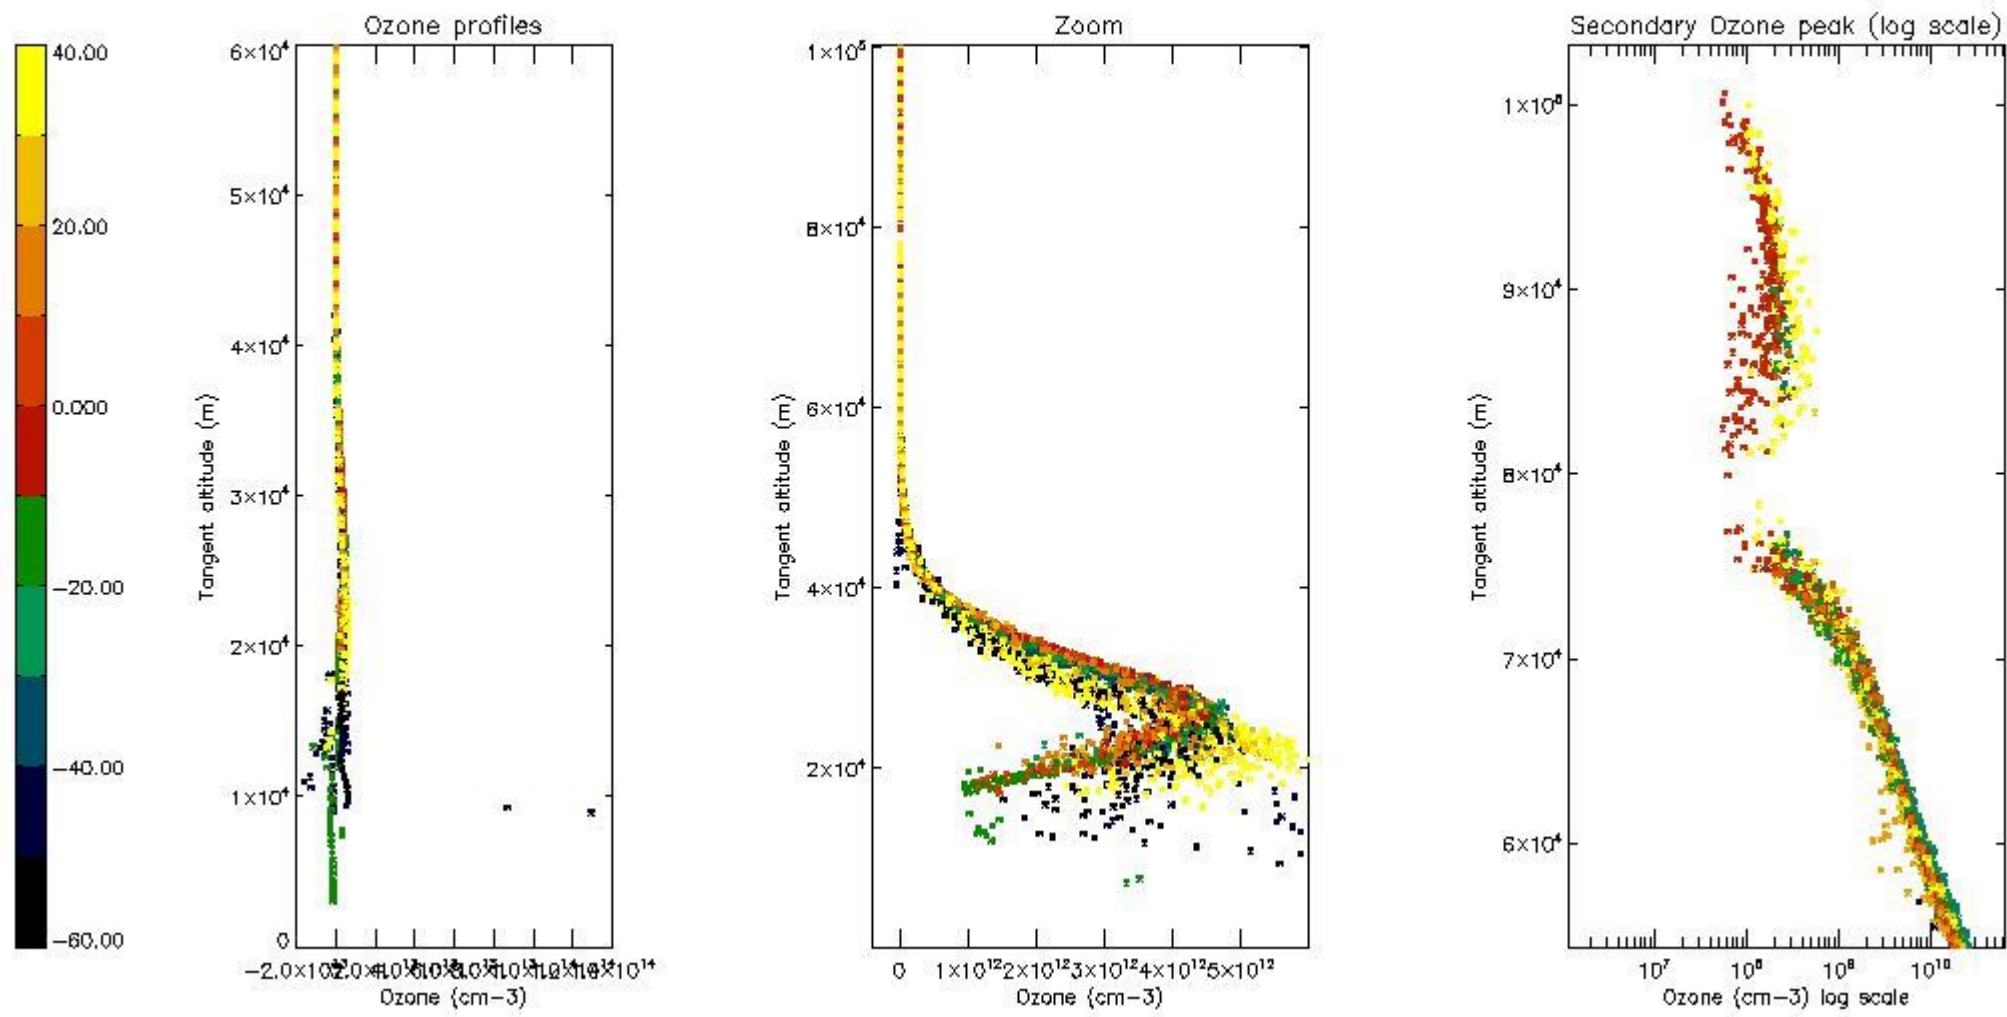

STD < 10	16
STD < 5	12

5.2 Plot ozone profiles for all STD (dark without errors)

The colorbar represents the latitude.

5.3 Plot ozone profiles where STD < 20% (dark without errors)

The colorbar represents the latitude.

5.4 Plot ozone profiles where $STD < 10\%$ (dark without errors)

The colorbar represents the latitude.

5.5 Plot ozone profiles where STD < 5% (dark without errors)

The colorbar represents the latitude.

5.6 Plot NO₂ profiles for all STD (dark without errors)

The colorbar represents the latitude.

5.7 Plot NO3 profiles for all STD (dark without errors)

The colorbar represents the latitude.

5.8 Plot H2O profiles for all STD (only for occultations of stars 1,2,3,4,13,14,16,26,63 dark without errors)