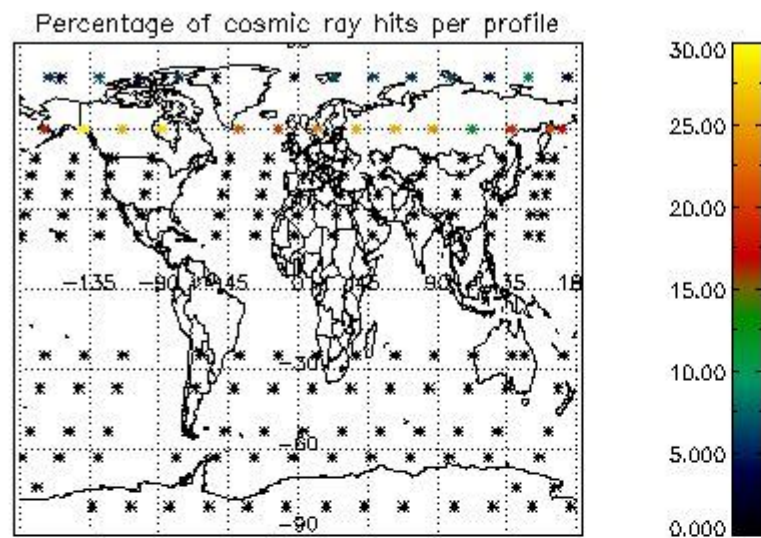

4.2.2 Plot level 1 quality information per product (world map): ENVISAT DESCENDING passes

5. Trace gas profiles

5.1 Ozone statistics based on quality of products

The final quality of the products can be "measured" using the STD (Standard Deviation) attached to every point profile. This information is written to the parameter GOM_NL__2P/NL_LOCAL_SPECIES_DENSITY/o3_std of the level 2 products. The table below shows the statistics for given STD ranges.

The statistics are given with respect to the overall valid production:

- Products without fatal errors: GOM_NL__2P/MPH/PRODUCT_ERR=0
- Valid point profile: GOM_NL__2P/NL_LOCAL_SPECIES_DENSITY/pcd(0)=0

The 'Criteria' is applied to valid points of dark limb products:

- Products in dark limb illumination condition: GOM_NL__2P/NL_SUMMARY_QUALITY/obs_ill_cond=0
- Products without fatal errors: GOM_NL__2P/MPH/PRODUCT_ERR=0
- Valid point profile: GOM_NL__2P/NL_LOCAL_SPECIES_DENSITY/pcd(0)=0

So, the table below shows the percentage of dark limb and valid observations for each criteria with respect to the overall valid daily observations.

Criteria	% of total production
All STD	35
STD < 20	20