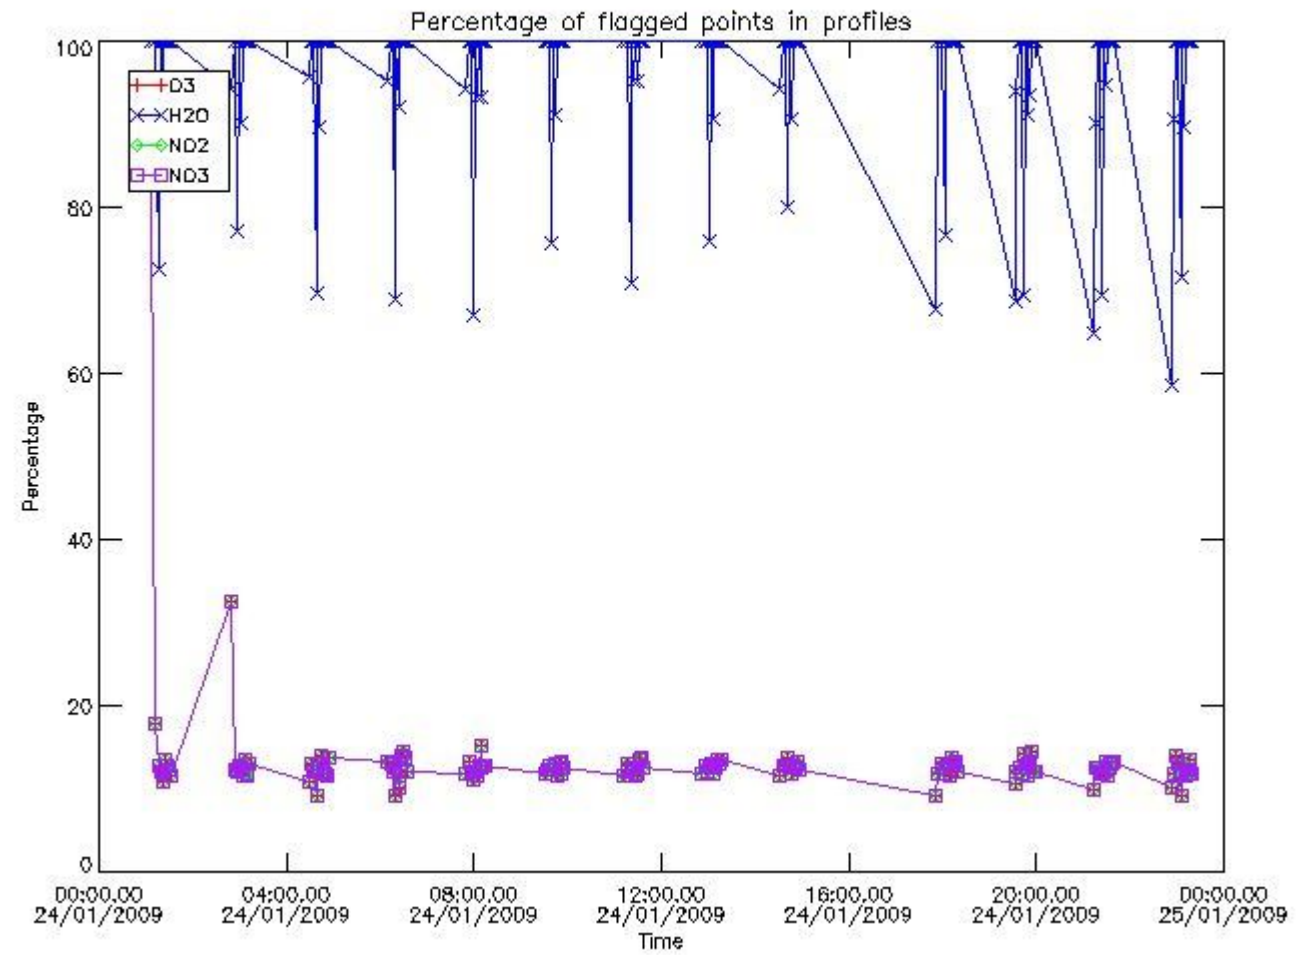

3. Quality information per product

In this section it is plotted some information contained in the Quality Summary data set of the level 2 products. Only products in dark limb conditions and without errors (error flag in the MPH set to "0") are used.

3.1 Plot quality information per product (time dependant)

Percentage of flagged data per O3 profile

Percentage of flagged data per H2O profile