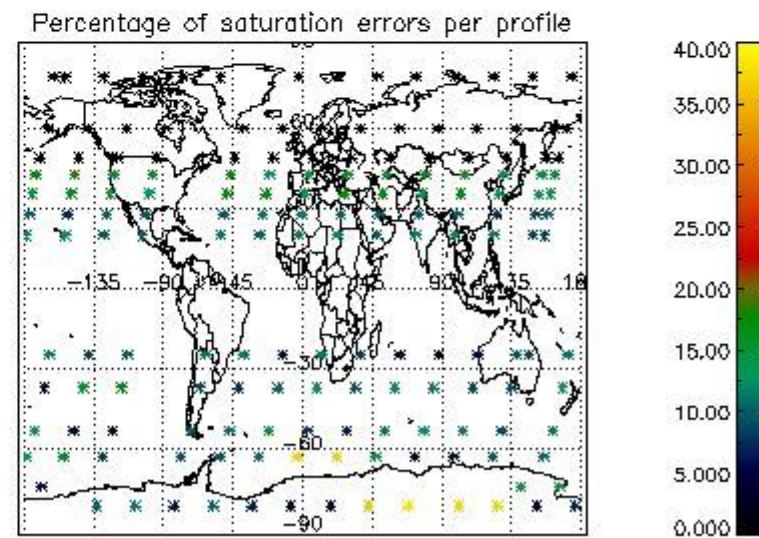

Percentage of flagged data per NO3 profile

4. Level 1 quality information per product

In this section it is plotted some information contained in the Quality Summary data set of the level 2 products that comes from the level 1b processing. Products without errors (error flag in the MPH set to "0") are used.

4.1 Plot quality information per product (time dependant) coming from level 1b processing

4.1.1 Plot level 1 quality information per product (time dependant): ENVISAT ASCENDING passes

4.1.2 Plot level 1 quality information per product (time dependant): ENVI SAT DESCENDING passes

4.2 Plot quality information per product coming from level 1b processing (world map)

4.2.1 Plot level 1 quality information per product (world map): ENVISAT ASCENDING passes

4.2.2 Plot level 1 quality information per product (world map): ENVISAT DESCENDING passes