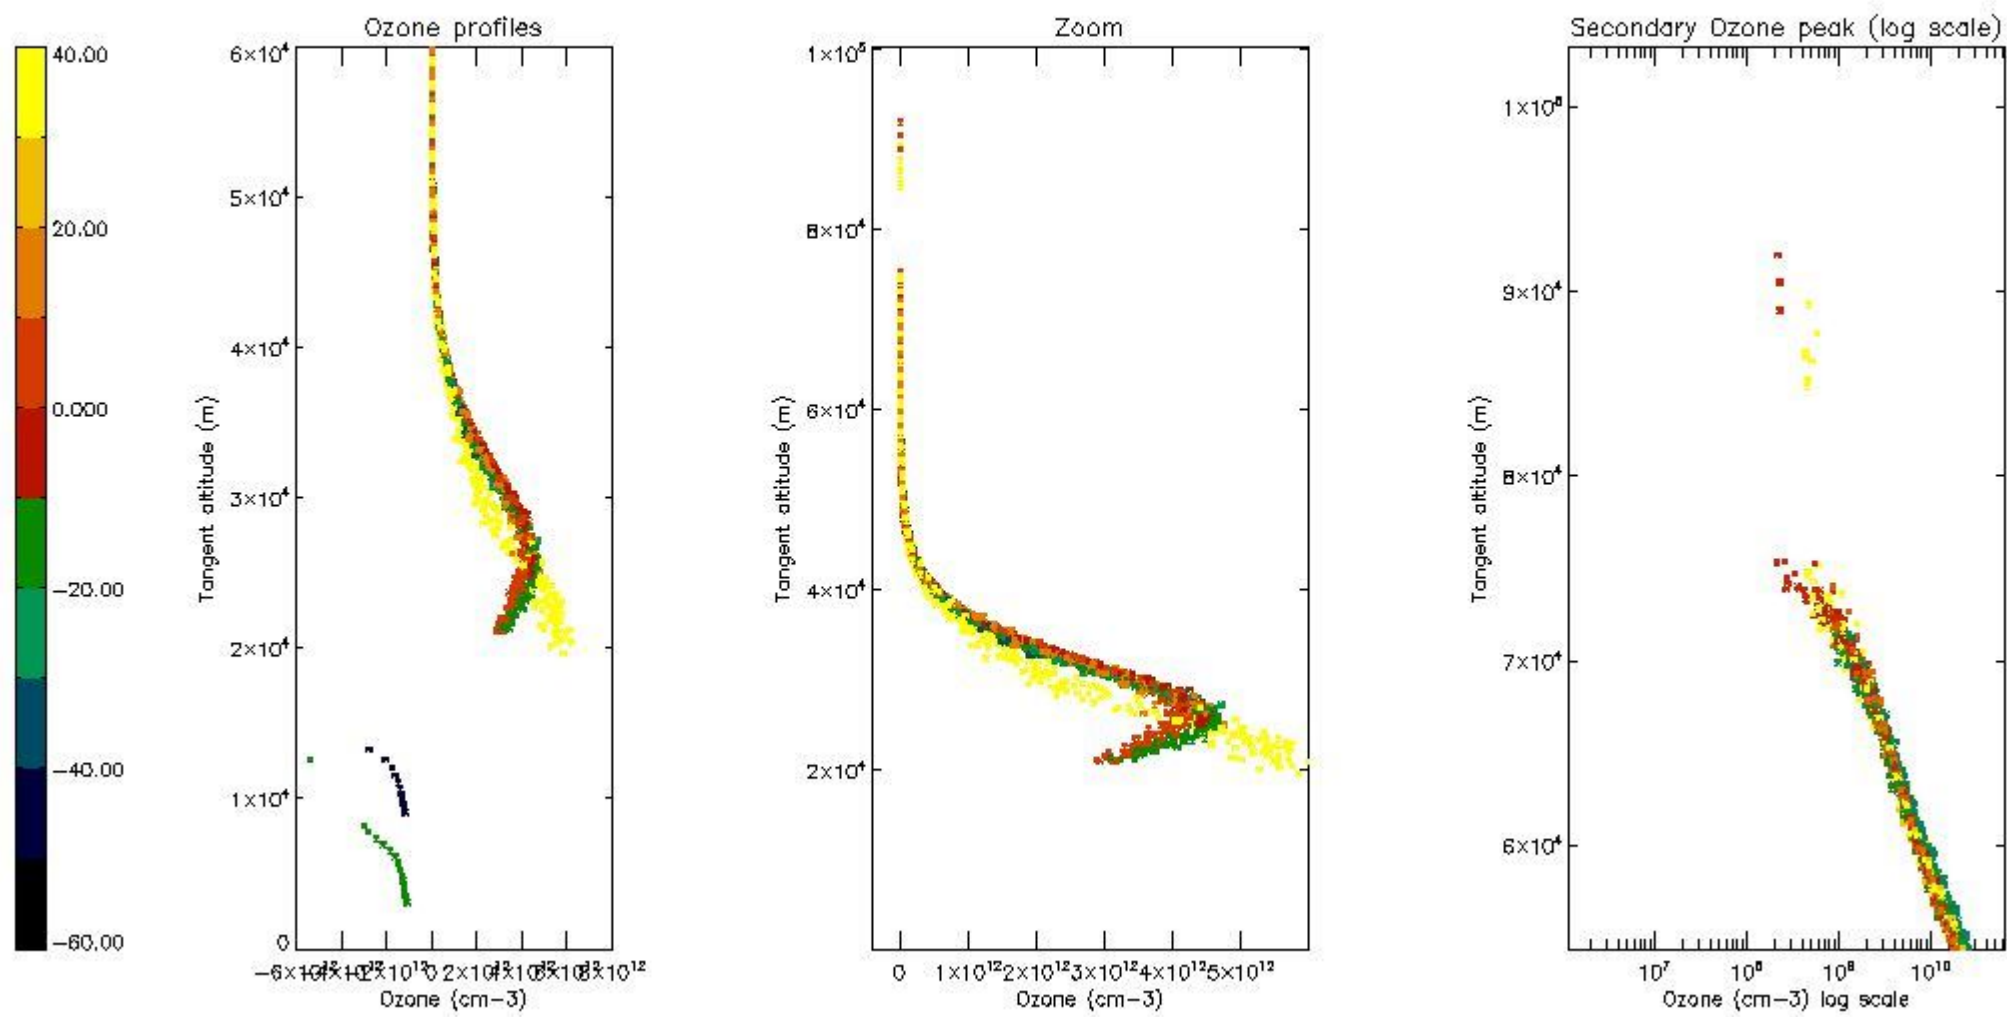

5.6 Plot NO₂ profiles for all STD (dark without errors)

The colorbar represents the latitude.