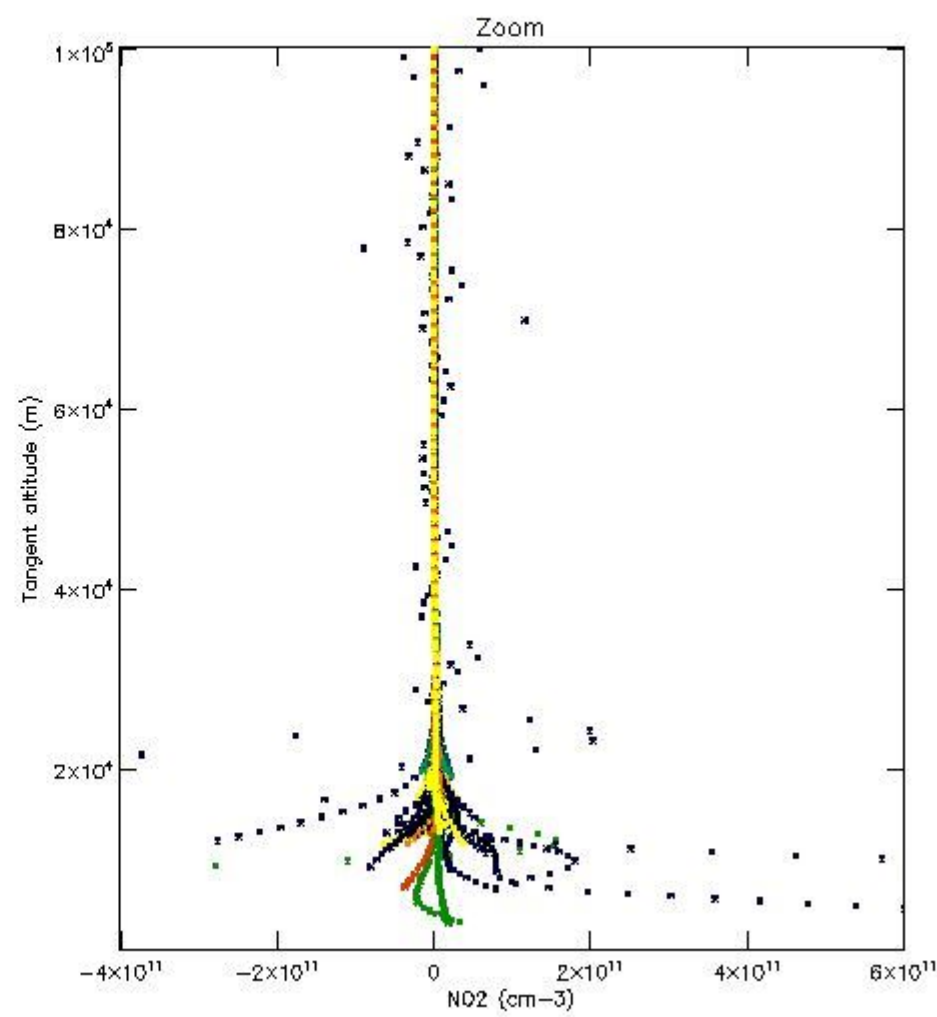

5.7 Plot NO3 profiles for all STD (dark without errors)

The colorbar represents the latitude.