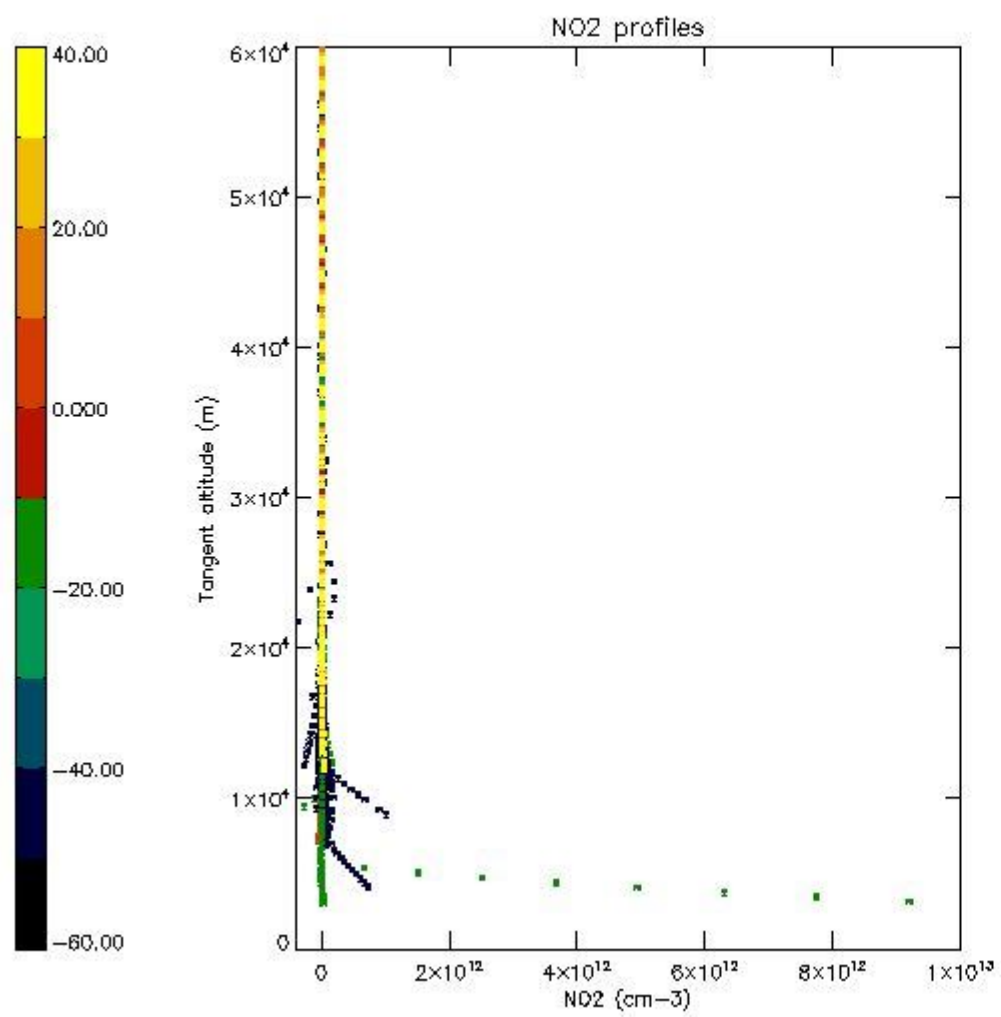

5.7 Plot NO3 profiles for all STD (dark without errors)

The colorbar represents the latitude.