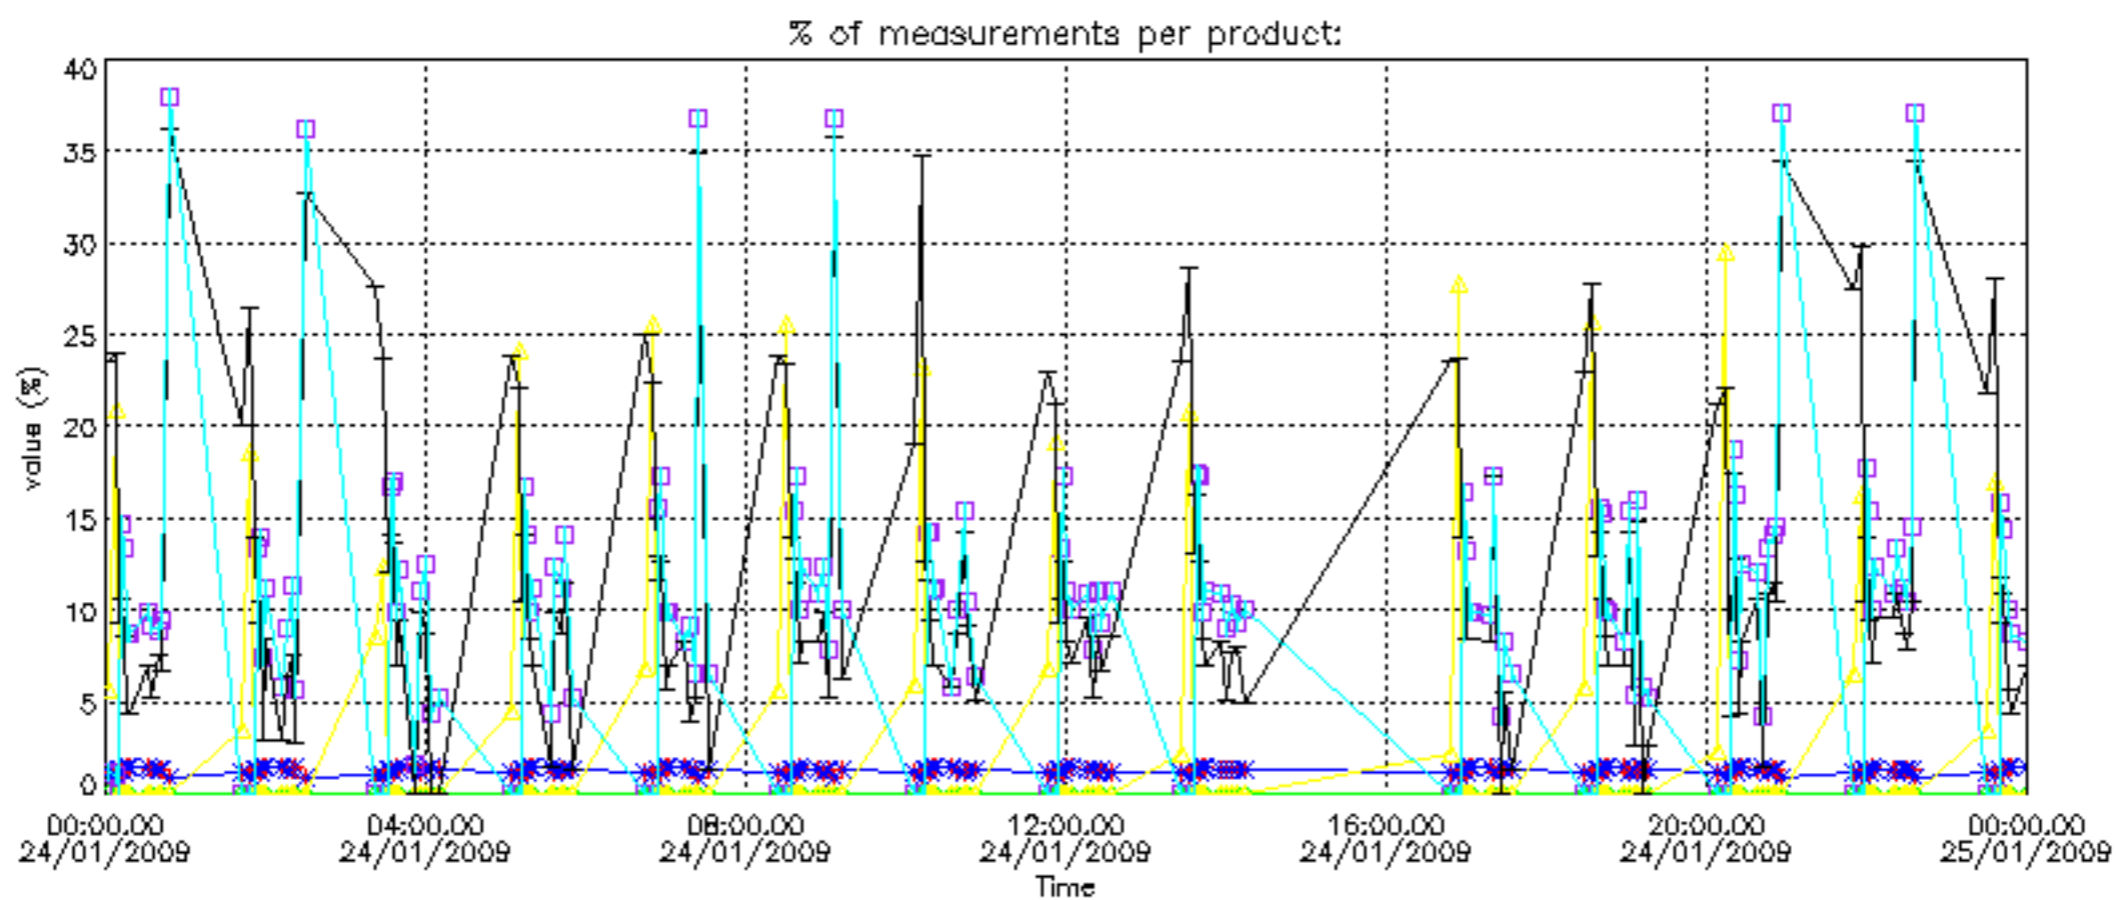

Percentage of cosmic ray hits per profile

Percentage of datation errors per profile