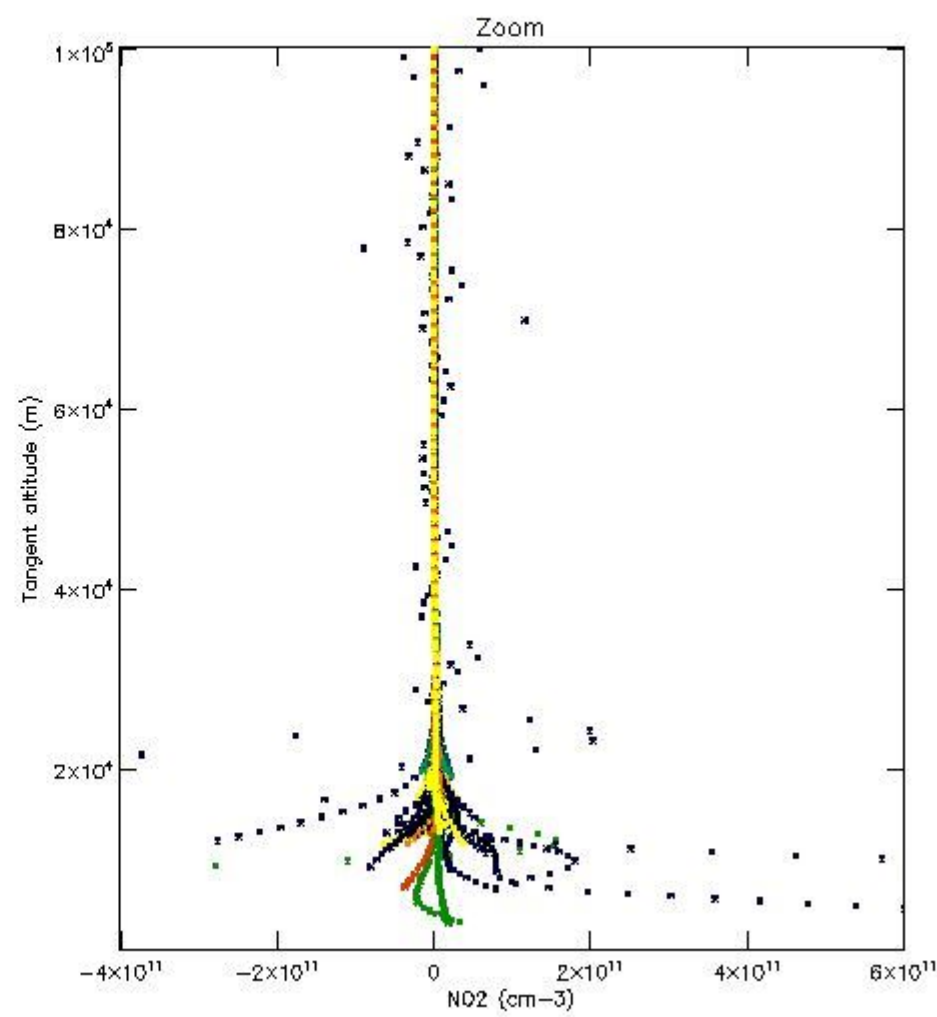

STD < 10	16
STD < 5	12

5.2 Plot ozone profiles for all STD (dark without errors)

The colorbar represents the latitude.

5.3 Plot ozone profiles where STD < 20% (dark without errors)

The colorbar represents the latitude.

5.4 Plot ozone profiles where $STD < 10\%$ (dark without errors)

The colorbar represents the latitude.

5.5 Plot ozone profiles where STD < 5% (dark without errors)

The colorbar represents the latitude.

5.6 Plot NO₂ profiles for all STD (dark without errors)

The colorbar represents the latitude.

5.7 Plot NO3 profiles for all STD (dark without errors)

The colorbar represents the latitude.

5.8 Plot H2O profiles for all STD (only for occultations of stars 1,2,3,4,13,14,16,26,63 dark without errors)