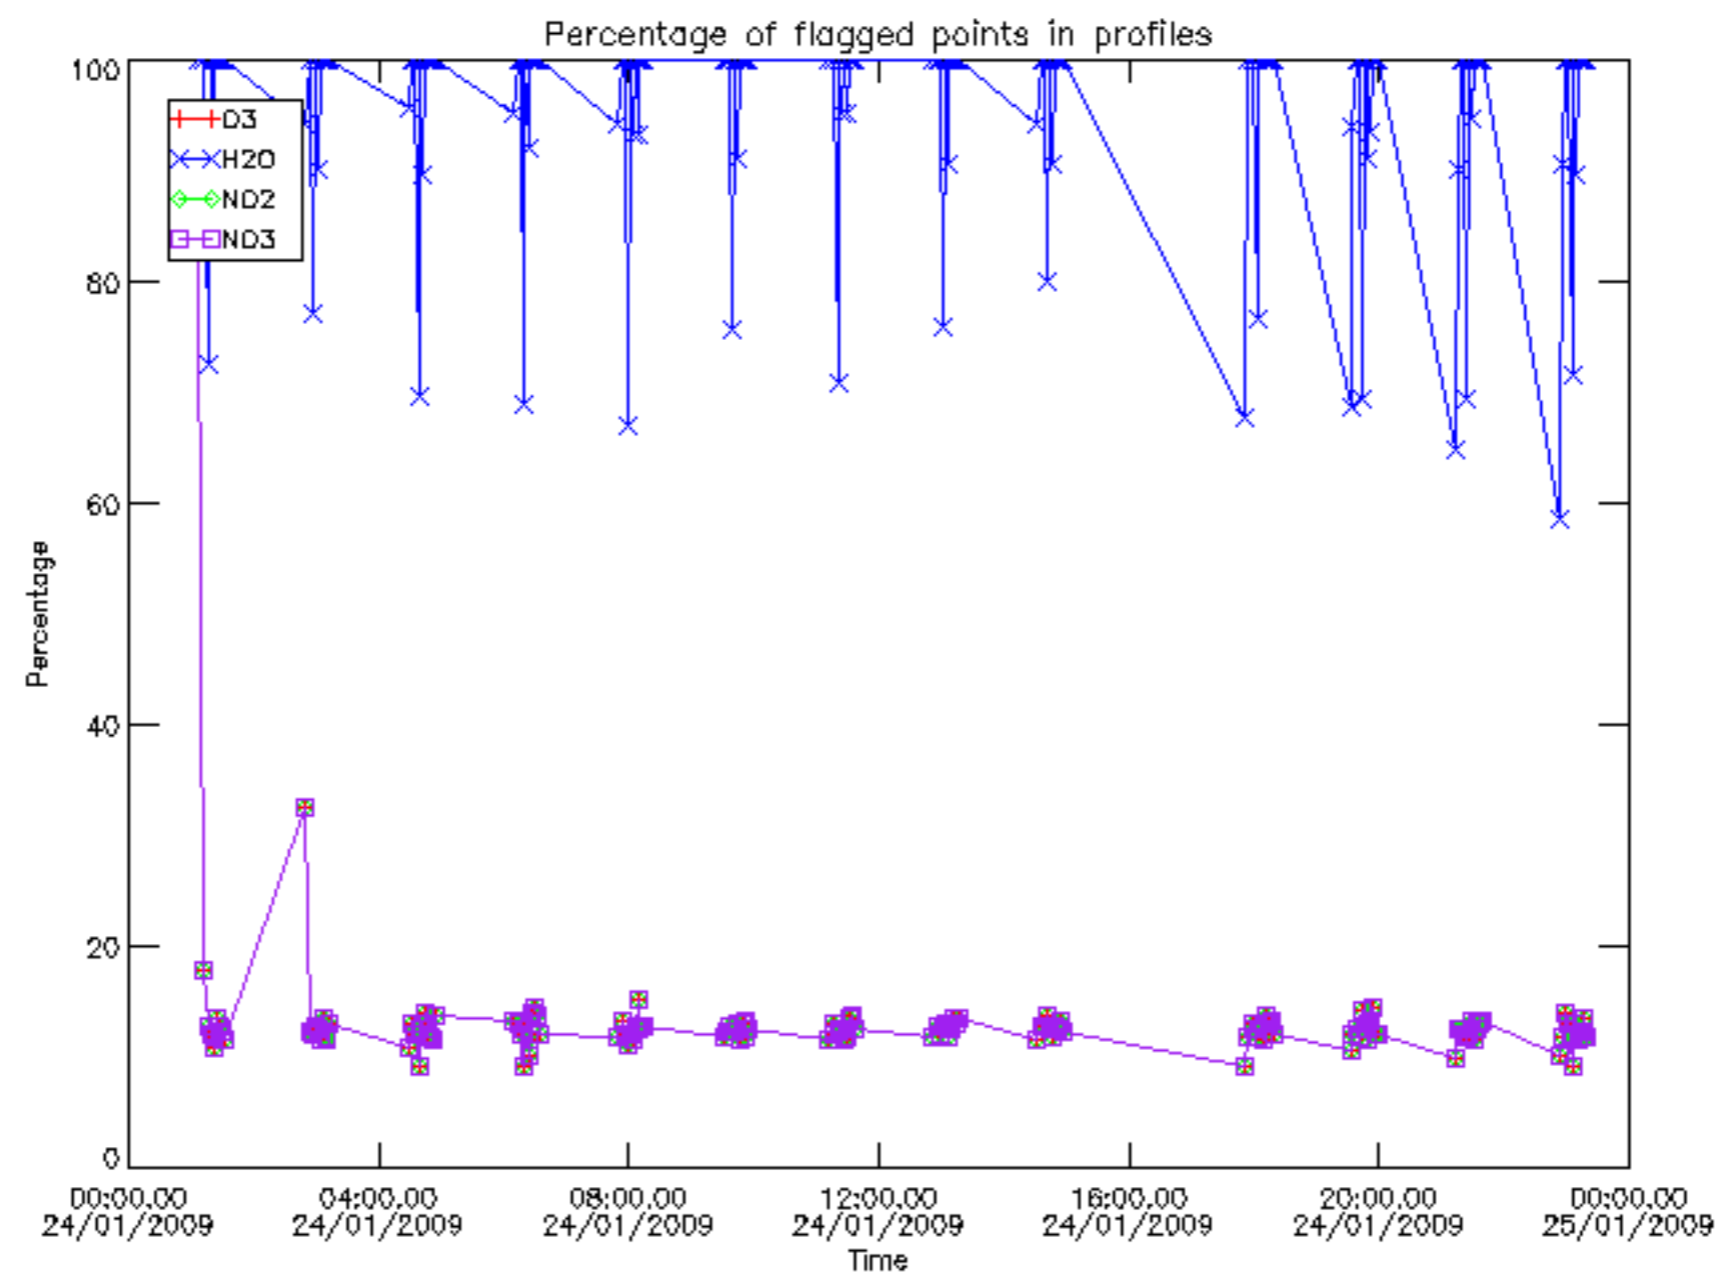

Percentage of flagged data per D3 profile

Percentage of flagged data per H2O profile