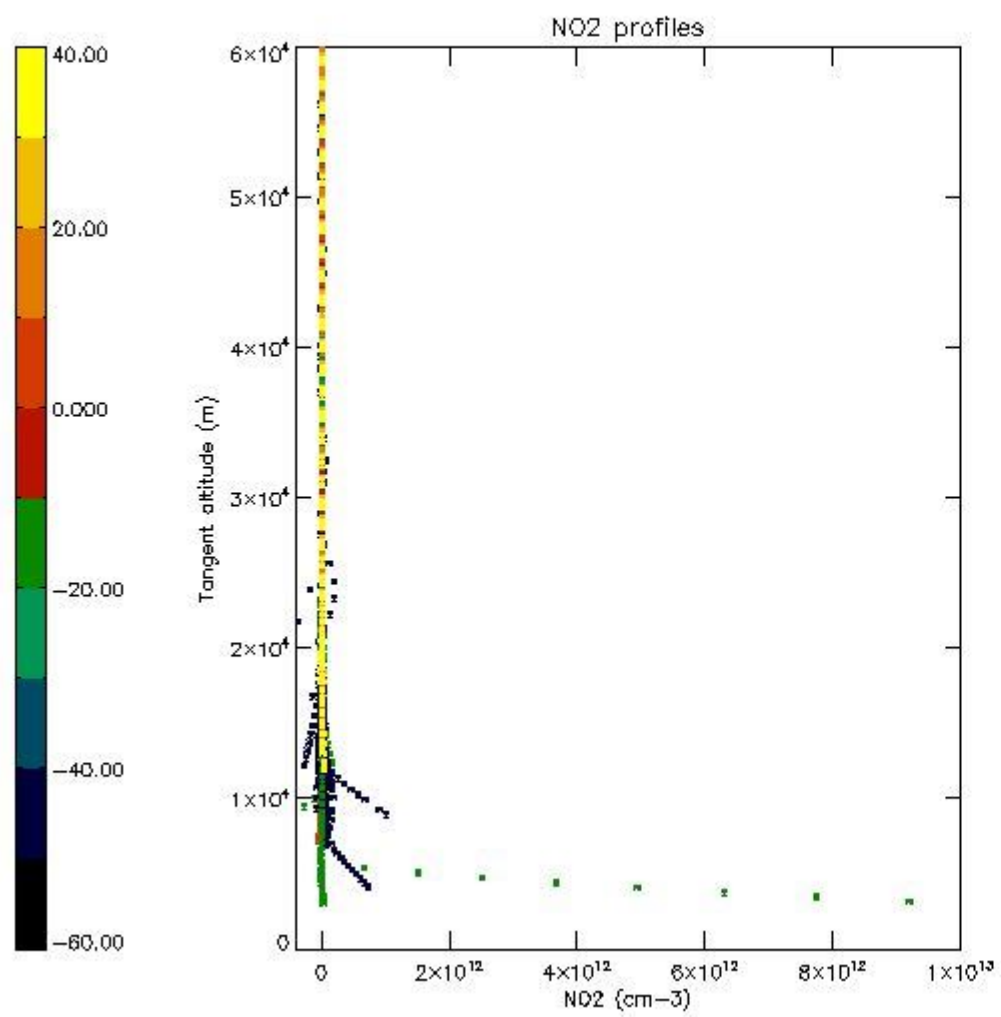

STD < 10	16
STD < 5	12

5.2 Plot ozone profiles for all STD (dark without errors)

The colorbar represents the latitude.

5.3 Plot ozone profiles where STD < 20% (dark without errors)

The colorbar represents the latitude.

5.4 Plot ozone profiles where $STD < 10\%$ (dark without errors)

The colorbar represents the latitude.

5.5 Plot ozone profiles where STD < 5% (dark without errors)

The colorbar represents the latitude.

5.6 Plot NO₂ profiles for all STD (dark without errors)

The colorbar represents the latitude.

5.7 Plot NO3 profiles for all STD (dark without errors)

The colorbar represents the latitude.

5.8 Plot H2O profiles for all STD (only for occultations of stars 1,2,3,4,13,14,16,26,63 dark without errors)