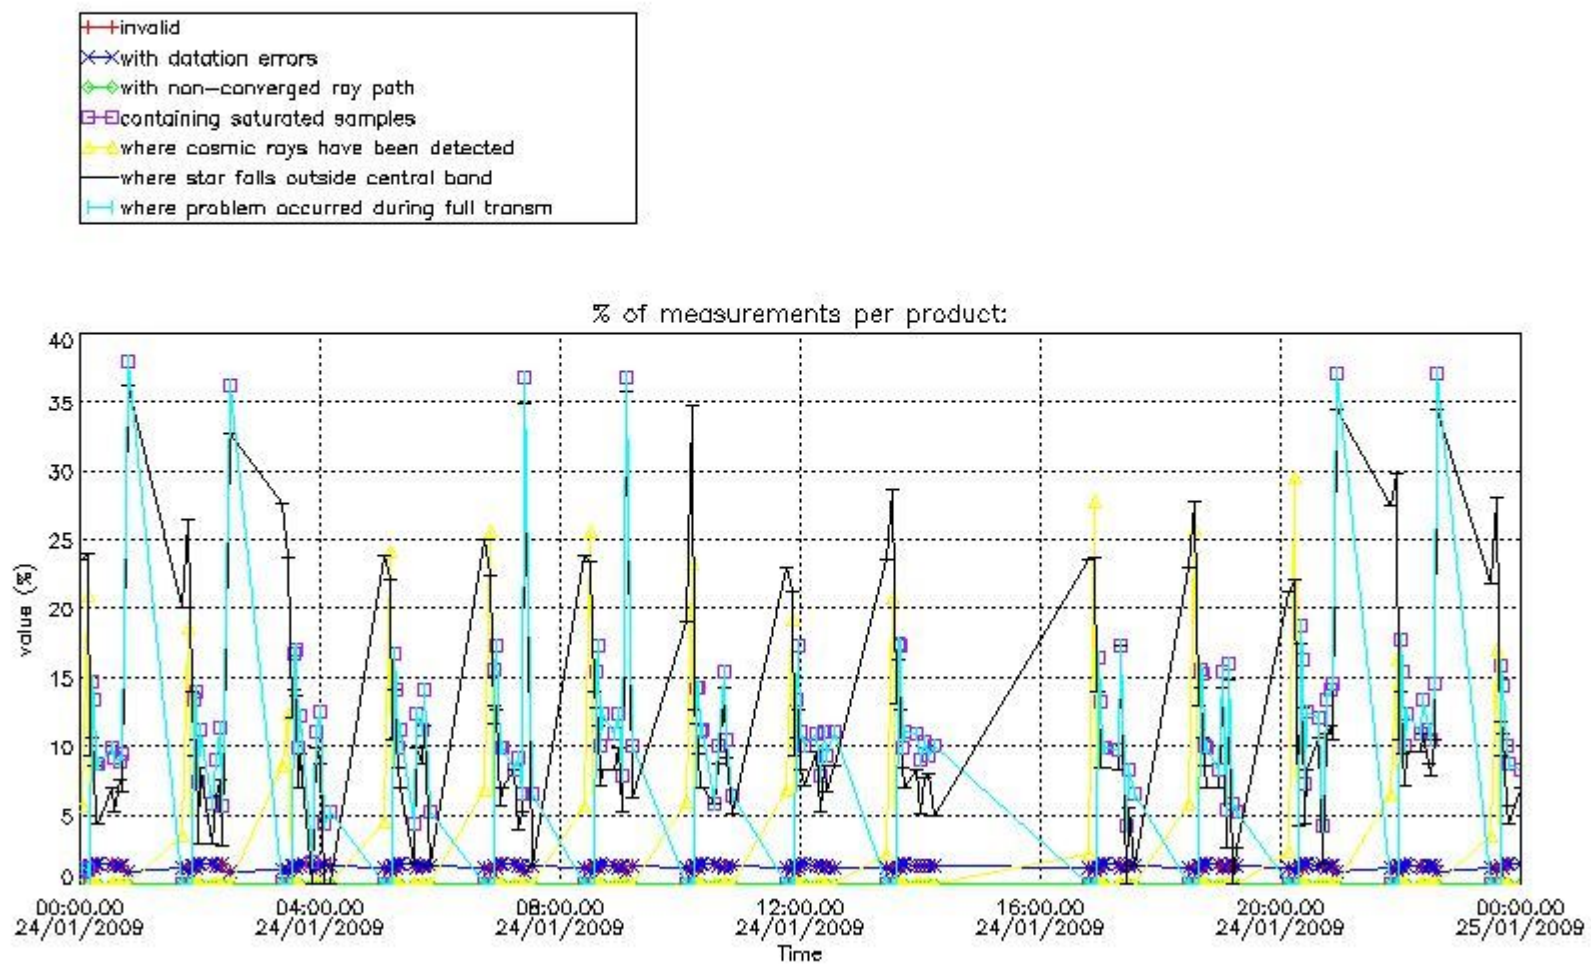

[6. Auxiliary Data Files used for the production reported in section 2](#)

This report presents the daily analysis on parameters extracted from GOMOS level 2 data (GOM_NL__2P). It is intended to monitor some important parameters that will impact the quality of these products. A list of level 2 products (and content) that have arrived during the reporting day to the PCF is also given.

3.1 Plot quality information per product (time dependant)

3.2 Plot quality information per product (world map)

Percentage of flagged data per O3 profile

Percentage of flagged data per H2O profile

Percentage of flagged data per NO2 profile

Percentage of flagged data per NO3 profile

4. Level 1 quality information per product

In this section it is plotted some information contained in the Quality Summary data set of the level 2 products that comes from the level 1b processing. Products without errors (error flag in the MPH set to "0") are used.

4.1 Plot quality information per product (time dependant) coming from level 1b processing

4.1.1 Plot level 1 quality information per product (time dependant): ENVISAT ASCENDING passes

4.1.2 Plot level 1 quality information per product (time dependant): ENVI SAT DESCENDING passes