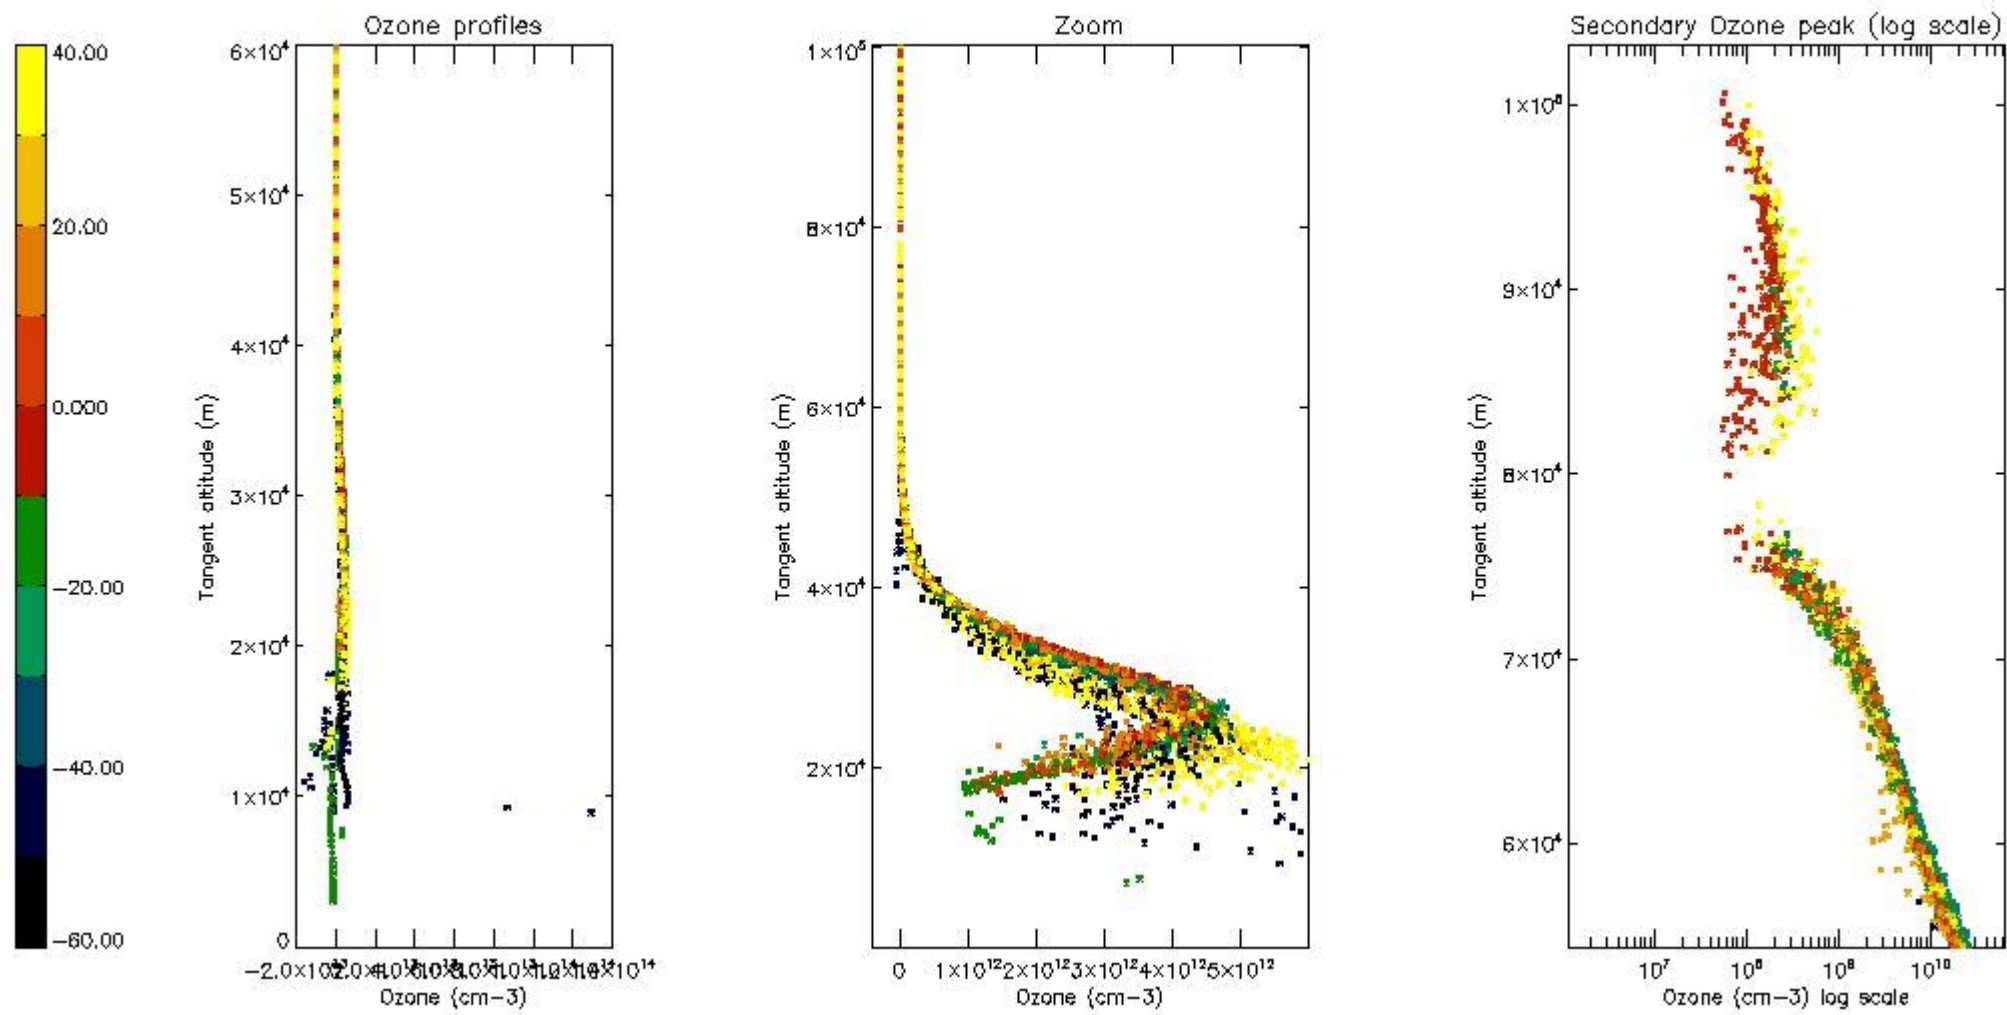

STD < 10	16
STD < 5	12

5.2 Plot ozone profiles for all STD (dark without errors)

The colorbar represents the latitude.

5.3 Plot ozone profiles where STD < 20% (dark without errors)

The colorbar represents the latitude.