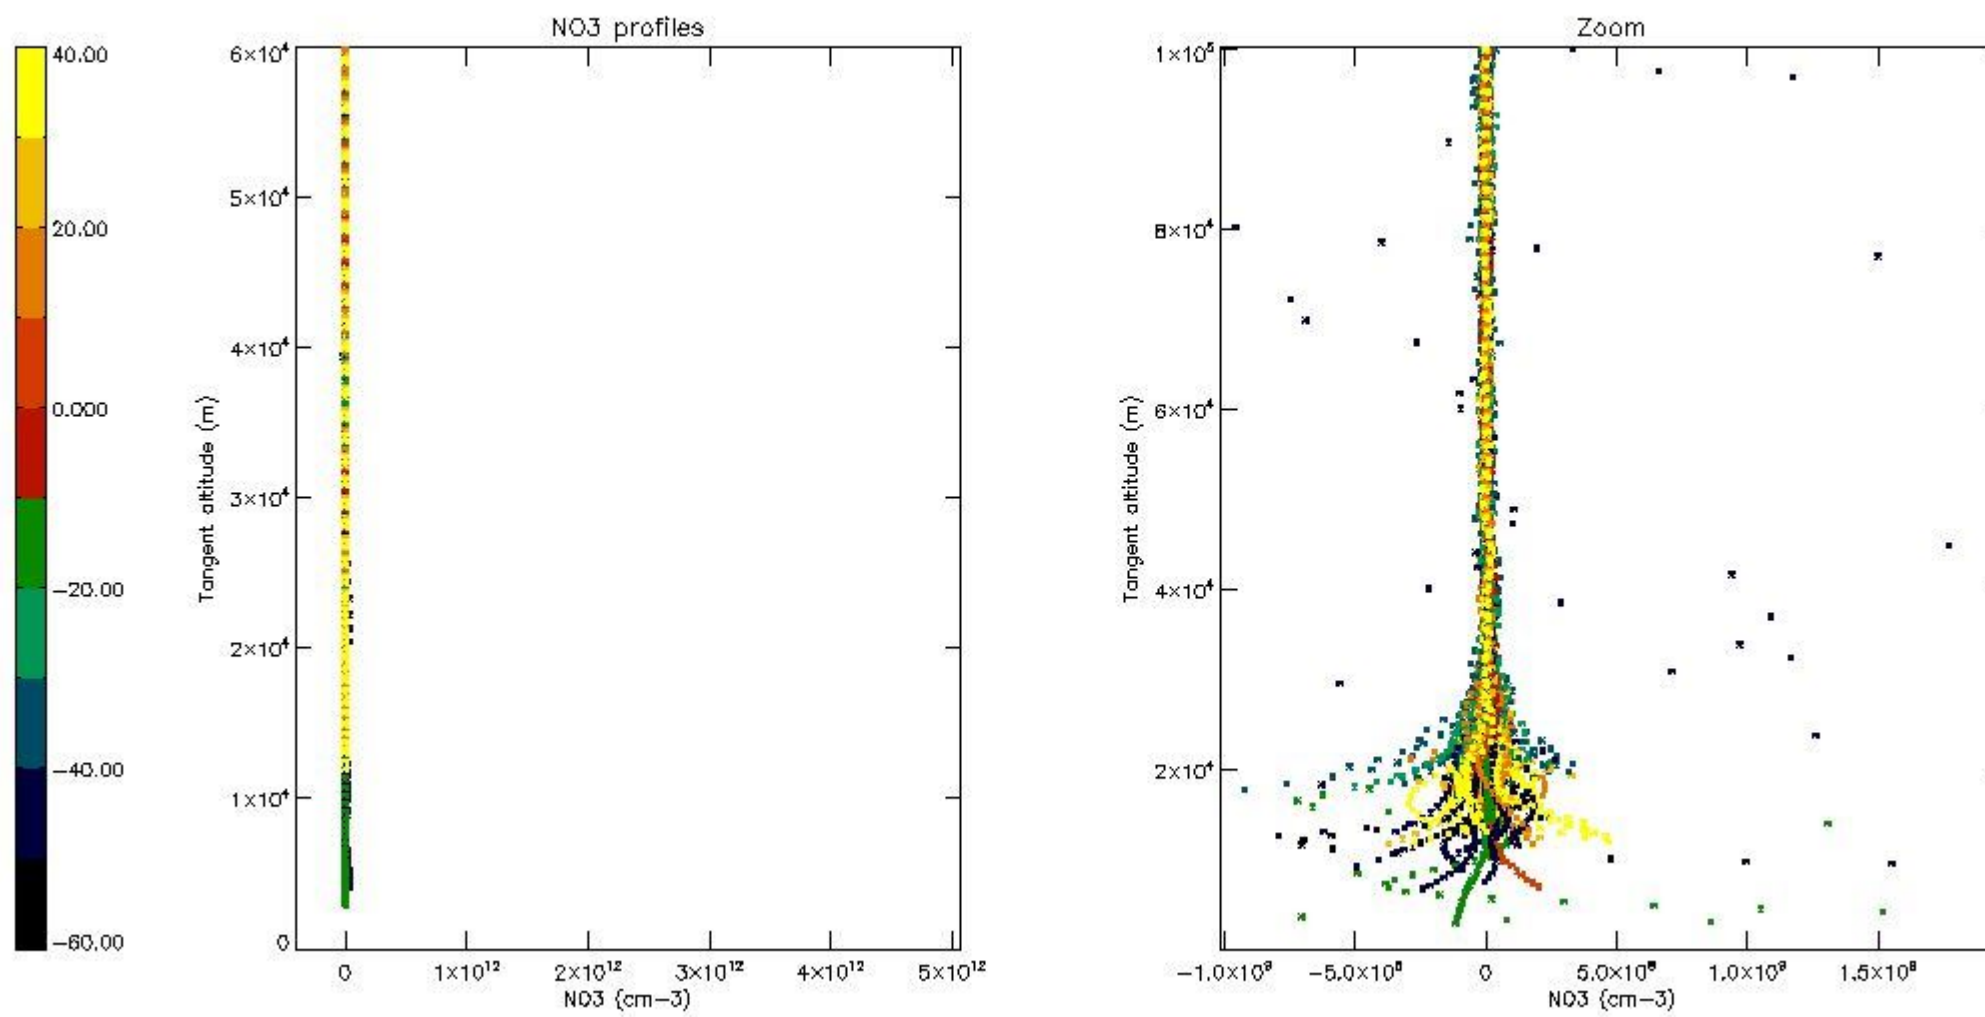

5.4 Plot ozone profiles where $STD < 10\%$ (dark without errors)

The colorbar represents the latitude.

5.5 Plot ozone profiles where STD < 5% (dark without errors)

The colorbar represents the latitude.

5.6 Plot NO₂ profiles for all STD (dark without errors)

The colorbar represents the latitude.

5.7 Plot NO3 profiles for all STD (dark without errors)

The colorbar represents the latitude.

5.8 Plot H2O profiles for all STD (only for occultations of stars 1,2,3,4,13,14,16,26,63 dark without errors)