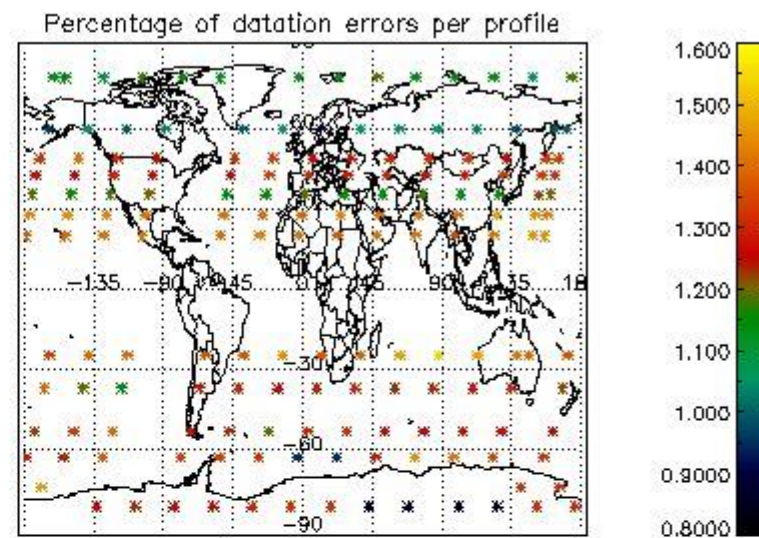

Percentage of flagged data per NO3 profile

4. Level 1 quality information per product

In this section it is plotted some information contained in the Quality Summary data set of the level 2 products that comes from the level 1b processing. Products without errors (error flag in the MPH set to "0") are used.

4.1 Plot quality information per product (time dependant) coming from level 1b processing

4.1.1 Plot level 1 quality information per product (time dependant): ENVISAT ASCENDING passes

4.1.2 Plot level 1 quality information per product (time dependant): ENVI SAT DESCENDING passes

4.2 Plot quality information per product coming from level 1b processing (world map)

4.2.1 Plot level 1 quality information per product (world map): ENVISAT ASCENDING passes

4.2.2 Plot level 1 quality information per product (world map): ENVISAT DESCENDING passes