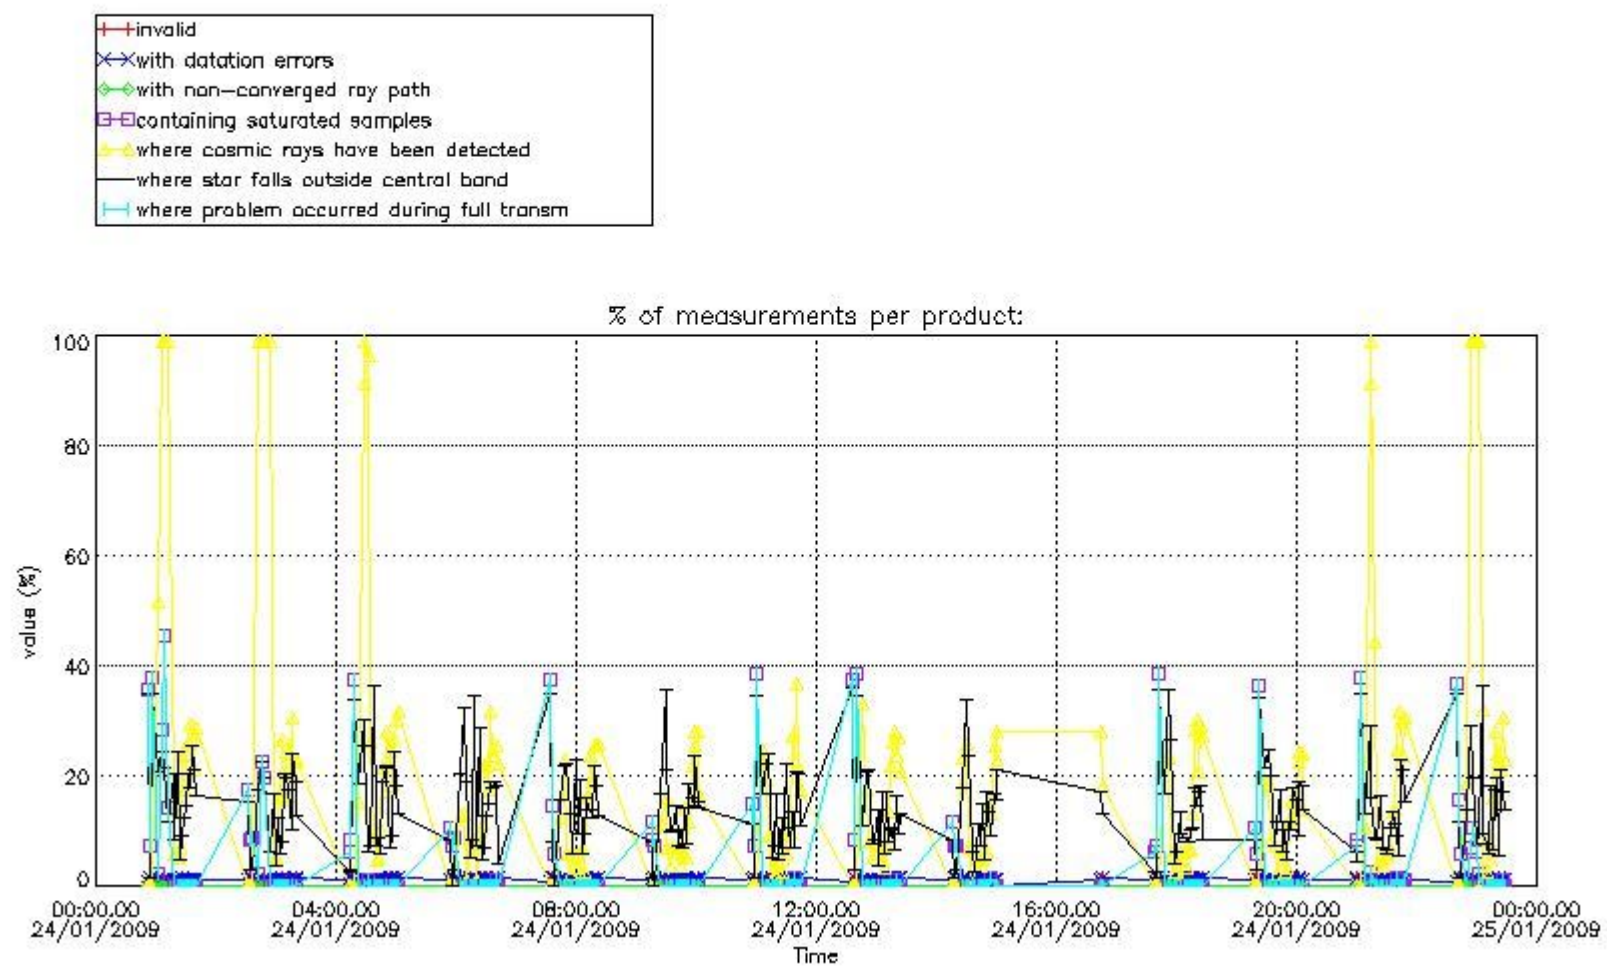

4.1.2 Plot level 1 quality information per product (time dependant): ENVI SAT DESCENDING passes