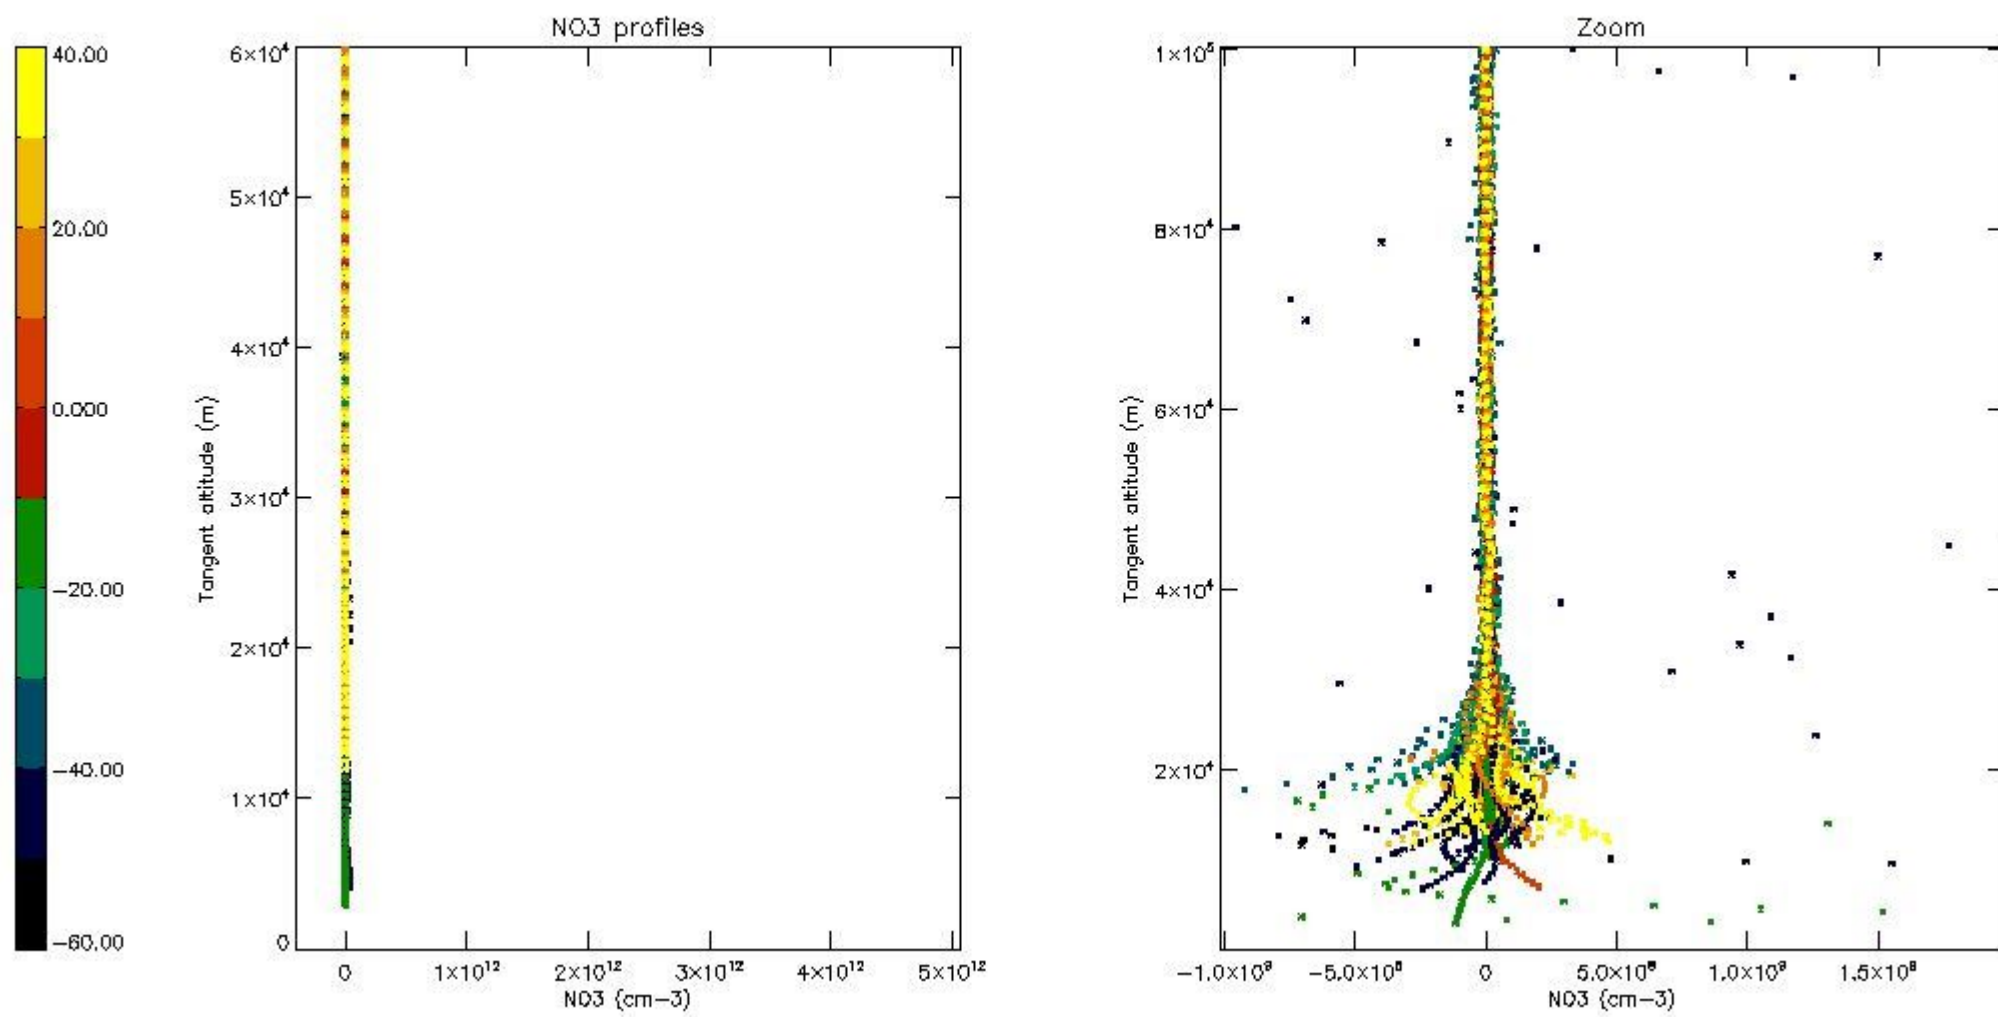

The colorbar represents the latitude.

5.7 Plot NO3 profiles for all STD (dark without errors)

The colorbar represents the latitude.

5.8 Plot H₂O profiles for all STD (only for occultations of stars 1,2,3,4,13,14,16,26,63 dark without errors)