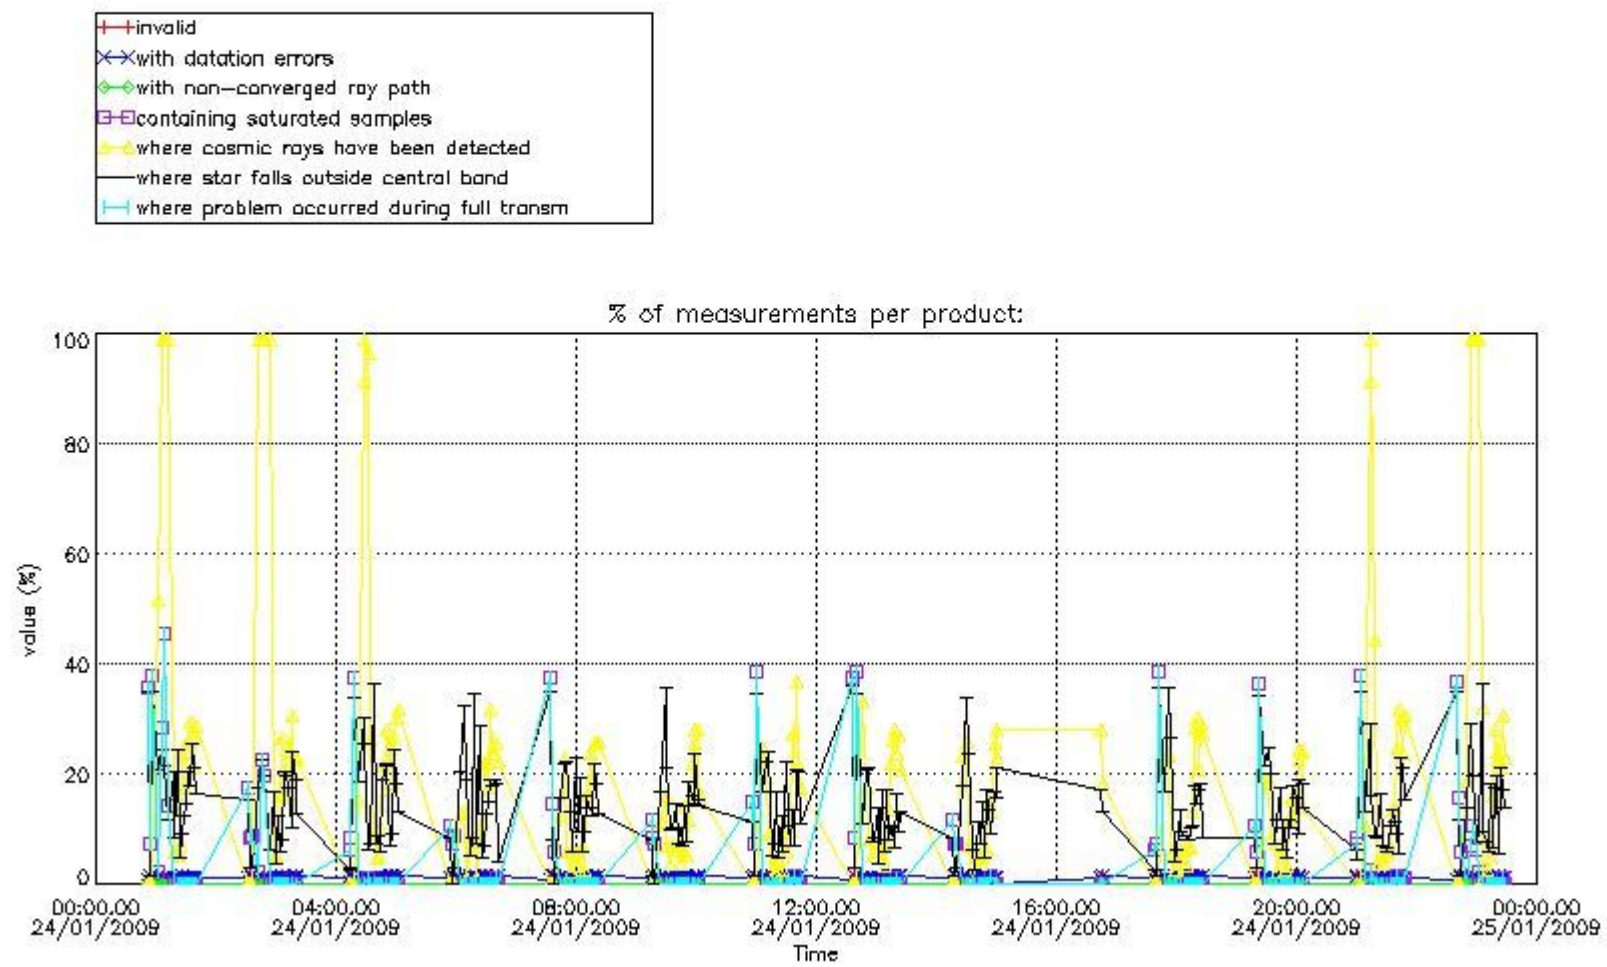

3.1 Plot quality information per product (time dependant)

3.2 Plot quality information per product (world map)

Percentage of flagged data per O3 profile

Percentage of flagged data per H2O profile

Percentage of flagged data per NO2 profile

Percentage of flagged data per NO3 profile

4. Level 1 quality information per product

In this section it is plotted some information contained in the Quality Summary data set of the level 2 products that comes from the level 1b processing. Products without errors (error flag in the MPH set to "0") are used.

4.1 Plot quality information per product (time dependant) coming from level 1b processing

4.1.1 Plot level 1 quality information per product (time dependant): ENVISAT ASCENDING passes

4.1.2 Plot level 1 quality information per product (time dependant): ENVI SAT DESCENDING passes