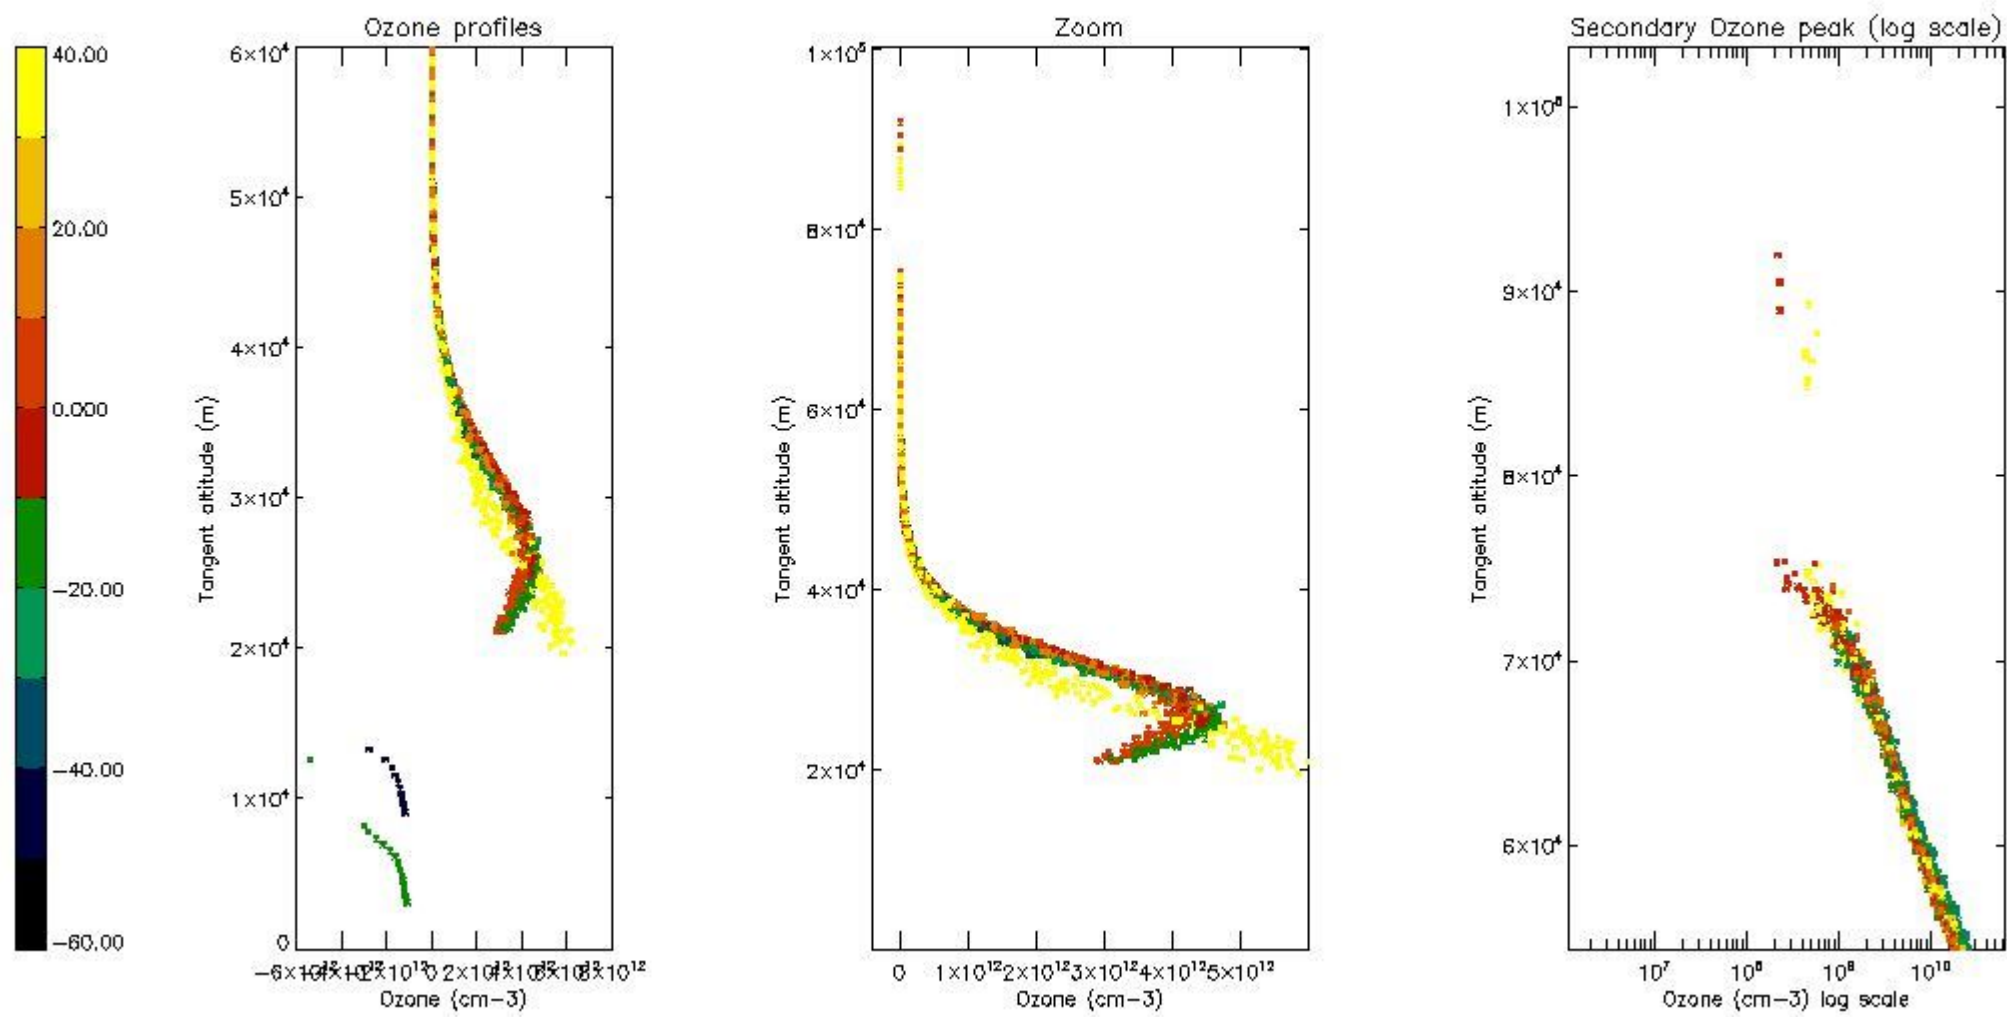

STD < 10	16
STD < 5	12

5.2 Plot ozone profiles for all STD (dark without errors)

The colorbar represents the latitude.

5.3 Plot ozone profiles where STD < 20% (dark without errors)

The colorbar represents the latitude.

5.4 Plot ozone profiles where $STD < 10\%$ (dark without errors)

The colorbar represents the latitude.

5.5 Plot ozone profiles where STD < 5% (dark without errors)

The colorbar represents the latitude.

5.6 Plot NO₂ profiles for all STD (dark without errors)