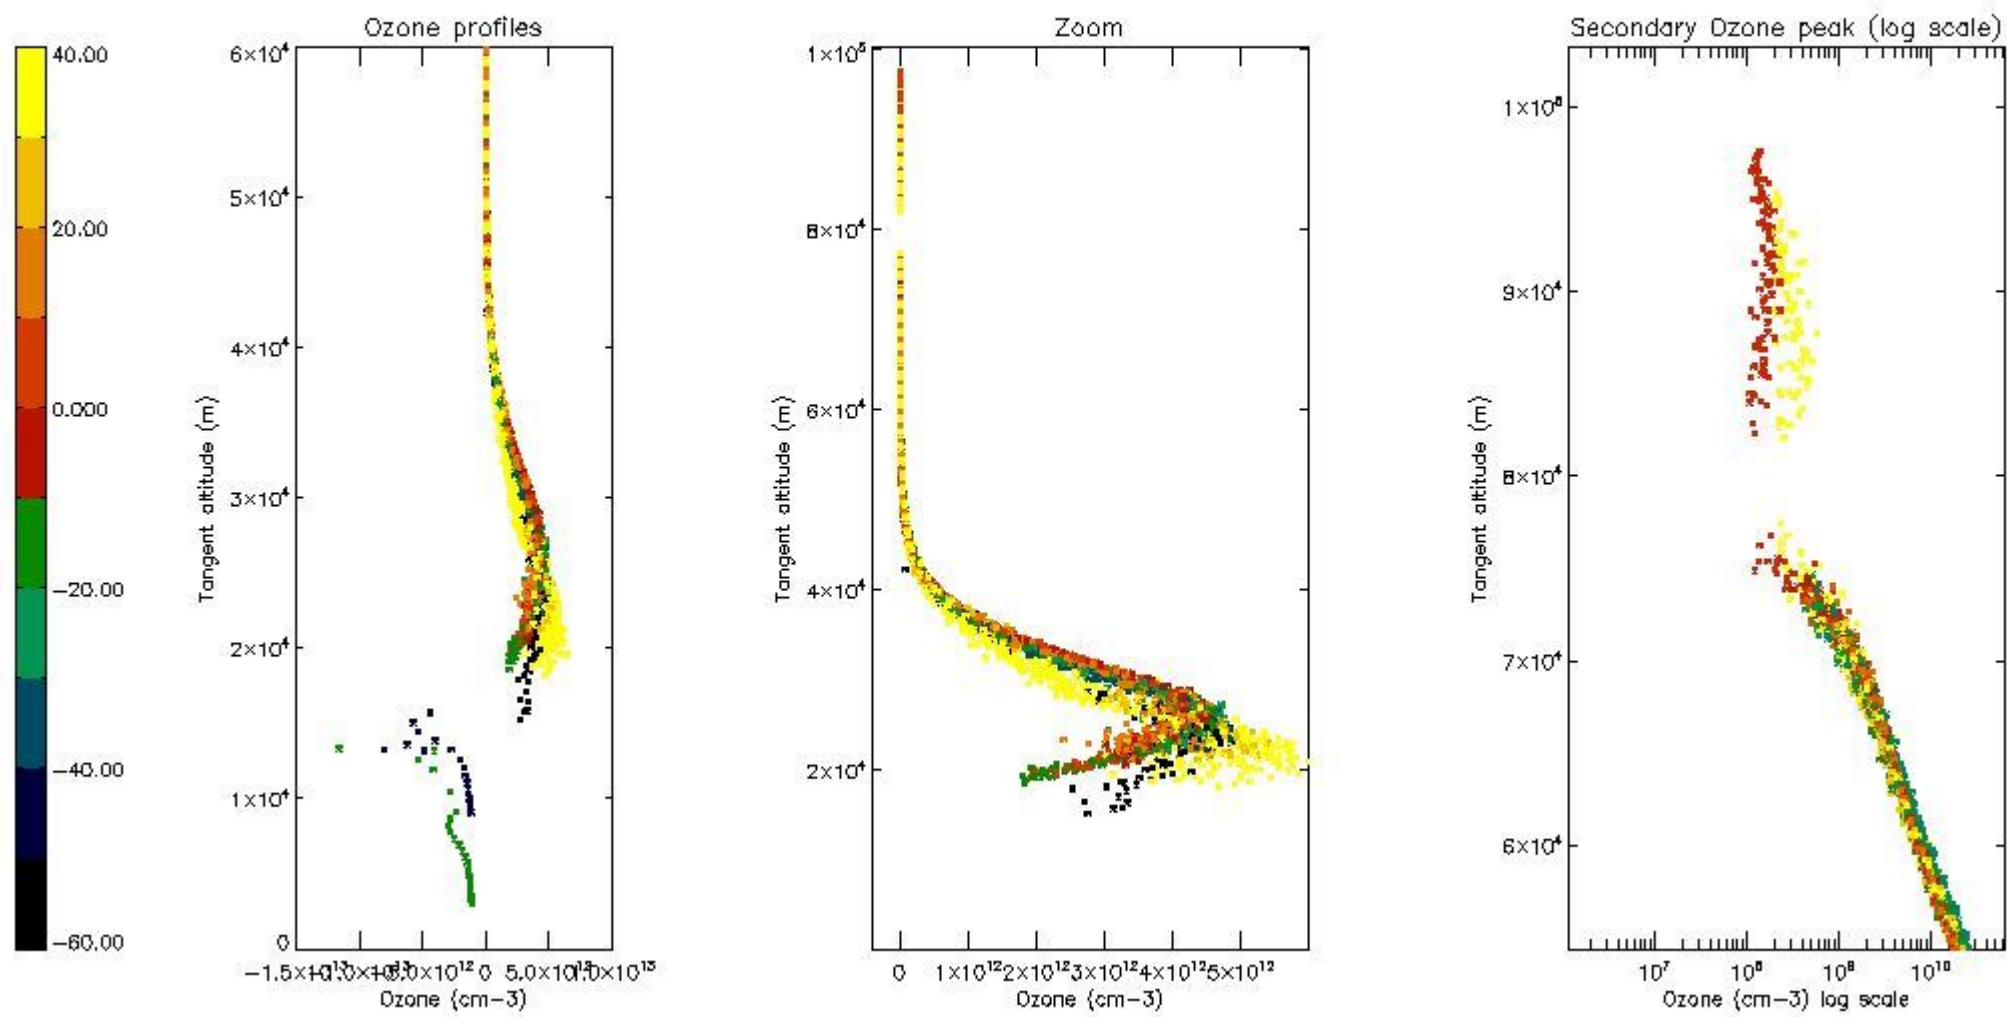

STD < 10	16
STD < 5	12

5.2 Plot ozone profiles for all STD (dark without errors)

The colorbar represents the latitude.

5.3 Plot ozone profiles where STD < 20% (dark without errors)

The colorbar represents the latitude.

5.4 Plot ozone profiles where $STD < 10\%$ (dark without errors)

The colorbar represents the latitude.

5.5 Plot ozone profiles where STD < 5% (dark without errors)

The colorbar represents the latitude.

5.6 Plot NO₂ profiles for all STD (dark without errors)

The colorbar represents the latitude.

5.7 Plot NO3 profiles for all STD (dark without errors)

The colorbar represents the latitude.

5.8 Plot H2O profiles for all STD (only for occultations of stars 1,2,3,4,13,14,16,26,63 dark without errors)