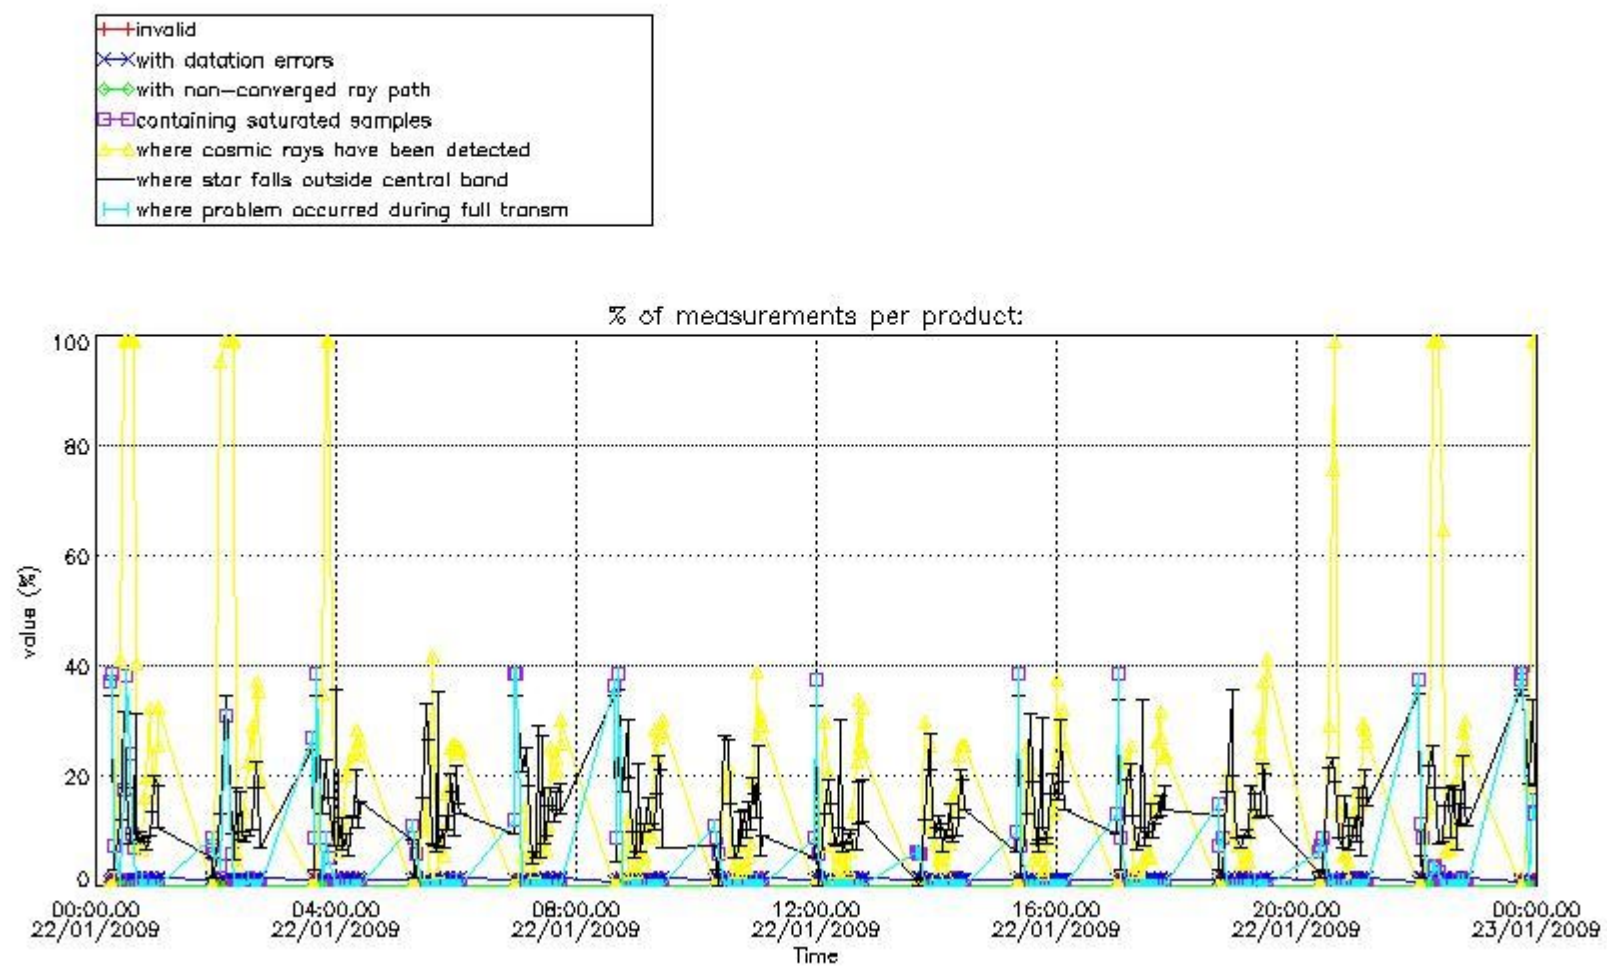

4.1.2 Plot level 1 quality information per product (time dependant): ENVI SAT DESCENDING passes