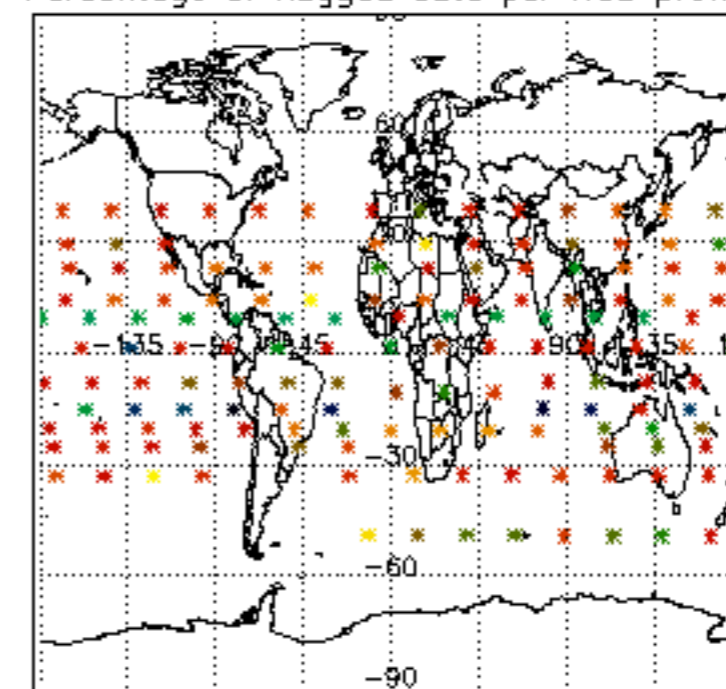

Percentage of flagged data per NO3 profile