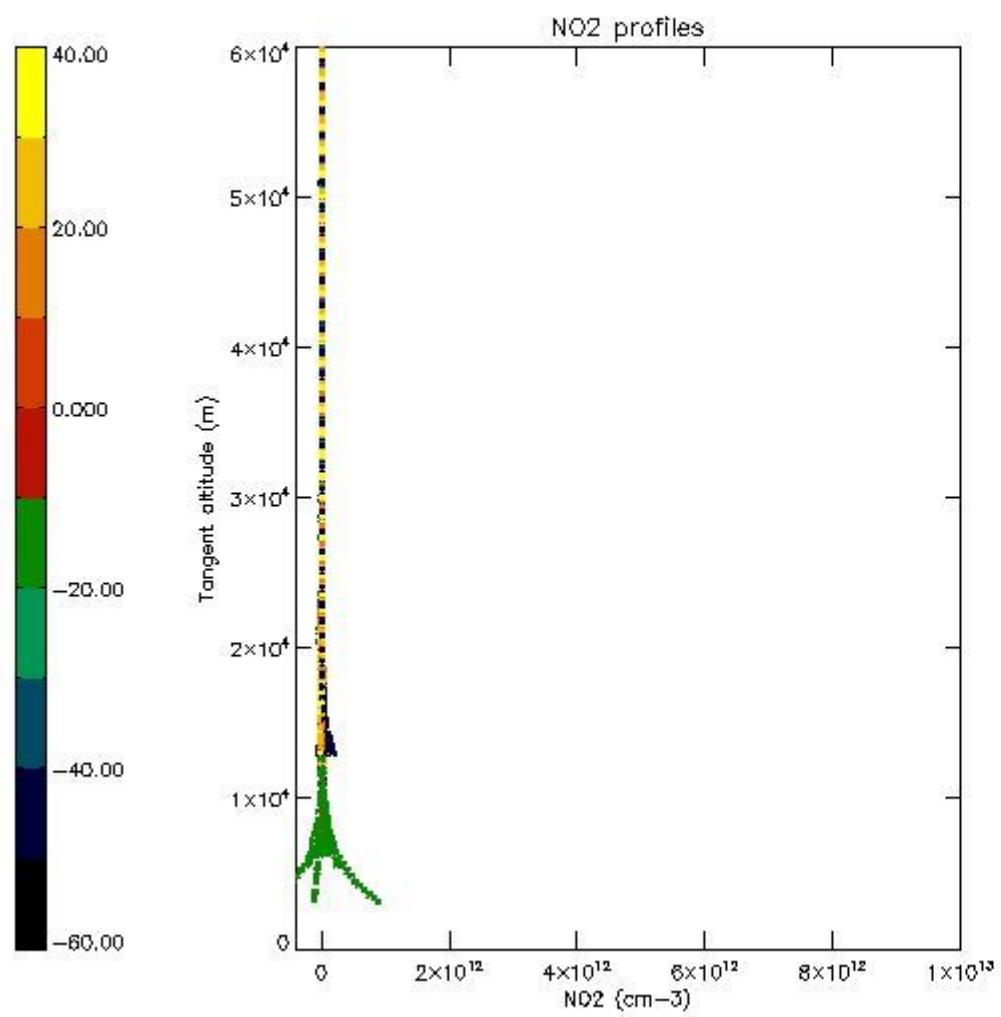

5.4 Plot ozone profiles where STD < 10% (dark without errors)

The colorbar represents the latitude.

5.5 Plot ozone profiles where STD < 5% (dark without errors)

The colorbar represents the latitude.

5.6 Plot NO₂ profiles for all STD (dark without errors)

The colorbar represents the latitude.

5.7 Plot NO3 profiles for all STD (dark without errors)

The colorbar represents the latitude.

5.8 Plot H₂O profiles for all STD (only for occultations of stars 1,2,3,4,13,14,16,26,63 dark without errors)