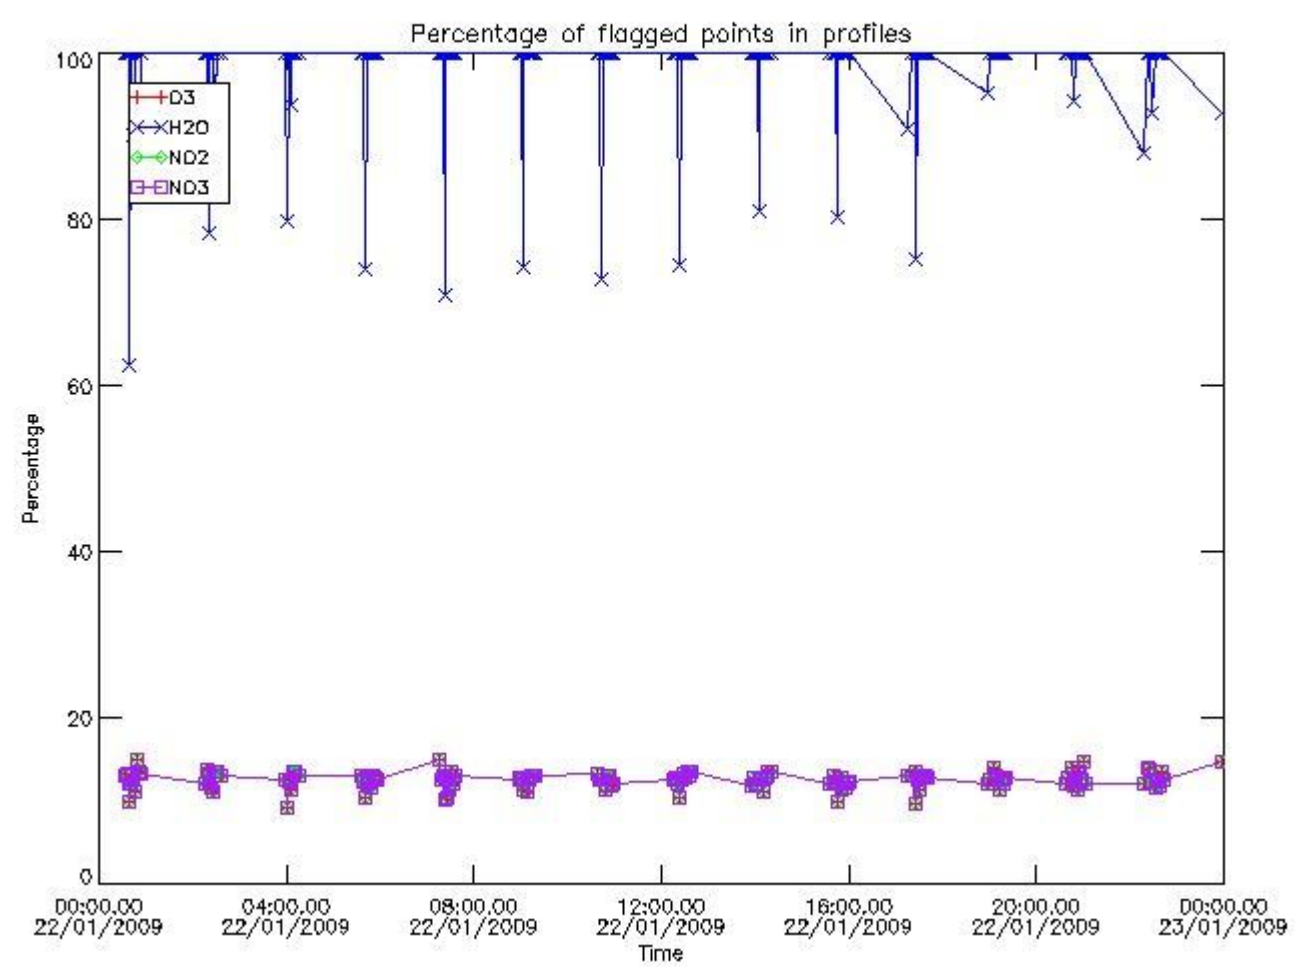

3. Quality information per product

In this section it is plotted some information contained in the Quality Summary data set of the level 2 products. Only products in dark limb conditions and without errors (error flag in the MPH set to "0") are used.

3.1 Plot quality information per product (time dependant)

Percentage of flagged data per O3 profile

Percentage of flagged data per H2O profile