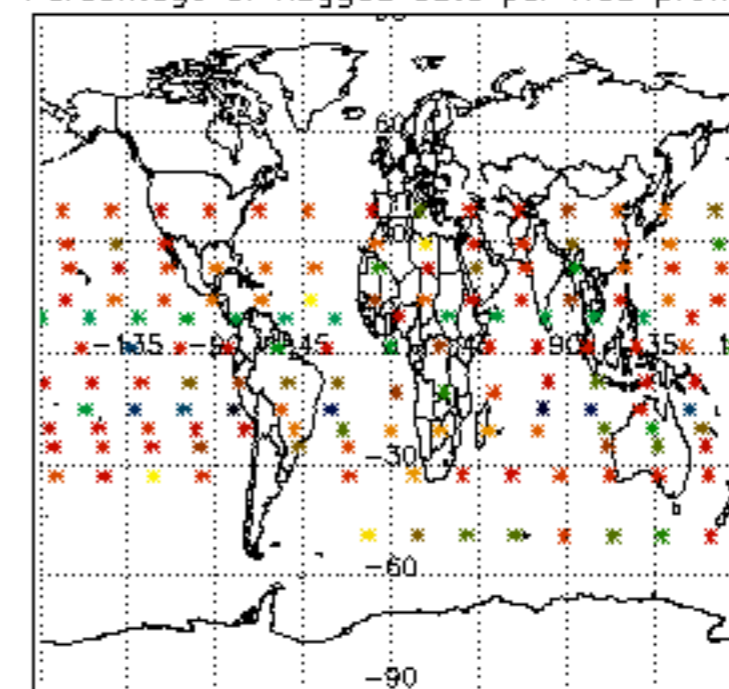

Percentage of flagged data per NO3 profile