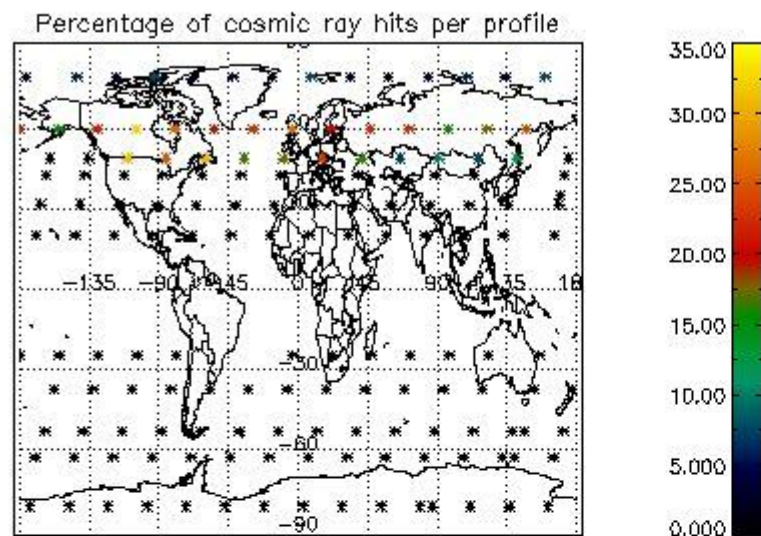

4.2.2 Plot level 1 quality information per product (world map): ENVISAT DESCENDING passes

5. Trace gas profiles

5.1 Ozone statistics based on quality of products

The final quality of the products can be "measured" using the STD (Standard Deviation) attached to every point profile. This information is written to the parameter GOM_NL__2P/NL_LOCAL_SPECIES_DENSITY/o3_std of the level 2 products. The table below shows the statistics for given STD ranges.

The statistics are given with respect to the overall valid production:

- Products without fatal errors: GOM_NL__2P/MPH/PRODUCT_ERR=0
- Valid point profile: GOM_NL__2P/NL_LOCAL_SPECIES_DENSITY/pcd(0)=0

The 'Criteria' is applied to valid points of dark limb products:

- Products in dark limb illumination condition: GOM_NL__2P/NL_SUMMARY_QUALITY/obs_ill_cond=0
- Products without fatal errors: GOM_NL__2P/MPH/PRODUCT_ERR=0
- Valid point profile: GOM_NL__2P/NL_LOCAL_SPECIES_DENSITY/pcd(0)=0

So, the table below shows the percentage of dark limb and valid observations for each criteria with respect to the overall valid daily observations.

Criteria	% of total production
All STD	34
STD < 20	20