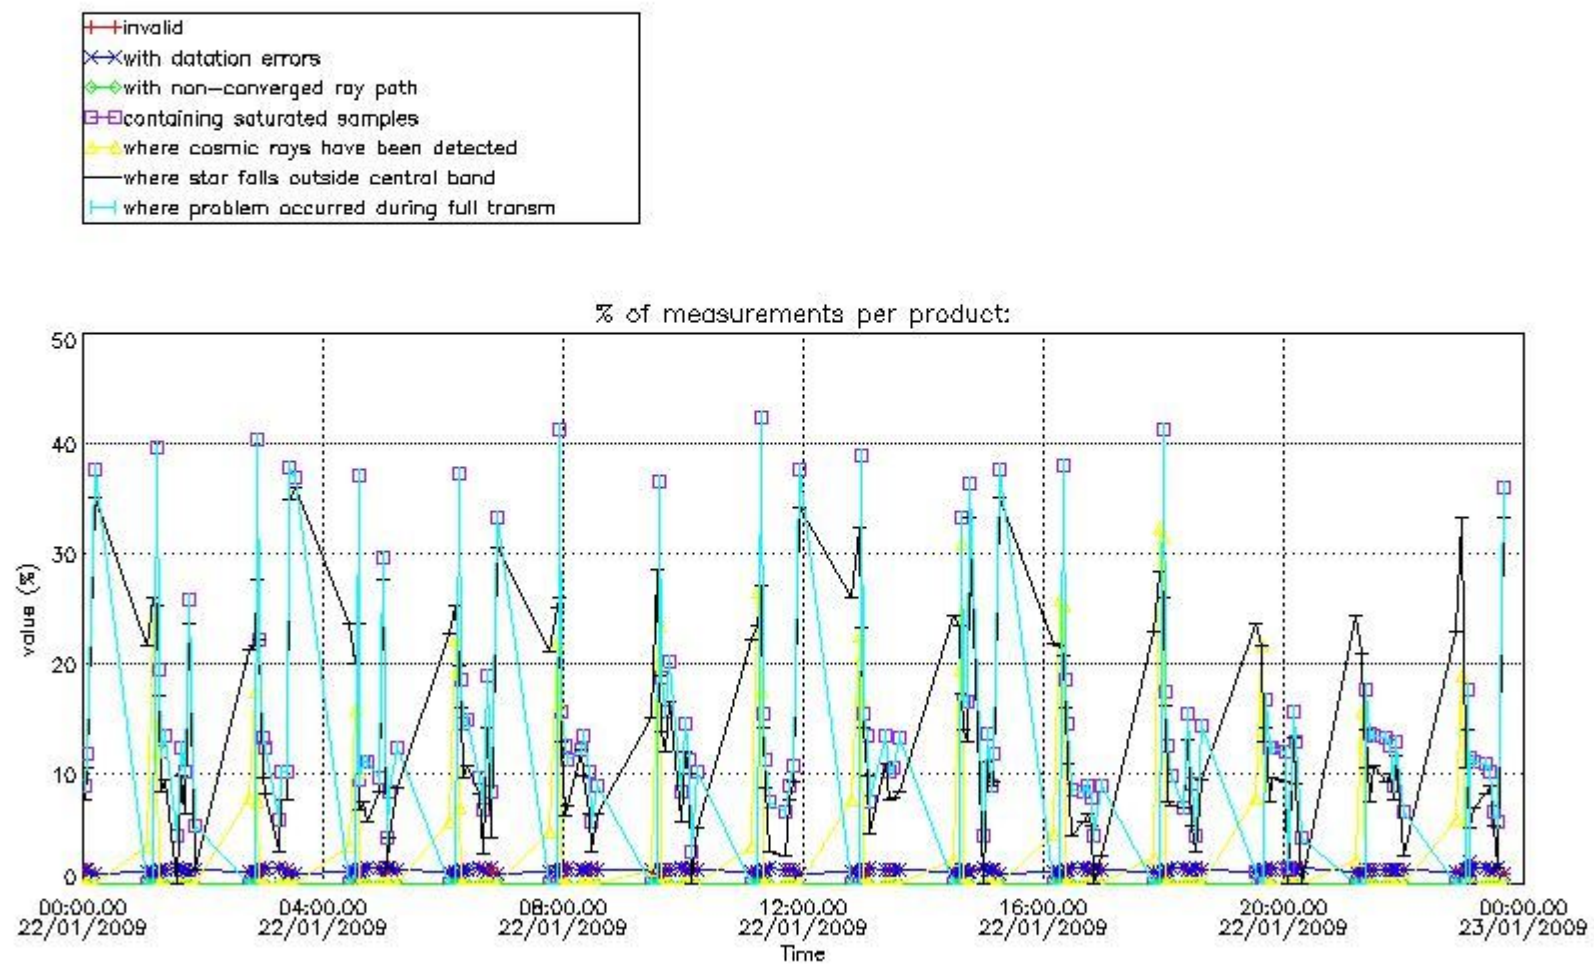

4.2 Plot quality information per product coming from level 1b processing (world map)

4.2.1 Plot level 1 quality information per product (world map): ENVISAT ASCENDING passes