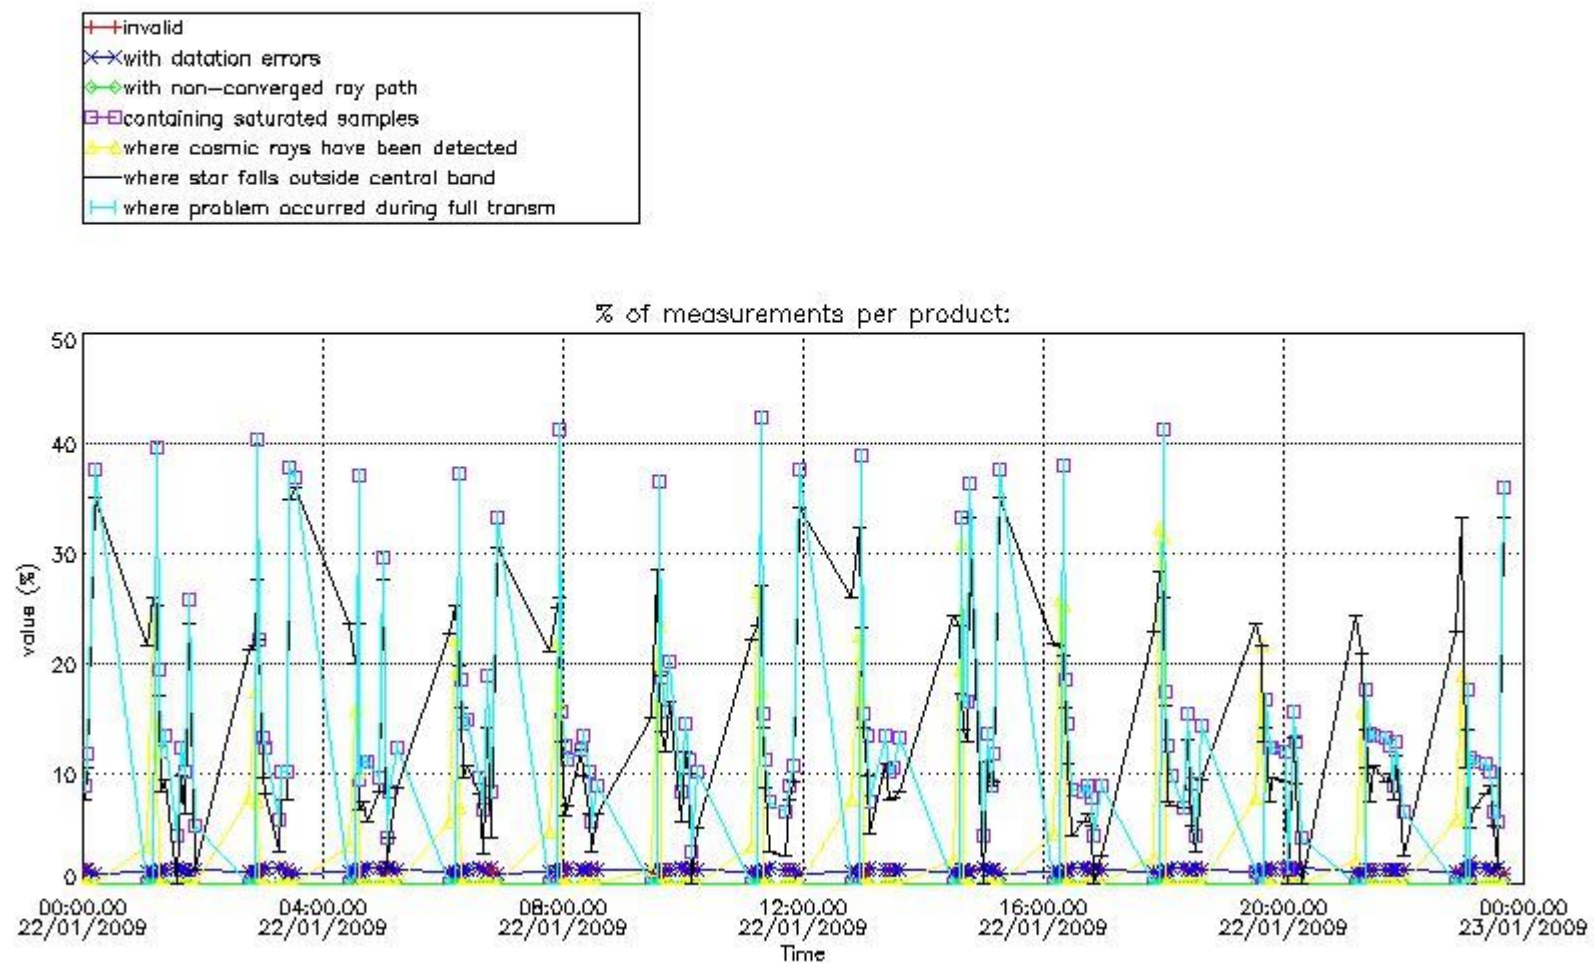

[6. Auxiliary Data Files used for the production reported in section 2](#)

This report presents the daily analysis on parameters extracted from GOMOS level 2 data (GOM_NL__2P). It is intended to monitor some important parameters that will impact the quality of these products. A list of level 2 products (and content) that have arrived during the reporting day to the PCF is also given.

3.1 Plot quality information per product (time dependant)

3.2 Plot quality information per product (world map)

Percentage of flagged data per O3 profile

Percentage of flagged data per H2O profile

Percentage of flagged data per NO2 profile

Percentage of flagged data per NO3 profile

4. Level 1 quality information per product

In this section it is plotted some information contained in the Quality Summary data set of the level 2 products that comes from the level 1b processing. Products without errors (error flag in the MPH set to "0") are used.

4.1 Plot quality information per product (time dependant) coming from level 1b processing

4.1.1 Plot level 1 quality information per product (time dependant): ENVISAT ASCENDING passes

4.1.2 Plot level 1 quality information per product (time dependant): ENVISAT DESCENDING passes