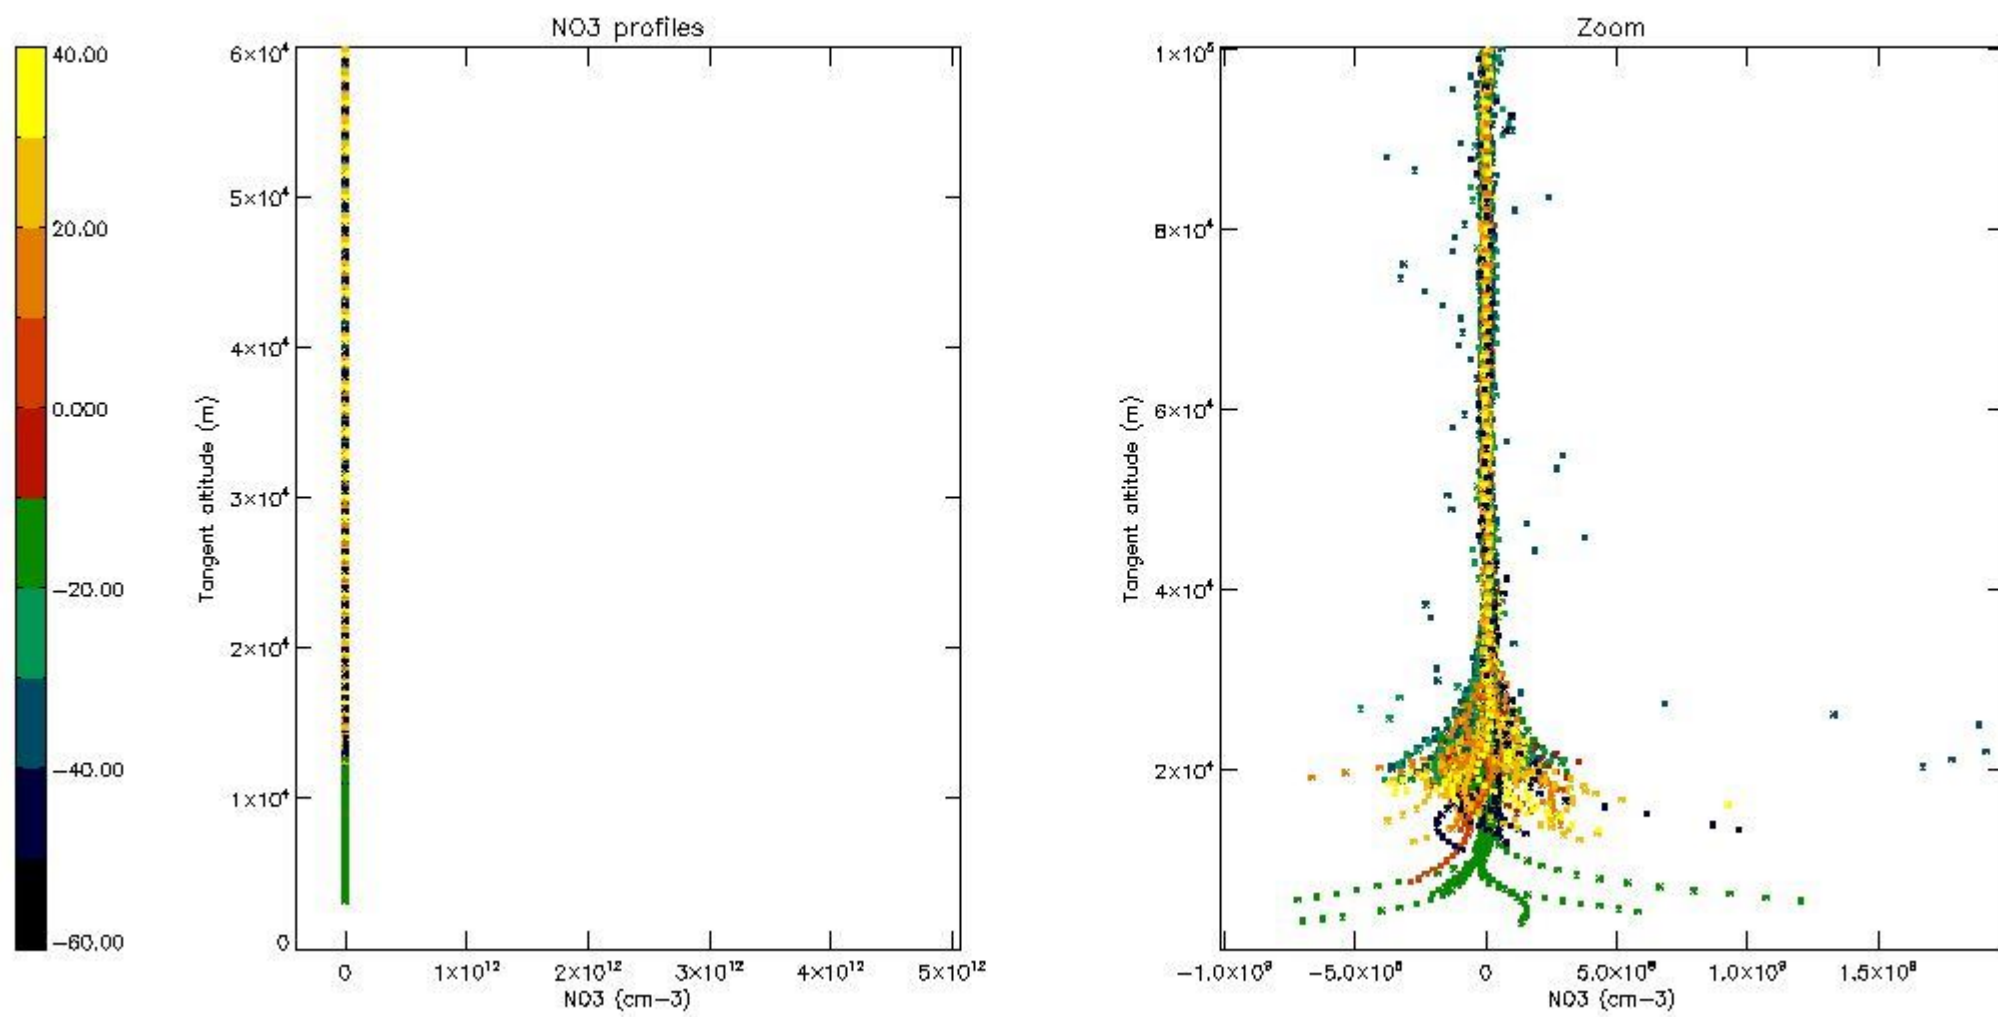

5.8 Plot H₂O profiles for all STD (only for occultations of stars 1,2,3,4,13,14,16,26,63 dark without errors)

The colorbar represents the latitude.