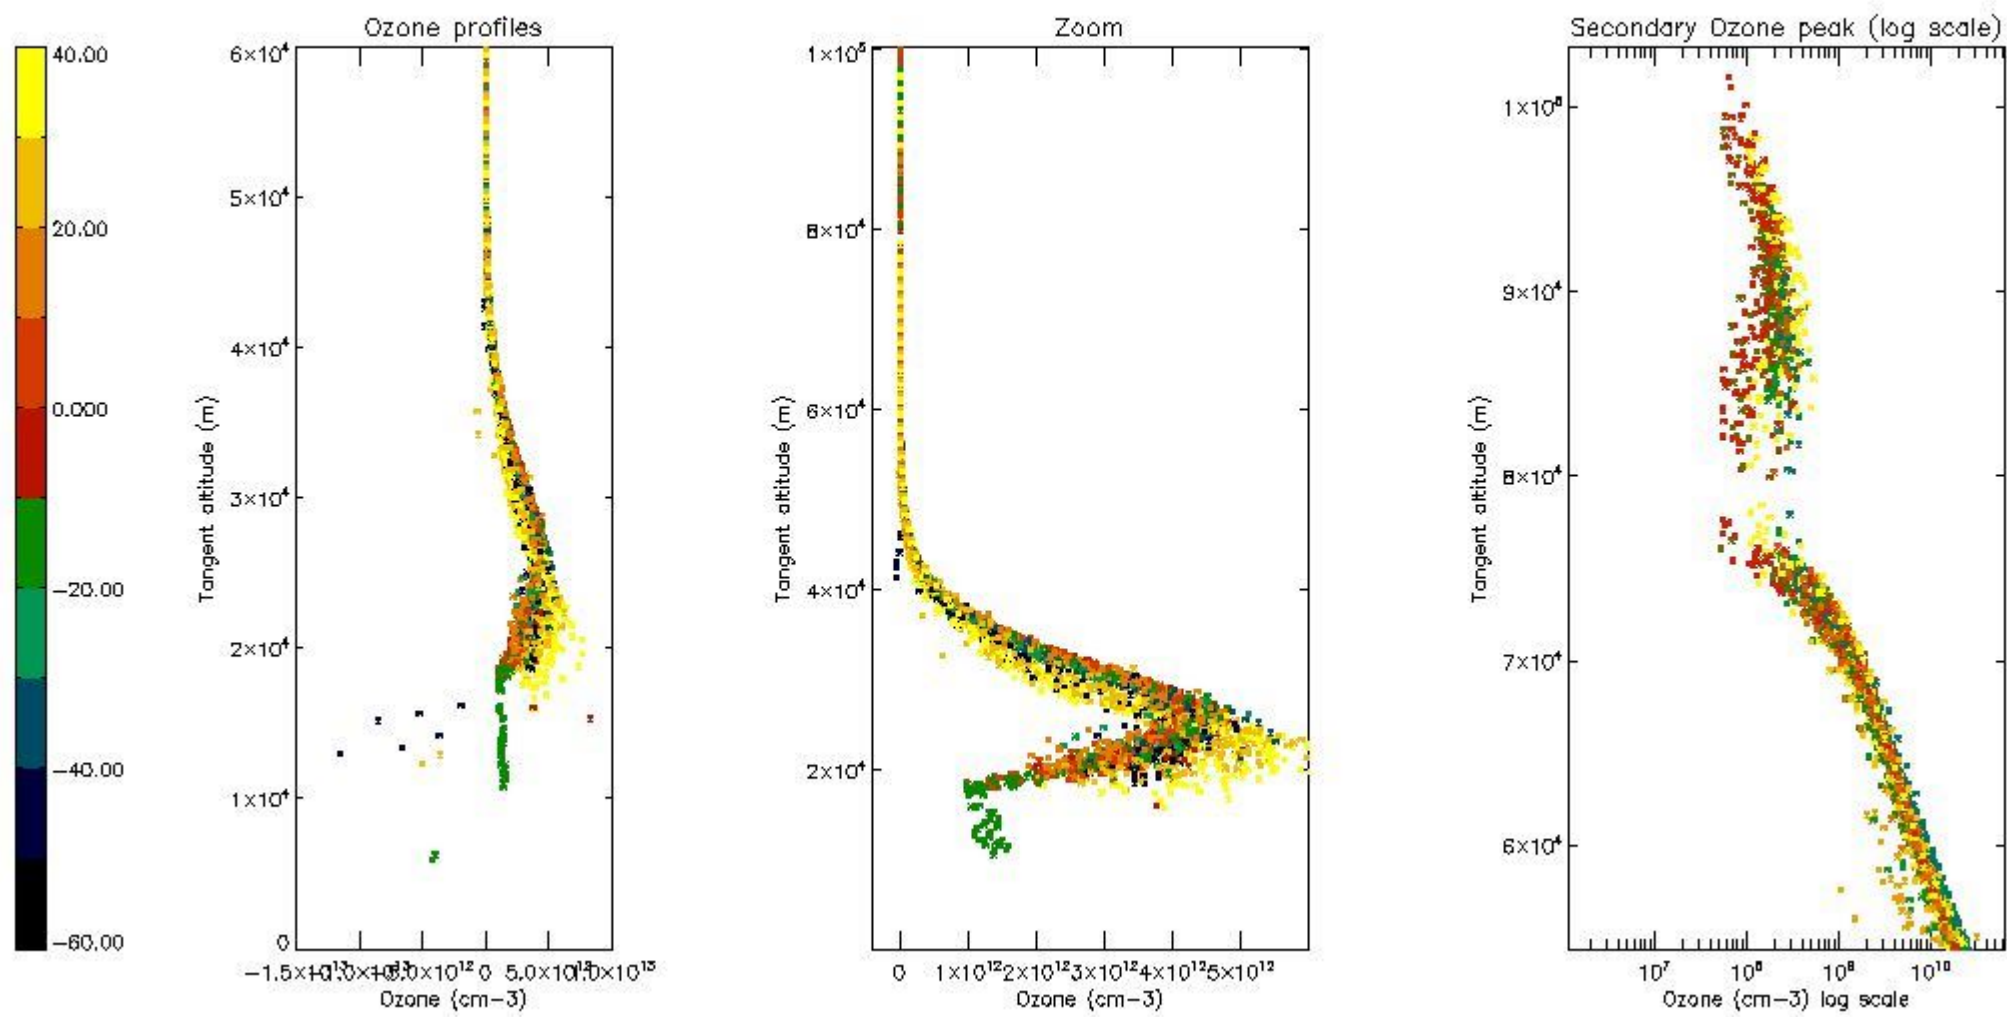

STD < 10	17
STD < 5	12

5.2 Plot ozone profiles for all STD (dark without errors)

The colorbar represents the latitude.

5.3 Plot ozone profiles where STD < 20% (dark without errors)

The colorbar represents the latitude.

5.4 Plot ozone profiles where STD < 10% (dark without errors)

The colorbar represents the latitude.

5.5 Plot ozone profiles where STD < 5% (dark without errors)

The colorbar represents the latitude.

5.6 Plot NO₂ profiles for all STD (dark without errors)

The colorbar represents the latitude.

5.7 Plot NO3 profiles for all STD (dark without errors)

The colorbar represents the latitude.

5.8 Plot H2O profiles for all STD (only for occultations of stars 1,2,3,4,13,14,16,26,63 dark without errors)