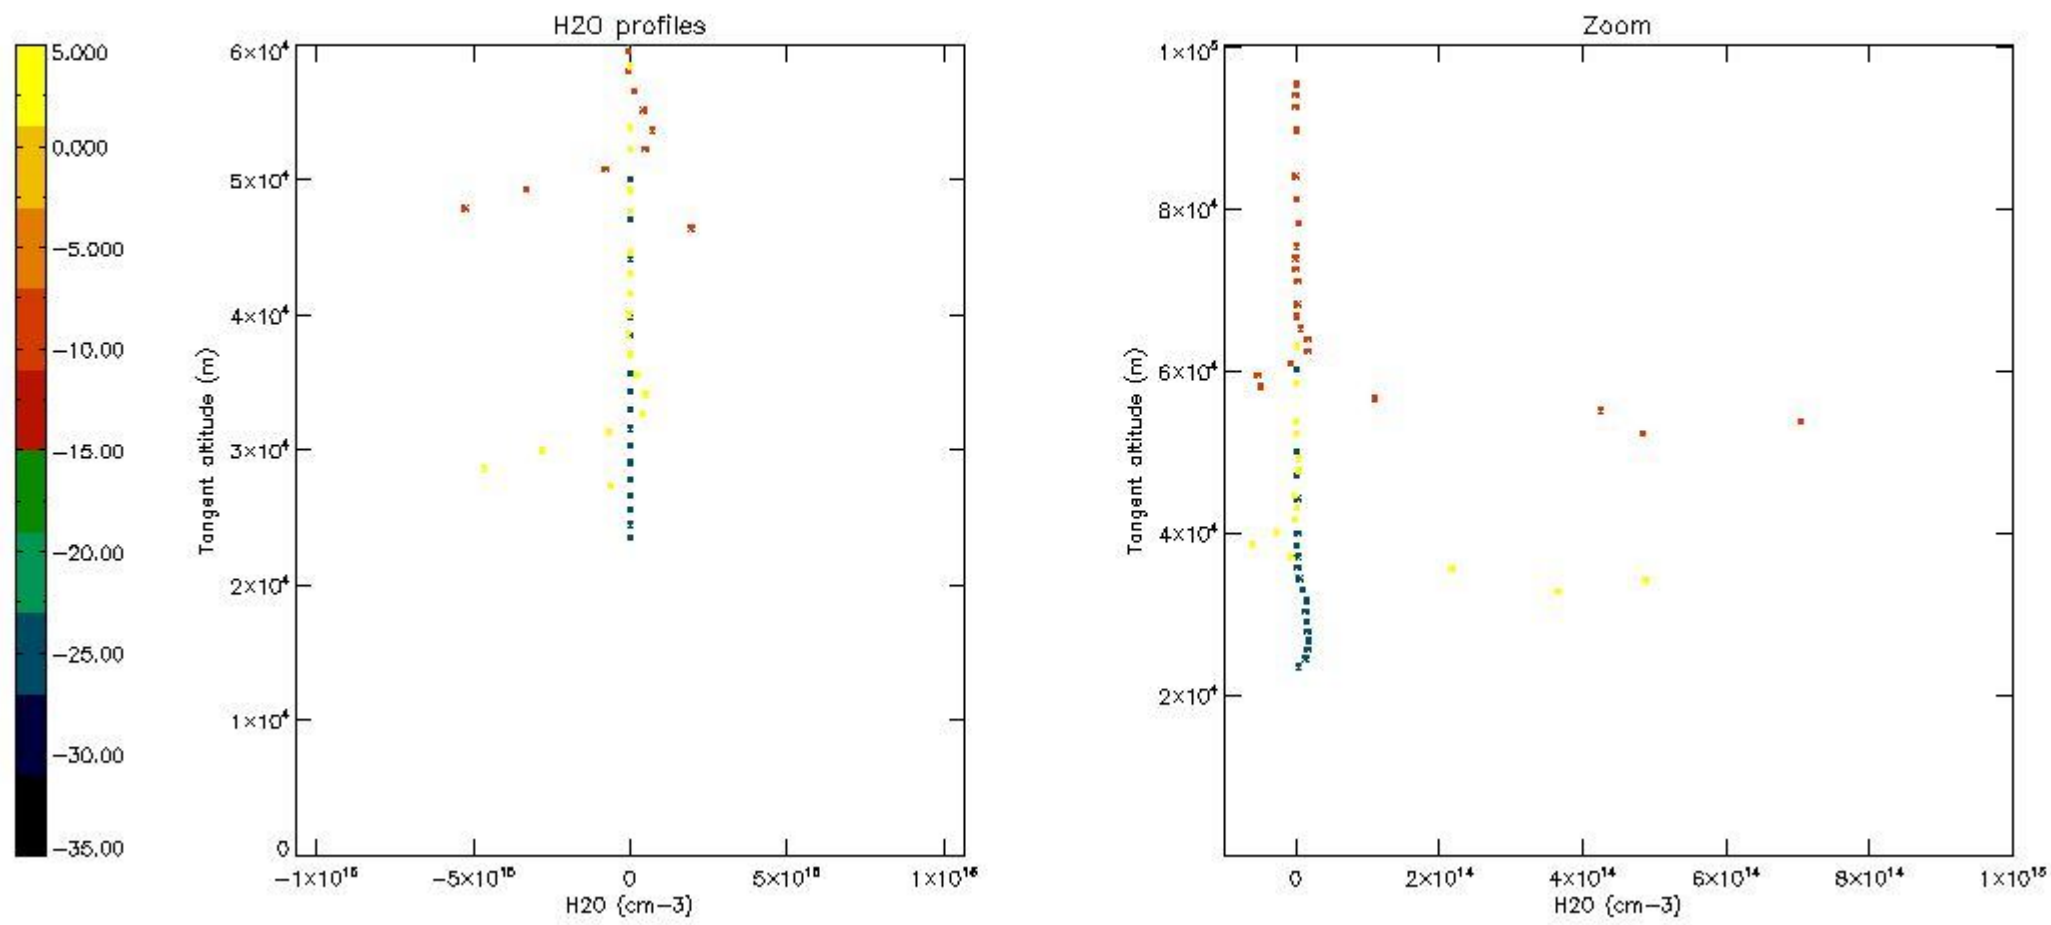

6. Auxiliary Data Files used for the production reported in section 2

The number reported in the third column indicates since which file (see list in section 2) the corresponding auxiliary file has been used. The fourth column is the date of those product files.

Type	Auxiliary Filename	Used since product	Used since product date
INST_PHYS_CHARACTERISTICS	GOM_INS_AXVIEC20091111_143220_20030716_120000_20500101_000000	1	22-JAN-2009 00:02:10
LEVEL-2_PROC_CONFIG	GOM_PR2_AXVIEC20091111_152718_20020301_000000_20500101_000000	1	22-JAN-2009 00:02:10
CROSS_SECTIONS_FILE	GOM_CRS_AXVIEC20091111_154832_20020301_000000_20500101_000000	1	22-JAN-2009 00:02:10