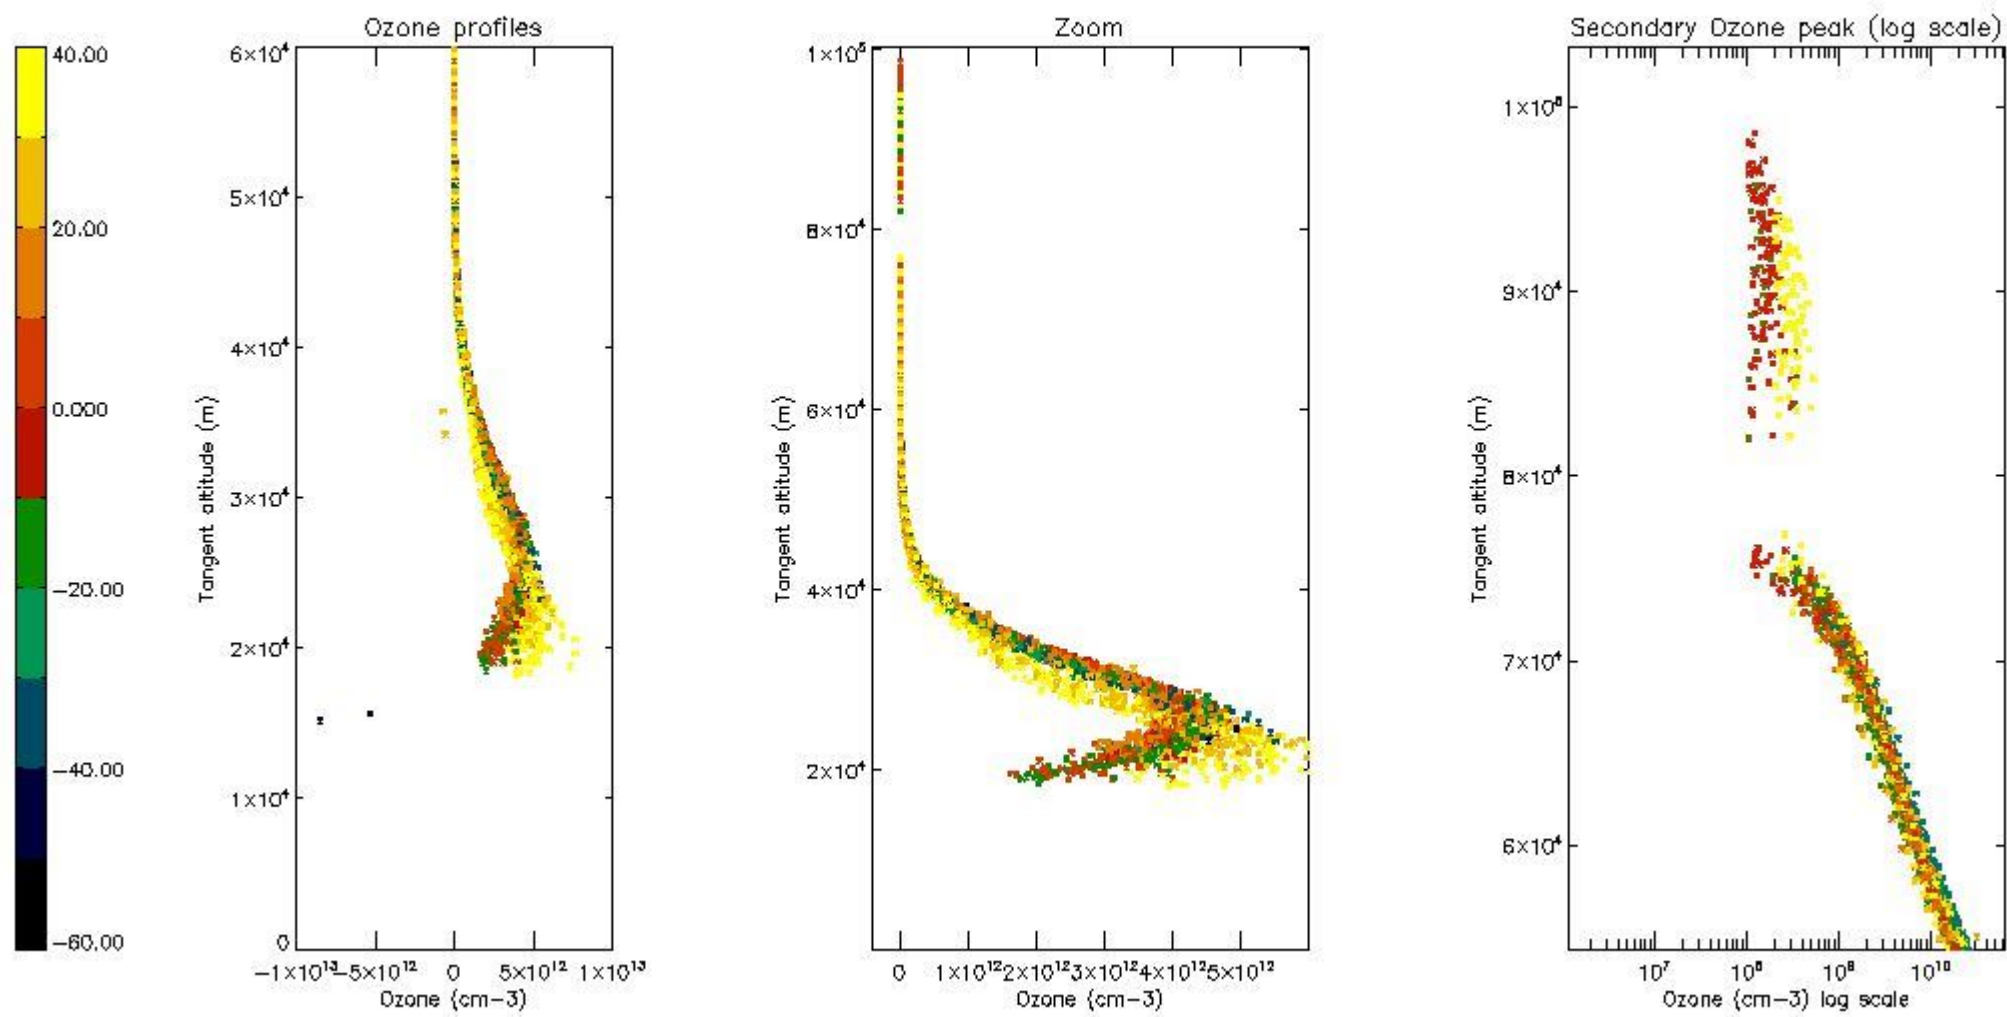

5.5 Plot ozone profiles where STD < 5% (dark without errors)

The colorbar represents the latitude.