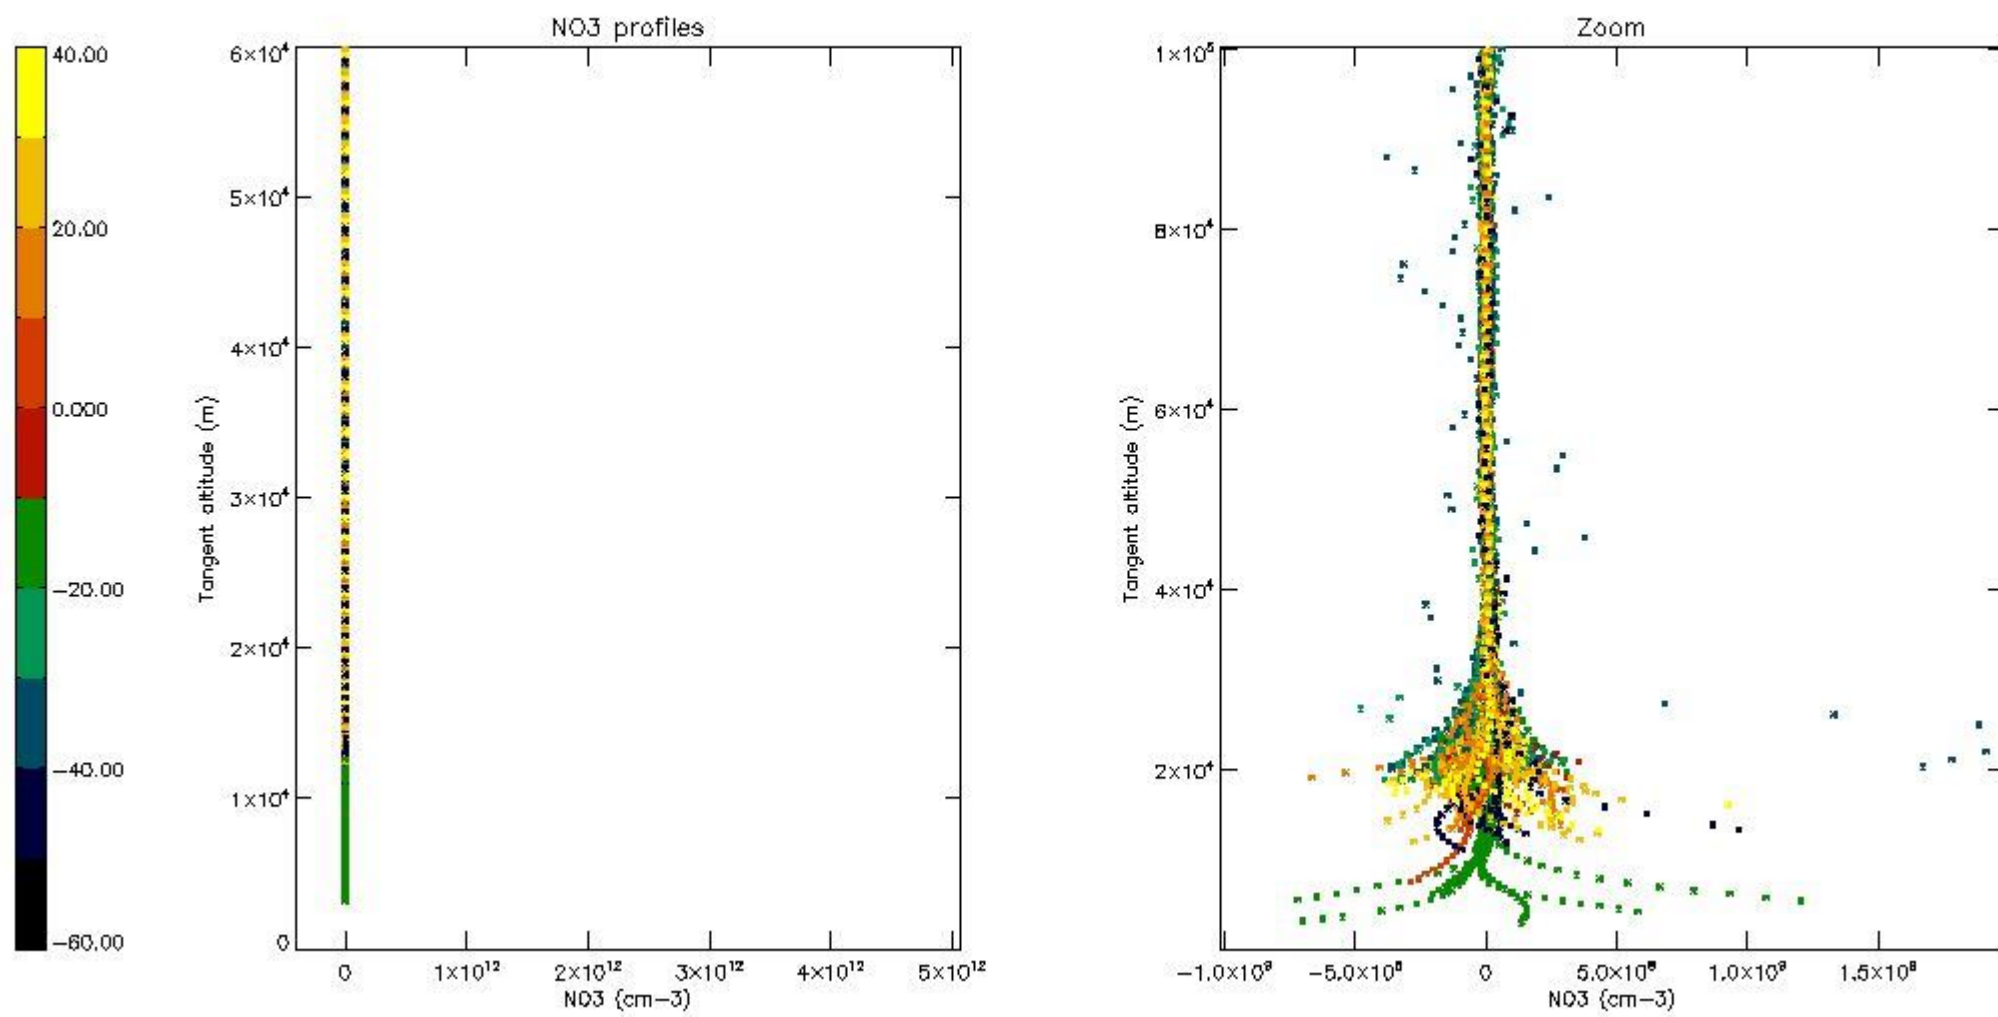

5.4 Plot ozone profiles where STD < 10% (dark without errors)

The colorbar represents the latitude.

5.5 Plot ozone profiles where STD < 5% (dark without errors)

The colorbar represents the latitude.

5.6 Plot NO₂ profiles for all STD (dark without errors)

The colorbar represents the latitude.

5.7 Plot NO3 profiles for all STD (dark without errors)

The colorbar represents the latitude.

5.8 Plot H2O profiles for all STD (only for occultations of stars 1,2,3,4,13,14,16,26,63 dark without errors)