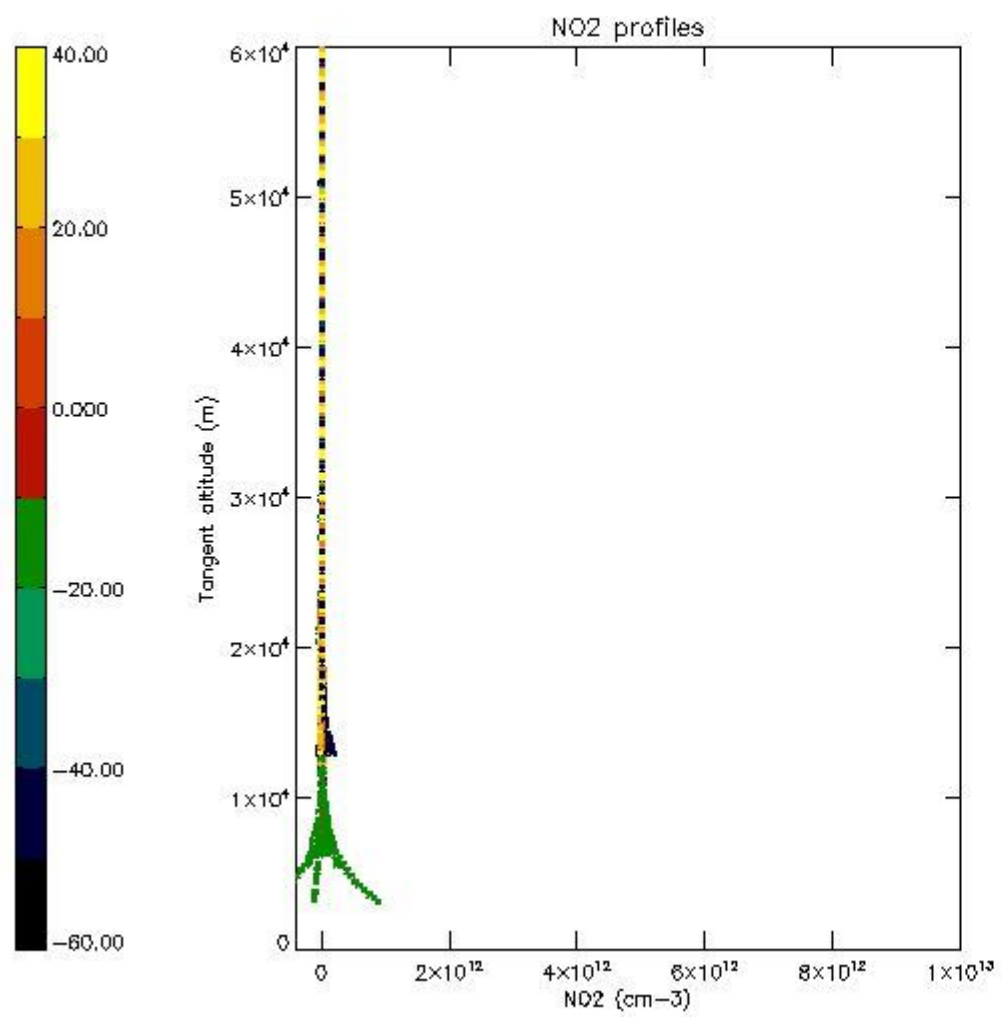

STD < 10	17
STD < 5	12

5.2 Plot ozone profiles for all STD (dark without errors)

The colorbar represents the latitude.

5.3 Plot ozone profiles where STD < 20% (dark without errors)

The colorbar represents the latitude.

5.4 Plot ozone profiles where STD < 10% (dark without errors)

The colorbar represents the latitude.

5.5 Plot ozone profiles where STD < 5% (dark without errors)

The colorbar represents the latitude.

5.6 Plot NO₂ profiles for all STD (dark without errors)

The colorbar represents the latitude.

5.7 Plot NO3 profiles for all STD (dark without errors)

The colorbar represents the latitude.

5.8 Plot H2O profiles for all STD (only for occultations of stars 1,2,3,4,13,14,16,26,63 dark without errors)