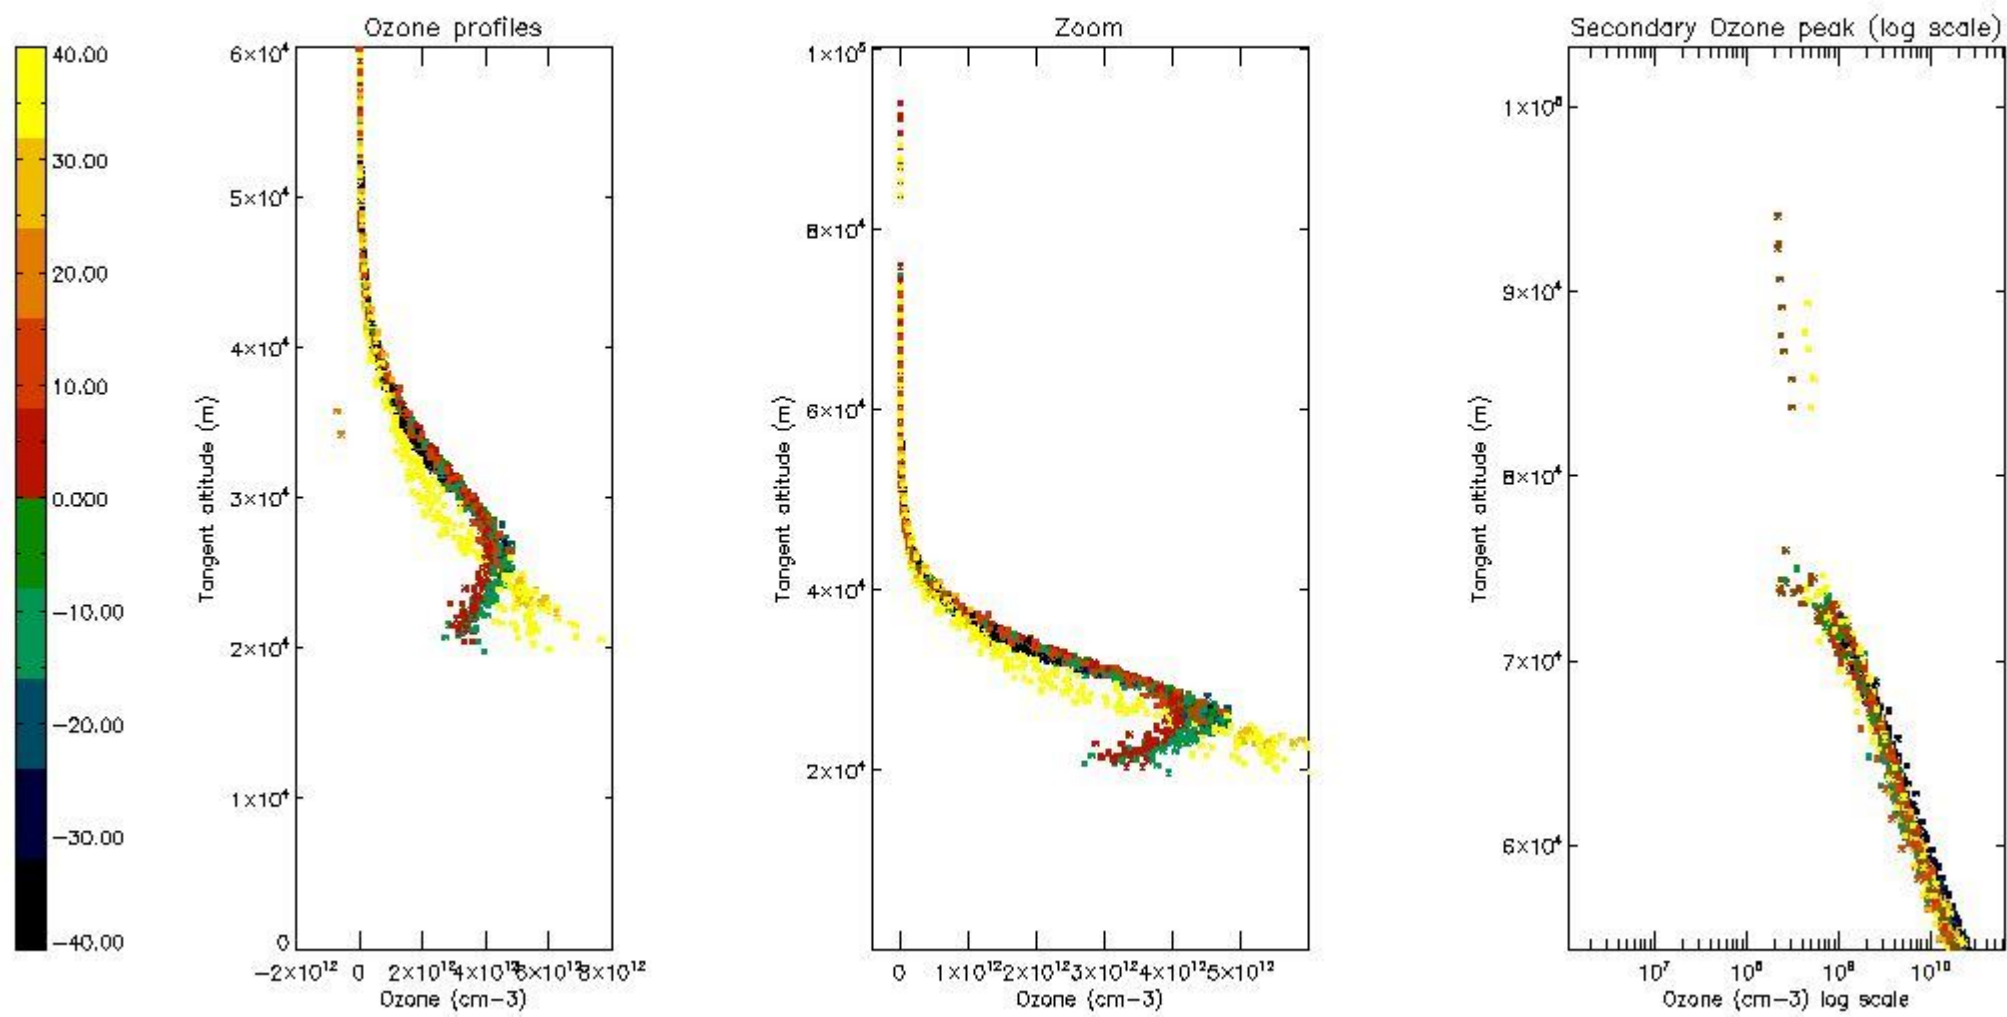

5.6 Plot NO₂ profiles for all STD (dark without errors)

The colorbar represents the latitude.