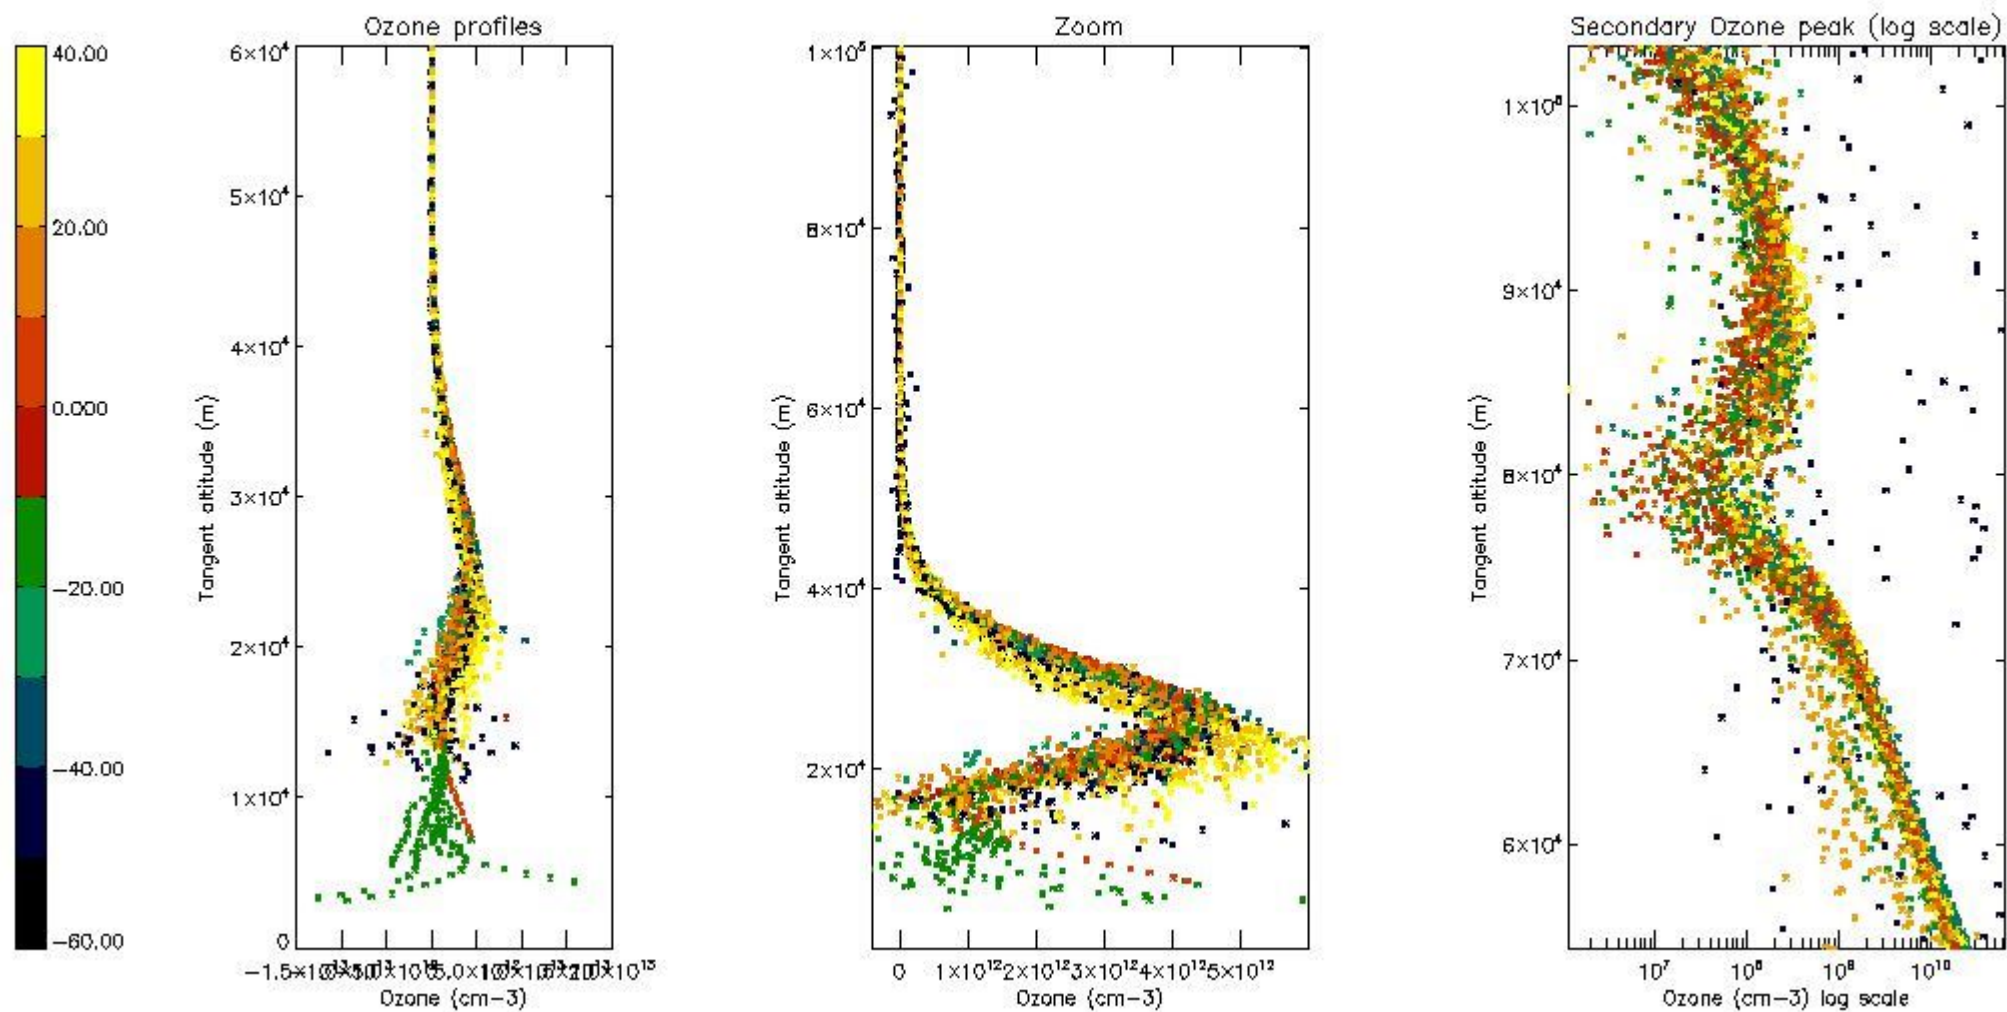

STD < 10	17
STD < 5	12

5.2 Plot ozone profiles for all STD (dark without errors)

The colorbar represents the latitude.

5.3 Plot ozone profiles where STD < 20% (dark without errors)

The colorbar represents the latitude.