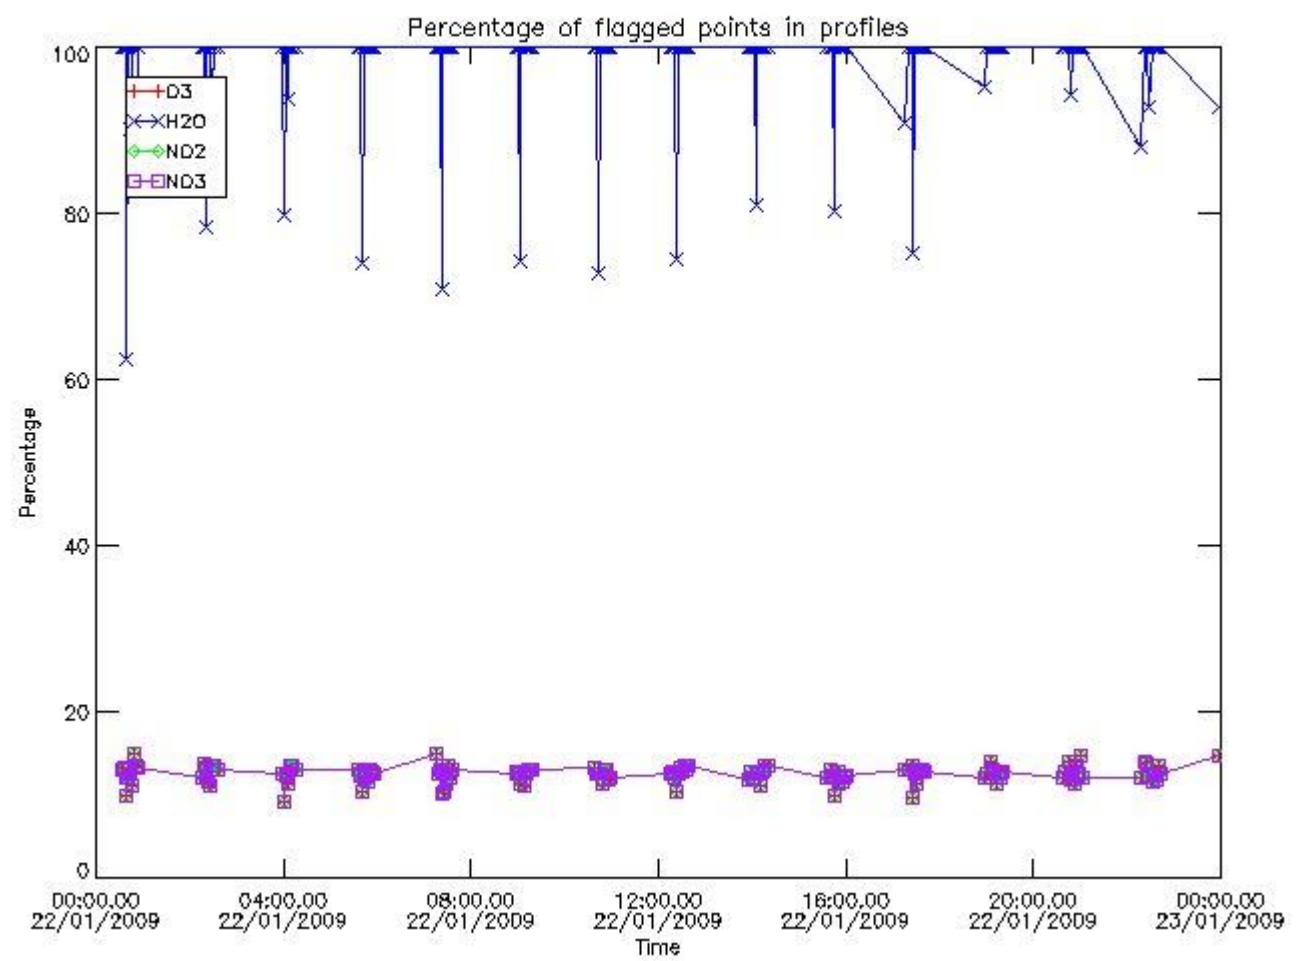

3. Quality information per product

In this section it is plotted some information contained in the Quality Summary data set of the level 2 products. Only products in dark limb conditions and without errors (error flag in the MPH set to "0") are used.

3.1 Plot quality information per product (time dependant)

Percentage of flagged data per O3 profile

Percentage of flagged data per H2O profile