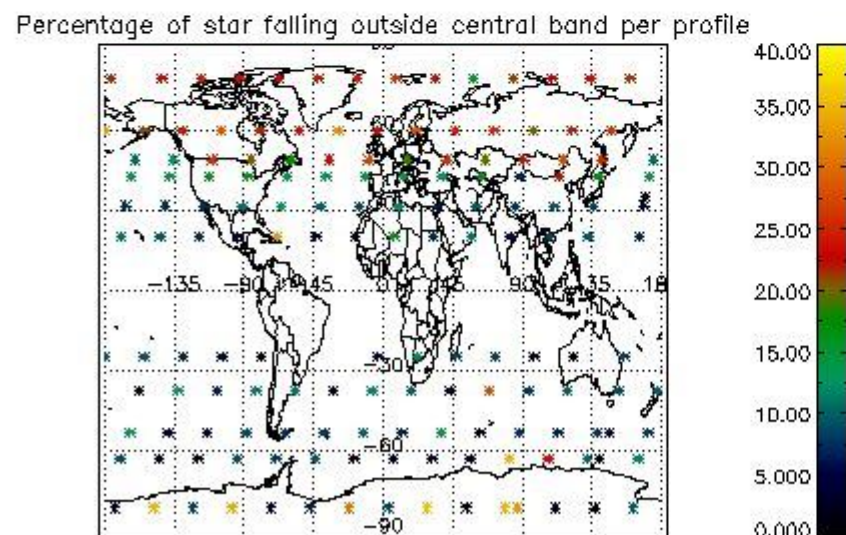

5. Trace gas profiles

5.1 Ozone statistics based on quality of products

The final quality of the products can be "measured" using the STD (Standard Deviation) attached to every point profile. This information is written to the parameter GOM_NL__2P/NL_LOCAL_SPECIES_DENSITY/o3_std of the level 2 products. The table below shows the statistics for given STD ranges.

The statistics are given with respect to the overall valid production:

- Products without fatal errors: GOM_NL__2P/MPH/PRODUCT_ERR=0
- Valid point profile: GOM_NL__2P/NL_LOCAL_SPECIES_DENSITY/pcd(0)=0

The 'Criteria' is applied to valid points of dark limb products:

- Products in dark limb illumination condition: GOM_NL__2P/NL_SUMMARY_QUALITY/obs_ill_cond=0
- Products without fatal errors: GOM_NL__2P/MPH/PRODUCT_ERR=0
- Valid point profile: GOM_NL__2P/NL_LOCAL_SPECIES_DENSITY/pcd(0)=0

So, the table below shows the percentage of dark limb and valid observations for each criteria with respect to the overall valid daily observations.

Criteria	% of total production
All STD	34
STD < 20	20