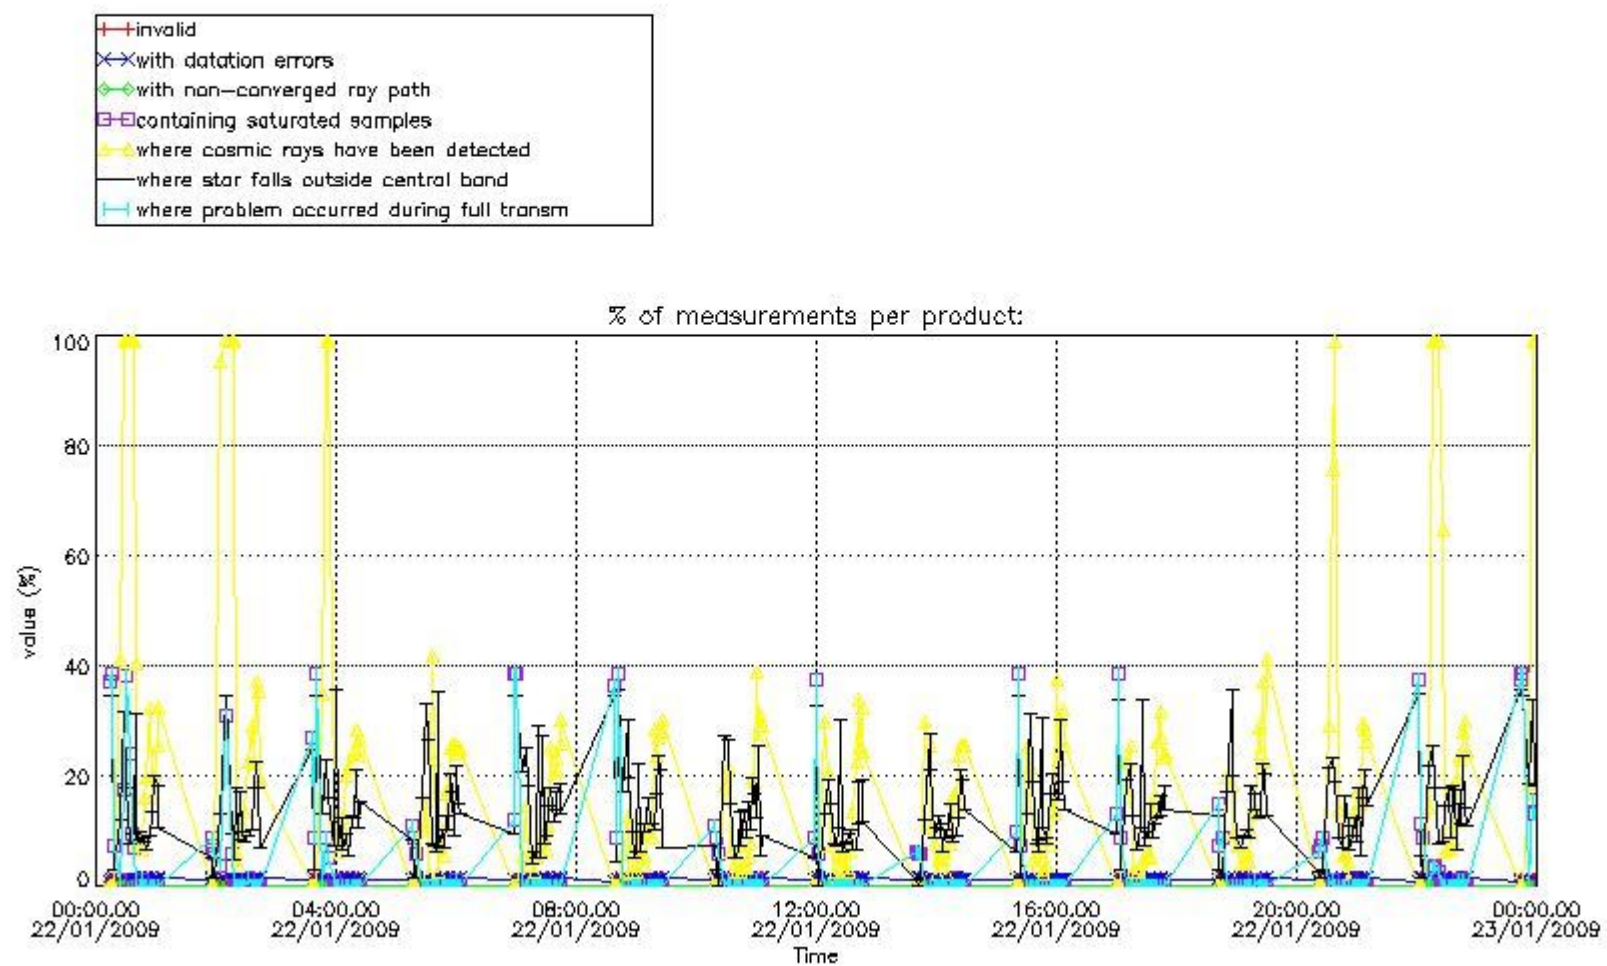

3.1 Plot quality information per product (time dependant)

3.2 Plot quality information per product (world map)

Percentage of flagged data per O3 profile

Percentage of flagged data per H2O profile

Percentage of flagged data per NO2 profile

Percentage of flagged data per NO3 profile

4. Level 1 quality information per product

In this section it is plotted some information contained in the Quality Summary data set of the level 2 products that comes from the level 1b processing. Products without errors (error flag in the MPH set to "0") are used.

4.1 Plot quality information per product (time dependant) coming from level 1b processing

4.1.1 Plot level 1 quality information per product (time dependant): ENVISAT ASCENDING passes

4.1.2 Plot level 1 quality information per product (time dependant): ENVISAT DESCENDING passes