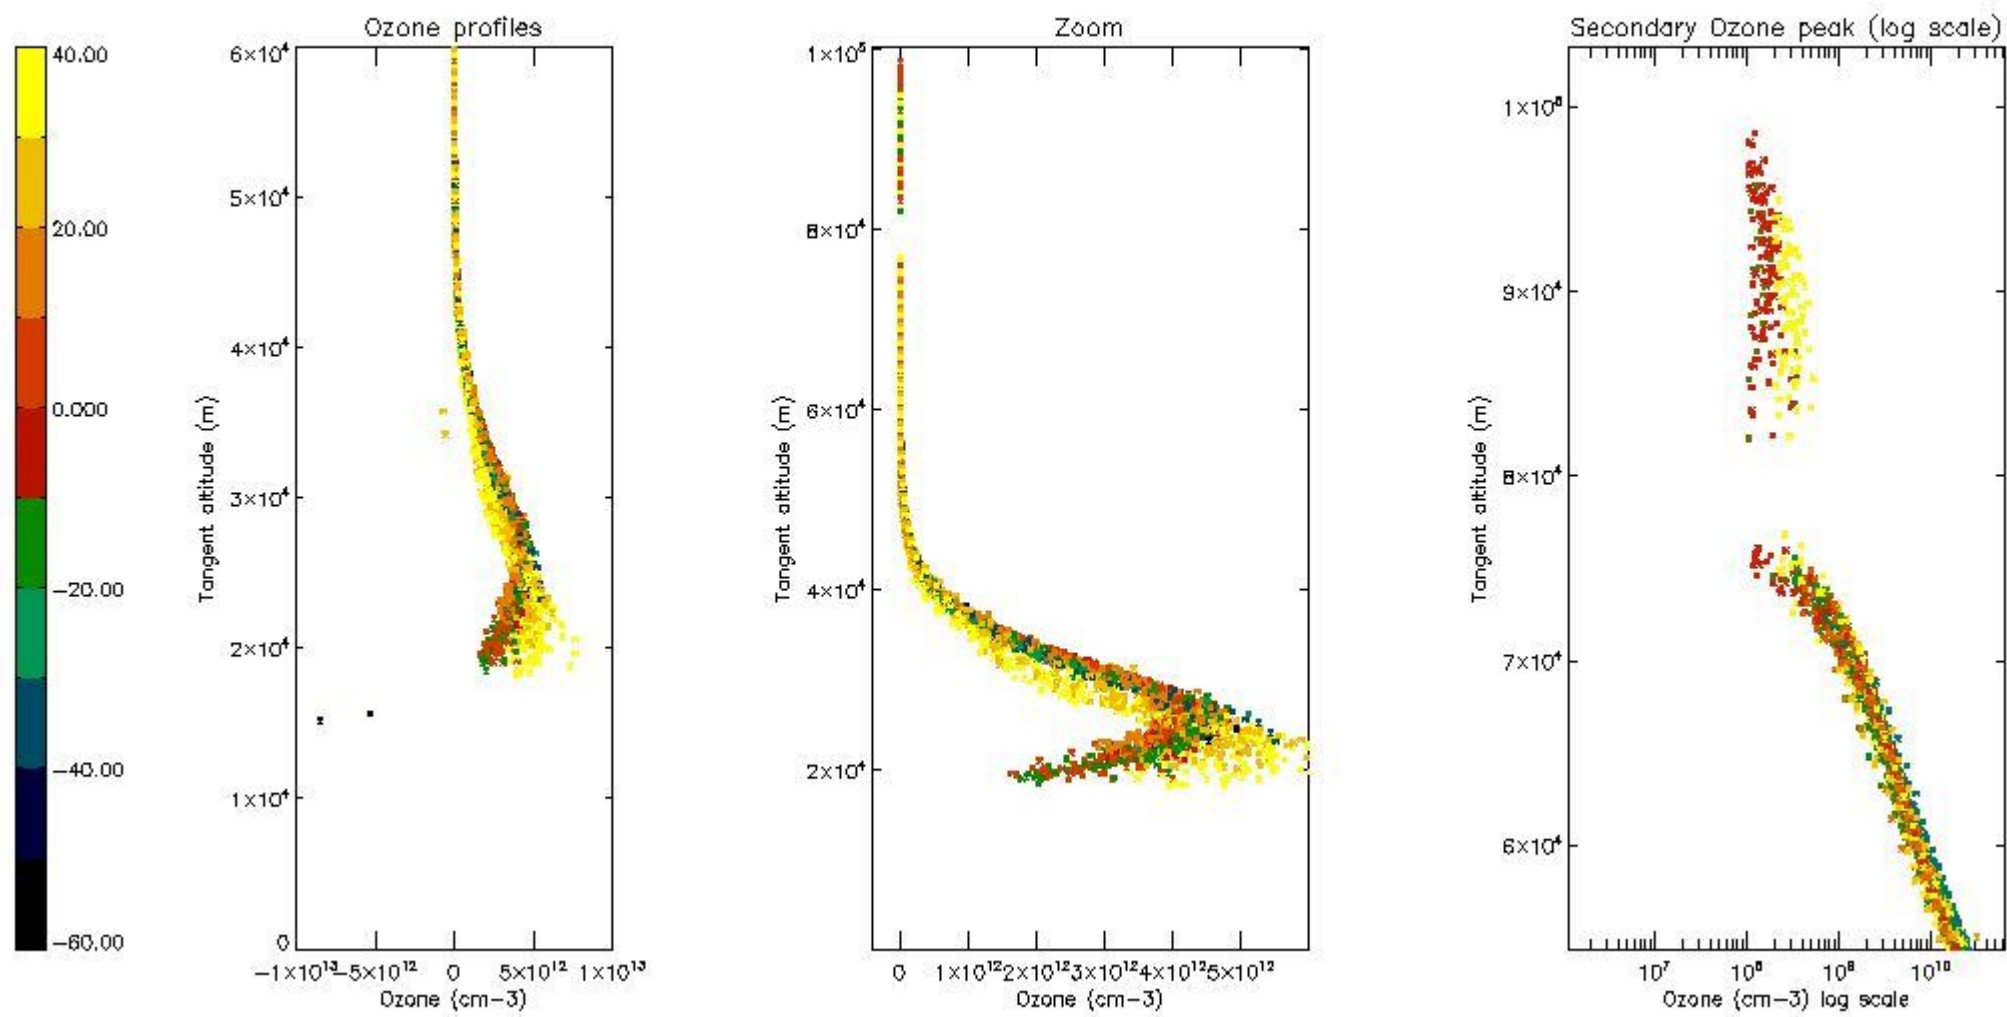

STD < 10	17
STD < 5	12

5.2 Plot ozone profiles for all STD (dark without errors)

The colorbar represents the latitude.

5.3 Plot ozone profiles where STD < 20% (dark without errors)

The colorbar represents the latitude.

5.4 Plot ozone profiles where STD < 10% (dark without errors)

The colorbar represents the latitude.

5.5 Plot ozone profiles where STD < 5% (dark without errors)

The colorbar represents the latitude.

5.6 Plot NO₂ profiles for all STD (dark without errors)