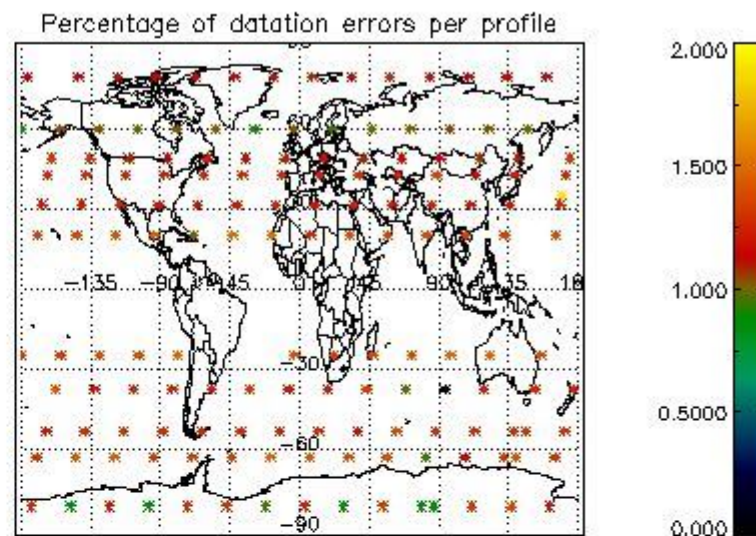

5. Trace gas profiles

5.1 Ozone statistics based on quality of products

The final quality of the products can be "measured" using the STD (Standard Deviation) attached to every point profile. This information is written to the parameter GOM_NL__2P/NL_LOCAL_SPECIES_DENSITY/o3_std of the level 2 products. The table below shows the statistics for given STD ranges.

The statistics are given with respect to the overall valid production:

- Products without fatal errors: GOM_NL__2P/MPH/PRODUCT_ERR=0
- Valid point profile: GOM_NL__2P/NL_LOCAL_SPECIES_DENSITY/pcd(0)=0

The 'Criteria' is applied to valid points of dark limb products:

- Products in dark limb illumination condition: GOM_NL__2P/NL_SUMMARY_QUALITY/obs_ill_cond=0
- Products without fatal errors: GOM_NL__2P/MPH/PRODUCT_ERR=0
- Valid point profile: GOM_NL__2P/NL_LOCAL_SPECIES_DENSITY/pcd(0)=0

So, the table below shows the percentage of dark limb and valid observations for each criteria with respect to the overall valid daily observations.

Criteria	% of total production
All STD	34
STD < 20	20