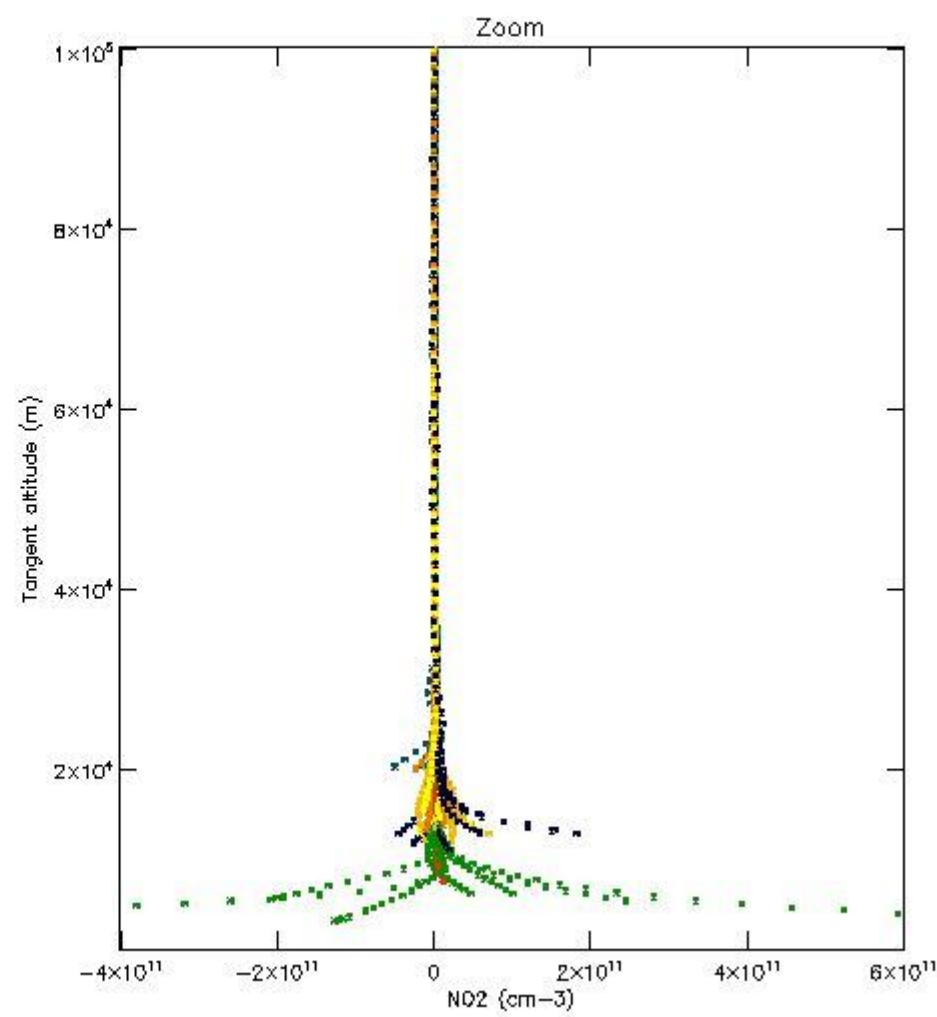

5.4 Plot ozone profiles where STD < 10% (dark without errors)

The colorbar represents the latitude.

5.5 Plot ozone profiles where STD < 5% (dark without errors)

The colorbar represents the latitude.

5.6 Plot NO₂ profiles for all STD (dark without errors)

The colorbar represents the latitude.

5.7 Plot NO3 profiles for all STD (dark without errors)

The colorbar represents the latitude.

5.8 Plot H2O profiles for all STD (only for occultations of stars 1,2,3,4,13,14,16,26,63 dark without errors)