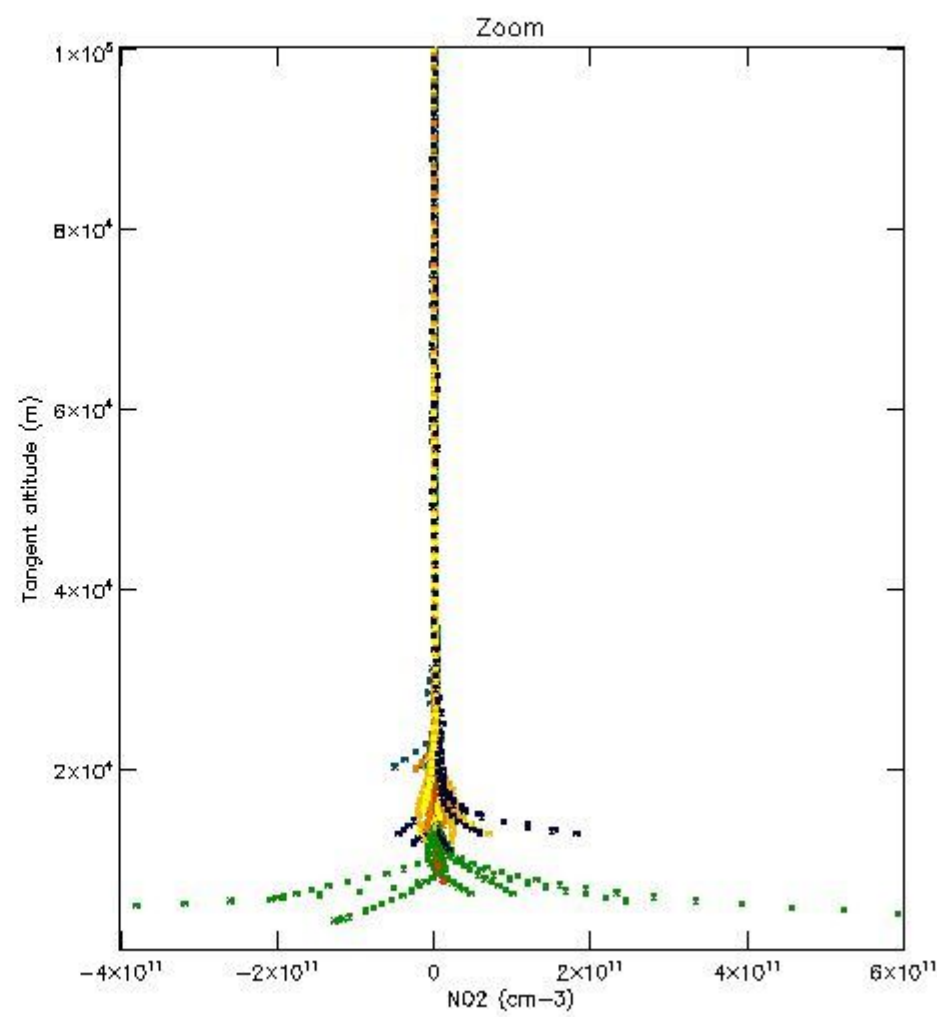

5.7 Plot NO3 profiles for all STD (dark without errors)

The colorbar represents the latitude.