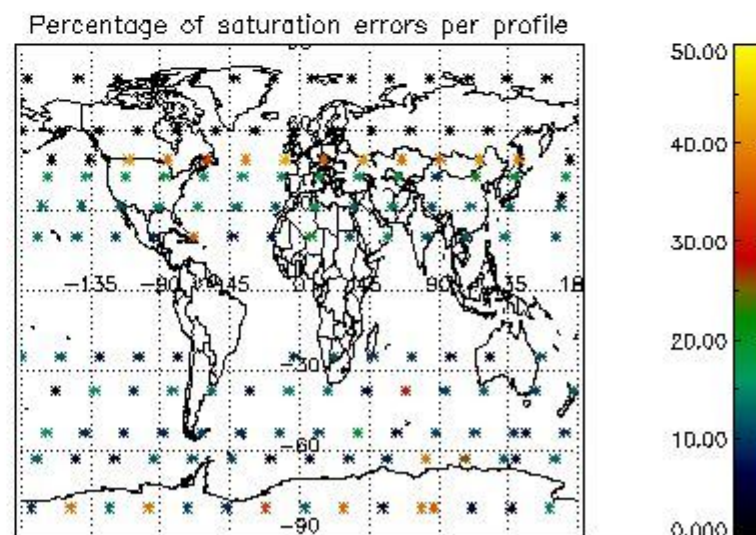

5. Trace gas profiles

5.1 Ozone statistics based on quality of products

The final quality of the products can be "measured" using the STD (Standard Deviation) attached to every point profile. This information is written to the parameter GOM_NL__2P/NL_LOCAL_SPECIES_DENSITY/o3_std of the level 2 products. The table below shows the statistics for given STD ranges.

The statistics are given with respect to the overall valid production:

- Products without fatal errors: GOM_NL__2P/MPH/PRODUCT_ERR=0
- Valid point profile: GOM_NL__2P/NL_LOCAL_SPECIES_DENSITY/pcd(0)=0

The 'Criteria' is applied to valid points of dark limb products:

- Products in dark limb illumination condition: GOM_NL__2P/NL_SUMMARY_QUALITY/obs_ill_cond=0
- Products without fatal errors: GOM_NL__2P/MPH/PRODUCT_ERR=0
- Valid point profile: GOM_NL__2P/NL_LOCAL_SPECIES_DENSITY/pcd(0)=0

So, the table below shows the percentage of dark limb and valid observations for each criteria with respect to the overall valid daily observations.

Criteria	% of total production
All STD	34
STD < 20	20