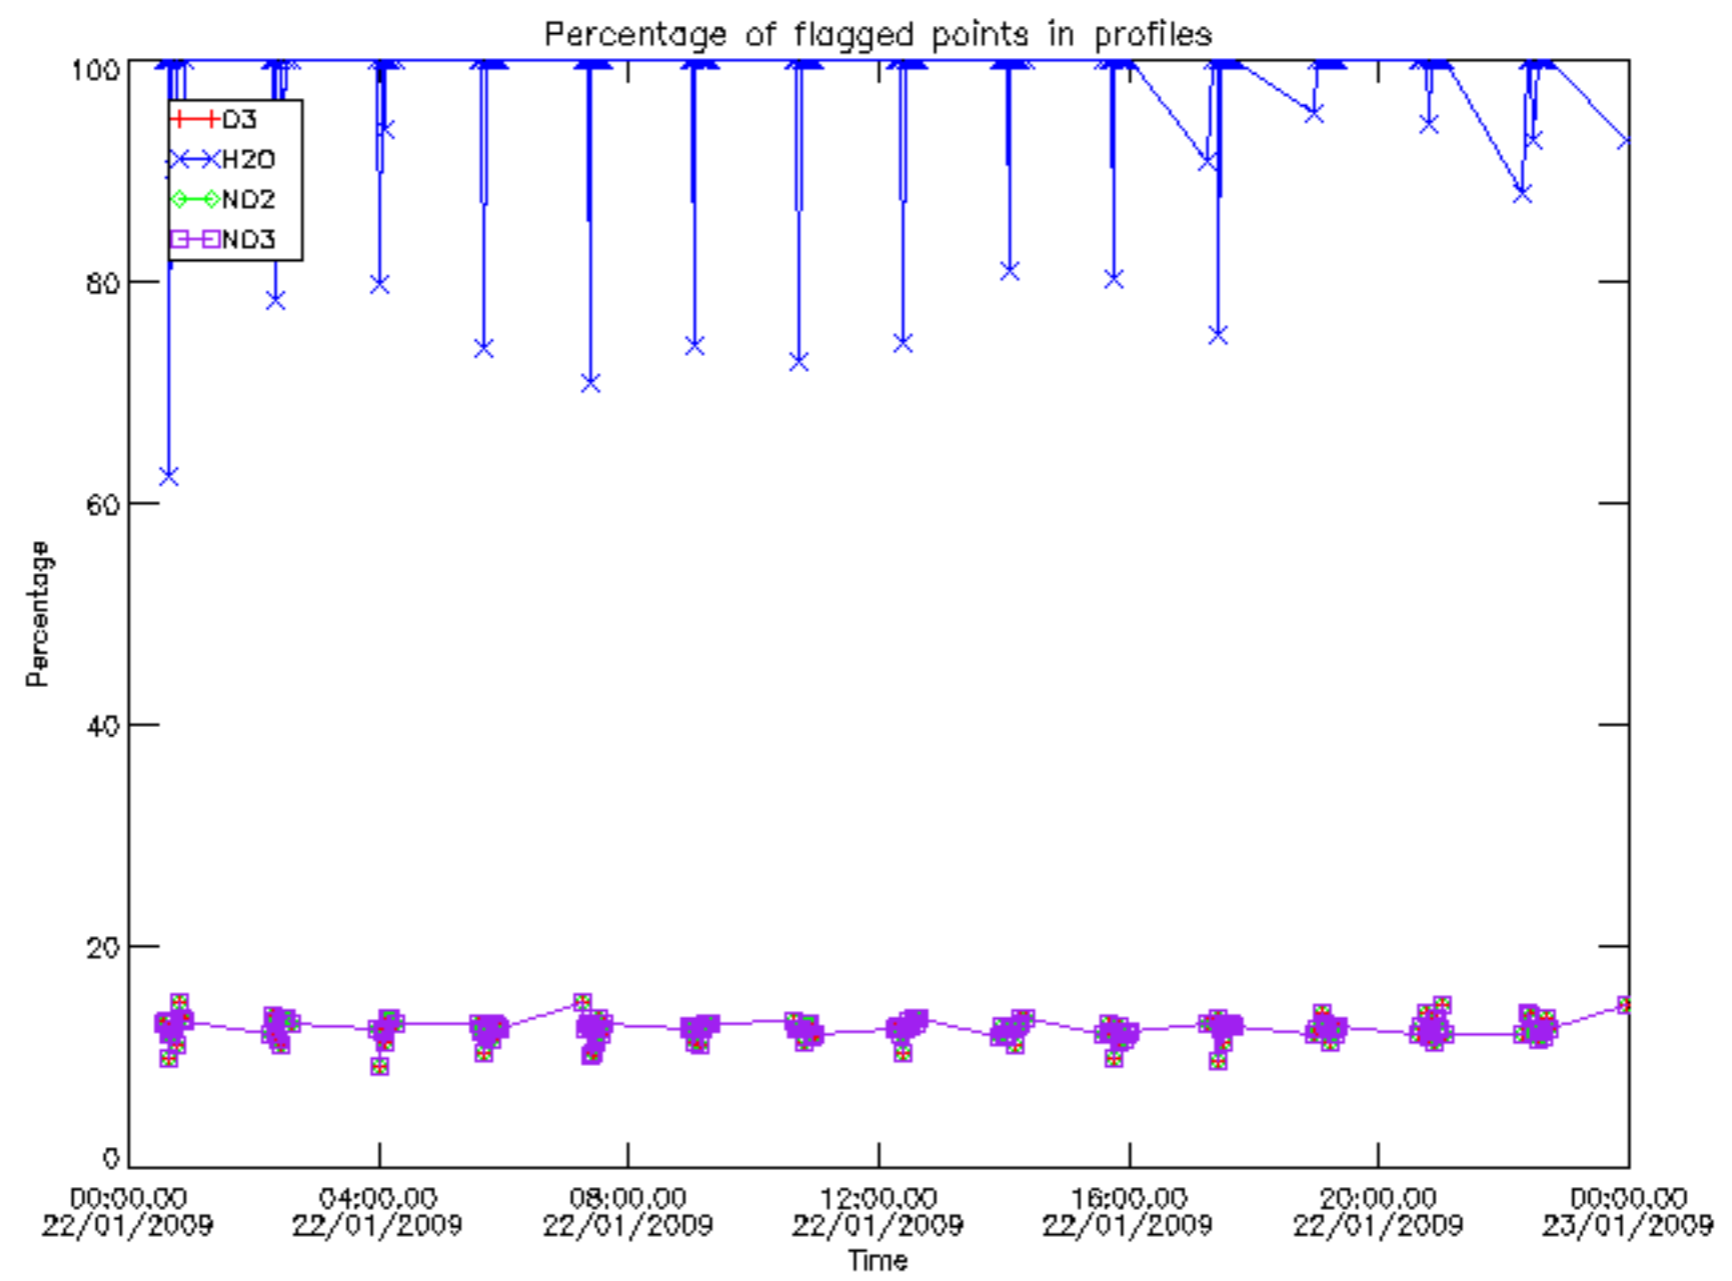

Percentage of flagged data per D3 profile

Percentage of flagged data per H2O profile