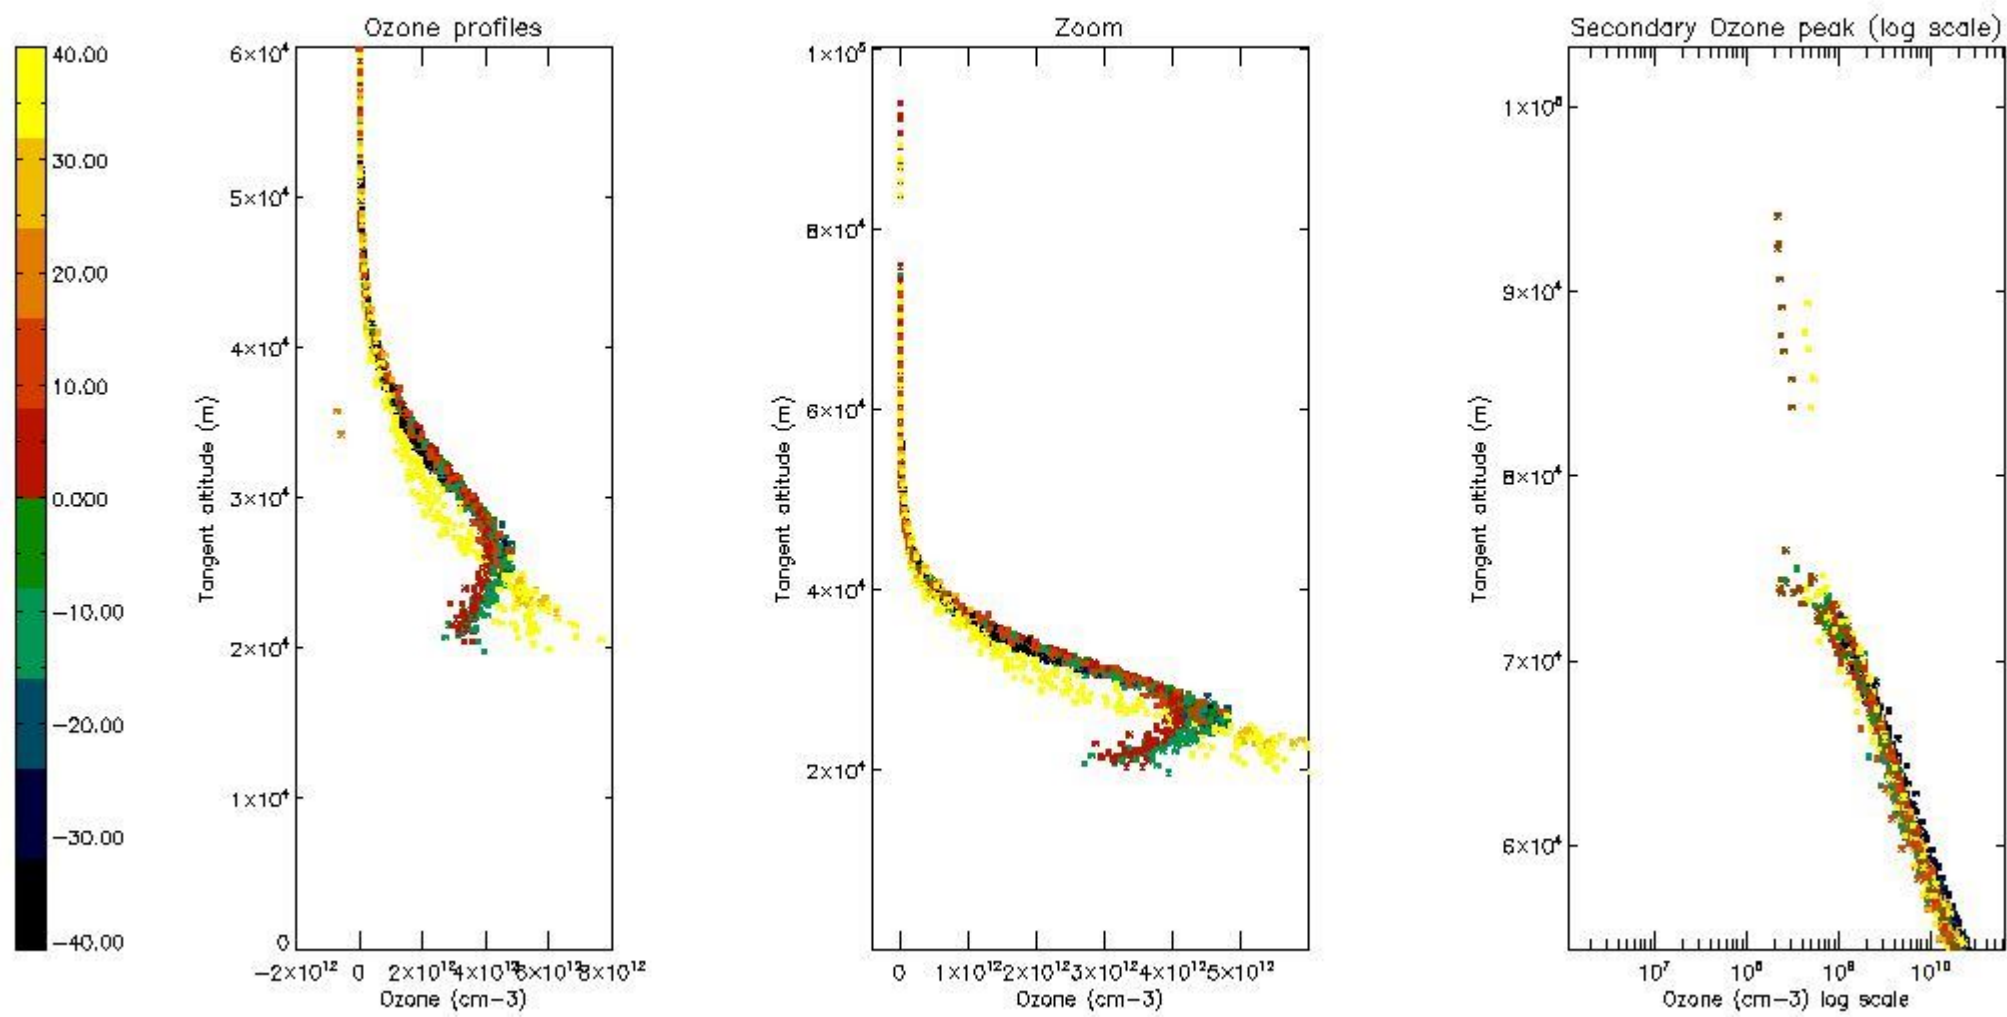

STD < 10	17
STD < 5	12

5.2 Plot ozone profiles for all STD (dark without errors)

The colorbar represents the latitude.

5.3 Plot ozone profiles where STD < 20% (dark without errors)

The colorbar represents the latitude.

5.4 Plot ozone profiles where STD < 10% (dark without errors)

The colorbar represents the latitude.

5.5 Plot ozone profiles where STD < 5% (dark without errors)

The colorbar represents the latitude.

5.6 Plot NO₂ profiles for all STD (dark without errors)