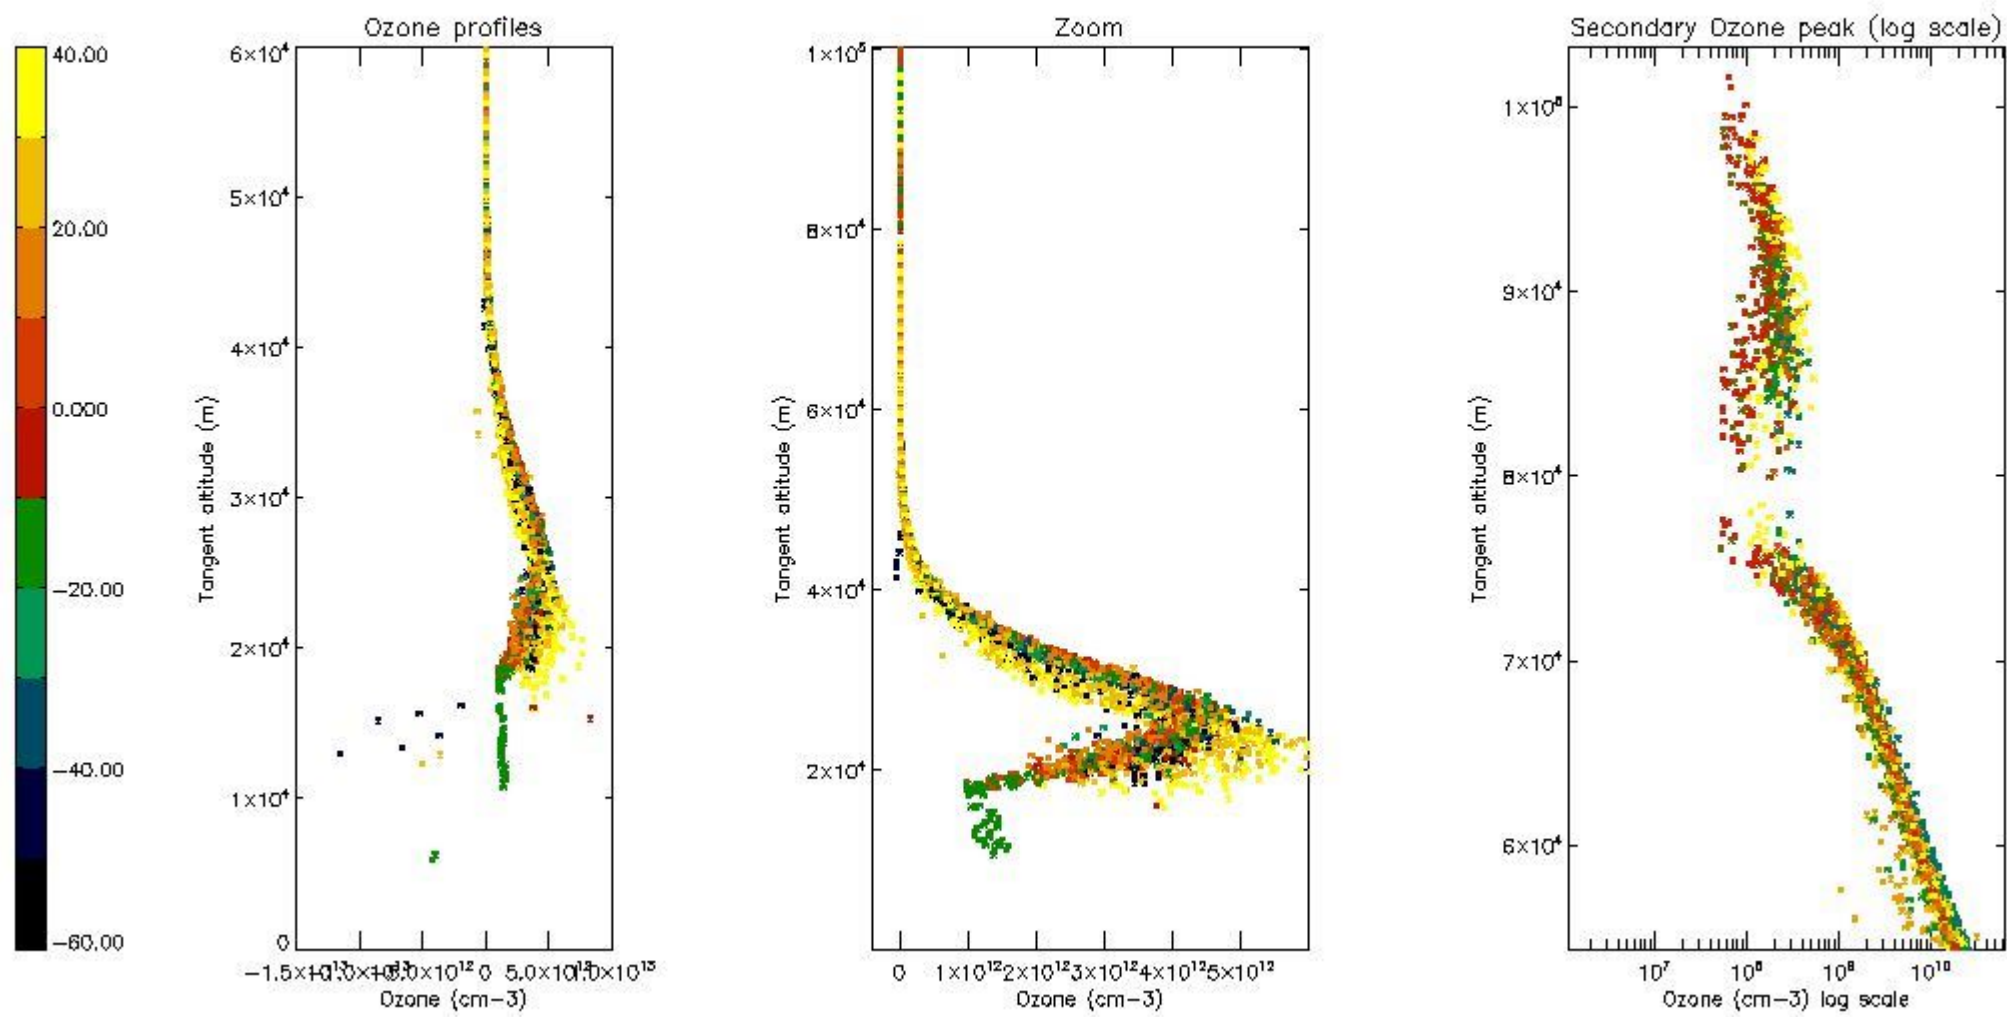

STD < 10	17
STD < 5	12

5.2 Plot ozone profiles for all STD (dark without errors)

The colorbar represents the latitude.

5.3 Plot ozone profiles where STD < 20% (dark without errors)

The colorbar represents the latitude.