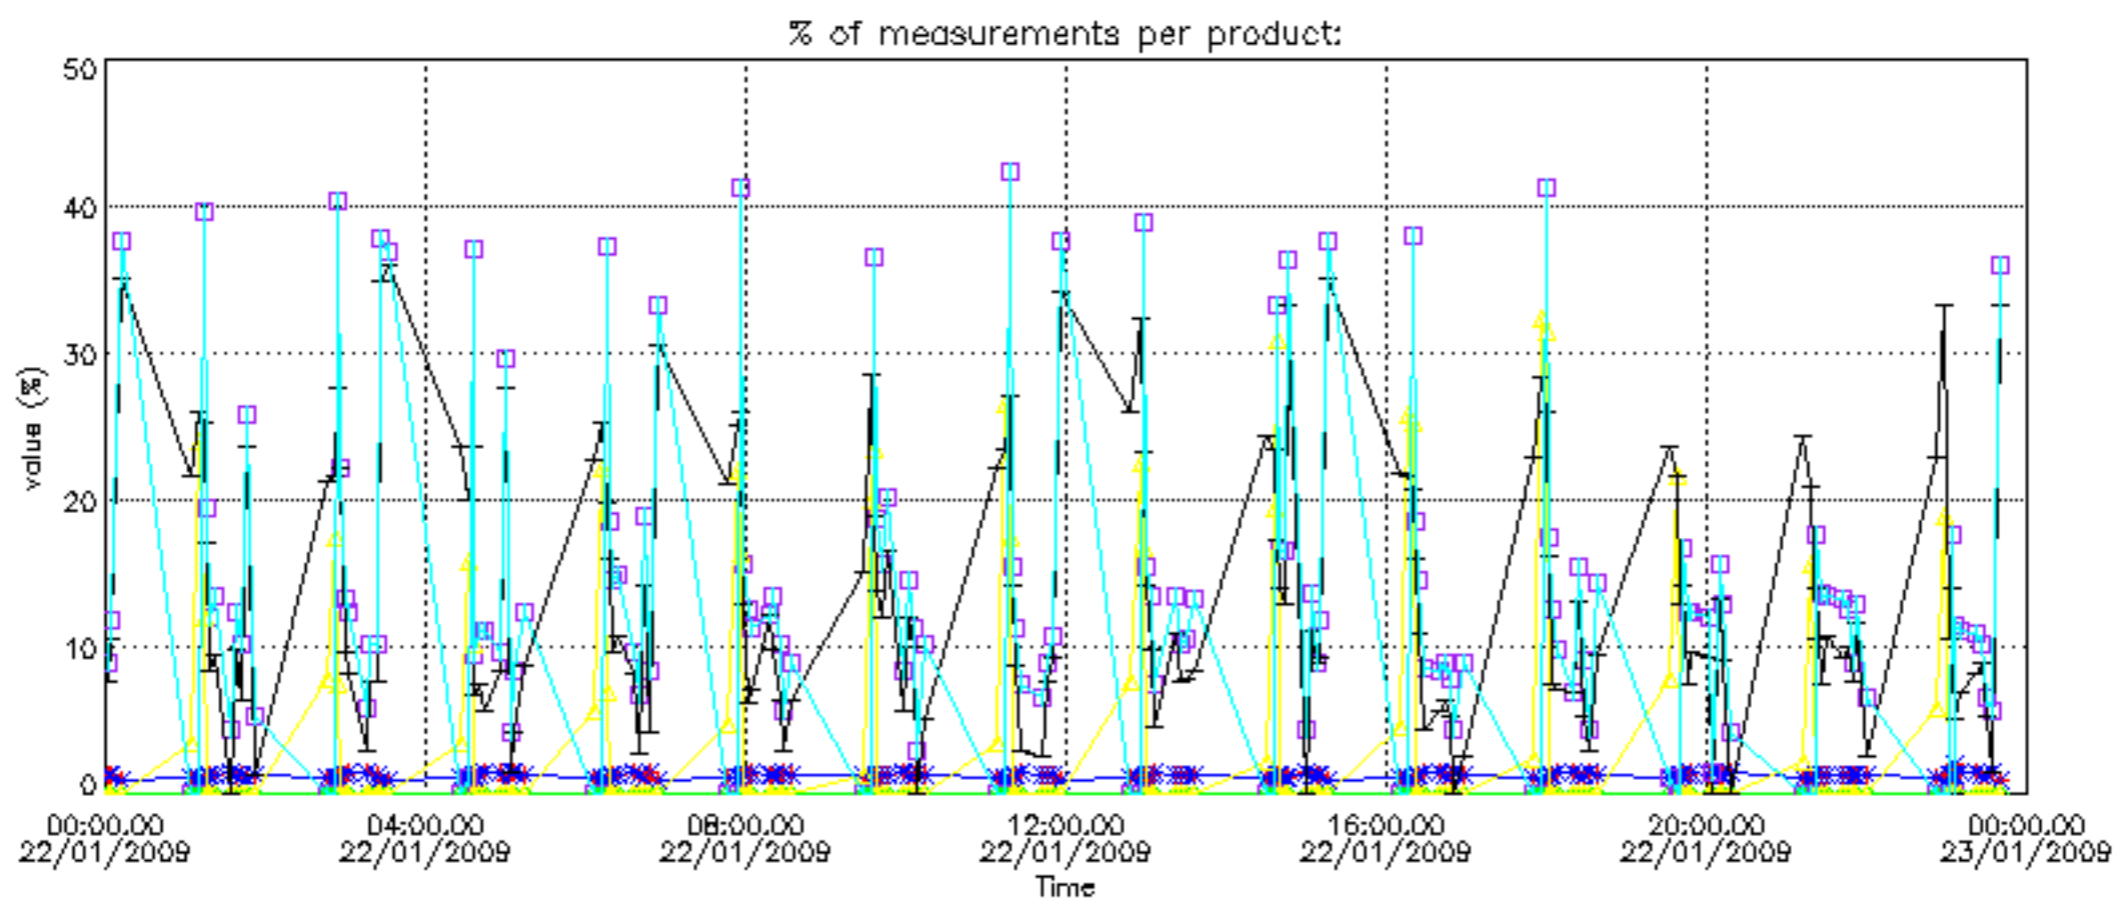

Percentage of cosmic ray hits per profile

Percentage of datation errors per profile