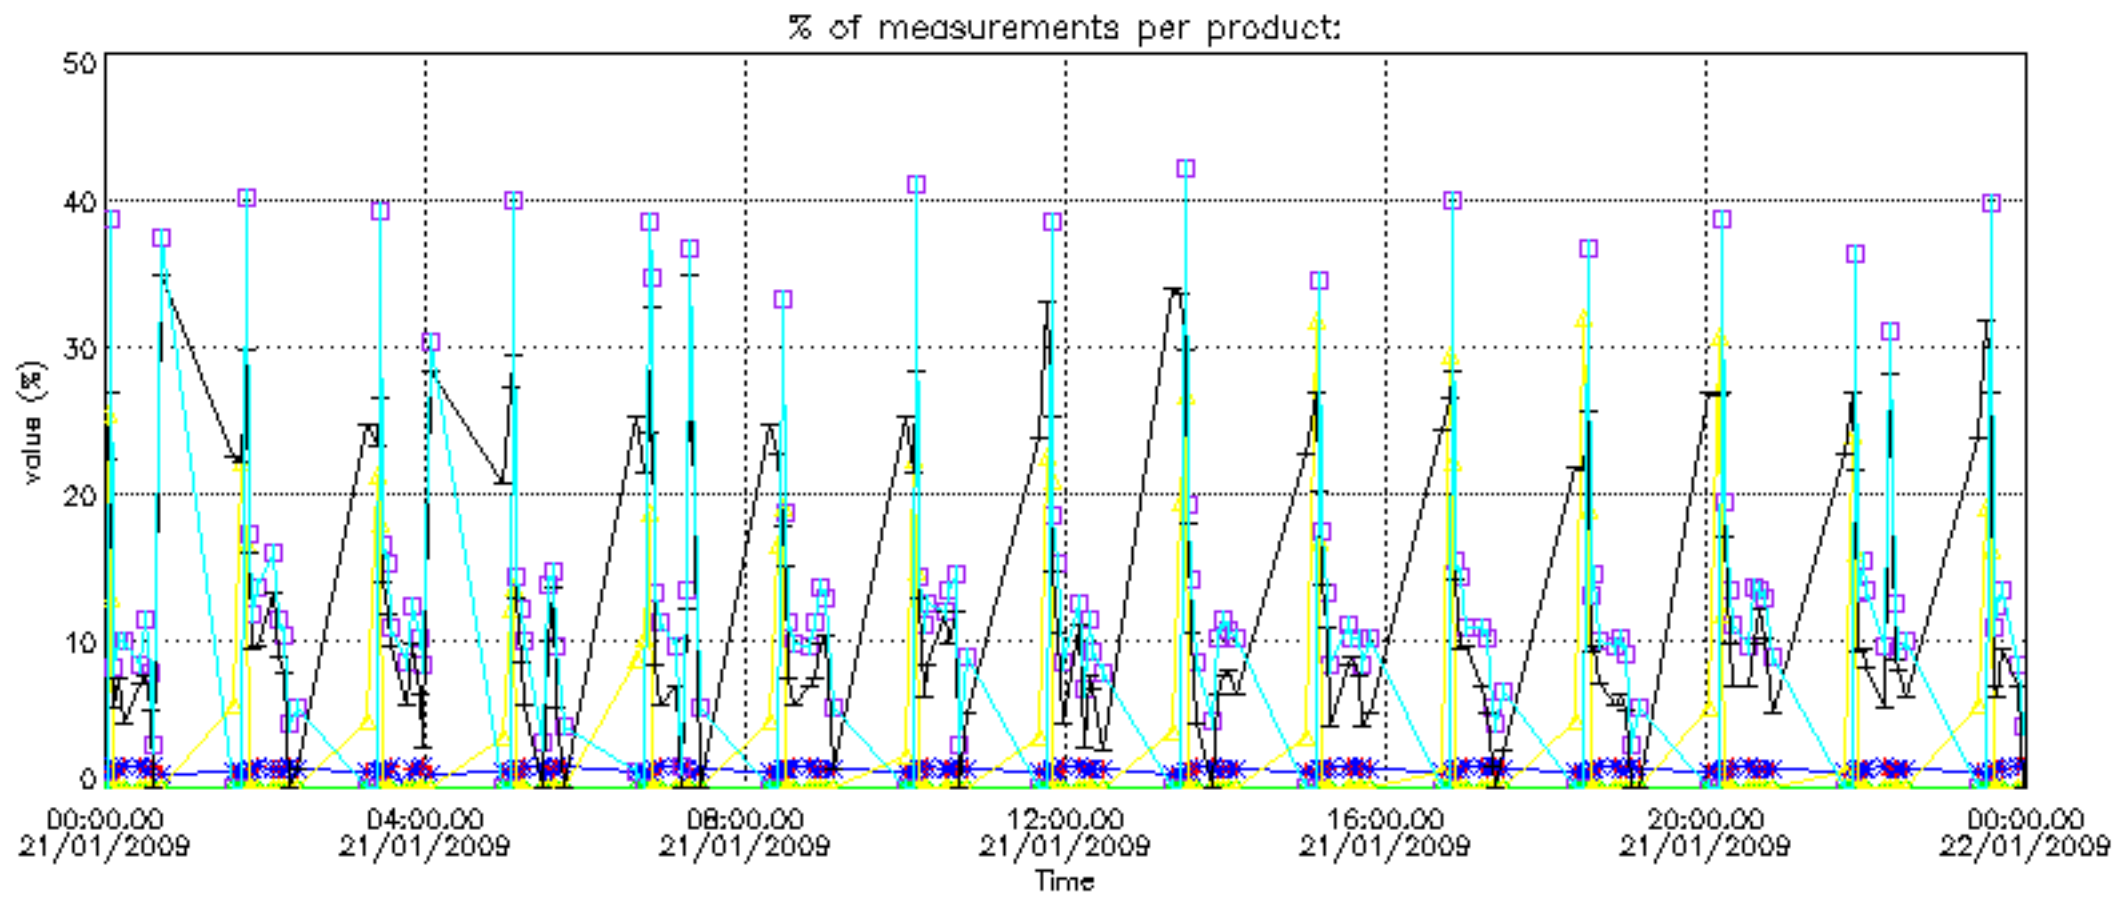

Percentage of cosmic ray hits per profile

Percentage of datation errors per profile