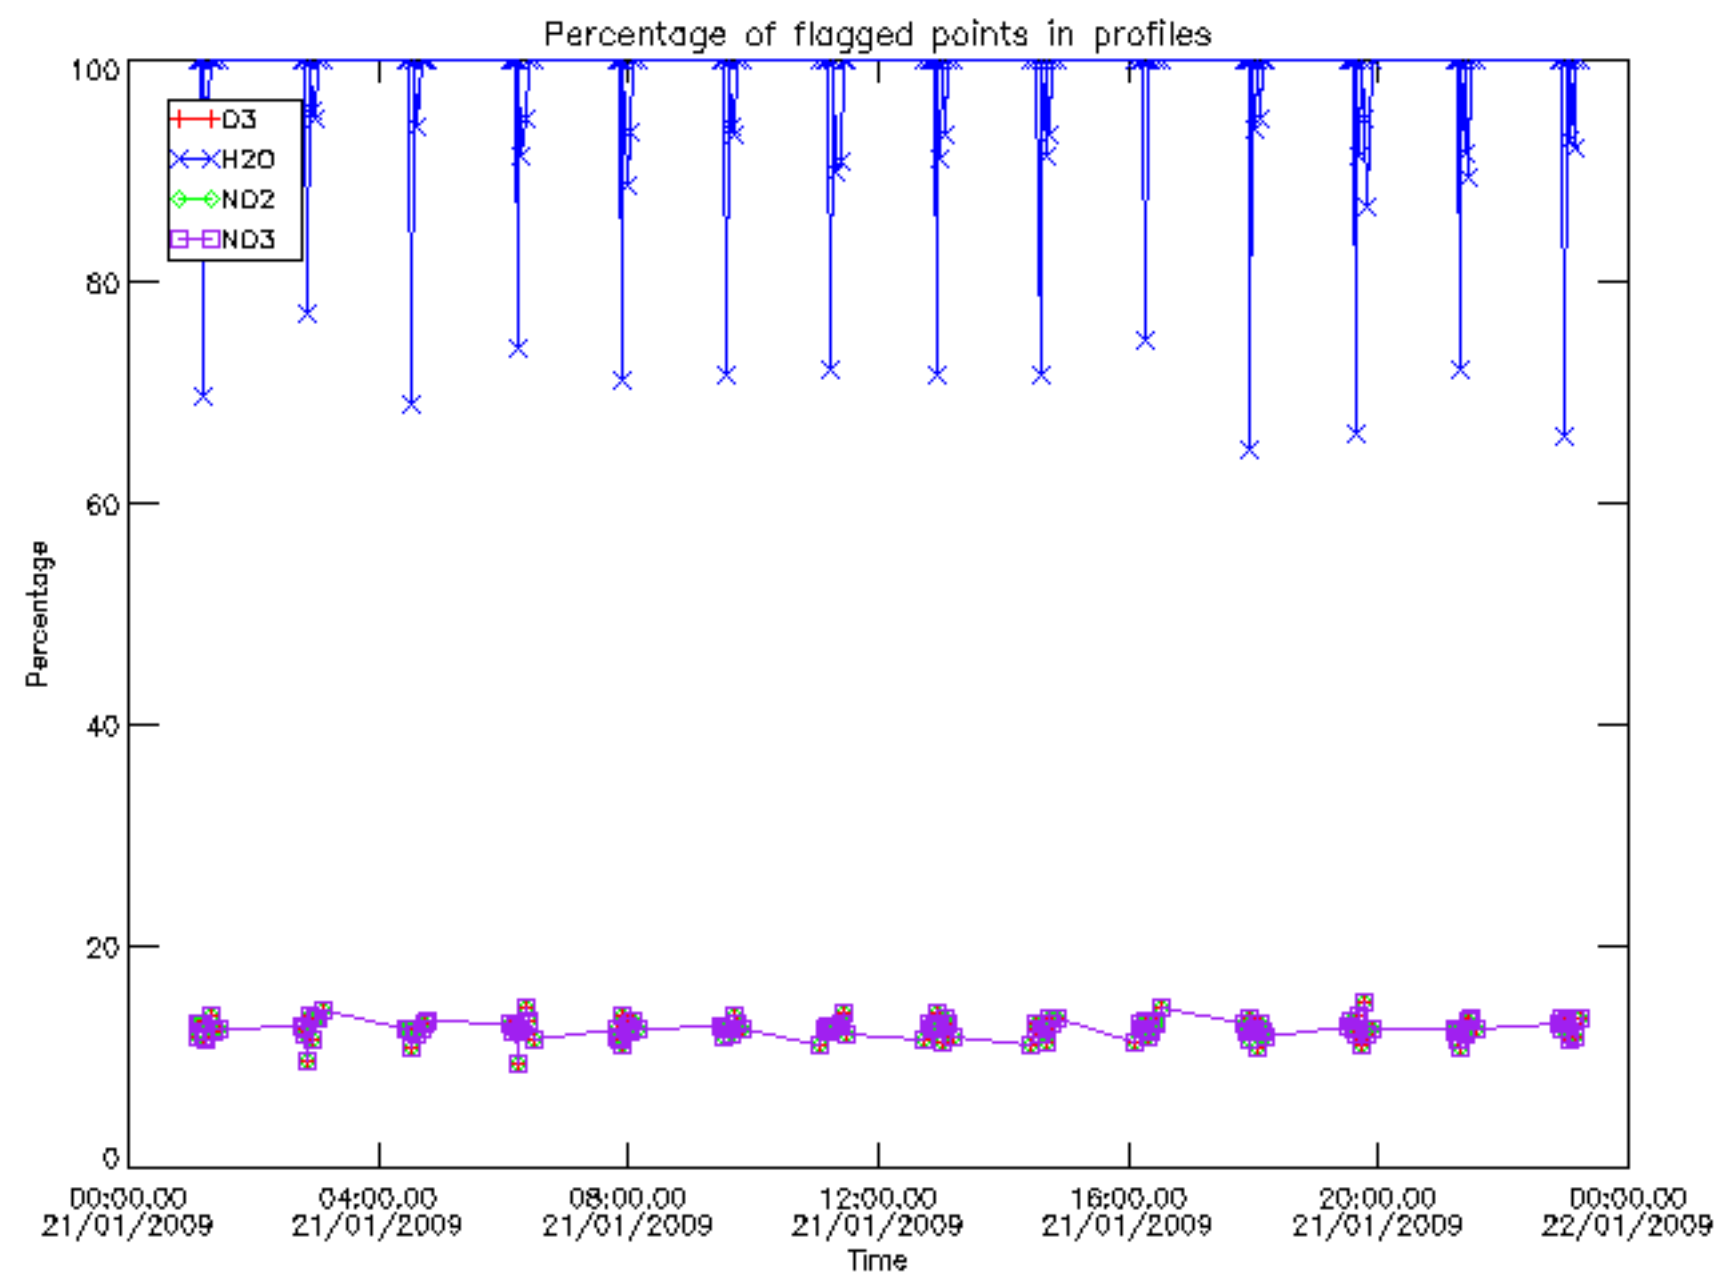

Percentage of flagged data per D3 profile

Percentage of flagged data per H2O profile