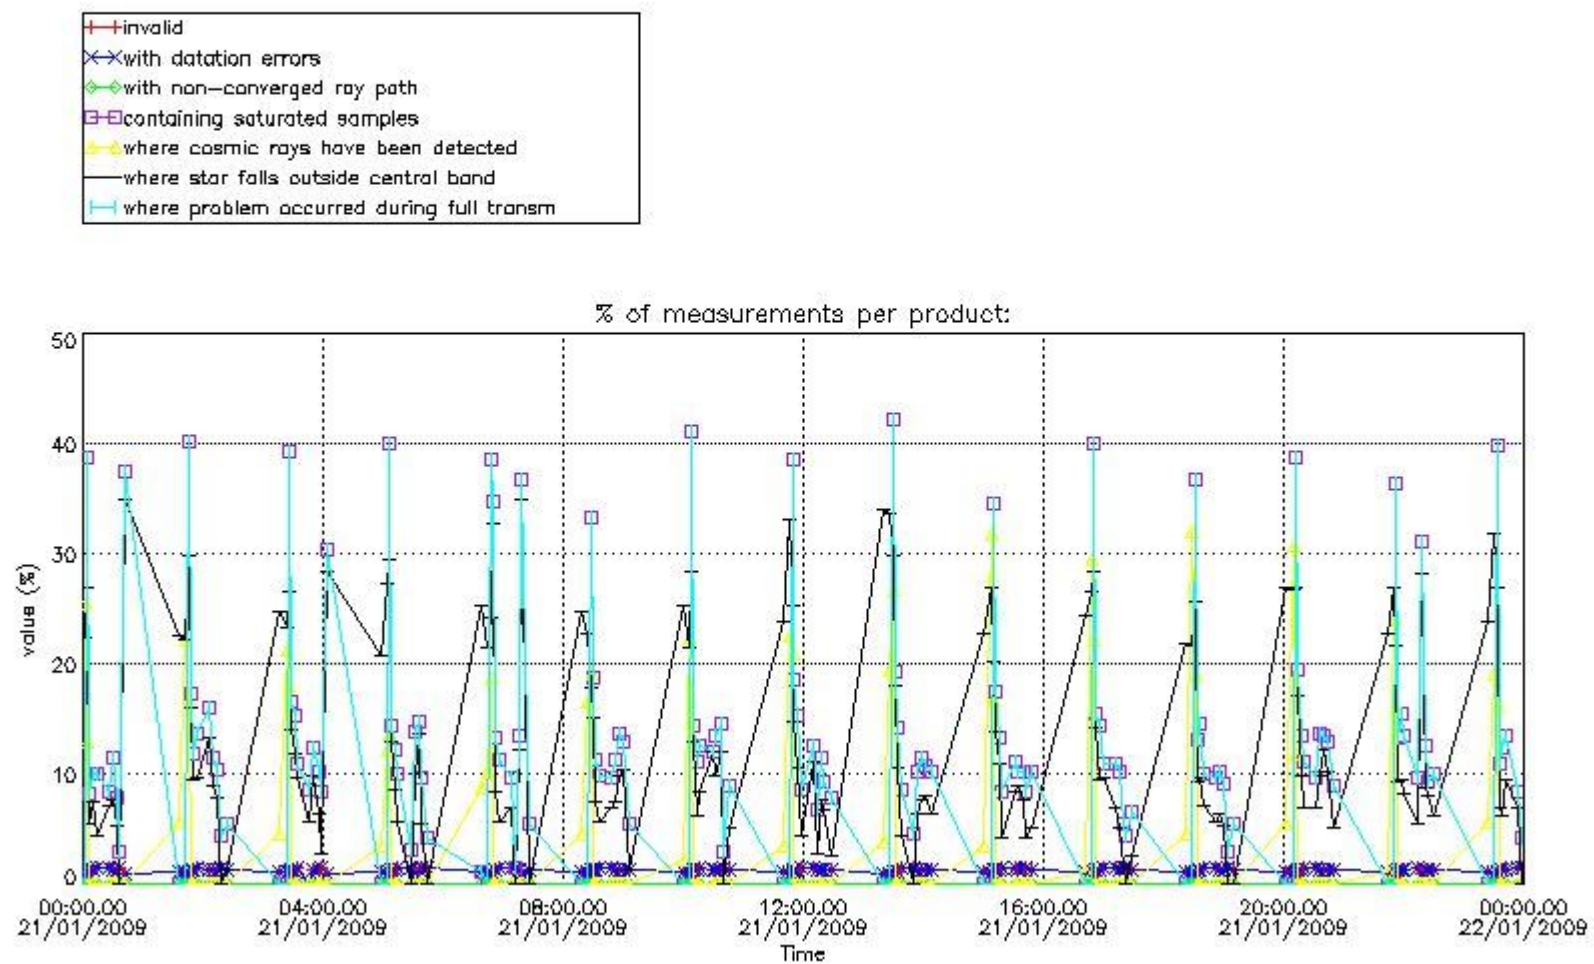

4.2 Plot quality information per product coming from level 1b processing (world map)

4.2.1 Plot level 1 quality information per product (world map): ENVISAT ASCENDING passes