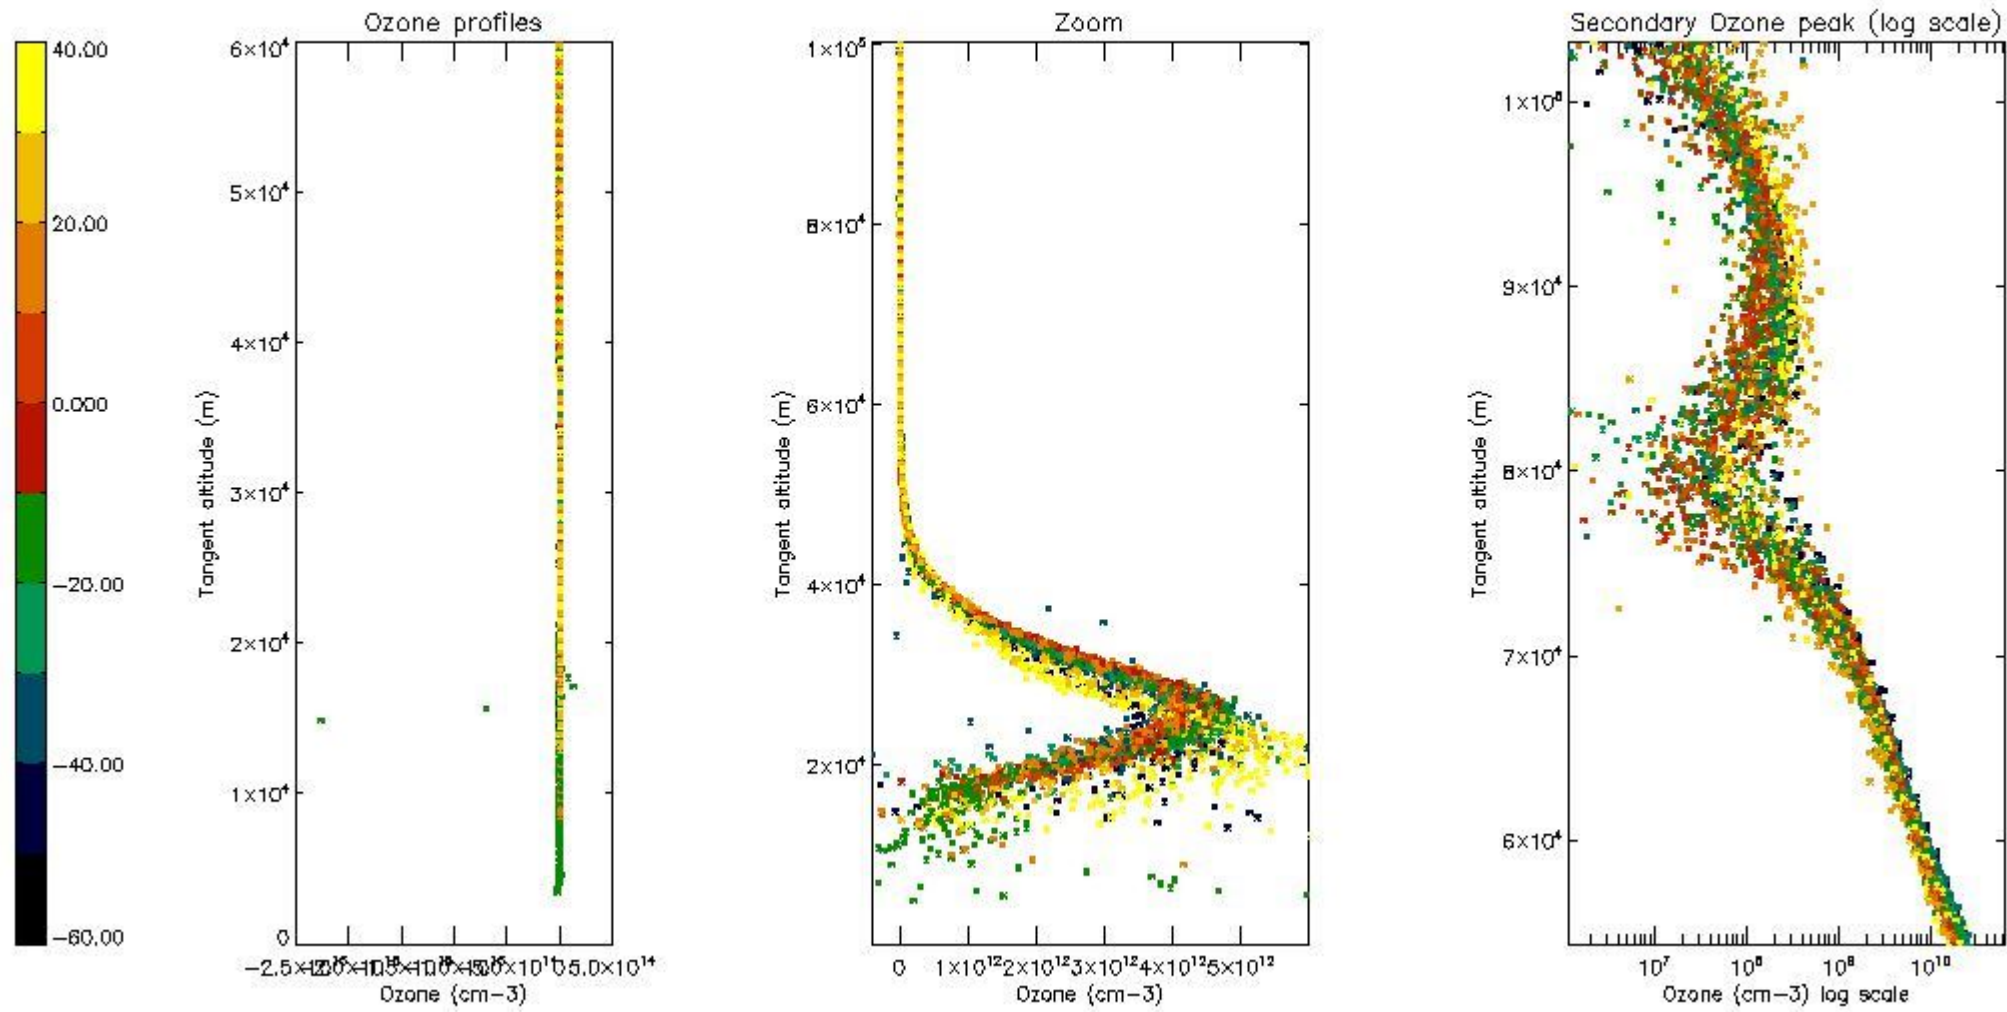

STD < 10	17
STD < 5	12

5.2 Plot ozone profiles for all STD (dark without errors)

The colorbar represents the latitude.

5.3 Plot ozone profiles where STD < 20% (dark without errors)

The colorbar represents the latitude.