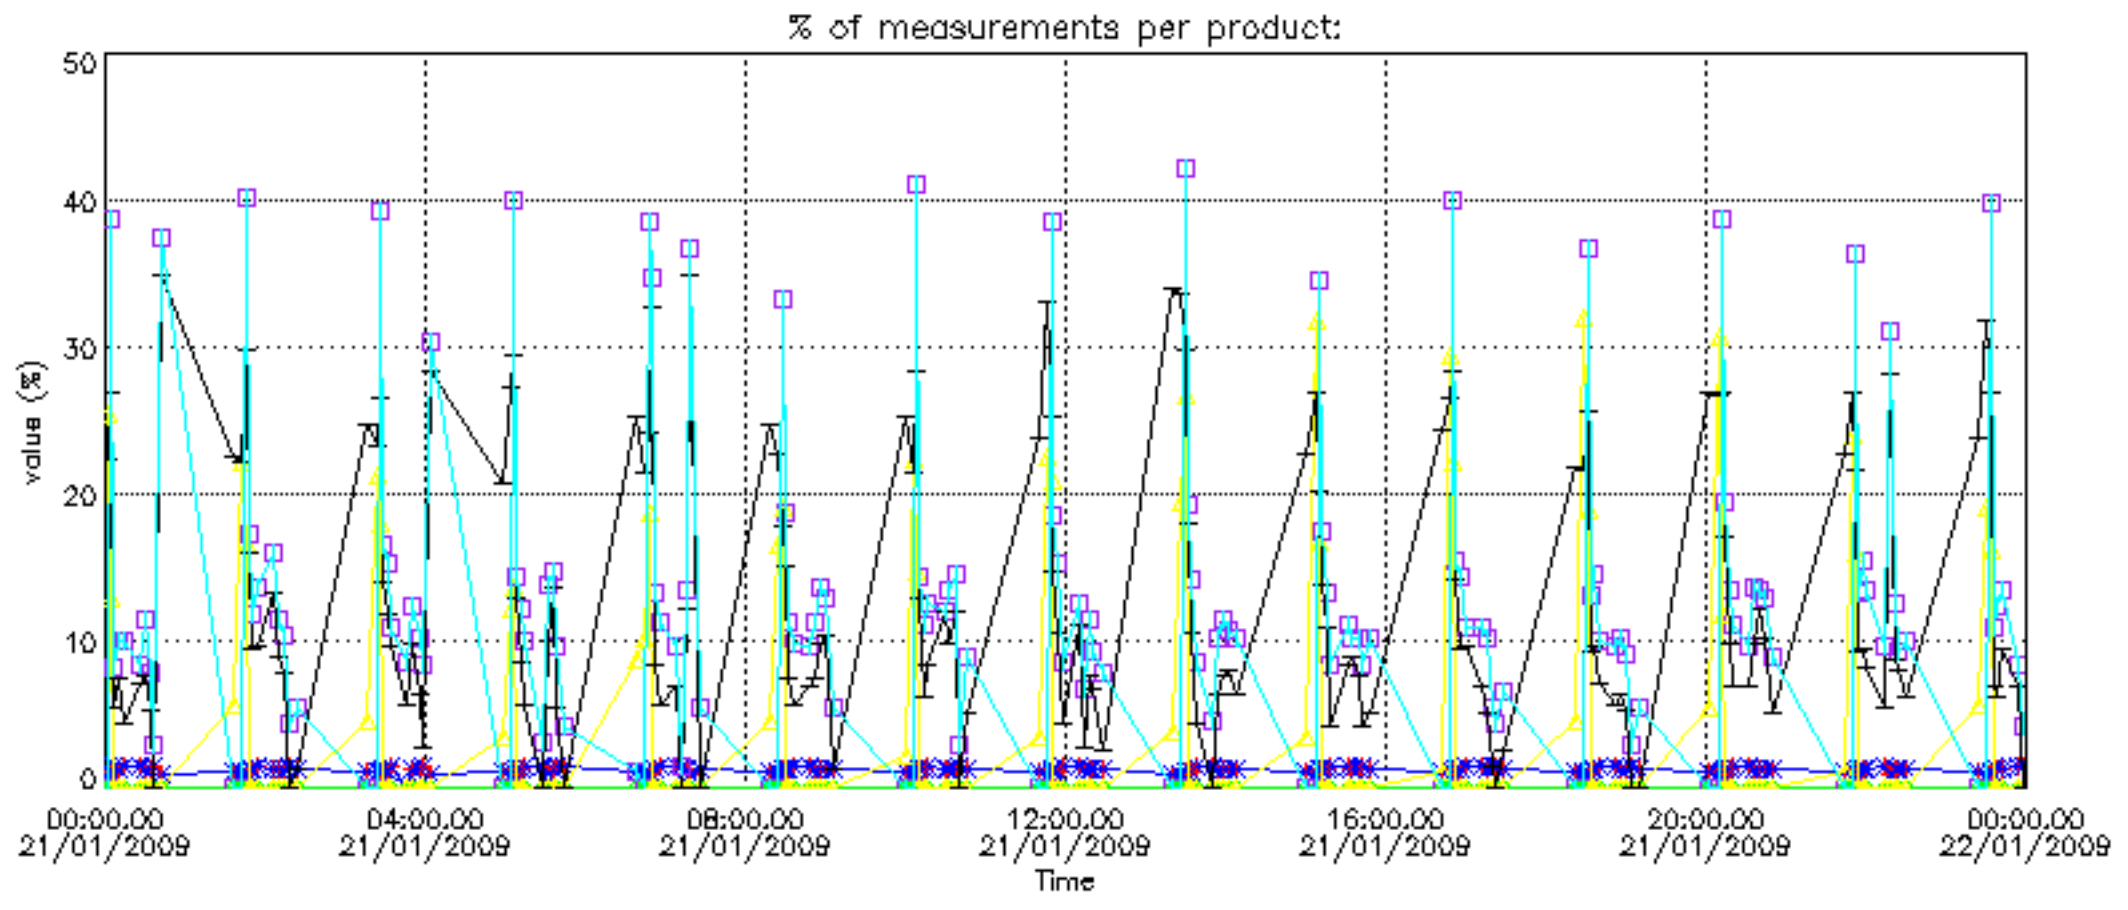

Percentage of cosmic ray hits per profile

Percentage of datation errors per profile