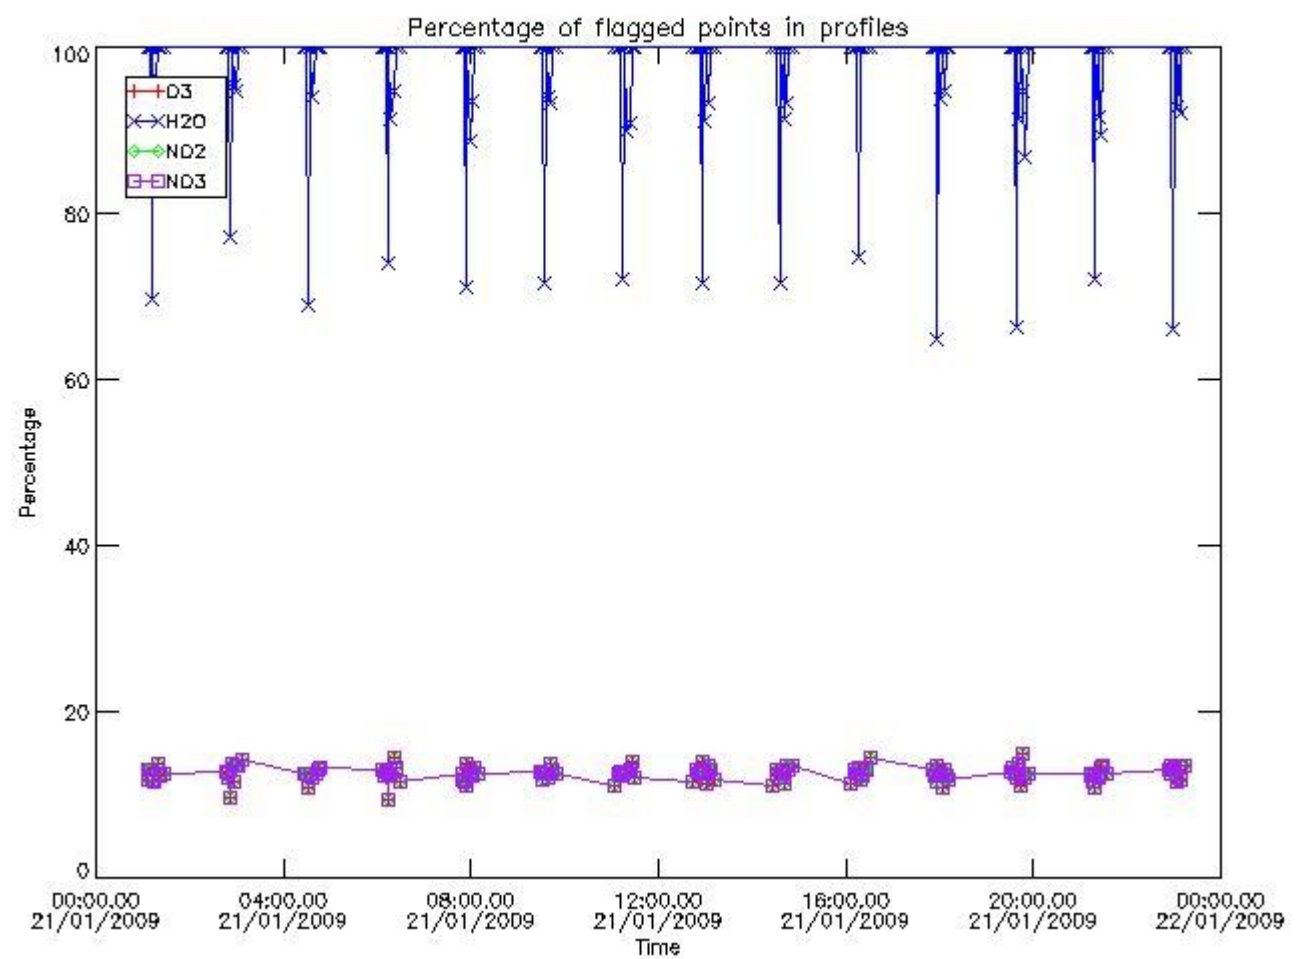

3. Quality information per product

In this section it is plotted some information contained in the Quality Summary data set of the level 2 products. Only products in dark limb conditions and without errors (error flag in the MPH set to "0") are used.

3.1 Plot quality information per product (time dependant)

3.2 Plot quality information per product (world map)