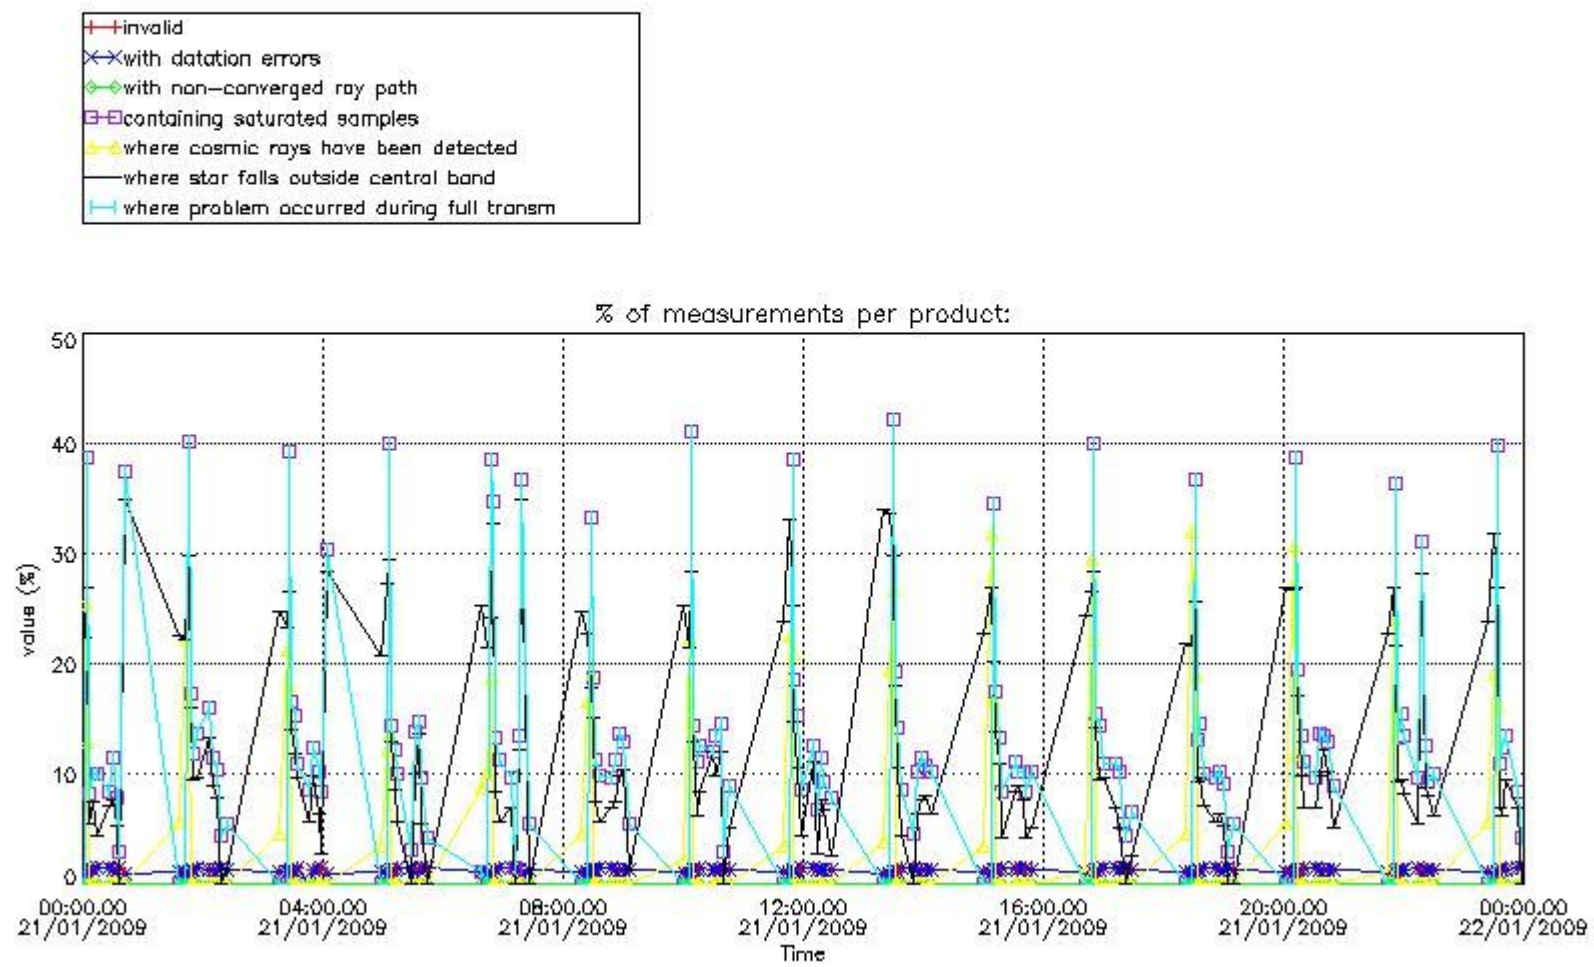

4.2 Plot quality information per product coming from level 1b processing (world map)

4.2.1 Plot level 1 quality information per product (world map): ENVISAT ASCENDING passes