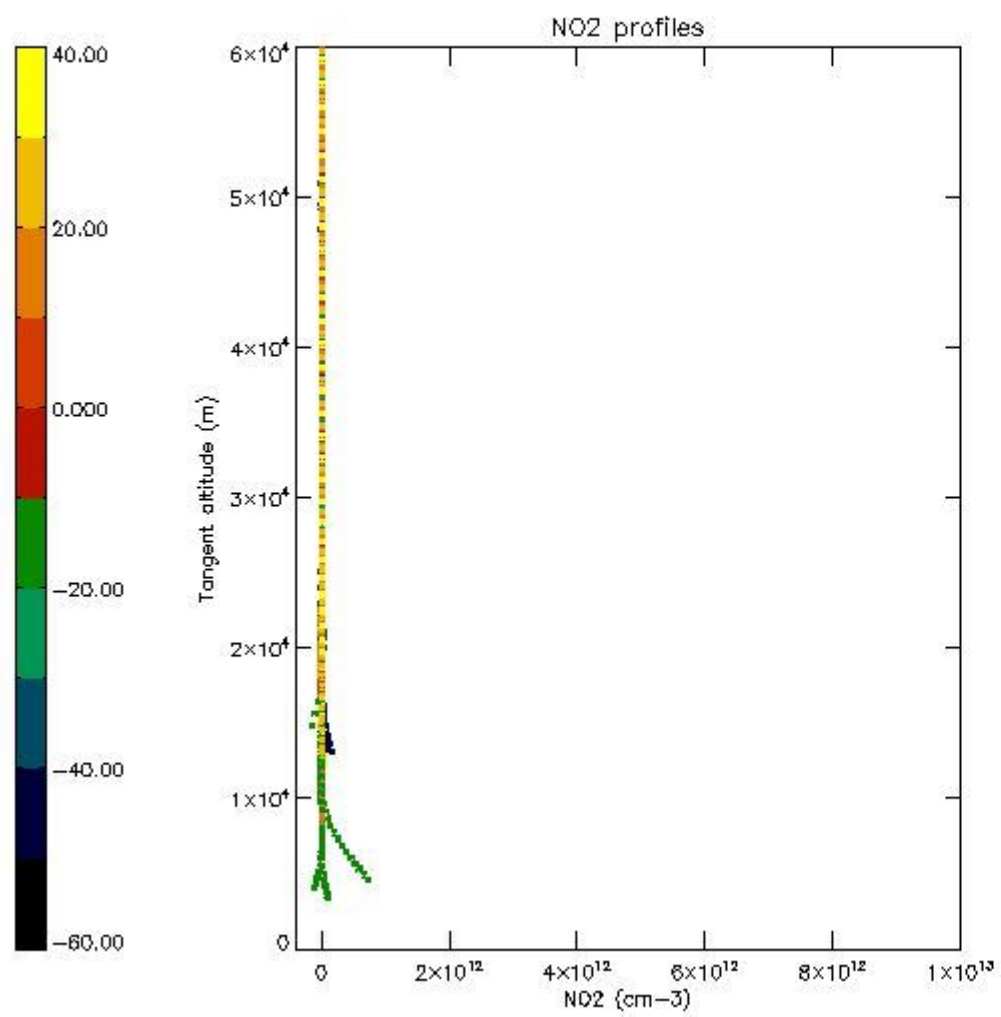

5.7 Plot NO3 profiles for all STD (dark without errors)

The colorbar represents the latitude.