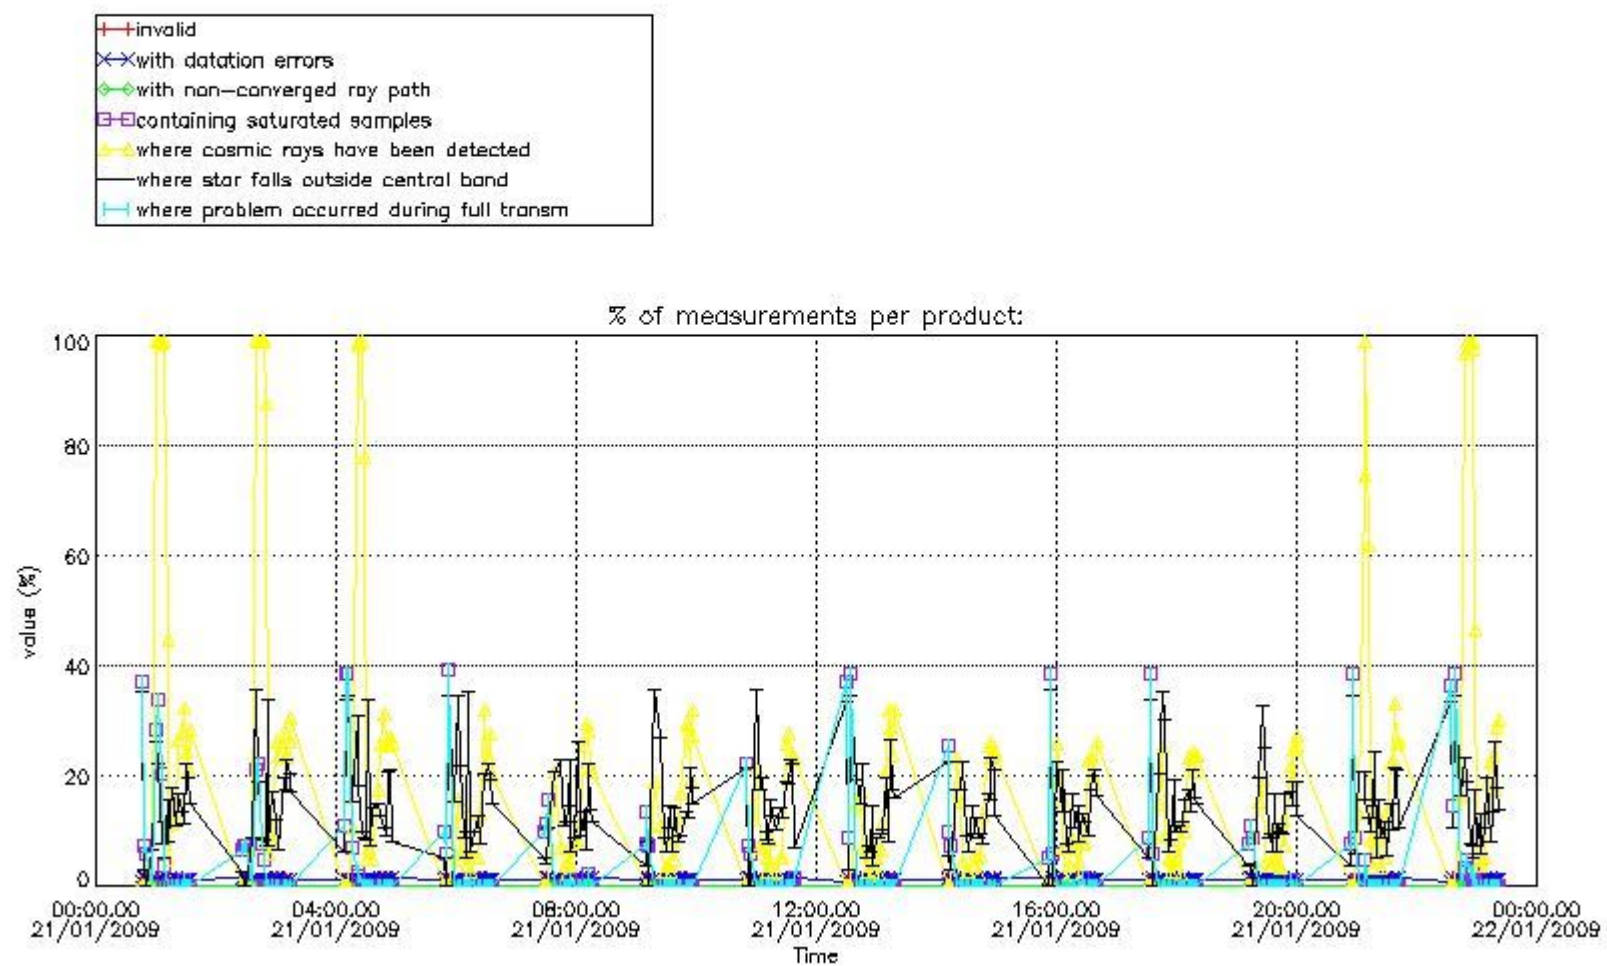

4.1.2 Plot level 1 quality information per product (time dependant): ENVISAT DESCENDING passes