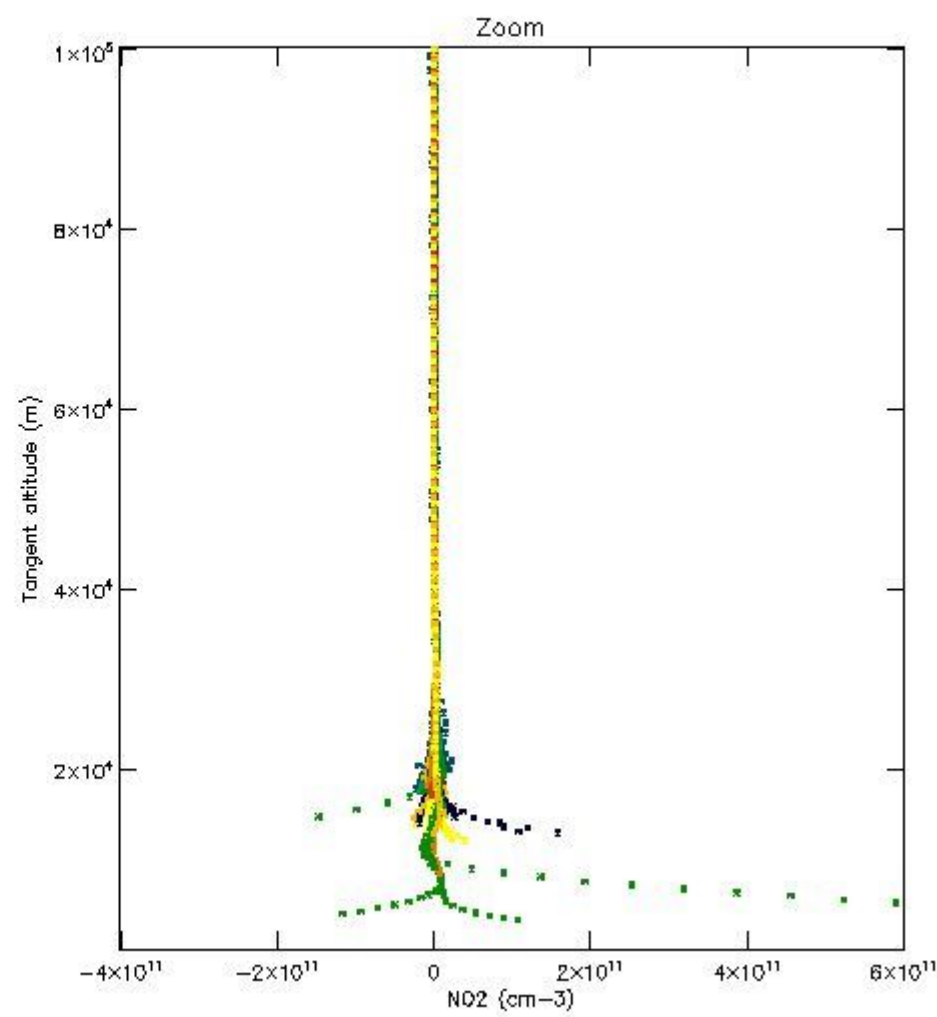

*5.4 Plot ozone profiles where STD < 10% (dark without errors)*

The colorbar represents the latitude.

*5.5 Plot ozone profiles where STD < 5% (dark without errors)*

The colorbar represents the latitude.

*5.6 Plot NO<sub>2</sub> profiles for all STD (dark without errors)*

The colorbar represents the latitude.

*5.7 Plot NO3 profiles for all STD (dark without errors)*

The colorbar represents the latitude.

5.8 Plot H2O profiles for all STD (only for occultations of stars 1,2,3,4,13,14,16,26,63 dark without errors)