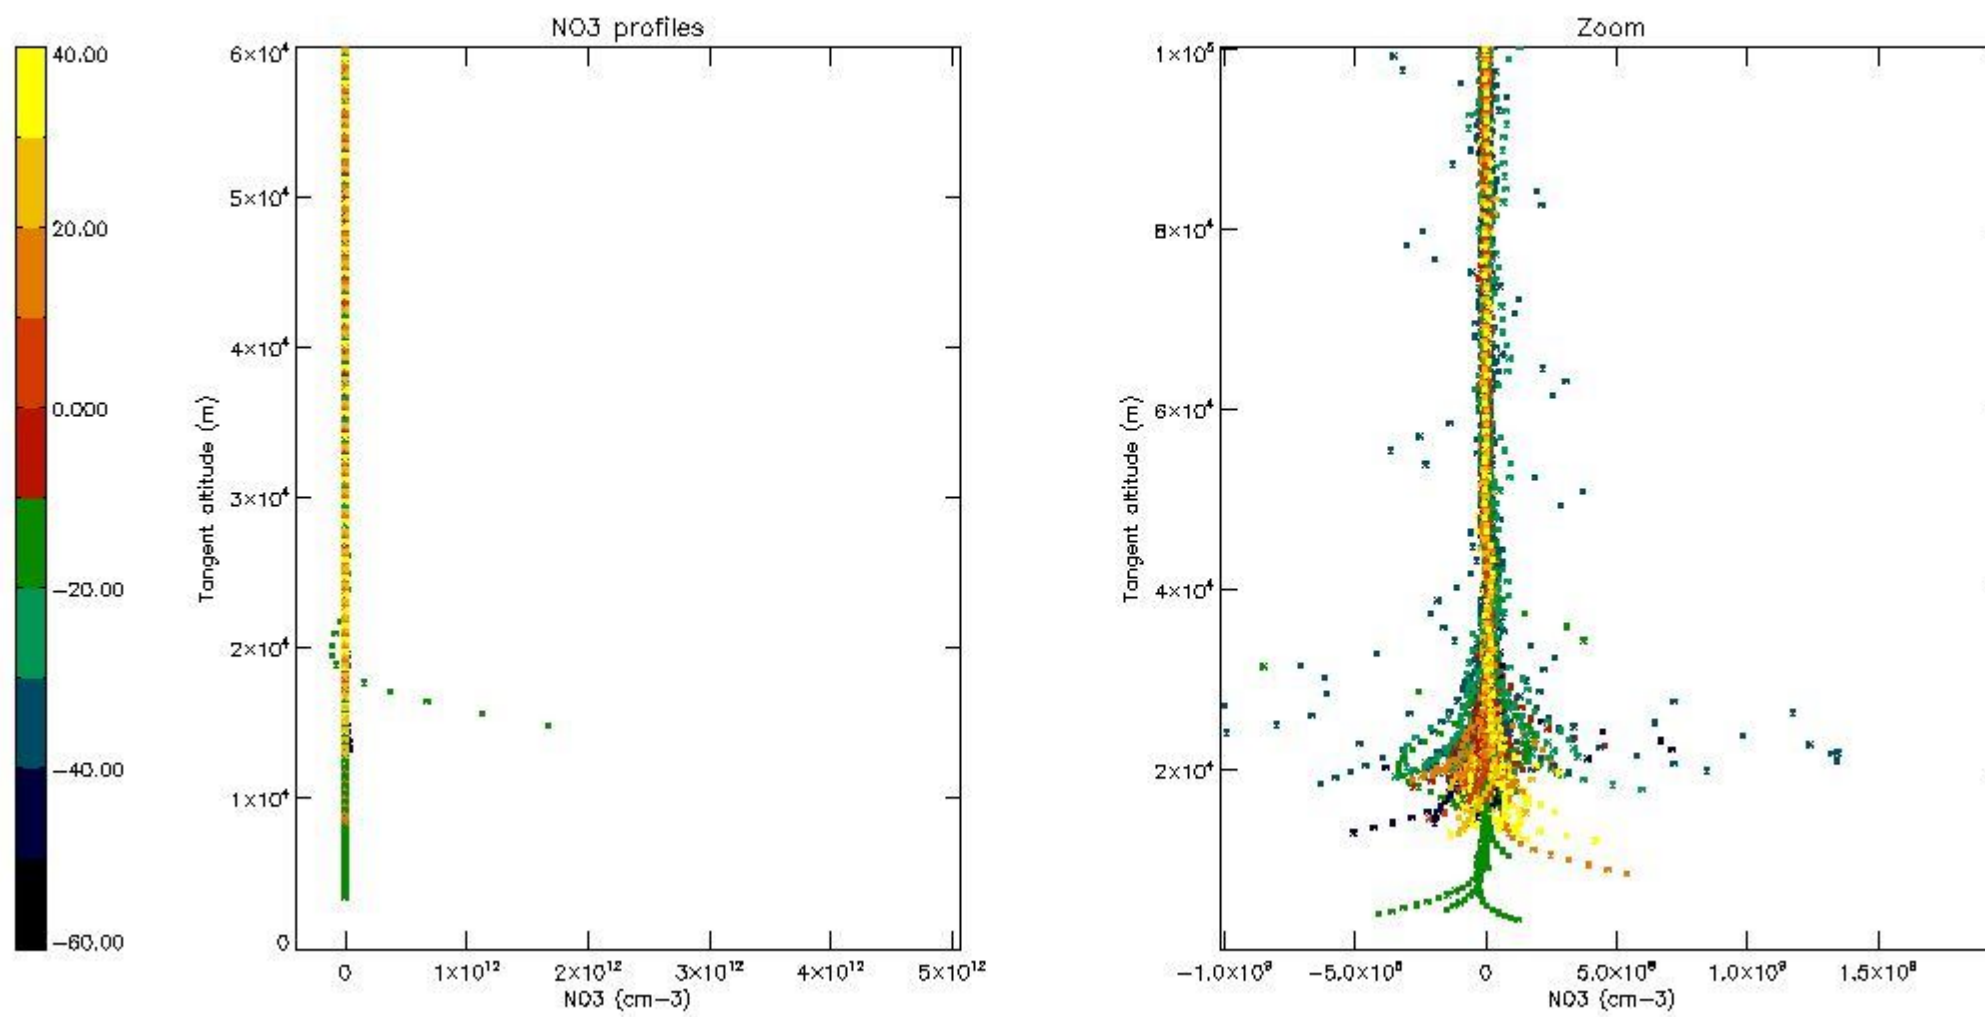

5.8 Plot H2O profiles for all STD (only for occultations of stars 1,2,3,4,13,14,16,26,63 dark without errors)

The colorbar represents the latitude.