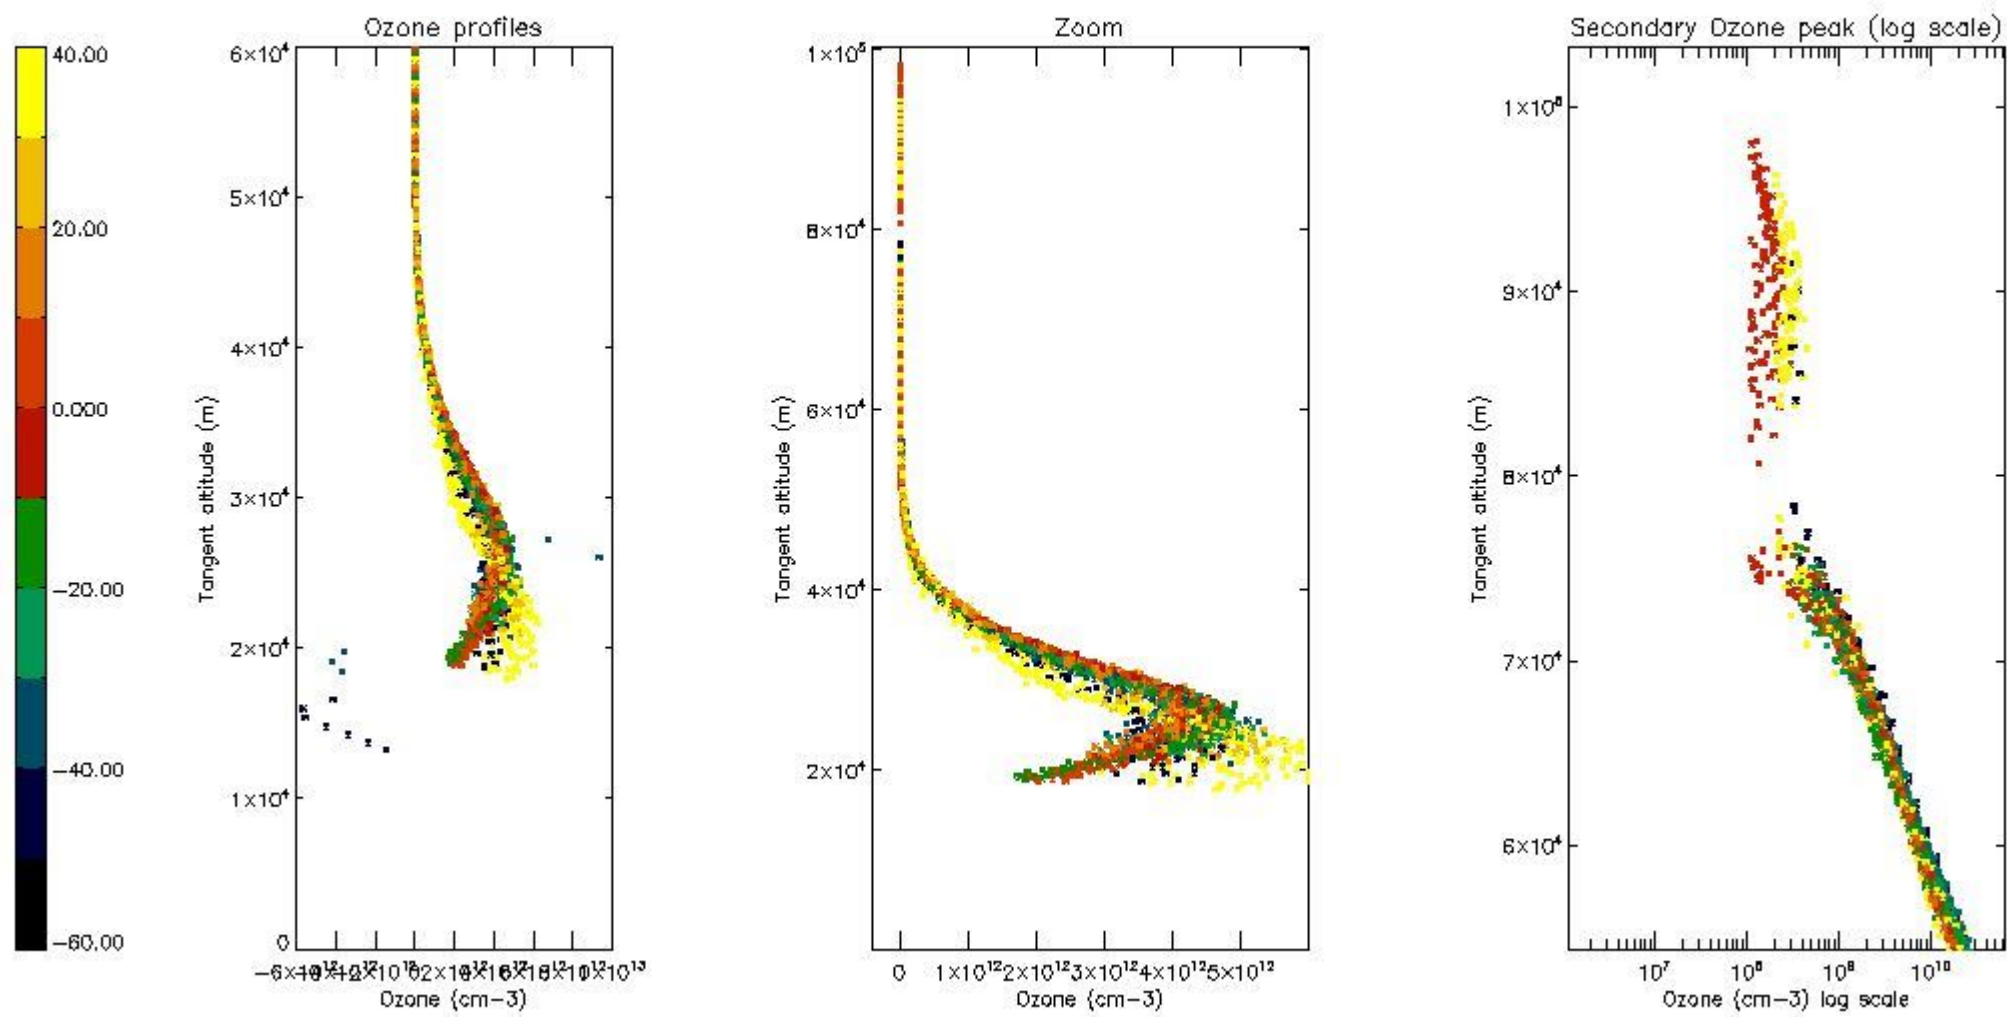

5.5 Plot ozone profiles where STD < 5% (dark without errors)

The colorbar represents the latitude.