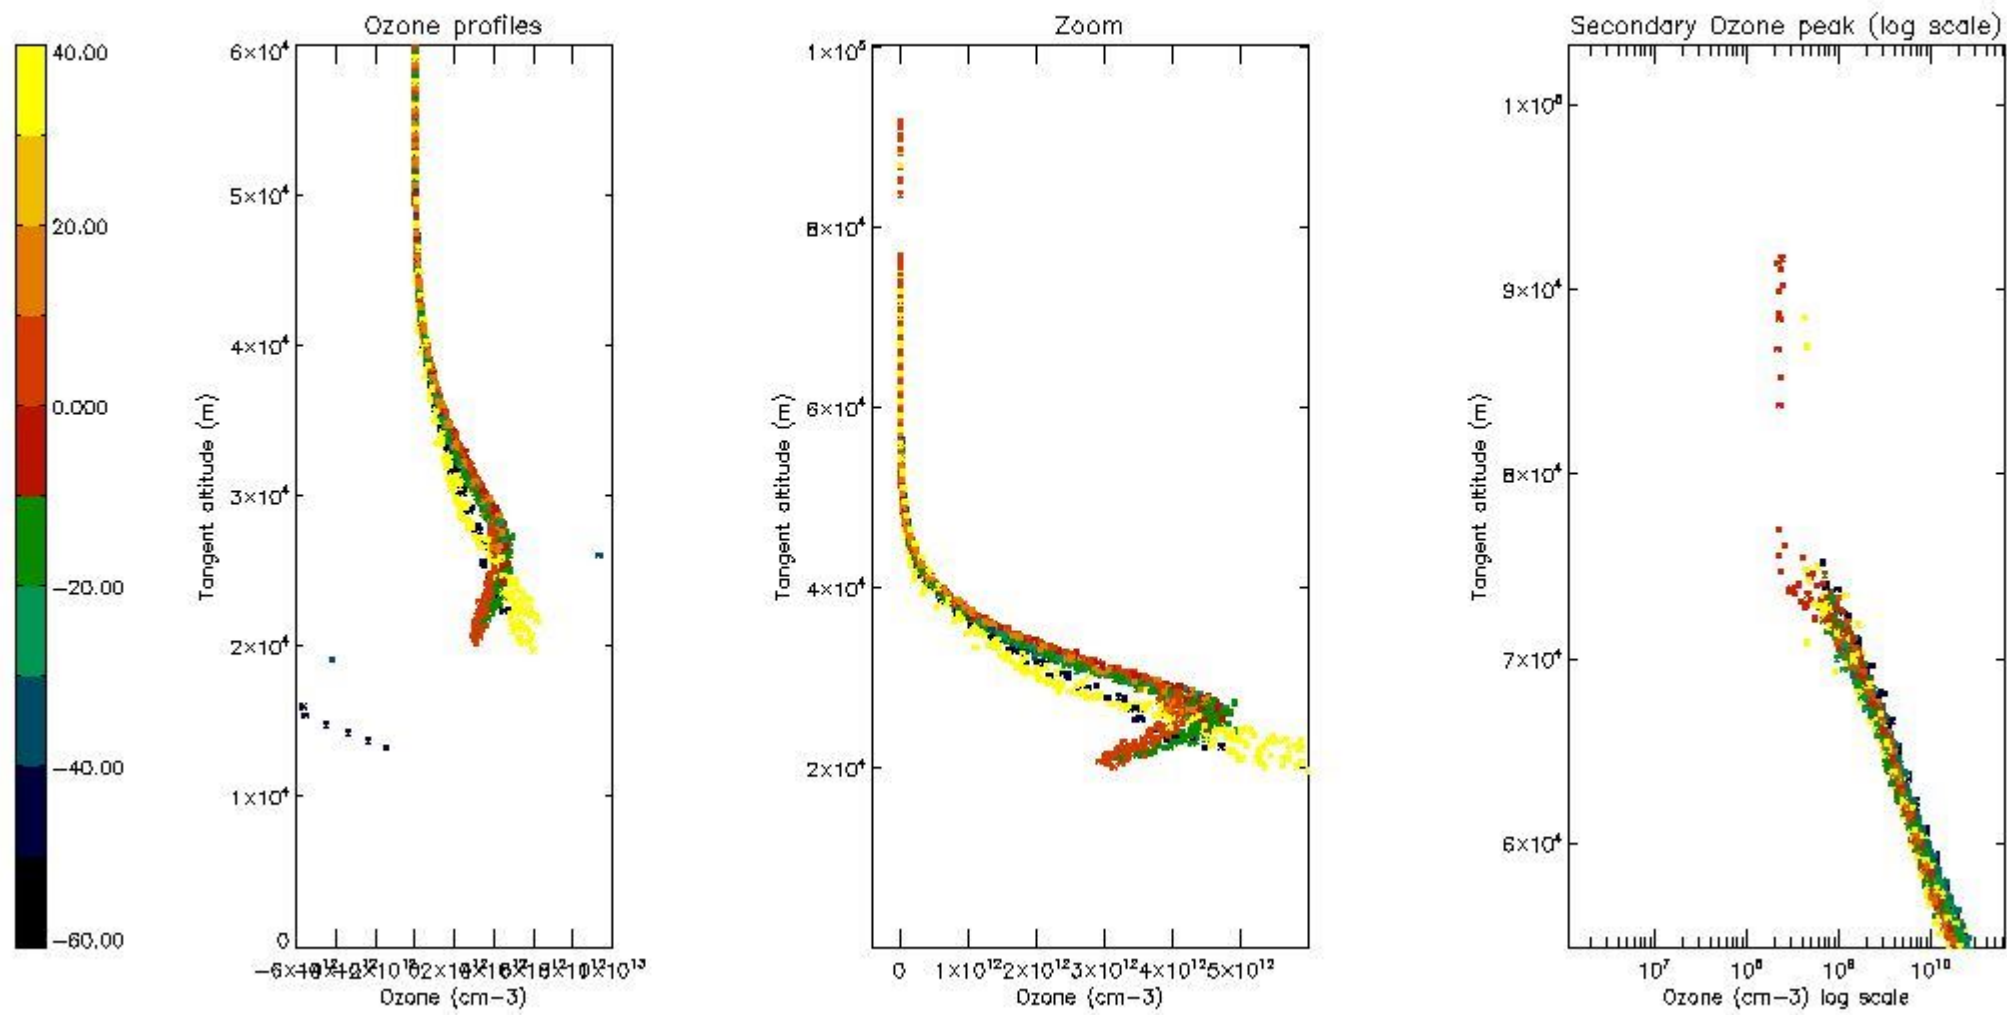

*5.4 Plot ozone profiles where STD < 10% (dark without errors)*

The colorbar represents the latitude.

*5.5 Plot ozone profiles where STD < 5% (dark without errors)*

The colorbar represents the latitude.

*5.6 Plot NO<sub>2</sub> profiles for all STD (dark without errors)*

The colorbar represents the latitude.

*5.7 Plot NO3 profiles for all STD (dark without errors)*

The colorbar represents the latitude.

5.8 Plot H2O profiles for all STD (only for occultations of stars 1,2,3,4,13,14,16,26,63 dark without errors)