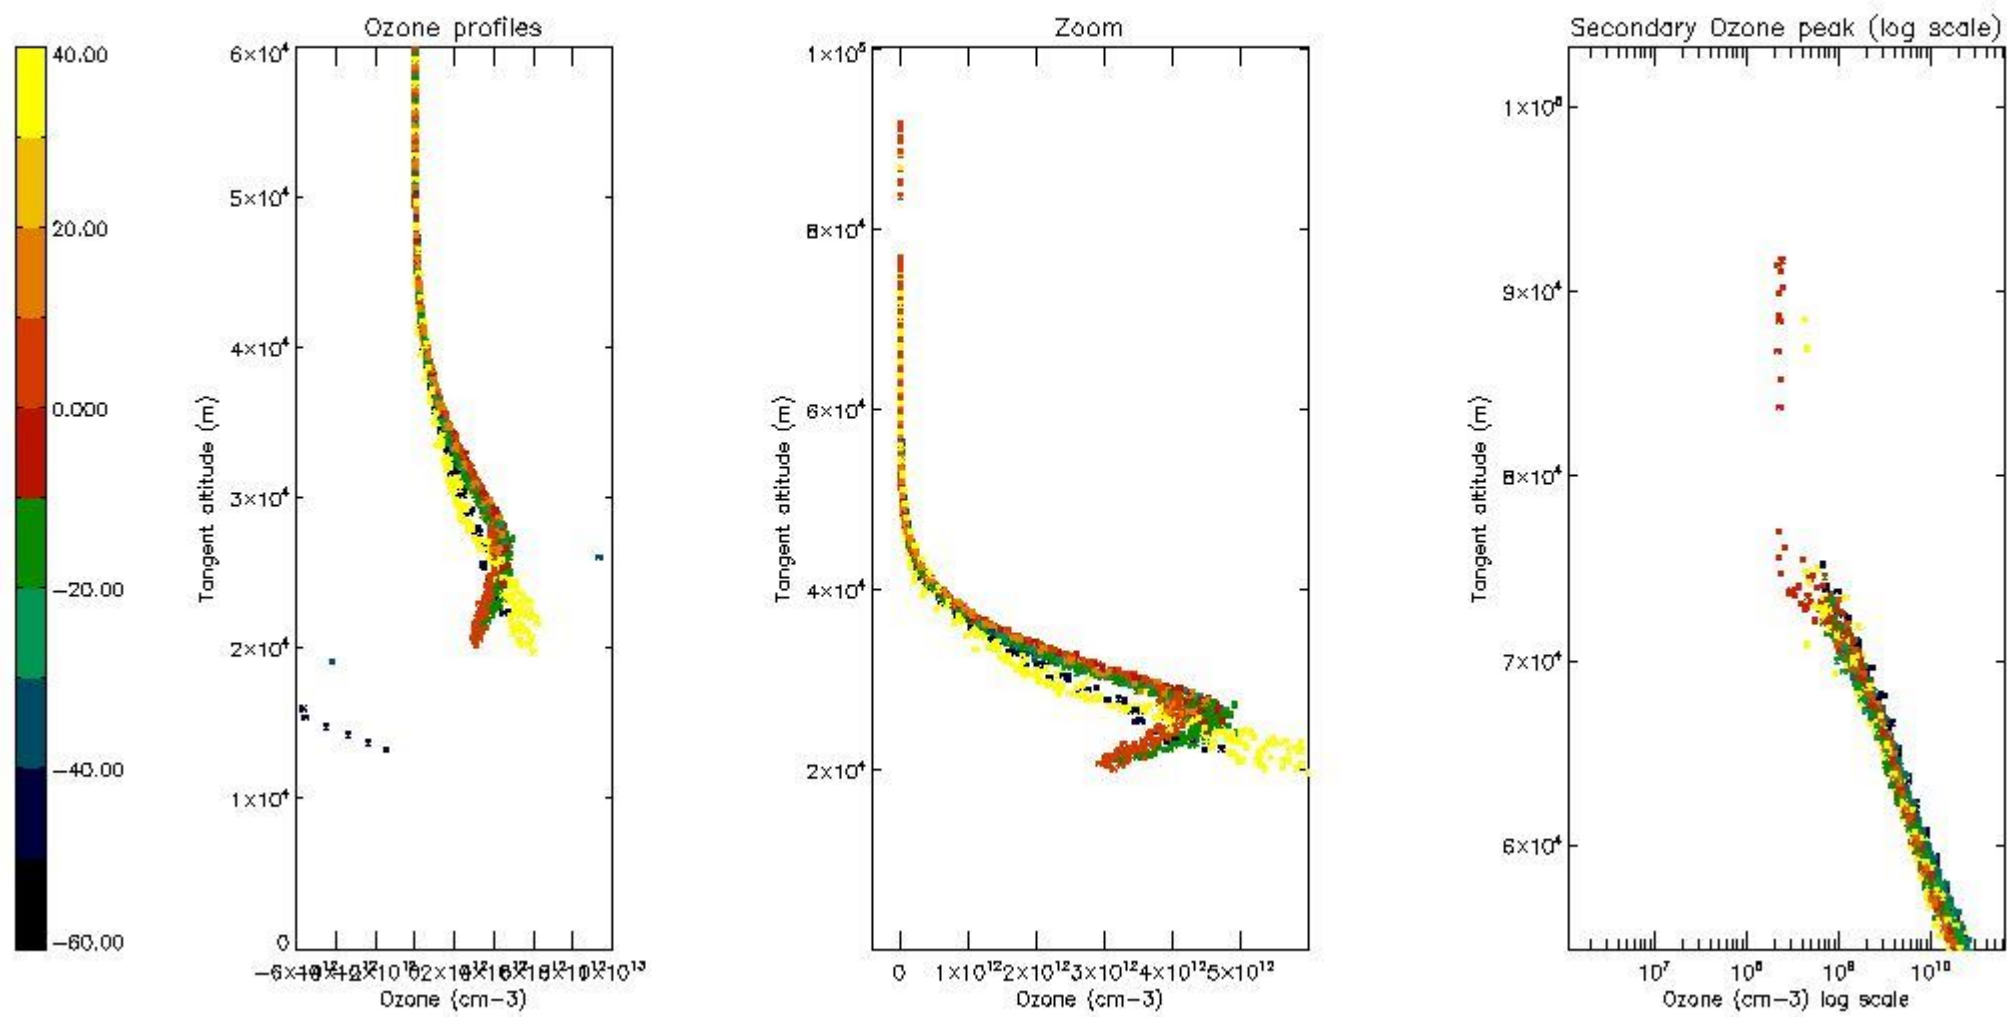

*5.4 Plot ozone profiles where STD < 10% (dark without errors)*

The colorbar represents the latitude.

*5.5 Plot ozone profiles where STD < 5% (dark without errors)*

The colorbar represents the latitude.

*5.6 Plot NO<sub>2</sub> profiles for all STD (dark without errors)*