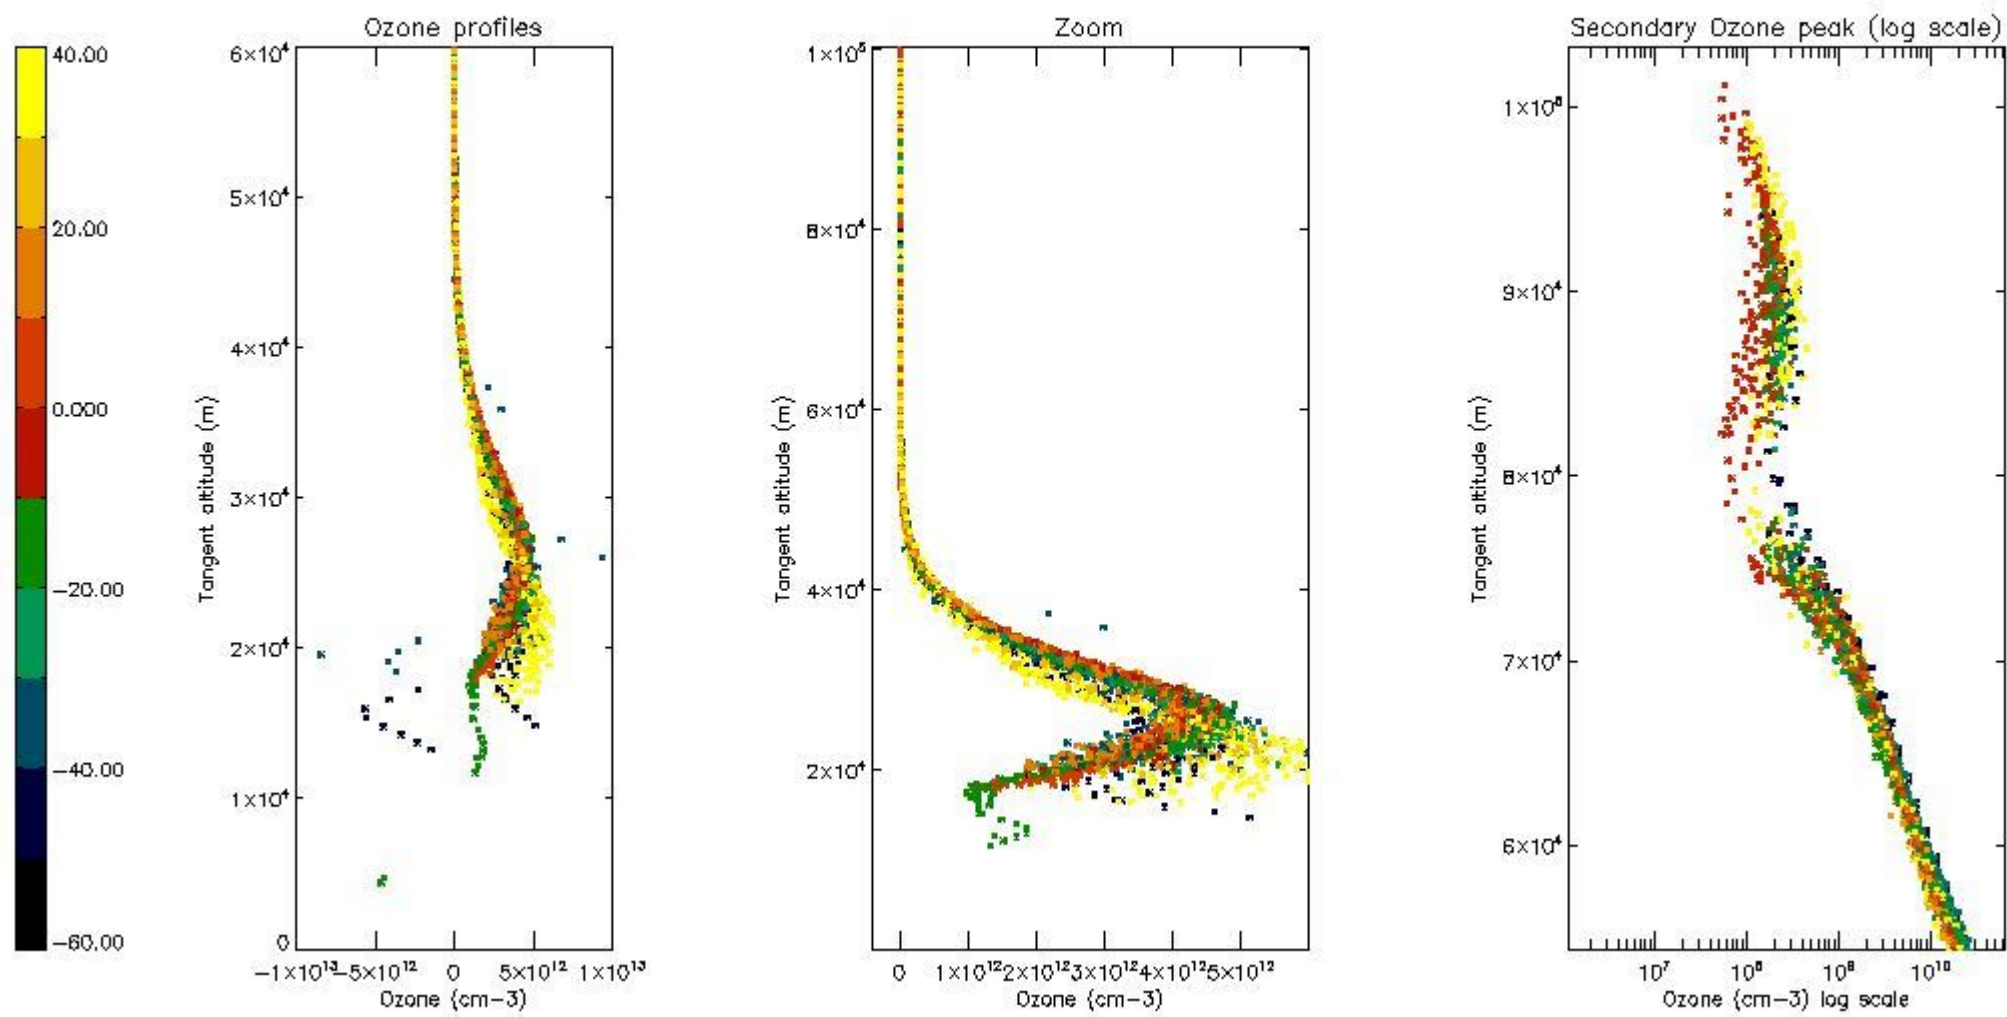

STD < 10	17
STD < 5	12

5.2 Plot ozone profiles for all STD (dark without errors)

The colorbar represents the latitude.

5.3 Plot ozone profiles where STD < 20% (dark without errors)

The colorbar represents the latitude.