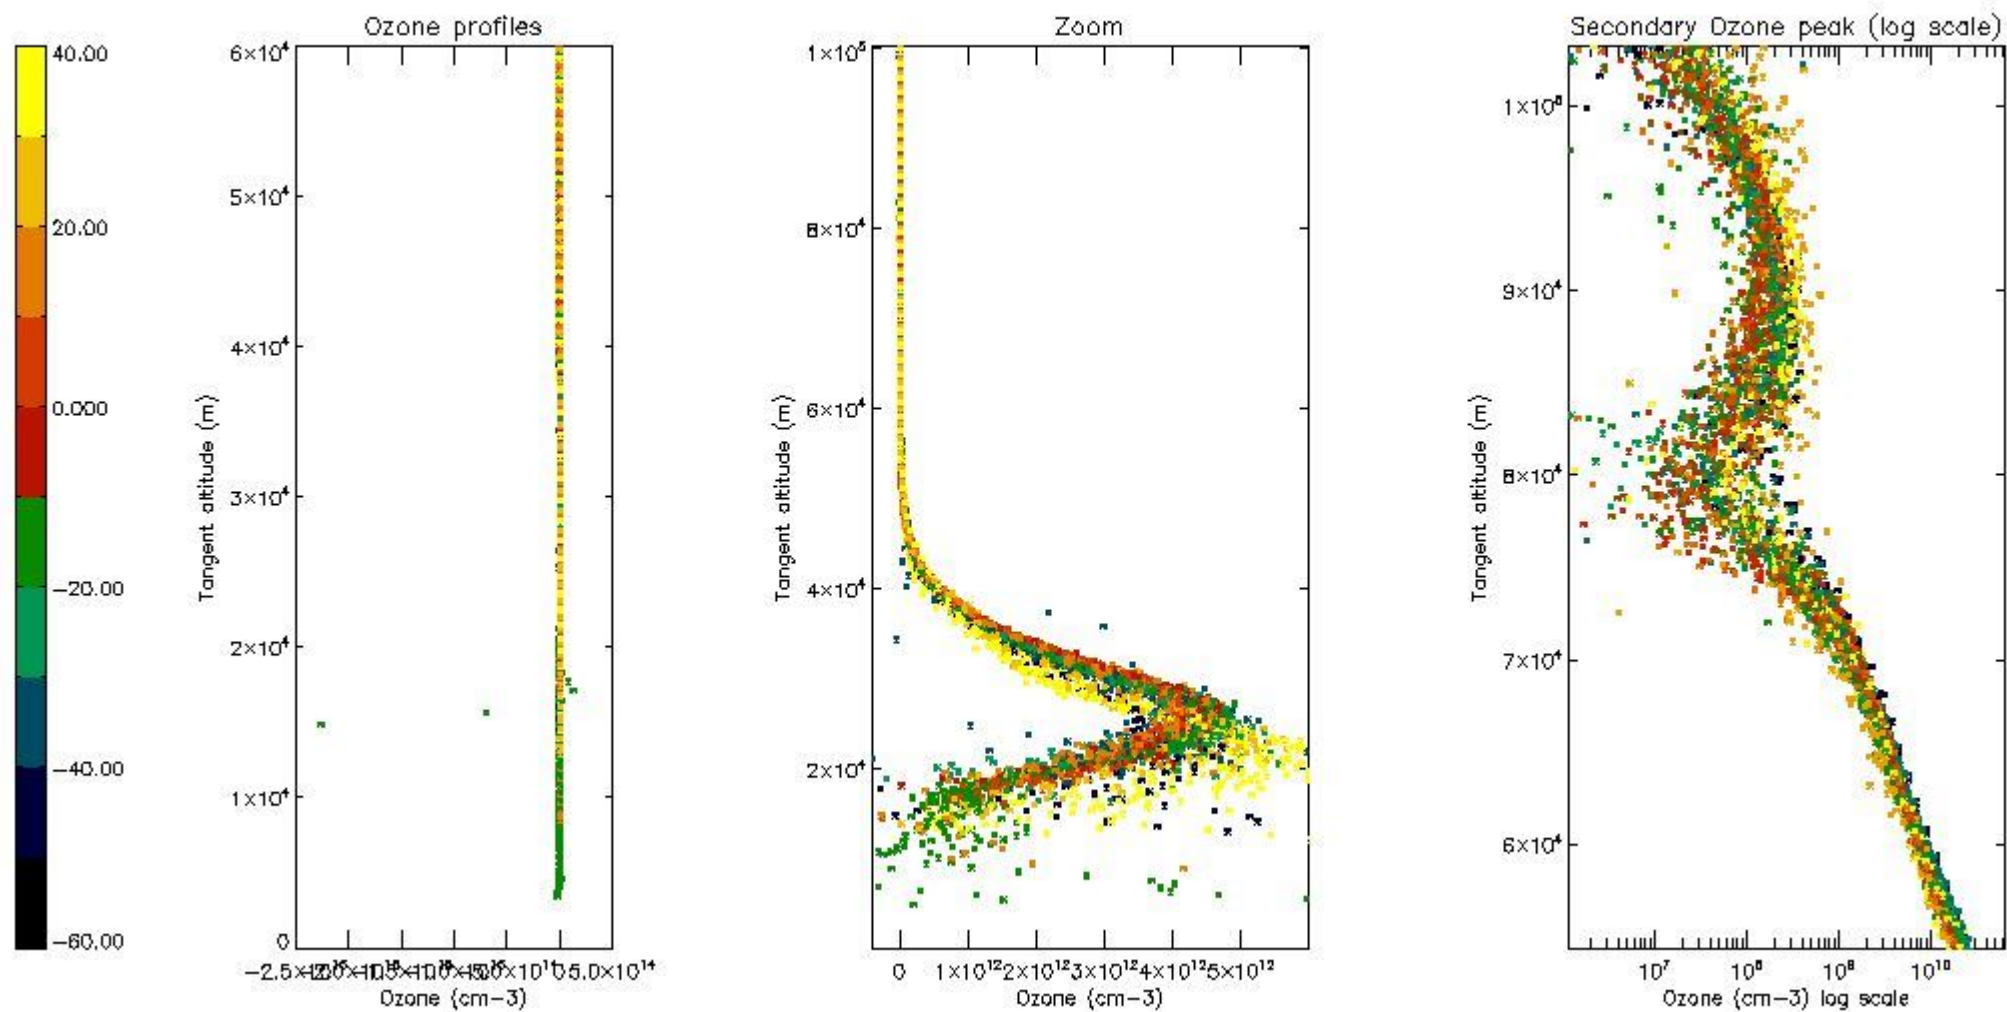

STD < 10	17
STD < 5	12

5.2 Plot ozone profiles for all STD (dark without errors)

The colorbar represents the latitude.

5.3 Plot ozone profiles where STD < 20% (dark without errors)

The colorbar represents the latitude.