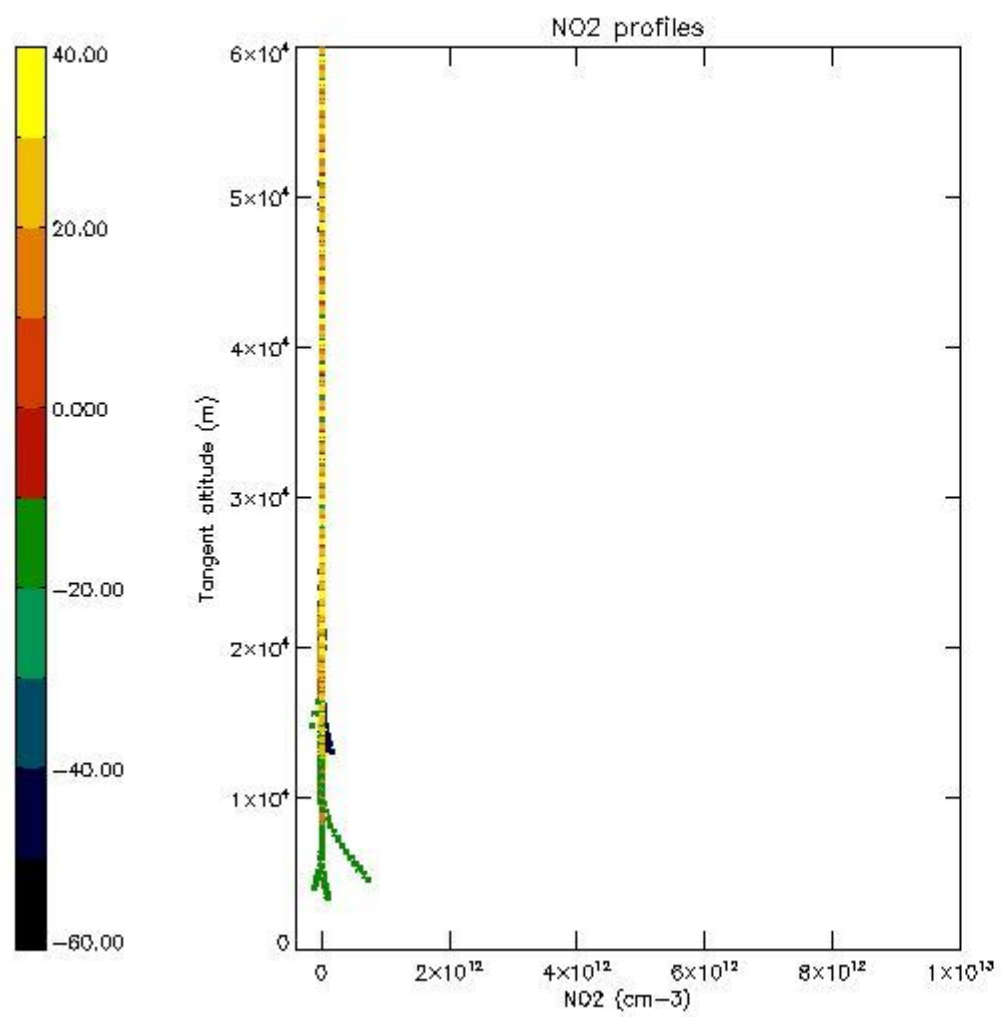

*5.4 Plot ozone profiles where STD < 10% (dark without errors)*

The colorbar represents the latitude.

*5.5 Plot ozone profiles where STD < 5% (dark without errors)*

The colorbar represents the latitude.

*5.6 Plot NO<sub>2</sub> profiles for all STD (dark without errors)*

The colorbar represents the latitude.

*5.7 Plot NO3 profiles for all STD (dark without errors)*

The colorbar represents the latitude.

5.8 Plot H2O profiles for all STD (only for occultations of stars 1,2,3,4,13,14,16,26,63 dark without errors)