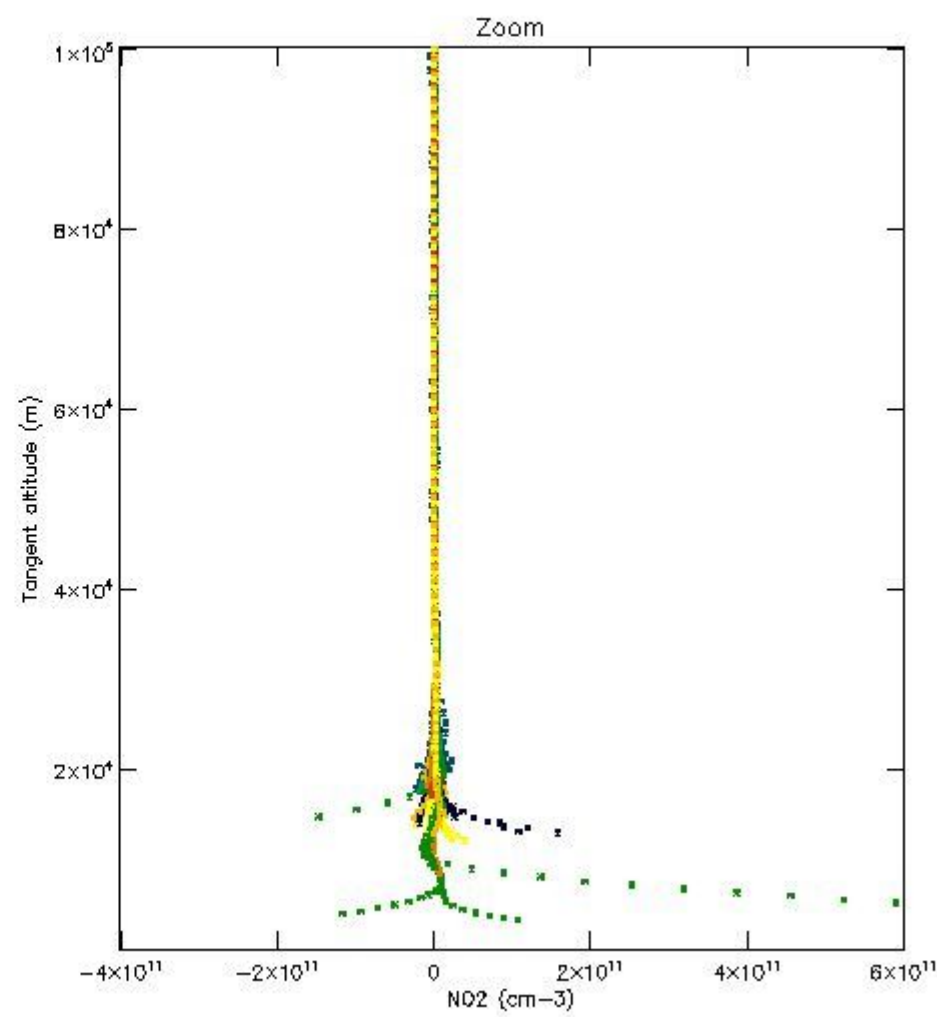

5.7 Plot NO3 profiles for all STD (dark without errors)

The colorbar represents the latitude.