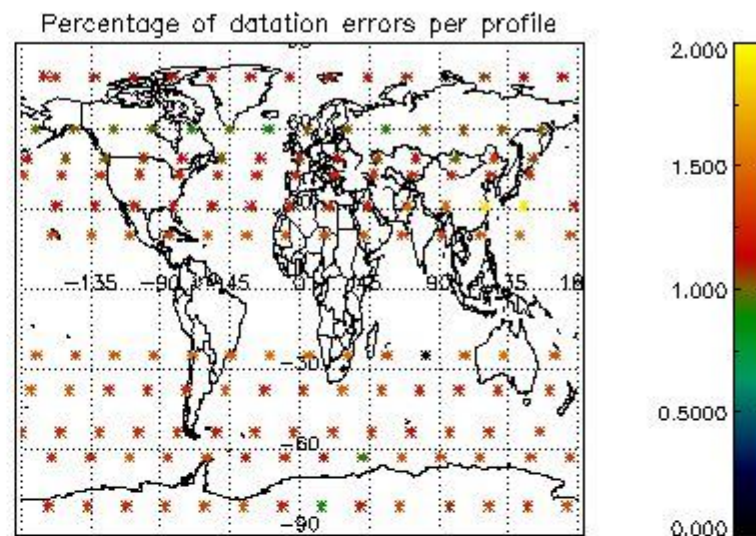

5. Trace gas profiles

5.1 Ozone statistics based on quality of products

The final quality of the products can be "measured" using the STD (Standard Deviation) attached to every point profile. This information is written to the parameter GOM_NL__2P/NL_LOCAL_SPECIES_DENSITY/o3_std of the level 2 products. The table below shows the statistics for given STD ranges.

The statistics are given with respect to the overall valid production:

- Products without fatal errors: GOM_NL__2P/MPH/PRODUCT_ERR=0
- Valid point profile: GOM_NL__2P/NL_LOCAL_SPECIES_DENSITY/pcd(0)=0

The 'Criteria' is applied to valid points of dark limb products:

- Products in dark limb illumination condition: GOM_NL__2P/NL_SUMMARY_QUALITY/obs_ill_cond=0
- Products without fatal errors: GOM_NL__2P/MPH/PRODUCT_ERR=0
- Valid point profile: GOM_NL__2P/NL_LOCAL_SPECIES_DENSITY/pcd(0)=0

So, the table below shows the percentage of dark limb and valid observations for each criteria with respect to the overall valid daily observations.

Criteria	% of total production
All STD	28
STD < 20	17