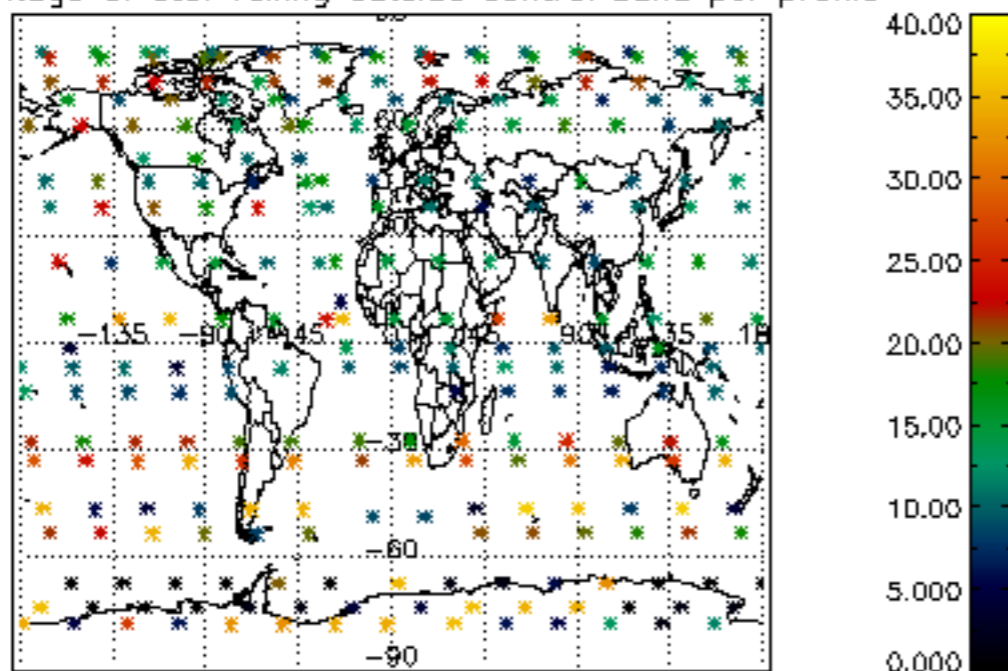

Percentage of cosmic ray hits per profile

Percentage of star falling outside central band per profile