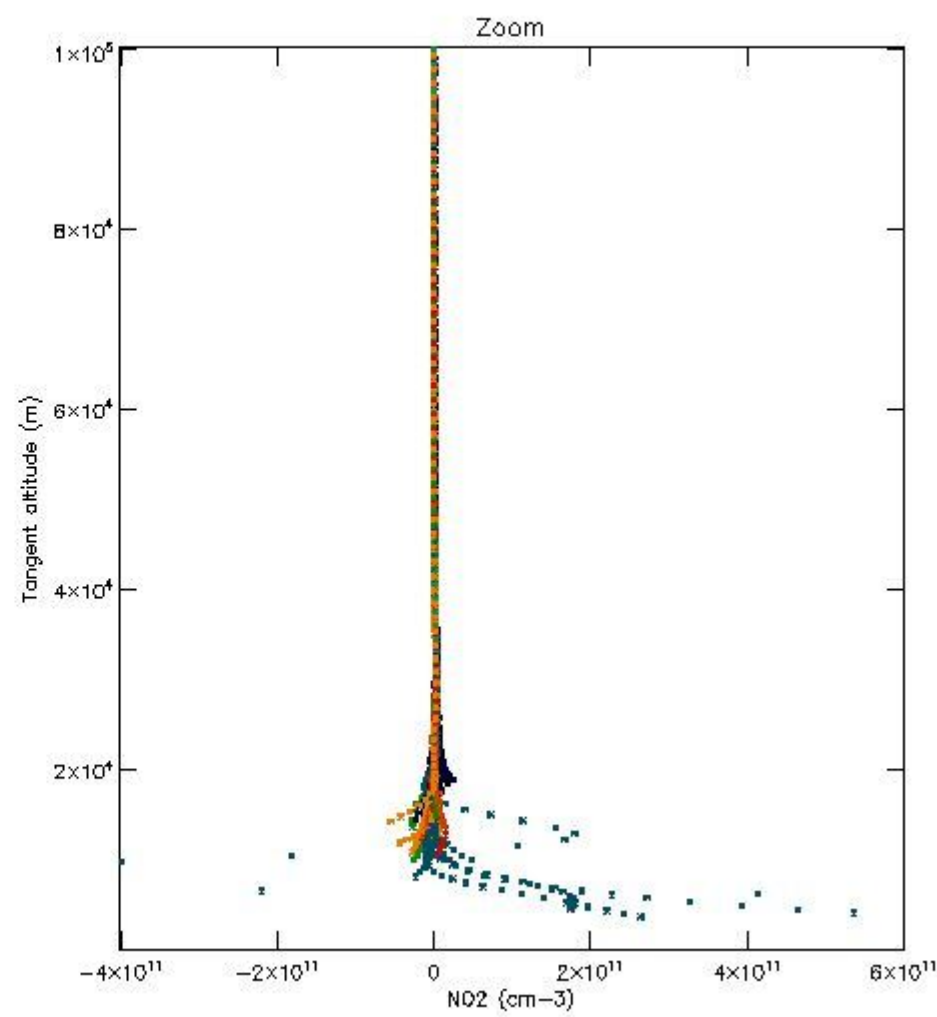

5.7 Plot NO3 profiles for all STD (dark without errors)

The colorbar represents the latitude.