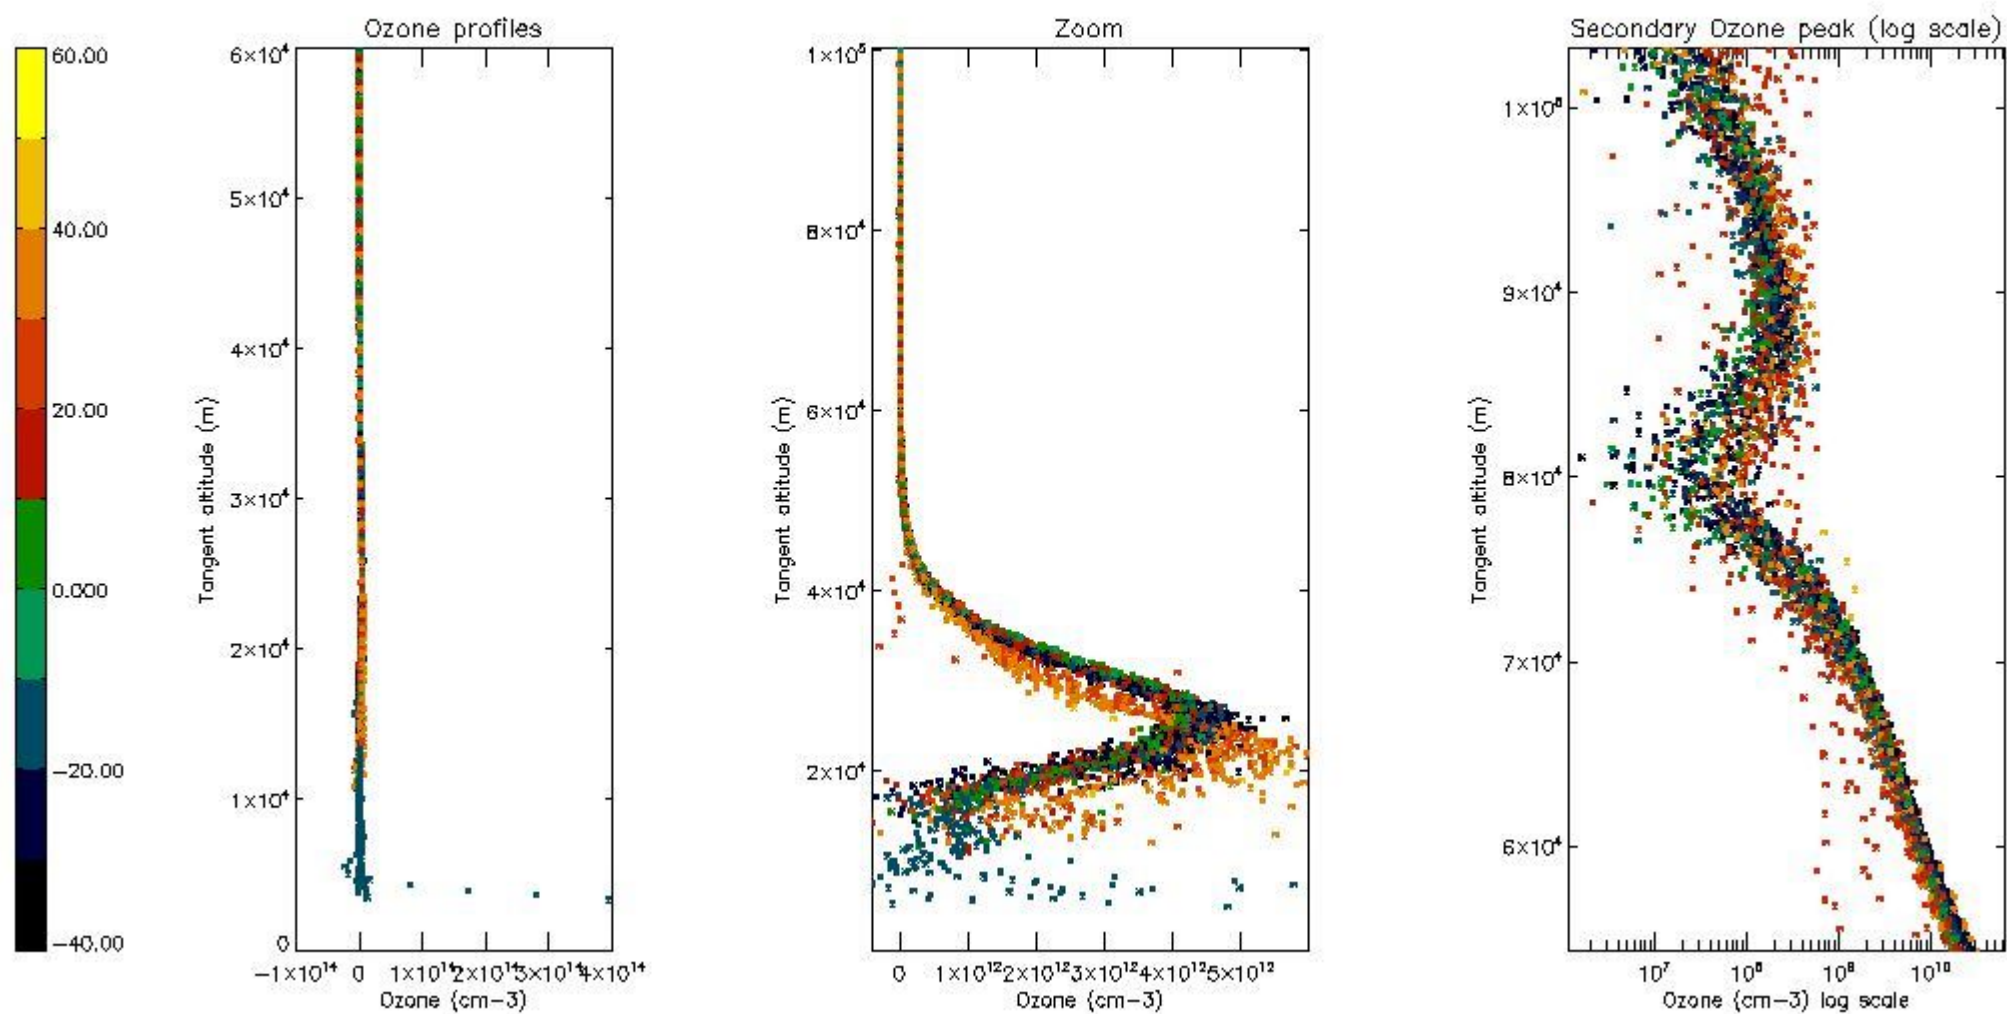

STD < 10	14
STD < 5	10

5.2 Plot ozone profiles for all STD (dark without errors)

The colorbar represents the latitude.

5.3 Plot ozone profiles where STD < 20% (dark without errors)

The colorbar represents the latitude.