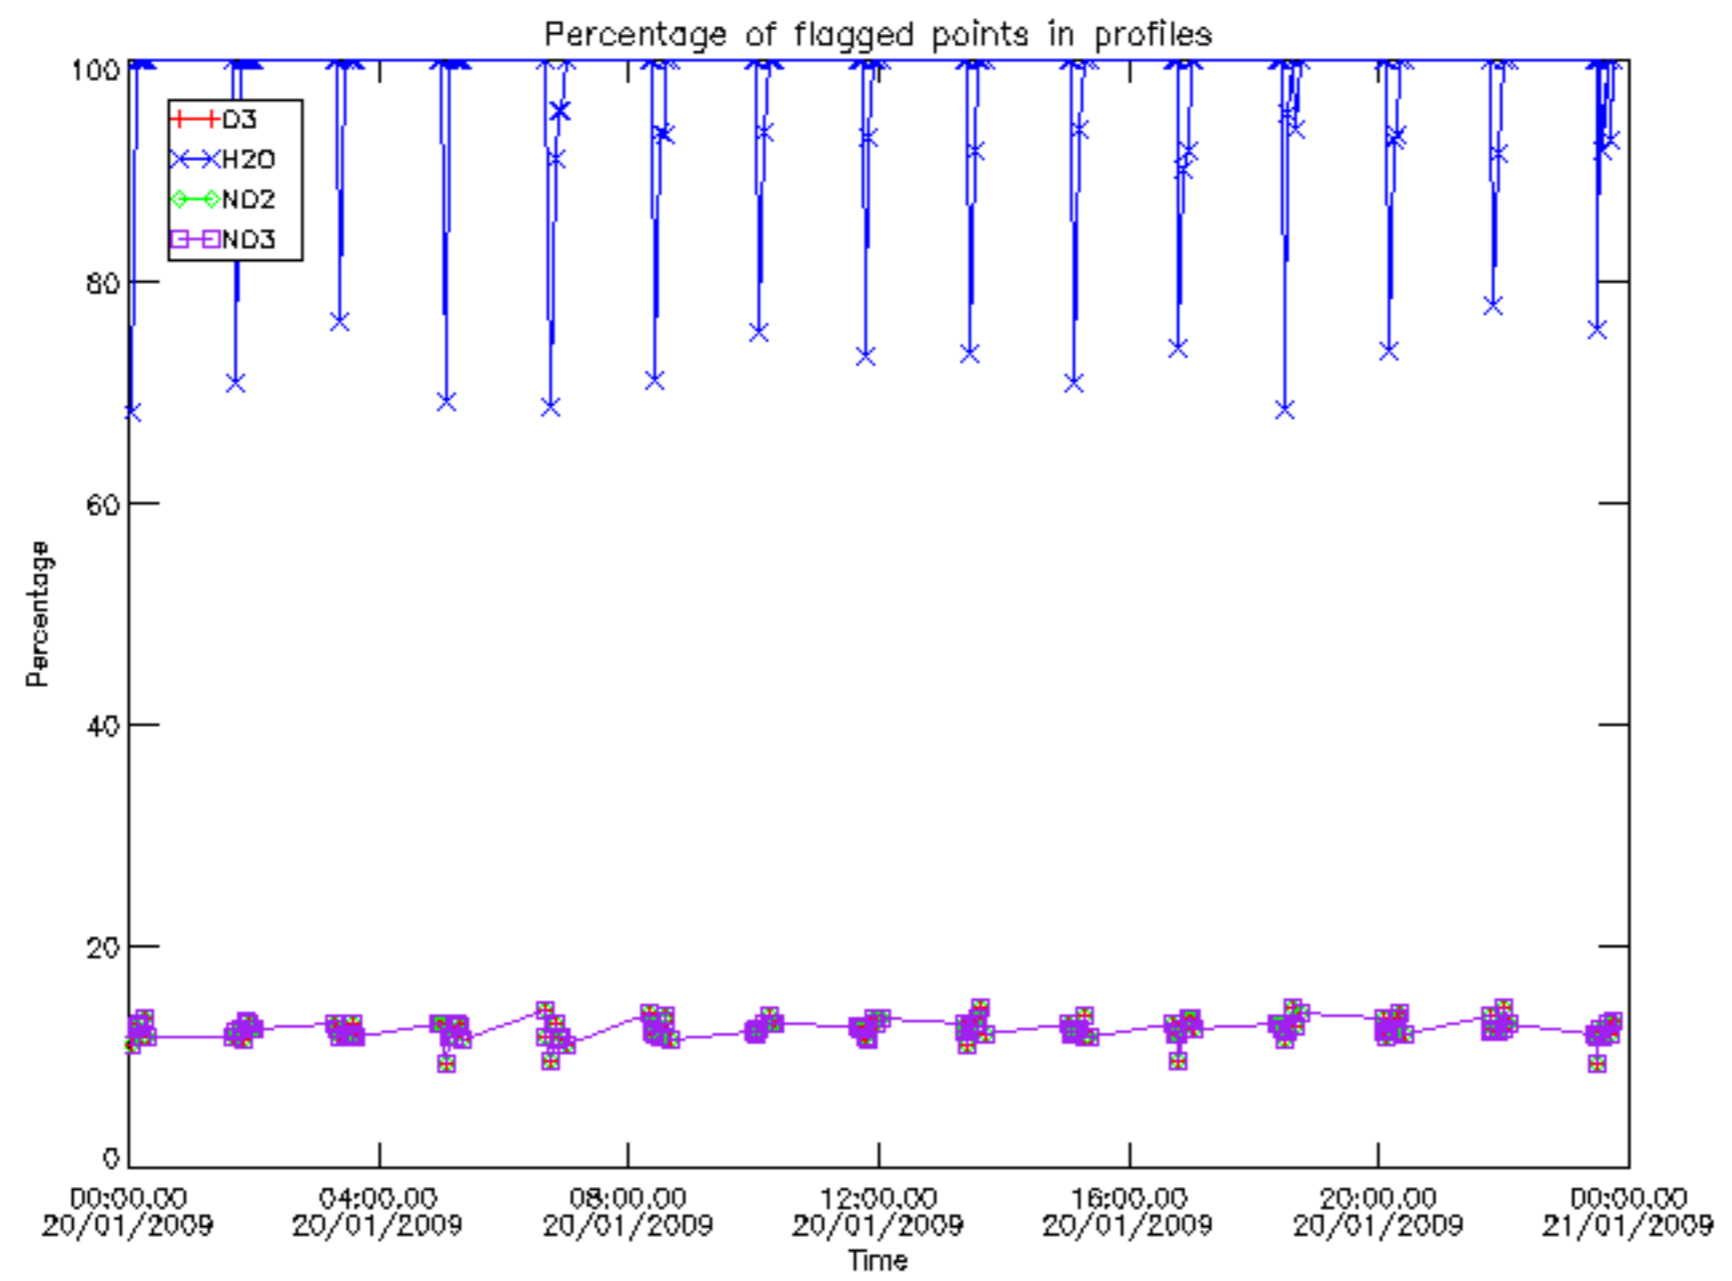

Percentage of flagged data per D3 profile

Percentage of flagged data per H2O profile