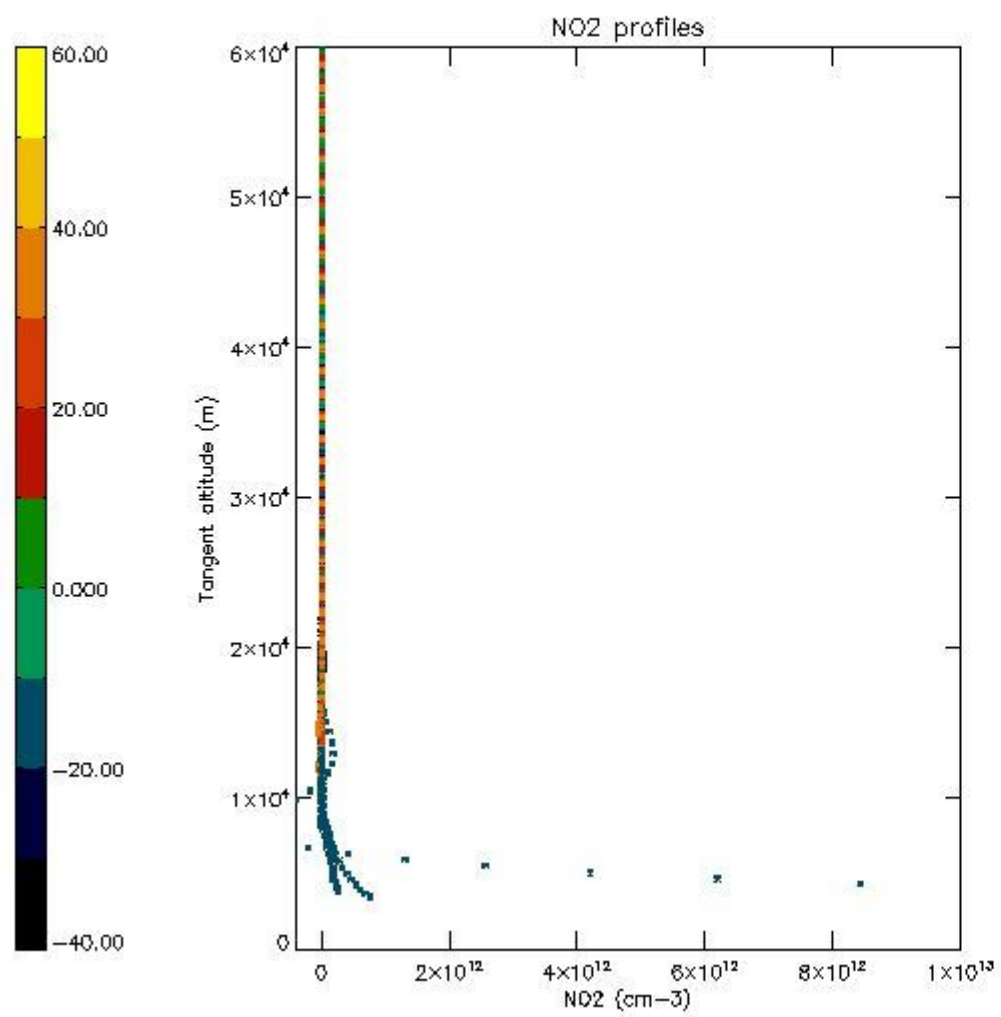

STD < 10	14
STD < 5	10

5.2 Plot ozone profiles for all STD (dark without errors)

The colorbar represents the latitude.

5.3 Plot ozone profiles where STD < 20% (dark without errors)

The colorbar represents the latitude.

5.4 Plot ozone profiles where STD < 10% (dark without errors)

The colorbar represents the latitude.

5.5 Plot ozone profiles where STD < 5% (dark without errors)

The colorbar represents the latitude.

5.6 Plot NO₂ profiles for all STD (dark without errors)

The colorbar represents the latitude.

5.7 Plot NO3 profiles for all STD (dark without errors)

The colorbar represents the latitude.

5.8 Plot H2O profiles for all STD (only for occultations of stars 1,2,3,4,13,14,16,26,63 dark without errors)