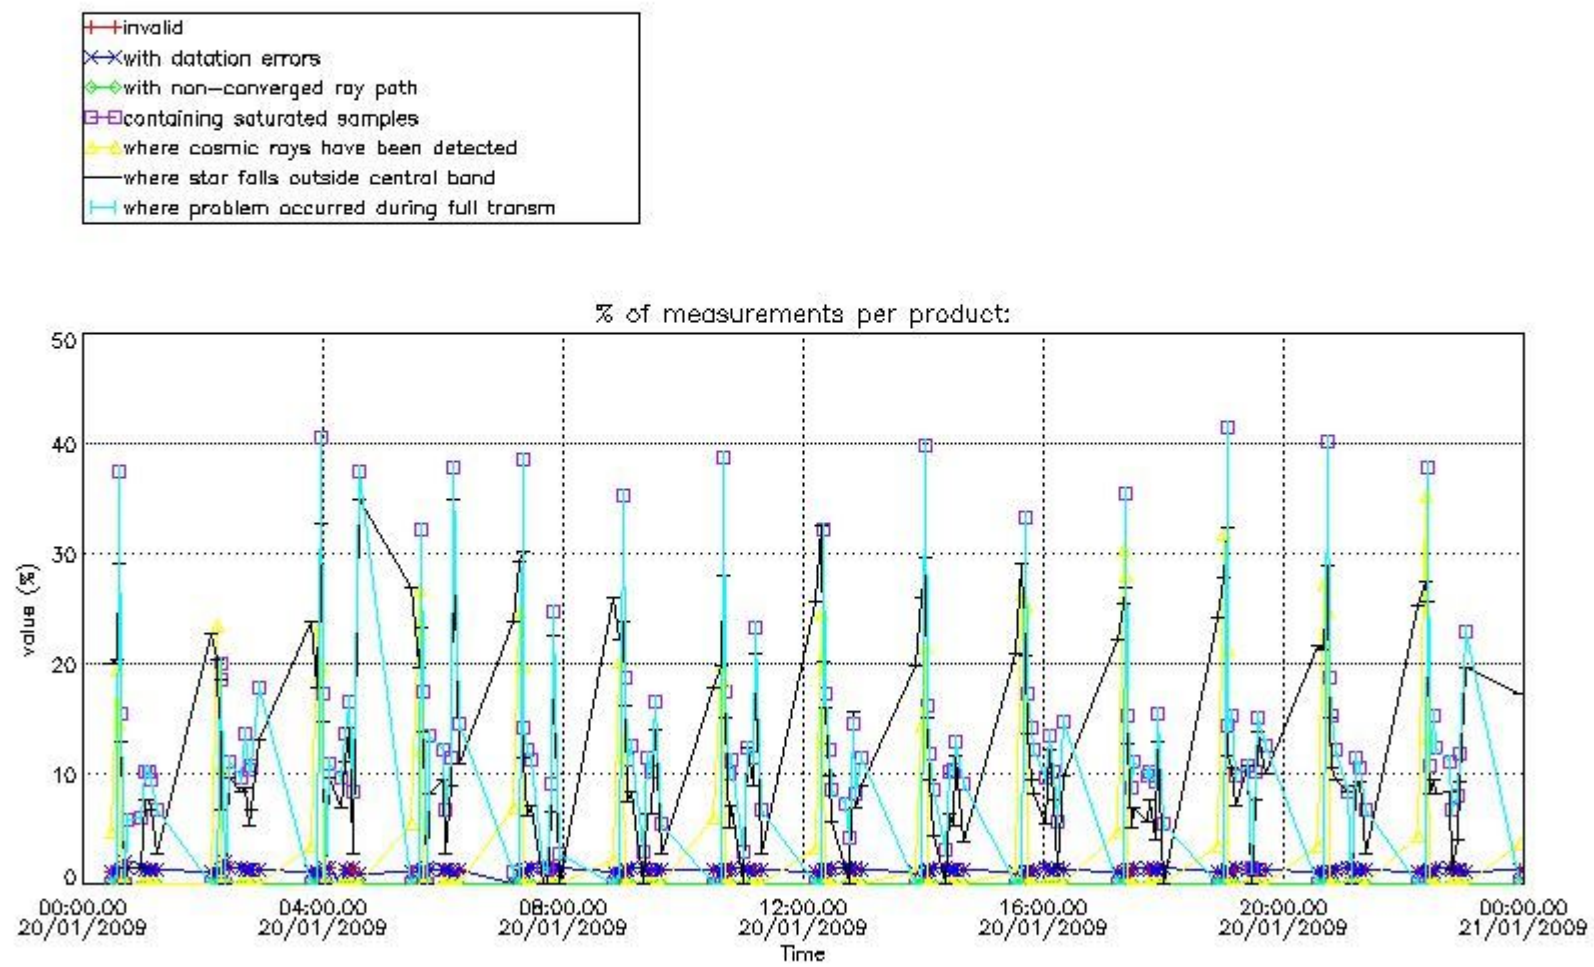

[6. Auxiliary Data Files used for the production reported in section 2](#)

This report presents the daily analysis on parameters extracted from GOMOS level 2 data (GOM_NL__2P). It is intended to monitor some important parameters that will impact the quality of these products. A list of level 2 products (and content) that have arrived during the reporting day to the PCF is also given.

3.1 Plot quality information per product (time dependant)

3.2 Plot quality information per product (world map)

Percentage of flagged data per O3 profile

Percentage of flagged data per H2O profile

Percentage of flagged data per NO2 profile

Percentage of flagged data per NO3 profile

4. Level 1 quality information per product

In this section it is plotted some information contained in the Quality Summary data set of the level 2 products that comes from the level 1b processing. Products without errors (error flag in the MPH set to "0") are used.

4.1 Plot quality information per product (time dependant) coming from level 1b processing

4.1.1 Plot level 1 quality information per product (time dependant): ENVISAT ASCENDING passes

4.1.2 Plot level 1 quality information per product (time dependant): ENVI SAT DESCENDING passes