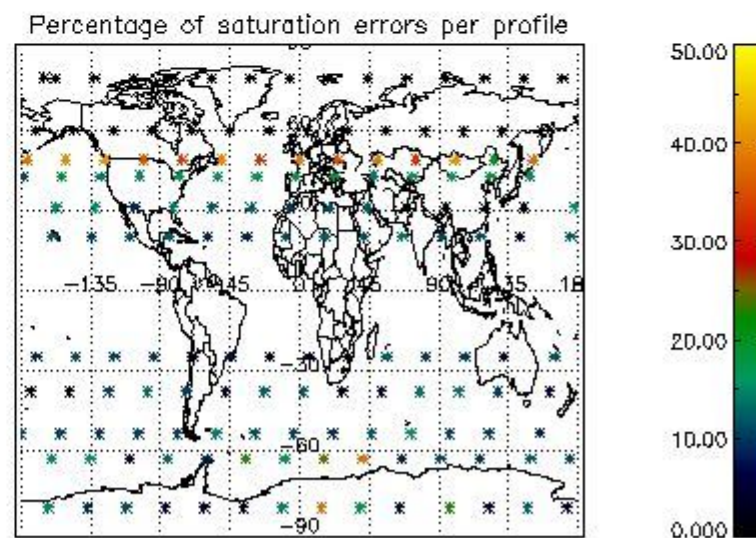

5. Trace gas profiles

5.1 Ozone statistics based on quality of products

The final quality of the products can be "measured" using the STD (Standard Deviation) attached to every point profile. This information is written to the parameter GOM_NL__2P/NL_LOCAL_SPECIES_DENSITY/o3_std of the level 2 products. The table below shows the statistics for given STD ranges.

The statistics are given with respect to the overall valid production:

- Products without fatal errors: GOM_NL__2P/MPH/PRODUCT_ERR=0
- Valid point profile: GOM_NL__2P/NL_LOCAL_SPECIES_DENSITY/pcd(0)=0

The 'Criteria' is applied to valid points of dark limb products:

- Products in dark limb illumination condition: GOM_NL__2P/NL_SUMMARY_QUALITY/obs_ill_cond=0
- Products without fatal errors: GOM_NL__2P/MPH/PRODUCT_ERR=0
- Valid point profile: GOM_NL__2P/NL_LOCAL_SPECIES_DENSITY/pcd(0)=0

So, the table below shows the percentage of dark limb and valid observations for each criteria with respect to the overall valid daily observations.

Criteria	% of total production
All STD	28
STD < 20	17