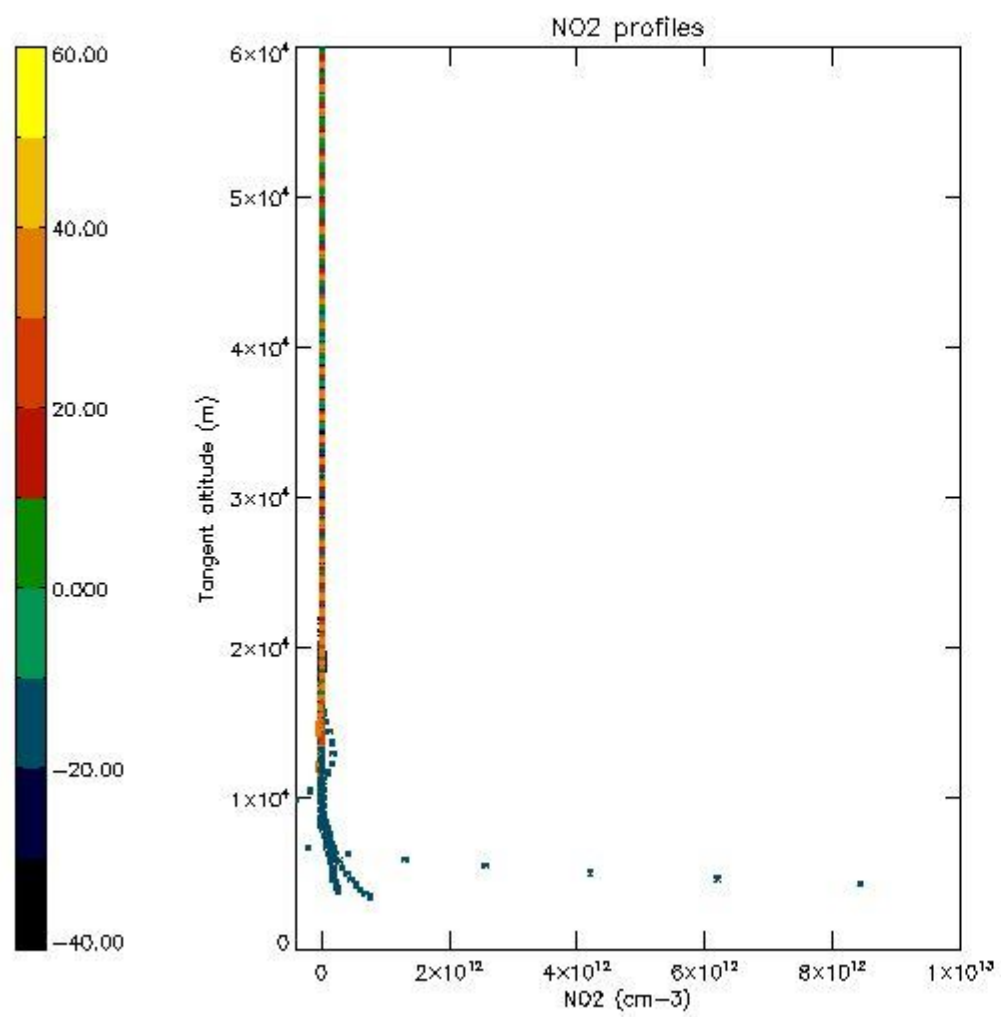

5.7 Plot NO3 profiles for all STD (dark without errors)

The colorbar represents the latitude.