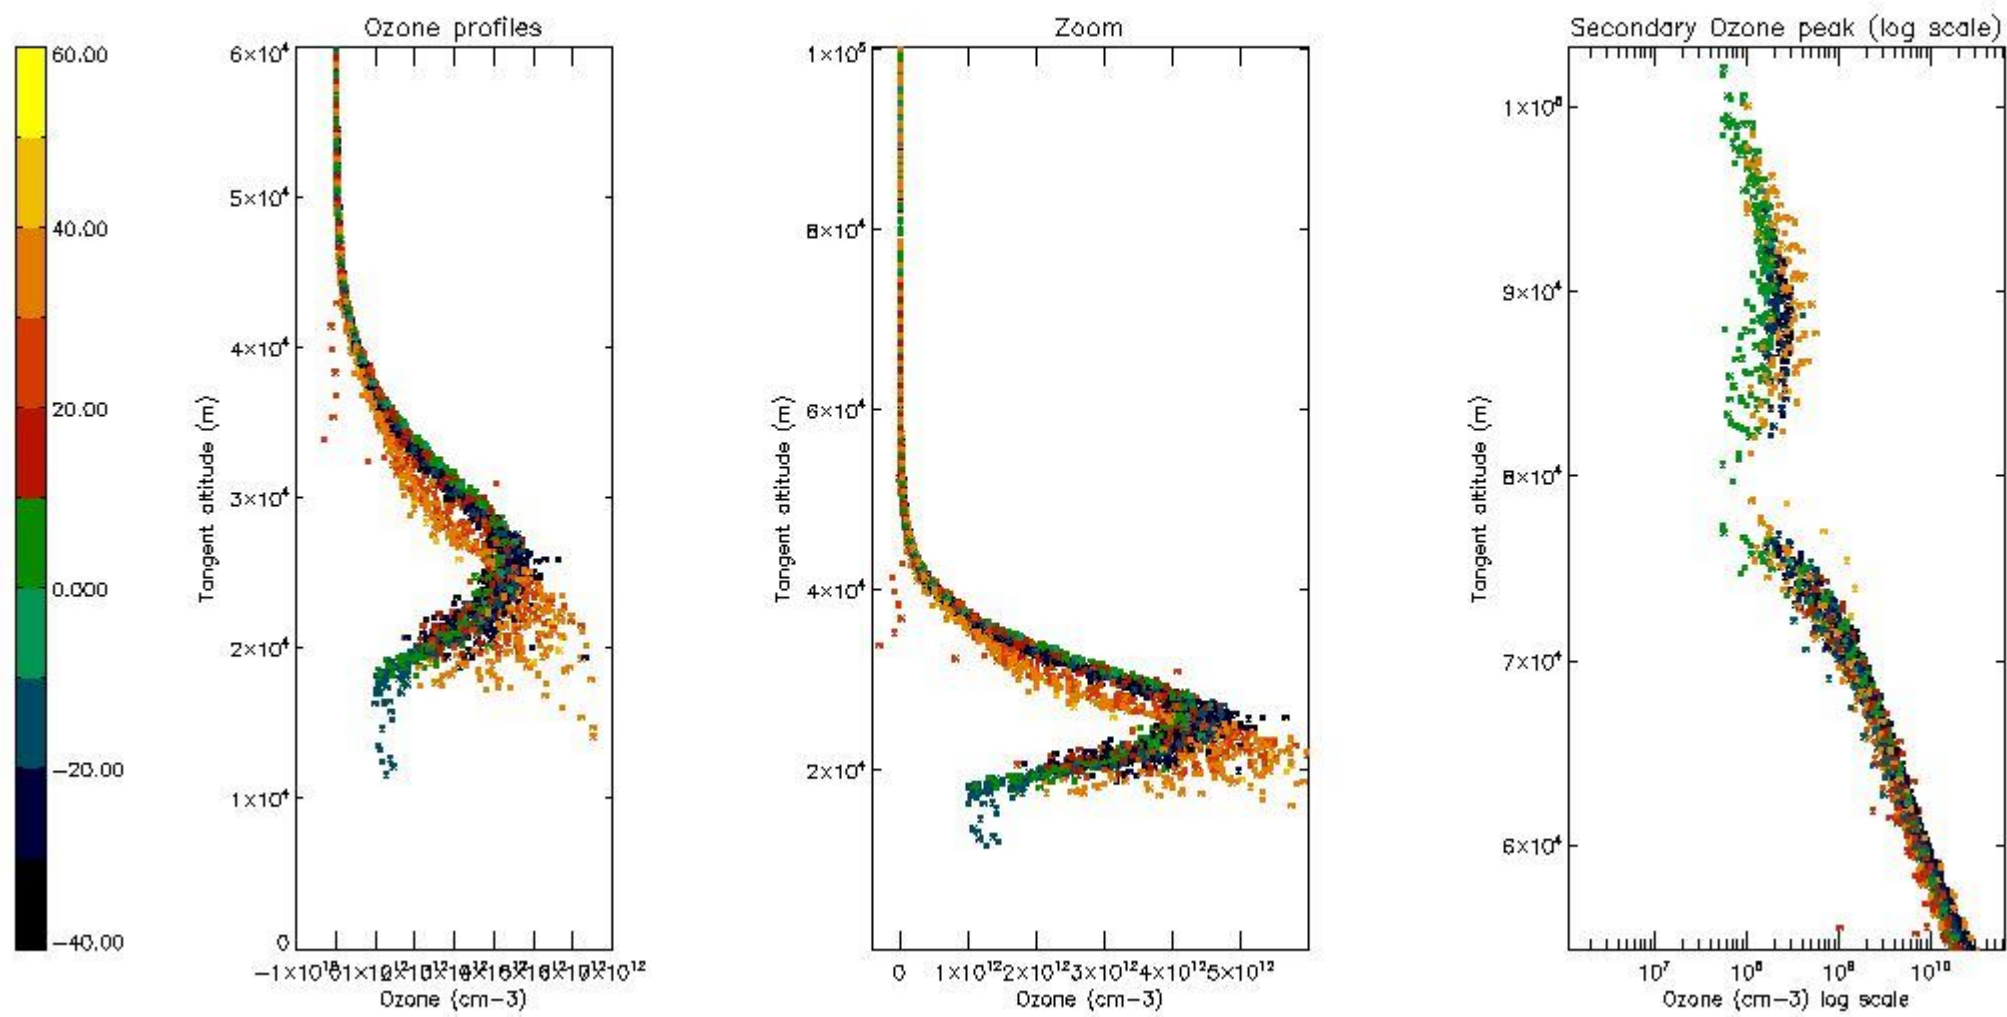

STD < 10	14
STD < 5	10

5.2 Plot ozone profiles for all STD (dark without errors)

The colorbar represents the latitude.

5.3 Plot ozone profiles where STD < 20% (dark without errors)

The colorbar represents the latitude.

5.4 Plot ozone profiles where STD < 10% (dark without errors)

The colorbar represents the latitude.

5.5 Plot ozone profiles where STD < 5% (dark without errors)

The colorbar represents the latitude.

5.6 Plot NO₂ profiles for all STD (dark without errors)

The colorbar represents the latitude.

5.7 Plot NO3 profiles for all STD (dark without errors)

The colorbar represents the latitude.

5.8 Plot H2O profiles for all STD (only for occultations of stars 1,2,3,4,13,14,16,26,63 dark without errors)