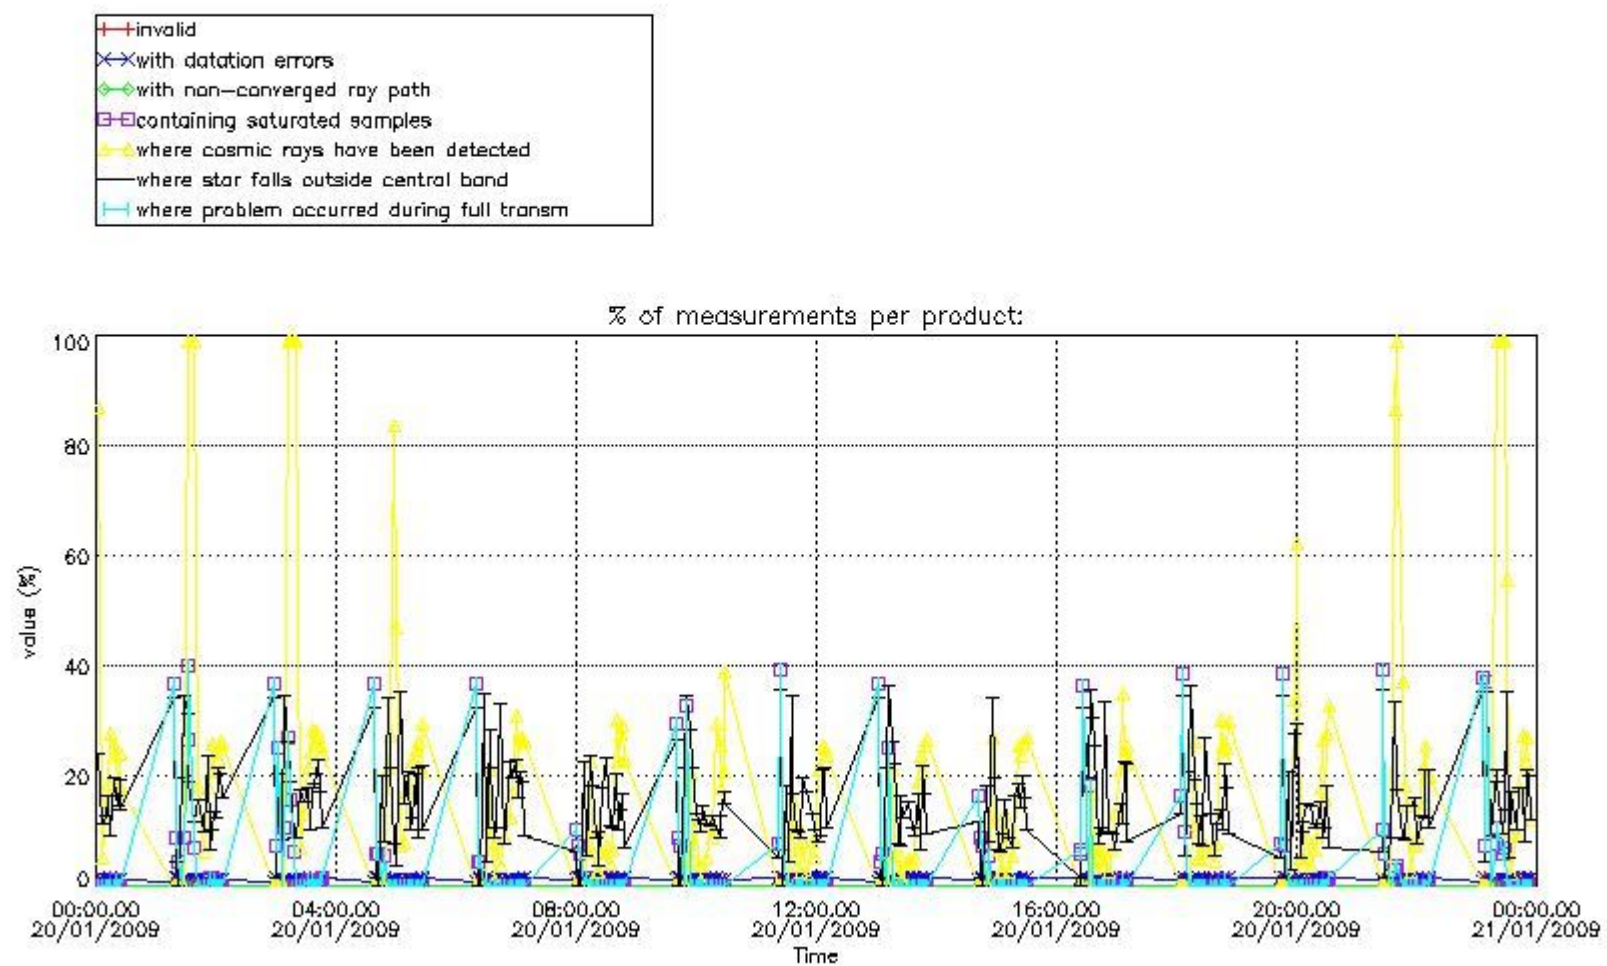

3.1 Plot quality information per product (time dependant)

3.2 Plot quality information per product (world map)

Percentage of flagged data per O3 profile

Percentage of flagged data per H2O profile

Percentage of flagged data per NO2 profile

Percentage of flagged data per NO3 profile

4. Level 1 quality information per product

In this section it is plotted some information contained in the Quality Summary data set of the level 2 products that comes from the level 1b processing. Products without errors (error flag in the MPH set to "0") are used.

4.1 Plot quality information per product (time dependant) coming from level 1b processing

4.1.1 Plot level 1 quality information per product (time dependant): ENVISAT ASCENDING passes

4.1.2 Plot level 1 quality information per product (time dependant): ENVI SAT DESCENDING passes