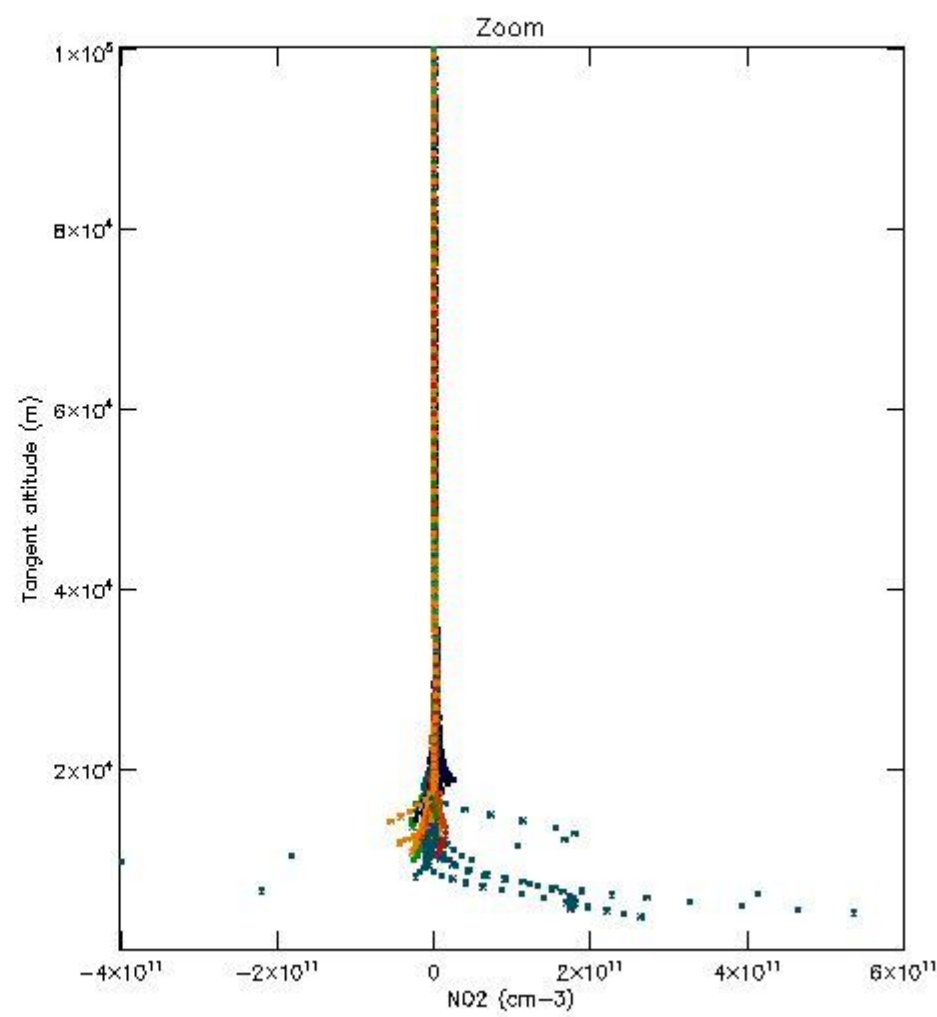

5.4 Plot ozone profiles where STD < 10% (dark without errors)

The colorbar represents the latitude.

5.5 Plot ozone profiles where STD < 5% (dark without errors)

The colorbar represents the latitude.

5.6 Plot NO₂ profiles for all STD (dark without errors)

The colorbar represents the latitude.

5.7 Plot NO3 profiles for all STD (dark without errors)

The colorbar represents the latitude.

5.8 Plot H2O profiles for all STD (only for occultations of stars 1,2,3,4,13,14,16,26,63 dark without errors)