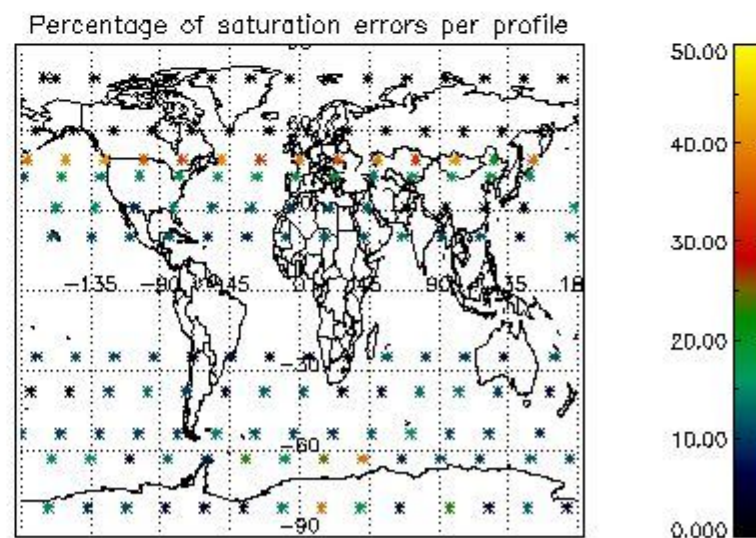

Percentage of flagged data per NO3 profile

4. Level 1 quality information per product

In this section it is plotted some information contained in the Quality Summary data set of the level 2 products that comes from the level 1b processing. Products without errors (error flag in the MPH set to "0") are used.

4.1 Plot quality information per product (time dependant) coming from level 1b processing

4.1.1 Plot level 1 quality information per product (time dependant): ENVISAT ASCENDING passes

4.1.2 Plot level 1 quality information per product (time dependant): ENVI SAT DESCENDING passes

4.2 Plot quality information per product coming from level 1b processing (world map)

4.2.1 Plot level 1 quality information per product (world map): ENVISAT ASCENDING passes

4.2.2 Plot level 1 quality information per product (world map): ENVISAT DESCENDING passes