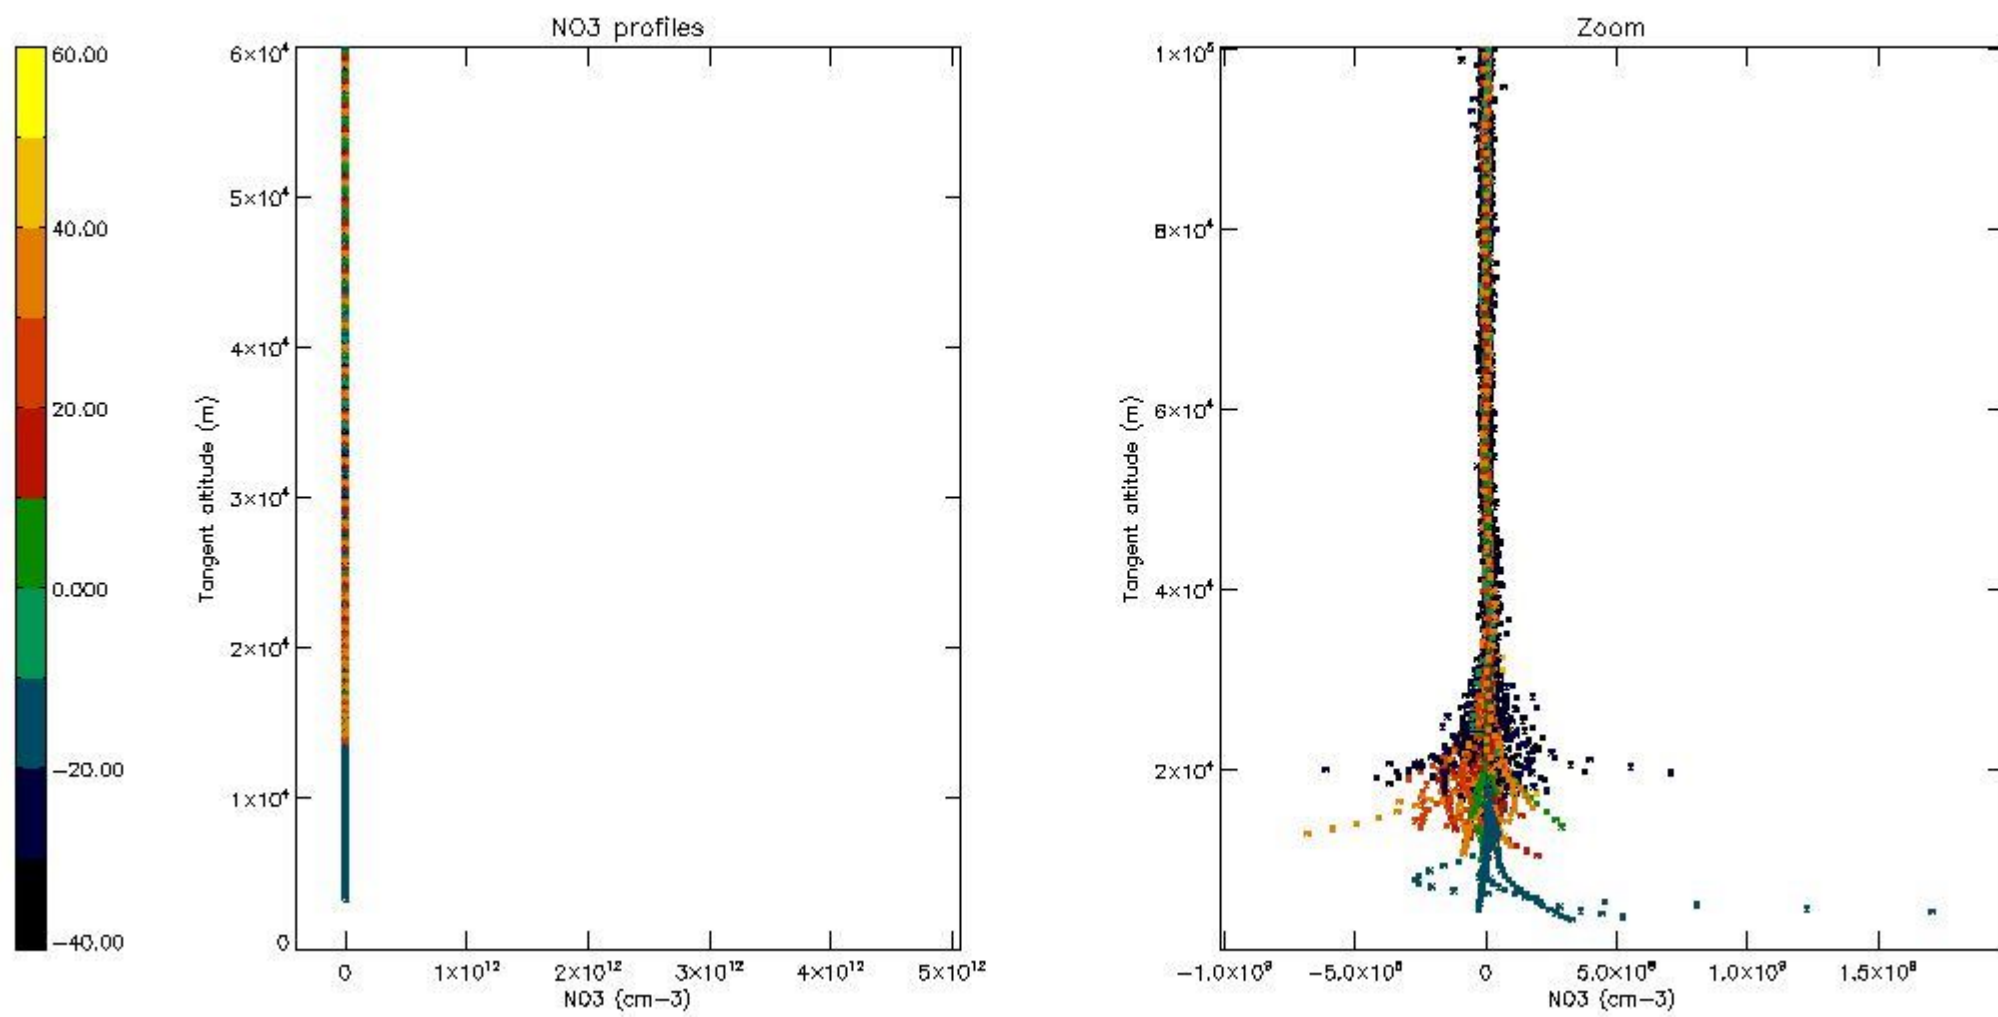

5.4 Plot ozone profiles where STD < 10% (dark without errors)

The colorbar represents the latitude.

5.5 Plot ozone profiles where STD < 5% (dark without errors)

The colorbar represents the latitude.

5.6 Plot NO₂ profiles for all STD (dark without errors)

The colorbar represents the latitude.

5.7 Plot NO3 profiles for all STD (dark without errors)

The colorbar represents the latitude.

5.8 Plot H2O profiles for all STD (only for occultations of stars 1,2,3,4,13,14,16,26,63 dark without errors)