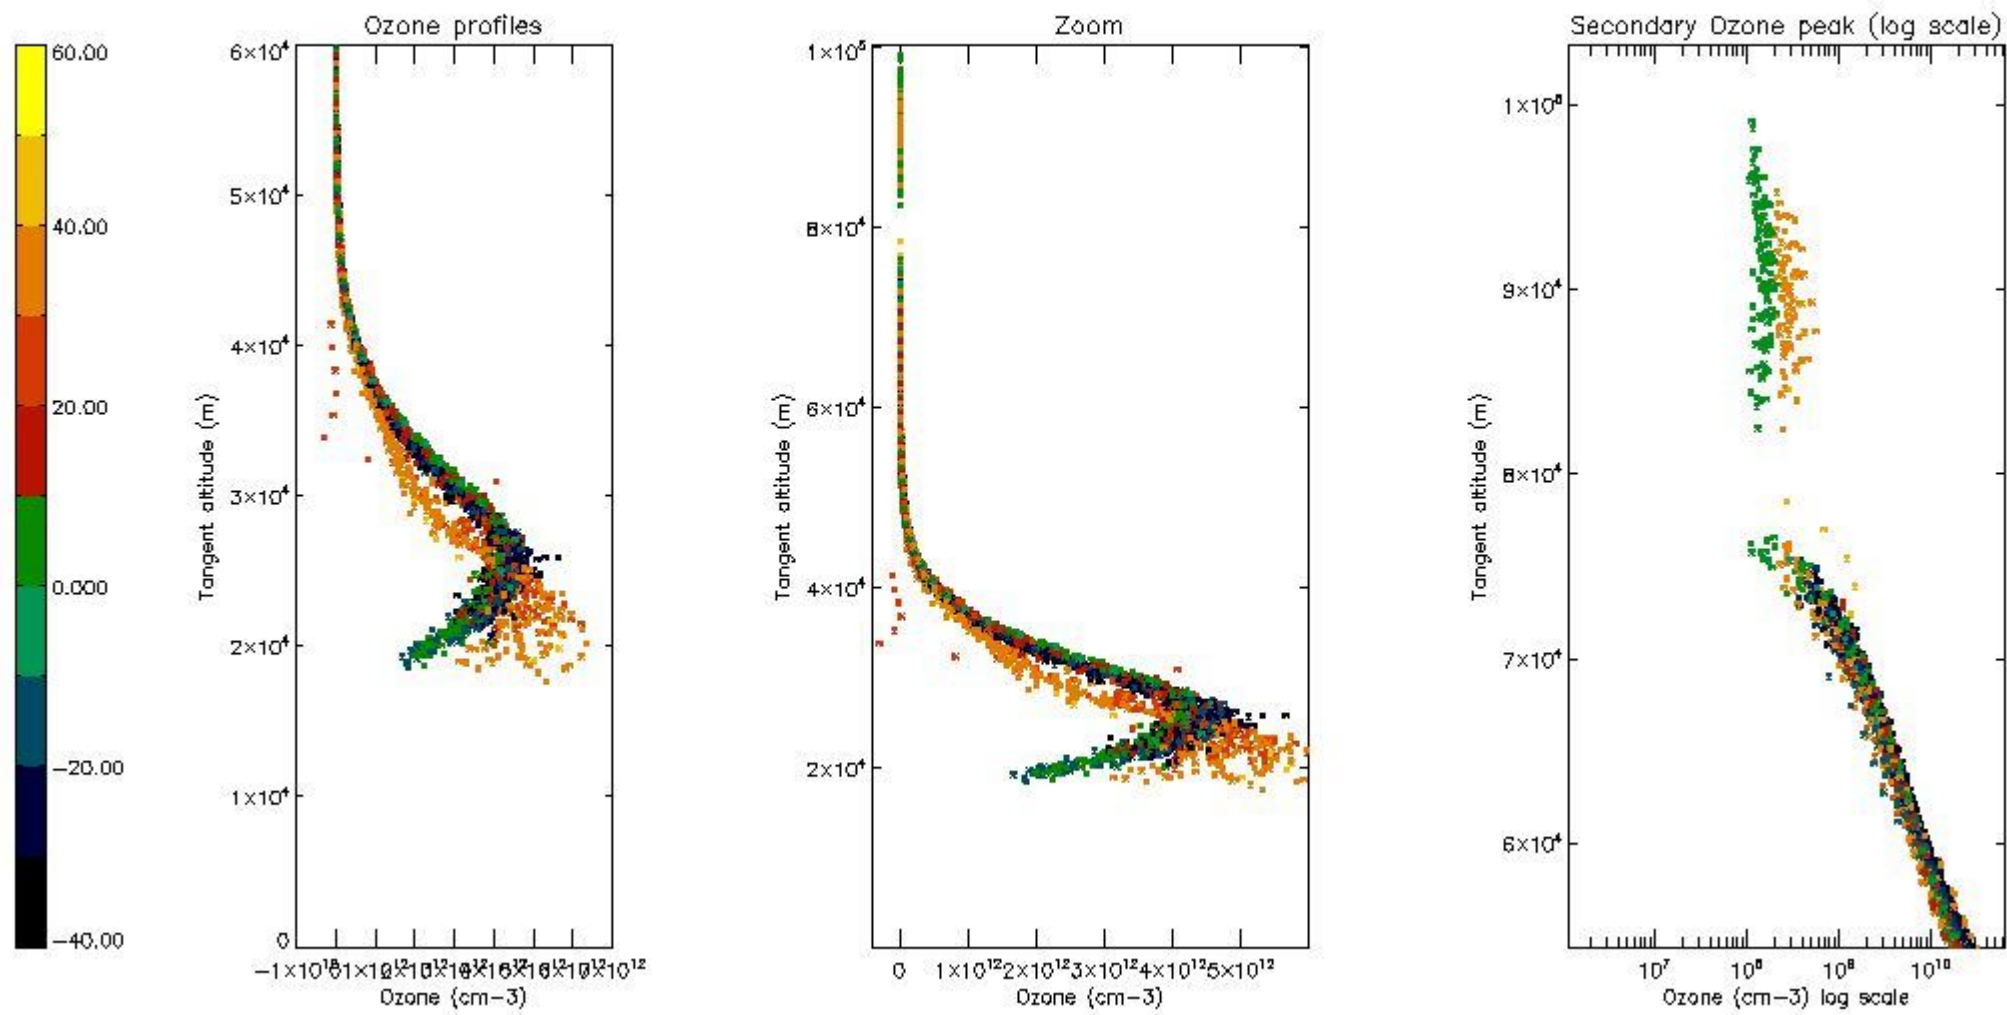

5.5 Plot ozone profiles where STD < 5% (dark without errors)

The colorbar represents the latitude.