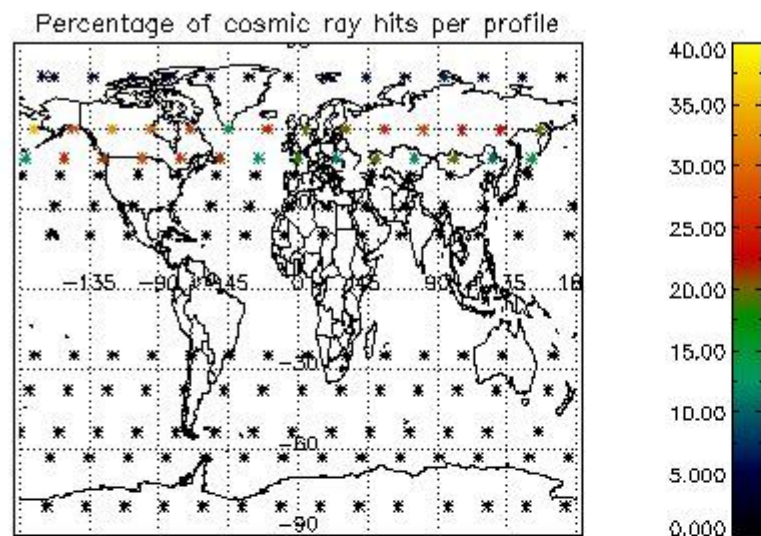

4.2.2 Plot level 1 quality information per product (world map): ENVISAT DESCENDING passes

5. Trace gas profiles

5.1 Ozone statistics based on quality of products

The final quality of the products can be "measured" using the STD (Standard Deviation) attached to every point profile. This information is written to the parameter GOM_NL__2P/NL_LOCAL_SPECIES_DENSITY/o3_std of the level 2 products. The table below shows the statistics for given STD ranges.

The statistics are given with respect to the overall valid production:

- Products without fatal errors: GOM_NL__2P/MPH/PRODUCT_ERR=0
- Valid point profile: GOM_NL__2P/NL_LOCAL_SPECIES_DENSITY/pcd(0)=0

The 'Criteria' is applied to valid points of dark limb products:

- Products in dark limb illumination condition: GOM_NL__2P/NL_SUMMARY_QUALITY/obs_ill_cond=0
- Products without fatal errors: GOM_NL__2P/MPH/PRODUCT_ERR=0
- Valid point profile: GOM_NL__2P/NL_LOCAL_SPECIES_DENSITY/pcd(0)=0

So, the table below shows the percentage of dark limb and valid observations for each criteria with respect to the overall valid daily observations.

Criteria	% of total production
All STD	28
STD < 20	17