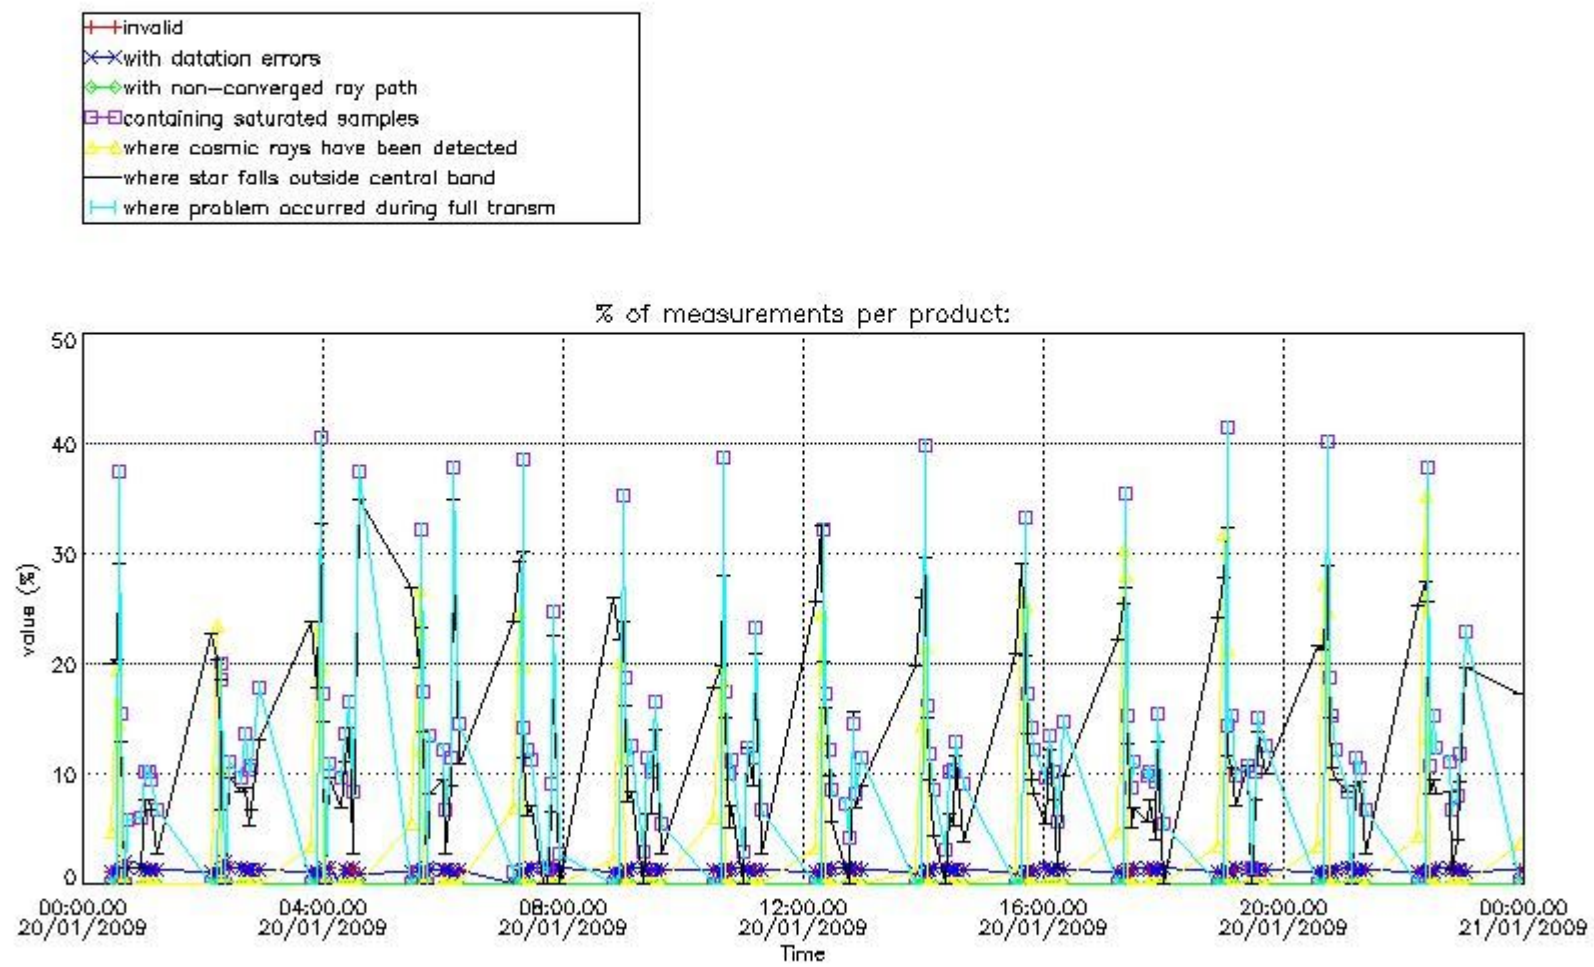

4.2 Plot quality information per product coming from level 1b processing (world map)

4.2.1 Plot level 1 quality information per product (world map): ENVISAT ASCENDING passes