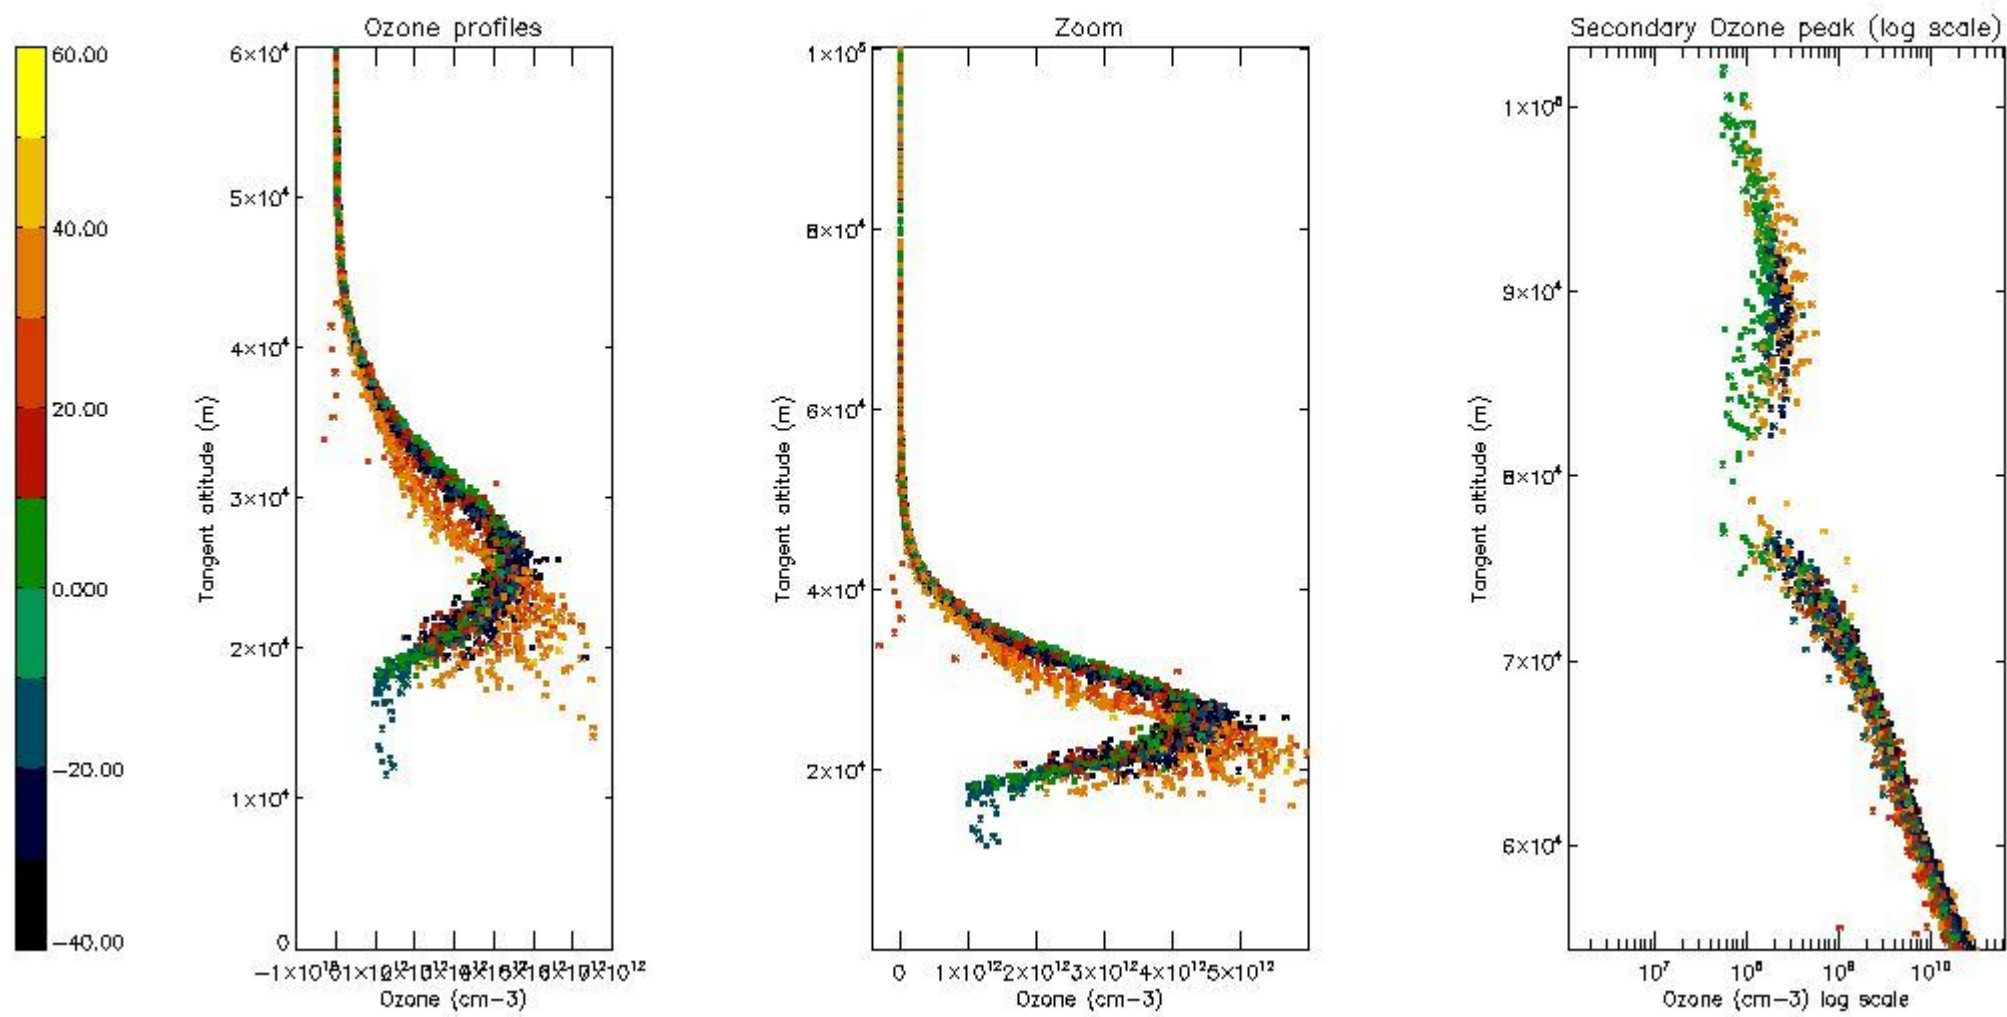

STD < 10	14
STD < 5	10

5.2 Plot ozone profiles for all STD (dark without errors)

The colorbar represents the latitude.

5.3 Plot ozone profiles where STD < 20% (dark without errors)

The colorbar represents the latitude.