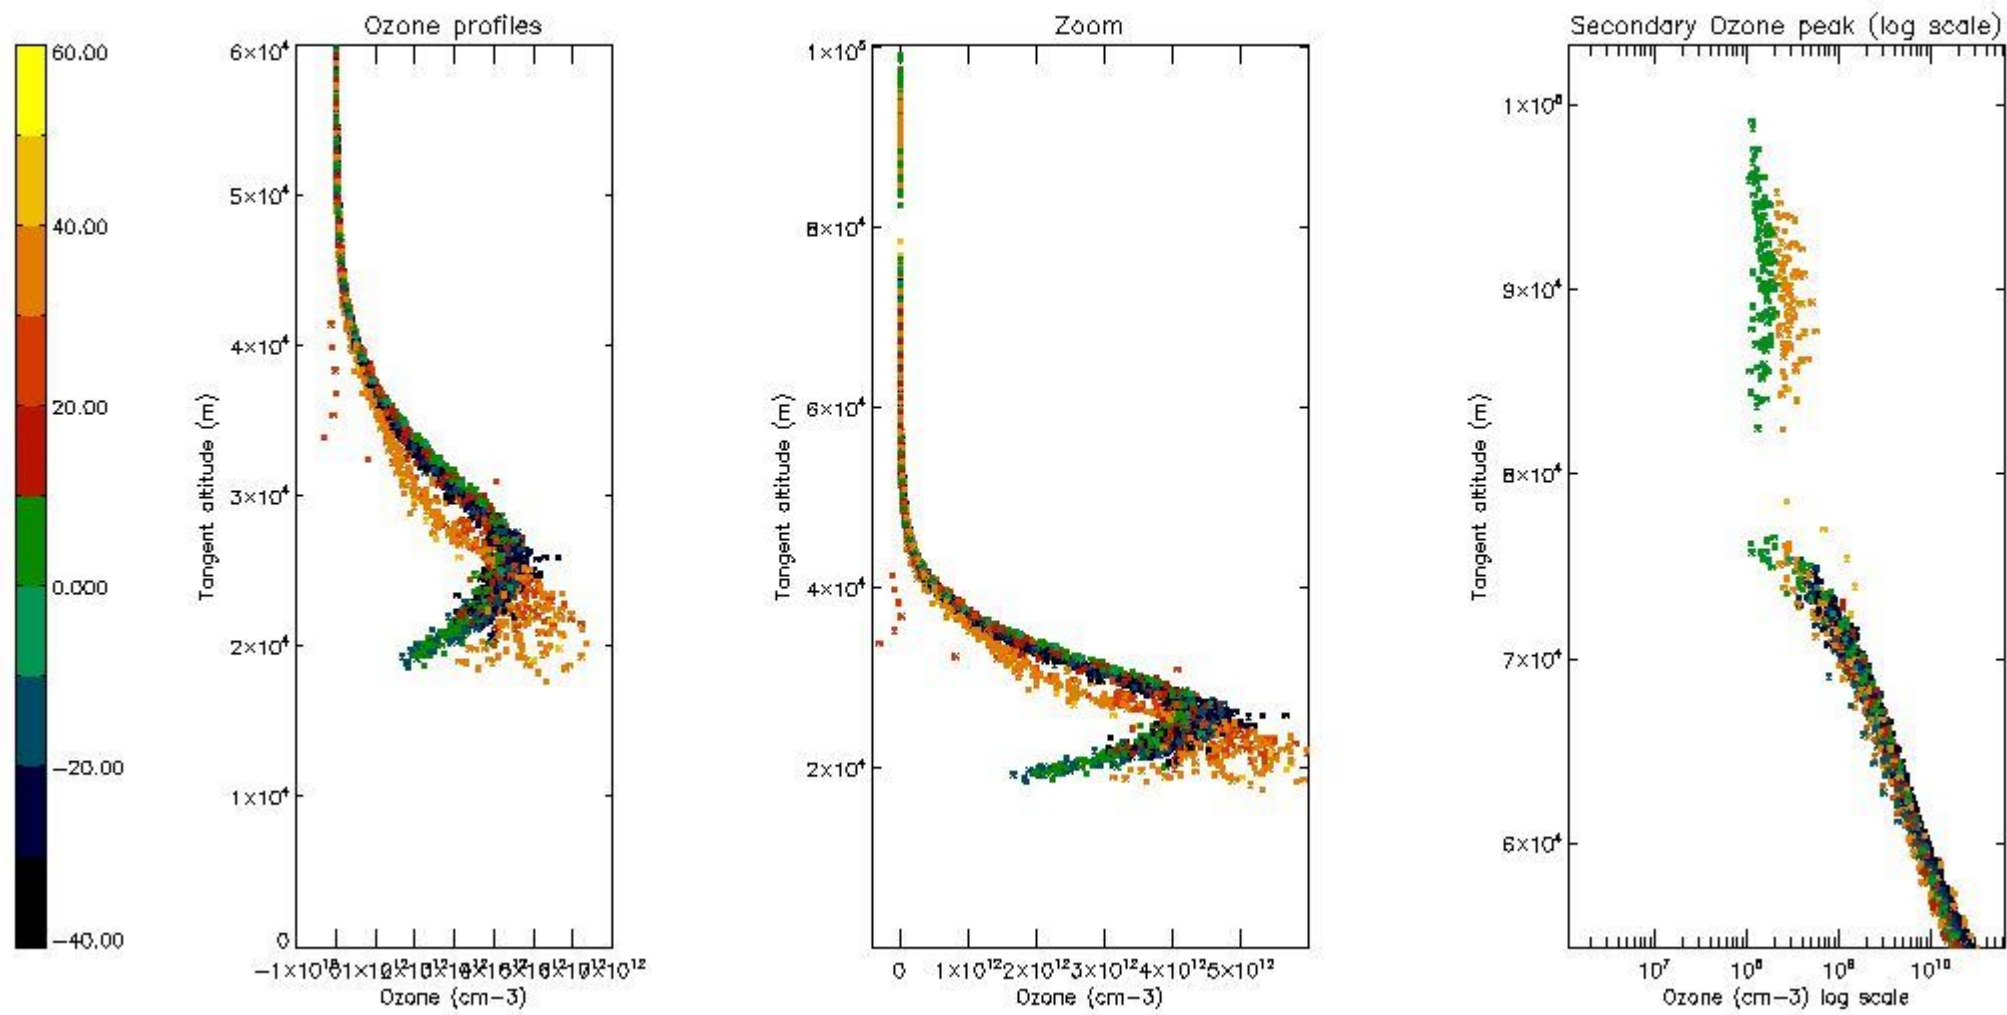

STD < 10	14
STD < 5	10

5.2 Plot ozone profiles for all STD (dark without errors)

The colorbar represents the latitude.

5.3 Plot ozone profiles where STD < 20% (dark without errors)

The colorbar represents the latitude.

5.4 Plot ozone profiles where STD < 10% (dark without errors)

The colorbar represents the latitude.

5.5 Plot ozone profiles where STD < 5% (dark without errors)

The colorbar represents the latitude.

5.6 Plot NO₂ profiles for all STD (dark without errors)