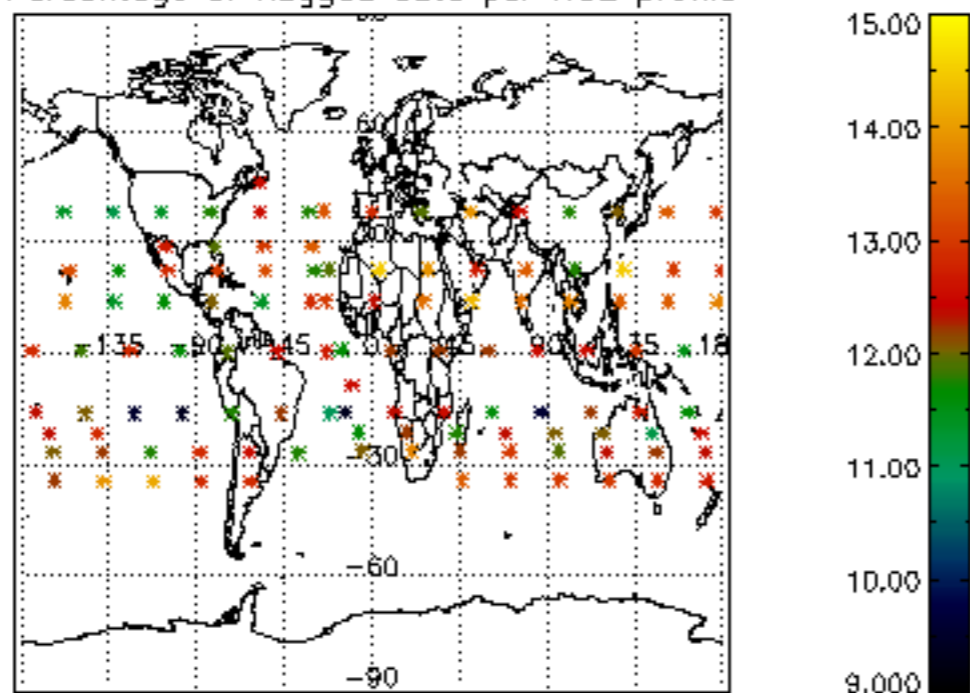

Percentage of flagged data per NO2 profile