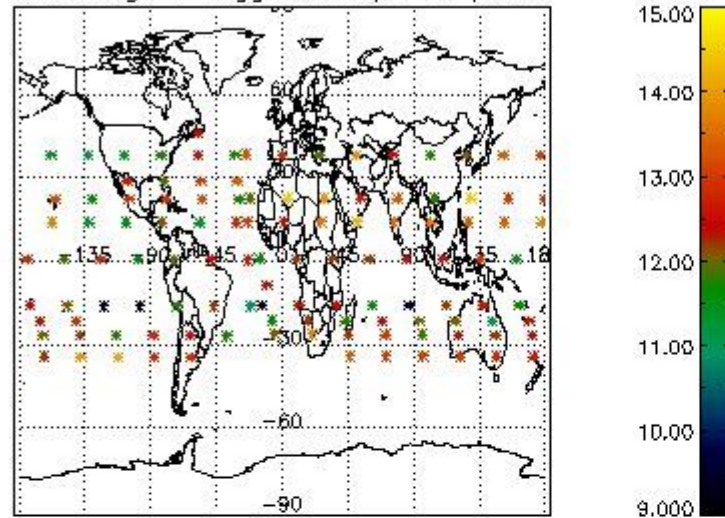

Percentage of flagged data per O3 profile