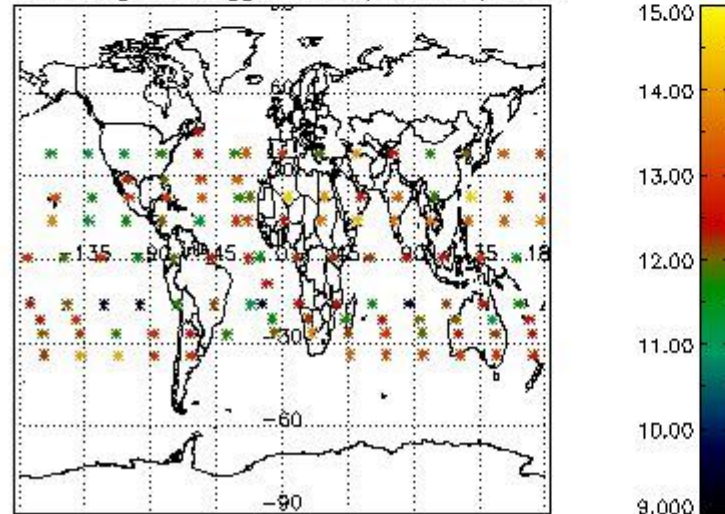

3.1 Plot quality information per product (time dependant)

3.2 Plot quality information per product (world map)

Percentage of flagged data per O3 profile

Percentage of flagged data per H2O profile

Percentage of flagged data per NO2 profile