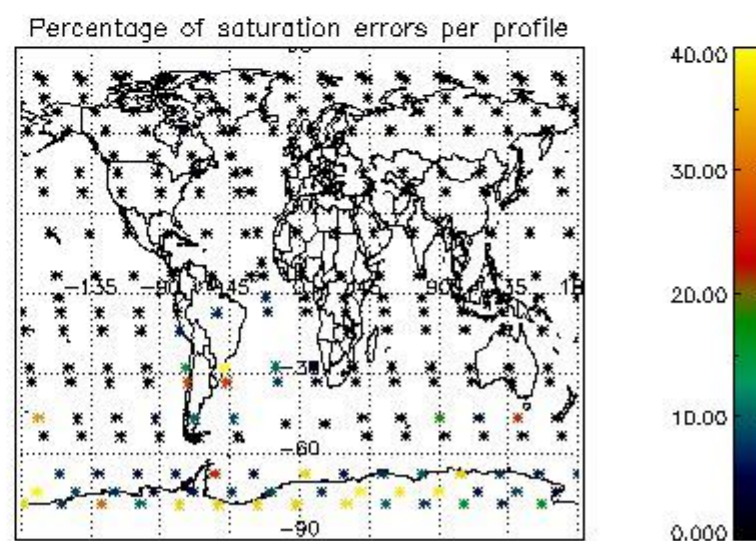

Percentage of flagged data per NO3 profile

4. Level 1 quality information per product

In this section it is plotted some information contained in the Quality Summary data set of the level 2 products that comes from the level 1b processing. Products without errors (error flag in the MPH set to "0") are used.

4.1 Plot quality information per product (time dependant) coming from level 1b processing

4.1.1 Plot level 1 quality information per product (time dependant): ENVISAT ASCENDING passes

4.1.2 Plot level 1 quality information per product (time dependant): ENVI SAT DESCENDING passes

4.2 Plot quality information per product coming from level 1b processing (world map)

4.2.1 Plot level 1 quality information per product (world map): ENVISAT ASCENDING passes

4.2.2 Plot level 1 quality information per product (world map): ENVISAT DESCENDING passes