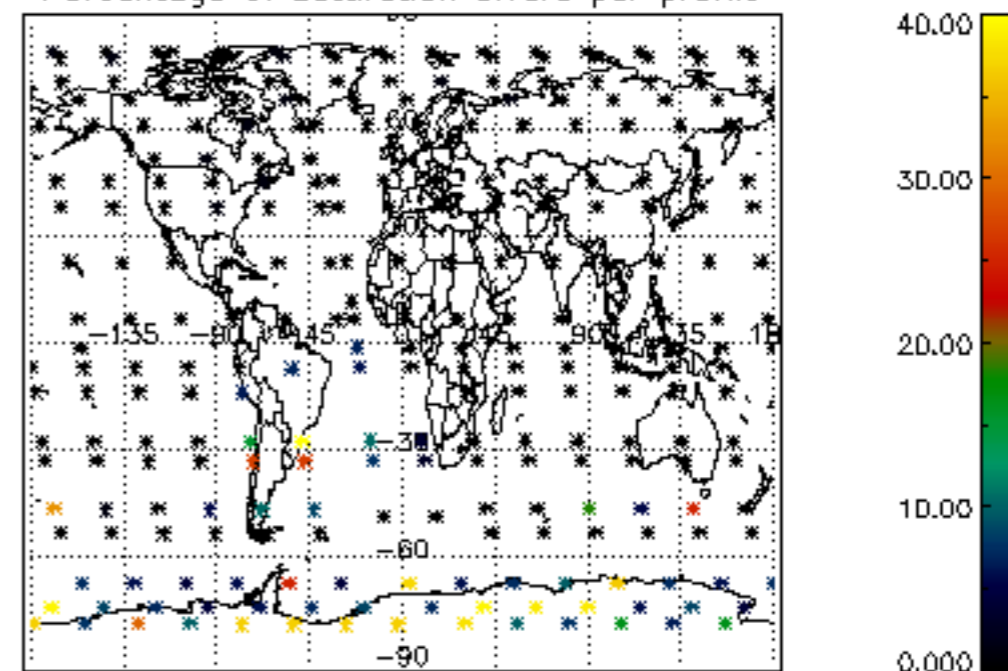

Percentage of datation errors per profile

Percentage of saturation errors per profile