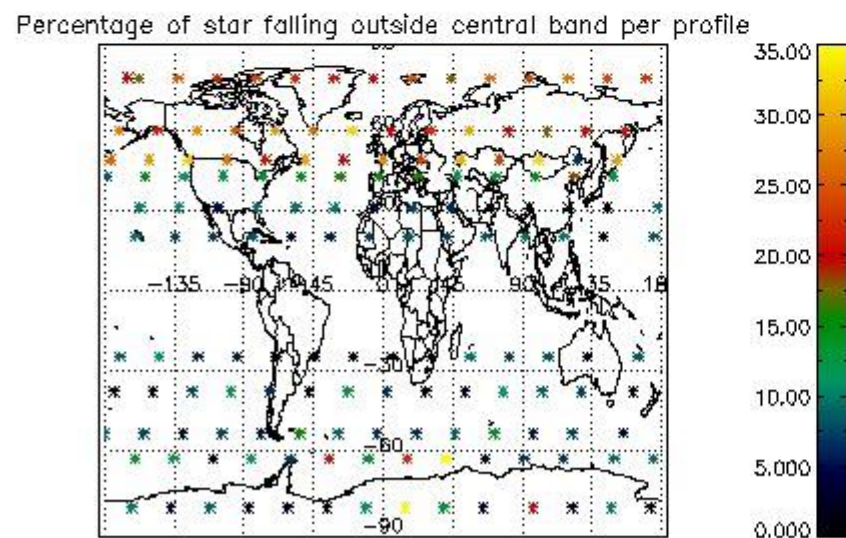

5. Trace gas profiles

5.1 Ozone statistics based on quality of products

The final quality of the products can be "measured" using the STD (Standard Deviation) attached to every point profile. This information is written to the parameter GOM_NL__2P/NL_LOCAL_SPECIES_DENSITY/o3_std of the level 2 products. The table below shows the statistics for given STD ranges.

The statistics are given with respect to the overall valid production:

- Products without fatal errors: GOM_NL__2P/MPH/PRODUCT_ERR=0
- Valid point profile: GOM_NL__2P/NL_LOCAL_SPECIES_DENSITY/pcd(0)=0

The 'Criteria' is applied to valid points of dark limb products:

- Products in dark limb illumination condition: GOM_NL__2P/NL_SUMMARY_QUALITY/obs_ill_cond=0
- Products without fatal errors: GOM_NL__2P/MPH/PRODUCT_ERR=0
- Valid point profile: GOM_NL__2P/NL_LOCAL_SPECIES_DENSITY/pcd(0)=0

So, the table below shows the percentage of dark limb and valid observations for each criteria with respect to the overall valid daily observations.

Criteria	% of total production
All STD	28
STD < 20	17