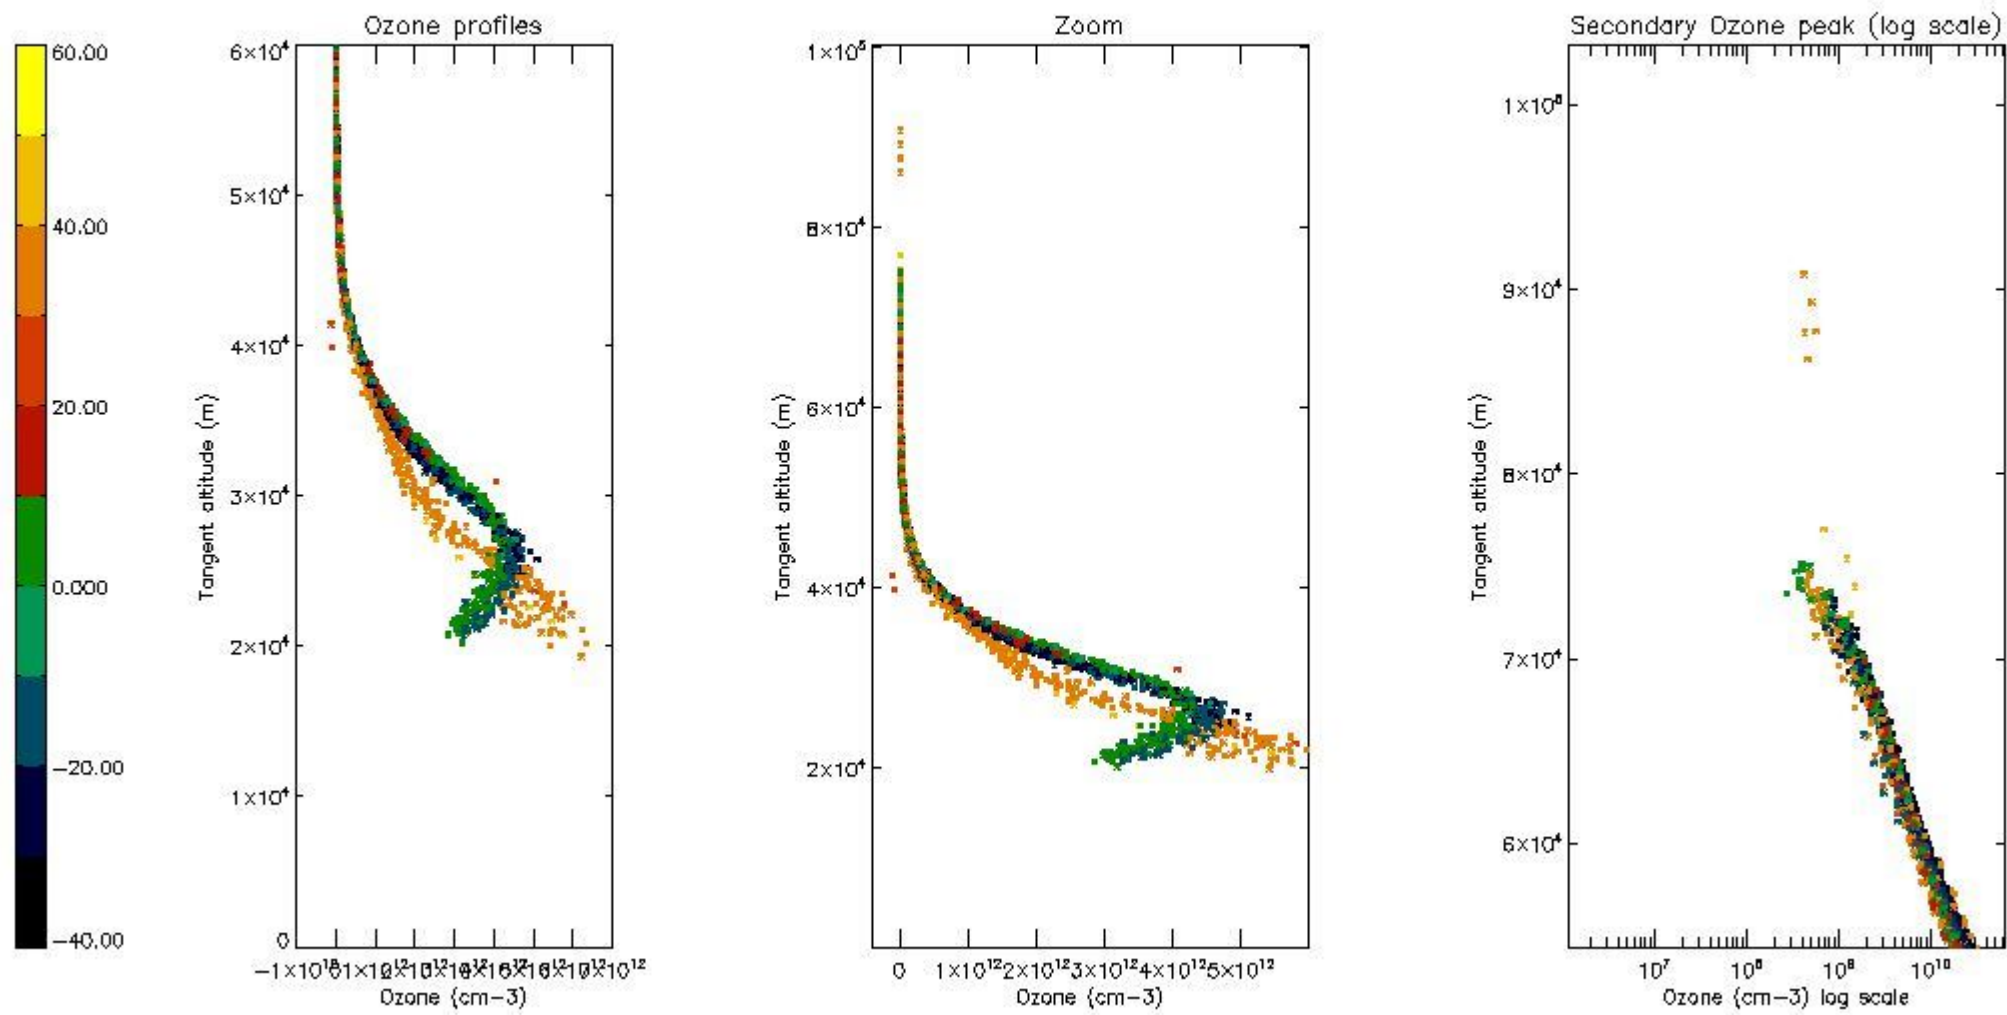

STD < 10	14
STD < 5	10

5.2 Plot ozone profiles for all STD (dark without errors)

The colorbar represents the latitude.

5.3 Plot ozone profiles where STD < 20% (dark without errors)

The colorbar represents the latitude.

5.4 Plot ozone profiles where STD < 10% (dark without errors)

The colorbar represents the latitude.

5.5 Plot ozone profiles where STD < 5% (dark without errors)

The colorbar represents the latitude.

5.6 Plot NO₂ profiles for all STD (dark without errors)