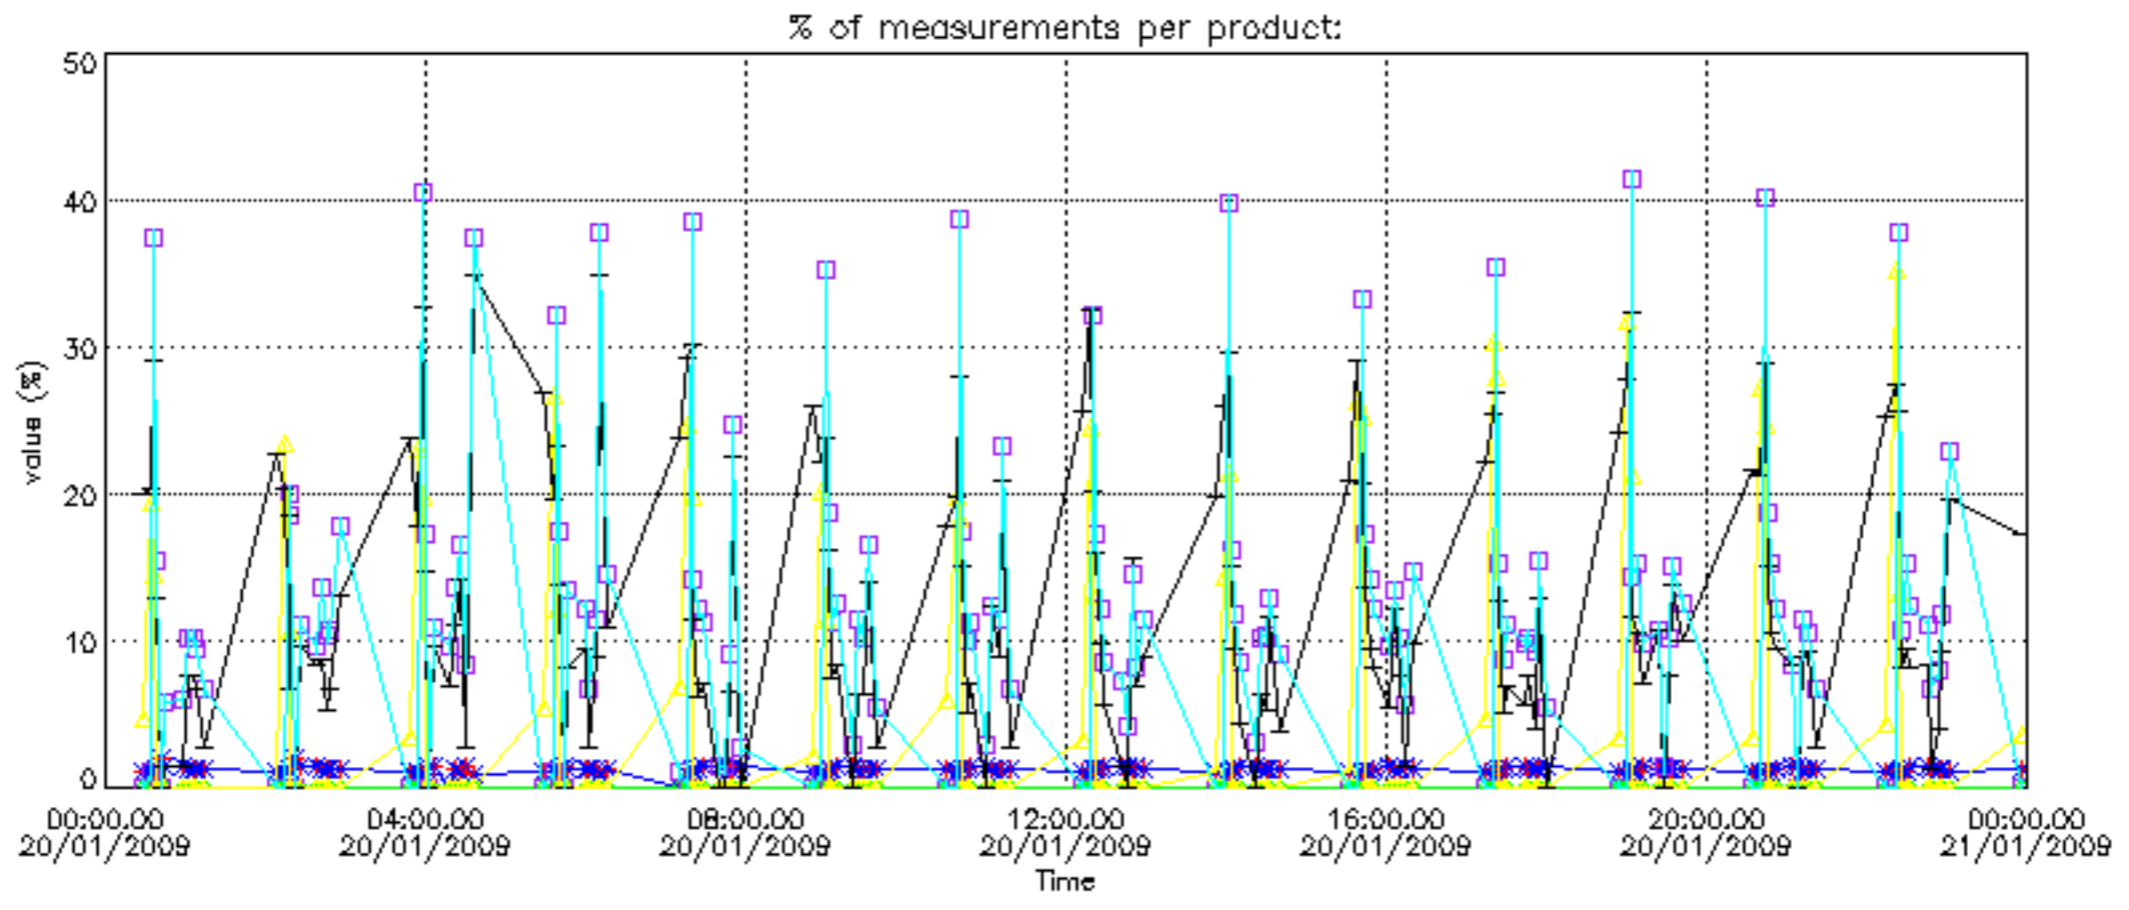

Percentage of cosmic ray hits per profile

Percentage of datation errors per profile