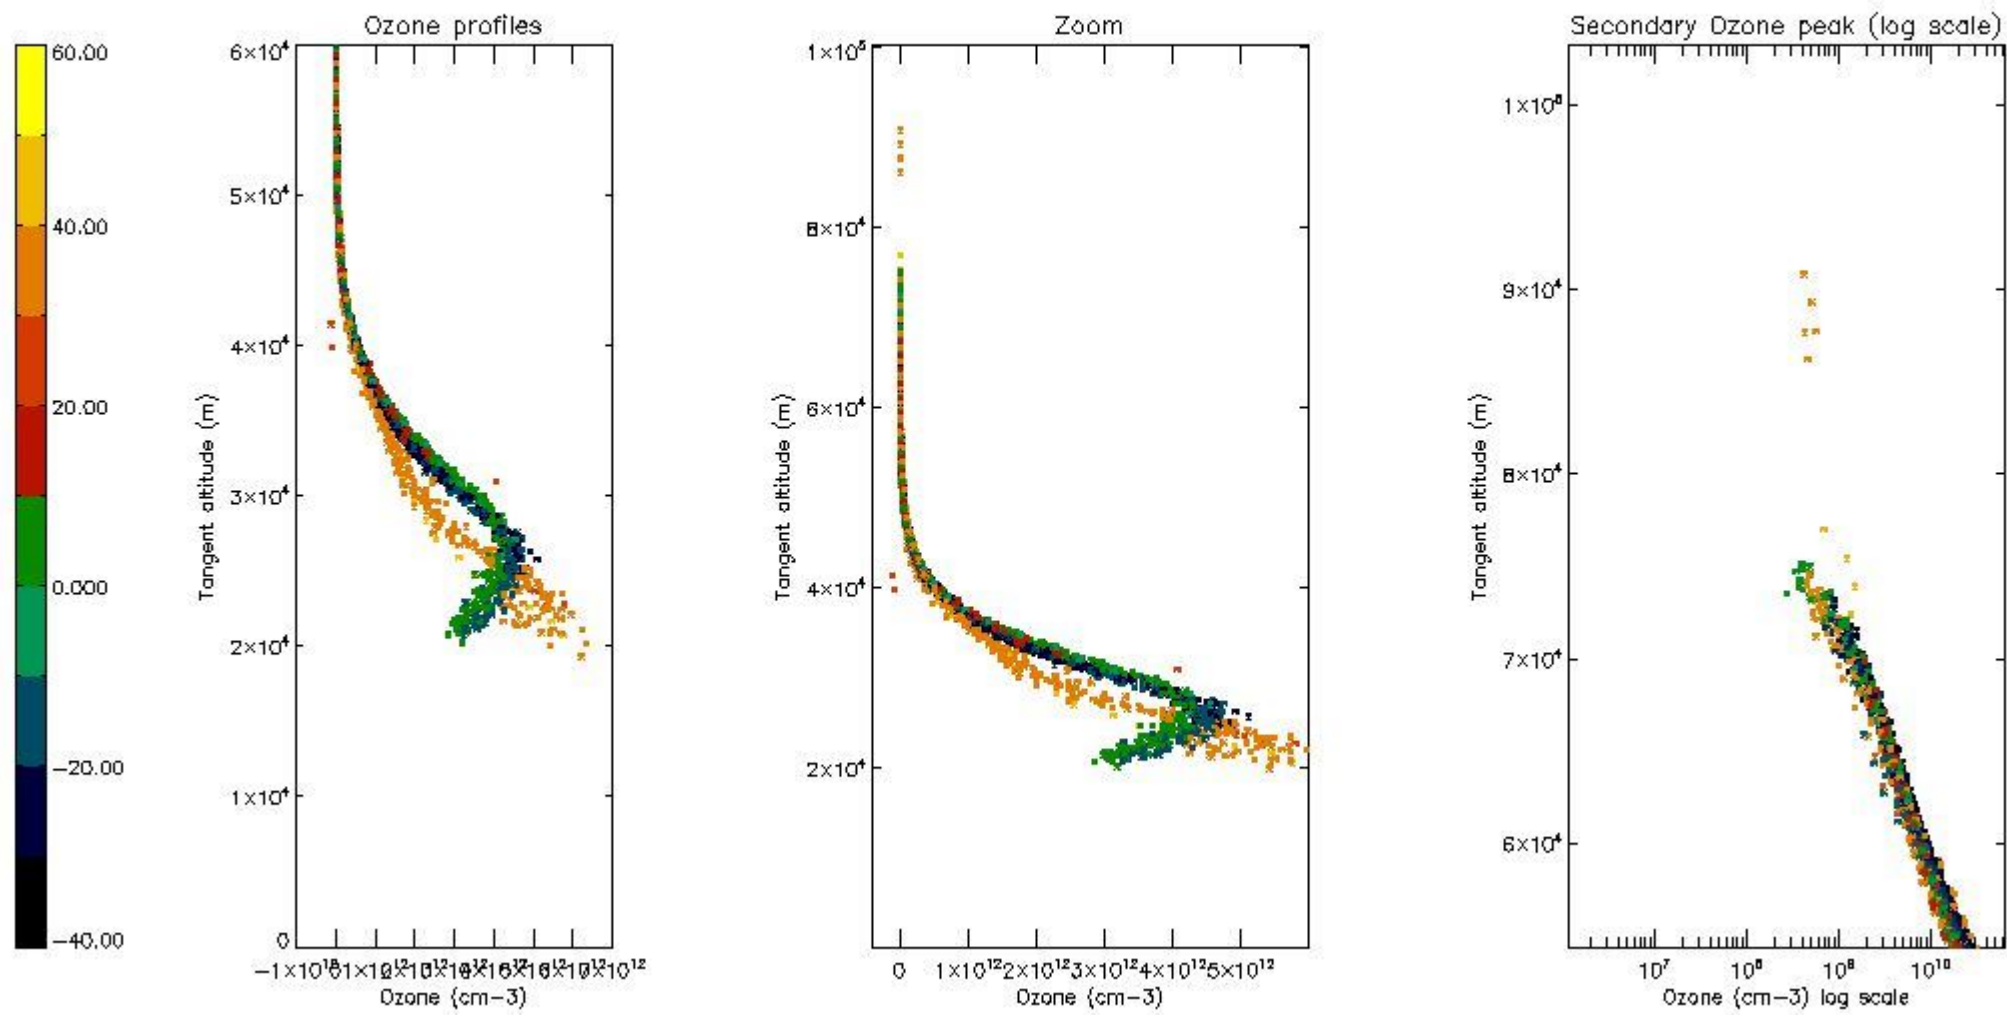

5.6 Plot NO₂ profiles for all STD (dark without errors)

The colorbar represents the latitude.