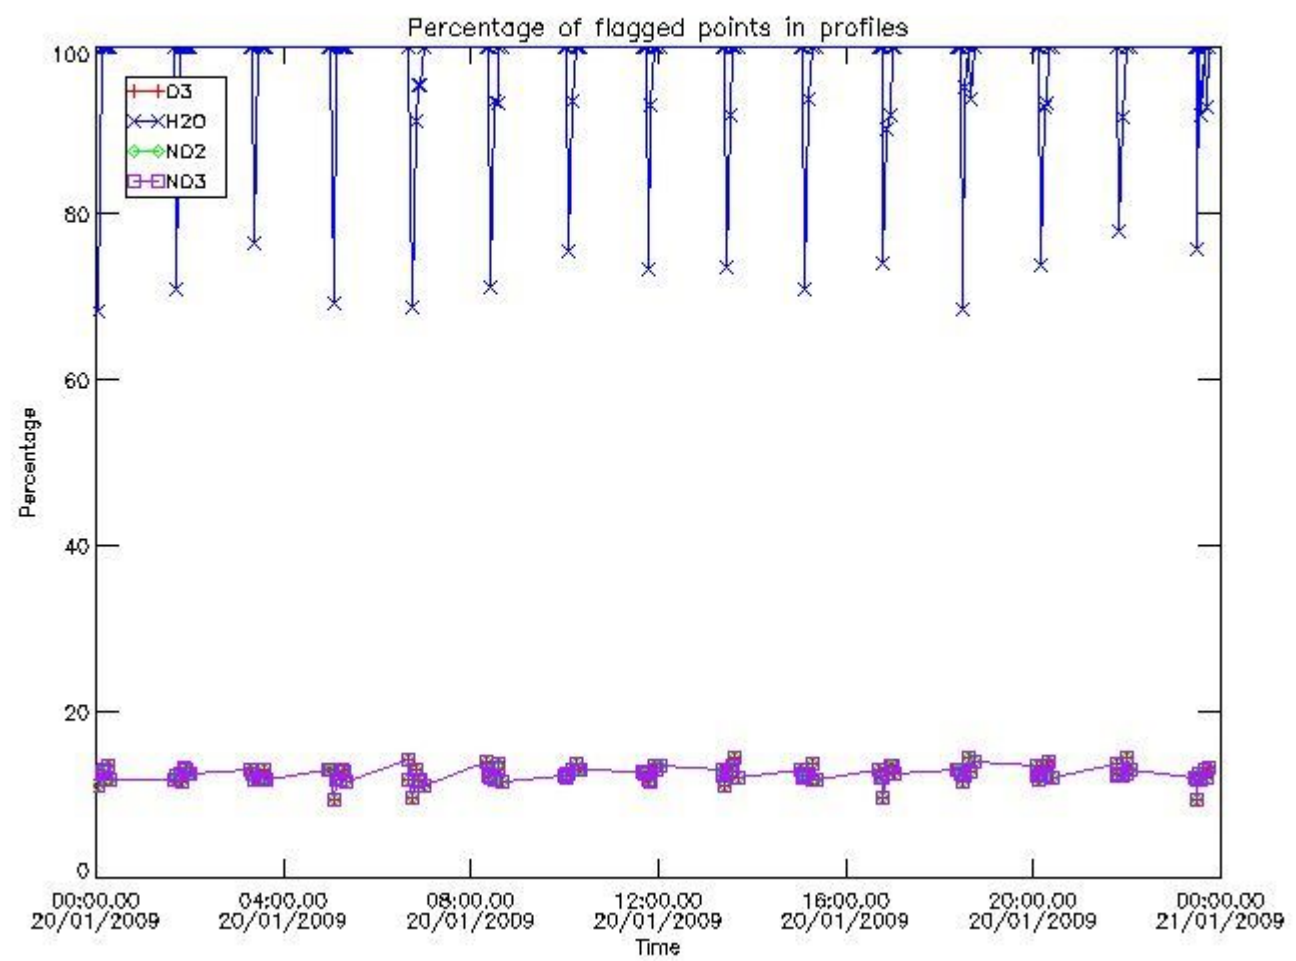

3. Quality information per product

In this section it is plotted some information contained in the Quality Summary data set of the level 2 products. Only products in dark limb conditions and without errors (error flag in the MPH set to "0") are used.

3.1 Plot quality information per product (time dependant)

3.2 Plot quality information per product (world map)