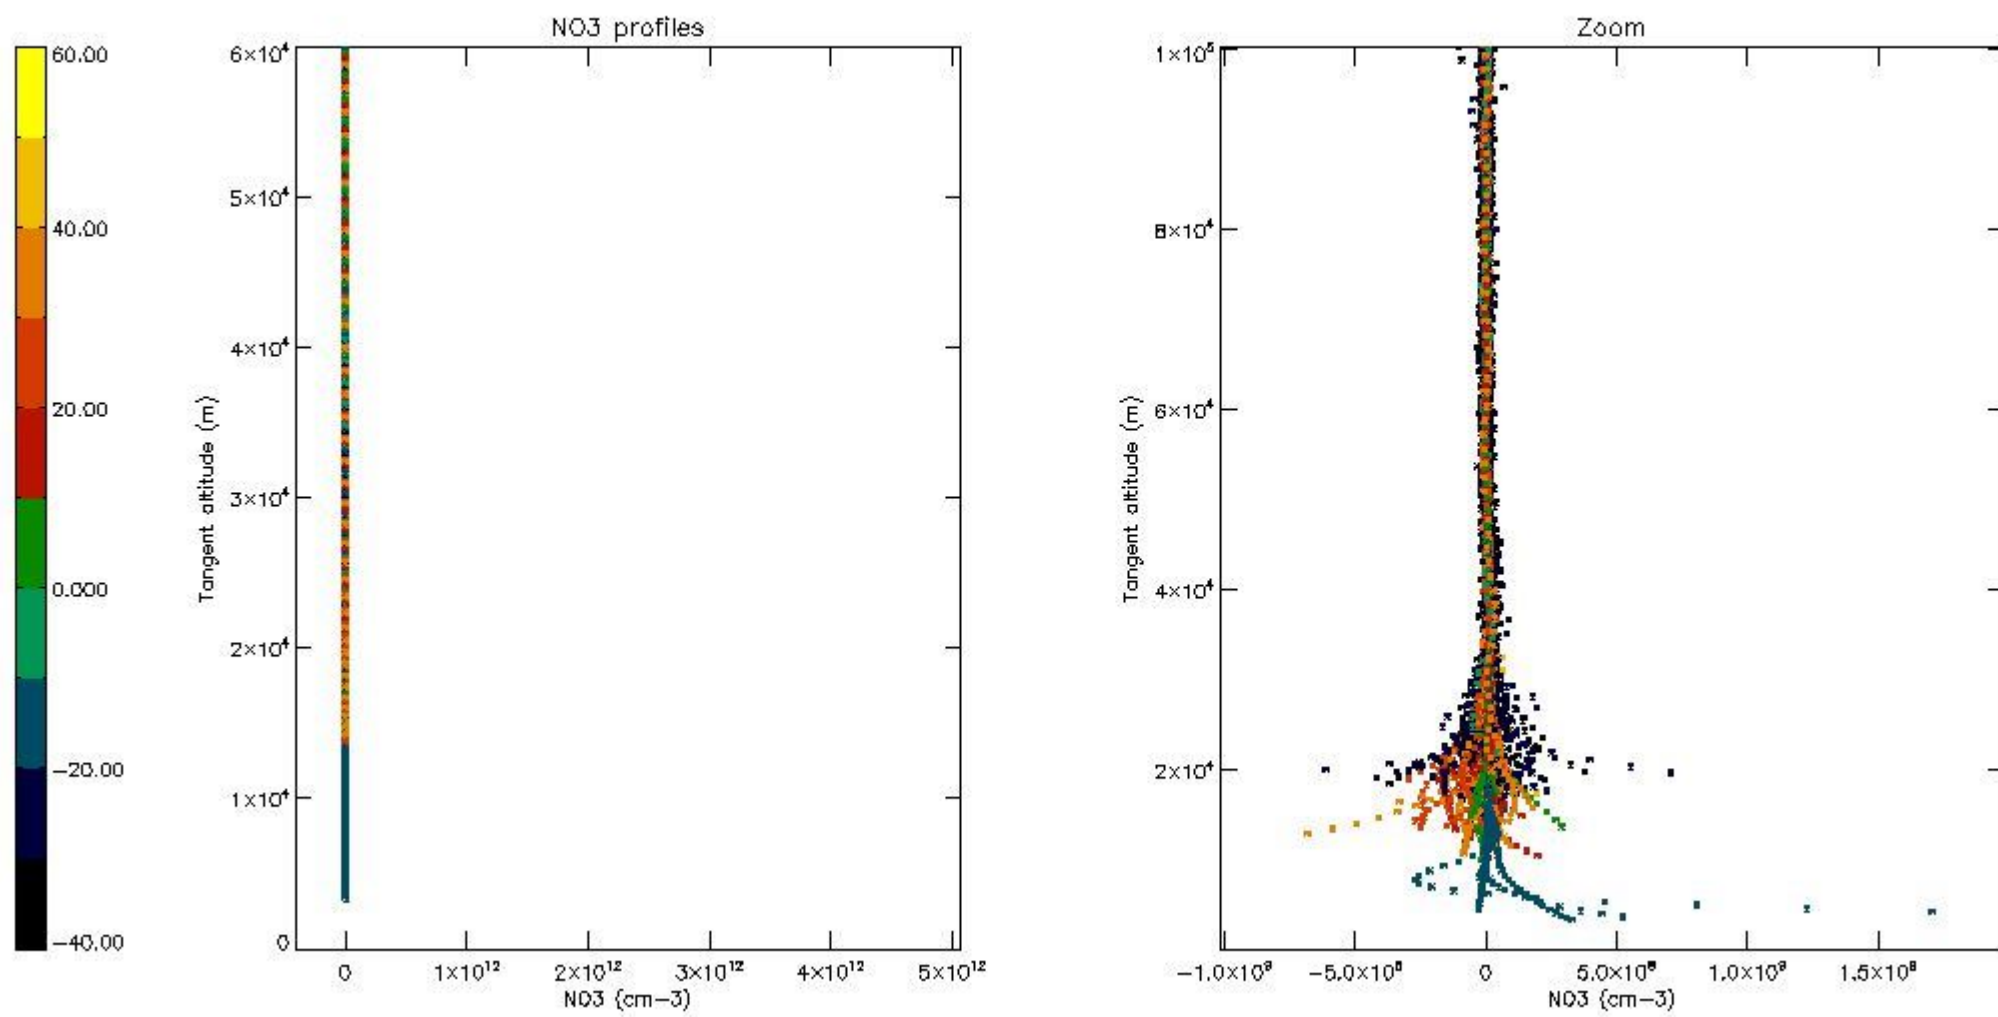

5.8 Plot H2O profiles for all STD (only for occultations of stars 1,2,3,4,13,14,16,26,63 dark without errors)

The colorbar represents the latitude.