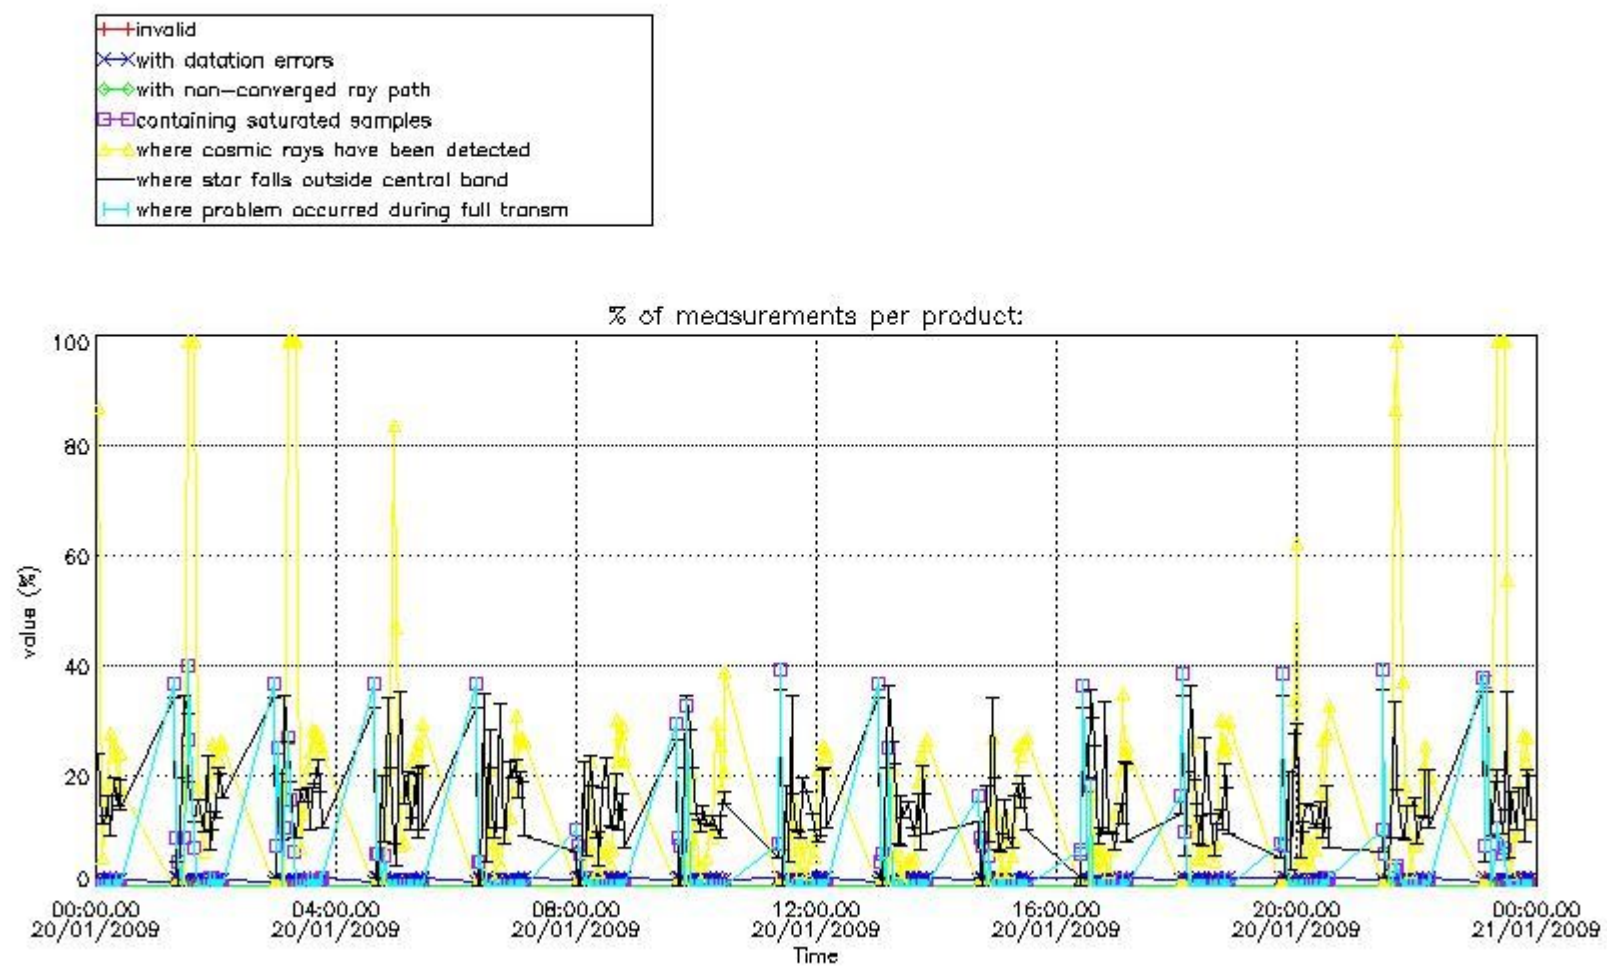

4.1.2 Plot level 1 quality information per product (time dependant): ENVI SAT DESCENDING passes