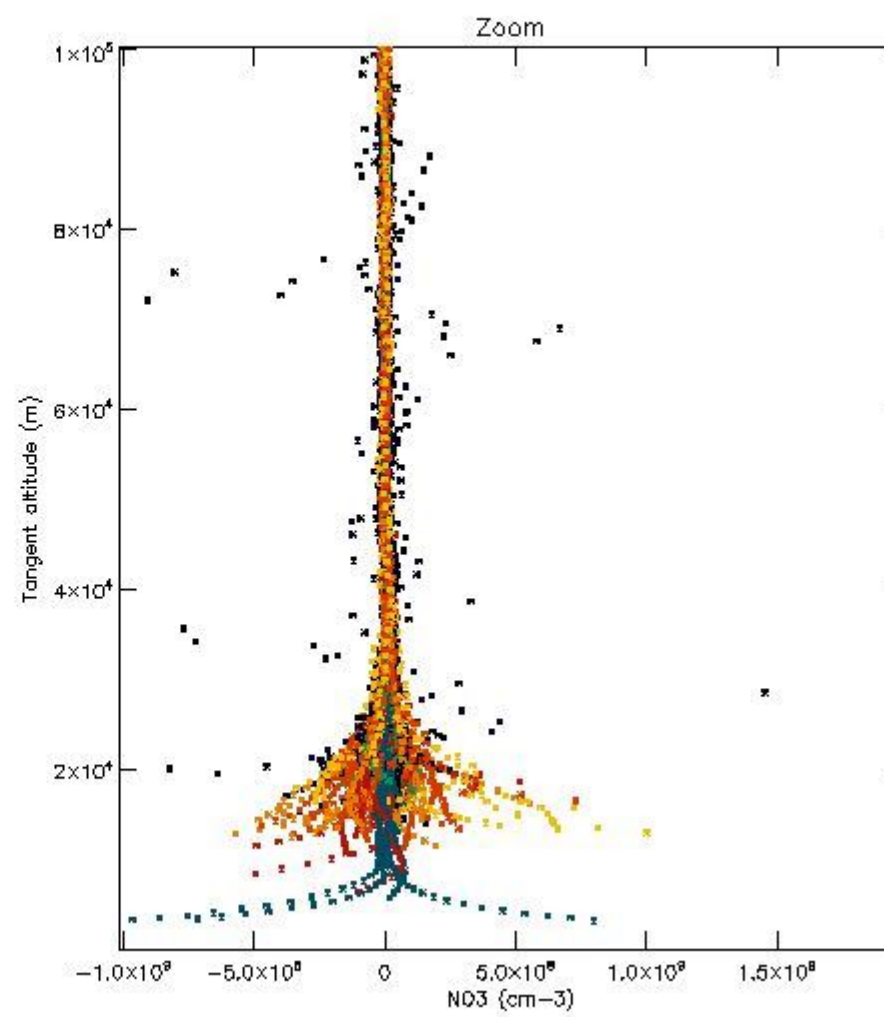

5.4 Plot ozone profiles where STD < 10% (dark without errors)

The colorbar represents the latitude.

5.5 Plot ozone profiles where $STD < 5\%$ (dark without errors)

The colorbar represents the latitude.

5.6 Plot NO₂ profiles for all STD (dark without errors)

The colorbar represents the latitude.

5.7 Plot NO3 profiles for all STD (dark without errors)

The colorbar represents the latitude.

5.8 Plot H2O profiles for all STD (only for occultations of stars 1,2,3,4,13,14,16,26,63 dark without errors)