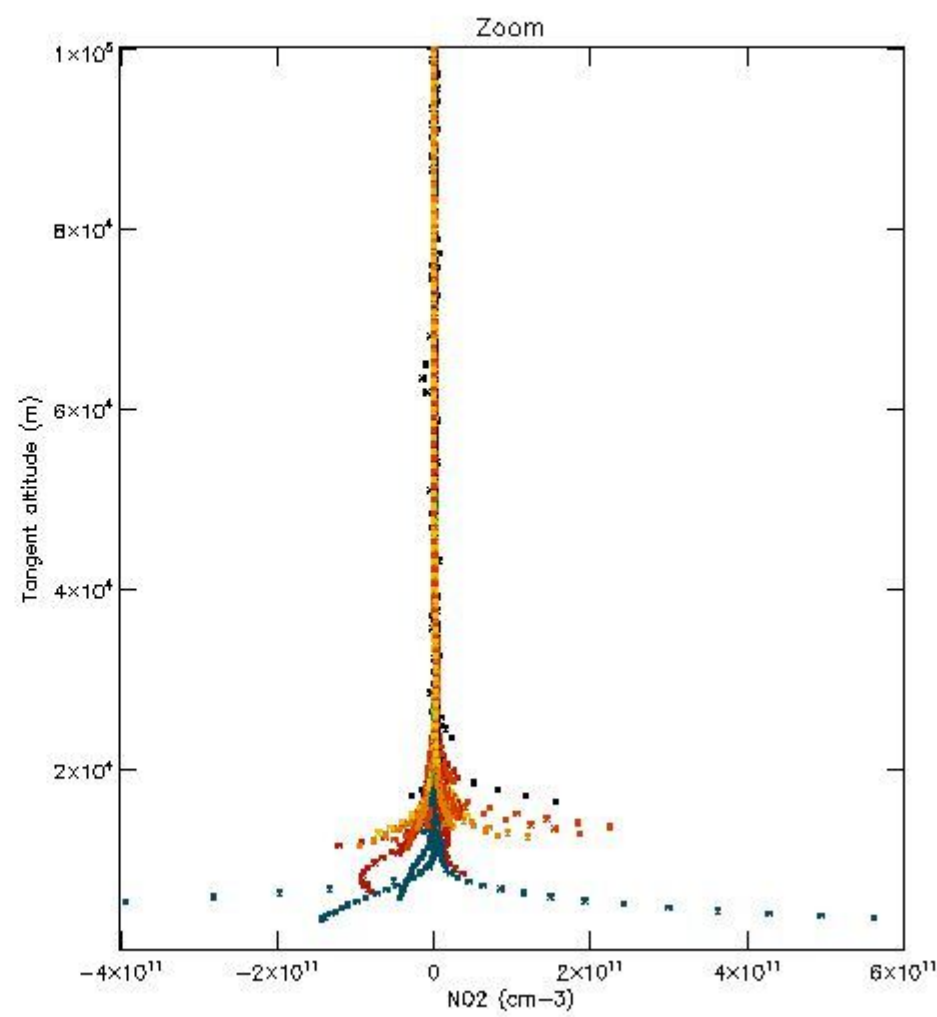

5.7 Plot NO3 profiles for all STD (dark without errors)

The colorbar represents the latitude.