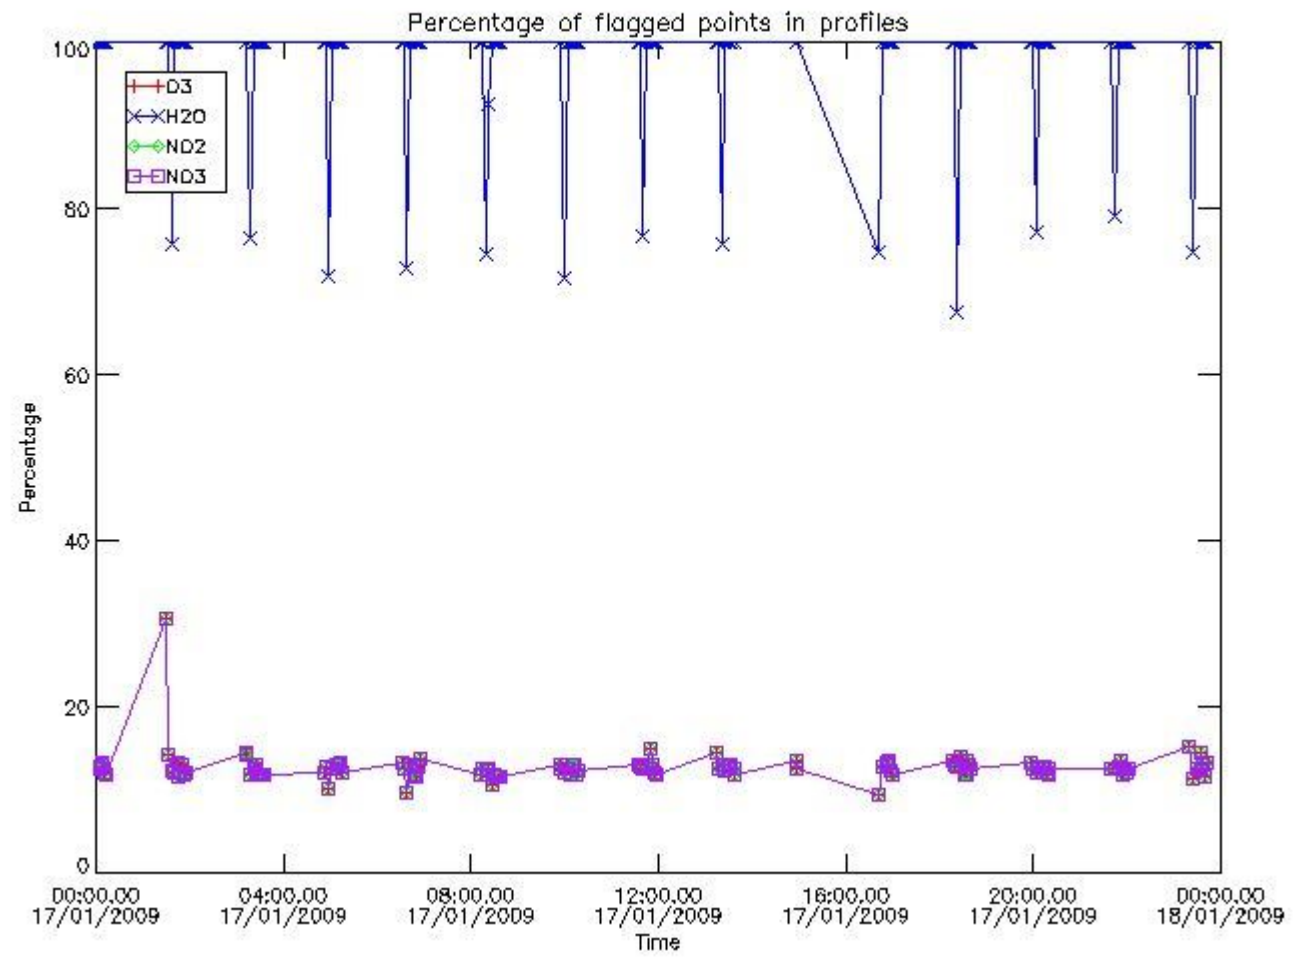

3. Quality information per product

In this section it is plotted some information contained in the Quality Summary data set of the level 2 products. Only products in dark limb conditions and without errors (error flag in

the MPH set to "0") are used.

3.1 Plot quality information per product (time dependant)

3.2 Plot quality information per product (world map)