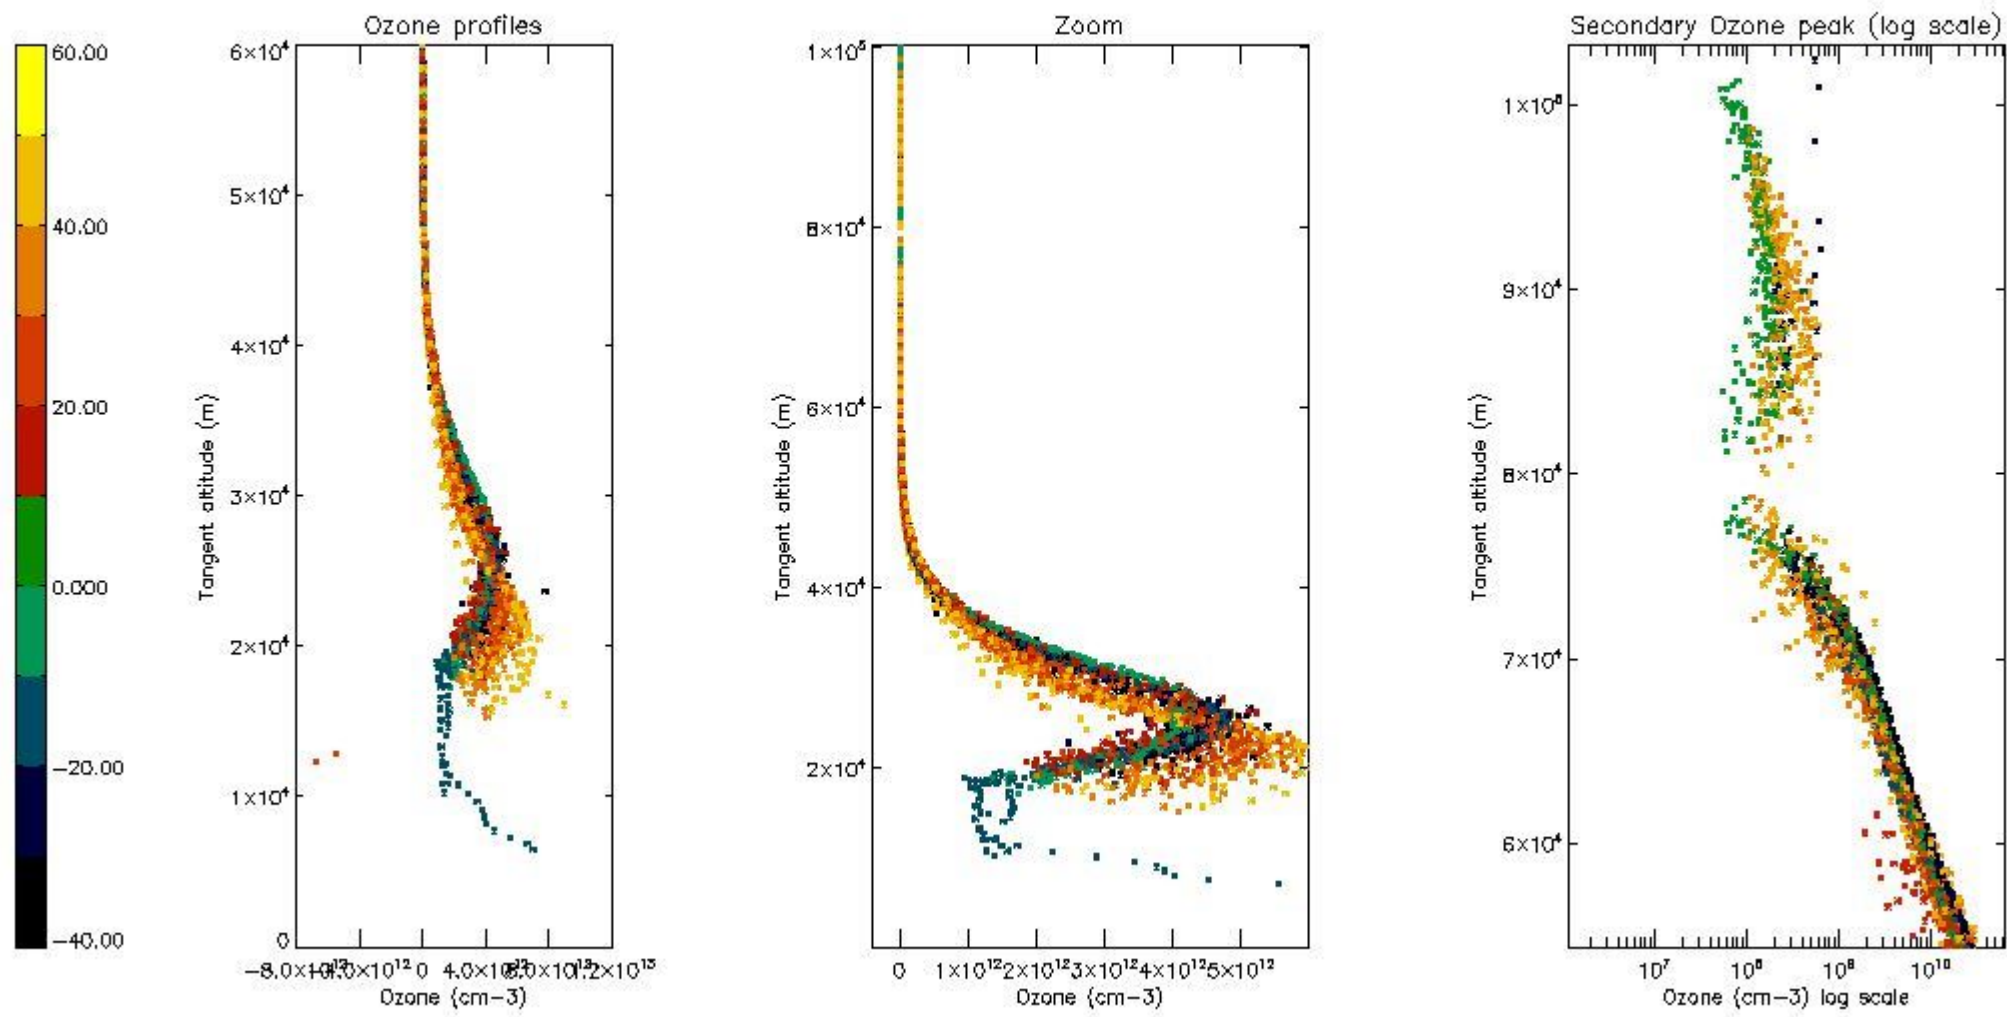

STD < 10	16
STD < 5	12

5.2 Plot ozone profiles for all STD (dark without errors)

The colorbar represents the latitude.

5.3 Plot ozone profiles where STD < 20% (dark without errors)

The colorbar represents the latitude.

5.4 Plot ozone profiles where STD < 10% (dark without errors)

The colorbar represents the latitude.

5.5 Plot ozone profiles where STD < 5% (dark without errors)

The colorbar represents the latitude.

5.6 Plot NO₂ profiles for all STD (dark without errors)

The colorbar represents the latitude.

5.7 Plot NO3 profiles for all STD (dark without errors)

The colorbar represents the latitude.

5.8 Plot H2O profiles for all STD (only for occultations of stars 1,2,3,4,13,14,16,26,63 dark without errors)