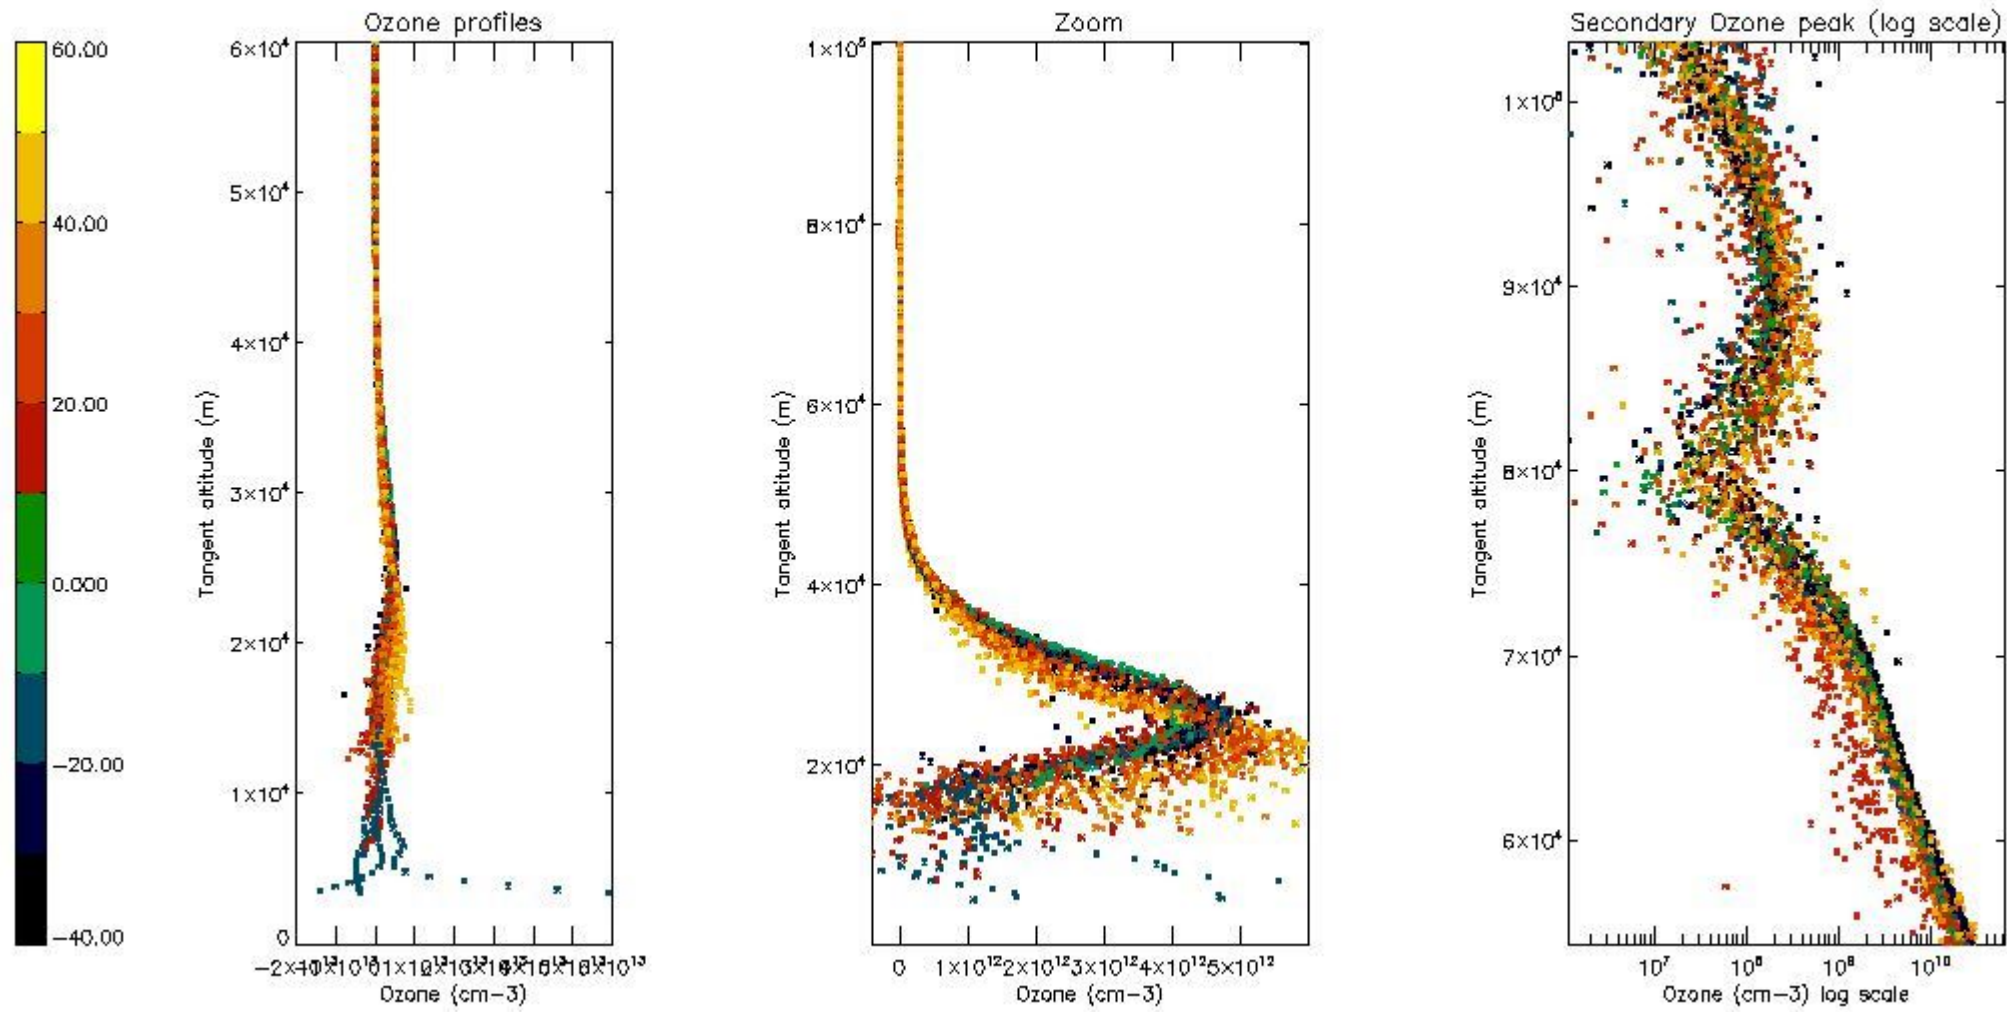

STD < 10	16
STD < 5	12

5.2 Plot ozone profiles for all STD (dark without errors)

The colorbar represents the latitude.

5.3 Plot ozone profiles where STD < 20% (dark without errors)

The colorbar represents the latitude.