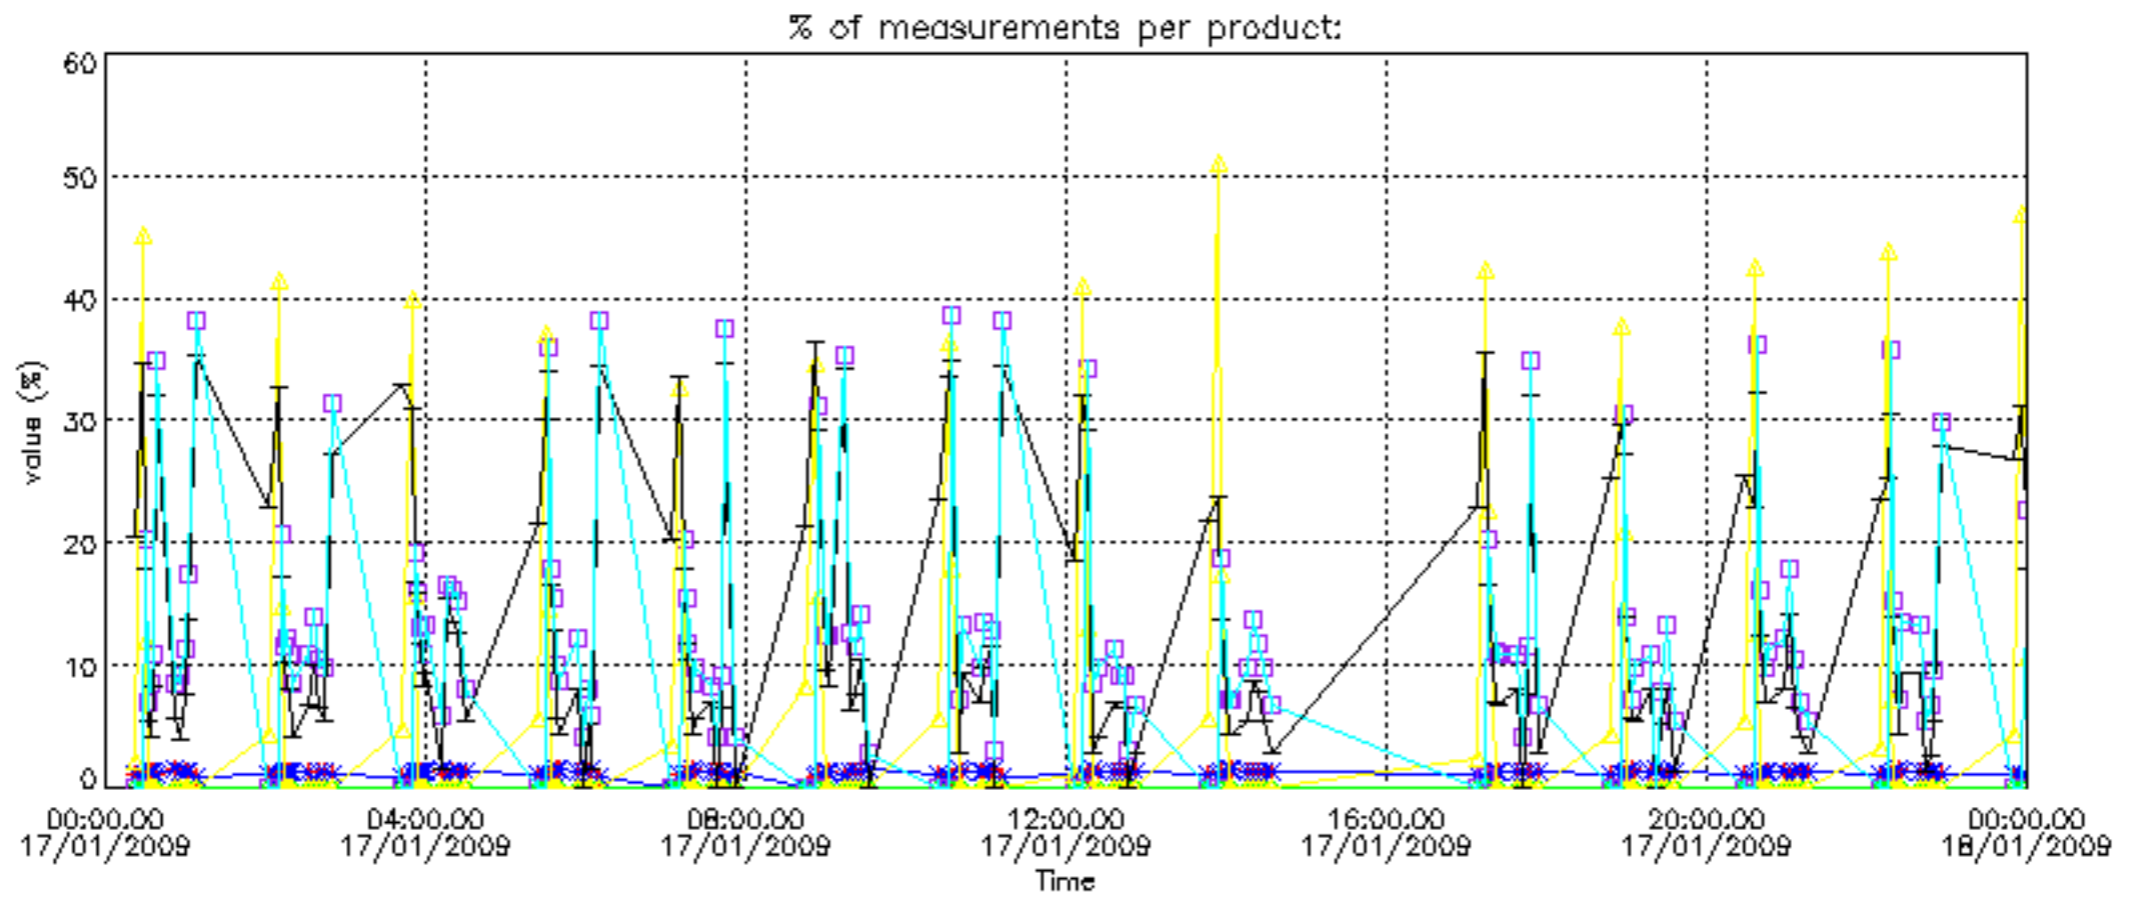

Percentage of cosmic ray hits per profile

Percentage of datation errors per profile