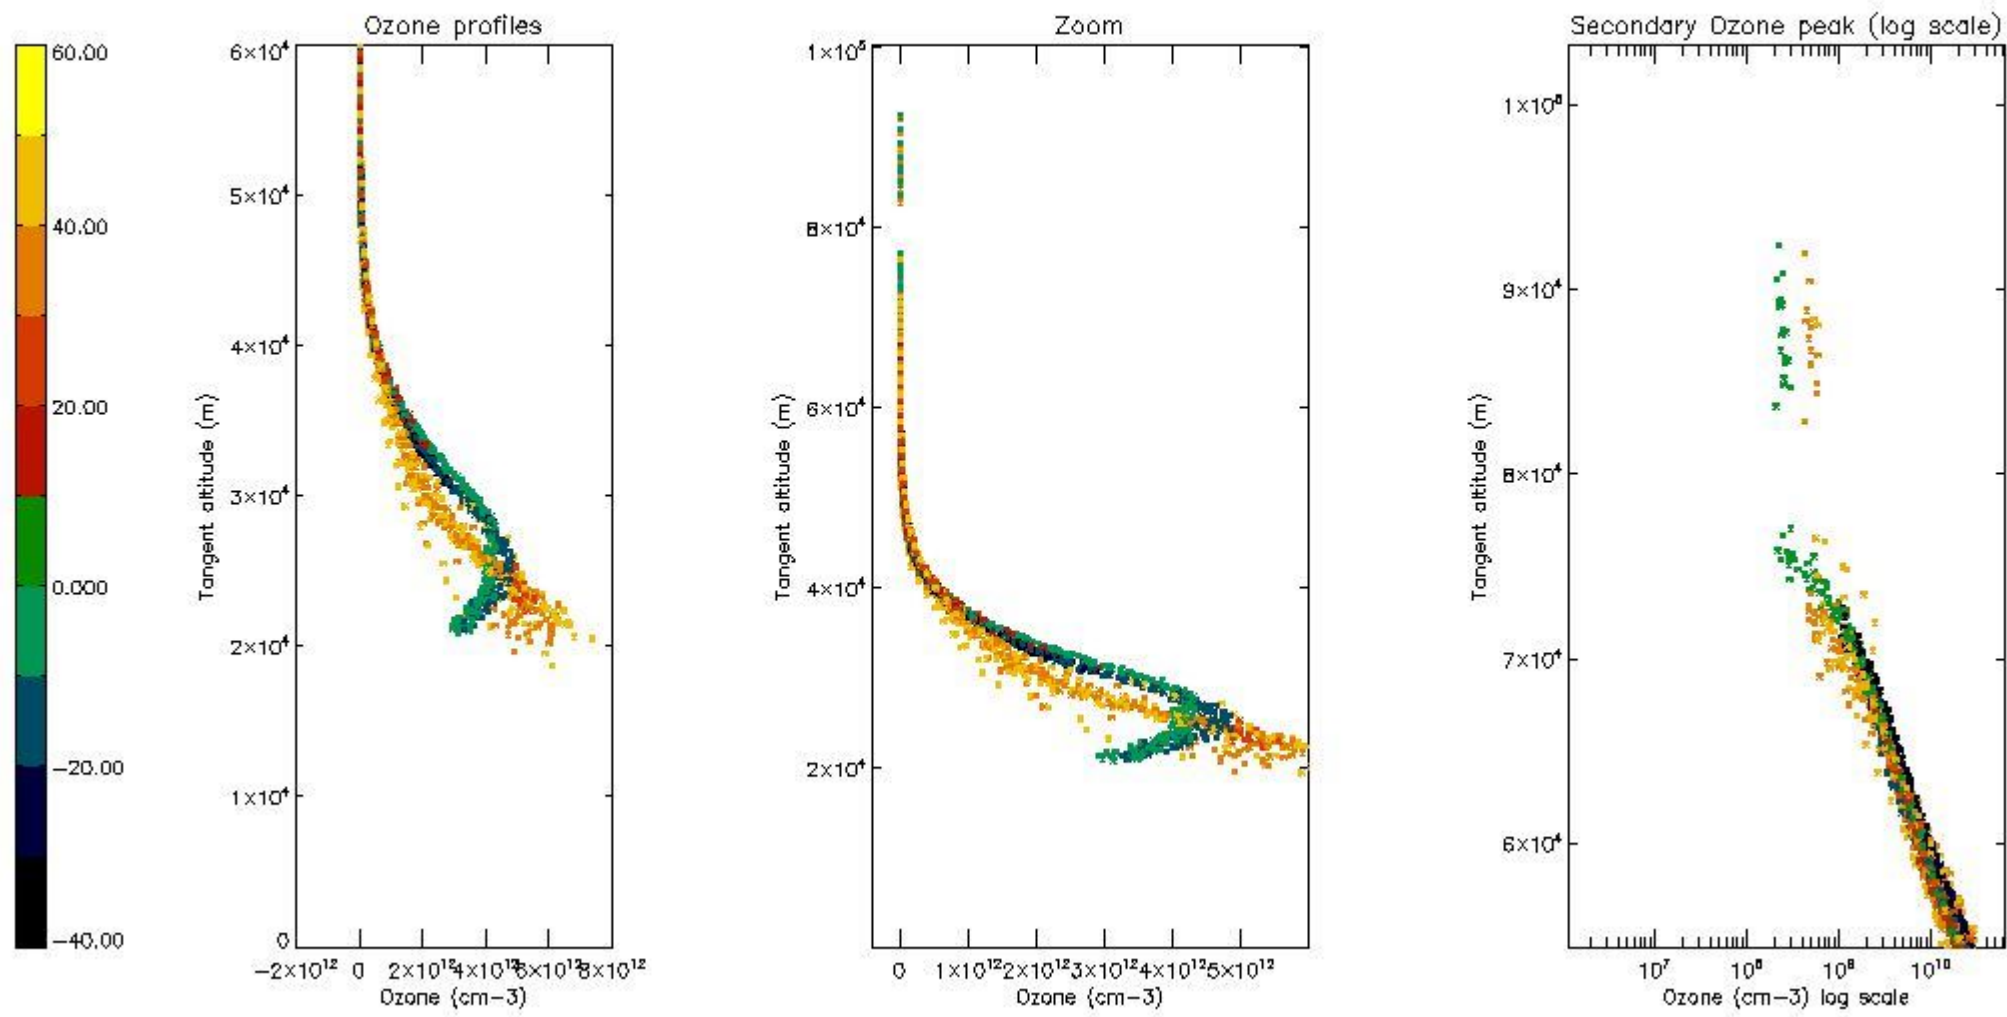

STD < 10	16
STD < 5	12

5.2 Plot ozone profiles for all STD (dark without errors)

The colorbar represents the latitude.

5.3 Plot ozone profiles where STD < 20% (dark without errors)

The colorbar represents the latitude.

5.4 Plot ozone profiles where STD < 10% (dark without errors)

The colorbar represents the latitude.

5.5 Plot ozone profiles where STD < 5% (dark without errors)

The colorbar represents the latitude.

5.6 Plot NO₂ profiles for all STD (dark without errors)