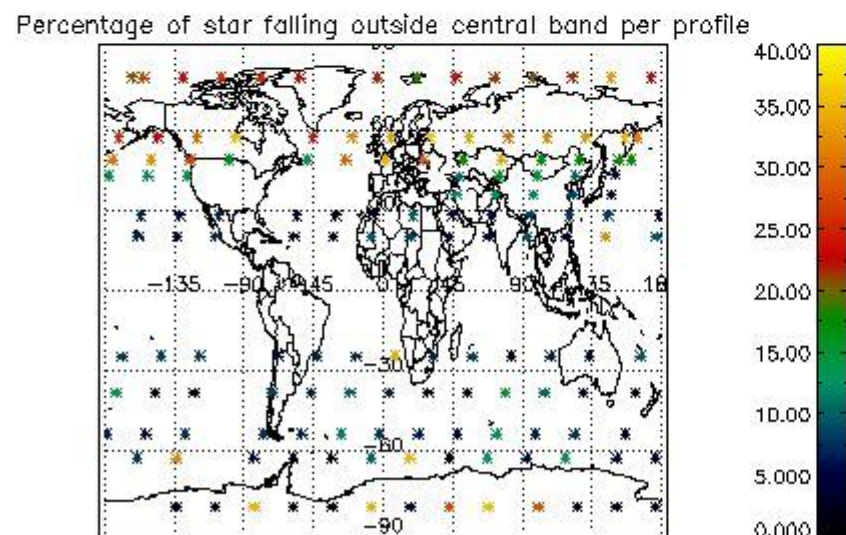

4.2 Plot quality information per product coming from level 1b processing (world map)

4.2.1 Plot level 1 quality information per product (world map): ENVISAT ASCENDING passes

Percentage of cosmic ray hits per profile

Percentage of datation errors per profile

Percentage of star falling outside central band per profile

Percentage of saturation errors per profile

4.2.2 Plot level 1 quality information per product (world map): ENVISAT DESCENDING passes