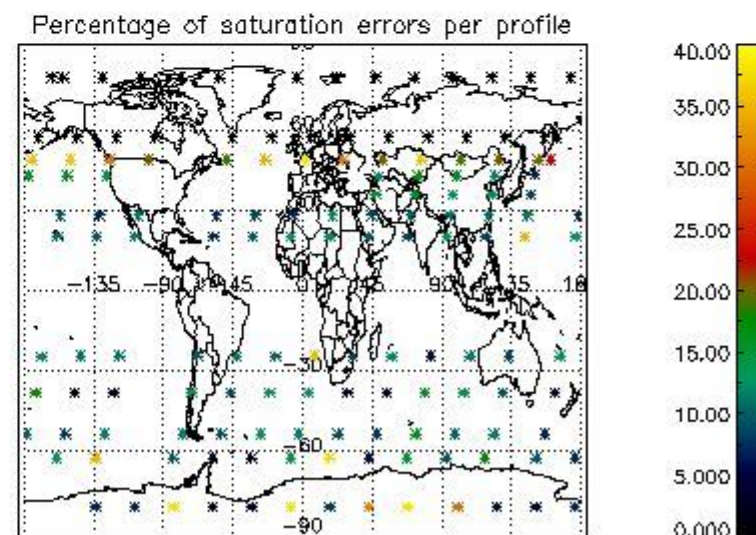

5. Trace gas profiles

5.1 Ozone statistics based on quality of products

The final quality of the products can be "measured" using the STD (Standard Deviation) attached to every point profile. This information is written to the parameter GOM_NL__2P/NL_LOCAL_SPECIES_DENSITY/o3_std of the level 2 products. The table below shows the statistics for given STD ranges.

The statistics are given with respect to the overall valid production:

- Products without fatal errors: GOM_NL__2P/MPH/PRODUCT_ERR=0
- Valid point profile: GOM_NL__2P/NL_LOCAL_SPECIES_DENSITY/pcd(0)=0

The 'Criteria' is applied to valid points of dark limb products:

- Products in dark limb illumination condition: GOM_NL__2P/NL_SUMMARY_QUALITY/obs_ill_cond=0
- Products without fatal errors: GOM_NL__2P/MPH/PRODUCT_ERR=0
- Valid point profile: GOM_NL__2P/NL_LOCAL_SPECIES_DENSITY/pcd(0)=0

So, the table below shows the percentage of dark limb and valid observations for each criteria with respect to the overall valid daily observations.

Criteria	% of total production
All STD	32
STD < 20	19