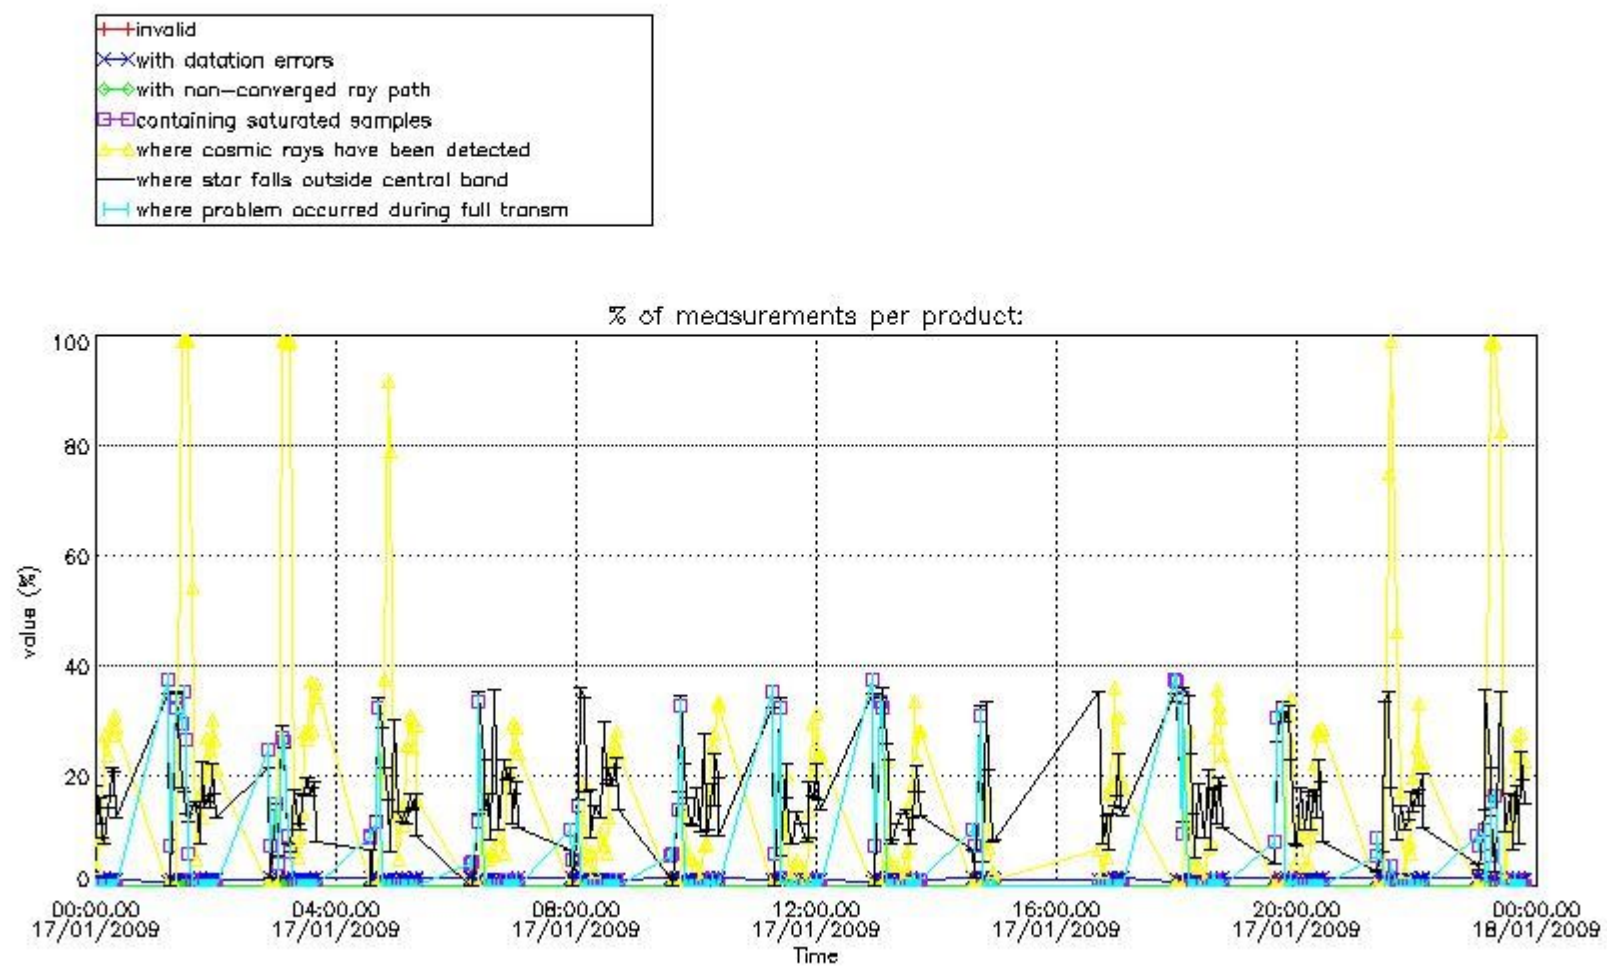

4.1.2 Plot level 1 quality information per product (time dependant): ENVI SAT DESCENDING passes