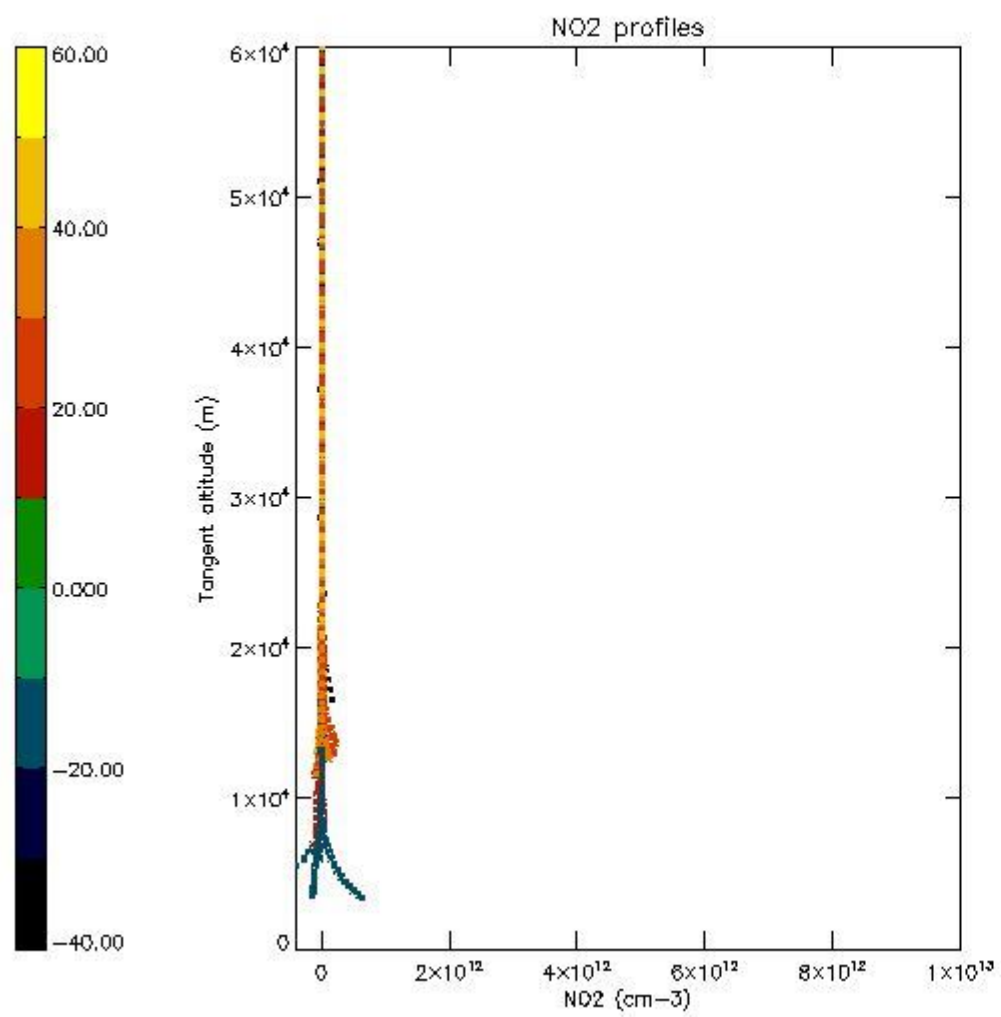

STD < 10	16
STD < 5	12

5.2 Plot ozone profiles for all STD (dark without errors)

The colorbar represents the latitude.

5.3 Plot ozone profiles where STD < 20% (dark without errors)

The colorbar represents the latitude.

5.4 Plot ozone profiles where STD < 10% (dark without errors)

The colorbar represents the latitude.

5.5 Plot ozone profiles where STD < 5% (dark without errors)

The colorbar represents the latitude.

5.6 Plot NO₂ profiles for all STD (dark without errors)

The colorbar represents the latitude.

5.7 Plot NO3 profiles for all STD (dark without errors)

The colorbar represents the latitude.

5.8 Plot H2O profiles for all STD (only for occultations of stars 1,2,3,4,13,14,16,26,63 dark without errors)