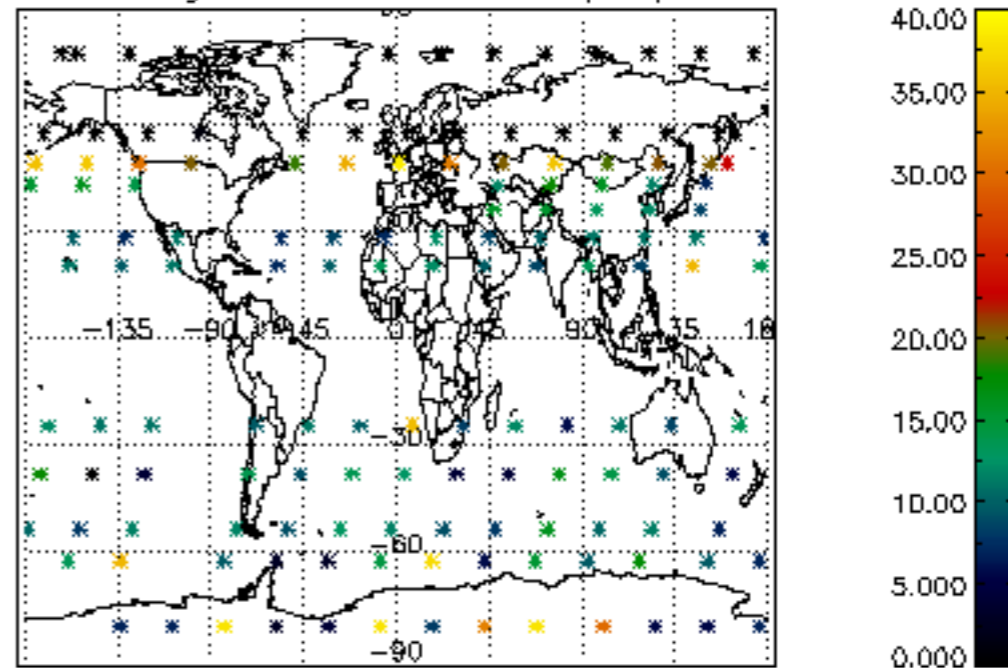

Percentage of saturation errors per profile