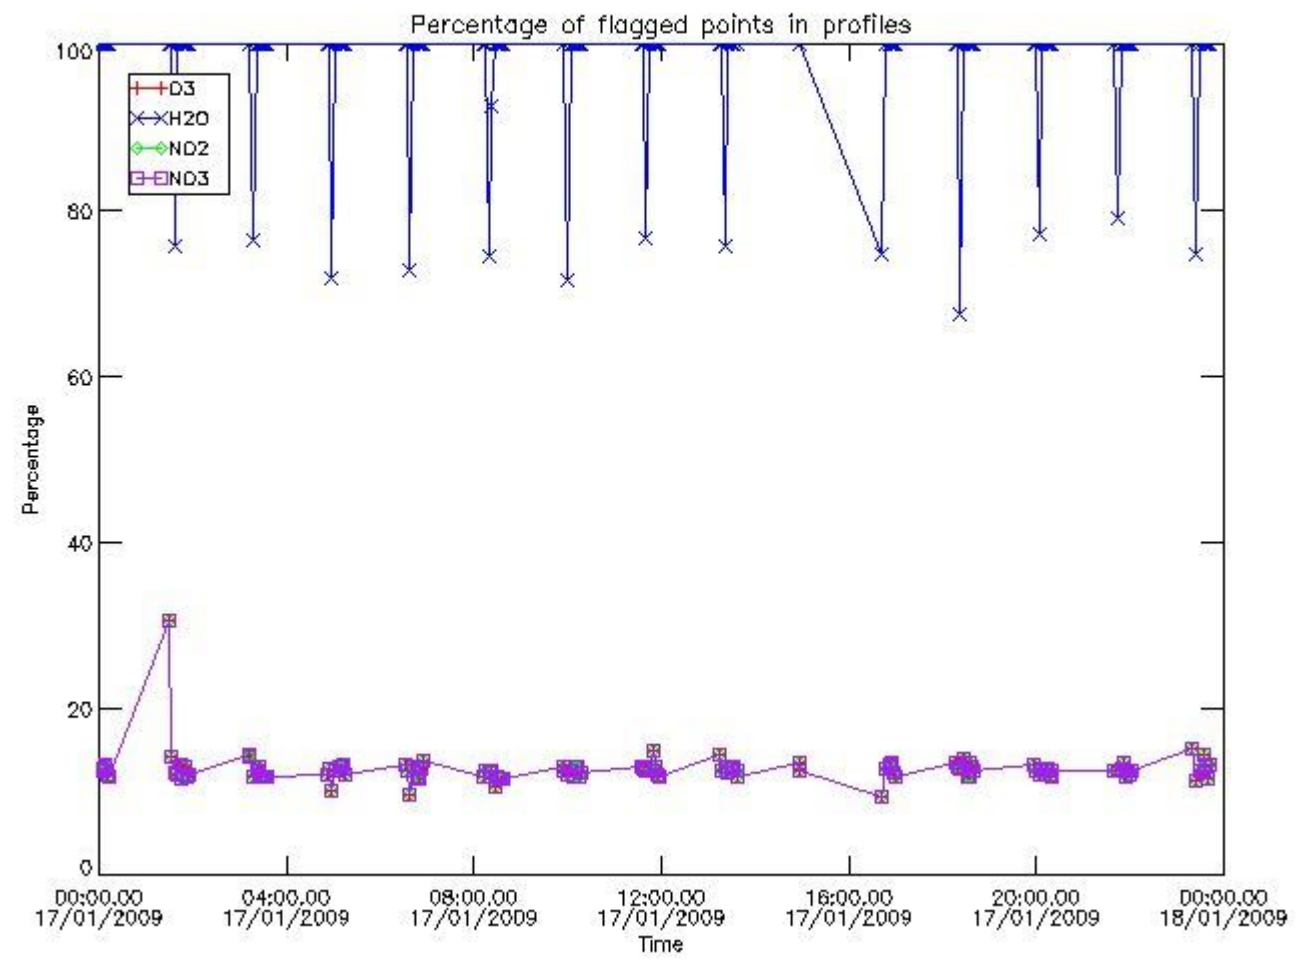

3. Quality information per product

In this section it is plotted some information contained in the Quality Summary data set of the level 2 products. Only products in dark limb conditions and without errors (error flag in

the MPH set to "0") are used.

3.1 Plot quality information per product (time dependant)

3.2 Plot quality information per product (world map)