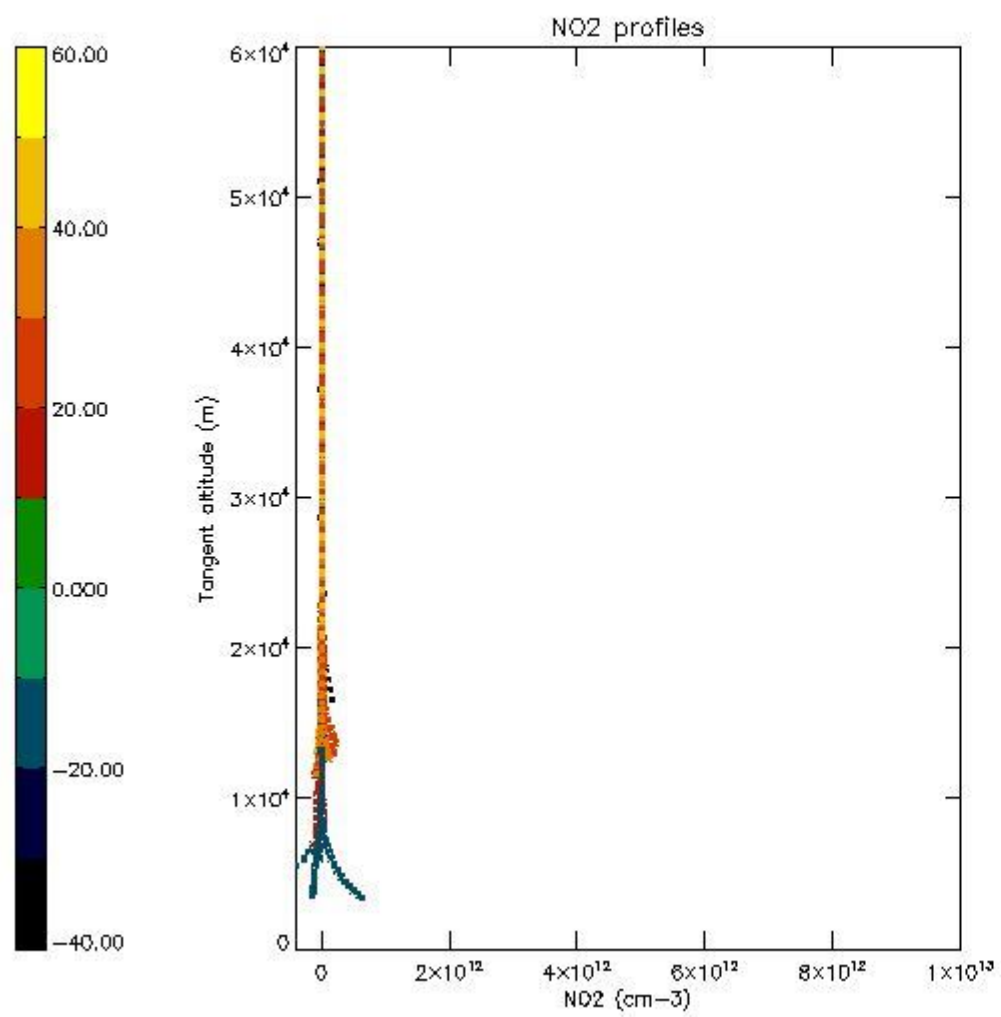

5.4 Plot ozone profiles where STD < 10% (dark without errors)

The colorbar represents the latitude.

5.5 Plot ozone profiles where $STD < 5\%$ (dark without errors)

The colorbar represents the latitude.

5.6 Plot NO₂ profiles for all STD (dark without errors)

The colorbar represents the latitude.

5.7 Plot NO3 profiles for all STD (dark without errors)

The colorbar represents the latitude.

5.8 Plot H2O profiles for all STD (only for occultations of stars 1,2,3,4,13,14,16,26,63 dark without errors)