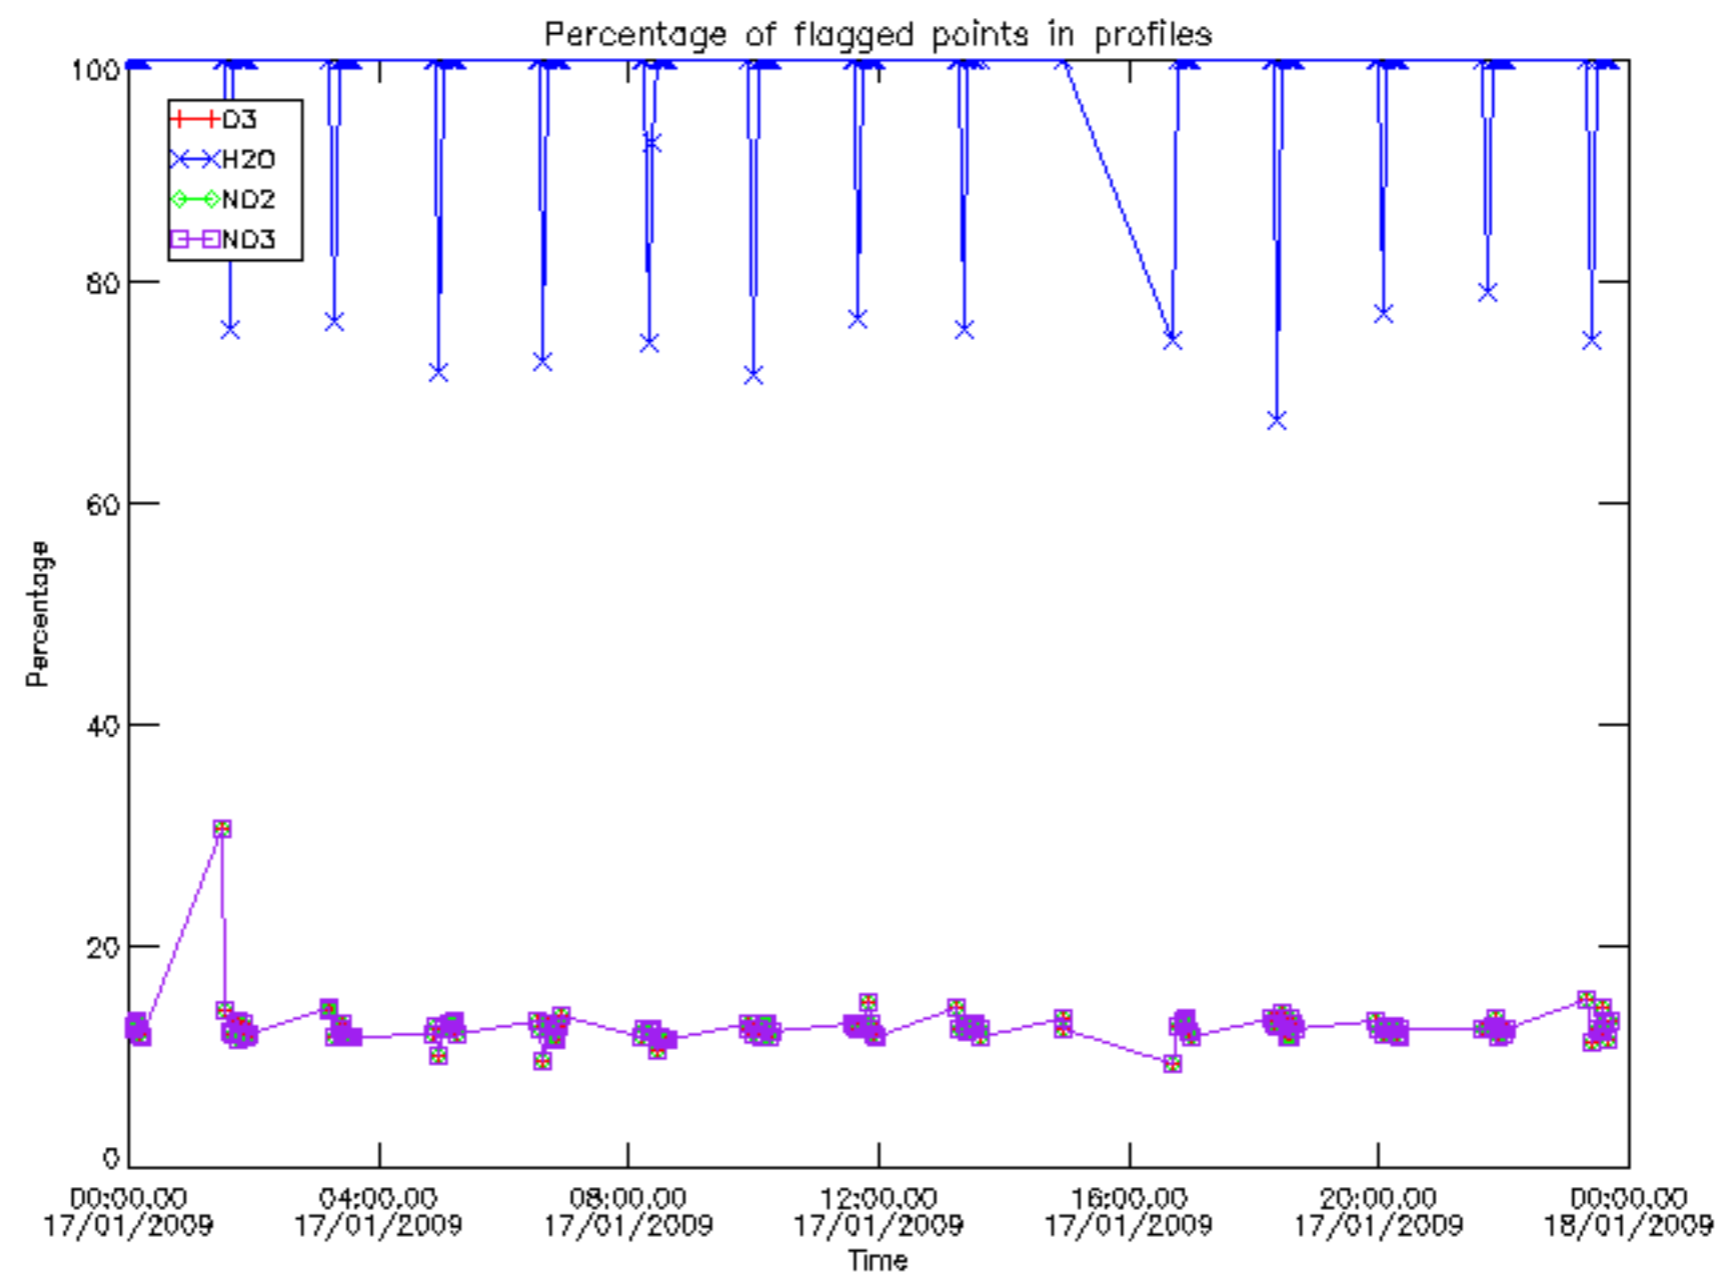

Percentage of flagged data per D3 profile

Percentage of flagged data per H2O profile