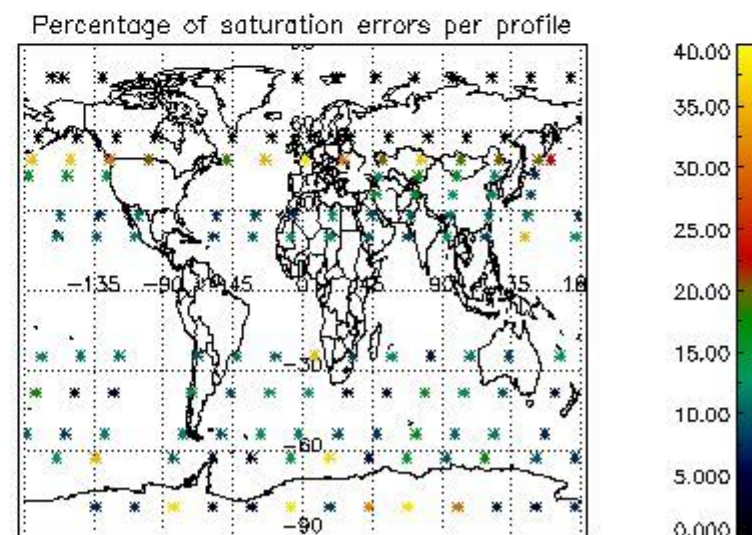

4.2 Plot quality information per product coming from level 1b processing (world map)

4.2.1 Plot level 1 quality information per product (world map): ENVISAT ASCENDING passes

Percentage of cosmic ray hits per profile

Percentage of datation errors per profile

Percentage of star falling outside central band per profile

Percentage of saturation errors per profile

4.2.2 Plot level 1 quality information per product (world map): ENVISAT DESCENDING passes

5. Trace gas profiles

5.1 Ozone statistics based on quality of products

The final quality of the products can be "measured" using the STD (Standard Deviation) attached to every point profile. This information is written to the parameter GOM_NL__2P/NL_LOCAL_SPECIES_DENSITY/o3_std of the level 2 products. The table below shows the statistics for given STD ranges.