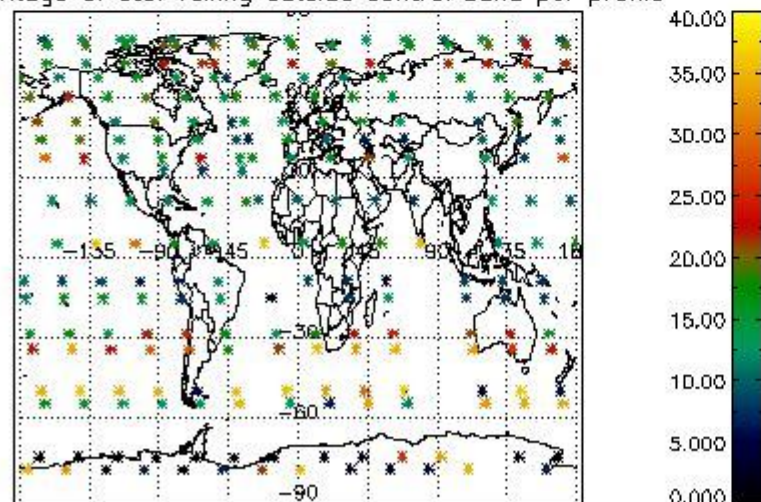

Percentage of star falling outside central band per profile