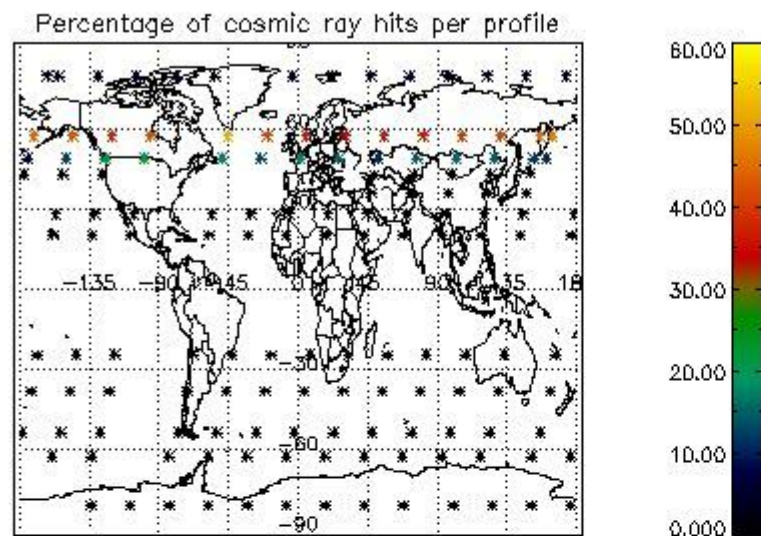

4.2.2 Plot level 1 quality information per product (world map): ENVISAT DESCENDING passes

5. Trace gas profiles

5.1 Ozone statistics based on quality of products

The final quality of the products can be "measured" using the STD (Standard Deviation) attached to every point profile. This information is written to the parameter GOM_NL__2P/NL_LOCAL_SPECIES_DENSITY/o3_std of the level 2 products. The table below shows the statistics for given STD ranges.

The statistics are given with respect to the overall valid production:

- Products without fatal errors: GOM_NL__2P/MPH/PRODUCT_ERR=0
- Valid point profile: GOM_NL__2P/NL_LOCAL_SPECIES_DENSITY/pcd(0)=0

The 'Criteria' is applied to valid points of dark limb products:

- Products in dark limb illumination condition: GOM_NL__2P/NL_SUMMARY_QUALITY/obs_ill_cond=0
- Products without fatal errors: GOM_NL__2P/MPH/PRODUCT_ERR=0
- Valid point profile: GOM_NL__2P/NL_LOCAL_SPECIES_DENSITY/pcd(0)=0

So, the table below shows the percentage of dark limb and valid observations for each criteria with respect to the overall valid daily observations.

Criteria	% of total production
All STD	32
STD < 20	19