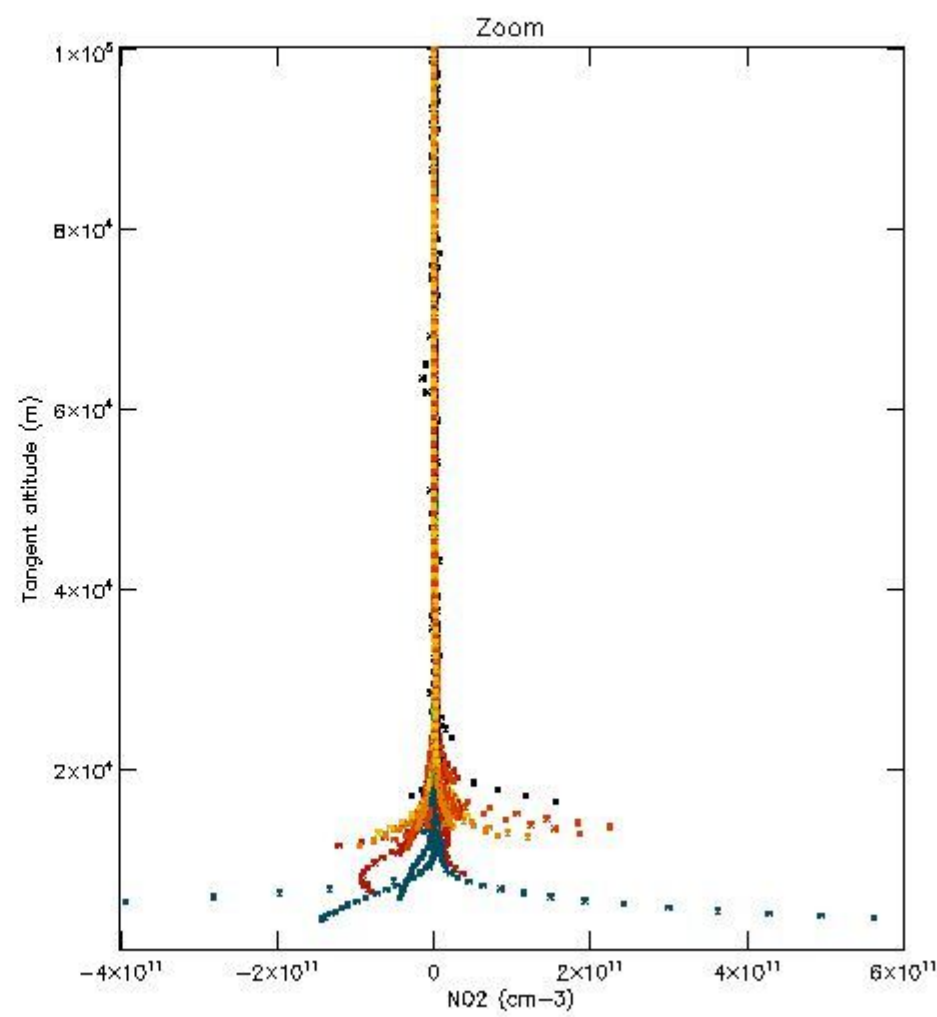

5.4 Plot ozone profiles where STD < 10% (dark without errors)

The colorbar represents the latitude.

5.5 Plot ozone profiles where STD < 5% (dark without errors)

The colorbar represents the latitude.

5.6 Plot NO₂ profiles for all STD (dark without errors)

The colorbar represents the latitude.

5.7 Plot NO3 profiles for all STD (dark without errors)

The colorbar represents the latitude.

5.8 Plot H2O profiles for all STD (only for occultations of stars 1,2,3,4,13,14,16,26,63 dark without errors)