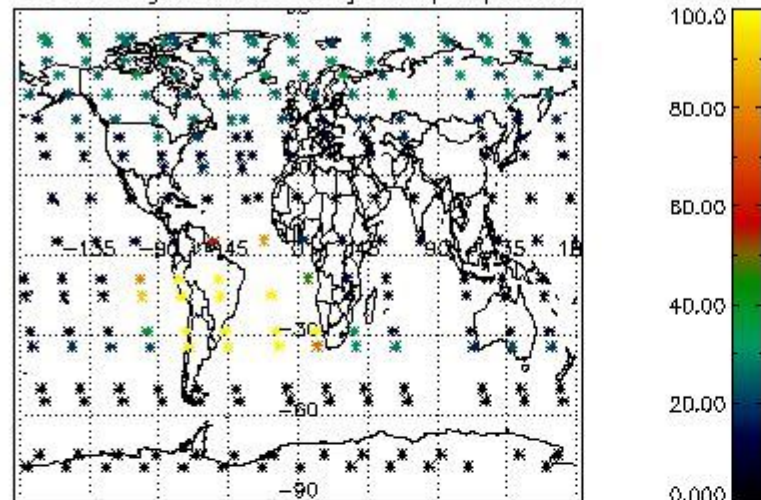

Percentage of cosmic ray hits per profile