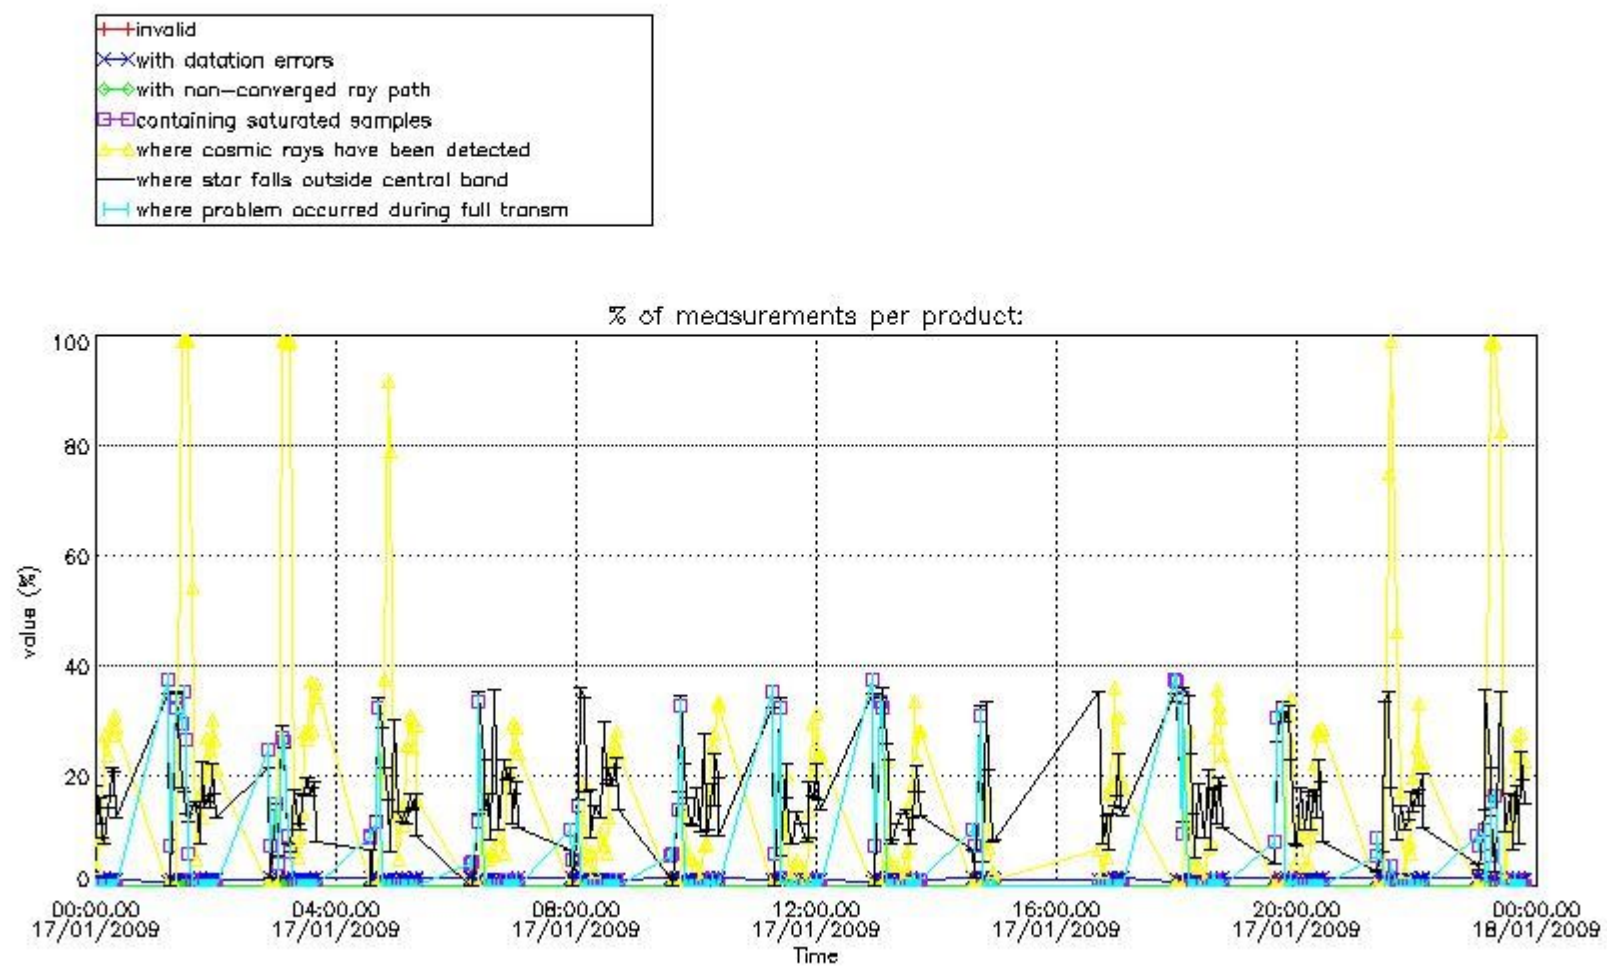

the MPH set to "0") are used.

3.1 Plot quality information per product (time dependant)

3.2 Plot quality information per product (world map)

Percentage of flagged data per O3 profile

Percentage of flagged data per H2O profile

Percentage of flagged data per NO2 profile

Percentage of flagged data per NO3 profile

4. Level 1 quality information per product

In this section it is plotted some information contained in the Quality Summary data set of the level 2 products that comes from the level 1b processing. Products without errors (error flag in the MPH set to "0") are used.

4.1 Plot quality information per product (time dependant) coming from level 1b processing

4.1.1 Plot level 1 quality information per product (time dependant): ENVISAT ASCENDING passes

4.1.2 Plot level 1 quality information per product (time dependant): ENVISAT DESCENDING passes