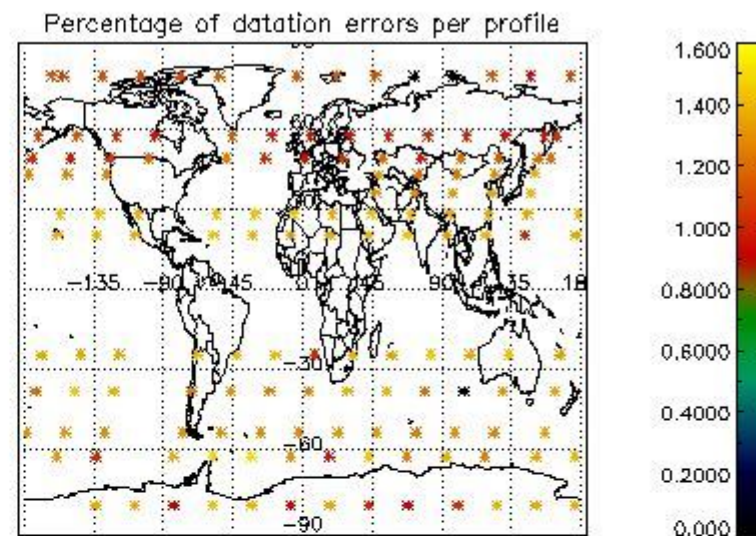

5. Trace gas profiles

5.1 Ozone statistics based on quality of products

The final quality of the products can be "measured" using the STD (Standard Deviation) attached to every point profile. This information is written to the parameter GOM_NL__2P/NL_LOCAL_SPECIES_DENSITY/o3_std of the level 2 products. The table below shows the statistics for given STD ranges.

The statistics are given with respect to the overall valid production:

- Products without fatal errors: GOM_NL__2P/MPH/PRODUCT_ERR=0
- Valid point profile: GOM_NL__2P/NL_LOCAL_SPECIES_DENSITY/pcd(0)=0

The 'Criteria' is applied to valid points of dark limb products:

- Products in dark limb illumination condition: GOM_NL__2P/NL_SUMMARY_QUALITY/obs_ill_cond=0
- Products without fatal errors: GOM_NL__2P/MPH/PRODUCT_ERR=0
- Valid point profile: GOM_NL__2P/NL_LOCAL_SPECIES_DENSITY/pcd(0)=0

So, the table below shows the percentage of dark limb and valid observations for each criteria with respect to the overall valid daily observations.

Criteria	% of total production
All STD	32
STD < 20	19