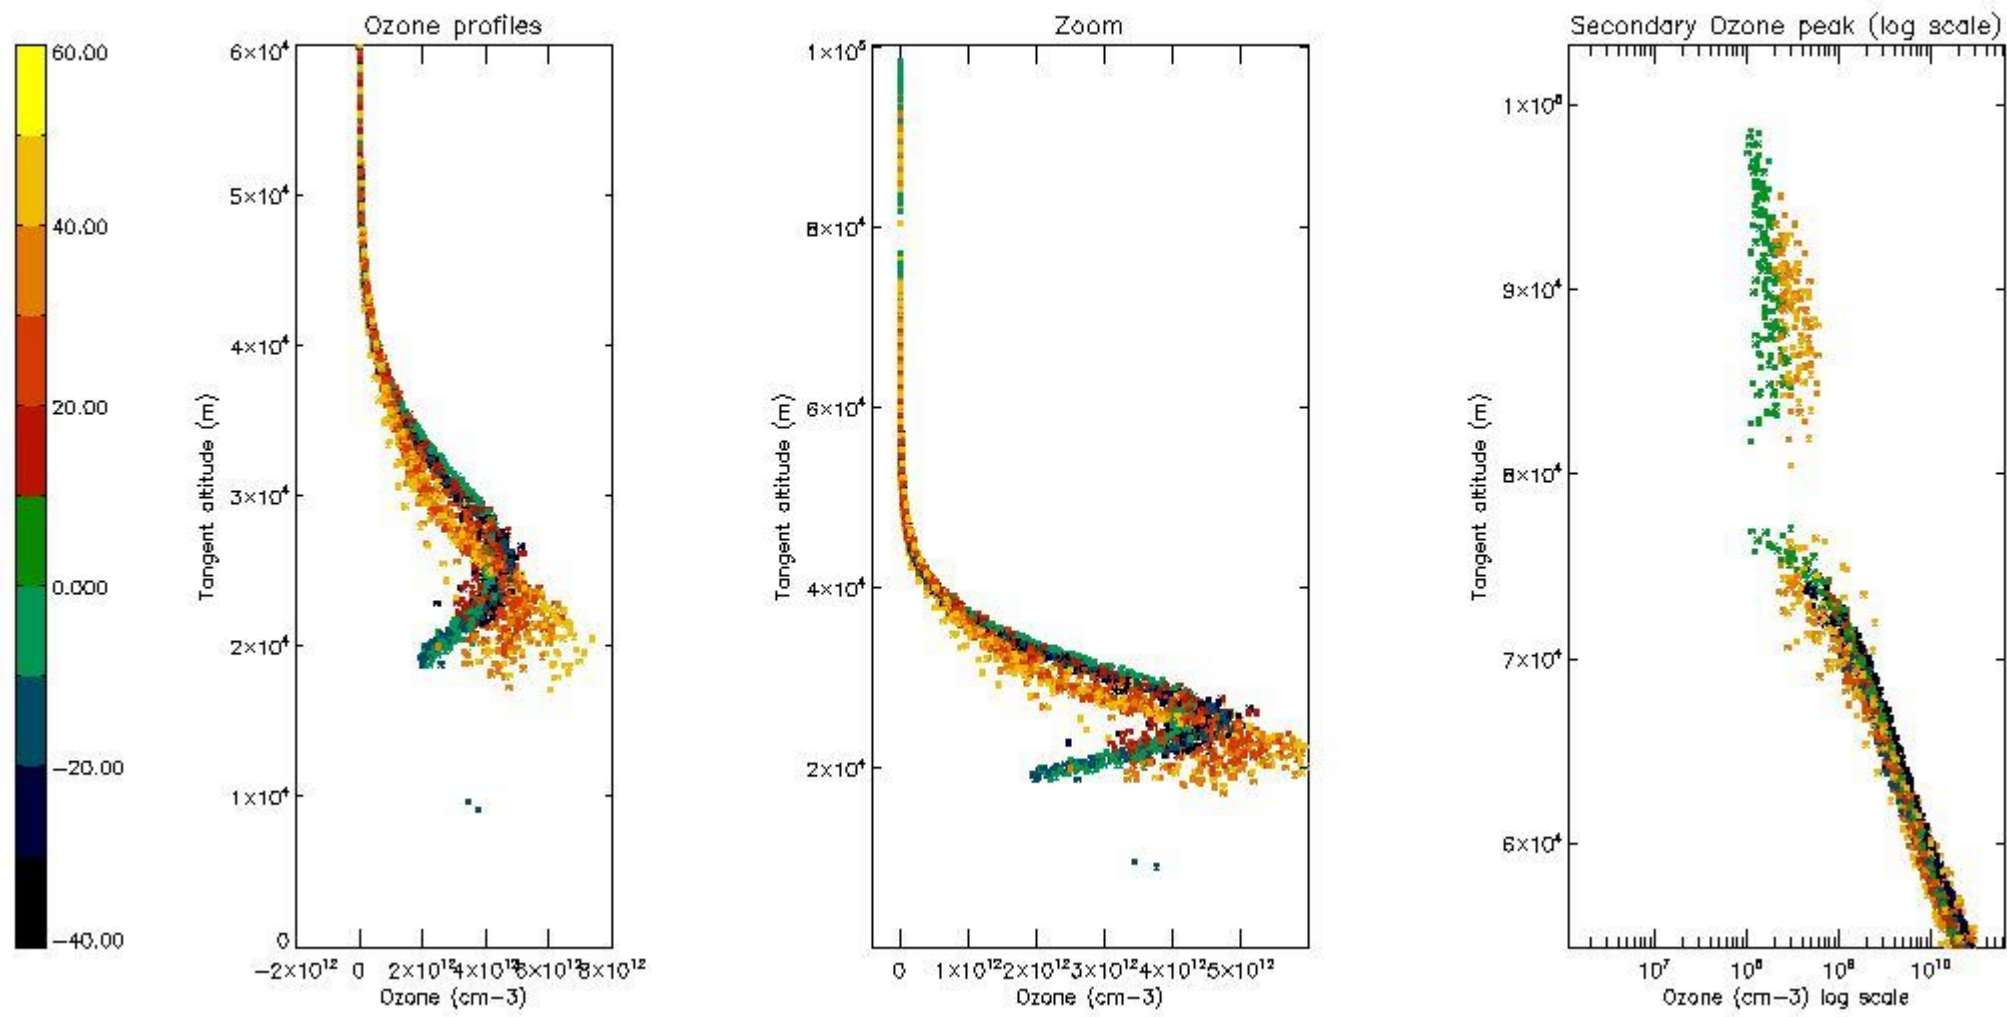

STD < 10	16
STD < 5	12

5.2 Plot ozone profiles for all STD (dark without errors)

The colorbar represents the latitude.

5.3 Plot ozone profiles where STD < 20% (dark without errors)

The colorbar represents the latitude.

5.4 Plot ozone profiles where STD < 10% (dark without errors)

The colorbar represents the latitude.

5.5 Plot ozone profiles where STD < 5% (dark without errors)

The colorbar represents the latitude.

5.6 Plot NO₂ profiles for all STD (dark without errors)