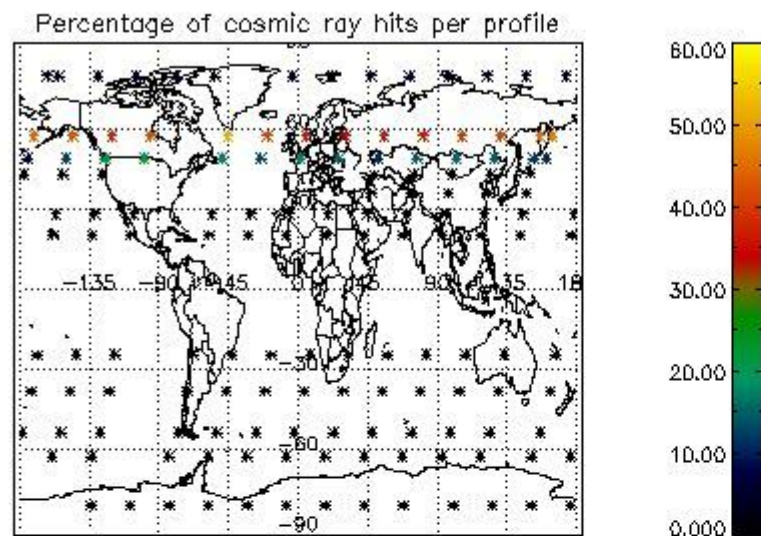

Percentage of datation errors per profile

Percentage of star falling outside central band per profile

Percentage of saturation errors per profile

4.2.2 Plot level 1 quality information per product (world map): ENVISAT DESCENDING passes