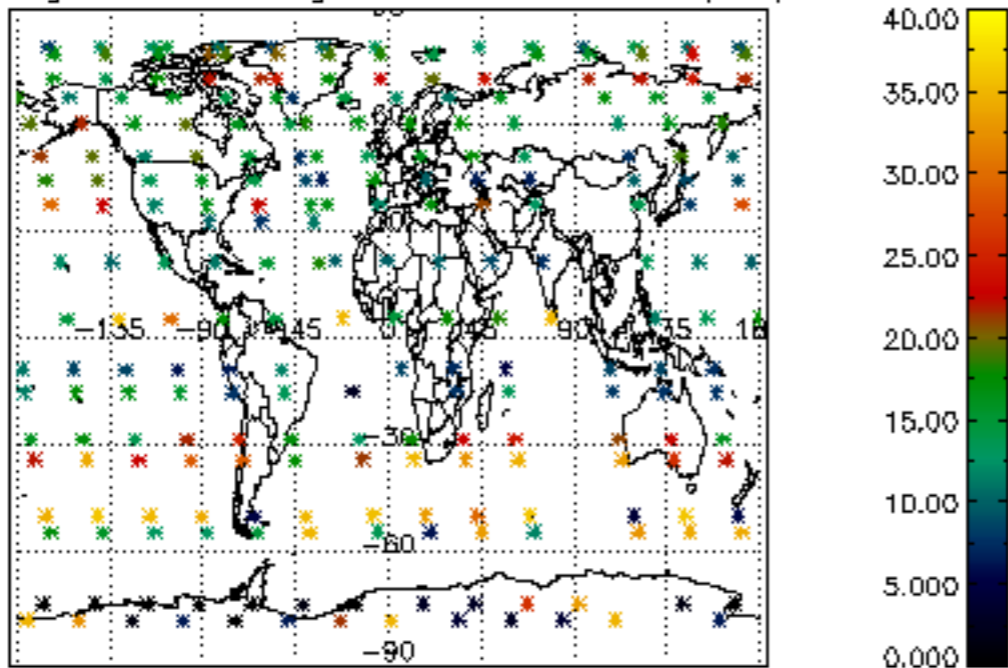

Percentage of cosmic ray hits per profile

Percentage of star falling outside central band per profile