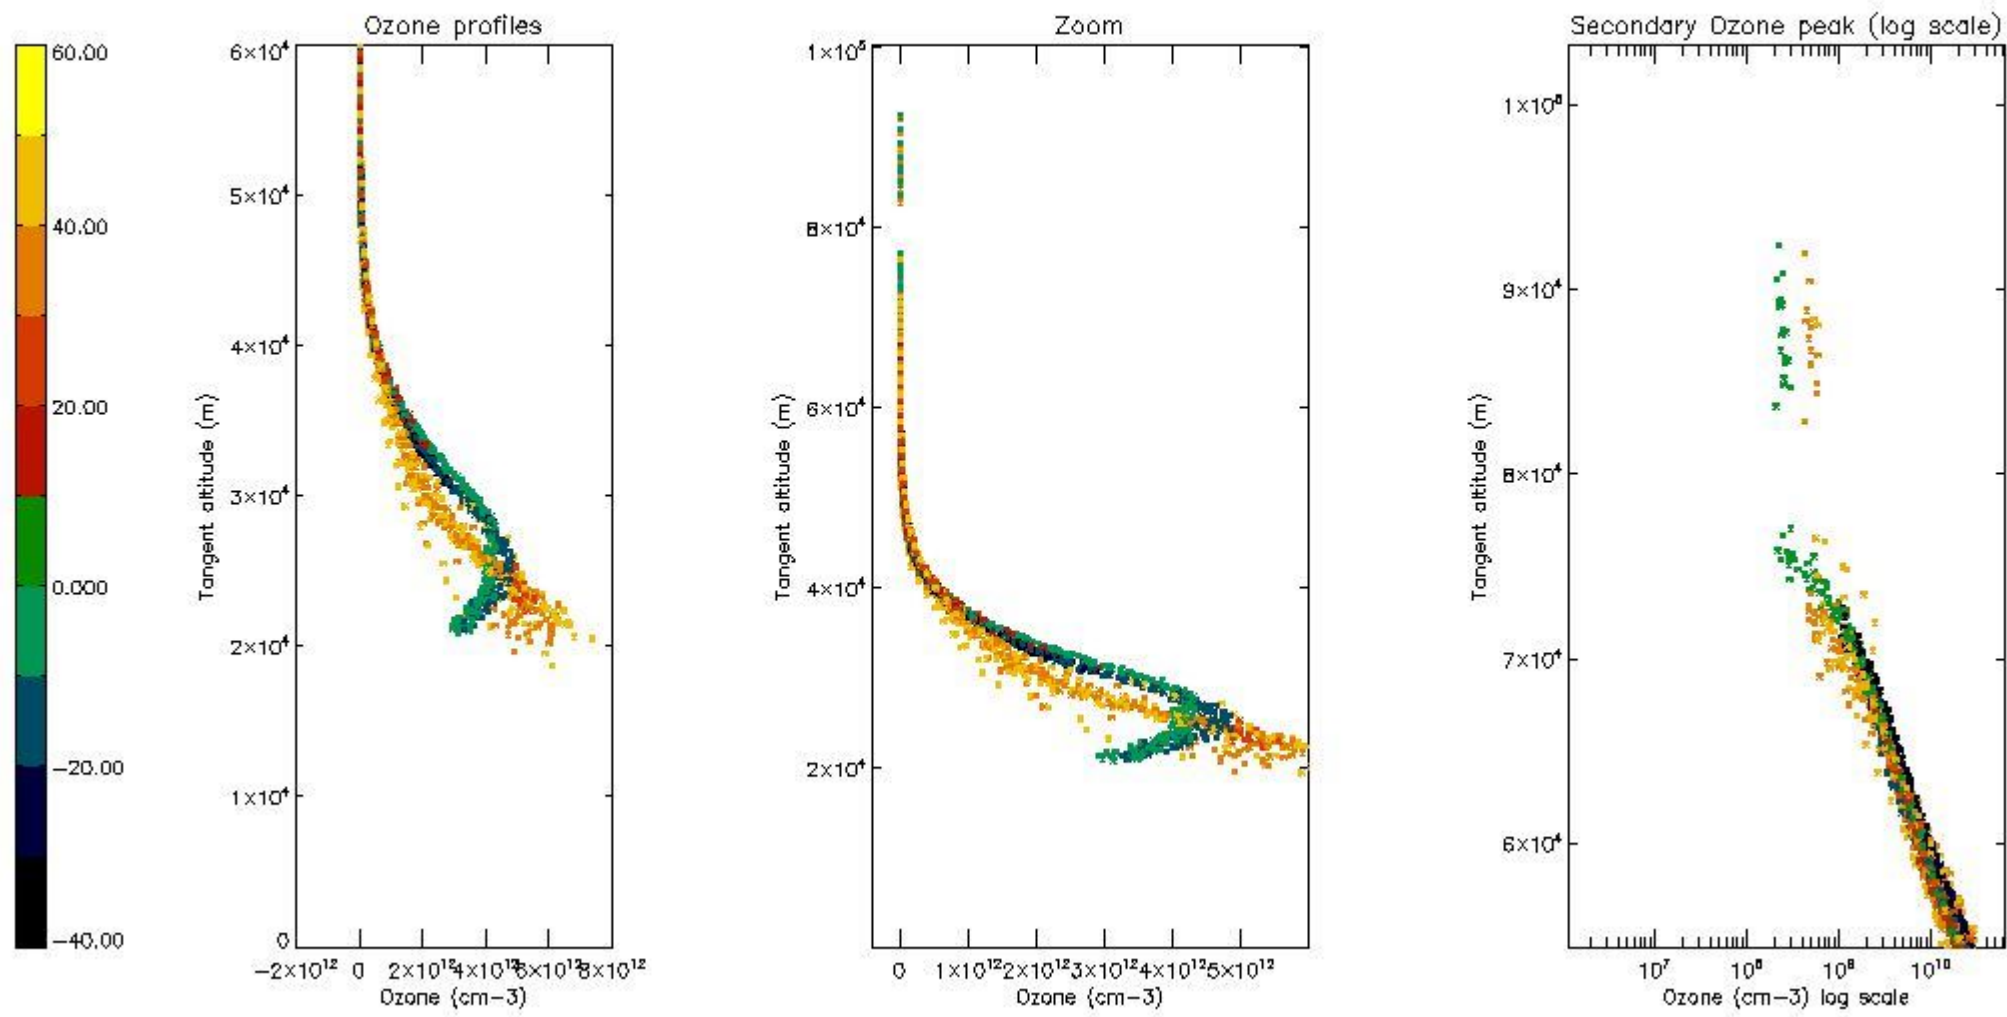

5.6 Plot NO₂ profiles for all STD (dark without errors)

The colorbar represents the latitude.