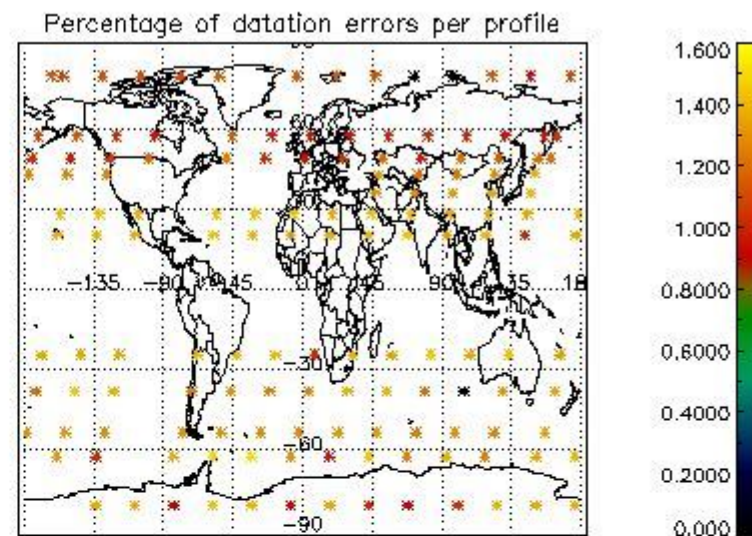

Percentage of datation errors per profile

Percentage of star falling outside central band per profile

Percentage of saturation errors per profile

4.2.2 Plot level 1 quality information per product (world map): ENVISAT DESCENDING passes