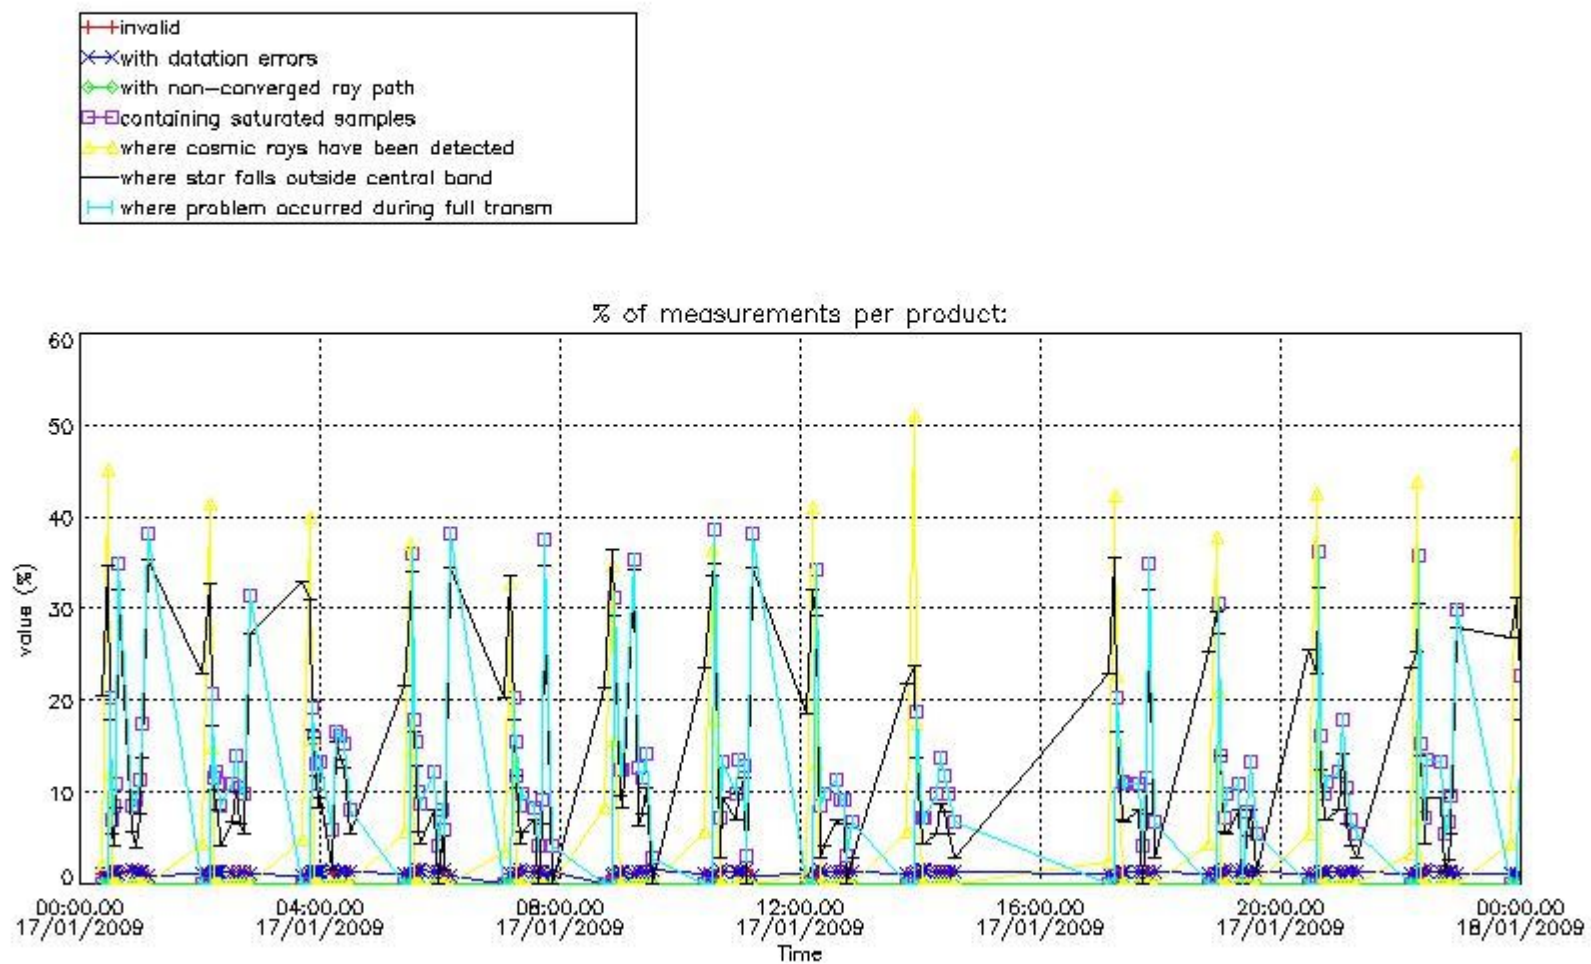

[6. Auxiliary Data Files used for the production reported in section 2](#)

This report presents the daily analysis on parameters extracted from GOMOS level 2 data (GOM_NL__2P). It is intended to monitor some important parameters that will impact the quality of these products. A list of level 2 products (and content) that have arrived during the reporting day to the PCF is also given.

the MPH set to "0") are used.

3.1 Plot quality information per product (time dependant)

3.2 Plot quality information per product (world map)

Percentage of flagged data per O3 profile

Percentage of flagged data per H2O profile

Percentage of flagged data per NO2 profile

Percentage of flagged data per NO3 profile

4. Level 1 quality information per product

In this section it is plotted some information contained in the Quality Summary data set of the level 2 products that comes from the level 1b processing. Products without errors (error flag in the MPH set to "0") are used.

4.1 Plot quality information per product (time dependant) coming from level 1b processing

4.1.1 Plot level 1 quality information per product (time dependant): ENVISAT ASCENDING passes

4.1.2 Plot level 1 quality information per product (time dependant): ENVISAT DESCENDING passes