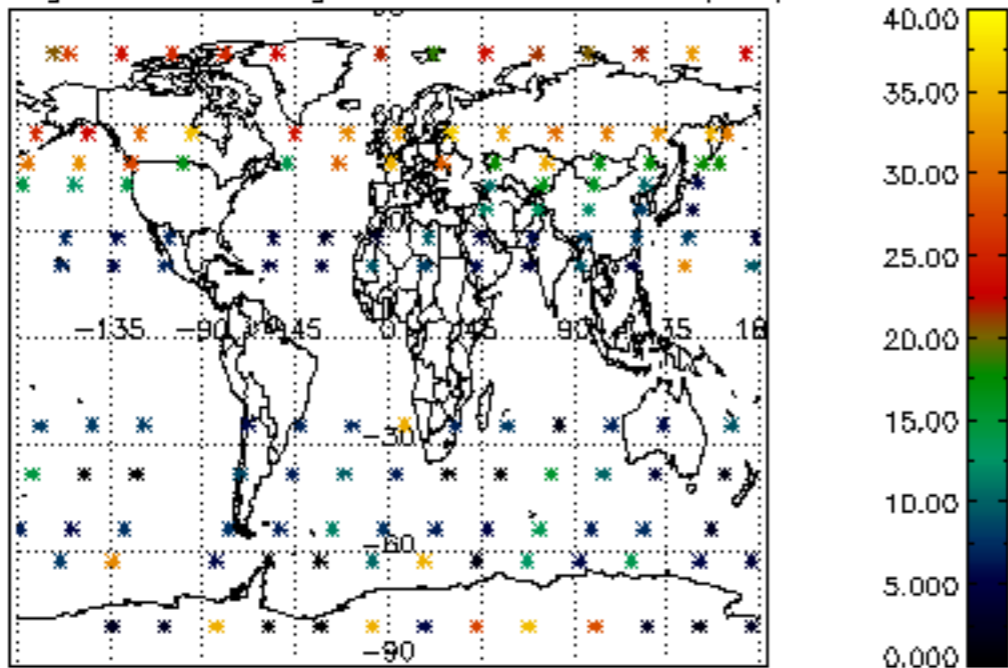

Percentage of star falling outside central band per profile