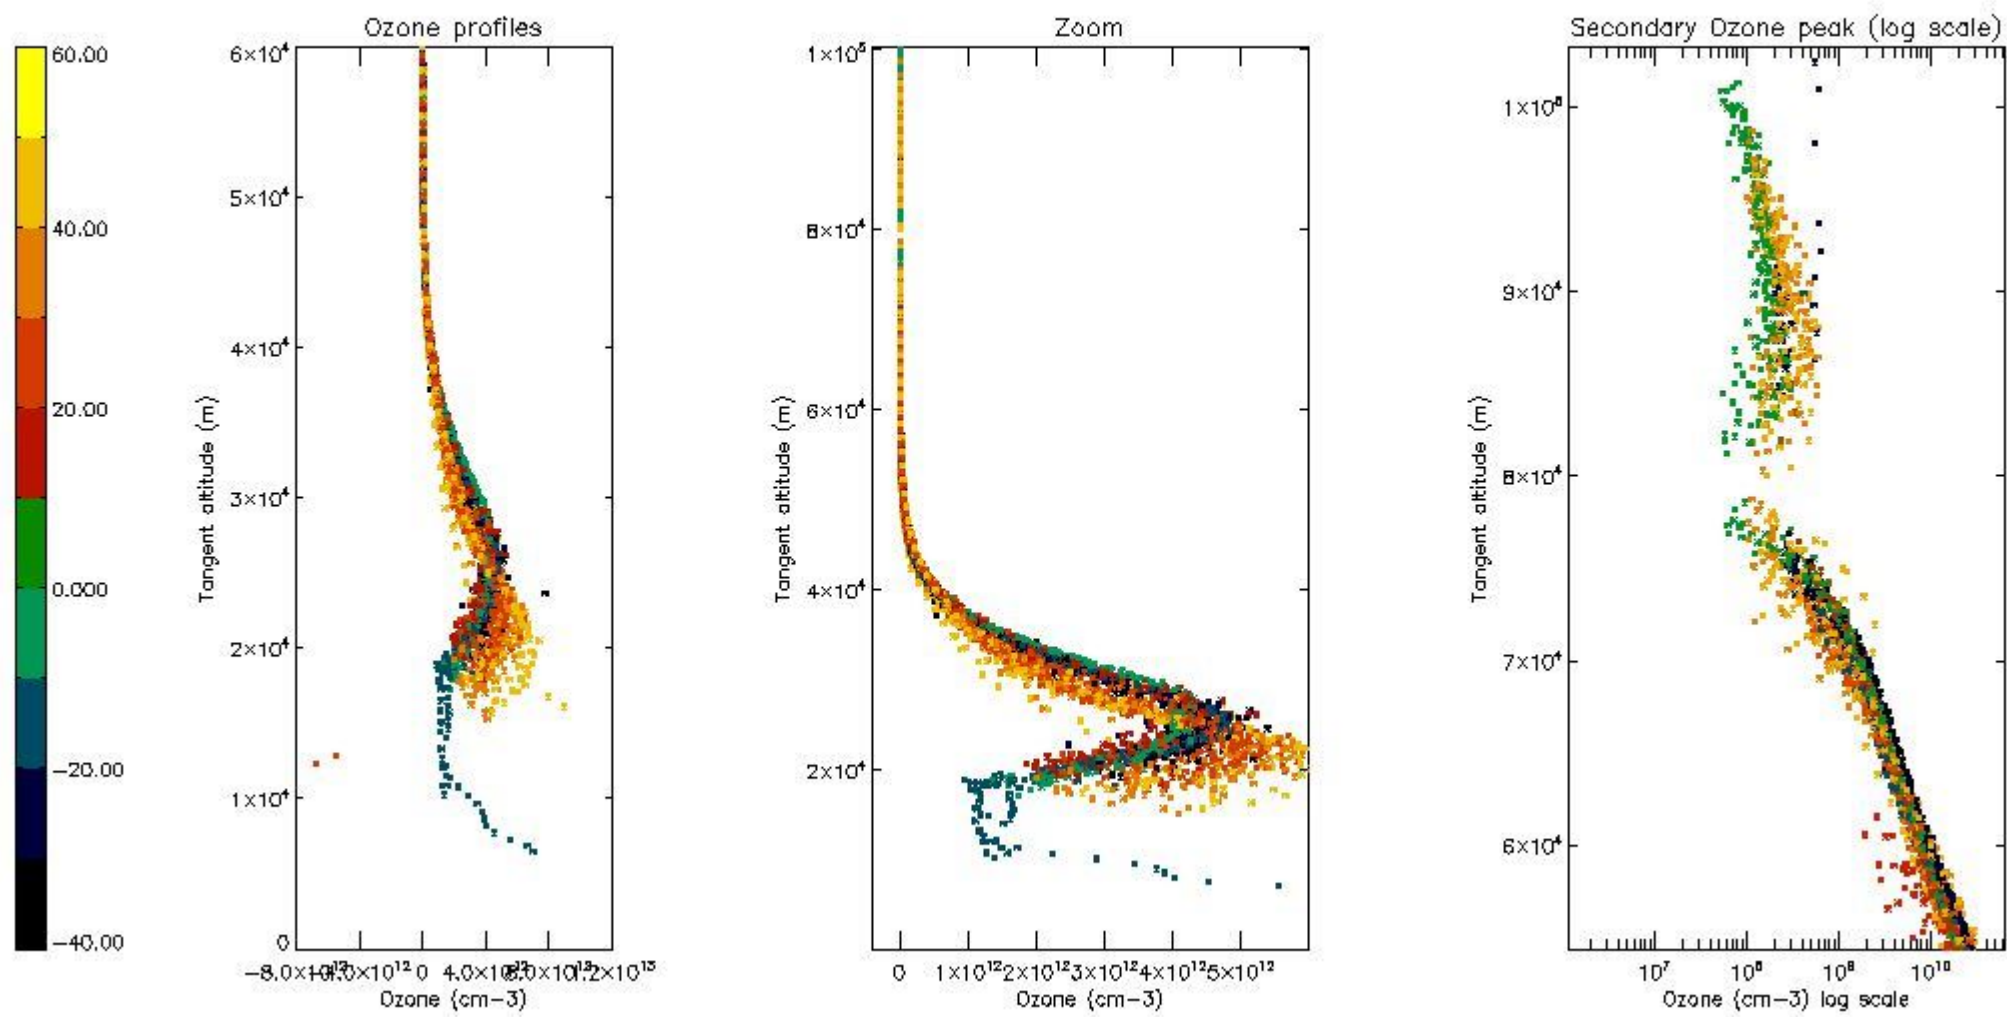

STD < 10	16
STD < 5	12

5.2 Plot ozone profiles for all STD (dark without errors)

The colorbar represents the latitude.

5.3 Plot ozone profiles where STD < 20% (dark without errors)

The colorbar represents the latitude.