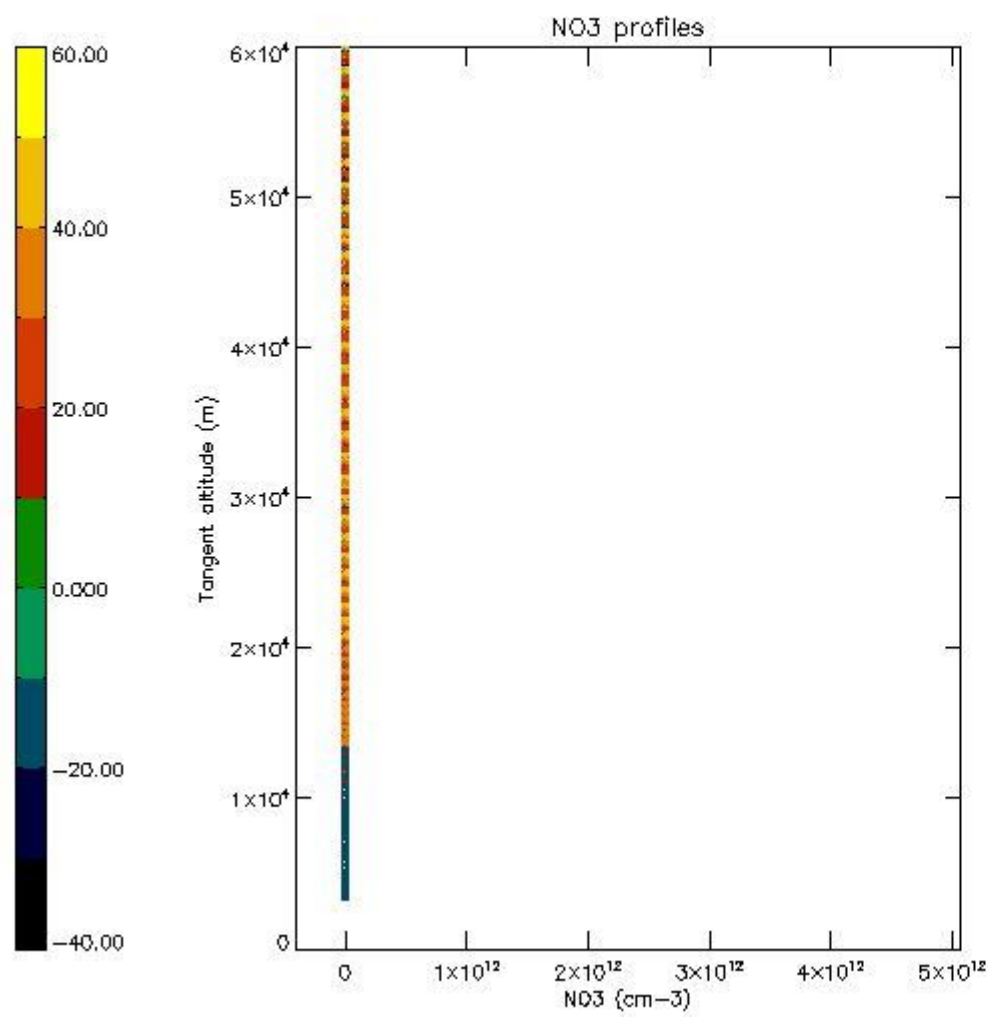

5.8 Plot H2O profiles for all STD (only for occultations of stars 1,2,3,4,13,14,16,26,63 dark without errors)

The colorbar represents the latitude.