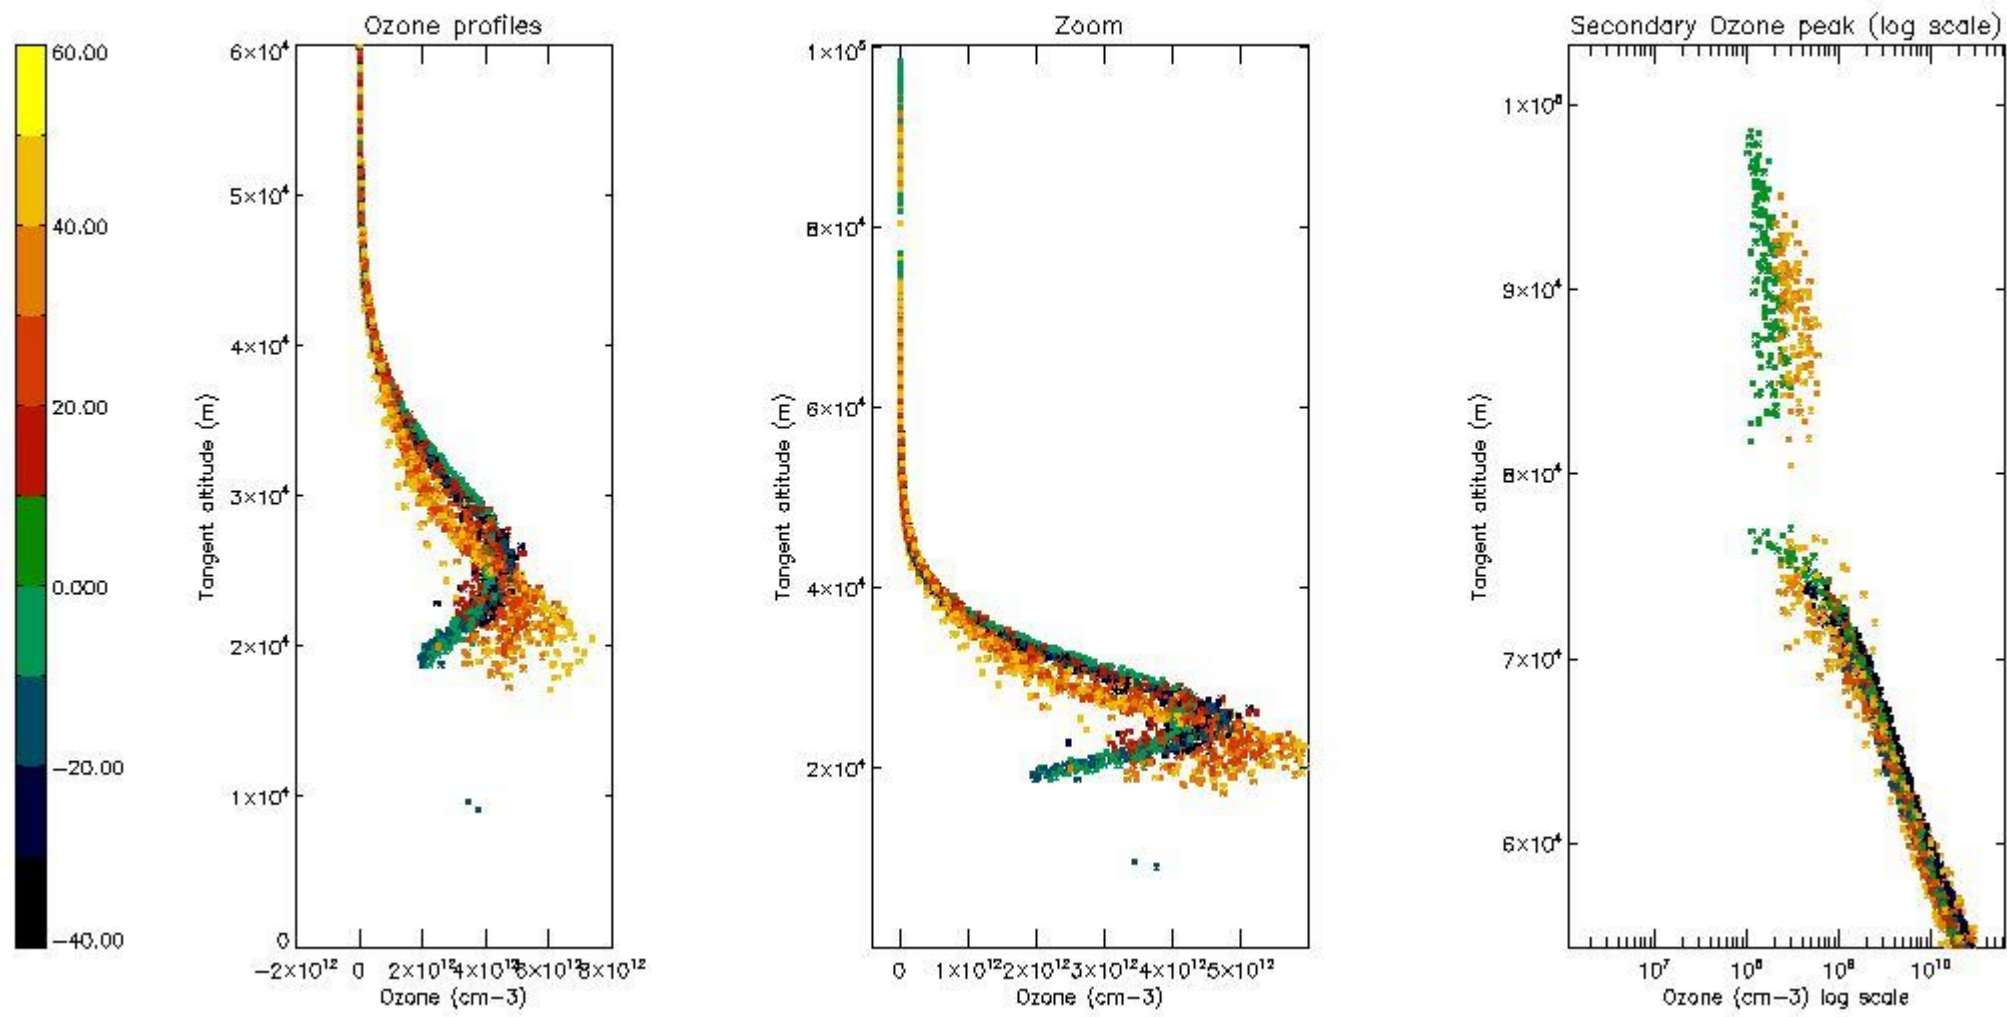

5.5 Plot ozone profiles where $STD < 5\%$ (dark without errors)

The colorbar represents the latitude.