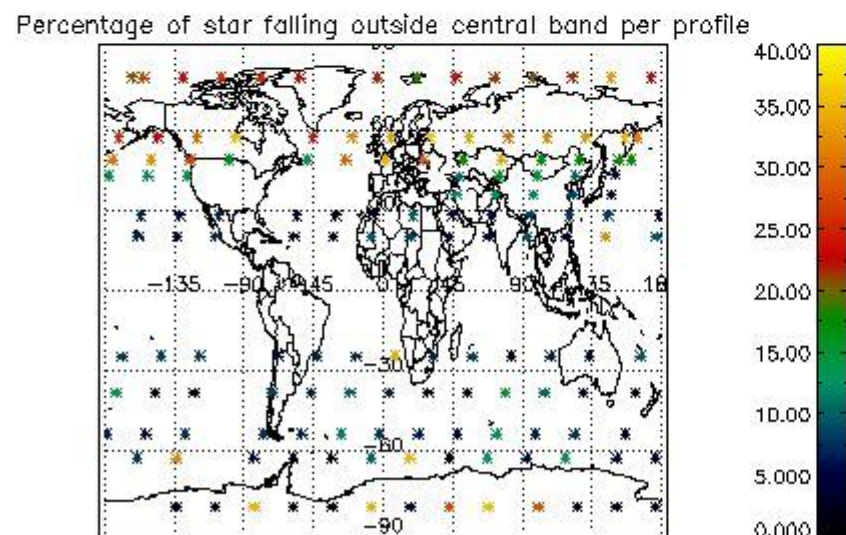

5. Trace gas profiles

5.1 Ozone statistics based on quality of products

The final quality of the products can be "measured" using the STD (Standard Deviation) attached to every point profile. This information is written to the parameter GOM_NL__2P/NL_LOCAL_SPECIES_DENSITY/o3_std of the level 2 products. The table below shows the statistics for given STD ranges.

The statistics are given with respect to the overall valid production:

- Products without fatal errors: GOM_NL__2P/MPH/PRODUCT_ERR=0
- Valid point profile: GOM_NL__2P/NL_LOCAL_SPECIES_DENSITY/pcd(0)=0

The 'Criteria' is applied to valid points of dark limb products:

- Products in dark limb illumination condition: GOM_NL__2P/NL_SUMMARY_QUALITY/obs_ill_cond=0
- Products without fatal errors: GOM_NL__2P/MPH/PRODUCT_ERR=0
- Valid point profile: GOM_NL__2P/NL_LOCAL_SPECIES_DENSITY/pcd(0)=0

So, the table below shows the percentage of dark limb and valid observations for each criteria with respect to the overall valid daily observations.

Criteria	% of total production
All STD	32
STD < 20	19