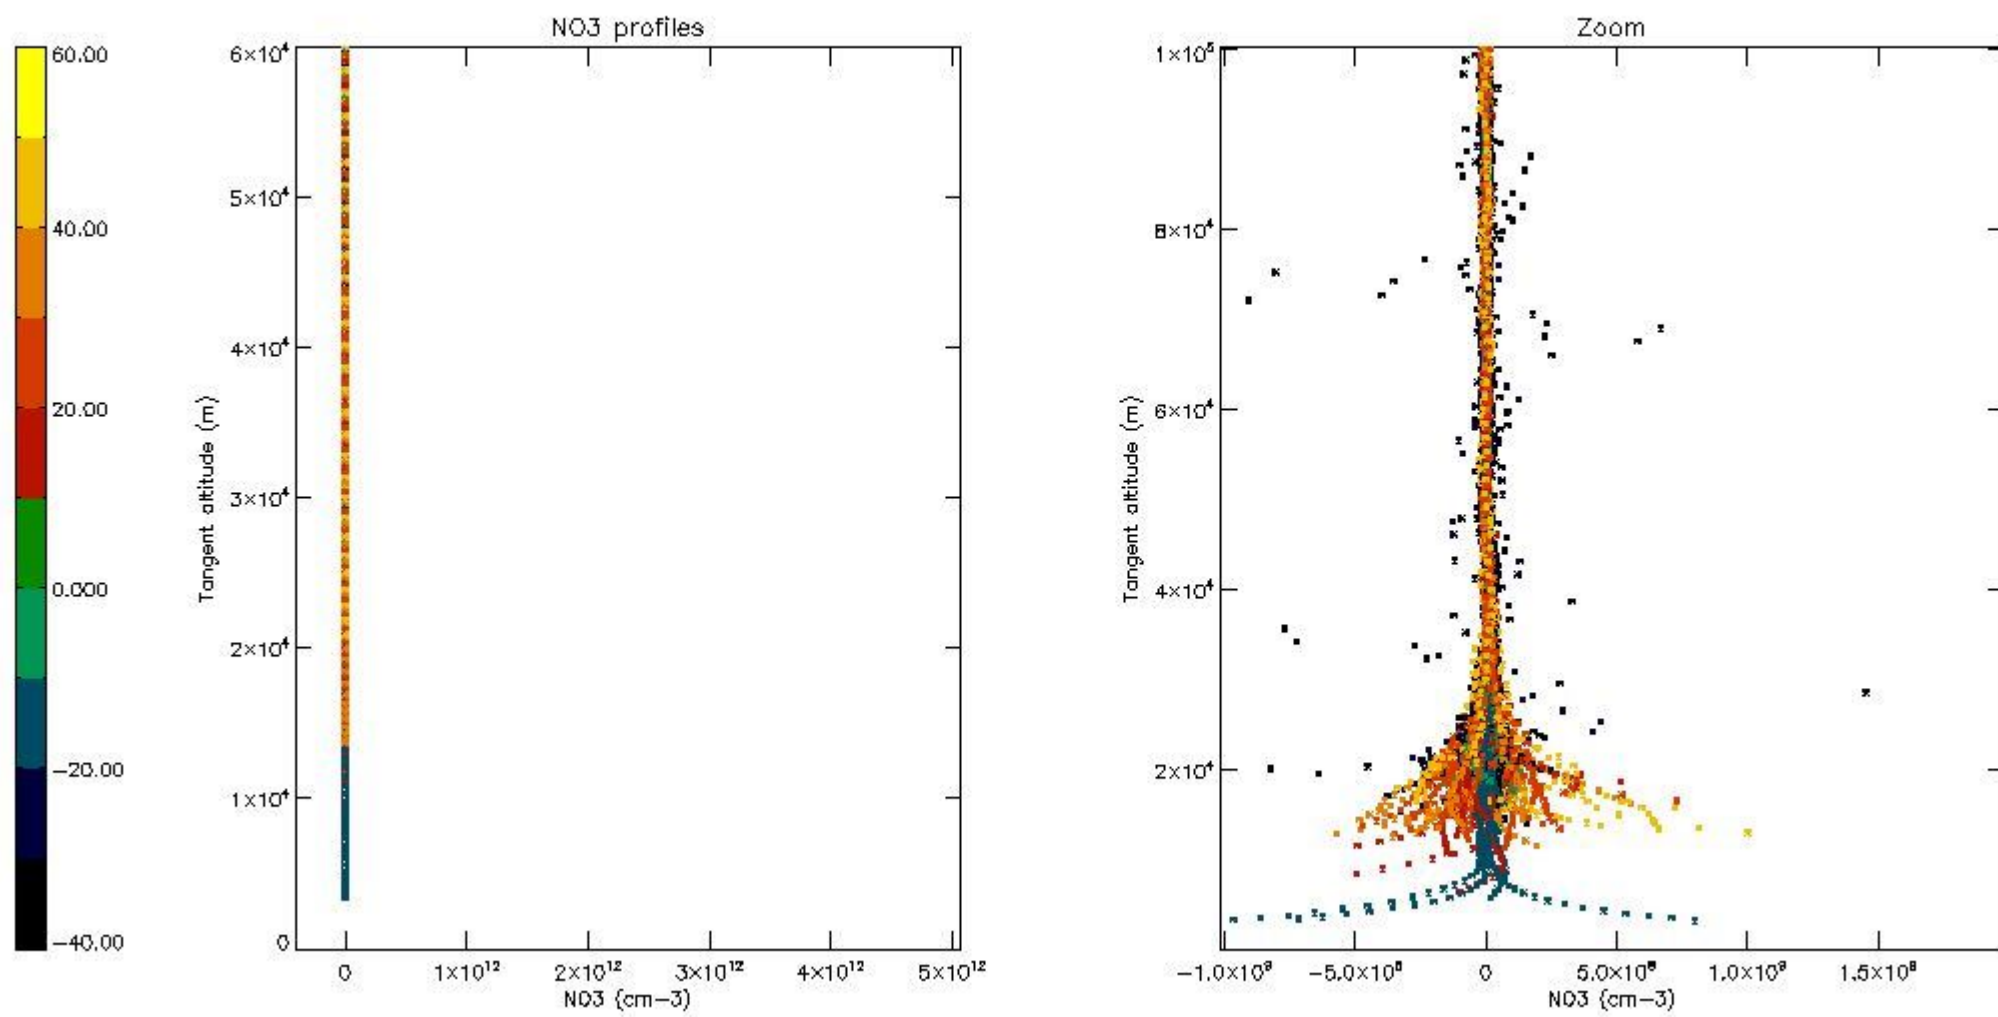

5.4 Plot ozone profiles where STD < 10% (dark without errors)

The colorbar represents the latitude.

5.5 Plot ozone profiles where STD < 5% (dark without errors)

The colorbar represents the latitude.

5.6 Plot NO₂ profiles for all STD (dark without errors)

The colorbar represents the latitude.

5.7 Plot NO3 profiles for all STD (dark without errors)

The colorbar represents the latitude.

5.8 Plot H2O profiles for all STD (only for occultations of stars 1,2,3,4,13,14,16,26,63 dark without errors)