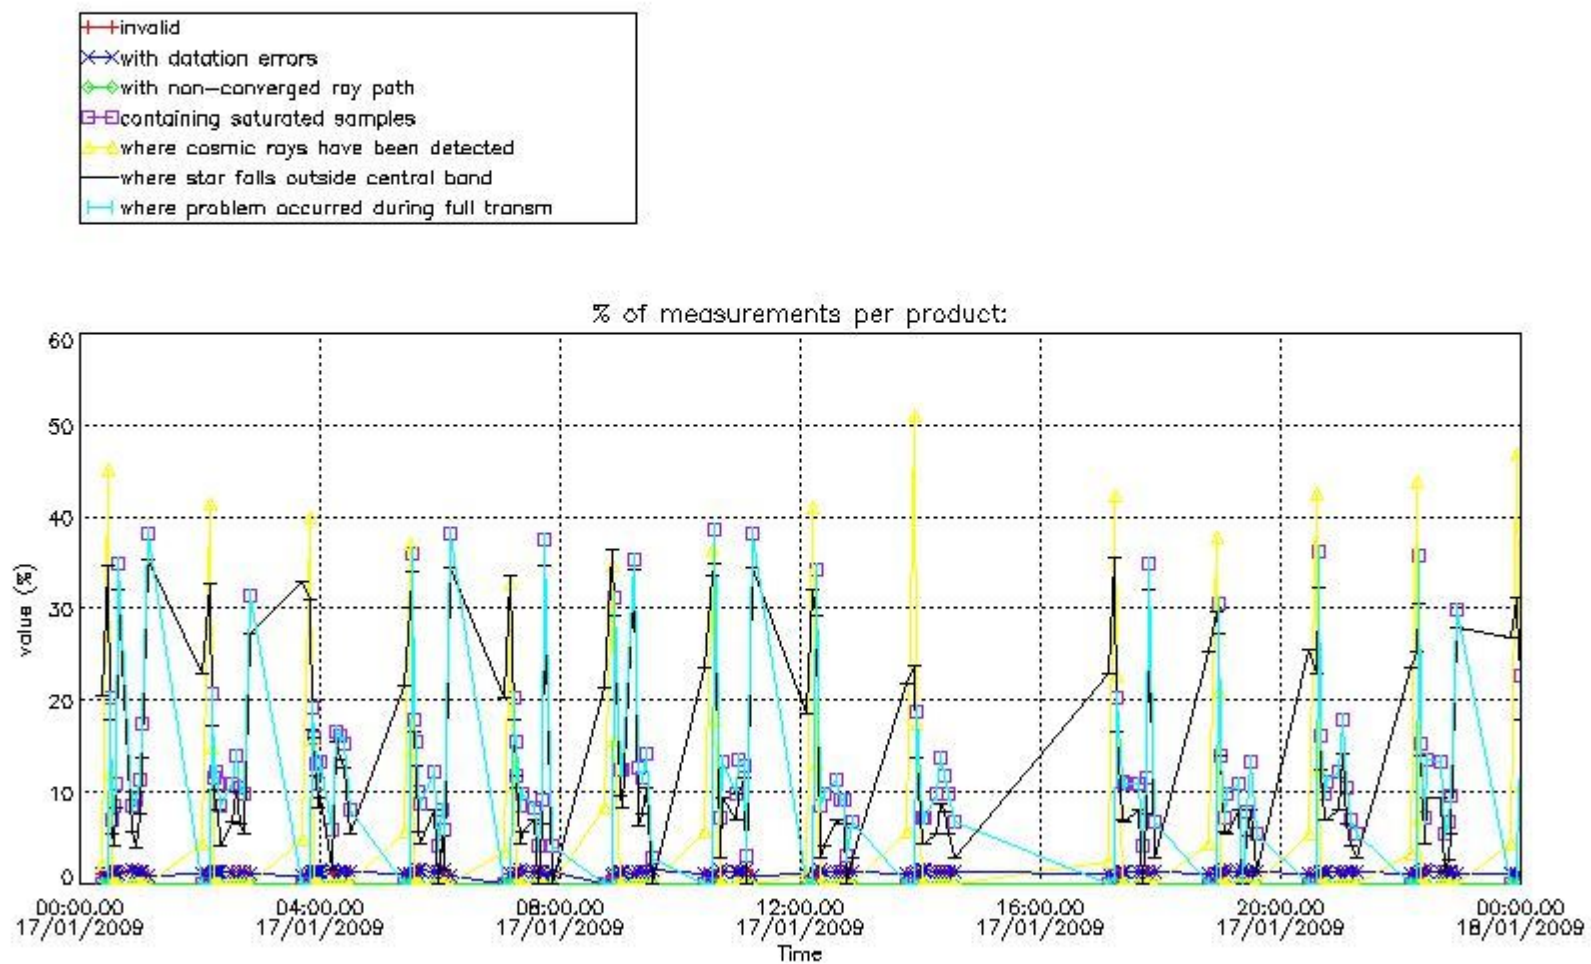

4.2 Plot quality information per product coming from level 1b processing (world map)

4.2.1 Plot level 1 quality information per product (world map): ENVISAT ASCENDING passes