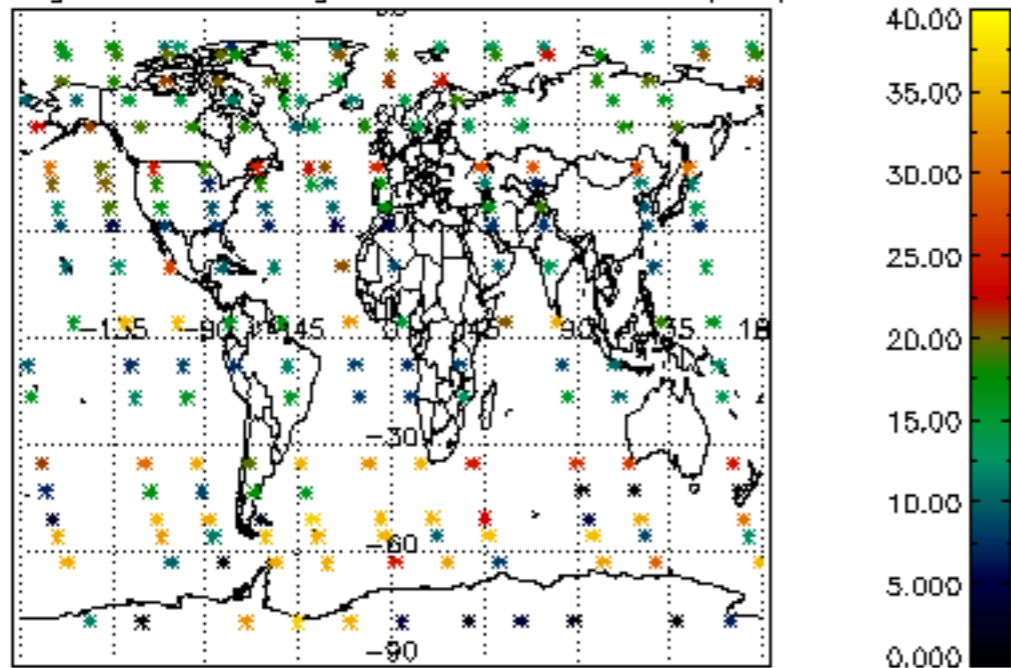

Percentage of cosmic ray hits per profile

Percentage of star falling outside central band per profile