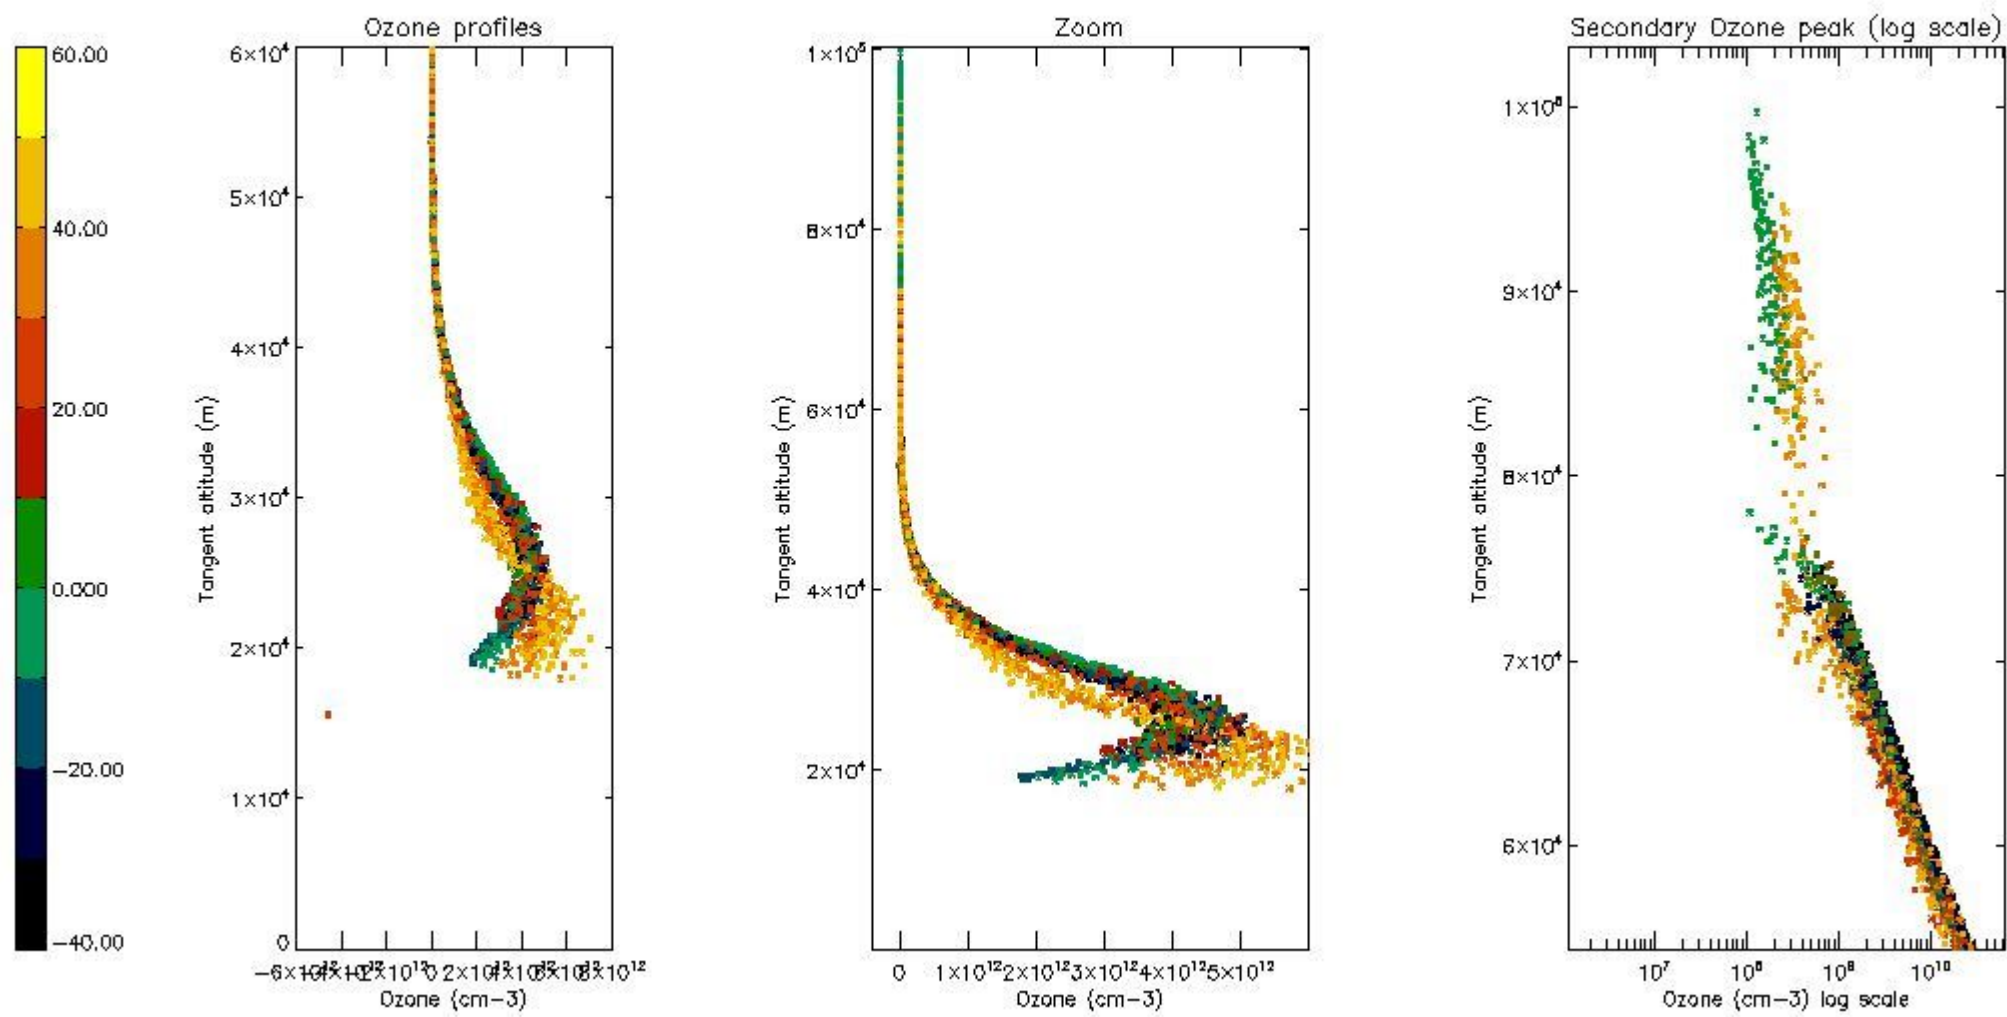

5.5 Plot ozone profiles where STD < 5% (dark without errors)

The colorbar represents the latitude.