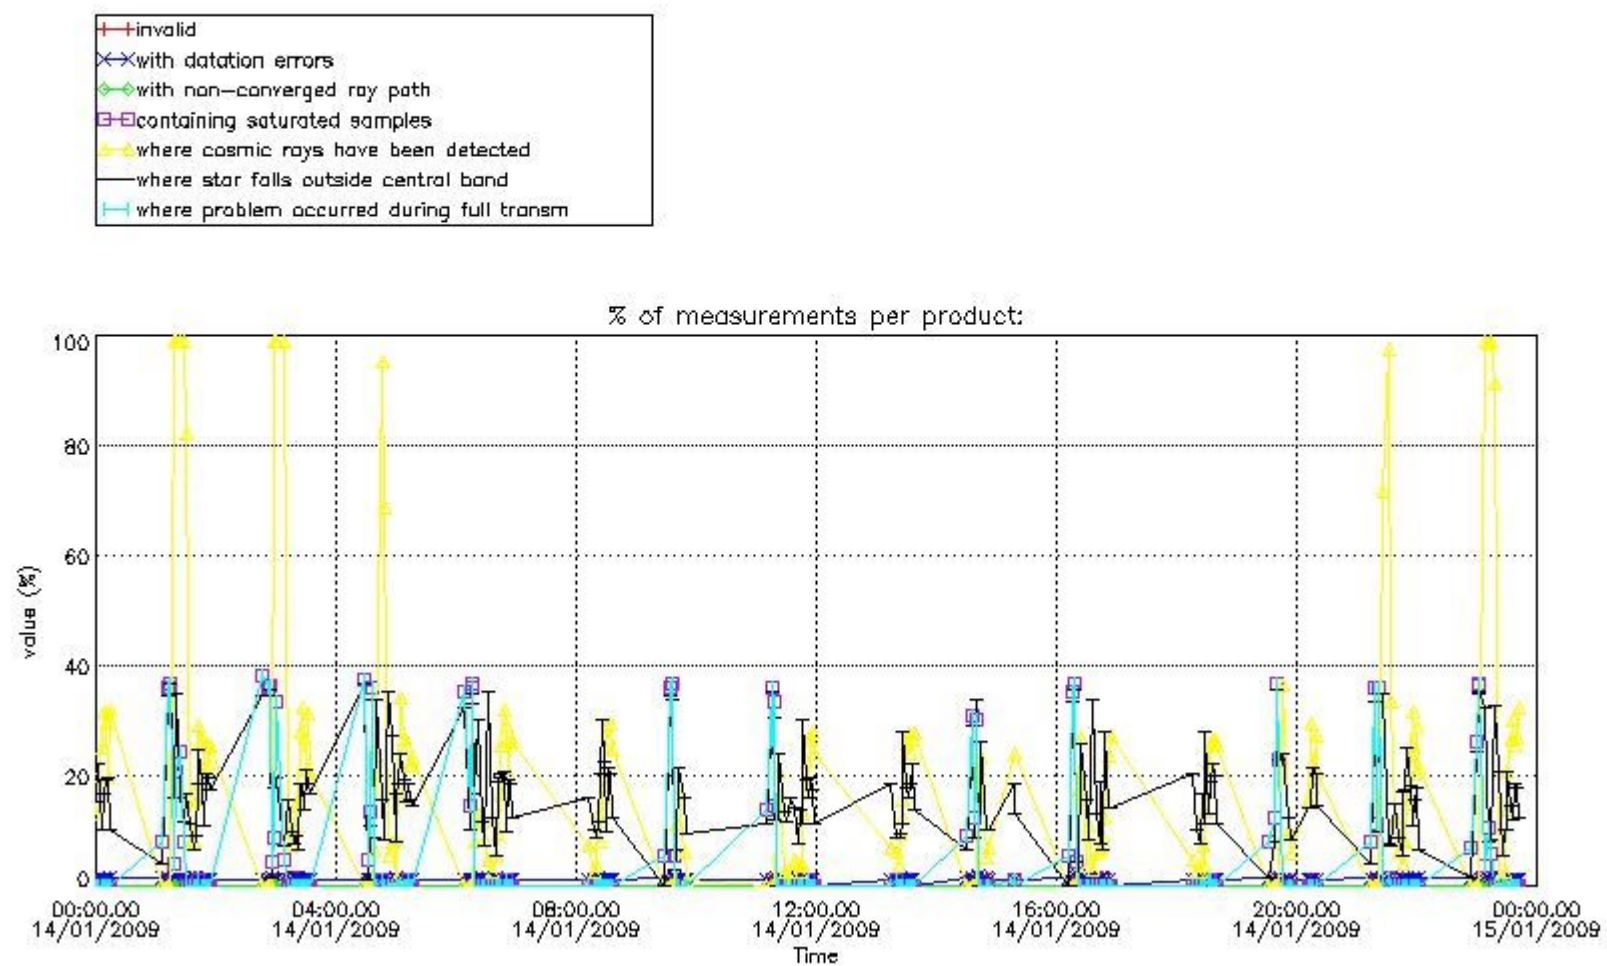

3.1 Plot quality information per product (time dependant)

3.2 Plot quality information per product (world map)

Percentage of flagged data per O3 profile

Percentage of flagged data per H2O profile

Percentage of flagged data per NO2 profile

Percentage of flagged data per NO3 profile

4. Level 1 quality information per product

In this section it is plotted some information contained in the Quality Summary data set of the level 2 products that comes from the level 1b processing. Products without errors (error flag in the MPH set to "0") are used.

4.1 Plot quality information per product (time dependant) coming from level 1b processing

4.1.1 Plot level 1 quality information per product (time dependant): ENVISAT ASCENDING passes

4.1.2 Plot level 1 quality information per product (time dependant): ENVI SAT DESCENDING passes