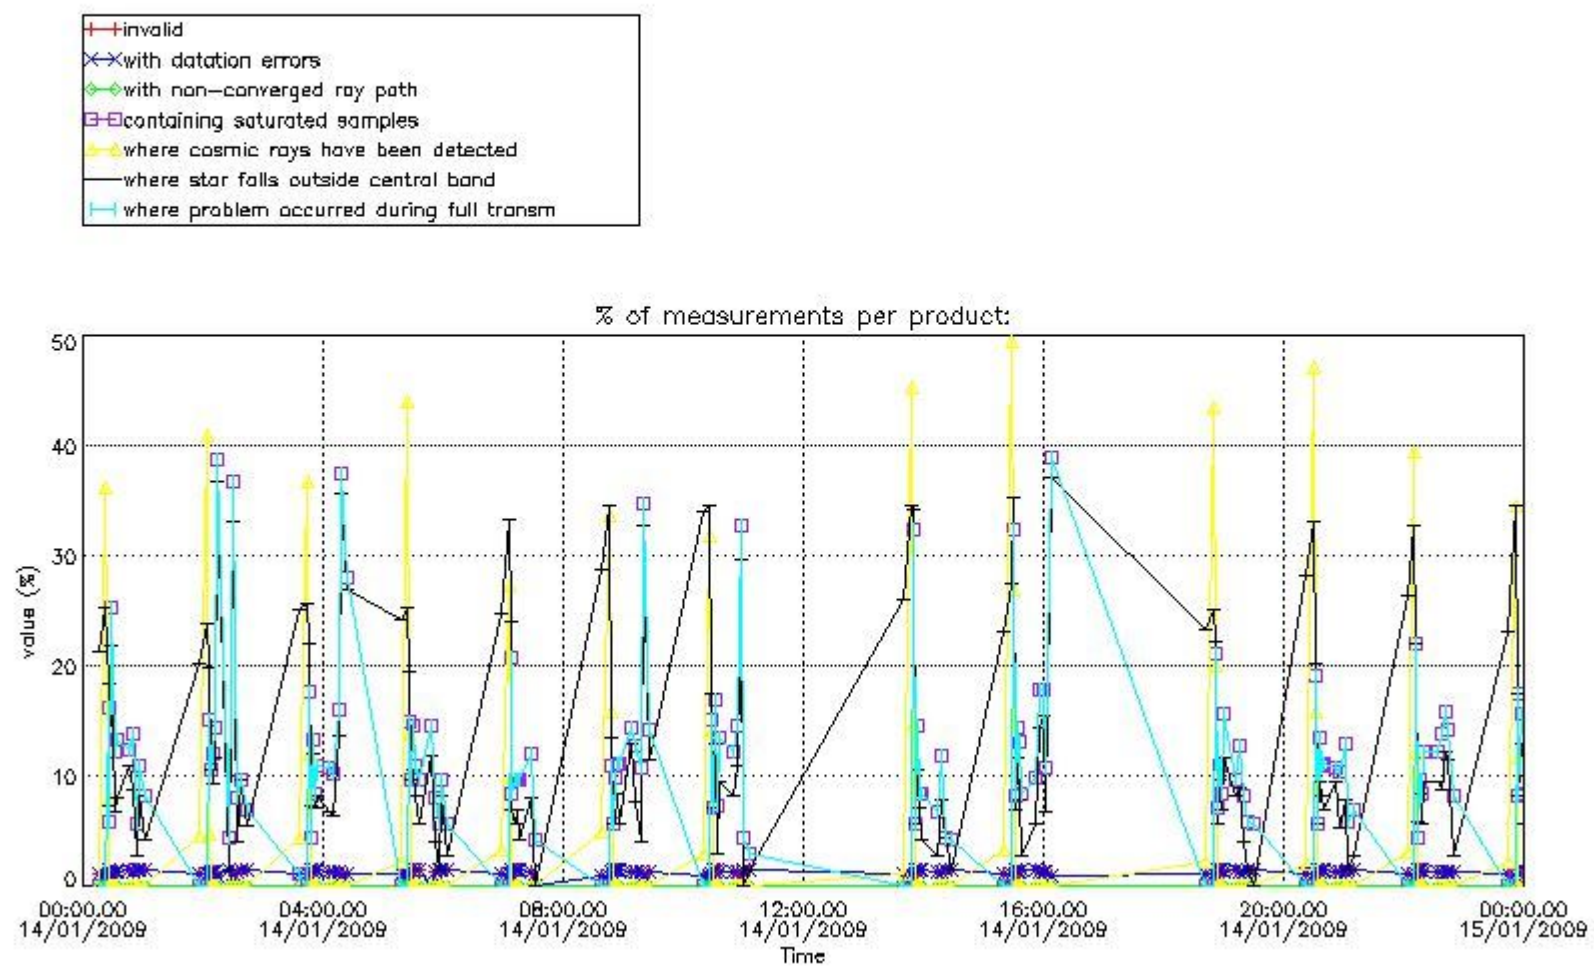

4.2 Plot quality information per product coming from level 1b processing (world map)

4.2.1 Plot level 1 quality information per product (world map): ENVISAT ASCENDING passes