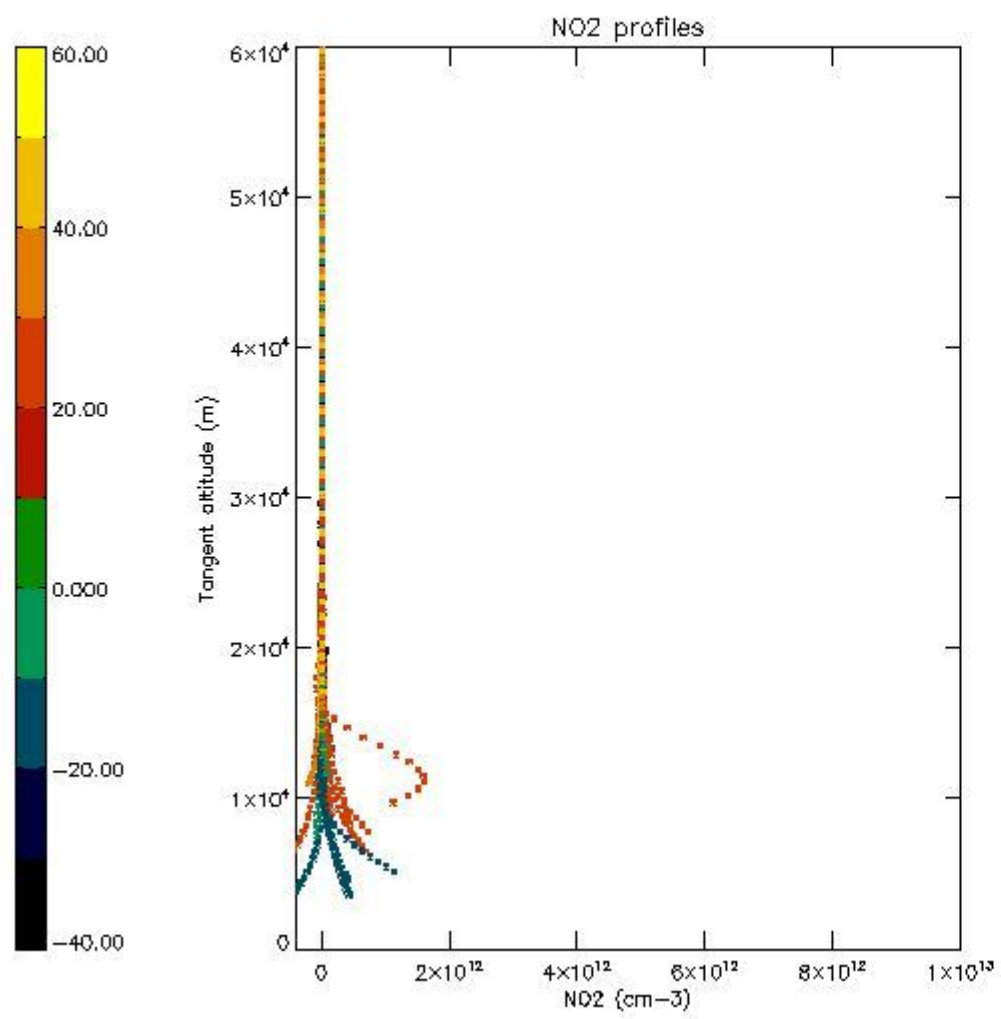

5.4 Plot ozone profiles where $STD < 10\%$ (dark without errors)

The colorbar represents the latitude.

5.5 Plot ozone profiles where STD < 5% (dark without errors)

The colorbar represents the latitude.

5.6 Plot NO₂ profiles for all STD (dark without errors)

The colorbar represents the latitude.

5.7 Plot NO3 profiles for all STD (dark without errors)

The colorbar represents the latitude.

5.8 Plot H₂O profiles for all STD (only for occultations of stars 1,2,3,4,13,14,16,26,63 dark without errors)