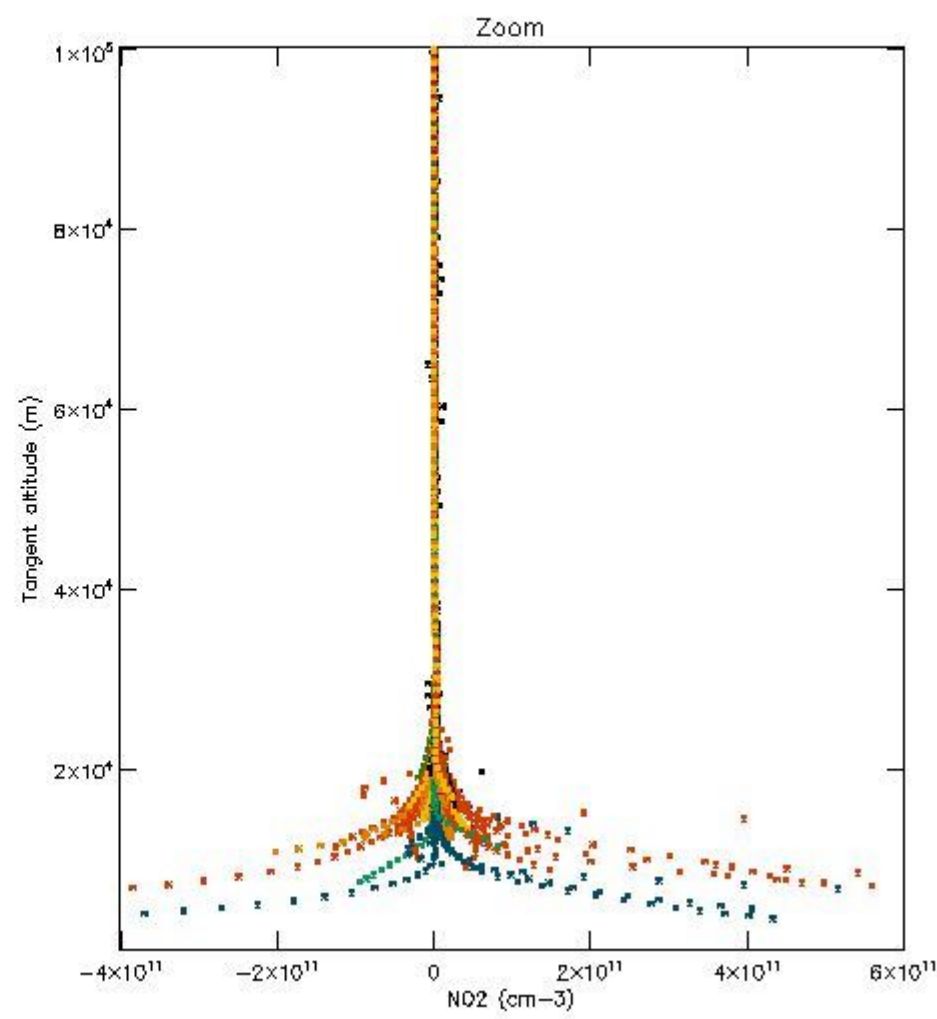

5.7 Plot NO3 profiles for all STD (dark without errors)

The colorbar represents the latitude.