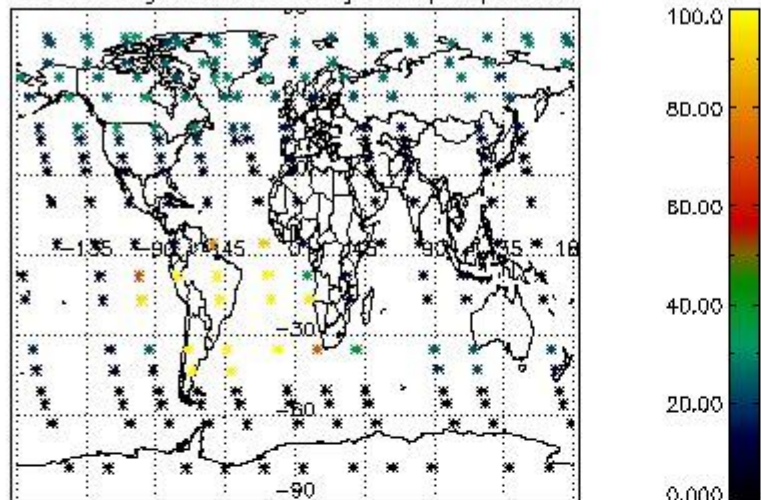

4.1 Plot quality information per product (time dependant) coming from level 1b processing

4.1.1 Plot level 1 quality information per product (time dependant): ENVISAT ASCENDING passes

4.1.2 Plot level 1 quality information per product (time dependant): ENVI SAT DESCENDING passes

4.2 Plot quality information per product coming from level 1b processing (world map)

4.2.1 Plot level 1 quality information per product (world map): ENVISAT ASCENDING passes

Percentage of cosmic ray hits per profile