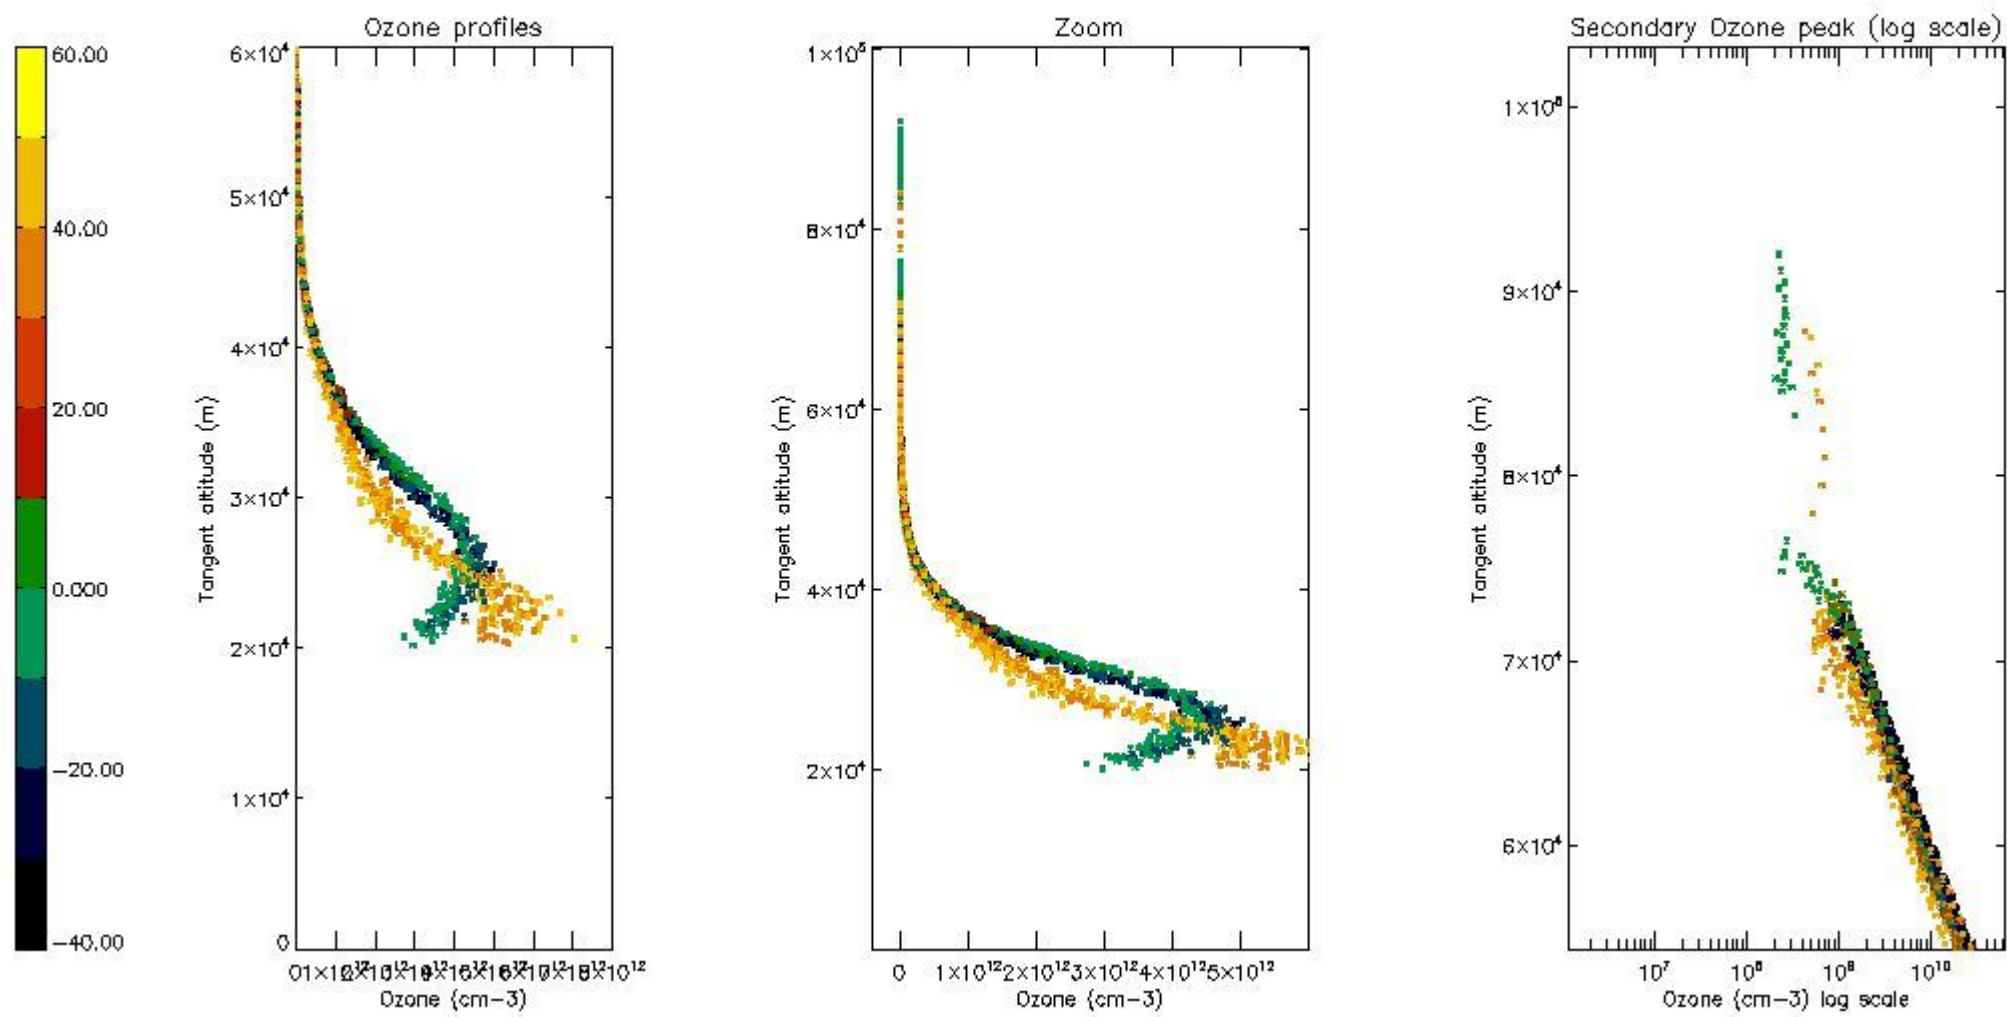

STD < 10	16
STD < 5	11

5.2 Plot ozone profiles for all STD (dark without errors)

The colorbar represents the latitude.

5.3 Plot ozone profiles where STD < 20% (dark without errors)

The colorbar represents the latitude.

5.4 Plot ozone profiles where $STD < 10\%$ (dark without errors)

The colorbar represents the latitude.

5.5 Plot ozone profiles where STD < 5% (dark without errors)

The colorbar represents the latitude.

5.6 Plot NO₂ profiles for all STD (dark without errors)