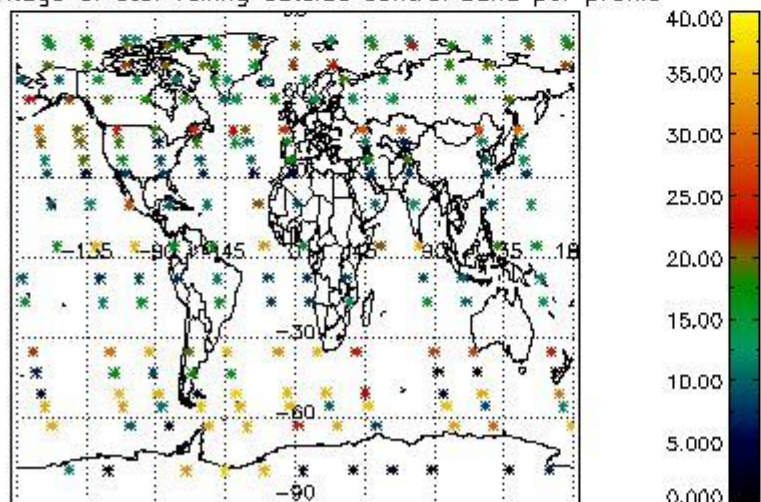

Percentage of star falling outside central band per profile