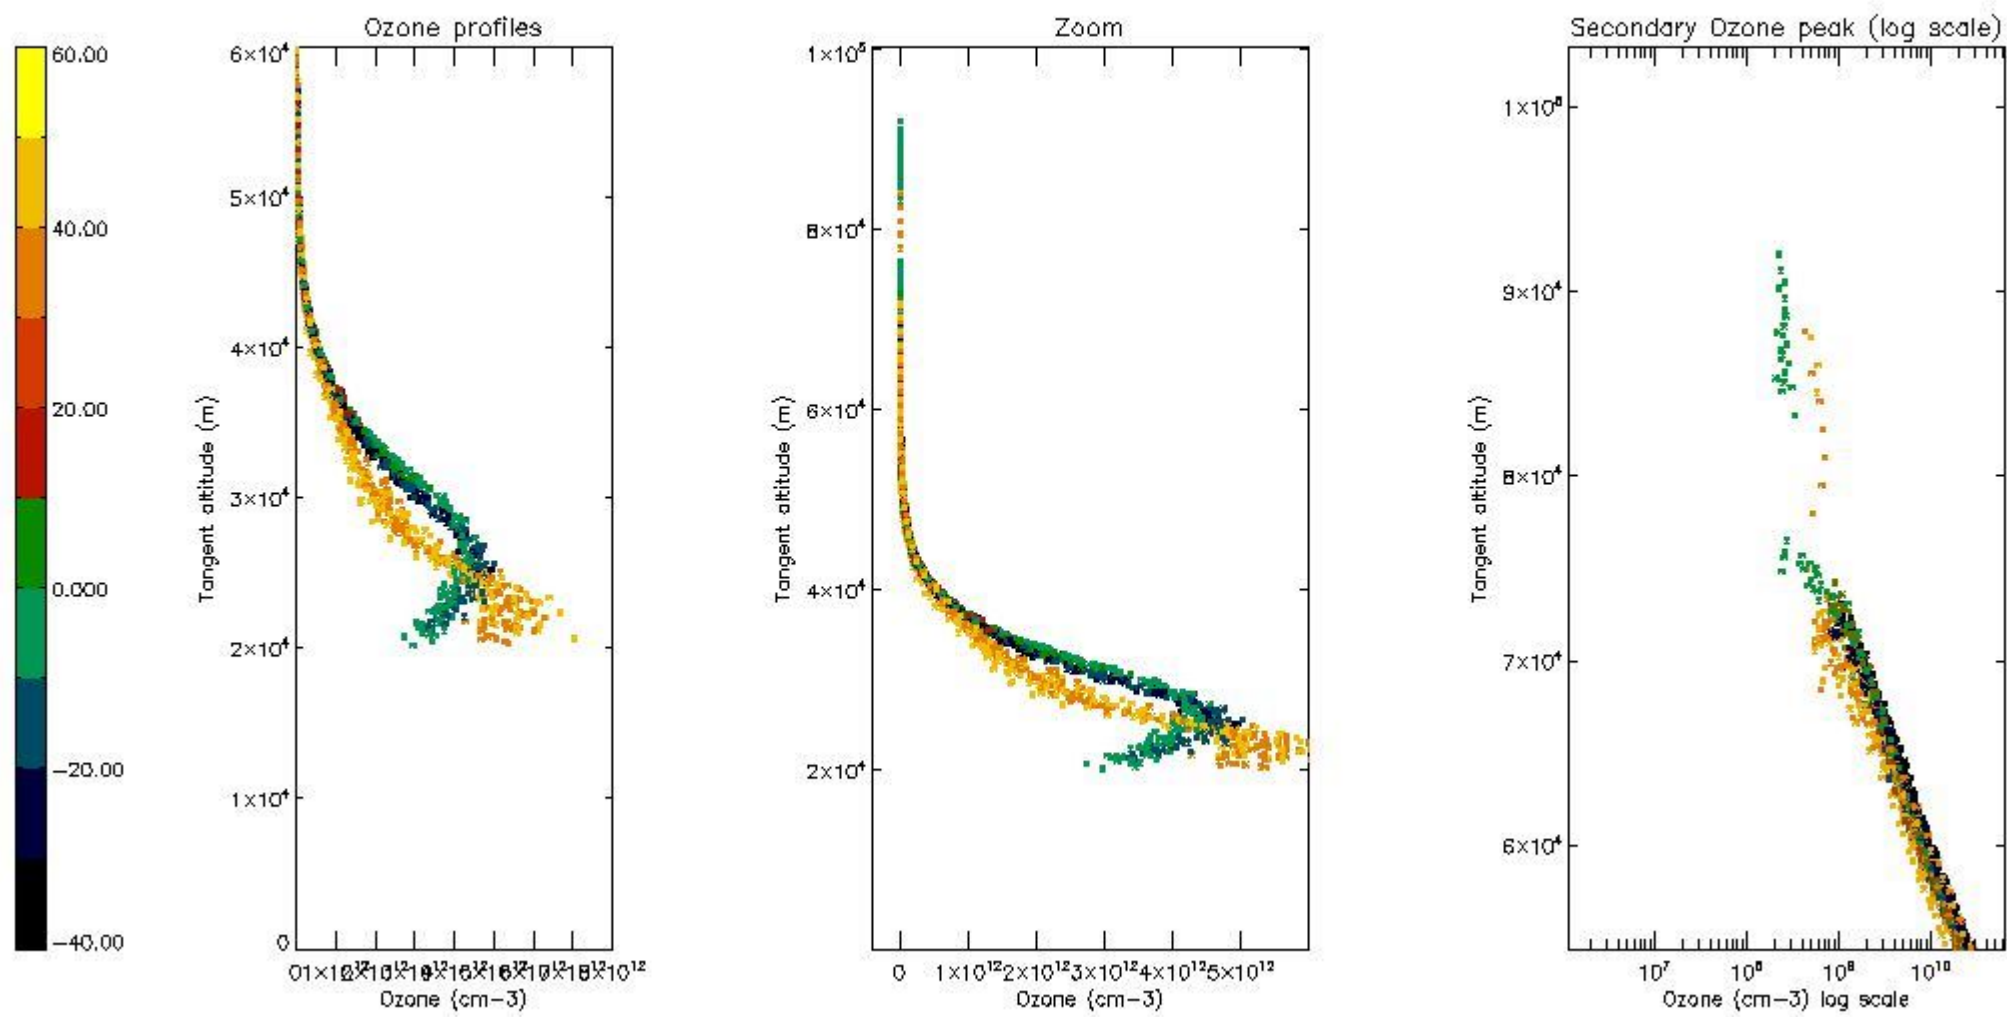

5.6 Plot NO₂ profiles for all STD (dark without errors)

The colorbar represents the latitude.