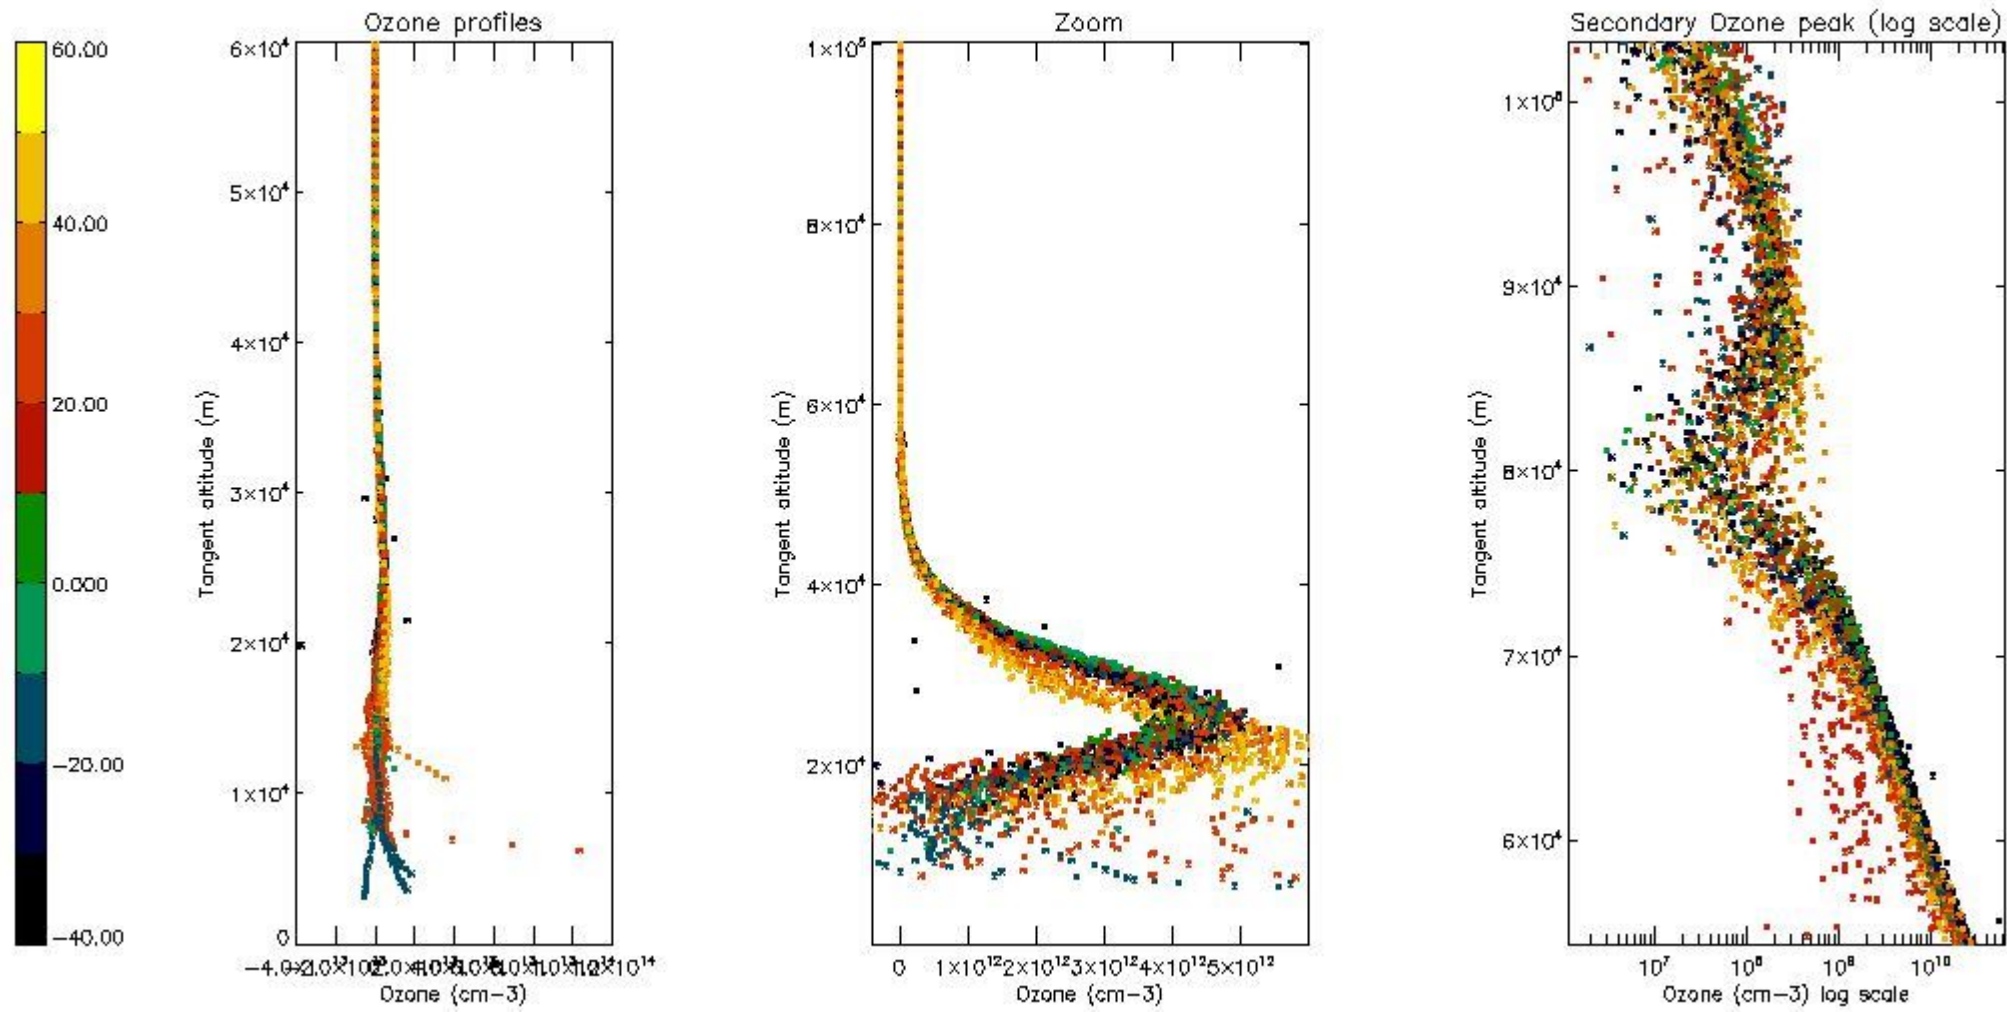

STD < 10	16
STD < 5	11

5.2 Plot ozone profiles for all STD (dark without errors)

The colorbar represents the latitude.

5.3 Plot ozone profiles where STD < 20% (dark without errors)

The colorbar represents the latitude.