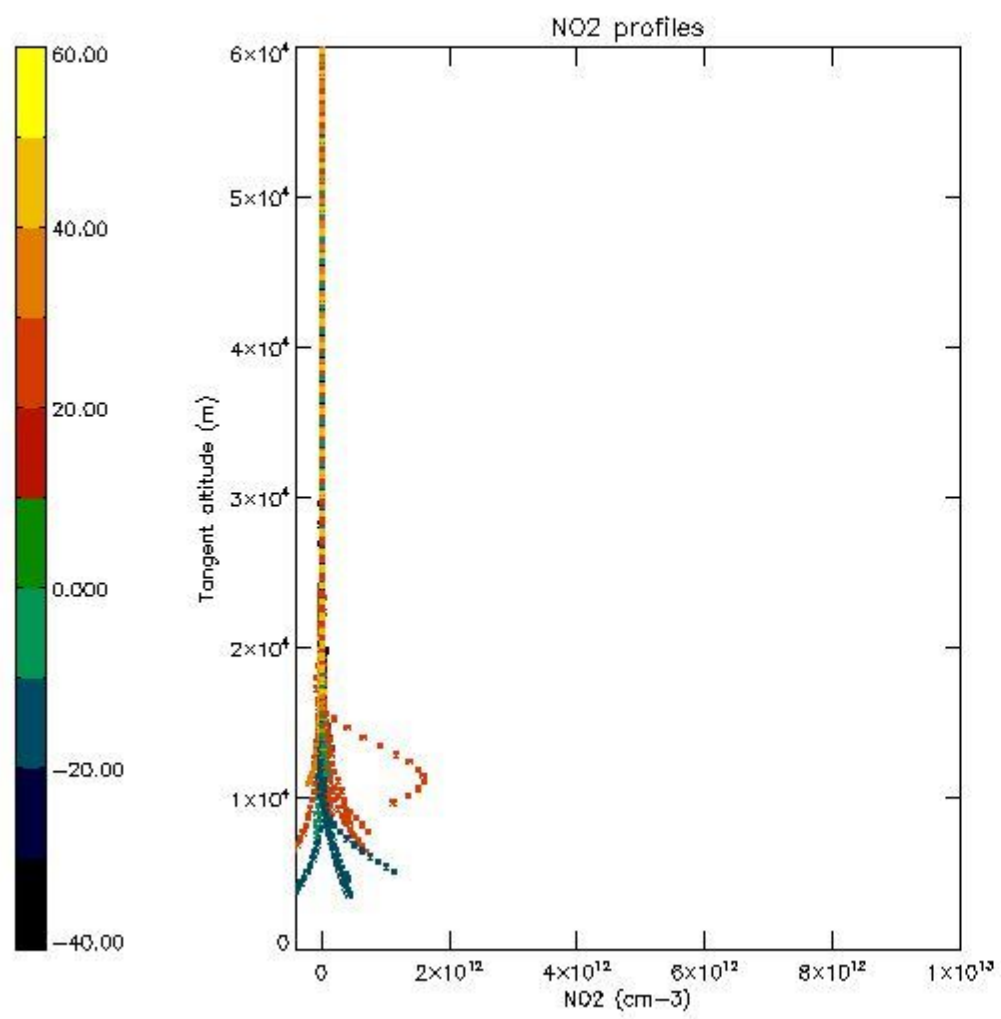

STD < 10	16
STD < 5	11

5.2 Plot ozone profiles for all STD (dark without errors)

The colorbar represents the latitude.

5.3 Plot ozone profiles where STD < 20% (dark without errors)

The colorbar represents the latitude.

5.4 Plot ozone profiles where $STD < 10\%$ (dark without errors)

The colorbar represents the latitude.

5.5 Plot ozone profiles where STD < 5% (dark without errors)

The colorbar represents the latitude.

5.6 Plot NO₂ profiles for all STD (dark without errors)

The colorbar represents the latitude.

5.7 Plot NO3 profiles for all STD (dark without errors)

The colorbar represents the latitude.

5.8 Plot H₂O profiles for all STD (only for occultations of stars 1,2,3,4,13,14,16,26,63 dark without errors)