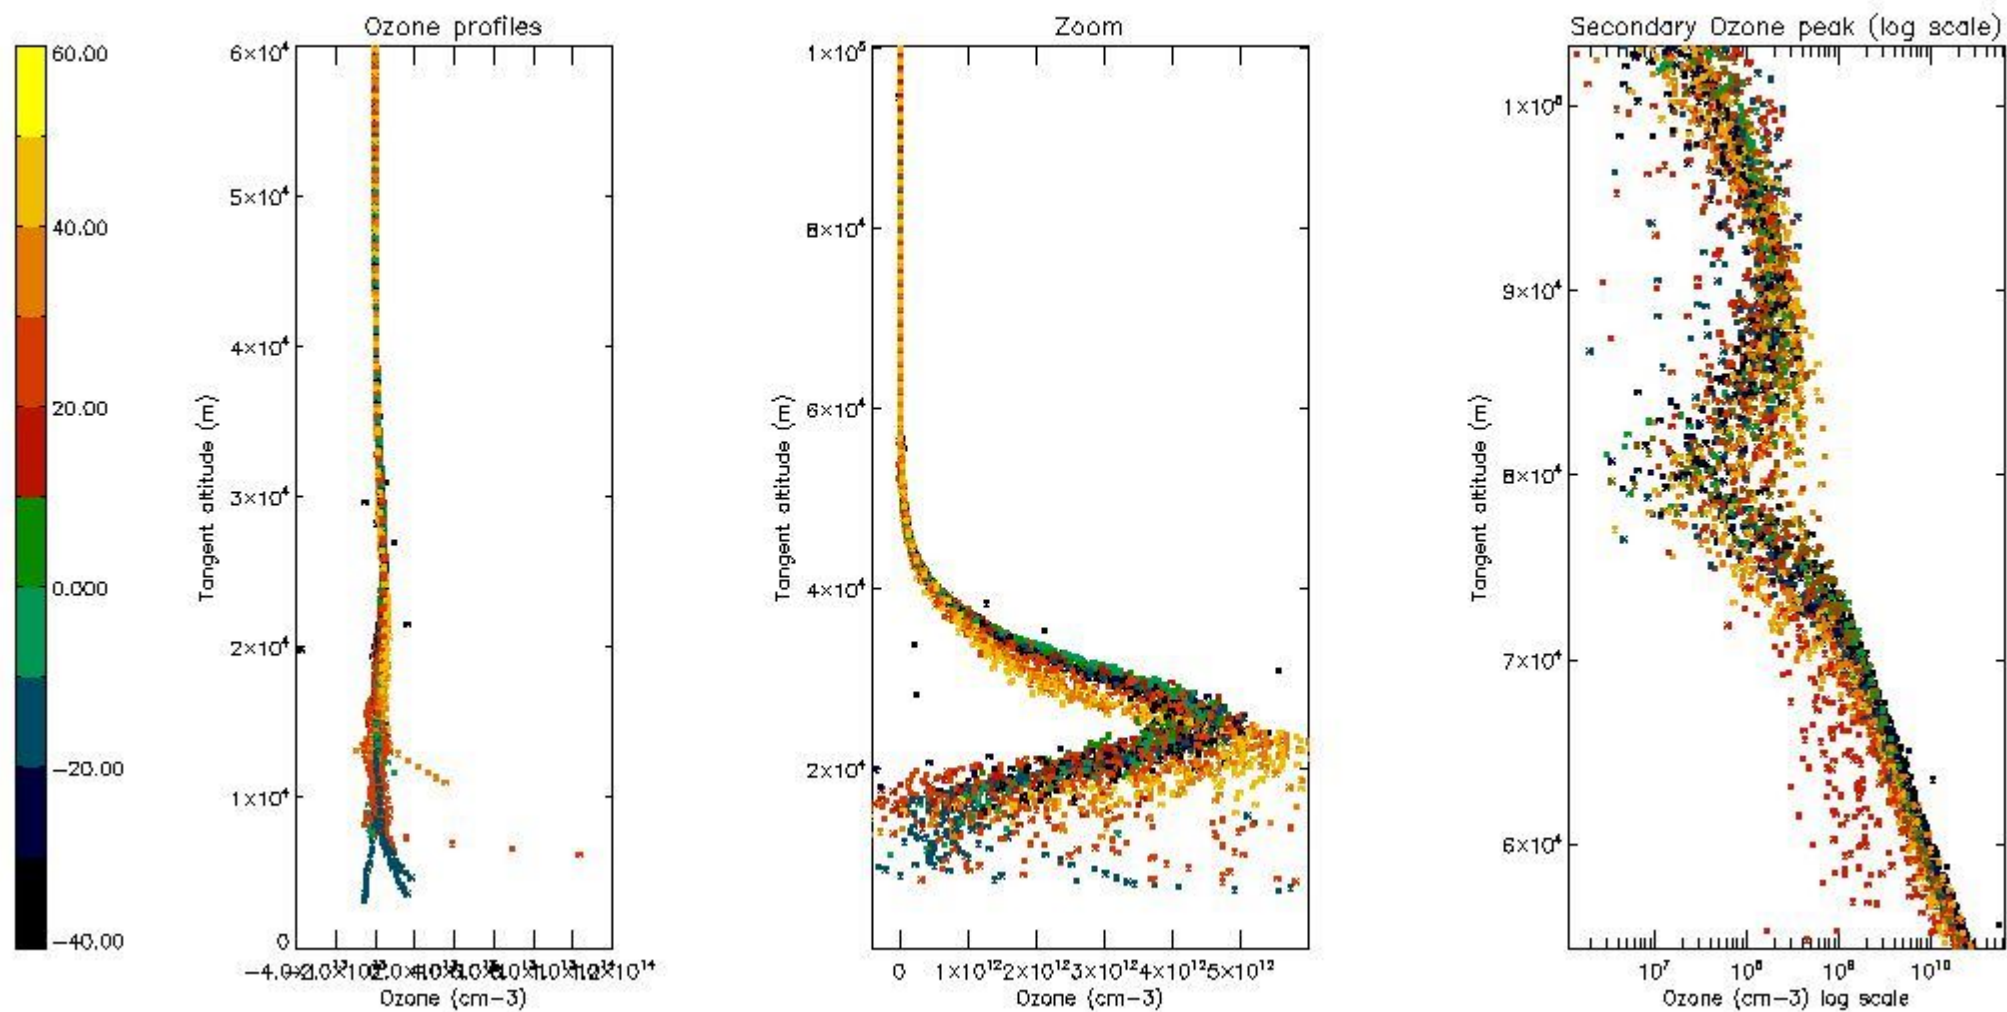

STD < 10	16
STD < 5	11

5.2 Plot ozone profiles for all STD (dark without errors)

The colorbar represents the latitude.

5.3 Plot ozone profiles where STD < 20% (dark without errors)

The colorbar represents the latitude.