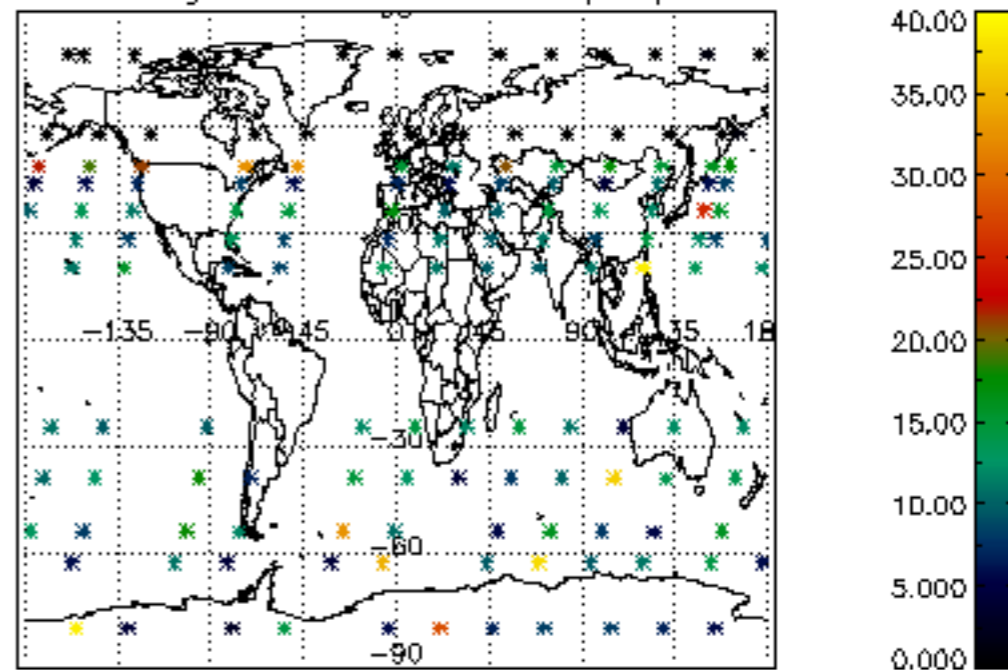

Percentage of saturation errors per profile