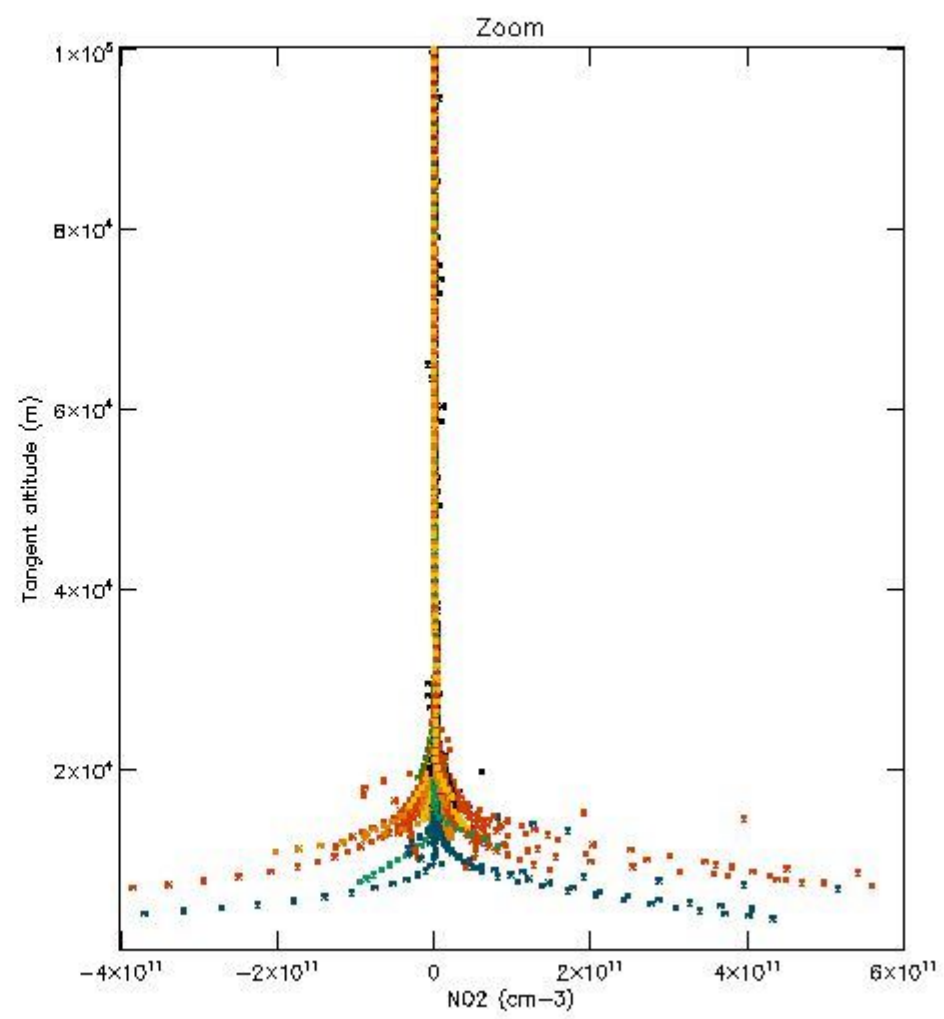

5.4 Plot ozone profiles where $STD < 10\%$ (dark without errors)

The colorbar represents the latitude.

5.5 Plot ozone profiles where STD < 5% (dark without errors)

The colorbar represents the latitude.

5.6 Plot NO₂ profiles for all STD (dark without errors)

The colorbar represents the latitude.

5.7 Plot NO3 profiles for all STD (dark without errors)

The colorbar represents the latitude.

5.8 Plot H₂O profiles for all STD (only for occultations of stars 1,2,3,4,13,14,16,26,63 dark without errors)