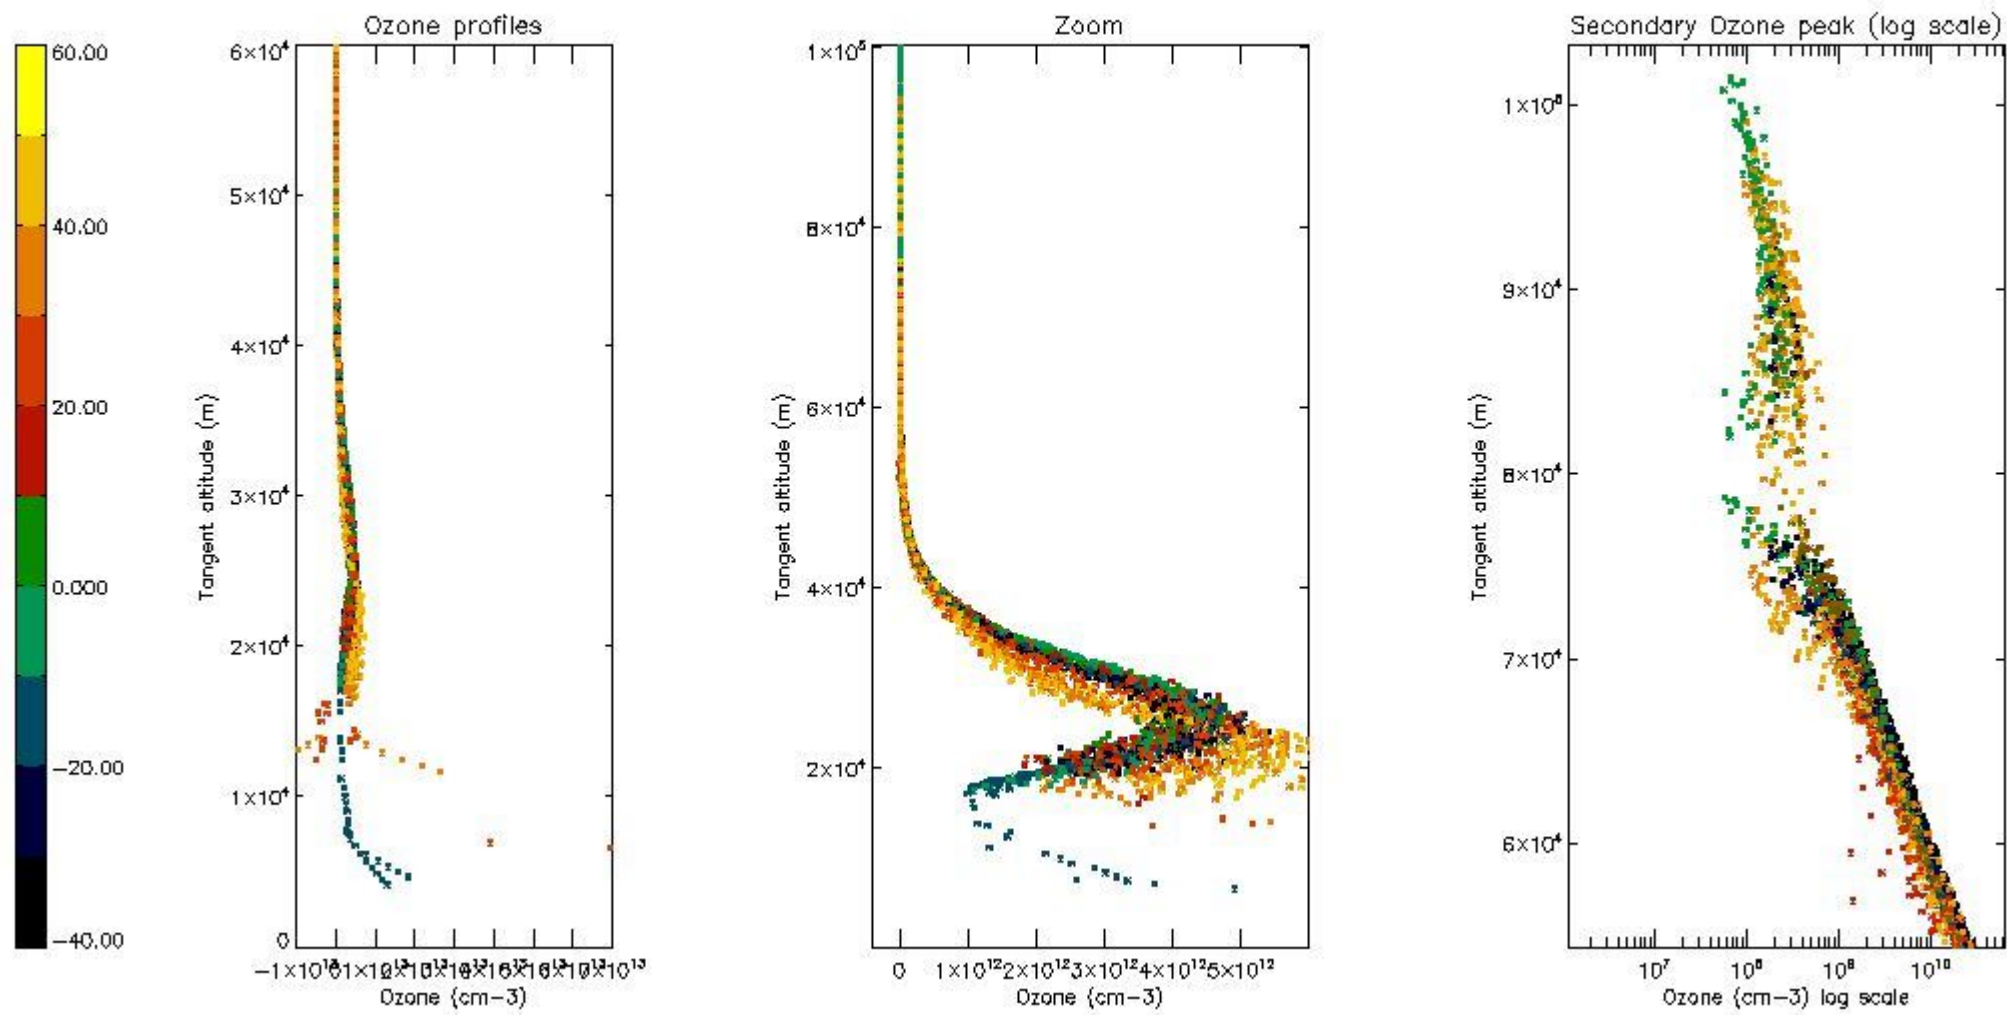

STD < 10	16
STD < 5	11

5.2 Plot ozone profiles for all STD (dark without errors)

The colorbar represents the latitude.

5.3 Plot ozone profiles where STD < 20% (dark without errors)

The colorbar represents the latitude.

5.4 Plot ozone profiles where $STD < 10\%$ (dark without errors)

The colorbar represents the latitude.

5.5 Plot ozone profiles where STD < 5% (dark without errors)

The colorbar represents the latitude.

5.6 Plot NO₂ profiles for all STD (dark without errors)