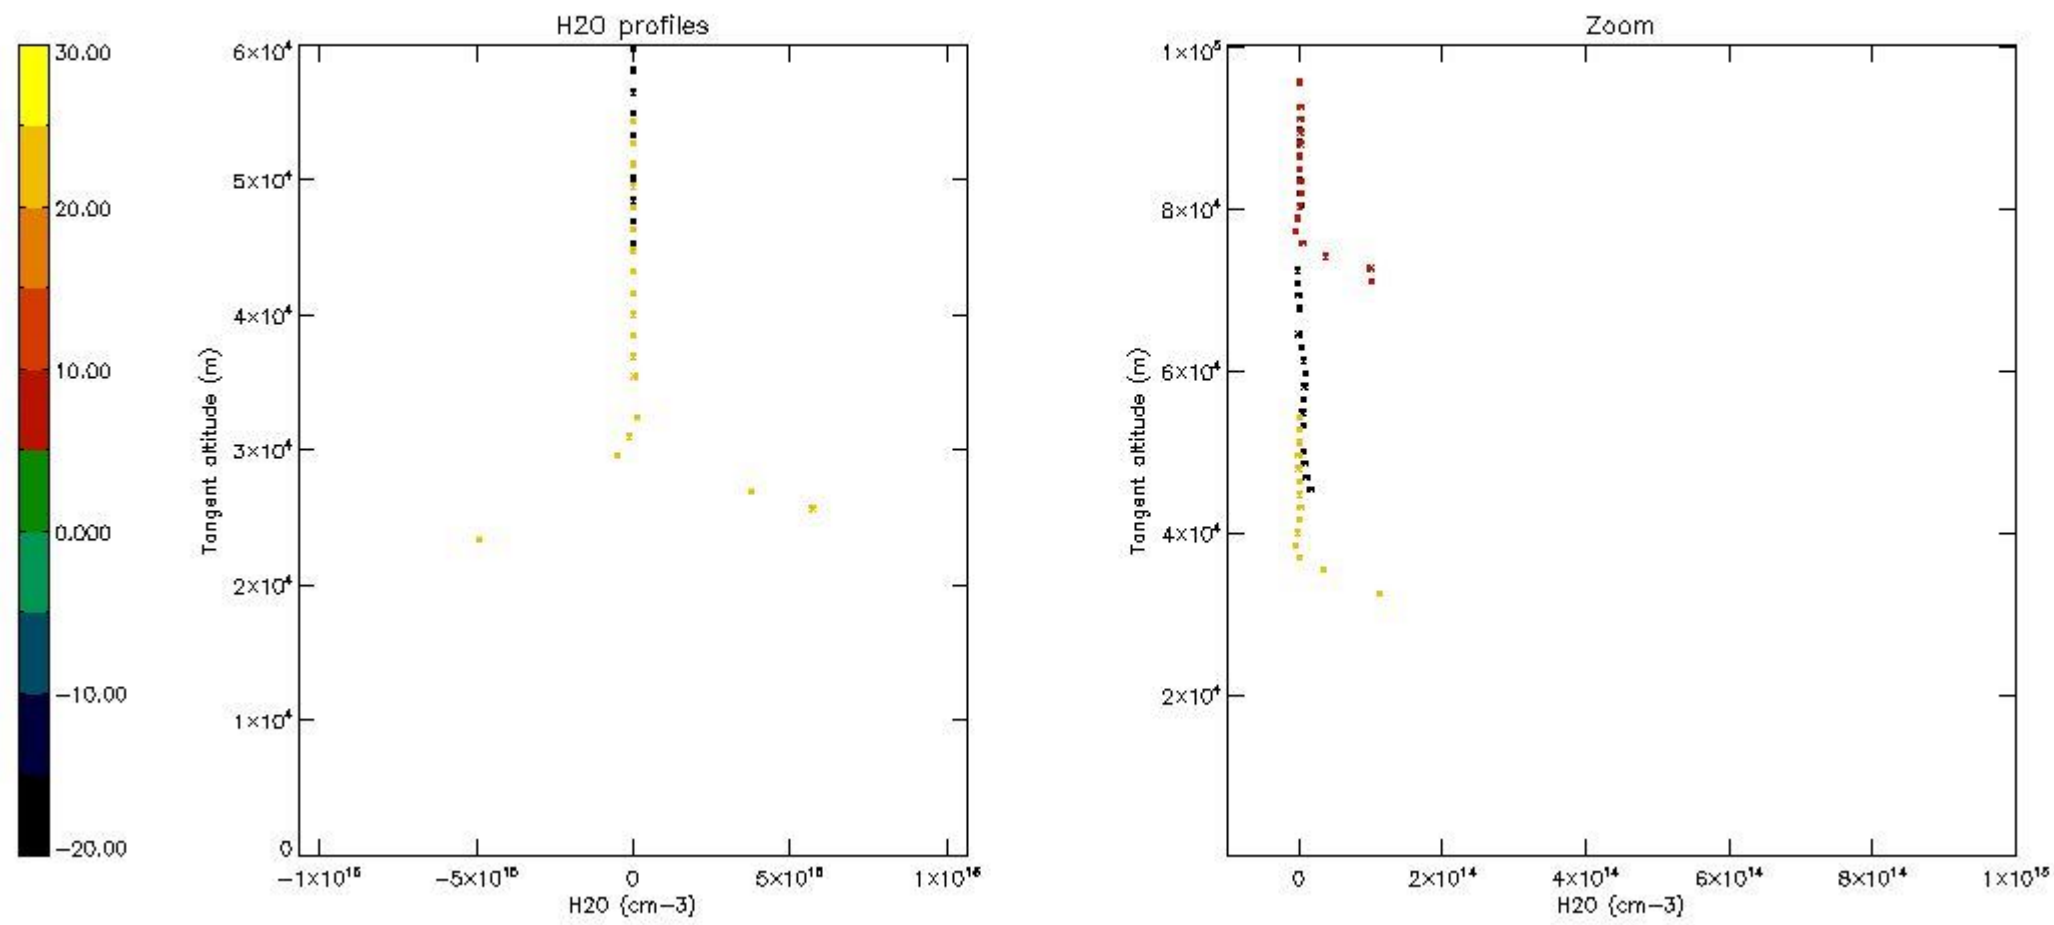

6. Auxiliary Data Files used for the production reported in section 2

The number reported in the third column indicates since which file (see list in section 2) the corresponding auxiliary file has been used. The fourth column is the date of those product files.

Type	Auxiliary Filename	Used since product	Used since product date
INST_PHYS_CHARACTERISTICS	GOM_INS_AXVIEC20091111_143220_20030716_120000_20500101_000000	1	14-JAN-2009 00:00:45
LEVEL-2_PROC_CONFIG	GOM_PR2_AXVIEC20091111_152718_20020301_000000_20500101_000000	1	14-JAN-2009 00:00:45
CROSS_SECTIONS_FILE	GOM_CRS_AXVIEC20091111_154832_20020301_000000_20500101_000000	1	14-JAN-2009 00:00:45