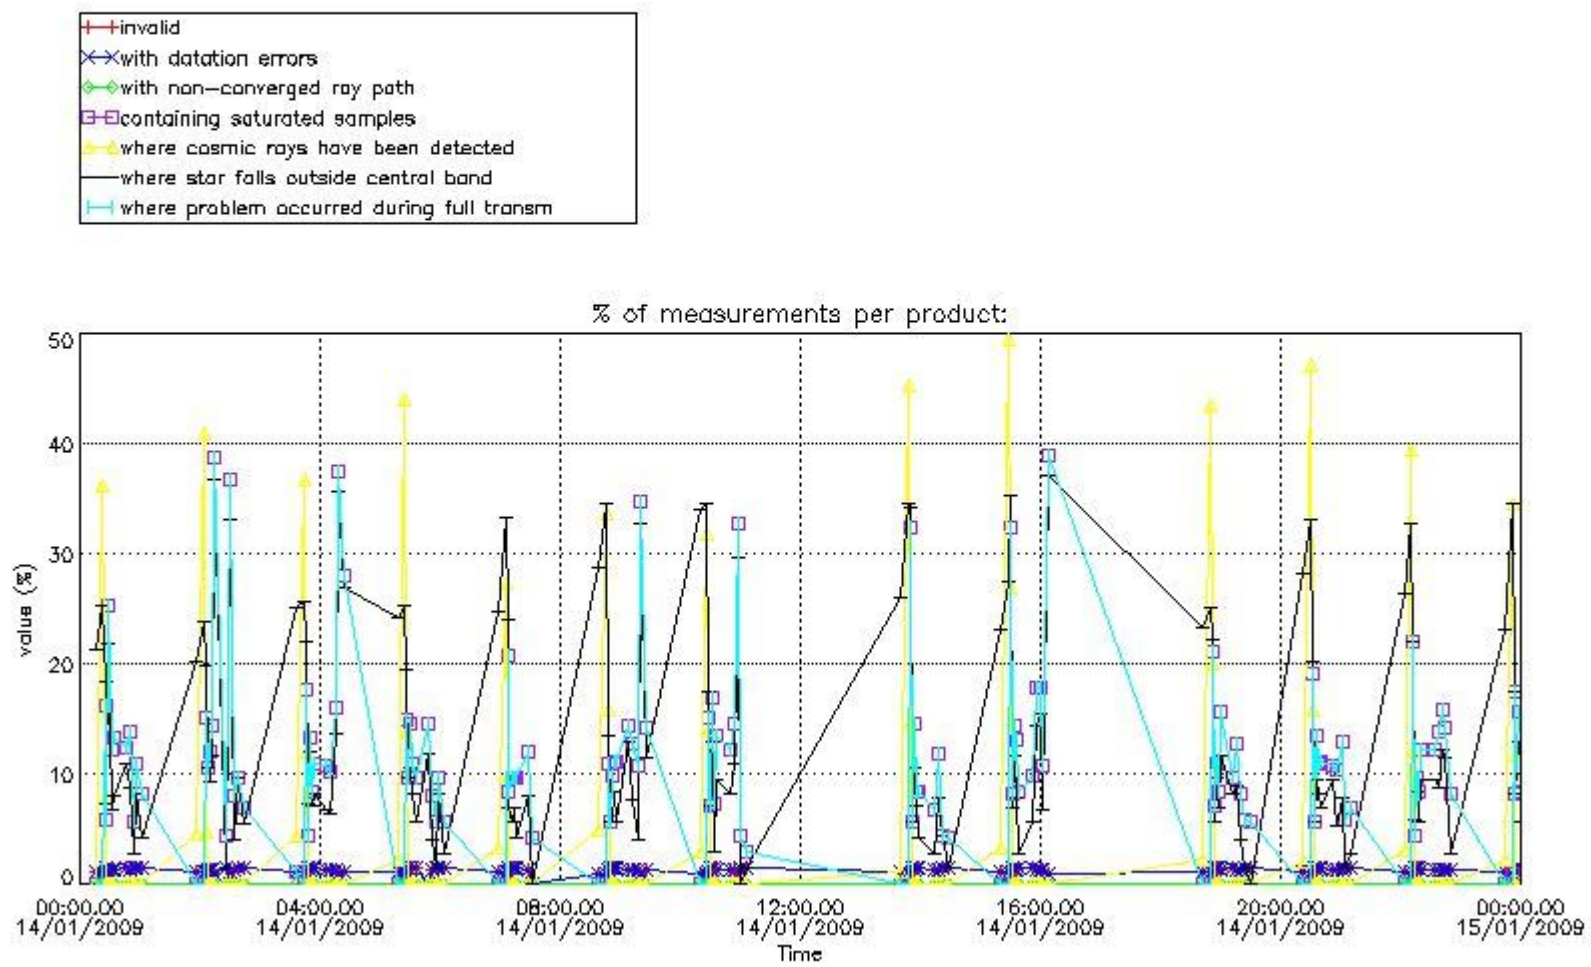

[6. Auxiliary Data Files used for the production reported in section 2](#)

This report presents the daily analysis on parameters extracted from GOMOS level 2 data (GOM_NL__2P).
 It is intended to monitor some important parameters that will impact the quality of these products.
 A list of level 2 products (and content) that have arrived during the reporting day to the PCF is also given.

3.1 Plot quality information per product (time dependant)

3.2 Plot quality information per product (world map)

Percentage of flagged data per O3 profile

Percentage of flagged data per H2O profile

Percentage of flagged data per NO2 profile

Percentage of flagged data per NO3 profile

4. Level 1 quality information per product

In this section it is plotted some information contained in the Quality Summary data set of the level 2 products that comes from the level 1b processing. Products without errors (error flag in the MPH set to "0") are used.

4.1 Plot quality information per product (time dependant) coming from level 1b processing

4.1.1 Plot level 1 quality information per product (time dependant): ENVISAT ASCENDING passes

4.1.2 Plot level 1 quality information per product (time dependant): ENVI SAT DESCENDING passes