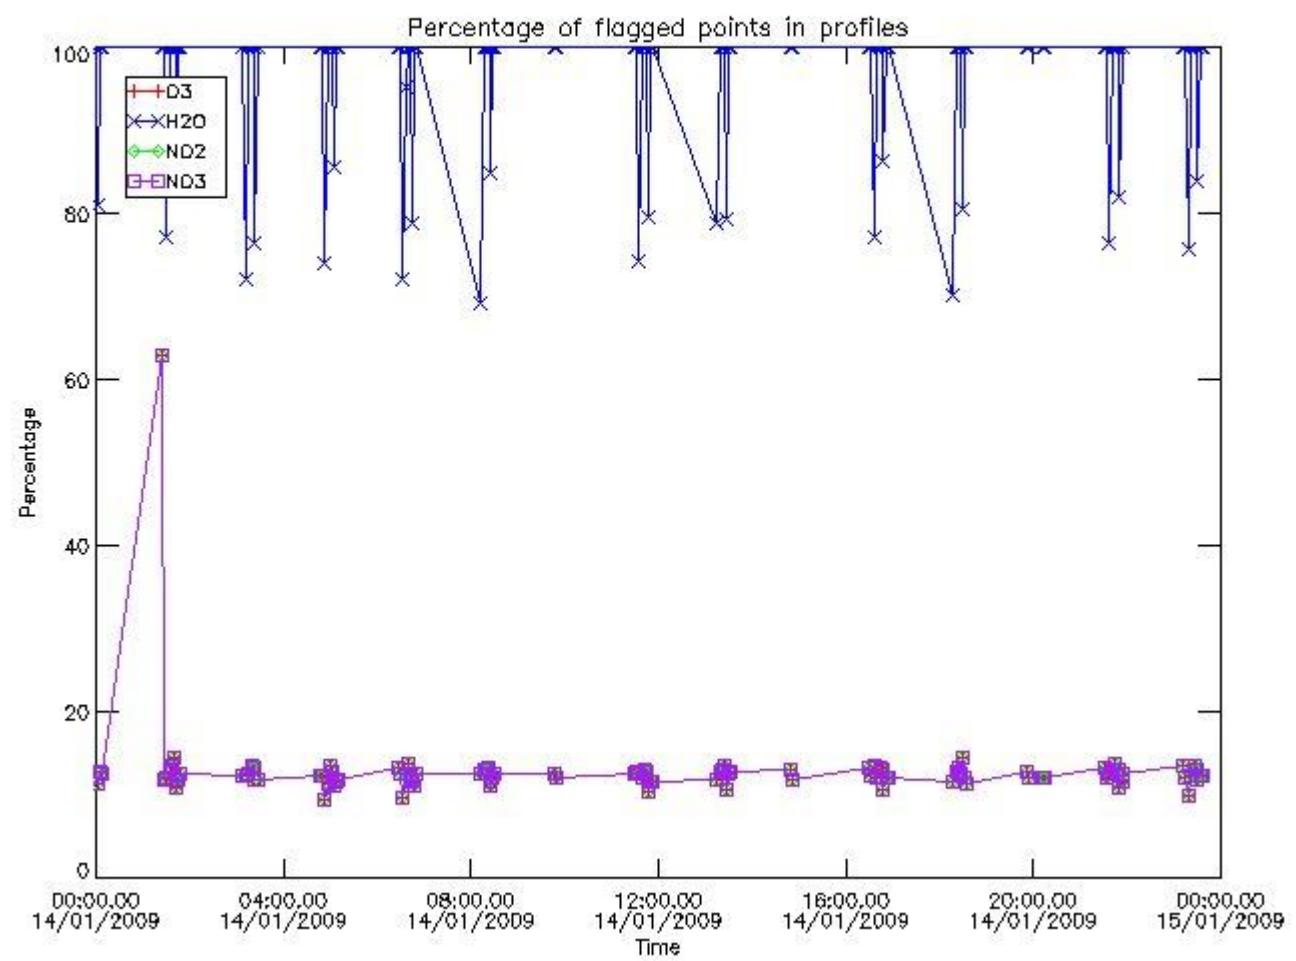

3. Quality information per product

In this section it is plotted some information contained in the Quality Summary data set of the level 2 products. Only products in dark limb conditions and without errors (error flag in the MPH set to "0") are used.

3.1 Plot quality information per product (time dependant)

3.2 Plot quality information per product (world map)