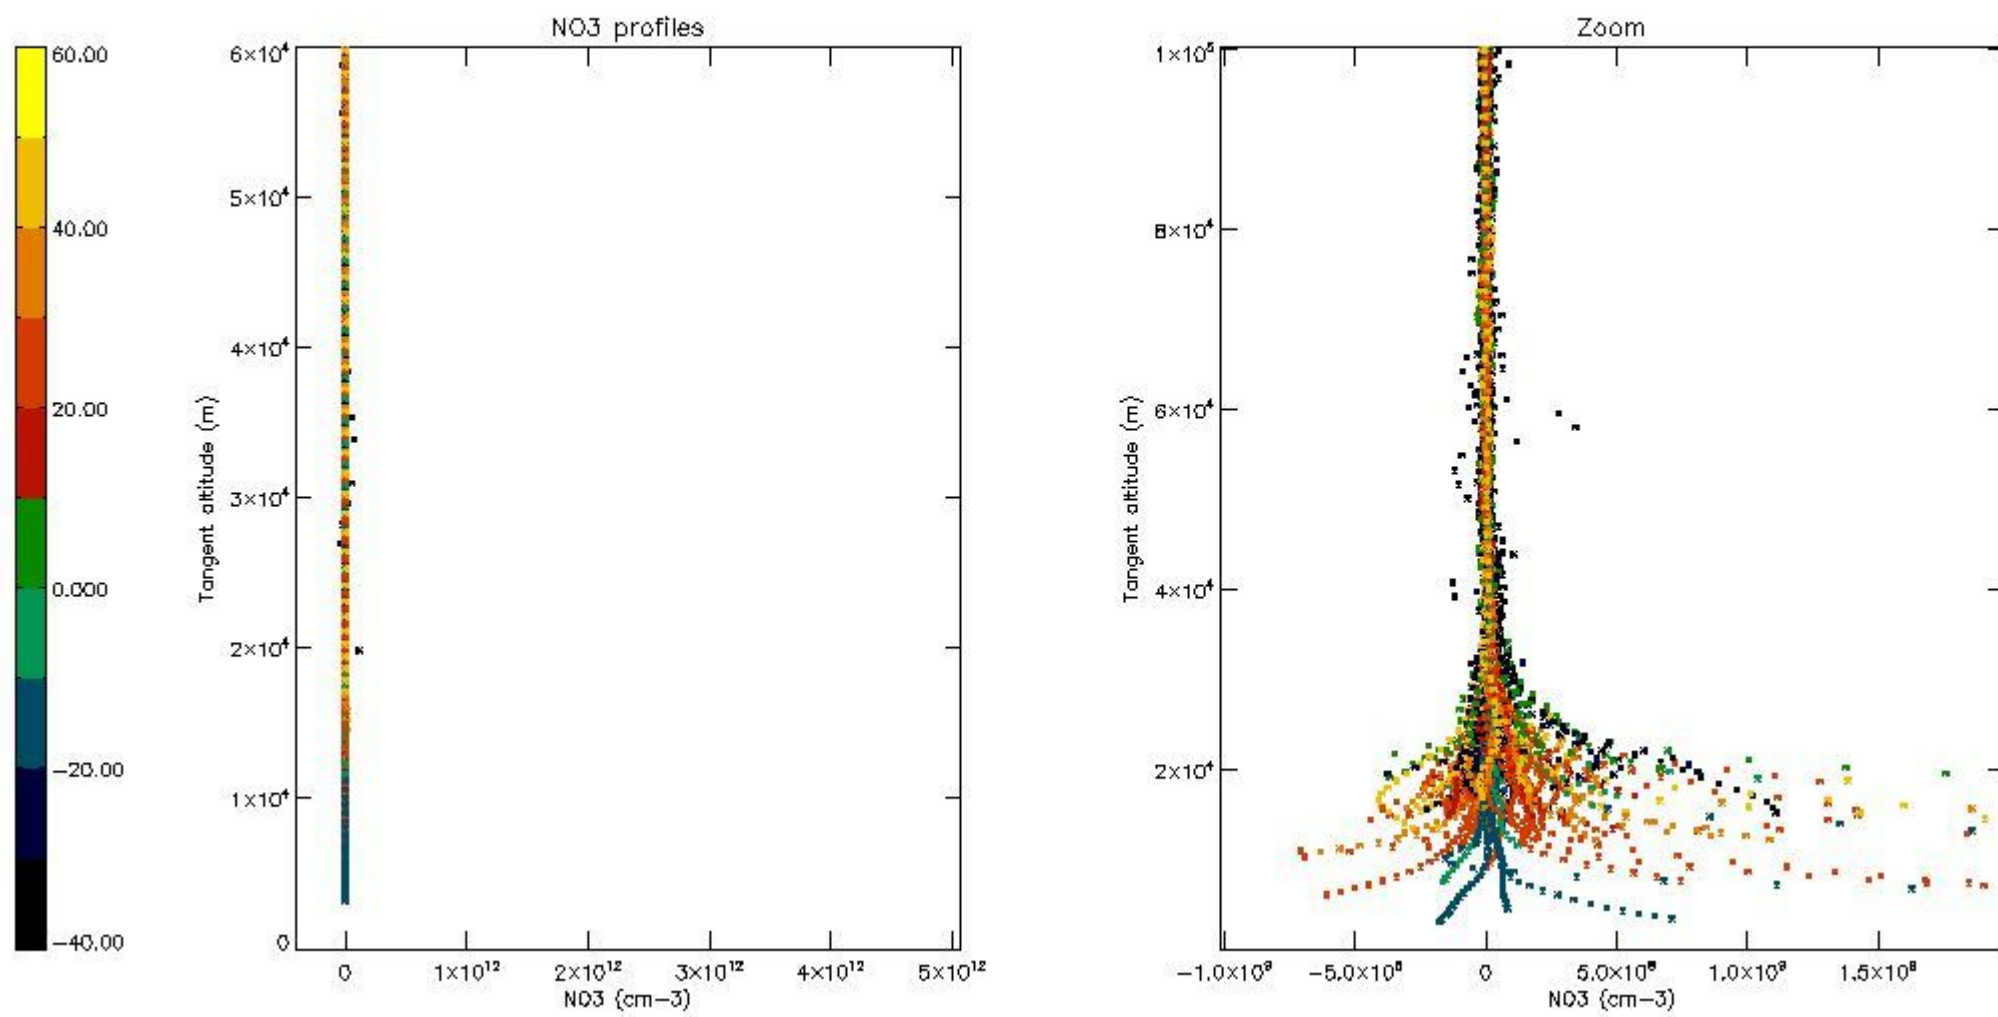

5.8 Plot H₂O profiles for all STD (only for occultations of stars 1,2,3,4,13,14,16,26,63 dark without errors)

The colorbar represents the latitude.