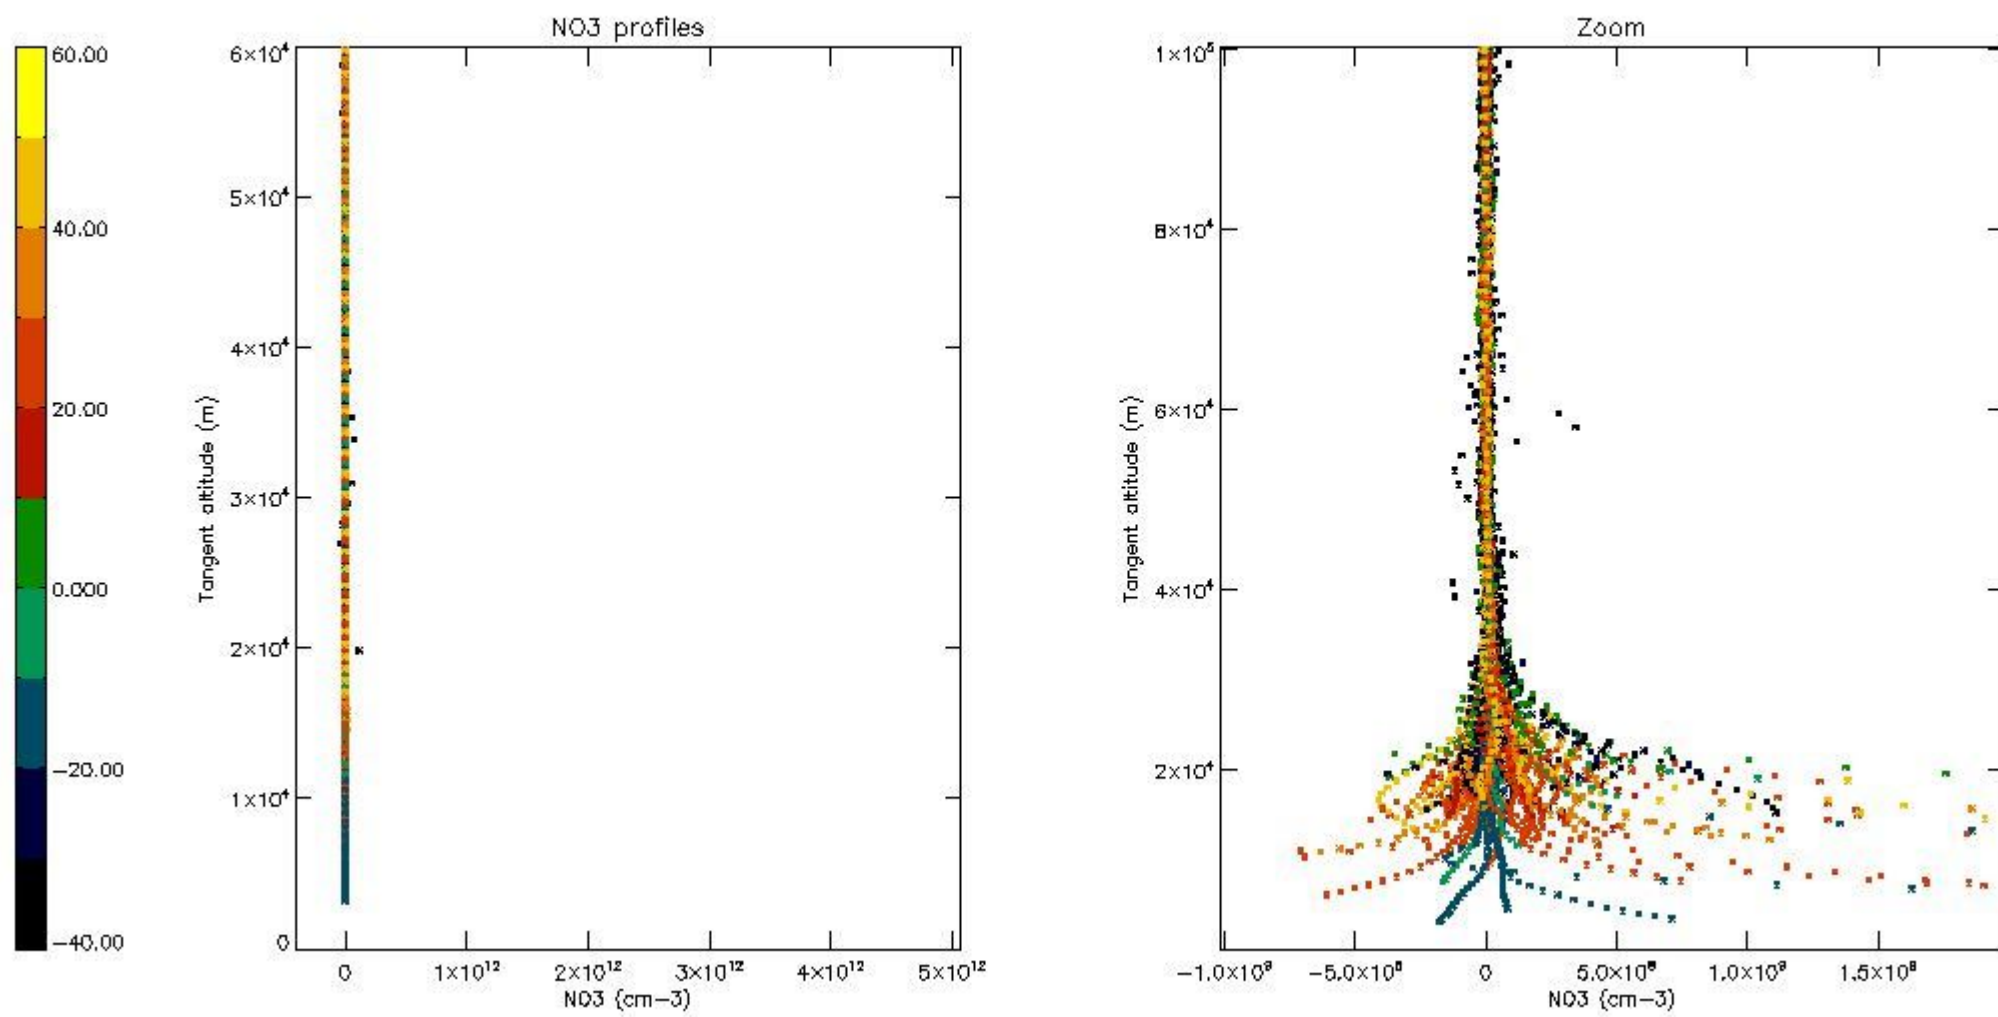

5.4 Plot ozone profiles where $STD < 10\%$ (dark without errors)

The colorbar represents the latitude.

5.5 Plot ozone profiles where STD < 5% (dark without errors)

The colorbar represents the latitude.

5.6 Plot NO₂ profiles for all STD (dark without errors)

The colorbar represents the latitude.

5.7 Plot NO3 profiles for all STD (dark without errors)

The colorbar represents the latitude.

5.8 Plot H₂O profiles for all STD (only for occultations of stars 1,2,3,4,13,14,16,26,63 dark without errors)