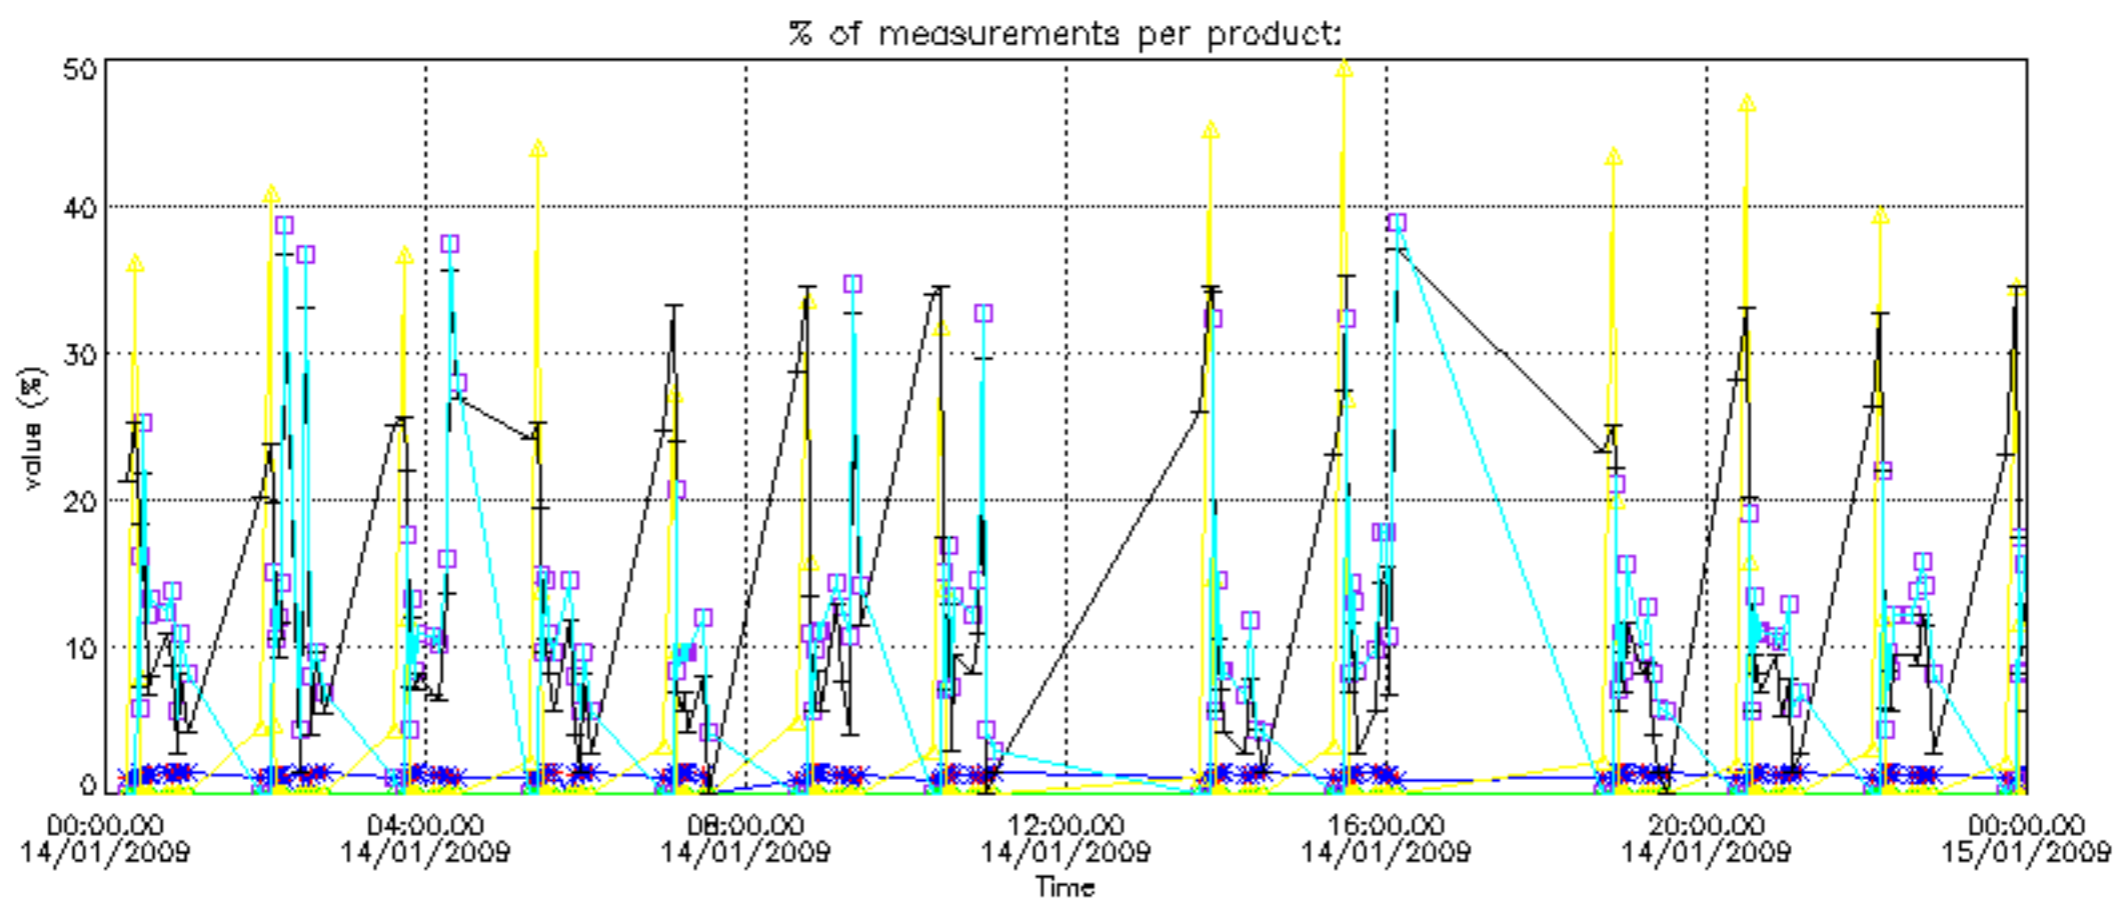

Percentage of cosmic ray hits per profile

Percentage of datation errors per profile