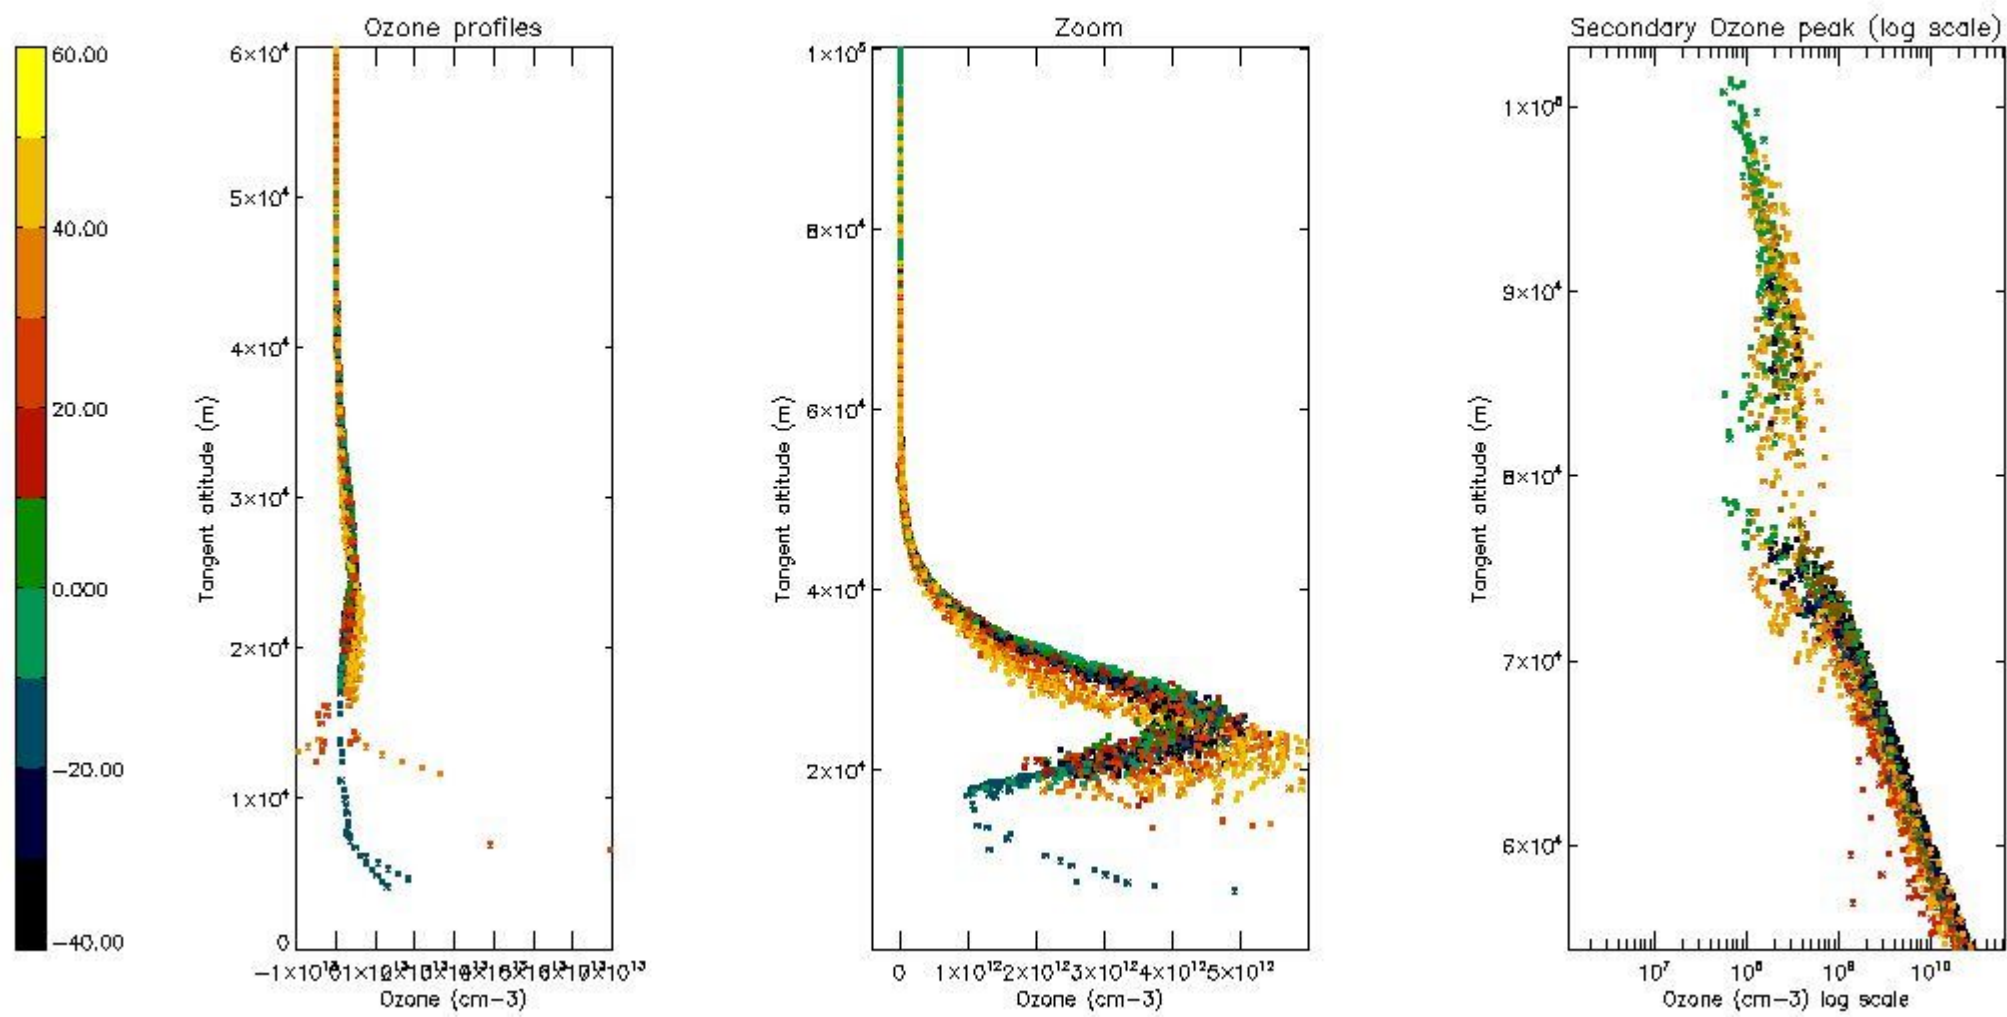

STD < 10	16
STD < 5	11

5.2 Plot ozone profiles for all STD (dark without errors)

The colorbar represents the latitude.

5.3 Plot ozone profiles where STD < 20% (dark without errors)

The colorbar represents the latitude.