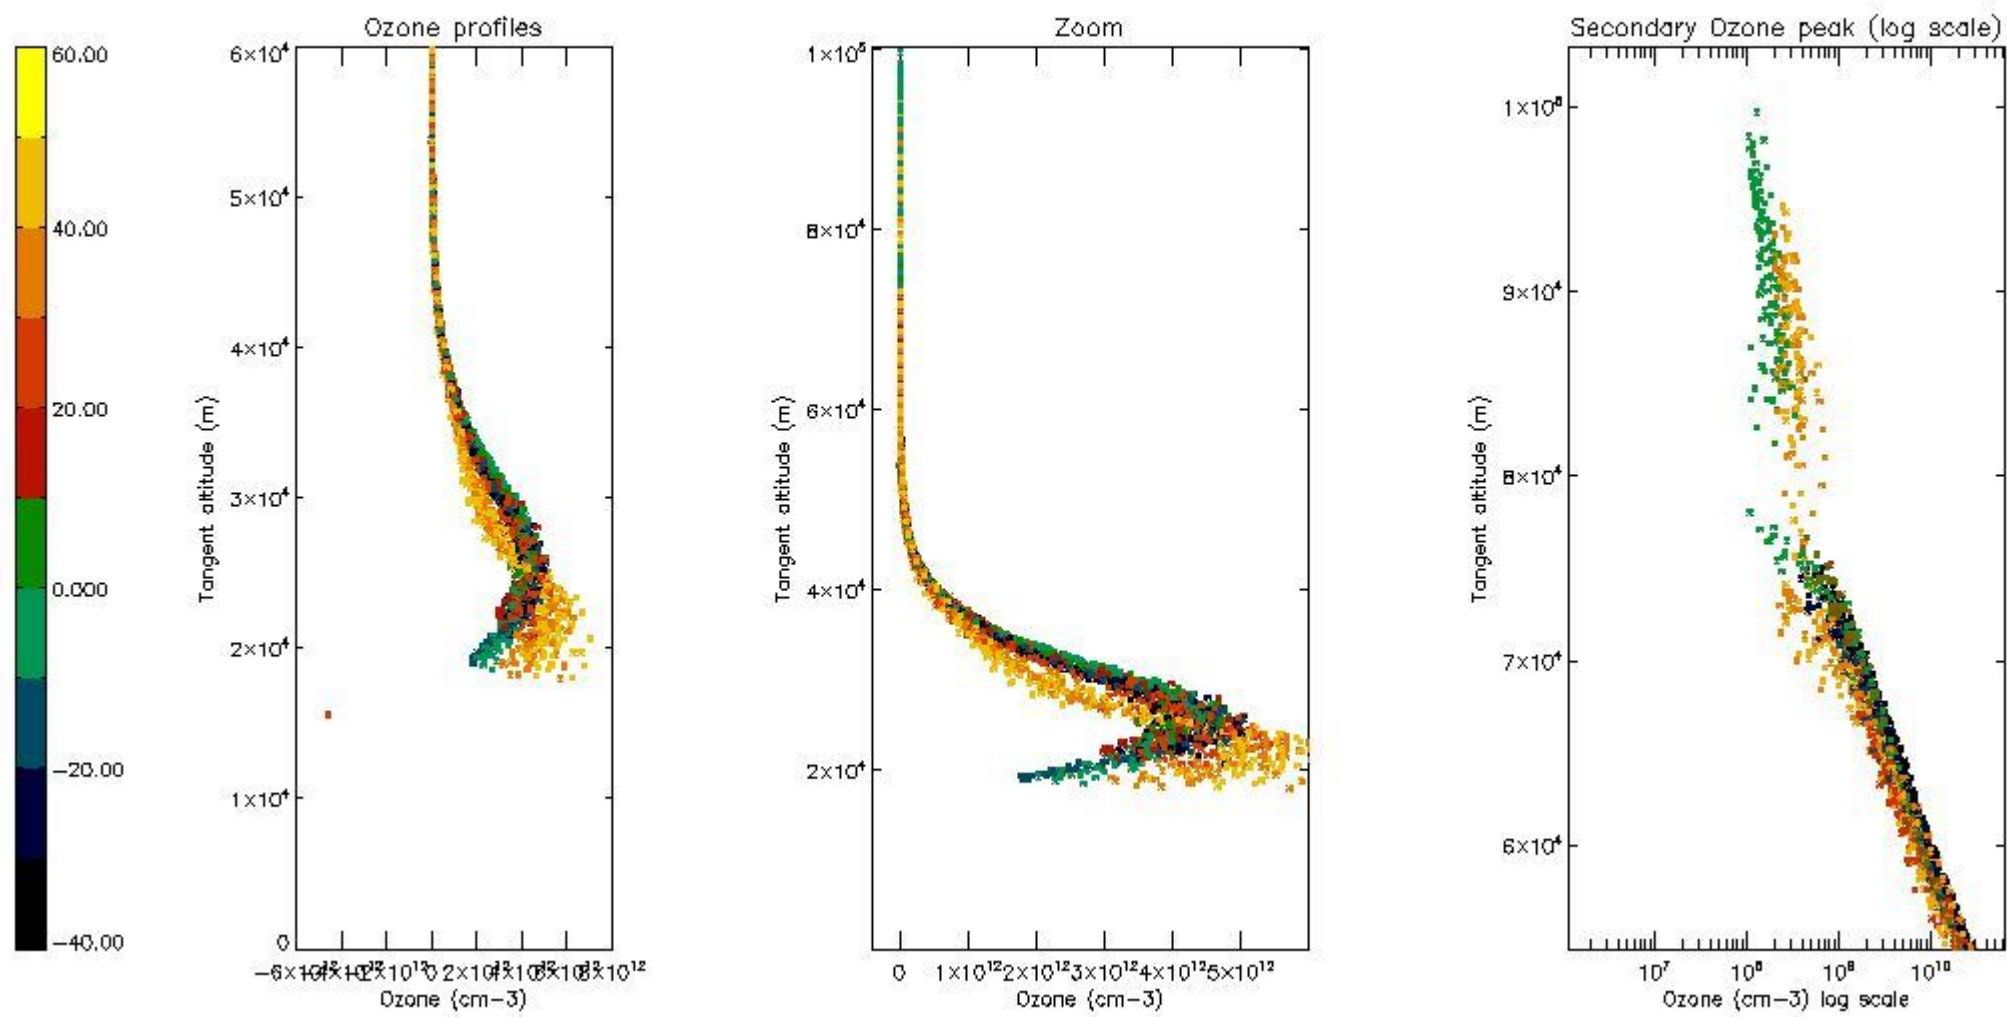

STD < 10	16
STD < 5	11

5.2 Plot ozone profiles for all STD (dark without errors)

The colorbar represents the latitude.

5.3 Plot ozone profiles where STD < 20% (dark without errors)

The colorbar represents the latitude.

5.4 Plot ozone profiles where $STD < 10\%$ (dark without errors)

The colorbar represents the latitude.

5.5 Plot ozone profiles where STD < 5% (dark without errors)

The colorbar represents the latitude.

5.6 Plot NO₂ profiles for all STD (dark without errors)