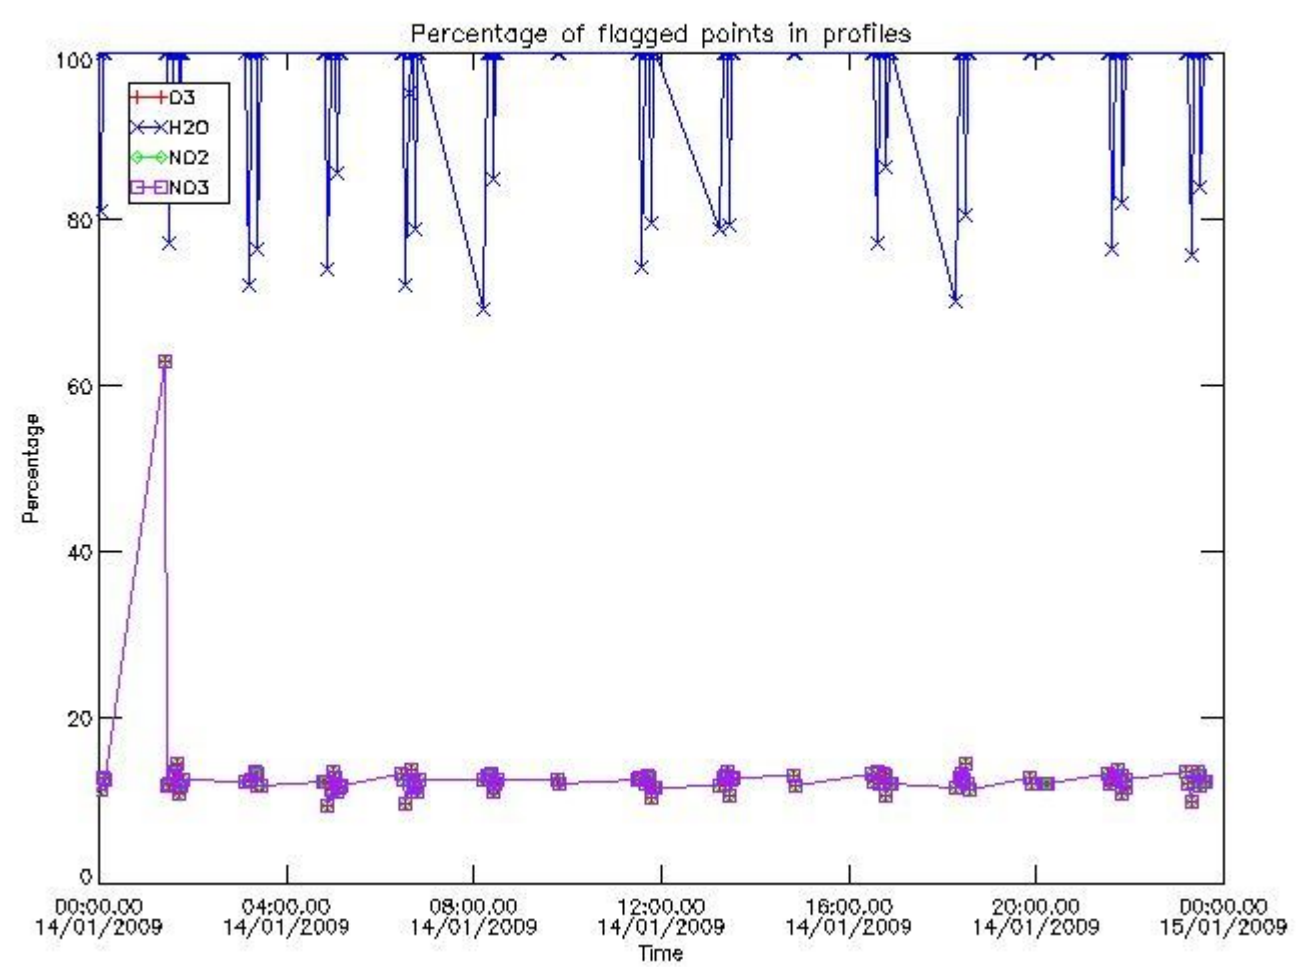

3. Quality information per product

In this section it is plotted some information contained in the Quality Summary data set of the level 2 products. Only products in dark limb conditions and without errors (error flag in the MPH set to "0") are used.

3.1 Plot quality information per product (time dependant)

Percentage of flagged data per O3 profile

Percentage of flagged data per H2O profile