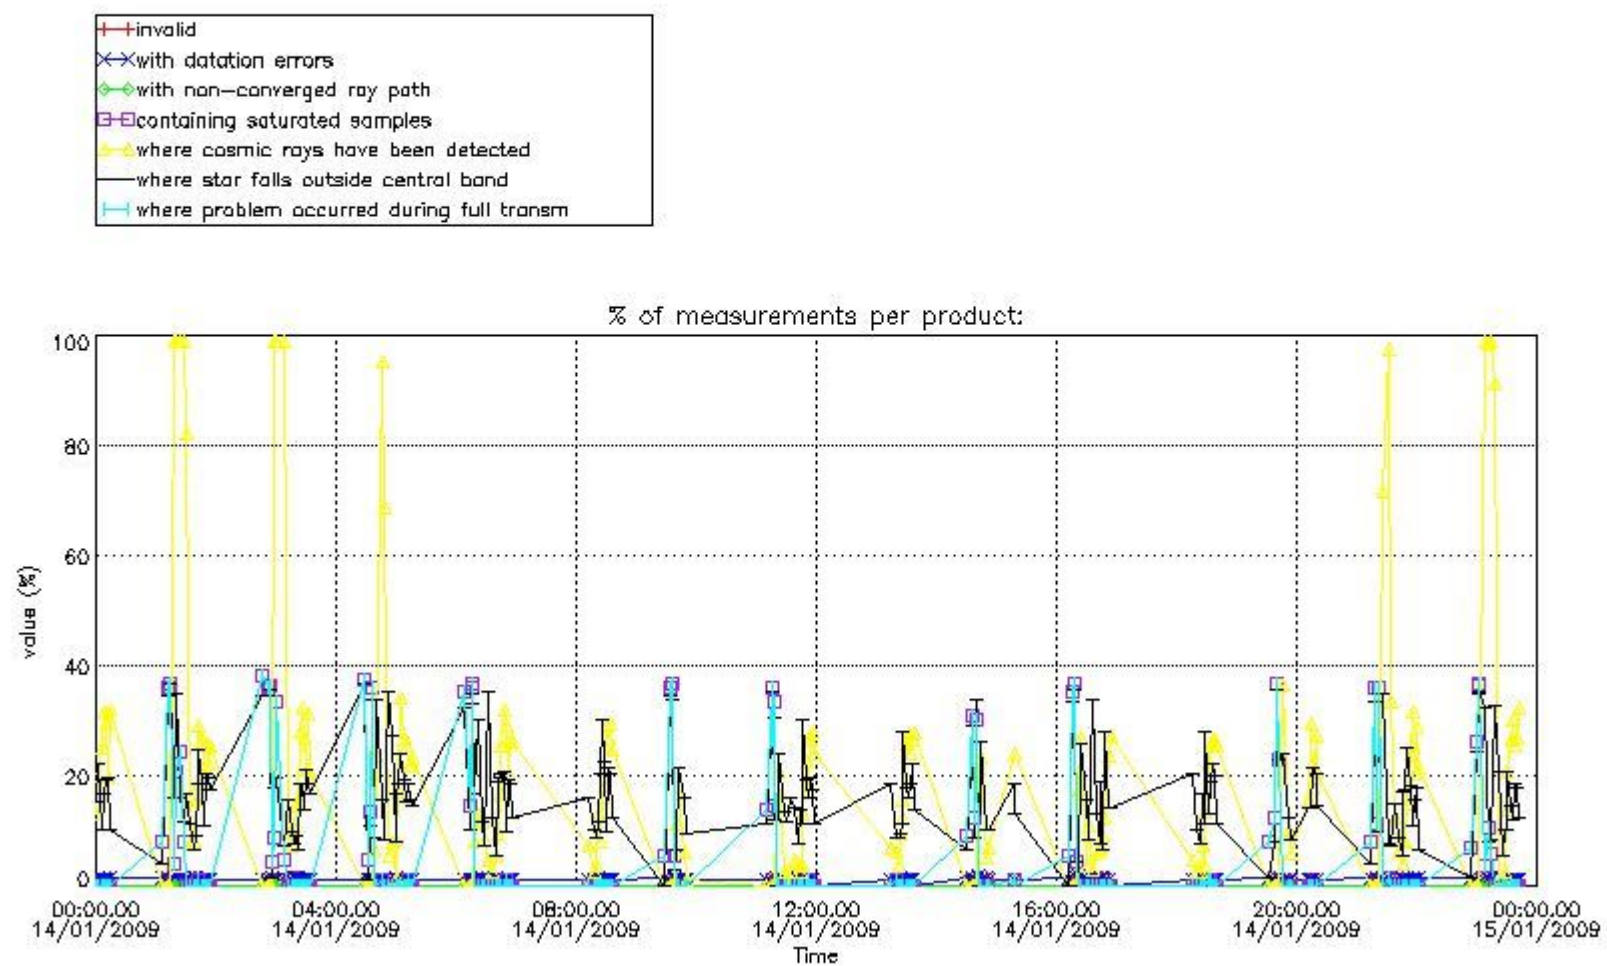

4.1.2 Plot level 1 quality information per product (time dependant): ENVI SAT DESCENDING passes