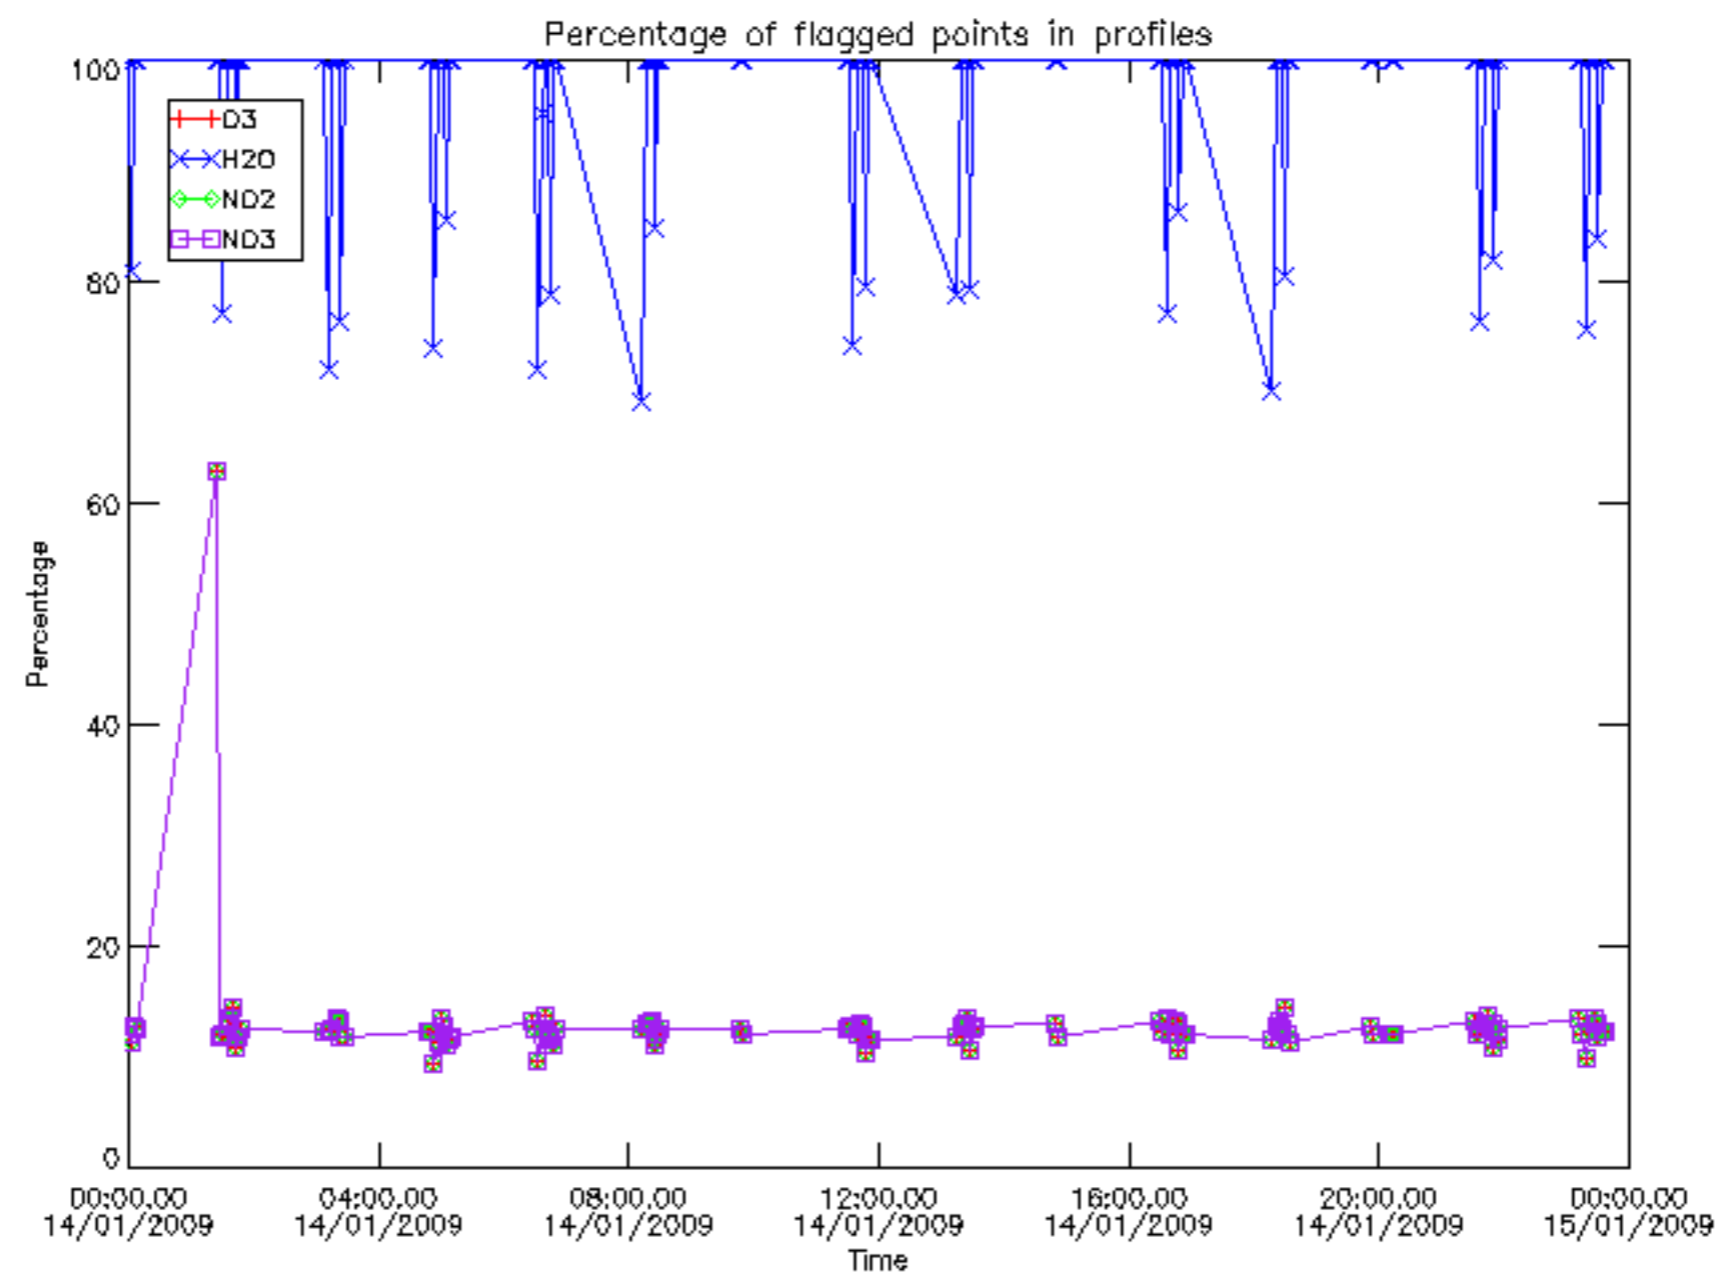

Percentage of flagged data per D3 profile

Percentage of flagged data per H2O profile