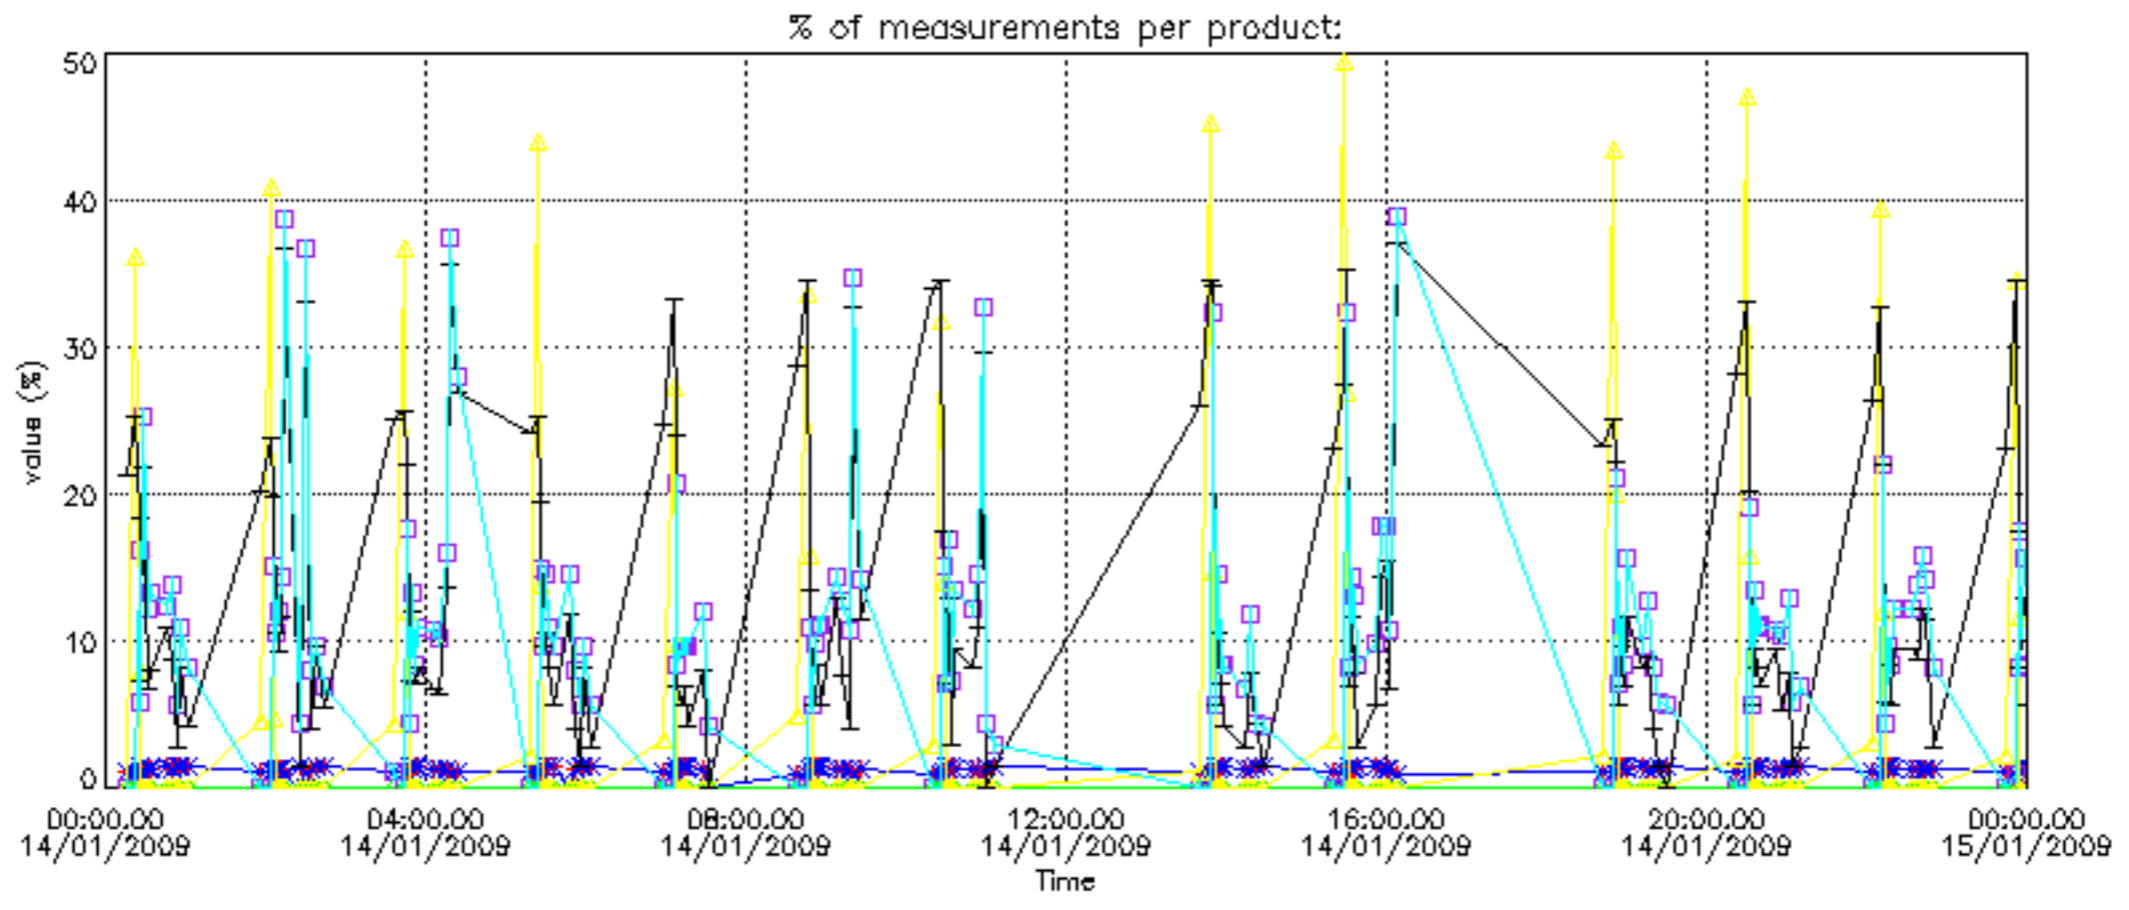

Percentage of cosmic ray hits per profile

Percentage of datation errors per profile