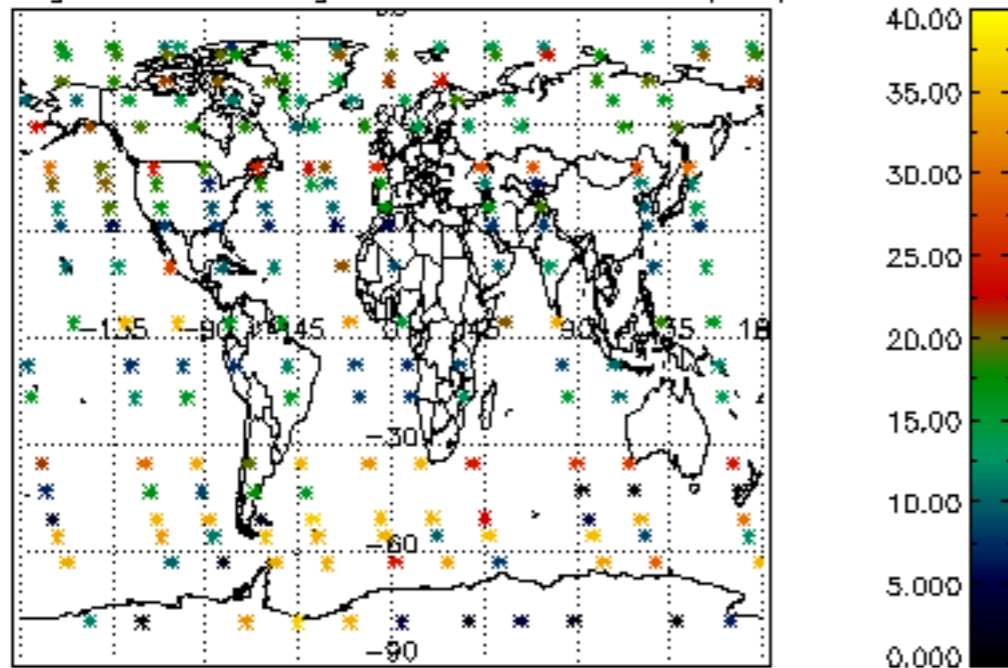

Percentage of cosmic ray hits per profile

Percentage of star falling outside central band per profile