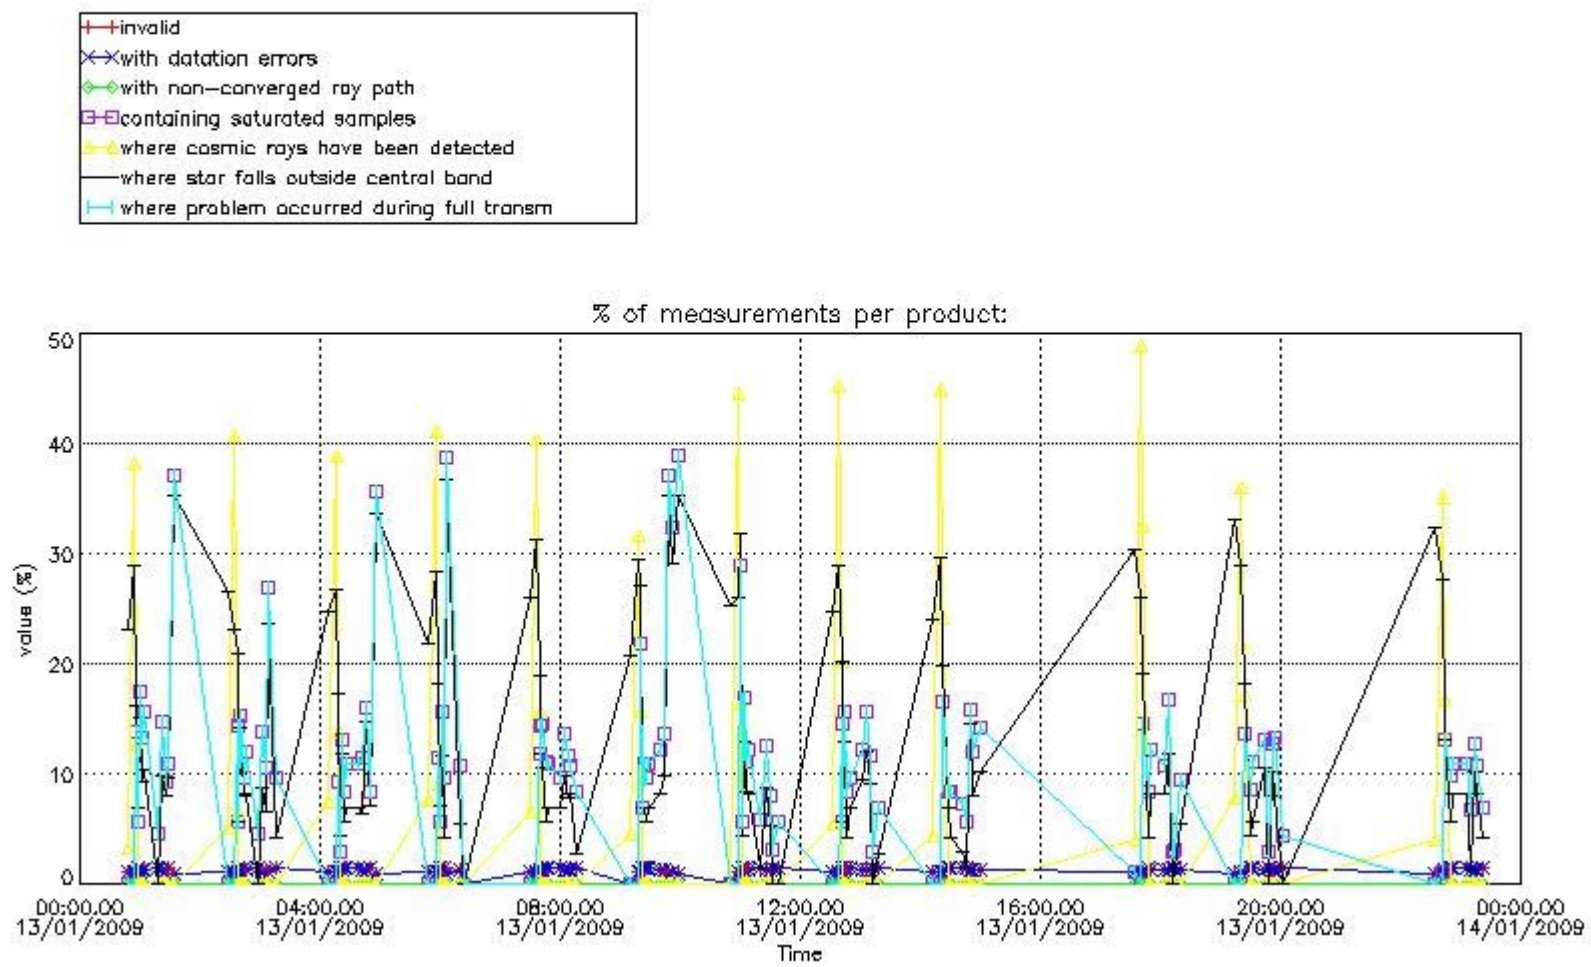

4.2 Plot quality information per product coming from level 1b processing (world map)

4.2.1 Plot level 1 quality information per product (world map): ENVISAT ASCENDING passes