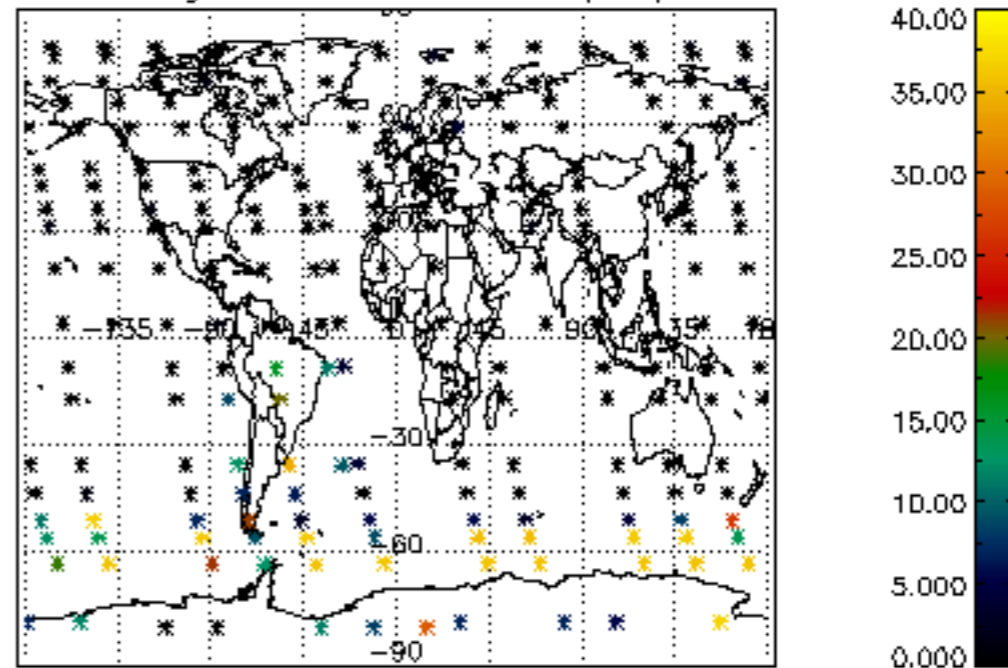

Percentage of flagged data per NO3 profile

Percentage of cosmic ray hits per profile

Percentage of datation errors per profile

Percentage of star falling outside central band per profile

Percentage of saturation errors per profile