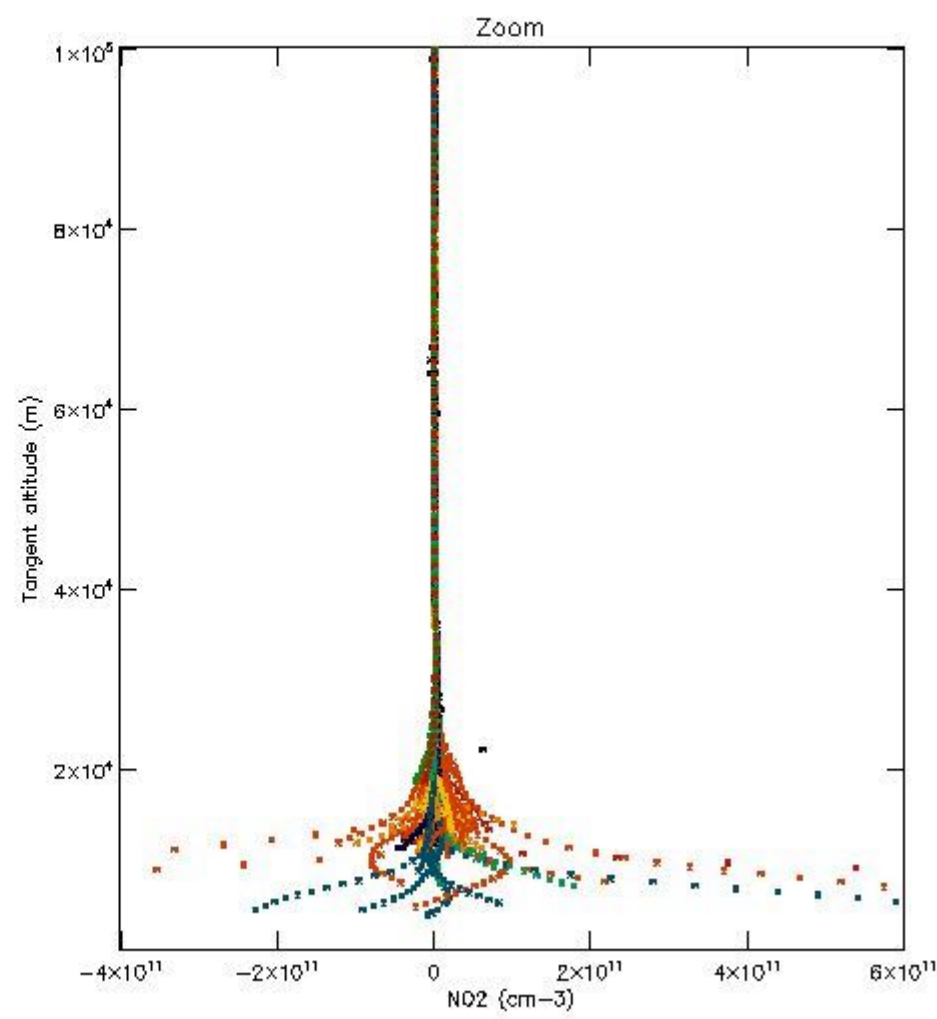

STD < 10	17
STD < 5	12

5.2 Plot ozone profiles for all STD (dark without errors)

The colorbar represents the latitude.

5.3 Plot ozone profiles where STD < 20% (dark without errors)

The colorbar represents the latitude.

5.4 Plot ozone profiles where STD < 10% (dark without errors)

The colorbar represents the latitude.

5.5 Plot ozone profiles where STD < 5% (dark without errors)

The colorbar represents the latitude.

5.6 Plot NO₂ profiles for all STD (dark without errors)

The colorbar represents the latitude.

5.7 Plot NO3 profiles for all STD (dark without errors)

The colorbar represents the latitude.

5.8 Plot H2O profiles for all STD (only for occultations of stars 1,2,3,4,13,14,16,26,63 dark without errors)