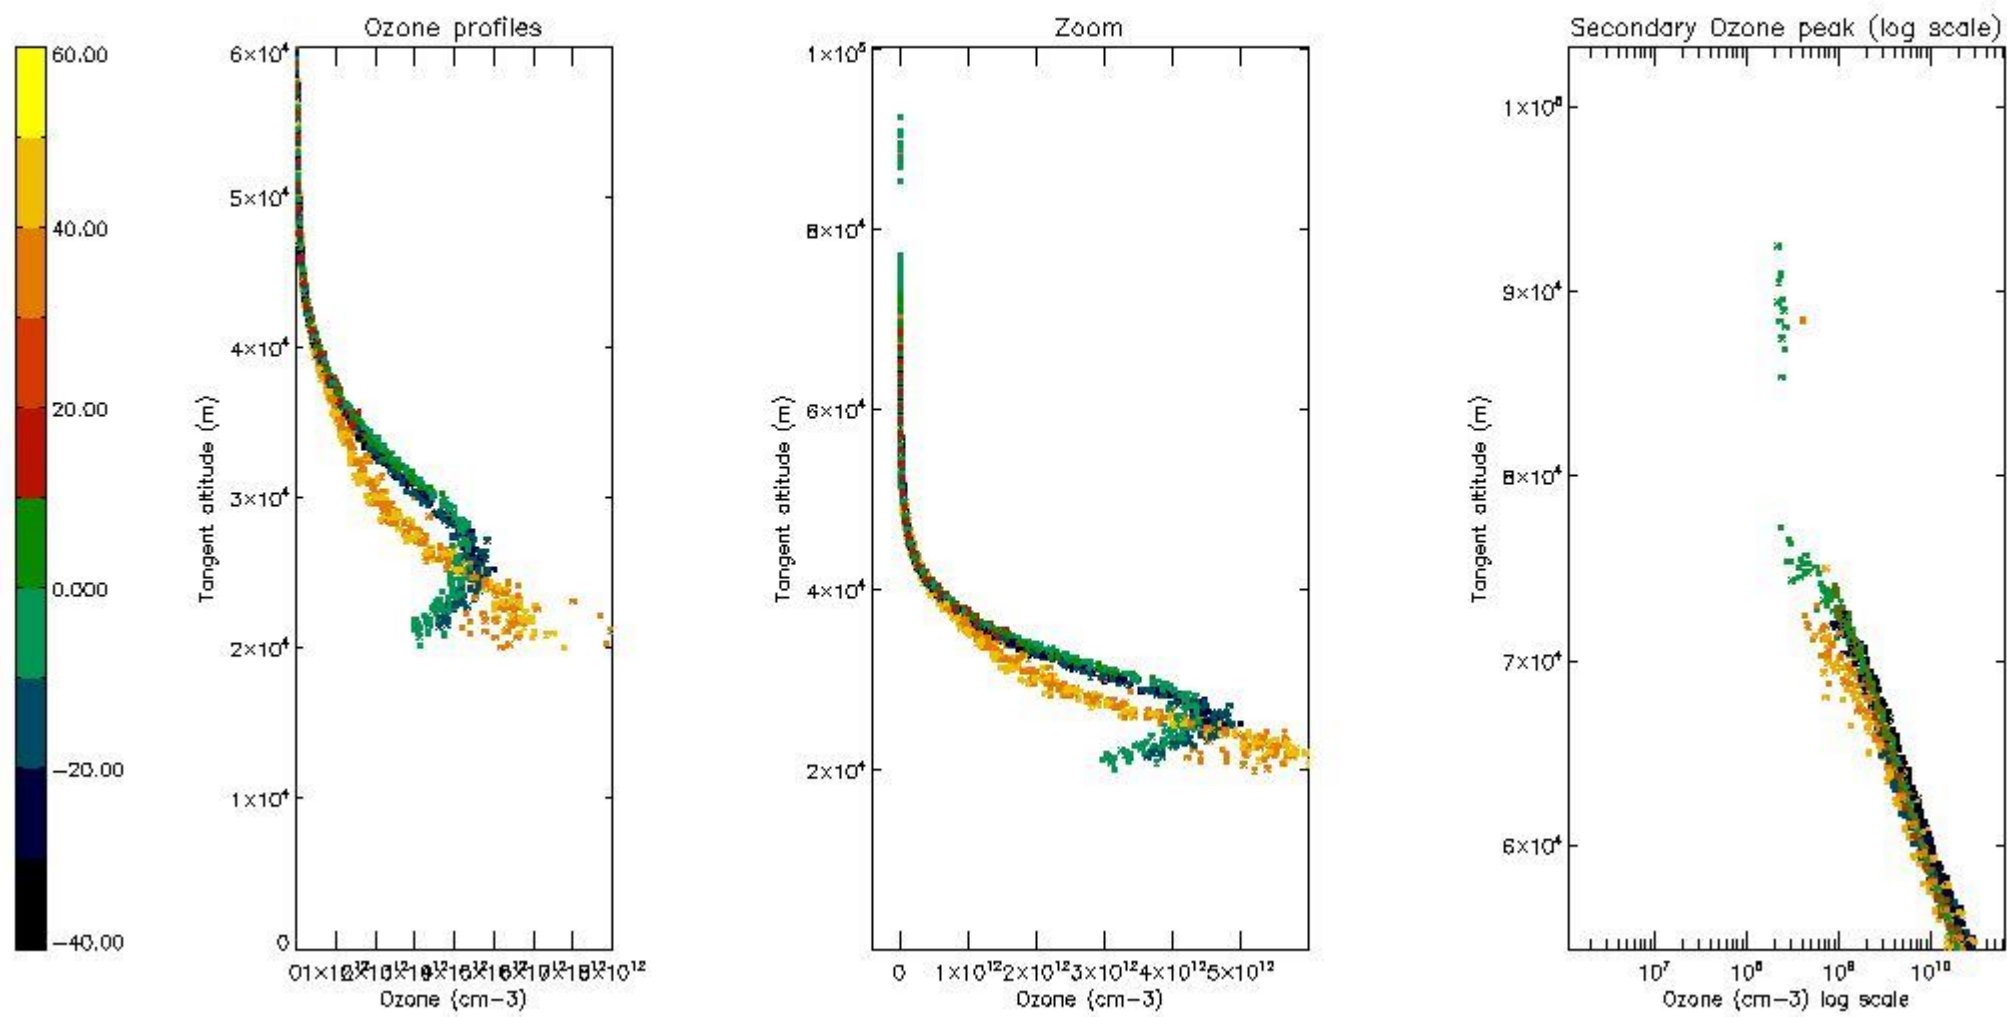

5.6 Plot NO₂ profiles for all STD (dark without errors)

The colorbar represents the latitude.