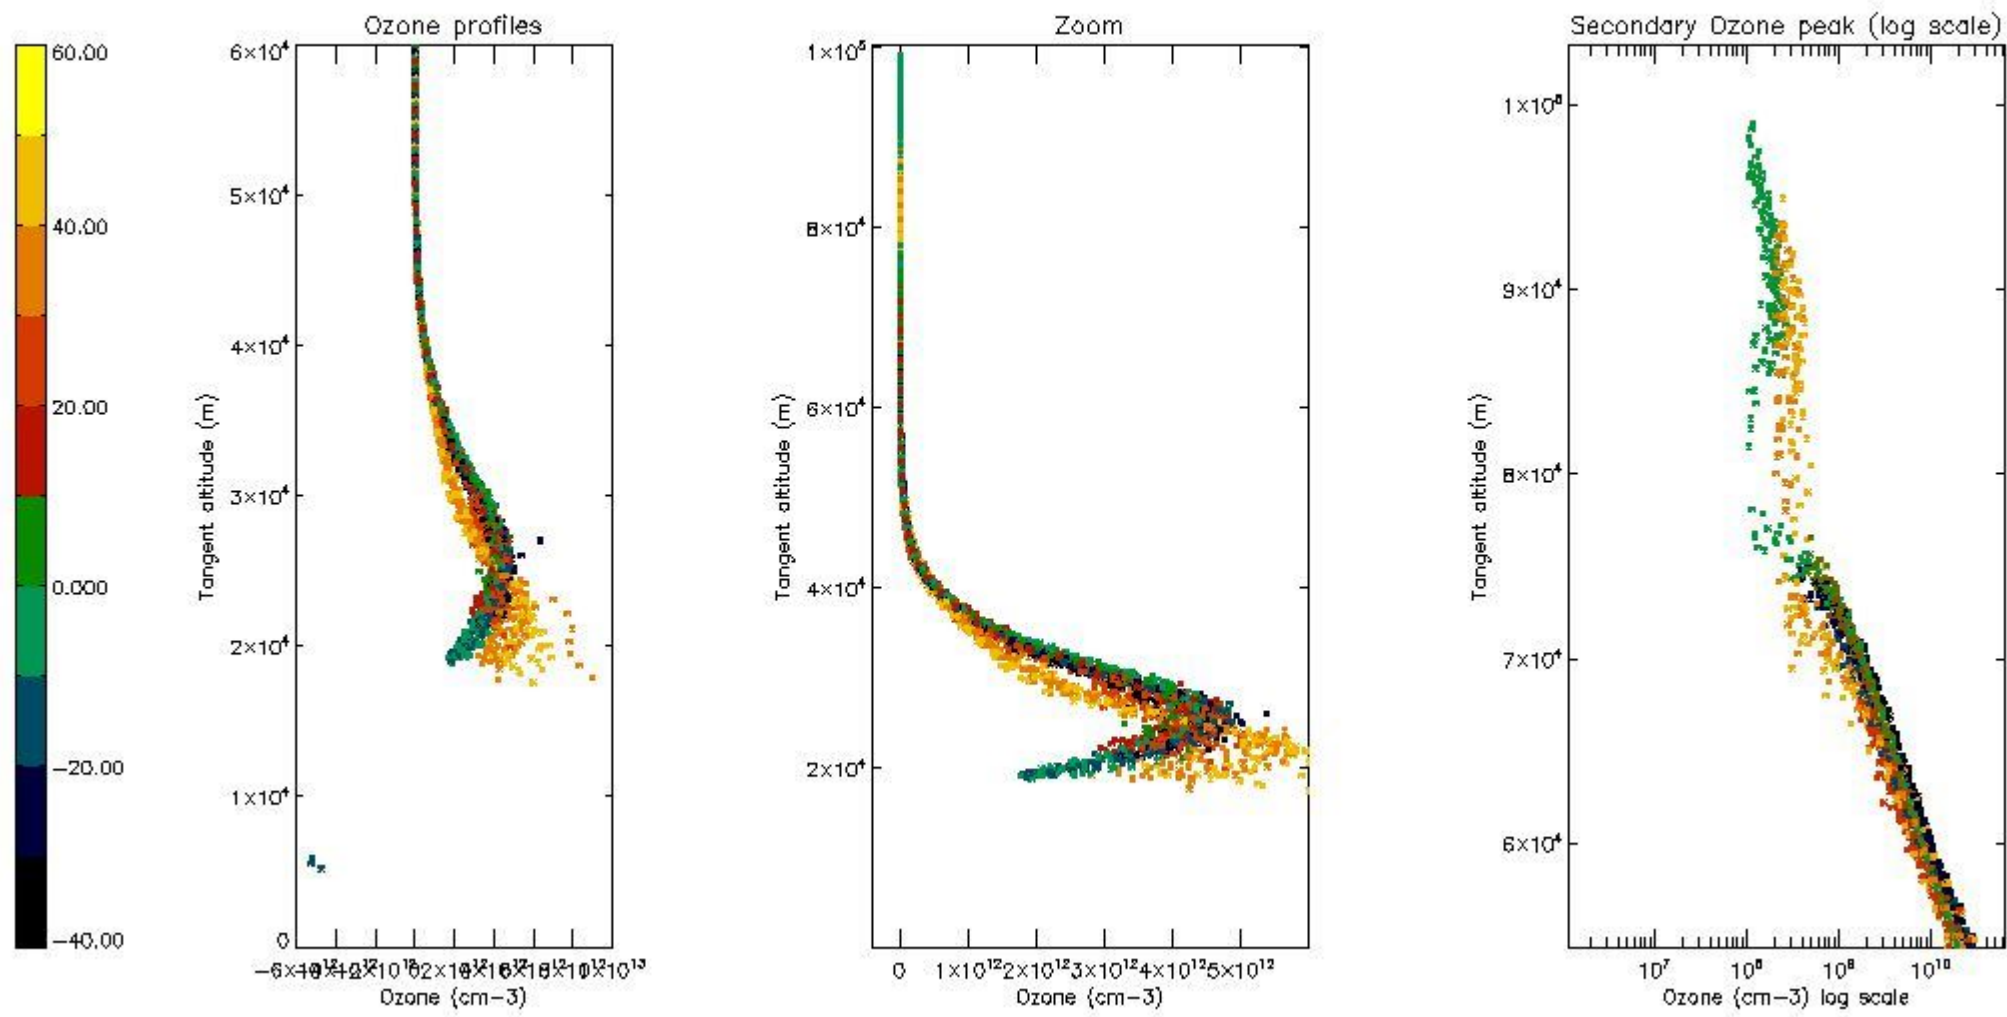

5.5 Plot ozone profiles where STD < 5% (dark without errors)

The colorbar represents the latitude.