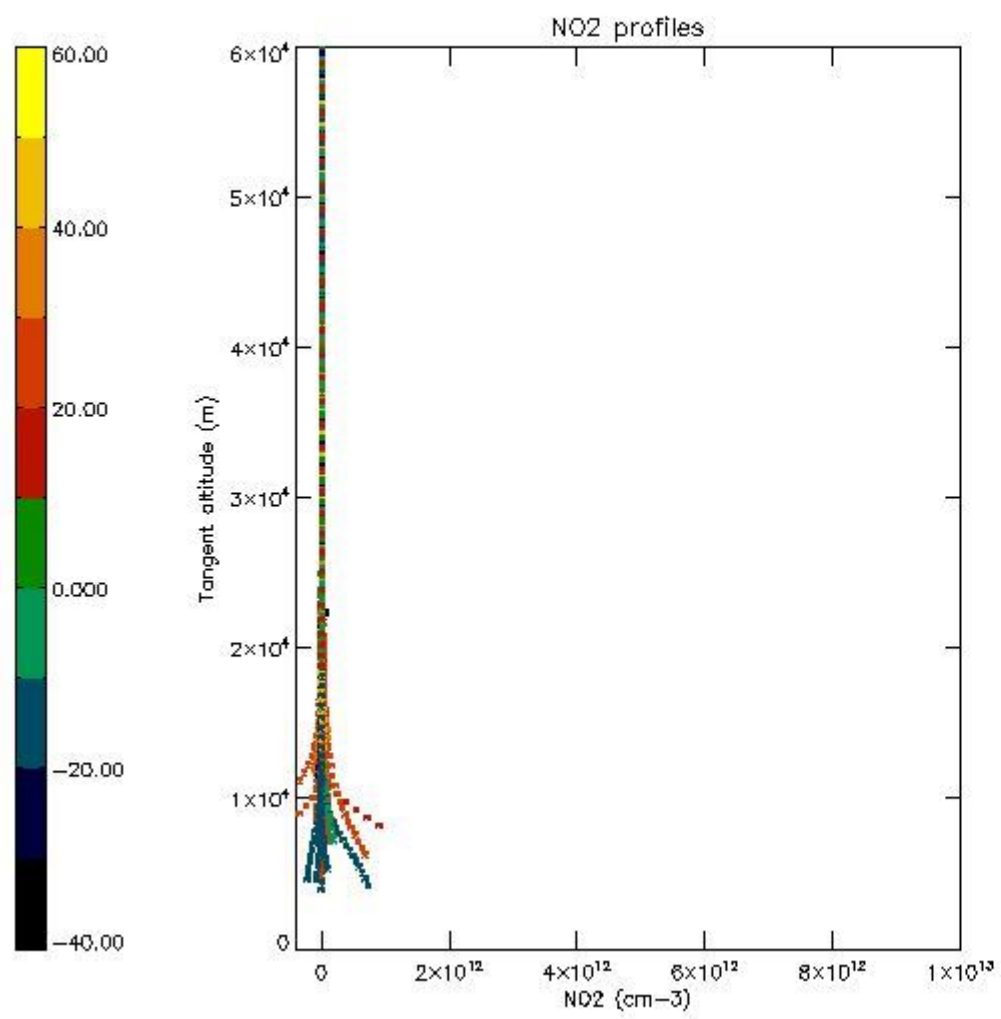

STD < 10	17
STD < 5	12

5.2 Plot ozone profiles for all STD (dark without errors)

The colorbar represents the latitude.

5.3 Plot ozone profiles where STD < 20% (dark without errors)

The colorbar represents the latitude.

5.4 Plot ozone profiles where STD < 10% (dark without errors)

The colorbar represents the latitude.

5.5 Plot ozone profiles where STD < 5% (dark without errors)

The colorbar represents the latitude.

5.6 Plot NO₂ profiles for all STD (dark without errors)

The colorbar represents the latitude.

5.7 Plot NO3 profiles for all STD (dark without errors)

The colorbar represents the latitude.

5.8 Plot H2O profiles for all STD (only for occultations of stars 1,2,3,4,13,14,16,26,63 dark without errors)