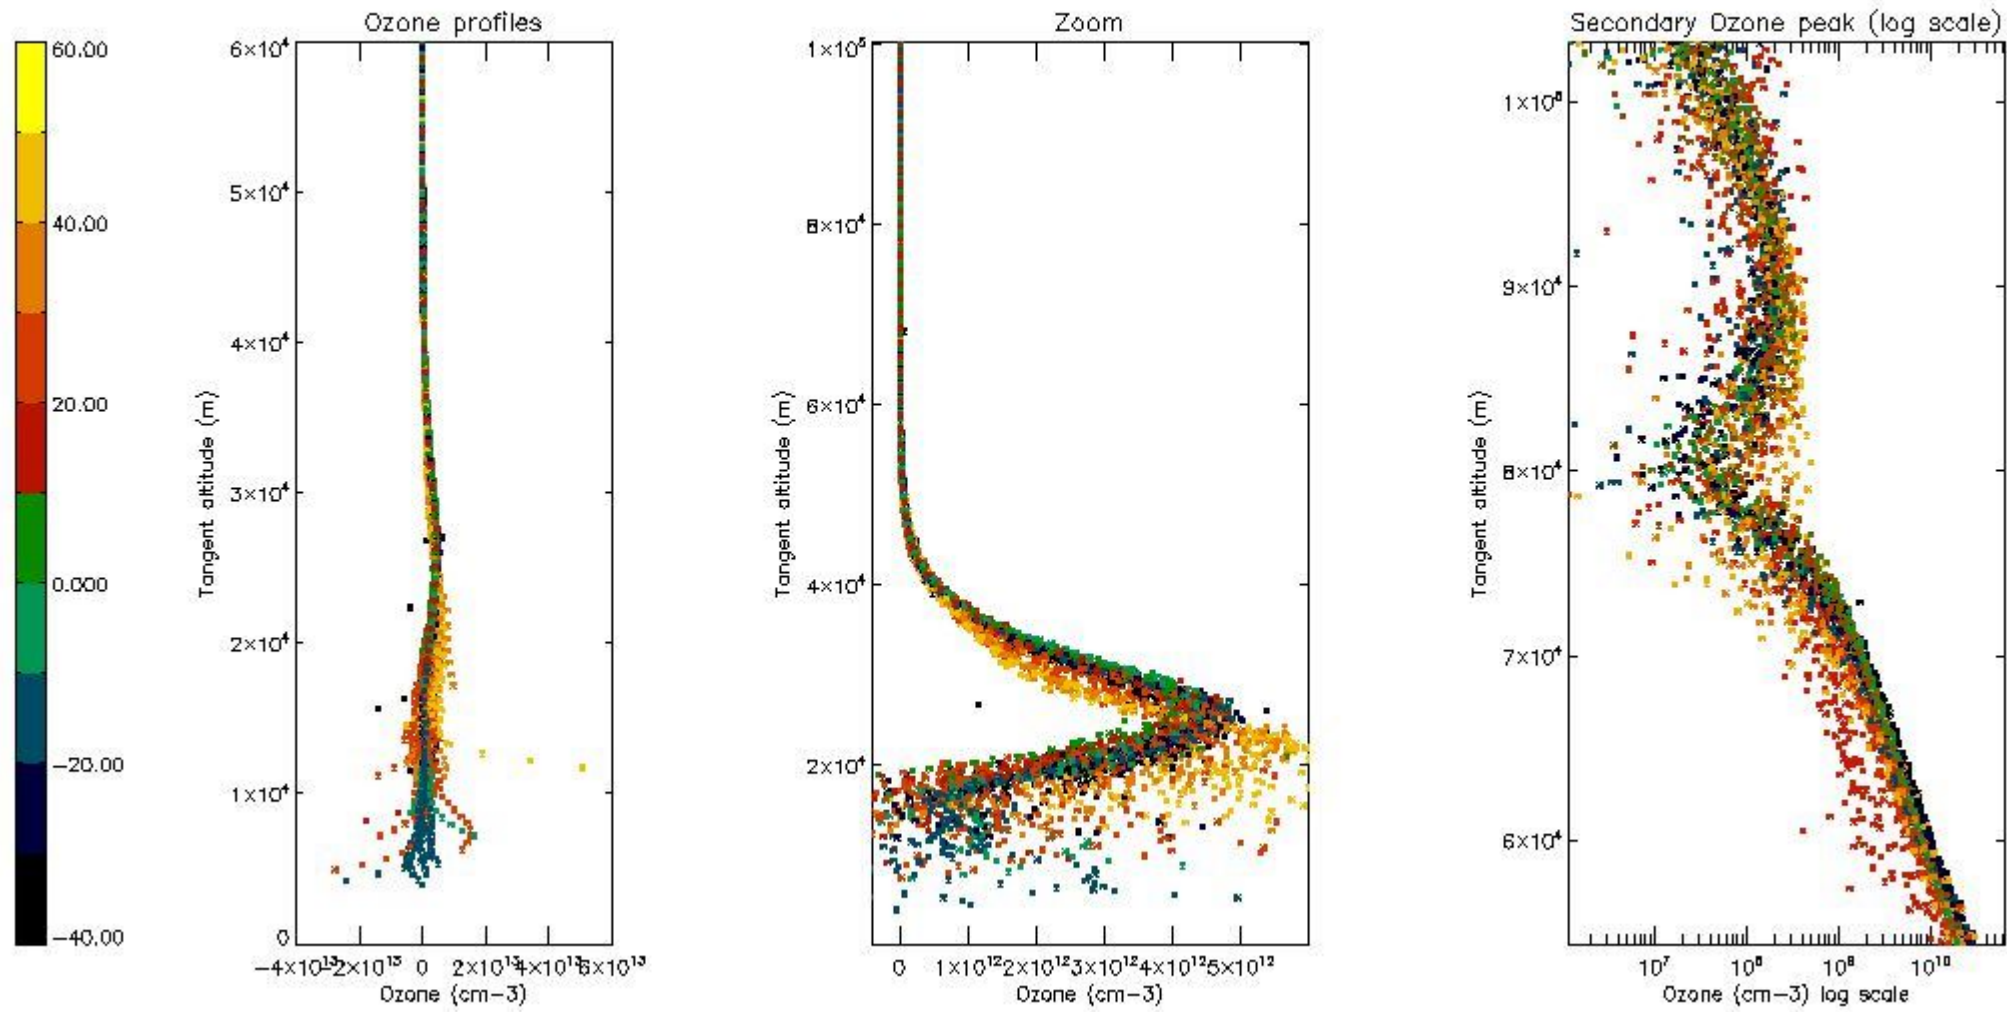

STD < 10	17
STD < 5	12

5.2 Plot ozone profiles for all STD (dark without errors)

The colorbar represents the latitude.

5.3 Plot ozone profiles where STD < 20% (dark without errors)

The colorbar represents the latitude.