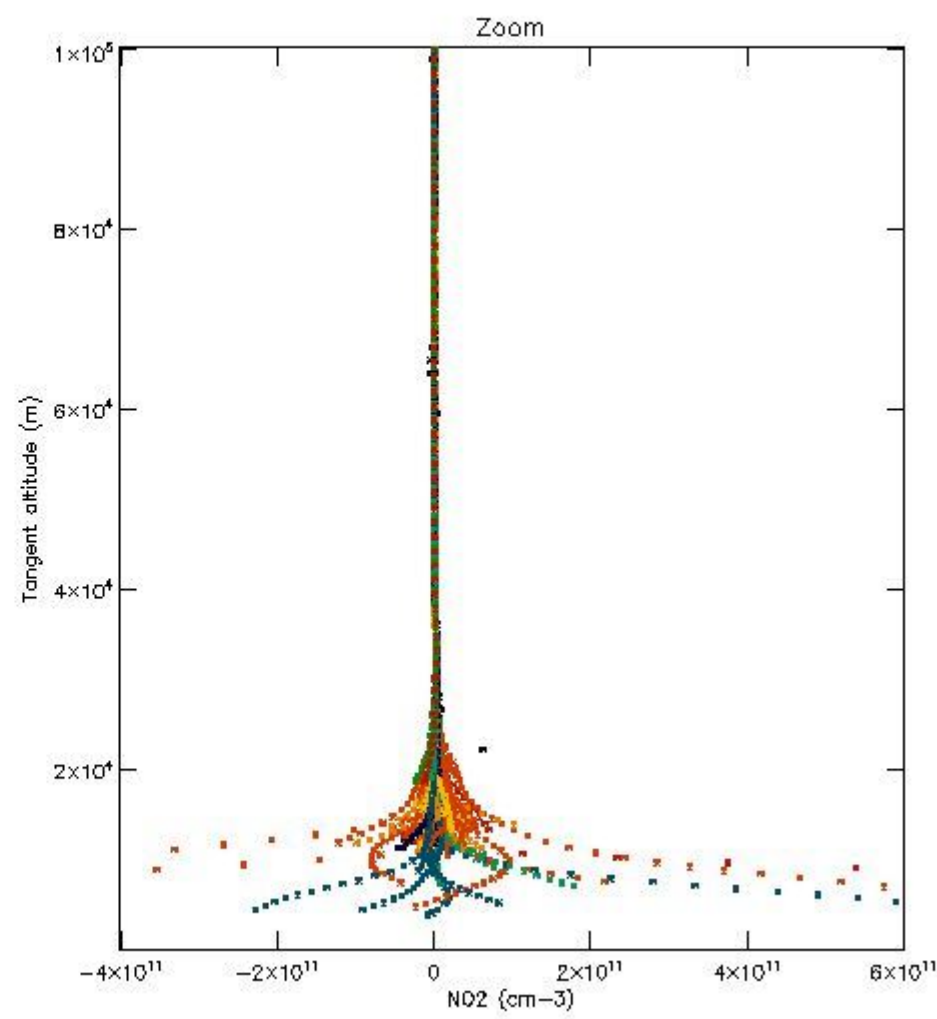

5.4 Plot ozone profiles where STD < 10% (dark without errors)

The colorbar represents the latitude.

5.5 Plot ozone profiles where STD < 5% (dark without errors)

The colorbar represents the latitude.

5.6 Plot NO₂ profiles for all STD (dark without errors)

The colorbar represents the latitude.

5.7 Plot NO3 profiles for all STD (dark without errors)

The colorbar represents the latitude.

5.8 Plot H₂O profiles for all STD (only for occultations of stars 1,2,3,4,13,14,16,26,63 dark without errors)