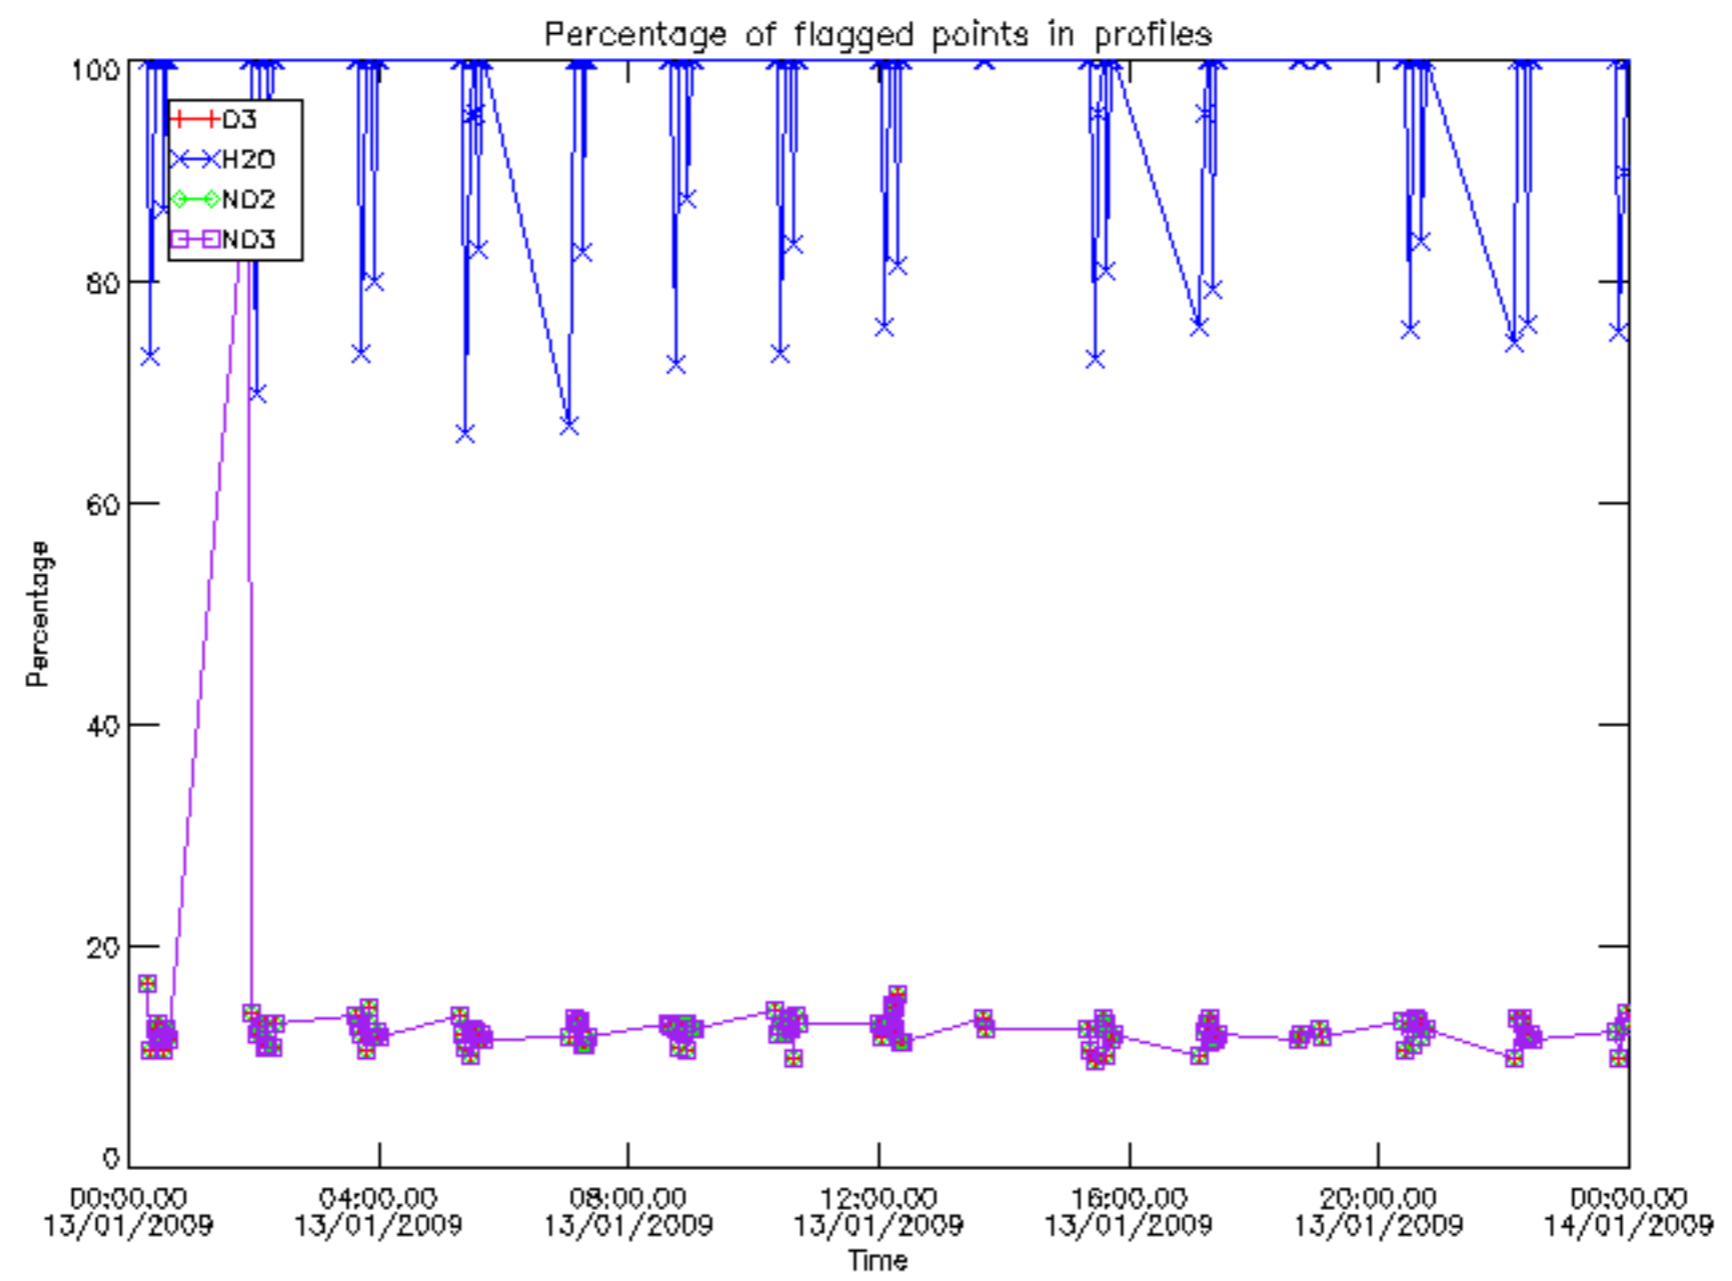

Percentage of flagged data per D3 profile

Percentage of flagged data per H2O profile