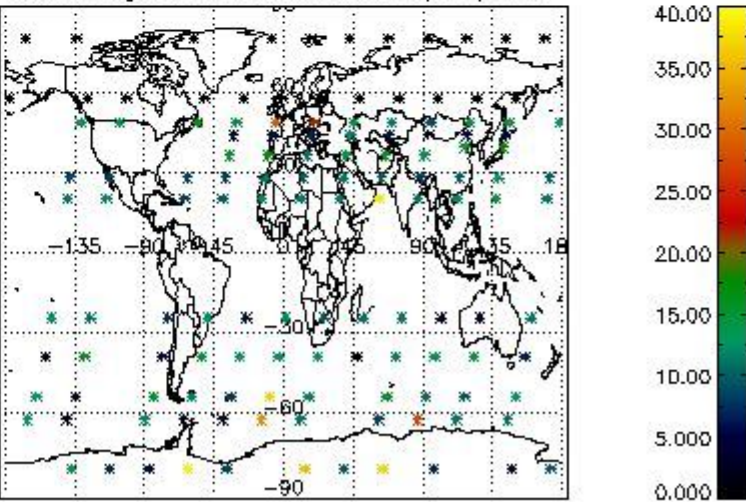

4.2 Plot quality information per product coming from level 1b processing (world map)

4.2.1 Plot level 1 quality information per product (world map): ENVISAT ASCENDING passes

4.2.2 Plot level 1 quality information per product (world map): ENVISAT DESCENDING passes

Percentage of cosmic ray hits per profile

Percentage of datation errors per profile

Percentage of star falling outside central band per profile

Percentage of saturation errors per profile

5. Trace gas profiles