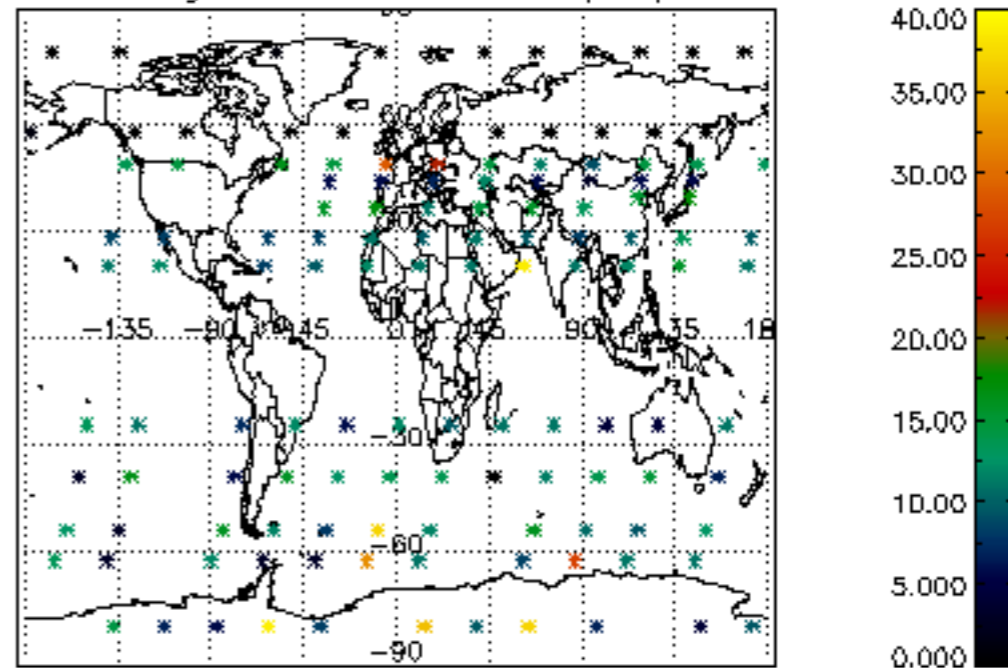

Percentage of saturation errors per profile