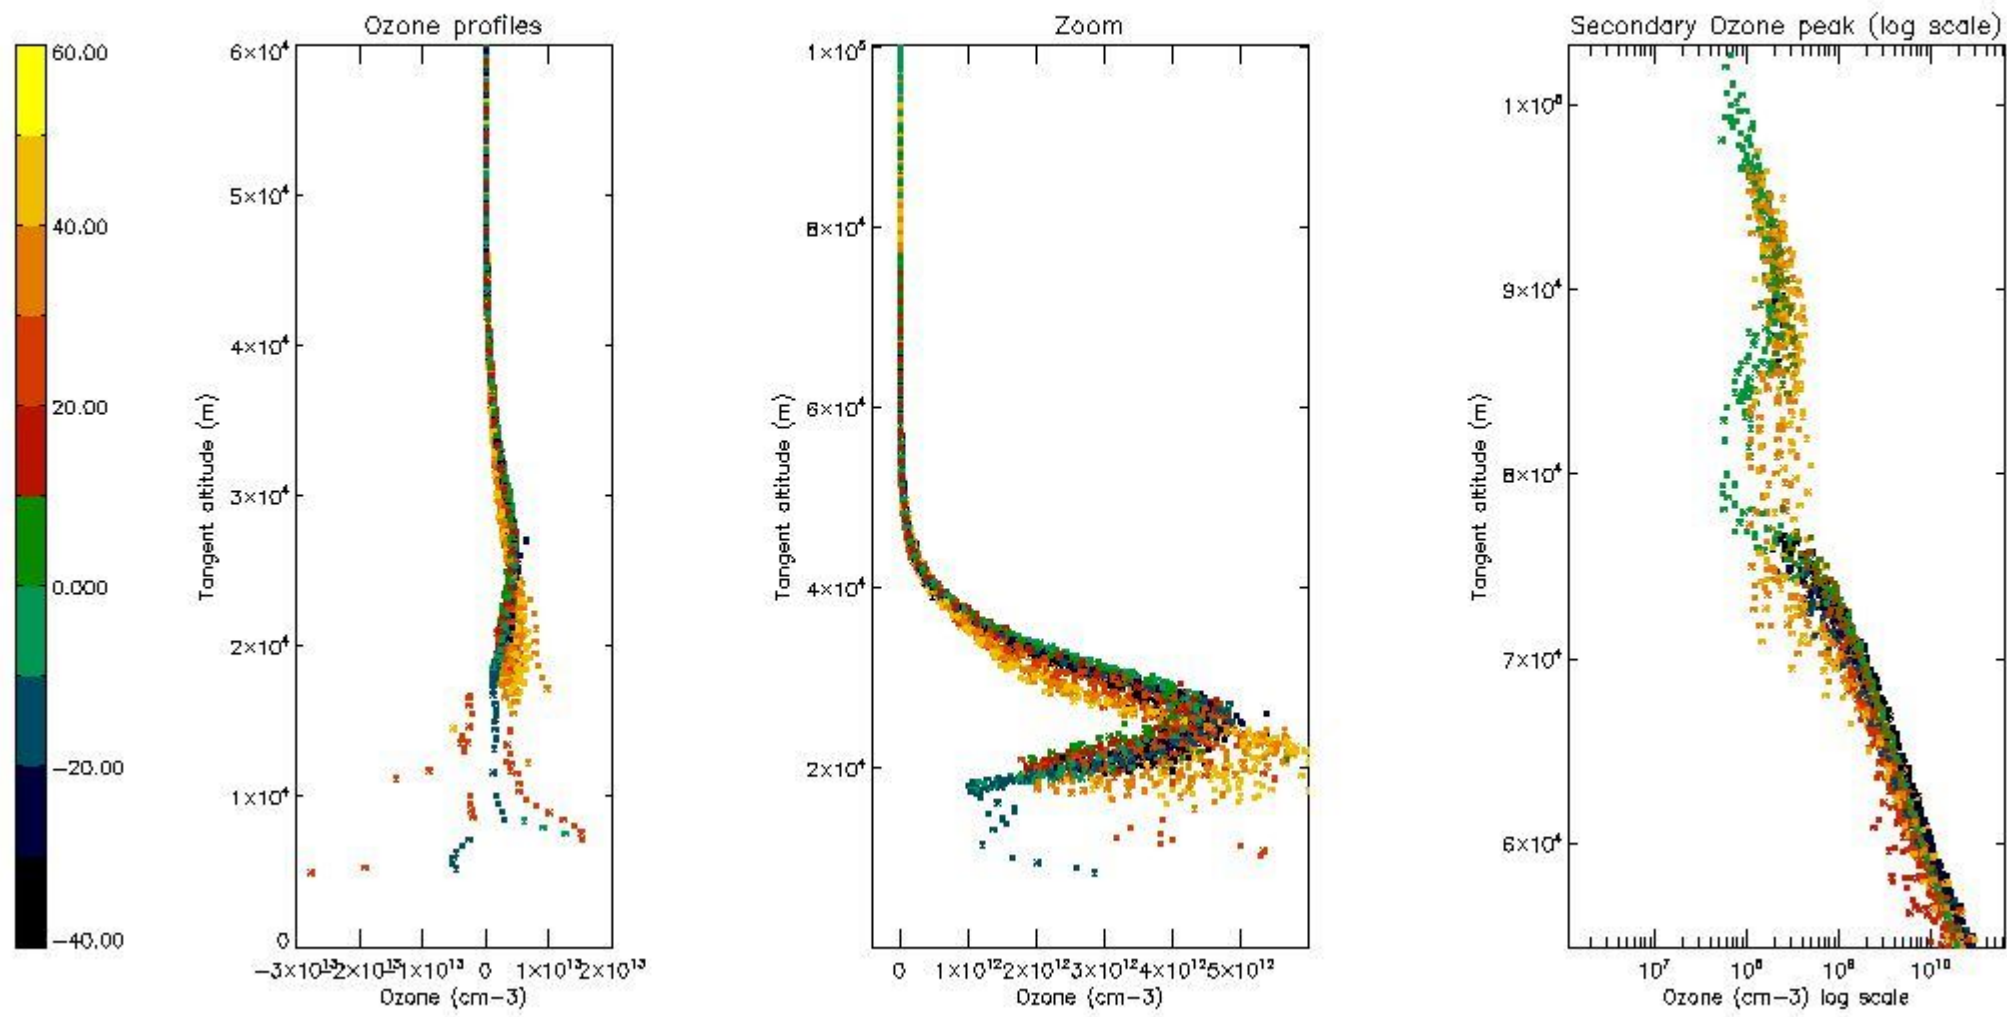

STD < 10	17
STD < 5	12

5.2 Plot ozone profiles for all STD (dark without errors)

The colorbar represents the latitude.

5.3 Plot ozone profiles where STD < 20% (dark without errors)

The colorbar represents the latitude.

5.4 Plot ozone profiles where STD < 10% (dark without errors)

The colorbar represents the latitude.

5.5 Plot ozone profiles where STD < 5% (dark without errors)

The colorbar represents the latitude.

5.6 Plot NO₂ profiles for all STD (dark without errors)

The colorbar represents the latitude.

5.7 Plot NO3 profiles for all STD (dark without errors)

The colorbar represents the latitude.

5.8 Plot H2O profiles for all STD (only for occultations of stars 1,2,3,4,13,14,16,26,63 dark without errors)