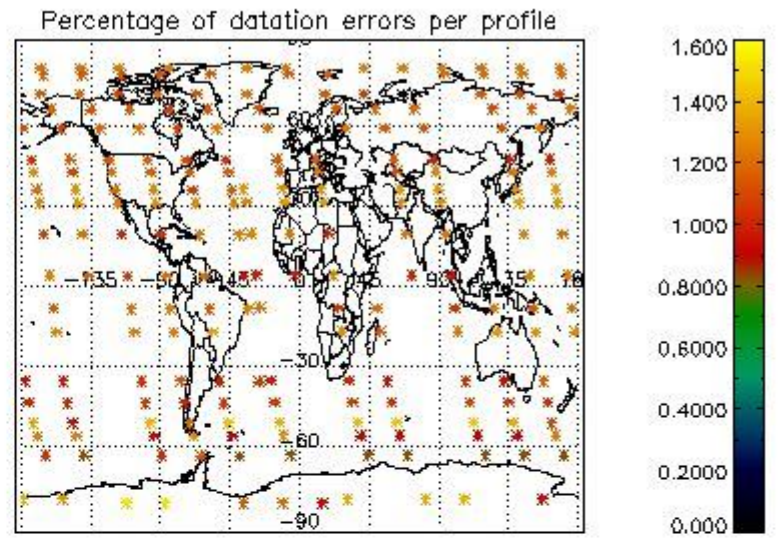

Percentage of flagged data per NO3 profile

4. Level 1 quality information per product

In this section it is plotted some information contained in the Quality Summary data set of the level 2 products that comes from the level 1b processing. Products without errors (error flag in the MPH set to "0") are used.

4.1 Plot quality information per product (time dependant) coming from level 1b processing

4.1.1 Plot level 1 quality information per product (time dependant): ENVISAT ASCENDING passes

4.1.2 Plot level 1 quality information per product (time dependant): ENVI SAT DESCENDING passes

4.2 Plot quality information per product coming from level 1b processing (world map)

4.2.1 Plot level 1 quality information per product (world map): ENVISAT ASCENDING passes

4.2.2 Plot level 1 quality information per product (world map): ENVISAT DESCENDING passes