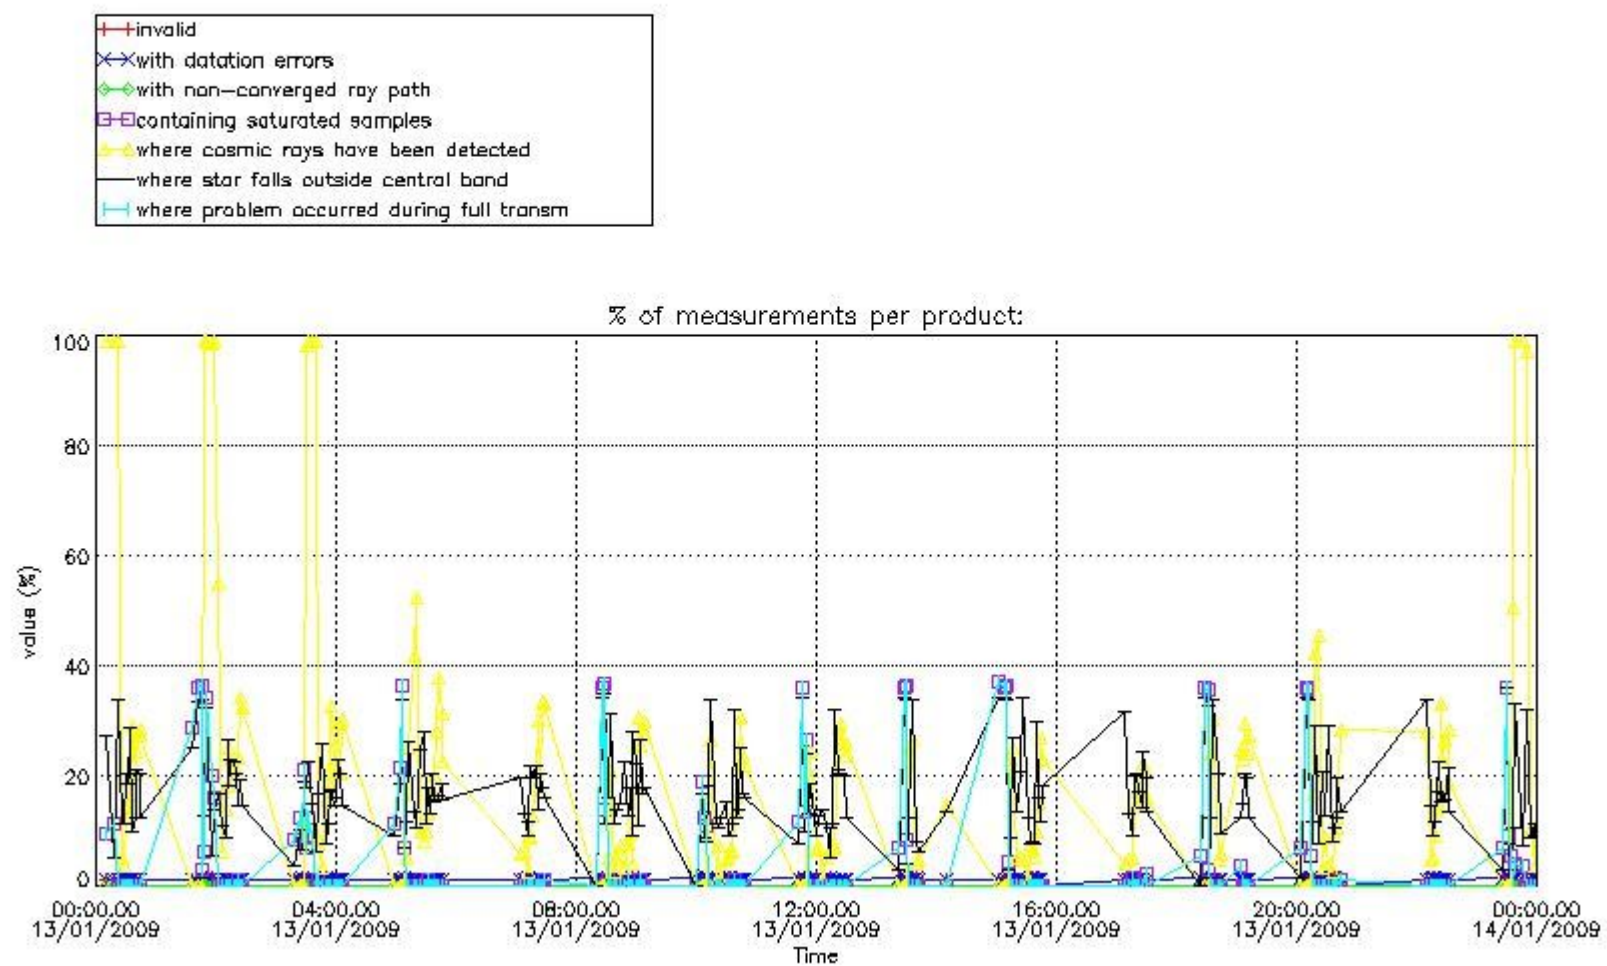

4.1.2 Plot level 1 quality information per product (time dependant): ENVI SAT DESCENDING passes