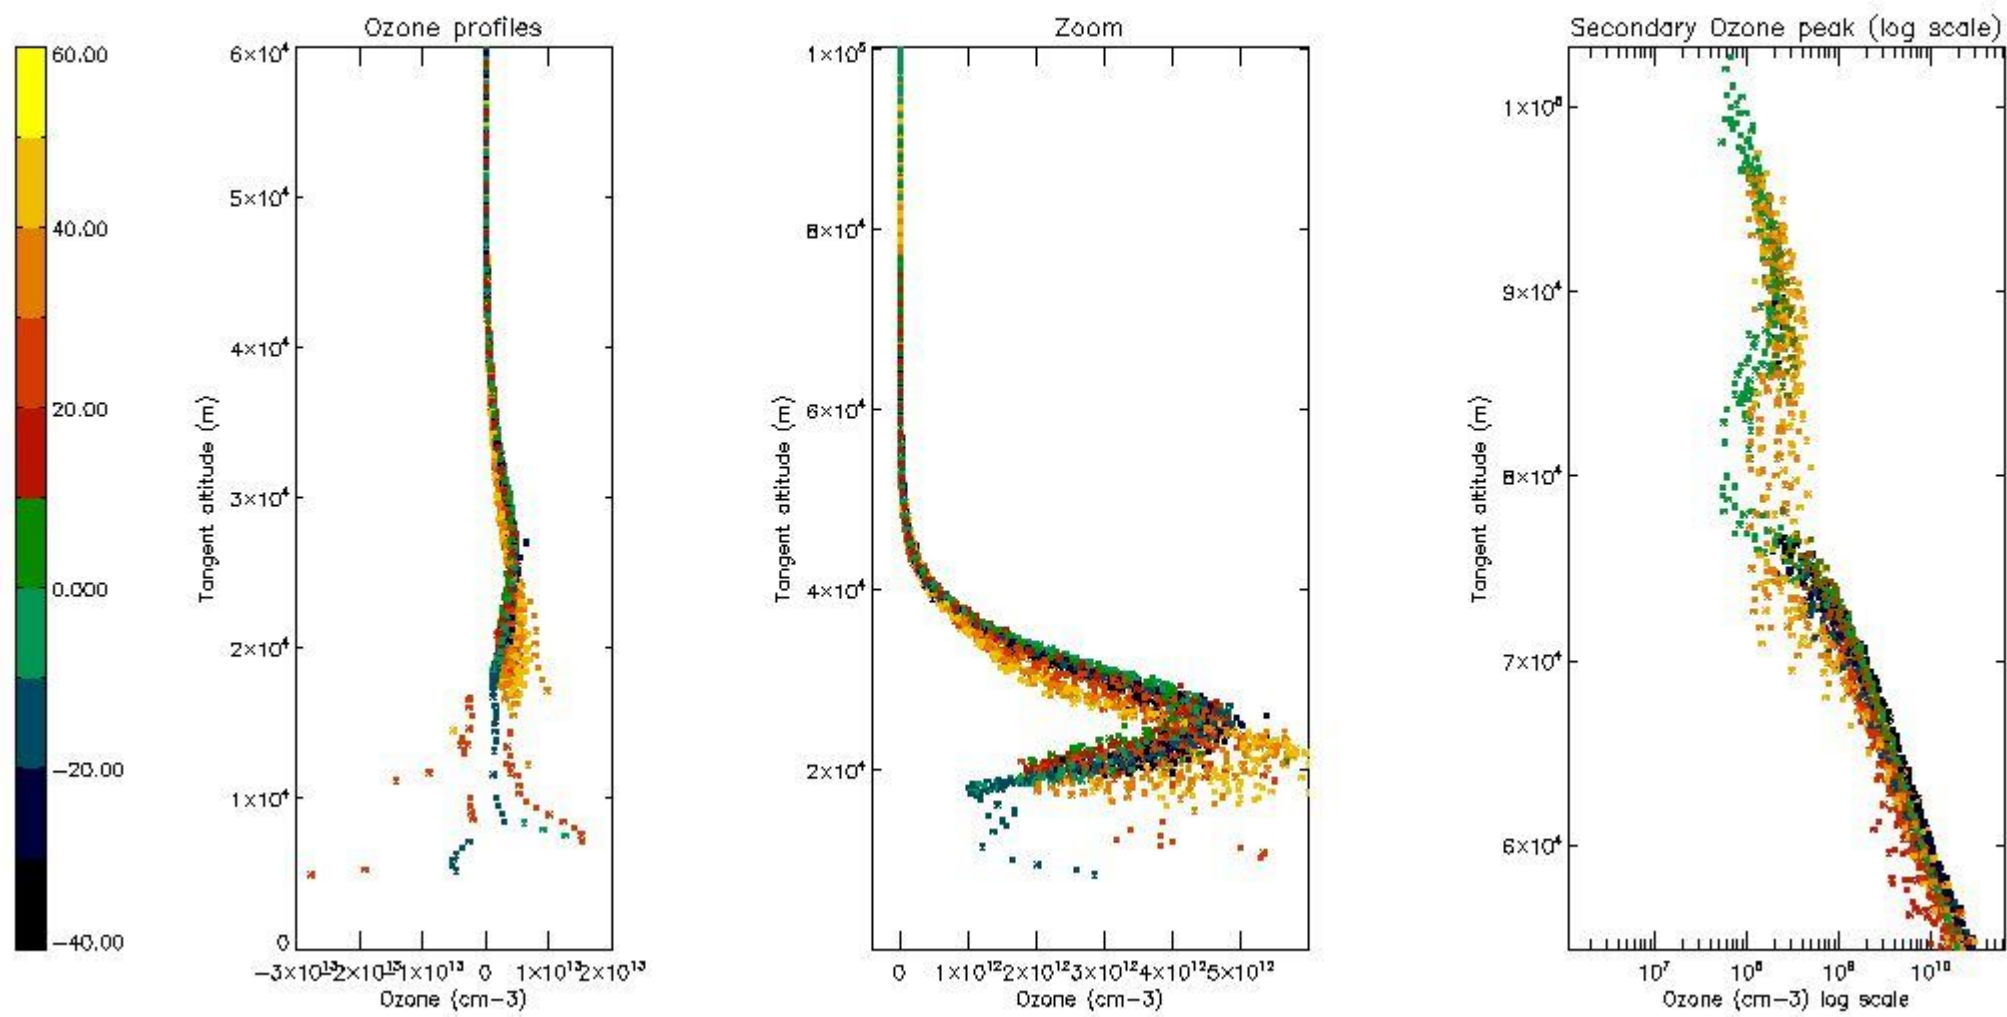

STD < 10	17
STD < 5	12

5.2 Plot ozone profiles for all STD (dark without errors)

The colorbar represents the latitude.

5.3 Plot ozone profiles where STD < 20% (dark without errors)

The colorbar represents the latitude.