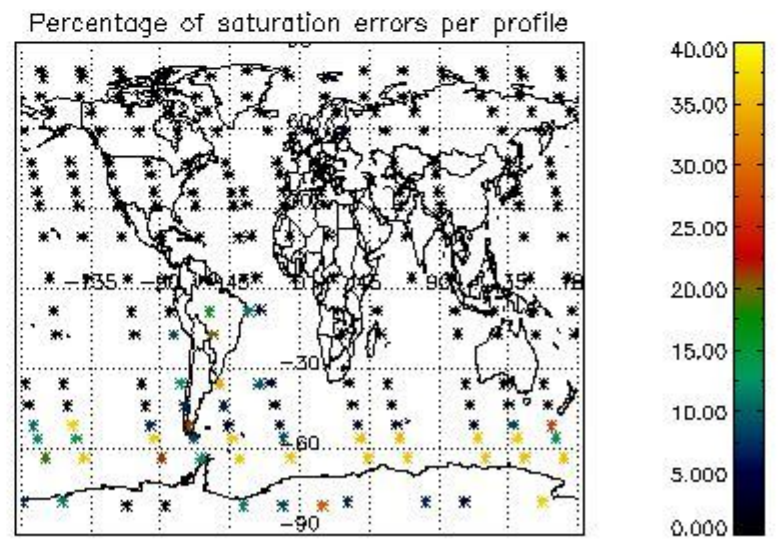

Percentage of flagged data per NO3 profile

4. Level 1 quality information per product

In this section it is plotted some information contained in the Quality Summary data set of the level 2 products that comes from the level 1b processing. Products without errors (error flag in the MPH set to "0") are used.

4.1 Plot quality information per product (time dependant) coming from level 1b processing

4.1.1 Plot level 1 quality information per product (time dependant): ENVISAT ASCENDING passes

4.1.2 Plot level 1 quality information per product (time dependant): ENVI SAT DESCENDING passes

4.2 Plot quality information per product coming from level 1b processing (world map)

4.2.1 Plot level 1 quality information per product (world map): ENVISAT ASCENDING passes

4.2.2 Plot level 1 quality information per product (world map): ENVISAT DESCENDING passes