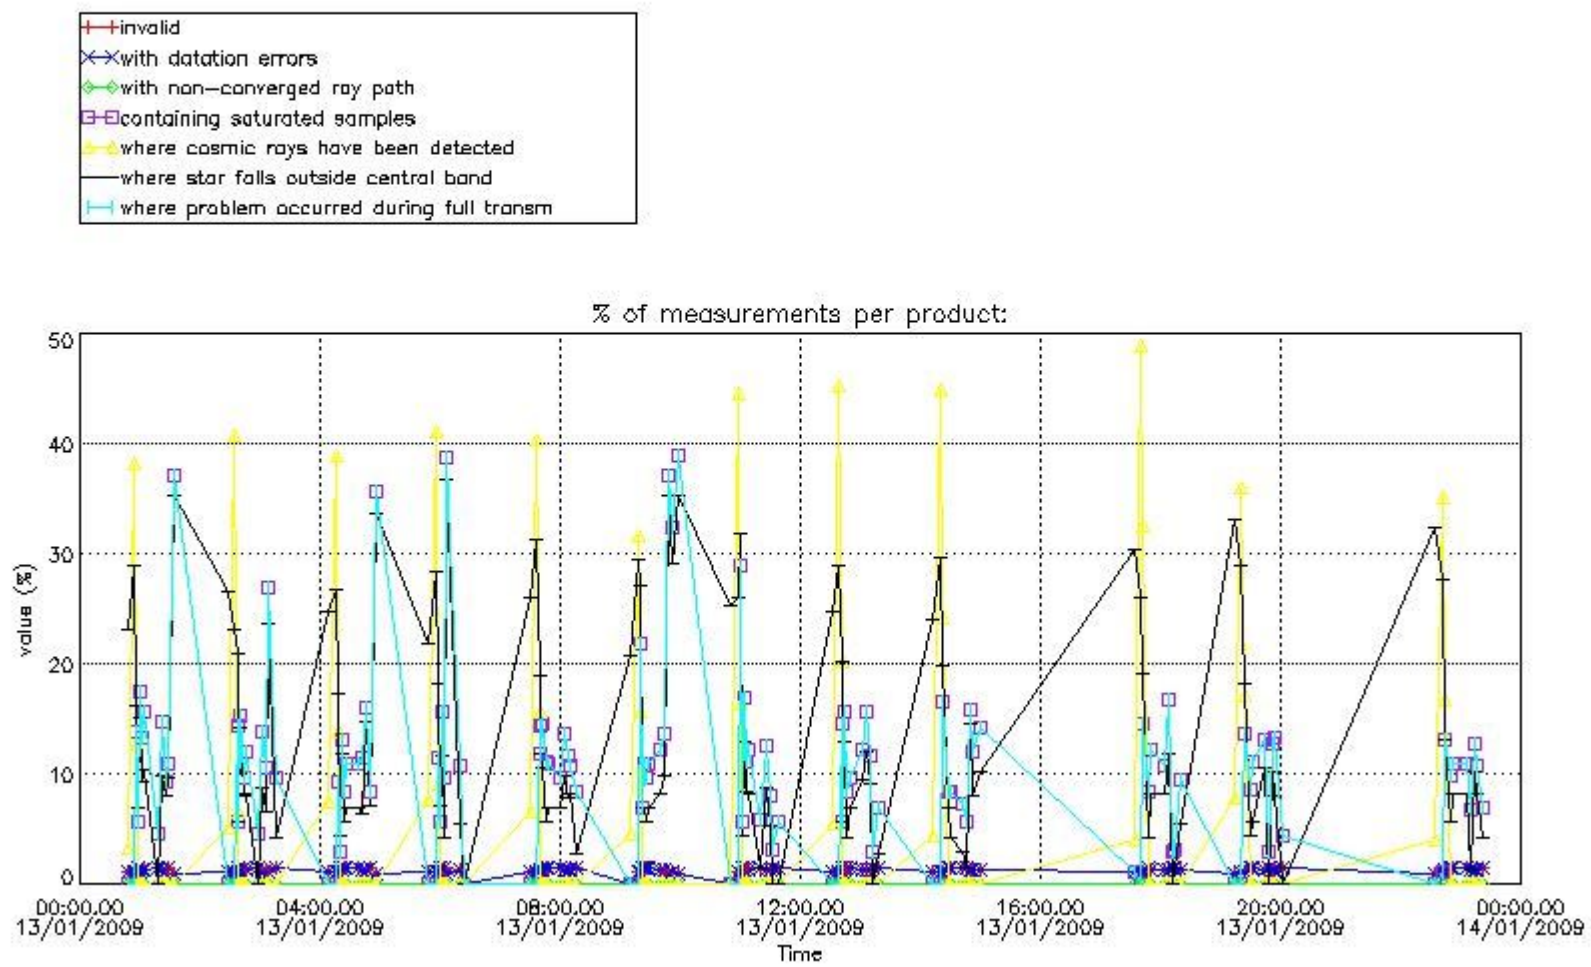

[6. Auxiliary Data Files used for the production reported in section 2](#)

This report presents the daily analysis on parameters extracted from GOMOS level 2 data (GOM_NL__2P). It is intended to monitor some important parameters that will impact the quality of these products. A list of level 2 products (and content) that have arrived during the reporting day to the PCF is also given.

3.1 Plot quality information per product (time dependant)

3.2 Plot quality information per product (world map)

Percentage of flagged data per O3 profile

Percentage of flagged data per H2O profile

Percentage of flagged data per NO2 profile

Percentage of flagged data per NO3 profile

4. Level 1 quality information per product

In this section it is plotted some information contained in the Quality Summary data set of the level 2 products that comes from the level 1b processing. Products without errors (error flag in the MPH set to "0") are used.

4.1 Plot quality information per product (time dependant) coming from level 1b processing

4.1.1 Plot level 1 quality information per product (time dependant): ENVISAT ASCENDING passes

4.1.2 Plot level 1 quality information per product (time dependant): ENVI SAT DESCENDING passes