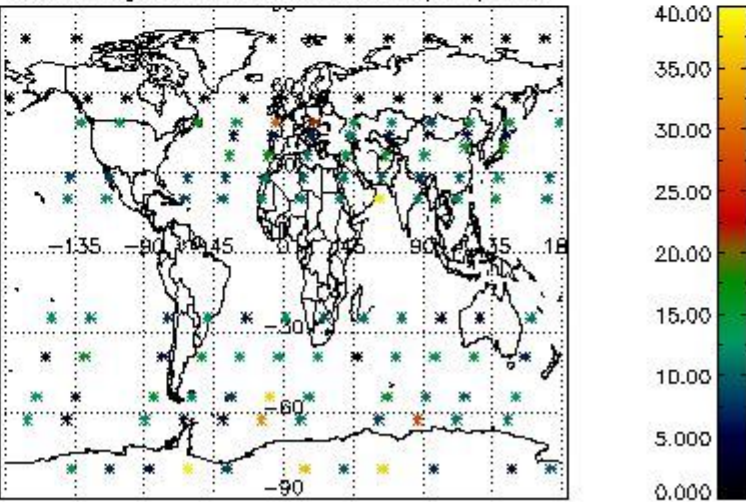

Percentage of cosmic ray hits per profile

Percentage of datation errors per profile

Percentage of star falling outside central band per profile

Percentage of saturation errors per profile

5. Trace gas profiles