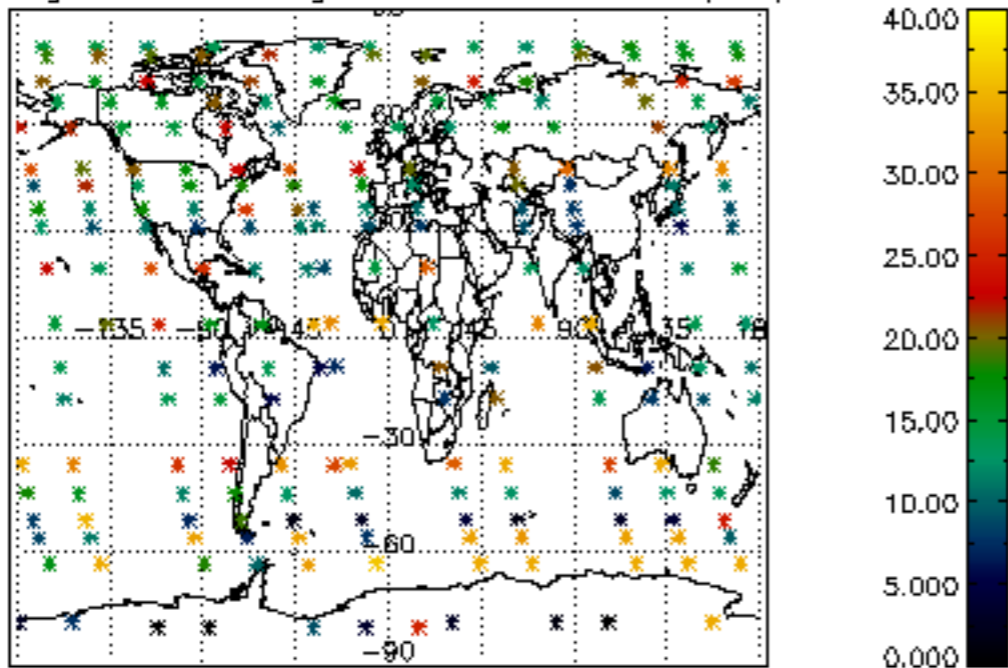

Percentage of cosmic ray hits per profile

Percentage of star falling outside central band per profile