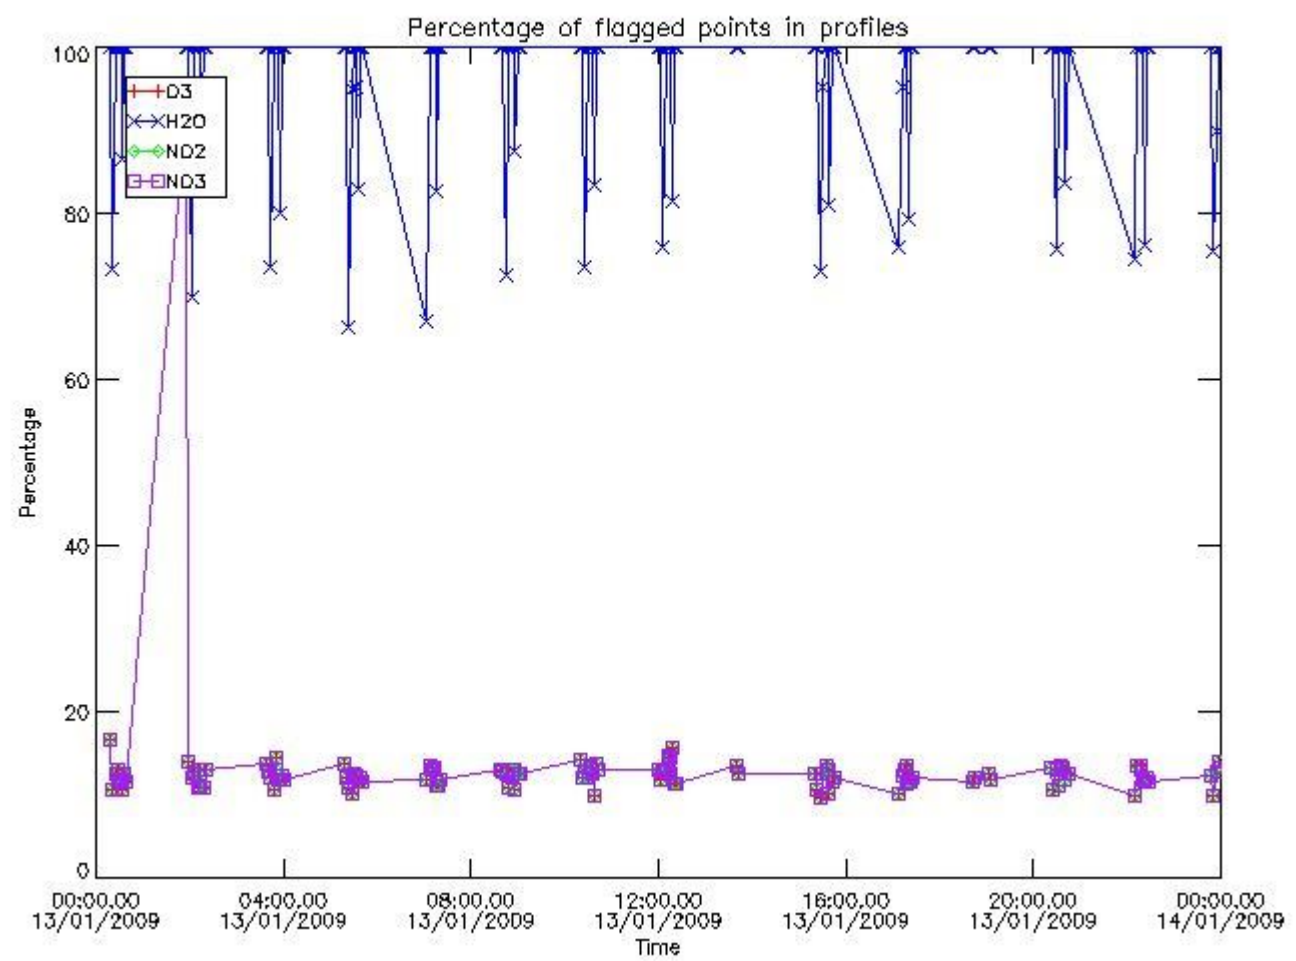

338	GOM_NL__2PRFIN20090113_223451_000000512075_00316_35941_3402.N1	13-JAN-2009 22:34:51	Straylight	51.000	1	9Alp CMa	-1.4400	11000.	102	35941	No
339	GOM_NL__2PRFIN20090113_224201_000000472075_00316_35941_3403.N1	13-JAN-2009 22:42:01	Twilight_stray	47.000	14	58Alp Ori	0.87000	3000.0	94	35941	No
340	GOM_NL__2PRFIN20090113_224435_000000422075_00316_35941_3404.N1	13-JAN-2009 22:44:35	Bright	42.000	44	24Gam Gem	1.9280	11000.	84	35941	No
341	GOM_NL__2PRFIN20090113_225026_000000362075_00316_35941_3405.N1	13-JAN-2009 22:50:26	Bright	35.500	107	37The Aur	2.6490	11000.	71	35941	No
342	GOM_NL__2PRFIN20090113_225237_000000372075_00316_35941_3406.N1	13-JAN-2009 22:52:37	Bright	36.500	42	34Bet Aur	1.9000	10200.	73	35941	No
343	GOM_NL__2PRFIN20090113_230509_000000372075_00316_35941_3407.N1	13-JAN-2009 23:05:09	Bright	36.500	49	1Alp UMi	1.9900	6300.0	73	35941	No
344	GOM_NL__2PRFIN20090113_230911_000000372075_00316_35941_3408.N1	13-JAN-2009 23:09:11	Bright	37.000	60	7Bet UMi	2.0810	3950.0	74	35941	No
345	GOM_NL__2PRFIN20090113_231327_000000402075_00316_35941_3409.N1	13-JAN-2009 23:13:27	Bright	39.500	119	14Eta Dra	2.7270	4700.0	79	35941	No
346	GOM_NL__2PRFIN20090113_231559_000000372075_00316_35941_3410.N1	13-JAN-2009 23:15:59	Bright	37.000	130	23Bet Dra	2.7990	5800.0	74	35941	No
347	GOM_NL__2PRFIN20090113_232215_000000362075_00316_35941_3411.N1	13-JAN-2009 23:22:15	Bright	36.000	133	40Zet Her	2.8070	6000.0	72	35941	No
348	GOM_NL__2PRFIN20090113_232520_000000372075_00316_35941_3412.N1	13-JAN-2009 23:25:20	Bright	36.500	127	27Bet Her	2.7810	4700.0	73	35941	No
349	GOM_NL__2PRFIN20090113_233046_000000612075_00316_35941_3413.N1	13-JAN-2009 23:30:46	Bright	61.000	102	24Alp Ser	2.6000	4250.0	122	35941	No
350	GOM_NL__2PRFIN20090113_233255_000000392075_00316_35941_3414.N1	13-JAN-2009 23:32:55	Bright	39.000	120	1Del Oph	2.7340	3200.0	78	35941	No
351	GOM_NL__2PRFIN20090113_233417_000000362075_00316_35941_3415.N1	13-JAN-2009 23:34:17	Bright	36.000	98	13Zet Oph	2.5710	30000.	72	35941	No
352	GOM_NL__2PRFIN20090113_233630_000000482075_00316_35941_3416.N1	13-JAN-2009 23:36:30	Twilight_stray	47.500	104	27Bet Lib	2.6140	13100.	95	35941	No
353	GOM_NL__2PRFIN20090113_233845_000000522075_00316_35941_3417.N1	13-JAN-2009 23:38:45	Twilight_stray	51.500	16	21Alp Sco	1.0200	3000.0	103	35941	No
354	GOM_NL__2PRFIN20090113_234626_000000422075_00316_35941_3418.N1	13-JAN-2009 23:46:26	Dark	41.500	81	Eta Cen	2.3560	28000.	83	35941	No
355	GOM_NL__2PRFIN20090113_234950_000000522075_00317_35942_3391.N1	13-JAN-2009 23:49:50	Dark	51.500	4	Alp1Cen	-0.010000	5800.0	103	35942	No
356	GOM_NL__2PRFIN20090113_235411_000000402075_00317_35942_3392.N1	13-JAN-2009 23:54:11	Dark	40.000	12	Alp1Cru	0.77500	30000.	80	35942	No
357	GOM_NL__2PRFIN20090113_235727_000000402075_00317_35942_3393.N1	13-JAN-2009 23:57:27	Dark	40.000	124	The Car	2.7640	30000.	80	35942	No
358	GOM_NL__2PRFIN20090113_235852_000000392075_00317_35942_3394.N1	13-JAN-2009 23:58:52	Dark	38.500	29	Bet Car	1.6720	10200.	77	35942	No

3. Quality information per product

In this section it is plotted some information contained in the Quality Summary data set of the level 2 products. Only products in dark limb conditions and without errors (error flag in the MPH set to "0") are used.

3.1 Plot quality information per product (time dependant)

3.2 Plot quality information per product (world map)