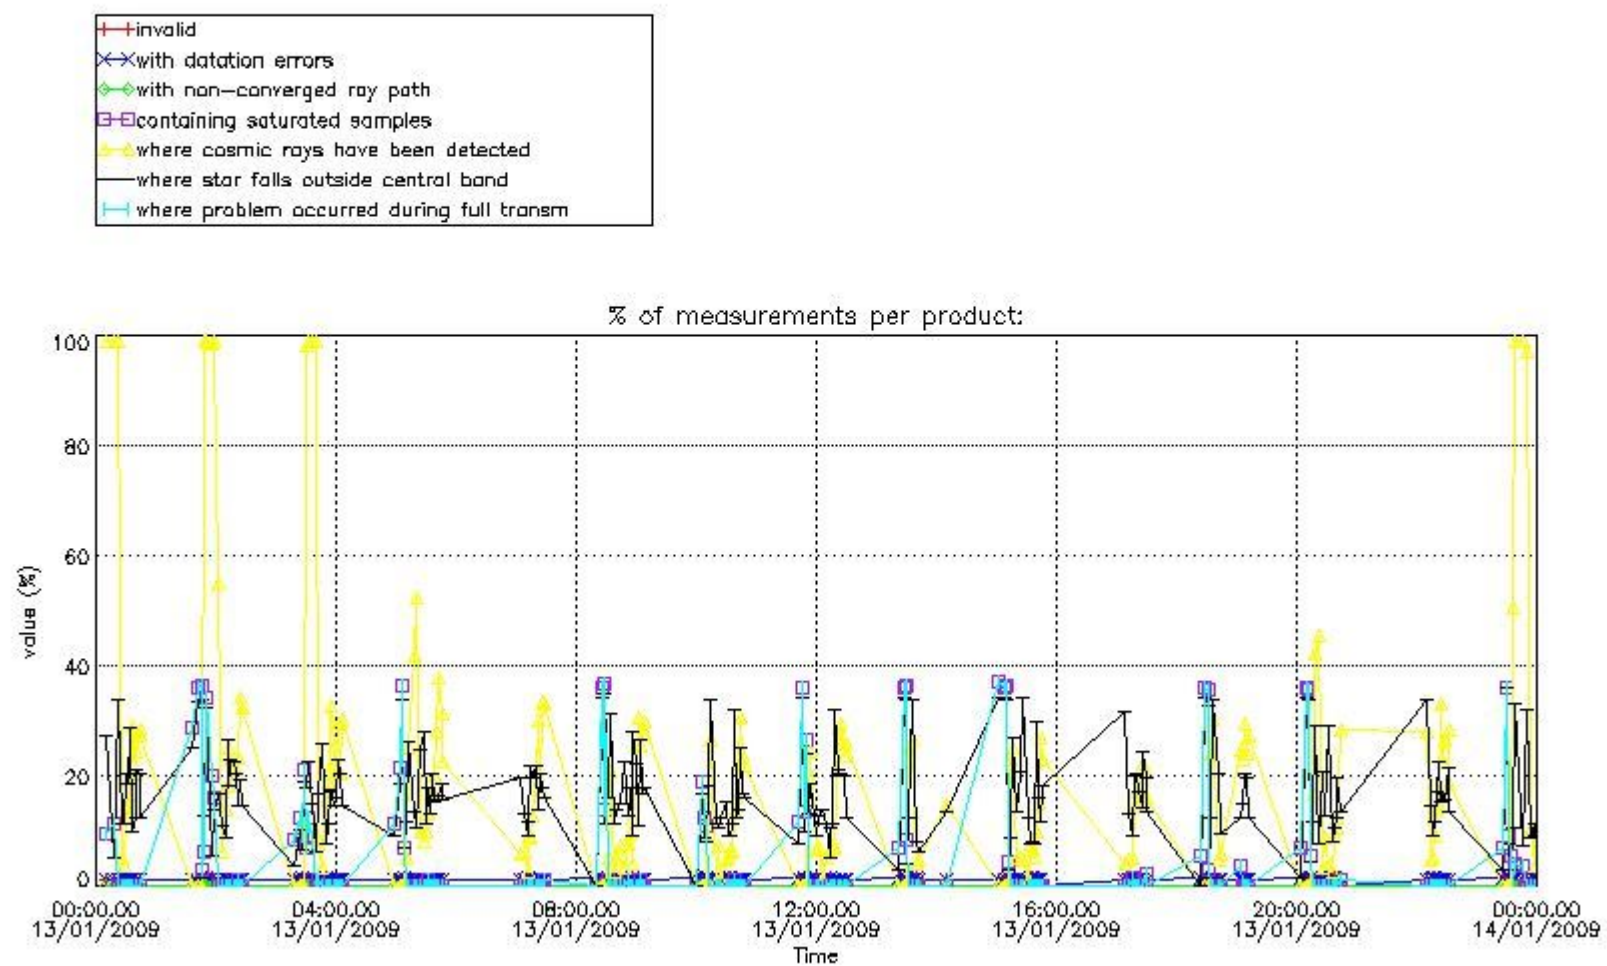

3.1 Plot quality information per product (time dependant)

3.2 Plot quality information per product (world map)

Percentage of flagged data per O3 profile

Percentage of flagged data per H2O profile

Percentage of flagged data per NO2 profile

Percentage of flagged data per NO3 profile

4. Level 1 quality information per product

In this section it is plotted some information contained in the Quality Summary data set of the level 2 products that comes from the level 1b processing. Products without errors (error flag in the MPH set to "0") are used.

4.1 Plot quality information per product (time dependant) coming from level 1b processing

4.1.1 Plot level 1 quality information per product (time dependant): ENVISAT ASCENDING passes

4.1.2 Plot level 1 quality information per product (time dependant): ENVI SAT DESCENDING passes