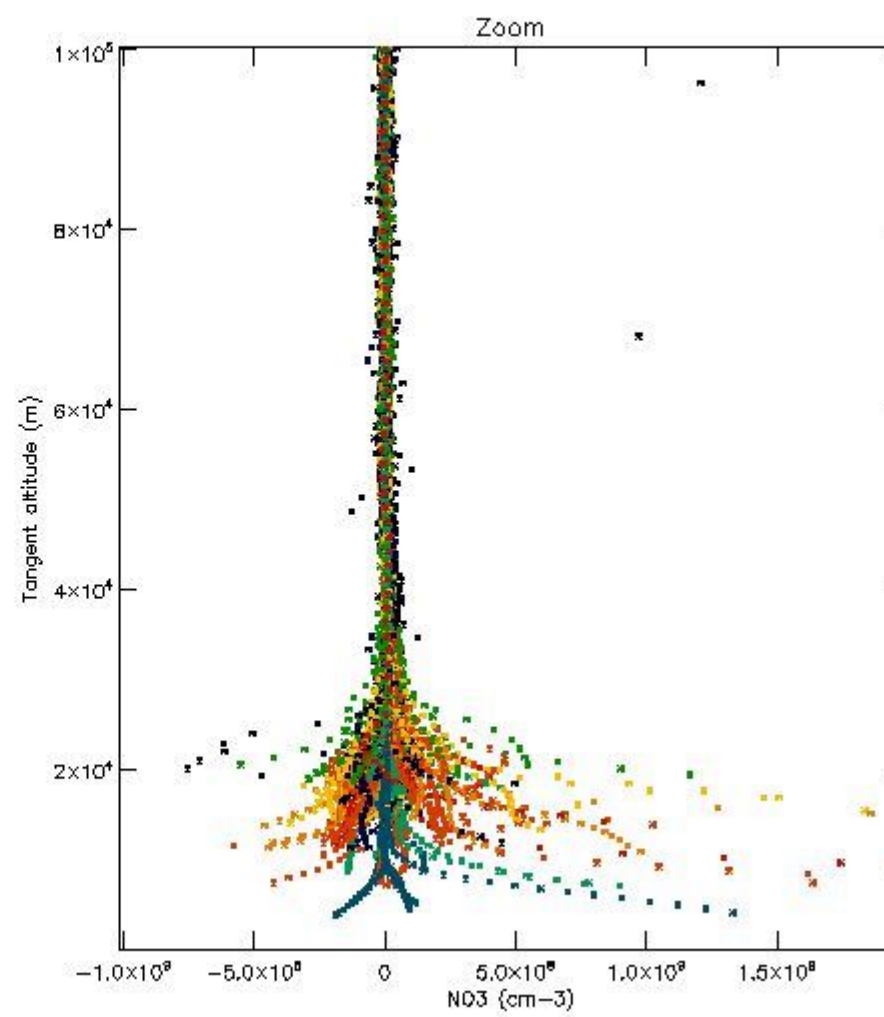

5.8 Plot H₂O profiles for all STD (only for occultations of stars 1,2,3,4,13,14,16,26,63 dark without errors)

The colorbar represents the latitude.