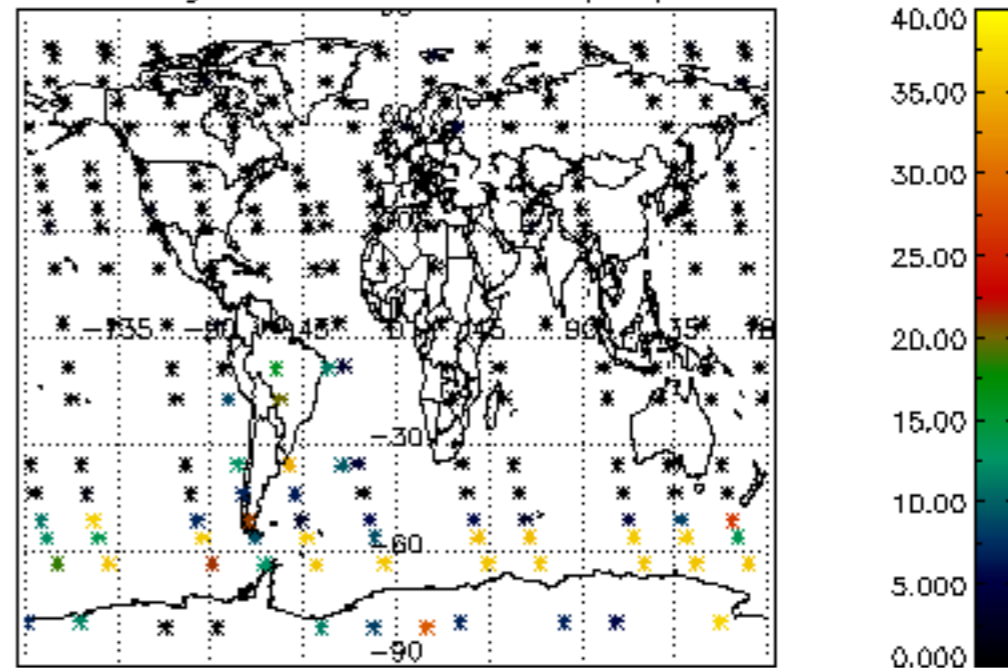

Percentage of datation errors per profile

Percentage of saturation errors per profile