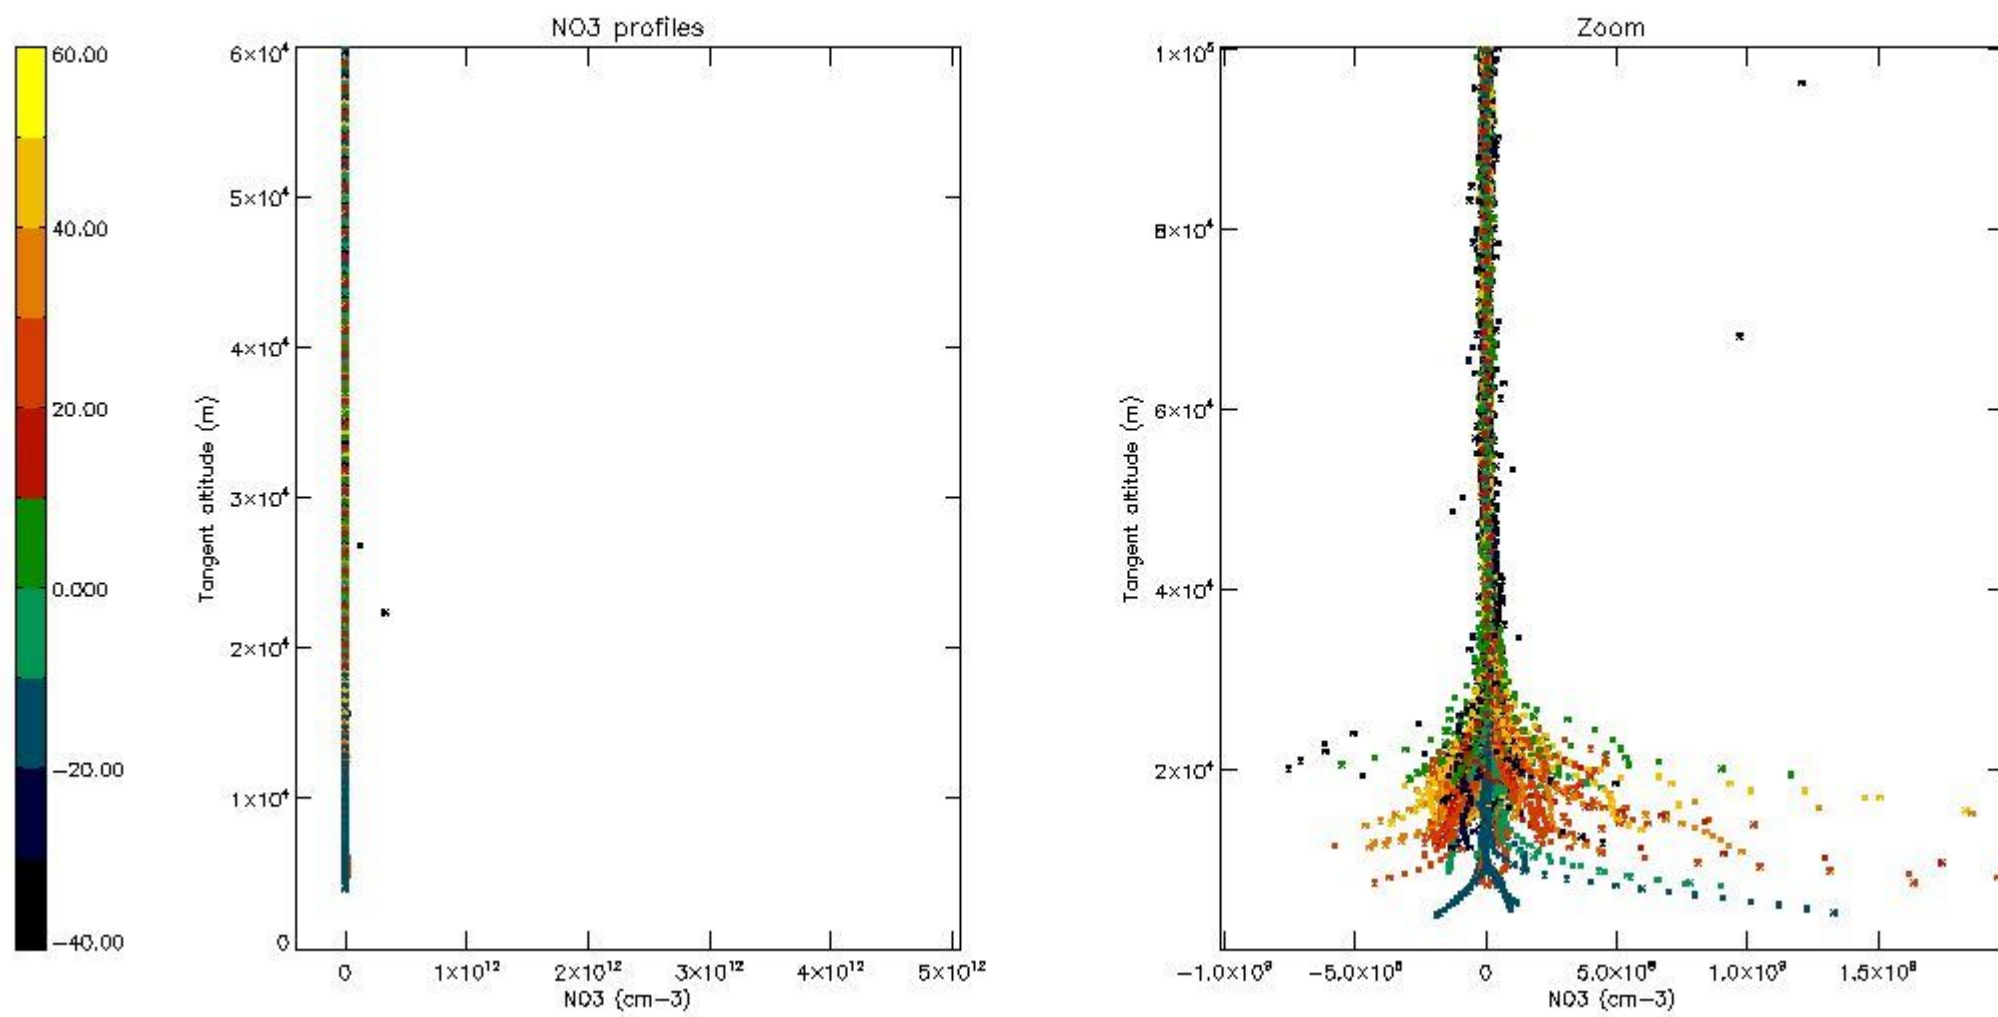

5.4 Plot ozone profiles where STD < 10% (dark without errors)

The colorbar represents the latitude.

5.5 Plot ozone profiles where STD < 5% (dark without errors)

The colorbar represents the latitude.

5.6 Plot NO₂ profiles for all STD (dark without errors)

The colorbar represents the latitude.

5.7 Plot NO3 profiles for all STD (dark without errors)

The colorbar represents the latitude.

5.8 Plot H2O profiles for all STD (only for occultations of stars 1,2,3,4,13,14,16,26,63 dark without errors)