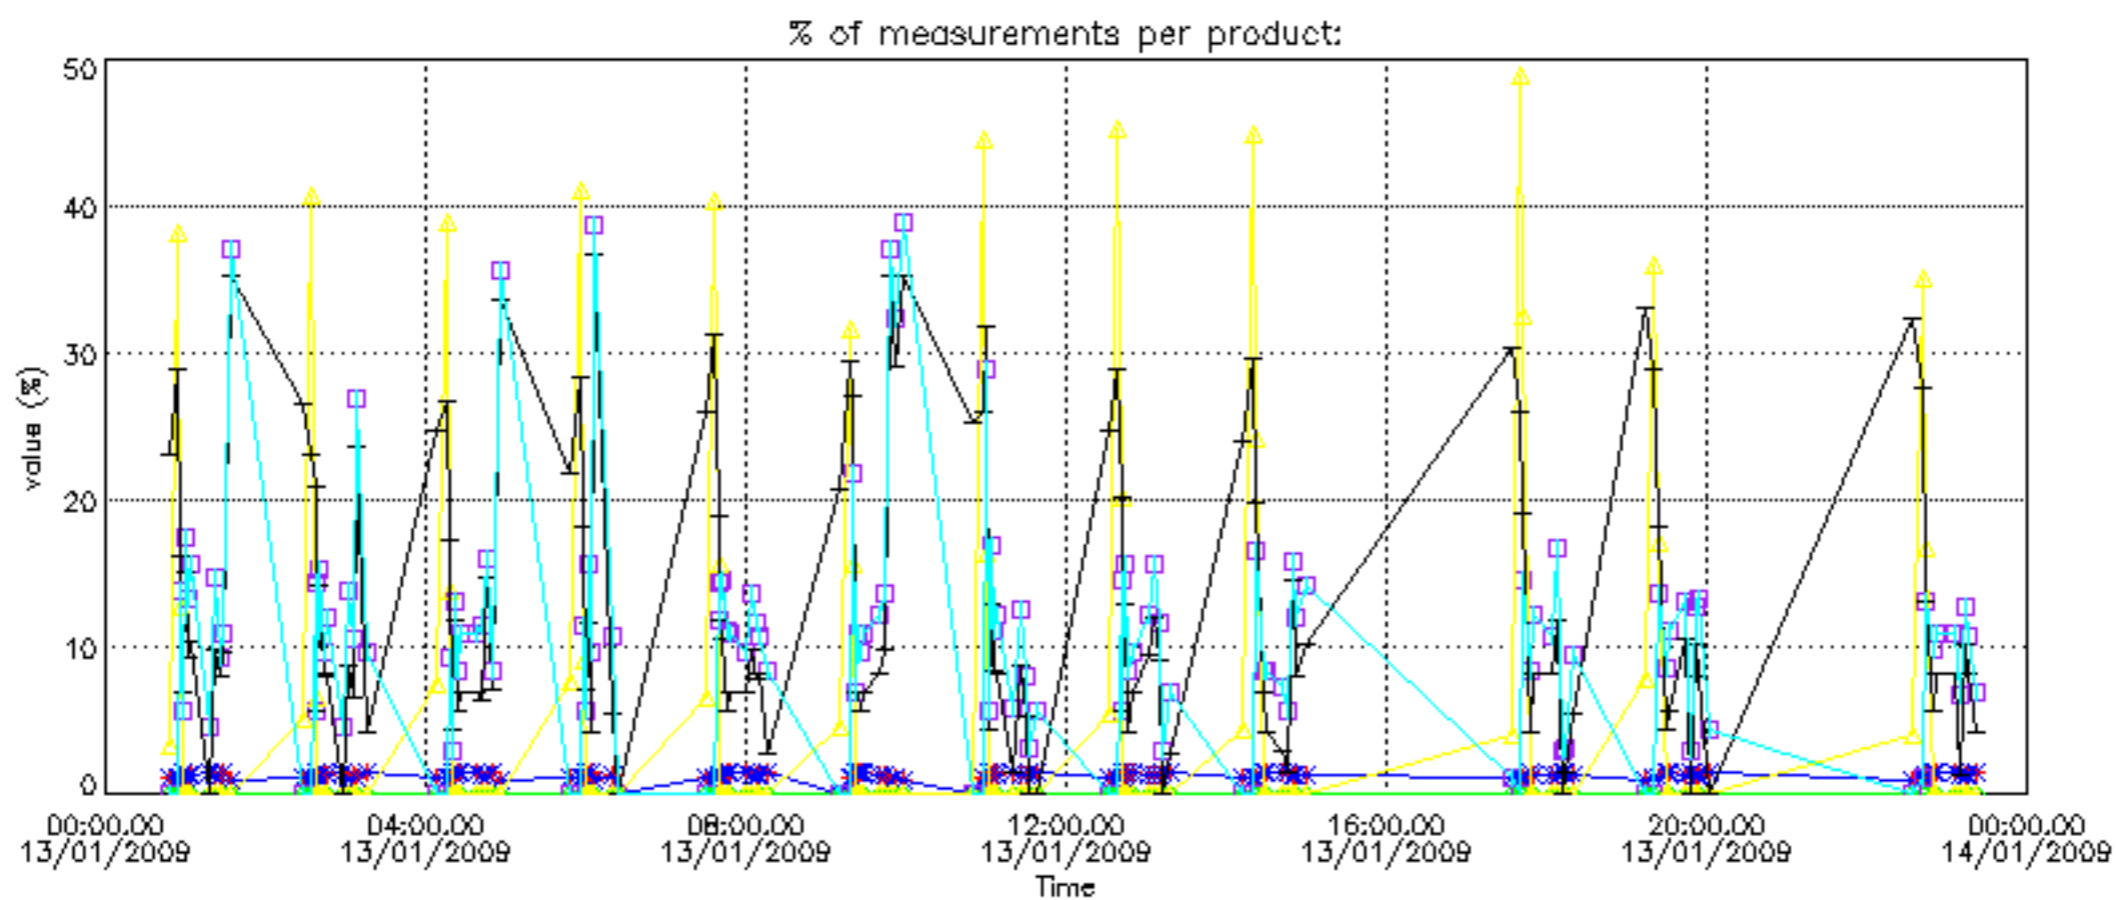

Percentage of cosmic ray hits per profile

Percentage of datation errors per profile