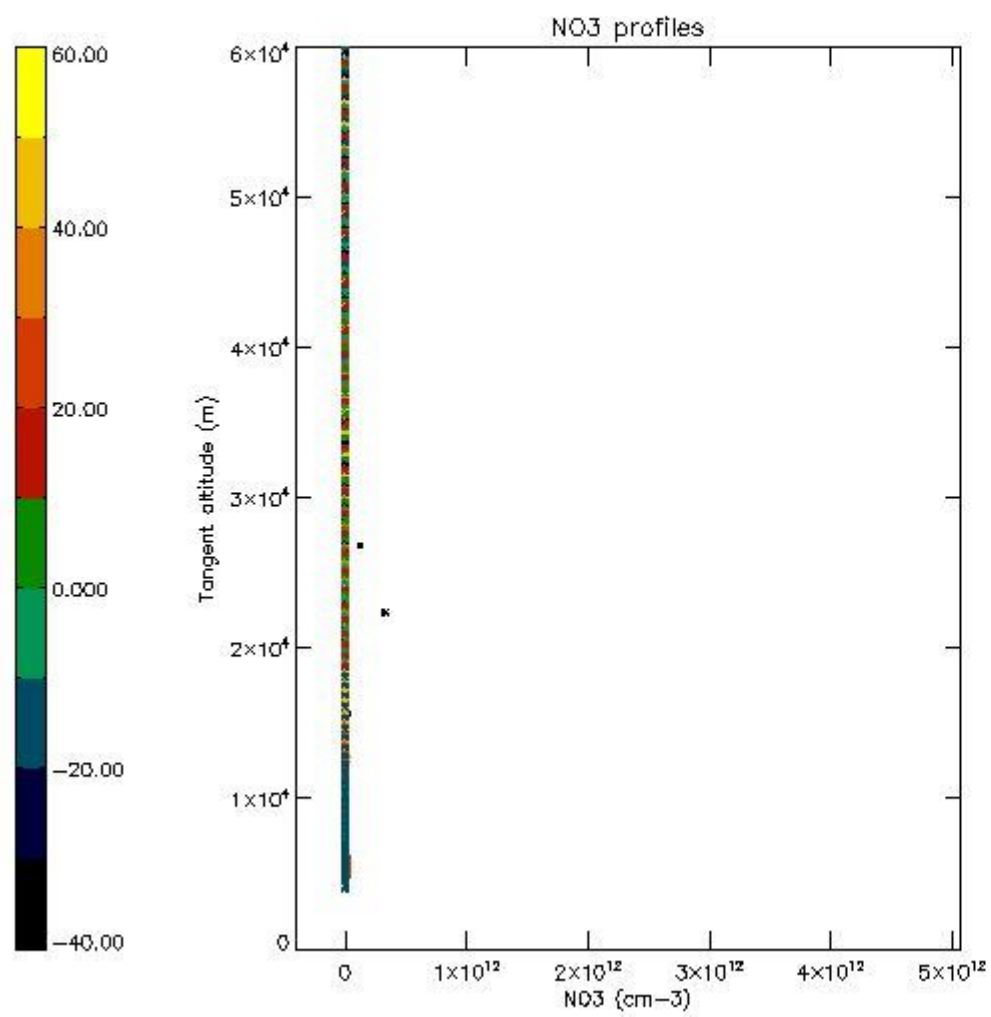

5.8 Plot H₂O profiles for all STD (only for occultations of stars 1,2,3,4,13,14,16,26,63 dark without errors)

The colorbar represents the latitude.