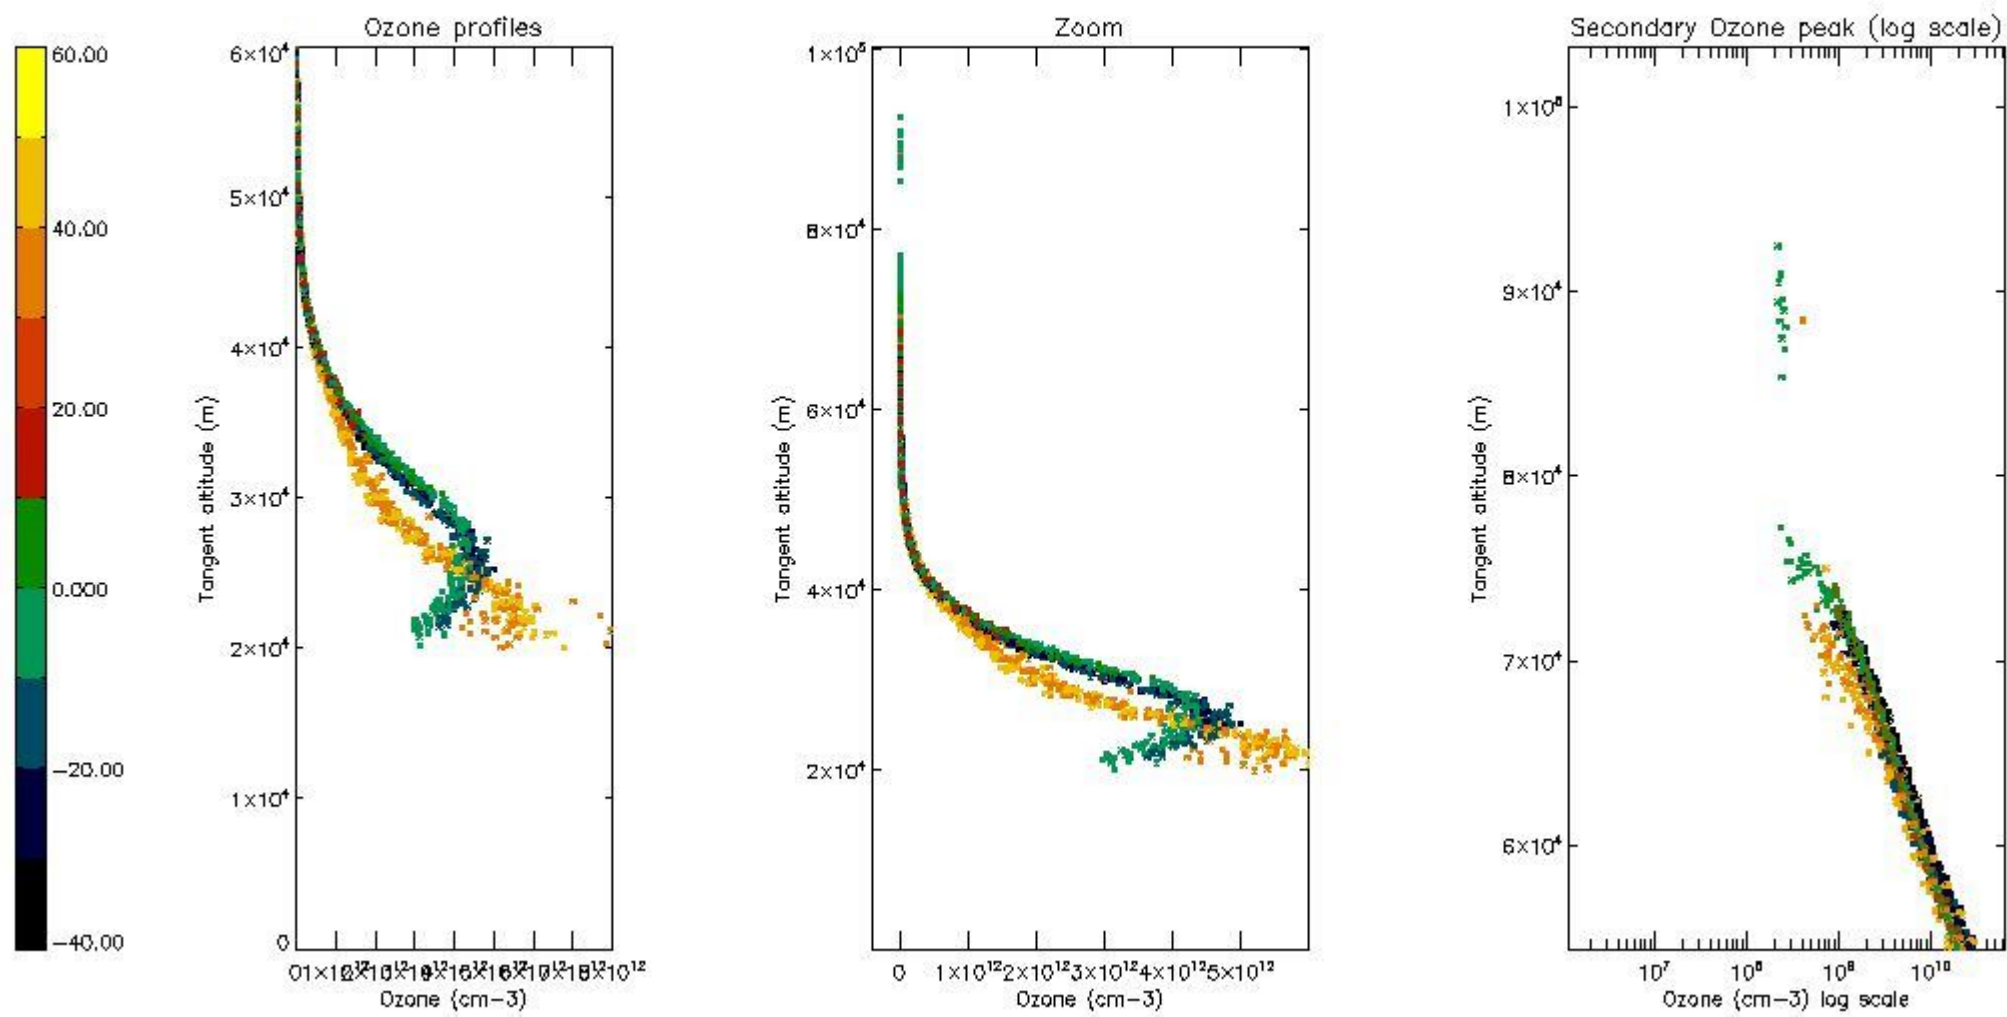

STD < 10	17
STD < 5	12

5.2 Plot ozone profiles for all STD (dark without errors)

The colorbar represents the latitude.

5.3 Plot ozone profiles where STD < 20% (dark without errors)

The colorbar represents the latitude.

5.4 Plot ozone profiles where STD < 10% (dark without errors)

The colorbar represents the latitude.

5.5 Plot ozone profiles where STD < 5% (dark without errors)

The colorbar represents the latitude.

5.6 Plot NO₂ profiles for all STD (dark without errors)