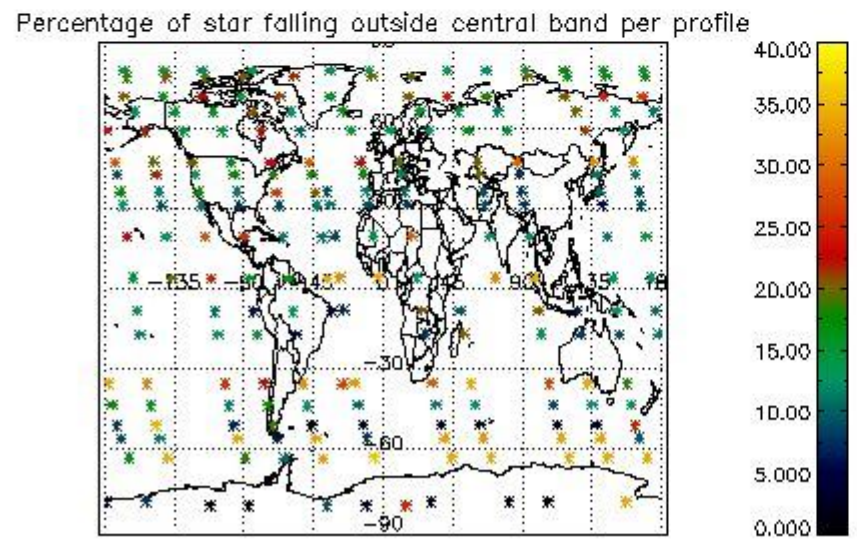

4.1 Plot quality information per product (time dependant) coming from level 1b processing

4.1.1 Plot level 1 quality information per product (time dependant): ENVISAT ASCENDING passes

4.1.2 Plot level 1 quality information per product (time dependant): ENVI SAT DESCENDING passes

4.2 Plot quality information per product coming from level 1b processing (world map)

4.2.1 Plot level 1 quality information per product (world map): ENVISAT ASCENDING passes

4.2.2 Plot level 1 quality information per product (world map): ENVISAT DESCENDING passes