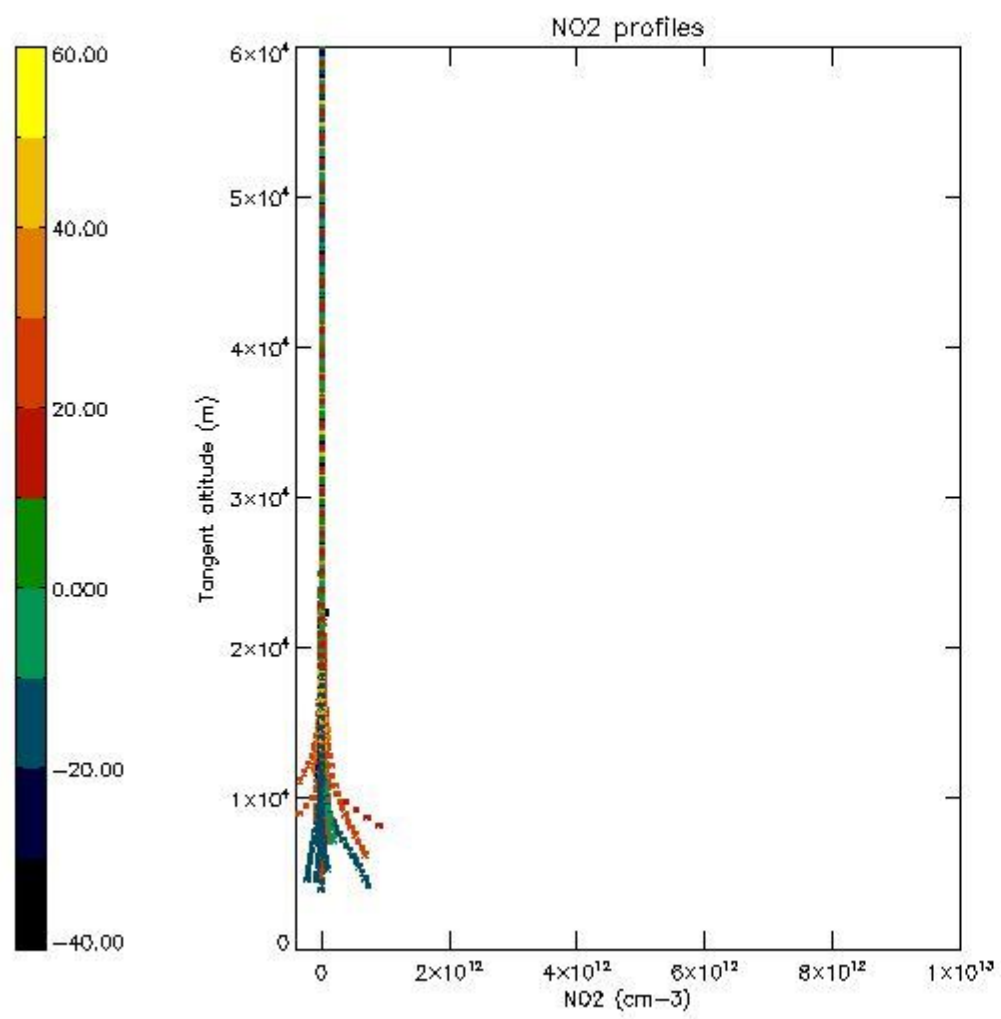

5.4 Plot ozone profiles where STD < 10% (dark without errors)

The colorbar represents the latitude.

5.5 Plot ozone profiles where STD < 5% (dark without errors)

The colorbar represents the latitude.

5.6 Plot NO₂ profiles for all STD (dark without errors)

The colorbar represents the latitude.

5.7 Plot NO3 profiles for all STD (dark without errors)

The colorbar represents the latitude.

5.8 Plot H₂O profiles for all STD (only for occultations of stars 1,2,3,4,13,14,16,26,63 dark without errors)