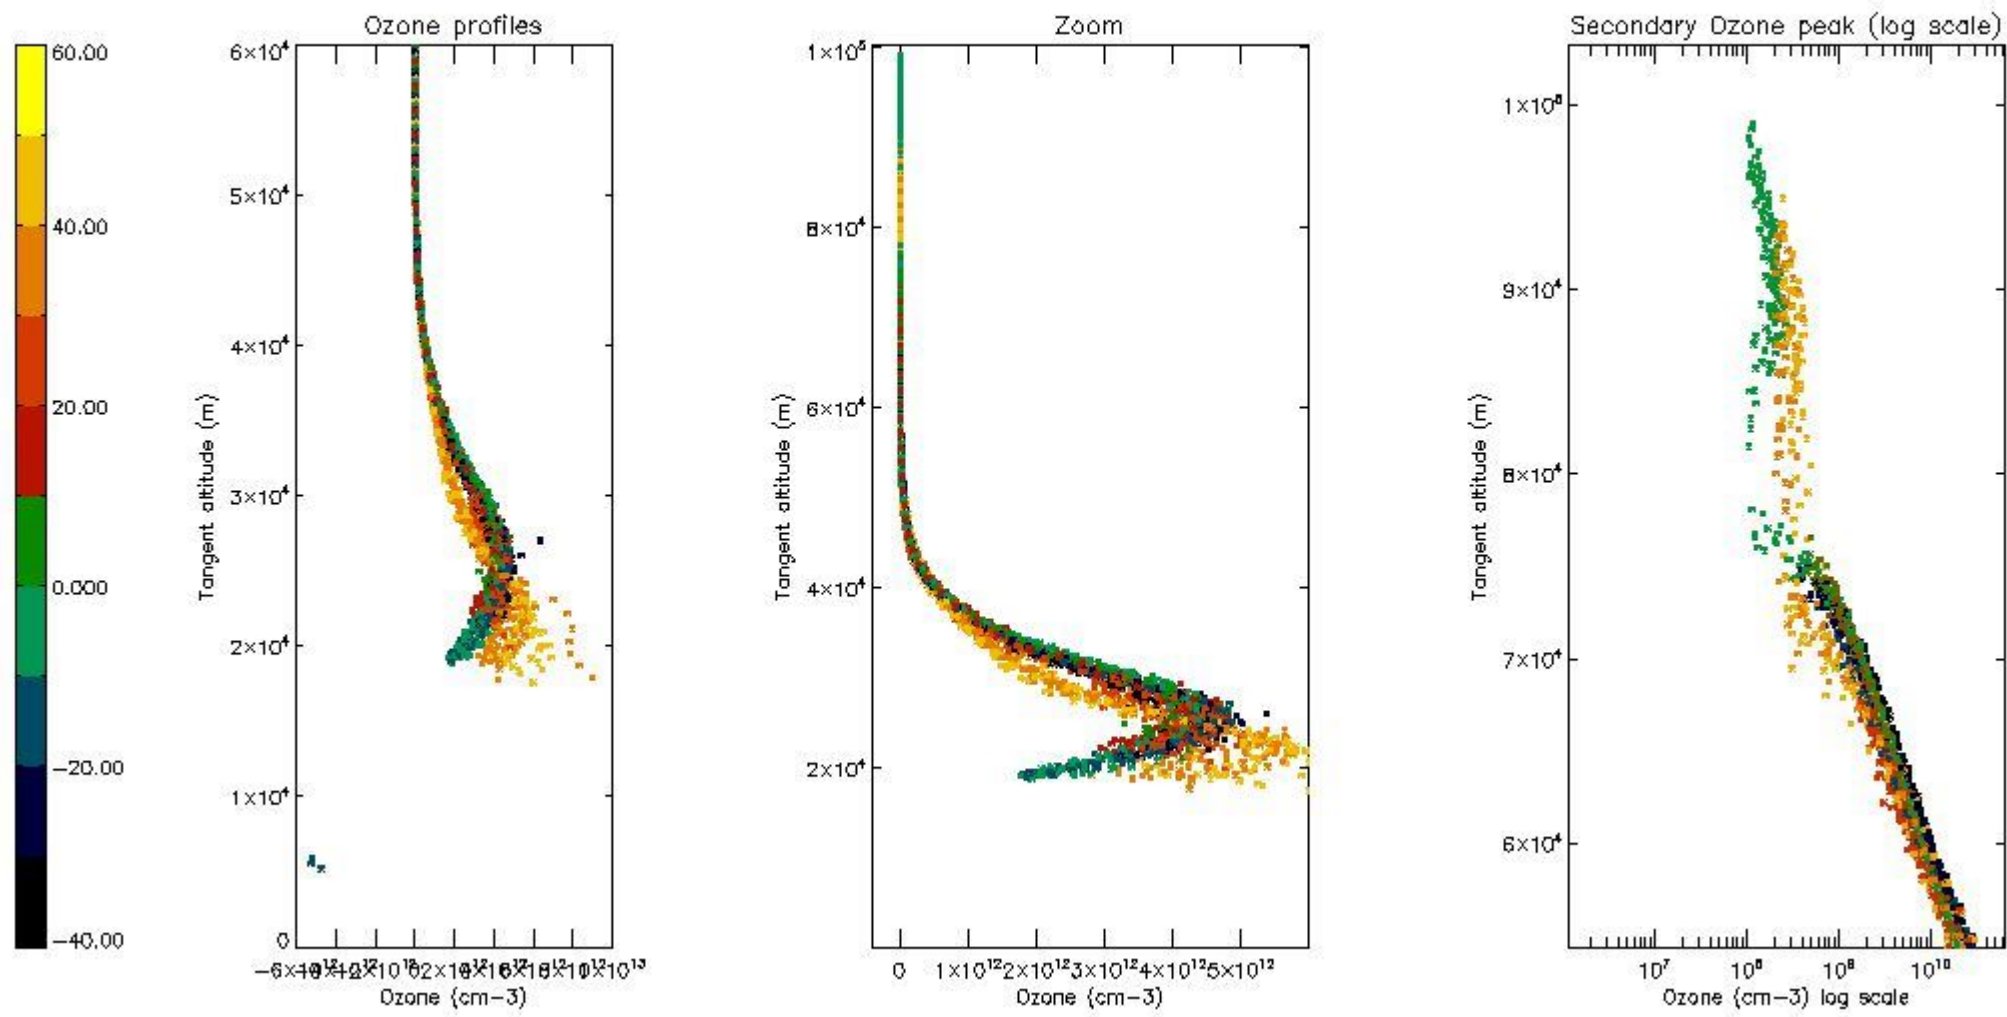

STD < 10	17
STD < 5	12

5.2 Plot ozone profiles for all STD (dark without errors)

The colorbar represents the latitude.

5.3 Plot ozone profiles where STD < 20% (dark without errors)

The colorbar represents the latitude.

5.4 Plot ozone profiles where STD < 10% (dark without errors)

The colorbar represents the latitude.

5.5 Plot ozone profiles where STD < 5% (dark without errors)

The colorbar represents the latitude.

5.6 Plot NO₂ profiles for all STD (dark without errors)