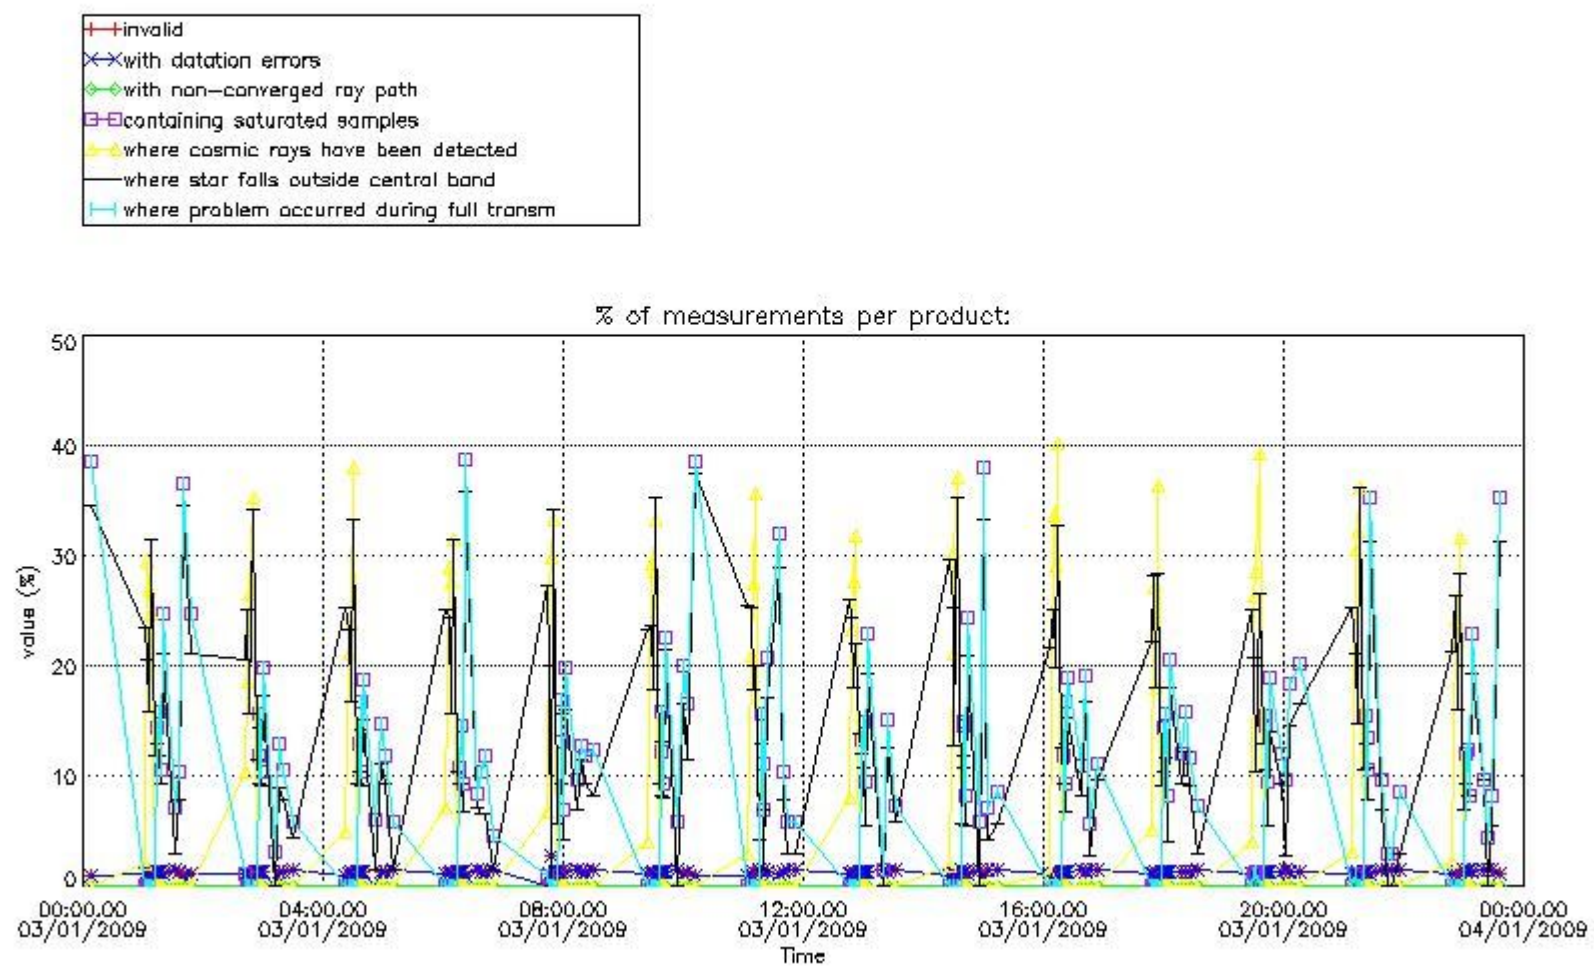

3.1 Plot quality information per product (time dependant)

3.2 Plot quality information per product (world map)

Percentage of flagged data per O3 profile

Percentage of flagged data per H2O profile

Percentage of flagged data per NO2 profile

Percentage of flagged data per NO3 profile

4. Level 1 quality information per product

In this section it is plotted some information contained in the Quality Summary data set of the level 2 products that comes from the level 1b processing. Products without errors (error flag in the MPH set to "0") are used.

4.1 Plot quality information per product (time dependant) coming from level 1b processing

4.1.1 Plot level 1 quality information per product (time dependant): ENVISAT ASCENDING passes

4.1.2 Plot level 1 quality information per product (time dependant): ENVI SAT DESCENDING passes