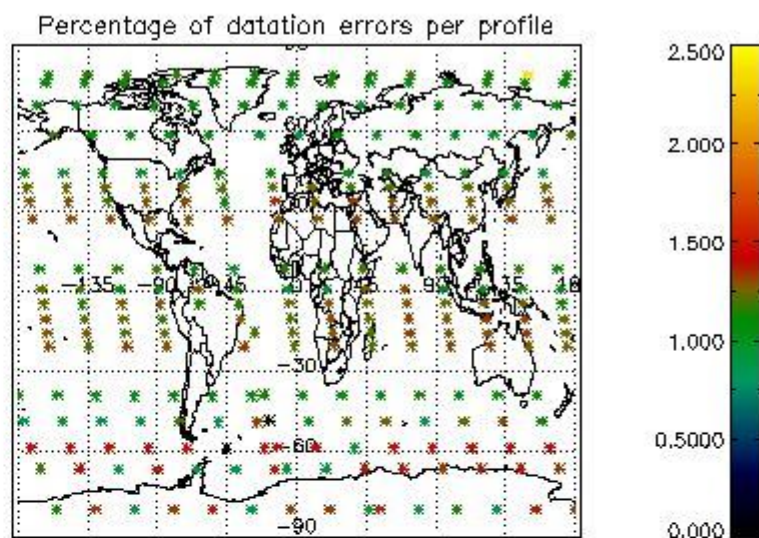

4.1 Plot quality information per product (time dependant) coming from level 1b processing

4.1.1 Plot level 1 quality information per product (time dependant): ENVISAT ASCENDING passes

4.1.2 Plot level 1 quality information per product (time dependant): ENVI SAT DESCENDING passes

4.2 Plot quality information per product coming from level 1b processing (world map)
 4.2.1 Plot level 1 quality information per product (world map): ENVISAT ASCENDING passes

4.2.2 Plot level 1 quality information per product (world map): ENVISAT DESCENDING passes