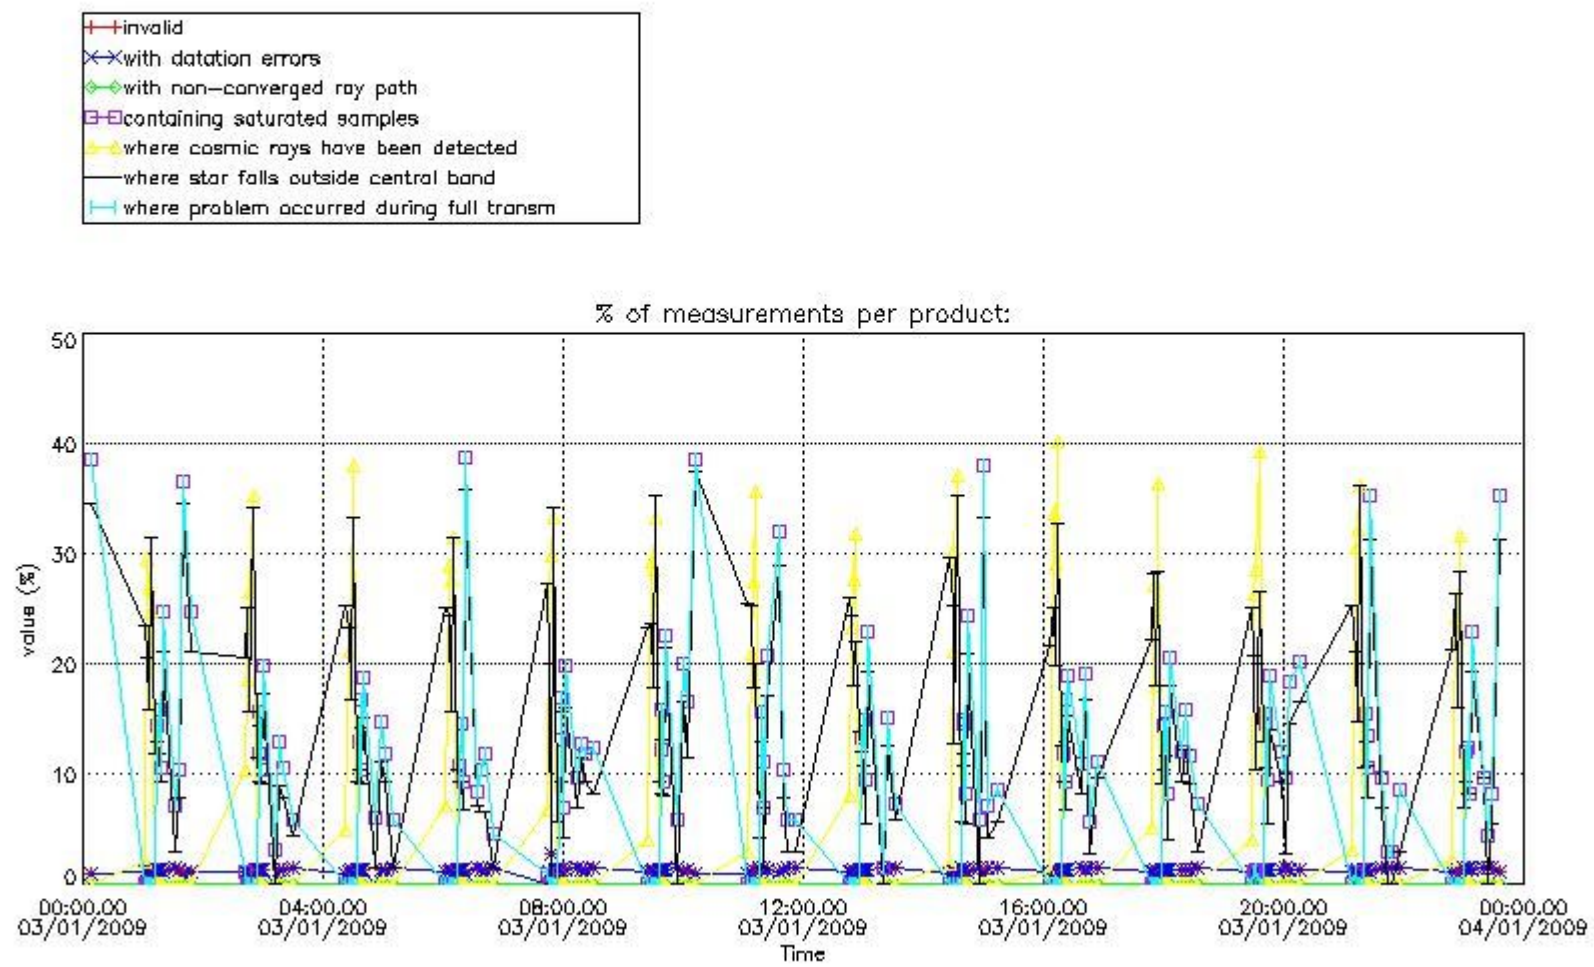

4.2 Plot quality information per product coming from level 1b processing (world map)

4.2.1 Plot level 1 quality information per product (world map): ENVISAT ASCENDING passes