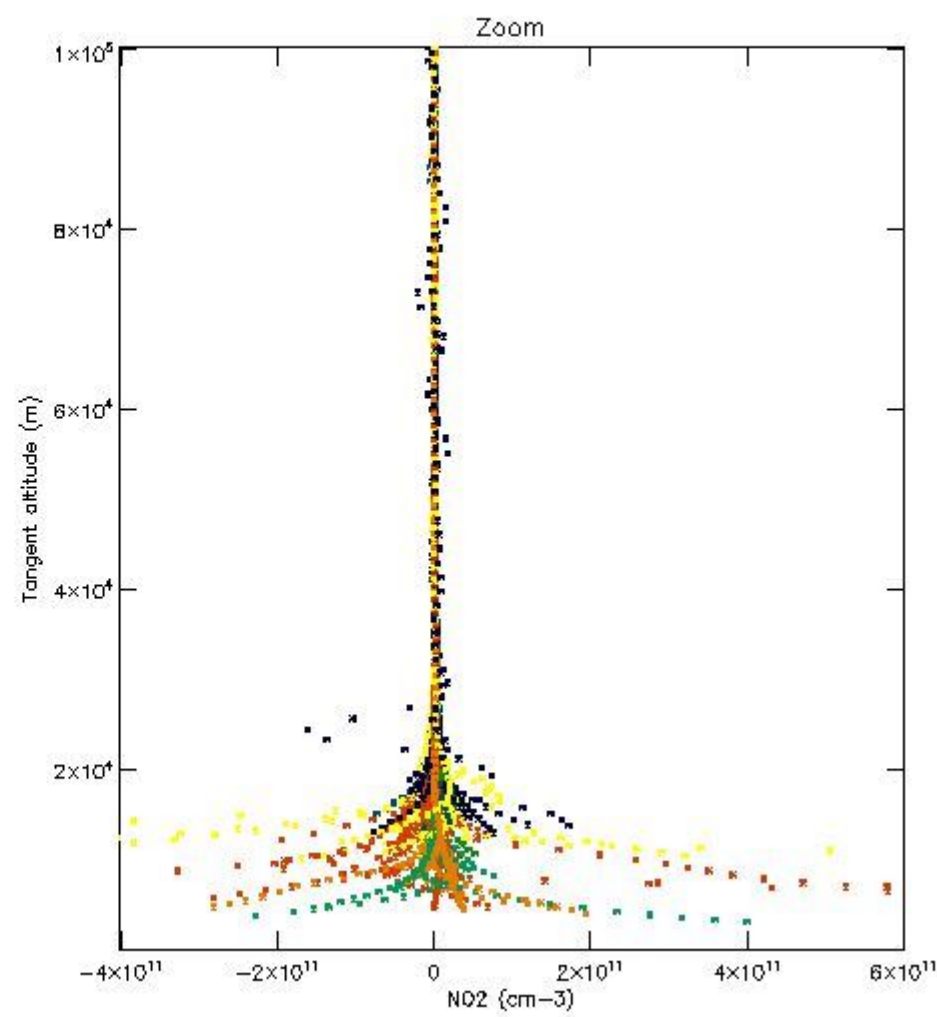

5.7 Plot NO3 profiles for all STD (dark without errors)

The colorbar represents the latitude.