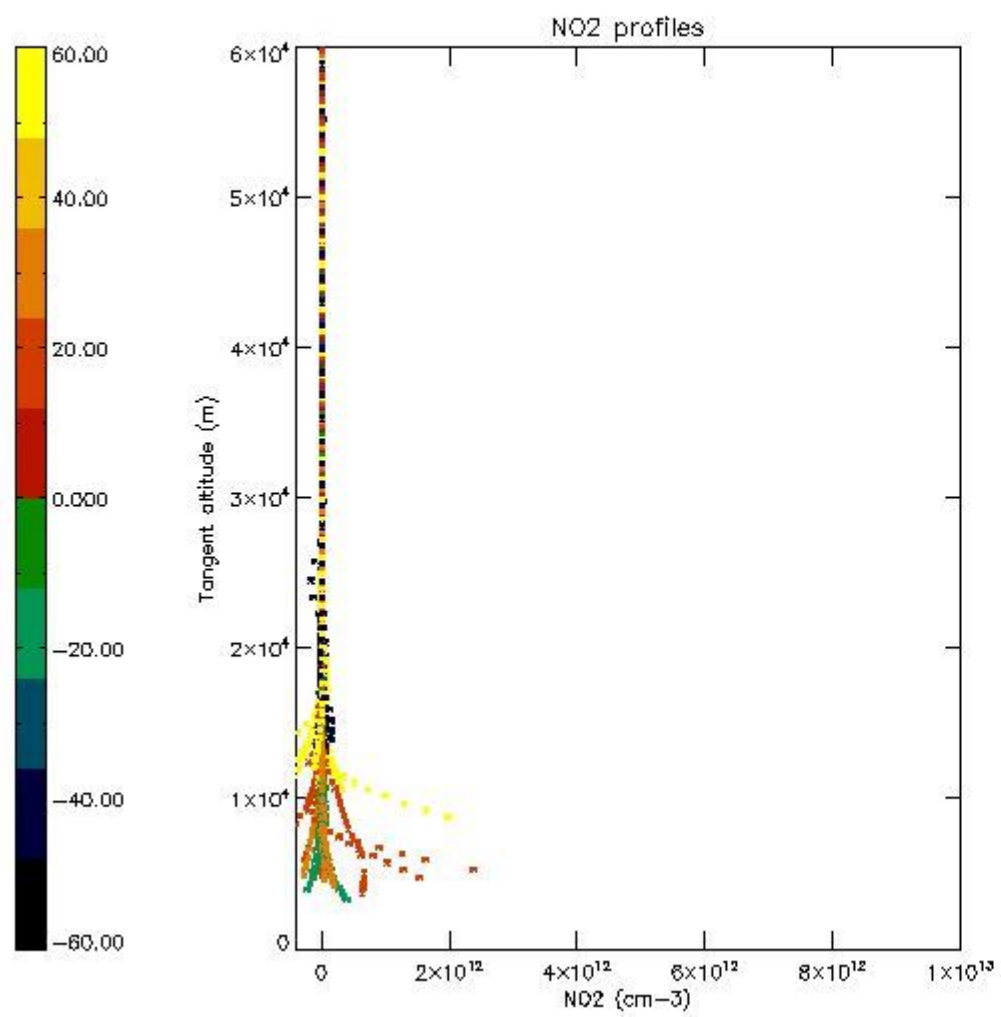

5.7 Plot NO3 profiles for all STD (dark without errors)

The colorbar represents the latitude.