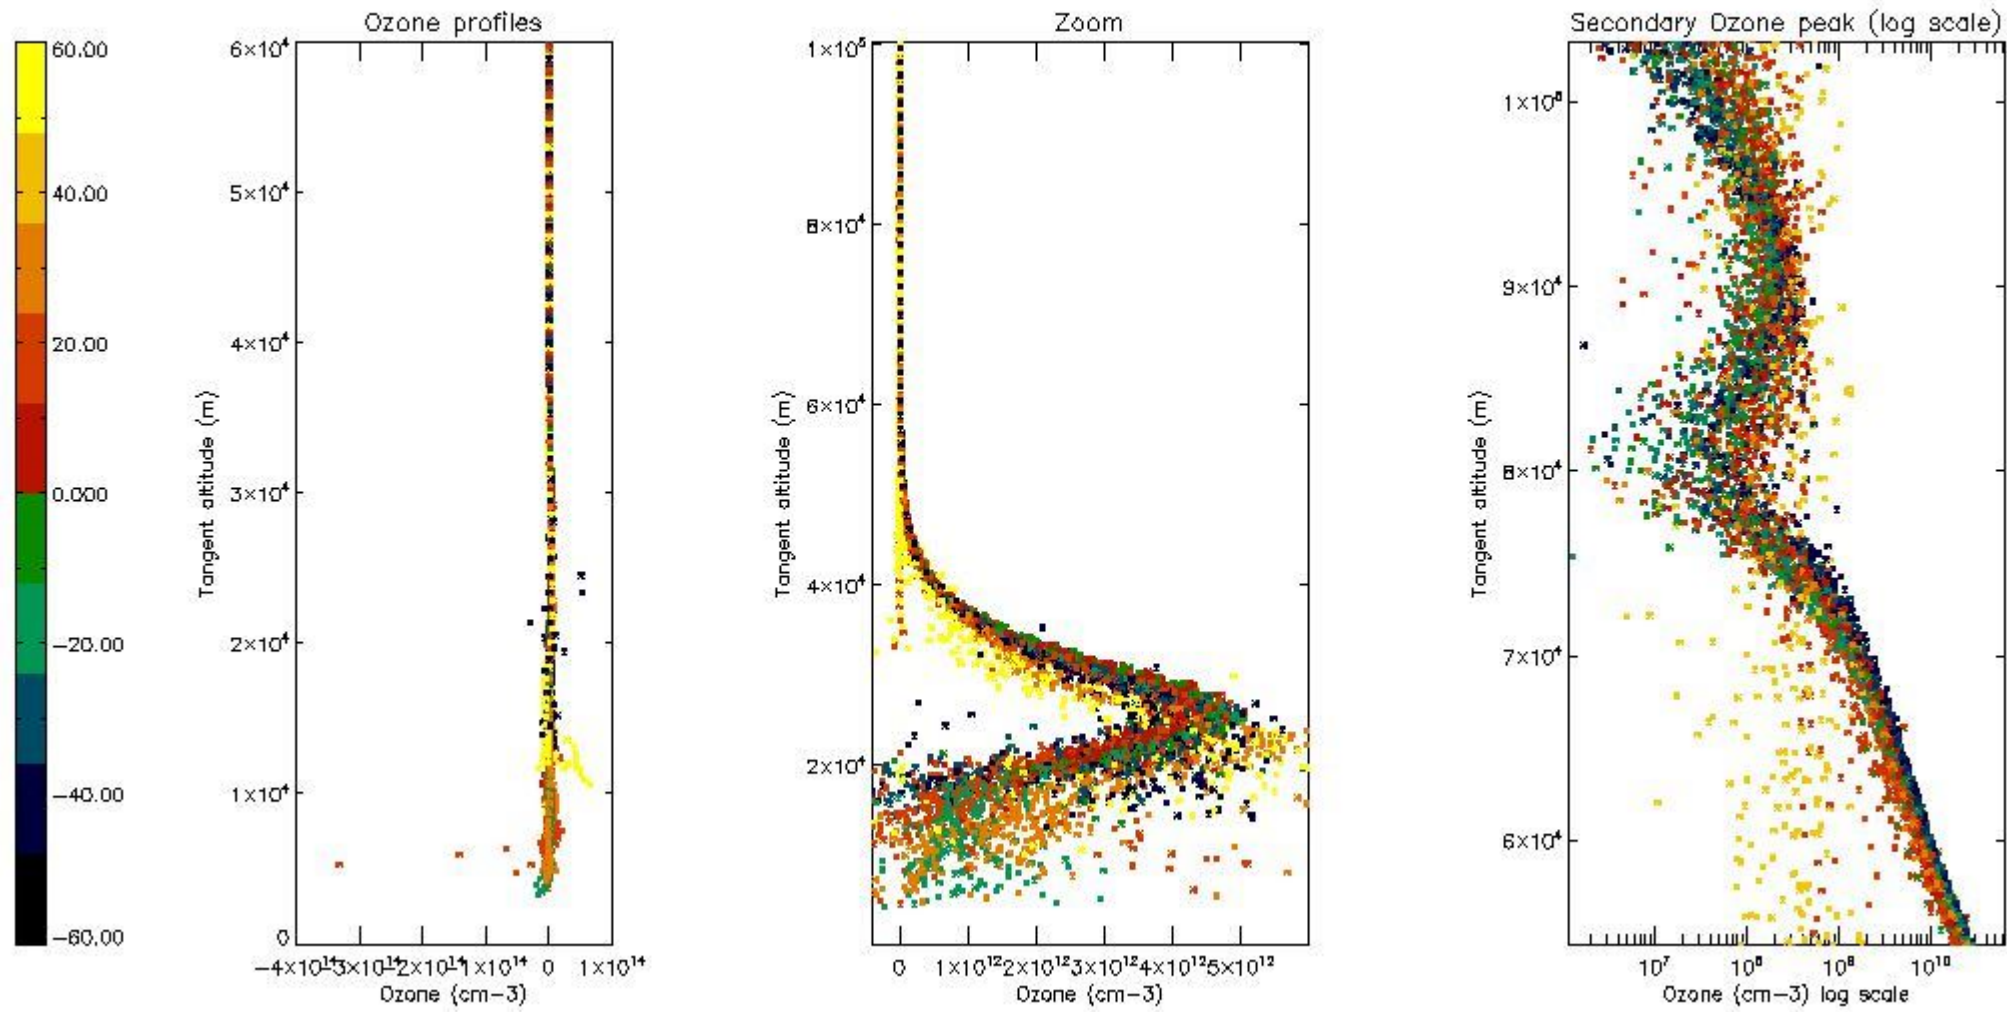

STD < 10	16
STD < 5	10

5.2 Plot ozone profiles for all STD (dark without errors)

The colorbar represents the latitude.

5.3 Plot ozone profiles where STD < 20% (dark without errors)

The colorbar represents the latitude.