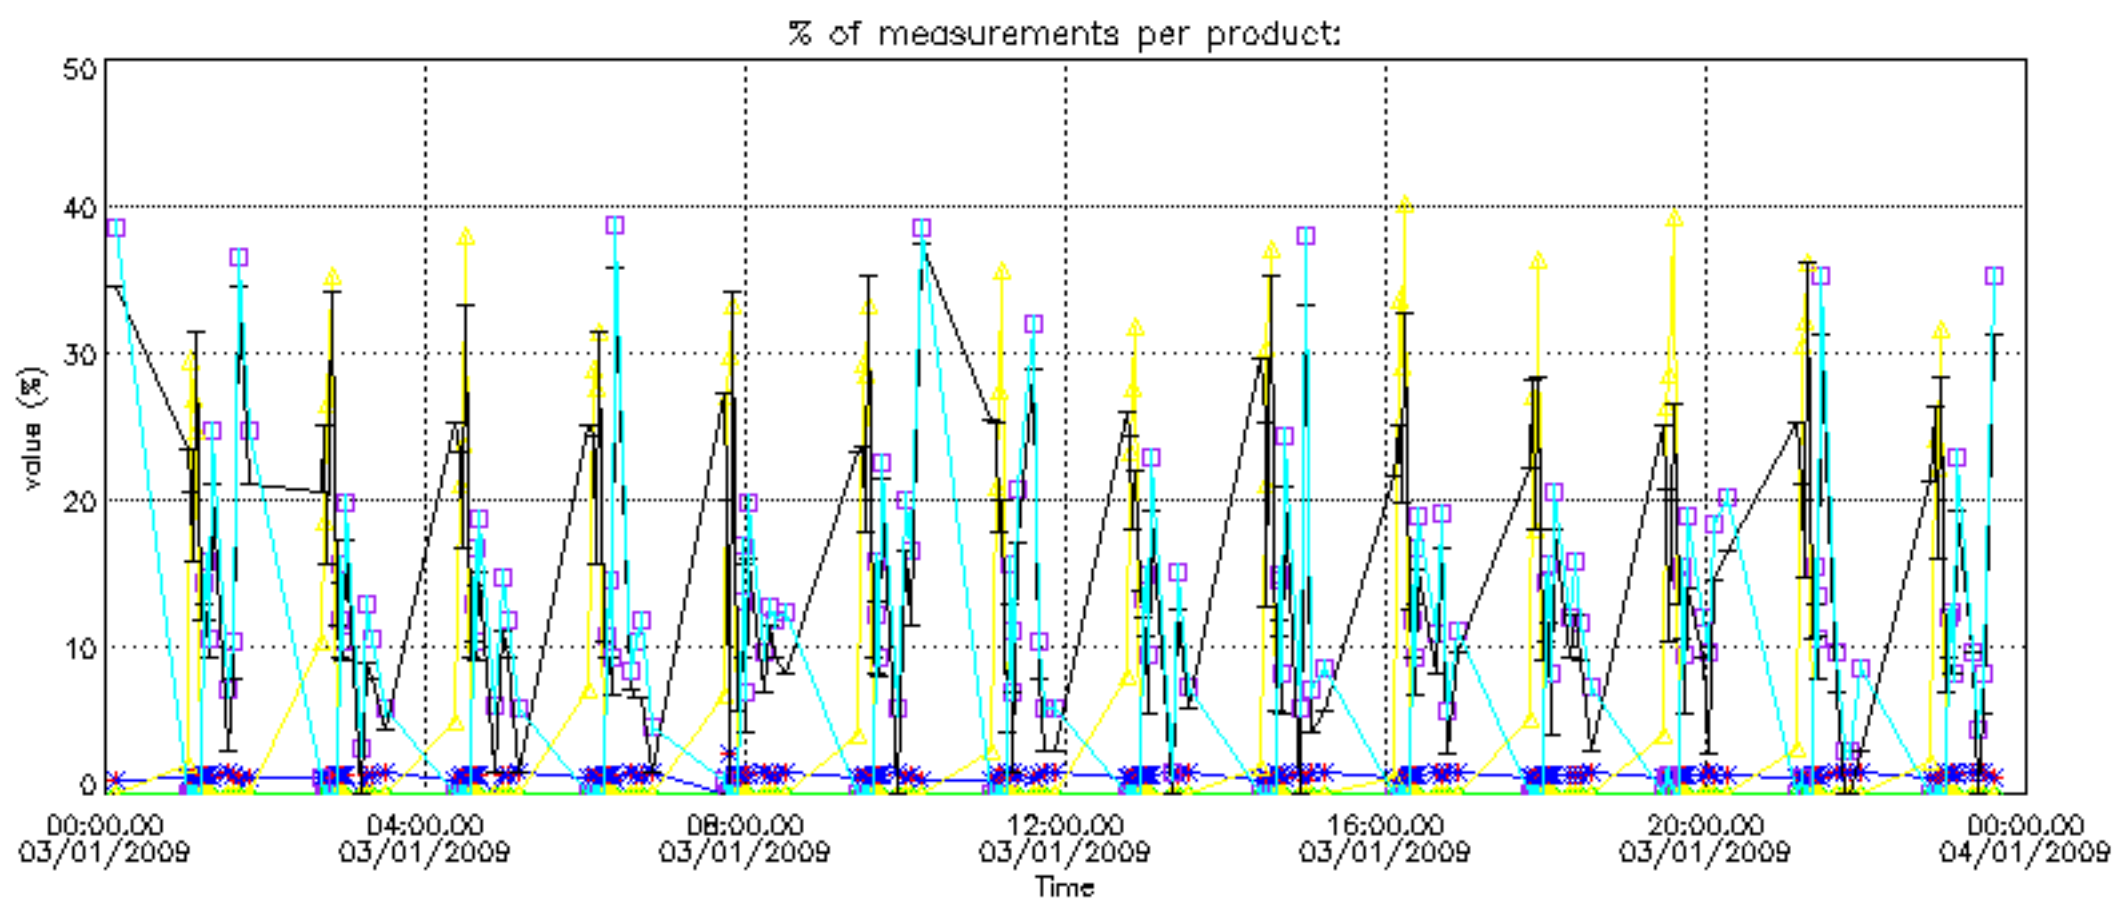

Percentage of cosmic ray hits per profile

Percentage of datation errors per profile