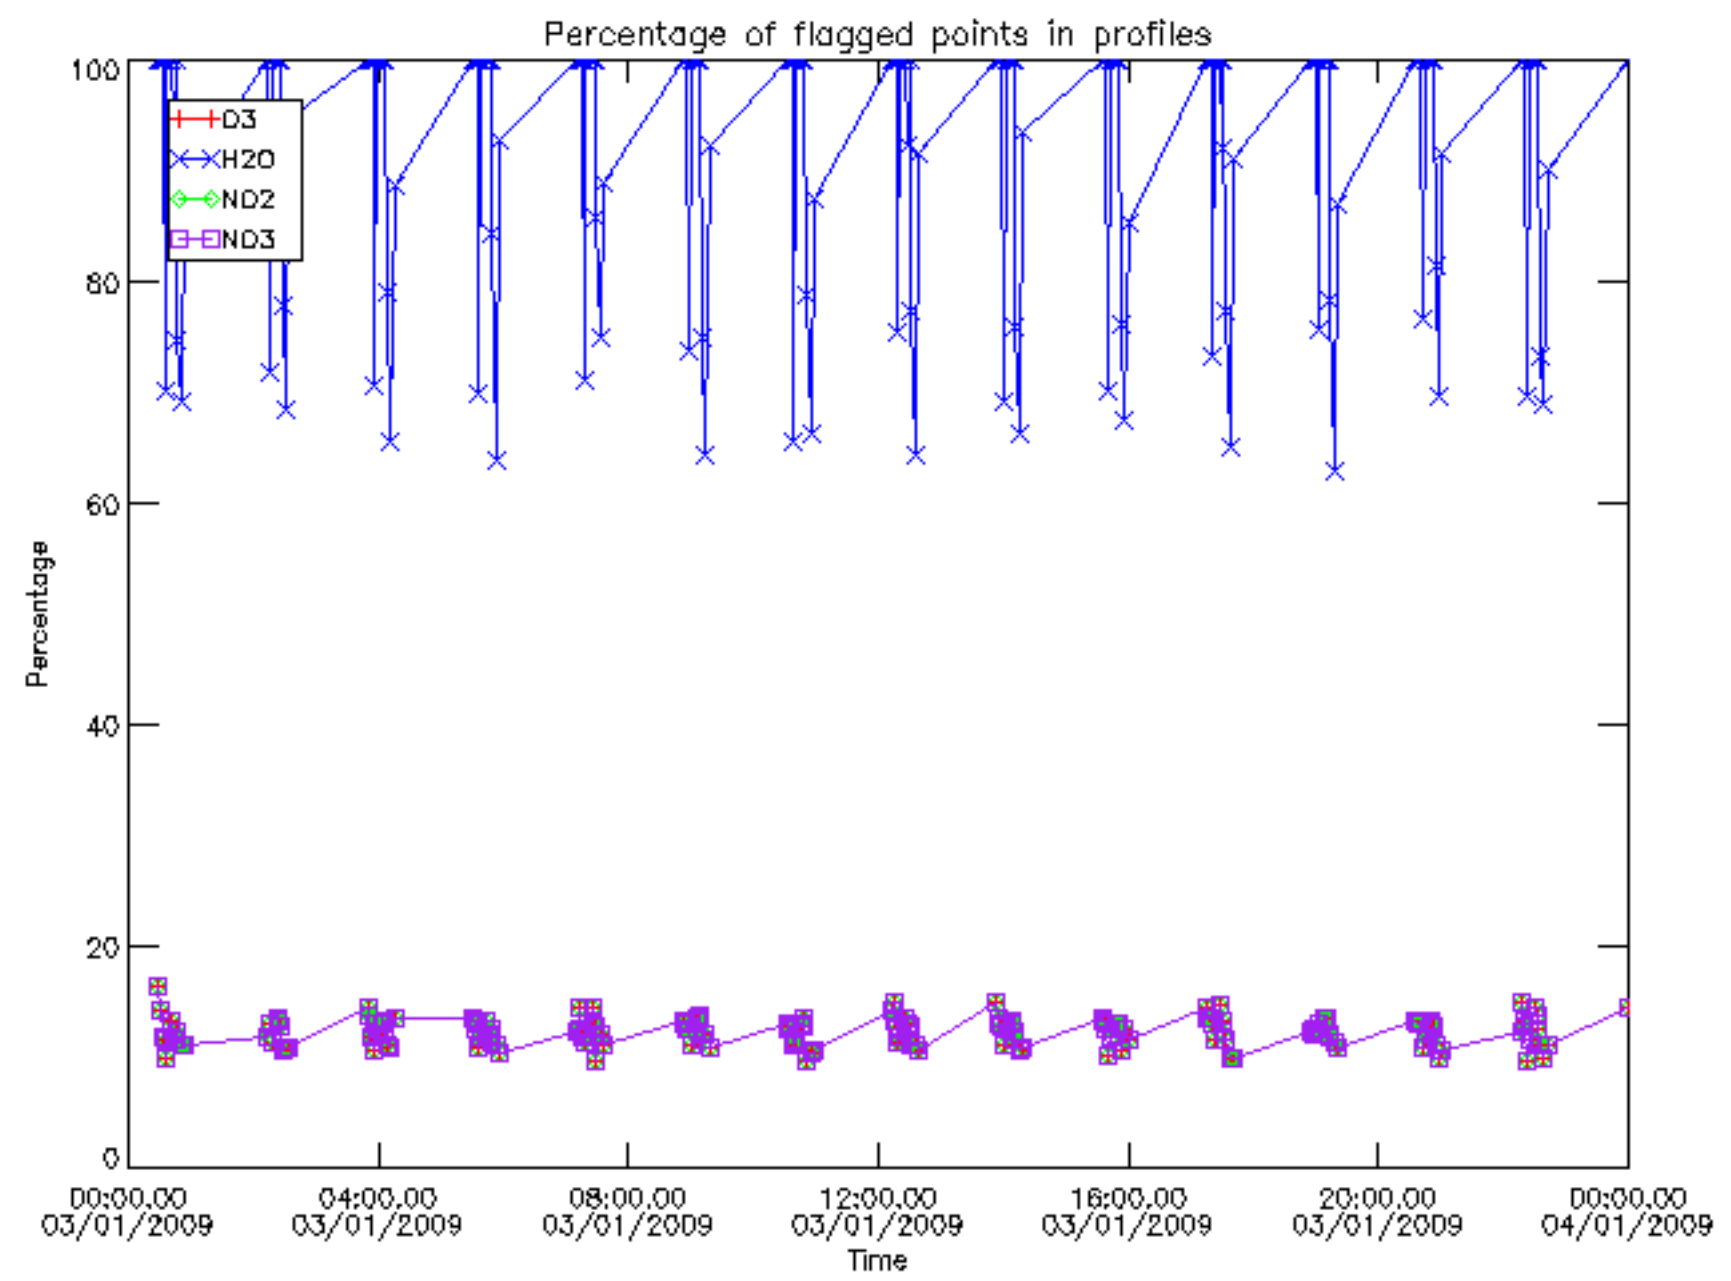

Percentage of flagged data per D3 profile

Percentage of flagged data per H2O profile