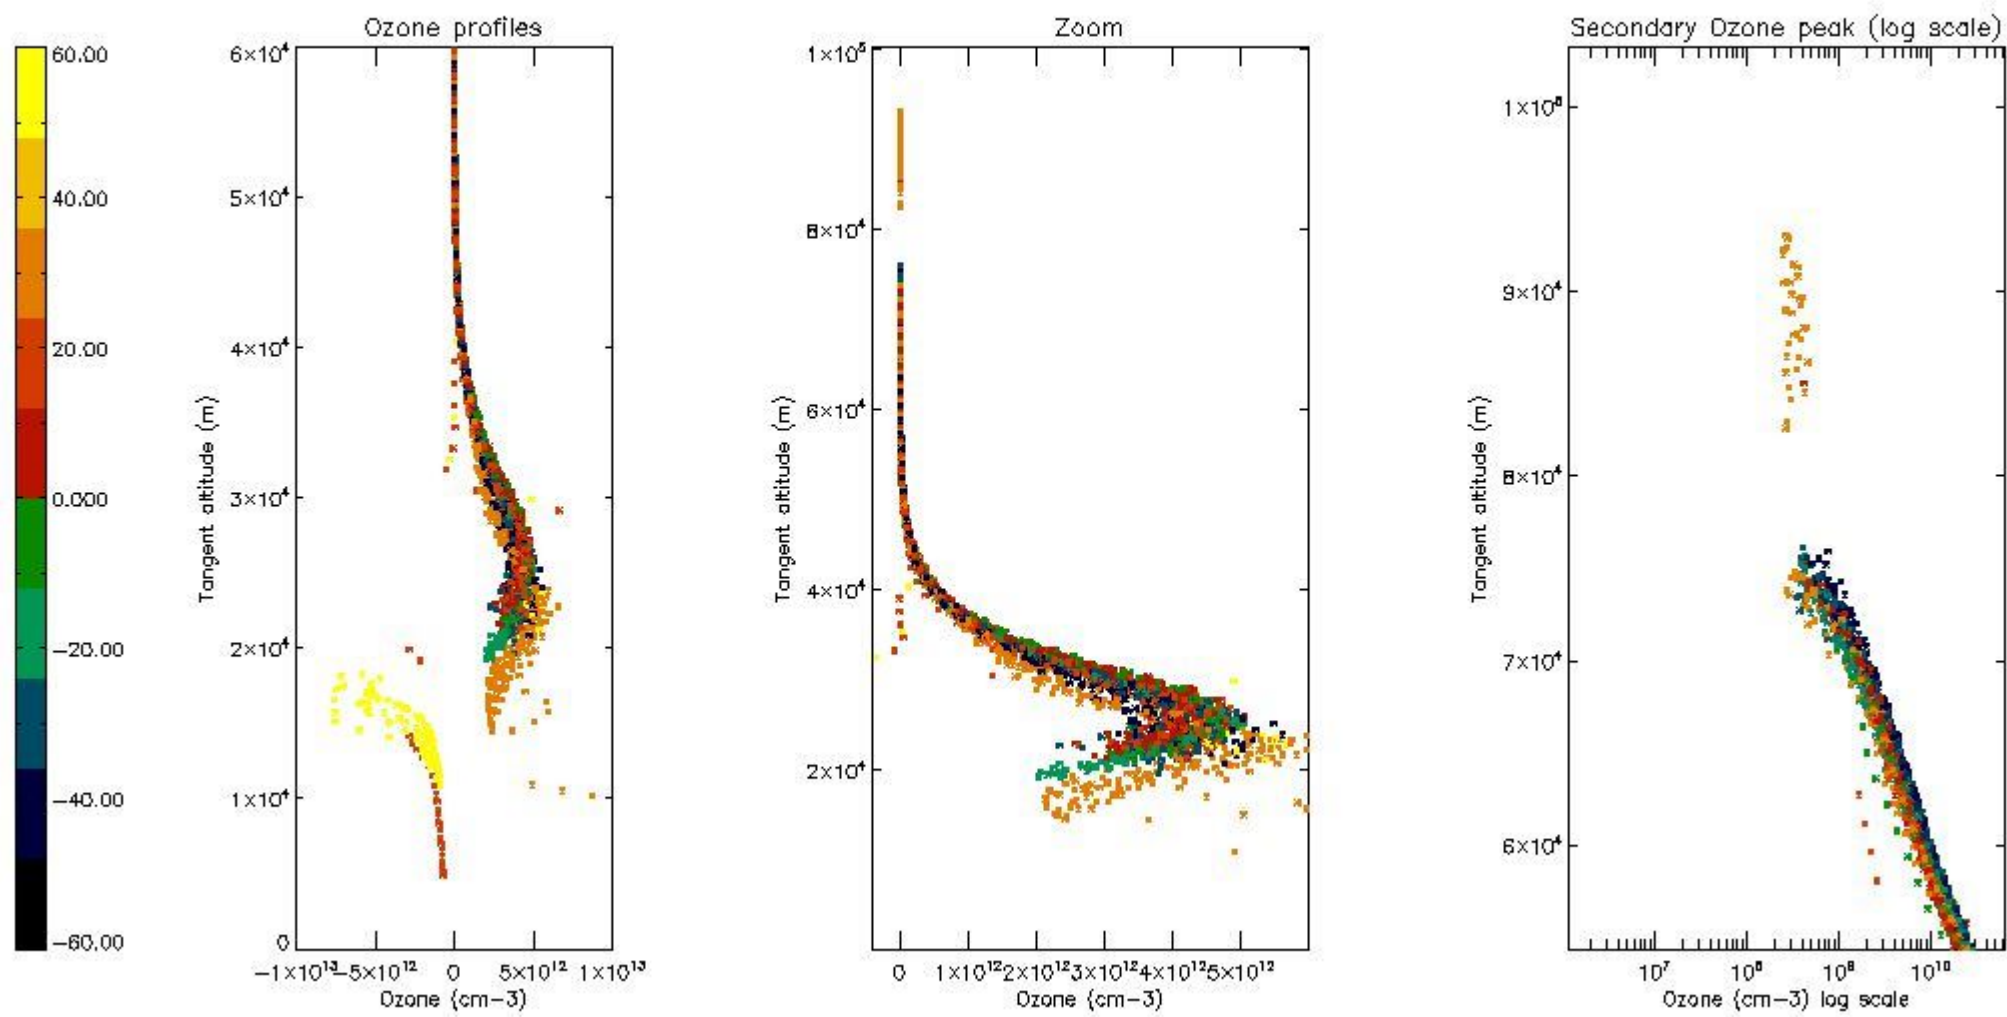

STD < 10	16
STD < 5	10

5.2 Plot ozone profiles for all STD (dark without errors)

The colorbar represents the latitude.

5.3 Plot ozone profiles where STD < 20% (dark without errors)

The colorbar represents the latitude.

5.4 Plot ozone profiles where $STD < 10\%$ (dark without errors)

The colorbar represents the latitude.

5.5 Plot ozone profiles where STD < 5% (dark without errors)

The colorbar represents the latitude.

5.6 Plot NO₂ profiles for all STD (dark without errors)