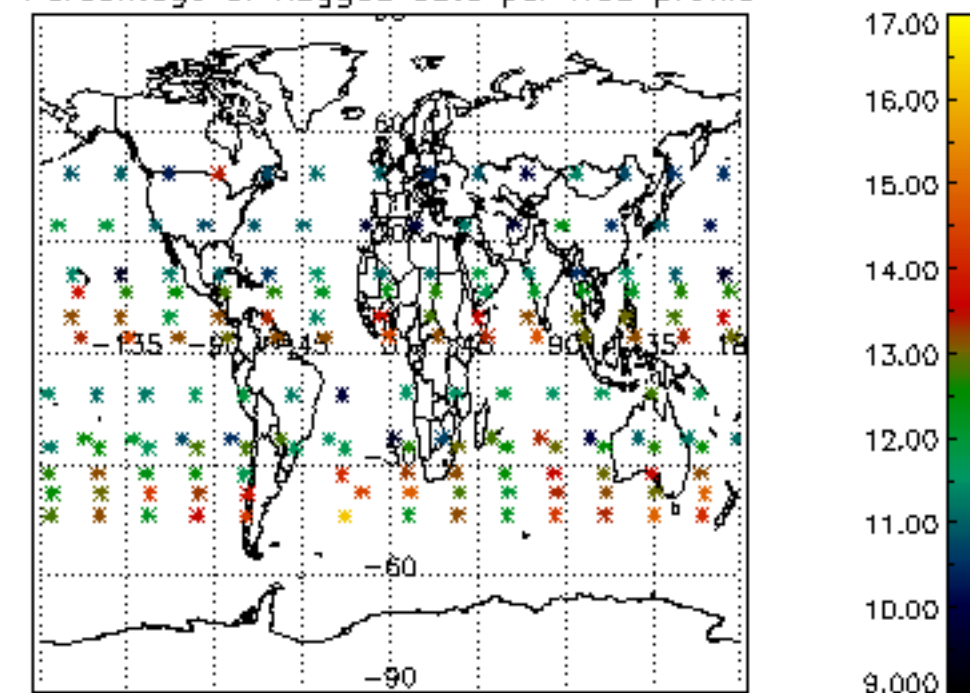

Percentage of flagged data per NO3 profile