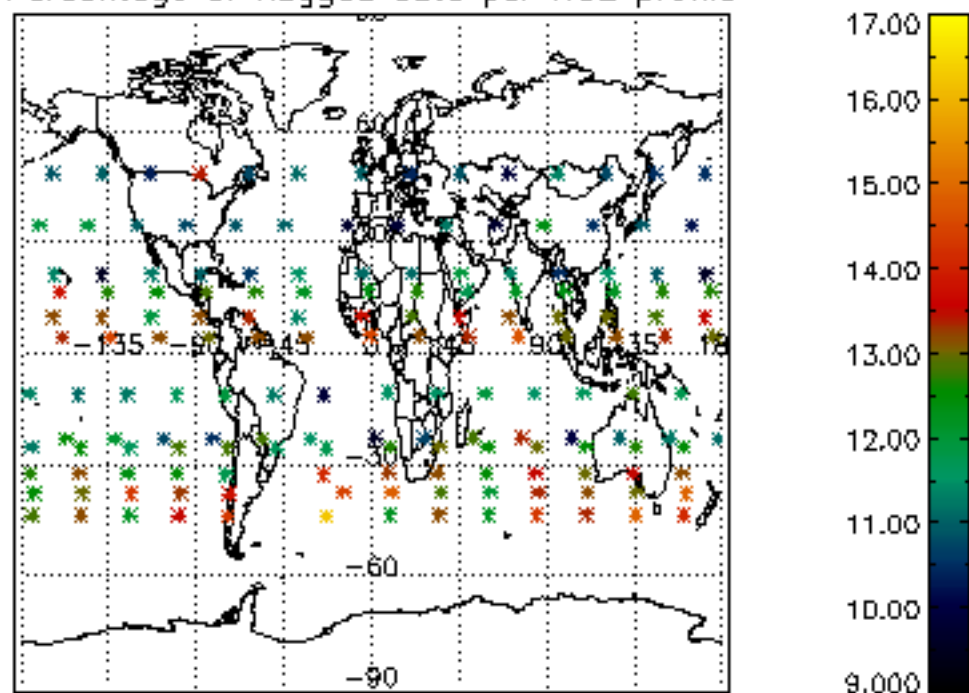

Percentage of flagged data per NO2 profile