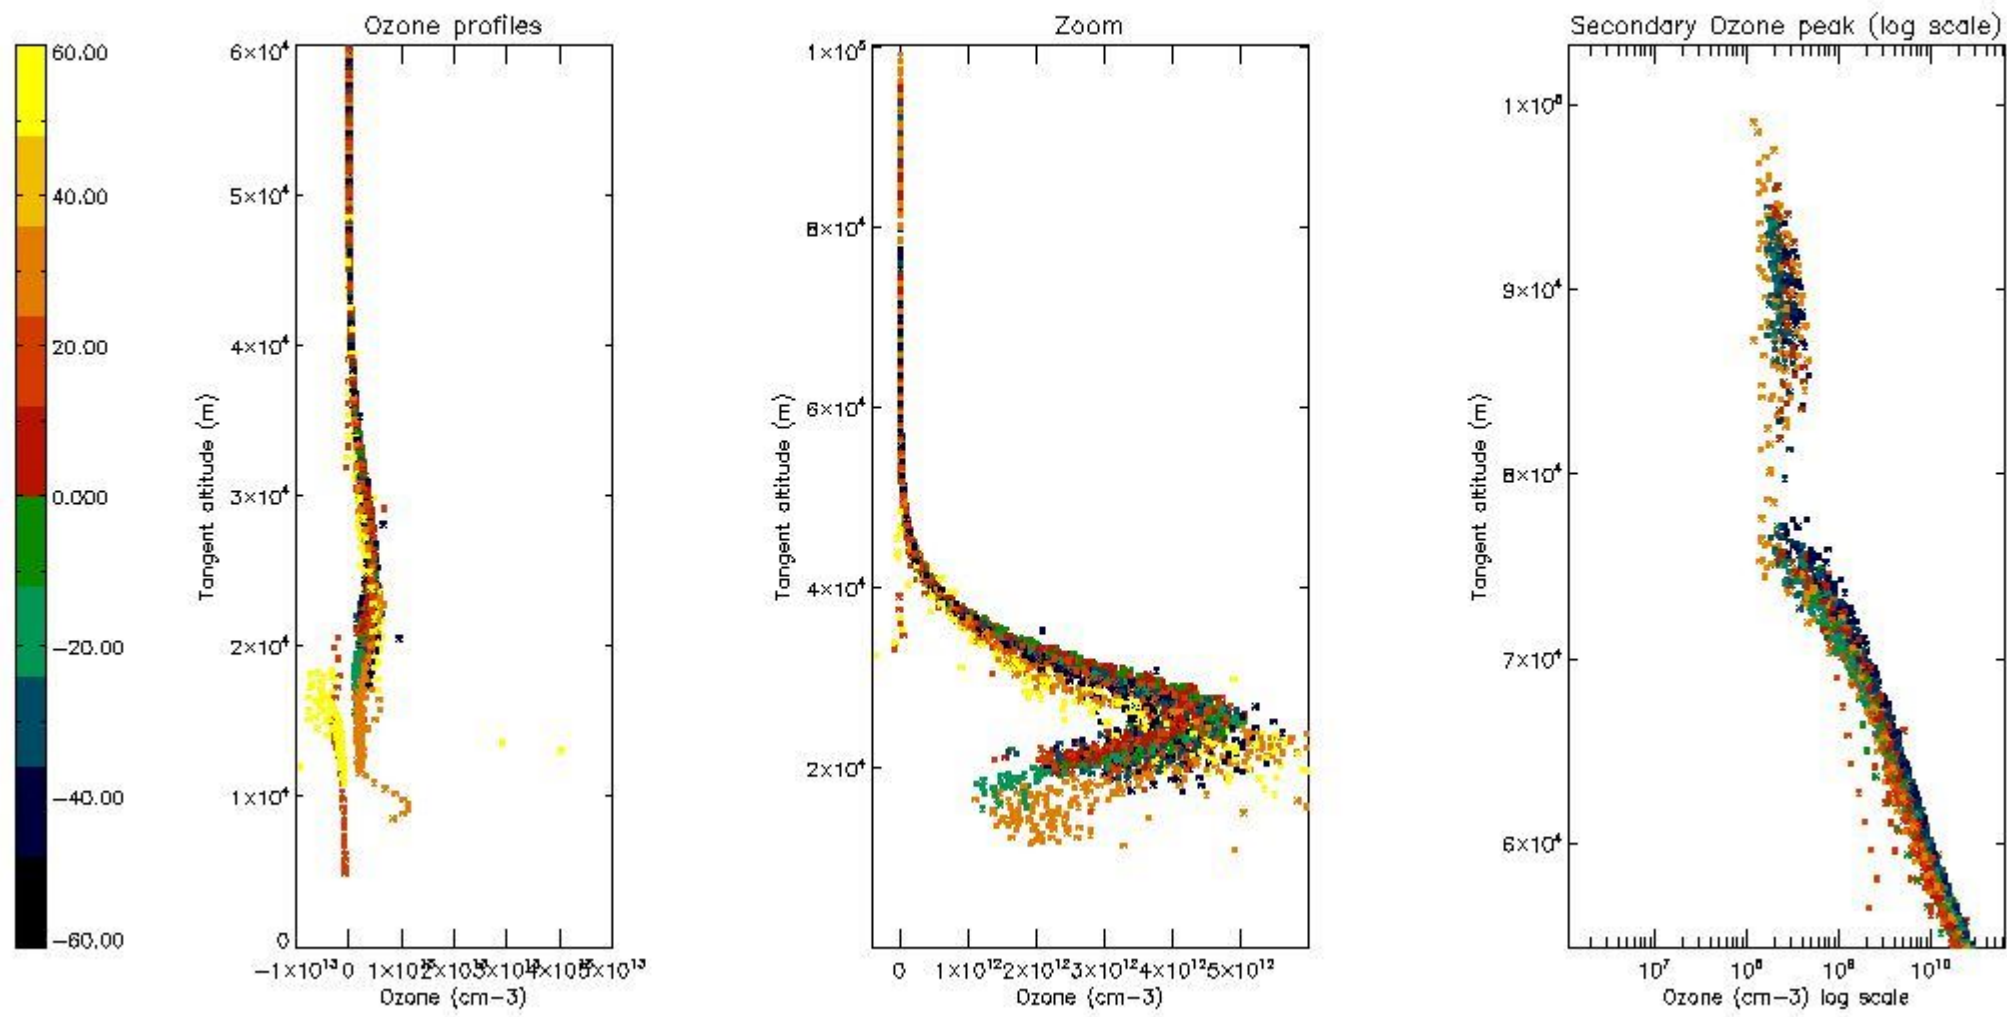

STD < 10	16
STD < 5	10

5.2 Plot ozone profiles for all STD (dark without errors)

The colorbar represents the latitude.

5.3 Plot ozone profiles where STD < 20% (dark without errors)

The colorbar represents the latitude.

5.4 Plot ozone profiles where $STD < 10\%$ (dark without errors)

The colorbar represents the latitude.

5.5 Plot ozone profiles where STD < 5% (dark without errors)

The colorbar represents the latitude.

5.6 Plot NO₂ profiles for all STD (dark without errors)