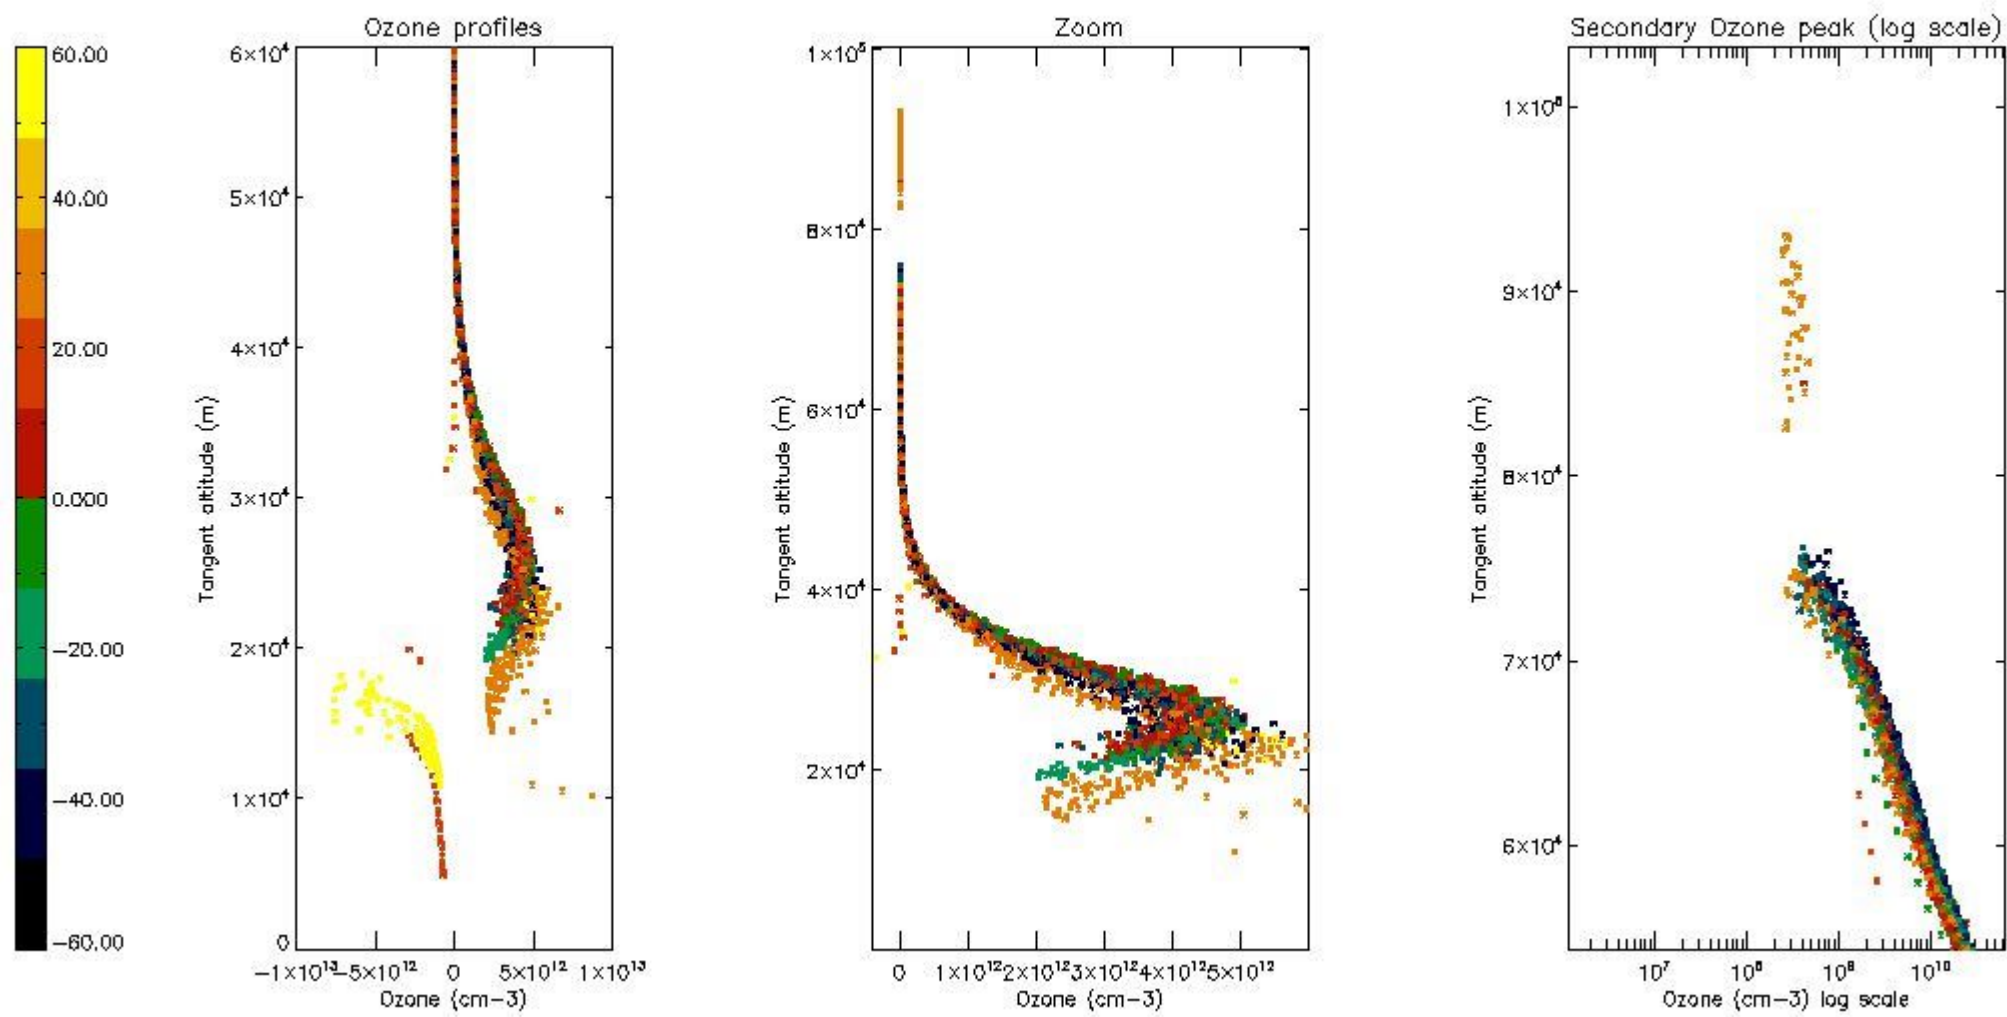

5.5 Plot ozone profiles where $STD < 5\%$ (dark without errors)

The colorbar represents the latitude.