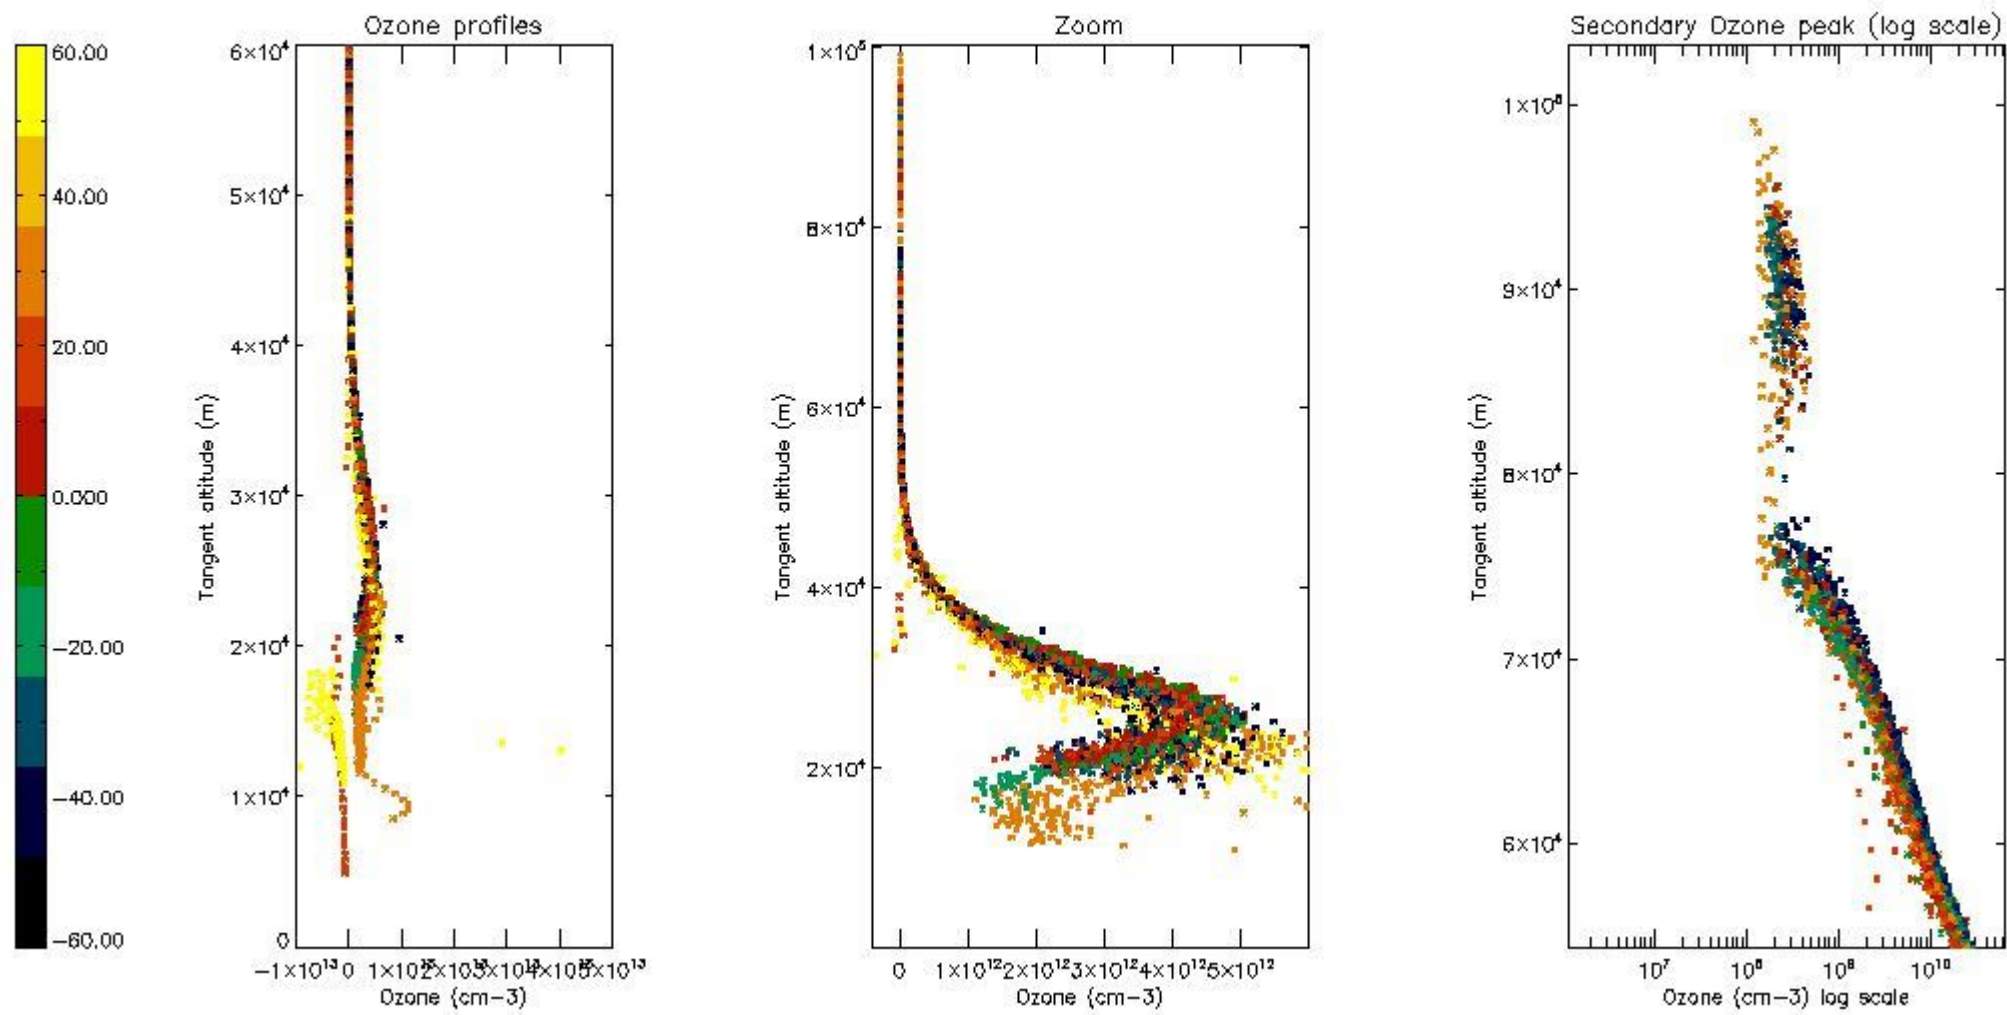

STD < 10	16
STD < 5	10

5.2 Plot ozone profiles for all STD (dark without errors)

The colorbar represents the latitude.

5.3 Plot ozone profiles where STD < 20% (dark without errors)

The colorbar represents the latitude.