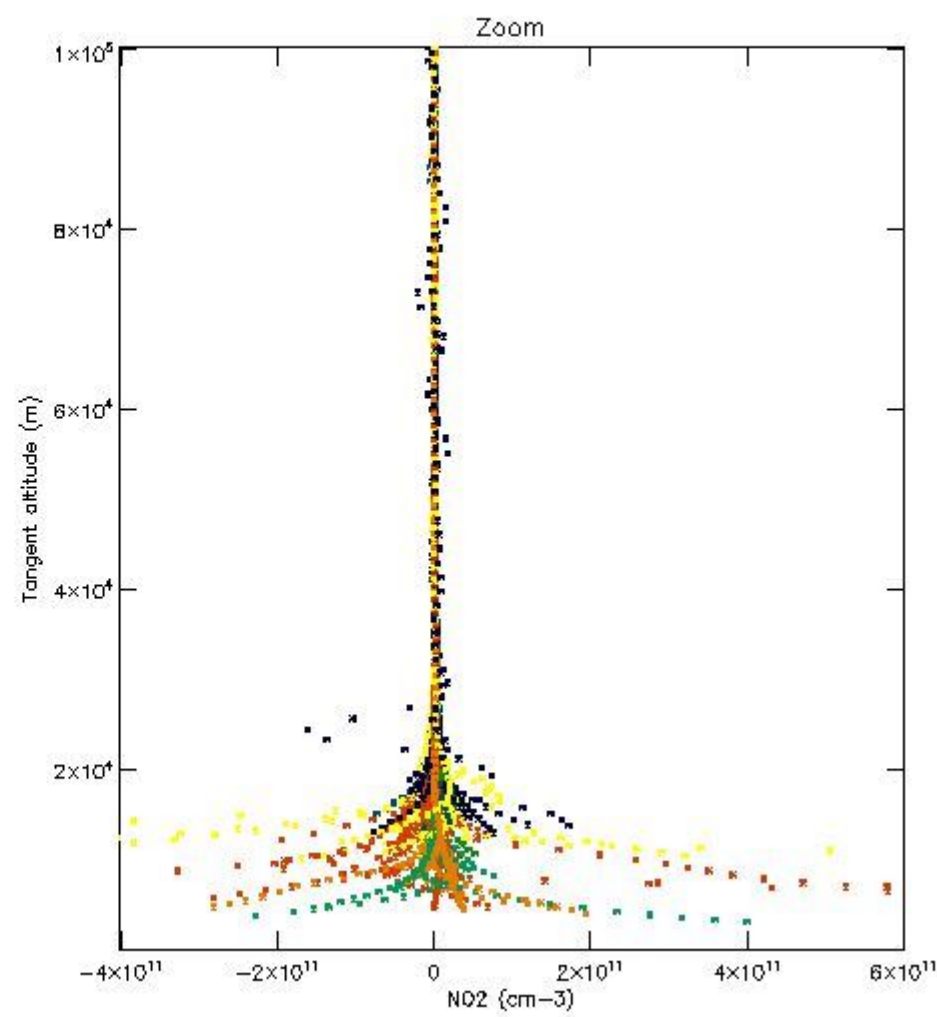

5.4 Plot ozone profiles where $STD < 10\%$ (dark without errors)

The colorbar represents the latitude.

5.5 Plot ozone profiles where STD < 5% (dark without errors)

The colorbar represents the latitude.

5.6 Plot NO₂ profiles for all STD (dark without errors)

The colorbar represents the latitude.

5.7 Plot NO3 profiles for all STD (dark without errors)

The colorbar represents the latitude.

5.8 Plot H2O profiles for all STD (only for occultations of stars 1,2,3,4,13,14,16,26,63 dark without errors)