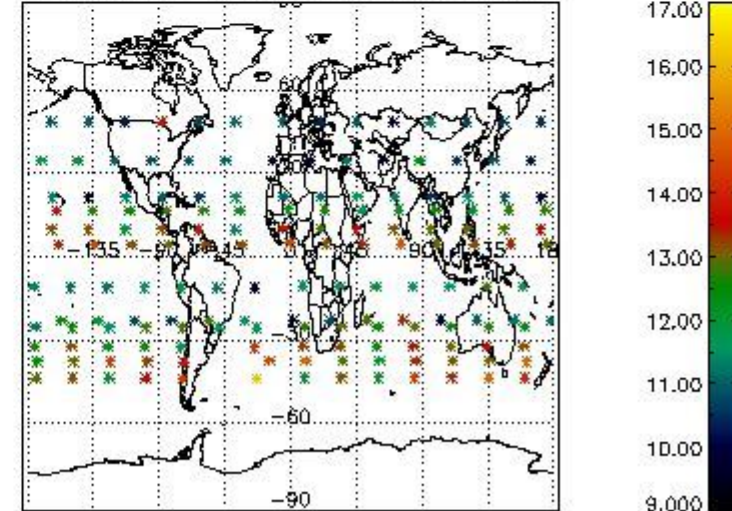

3.1 Plot quality information per product (time dependant)

3.2 Plot quality information per product (world map)

Percentage of flagged data per O3 profile

Percentage of flagged data per H2O profile

Percentage of flagged data per NO2 profile

Percentage of flagged data per NO3 profile

4. Level 1 quality information per product

In this section it is plotted some information contained in the Quality Summary data set of the level 2 products that comes from the level 1b processing. Products without errors (error flag in the MPH set to "0") are used.