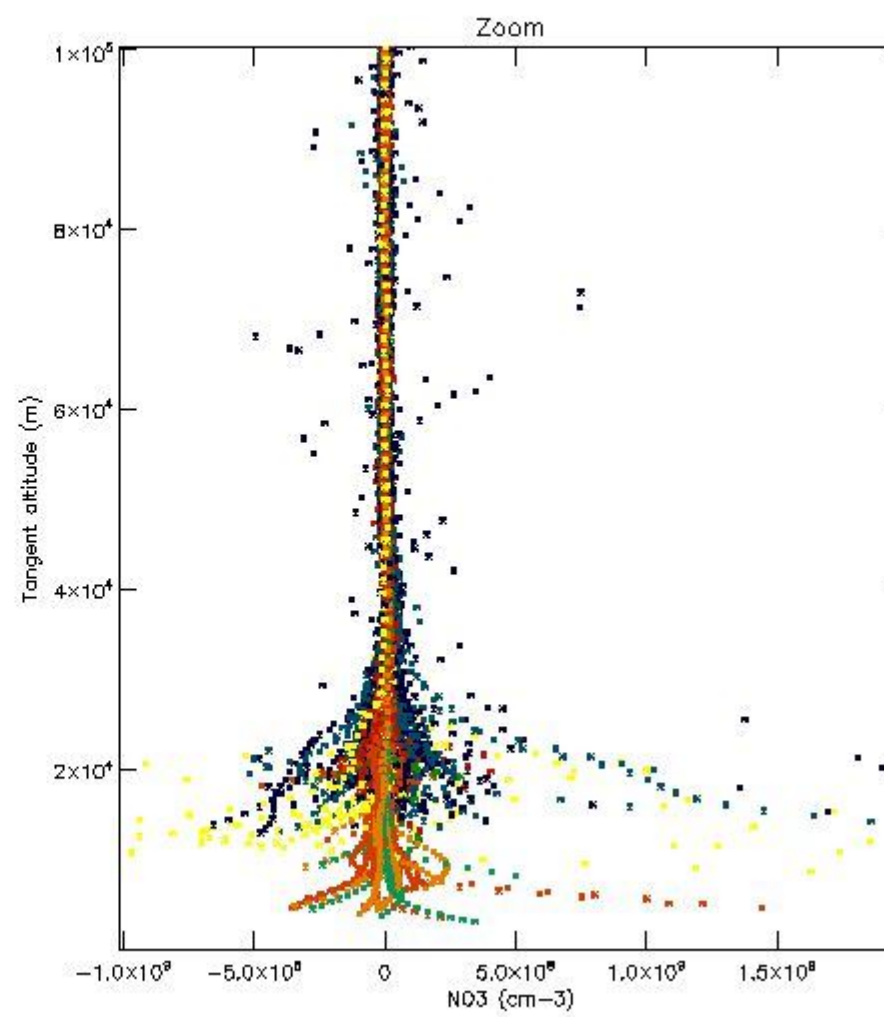

5.4 Plot ozone profiles where $STD < 10\%$ (dark without errors)

The colorbar represents the latitude.

5.5 Plot ozone profiles where STD < 5% (dark without errors)

The colorbar represents the latitude.

5.6 Plot NO₂ profiles for all STD (dark without errors)

The colorbar represents the latitude.

5.7 Plot NO3 profiles for all STD (dark without errors)

The colorbar represents the latitude.

5.8 Plot H2O profiles for all STD (only for occultations of stars 1,2,3,4,13,14,16,26,63 dark without errors)