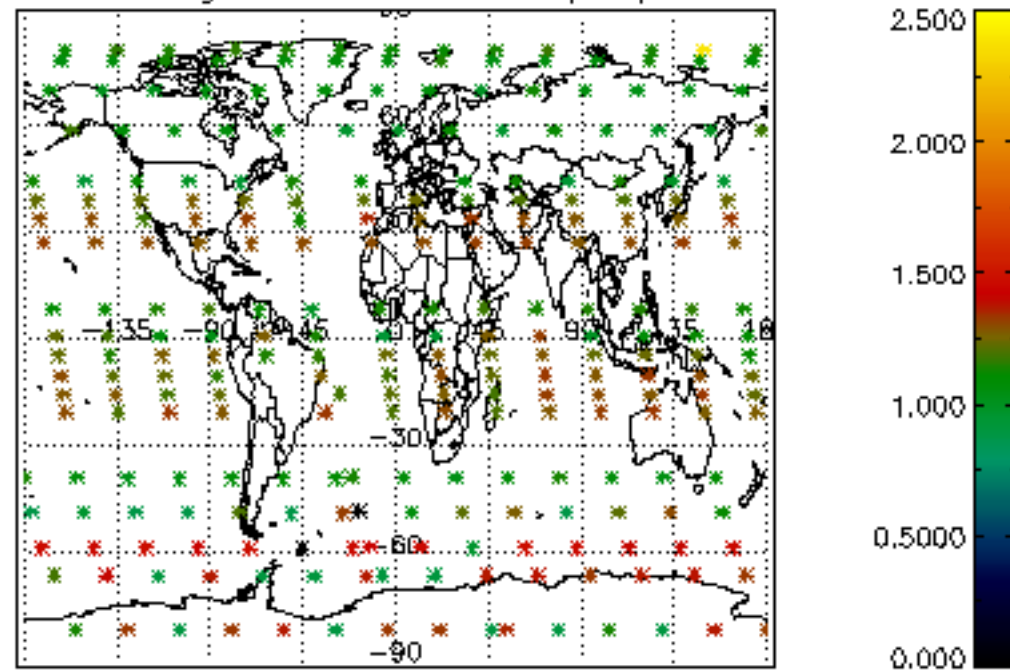

Percentage of flagged data per NO3 profile

Percentage of cosmic ray hits per profile

Percentage of datation errors per profile

Percentage of star falling outside central band per profile

Percentage of saturation errors per profile