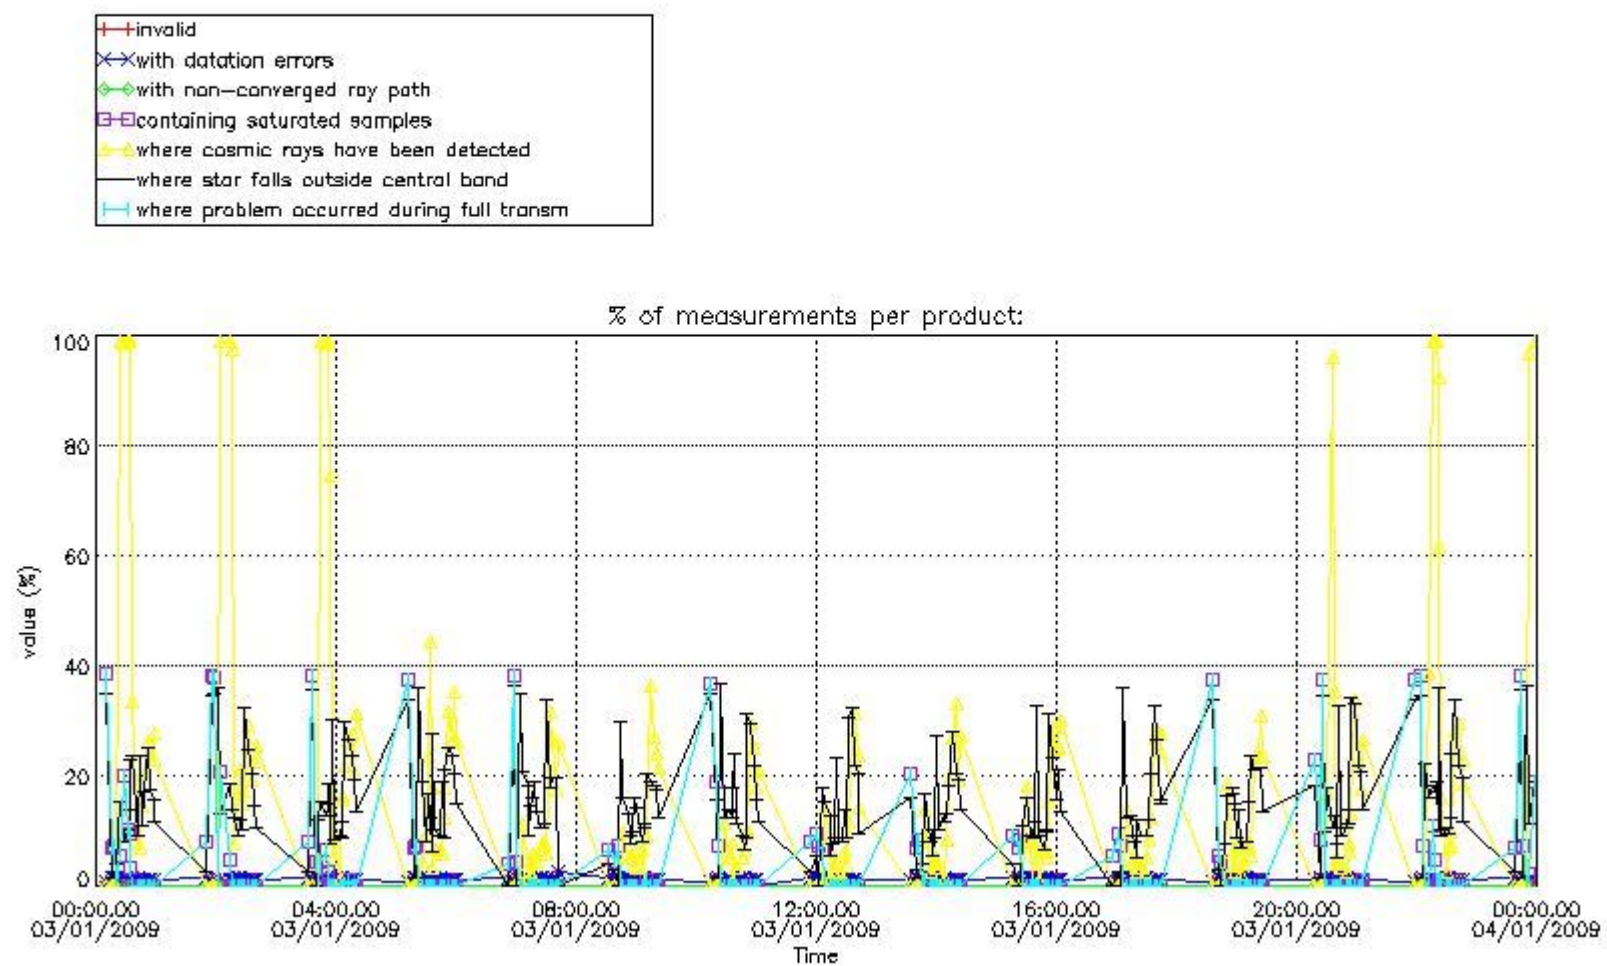

4.1.2 Plot level 1 quality information per product (time dependant): ENVI SAT DESCENDING passes