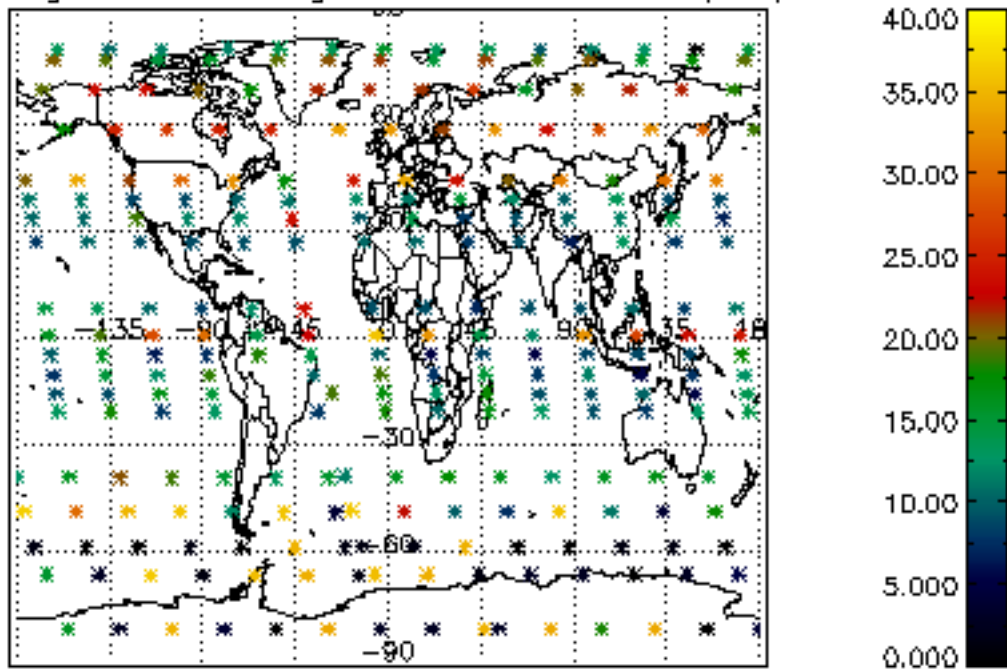

Percentage of cosmic ray hits per profile

Percentage of star falling outside central band per profile