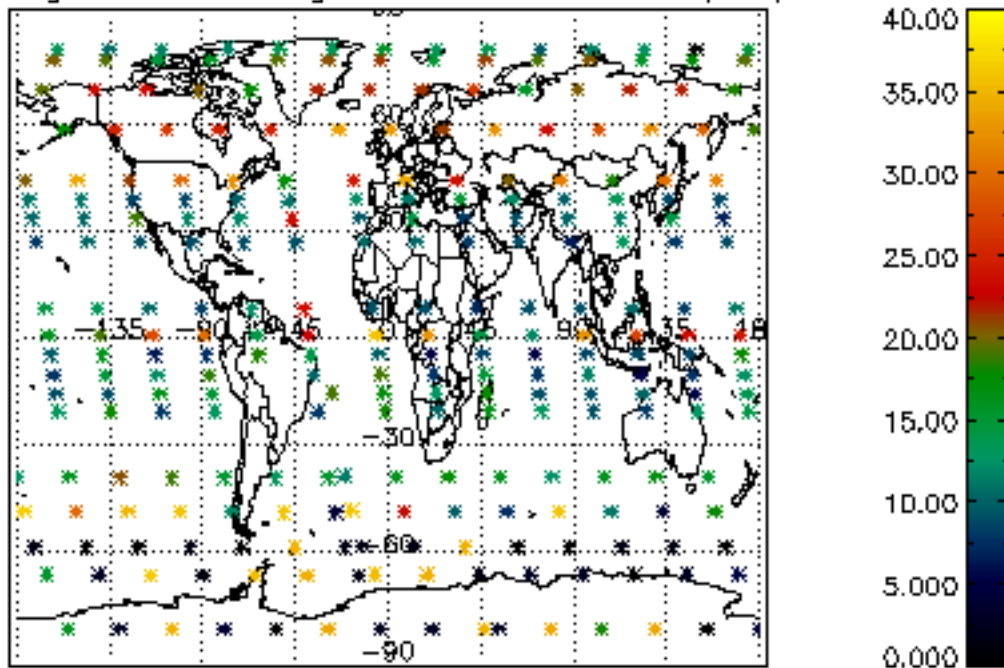

Percentage of cosmic ray hits per profile

Percentage of star falling outside central band per profile