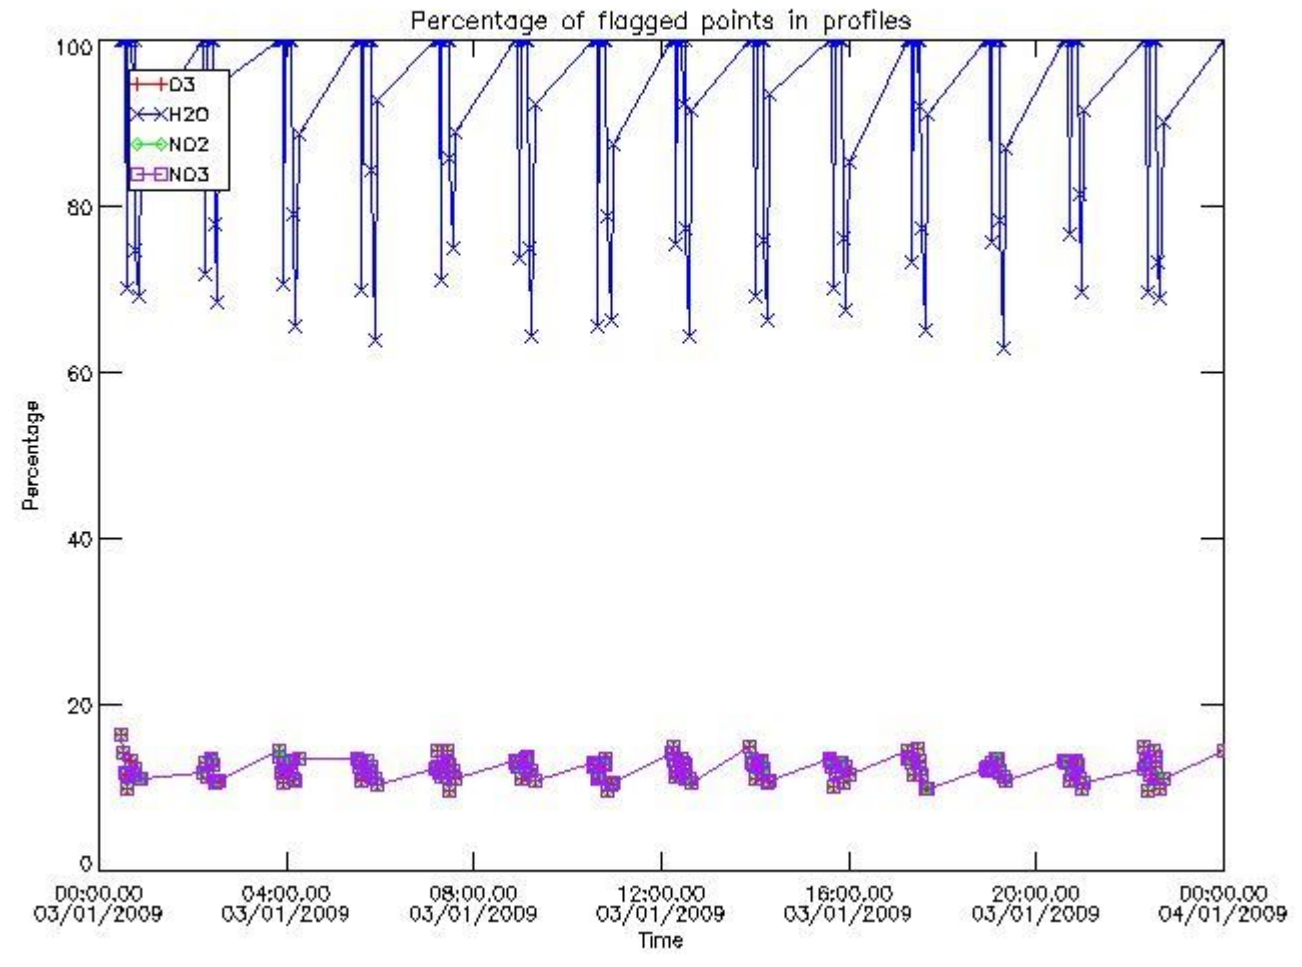

3. Quality information per product

In this section it is plotted some information contained in the Quality Summary data set of

the level 2 products. Only products in dark limb conditions and without errors (error flag in the MPH set to "0") are used.

3.1 Plot quality information per product (time dependant)

3.2 Plot quality information per product (world map)