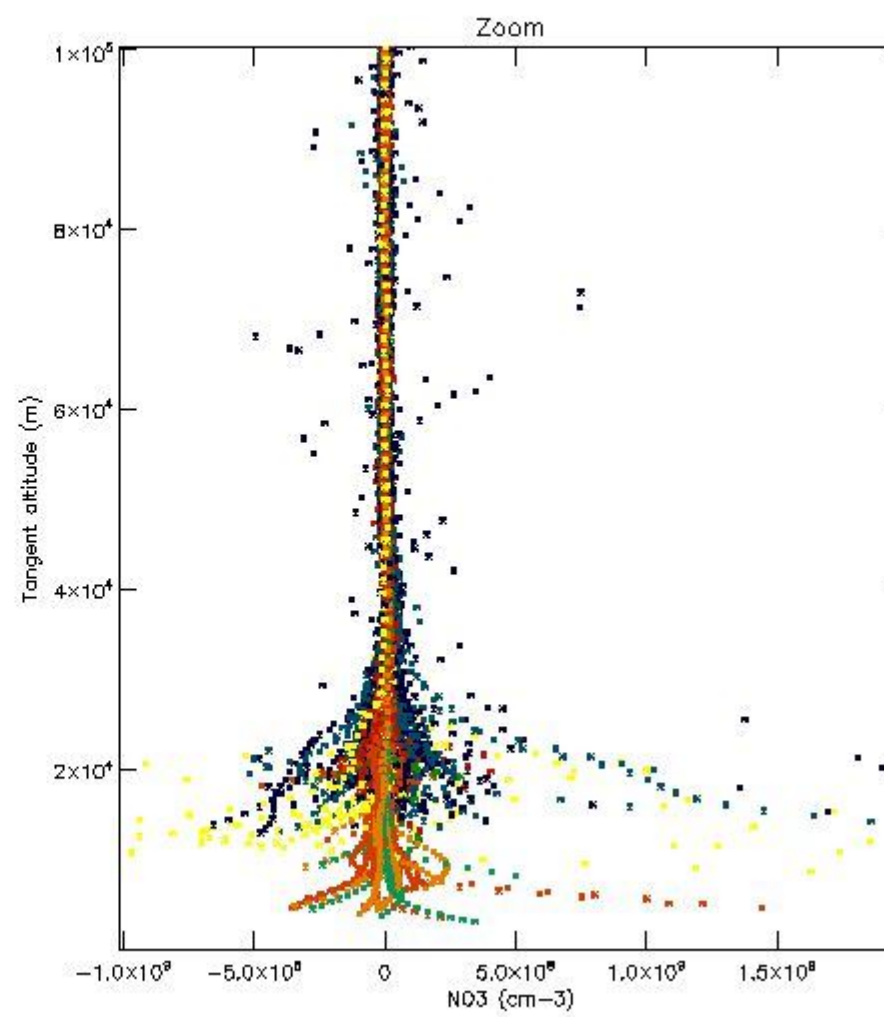

5.8 Plot H2O profiles for all STD (only for occultations of stars 1,2,3,4,13,14,16,26,63 dark without errors)

The colorbar represents the latitude.