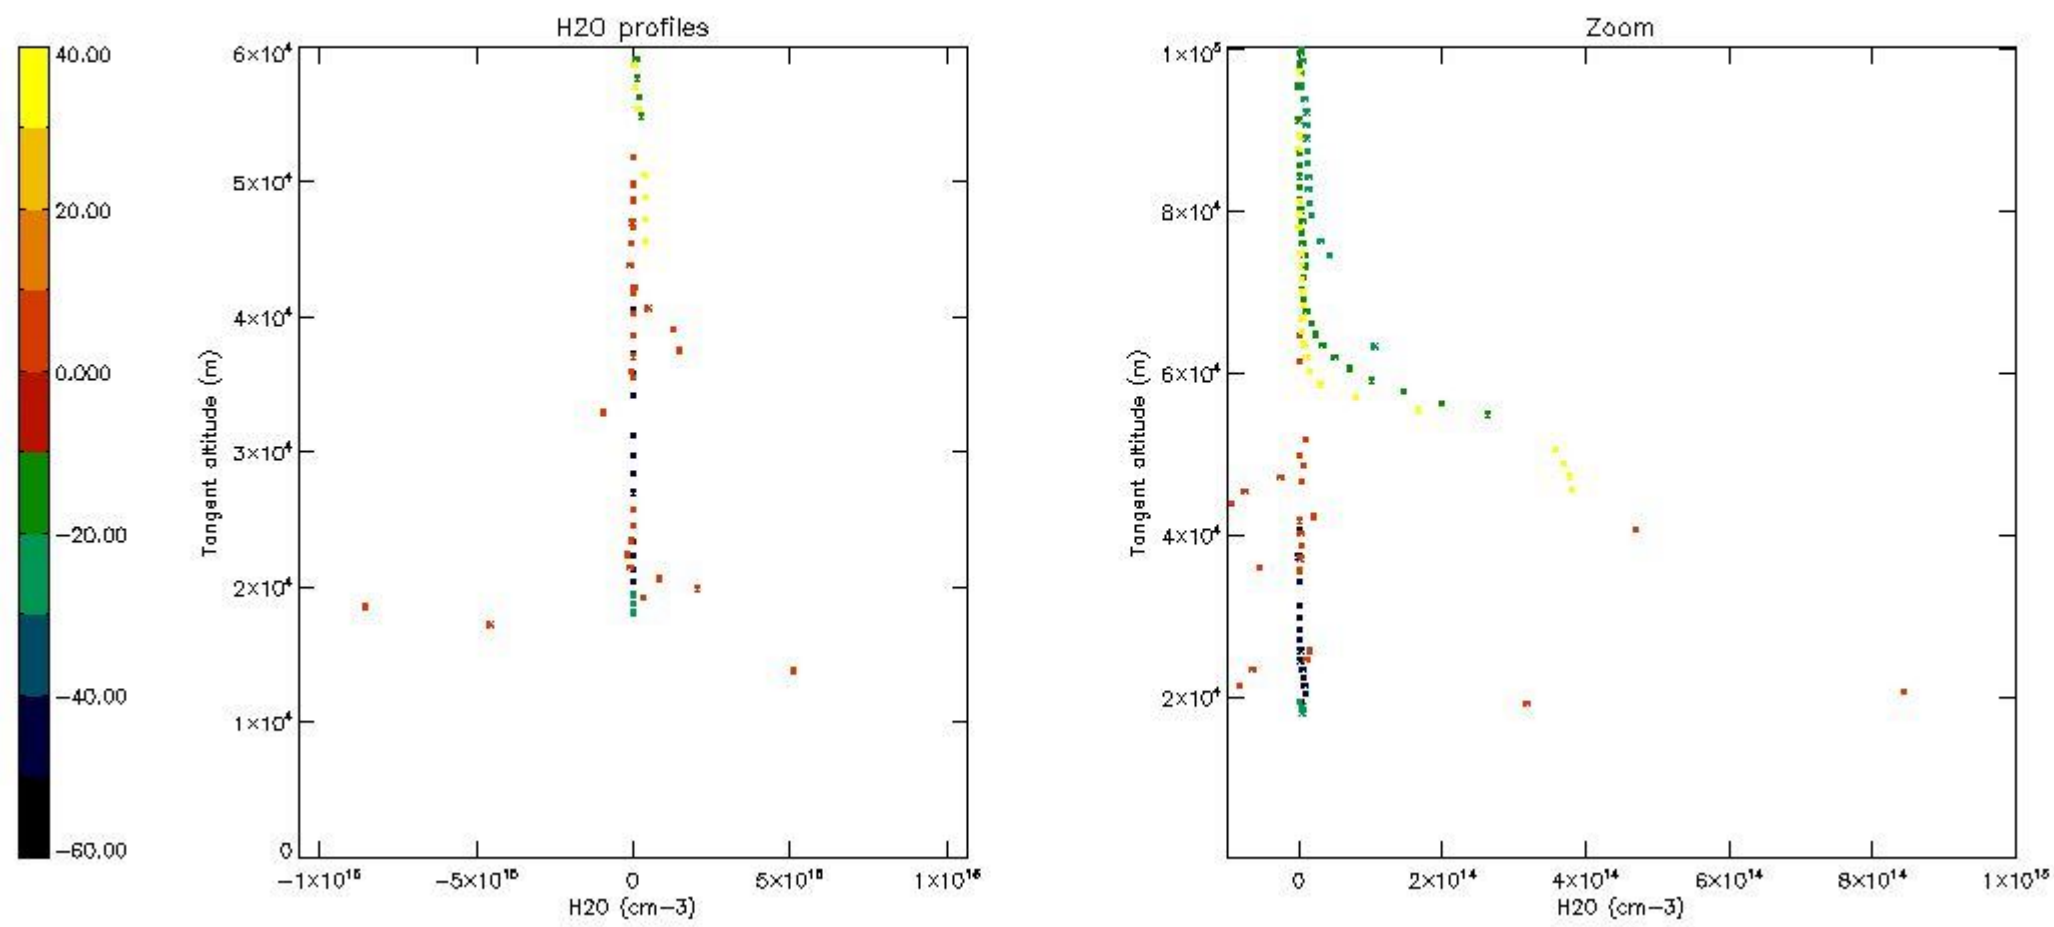

6. Auxiliary Data Files used for the production reported in section 2

The number reported in the third column indicates since which file (see list in section 2) the corresponding auxiliary file has been used. The fourth column is the date of those product files.

Type	Auxiliary Filename	Used since product	Used since product date
INST_PHYS_CHARACTERISTICS	GOM_INS_AXVIEC20091111_143220_20030716_120000_20500101_000000	1	03-JAN-2009 00:07:51
LEVEL-2_PROC_CONFIG	GOM_PR2_AXVIEC20091111_152718_20020301_000000_20500101_000000	1	03-JAN-2009 00:07:51
CROSS_SECTIONS_FILE	GOM_CRS_AXVIEC20091111_154832_20020301_000000_20500101_000000	1	03-JAN-2009 00:07:51