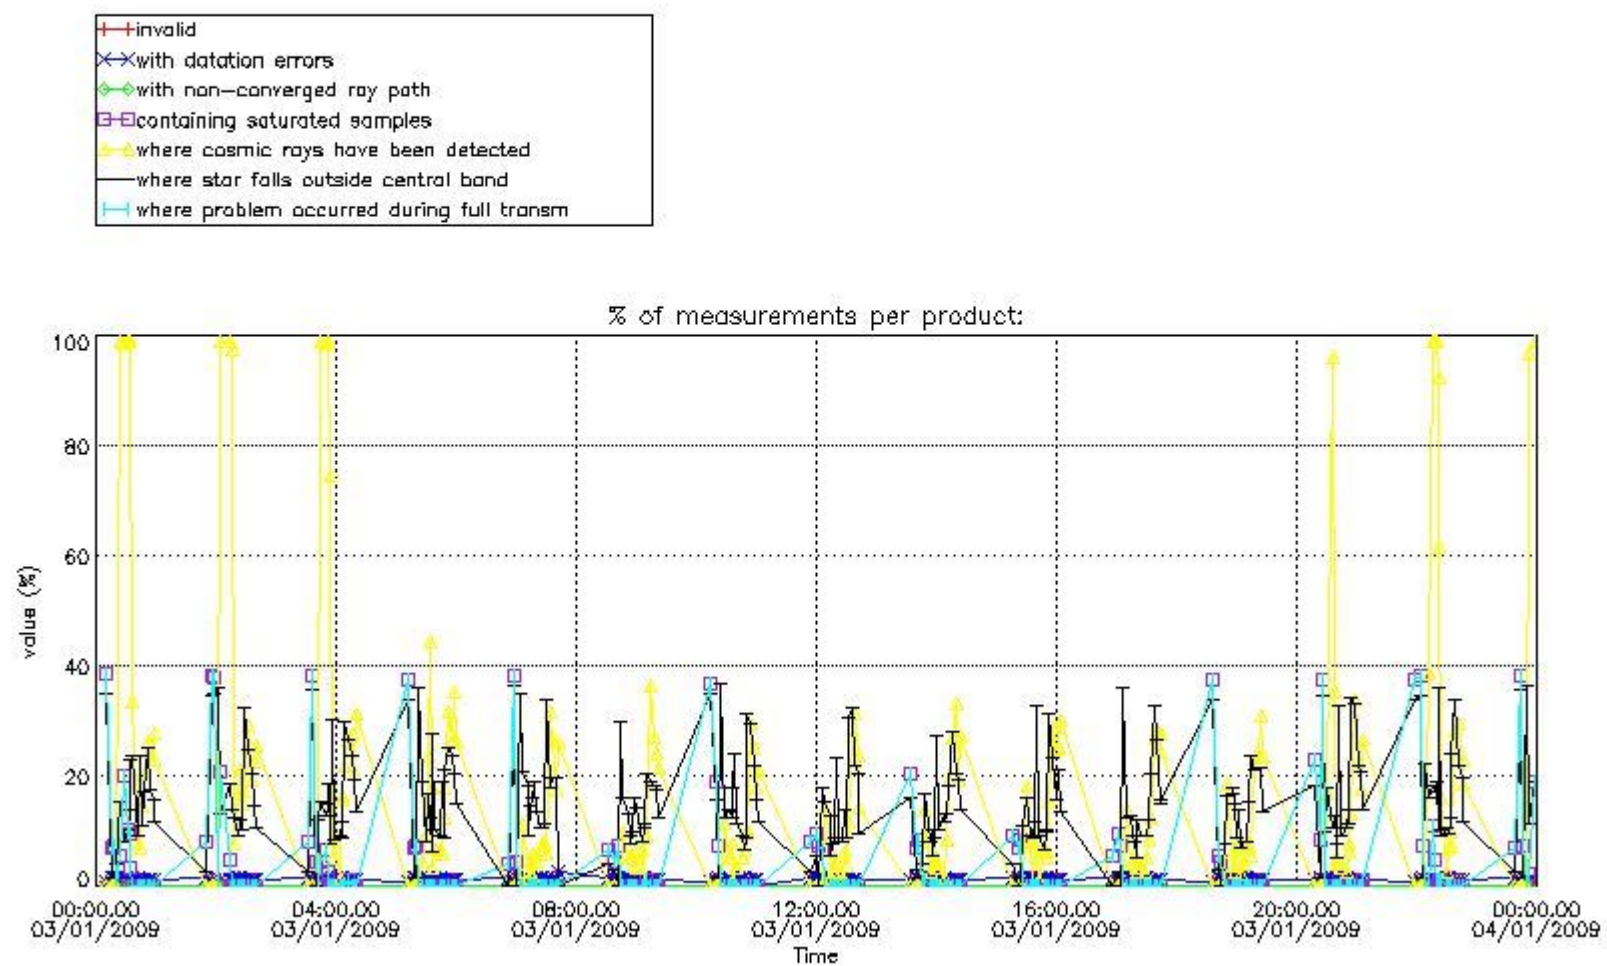

3.1 Plot quality information per product (time dependant)

3.2 Plot quality information per product (world map)

Percentage of flagged data per O3 profile

Percentage of flagged data per H2O profile

Percentage of flagged data per NO2 profile

Percentage of flagged data per NO3 profile

4. Level 1 quality information per product

In this section it is plotted some information contained in the Quality Summary data set of the level 2 products that comes from the level 1b processing. Products without errors (error flag in the MPH set to "0") are used.

4.1 Plot quality information per product (time dependant) coming from level 1b processing

4.1.1 Plot level 1 quality information per product (time dependant): ENVISAT ASCENDING passes

4.1.2 Plot level 1 quality information per product (time dependant): ENVI SAT DESCENDING passes