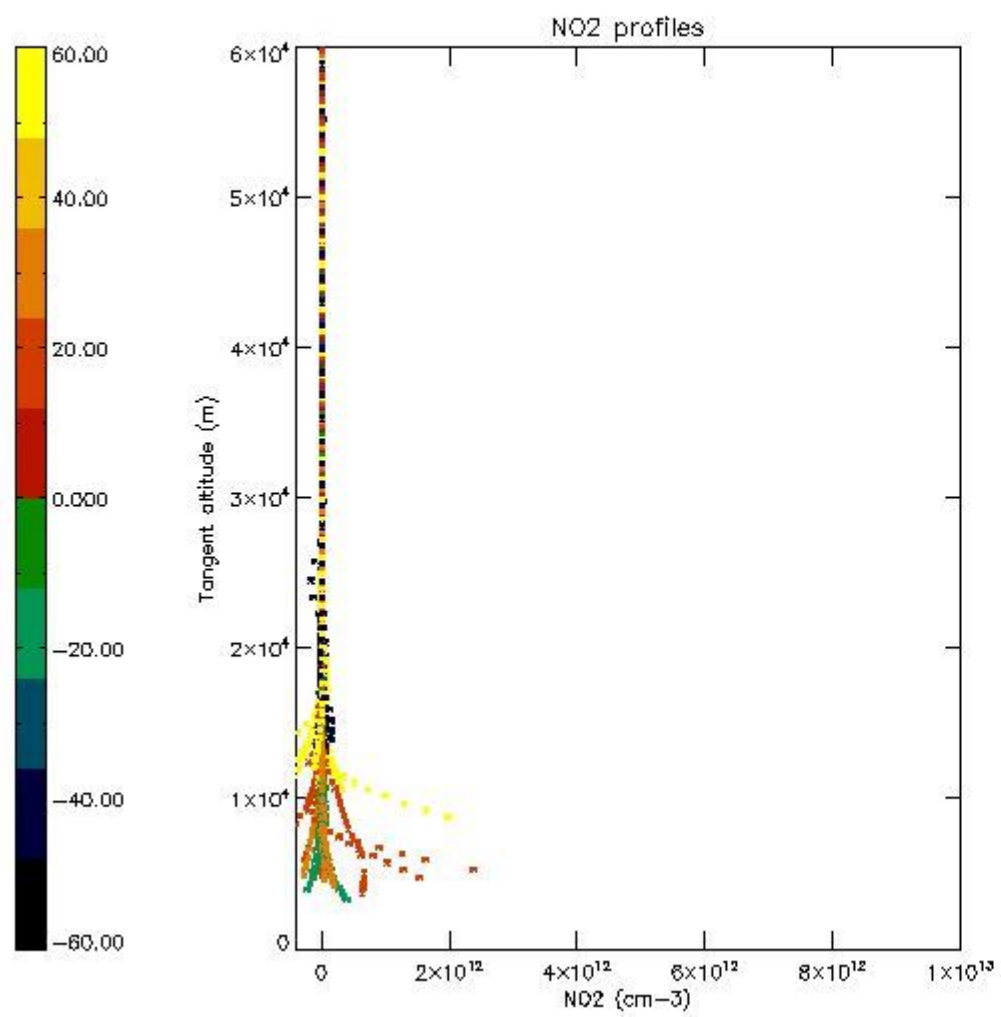

STD < 10	16
STD < 5	10

5.2 Plot ozone profiles for all STD (dark without errors)

The colorbar represents the latitude.

5.3 Plot ozone profiles where STD < 20% (dark without errors)

The colorbar represents the latitude.

5.4 Plot ozone profiles where $STD < 10\%$ (dark without errors)

The colorbar represents the latitude.

5.5 Plot ozone profiles where STD < 5% (dark without errors)

The colorbar represents the latitude.

5.6 Plot NO₂ profiles for all STD (dark without errors)

The colorbar represents the latitude.

5.7 Plot NO3 profiles for all STD (dark without errors)

The colorbar represents the latitude.

5.8 Plot H2O profiles for all STD (only for occultations of stars 1,2,3,4,13,14,16,26,63 dark without errors)