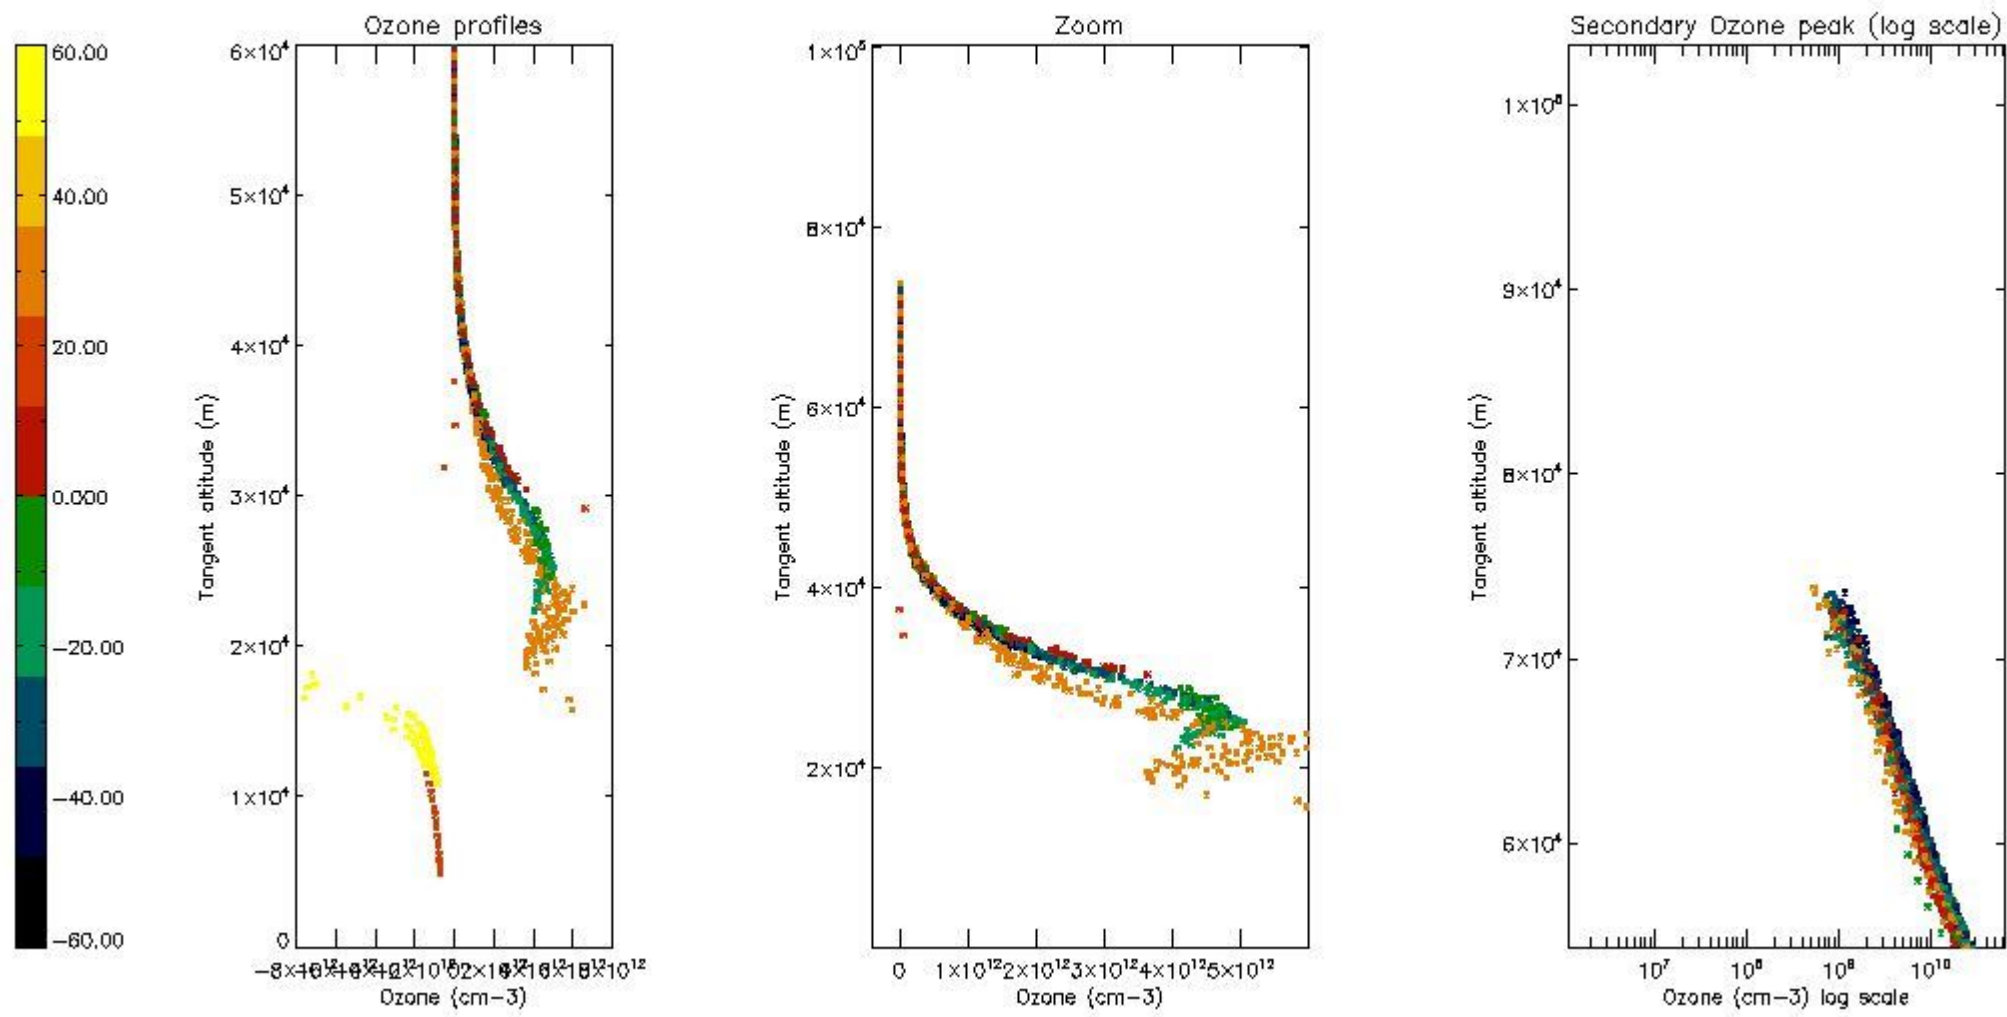

STD < 10	16
STD < 5	10

5.2 Plot ozone profiles for all STD (dark without errors)

The colorbar represents the latitude.

5.3 Plot ozone profiles where STD < 20% (dark without errors)

The colorbar represents the latitude.

5.4 Plot ozone profiles where $STD < 10\%$ (dark without errors)

The colorbar represents the latitude.

5.5 Plot ozone profiles where STD < 5% (dark without errors)

The colorbar represents the latitude.

5.6 Plot NO₂ profiles for all STD (dark without errors)