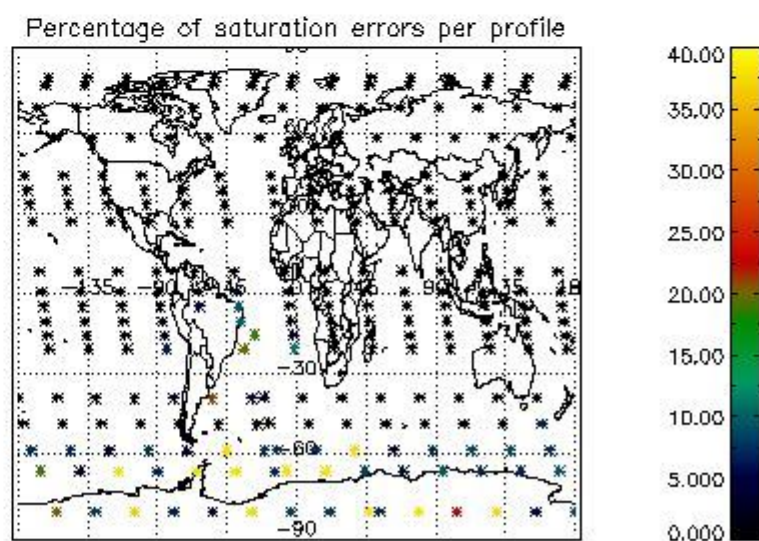

Percentage of flagged data per NO3 profile

4. Level 1 quality information per product

In this section it is plotted some information contained in the Quality Summary data set of the level 2 products that comes from the level 1b processing. Products without errors (error flag in the MPH set to "0") are used.

4.1 Plot quality information per product (time dependant) coming from level 1b processing

4.1.1 Plot level 1 quality information per product (time dependant): ENVISAT ASCENDING passes

4.1.2 Plot level 1 quality information per product (time dependant): ENVI SAT DESCENDING passes

4.2 Plot quality information per product coming from level 1b processing (world map)
 4.2.1 Plot level 1 quality information per product (world map): ENVISAT ASCENDING passes

4.2.2 Plot level 1 quality information per product (world map): ENVISAT DESCENDING passes