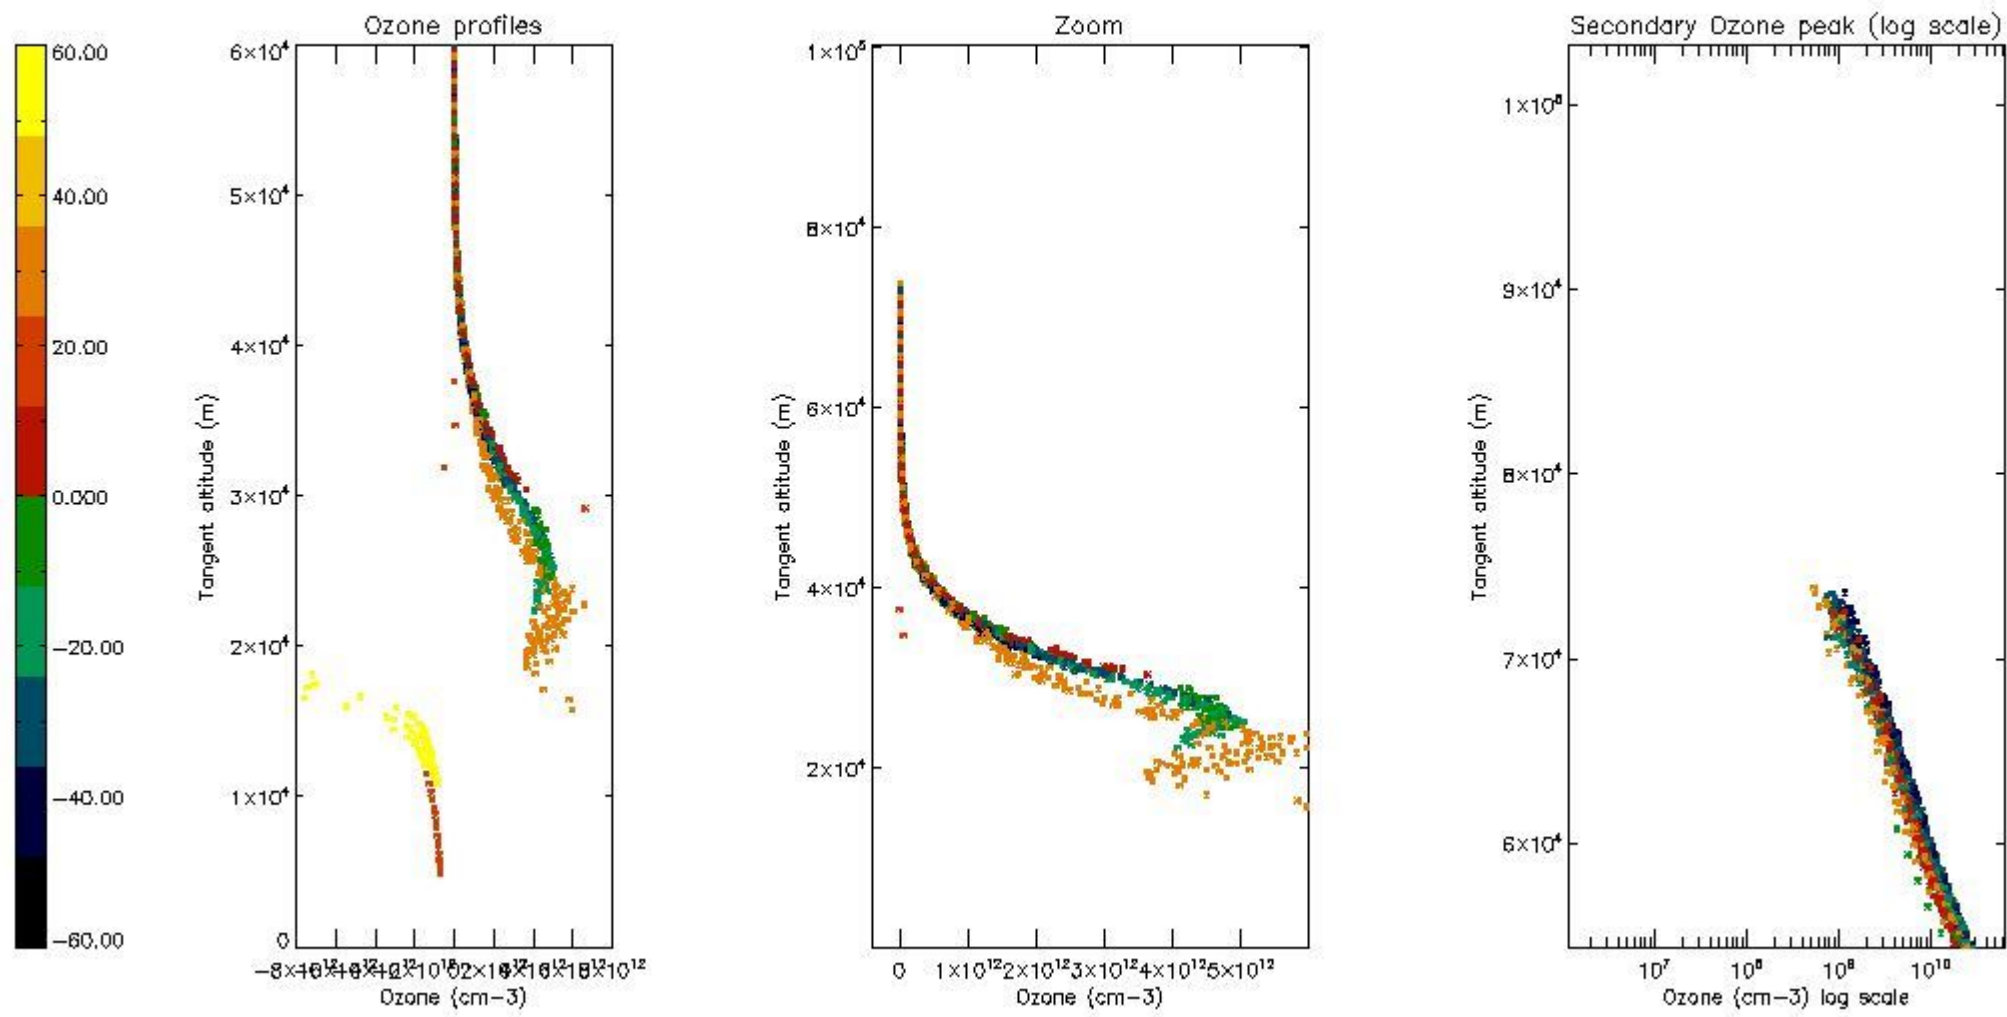

5.6 Plot NO₂ profiles for all STD (dark without errors)

The colorbar represents the latitude.