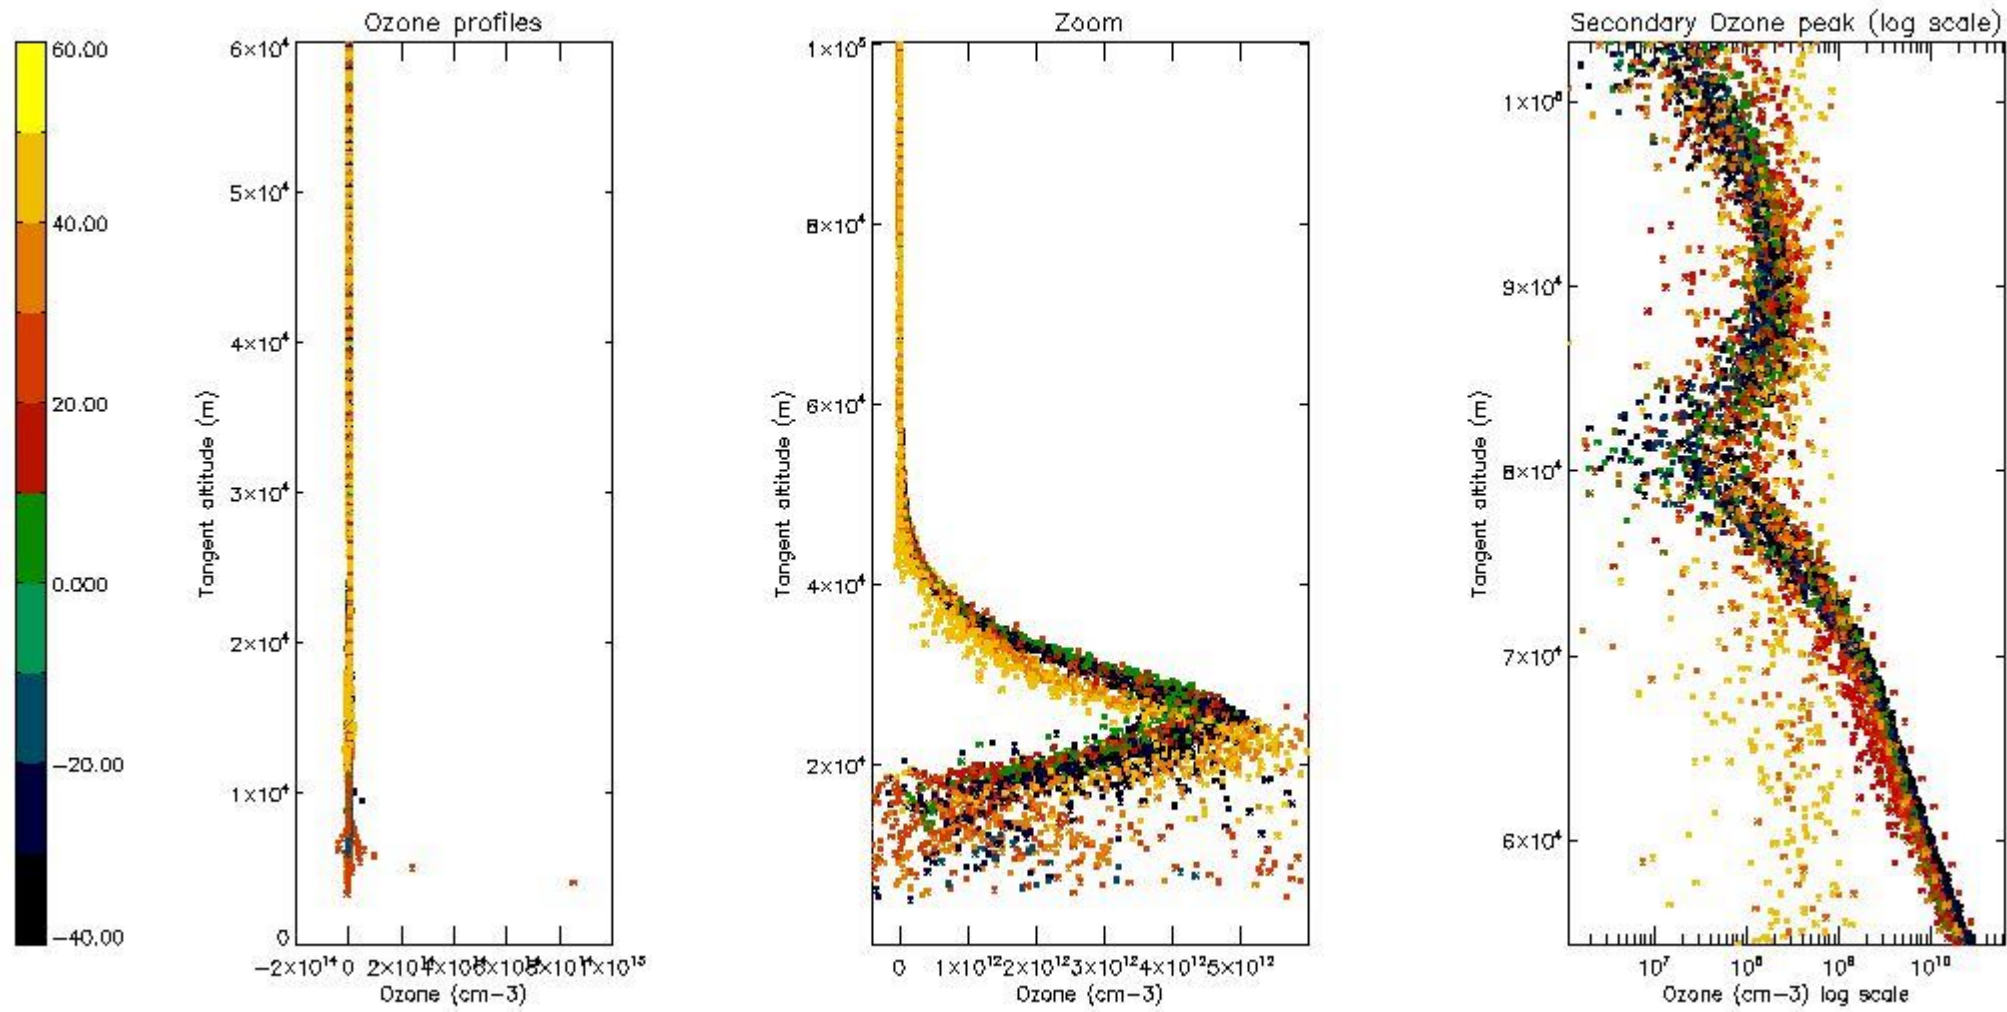

STD < 10	16
STD < 5	10

5.2 Plot ozone profiles for all STD (dark without errors)

The colorbar represents the latitude.

5.3 Plot ozone profiles where STD < 20% (dark without errors)

The colorbar represents the latitude.