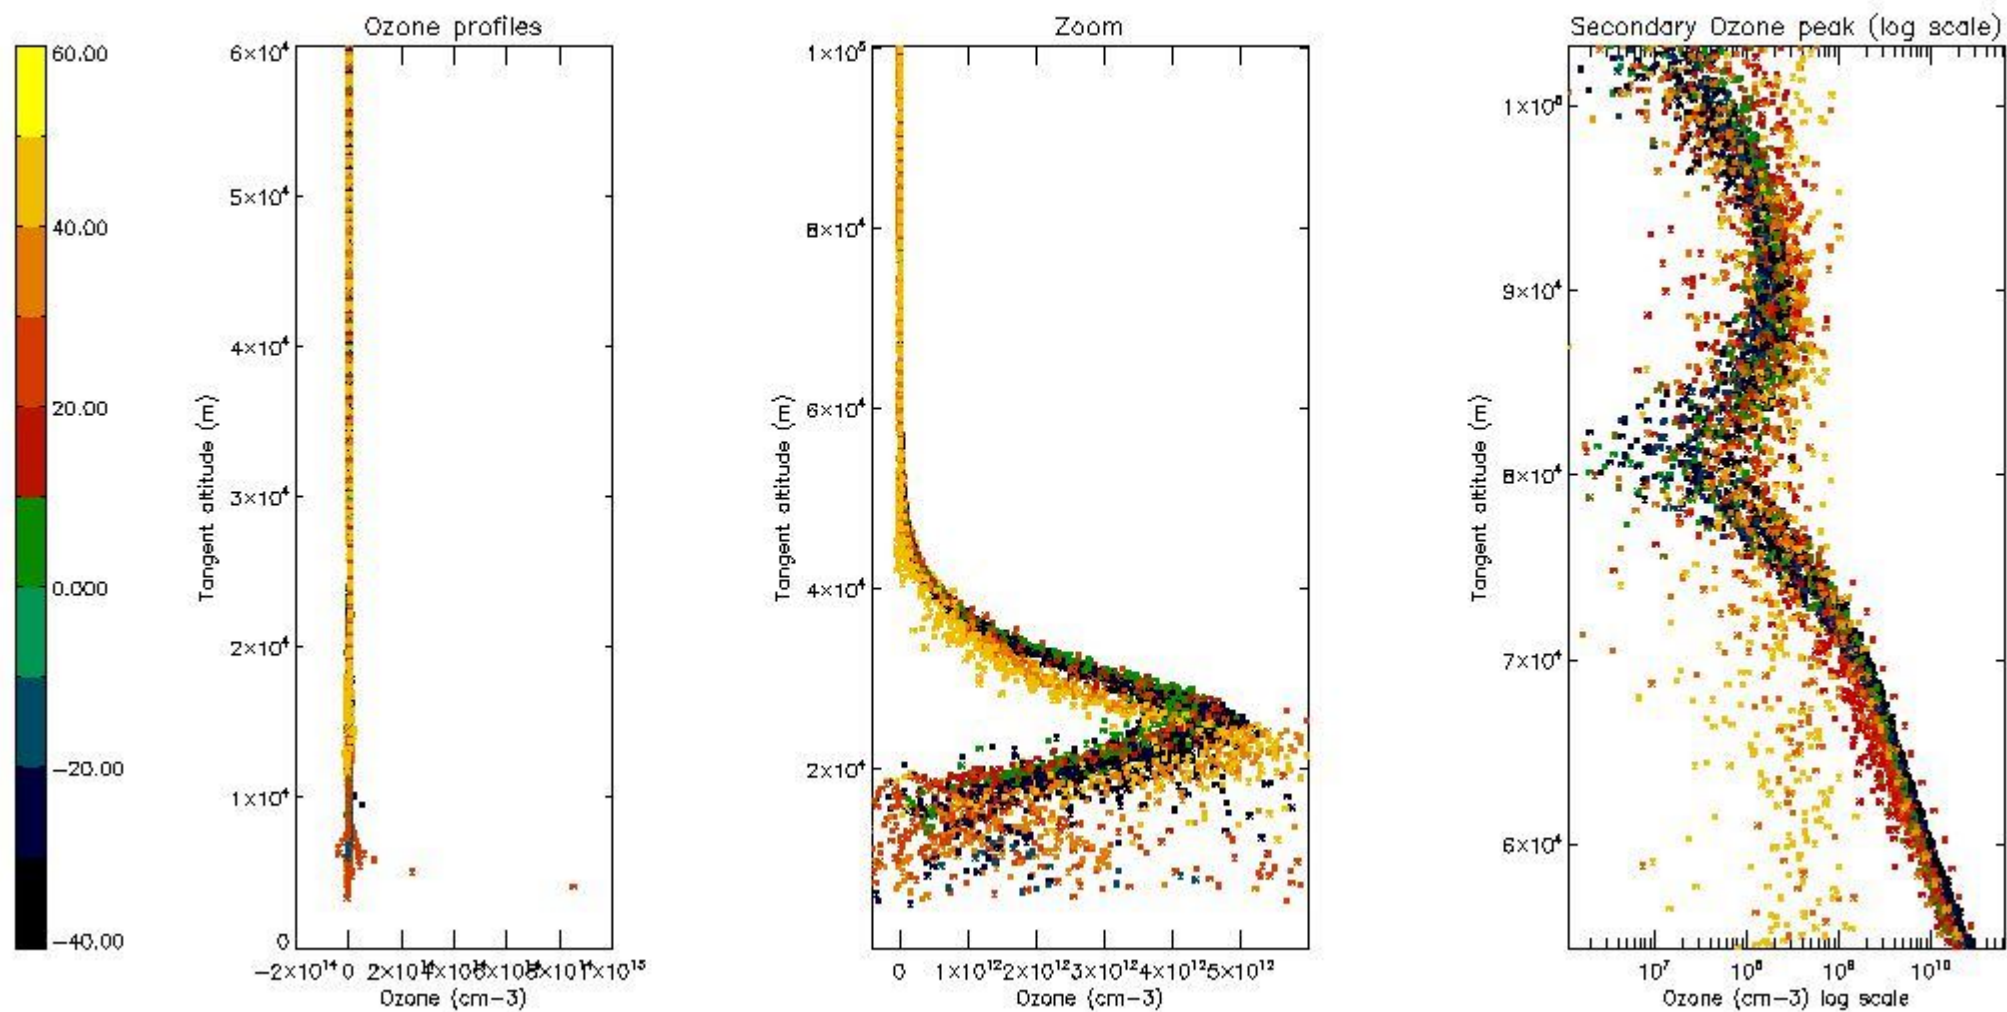

STD < 10	16
STD < 5	10

5.2 Plot ozone profiles for all STD (dark without errors)

The colorbar represents the latitude.

5.3 Plot ozone profiles where STD < 20% (dark without errors)

The colorbar represents the latitude.