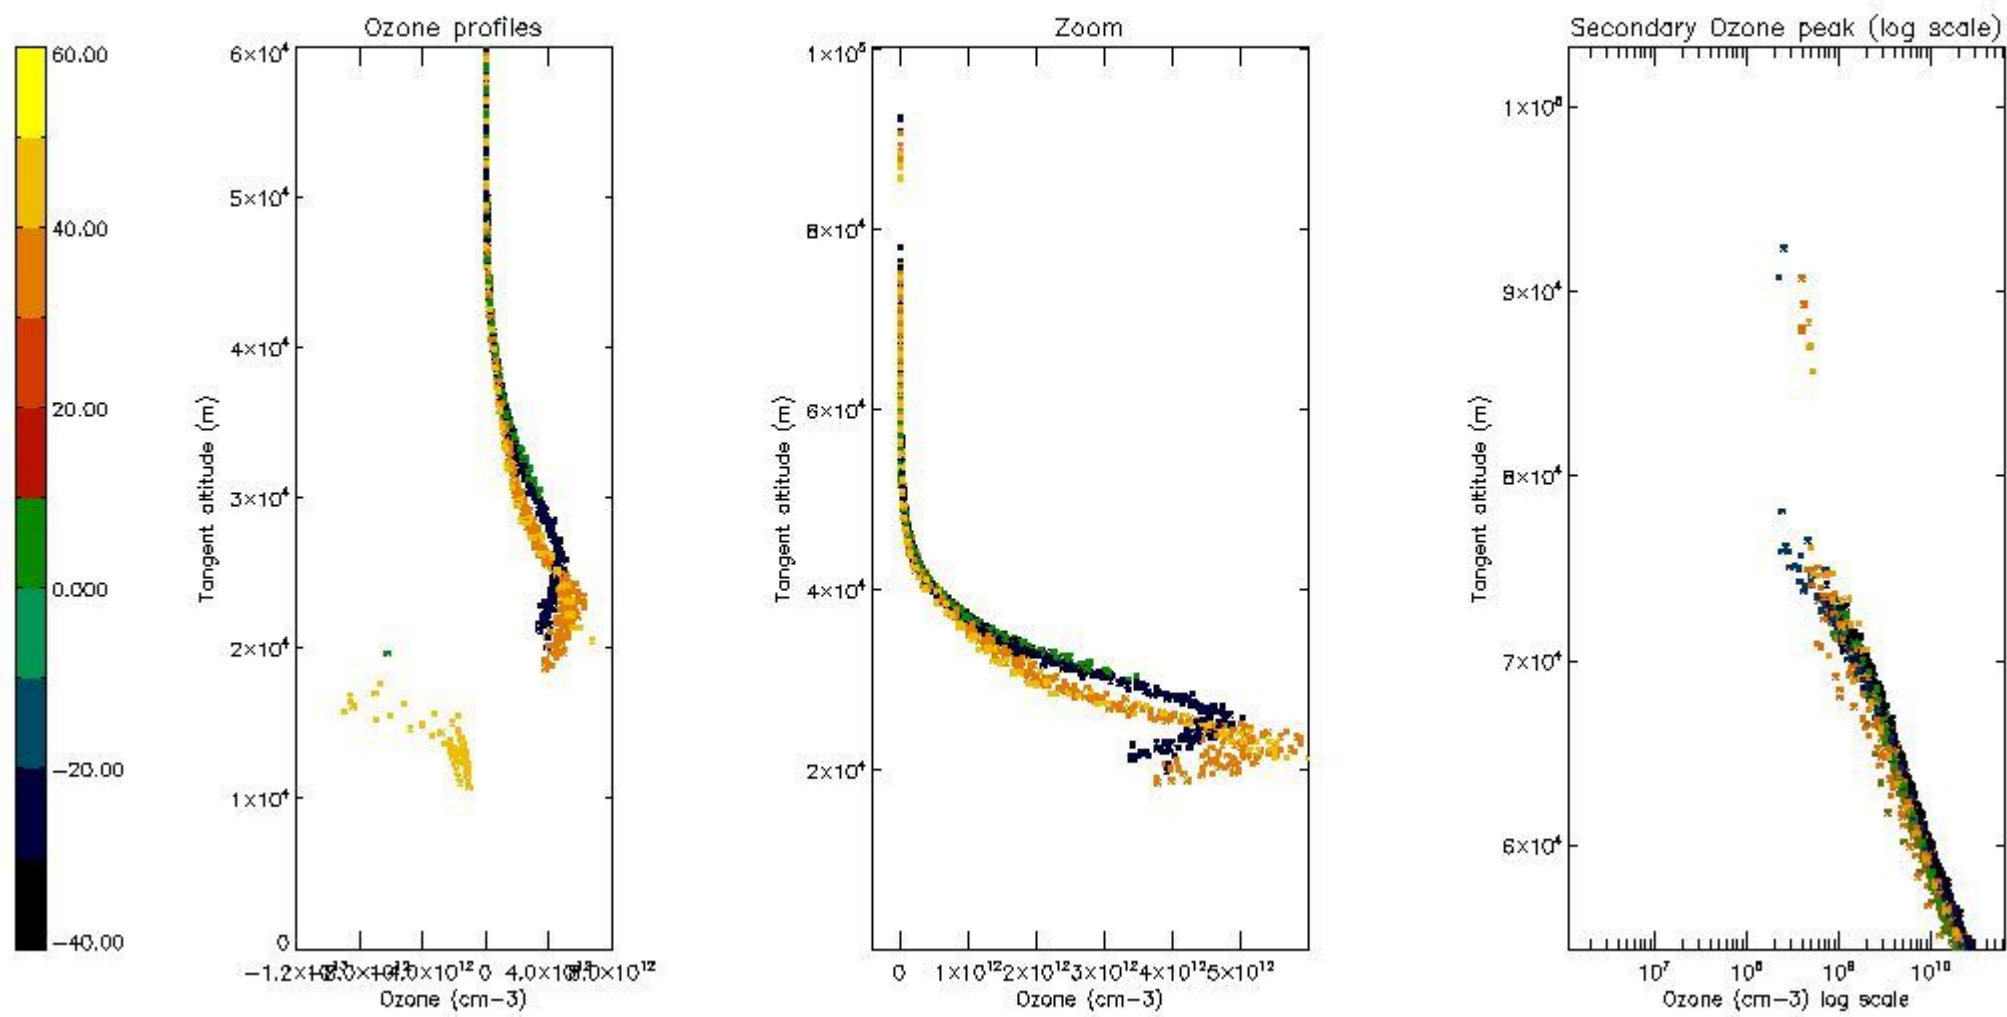

5.4 Plot ozone profiles where  $STD < 10\%$  (dark without errors)

The colorbar represents the latitude.

*5.5 Plot ozone profiles where STD < 5% (dark without errors)*

The colorbar represents the latitude.