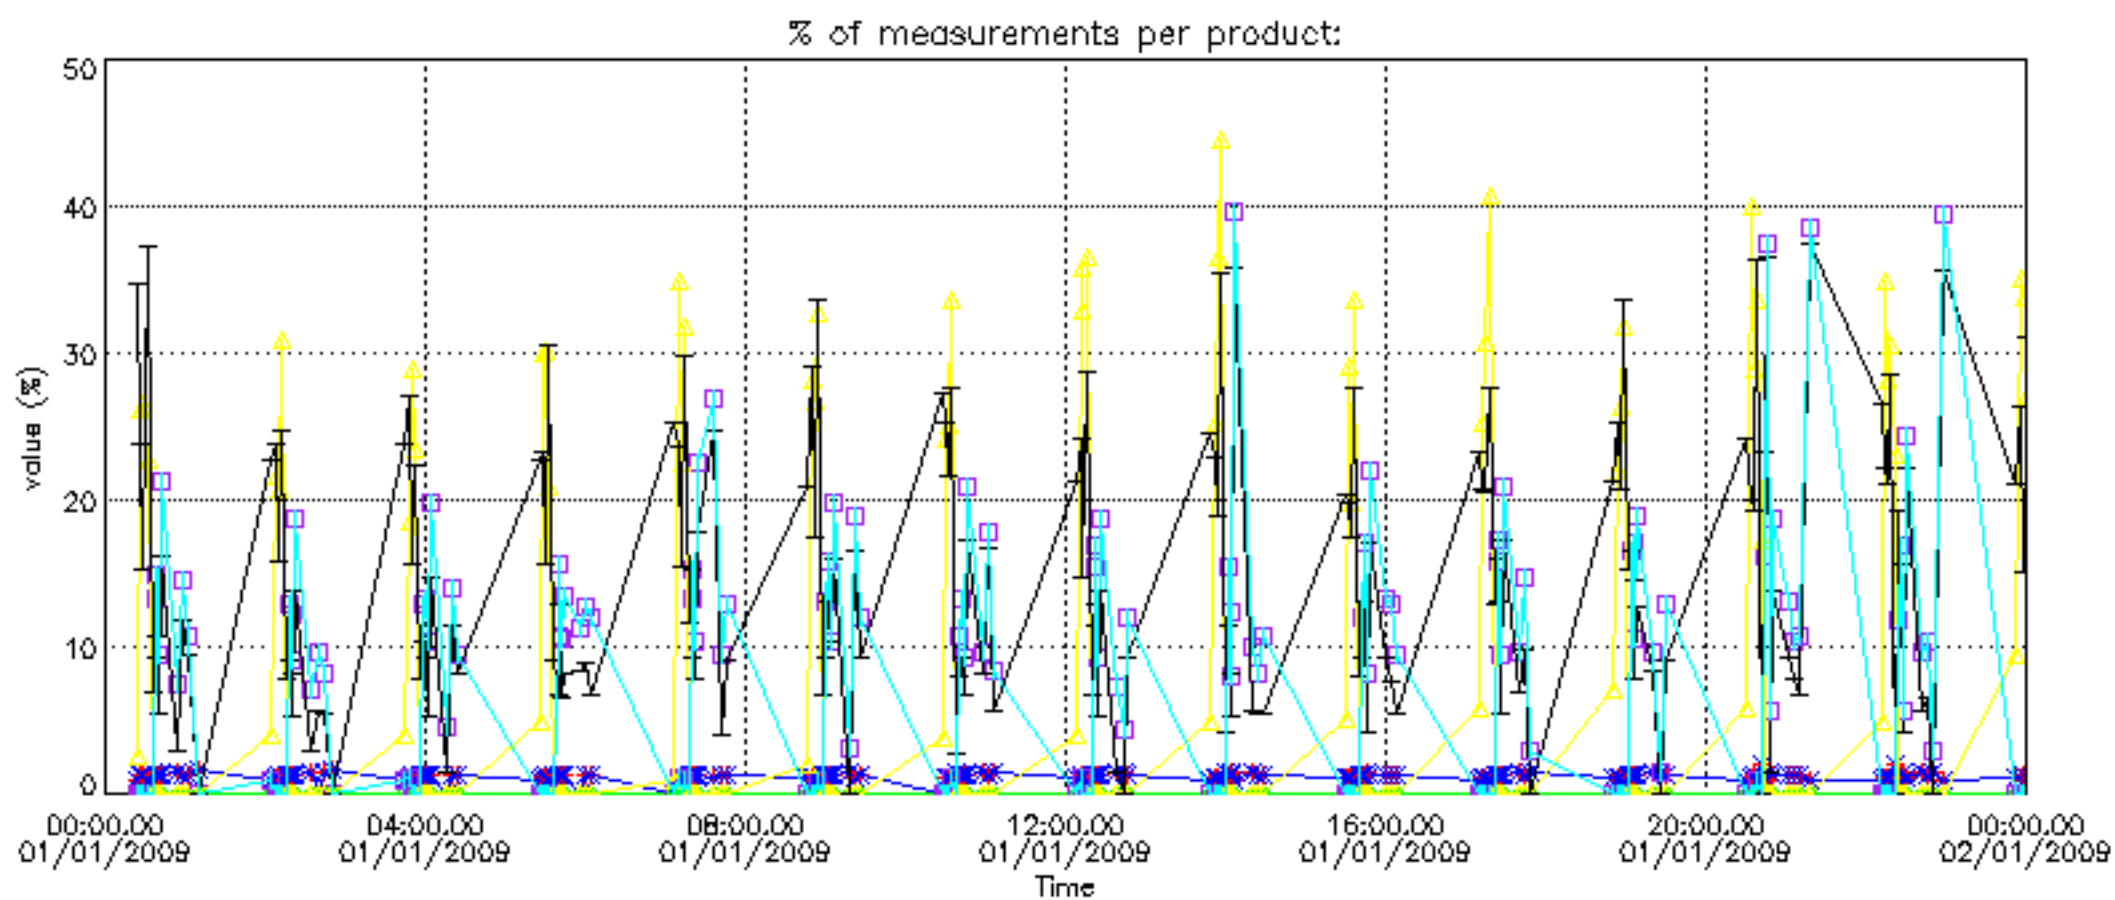

Percentage of cosmic ray hits per profile

Percentage of datation errors per profile