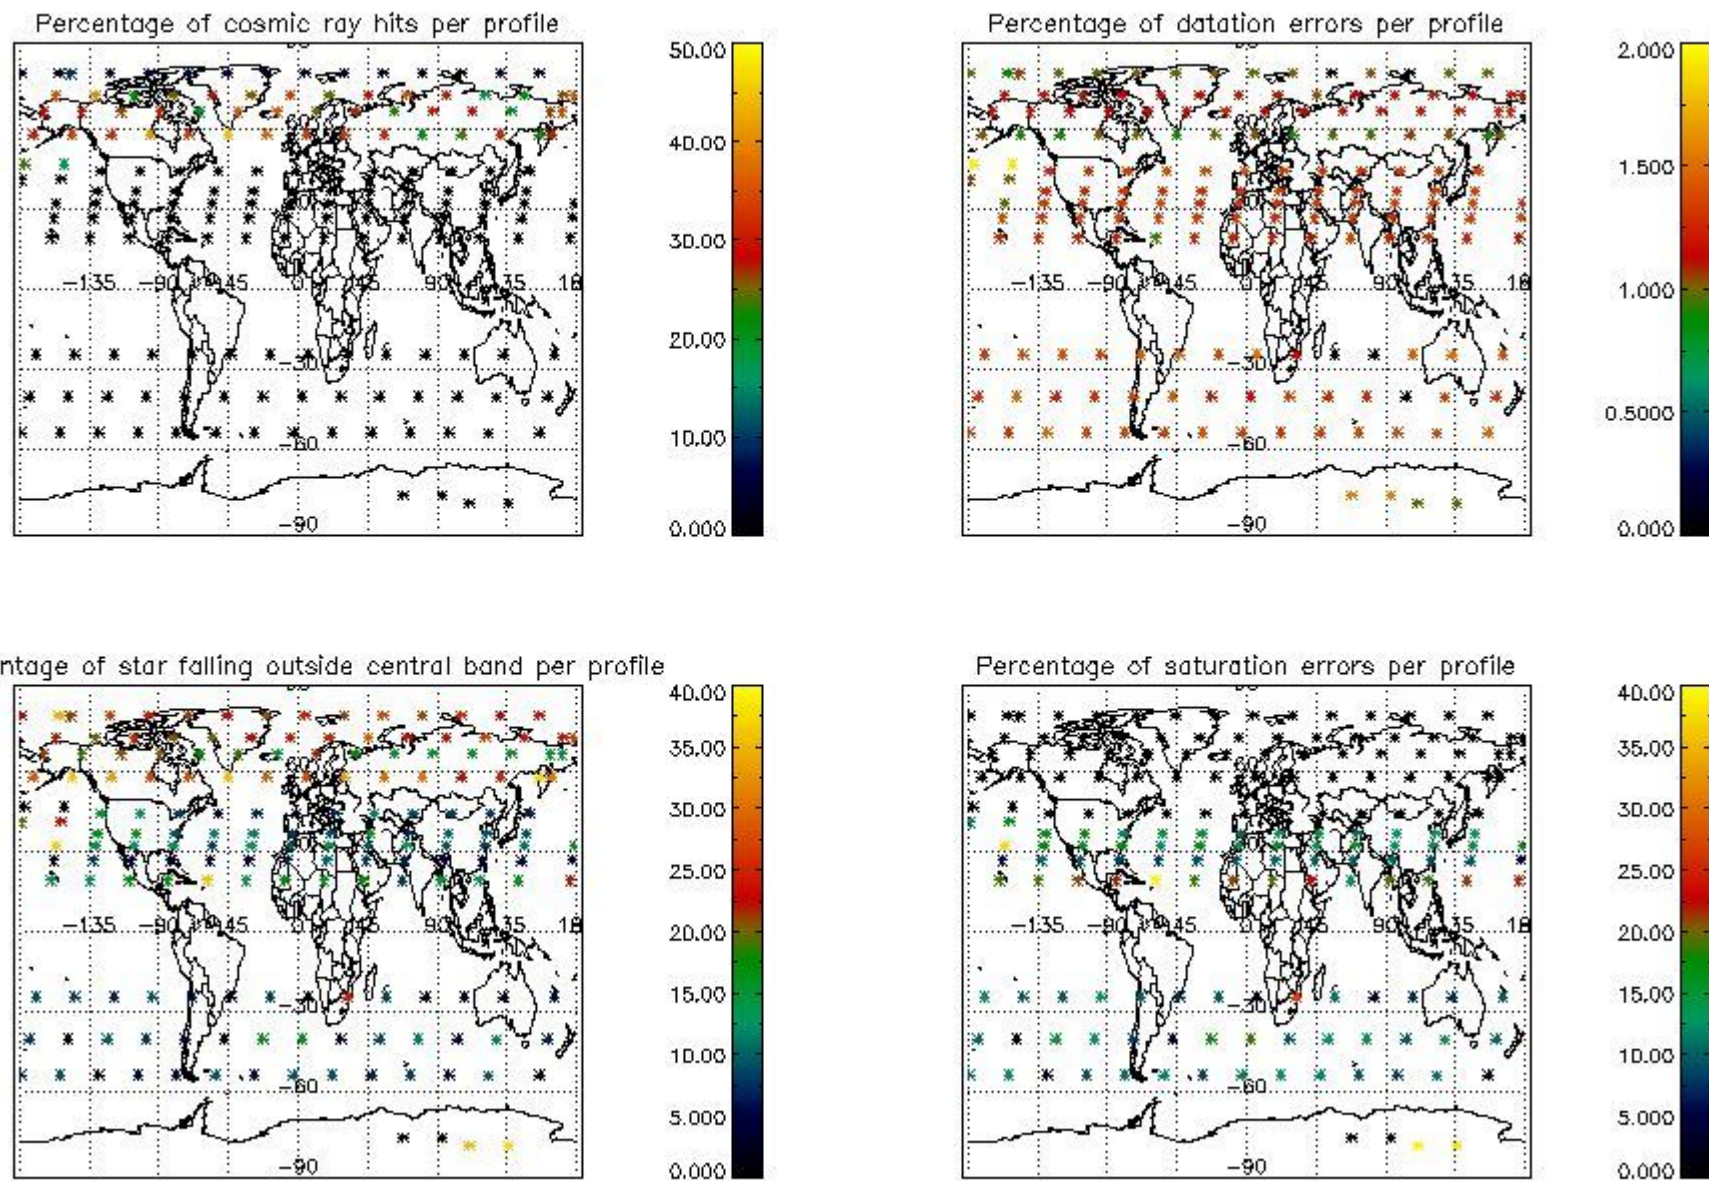

##### 4.1 Plot quality information per product (time dependant) coming from level 1b processing

###### 4.1.1 Plot level 1 quality information per product (time dependant): ENVISAT ASCENDING passes

4.1.2 Plot level 1 quality information per product (time dependant): ENVI SAT DESCENDING passes

4.2 Plot quality information per product coming from level 1b processing (world map)

4.2.1 Plot level 1 quality information per product (world map): ENVISAT ASCENDING passes

4.2.2 Plot level 1 quality information per product (world map): ENVISAT DESCENDING passes