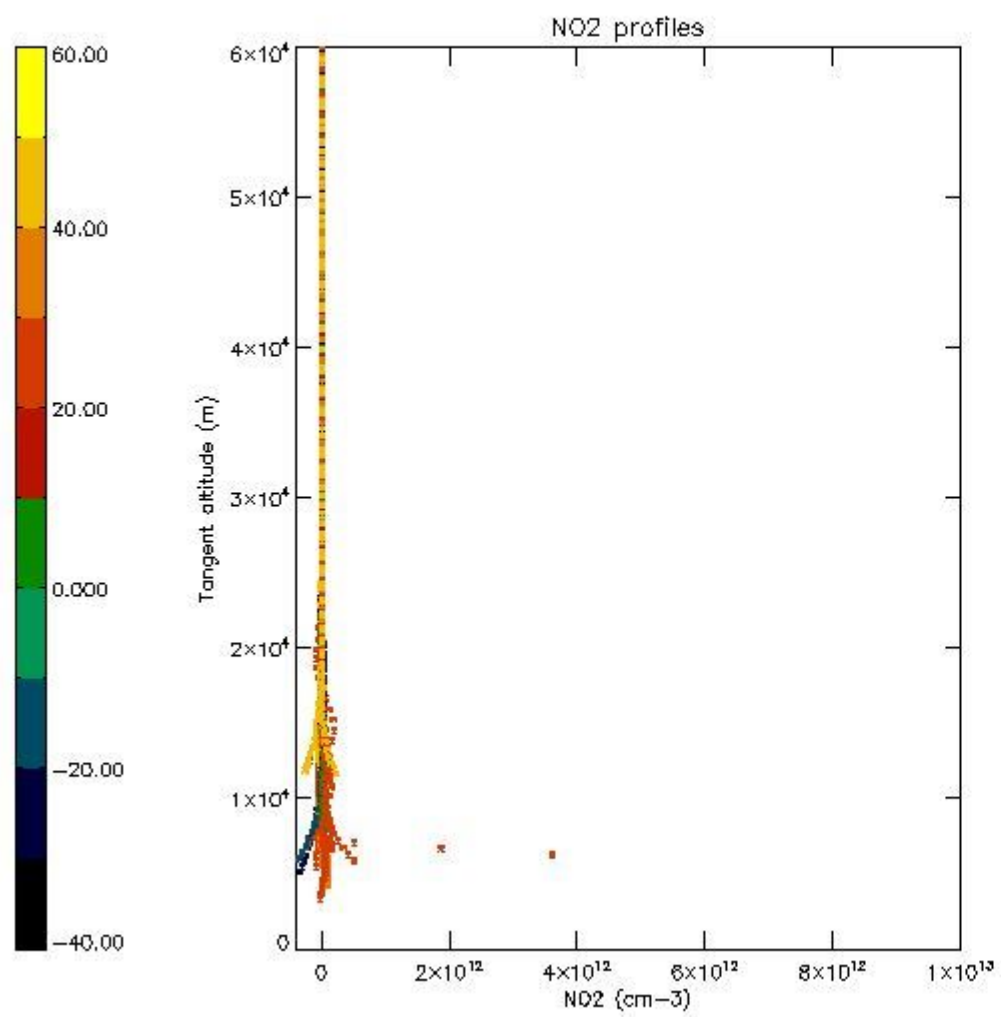

5.4 Plot ozone profiles where  $STD < 10\%$  (dark without errors)

The colorbar represents the latitude.

*5.5 Plot ozone profiles where STD < 5% (dark without errors)*

The colorbar represents the latitude.

*5.6 Plot NO<sub>2</sub> profiles for all STD (dark without errors)*

The colorbar represents the latitude.

*5.7 Plot NO3 profiles for all STD (dark without errors)*

The colorbar represents the latitude.

5.8 Plot H2O profiles for all STD (only for occultations of stars 1,2,3,4,13,14,16,26,63 dark without errors)