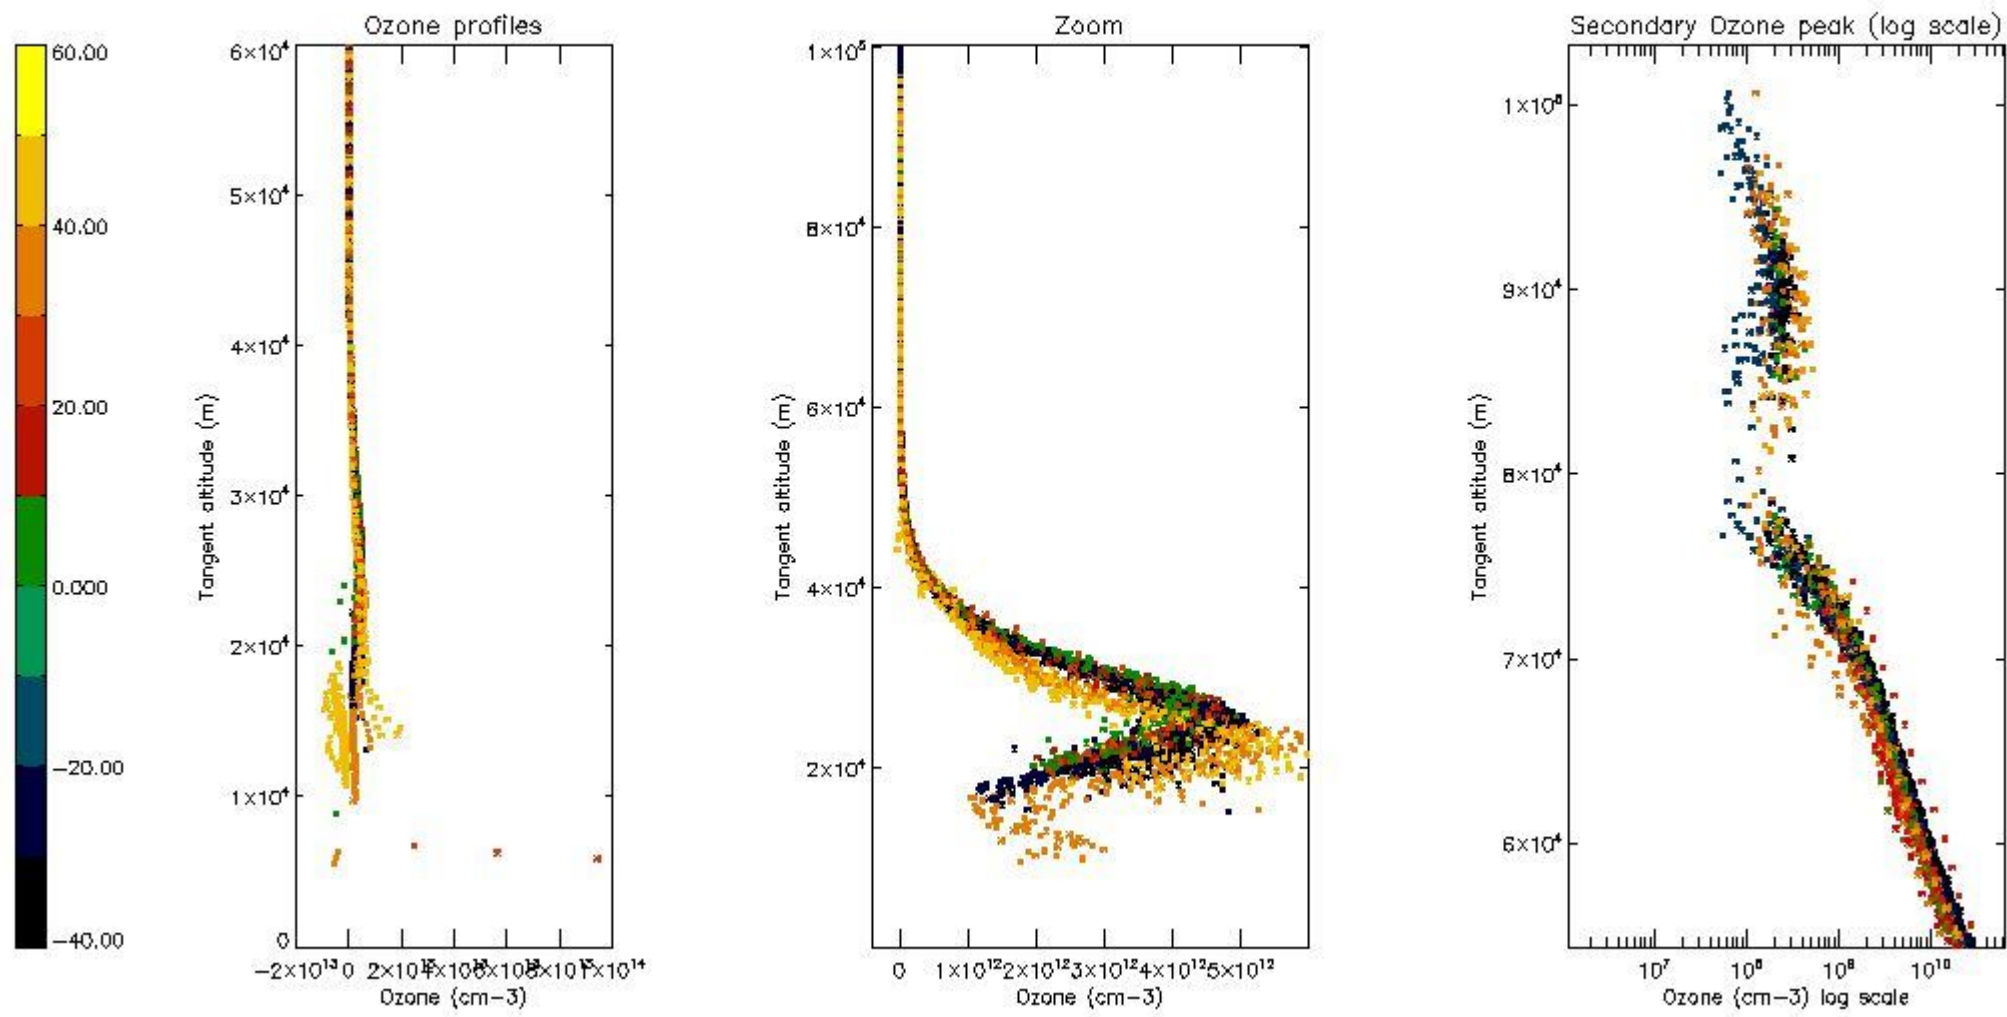

STD < 10	16
STD < 5	10

5.2 Plot ozone profiles for all STD (dark without errors)

The colorbar represents the latitude.

5.3 Plot ozone profiles where STD < 20% (dark without errors)

The colorbar represents the latitude.