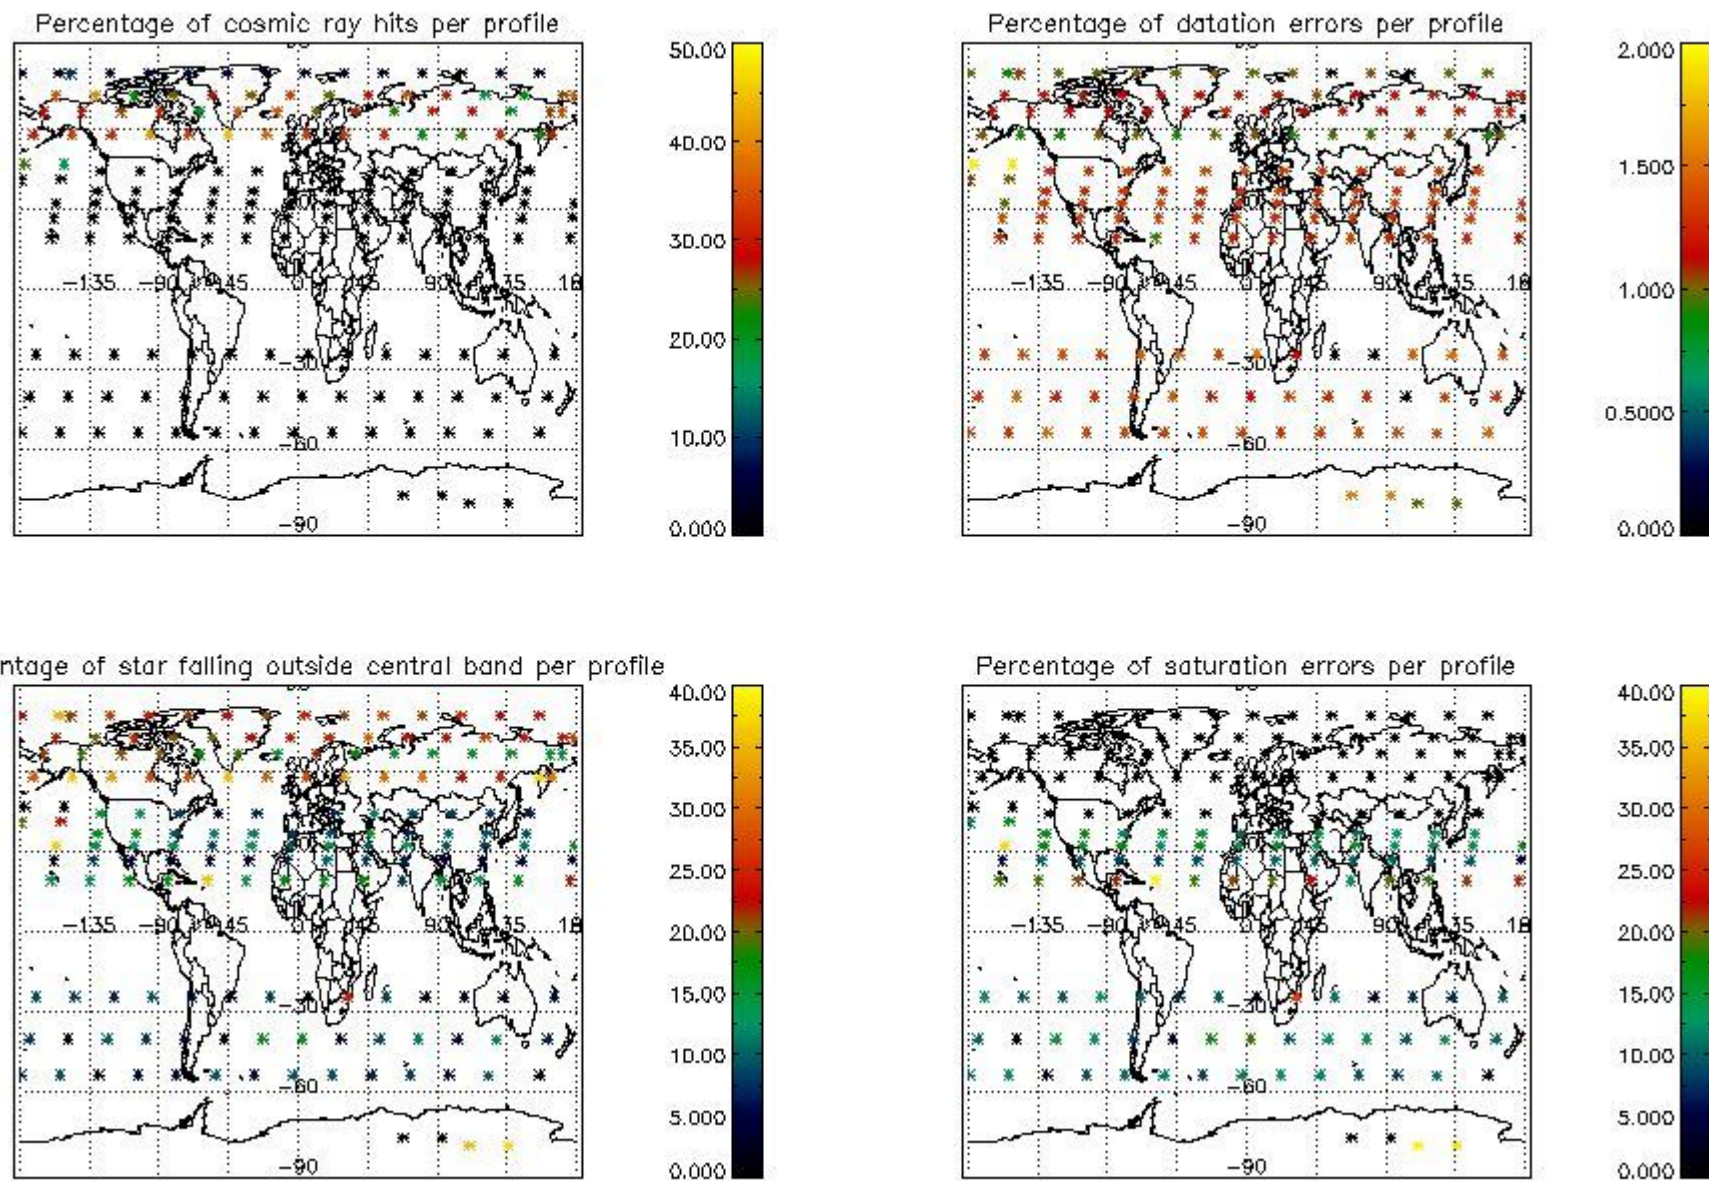

4.2.2 Plot level 1 quality information per product (world map): ENVISAT DESCENDING passes

5. Trace gas profiles

5.1 Ozone statistics based on quality of products

The final quality of the products can be "measured" using the STD (Standard Deviation) attached to every point profile. This information is written to the parameter GOM_NL__2P/NL_LOCAL_SPECIES_DENSITY/o3_std of the level 2 products. The table below shows the statistics for given STD ranges.

The statistics are given with respect to the overall valid production:

- Products without fatal errors: GOM_NL__2P/MPH/PRODUCT_ERR=0
- Valid point profile: GOM_NL__2P/NL_LOCAL_SPECIES_DENSITY/pcd(0)=0

The 'Criteria' is applied to valid points of dark limb products:

- Products in dark limb illumination condition: GOM_NL__2P/NL_SUMMARY_QUALITY/obs_ill_cond=0
- Products without fatal errors: GOM_NL__2P/MPH/PRODUCT_ERR=0
- Valid point profile: GOM_NL__2P/NL_LOCAL_SPECIES_DENSITY/pcd(0)=0

So, the table below shows the percentage of dark limb and valid observations for each criteria with respect to the overall valid daily observations.

Criteria	% of total production
All STD	38
STD < 20	20