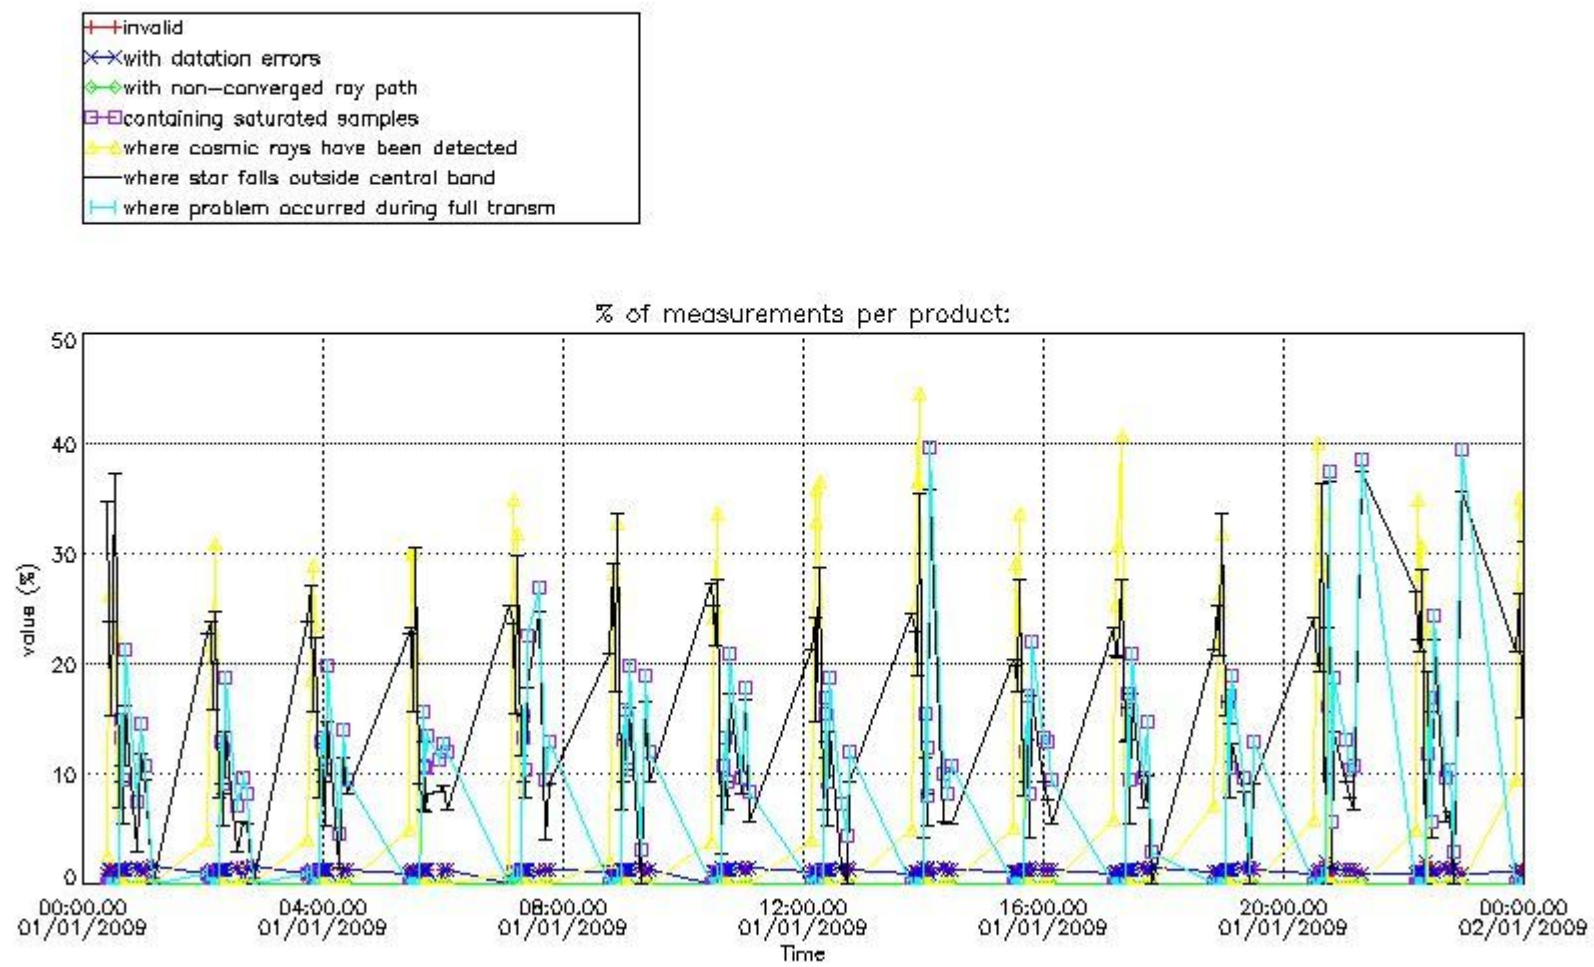

4.2 Plot quality information per product coming from level 1b processing (world map)

4.2.1 Plot level 1 quality information per product (world map): ENVISAT ASCENDING passes