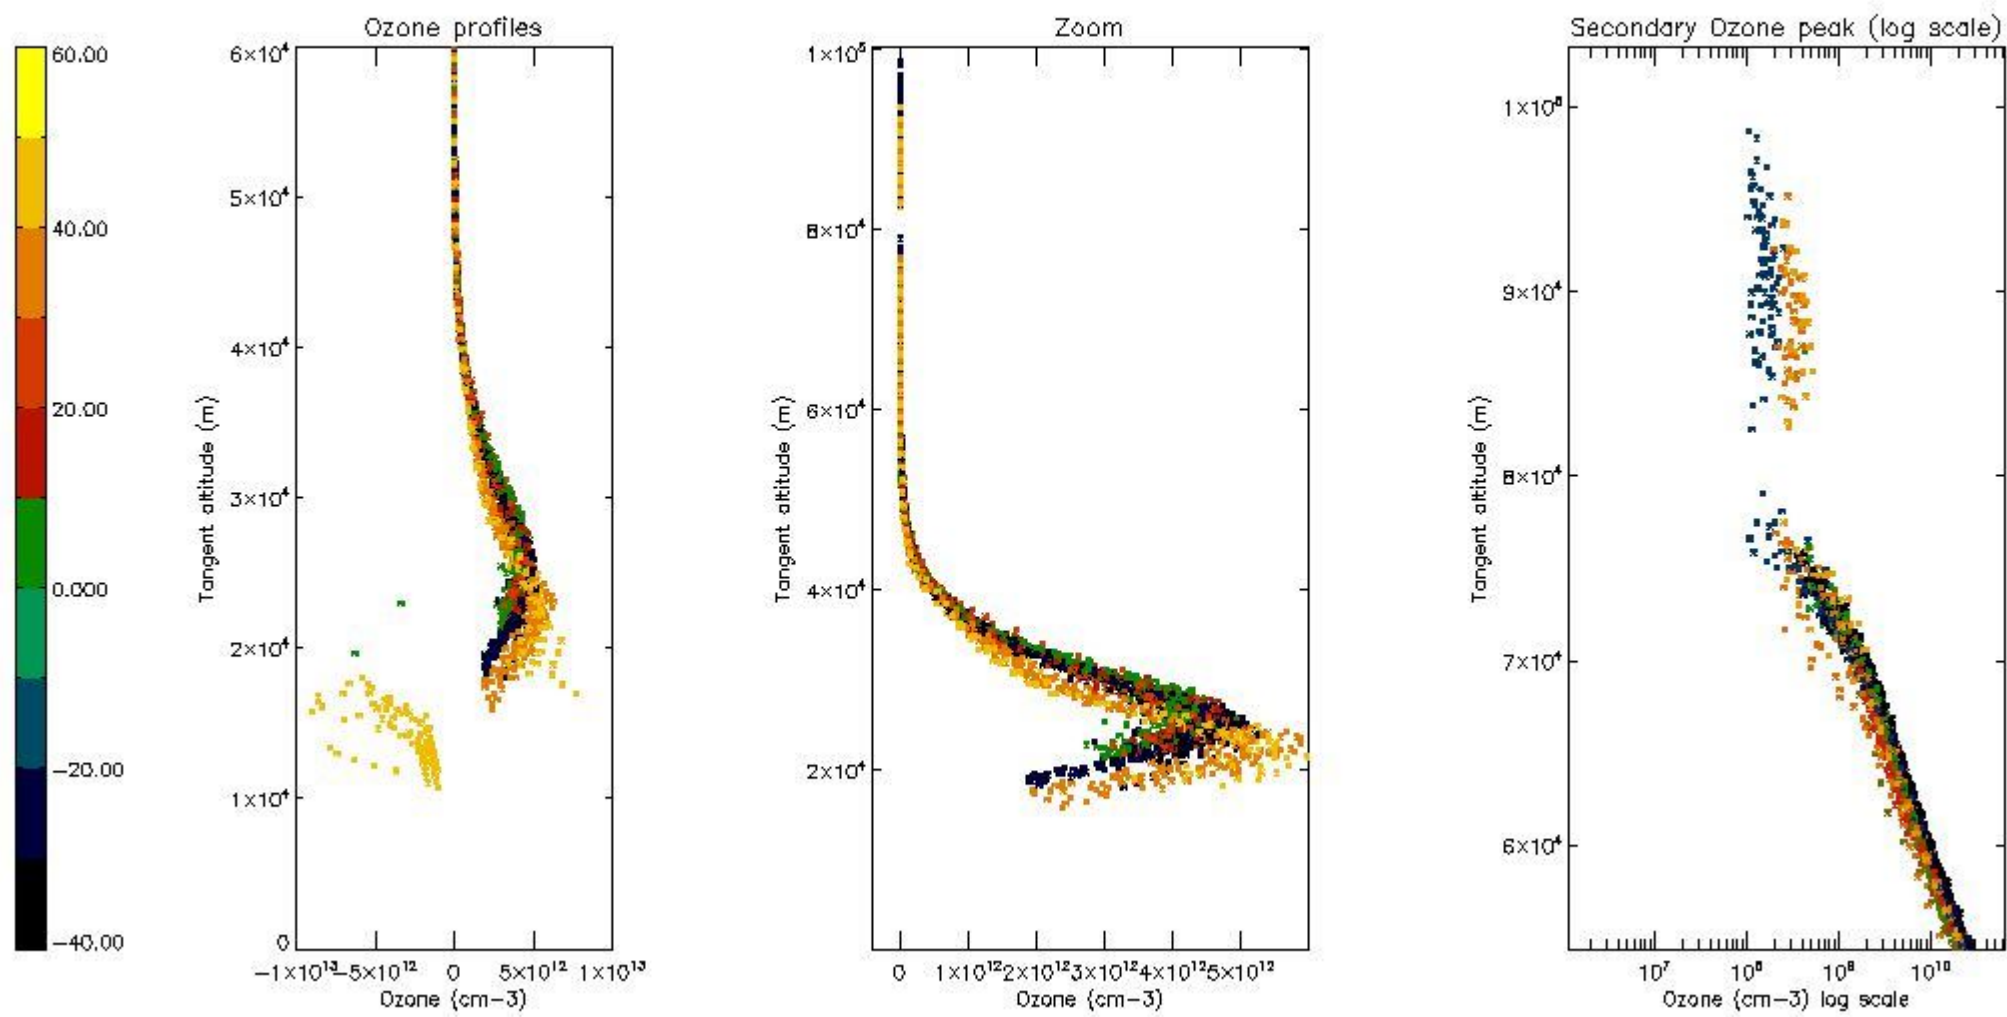

5.5 Plot ozone profiles where STD < 5% (dark without errors)

The colorbar represents the latitude.