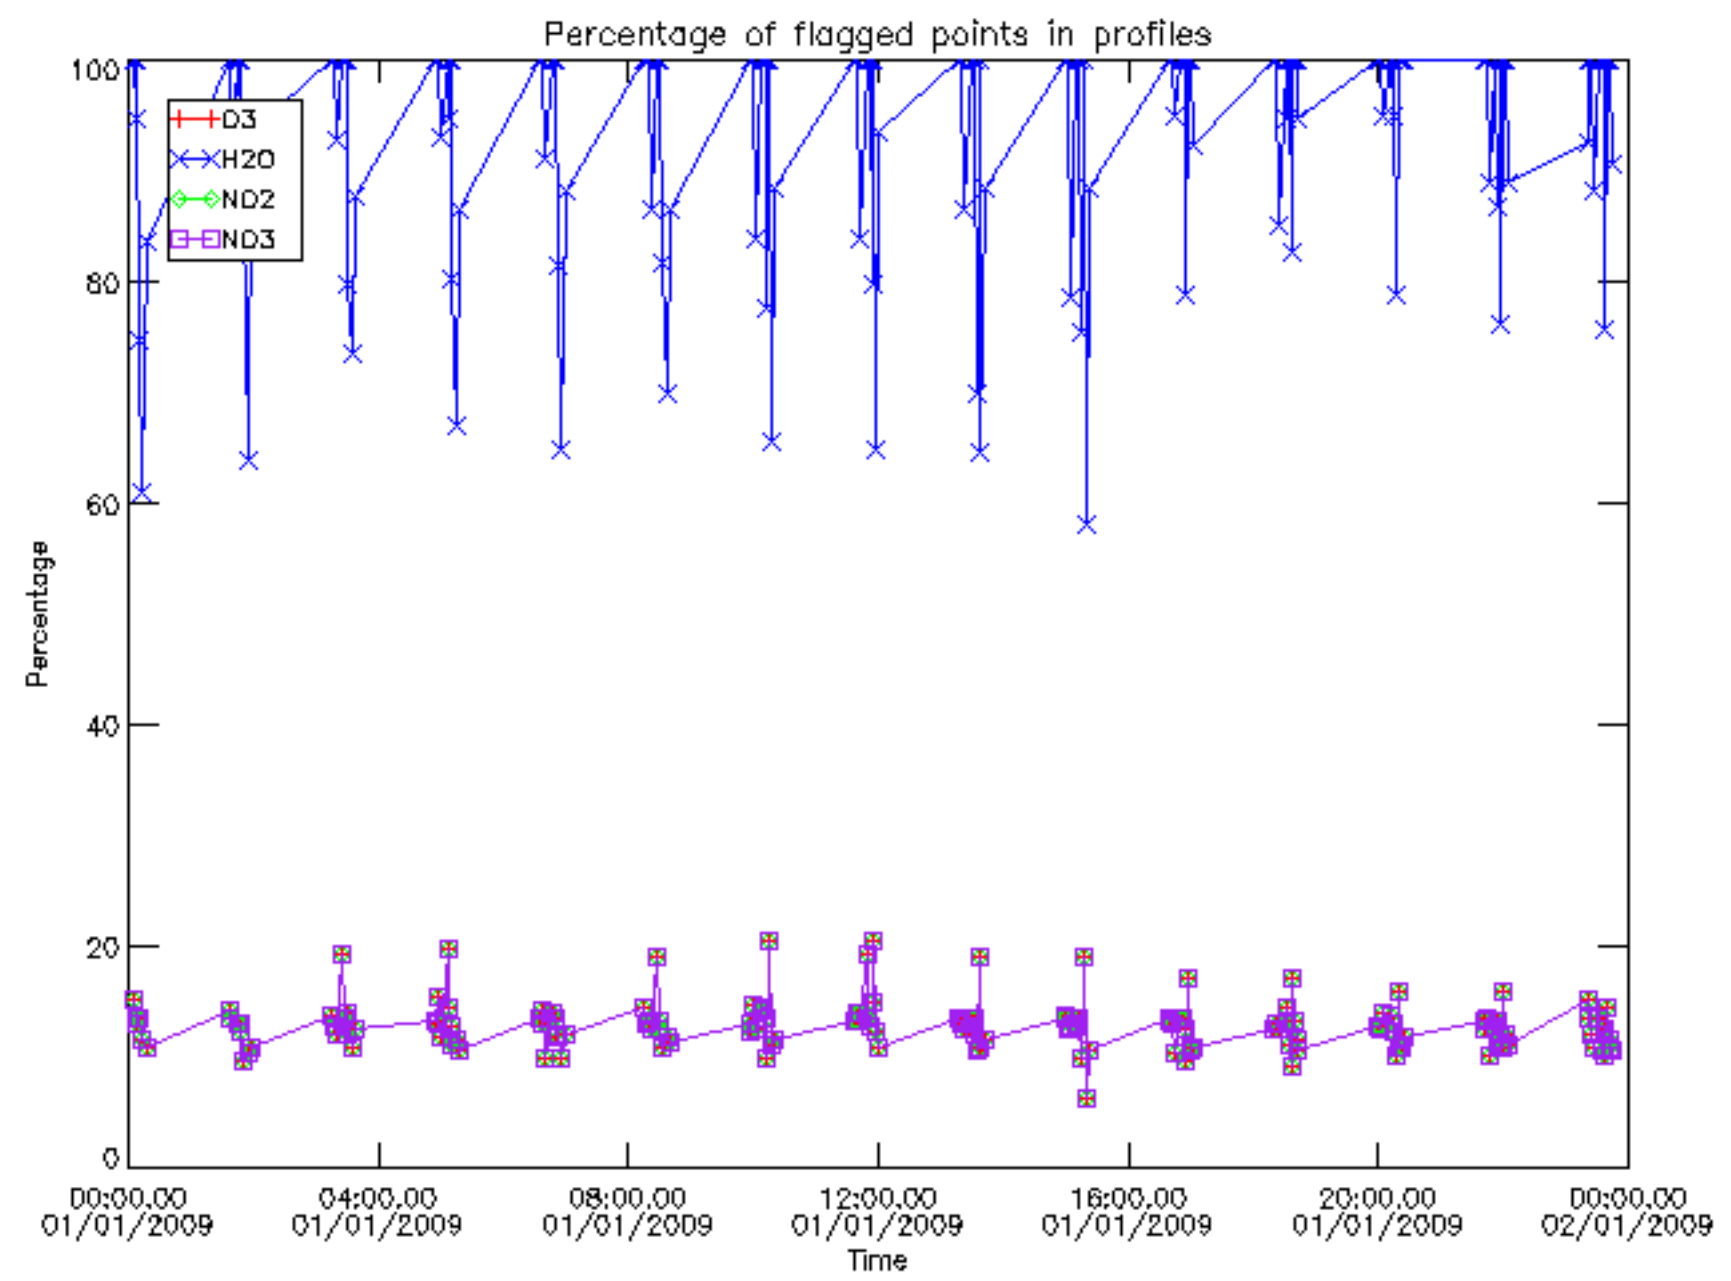

Percentage of flagged data per D3 profile

Percentage of flagged data per H2O profile