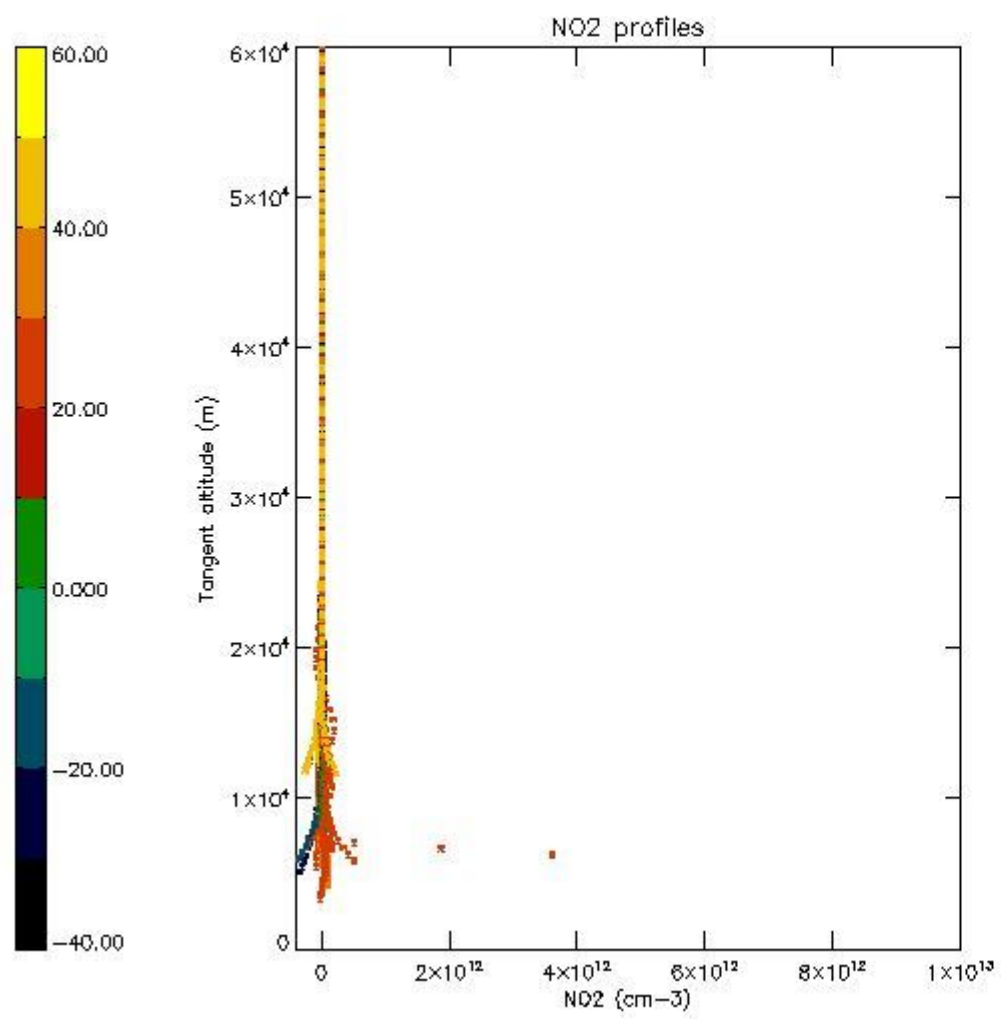

5.7 Plot NO3 profiles for all STD (dark without errors)

The colorbar represents the latitude.