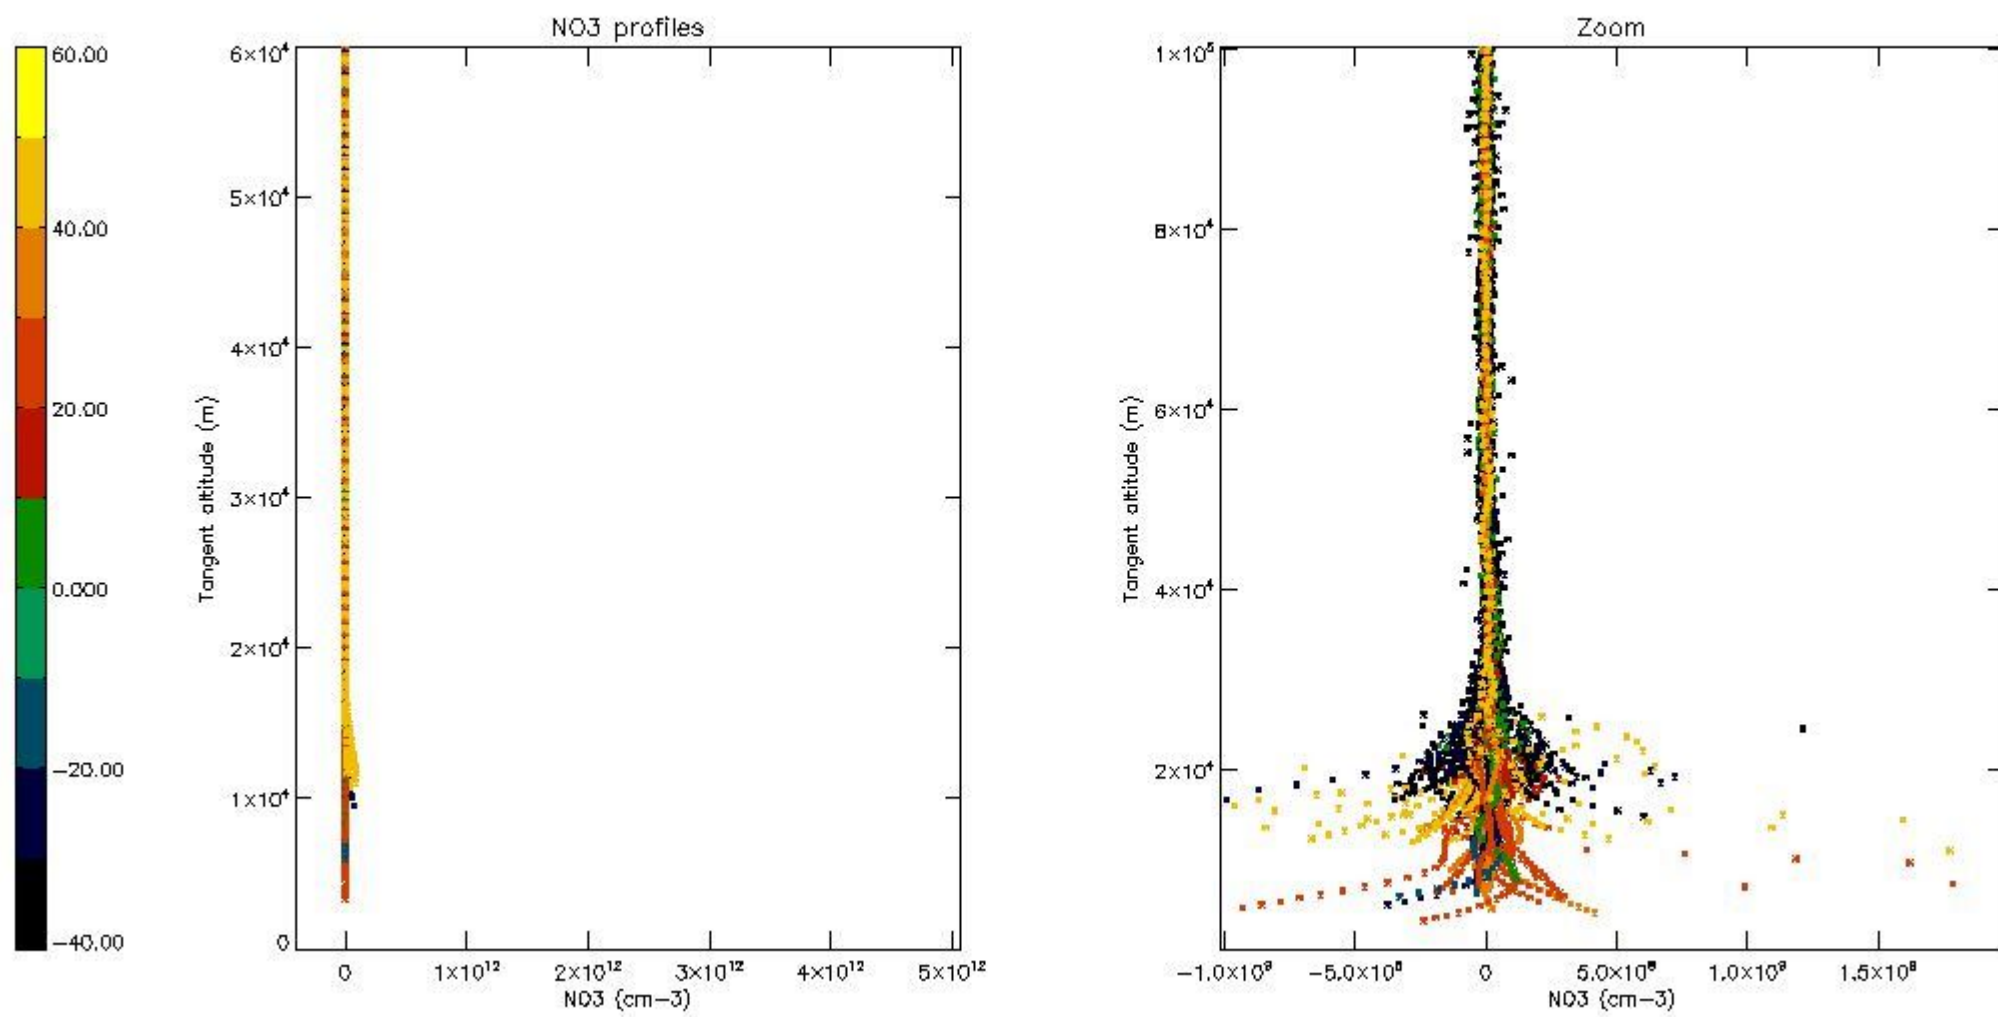

5.8 Plot H2O profiles for all STD (only for occultations of stars 1,2,3,4,13,14,16,26,63 dark without errors)

The colorbar represents the latitude.