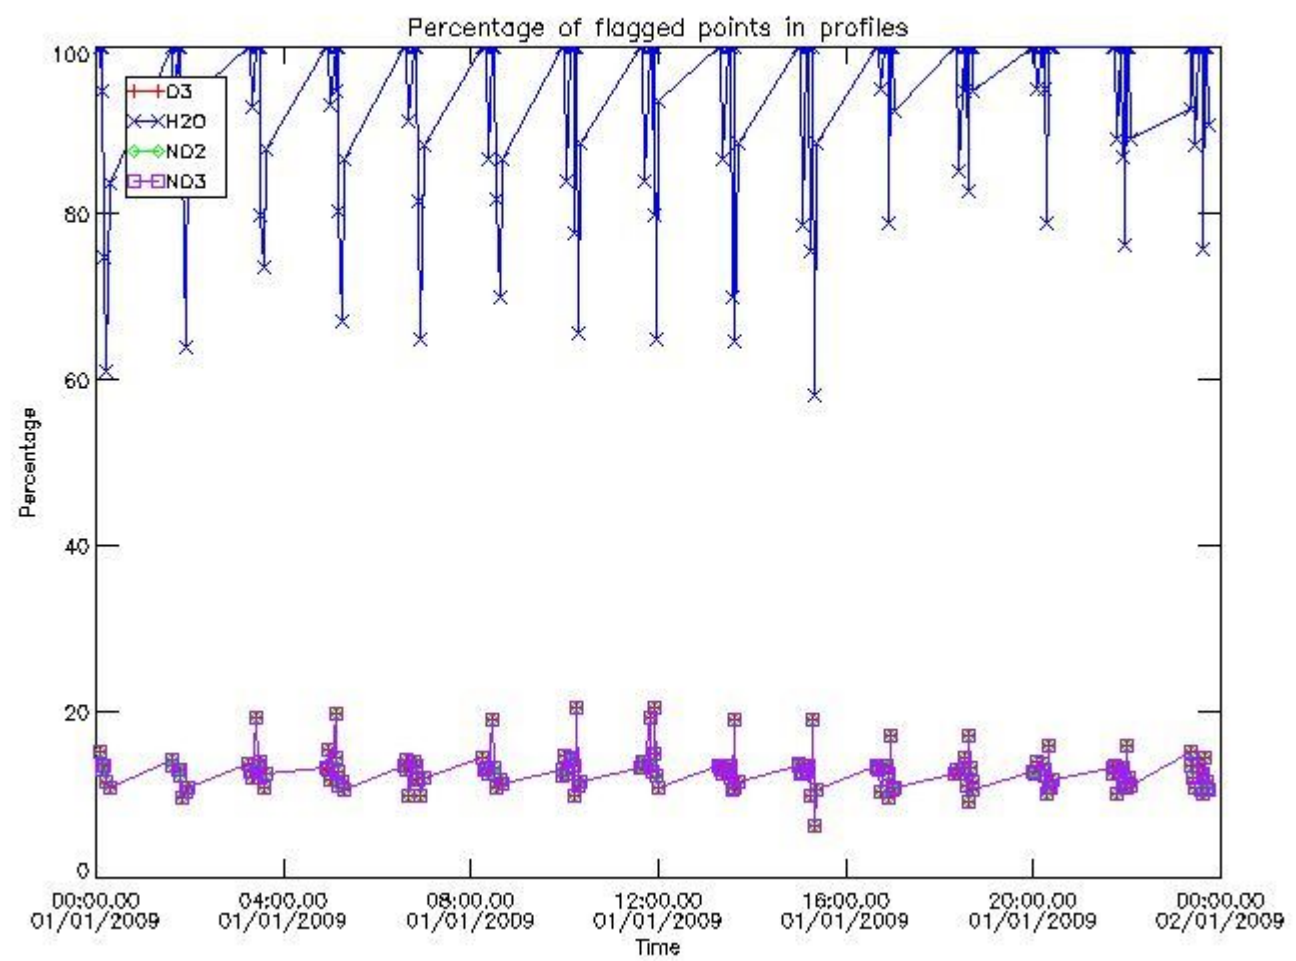

3. Quality information per product

In this section it is plotted some information contained in the Quality Summary data set of the level 2 products. Only products in dark limb conditions and without errors (error flag in the MPH set to "0") are used.

3.1 Plot quality information per product (time dependant)

3.2 Plot quality information per product (world map)