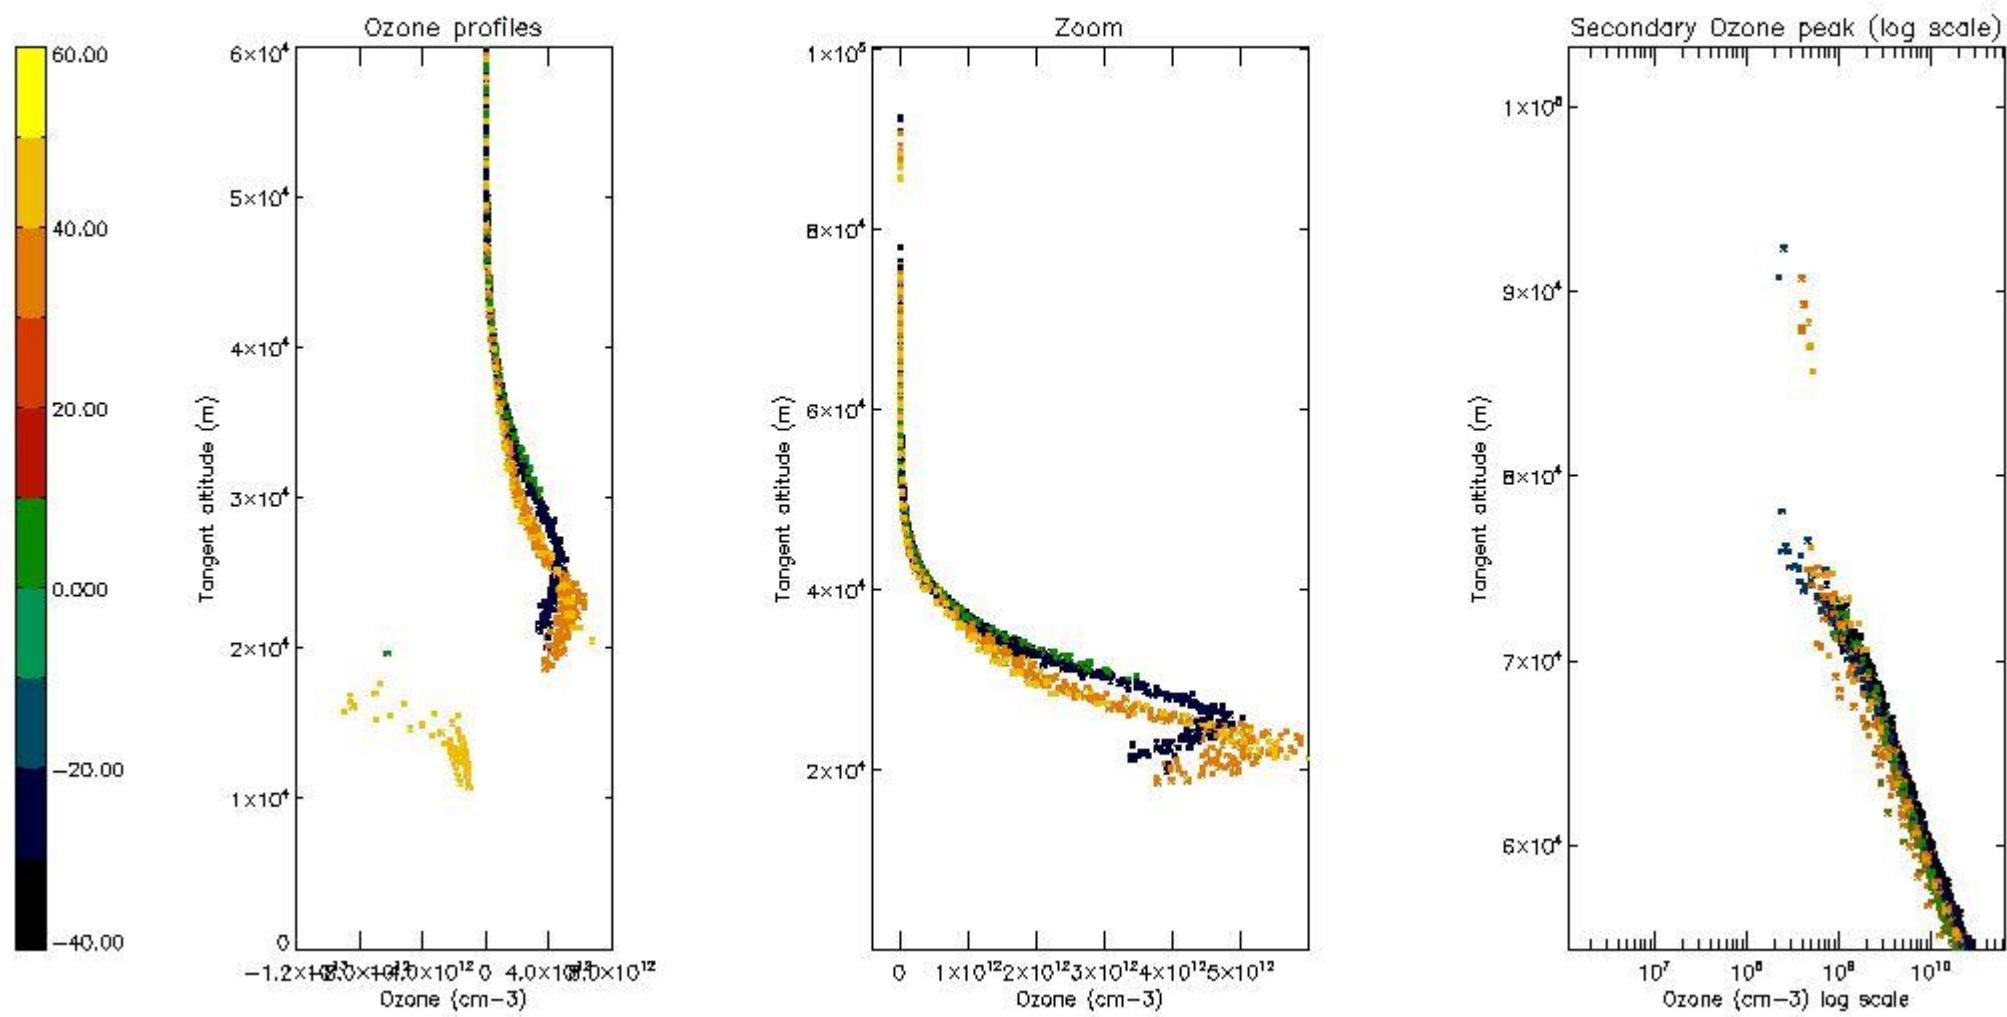

5.6 Plot NO₂ profiles for all STD (dark without errors)

The colorbar represents the latitude.