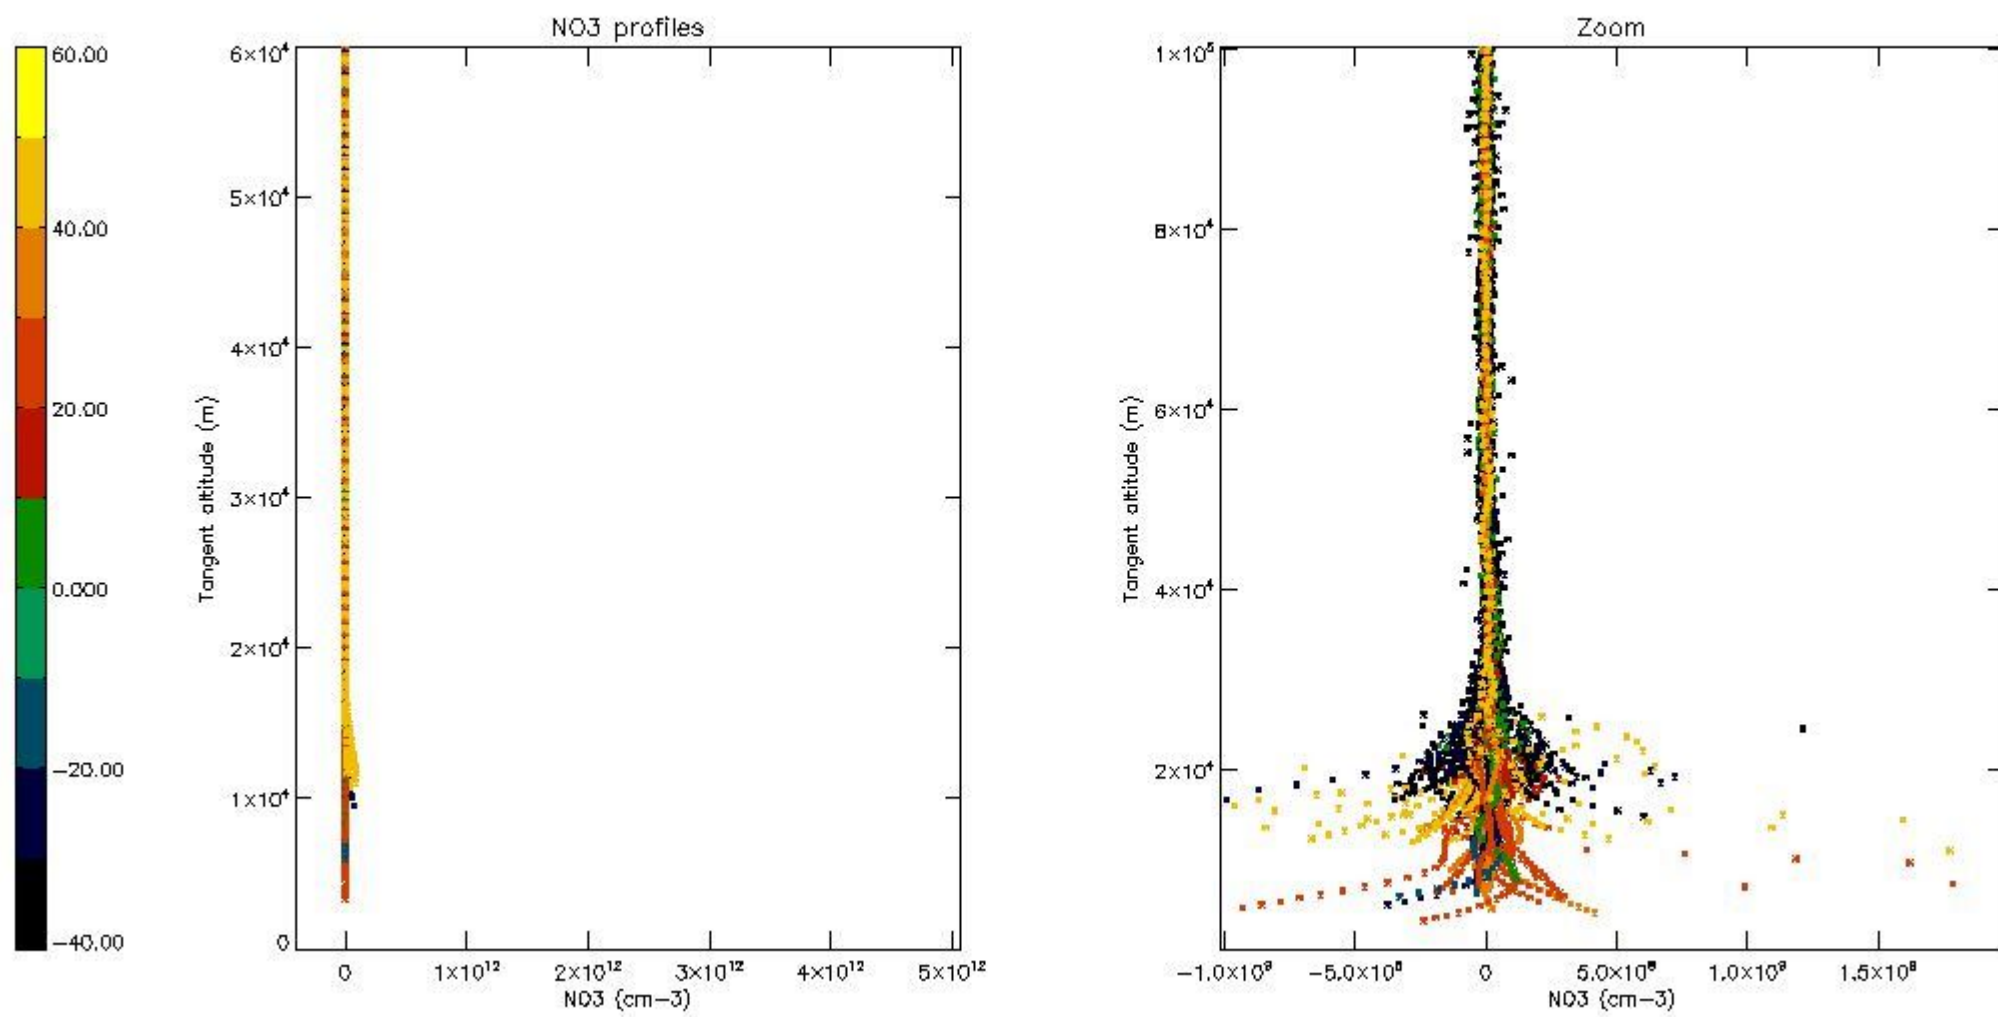

*5.6 Plot NO<sub>2</sub> profiles for all STD (dark without errors)*

The colorbar represents the latitude.

*5.7 Plot NO3 profiles for all STD (dark without errors)*

The colorbar represents the latitude.

5.8 Plot H2O profiles for all STD (only for occultations of stars 1,2,3,4,13,14,16,26,63 dark without errors)

The colorbar represents the latitude.