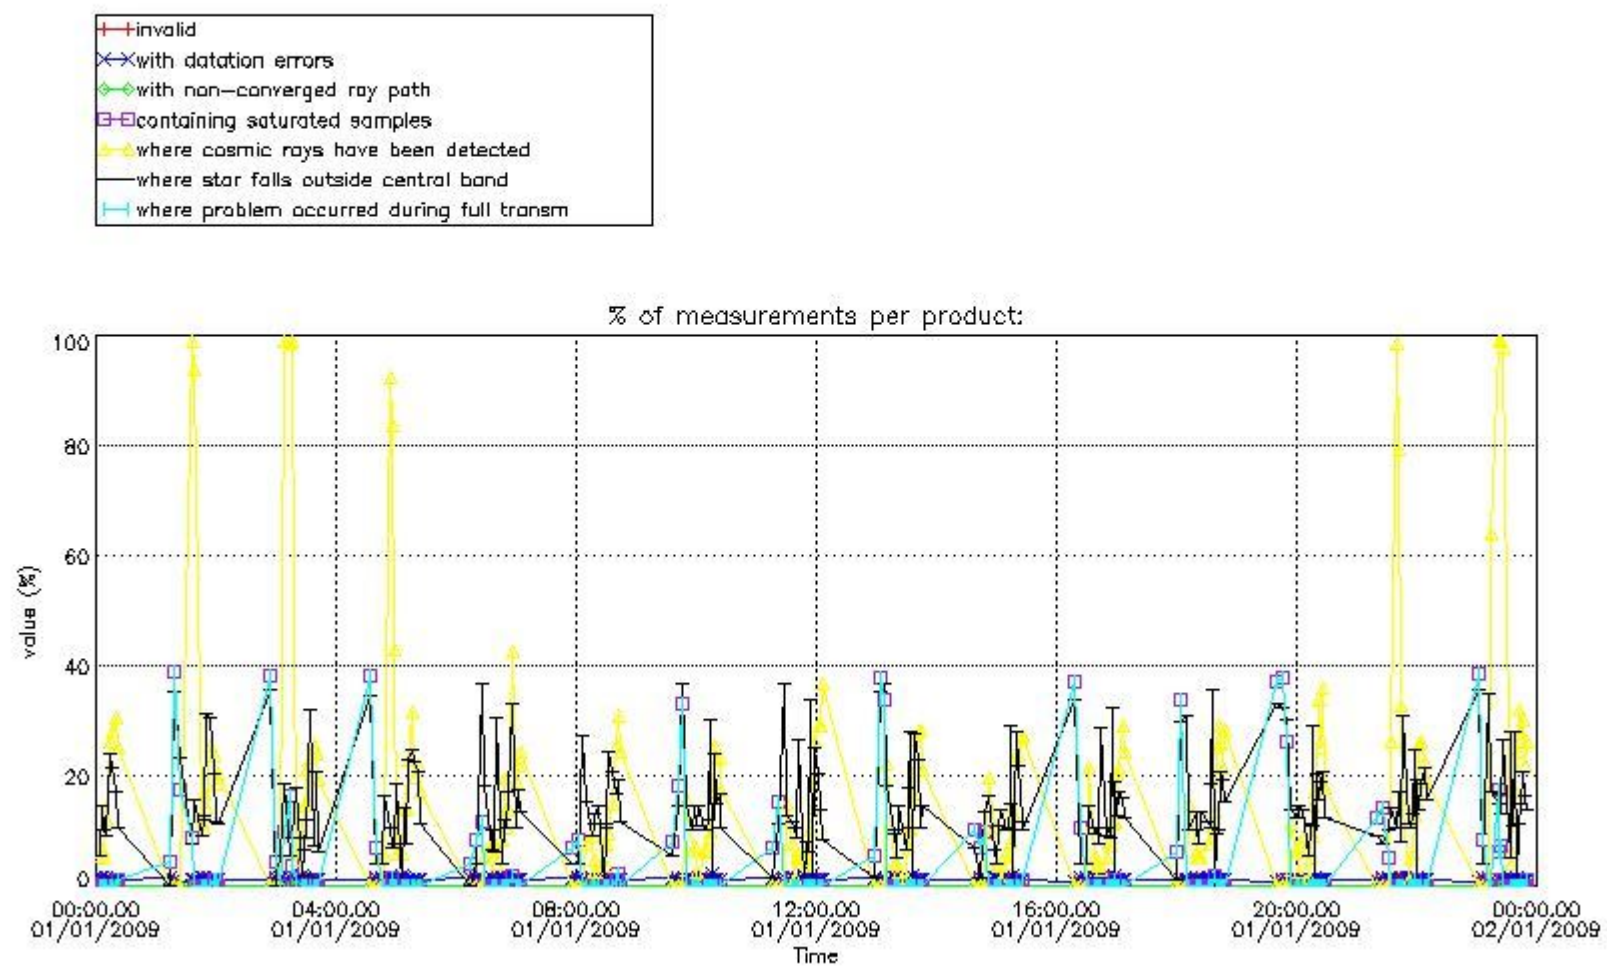

4.1.2 Plot level 1 quality information per product (time dependant): ENVISAT DESCENDING passes