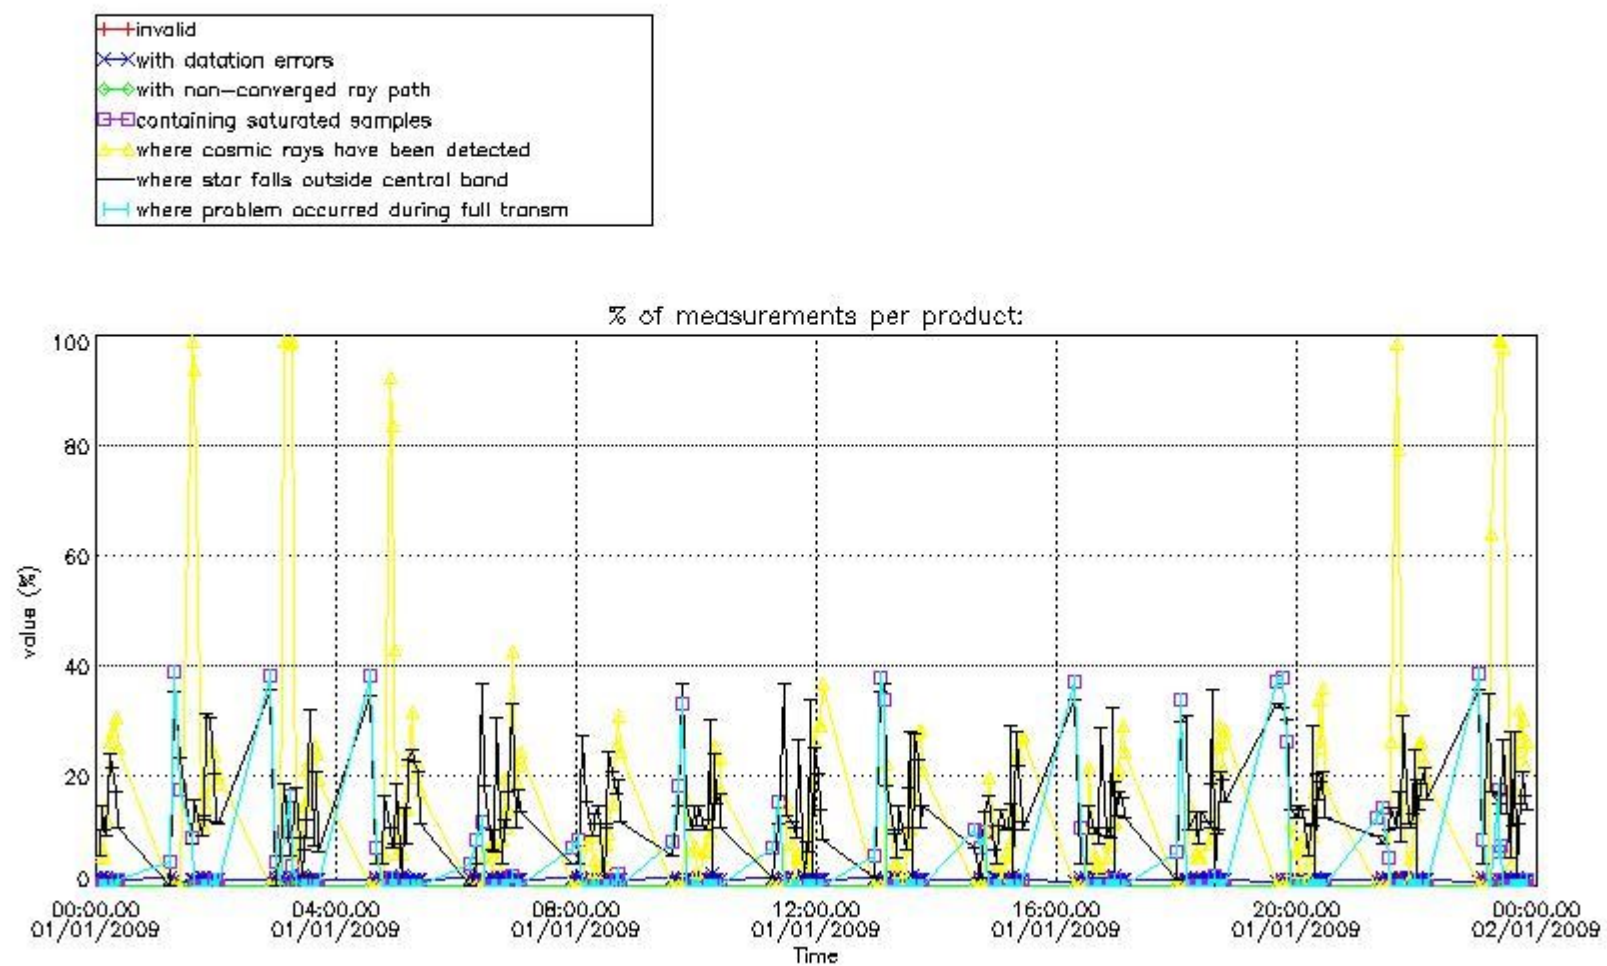

4.1.2 Plot level 1 quality information per product (time dependant): ENVI SAT DESCENDING passes