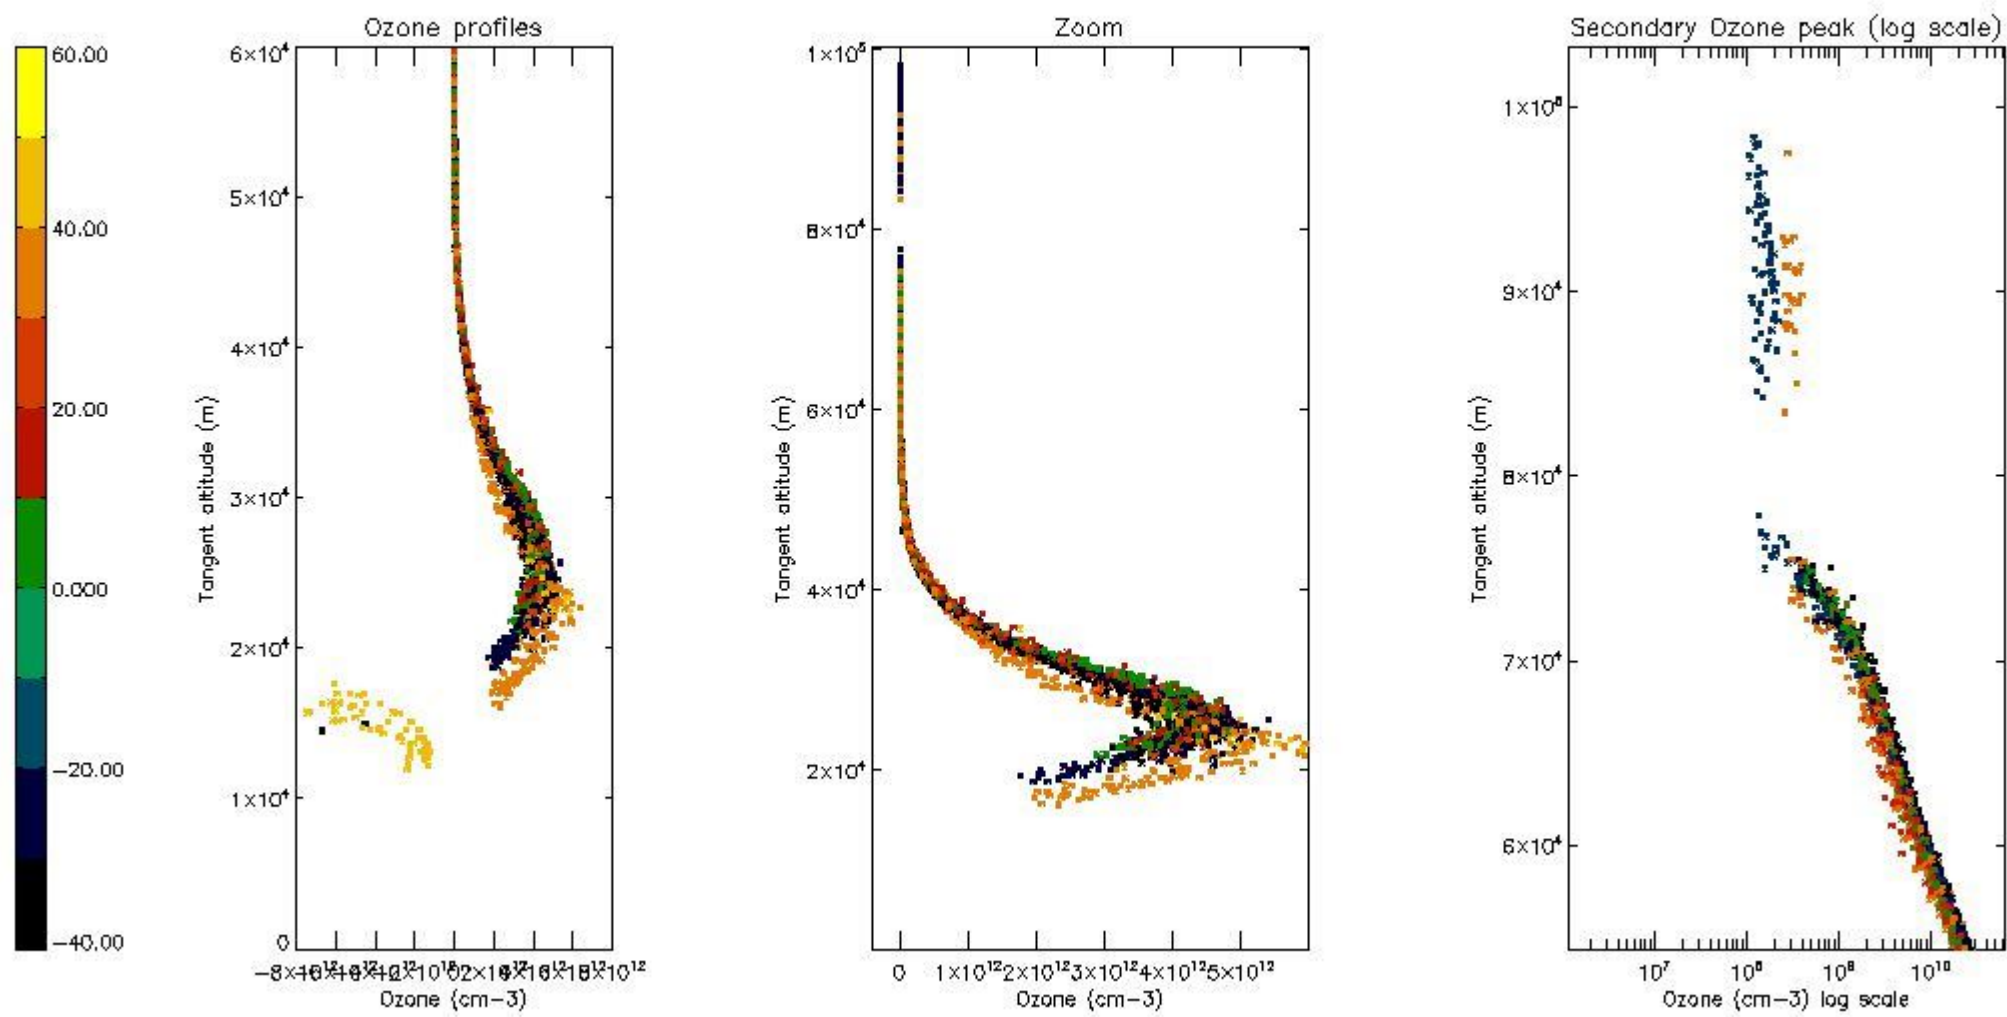

| | |
|----------|----|
| STD < 10 | 15 |
| STD < 5 | 9 |

5.2 Plot ozone profiles for all STD (dark without errors)

The colorbar represents the latitude.

5.3 Plot ozone profiles where STD < 20% (dark without errors)

The colorbar represents the latitude.

5.4 Plot ozone profiles where STD < 10% (dark without errors)

The colorbar represents the latitude.

5.5 Plot ozone profiles where STD < 5% (dark without errors)

The colorbar represents the latitude.