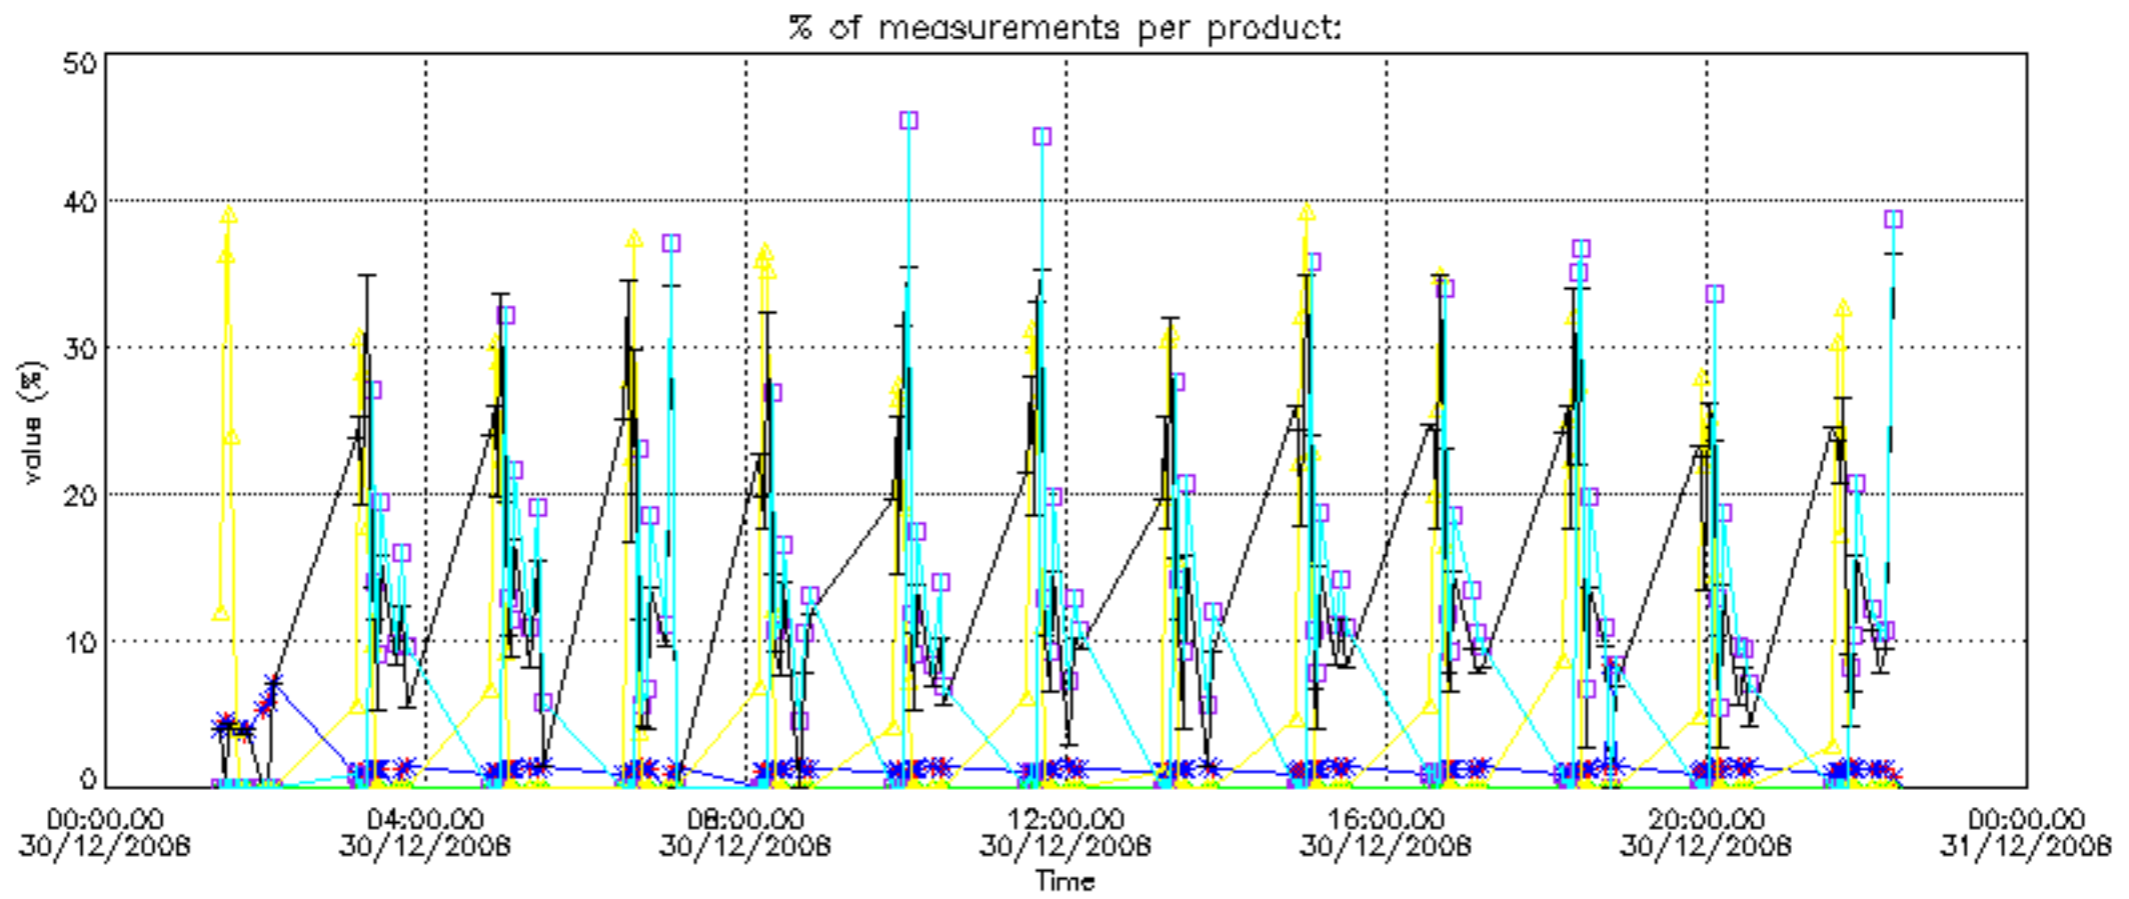

Percentage of cosmic ray hits per profile

Percentage of datation errors per profile