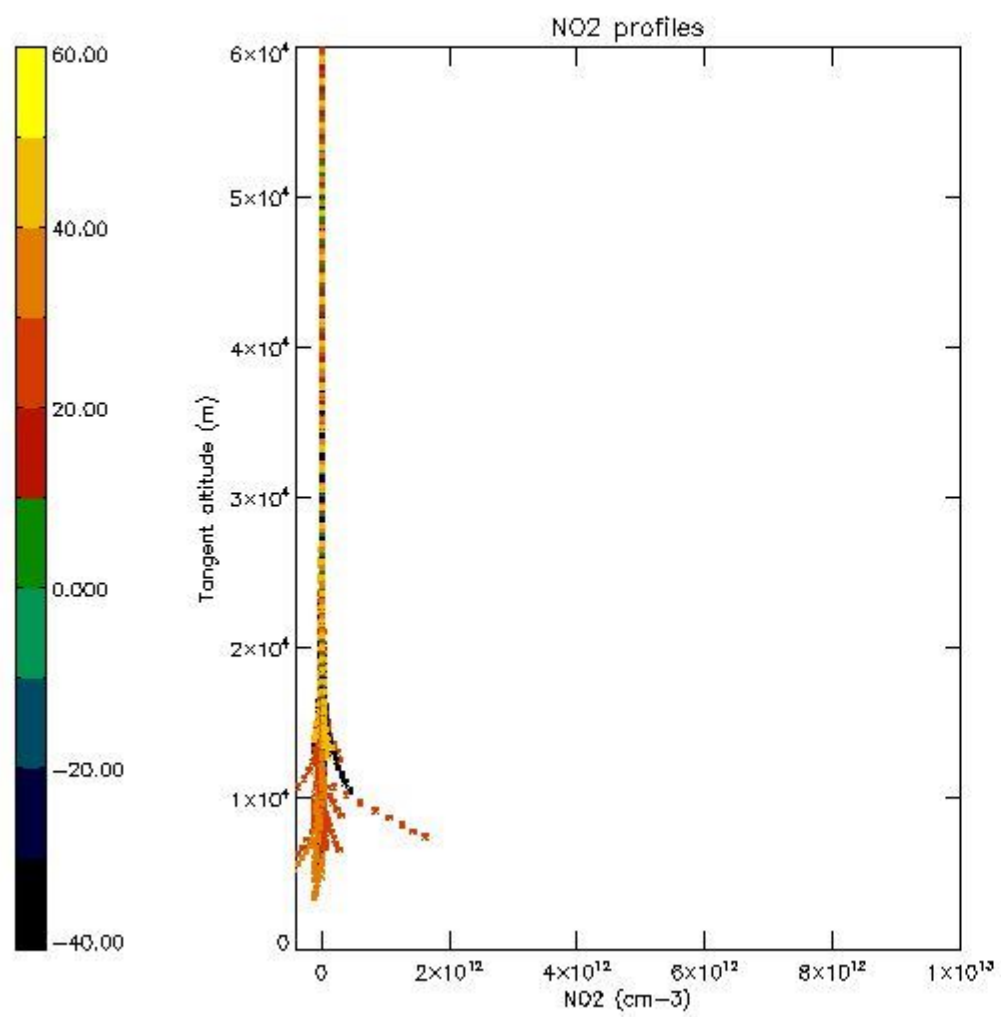

5.7 Plot NO3 profiles for all STD (dark without errors)

The colorbar represents the latitude.