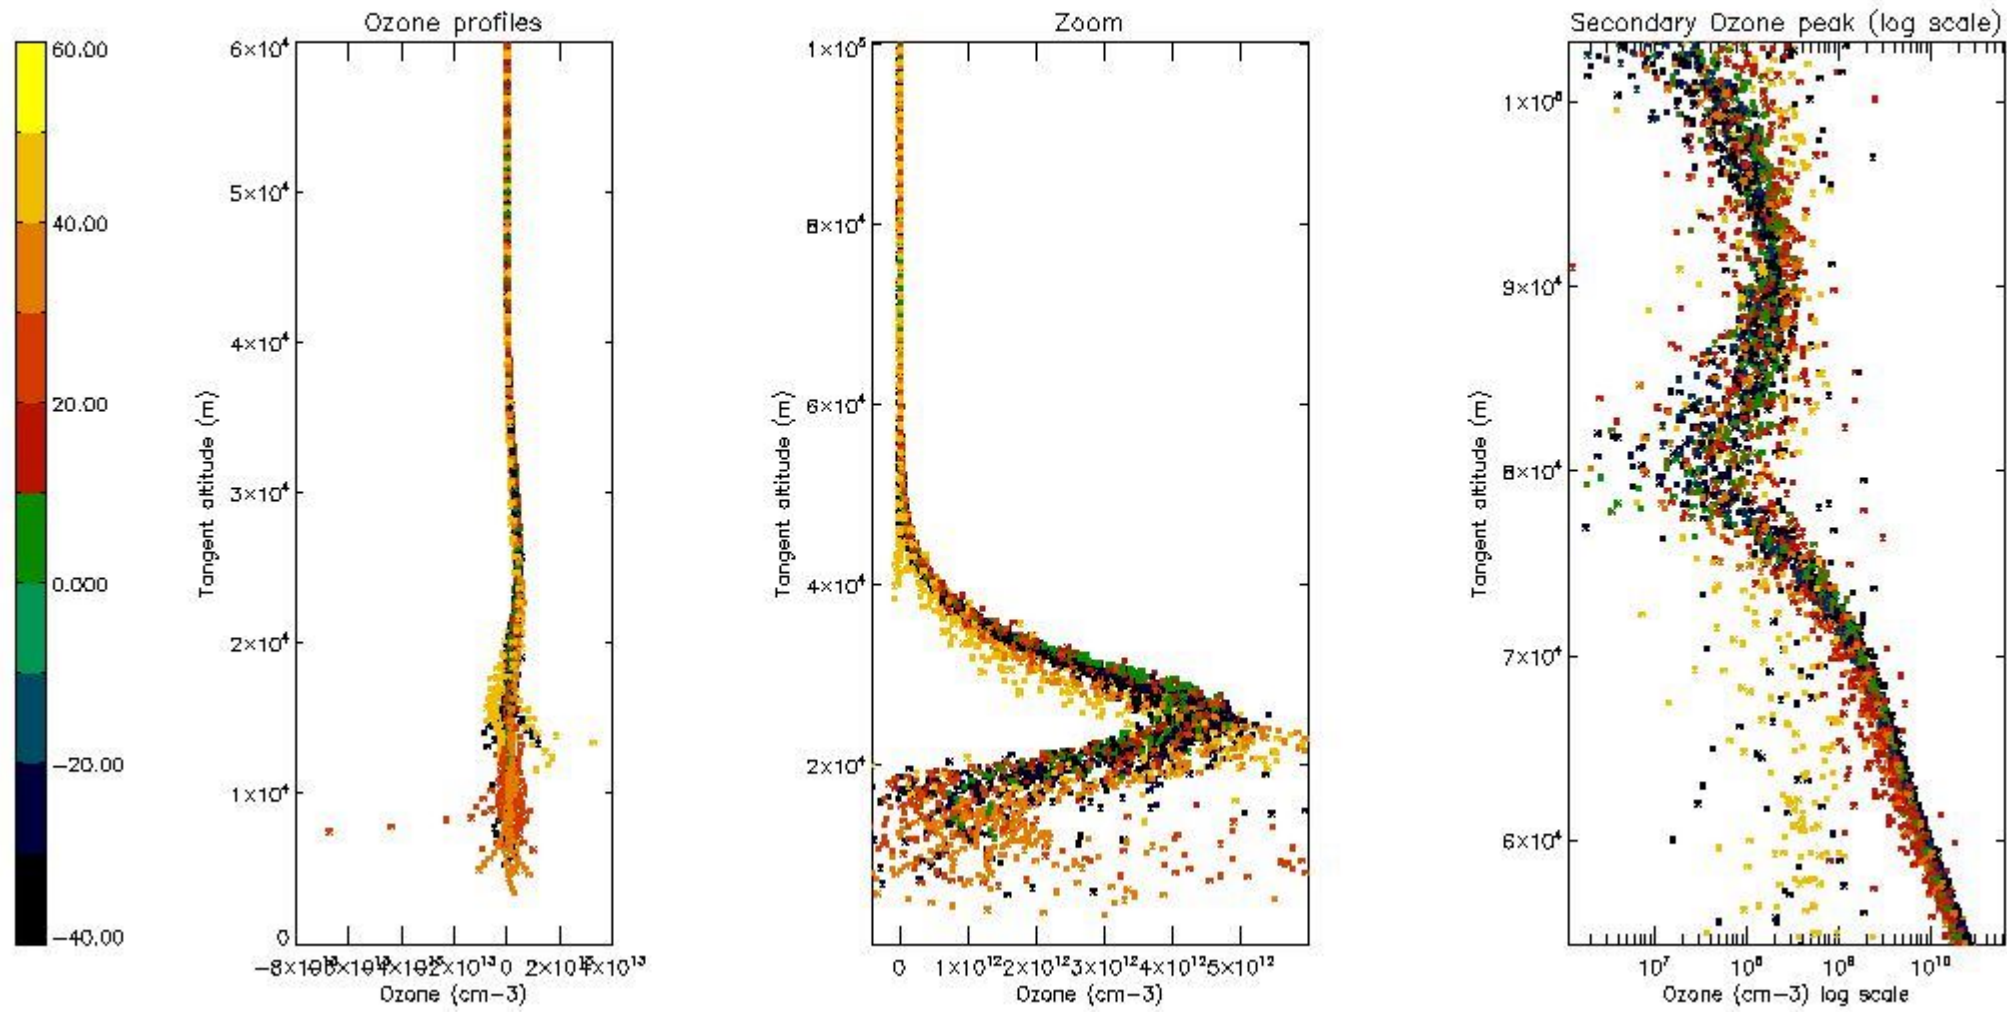

STD < 10	15
STD < 5	9

5.2 Plot ozone profiles for all STD (dark without errors)

The colorbar represents the latitude.

5.3 Plot ozone profiles where STD < 20% (dark without errors)

The colorbar represents the latitude.