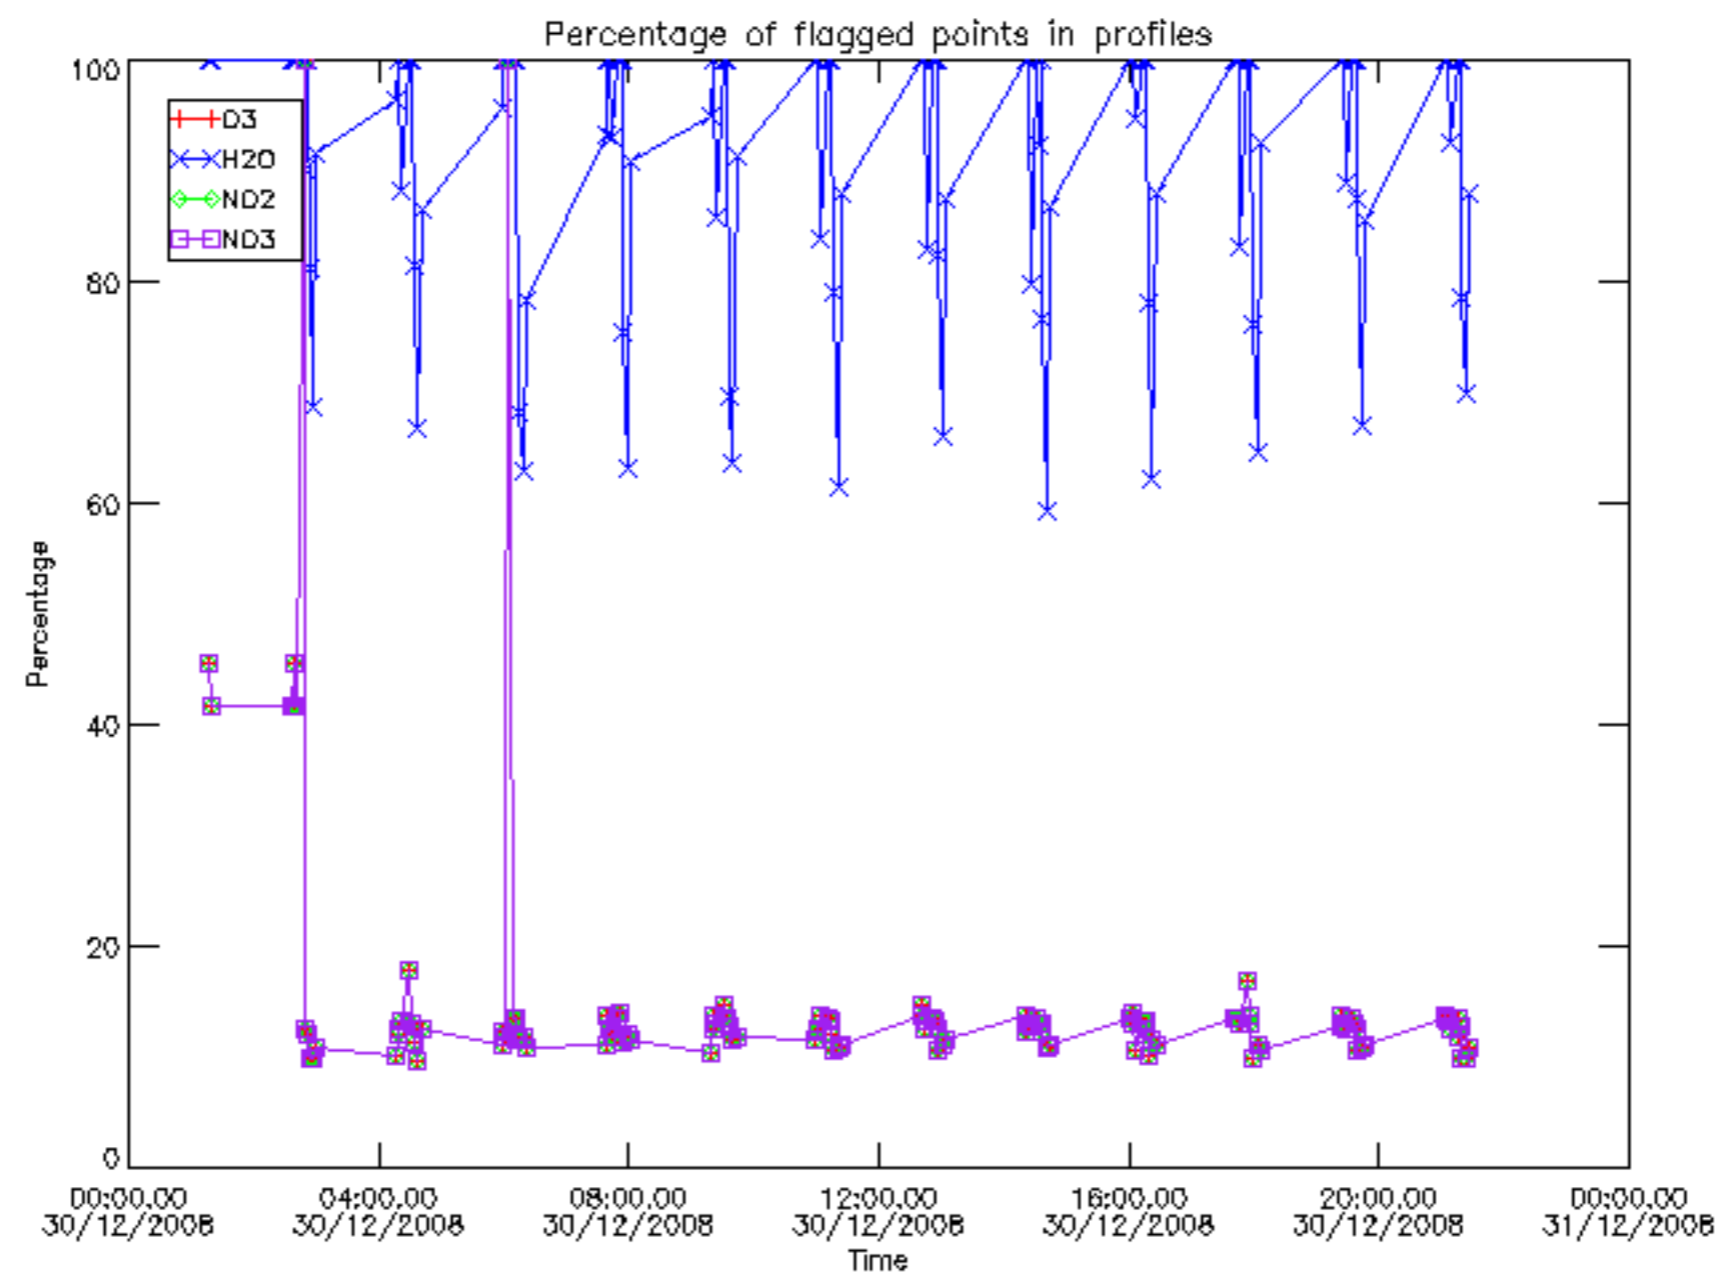

Percentage of flagged data per D3 profile

Percentage of flagged data per H2O profile