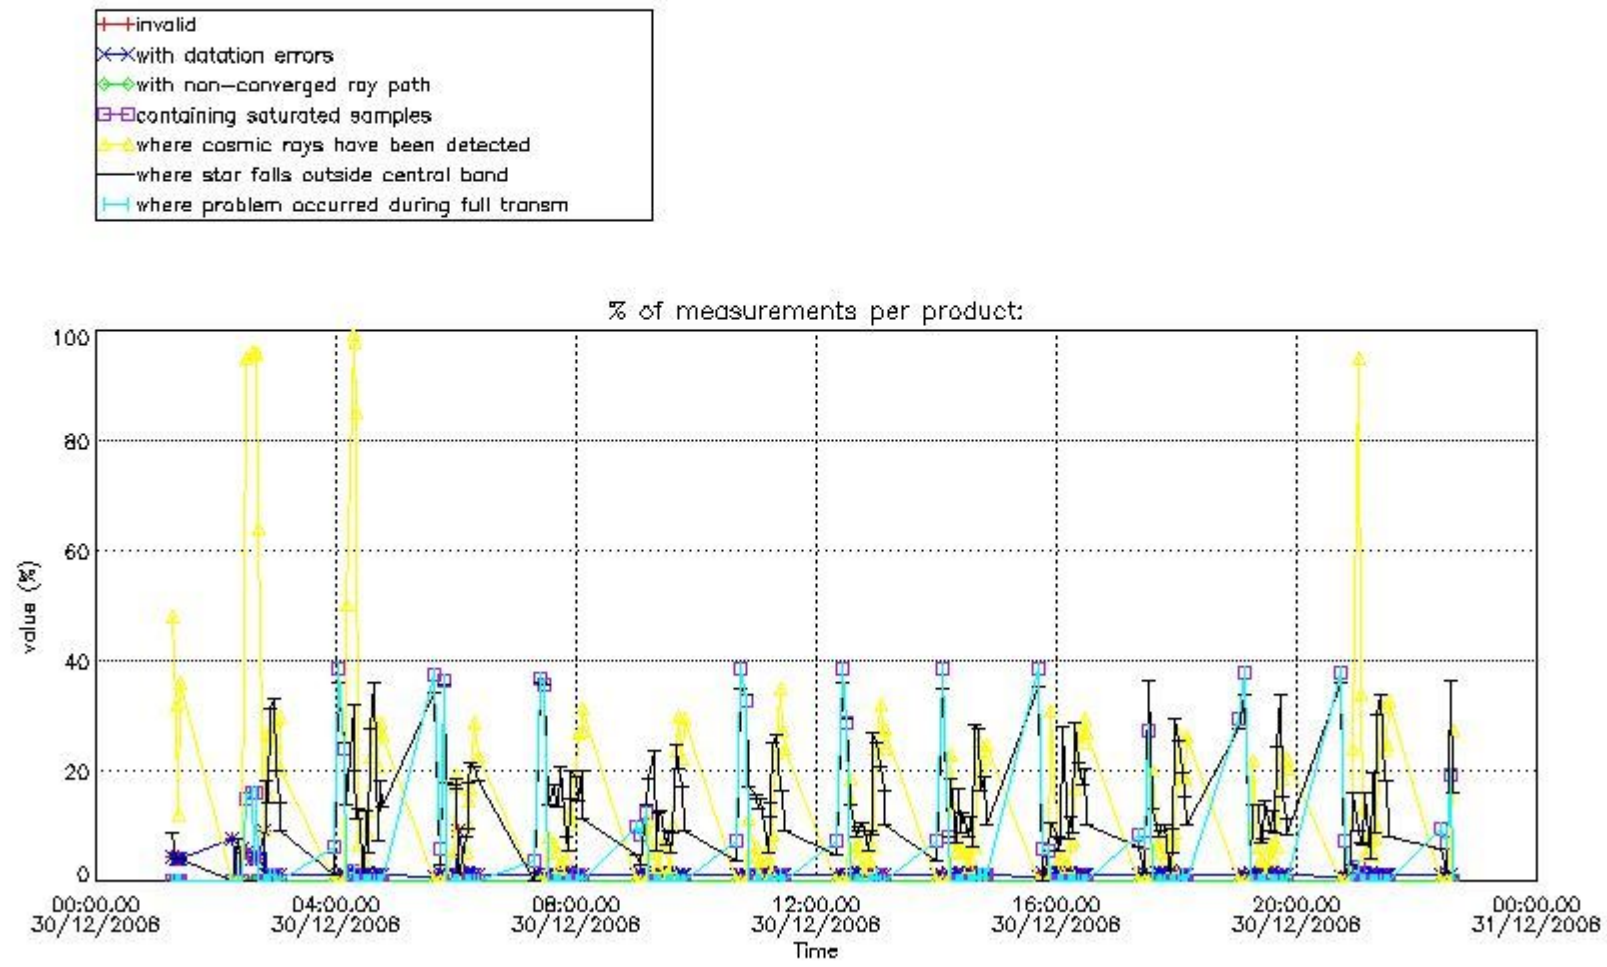

[6. Auxiliary Data Files used for the production reported in section 2](#)

This report presents the daily analysis on parameters extracted from GOMOS level 2 data (GOM_NL__2P). It is intended to monitor some important parameters that will impact the quality of these products. A list of level 2 products (and content) that have arrived during the reporting day to the PCF is also given.

3.1 Plot quality information per product (time dependant)

3.2 Plot quality information per product (world map)

Percentage of flagged data per O3 profile

Percentage of flagged data per H2O profile

Percentage of flagged data per NO2 profile

Percentage of flagged data per NO3 profile

4. Level 1 quality information per product

In this section it is plotted some information contained in the Quality Summary data set of the level 2 products that comes from the level 1b processing. Products without errors (error flag in the MPH set to "0") are used.

4.1 Plot quality information per product (time dependant) coming from level 1b processing

4.1.1 Plot level 1 quality information per product (time dependant): ENVISAT ASCENDING passes

4.1.2 Plot level 1 quality information per product (time dependant): ENVISAT DESCENDING passes