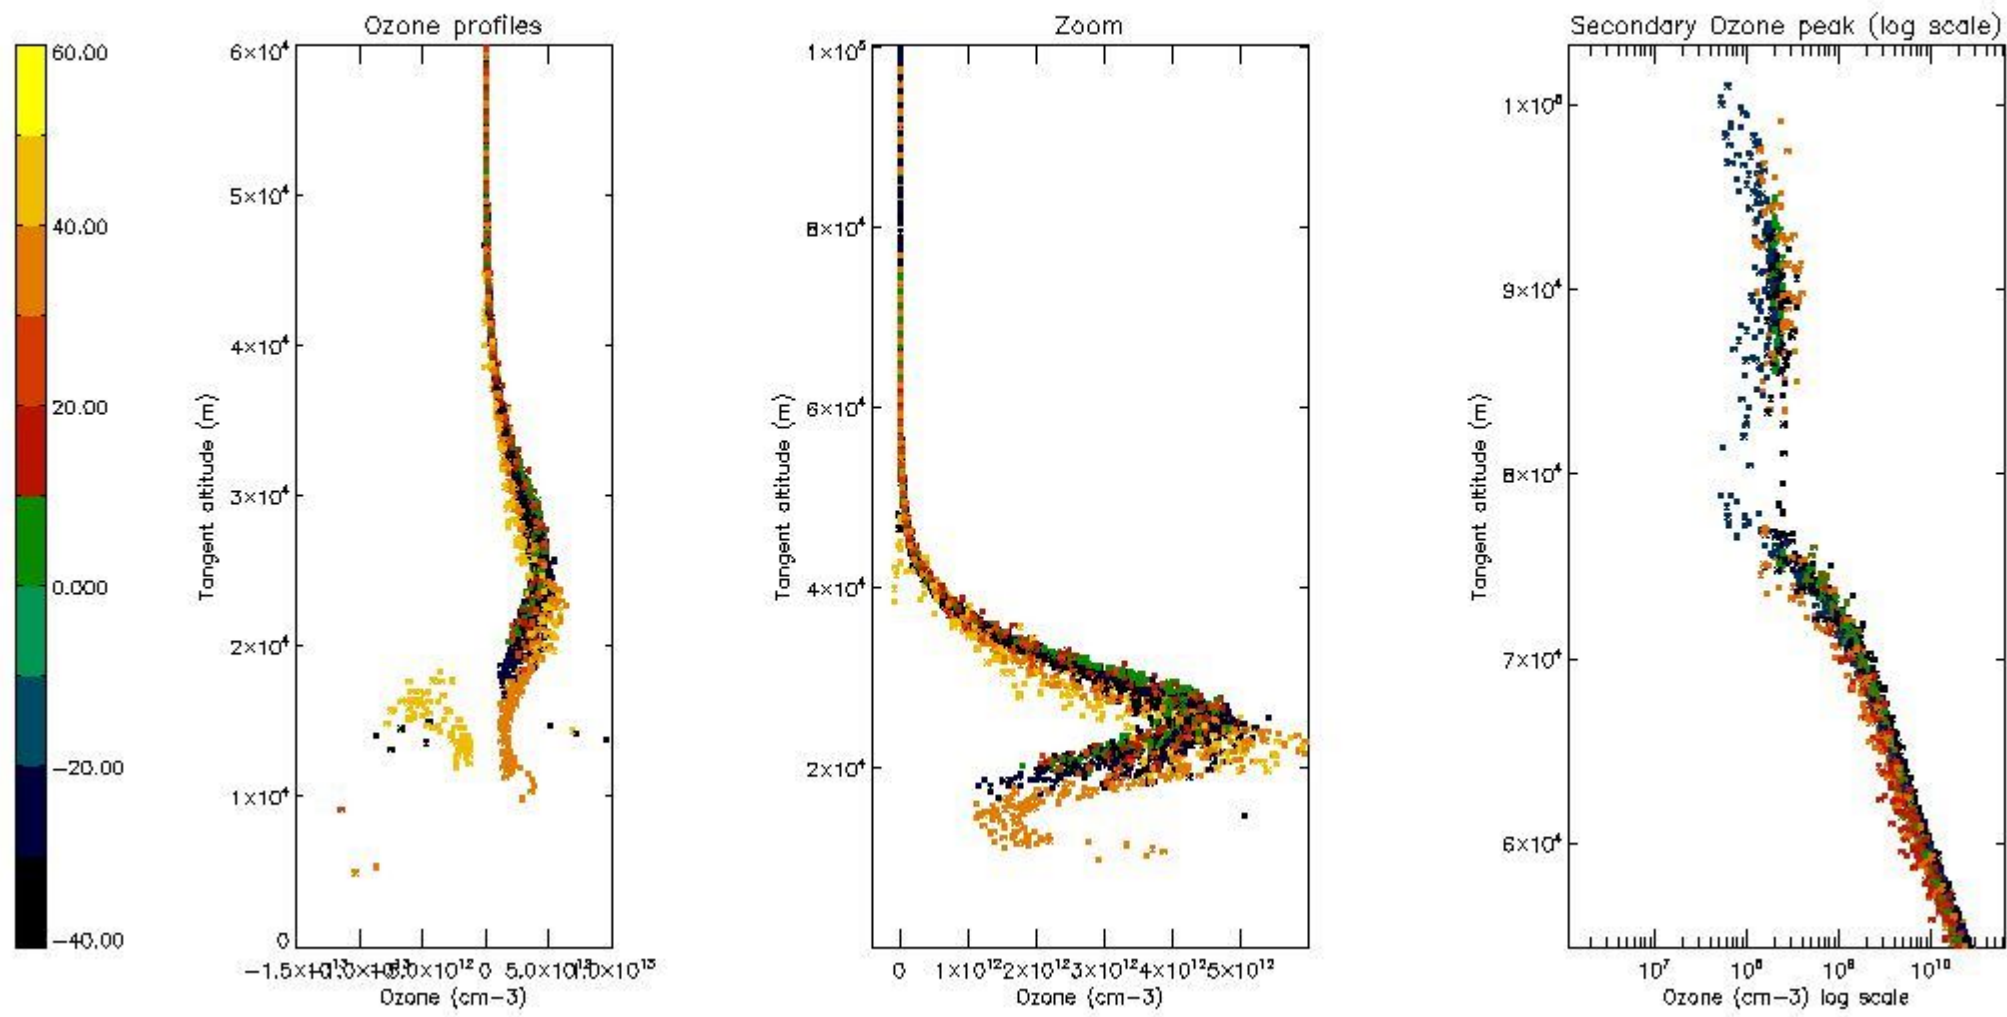

5.4 Plot ozone profiles where STD < 10% (dark without errors)

The colorbar represents the latitude.