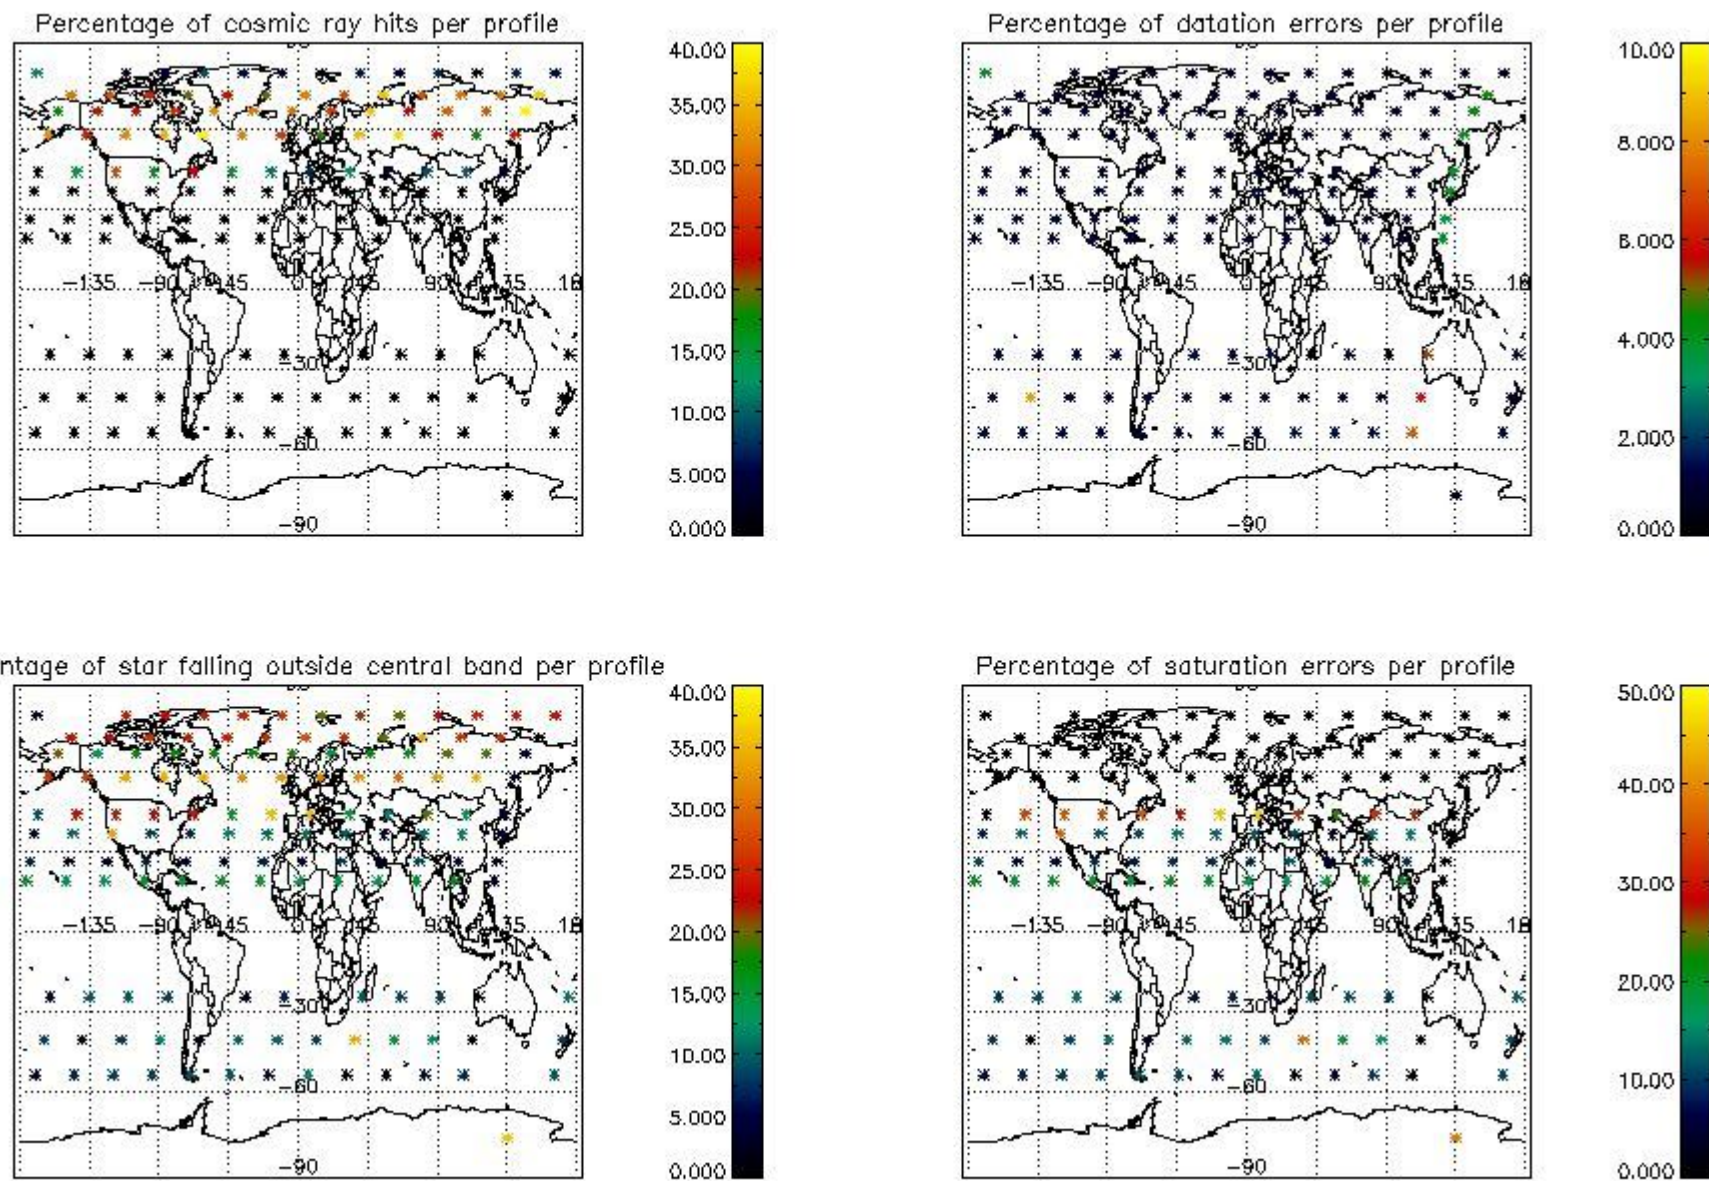

4.2.2 Plot level 1 quality information per product (world map): ENVISAT DESCENDING passes

5. Trace gas profiles

5.1 Ozone statistics based on quality of products

The final quality of the products can be "measured" using the STD (Standard Deviation) attached to every point profile. This information is written to the parameter GOM_NL__2P/NL_LOCAL_SPECIES_DENSITY/o3_std of the level 2 products. The table below shows the statistics for given STD ranges.

The statistics are given with respect to the overall valid production:

- Products without fatal errors: GOM_NL__2P/MPH/PRODUCT_ERR=0
- Valid point profile: GOM_NL__2P/NL_LOCAL_SPECIES_DENSITY/pcd(0)=0

The 'Criteria' is applied to valid points of dark limb products:

- Products in dark limb illumination condition: GOM_NL__2P/NL_SUMMARY_QUALITY/obs_ill_cond=0
- Products without fatal errors: GOM_NL__2P/MPH/PRODUCT_ERR=0
- Valid point profile: GOM_NL__2P/NL_LOCAL_SPECIES_DENSITY/pcd(0)=0

So, the table below shows the percentage of dark limb and valid observations for each criteria with respect to the overall valid daily observations.

Criteria	% of total production
All STD	36
STD < 20	19