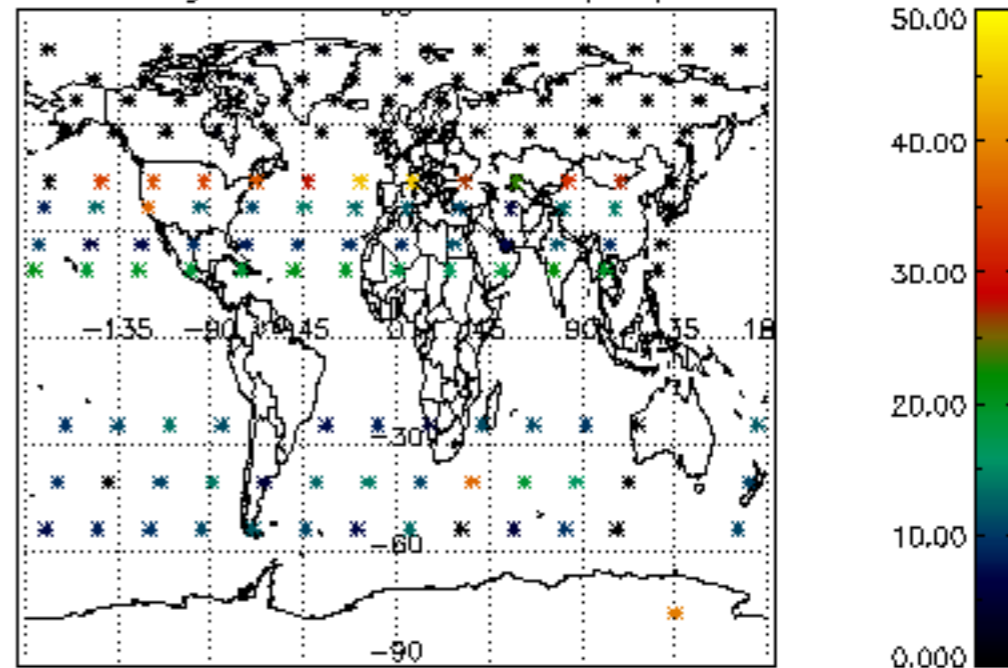

Percentage of saturation errors per profile