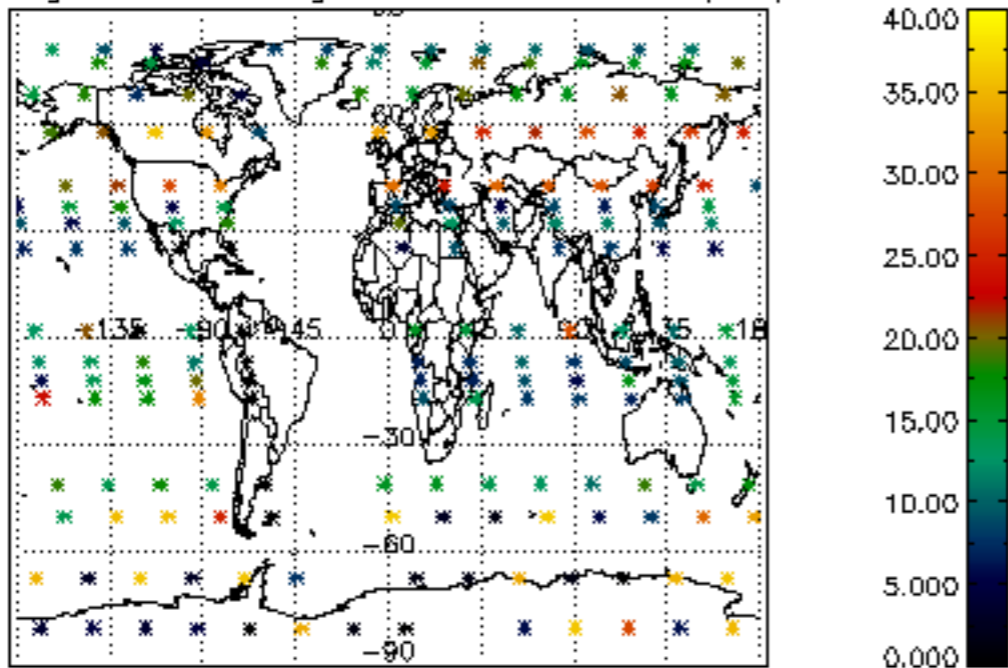

Percentage of cosmic ray hits per profile

Percentage of star falling outside central band per profile