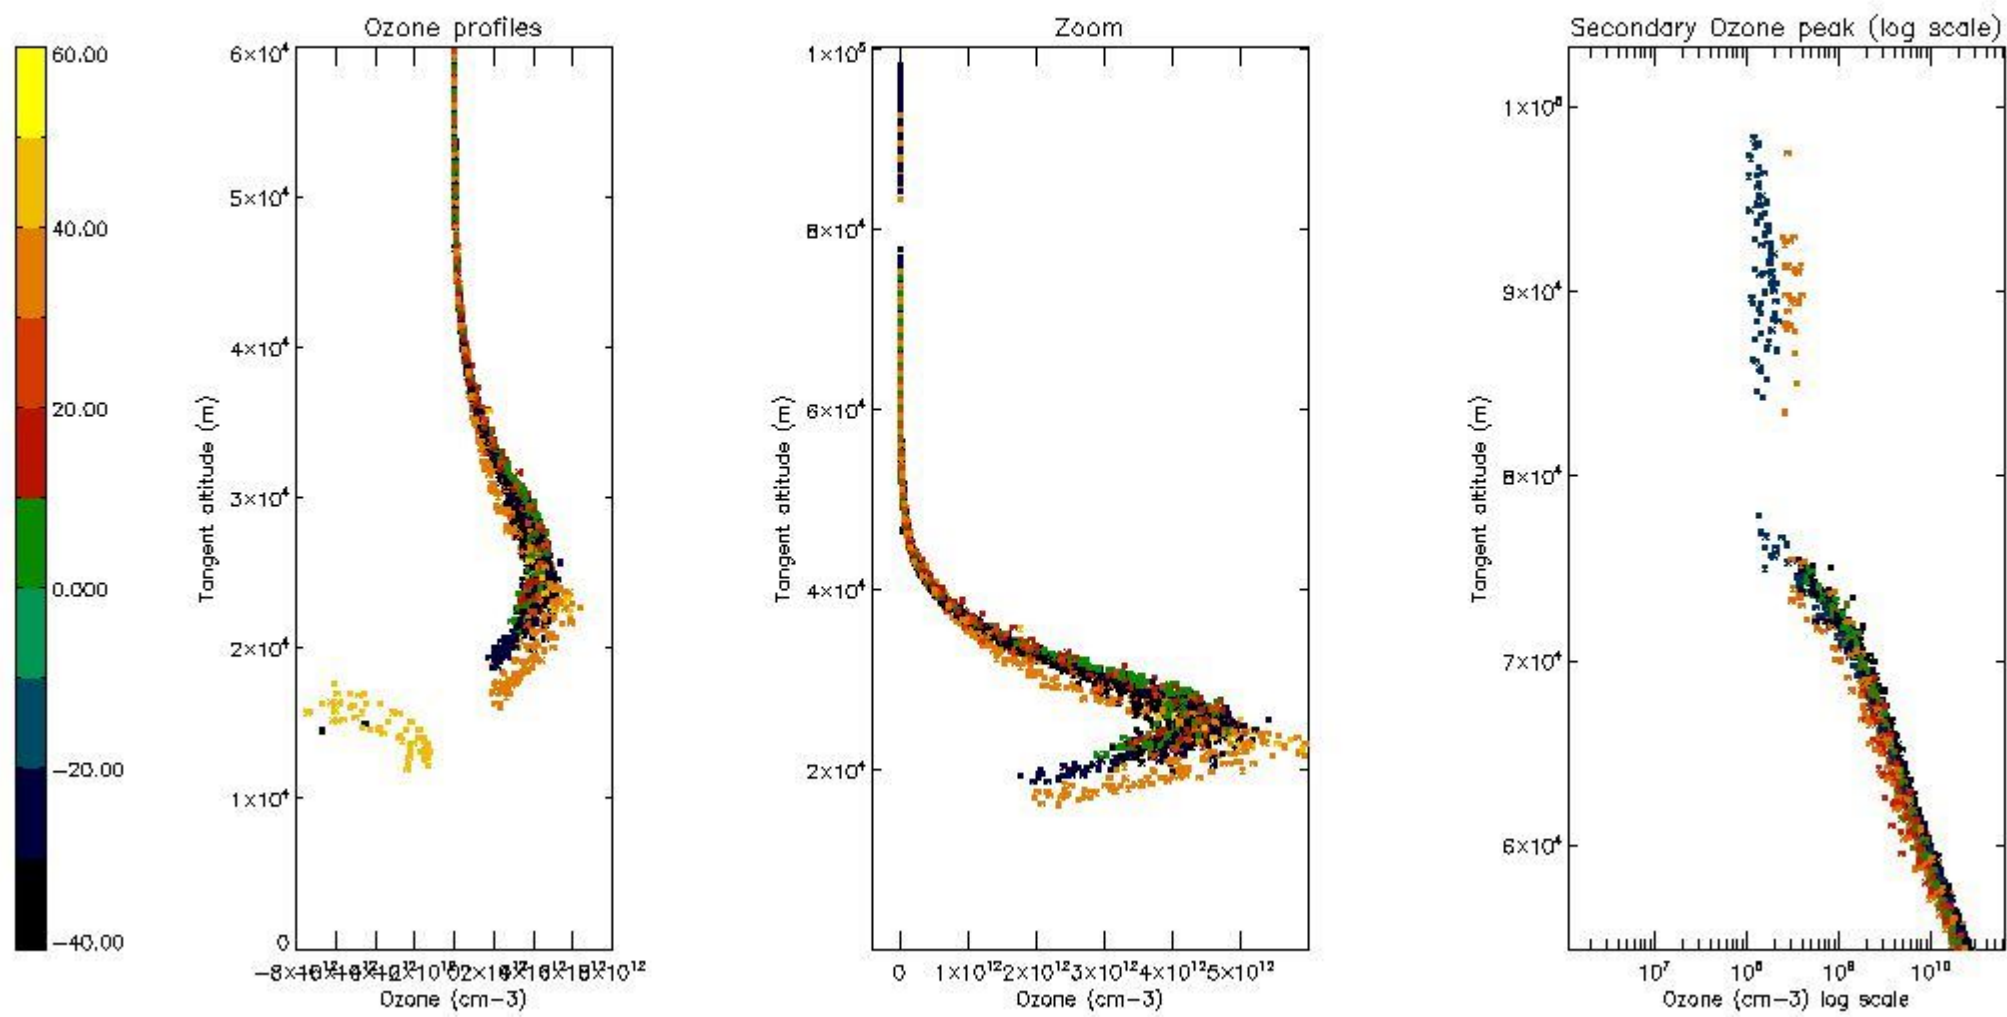

5.5 Plot ozone profiles where STD < 5% (dark without errors)

The colorbar represents the latitude.