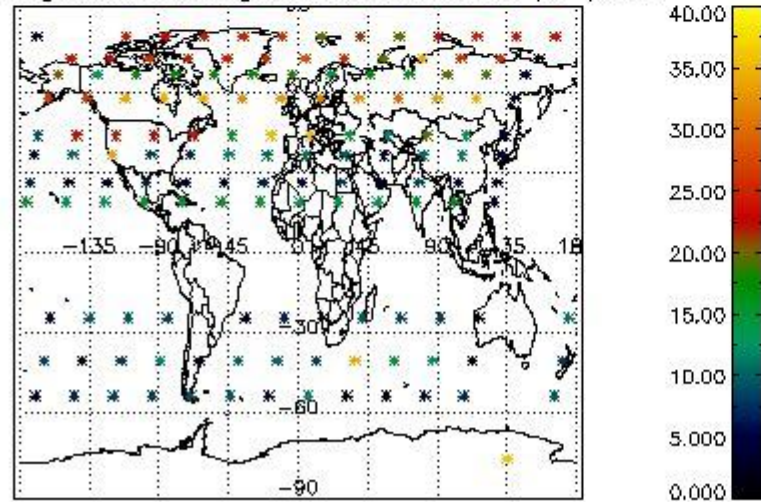

Percentage of star falling outside central band per profile