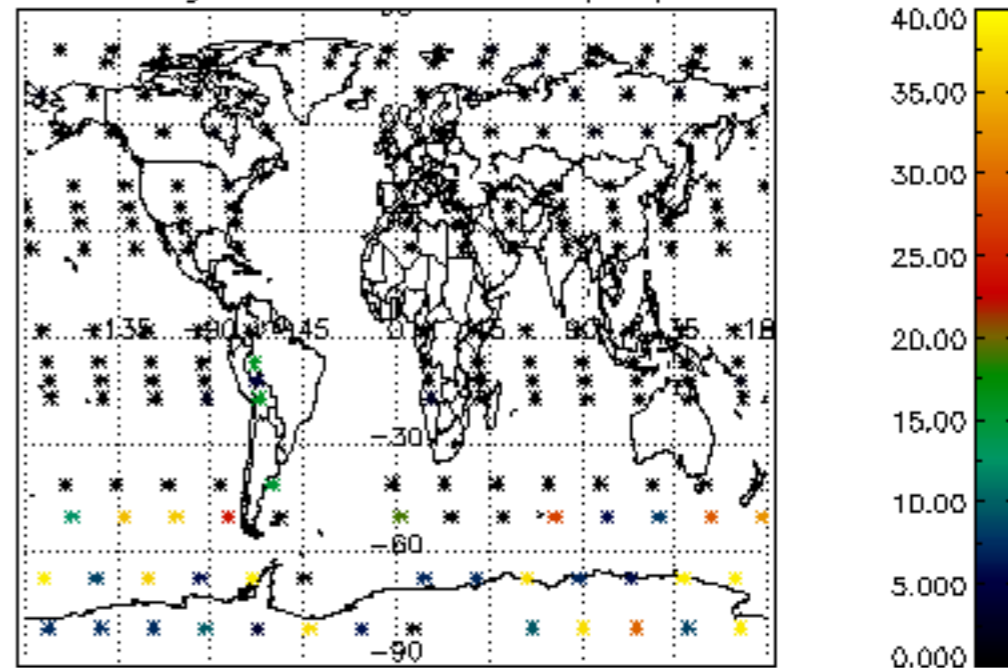

Percentage of datation errors per profile

Percentage of saturation errors per profile