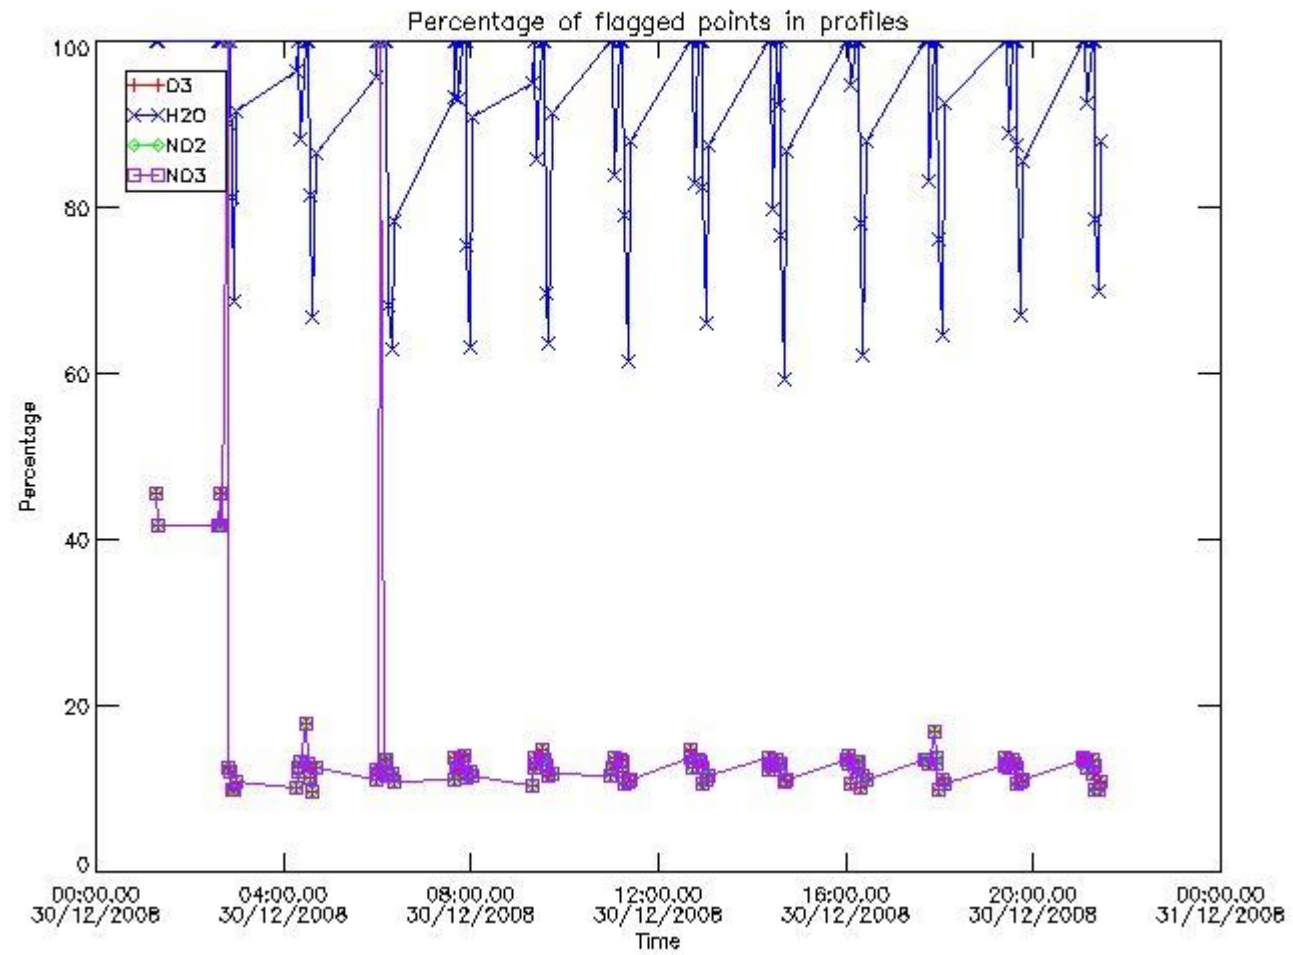

338	GOM_NL__2PRFIN20081230_222356_000000432075_00115_35740_4182.N1	30-DEC-2008 22:23:56	Bright	42.500	83		2.3780	11000.	85	35740	No
339	GOM_NL__2PRFIN20081230_222912_000000362075_00115_35740_4183.N1	30-DEC-2008 22:29:12	Bright	35.500	102	24Alp Ser	2.6000	4250.0	71	35740	No
340	GOM_NL__2PRFIN20081230_223414_000000552075_00115_35740_4184.N1	30-DEC-2008 22:34:14	Bright	55.000	104	27Bet Lib	2.6140	13100.	110	35740	No
341	GOM_NL__2PRFIN20081230_223651_000000442075_00115_35740_4185.N1	30-DEC-2008 22:36:51	Twilight_stray	44.000	122	9Alp2Lib	2.7470	9700.0	88	35740	No

3. Quality information per product

In this section it is plotted some information contained in the Quality Summary data set of the level 2 products. Only products in dark limb conditions and without errors (error flag in the MPH set to "0") are used.

3.1 Plot quality information per product (time dependant)

3.2 Plot quality information per product (world map)