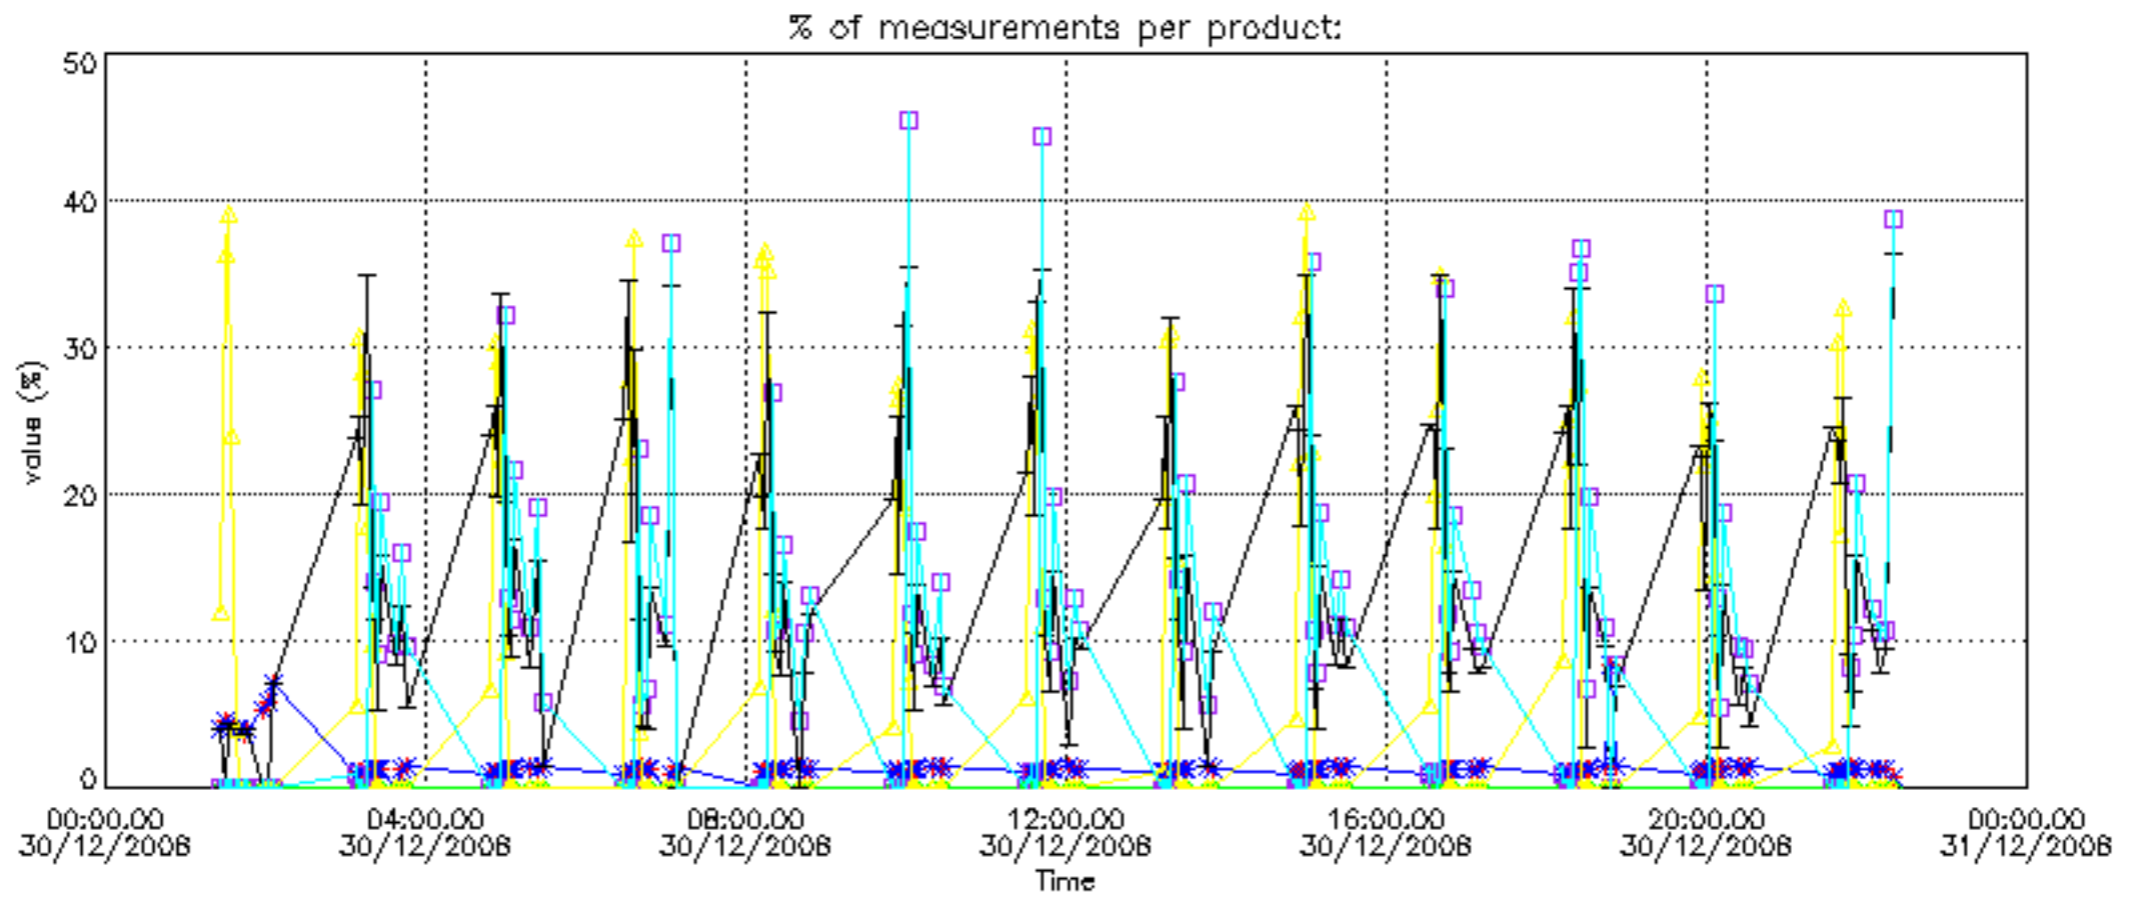

Percentage of cosmic ray hits per profile

Percentage of datation errors per profile