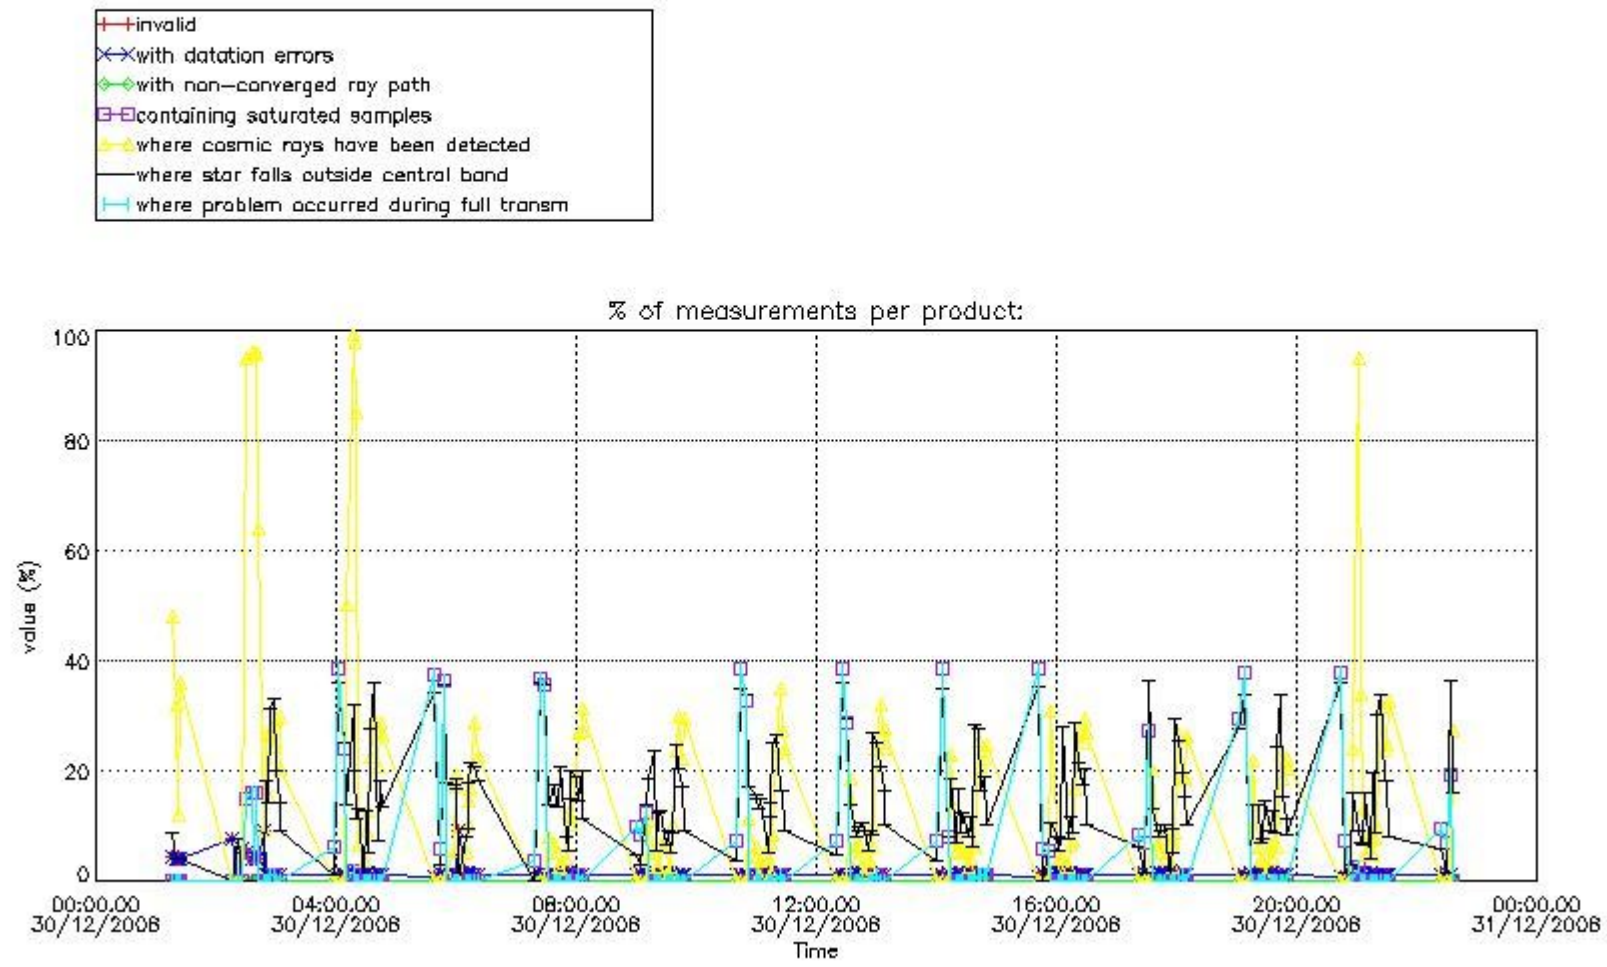

4.1.2 Plot level 1 quality information per product (time dependant): ENVISAT DESCENDING passes