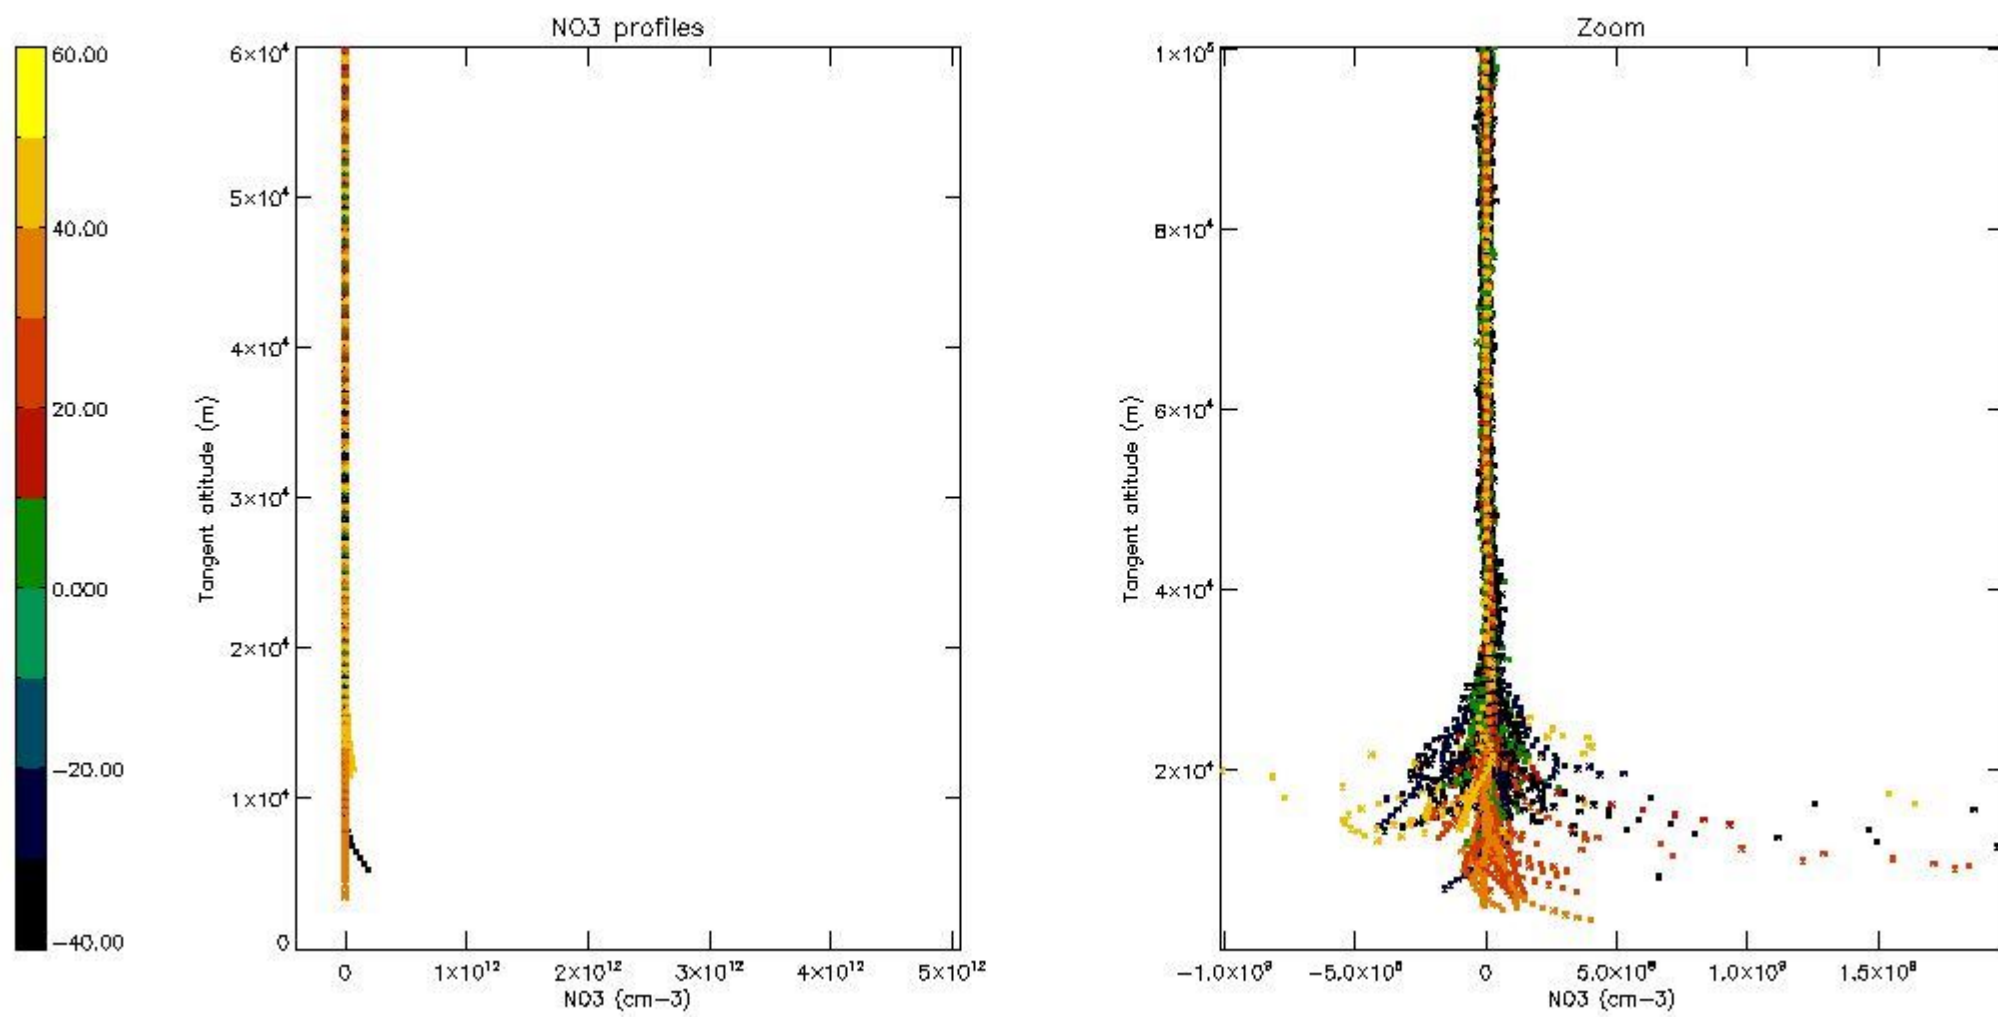

The colorbar represents the latitude.

5.4 Plot ozone profiles where STD < 10% (dark without errors)

The colorbar represents the latitude.

5.5 Plot ozone profiles where STD < 5% (dark without errors)

The colorbar represents the latitude.

5.6 Plot NO₂ profiles for all STD (dark without errors)

The colorbar represents the latitude.

5.7 Plot NO3 profiles for all STD (dark without errors)

The colorbar represents the latitude.

5.8 Plot H2O profiles for all STD (only for occultations of stars 1,2,3,4,13,14,16,26,63 dark without errors)