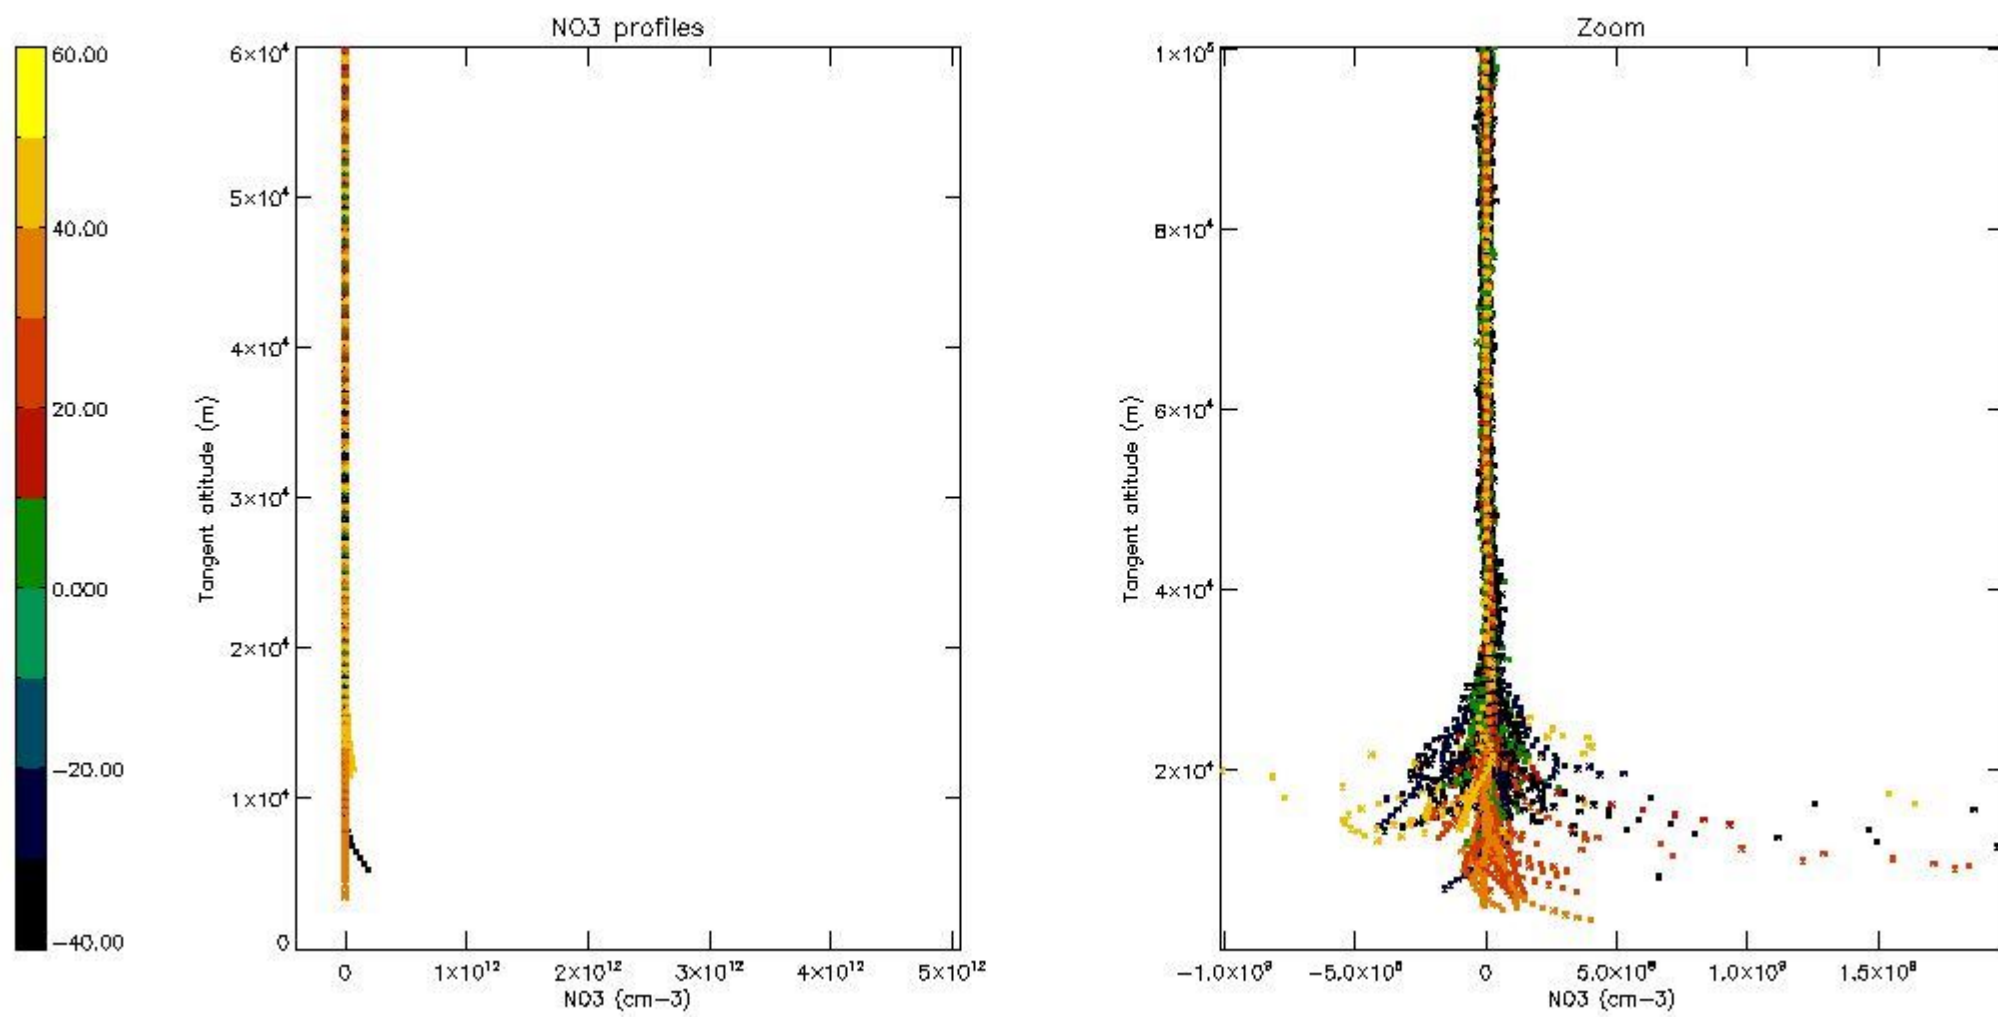

5.8 Plot H2O profiles for all STD (only for occultations of stars 1,2,3,4,13,14,16,26,63 dark without errors)

The colorbar represents the latitude.