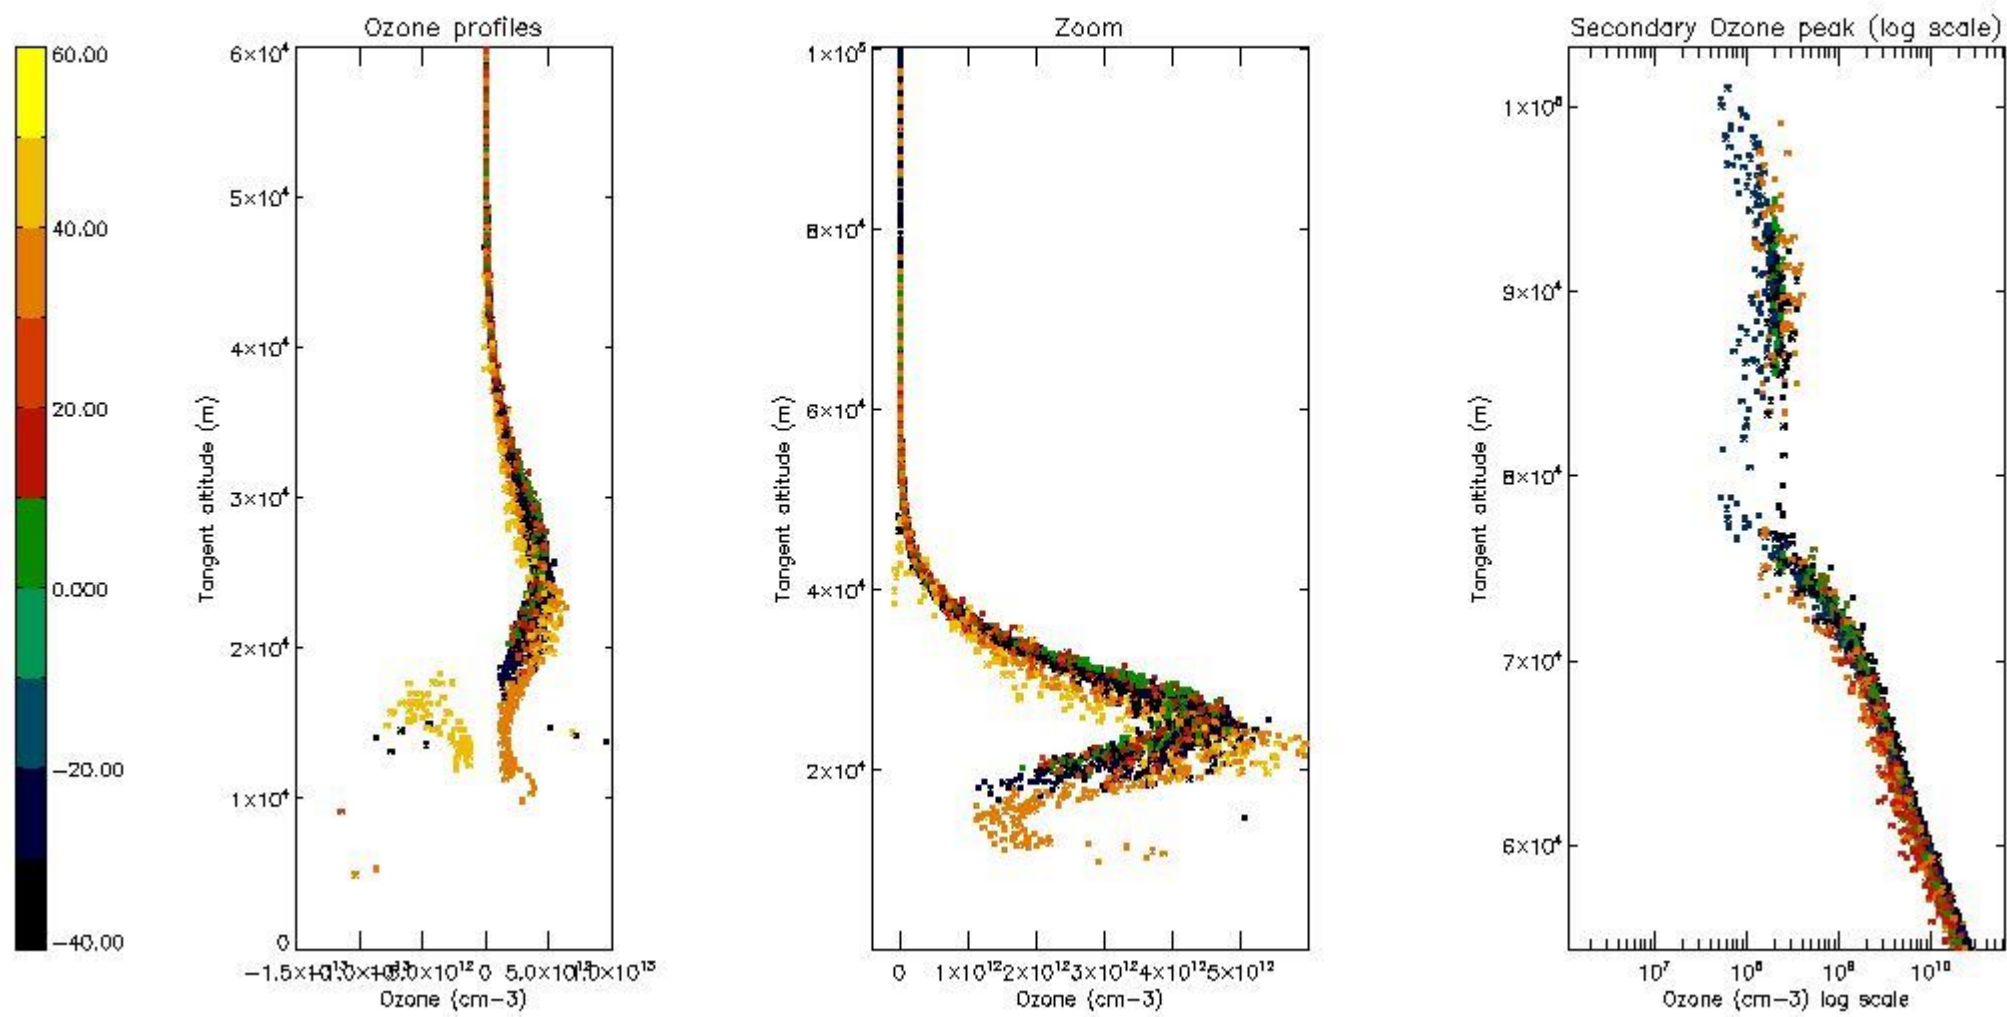

| | |
|----------|----|
| STD < 10 | 15 |
| STD < 5 | 9 |

5.2 Plot ozone profiles for all STD (dark without errors)

The colorbar represents the latitude.

5.3 Plot ozone profiles where STD < 20% (dark without errors)

The colorbar represents the latitude.

5.4 Plot ozone profiles where STD < 10% (dark without errors)

The colorbar represents the latitude.

5.5 Plot ozone profiles where STD < 5% (dark without errors)

The colorbar represents the latitude.