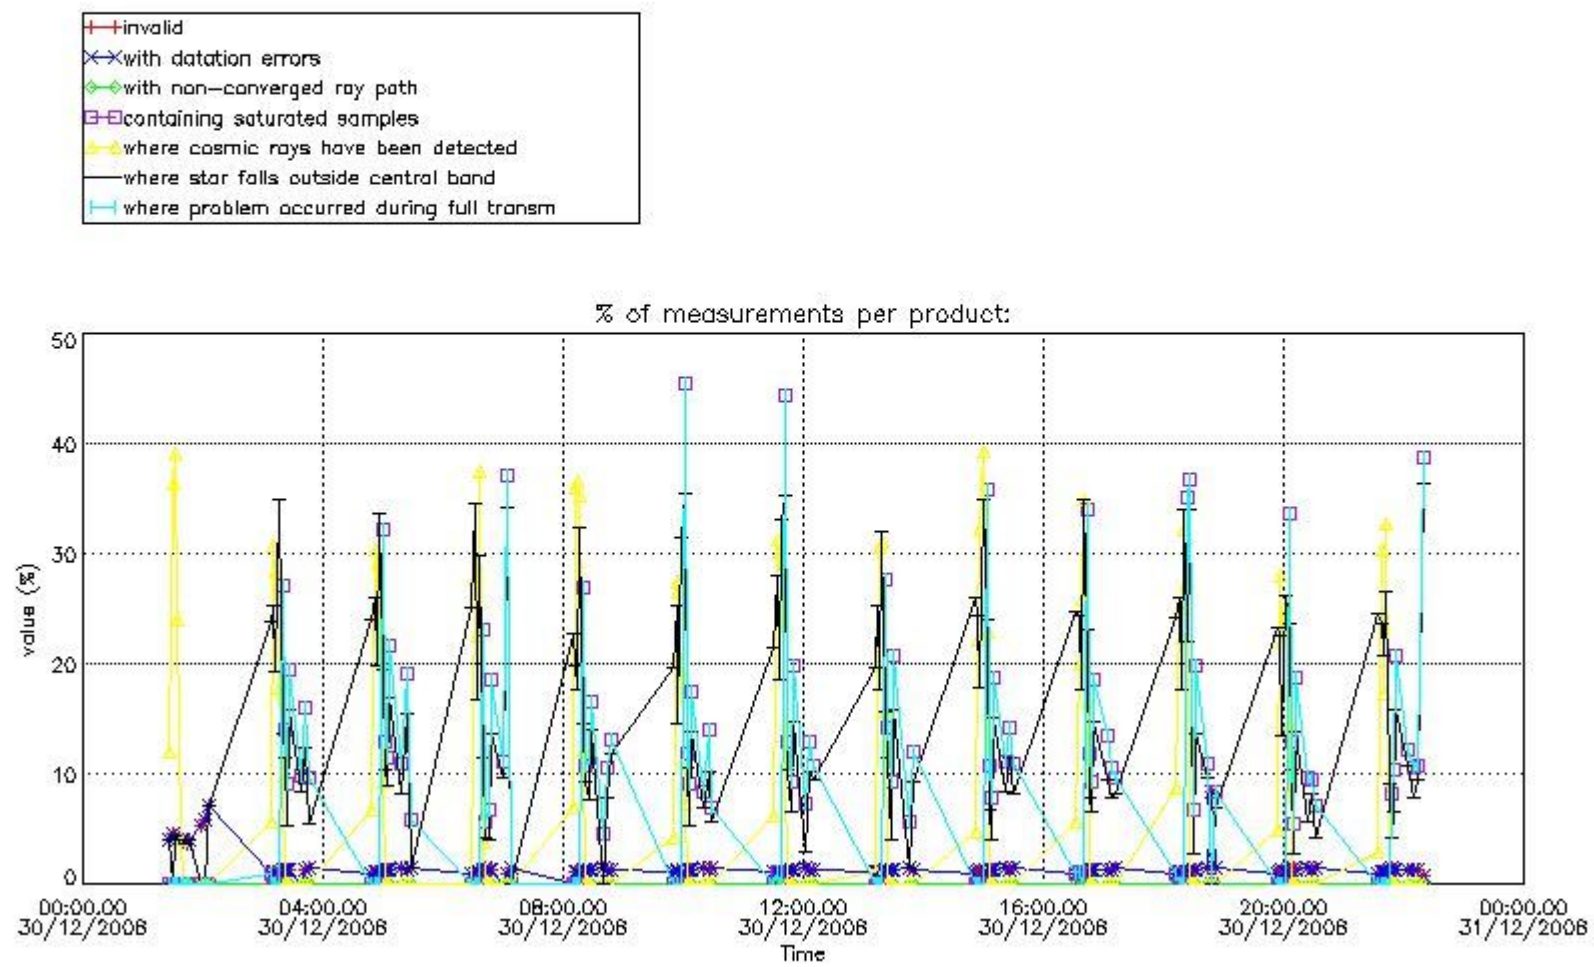

4.2 Plot quality information per product coming from level 1b processing (world map)

4.2.1 Plot level 1 quality information per product (world map): ENVISAT ASCENDING passes