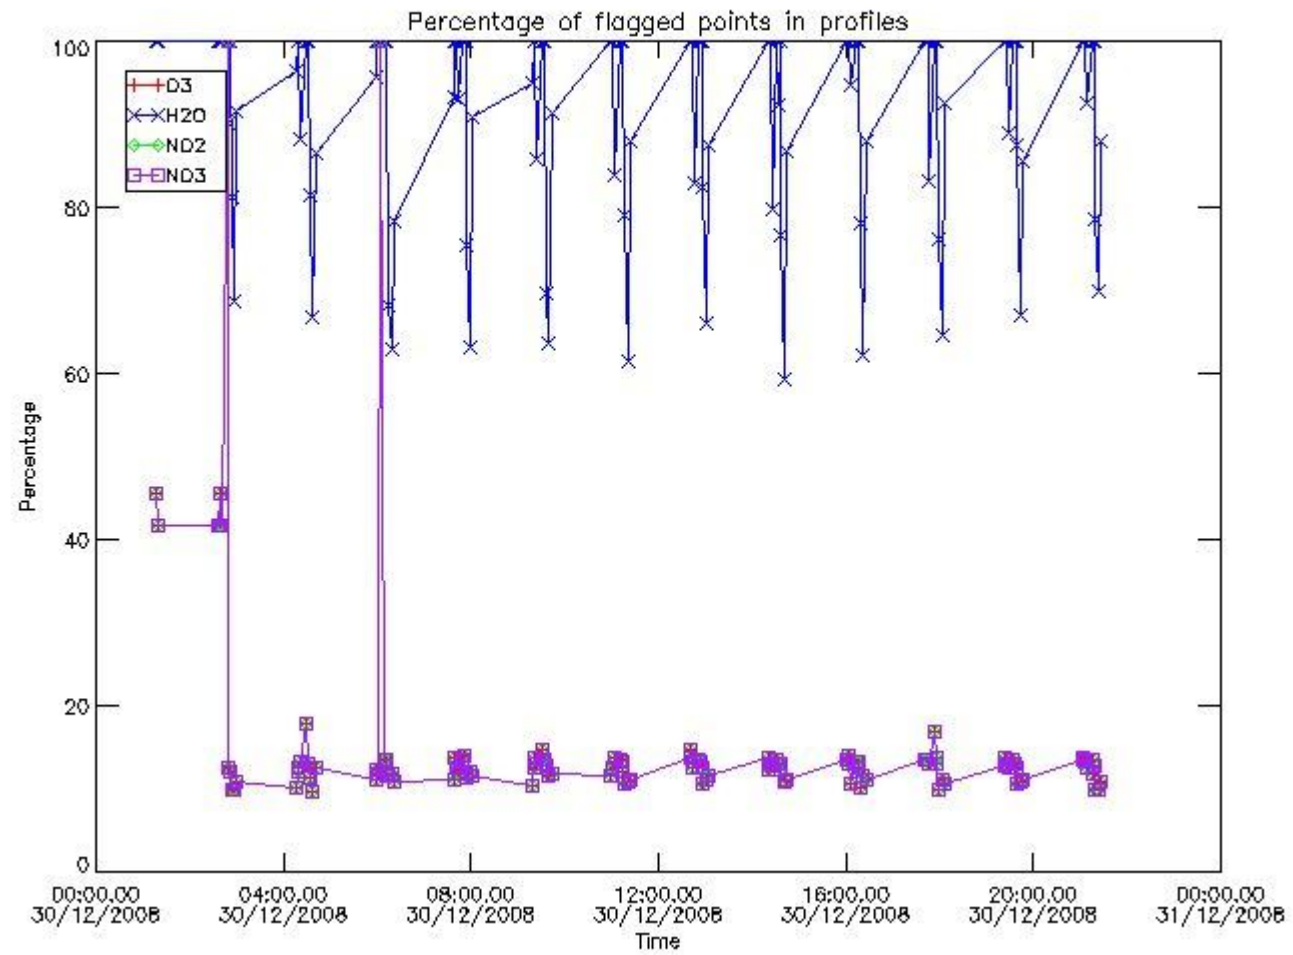

338	GOM_NL__2PRFIN20081230_222356_000000432075_00115_35740_4182.N1	30-DEC-2008 22: 23: 56	Bright	42.500	83		2.3780	11000.	85	35740	No
339	GOM_NL__2PRFIN20081230_222912_000000362075_00115_35740_4183.N1	30-DEC-2008 22: 29: 12	Bright	35.500	102	24Alp Ser	2.6000	4250.0	71	35740	No
340	GOM_NL__2PRFIN20081230_223414_000000552075_00115_35740_4184.N1	30-DEC-2008 22: 34: 14	Bright	55.000	104	27Bet Lib	2.6140	13100.	110	35740	No
341	GOM_NL__2PRFIN20081230_223651_000000442075_00115_35740_4185.N1	30-DEC-2008 22: 36: 51	Twilight_stray	44.000	122	9Alp2Lib	2.7470	9700.0	88	35740	No

3. Quality information per product

In this section it is plotted some information contained in the Quality Summary data set of the level 2 products. Only products in dark limb conditions and without errors (error flag in the MPH set to "0") are used.

3.1 Plot quality information per product (time dependant)

3.2 Plot quality information per product (world map)