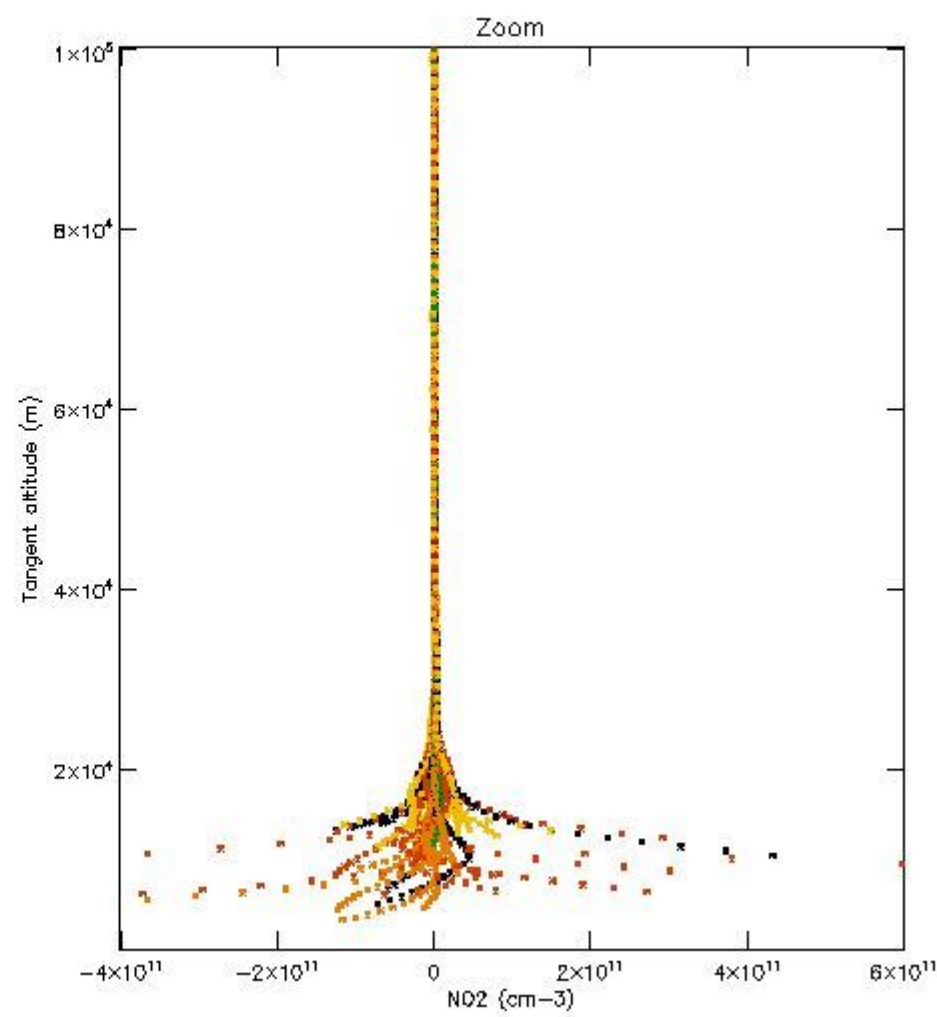

| | |
|----------|----|
| STD < 10 | 15 |
| STD < 5 | 9 |

5.2 Plot ozone profiles for all STD (dark without errors)

The colorbar represents the latitude.

5.3 Plot ozone profiles where STD < 20% (dark without errors)

The colorbar represents the latitude.

5.4 Plot ozone profiles where STD < 10% (dark without errors)

The colorbar represents the latitude.

5.5 Plot ozone profiles where STD < 5% (dark without errors)

The colorbar represents the latitude.

5.6 Plot NO₂ profiles for all STD (dark without errors)

The colorbar represents the latitude.

5.7 Plot NO3 profiles for all STD (dark without errors)

The colorbar represents the latitude.

5.8 Plot H2O profiles for all STD (only for occultations of stars 1,2,3,4,13,14,16,26,63 dark without errors)