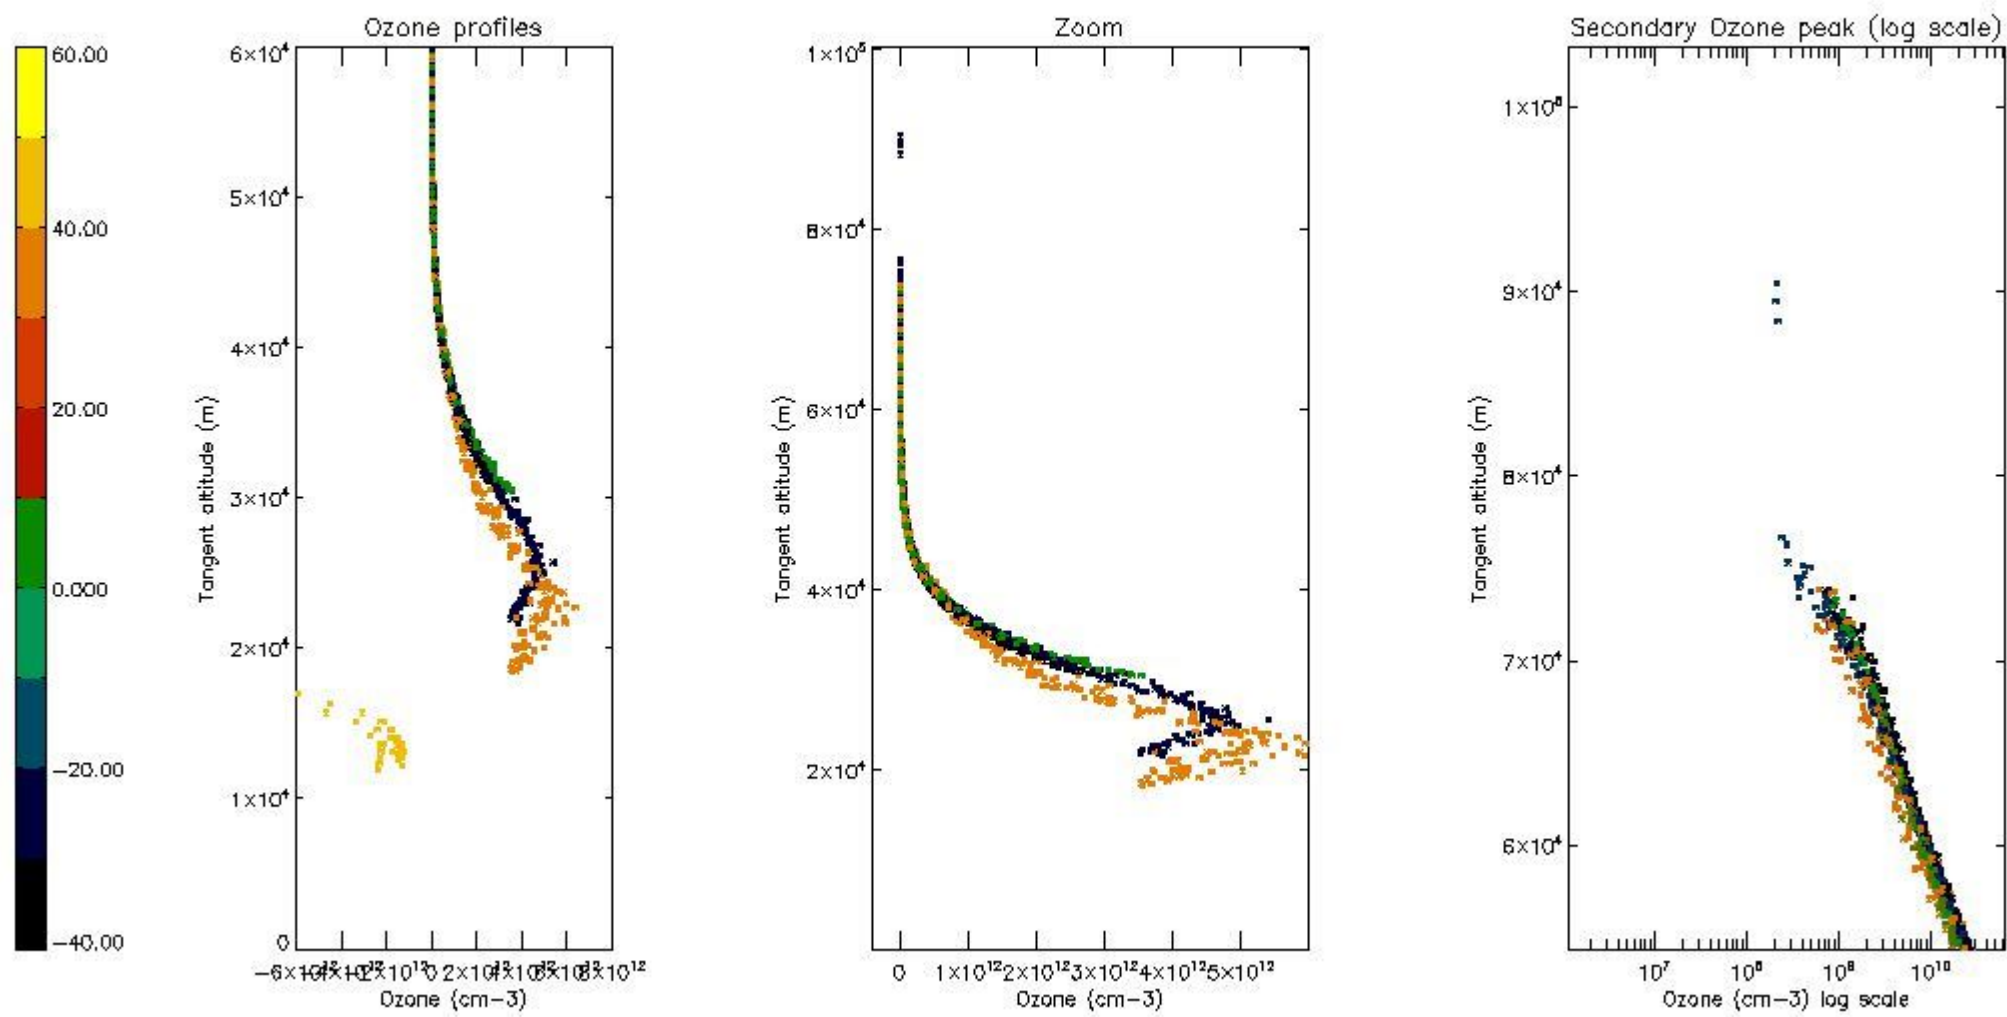

The colorbar represents the latitude.

5.4 Plot ozone profiles where STD < 10% (dark without errors)

The colorbar represents the latitude.

5.5 Plot ozone profiles where STD < 5% (dark without errors)

The colorbar represents the latitude.