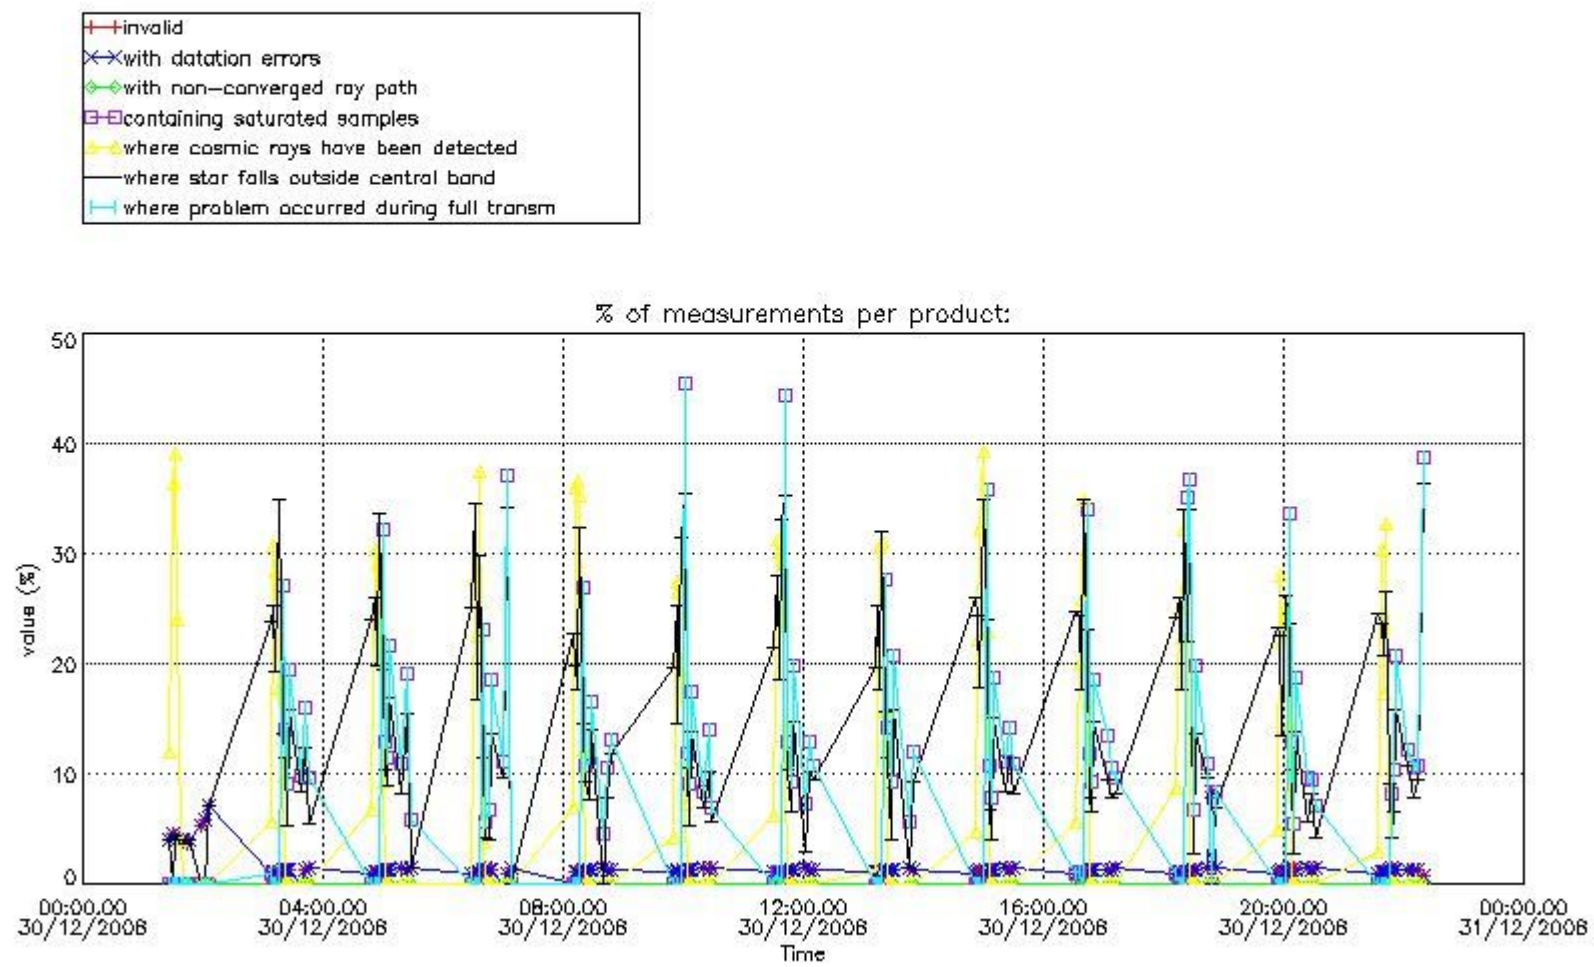

[6. Auxiliary Data Files used for the production reported in section 2](#)

This report presents the daily analysis on parameters extracted from GOMOS level 2 data (GOM_NL__2P). It is intended to monitor some important parameters that will impact the quality of these products. A list of level 2 products (and content) that have arrived during the reporting day to the PCF is also given.

3.1 Plot quality information per product (time dependant)

3.2 Plot quality information per product (world map)

Percentage of flagged data per O3 profile

Percentage of flagged data per H2O profile

Percentage of flagged data per NO2 profile

Percentage of flagged data per NO3 profile

4. Level 1 quality information per product

In this section it is plotted some information contained in the Quality Summary data set of the level 2 products that comes from the level 1b processing. Products without errors (error flag in the MPH set to "0") are used.

4.1 Plot quality information per product (time dependant) coming from level 1b processing

4.1.1 Plot level 1 quality information per product (time dependant): ENVISAT ASCENDING passes

4.1.2 Plot level 1 quality information per product (time dependant): ENVISAT DESCENDING passes