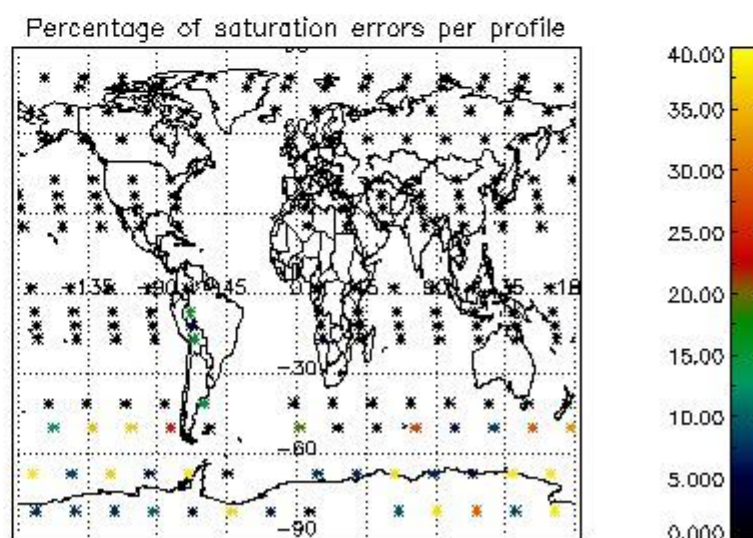

Percentage of flagged data per NO3 profile

4. Level 1 quality information per product

In this section it is plotted some information contained in the Quality Summary data set of the level 2 products that comes from the level 1b processing. Products without errors (error flag in the MPH set to "0") are used.

4.1 Plot quality information per product (time dependant) coming from level 1b processing

4.1.1 Plot level 1 quality information per product (time dependant): ENVISAT ASCENDING passes

4.1.2 Plot level 1 quality information per product (time dependant): ENVISAT DESCENDING passes

4.2 Plot quality information per product coming from level 1b processing (world map)

4.2.1 Plot level 1 quality information per product (world map): ENVISAT ASCENDING passes

4.2.2 Plot level 1 quality information per product (world map): ENVISAT DESCENDING passes