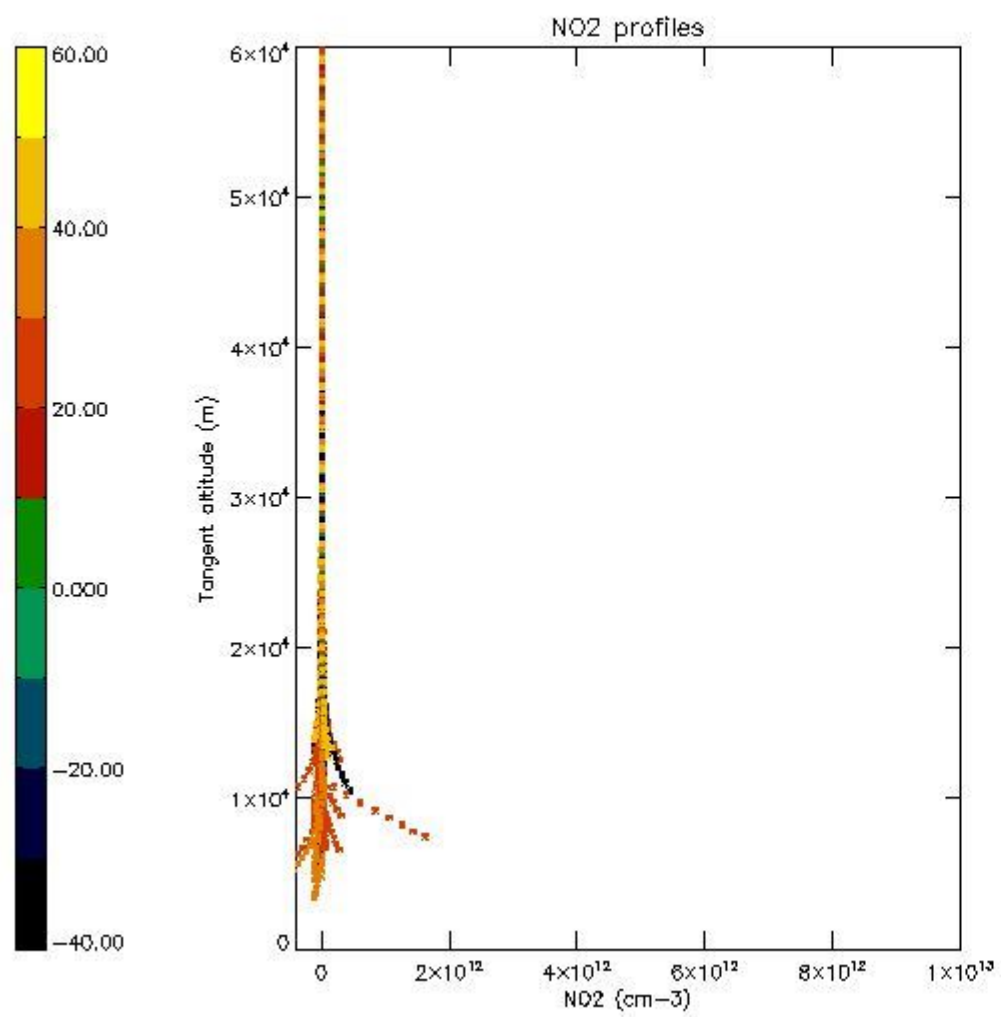

| | |
|----------|----|
| STD < 10 | 15 |
| STD < 5 | 9 |

5.2 Plot ozone profiles for all STD (dark without errors)

The colorbar represents the latitude.

5.3 Plot ozone profiles where STD < 20% (dark without errors)

The colorbar represents the latitude.

5.4 Plot ozone profiles where STD < 10% (dark without errors)

The colorbar represents the latitude.

5.5 Plot ozone profiles where STD < 5% (dark without errors)

The colorbar represents the latitude.

5.6 Plot NO₂ profiles for all STD (dark without errors)

The colorbar represents the latitude.

5.7 Plot NO3 profiles for all STD (dark without errors)

The colorbar represents the latitude.

5.8 Plot H2O profiles for all STD (only for occultations of stars 1,2,3,4,13,14,16,26,63 dark without errors)