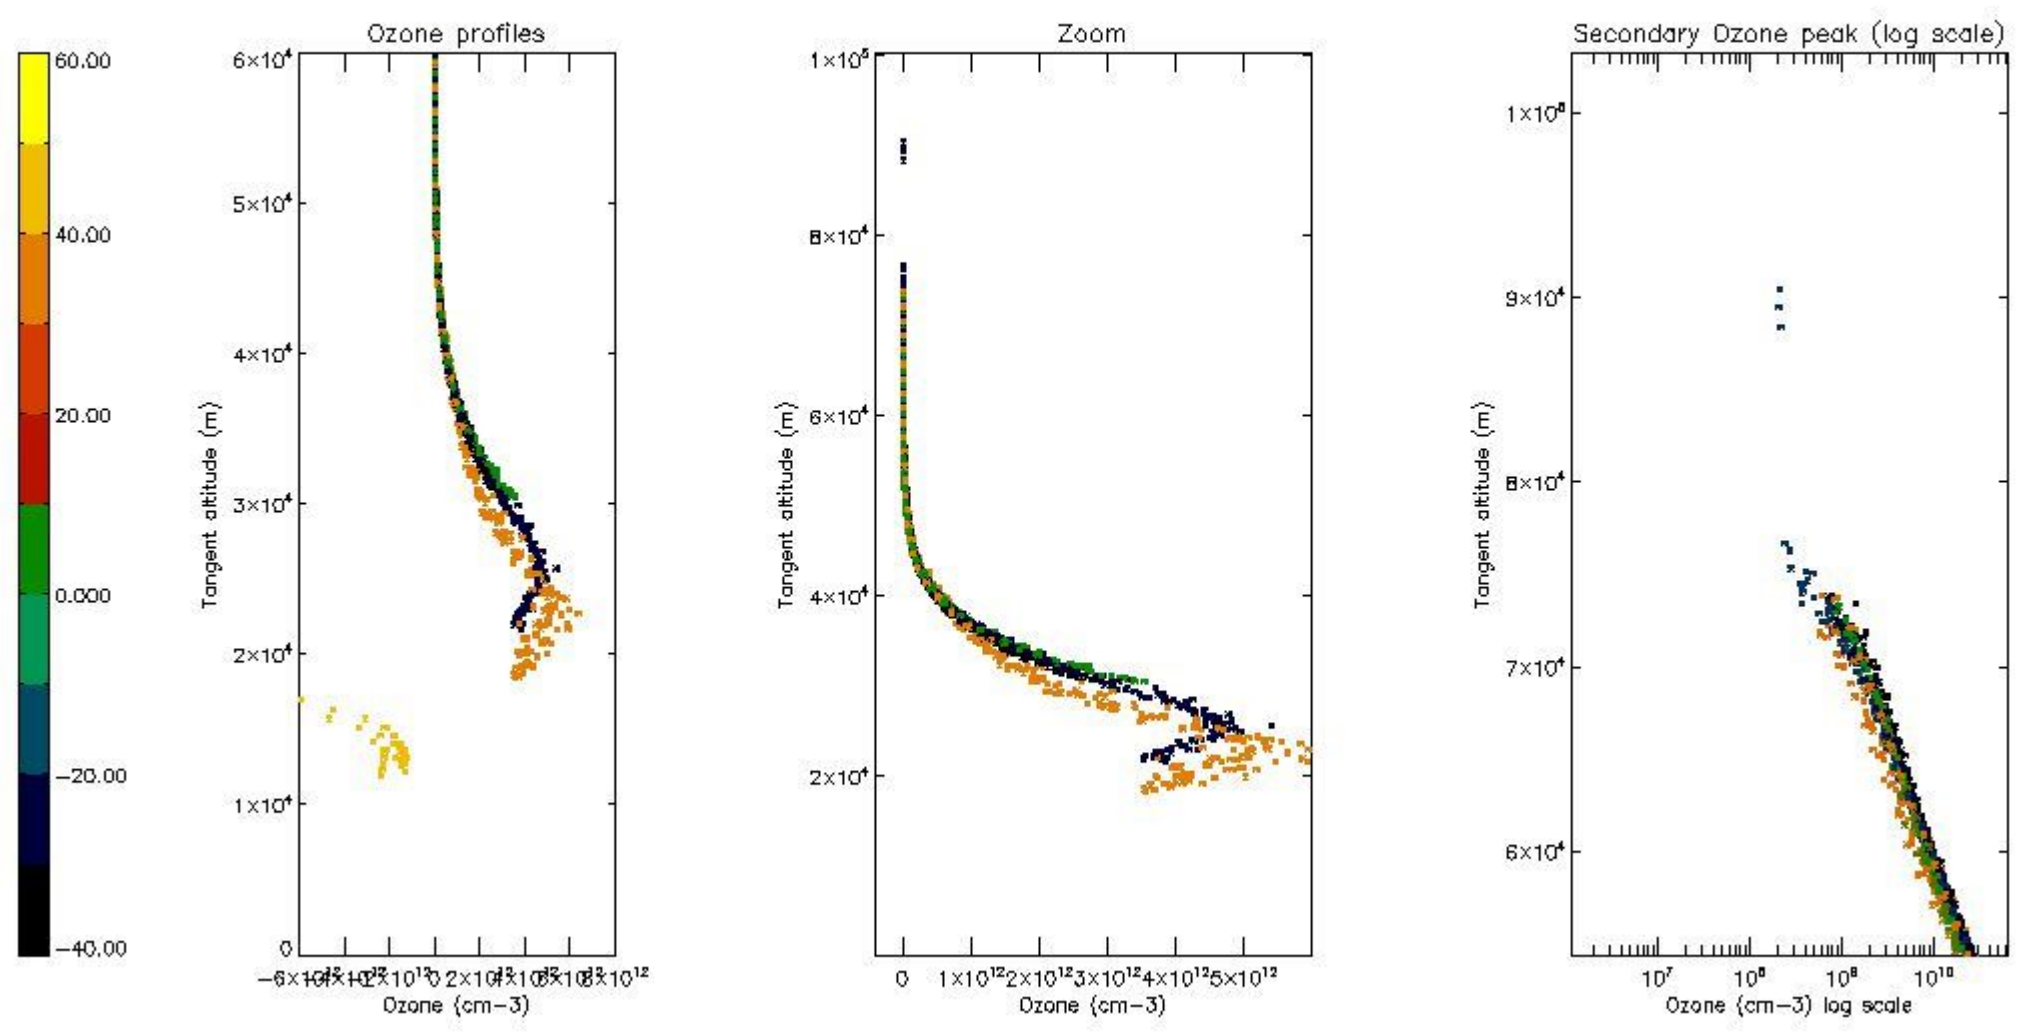

The colorbar represents the latitude.

5.4 Plot ozone profiles where STD < 10% (dark without errors)

The colorbar represents the latitude.

5.5 Plot ozone profiles where STD < 5% (dark without errors)

The colorbar represents the latitude.

5.6 Plot NO₂ profiles for all STD (dark without errors)

The colorbar represents the latitude.

5.7 Plot NO3 profiles for all STD (dark without errors)

The colorbar represents the latitude.

5.8 Plot H2O profiles for all STD (only for occultations of stars 1,2,3,4,13,14,16,26,63 dark without errors)