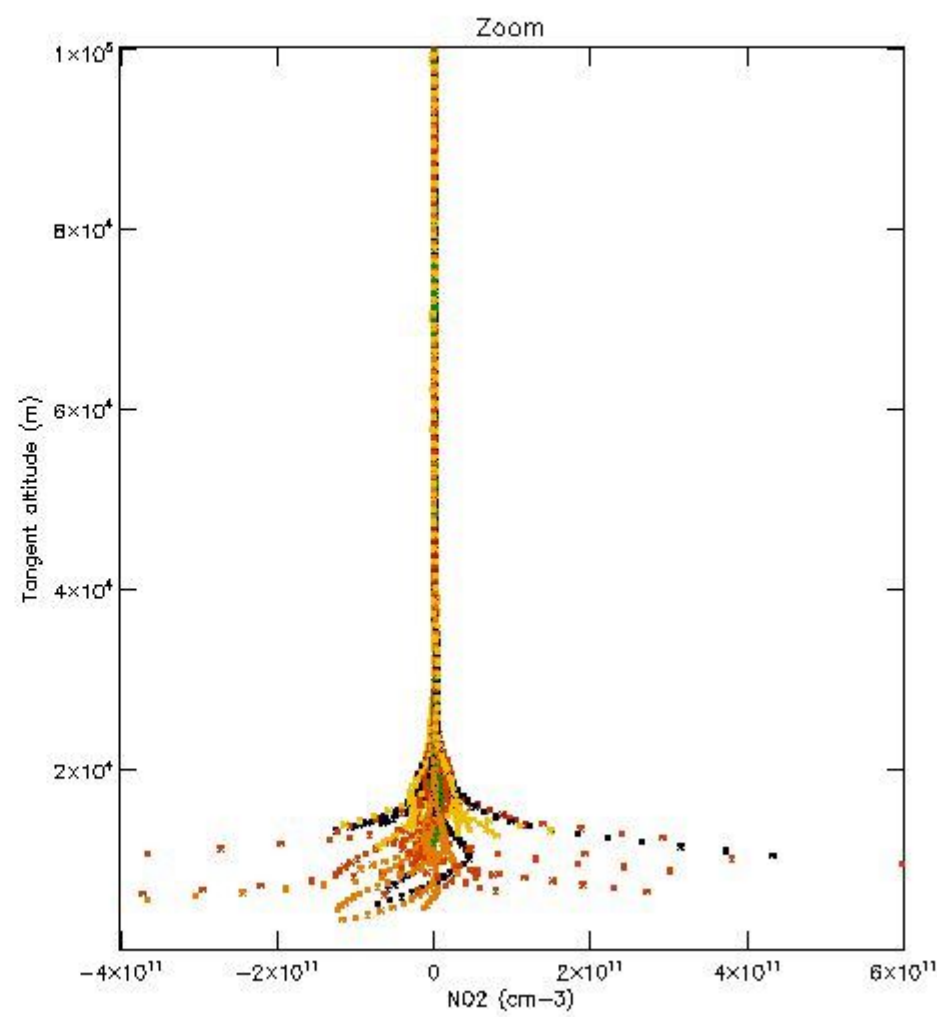

5.7 Plot NO3 profiles for all STD (dark without errors)

The colorbar represents the latitude.