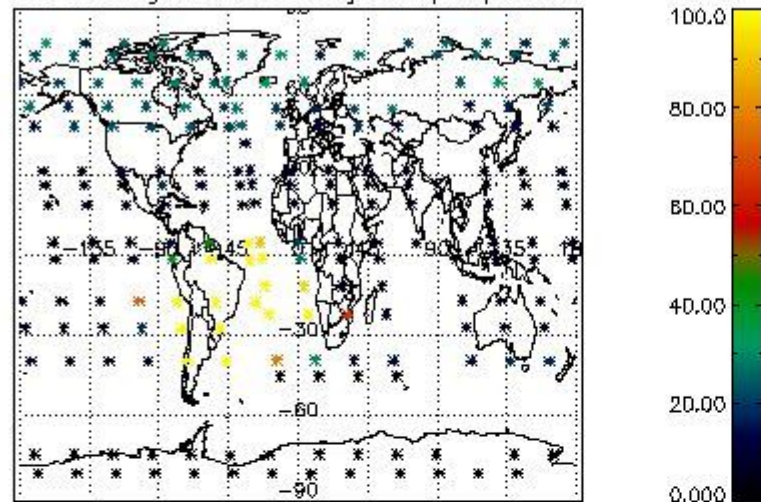

Percentage of cosmic ray hits per profile