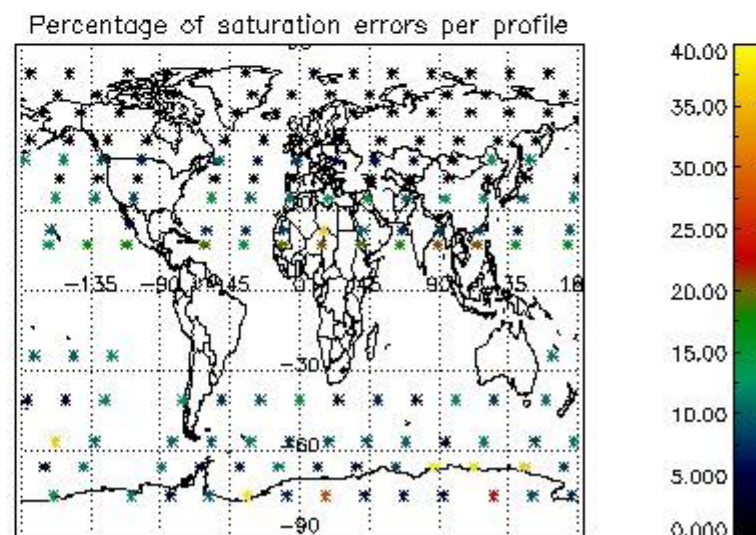

4.2 Plot quality information per product coming from level 1b processing (world map)

4.2.1 Plot level 1 quality information per product (world map): ENVISAT ASCENDING passes

Percentage of cosmic ray hits per profile

Percentage of datation errors per profile

Percentage of star falling outside central band per profile

Percentage of saturation errors per profile

4.2.2 Plot level 1 quality information per product (world map): ENVISAT DESCENDING passes