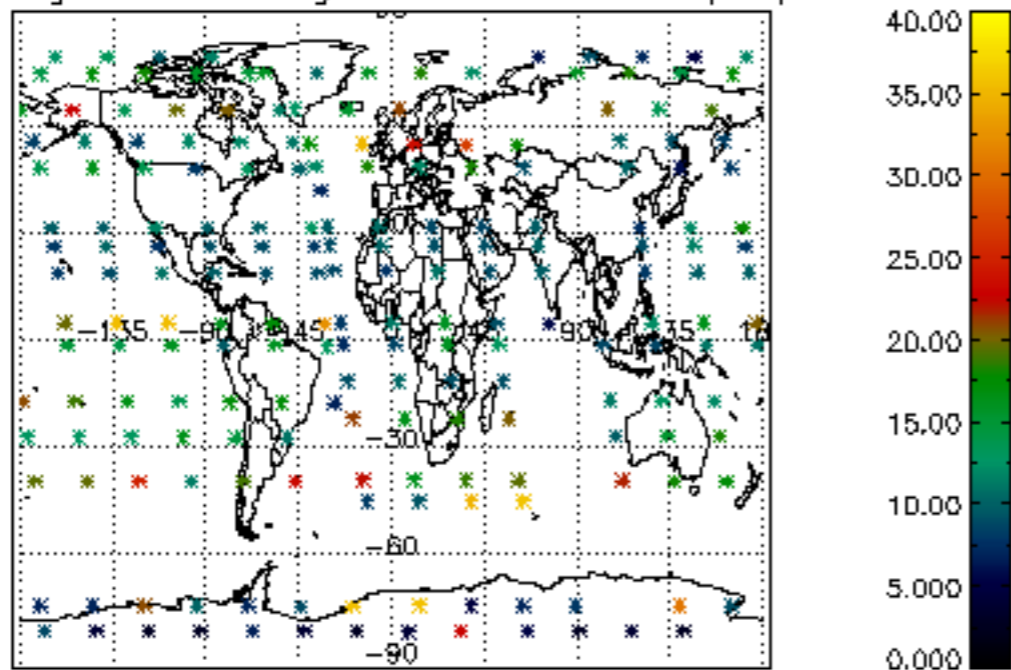

Percentage of flagged data per NO3 profile

Percentage of cosmic ray hits per profile

Percentage of datation errors per profile

Percentage of star falling outside central band per profile

Percentage of saturation errors per profile