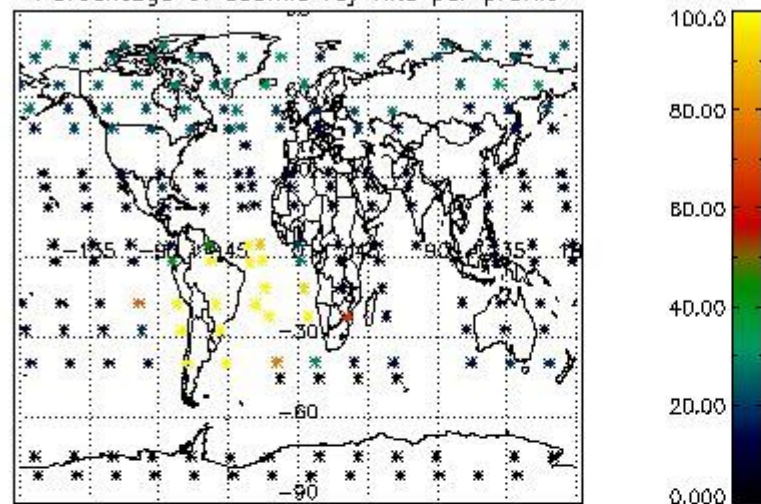

4.1 Plot quality information per product (time dependant) coming from level 1b processing

4.1.1 Plot level 1 quality information per product (time dependant): ENVISAT ASCENDING passes

4.1.2 Plot level 1 quality information per product (time dependant): ENVI SAT DESCENDING passes

4.2 Plot quality information per product coming from level 1b processing (world map)

4.2.1 Plot level 1 quality information per product (world map): ENVISAT ASCENDING passes

Percentage of cosmic ray hits per profile