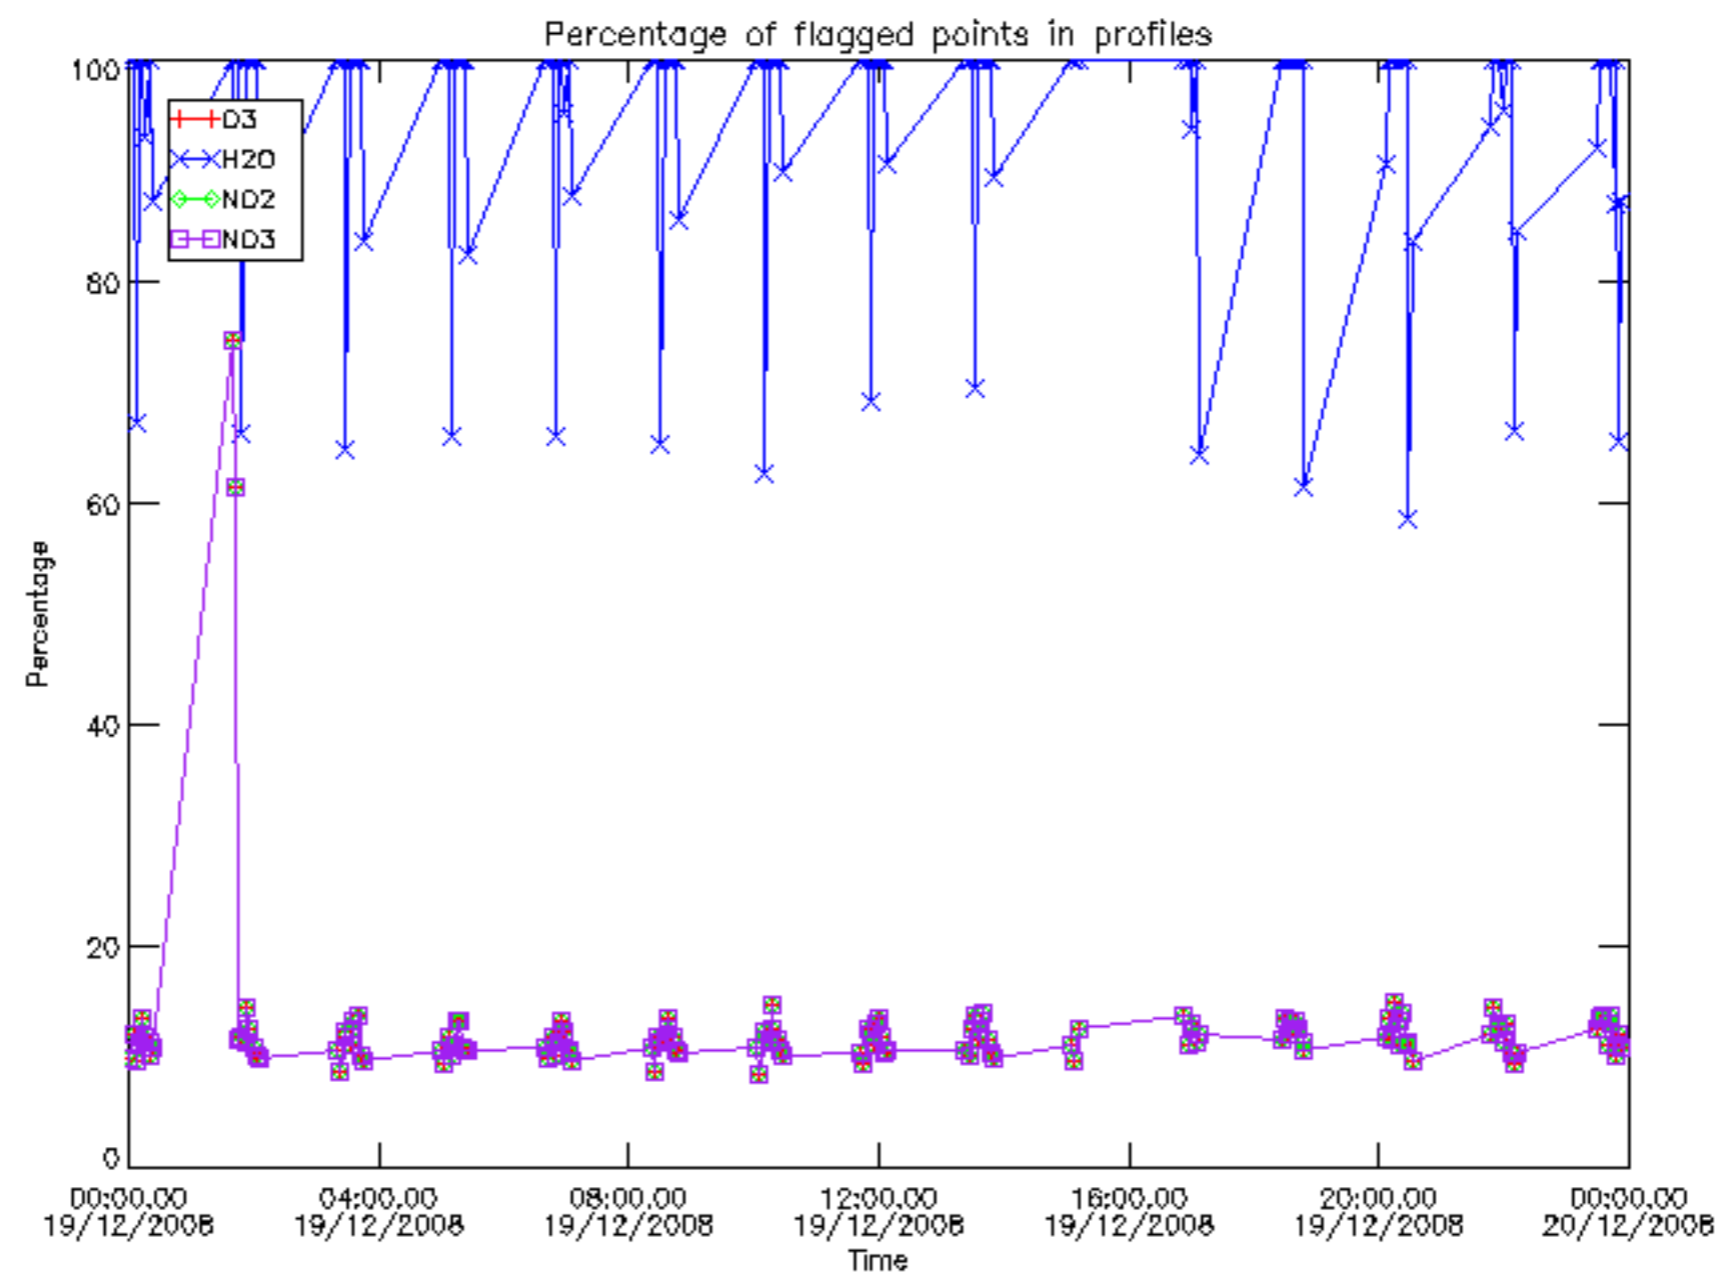

Percentage of flagged data per D3 profile

Percentage of flagged data per H2O profile