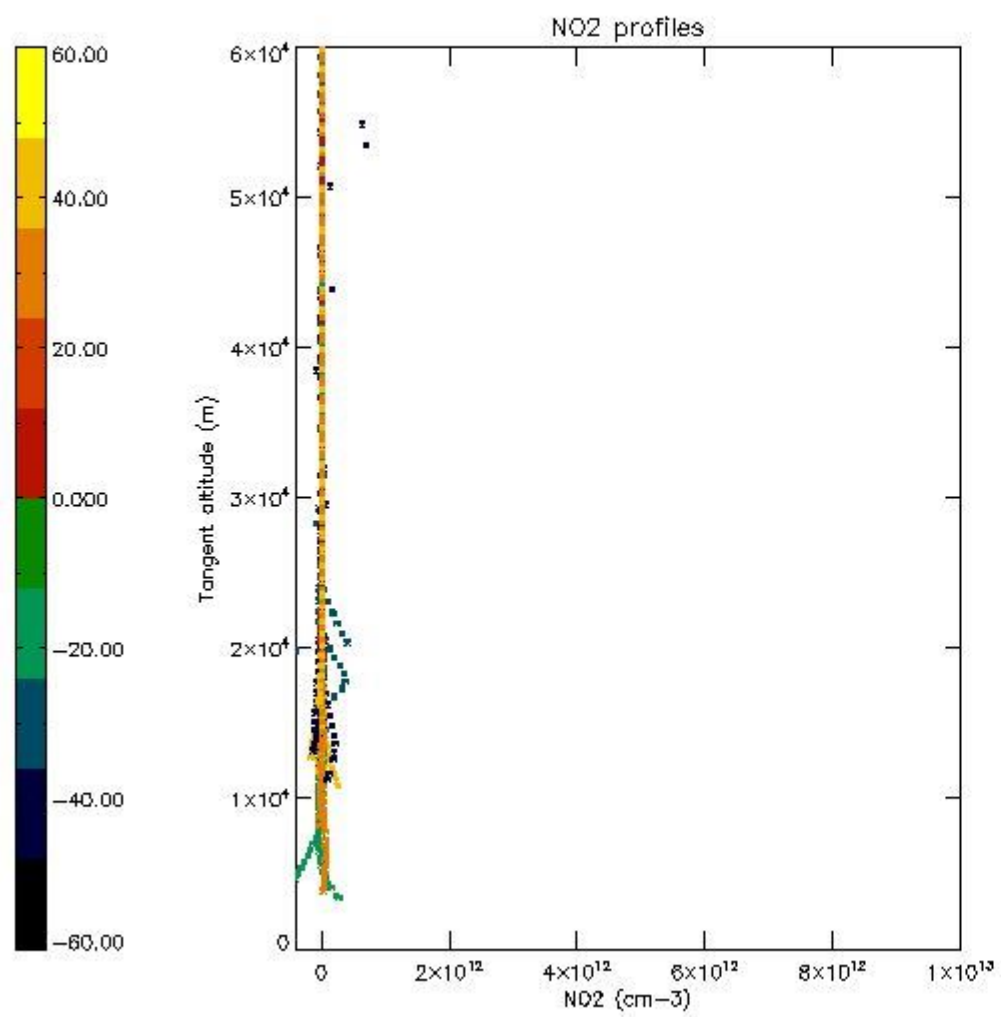

5.7 Plot NO3 profiles for all STD (dark without errors)

The colorbar represents the latitude.