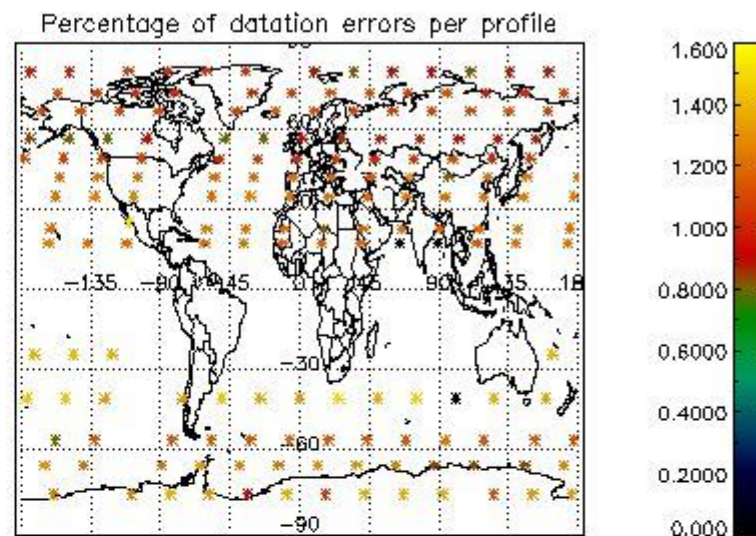

Percentage of datation errors per profile

Percentage of star falling outside central band per profile

Percentage of saturation errors per profile

4.2.2 Plot level 1 quality information per product (world map): ENVISAT DESCENDING passes