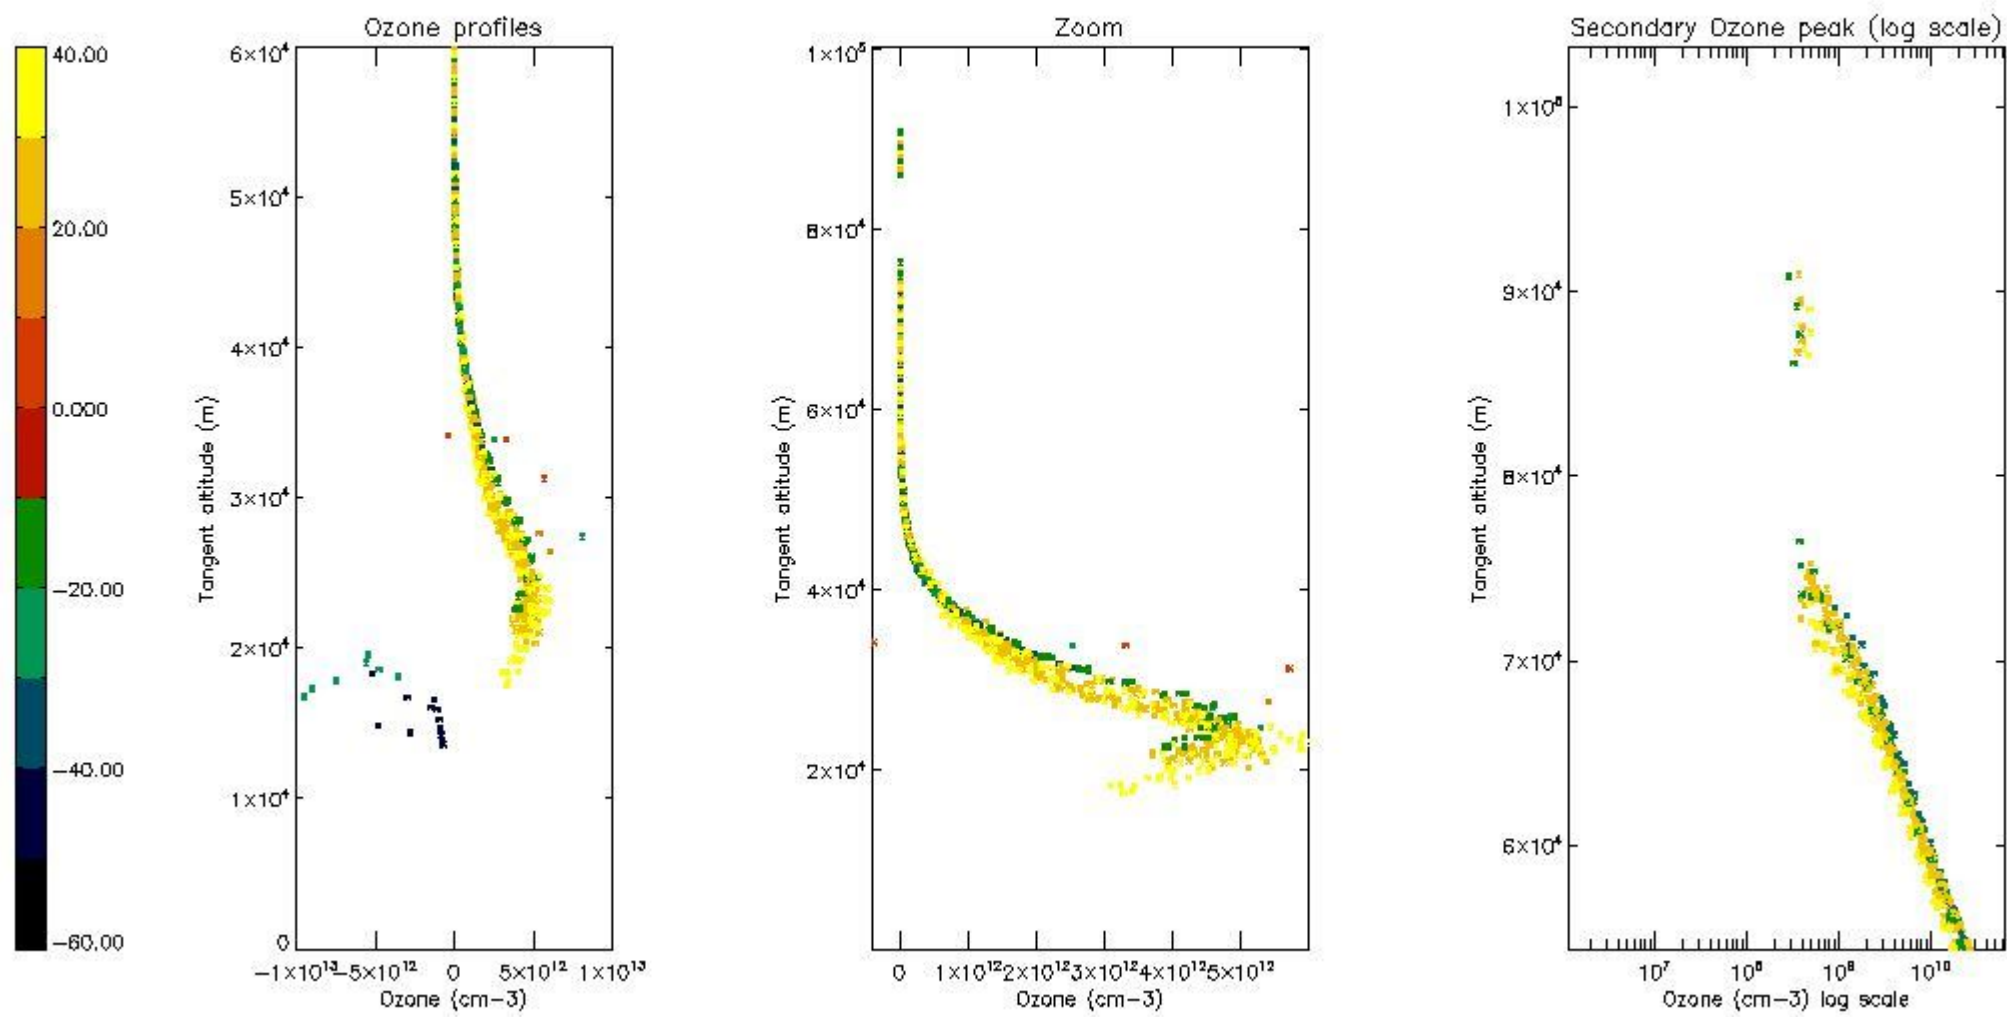

5.6 Plot NO₂ profiles for all STD (dark without errors)

The colorbar represents the latitude.