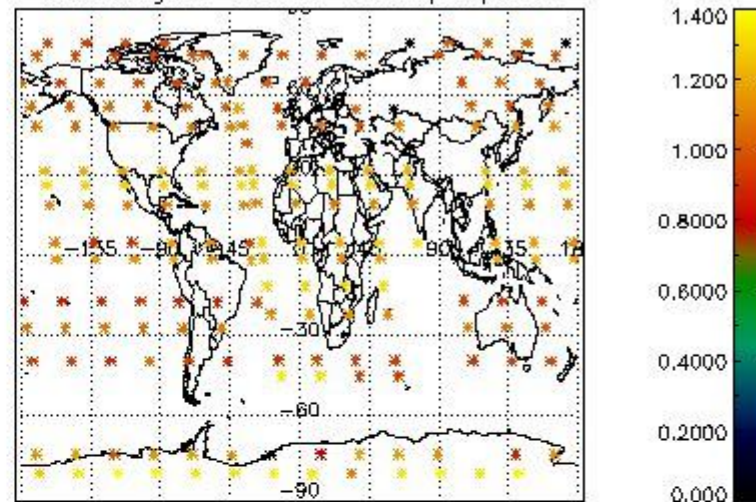

Percentage of datation errors per profile