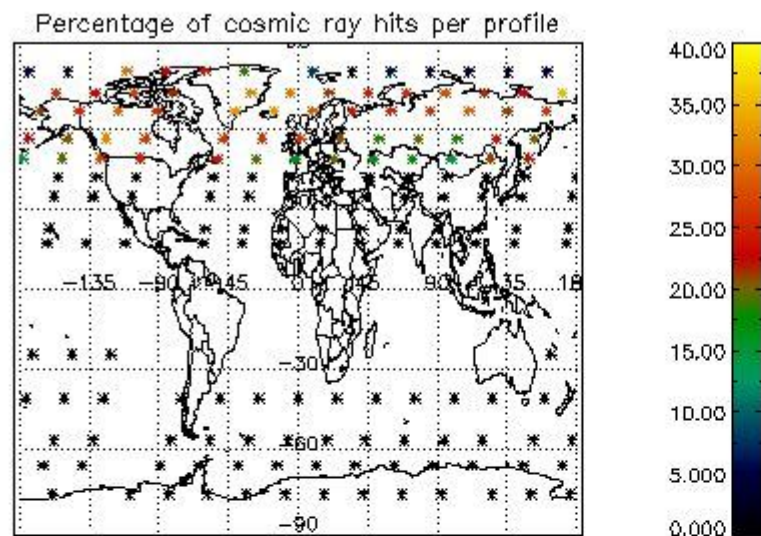

Percentage of datation errors per profile

Percentage of star falling outside central band per profile

Percentage of saturation errors per profile

4.2.2 Plot level 1 quality information per product (world map): ENVISAT DESCENDING passes