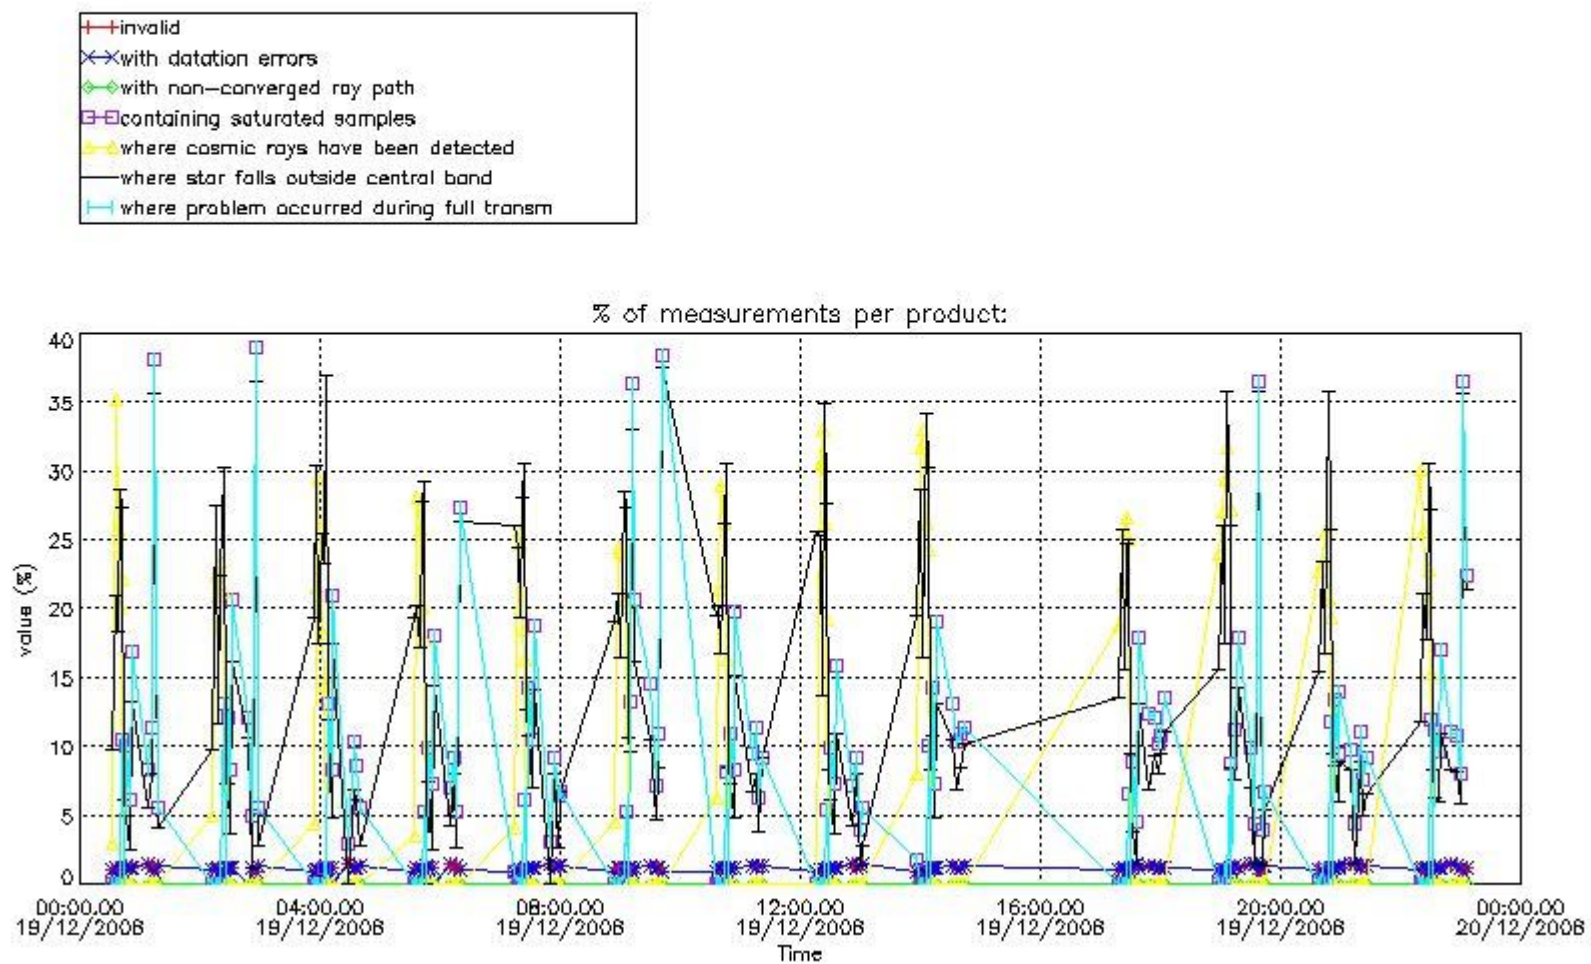

4.2 Plot quality information per product coming from level 1b processing (world map)
4.2.1 Plot level 1 quality information per product (world map): ENVISAT ASCENDING passes