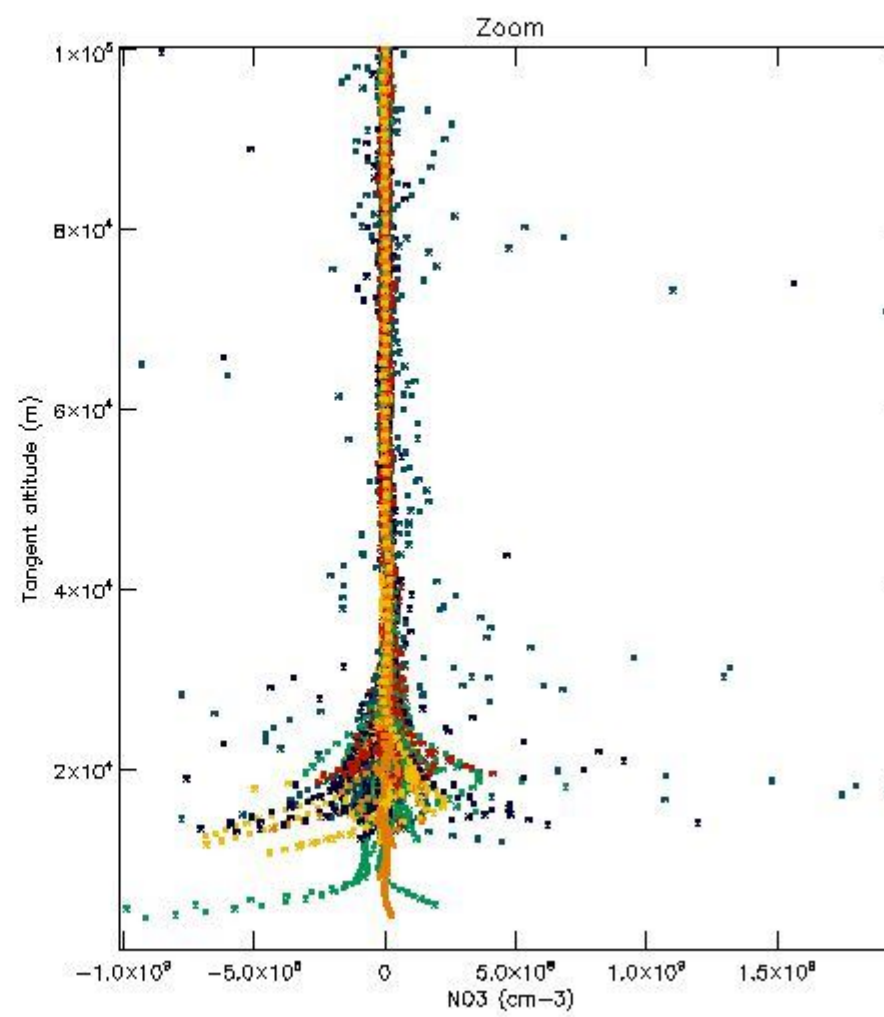

5.4 Plot ozone profiles where STD < 10% (dark without errors)

The colorbar represents the latitude.

5.5 Plot ozone profiles where STD < 5% (dark without errors)

The colorbar represents the latitude.

5.6 Plot NO₂ profiles for all STD (dark without errors)

The colorbar represents the latitude.

5.7 Plot NO3 profiles for all STD (dark without errors)

The colorbar represents the latitude.

5.8 Plot H2O profiles for all STD (only for occultations of stars 1,2,3,4,13,14,16,26,63 dark without errors)