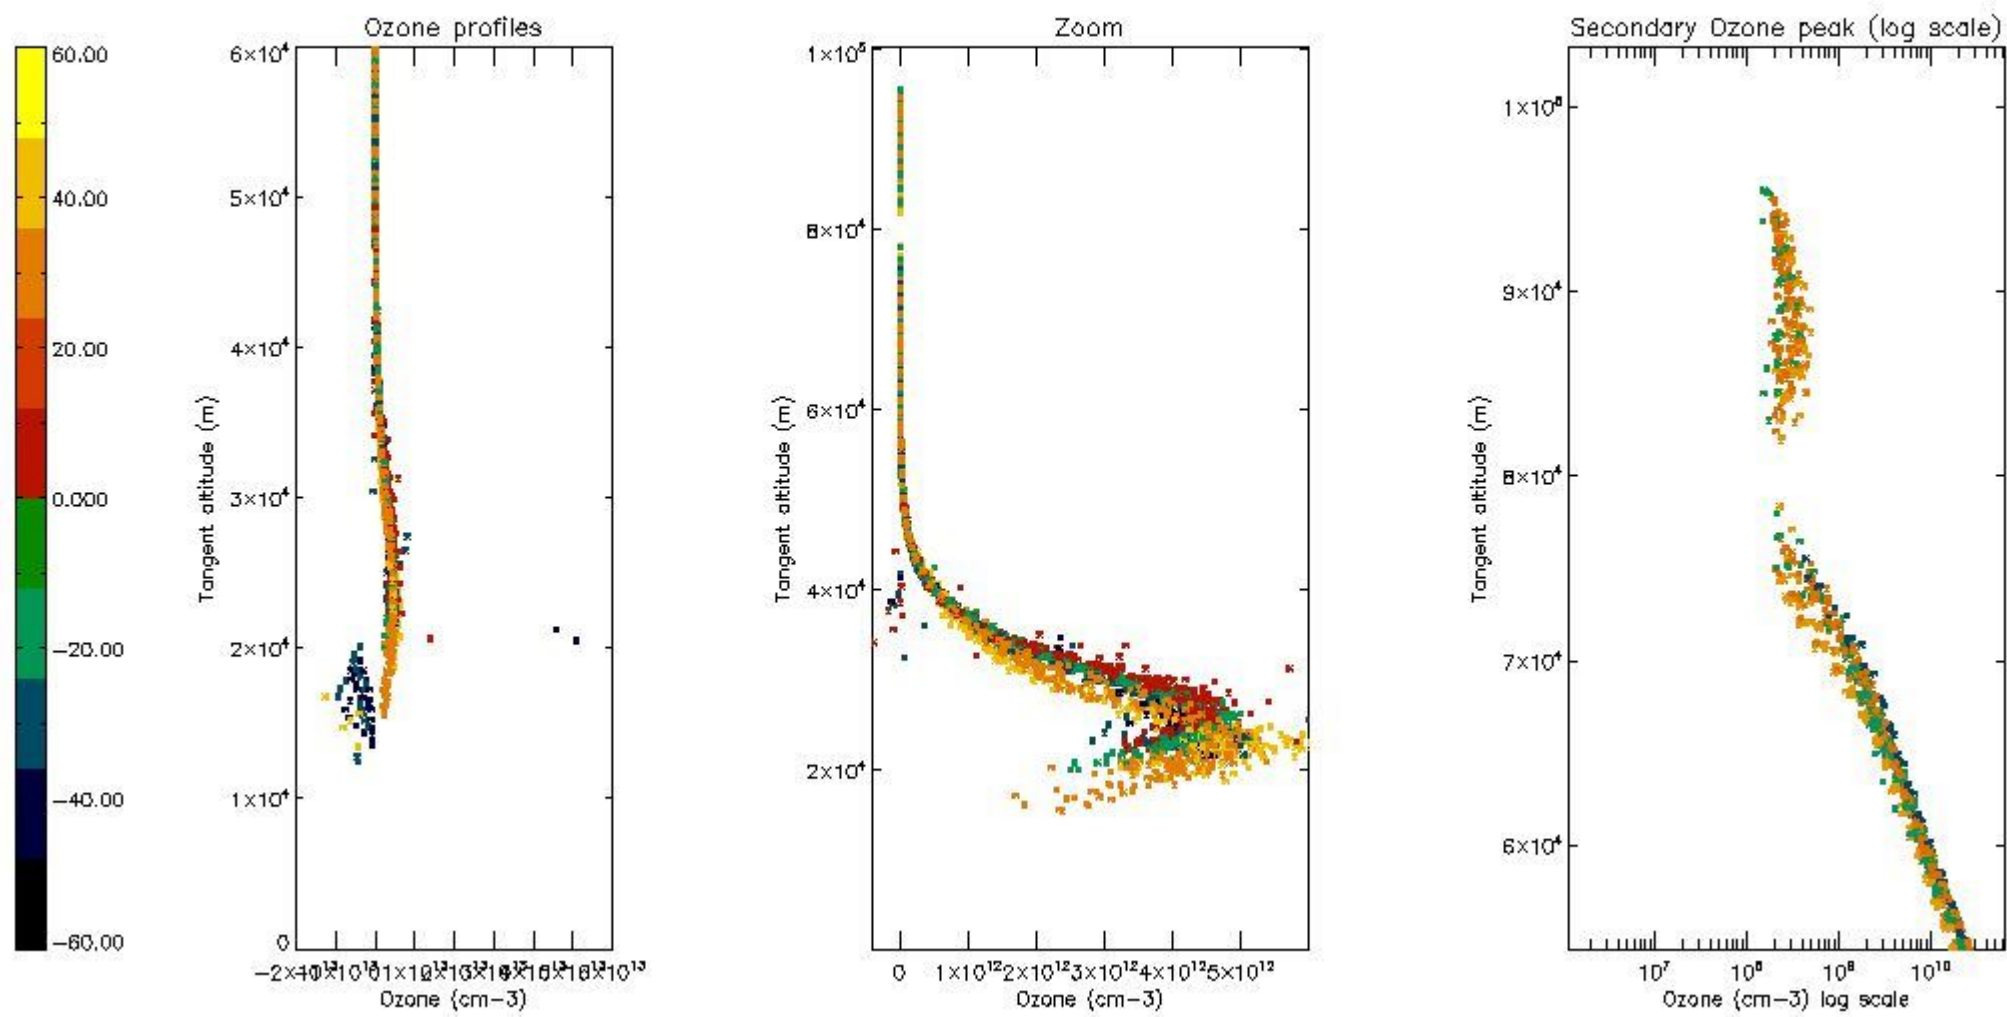

5.5 Plot ozone profiles where STD < 5% (dark without errors)

The colorbar represents the latitude.