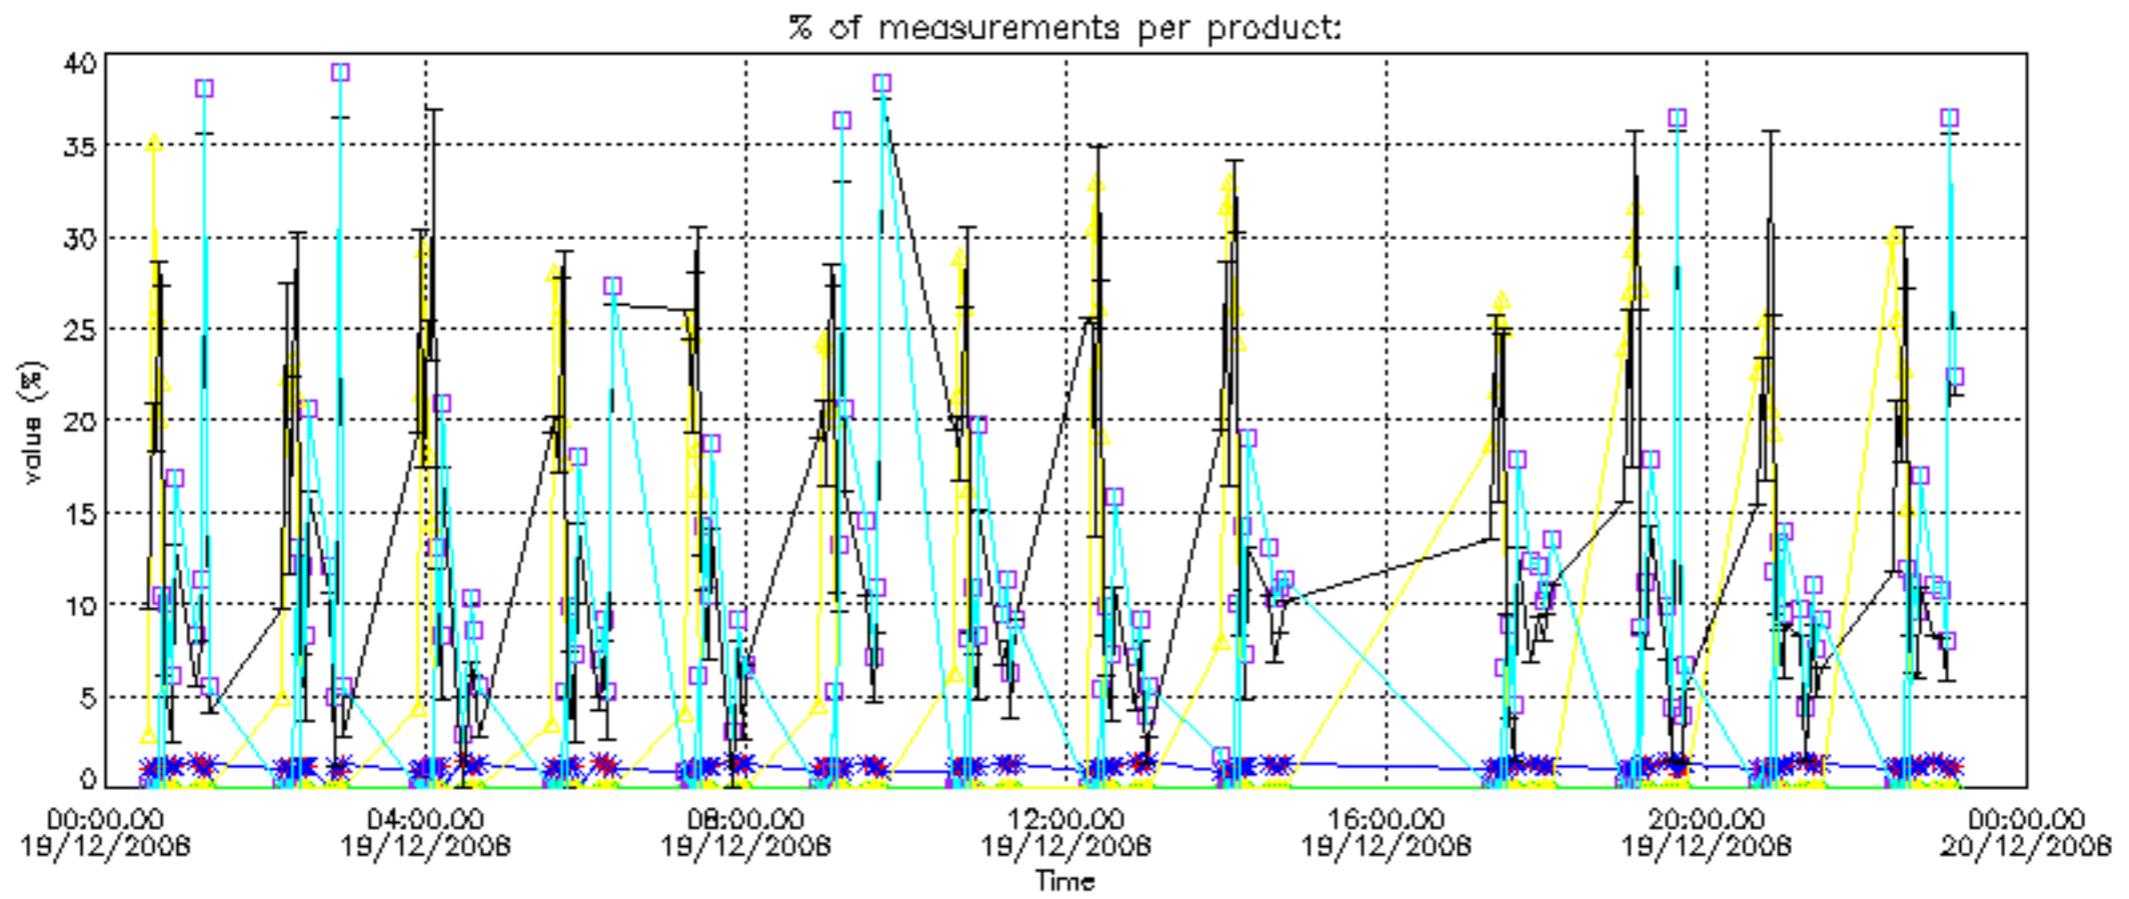

Percentage of cosmic ray hits per profile

Percentage of datation errors per profile