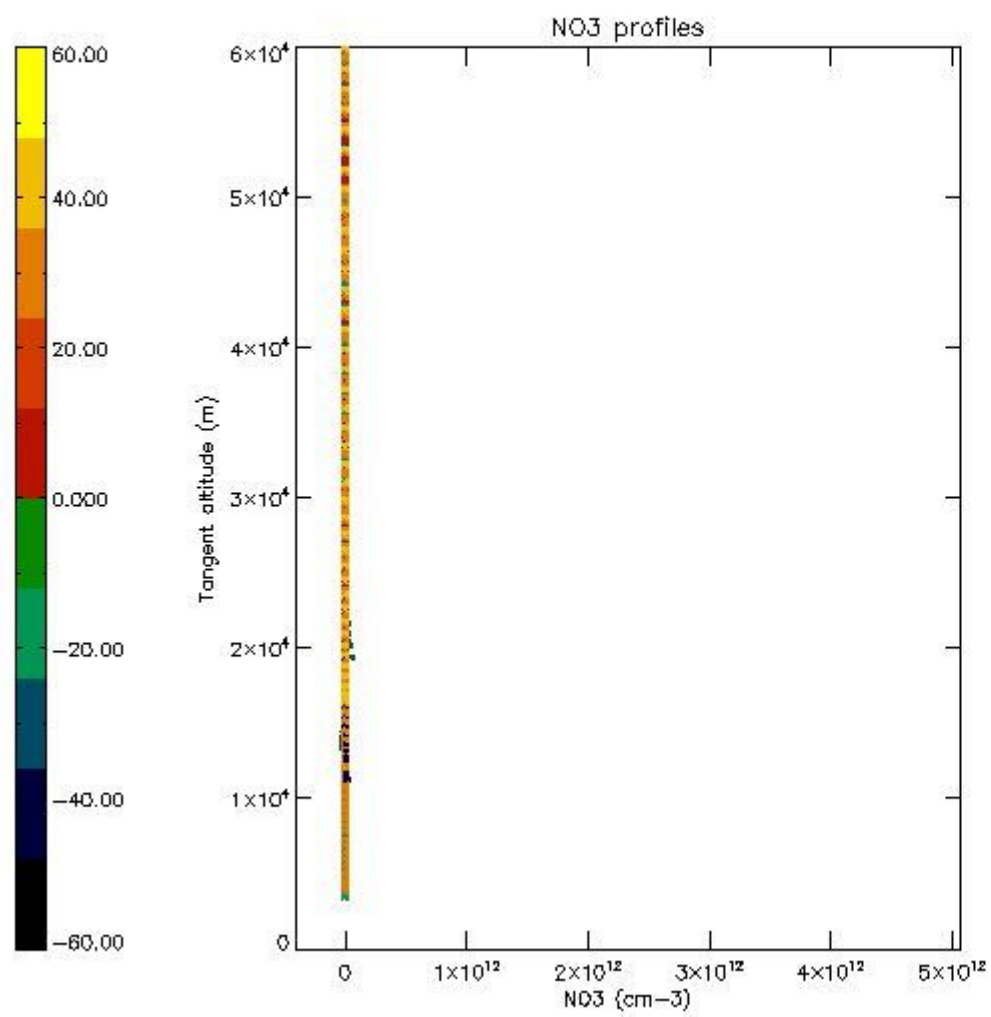

STD < 10	11
STD < 5	6

5.2 Plot ozone profiles for all STD (dark without errors)

The colorbar represents the latitude.

5.3 Plot ozone profiles where STD < 20% (dark without errors)

The colorbar represents the latitude.

5.4 Plot ozone profiles where $STD < 10\%$ (dark without errors)

The colorbar represents the latitude.

5.5 Plot ozone profiles where STD < 5% (dark without errors)

The colorbar represents the latitude.

5.6 Plot NO₂ profiles for all STD (dark without errors)

The colorbar represents the latitude.

5.7 Plot NO3 profiles for all STD (dark without errors)

The colorbar represents the latitude.

5.8 Plot H2O profiles for all STD (only for occultations of stars 1,2,3,4,13,14,16,26,63 dark without errors)