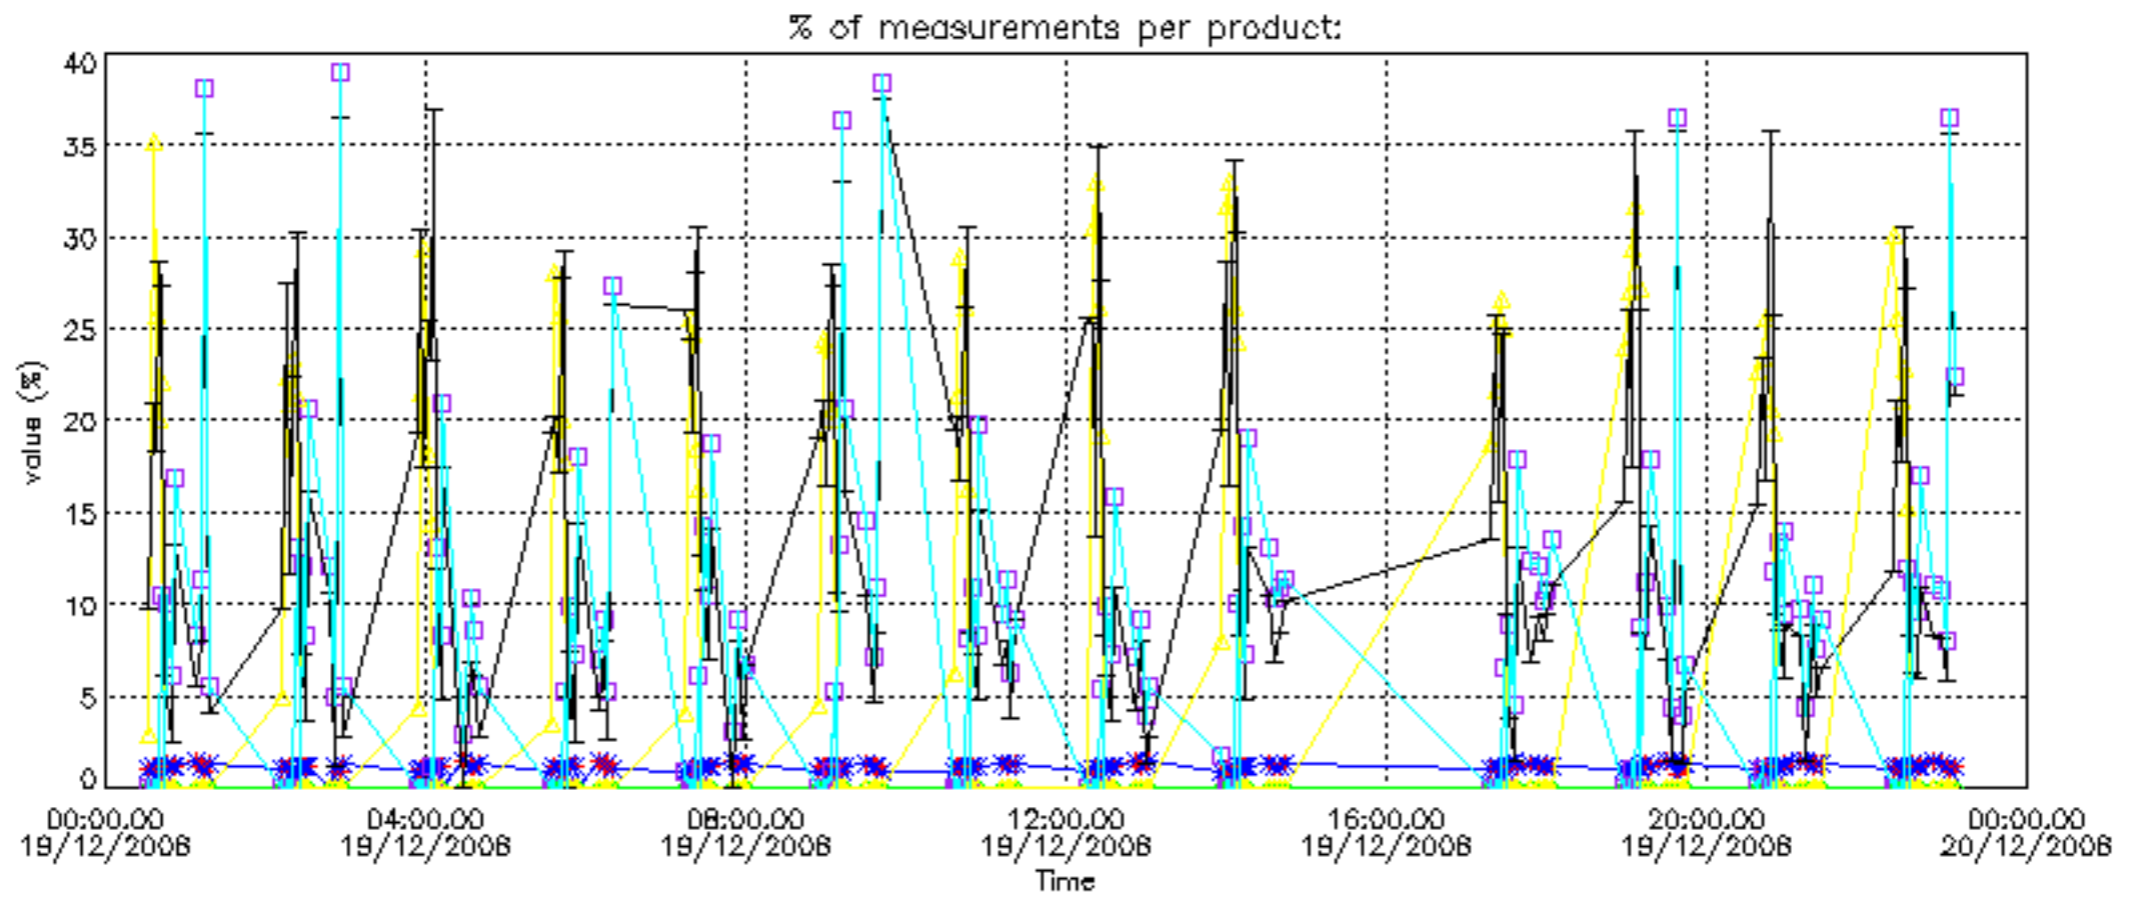

Percentage of cosmic ray hits per profile

Percentage of datation errors per profile