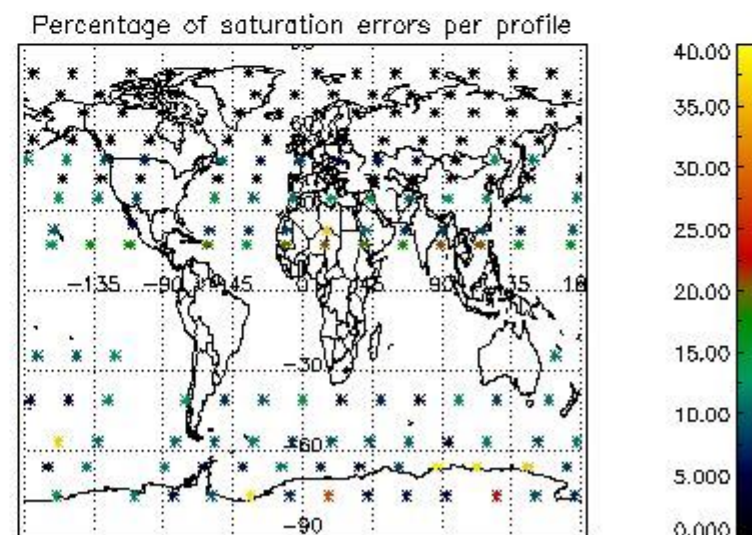

Percentage of datation errors per profile

Percentage of star falling outside central band per profile

Percentage of saturation errors per profile

4.2.2 Plot level 1 quality information per product (world map): ENVISAT DESCENDING passes