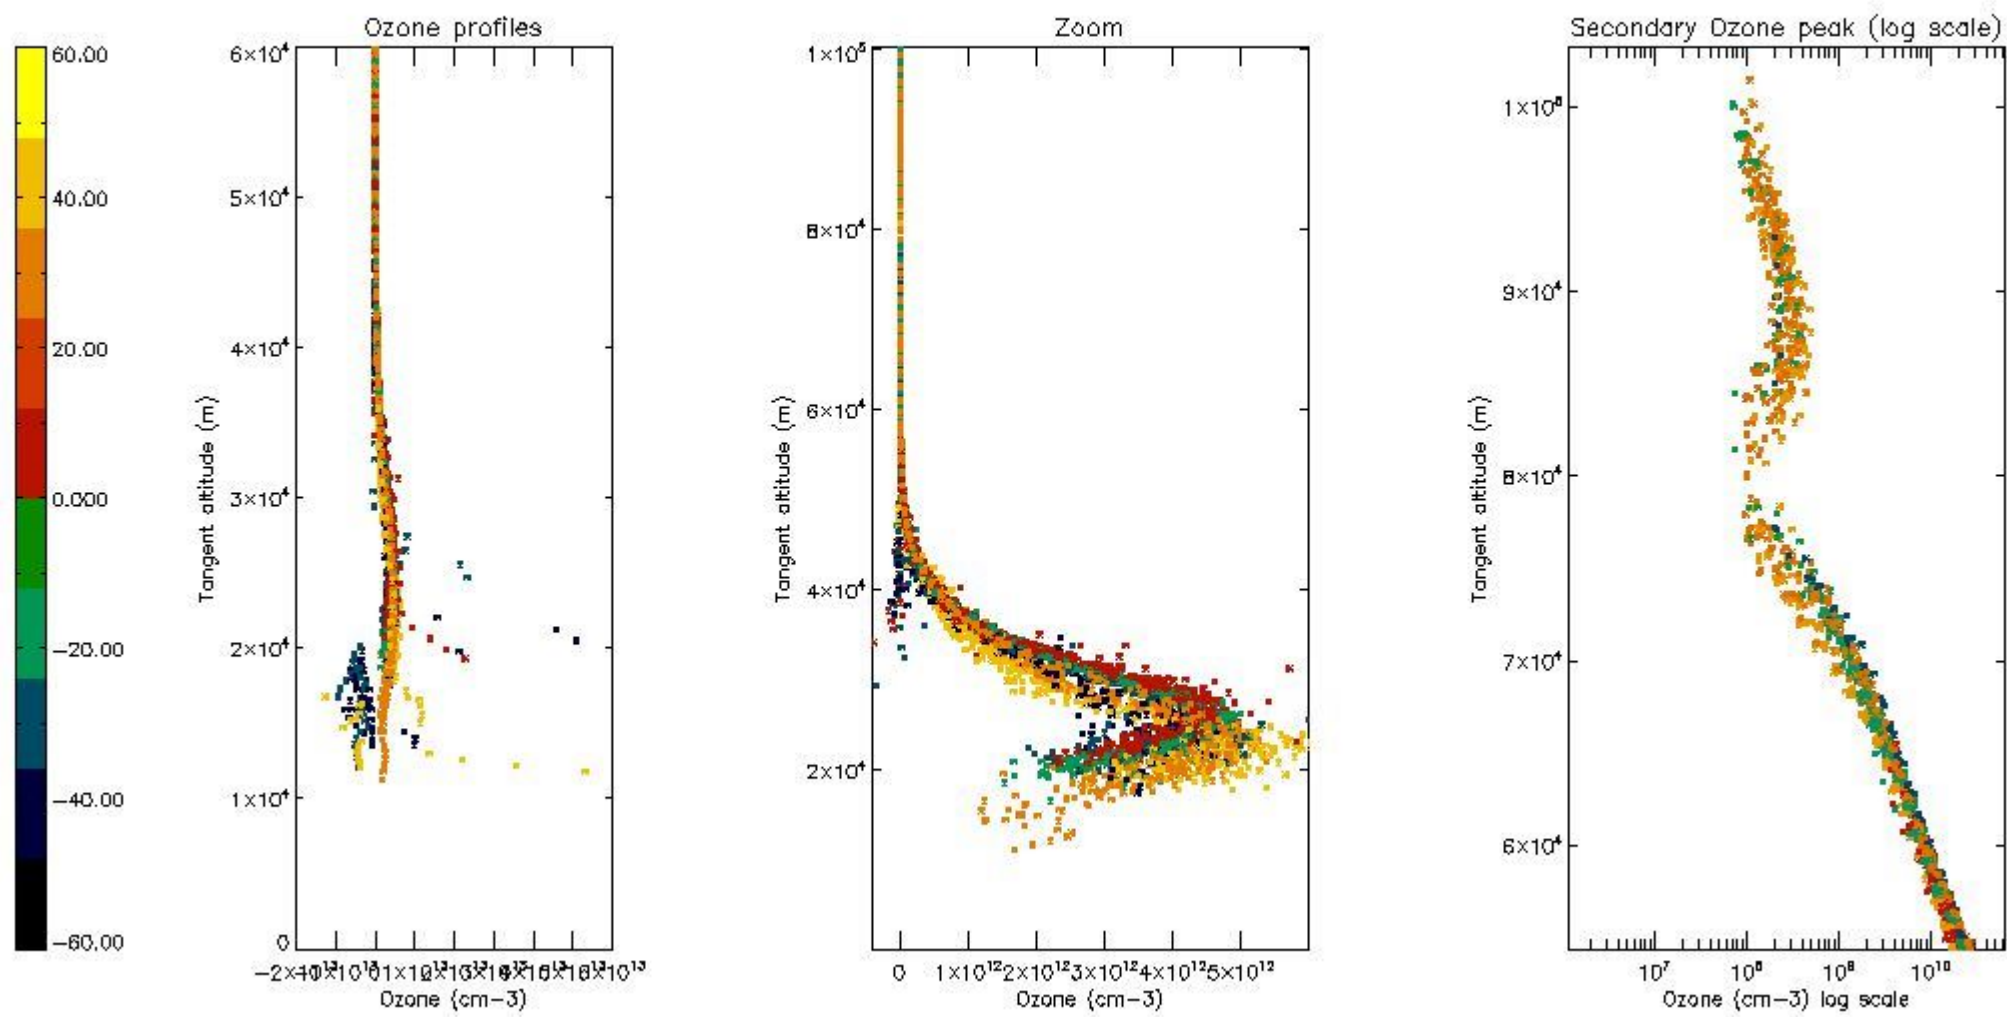

STD < 10	11
STD < 5	6

5.2 Plot ozone profiles for all STD (dark without errors)

The colorbar represents the latitude.

5.3 Plot ozone profiles where STD < 20% (dark without errors)

The colorbar represents the latitude.