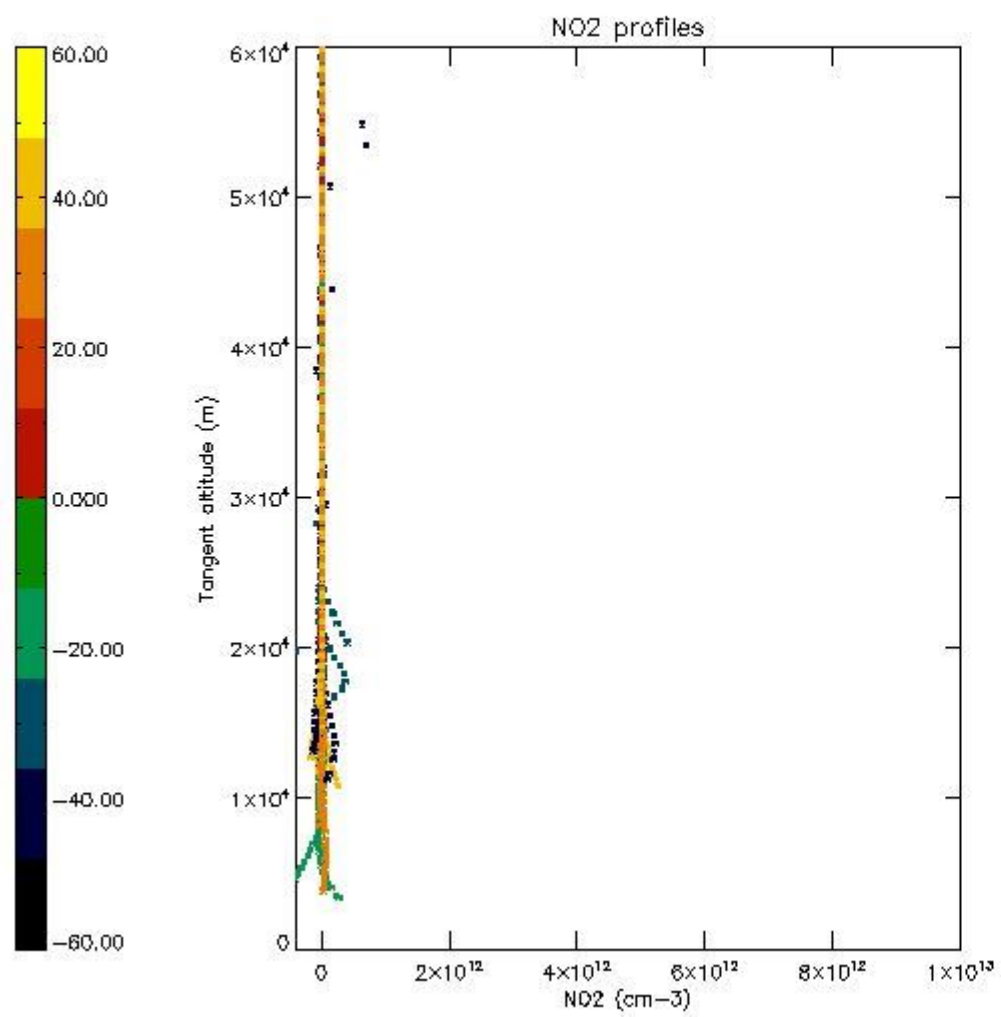

STD < 10	11
STD < 5	6

5.2 Plot ozone profiles for all STD (dark without errors)

The colorbar represents the latitude.

5.3 Plot ozone profiles where STD < 20% (dark without errors)

The colorbar represents the latitude.

5.4 Plot ozone profiles where $STD < 10\%$ (dark without errors)

The colorbar represents the latitude.

5.5 Plot ozone profiles where STD < 5% (dark without errors)

The colorbar represents the latitude.

5.6 Plot NO₂ profiles for all STD (dark without errors)

The colorbar represents the latitude.

5.7 Plot NO3 profiles for all STD (dark without errors)

The colorbar represents the latitude.

5.8 Plot H2O profiles for all STD (only for occultations of stars 1,2,3,4,13,14,16,26,63 dark without errors)