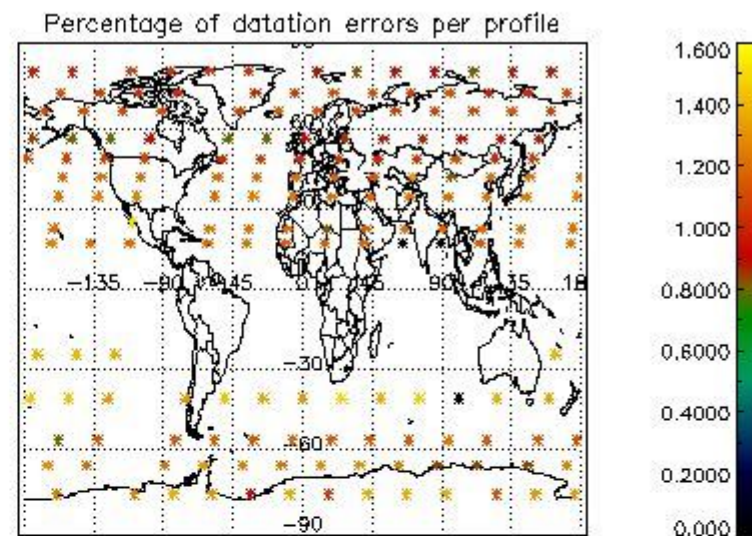

Percentage of datation errors per profile

Percentage of star falling outside central band per profile

Percentage of saturation errors per profile

4.2.2 Plot level 1 quality information per product (world map): ENVISAT DESCENDING passes