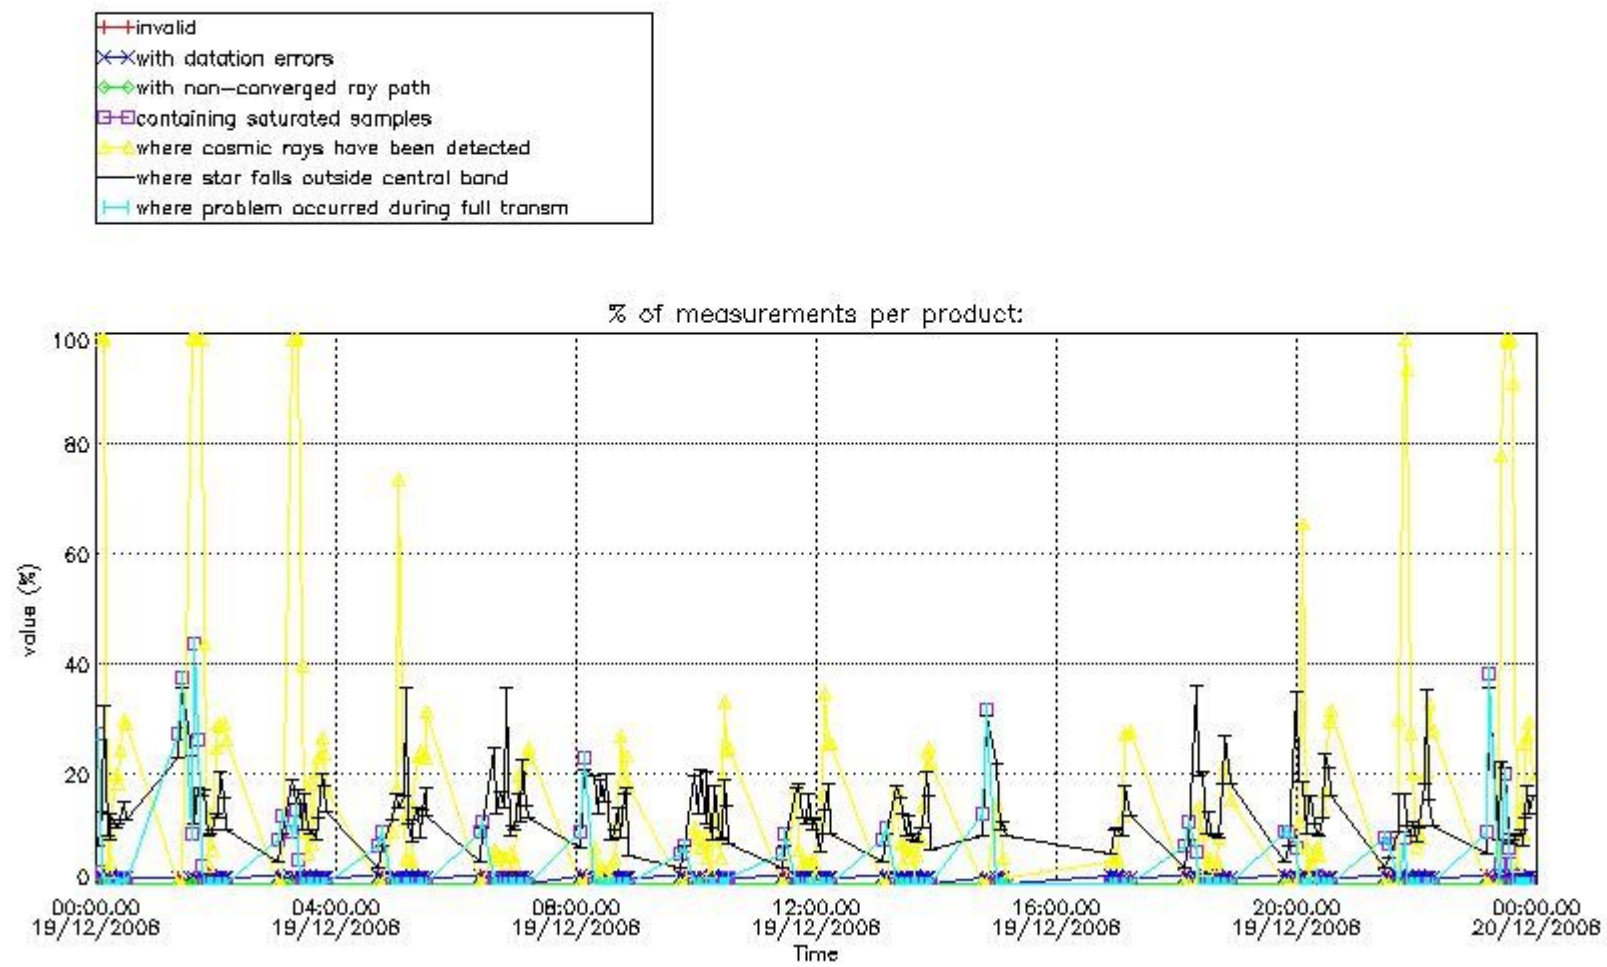

4.1.2 Plot level 1 quality information per product (time dependant): ENVI SAT DESCENDING passes