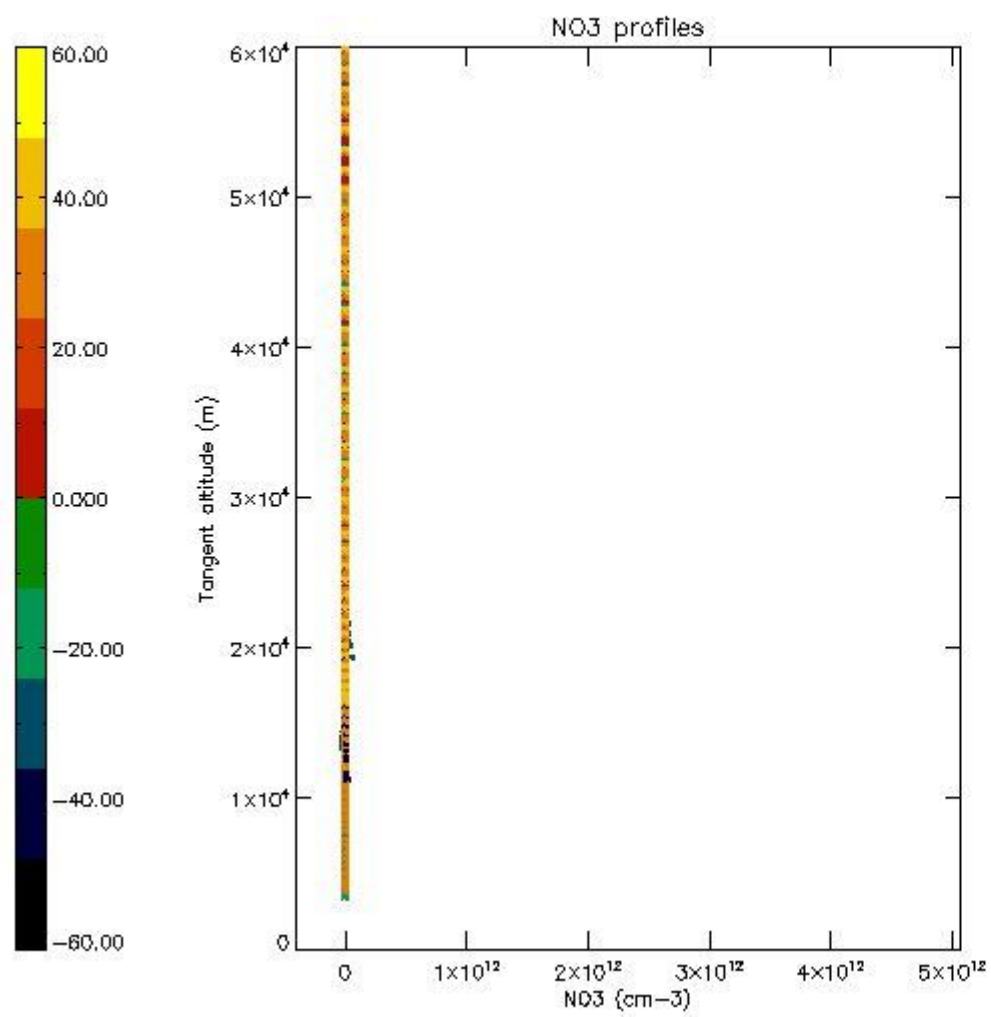

5.4 Plot ozone profiles where STD < 10% (dark without errors)

The colorbar represents the latitude.

5.5 Plot ozone profiles where STD < 5% (dark without errors)

The colorbar represents the latitude.

5.6 Plot NO₂ profiles for all STD (dark without errors)

The colorbar represents the latitude.

5.7 Plot NO3 profiles for all STD (dark without errors)

The colorbar represents the latitude.

5.8 Plot H2O profiles for all STD (only for occultations of stars 1,2,3,4,13,14,16,26,63 dark without errors)