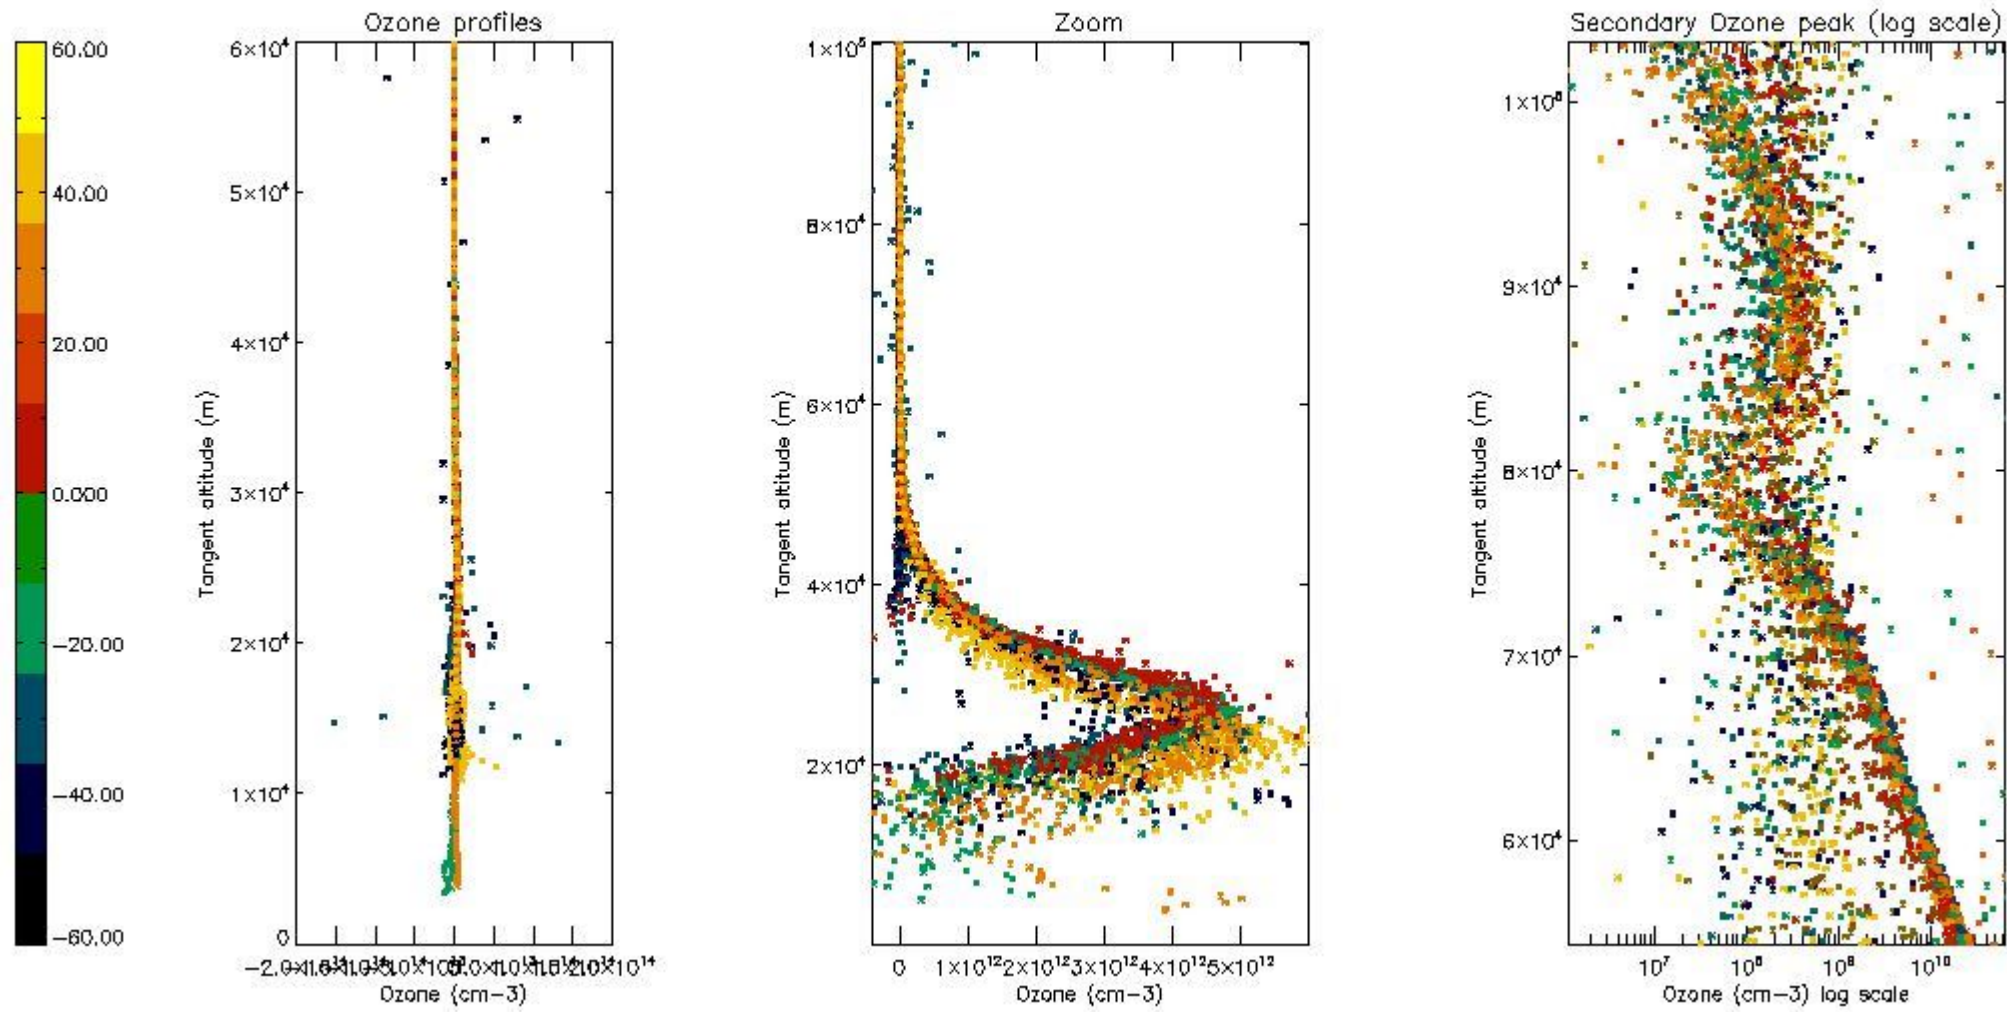

STD < 10	11
STD < 5	6

5.2 Plot ozone profiles for all STD (dark without errors)

The colorbar represents the latitude.

5.3 Plot ozone profiles where STD < 20% (dark without errors)

The colorbar represents the latitude.