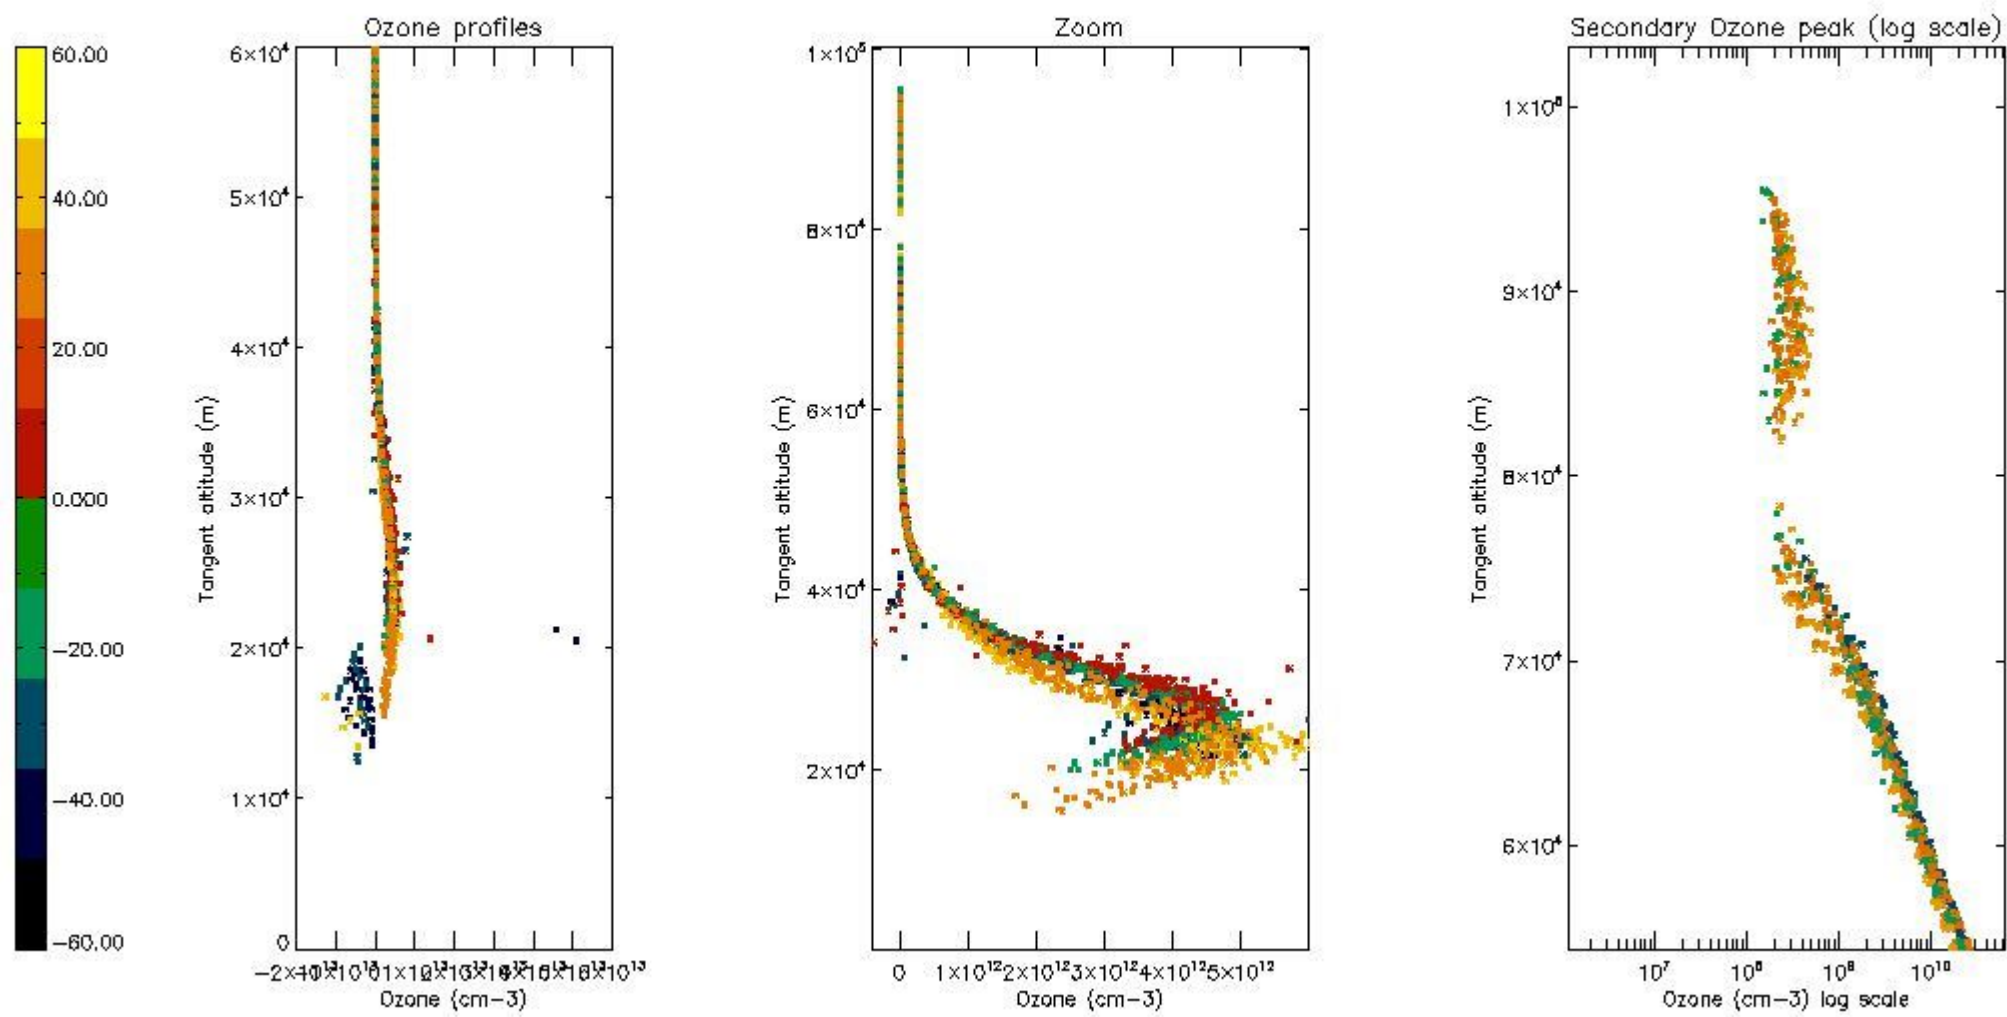

STD < 10	11
STD < 5	6

5.2 Plot ozone profiles for all STD (dark without errors)

The colorbar represents the latitude.

5.3 Plot ozone profiles where STD < 20% (dark without errors)

The colorbar represents the latitude.

5.4 Plot ozone profiles where $STD < 10\%$ (dark without errors)

The colorbar represents the latitude.

5.5 Plot ozone profiles where STD < 5% (dark without errors)

The colorbar represents the latitude.

5.6 Plot NO₂ profiles for all STD (dark without errors)