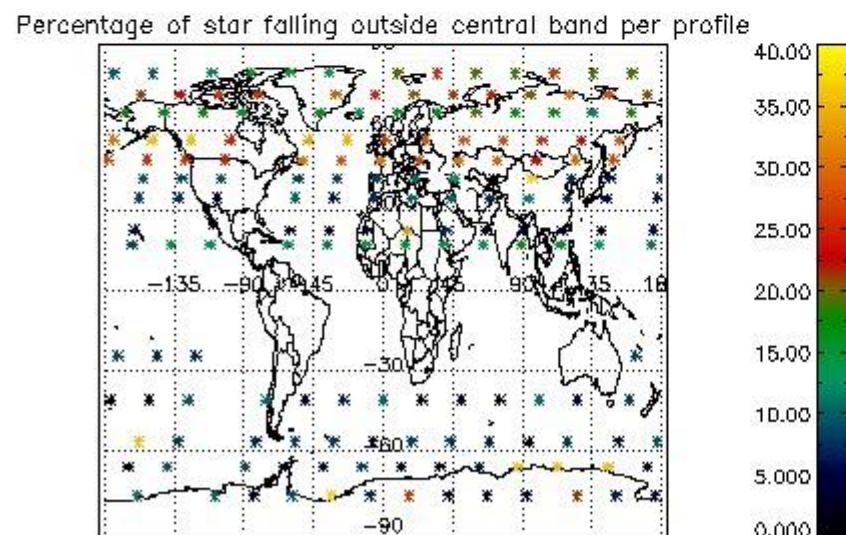

Percentage of datation errors per profile

Percentage of star falling outside central band per profile

Percentage of saturation errors per profile

4.2.2 Plot level 1 quality information per product (world map): ENVISAT DESCENDING passes