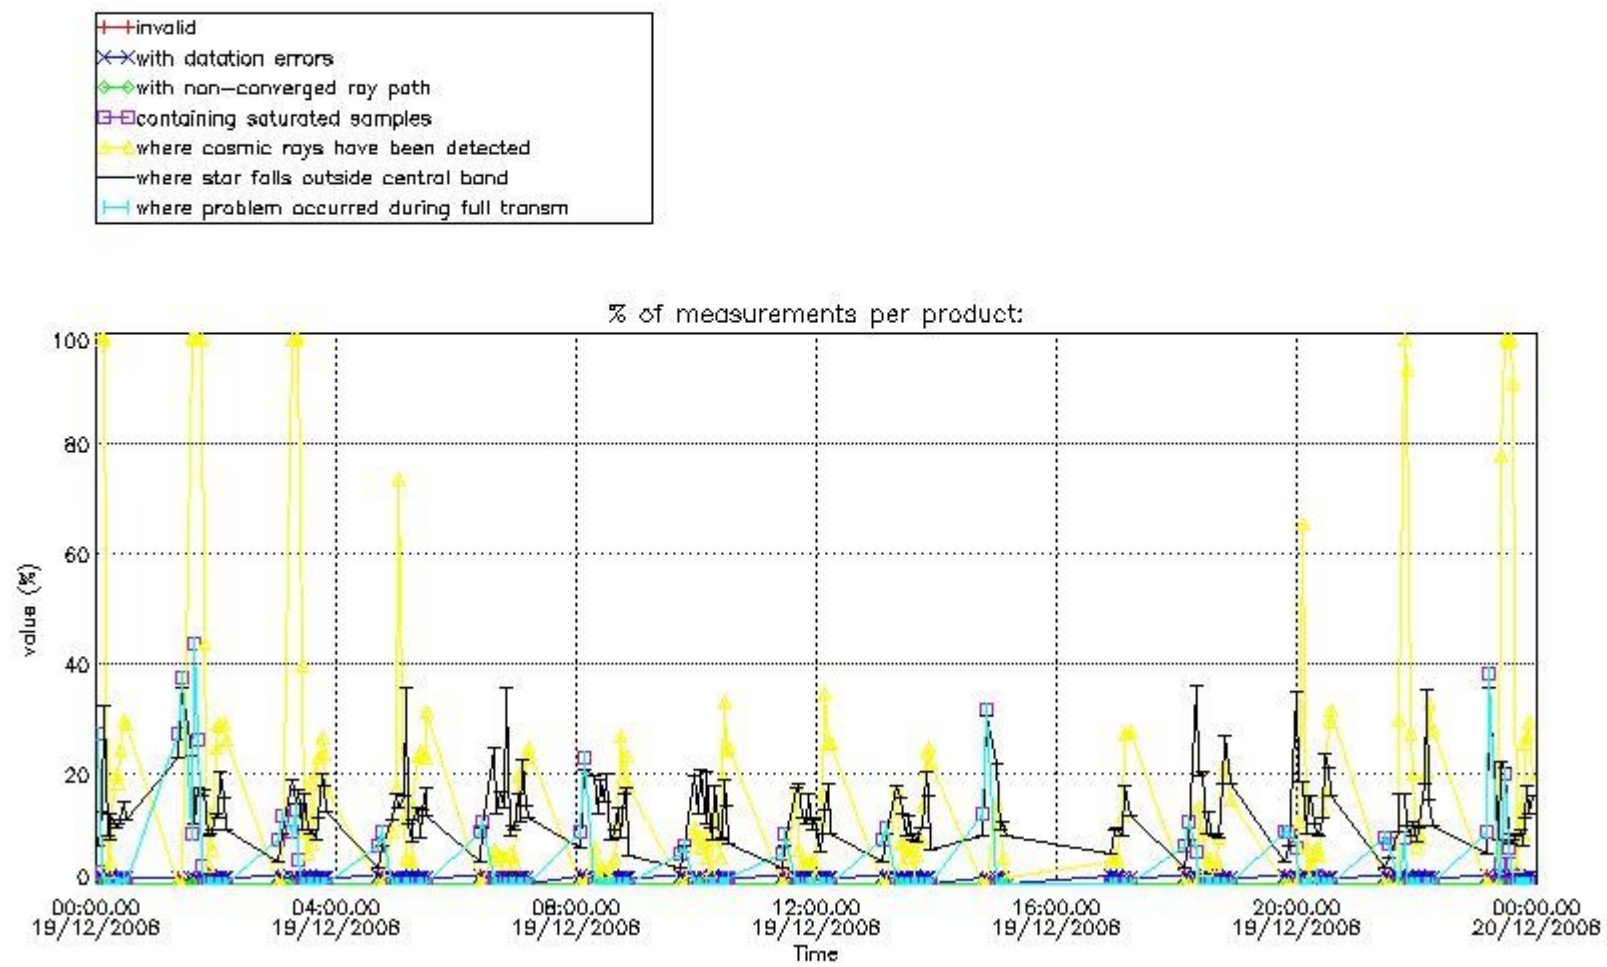

3.1 Plot quality information per product (time dependant)

3.2 Plot quality information per product (world map)

Percentage of flagged data per O3 profile

Percentage of flagged data per H2O profile

Percentage of flagged data per NO2 profile

Percentage of flagged data per NO3 profile

4. Level 1 quality information per product

In this section it is plotted some information contained in the Quality Summary data set of the level 2 products that comes from the level 1b processing. Products without errors (error flag in the MPH set to "0") are used.

4.1 Plot quality information per product (time dependant) coming from level 1b processing

4.1.1 Plot level 1 quality information per product (time dependant): ENVISAT ASCENDING passes

4.1.2 Plot level 1 quality information per product (time dependant): ENVI SAT DESCENDING passes