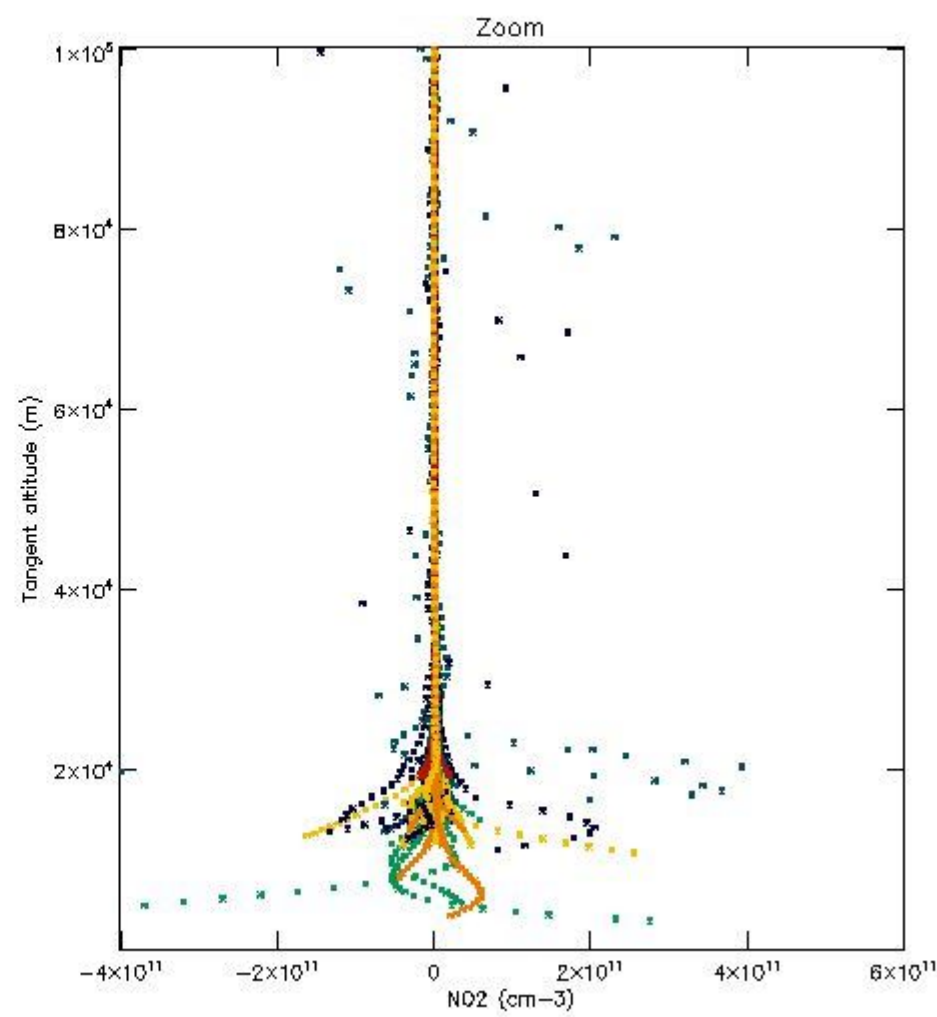

5.4 Plot ozone profiles where STD < 10% (dark without errors)

The colorbar represents the latitude.

5.5 Plot ozone profiles where STD < 5% (dark without errors)

The colorbar represents the latitude.

5.6 Plot NO₂ profiles for all STD (dark without errors)

The colorbar represents the latitude.

5.7 Plot NO3 profiles for all STD (dark without errors)

The colorbar represents the latitude.

5.8 Plot H2O profiles for all STD (only for occultations of stars 1,2,3,4,13,14,16,26,63 dark without errors)