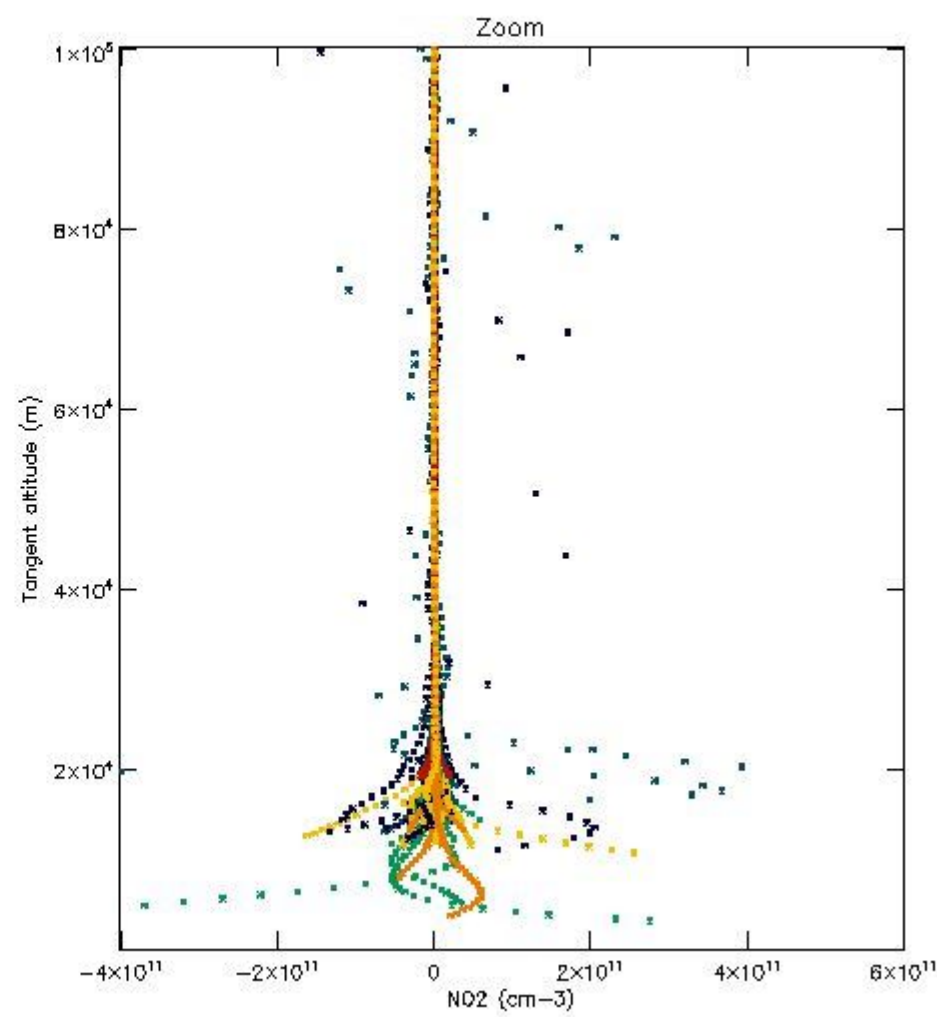

5. Trace gas profiles

5.1 Ozone statistics based on quality of products

The final quality of the products can be "measured" using the STD (Standard Deviation) attached to every point profile. This information is written to the parameter GOM_NL__2P/NL_LOCAL_SPECIES_DENSITY/o3_std of the level 2 products. The table below shows the statistics for given STD ranges.

STD < 10	11
STD < 5	6

5.2 Plot ozone profiles for all STD (dark without errors)

The colorbar represents the latitude.

5.3 Plot ozone profiles where STD < 20% (dark without errors)

The colorbar represents the latitude.

5.4 Plot ozone profiles where $STD < 10\%$ (dark without errors)

The colorbar represents the latitude.

5.5 Plot ozone profiles where STD < 5% (dark without errors)

The colorbar represents the latitude.

5.6 Plot NO₂ profiles for all STD (dark without errors)

The colorbar represents the latitude.

5.7 Plot NO3 profiles for all STD (dark without errors)

The colorbar represents the latitude.

5.8 Plot H2O profiles for all STD (only for occultations of stars 1,2,3,4,13,14,16,26,63 dark without errors)