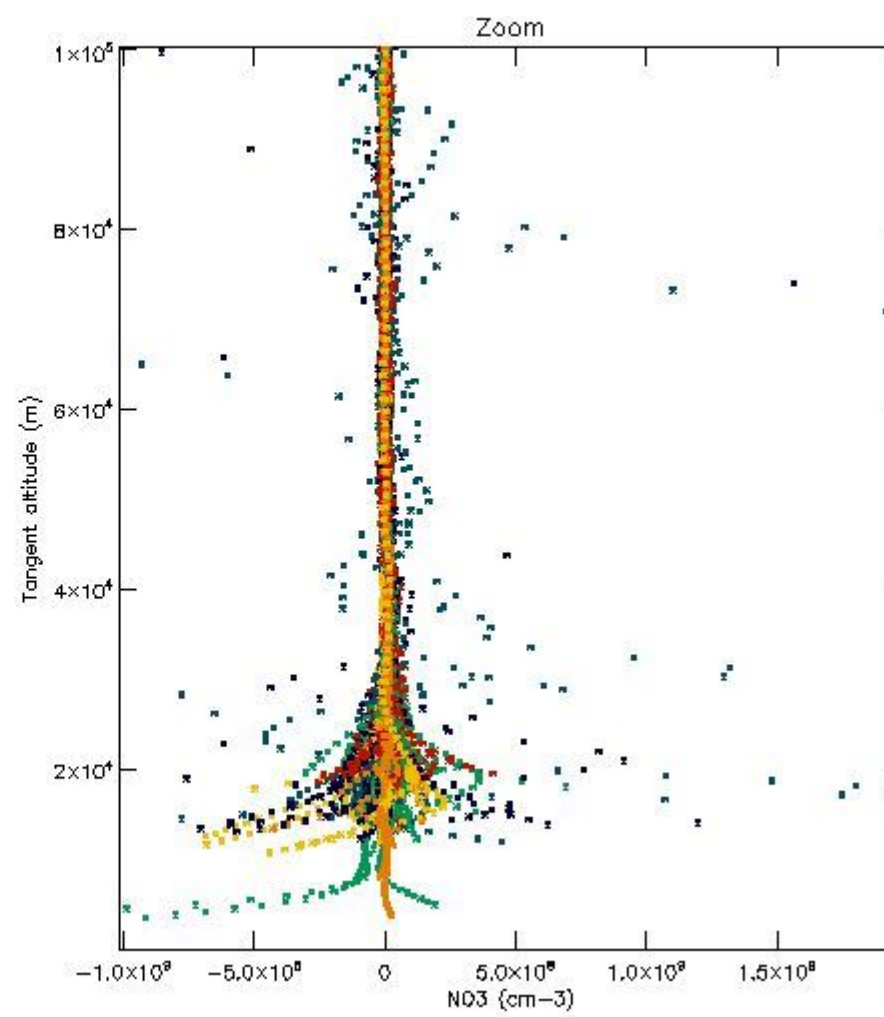

STD < 10	11
STD < 5	6

5.2 Plot ozone profiles for all STD (dark without errors)

The colorbar represents the latitude.

5.3 Plot ozone profiles where STD < 20% (dark without errors)

The colorbar represents the latitude.

5.4 Plot ozone profiles where $STD < 10\%$ (dark without errors)

The colorbar represents the latitude.

5.5 Plot ozone profiles where STD < 5% (dark without errors)

The colorbar represents the latitude.

5.6 Plot NO₂ profiles for all STD (dark without errors)

The colorbar represents the latitude.

5.7 Plot NO3 profiles for all STD (dark without errors)

The colorbar represents the latitude.

5.8 Plot H2O profiles for all STD (only for occultations of stars 1,2,3,4,13,14,16,26,63 dark without errors)