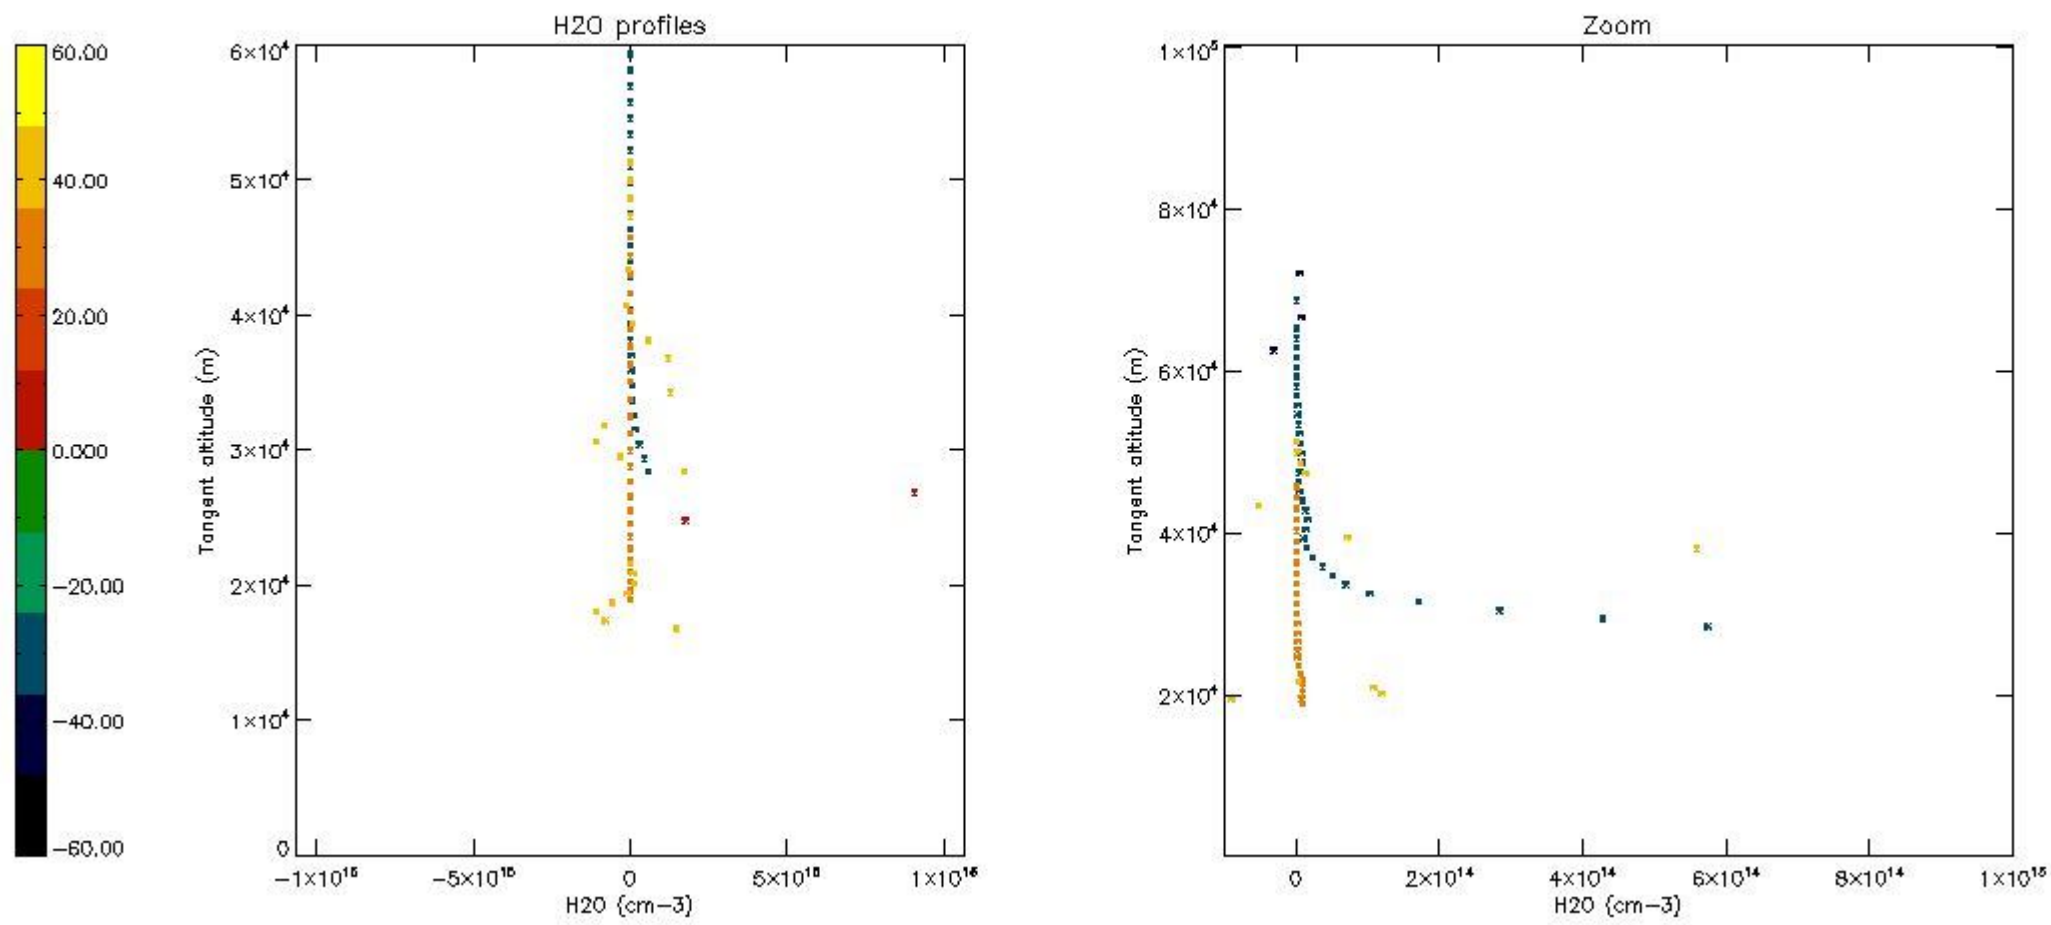

6. Auxiliary Data Files used for the production reported in section 2

The number reported in the third column indicates since which file (see list in section 2) the corresponding auxiliary file has been used. The fourth column is the date of those product files.

Type	Auxiliary Filename	Used since product	Used since product date
INST_PHYS_CHARACTERISTICS	GOM_INS_AXVIEC20091111_143220_20030716_120000_20500101_000000	1	19-DEC-2008 00:01:00
LEVEL-2_PROC_CONFIG	GOM_PR2_AXVIEC20091111_152718_20020301_000000_20500101_000000	1	19-DEC-2008 00:01:00
CROSS_SECTIONS_FILE	GOM_CRS_AXVIEC20091111_154832_20020301_000000_20500101_000000	1	19-DEC-2008 00:01:00