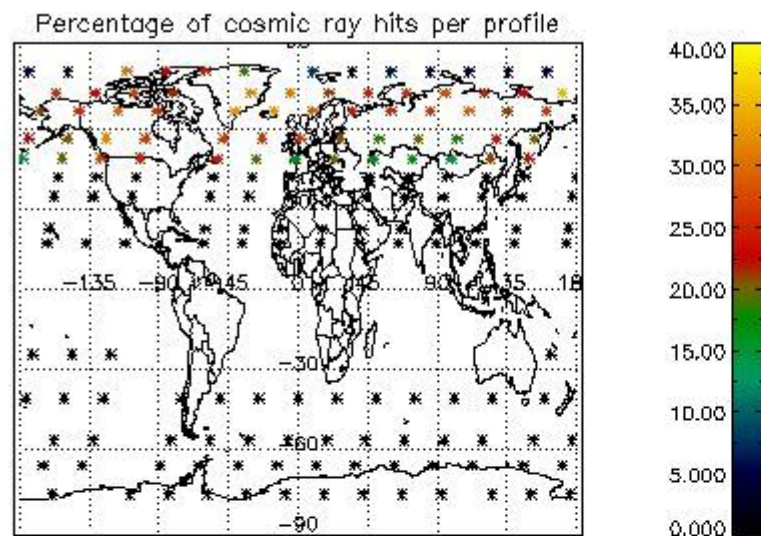

4.2 Plot quality information per product coming from level 1b processing (world map)

4.2.1 Plot level 1 quality information per product (world map): ENVISAT ASCENDING passes

Percentage of cosmic ray hits per profile

Percentage of datation errors per profile

Percentage of star falling outside central band per profile

Percentage of saturation errors per profile

4.2.2 Plot level 1 quality information per product (world map): ENVISAT DESCENDING passes