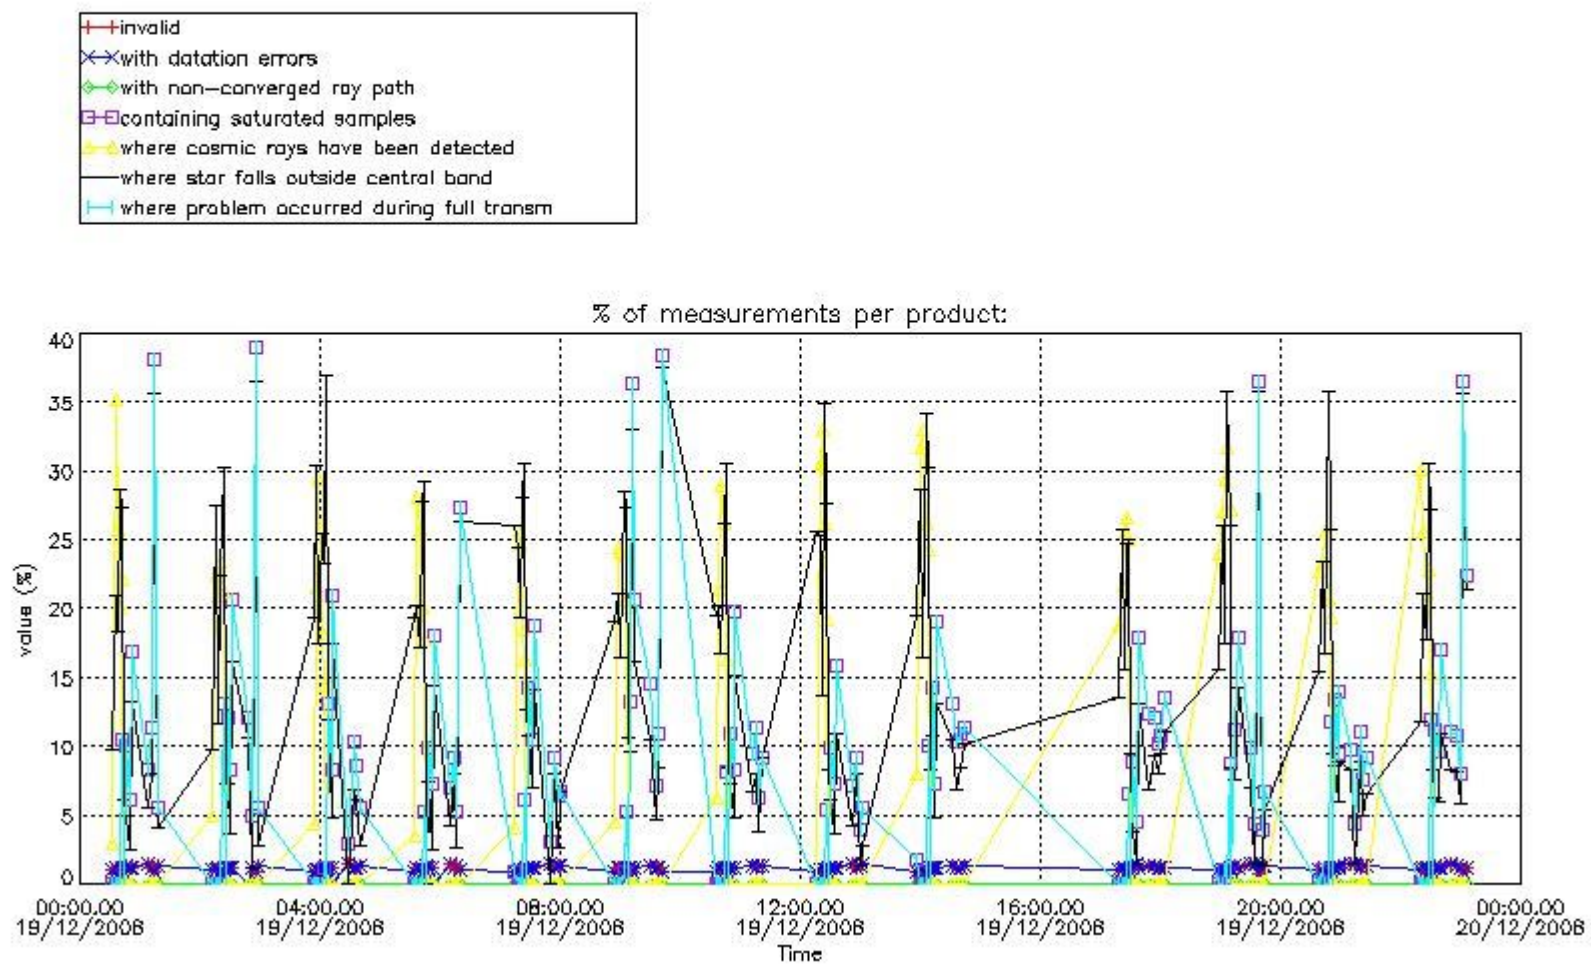

3.1 Plot quality information per product (time dependant)

3.2 Plot quality information per product (world map)

Percentage of flagged data per O3 profile

Percentage of flagged data per H2O profile

Percentage of flagged data per NO2 profile

Percentage of flagged data per NO3 profile

4. Level 1 quality information per product

In this section it is plotted some information contained in the Quality Summary data set of the level 2 products that comes from the level 1b processing. Products without errors (error flag in the MPH set to "0") are used.

4.1 Plot quality information per product (time dependant) coming from level 1b processing

4.1.1 Plot level 1 quality information per product (time dependant): ENVISAT ASCENDING passes

4.1.2 Plot level 1 quality information per product (time dependant): ENVI SAT DESCENDING passes