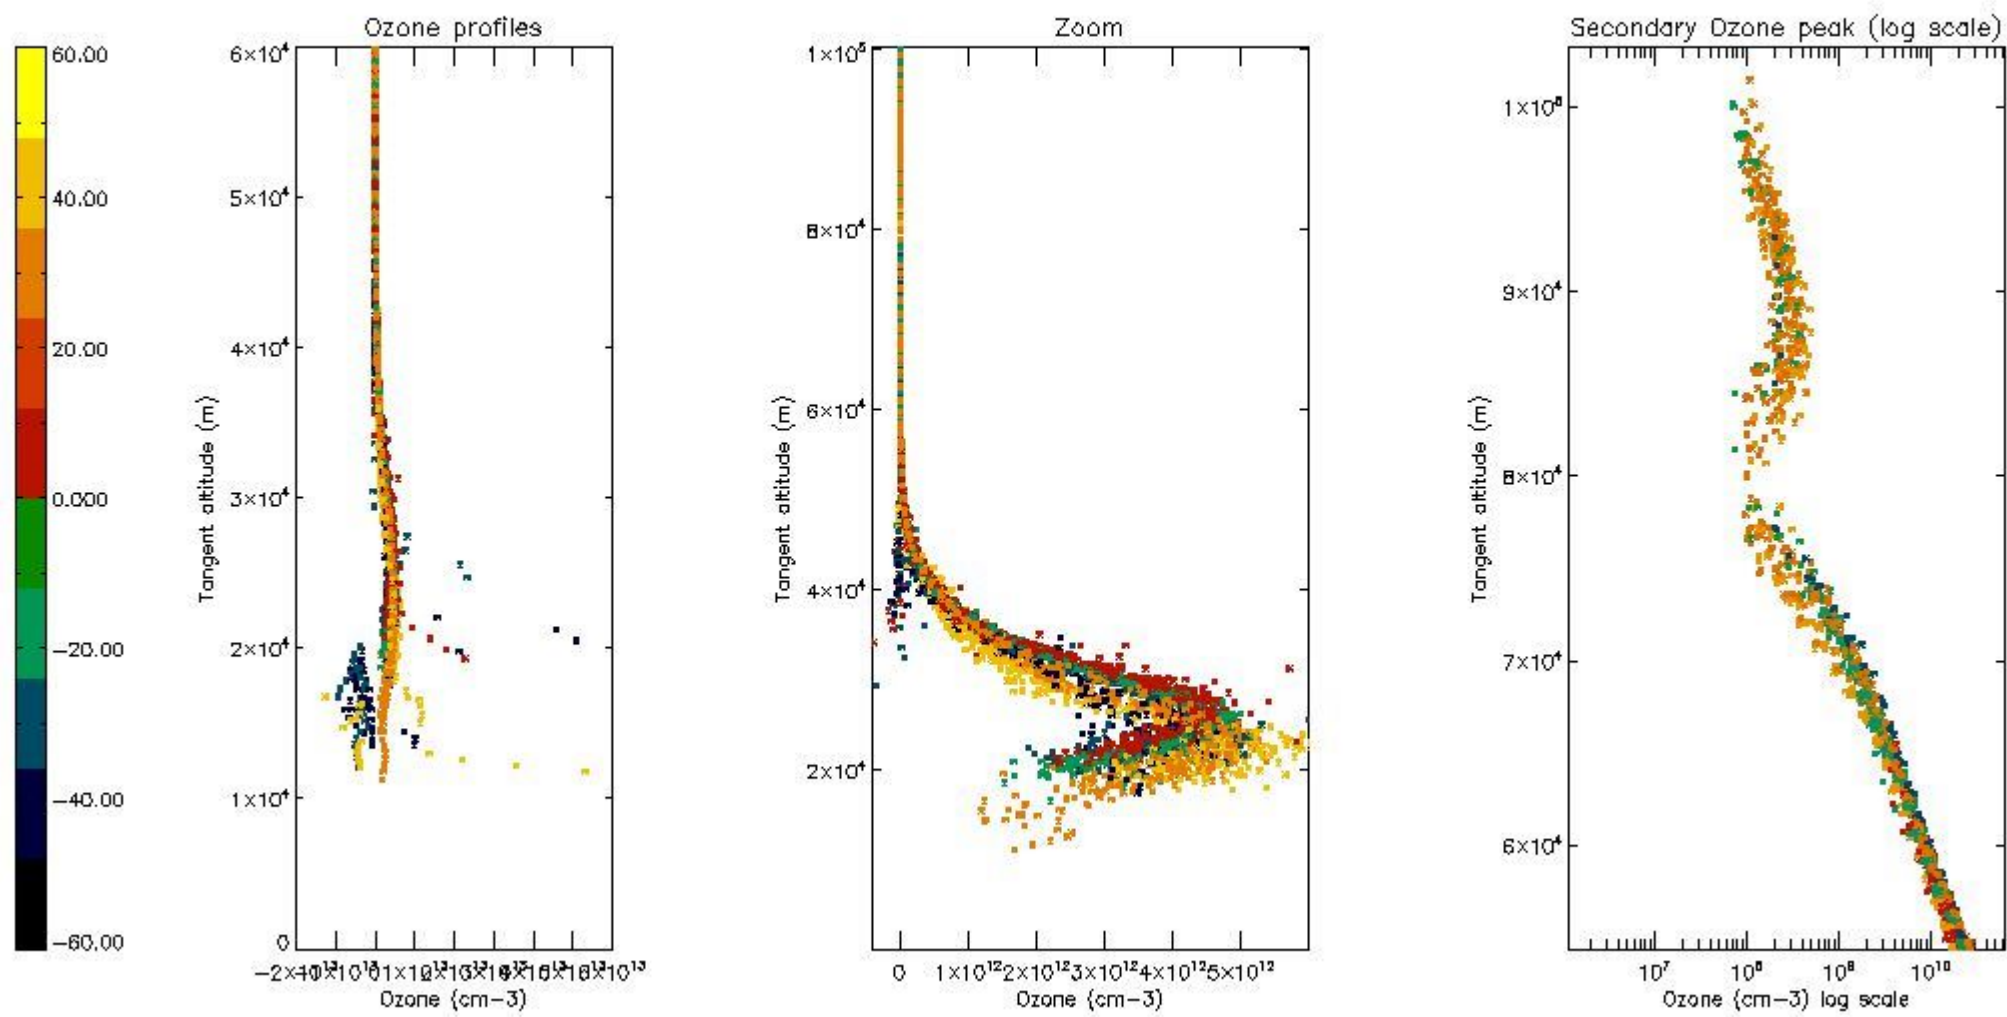

So, the table below shows the percentage of dark limb and valid observations for each criteria with respect to the overall valid daily observations.

Criteria	% of total production
All STD	37
STD < 20	16

STD < 10	11
STD < 5	6

5.2 Plot ozone profiles for all STD (dark without errors)

The colorbar represents the latitude.

5.3 Plot ozone profiles where STD < 20% (dark without errors)

The colorbar represents the latitude.

5.4 Plot ozone profiles where $STD < 10\%$ (dark without errors)

The colorbar represents the latitude.

5.5 Plot ozone profiles where STD < 5% (dark without errors)

The colorbar represents the latitude.

5.6 Plot NO₂ profiles for all STD (dark without errors)

The colorbar represents the latitude.

5.7 Plot NO3 profiles for all STD (dark without errors)

The colorbar represents the latitude.

5.8 Plot H2O profiles for all STD (only for occultations of stars 1,2,3,4,13,14,16,26,63 dark without errors)