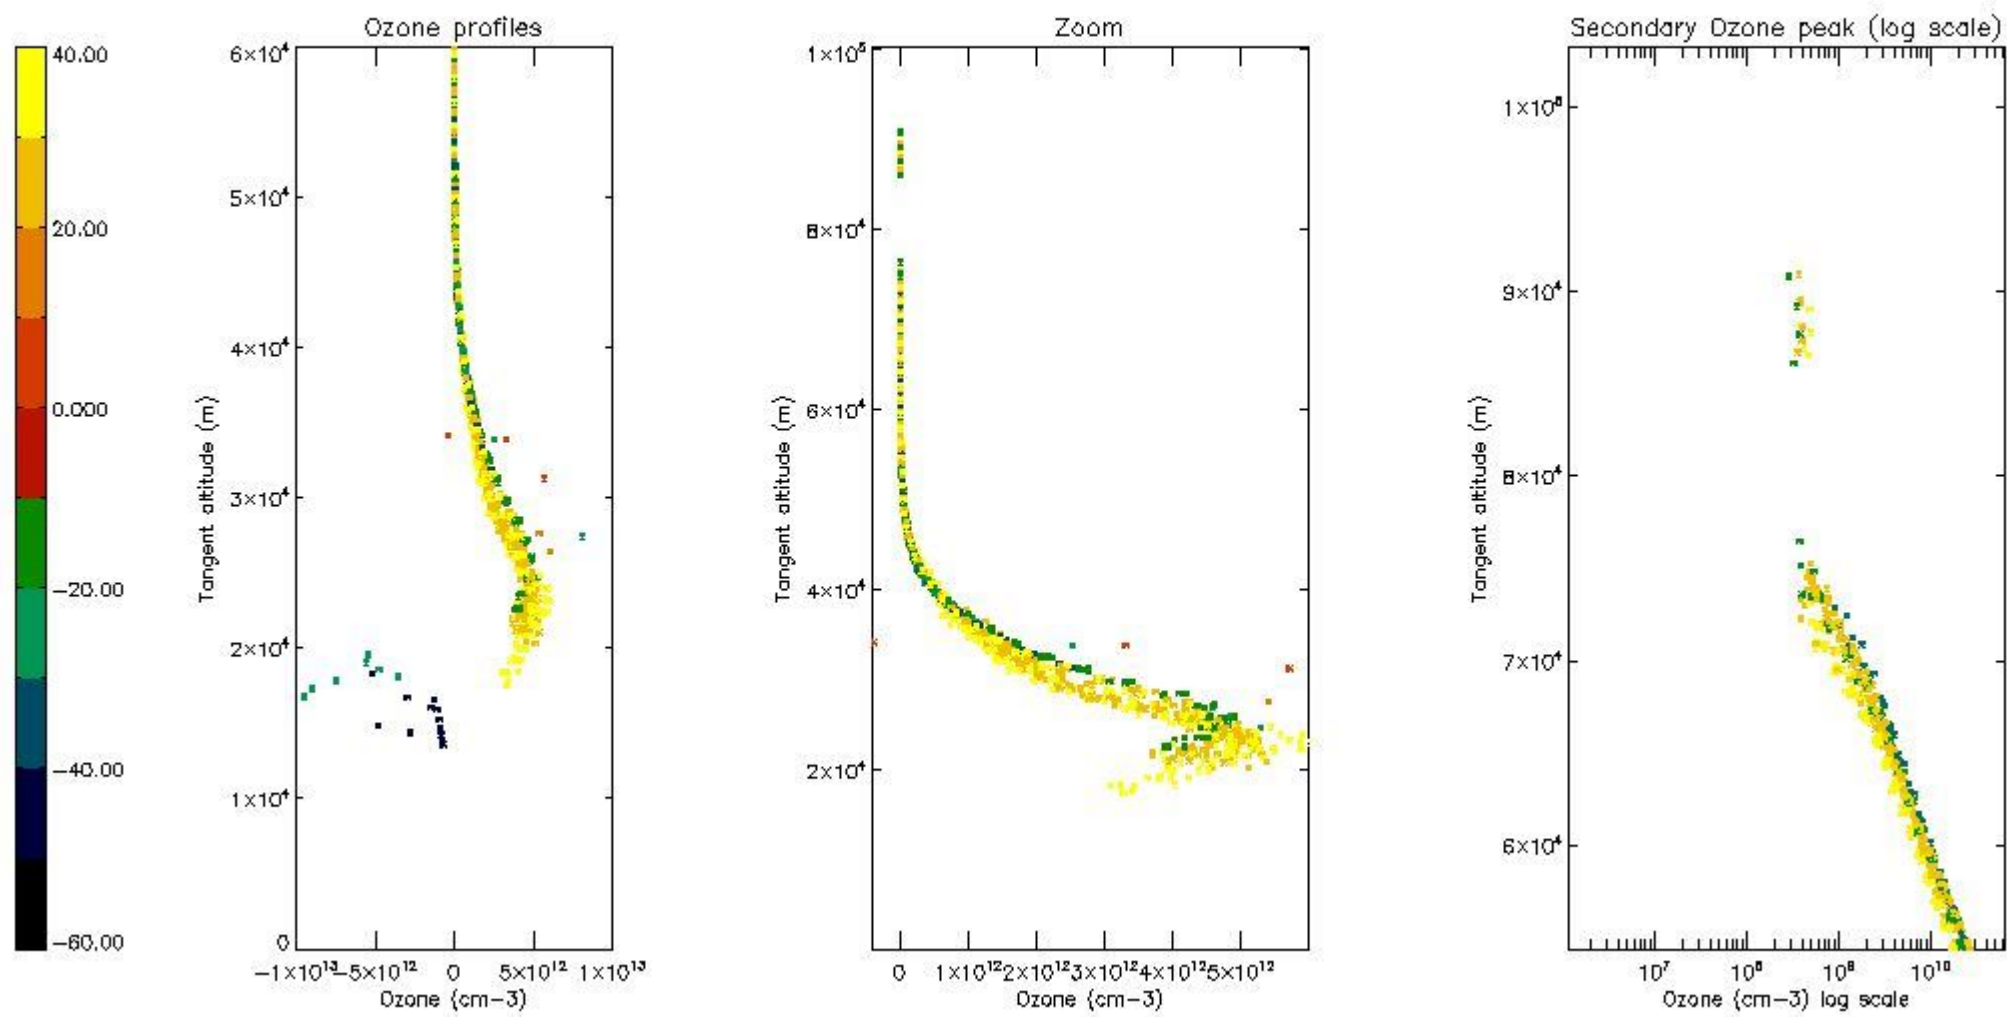

STD < 10	11
STD < 5	6

5.2 Plot ozone profiles for all STD (dark without errors)

The colorbar represents the latitude.

5.3 Plot ozone profiles where STD < 20% (dark without errors)

The colorbar represents the latitude.

5.4 Plot ozone profiles where $STD < 10\%$ (dark without errors)

The colorbar represents the latitude.

5.5 Plot ozone profiles where STD < 5% (dark without errors)

The colorbar represents the latitude.

5.6 Plot NO₂ profiles for all STD (dark without errors)

The colorbar represents the latitude.

5.7 Plot NO3 profiles for all STD (dark without errors)

The colorbar represents the latitude.

5.8 Plot H2O profiles for all STD (only for occultations of stars 1,2,3,4,13,14,16,26,63 dark without errors)