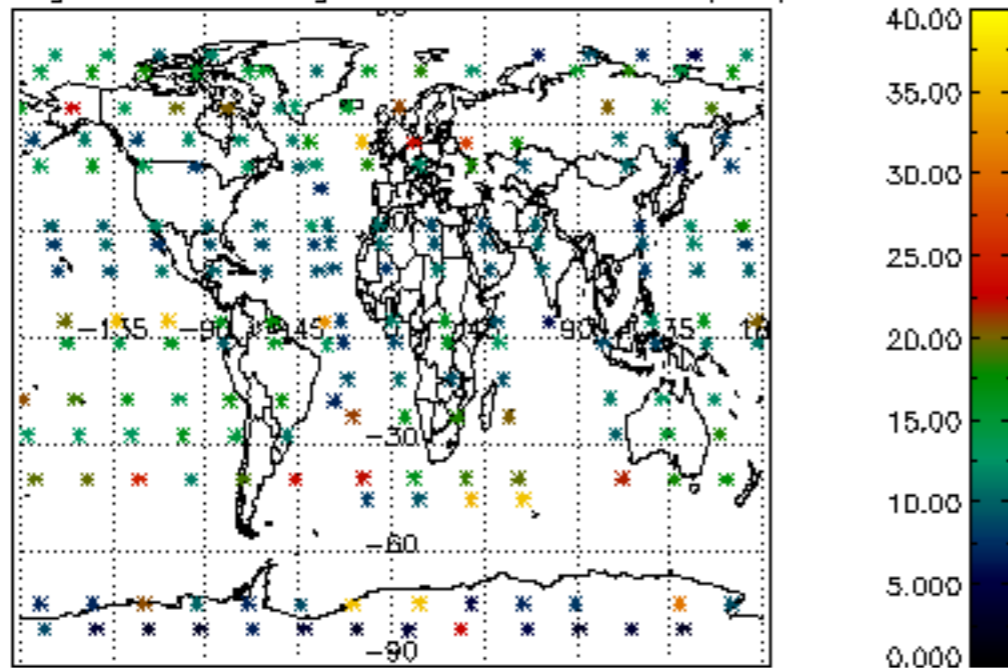

Percentage of cosmic ray hits per profile

Percentage of star falling outside central band per profile