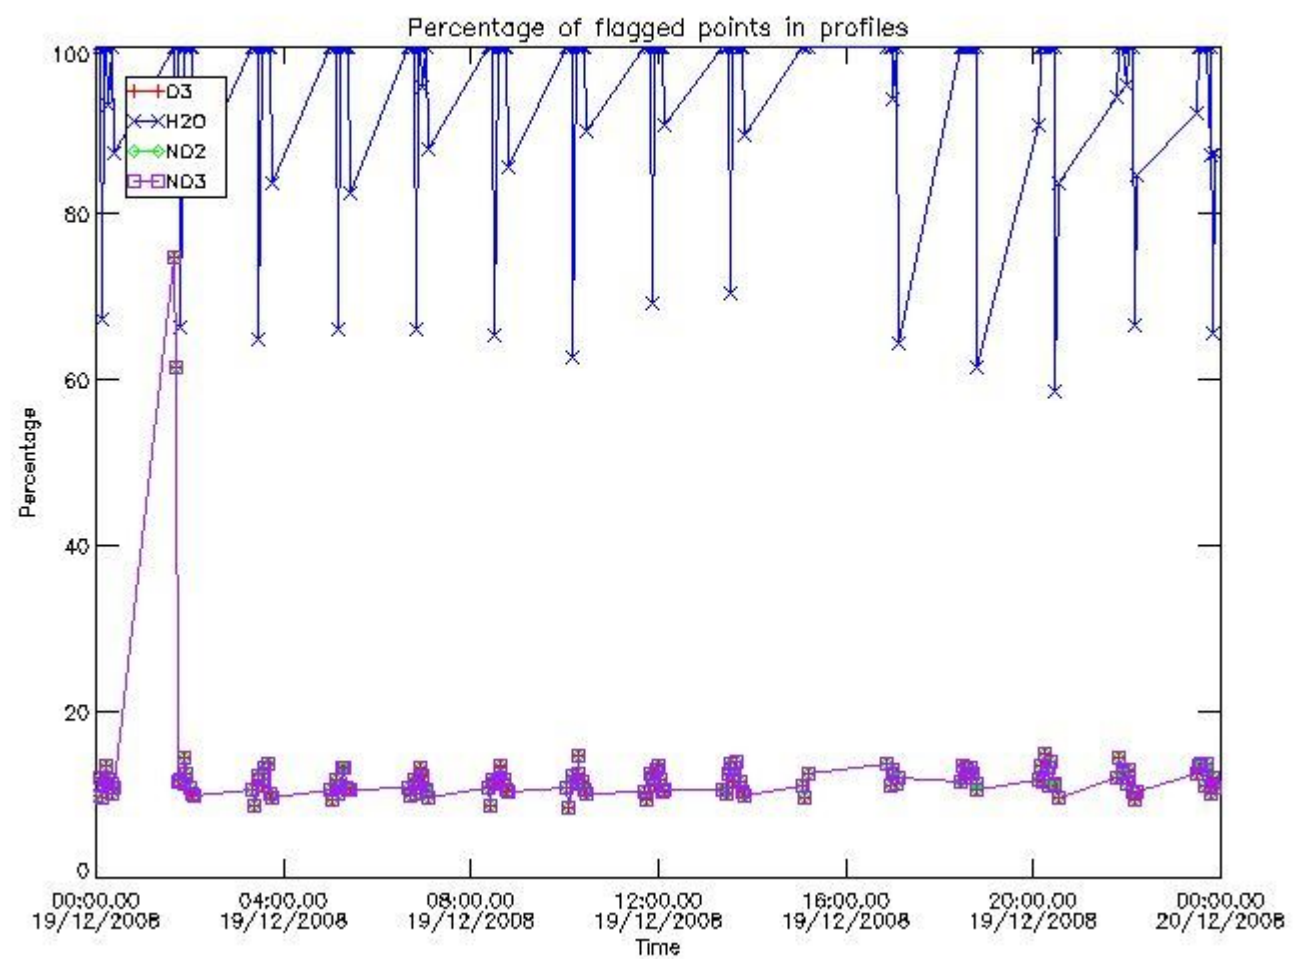

3. Quality information per product

In this section it is plotted some information contained in the Quality Summary data set of the level 2 products. Only products in dark limb conditions and without errors (error flag in the MPH set to "0") are used.

3.1 Plot quality information per product (time dependant)

Percentage of flagged data per O3 profile

Percentage of flagged data per H2O profile