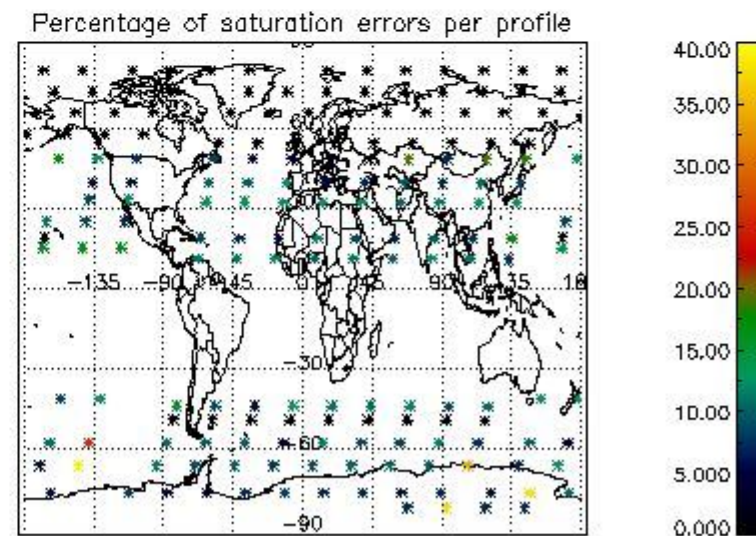

Percentage of datation errors per profile

Percentage of star falling outside central band per profile

Percentage of saturation errors per profile

4.2.2 Plot level 1 quality information per product (world map): ENVISAT DESCENDING passes