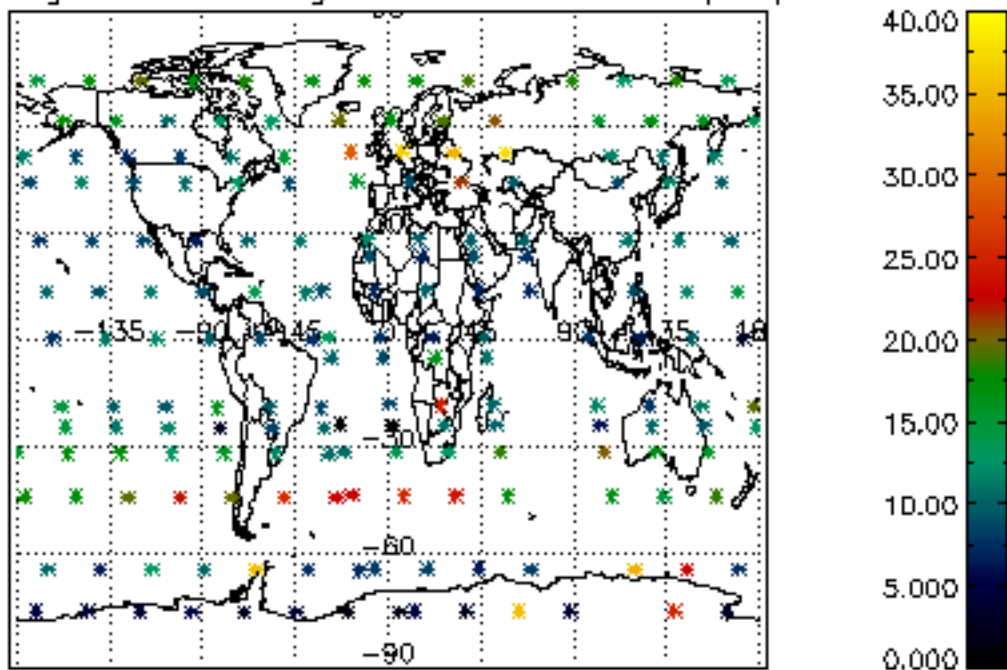

Percentage of cosmic ray hits per profile

Percentage of star falling outside central band per profile