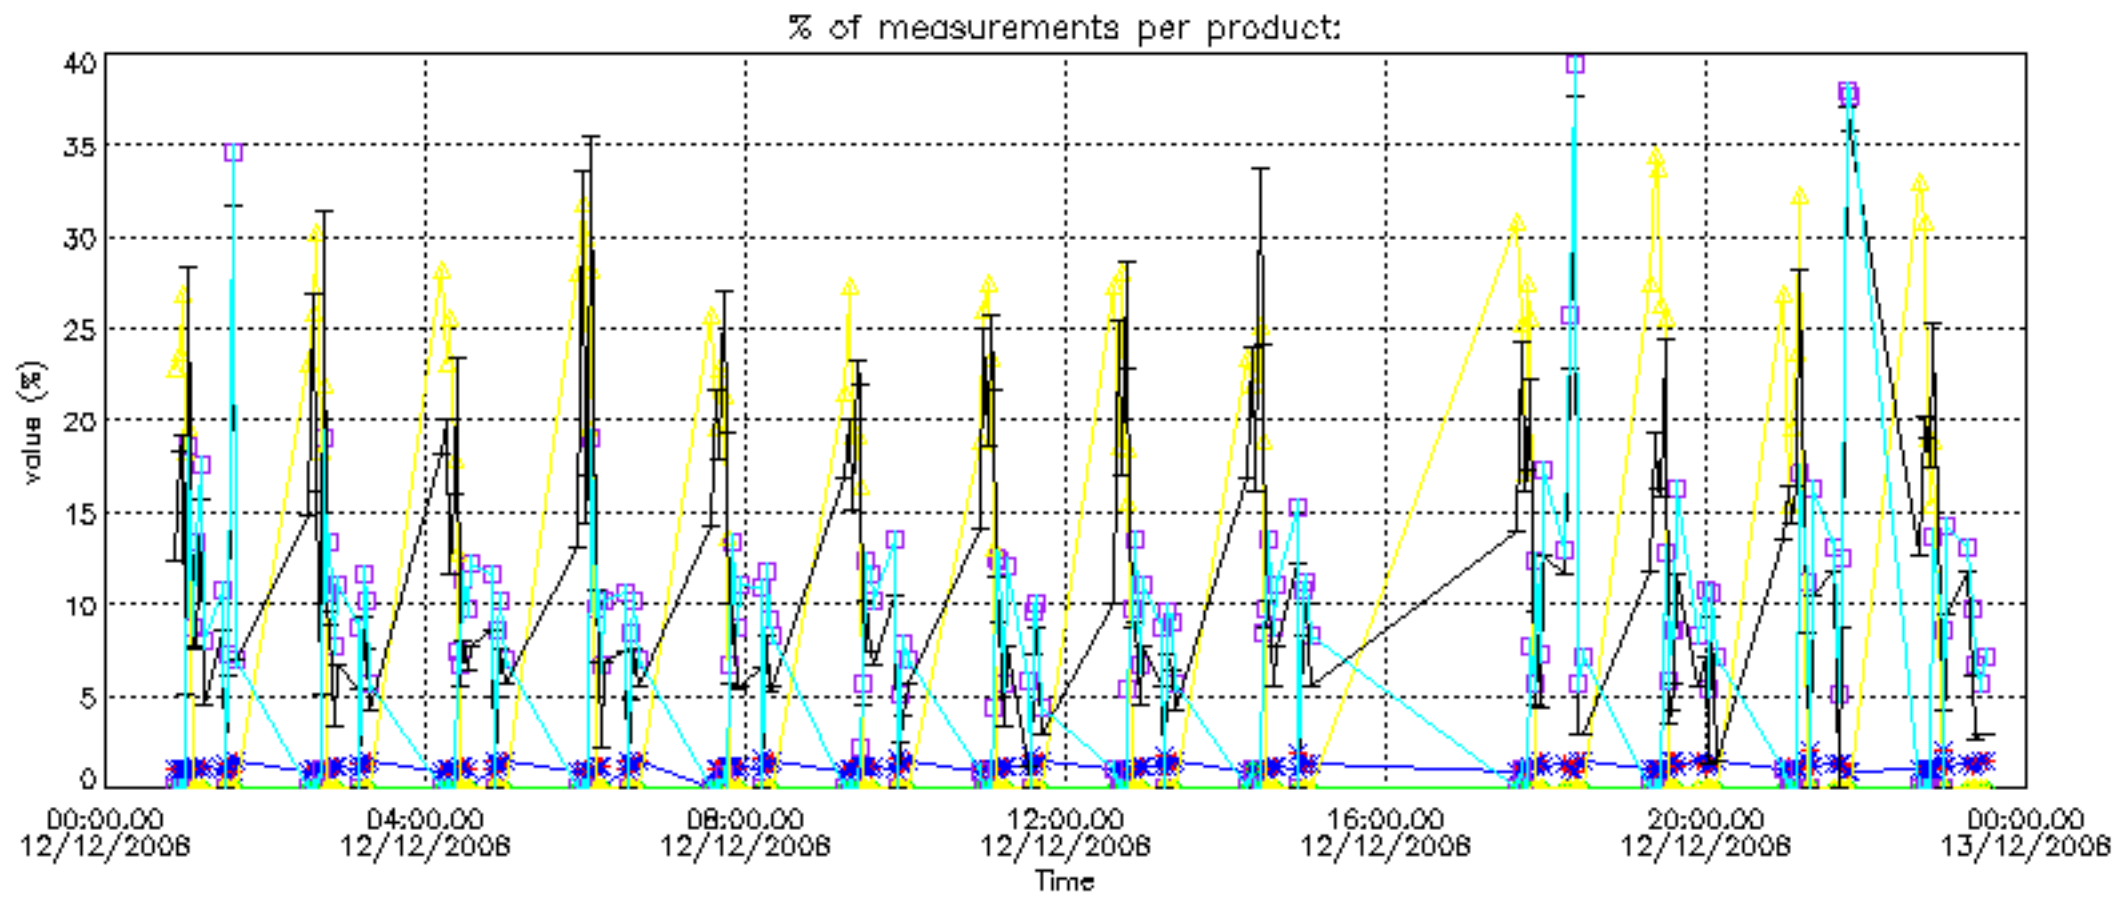

Percentage of cosmic ray hits per profile

Percentage of datation errors per profile