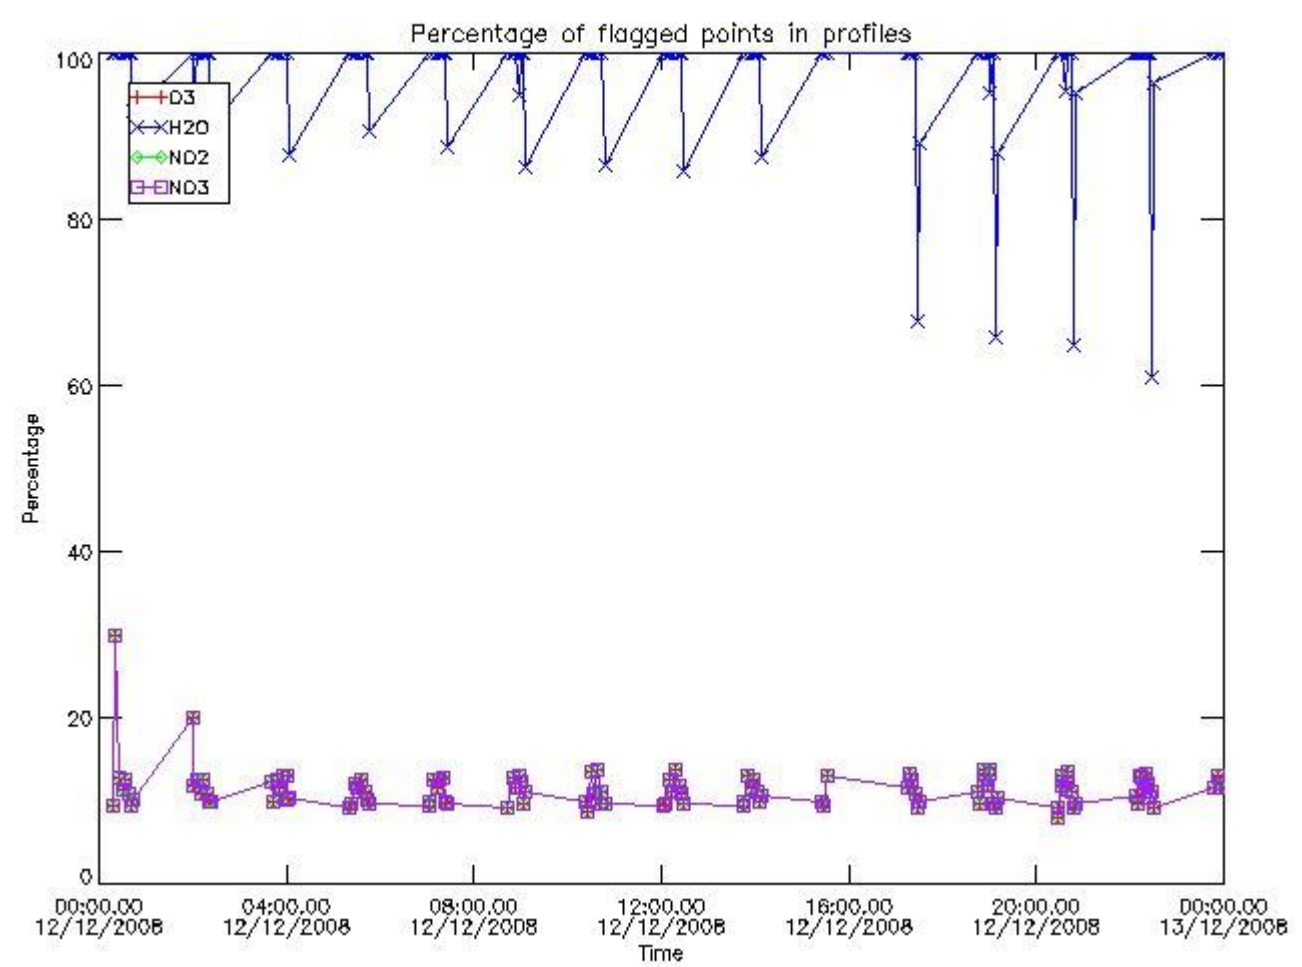

3. Quality information per product

In this section it is plotted some information contained in the Quality Summary data set of the level 2 products. Only products in dark limb conditions and without errors (error flag in the MPH set to "0") are used.

3.1 Plot quality information per product (time dependant)

3.2 Plot quality information per product (world map)