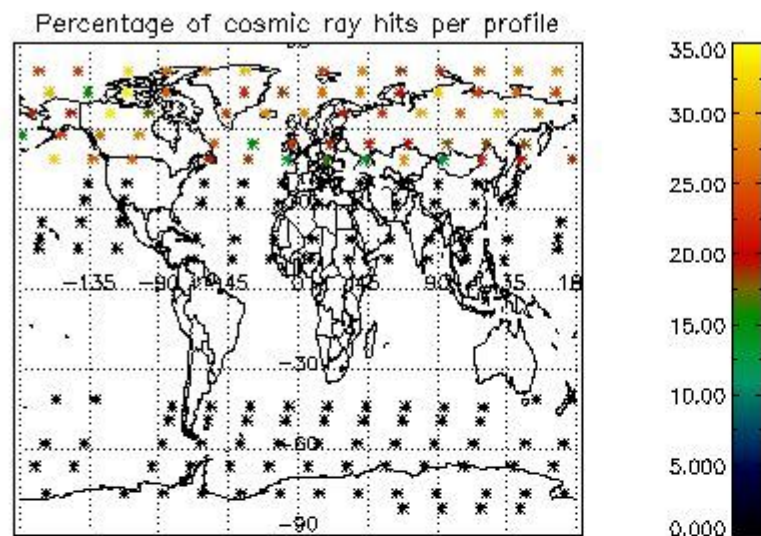

4.2.2 Plot level 1 quality information per product (world map): ENVISAT DESCENDING passes

5. Trace gas profiles

5.1 Ozone statistics based on quality of products

The final quality of the products can be "measured" using the STD (Standard Deviation) attached to every point profile. This information is written to the parameter GOM_NL__2P/NL_LOCAL_SPECIES_DENSITY/o3_std of the level 2 products. The table below shows the statistics for given STD ranges.

The statistics are given with respect to the overall valid production:

- Products without fatal errors: GOM_NL__2P/MPH/PRODUCT_ERR=0
- Valid point profile: GOM_NL__2P/NL_LOCAL_SPECIES_DENSITY/pcd(0)=0

The 'Criteria' is applied to valid points of dark limb products:

- Products in dark limb illumination condition: GOM_NL__2P/NL_SUMMARY_QUALITY/obs_ill_cond=0
- Products without fatal errors: GOM_NL__2P/MPH/PRODUCT_ERR=0
- Valid point profile: GOM_NL__2P/NL_LOCAL_SPECIES_DENSITY/pcd(0)=0

So, the table below shows the percentage of dark limb and valid observations for each criteria with respect to the overall valid daily observations.

Criteria	% of total production
All STD	33
STD < 20	15