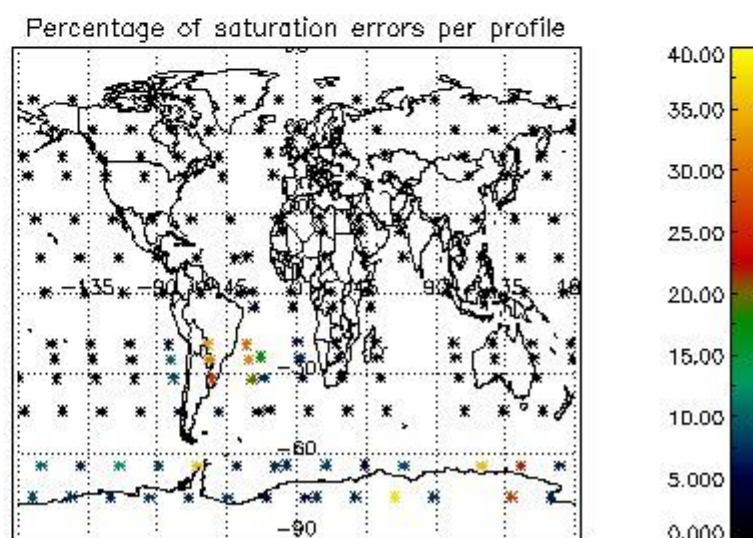

Percentage of flagged data per NO3 profile

4. Level 1 quality information per product

In this section it is plotted some information contained in the Quality Summary data set of the level 2 products that comes from the level 1b processing. Products without errors (error flag in the MPH set to "0") are used.

4.1 Plot quality information per product (time dependant) coming from level 1b processing

4.1.1 Plot level 1 quality information per product (time dependant): ENVISAT ASCENDING passes

4.1.2 Plot level 1 quality information per product (time dependant): ENVISAT DESCENDING passes

4.2 Plot quality information per product coming from level 1b processing (world map)

4.2.1 Plot level 1 quality information per product (world map): ENVISAT ASCENDING passes

4.2.2 Plot level 1 quality information per product (world map): ENVISAT DESCENDING passes