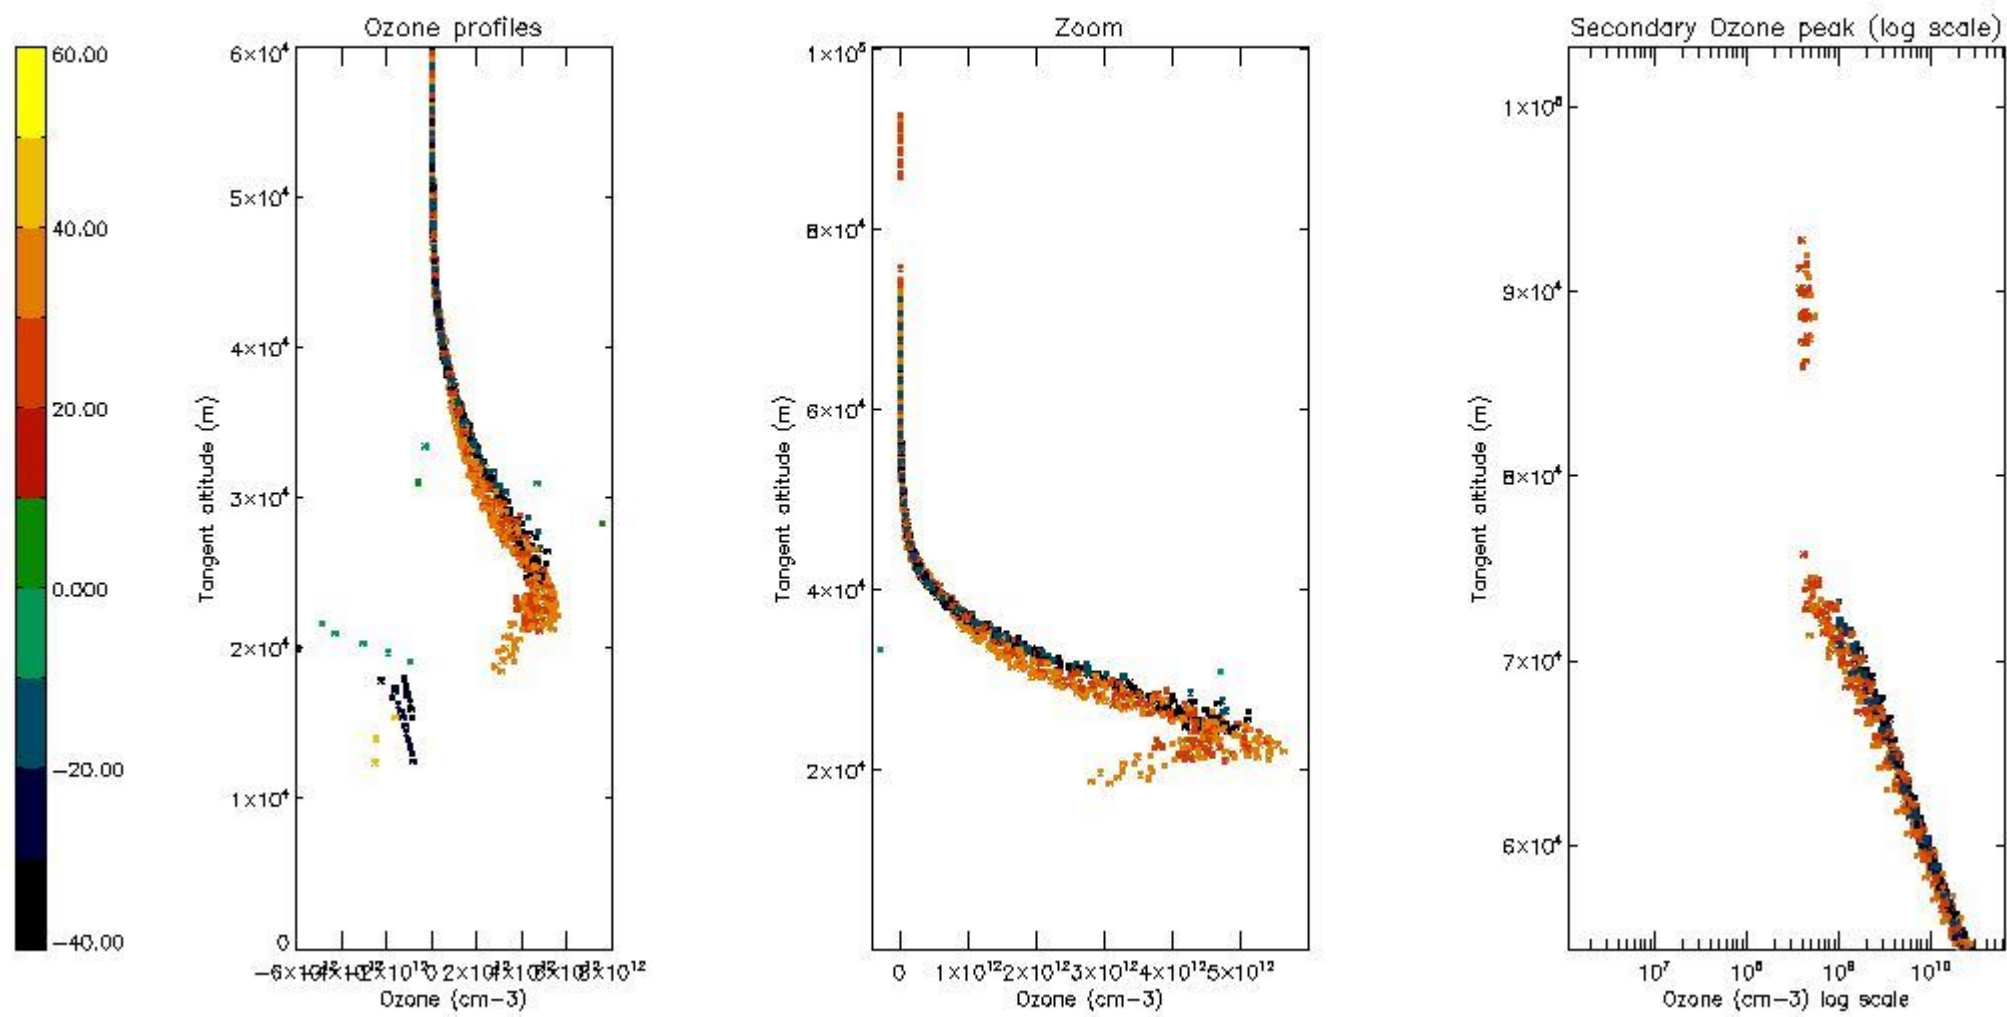

5.6 Plot NO₂ profiles for all STD (dark without errors)

The colorbar represents the latitude.