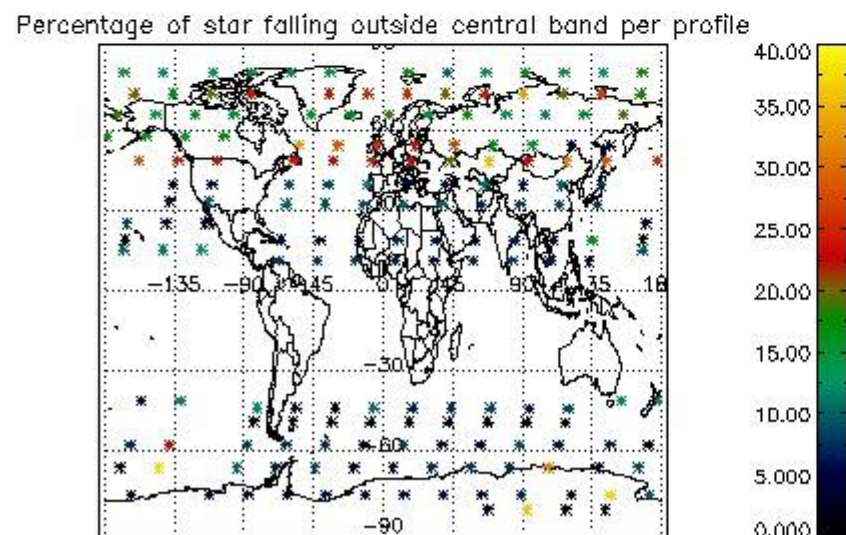

5. Trace gas profiles

5.1 Ozone statistics based on quality of products

The final quality of the products can be "measured" using the STD (Standard Deviation) attached to every point profile. This information is written to the parameter GOM_NL__2P/NL_LOCAL_SPECIES_DENSITY/o3_std of the level 2 products. The table below shows the statistics for given STD ranges.

The statistics are given with respect to the overall valid production:

- Products without fatal errors: GOM_NL__2P/MPH/PRODUCT_ERR=0
- Valid point profile: GOM_NL__2P/NL_LOCAL_SPECIES_DENSITY/pcd(0)=0

The 'Criteria' is applied to valid points of dark limb products:

- Products in dark limb illumination condition: GOM_NL__2P/NL_SUMMARY_QUALITY/obs_ill_cond=0
- Products without fatal errors: GOM_NL__2P/MPH/PRODUCT_ERR=0
- Valid point profile: GOM_NL__2P/NL_LOCAL_SPECIES_DENSITY/pcd(0)=0

So, the table below shows the percentage of dark limb and valid observations for each criteria with respect to the overall valid daily observations.

Criteria	% of total production
All STD	33
STD < 20	15