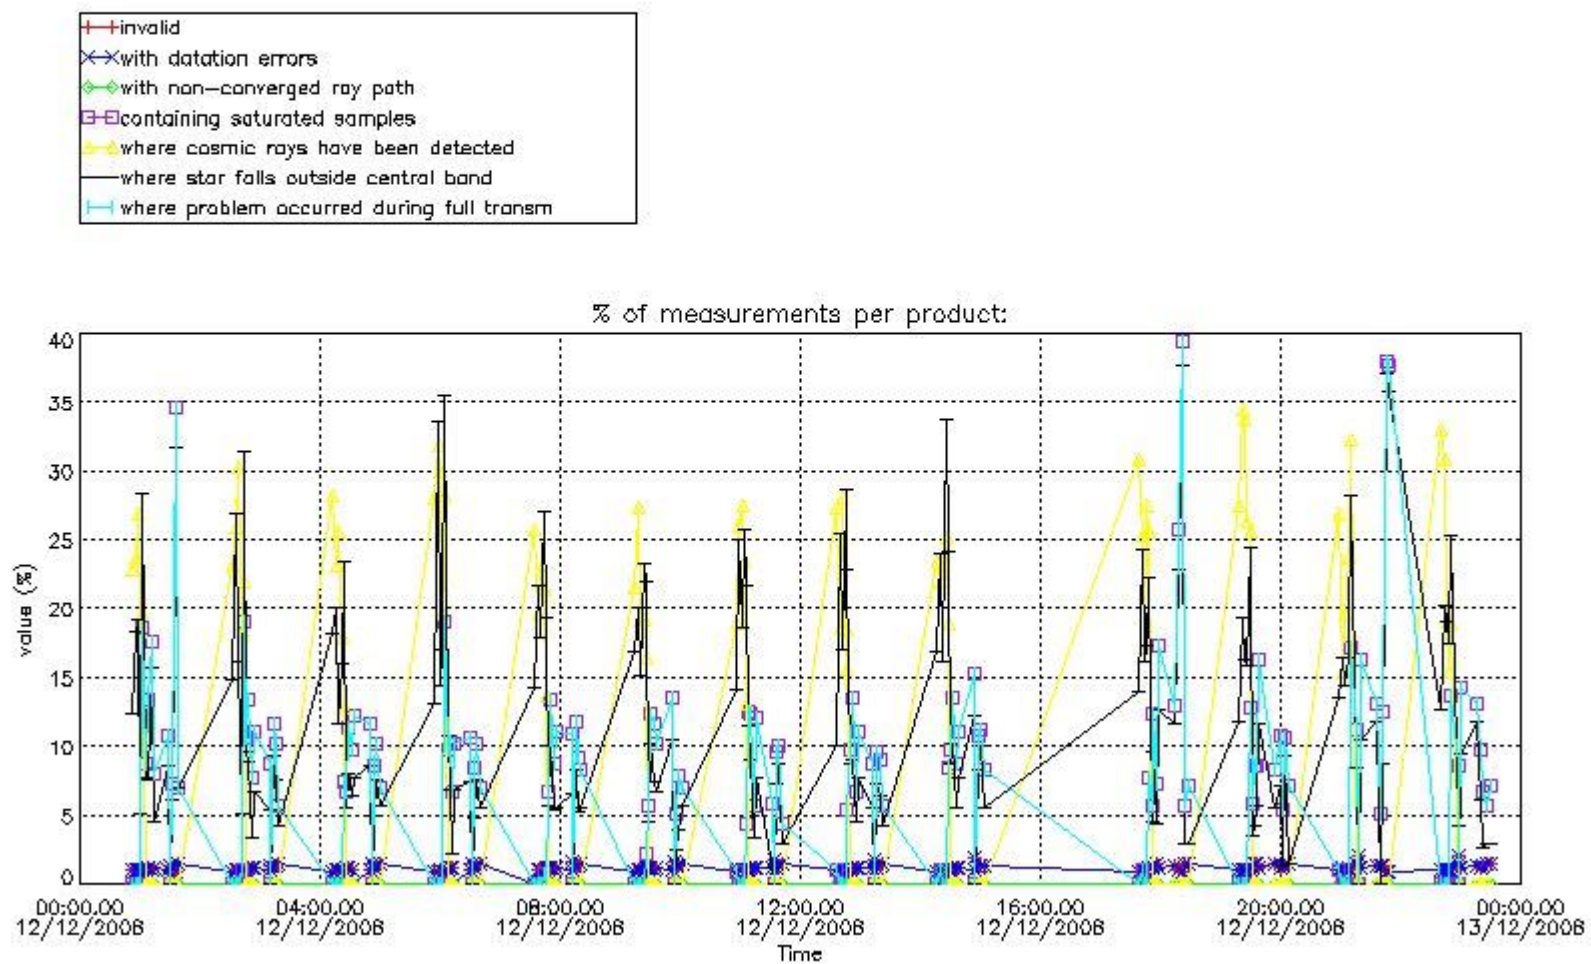

3.1 Plot quality information per product (time dependant)

3.2 Plot quality information per product (world map)

Percentage of flagged data per O3 profile

Percentage of flagged data per H2O profile

Percentage of flagged data per NO2 profile

Percentage of flagged data per NO3 profile

4. Level 1 quality information per product

In this section it is plotted some information contained in the Quality Summary data set of the level 2 products that comes from the level 1b processing. Products without errors (error flag in the MPH set to "0") are used.

4.1 Plot quality information per product (time dependant) coming from level 1b processing

4.1.1 Plot level 1 quality information per product (time dependant): ENVISAT ASCENDING passes

4.1.2 Plot level 1 quality information per product (time dependant): ENVISAT DESCENDING passes