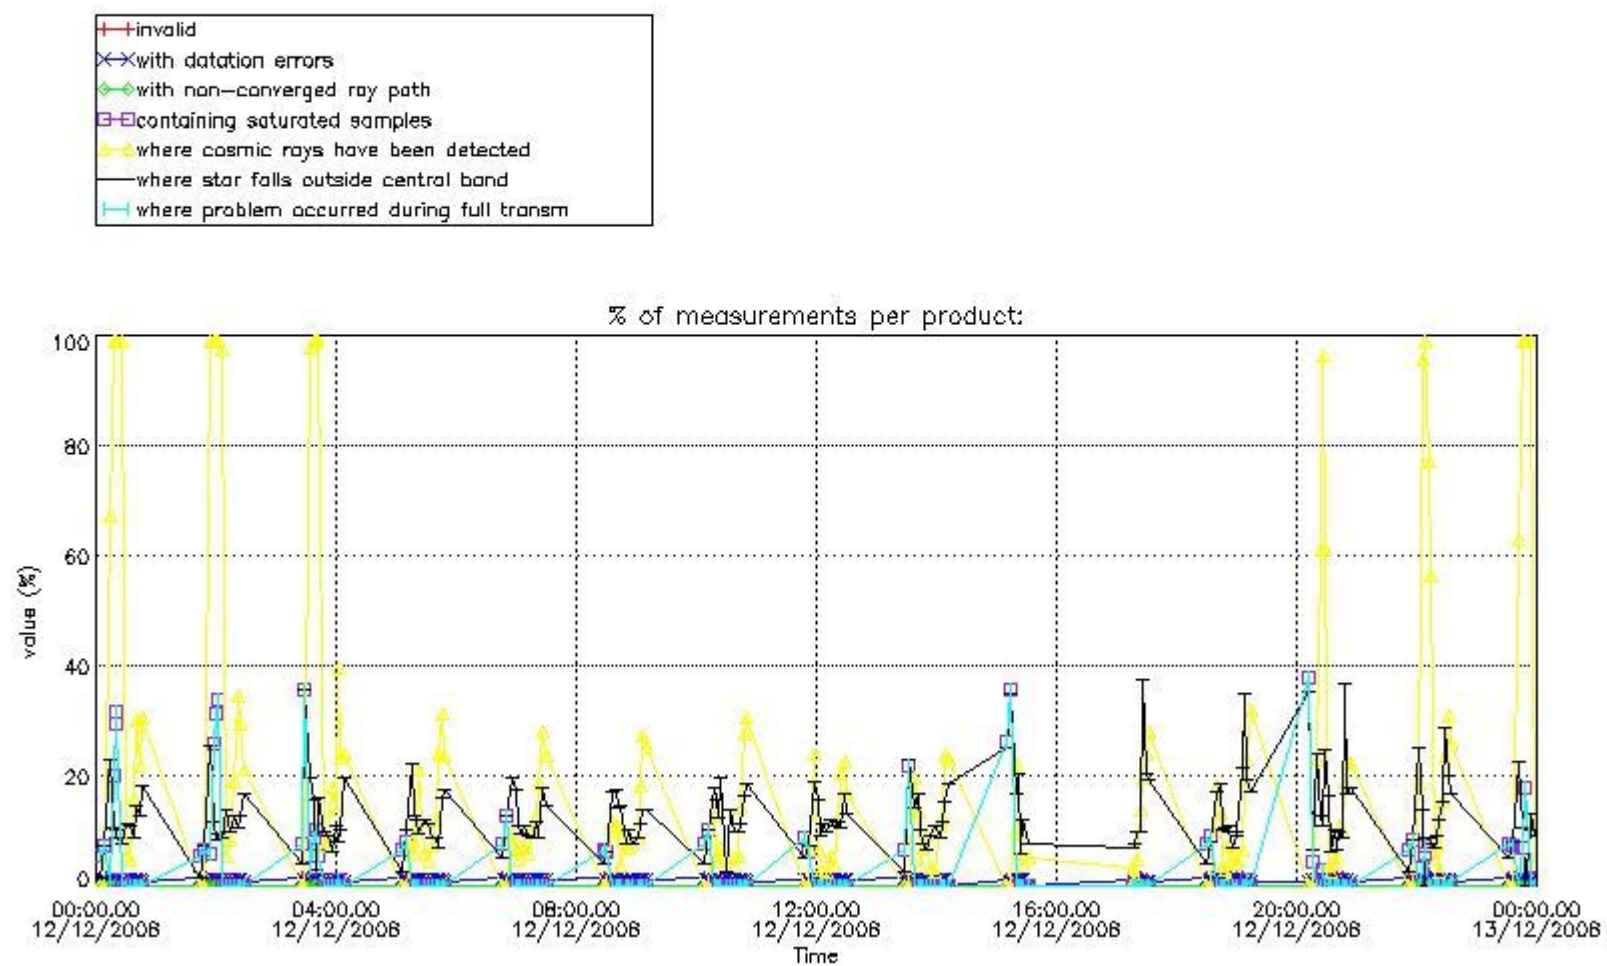

Percentage of flagged data per NO3 profile

4. Level 1 quality information per product

In this section it is plotted some information contained in the Quality Summary data set of the level 2 products that comes from the level 1b processing. Products without errors (error flag in the MPH set to "0") are used.

4.1 Plot quality information per product (time dependant) coming from level 1b processing

4.1.1 Plot level 1 quality information per product (time dependant): ENVISAT ASCENDING passes

4.1.2 Plot level 1 quality information per product (time dependant): ENVISAT DESCENDING passes