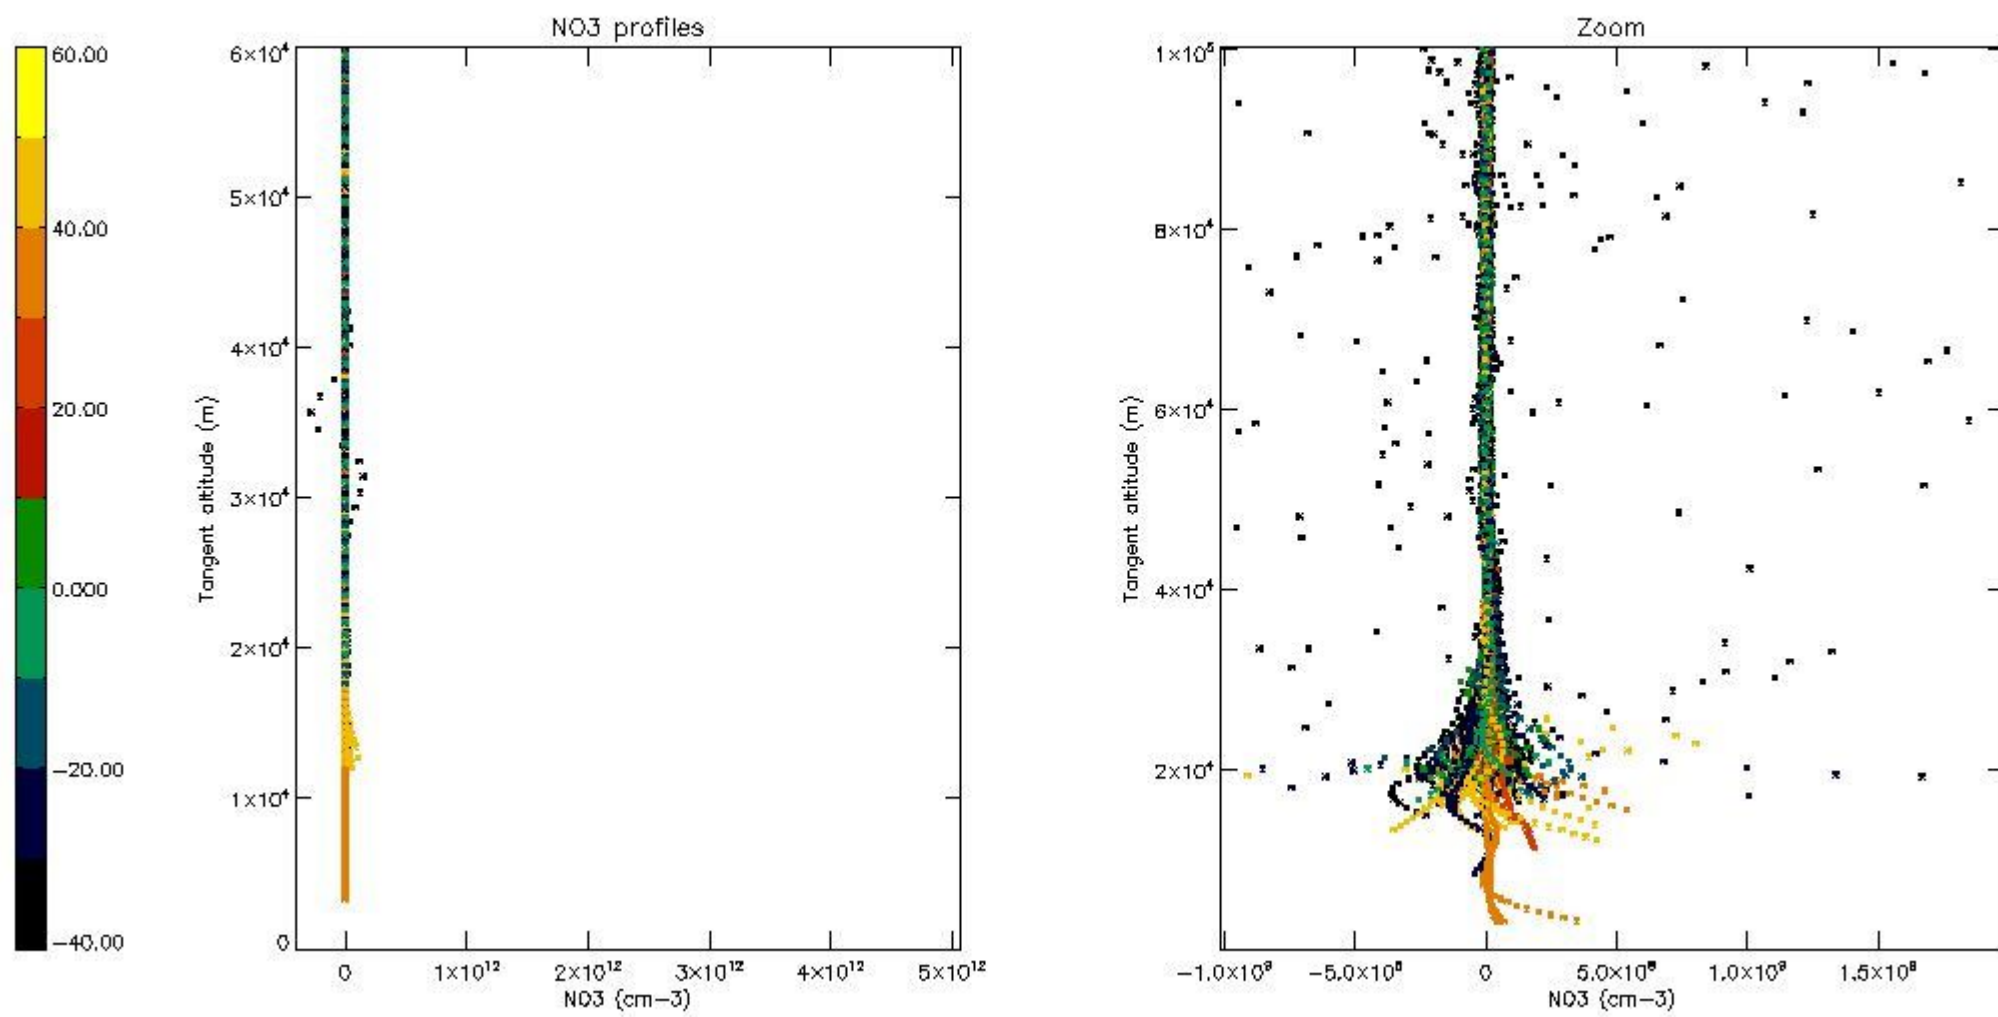

5.8 Plot H2O profiles for all STD (only for occultations of stars 1,2,3,4,13,14,16,26,63 dark without errors)

The colorbar represents the latitude.