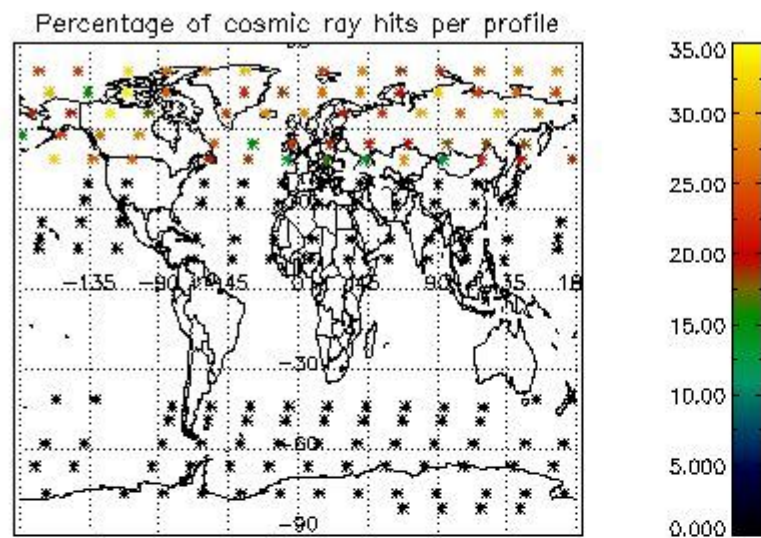

Percentage of datation errors per profile

Percentage of star falling outside central band per profile

Percentage of saturation errors per profile

4.2.2 Plot level 1 quality information per product (world map): ENVISAT DESCENDING passes