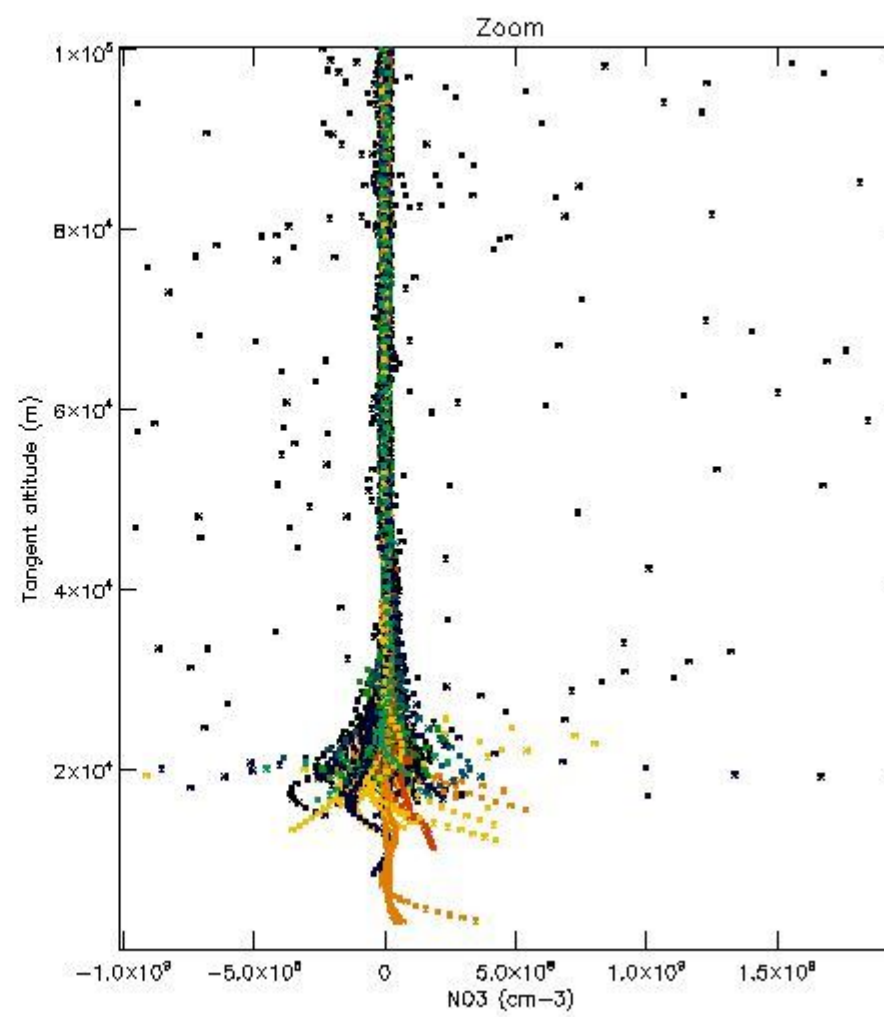

5.4 Plot ozone profiles where $STD < 10\%$ (dark without errors)

The colorbar represents the latitude.

5.5 Plot ozone profiles where STD < 5% (dark without errors)

The colorbar represents the latitude.

5.6 Plot NO₂ profiles for all STD (dark without errors)

The colorbar represents the latitude.

5.7 Plot NO3 profiles for all STD (dark without errors)

The colorbar represents the latitude.

5.8 Plot H₂O profiles for all STD (only for occultations of stars 1,2,3,4,13,14,16,26,63 dark without errors)