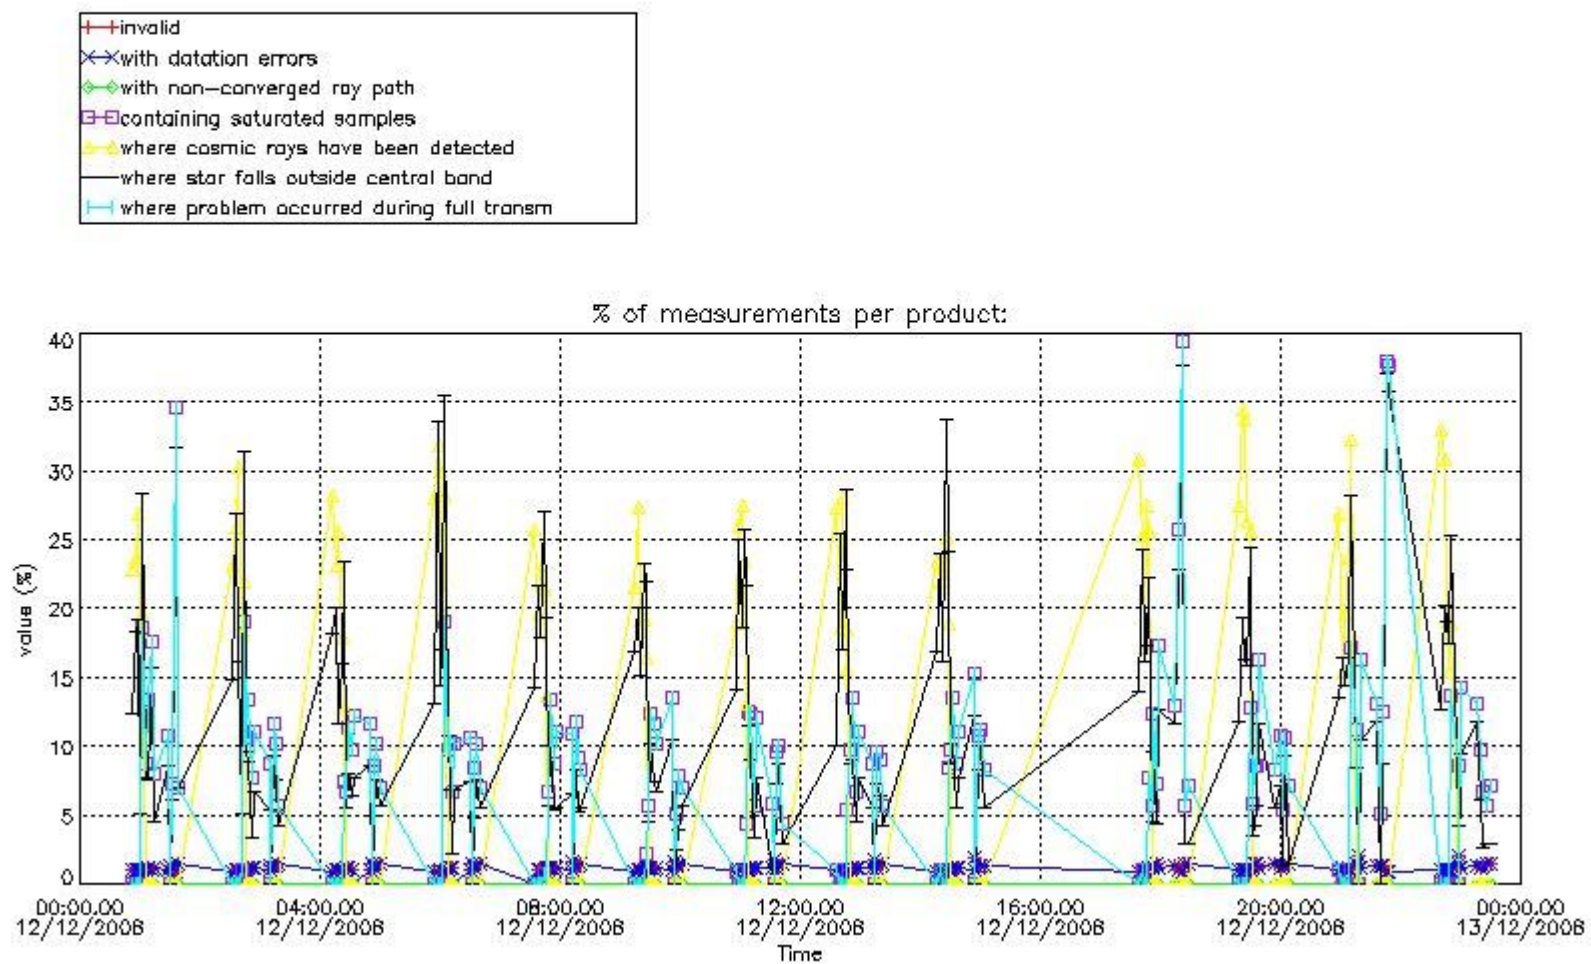

4.2 Plot quality information per product coming from level 1b processing (world map)

4.2.1 Plot level 1 quality information per product (world map): ENVISAT ASCENDING passes