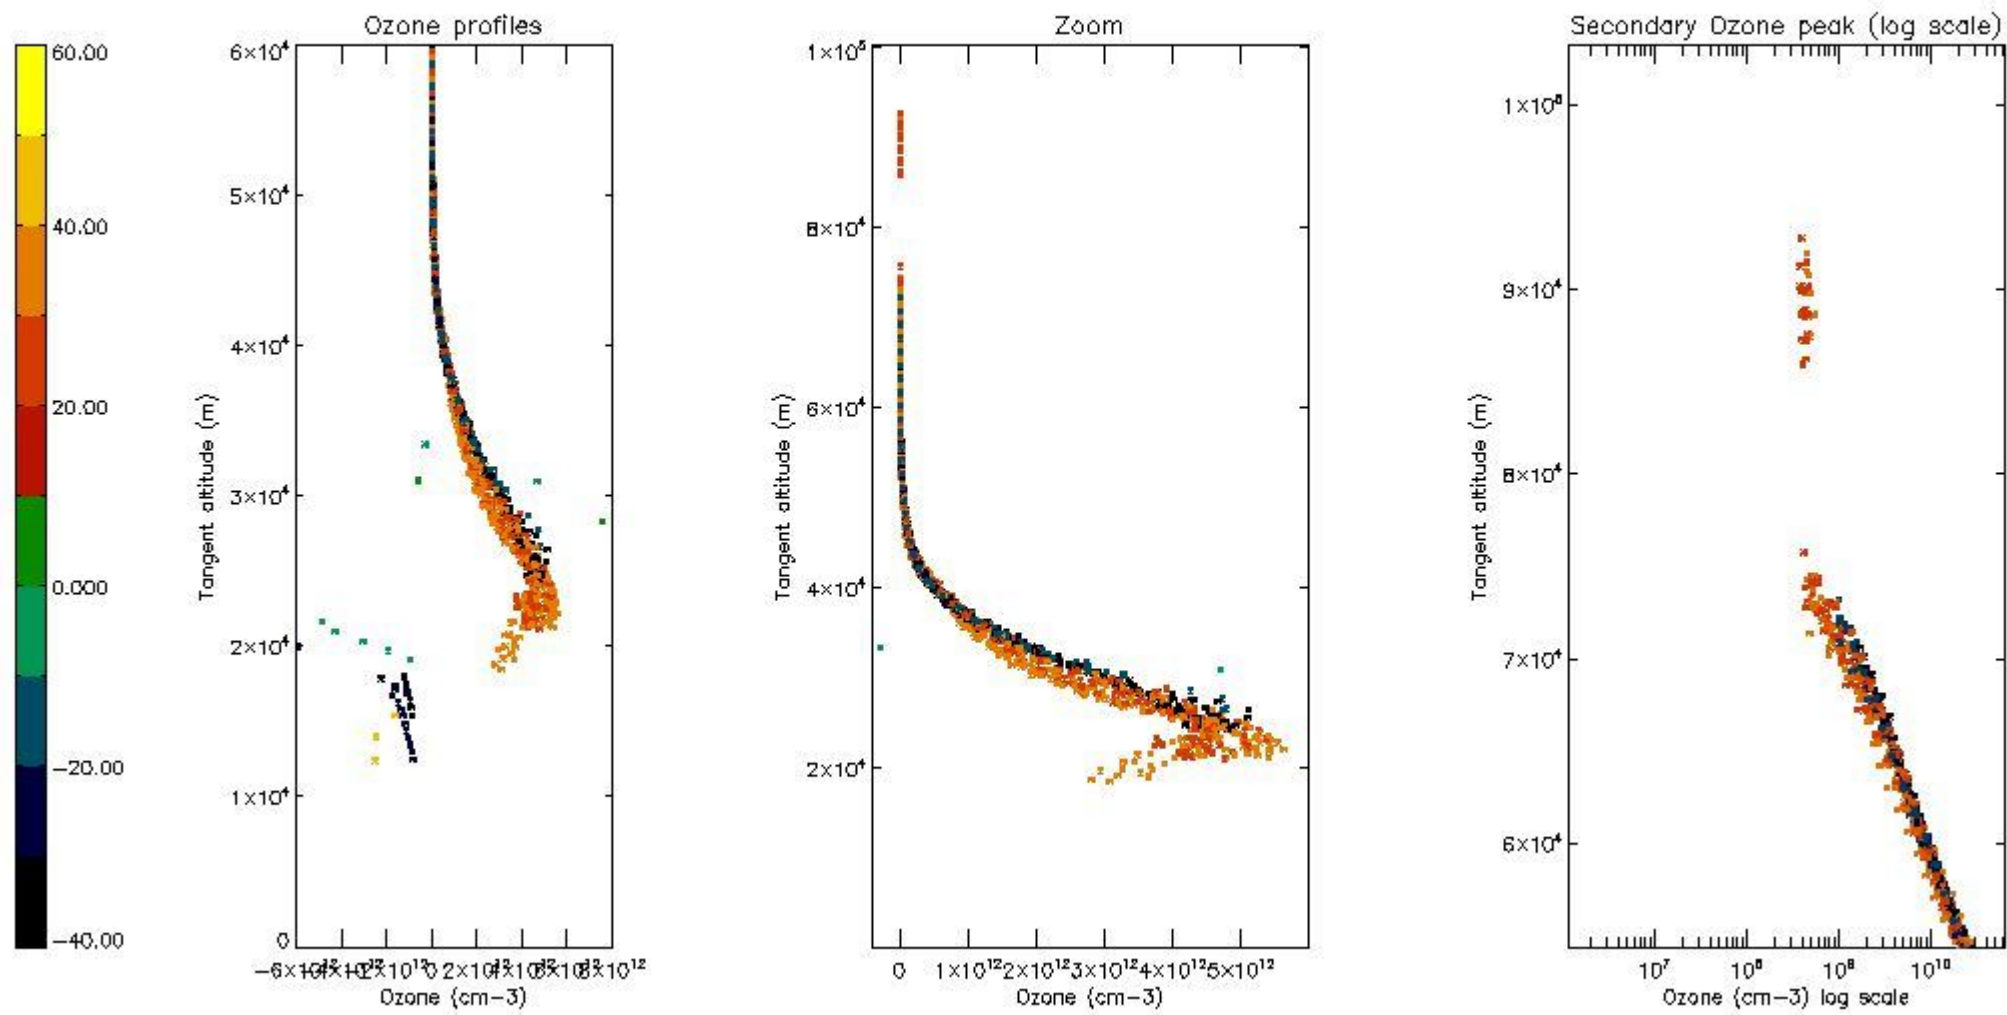

STD < 10	11
STD < 5	7

5.2 Plot ozone profiles for all STD (dark without errors)

The colorbar represents the latitude.

5.3 Plot ozone profiles where STD < 20% (dark without errors)

The colorbar represents the latitude.

5.4 Plot ozone profiles where $STD < 10\%$ (dark without errors)

The colorbar represents the latitude.

5.5 Plot ozone profiles where STD < 5% (dark without errors)

The colorbar represents the latitude.

5.6 Plot NO₂ profiles for all STD (dark without errors)