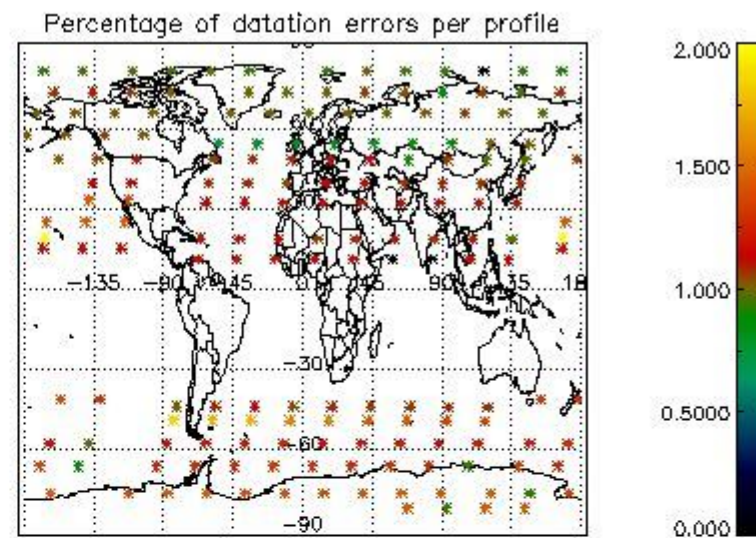

Percentage of datation errors per profile

Percentage of star falling outside central band per profile

Percentage of saturation errors per profile

4.2.2 Plot level 1 quality information per product (world map): ENVISAT DESCENDING passes