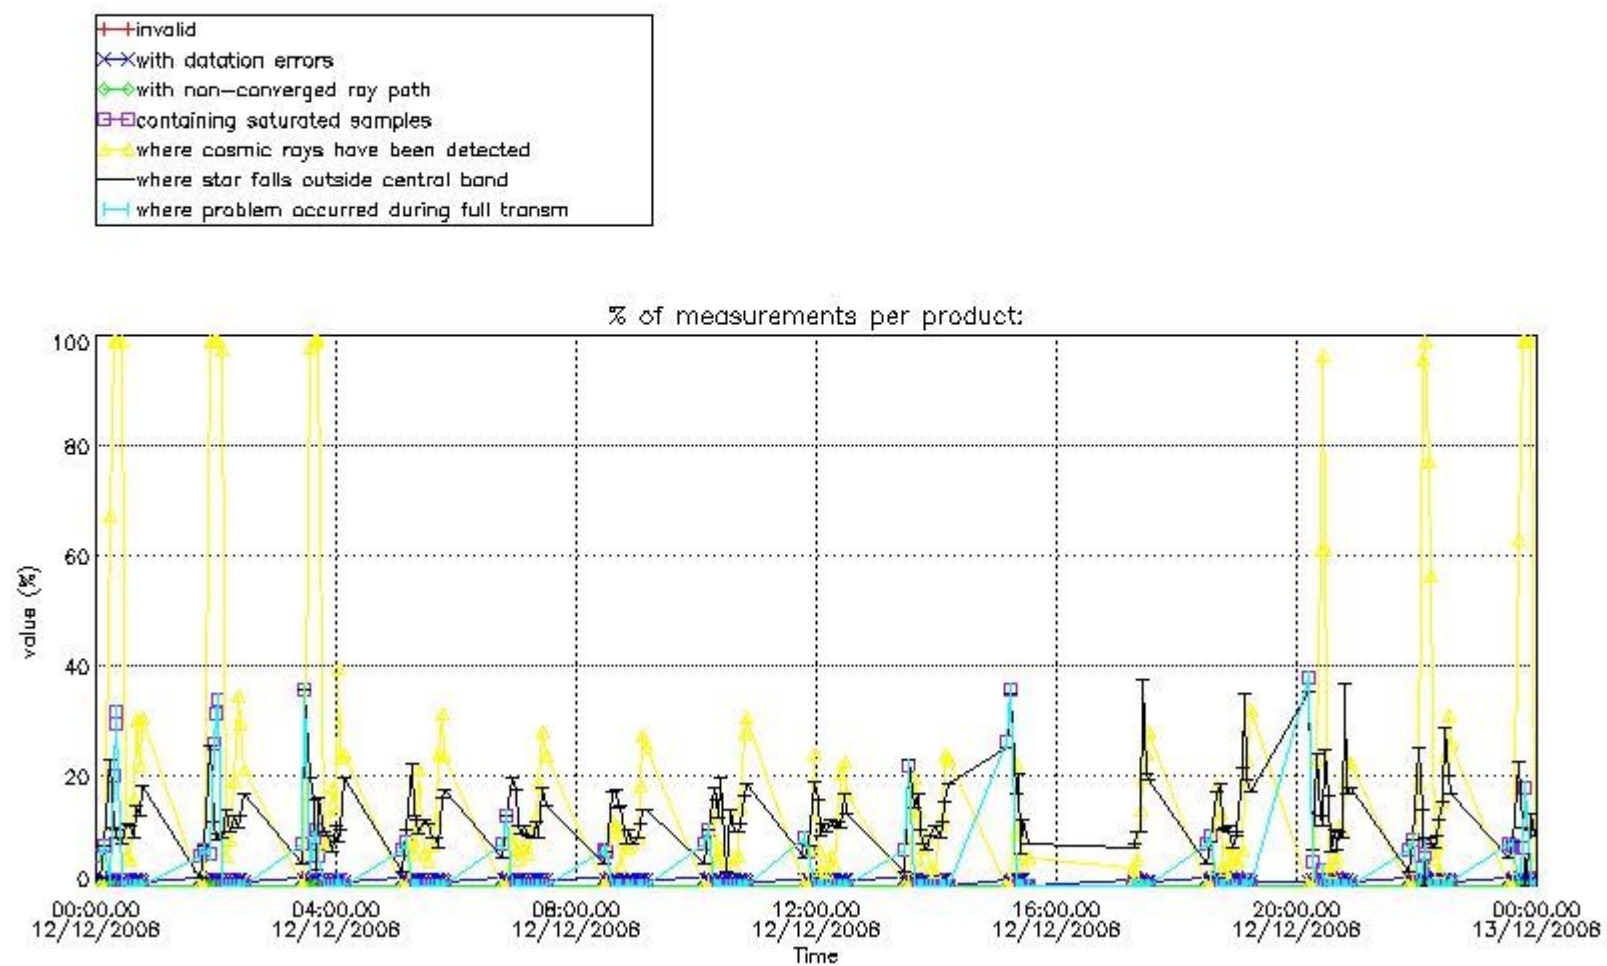

4.1.2 Plot level 1 quality information per product (time dependant): ENVISAT DESCENDING passes