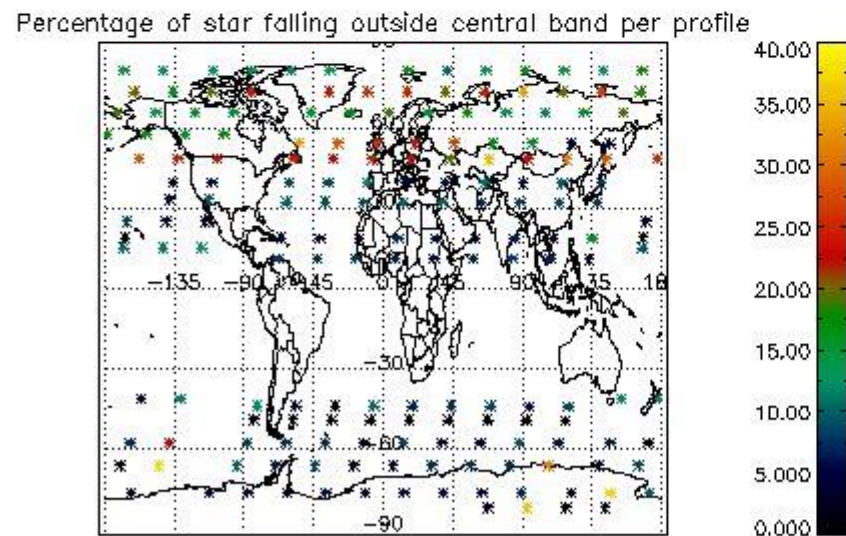

Percentage of datation errors per profile

Percentage of star falling outside central band per profile

Percentage of saturation errors per profile

4.2.2 Plot level 1 quality information per product (world map): ENVISAT DESCENDING passes