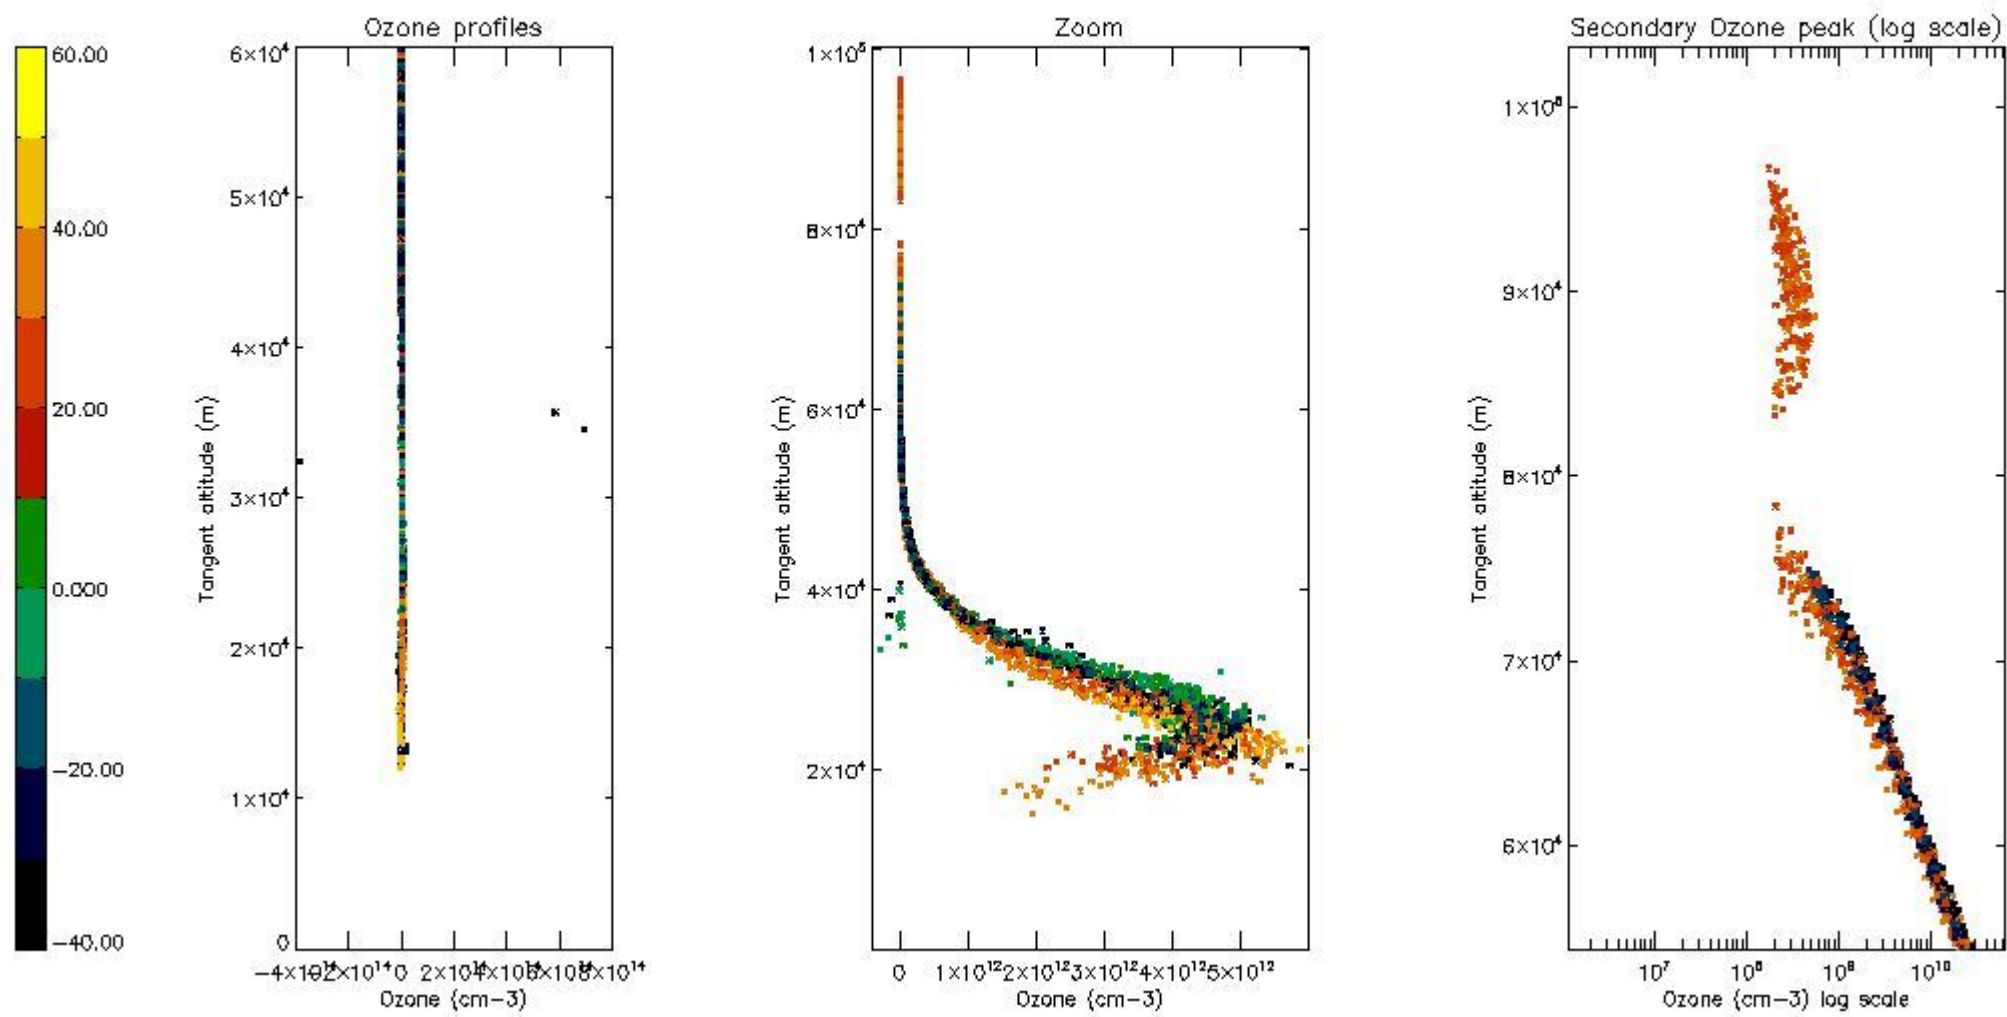

5.5 Plot ozone profiles where STD < 5% (dark without errors)

The colorbar represents the latitude.