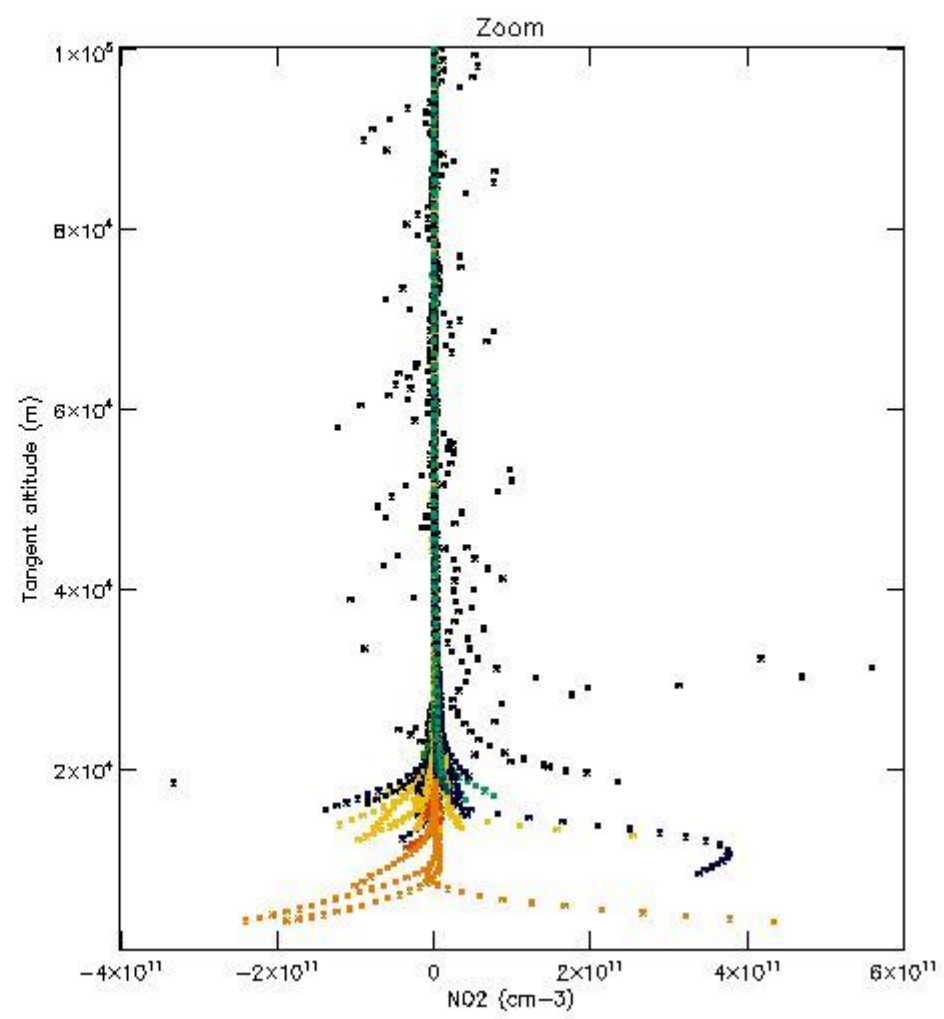

5.7 Plot NO3 profiles for all STD (dark without errors)

The colorbar represents the latitude.