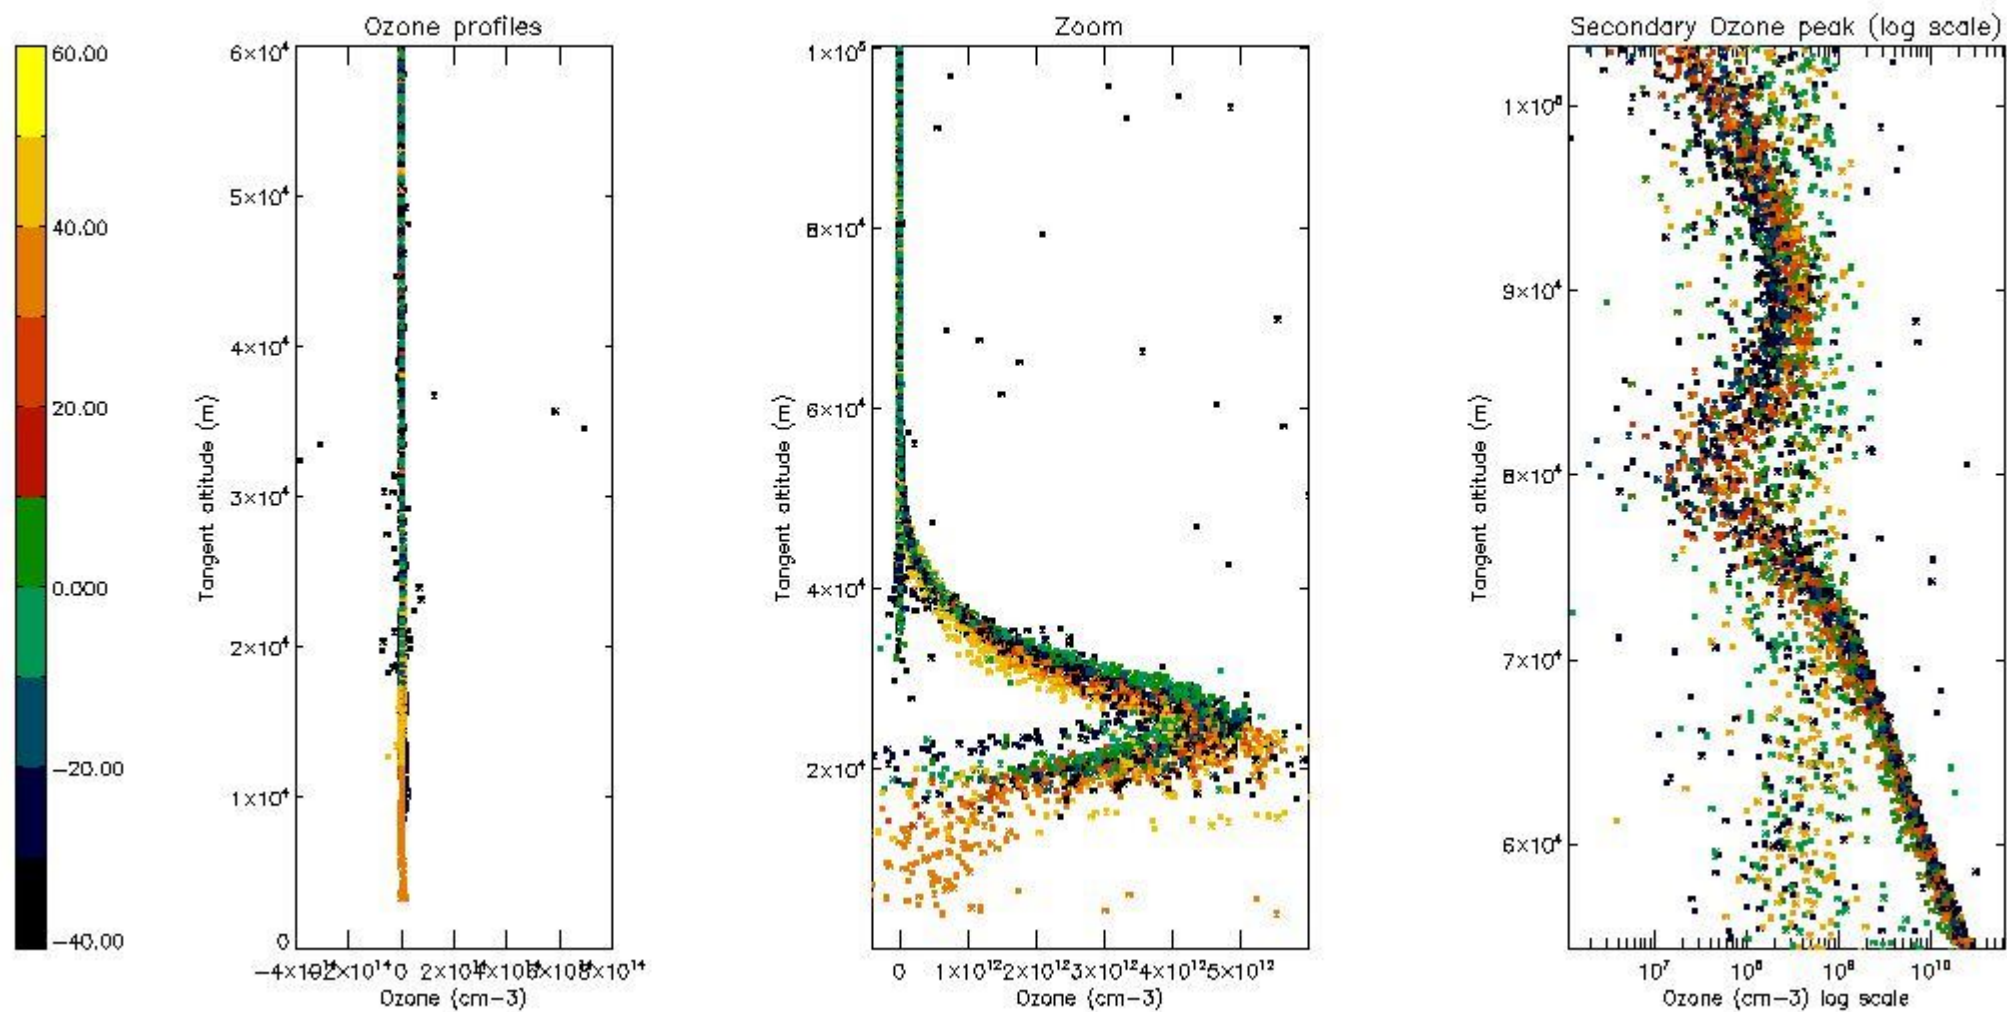

STD < 10	11
STD < 5	7

5.2 Plot ozone profiles for all STD (dark without errors)

The colorbar represents the latitude.

5.3 Plot ozone profiles where STD < 20% (dark without errors)

The colorbar represents the latitude.