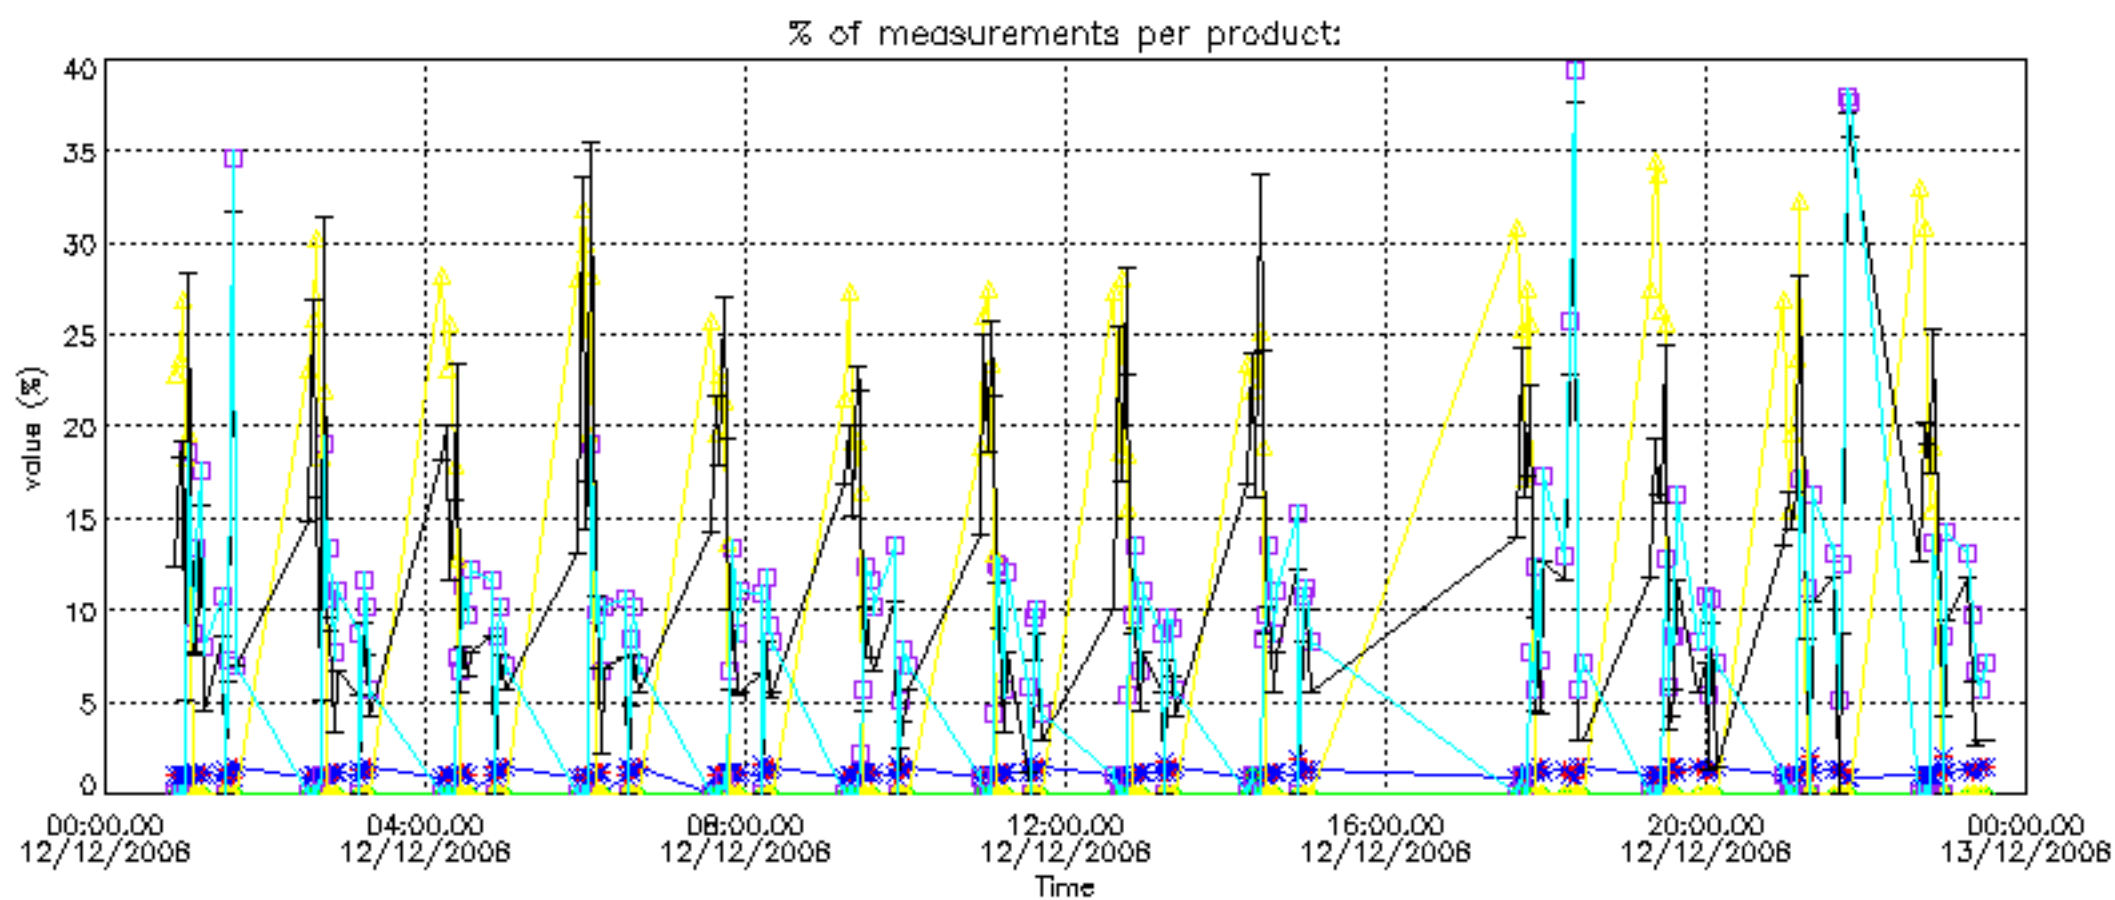

Percentage of cosmic ray hits per profile

Percentage of datation errors per profile