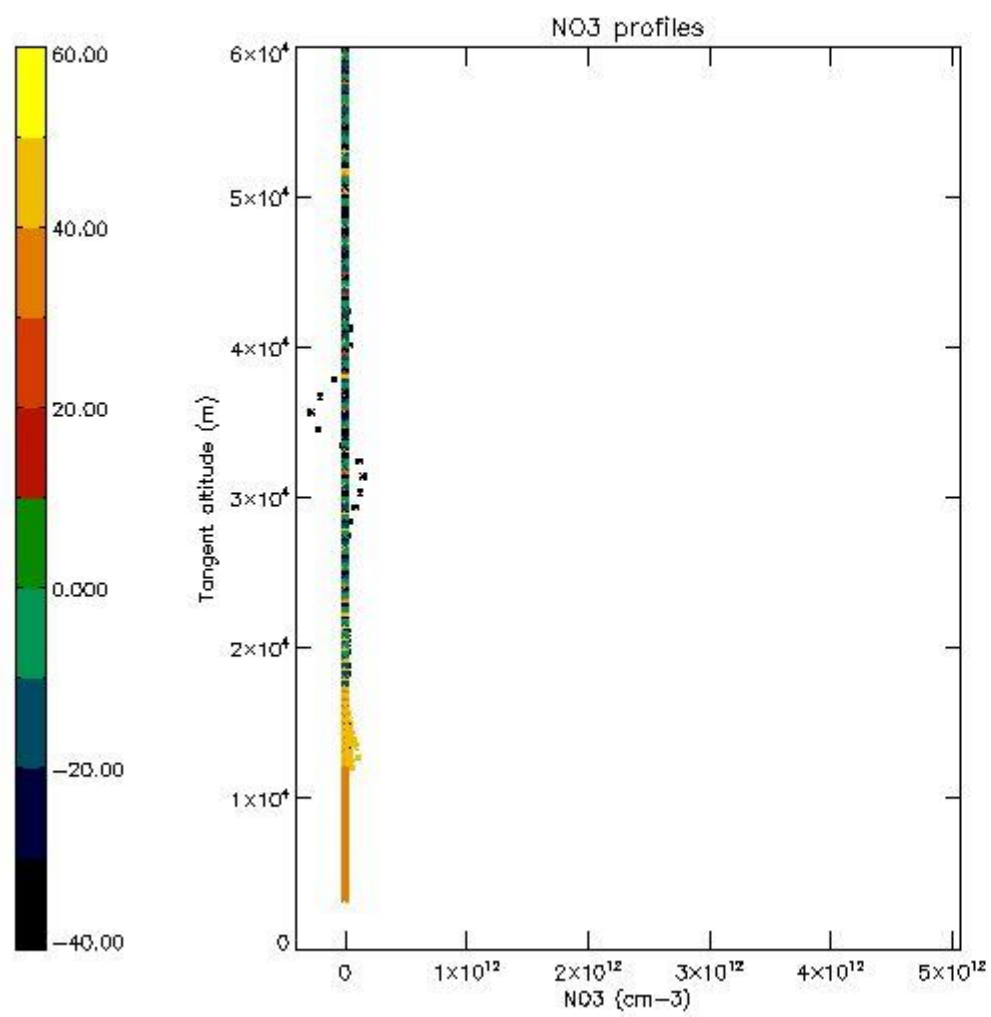

STD < 10	11
STD < 5	7

5.2 Plot ozone profiles for all STD (dark without errors)

The colorbar represents the latitude.

5.3 Plot ozone profiles where STD < 20% (dark without errors)

The colorbar represents the latitude.

5.4 Plot ozone profiles where $STD < 10\%$ (dark without errors)

The colorbar represents the latitude.

5.5 Plot ozone profiles where STD < 5% (dark without errors)

The colorbar represents the latitude.

5.6 Plot NO₂ profiles for all STD (dark without errors)

The colorbar represents the latitude.

5.7 Plot NO3 profiles for all STD (dark without errors)

The colorbar represents the latitude.

5.8 Plot H₂O profiles for all STD (only for occultations of stars 1,2,3,4,13,14,16,26,63 dark without errors)