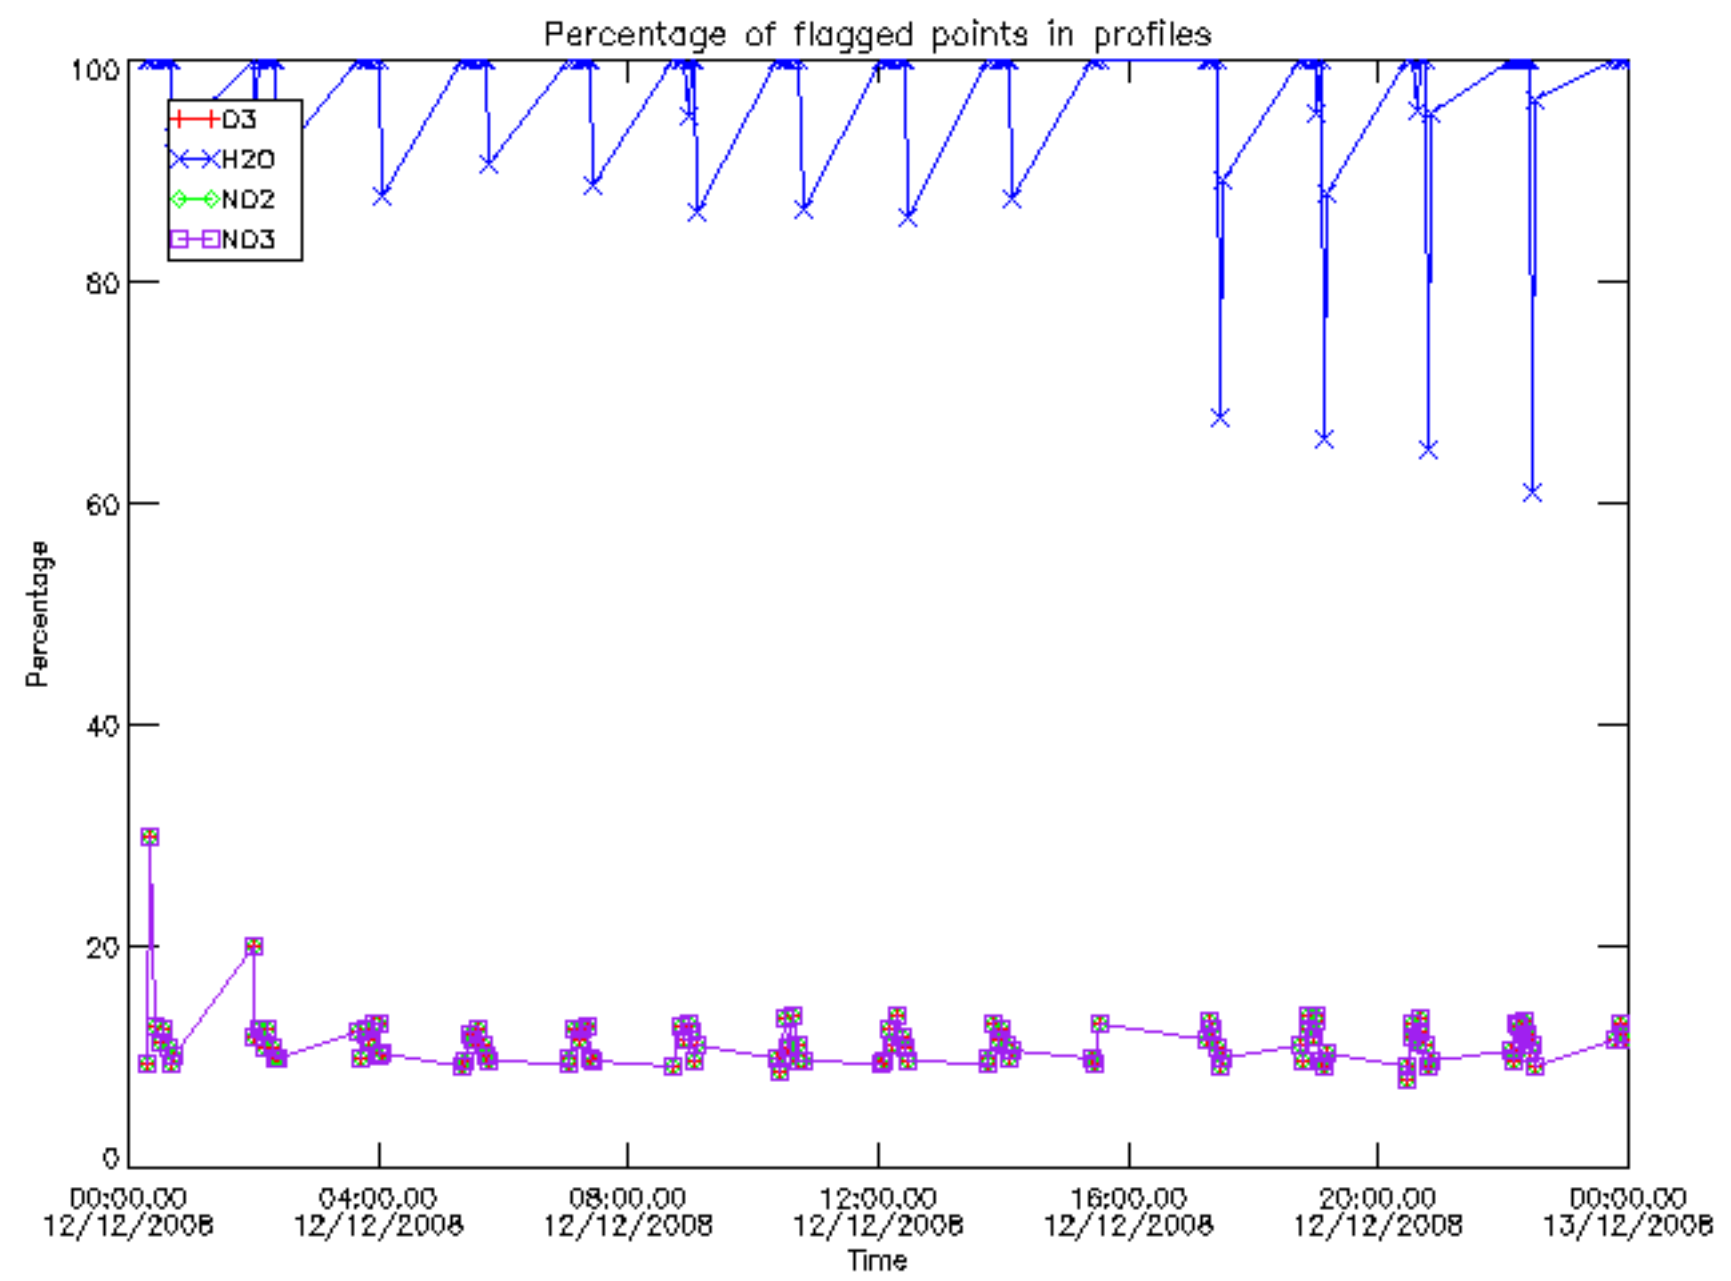

Percentage of flagged data per D3 profile

Percentage of flagged data per H2O profile