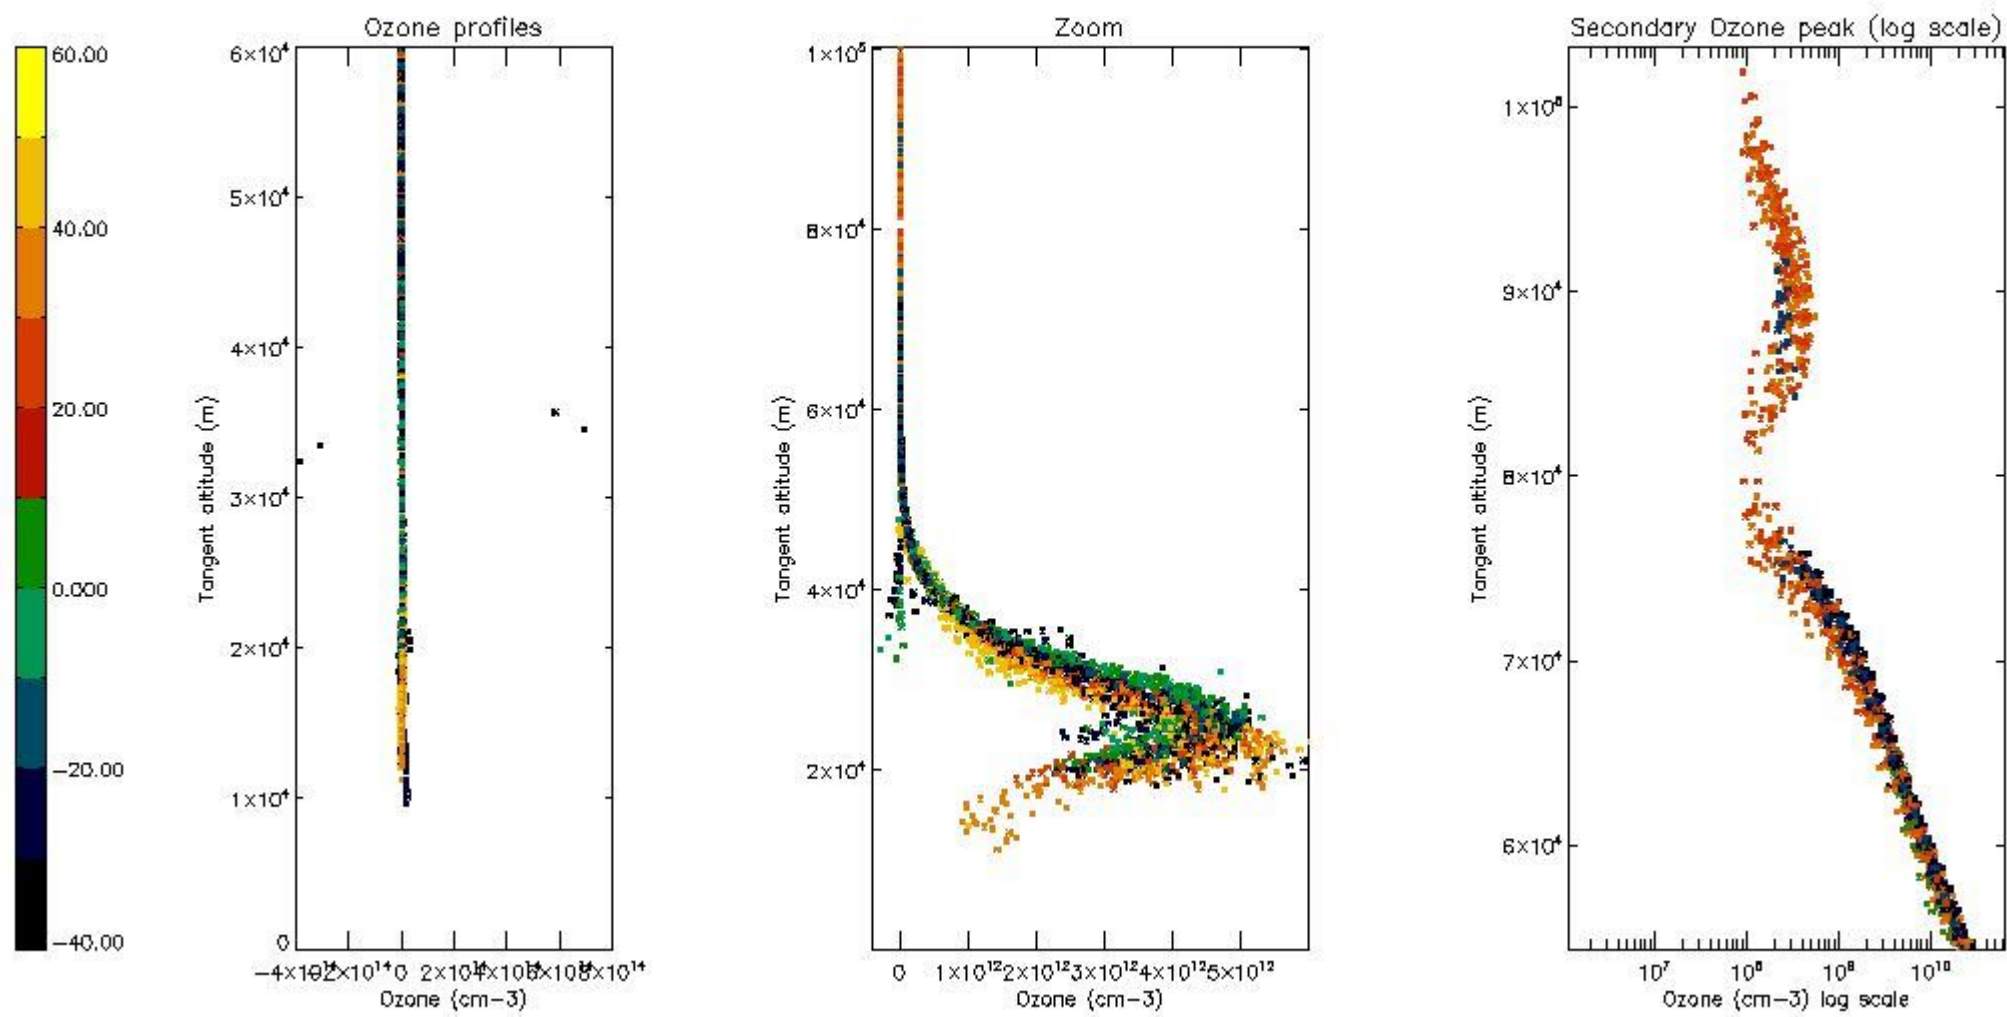

STD < 10	11
STD < 5	7

5.2 Plot ozone profiles for all STD (dark without errors)

The colorbar represents the latitude.

5.3 Plot ozone profiles where STD < 20% (dark without errors)

The colorbar represents the latitude.

5.4 Plot ozone profiles where $STD < 10\%$ (dark without errors)

The colorbar represents the latitude.

5.5 Plot ozone profiles where STD < 5% (dark without errors)

The colorbar represents the latitude.

5.6 Plot NO₂ profiles for all STD (dark without errors)

The colorbar represents the latitude.

5.7 Plot NO3 profiles for all STD (dark without errors)

The colorbar represents the latitude.

5.8 Plot H₂O profiles for all STD (only for occultations of stars 1,2,3,4,13,14,16,26,63 dark without errors)