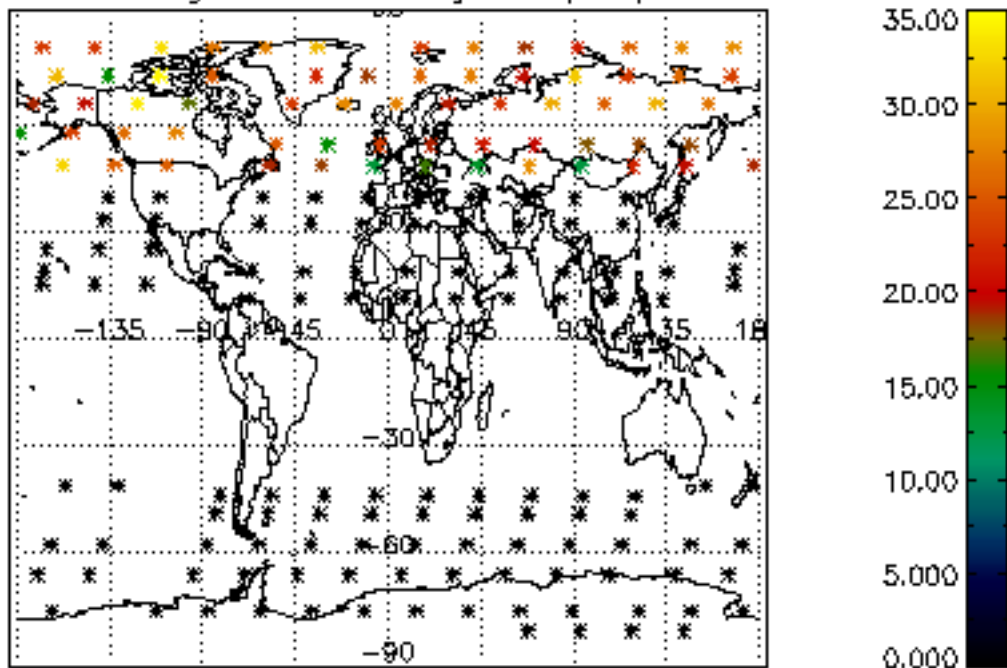

Percentage of datation errors per profile

Percentage of star falling outside central band per profile

Percentage of saturation errors per profile

Percentage of cosmic ray hits per profile

Percentage of datation errors per profile