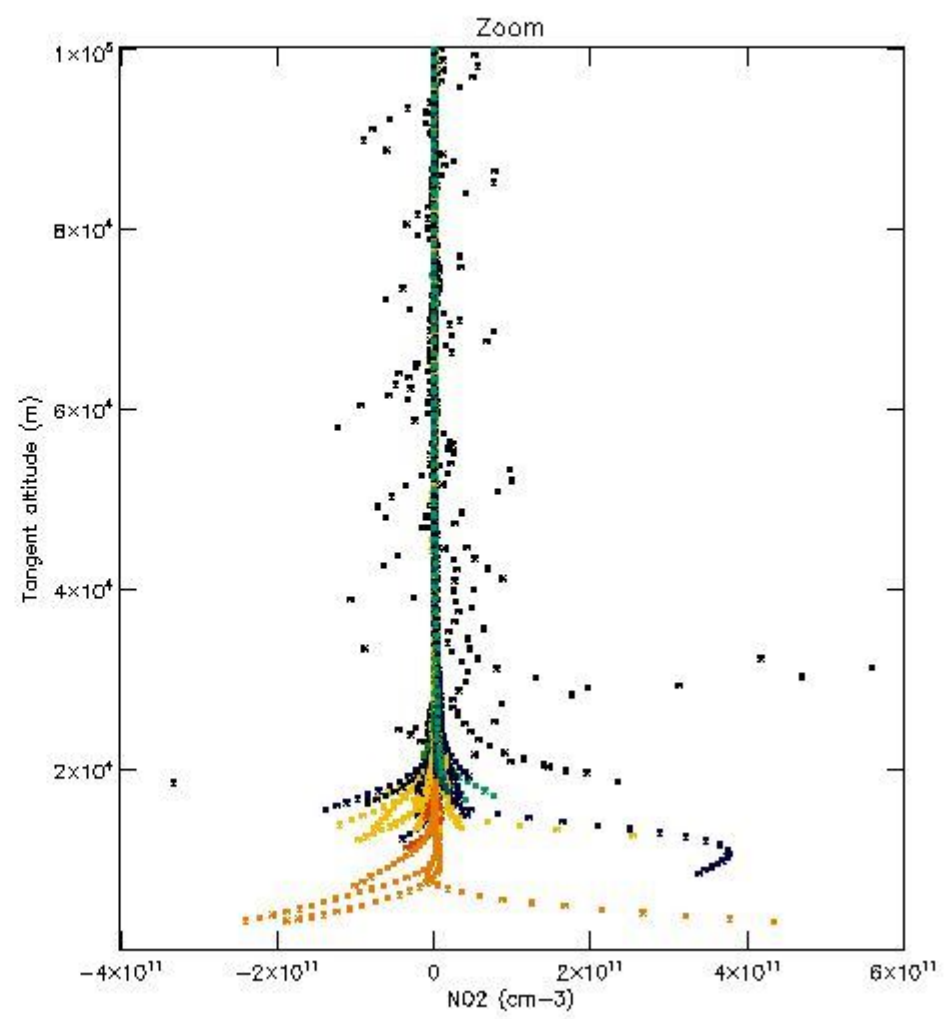

STD < 10	11
STD < 5	7

5.2 Plot ozone profiles for all STD (dark without errors)

The colorbar represents the latitude.

5.3 Plot ozone profiles where STD < 20% (dark without errors)

The colorbar represents the latitude.

5.4 Plot ozone profiles where $STD < 10\%$ (dark without errors)

The colorbar represents the latitude.

5.5 Plot ozone profiles where STD < 5% (dark without errors)

The colorbar represents the latitude.

5.6 Plot NO₂ profiles for all STD (dark without errors)

The colorbar represents the latitude.

5.7 Plot NO3 profiles for all STD (dark without errors)

The colorbar represents the latitude.

5.8 Plot H₂O profiles for all STD (only for occultations of stars 1,2,3,4,13,14,16,26,63 dark without errors)