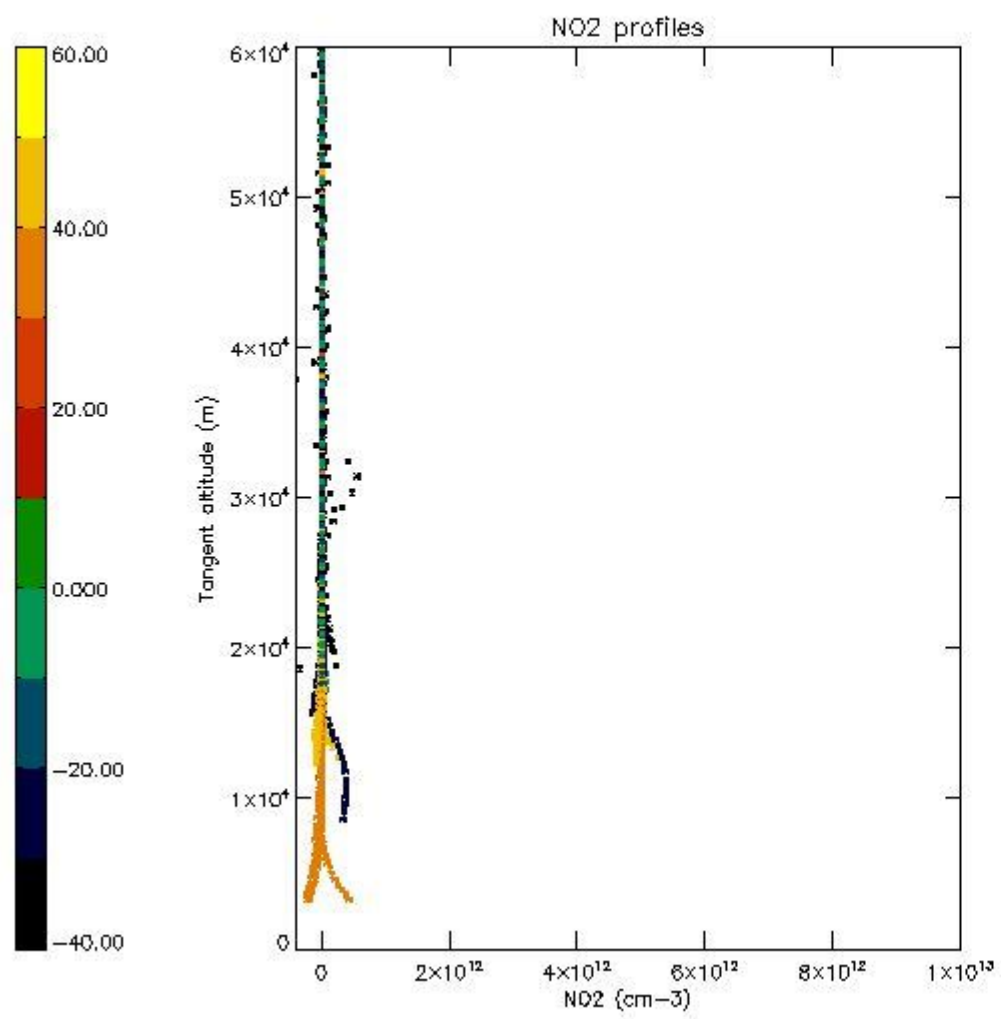

5.4 Plot ozone profiles where STD < 10% (dark without errors)

The colorbar represents the latitude.

5.5 Plot ozone profiles where STD < 5% (dark without errors)

The colorbar represents the latitude.

5.6 Plot NO₂ profiles for all STD (dark without errors)

The colorbar represents the latitude.

5.7 Plot NO3 profiles for all STD (dark without errors)

The colorbar represents the latitude.

5.8 Plot H2O profiles for all STD (only for occultations of stars 1,2,3,4,13,14,16,26,63 dark without errors)