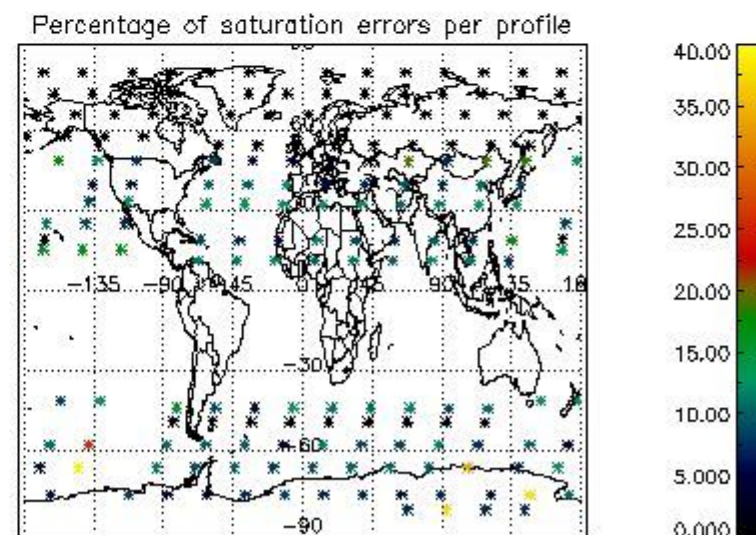

Percentage of flagged data per NO3 profile

4. Level 1 quality information per product

In this section it is plotted some information contained in the Quality Summary data set of the level 2 products that comes from the level 1b processing. Products without errors (error flag in the MPH set to "0") are used.

4.1 Plot quality information per product (time dependant) coming from level 1b processing

4.1.1 Plot level 1 quality information per product (time dependant): ENVISAT ASCENDING passes

4.1.2 Plot level 1 quality information per product (time dependant): ENVISAT DESCENDING passes

4.2 Plot quality information per product coming from level 1b processing (world map)

4.2.1 Plot level 1 quality information per product (world map): ENVISAT ASCENDING passes

4.2.2 Plot level 1 quality information per product (world map): ENVISAT DESCENDING passes