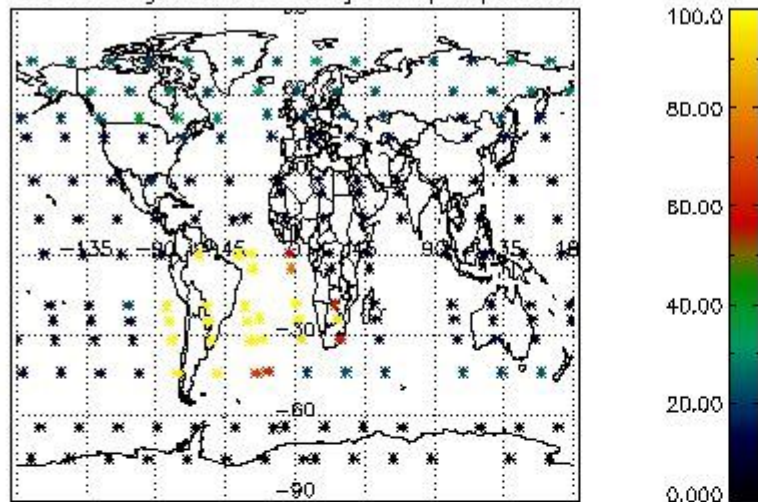

Percentage of cosmic ray hits per profile