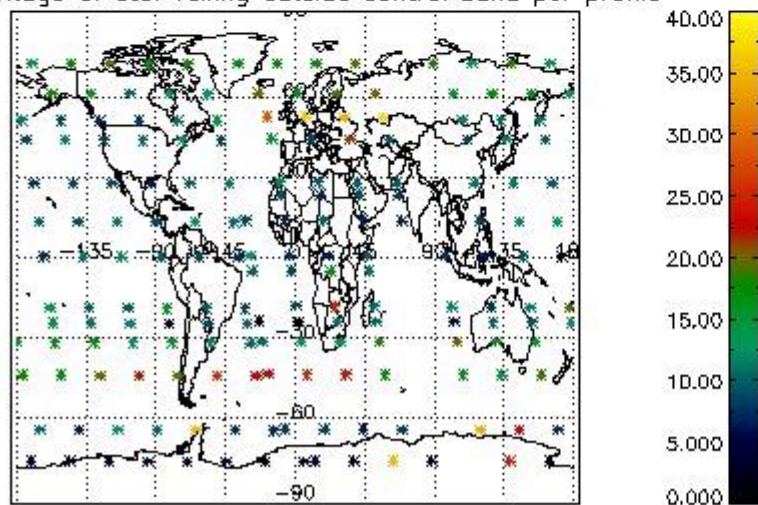

Percentage of star falling outside central band per profile