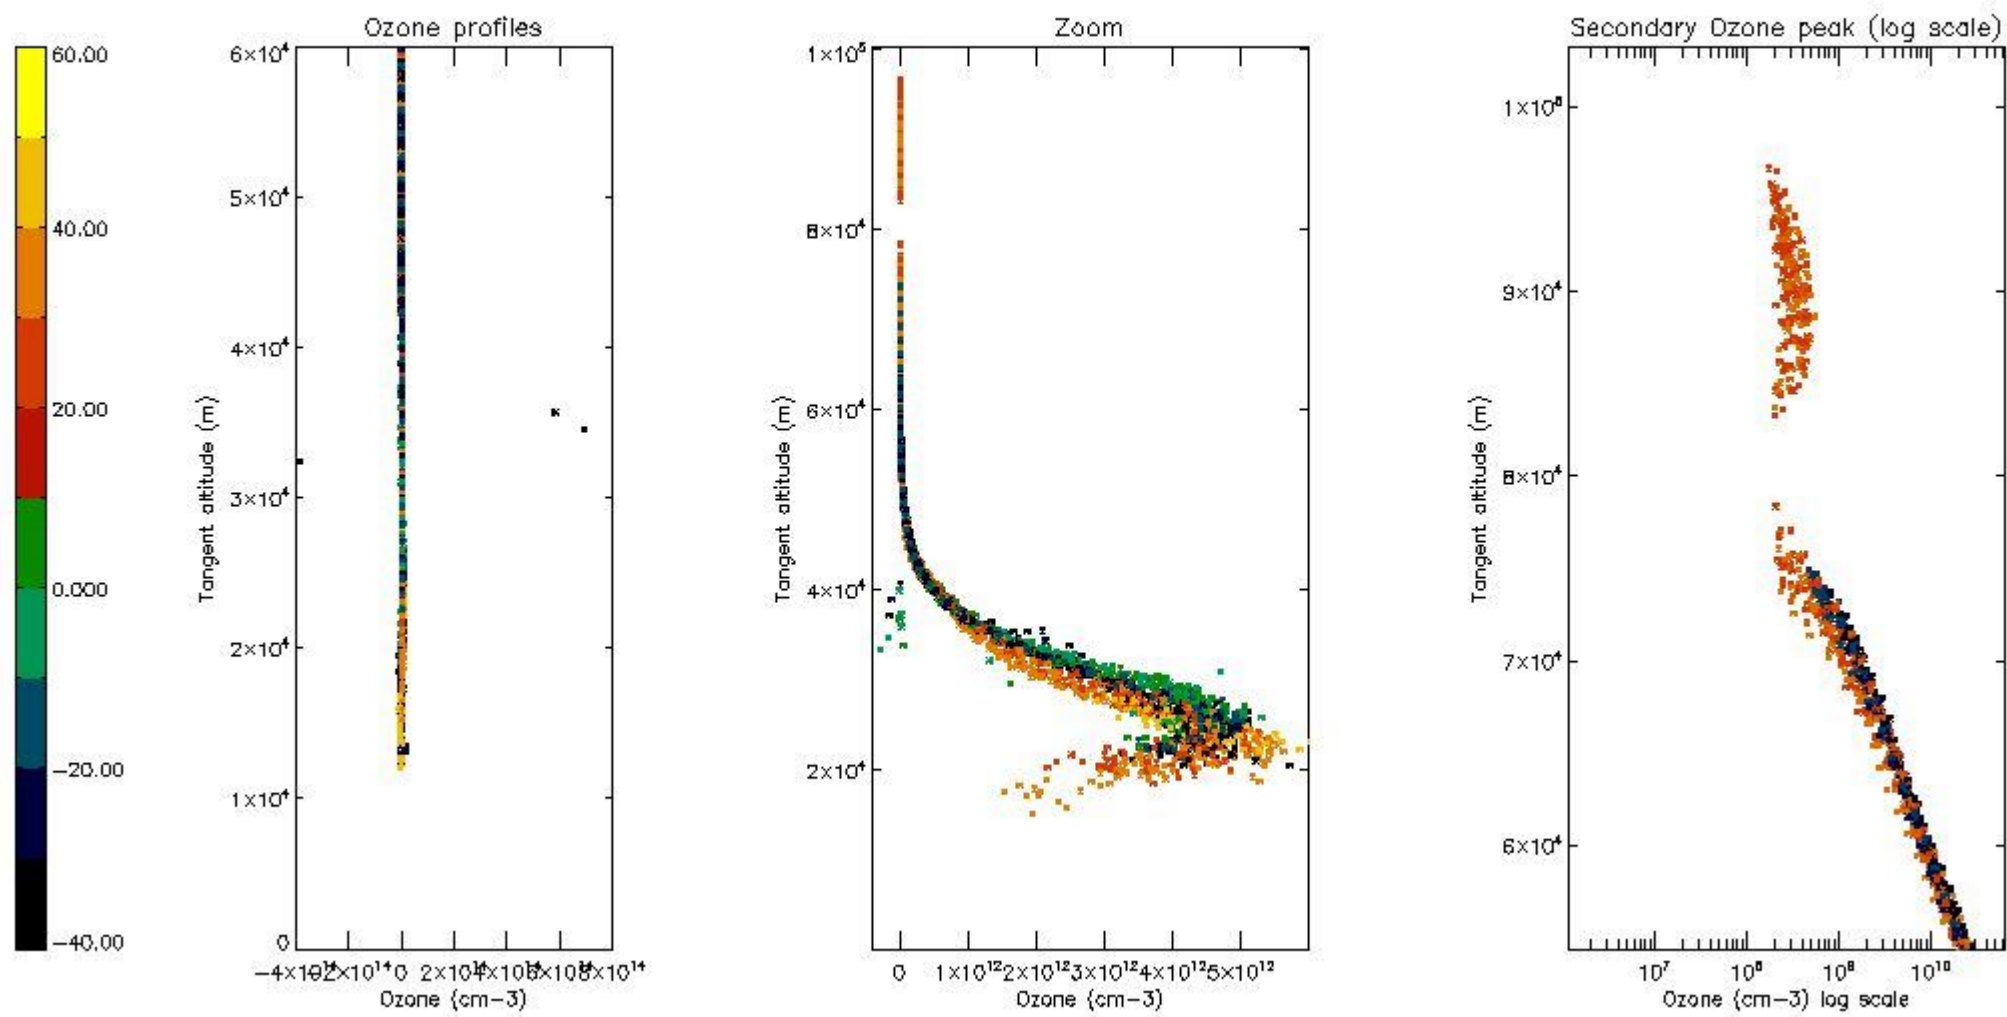

STD < 10	11
STD < 5	7

5.2 Plot ozone profiles for all STD (dark without errors)

The colorbar represents the latitude.

5.3 Plot ozone profiles where STD < 20% (dark without errors)

The colorbar represents the latitude.

5.4 Plot ozone profiles where $STD < 10\%$ (dark without errors)

The colorbar represents the latitude.

5.5 Plot ozone profiles where STD < 5% (dark without errors)

The colorbar represents the latitude.

5.6 Plot NO₂ profiles for all STD (dark without errors)