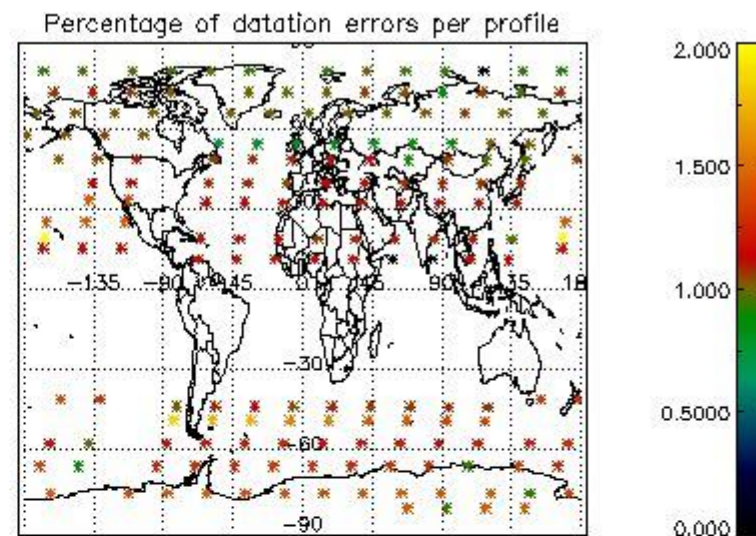

5. Trace gas profiles

5.1 Ozone statistics based on quality of products

The final quality of the products can be "measured" using the STD (Standard Deviation) attached to every point profile. This information is written to the parameter GOM_NL__2P/NL_LOCAL_SPECIES_DENSITY/o3_std of the level 2 products. The table below shows the statistics for given STD ranges.

The statistics are given with respect to the overall valid production:

- Products without fatal errors: GOM_NL__2P/MPH/PRODUCT_ERR=0
- Valid point profile: GOM_NL__2P/NL_LOCAL_SPECIES_DENSITY/pcd(0)=0

The 'Criteria' is applied to valid points of dark limb products:

- Products in dark limb illumination condition: GOM_NL__2P/NL_SUMMARY_QUALITY/obs_ill_cond=0
- Products without fatal errors: GOM_NL__2P/MPH/PRODUCT_ERR=0
- Valid point profile: GOM_NL__2P/NL_LOCAL_SPECIES_DENSITY/pcd(0)=0

So, the table below shows the percentage of dark limb and valid observations for each criteria with respect to the overall valid daily observations.

Criteria	% of total production
All STD	33
STD < 20	15