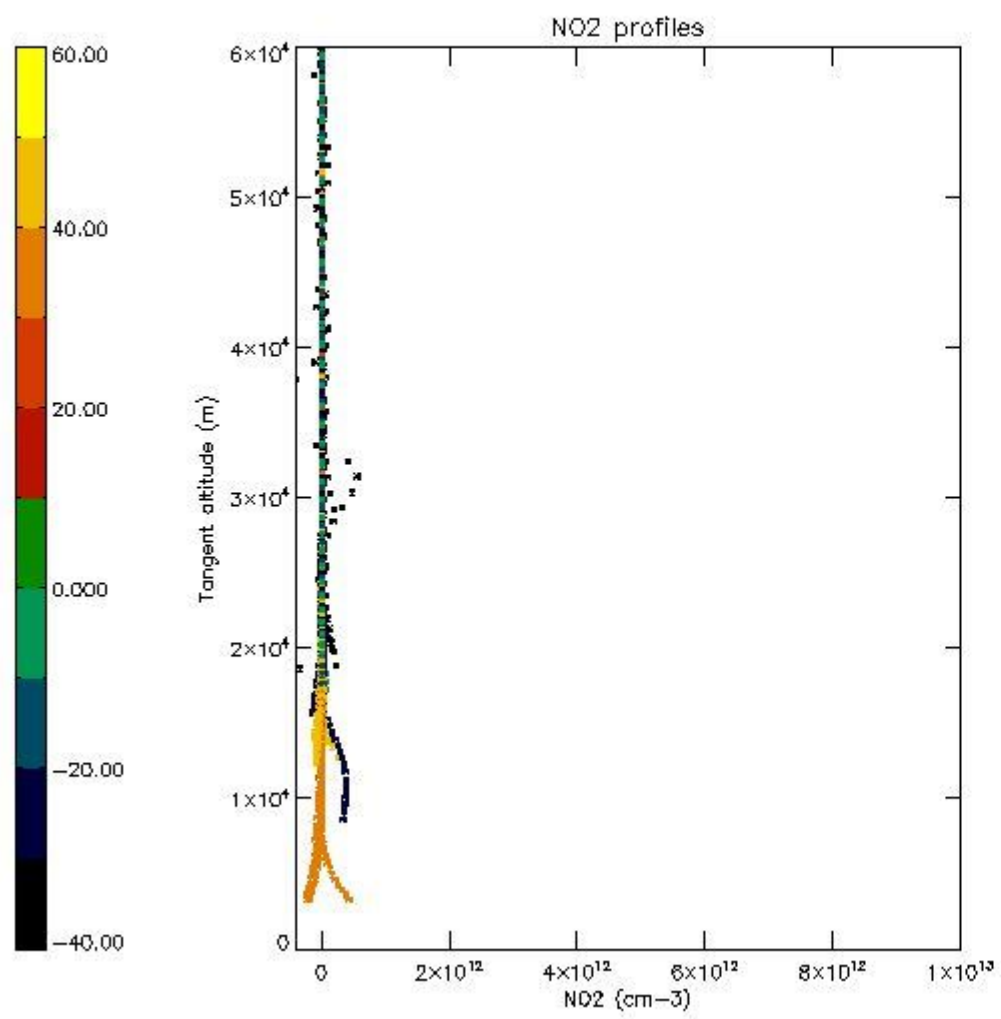

STD < 10	11
STD < 5	7

5.2 Plot ozone profiles for all STD (dark without errors)

The colorbar represents the latitude.

5.3 Plot ozone profiles where STD < 20% (dark without errors)

The colorbar represents the latitude.

5.4 Plot ozone profiles where $STD < 10\%$ (dark without errors)

The colorbar represents the latitude.

5.5 Plot ozone profiles where STD < 5% (dark without errors)

The colorbar represents the latitude.

5.6 Plot NO₂ profiles for all STD (dark without errors)

The colorbar represents the latitude.

5.7 Plot NO3 profiles for all STD (dark without errors)

The colorbar represents the latitude.

5.8 Plot H₂O profiles for all STD (only for occultations of stars 1,2,3,4,13,14,16,26,63 dark without errors)