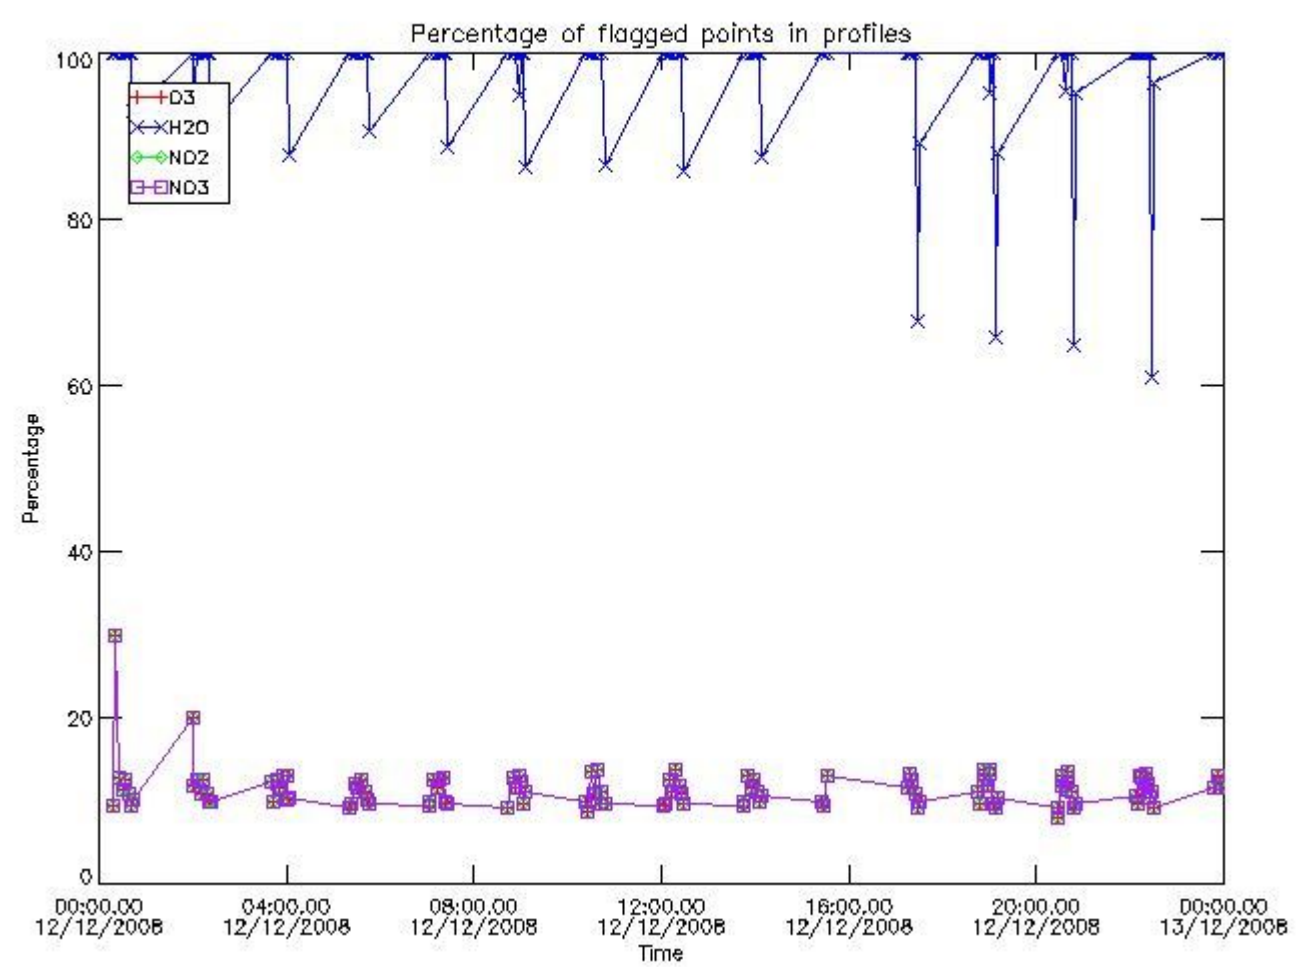

3. Quality information per product

In this section it is plotted some information contained in the Quality Summary data set of the level 2 products. Only products in dark limb conditions and without errors (error flag in the MPH set to "0") are used.

3.1 Plot quality information per product (time dependant)

Percentage of flagged data per O3 profile

Percentage of flagged data per H2O profile