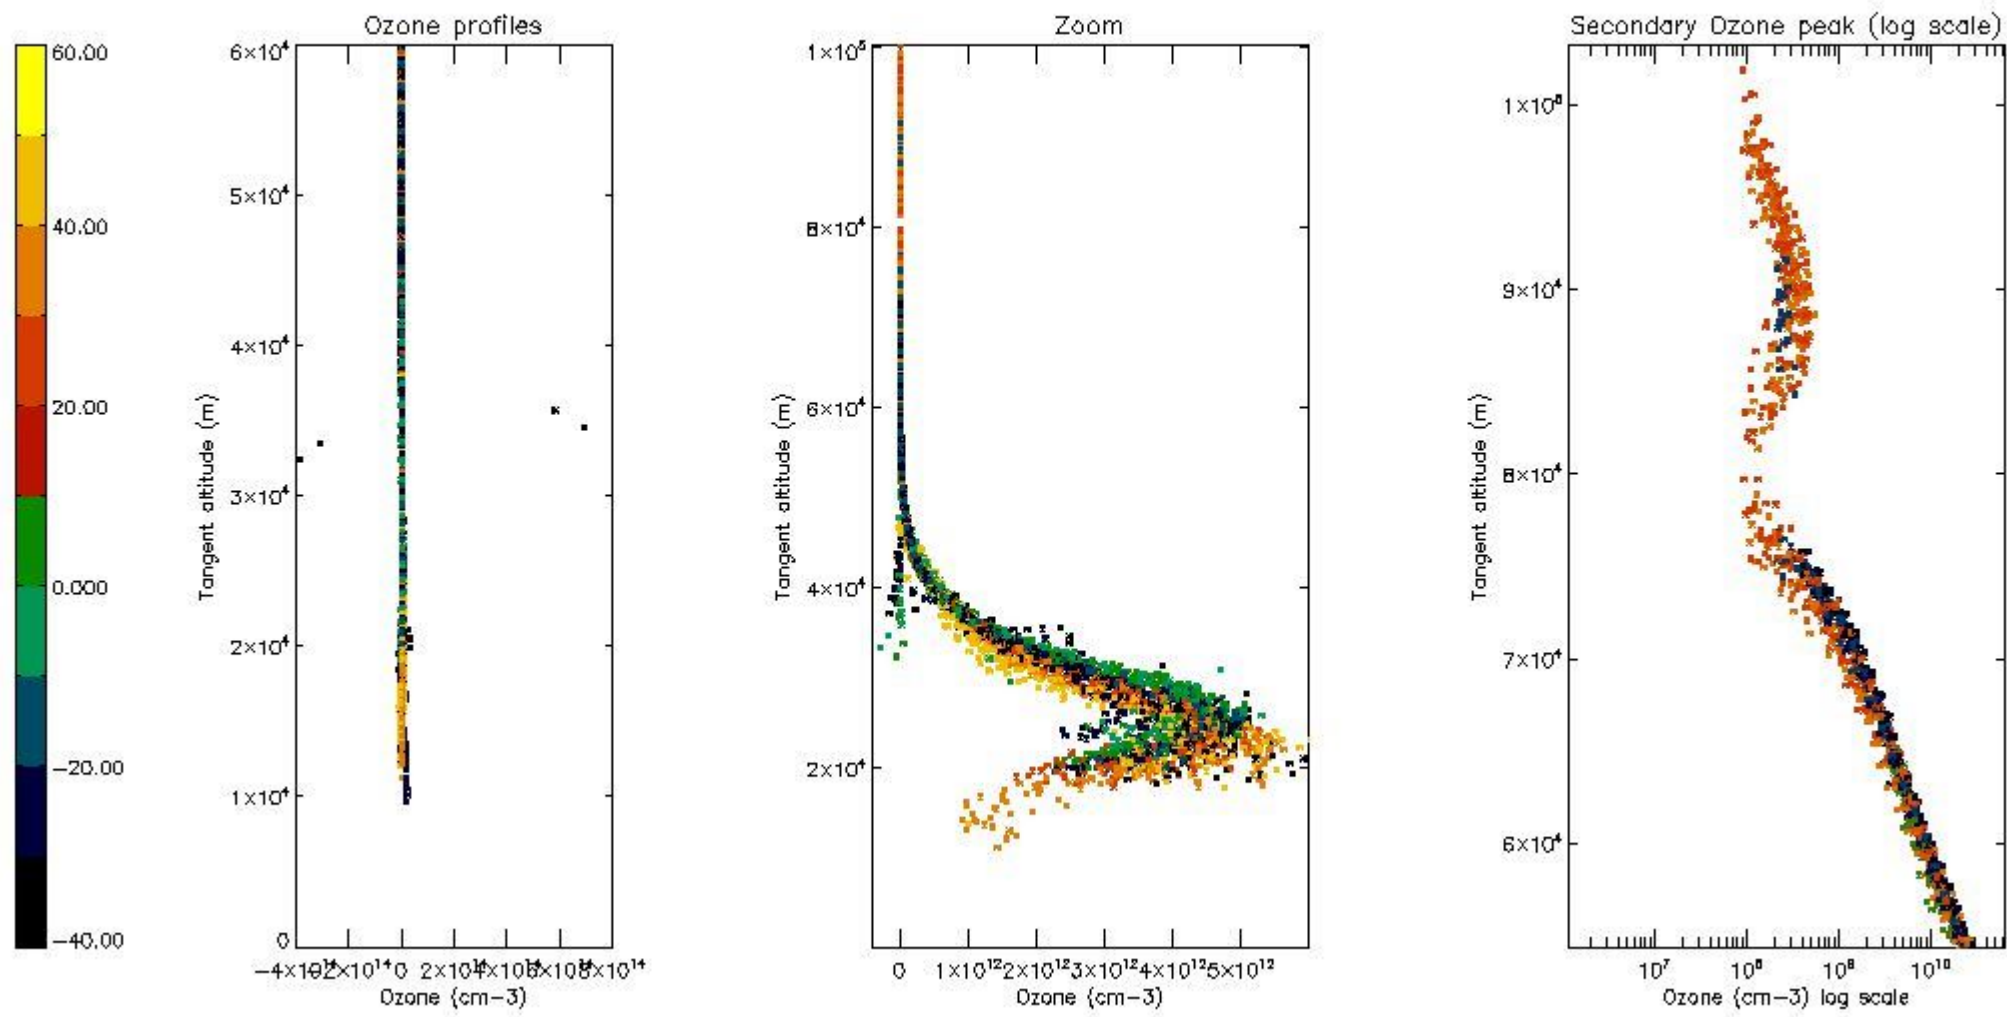

STD < 10	11
STD < 5	7

5.2 Plot ozone profiles for all STD (dark without errors)

The colorbar represents the latitude.

5.3 Plot ozone profiles where STD < 20% (dark without errors)

The colorbar represents the latitude.