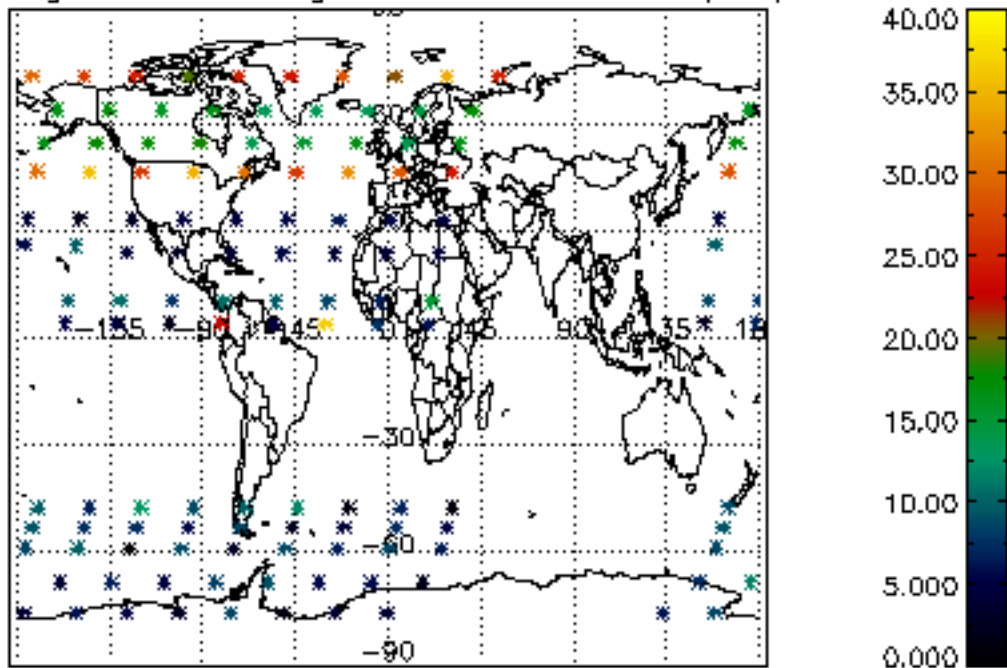

Percentage of star falling outside central band per profile