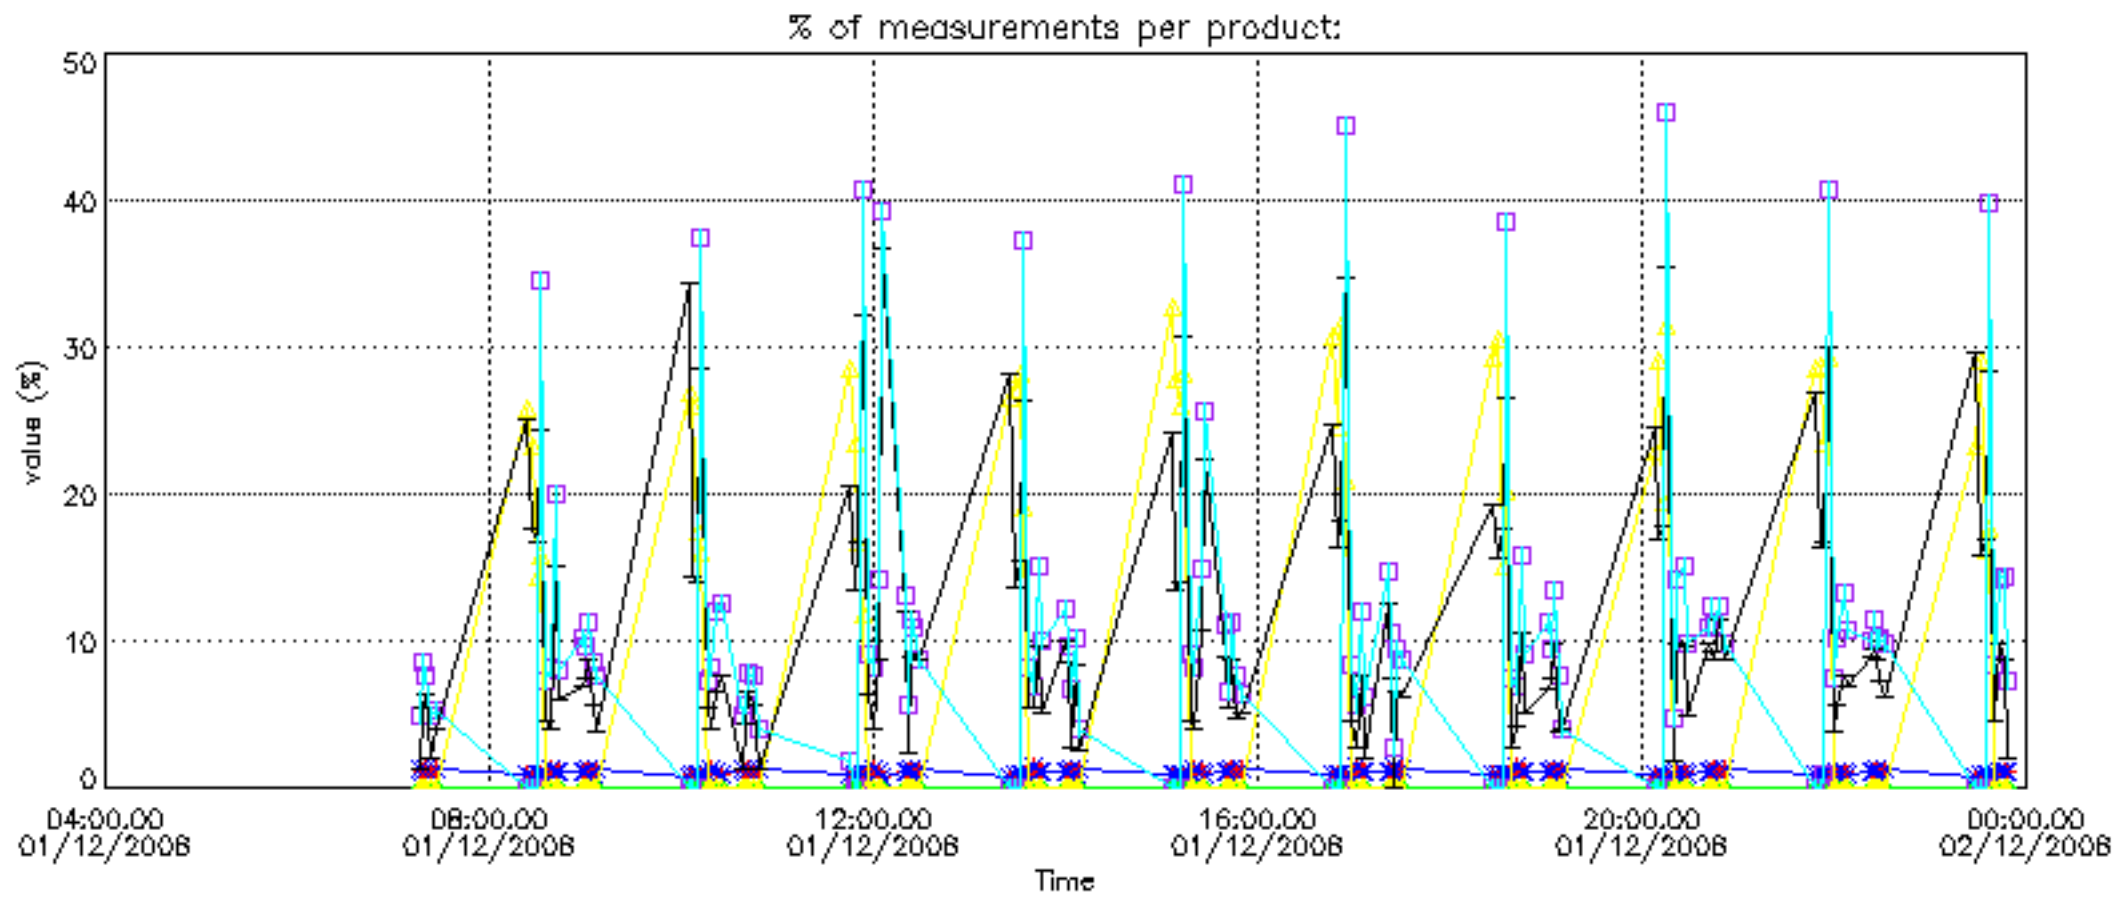

Percentage of cosmic ray hits per profile

Percentage of datation errors per profile