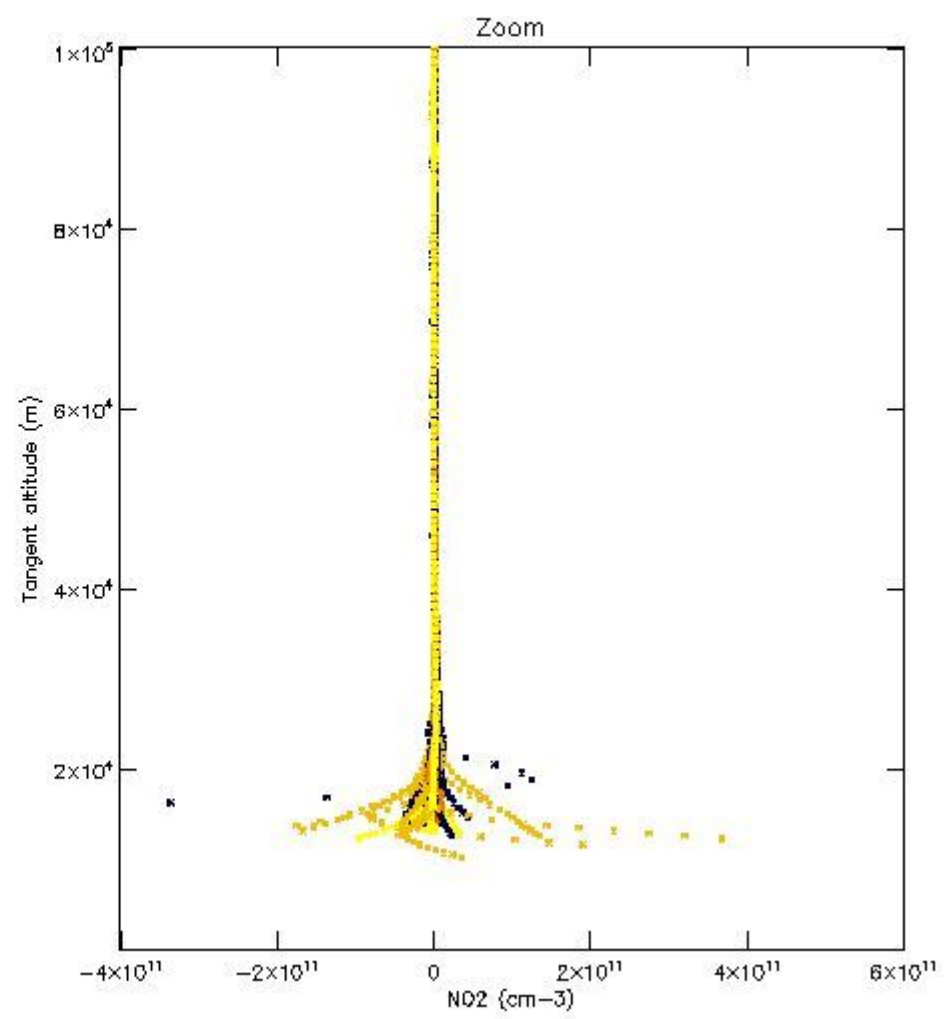

5.7 Plot NO3 profiles for all STD (dark without errors)

The colorbar represents the latitude.