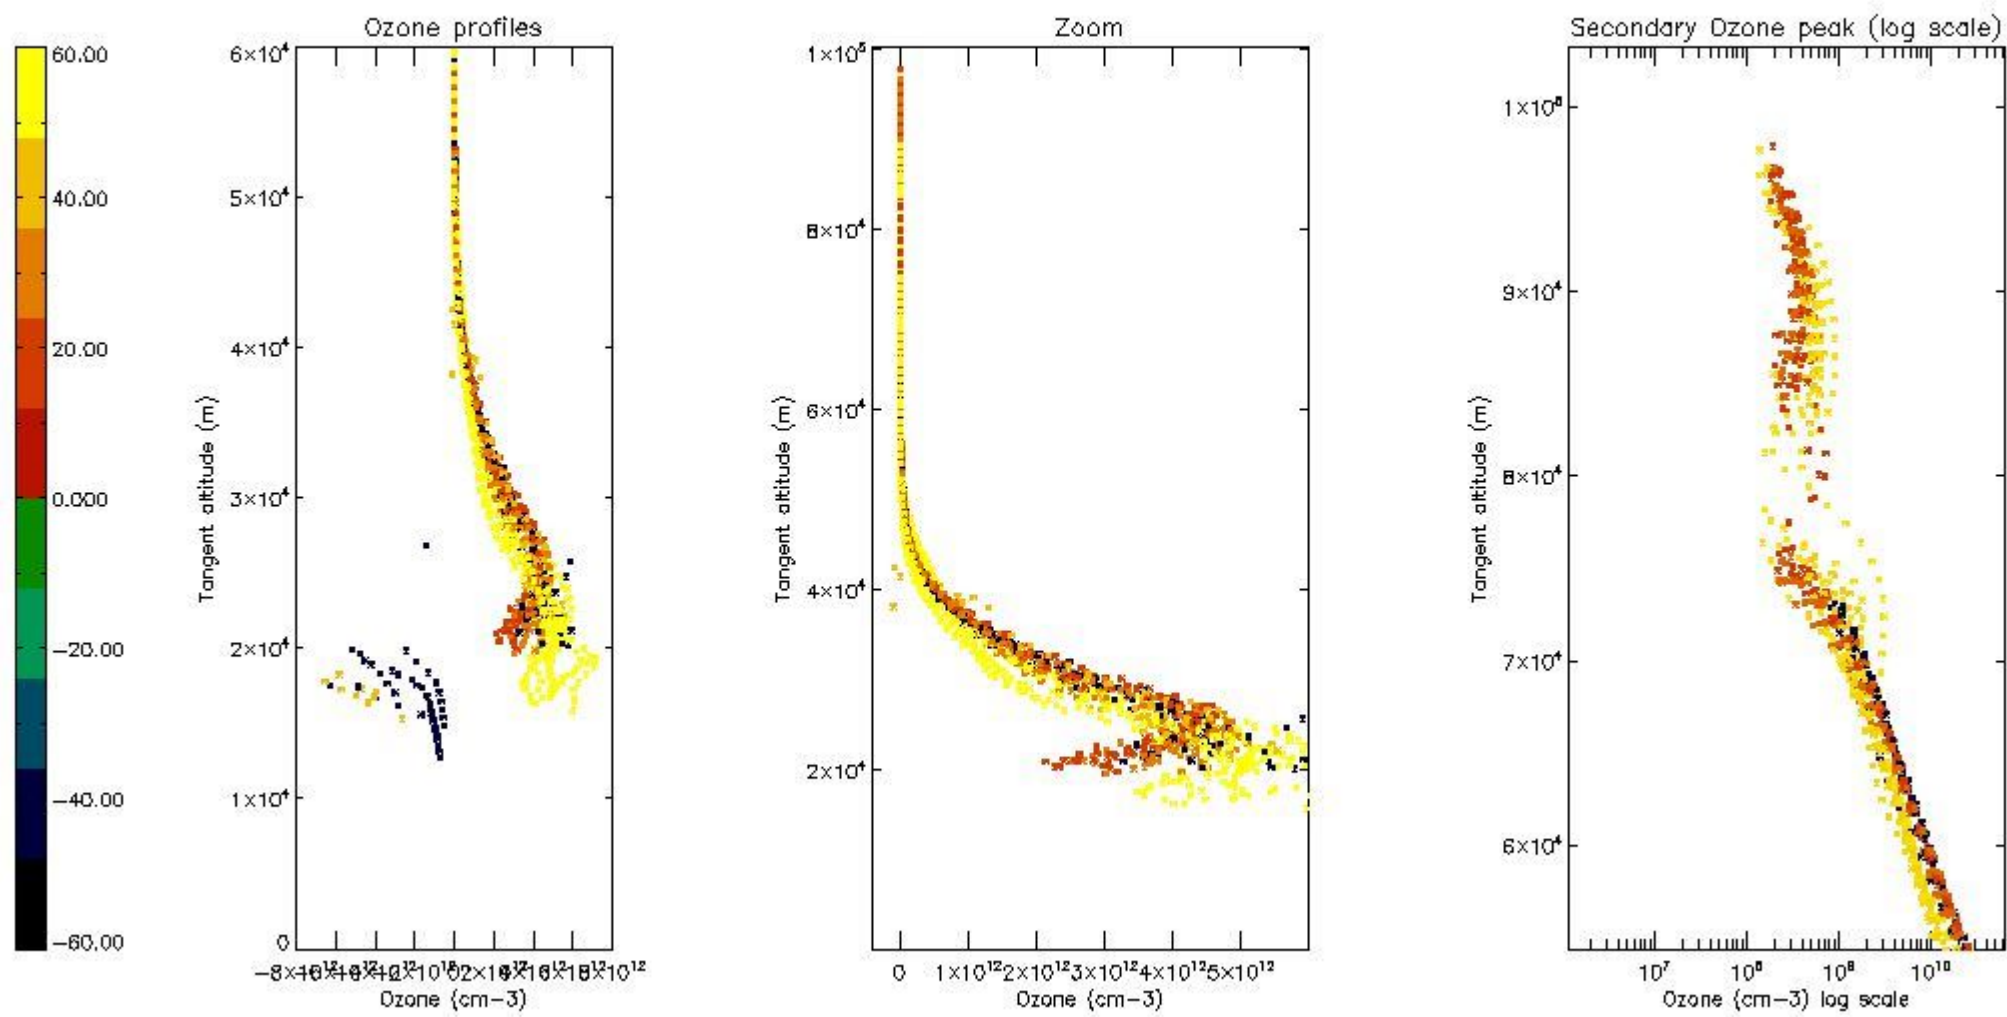

STD < 10	13
STD < 5	10

5.2 Plot ozone profiles for all STD (dark without errors)

The colorbar represents the latitude.

5.3 Plot ozone profiles where STD < 20% (dark without errors)

The colorbar represents the latitude.

5.4 Plot ozone profiles where STD < 10% (dark without errors)

The colorbar represents the latitude.

5.5 Plot ozone profiles where STD < 5% (dark without errors)

The colorbar represents the latitude.

5.6 Plot NO₂ profiles for all STD (dark without errors)