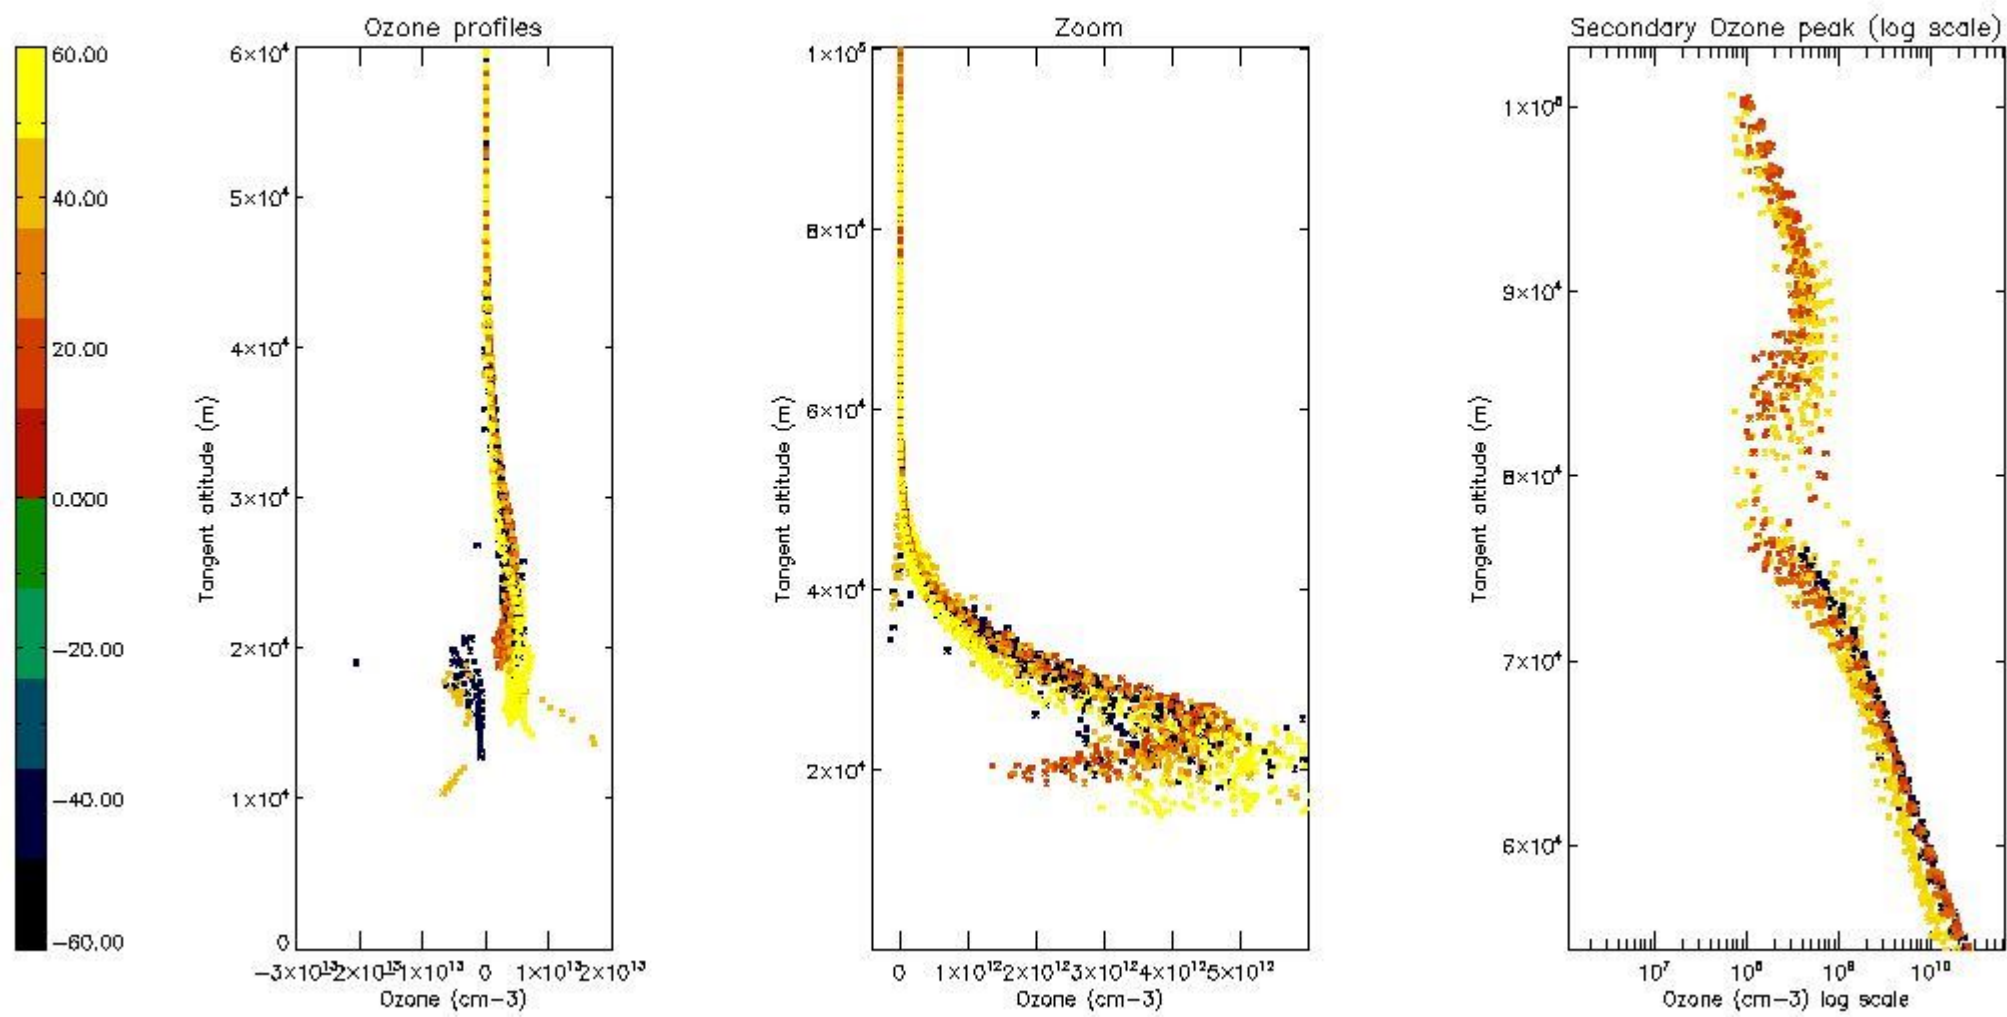

STD < 10	13
STD < 5	10

5.2 Plot ozone profiles for all STD (dark without errors)

The colorbar represents the latitude.

5.3 Plot ozone profiles where STD < 20% (dark without errors)

The colorbar represents the latitude.