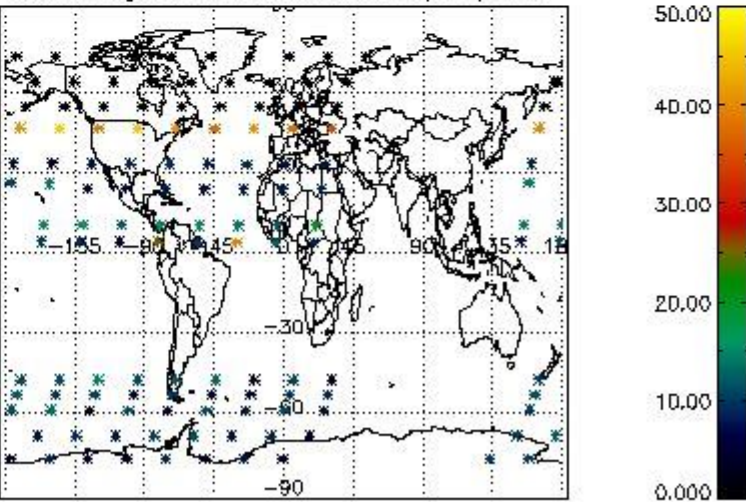

Percentage of cosmic ray hits per profile

Percentage of datation errors per profile

Percentage of star falling outside central band per profile

Percentage of saturation errors per profile

5. Trace gas profiles