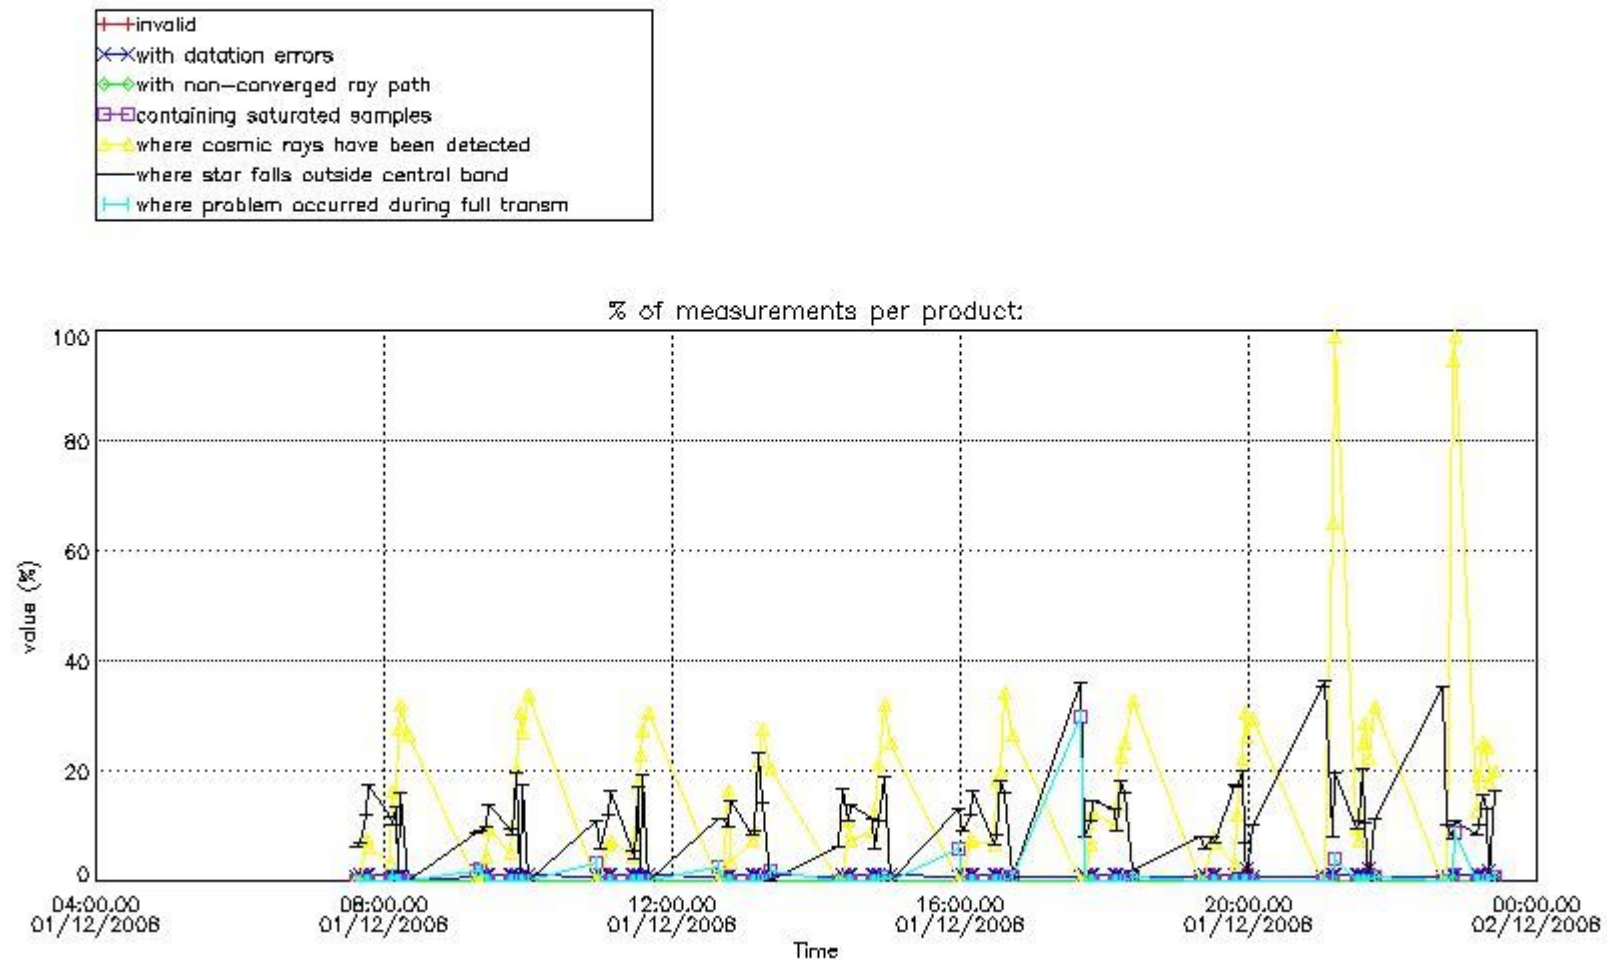

3.1 Plot quality information per product (time dependant)

3.2 Plot quality information per product (world map)

Percentage of flagged data per O3 profile

Percentage of flagged data per H2O profile

Percentage of flagged data per NO2 profile

Percentage of flagged data per NO3 profile

4. Level 1 quality information per product

In this section it is plotted some information contained in the Quality Summary data set of the level 2 products that comes from the level 1b processing. Products without errors (error flag in the MPH set to "0") are used.

4.1 Plot quality information per product (time dependant) coming from level 1b processing

4.1.1 Plot level 1 quality information per product (time dependant): ENVISAT ASCENDING passes

4.1.2 Plot level 1 quality information per product (time dependant): ENVI SAT DESCENDING passes