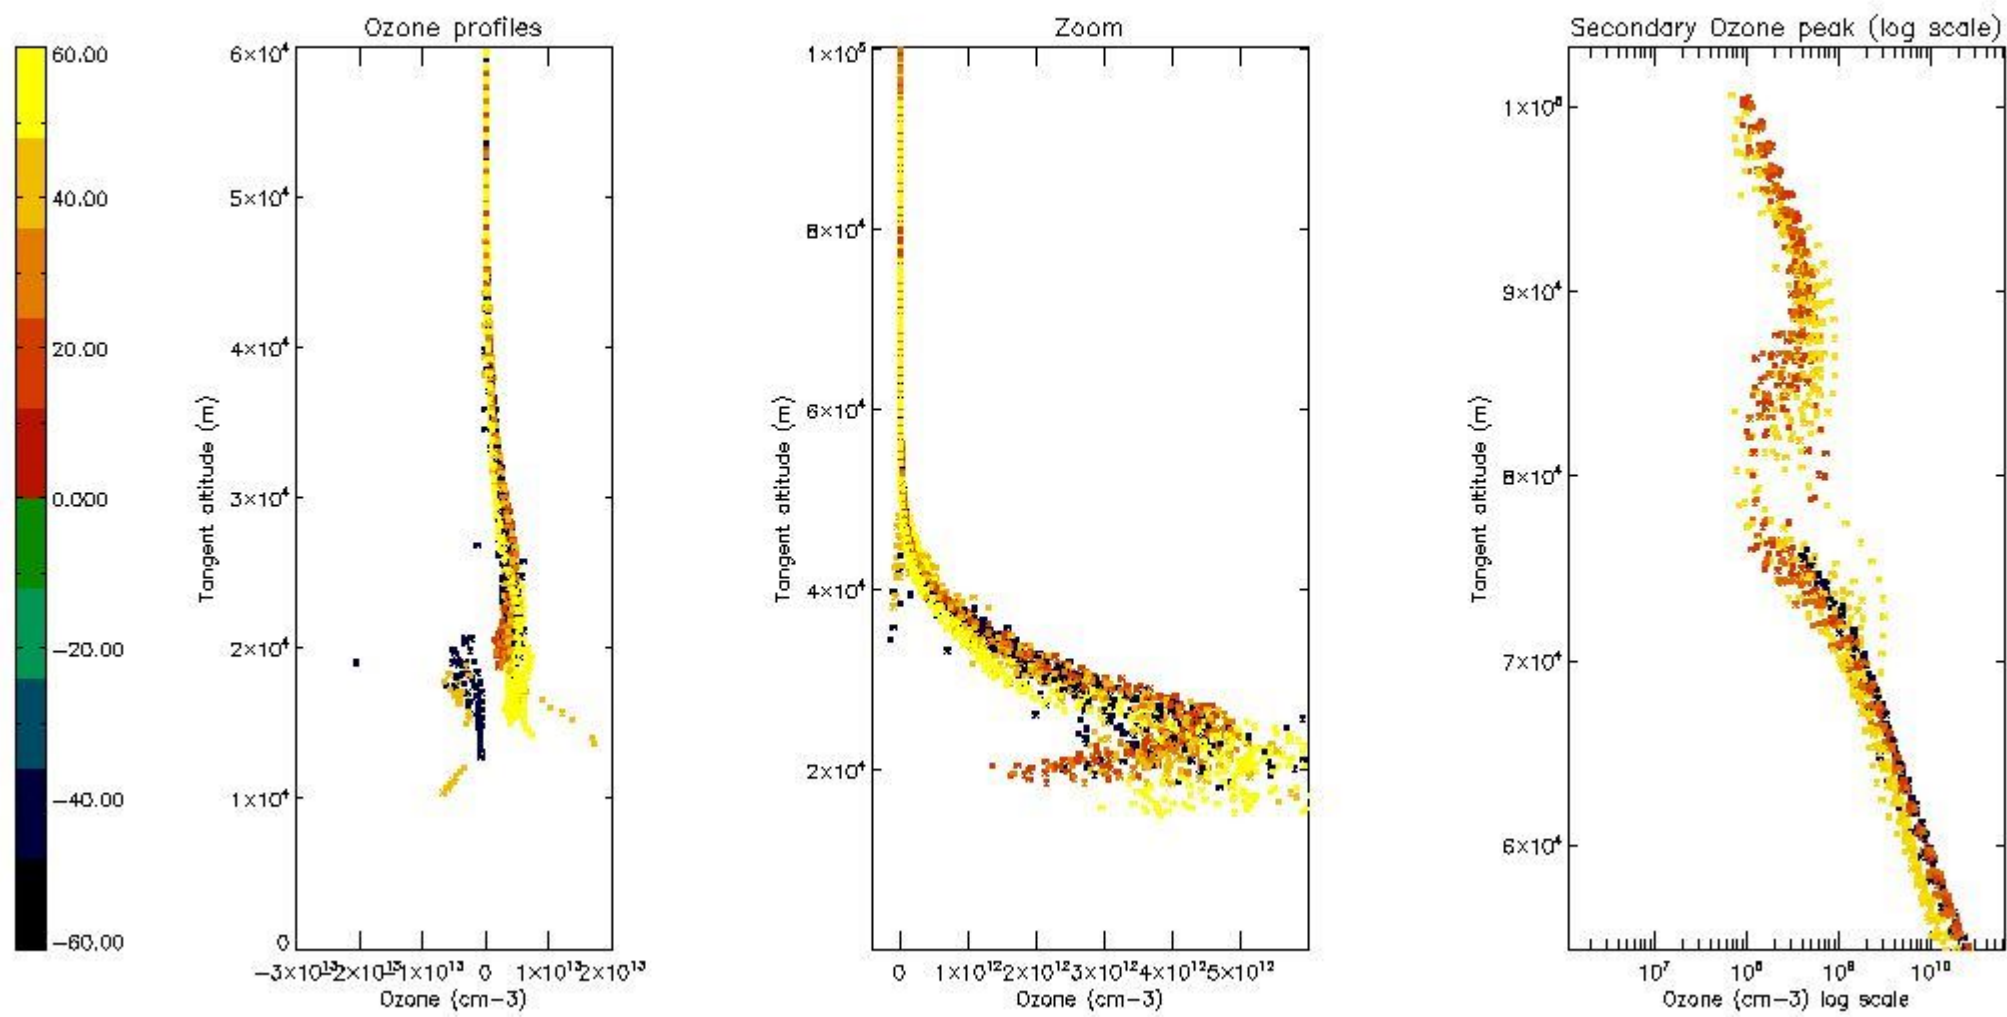

STD < 10	13
STD < 5	10

5.2 Plot ozone profiles for all STD (dark without errors)

The colorbar represents the latitude.

5.3 Plot ozone profiles where STD < 20% (dark without errors)

The colorbar represents the latitude.

5.4 Plot ozone profiles where STD < 10% (dark without errors)

The colorbar represents the latitude.

5.5 Plot ozone profiles where STD < 5% (dark without errors)

The colorbar represents the latitude.

5.6 Plot NO₂ profiles for all STD (dark without errors)