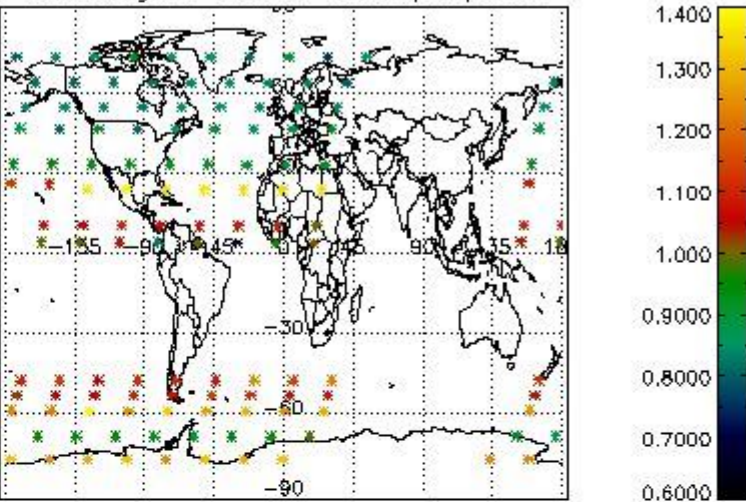

Percentage of datation errors per profile