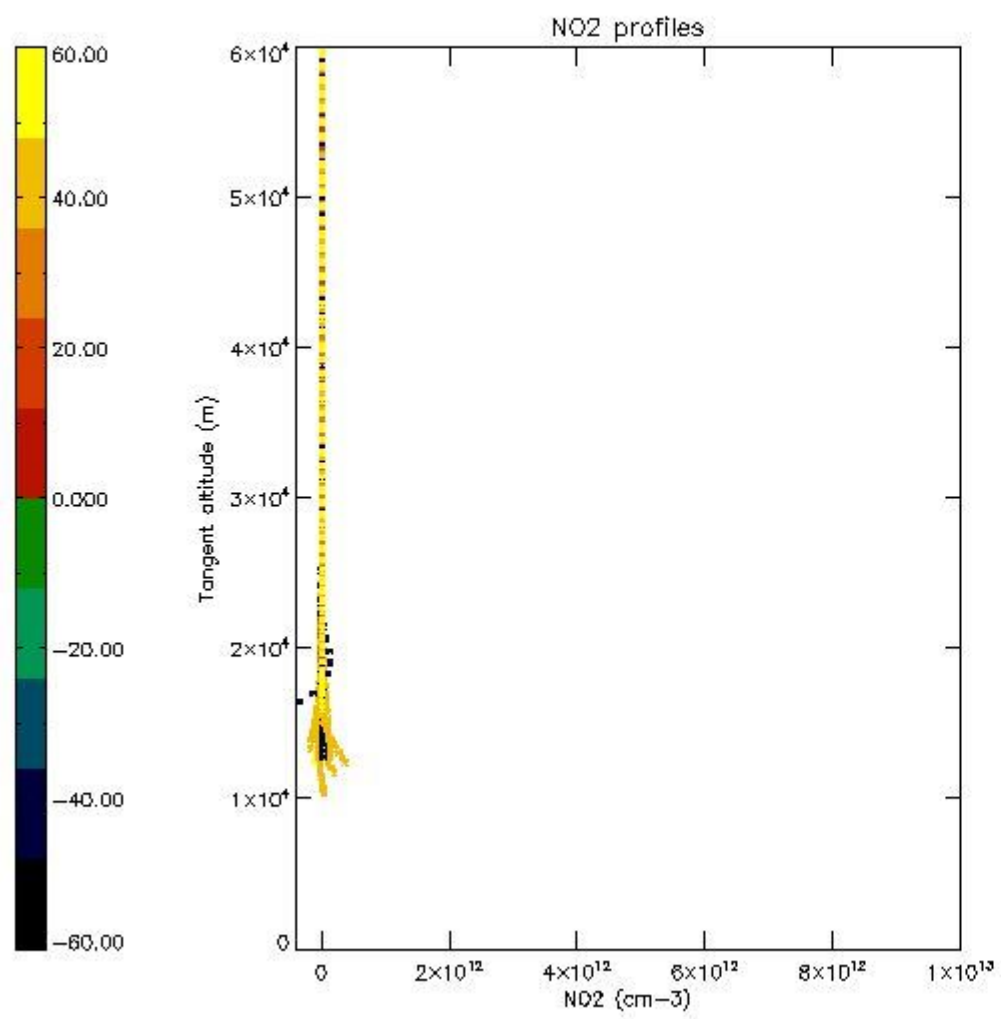

5.7 Plot NO3 profiles for all STD (dark without errors)

The colorbar represents the latitude.