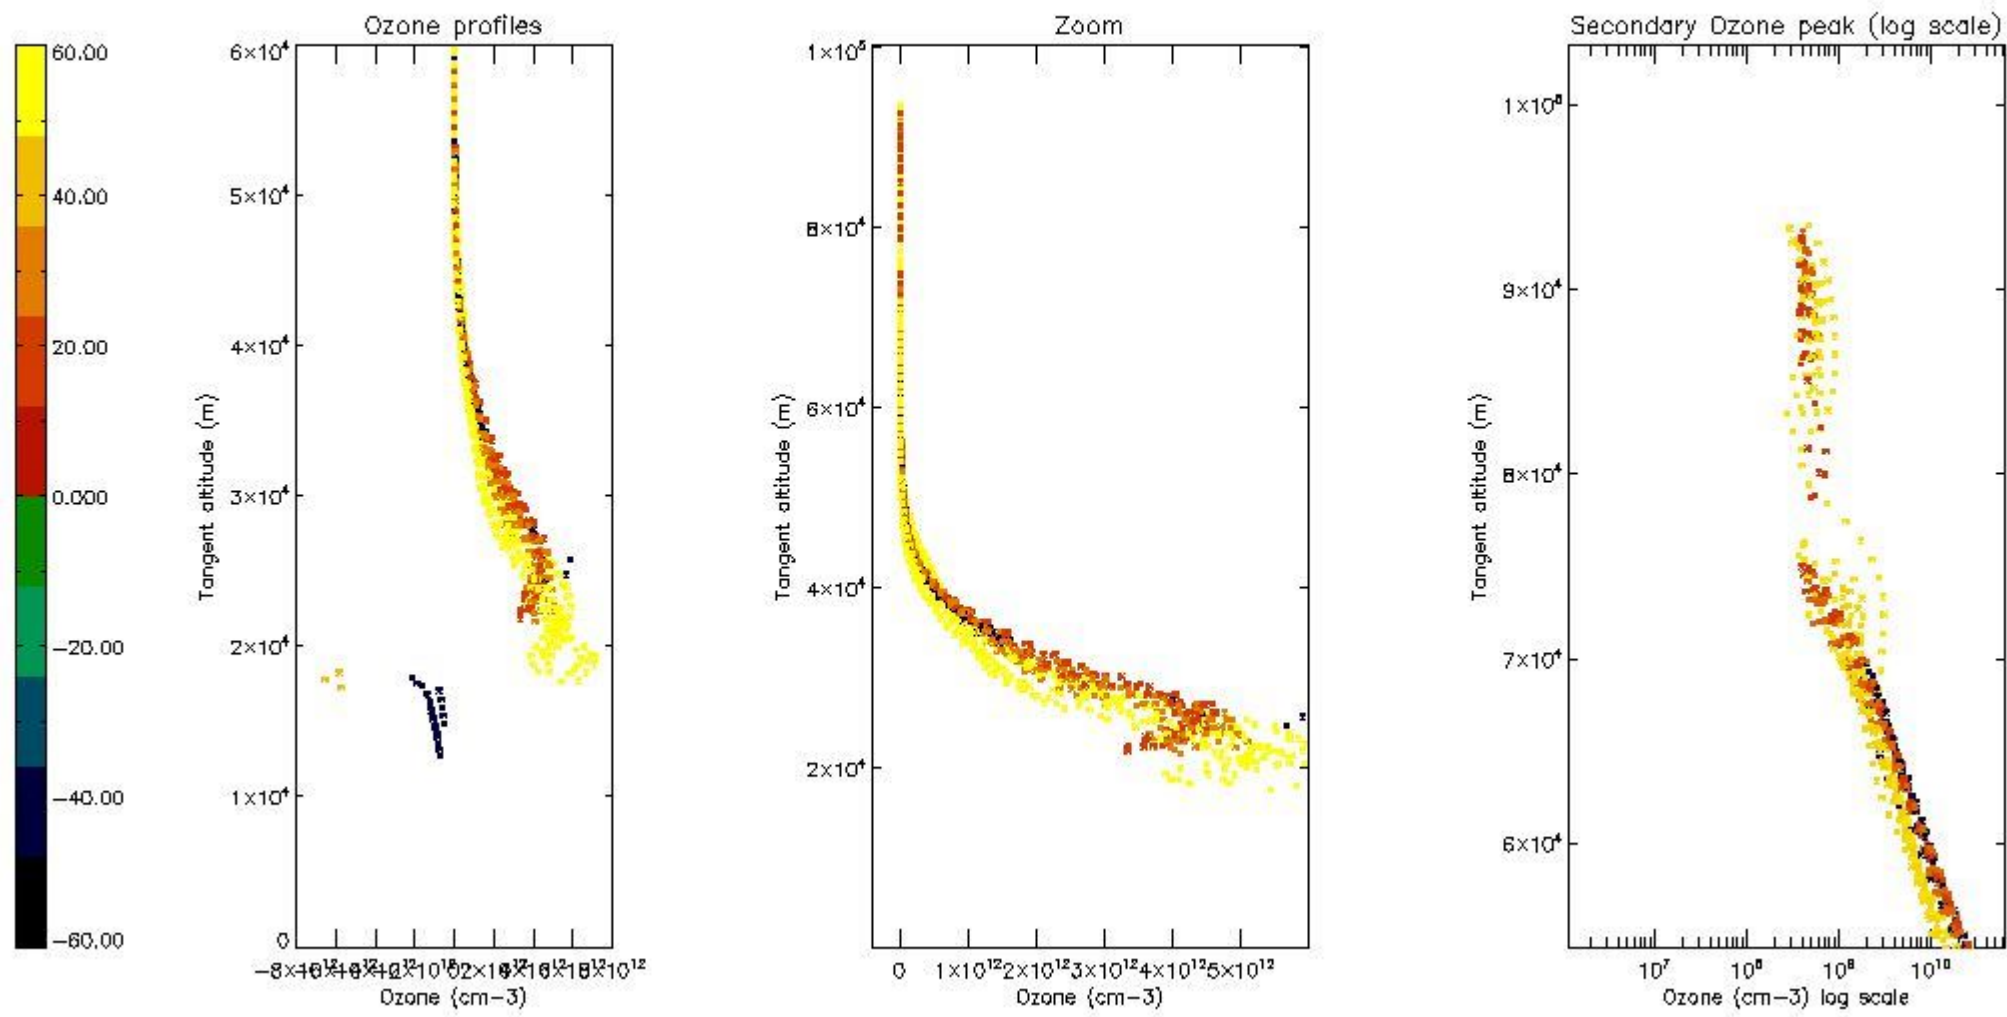

5.6 Plot NO₂ profiles for all STD (dark without errors)

The colorbar represents the latitude.