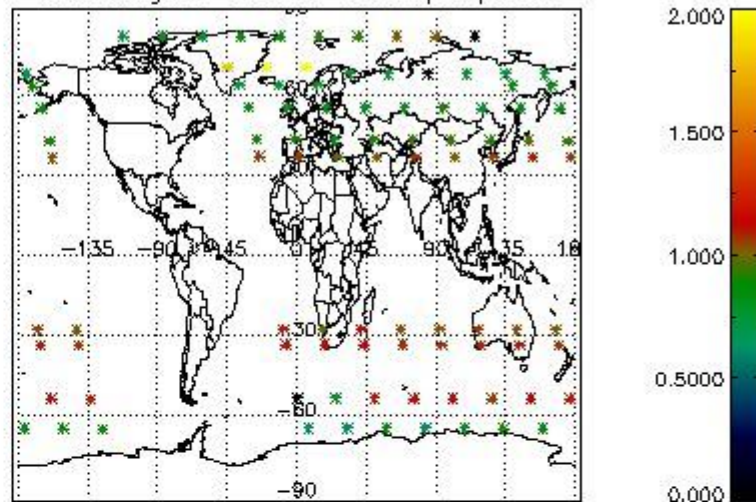

Percentage of datation errors per profile