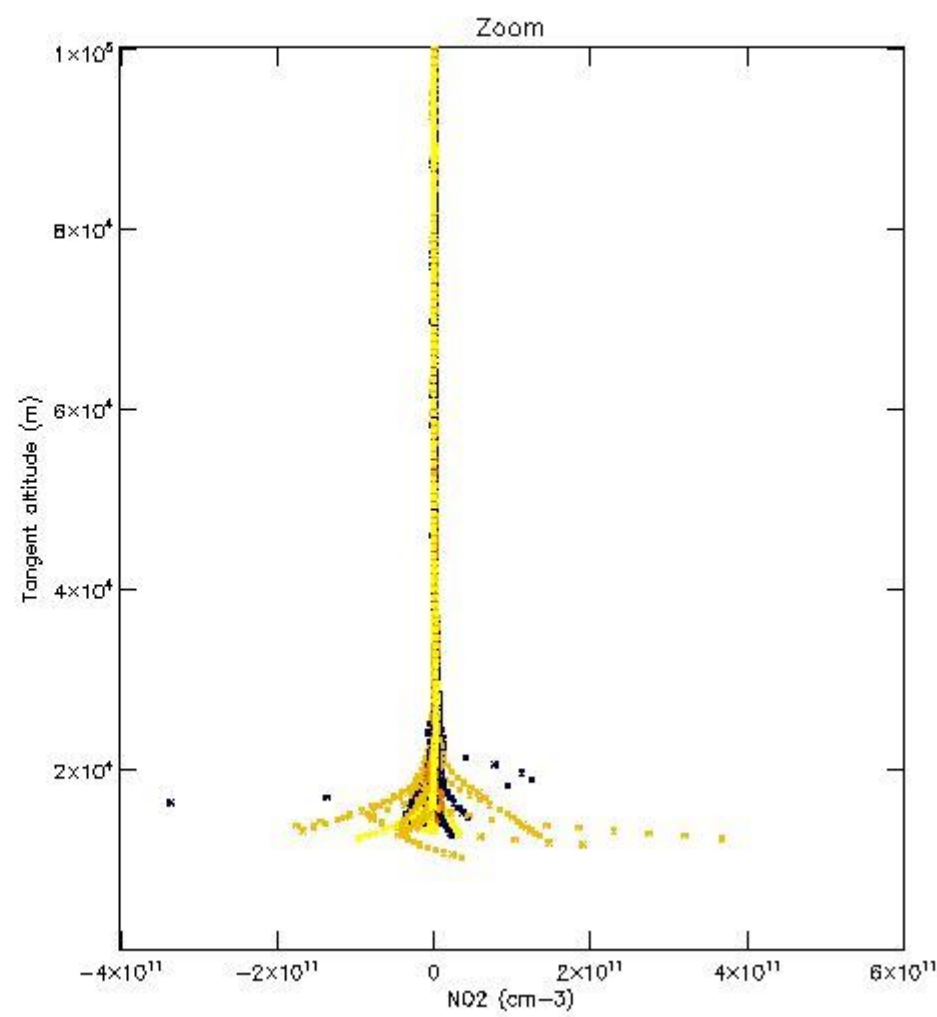

5.7 Plot NO3 profiles for all STD (dark without errors)

The colorbar represents the latitude.