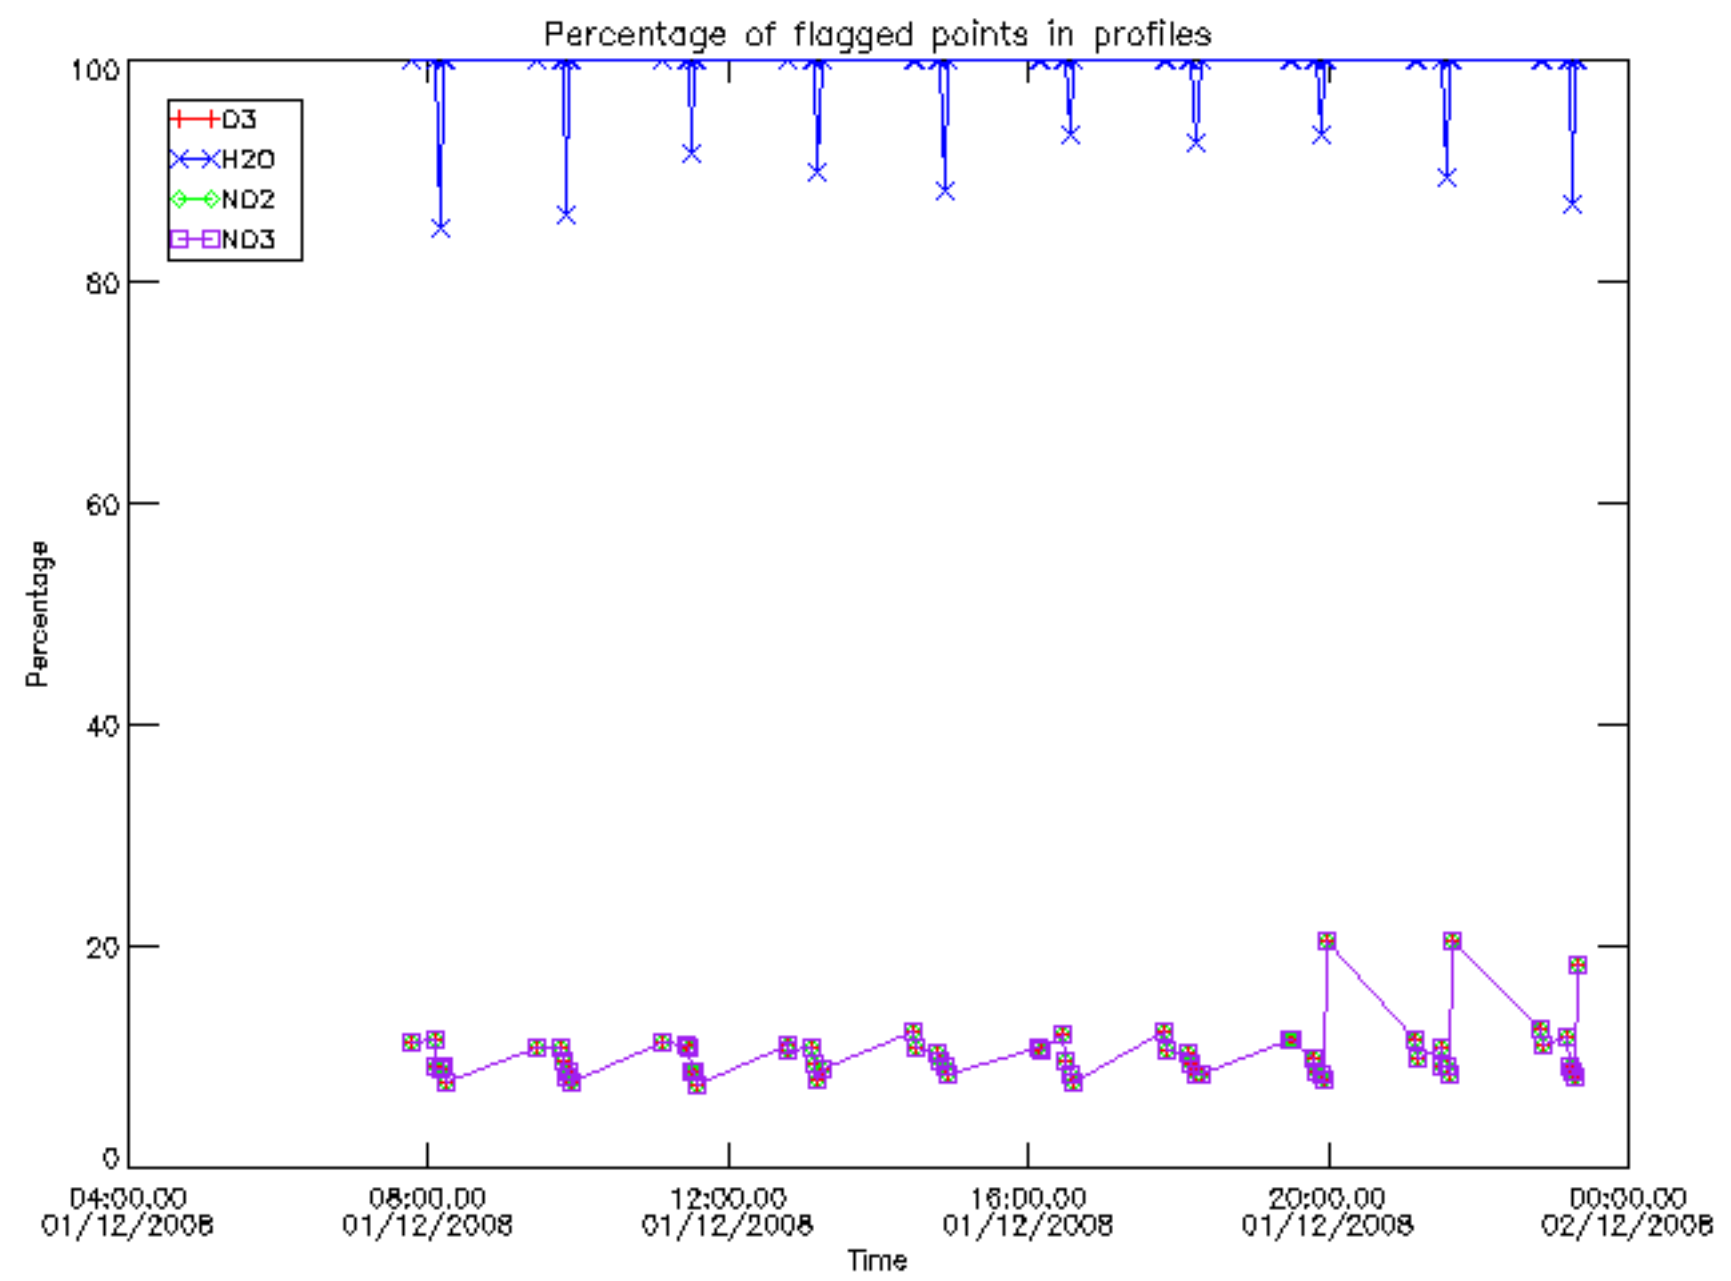

Percentage of flagged data per D3 profile

Percentage of flagged data per H2O profile