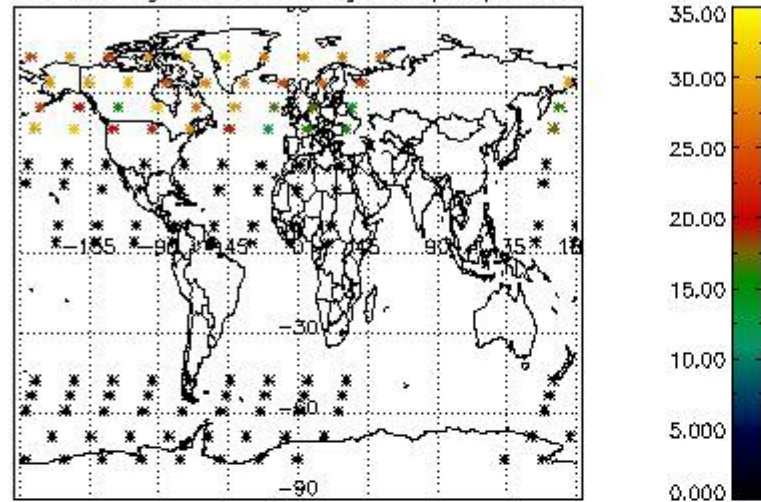

4.2.2 Plot level 1 quality information per product (world map): ENVISAT DESCENDING passes

Percentage of cosmic ray hits per profile