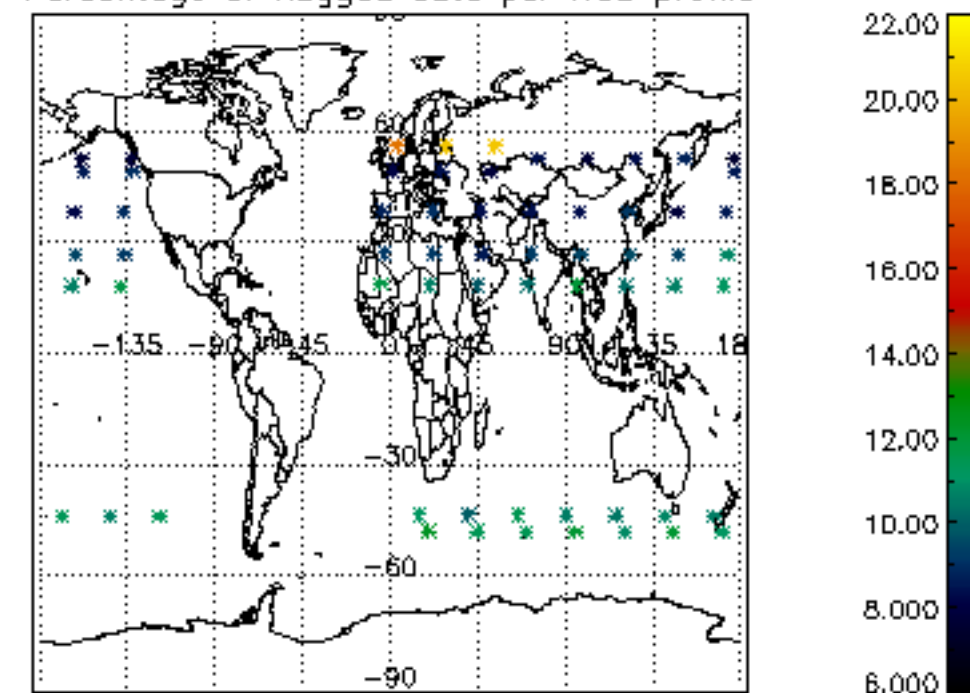

Percentage of flagged data per NO3 profile