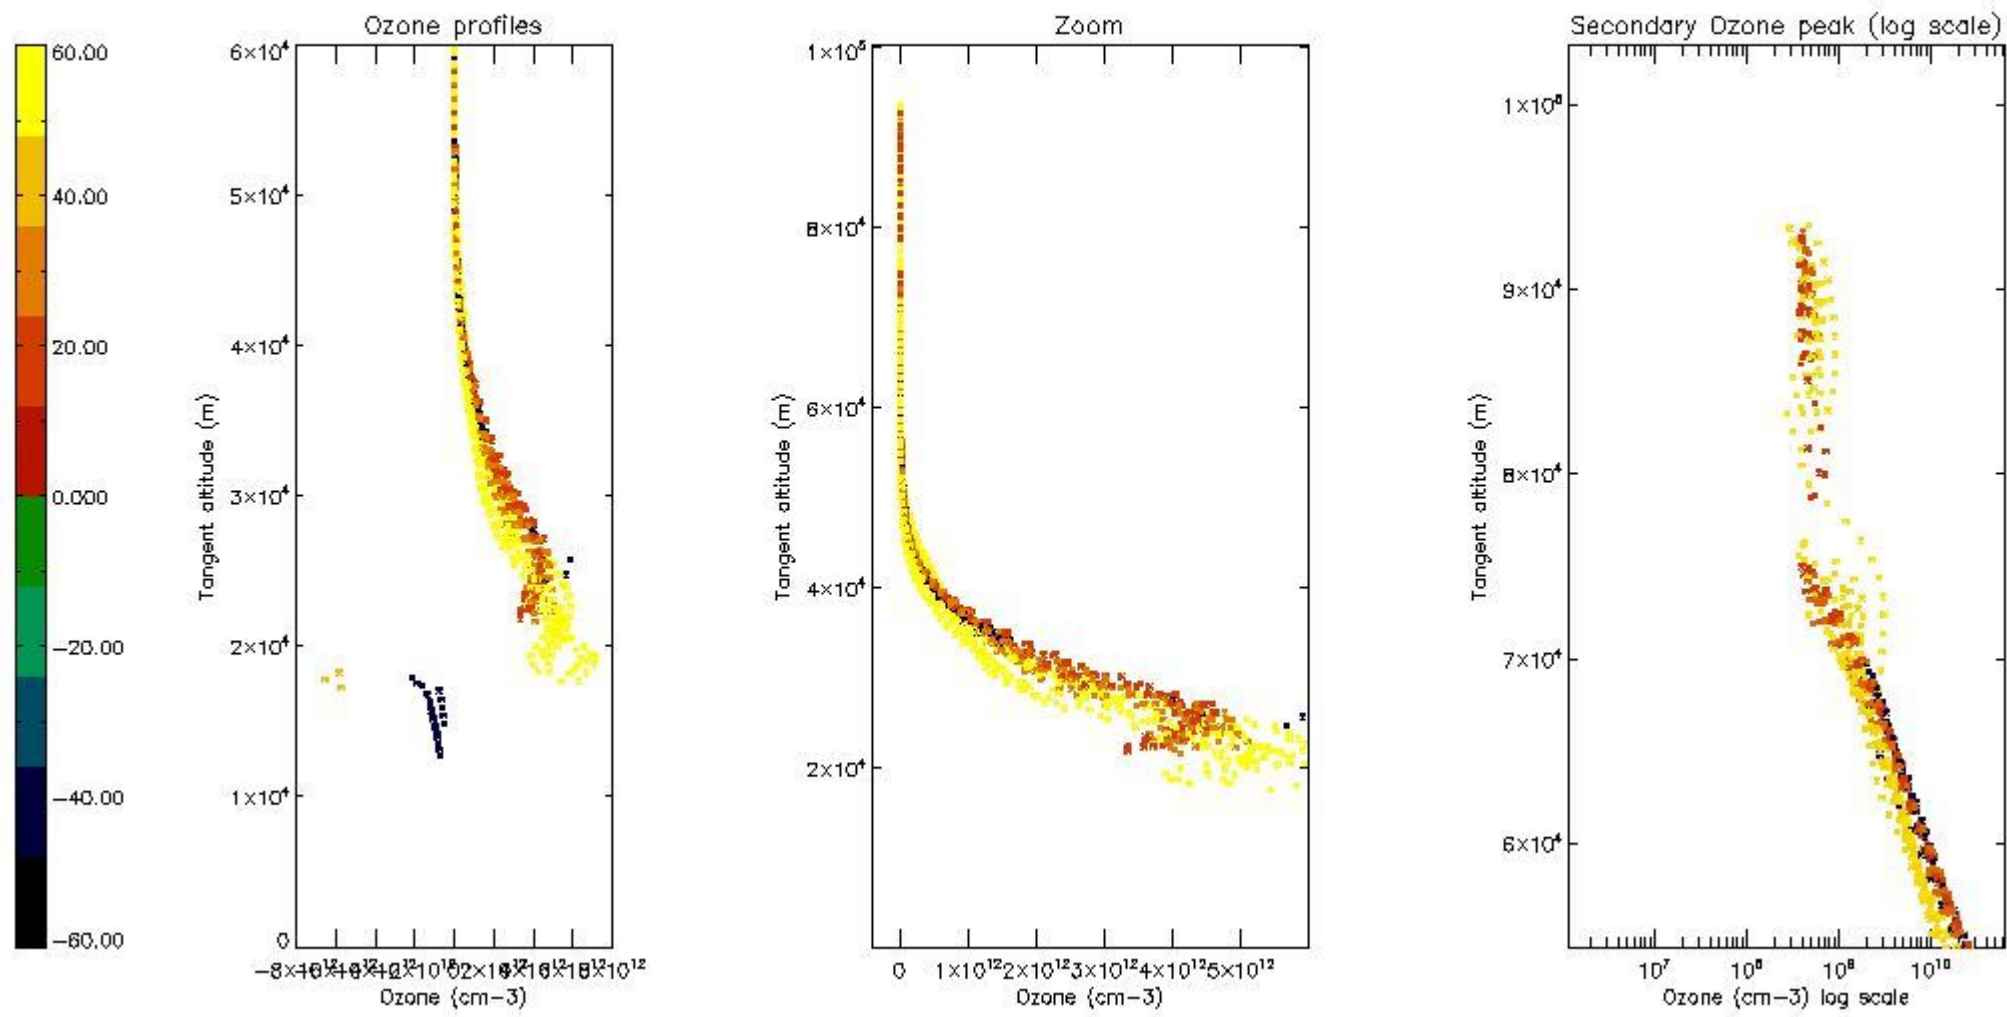

STD < 10	13
STD < 5	10

5.2 Plot ozone profiles for all STD (dark without errors)

The colorbar represents the latitude.

5.3 Plot ozone profiles where STD < 20% (dark without errors)

The colorbar represents the latitude.

5.4 Plot ozone profiles where STD < 10% (dark without errors)

The colorbar represents the latitude.

5.5 Plot ozone profiles where STD < 5% (dark without errors)

The colorbar represents the latitude.

5.6 Plot NO₂ profiles for all STD (dark without errors)