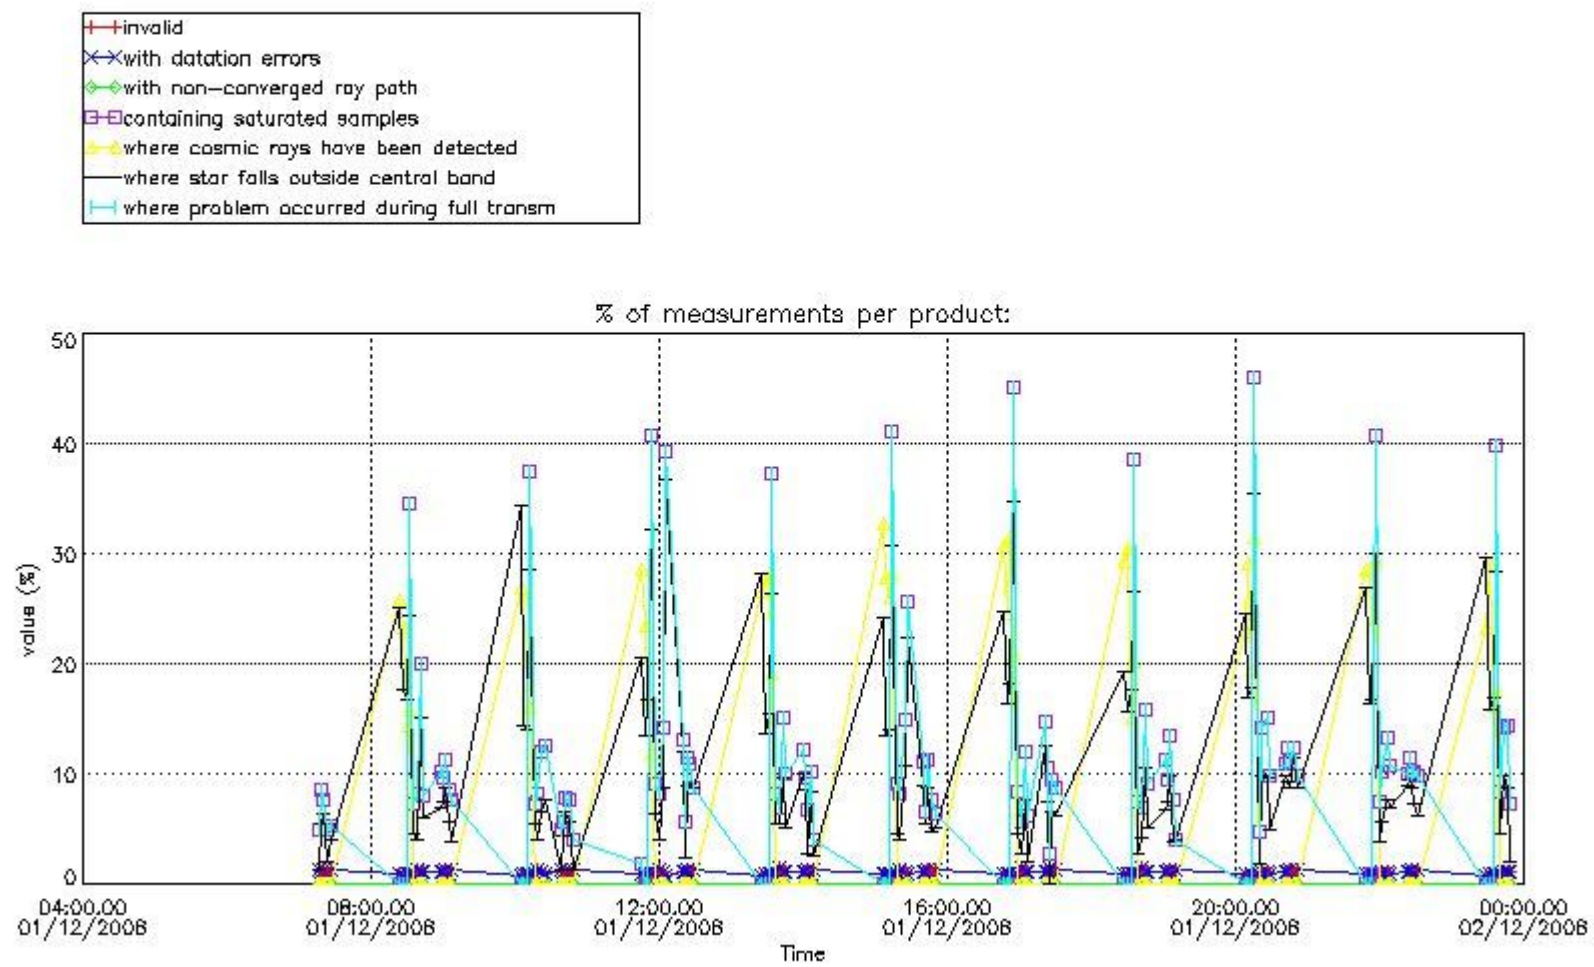

[6. Auxiliary Data Files used for the production reported in section 2](#)

This report presents the daily analysis on parameters extracted from GOMOS level 2 data (GOM_NL__2P). It is intended to monitor some important parameters that will impact the quality of these products. A list of level 2 products (and content) that have arrived during the reporting day to the PCF is also given.

3.1 Plot quality information per product (time dependant)

3.2 Plot quality information per product (world map)

Percentage of flagged data per O3 profile

Percentage of flagged data per H2O profile

Percentage of flagged data per NO2 profile

Percentage of flagged data per NO3 profile

4. Level 1 quality information per product

In this section it is plotted some information contained in the Quality Summary data set of the level 2 products that comes from the level 1b processing. Products without errors (error flag in the MPH set to "0") are used.

4.1 Plot quality information per product (time dependant) coming from level 1b processing

4.1.1 Plot level 1 quality information per product (time dependant): ENVISAT ASCENDING passes

4.1.2 Plot level 1 quality information per product (time dependant): ENVI SAT DESCENDING passes