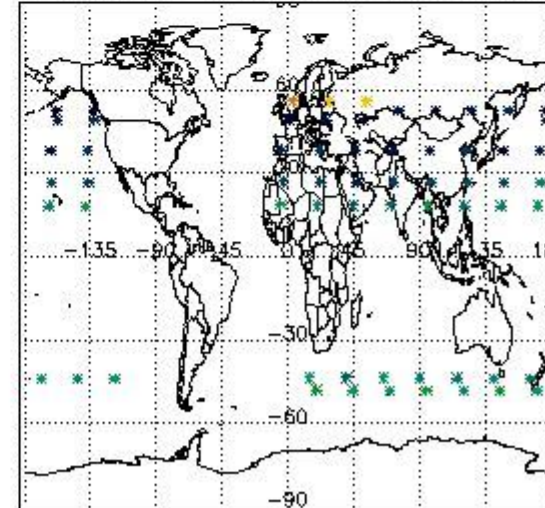

Percentage of flagged data per NO3 profile

4. Level 1 quality information per product

In this section it is plotted some information contained in the Quality Summary data set of the level 2 products that comes from the level 1b processing. Products without errors (error flag in the MPH set to "0") are used.

4.1 Plot quality information per product (time dependant) coming from level 1b processing

4.1.1 Plot level 1 quality information per product (time dependant): ENVISAT ASCENDING passes