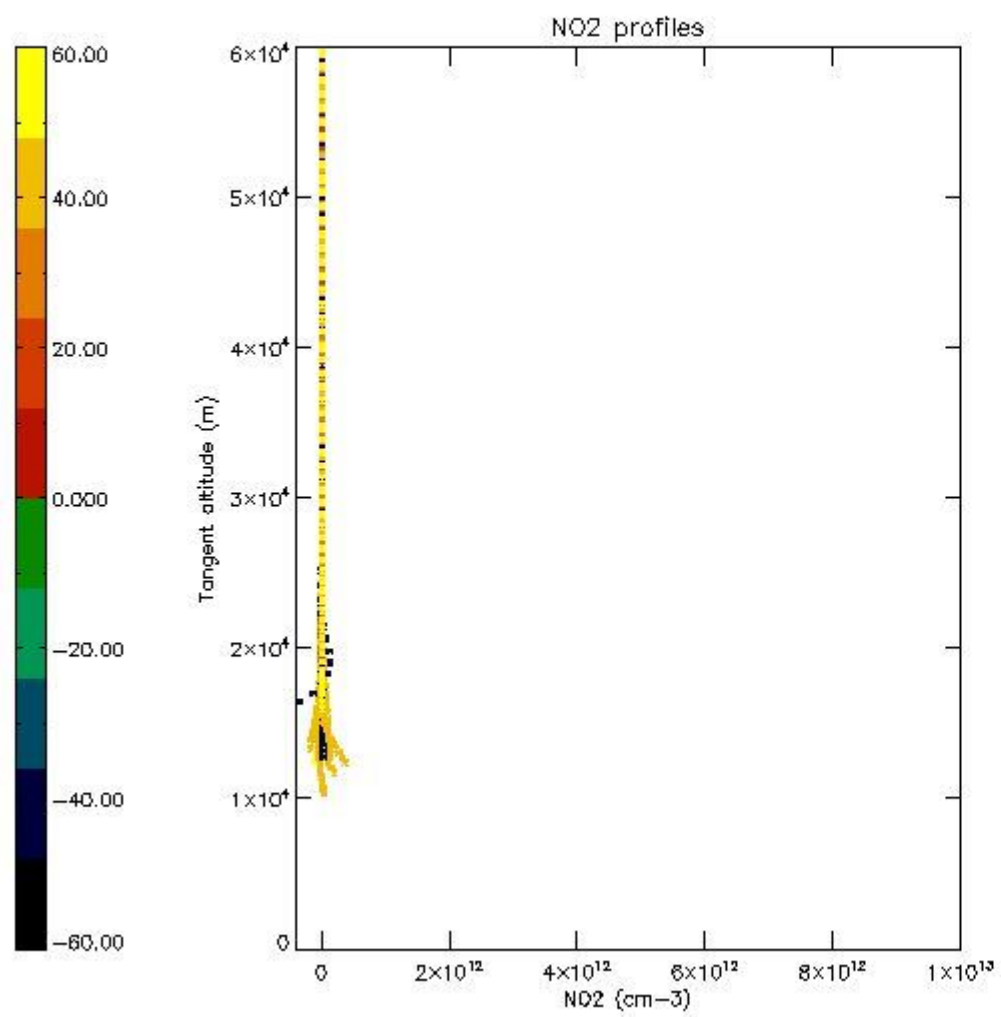

5.7 Plot NO3 profiles for all STD (dark without errors)

The colorbar represents the latitude.