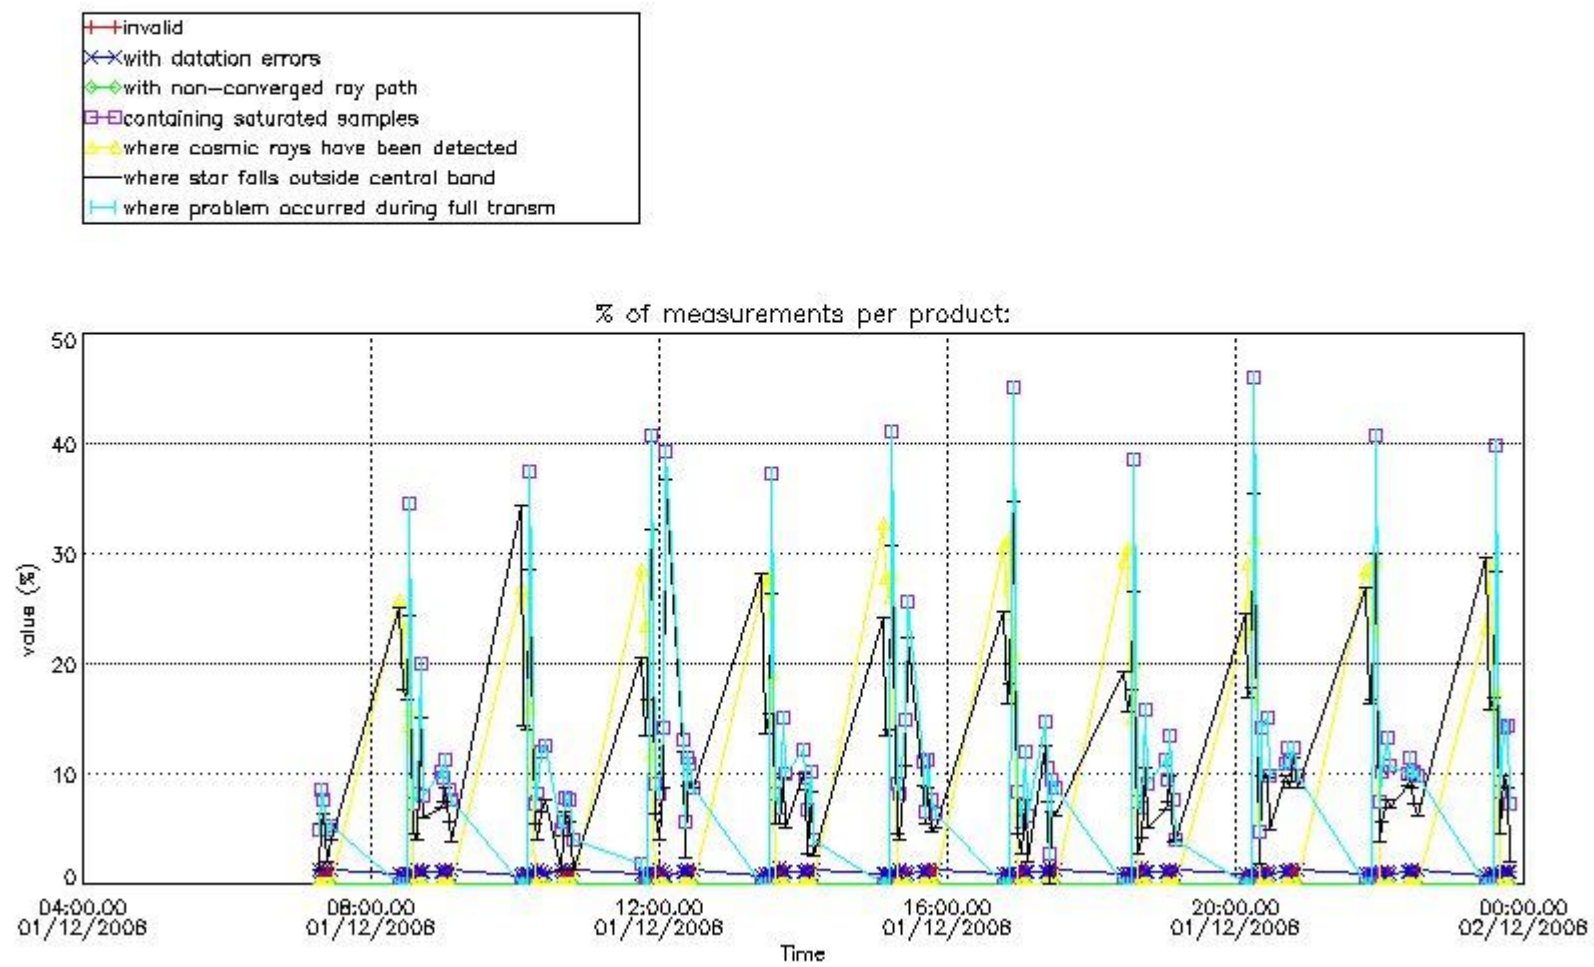

4.1.2 Plot level 1 quality information per product (time dependant): ENVISAT DESCENDING passes

4.2 Plot quality information per product coming from level 1b processing (world map)

4.2.1 Plot level 1 quality information per product (world map): ENVISAT ASCENDING passes