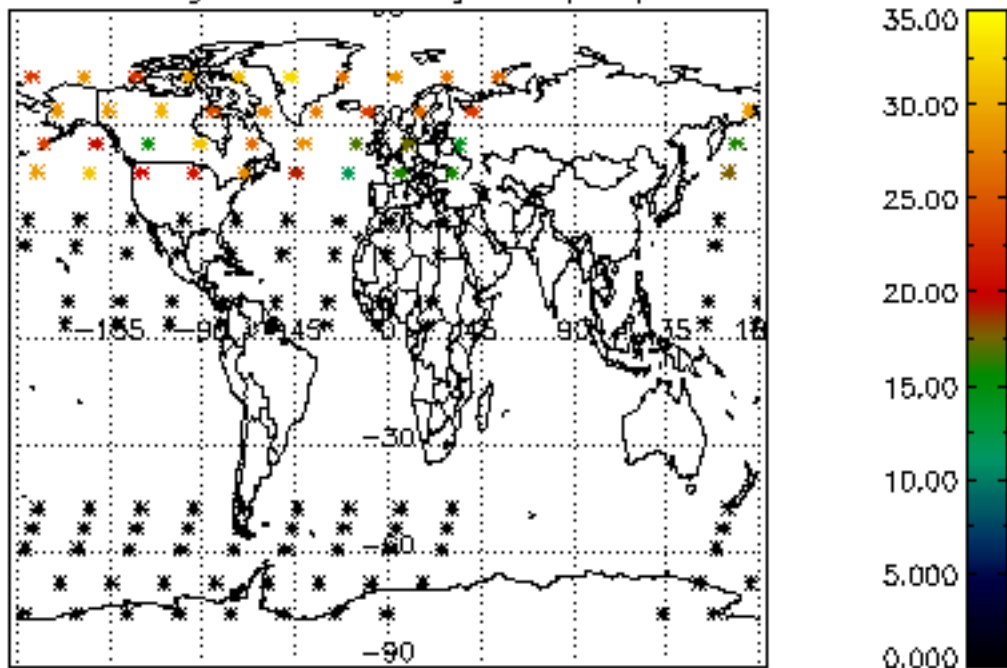

Percentage of datation errors per profile

Percentage of star falling outside central band per profile

Percentage of saturation errors per profile

Percentage of cosmic ray hits per profile

Percentage of datation errors per profile