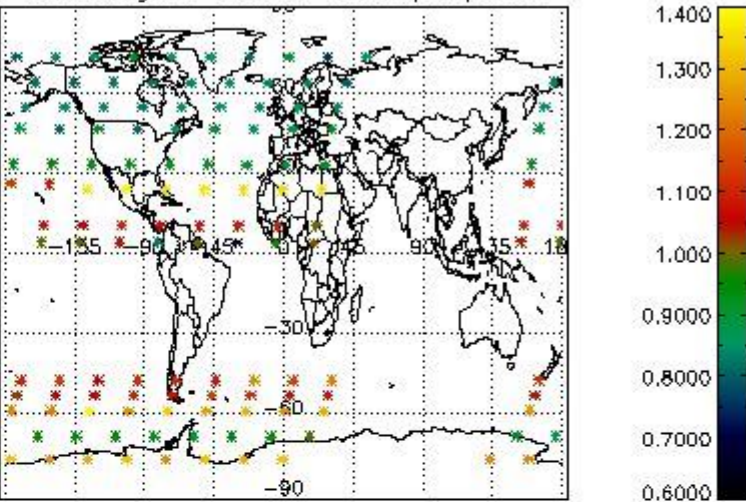

4.2 Plot quality information per product coming from level 1b processing (world map)

4.2.1 Plot level 1 quality information per product (world map): ENVISAT ASCENDING passes

Percentage of cosmic ray hits per profile

Percentage of datation errors per profile

Percentage of star falling outside central band per profile

Percentage of saturation errors per profile

4.2.2 Plot level 1 quality information per product (world map): ENVISAT DESCENDING passes

Percentage of cosmic ray hits per profile

Percentage of datation errors per profile

Percentage of star falling outside central band per profile

Percentage of saturation errors per profile

5. Trace gas profiles