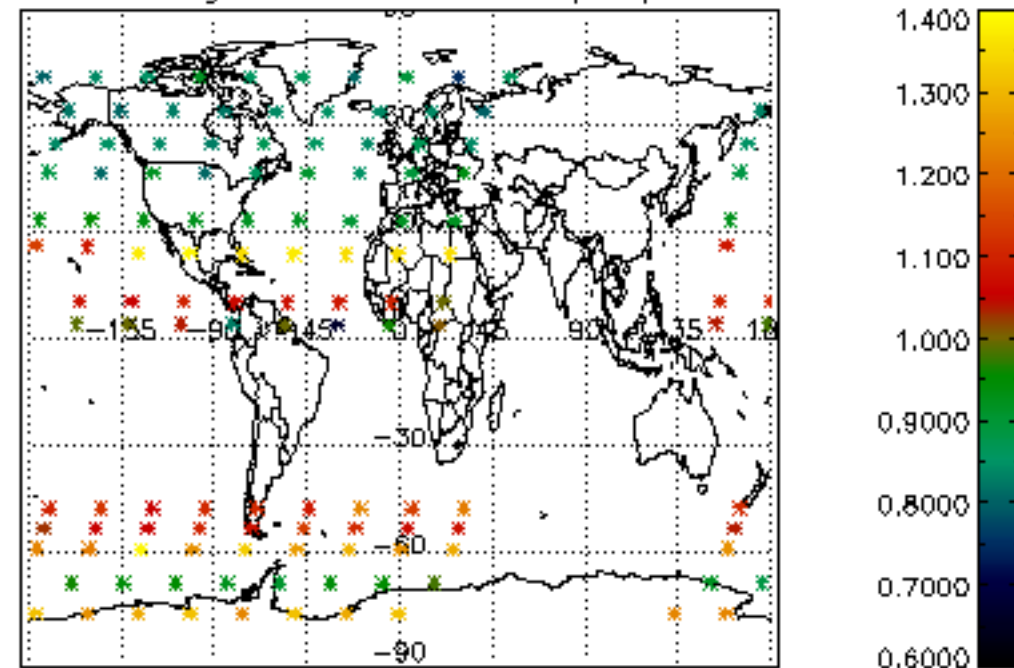

Percentage of datation errors per profile

Percentage of star falling outside central band per profile

Percentage of saturation errors per profile

Percentage of cosmic ray hits per profile

Percentage of datation errors per profile