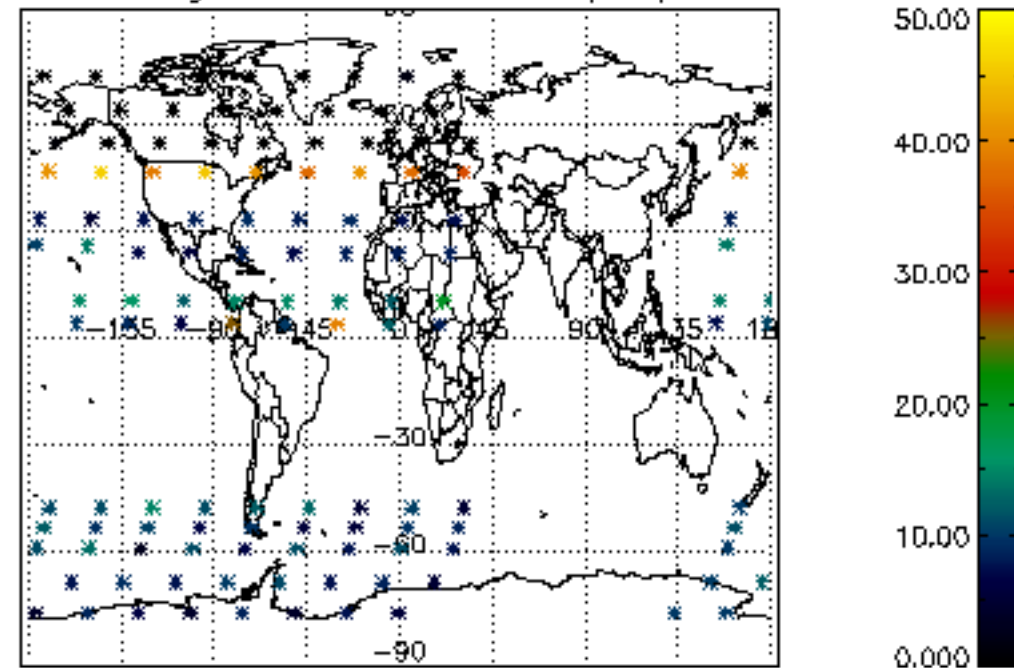

Percentage of saturation errors per profile