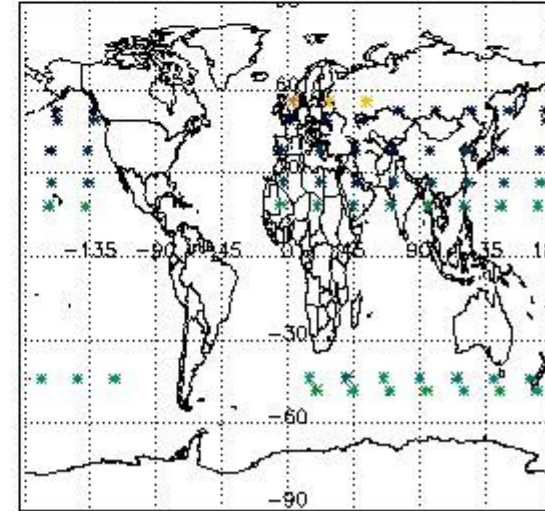

Percentage of flagged data per NO3 profile

4. Level 1 quality information per product

In this section it is plotted some information contained in the Quality Summary data set of the level 2 products that comes from the level 1b processing. Products without errors (error flag in the MPH set to "0") are used.

4.1 Plot quality information per product (time dependant) coming from level 1b processing

4.1.1 Plot level 1 quality information per product (time dependant): ENVISAT ASCENDING passes