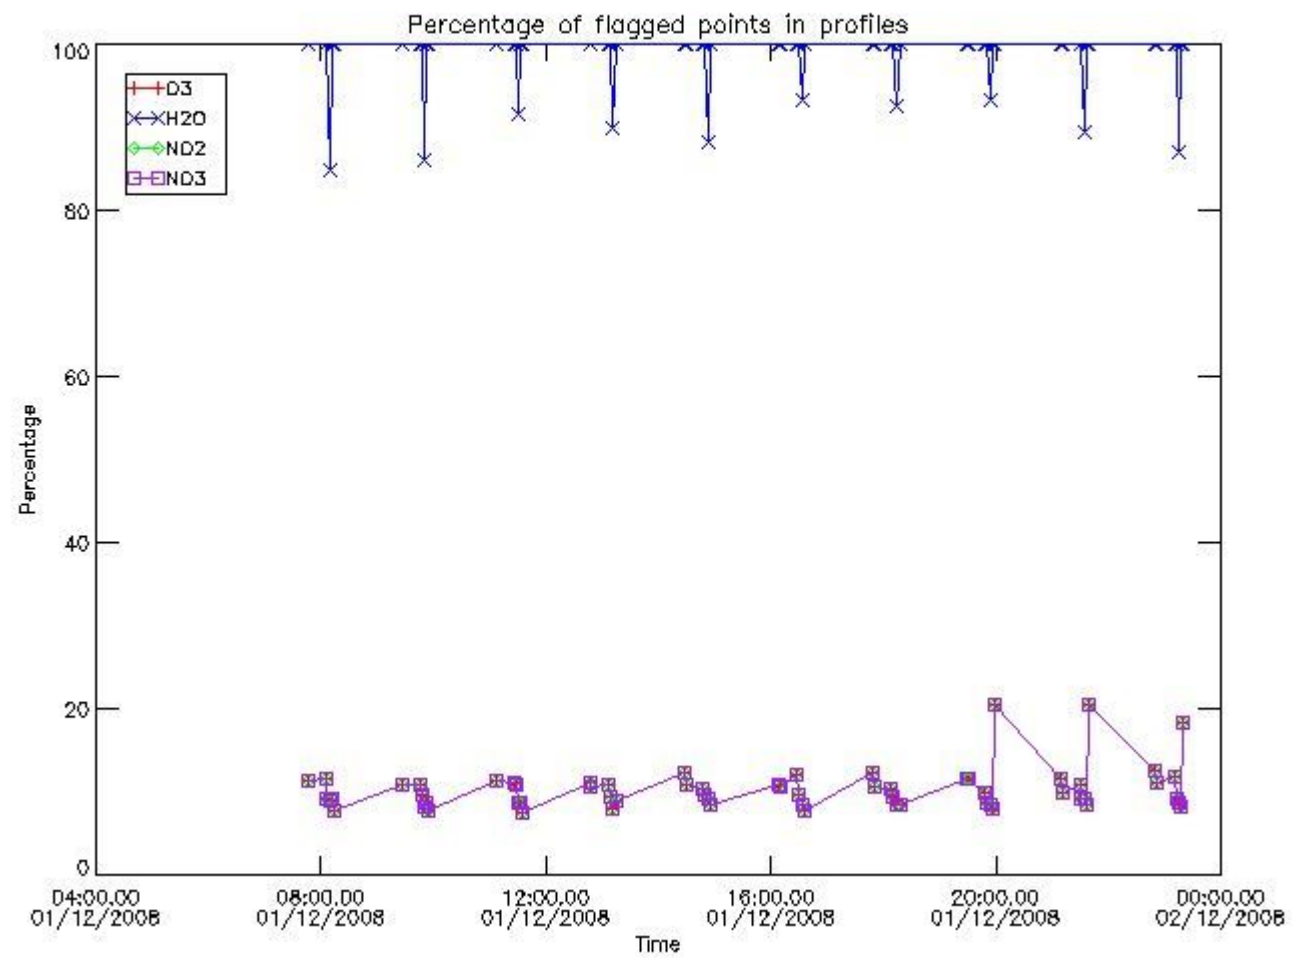

220	GOM_NL__2PRFIN20081201_233157_000000602074_00202_35326_5863.N1	01-DEC-2008 23:31:57	Twilight_stray	60.000	30	46Eps Ori	1.6940	30000.	120	35326	No
221	GOM_NL__2PRFIN20081201_233438_000000592074_00202_35326_5864.N1	01-DEC-2008 23:34:38	Twilight_stray	59.000	27	24Gam Ori	1.6360	26000.	118	35326	No
222	GOM_NL__2PRFIN20081201_233656_000000572074_00202_35326_5865.N1	01-DEC-2008 23:36:56	Bright	56.500	13	87Alp Tau	0.86700	3800.0	113	35326	No
223	GOM_NL__2PRFIN20081201_234040_000000542074_00202_35326_5866.N1	01-DEC-2008 23:40:40	Bright	54.000	176	23Zet Tau	3.0200	22000.	108	35326	No
224	GOM_NL__2PRFIN20081201_234245_000000462074_00202_35326_5867.N1	01-DEC-2008 23:42:45	Bright	46.000	114	3Iot Aur	2.6930	4600.0	92	35326	No
225	GOM_NL__2PRFIN20081201_234707_000000462074_00202_35326_5868.N1	01-DEC-2008 23:47:07	Bright	45.500	6	13Alp Aur	0.080000	3400.0	91	35326	No
226	GOM_NL__2PRFIN20081201_234851_000000482074_00202_35326_5869.N1	01-DEC-2008 23:48:51	Bright	48.000	42	34Bet Aur	1.9000	10200.	96	35326	No

3. Quality information per product

In this section it is plotted some information contained in the Quality Summary data set of the level 2 products. Only products in dark limb conditions and without errors (error flag in the MPH set to "0") are used.

3.1 Plot quality information per product (time dependant)

3.2 Plot quality information per product (world map)