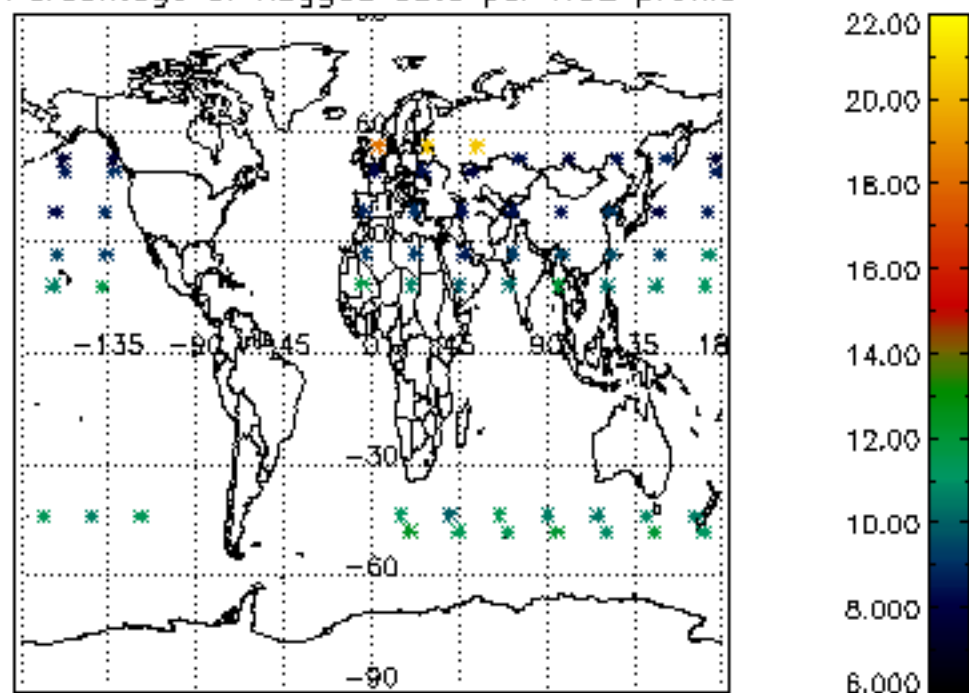

Percentage of flagged data per NO2 profile