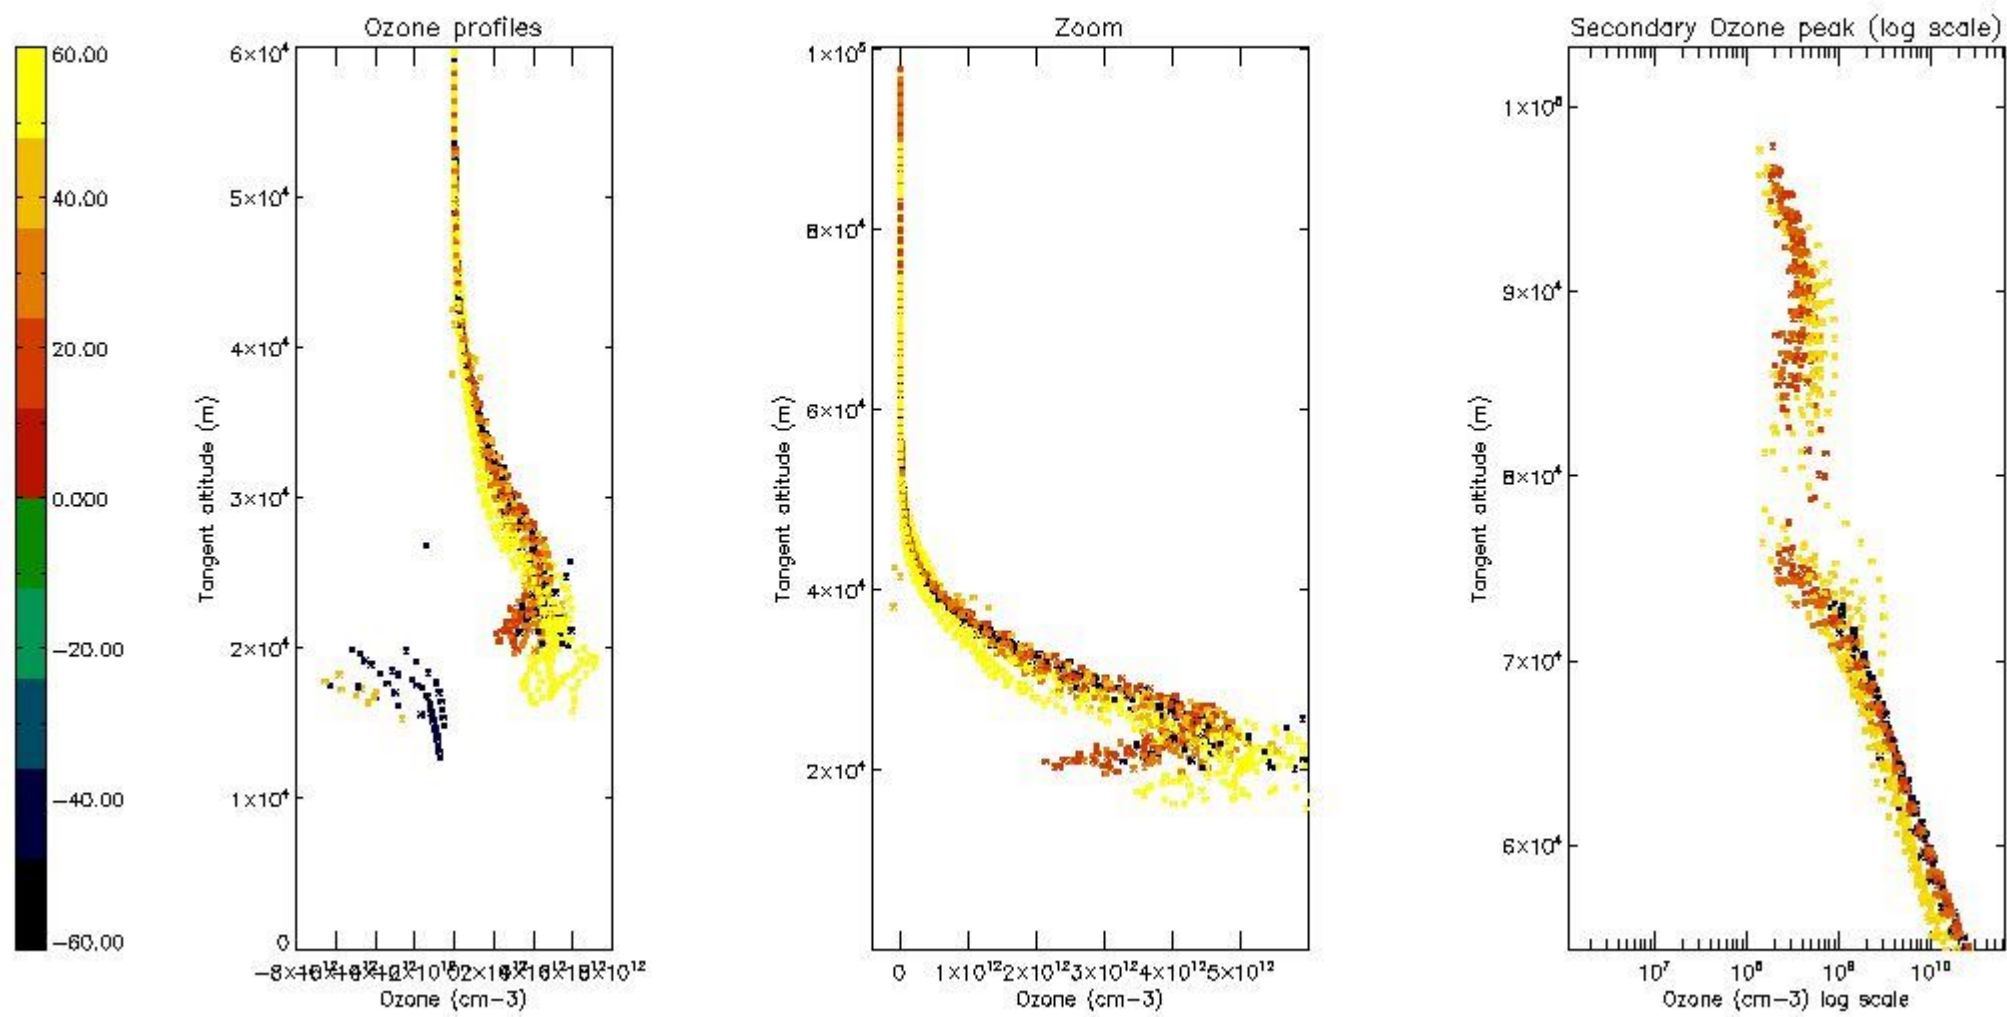

5.5 Plot ozone profiles where STD < 5% (dark without errors)

The colorbar represents the latitude.