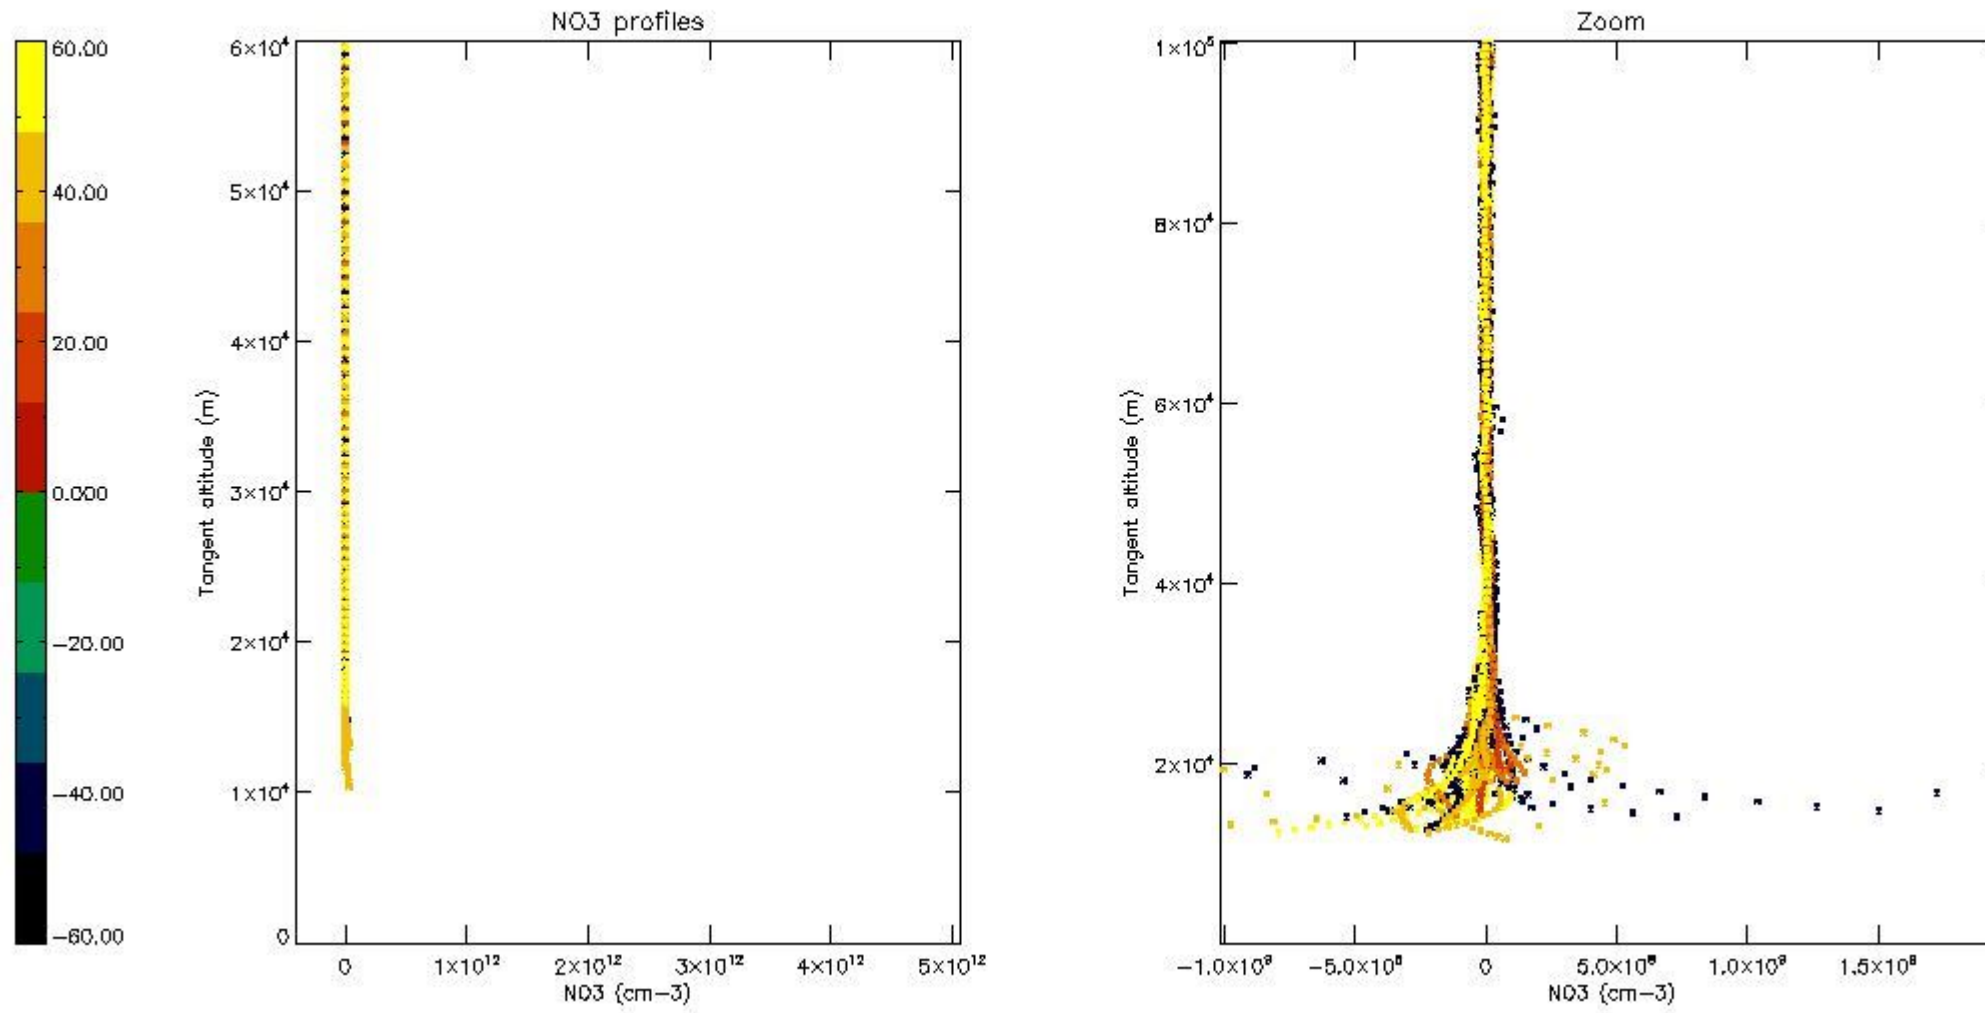

6. Auxiliary Data Files used for the production reported in section 2

The number reported in the third column indicates since which file (see list in section 2) the corresponding auxiliary file has been used. The fourth column is the date of those product files.

Type	Auxiliary Filename	Used since product	Used since product date
INST_PHYS_CHARACTERISTICS	GOM_INS_AXVIEC20091111_143220_20030716_120000_20500101_000000	1	01-DEC-2008 07:17:29
LEVEL-2_PROC_CONFIG	GOM_PR2_AXVIEC20091111_152718_20020301_000000_20500101_000000	1	01-DEC-2008 07:17:29
CROSS_SECTIONS_FILE	GOM_CRS_AXVIEC20091111_154832_20020301_000000_20500101_000000	1	01-DEC-2008 07:17:29