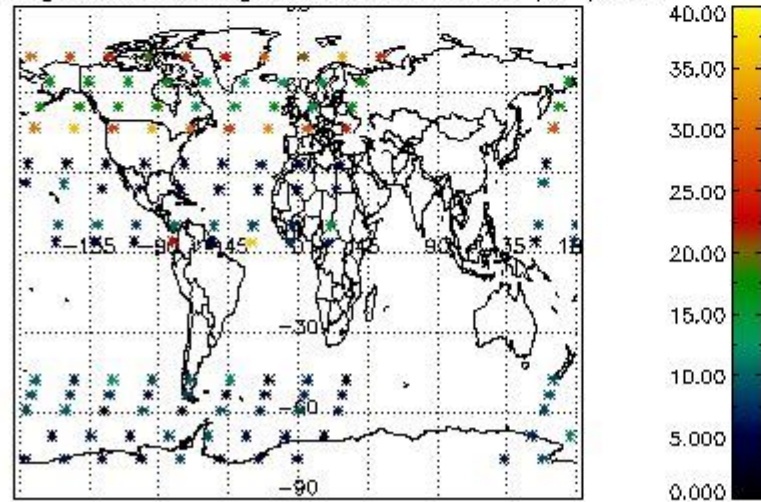

Percentage of star falling outside central band per profile