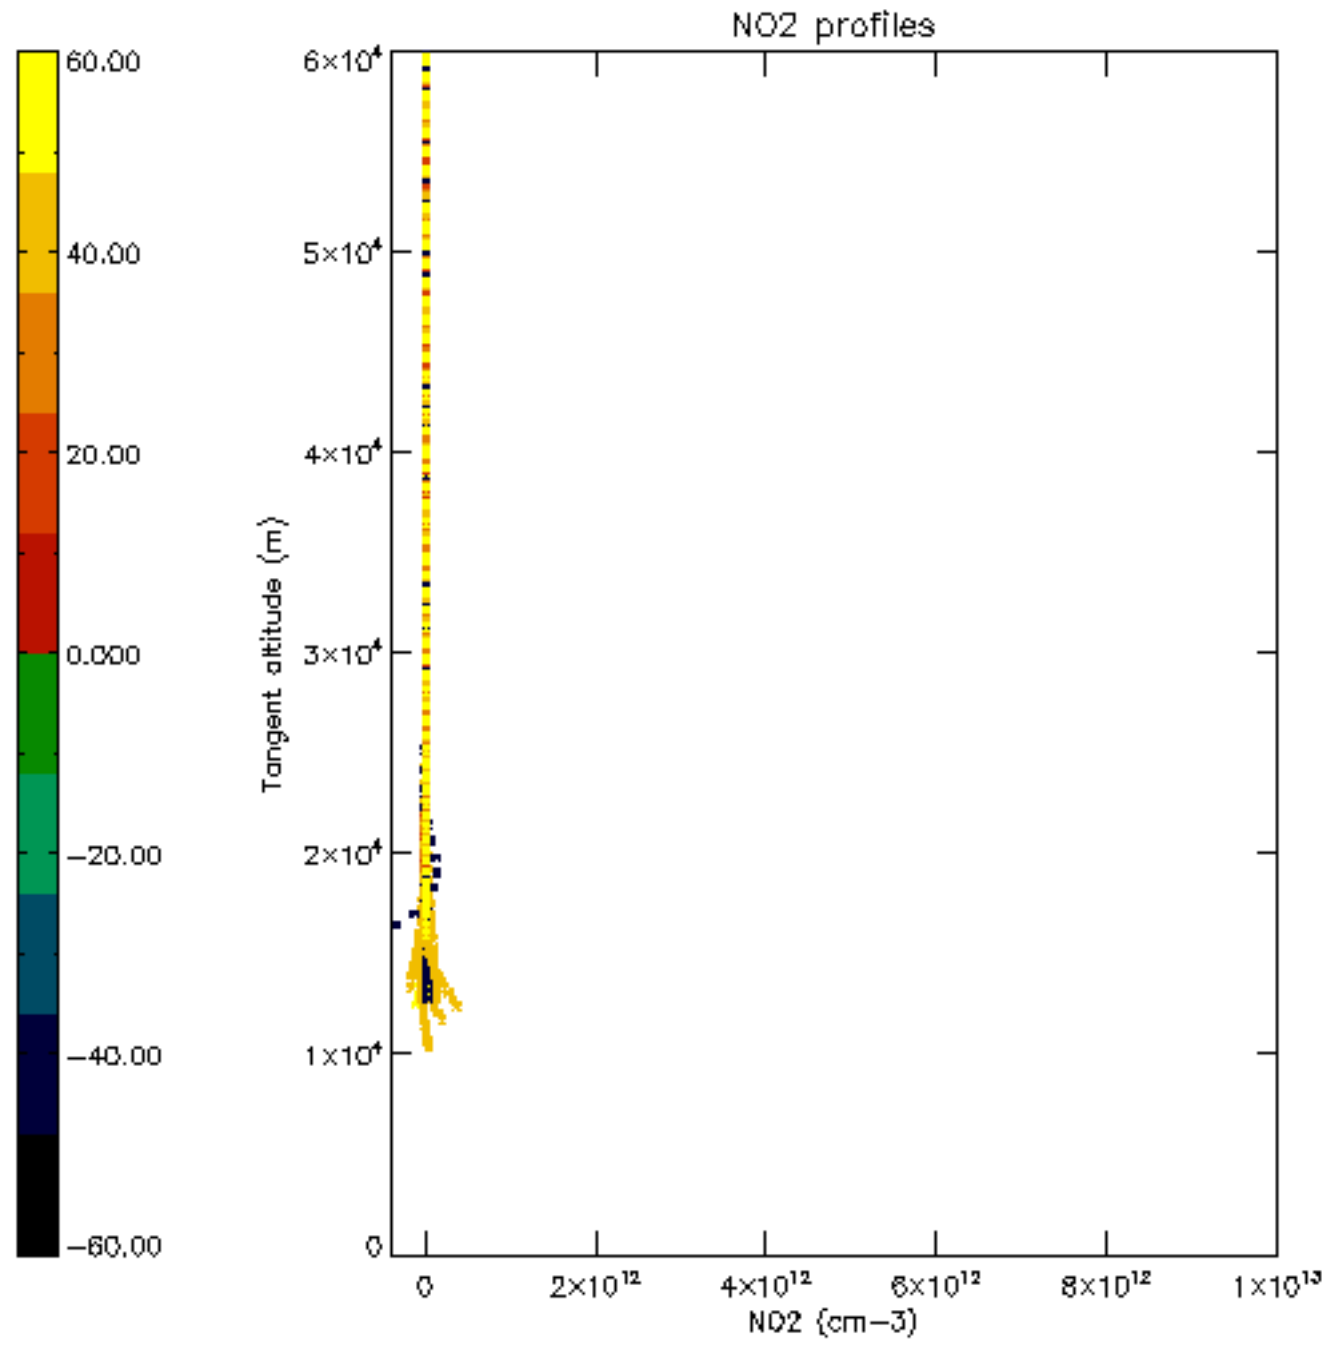

Percentage of star falling outside central band per profile

Percentage of saturation errors per profile

Percentage of flagged data per D3 profile

Percentage of flagged data per H2O profile

Percentage of flagged data per NO2 profile