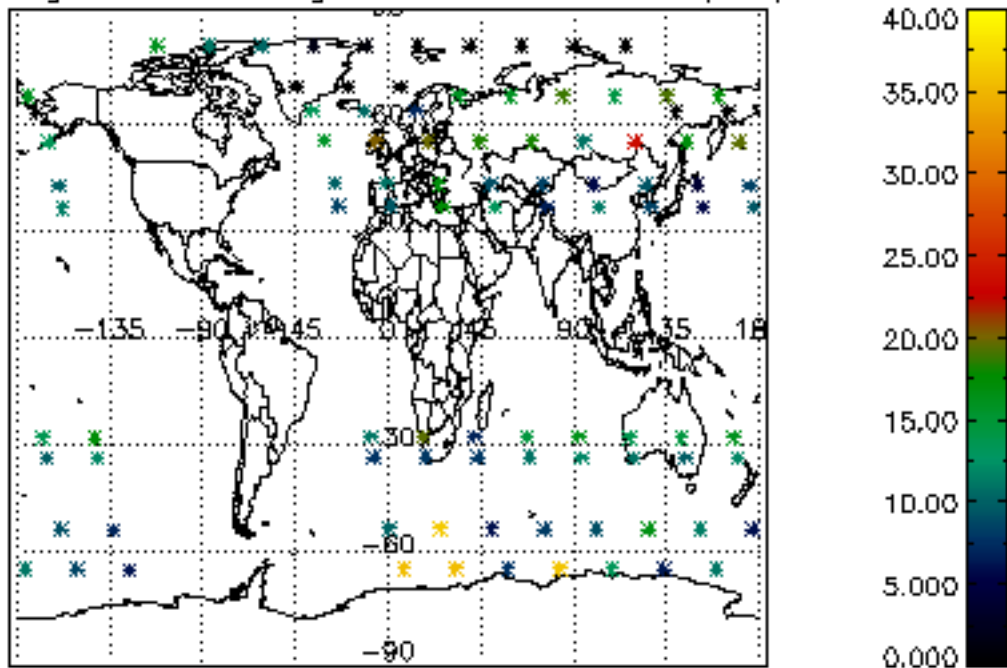

Percentage of cosmic ray hits per profile

Percentage of star falling outside central band per profile