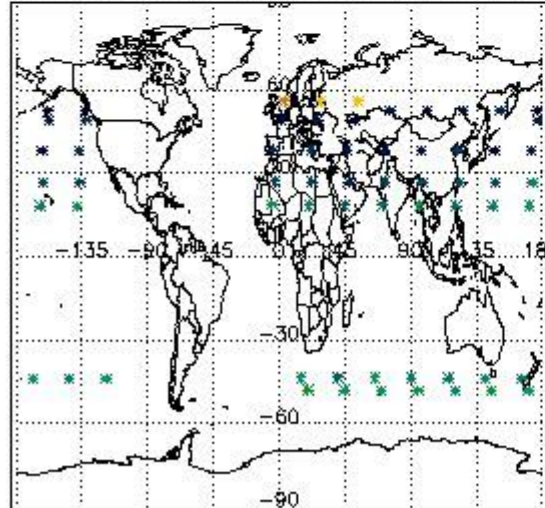

3.1 Plot quality information per product (time dependant)

3.2 Plot quality information per product (world map)

Percentage of flagged data per O3 profile

Percentage of flagged data per H2O profile

Percentage of flagged data per NO2 profile