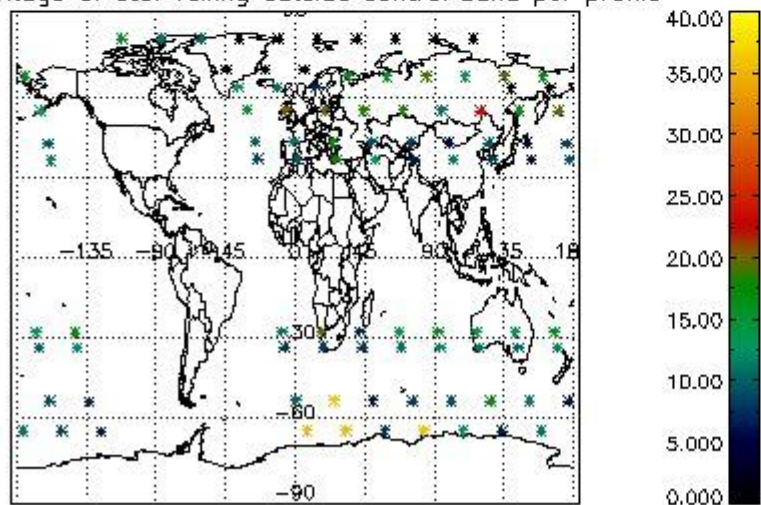

Percentage of star falling outside central band per profile