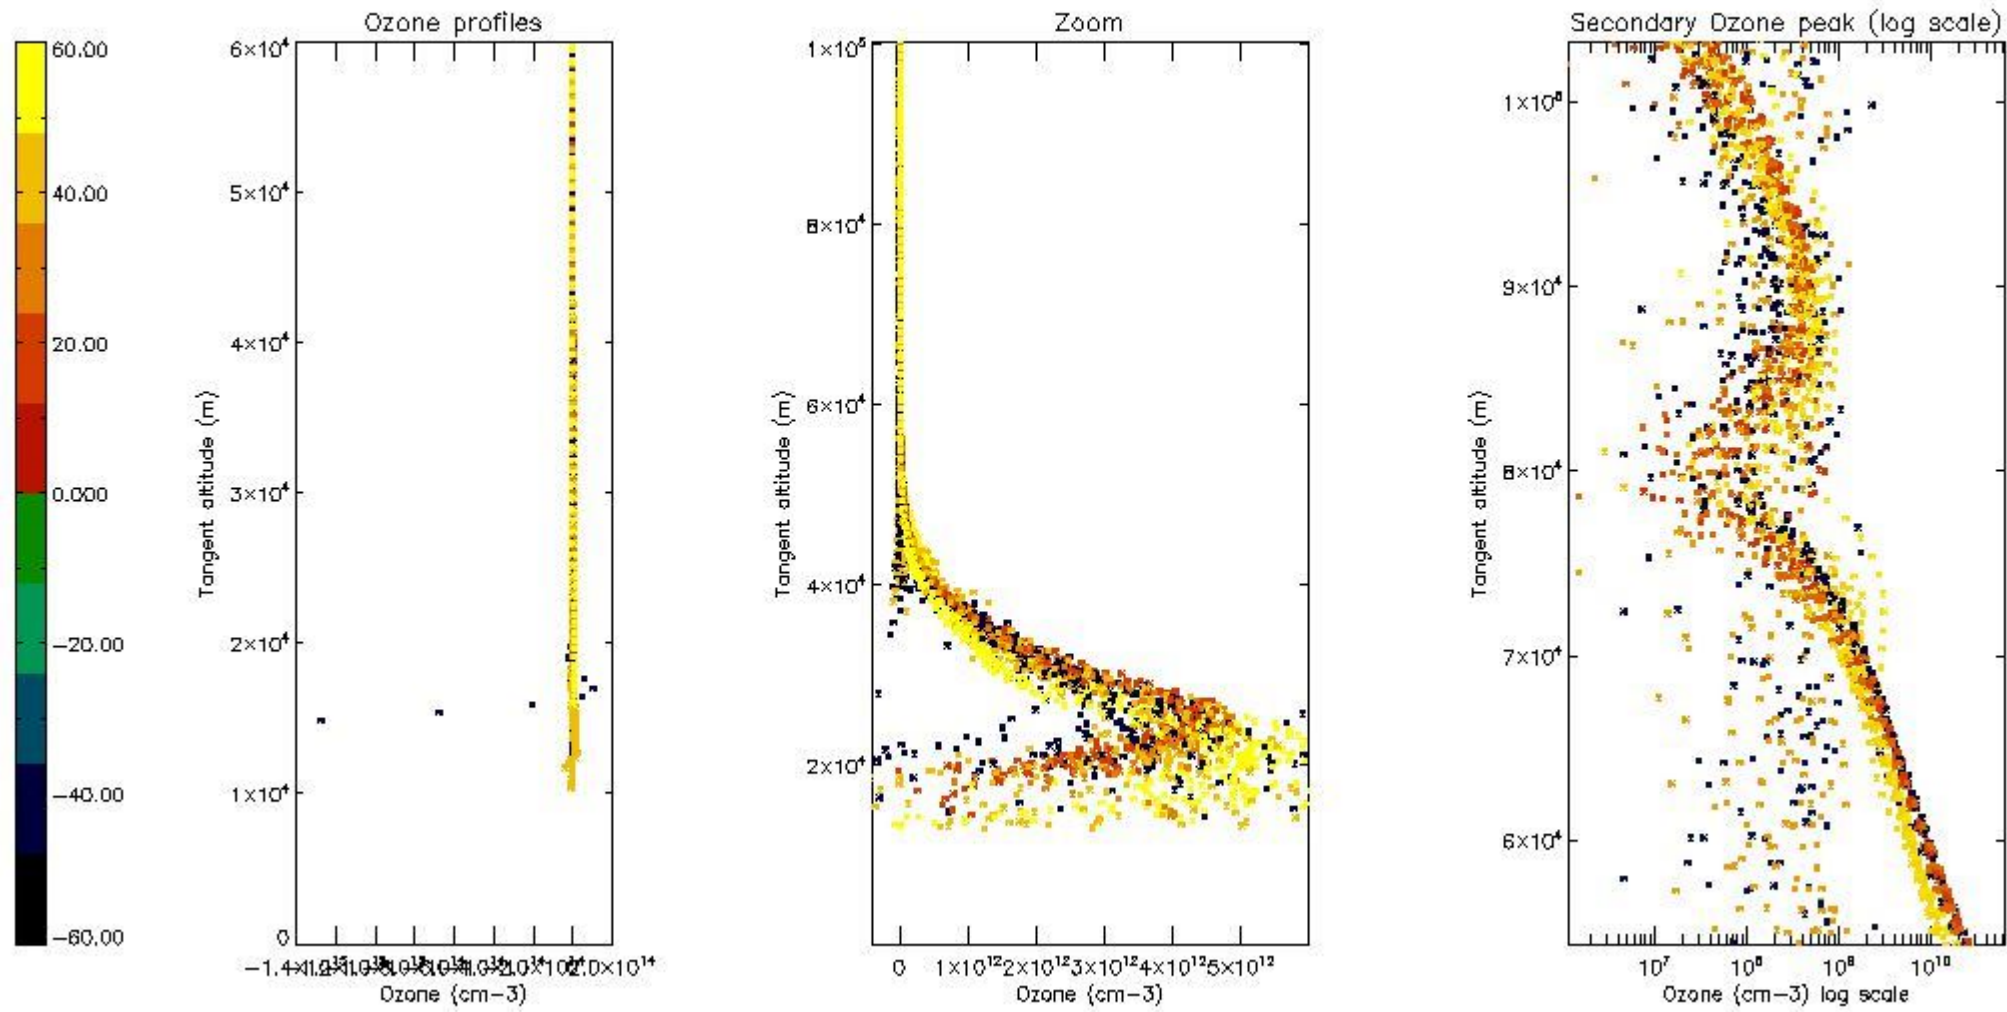

STD < 10	13
STD < 5	10

5.2 Plot ozone profiles for all STD (dark without errors)

The colorbar represents the latitude.

5.3 Plot ozone profiles where STD < 20% (dark without errors)

The colorbar represents the latitude.