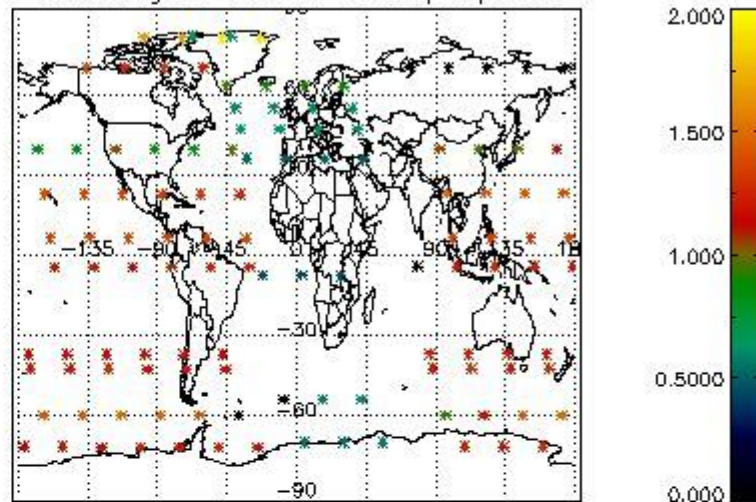

Percentage of datation errors per profile