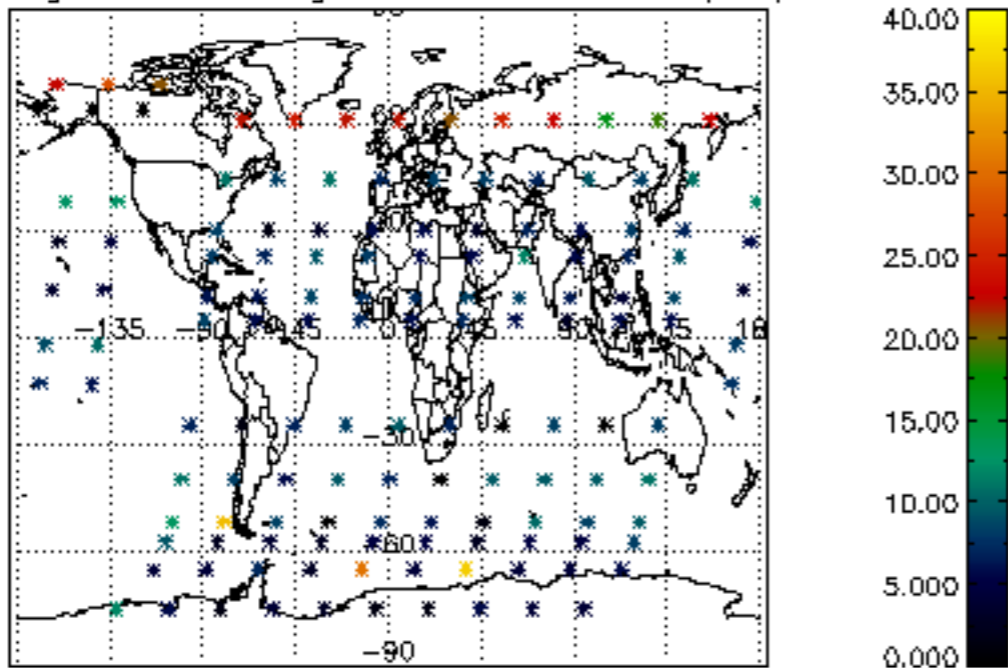

Percentage of star falling outside central band per profile