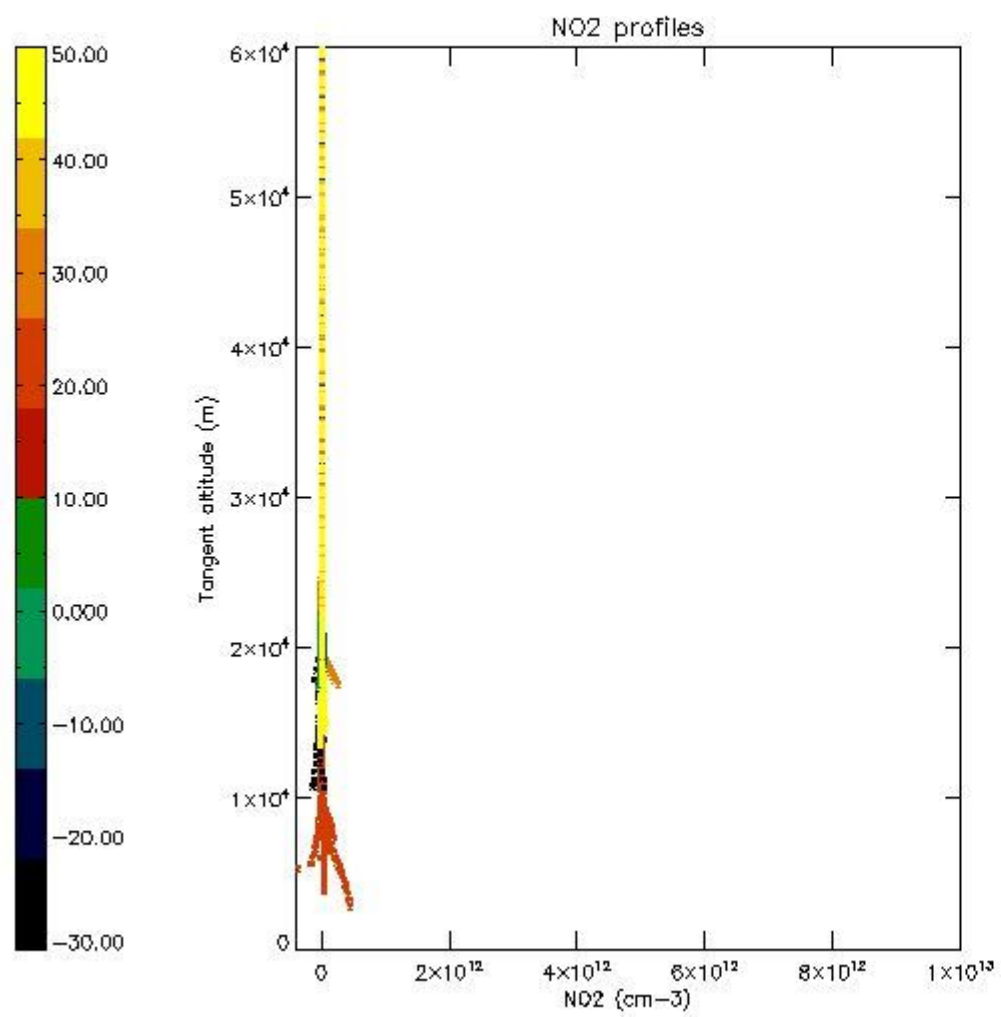

5.7 Plot NO3 profiles for all STD (dark without errors)

The colorbar represents the latitude.