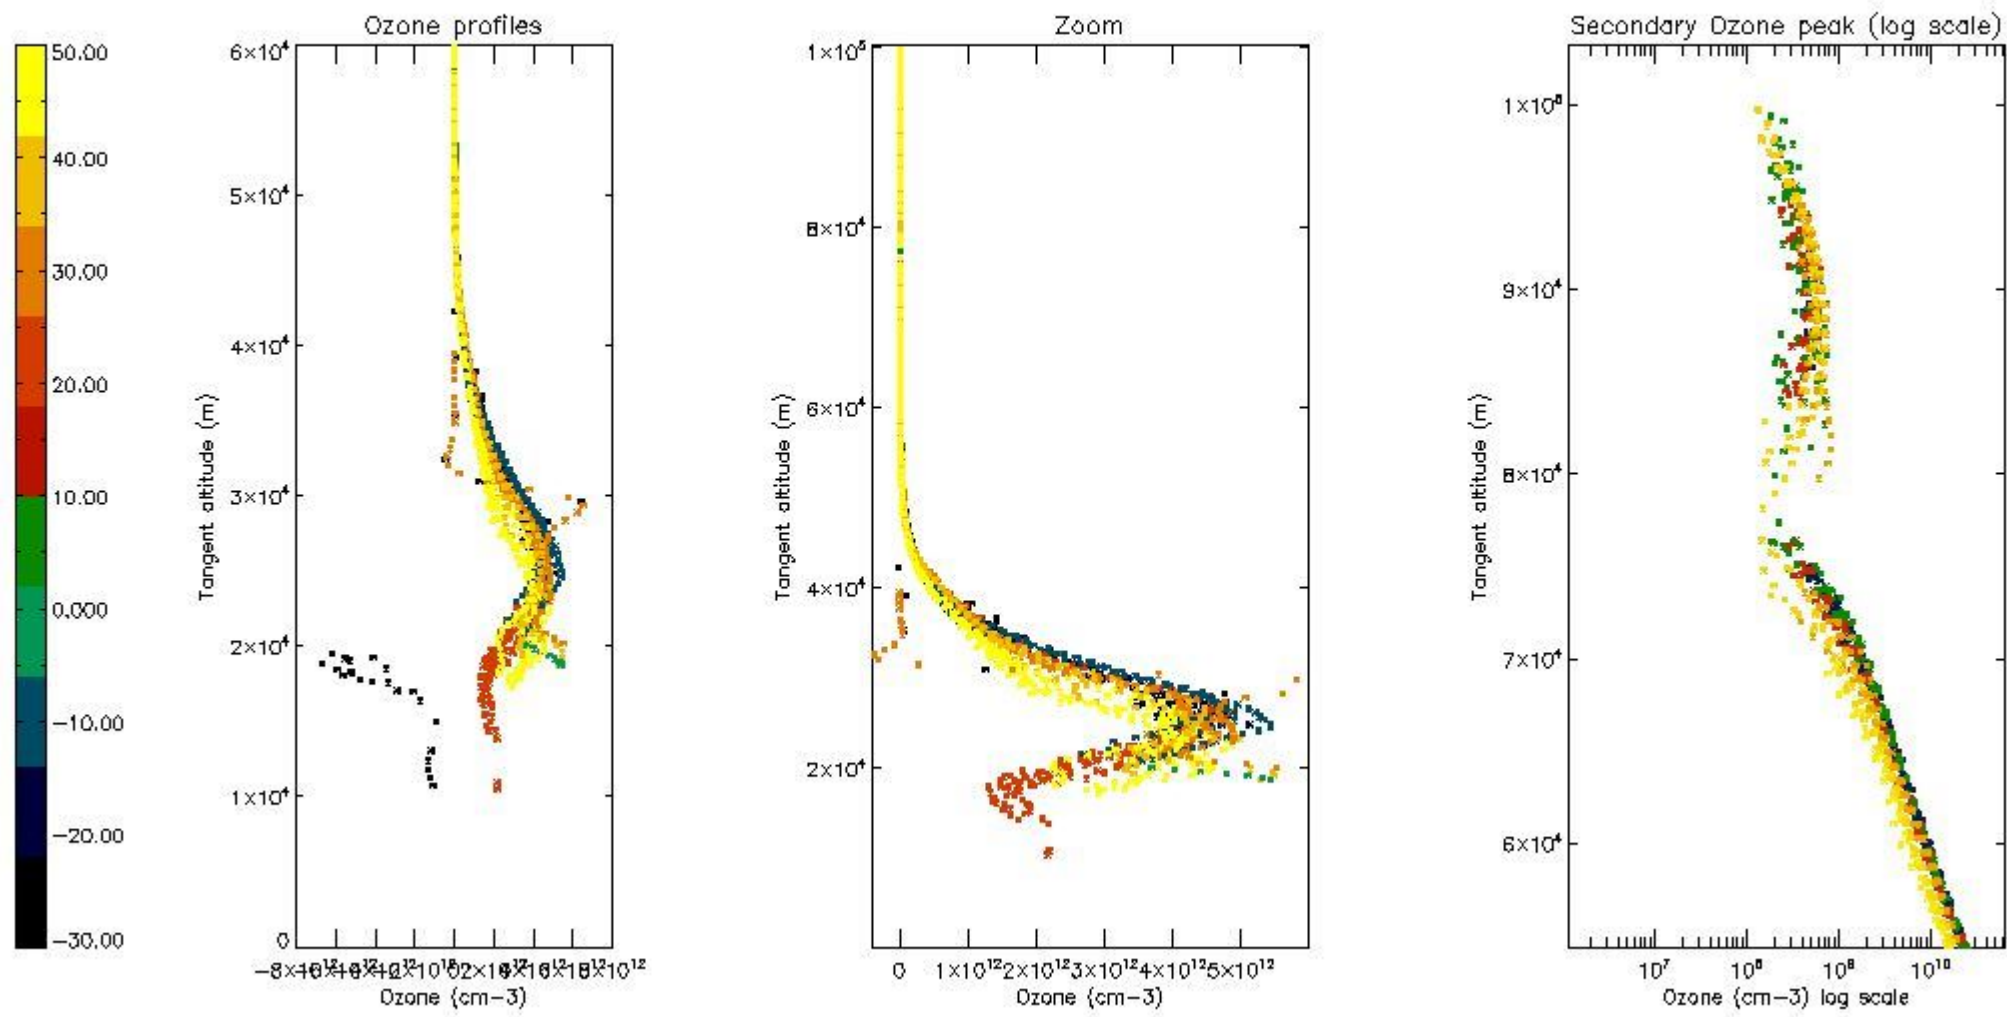

5.5 Plot ozone profiles where STD < 5% (dark without errors)

The colorbar represents the latitude.