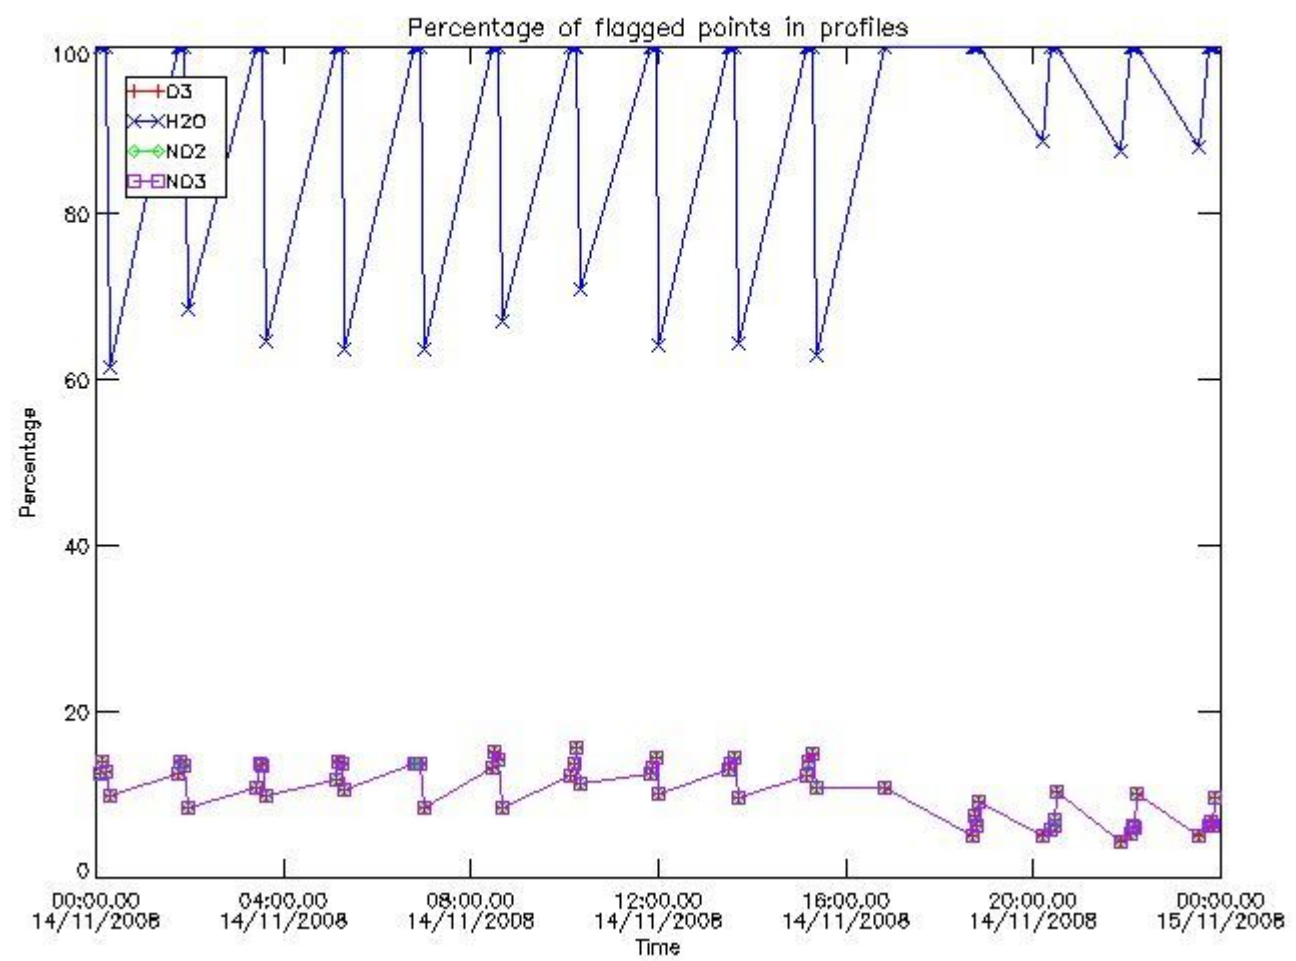

3. Quality information per product

In this section it is plotted some information contained in the Quality Summary data set of the level 2 products. Only products in dark limb conditions and without errors (error flag in the MPH set to "0") are used.

3.1 Plot quality information per product (time dependant)

3.2 Plot quality information per product (world map)