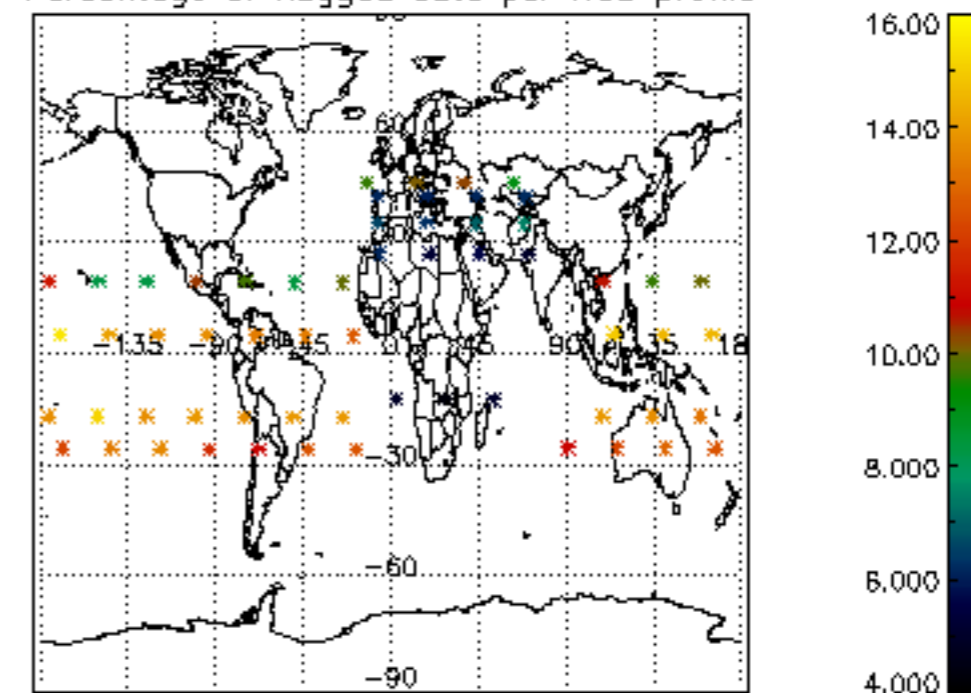

Percentage of flagged data per NO3 profile