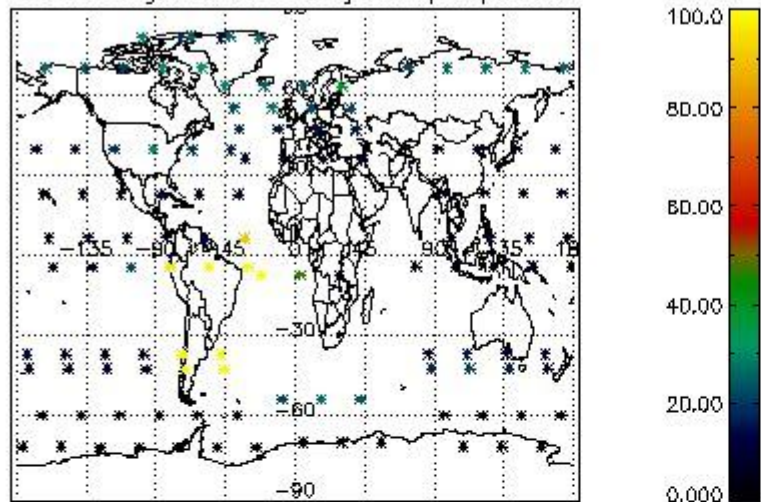

Percentage of cosmic ray hits per profile