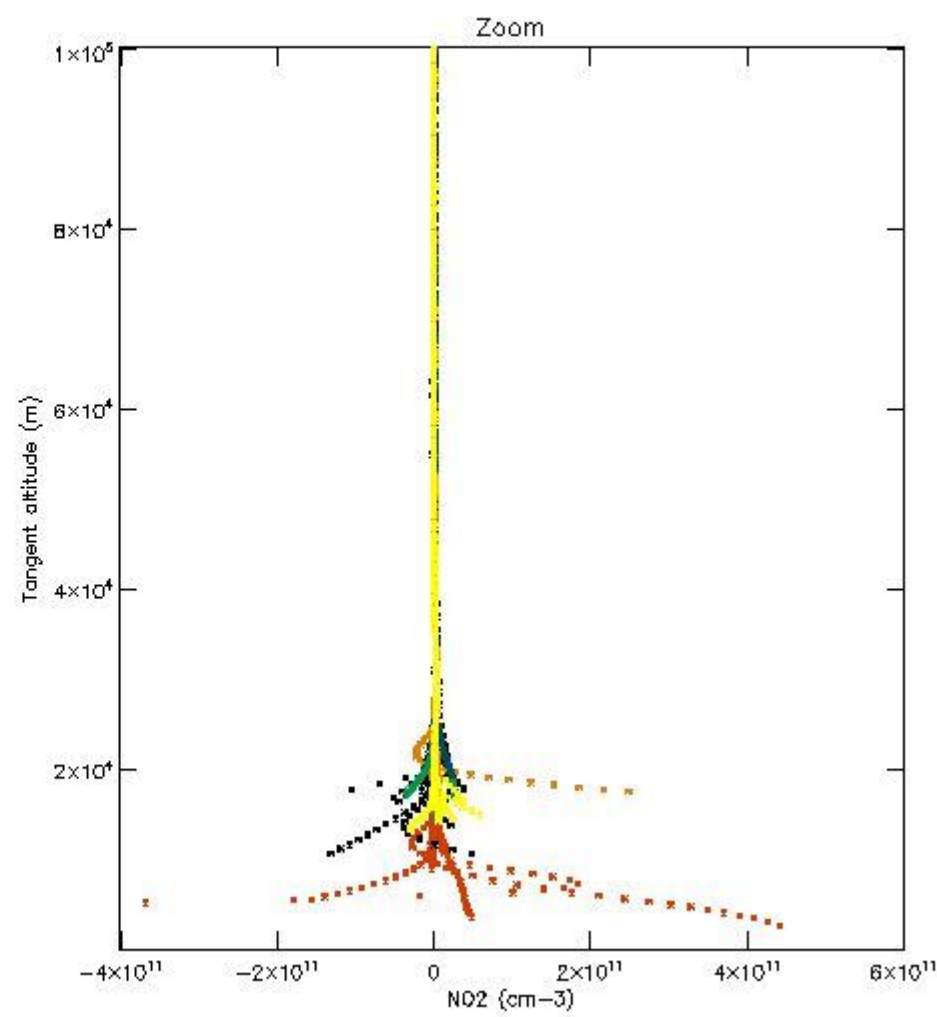

5.7 Plot NO3 profiles for all STD (dark without errors)

The colorbar represents the latitude.