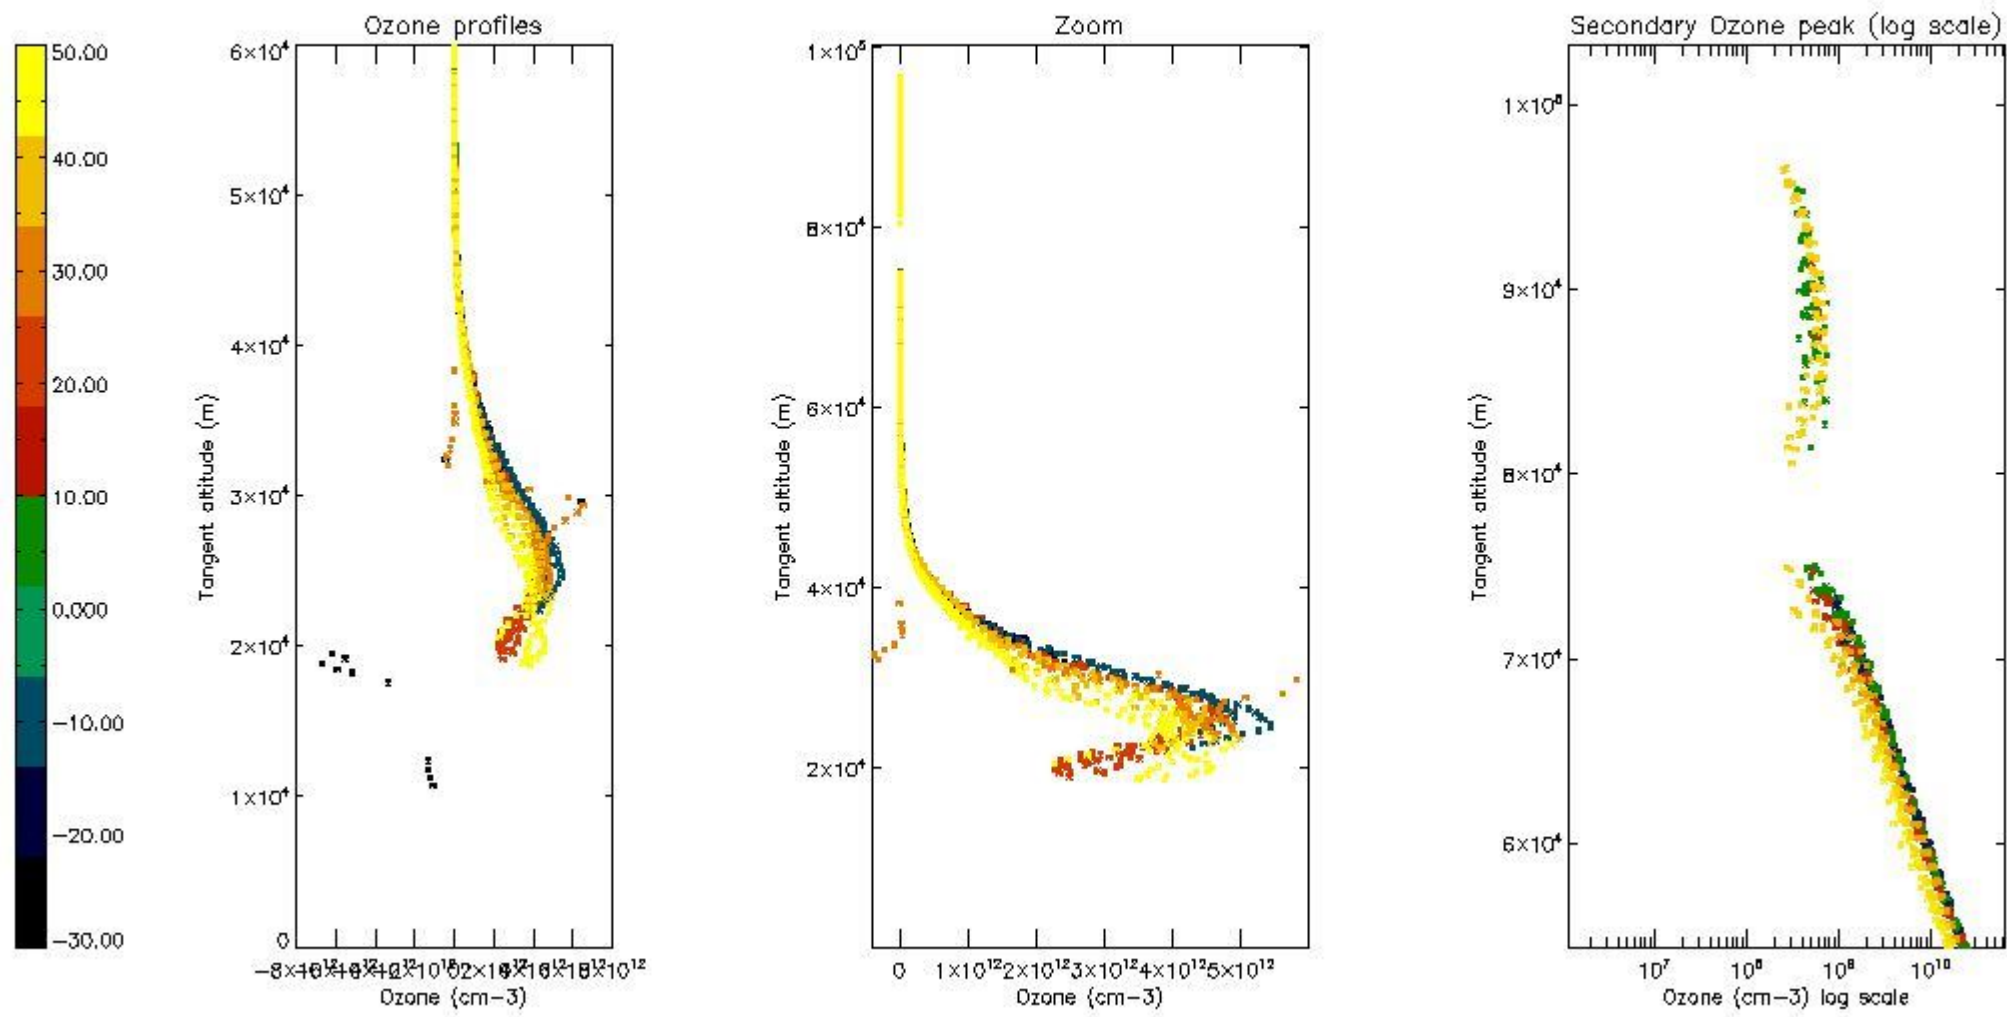

5.6 Plot NO₂ profiles for all STD (dark without errors)

The colorbar represents the latitude.