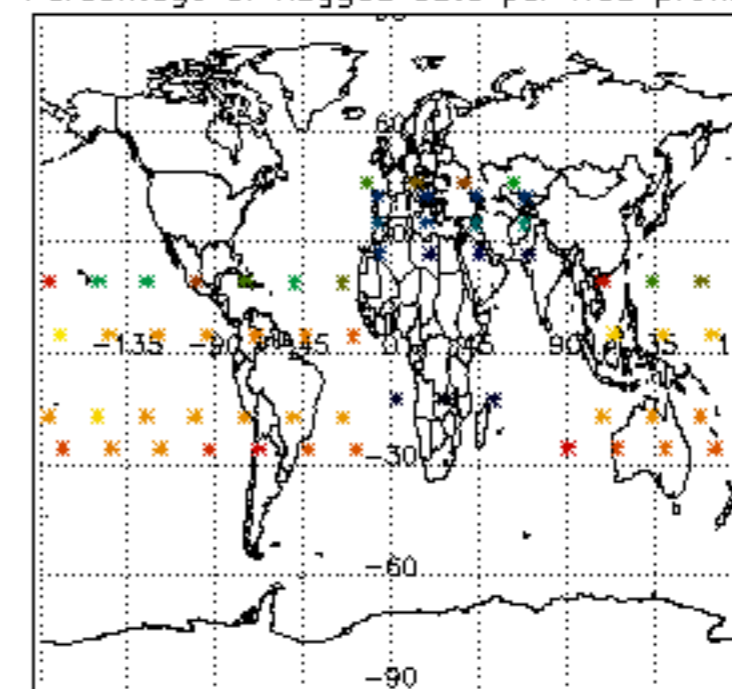

Percentage of flagged data per NO3 profile