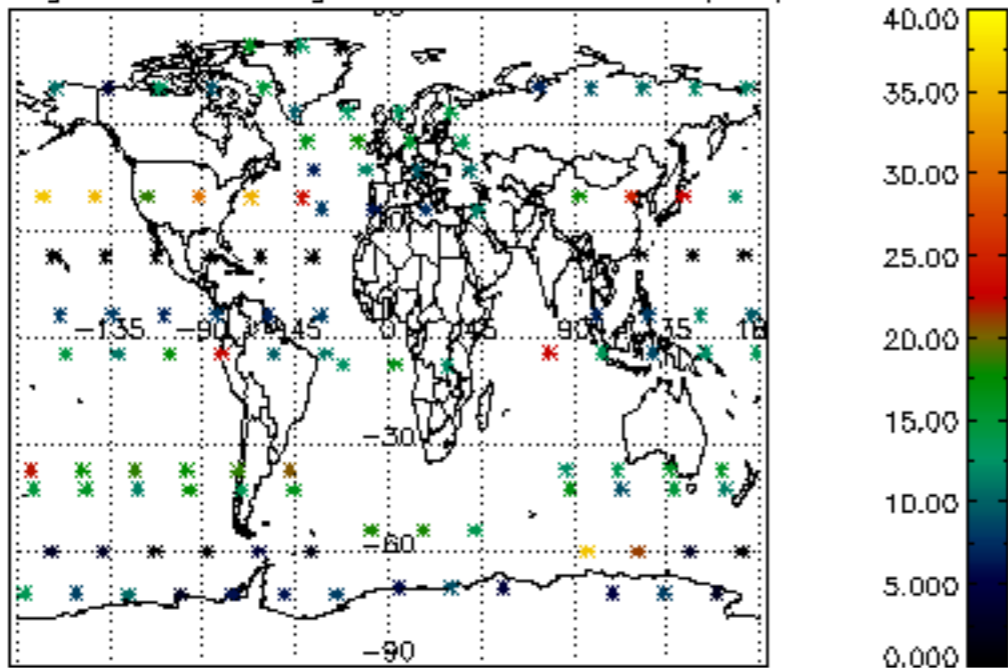

Percentage of cosmic ray hits per profile

Percentage of star falling outside central band per profile