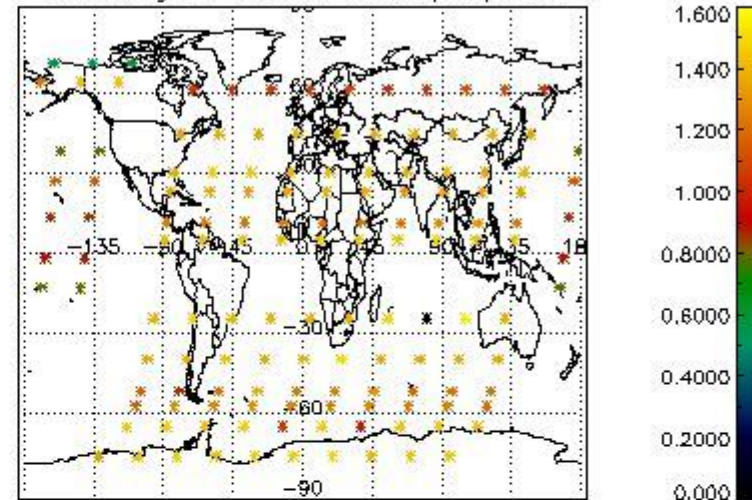

Percentage of datation errors per profile