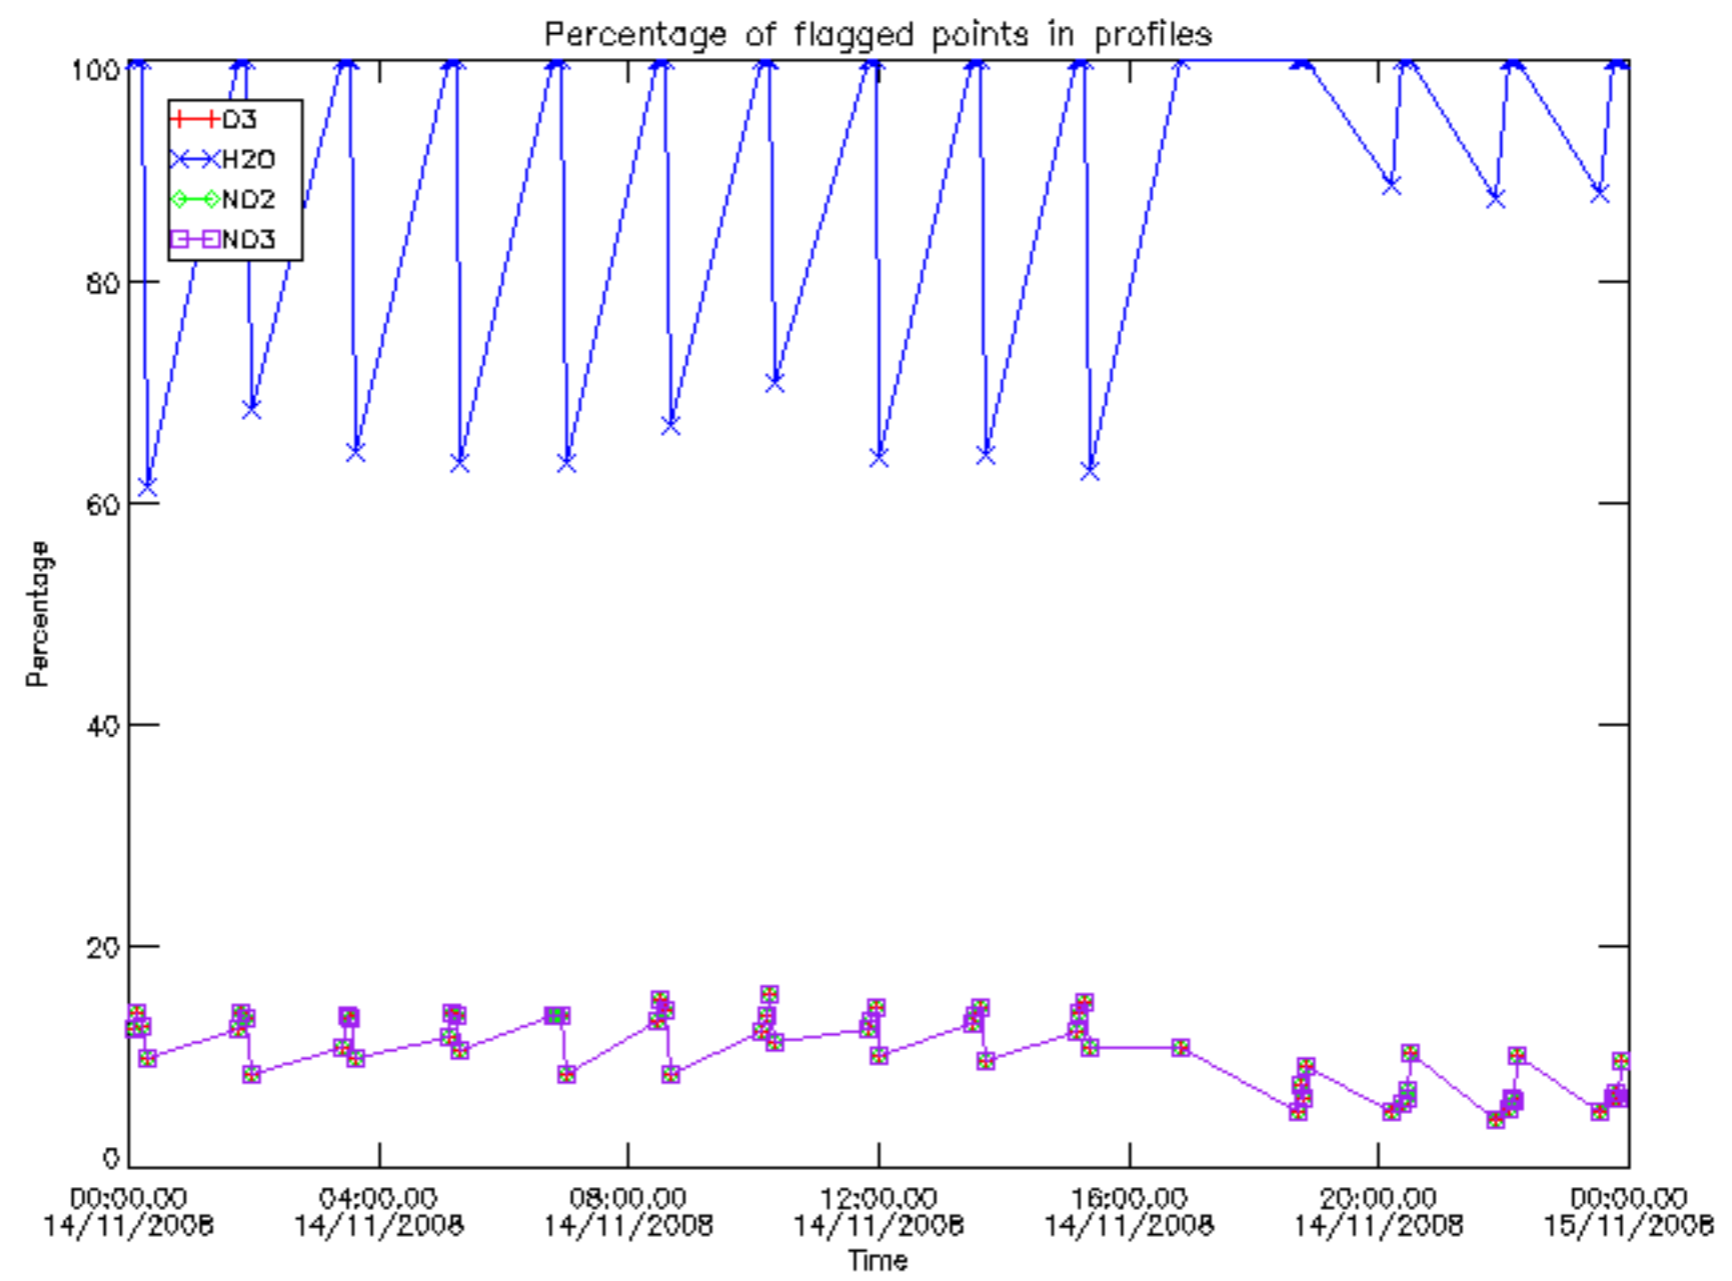

Percentage of flagged data per D3 profile

Percentage of flagged data per H2O profile