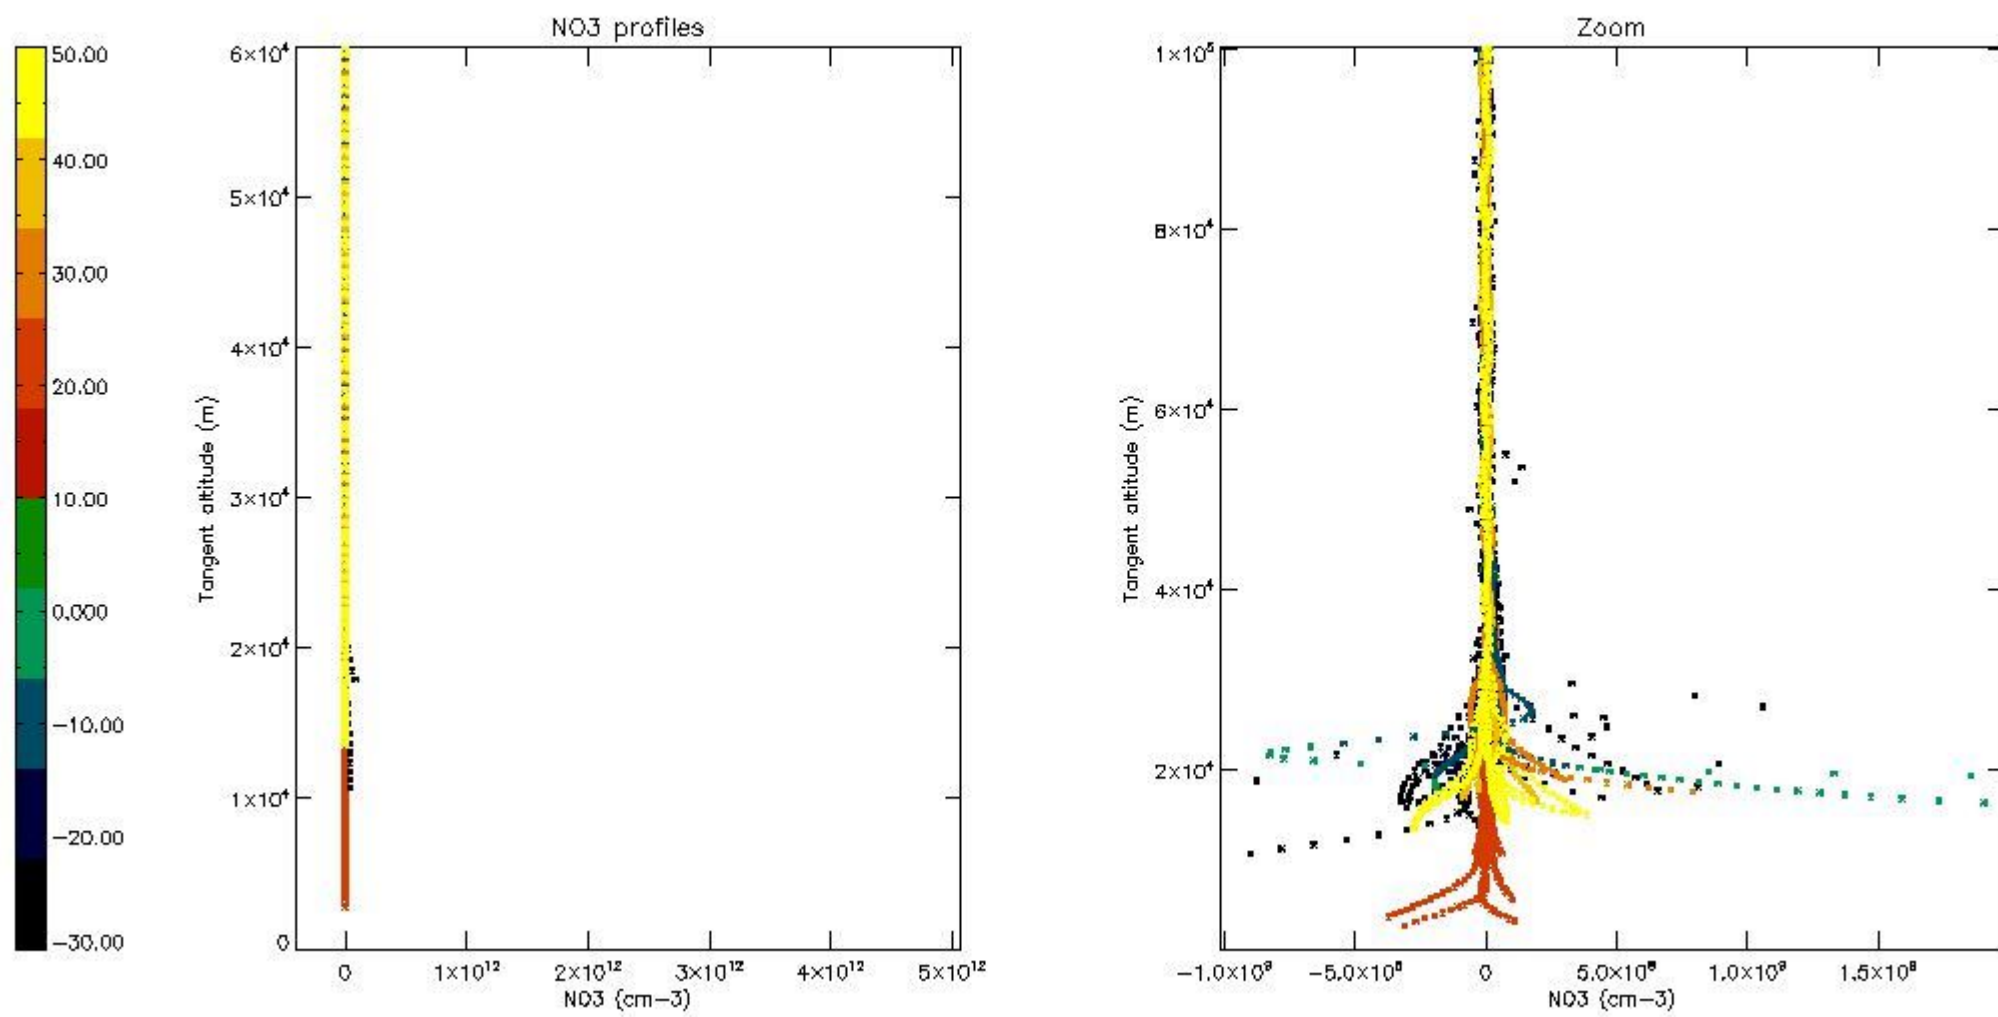

5.8 Plot H2O profiles for all STD (only for occultations of stars 1,2,3,4,13,14,16,26,63 dark without errors)

The colorbar represents the latitude.