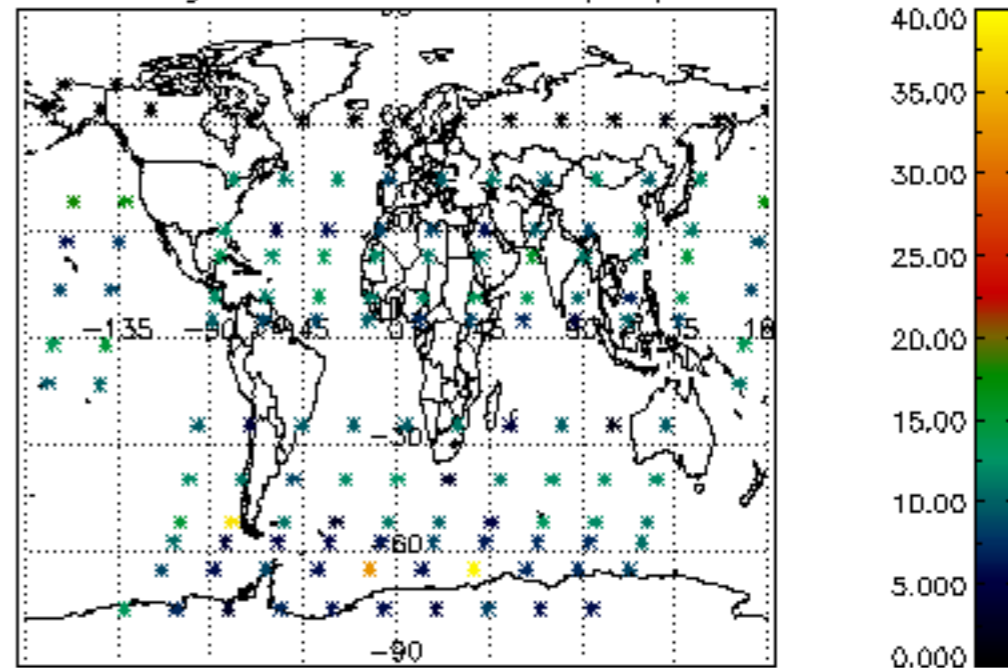

Percentage of saturation errors per profile