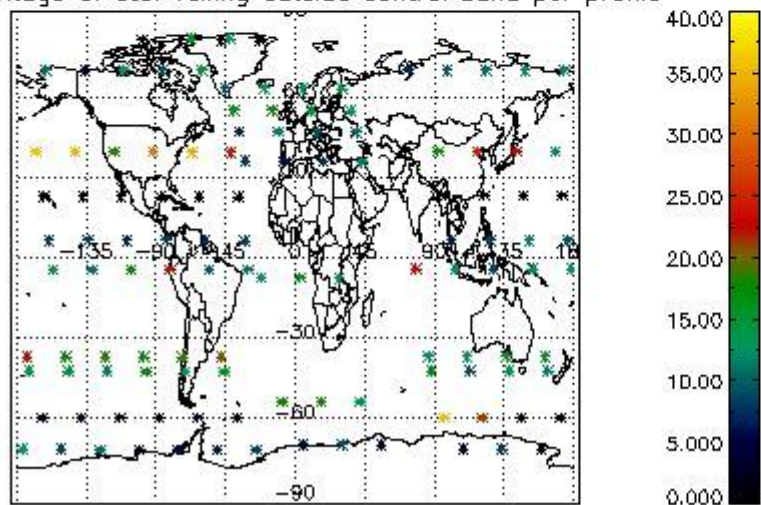

##### 4.2.1 Plot level 1 quality information per product (world map): ENVISAT ASCENDING passes

Percentage of cosmic ray hits per profile

Percentage of datation errors per profile

Percentage of star falling outside central band per profile