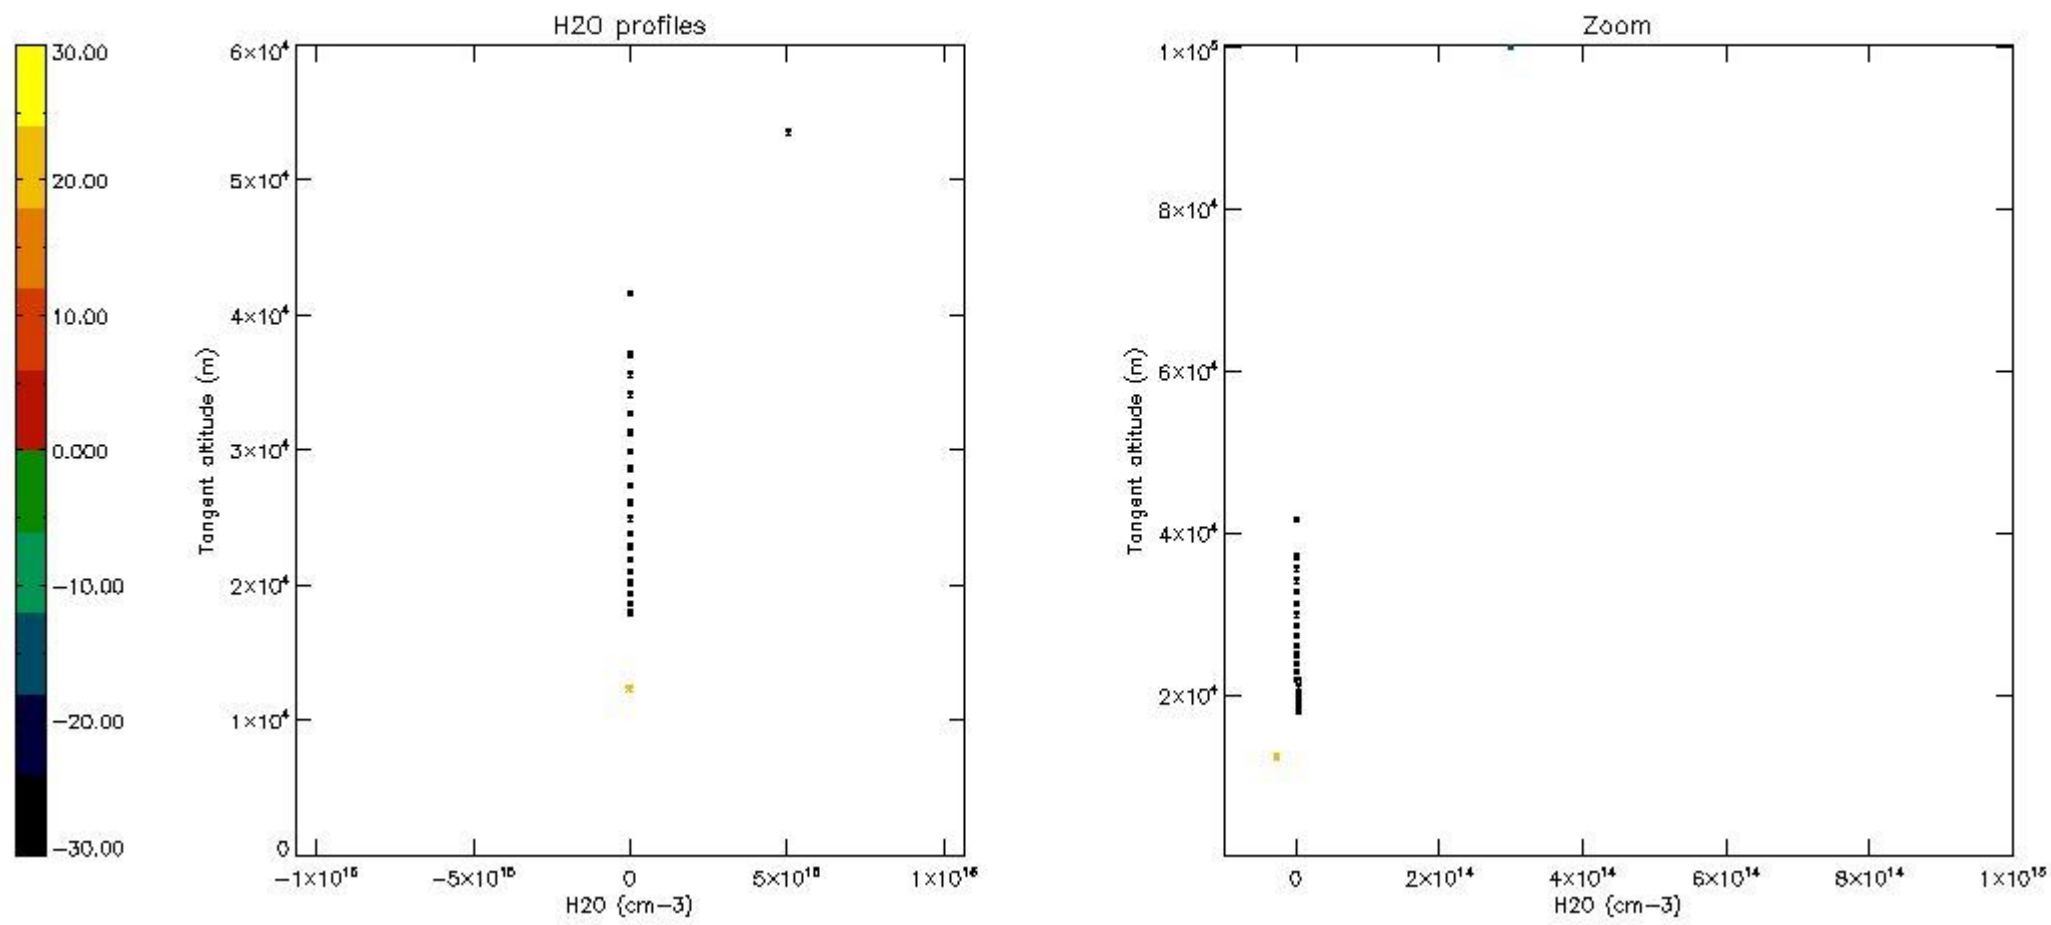

The colorbar represents the latitude.