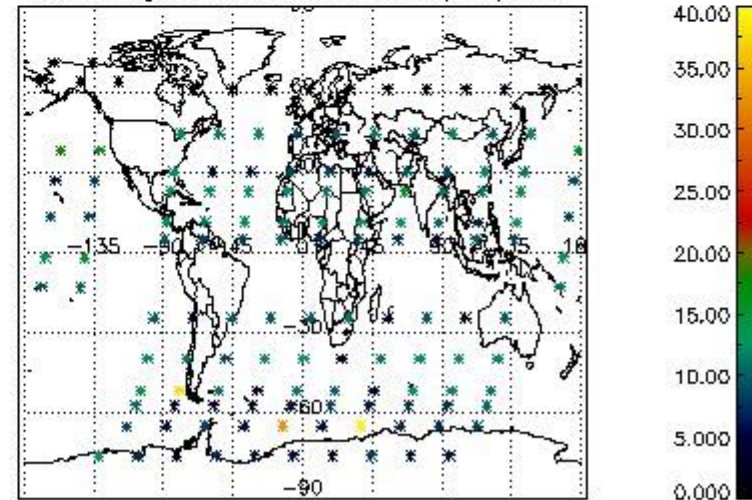

Percentage of saturation errors per profile

5. Trace gas profiles

5.1 Ozone statistics based on quality of products

The final quality of the products can be "measured" using the STD (Standard Deviation) attached to every point profile. This information is written to the parameter GOM_NL__2P/NL_LOCAL_SPECIES_DENSITY/o3_std of the level 2 products. The table below shows the statistics for given STD ranges.

The statistics are given with respect to the overall valid production:

- Products without fatal errors: GOM_NL__2P/MPH/PRODUCT_ERR=0
- Valid point profile: GOM_NL__2P/NL_LOCAL_SPECIES_DENSITY/pcd(0)=0

The 'Criteria' is applied to valid points of dark limb products:

- Products in dark limb illumination condition: GOM_NL__2P/NL_SUMMARY_QUALITY/obs_ill_cond=0
- Products without fatal errors: GOM_NL__2P/MPH/PRODUCT_ERR=0
- Valid point profile: GOM_NL__2P/NL_LOCAL_SPECIES_DENSITY/pcd(0)=0

So, the table below shows the percentage of dark limb and valid observations for each criteria with respect to the overall valid daily observations.

Criteria	% of total production
All STD	29
STD < 20	16