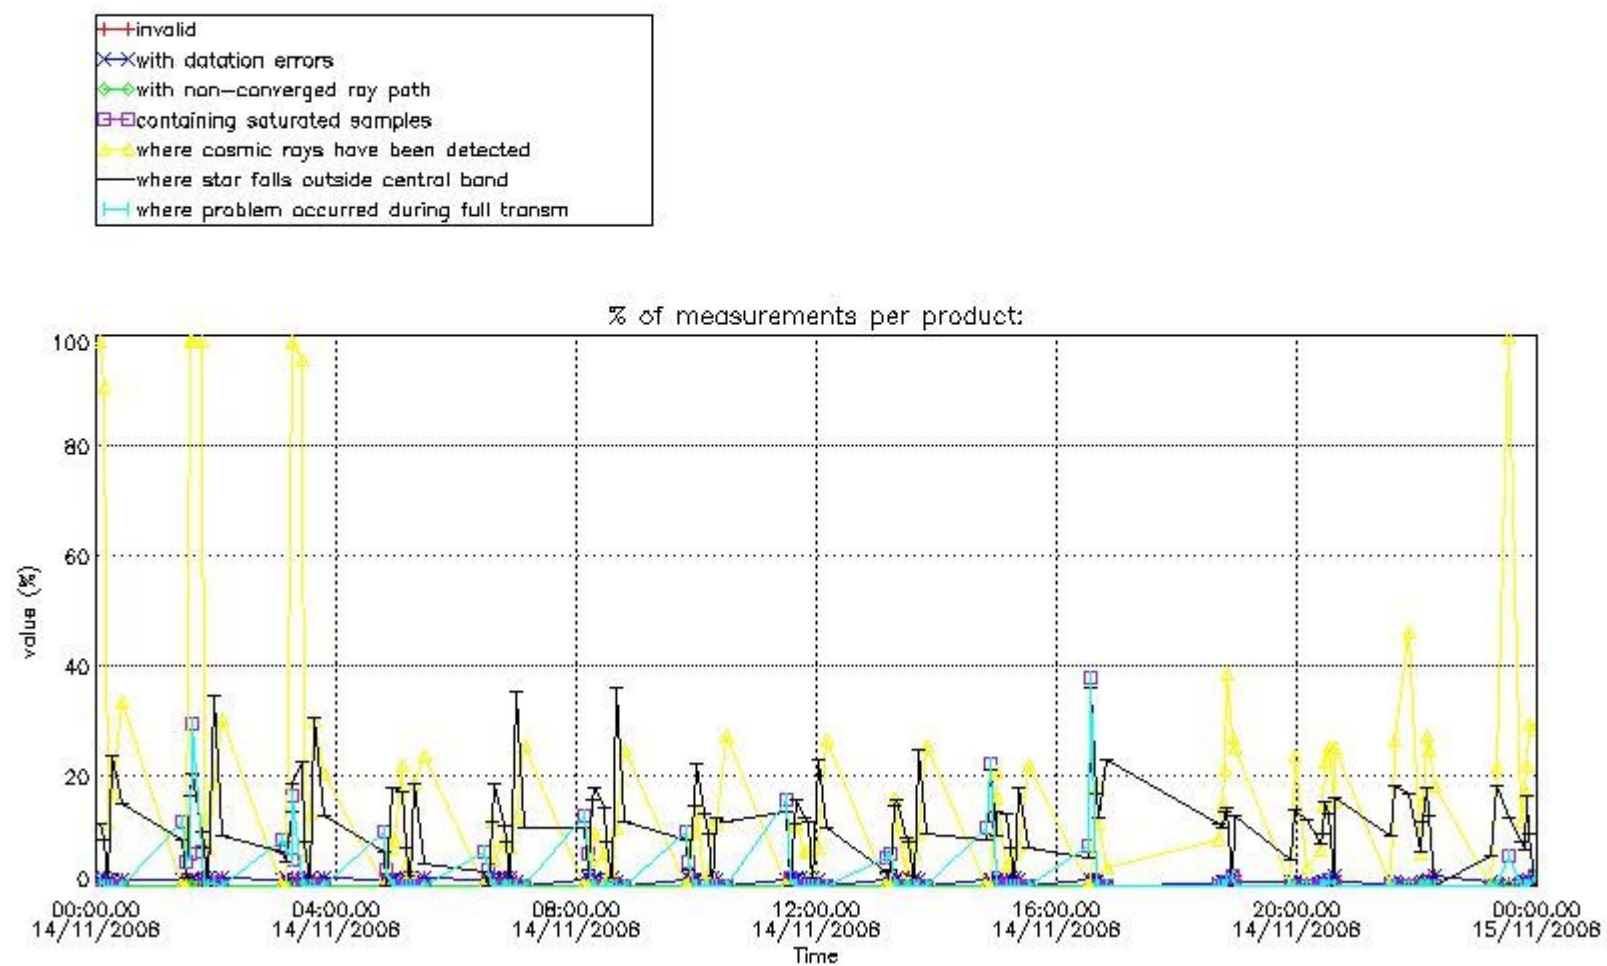

4.1.2 Plot level 1 quality information per product (time dependant): ENVI SAT DESCENDING passes