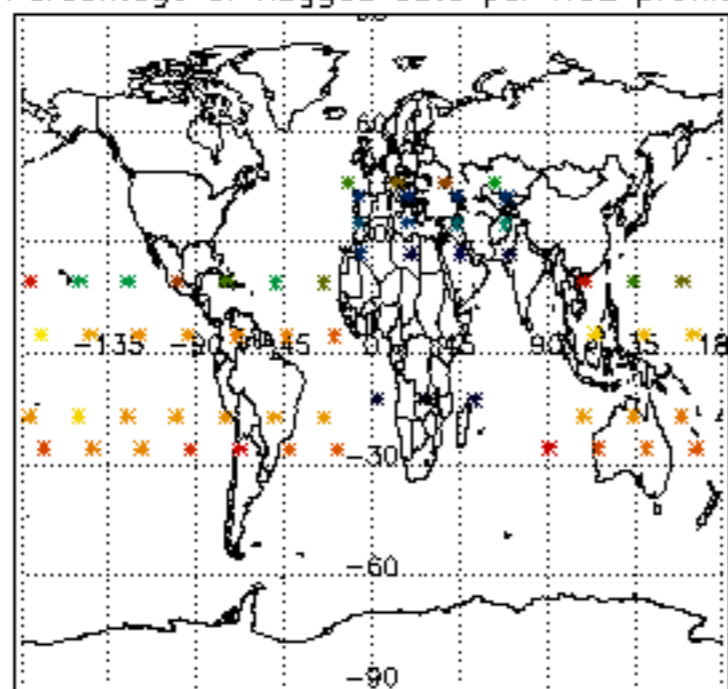

Percentage of flagged data per NO2 profile