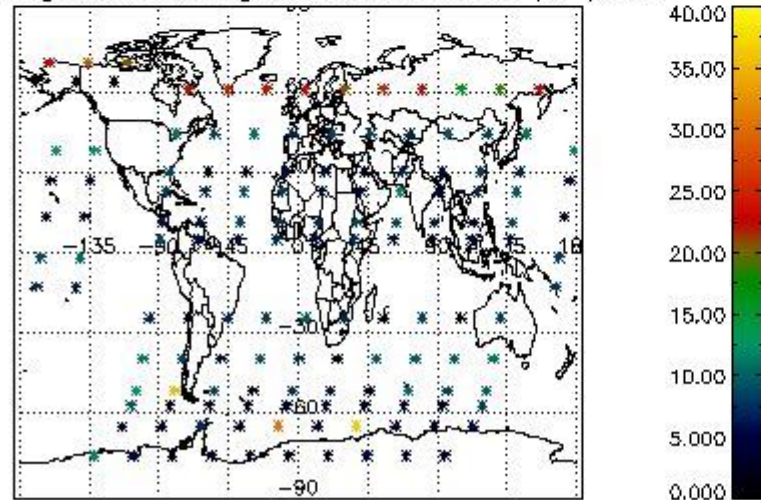

Percentage of star falling outside central band per profile