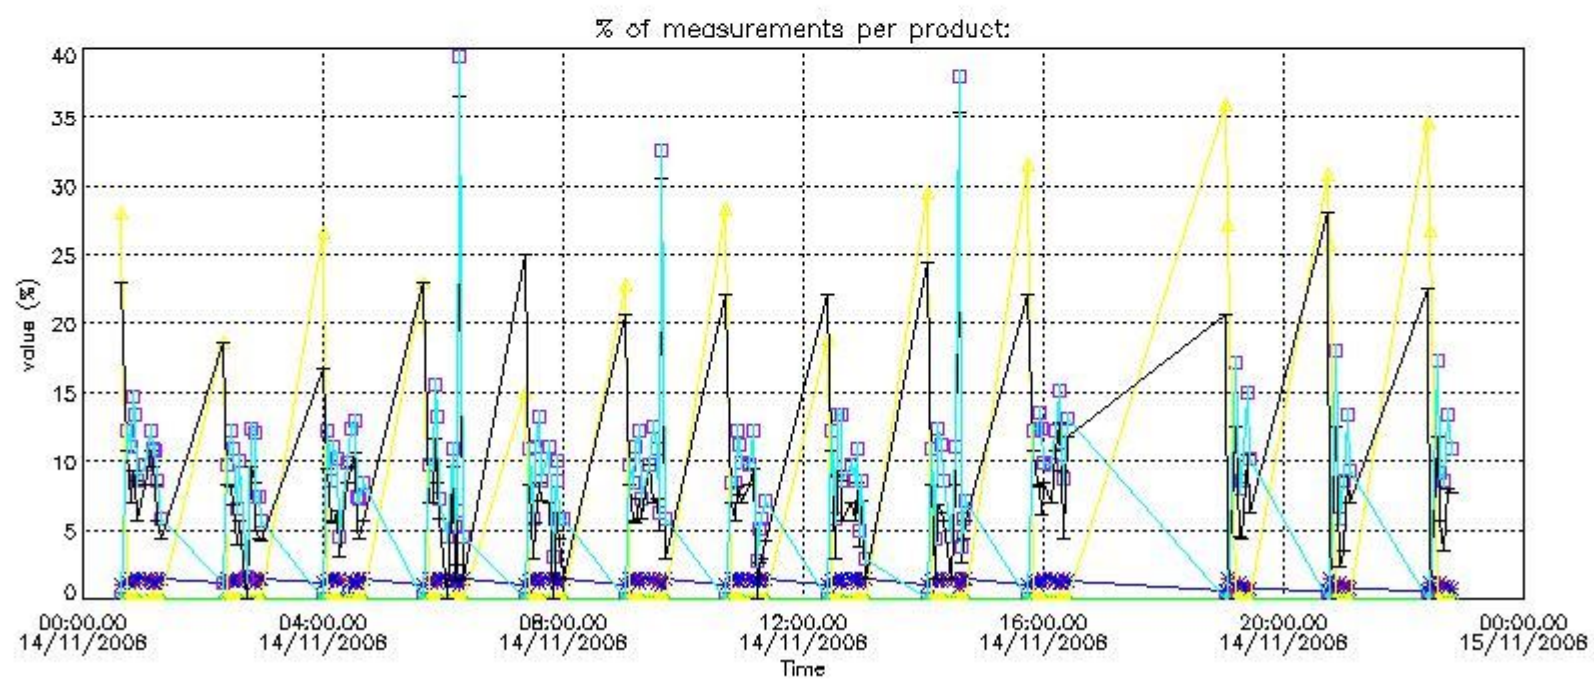

4.2 Plot quality information per product coming from level 1b processing (world map)

4.2.1 Plot level 1 quality information per product (world map): ENVISAT ASCENDING passes