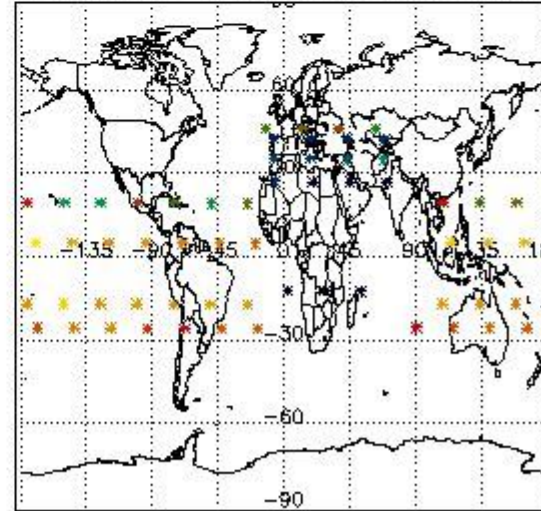

Percentage of flagged data per NO3 profile

4. Level 1 quality information per product

In this section it is plotted some information contained in the Quality Summary data set of the level 2 products that comes from the level 1b processing. Products without errors (error flag in the MPH set to "0") are used.

4.1 Plot quality information per product (time dependant) coming from level 1b processing

4.1.1 Plot level 1 quality information per product (time dependant): ENVISAT ASCENDING passes