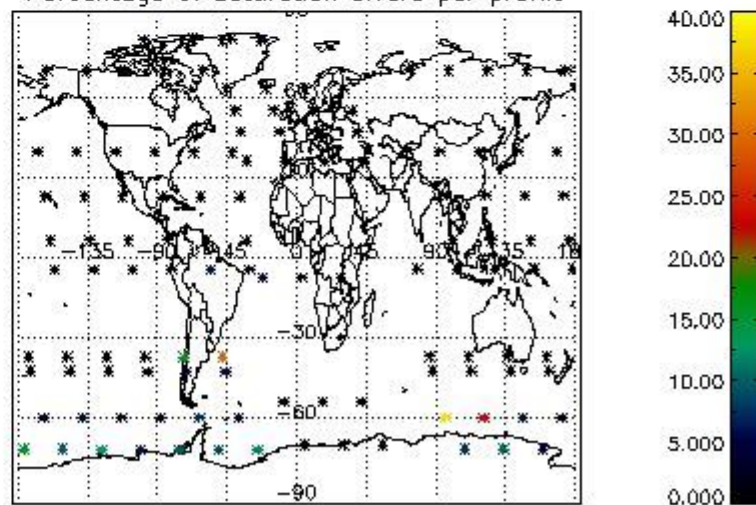

Percentage of saturation errors per profile