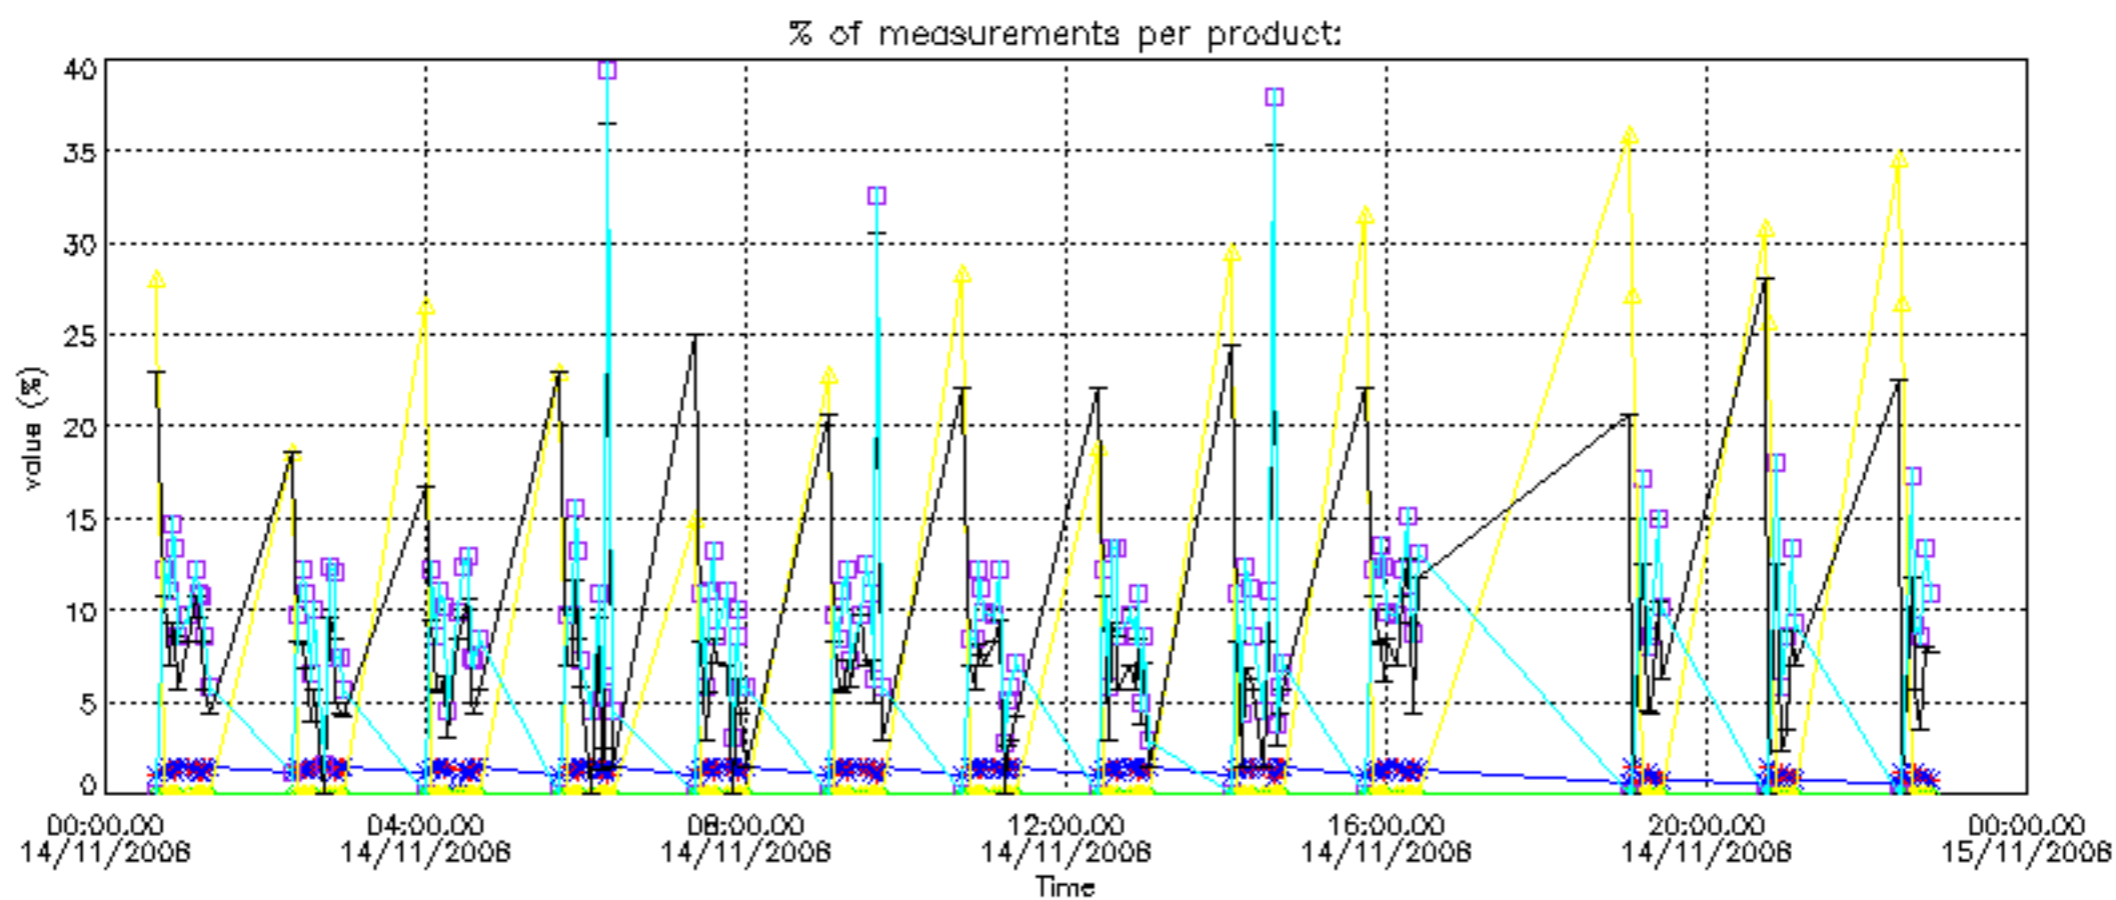

Percentage of cosmic ray hits per profile

Percentage of datation errors per profile