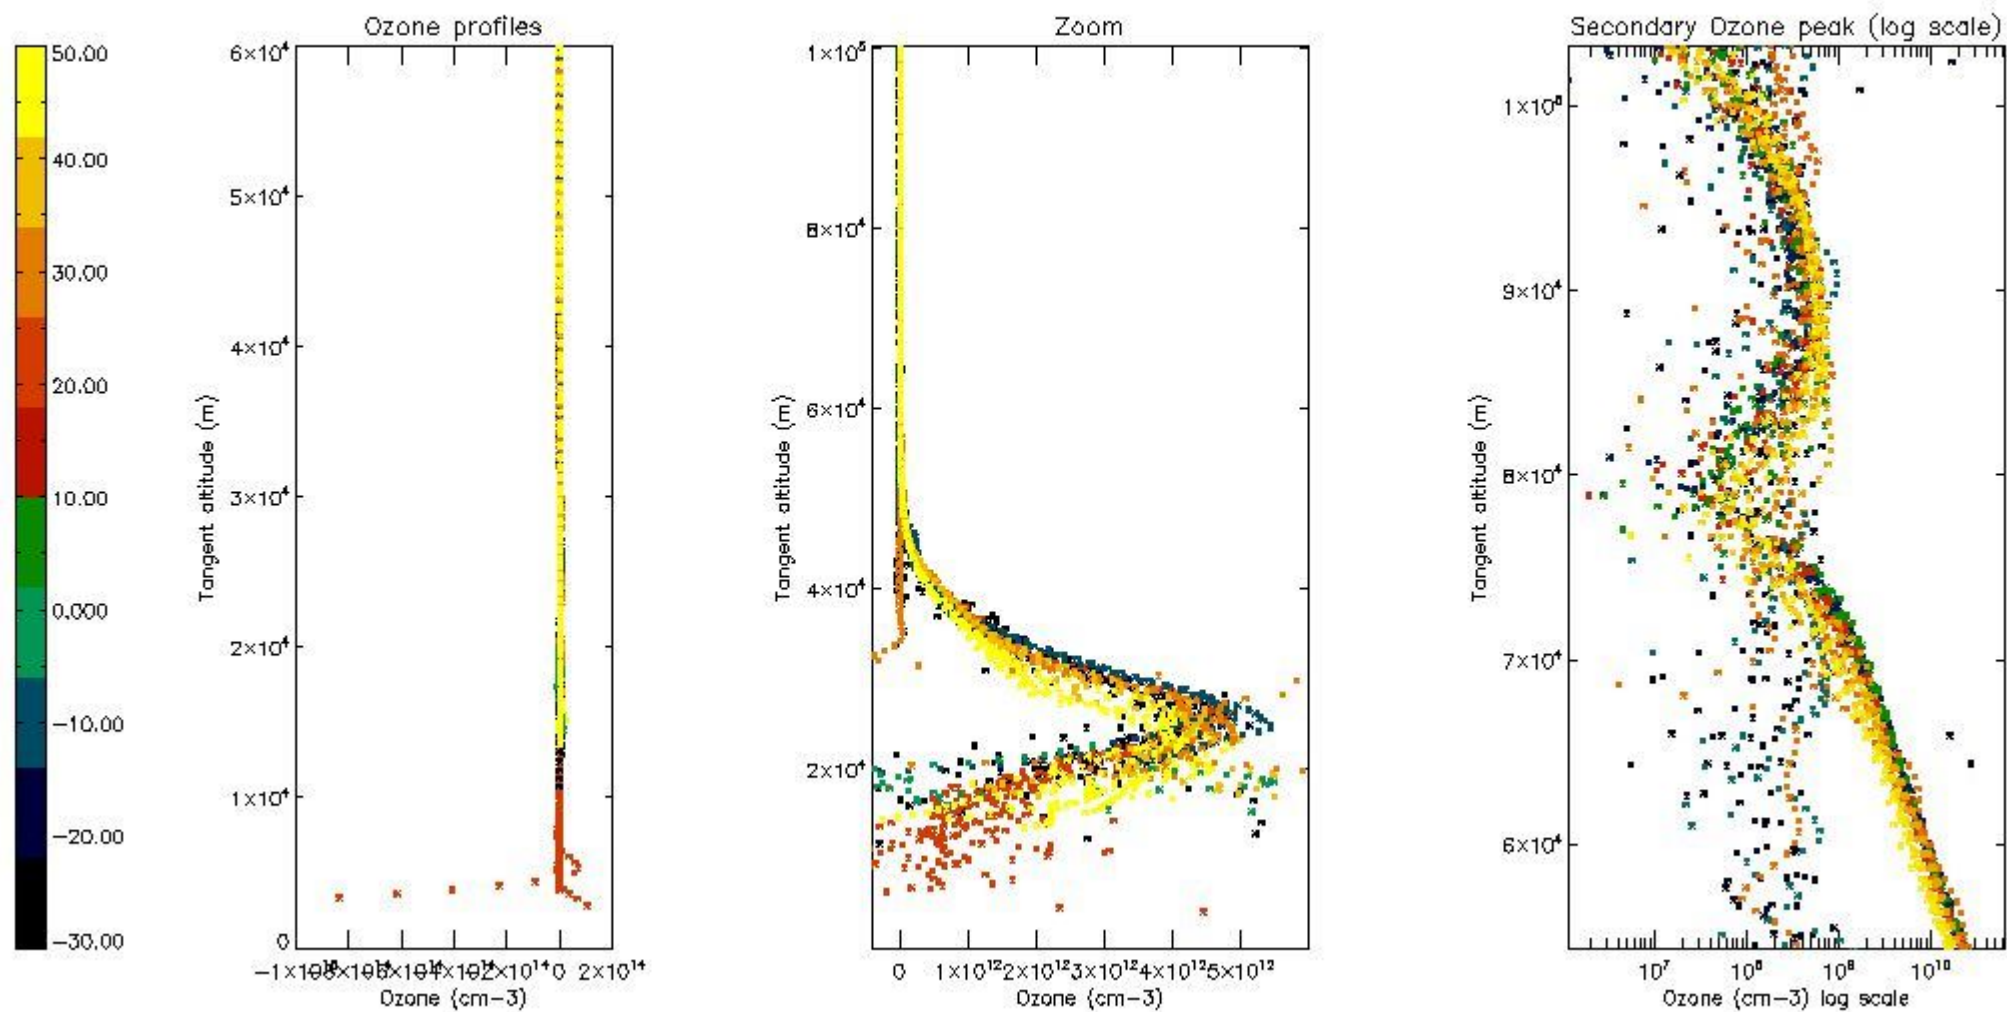

STD < 10	13
STD < 5	9

5.2 Plot ozone profiles for all STD (dark without errors)

The colorbar represents the latitude.

5.3 Plot ozone profiles where STD < 20% (dark without errors)

The colorbar represents the latitude.