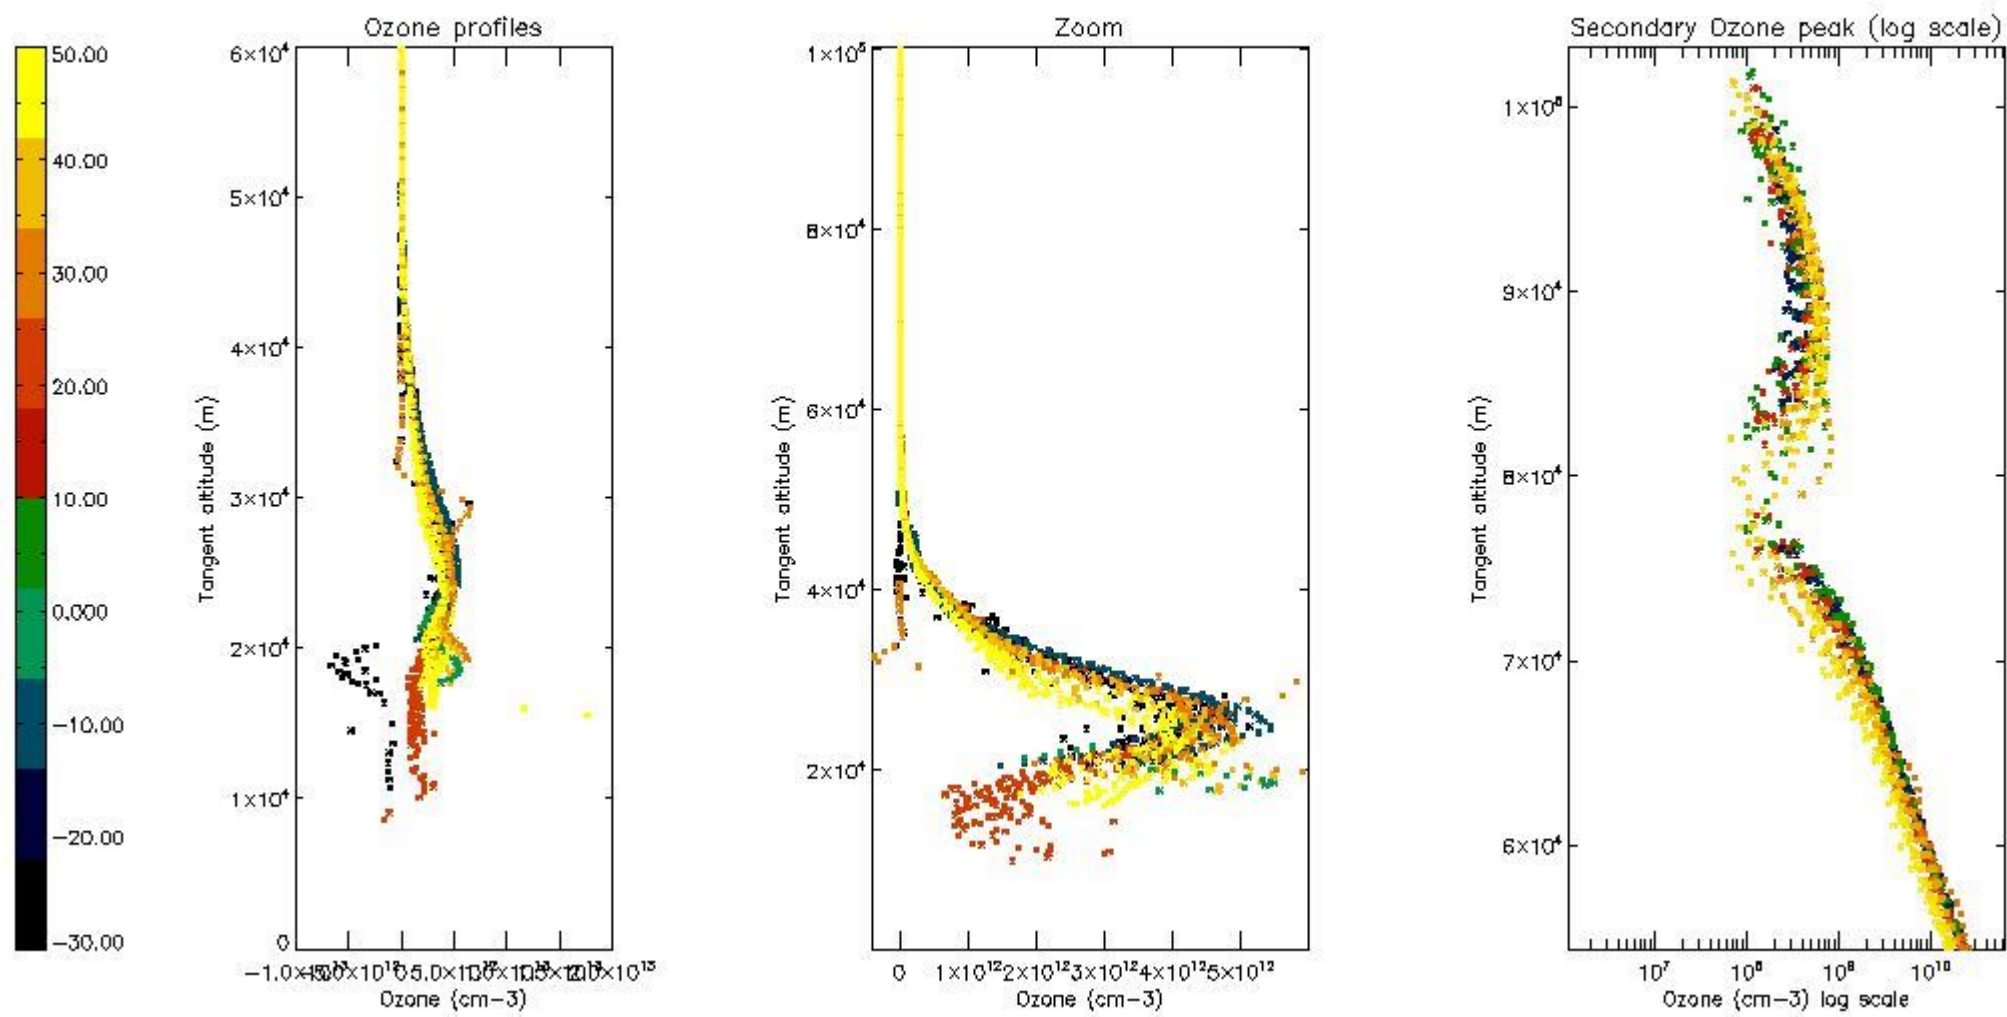

STD < 10	13
STD < 5	9

5.2 Plot ozone profiles for all STD (dark without errors)

The colorbar represents the latitude.

5.3 Plot ozone profiles where STD < 20% (dark without errors)

The colorbar represents the latitude.