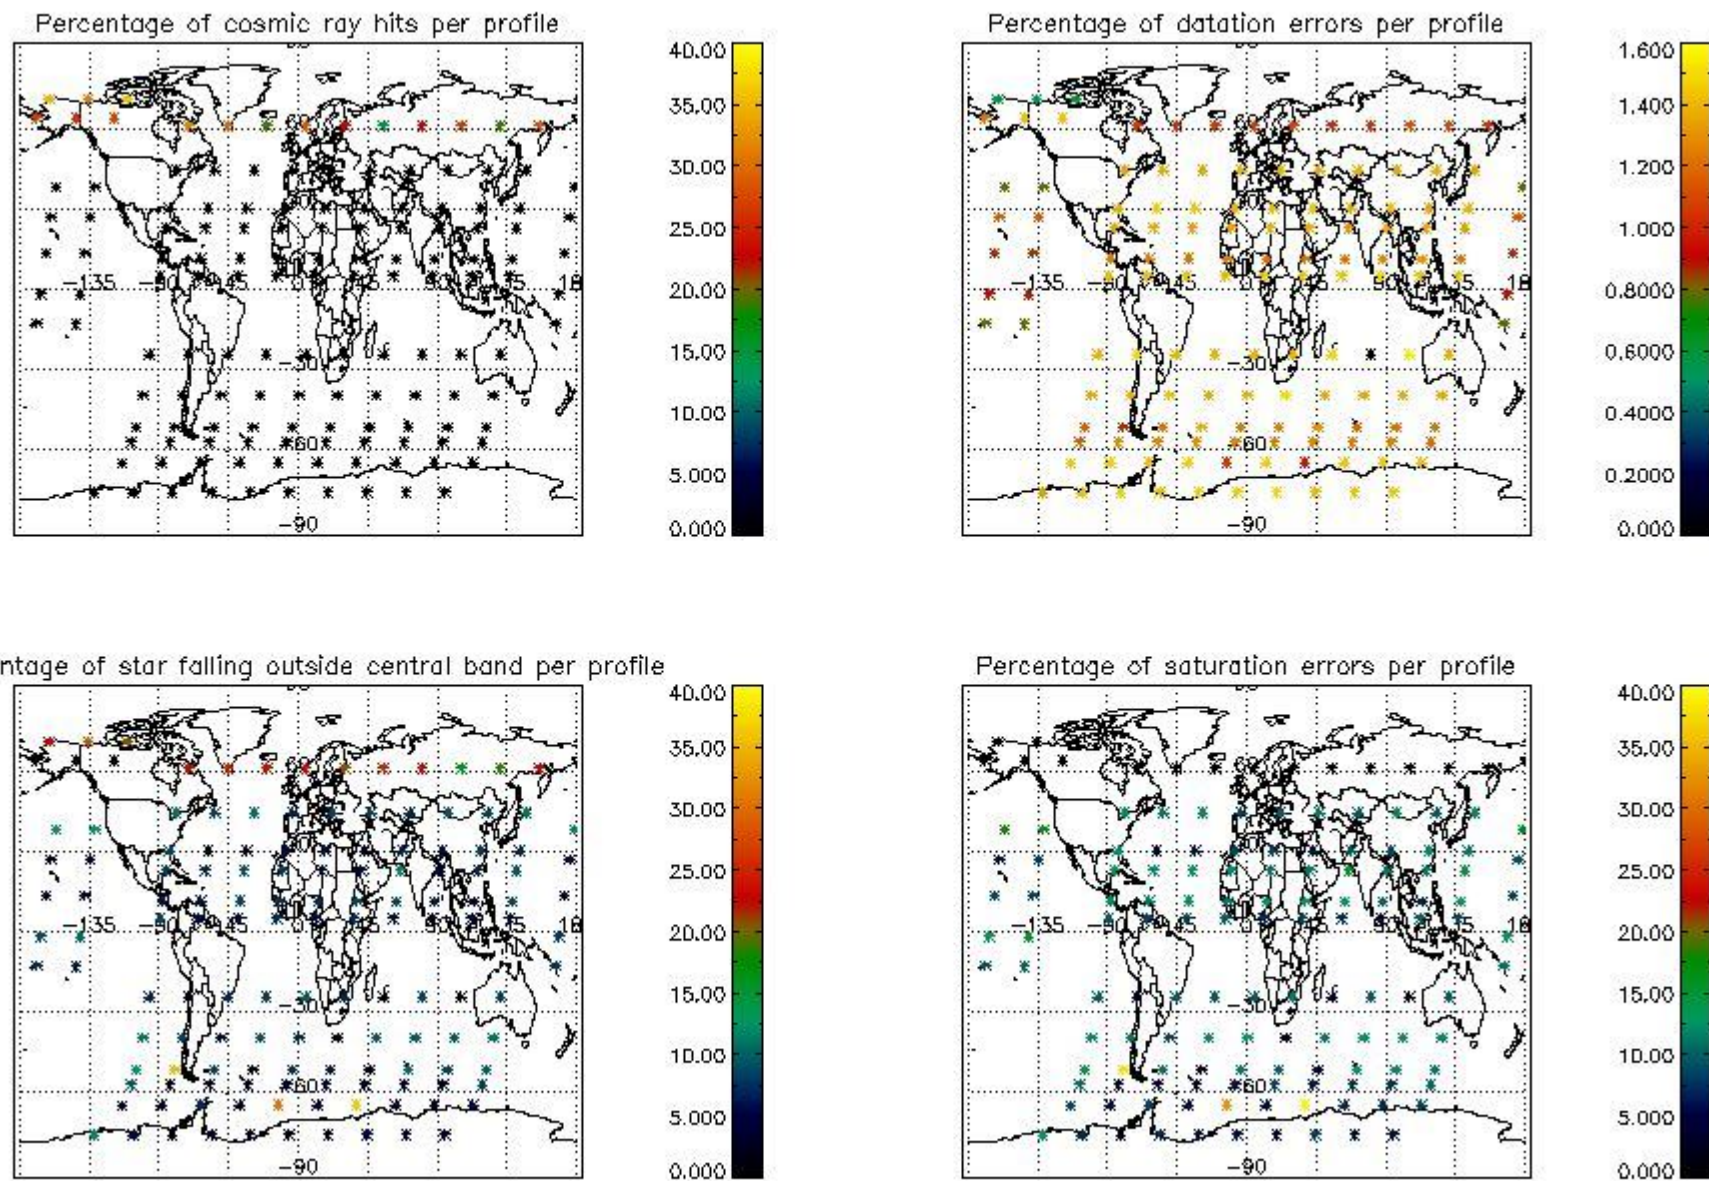

4.2.2 Plot level 1 quality information per product (world map): ENVISAT DESCENDING passes

5. Trace gas profiles

5.1 Ozone statistics based on quality of products

The final quality of the products can be "measured" using the STD (Standard Deviation) attached to every point profile. This information is written to the parameter GOM_NL__2P/NL_LOCAL_SPECIES_DENSITY/o3_std of the level 2 products. The table below shows the statistics for given STD ranges.

The statistics are given with respect to the overall valid production:

- Products without fatal errors: GOM_NL__2P/MPH/PRODUCT_ERR=0
- Valid point profile: GOM_NL__2P/NL_LOCAL_SPECIES_DENSITY/pcd(0)=0

The 'Criteria' is applied to valid points of dark limb products:

- Products in dark limb illumination condition: GOM_NL__2P/NL_SUMMARY_QUALITY/obs_ill_cond=0
- Products without fatal errors: GOM_NL__2P/MPH/PRODUCT_ERR=0
- Valid point profile: GOM_NL__2P/NL_LOCAL_SPECIES_DENSITY/pcd(0)=0

So, the table below shows the percentage of dark limb and valid observations for each criteria with respect to the overall valid daily observations.

Criteria	% of total production
All STD	29
STD < 20	16