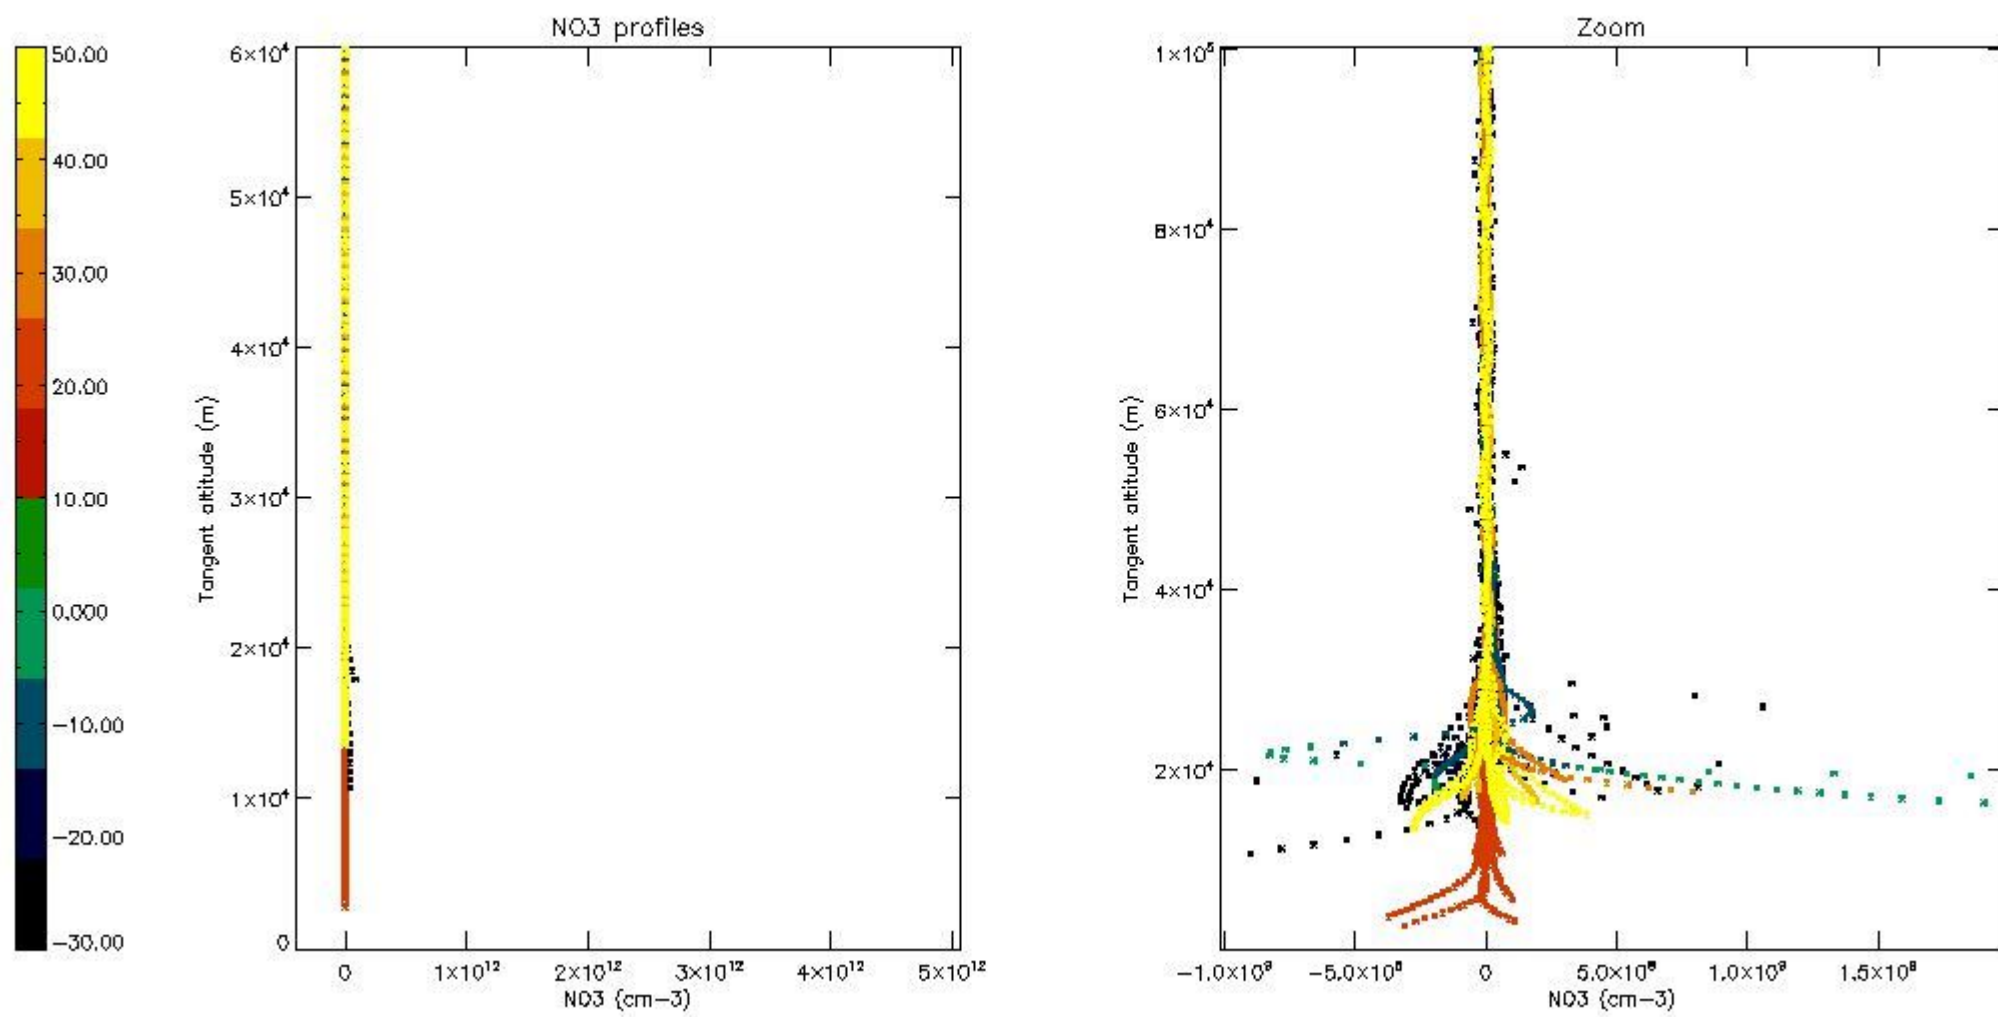

*5.6 Plot NO<sub>2</sub> profiles for all STD (dark without errors)*

The colorbar represents the latitude.

*5.7 Plot NO3 profiles for all STD (dark without errors)*

The colorbar represents the latitude.

5.8 Plot H2O profiles for all STD (only for occultations of stars 1,2,3,4,13,14,16,26,63 dark without errors)

The colorbar represents the latitude.