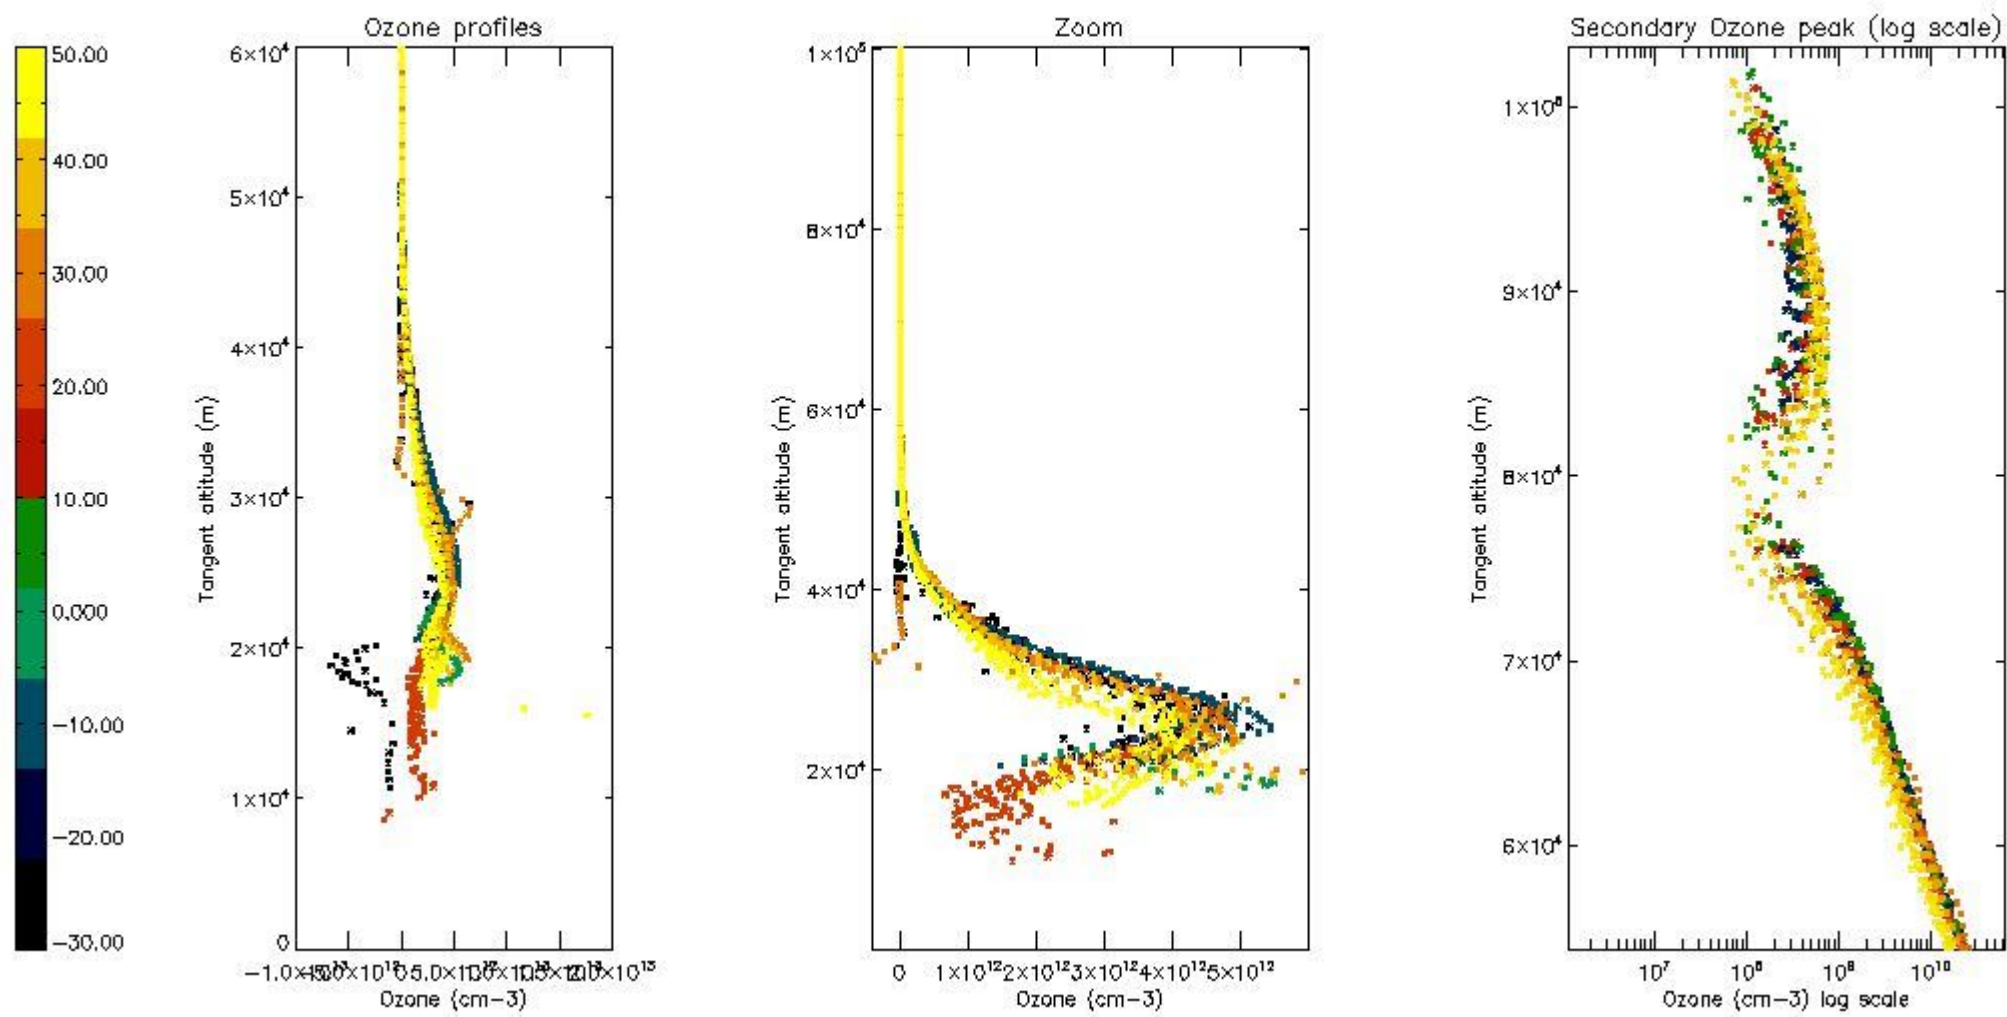

STD < 10	13
STD < 5	9

5.2 Plot ozone profiles for all STD (dark without errors)

The colorbar represents the latitude.

5.3 Plot ozone profiles where STD < 20% (dark without errors)

The colorbar represents the latitude.

*5.4 Plot ozone profiles where  $STD < 10\%$  (dark without errors)*

The colorbar represents the latitude.

*5.5 Plot ozone profiles where STD < 5% (dark without errors)*

The colorbar represents the latitude.