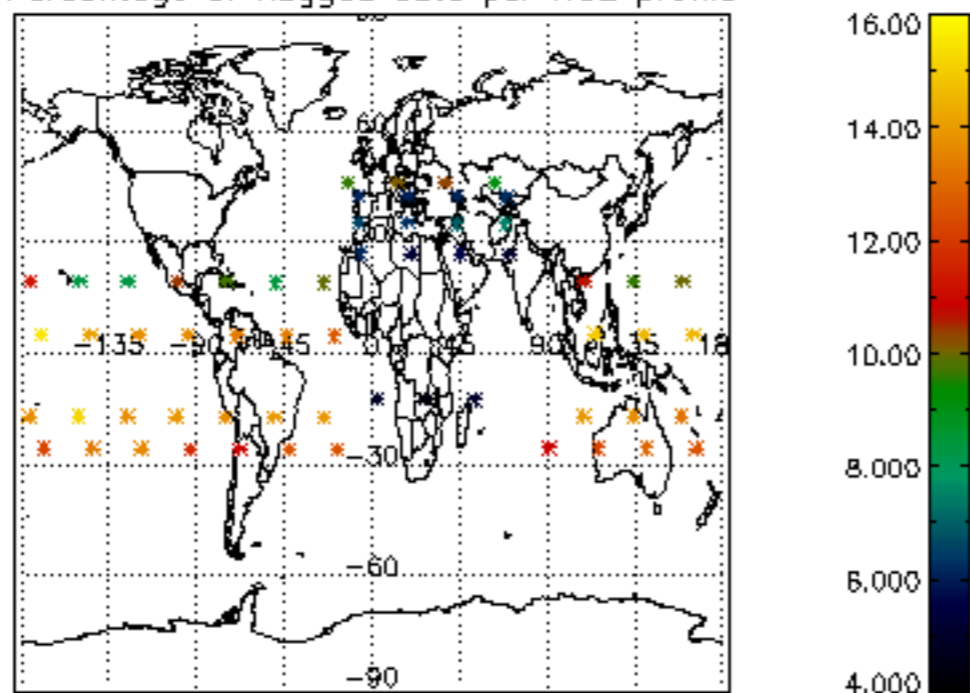

Percentage of flagged data per NO2 profile