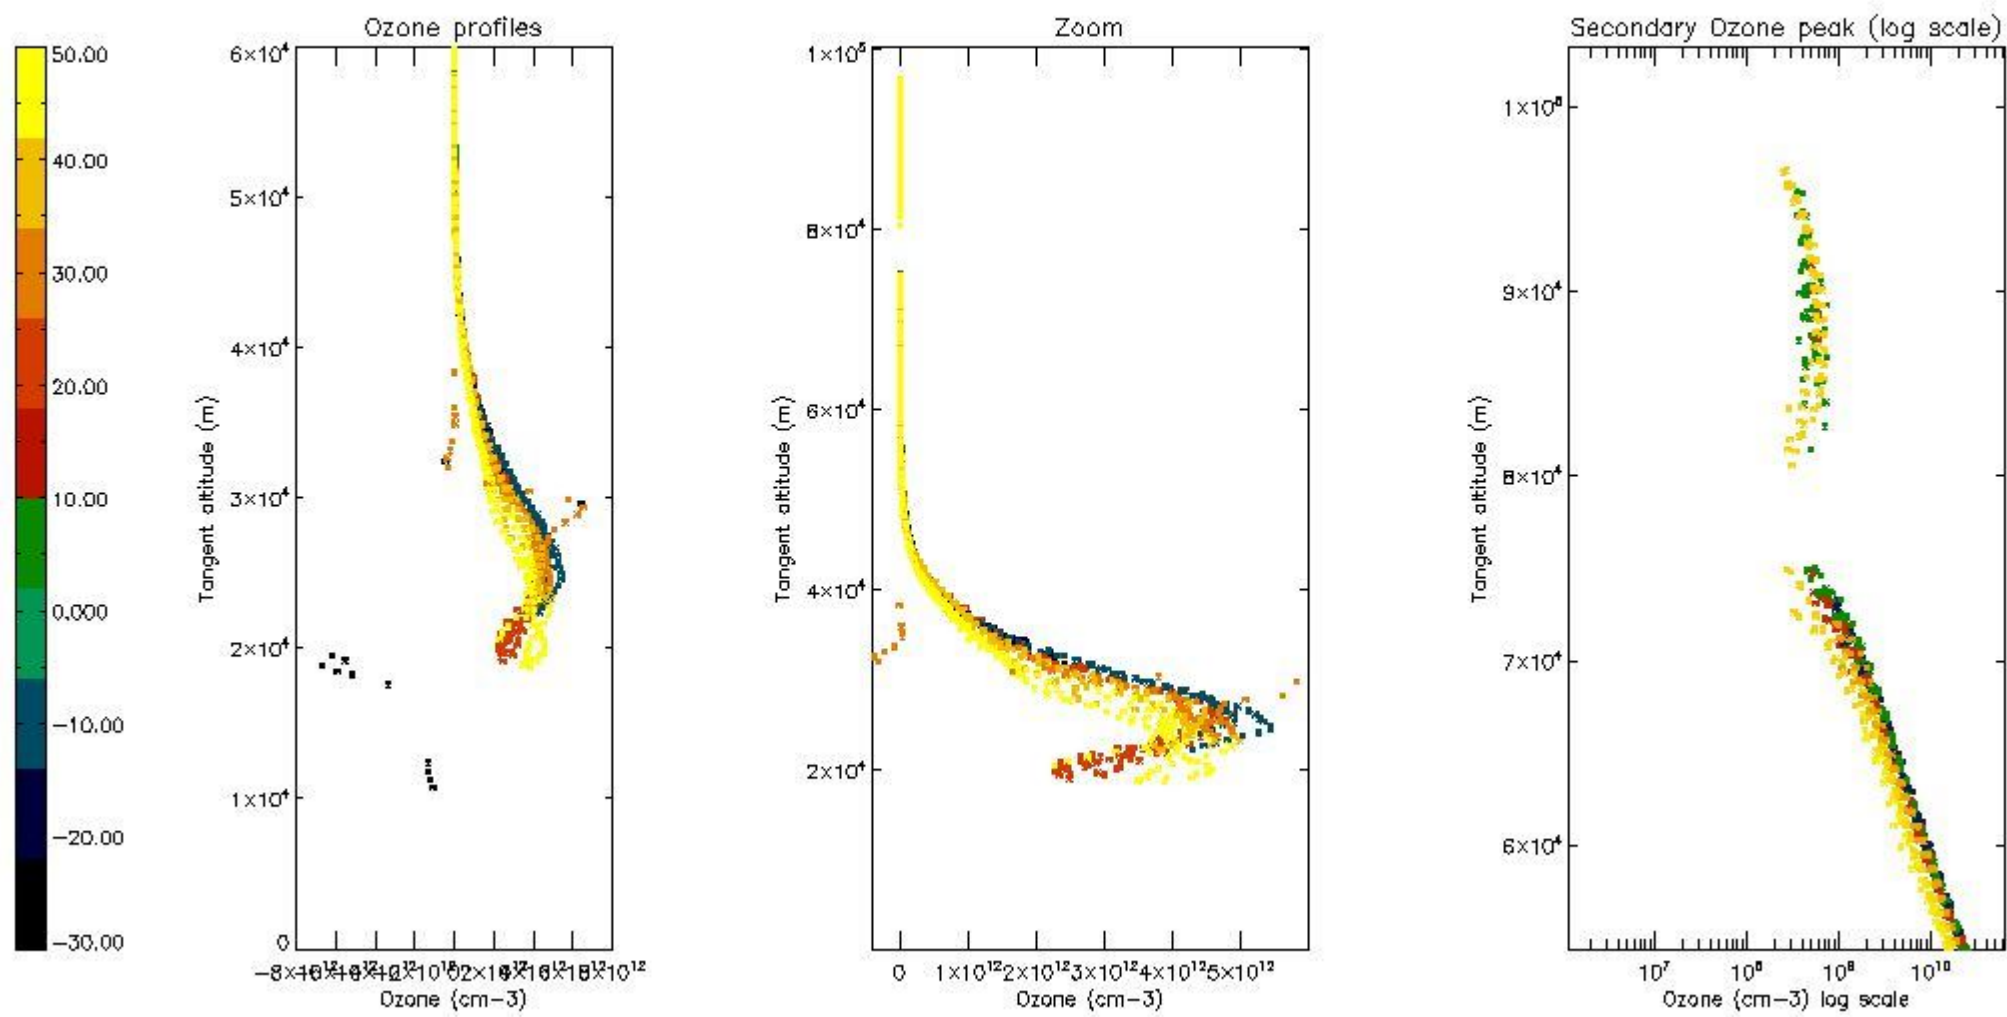

5.6 Plot NO₂ profiles for all STD (dark without errors)

The colorbar represents the latitude.