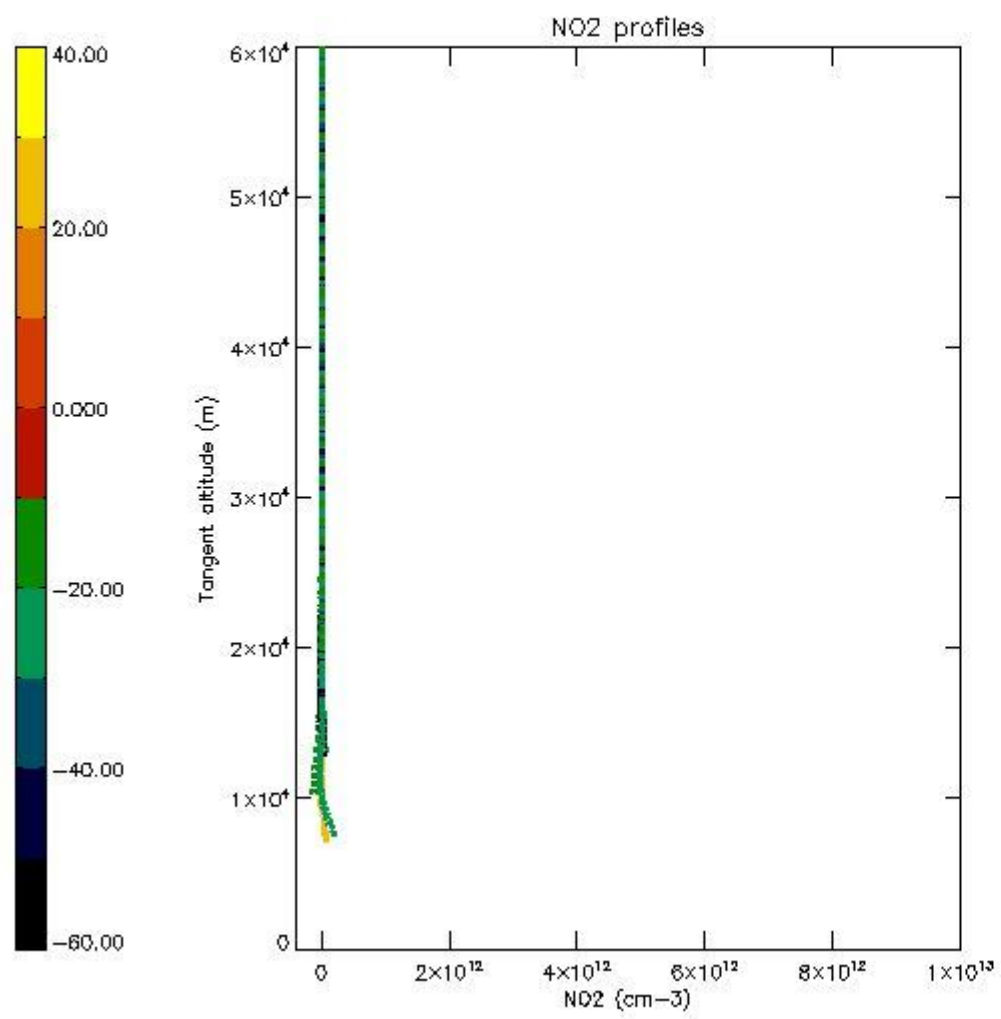

*5.4 Plot ozone profiles where STD < 10% (dark without errors)*

The colorbar represents the latitude.

*5.5 Plot ozone profiles where STD < 5% (dark without errors)*

The colorbar represents the latitude.

*5.6 Plot NO<sub>2</sub> profiles for all STD (dark without errors)*

The colorbar represents the latitude.

*5.7 Plot NO3 profiles for all STD (dark without errors)*

The colorbar represents the latitude.