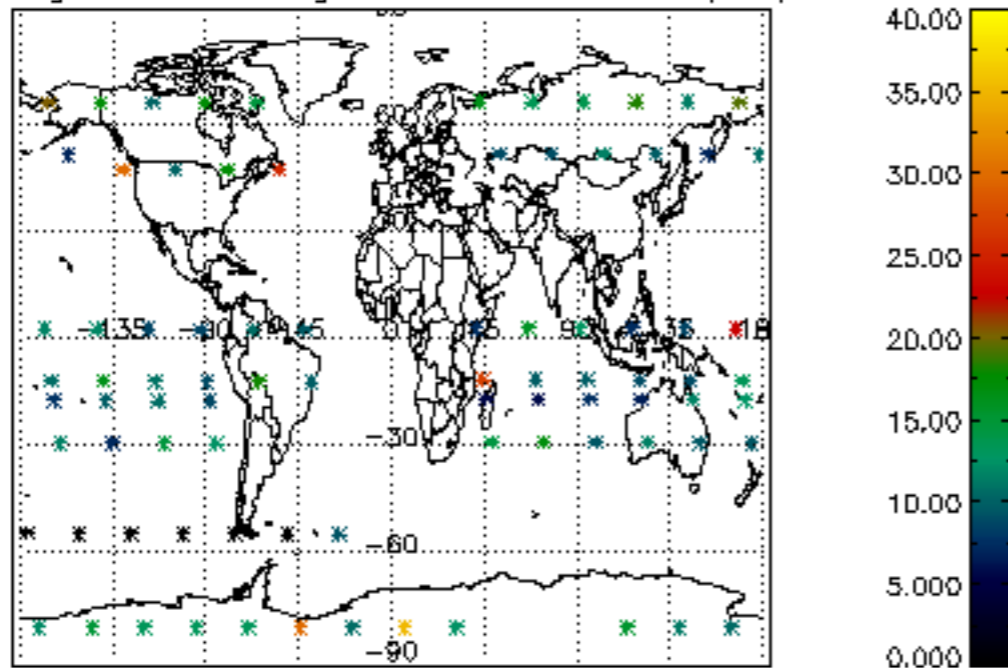

Percentage of cosmic ray hits per profile

Percentage of star falling outside central band per profile