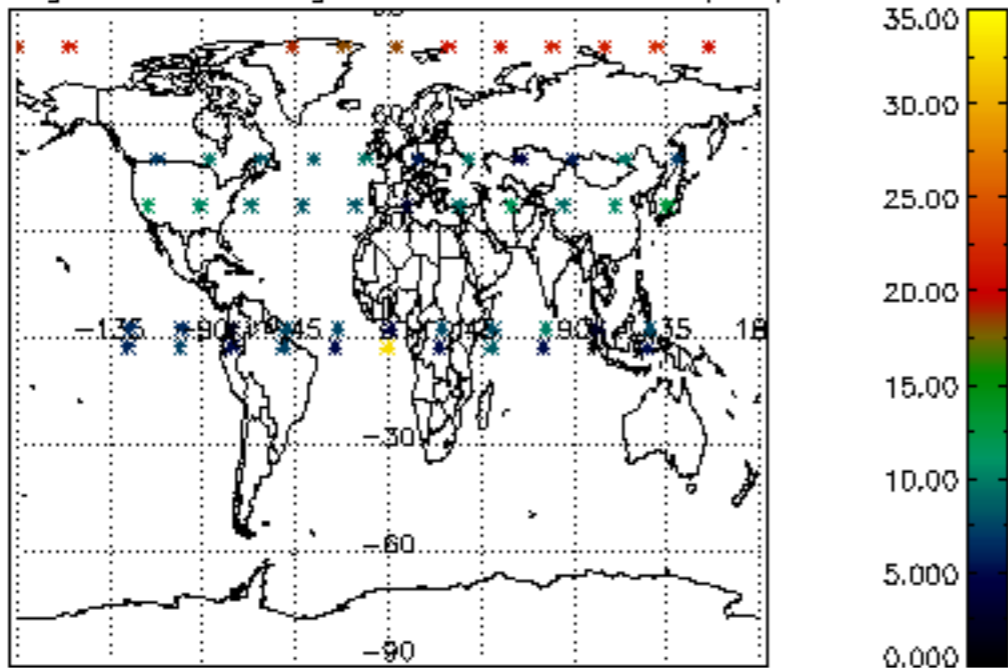

Percentage of star falling outside central band per profile