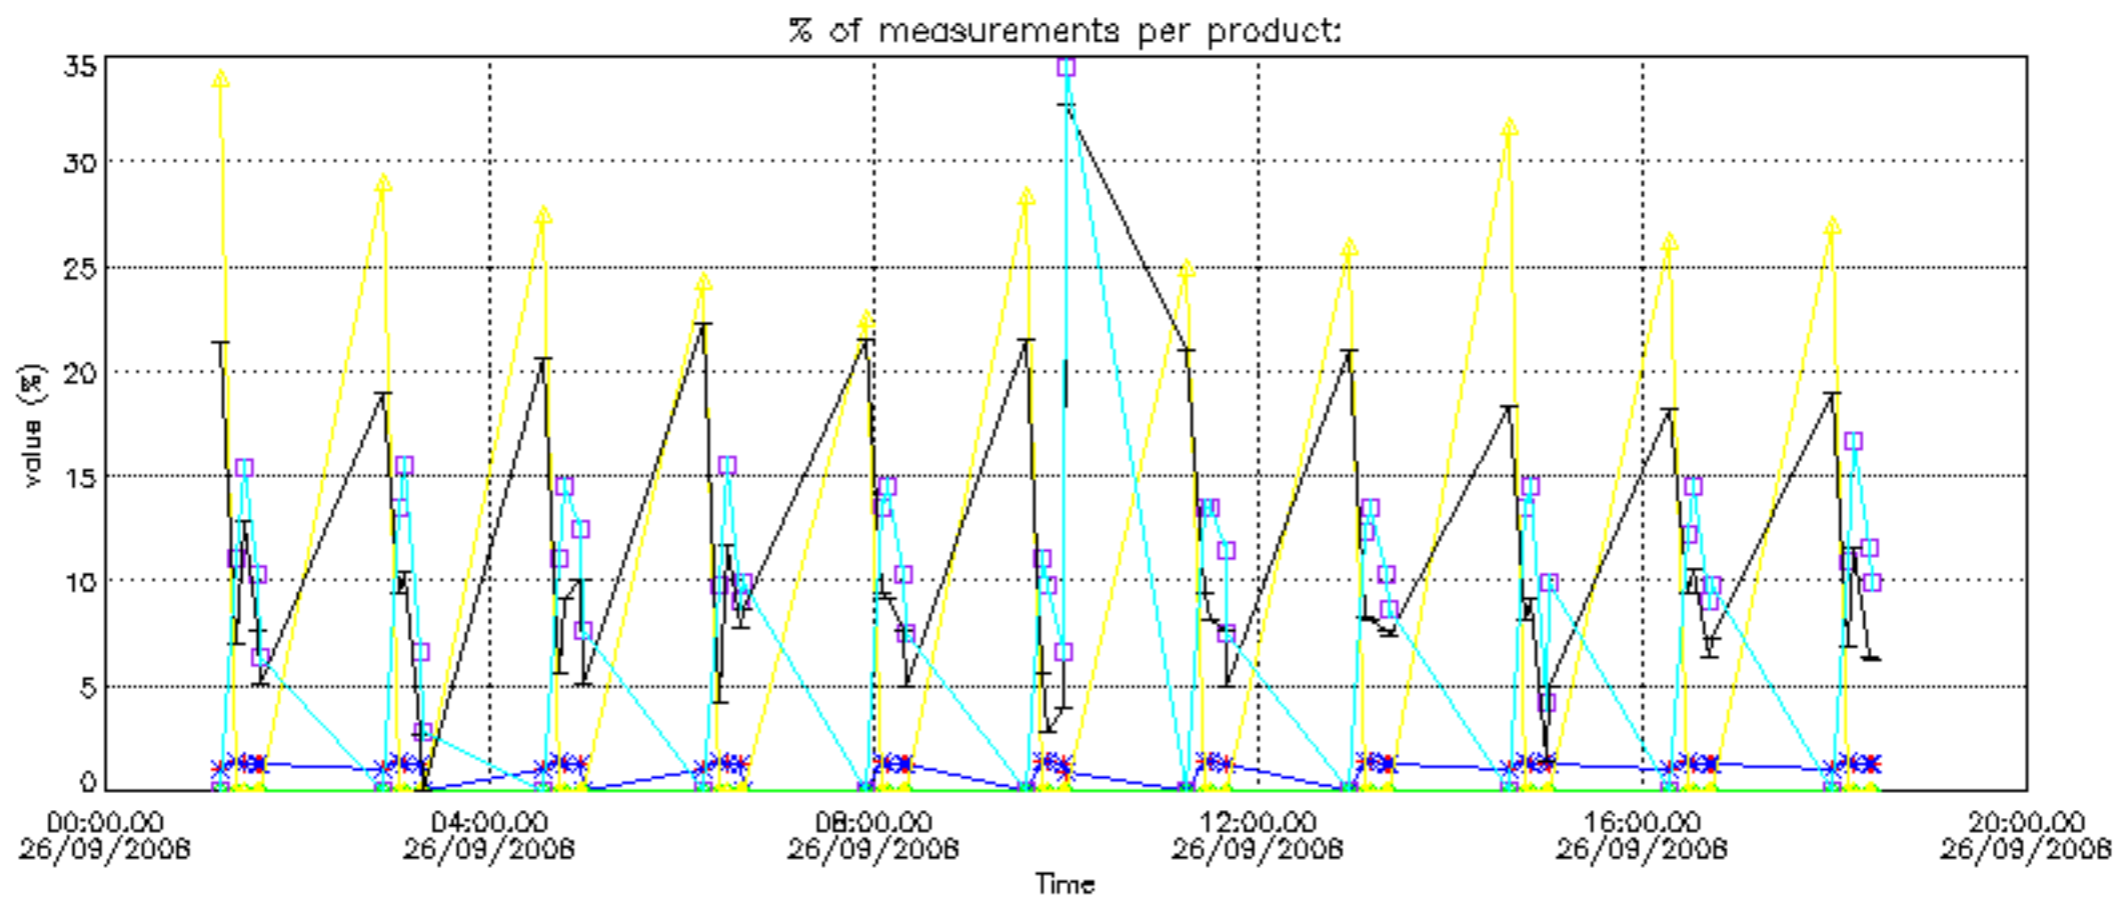

Percentage of cosmic ray hits per profile

Percentage of datation errors per profile