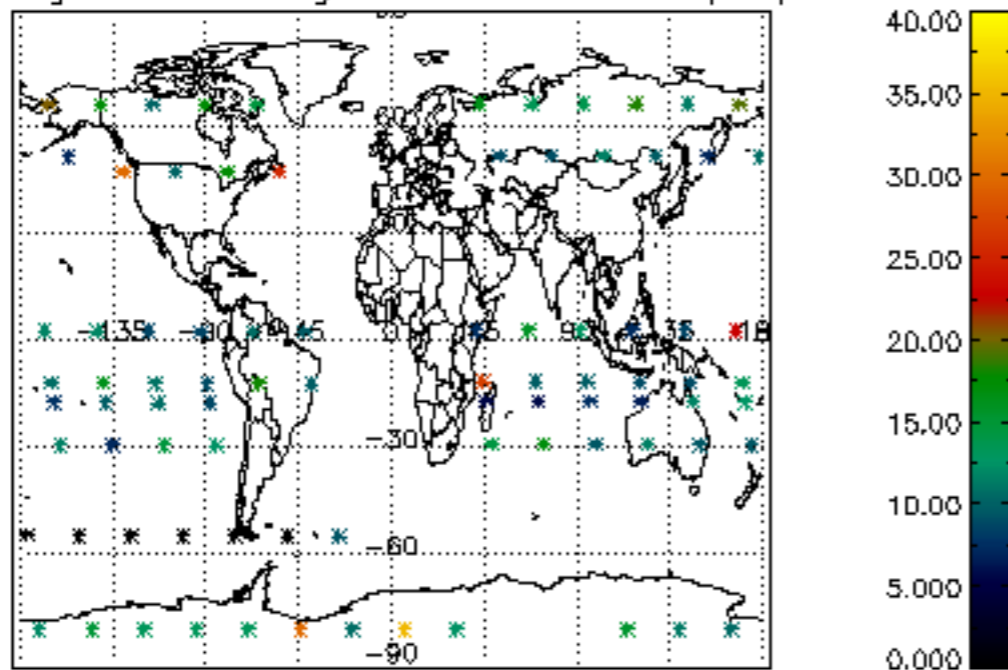

Percentage of cosmic ray hits per profile

Percentage of star falling outside central band per profile