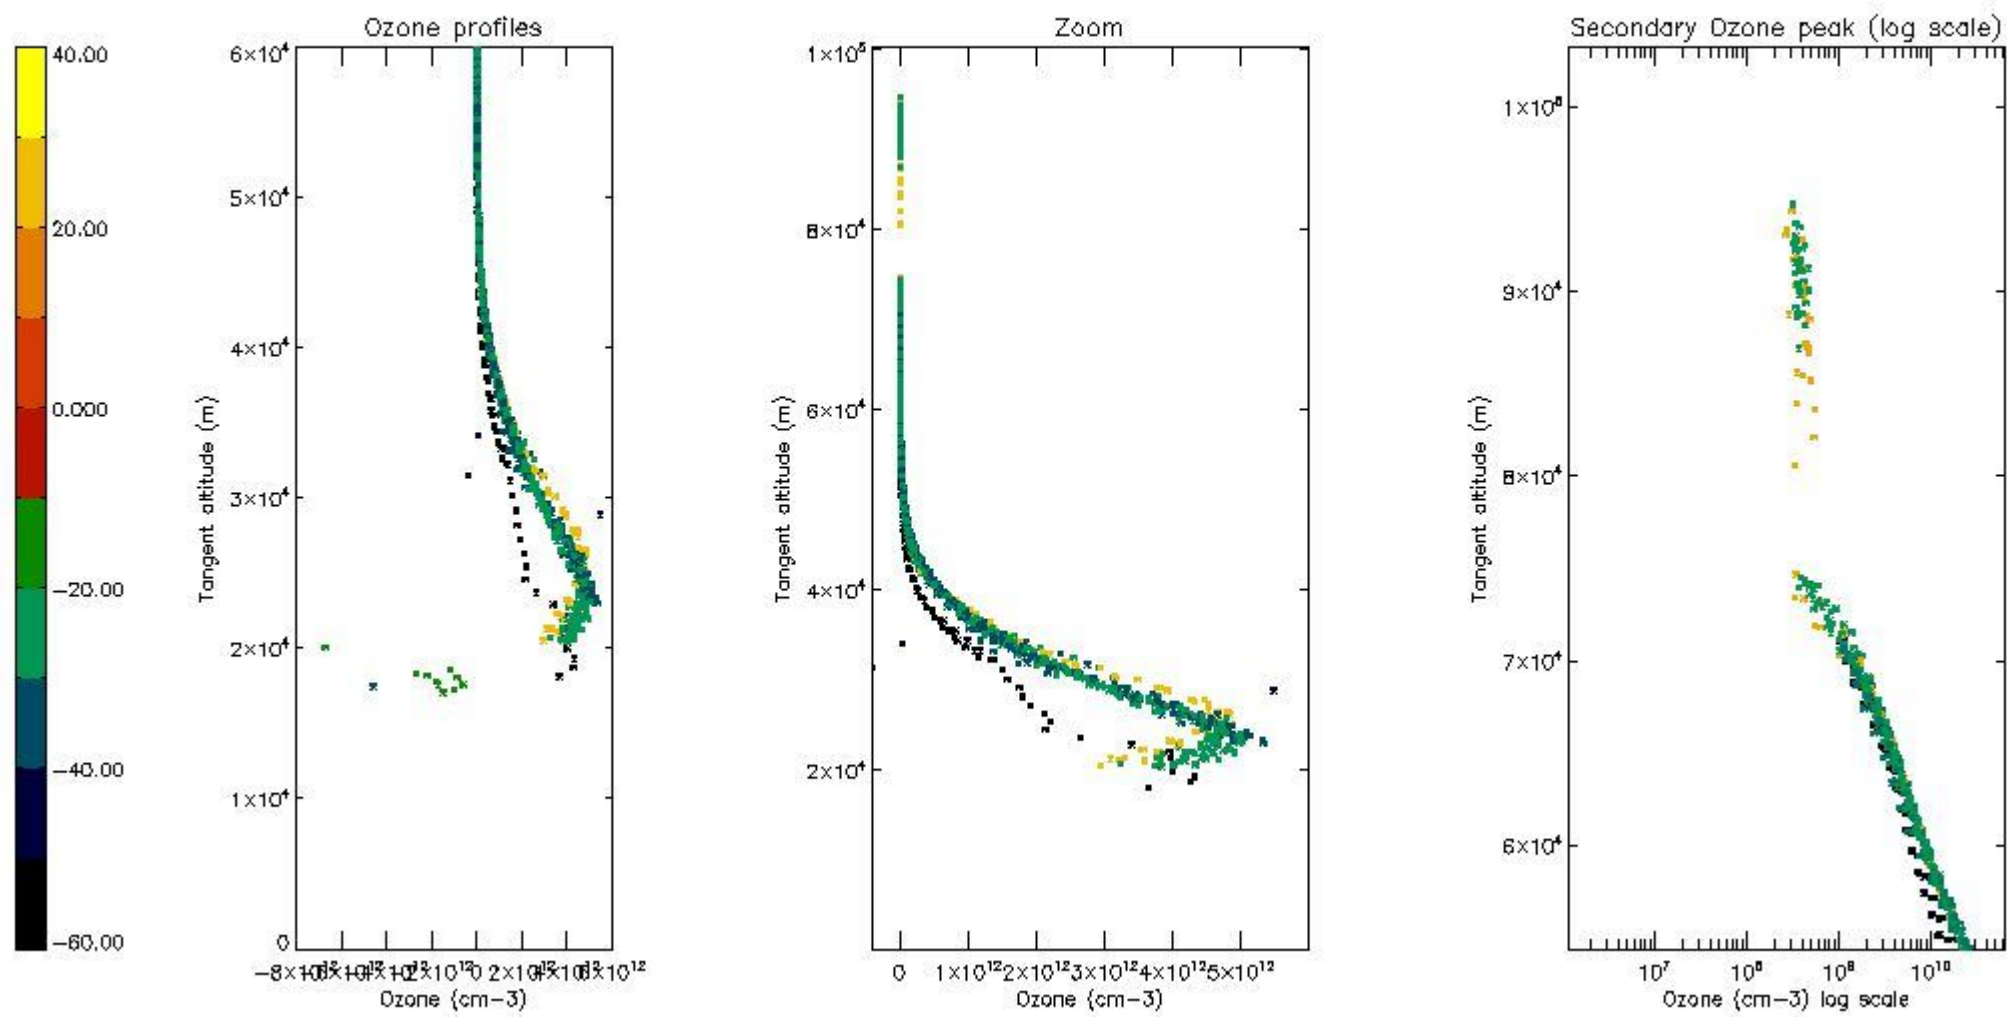

5.6 Plot NO₂ profiles for all STD (dark without errors)

The colorbar represents the latitude.