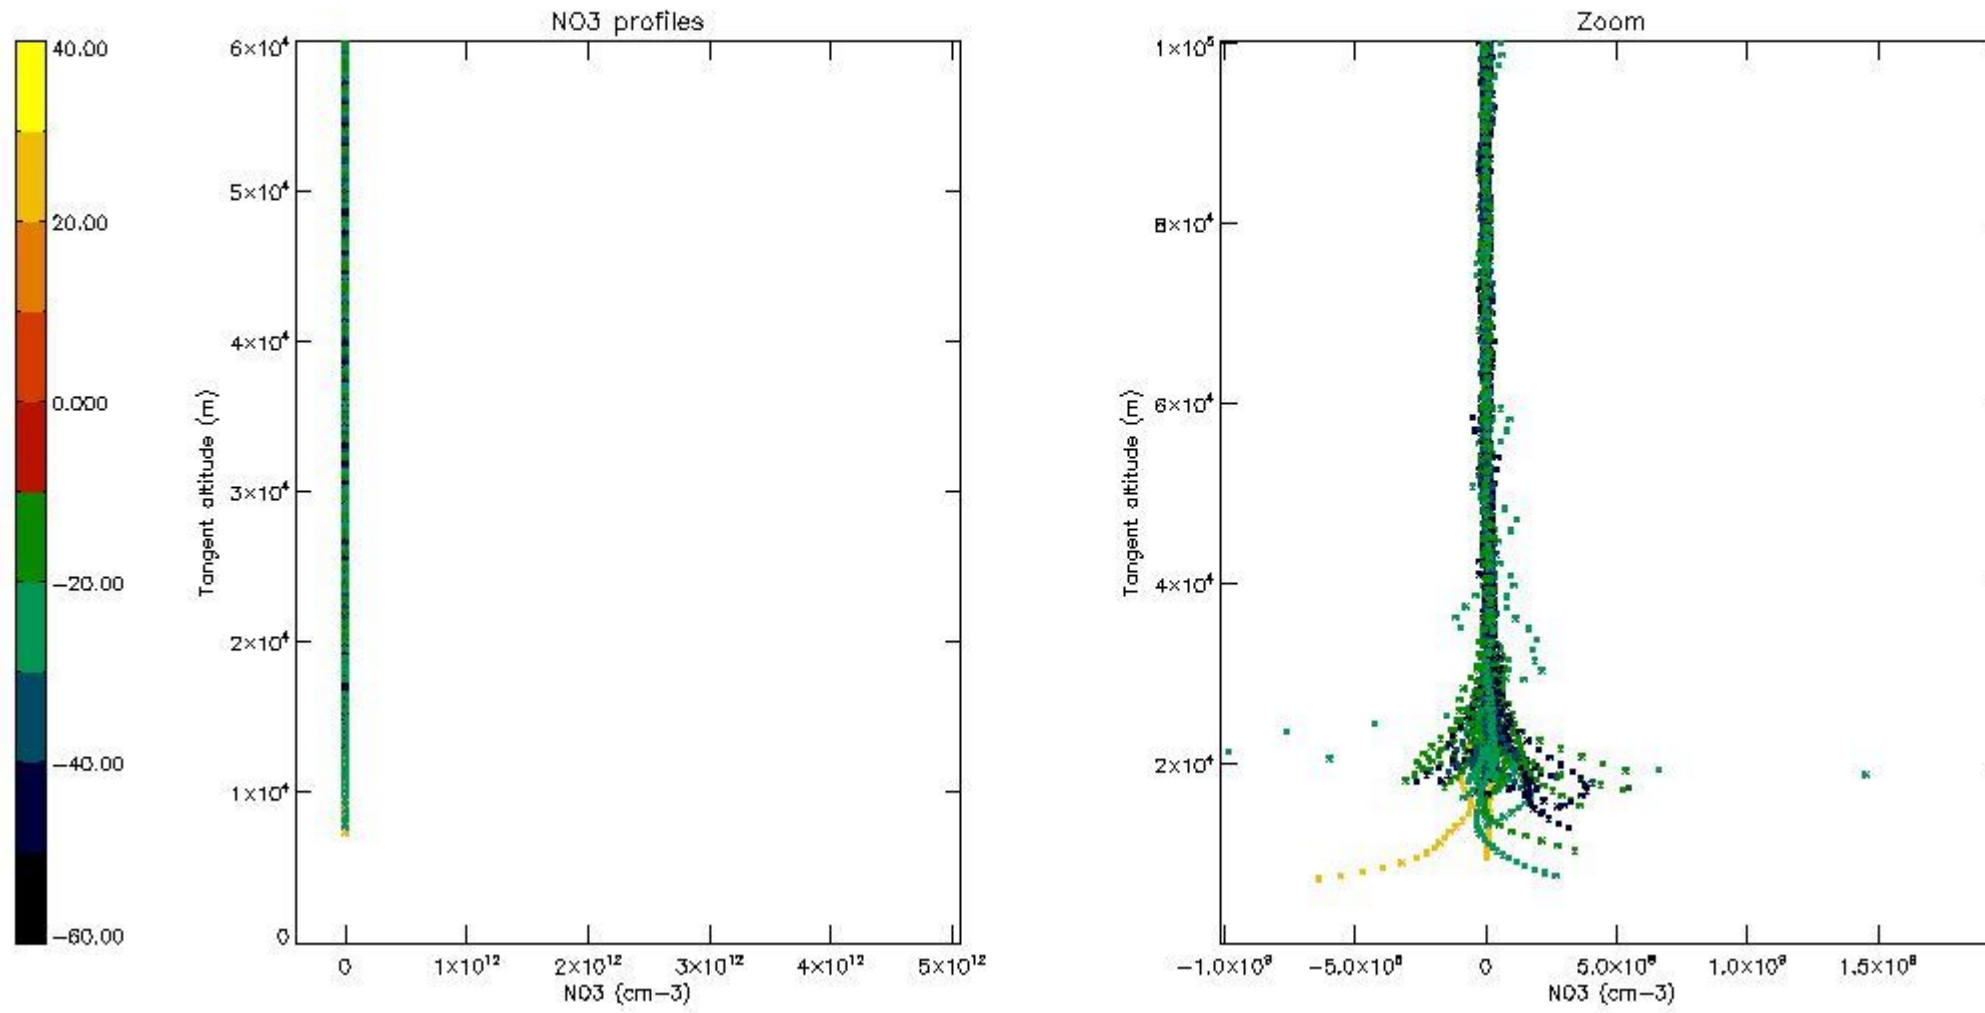

The colorbar represents the latitude.

*5.7 Plot NO3 profiles for all STD (dark without errors)*

The colorbar represents the latitude.