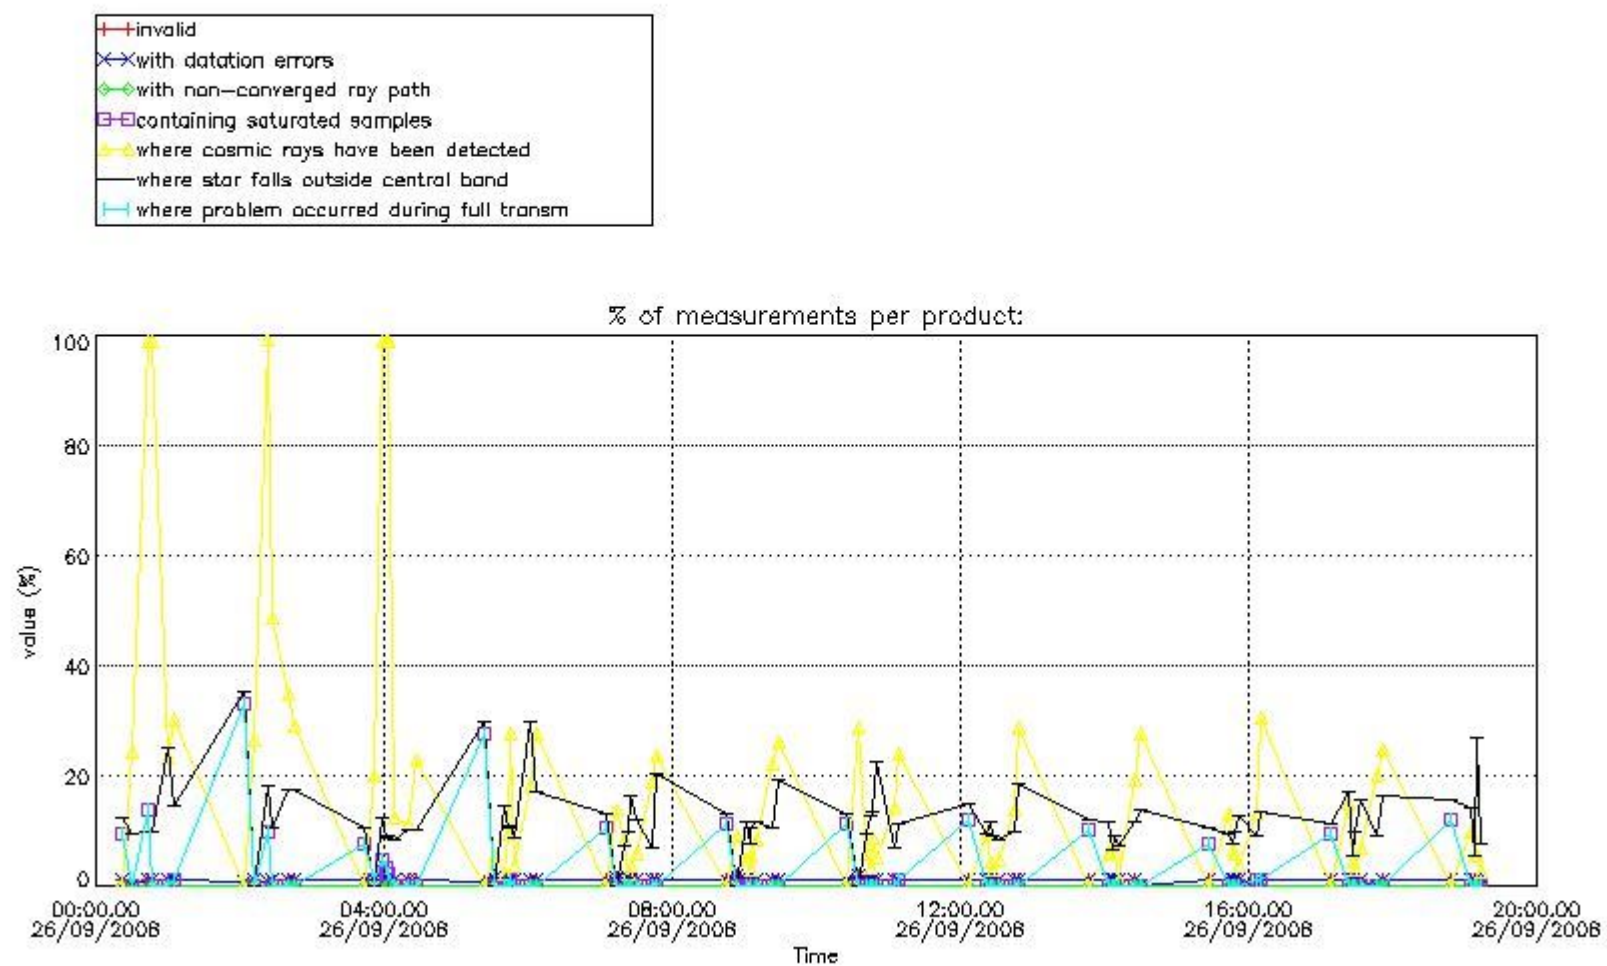

4.1.2 Plot level 1 quality information per product (time dependant): ENVI SAT DESCENDING passes