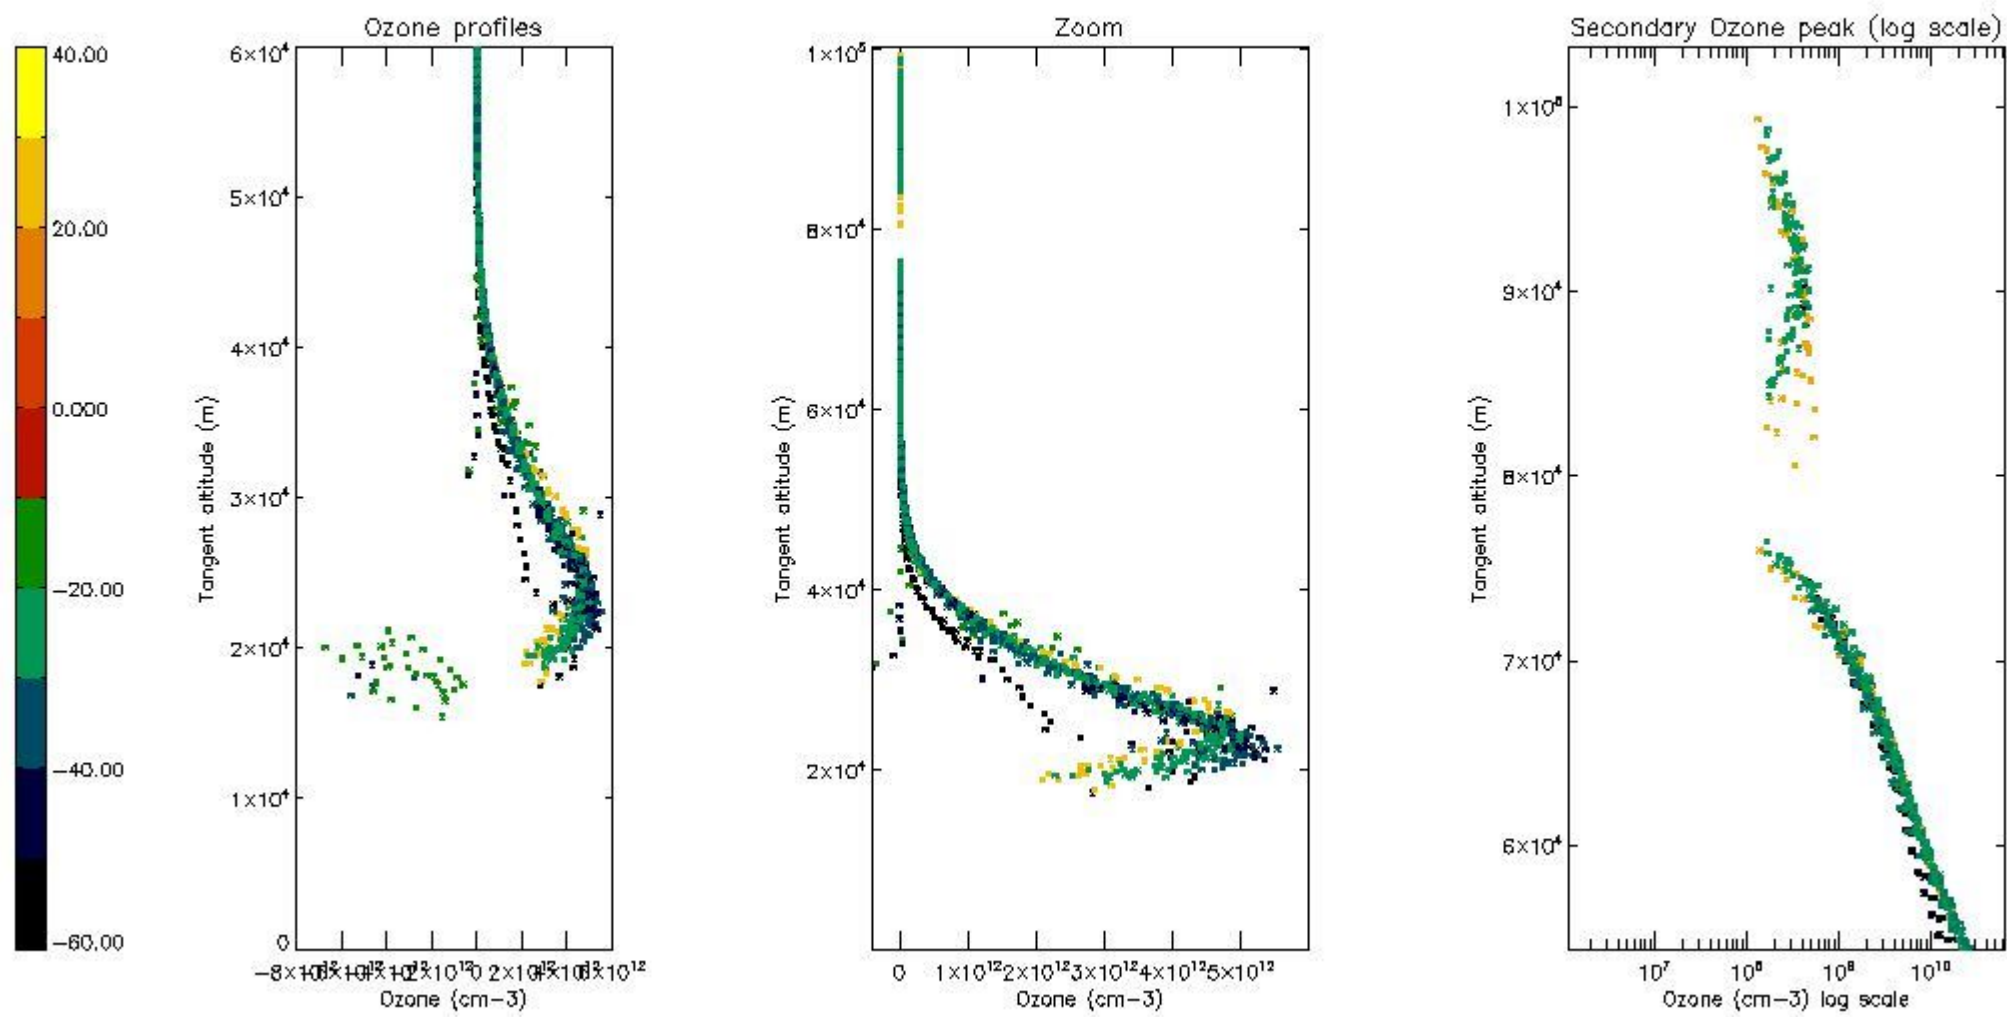

5.5 Plot ozone profiles where STD < 5% (dark without errors)

The colorbar represents the latitude.