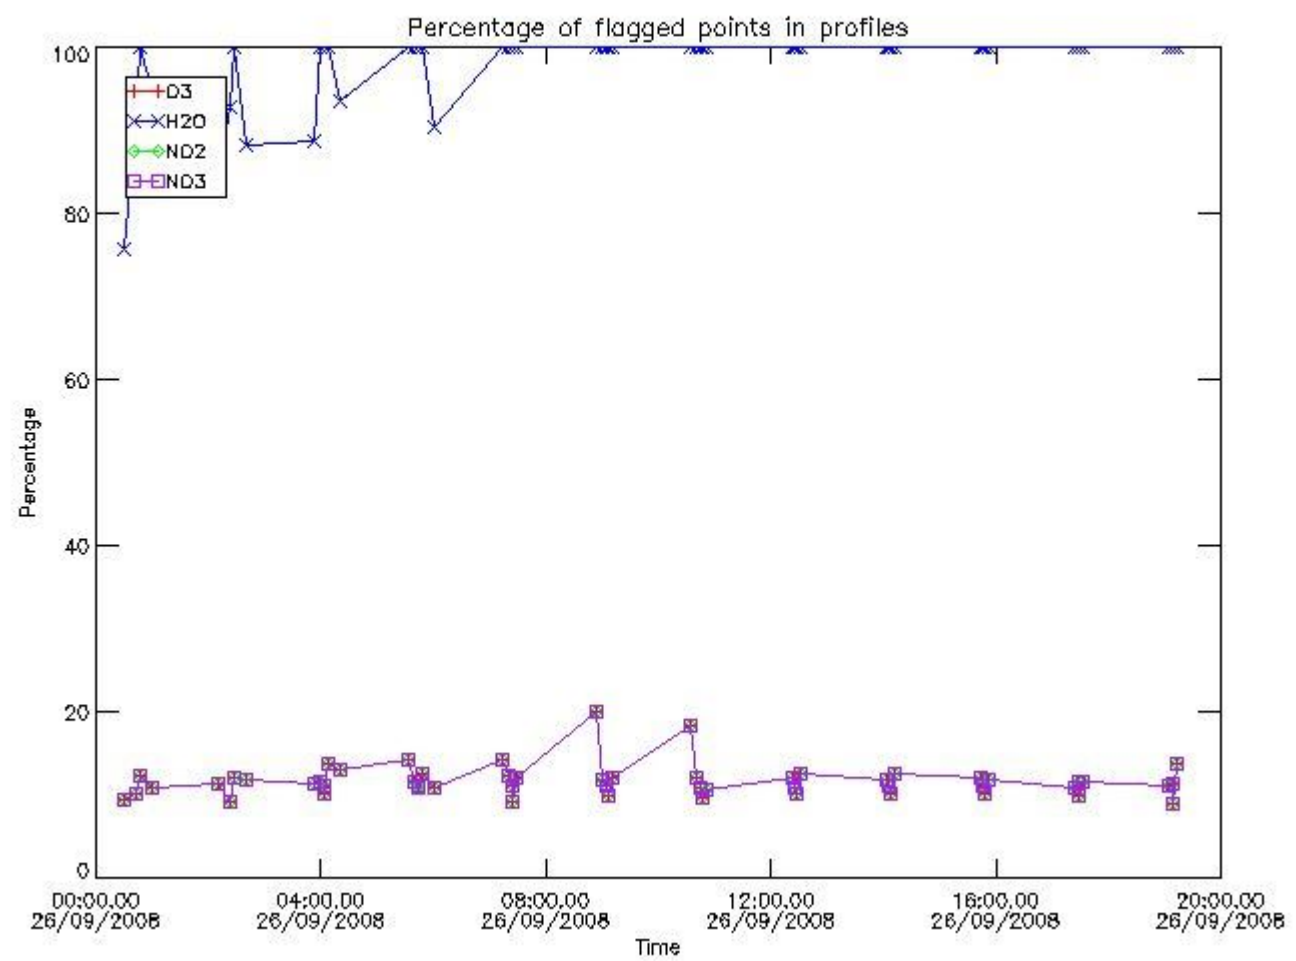

3. Quality information per product

In this section it is plotted some information contained in the Quality Summary data set of the level 2 products. Only products in dark limb conditions and without errors (error flag in the MPH set to "0") are used.

3.1 Plot quality information per product (time dependant)

3.2 Plot quality information per product (world map)