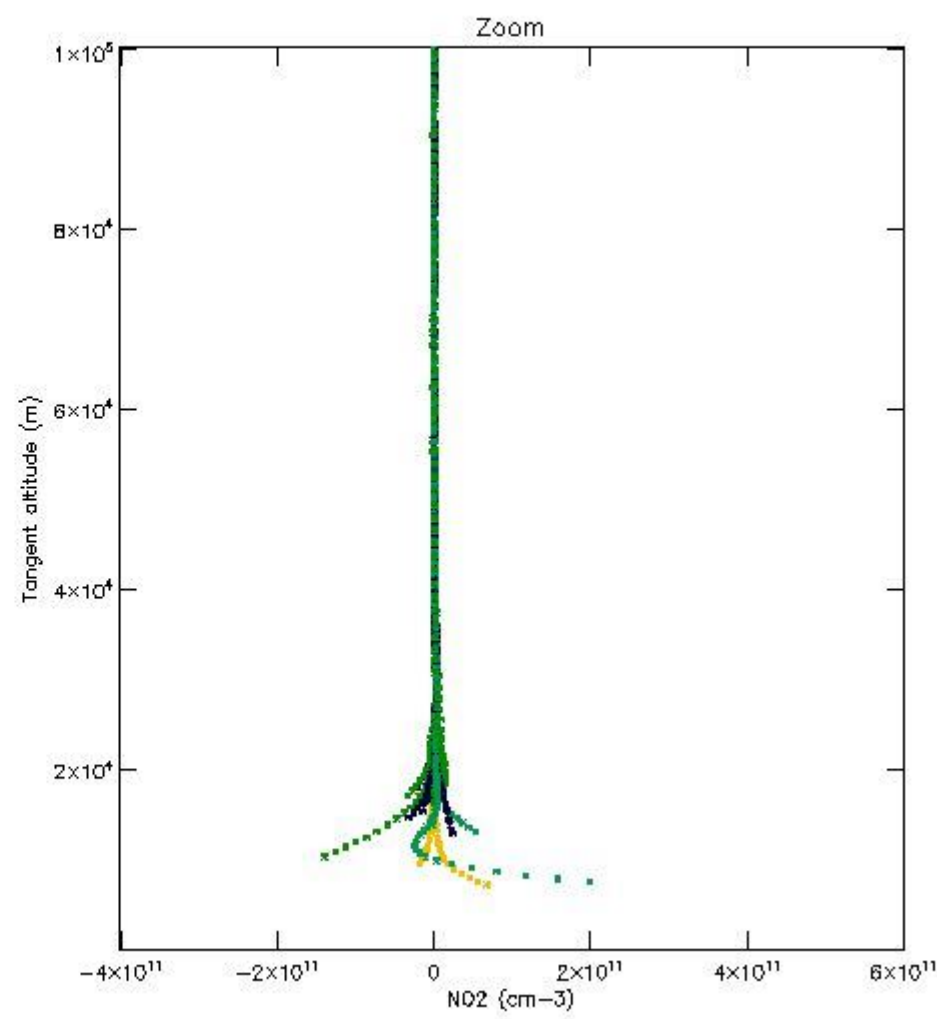

The colorbar represents the latitude.

*5.7 Plot NO3 profiles for all STD (dark without errors)*

The colorbar represents the latitude.