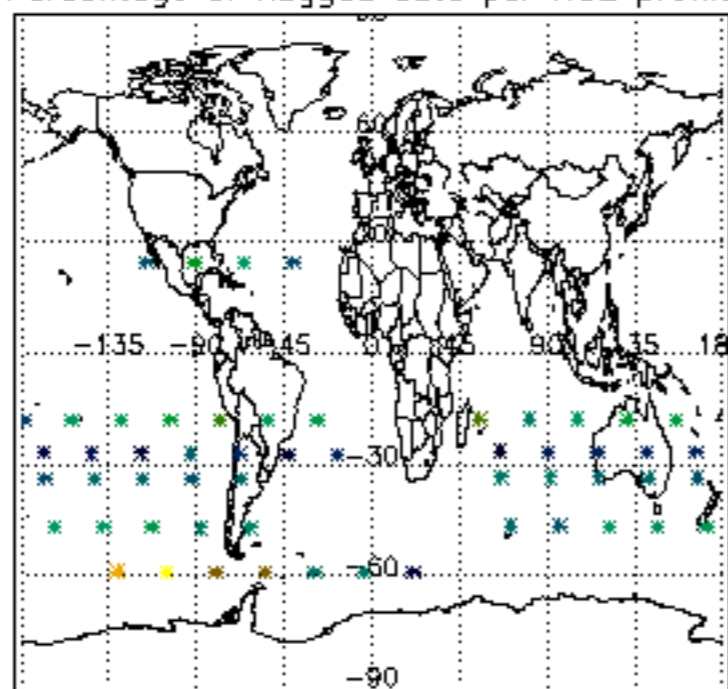

Percentage of flagged data per NO2 profile