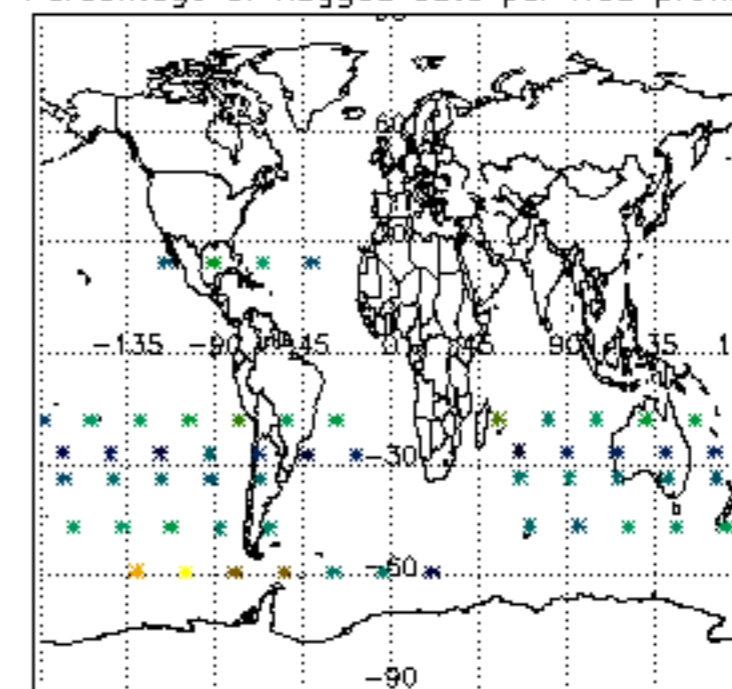

Percentage of flagged data per NO3 profile