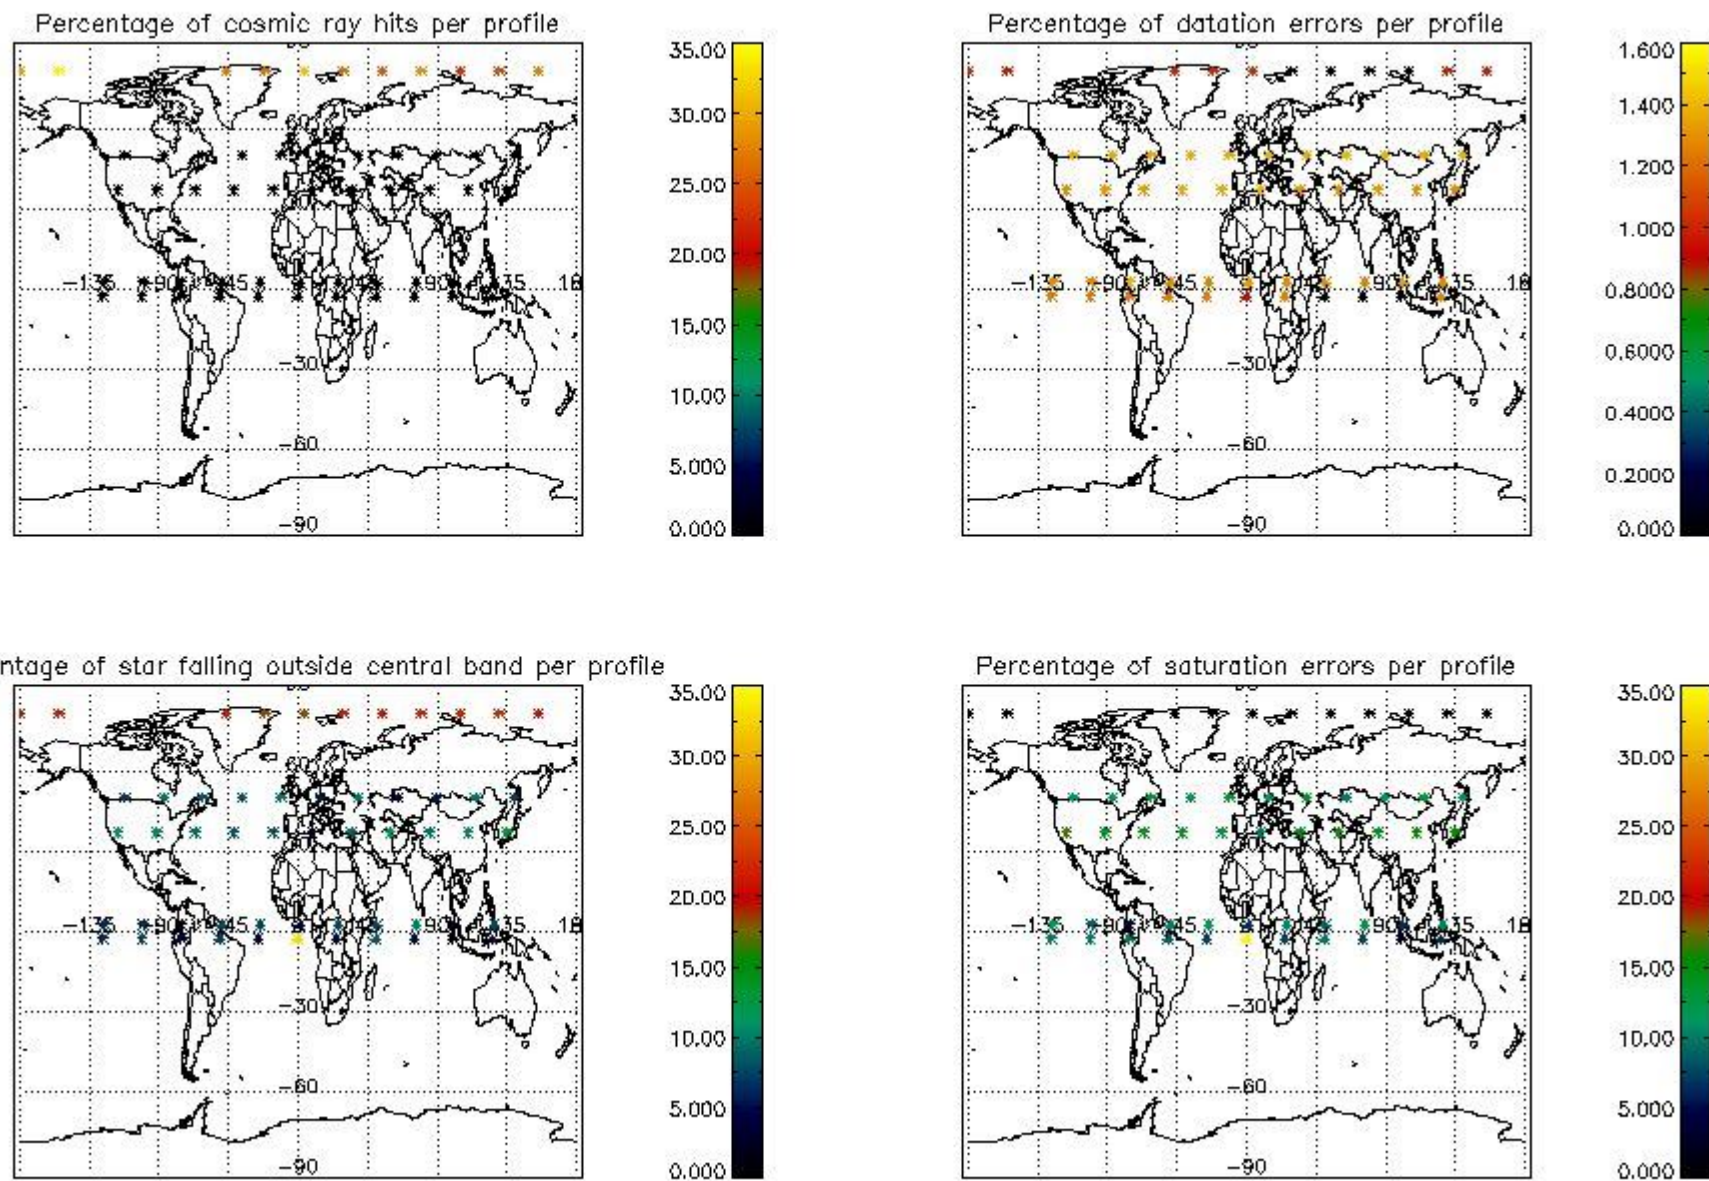

4.2.2 Plot level 1 quality information per product (world map): ENVISAT DESCENDING passes

5. Trace gas profiles

5.1 Ozone statistics based on quality of products

The final quality of the products can be "measured" using the STD (Standard Deviation) attached to every point profile. This information is written to the parameter GOM_NL__2P/NL_LOCAL_SPECIES_DENSITY/o3_std of the level 2 products. The table below shows the statistics for given STD ranges.

The statistics are given with respect to the overall valid production:

- Products without fatal errors: GOM_NL__2P/MPH/PRODUCT_ERR=0
- Valid point profile: GOM_NL__2P/NL_LOCAL_SPECIES_DENSITY/pcd(0)=0

The 'Criteria' is applied to valid points of dark limb products:

- Products in dark limb illumination condition: GOM_NL__2P/NL_SUMMARY_QUALITY/obs_ill_cond=0
- Products without fatal errors: GOM_NL__2P/MPH/PRODUCT_ERR=0
- Valid point profile: GOM_NL__2P/NL_LOCAL_SPECIES_DENSITY/pcd(0)=0

So, the table below shows the percentage of dark limb and valid observations for each criteria with respect to the overall valid daily observations.

Criteria	% of total production
All STD	40
STD < 20	21