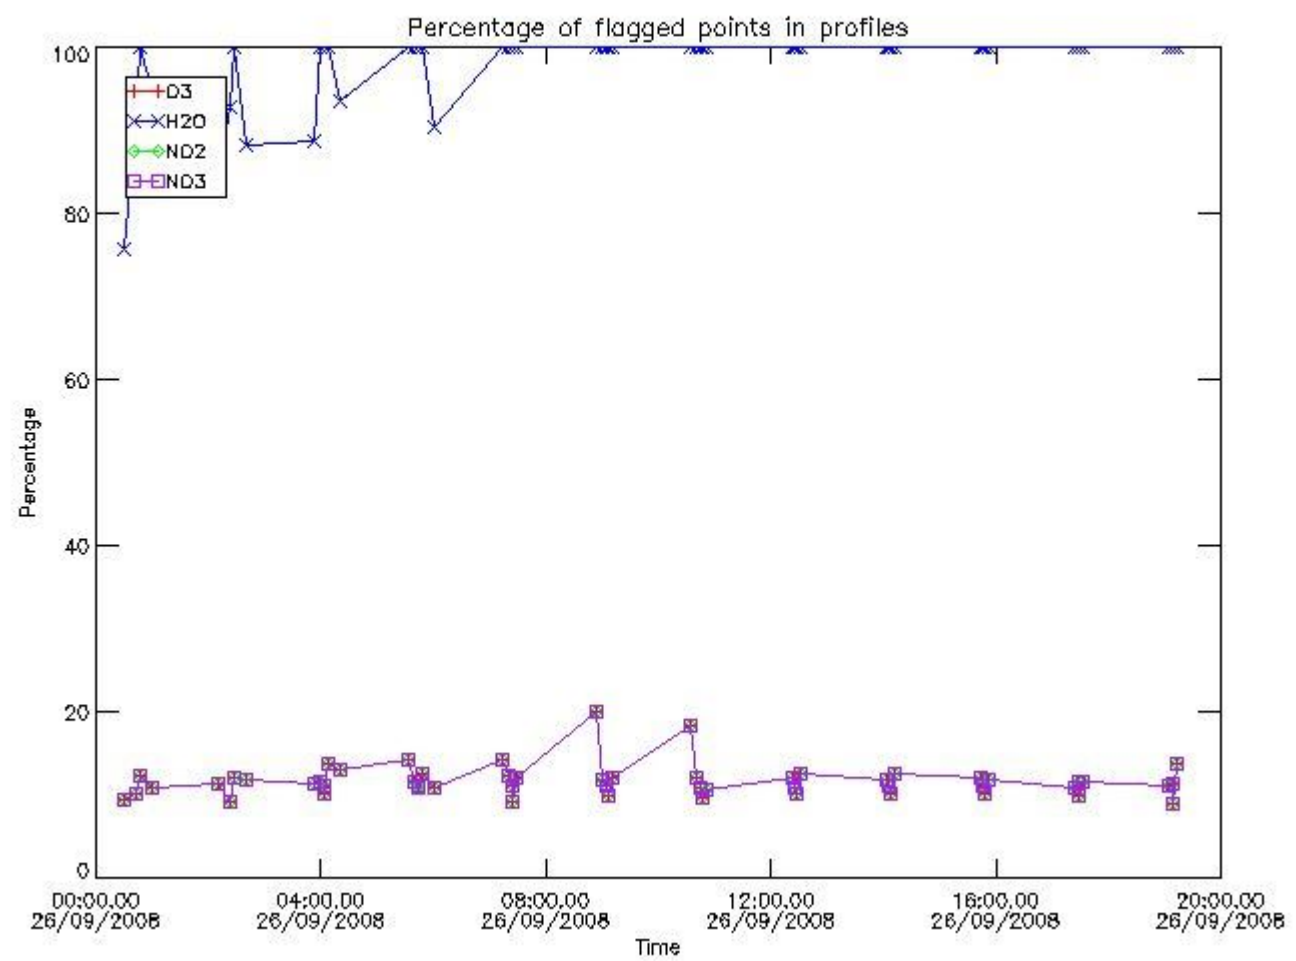

3. Quality information per product

In this section it is plotted some information contained in the Quality Summary data set of the level 2 products. Only products in dark limb conditions and without errors (error flag in the MPH set to "0") are used.

3.1 Plot quality information per product (time dependant)

Percentage of flagged data per O3 profile

Percentage of flagged data per H2O profile