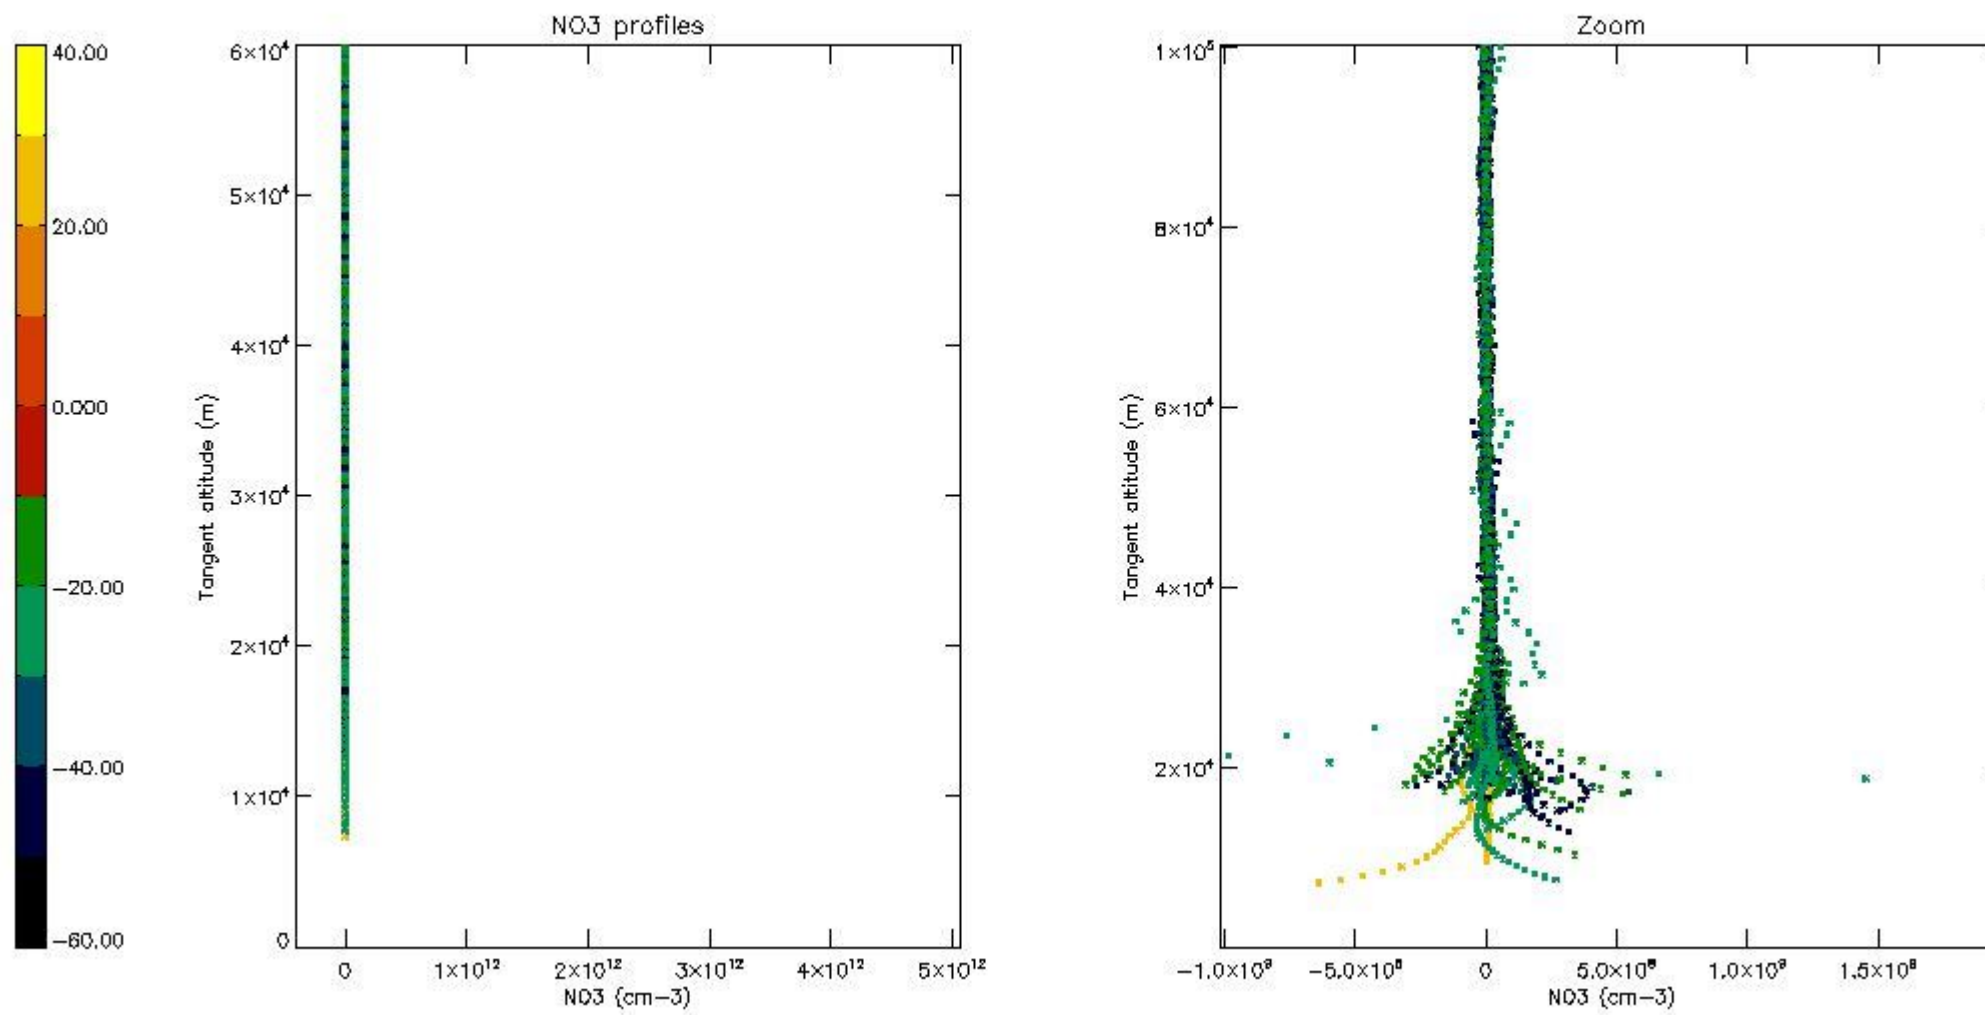

*5.4 Plot ozone profiles where STD < 10% (dark without errors)*

The colorbar represents the latitude.

*5.5 Plot ozone profiles where STD < 5% (dark without errors)*

The colorbar represents the latitude.

*5.6 Plot NO<sub>2</sub> profiles for all STD (dark without errors)*

The colorbar represents the latitude.

*5.7 Plot NO3 profiles for all STD (dark without errors)*

The colorbar represents the latitude.