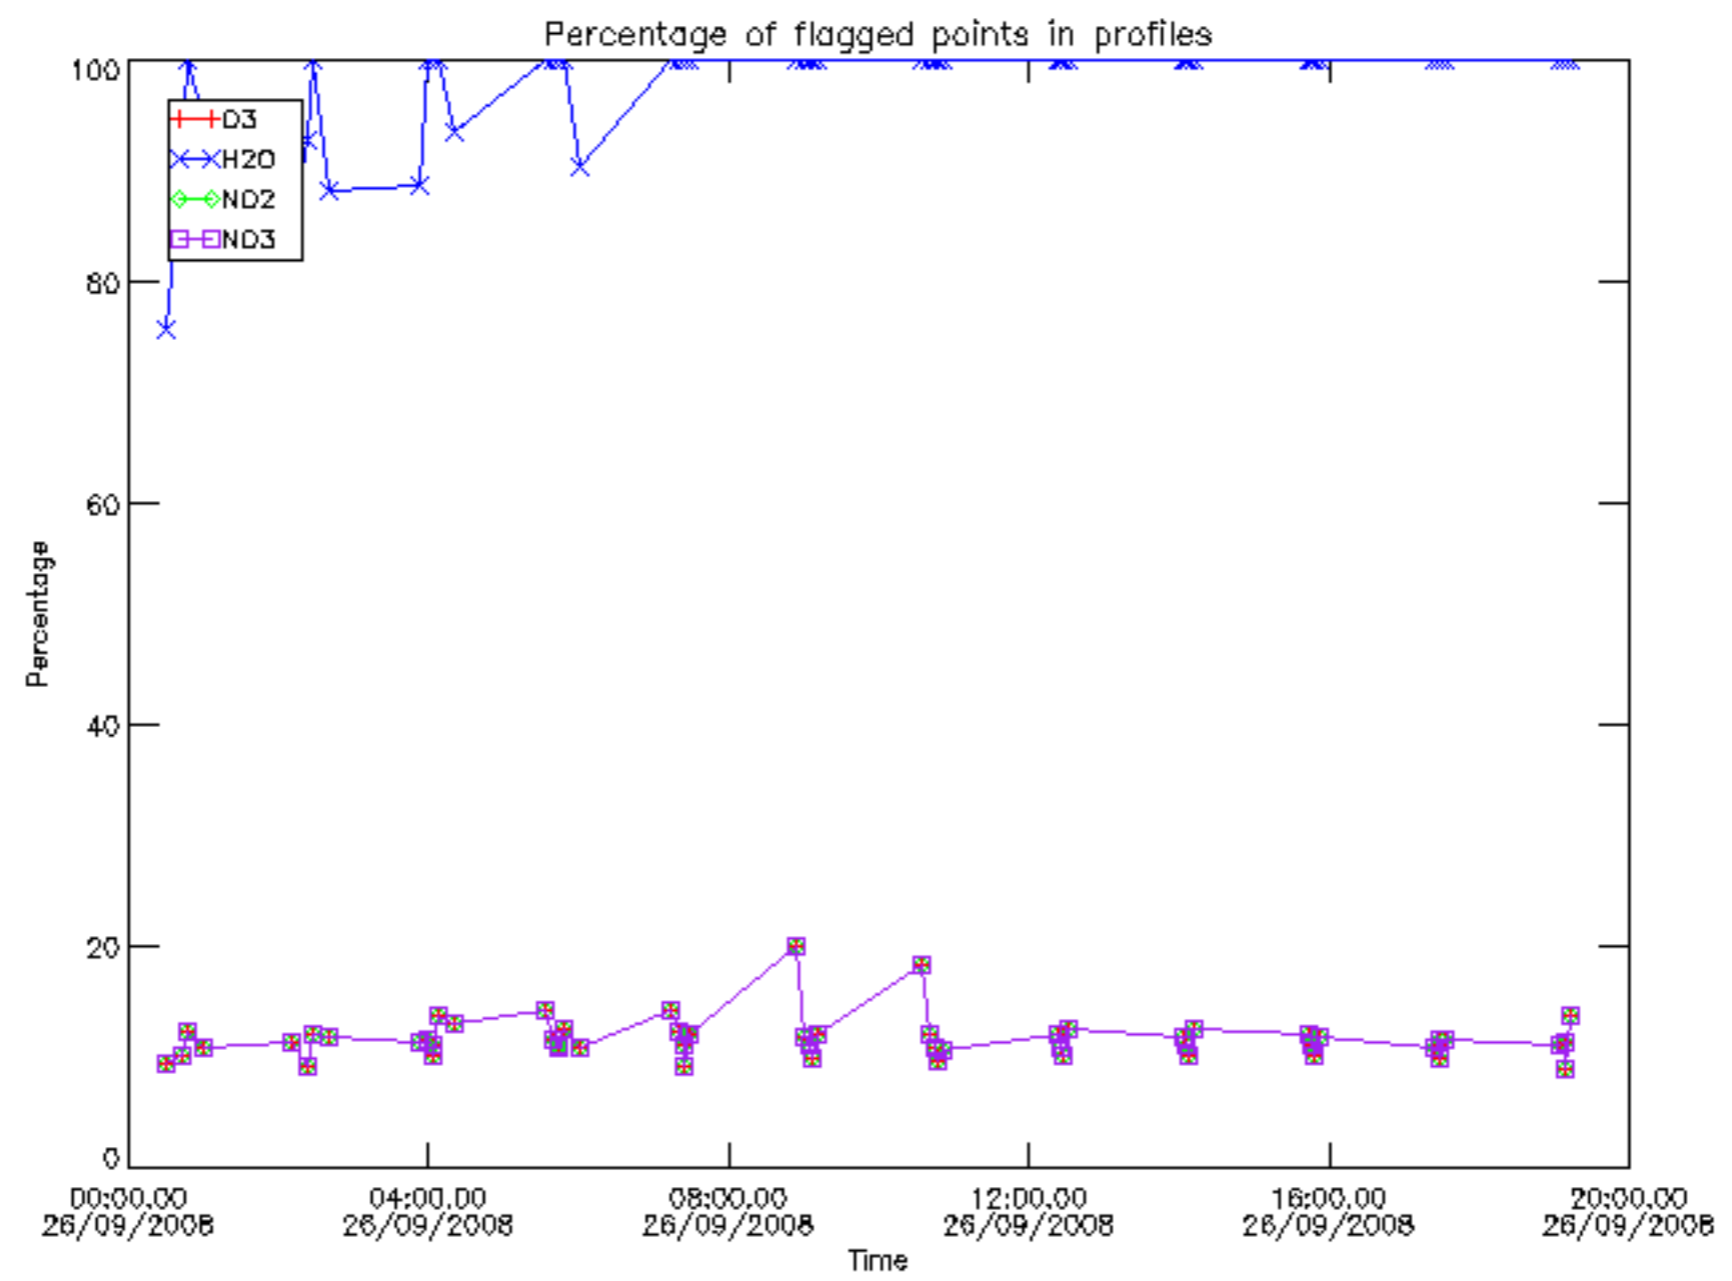

Percentage of flagged data per D3 profile

Percentage of flagged data per H2O profile