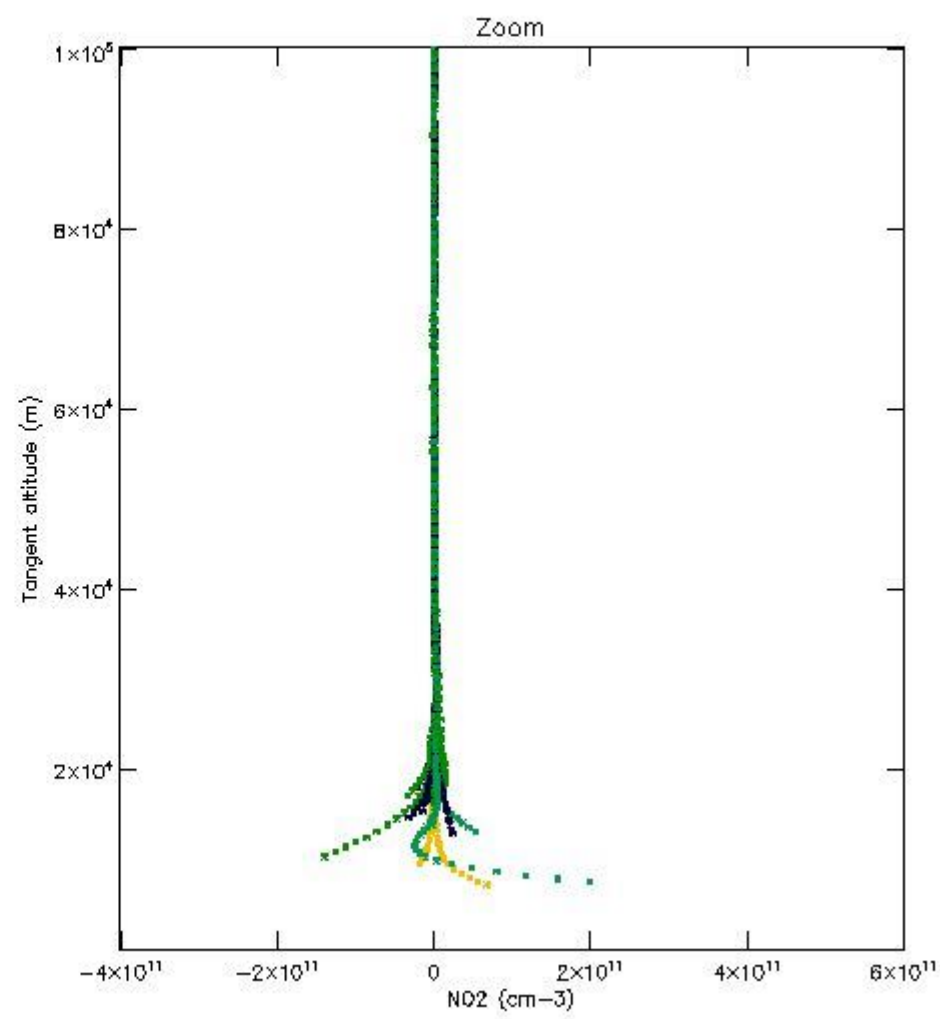

*5.4 Plot ozone profiles where STD < 10% (dark without errors)*

The colorbar represents the latitude.

*5.5 Plot ozone profiles where STD < 5% (dark without errors)*

The colorbar represents the latitude.

*5.6 Plot NO<sub>2</sub> profiles for all STD (dark without errors)*

The colorbar represents the latitude.

*5.7 Plot NO3 profiles for all STD (dark without errors)*

The colorbar represents the latitude.