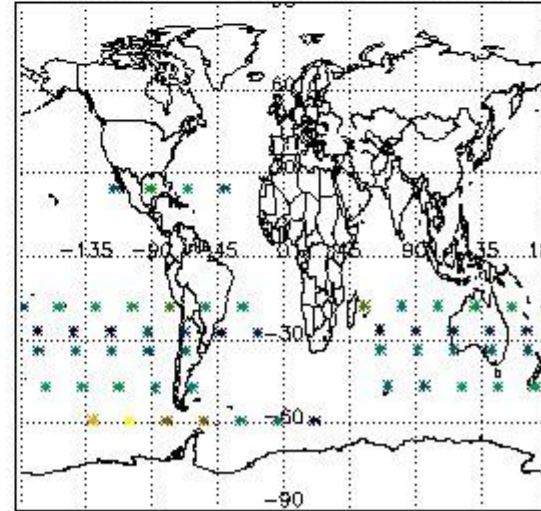

Percentage of flagged data per NO3 profile

4. Level 1 quality information per product

In this section it is plotted some information contained in the Quality Summary data set of the level 2 products that comes from the level 1b processing. Products without errors (error flag in the MPH set to "0") are used.

4.1 Plot quality information per product (time dependant) coming from level 1b processing

4.1.1 Plot level 1 quality information per product (time dependant): ENVISAT ASCENDING passes