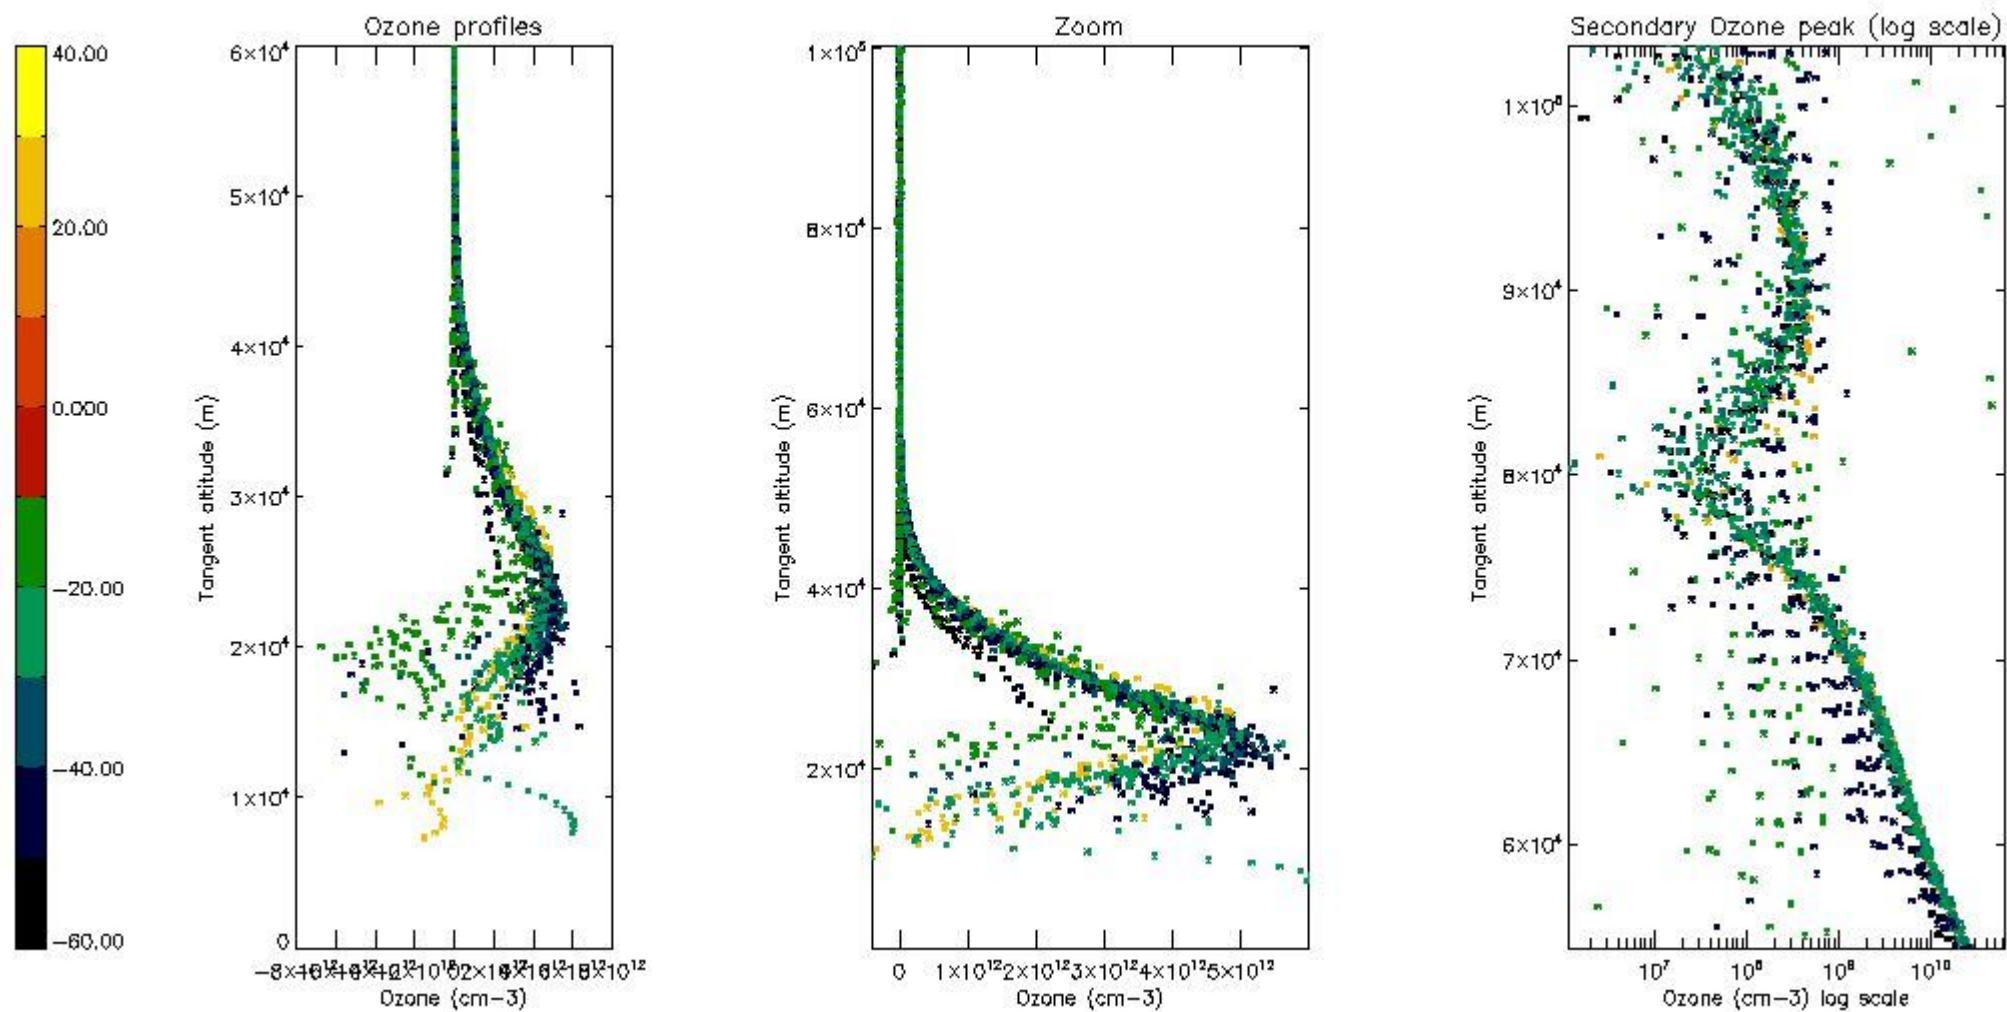

STD < 10	15
STD < 5	12

5.2 Plot ozone profiles for all STD (dark without errors)

The colorbar represents the latitude.

5.3 Plot ozone profiles where STD < 20% (dark without errors)

The colorbar represents the latitude.