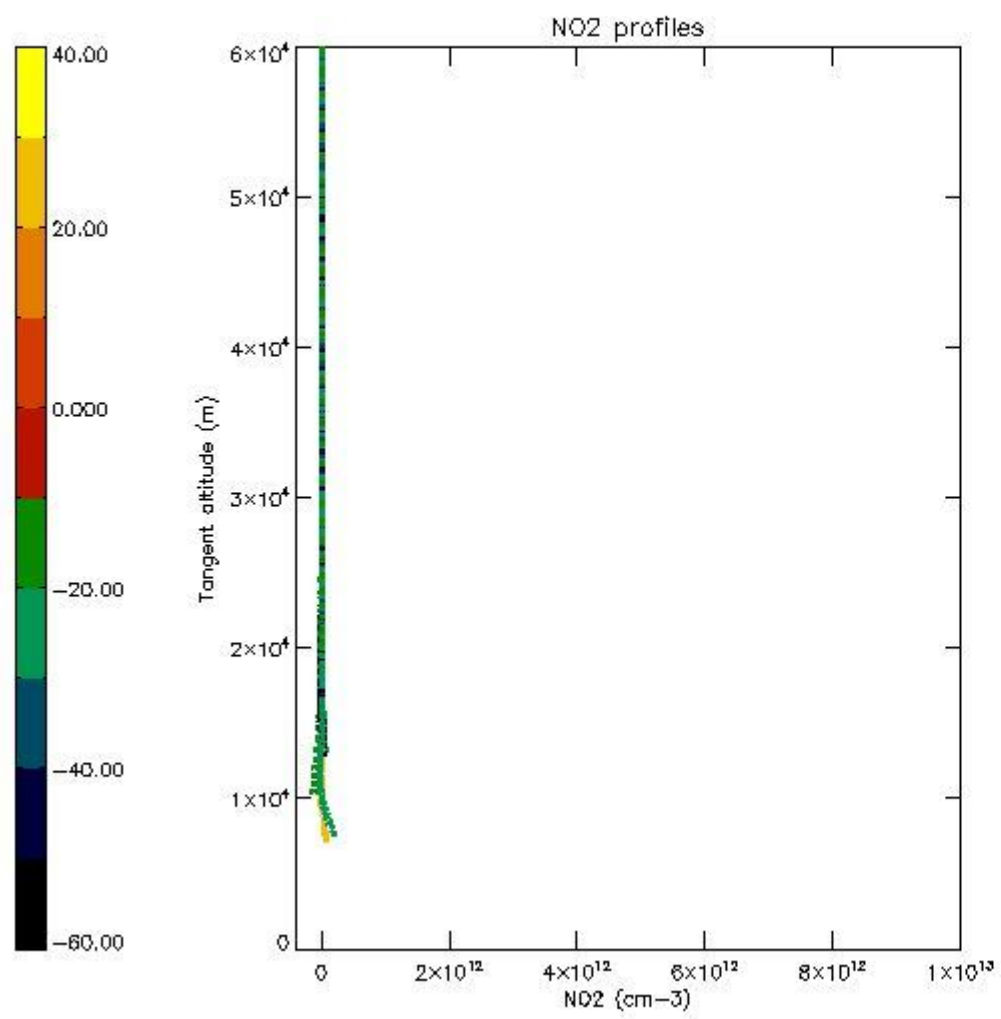

The colorbar represents the latitude.

*5.7 Plot NO3 profiles for all STD (dark without errors)*

The colorbar represents the latitude.