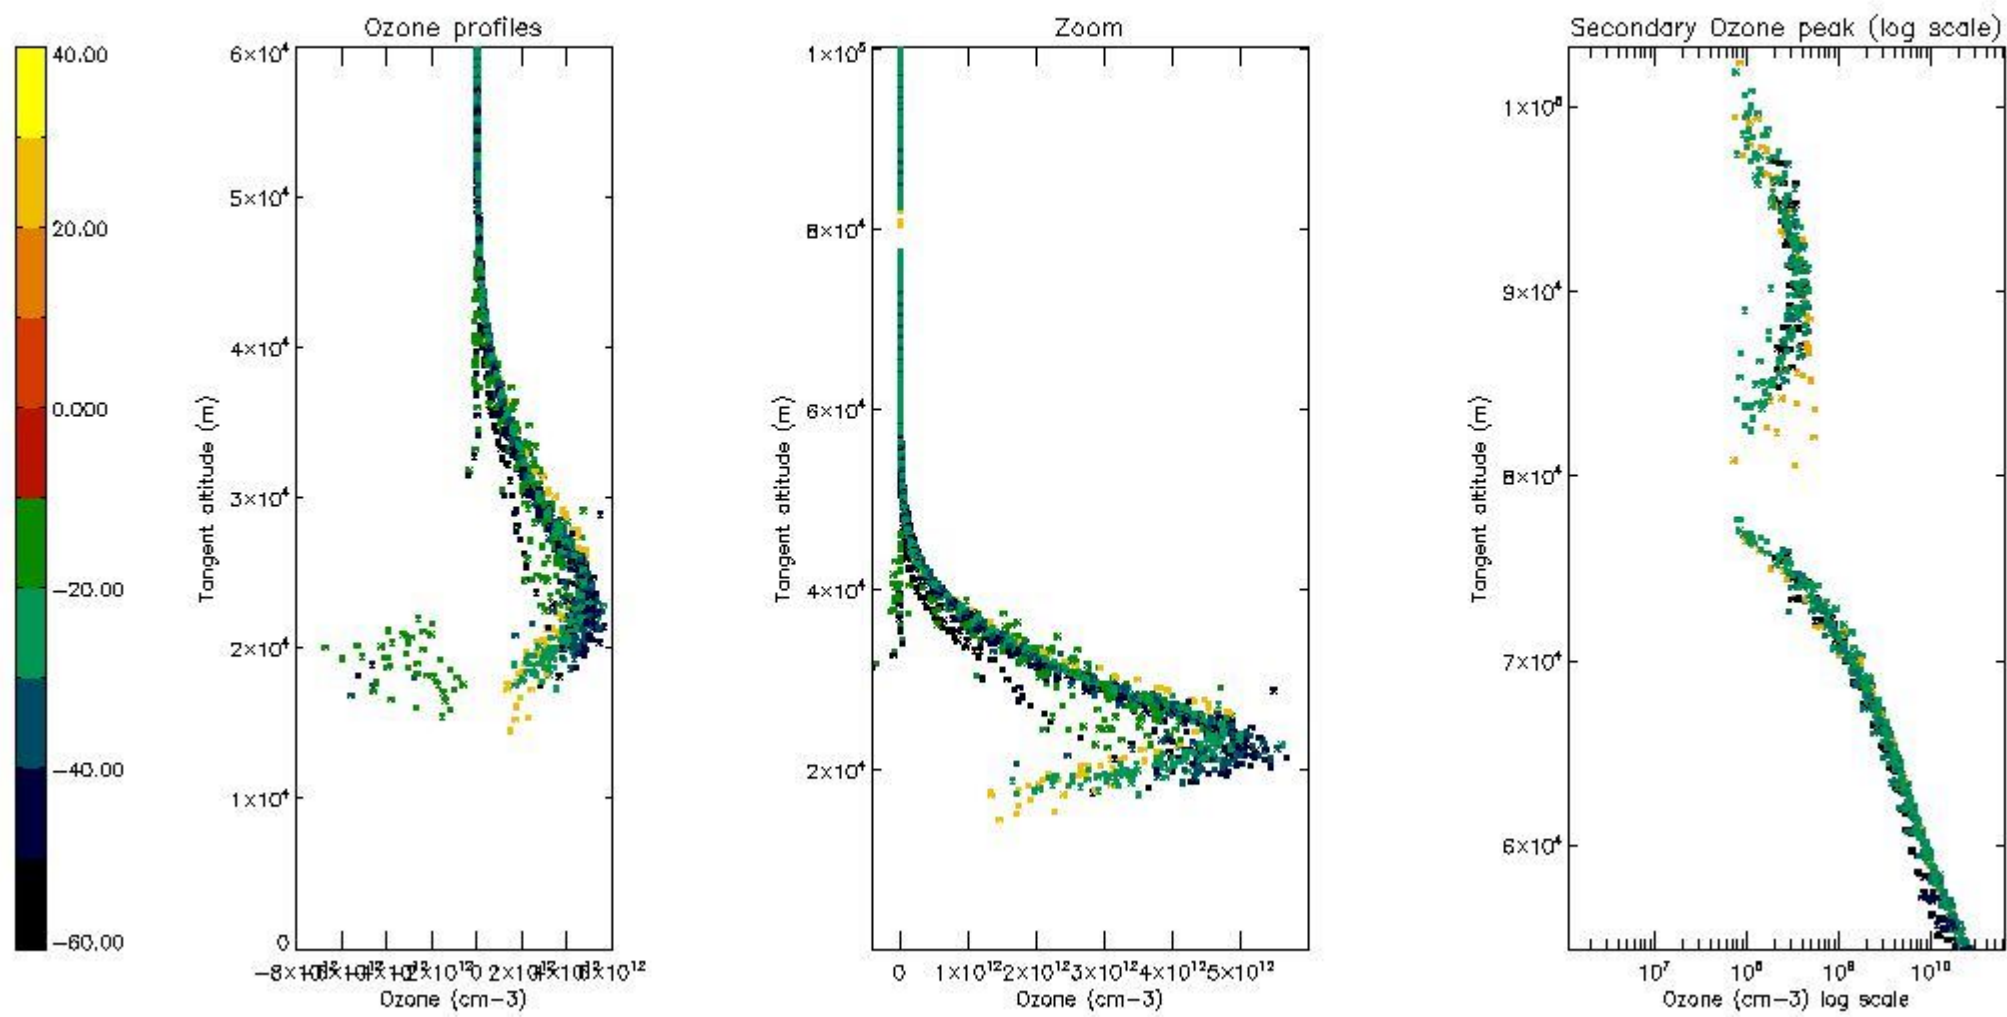

STD < 10	15
STD < 5	12

5.2 Plot ozone profiles for all STD (dark without errors)

The colorbar represents the latitude.

5.3 Plot ozone profiles where STD < 20% (dark without errors)

The colorbar represents the latitude.