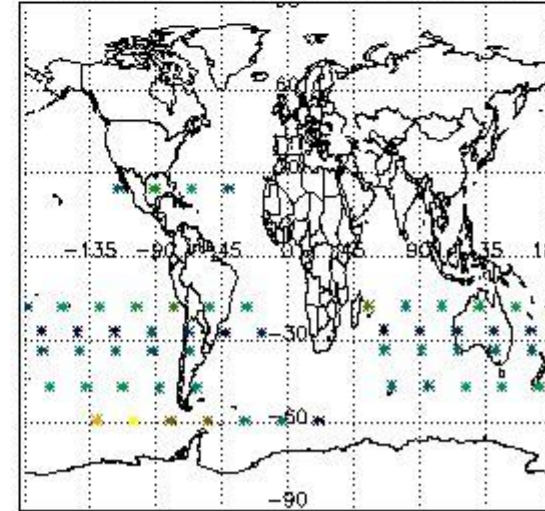

Percentage of flagged data per NO3 profile

4. Level 1 quality information per product

In this section it is plotted some information contained in the Quality Summary data set of the level 2 products that comes from the level 1b processing. Products without errors (error flag in the MPH set to "0") are used.

4.1 Plot quality information per product (time dependant) coming from level 1b processing

4.1.1 Plot level 1 quality information per product (time dependant): ENVISAT ASCENDING passes