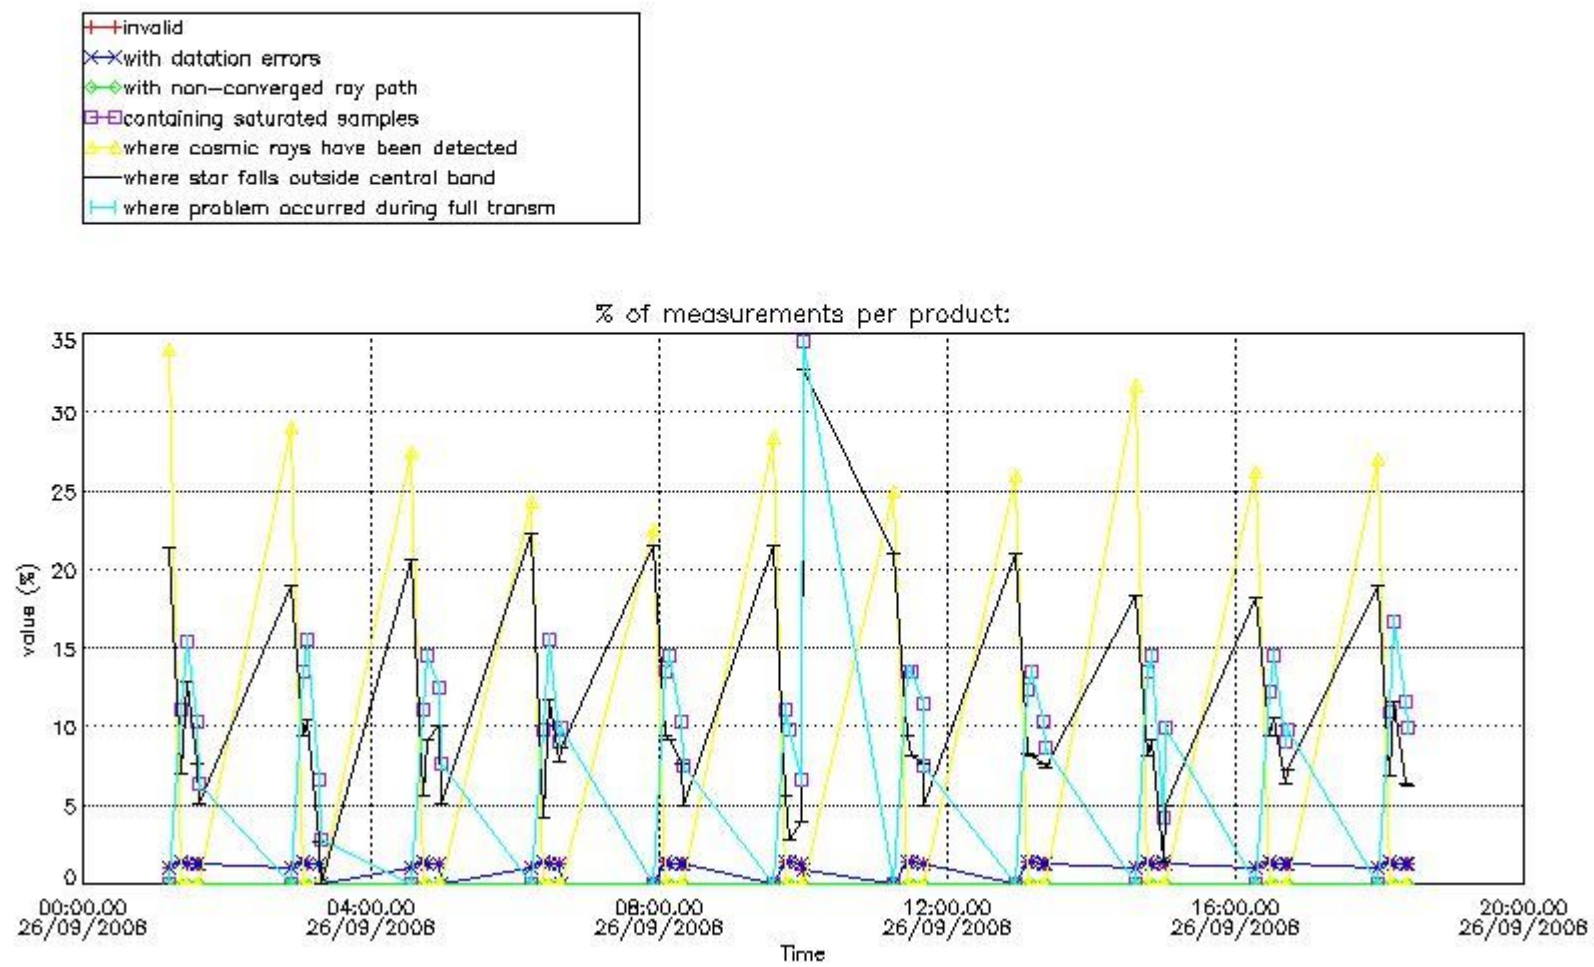

4.2 Plot quality information per product coming from level 1b processing (world map)

4.2.1 Plot level 1 quality information per product (world map): ENVISAT ASCENDING passes