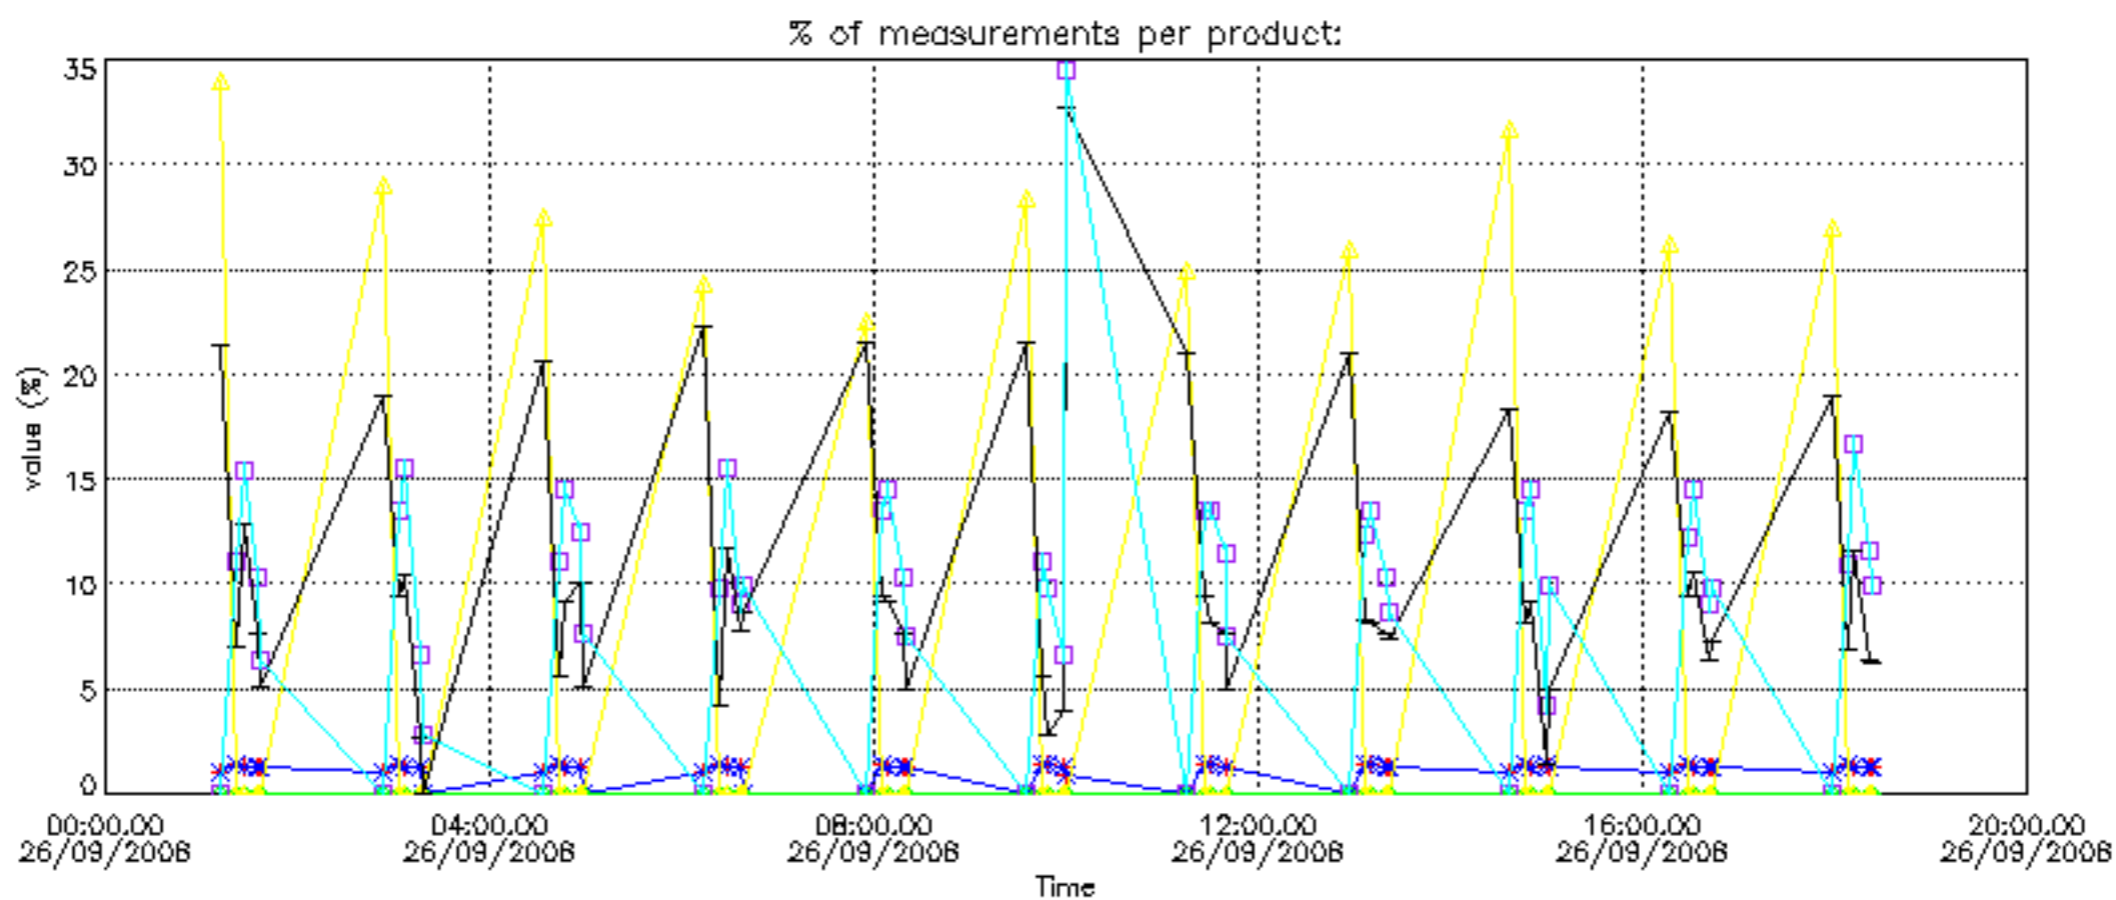

Percentage of cosmic ray hits per profile

Percentage of datation errors per profile