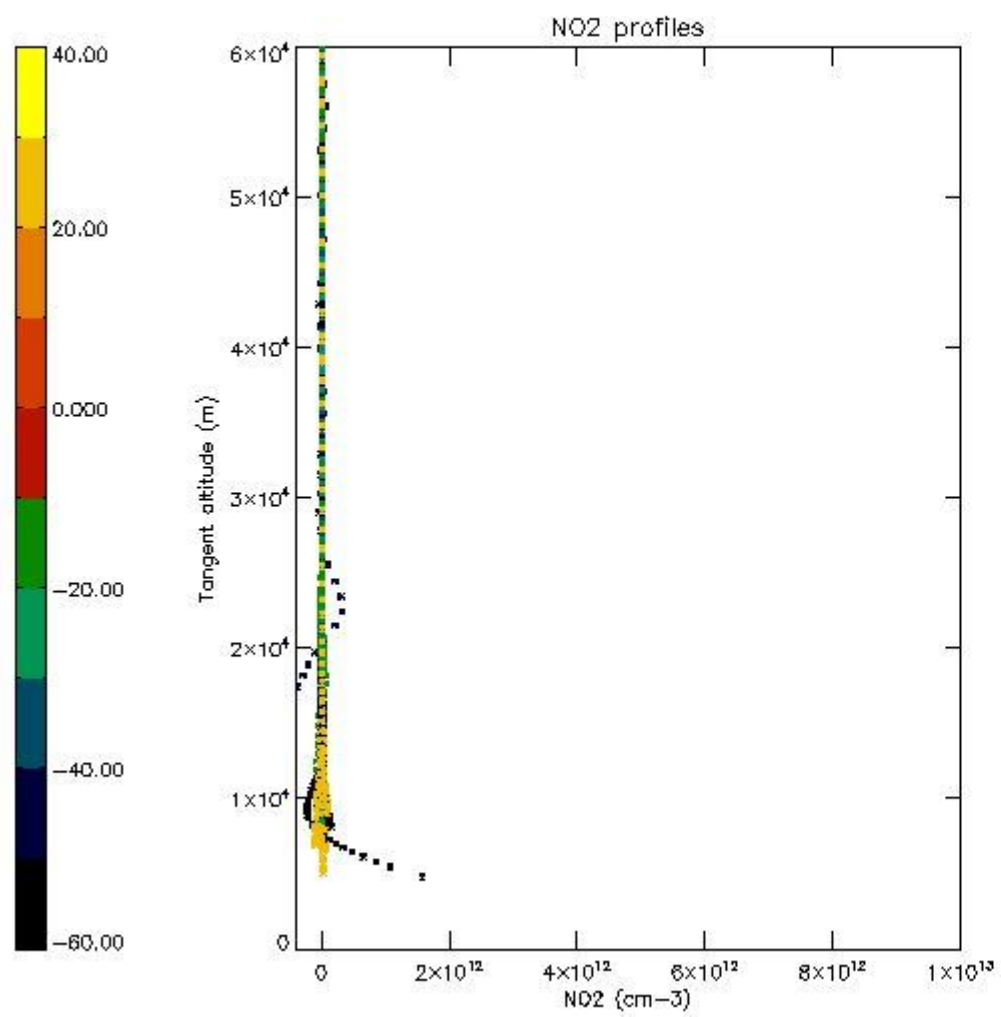

*5.4 Plot ozone profiles where STD < 10% (dark without errors)*

The colorbar represents the latitude.

*5.5 Plot ozone profiles where STD < 5% (dark without errors)*

The colorbar represents the latitude.

*5.6 Plot NO<sub>2</sub> profiles for all STD (dark without errors)*

The colorbar represents the latitude.

*5.7 Plot NO3 profiles for all STD (dark without errors)*

The colorbar represents the latitude.