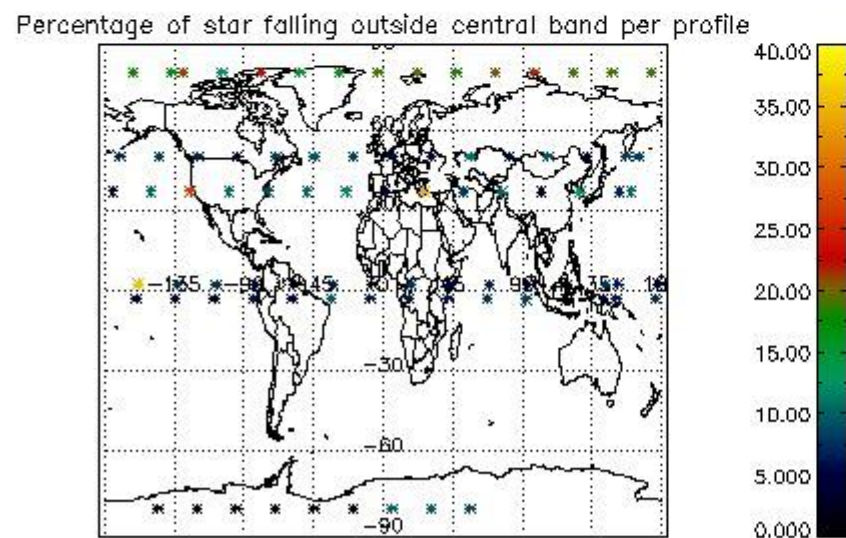

5. Trace gas profiles

5.1 Ozone statistics based on quality of products

The final quality of the products can be "measured" using the STD (Standard Deviation) attached to every point profile. This information is written to the parameter GOM_NL__2P/NL_LOCAL_SPECIES_DENSITY/o3_std of the level 2 products. The table below shows the statistics for given STD ranges.

The statistics are given with respect to the overall valid production:

- Products without fatal errors: GOM_NL__2P/MPH/PRODUCT_ERR=0
- Valid point profile: GOM_NL__2P/NL_LOCAL_SPECIES_DENSITY/pcd(0)=0

The 'Criteria' is applied to valid points of dark limb products:

- Products in dark limb illumination condition: GOM_NL__2P/NL_SUMMARY_QUALITY/obs_ill_cond=0
- Products without fatal errors: GOM_NL__2P/MPH/PRODUCT_ERR=0
- Valid point profile: GOM_NL__2P/NL_LOCAL_SPECIES_DENSITY/pcd(0)=0

So, the table below shows the percentage of dark limb and valid observations for each criteria with respect to the overall valid daily observations.

Criteria	% of total production
All STD	50
STD < 20	29