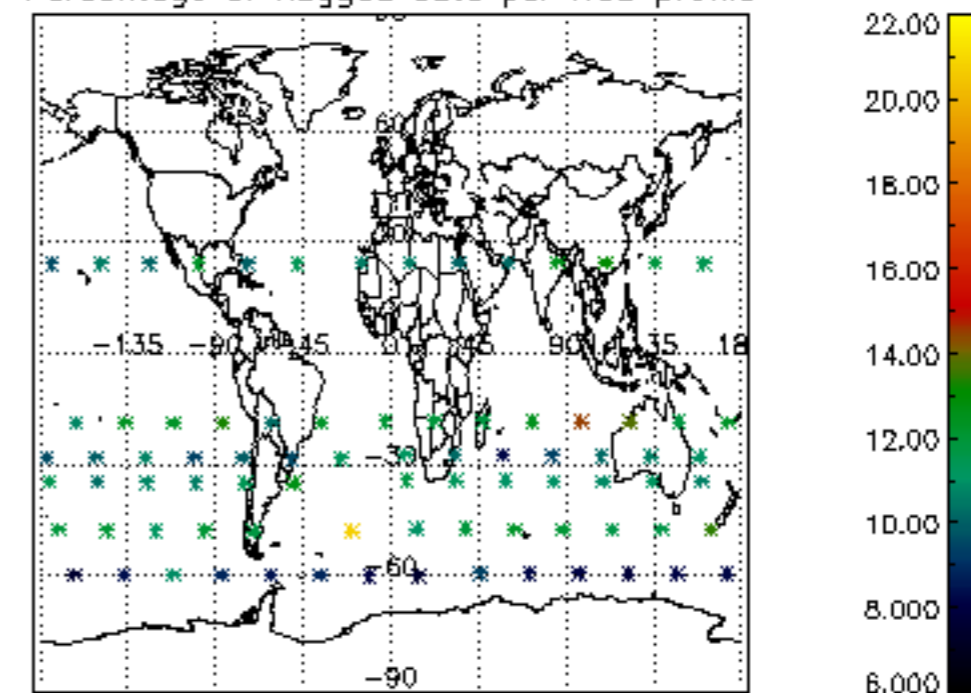

Percentage of flagged data per NO3 profile