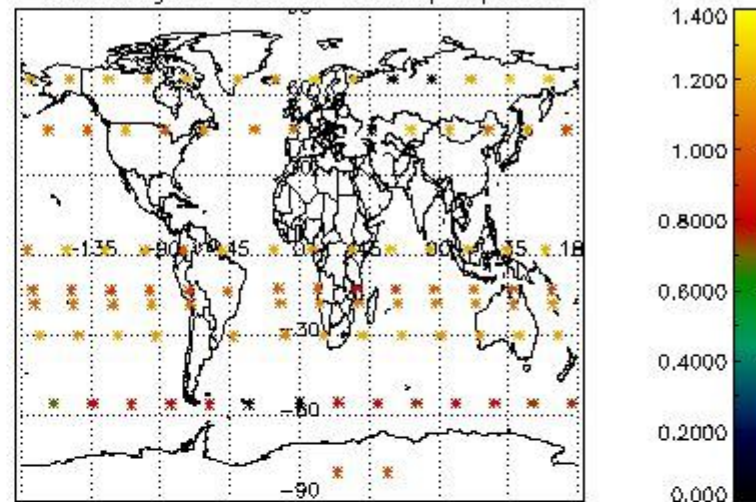

Percentage of datation errors per profile