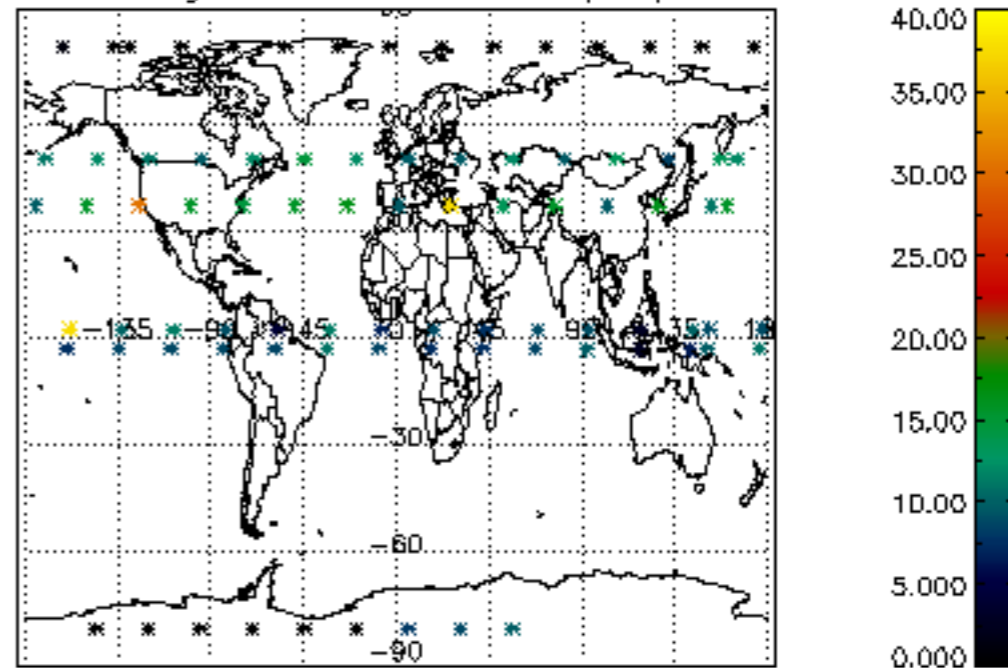

Percentage of saturation errors per profile