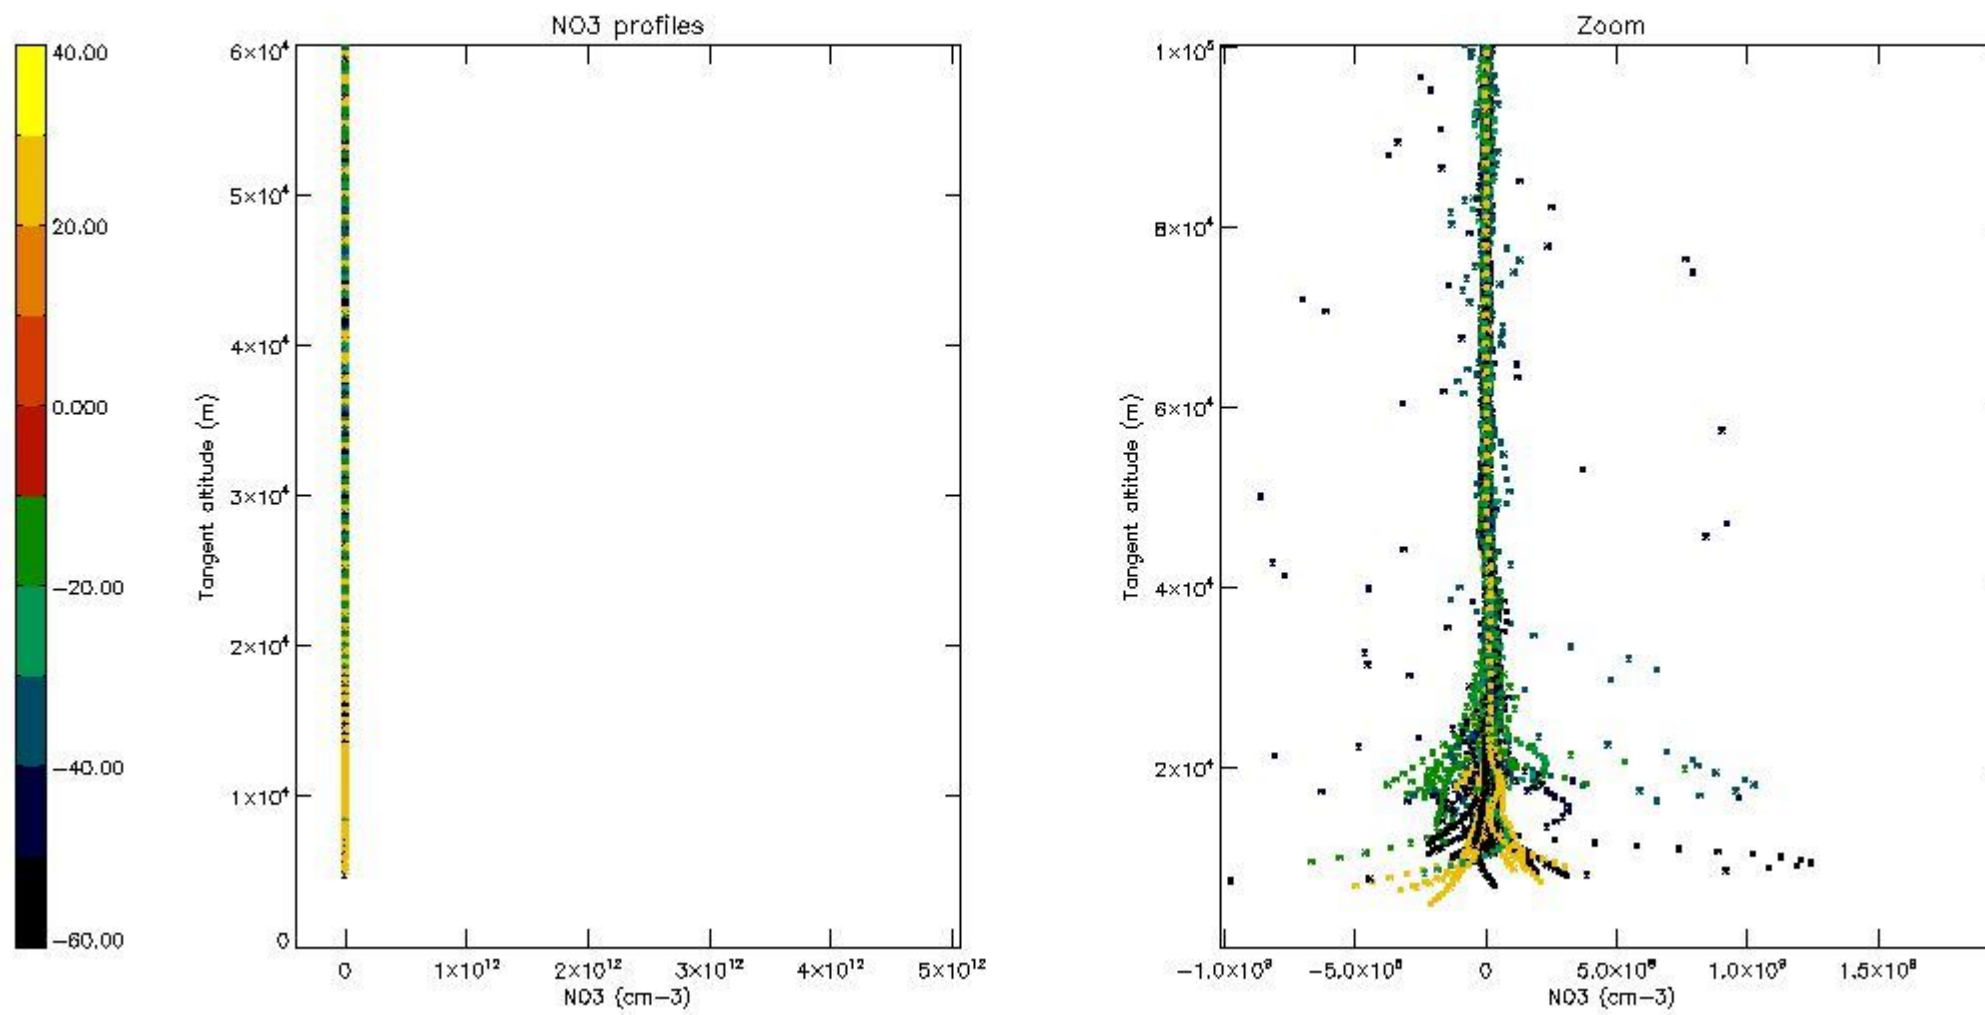

The colorbar represents the latitude.

*5.7 Plot NO3 profiles for all STD (dark without errors)*

The colorbar represents the latitude.