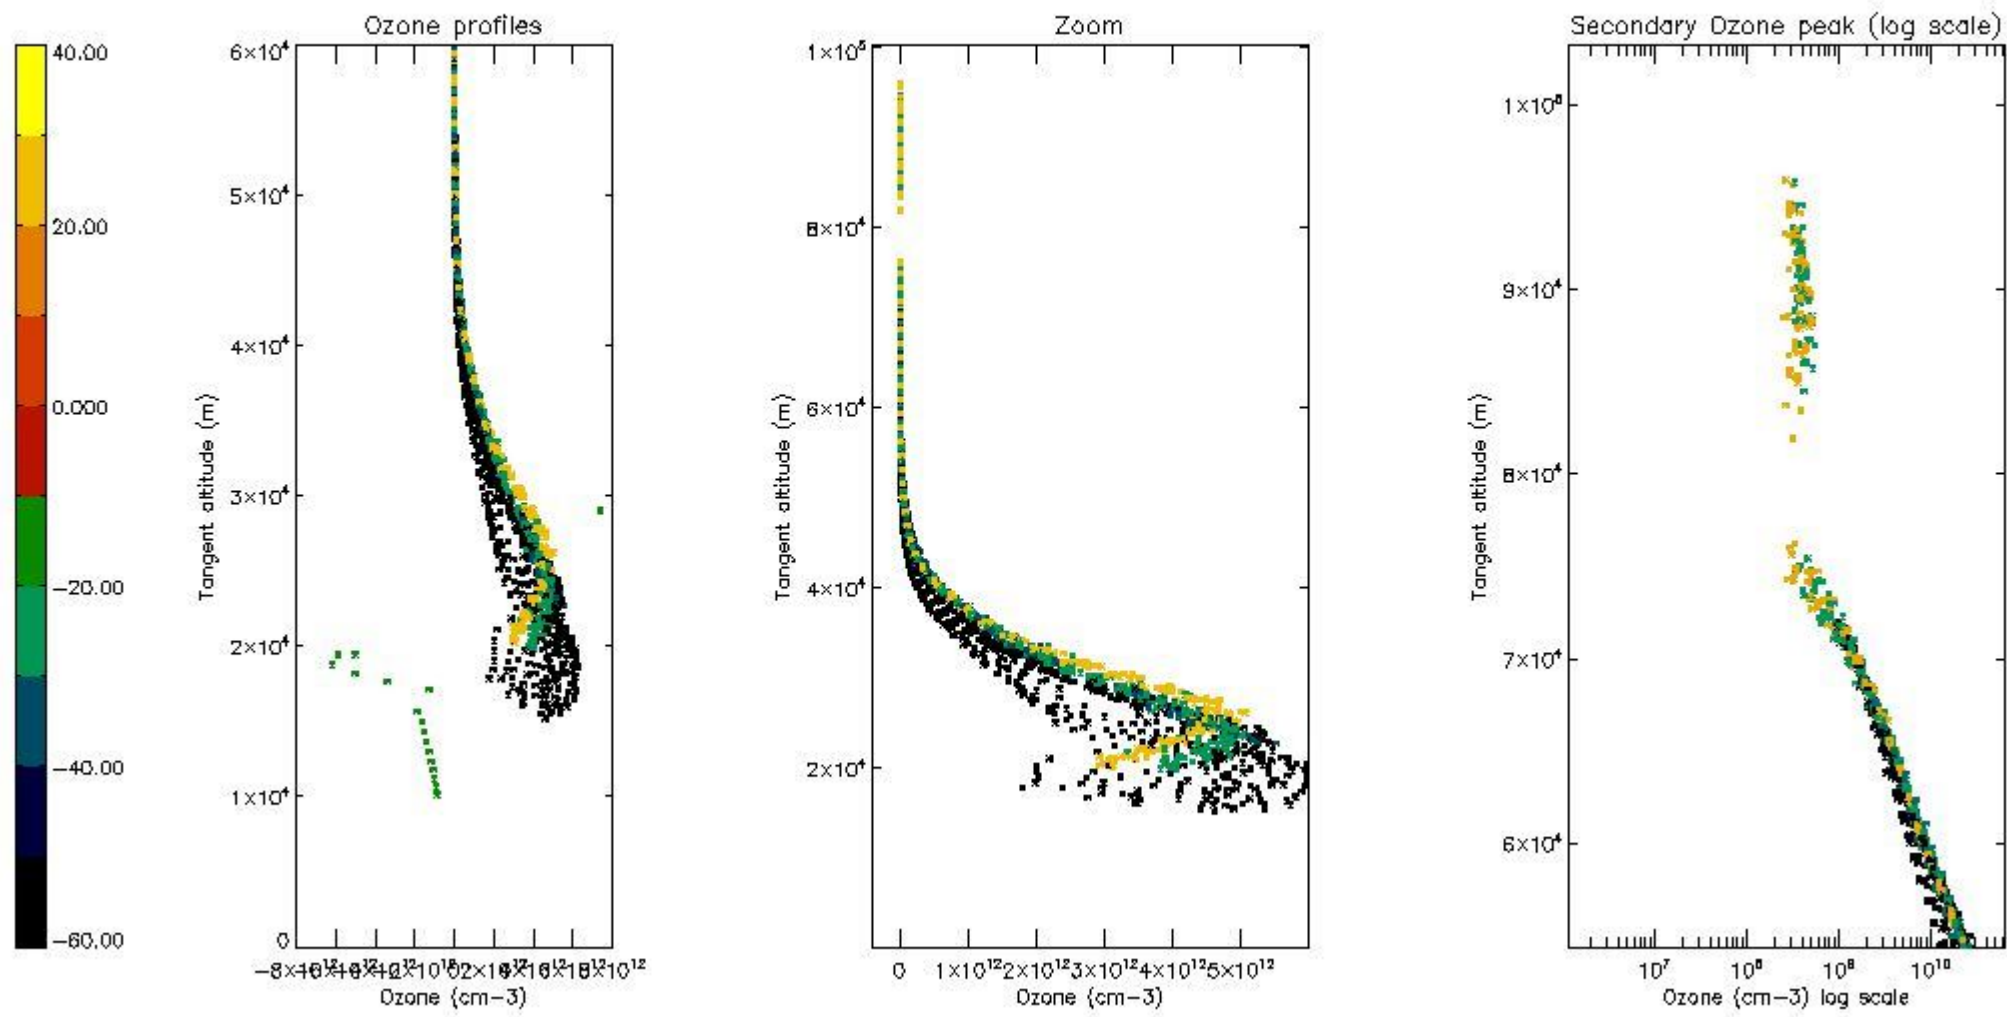

5.6 Plot NO₂ profiles for all STD (dark without errors)

The colorbar represents the latitude.