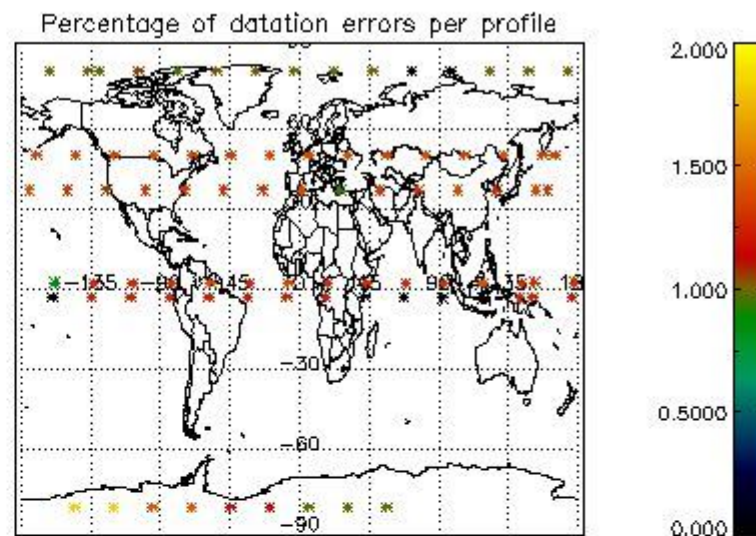

5. Trace gas profiles

5.1 Ozone statistics based on quality of products

The final quality of the products can be "measured" using the STD (Standard Deviation) attached to every point profile. This information is written to the parameter GOM_NL__2P/NL_LOCAL_SPECIES_DENSITY/o3_std of the level 2 products. The table below shows the statistics for given STD ranges.

The statistics are given with respect to the overall valid production:

- Products without fatal errors: GOM_NL__2P/MPH/PRODUCT_ERR=0
- Valid point profile: GOM_NL__2P/NL_LOCAL_SPECIES_DENSITY/pcd(0)=0

The 'Criteria' is applied to valid points of dark limb products:

- Products in dark limb illumination condition: GOM_NL__2P/NL_SUMMARY_QUALITY/obs_ill_cond=0
- Products without fatal errors: GOM_NL__2P/MPH/PRODUCT_ERR=0
- Valid point profile: GOM_NL__2P/NL_LOCAL_SPECIES_DENSITY/pcd(0)=0

So, the table below shows the percentage of dark limb and valid observations for each criteria with respect to the overall valid daily observations.

Criteria	% of total production
All STD	50
STD < 20	29