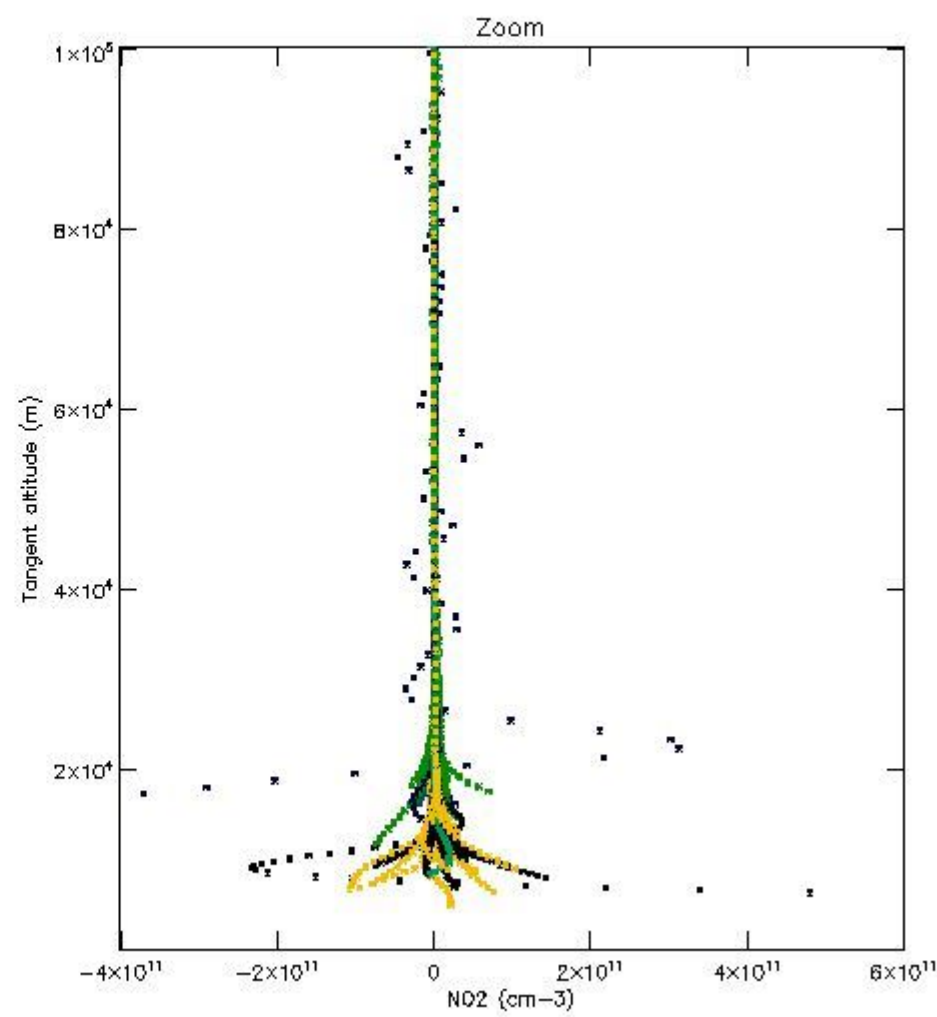

*5.4 Plot ozone profiles where STD < 10% (dark without errors)*

The colorbar represents the latitude.

*5.5 Plot ozone profiles where STD < 5% (dark without errors)*

The colorbar represents the latitude.

*5.6 Plot NO<sub>2</sub> profiles for all STD (dark without errors)*

The colorbar represents the latitude.

*5.7 Plot NO3 profiles for all STD (dark without errors)*

The colorbar represents the latitude.