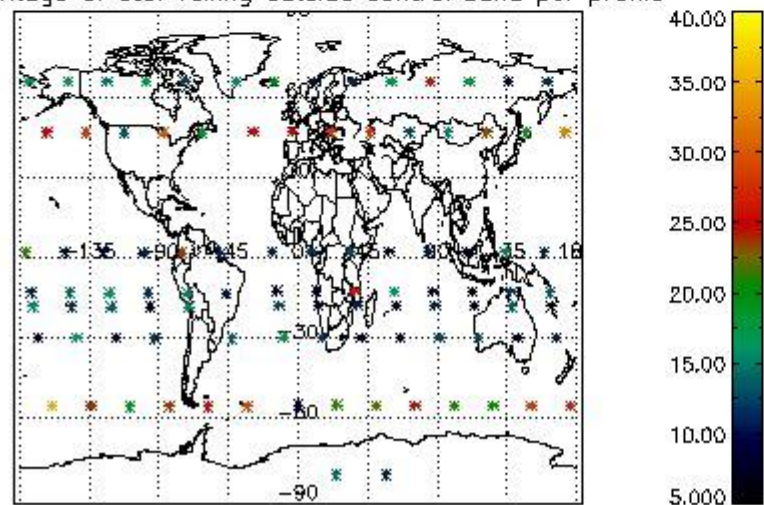

##### 4.2.1 Plot level 1 quality information per product (world map): ENVISAT ASCENDING passes

Percentage of cosmic ray hits per profile

Percentage of datation errors per profile

Percentage of star falling outside central band per profile