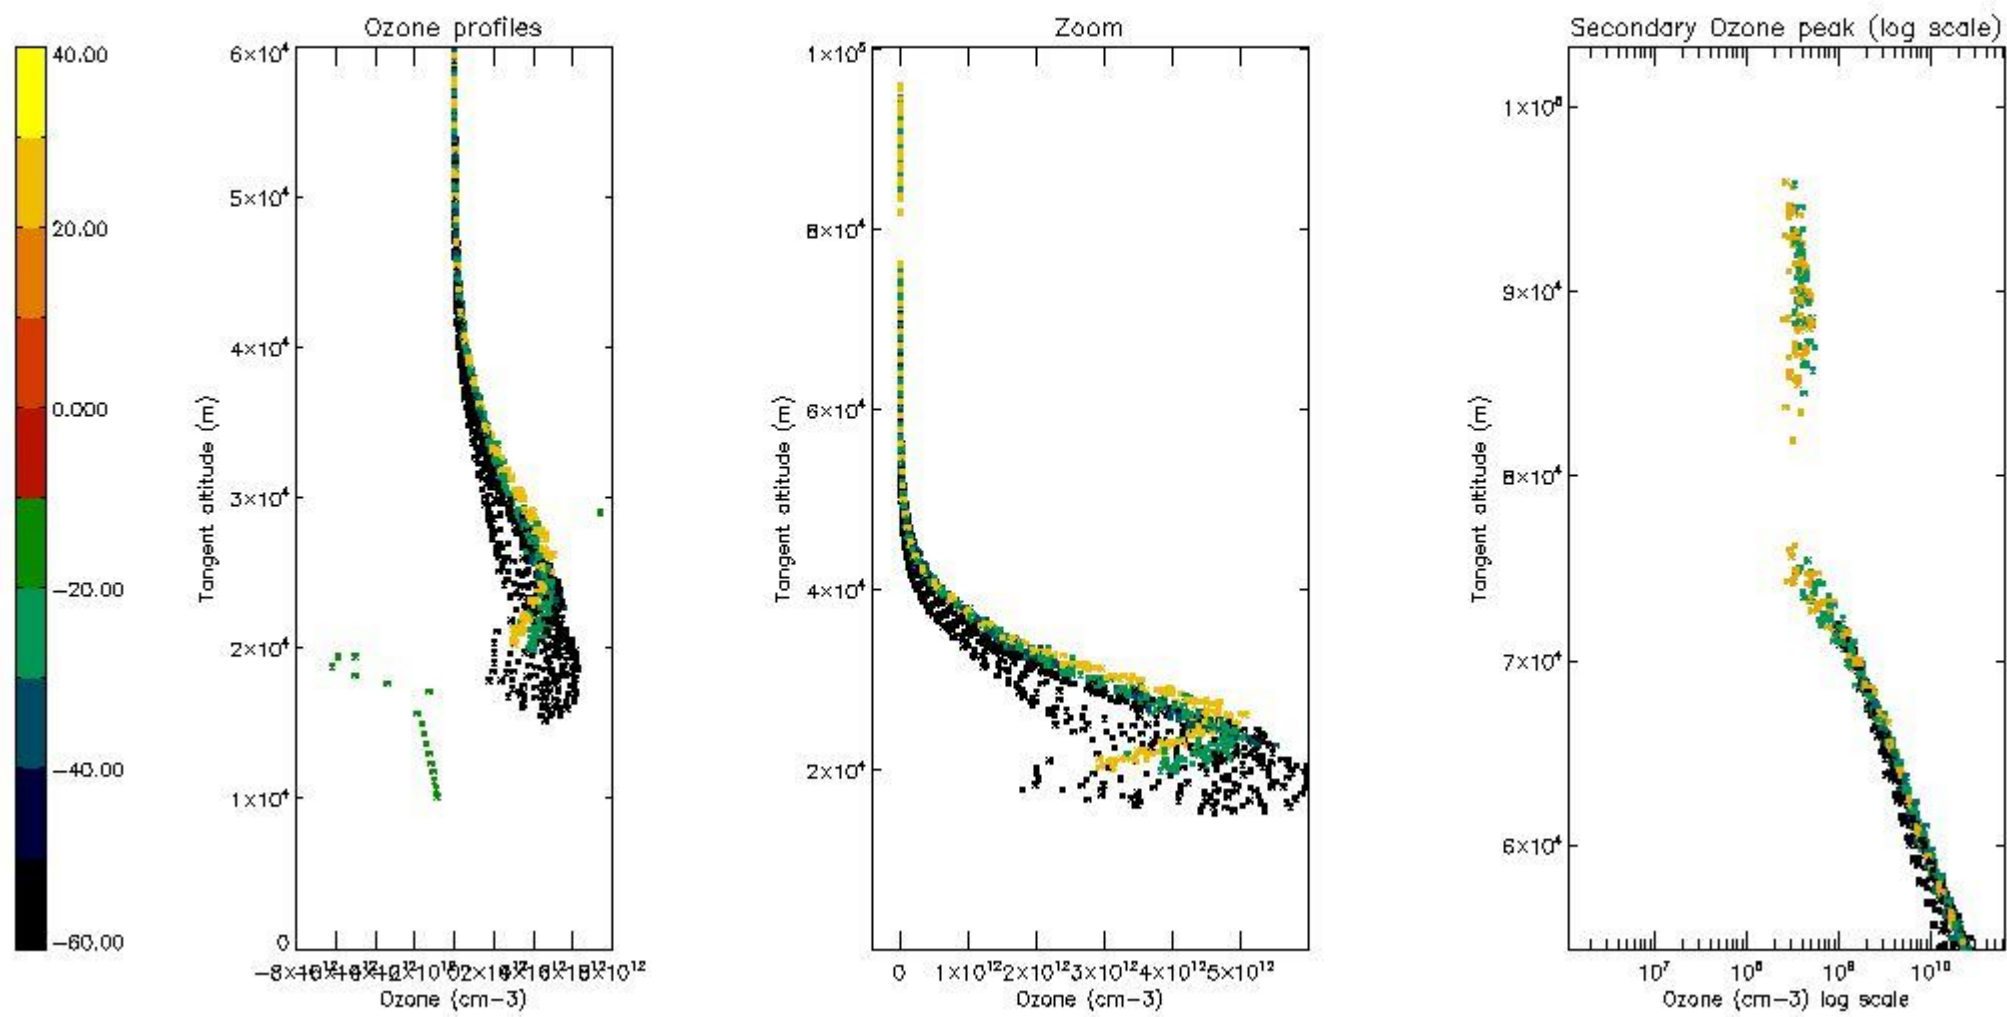

5.6 Plot NO₂ profiles for all STD (dark without errors)

The colorbar represents the latitude.