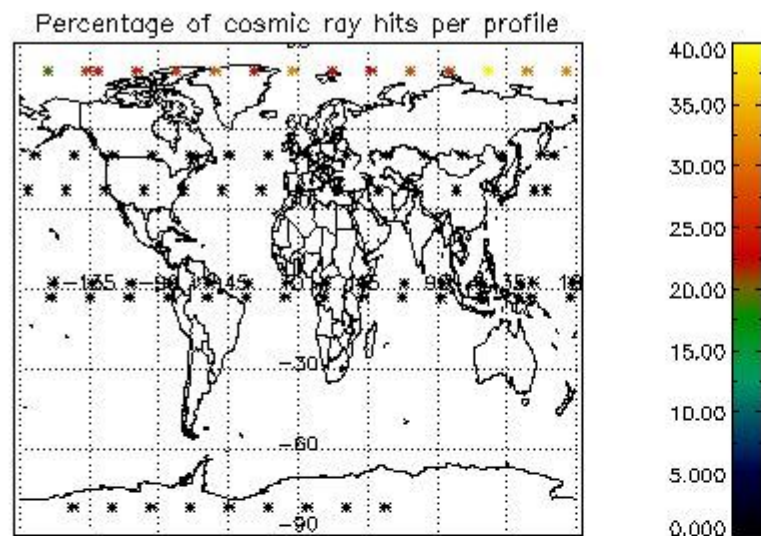

4.2.2 Plot level 1 quality information per product (world map): ENVISAT DESCENDING passes

5. Trace gas profiles

5.1 Ozone statistics based on quality of products

The final quality of the products can be "measured" using the STD (Standard Deviation) attached to every point profile. This information is written to the parameter GOM_NL__2P/NL_LOCAL_SPECIES_DENSITY/o3_std of the level 2 products. The table below shows the statistics for given STD ranges.

The statistics are given with respect to the overall valid production:

- Products without fatal errors: GOM_NL__2P/MPH/PRODUCT_ERR=0
- Valid point profile: GOM_NL__2P/NL_LOCAL_SPECIES_DENSITY/pcd(0)=0

The 'Criteria' is applied to valid points of dark limb products:

- Products in dark limb illumination condition: GOM_NL__2P/NL_SUMMARY_QUALITY/obs_ill_cond=0
- Products without fatal errors: GOM_NL__2P/MPH/PRODUCT_ERR=0
- Valid point profile: GOM_NL__2P/NL_LOCAL_SPECIES_DENSITY/pcd(0)=0

So, the table below shows the percentage of dark limb and valid observations for each criteria with respect to the overall valid daily observations.

Criteria	% of total production
All STD	50
STD < 20	29