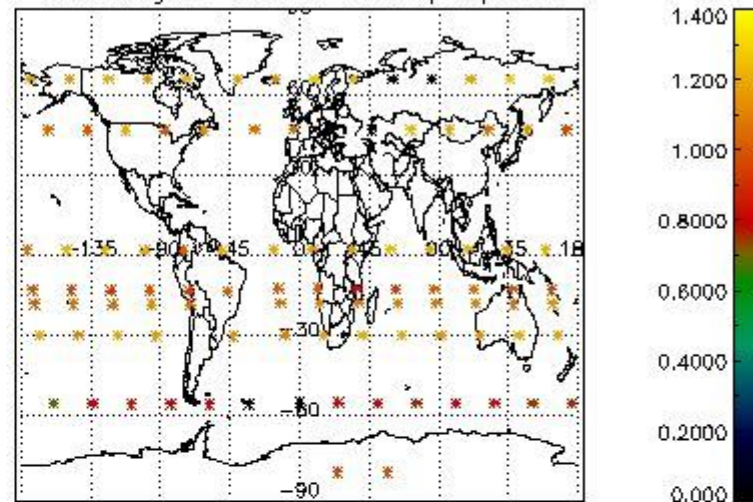

Percentage of datation errors per profile