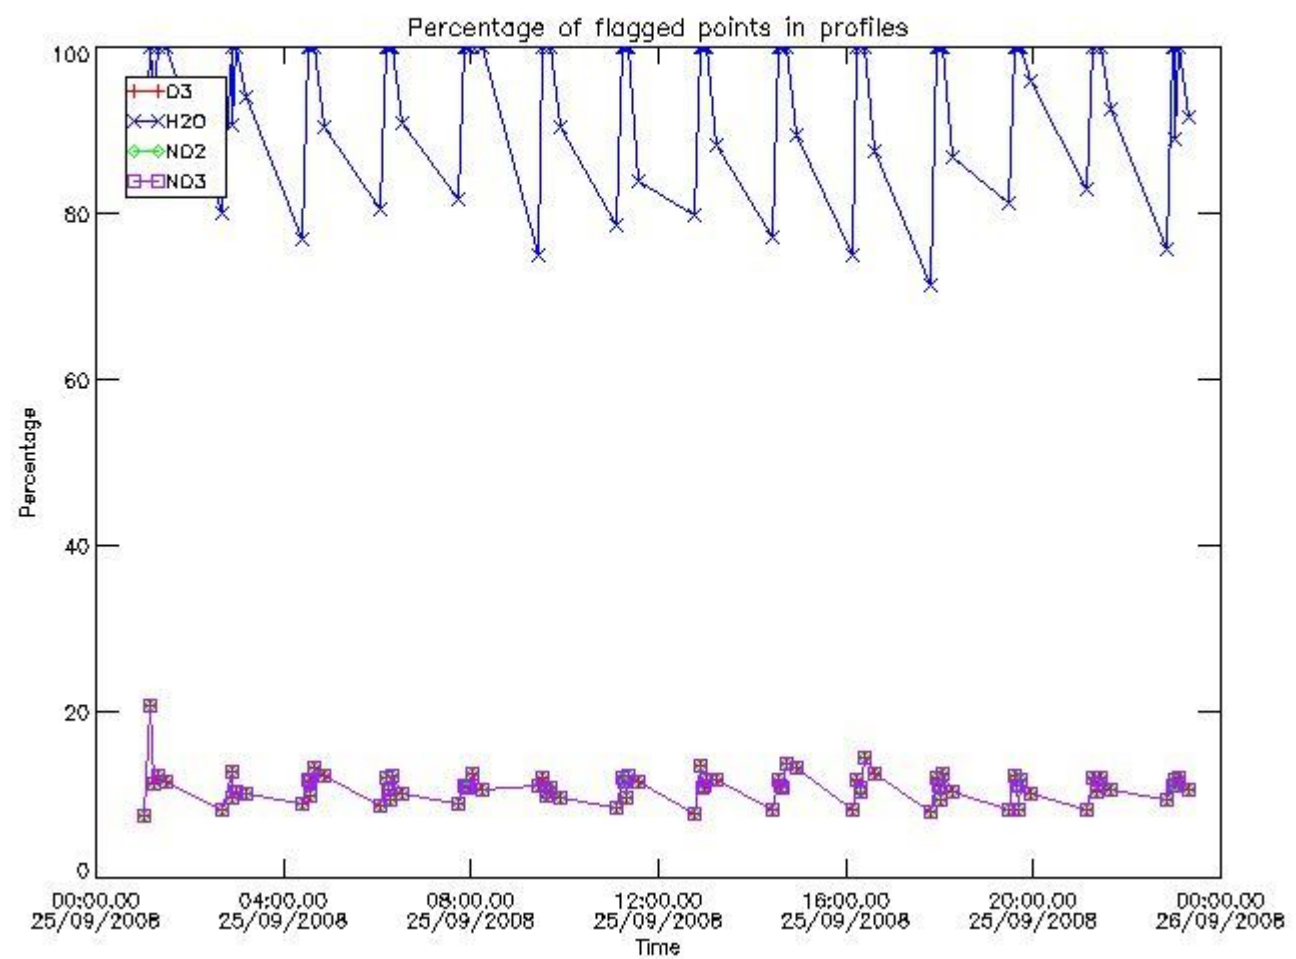

3. Quality information per product

In this section it is plotted some information contained in the Quality Summary data set of the level 2 products. Only products in dark limb conditions and without errors (error flag in the MPH set to "0") are used.

3.1 Plot quality information per product (time dependant)

3.2 Plot quality information per product (world map)