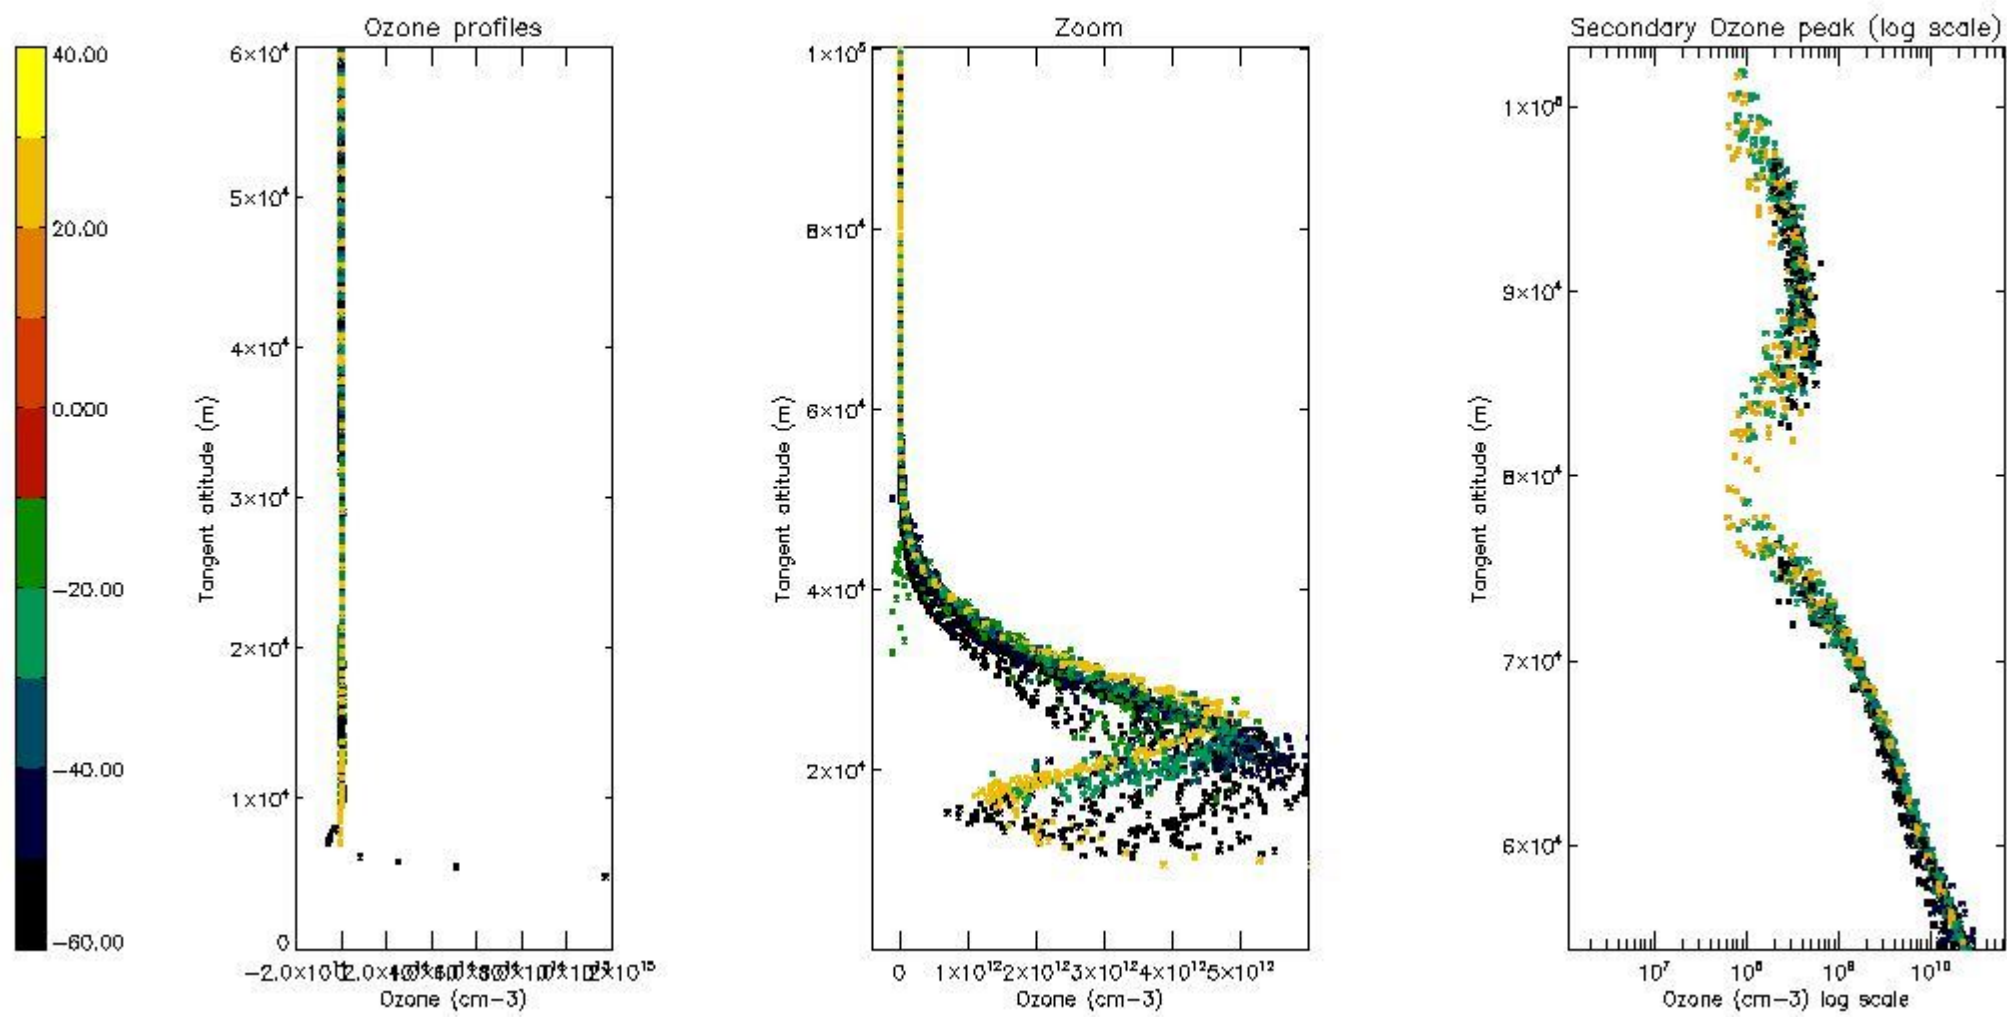

STD < 10	22
STD < 5	18

5.2 Plot ozone profiles for all STD (dark without errors)

The colorbar represents the latitude.

5.3 Plot ozone profiles where STD < 20% (dark without errors)

The colorbar represents the latitude.