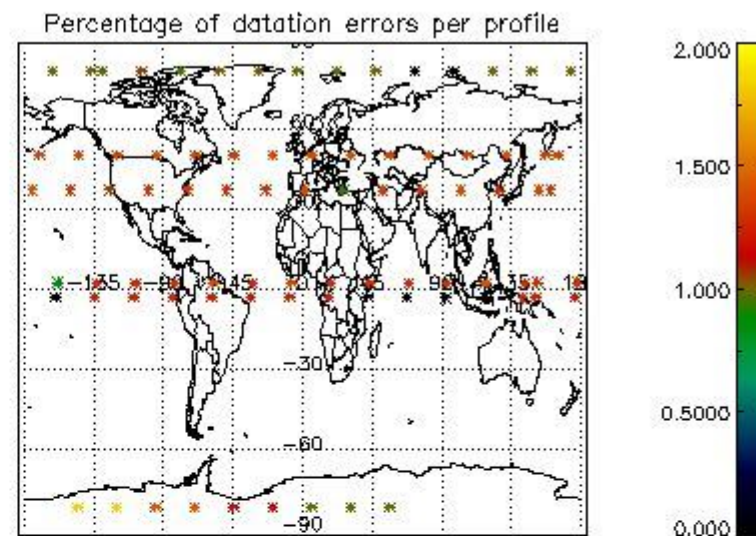

5. Trace gas profiles

5.1 Ozone statistics based on quality of products

The final quality of the products can be "measured" using the STD (Standard Deviation) attached to every point profile. This information is written to the parameter GOM_NL__2P/NL_LOCAL_SPECIES_DENSITY/o3_std of the level 2 products. The table below shows the statistics for given STD ranges.

The statistics are given with respect to the overall valid production:

- Products without fatal errors: GOM_NL__2P/MPH/PRODUCT_ERR=0
- Valid point profile: GOM_NL__2P/NL_LOCAL_SPECIES_DENSITY/pcd(0)=0

The 'Criteria' is applied to valid points of dark limb products:

- Products in dark limb illumination condition: GOM_NL__2P/NL_SUMMARY_QUALITY/obs_ill_cond=0
- Products without fatal errors: GOM_NL__2P/MPH/PRODUCT_ERR=0
- Valid point profile: GOM_NL__2P/NL_LOCAL_SPECIES_DENSITY/pcd(0)=0

So, the table below shows the percentage of dark limb and valid observations for each criteria with respect to the overall valid daily observations.

Criteria	% of total production
All STD	50
STD < 20	29