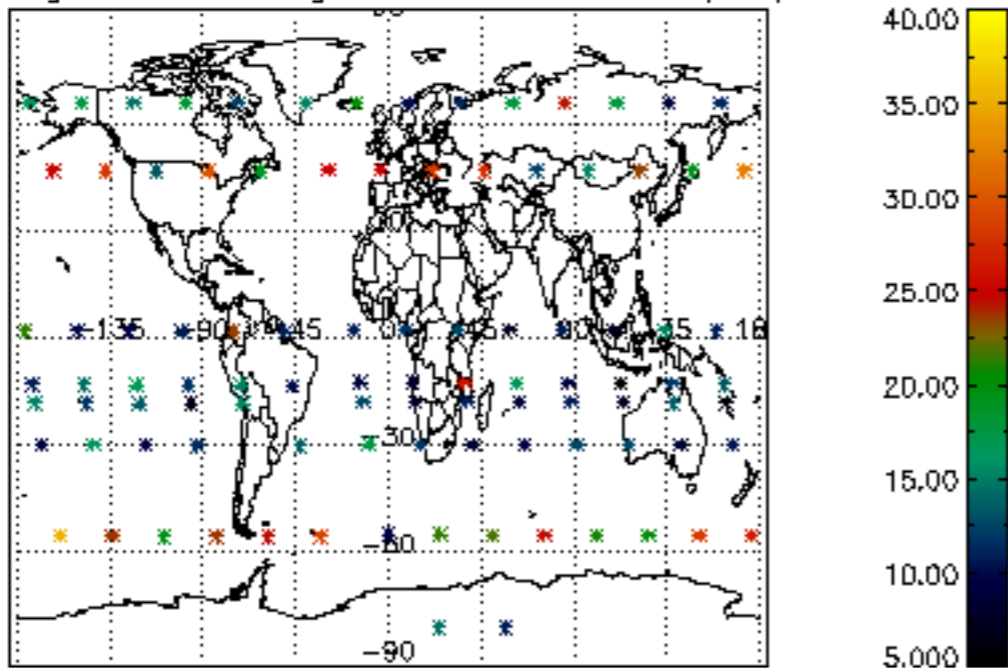

Percentage of cosmic ray hits per profile

Percentage of star falling outside central band per profile