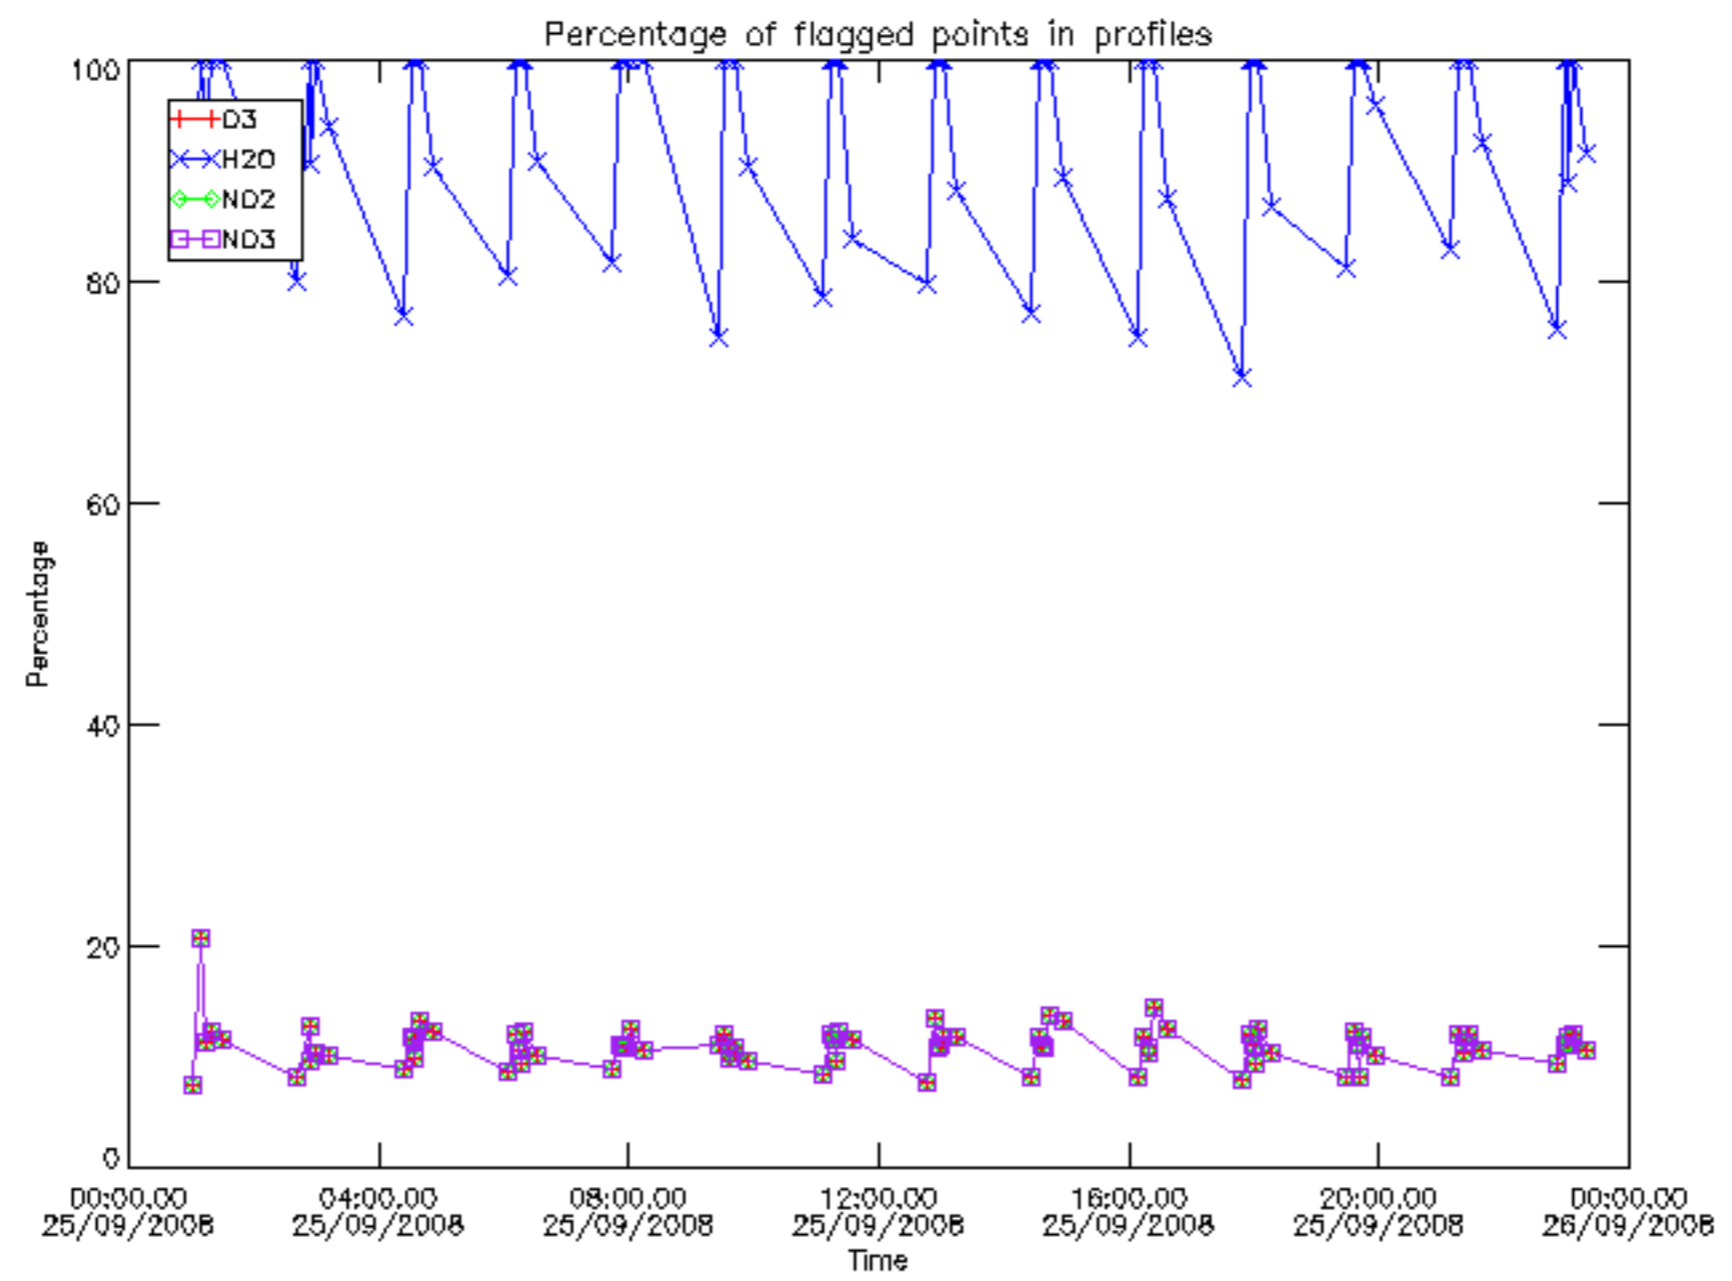

Percentage of flagged data per D3 profile

Percentage of flagged data per H2O profile