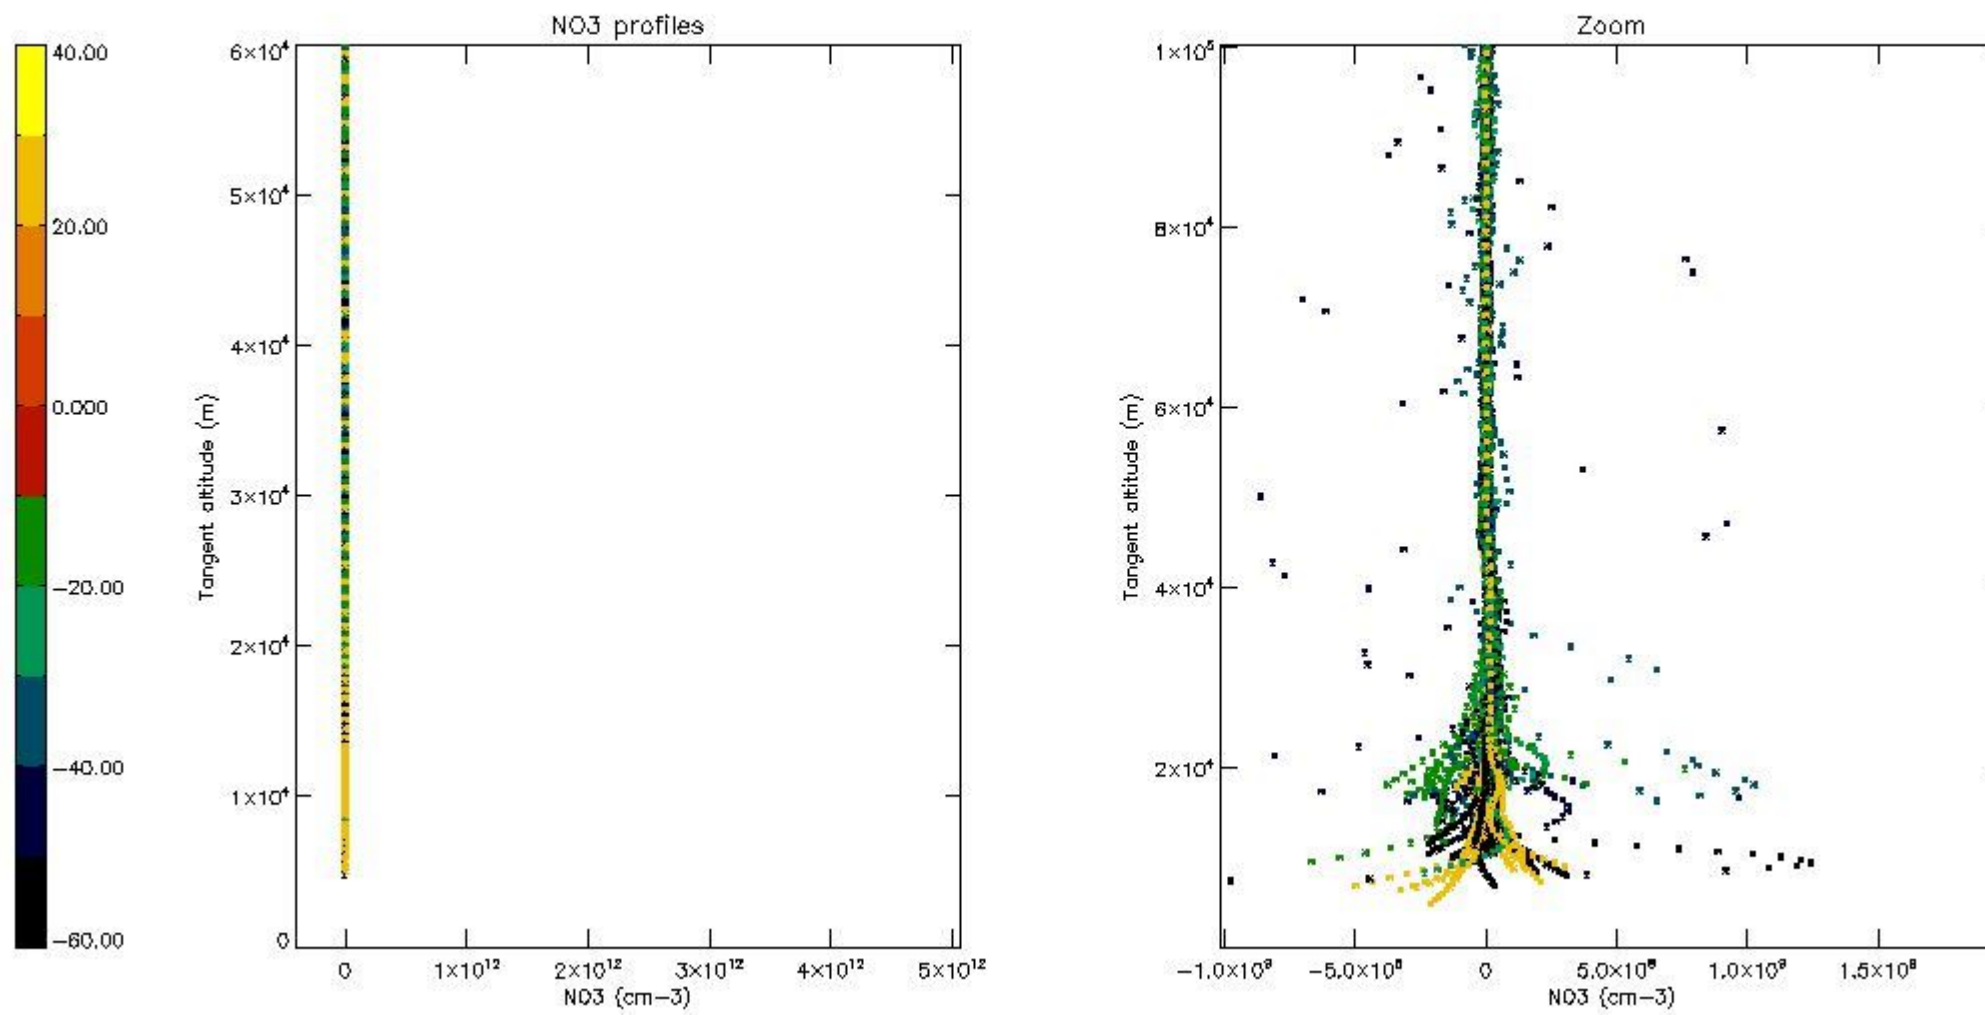

*5.4 Plot ozone profiles where STD < 10% (dark without errors)*

The colorbar represents the latitude.

*5.5 Plot ozone profiles where STD < 5% (dark without errors)*

The colorbar represents the latitude.

*5.6 Plot NO<sub>2</sub> profiles for all STD (dark without errors)*

The colorbar represents the latitude.

*5.7 Plot NO3 profiles for all STD (dark without errors)*

The colorbar represents the latitude.