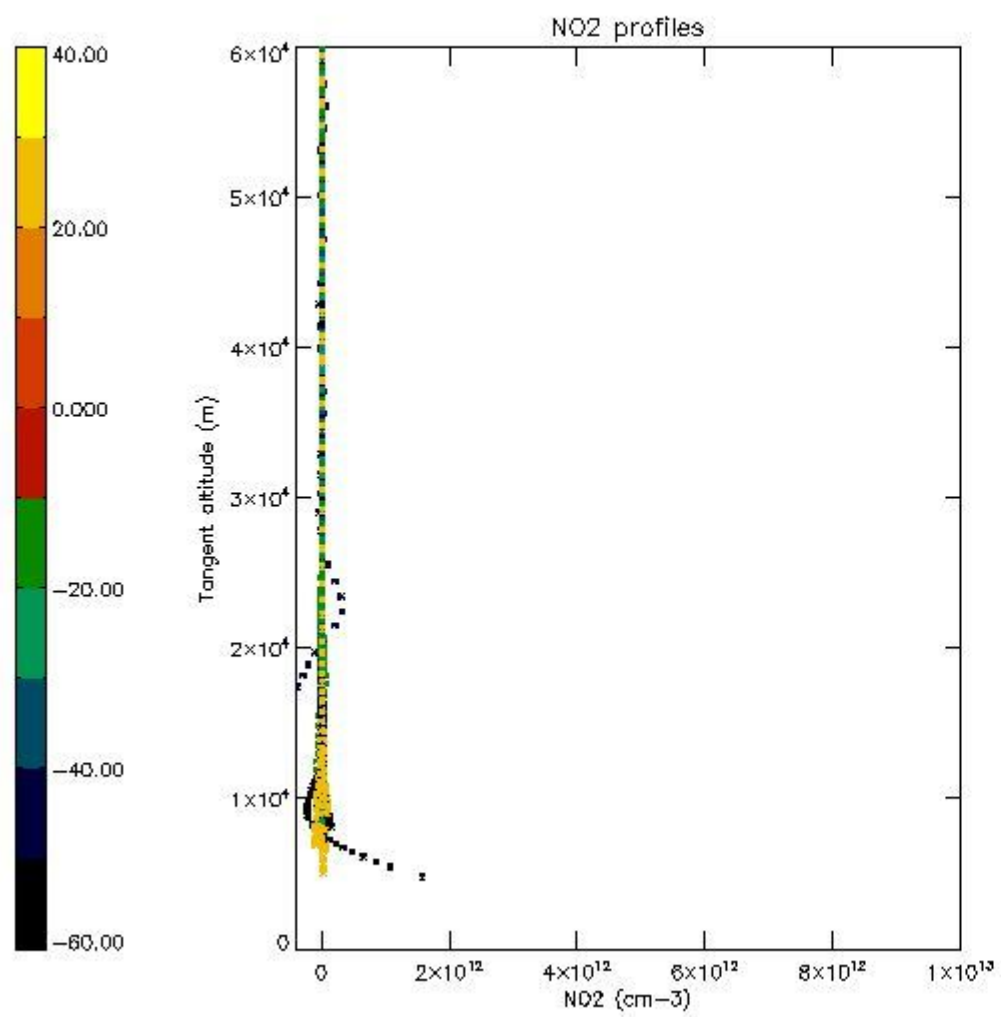

5.7 Plot NO3 profiles for all STD (dark without errors)

The colorbar represents the latitude.