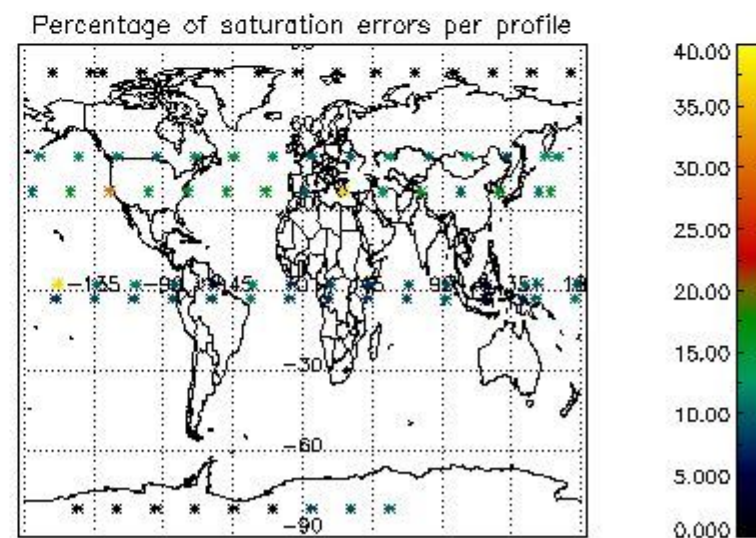

5. Trace gas profiles

5.1 Ozone statistics based on quality of products

The final quality of the products can be "measured" using the STD (Standard Deviation) attached to every point profile. This information is written to the parameter GOM_NL__2P/NL_LOCAL_SPECIES_DENSITY/o3_std of the level 2 products. The table below shows the statistics for given STD ranges.

The statistics are given with respect to the overall valid production:

- Products without fatal errors: GOM_NL__2P/MPH/PRODUCT_ERR=0
- Valid point profile: GOM_NL__2P/NL_LOCAL_SPECIES_DENSITY/pcd(0)=0

The 'Criteria' is applied to valid points of dark limb products:

- Products in dark limb illumination condition: GOM_NL__2P/NL_SUMMARY_QUALITY/obs_ill_cond=0
- Products without fatal errors: GOM_NL__2P/MPH/PRODUCT_ERR=0
- Valid point profile: GOM_NL__2P/NL_LOCAL_SPECIES_DENSITY/pcd(0)=0

So, the table below shows the percentage of dark limb and valid observations for each criteria with respect to the overall valid daily observations.

Criteria	% of total production
All STD	50
STD < 20	29