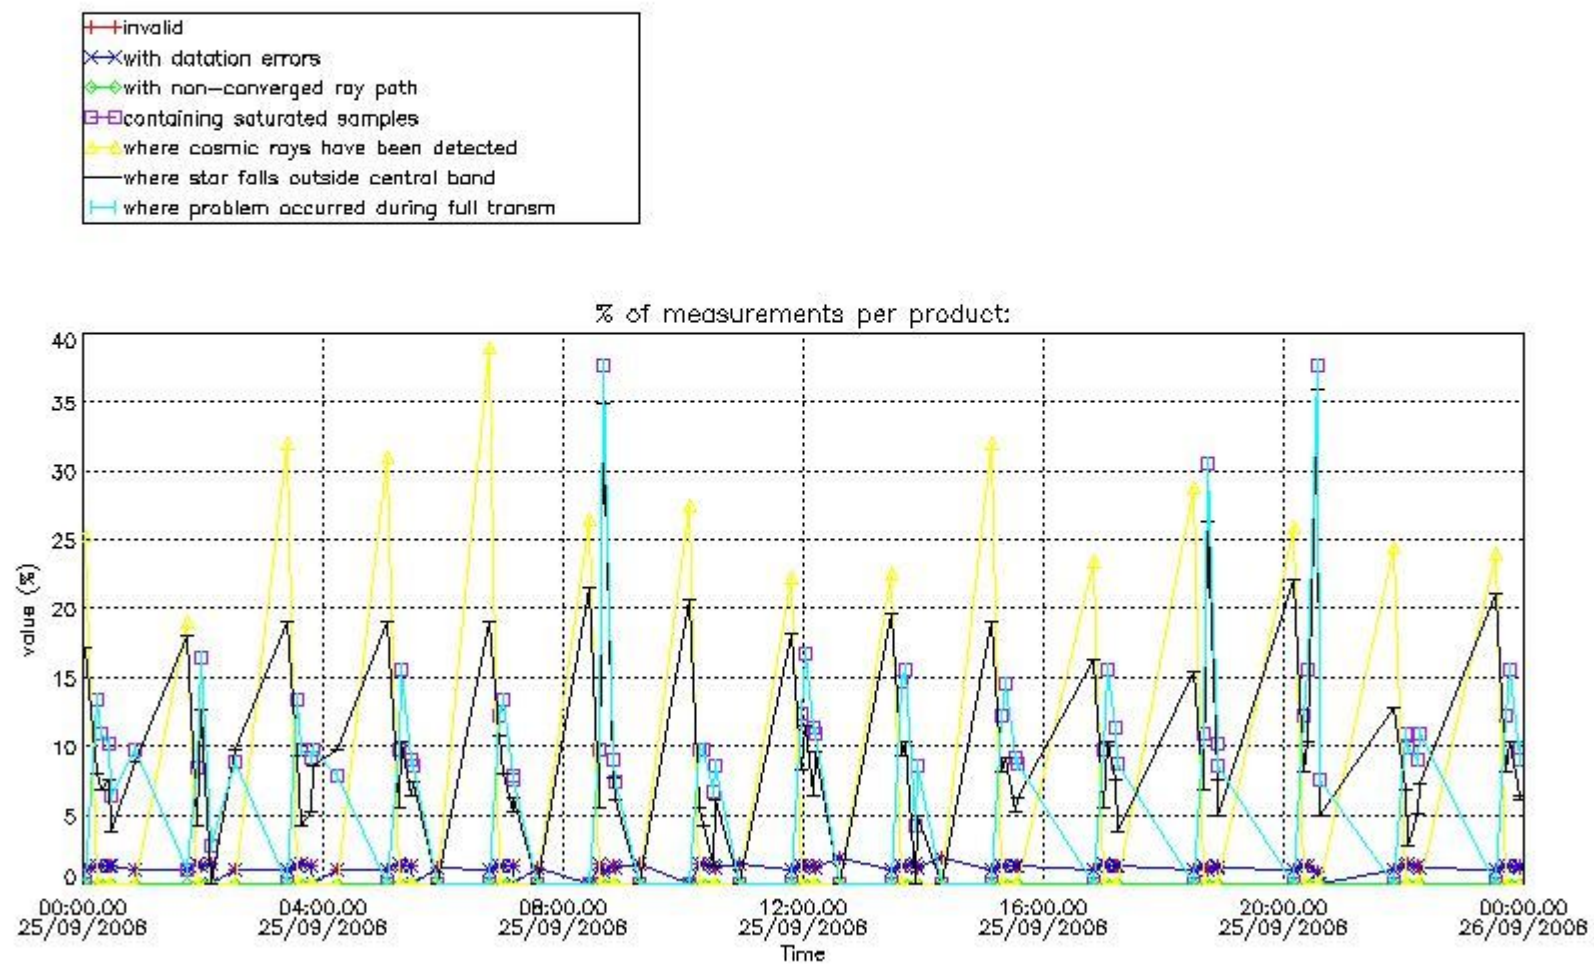

4.2 Plot quality information per product coming from level 1b processing (world map)

4.2.1 Plot level 1 quality information per product (world map): ENVISAT ASCENDING passes