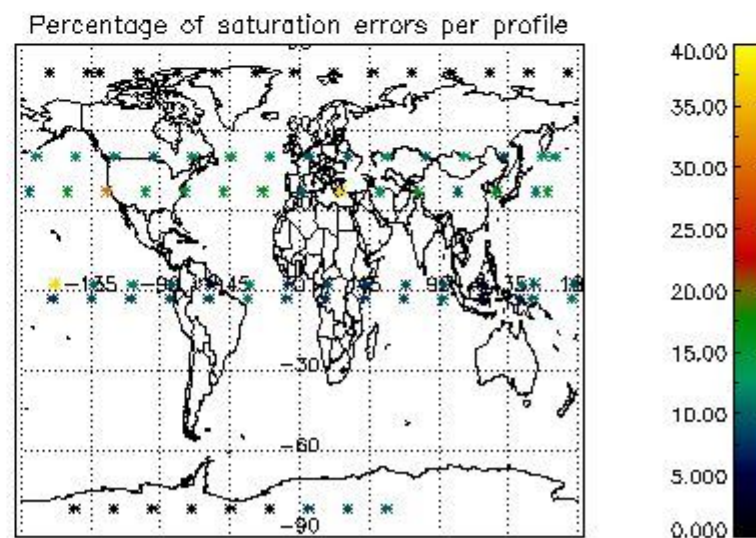

5. Trace gas profiles

5.1 Ozone statistics based on quality of products

The final quality of the products can be "measured" using the STD (Standard Deviation) attached to every point profile. This information is written to the parameter GOM_NL__2P/NL_LOCAL_SPECIES_DENSITY/o3_std of the level 2 products. The table below shows the statistics for given STD ranges.

The statistics are given with respect to the overall valid production:

- Products without fatal errors: GOM_NL__2P/MPH/PRODUCT_ERR=0
- Valid point profile: GOM_NL__2P/NL_LOCAL_SPECIES_DENSITY/pcd(0)=0

The 'Criteria' is applied to valid points of dark limb products:

- Products in dark limb illumination condition: GOM_NL__2P/NL_SUMMARY_QUALITY/obs_ill_cond=0
- Products without fatal errors: GOM_NL__2P/MPH/PRODUCT_ERR=0
- Valid point profile: GOM_NL__2P/NL_LOCAL_SPECIES_DENSITY/pcd(0)=0

So, the table below shows the percentage of dark limb and valid observations for each criteria with respect to the overall valid daily observations.

Criteria	% of total production
All STD	50
STD < 20	29