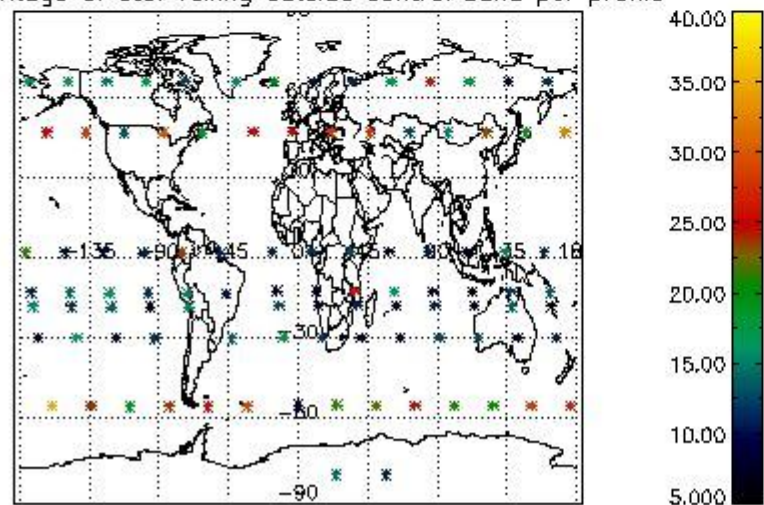

*4.2.1 Plot level 1 quality information per product (world map): ENVISAT ASCENDING passes*

Percentage of cosmic ray hits per profile

Percentage of datation errors per profile

Percentage of star falling outside central band per profile