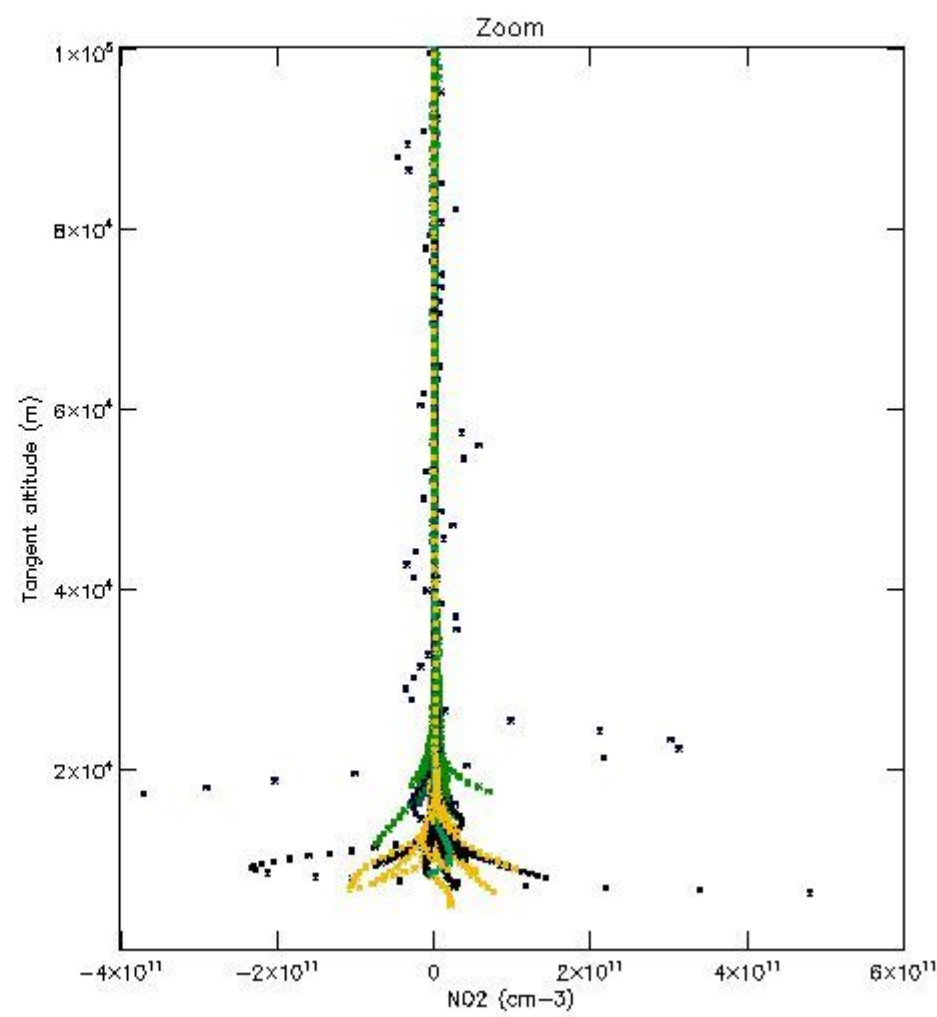

5.7 Plot NO3 profiles for all STD (dark without errors)

The colorbar represents the latitude.