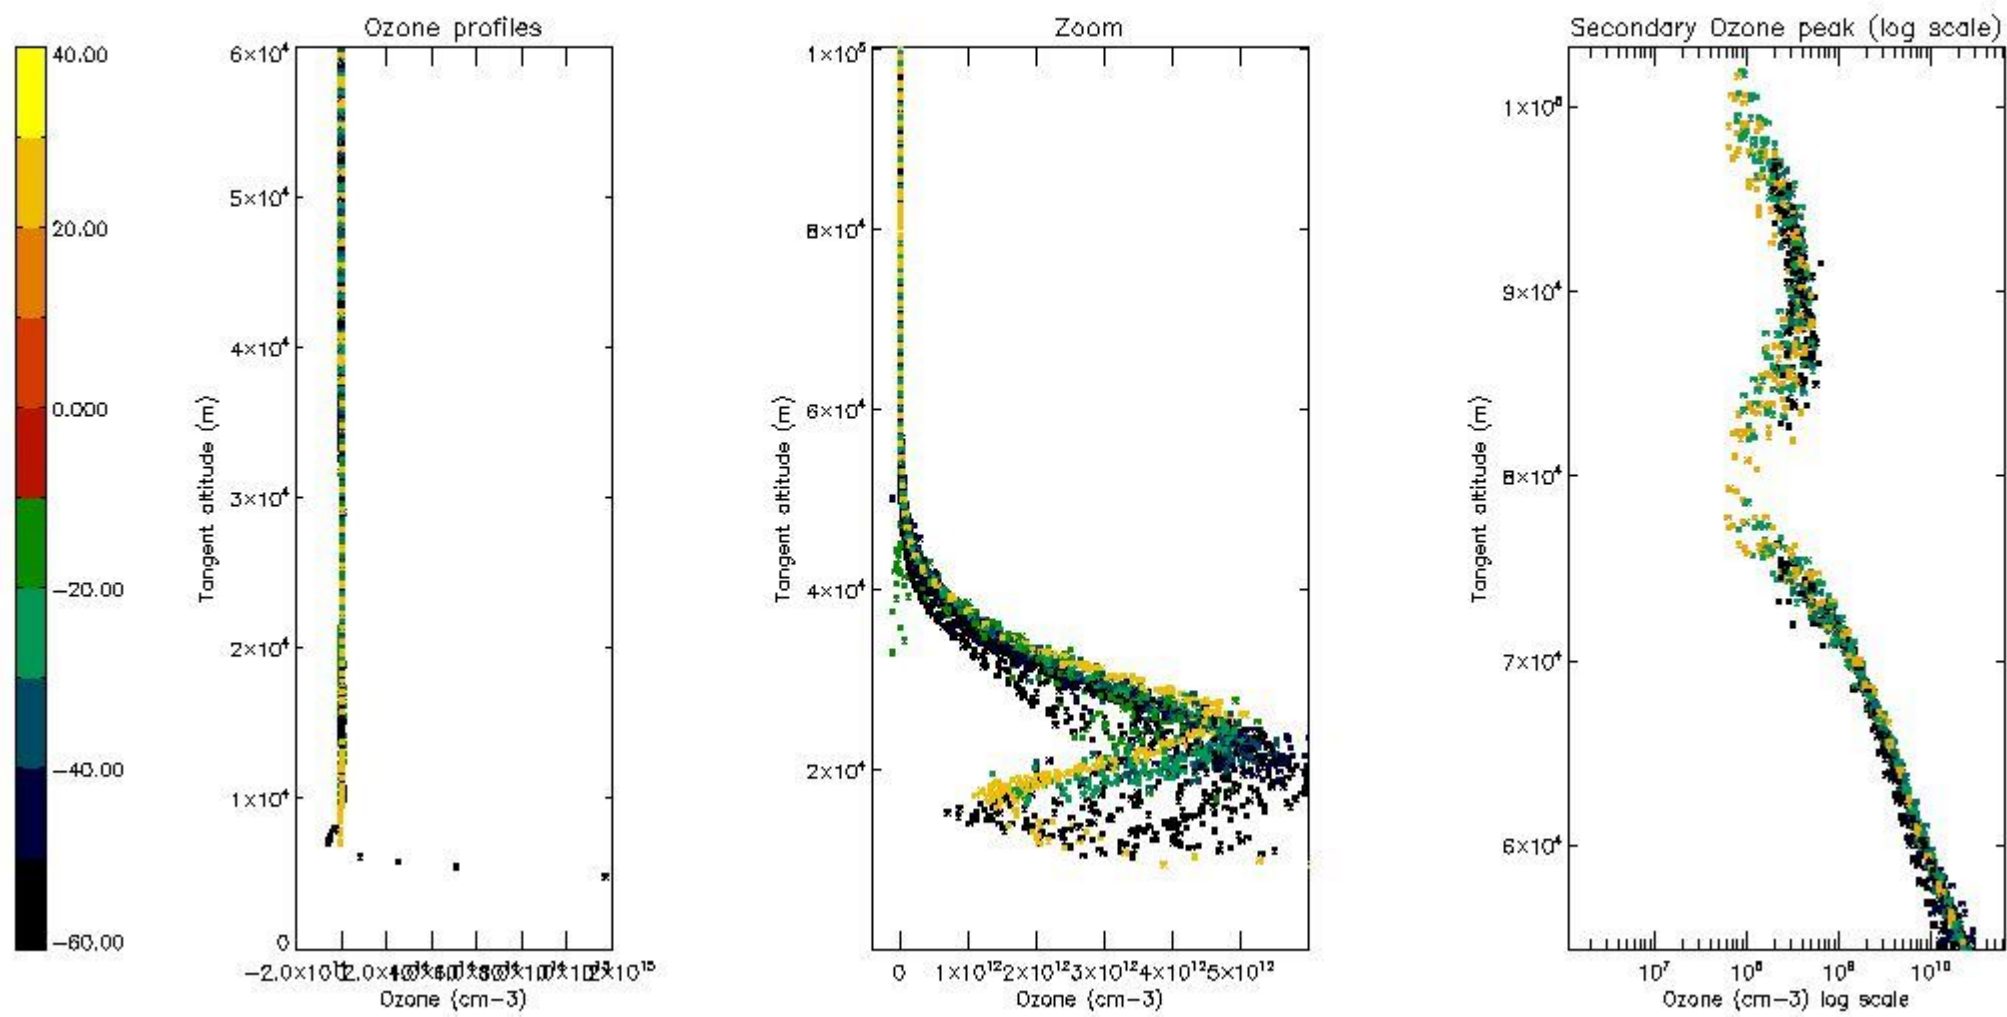

STD < 10	22
STD < 5	18

5.2 Plot ozone profiles for all STD (dark without errors)

The colorbar represents the latitude.

5.3 Plot ozone profiles where STD < 20% (dark without errors)

The colorbar represents the latitude.

The colorbar represents the latitude.

*5.7 Plot NO3 profiles for all STD (dark without errors)*

The colorbar represents the latitude.