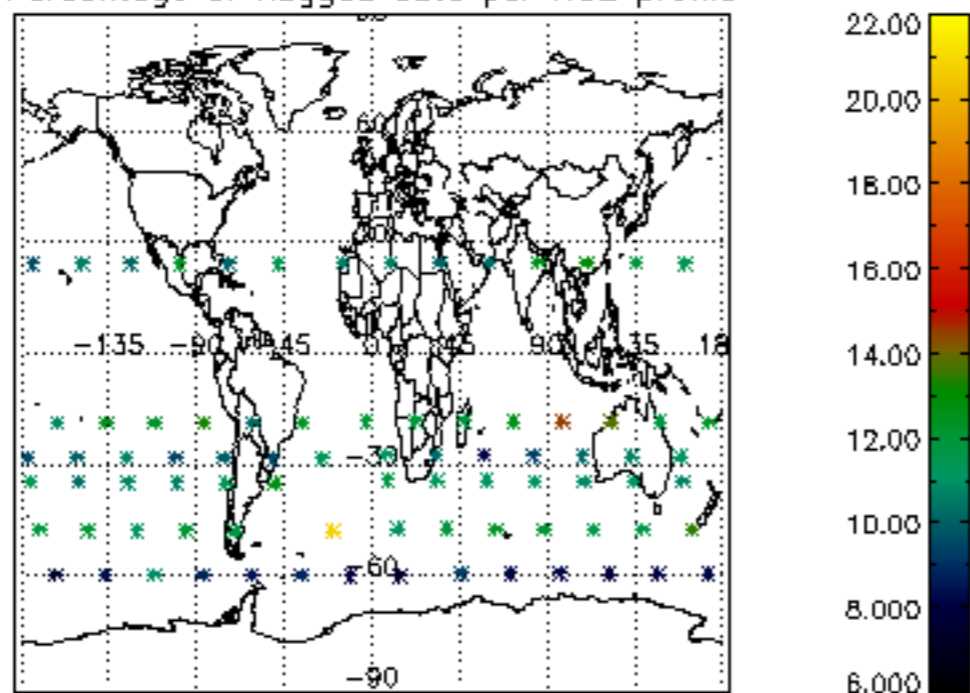

Percentage of flagged data per NO2 profile