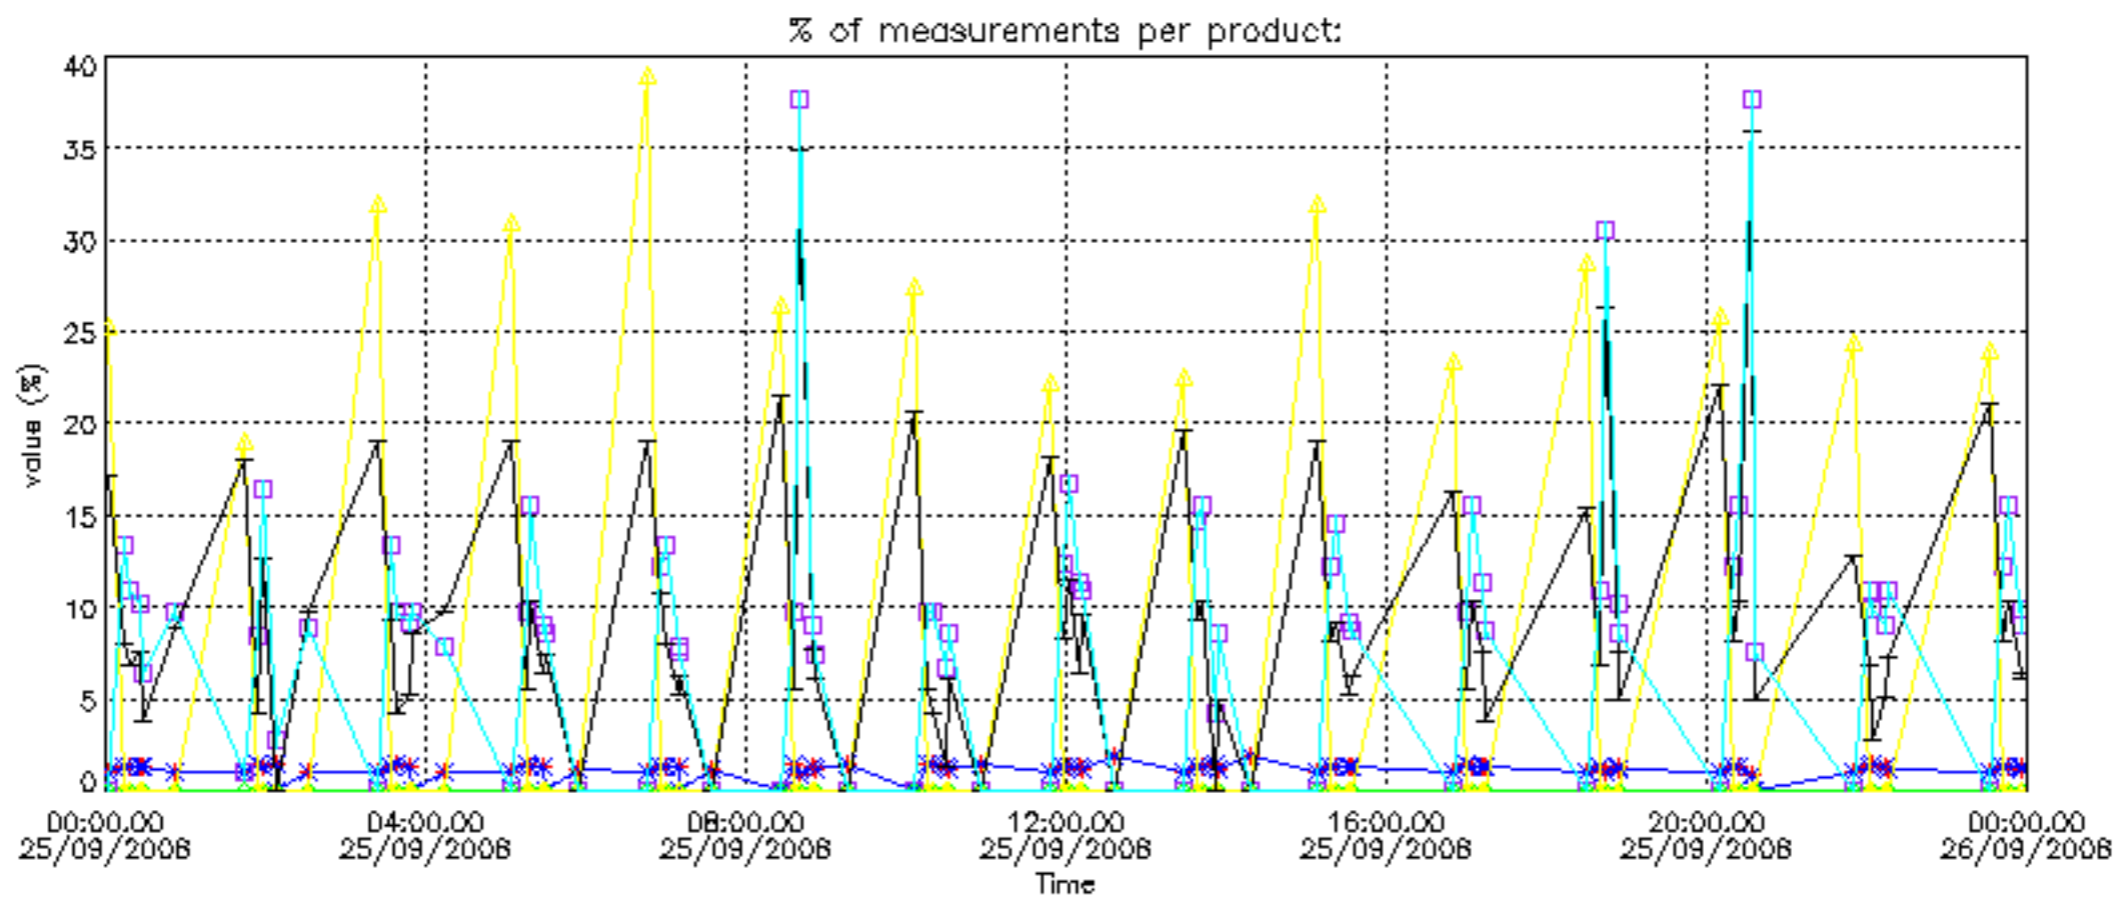

Percentage of cosmic ray hits per profile

Percentage of datation errors per profile