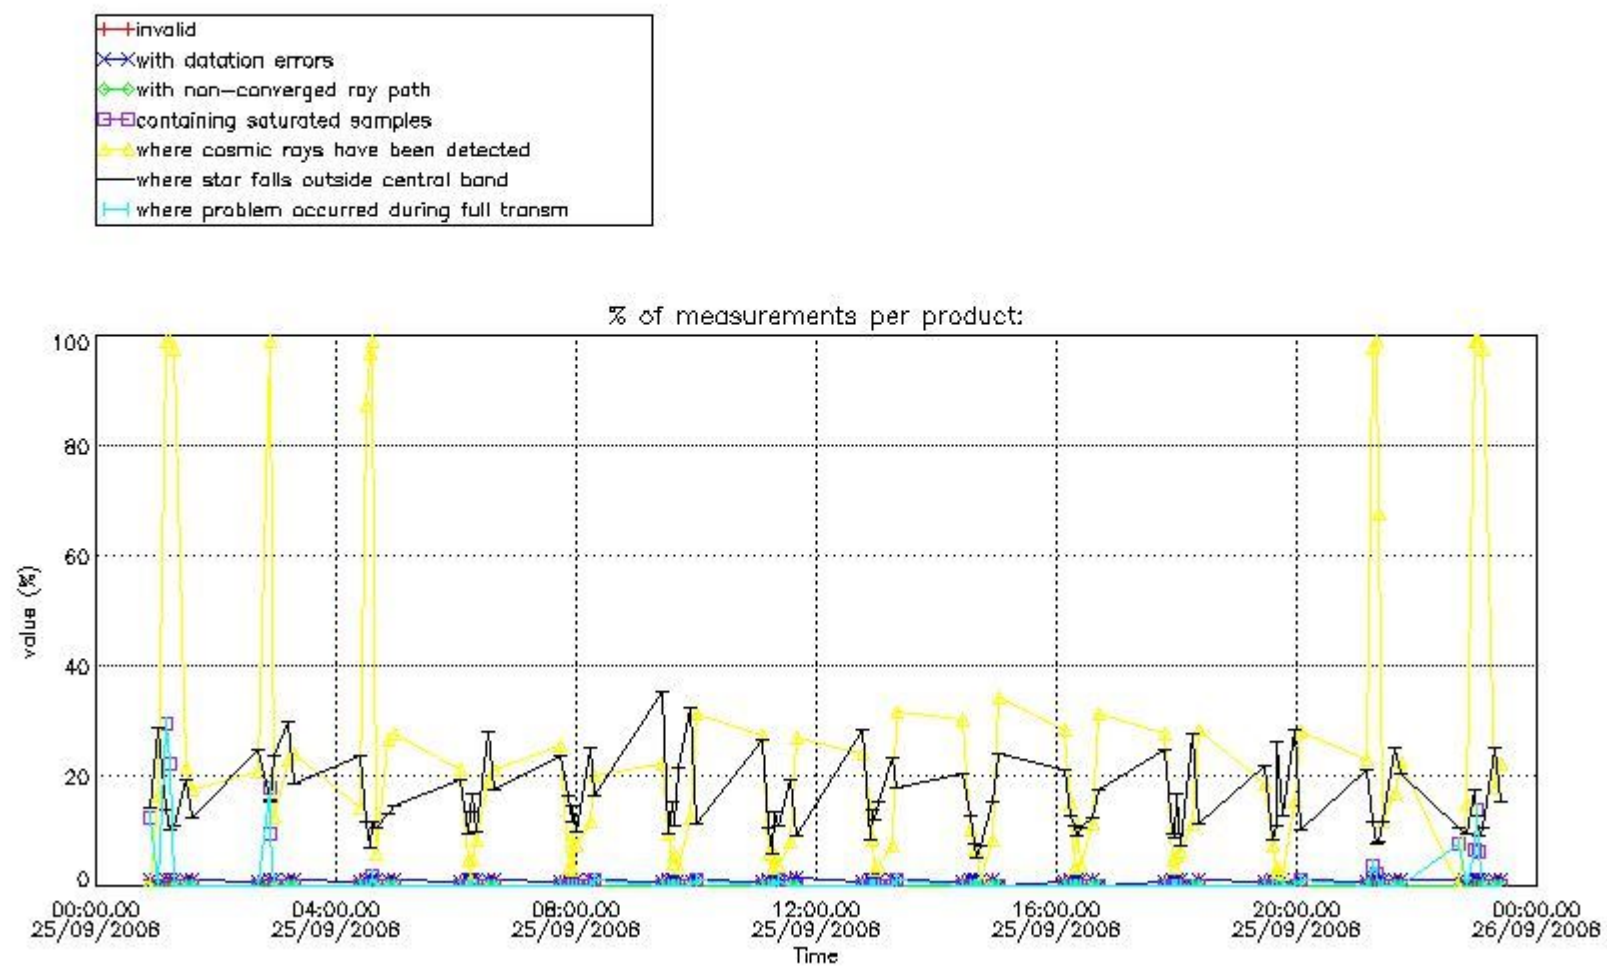

4.1.2 Plot level 1 quality information per product (time dependant): ENVI SAT DESCENDING passes