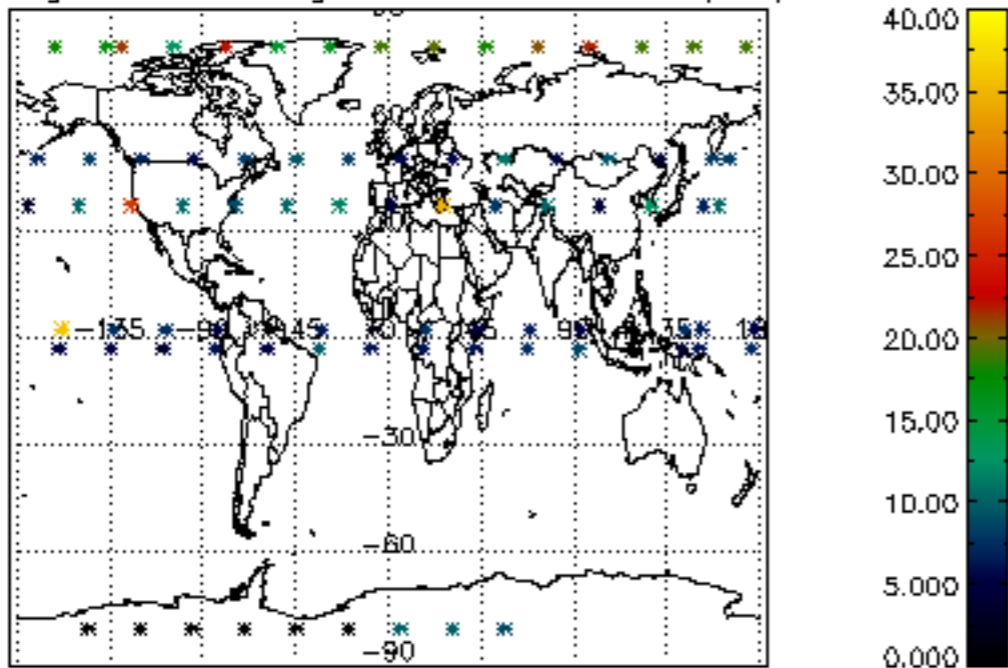

Percentage of star falling outside central band per profile