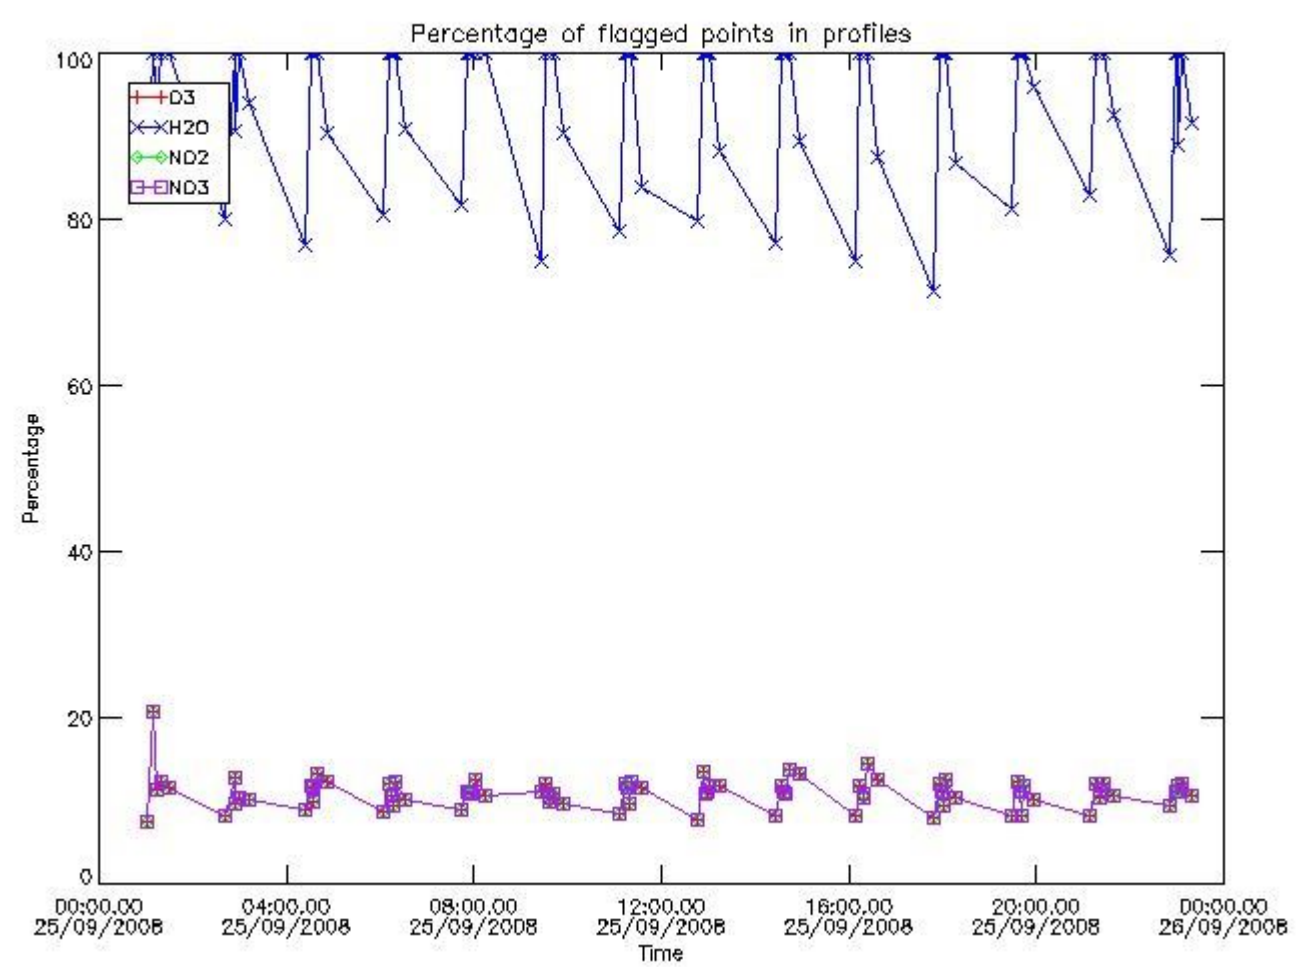

3. Quality information per product

In this section it is plotted some information contained in the Quality Summary data set of the level 2 products. Only products in dark limb conditions and without errors (error flag in the MPH set to "0") are used.

3.1 Plot quality information per product (time dependant)

Percentage of flagged data per O3 profile

Percentage of flagged data per H2O profile