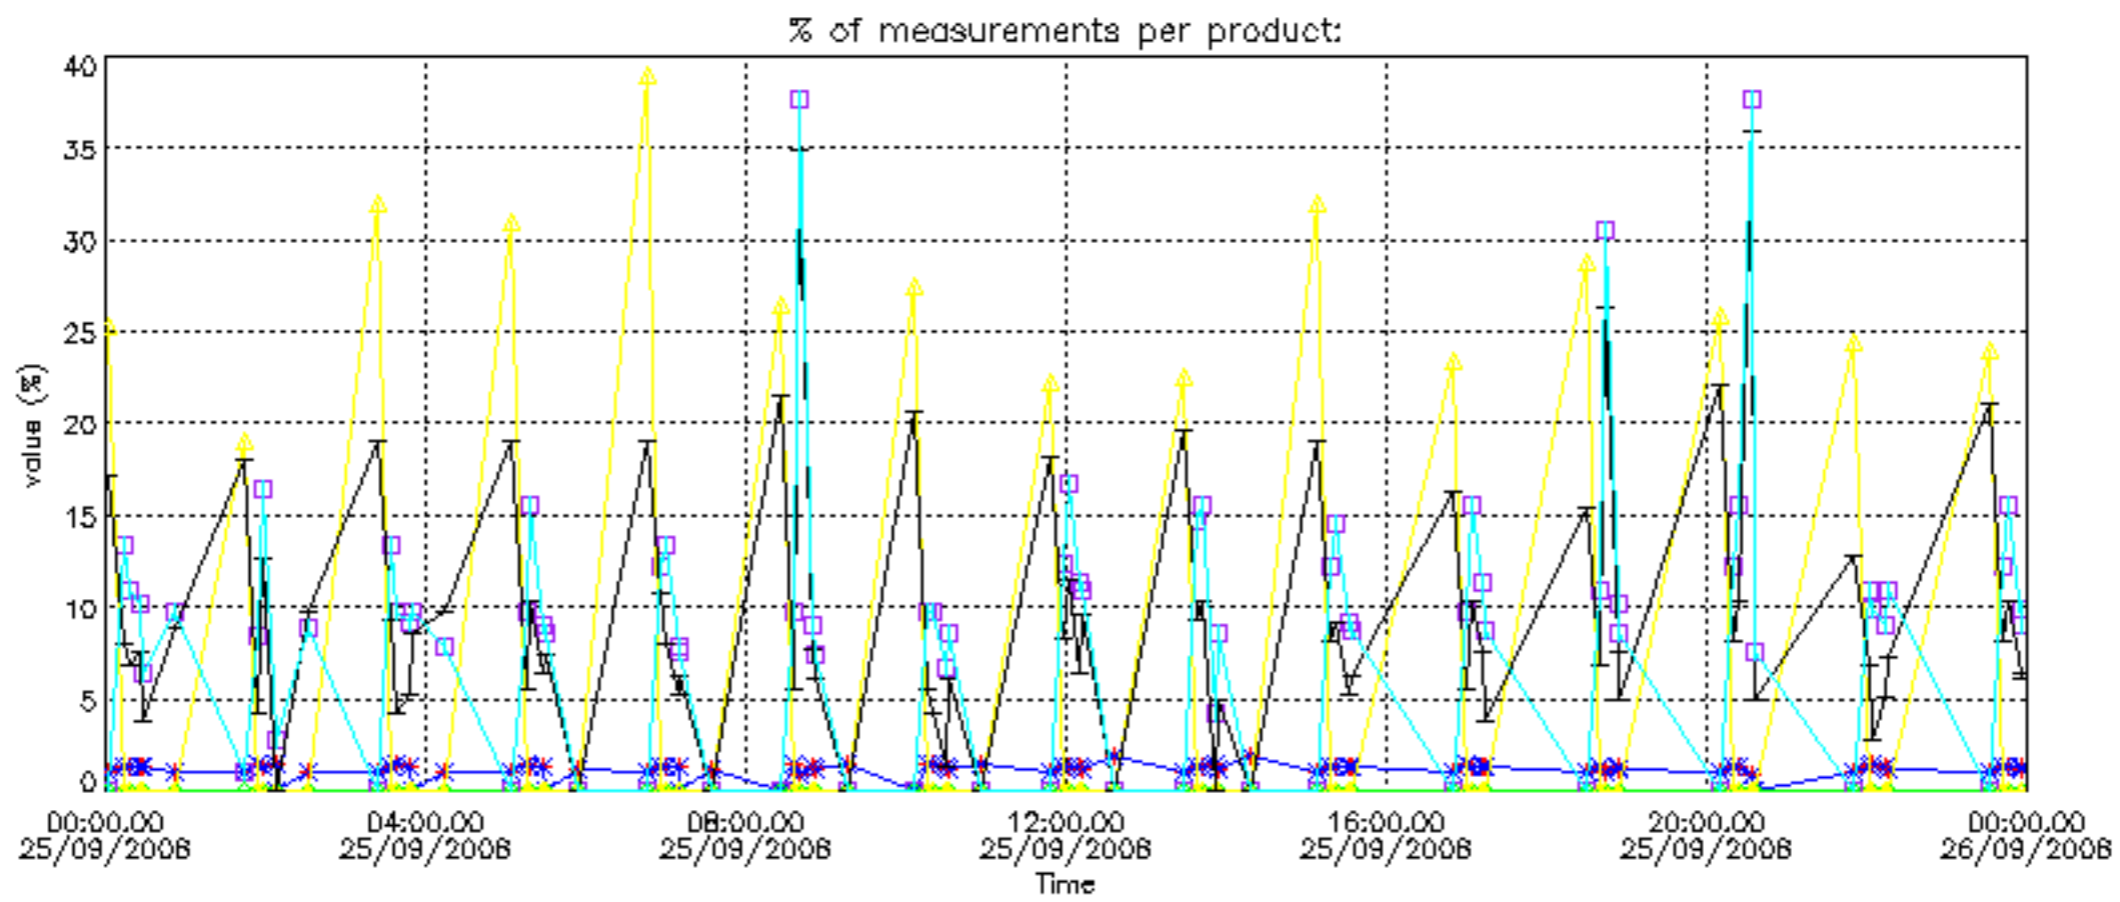

Percentage of cosmic ray hits per profile

Percentage of datation errors per profile