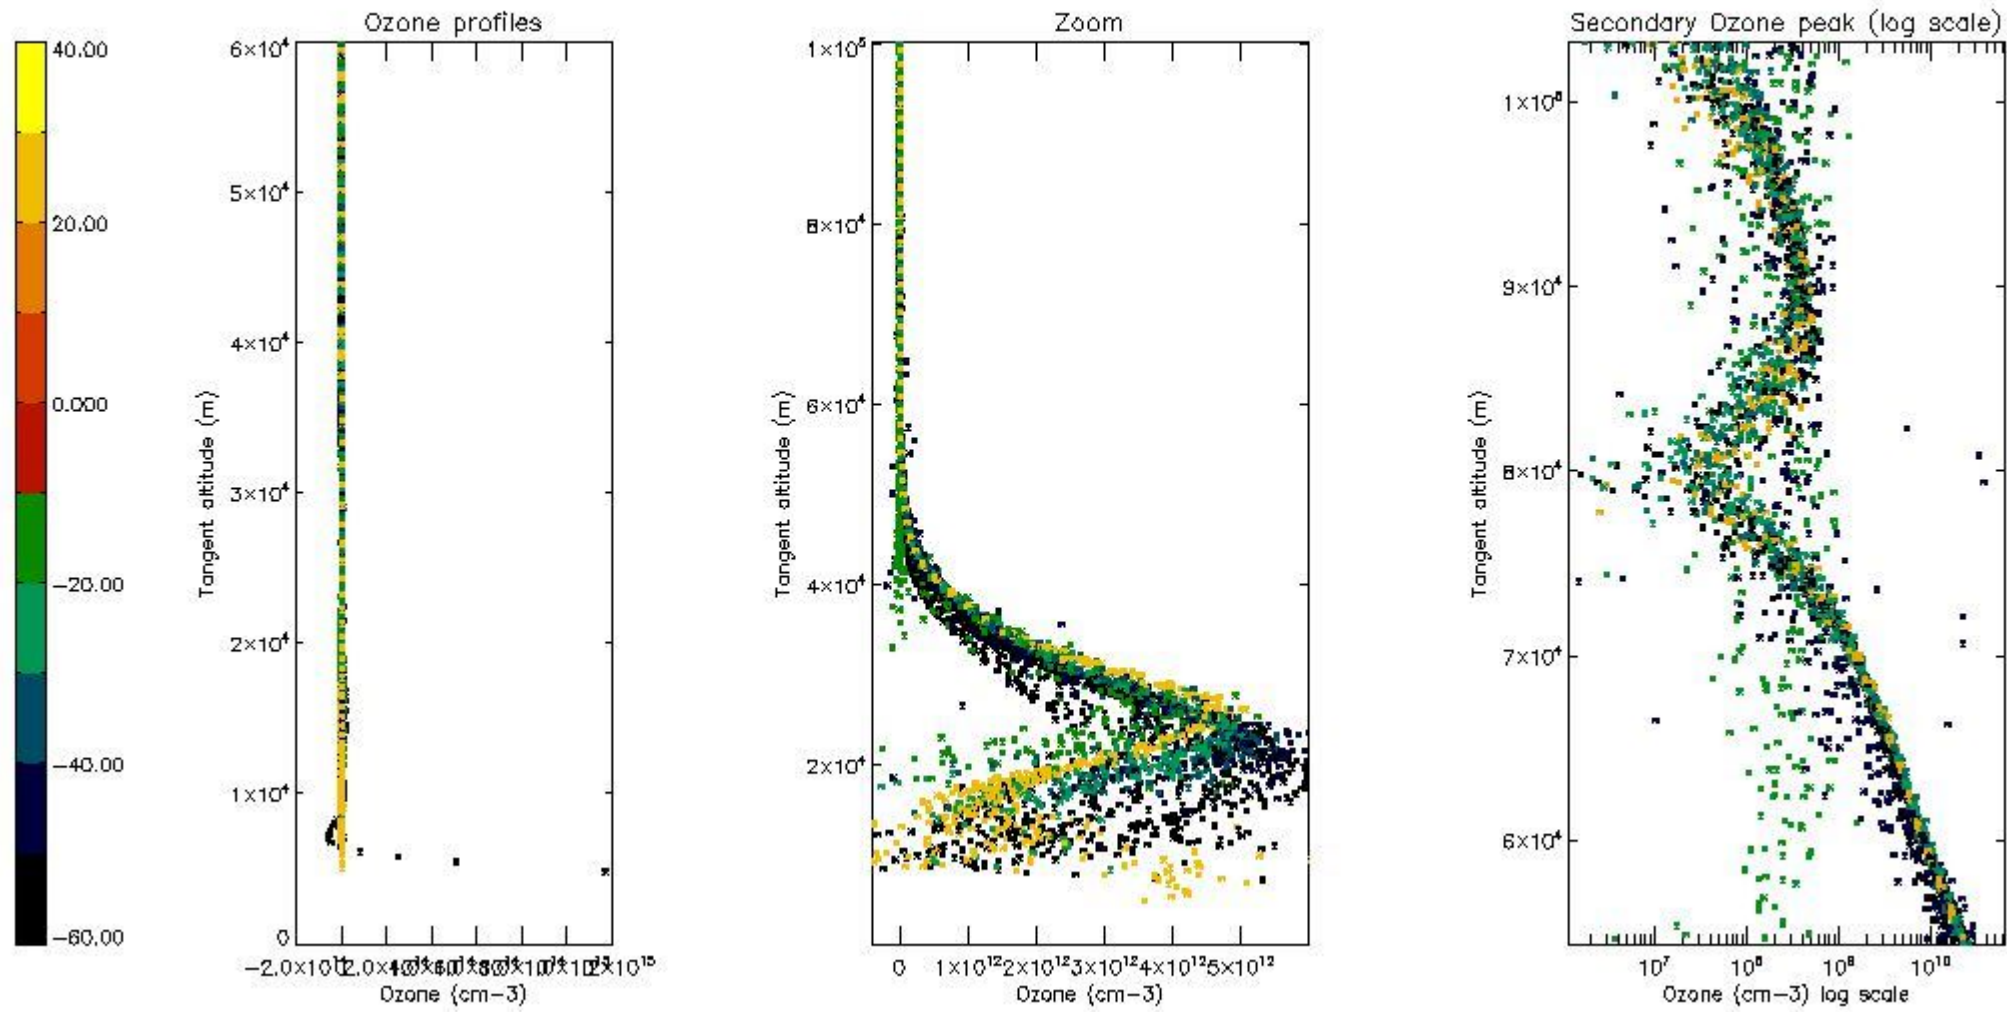

STD < 10	22
STD < 5	18

5.2 Plot ozone profiles for all STD (dark without errors)

The colorbar represents the latitude.

5.3 Plot ozone profiles where STD < 20% (dark without errors)

The colorbar represents the latitude.