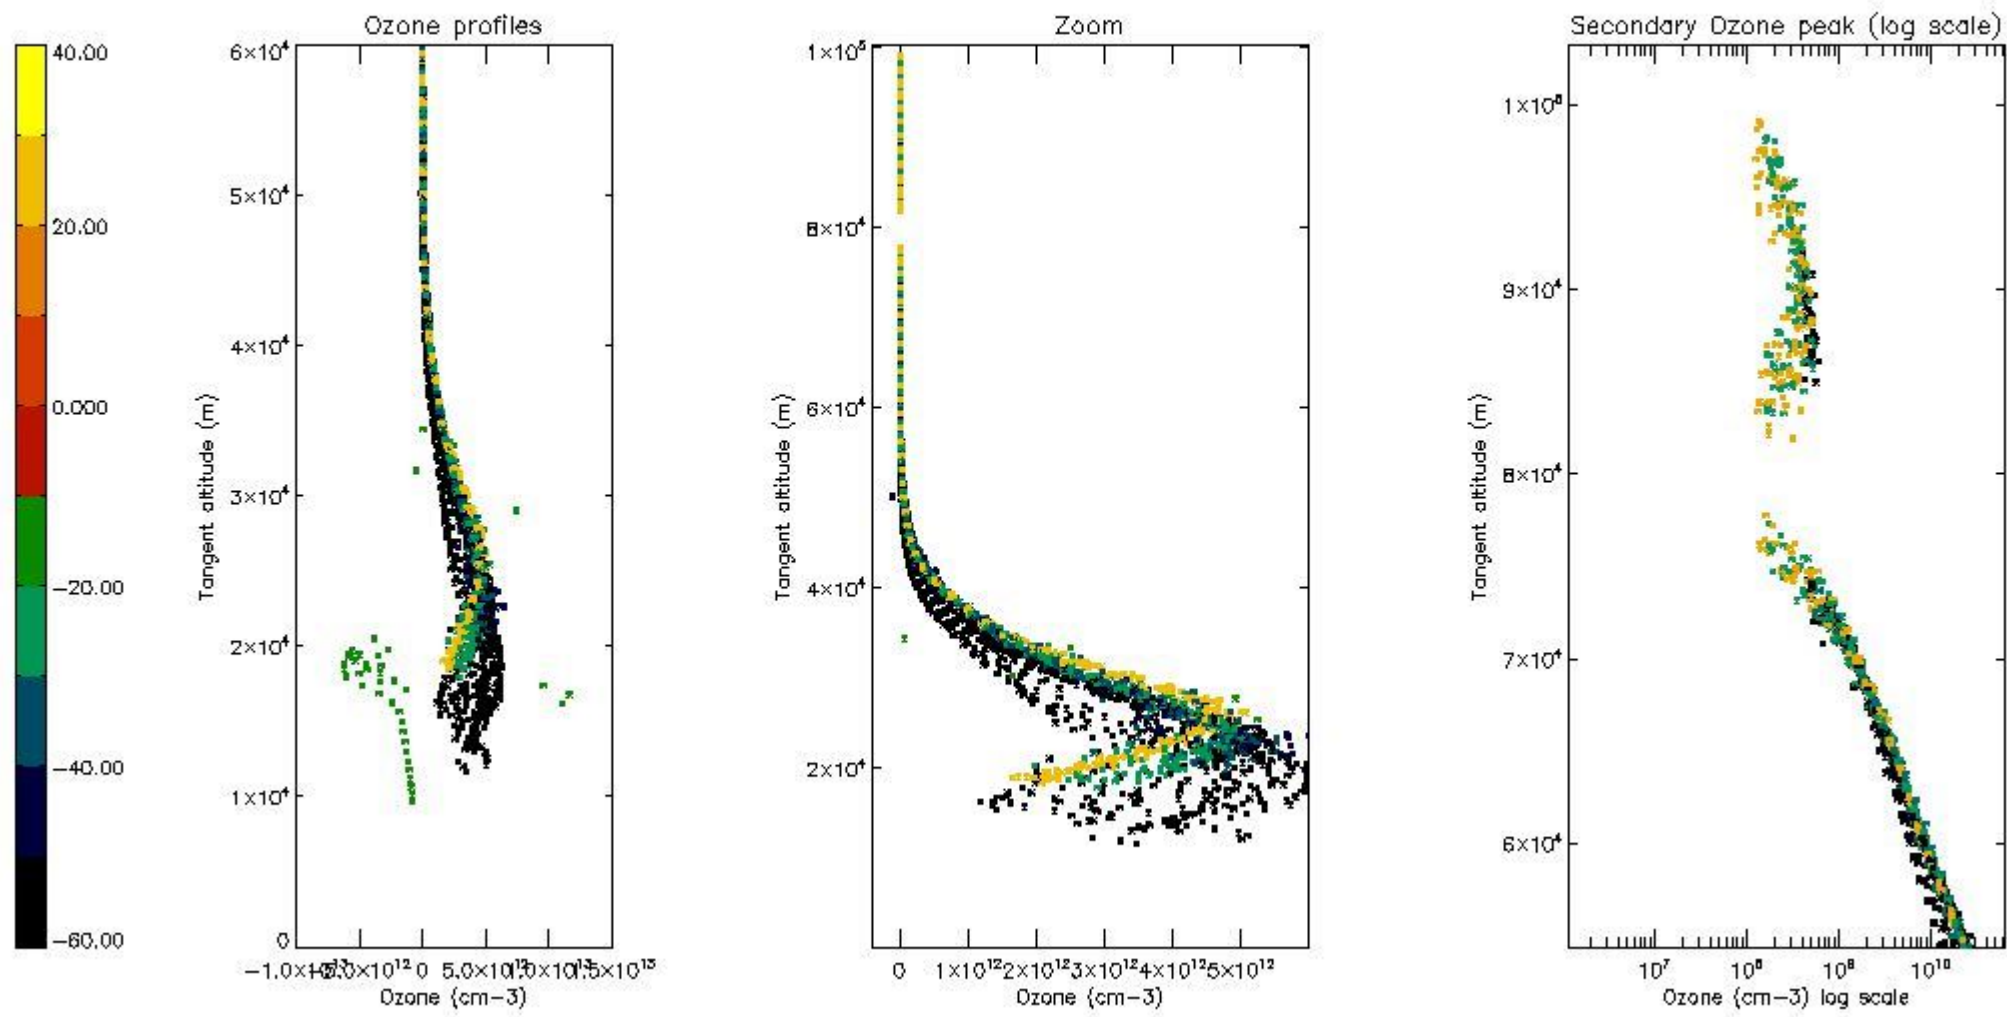

5.5 Plot ozone profiles where STD < 5% (dark without errors)

The colorbar represents the latitude.