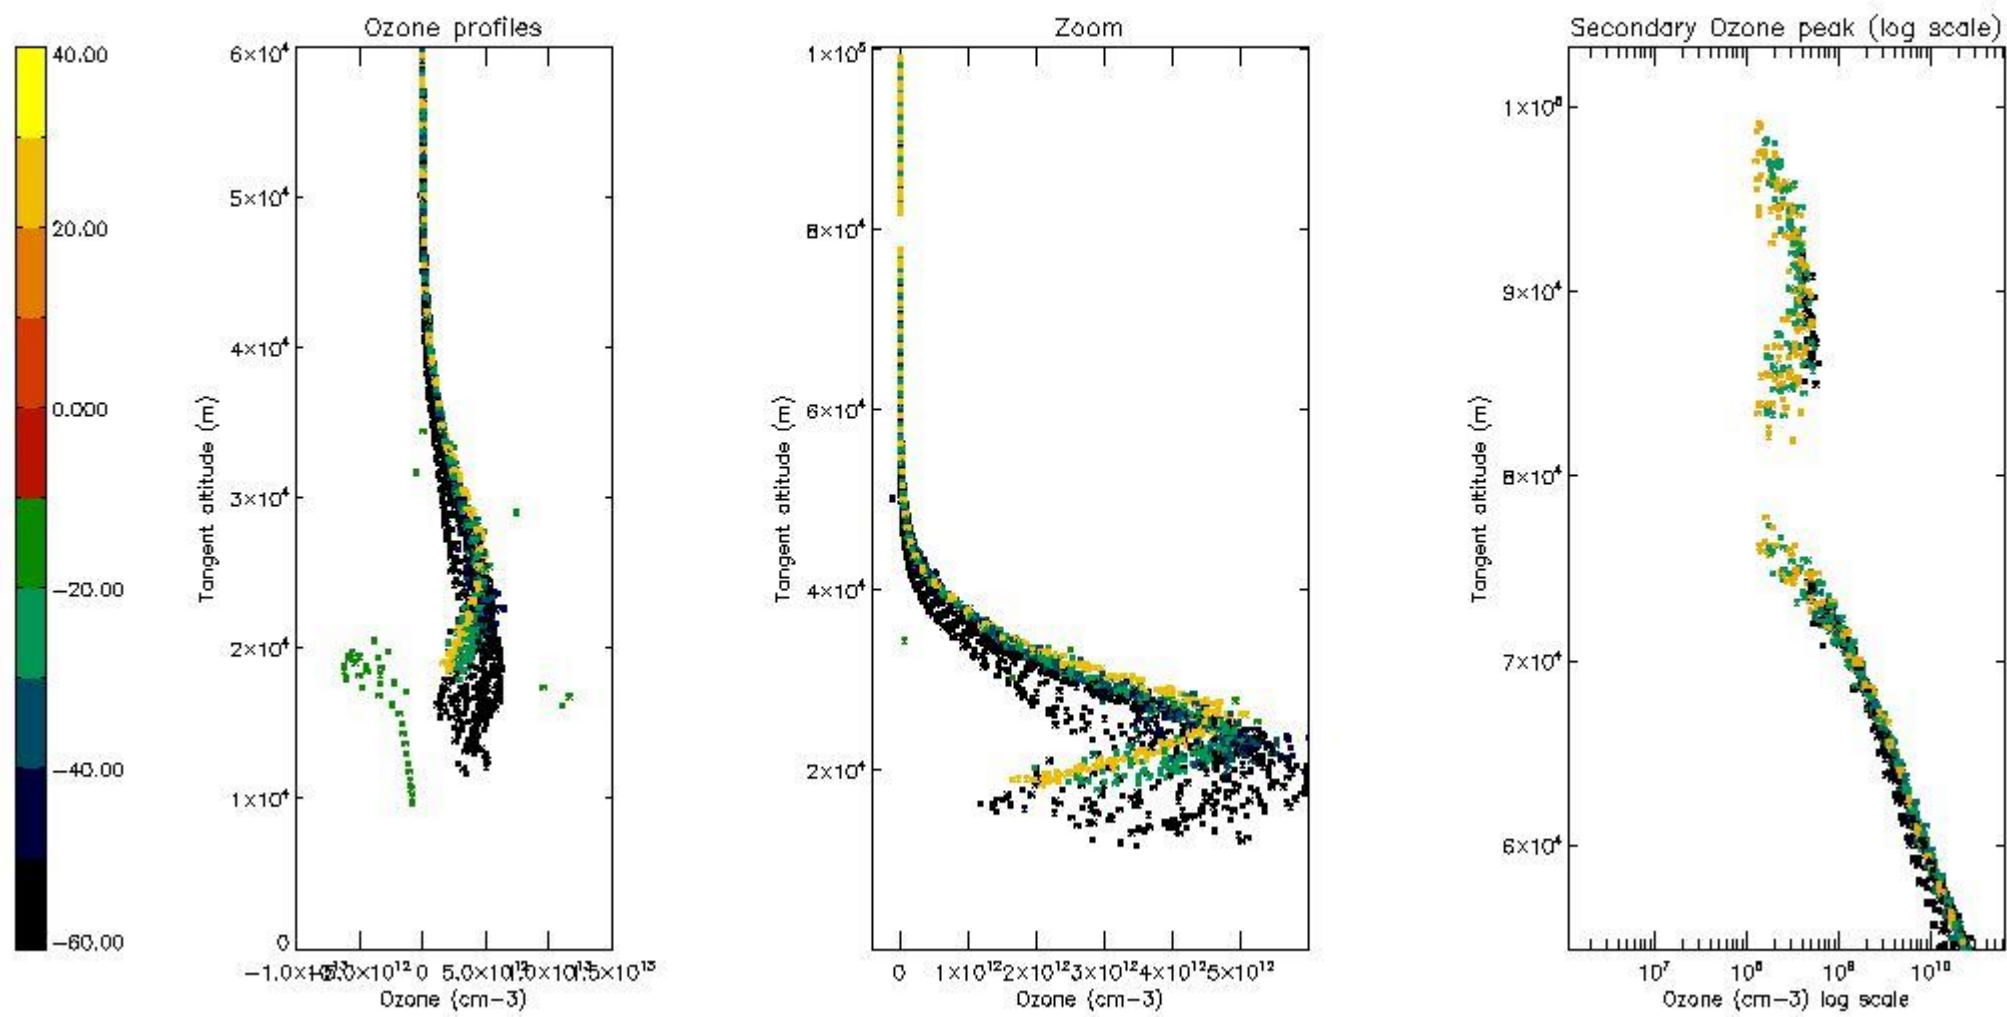

5.5 Plot ozone profiles where STD < 5% (dark without errors)

The colorbar represents the latitude.