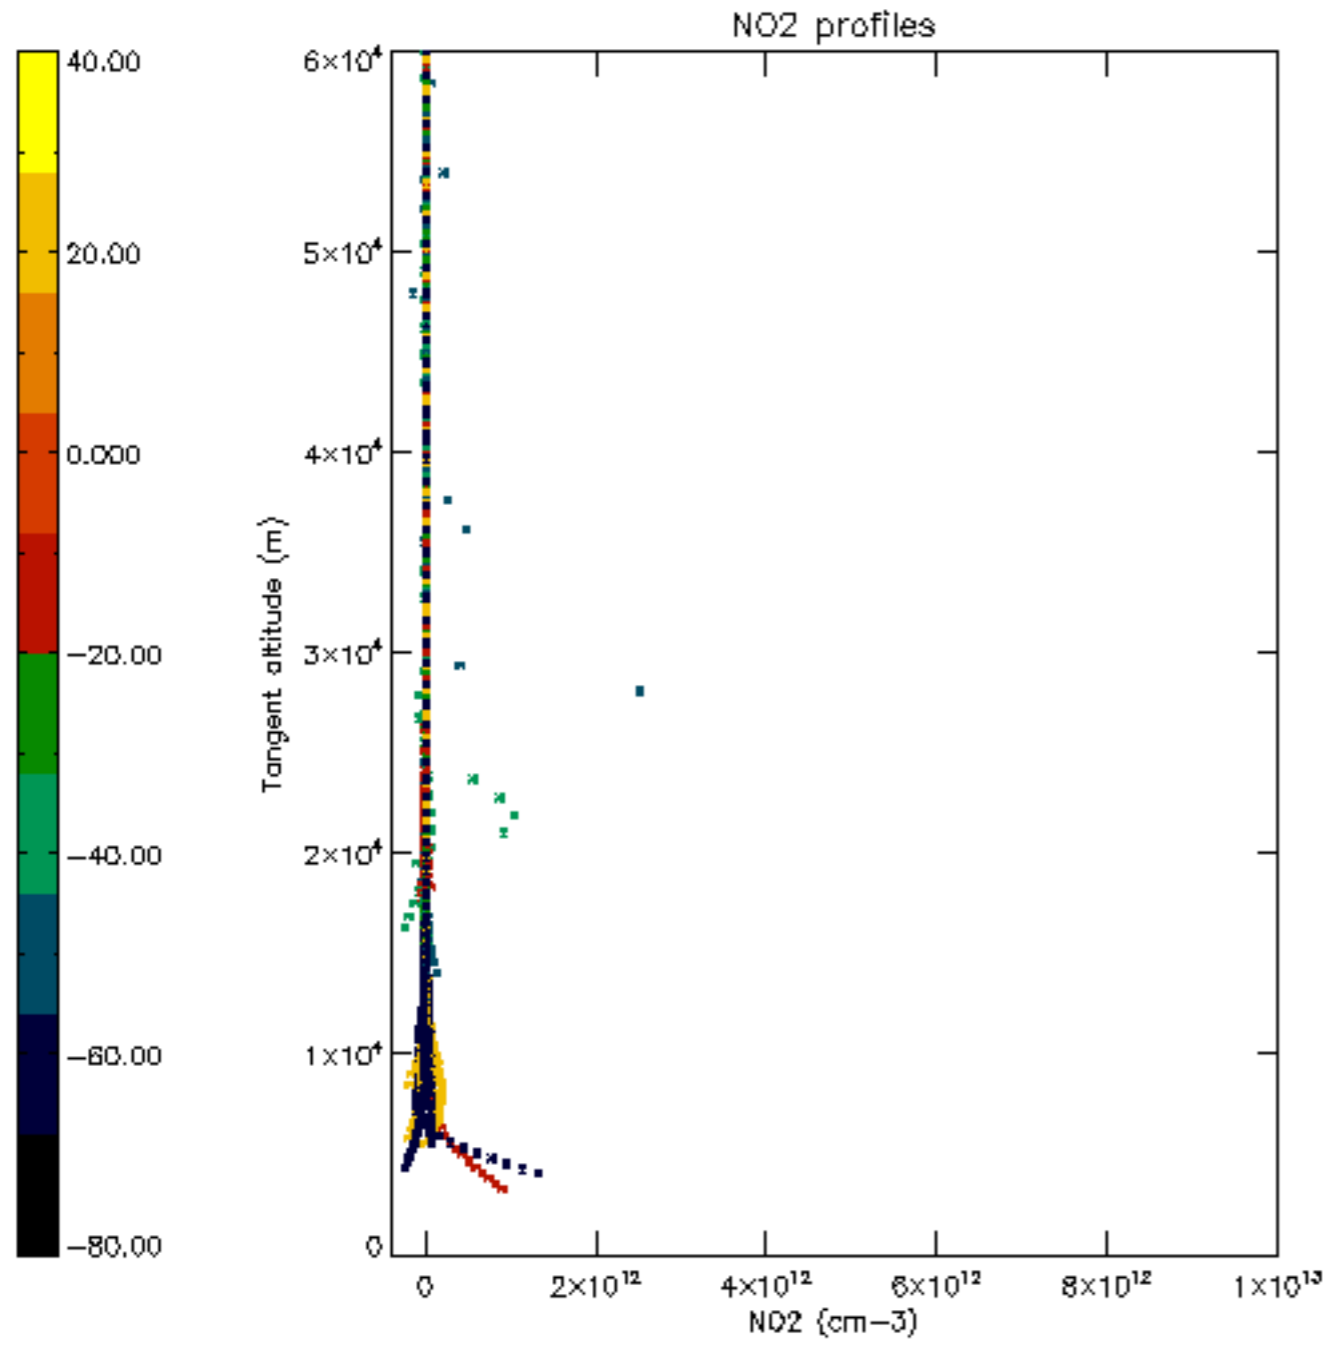

Percentage of star falling outside central band per profile

Percentage of saturation errors per profile

Percentage of flagged data per D3 profile

Percentage of flagged data per H2O profile

Percentage of flagged data per NO2 profile