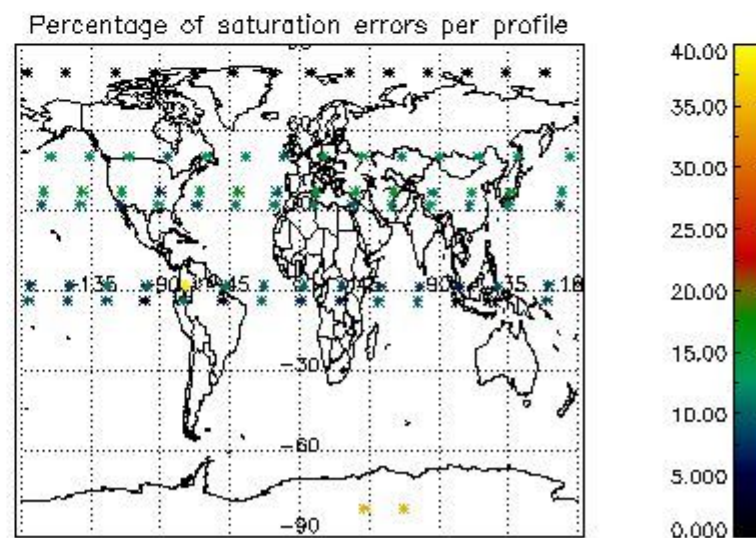

Percentage of datation errors per profile

Percentage of star falling outside central band per profile

Percentage of saturation errors per profile

4.2.2 Plot level 1 quality information per product (world map): ENVISAT DESCENDING passes