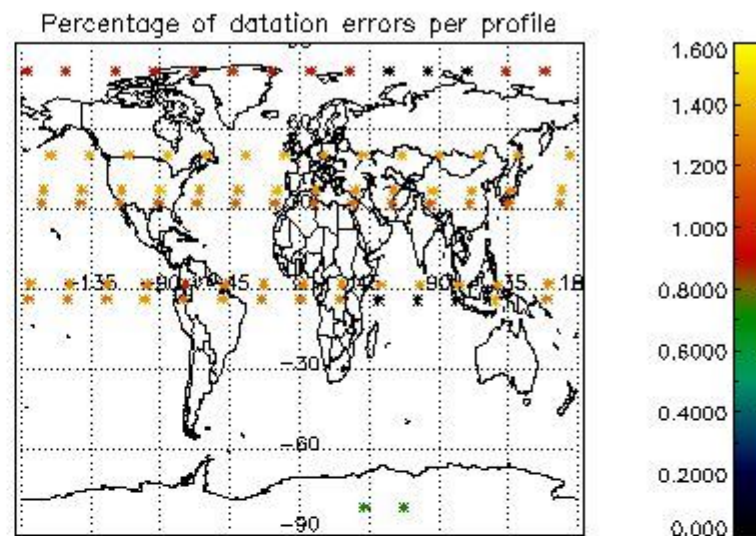

Percentage of datation errors per profile

Percentage of star falling outside central band per profile

Percentage of saturation errors per profile

4.2.2 Plot level 1 quality information per product (world map): ENVISAT DESCENDING passes