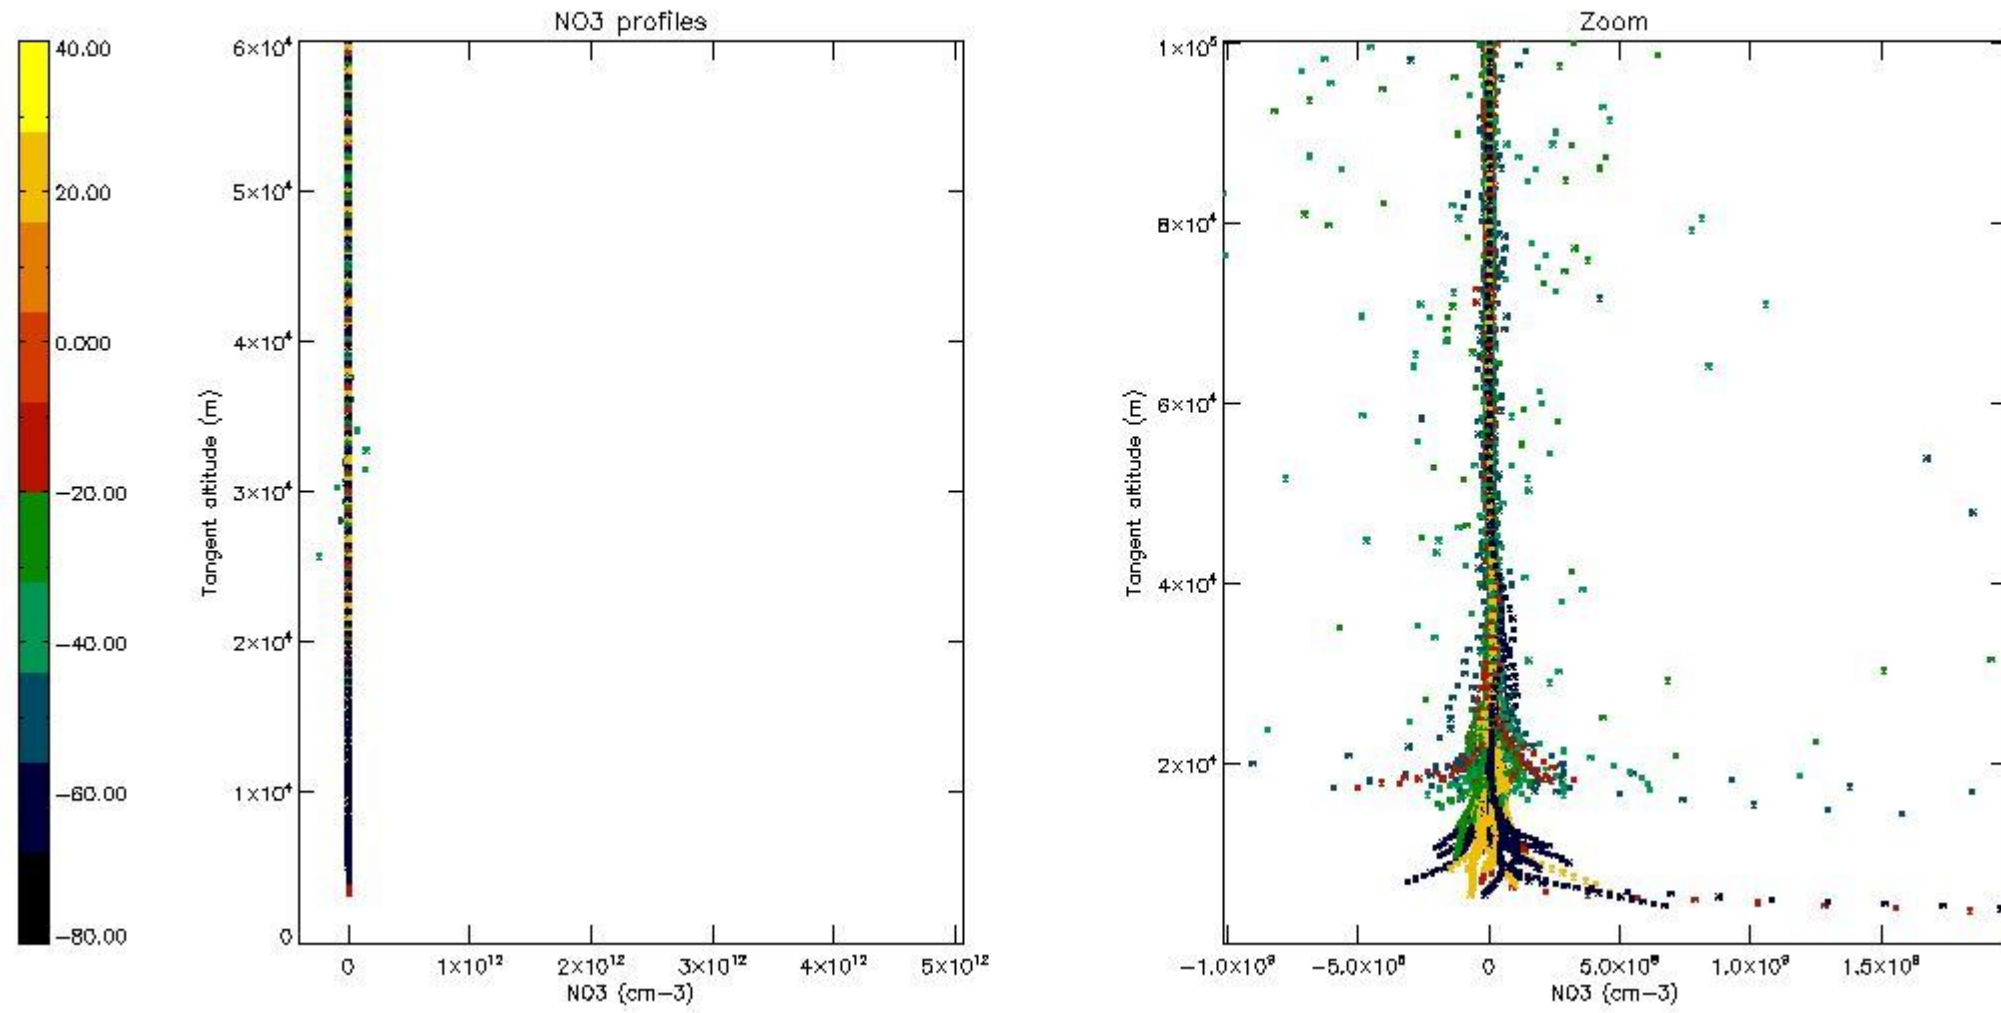

6. Auxiliary Data Files used for the production reported in section 2

The number reported in the third column indicates since which file (see list in section 2) the corresponding auxiliary file has been used. The fourth column is the date of those product files.

Type	Auxiliary Filename	Used since product	Used since product date
INST_PHYS_CHARACTERISTICS	GOM_INS_AXVIEC20091111_143220_20030716_120000_20500101_000000	1	23-SEP-2008 00:14:47
LEVEL-2_PROC_CONFIG	GOM_PR2_AXVIEC20091111_152718_20020301_000000_20500101_000000	1	23-SEP-2008 00:14:47
CROSS_SECTIONS_FILE	GOM_CRS_AXVIEC20091111_154832_20020301_000000_20500101_000000	1	23-SEP-2008 00:14:47