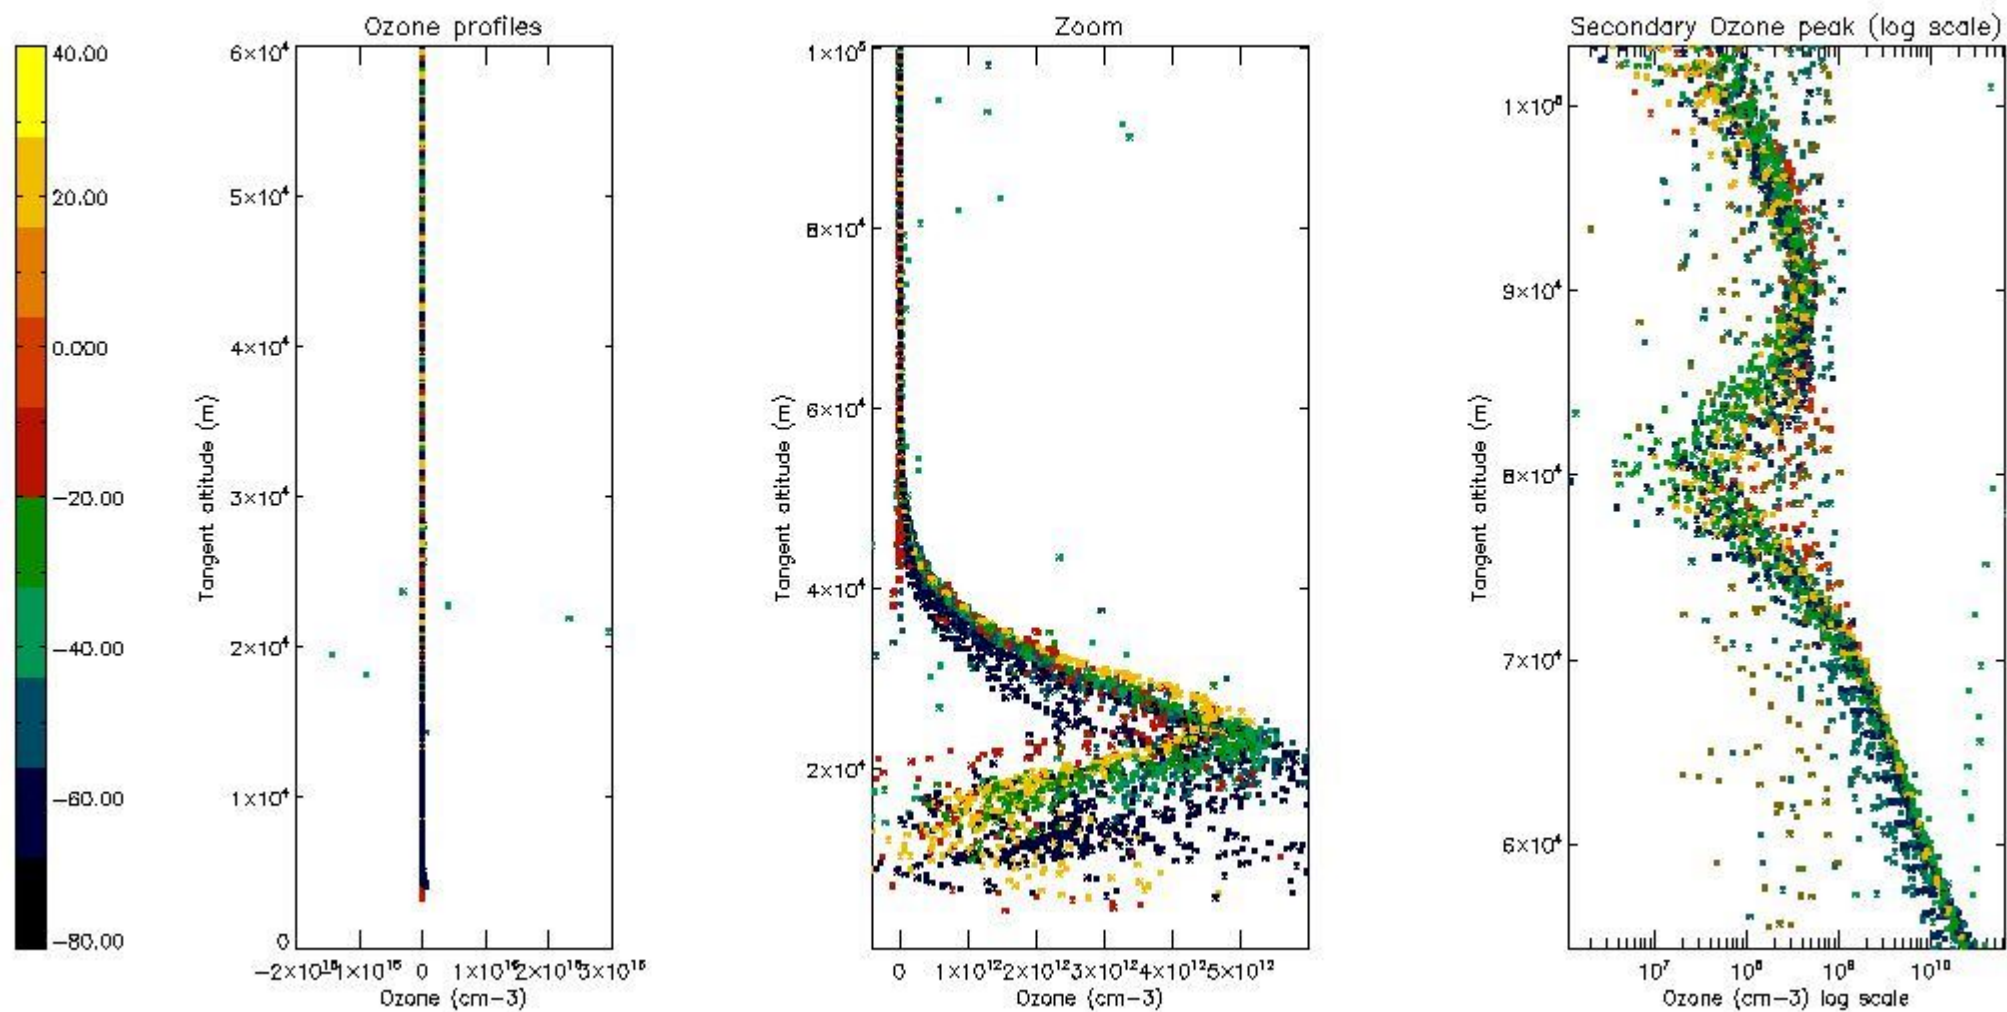

STD < 10	20
STD < 5	16

5.2 Plot ozone profiles for all STD (dark without errors)

The colorbar represents the latitude.

5.3 Plot ozone profiles where STD < 20% (dark without errors)

The colorbar represents the latitude.