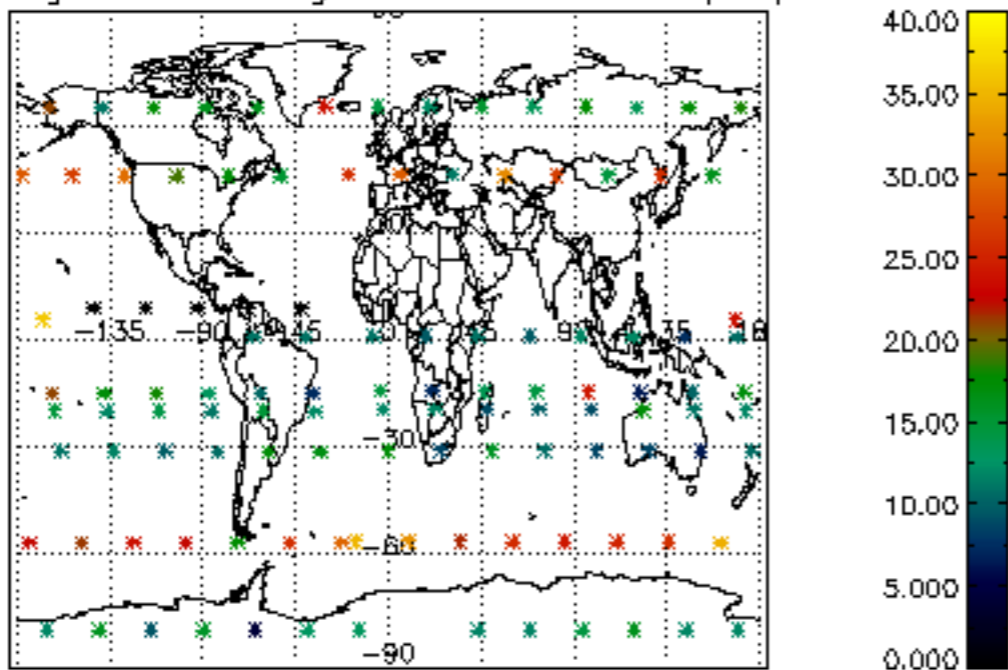

Percentage of flagged data per NO3 profile

Percentage of cosmic ray hits per profile

Percentage of datation errors per profile

Percentage of star falling outside central band per profile

Percentage of saturation errors per profile