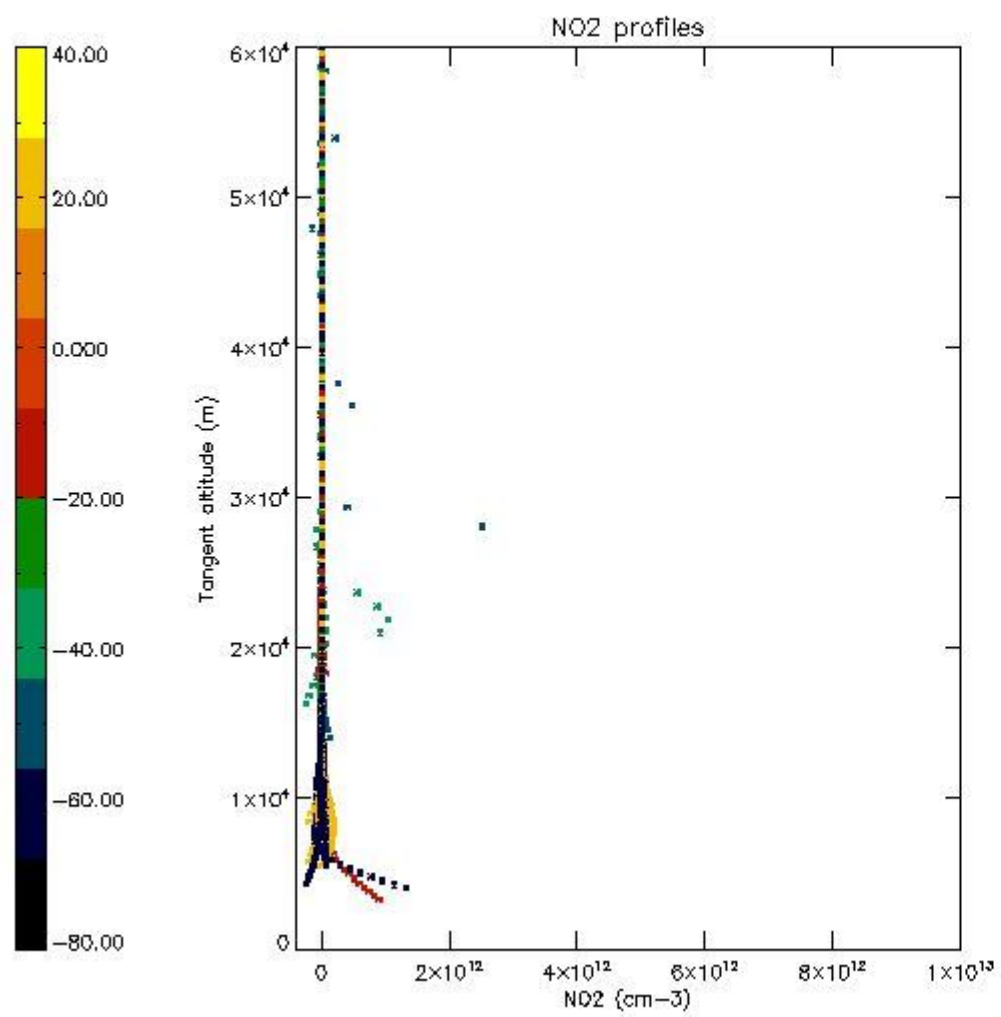

5.7 Plot NO3 profiles for all STD (dark without errors)

The colorbar represents the latitude.