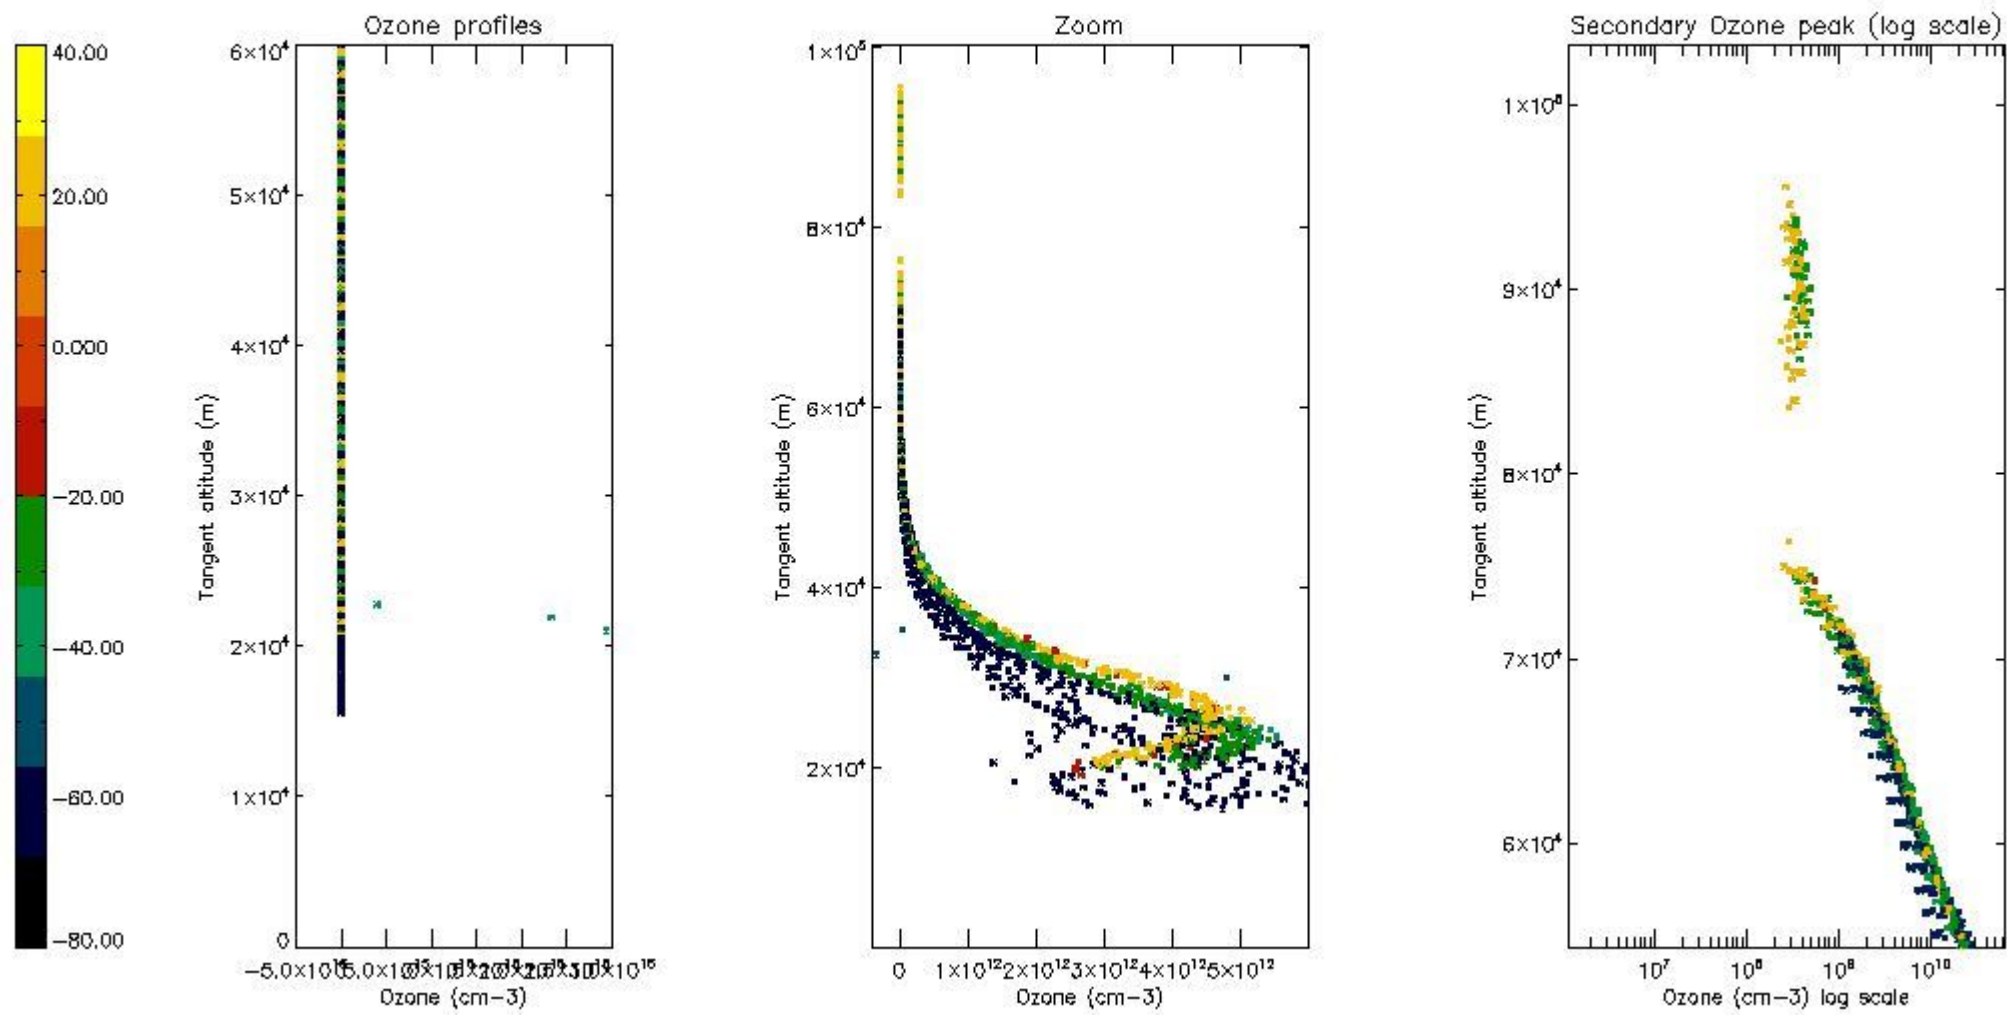

STD < 10	20
STD < 5	16

5.2 Plot ozone profiles for all STD (dark without errors)

The colorbar represents the latitude.

5.3 Plot ozone profiles where STD < 20% (dark without errors)

The colorbar represents the latitude.

5.4 Plot ozone profiles where $STD < 10\%$ (dark without errors)

The colorbar represents the latitude.

5.5 Plot ozone profiles where STD < 5% (dark without errors)

The colorbar represents the latitude.

5.6 Plot NO₂ profiles for all STD (dark without errors)