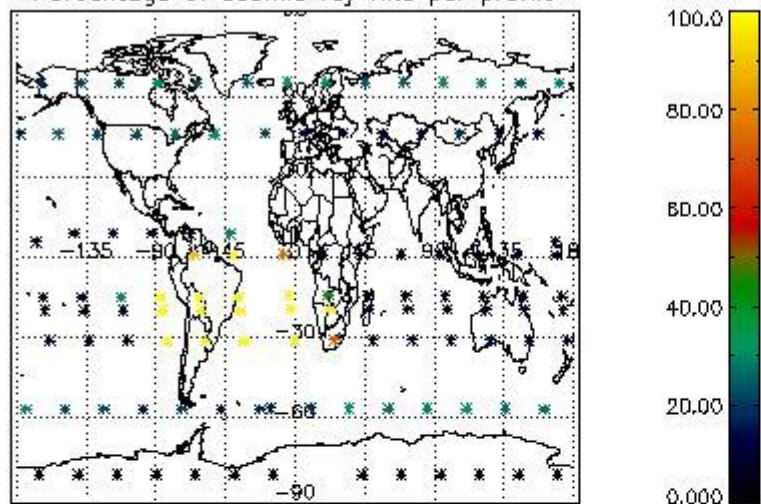

4.1 Plot quality information per product (time dependant) coming from level 1b processing

4.1.1 Plot level 1 quality information per product (time dependant): ENVISAT ASCENDING passes

4.1.2 Plot level 1 quality information per product (time dependant): ENVI SAT DESCENDING passes

4.2 Plot quality information per product coming from level 1b processing (world map)

4.2.1 Plot level 1 quality information per product (world map): ENVISAT ASCENDING passes

Percentage of cosmic ray hits per profile