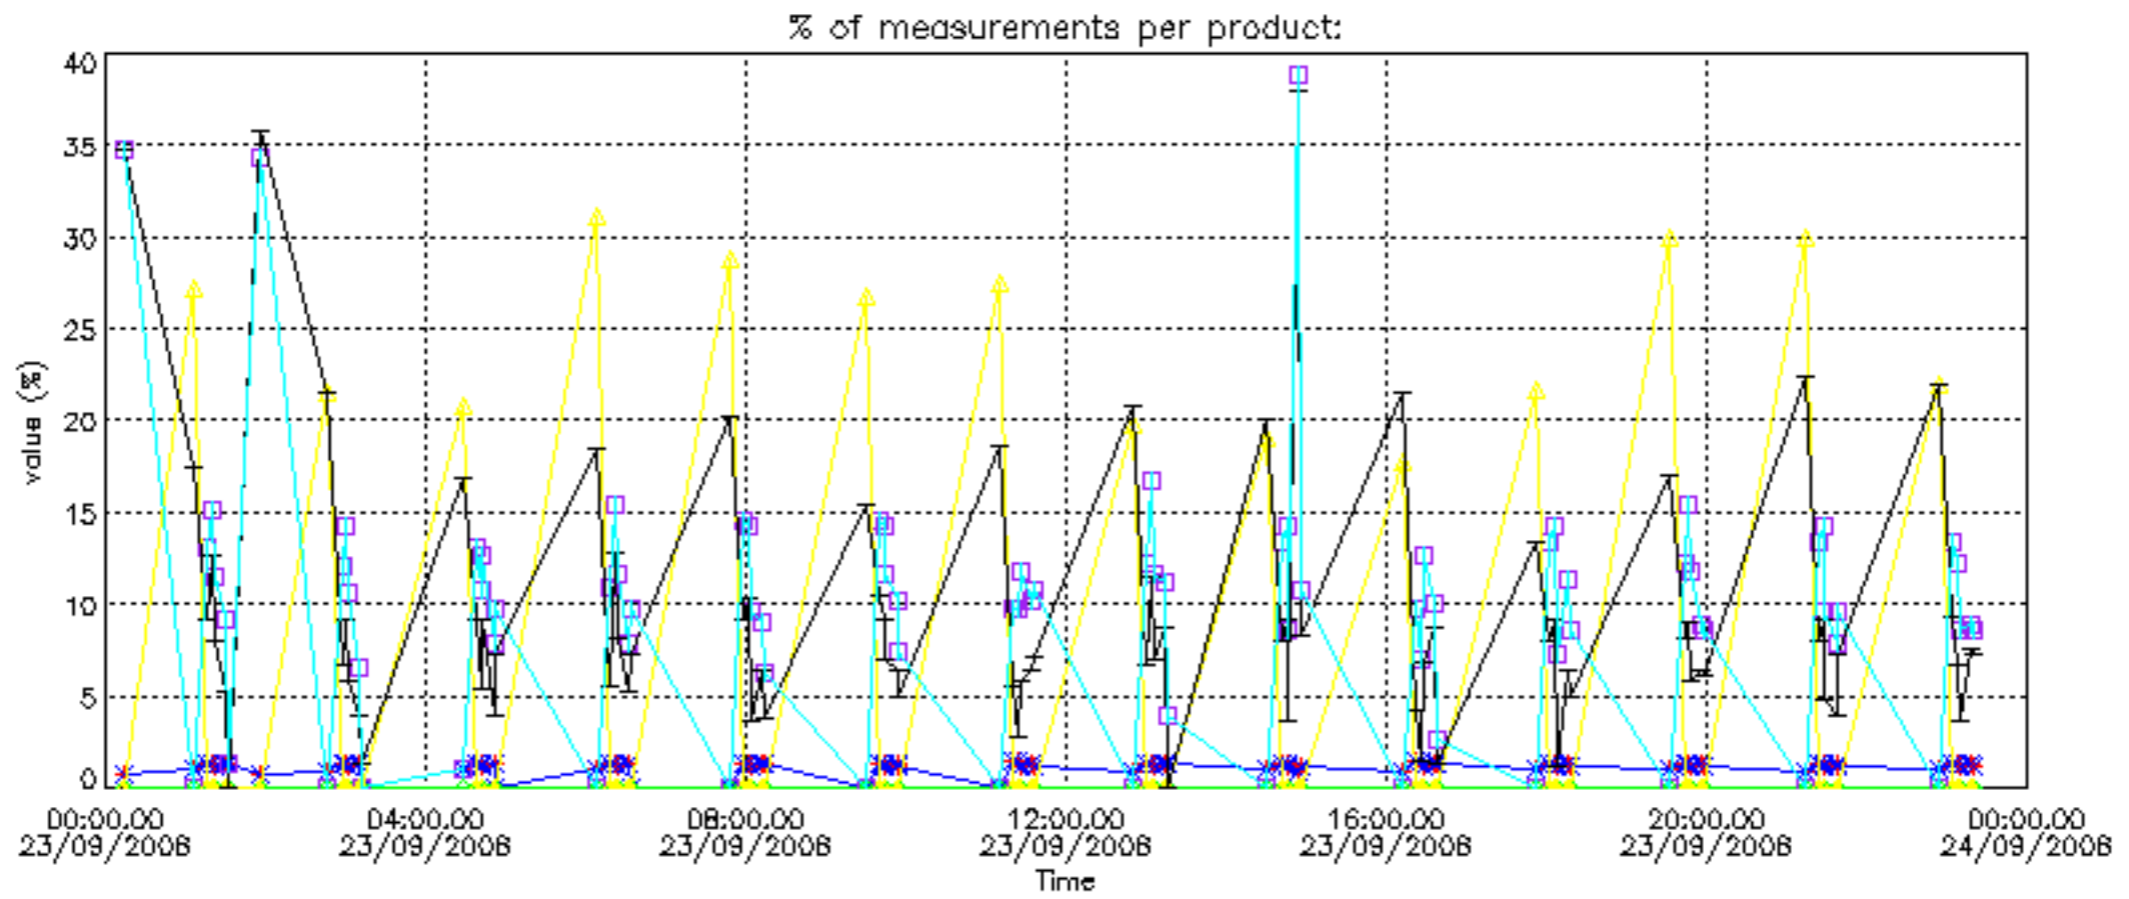

Percentage of cosmic ray hits per profile

Percentage of datation errors per profile