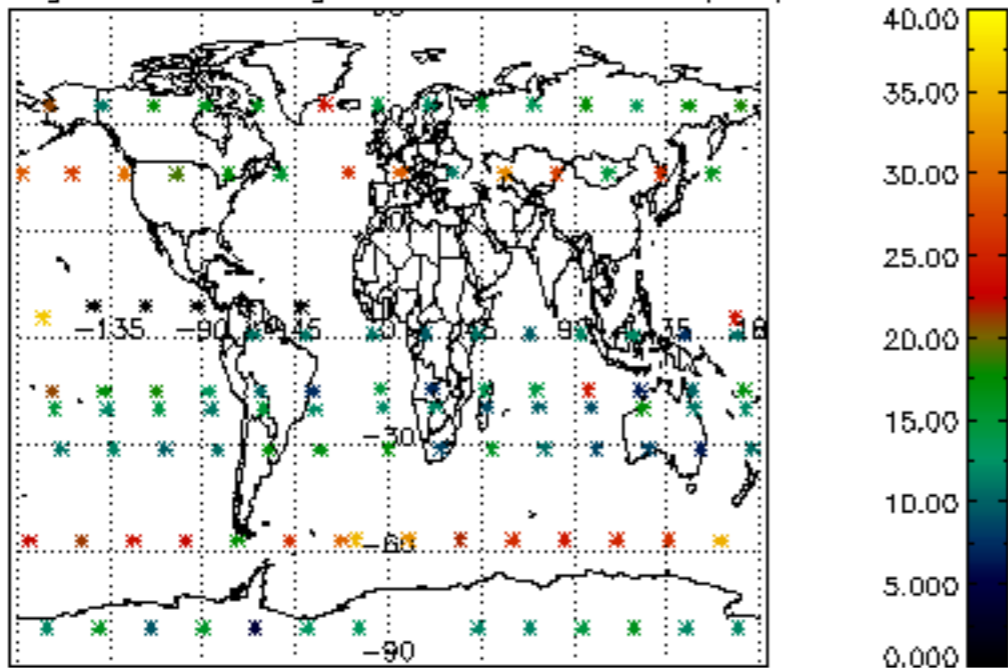

Percentage of cosmic ray hits per profile

Percentage of star falling outside central band per profile