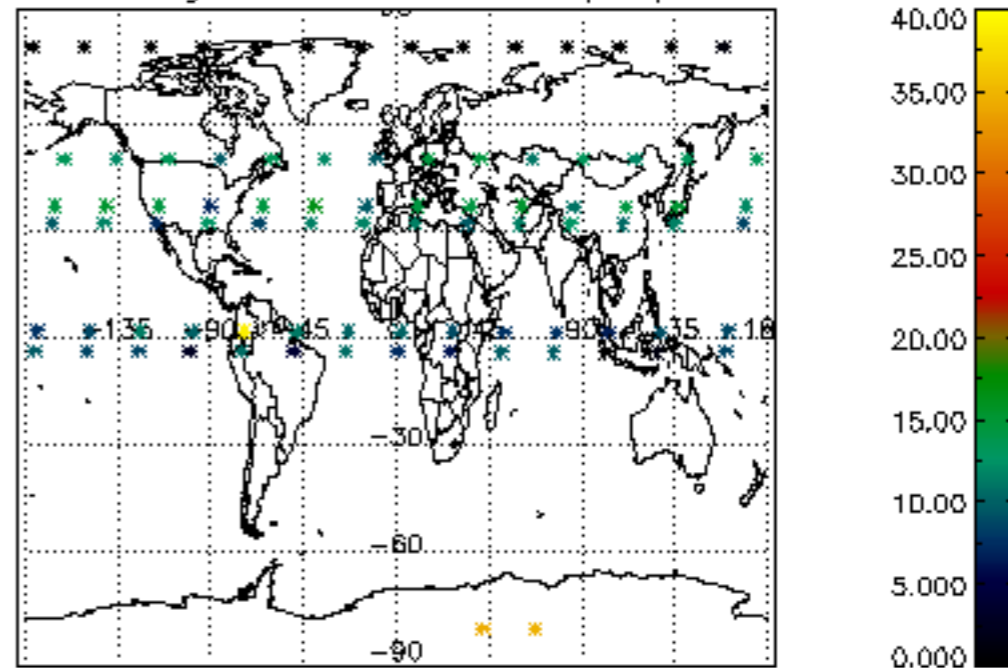

Percentage of saturation errors per profile