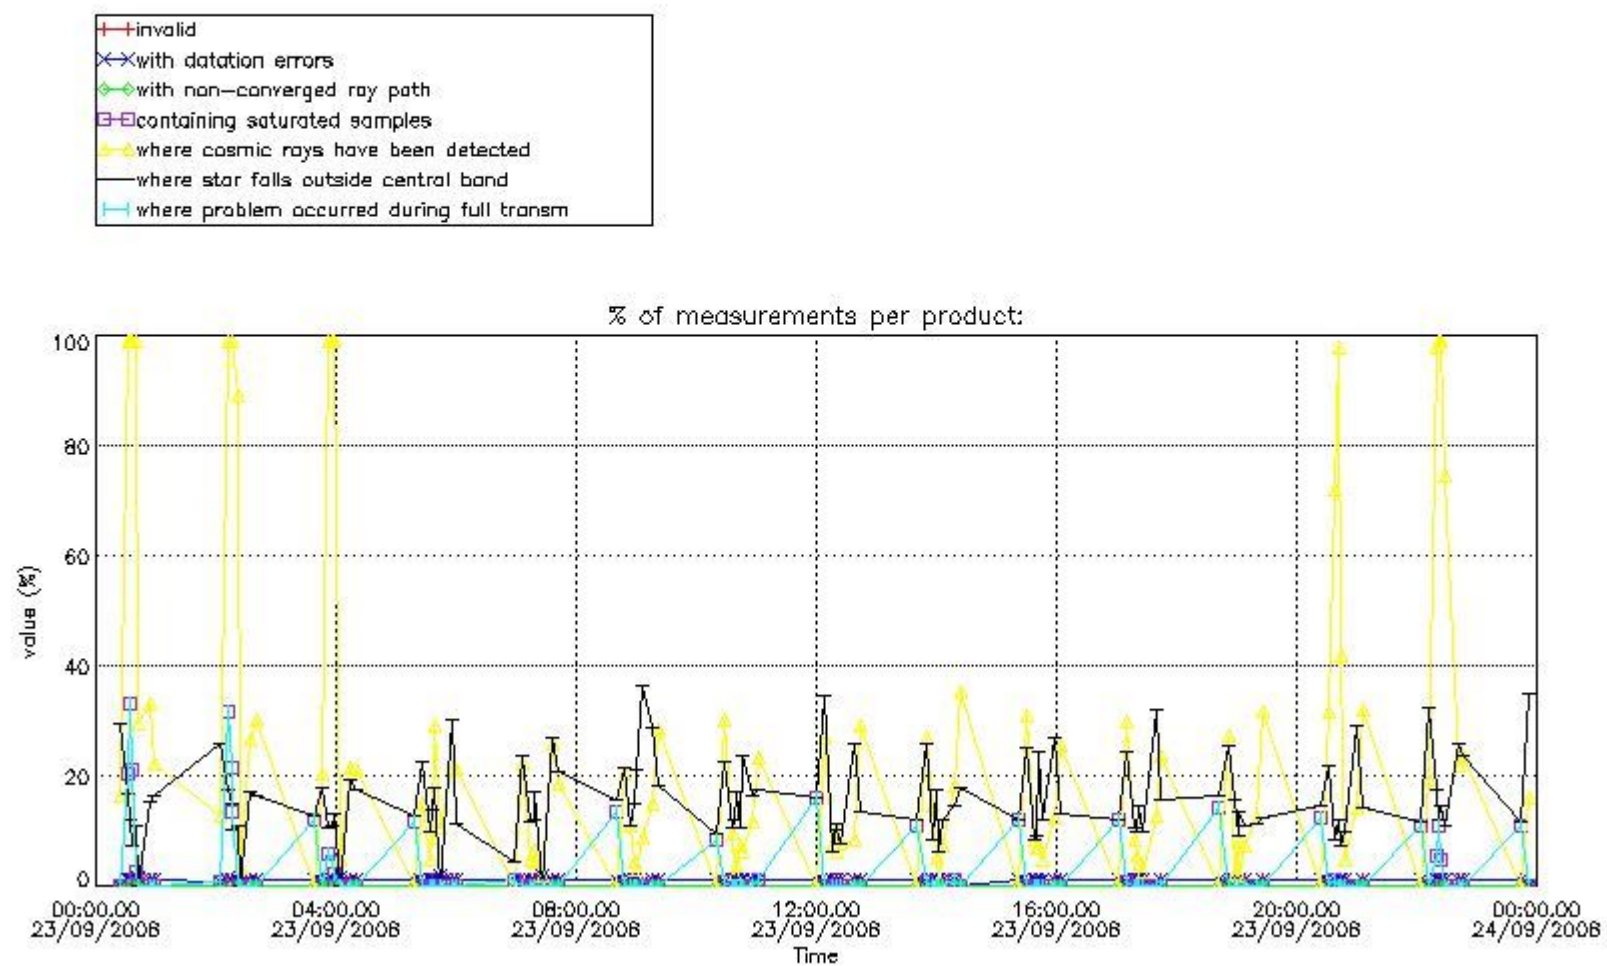

3.1 Plot quality information per product (time dependant)

3.2 Plot quality information per product (world map)

Percentage of flagged data per O3 profile

Percentage of flagged data per H2O profile

Percentage of flagged data per NO2 profile

Percentage of flagged data per NO3 profile

4. Level 1 quality information per product

In this section it is plotted some information contained in the Quality Summary data set of the level 2 products that comes from the level 1b processing. Products without errors (error flag in the MPH set to "0") are used.

4.1 Plot quality information per product (time dependant) coming from level 1b processing

4.1.1 Plot level 1 quality information per product (time dependant): ENVISAT ASCENDING passes

4.1.2 Plot level 1 quality information per product (time dependant): ENVI SAT DESCENDING passes