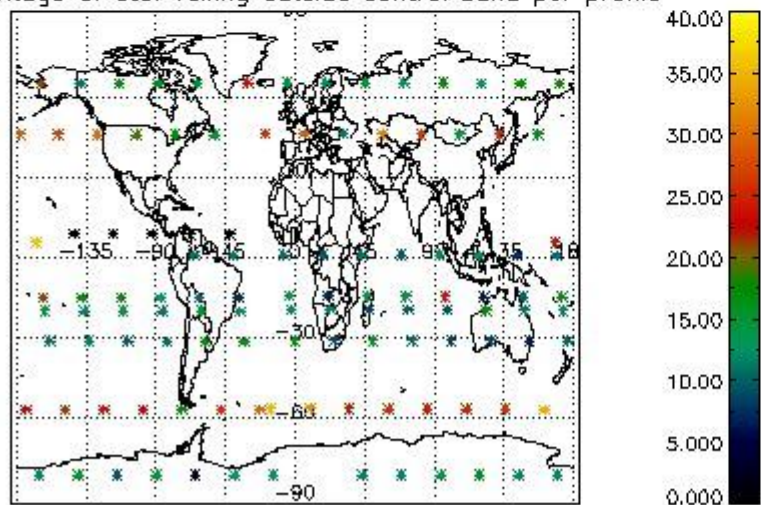

Percentage of star falling outside central band per profile