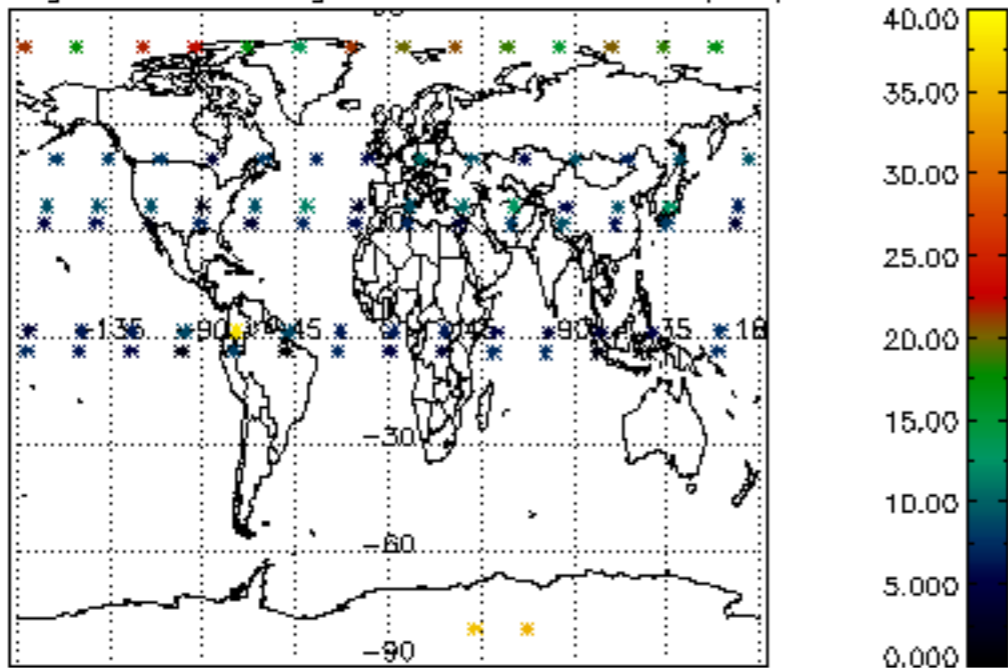

Percentage of star falling outside central band per profile