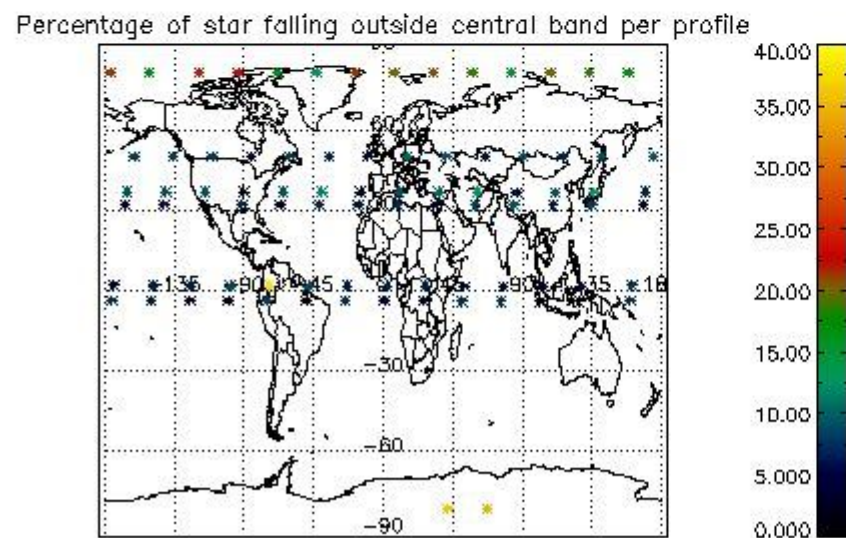

Percentage of datation errors per profile

Percentage of star falling outside central band per profile

Percentage of saturation errors per profile

4.2.2 Plot level 1 quality information per product (world map): ENVISAT DESCENDING passes