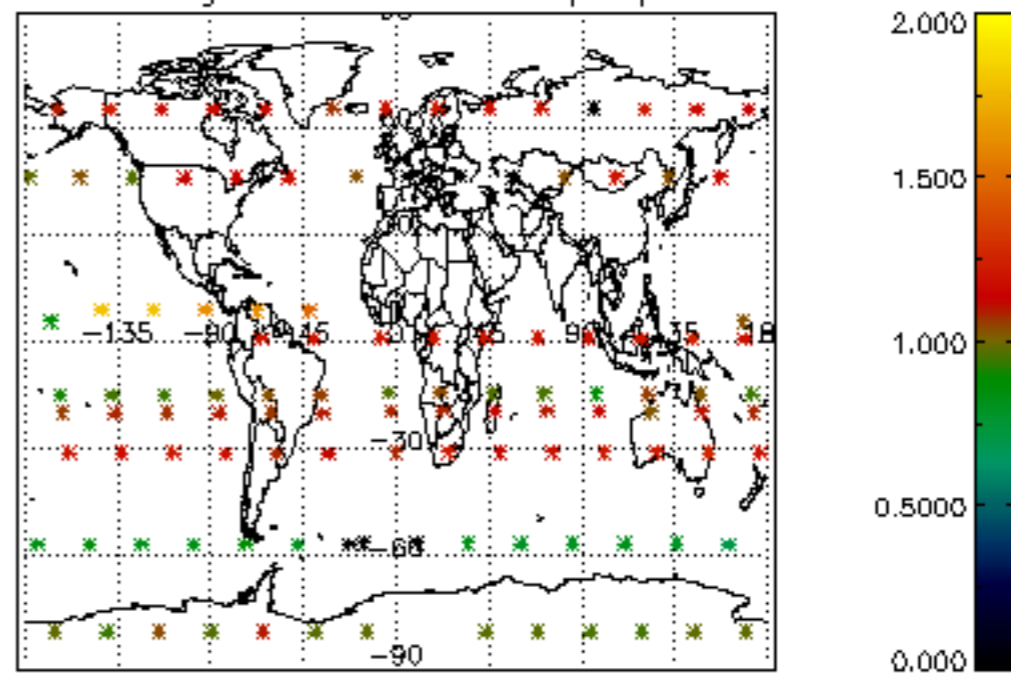

Percentage of flagged data per NO3 profile

Percentage of cosmic ray hits per profile

Percentage of datation errors per profile

Percentage of star falling outside central band per profile

Percentage of saturation errors per profile