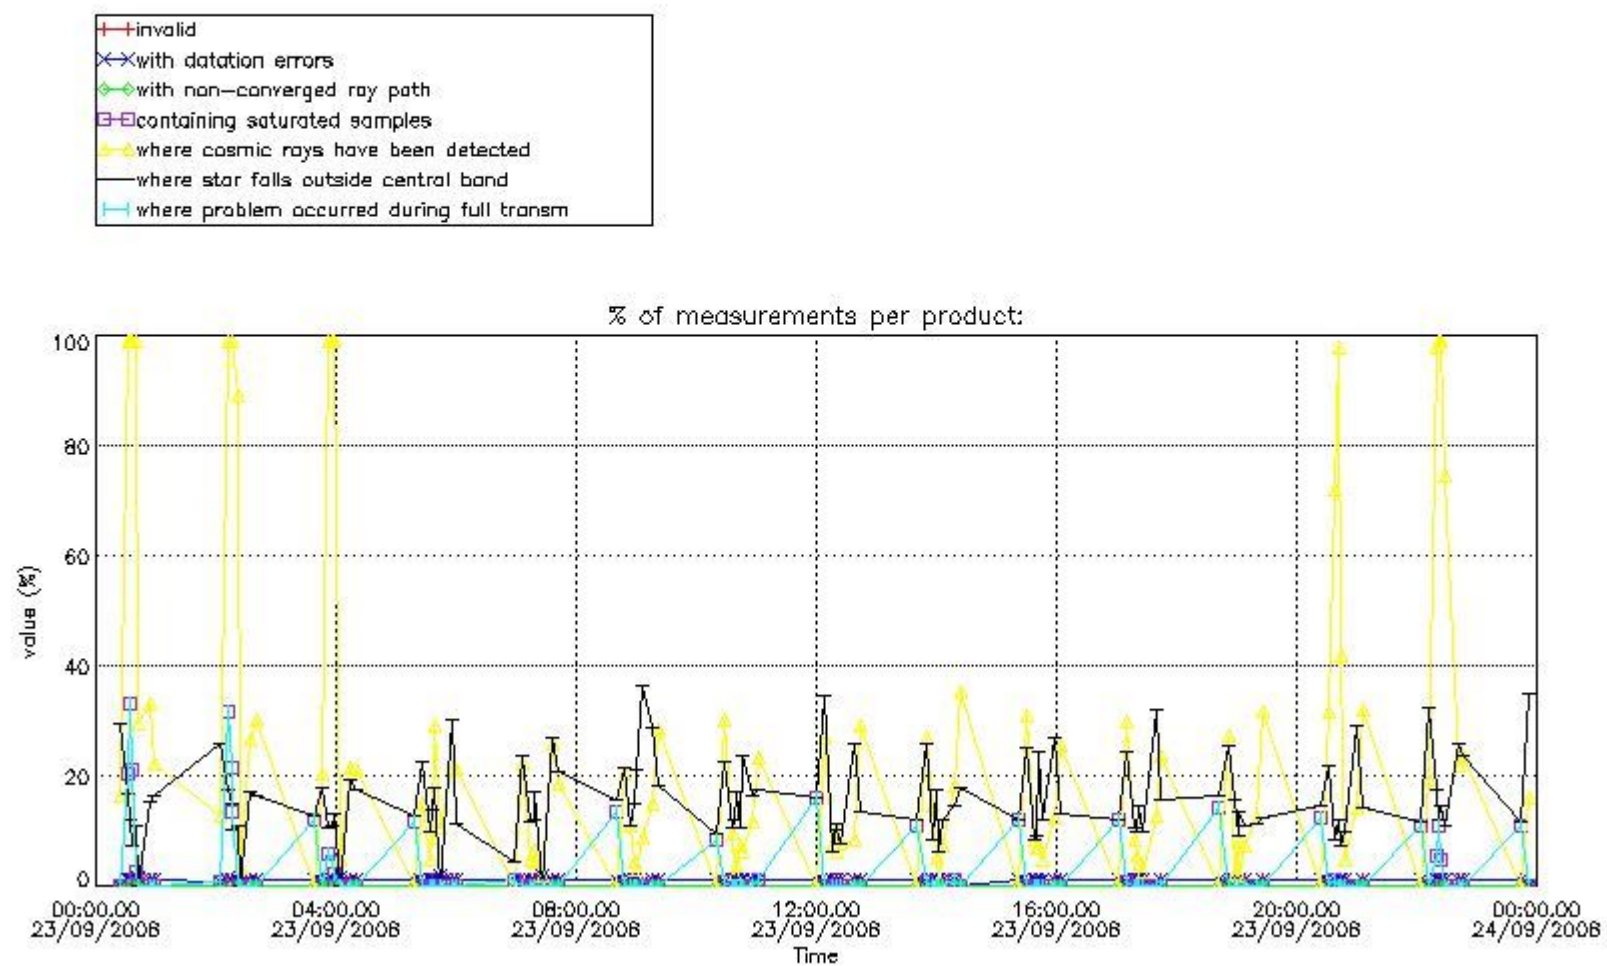

4.1.2 Plot level 1 quality information per product (time dependant): ENVI SAT DESCENDING passes