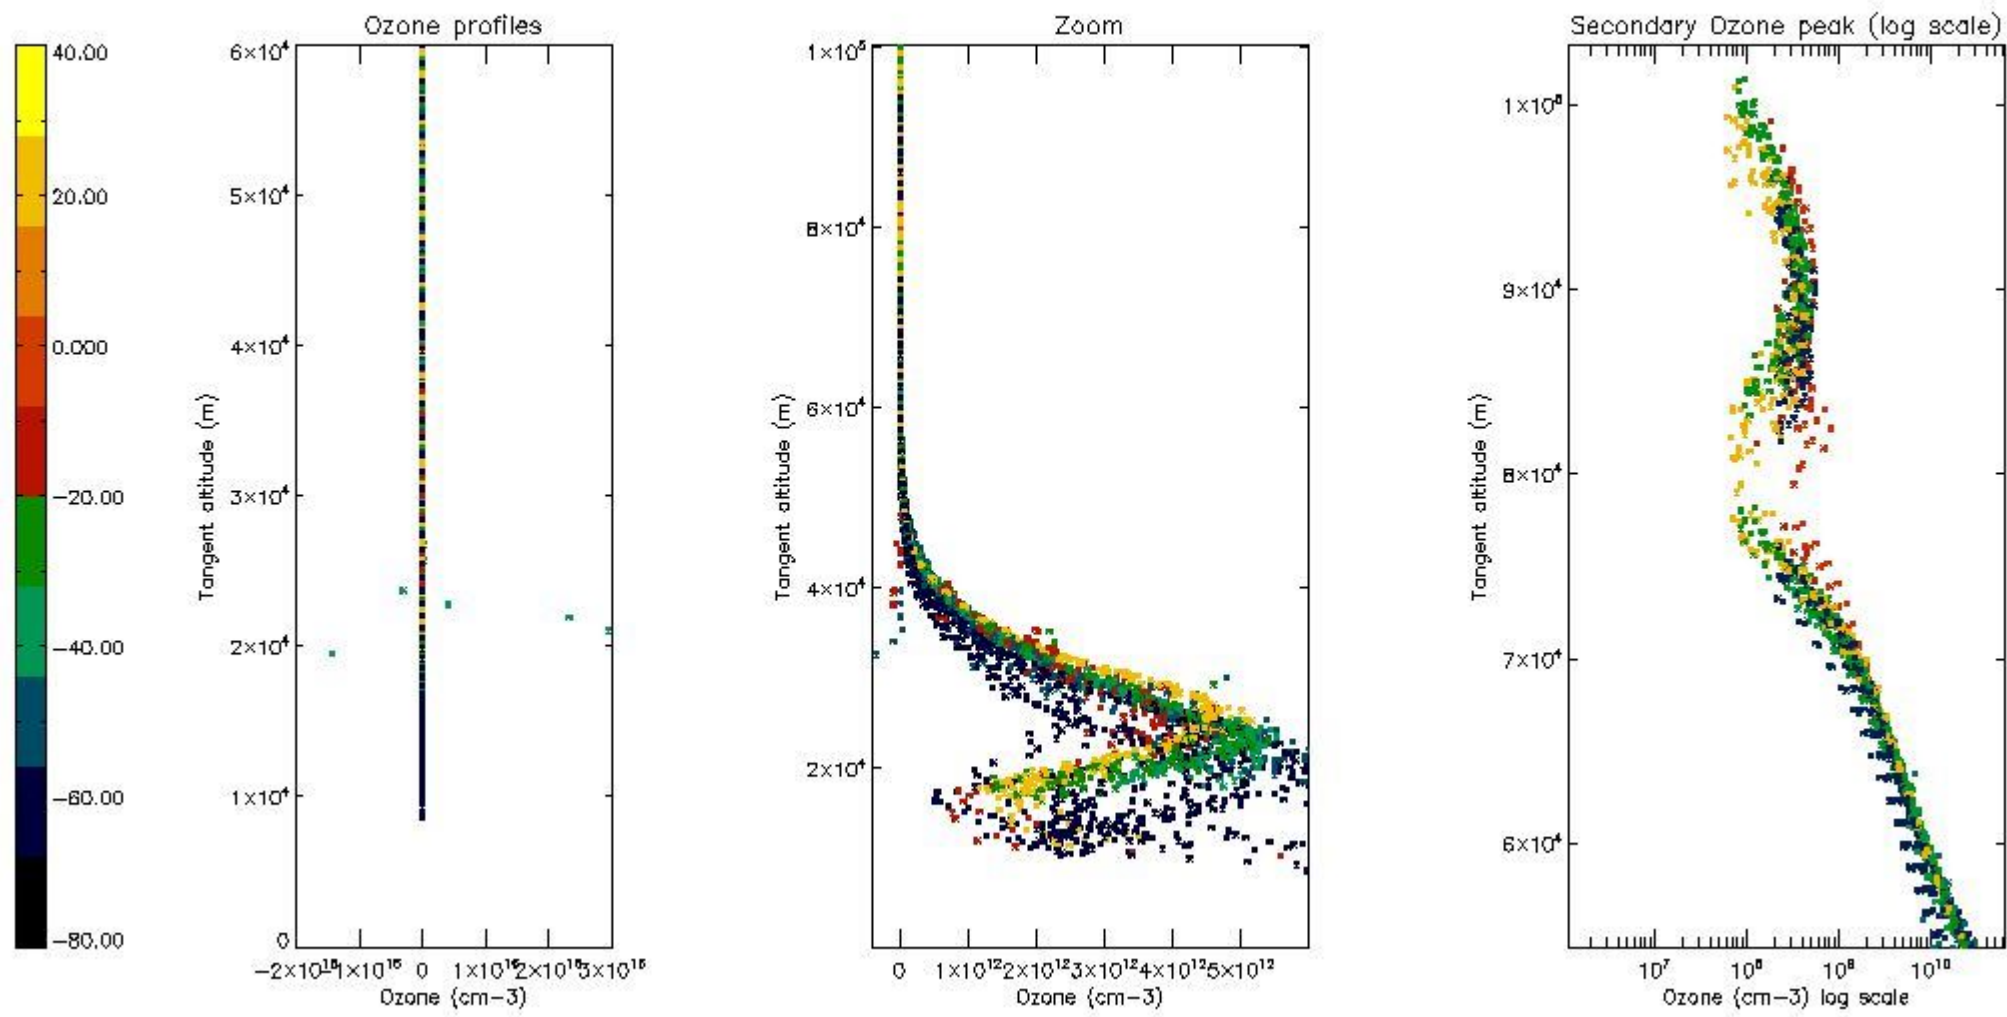

STD < 10	20
STD < 5	16

5.2 Plot ozone profiles for all STD (dark without errors)

The colorbar represents the latitude.

5.3 Plot ozone profiles where STD < 20% (dark without errors)

The colorbar represents the latitude.