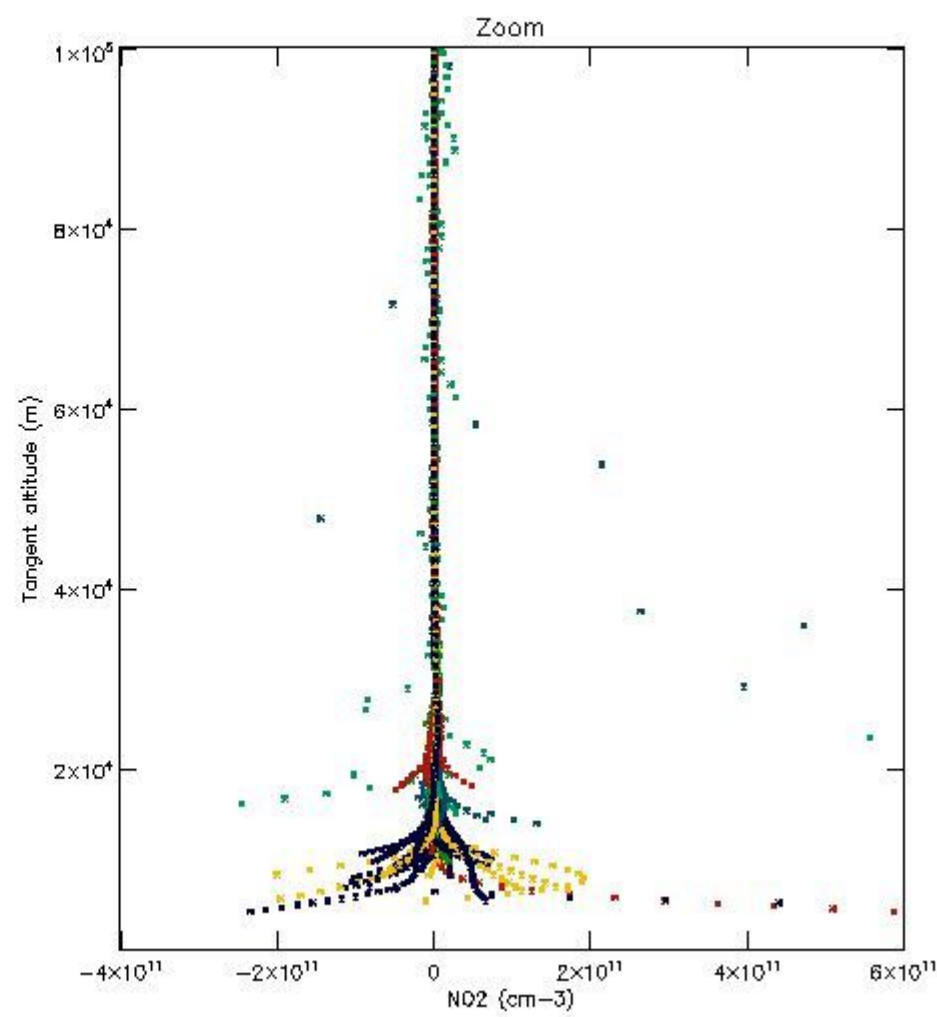

5.7 Plot NO3 profiles for all STD (dark without errors)

The colorbar represents the latitude.