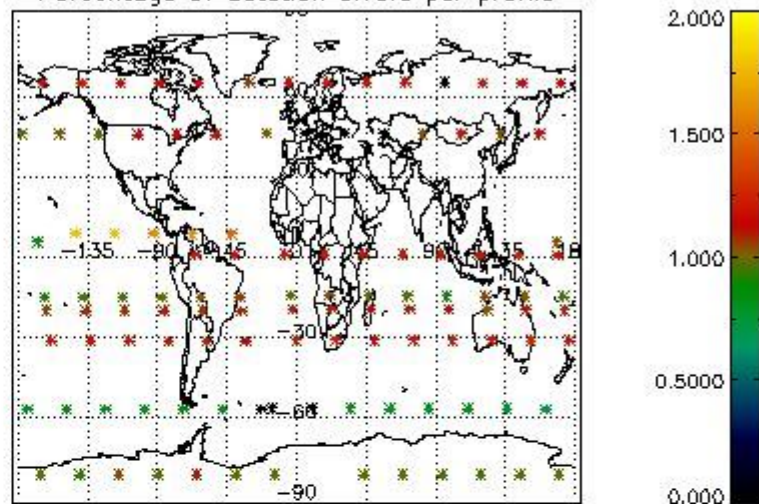

Percentage of datation errors per profile