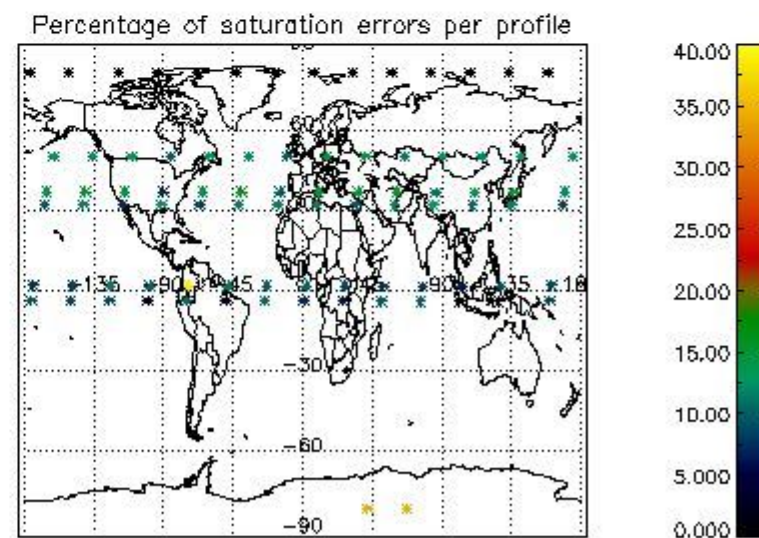

4.2 Plot quality information per product coming from level 1b processing (world map)

4.2.1 Plot level 1 quality information per product (world map): ENVISAT ASCENDING passes

Percentage of cosmic ray hits per profile

Percentage of datation errors per profile

Percentage of star falling outside central band per profile

Percentage of saturation errors per profile

4.2.2 Plot level 1 quality information per product (world map): ENVISAT DESCENDING passes