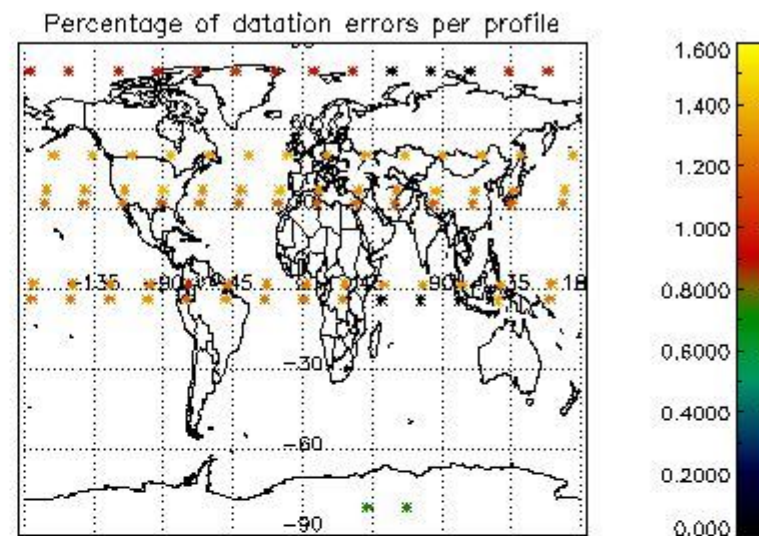

Percentage of datation errors per profile

Percentage of star falling outside central band per profile

Percentage of saturation errors per profile

4.2.2 Plot level 1 quality information per product (world map): ENVISAT DESCENDING passes