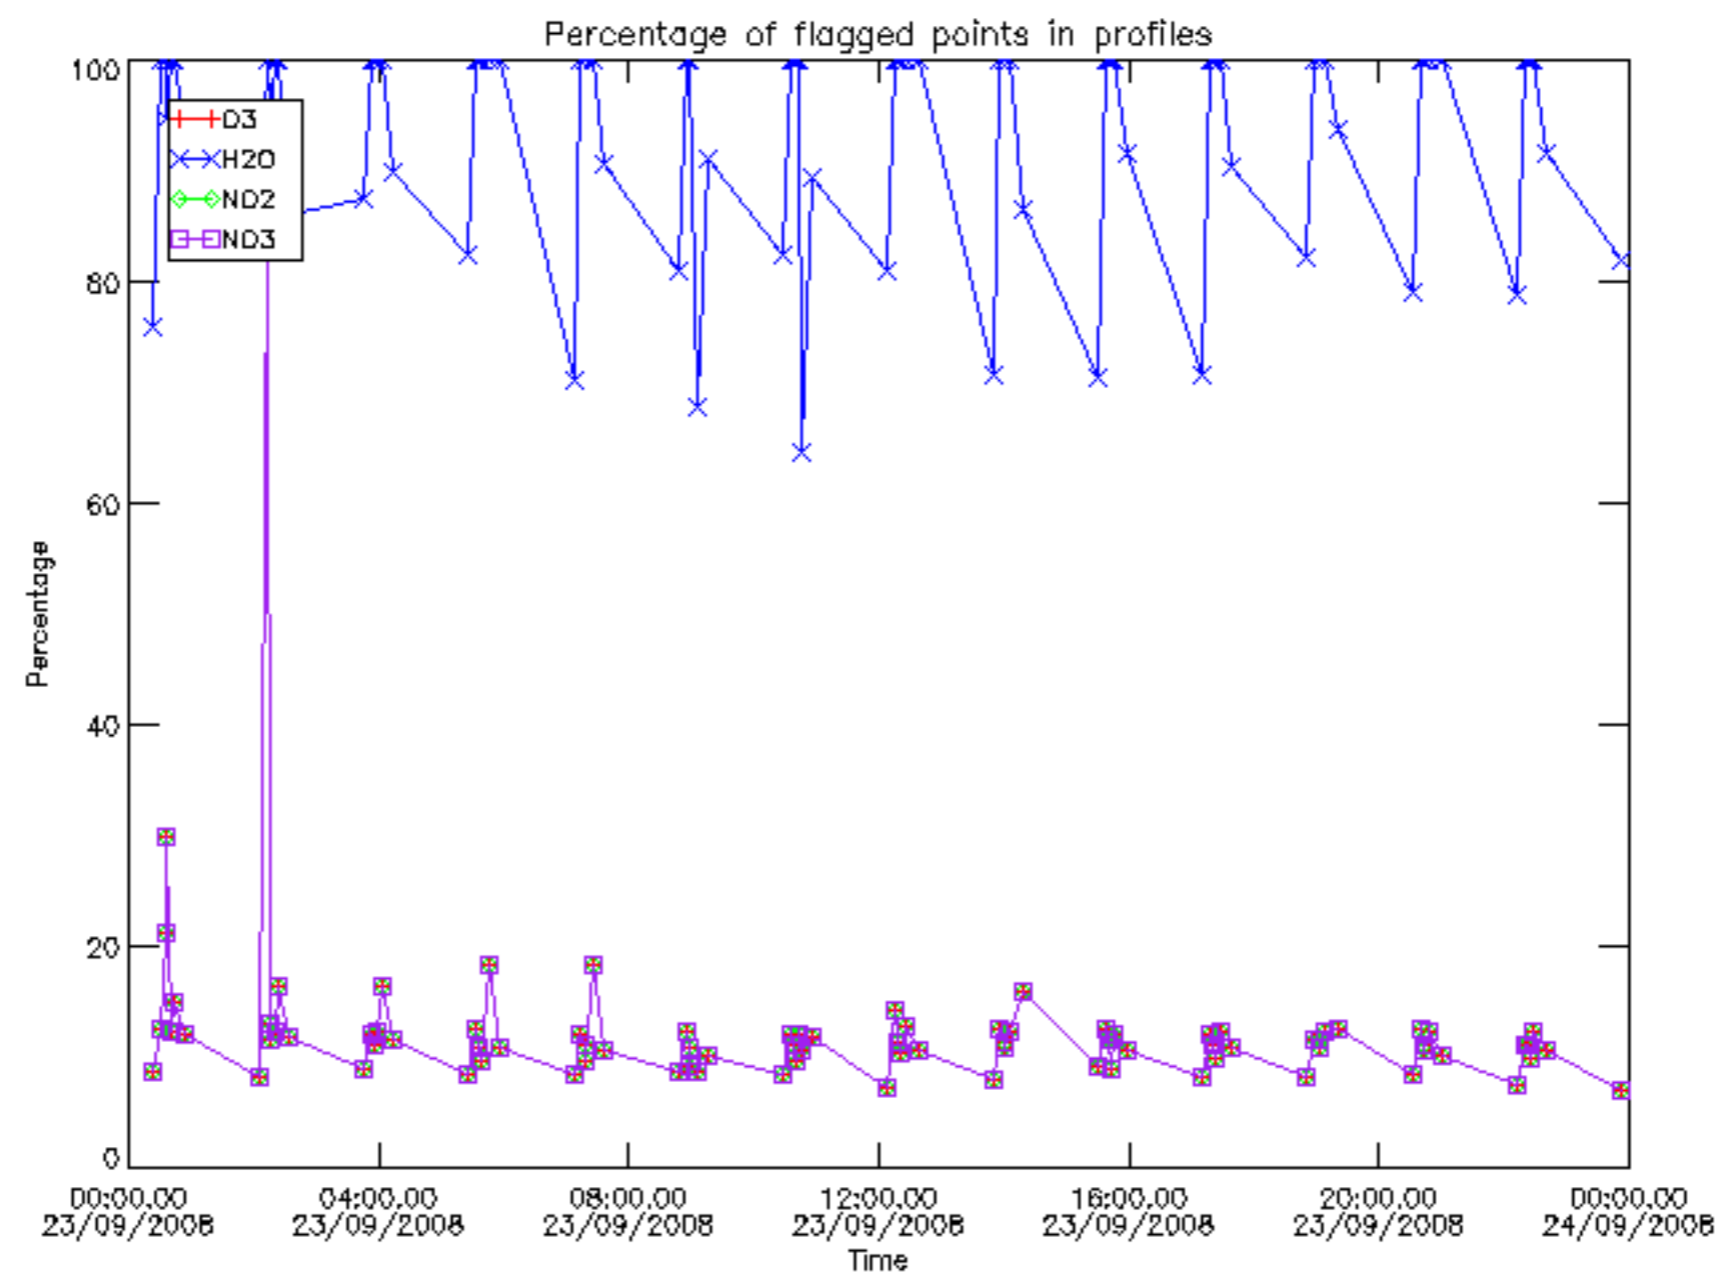

Percentage of flagged data per D3 profile

Percentage of flagged data per H2O profile