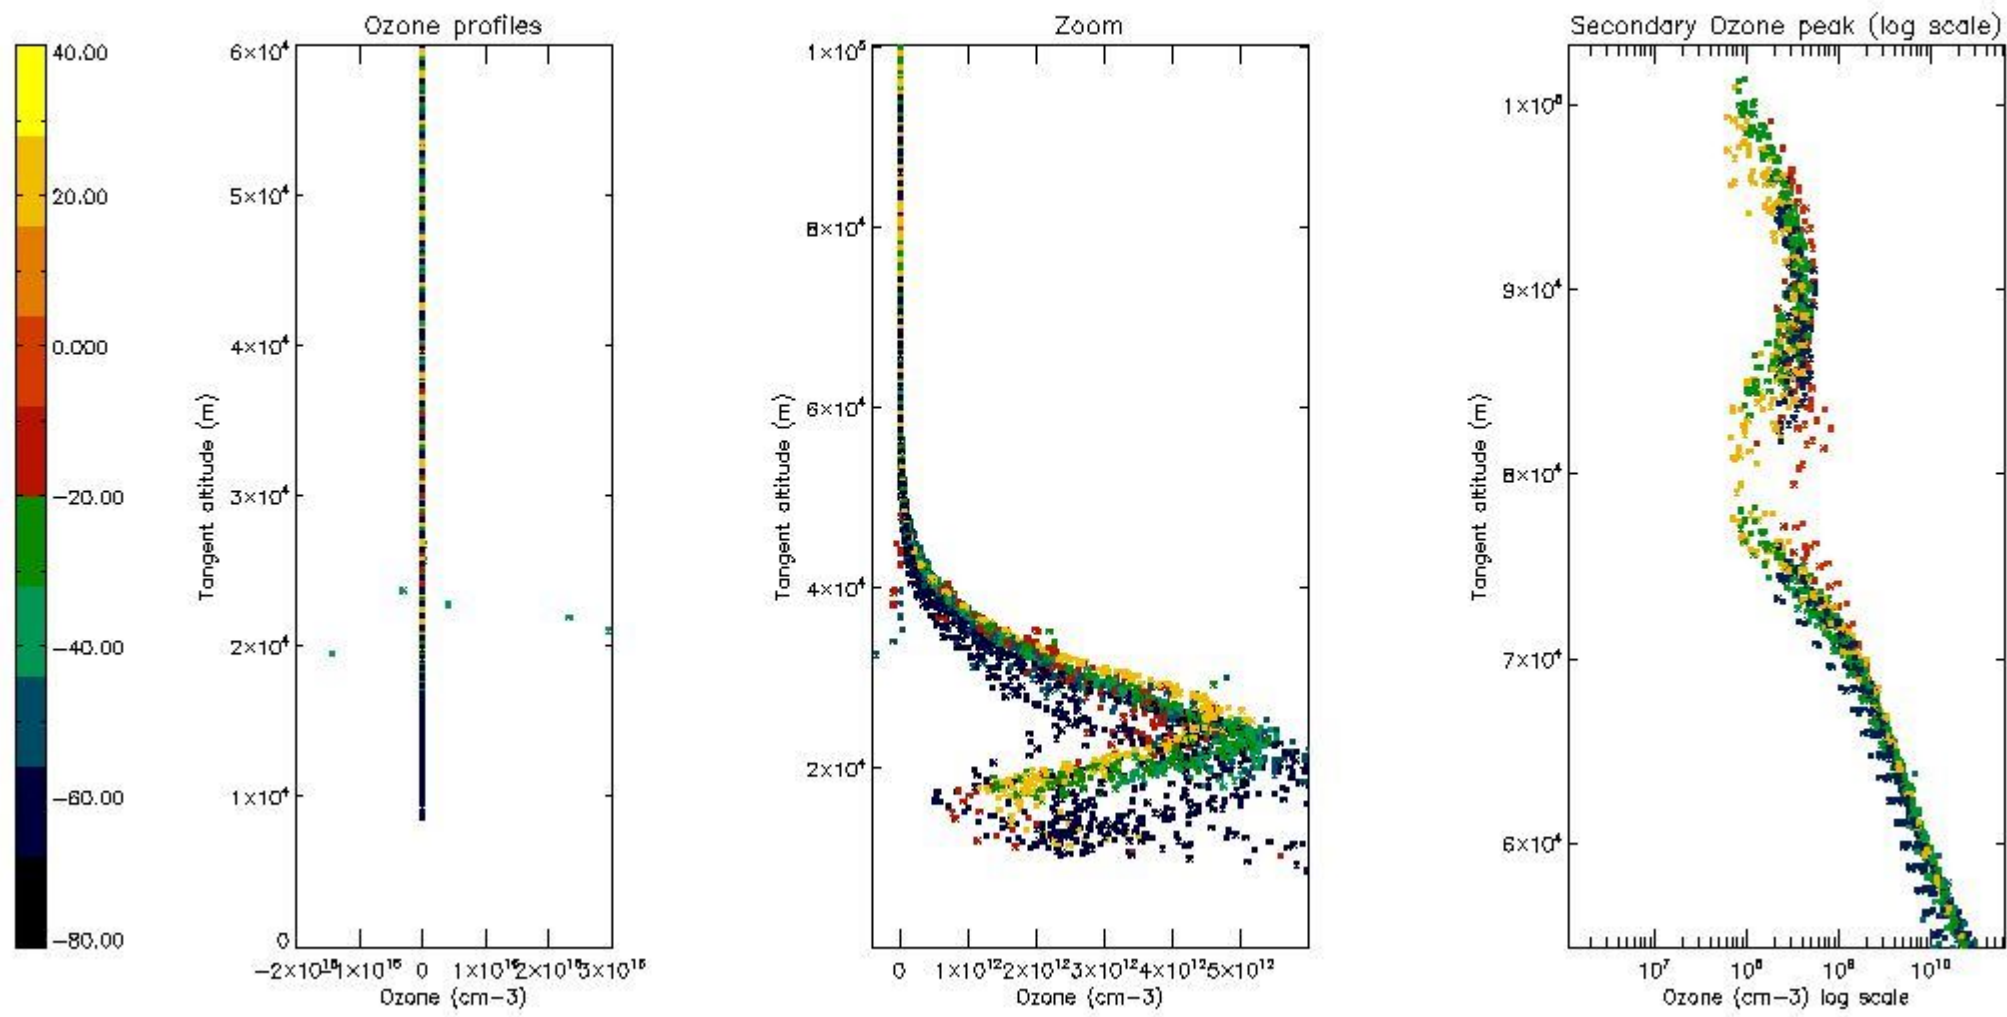

STD < 10	20
STD < 5	16

5.2 Plot ozone profiles for all STD (dark without errors)

The colorbar represents the latitude.

5.3 Plot ozone profiles where STD < 20% (dark without errors)

The colorbar represents the latitude.

5.4 Plot ozone profiles where $STD < 10\%$ (dark without errors)

The colorbar represents the latitude.

5.5 Plot ozone profiles where STD < 5% (dark without errors)

The colorbar represents the latitude.

5.6 Plot NO₂ profiles for all STD (dark without errors)