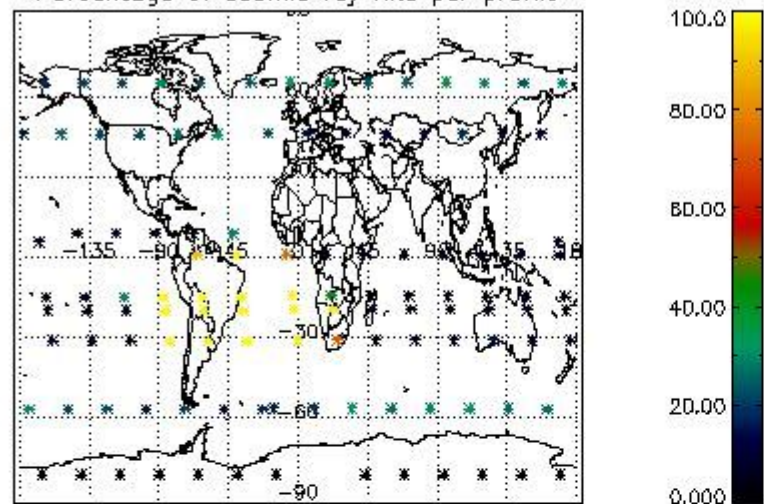

Percentage of cosmic ray hits per profile