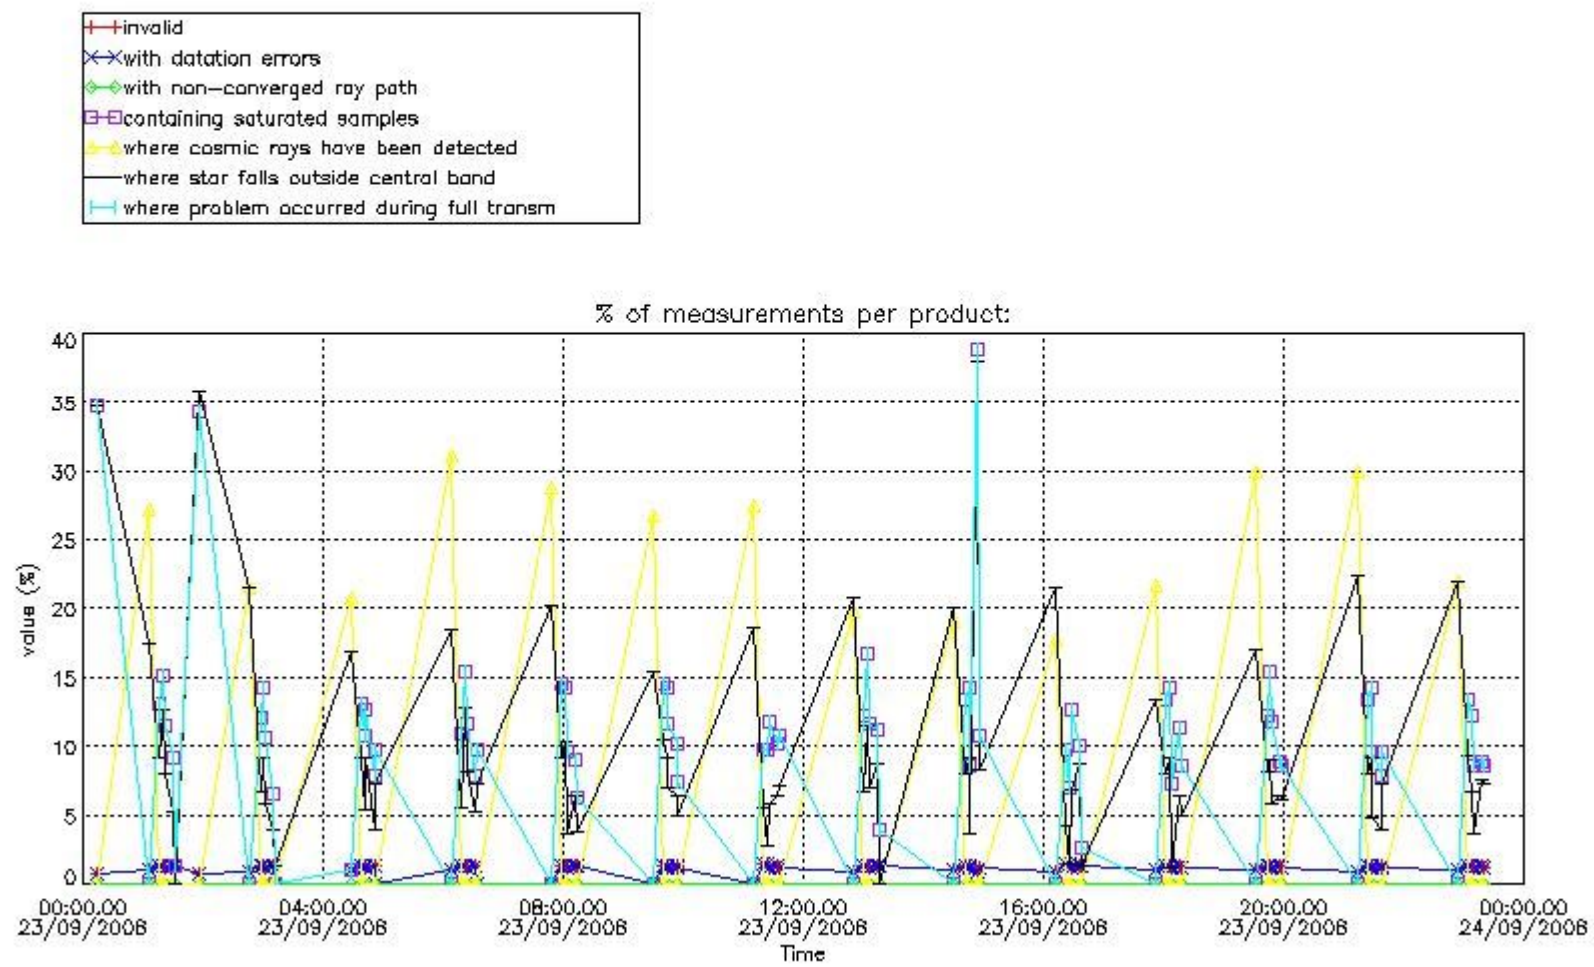

3. Quality information per product

In this section it is plotted some information contained in the Quality Summary data set of the level 2 products. Only products in dark limb conditions and without errors (error flag in the MPH set to "0") are used.

3.1 Plot quality information per product (time dependant)

3.2 Plot quality information per product (world map)

Percentage of flagged data per O3 profile

Percentage of flagged data per H2O profile

Percentage of flagged data per NO2 profile

Percentage of flagged data per NO3 profile

4. Level 1 quality information per product

In this section it is plotted some information contained in the Quality Summary data set of the level 2 products that comes from the level 1b processing. Products without errors (error flag in the MPH set to "0") are used.

4.1 Plot quality information per product (time dependant) coming from level 1b processing

4.1.1 Plot level 1 quality information per product (time dependant): ENVISAT ASCENDING passes

4.1.2 Plot level 1 quality information per product (time dependant): ENVI SAT DESCENDING passes