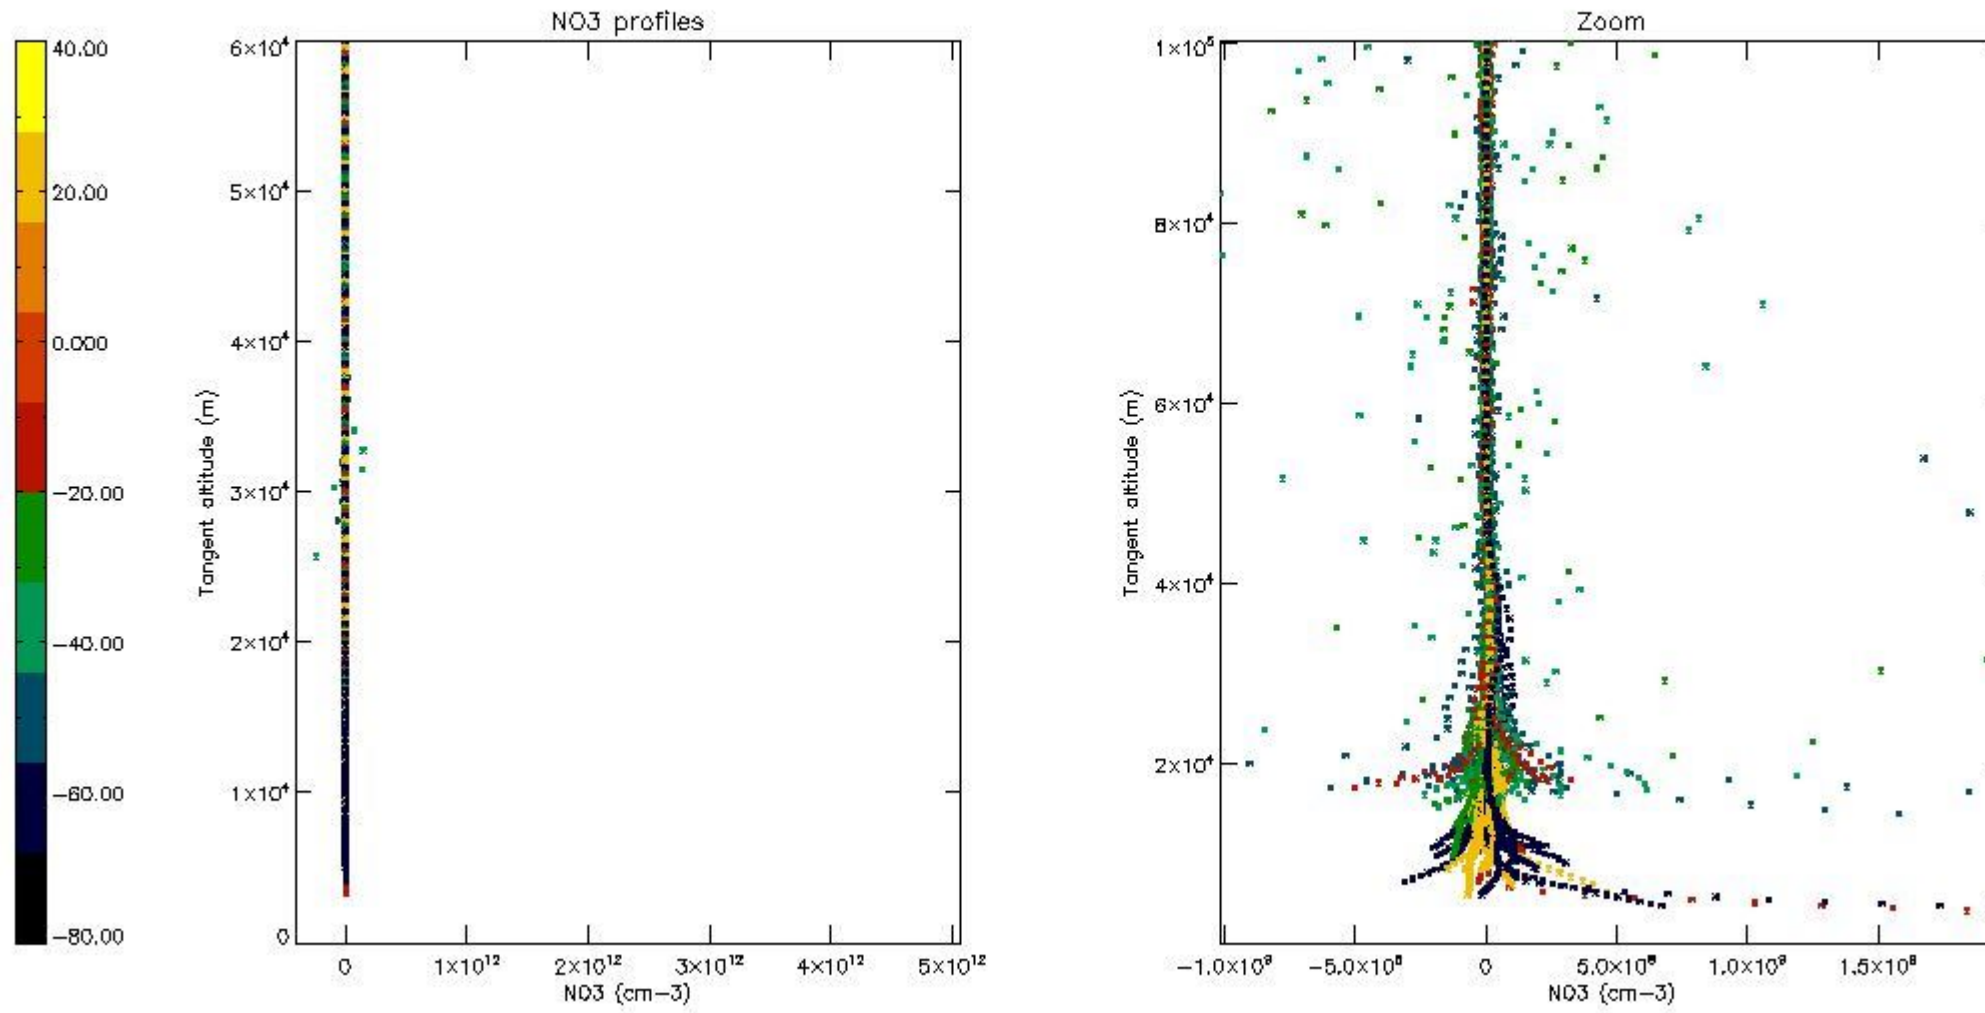

6. Auxiliary Data Files used for the production reported in section 2

The number reported in the third column indicates since which file (see list in section 2) the corresponding auxiliary file has been used. The fourth column is the date of those product files.

Type	Auxiliary Filename	Used since product	Used since product date
INST_PHYS_CHARACTERISTICS	GOM_INS_AXVIEC20091111_143220_20030716_120000_20500101_000000	1	23-SEP-2008 00:14:47
LEVEL-2_PROC_CONFIG	GOM_PR2_AXVIEC20091111_152718_20020301_000000_20500101_000000	1	23-SEP-2008 00:14:47
CROSS_SECTIONS_FILE	GOM_CRS_AXVIEC20091111_154832_20020301_000000_20500101_000000	1	23-SEP-2008 00:14:47