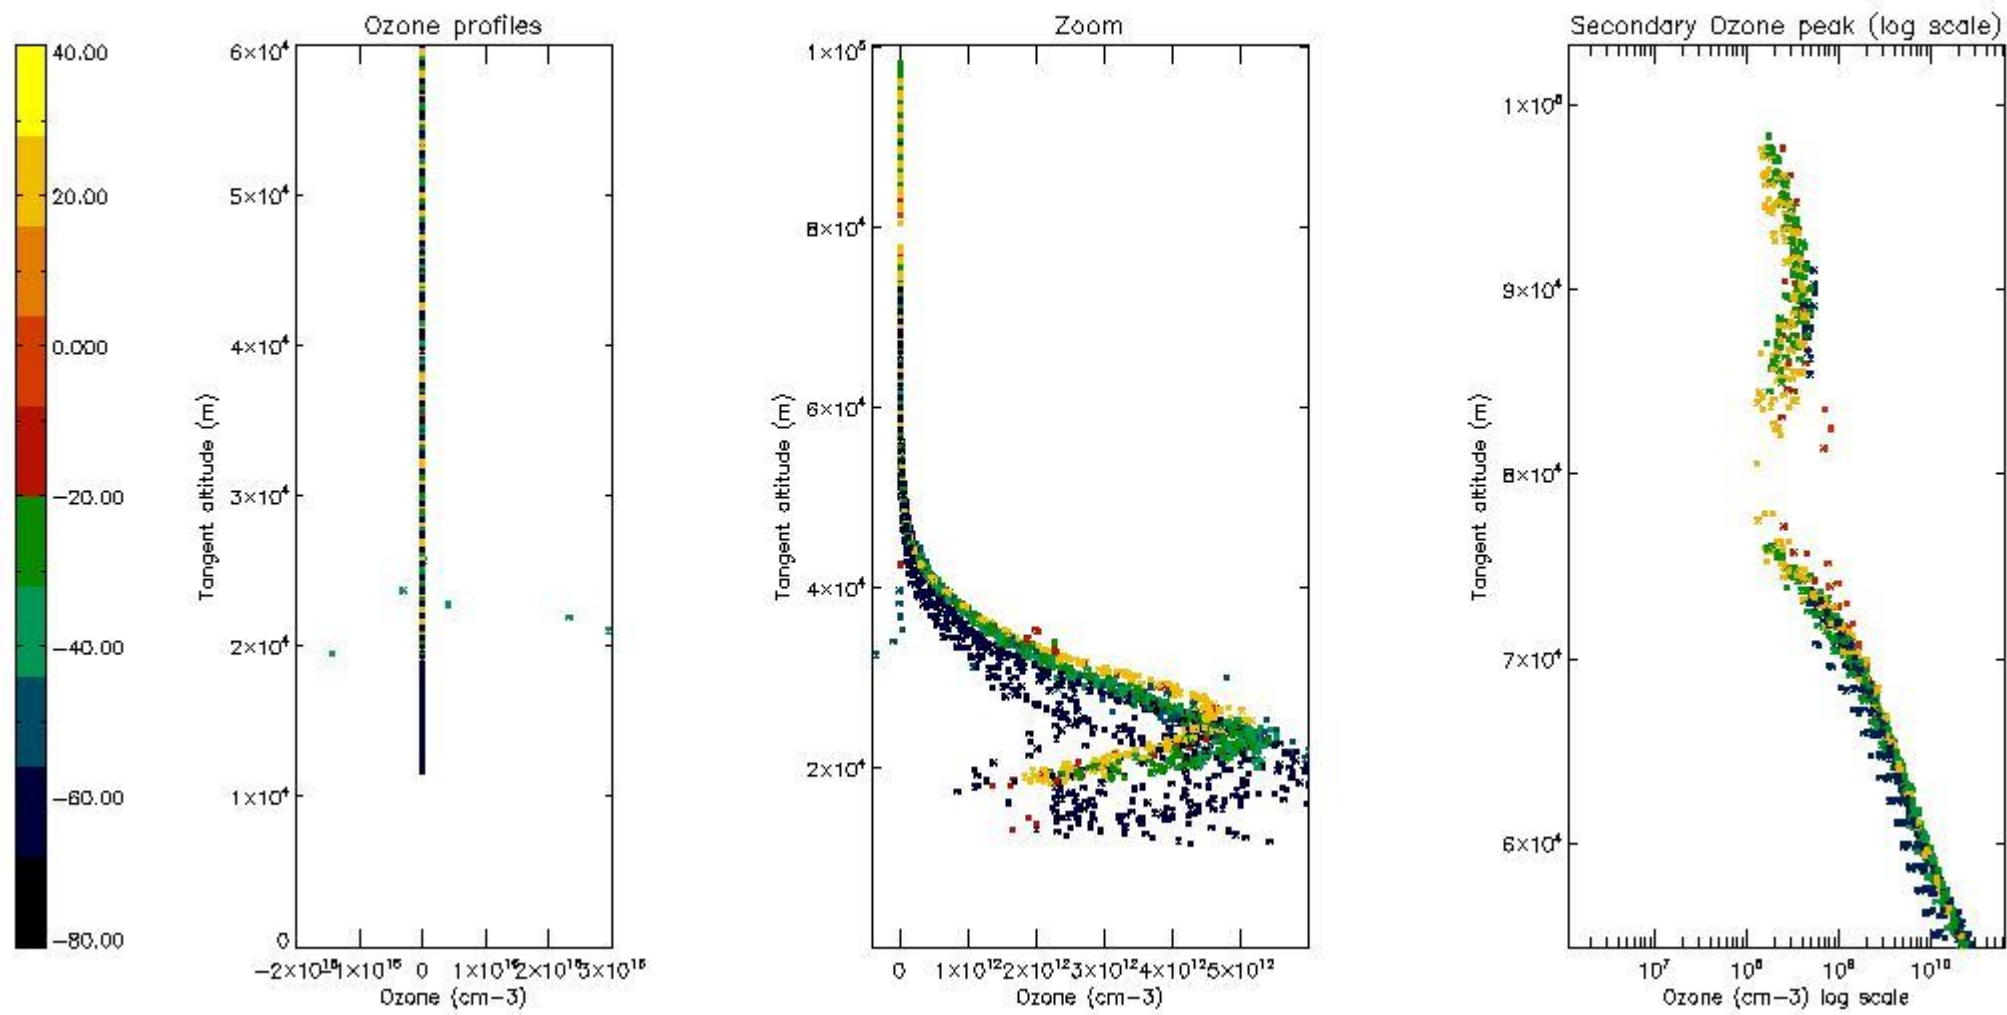

STD < 10	20
STD < 5	16

5.2 Plot ozone profiles for all STD (dark without errors)

The colorbar represents the latitude.

5.3 Plot ozone profiles where STD < 20% (dark without errors)

The colorbar represents the latitude.

5.4 Plot ozone profiles where $STD < 10\%$ (dark without errors)

The colorbar represents the latitude.

5.5 Plot ozone profiles where STD < 5% (dark without errors)

The colorbar represents the latitude.

5.6 Plot NO₂ profiles for all STD (dark without errors)