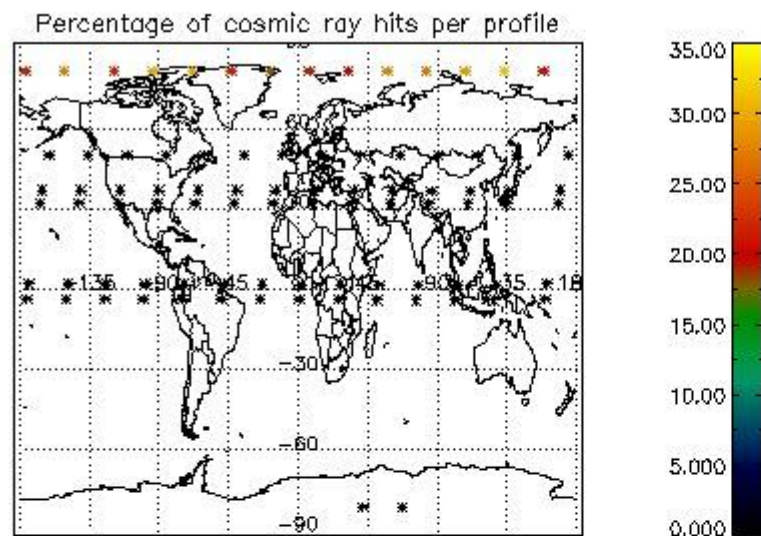

Percentage of datation errors per profile

Percentage of star falling outside central band per profile

Percentage of saturation errors per profile

4.2.2 Plot level 1 quality information per product (world map): ENVISAT DESCENDING passes