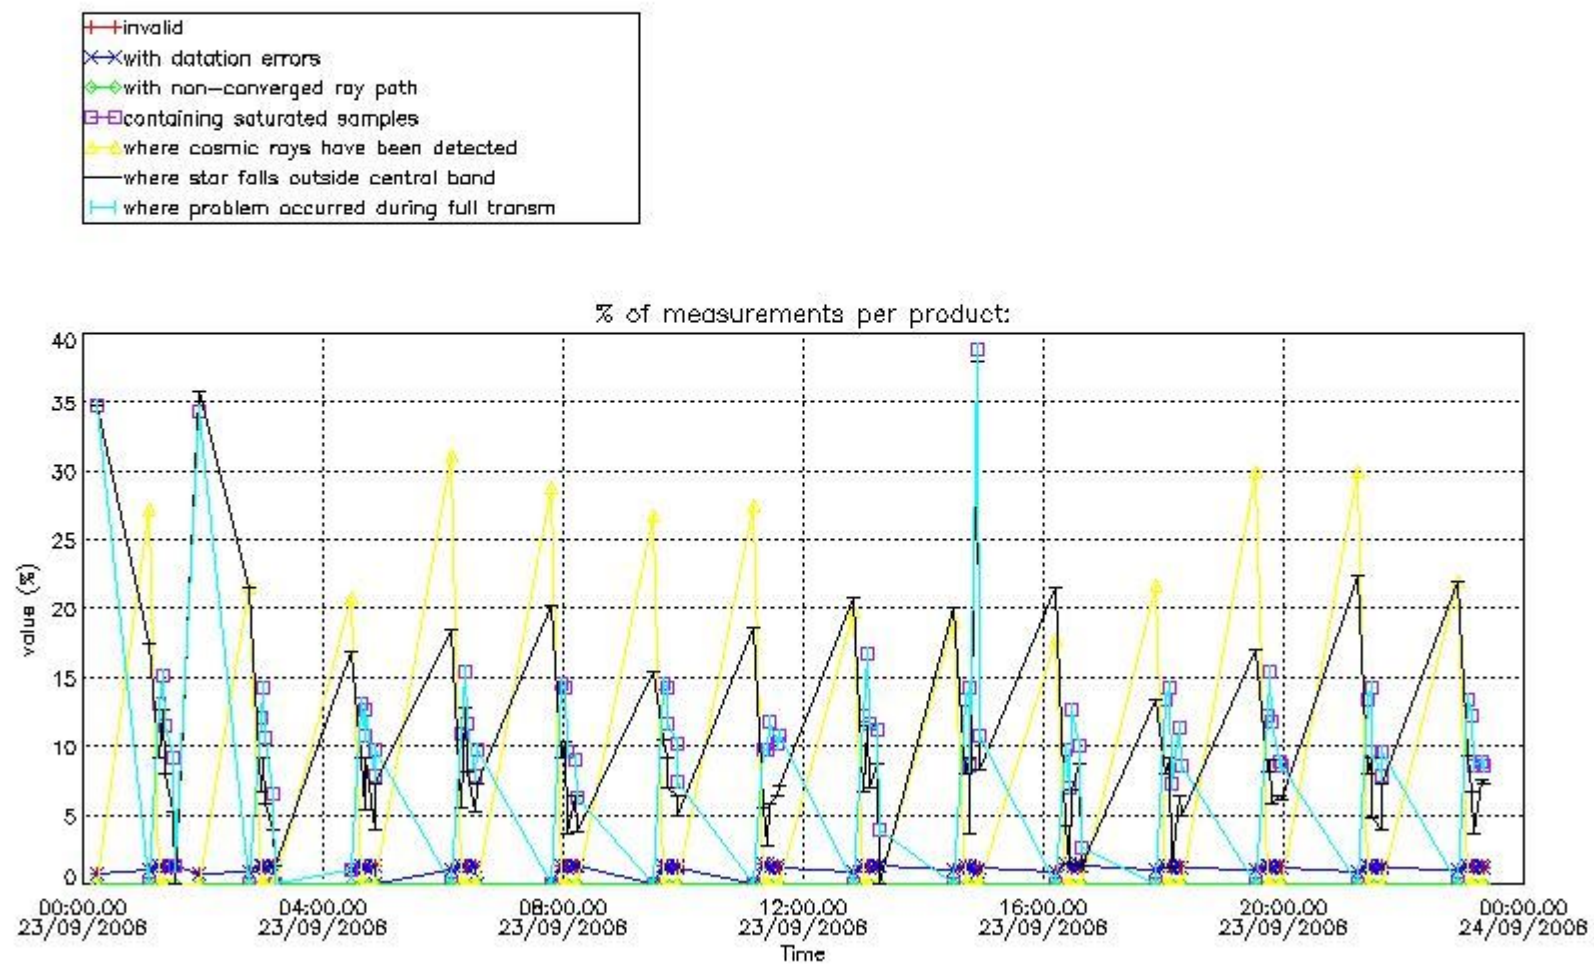

4.2 Plot quality information per product coming from level 1b processing (world map)

4.2.1 Plot level 1 quality information per product (world map): ENVISAT ASCENDING passes