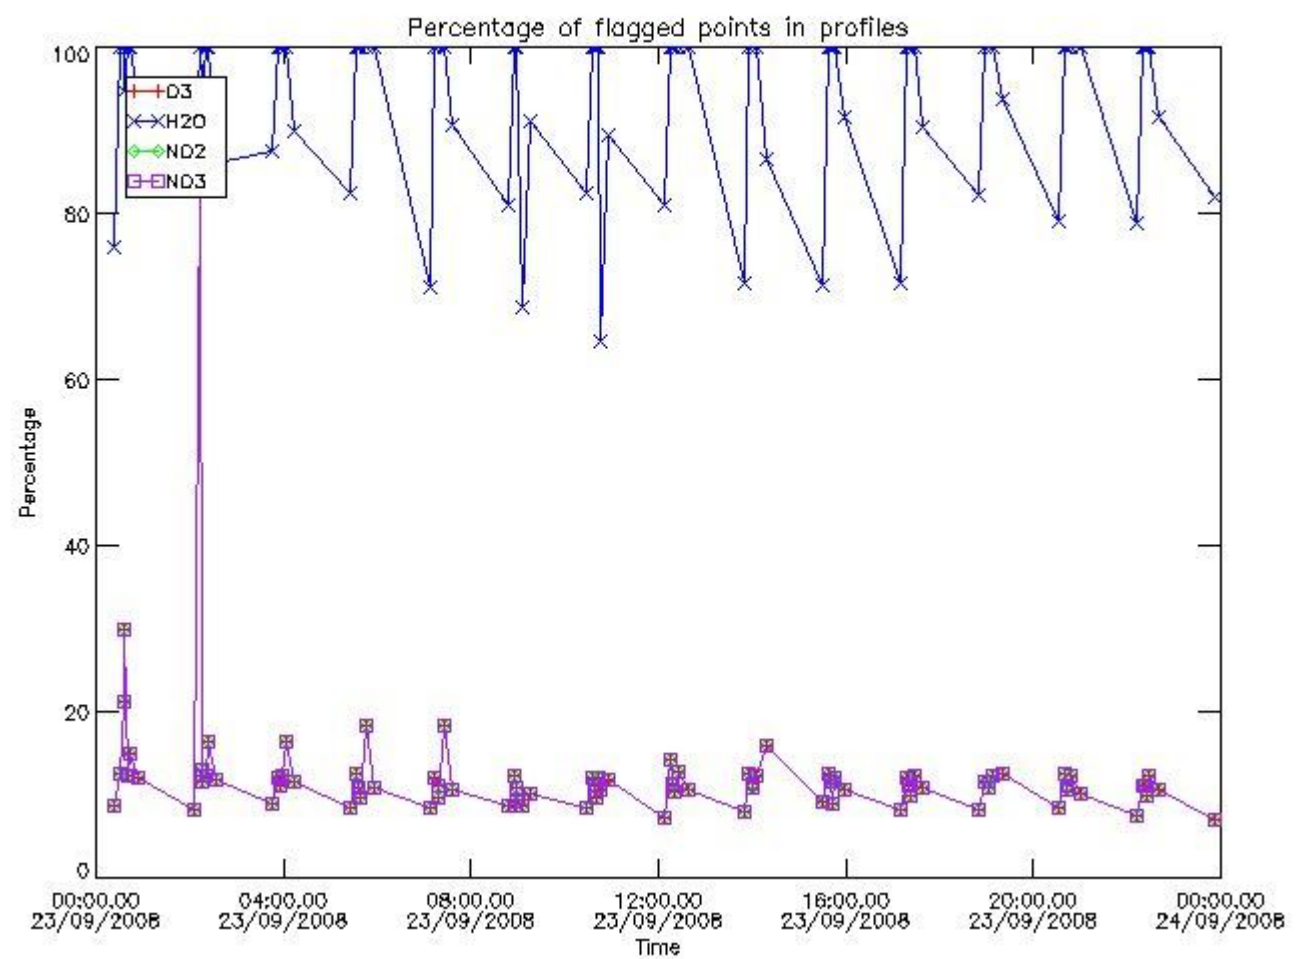

3. Quality information per product

In this section it is plotted some information contained in the Quality Summary data set of the level 2 products. Only products in dark limb conditions and without errors (error flag in the MPH set to "0") are used.

3.1 Plot quality information per product (time dependant)

3.2 Plot quality information per product (world map)