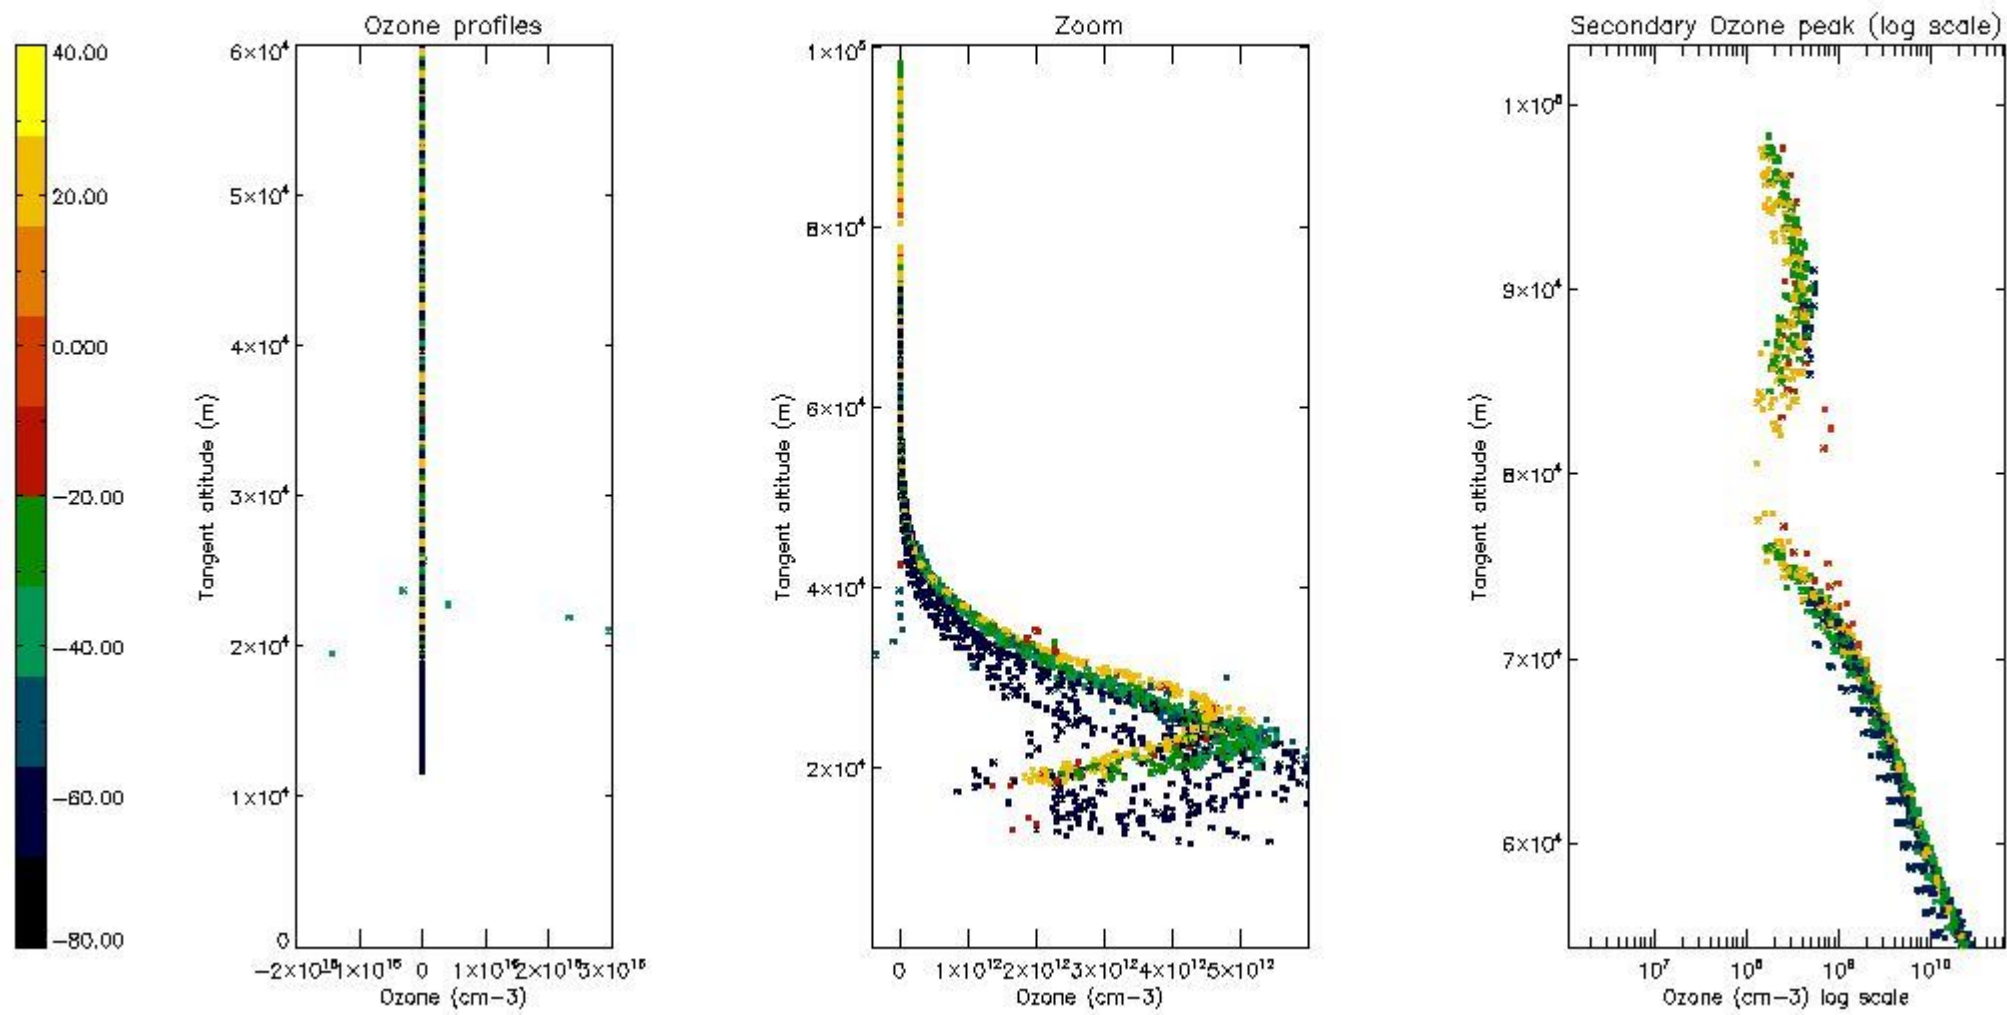

5.5 Plot ozone profiles where STD < 5% (dark without errors)

The colorbar represents the latitude.