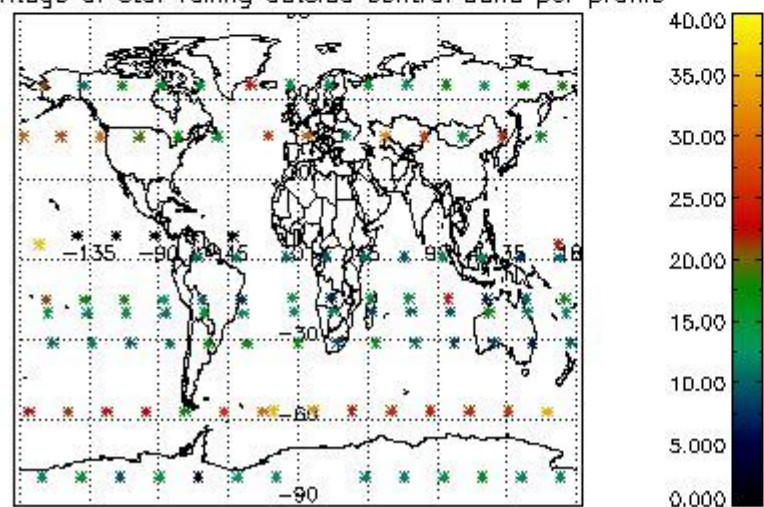

Percentage of star falling outside central band per profile