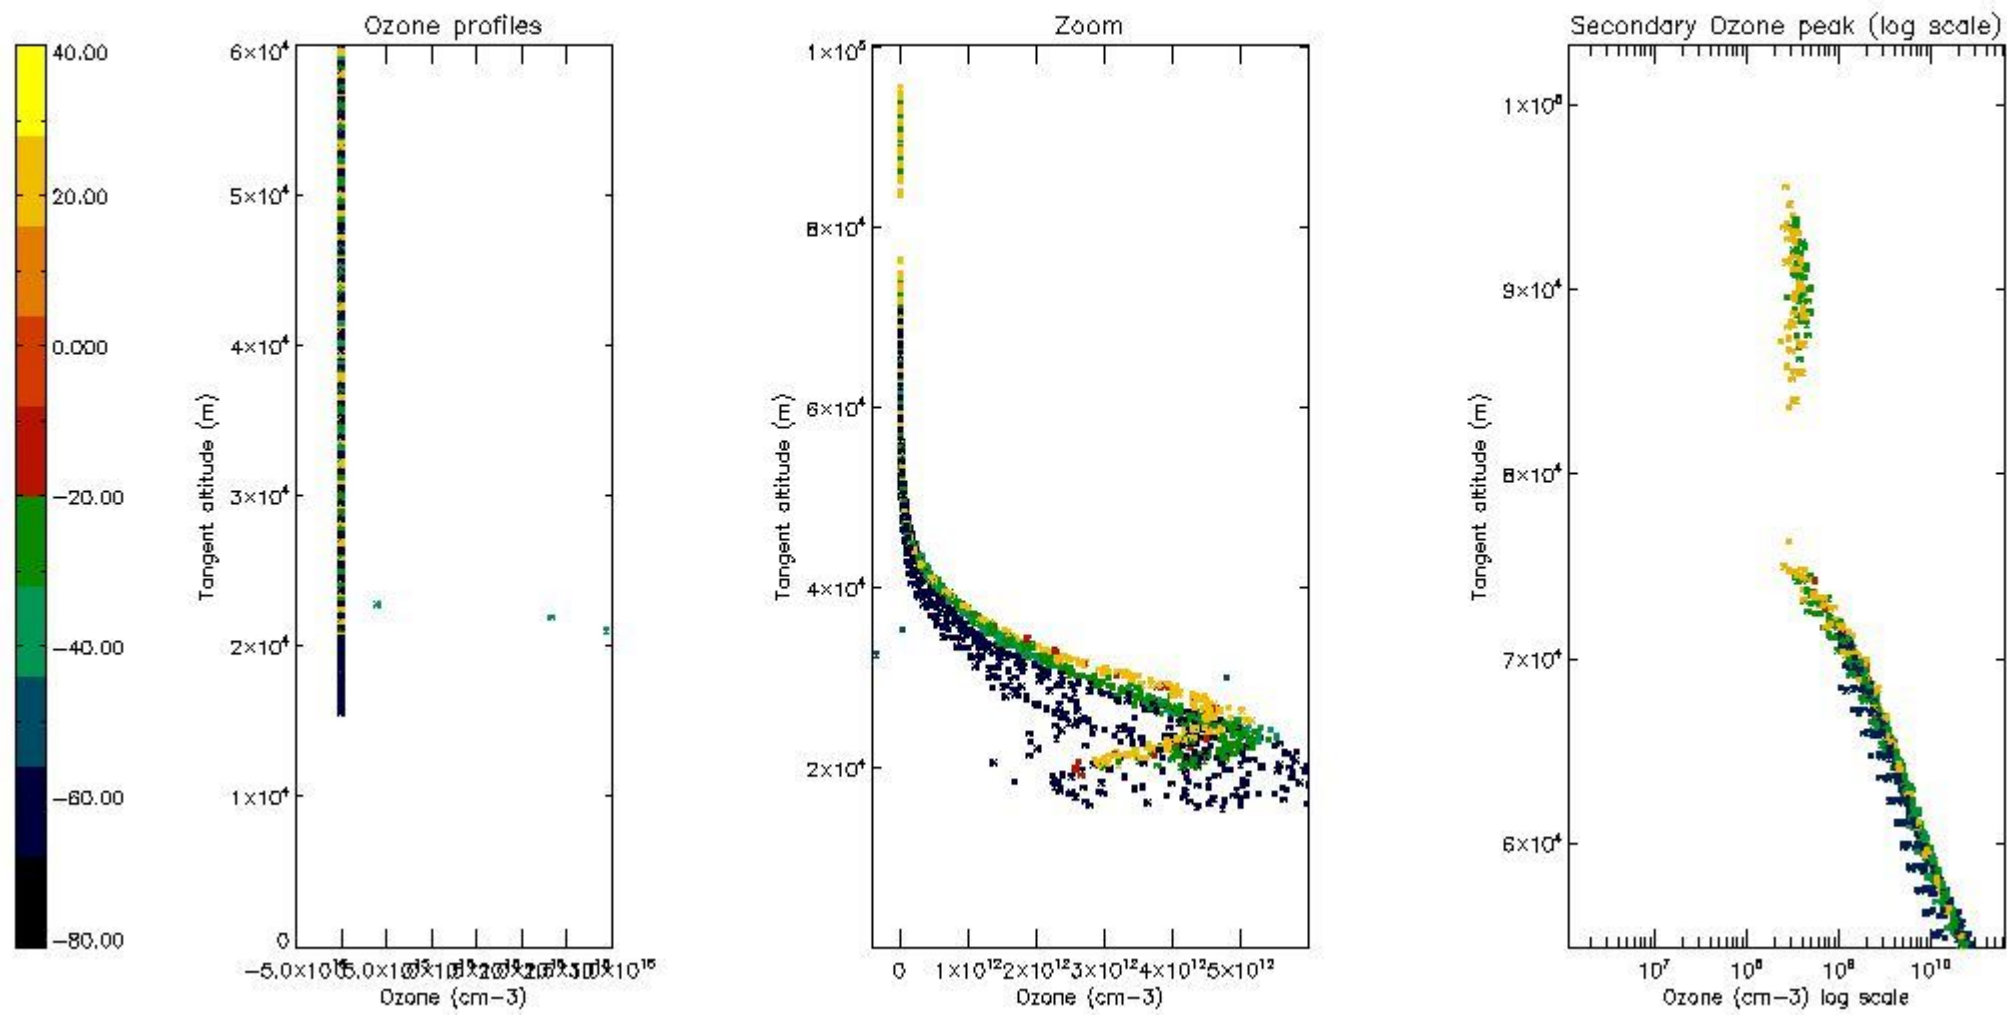

5.6 Plot NO₂ profiles for all STD (dark without errors)

The colorbar represents the latitude.