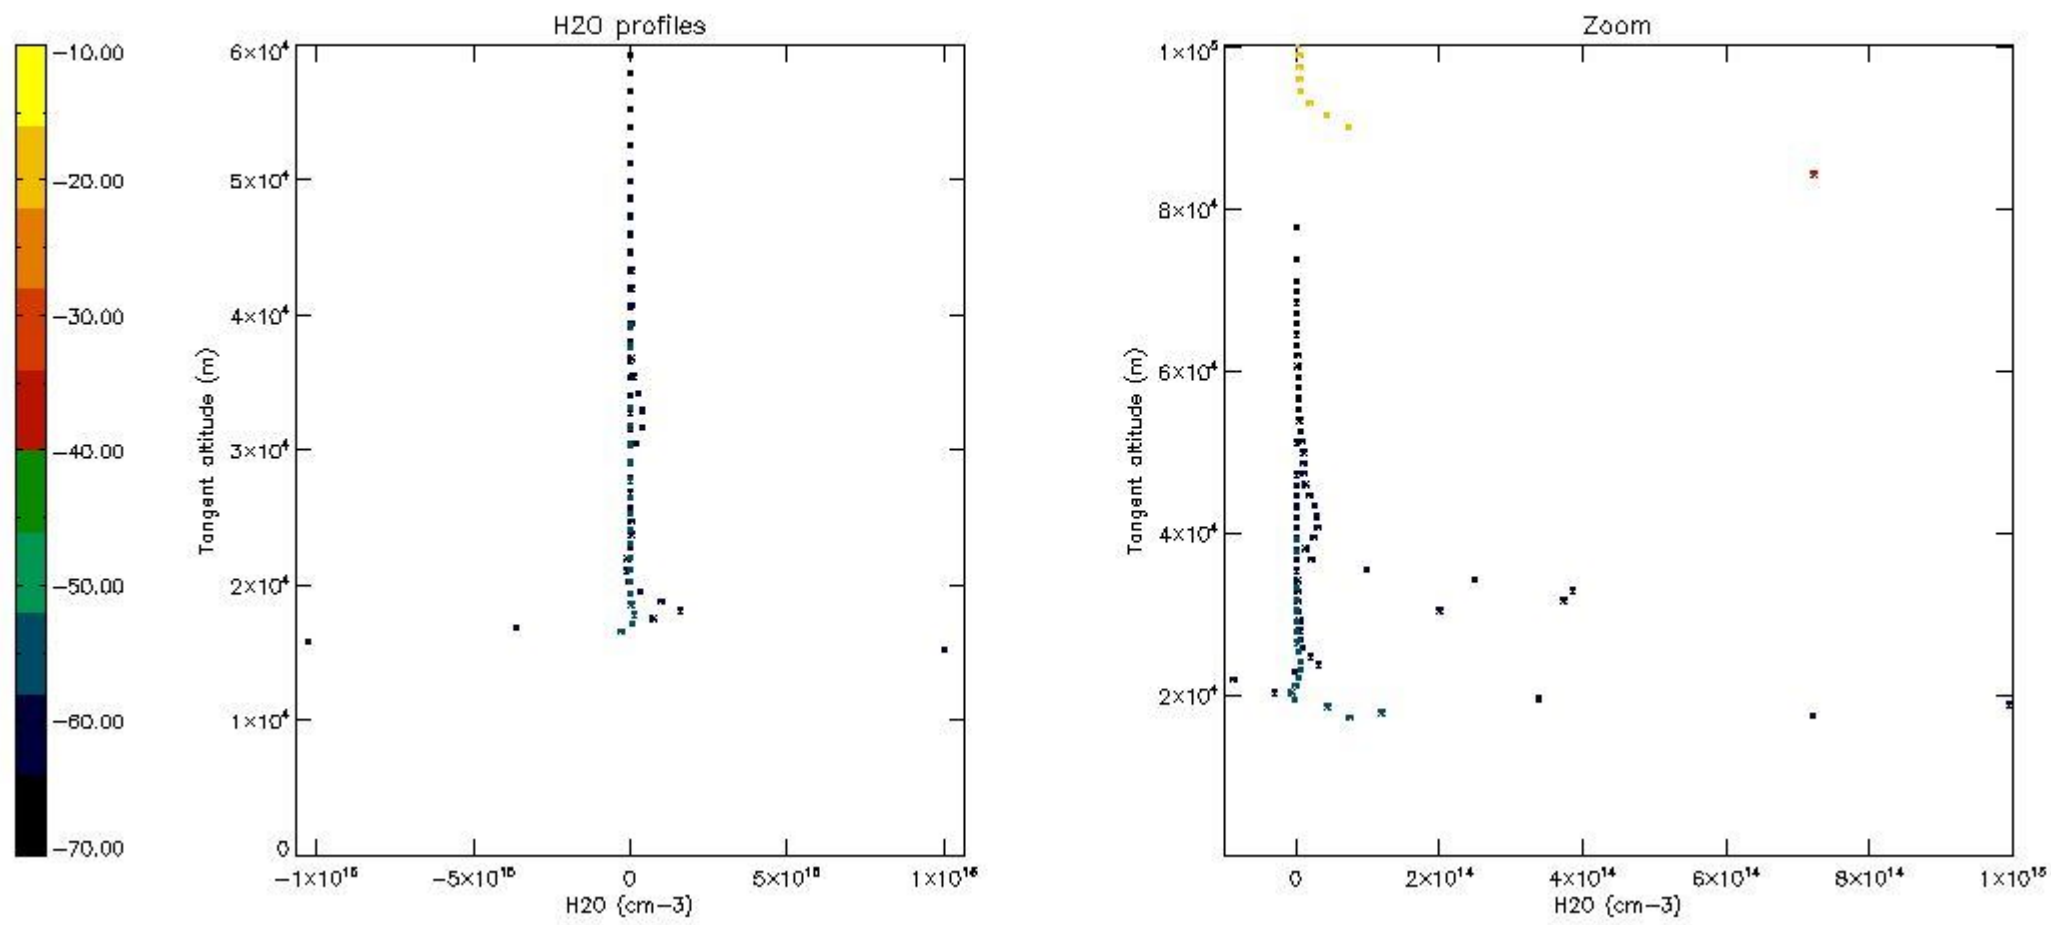

6. Auxiliary Data Files used for the production reported in section 2

The number reported in the third column indicates since which file (see list in section 2) the corresponding auxiliary file has been used. The fourth column is the date of those product files.

Type	Auxiliary Filename	Used since product	Used since product date
INST_PHYS_CHARACTERISTICS	GOM_INS_AXVIEC20091111_143220_20030716_120000_20500101_000000	1	18-SEP-2008 00:08:13
LEVEL-2_PROC_CONFIG	GOM_PR2_AXVIEC20091111_152718_20020301_000000_20500101_000000	1	18-SEP-2008 00:08:13
CROSS_SECTIONS_FILE	GOM_CRS_AXVIEC20091111_154832_20020301_000000_20500101_000000	1	18-SEP-2008 00:08:13