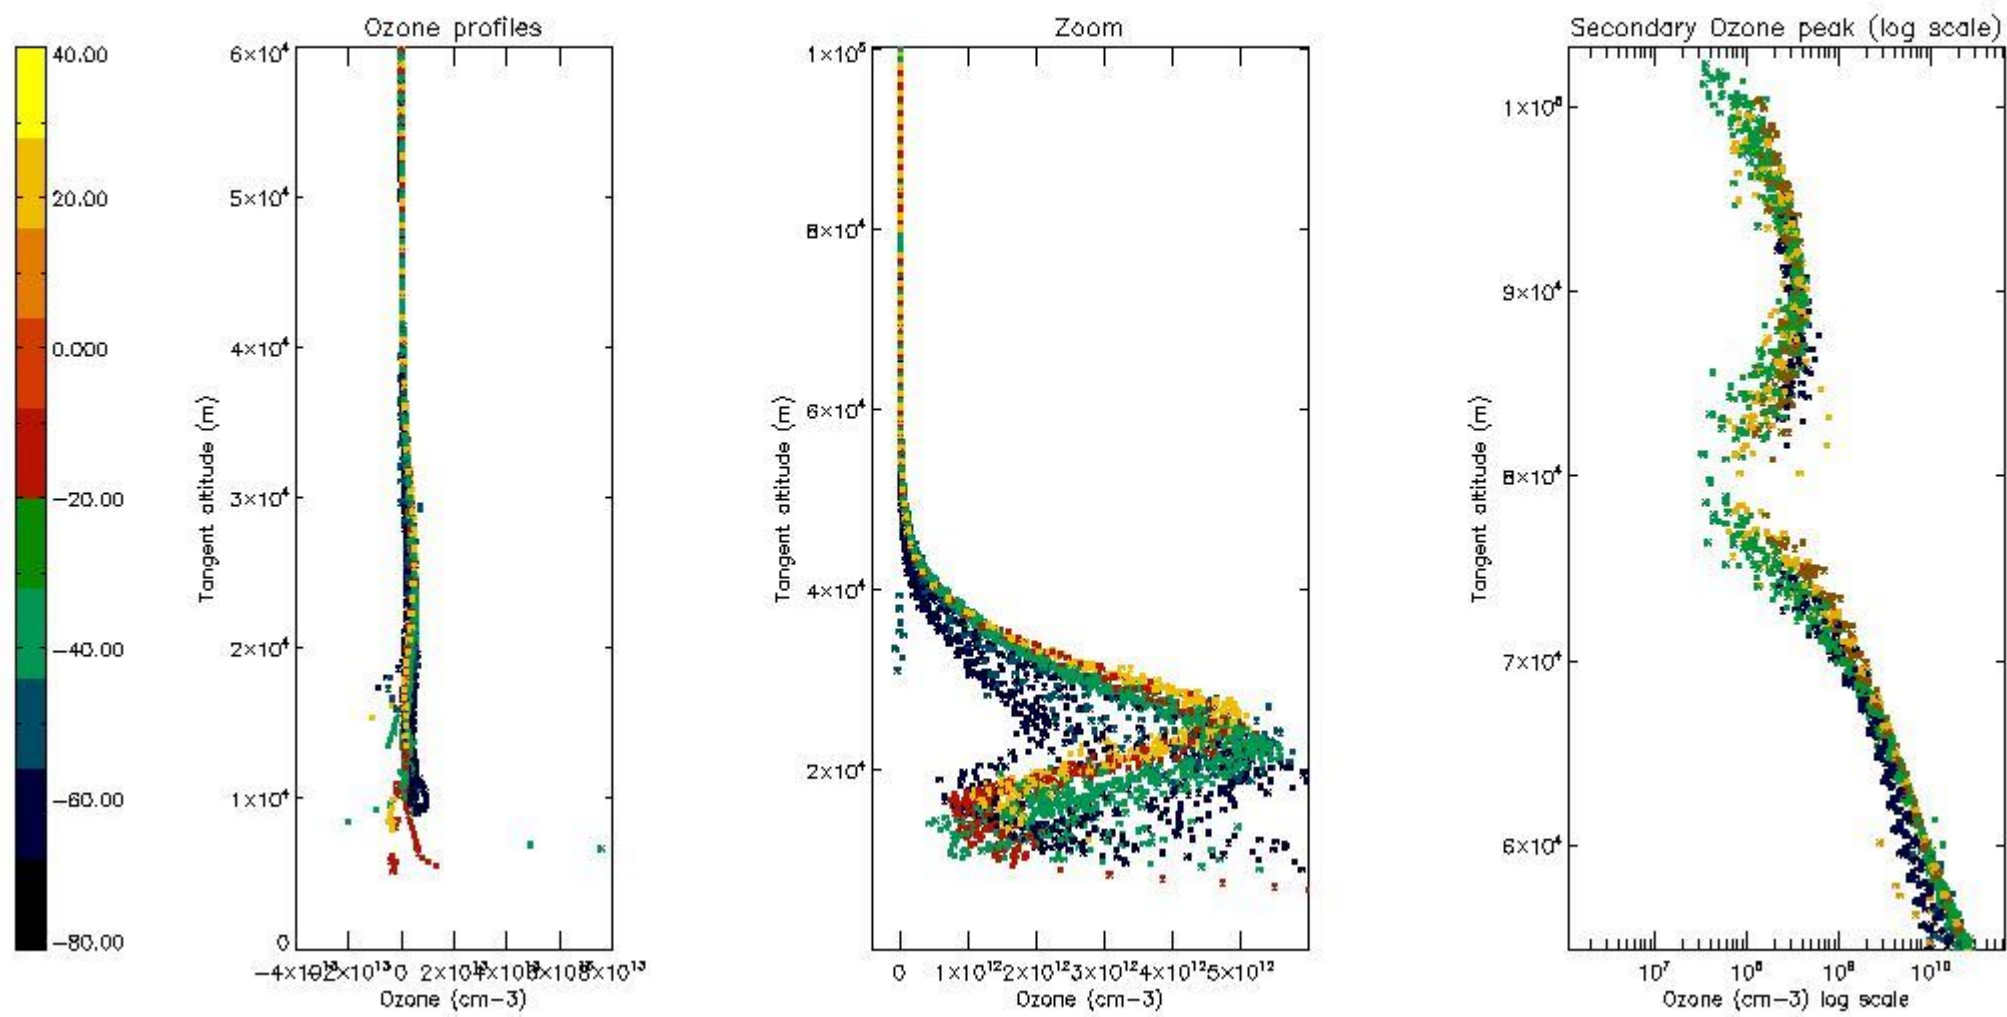

STD < 10	25
STD < 5	21

5.2 Plot ozone profiles for all STD (dark without errors)

The colorbar represents the latitude.

5.3 Plot ozone profiles where STD < 20% (dark without errors)

The colorbar represents the latitude.

5.4 Plot ozone profiles where STD < 10% (dark without errors)

The colorbar represents the latitude.

5.5 Plot ozone profiles where $STD < 5\%$ (dark without errors)

The colorbar represents the latitude.

5.6 Plot NO₂ profiles for all STD (dark without errors)

The colorbar represents the latitude.

5.7 Plot NO3 profiles for all STD (dark without errors)

The colorbar represents the latitude.

5.8 Plot H₂O profiles for all STD (only for occultations of stars 1,2,3,4,13,14,16,26,63 dark without errors)