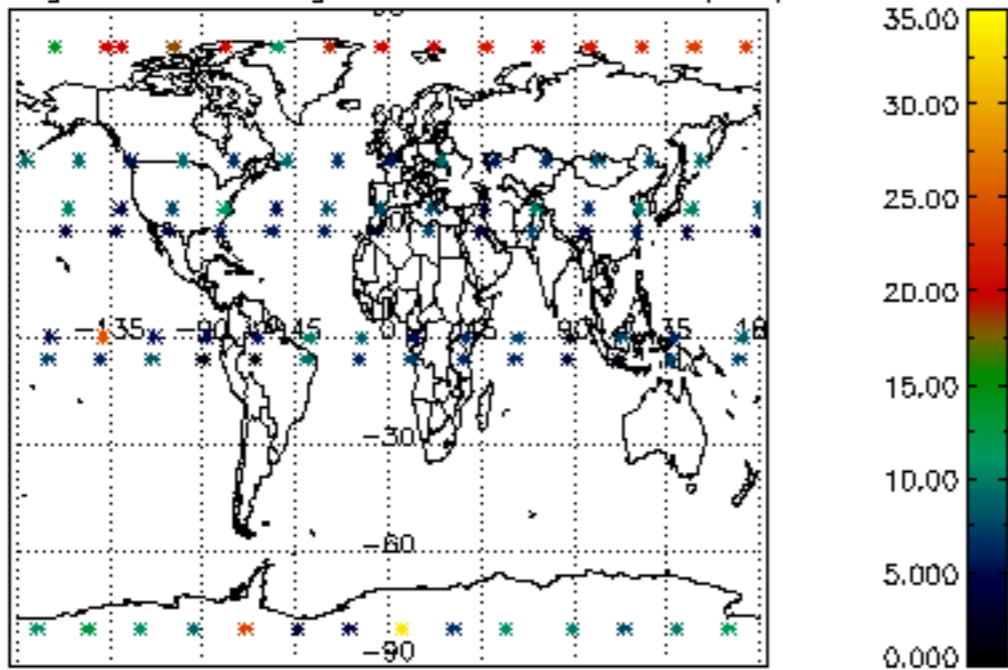

Percentage of star falling outside central band per profile