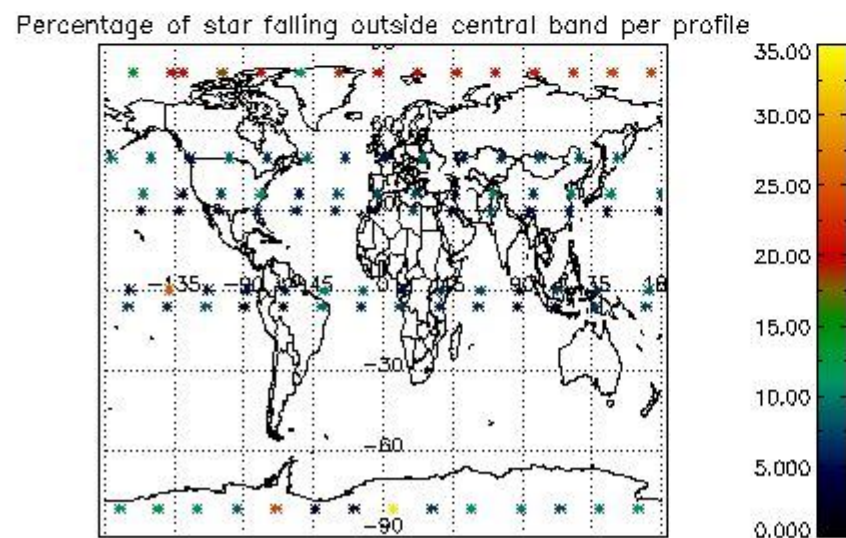

5. Trace gas profiles

5.1 Ozone statistics based on quality of products

The final quality of the products can be "measured" using the STD (Standard Deviation) attached to every point profile. This information is written to the parameter GOM_NL__2P/NL_LOCAL_SPECIES_DENSITY/o3_std of the level 2 products. The table below shows the statistics for given STD ranges.

The statistics are given with respect to the overall valid production:

- Products without fatal errors: GOM_NL__2P/MPH/PRODUCT_ERR=0
- Valid point profile: GOM_NL__2P/NL_LOCAL_SPECIES_DENSITY/pcd(0)=0

The 'Criteria' is applied to valid points of dark limb products:

- Products in dark limb illumination condition: GOM_NL__2P/NL_SUMMARY_QUALITY/obs_ill_cond=0
- Products without fatal errors: GOM_NL__2P/MPH/PRODUCT_ERR=0
- Valid point profile: GOM_NL__2P/NL_LOCAL_SPECIES_DENSITY/pcd(0)=0

So, the table below shows the percentage of dark limb and valid observations for each criteria with respect to the overall valid daily observations.

Criteria	% of total production
All STD	49
STD < 20	31