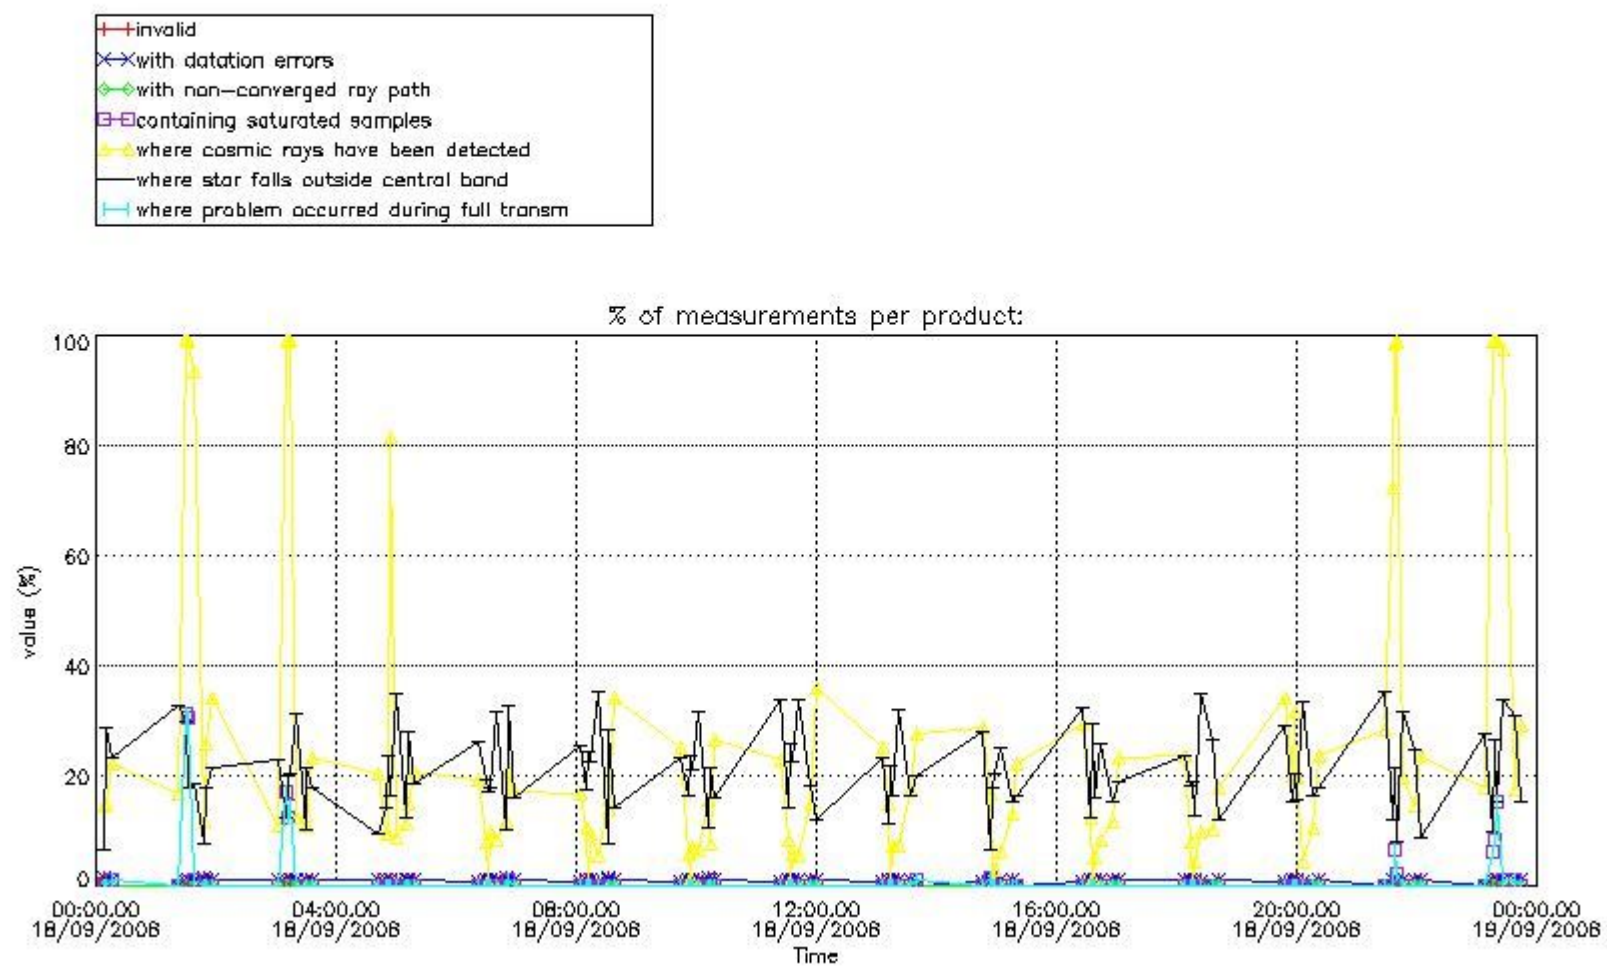

3.1 Plot quality information per product (time dependant)

3.2 Plot quality information per product (world map)

Percentage of flagged data per O3 profile

Percentage of flagged data per H2O profile

Percentage of flagged data per NO2 profile

Percentage of flagged data per NO3 profile

4. Level 1 quality information per product

In this section it is plotted some information contained in the Quality Summary data set of the level 2 products that comes from the level 1b processing. Products without errors (error flag in the MPH set to "0") are used.

4.1 Plot quality information per product (time dependant) coming from level 1b processing

4.1.1 Plot level 1 quality information per product (time dependant): ENVISAT ASCENDING passes

4.1.2 Plot level 1 quality information per product (time dependant): ENVI SAT DESCENDING passes