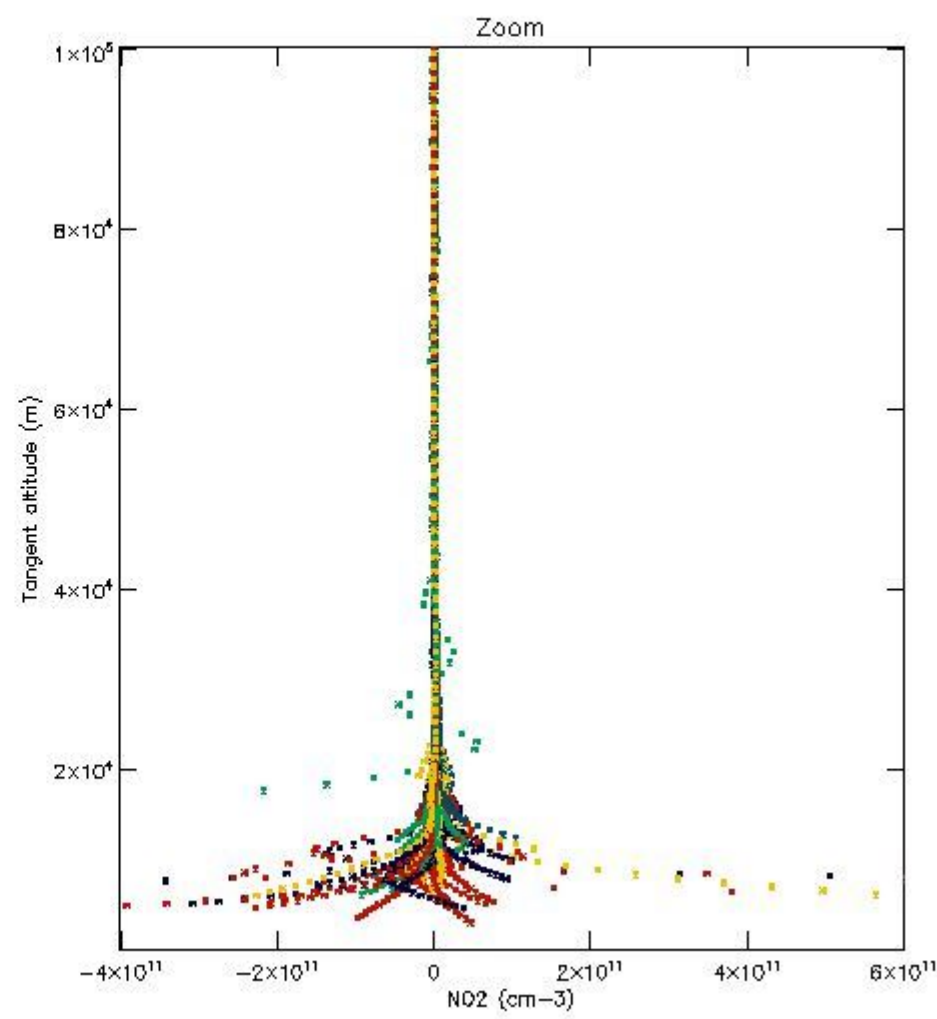

STD < 10	25
STD < 5	21

5.2 Plot ozone profiles for all STD (dark without errors)

The colorbar represents the latitude.

5.3 Plot ozone profiles where STD < 20% (dark without errors)

The colorbar represents the latitude.

5.4 Plot ozone profiles where STD < 10% (dark without errors)

The colorbar represents the latitude.

5.5 Plot ozone profiles where $STD < 5\%$ (dark without errors)

The colorbar represents the latitude.

5.6 Plot NO₂ profiles for all STD (dark without errors)

The colorbar represents the latitude.

5.7 Plot NO3 profiles for all STD (dark without errors)

The colorbar represents the latitude.

5.8 Plot H₂O profiles for all STD (only for occultations of stars 1,2,3,4,13,14,16,26,63 dark without errors)