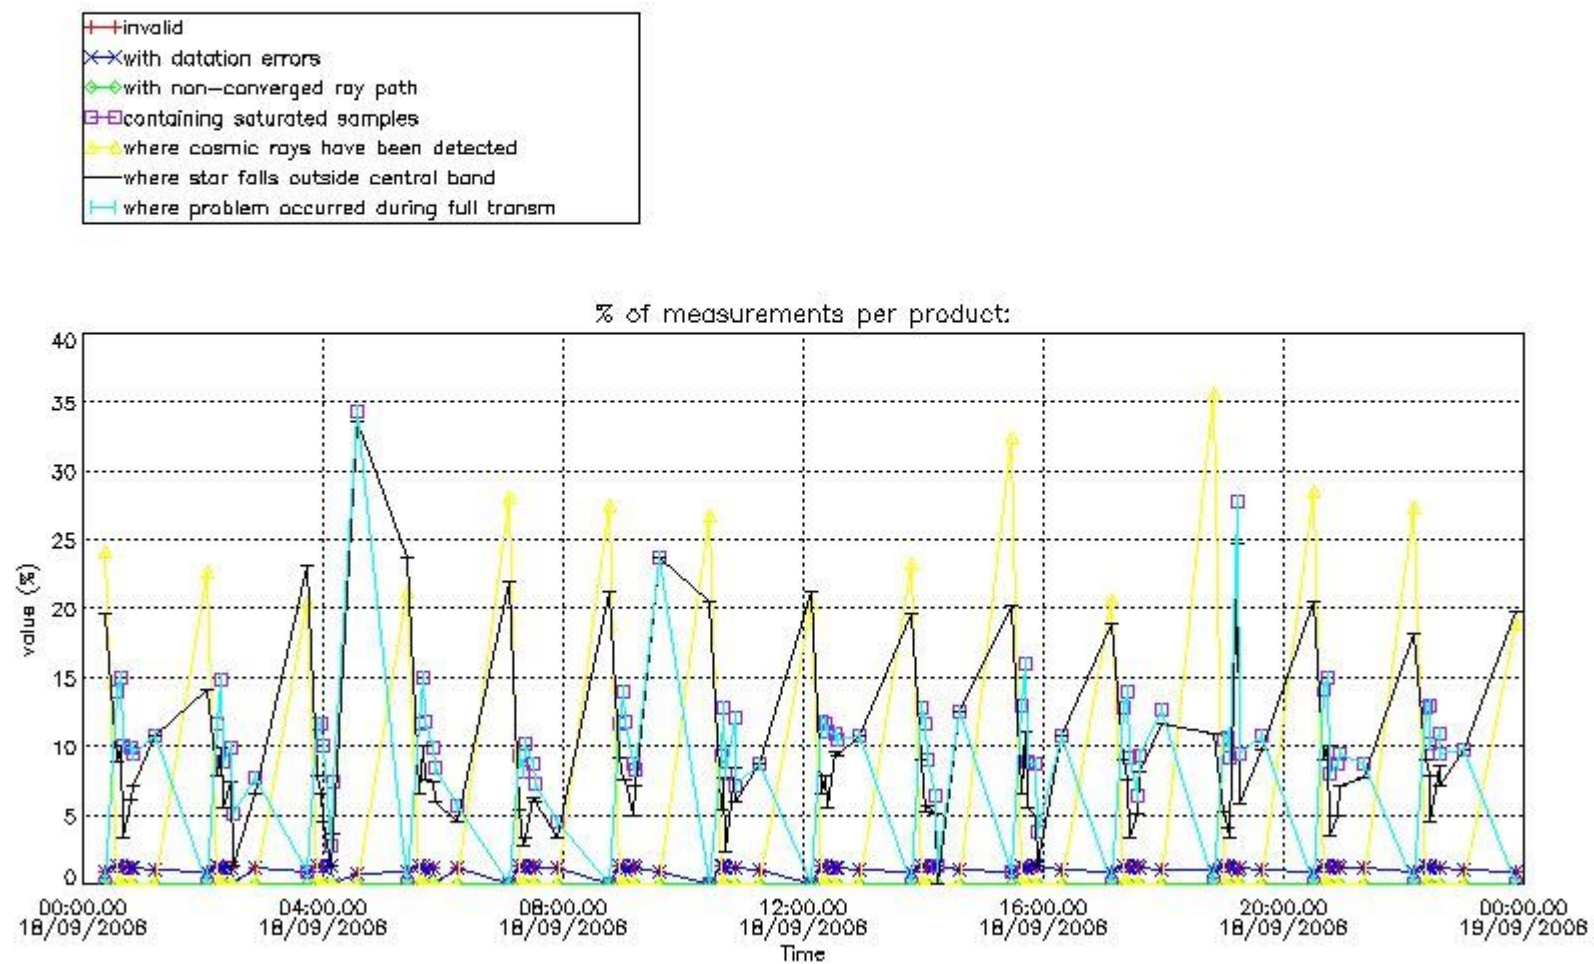

4.2 Plot quality information per product coming from level 1b processing (world map)

4.2.1 Plot level 1 quality information per product (world map): ENVISAT ASCENDING passes