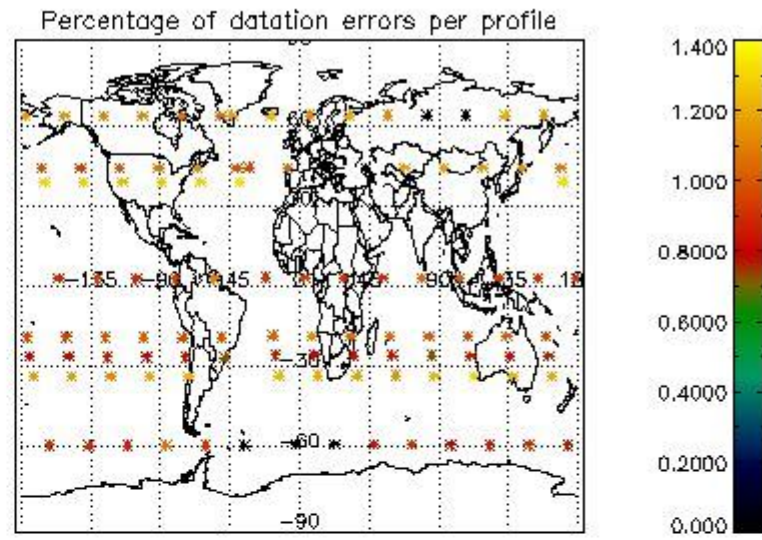

4.1 Plot quality information per product (time dependant) coming from level 1b processing

4.1.1 Plot level 1 quality information per product (time dependant): ENVISAT ASCENDING passes

4.1.2 Plot level 1 quality information per product (time dependant): ENVI SAT DESCENDING passes

4.2 Plot quality information per product coming from level 1b processing (world map)
 4.2.1 Plot level 1 quality information per product (world map): ENVISAT ASCENDING passes

4.2.2 Plot level 1 quality information per product (world map): ENVISAT DESCENDING passes