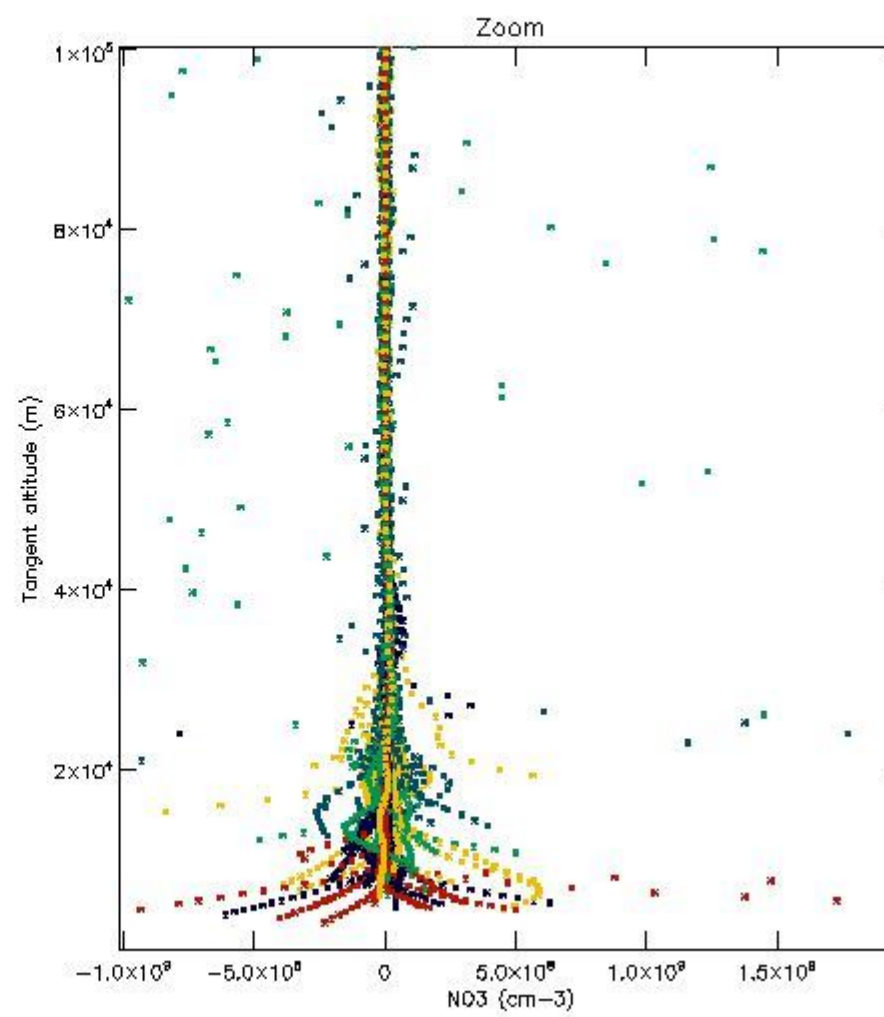

5.4 Plot ozone profiles where STD < 10% (dark without errors)

The colorbar represents the latitude.

5.5 Plot ozone profiles where $STD < 5\%$ (dark without errors)

The colorbar represents the latitude.

5.6 Plot NO₂ profiles for all STD (dark without errors)

The colorbar represents the latitude.

5.7 Plot NO3 profiles for all STD (dark without errors)

The colorbar represents the latitude.

5.8 Plot H₂O profiles for all STD (only for occultations of stars 1,2,3,4,13,14,16,26,63 dark without errors)