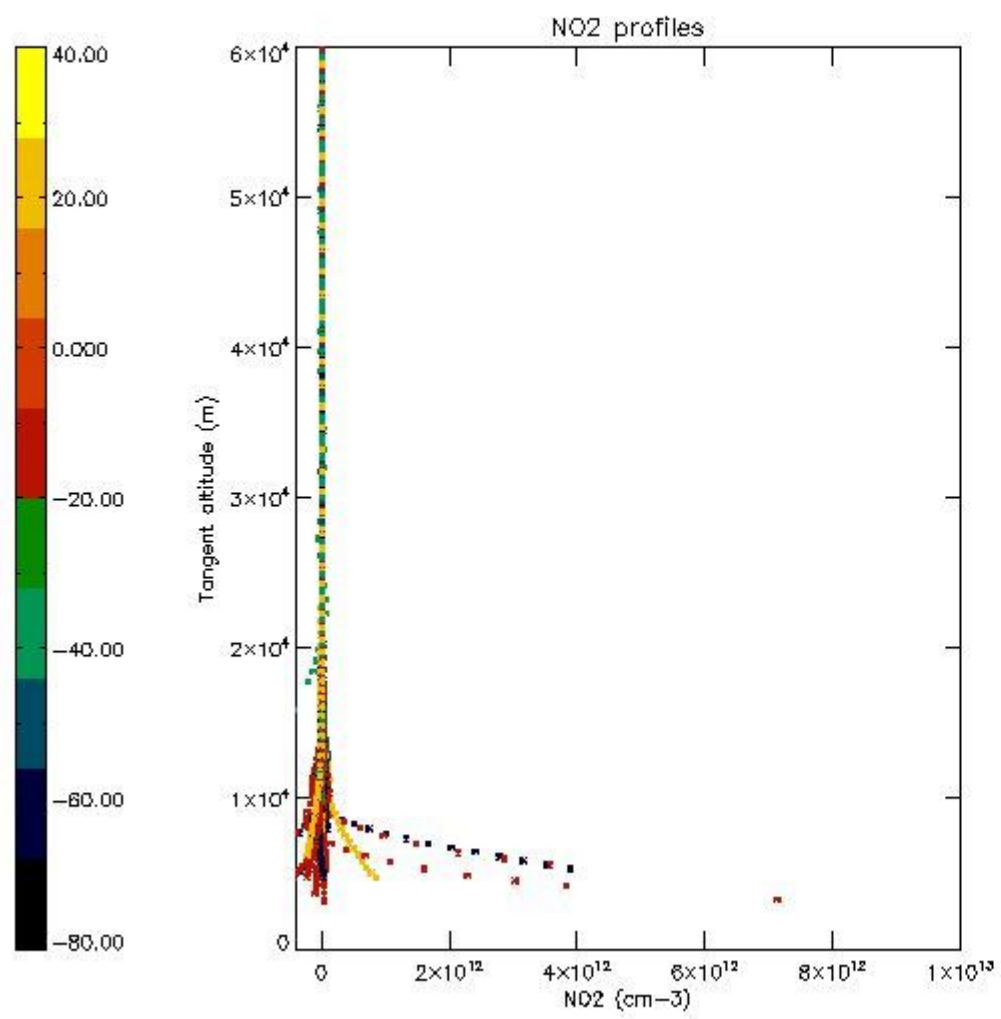

5.7 Plot NO3 profiles for all STD (dark without errors)

The colorbar represents the latitude.