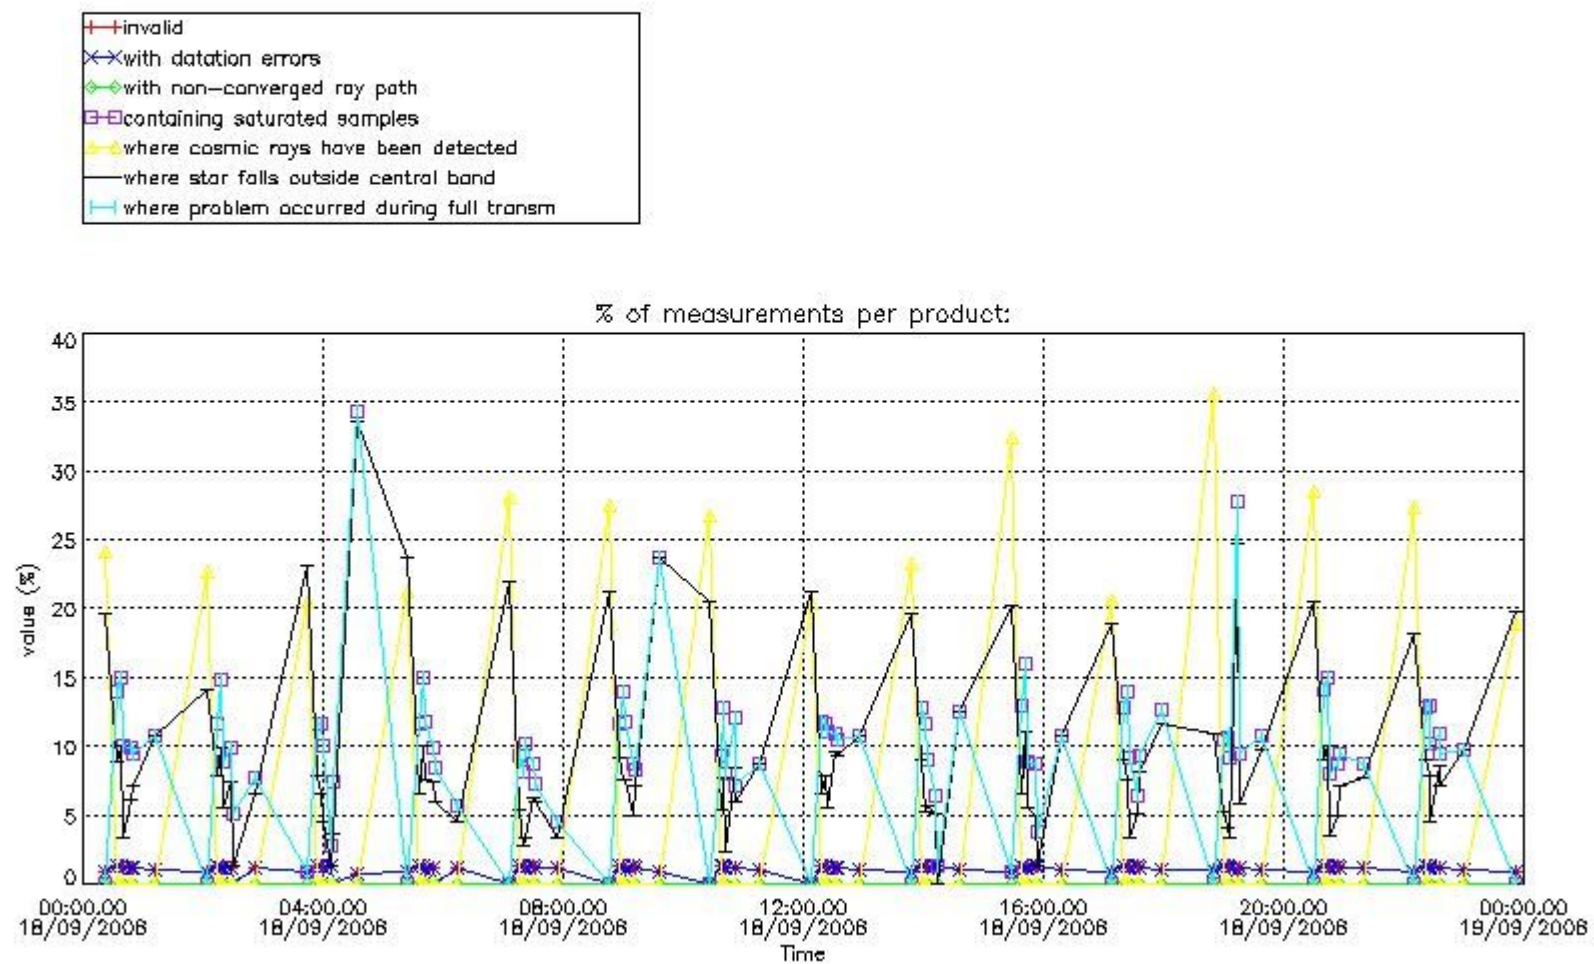

3.1 Plot quality information per product (time dependant)

3.2 Plot quality information per product (world map)

Percentage of flagged data per O3 profile

Percentage of flagged data per H2O profile

Percentage of flagged data per NO2 profile

Percentage of flagged data per NO3 profile

4. Level 1 quality information per product

In this section it is plotted some information contained in the Quality Summary data set of the level 2 products that comes from the level 1b processing. Products without errors (error flag in the MPH set to "0") are used.

4.1 Plot quality information per product (time dependant) coming from level 1b processing

4.1.1 Plot level 1 quality information per product (time dependant): ENVISAT ASCENDING passes

4.1.2 Plot level 1 quality information per product (time dependant): ENVI SAT DESCENDING passes

5. Trace gas profiles

5.1 Ozone statistics based on quality of products

The final quality of the products can be "measured" using the STD (Standard Deviation) attached to every point profile. This information is written to the parameter GOM_NL__2P/NL_LOCAL_SPECIES_DENSITY/o3_std of the level 2 products. The table below shows the statistics for given STD ranges.