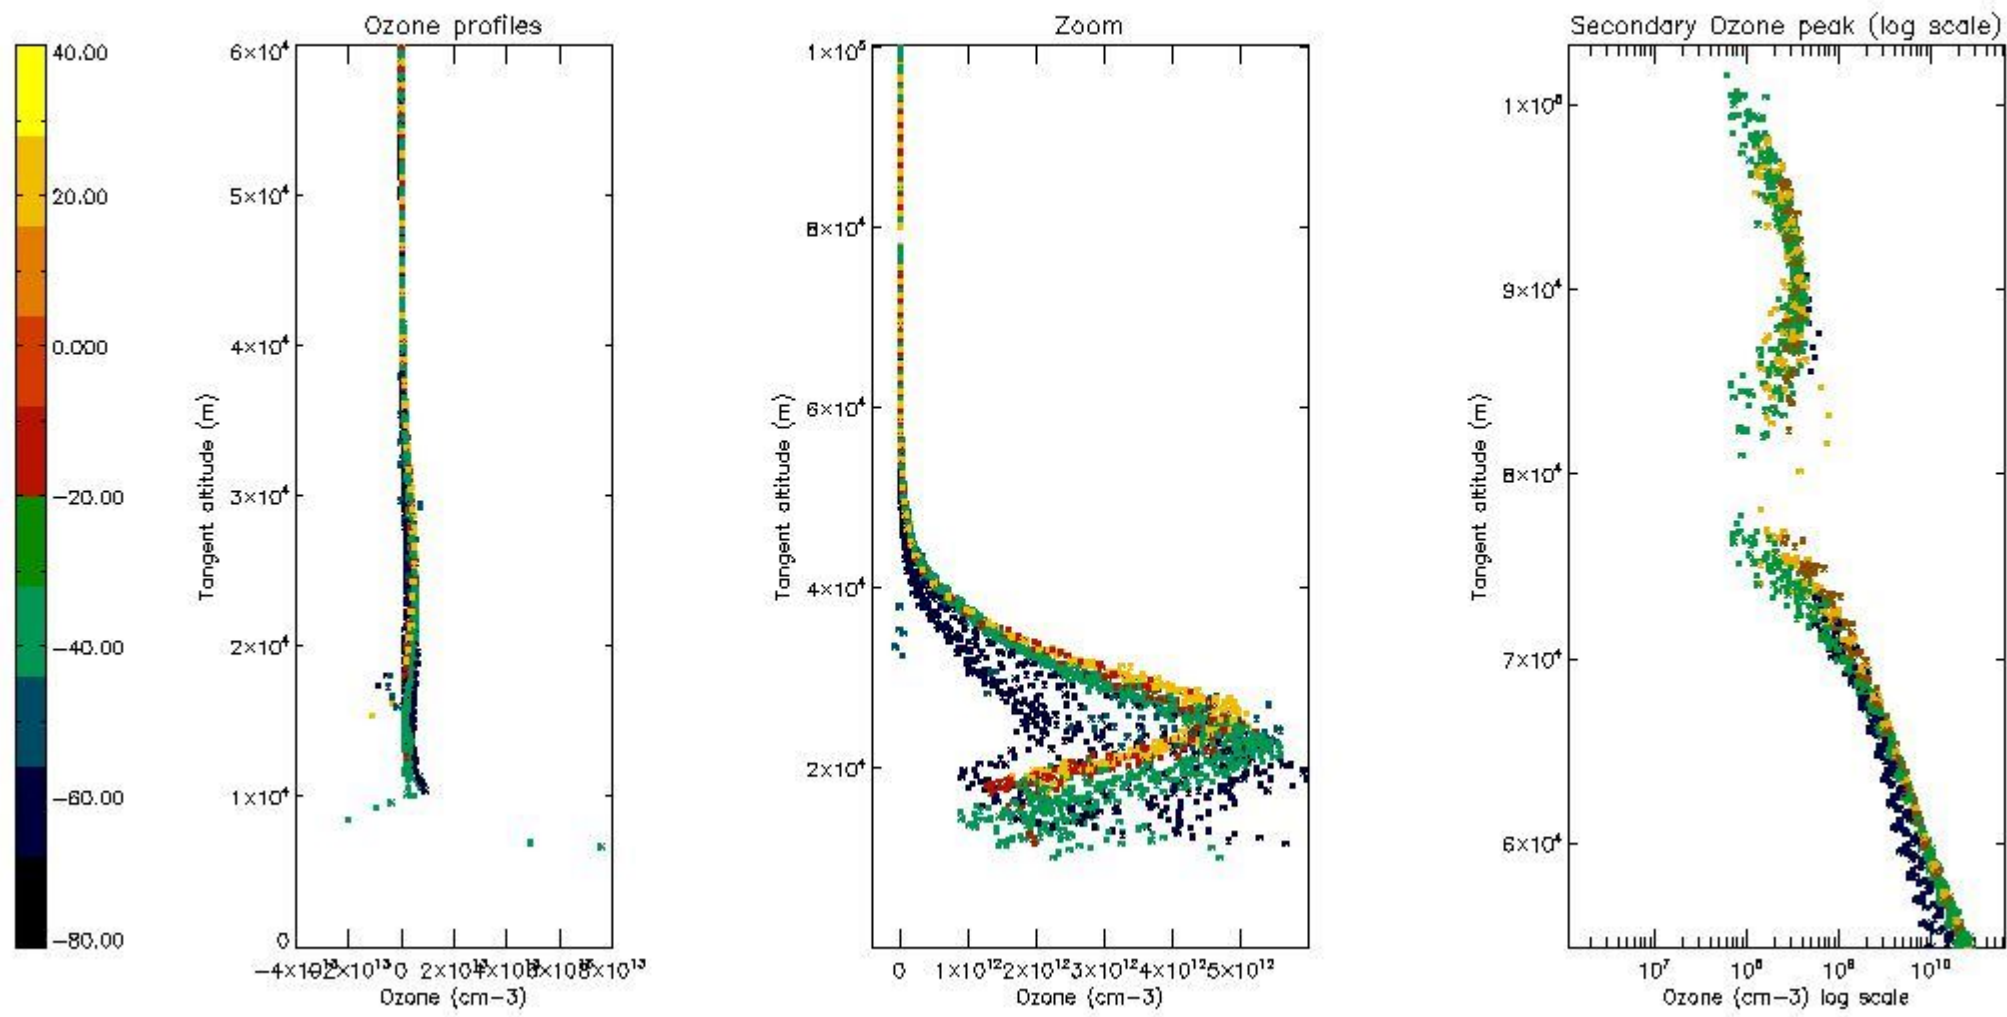

5.5 Plot ozone profiles where $STD < 5\%$ (dark without errors)

The colorbar represents the latitude.