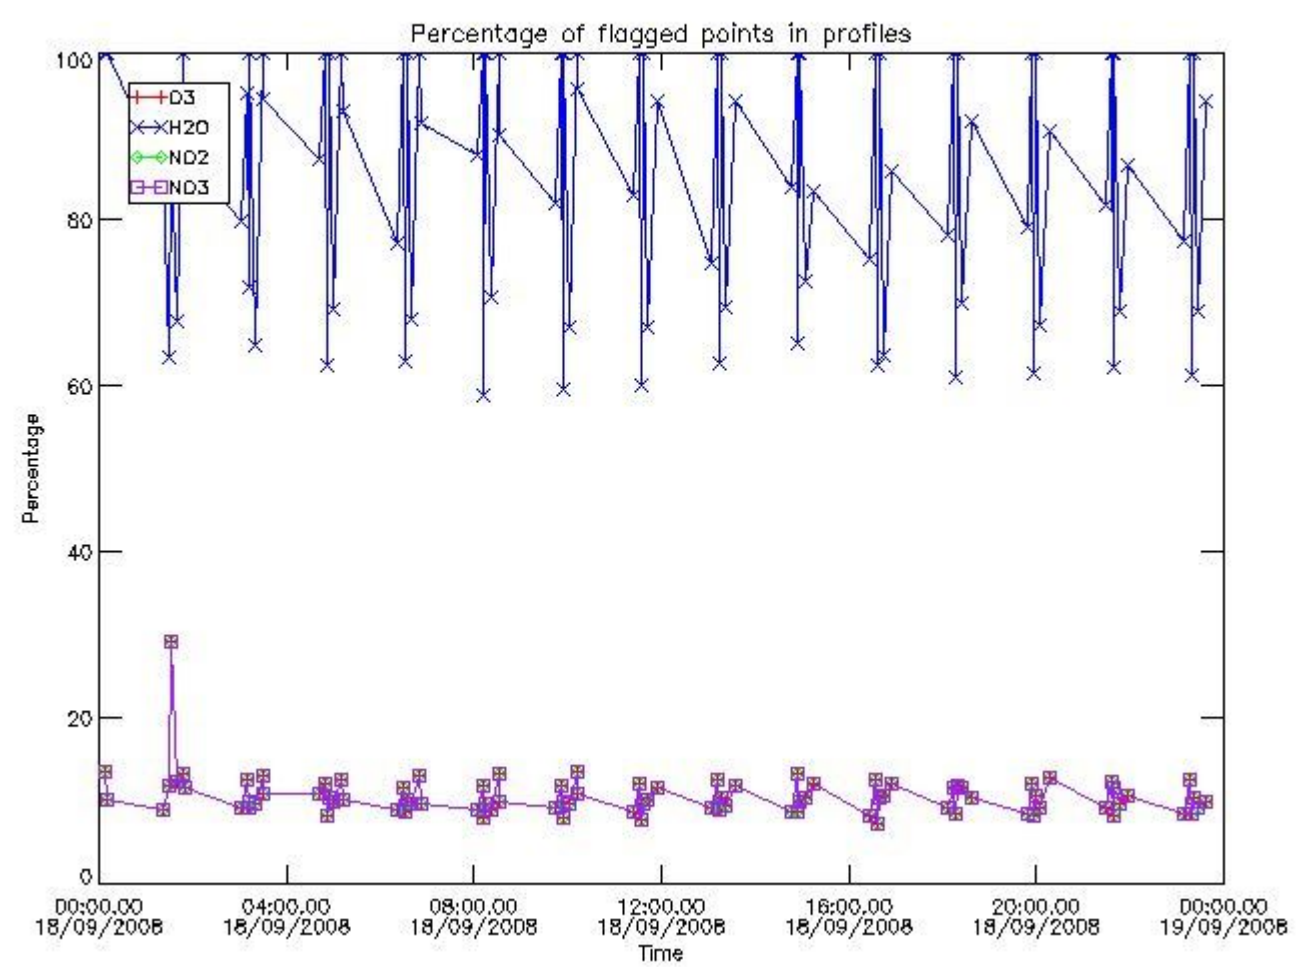

3. Quality information per product

In this section it is plotted some information contained in the Quality Summary data set of the level 2 products. Only products in dark limb conditions and without errors (error flag in the MPH set to "0") are used.

3.1 Plot quality information per product (time dependant)

3.2 Plot quality information per product (world map)