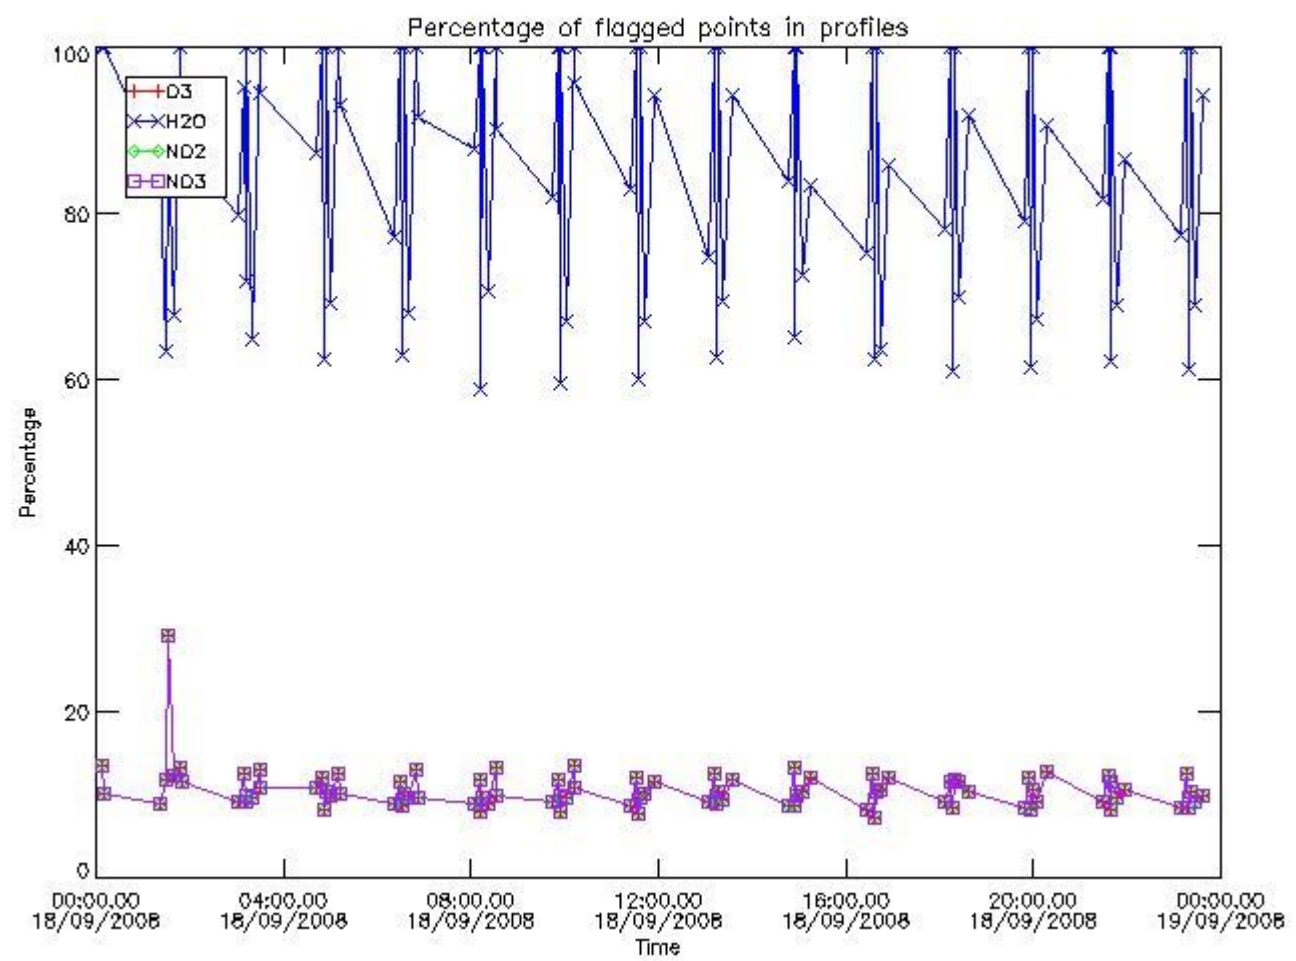

3. Quality information per product

In this section it is plotted some information contained in the Quality Summary data set of the level 2 products. Only products in dark limb conditions and without errors (error flag in the MPH set to "0") are used.

3.1 Plot quality information per product (time dependant)

3.2 Plot quality information per product (world map)