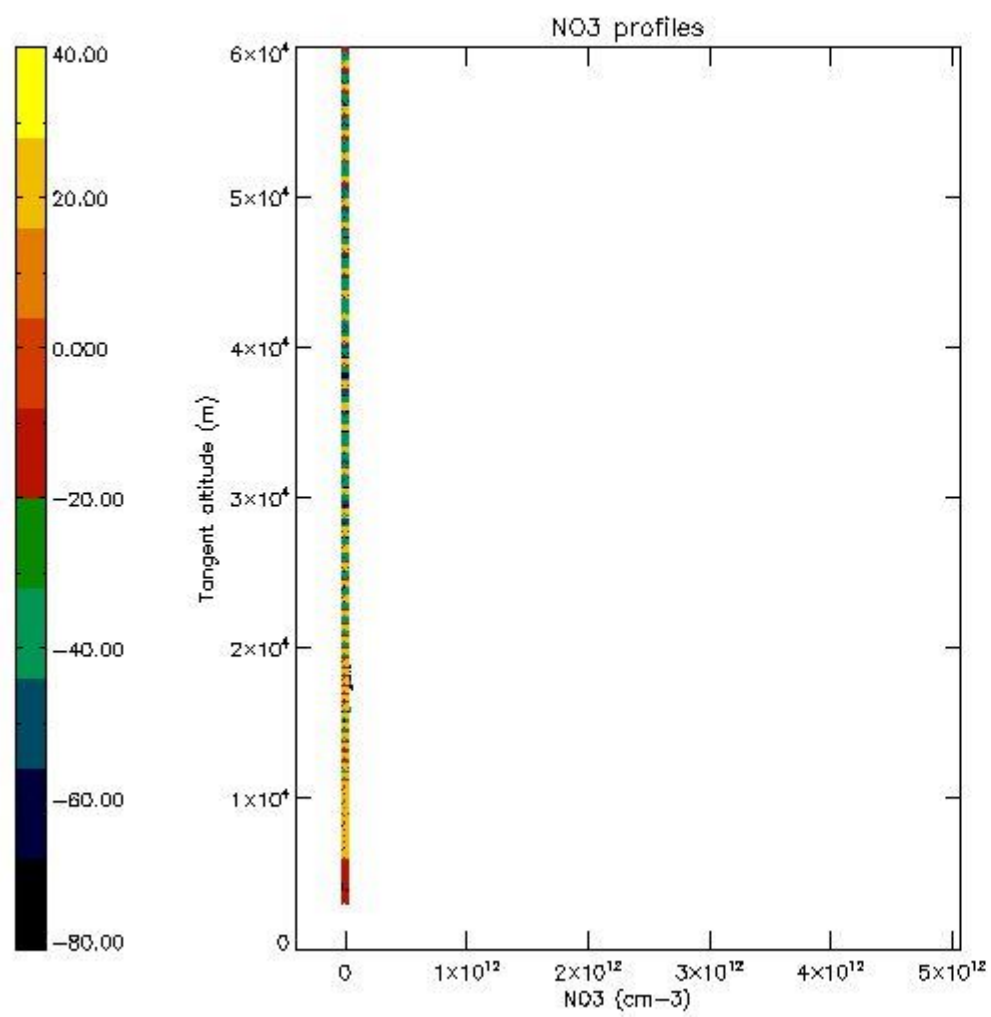

STD < 10	25
STD < 5	21

5.2 Plot ozone profiles for all STD (dark without errors)

The colorbar represents the latitude.

5.3 Plot ozone profiles where STD < 20% (dark without errors)

The colorbar represents the latitude.

5.4 Plot ozone profiles where STD < 10% (dark without errors)

The colorbar represents the latitude.

5.5 Plot ozone profiles where $STD < 5\%$ (dark without errors)

The colorbar represents the latitude.

5.6 Plot NO₂ profiles for all STD (dark without errors)

The colorbar represents the latitude.

5.7 Plot NO3 profiles for all STD (dark without errors)

The colorbar represents the latitude.

5.8 Plot H₂O profiles for all STD (only for occultations of stars 1,2,3,4,13,14,16,26,63 dark without errors)