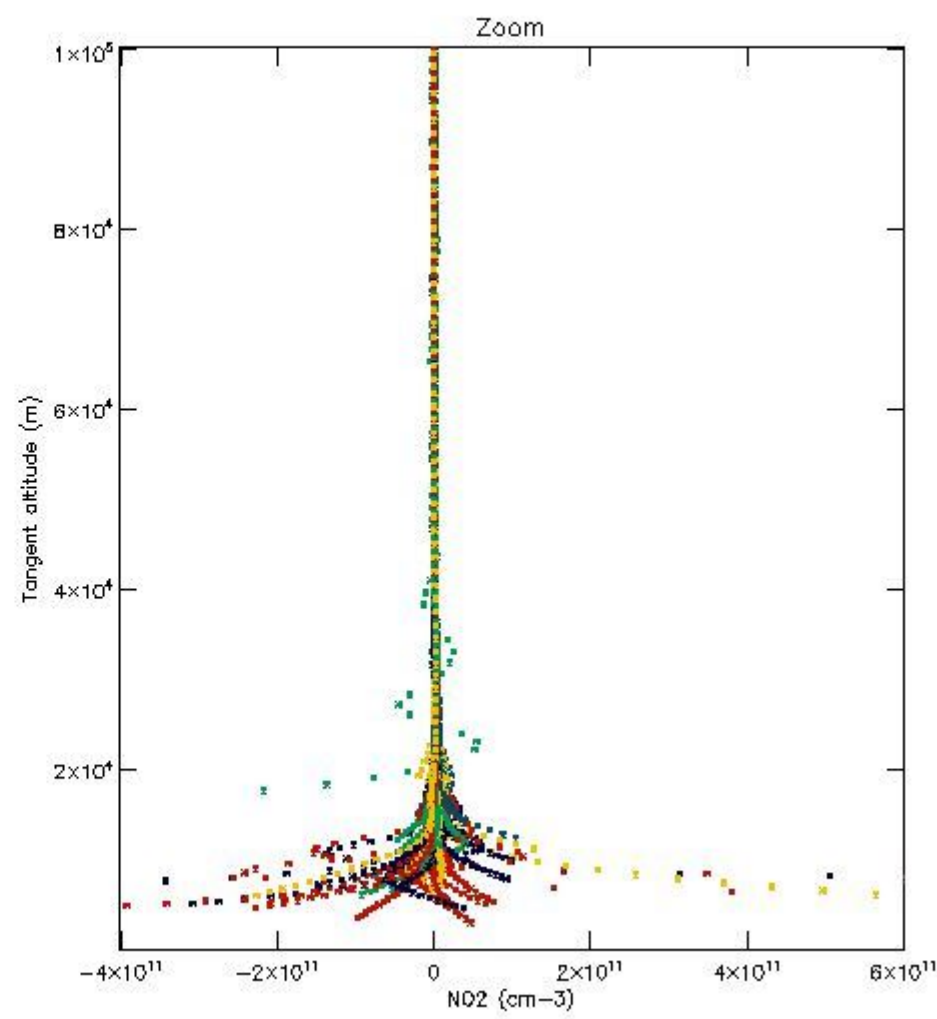

5.7 Plot NO3 profiles for all STD (dark without errors)

The colorbar represents the latitude.