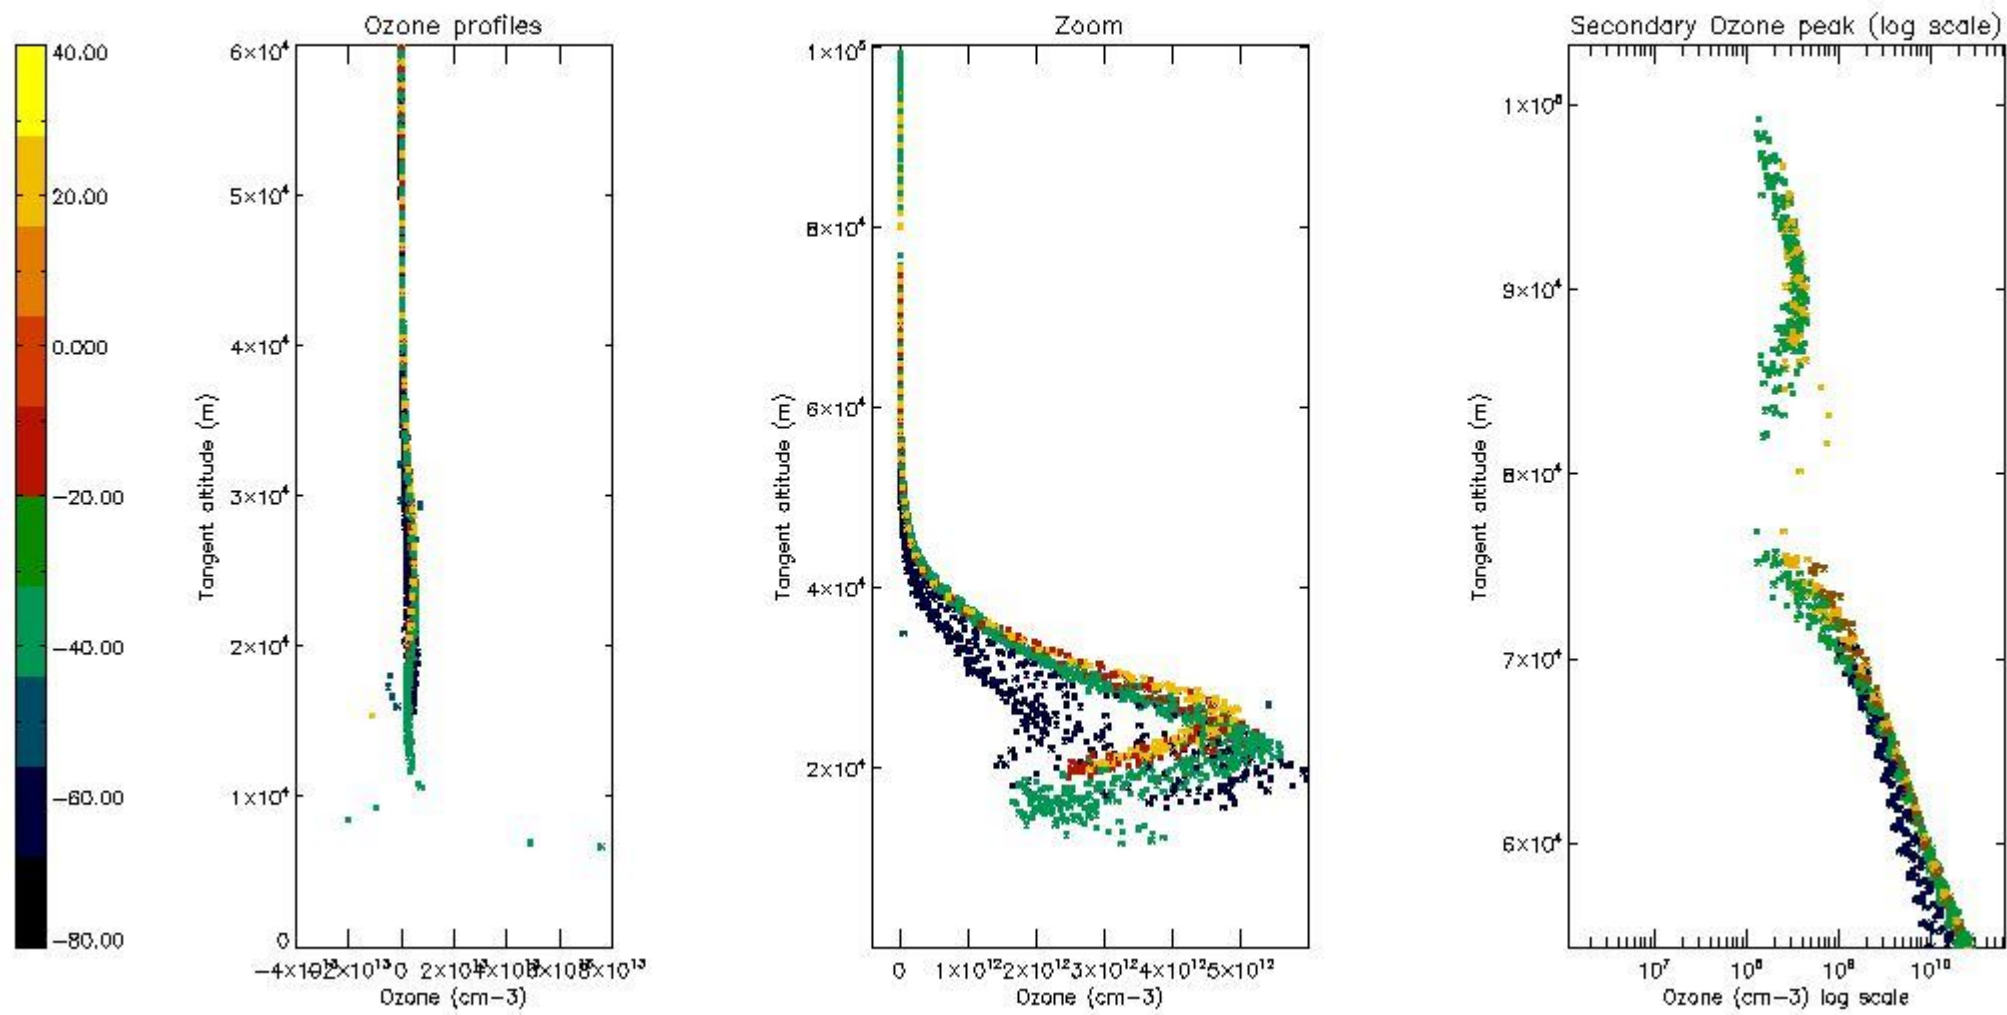

5.6 Plot NO₂ profiles for all STD (dark without errors)

The colorbar represents the latitude.