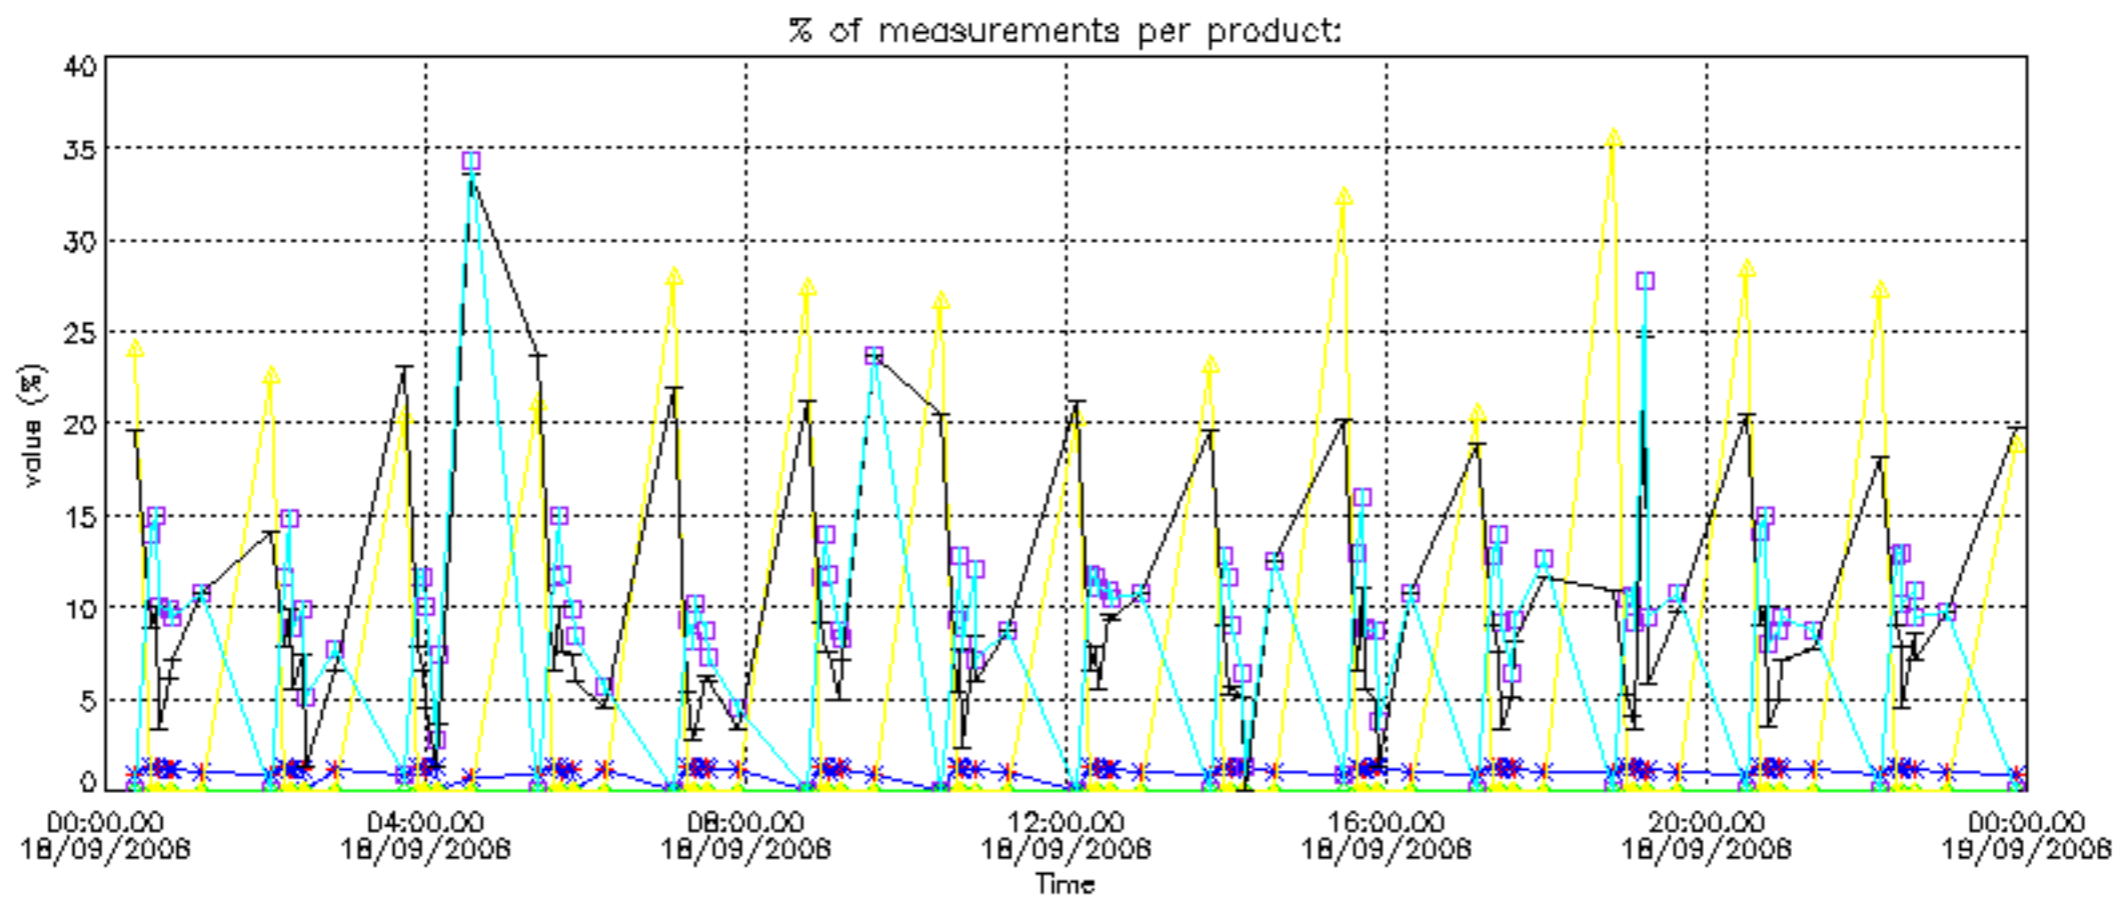

Percentage of cosmic ray hits per profile

Percentage of datation errors per profile