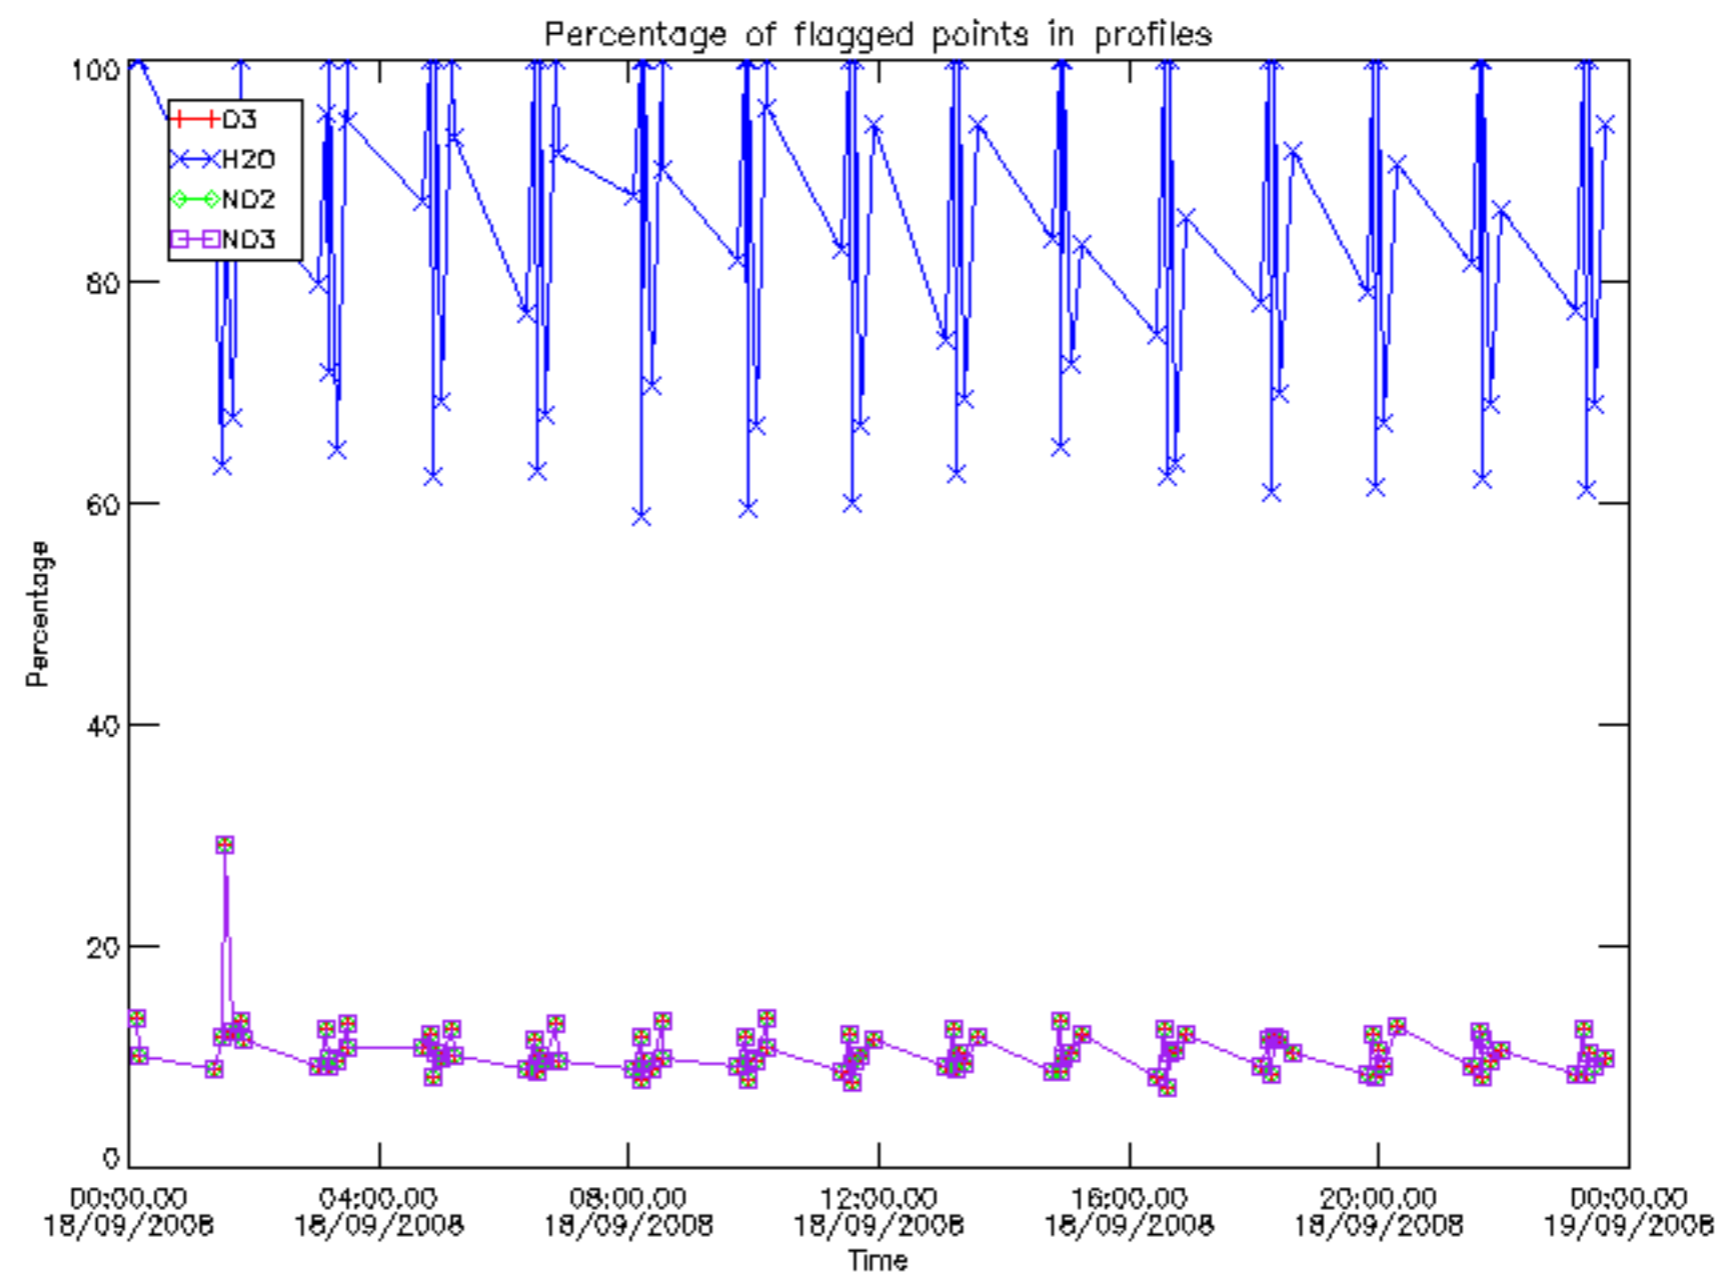

Percentage of flagged data per D3 profile

Percentage of flagged data per H2O profile