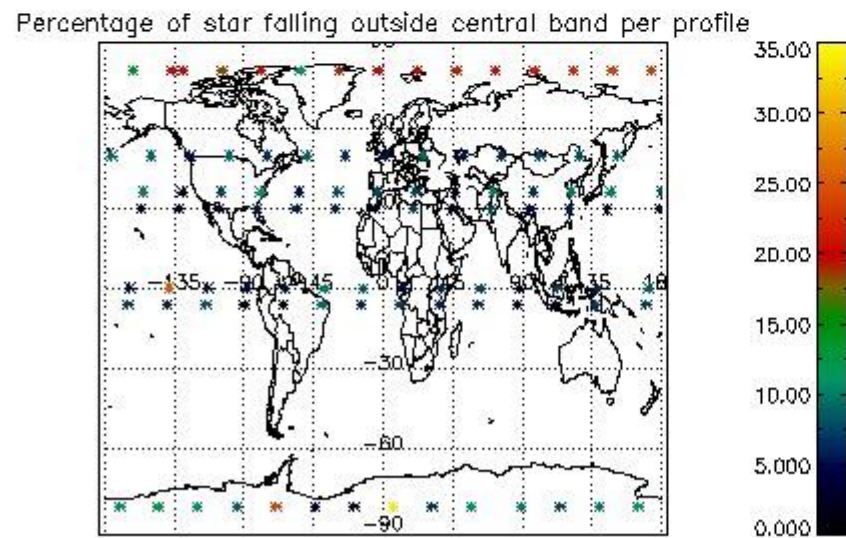

5. Trace gas profiles

5.1 Ozone statistics based on quality of products

The final quality of the products can be "measured" using the STD (Standard Deviation) attached to every point profile. This information is written to the parameter GOM_NL__2P/NL_LOCAL_SPECIES_DENSITY/o3_std of the level 2 products. The table below shows the statistics for given STD ranges.

The statistics are given with respect to the overall valid production:

- Products without fatal errors: GOM_NL__2P/MPH/PRODUCT_ERR=0
- Valid point profile: GOM_NL__2P/NL_LOCAL_SPECIES_DENSITY/pcd(0)=0

The 'Criteria' is applied to valid points of dark limb products:

- Products in dark limb illumination condition: GOM_NL__2P/NL_SUMMARY_QUALITY/obs_ill_cond=0
- Products without fatal errors: GOM_NL__2P/MPH/PRODUCT_ERR=0
- Valid point profile: GOM_NL__2P/NL_LOCAL_SPECIES_DENSITY/pcd(0)=0

So, the table below shows the percentage of dark limb and valid observations for each criteria with respect to the overall valid daily observations.

Criteria	% of total production
All STD	49
STD < 20	31