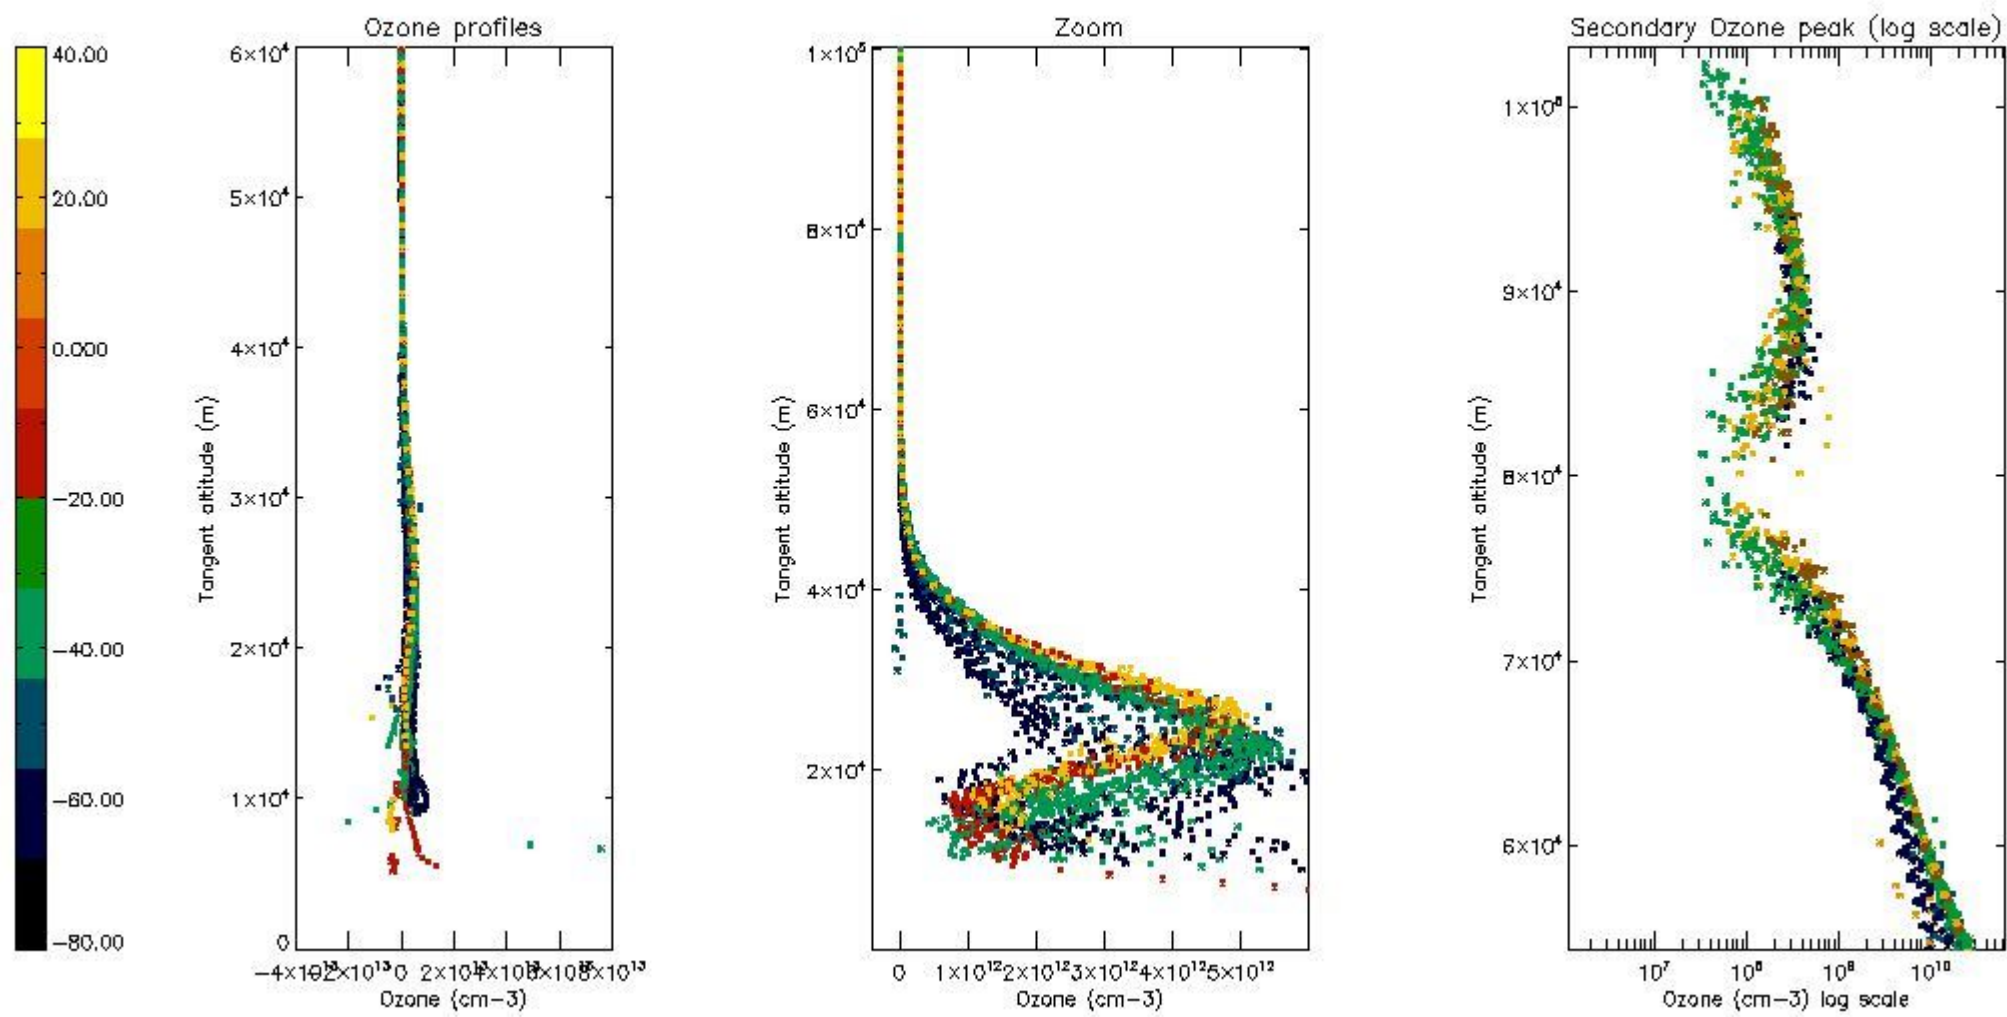

STD < 10	25
STD < 5	21

5.2 Plot ozone profiles for all STD (dark without errors)

The colorbar represents the latitude.

5.3 Plot ozone profiles where STD < 20% (dark without errors)

The colorbar represents the latitude.