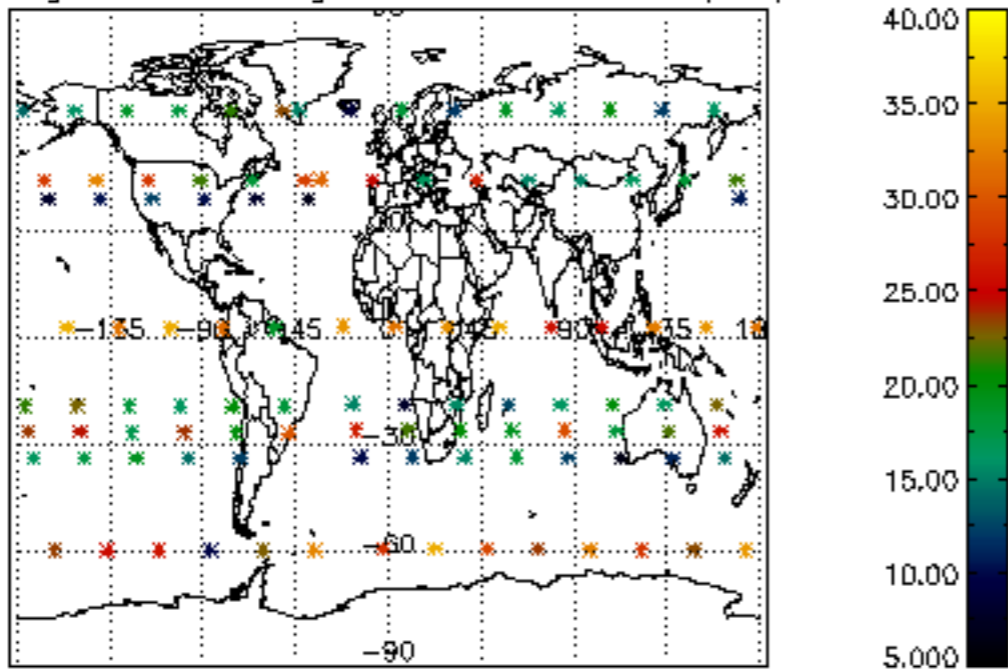

Percentage of cosmic ray hits per profile

Percentage of star falling outside central band per profile