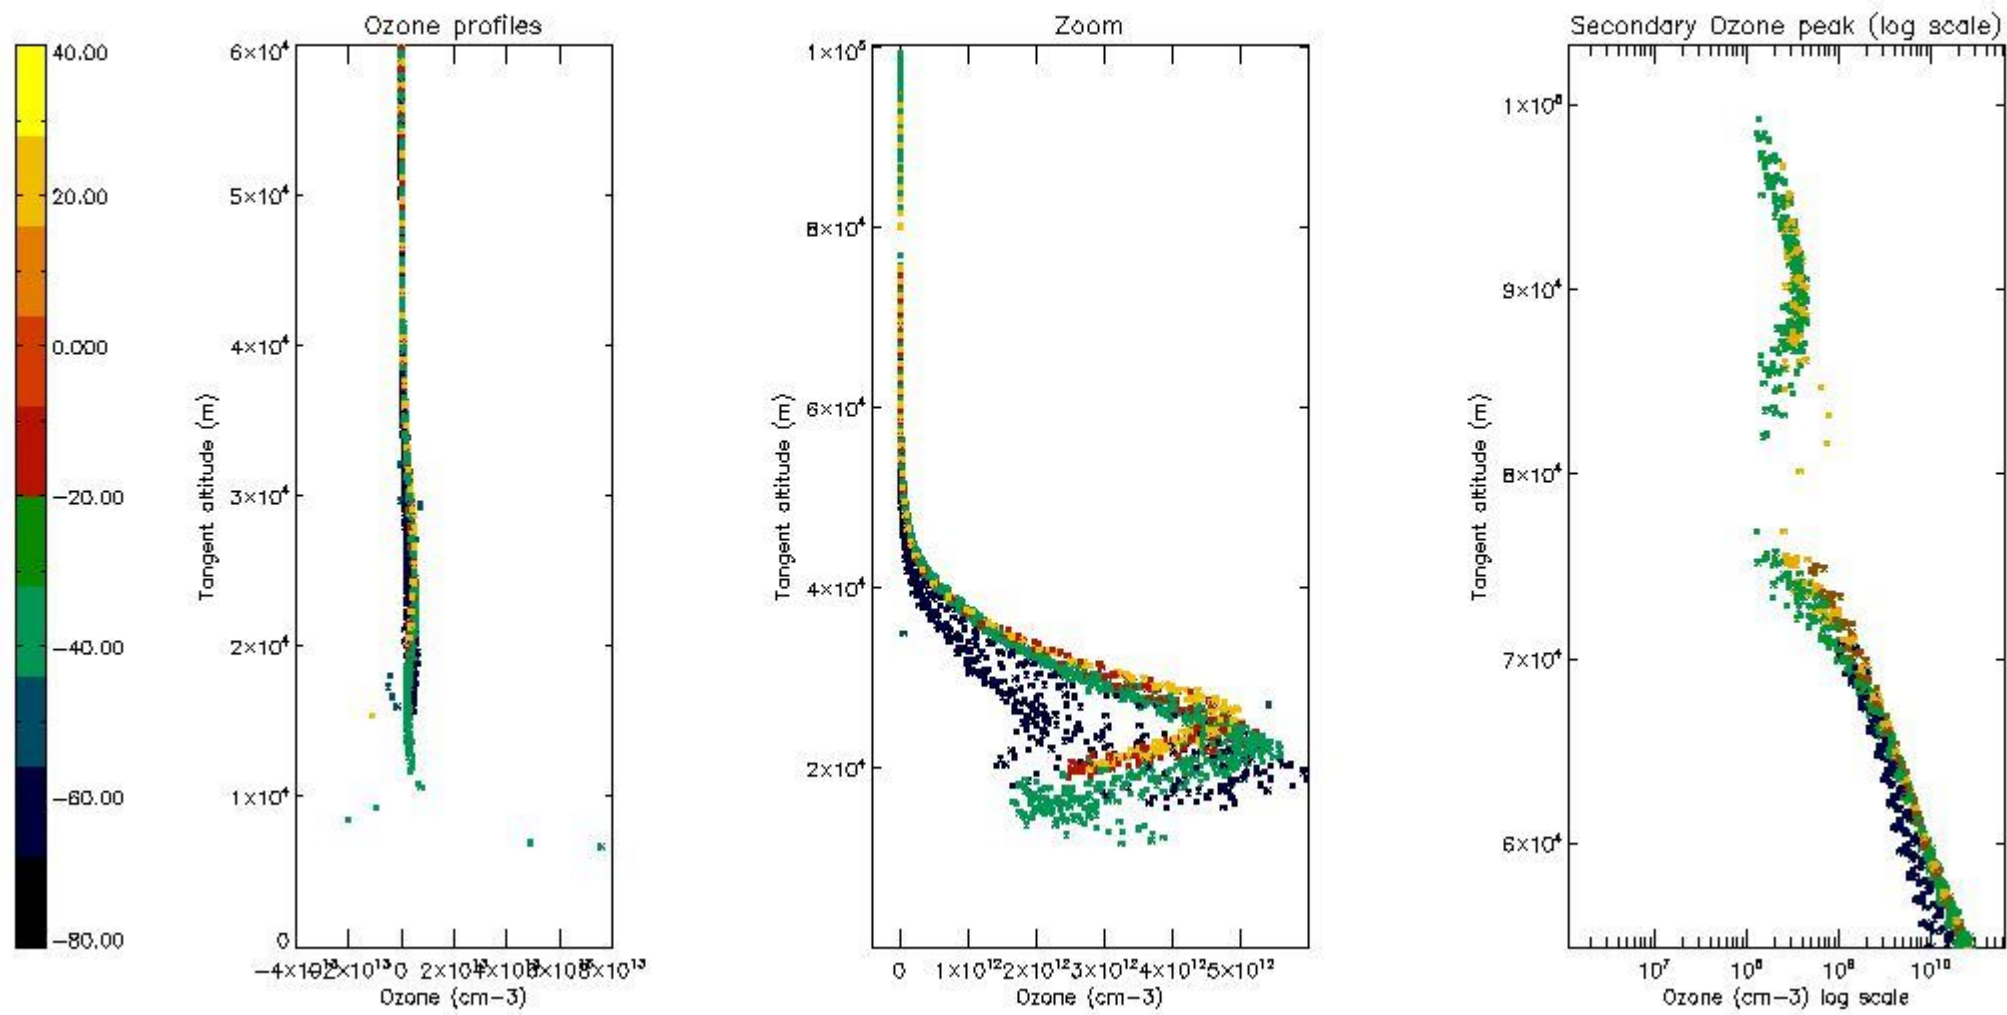

STD < 10	25
STD < 5	21

5.2 Plot ozone profiles for all STD (dark without errors)

The colorbar represents the latitude.

5.3 Plot ozone profiles where STD < 20% (dark without errors)

The colorbar represents the latitude.

5.4 Plot ozone profiles where STD < 10% (dark without errors)

The colorbar represents the latitude.

5.5 Plot ozone profiles where $STD < 5\%$ (dark without errors)

The colorbar represents the latitude.

5.6 Plot NO₂ profiles for all STD (dark without errors)

The colorbar represents the latitude.

5.7 Plot NO3 profiles for all STD (dark without errors)

The colorbar represents the latitude.

5.8 Plot H₂O profiles for all STD (only for occultations of stars 1,2,3,4,13,14,16,26,63 dark without errors)