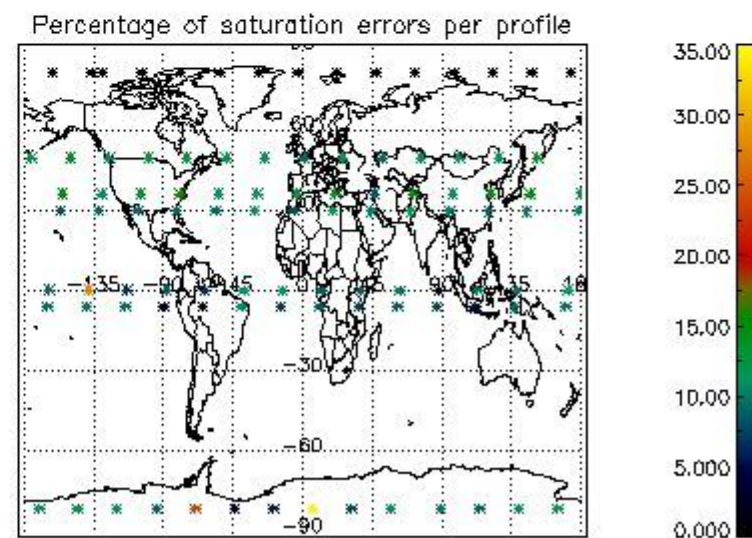

Percentage of flagged data per NO3 profile

4. Level 1 quality information per product

In this section it is plotted some information contained in the Quality Summary data set of the level 2 products that comes from the level 1b processing. Products without errors (error flag in the MPH set to "0") are used.

4.1 Plot quality information per product (time dependant) coming from level 1b processing

4.1.1 Plot level 1 quality information per product (time dependant): ENVISAT ASCENDING passes

4.1.2 Plot level 1 quality information per product (time dependant): ENVI SAT DESCENDING passes

4.2 Plot quality information per product coming from level 1b processing (world map)
 4.2.1 Plot level 1 quality information per product (world map): ENVISAT ASCENDING passes

4.2.2 Plot level 1 quality information per product (world map): ENVISAT DESCENDING passes