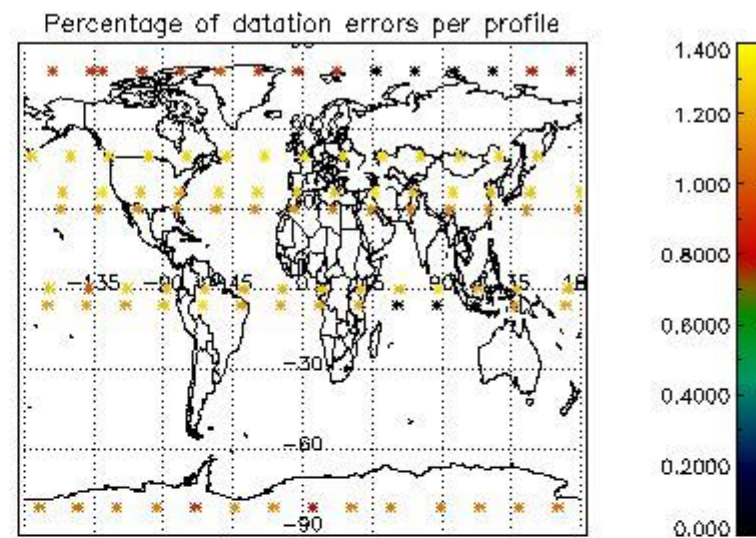

5. Trace gas profiles

5.1 Ozone statistics based on quality of products

The final quality of the products can be "measured" using the STD (Standard Deviation) attached to every point profile. This information is written to the parameter GOM_NL__2P/NL_LOCAL_SPECIES_DENSITY/o3_std of the level 2 products. The table below shows the statistics for given STD ranges.

The statistics are given with respect to the overall valid production:

- Products without fatal errors: GOM_NL__2P/MPH/PRODUCT_ERR=0
- Valid point profile: GOM_NL__2P/NL_LOCAL_SPECIES_DENSITY/pcd(0)=0

The 'Criteria' is applied to valid points of dark limb products:

- Products in dark limb illumination condition: GOM_NL__2P/NL_SUMMARY_QUALITY/obs_ill_cond=0
- Products without fatal errors: GOM_NL__2P/MPH/PRODUCT_ERR=0
- Valid point profile: GOM_NL__2P/NL_LOCAL_SPECIES_DENSITY/pcd(0)=0

So, the table below shows the percentage of dark limb and valid observations for each criteria with respect to the overall valid daily observations.

Criteria	% of total production
All STD	49
STD < 20	31