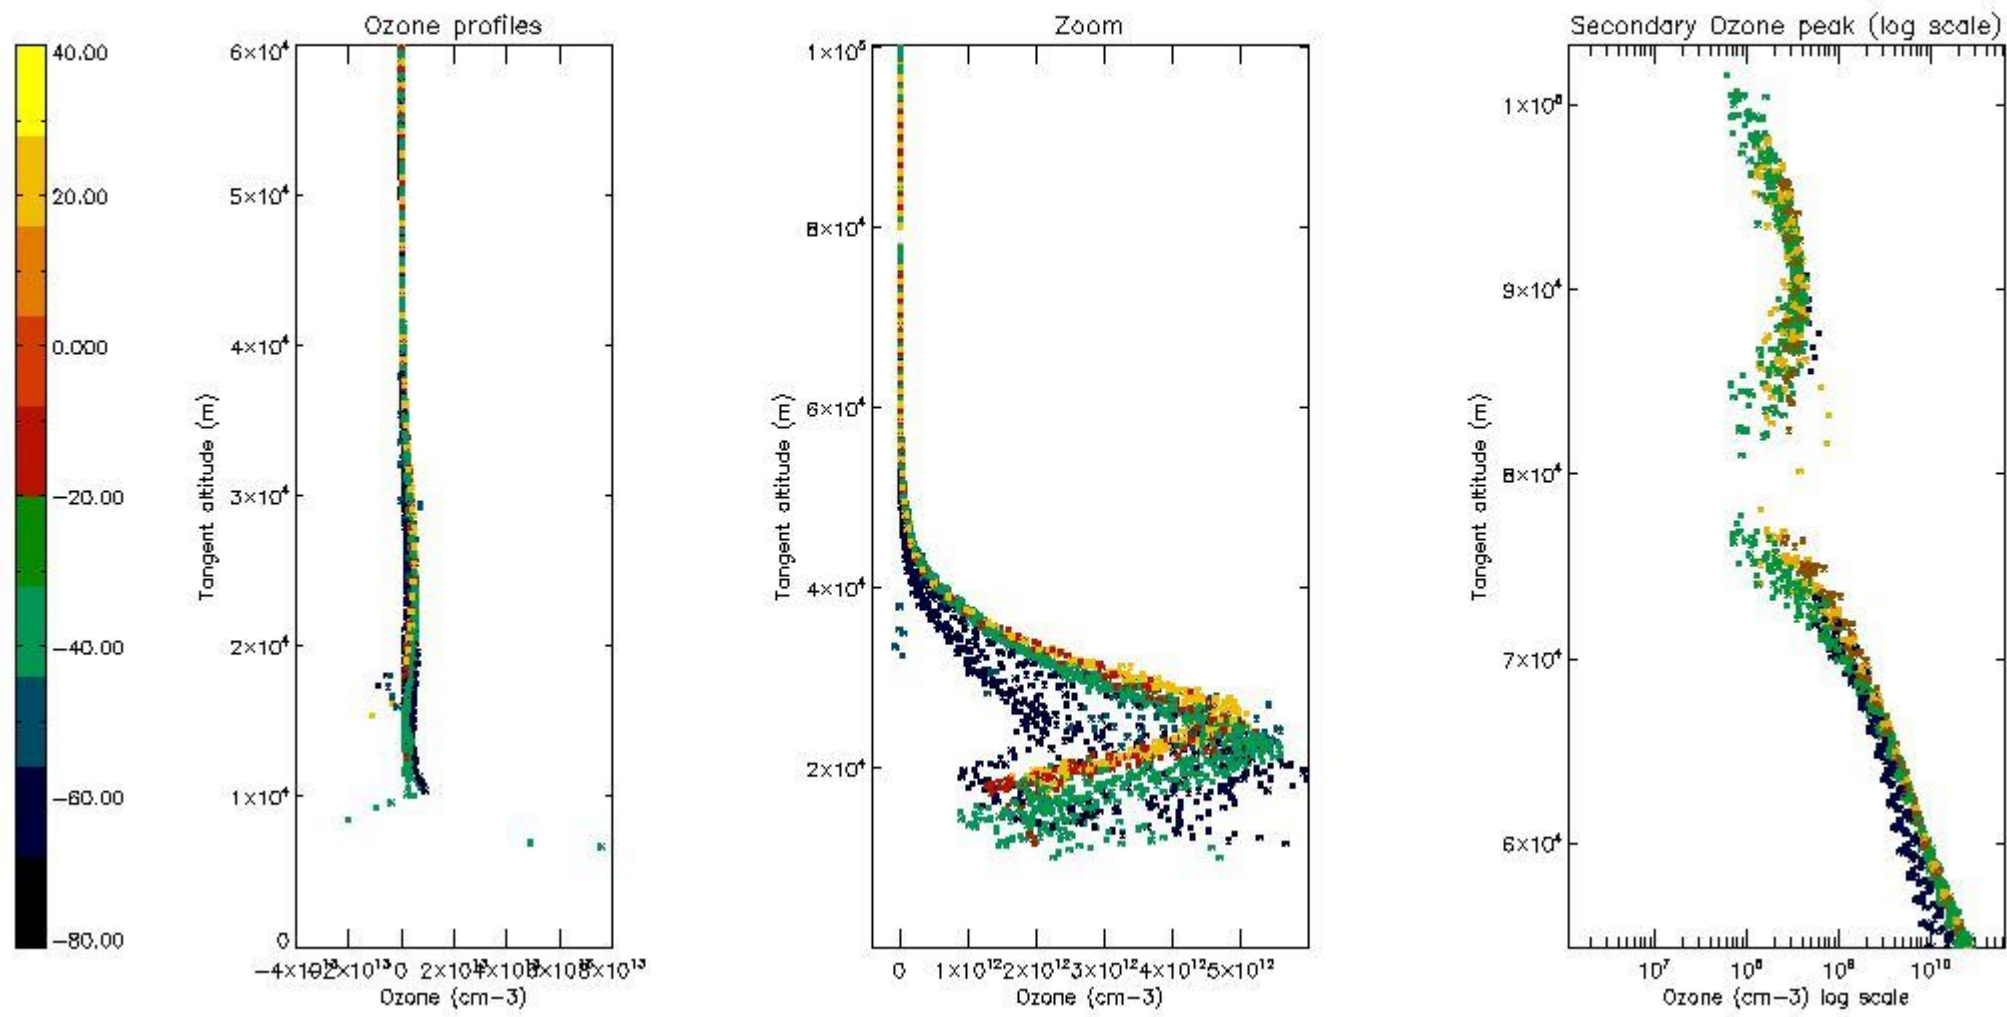

STD < 10	25
STD < 5	21

5.2 Plot ozone profiles for all STD (dark without errors)

The colorbar represents the latitude.

5.3 Plot ozone profiles where STD < 20% (dark without errors)

The colorbar represents the latitude.

5.4 Plot ozone profiles where STD < 10% (dark without errors)

The colorbar represents the latitude.

5.5 Plot ozone profiles where $STD < 5\%$ (dark without errors)

The colorbar represents the latitude.

5.6 Plot NO₂ profiles for all STD (dark without errors)

The colorbar represents the latitude.

5.7 Plot NO3 profiles for all STD (dark without errors)

The colorbar represents the latitude.

5.8 Plot H₂O profiles for all STD (only for occultations of stars 1,2,3,4,13,14,16,26,63 dark without errors)