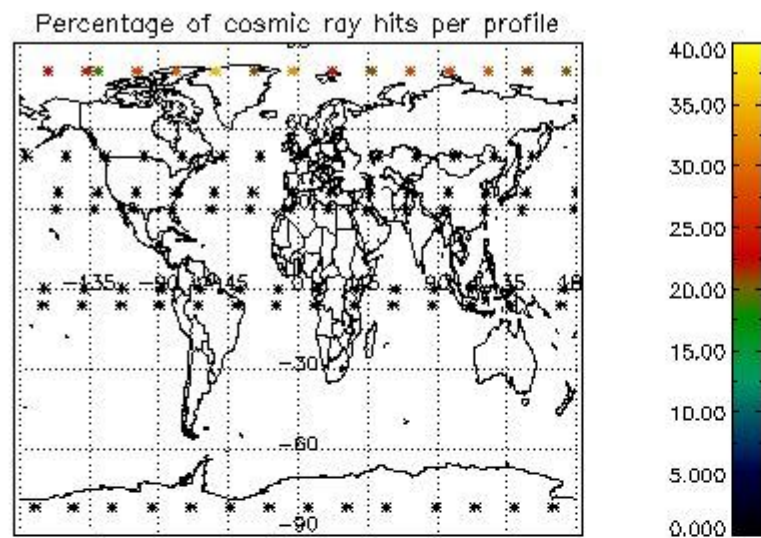

4.2.2 Plot level 1 quality information per product (world map): ENVISAT DESCENDING passes

5. Trace gas profiles

5.1 Ozone statistics based on quality of products

The final quality of the products can be "measured" using the STD (Standard Deviation) attached to every point profile. This information is written to the parameter GOM_NL__2P/NL_LOCAL_SPECIES_DENSITY/o3_std of the level 2 products. The table below shows the statistics for given STD ranges.

The statistics are given with respect to the overall valid production:

- Products without fatal errors: GOM_NL__2P/MPH/PRODUCT_ERR=0
- Valid point profile: GOM_NL__2P/NL_LOCAL_SPECIES_DENSITY/pcd(0)=0

The 'Criteria' is applied to valid points of dark limb products:

- Products in dark limb illumination condition: GOM_NL__2P/NL_SUMMARY_QUALITY/obs_ill_cond=0
- Products without fatal errors: GOM_NL__2P/MPH/PRODUCT_ERR=0
- Valid point profile: GOM_NL__2P/NL_LOCAL_SPECIES_DENSITY/pcd(0)=0

So, the table below shows the percentage of dark limb and valid observations for each criteria with respect to the overall valid daily observations.

Criteria	% of total production
All STD	49
STD < 20	31