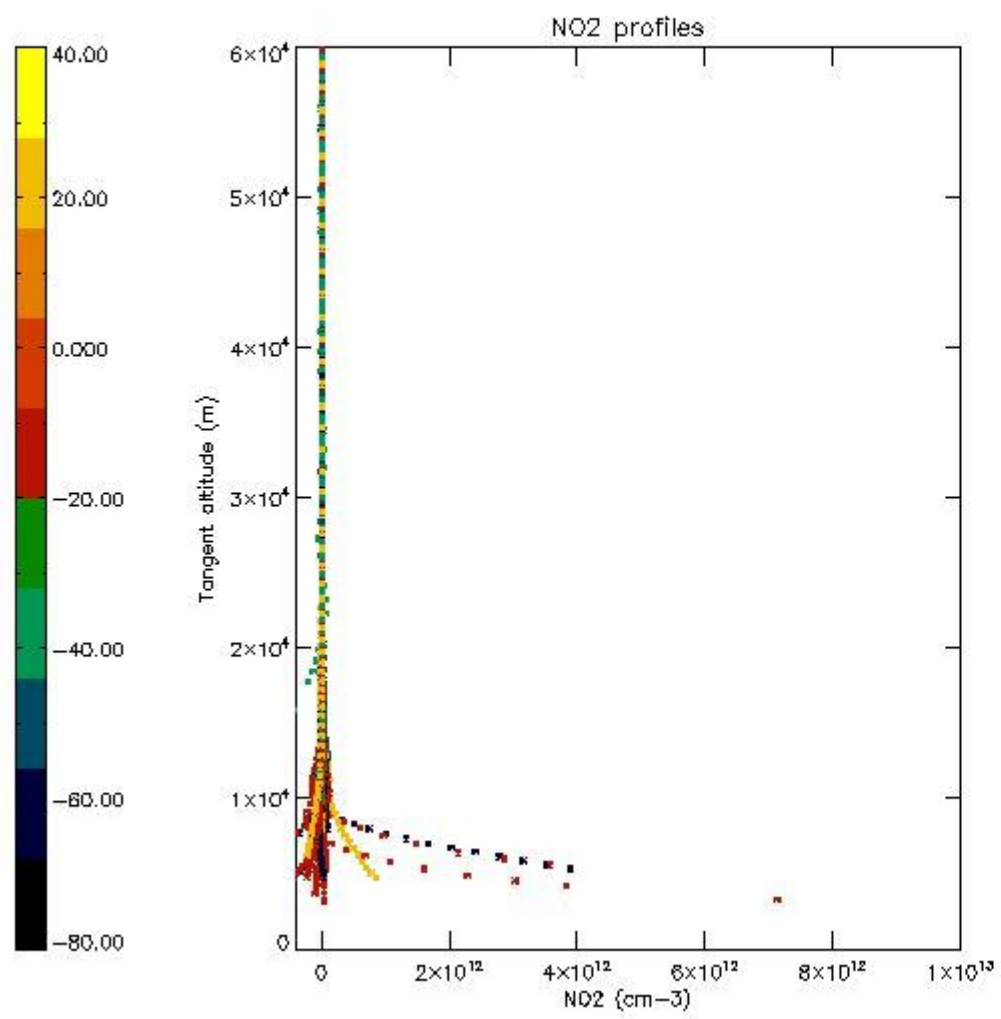

STD < 10	25
STD < 5	21

5.2 Plot ozone profiles for all STD (dark without errors)

The colorbar represents the latitude.

5.3 Plot ozone profiles where STD < 20% (dark without errors)

The colorbar represents the latitude.

5.4 Plot ozone profiles where STD < 10% (dark without errors)

The colorbar represents the latitude.

5.5 Plot ozone profiles where $STD < 5\%$ (dark without errors)

The colorbar represents the latitude.

5.6 Plot NO₂ profiles for all STD (dark without errors)

The colorbar represents the latitude.

5.7 Plot NO3 profiles for all STD (dark without errors)

The colorbar represents the latitude.

5.8 Plot H₂O profiles for all STD (only for occultations of stars 1,2,3,4,13,14,16,26,63 dark without errors)