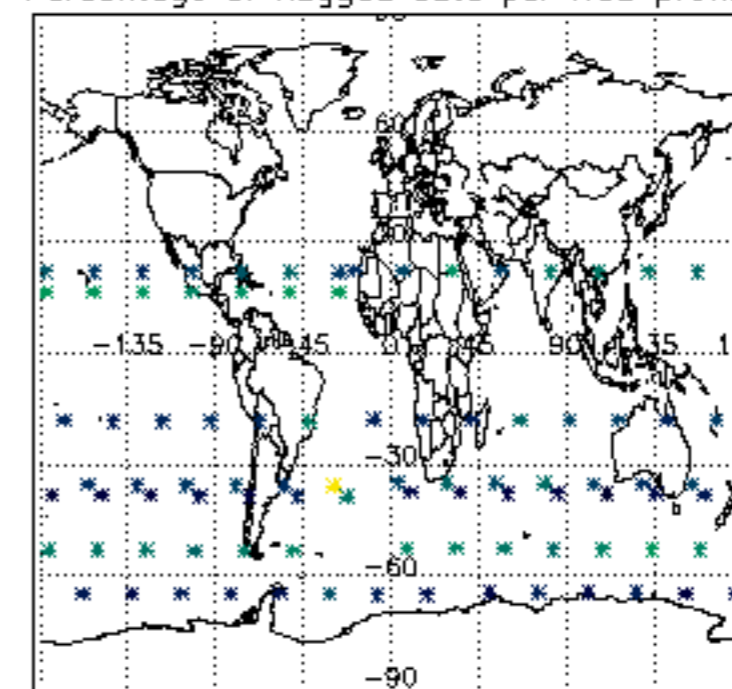

Percentage of flagged data per NO3 profile