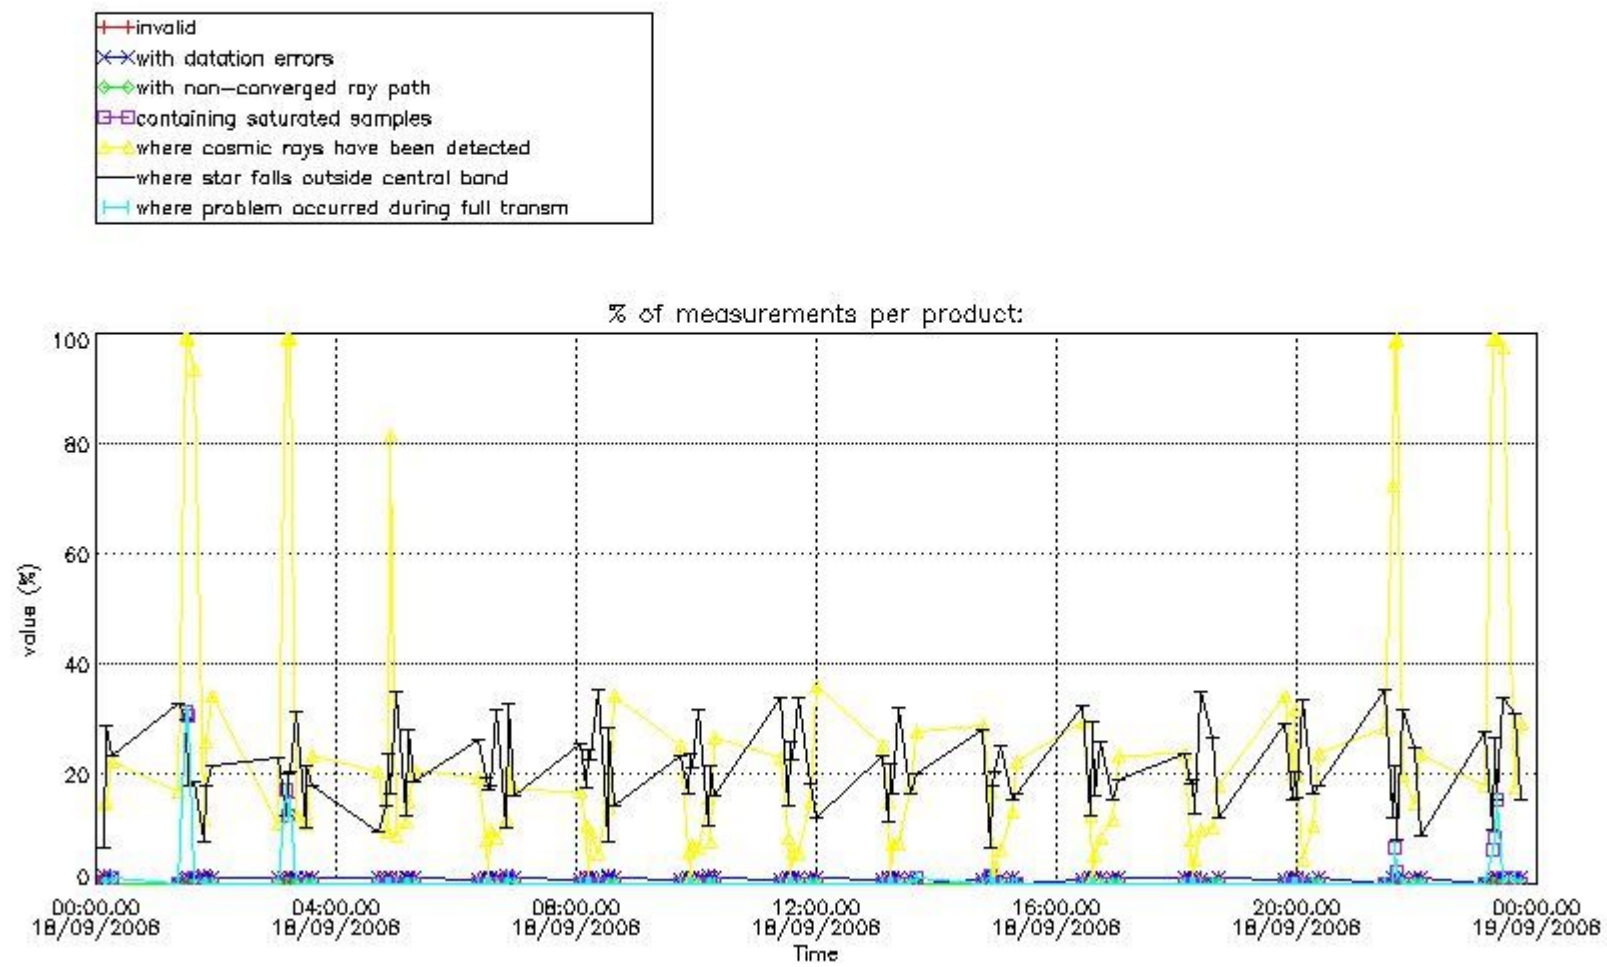

4.1.2 Plot level 1 quality information per product (time dependant): ENVI SAT DESCENDING passes