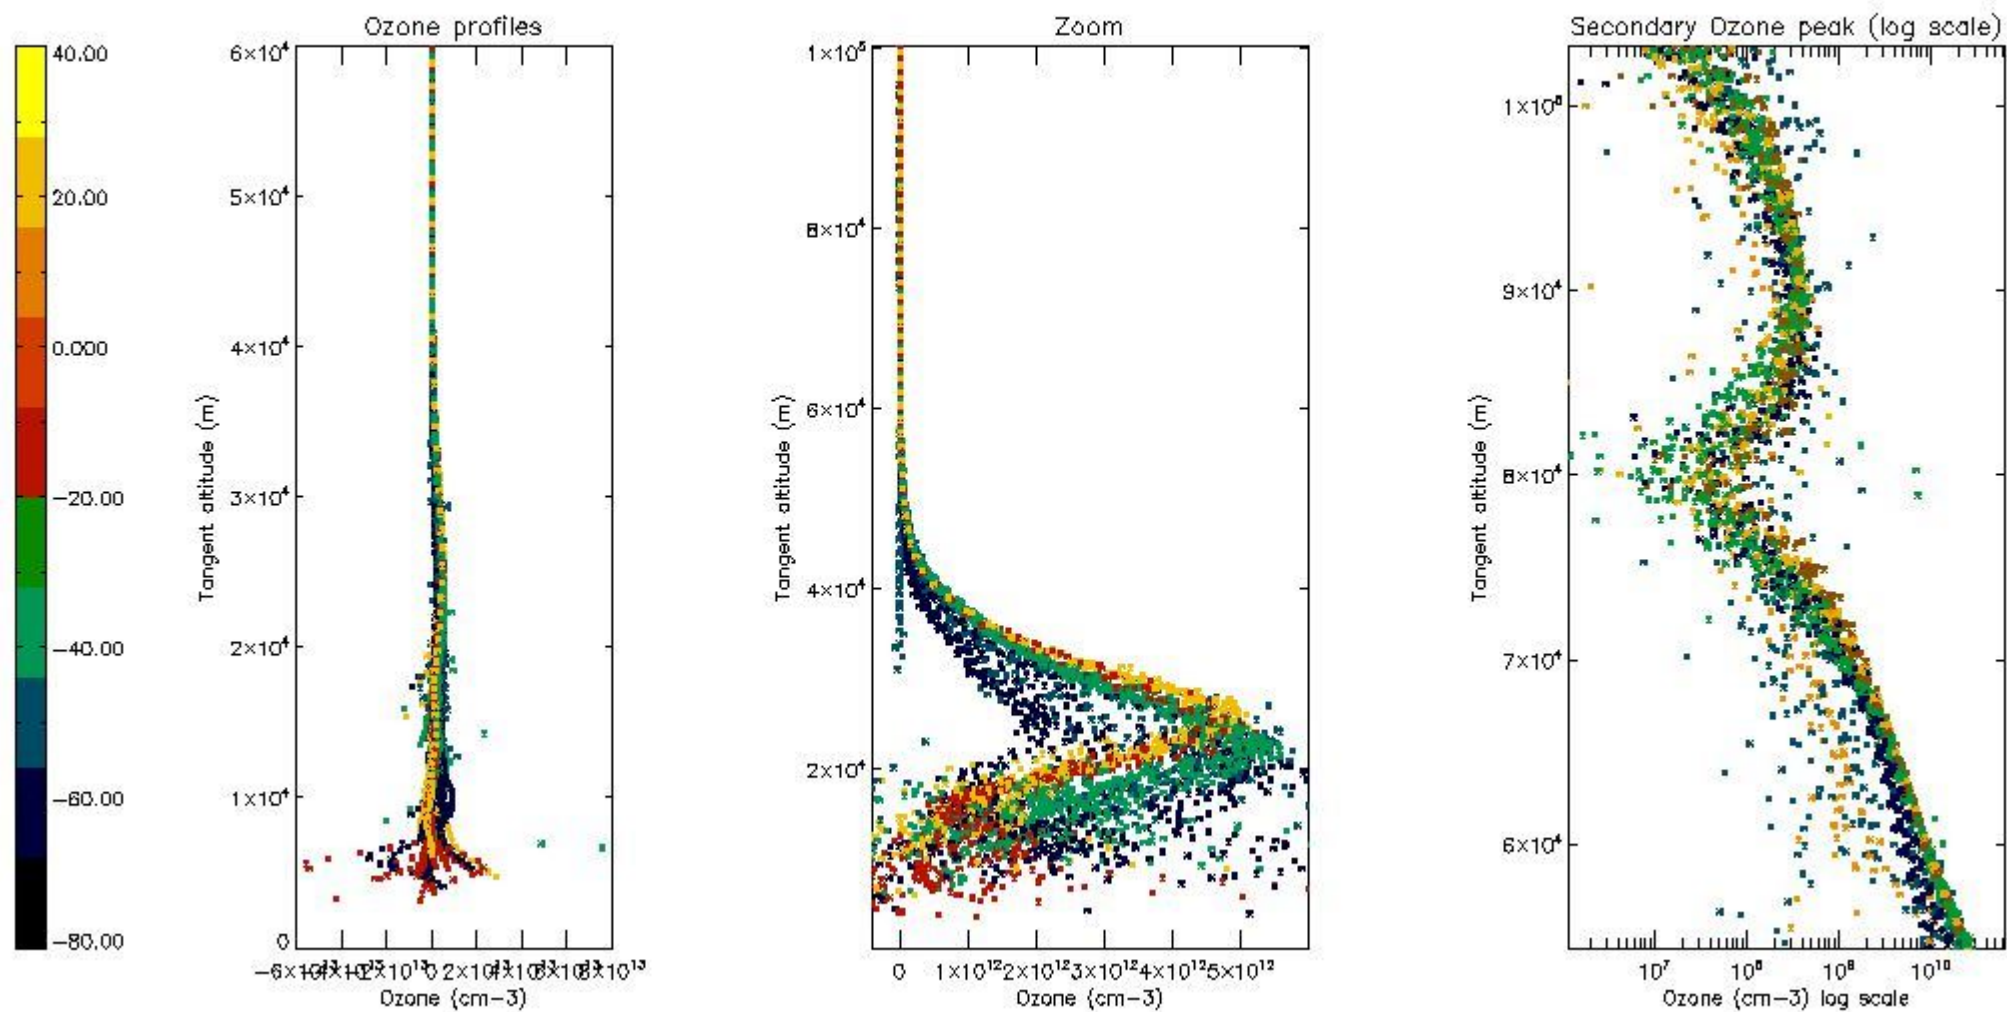

STD < 10	25
STD < 5	21

5.2 Plot ozone profiles for all STD (dark without errors)

The colorbar represents the latitude.

5.3 Plot ozone profiles where STD < 20% (dark without errors)

The colorbar represents the latitude.