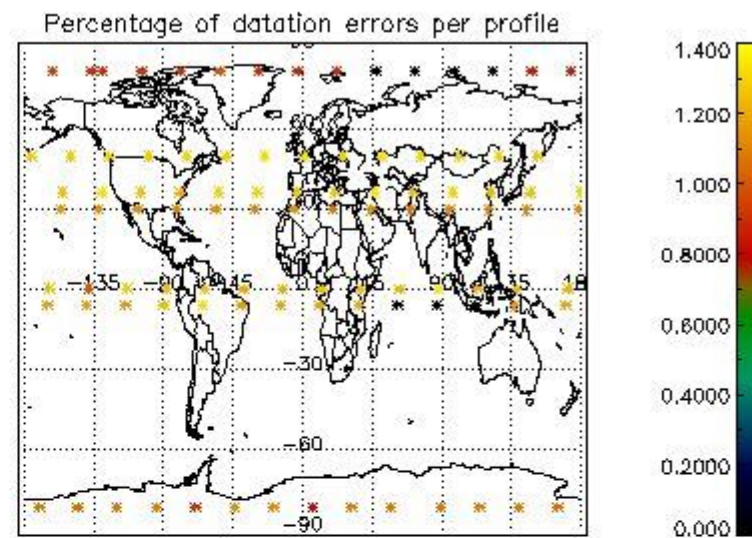

Percentage of flagged data per NO3 profile

4. Level 1 quality information per product

In this section it is plotted some information contained in the Quality Summary data set of the level 2 products that comes from the level 1b processing. Products without errors (error flag in the MPH set to "0") are used.

4.1 Plot quality information per product (time dependant) coming from level 1b processing

4.1.1 Plot level 1 quality information per product (time dependant): ENVISAT ASCENDING passes

4.1.2 Plot level 1 quality information per product (time dependant): ENVI SAT DESCENDING passes

4.2 Plot quality information per product coming from level 1b processing (world map)
 4.2.1 Plot level 1 quality information per product (world map): ENVISAT ASCENDING passes

4.2.2 Plot level 1 quality information per product (world map): ENVISAT DESCENDING passes