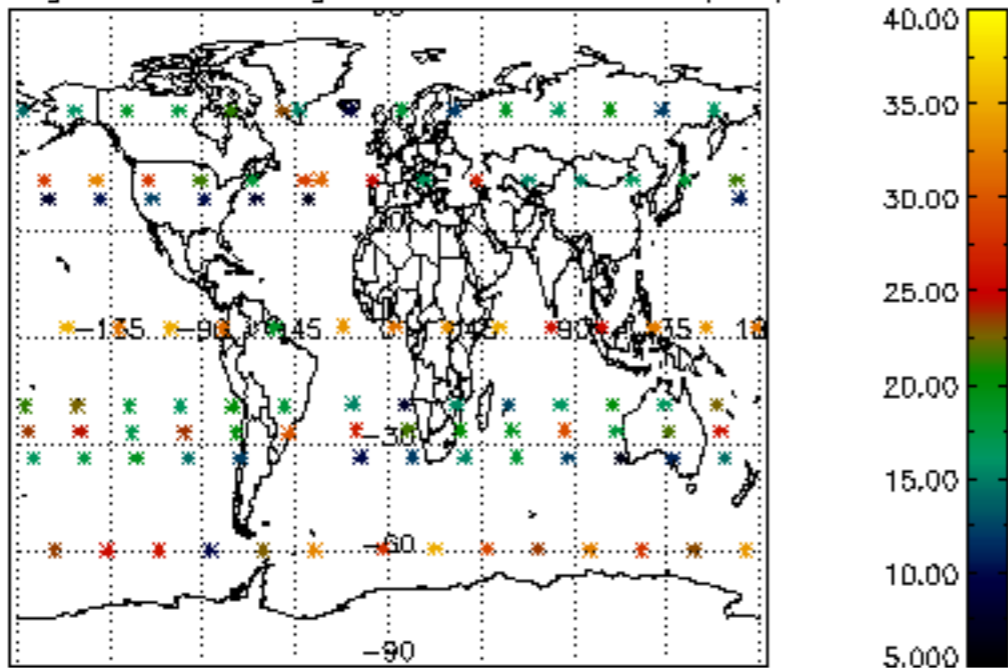

Percentage of cosmic ray hits per profile

Percentage of star falling outside central band per profile