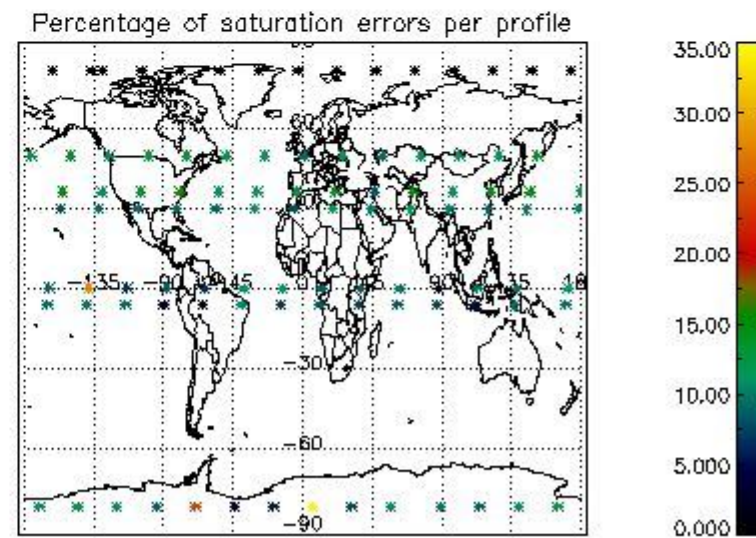

5. Trace gas profiles

5.1 Ozone statistics based on quality of products

The final quality of the products can be "measured" using the STD (Standard Deviation) attached to every point profile. This information is written to the parameter GOM_NL__2P/NL_LOCAL_SPECIES_DENSITY/o3_std of the level 2 products. The table below shows the statistics for given STD ranges.

The statistics are given with respect to the overall valid production:

- Products without fatal errors: GOM_NL__2P/MPH/PRODUCT_ERR=0
- Valid point profile: GOM_NL__2P/NL_LOCAL_SPECIES_DENSITY/pcd(0)=0

The 'Criteria' is applied to valid points of dark limb products:

- Products in dark limb illumination condition: GOM_NL__2P/NL_SUMMARY_QUALITY/obs_ill_cond=0
- Products without fatal errors: GOM_NL__2P/MPH/PRODUCT_ERR=0
- Valid point profile: GOM_NL__2P/NL_LOCAL_SPECIES_DENSITY/pcd(0)=0

So, the table below shows the percentage of dark limb and valid observations for each criteria with respect to the overall valid daily observations.

Criteria	% of total production
All STD	49
STD < 20	31