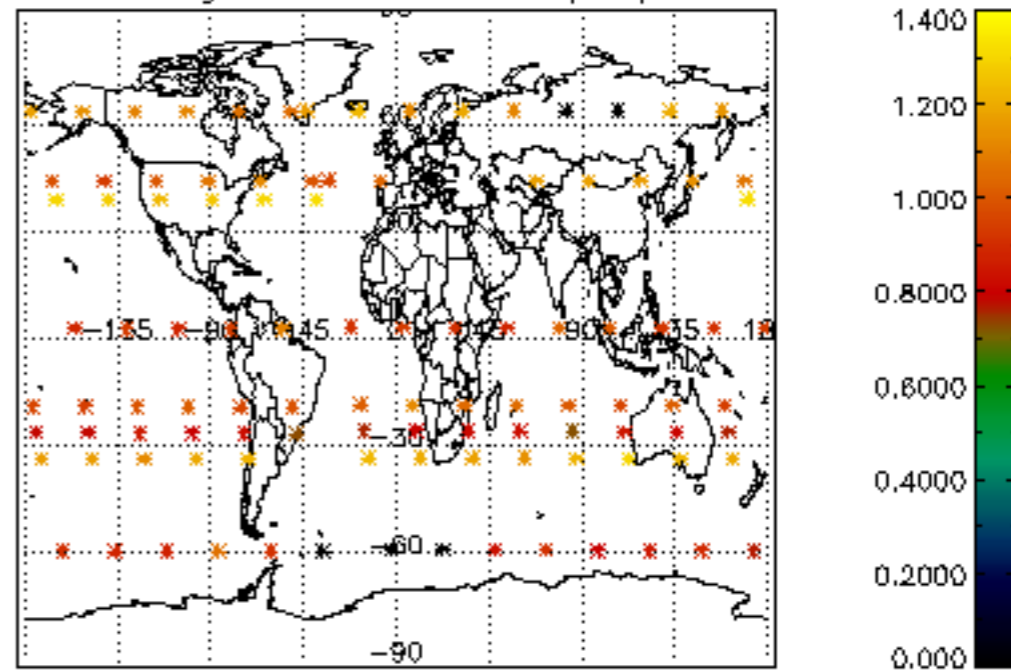

Percentage of flagged data per NO3 profile

Percentage of cosmic ray hits per profile

Percentage of datation errors per profile

Percentage of star falling outside central band per profile

Percentage of saturation errors per profile