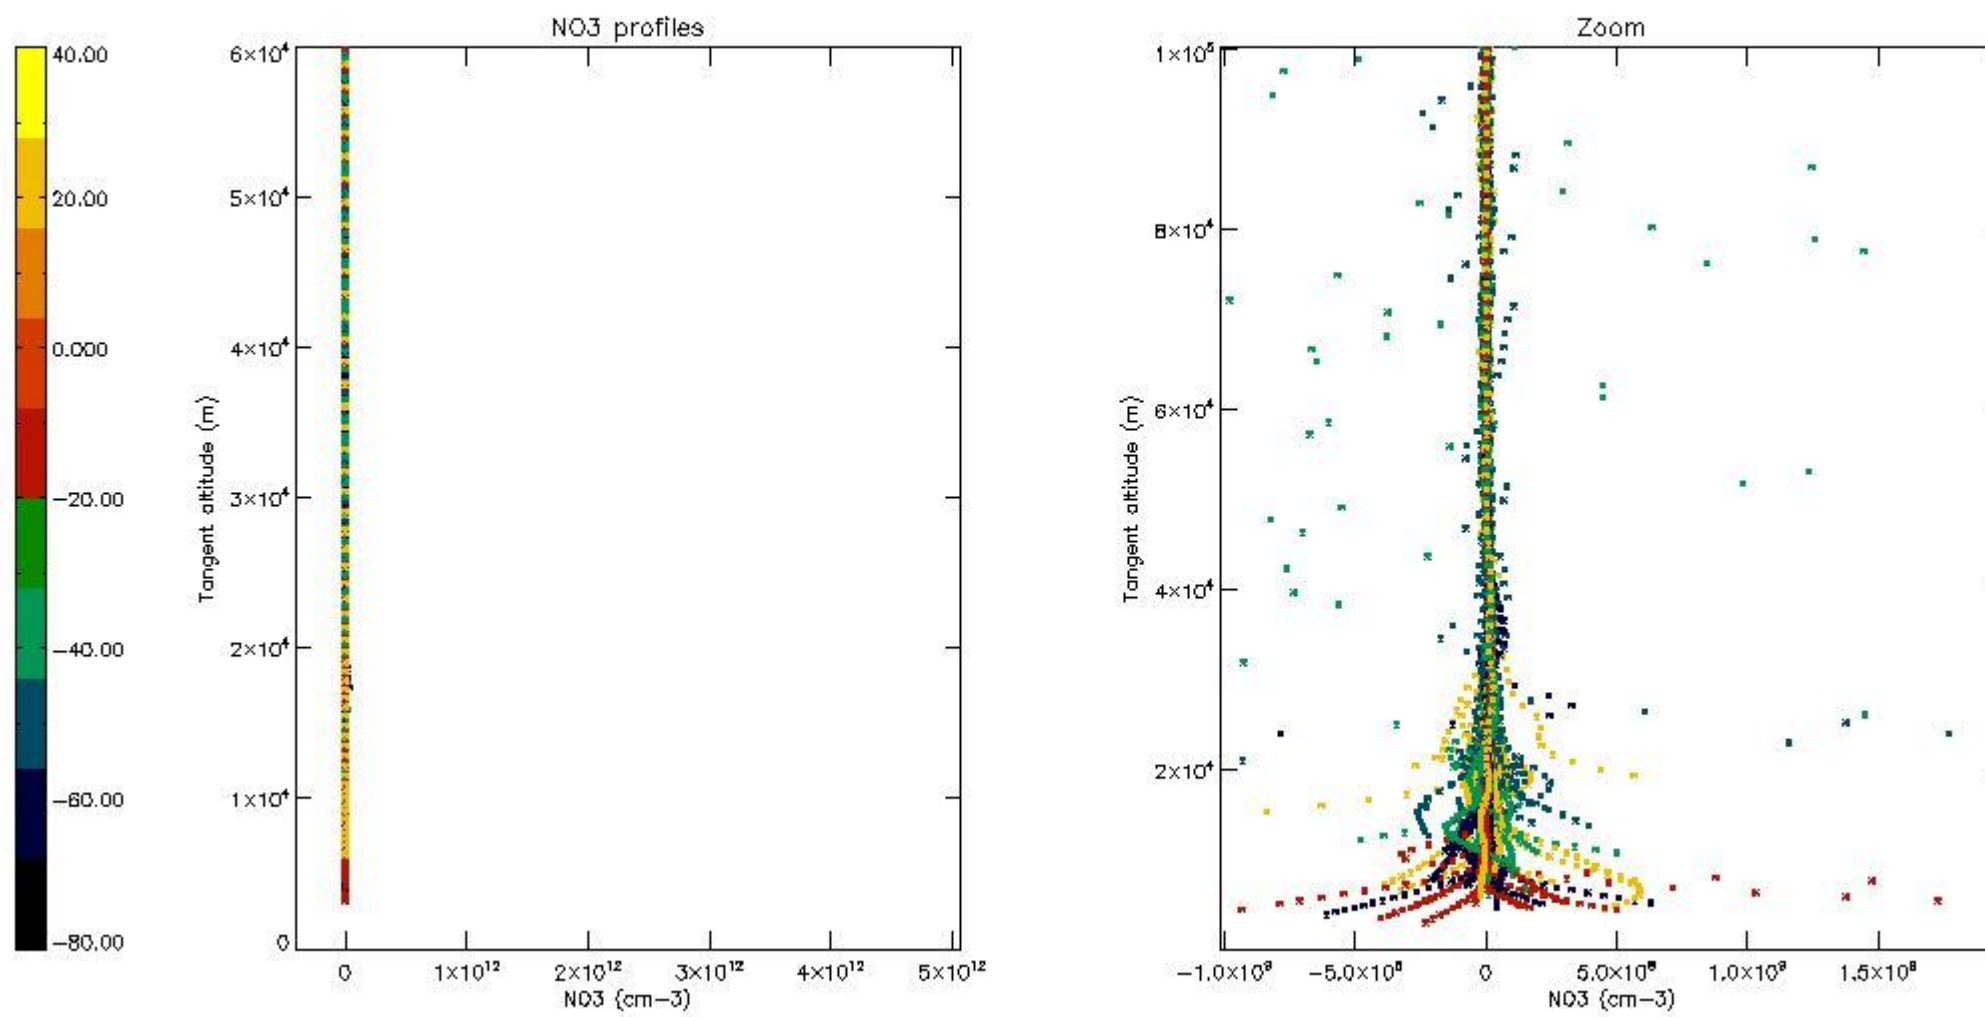

5.8 Plot H₂O profiles for all STD (only for occultations of stars 1,2,3,4,13,14,16,26,63 dark without errors)

The colorbar represents the latitude.