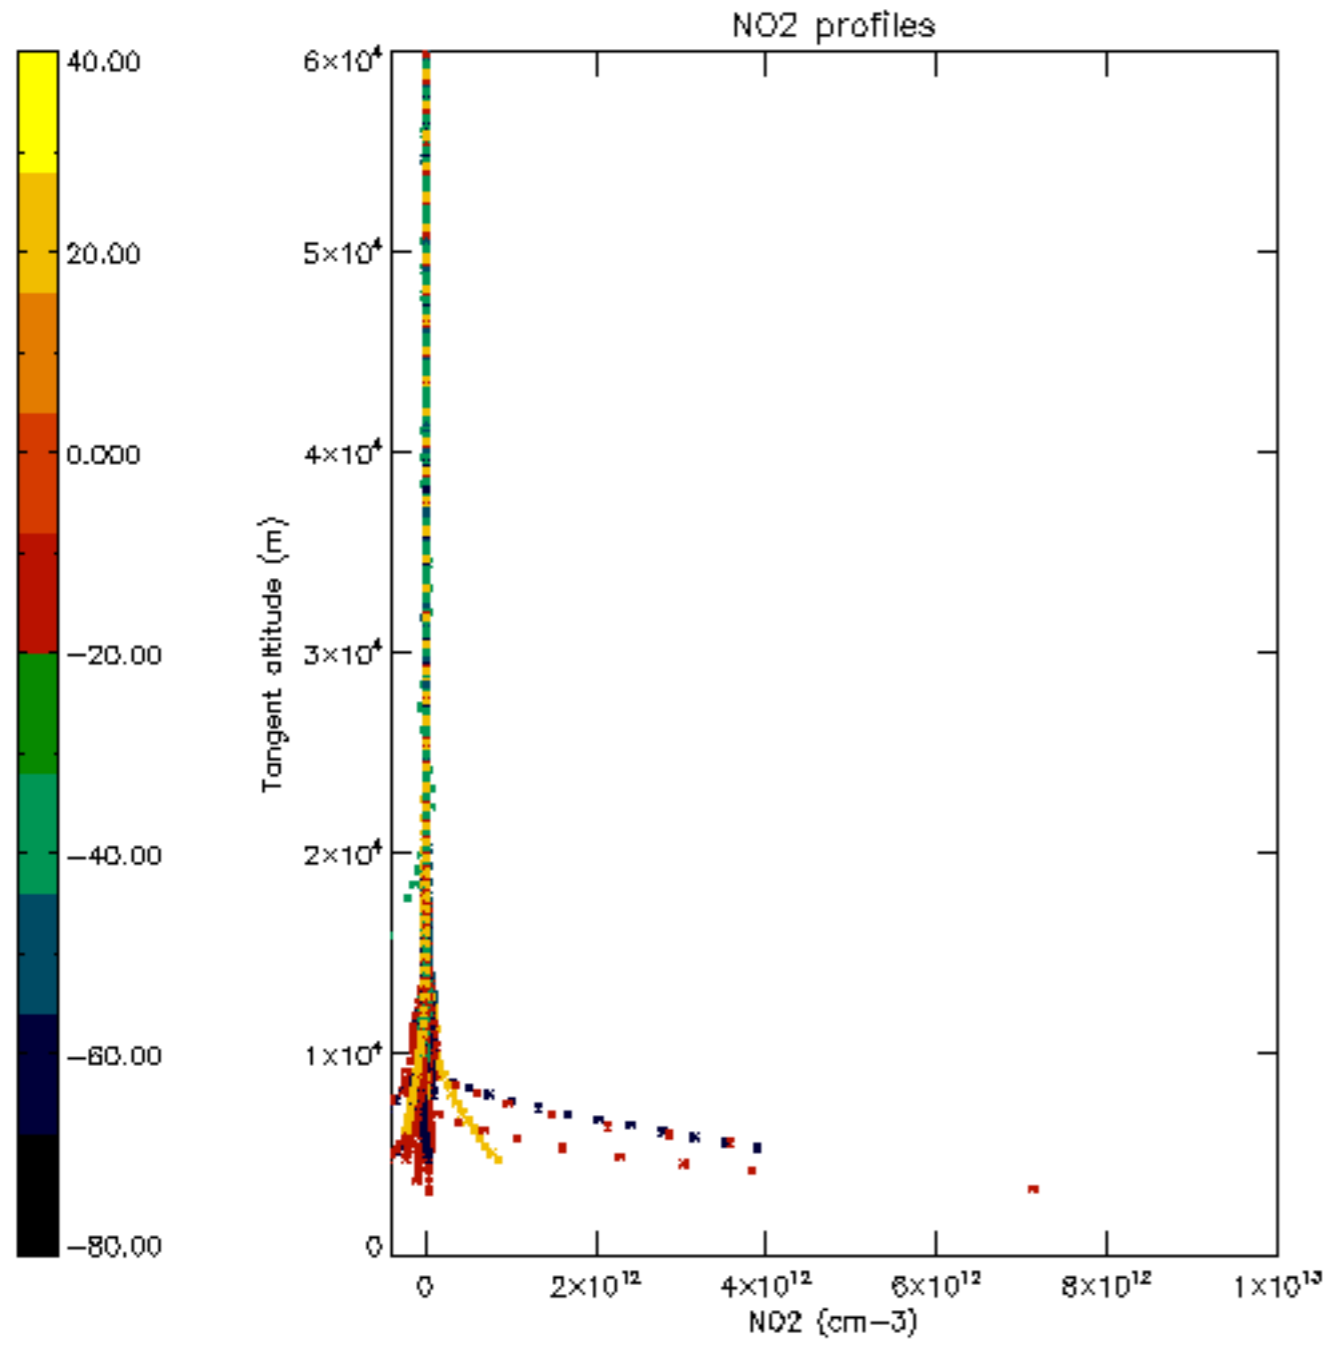

Percentage of star falling outside central band per profile

Percentage of saturation errors per profile

Percentage of flagged data per D3 profile

Percentage of flagged data per H2O profile

Percentage of flagged data per NO2 profile