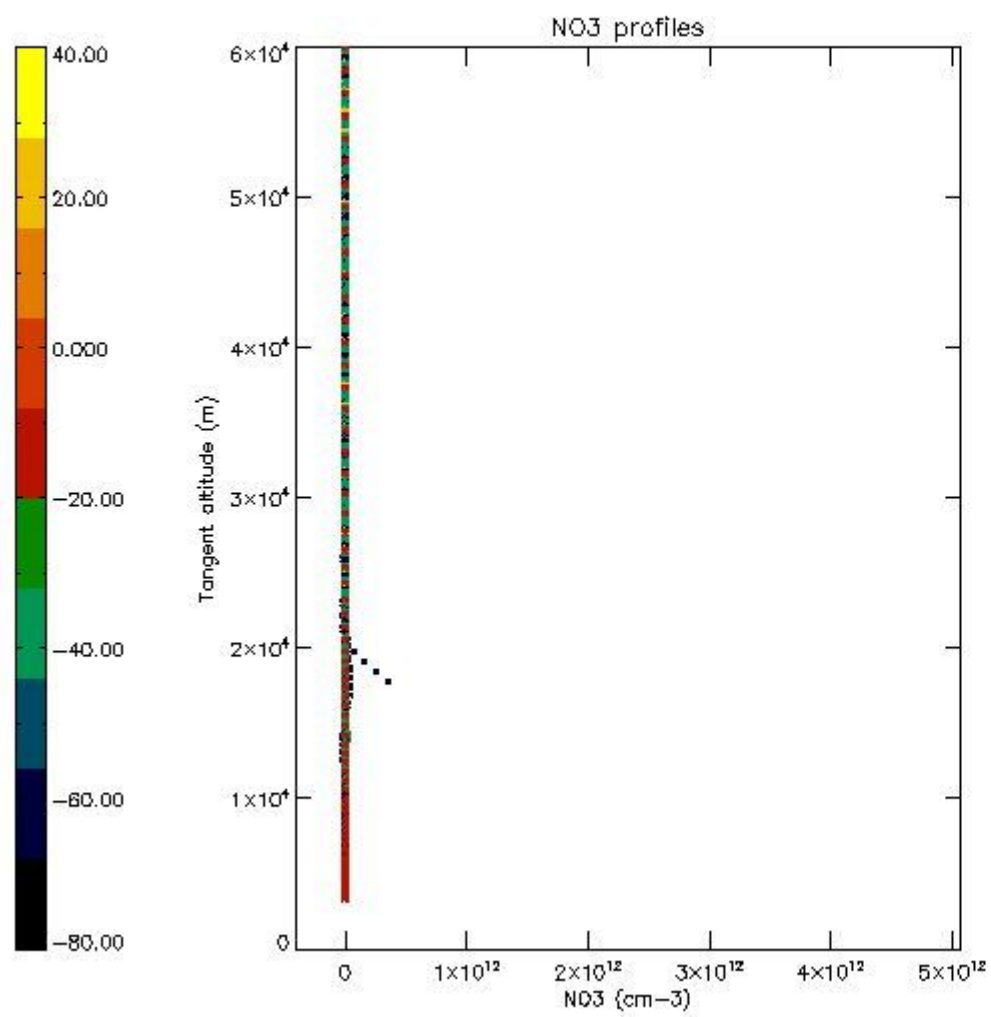

5.8 Plot H₂O profiles for all STD (only for occultations of stars 1,2,3,4,13,14,16,26,63 dark without errors)

The colorbar represents the latitude.