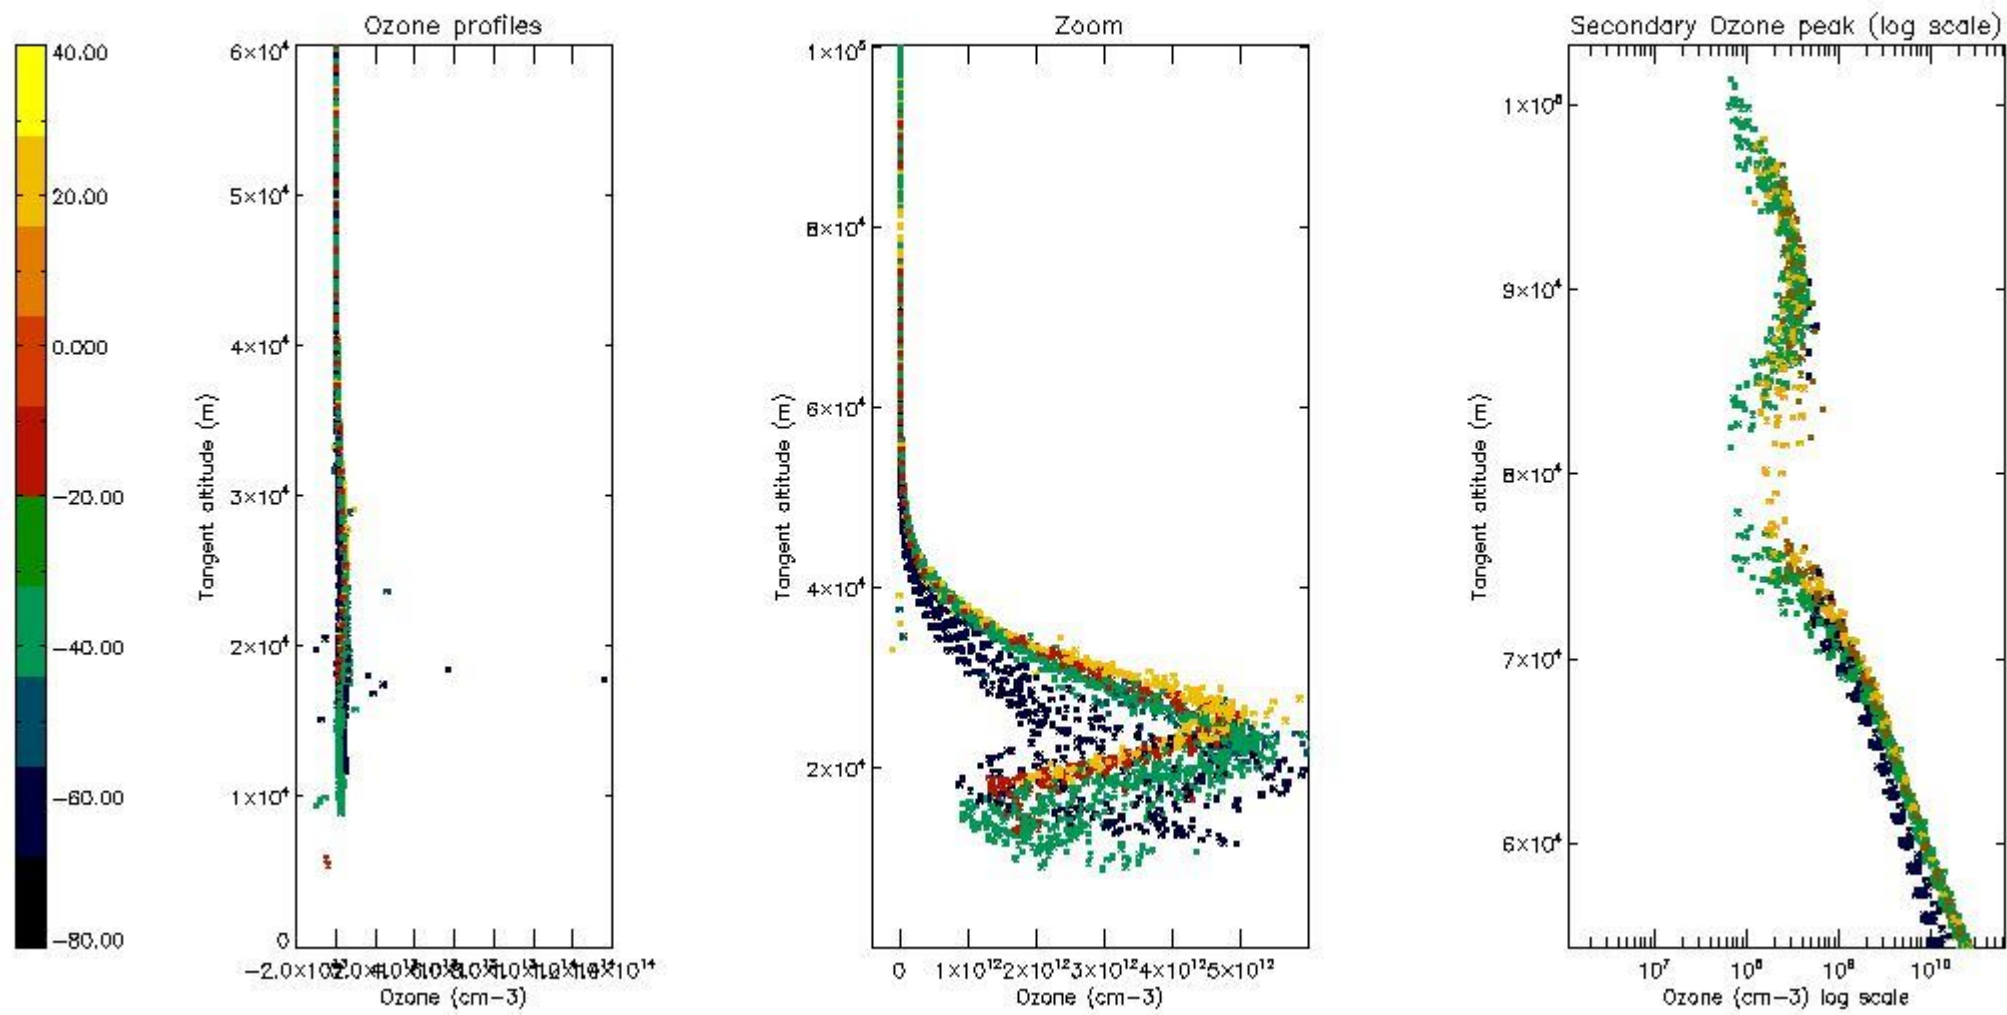

5.5 Plot ozone profiles where $STD < 5\%$ (dark without errors)

The colorbar represents the latitude.