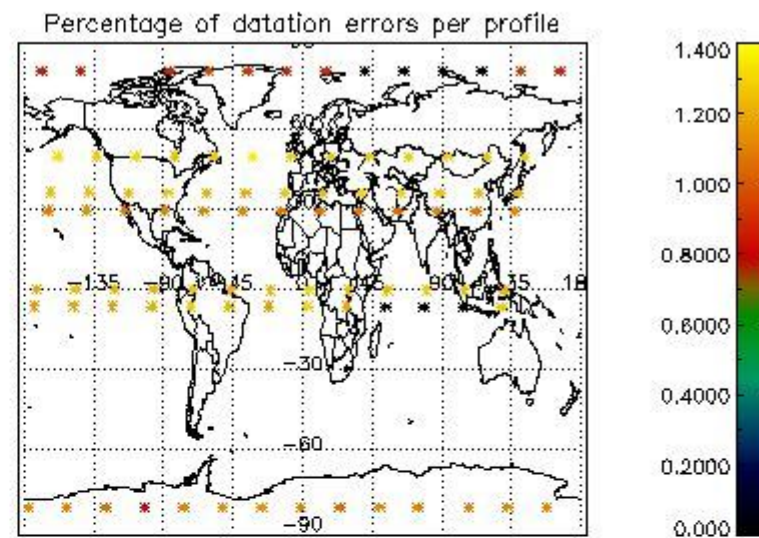

Percentage of datation errors per profile

Percentage of star falling outside central band per profile

Percentage of saturation errors per profile

4.2.2 Plot level 1 quality information per product (world map): ENVISAT DESCENDING passes