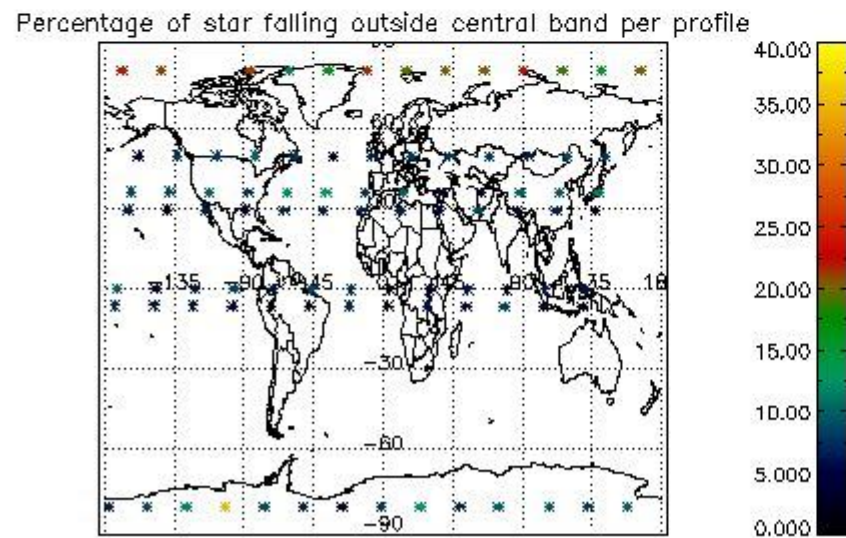

Percentage of datation errors per profile

Percentage of star falling outside central band per profile

Percentage of saturation errors per profile

4.2.2 Plot level 1 quality information per product (world map): ENVISAT DESCENDING passes