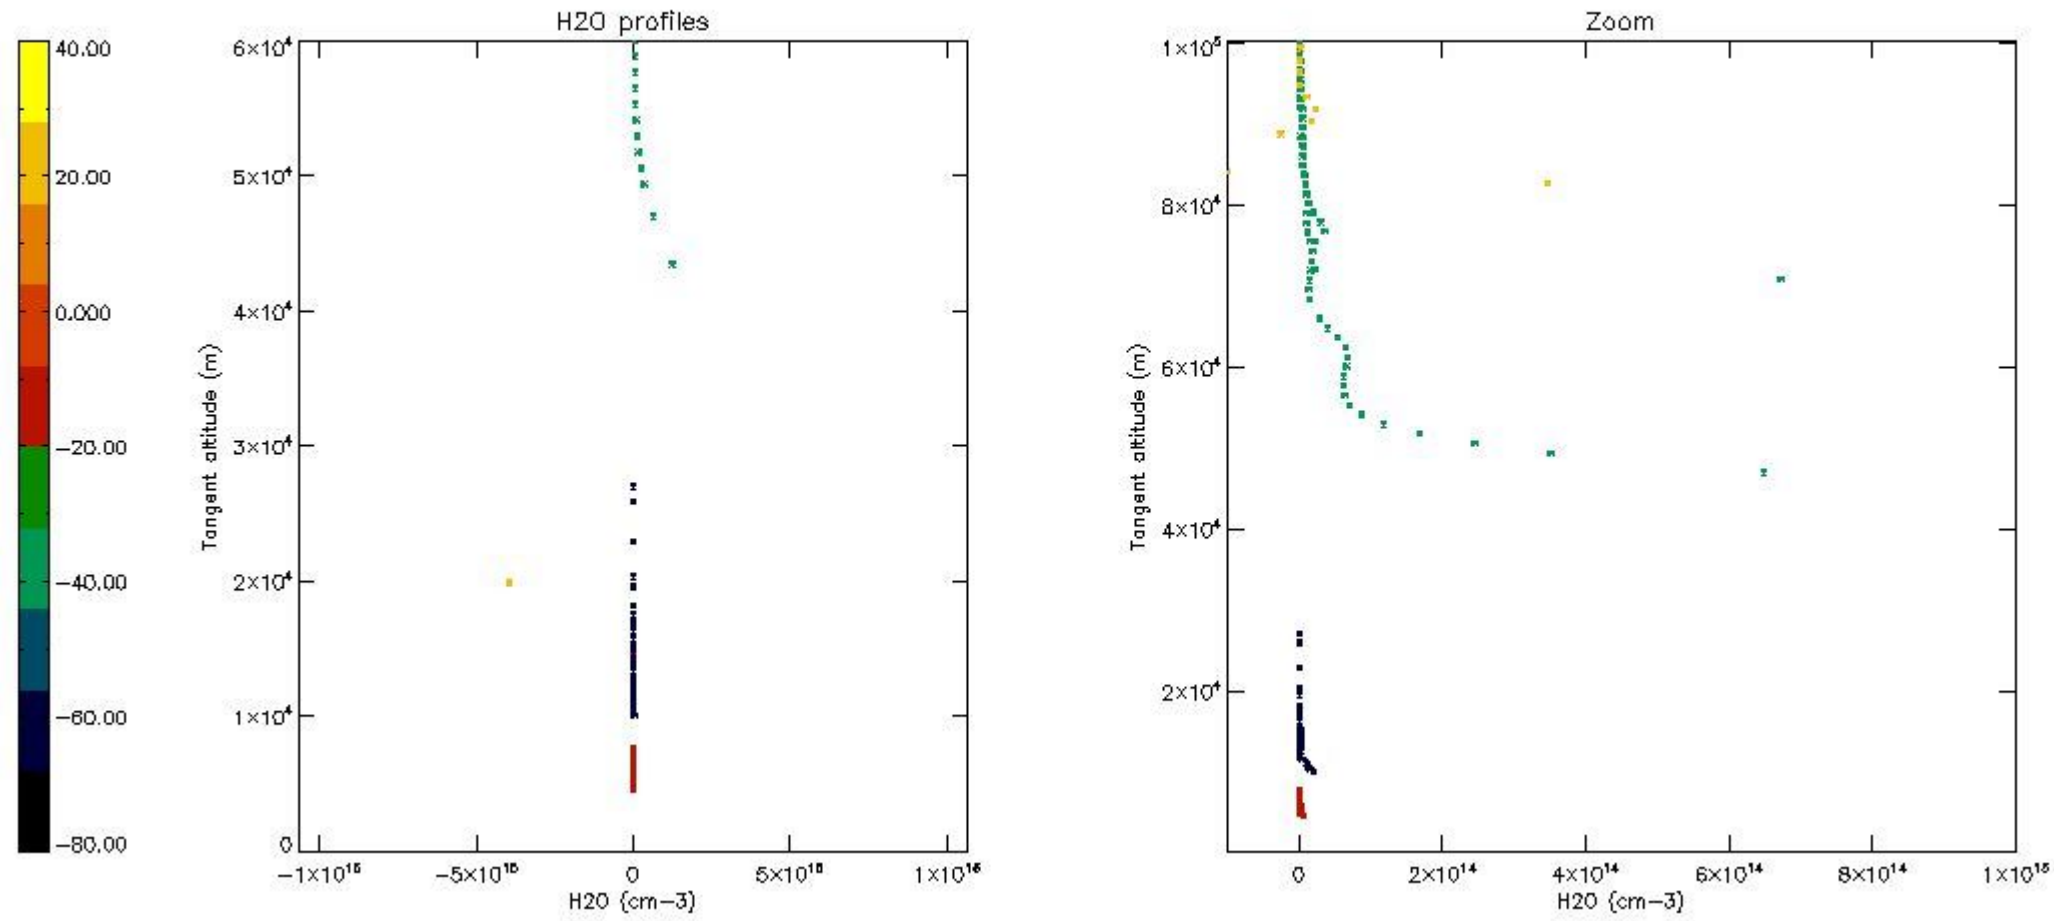

6. Auxiliary Data Files used for the production reported in section 2

The number reported in the third column indicates since which file (see list in section 2) the corresponding auxiliary file has been used. The fourth column is the date of those product files.

Type	Auxiliary Filename	Used since product	Used since product date
INST_PHYS_CHARACTERISTICS	GOM_INS_AXVIEC20091111_143220_20030716_120000_20500101_000000	1	17-SEP-2008 00:03:04
LEVEL-2_PROC_CONFIG	GOM_PR2_AXVIEC20091111_152718_20020301_000000_20500101_000000	1	17-SEP-2008 00:03:04
CROSS_SECTIONS_FILE	GOM_CR2_AXVIEC20091111_154832_20020301_000000_20500101_000000	1	17-SEP-2008 00:03:04