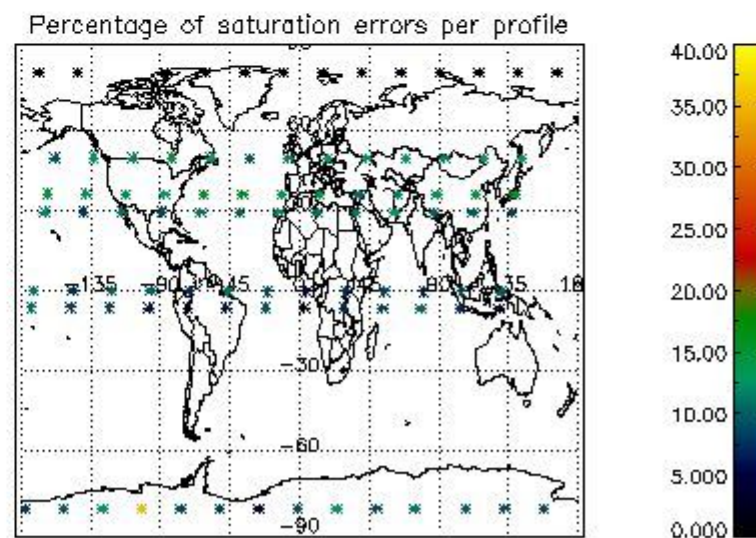

Percentage of datation errors per profile

Percentage of star falling outside central band per profile

Percentage of saturation errors per profile

4.2.2 Plot level 1 quality information per product (world map): ENVISAT DESCENDING passes