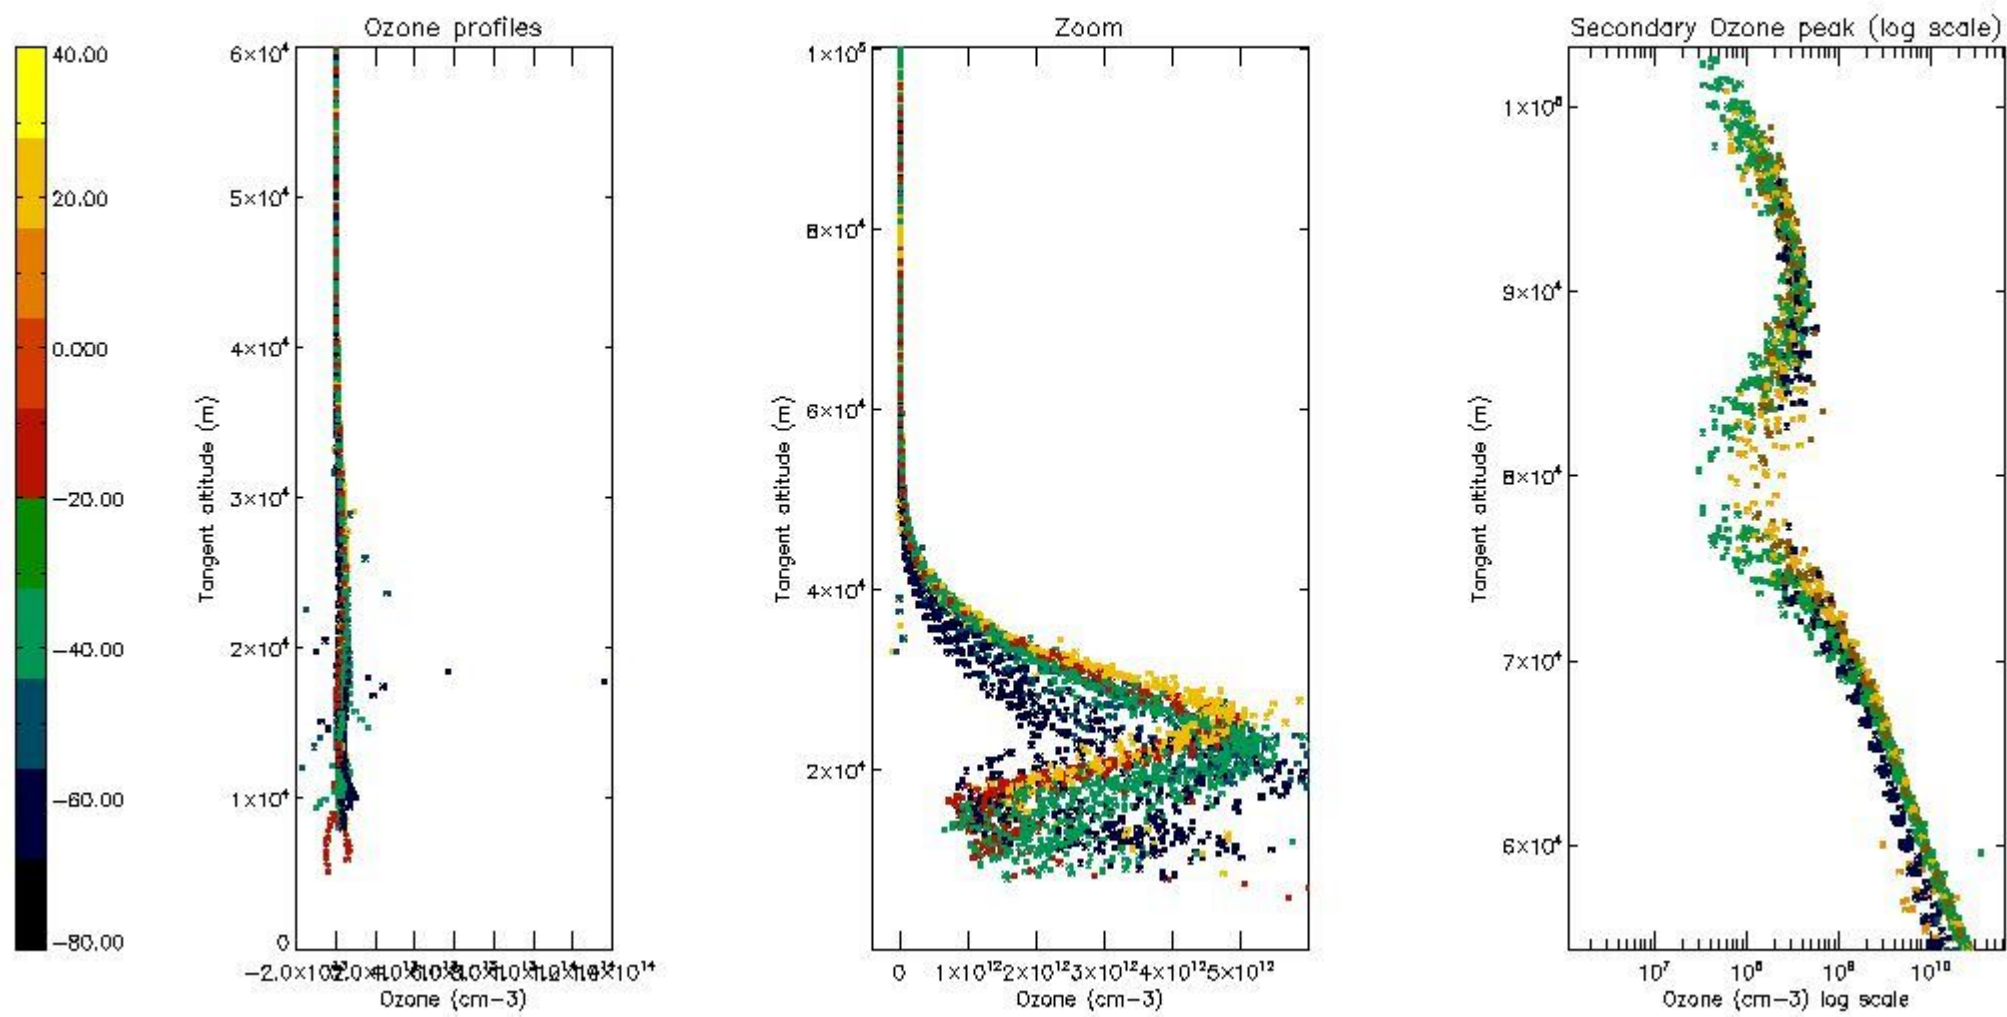

STD < 10	26
STD < 5	20

5.2 Plot ozone profiles for all STD (dark without errors)

The colorbar represents the latitude.

5.3 Plot ozone profiles where STD < 20% (dark without errors)

The colorbar represents the latitude.

5.4 Plot ozone profiles where $STD < 10\%$ (dark without errors)

The colorbar represents the latitude.

5.5 Plot ozone profiles where STD < 5% (dark without errors)

The colorbar represents the latitude.

5.6 Plot NO₂ profiles for all STD (dark without errors)

The colorbar represents the latitude.

5.7 Plot NO3 profiles for all STD (dark without errors)

The colorbar represents the latitude.

5.8 Plot H2O profiles for all STD (only for occultations of stars 1,2,3,4,13,14,16,26,63 dark without errors)