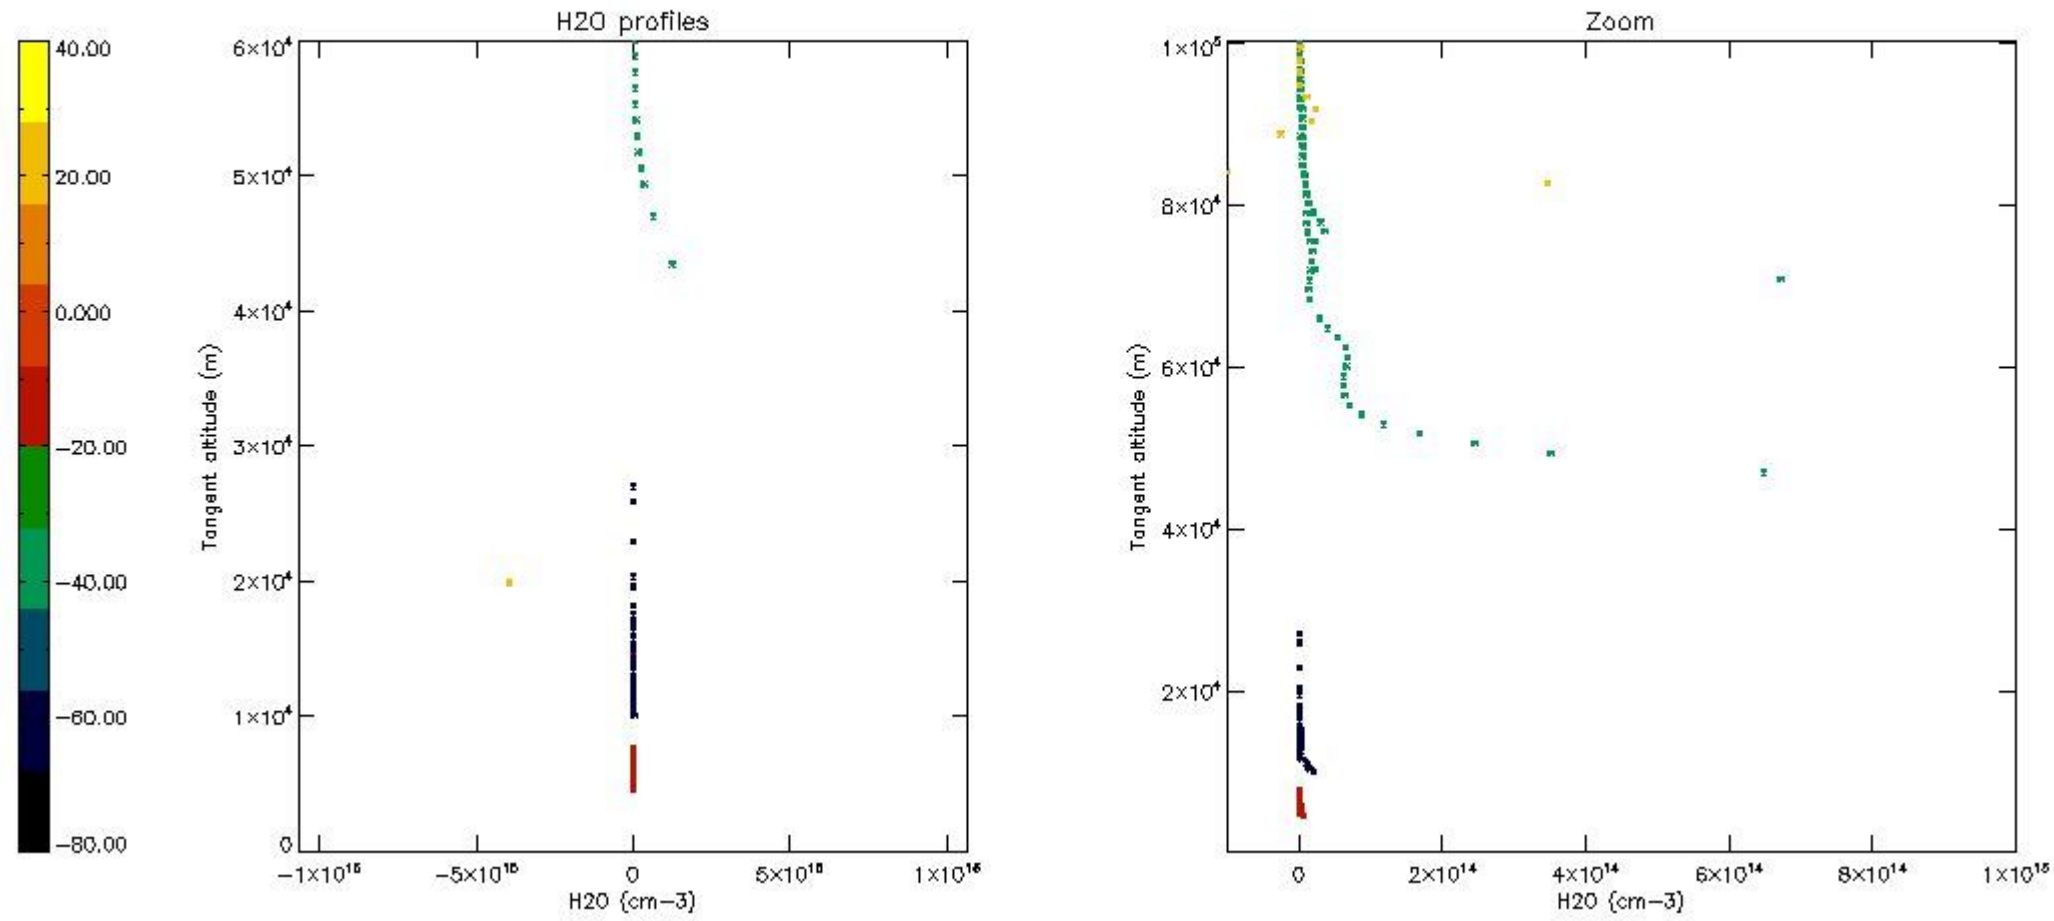

6. Auxiliary Data Files used for the production reported in section 2

The number reported in the third column indicates since which file (see list in section 2) the corresponding auxiliary file has been used. The fourth column is the date of those product files.

Type	Auxiliary Filename	Used since product	Used since product date
INST_PHYS_CHARACTERISTICS	GOM_INS_AXVIEC20091111_143220_20030716_120000_20500101_000000	1	17-SEP-2008 00:03:04
LEVEL-2_PROC_CONFIG	GOM_PR2_AXVIEC20091111_152718_20020301_000000_20500101_000000	1	17-SEP-2008 00:03:04
CROSS_SECTIONS_FILE	GOM_CRS_AXVIEC20091111_154832_20020301_000000_20500101_000000	1	17-SEP-2008 00:03:04