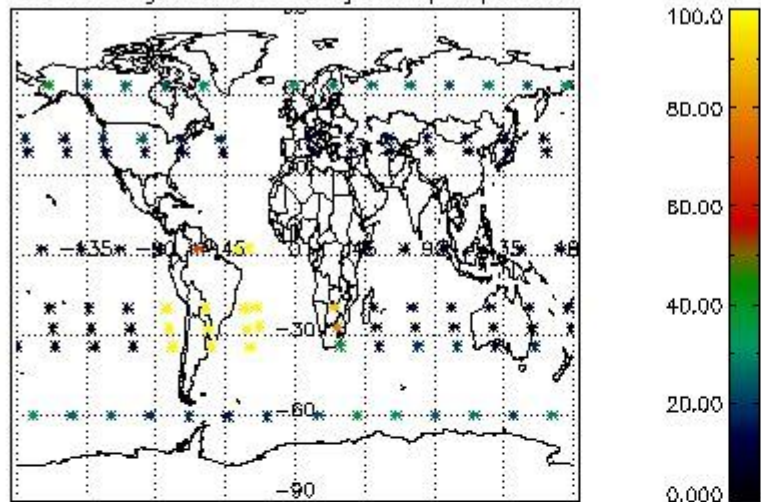

Percentage of cosmic ray hits per profile