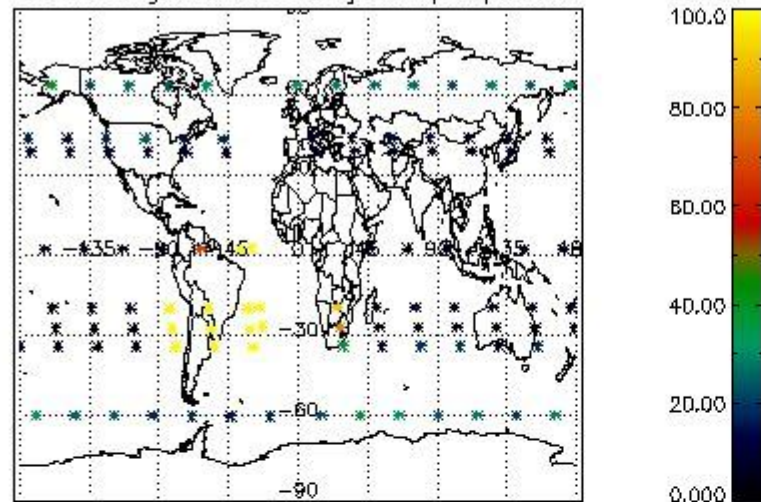

Percentage of cosmic ray hits per profile