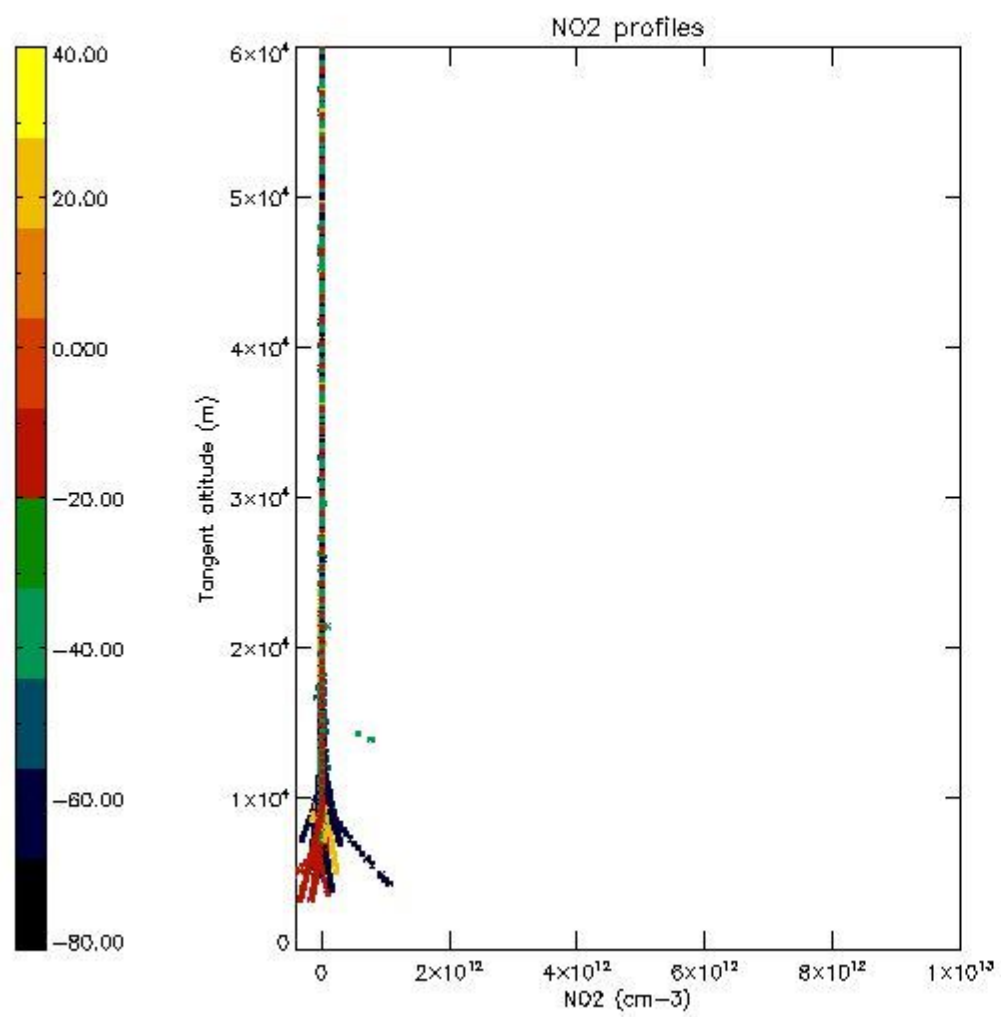

5.7 Plot NO₃ profiles for all STD (dark without errors)

The colorbar represents the latitude.