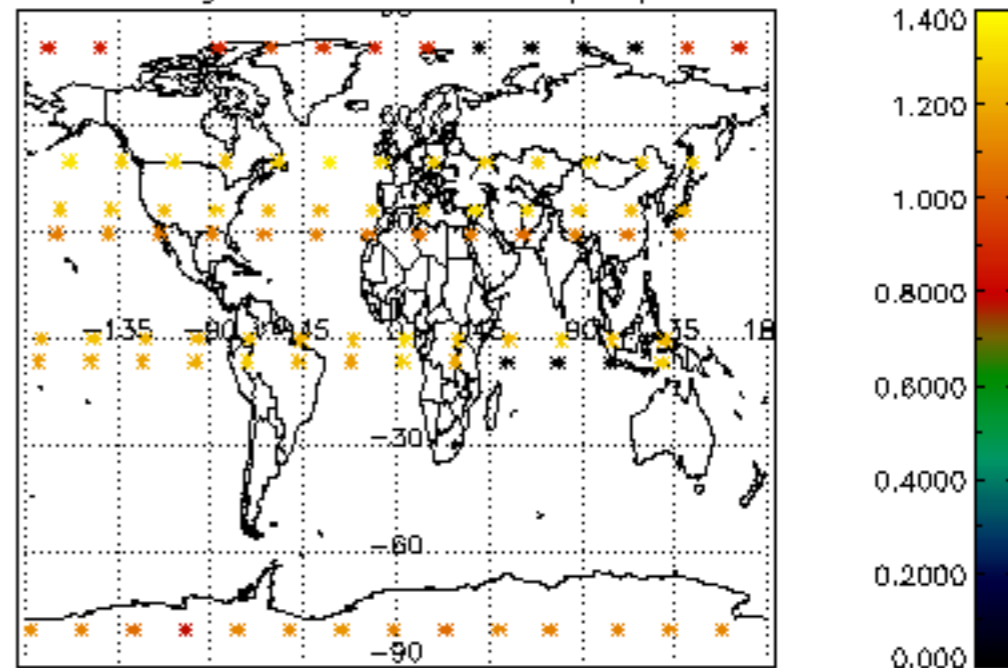

Percentage of datation errors per profile

Percentage of star falling outside central band per profile

Percentage of saturation errors per profile

Percentage of cosmic ray hits per profile

Percentage of datation errors per profile