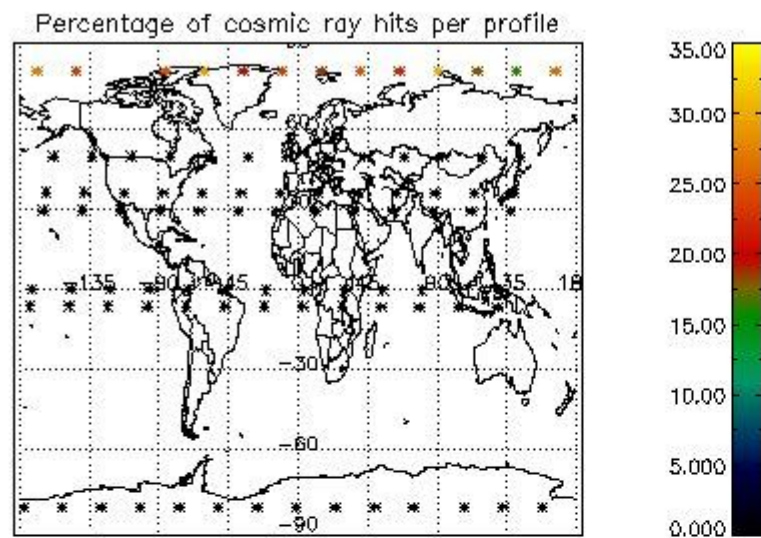

Percentage of datation errors per profile

Percentage of star falling outside central band per profile

Percentage of saturation errors per profile

4.2.2 Plot level 1 quality information per product (world map): ENVISAT DESCENDING passes