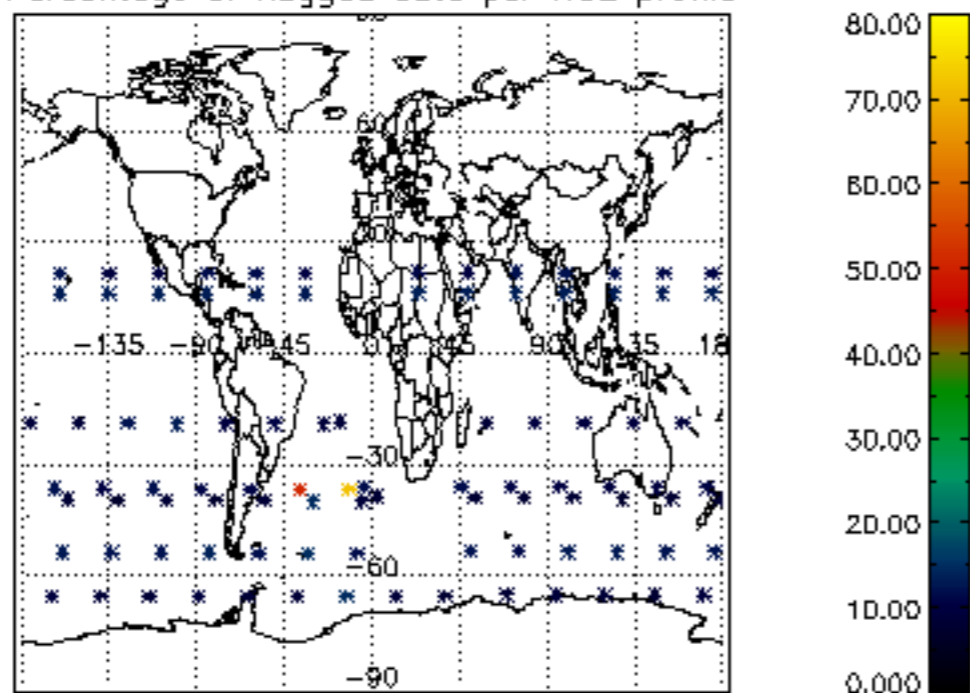

Percentage of flagged data per NO2 profile