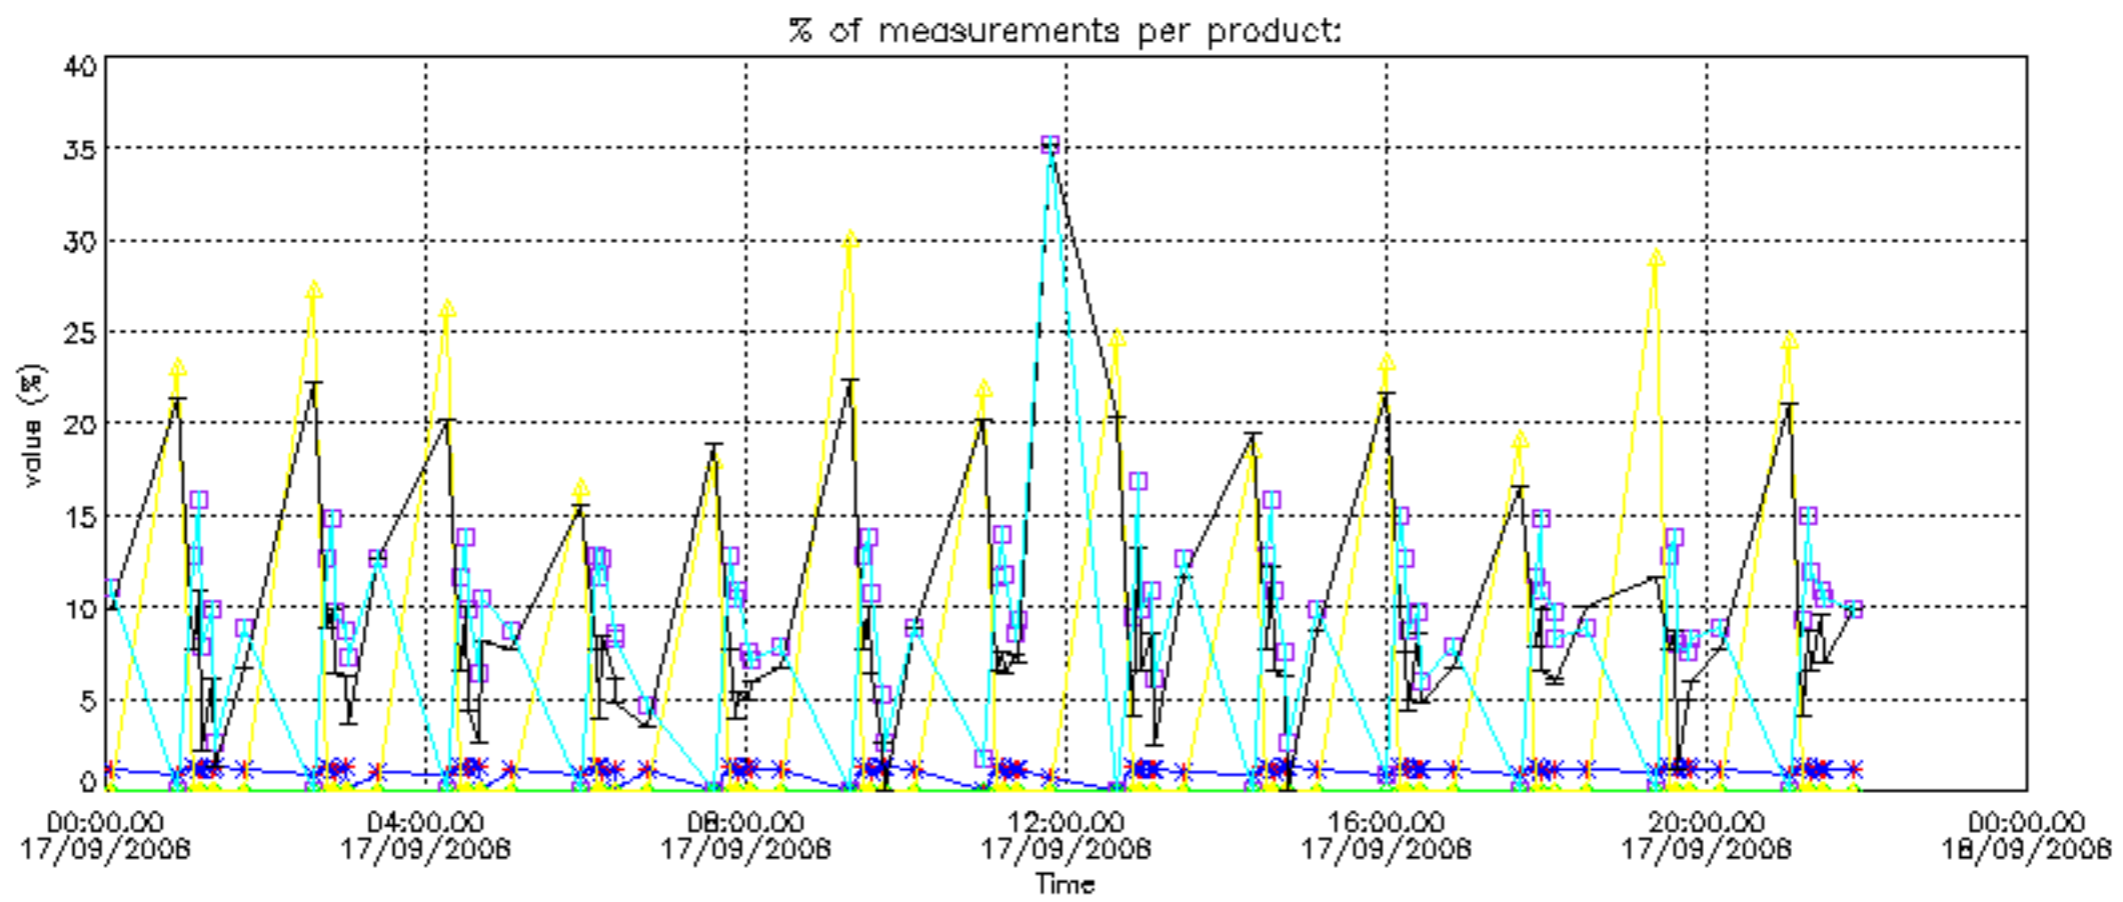

Percentage of cosmic ray hits per profile

Percentage of datation errors per profile