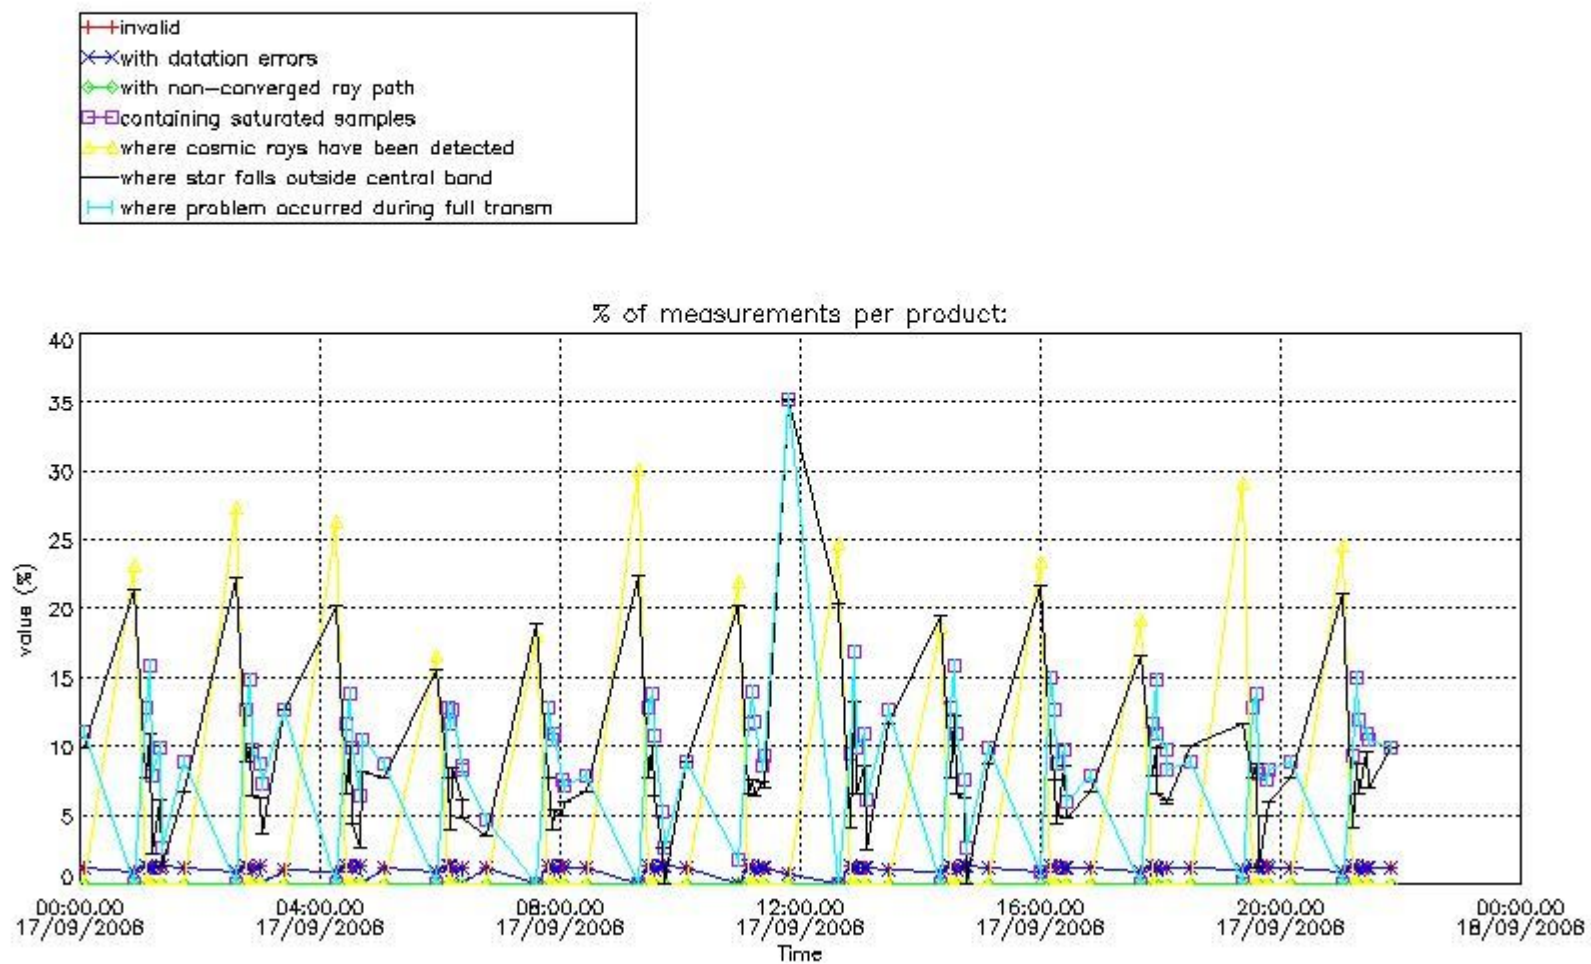

4.2 Plot quality information per product coming from level 1b processing (world map)

4.2.1 Plot level 1 quality information per product (world map): ENVISAT ASCENDING passes