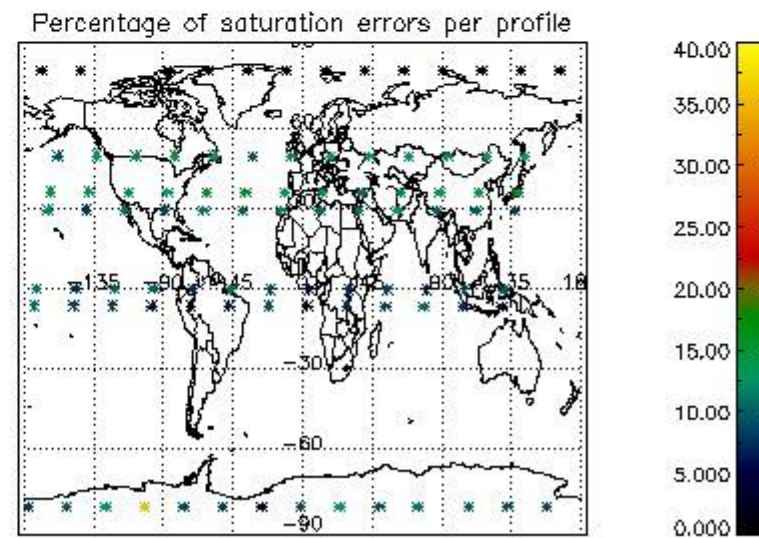

Percentage of datation errors per profile

Percentage of star falling outside central band per profile

Percentage of saturation errors per profile

4.2.2 Plot level 1 quality information per product (world map): ENVISAT DESCENDING passes