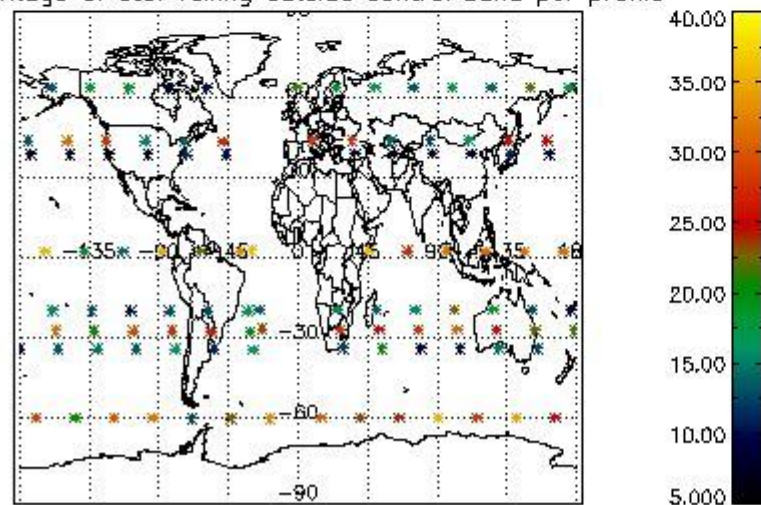

Percentage of star falling outside central band per profile