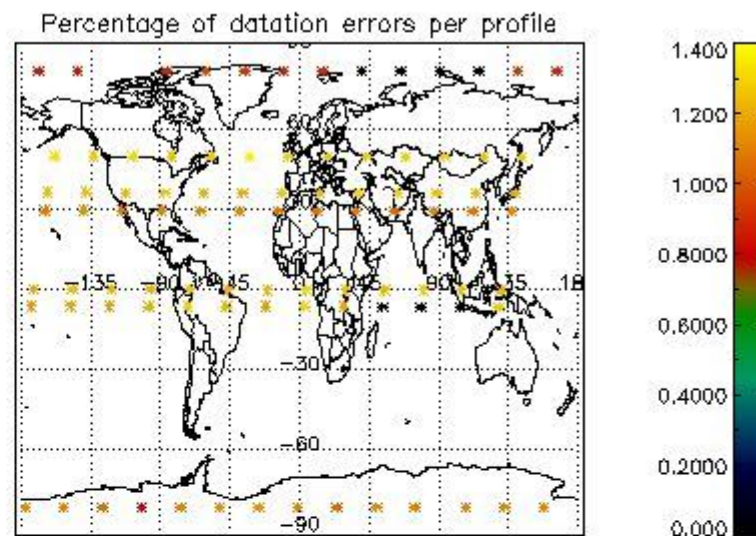

Percentage of datation errors per profile

Percentage of star falling outside central band per profile

Percentage of saturation errors per profile

4.2.2 Plot level 1 quality information per product (world map): ENVISAT DESCENDING passes