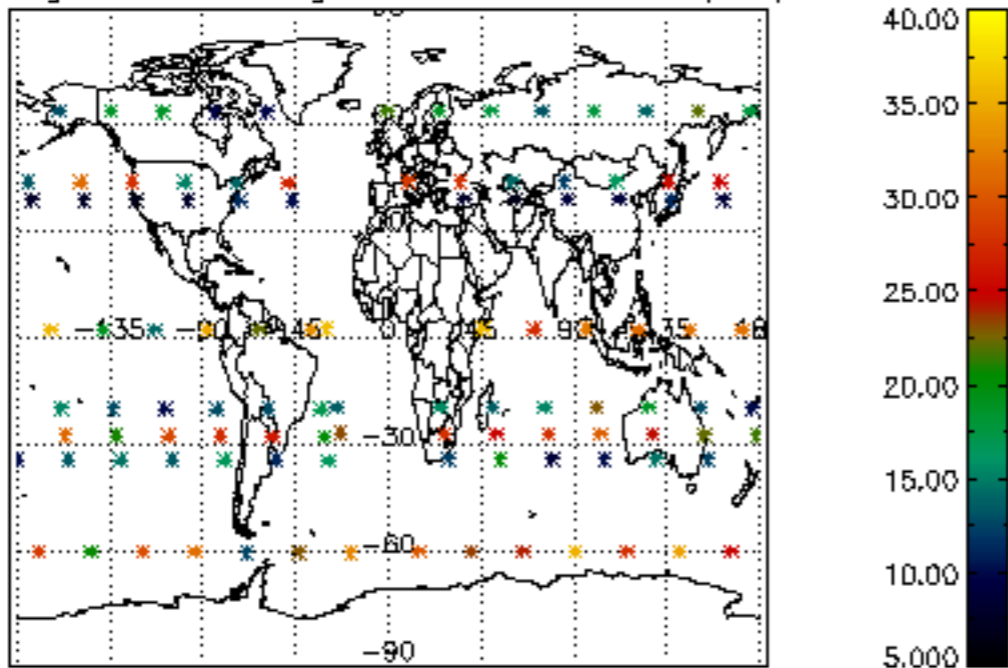

Percentage of cosmic ray hits per profile

Percentage of star falling outside central band per profile