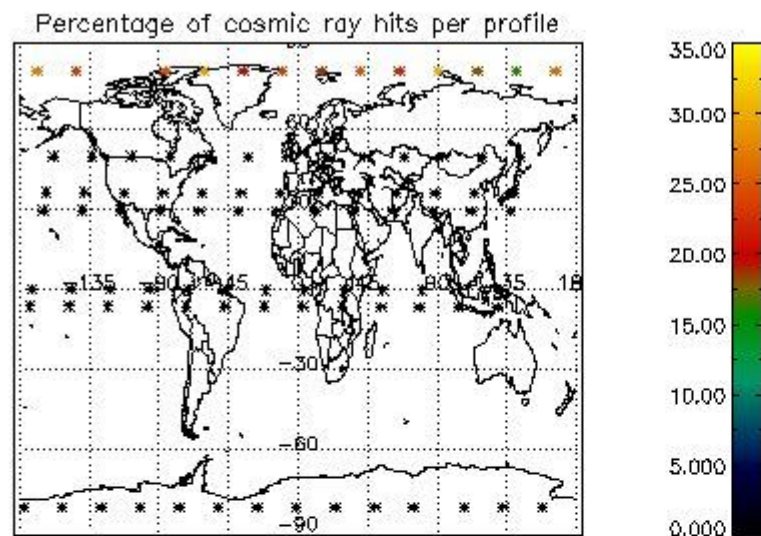

Percentage of datation errors per profile

Percentage of star falling outside central band per profile

Percentage of saturation errors per profile

4.2.2 Plot level 1 quality information per product (world map): ENVISAT DESCENDING passes