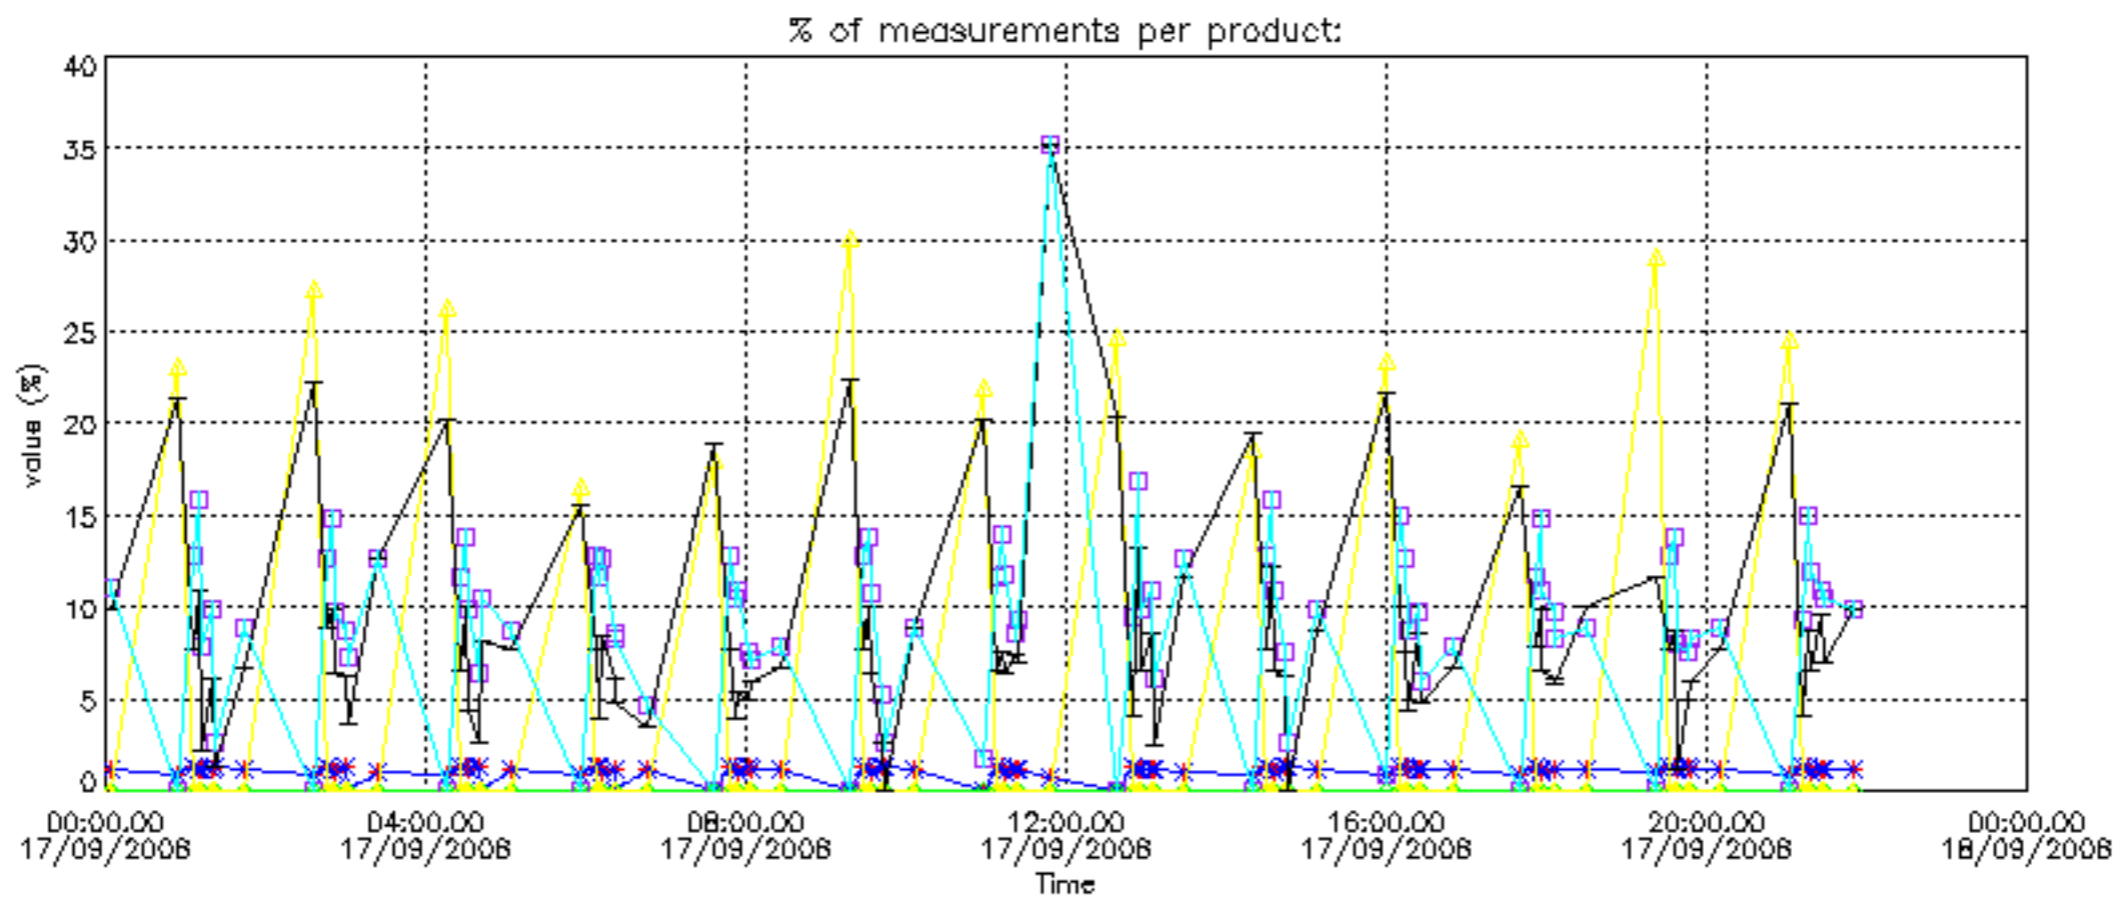

Percentage of cosmic ray hits per profile

Percentage of datation errors per profile