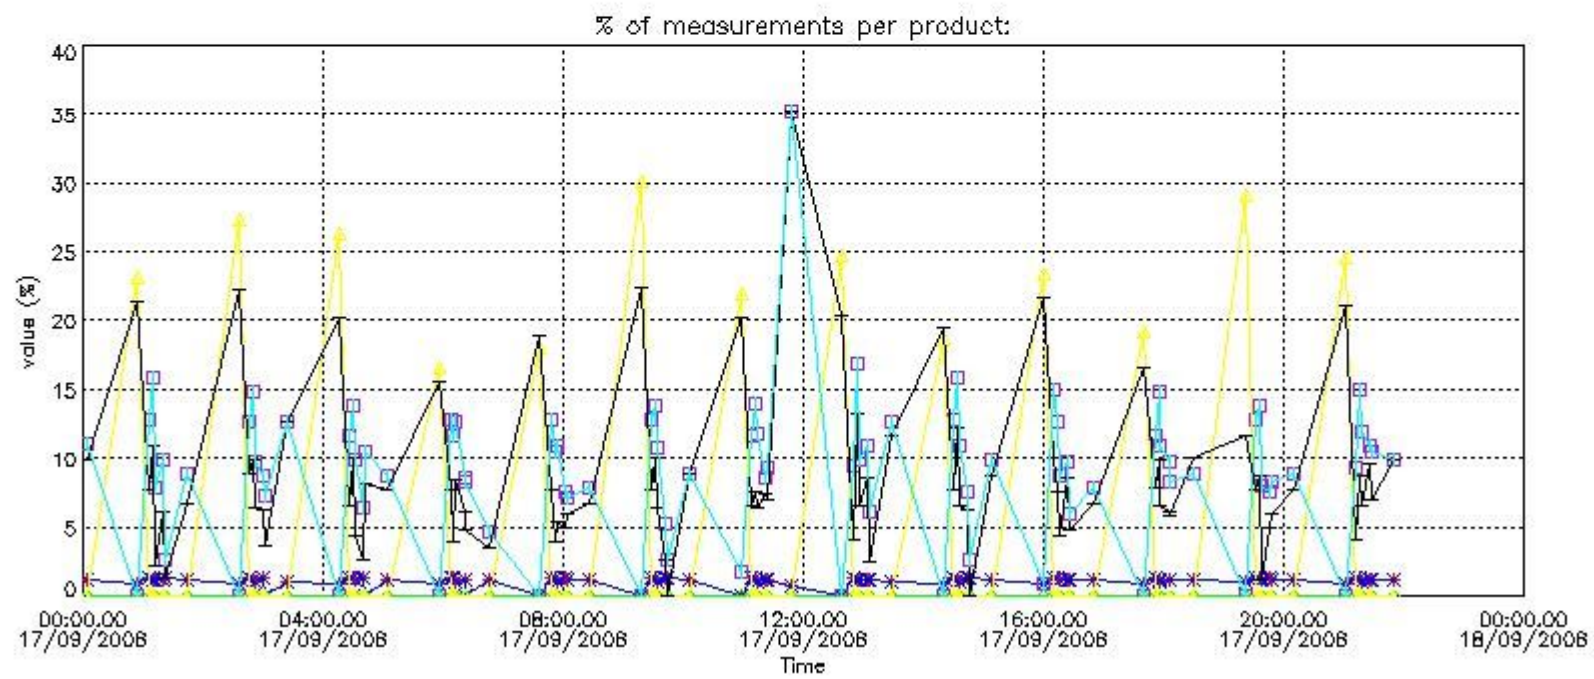

3. Quality information per product

In this section it is plotted some information contained in the Quality Summary data set of the level 2 products. Only products in dark limb conditions and without errors (error flag in the MPH set to "0") are used.

3.1 Plot quality information per product (time dependant)

3.2 Plot quality information per product (world map)

Percentage of flagged data per O3 profile

Percentage of flagged data per H2O profile

Percentage of flagged data per NO2 profile

Percentage of flagged data per NO3 profile

4. Level 1 quality information per product

In this section it is plotted some information contained in the Quality Summary data set of the level 2 products that comes from the level 1b processing. Products without errors (error flag in the MPH set to "0") are used.

4.1 Plot quality information per product (time dependant) coming from level 1b processing

4.1.1 Plot level 1 quality information per product (time dependant): ENVISAT ASCENDING passes

4.1.2 Plot level 1 quality information per product (time dependant): ENVI SAT DESCENDING passes