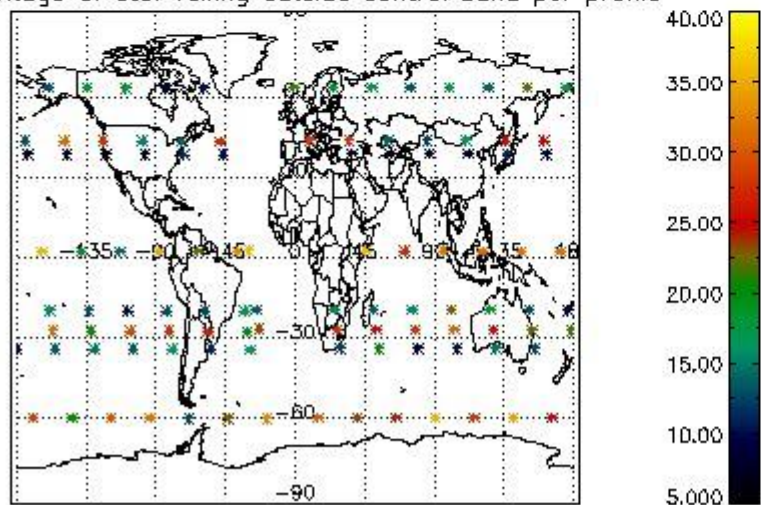

Percentage of star falling outside central band per profile