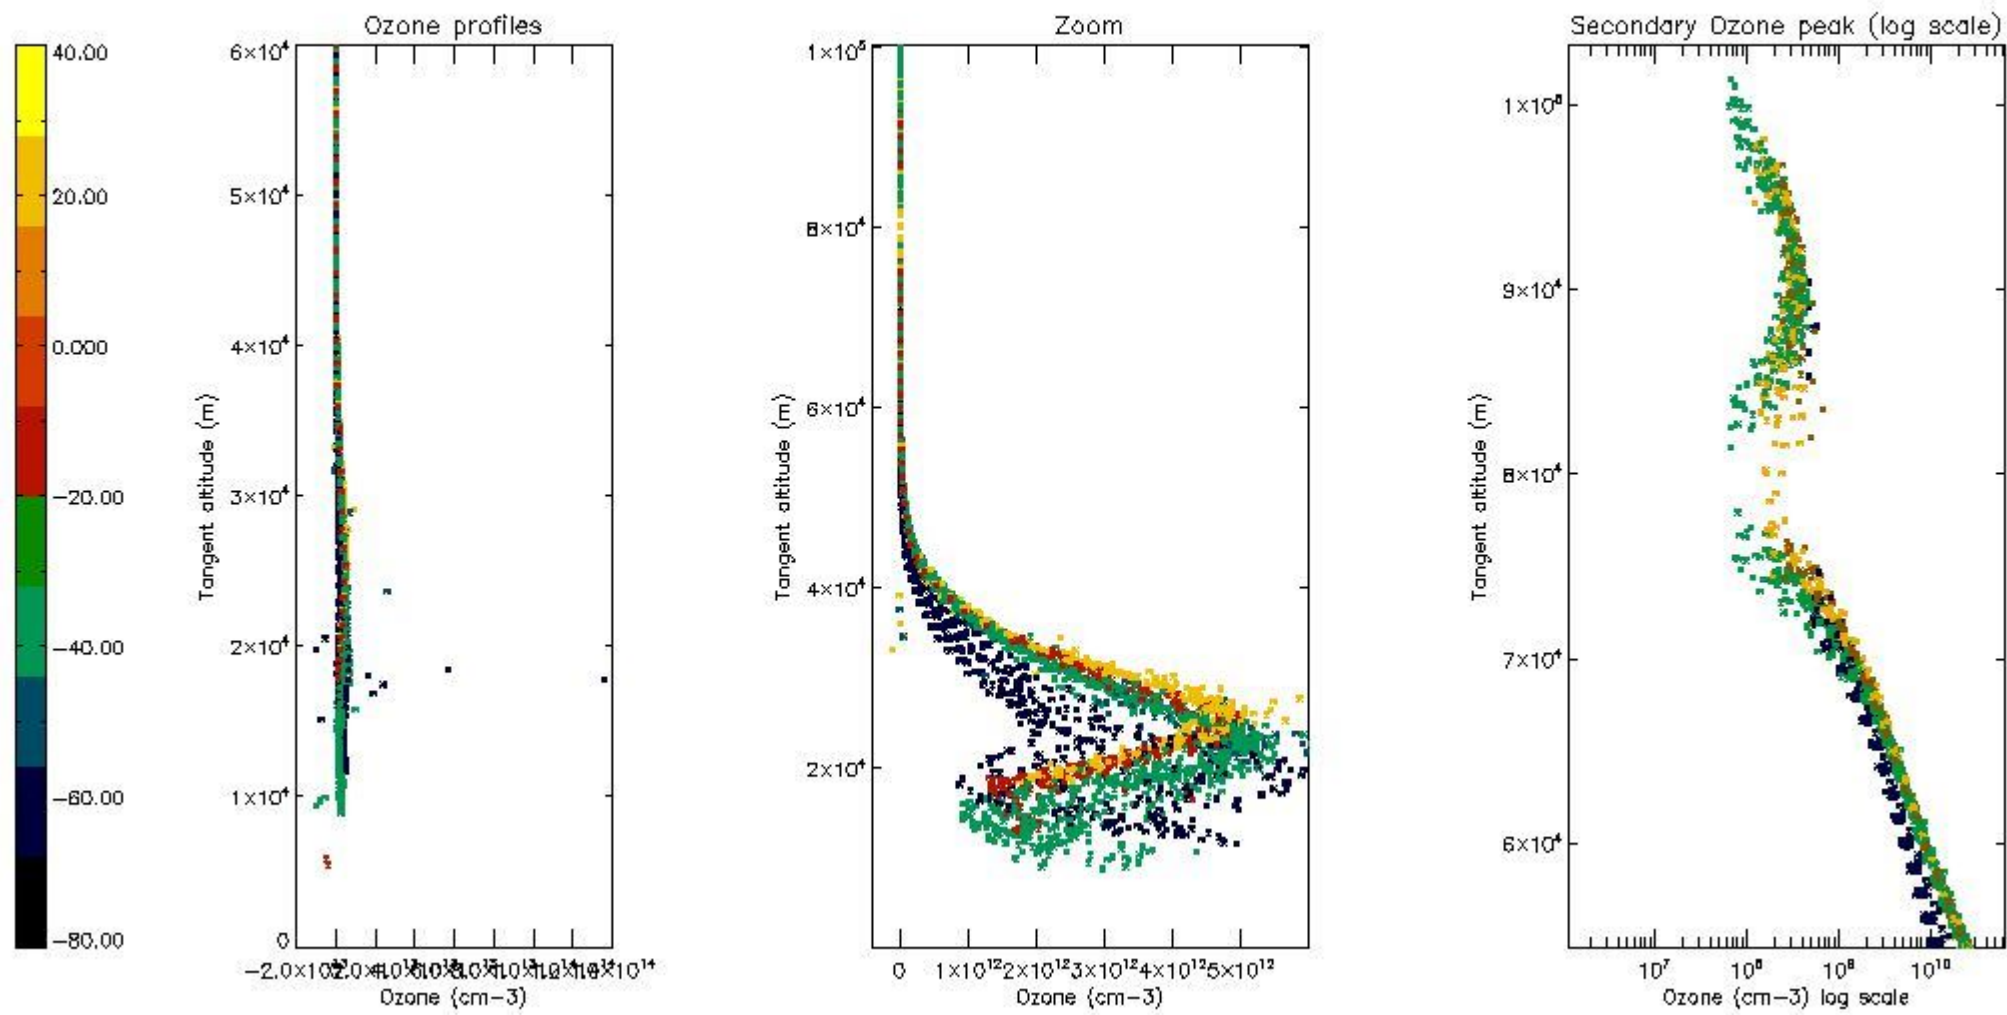

STD < 10	26
STD < 5	20

5.2 Plot ozone profiles for all STD (dark without errors)

The colorbar represents the latitude.

5.3 Plot ozone profiles where STD < 20% (dark without errors)

The colorbar represents the latitude.

5.4 Plot ozone profiles where $STD < 10\%$ (dark without errors)

The colorbar represents the latitude.

5.5 Plot ozone profiles where STD < 5% (dark without errors)

The colorbar represents the latitude.

5.6 Plot NO₂ profiles for all STD (dark without errors)

The colorbar represents the latitude.

5.7 Plot NO3 profiles for all STD (dark without errors)

The colorbar represents the latitude.

5.8 Plot H2O profiles for all STD (only for occultations of stars 1,2,3,4,13,14,16,26,63 dark without errors)