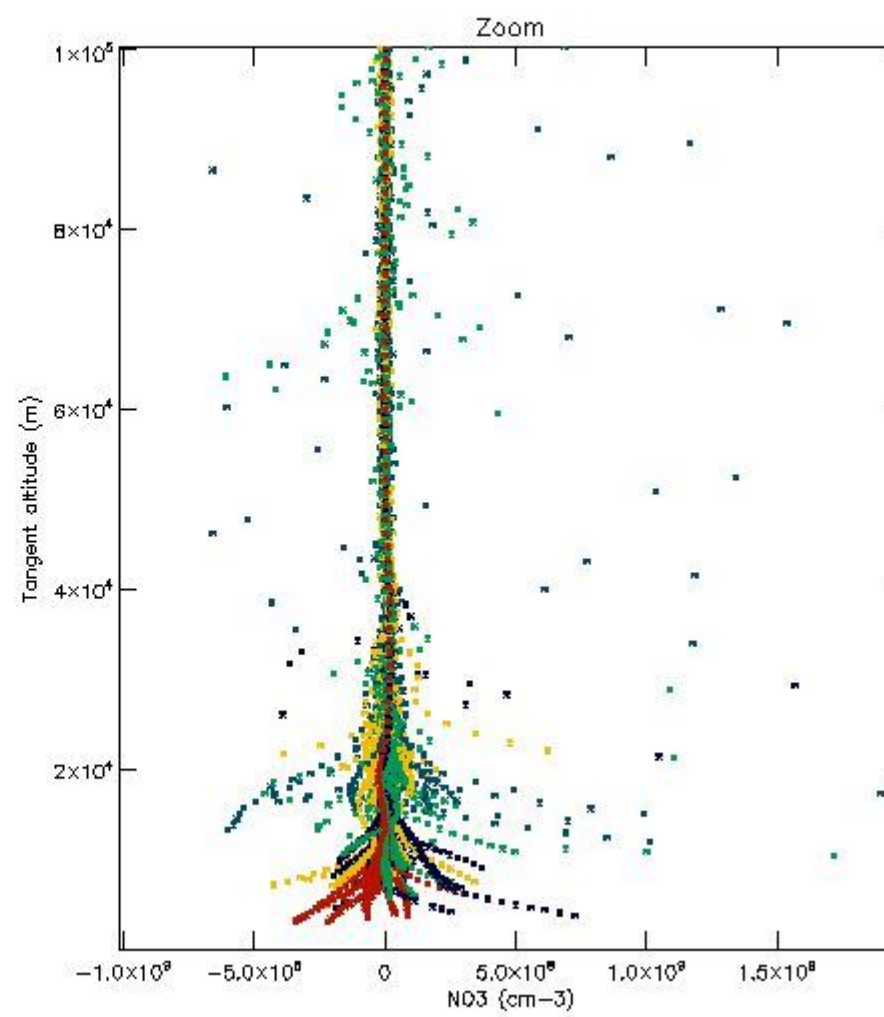

STD < 10	26
STD < 5	20

5.2 Plot ozone profiles for all STD (dark without errors)

The colorbar represents the latitude.

5.3 Plot ozone profiles where STD < 20% (dark without errors)

The colorbar represents the latitude.

5.4 Plot ozone profiles where $STD < 10\%$ (dark without errors)

The colorbar represents the latitude.

5.5 Plot ozone profiles where STD < 5% (dark without errors)

The colorbar represents the latitude.

5.6 Plot NO₂ profiles for all STD (dark without errors)

The colorbar represents the latitude.

5.7 Plot NO3 profiles for all STD (dark without errors)

The colorbar represents the latitude.

5.8 Plot H2O profiles for all STD (only for occultations of stars 1,2,3,4,13,14,16,26,63 dark without errors)