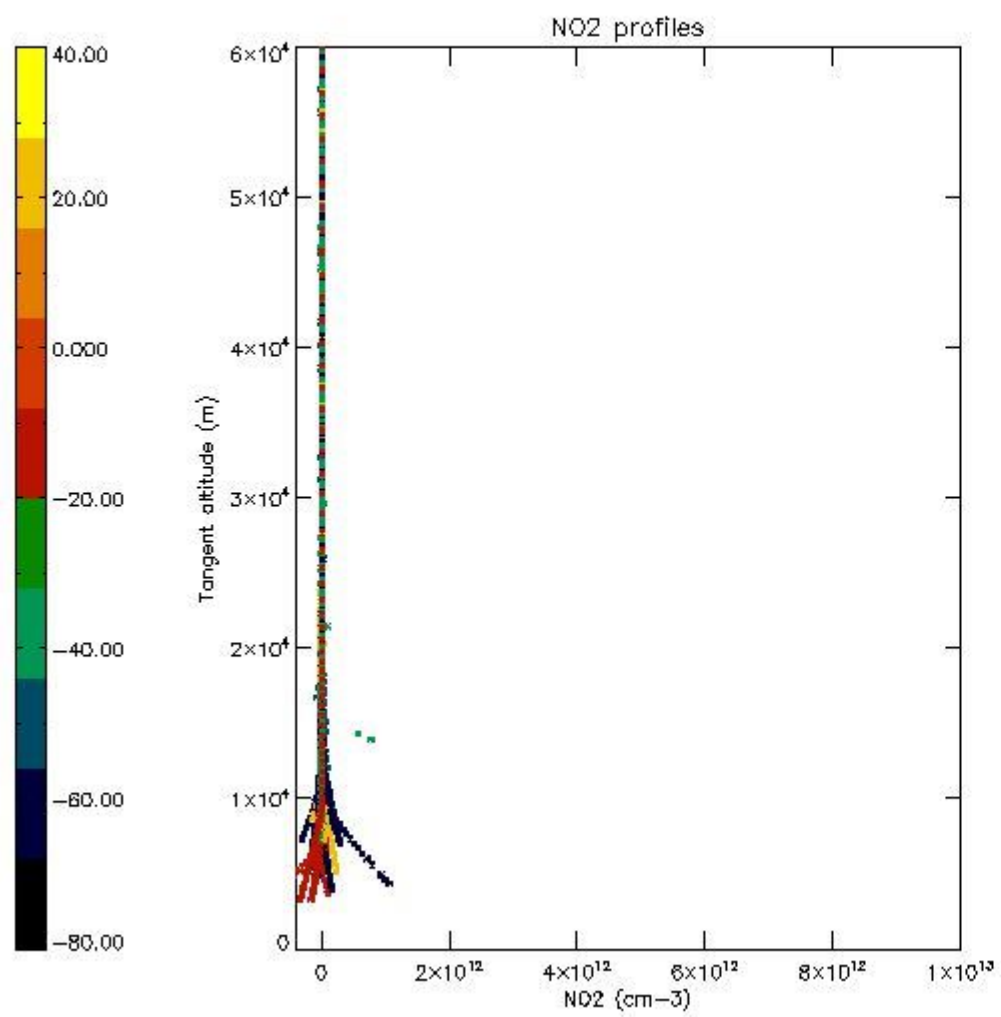

STD < 10	26
STD < 5	20

5.2 Plot ozone profiles for all STD (dark without errors)

The colorbar represents the latitude.

5.3 Plot ozone profiles where STD < 20% (dark without errors)

The colorbar represents the latitude.

5.4 Plot ozone profiles where $STD < 10\%$ (dark without errors)

The colorbar represents the latitude.

5.5 Plot ozone profiles where STD < 5% (dark without errors)

The colorbar represents the latitude.

5.6 Plot NO₂ profiles for all STD (dark without errors)

The colorbar represents the latitude.

5.7 Plot NO3 profiles for all STD (dark without errors)

The colorbar represents the latitude.

5.8 Plot H2O profiles for all STD (only for occultations of stars 1,2,3,4,13,14,16,26,63 dark without errors)