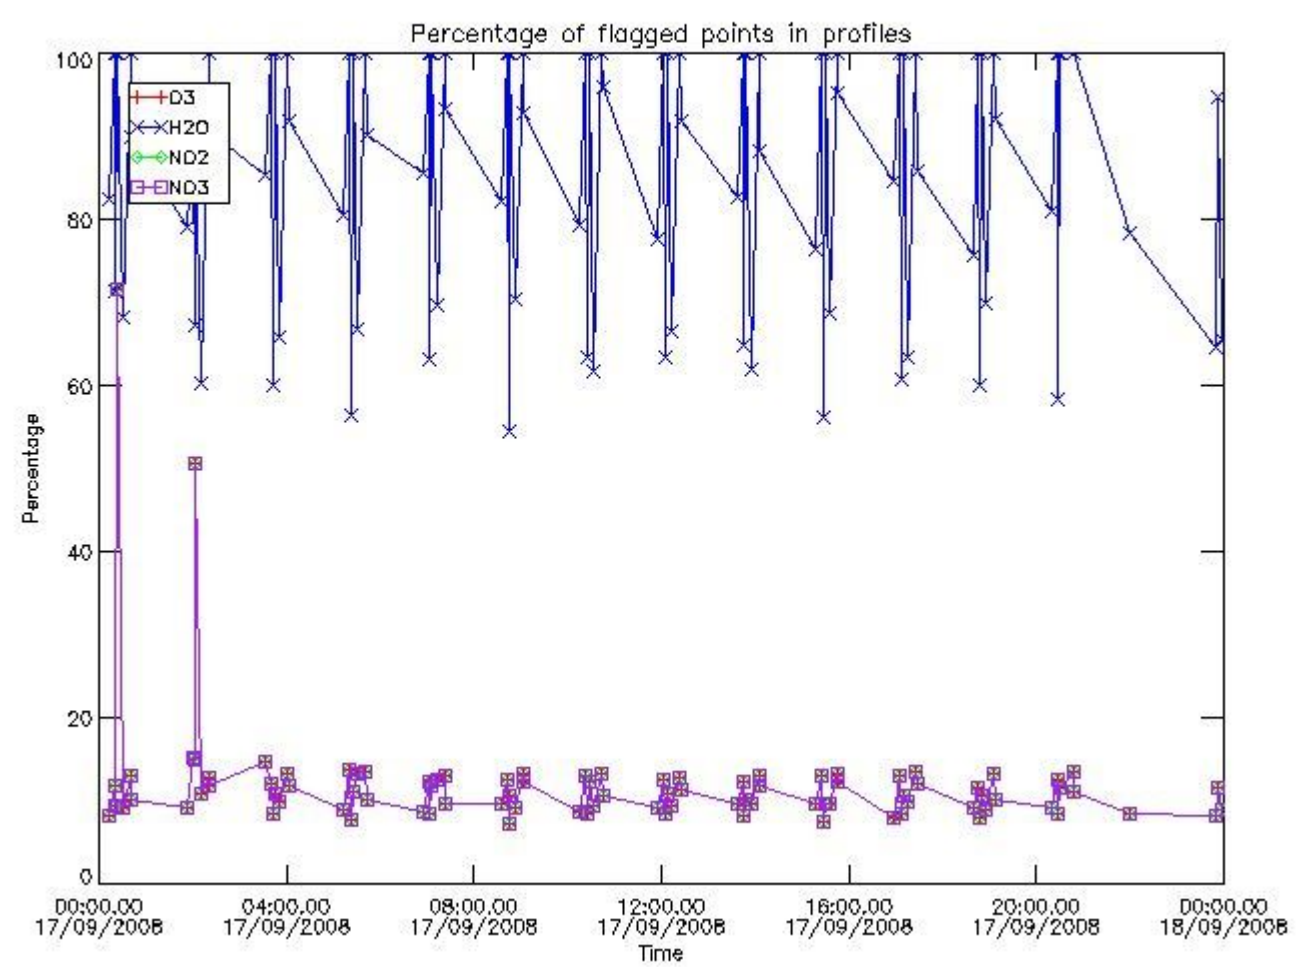

3. Quality information per product

In this section it is plotted some information contained in the Quality Summary data set of the level 2 products. Only products in dark limb conditions and without errors (error flag in the MPH set to "0") are used.

3.1 Plot quality information per product (time dependant)

3.2 Plot quality information per product (world map)