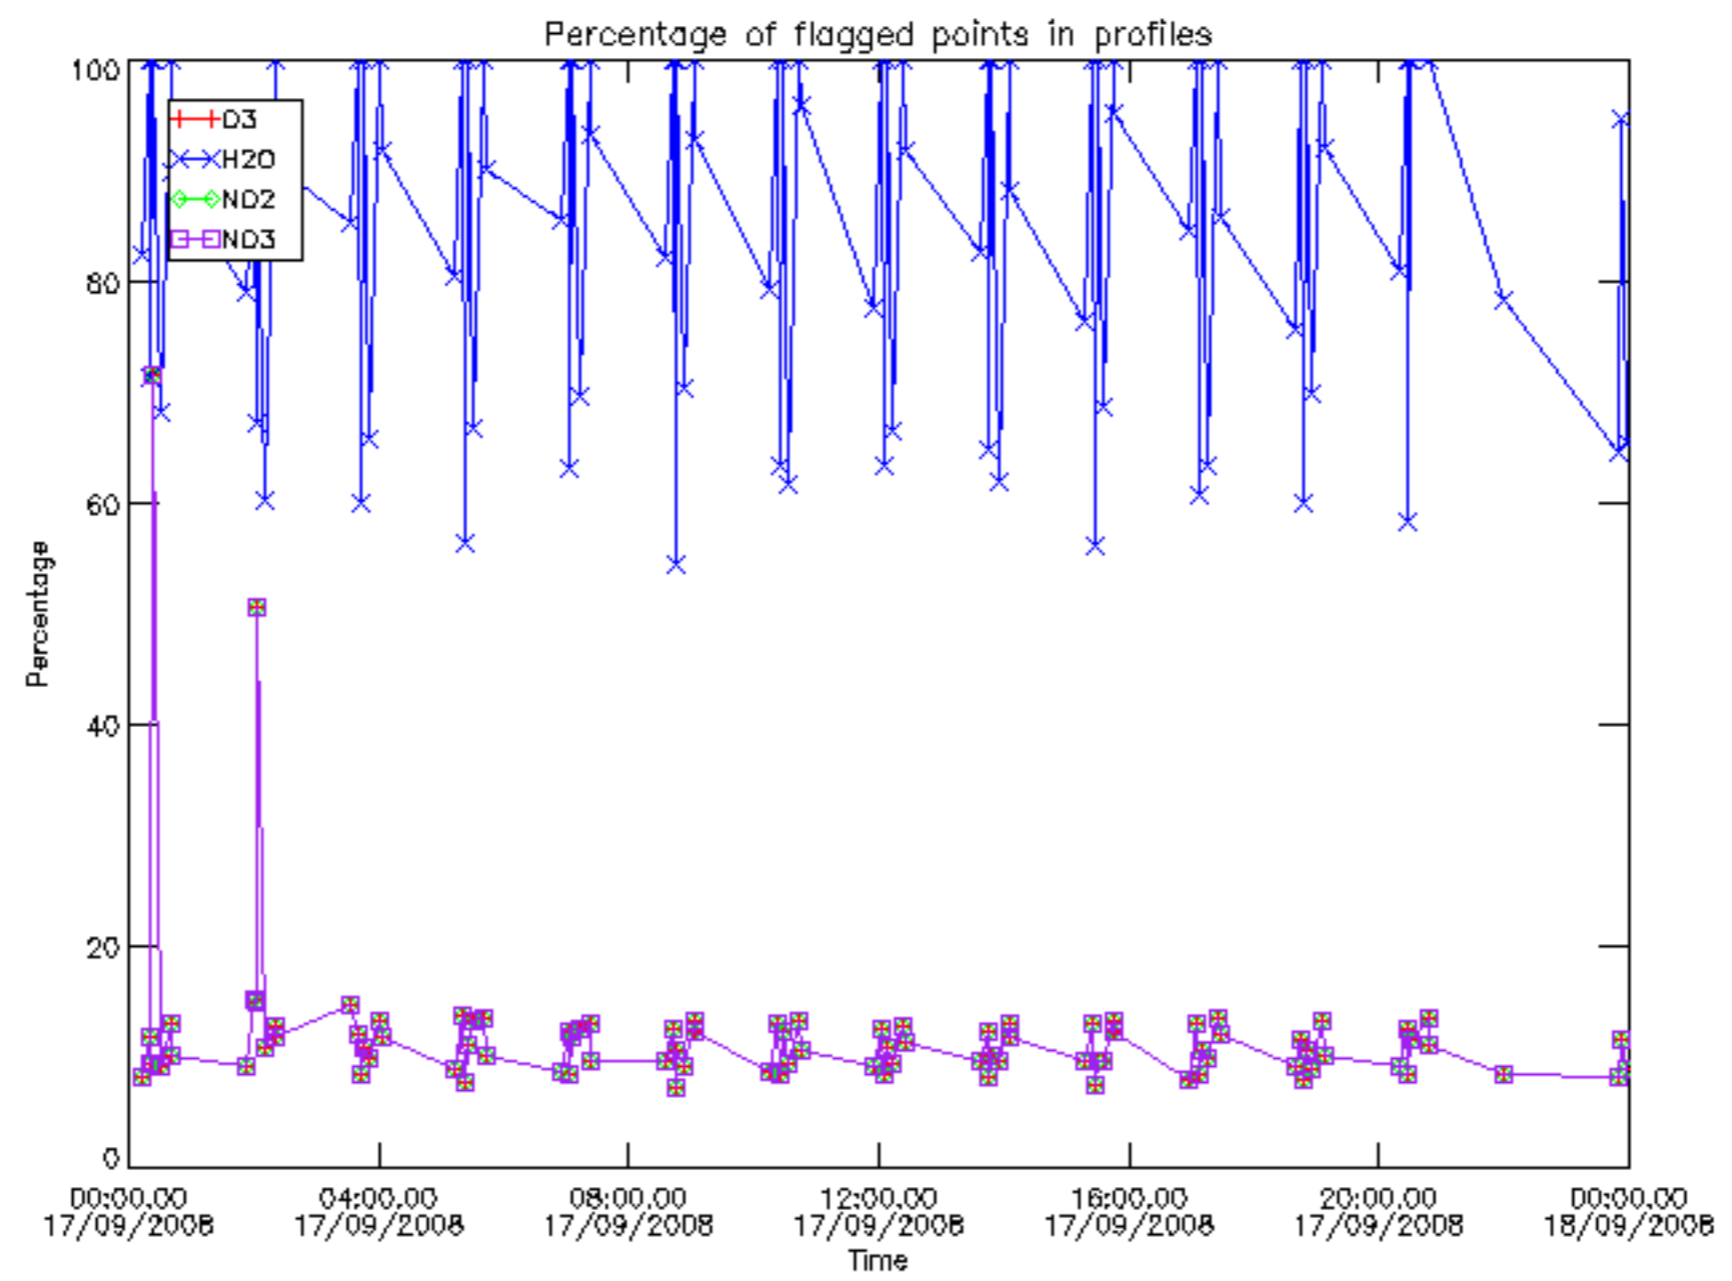

Percentage of flagged data per D3 profile

Percentage of flagged data per H2O profile