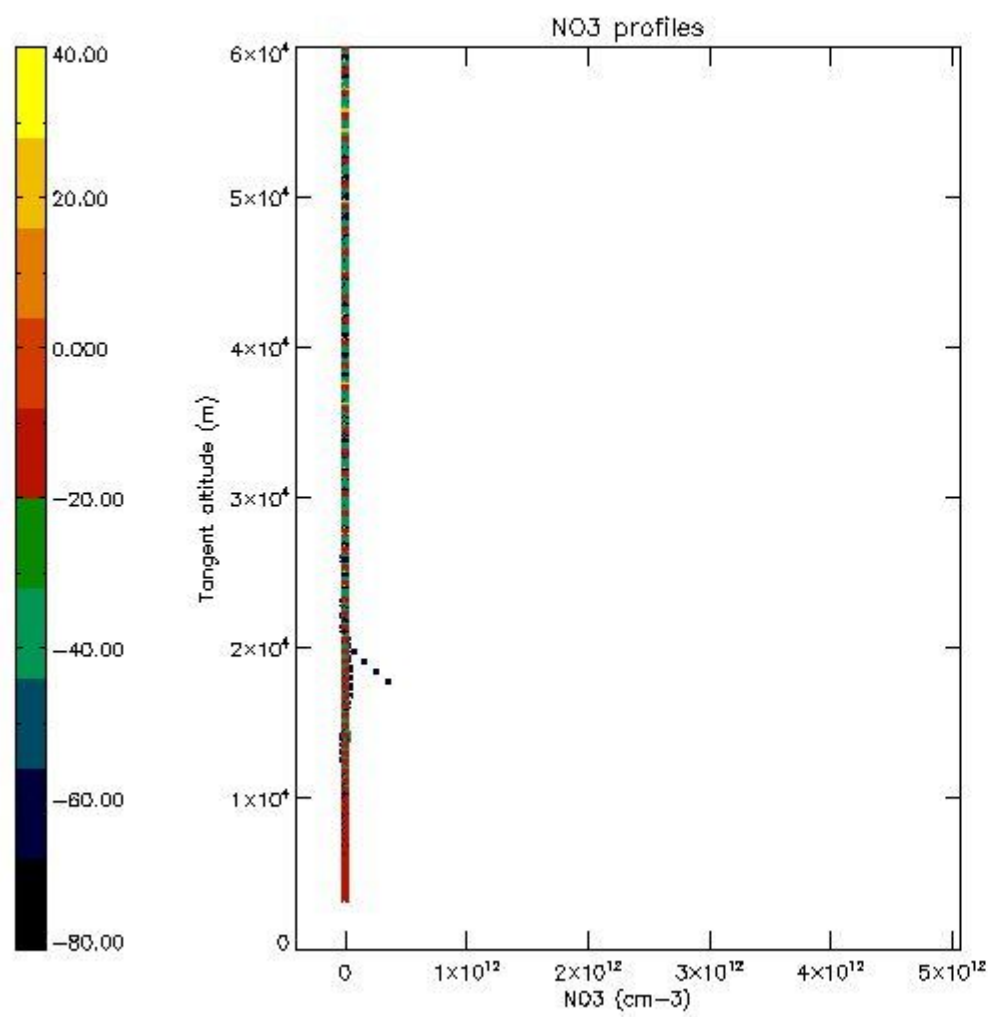

STD < 10	26
STD < 5	20

5.2 Plot ozone profiles for all STD (dark without errors)

The colorbar represents the latitude.

5.3 Plot ozone profiles where STD < 20% (dark without errors)

The colorbar represents the latitude.

5.4 Plot ozone profiles where $STD < 10\%$ (dark without errors)

The colorbar represents the latitude.

5.5 Plot ozone profiles where STD < 5% (dark without errors)

The colorbar represents the latitude.

5.6 Plot NO₂ profiles for all STD (dark without errors)

The colorbar represents the latitude.

5.7 Plot NO3 profiles for all STD (dark without errors)

The colorbar represents the latitude.

5.8 Plot H2O profiles for all STD (only for occultations of stars 1,2,3,4,13,14,16,26,63 dark without errors)