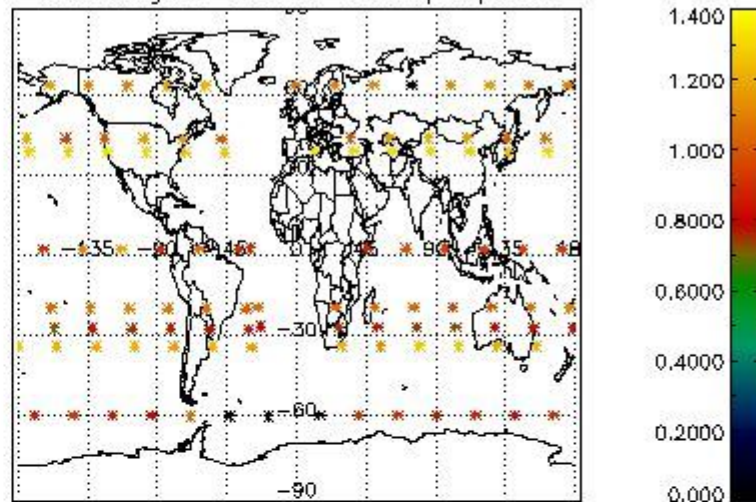

Percentage of datation errors per profile