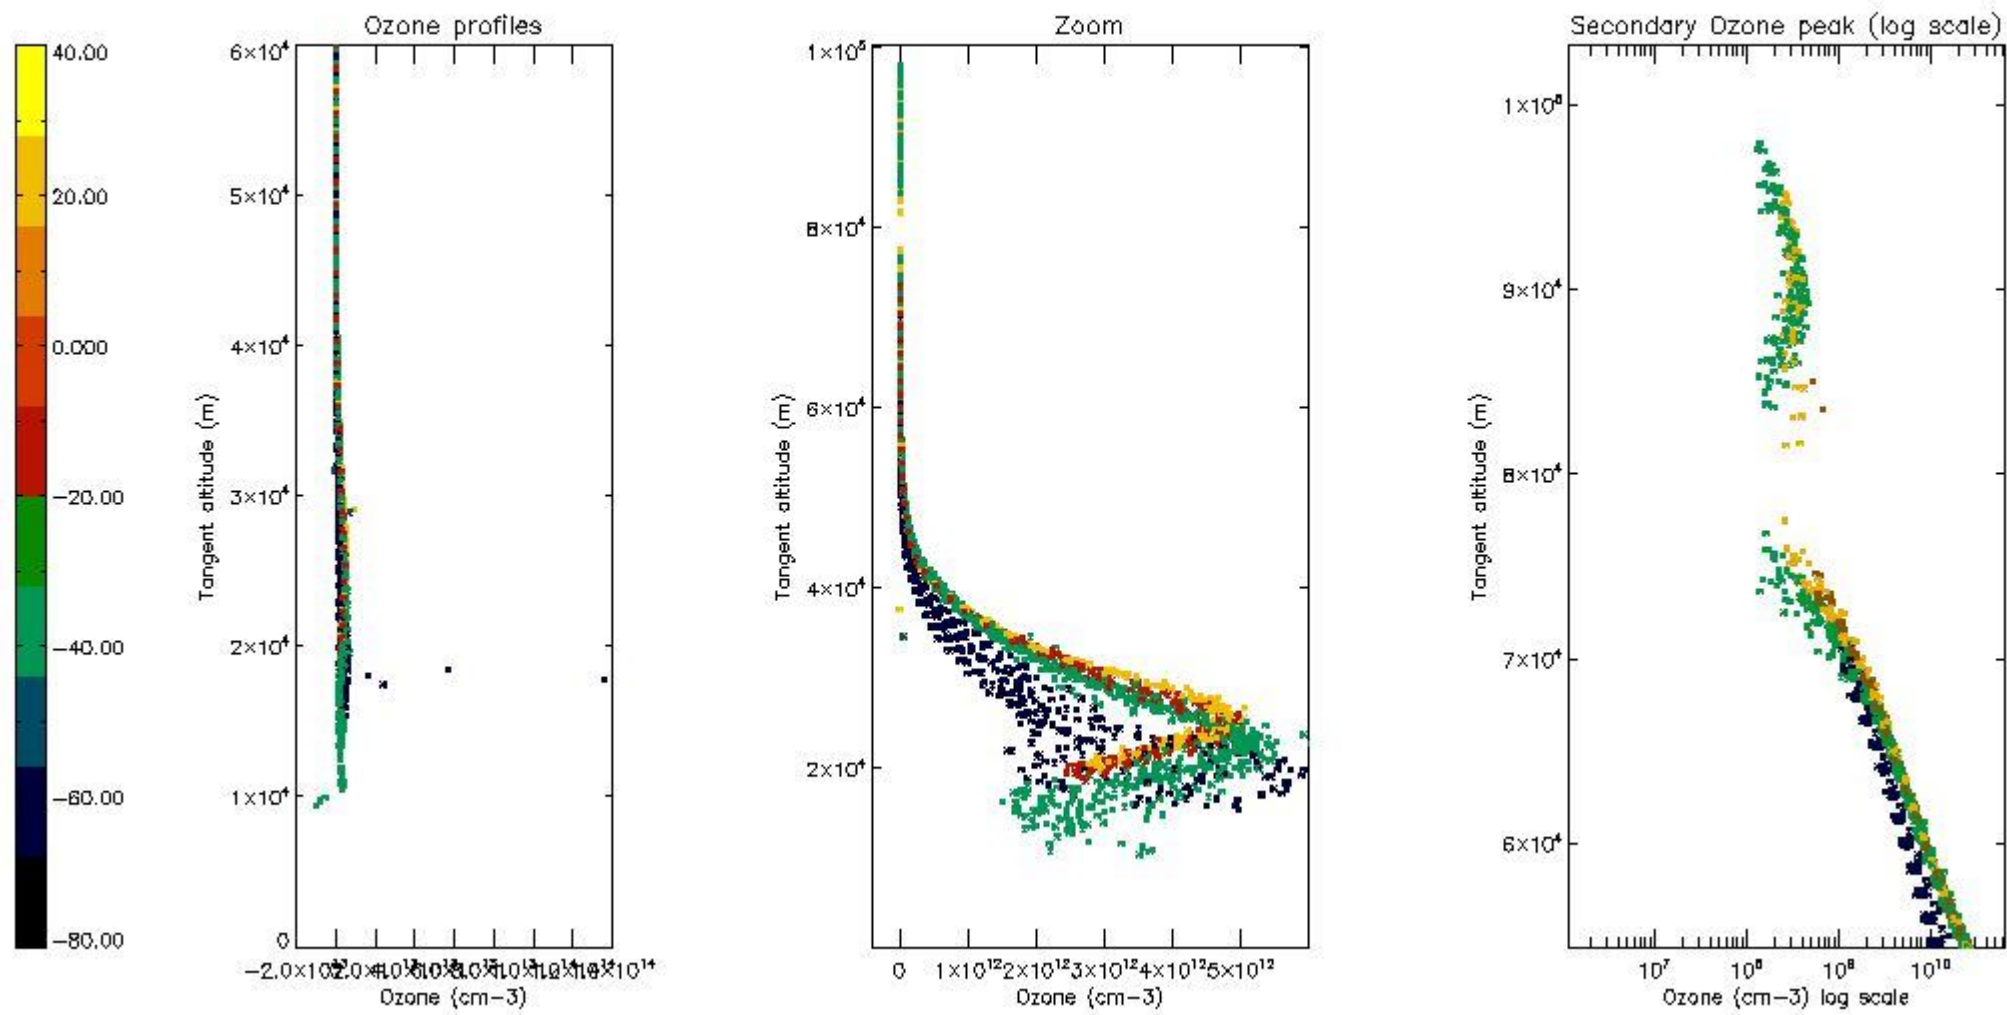

5.6 Plot NO₂ profiles for all STD (dark without errors)

The colorbar represents the latitude.