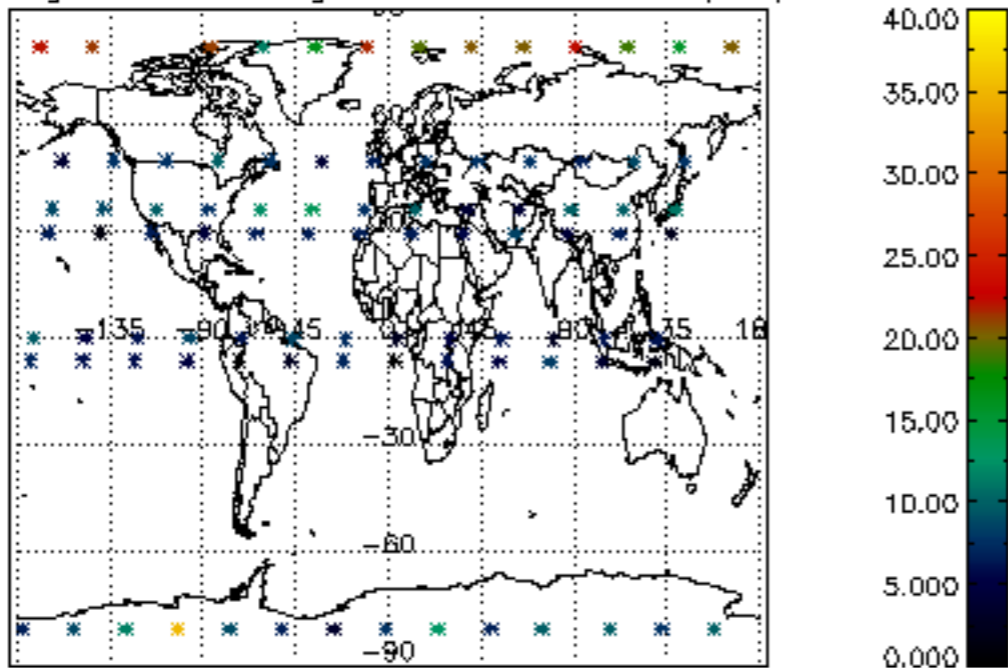

Percentage of star falling outside central band per profile