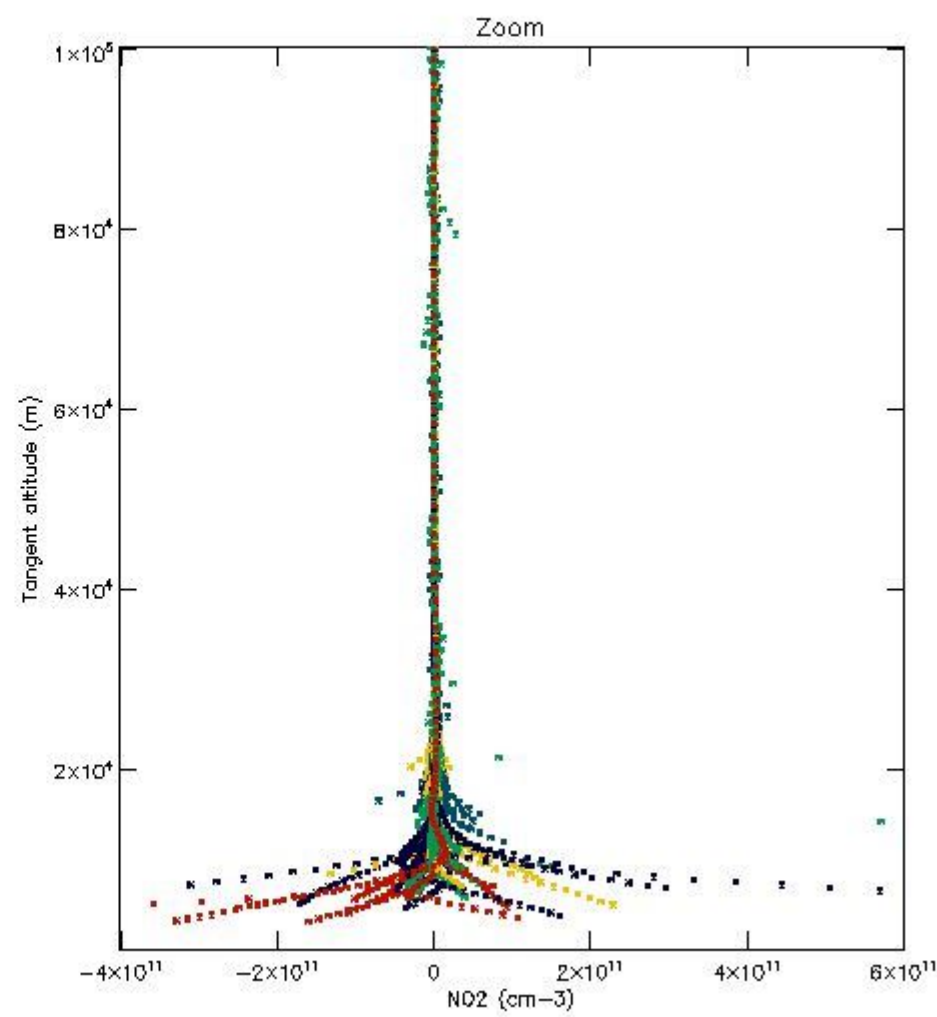

5.7 Plot NO₃ profiles for all STD (dark without errors)

The colorbar represents the latitude.