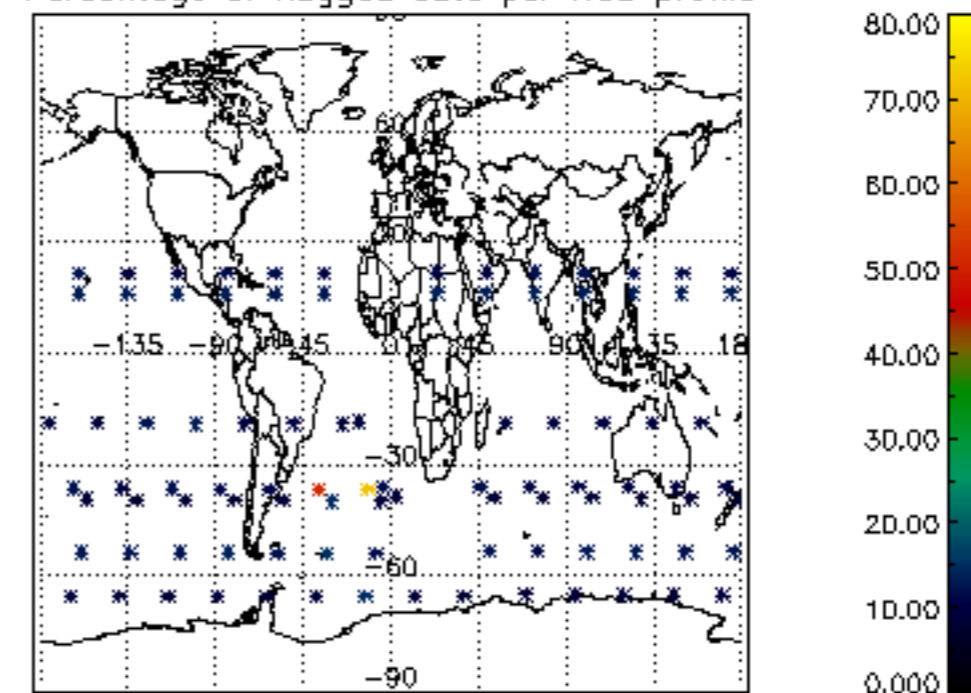

Percentage of flagged data per NO3 profile