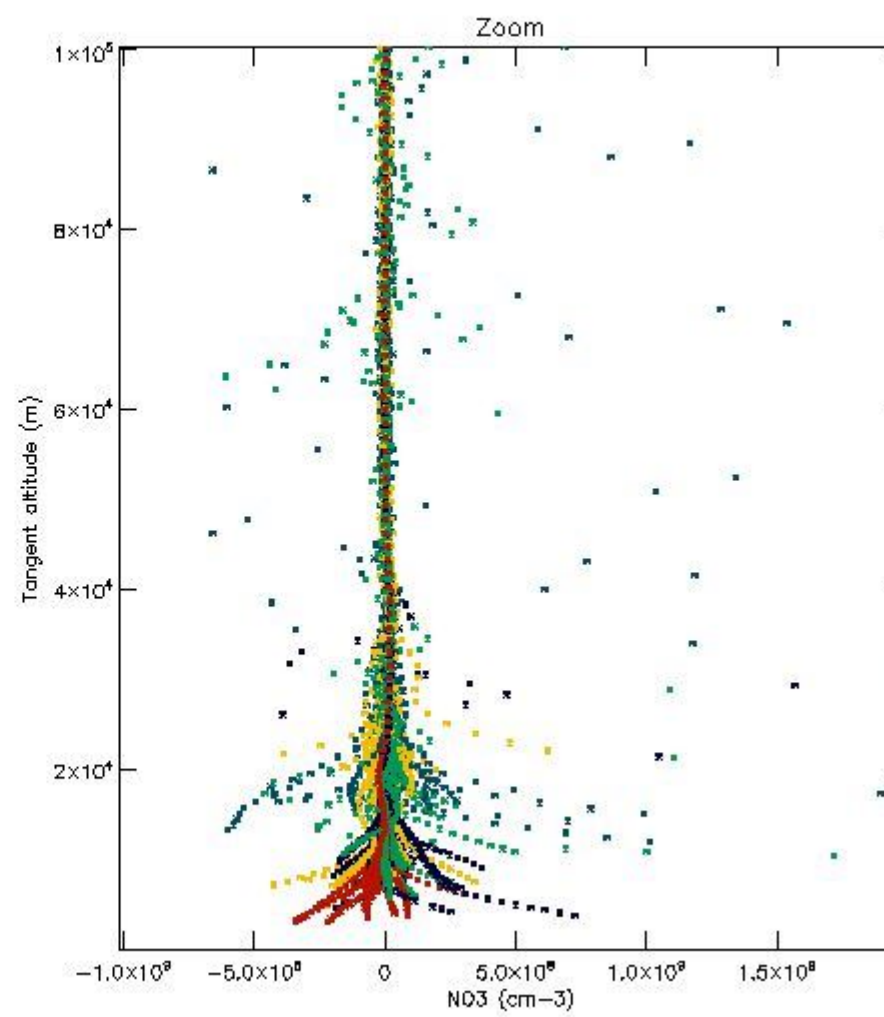

5.8 Plot H₂O profiles for all STD (only for occultations of stars 1,2,3,4,13,14,16,26,63 dark without errors)

The colorbar represents the latitude.