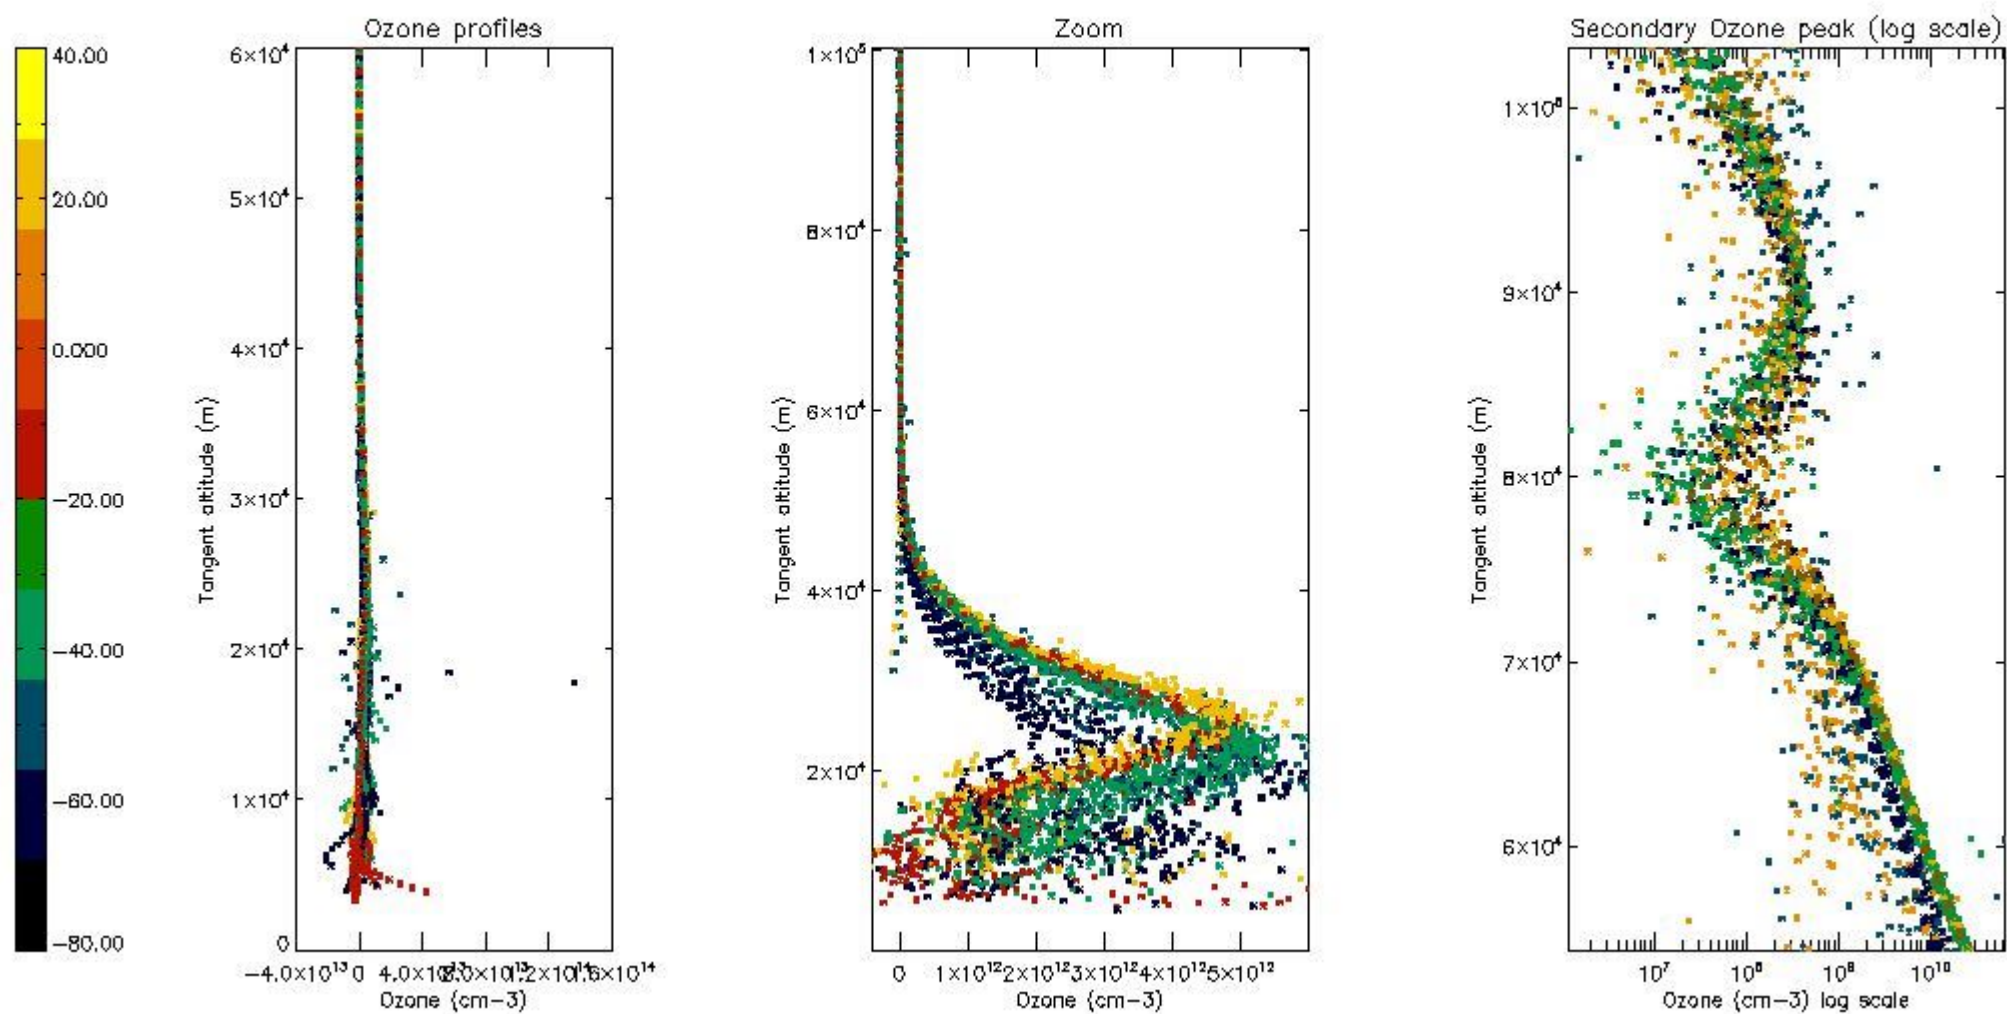

STD < 10	26
STD < 5	20

5.2 Plot ozone profiles for all STD (dark without errors)

The colorbar represents the latitude.

5.3 Plot ozone profiles where STD < 20% (dark without errors)

The colorbar represents the latitude.