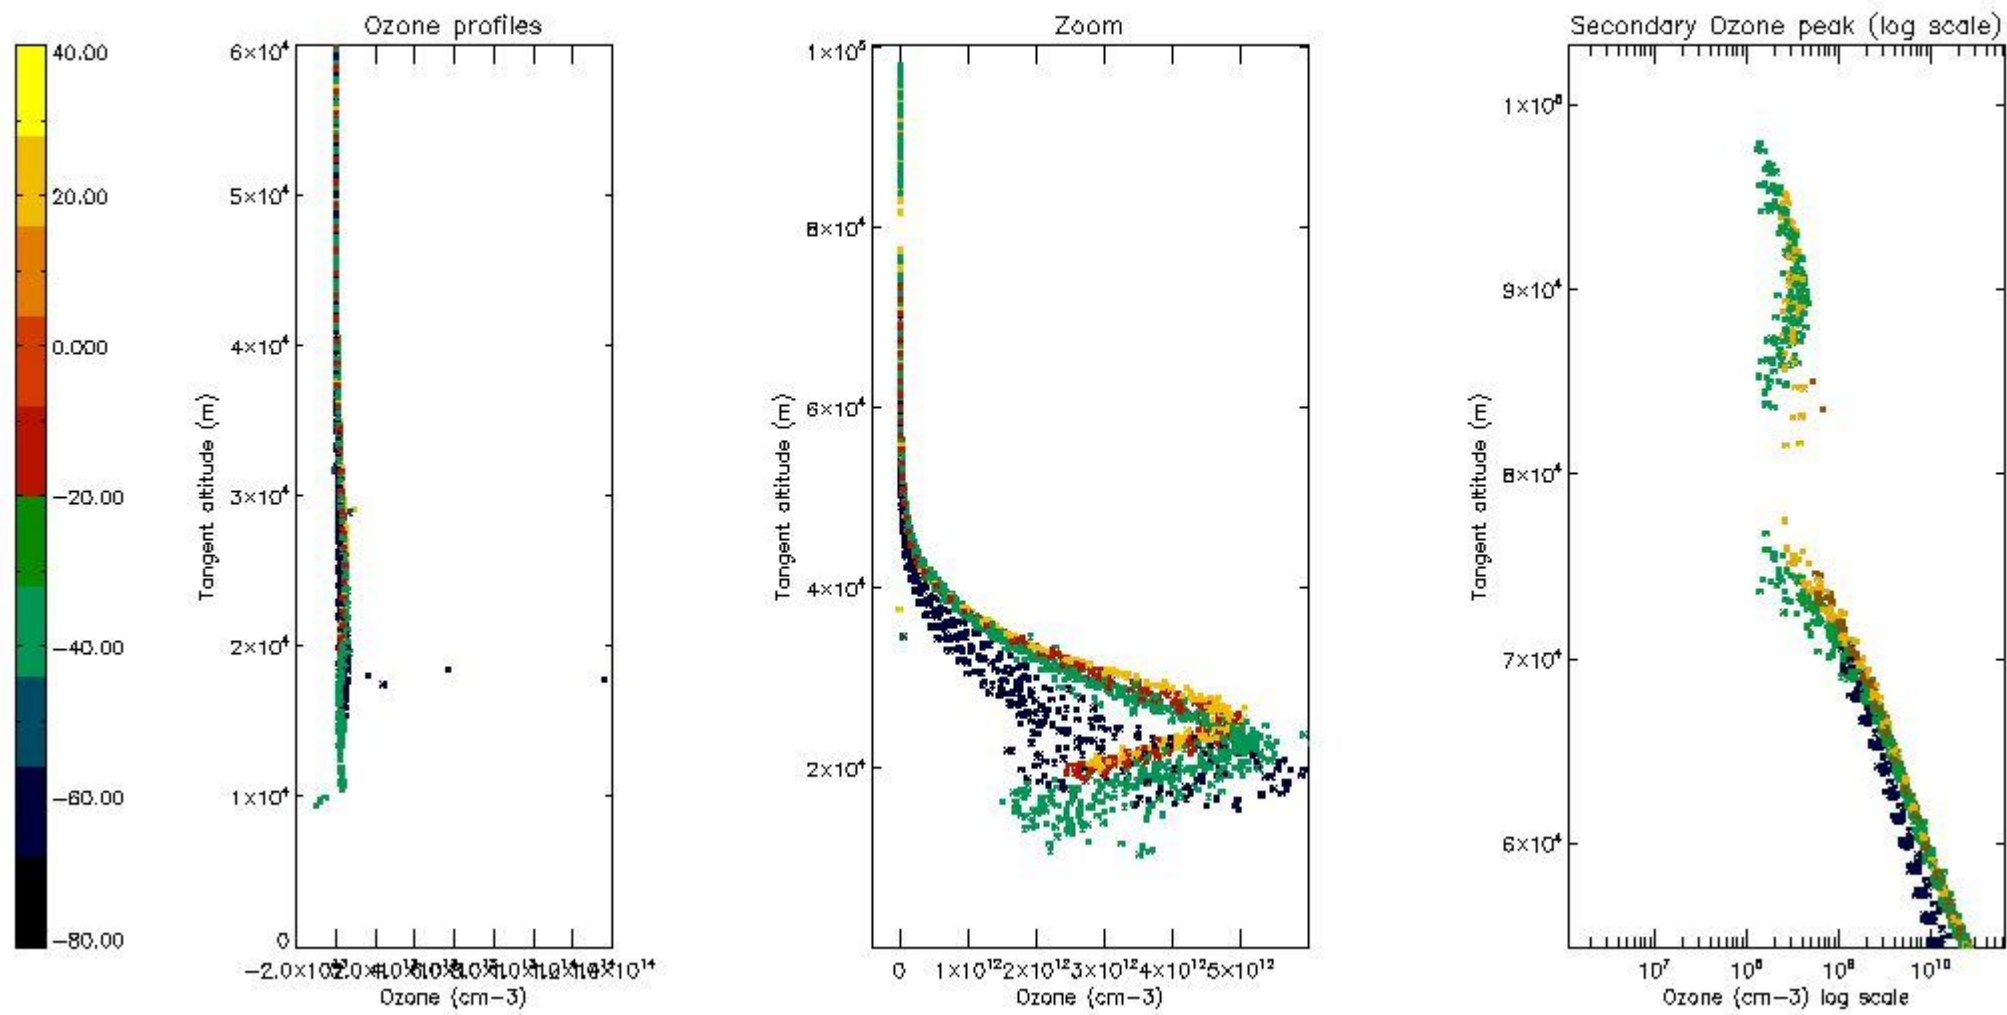

STD < 10	26
STD < 5	20

5.2 Plot ozone profiles for all STD (dark without errors)

The colorbar represents the latitude.

5.3 Plot ozone profiles where STD < 20% (dark without errors)

The colorbar represents the latitude.

5.4 Plot ozone profiles where $STD < 10\%$ (dark without errors)

The colorbar represents the latitude.

5.5 Plot ozone profiles where STD < 5% (dark without errors)

The colorbar represents the latitude.

5.6 Plot NO₂ profiles for all STD (dark without errors)

The colorbar represents the latitude.

5.7 Plot NO3 profiles for all STD (dark without errors)

The colorbar represents the latitude.

5.8 Plot H2O profiles for all STD (only for occultations of stars 1,2,3,4,13,14,16,26,63 dark without errors)