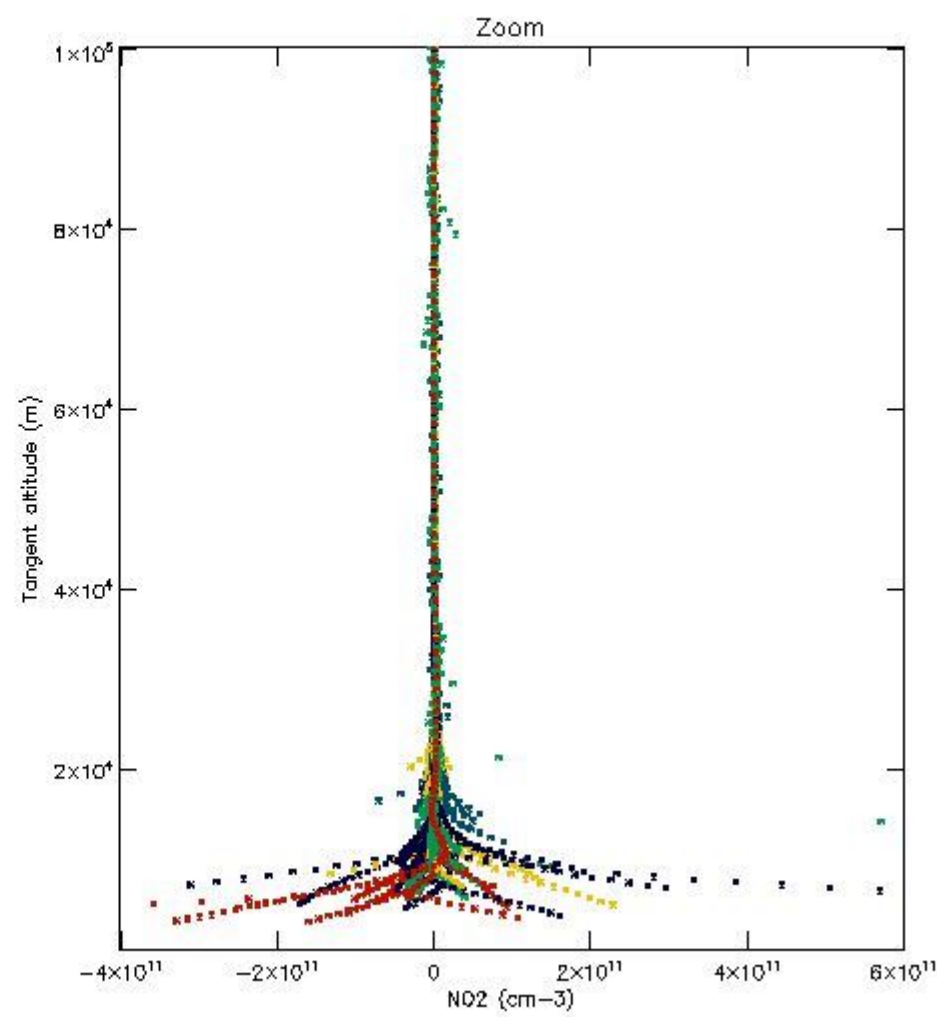

5.4 Plot ozone profiles where $STD < 10\%$ (dark without errors)

The colorbar represents the latitude.

5.5 Plot ozone profiles where STD < 5% (dark without errors)

The colorbar represents the latitude.

5.6 Plot NO₂ profiles for all STD (dark without errors)

The colorbar represents the latitude.

5.7 Plot NO3 profiles for all STD (dark without errors)

The colorbar represents the latitude.

5.8 Plot H2O profiles for all STD (only for occultations of stars 1,2,3,4,13,14,16,26,63 dark without errors)