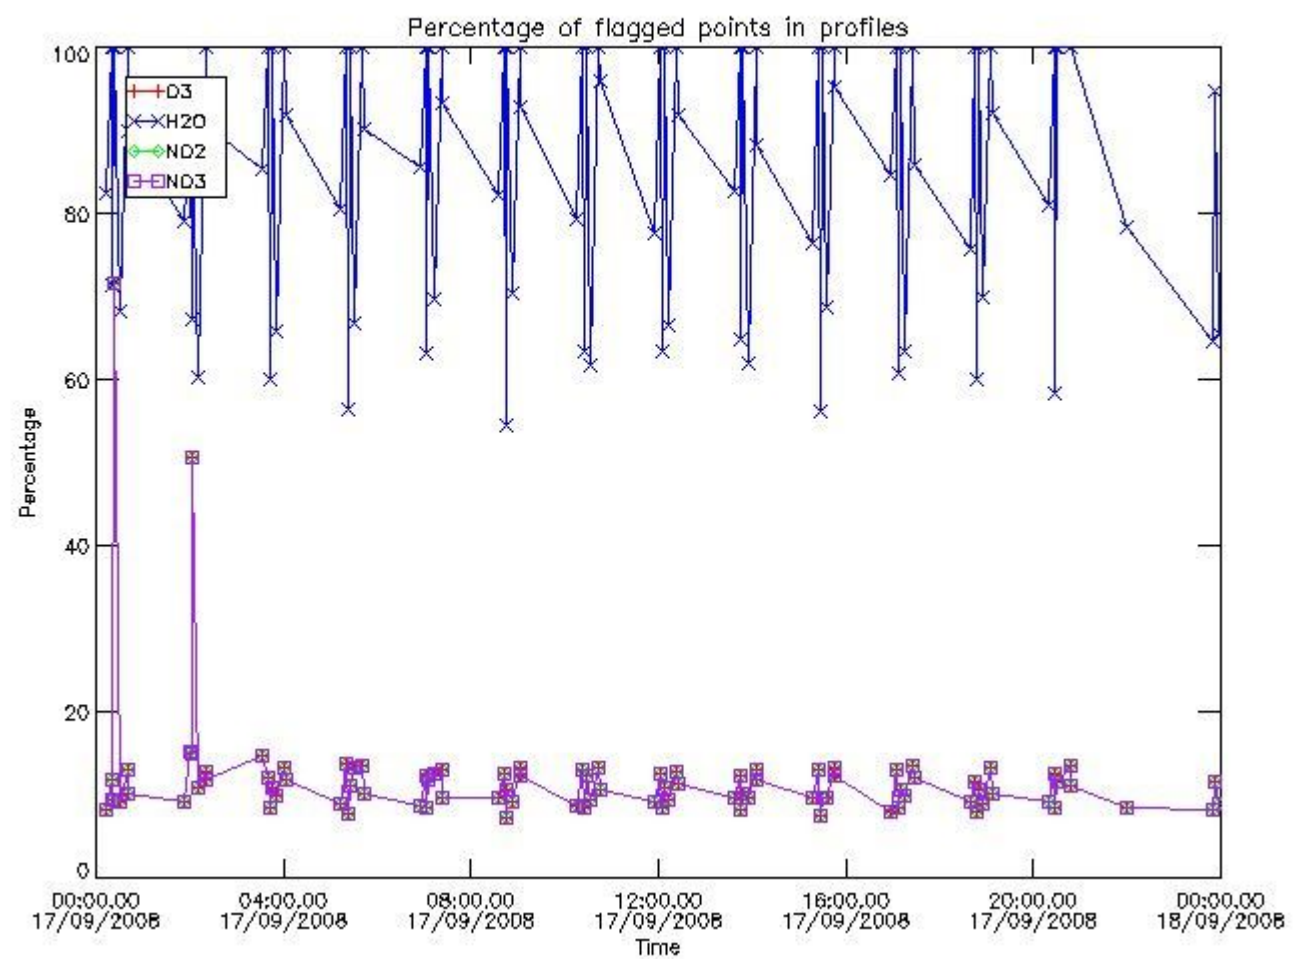

3. Quality information per product

In this section it is plotted some information contained in the Quality Summary data set of the level 2 products. Only products in dark limb conditions and without errors (error flag in the MPH set to "0") are used.

3.1 Plot quality information per product (time dependant)

3.2 Plot quality information per product (world map)