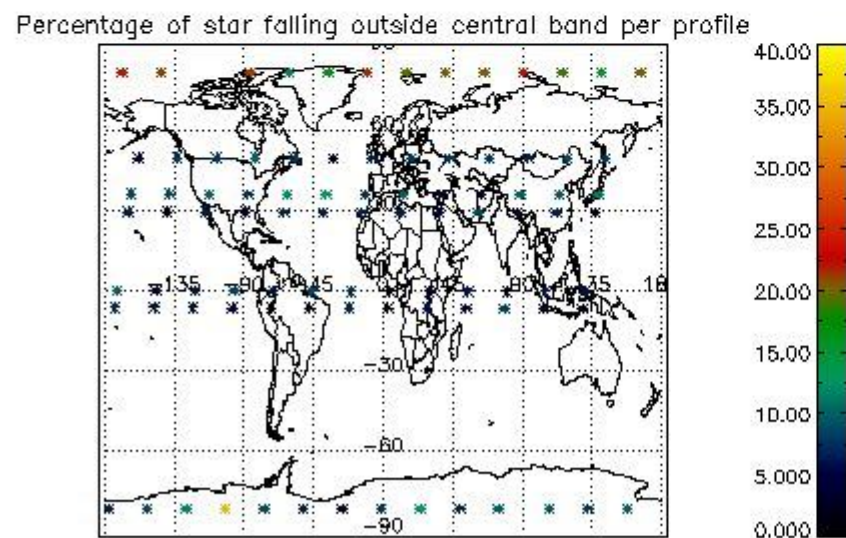

Percentage of datation errors per profile

Percentage of star falling outside central band per profile

Percentage of saturation errors per profile

4.2.2 Plot level 1 quality information per product (world map): ENVISAT DESCENDING passes