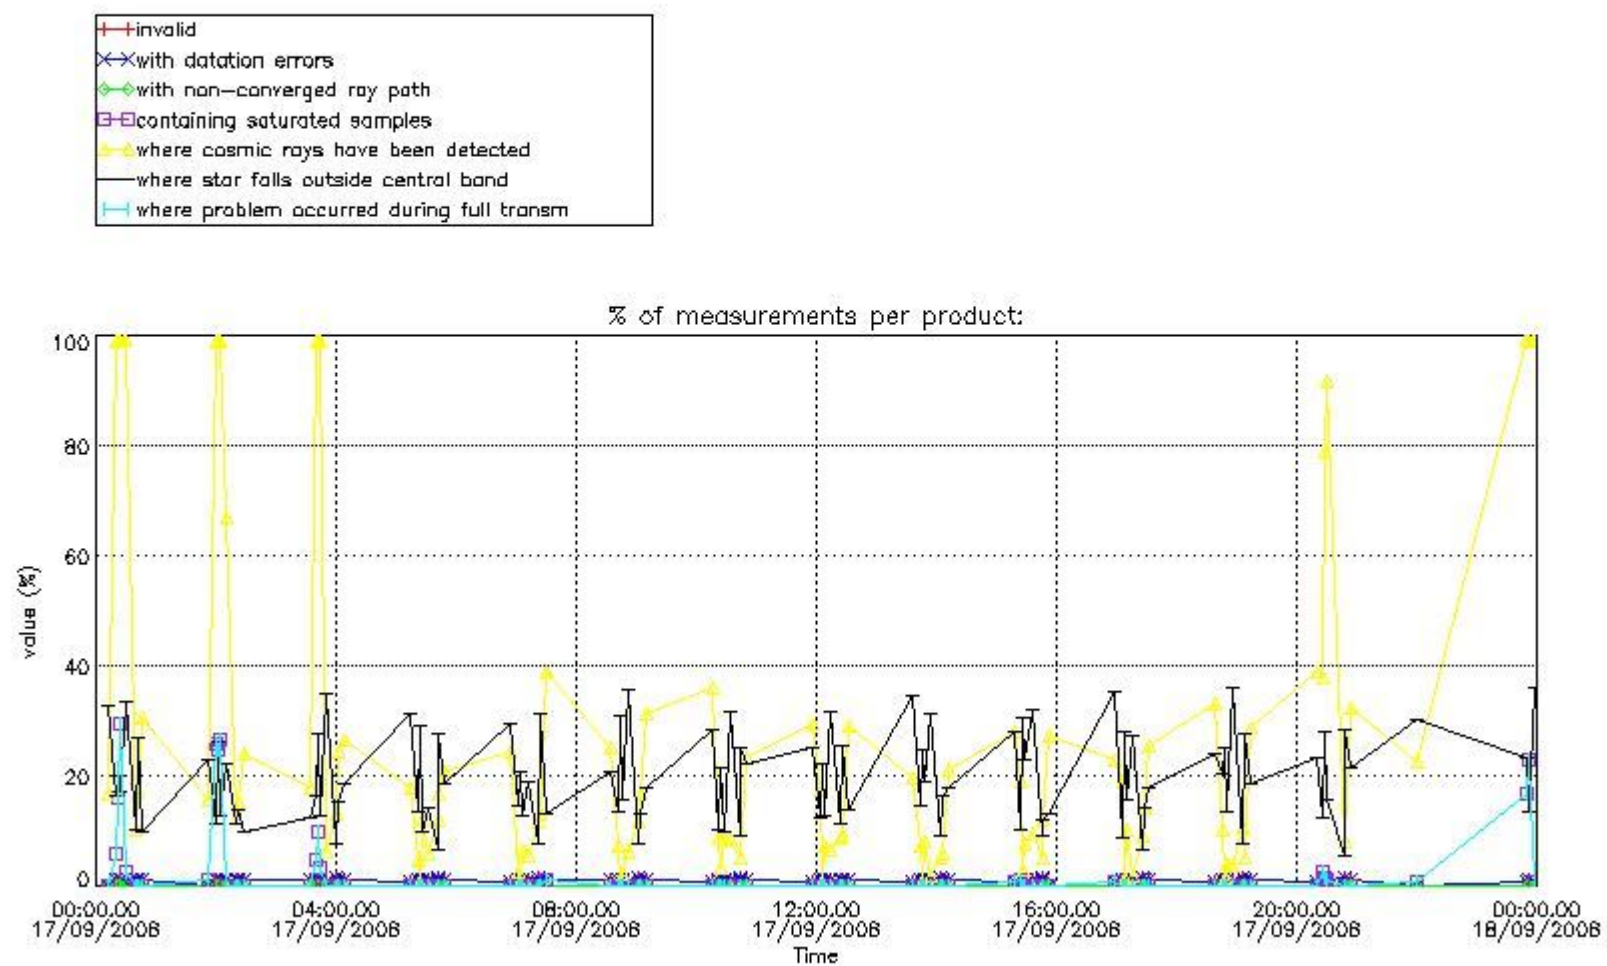

3.1 Plot quality information per product (time dependant)

3.2 Plot quality information per product (world map)

Percentage of flagged data per O3 profile

Percentage of flagged data per H2O profile

Percentage of flagged data per NO2 profile

Percentage of flagged data per NO3 profile

4. Level 1 quality information per product

In this section it is plotted some information contained in the Quality Summary data set of the level 2 products that comes from the level 1b processing. Products without errors (error flag in the MPH set to "0") are used.

4.1 Plot quality information per product (time dependant) coming from level 1b processing

4.1.1 Plot level 1 quality information per product (time dependant): ENVISAT ASCENDING passes

4.1.2 Plot level 1 quality information per product (time dependant): ENVI SAT DESCENDING passes

5. Trace gas profiles

5.1 Ozone statistics based on quality of products

The final quality of the products can be "measured" using the STD (Standard Deviation) attached to every point profile. This information is written to the parameter GOM_NL__2P/NL_LOCAL_SPECIES_DENSITY/o3_std of the level 2 products. The table below shows the statistics for given STD ranges.