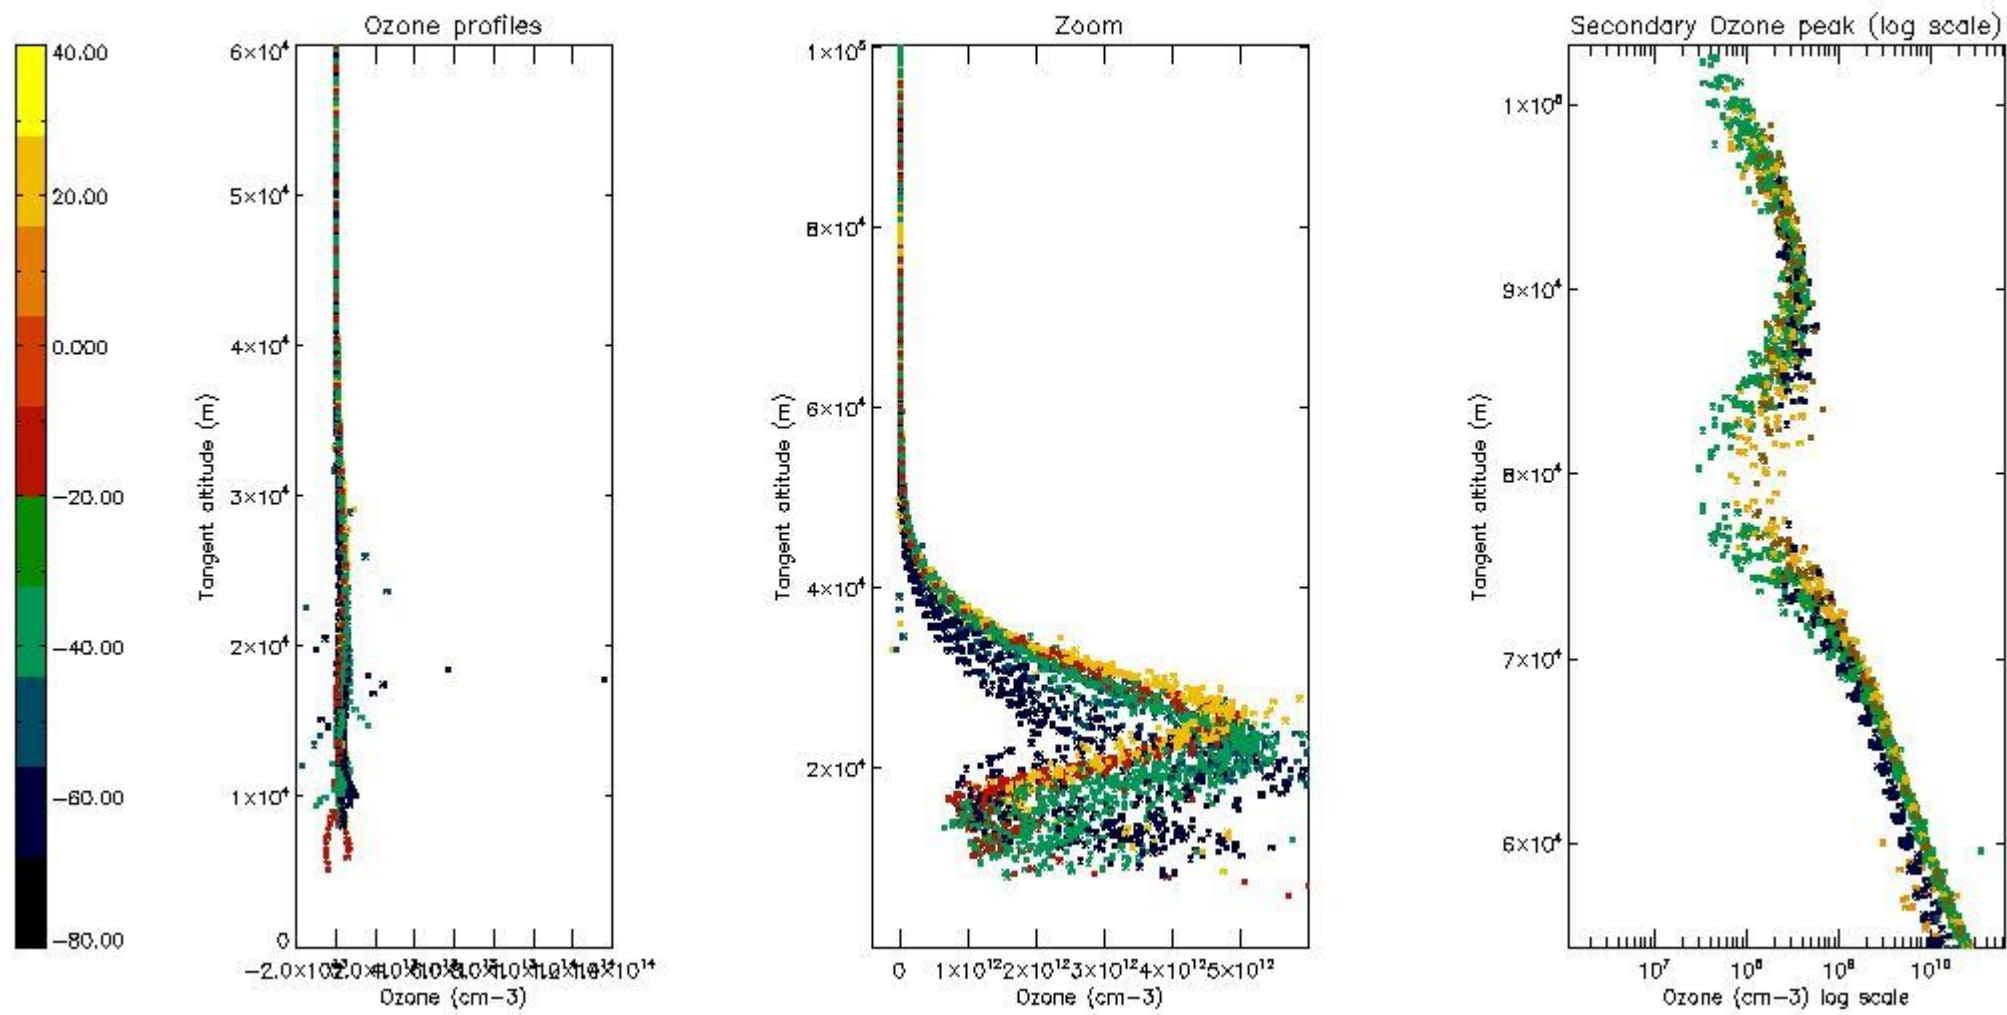

STD < 10	26
STD < 5	20

5.2 Plot ozone profiles for all STD (dark without errors)

The colorbar represents the latitude.

5.3 Plot ozone profiles where STD < 20% (dark without errors)

The colorbar represents the latitude.