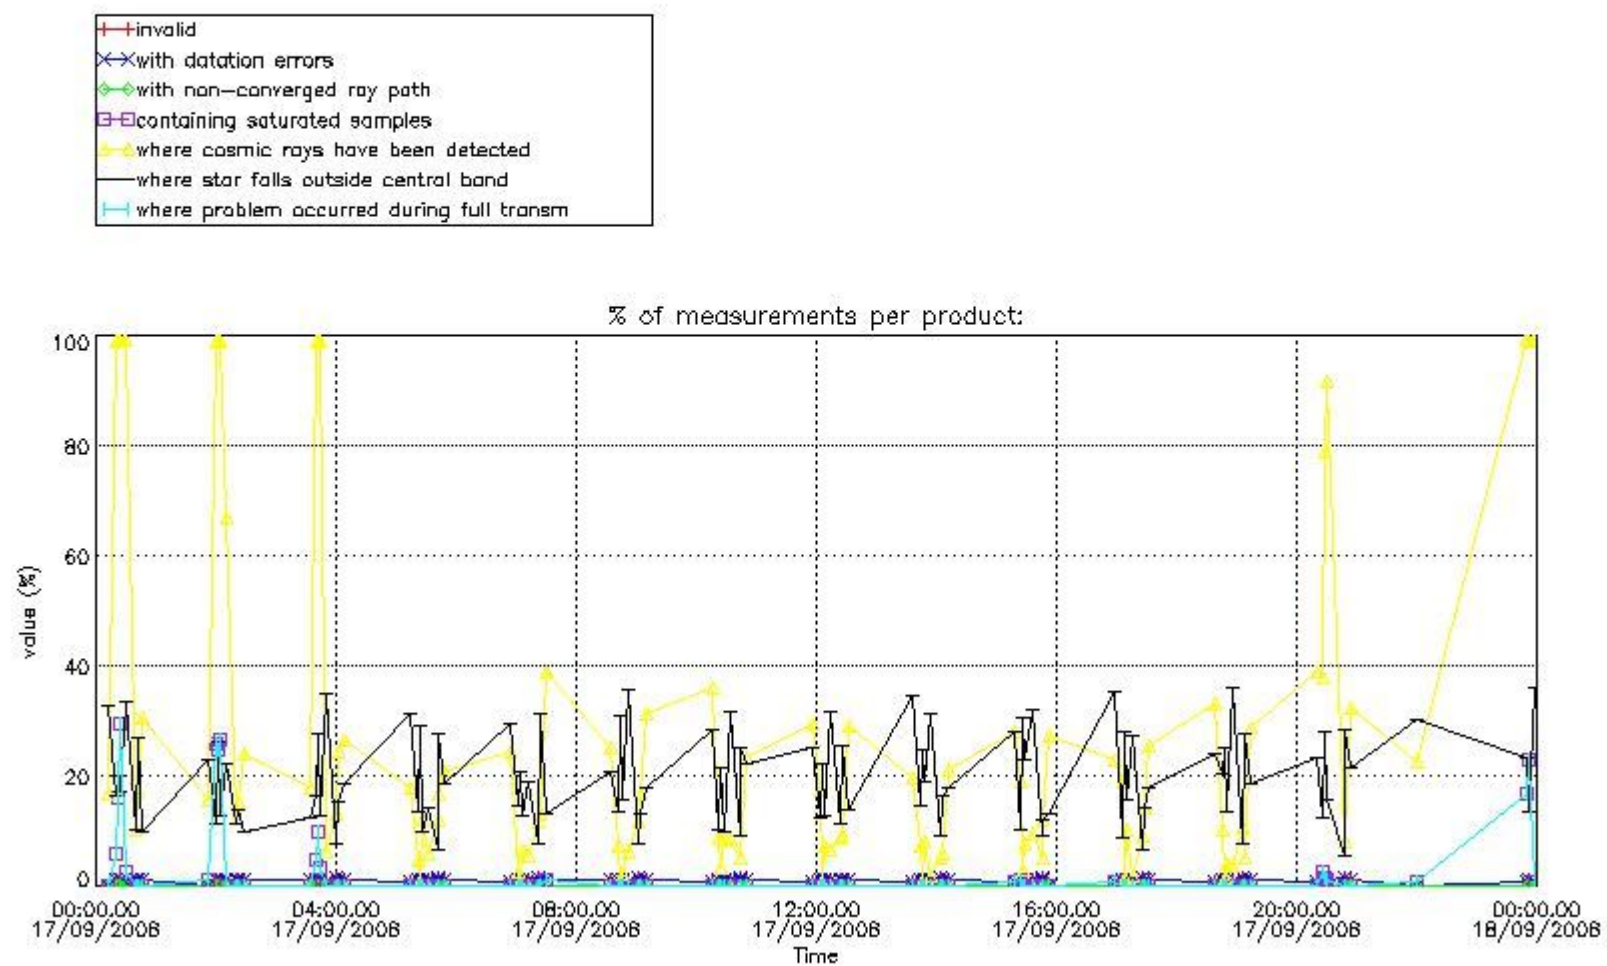

4.1.2 Plot level 1 quality information per product (time dependant): ENVI SAT DESCENDING passes