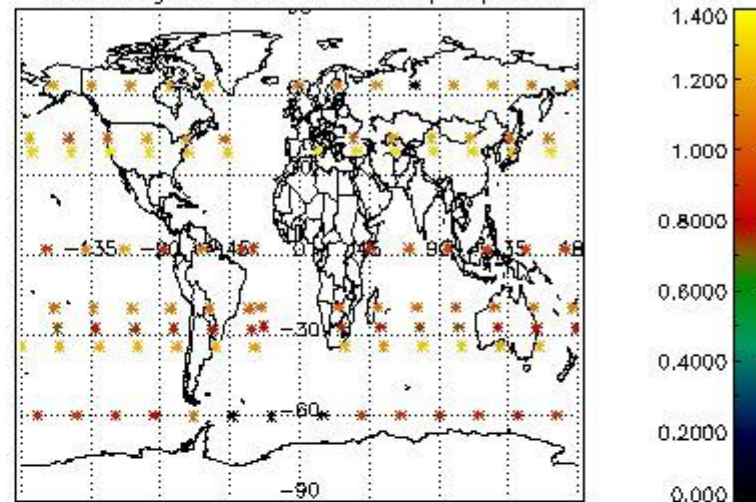

Percentage of datation errors per profile