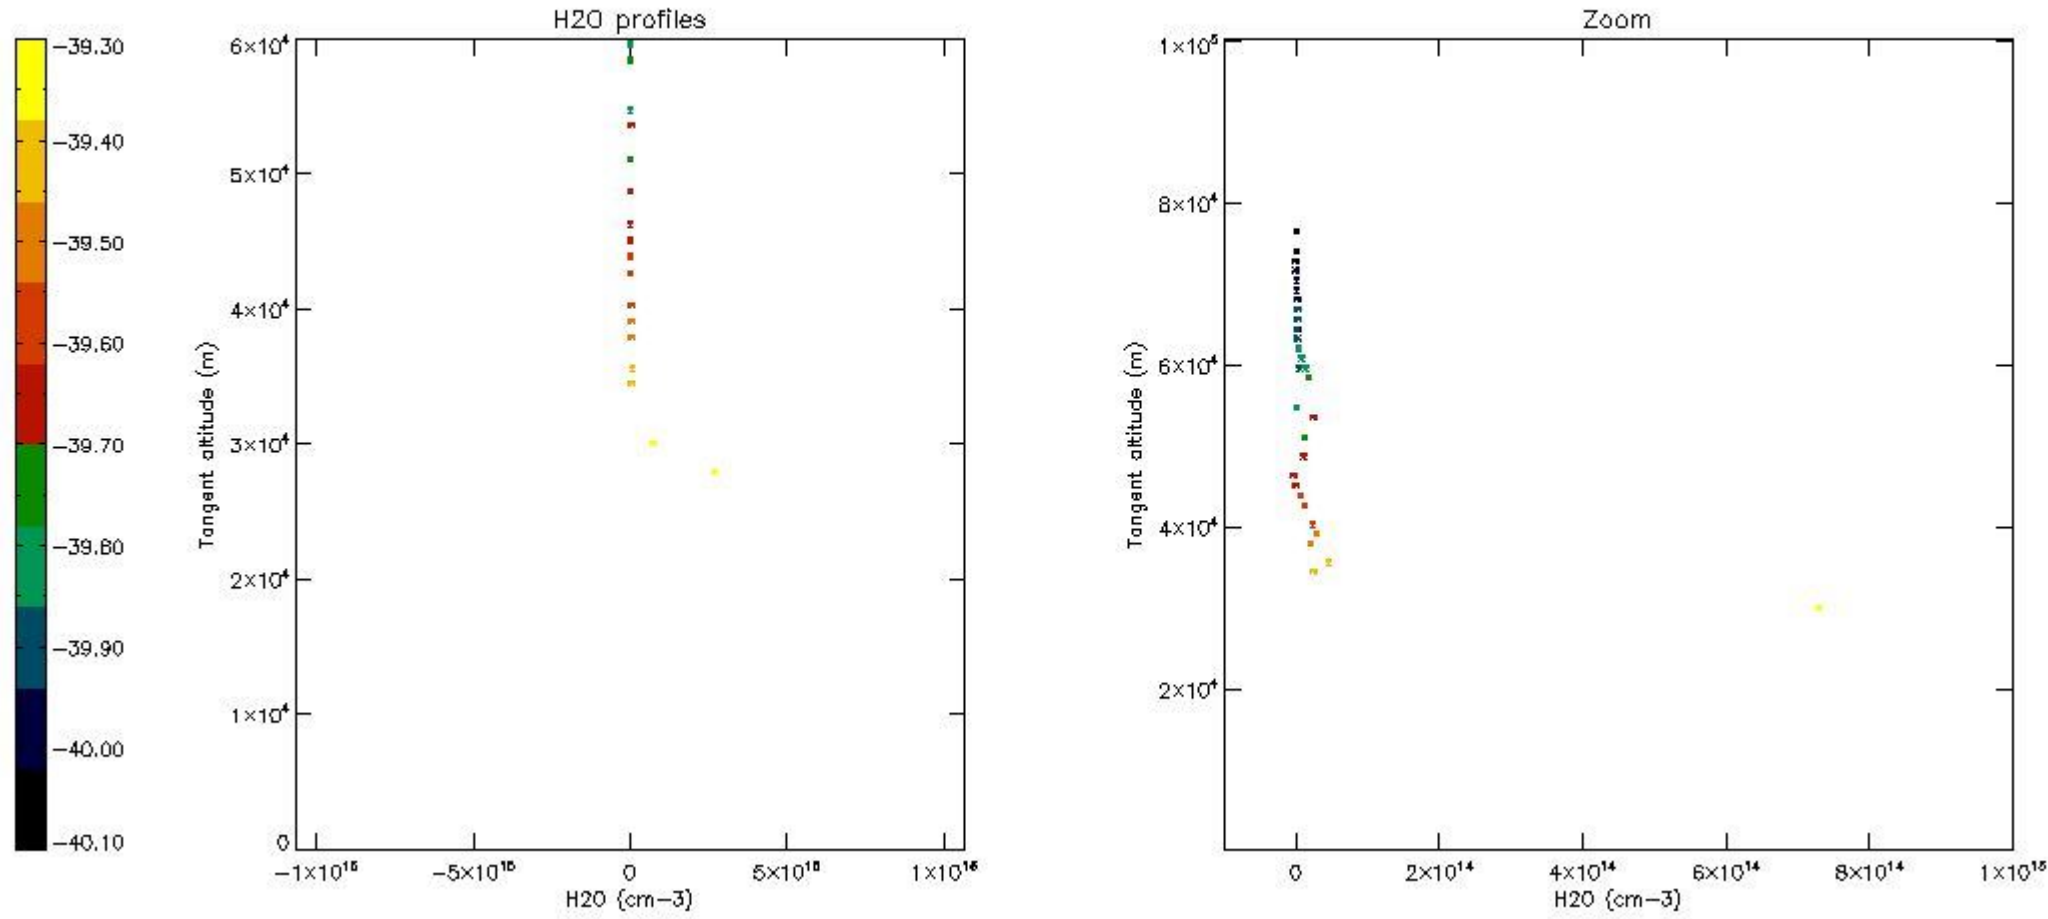

6. Auxiliary Data Files used for the production reported in section 2

The number reported in the third column indicates since which file (see list in section 2) the corresponding auxiliary file has been used. The fourth column is the date of those product files.

Type	Auxiliary Filename	Used since product	Used since product date
INST_PHYS_CHARACTERISTICS	GOM_INS_AXVIEC20091111_143220_20030716_120000_20500101_000000	1	16-SEP-2008 00:00:08
LEVEL-2_PROC_CONFIG	GOM_PR2_AXVIEC20091111_152718_20020301_000000_20500101_000000	1	16-SEP-2008 00:00:08
CROSS_SECTIONS_FILE	GOM_CRS_AXVIEC20091111_154832_20020301_000000_20500101_000000	1	16-SEP-2008 00:00:08