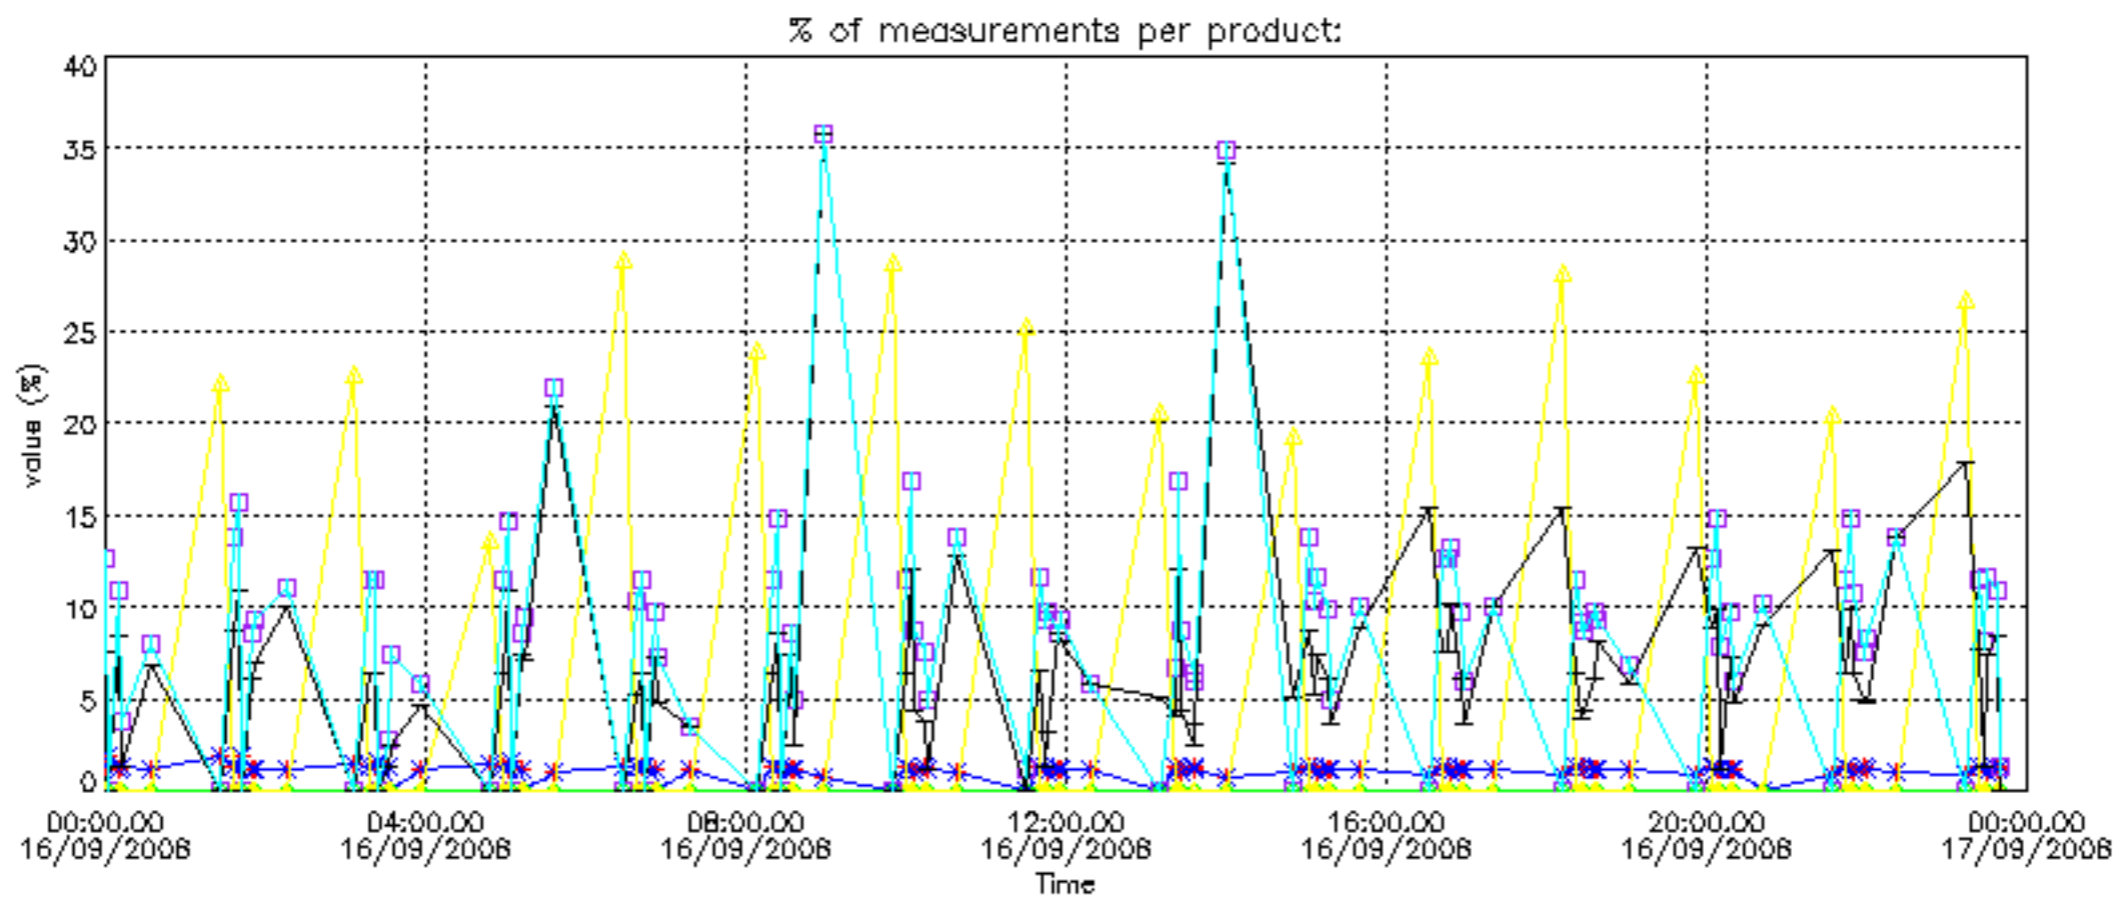

Percentage of cosmic ray hits per profile

Percentage of datation errors per profile