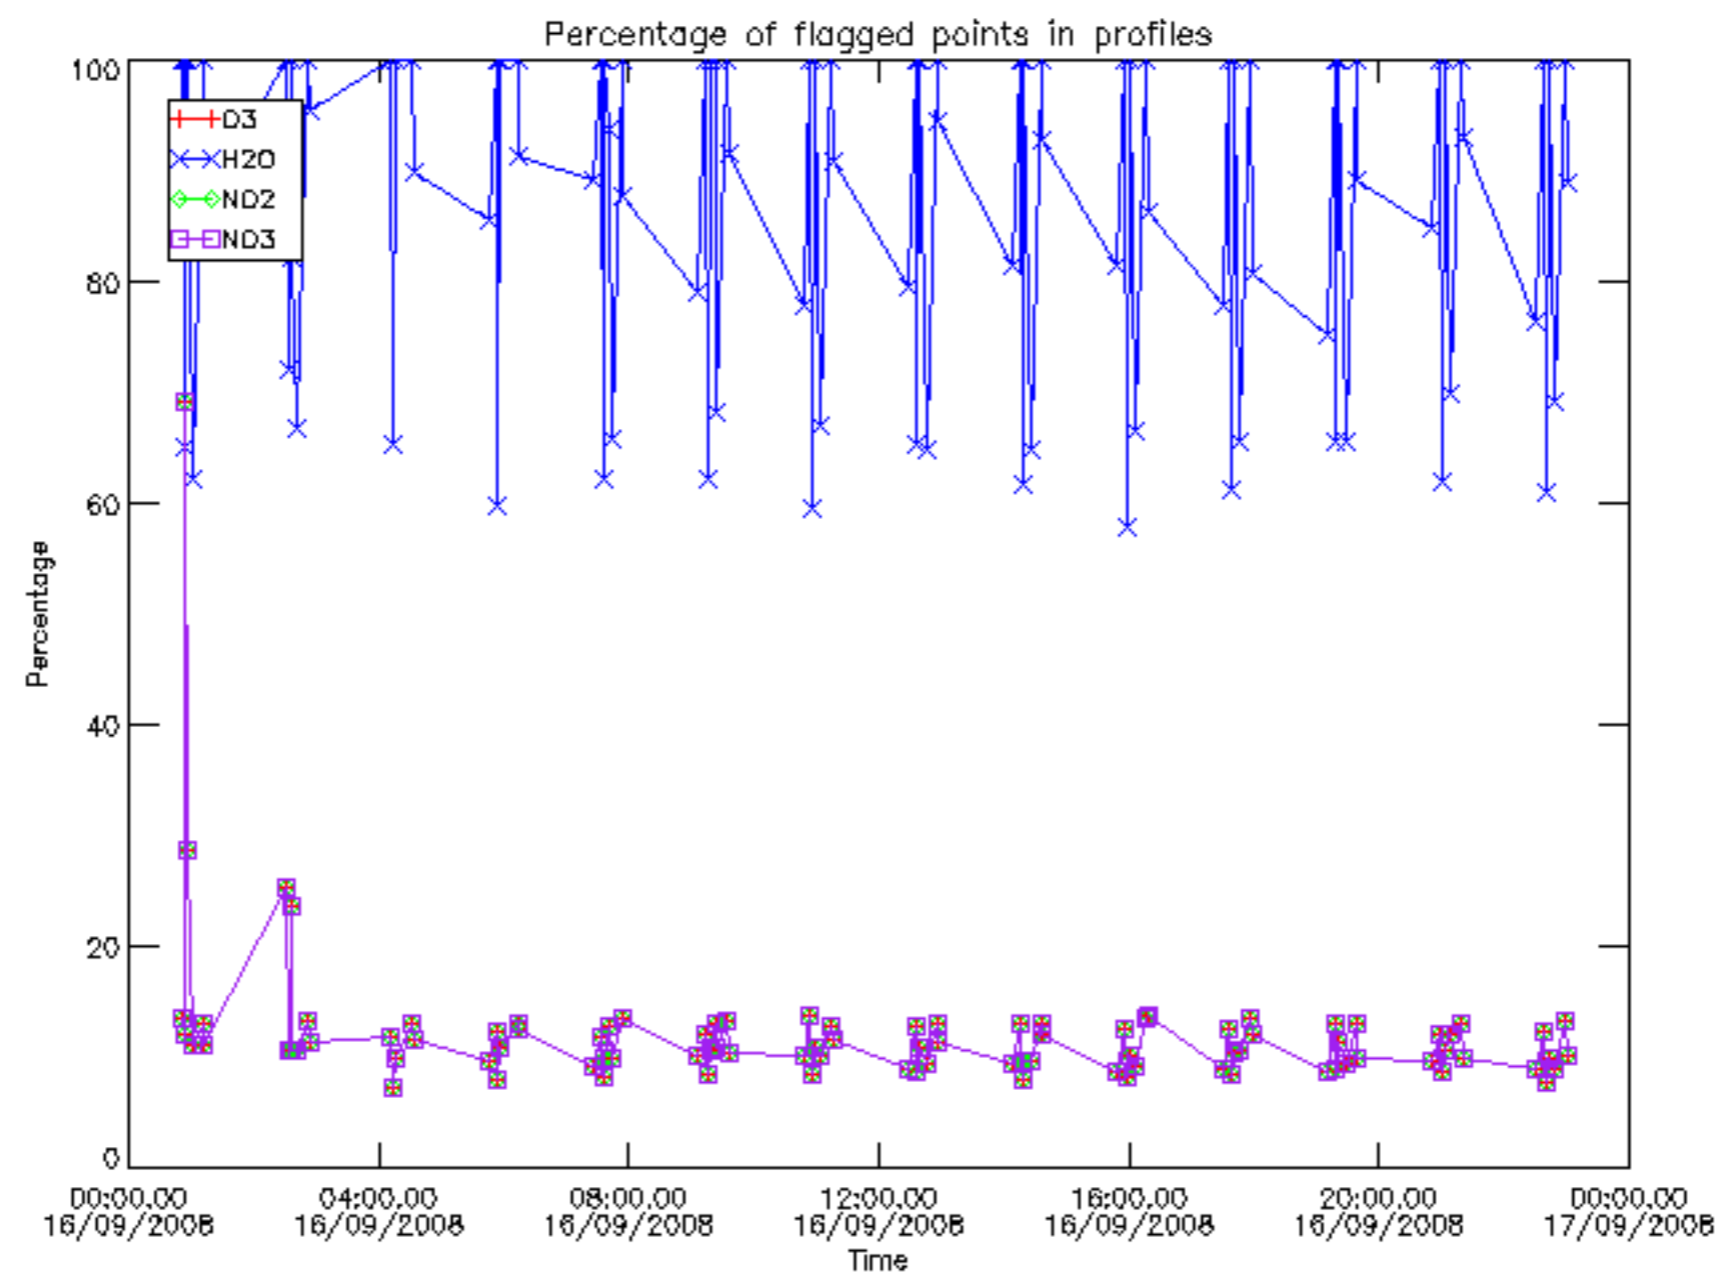

Percentage of flagged data per D3 profile

Percentage of flagged data per H2O profile