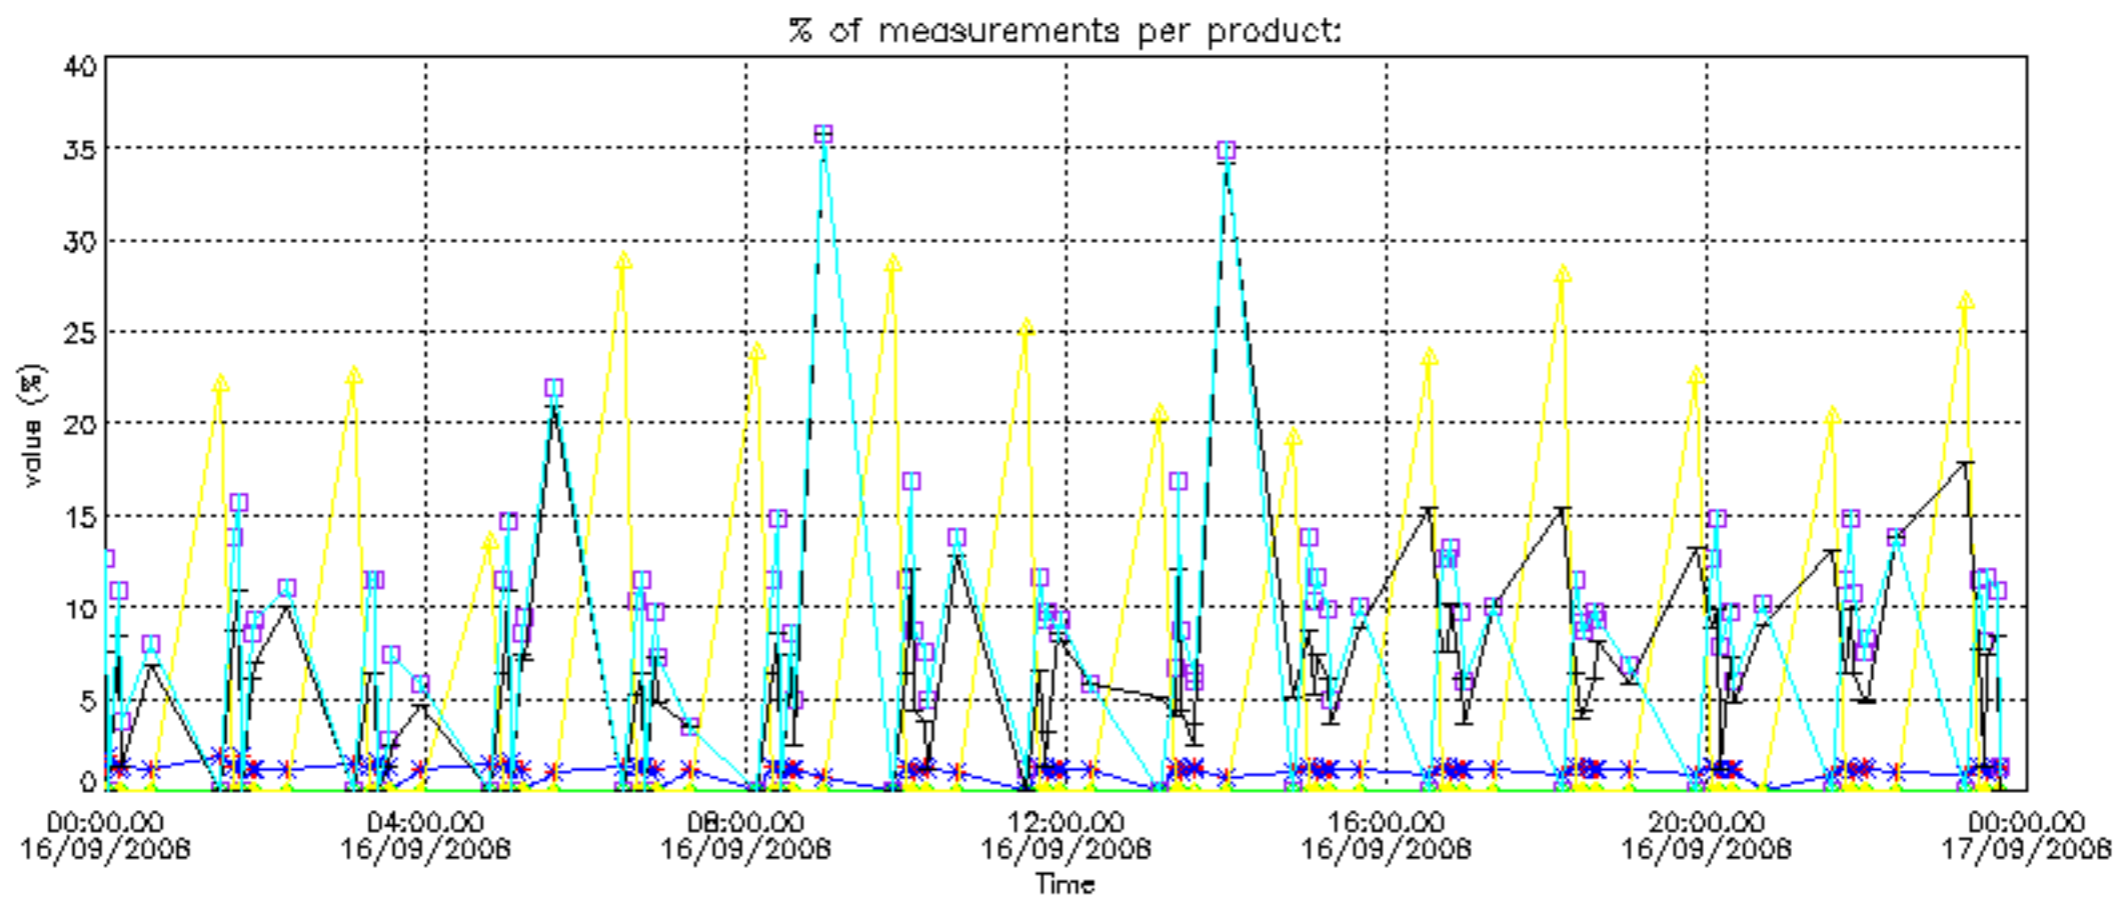

Percentage of cosmic ray hits per profile

Percentage of datation errors per profile