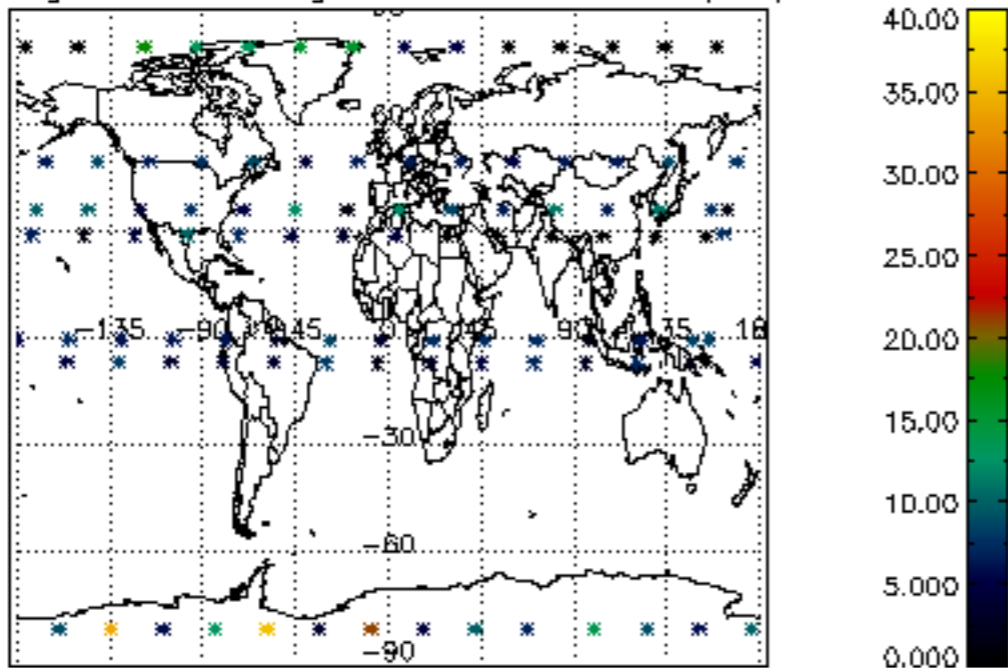

Percentage of star falling outside central band per profile