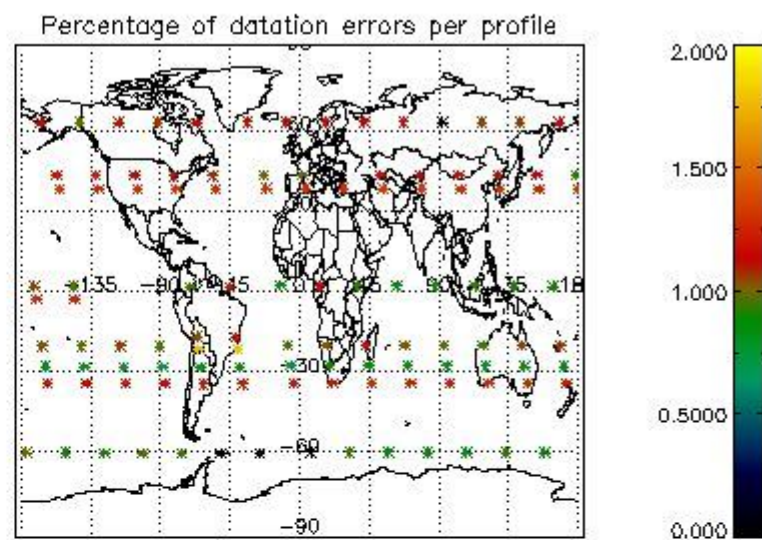

4.1 Plot quality information per product (time dependant) coming from level 1b processing

4.1.1 Plot level 1 quality information per product (time dependant): ENVISAT ASCENDING passes

4.1.2 Plot level 1 quality information per product (time dependant): ENVI SAT DESCENDING passes

4.2 Plot quality information per product coming from level 1b processing (world map)

4.2.1 Plot level 1 quality information per product (world map): ENVISAT ASCENDING passes

4.2.2 Plot level 1 quality information per product (world map): ENVISAT DESCENDING passes