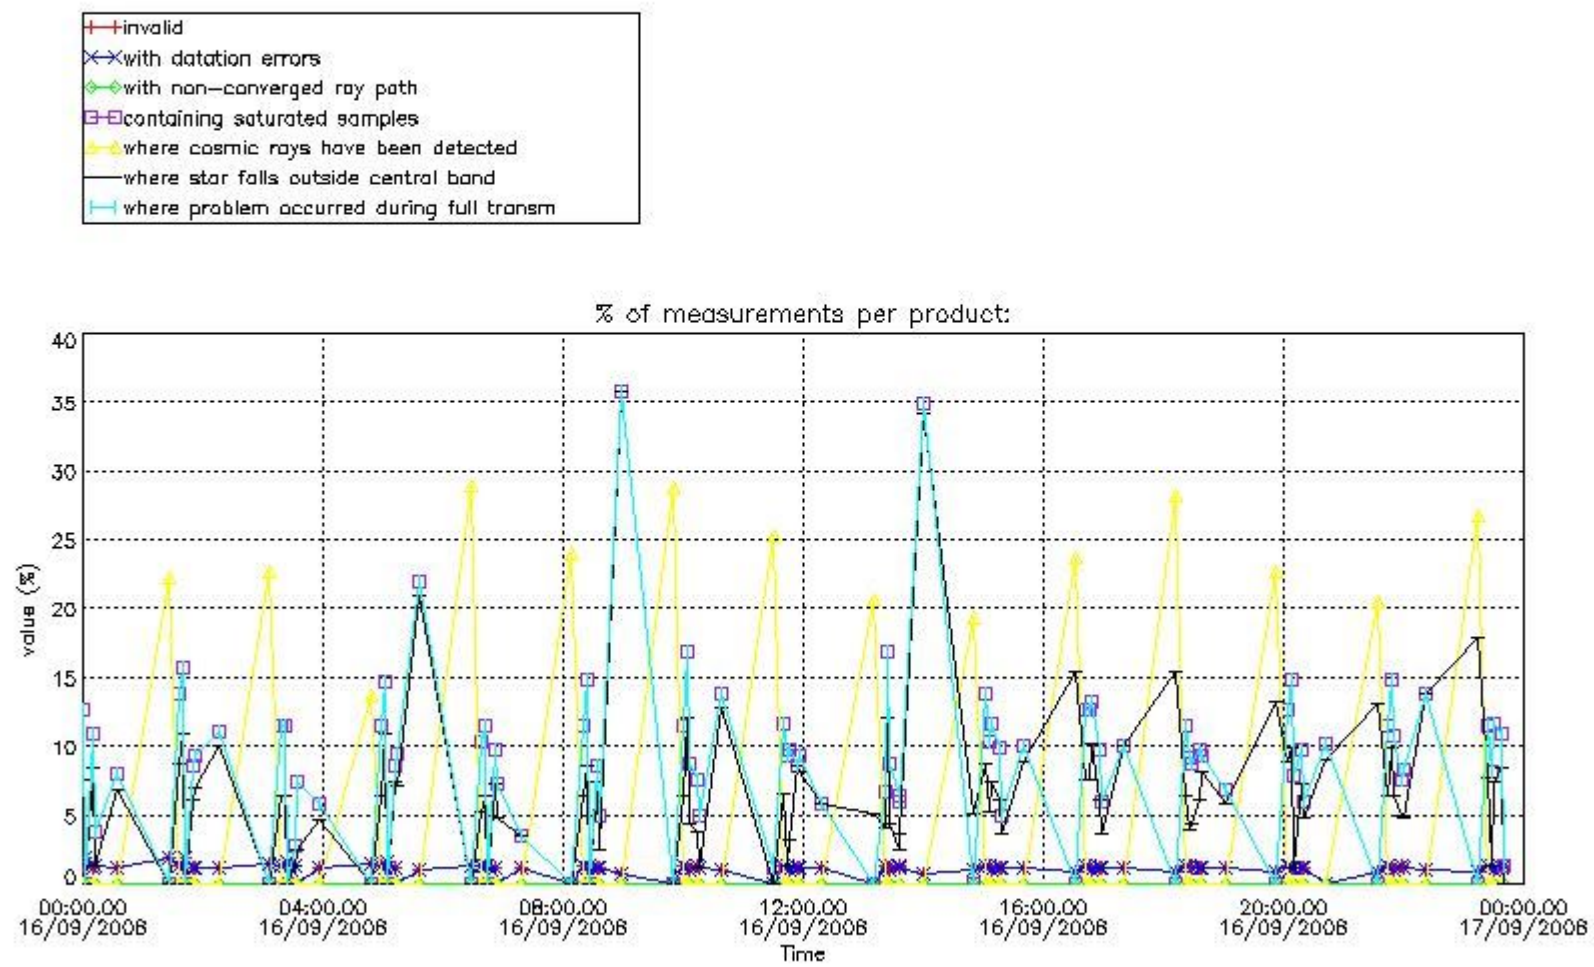

4.2 Plot quality information per product coming from level 1b processing (world map)

4.2.1 Plot level 1 quality information per product (world map): ENVISAT ASCENDING passes