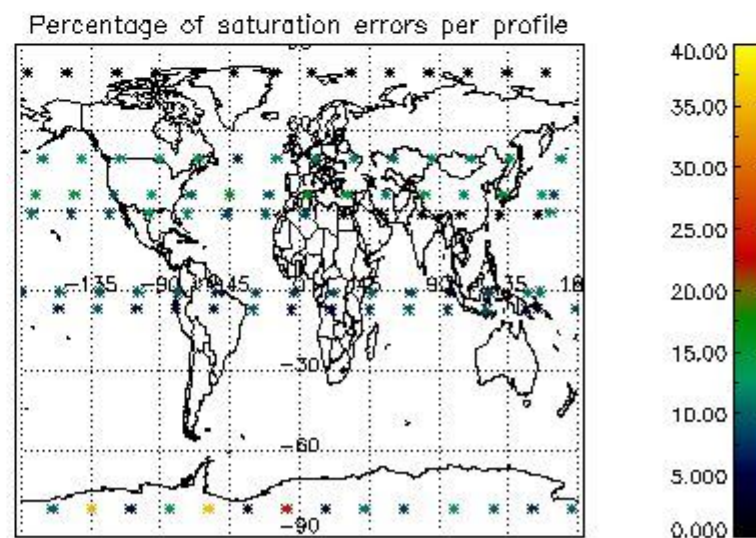

Percentage of flagged data per NO3 profile

4. Level 1 quality information per product

In this section it is plotted some information contained in the Quality Summary data set of the level 2 products that comes from the level 1b processing. Products without errors (error flag in the MPH set to "0") are used.

4.1 Plot quality information per product (time dependant) coming from level 1b processing

4.1.1 Plot level 1 quality information per product (time dependant): ENVISAT ASCENDING passes

4.1.2 Plot level 1 quality information per product (time dependant): ENVI SAT DESCENDING passes

4.2 Plot quality information per product coming from level 1b processing (world map)

4.2.1 Plot level 1 quality information per product (world map): ENVISAT ASCENDING passes

4.2.2 Plot level 1 quality information per product (world map): ENVISAT DESCENDING passes