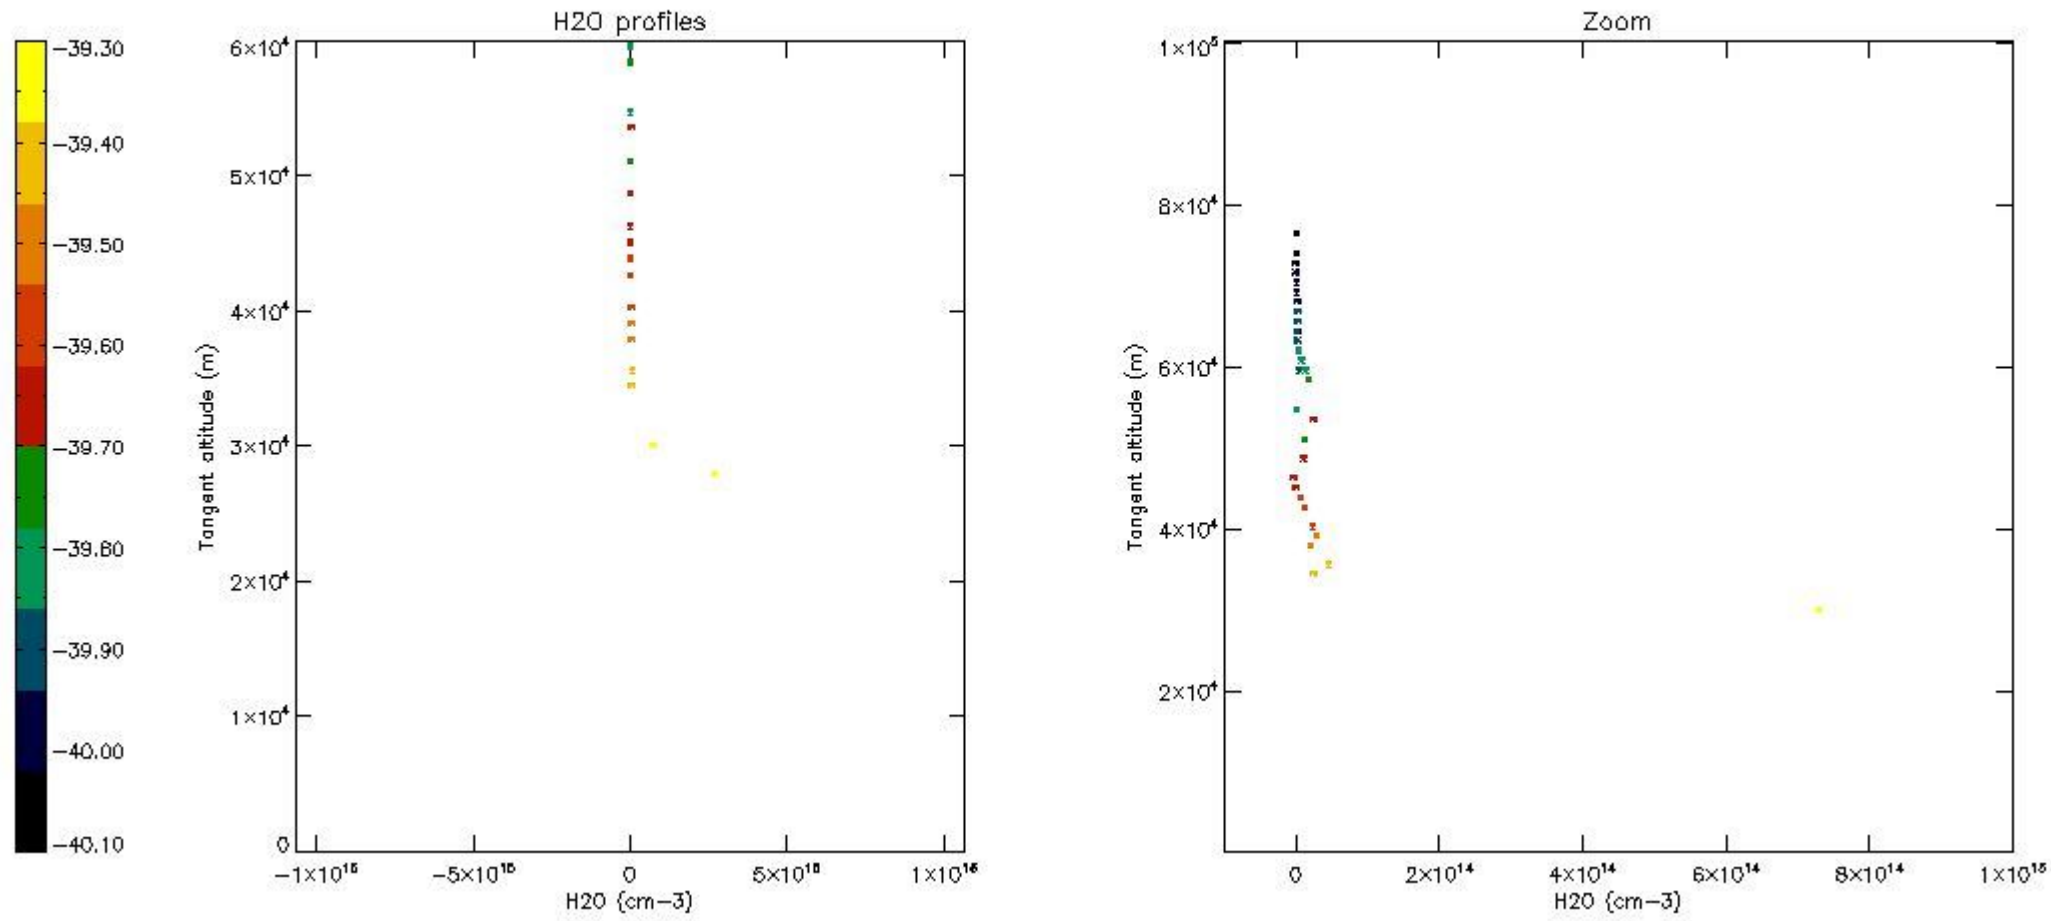

6. Auxiliary Data Files used for the production reported in section 2

The number reported in the third column indicates since which file (see list in section 2) the corresponding auxiliary file has been used. The fourth column is the date of those product files.

Type	Auxiliary Filename	Used since product	Used since product date
INST_PHYS_CHARACTERISTICS	GOM_INS_AXVIEC20091111_143220_20030716_120000_20500101_000000	1	16-SEP-2008 00:00:08
LEVEL-2_PROC_CONFIG	GOM_PR2_AXVIEC20091111_152718_20020301_000000_20500101_000000	1	16-SEP-2008 00:00:08
CROSS_SECTIONS_FILE	GOM_CRS_AXVIEC20091111_154832_20020301_000000_20500101_000000	1	16-SEP-2008 00:00:08