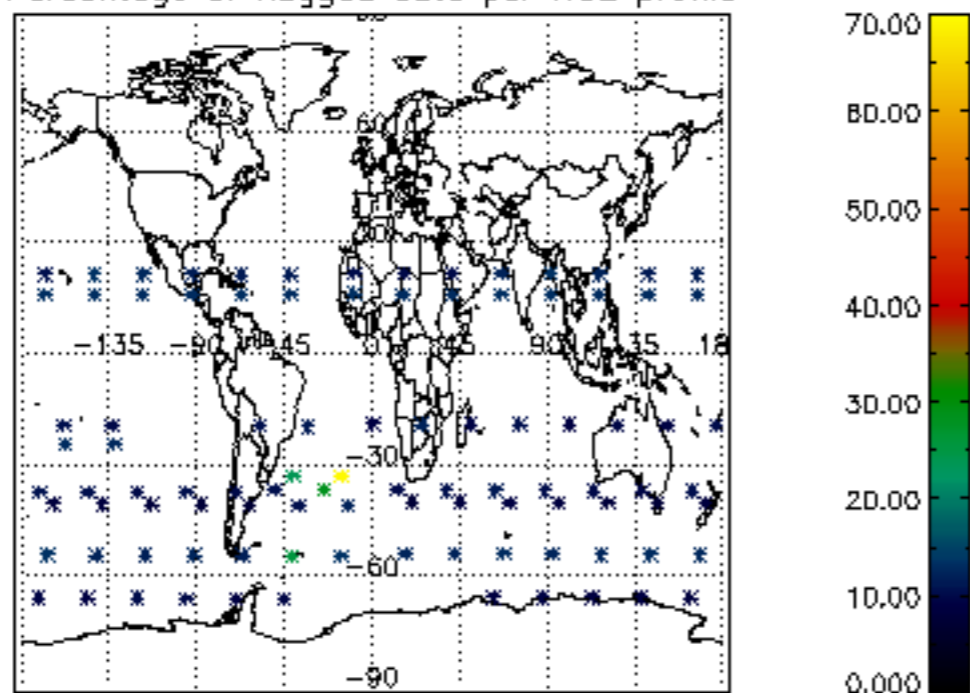

Percentage of flagged data per NO2 profile