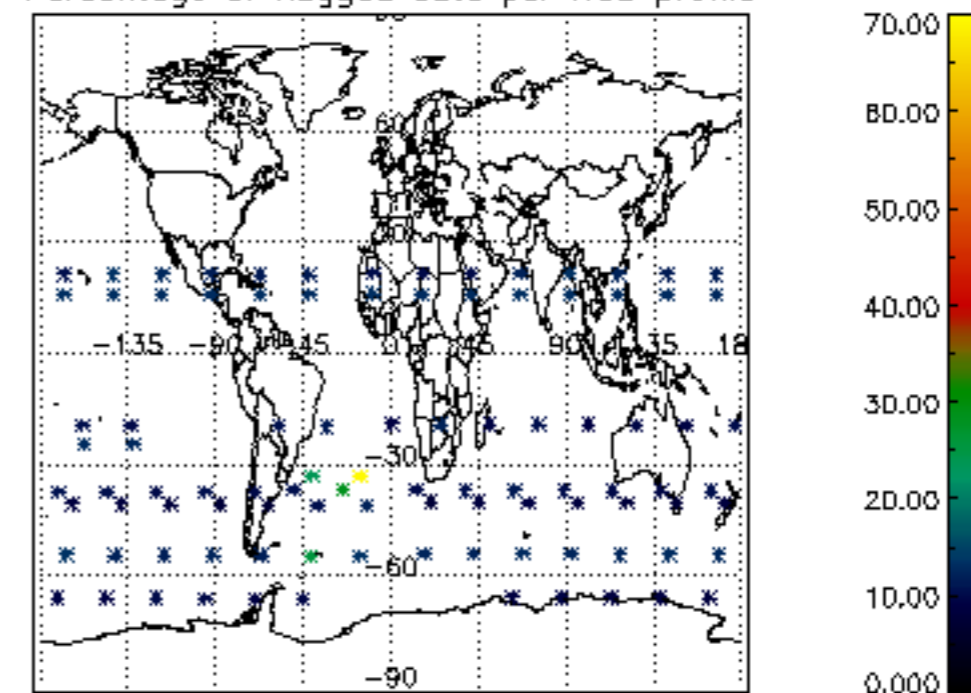

Percentage of flagged data per NO3 profile