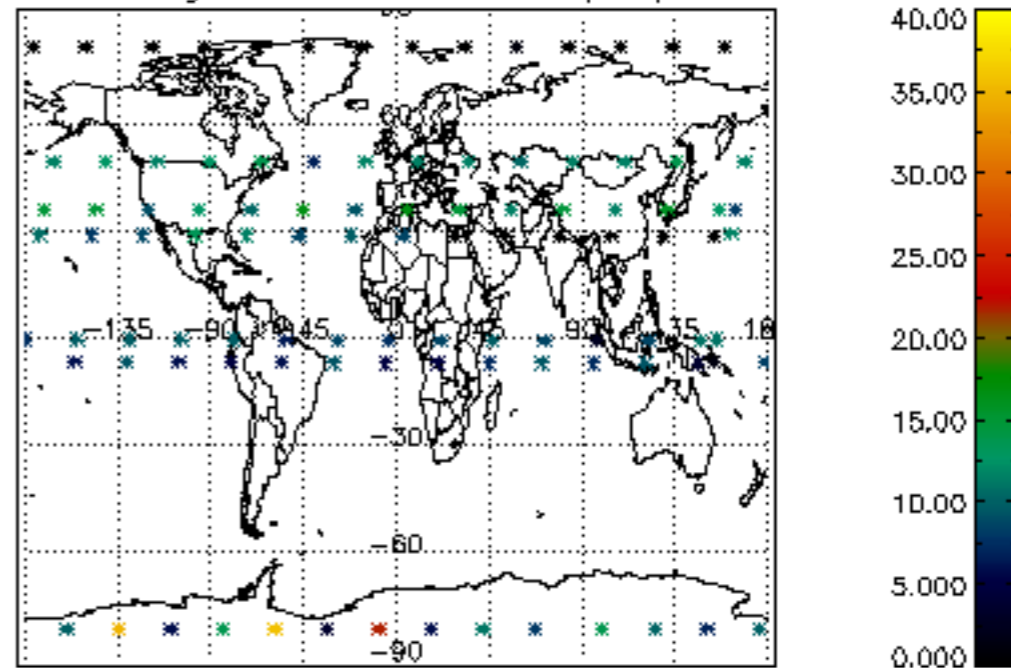

Percentage of saturation errors per profile