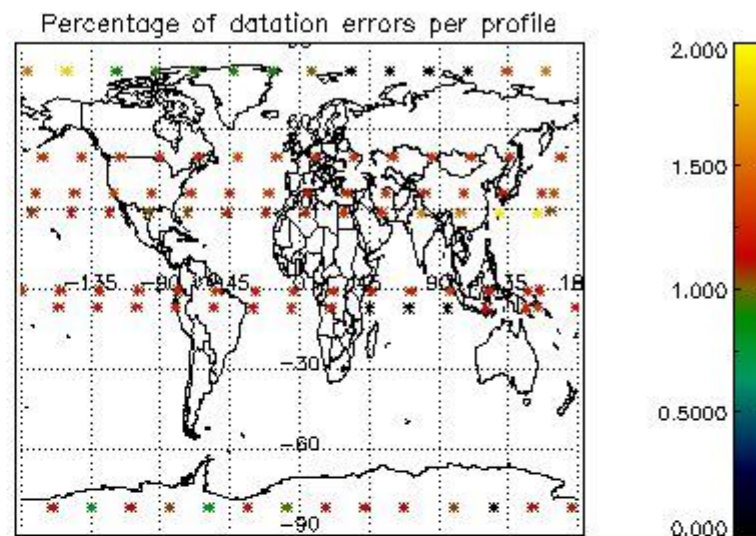

Percentage of flagged data per NO3 profile

4. Level 1 quality information per product

In this section it is plotted some information contained in the Quality Summary data set of the level 2 products that comes from the level 1b processing. Products without errors (error flag in the MPH set to "0") are used.

4.1 Plot quality information per product (time dependant) coming from level 1b processing

4.1.1 Plot level 1 quality information per product (time dependant): ENVISAT ASCENDING passes

4.1.2 Plot level 1 quality information per product (time dependant): ENVI SAT DESCENDING passes

4.2 Plot quality information per product coming from level 1b processing (world map)

4.2.1 Plot level 1 quality information per product (world map): ENVISAT ASCENDING passes

4.2.2 Plot level 1 quality information per product (world map): ENVISAT DESCENDING passes