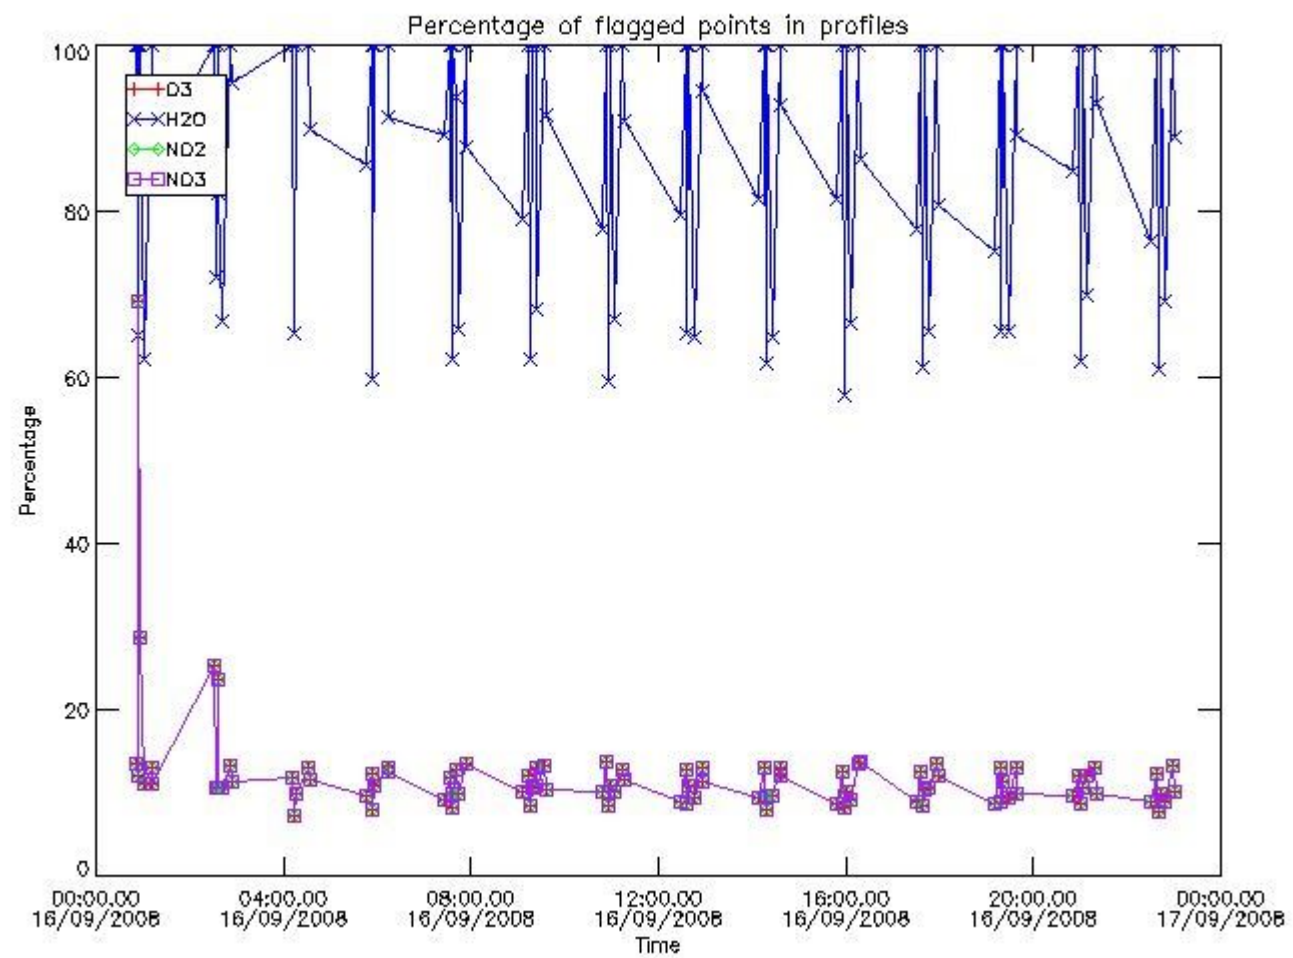

3. Quality information per product

In this section it is plotted some information contained in the Quality Summary data set of the level 2 products. Only products in dark limb conditions and without errors (error flag in the MPH set to "0") are used.

3.1 Plot quality information per product (time dependant)

3.2 Plot quality information per product (world map)