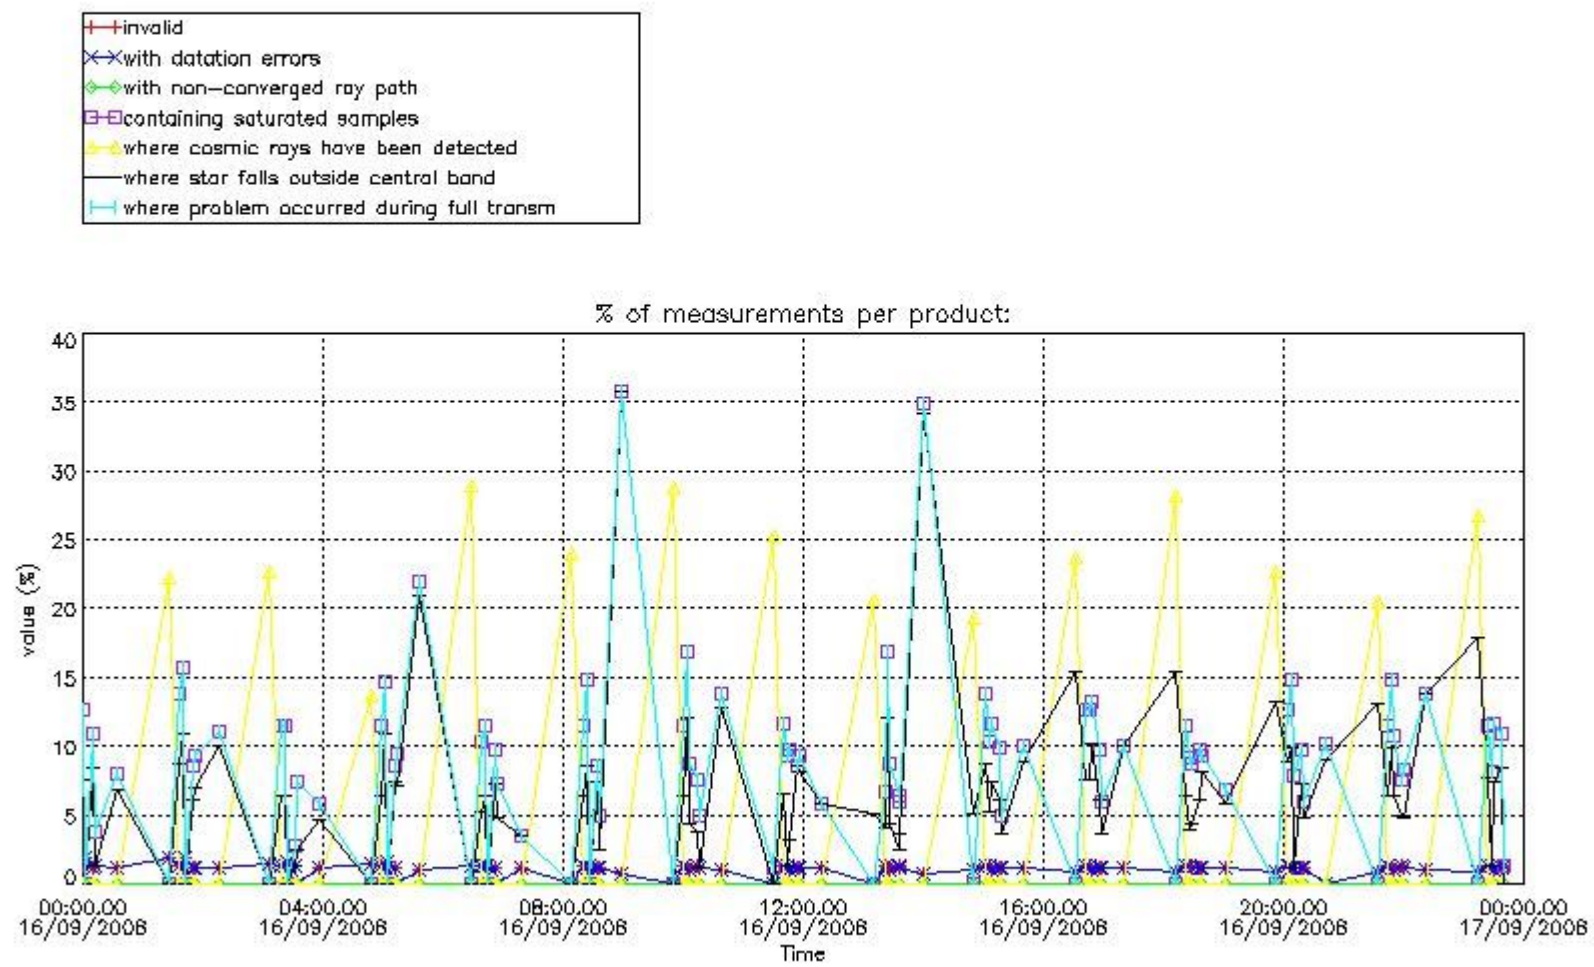

[6. Auxiliary Data Files used for the production reported in section 2](#)

This report presents the daily analysis on parameters extracted from GOMOS level 2 data (GOM_NL__2P). It is intended to monitor some important parameters that will impact the quality of these products. A list of level 2 products (and content) that have arrived during the reporting day to the PCF is also given.

3.1 Plot quality information per product (time dependant)

3.2 Plot quality information per product (world map)

Percentage of flagged data per O3 profile

Percentage of flagged data per H2O profile

Percentage of flagged data per NO2 profile

Percentage of flagged data per NO3 profile

4. Level 1 quality information per product

In this section it is plotted some information contained in the Quality Summary data set of the level 2 products that comes from the level 1b processing. Products without errors (error flag in the MPH set to "0") are used.

4.1 Plot quality information per product (time dependant) coming from level 1b processing

4.1.1 Plot level 1 quality information per product (time dependant): ENVISAT ASCENDING passes

4.1.2 Plot level 1 quality information per product (time dependant): ENVI SAT DESCENDING passes