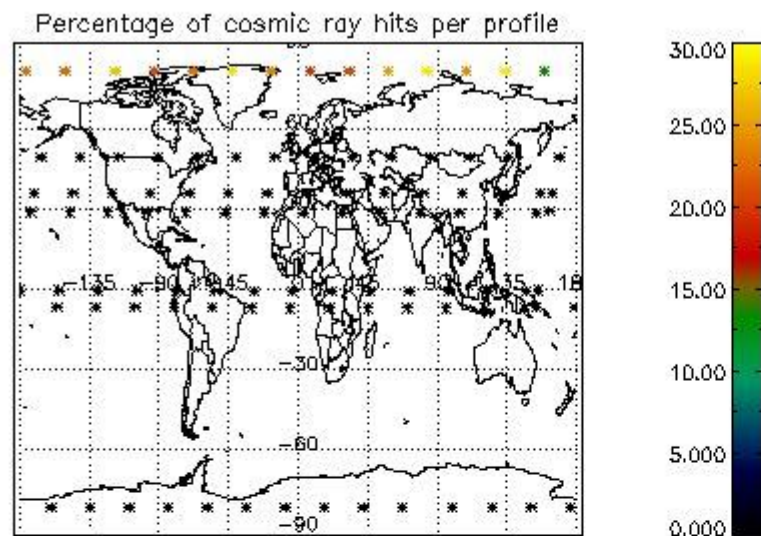

4.2.2 Plot level 1 quality information per product (world map): ENVISAT DESCENDING passes

5. Trace gas profiles

5.1 Ozone statistics based on quality of products

The final quality of the products can be "measured" using the STD (Standard Deviation) attached to every point profile. This information is written to the parameter GOM_NL__2P/NL_LOCAL_SPECIES_DENSITY/o3_std of the level 2 products. The table below shows the statistics for given STD ranges.

The statistics are given with respect to the overall valid production:

- Products without fatal errors: GOM_NL__2P/MPH/PRODUCT_ERR=0
- Valid point profile: GOM_NL__2P/NL_LOCAL_SPECIES_DENSITY/pcd(0)=0

The 'Criteria' is applied to valid points of dark limb products:

- Products in dark limb illumination condition: GOM_NL__2P/NL_SUMMARY_QUALITY/obs_ill_cond=0
- Products without fatal errors: GOM_NL__2P/MPH/PRODUCT_ERR=0
- Valid point profile: GOM_NL__2P/NL_LOCAL_SPECIES_DENSITY/pcd(0)=0

So, the table below shows the percentage of dark limb and valid observations for each criteria with respect to the overall valid daily observations.

Criteria	% of total production
All STD	49
STD < 20	30