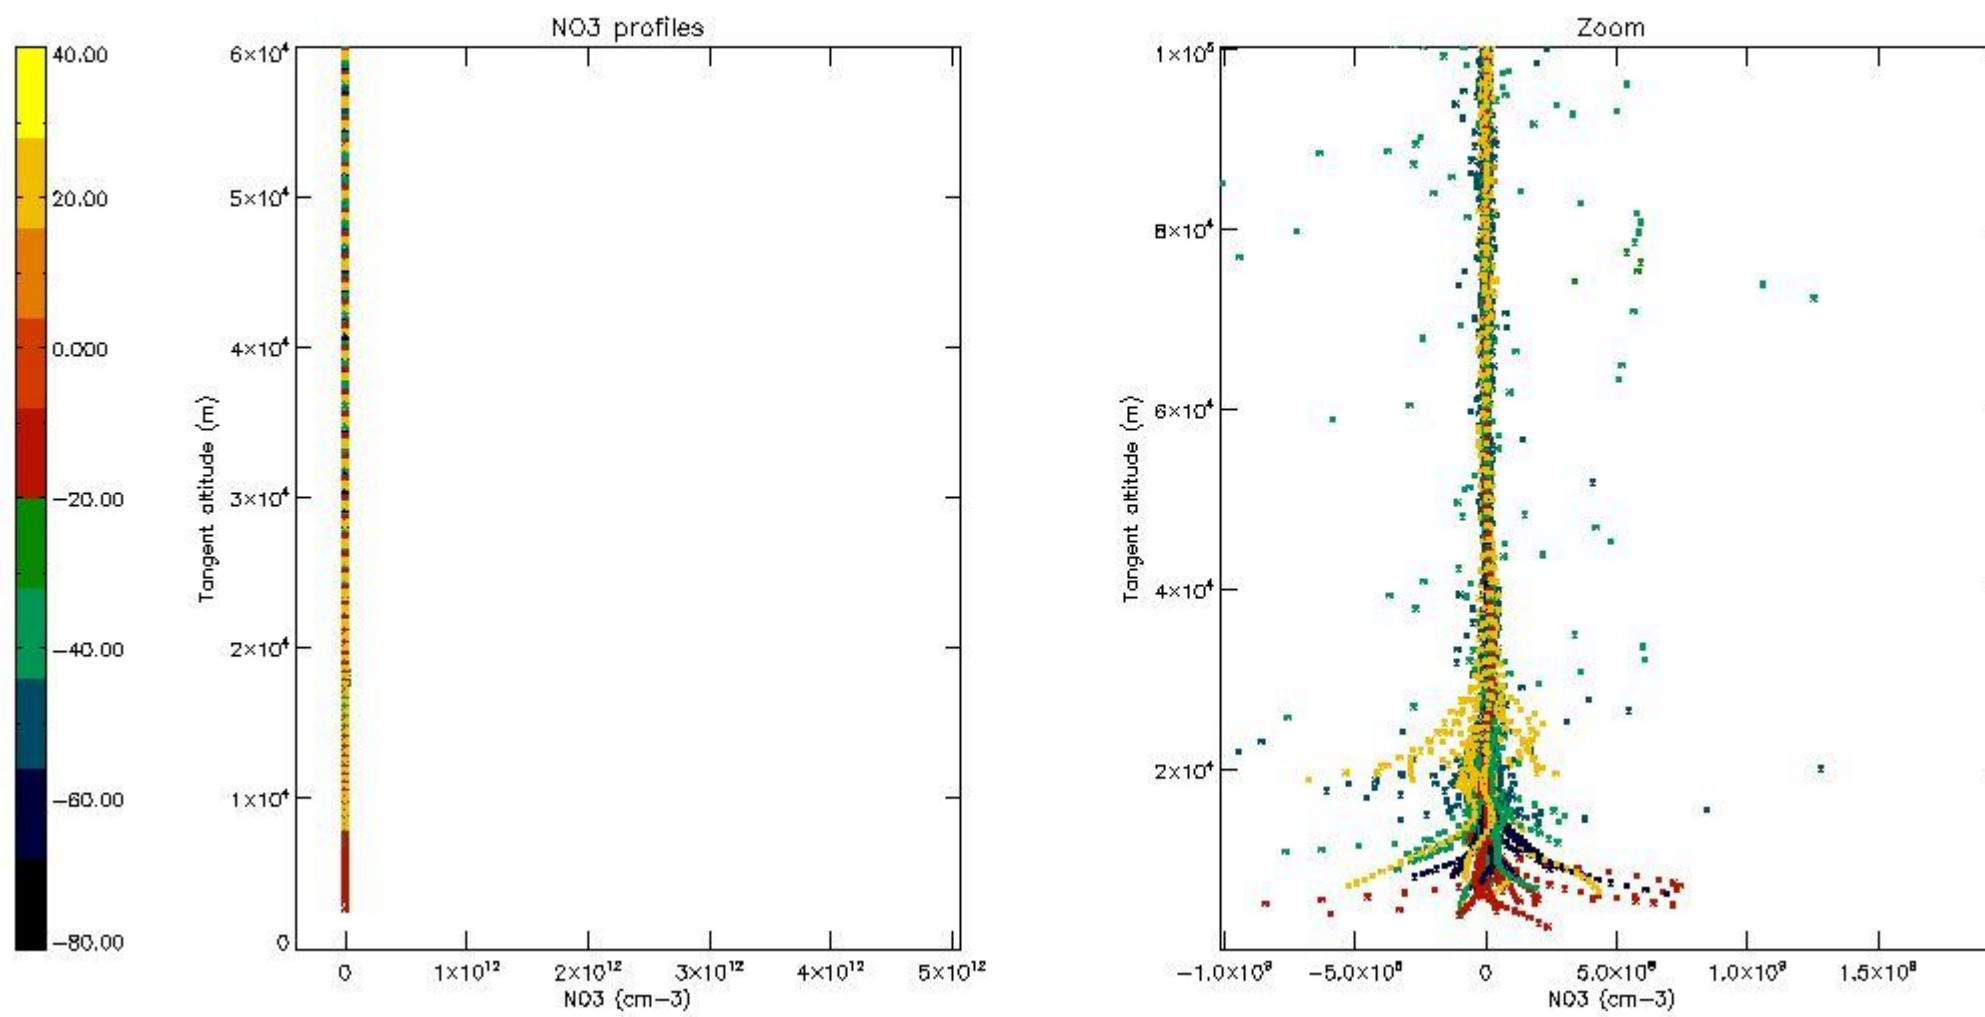

5.4 Plot ozone profiles where STD < 10% (dark without errors)

The colorbar represents the latitude.

5.5 Plot ozone profiles where STD < 5% (dark without errors)

The colorbar represents the latitude.

5.6 Plot NO₂ profiles for all STD (dark without errors)

The colorbar represents the latitude.

5.7 Plot NO3 profiles for all STD (dark without errors)

The colorbar represents the latitude.

5.8 Plot H2O profiles for all STD (only for occultations of stars 1,2,3,4,13,14,16,26,63 dark without errors)