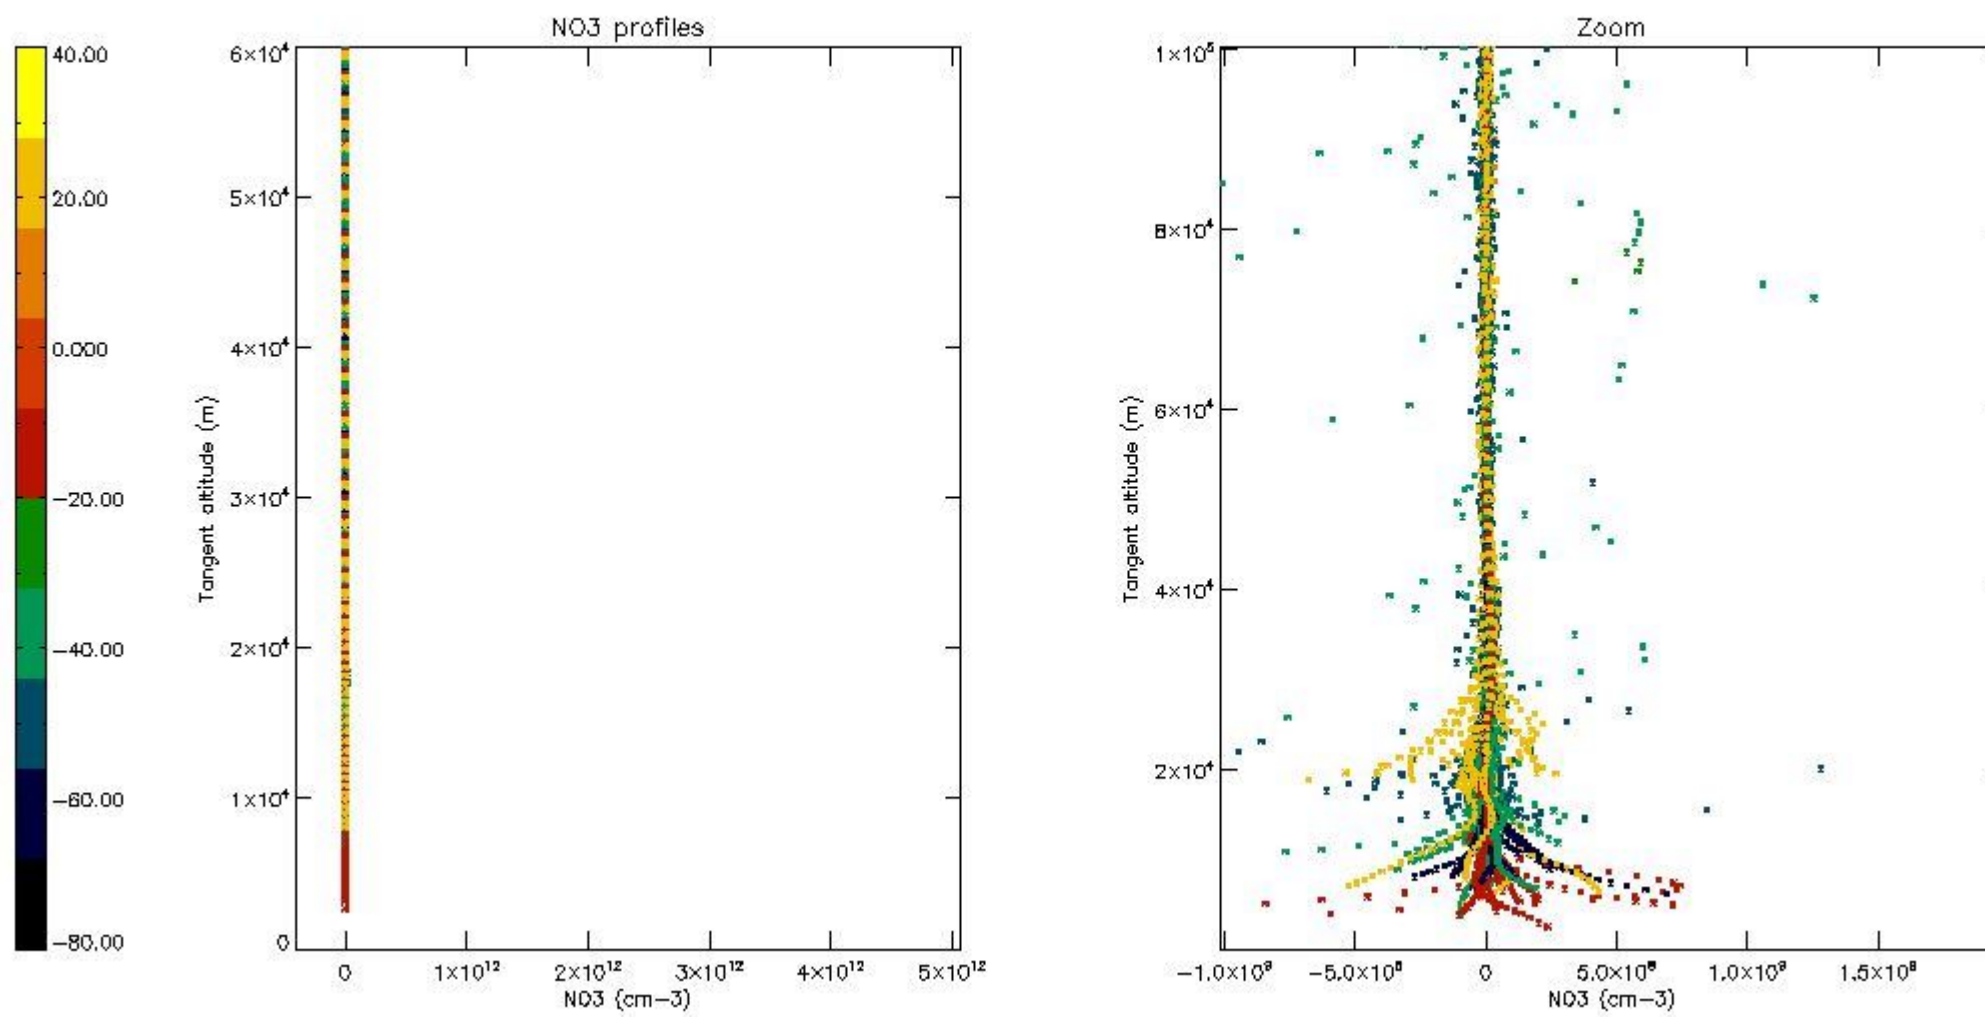

5.8 Plot H₂O profiles for all STD (only for occultations of stars 1,2,3,4,13,14,16,26,63 dark without errors)

The colorbar represents the latitude.