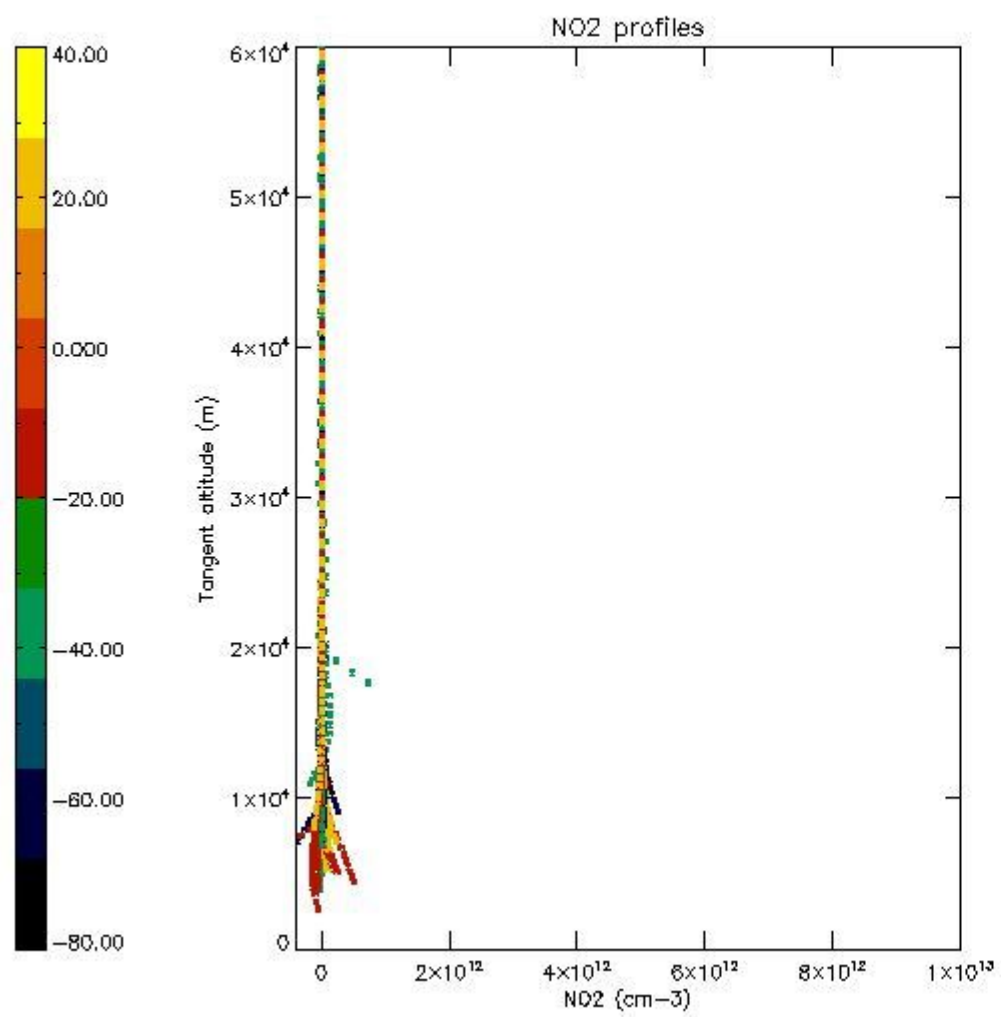

5.7 Plot NO3 profiles for all STD (dark without errors)

The colorbar represents the latitude.