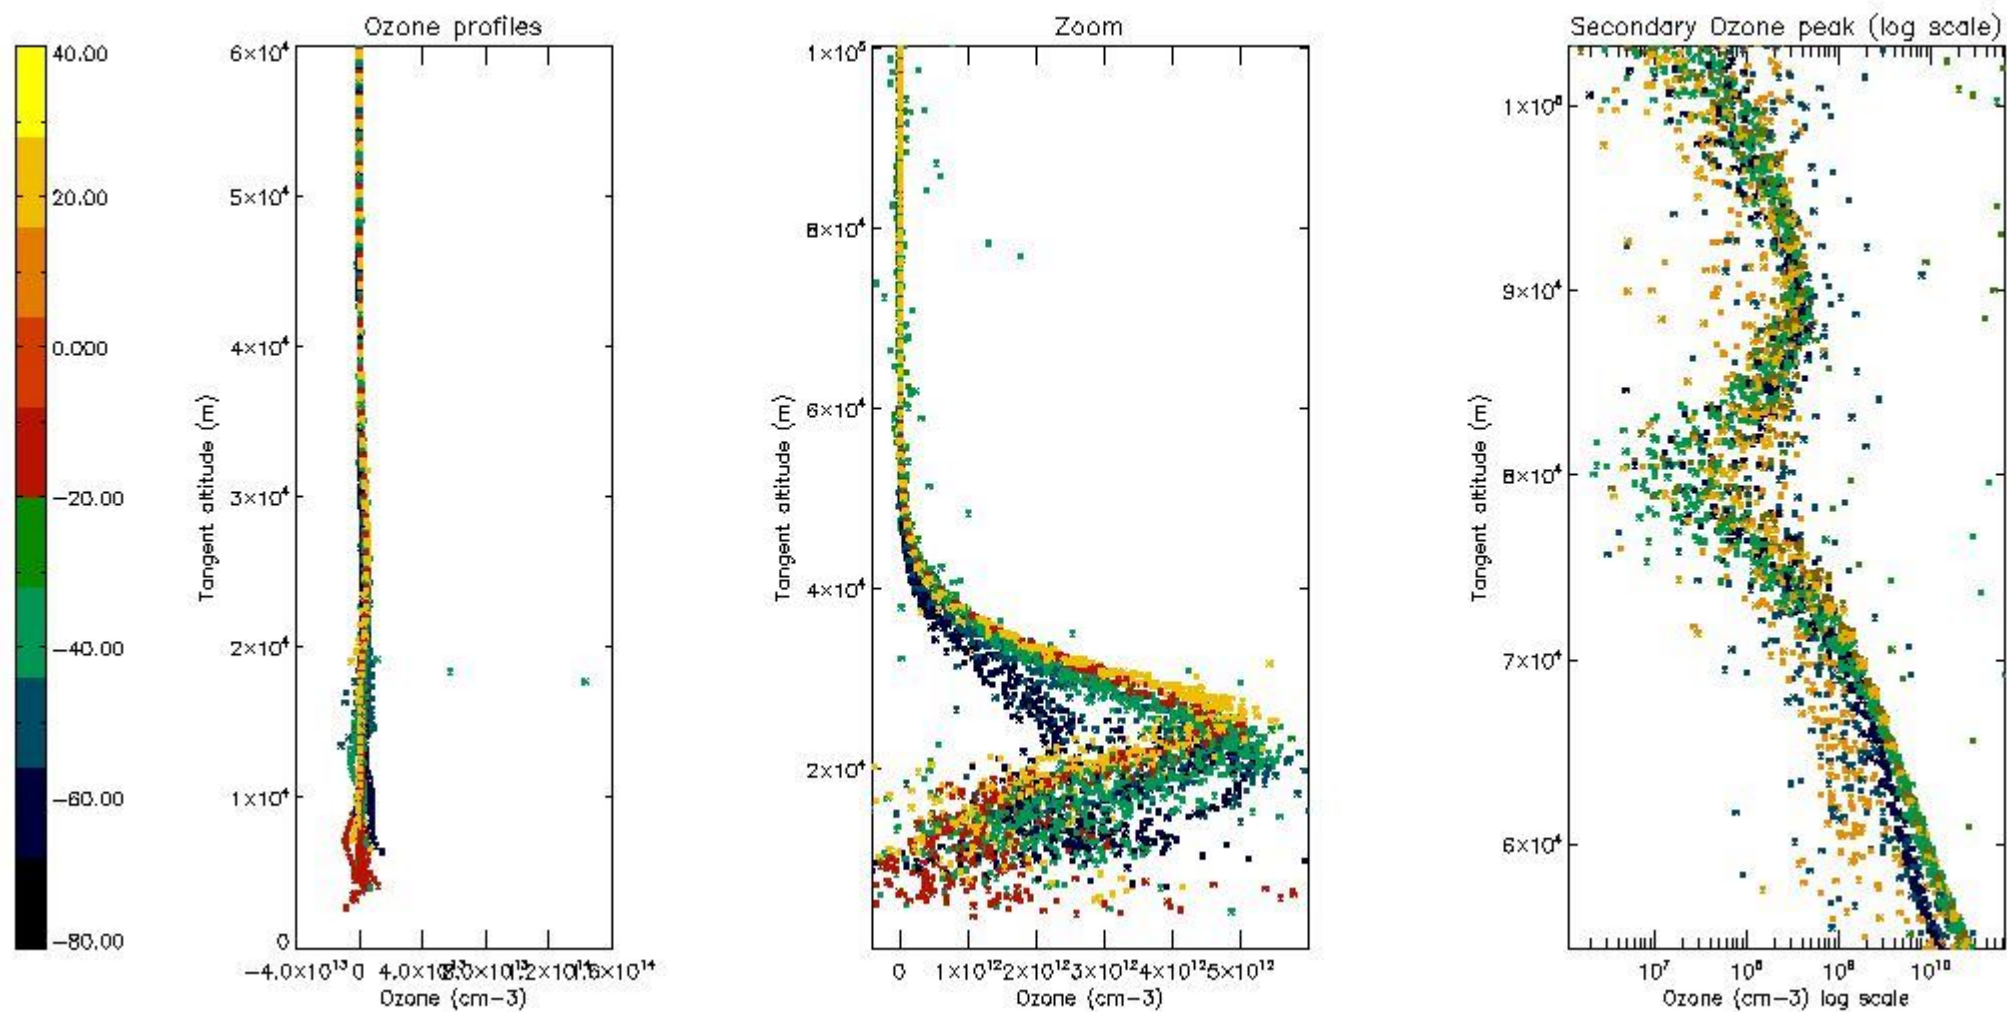

STD < 10	24
STD < 5	19

5.2 Plot ozone profiles for all STD (dark without errors)

The colorbar represents the latitude.

5.3 Plot ozone profiles where STD < 20% (dark without errors)

The colorbar represents the latitude.