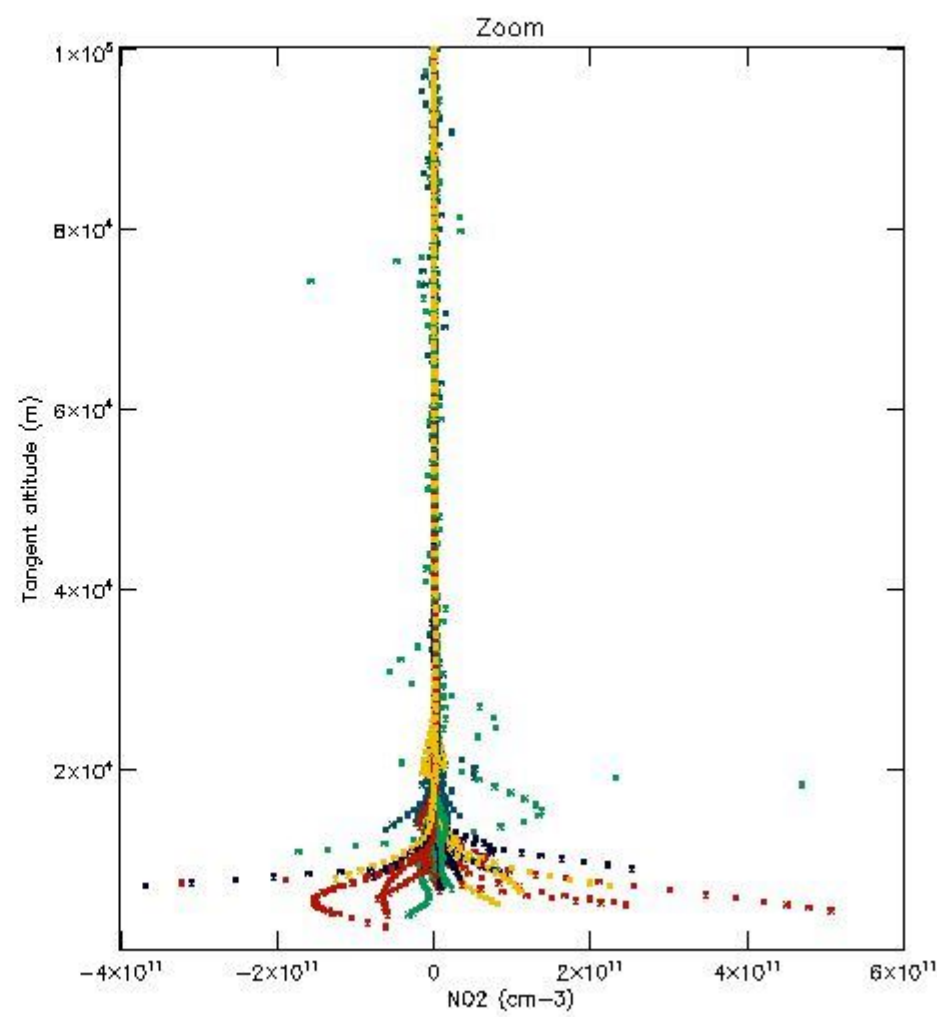

5.4 Plot ozone profiles where STD < 10% (dark without errors)

The colorbar represents the latitude.

5.5 Plot ozone profiles where STD < 5% (dark without errors)

The colorbar represents the latitude.

5.6 Plot NO₂ profiles for all STD (dark without errors)

The colorbar represents the latitude.

5.7 Plot NO3 profiles for all STD (dark without errors)

The colorbar represents the latitude.

5.8 Plot H₂O profiles for all STD (only for occultations of stars 1,2,3,4,13,14,16,26,63 dark without errors)