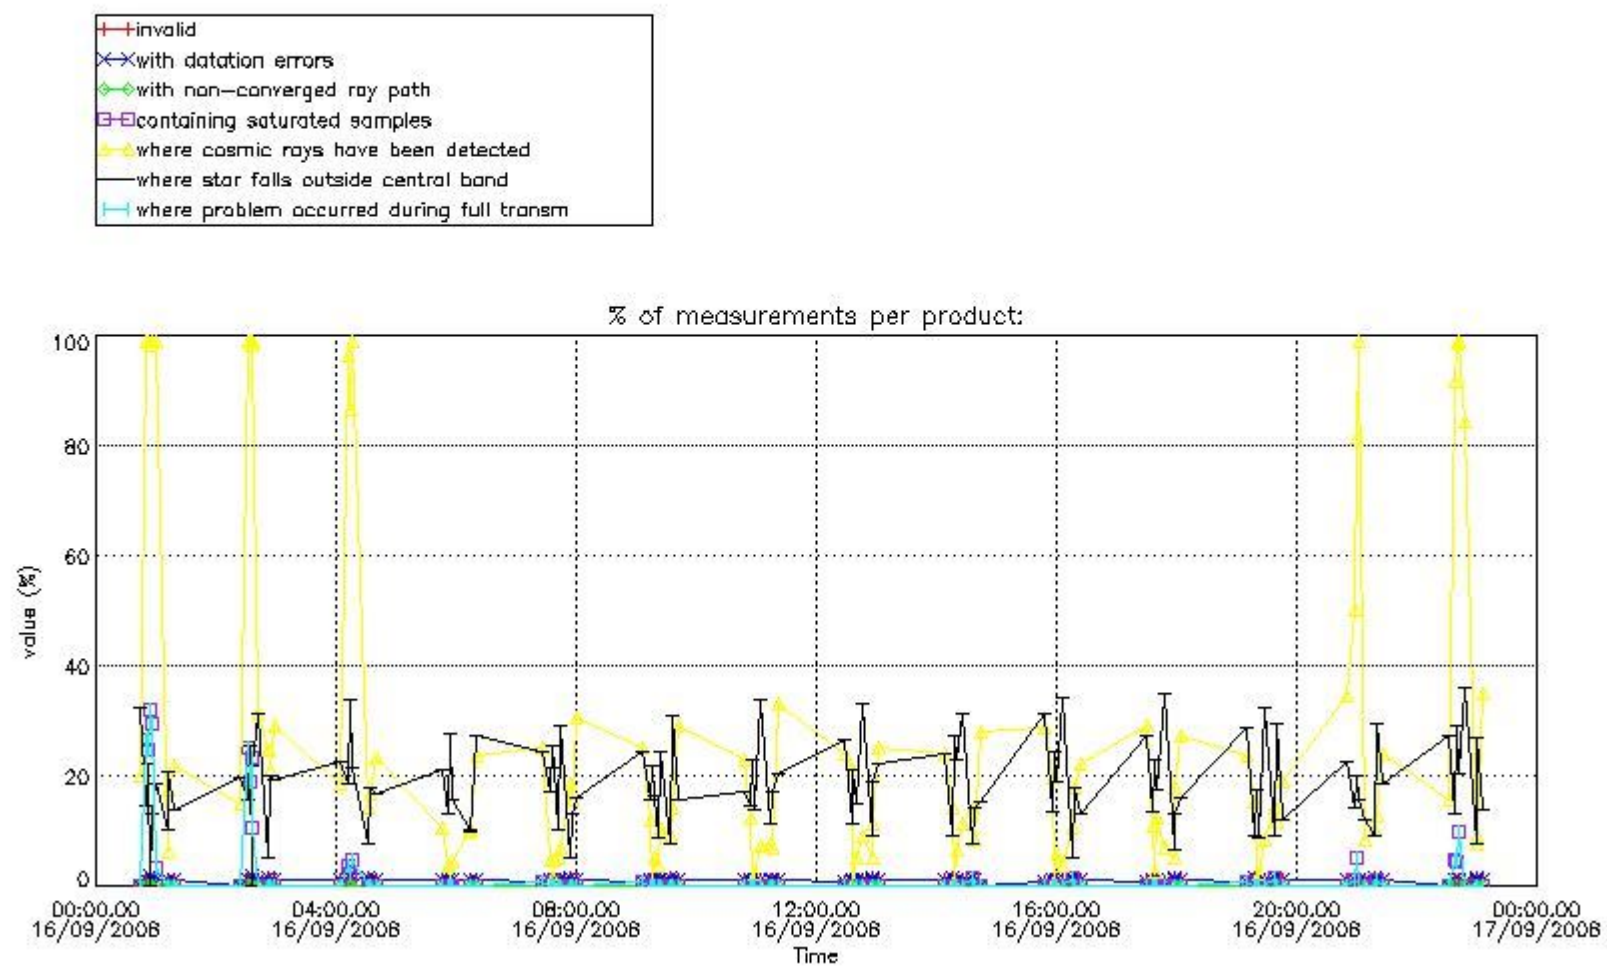

4.1.2 Plot level 1 quality information per product (time dependant): ENVI SAT DESCENDING passes