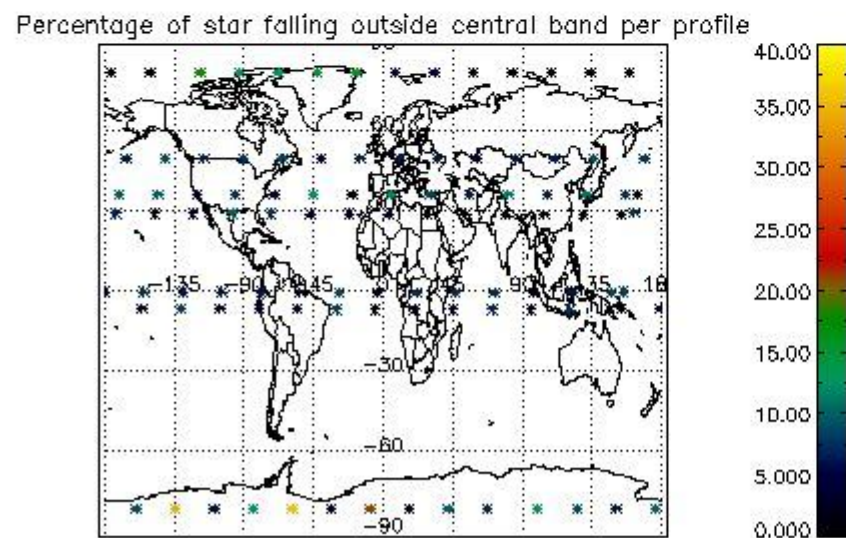

5. Trace gas profiles

5.1 Ozone statistics based on quality of products

The final quality of the products can be "measured" using the STD (Standard Deviation) attached to every point profile. This information is written to the parameter GOM_NL__2P/NL_LOCAL_SPECIES_DENSITY/o3_std of the level 2 products. The table below shows the statistics for given STD ranges.

The statistics are given with respect to the overall valid production:

- Products without fatal errors: GOM_NL__2P/MPH/PRODUCT_ERR=0
- Valid point profile: GOM_NL__2P/NL_LOCAL_SPECIES_DENSITY/pcd(0)=0

The 'Criteria' is applied to valid points of dark limb products:

- Products in dark limb illumination condition: GOM_NL__2P/NL_SUMMARY_QUALITY/obs_ill_cond=0
- Products without fatal errors: GOM_NL__2P/MPH/PRODUCT_ERR=0
- Valid point profile: GOM_NL__2P/NL_LOCAL_SPECIES_DENSITY/pcd(0)=0

So, the table below shows the percentage of dark limb and valid observations for each criteria with respect to the overall valid daily observations.

Criteria	% of total production
All STD	49
STD < 20	30