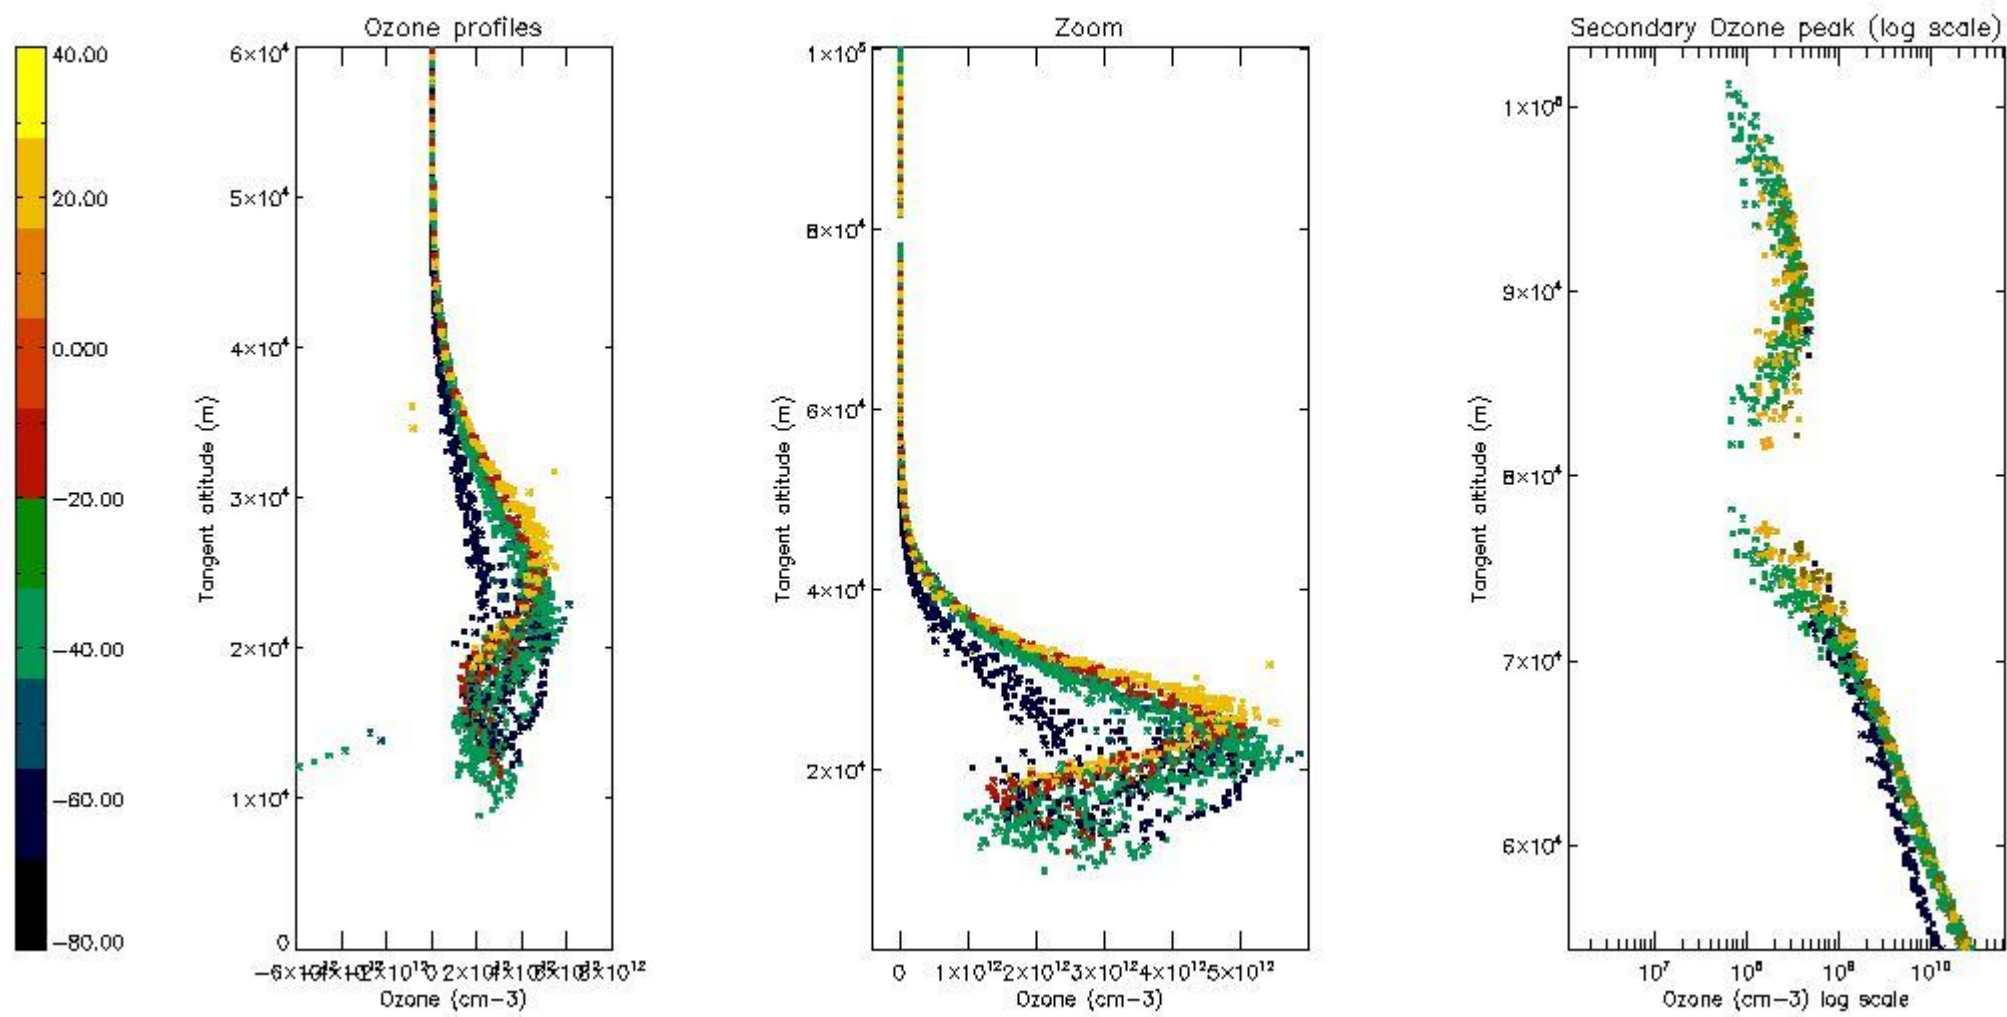

STD < 10	24
STD < 5	19

5.2 Plot ozone profiles for all STD (dark without errors)

The colorbar represents the latitude.

5.3 Plot ozone profiles where STD < 20% (dark without errors)

The colorbar represents the latitude.

5.4 Plot ozone profiles where STD < 10% (dark without errors)

The colorbar represents the latitude.

5.5 Plot ozone profiles where STD < 5% (dark without errors)

The colorbar represents the latitude.

5.6 Plot NO₂ profiles for all STD (dark without errors)

The colorbar represents the latitude.

5.7 Plot NO3 profiles for all STD (dark without errors)

The colorbar represents the latitude.

5.8 Plot H2O profiles for all STD (only for occultations of stars 1,2,3,4,13,14,16,26,63 dark without errors)