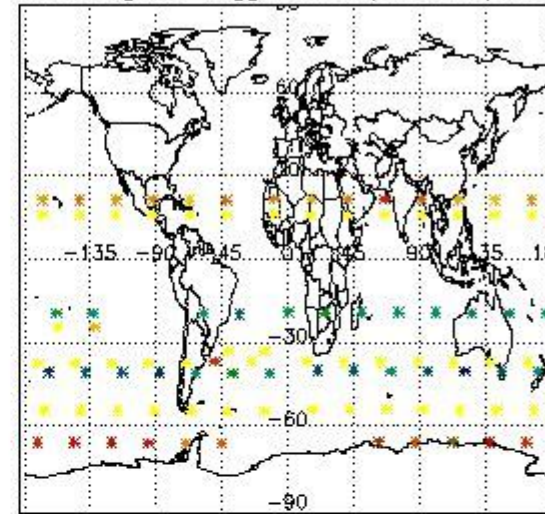

3.1 Plot quality information per product (time dependant)

3.2 Plot quality information per product (world map)

Percentage of flagged data per O3 profile

Percentage of flagged data per H2O profile

Percentage of flagged data per NO2 profile