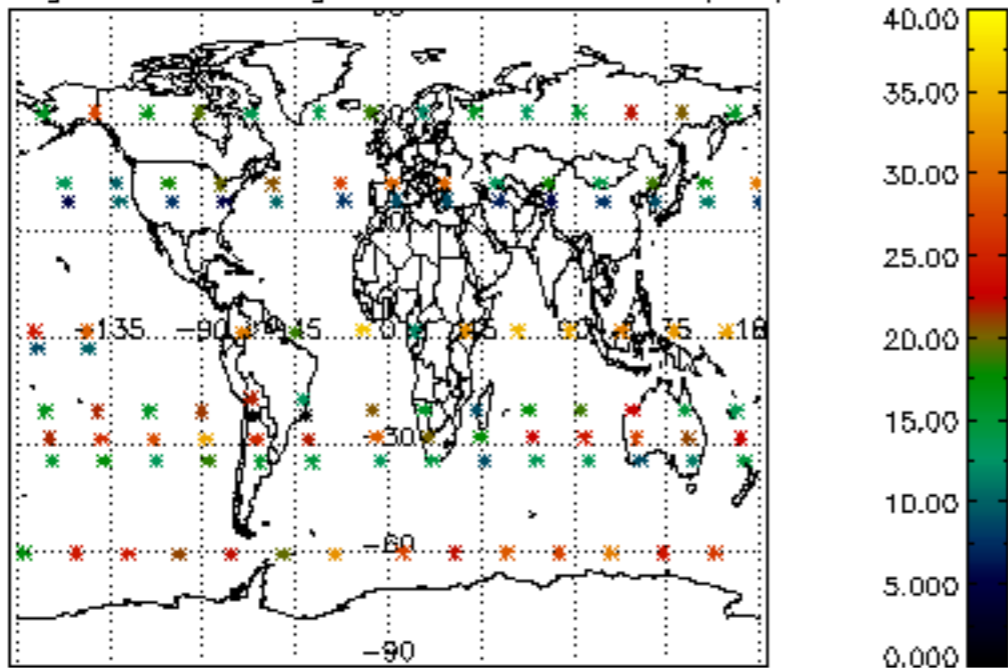

Percentage of cosmic ray hits per profile

Percentage of star falling outside central band per profile