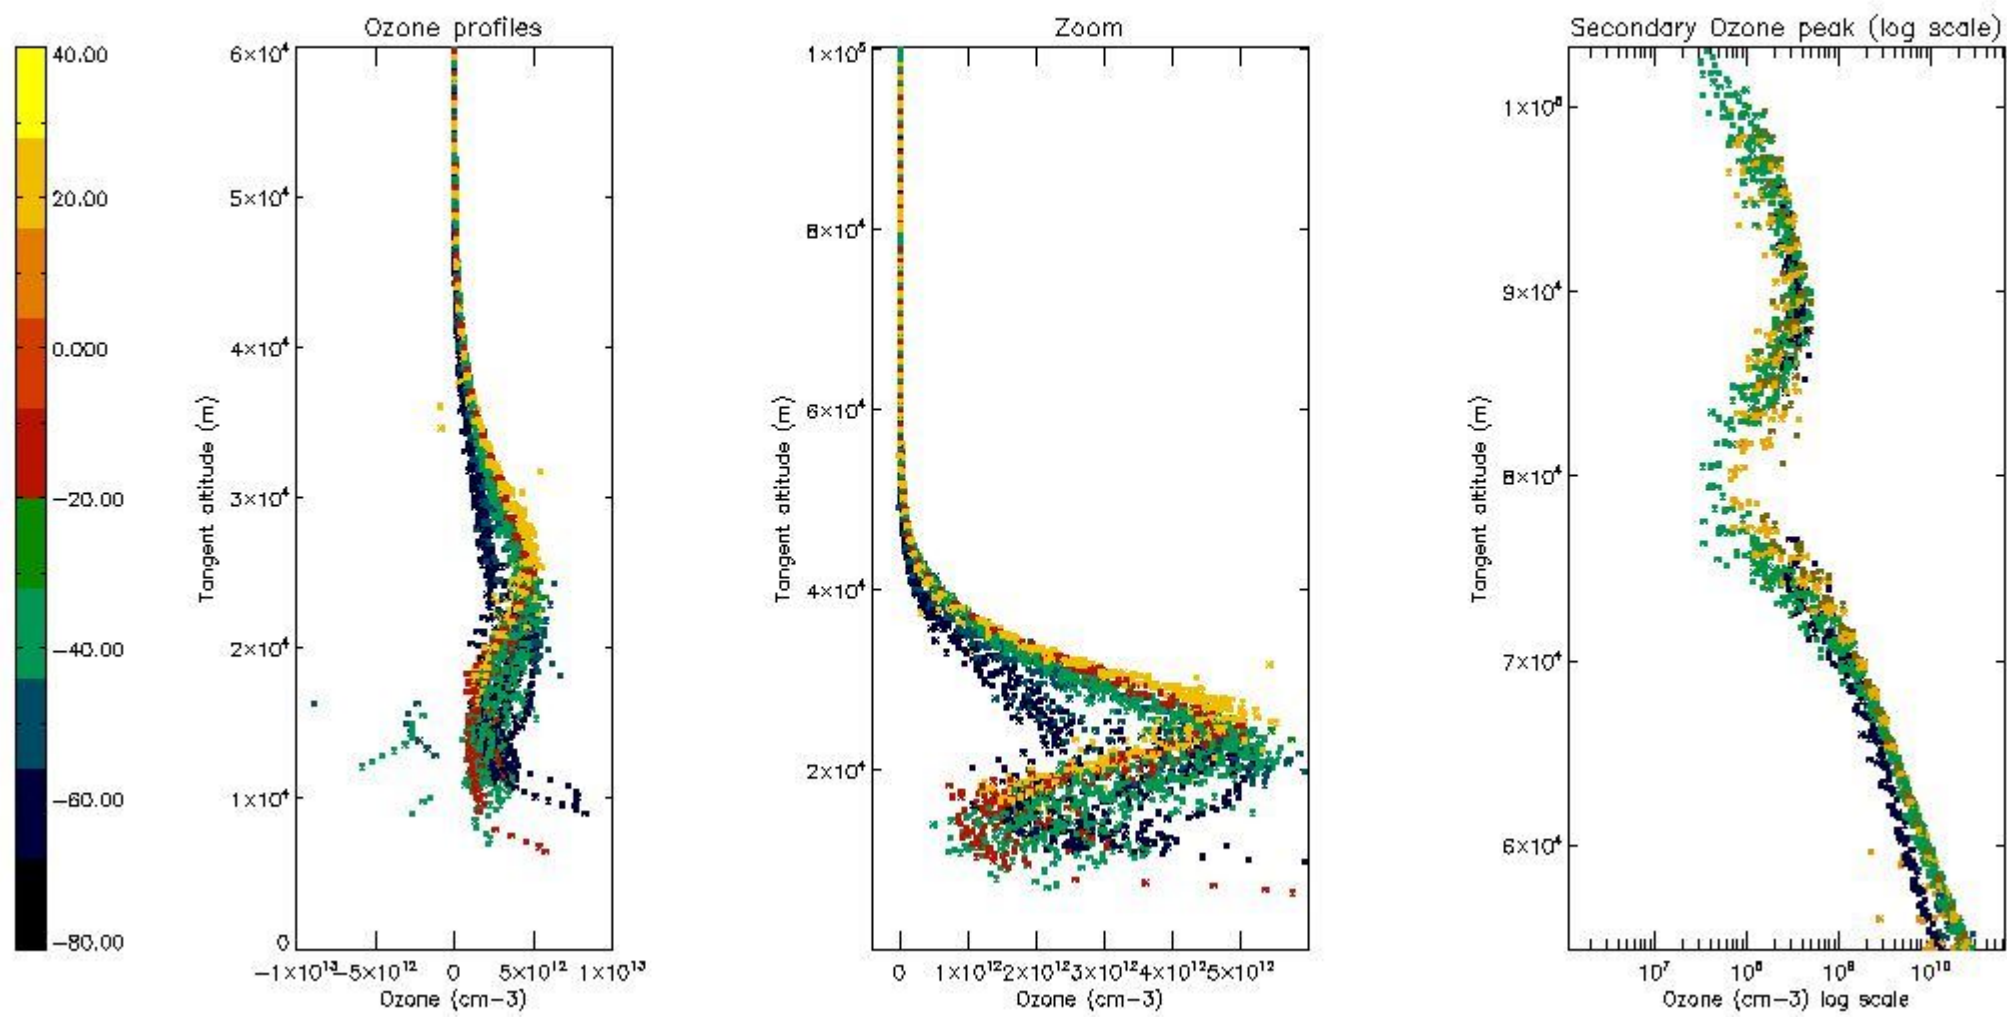

STD < 10	24
STD < 5	19

5.2 Plot ozone profiles for all STD (dark without errors)

The colorbar represents the latitude.

5.3 Plot ozone profiles where STD < 20% (dark without errors)

The colorbar represents the latitude.

5.4 Plot ozone profiles where STD < 10% (dark without errors)

The colorbar represents the latitude.

5.5 Plot ozone profiles where STD < 5% (dark without errors)

The colorbar represents the latitude.

5.6 Plot NO₂ profiles for all STD (dark without errors)

The colorbar represents the latitude.

5.7 Plot NO3 profiles for all STD (dark without errors)

The colorbar represents the latitude.

5.8 Plot H2O profiles for all STD (only for occultations of stars 1,2,3,4,13,14,16,26,63 dark without errors)