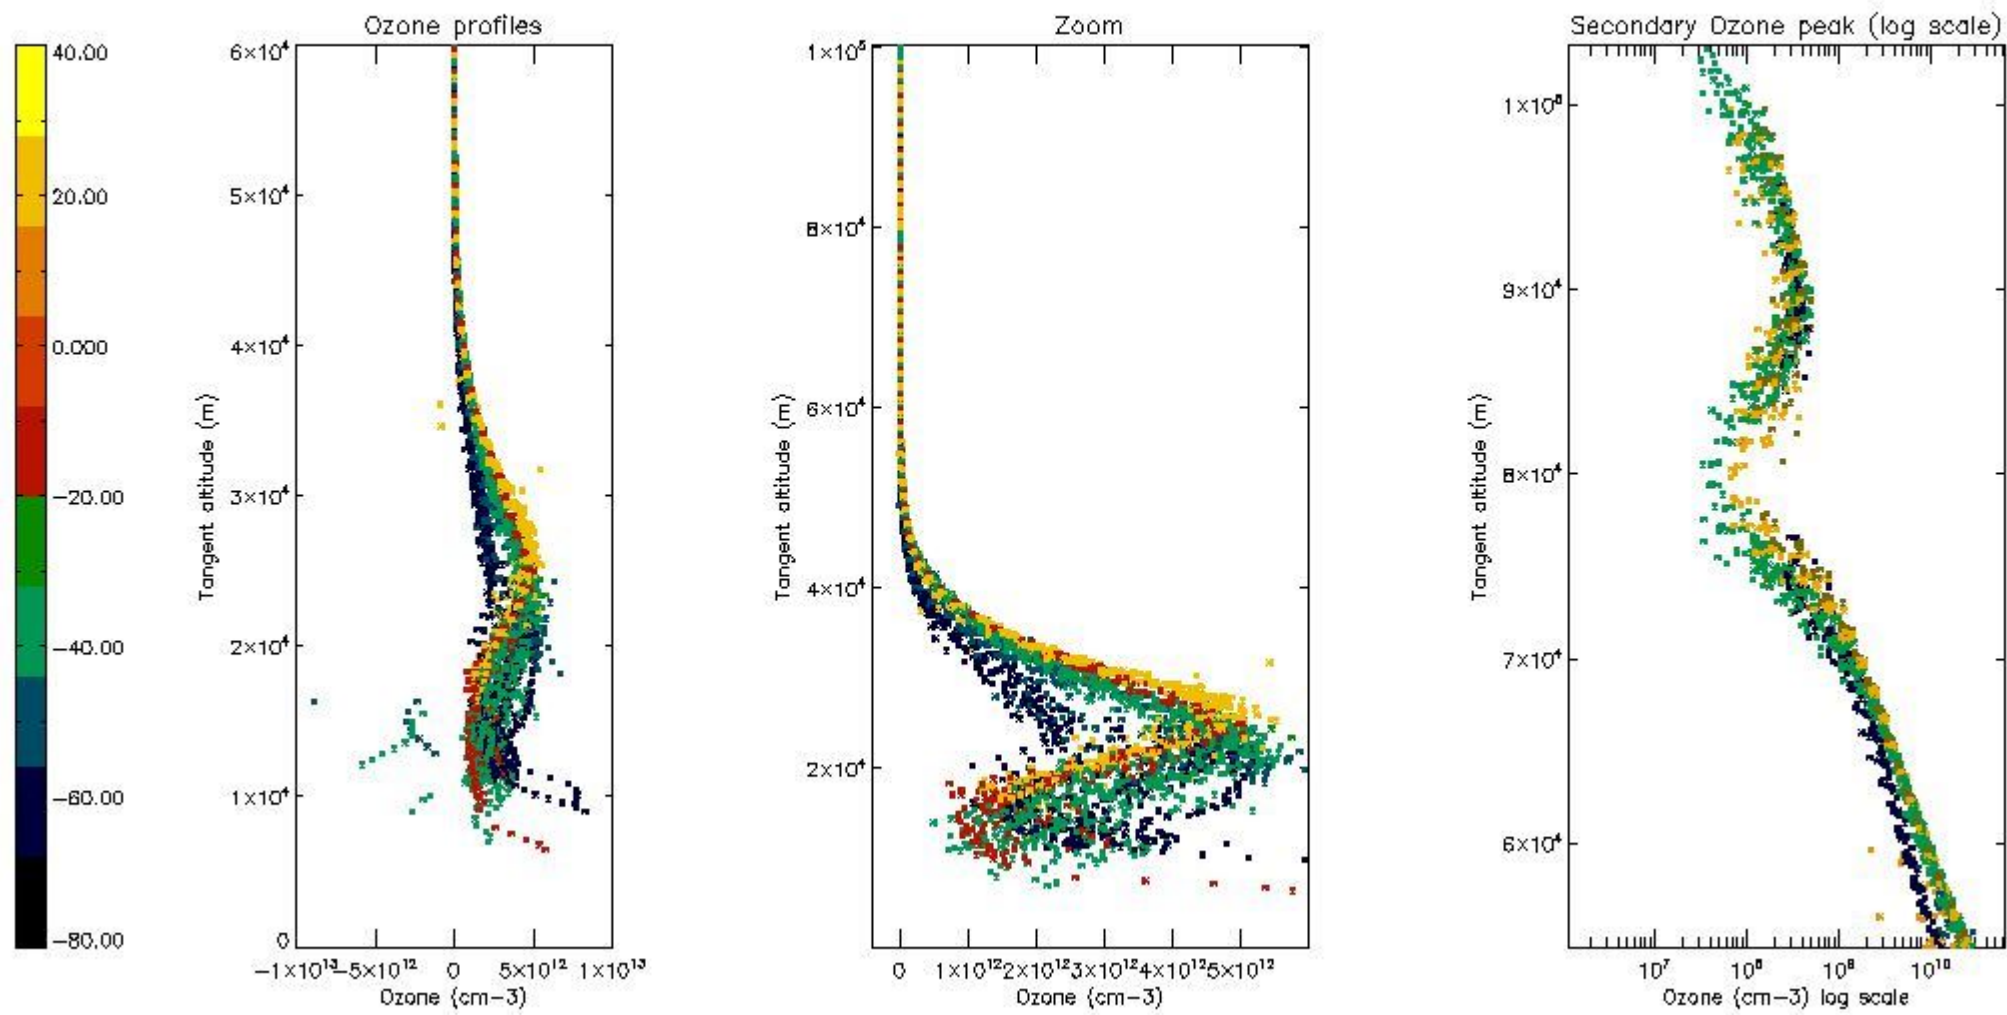

STD < 10	24
STD < 5	19

5.2 Plot ozone profiles for all STD (dark without errors)

The colorbar represents the latitude.

5.3 Plot ozone profiles where STD < 20% (dark without errors)

The colorbar represents the latitude.