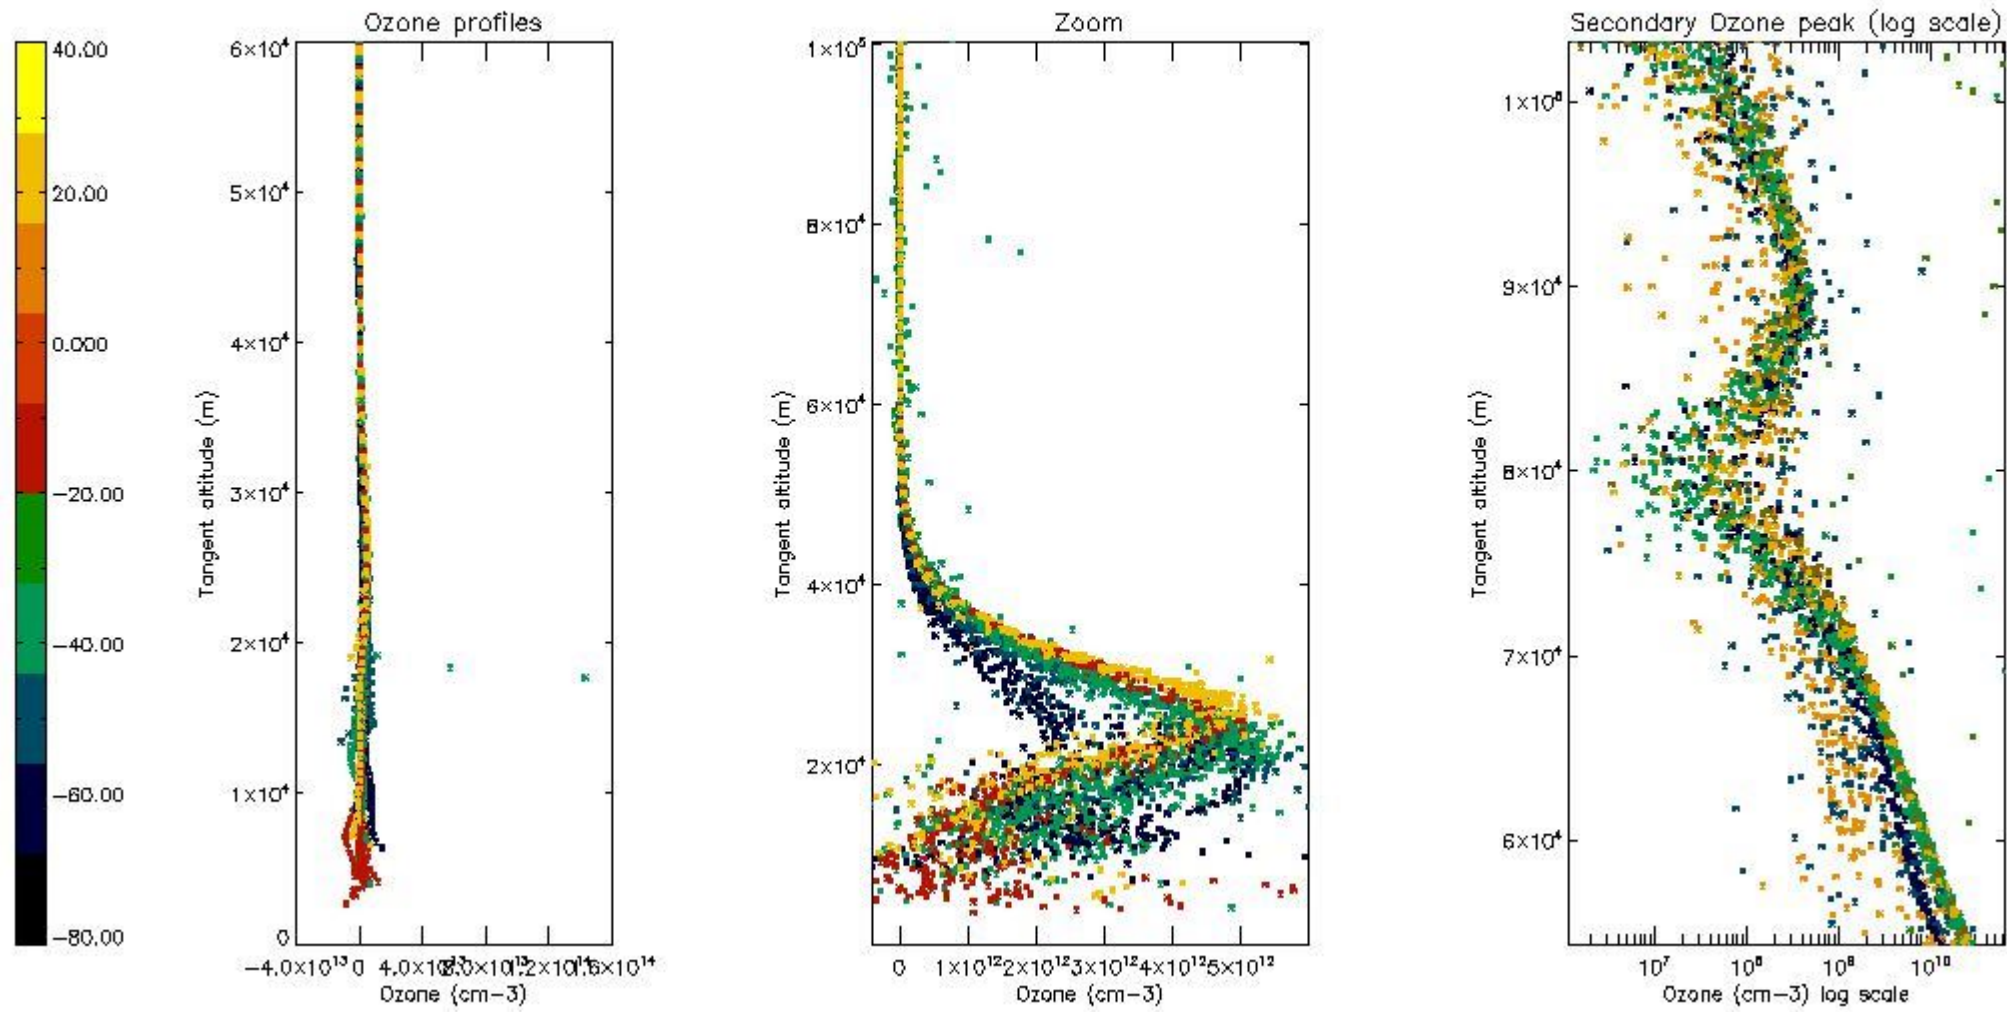

STD < 10	24
STD < 5	19

5.2 Plot ozone profiles for all STD (dark without errors)

The colorbar represents the latitude.

5.3 Plot ozone profiles where STD < 20% (dark without errors)

The colorbar represents the latitude.