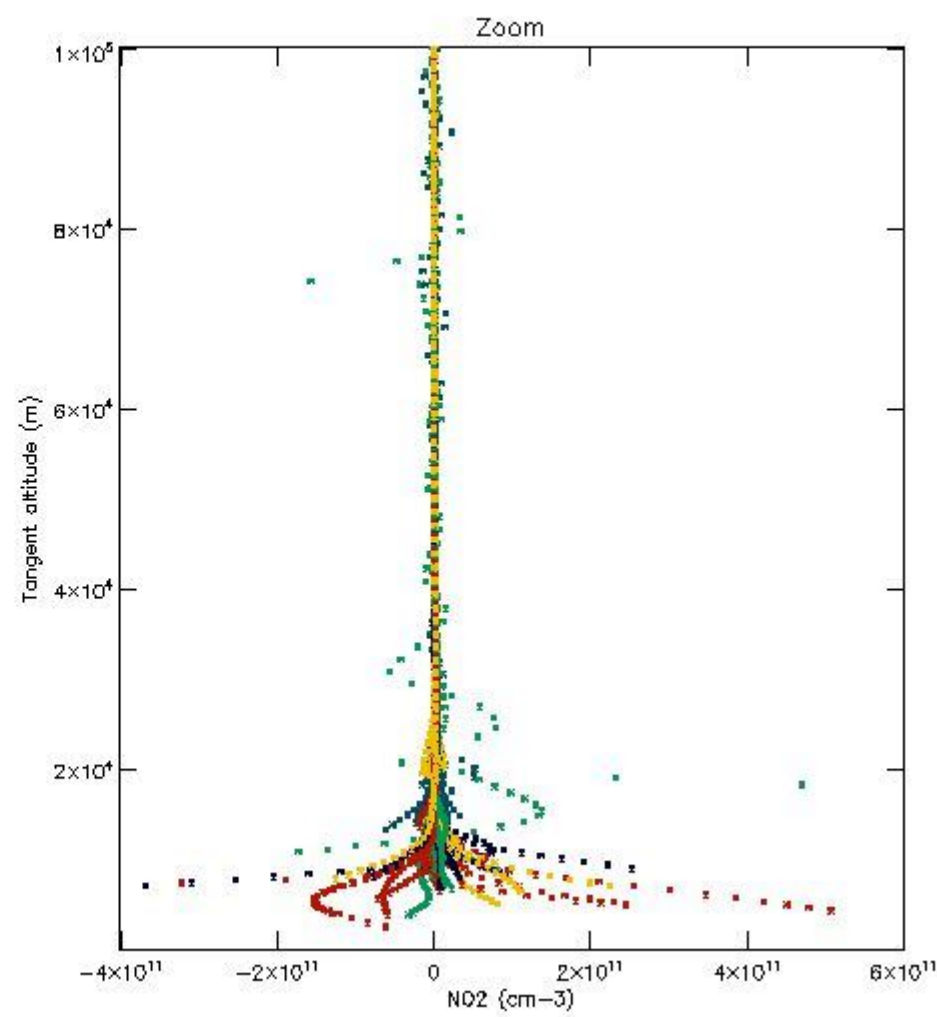

STD < 10	24
STD < 5	19

5.2 Plot ozone profiles for all STD (dark without errors)

The colorbar represents the latitude.

5.3 Plot ozone profiles where STD < 20% (dark without errors)

The colorbar represents the latitude.

5.4 Plot ozone profiles where STD < 10% (dark without errors)

The colorbar represents the latitude.

5.5 Plot ozone profiles where STD < 5% (dark without errors)

The colorbar represents the latitude.

5.6 Plot NO₂ profiles for all STD (dark without errors)

The colorbar represents the latitude.

5.7 Plot NO3 profiles for all STD (dark without errors)

The colorbar represents the latitude.

5.8 Plot H2O profiles for all STD (only for occultations of stars 1,2,3,4,13,14,16,26,63 dark without errors)