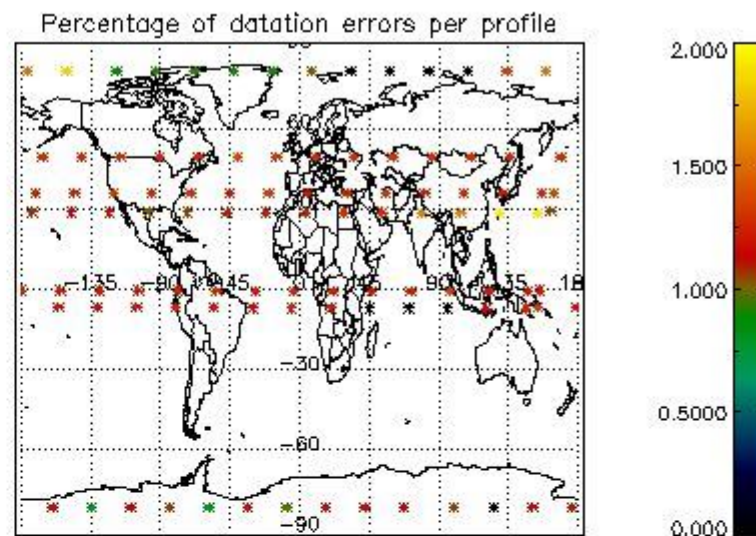

5. Trace gas profiles

5.1 Ozone statistics based on quality of products

The final quality of the products can be "measured" using the STD (Standard Deviation) attached to every point profile. This information is written to the parameter GOM_NL__2P/NL_LOCAL_SPECIES_DENSITY/o3_std of the level 2 products. The table below shows the statistics for given STD ranges.

The statistics are given with respect to the overall valid production:

- Products without fatal errors: GOM_NL__2P/MPH/PRODUCT_ERR=0
- Valid point profile: GOM_NL__2P/NL_LOCAL_SPECIES_DENSITY/pcd(0)=0

The 'Criteria' is applied to valid points of dark limb products:

- Products in dark limb illumination condition: GOM_NL__2P/NL_SUMMARY_QUALITY/obs_ill_cond=0
- Products without fatal errors: GOM_NL__2P/MPH/PRODUCT_ERR=0
- Valid point profile: GOM_NL__2P/NL_LOCAL_SPECIES_DENSITY/pcd(0)=0

So, the table below shows the percentage of dark limb and valid observations for each criteria with respect to the overall valid daily observations.

Criteria	% of total production
All STD	49
STD < 20	30