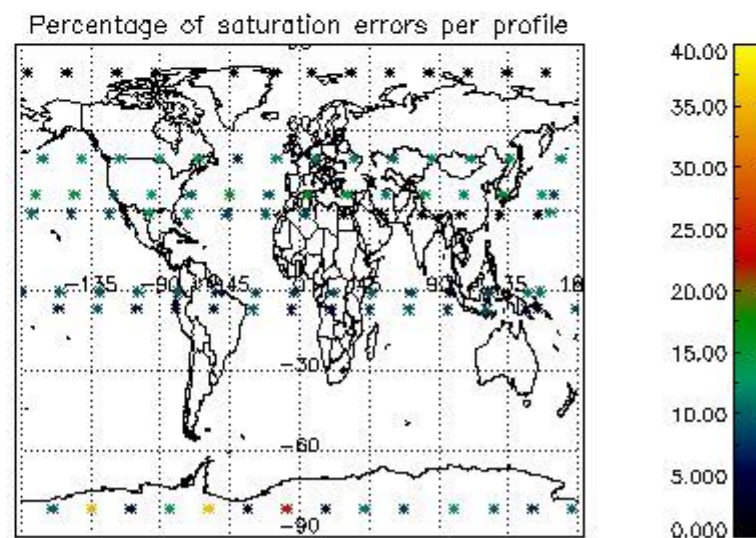

5. Trace gas profiles

5.1 Ozone statistics based on quality of products

The final quality of the products can be "measured" using the STD (Standard Deviation) attached to every point profile. This information is written to the parameter GOM_NL__2P/NL_LOCAL_SPECIES_DENSITY/o3_std of the level 2 products. The table below shows the statistics for given STD ranges.

The statistics are given with respect to the overall valid production:

- Products without fatal errors: GOM_NL__2P/MPH/PRODUCT_ERR=0
- Valid point profile: GOM_NL__2P/NL_LOCAL_SPECIES_DENSITY/pcd(0)=0

The 'Criteria' is applied to valid points of dark limb products:

- Products in dark limb illumination condition: GOM_NL__2P/NL_SUMMARY_QUALITY/obs_ill_cond=0
- Products without fatal errors: GOM_NL__2P/MPH/PRODUCT_ERR=0
- Valid point profile: GOM_NL__2P/NL_LOCAL_SPECIES_DENSITY/pcd(0)=0

So, the table below shows the percentage of dark limb and valid observations for each criteria with respect to the overall valid daily observations.

Criteria	% of total production
All STD	49
STD < 20	30