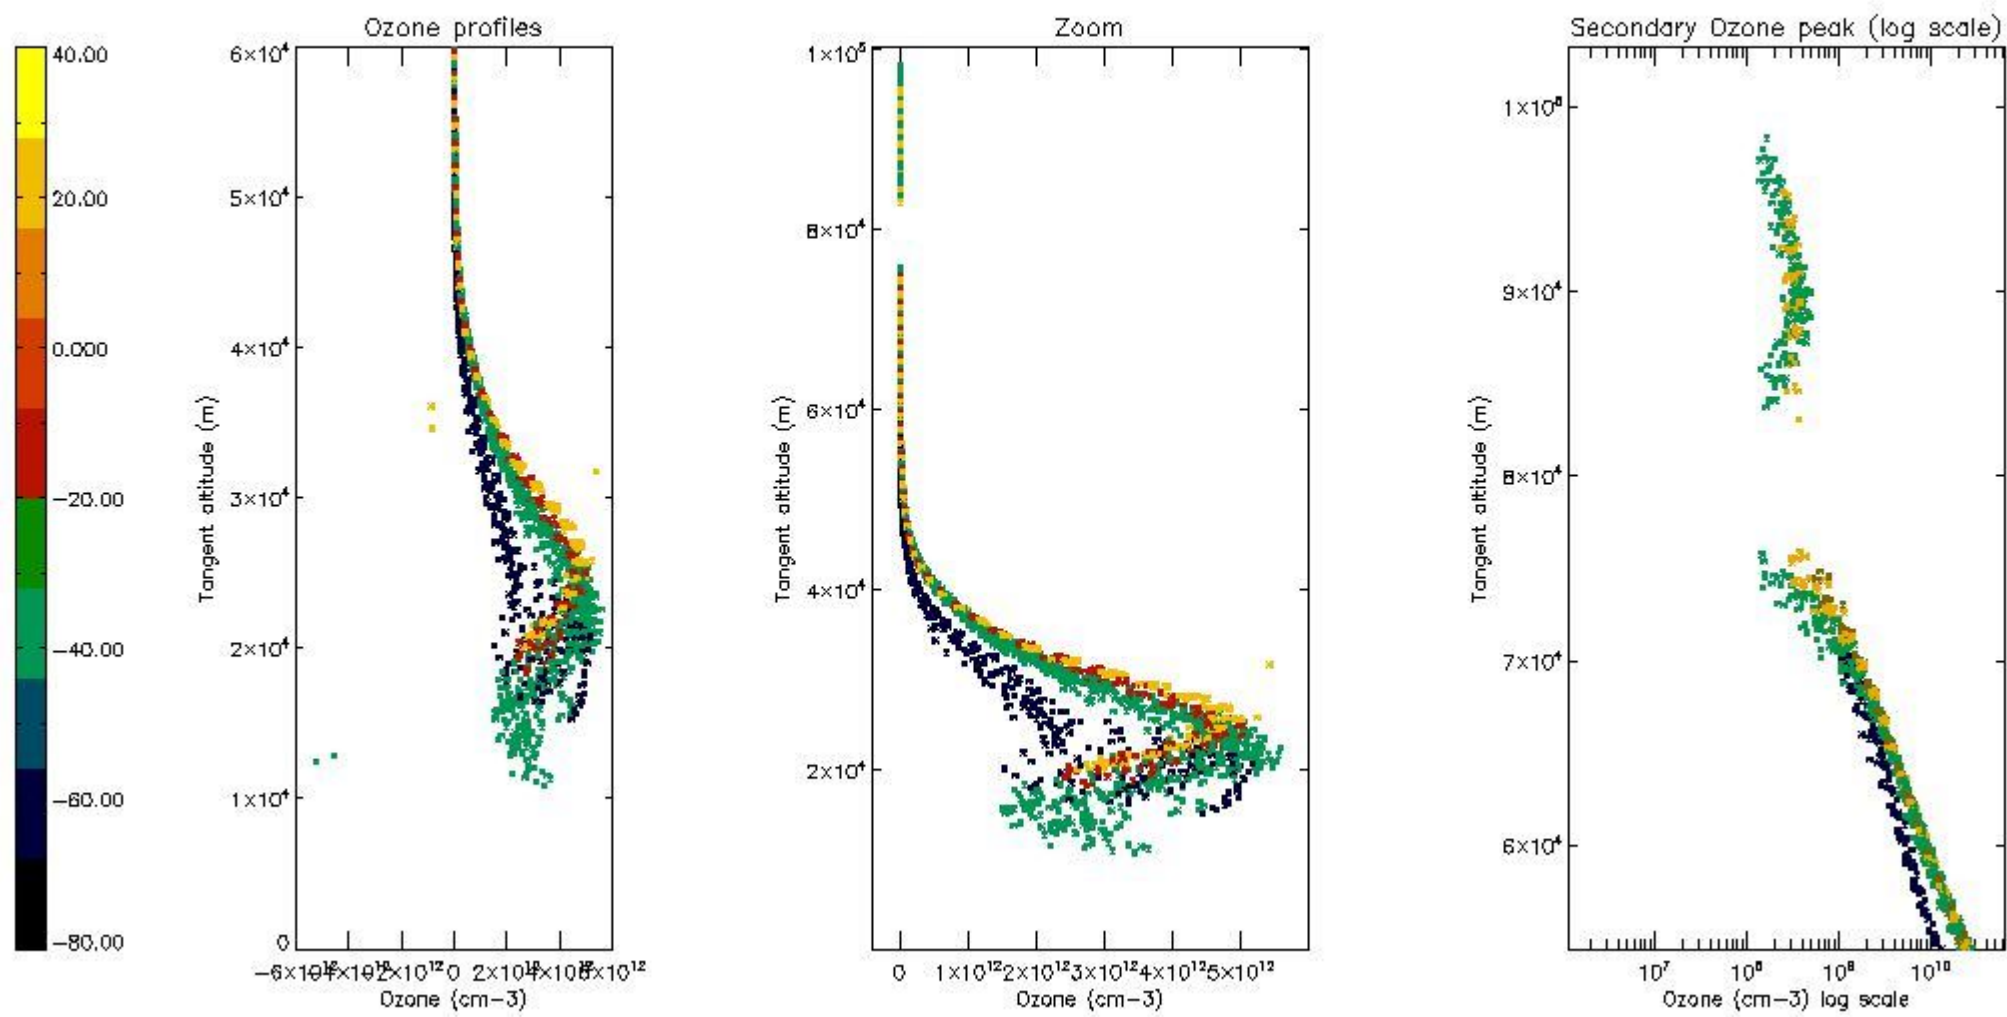

STD < 10	24
STD < 5	19

5.2 Plot ozone profiles for all STD (dark without errors)

The colorbar represents the latitude.

5.3 Plot ozone profiles where STD < 20% (dark without errors)

The colorbar represents the latitude.

5.4 Plot ozone profiles where STD < 10% (dark without errors)

The colorbar represents the latitude.

5.5 Plot ozone profiles where STD < 5% (dark without errors)

The colorbar represents the latitude.

5.6 Plot NO₂ profiles for all STD (dark without errors)

The colorbar represents the latitude.

5.7 Plot NO3 profiles for all STD (dark without errors)

The colorbar represents the latitude.

5.8 Plot H2O profiles for all STD (only for occultations of stars 1,2,3,4,13,14,16,26,63 dark without errors)