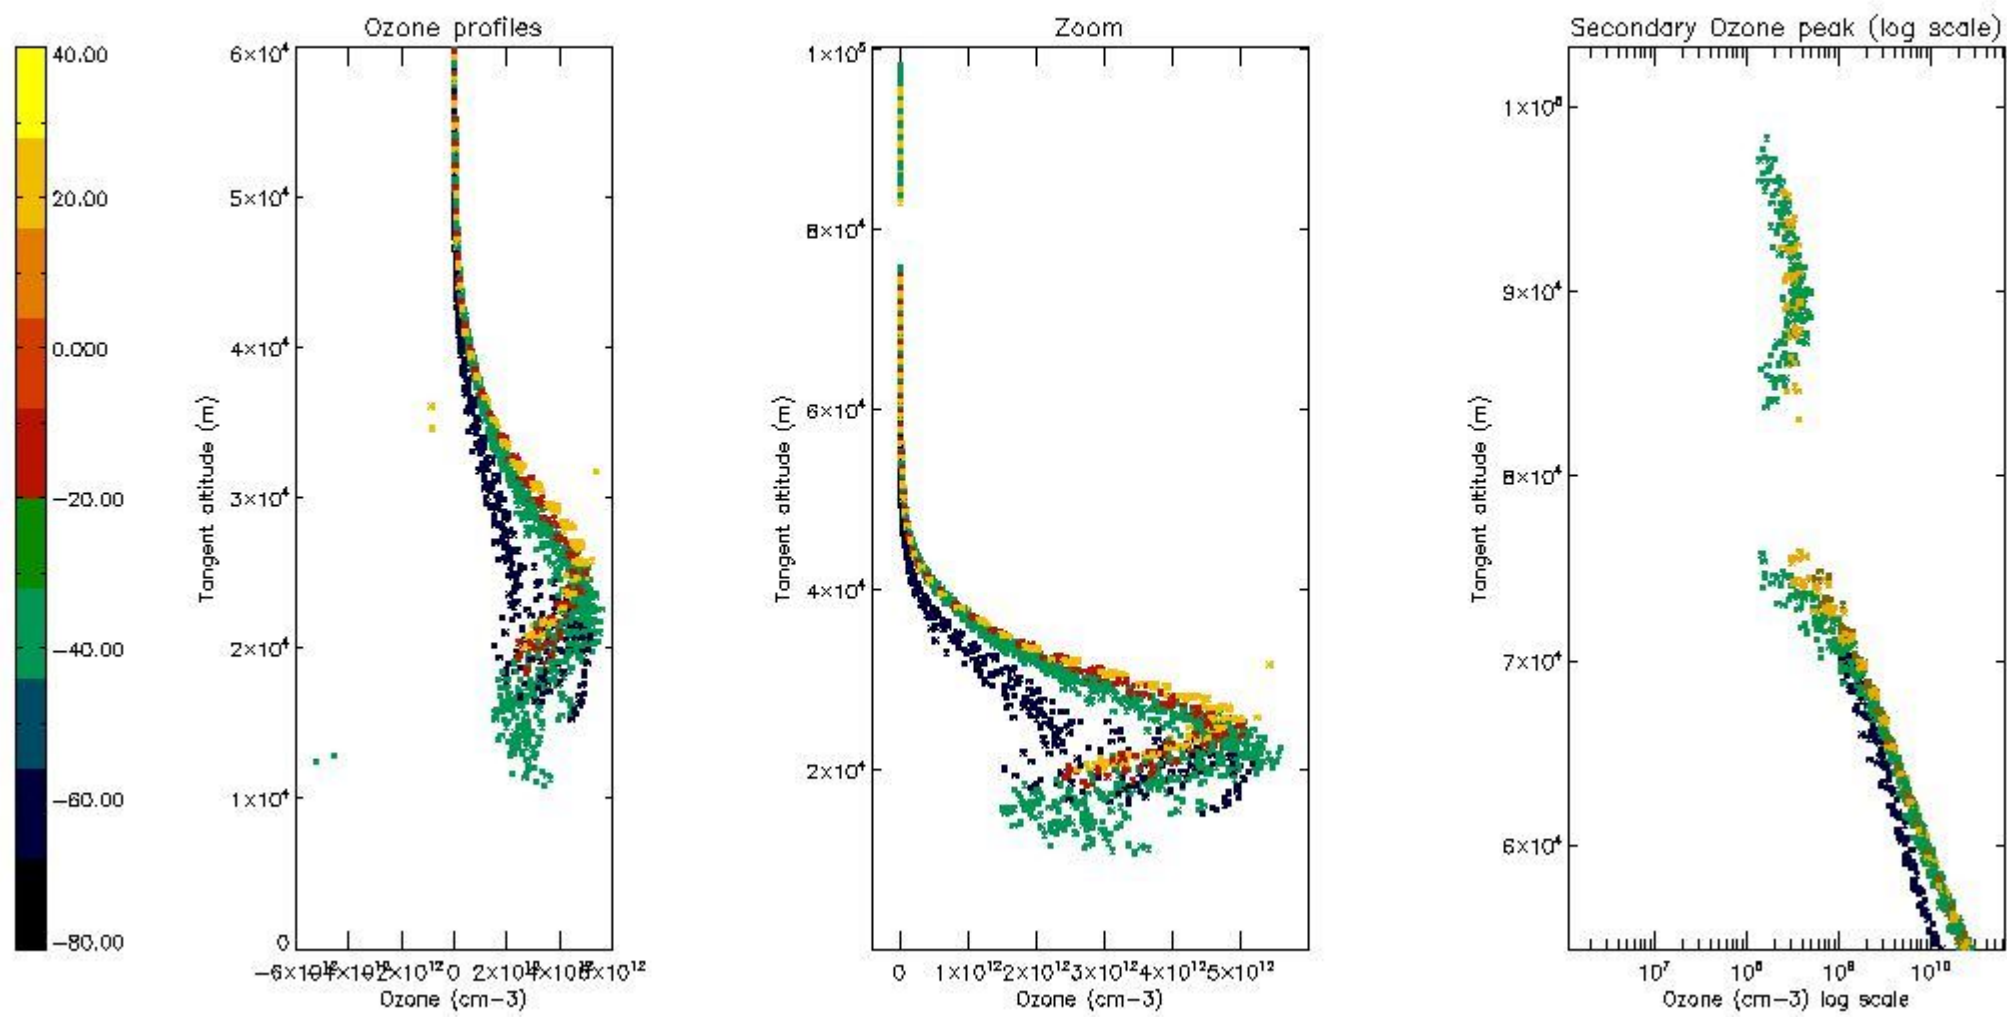

5.6 Plot NO₂ profiles for all STD (dark without errors)

The colorbar represents the latitude.