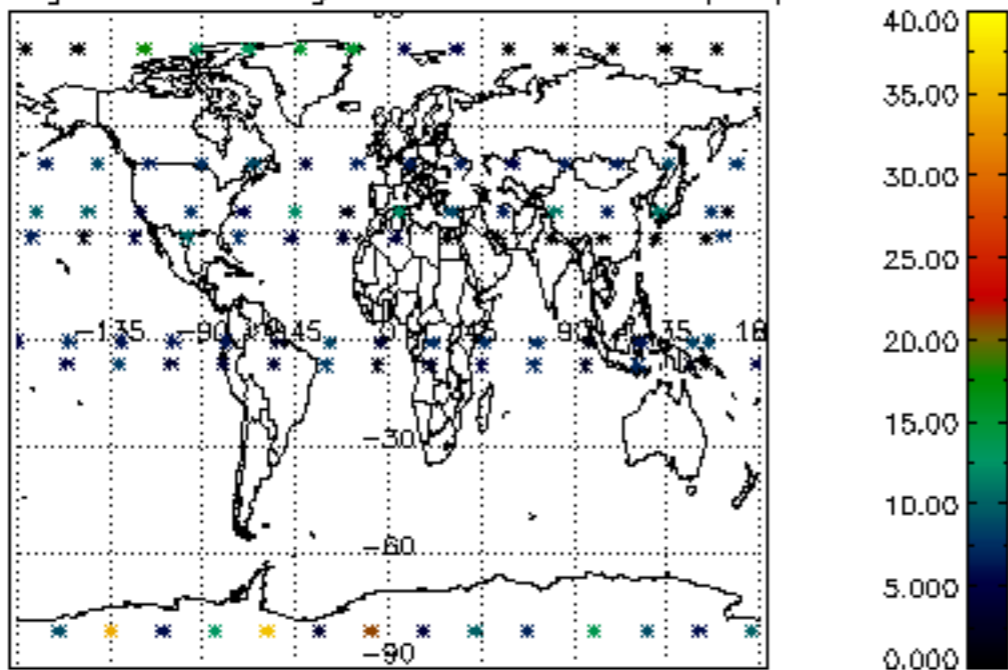

Percentage of star falling outside central band per profile