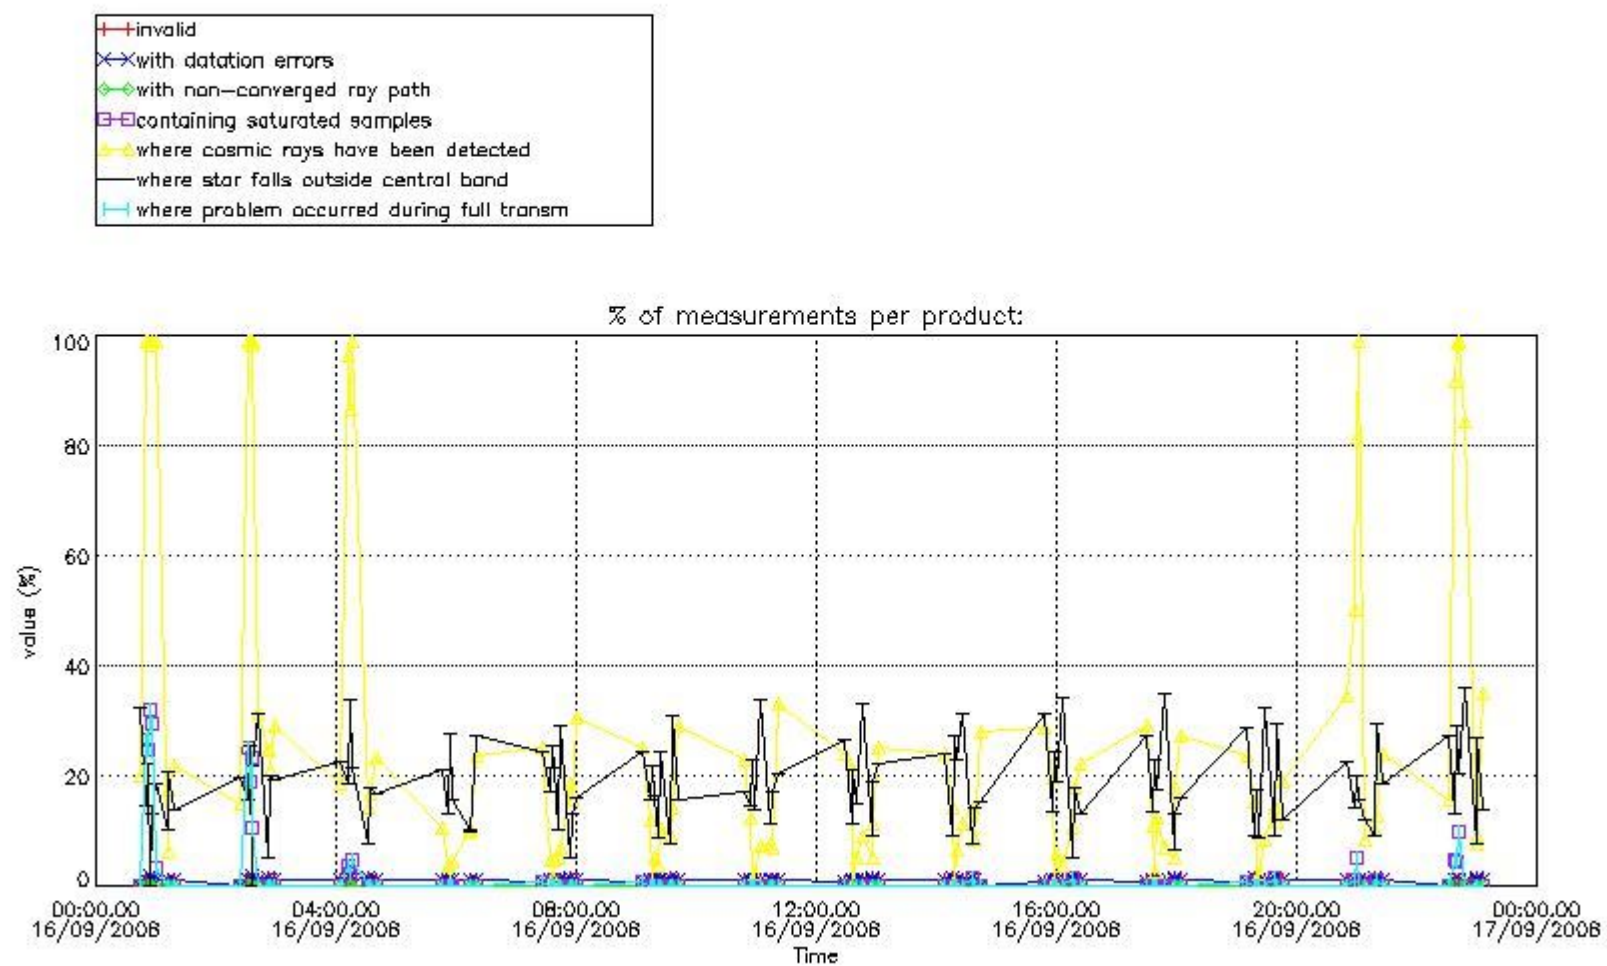

3.1 Plot quality information per product (time dependant)

3.2 Plot quality information per product (world map)

Percentage of flagged data per O3 profile

Percentage of flagged data per H2O profile

Percentage of flagged data per NO2 profile

Percentage of flagged data per NO3 profile

4. Level 1 quality information per product

In this section it is plotted some information contained in the Quality Summary data set of the level 2 products that comes from the level 1b processing. Products without errors (error flag in the MPH set to "0") are used.

4.1 Plot quality information per product (time dependant) coming from level 1b processing

4.1.1 Plot level 1 quality information per product (time dependant): ENVISAT ASCENDING passes

4.1.2 Plot level 1 quality information per product (time dependant): ENVI SAT DESCENDING passes

5. Trace gas profiles

5.1 Ozone statistics based on quality of products

The final quality of the products can be "measured" using the STD (Standard Deviation) attached to every point profile. This information is written to the parameter GOM_NL__2P/NL_LOCAL_SPECIES_DENSITY/o3_std of the level 2 products. The table below shows the statistics for given STD ranges.