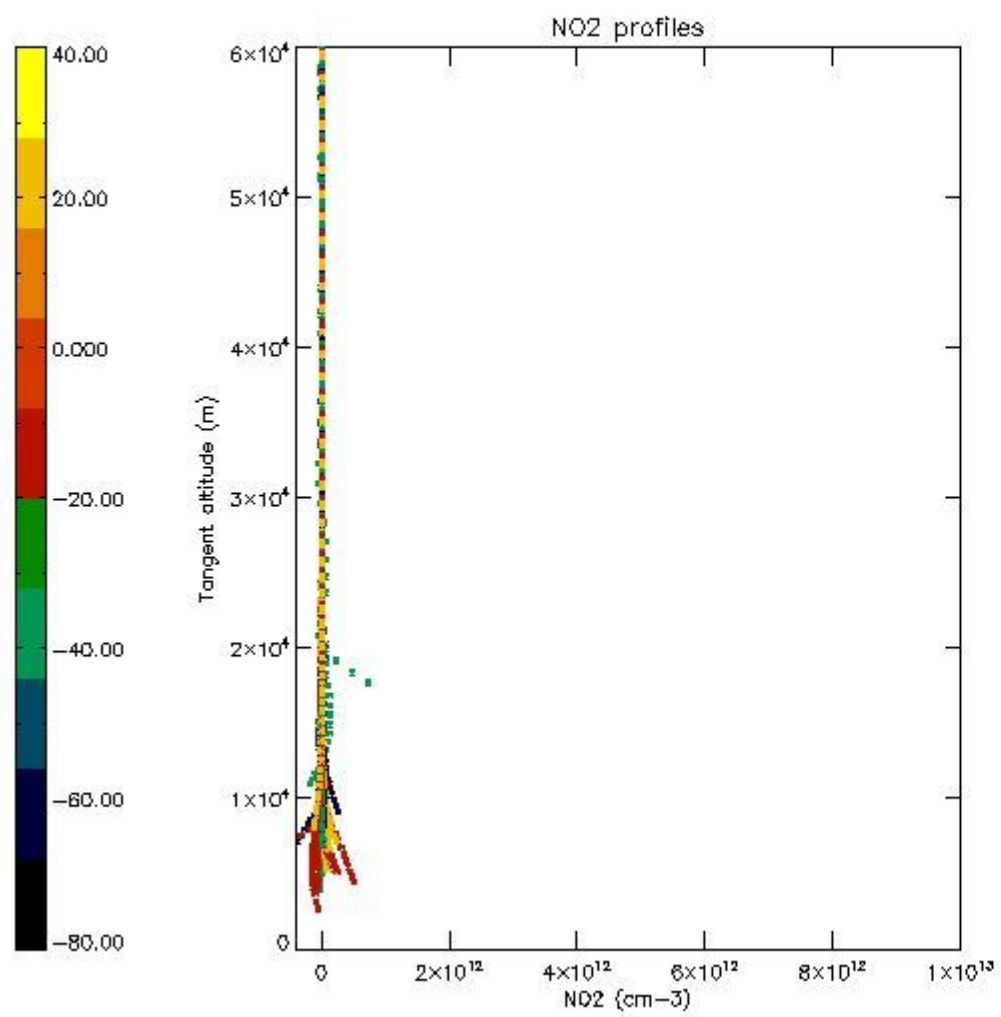

5.4 Plot ozone profiles where STD < 10% (dark without errors)

The colorbar represents the latitude.

5.5 Plot ozone profiles where STD < 5% (dark without errors)

The colorbar represents the latitude.

5.6 Plot NO₂ profiles for all STD (dark without errors)

The colorbar represents the latitude.

5.7 Plot NO3 profiles for all STD (dark without errors)

The colorbar represents the latitude.

5.8 Plot H2O profiles for all STD (only for occultations of stars 1,2,3,4,13,14,16,26,63 dark without errors)