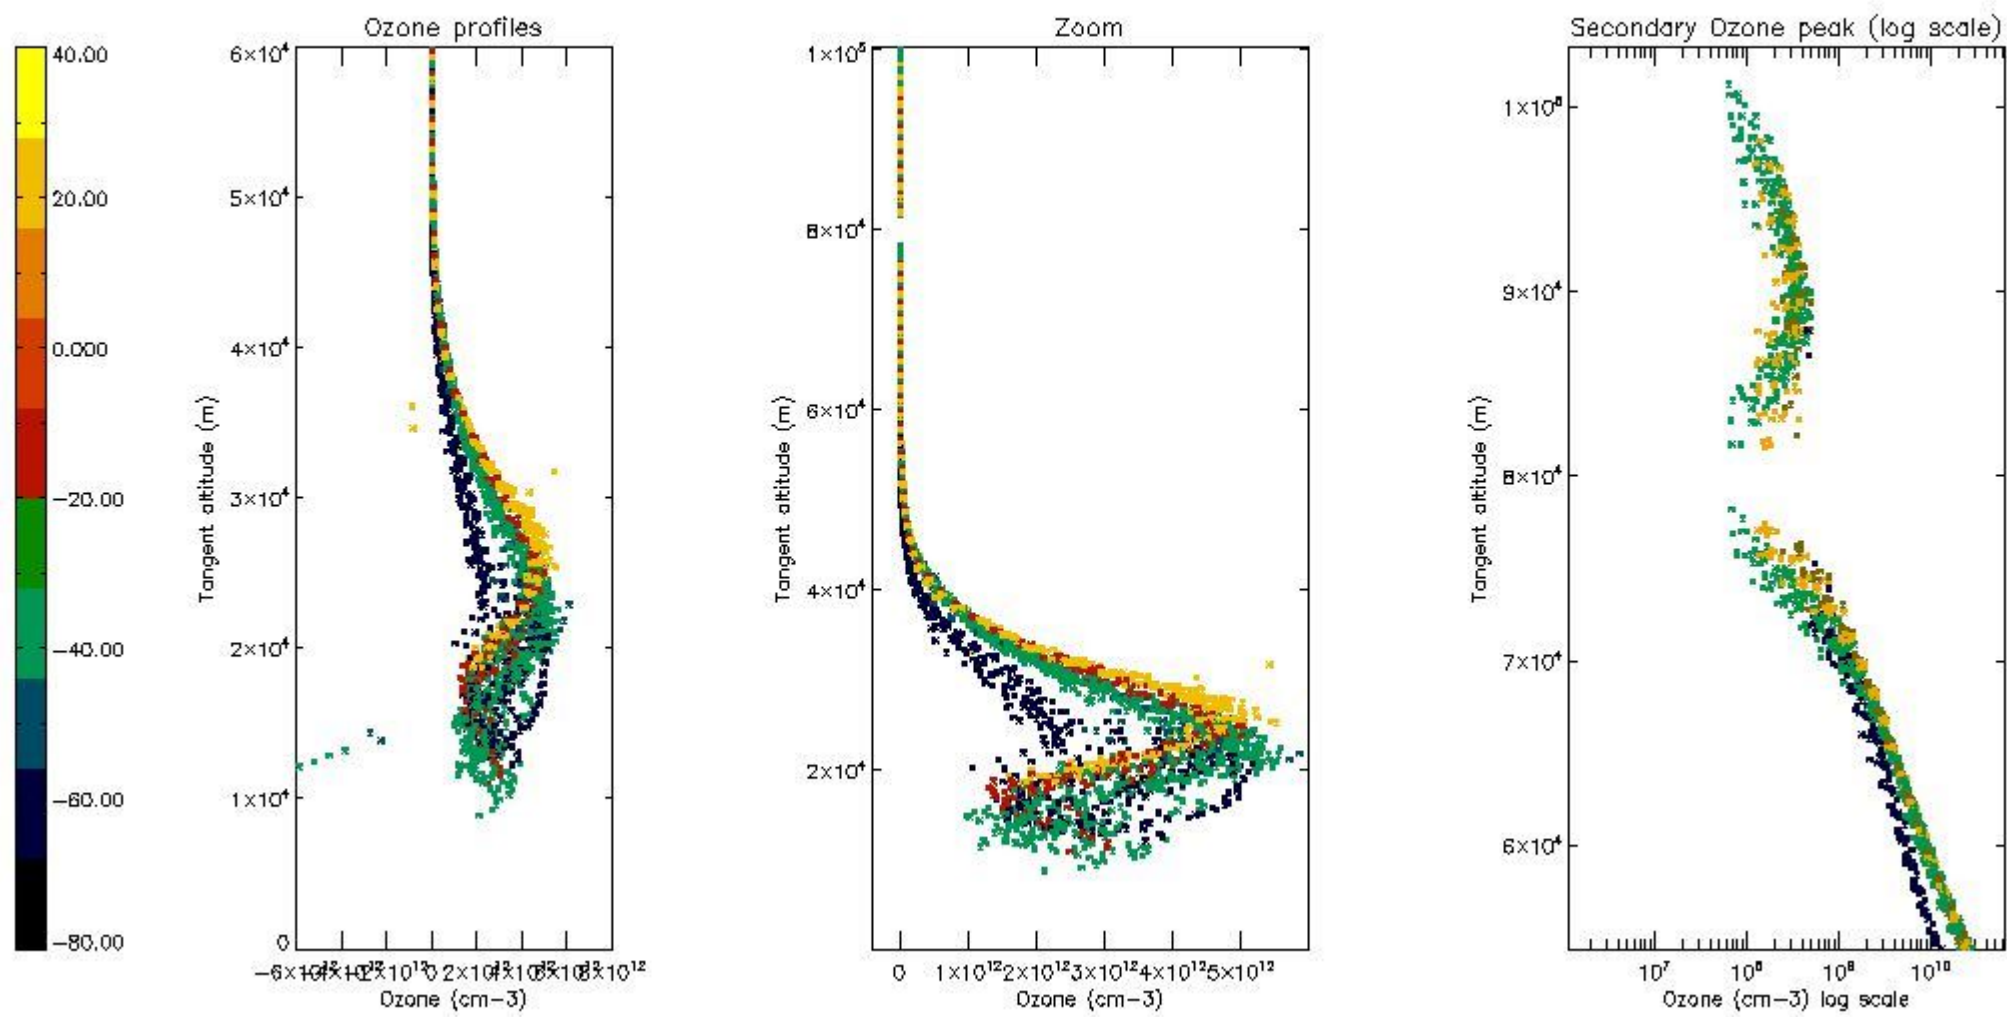

5.5 Plot ozone profiles where STD < 5% (dark without errors)

The colorbar represents the latitude.