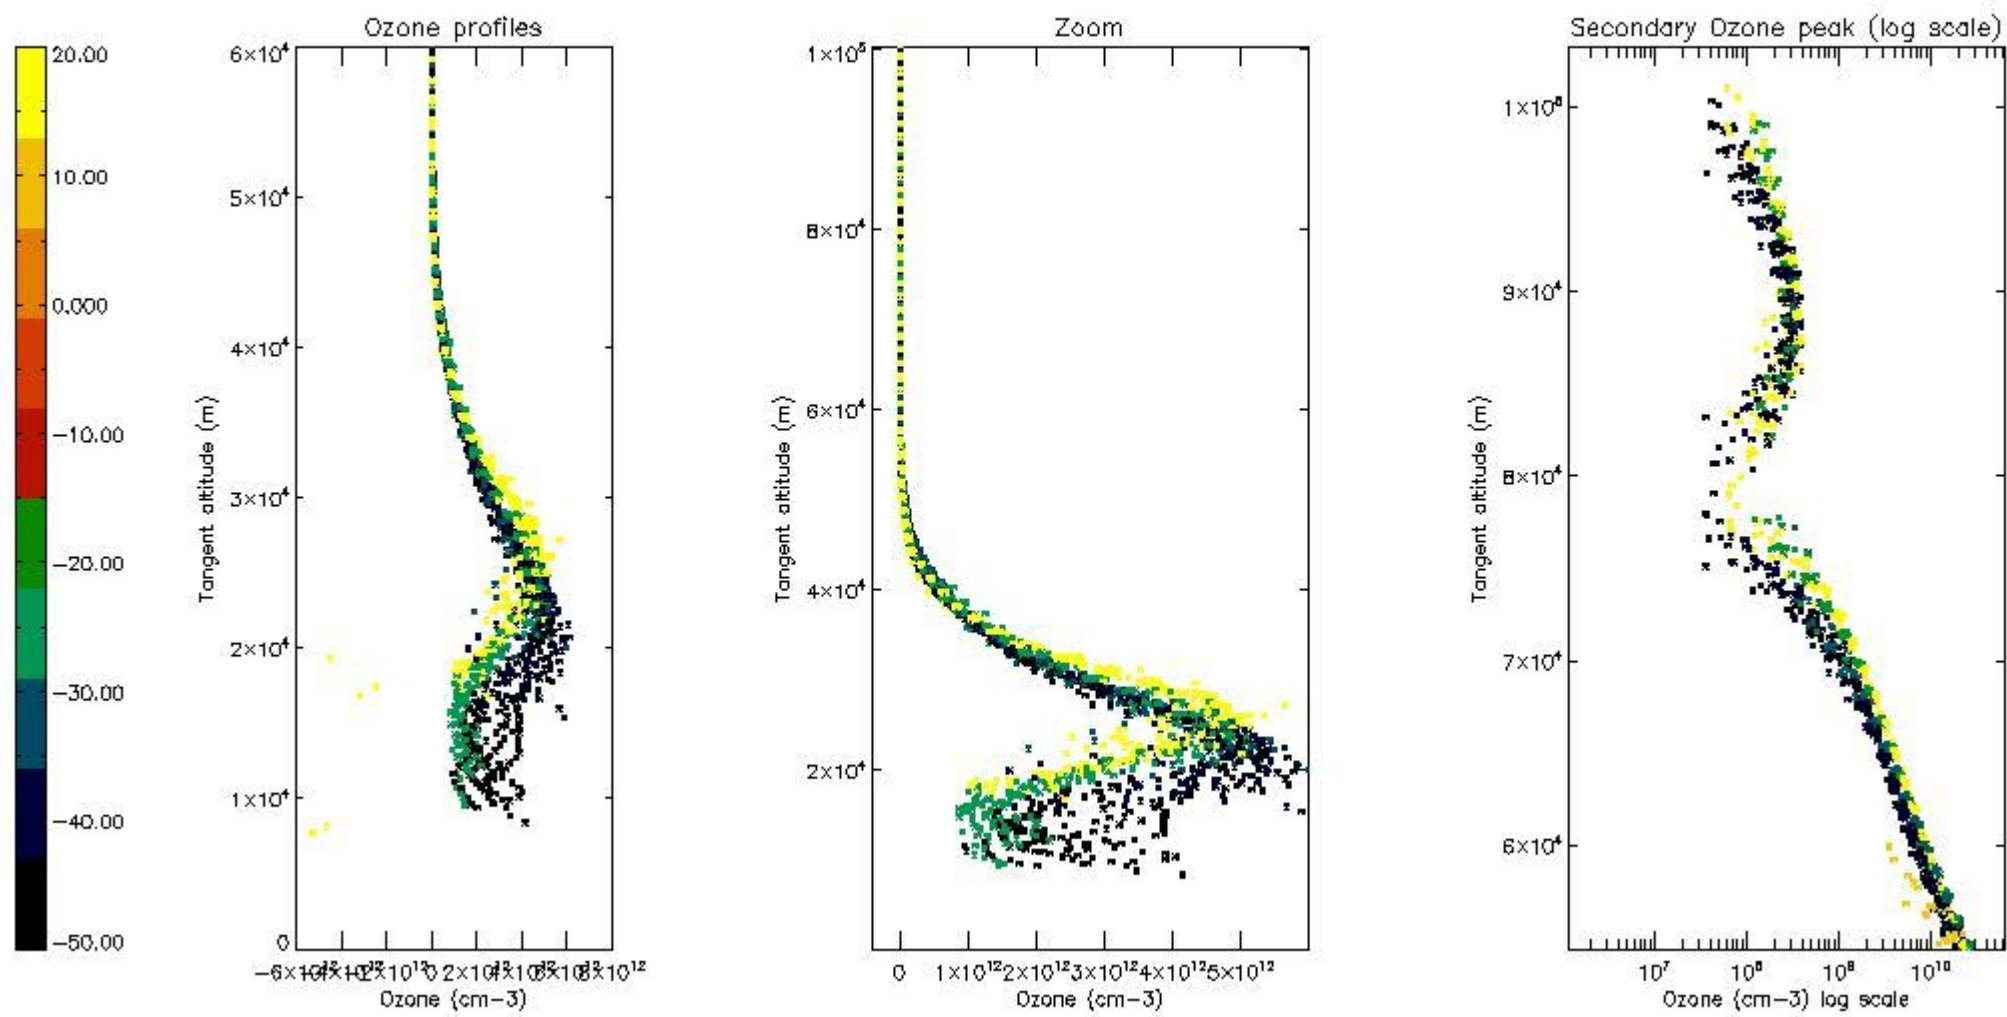

STD < 10	21
STD < 5	16

5.2 Plot ozone profiles for all STD (dark without errors)

The colorbar represents the latitude.

5.3 Plot ozone profiles where STD < 20% (dark without errors)

The colorbar represents the latitude.

5.4 Plot ozone profiles where STD < 10% (dark without errors)

The colorbar represents the latitude.

5.5 Plot ozone profiles where STD < 5% (dark without errors)

The colorbar represents the latitude.

5.6 Plot NO₂ profiles for all STD (dark without errors)

The colorbar represents the latitude.

5.7 Plot NO3 profiles for all STD (dark without errors)

The colorbar represents the latitude.

5.8 Plot H₂O profiles for all STD (only for occultations of stars 1,2,3,4,13,14,16,26,63 dark without errors)