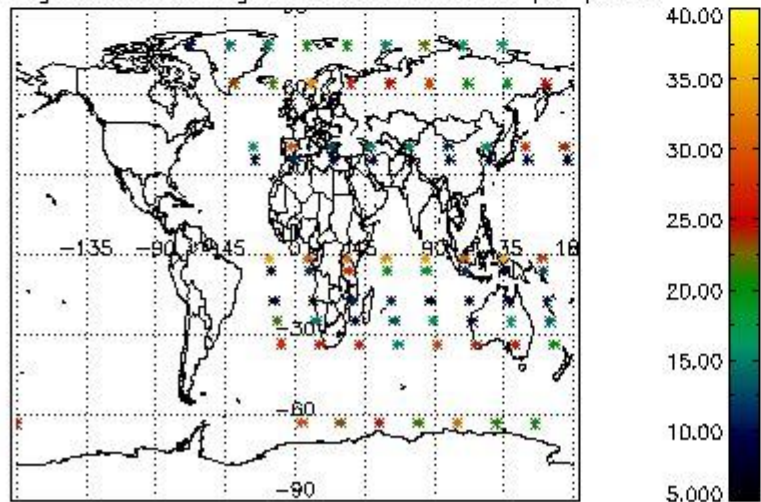

Percentage of star falling outside central band per profile