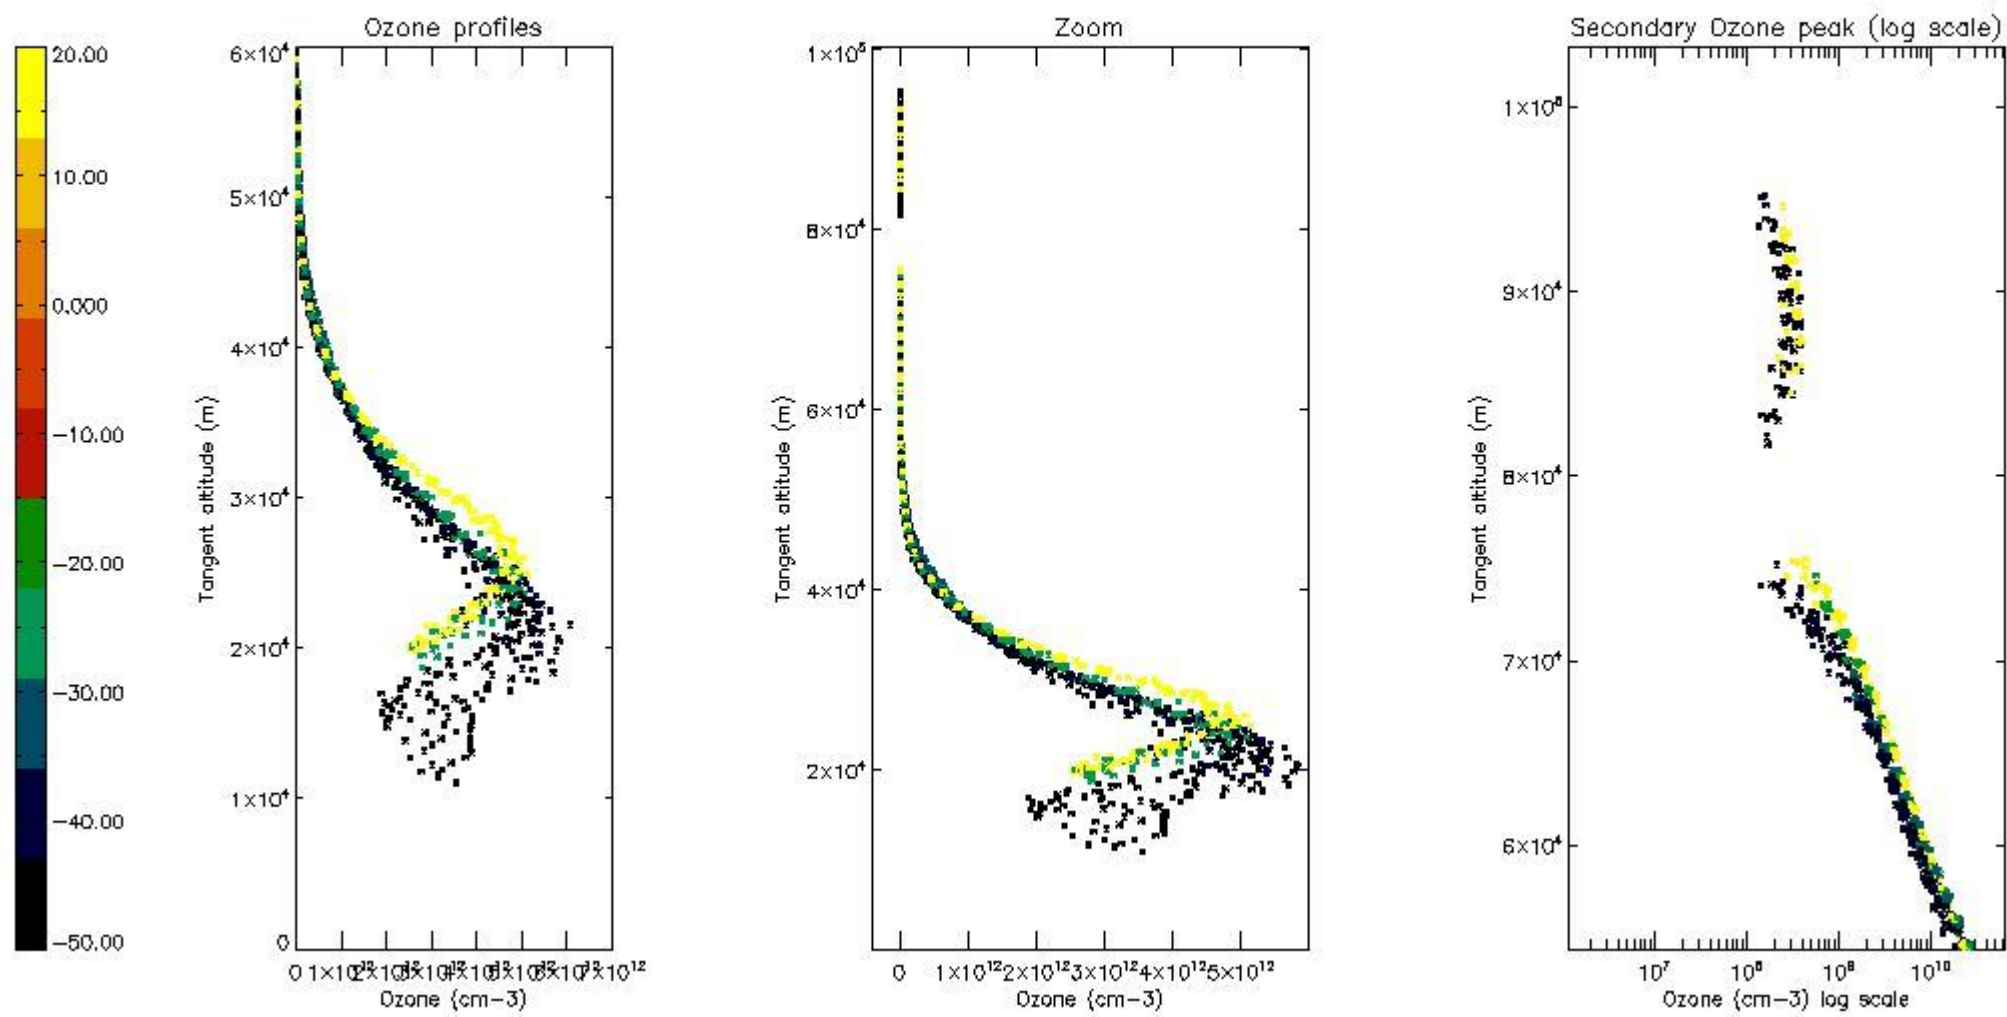

5.6 Plot NO₂ profiles for all STD (dark without errors)

The colorbar represents the latitude.