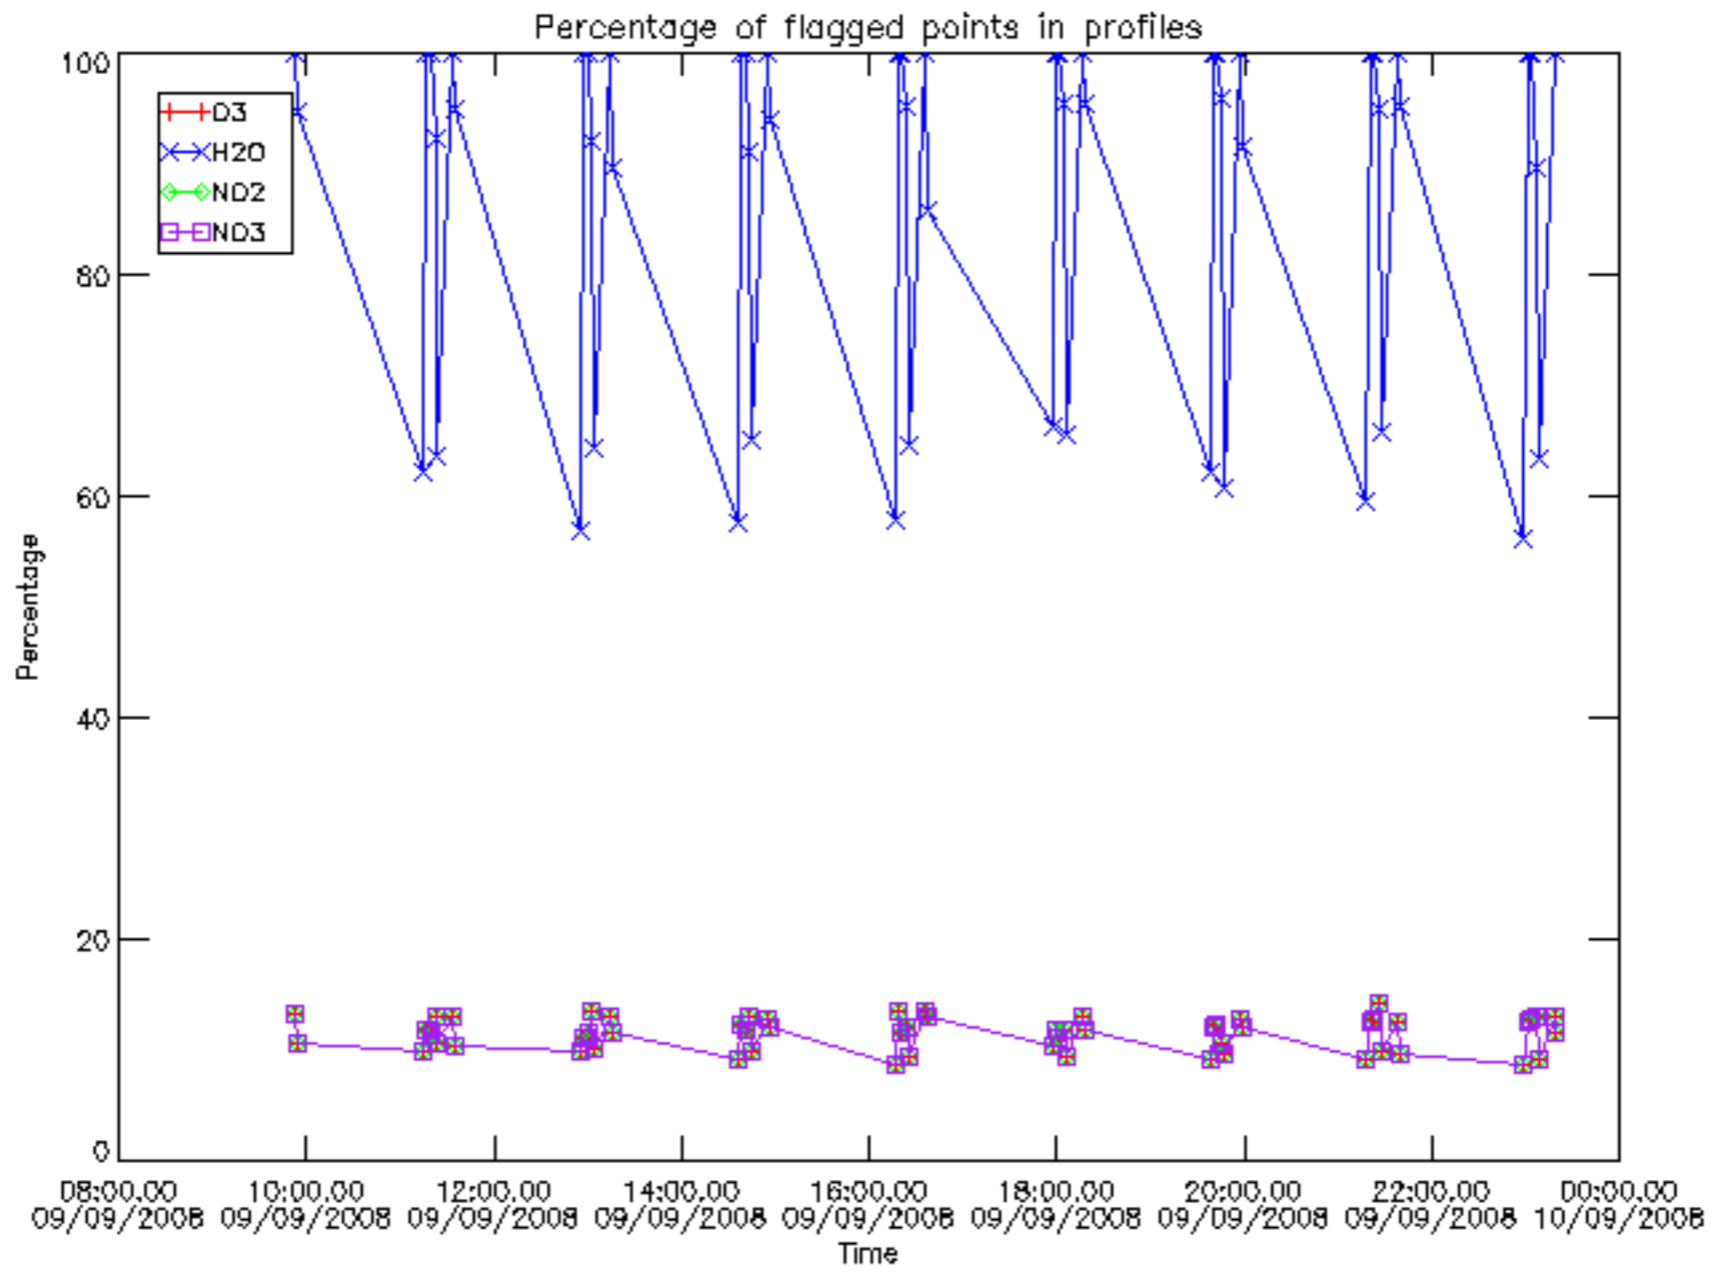

Percentage of flagged data per D3 profile

Percentage of flagged data per H2O profile