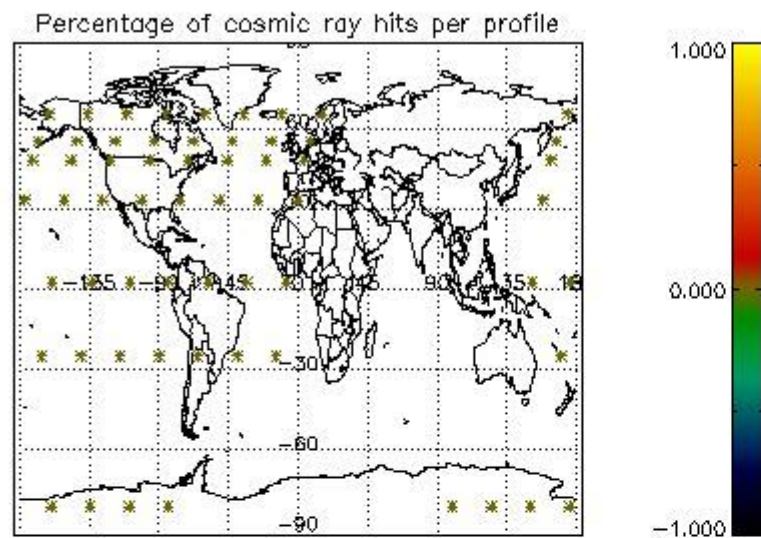

4.2.2 Plot level 1 quality information per product (world map): ENVISAT DESCENDING passes

5. Trace gas profiles

5.1 Ozone statistics based on quality of products

The final quality of the products can be "measured" using the STD (Standard Deviation) attached to every point profile. This information is written to the parameter GOM_NL__2P/NL_LOCAL_SPECIES_DENSITY/o3_std of the level 2 products. The table below shows the statistics for given STD ranges.

The statistics are given with respect to the overall valid production:

- Products without fatal errors: GOM_NL__2P/MPH/PRODUCT_ERR=0
- Valid point profile: GOM_NL__2P/NL_LOCAL_SPECIES_DENSITY/pcd(0)=0

The 'Criteria' is applied to valid points of dark limb products:

- Products in dark limb illumination condition: GOM_NL__2P/NL_SUMMARY_QUALITY/obs_ill_cond=0
- Products without fatal errors: GOM_NL__2P/MPH/PRODUCT_ERR=0
- Valid point profile: GOM_NL__2P/NL_LOCAL_SPECIES_DENSITY/pcd(0)=0

So, the table below shows the percentage of dark limb and valid observations for each criteria with respect to the overall valid daily observations.

Criteria	% of total production
All STD	44
STD < 20	26