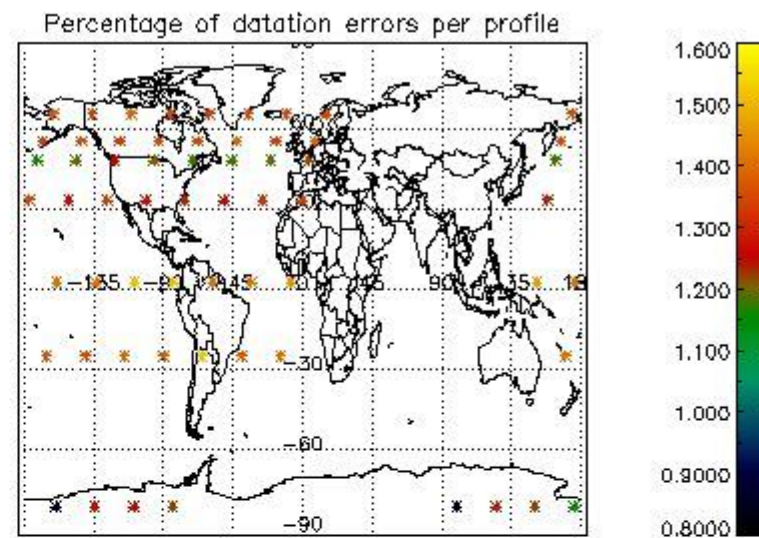

5. Trace gas profiles

5.1 Ozone statistics based on quality of products

The final quality of the products can be "measured" using the STD (Standard Deviation) attached to every point profile. This information is written to the parameter GOM_NL__2P/NL_LOCAL_SPECIES_DENSITY/o3_std of the level 2 products. The table below shows the statistics for given STD ranges.

The statistics are given with respect to the overall valid production:

- Products without fatal errors: GOM_NL__2P/MPH/PRODUCT_ERR=0
- Valid point profile: GOM_NL__2P/NL_LOCAL_SPECIES_DENSITY/pcd(0)=0

The 'Criteria' is applied to valid points of dark limb products:

- Products in dark limb illumination condition: GOM_NL__2P/NL_SUMMARY_QUALITY/obs_ill_cond=0
- Products without fatal errors: GOM_NL__2P/MPH/PRODUCT_ERR=0
- Valid point profile: GOM_NL__2P/NL_LOCAL_SPECIES_DENSITY/pcd(0)=0

So, the table below shows the percentage of dark limb and valid observations for each criteria with respect to the overall valid daily observations.

Criteria	% of total production
All STD	44
STD < 20	26