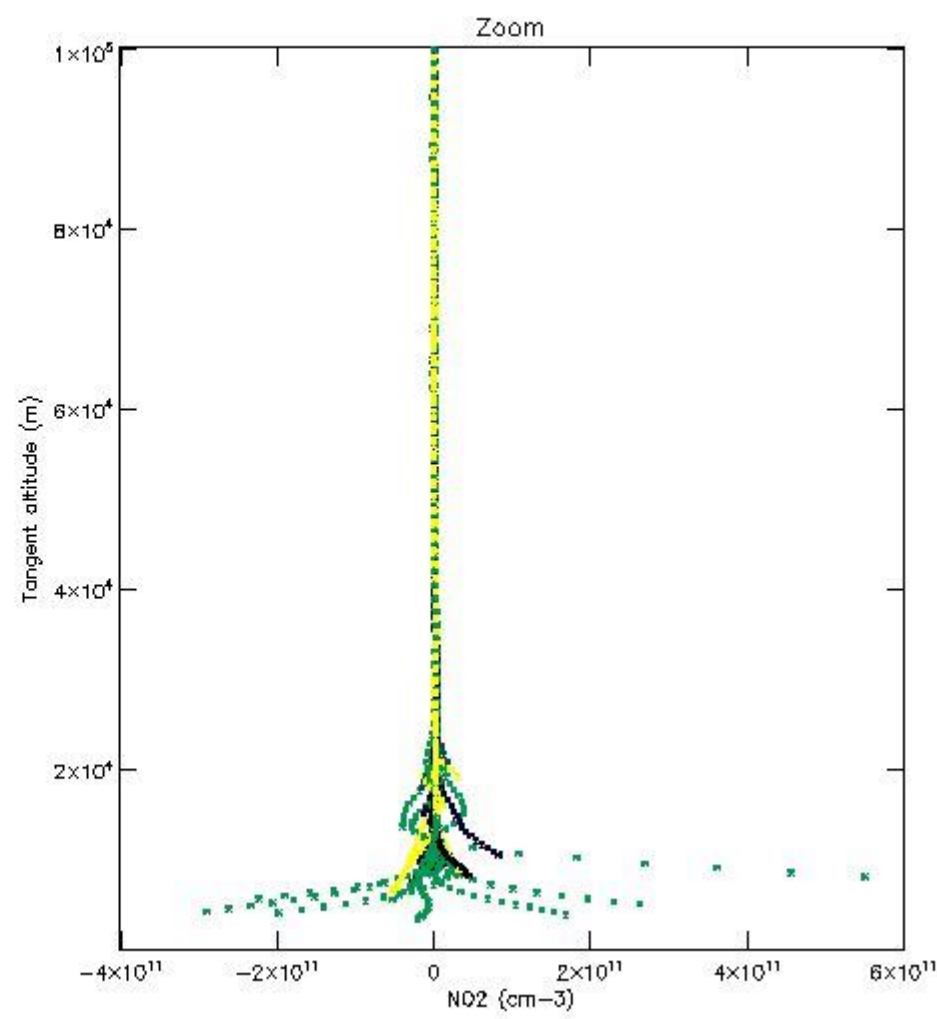

5.4 Plot ozone profiles where STD < 10% (dark without errors)

The colorbar represents the latitude.

5.5 Plot ozone profiles where STD < 5% (dark without errors)

The colorbar represents the latitude.

5.6 Plot NO₂ profiles for all STD (dark without errors)

The colorbar represents the latitude.

5.7 Plot NO3 profiles for all STD (dark without errors)

The colorbar represents the latitude.

5.8 Plot H₂O profiles for all STD (only for occultations of stars 1,2,3,4,13,14,16,26,63 dark without errors)