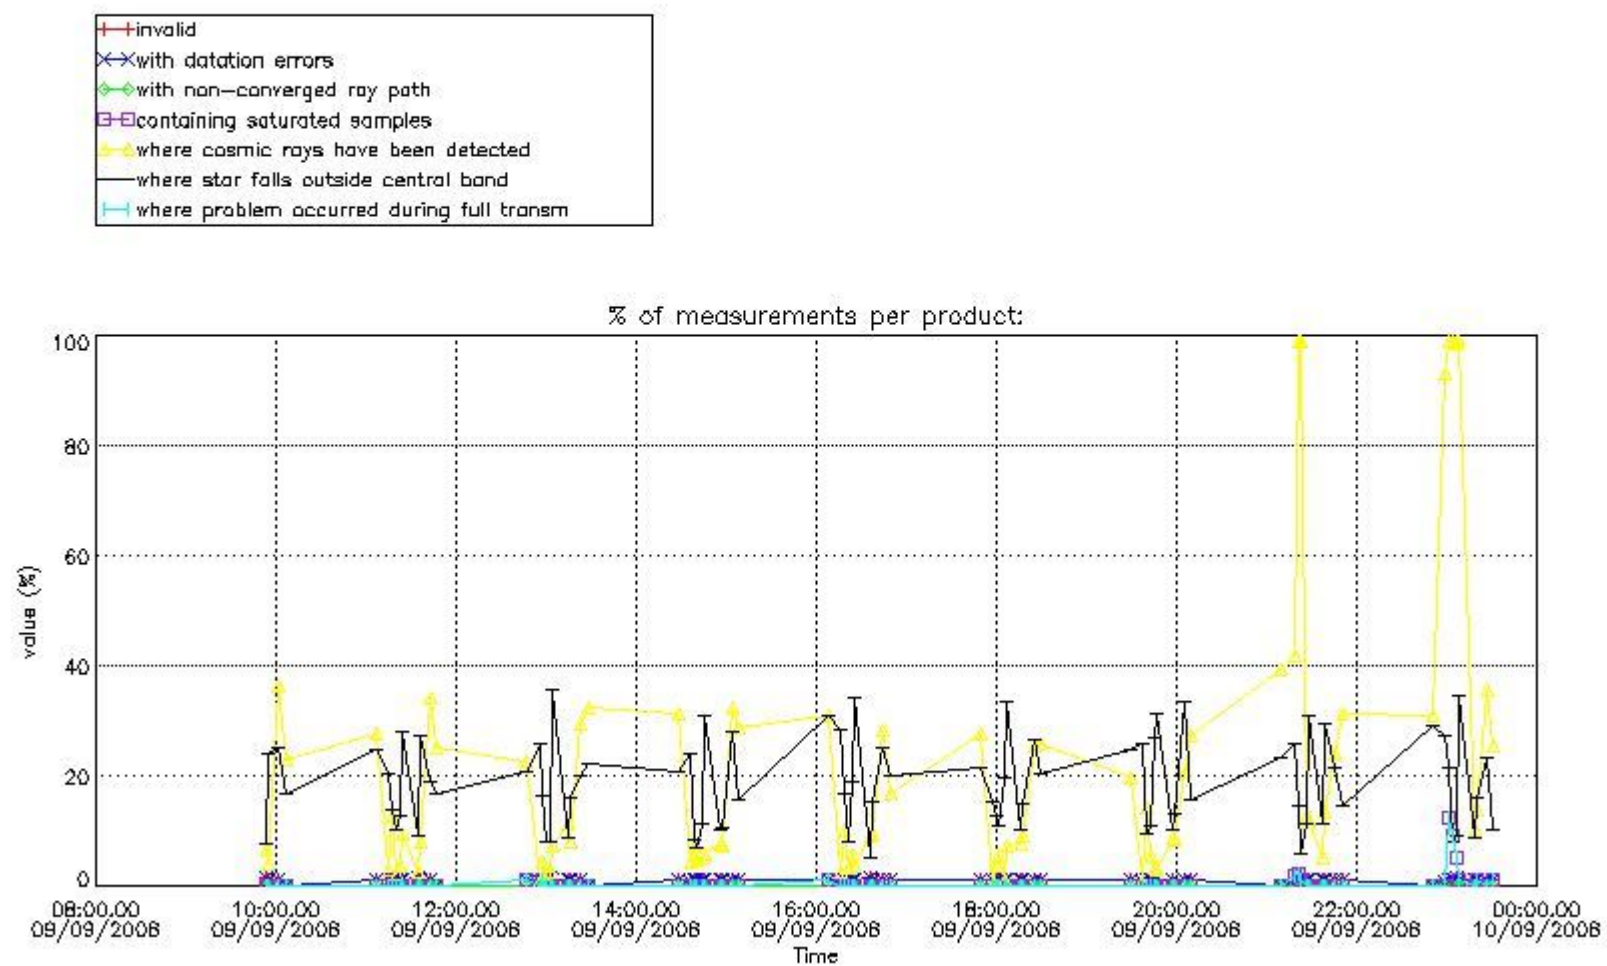

3.1 Plot quality information per product (time dependant)

3.2 Plot quality information per product (world map)

Percentage of flagged data per O3 profile

Percentage of flagged data per H2O profile

Percentage of flagged data per NO2 profile

Percentage of flagged data per NO3 profile

4. Level 1 quality information per product

In this section it is plotted some information contained in the Quality Summary data set of the level 2 products that comes from the level 1b processing. Products without errors (error flag in the MPH set to "0") are used.

4.1 Plot quality information per product (time dependant) coming from level 1b processing

4.1.1 Plot level 1 quality information per product (time dependant): ENVISAT ASCENDING passes

4.1.2 Plot level 1 quality information per product (time dependant): ENVI SAT DESCENDING passes

5. Trace gas profiles

5.1 Ozone statistics based on quality of products

The final quality of the products can be "measured" using the STD (Standard Deviation) attached to every point profile. This information is written to the parameter GOM_NL__2P/NL_LOCAL_SPECIES_DENSITY/o3_std of the level 2 products. The table below shows the statistics for given STD ranges.