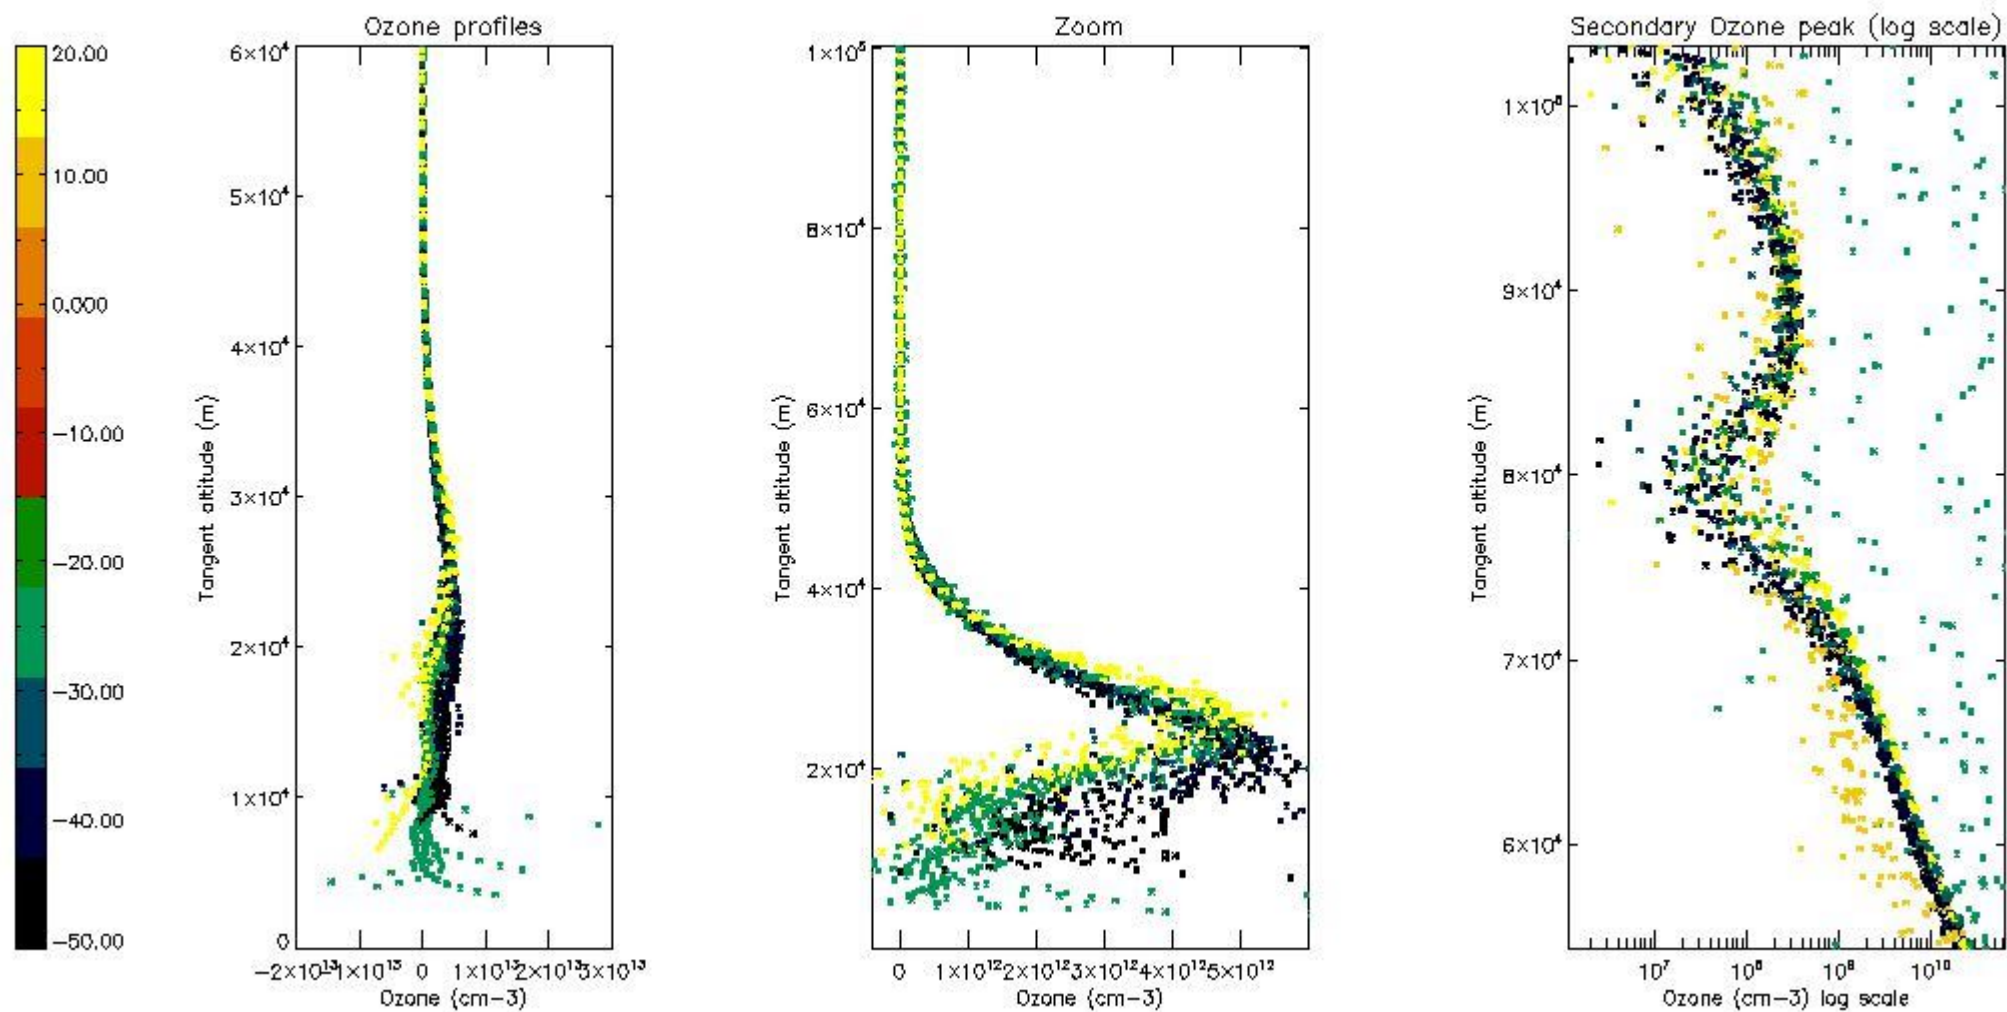

STD < 10	21
STD < 5	16

5.2 Plot ozone profiles for all STD (dark without errors)

The colorbar represents the latitude.

5.3 Plot ozone profiles where STD < 20% (dark without errors)

The colorbar represents the latitude.