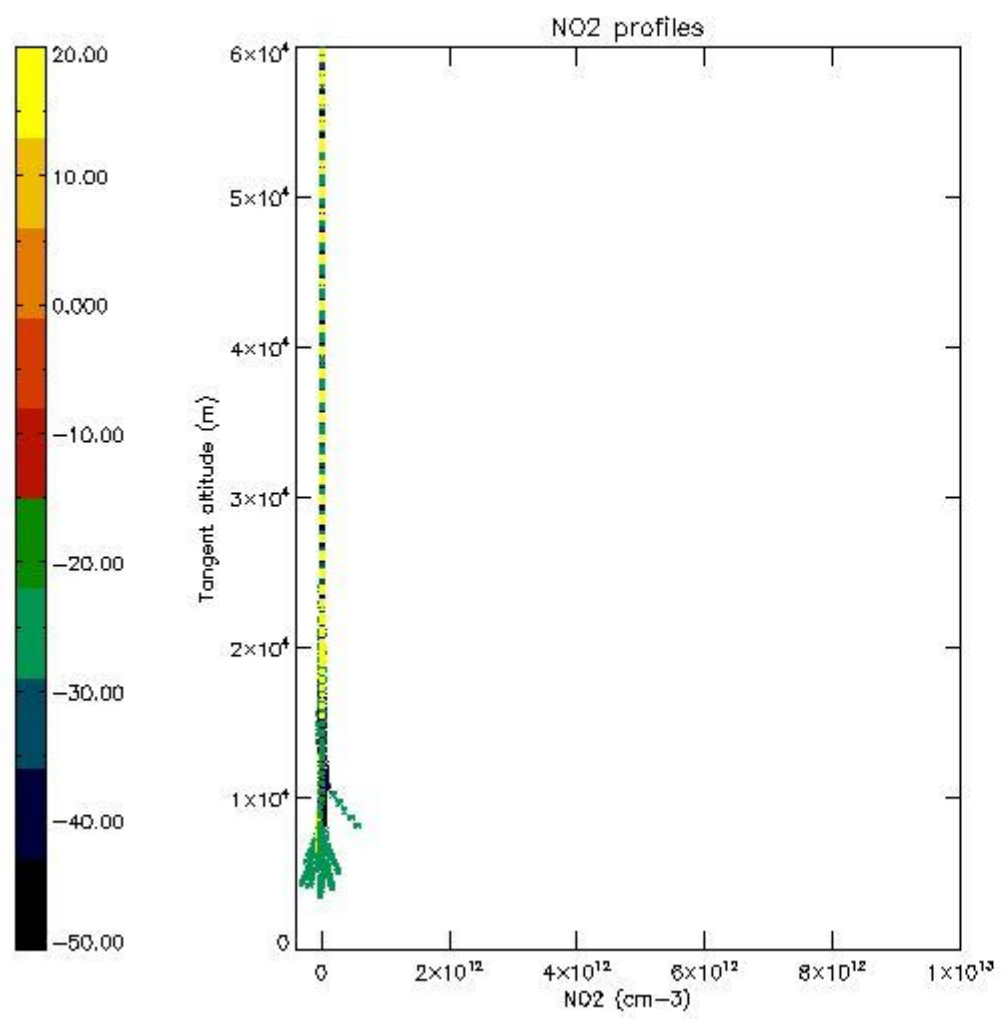

5.4 Plot ozone profiles where STD < 10% (dark without errors)

The colorbar represents the latitude.

5.5 Plot ozone profiles where STD < 5% (dark without errors)

The colorbar represents the latitude.

5.6 Plot NO₂ profiles for all STD (dark without errors)

The colorbar represents the latitude.

5.7 Plot NO3 profiles for all STD (dark without errors)

The colorbar represents the latitude.

5.8 Plot H₂O profiles for all STD (only for occultations of stars 1,2,3,4,13,14,16,26,63 dark without errors)