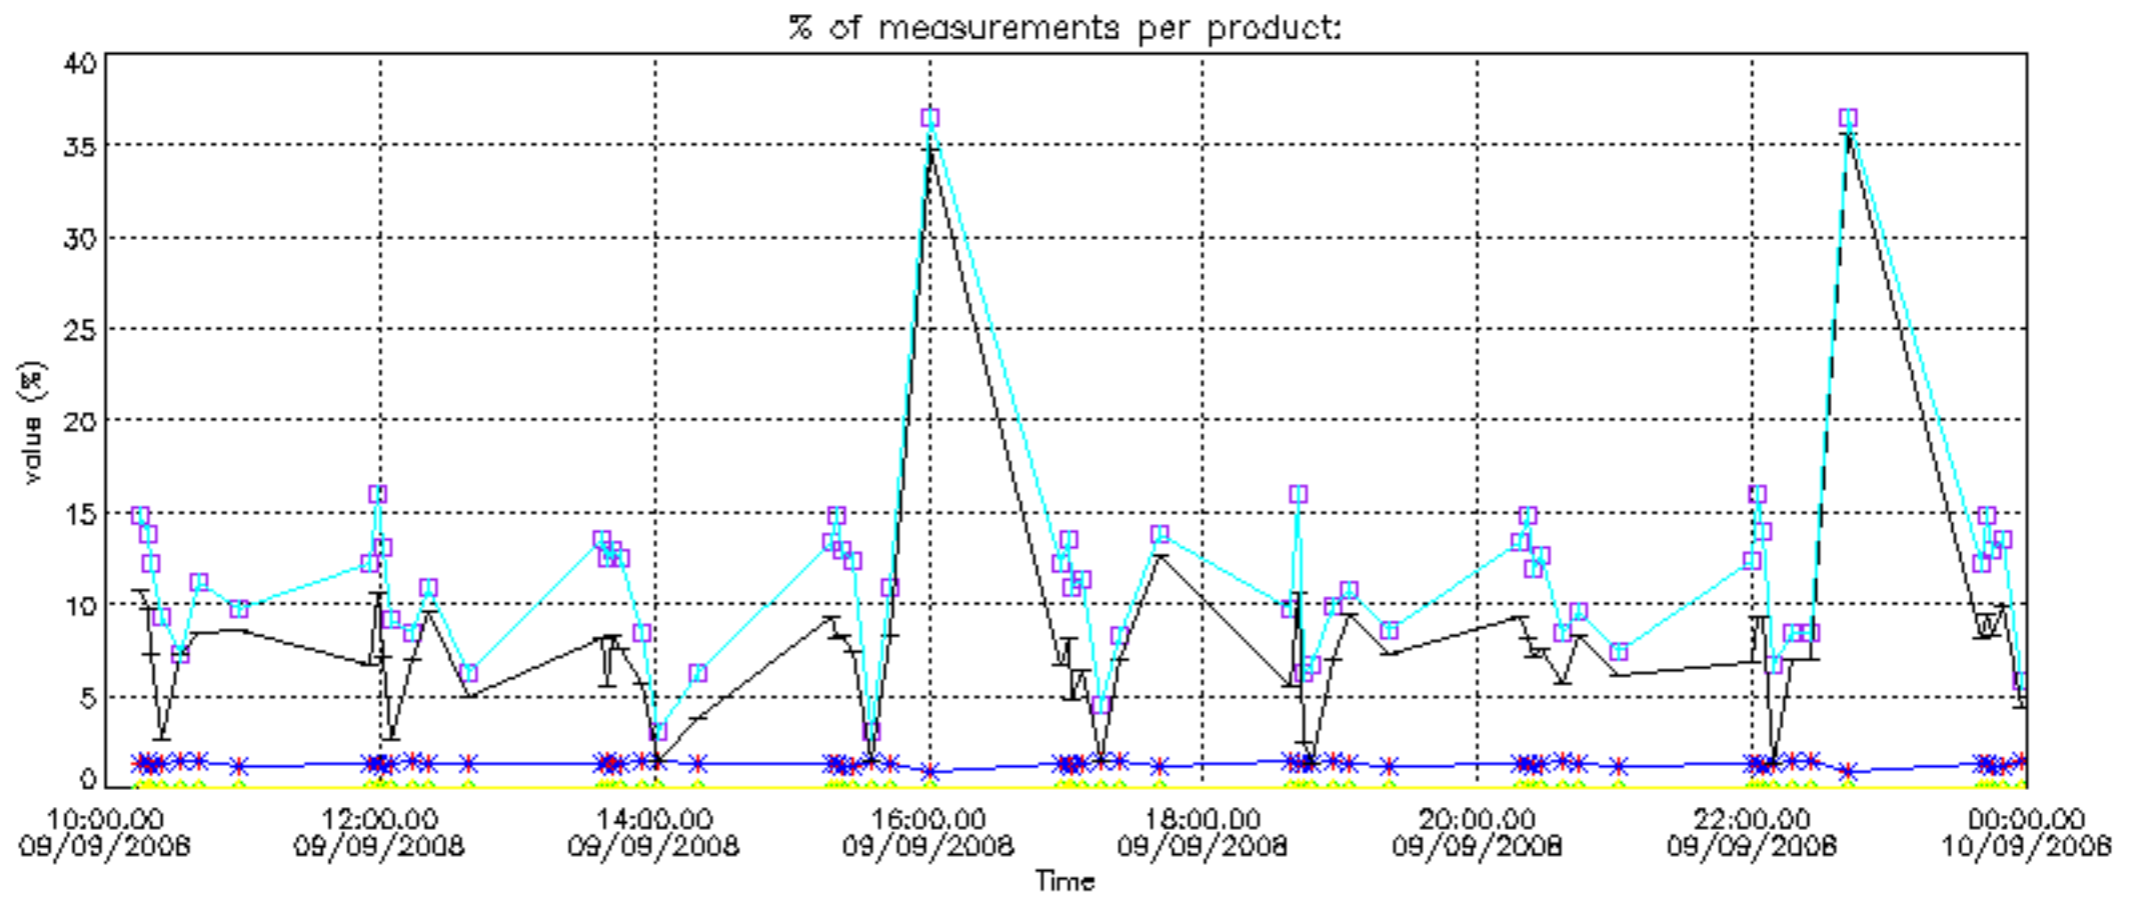

Percentage of cosmic ray hits per profile

Percentage of datation errors per profile