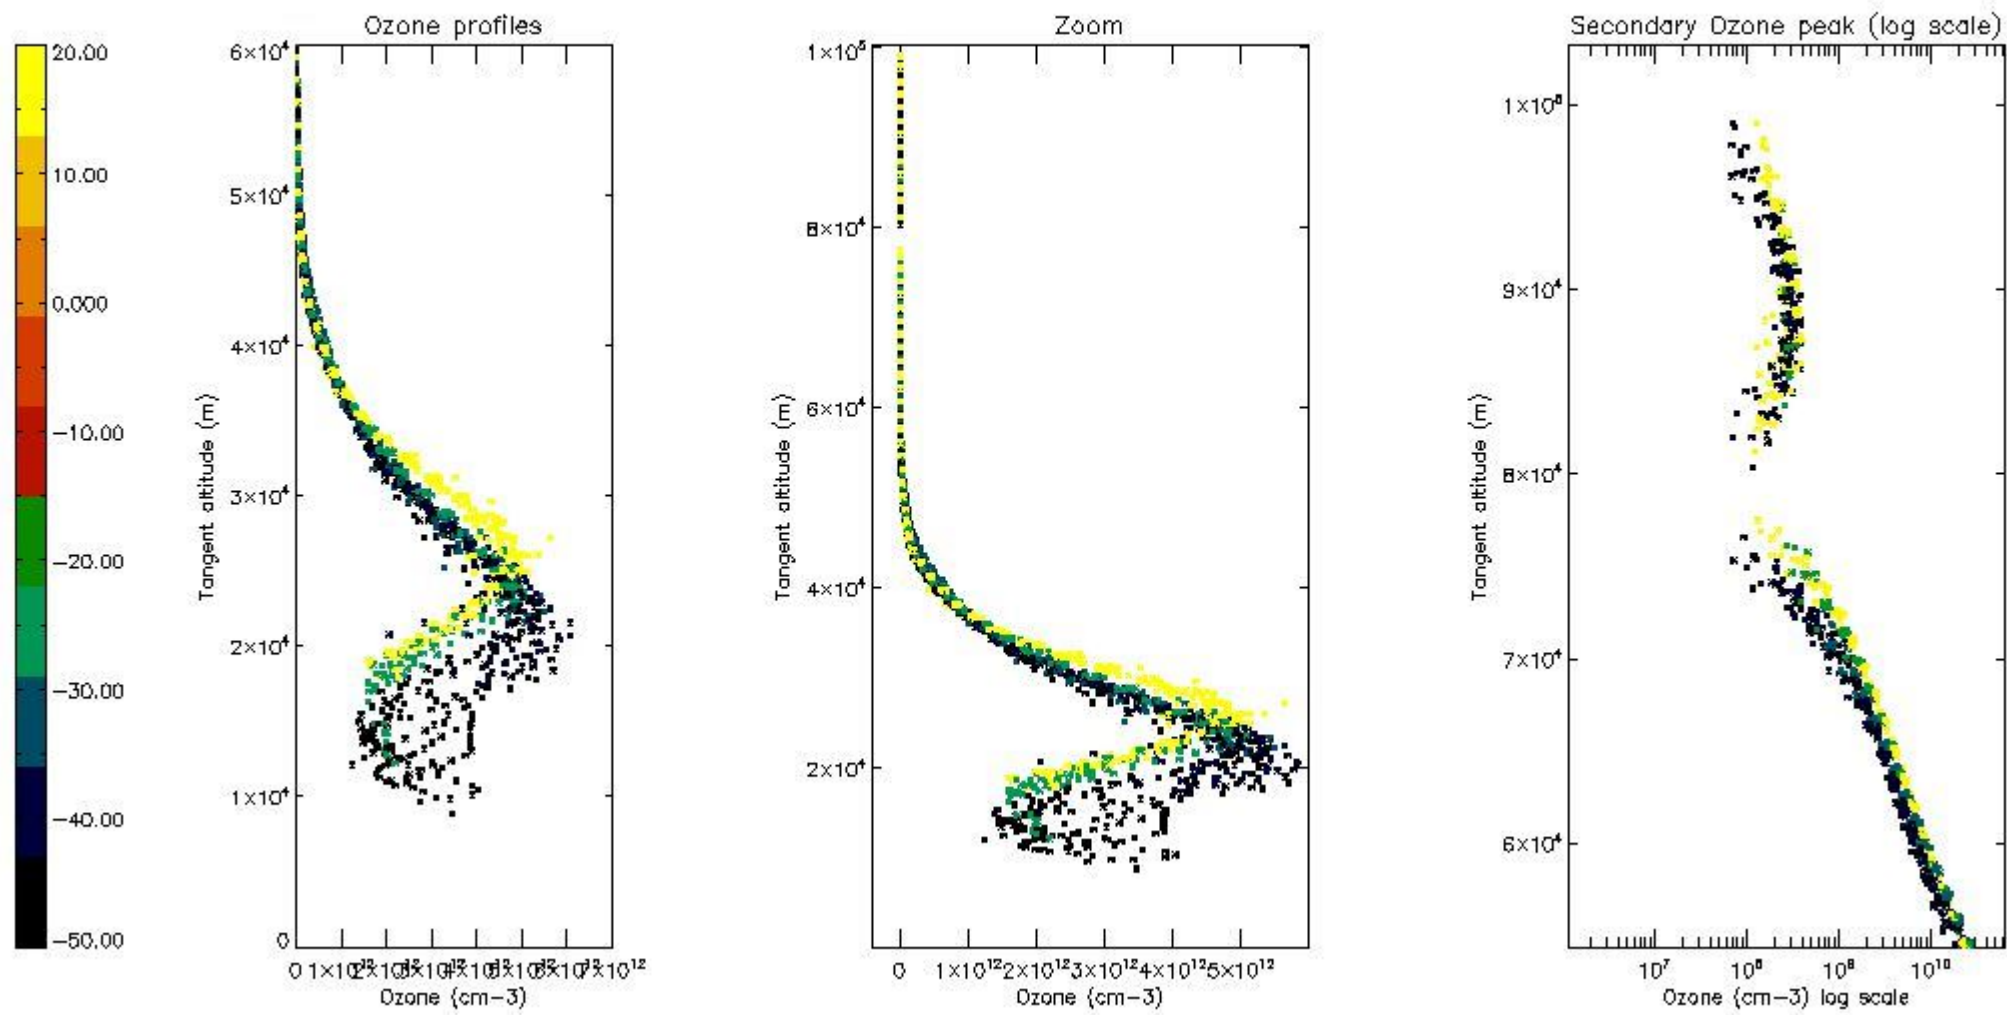

So, the table below shows the percentage of dark limb and valid observations for each criteria with respect to the overall valid daily observations.

Criteria	% of total production
All STD	44
STD < 20	26

STD < 10	21
STD < 5	16

5.2 Plot ozone profiles for all STD (dark without errors)

The colorbar represents the latitude.

5.3 Plot ozone profiles where STD < 20% (dark without errors)

The colorbar represents the latitude.

5.4 Plot ozone profiles where STD < 10% (dark without errors)

The colorbar represents the latitude.

5.5 Plot ozone profiles where STD < 5% (dark without errors)

The colorbar represents the latitude.

5.6 Plot NO₂ profiles for all STD (dark without errors)

The colorbar represents the latitude.

5.7 Plot NO3 profiles for all STD (dark without errors)

The colorbar represents the latitude.

5.8 Plot H₂O profiles for all STD (only for occultations of stars 1,2,3,4,13,14,16,26,63 dark without errors)