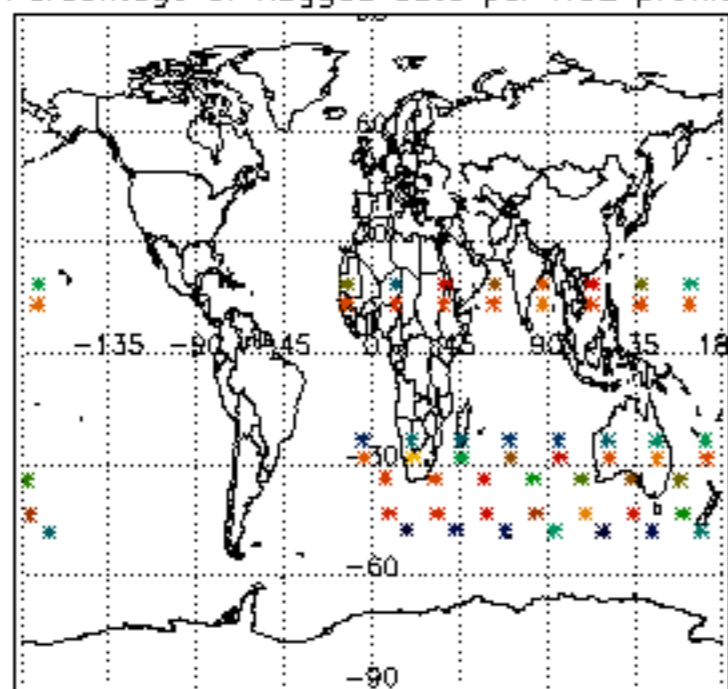

Percentage of flagged data per NO2 profile