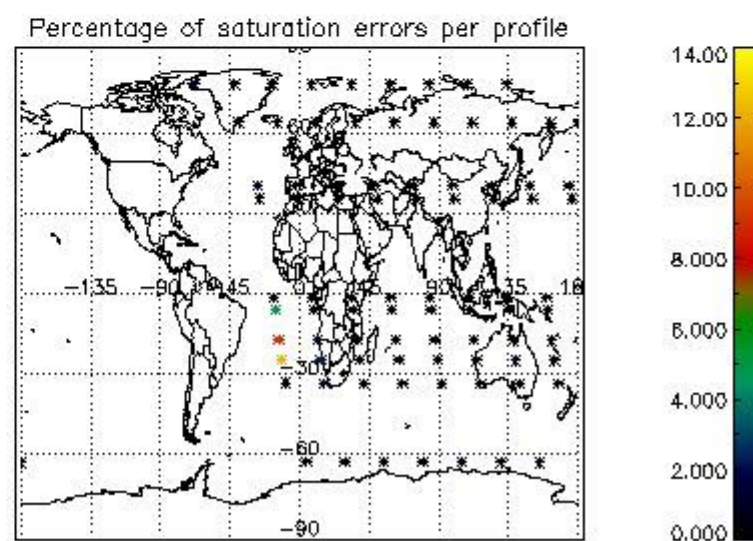

Percentage of flagged data per NO3 profile

4. Level 1 quality information per product

In this section it is plotted some information contained in the Quality Summary data set of the level 2 products that comes from the level 1b processing. Products without errors (error flag in the MPH set to "0") are used.

4.1 Plot quality information per product (time dependant) coming from level 1b processing

4.1.1 Plot level 1 quality information per product (time dependant): ENVISAT ASCENDING passes

4.1.2 Plot level 1 quality information per product (time dependant): ENVI SAT DESCENDING passes

4.2 Plot quality information per product coming from level 1b processing (world map)

4.2.1 Plot level 1 quality information per product (world map): ENVISAT ASCENDING passes

4.2.2 Plot level 1 quality information per product (world map): ENVISAT DESCENDING passes