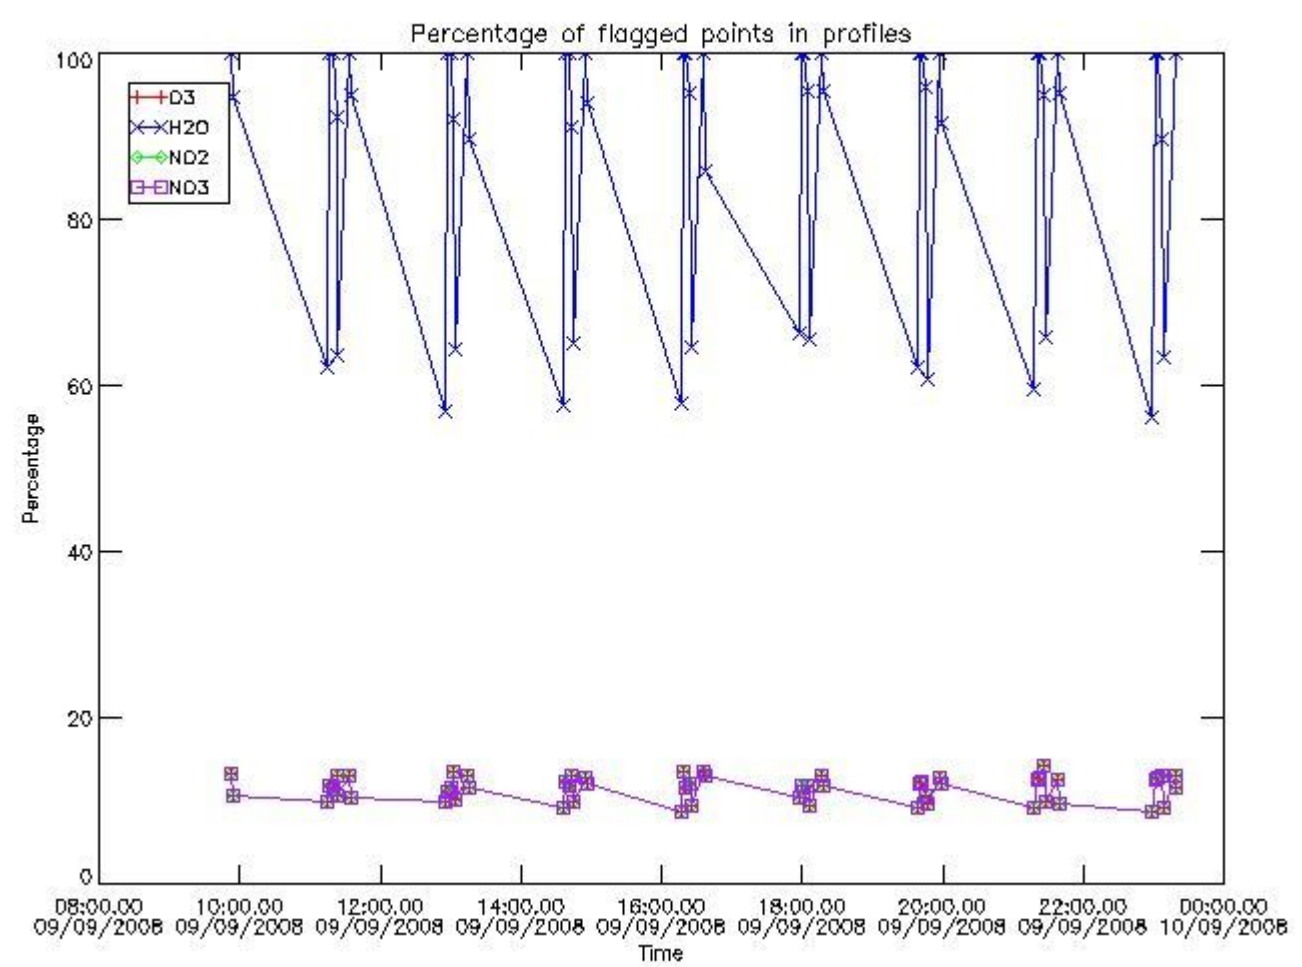

3. Quality information per product

In this section it is plotted some information contained in the Quality Summary data set of the level 2 products. Only products in dark limb conditions and without errors (error flag in the MPH set to "0") are used.

3.1 Plot quality information per product (time dependant)

3.2 Plot quality information per product (world map)