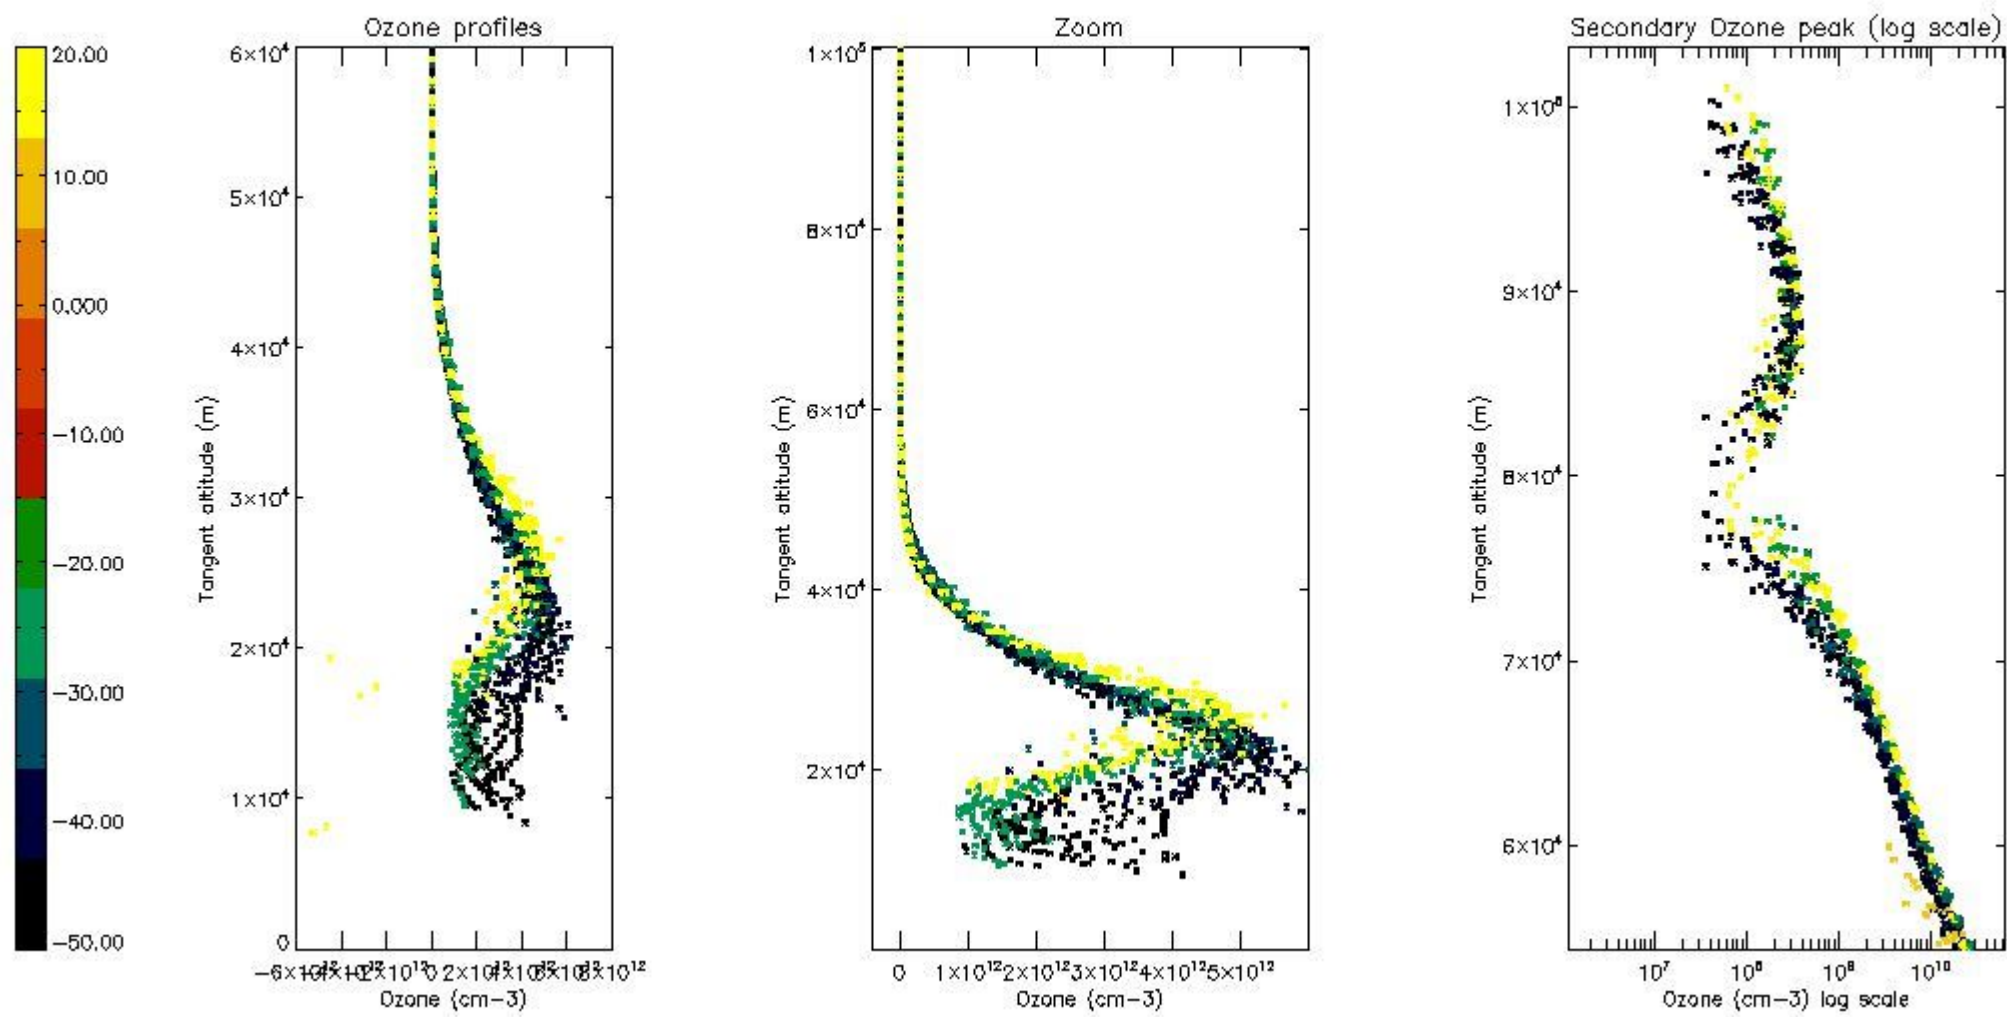

STD < 10	21
STD < 5	16

5.2 Plot ozone profiles for all STD (dark without errors)

The colorbar represents the latitude.

5.3 Plot ozone profiles where STD < 20% (dark without errors)

The colorbar represents the latitude.