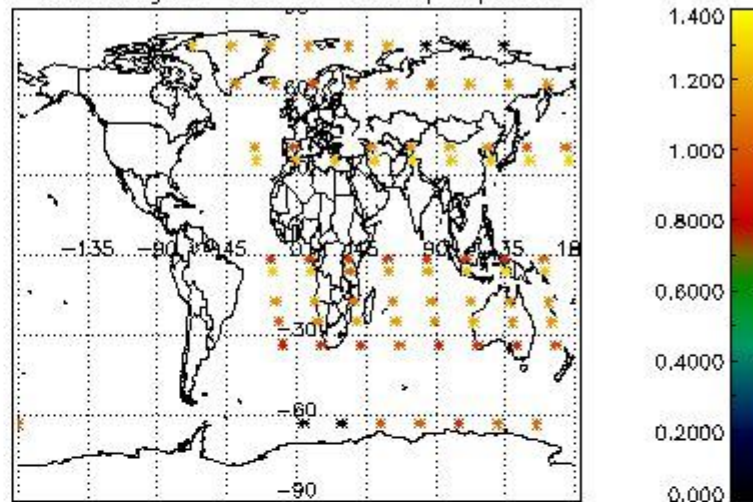

Percentage of datation errors per profile