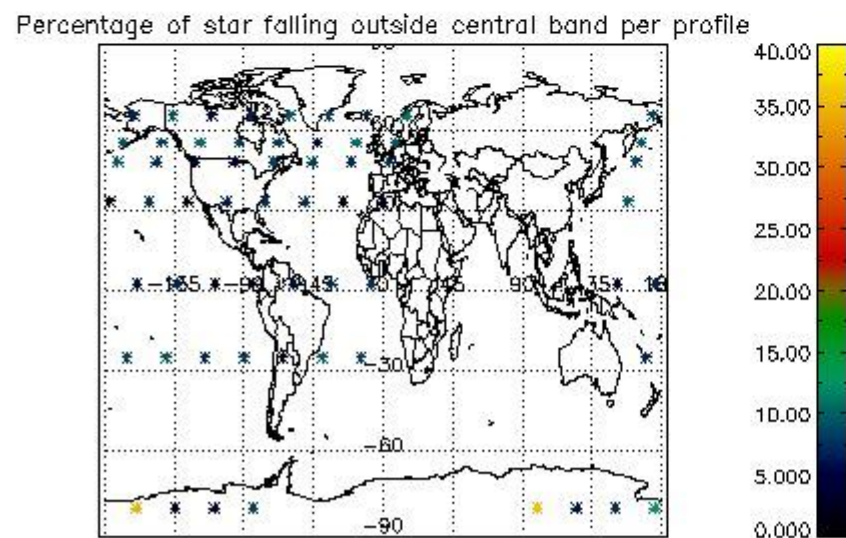

5. Trace gas profiles

5.1 Ozone statistics based on quality of products

The final quality of the products can be "measured" using the STD (Standard Deviation) attached to every point profile. This information is written to the parameter GOM_NL__2P/NL_LOCAL_SPECIES_DENSITY/o3_std of the level 2 products. The table below shows the statistics for given STD ranges.

The statistics are given with respect to the overall valid production:

- Products without fatal errors: GOM_NL__2P/MPH/PRODUCT_ERR=0
- Valid point profile: GOM_NL__2P/NL_LOCAL_SPECIES_DENSITY/pcd(0)=0

The 'Criteria' is applied to valid points of dark limb products:

- Products in dark limb illumination condition: GOM_NL__2P/NL_SUMMARY_QUALITY/obs_ill_cond=0
- Products without fatal errors: GOM_NL__2P/MPH/PRODUCT_ERR=0
- Valid point profile: GOM_NL__2P/NL_LOCAL_SPECIES_DENSITY/pcd(0)=0

So, the table below shows the percentage of dark limb and valid observations for each criteria with respect to the overall valid daily observations.

Criteria	% of total production
All STD	44
STD < 20	26