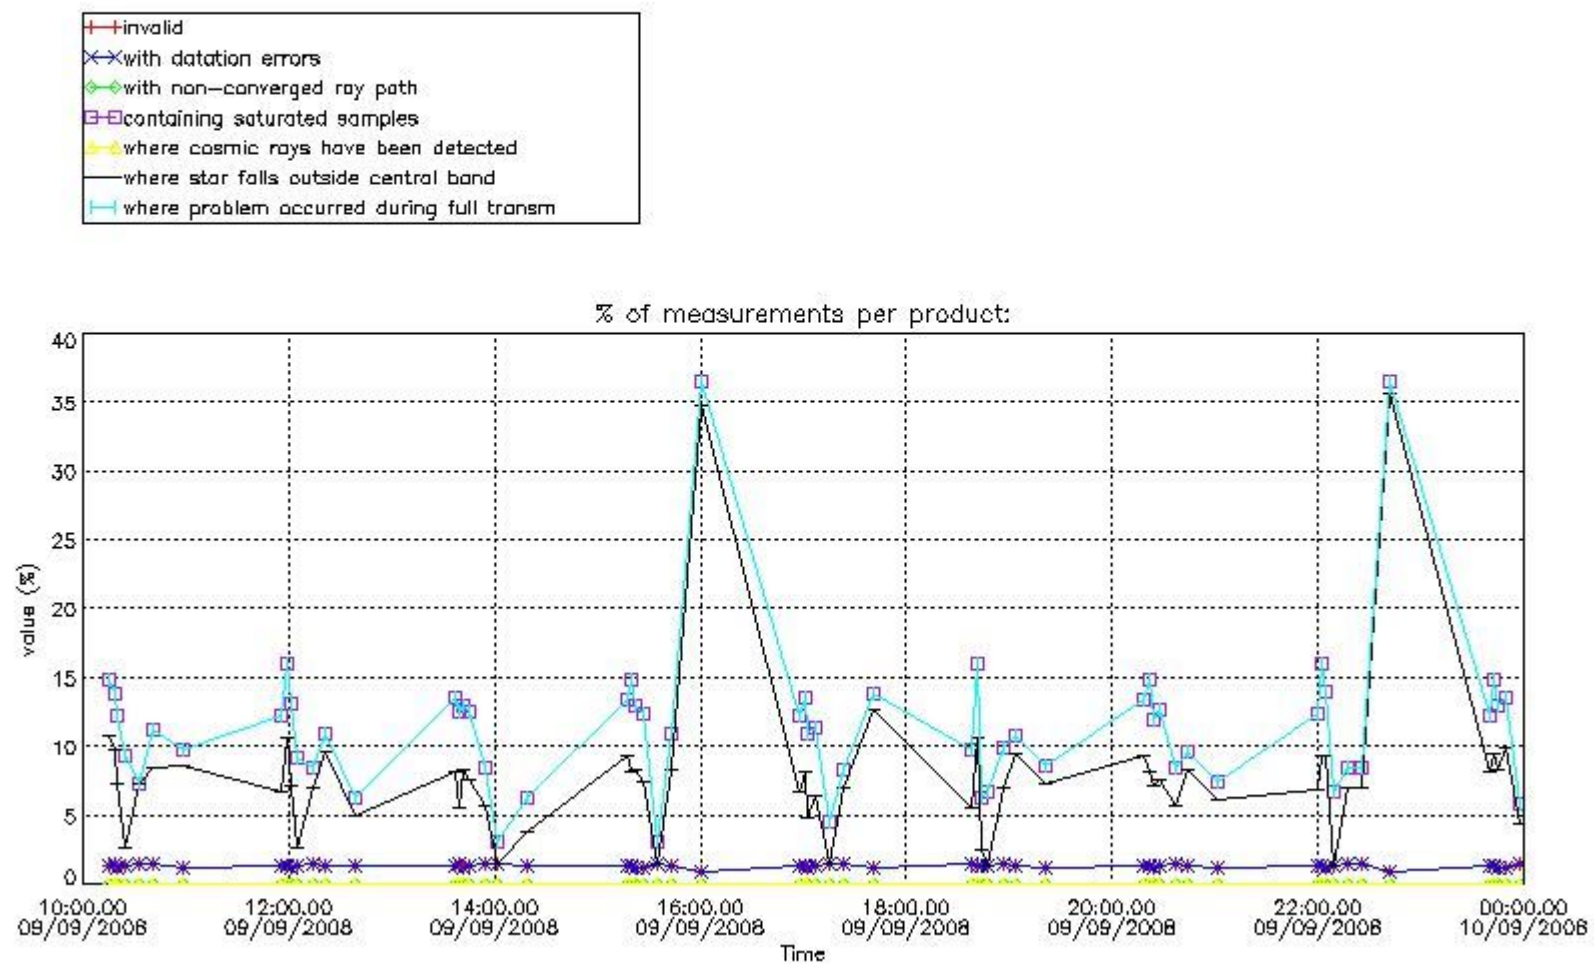

4.2 Plot quality information per product coming from level 1b processing (world map)

4.2.1 Plot level 1 quality information per product (world map): ENVISAT ASCENDING passes