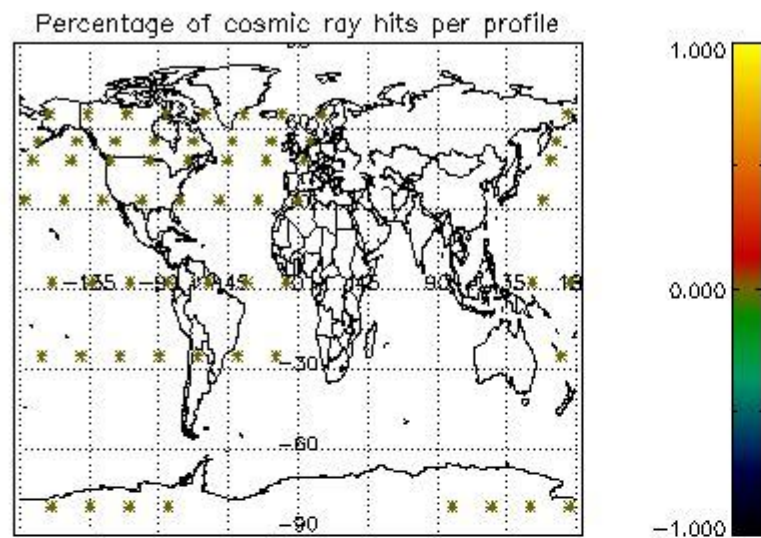

Percentage of datation errors per profile

Percentage of star falling outside central band per profile

Percentage of saturation errors per profile

4.2.2 Plot level 1 quality information per product (world map): ENVISAT DESCENDING passes