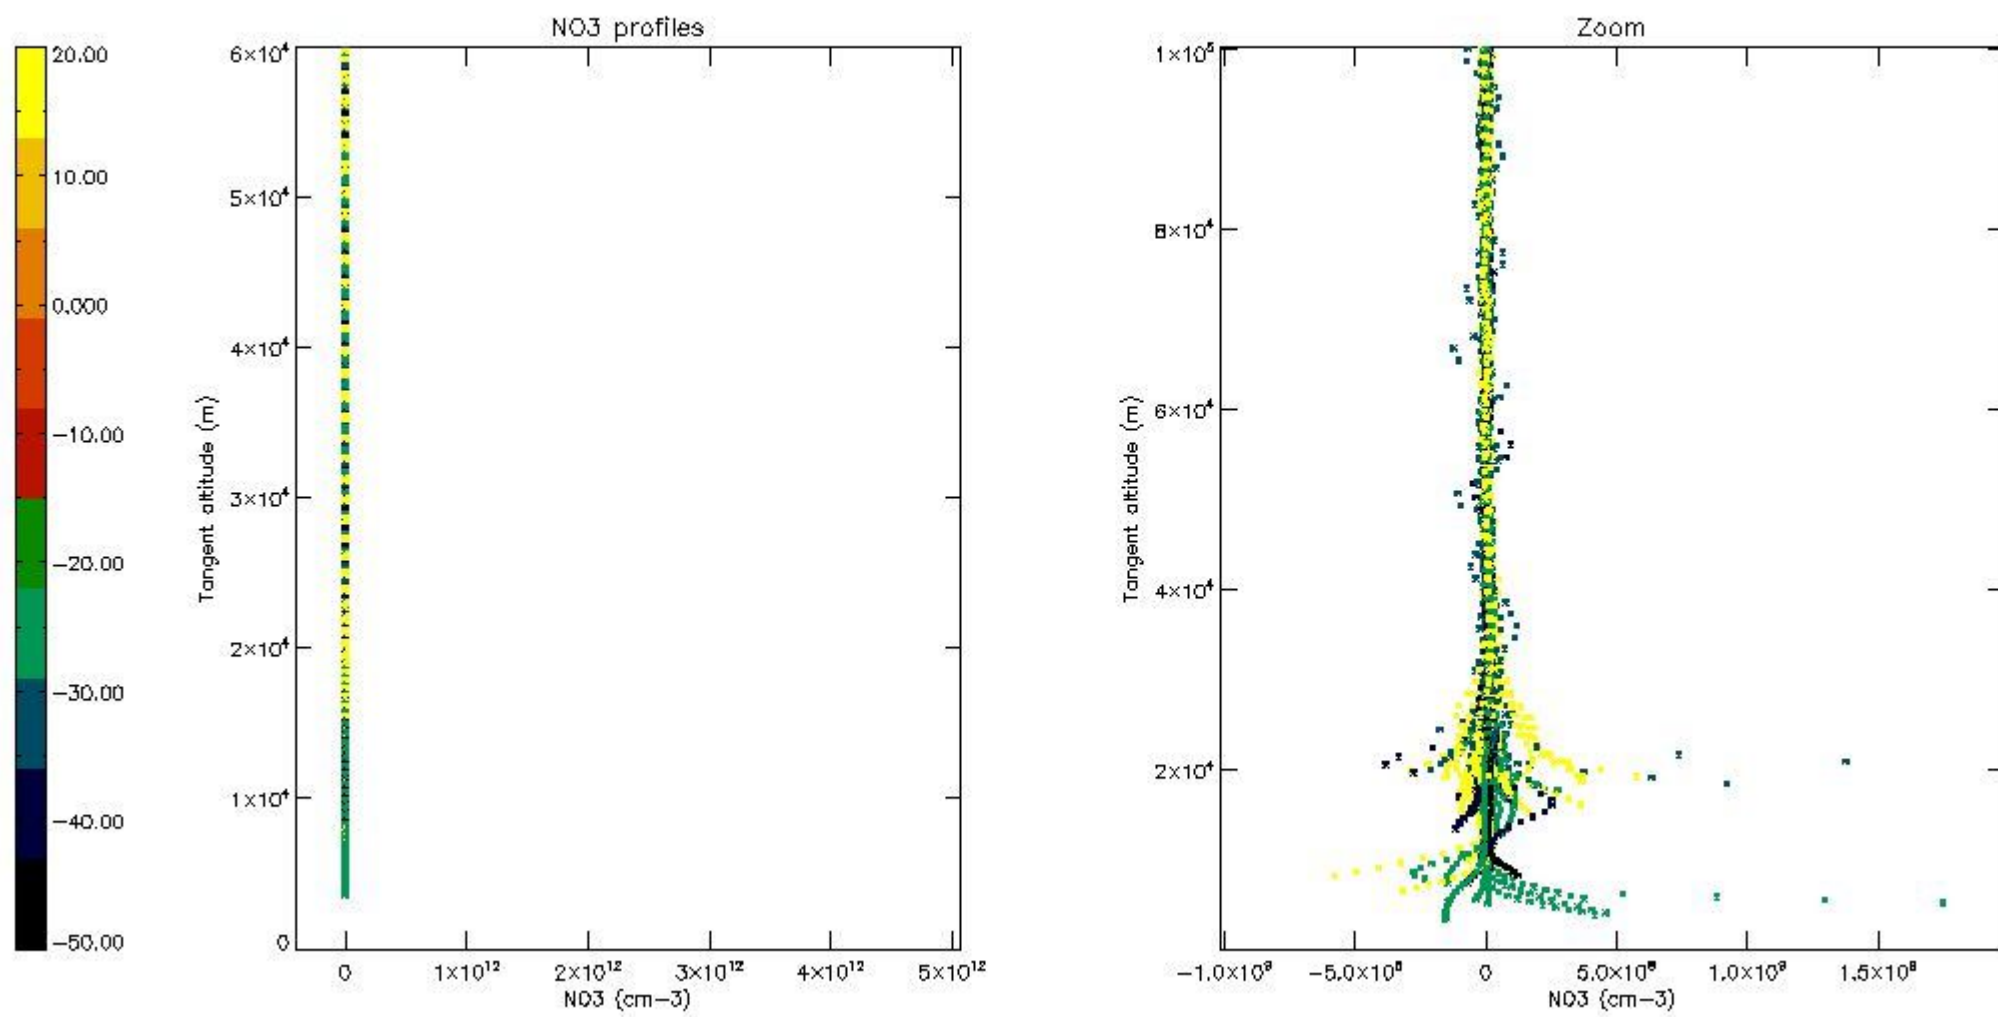

5.8 Plot H₂O profiles for all STD (only for occultations of stars 1,2,3,4,13,14,16,26,63 dark without errors)

The colorbar represents the latitude.