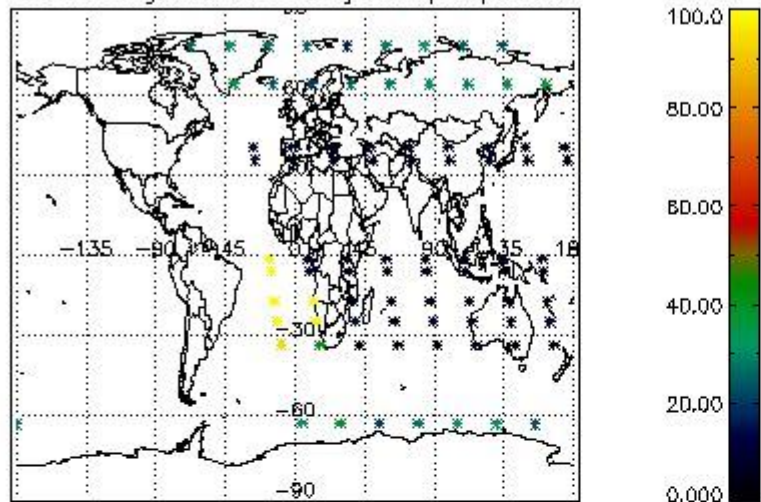

Percentage of cosmic ray hits per profile