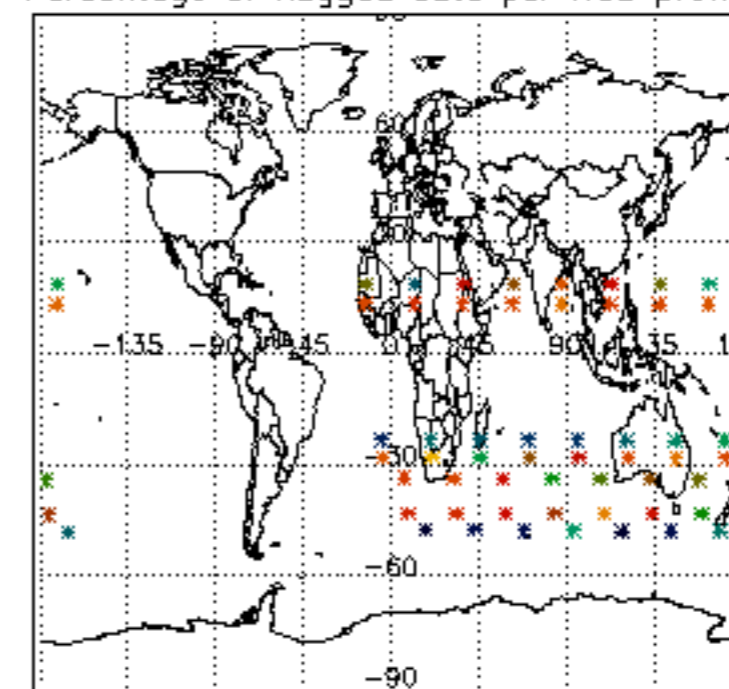

Percentage of flagged data per NO3 profile