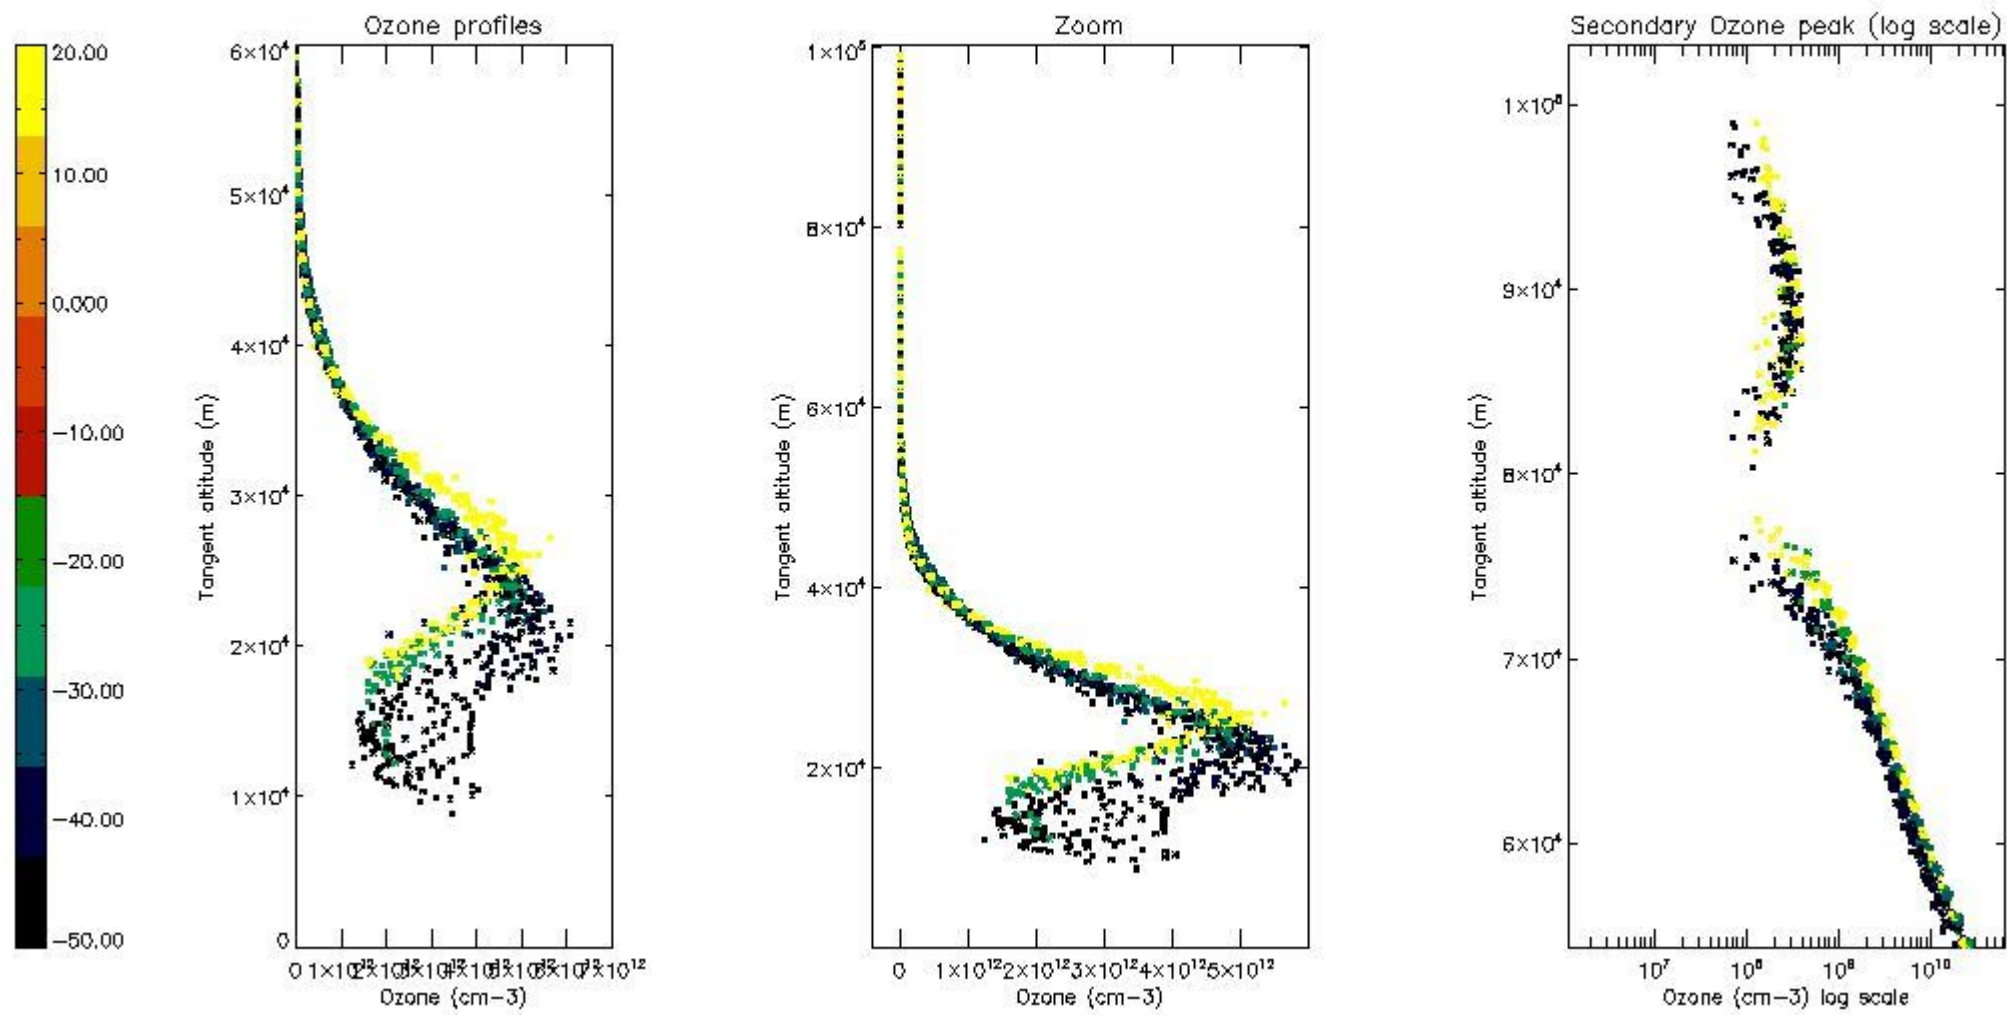

5.5 Plot ozone profiles where STD < 5% (dark without errors)

The colorbar represents the latitude.