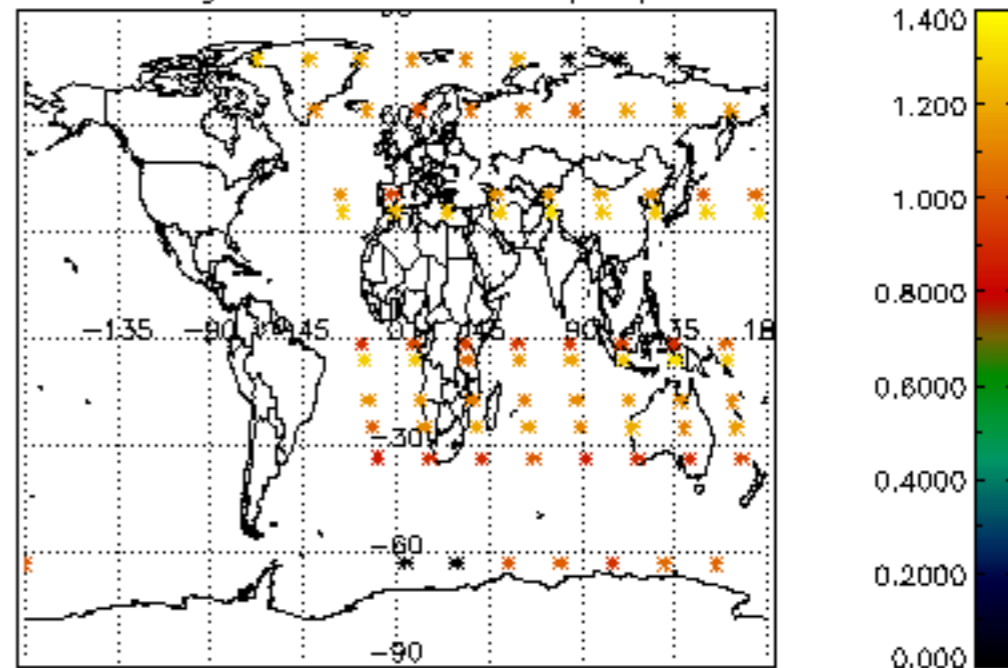

Percentage of flagged data per NO3 profile

Percentage of cosmic ray hits per profile

Percentage of datation errors per profile

Percentage of star falling outside central band per profile

Percentage of saturation errors per profile