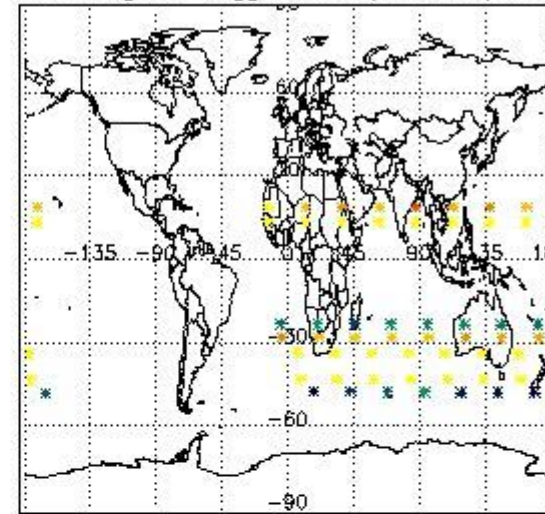

3.1 Plot quality information per product (time dependant)

3.2 Plot quality information per product (world map)

Percentage of flagged data per O3 profile

Percentage of flagged data per H2O profile

Percentage of flagged data per NO2 profile

Percentage of flagged data per NO3 profile

4. Level 1 quality information per product

In this section it is plotted some information contained in the Quality Summary data set of the level 2 products that comes from the level 1b processing. Products without errors (error flag in the MPH set to "0") are used.