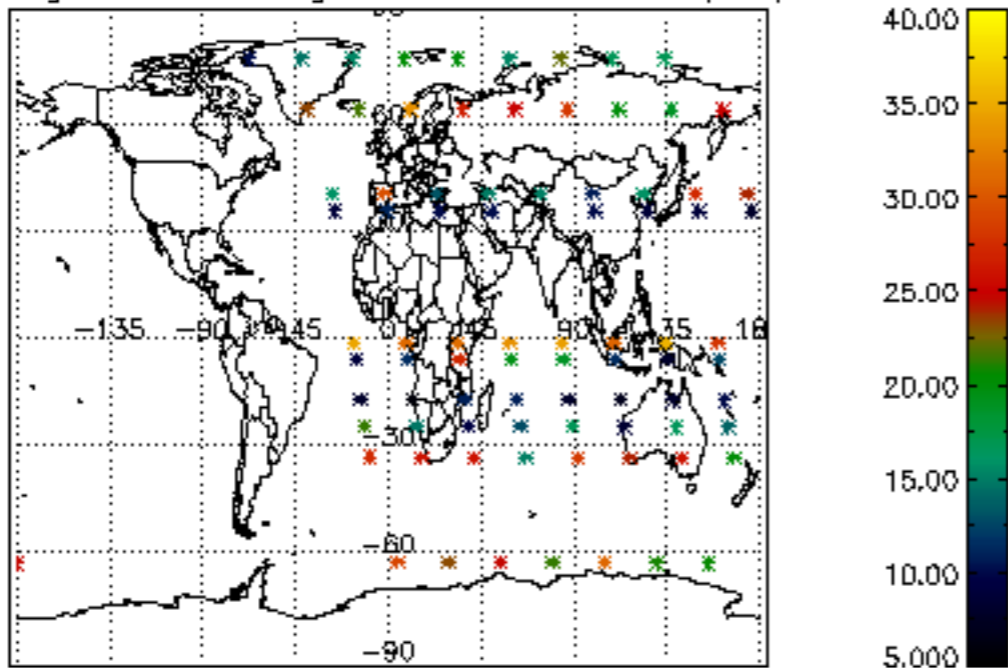

Percentage of cosmic ray hits per profile

Percentage of star falling outside central band per profile