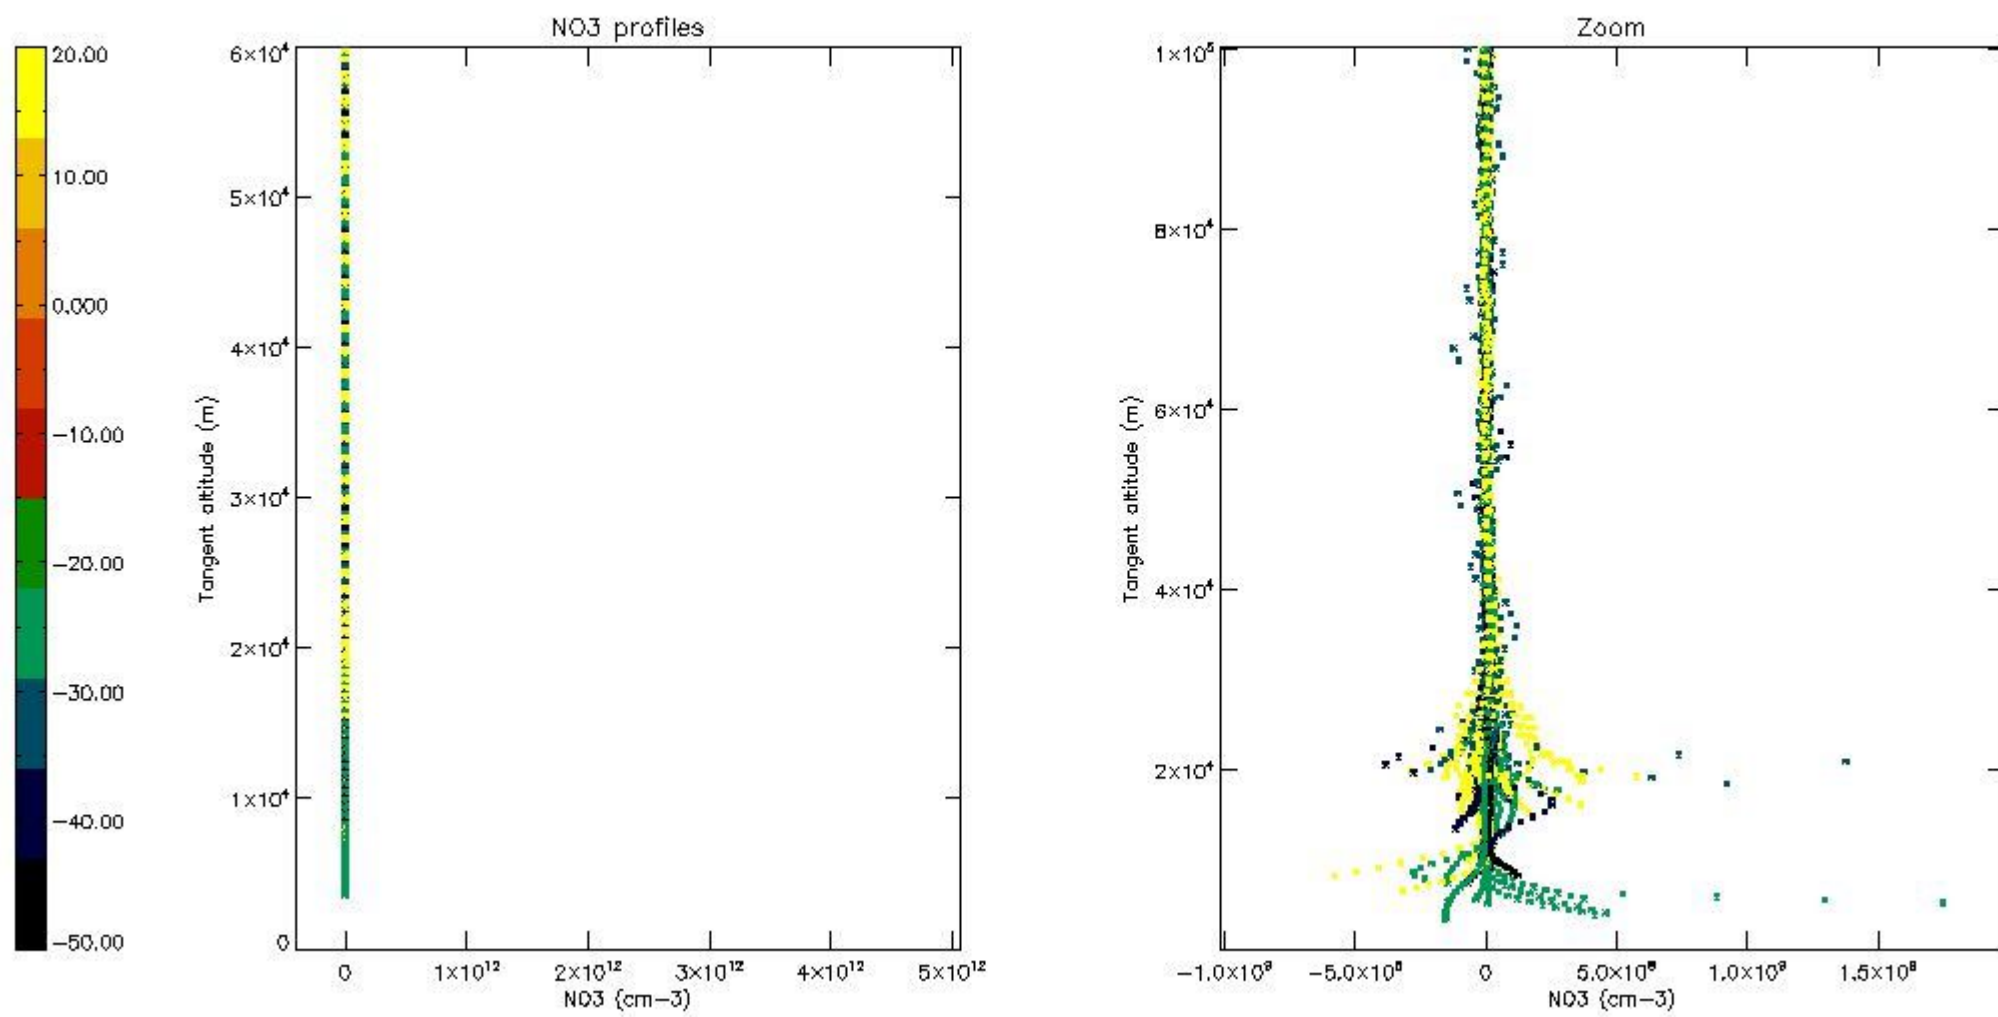

5.4 Plot ozone profiles where STD < 10% (dark without errors)

The colorbar represents the latitude.

5.5 Plot ozone profiles where STD < 5% (dark without errors)

The colorbar represents the latitude.

5.6 Plot NO₂ profiles for all STD (dark without errors)

The colorbar represents the latitude.

5.7 Plot NO3 profiles for all STD (dark without errors)

The colorbar represents the latitude.

5.8 Plot H₂O profiles for all STD (only for occultations of stars 1,2,3,4,13,14,16,26,63 dark without errors)