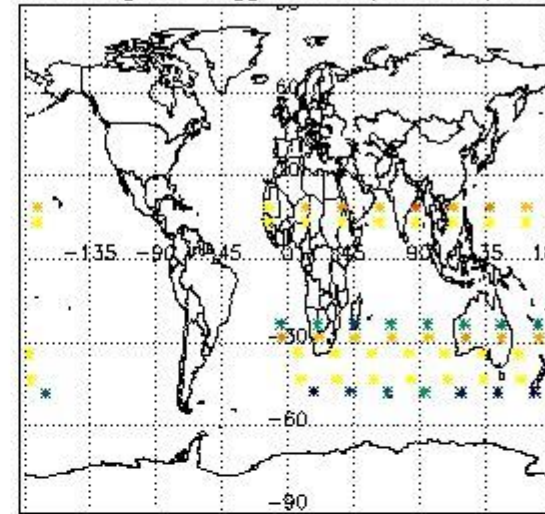

3.1 Plot quality information per product (time dependant)

3.2 Plot quality information per product (world map)

Percentage of flagged data per O3 profile

Percentage of flagged data per H2O profile

Percentage of flagged data per NO2 profile