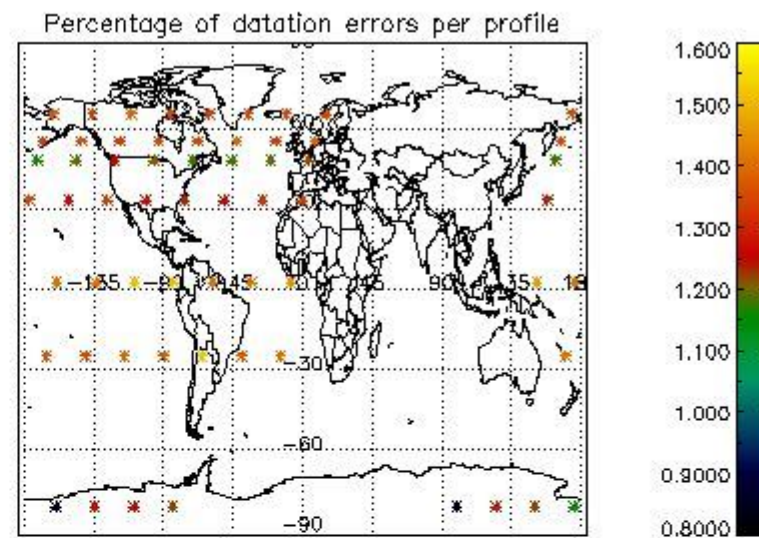

Percentage of datation errors per profile

Percentage of star falling outside central band per profile

Percentage of saturation errors per profile

4.2.2 Plot level 1 quality information per product (world map): ENVISAT DESCENDING passes