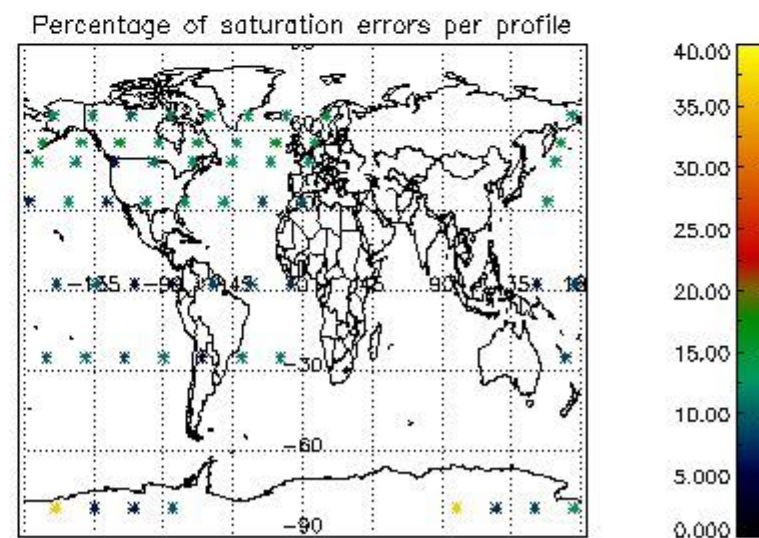

Percentage of datation errors per profile

Percentage of star falling outside central band per profile

Percentage of saturation errors per profile

4.2.2 Plot level 1 quality information per product (world map): ENVISAT DESCENDING passes