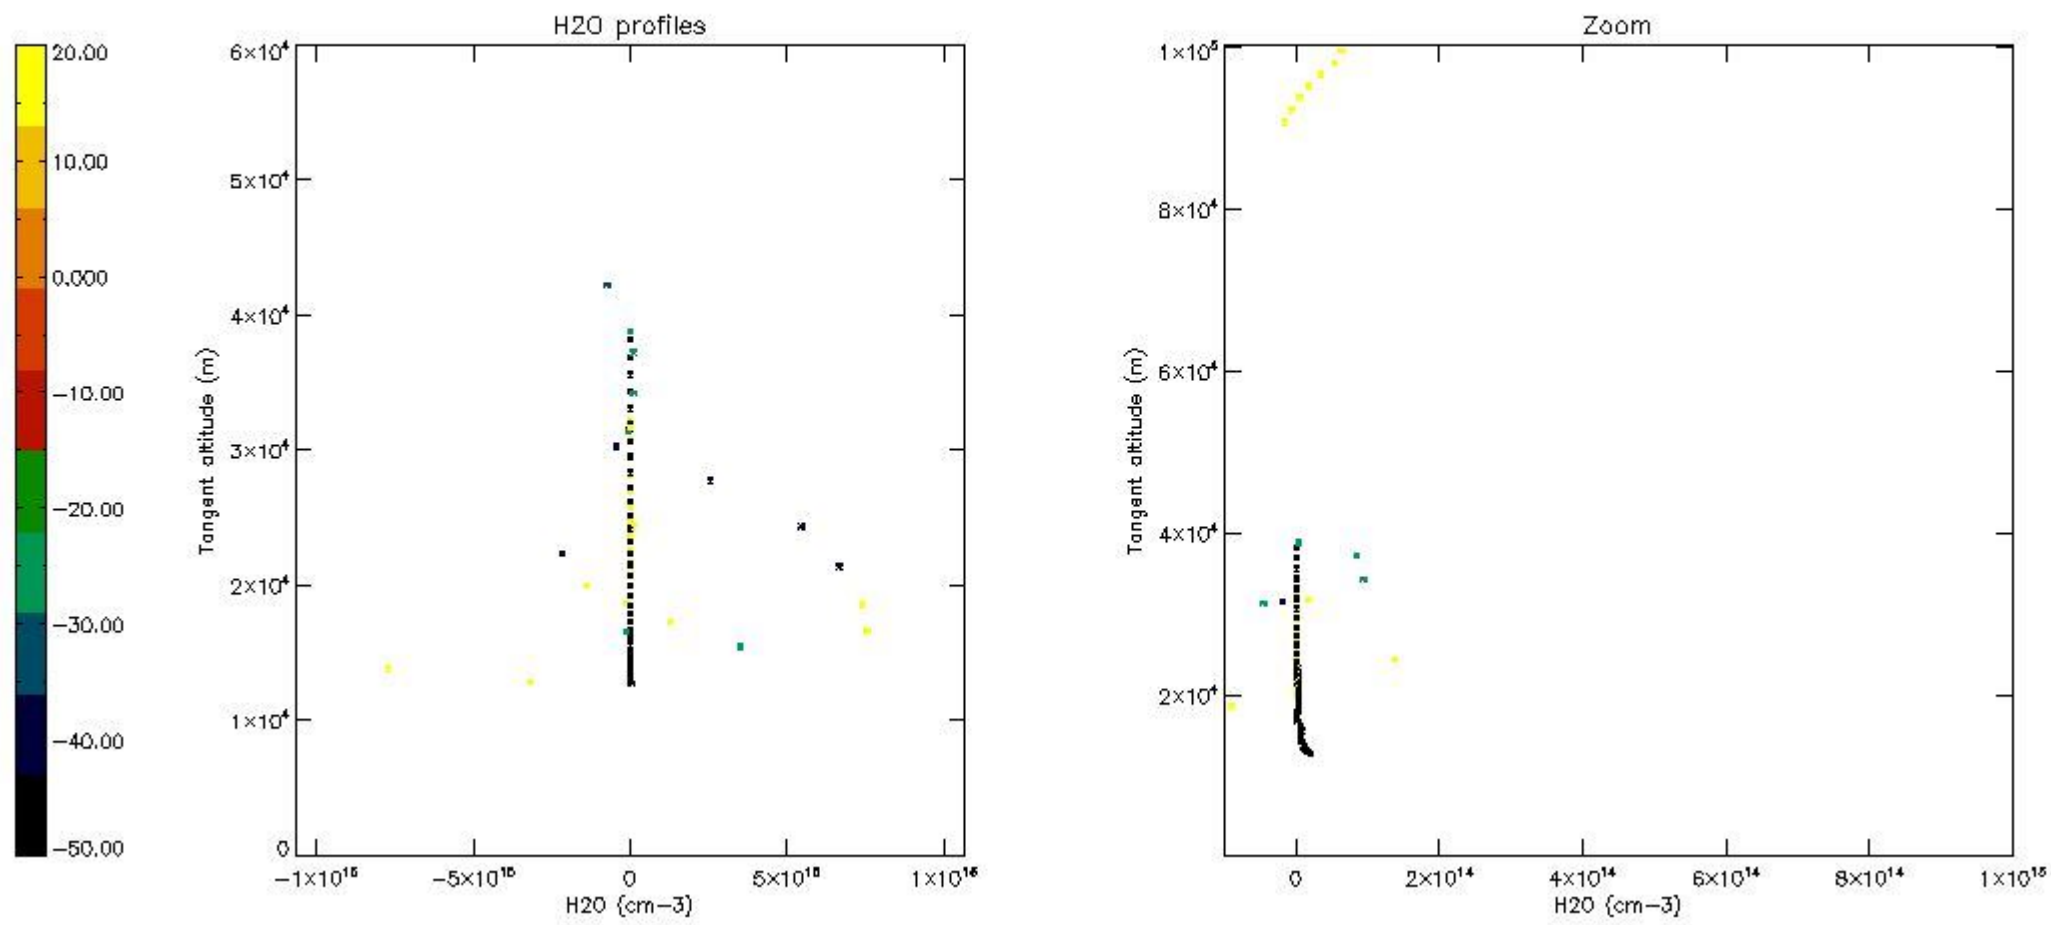

6. Auxiliary Data Files used for the production reported in section 2

The number reported in the third column indicates since which file (see list in section 2) the corresponding auxiliary file has been used. The fourth column is the date of those product files.

Type	Auxiliary Filename	Used since product	Used since product date
INST_PHYS_CHARACTERISTICS	GOM_INS_AXVIEC20091111_143220_20030716_120000_20500101_000000	1	09-SEP-2008 09:53:33
LEVEL-2_PROC_CONFIG	GOM_PR2_AXVIEC20091111_152718_20020301_000000_20500101_000000	1	09-SEP-2008 09:53:33
CROSS_SECTIONS_FILE	GOM_CRS_AXVIEC20091111_154832_20020301_000000_20500101_000000	1	09-SEP-2008 09:53:33