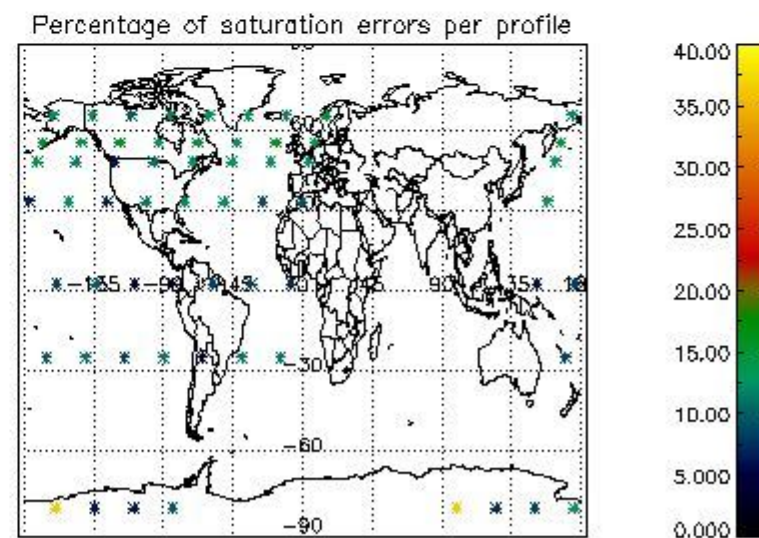

Percentage of flagged data per NO3 profile

4. Level 1 quality information per product

In this section it is plotted some information contained in the Quality Summary data set of the level 2 products that comes from the level 1b processing. Products without errors (error flag in the MPH set to "0") are used.

4.1 Plot quality information per product (time dependant) coming from level 1b processing

4.1.1 Plot level 1 quality information per product (time dependant): ENVISAT ASCENDING passes

4.1.2 Plot level 1 quality information per product (time dependant): ENVI SAT DESCENDING passes

4.2 Plot quality information per product coming from level 1b processing (world map)

4.2.1 Plot level 1 quality information per product (world map): ENVISAT ASCENDING passes

4.2.2 Plot level 1 quality information per product (world map): ENVISAT DESCENDING passes