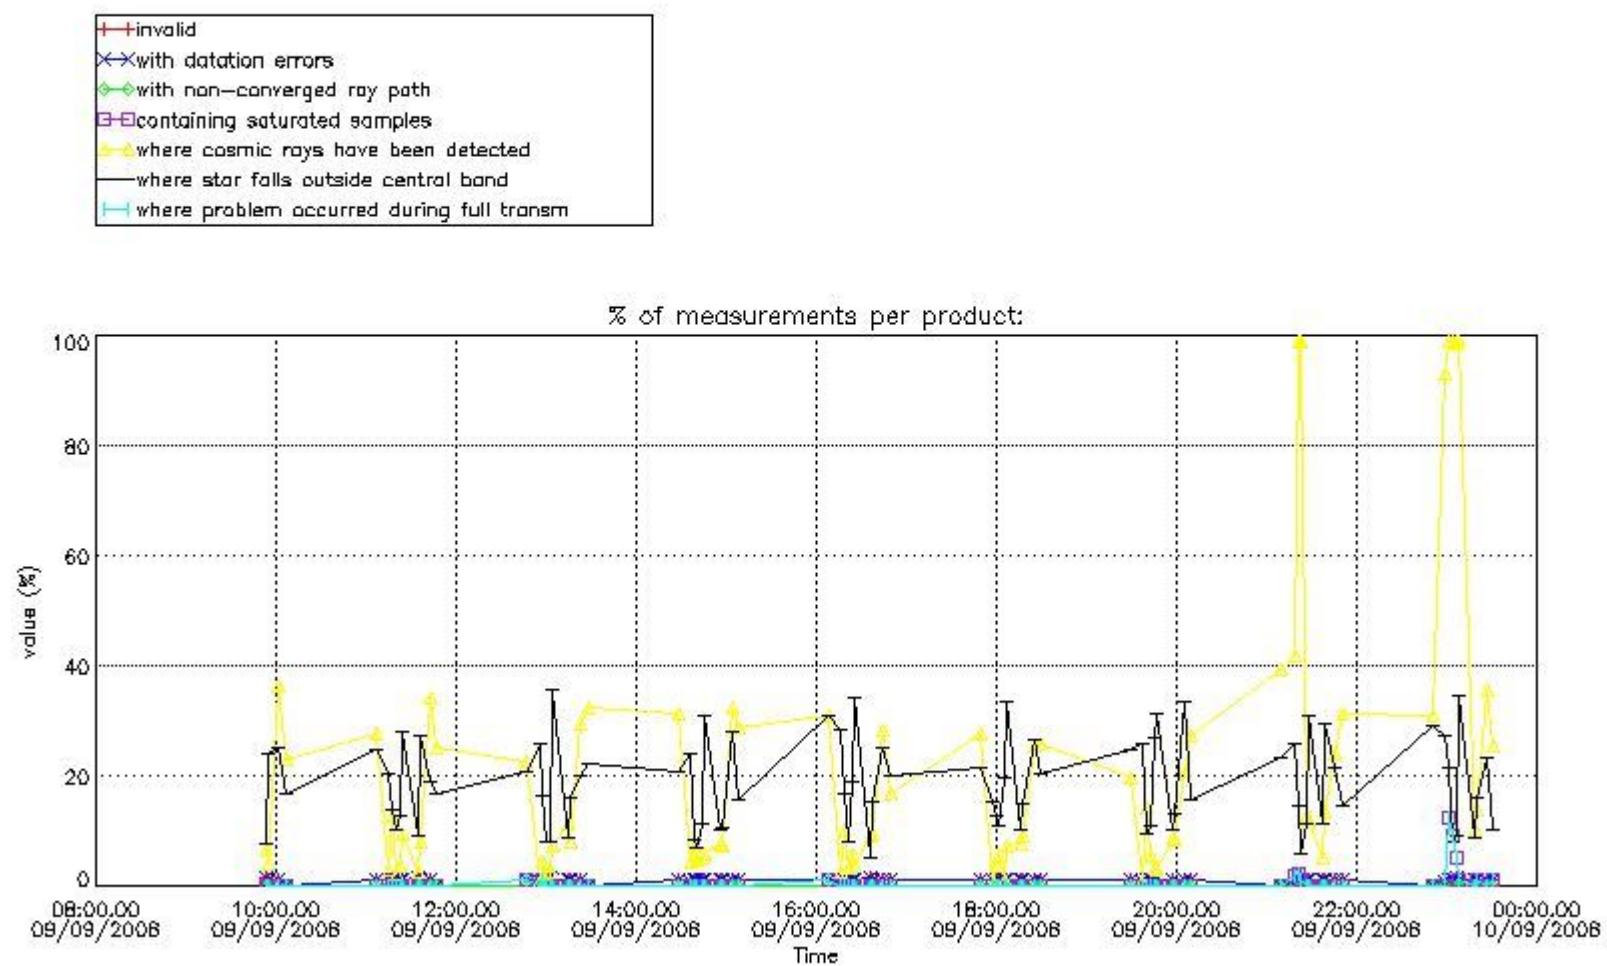

4.1.2 Plot level 1 quality information per product (time dependant): ENVI SAT DESCENDING passes