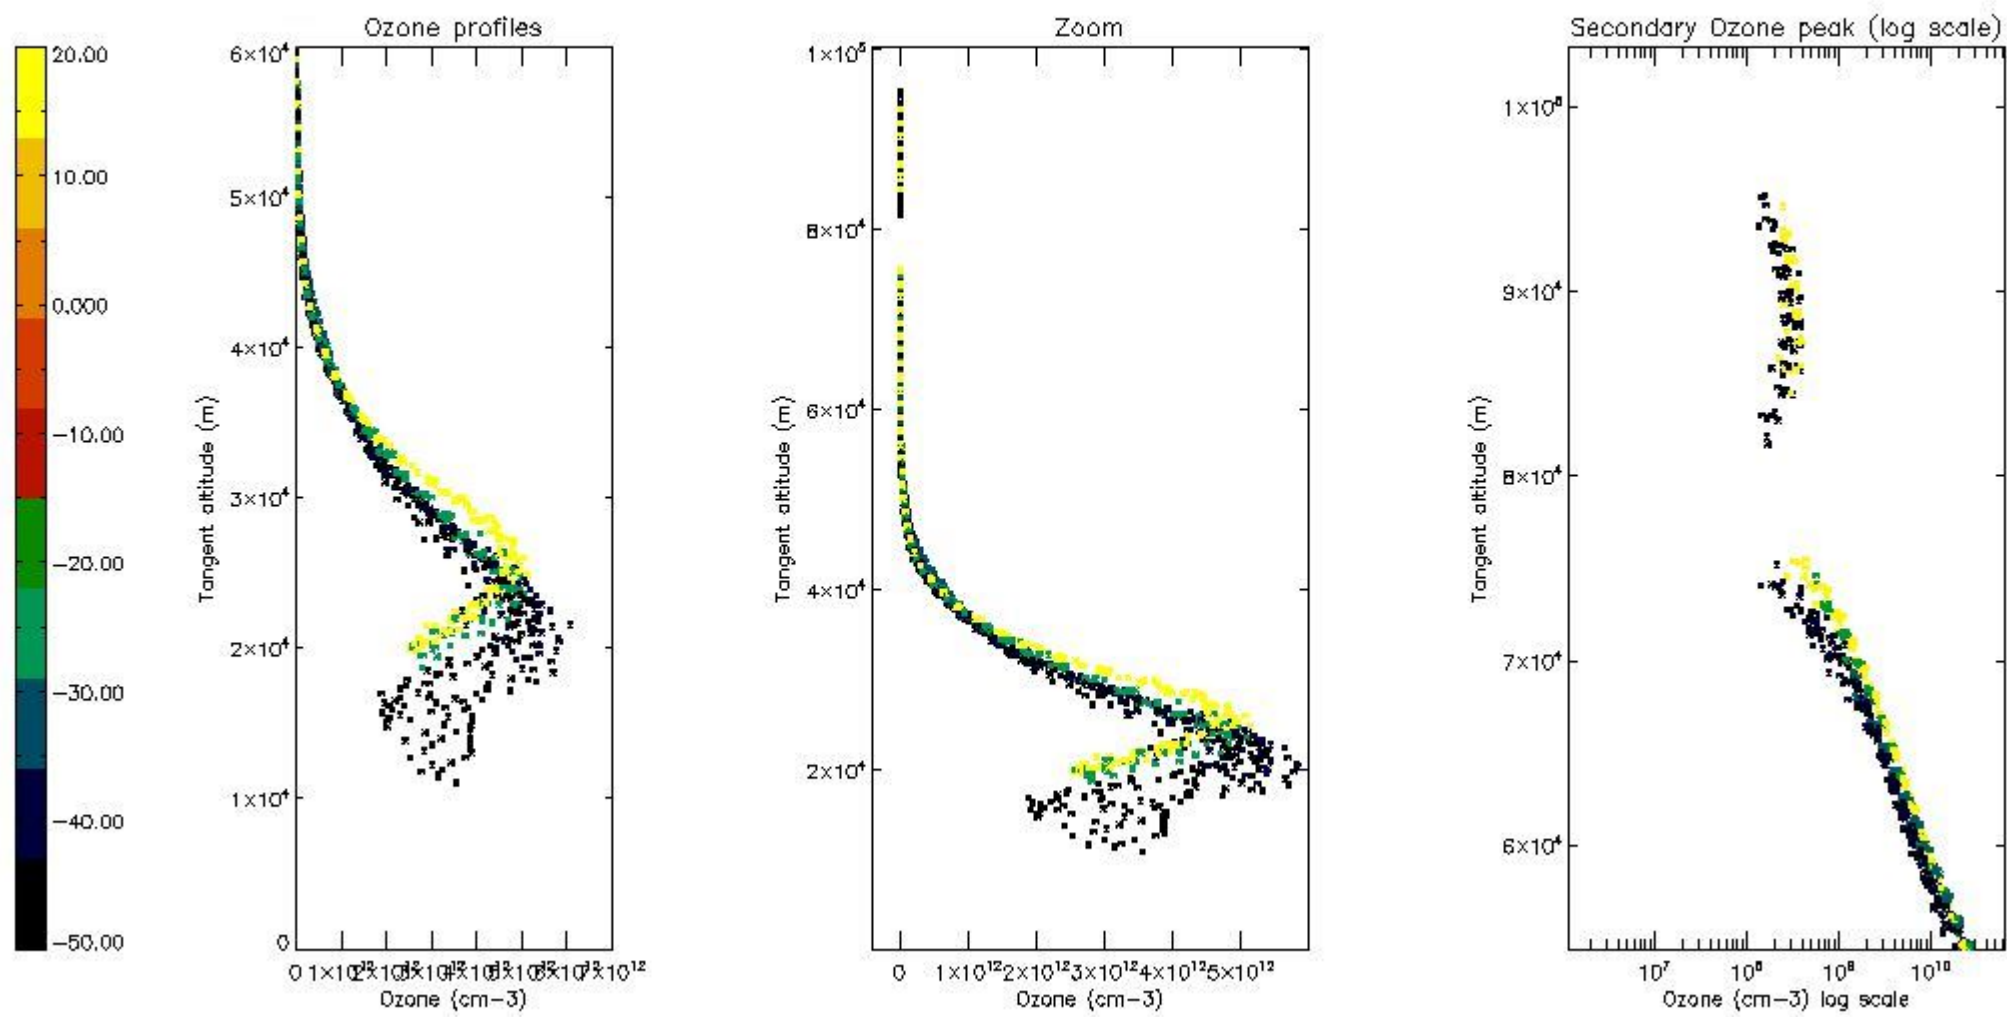

So, the table below shows the percentage of dark limb and valid observations for each criteria with respect to the overall valid daily observations.

Criteria	% of total production
All STD	44
STD < 20	26

STD < 10	21
STD < 5	16

5.2 Plot ozone profiles for all STD (dark without errors)

The colorbar represents the latitude.

5.3 Plot ozone profiles where STD < 20% (dark without errors)

The colorbar represents the latitude.

5.4 Plot ozone profiles where STD < 10% (dark without errors)

The colorbar represents the latitude.

5.5 Plot ozone profiles where STD < 5% (dark without errors)

The colorbar represents the latitude.

5.6 Plot NO₂ profiles for all STD (dark without errors)

The colorbar represents the latitude.

5.7 Plot NO3 profiles for all STD (dark without errors)

The colorbar represents the latitude.

5.8 Plot H₂O profiles for all STD (only for occultations of stars 1,2,3,4,13,14,16,26,63 dark without errors)