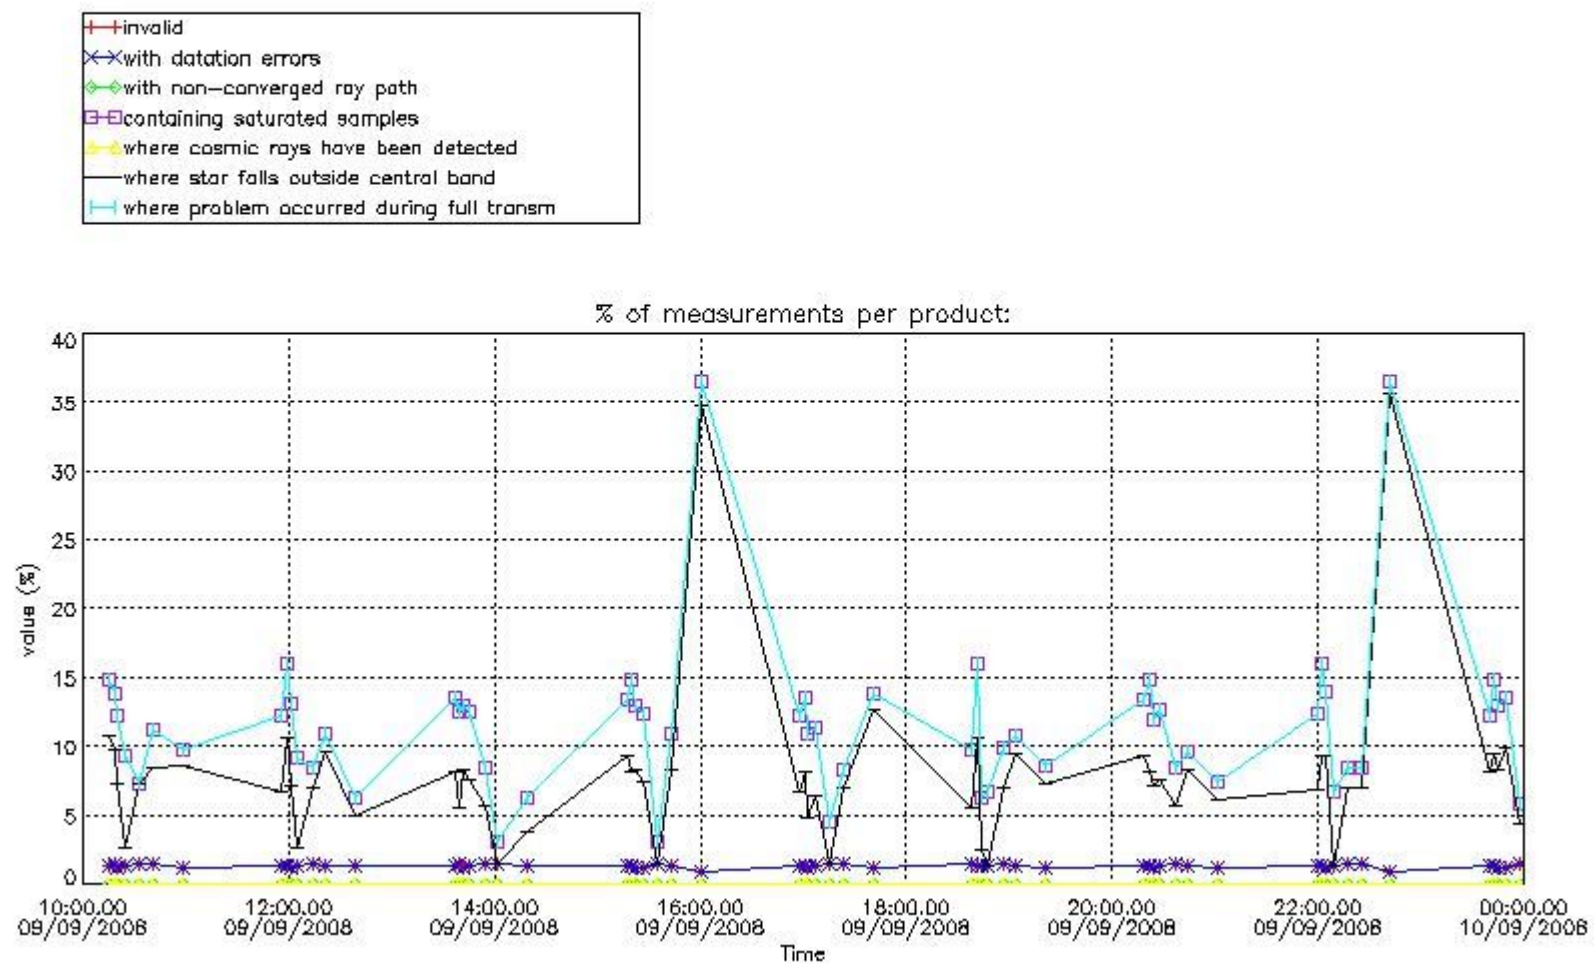

3.1 Plot quality information per product (time dependant)

3.2 Plot quality information per product (world map)

Percentage of flagged data per O3 profile

Percentage of flagged data per H2O profile

Percentage of flagged data per NO2 profile

Percentage of flagged data per NO3 profile

4. Level 1 quality information per product

In this section it is plotted some information contained in the Quality Summary data set of the level 2 products that comes from the level 1b processing. Products without errors (error flag in the MPH set to "0") are used.

4.1 Plot quality information per product (time dependant) coming from level 1b processing

4.1.1 Plot level 1 quality information per product (time dependant): ENVISAT ASCENDING passes

4.1.2 Plot level 1 quality information per product (time dependant): ENVI SAT DESCENDING passes