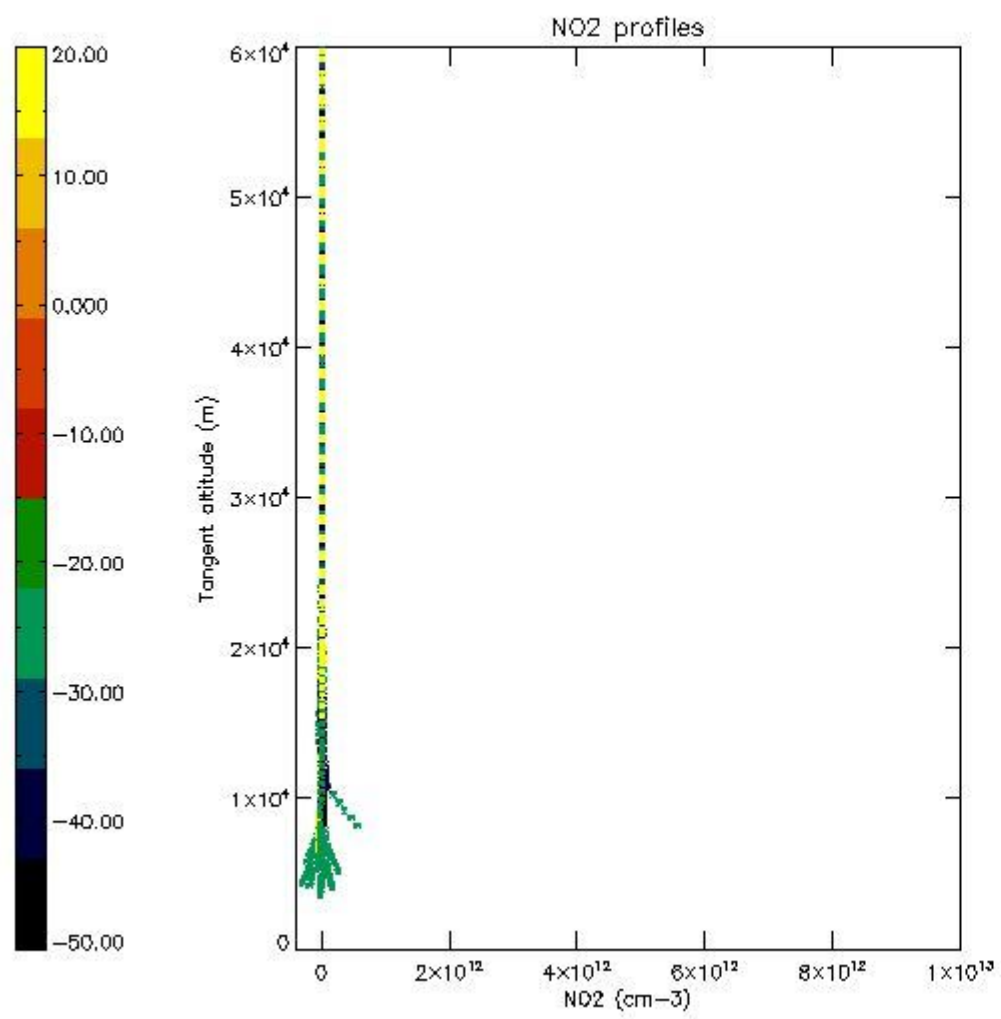

STD < 10	21
STD < 5	16

5.2 Plot ozone profiles for all STD (dark without errors)

The colorbar represents the latitude.

5.3 Plot ozone profiles where STD < 20% (dark without errors)

The colorbar represents the latitude.

5.4 Plot ozone profiles where STD < 10% (dark without errors)

The colorbar represents the latitude.

5.5 Plot ozone profiles where STD < 5% (dark without errors)

The colorbar represents the latitude.

5.6 Plot NO₂ profiles for all STD (dark without errors)

The colorbar represents the latitude.

5.7 Plot NO3 profiles for all STD (dark without errors)

The colorbar represents the latitude.

5.8 Plot H₂O profiles for all STD (only for occultations of stars 1,2,3,4,13,14,16,26,63 dark without errors)