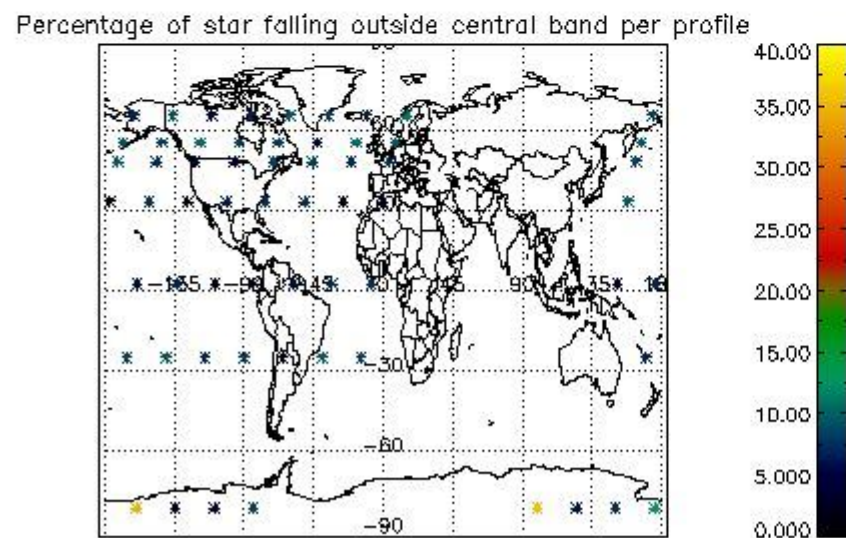

Percentage of datation errors per profile

Percentage of star falling outside central band per profile

Percentage of saturation errors per profile

4.2.2 Plot level 1 quality information per product (world map): ENVISAT DESCENDING passes