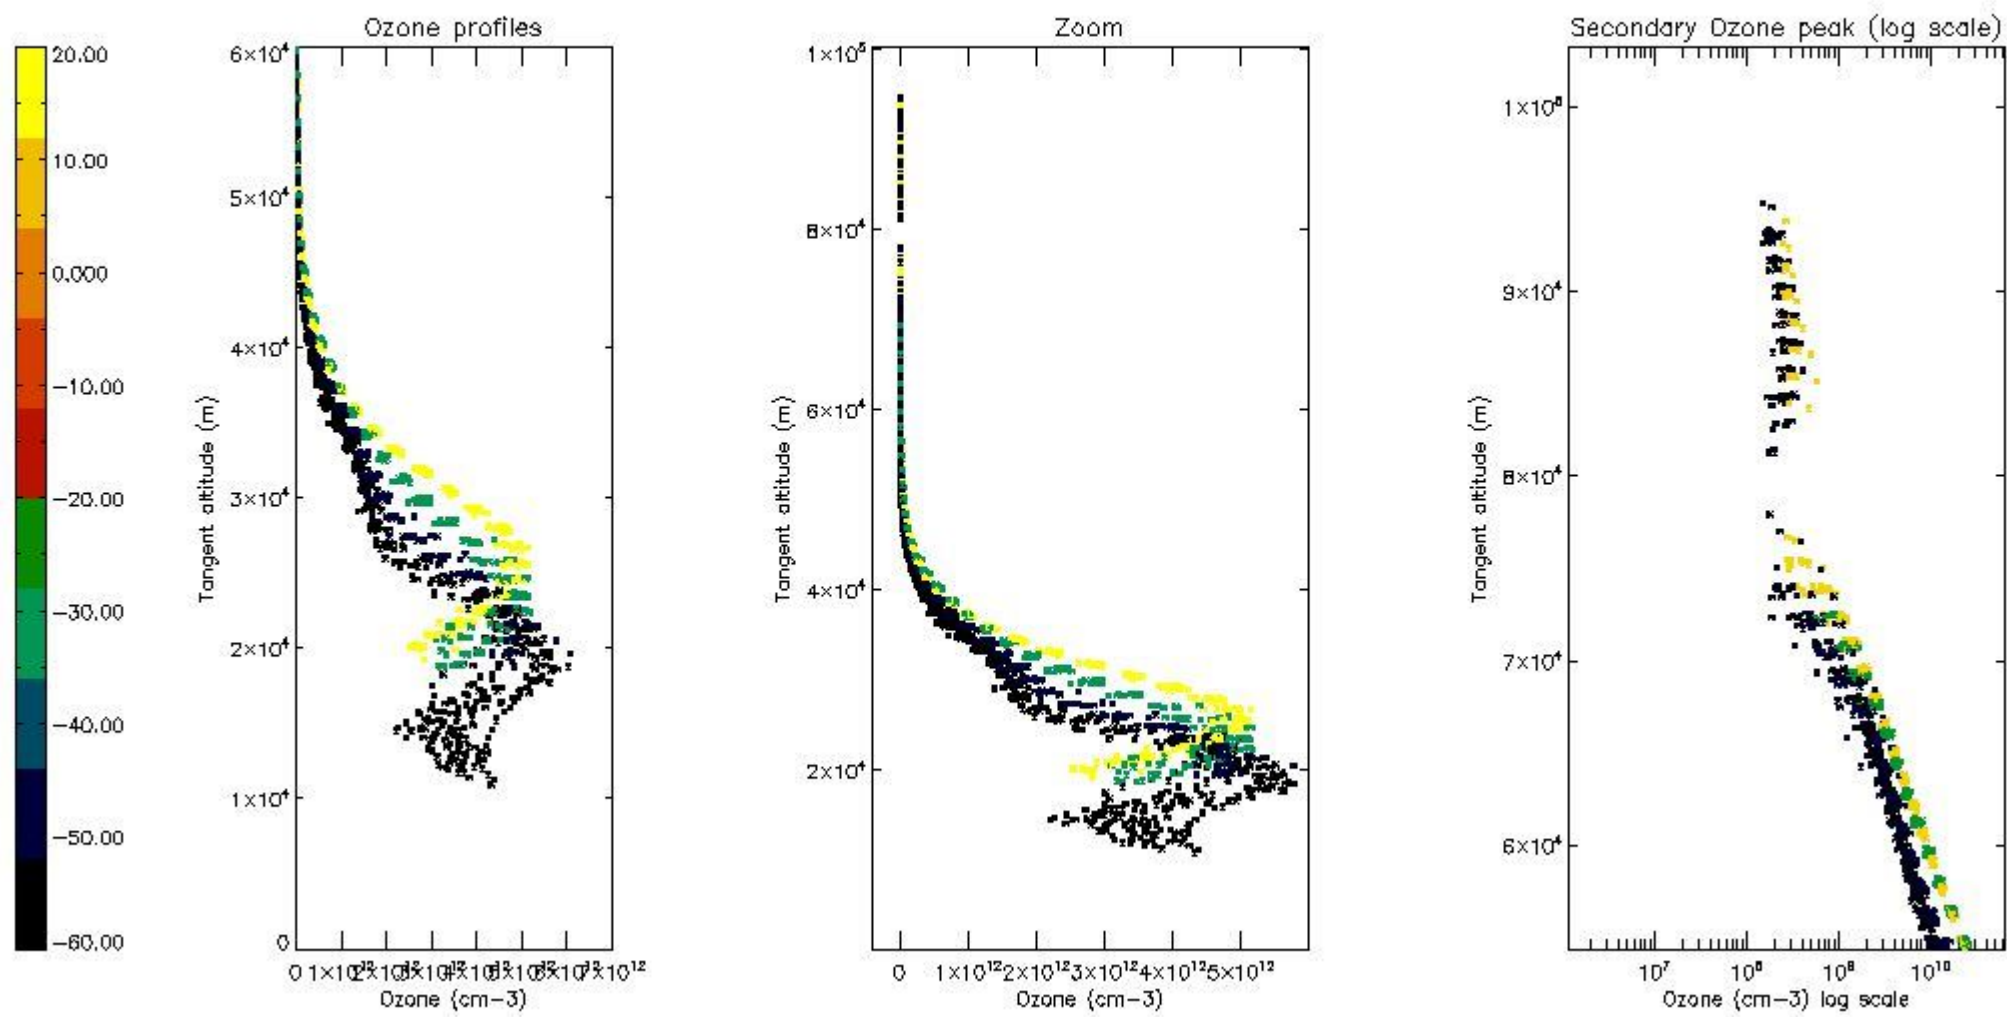

STD < 10	15
STD < 5	12

5.2 Plot ozone profiles for all STD (dark without errors)

The colorbar represents the latitude.

5.3 Plot ozone profiles where STD < 20% (dark without errors)

The colorbar represents the latitude.

5.4 Plot ozone profiles where STD < 10% (dark without errors)

The colorbar represents the latitude.

5.5 Plot ozone profiles where STD < 5% (dark without errors)

The colorbar represents the latitude.

5.6 Plot NO₂ profiles for all STD (dark without errors)