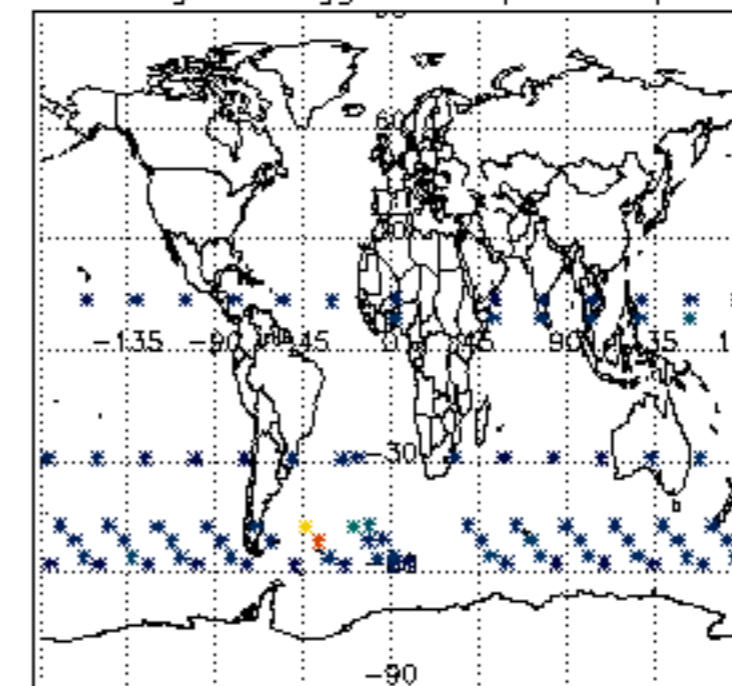

Percentage of flagged data per NO3 profile