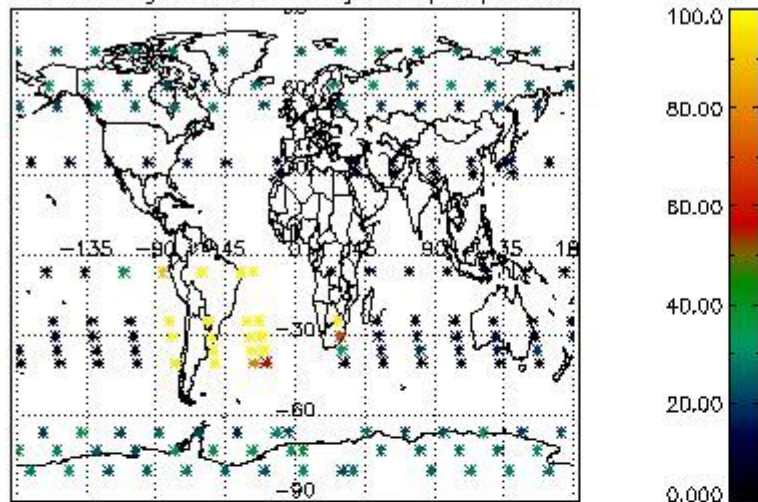

4.1 Plot quality information per product (time dependant) coming from level 1b processing

4.1.1 Plot level 1 quality information per product (time dependant): ENVISAT ASCENDING passes

4.1.2 Plot level 1 quality information per product (time dependant): ENVI SAT DESCENDING passes

4.2 Plot quality information per product coming from level 1b processing (world map)

4.2.1 Plot level 1 quality information per product (world map): ENVISAT ASCENDING passes

Percentage of cosmic ray hits per profile