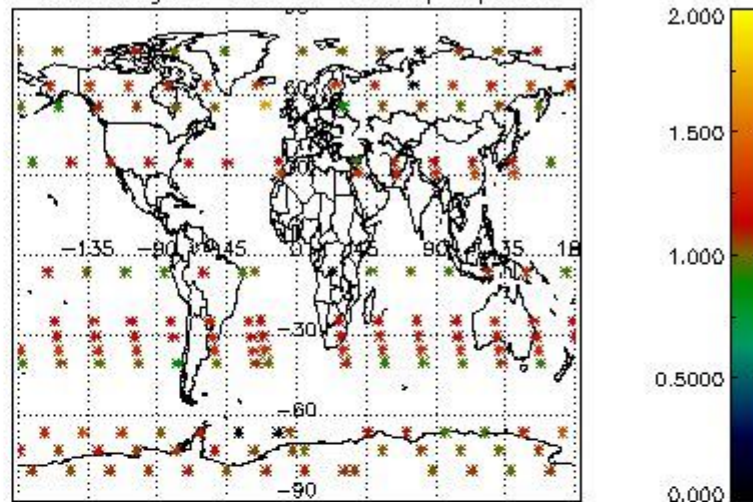

Percentage of datation errors per profile