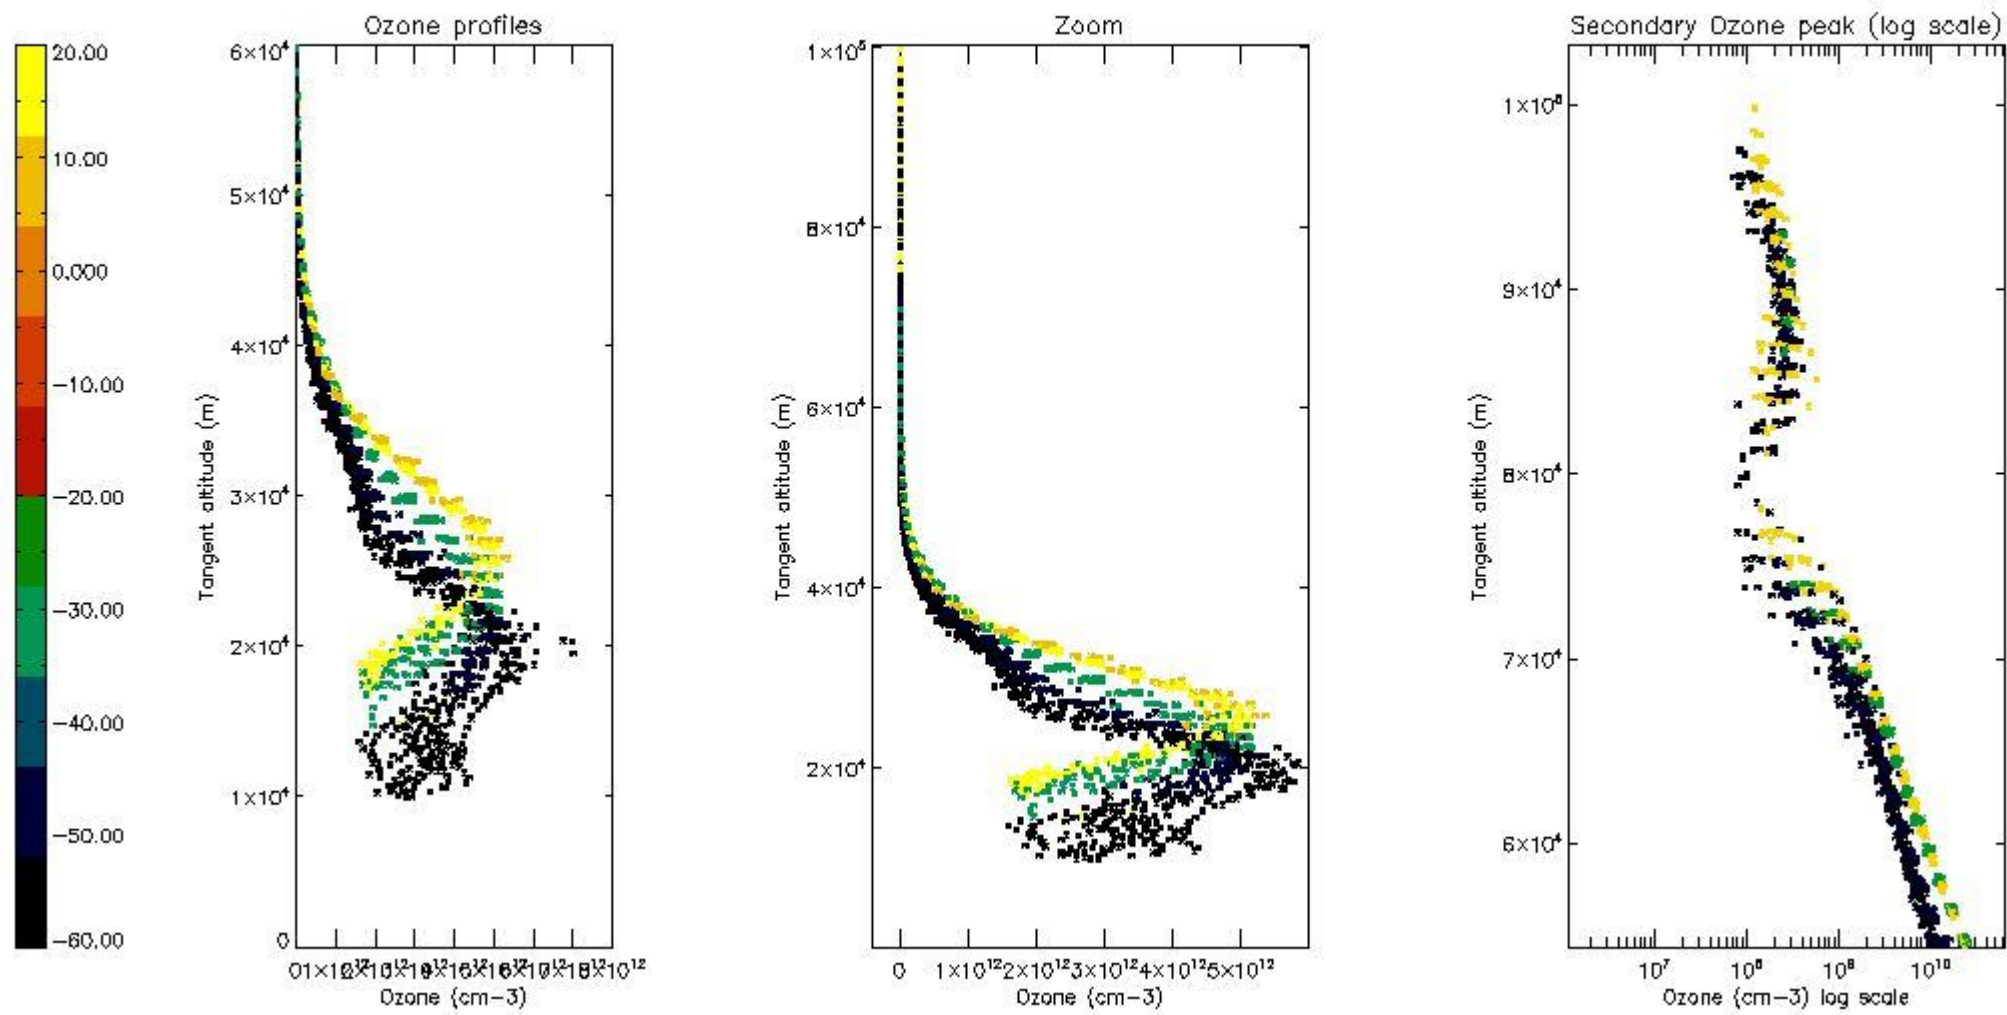

STD < 10	15
STD < 5	12

5.2 Plot ozone profiles for all STD (dark without errors)

The colorbar represents the latitude.

5.3 Plot ozone profiles where STD < 20% (dark without errors)

The colorbar represents the latitude.

5.4 Plot ozone profiles where STD < 10% (dark without errors)

The colorbar represents the latitude.

5.5 Plot ozone profiles where STD < 5% (dark without errors)

The colorbar represents the latitude.

5.6 Plot NO₂ profiles for all STD (dark without errors)

The colorbar represents the latitude.

5.7 Plot NO3 profiles for all STD (dark without errors)

The colorbar represents the latitude.

5.8 Plot H2O profiles for all STD (only for occultations of stars 1,2,3,4,13,14,16,26,63 dark without errors)