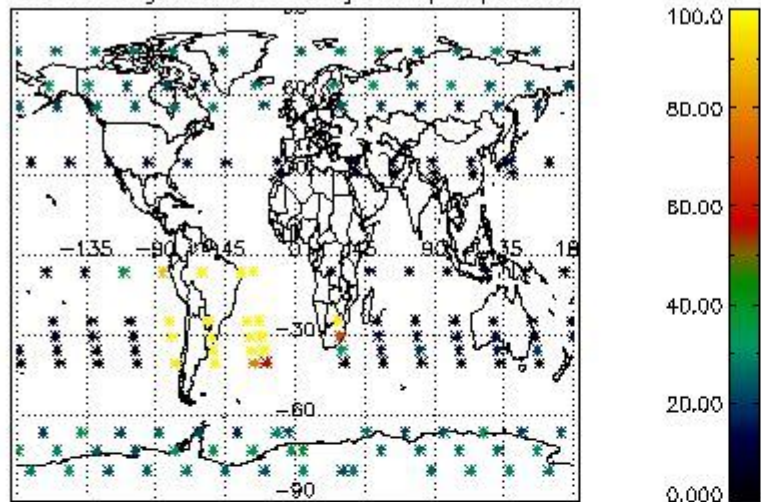

Percentage of cosmic ray hits per profile