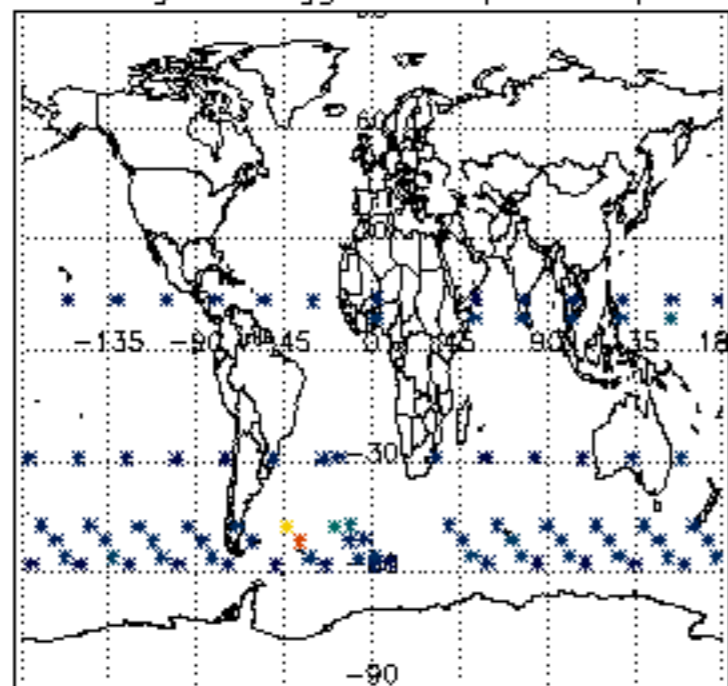

Percentage of flagged data per NO2 profile