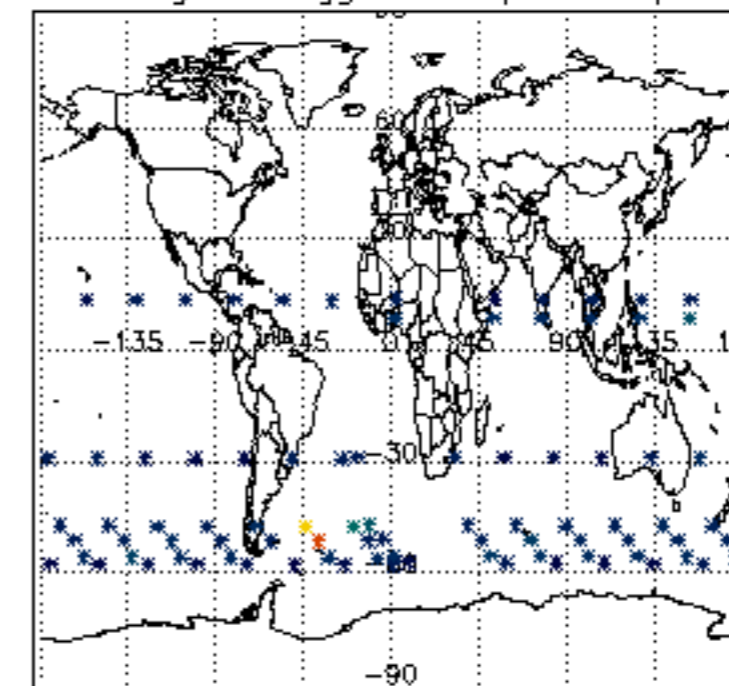

Percentage of flagged data per NO3 profile