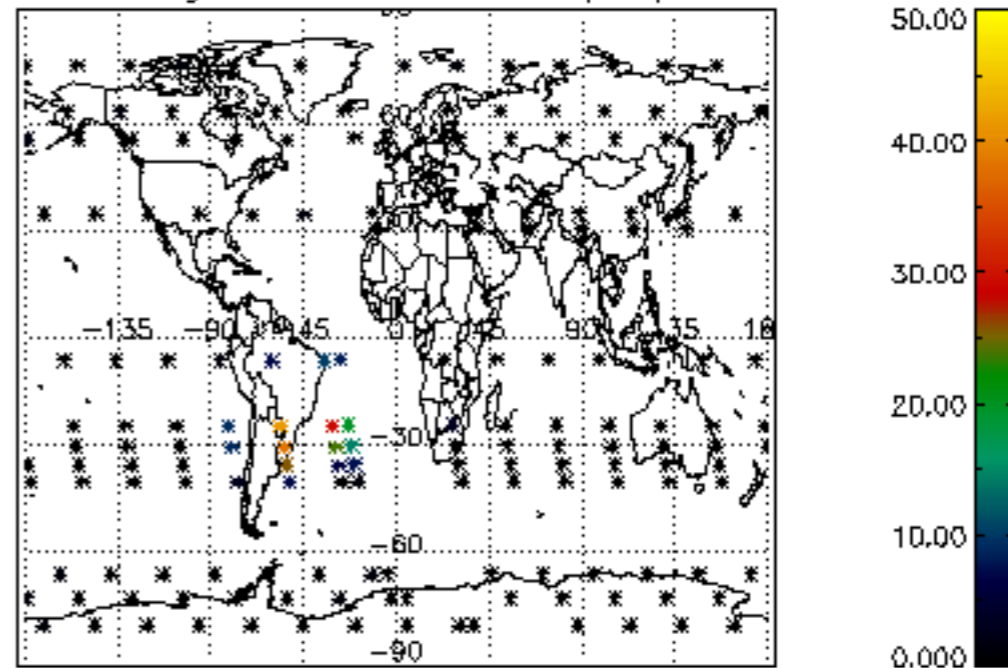

Percentage of datation errors per profile

Percentage of saturation errors per profile