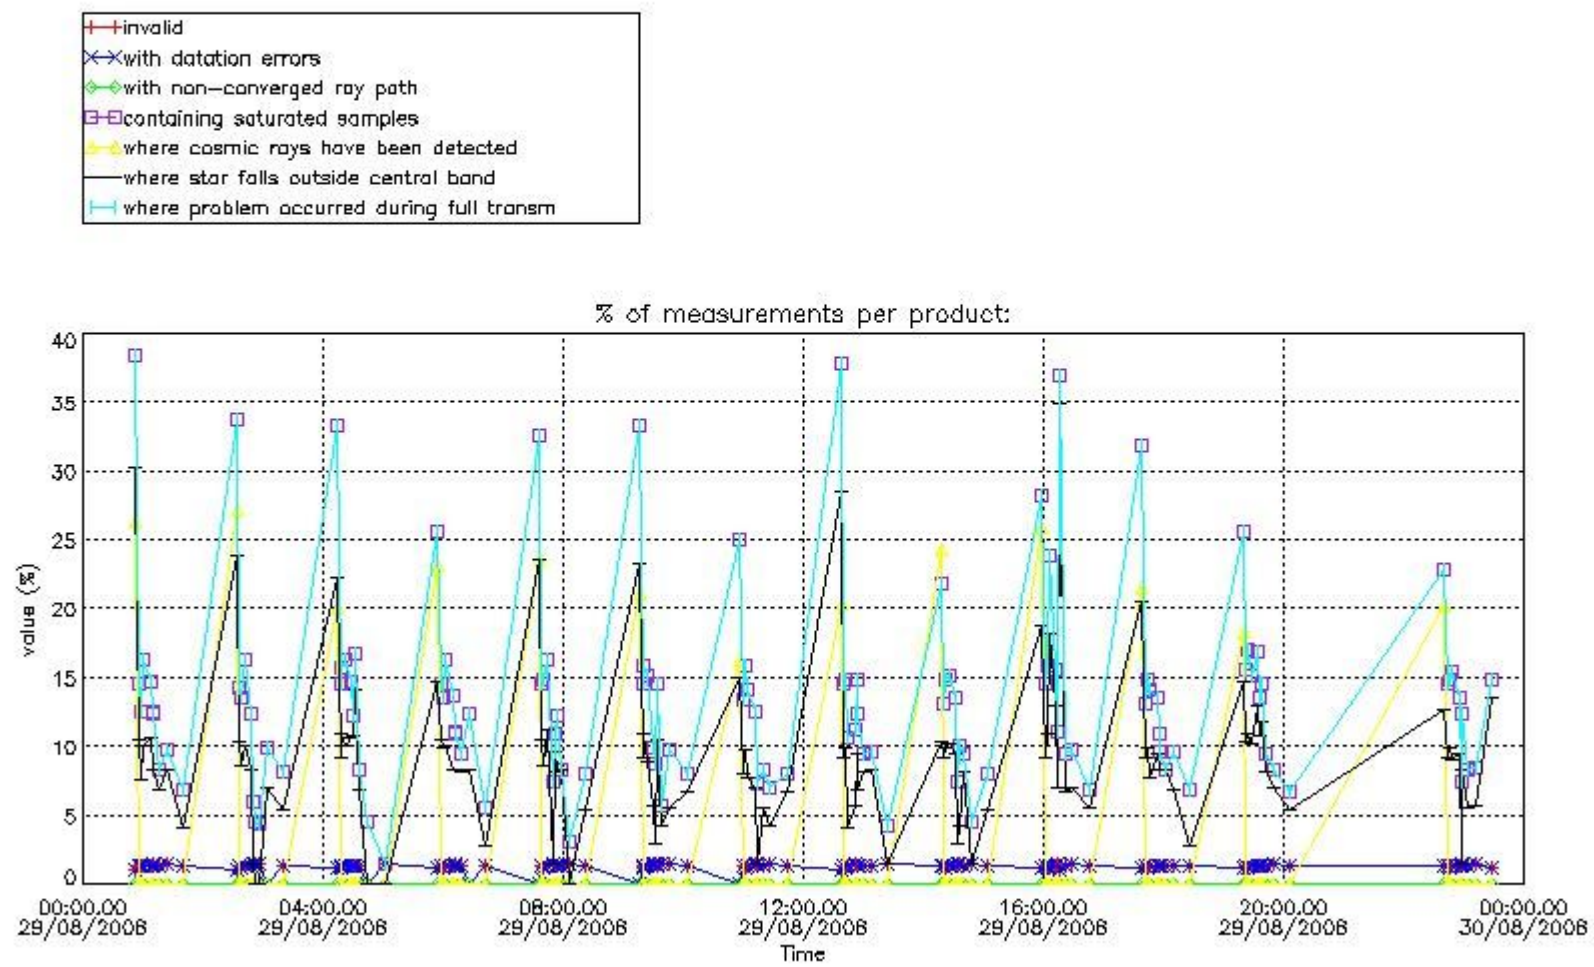

3.1 Plot quality information per product (time dependant)

3.2 Plot quality information per product (world map)

Percentage of flagged data per O3 profile

Percentage of flagged data per H2O profile

Percentage of flagged data per NO2 profile

Percentage of flagged data per NO3 profile

4. Level 1 quality information per product

In this section it is plotted some information contained in the Quality Summary data set of the level 2 products that comes from the level 1b processing. Products without errors (error flag in the MPH set to "0") are used.

4.1 Plot quality information per product (time dependant) coming from level 1b processing

4.1.1 Plot level 1 quality information per product (time dependant): ENVISAT ASCENDING passes

4.1.2 Plot level 1 quality information per product (time dependant): ENVI SAT DESCENDING passes