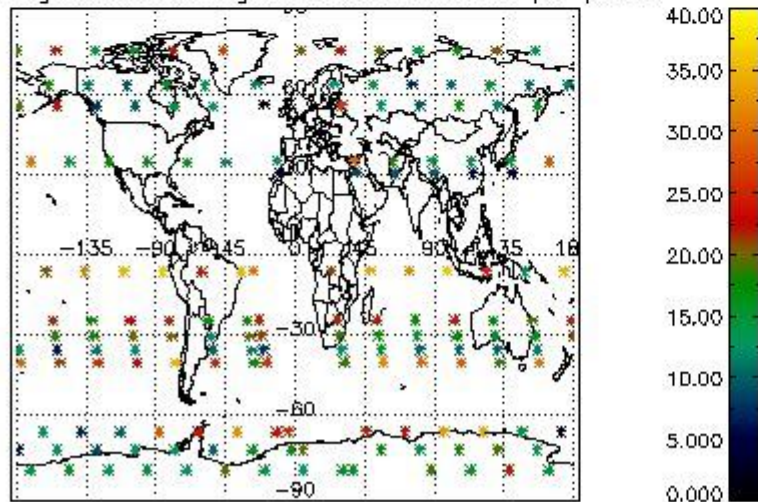

Percentage of star falling outside central band per profile