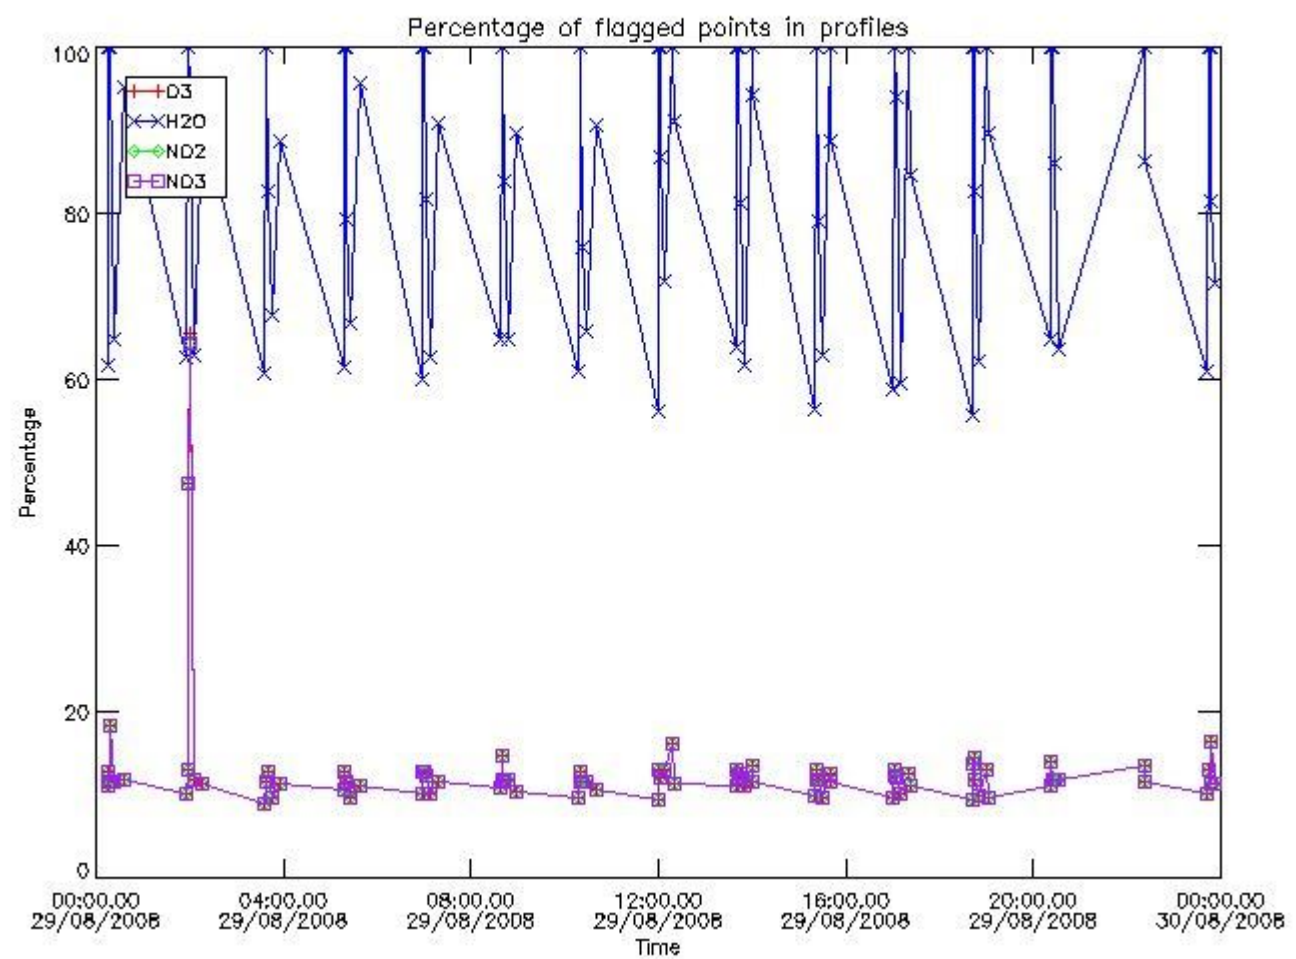

279	GOM_NL__2PRFIN20080829_222937_000000302071_00359_33980_0226.N1	29-AUG-2008 22:29:37	Straylight	30.000	84	Alp Phe	2.3970	4500.0	60	33980	No
280	GOM_NL__2PRFIN20080829_223149_000000392071_00359_33980_0227.N1	29-AUG-2008 22:31:49	Straylight	39.000	31	Alp Gru	1.7340	15200.	78	33980	No
281	GOM_NL__2PRFIN20080829_223553_000000532071_00359_33980_0228.N1	29-AUG-2008 22:35:53	Straylight	52.500	18	24Alp PsA	1.1660	9700.0	105	33980	No
282	GOM_NL__2PRFIN20080829_224047_000000402071_00359_33980_0229.N1	29-AUG-2008 22:40:47	Bright	39.500	142	49Del Cap	2.8500	8900.0	79	33980	No
283	GOM_NL__2PRFIN20080829_224357_000000382071_00359_33980_0230.N1	29-AUG-2008 22:43:57	Bright	38.000	154	22Bet Aqr	2.8990	5700.0	76	33980	No
284	GOM_NL__2PRFIN20080829_224527_000000412071_00359_33980_0231.N1	29-AUG-2008 22:45:27	Bright	40.500	162	34Alp Aqr	2.9440	5350.0	81	33980	No
285	GOM_NL__2PRFIN20080829_224828_000000392071_00359_33980_0232.N1	29-AUG-2008 22:48:28	Bright	39.000	61	8Eps Peg	2.1000	3900.0	78	33980	No
286	GOM_NL__2PRFIN20080829_225518_000000372071_00359_33980_0233.N1	29-AUG-2008 22:55:18	Bright	37.000	92	53Eps Cyg	2.5000	4500.0	74	33980	No
287	GOM_NL__2PRFIN20080829_225708_000000342071_00359_33980_0234.N1	29-AUG-2008 22:57:08	Bright	34.000	66	37Gam Cyg	2.2080	5900.0	68	33980	No
288	GOM_NL__2PRFIN20080829_225828_000000372071_00359_33980_0235.N1	29-AUG-2008 22:58:28	Bright	36.500	19	50Alp Cyg	1.2460	10500.	73	33980	No
289	GOM_NL__2PRFIN20080829_230329_000000372071_00359_33980_0236.N1	29-AUG-2008 23:03:29	Bright	36.500	89	5Alp Cep	2.4510	8000.0	73	33980	No
290	GOM_NL__2PRFIN20080829_231106_000000362071_00359_33980_0237.N1	29-AUG-2008 23:11:06	Bright	35.500	49	1Alp UMi	1.9900	6300.0	71	33980	No
291	GOM_NL__2PRFIN20080829_232800_000000412071_00359_33980_0238.N1	29-AUG-2008 23:28:00	Bright	40.500	24	66Alp Gem	1.5800	10200.	81	33980	No
292	GOM_NL__2PRFIN20080829_233037_000000472071_00359_33980_0239.N1	29-AUG-2008 23:30:37	Bright	47.000	170	27Eps Gem	3.0000	9700.0	94	33980	No
293	GOM_NL__2PRFIN20080829_233334_000000512071_00359_33980_0240.N1	29-AUG-2008 23:33:34	Twilight	50.500	44	24Gam Gem	1.9280	11000.	101	33980	No
294	GOM_NL__2PRFIN20080829_233538_000000472071_00359_33980_0241.N1	29-AUG-2008 23:35:38	Twilight	47.000	8	10Alp CMi	0.40000	6500.0	94	33980	No
295	GOM_NL__2PRFIN20080829_234310_000000512071_00359_33980_0242.N1	29-AUG-2008 23:43:10	Dark	50.500	1	9Alp CMa	-1.4400	11000.	101	33980	No
296	GOM_NL__2PRFIN20080829_234430_000000392071_00359_33980_0243.N1	29-AUG-2008 23:44:30	Dark	39.000	179	24Omi2CMa	3.0320	24000.	78	33980	No
297	GOM_NL__2PRFIN20080829_234558_000000452071_00359_33980_0244.N1	29-AUG-2008 23:45:58	Dark	45.000	23	21Eps CMa	1.5020	26000.	90	33980	No
298	GOM_NL__2PRFIN20080829_234736_000000442071_00359_33980_0245.N1	29-AUG-2008 23:47:36	Dark	43.500	117	Pi Pup	2.7060	3800.0	87	33980	No
299	GOM_NL__2PRFIN20080829_235245_000000502071_00359_33980_0246.N1	29-AUG-2008 23:52:45	Dark	49.500	2	Alp Car	-0.73600	7000.0	99	33980	No

3. Quality information per product

In this section it is plotted some information contained in the Quality Summary data set of the level 2 products. Only products in dark limb conditions and without errors (error flag in the MPH set to "0") are used.

3.1 Plot quality information per product (time dependant)

Percentage of flagged data per O3 profile

Percentage of flagged data per H2O profile