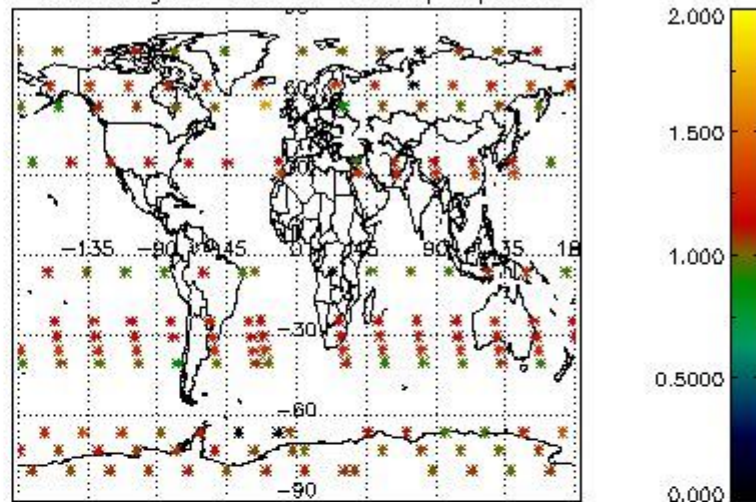

Percentage of datation errors per profile