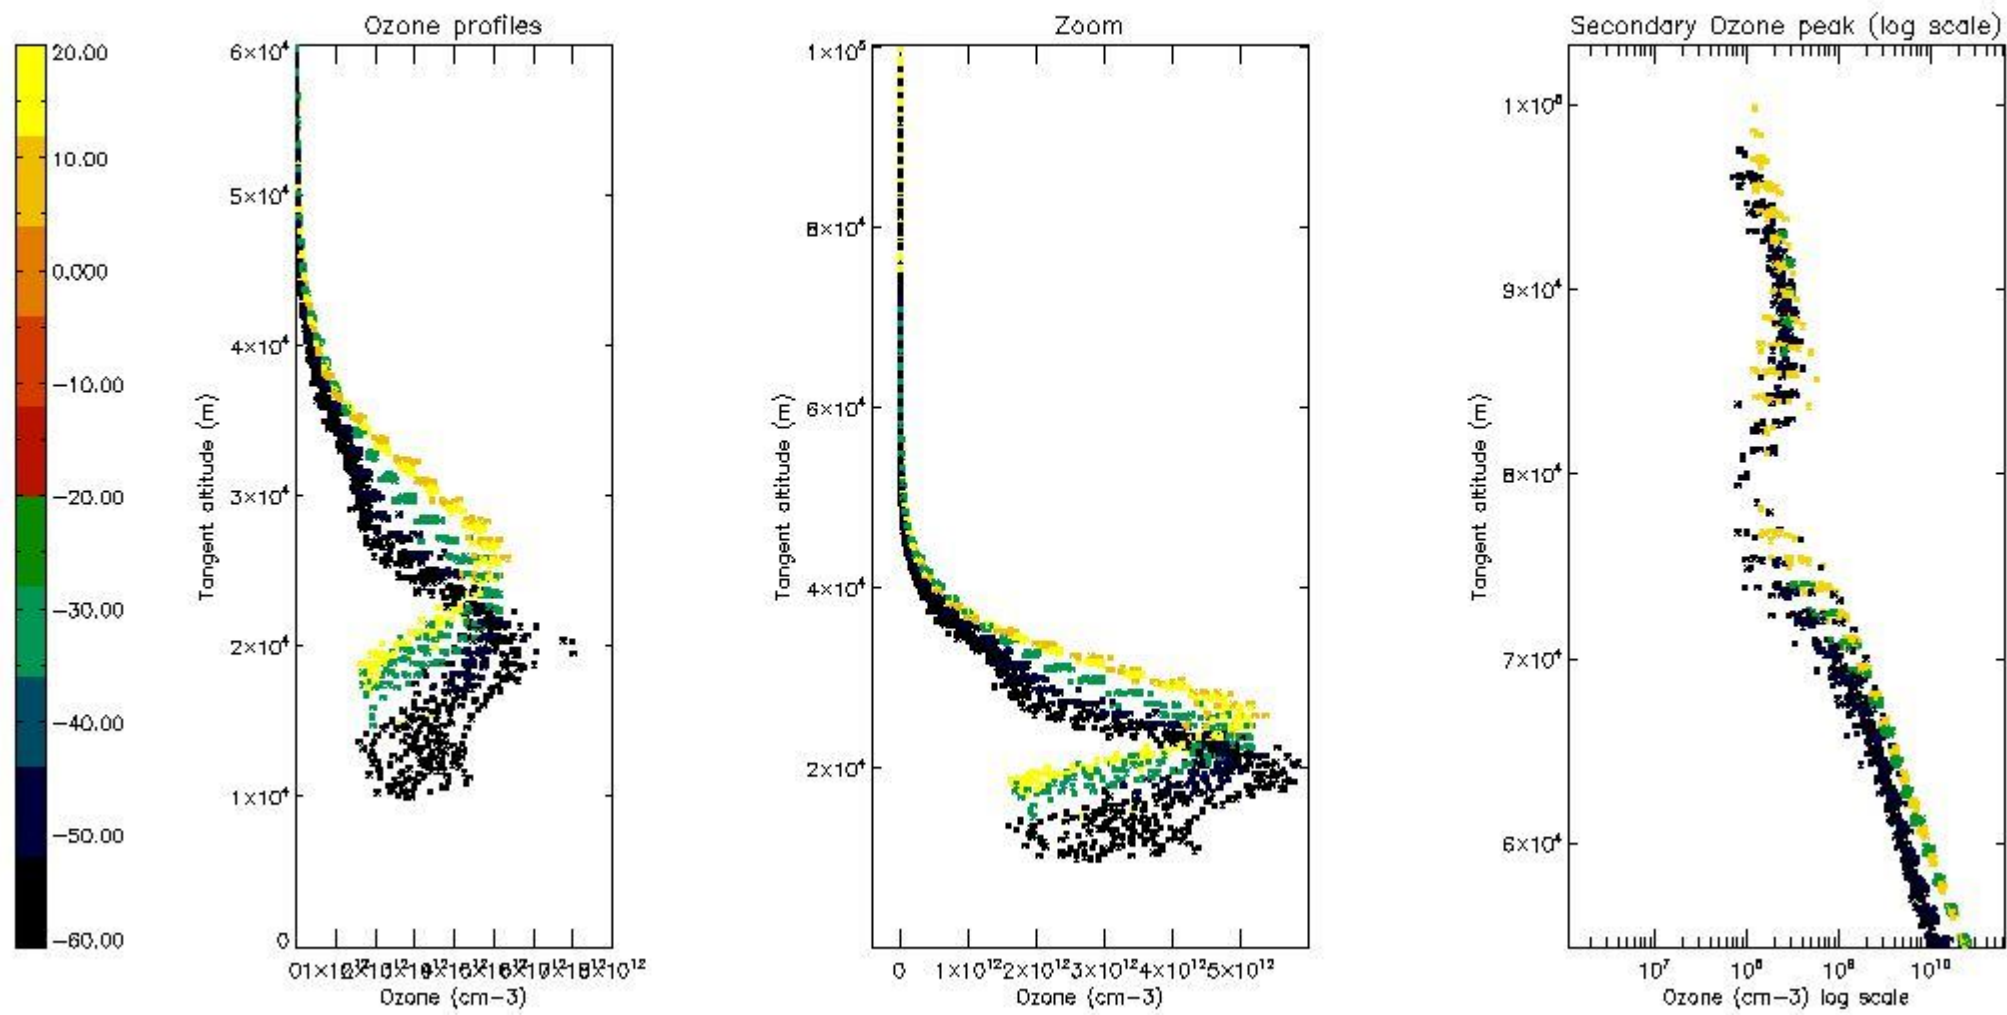

5.5 Plot ozone profiles where STD < 5% (dark without errors)

The colorbar represents the latitude.