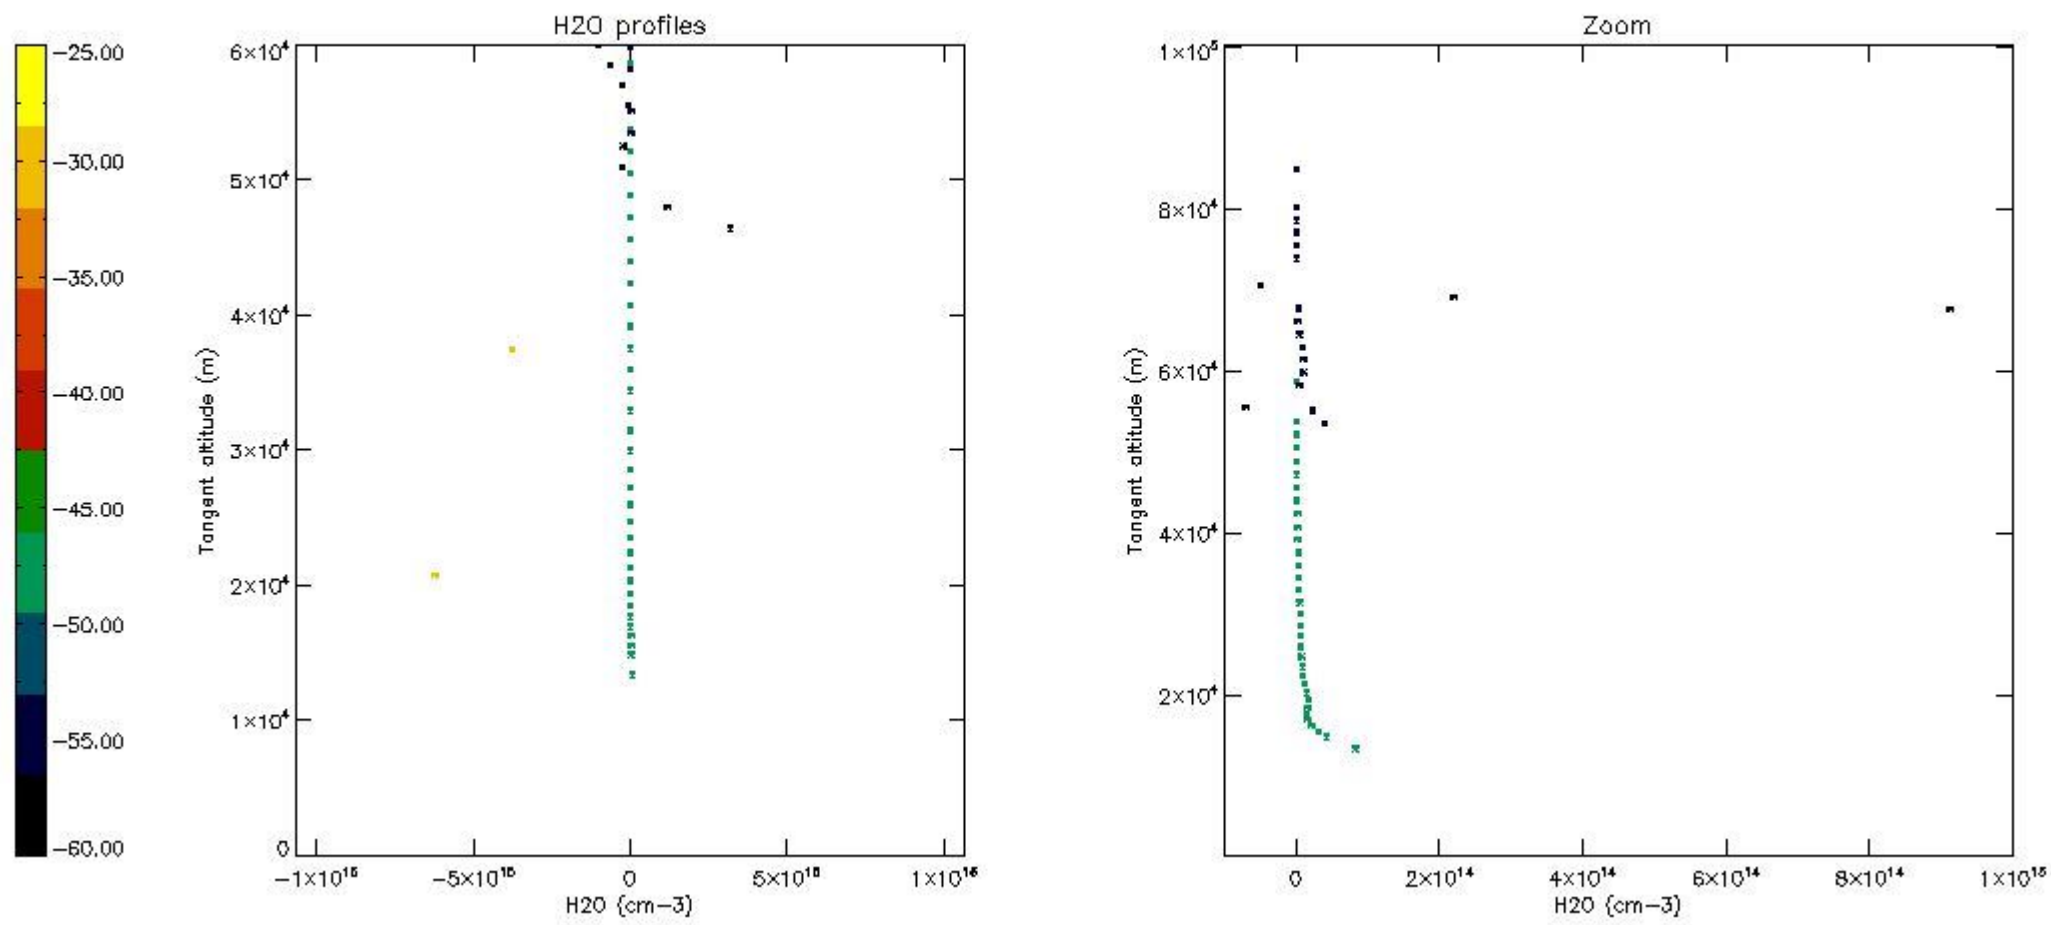

6. Auxiliary Data Files used for the production reported in section 2

The number reported in the third column indicates since which file (see list in section 2) the corresponding auxiliary file has been used. The fourth column is the date of those product files.

Type	Auxiliary Filename	Used since product	Used since product date
INST_PHYS_CHARACTERISTICS	GOM_INS_AXVIEC20091111_143220_20030716_120000_20500101_000000	1	29-AUG-2008 00:02:11
LEVEL-2_PROC_CONFIG	GOM_PR2_AXVIEC20091111_152718_20020301_000000_20500101_000000	1	29-AUG-2008 00:02:11
CROSS_SECTIONS_FILE	GOM_CRS_AXVIEC20091111_154832_20020301_000000_20500101_000000	1	29-AUG-2008 00:02:11