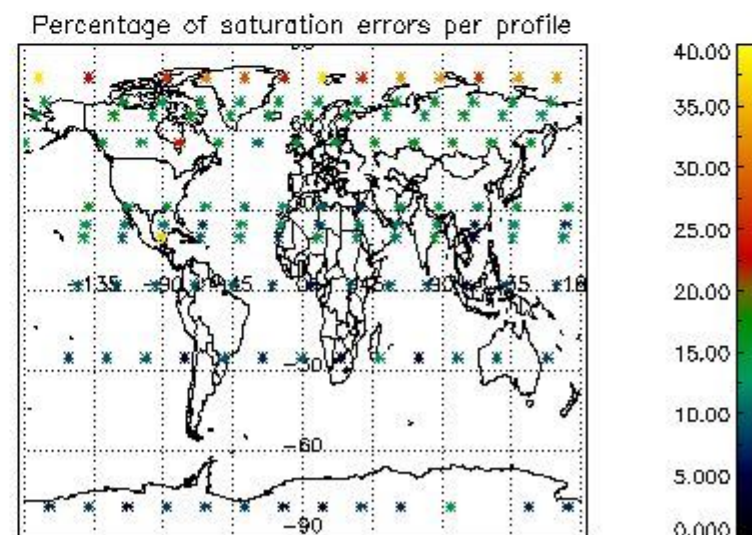

Percentage of datation errors per profile

Percentage of star falling outside central band per profile

Percentage of saturation errors per profile

4.2.2 Plot level 1 quality information per product (world map): ENVISAT DESCENDING passes