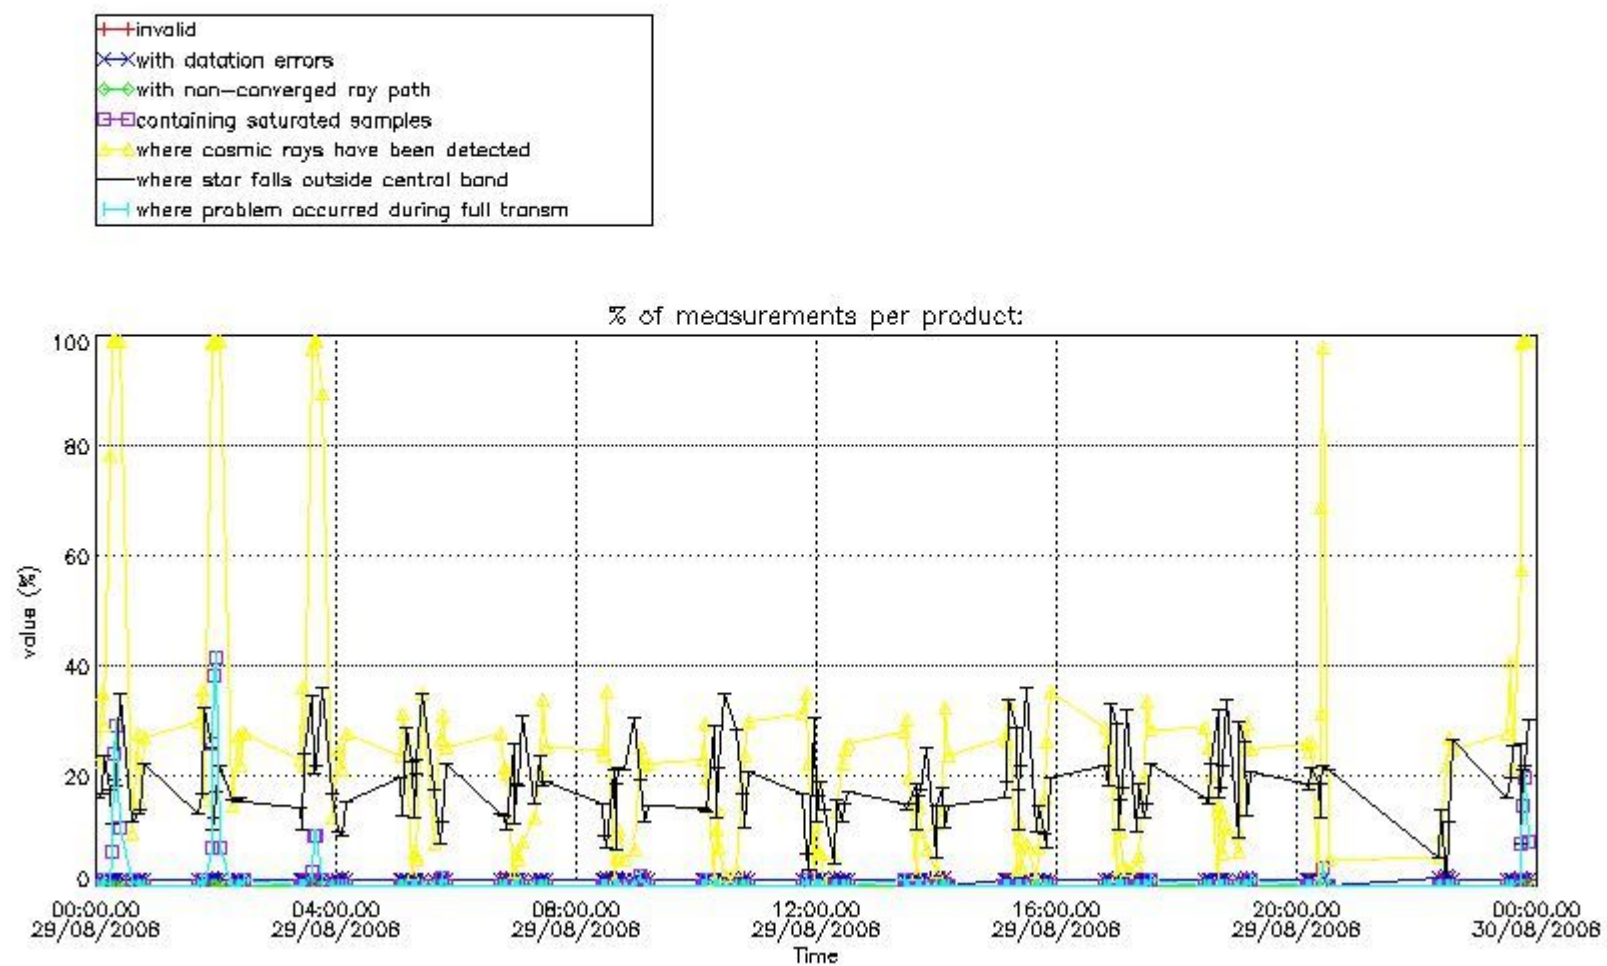

4.1.2 Plot level 1 quality information per product (time dependant): ENVI SAT DESCENDING passes