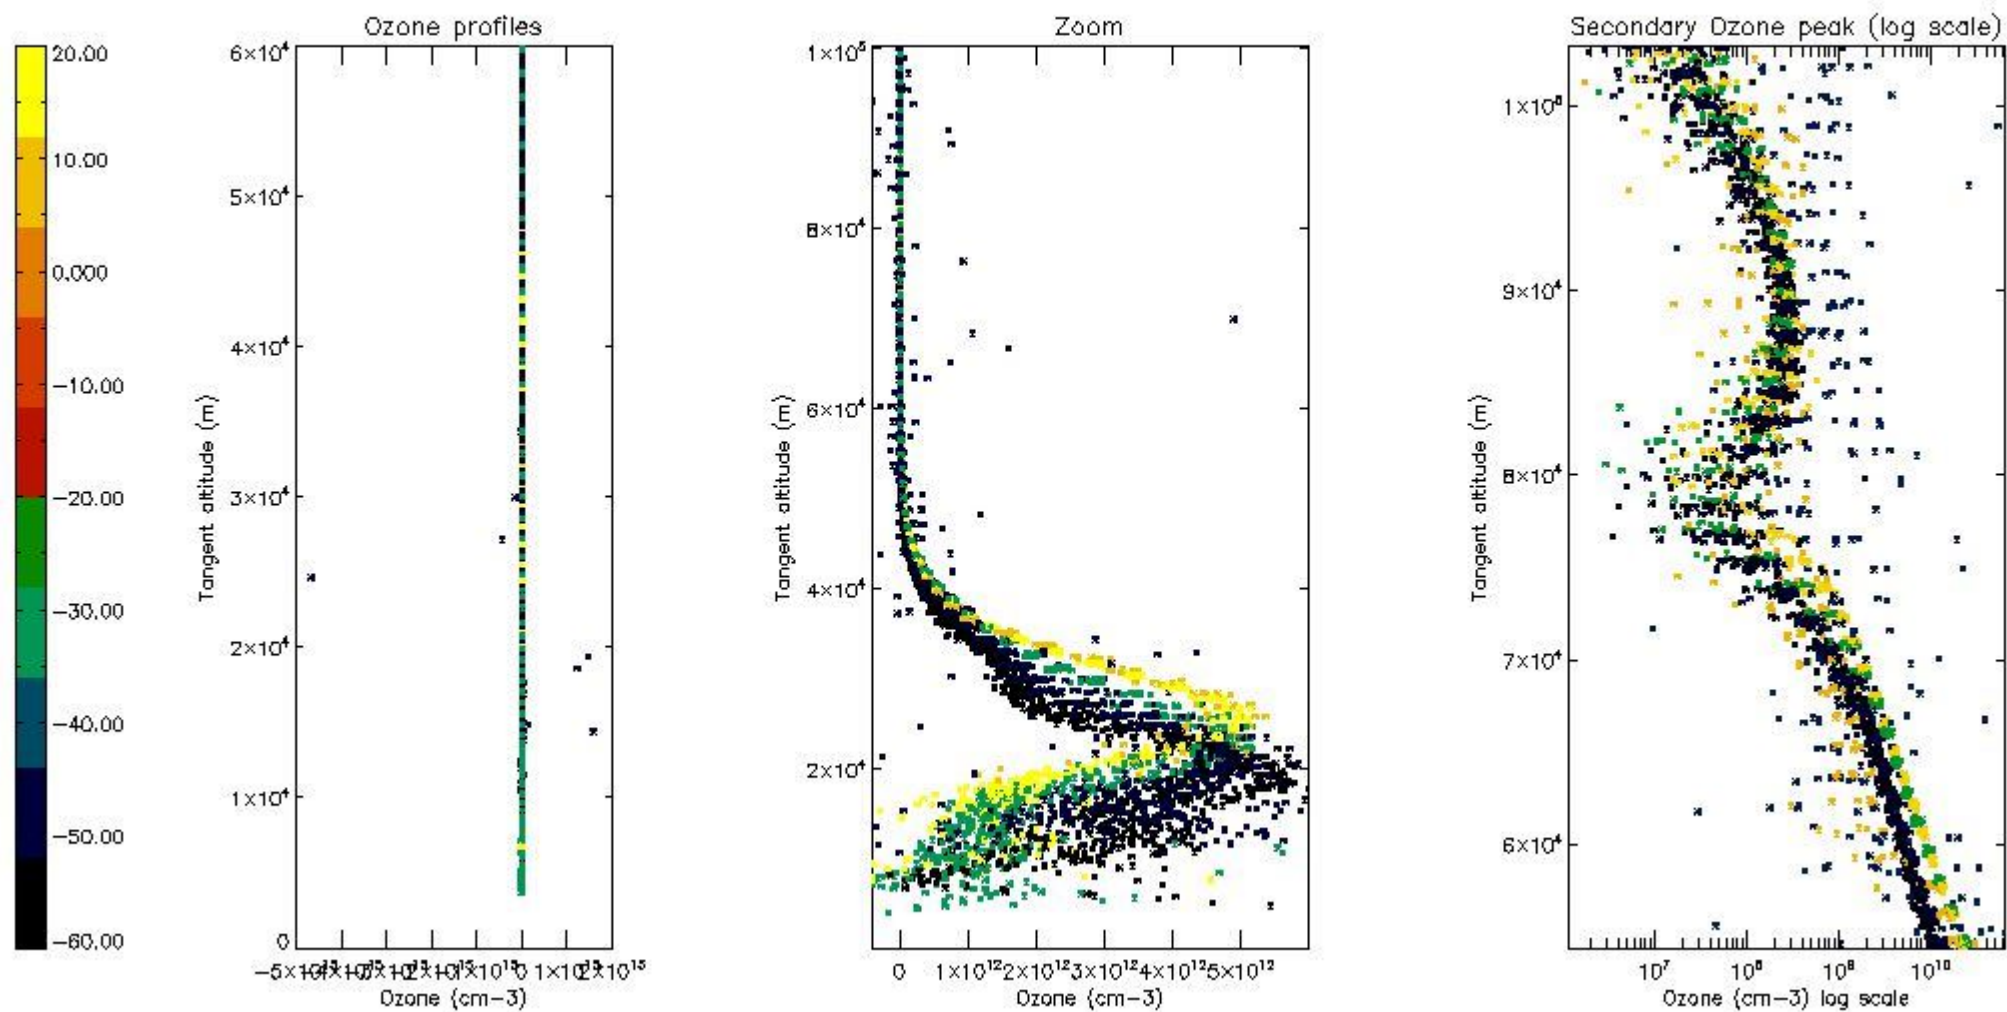

STD < 10	15
STD < 5	12

5.2 Plot ozone profiles for all STD (dark without errors)

The colorbar represents the latitude.

5.3 Plot ozone profiles where STD < 20% (dark without errors)

The colorbar represents the latitude.