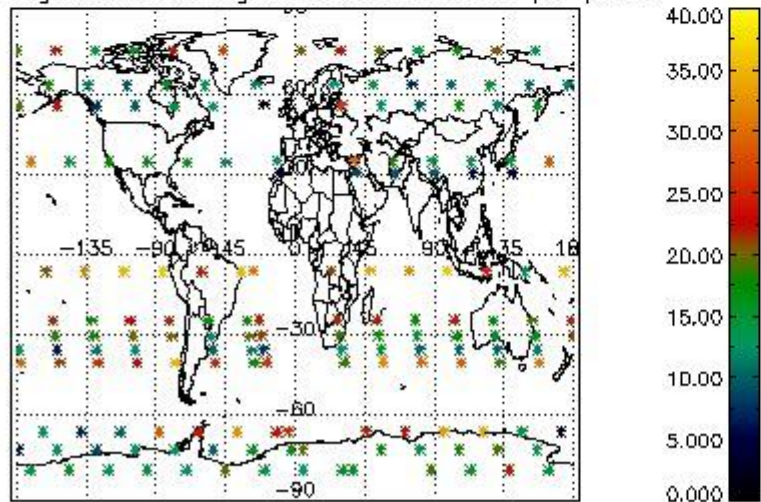

Percentage of star falling outside central band per profile