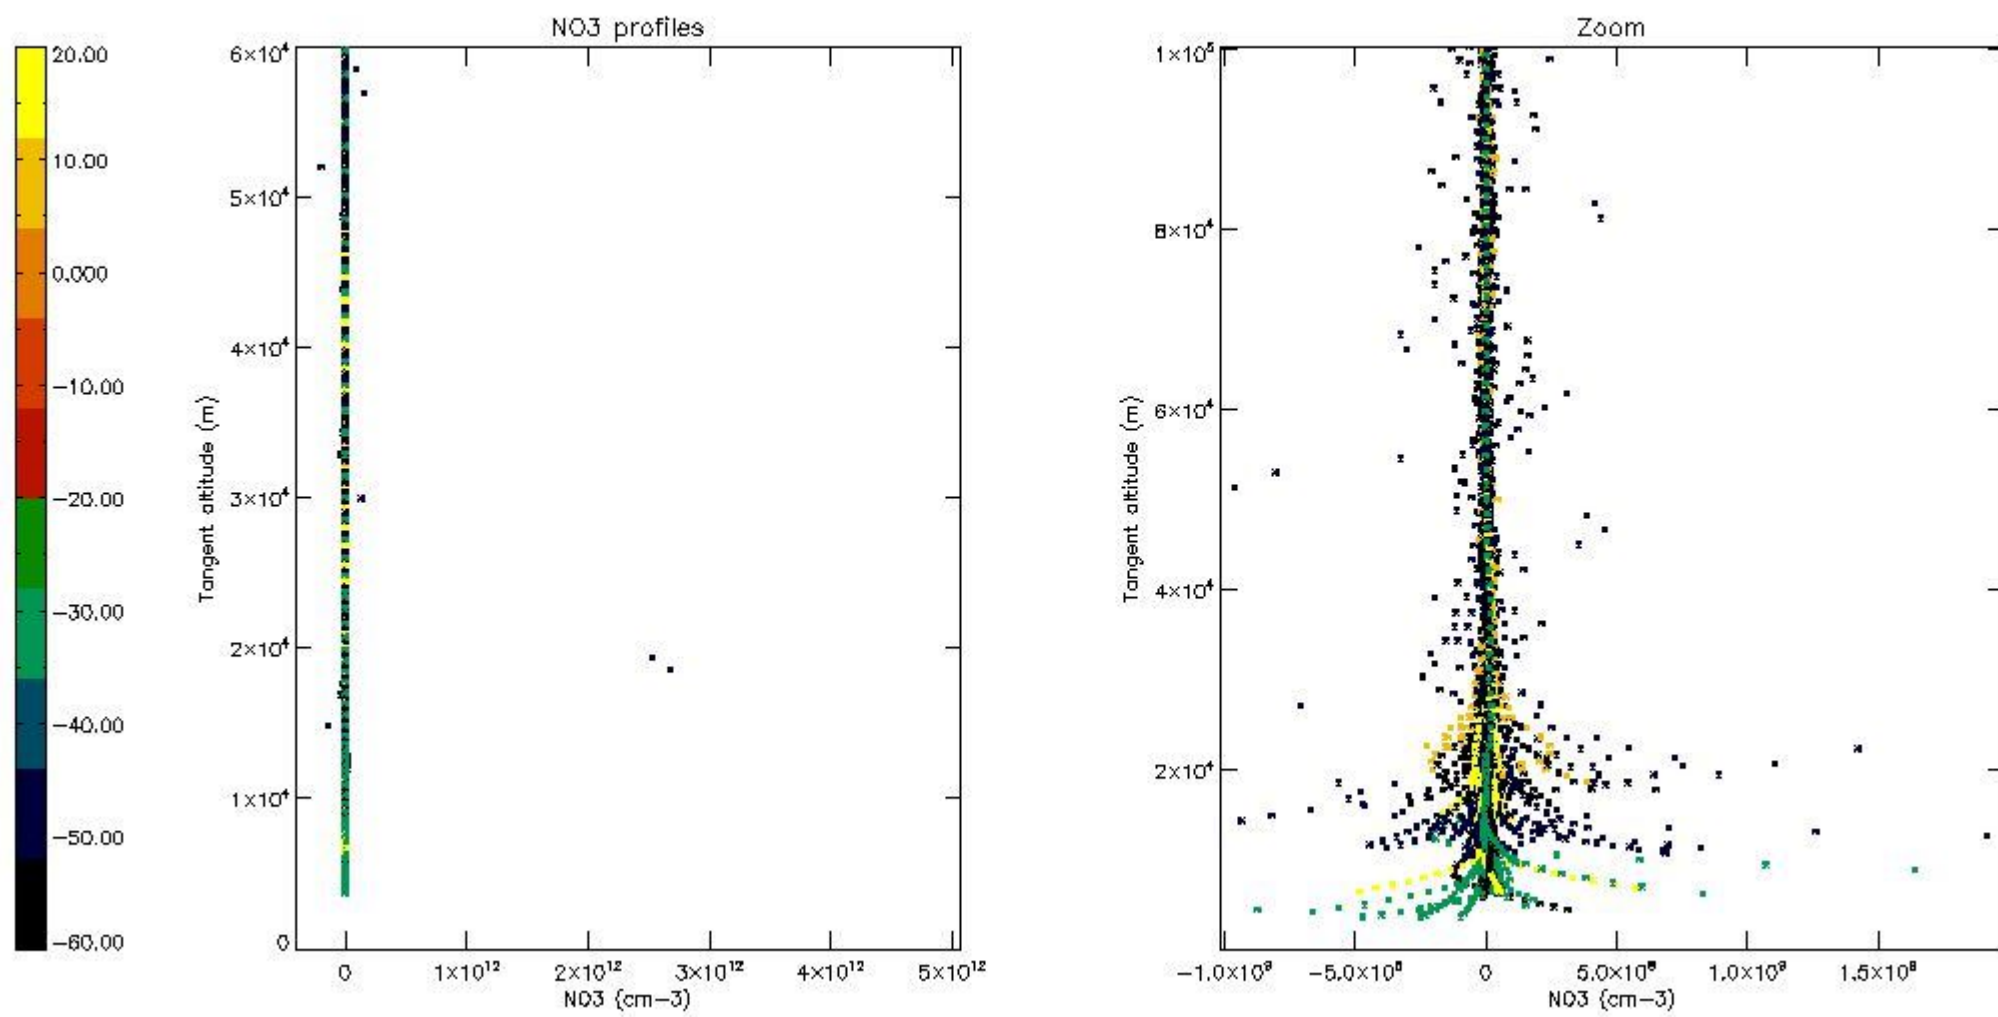

5.8 Plot H2O profiles for all STD (only for occultations of stars 1,2,3,4,13,14,16,26,63 dark without errors)

The colorbar represents the latitude.