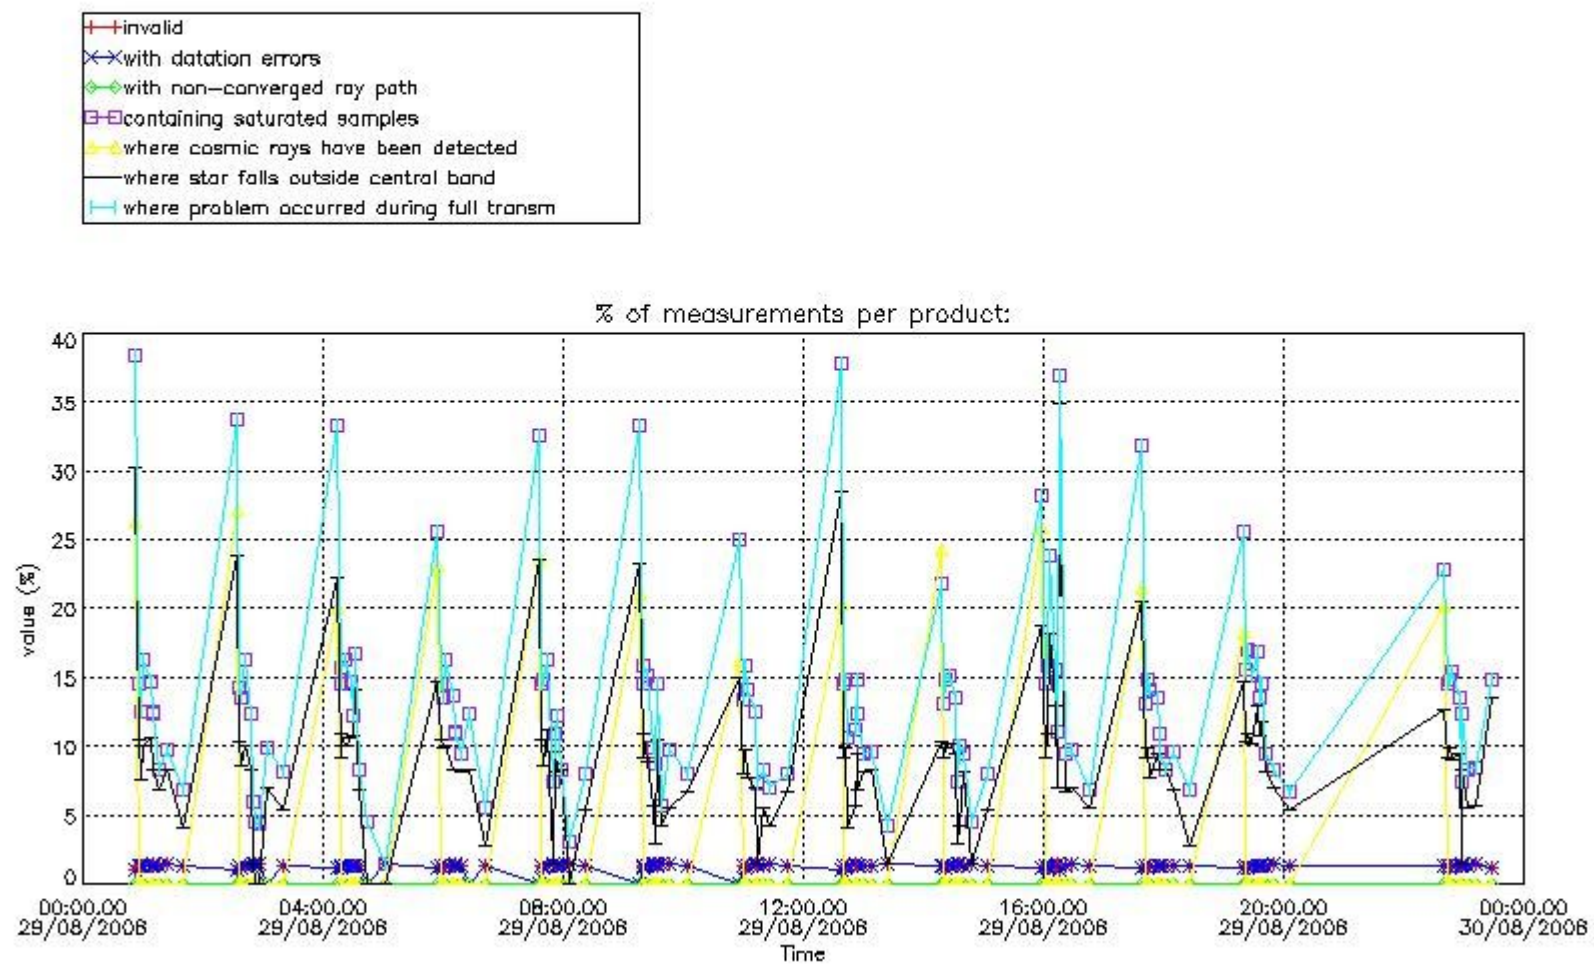

4.2 Plot quality information per product coming from level 1b processing (world map)

4.2.1 Plot level 1 quality information per product (world map): ENVISAT ASCENDING passes