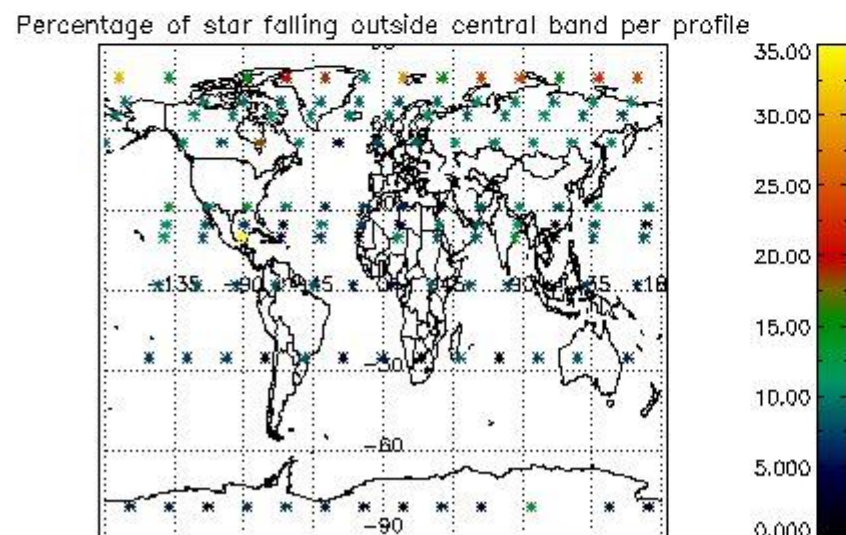

Percentage of datation errors per profile

Percentage of star falling outside central band per profile

Percentage of saturation errors per profile

4.2.2 Plot level 1 quality information per product (world map): ENVISAT DESCENDING passes