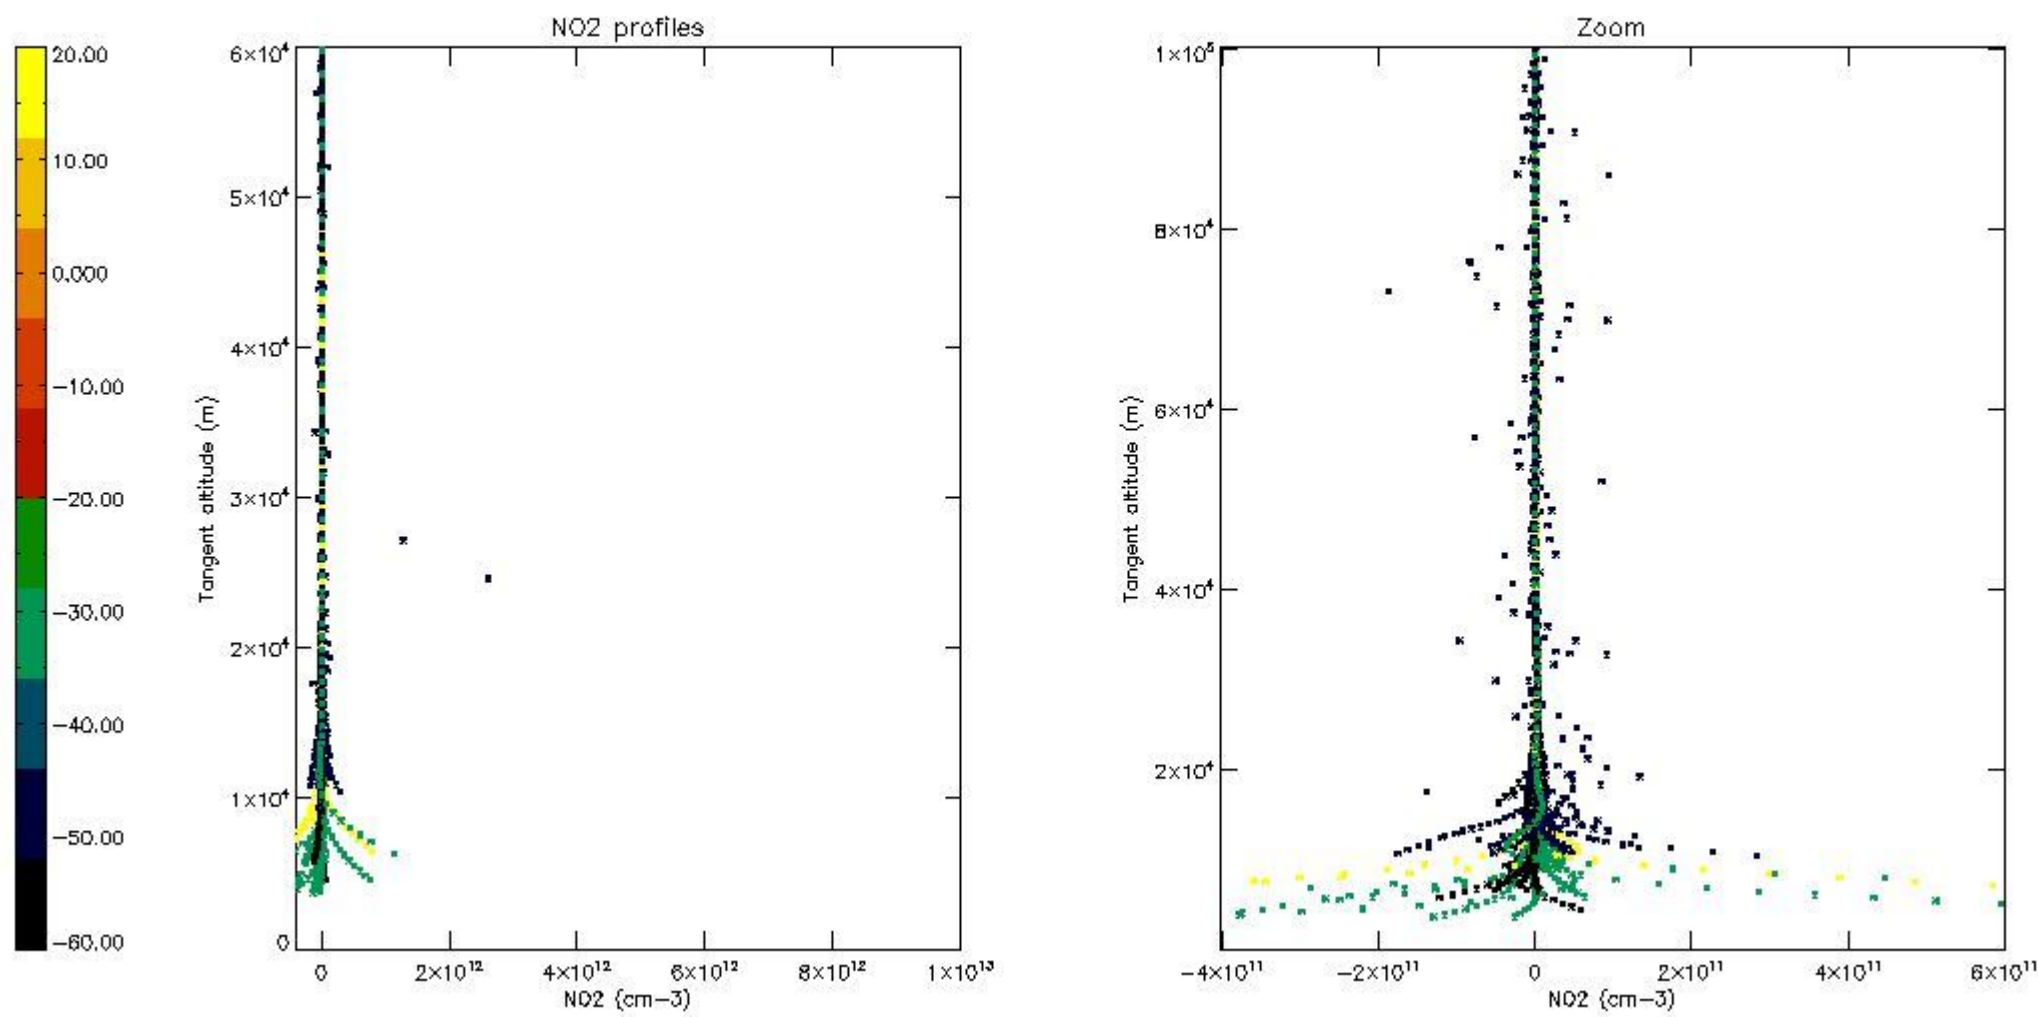

5.7 Plot NO3 profiles for all STD (dark without errors)

The colorbar represents the latitude.