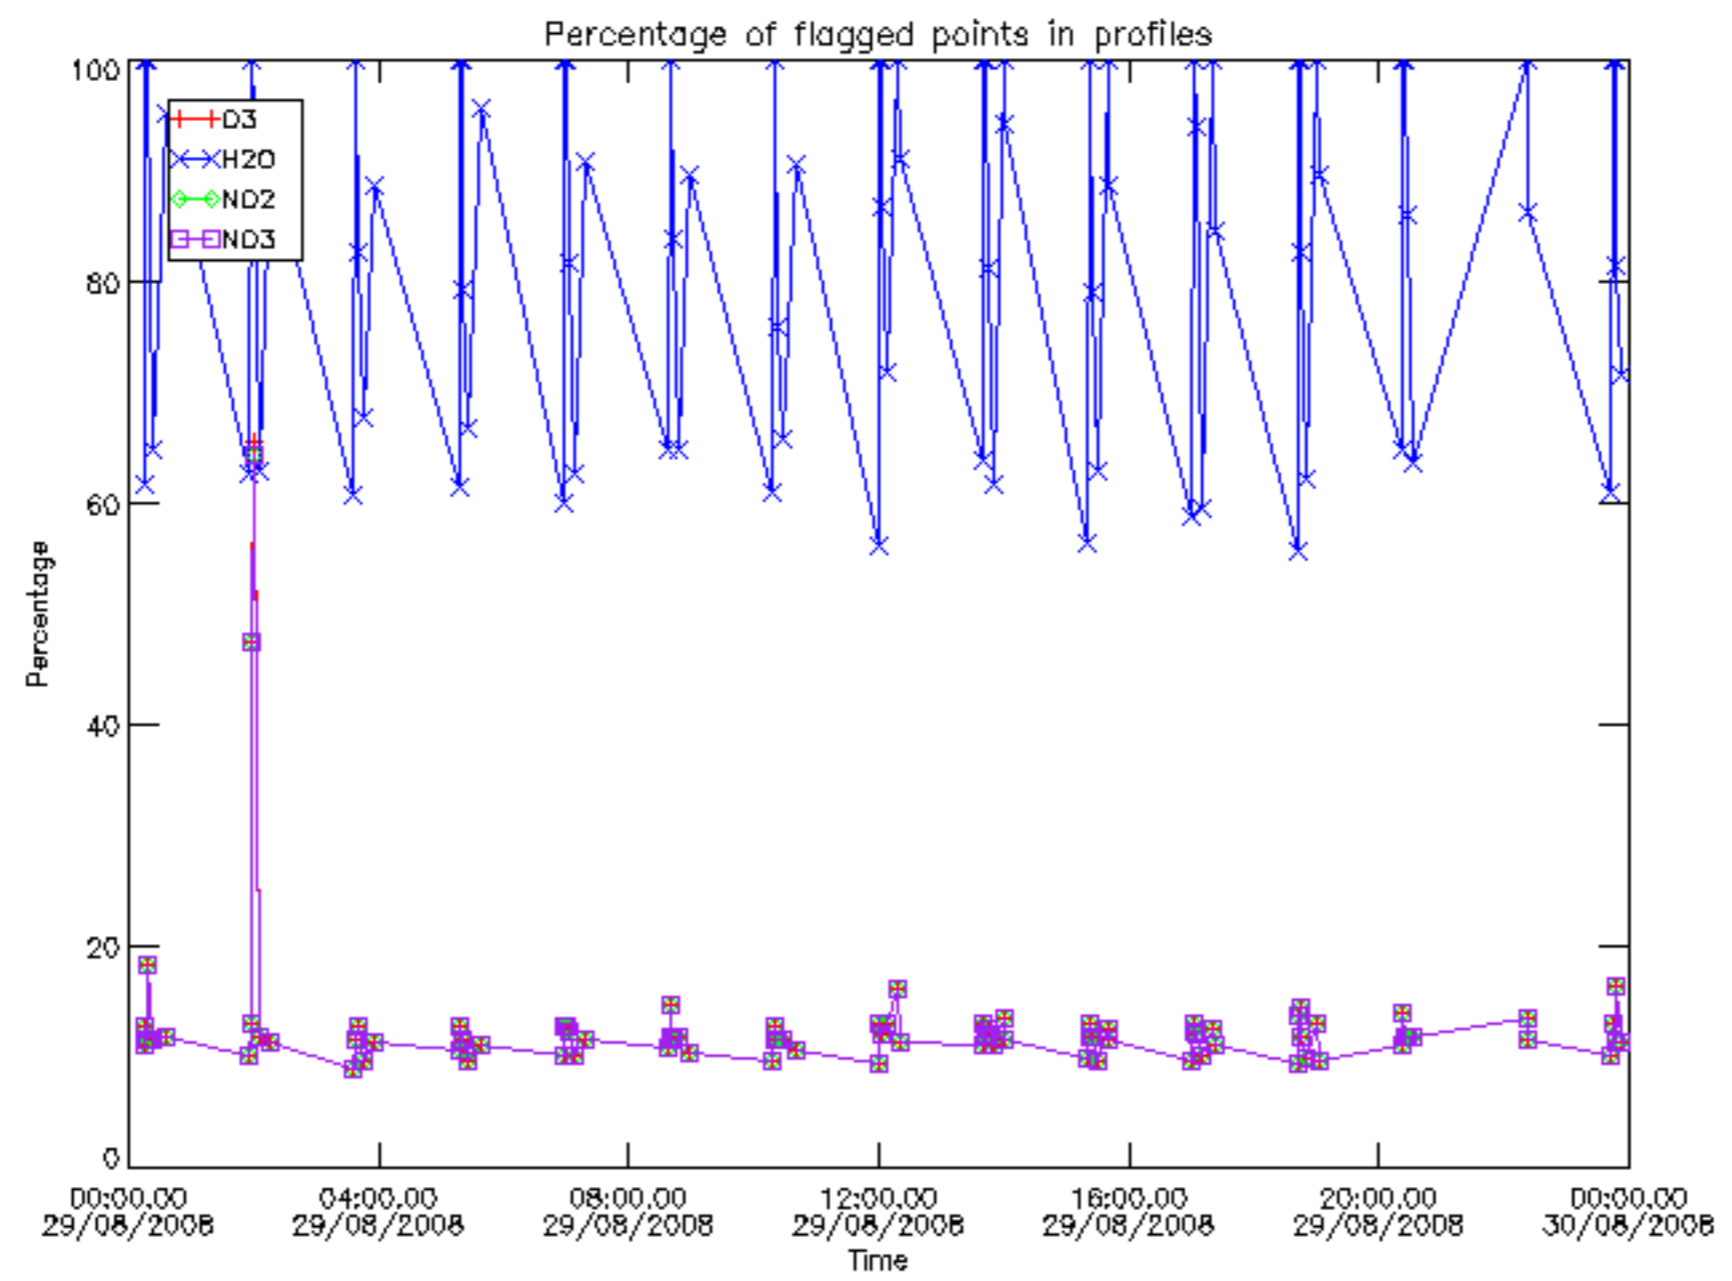

Percentage of flagged data per D3 profile

Percentage of flagged data per H2O profile