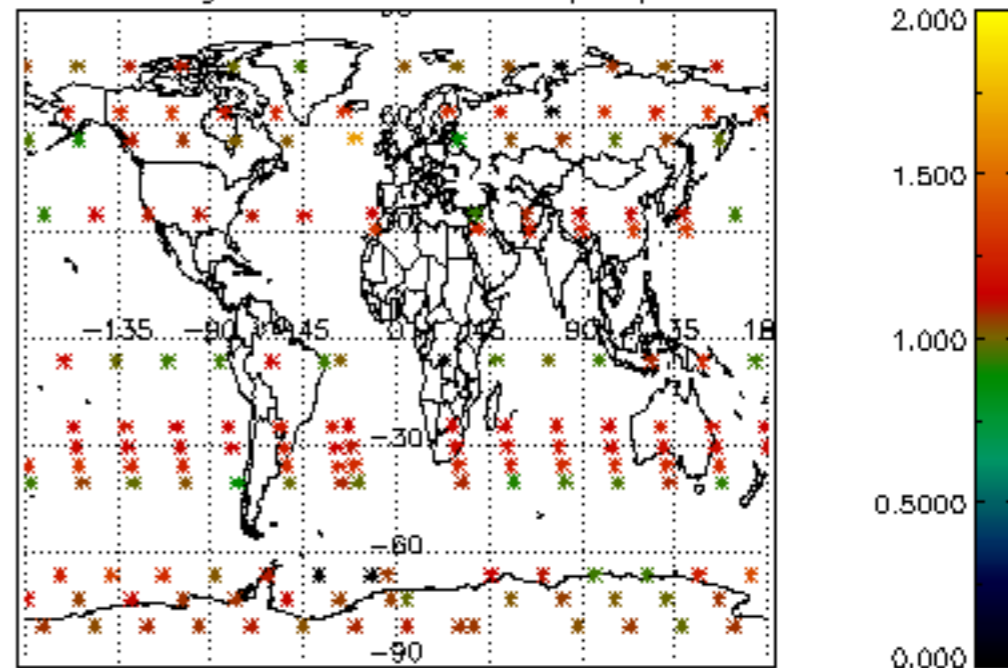

Percentage of flagged data per NO3 profile

Percentage of cosmic ray hits per profile

Percentage of datation errors per profile

Percentage of star falling outside central band per profile

Percentage of saturation errors per profile