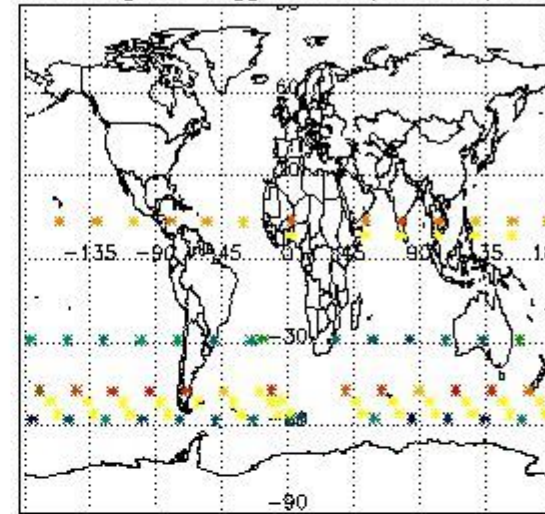

3.1 Plot quality information per product (time dependant)

3.2 Plot quality information per product (world map)

Percentage of flagged data per O3 profile

Percentage of flagged data per H2O profile

Percentage of flagged data per NO2 profile