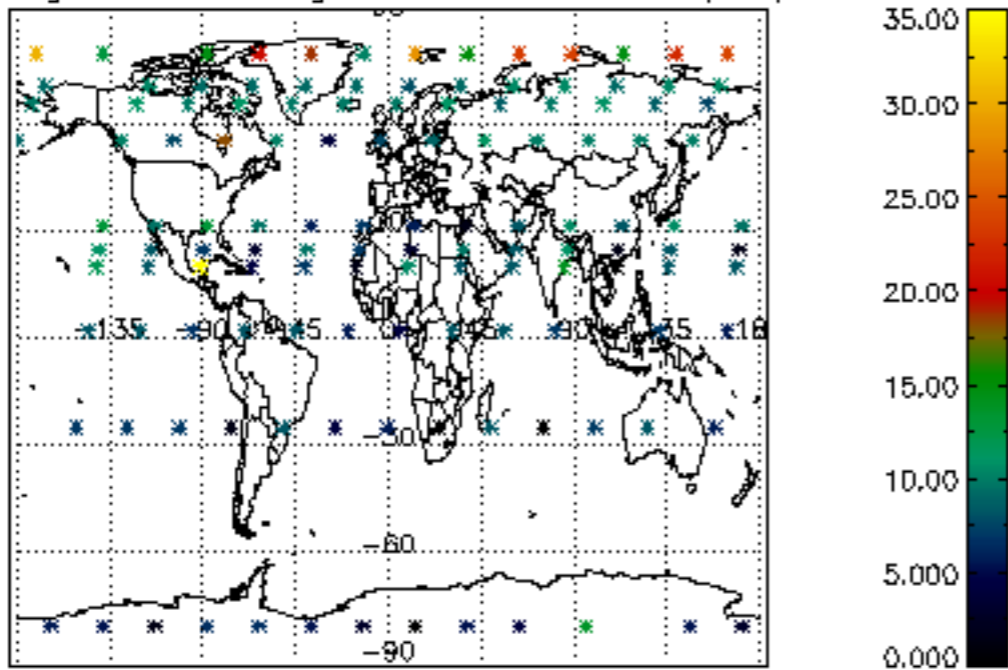

Percentage of star falling outside central band per profile