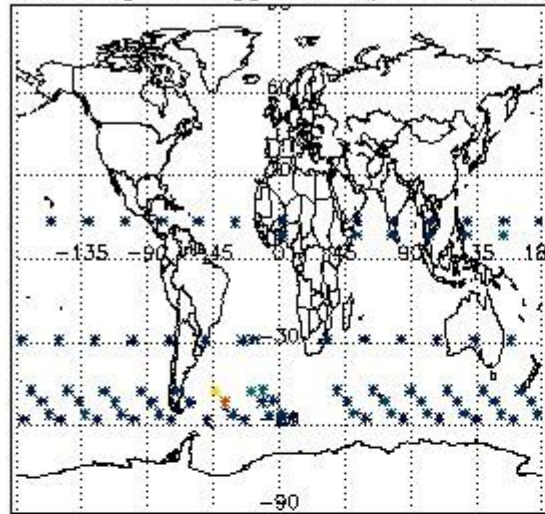

3.1 Plot quality information per product (time dependant)

3.2 Plot quality information per product (world map)

Percentage of flagged data per O3 profile

Percentage of flagged data per H2O profile

Percentage of flagged data per NO2 profile