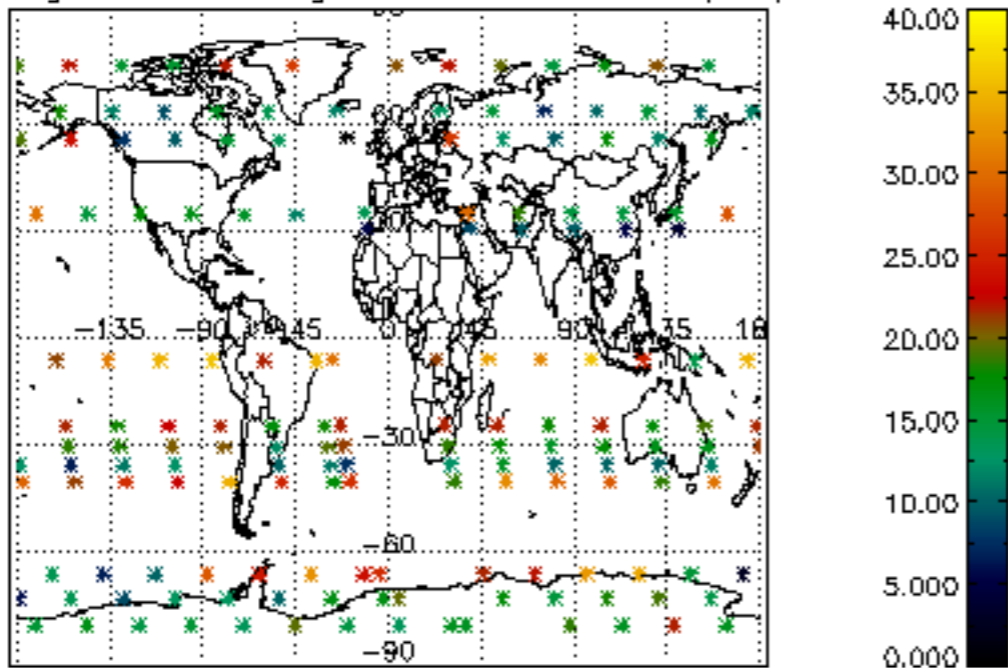

Percentage of cosmic ray hits per profile

Percentage of star falling outside central band per profile