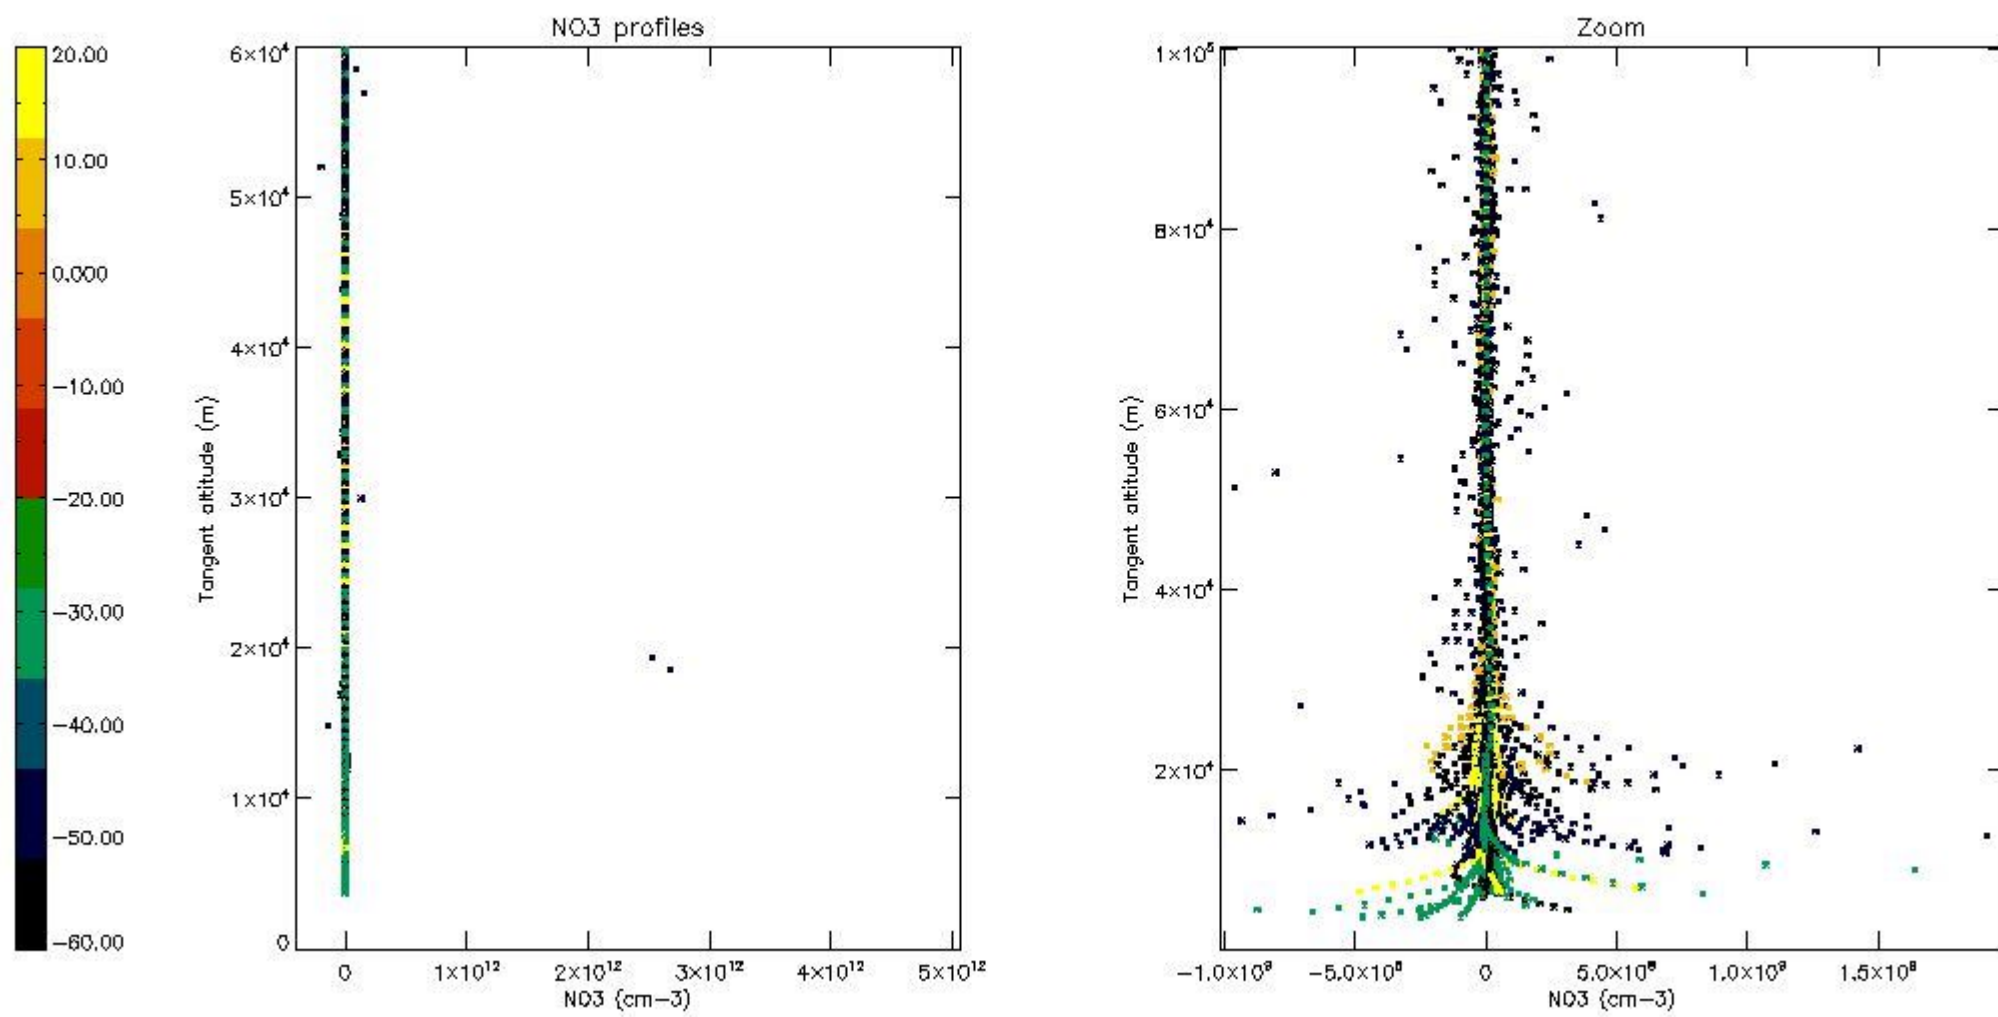

5.4 Plot ozone profiles where STD < 10% (dark without errors)

The colorbar represents the latitude.

5.5 Plot ozone profiles where STD < 5% (dark without errors)

The colorbar represents the latitude.

5.6 Plot NO₂ profiles for all STD (dark without errors)

The colorbar represents the latitude.

5.7 Plot NO3 profiles for all STD (dark without errors)

The colorbar represents the latitude.

5.8 Plot H2O profiles for all STD (only for occultations of stars 1,2,3,4,13,14,16,26,63 dark without errors)