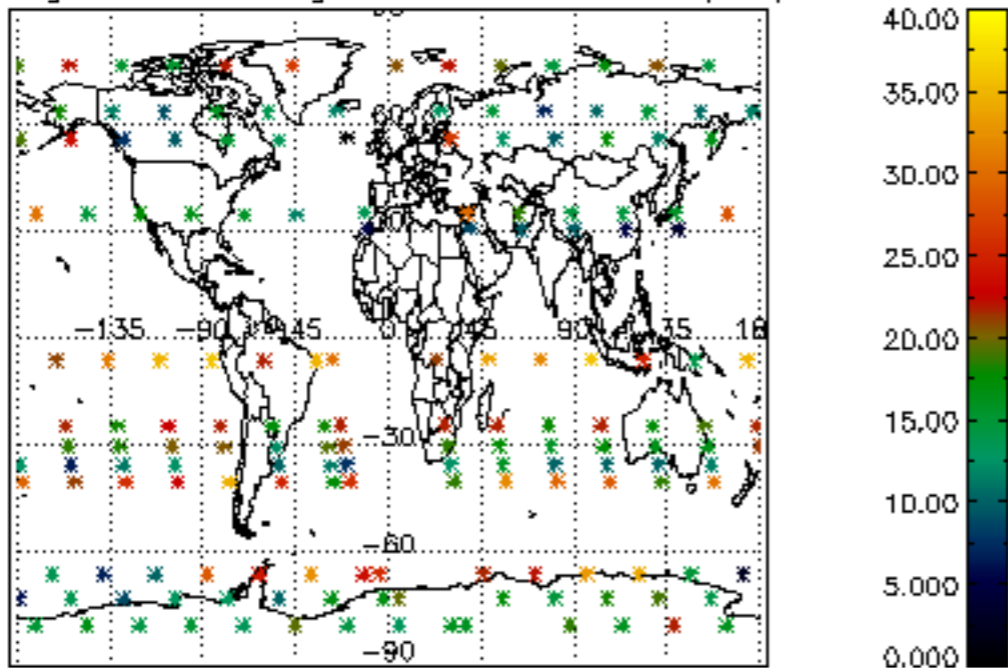

Percentage of flagged data per NO3 profile

Percentage of cosmic ray hits per profile

Percentage of datation errors per profile

Percentage of star falling outside central band per profile

Percentage of saturation errors per profile