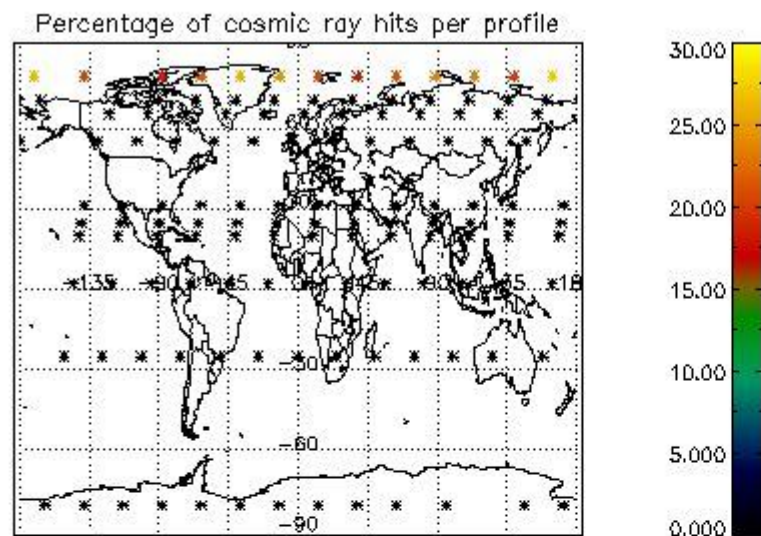

Percentage of datation errors per profile

Percentage of star falling outside central band per profile

Percentage of saturation errors per profile

4.2.2 Plot level 1 quality information per product (world map): ENVISAT DESCENDING passes