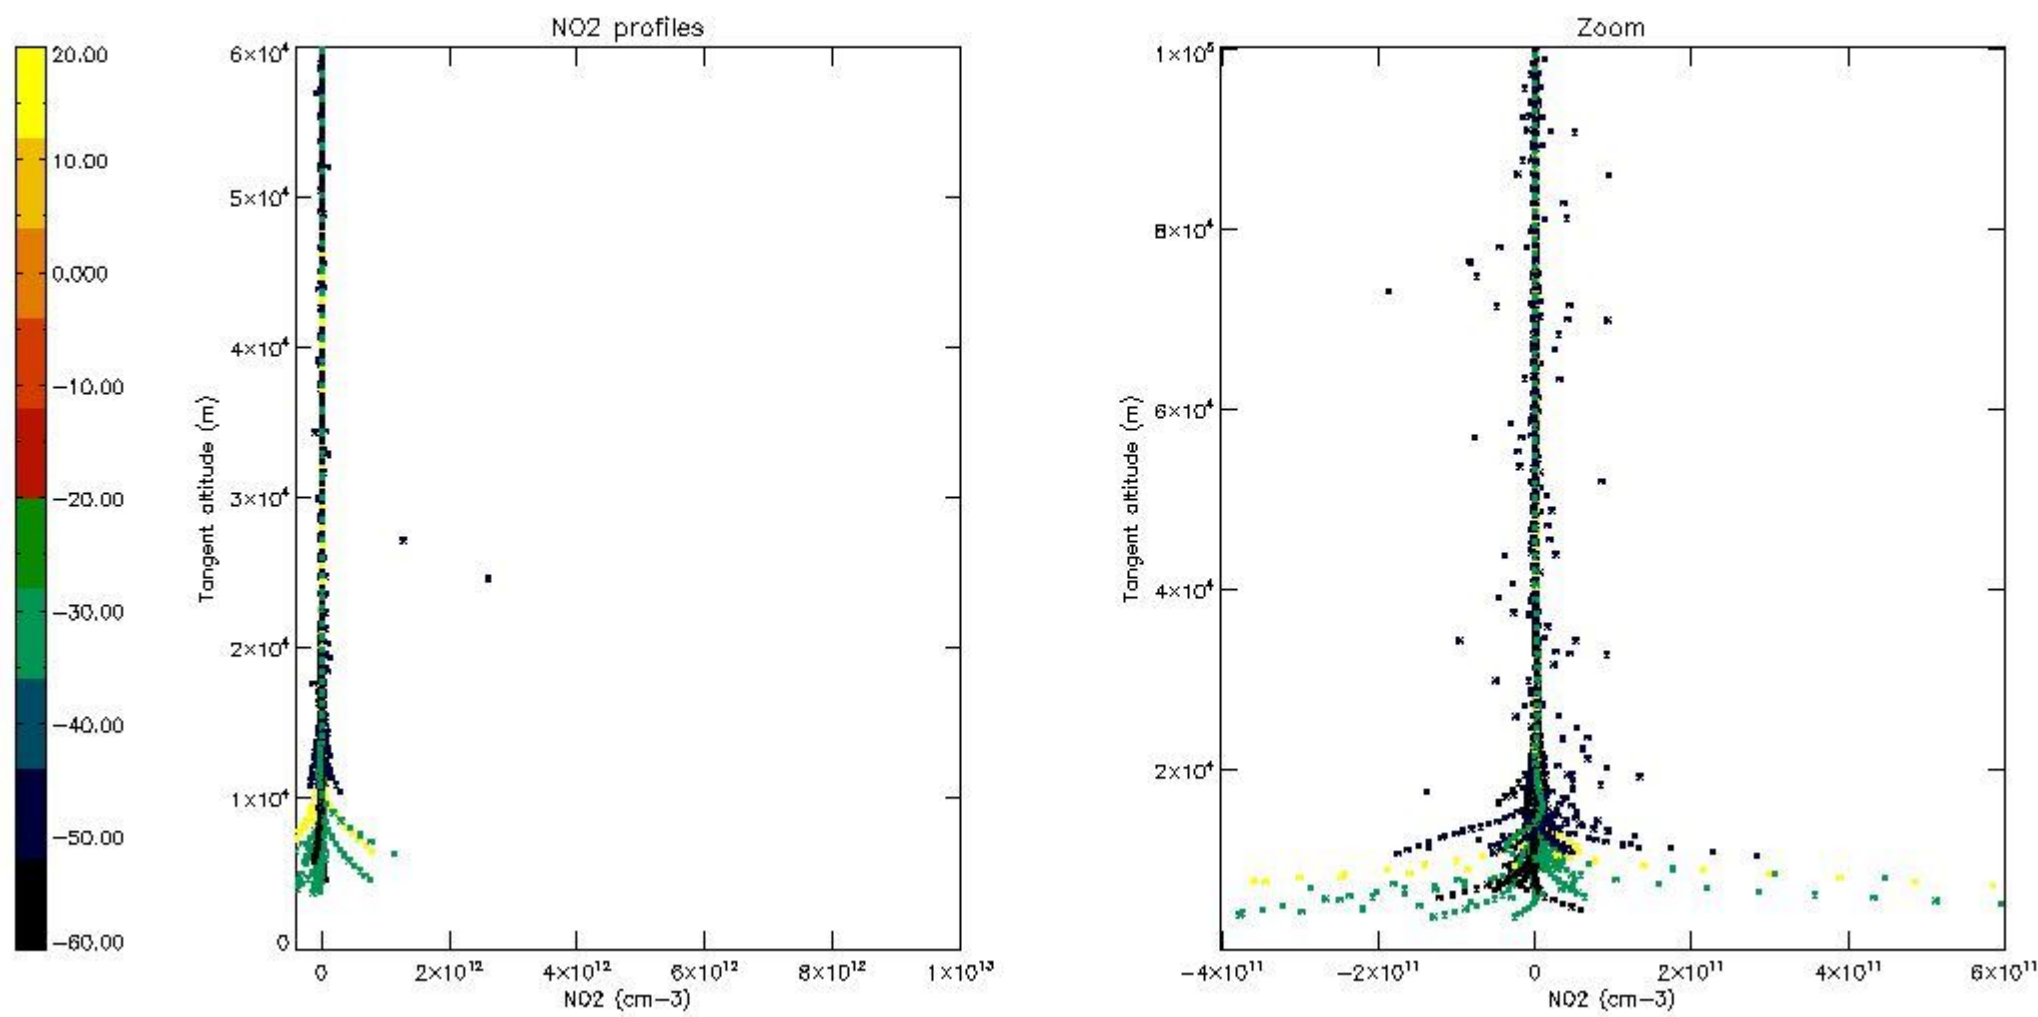

5.4 Plot ozone profiles where STD < 10% (dark without errors)

The colorbar represents the latitude.

5.5 Plot ozone profiles where STD < 5% (dark without errors)

The colorbar represents the latitude.

5.6 Plot NO₂ profiles for all STD (dark without errors)

The colorbar represents the latitude.

5.7 Plot NO3 profiles for all STD (dark without errors)

The colorbar represents the latitude.

5.8 Plot H2O profiles for all STD (only for occultations of stars 1,2,3,4,13,14,16,26,63 dark without errors)