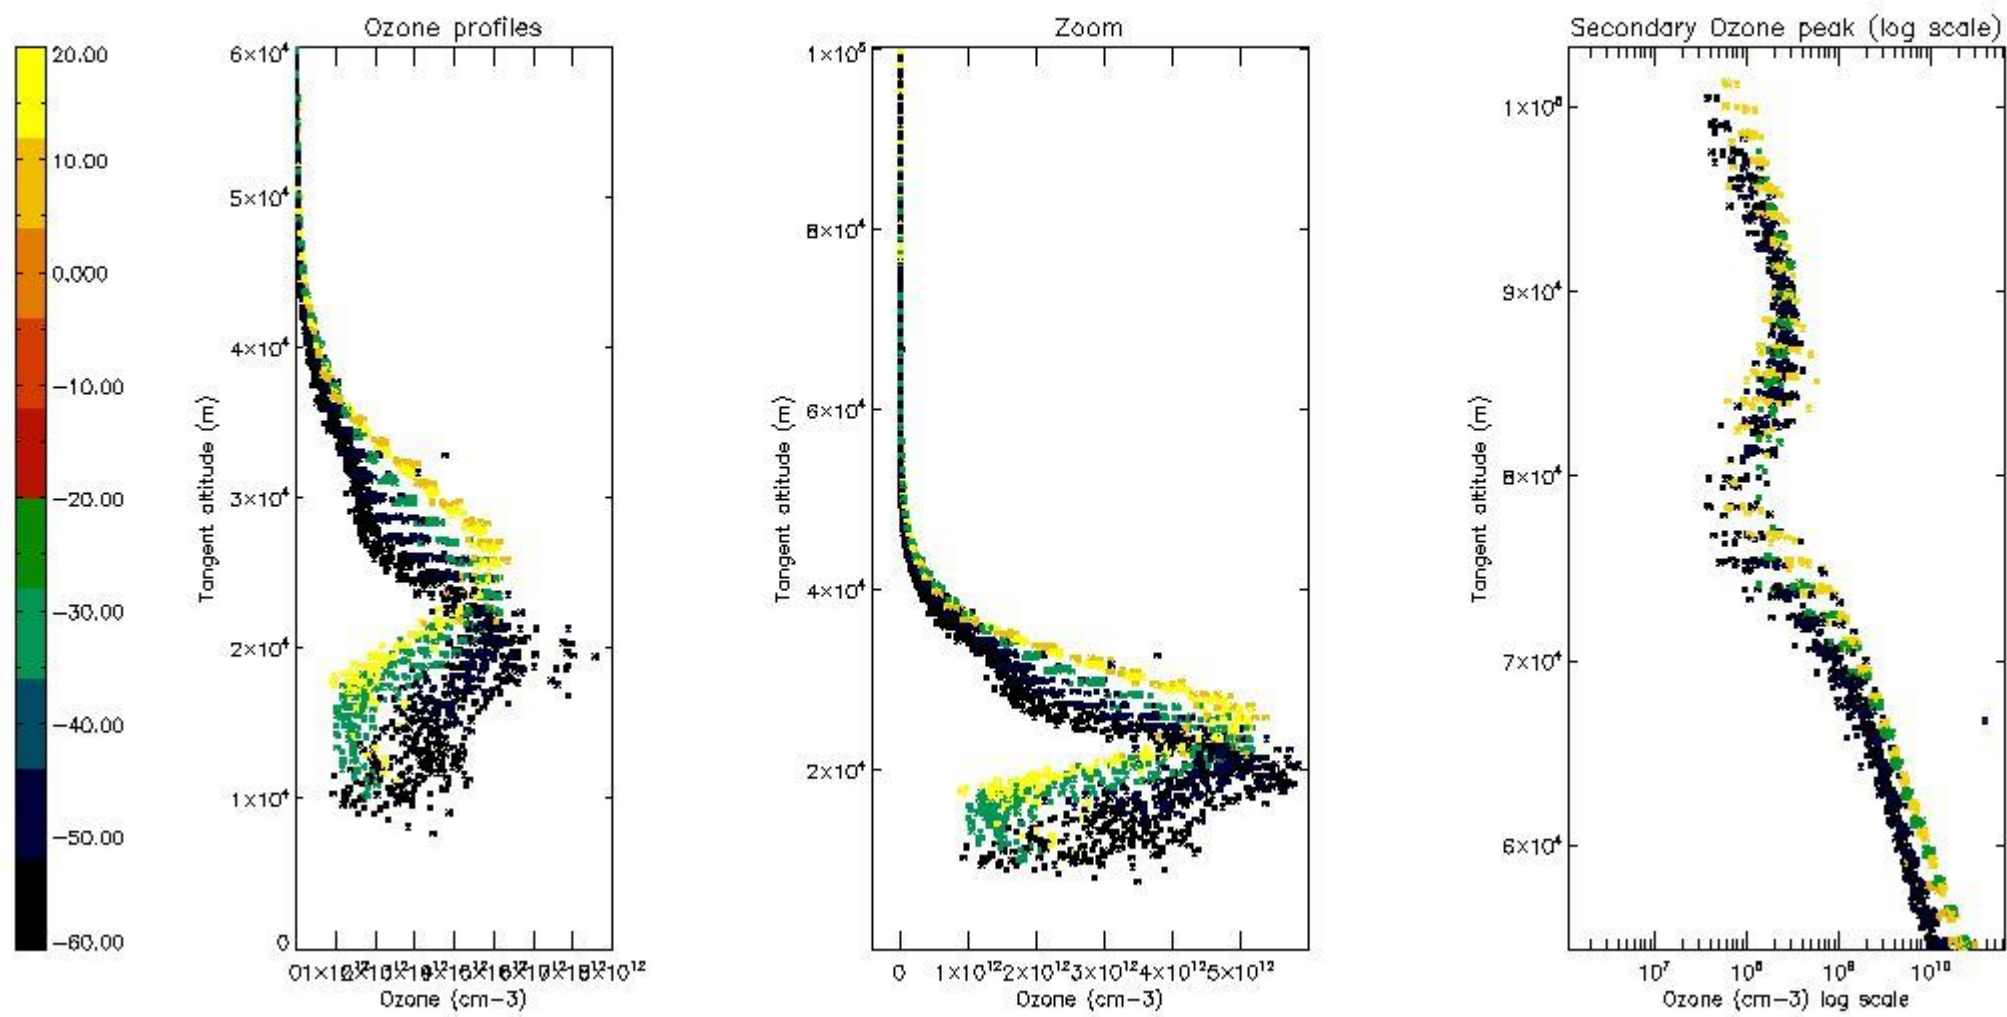

STD < 10	15
STD < 5	12

5.2 Plot ozone profiles for all STD (dark without errors)

The colorbar represents the latitude.

5.3 Plot ozone profiles where STD < 20% (dark without errors)

The colorbar represents the latitude.