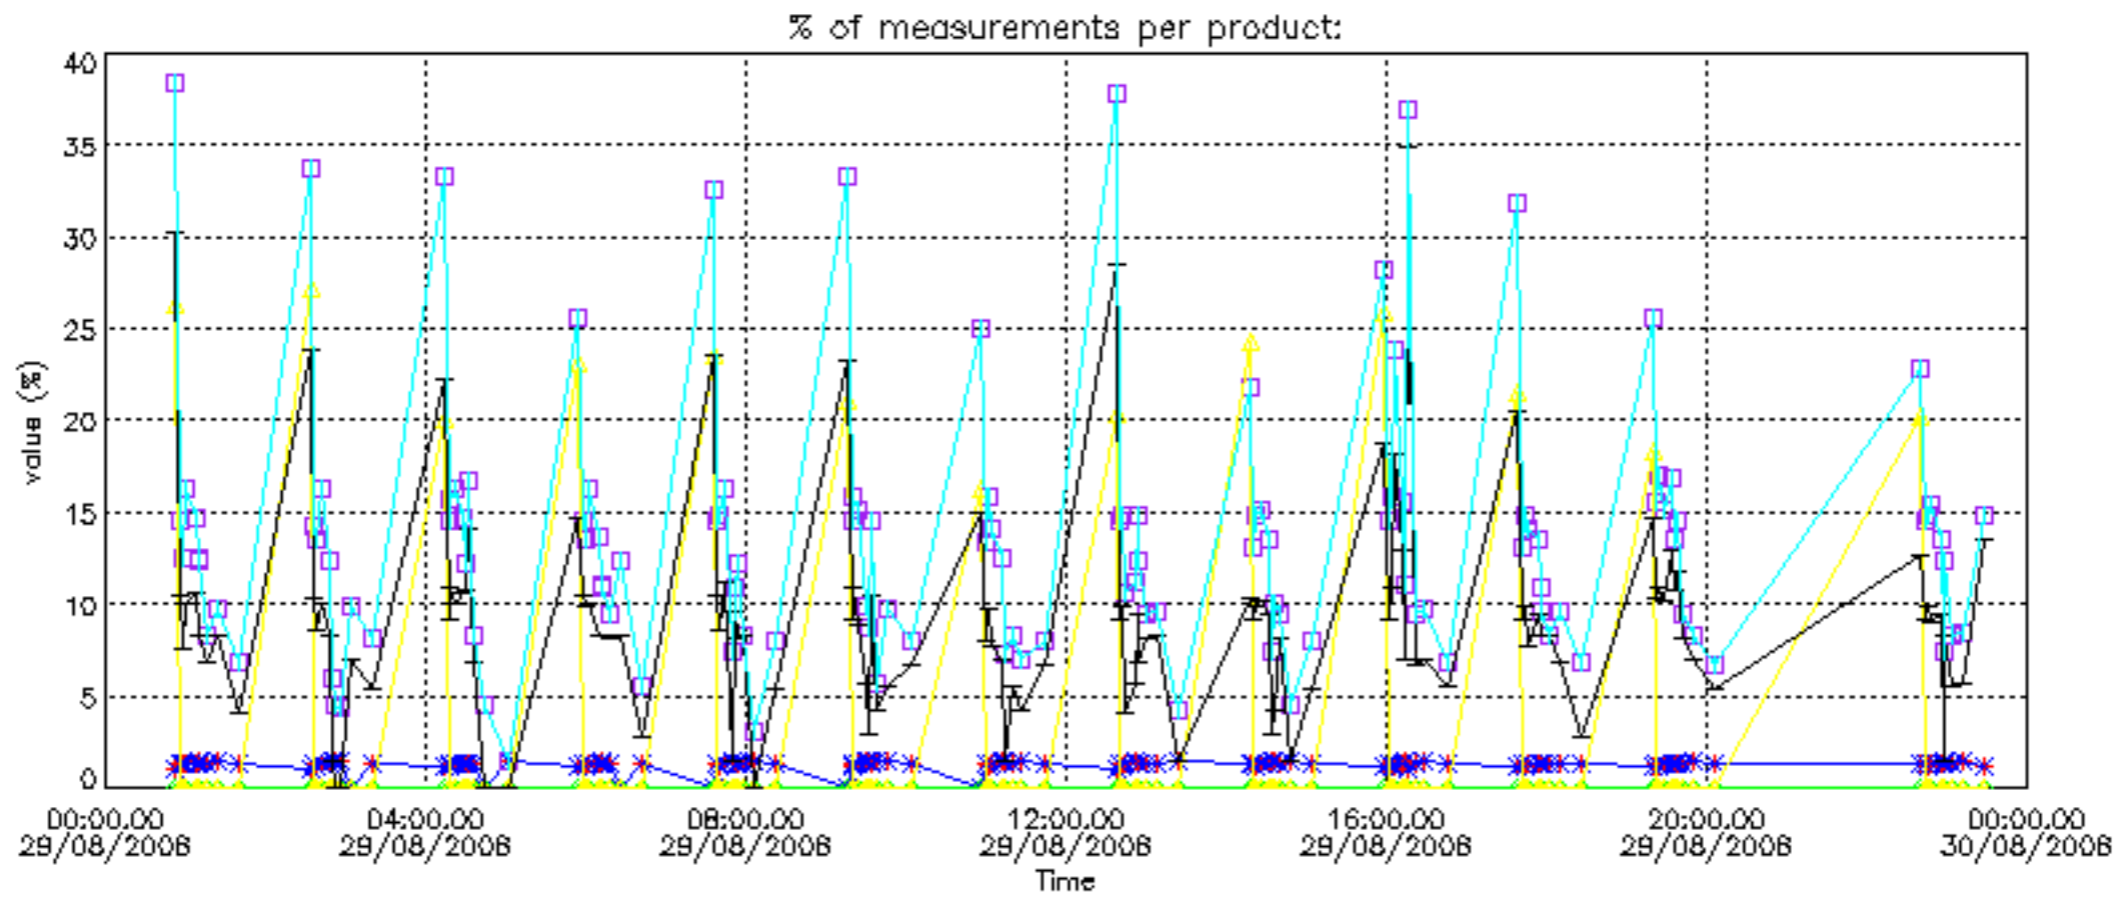

Percentage of cosmic ray hits per profile

Percentage of datation errors per profile