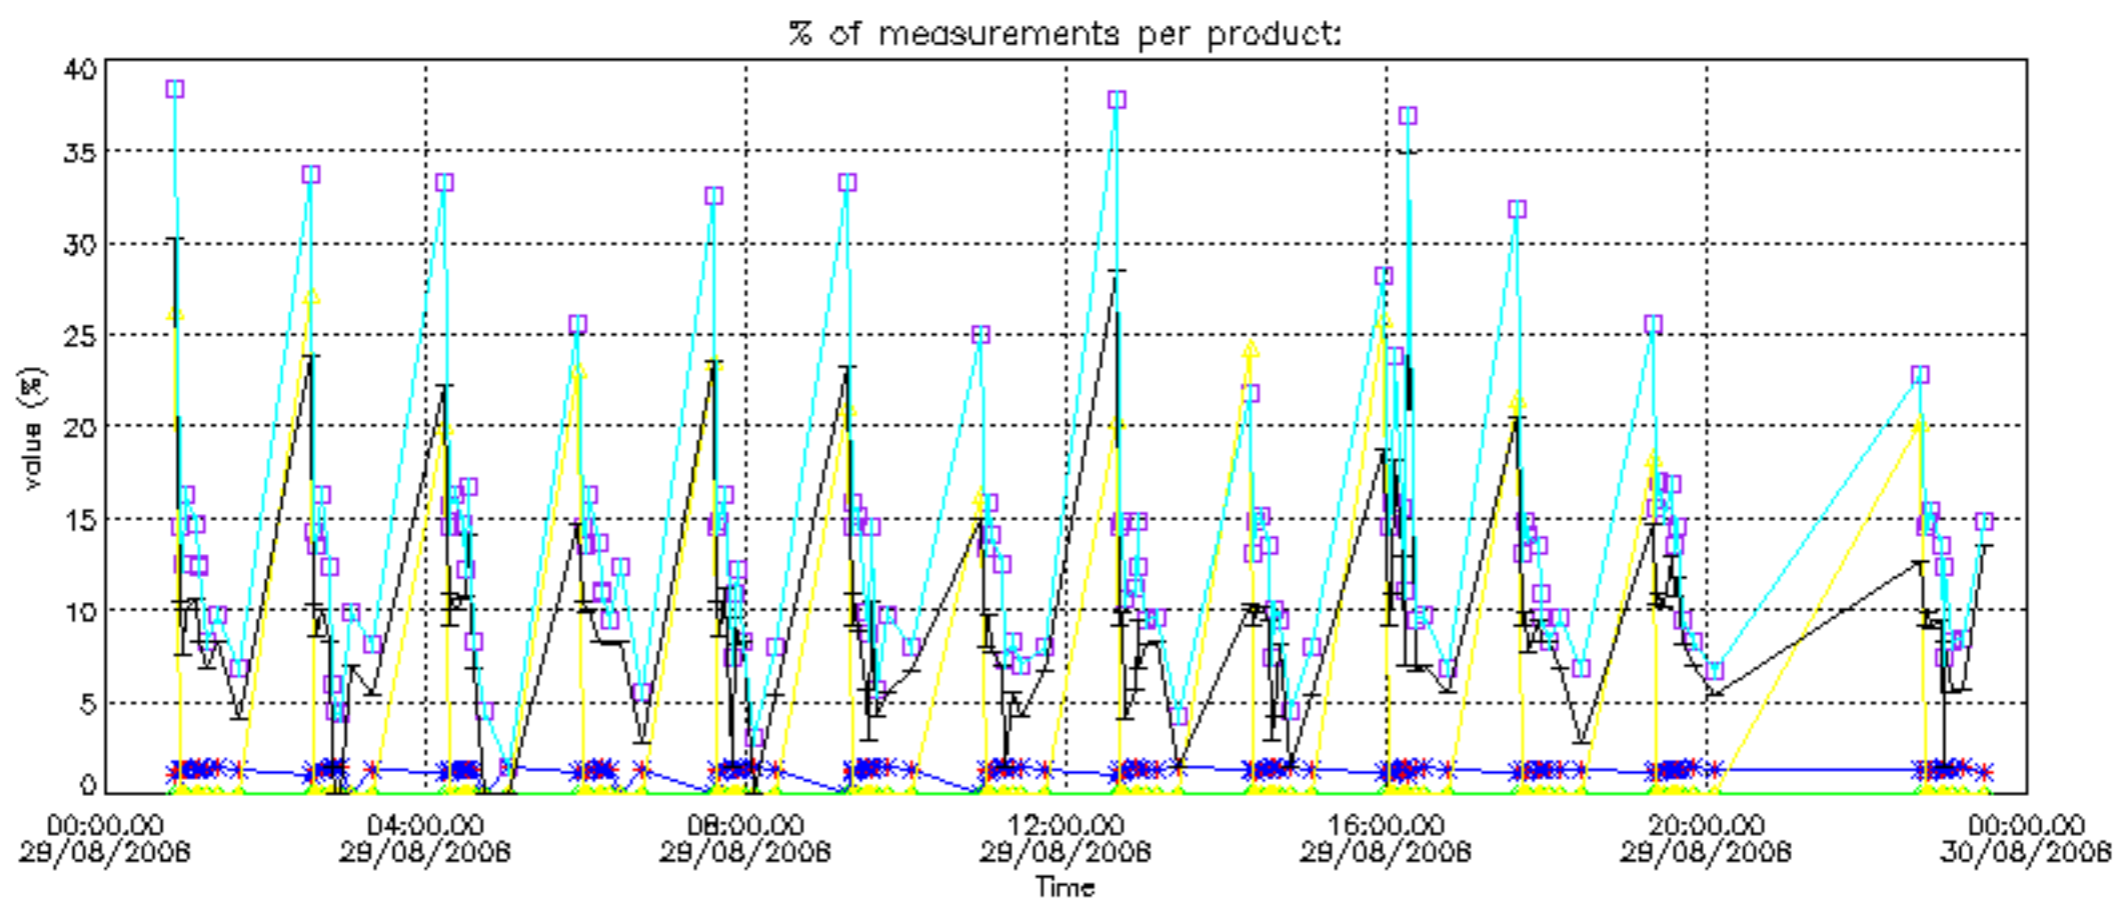

Percentage of cosmic ray hits per profile

Percentage of datation errors per profile