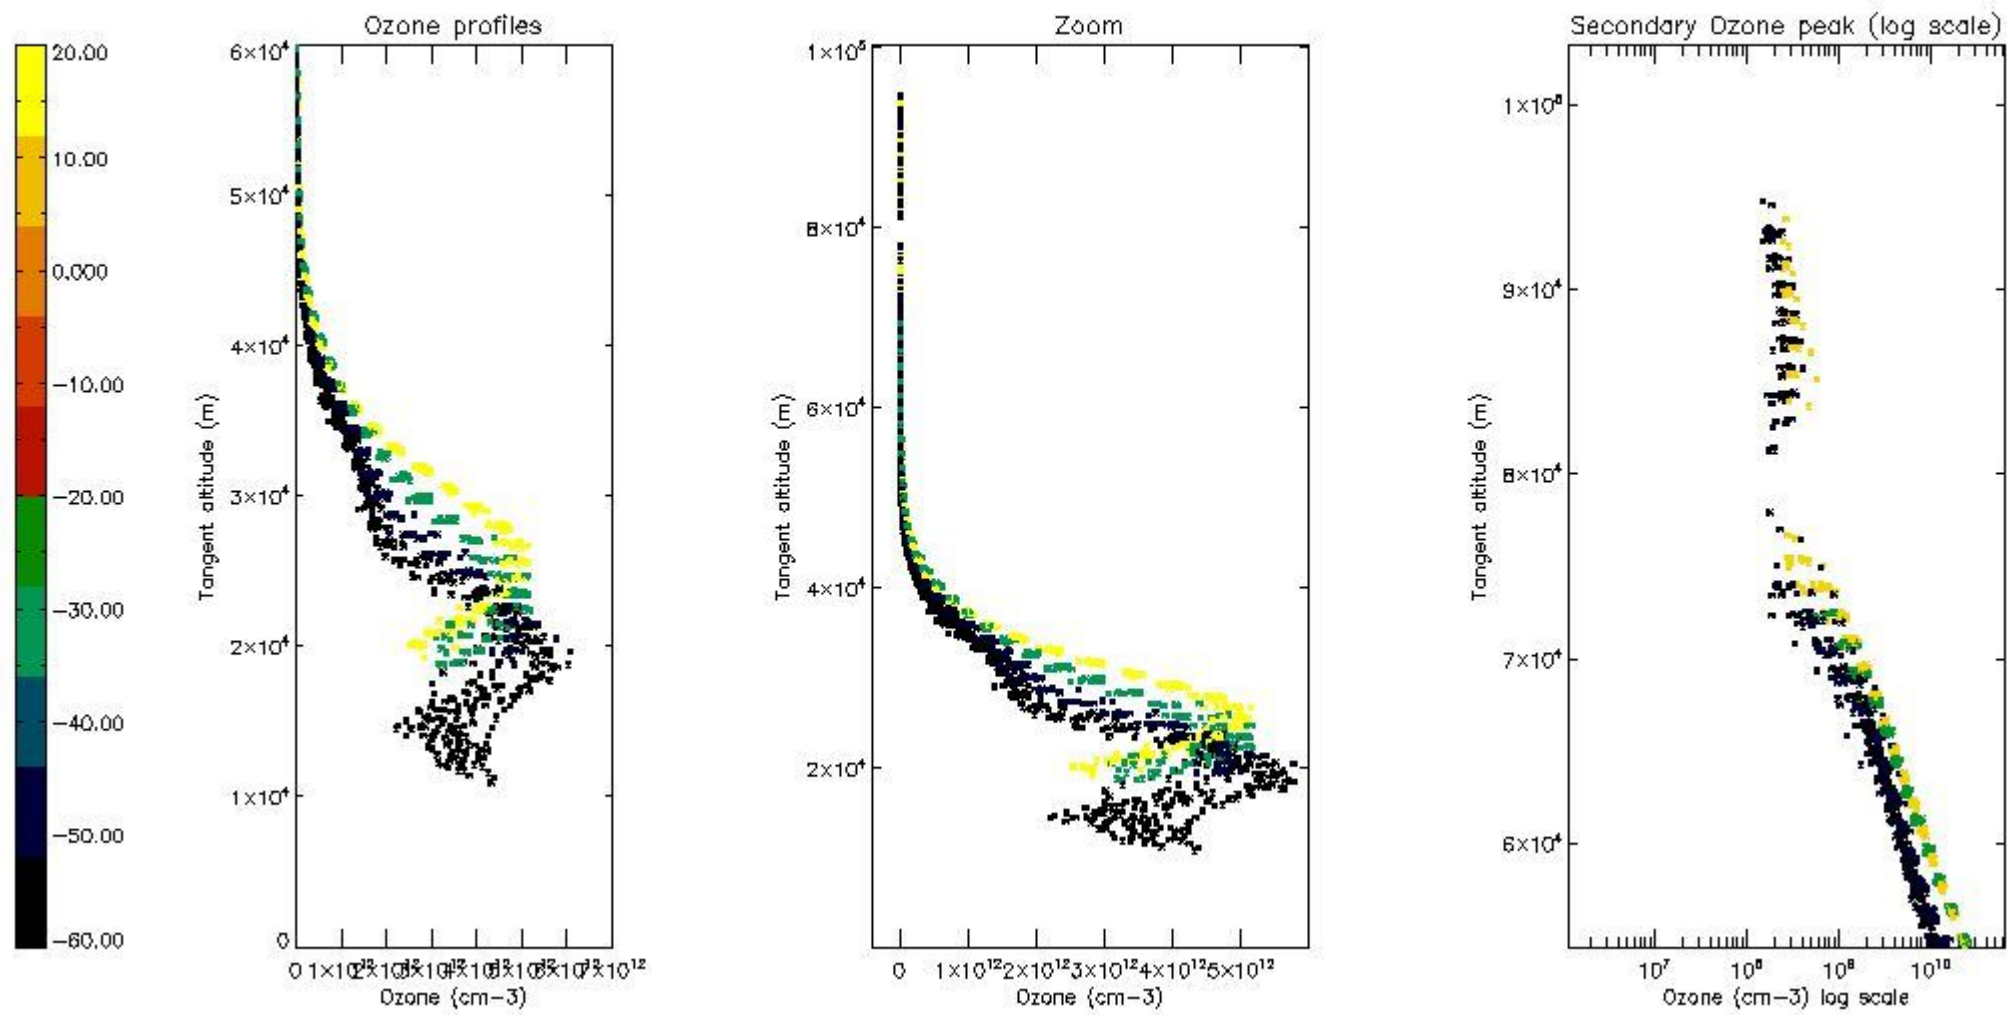

5.6 Plot NO₂ profiles for all STD (dark without errors)

The colorbar represents the latitude.