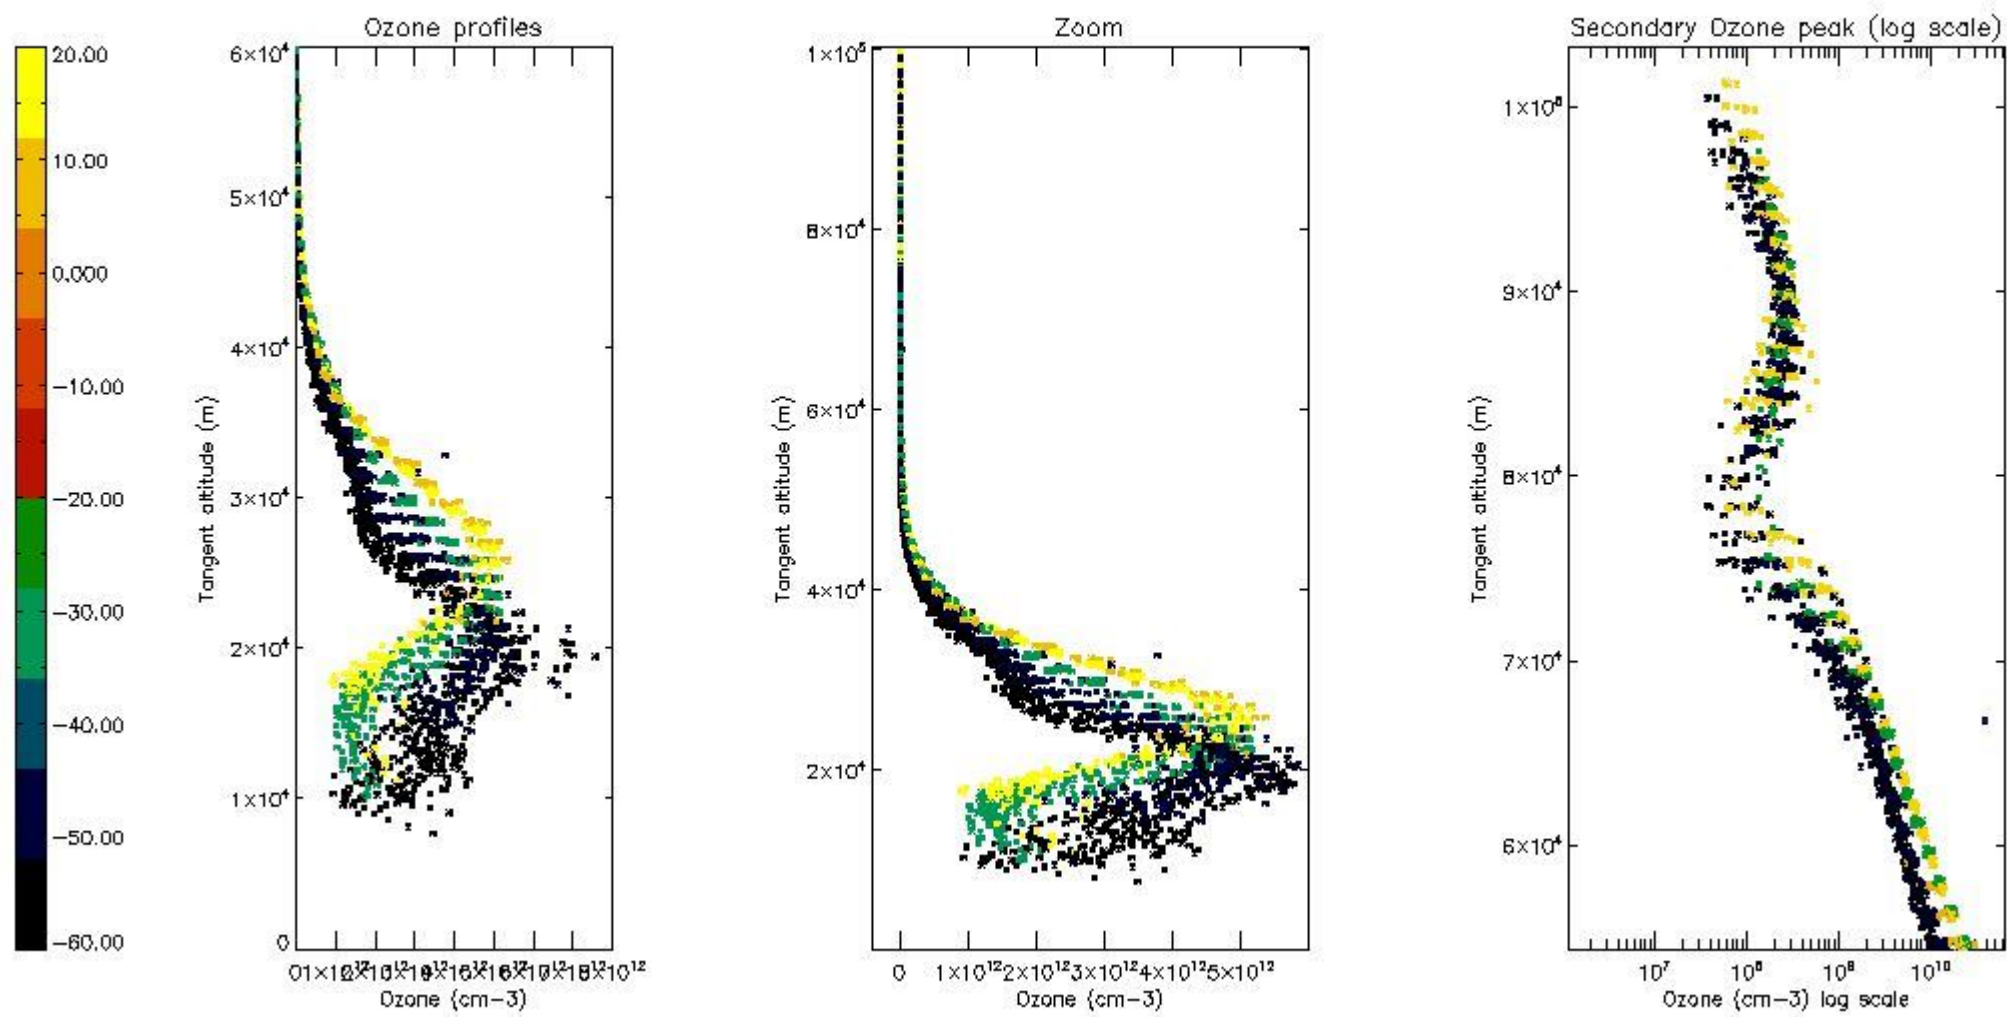

STD < 10	15
STD < 5	12

5.2 Plot ozone profiles for all STD (dark without errors)

The colorbar represents the latitude.

5.3 Plot ozone profiles where STD < 20% (dark without errors)

The colorbar represents the latitude.

5.4 Plot ozone profiles where STD < 10% (dark without errors)

The colorbar represents the latitude.

5.5 Plot ozone profiles where STD < 5% (dark without errors)

The colorbar represents the latitude.

5.6 Plot NO₂ profiles for all STD (dark without errors)