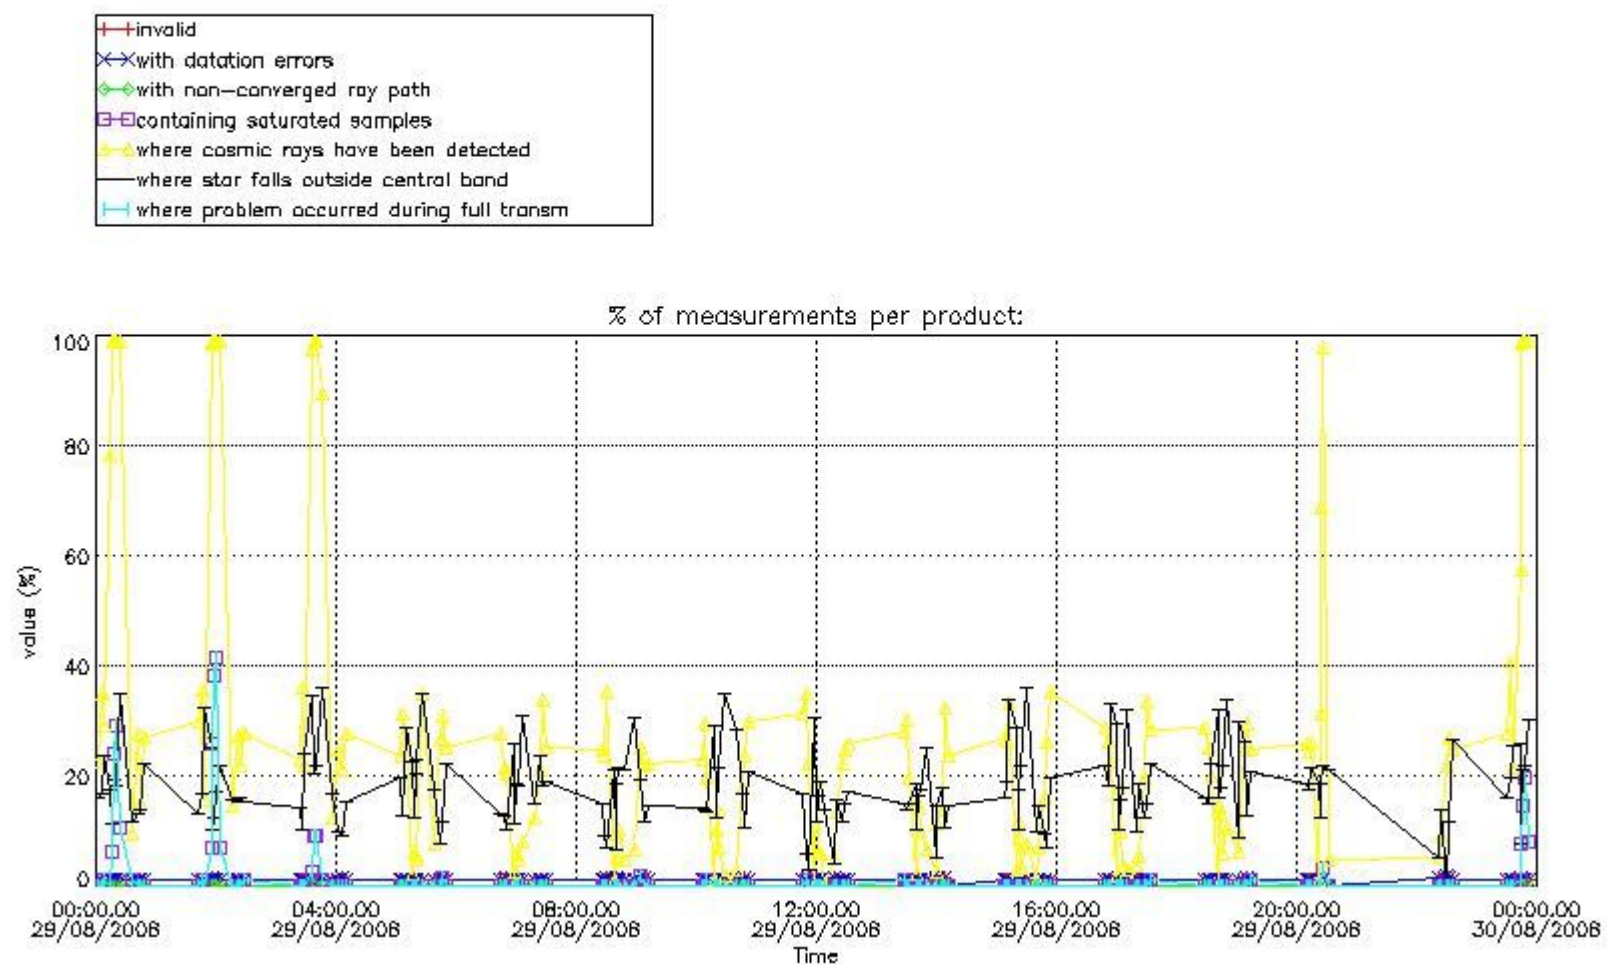

3.1 Plot quality information per product (time dependant)

3.2 Plot quality information per product (world map)

Percentage of flagged data per O3 profile

Percentage of flagged data per H2O profile

Percentage of flagged data per NO2 profile

Percentage of flagged data per NO3 profile

4. Level 1 quality information per product

In this section it is plotted some information contained in the Quality Summary data set of the level 2 products that comes from the level 1b processing. Products without errors (error flag in the MPH set to "0") are used.

4.1 Plot quality information per product (time dependant) coming from level 1b processing

4.1.1 Plot level 1 quality information per product (time dependant): ENVISAT ASCENDING passes

4.1.2 Plot level 1 quality information per product (time dependant): ENVI SAT DESCENDING passes