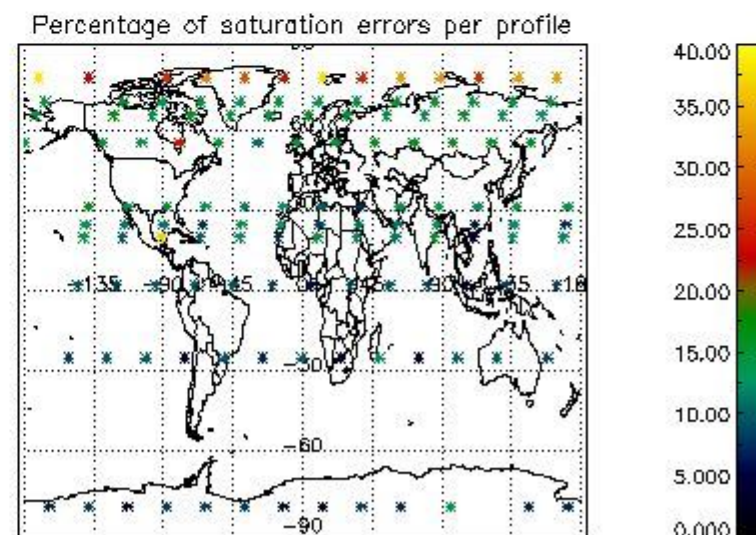

Percentage of datation errors per profile

Percentage of star falling outside central band per profile

Percentage of saturation errors per profile

4.2.2 Plot level 1 quality information per product (world map): ENVISAT DESCENDING passes