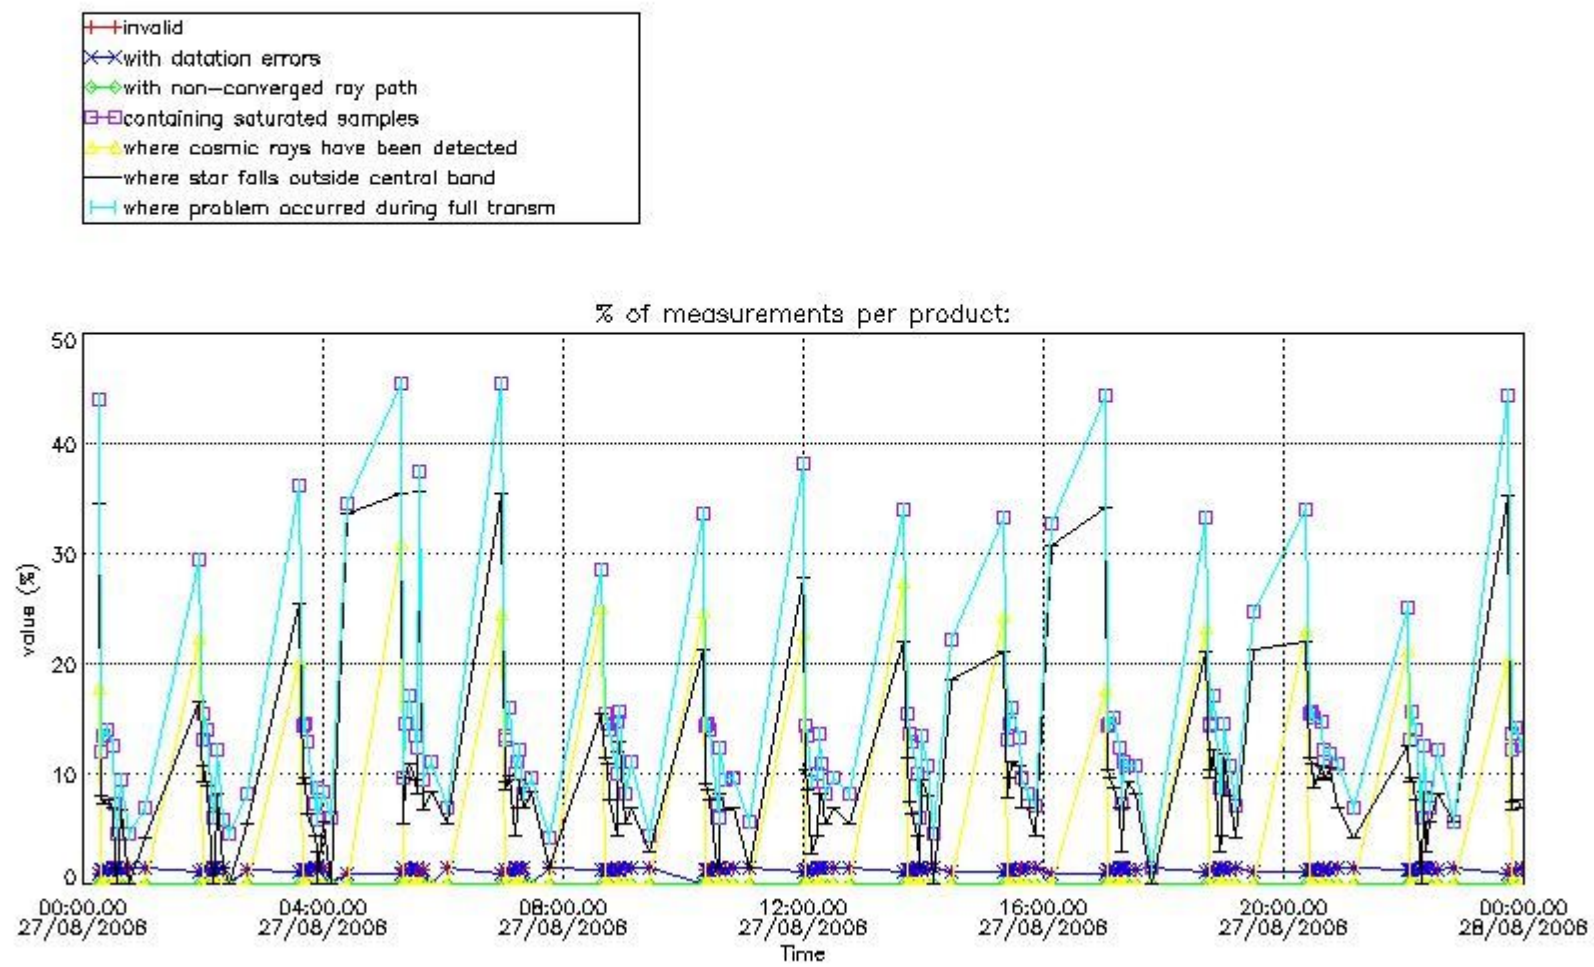

3. Quality information per product

In this section it is plotted some information contained in the Quality Summary data set of the level 2 products. Only products in dark limb conditions and without errors (error flag in the MPH set to "0") are used.

3.1 Plot quality information per product (time dependant)

3.2 Plot quality information per product (world map)

Percentage of flagged data per O3 profile

Percentage of flagged data per H2O profile

Percentage of flagged data per NO2 profile

Percentage of flagged data per NO3 profile

4. Level 1 quality information per product

In this section it is plotted some information contained in the Quality Summary data set of the level 2 products that comes from the level 1b processing. Products without errors (error flag in the MPH set to "0") are used.

4.1 Plot quality information per product (time dependant) coming from level 1b processing

4.1.1 Plot level 1 quality information per product (time dependant): ENVISAT ASCENDING passes

4.1.2 Plot level 1 quality information per product (time dependant): ENVI SAT DESCENDING passes