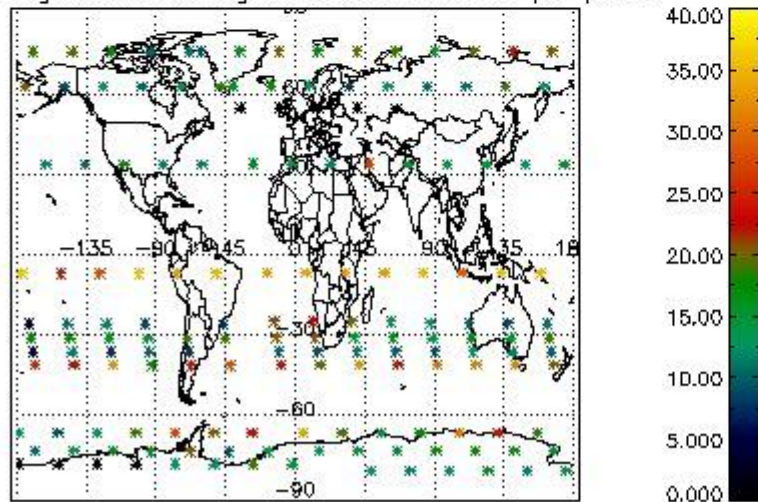

Percentage of star falling outside central band per profile