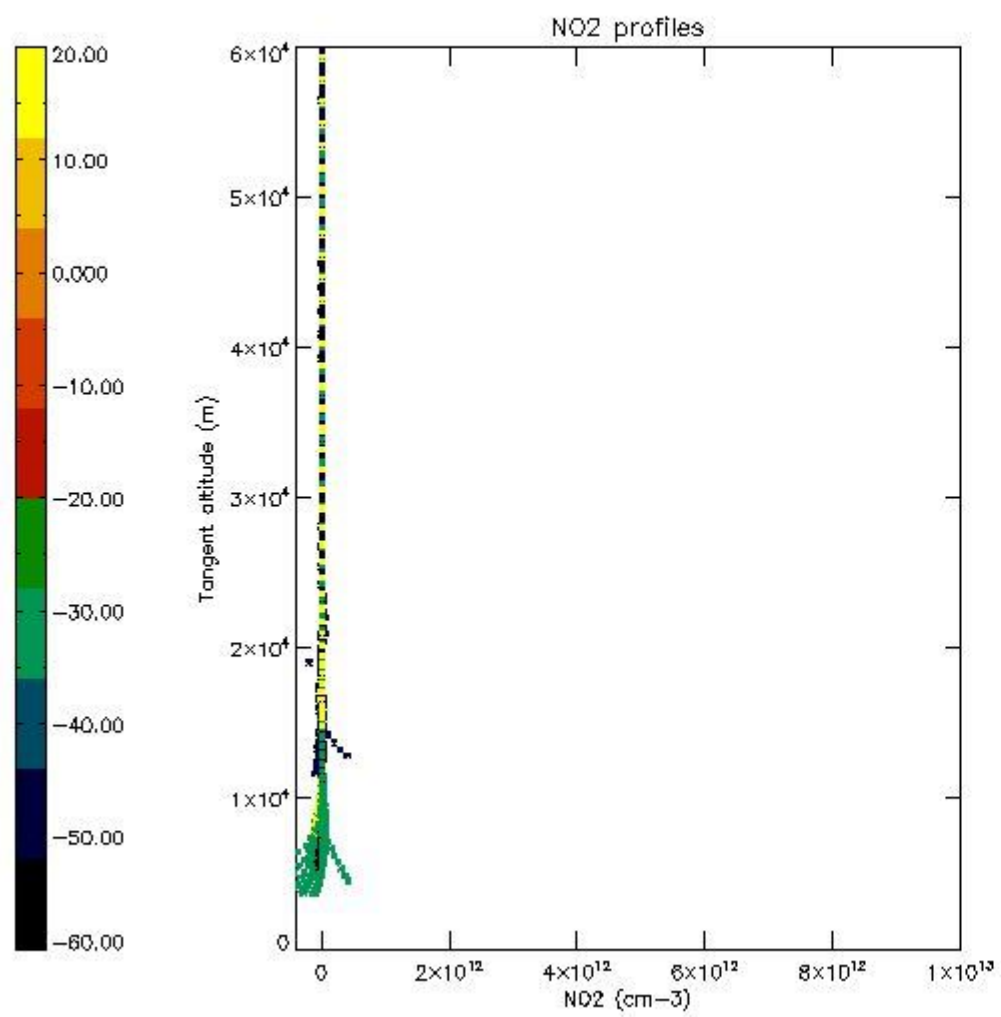

5.7 Plot NO3 profiles for all STD (dark without errors)

The colorbar represents the latitude.