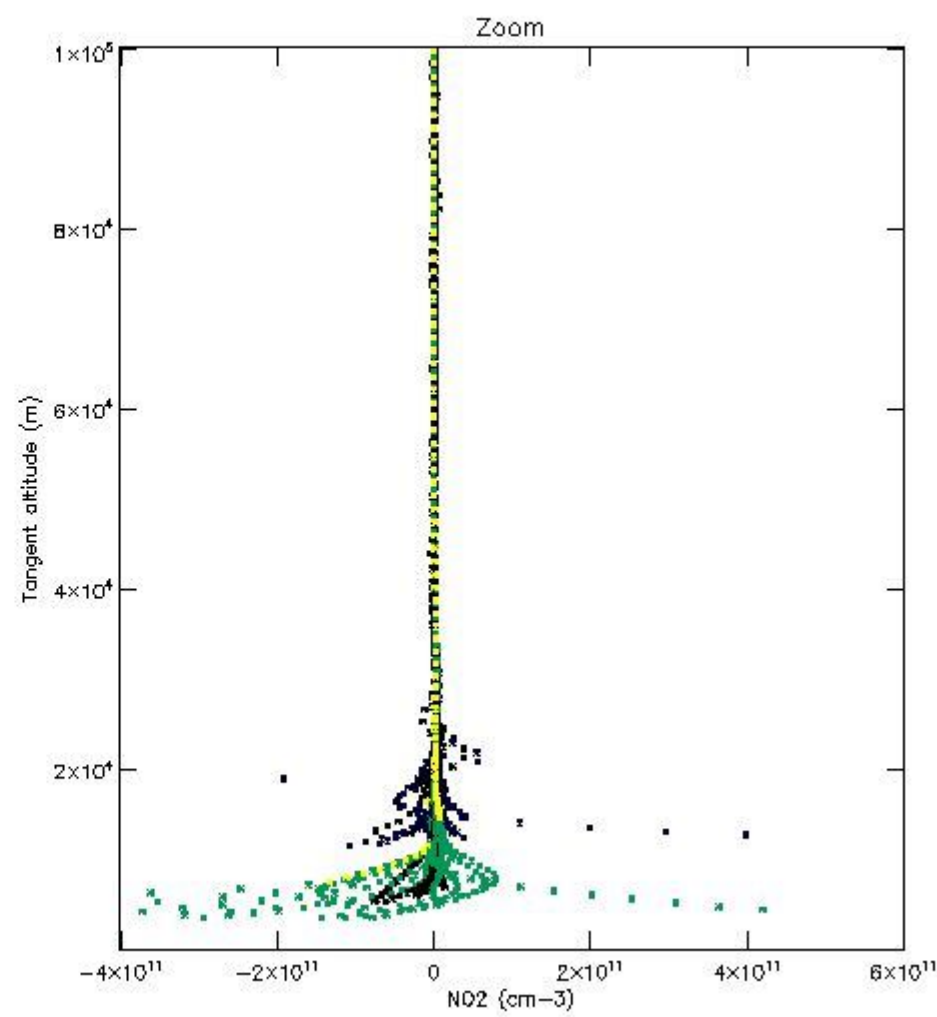

5.4 Plot ozone profiles where STD < 10% (dark without errors)

The colorbar represents the latitude.

5.5 Plot ozone profiles where $STD < 5\%$ (dark without errors)

The colorbar represents the latitude.

5.6 Plot NO₂ profiles for all STD (dark without errors)

The colorbar represents the latitude.

5.7 Plot NO3 profiles for all STD (dark without errors)

The colorbar represents the latitude.

5.8 Plot H2O profiles for all STD (only for occultations of stars 1,2,3,4,13,14,16,26,63 dark without errors)