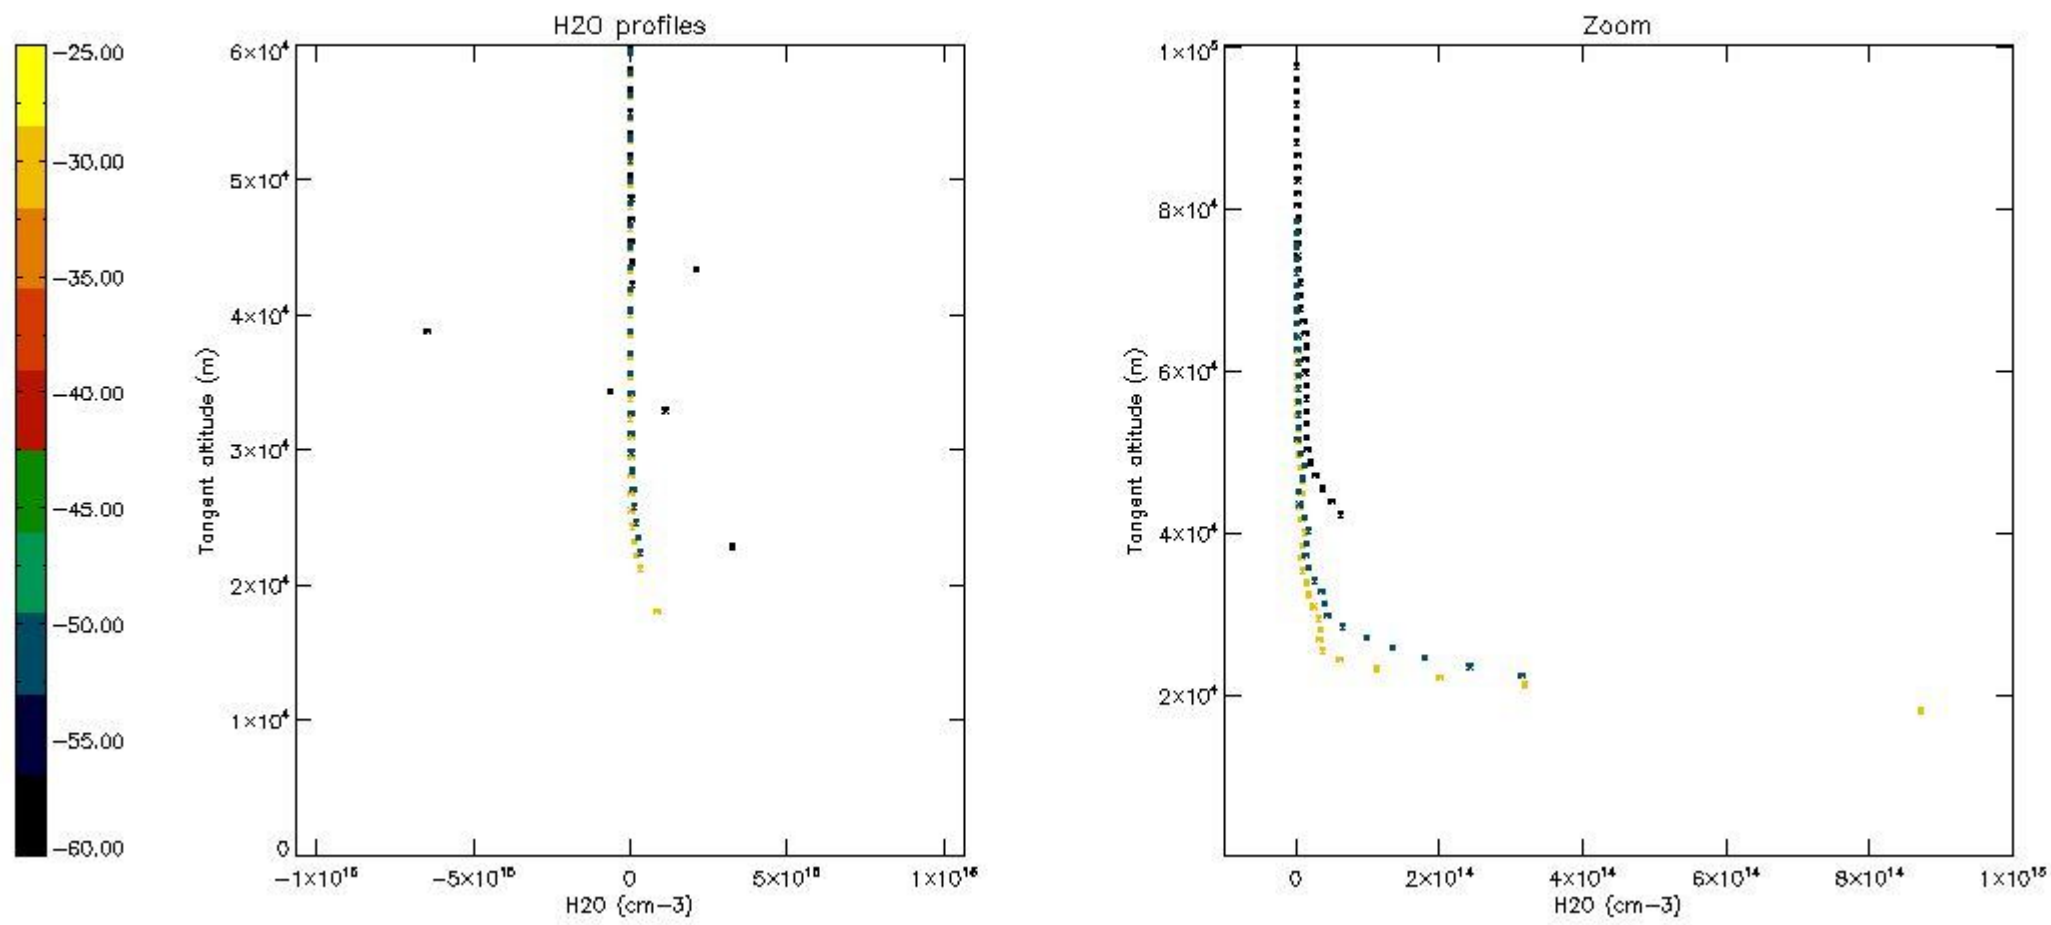

6. Auxiliary Data Files used for the production reported in section 2

The number reported in the third column indicates since which file (see list in section 2) the corresponding auxiliary file has been used. The fourth column is the date of those product files.

Type	Auxiliary Filename	Used since product	Used since product date
INST_PHYS_CHARACTERISTICS	GOM_INS_AXVIEC20091111_143220_20030716_120000_20500101_000000	1	27-AUG-2008 00:06:29
LEVEL-2_PROC_CONFIG	GOM_PR2_AXVIEC20091111_152718_20020301_000000_20500101_000000	1	27-AUG-2008 00:06:29
CROSS_SECTIONS_FILE	GOM_CRS_AXVIEC20091111_154832_20020301_000000_20500101_000000	1	27-AUG-2008 00:06:29