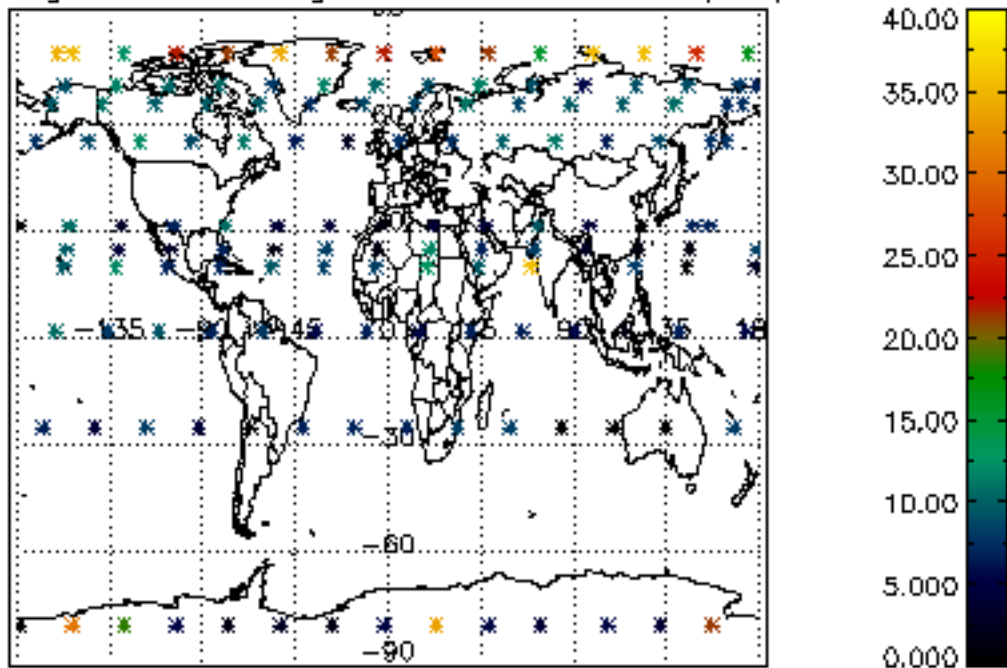

Percentage of star falling outside central band per profile