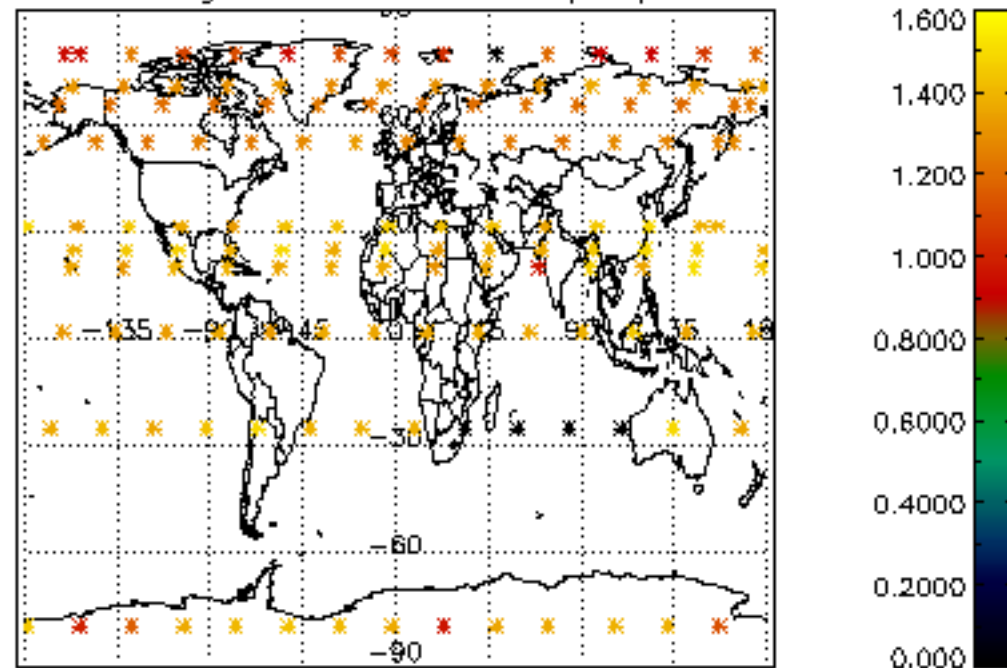

Percentage of datation errors per profile

Percentage of star falling outside central band per profile

Percentage of saturation errors per profile

Percentage of cosmic ray hits per profile

Percentage of datation errors per profile