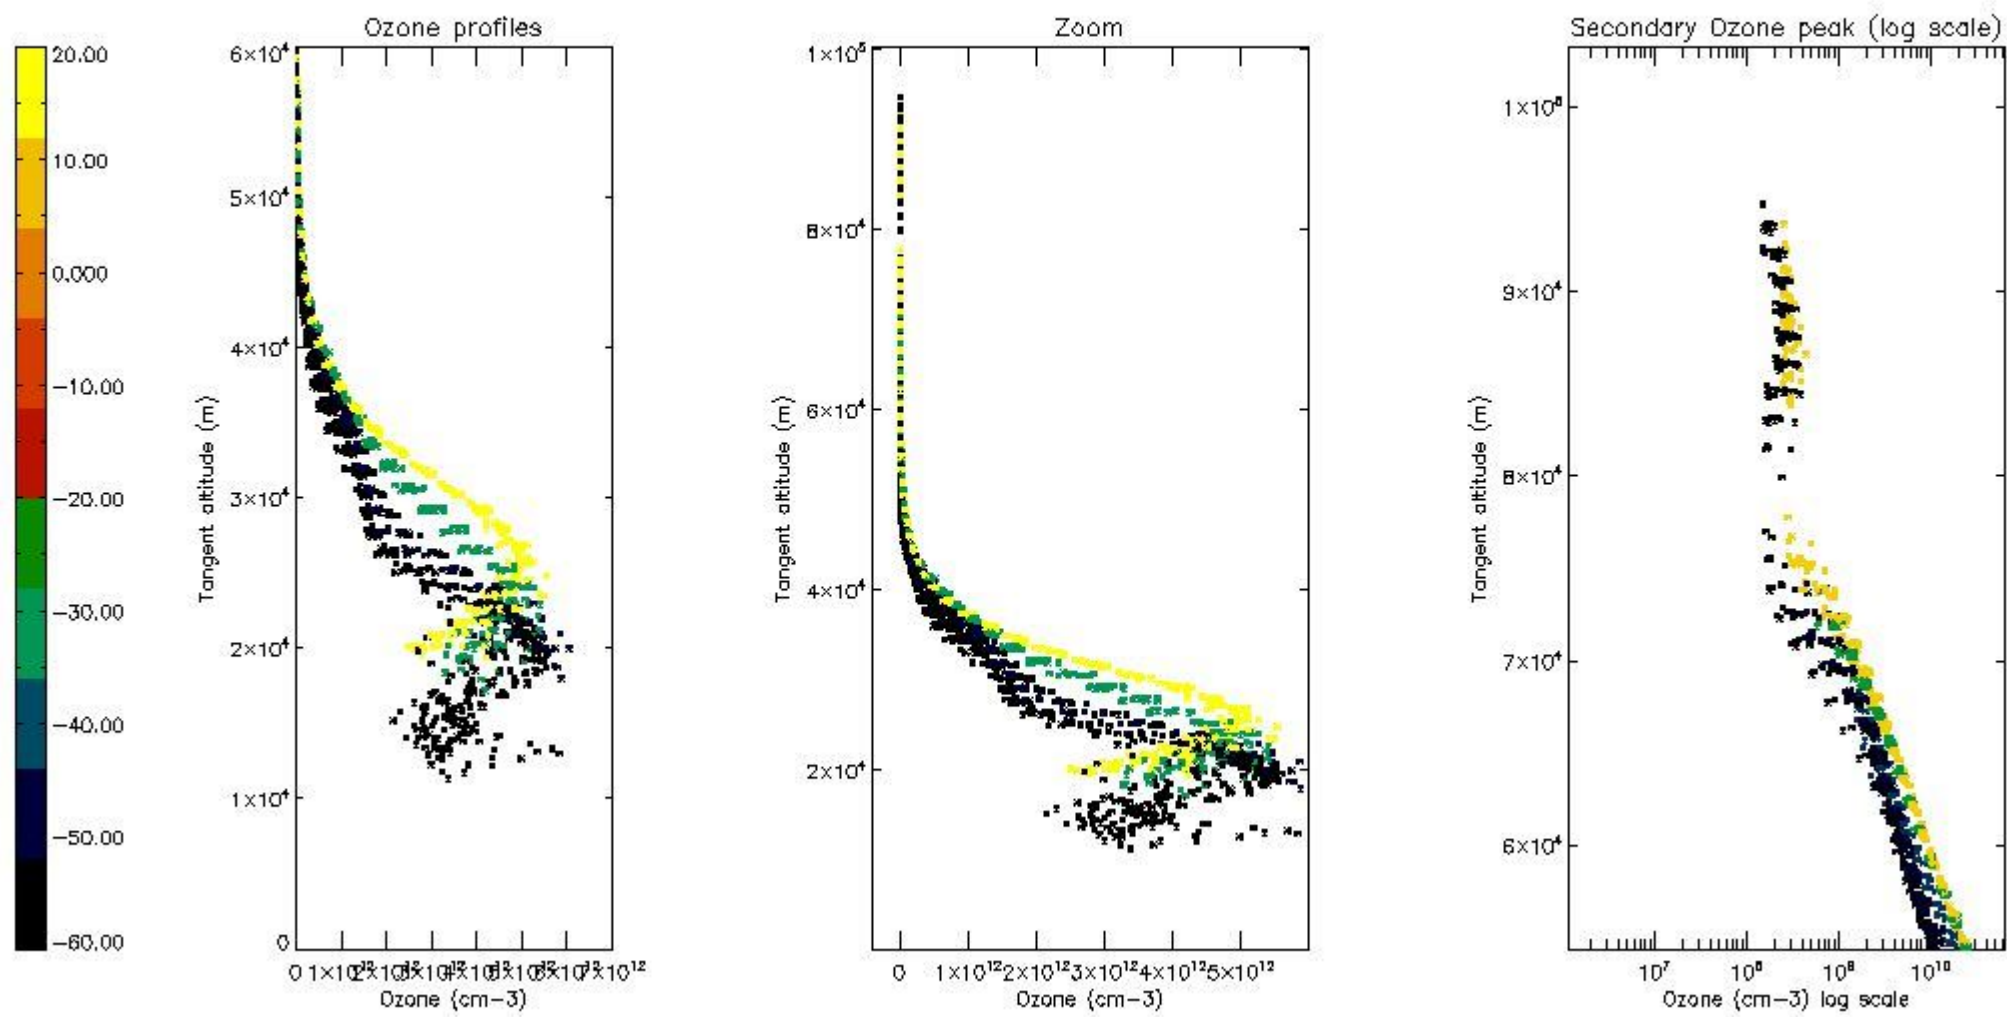

STD < 10	17
STD < 5	13

5.2 Plot ozone profiles for all STD (dark without errors)

The colorbar represents the latitude.

5.3 Plot ozone profiles where STD < 20% (dark without errors)

The colorbar represents the latitude.

5.4 Plot ozone profiles where STD < 10% (dark without errors)

The colorbar represents the latitude.

5.5 Plot ozone profiles where $STD < 5\%$ (dark without errors)

The colorbar represents the latitude.

5.6 Plot NO₂ profiles for all STD (dark without errors)