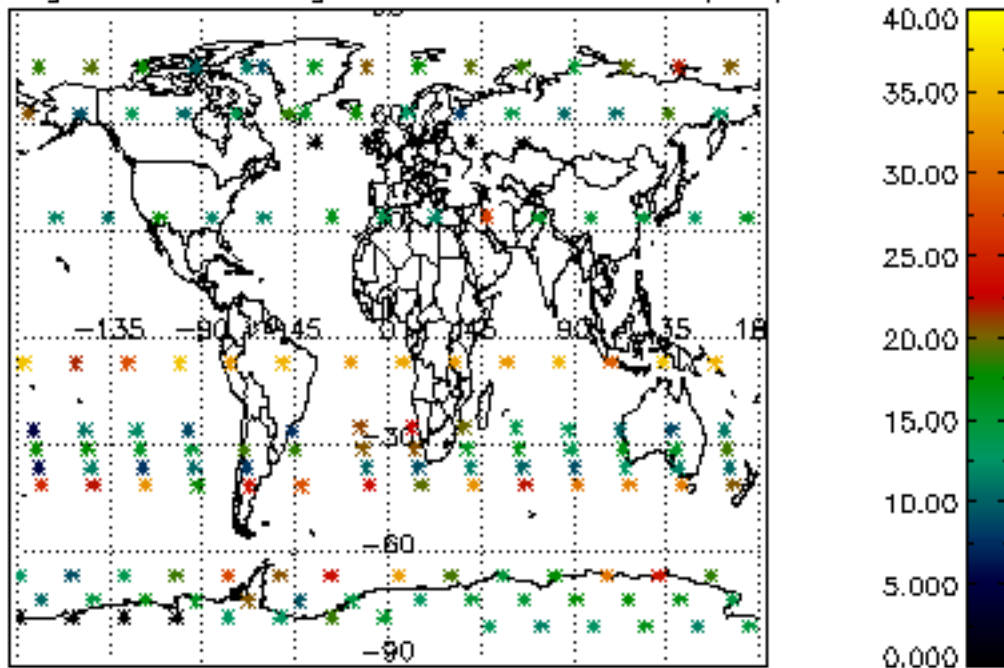

Percentage of cosmic ray hits per profile

Percentage of star falling outside central band per profile