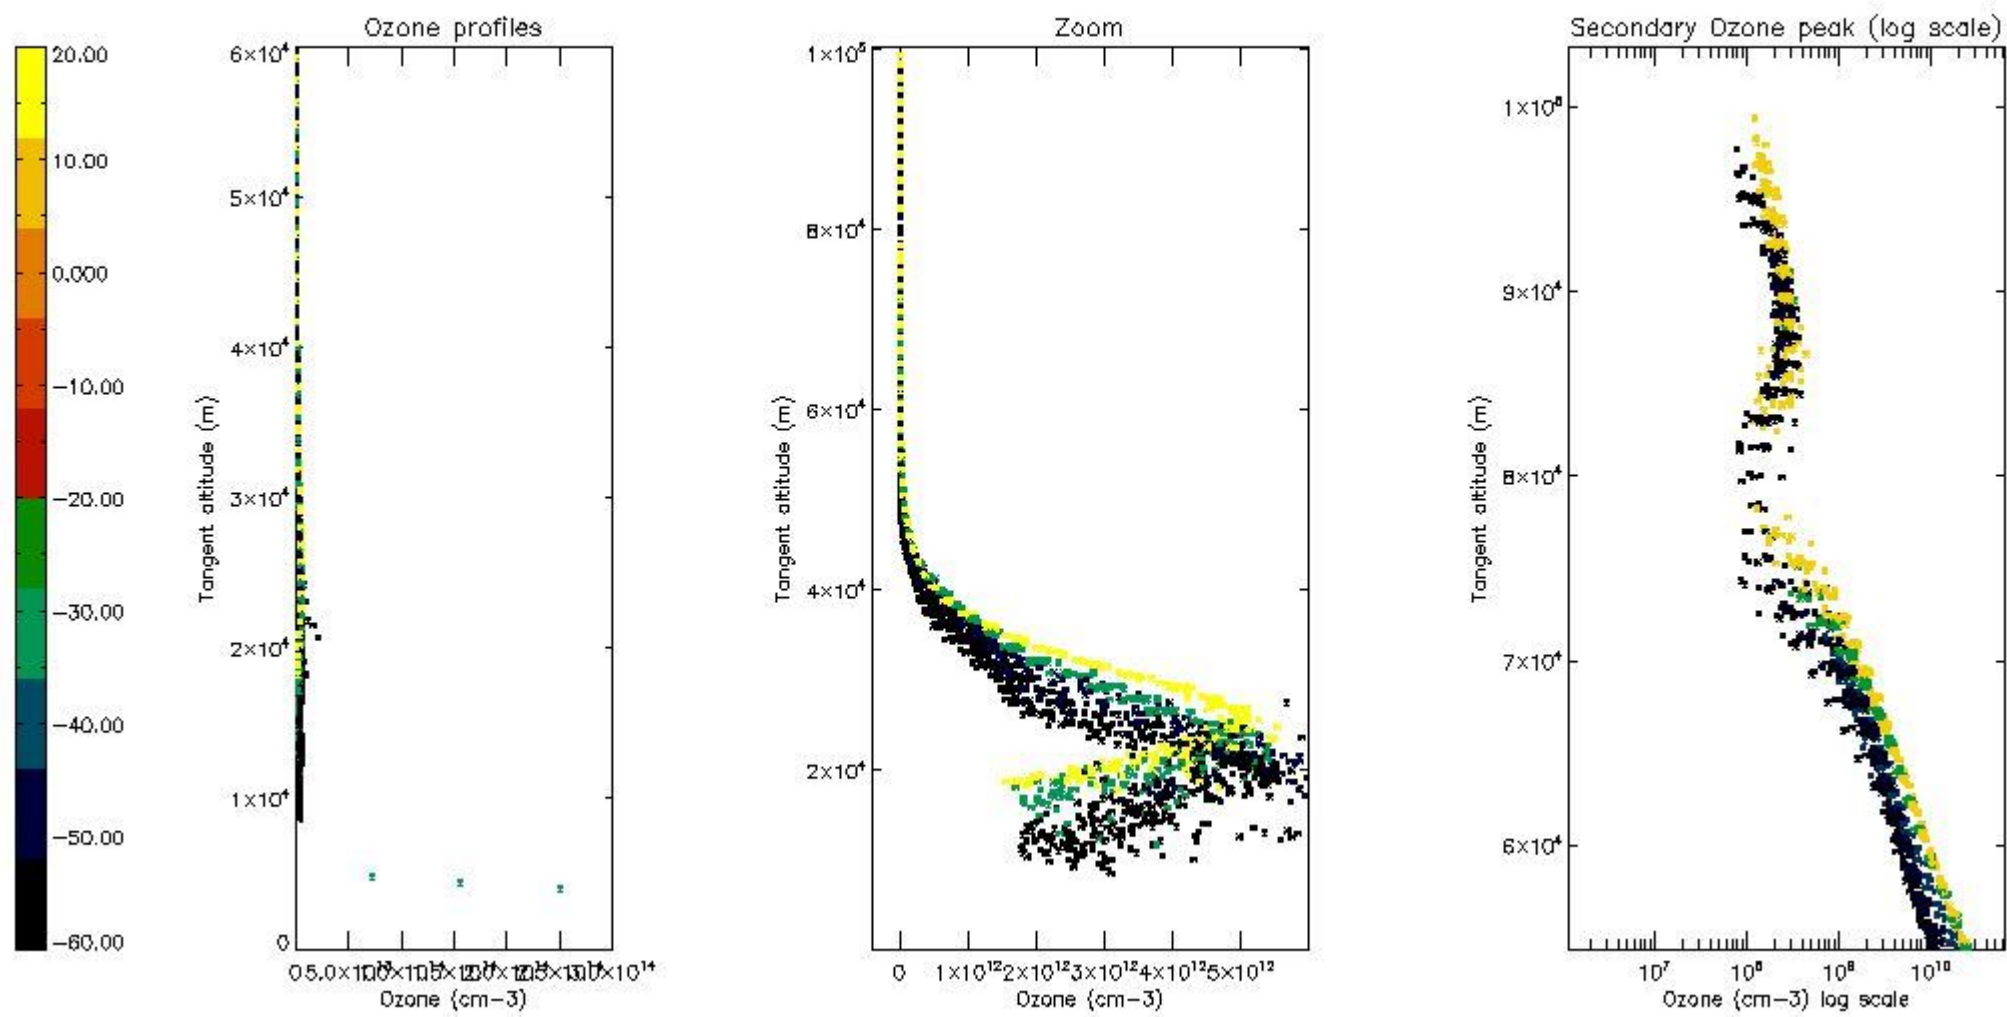

STD < 10	17
STD < 5	13

5.2 Plot ozone profiles for all STD (dark without errors)

The colorbar represents the latitude.

5.3 Plot ozone profiles where STD < 20% (dark without errors)

The colorbar represents the latitude.

5.4 Plot ozone profiles where STD < 10% (dark without errors)

The colorbar represents the latitude.

5.5 Plot ozone profiles where $STD < 5\%$ (dark without errors)

The colorbar represents the latitude.

5.6 Plot NO₂ profiles for all STD (dark without errors)