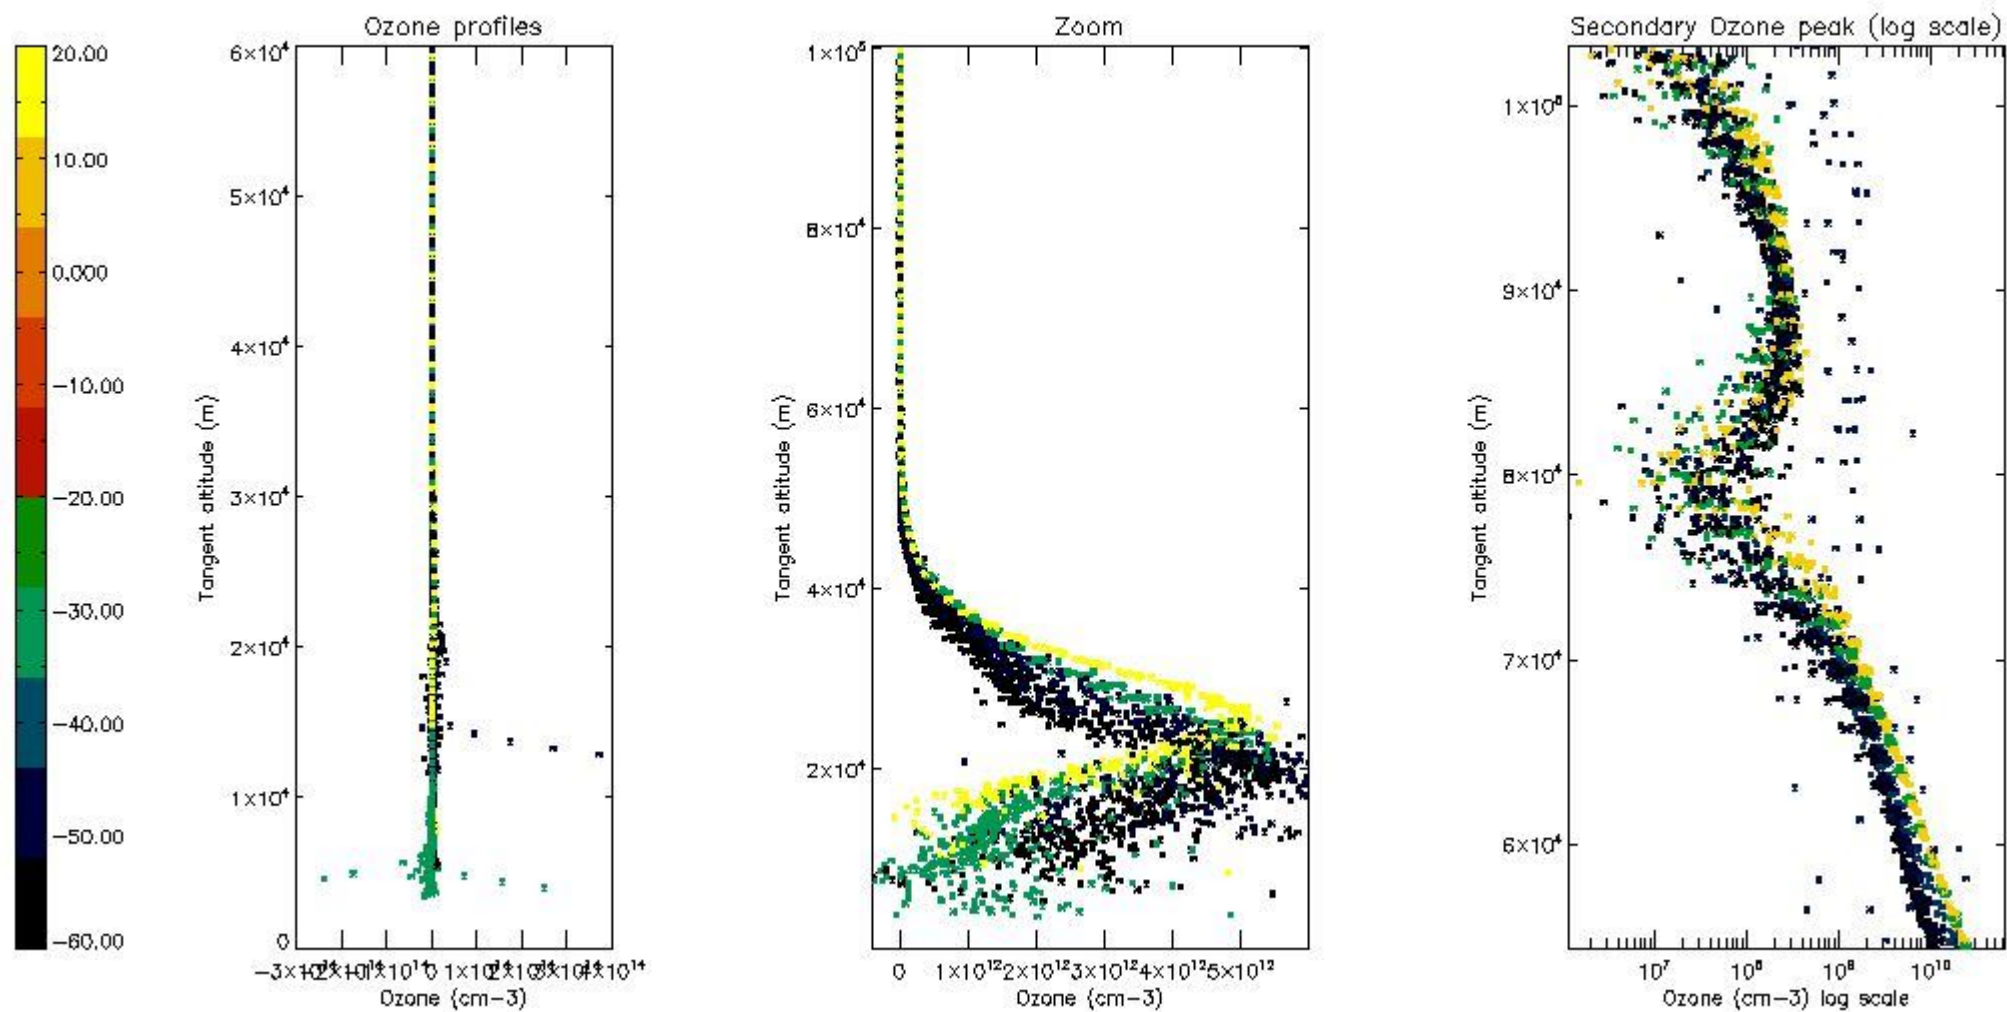

STD < 10	17
STD < 5	13

5.2 Plot ozone profiles for all STD (dark without errors)

The colorbar represents the latitude.

5.3 Plot ozone profiles where STD < 20% (dark without errors)

The colorbar represents the latitude.