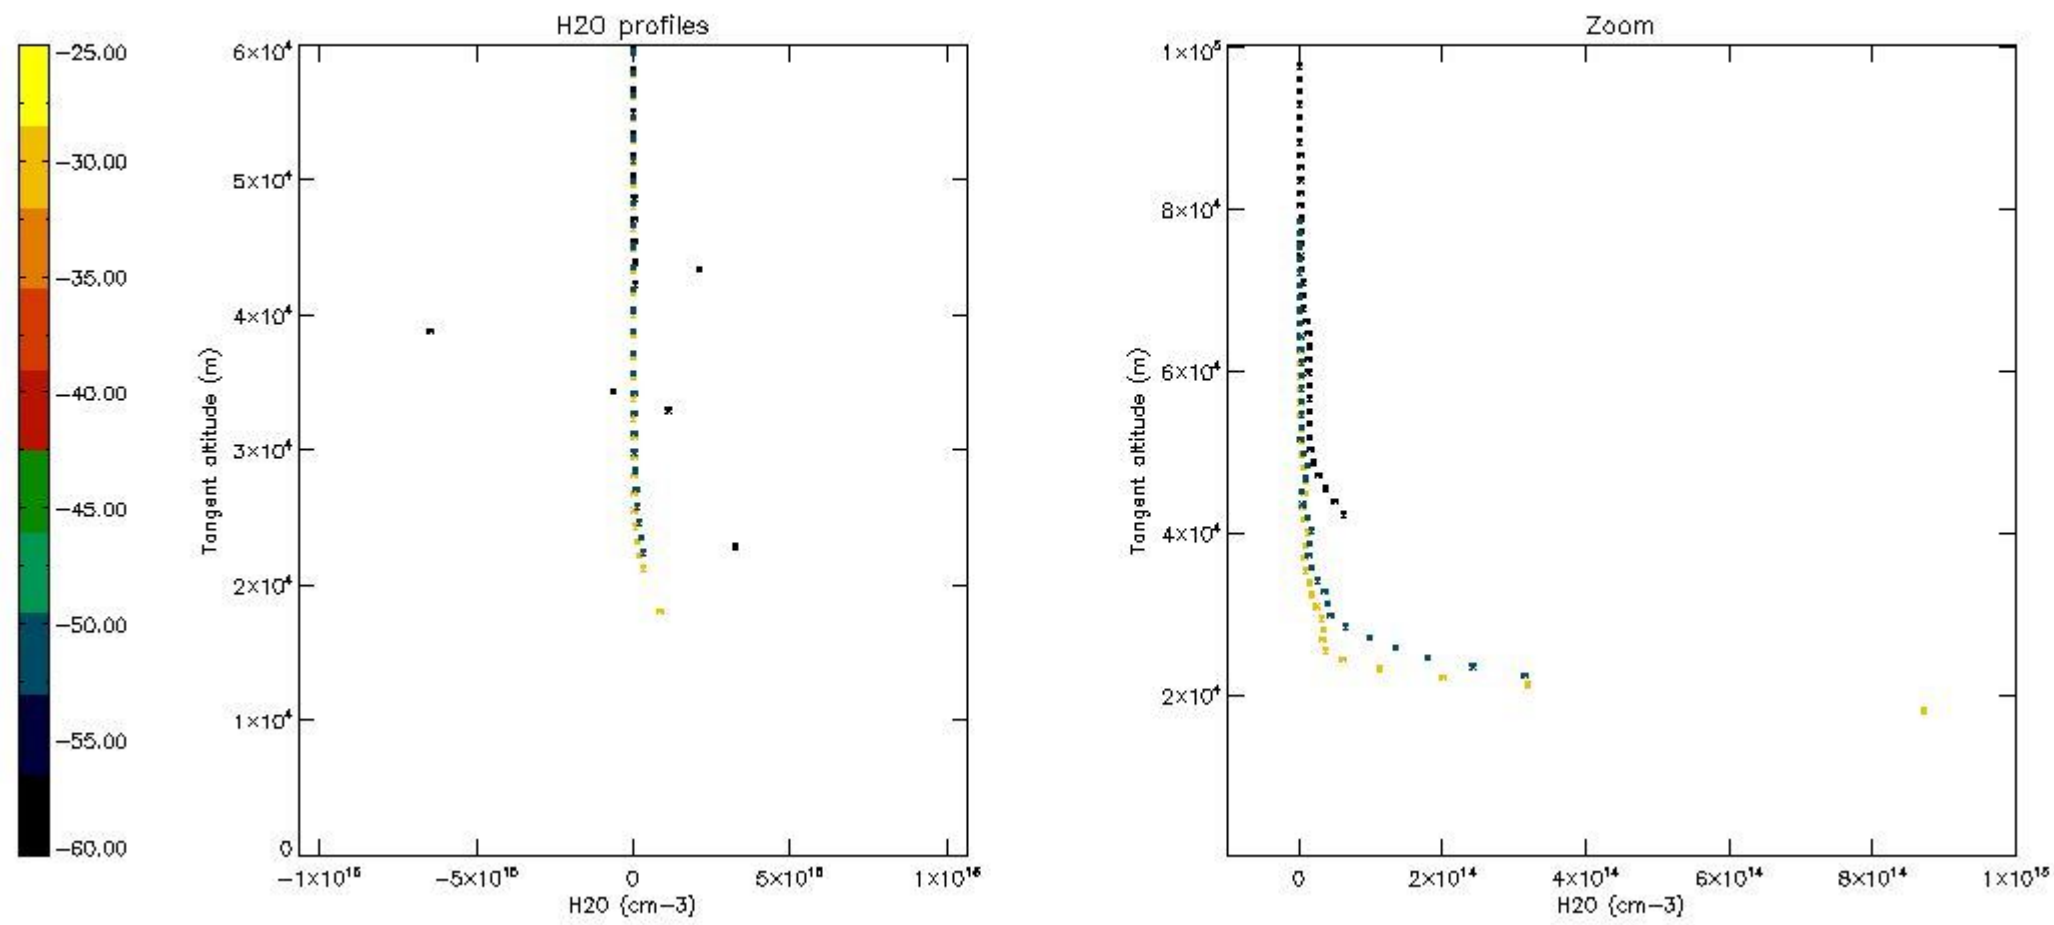

6. Auxiliary Data Files used for the production reported in section 2

The number reported in the third column indicates since which file (see list in section 2) the corresponding auxiliary file has been used. The fourth column is the date of those product files.

Type	Auxiliary Filename	Used since product	Used since product date
INST_PHYS_CHARACTERISTICS	GOM_INS_AXVIEC20091111_143220_20030716_120000_20500101_000000	1	27-AUG-2008 00:06:29
LEVEL-2_PROC_CONFIG	GOM_PR2_AXVIEC20091111_152718_20020301_000000_20500101_000000	1	27-AUG-2008 00:06:29
CROSS_SECTIONS_FILE	GOM_CRS_AXVIEC20091111_154832_20020301_000000_20500101_000000	1	27-AUG-2008 00:06:29