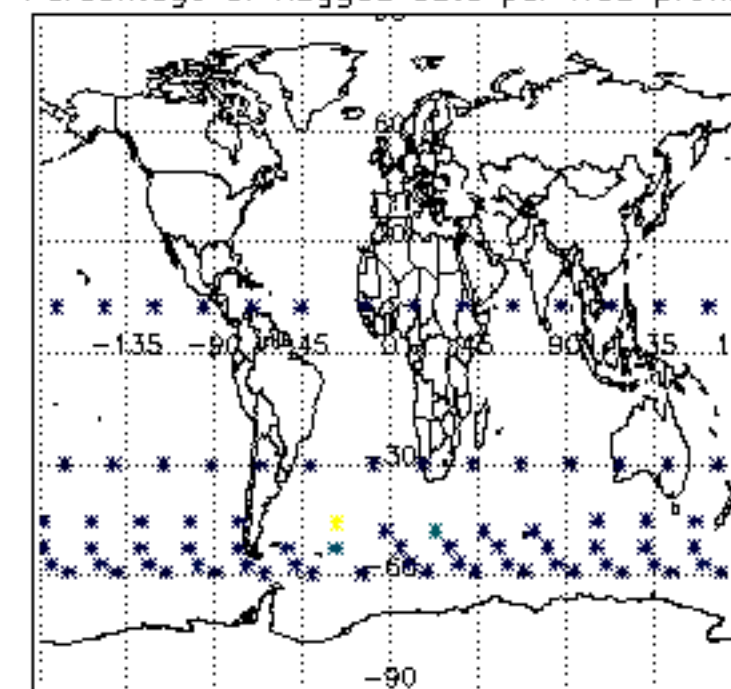

Percentage of flagged data per NO3 profile