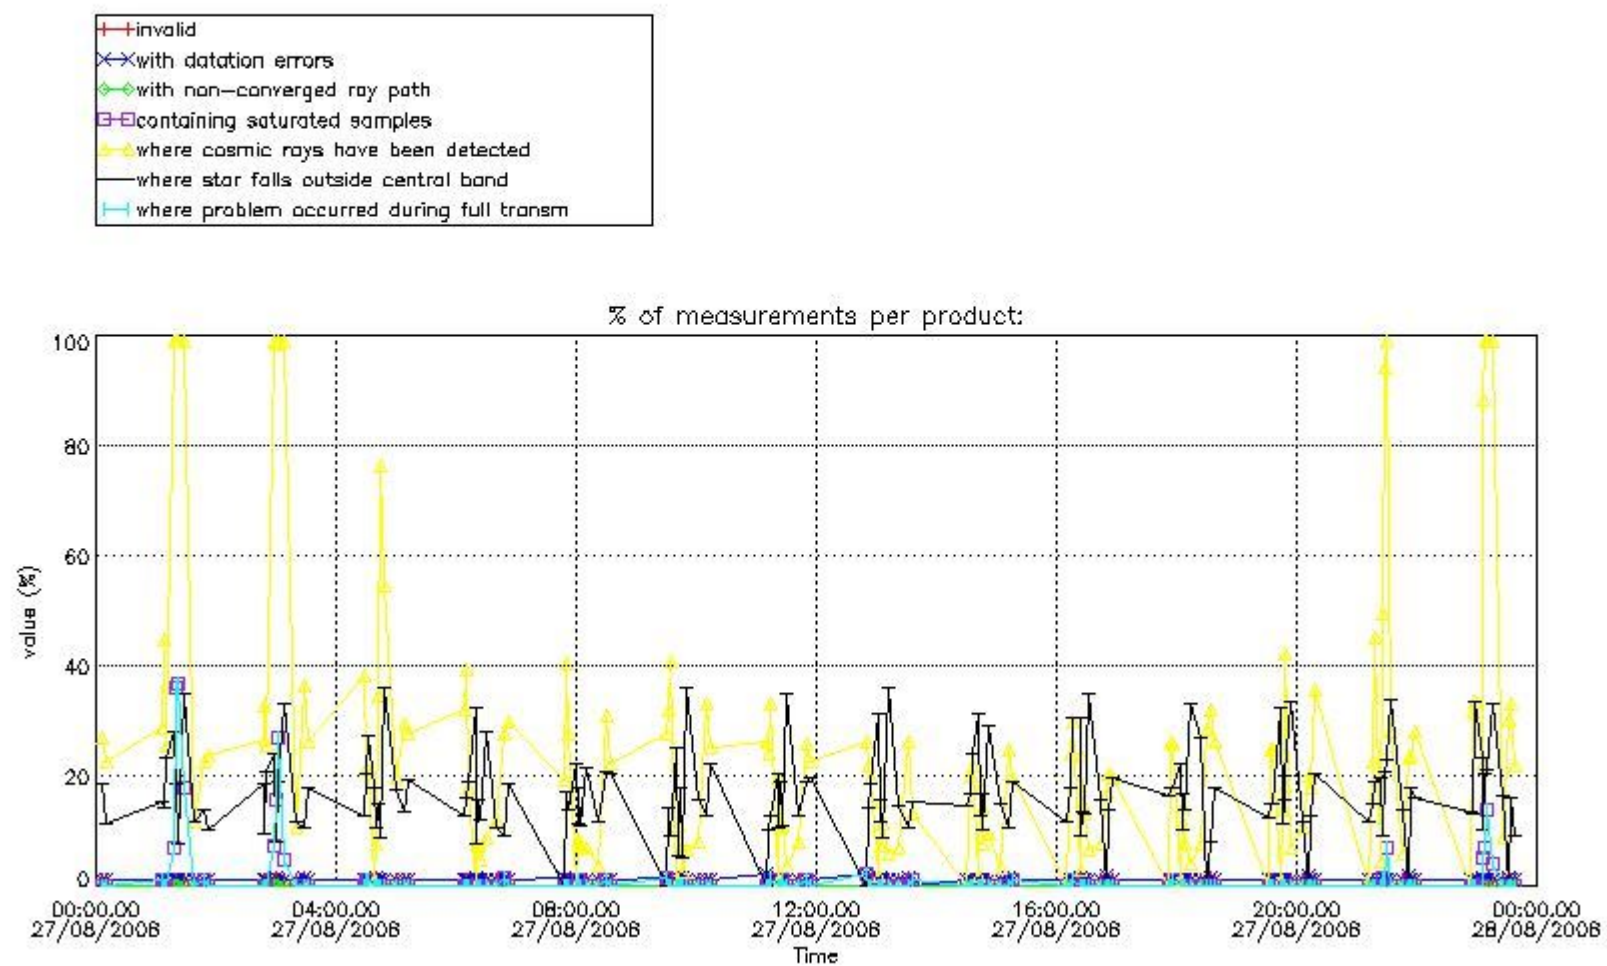

4.1.2 Plot level 1 quality information per product (time dependant): ENVI SAT DESCENDING passes