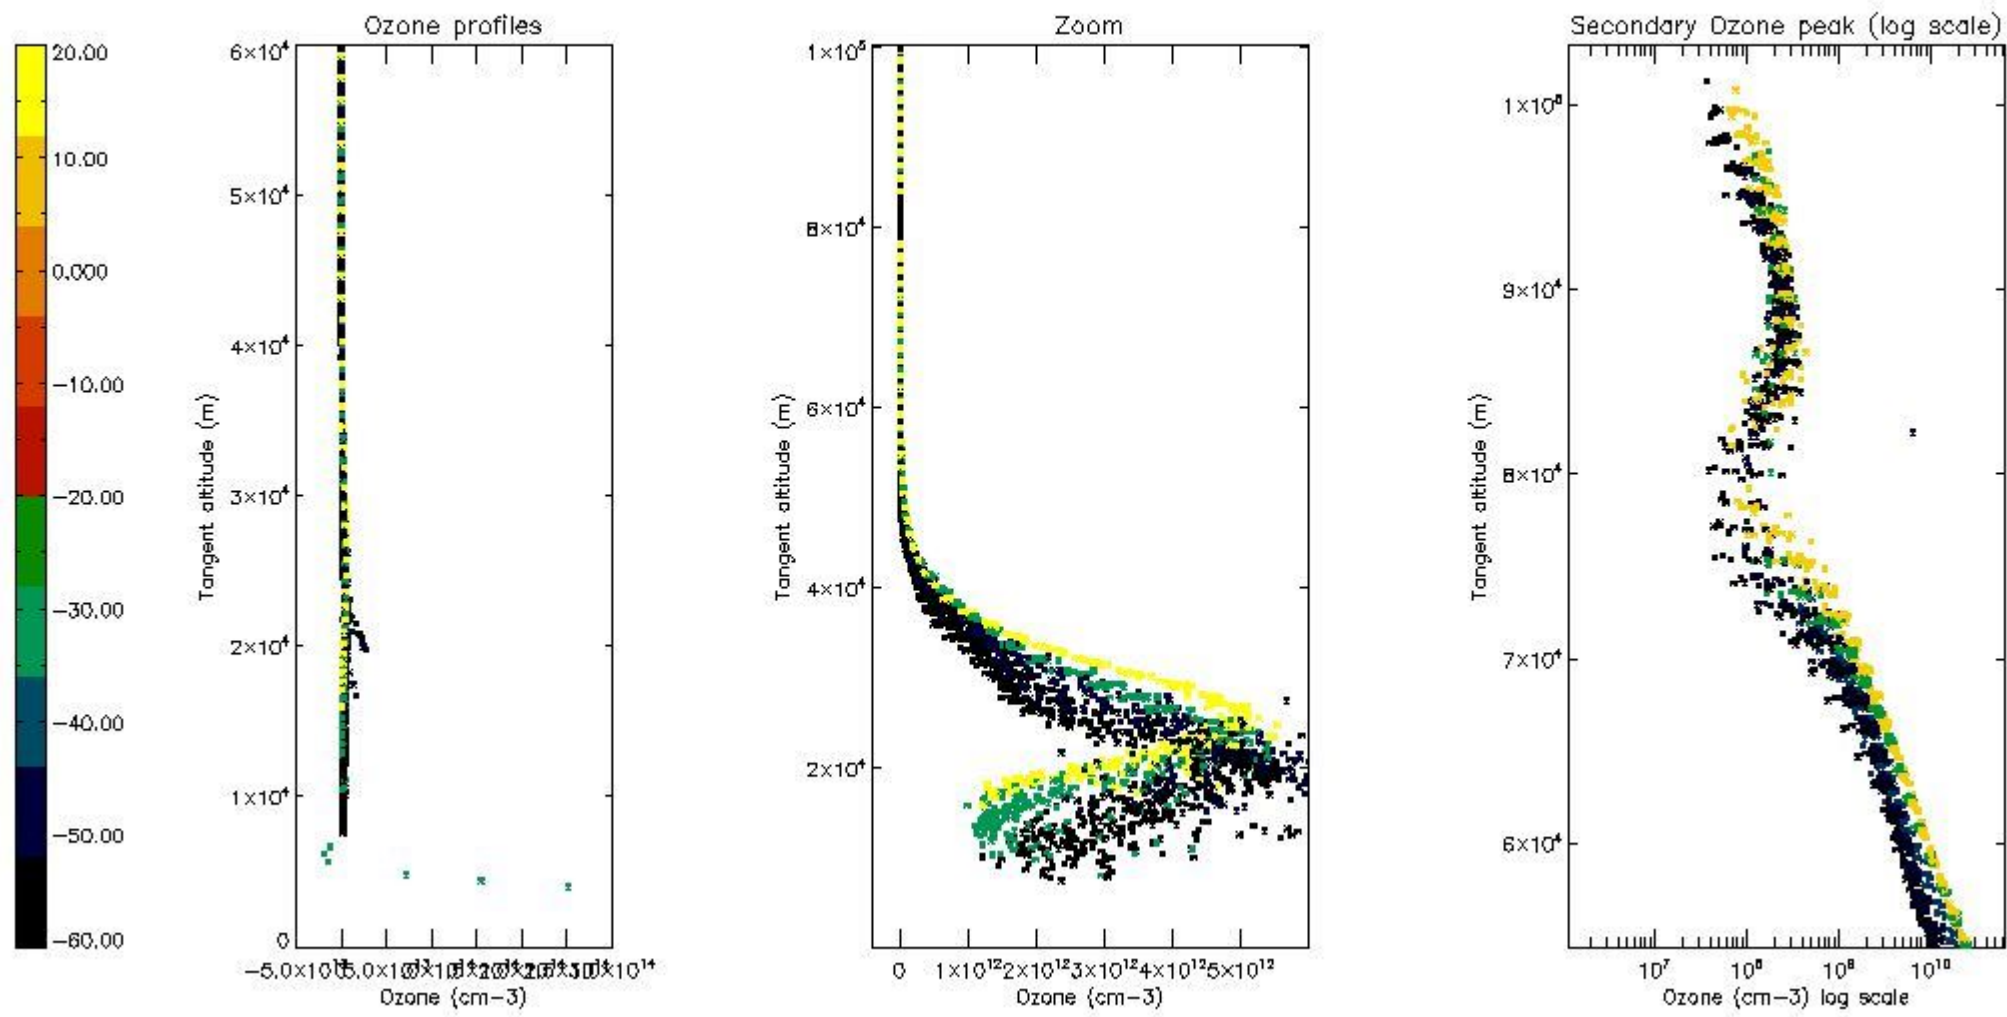

STD < 10	17
STD < 5	13

5.2 Plot ozone profiles for all STD (dark without errors)

The colorbar represents the latitude.

5.3 Plot ozone profiles where STD < 20% (dark without errors)

The colorbar represents the latitude.