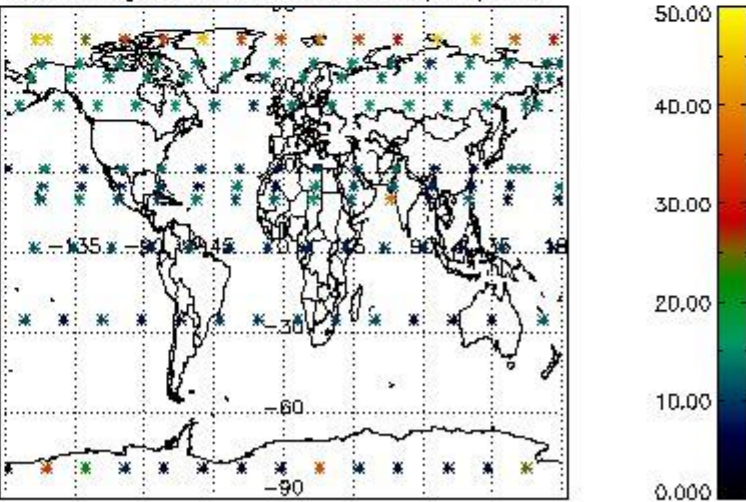

Percentage of cosmic ray hits per profile

Percentage of datation errors per profile

Percentage of star falling outside central band per profile

Percentage of saturation errors per profile

5. Trace gas profiles