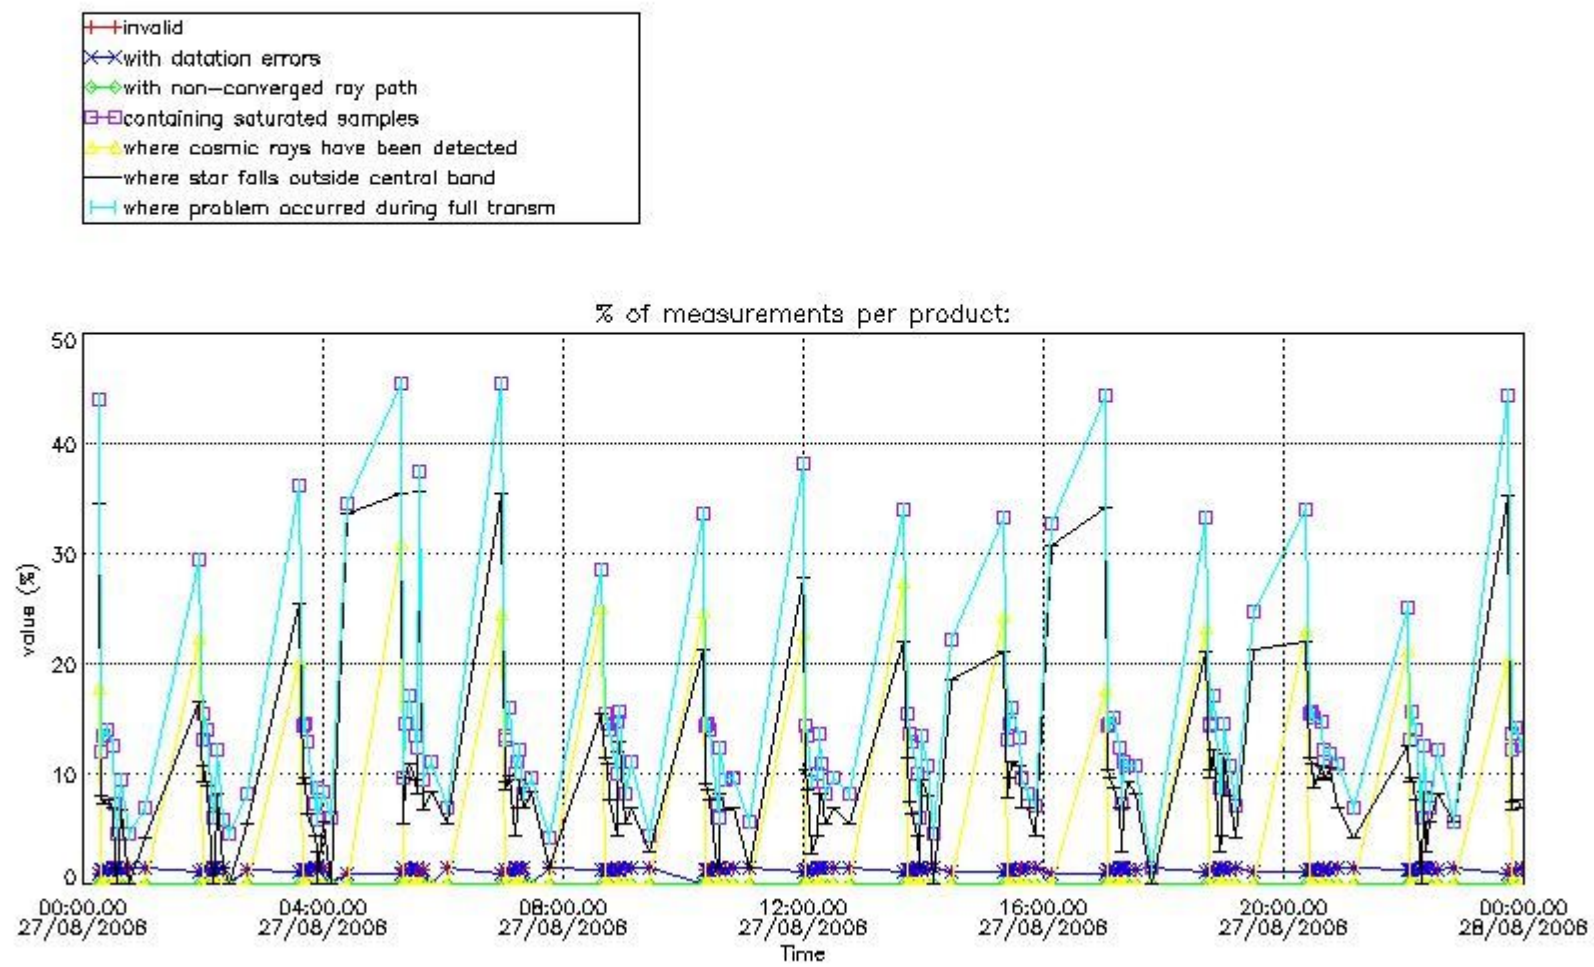

4.2 Plot quality information per product coming from level 1b processing (world map)

4.2.1 Plot level 1 quality information per product (world map): ENVISAT ASCENDING passes