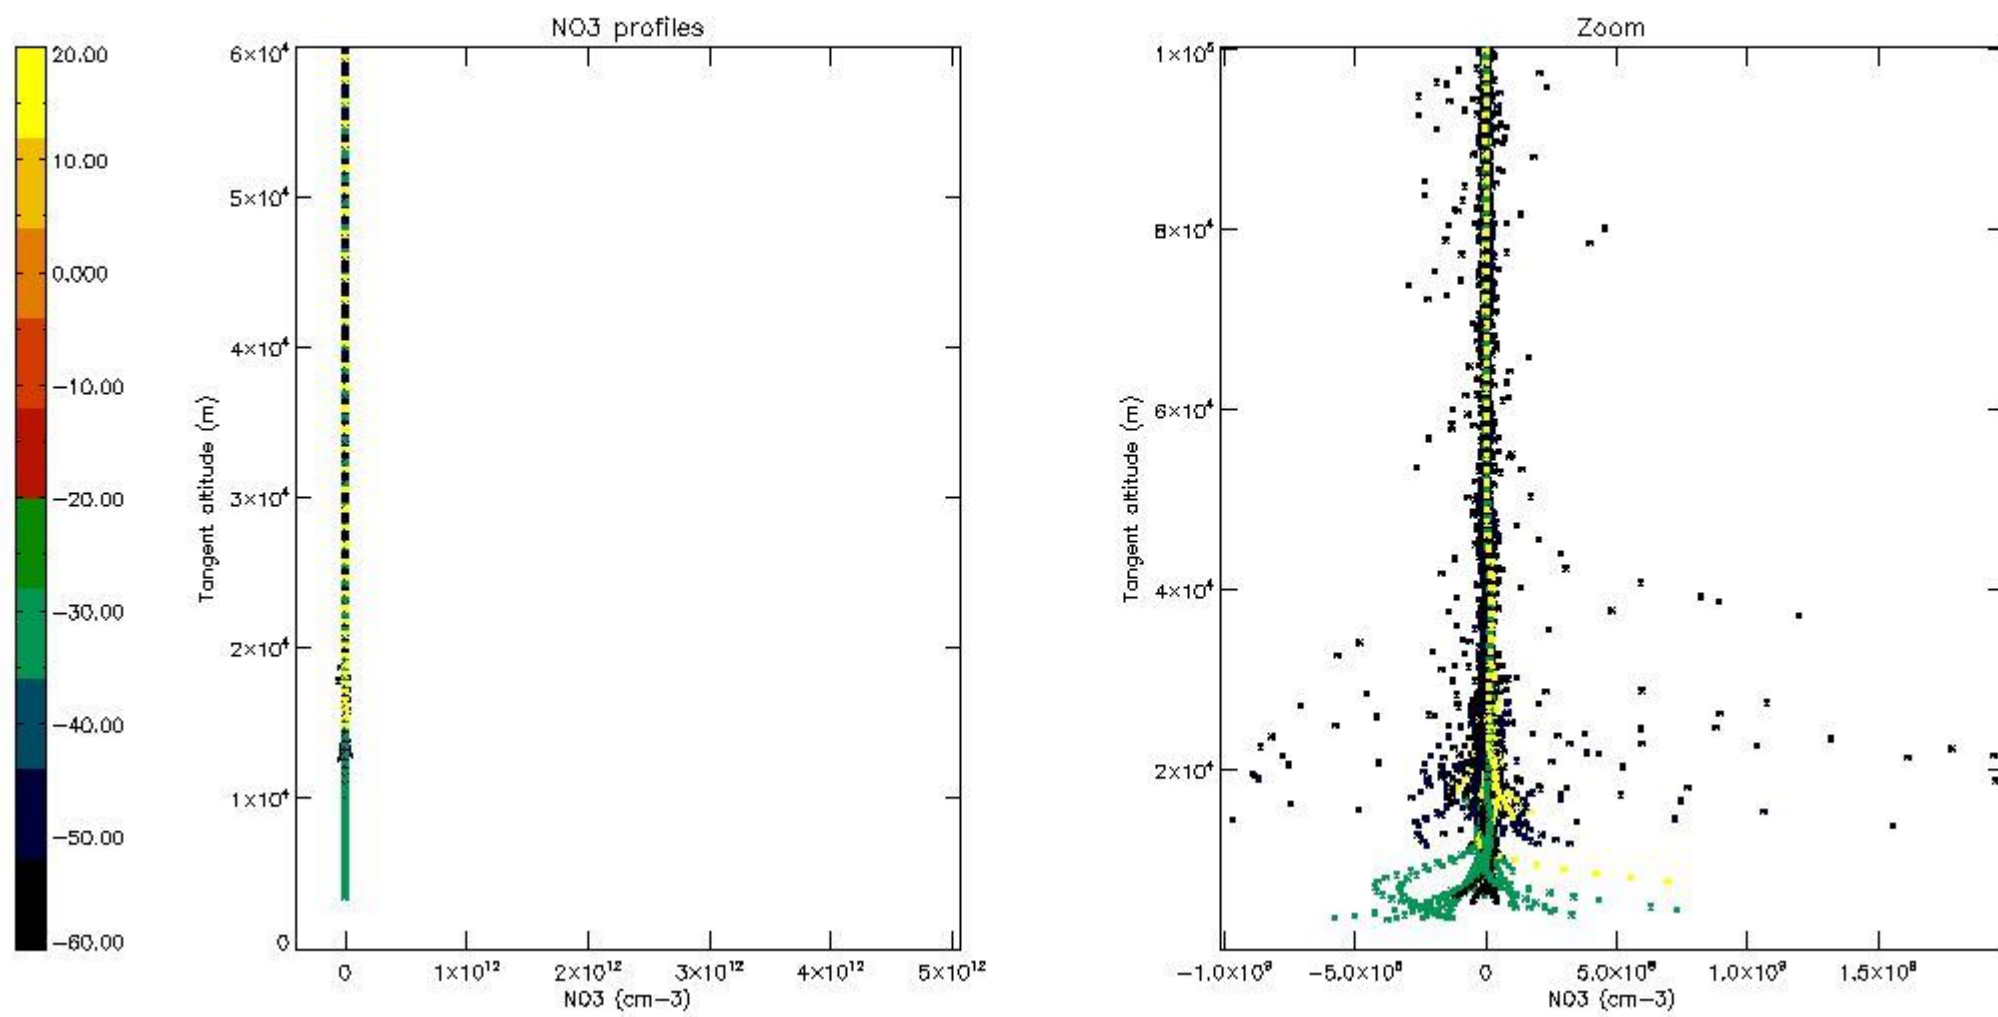

5.8 Plot H₂O profiles for all STD (only for occultations of stars 1,2,3,4,13,14,16,26,63 dark without errors)

The colorbar represents the latitude.