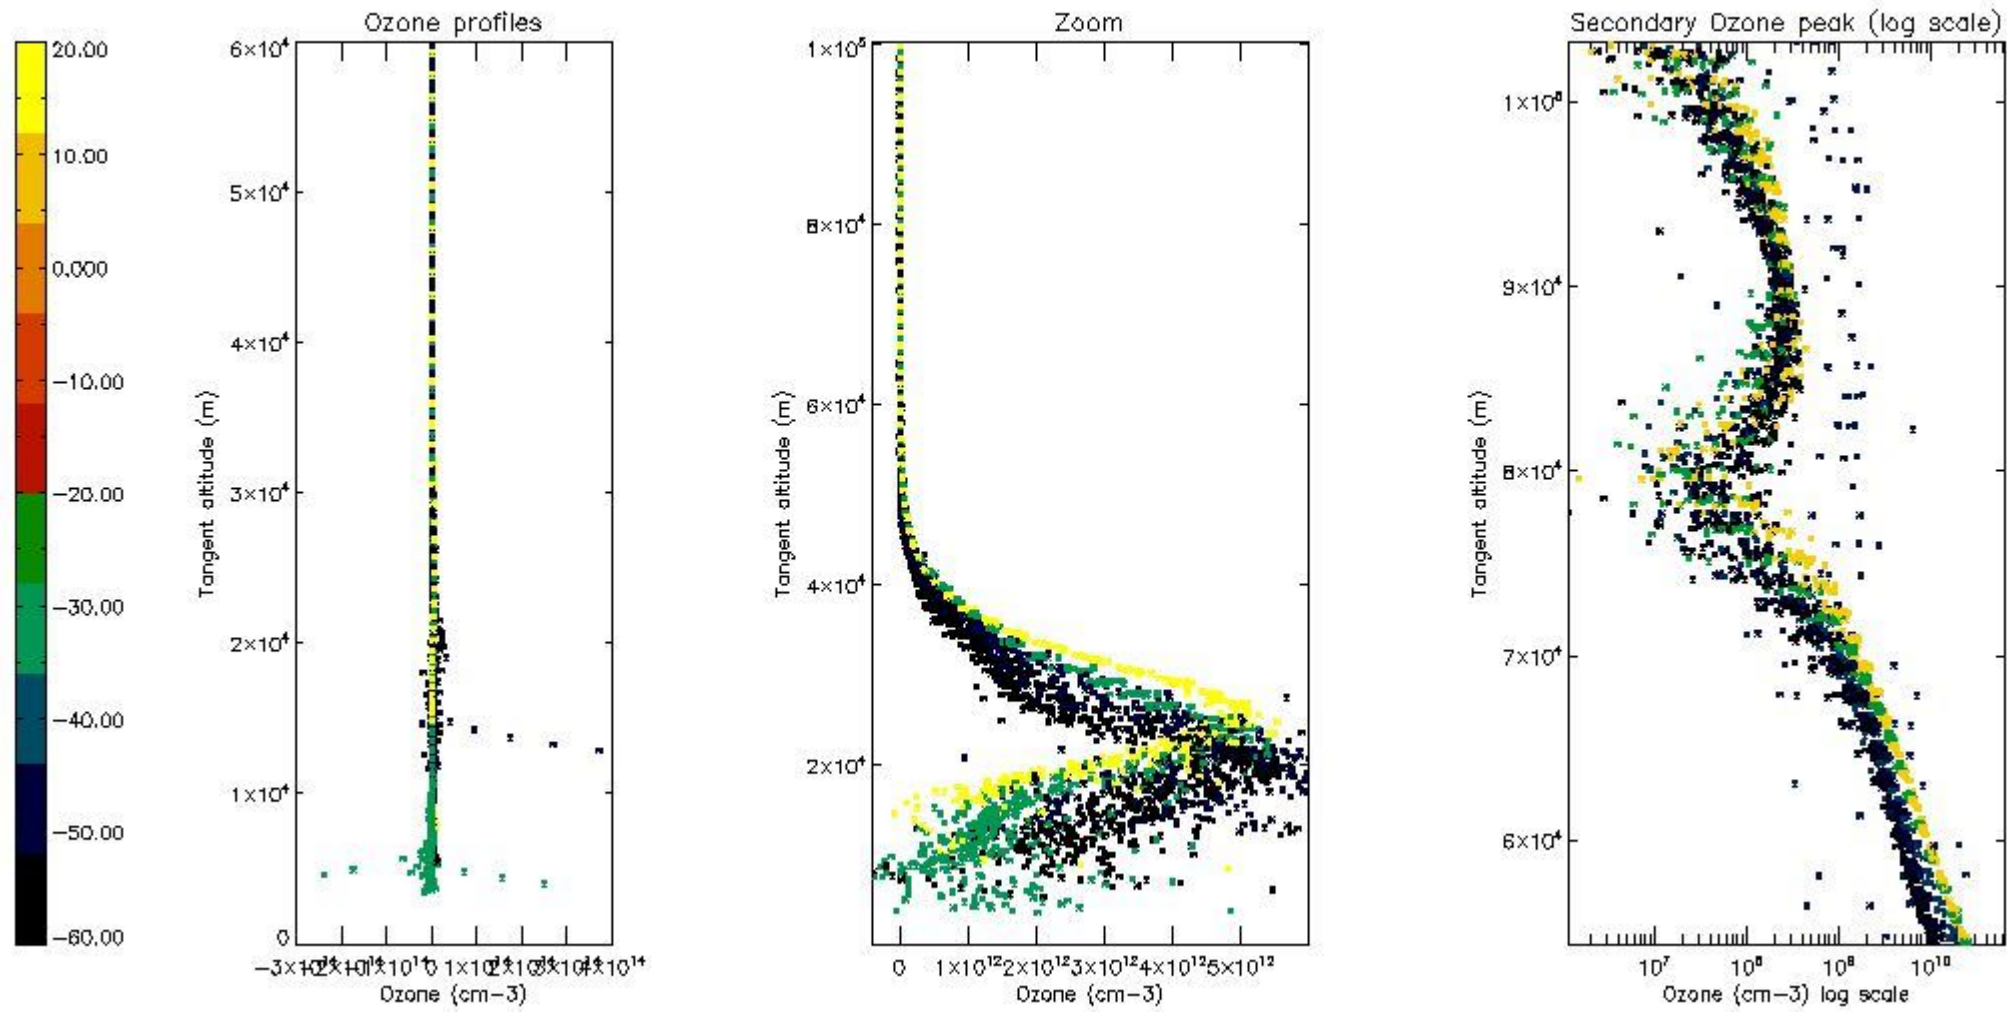

STD < 10	17
STD < 5	13

5.2 Plot ozone profiles for all STD (dark without errors)

The colorbar represents the latitude.

5.3 Plot ozone profiles where STD < 20% (dark without errors)

The colorbar represents the latitude.