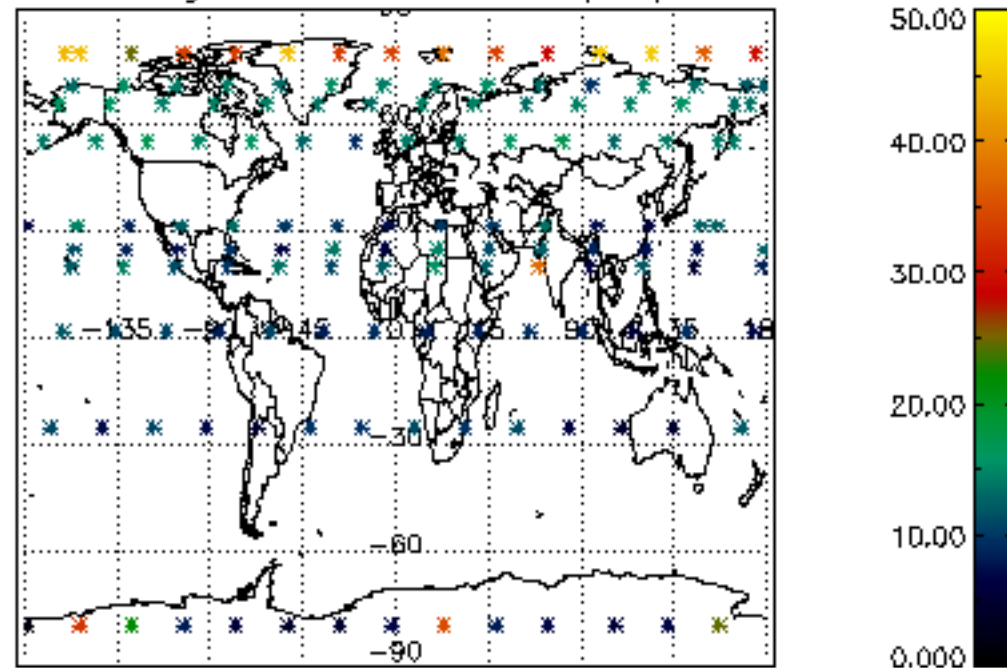

Percentage of saturation errors per profile