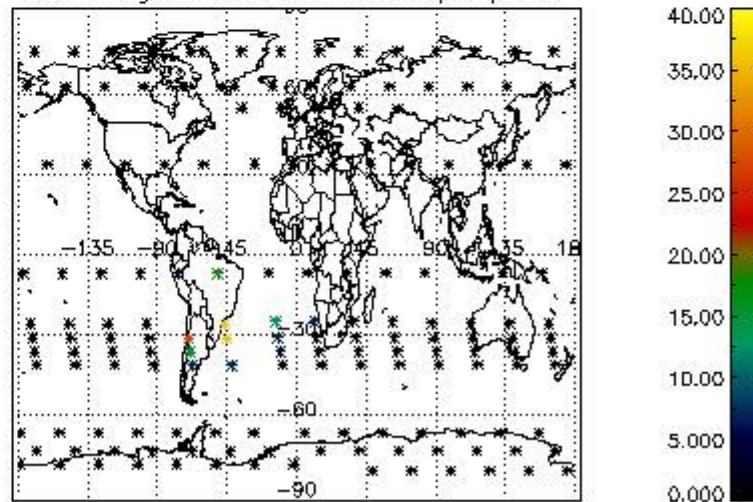

Percentage of saturation errors per profile