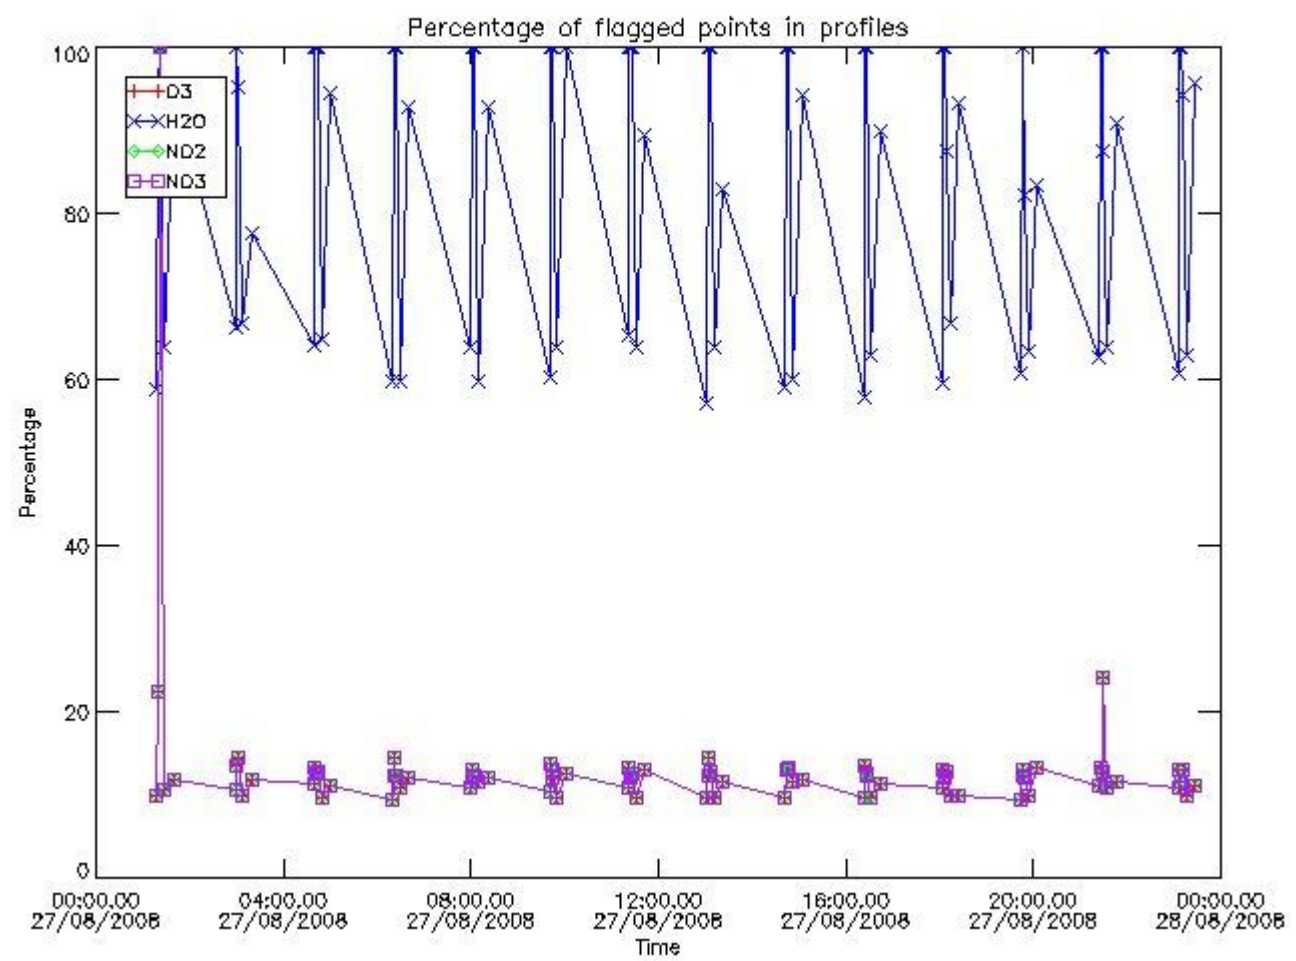

3. Quality information per product

In this section it is plotted some information contained in the Quality Summary data set of the level 2 products. Only products in dark limb conditions and without errors (error flag in the MPH set to "0") are used.

3.1 Plot quality information per product (time dependant)

3.2 Plot quality information per product (world map)