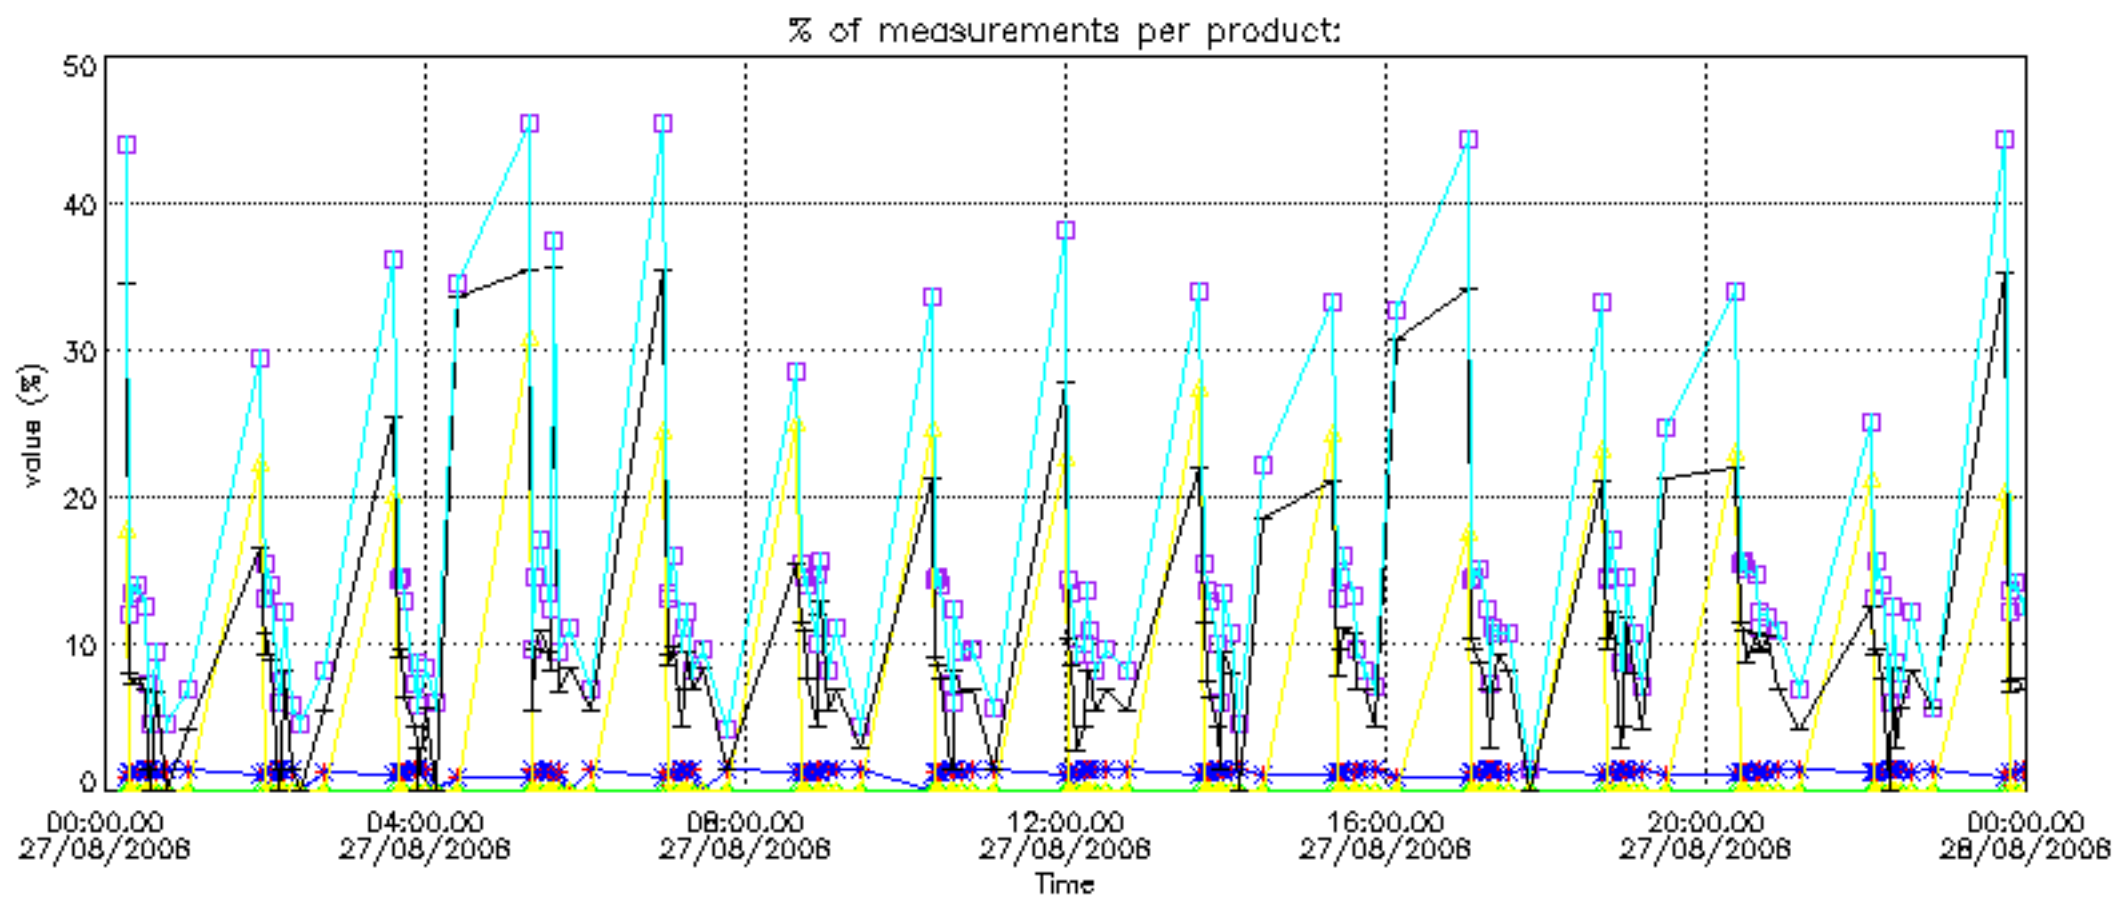

Percentage of cosmic ray hits per profile

Percentage of datation errors per profile