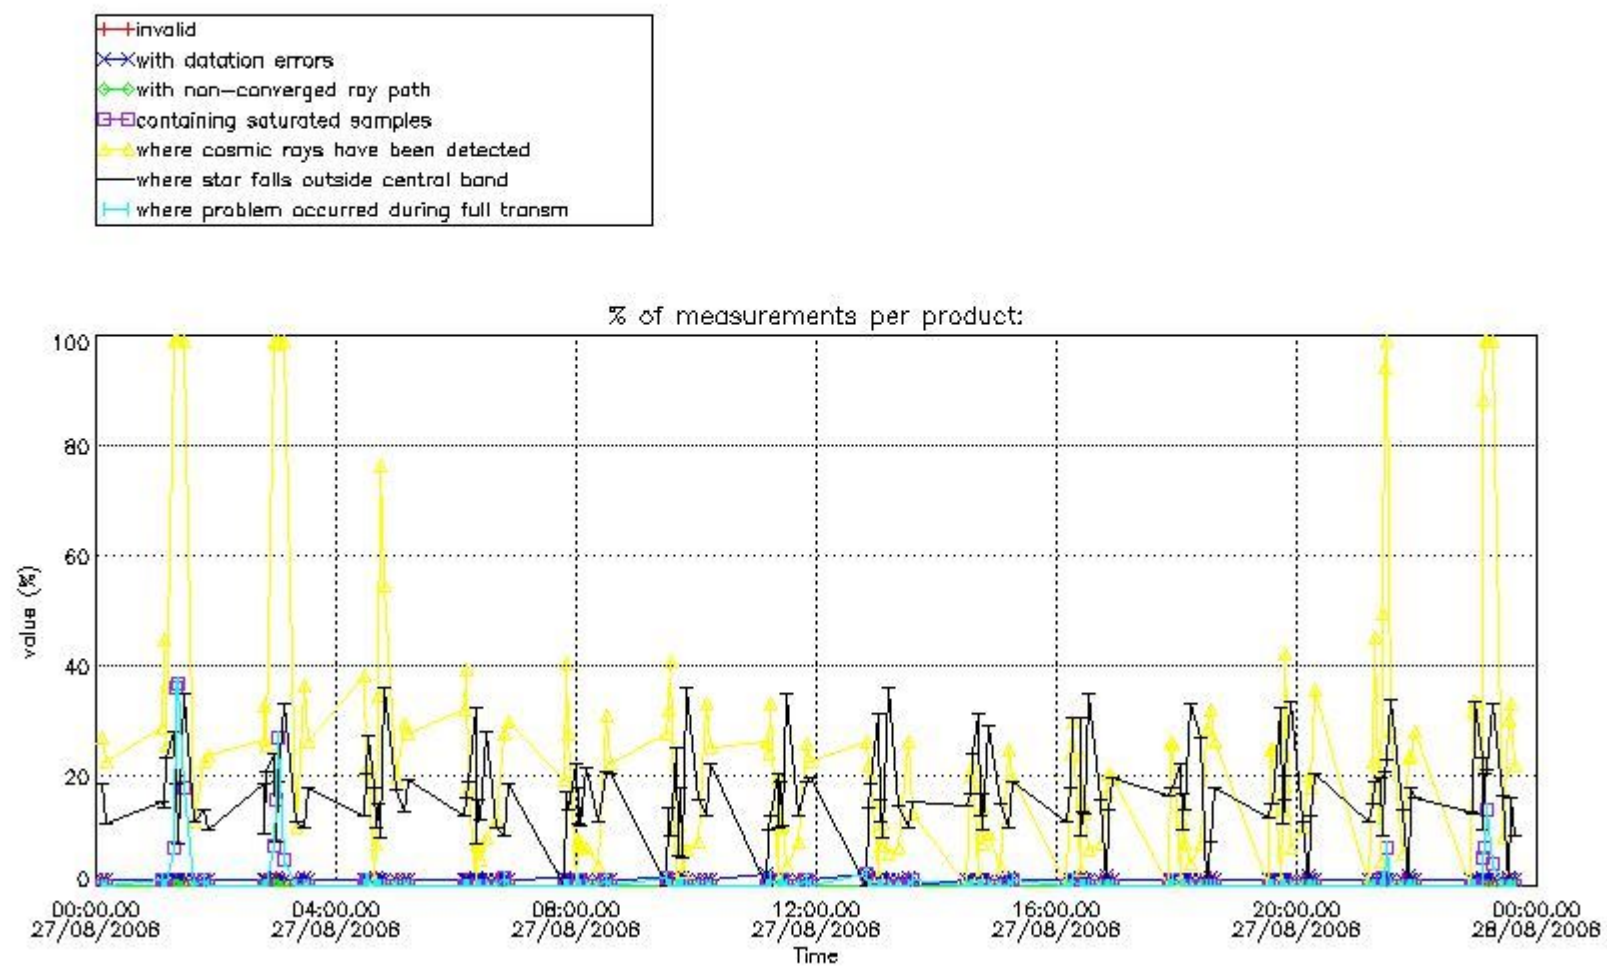

3.1 Plot quality information per product (time dependant)

3.2 Plot quality information per product (world map)

Percentage of flagged data per O3 profile

Percentage of flagged data per H2O profile

Percentage of flagged data per NO2 profile

Percentage of flagged data per NO3 profile

4. Level 1 quality information per product

In this section it is plotted some information contained in the Quality Summary data set of the level 2 products that comes from the level 1b processing. Products without errors (error flag in the MPH set to "0") are used.

4.1 Plot quality information per product (time dependant) coming from level 1b processing

4.1.1 Plot level 1 quality information per product (time dependant): ENVISAT ASCENDING passes

4.1.2 Plot level 1 quality information per product (time dependant): ENVI SAT DESCENDING passes