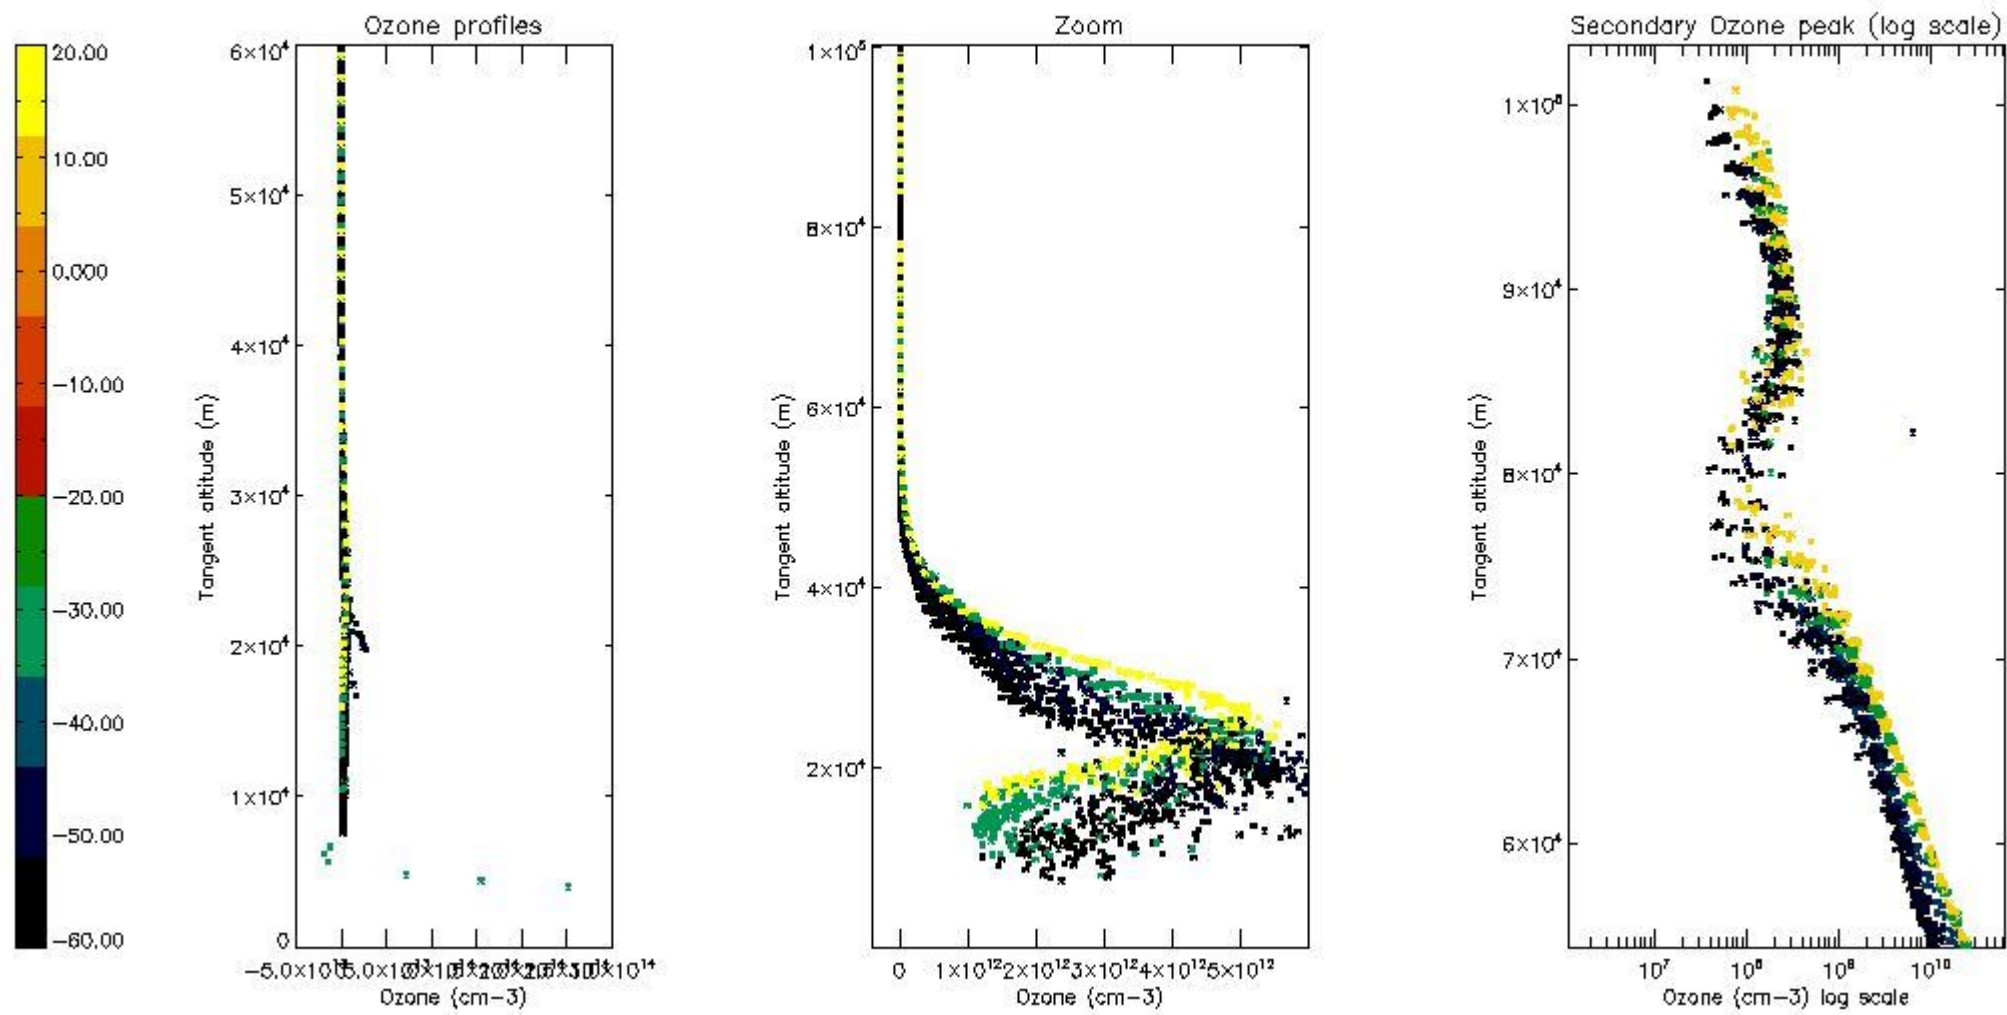

STD < 10	17
STD < 5	13

5.2 Plot ozone profiles for all STD (dark without errors)

The colorbar represents the latitude.

5.3 Plot ozone profiles where STD < 20% (dark without errors)

The colorbar represents the latitude.