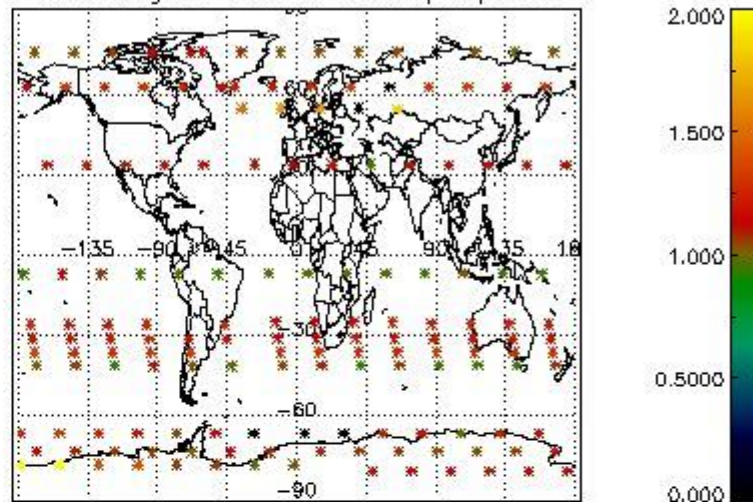

Percentage of datation errors per profile