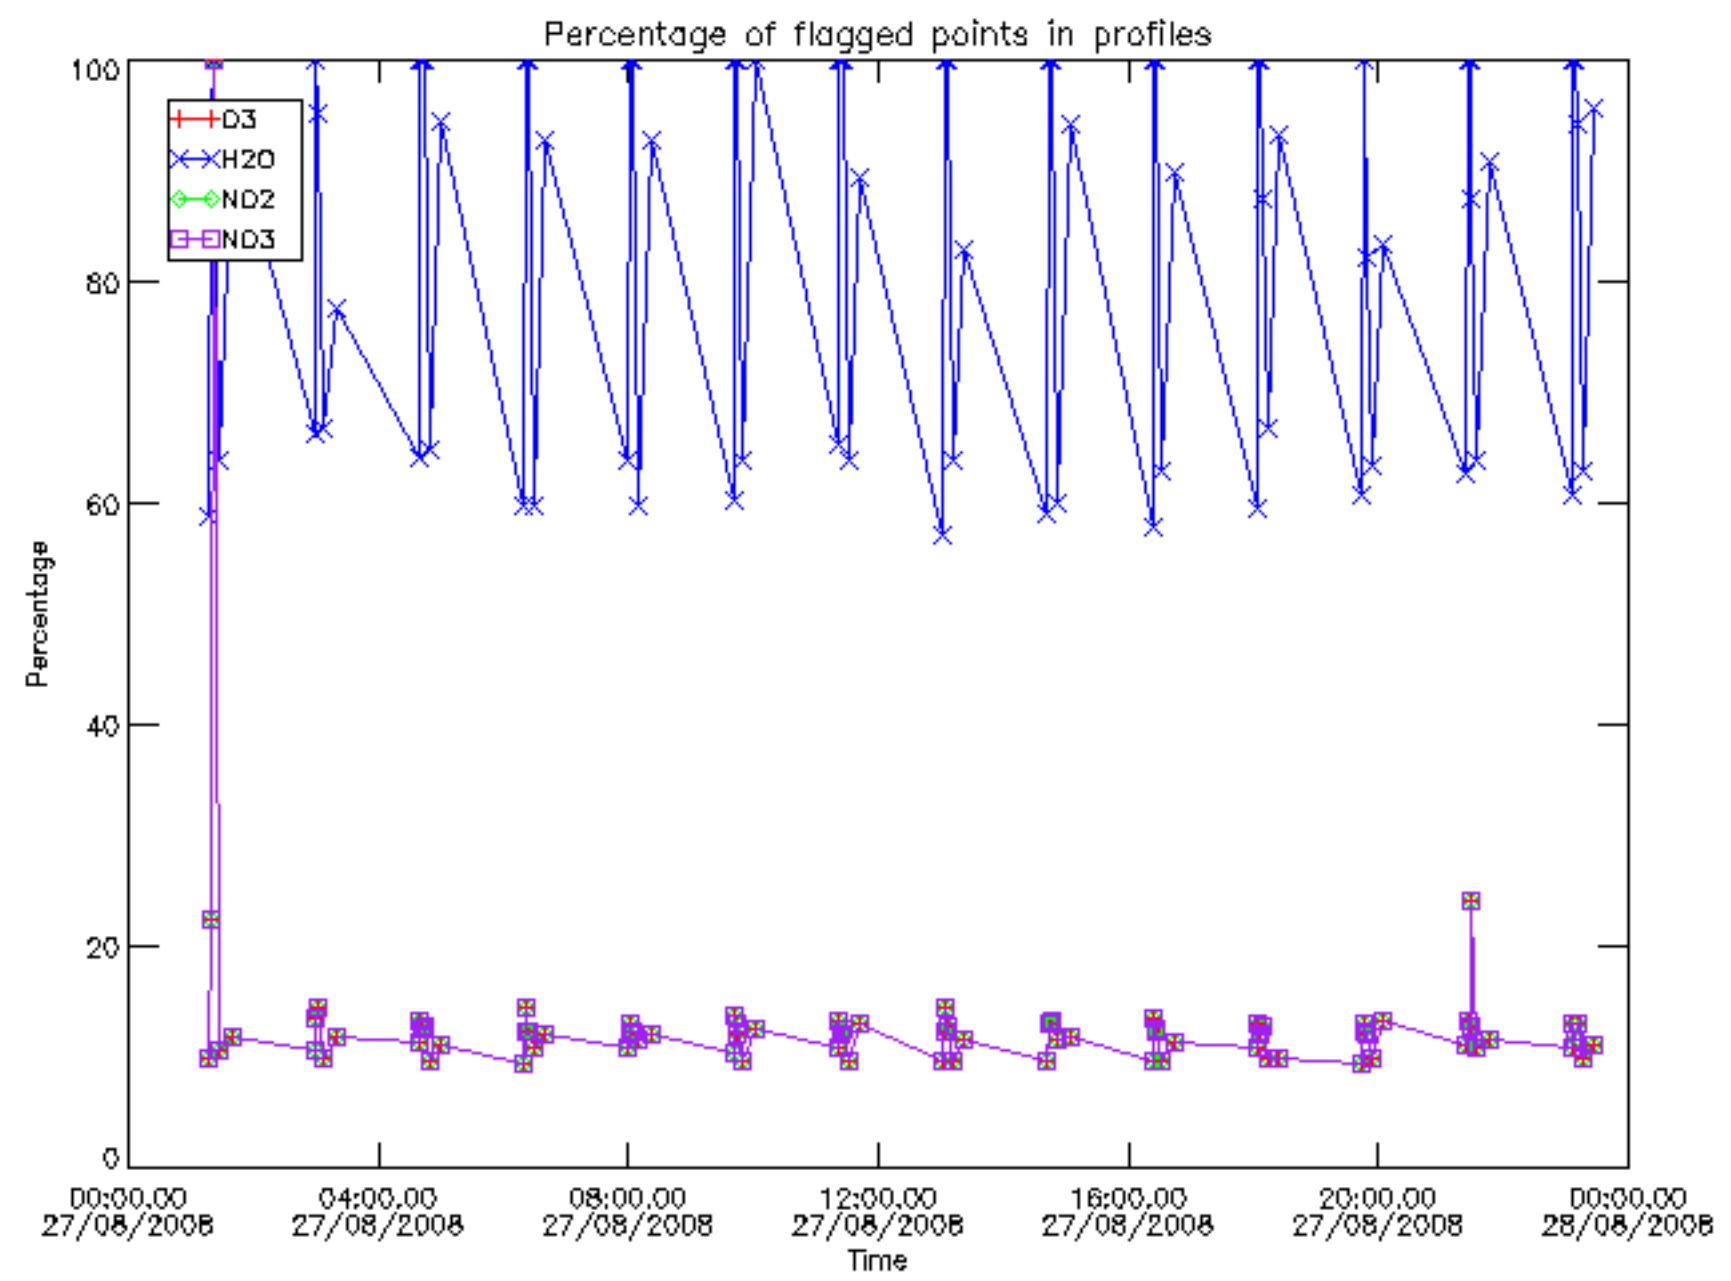

Percentage of flagged data per D3 profile

Percentage of flagged data per H2O profile