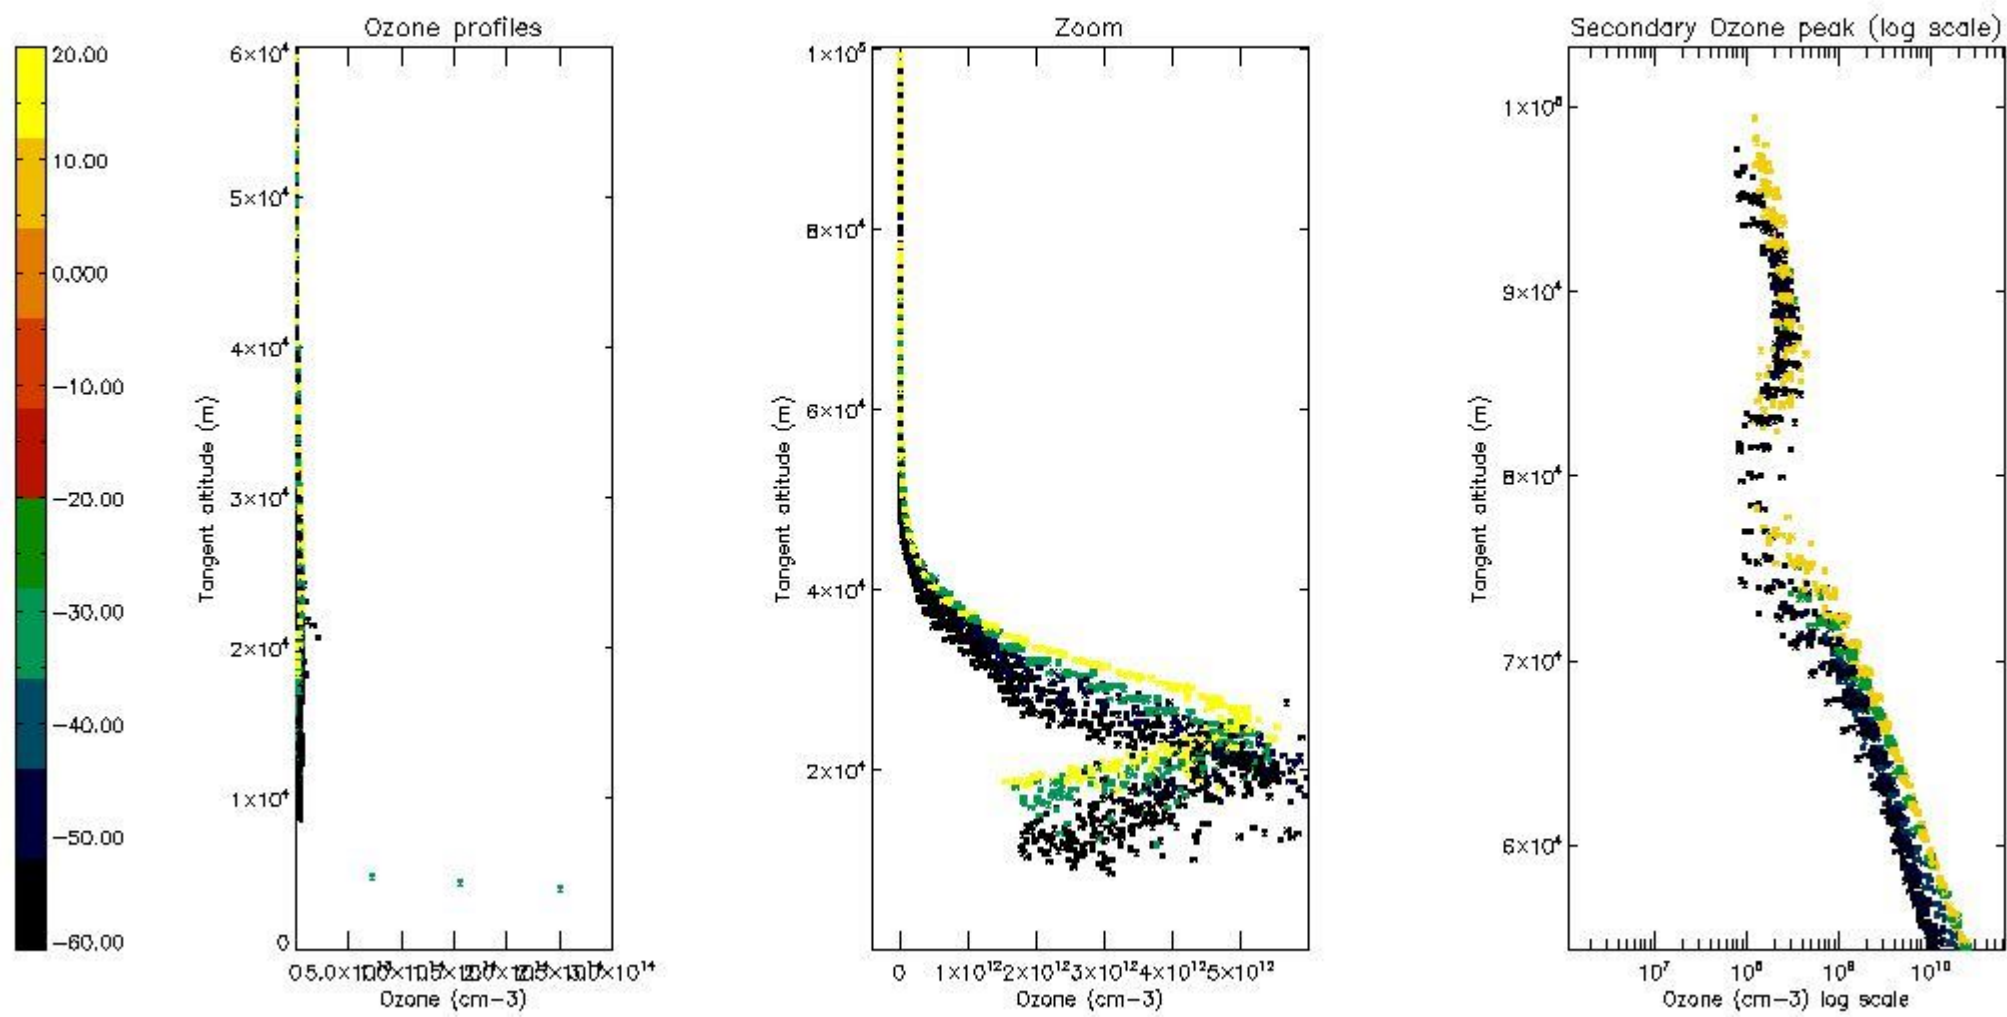

5.5 Plot ozone profiles where STD < 5% (dark without errors)

The colorbar represents the latitude.