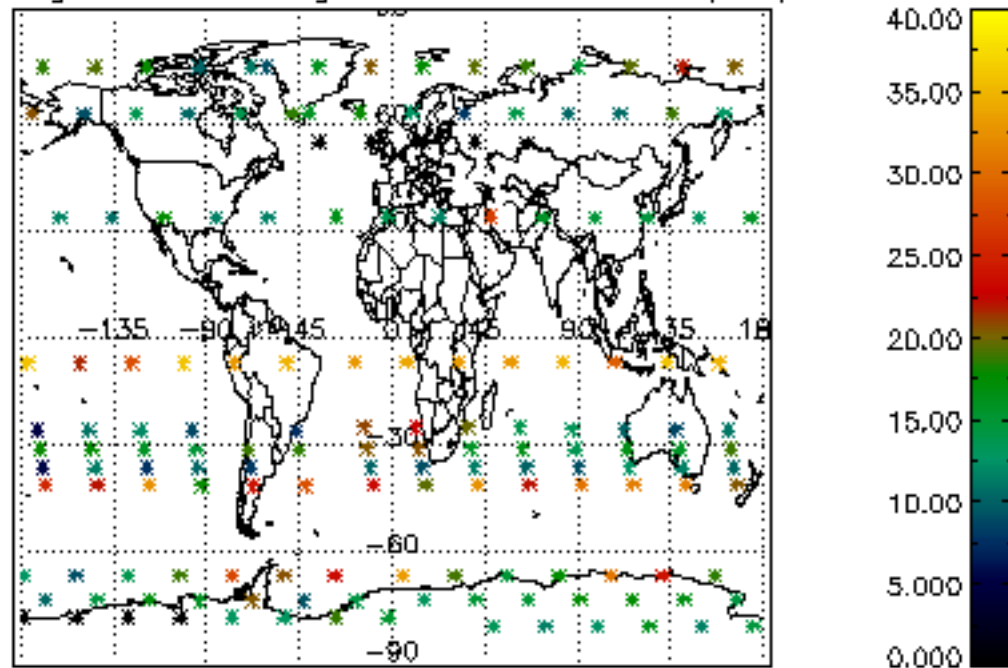

Percentage of cosmic ray hits per profile

Percentage of star falling outside central band per profile