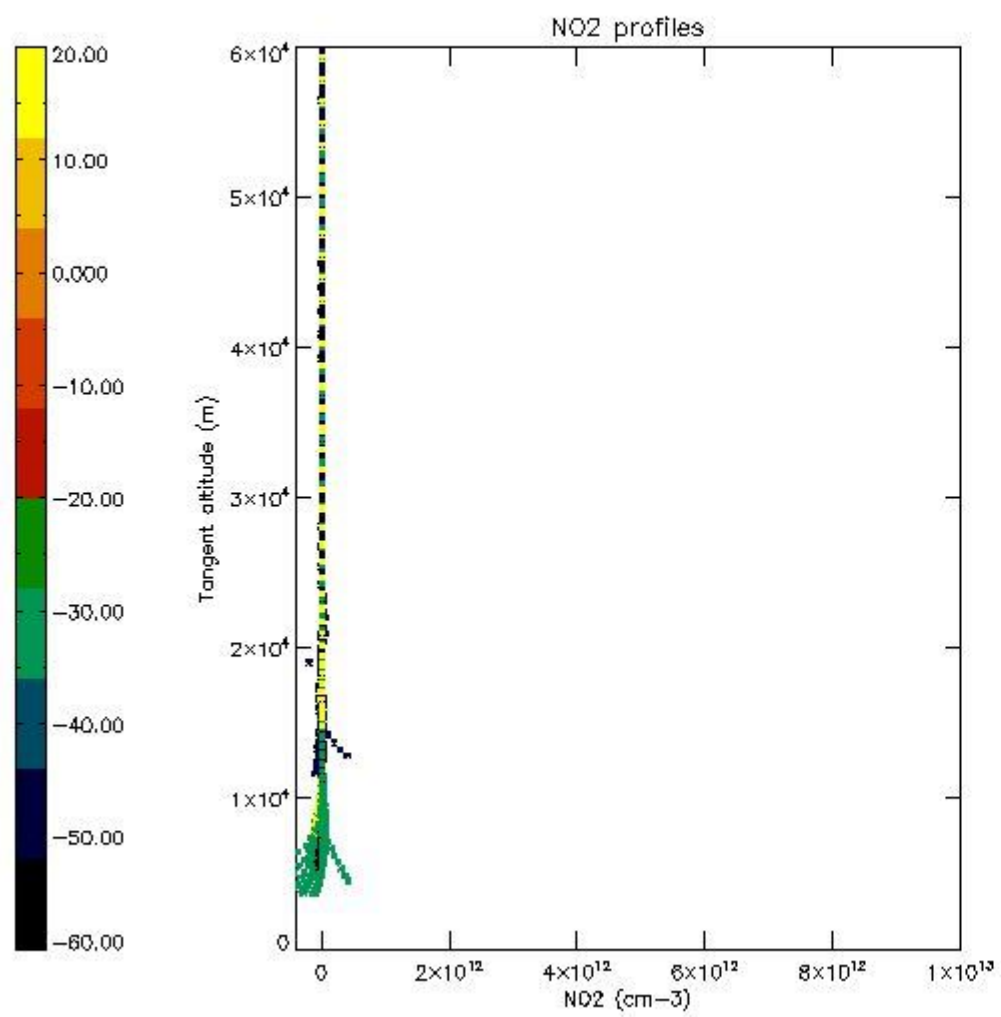

5.4 Plot ozone profiles where STD < 10% (dark without errors)

The colorbar represents the latitude.

5.5 Plot ozone profiles where $STD < 5\%$ (dark without errors)

The colorbar represents the latitude.

5.6 Plot NO₂ profiles for all STD (dark without errors)

The colorbar represents the latitude.

5.7 Plot NO3 profiles for all STD (dark without errors)

The colorbar represents the latitude.

5.8 Plot H2O profiles for all STD (only for occultations of stars 1,2,3,4,13,14,16,26,63 dark without errors)