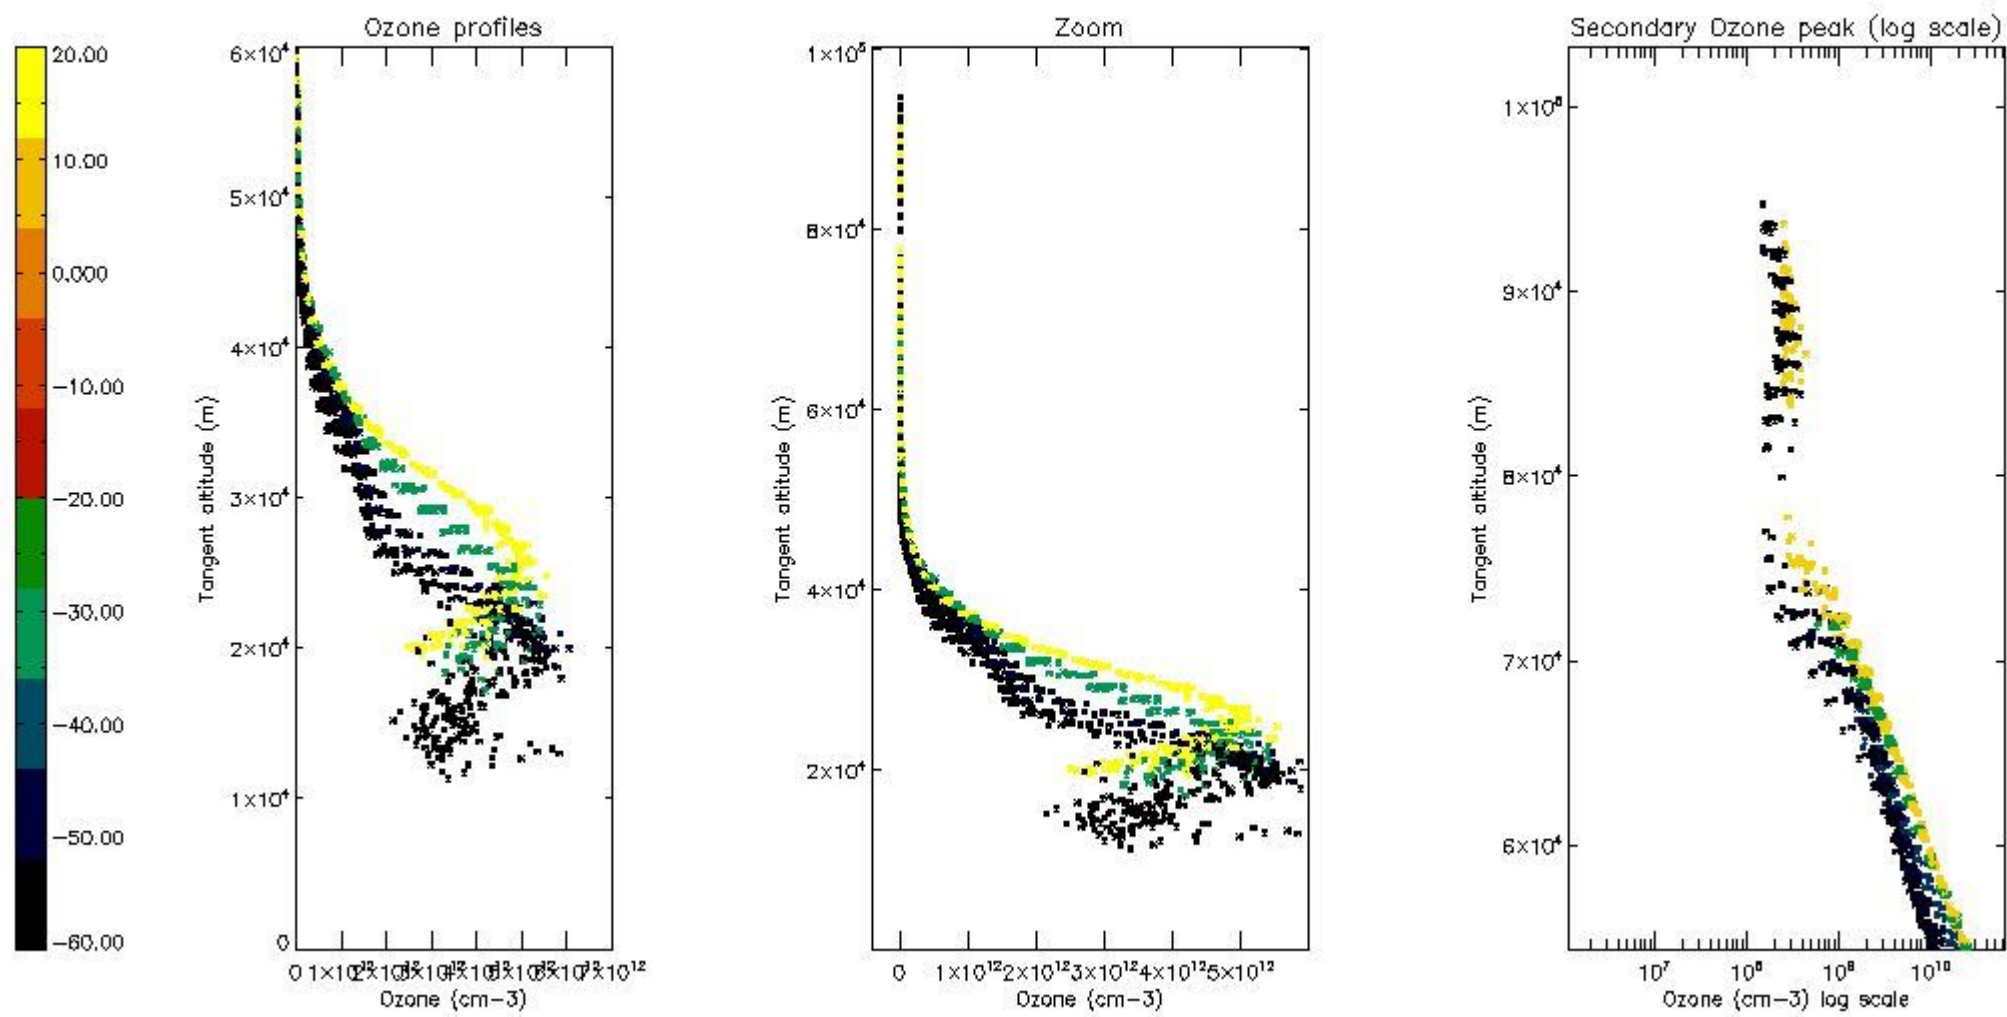

5.6 Plot NO₂ profiles for all STD (dark without errors)

The colorbar represents the latitude.