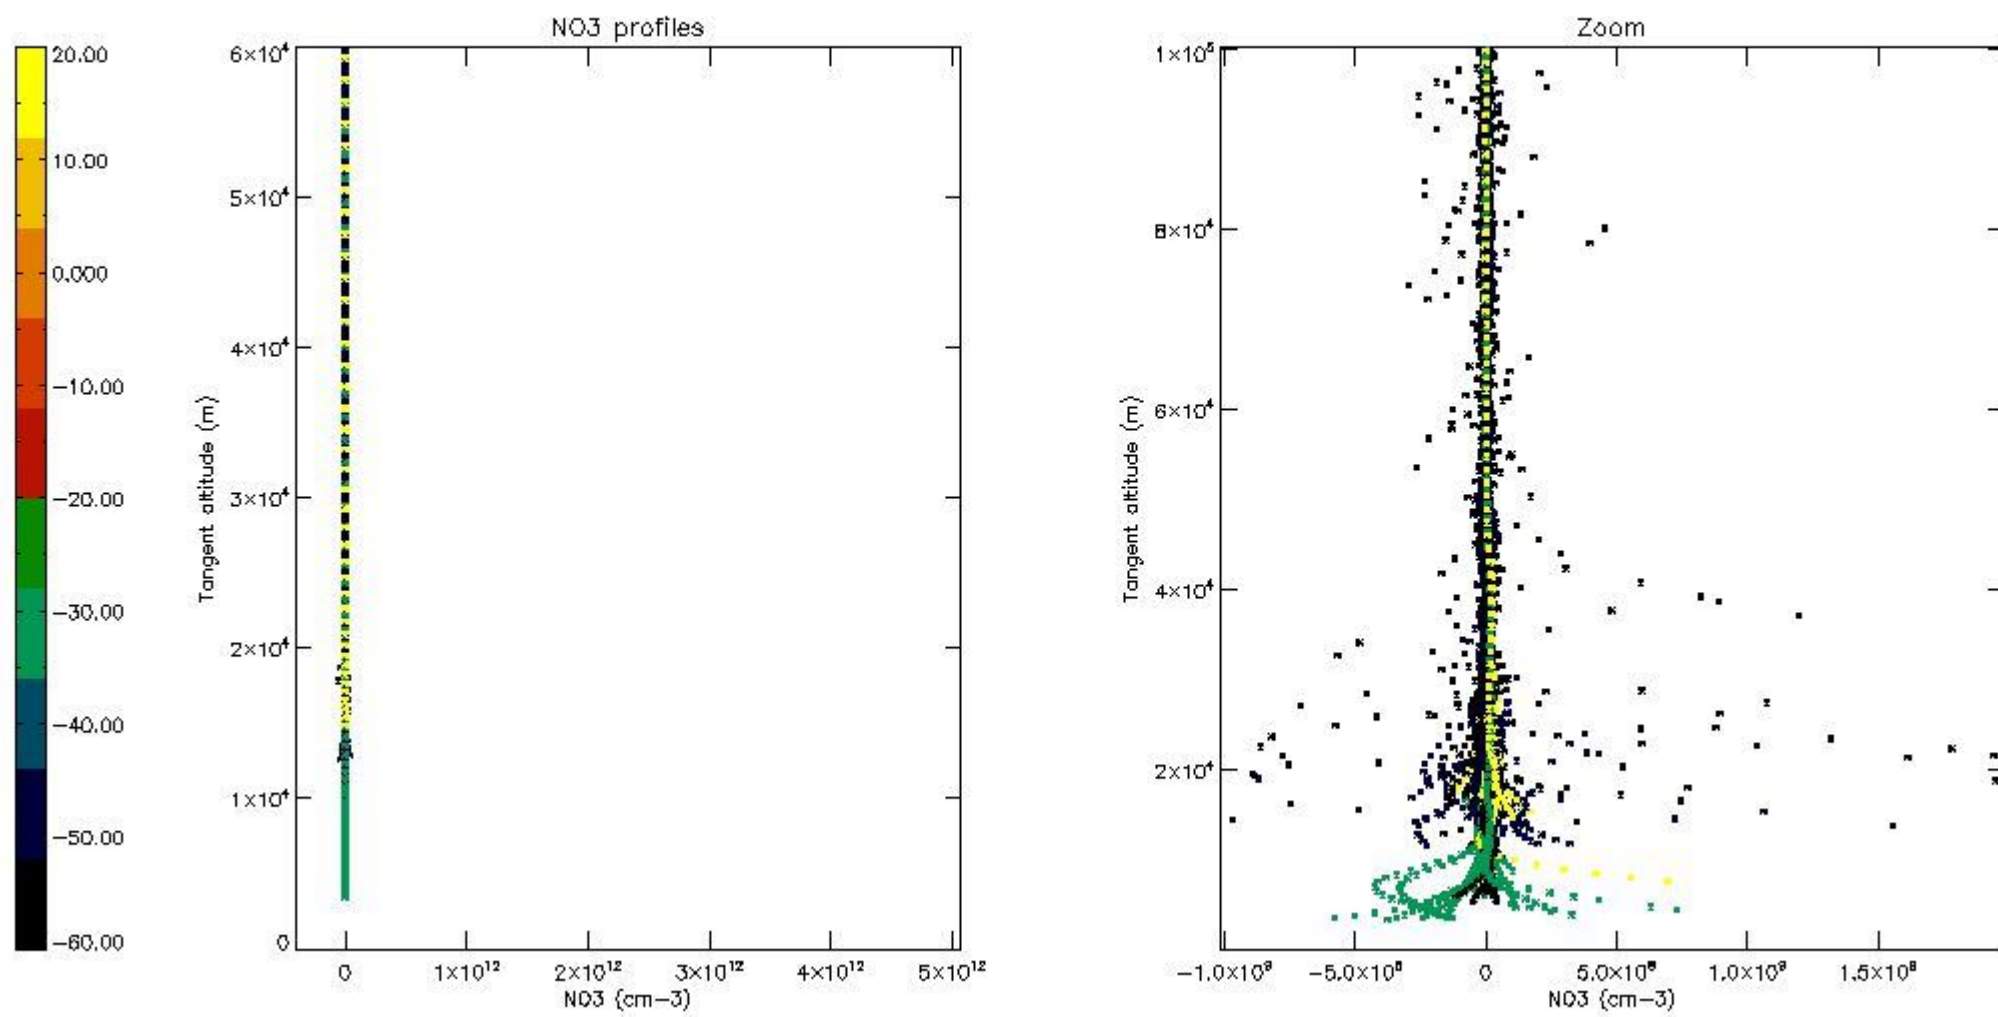

5.4 Plot ozone profiles where STD < 10% (dark without errors)

The colorbar represents the latitude.

5.5 Plot ozone profiles where $STD < 5\%$ (dark without errors)

The colorbar represents the latitude.

5.6 Plot NO₂ profiles for all STD (dark without errors)

The colorbar represents the latitude.

5.7 Plot NO3 profiles for all STD (dark without errors)

The colorbar represents the latitude.

5.8 Plot H2O profiles for all STD (only for occultations of stars 1,2,3,4,13,14,16,26,63 dark without errors)