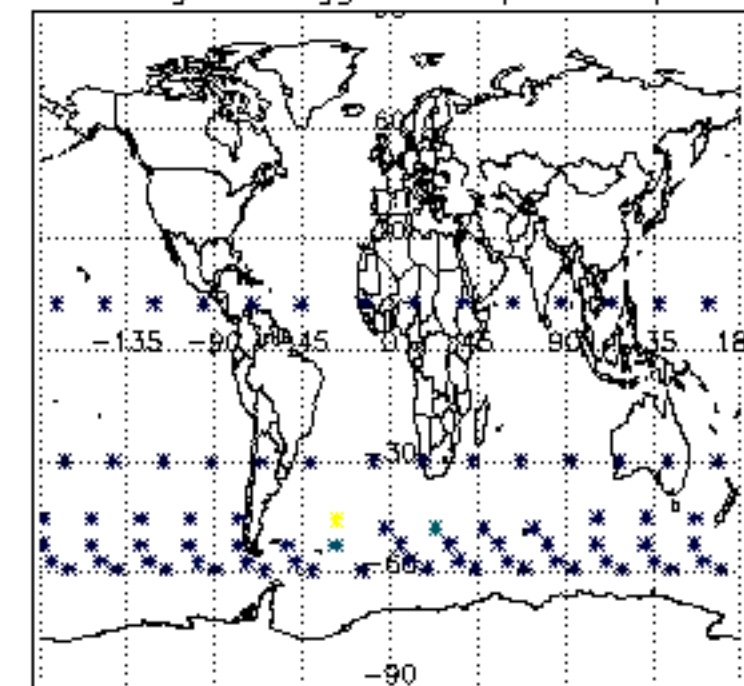

Percentage of flagged data per NO3 profile