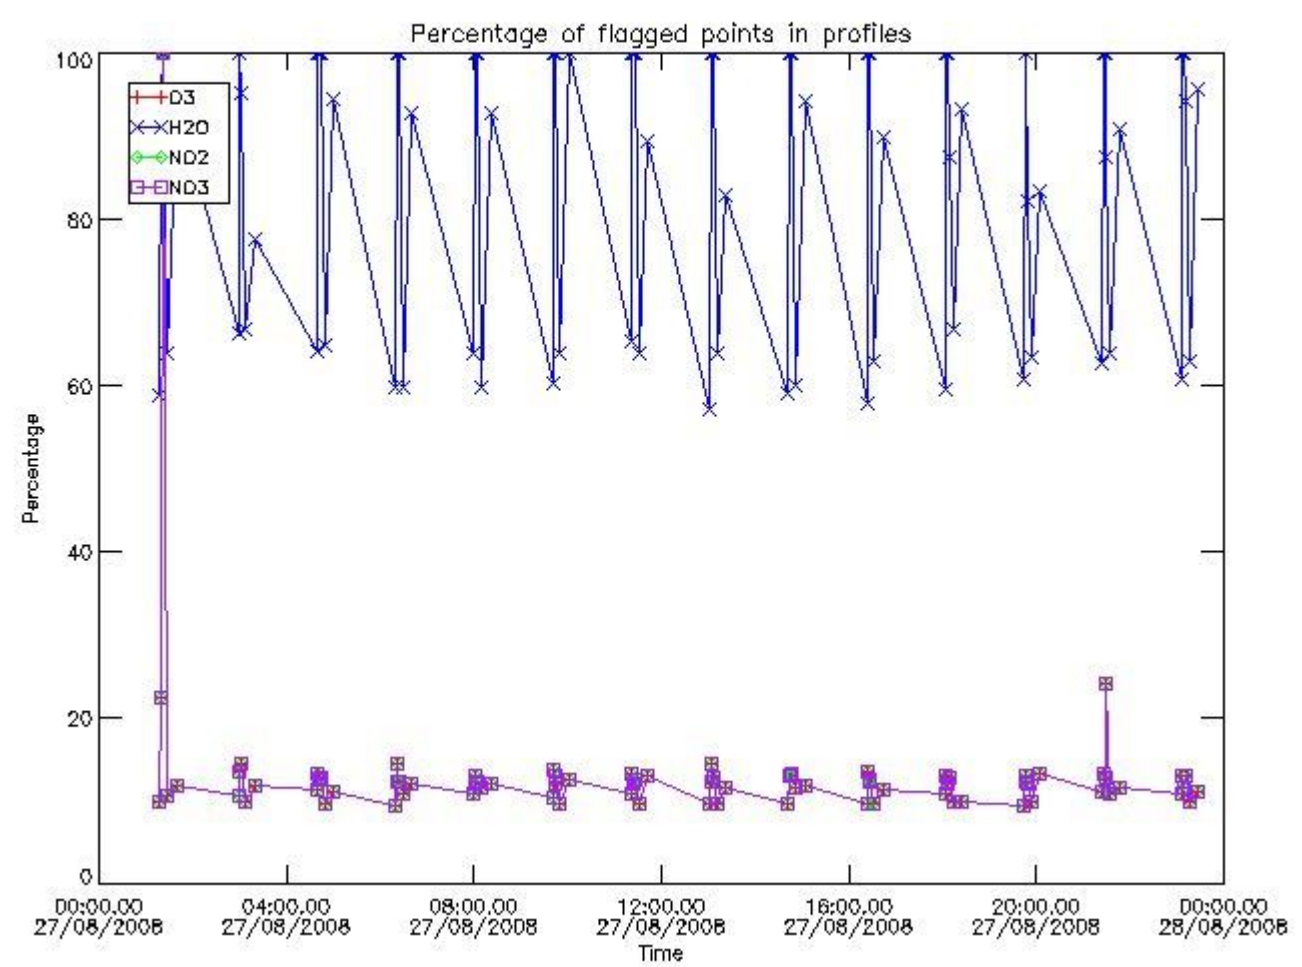

3. Quality information per product

In this section it is plotted some information contained in the Quality Summary data set of the level 2 products. Only products in dark limb conditions and without errors (error flag in the MPH set to "0") are used.

3.1 Plot quality information per product (time dependant)

3.2 Plot quality information per product (world map)