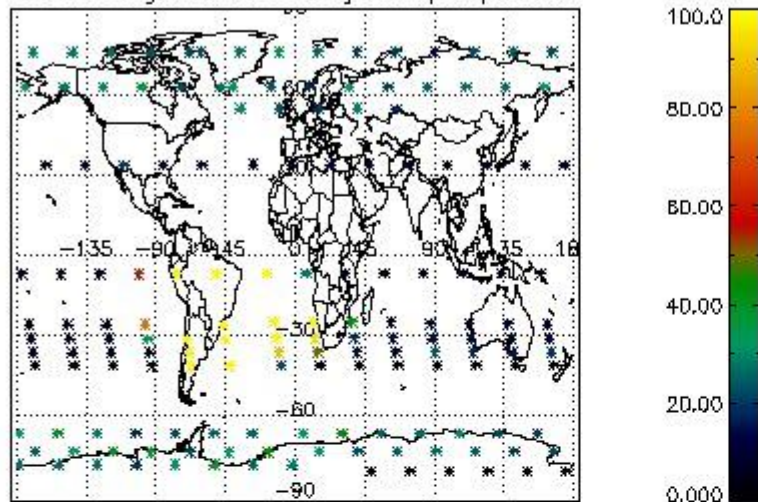

Percentage of cosmic ray hits per profile