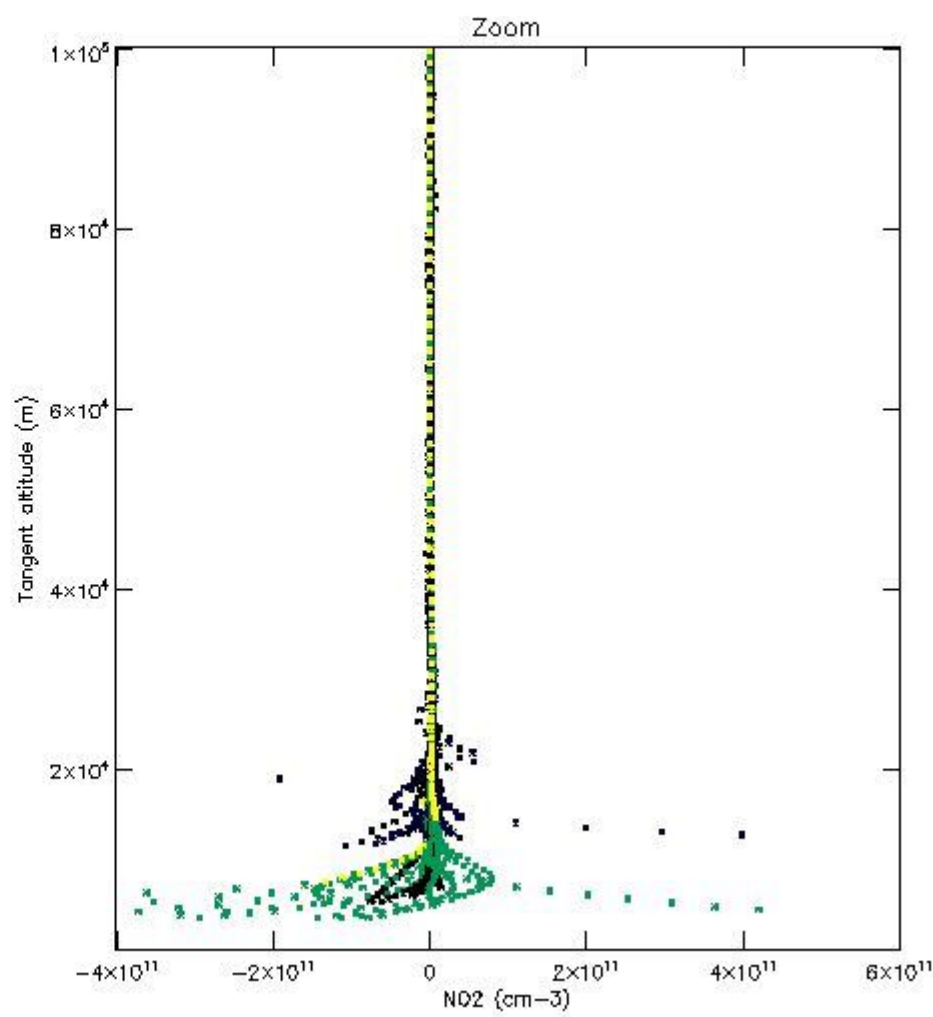

5.7 Plot NO3 profiles for all STD (dark without errors)

The colorbar represents the latitude.