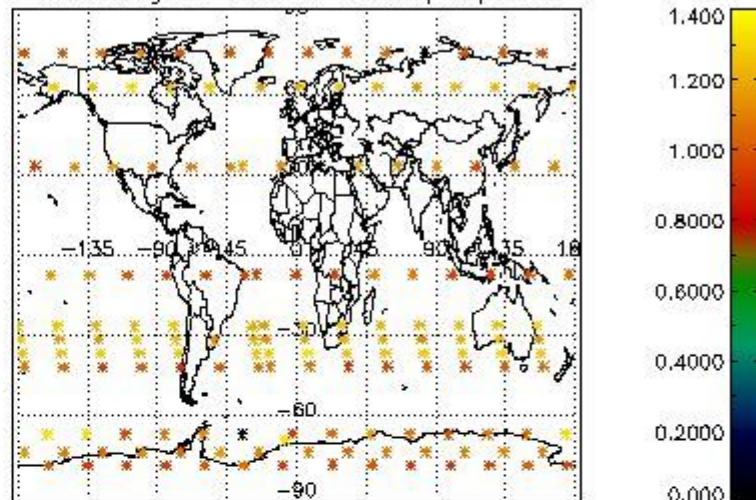

Percentage of datation errors per profile