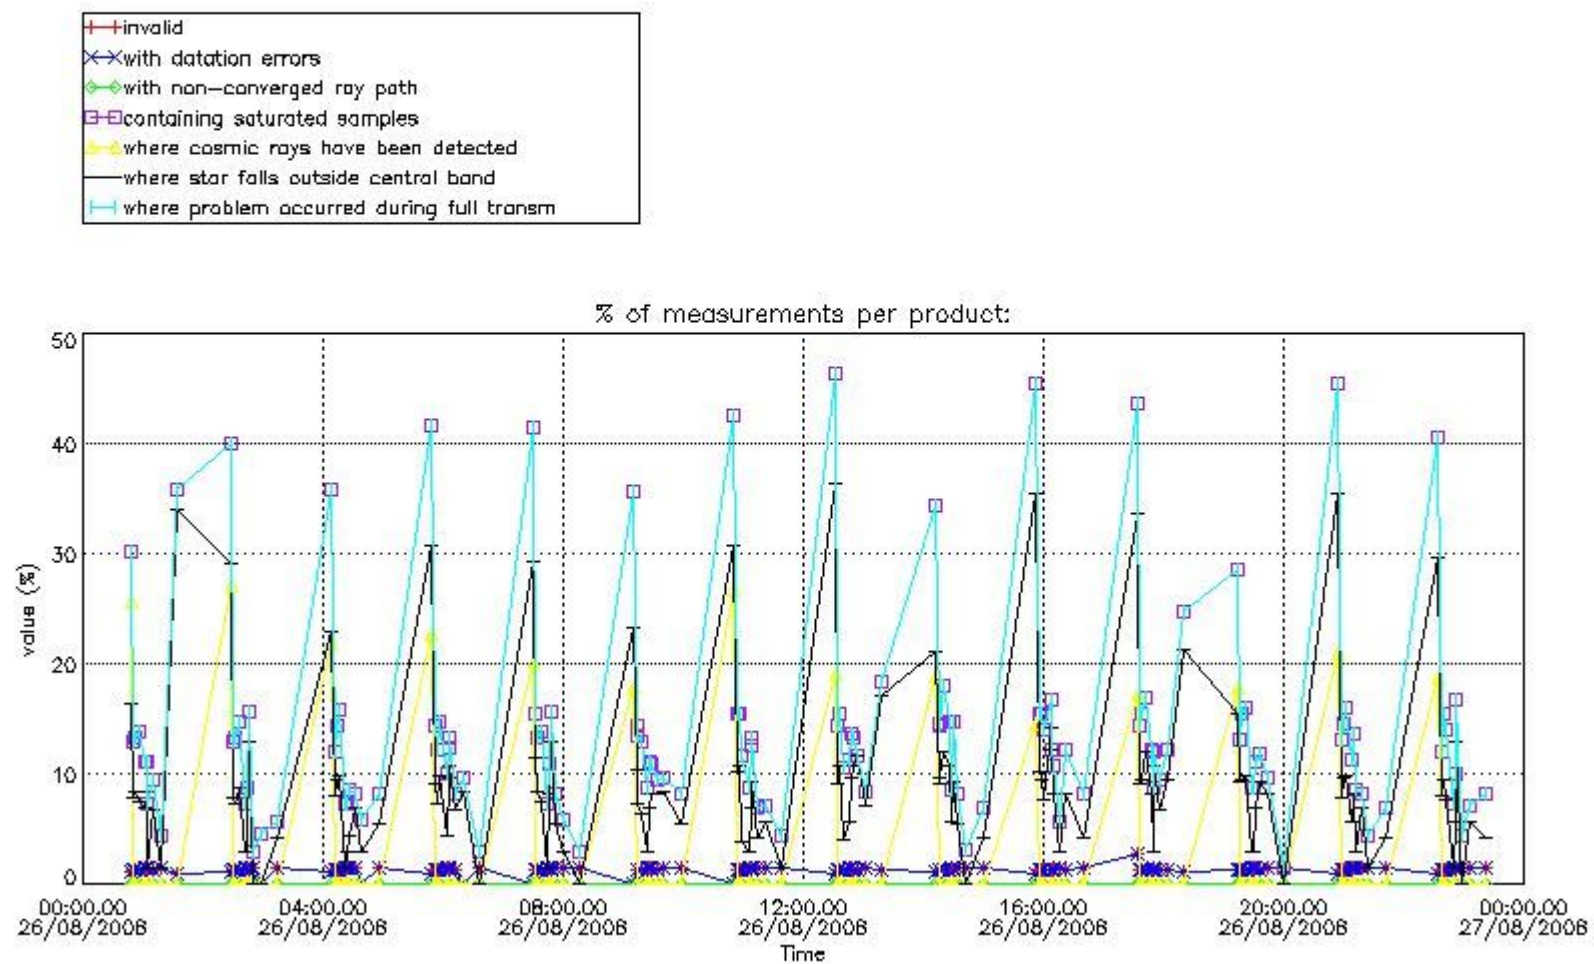

4.2 Plot quality information per product coming from level 1b processing (world map)

4.2.1 Plot level 1 quality information per product (world map): ENVISAT ASCENDING passes