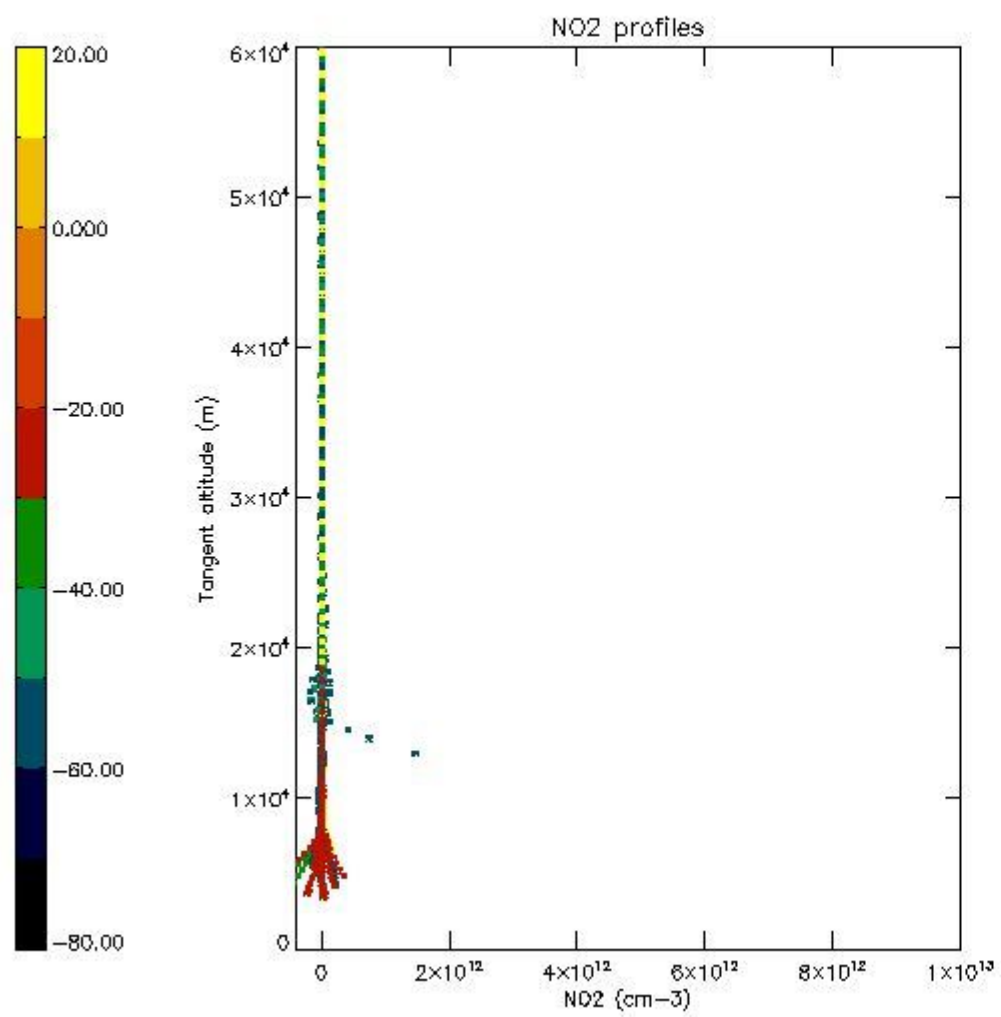

*5.4 Plot ozone profiles where STD < 10% (dark without errors)*

The colorbar represents the latitude.

*5.5 Plot ozone profiles where STD < 5% (dark without errors)*

The colorbar represents the latitude.

*5.6 Plot NO<sub>2</sub> profiles for all STD (dark without errors)*

The colorbar represents the latitude.

*5.7 Plot NO3 profiles for all STD (dark without errors)*

The colorbar represents the latitude.

5.8 Plot H<sub>2</sub>O profiles for all STD (only for occultations of stars 1,2,3,4,13,14,16,26,63 dark without errors)