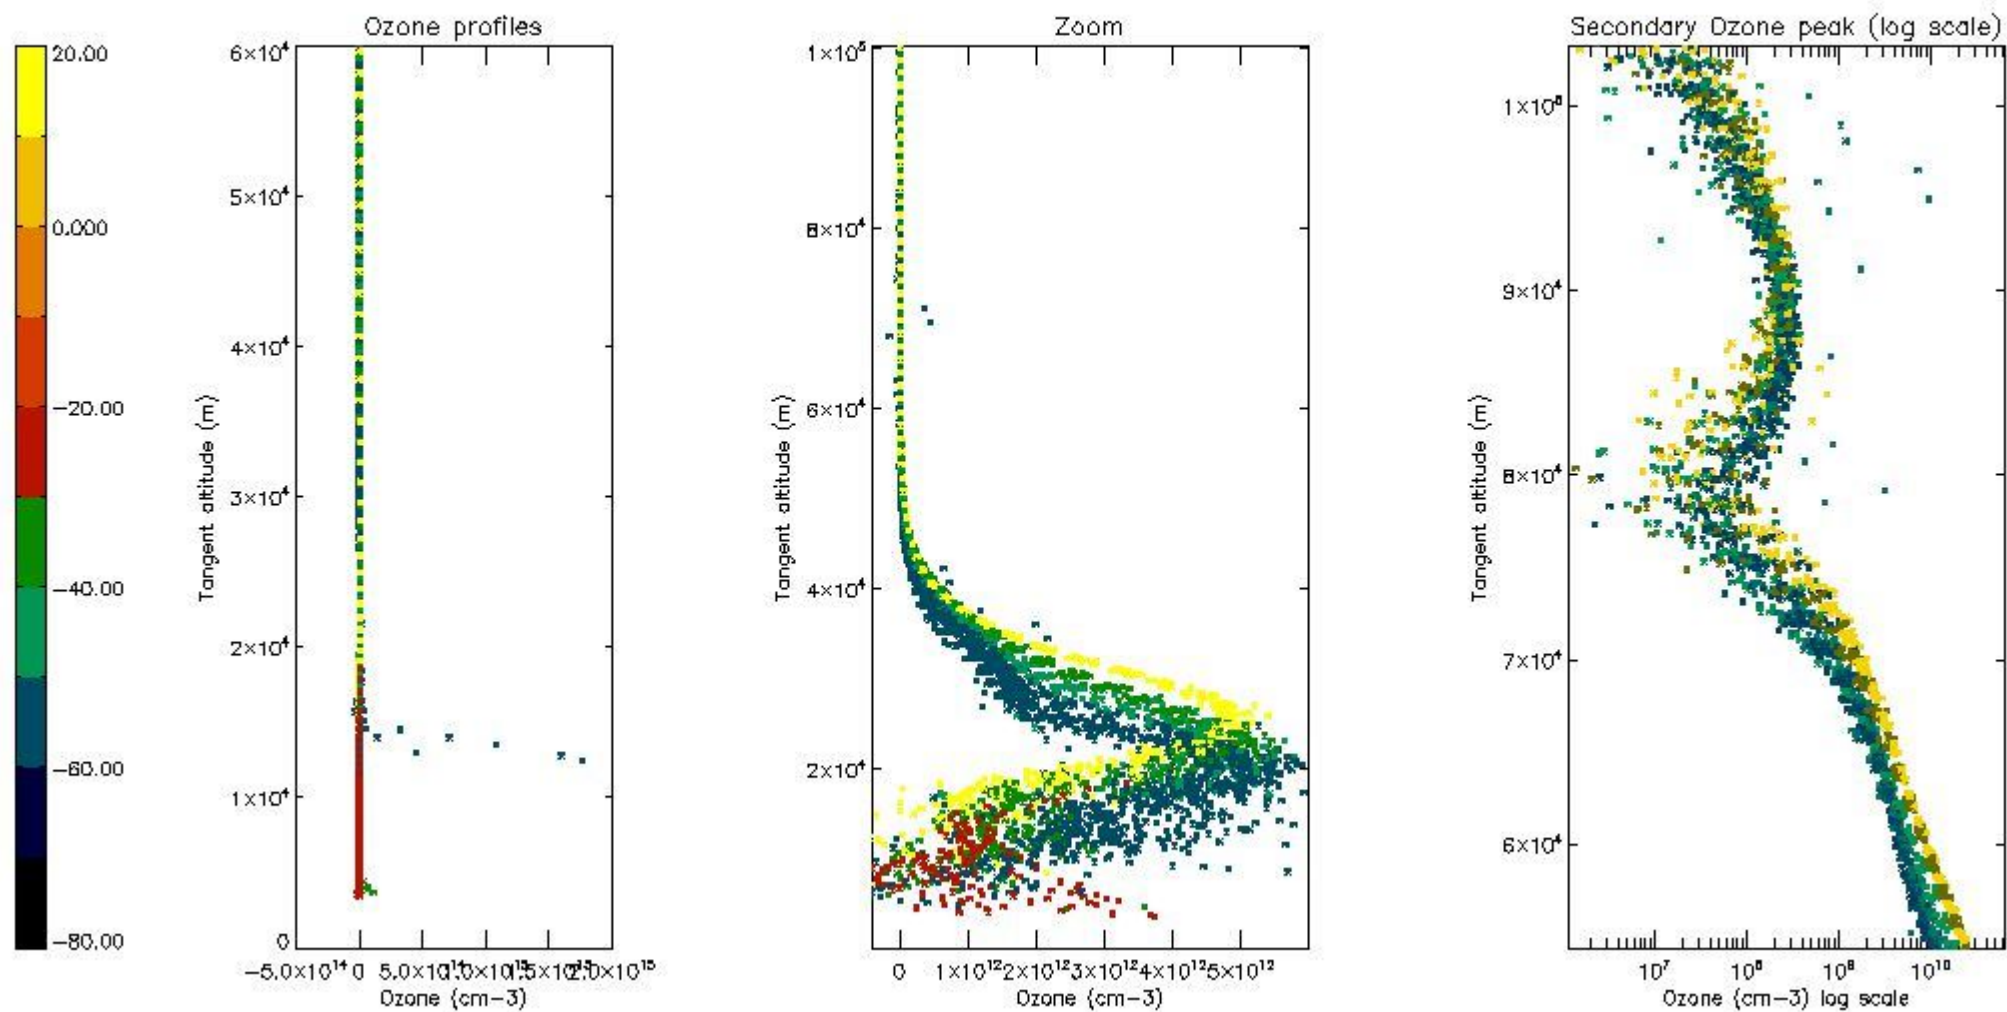

STD < 10	18
STD < 5	14

5.2 Plot ozone profiles for all STD (dark without errors)

The colorbar represents the latitude.

5.3 Plot ozone profiles where STD < 20% (dark without errors)

The colorbar represents the latitude.