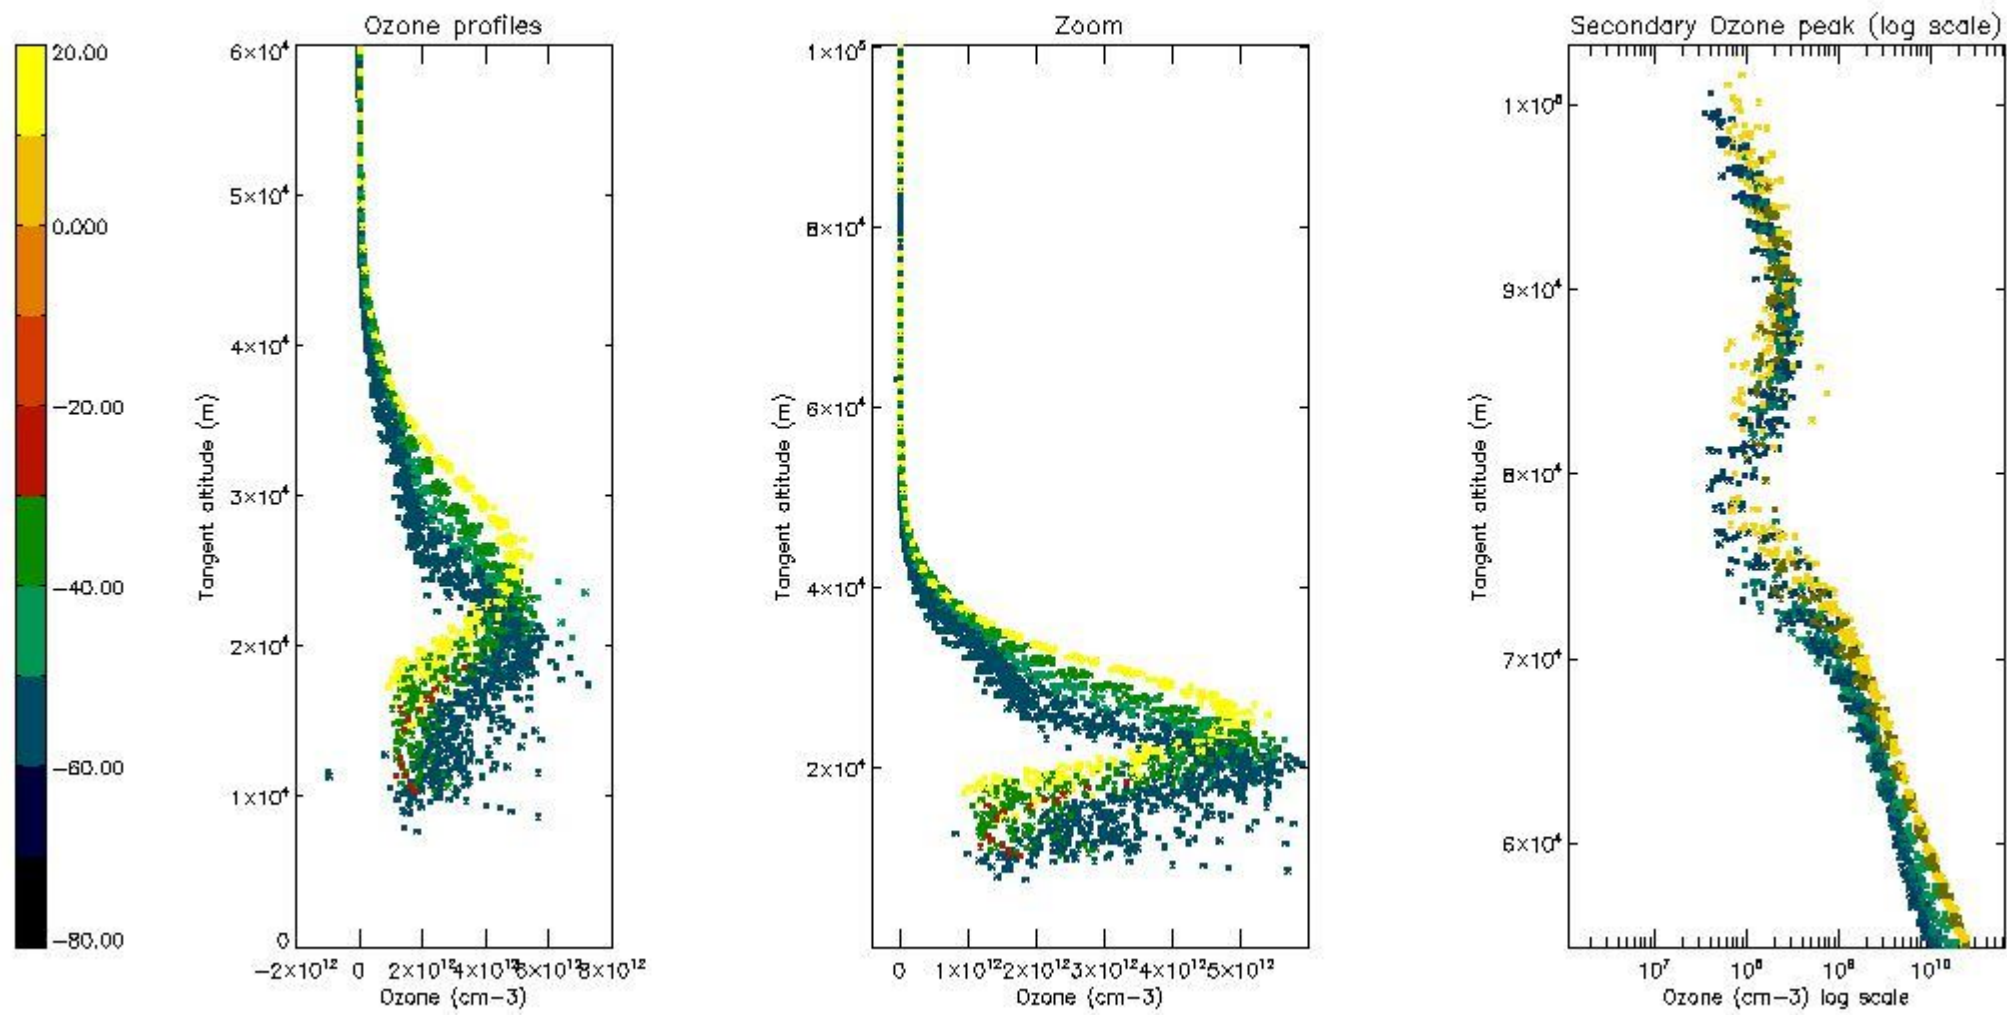

STD < 10	18
STD < 5	14

5.2 Plot ozone profiles for all STD (dark without errors)

The colorbar represents the latitude.

5.3 Plot ozone profiles where STD < 20% (dark without errors)

The colorbar represents the latitude.