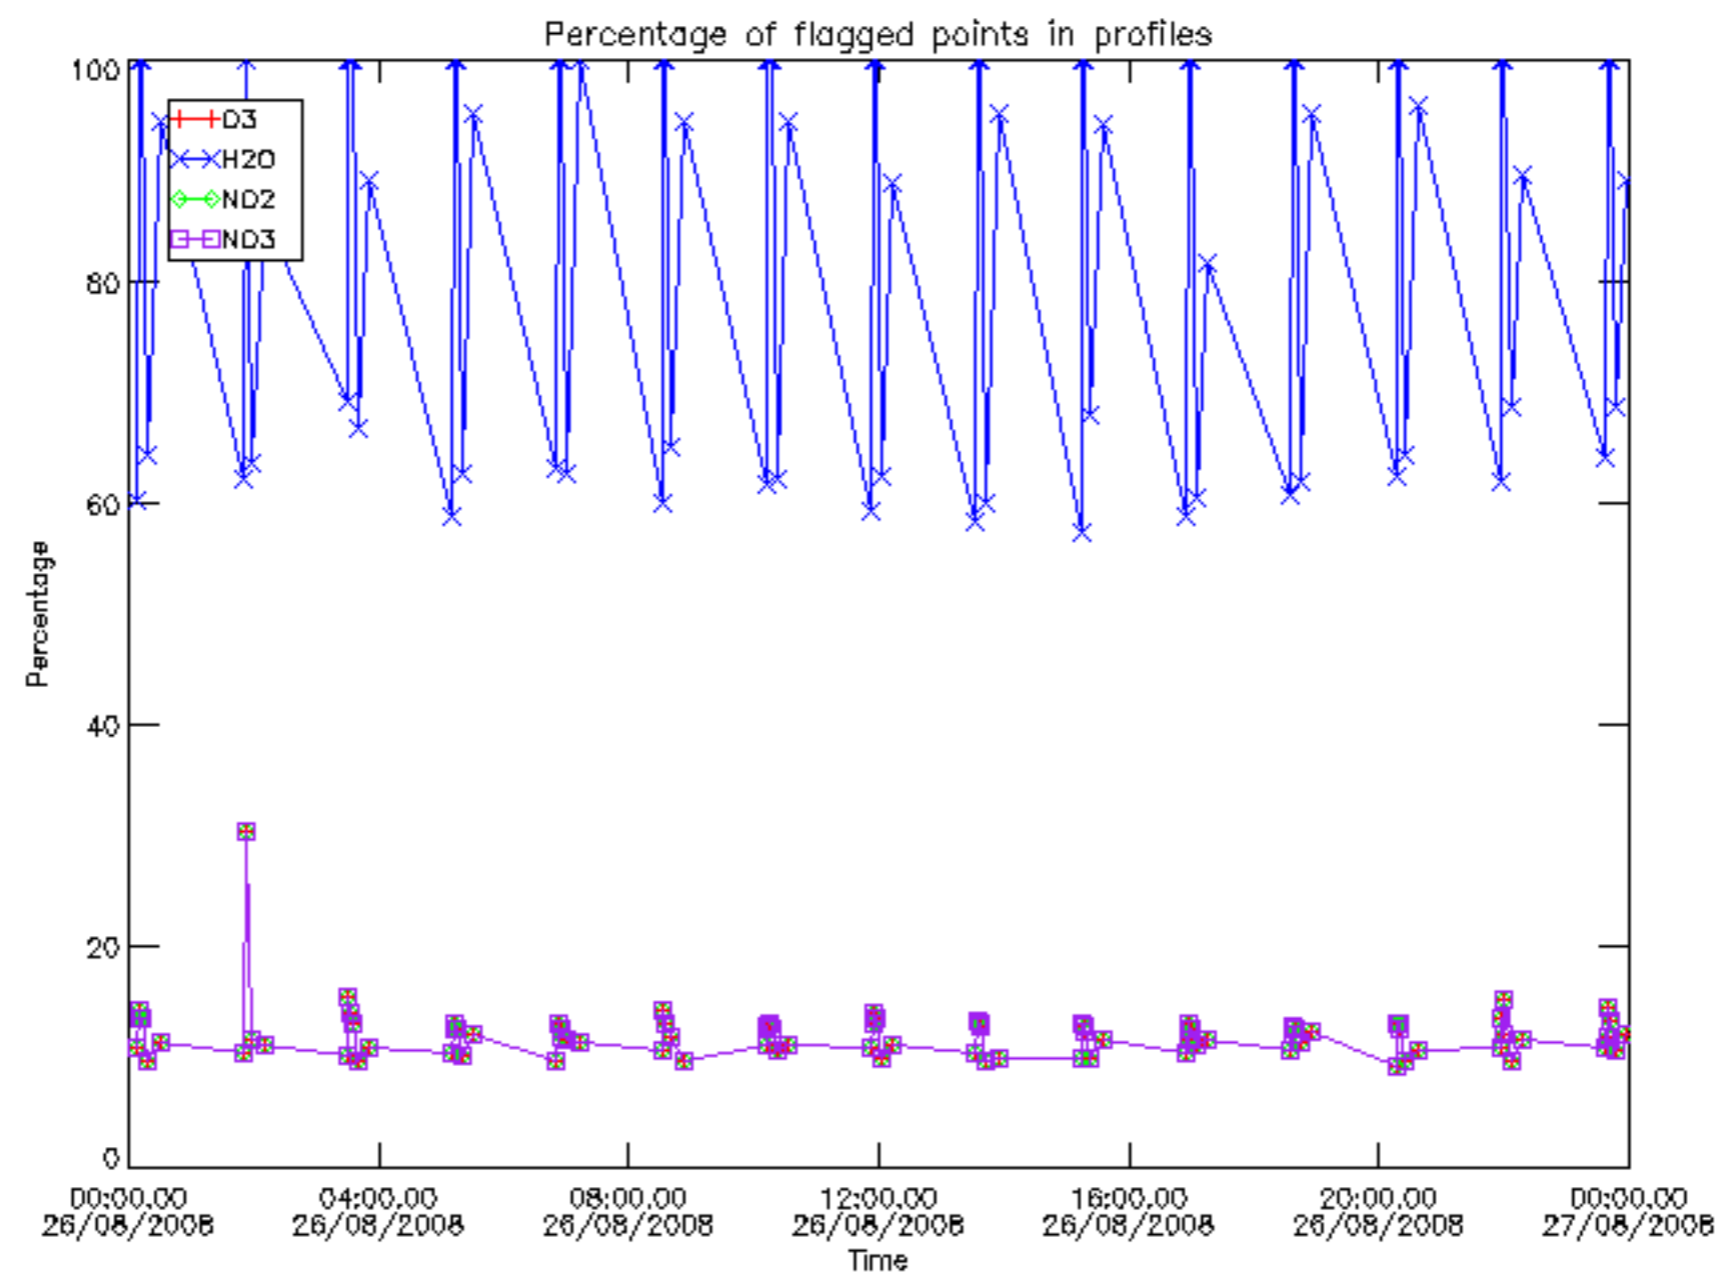

Percentage of flagged data per D3 profile

Percentage of flagged data per H2O profile