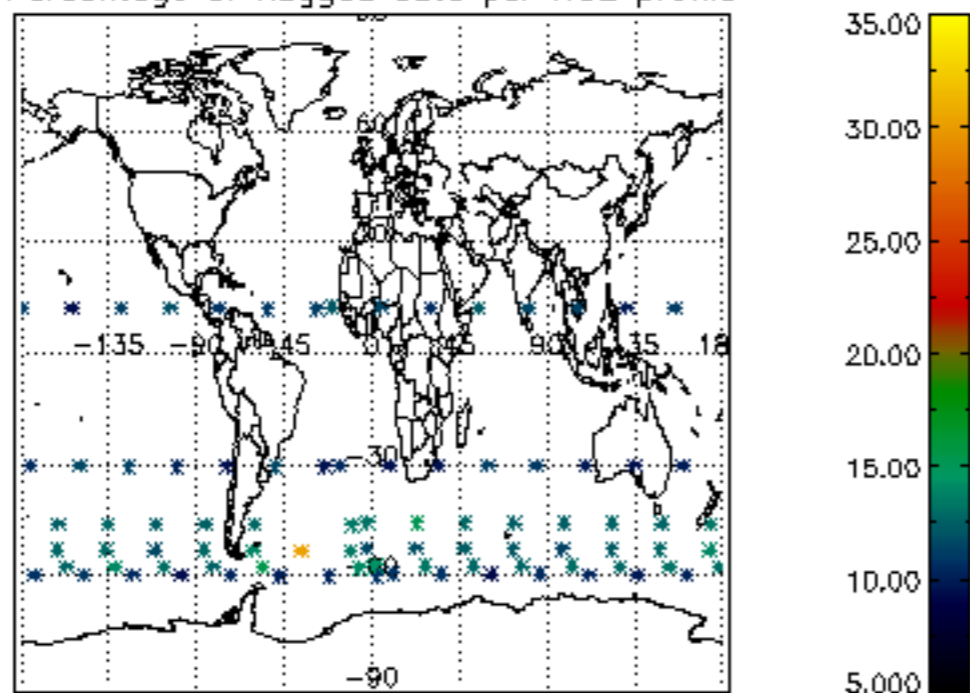

Percentage of flagged data per NO2 profile