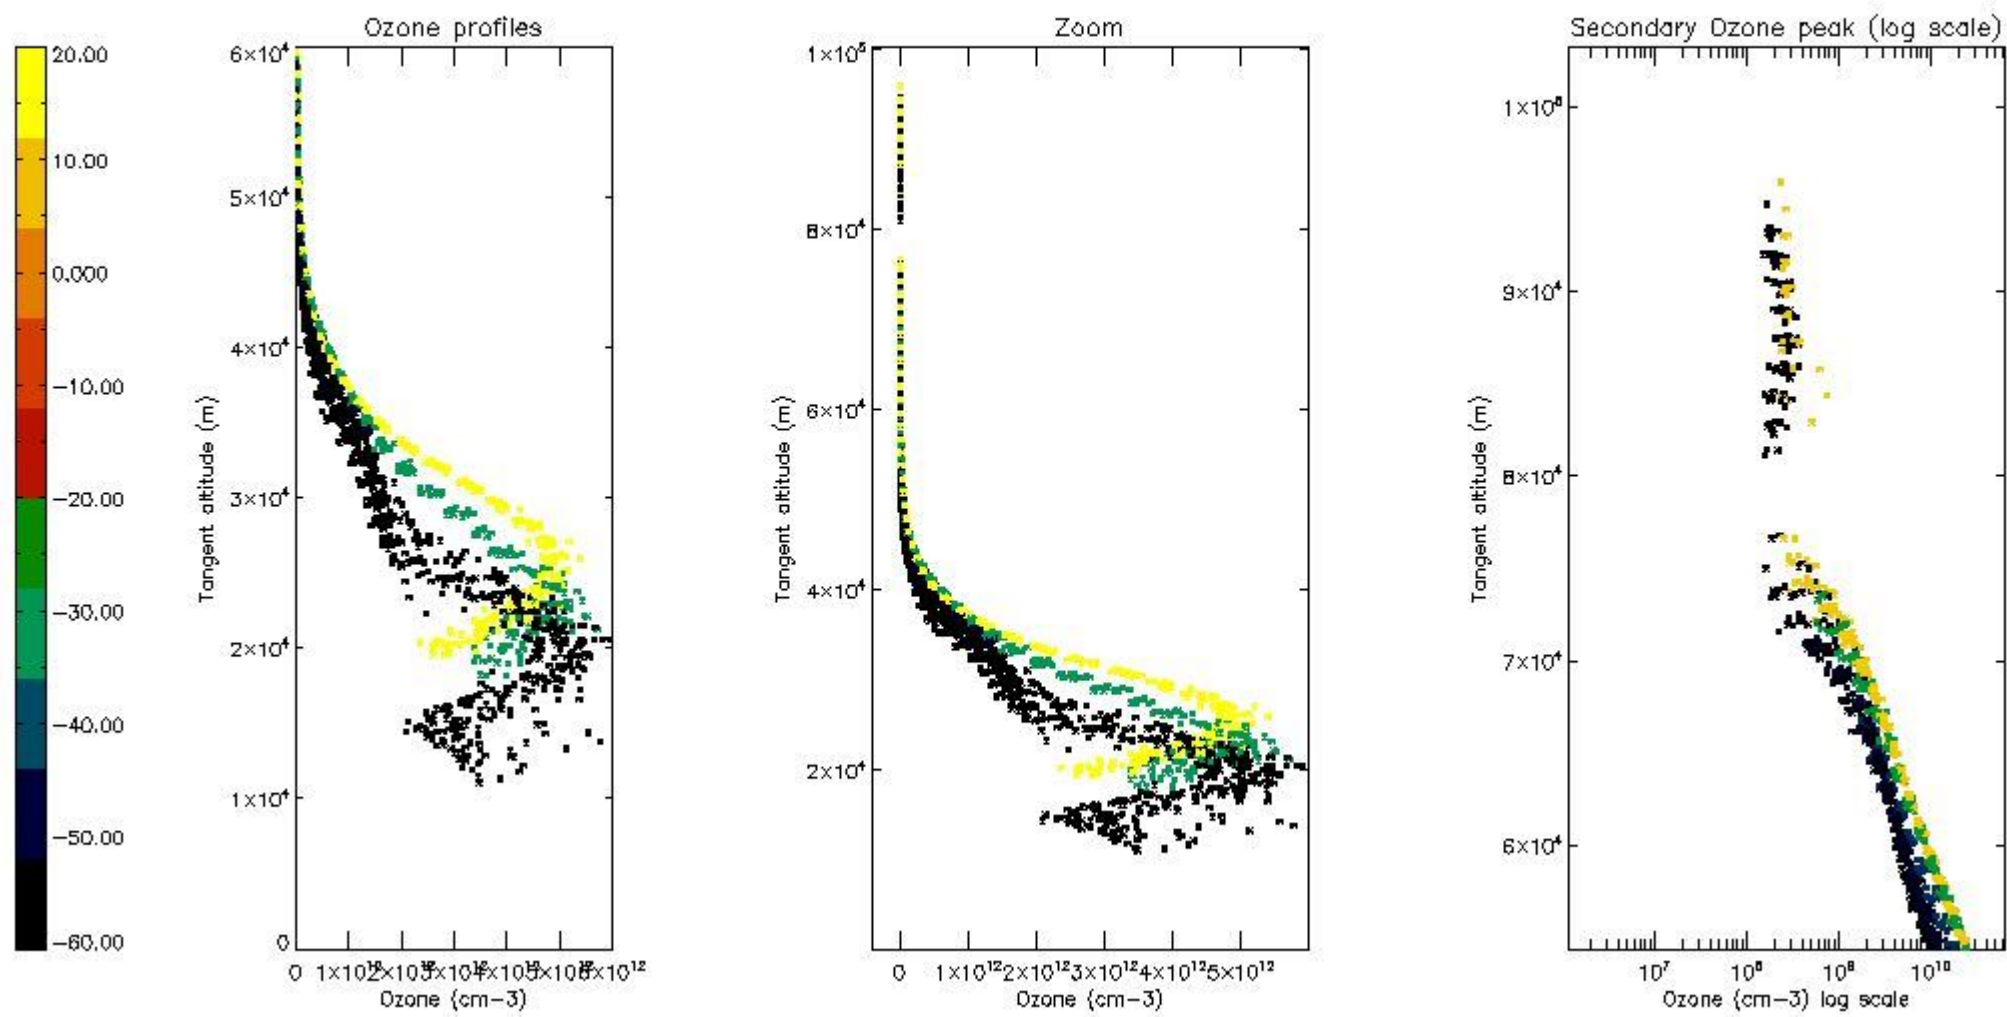

5.6 Plot NO₂ profiles for all STD (dark without errors)

The colorbar represents the latitude.