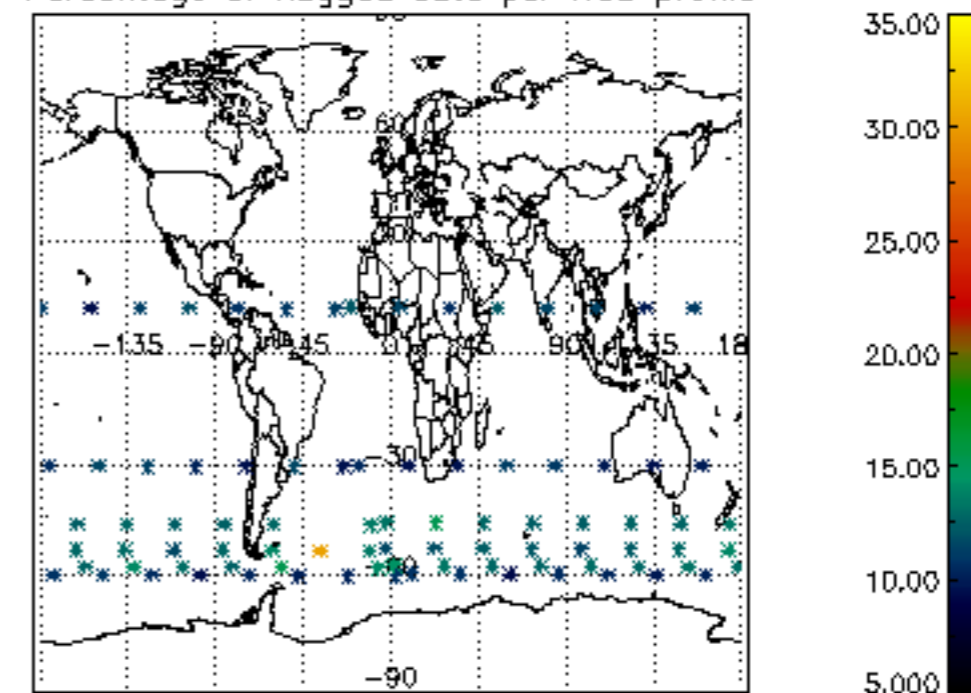

Percentage of flagged data per NO3 profile