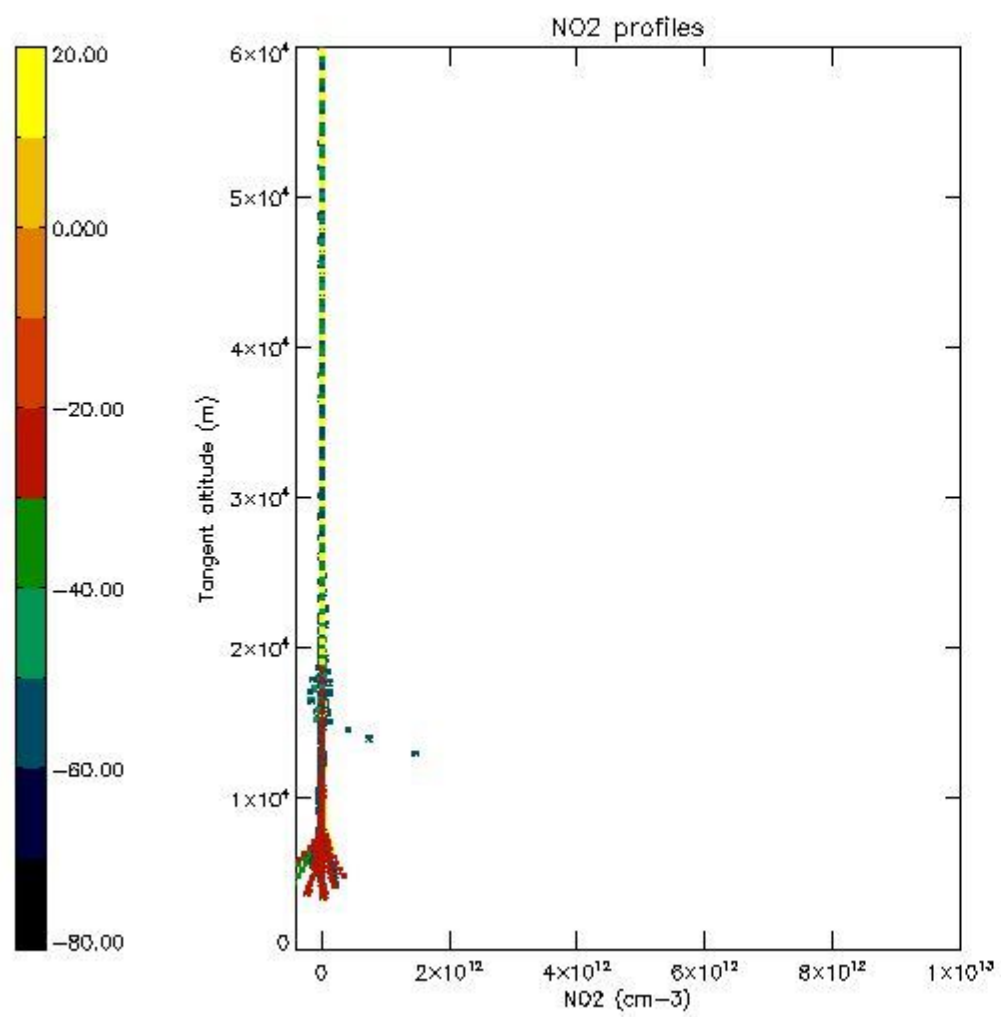

5.7 Plot NO3 profiles for all STD (dark without errors)

The colorbar represents the latitude.