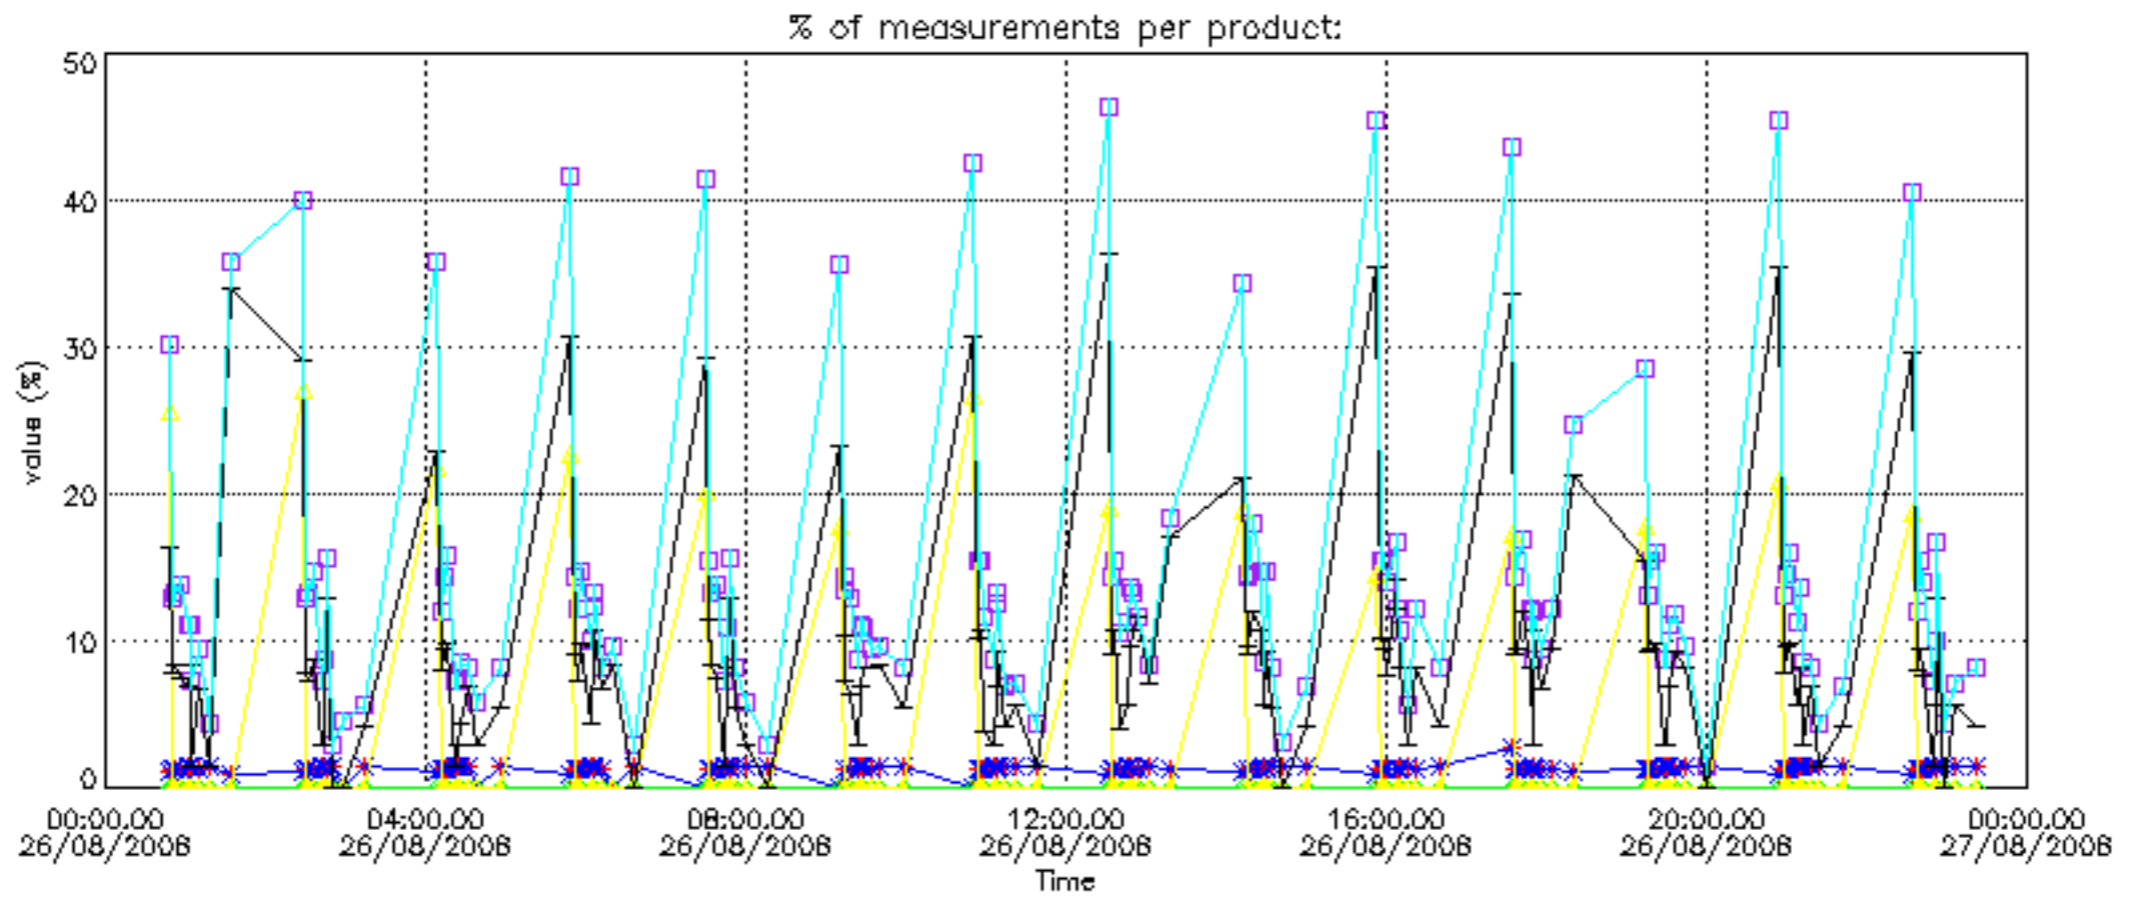

Percentage of cosmic ray hits per profile

Percentage of datation errors per profile