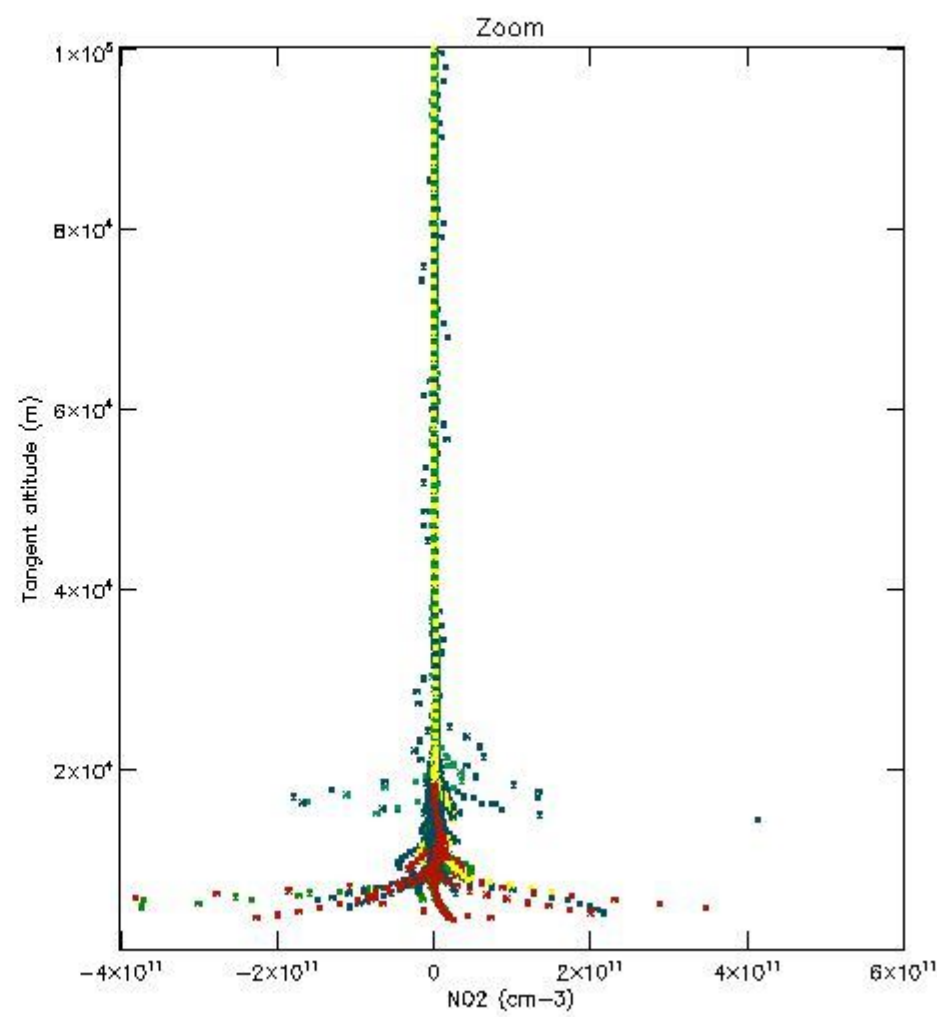

*5.4 Plot ozone profiles where STD < 10% (dark without errors)*

The colorbar represents the latitude.

*5.5 Plot ozone profiles where STD < 5% (dark without errors)*

The colorbar represents the latitude.

*5.6 Plot NO<sub>2</sub> profiles for all STD (dark without errors)*

The colorbar represents the latitude.

*5.7 Plot NO3 profiles for all STD (dark without errors)*

The colorbar represents the latitude.

5.8 Plot H<sub>2</sub>O profiles for all STD (only for occultations of stars 1,2,3,4,13,14,16,26,63 dark without errors)

The colorbar represents the latitude.