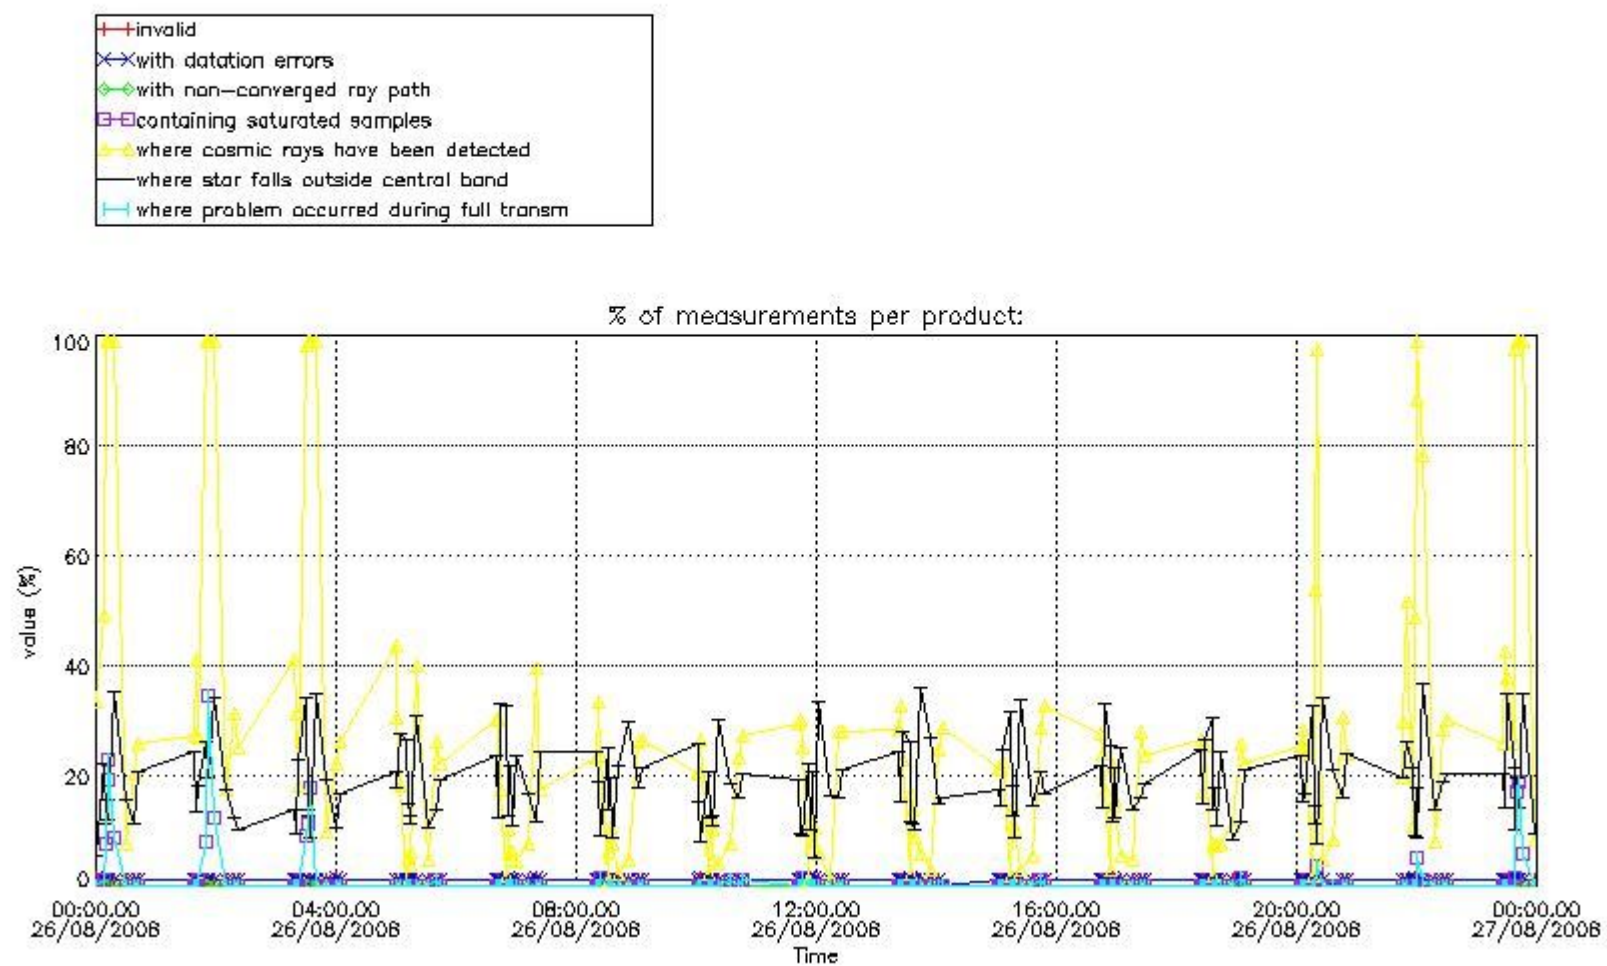

4.1.2 Plot level 1 quality information per product (time dependant): ENVI SAT DESCENDING passes