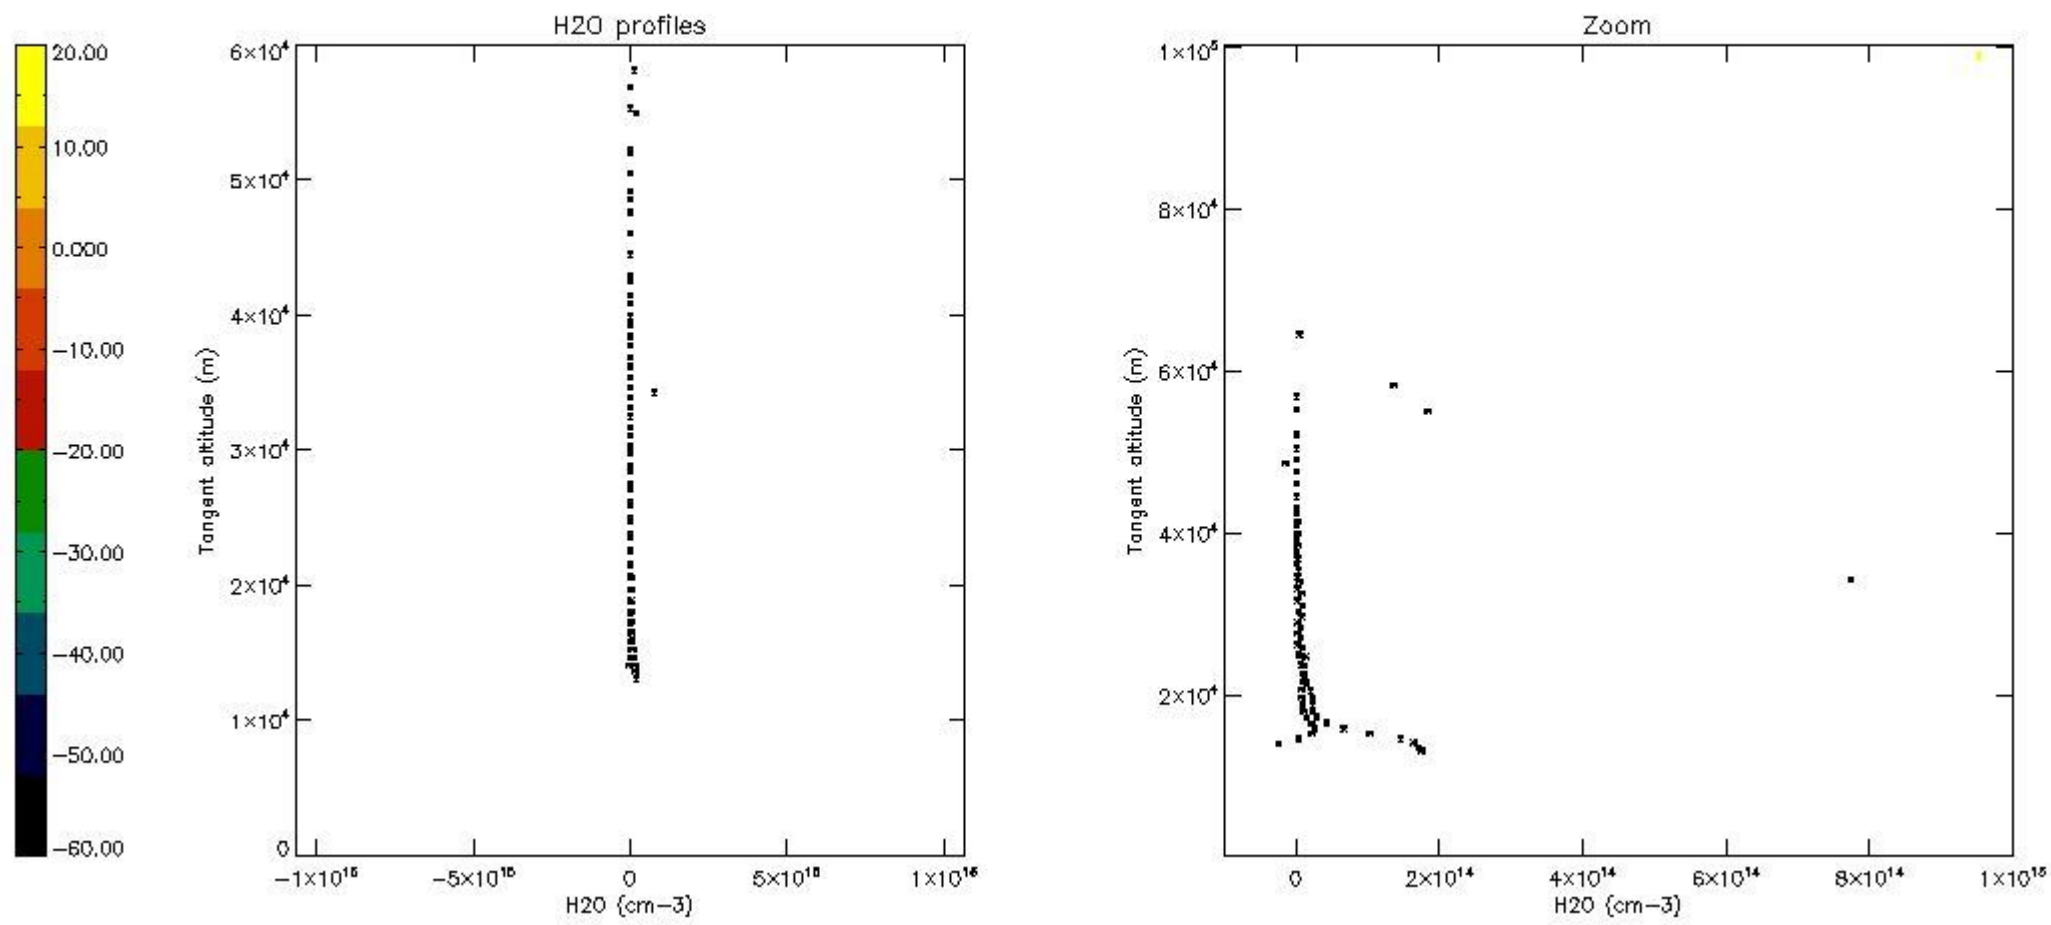

6. Auxiliary Data Files used for the production reported in section 2

The number reported in the third column indicates since which file (see list in section 2) the corresponding auxiliary file has been used. The fourth column is the date of those product files.

Type	Auxiliary Filename	Used since product	Used since product date
INST_PHYS_CHARACTERISTICS	GOM_INS_AXVIEC20091111_143220_20030716_120000_20500101_000000	1	26-AUG-2008 00:00:35
LEVEL-2_PROC_CONFIG	GOM_PR2_AXVIEC20091111_152718_20020301_000000_20500101_000000	1	26-AUG-2008 00:00:35
CROSS_SECTIONS_FILE	GOM_CRS_AXVIEC20091111_154832_20020301_000000_20500101_000000	1	26-AUG-2008 00:00:35