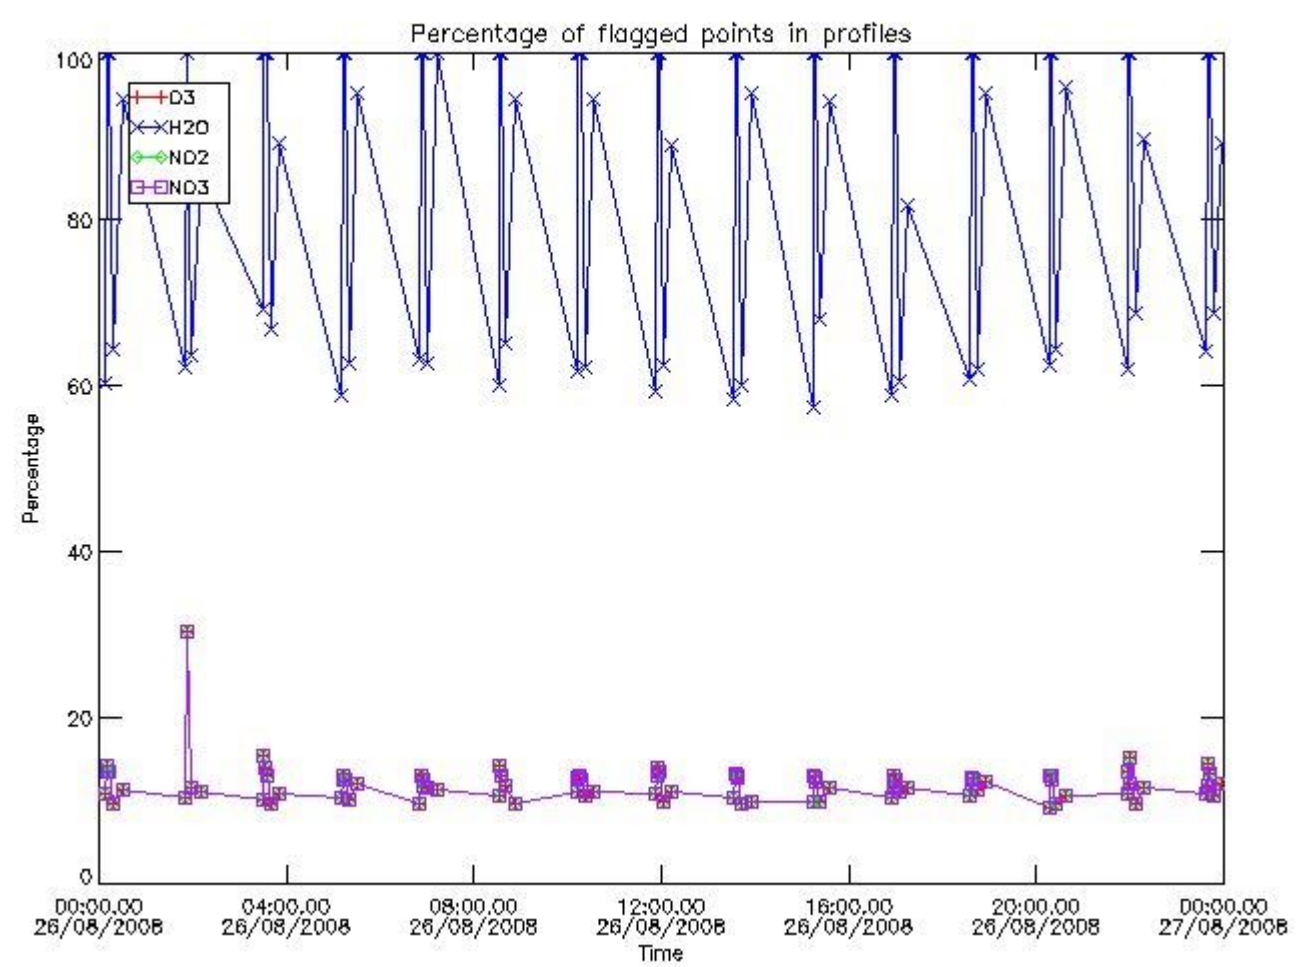

279	GOM_NL__2PRFIN20080826_222553_000000432071_00316_33937_9248.N1	26-AUG-2008 22:25:53	Straylight	42.500	31	Alp Gru	1.7340	15200.	85	33937	No
280	GOM_NL__2PRFIN20080826_222956_000000502071_00316_33937_9249.N1	26-AUG-2008 22:29:56	Straylight	49.500	18	24Alp PsA	1.1660	9700.0	99	33937	No
281	GOM_NL__2PRFIN20080826_223457_000000512071_00316_33937_9250.N1	26-AUG-2008 22:34:57	Bright	50.500	142	49Del Cap	2.8500	8900.0	101	33937	No
282	GOM_NL__2PRFIN20080826_223809_000000382071_00316_33937_9251.N1	26-AUG-2008 22:38:09	Bright	37.500	154	22Bet Aqr	2.8990	5700.0	75	33937	No
283	GOM_NL__2PRFIN20080826_223945_000000422071_00316_33937_9252.N1	26-AUG-2008 22:39:45	Bright	42.000	162	34Alp Aqr	2.9440	5350.0	84	33937	No
284	GOM_NL__2PRFIN20080826_224248_000000402071_00316_33937_9253.N1	26-AUG-2008 22:42:48	Bright	39.500	61	8Eps Peg	2.1000	3900.0	79	33937	No
285	GOM_NL__2PRFIN20080826_224933_000000342071_00316_33937_9254.N1	26-AUG-2008 22:49:33	Bright	34.000	92	53Eps Cyg	2.5000	4500.0	68	33937	No
286	GOM_NL__2PRFIN20080826_225121_000000352071_00316_33937_9255.N1	26-AUG-2008 22:51:21	Bright	35.000	66	37Gam Cyg	2.2080	5900.0	70	33937	No
287	GOM_NL__2PRFIN20080826_225244_000000392071_00316_33937_9256.N1	26-AUG-2008 22:52:44	Bright	39.000	19	50Alp Cyg	1.2460	10500.	78	33937	No
288	GOM_NL__2PRFIN20080826_225751_000000352071_00316_33937_9257.N1	26-AUG-2008 22:57:51	Bright	34.500	89	5Alp Cep	2.4510	8000.0	69	33937	No
289	GOM_NL__2PRFIN20080826_230522_000000362071_00316_33937_9258.N1	26-AUG-2008 23:05:22	Bright	35.500	49	1Alp UMi	1.9900	6300.0	71	33937	No
290	GOM_NL__2PRFIN20080826_232209_000000372071_00316_33937_9259.N1	26-AUG-2008 23:22:09	Bright	36.500	24	66Alp Gem	1.5800	10200.	73	33937	No
291	GOM_NL__2PRFIN20080826_232552_000000522071_00316_33937_9260.N1	26-AUG-2008 23:25:52	Twilight	52.000	151	13Mu Gem	2.8900	3000.0	104	33937	No
292	GOM_NL__2PRFIN20080826_232734_000000462071_00316_33937_9261.N1	26-AUG-2008 23:27:34	Twilight	46.000	44	24Gam Gem	1.9280	11000.	92	33937	No
293	GOM_NL__2PRFIN20080826_232942_000000532071_00316_33937_9262.N1	26-AUG-2008 23:29:42	Twilight	53.000	8	10Alp CMi	0.40000	6500.0	106	33937	No
294	GOM_NL__2PRFIN20080826_233702_000000472071_00316_33937_9263.N1	26-AUG-2008 23:37:02	Dark	46.500	1	9Alp CMa	-1.4400	11000.	93	33937	No
295	GOM_NL__2PRFIN20080826_233826_000000392071_00316_33937_9264.N1	26-AUG-2008 23:38:26	Dark	39.000	179	24Omi2CMa	3.0320	24000.	78	33937	No
296	GOM_NL__2PRFIN20080826_233954_000000442071_00316_33937_9265.N1	26-AUG-2008 23:39:54	Dark	43.500	23	21Eps CMa	1.5020	26000.	87	33937	No
297	GOM_NL__2PRFIN20080826_234123_000000432071_00316_33937_9266.N1	26-AUG-2008 23:41:23	Dark	42.500	177	1Zet CMa	3.0220	26000.	85	33937	No
298	GOM_NL__2PRFIN20080826_234642_000000532071_00316_33937_9267.N1	26-AUG-2008 23:46:42	Dark	53.000	2	Alp Car	-0.73600	7000.0	106	33937	No
299	GOM_NL__2PRFIN20080826_235804_000000422071_00317_33938_9254.N1	26-AUG-2008 23:58:04	Dark	42.000	9	Alp Eri	0.45300	24000.	84	33938	No

3. Quality information per product

In this section it is plotted some information contained in the Quality Summary data set of the level 2 products. Only products in dark limb conditions and without errors (error flag in the MPH set to "0") are used.

3.1 Plot quality information per product (time dependant)

3.2 Plot quality information per product (world map)