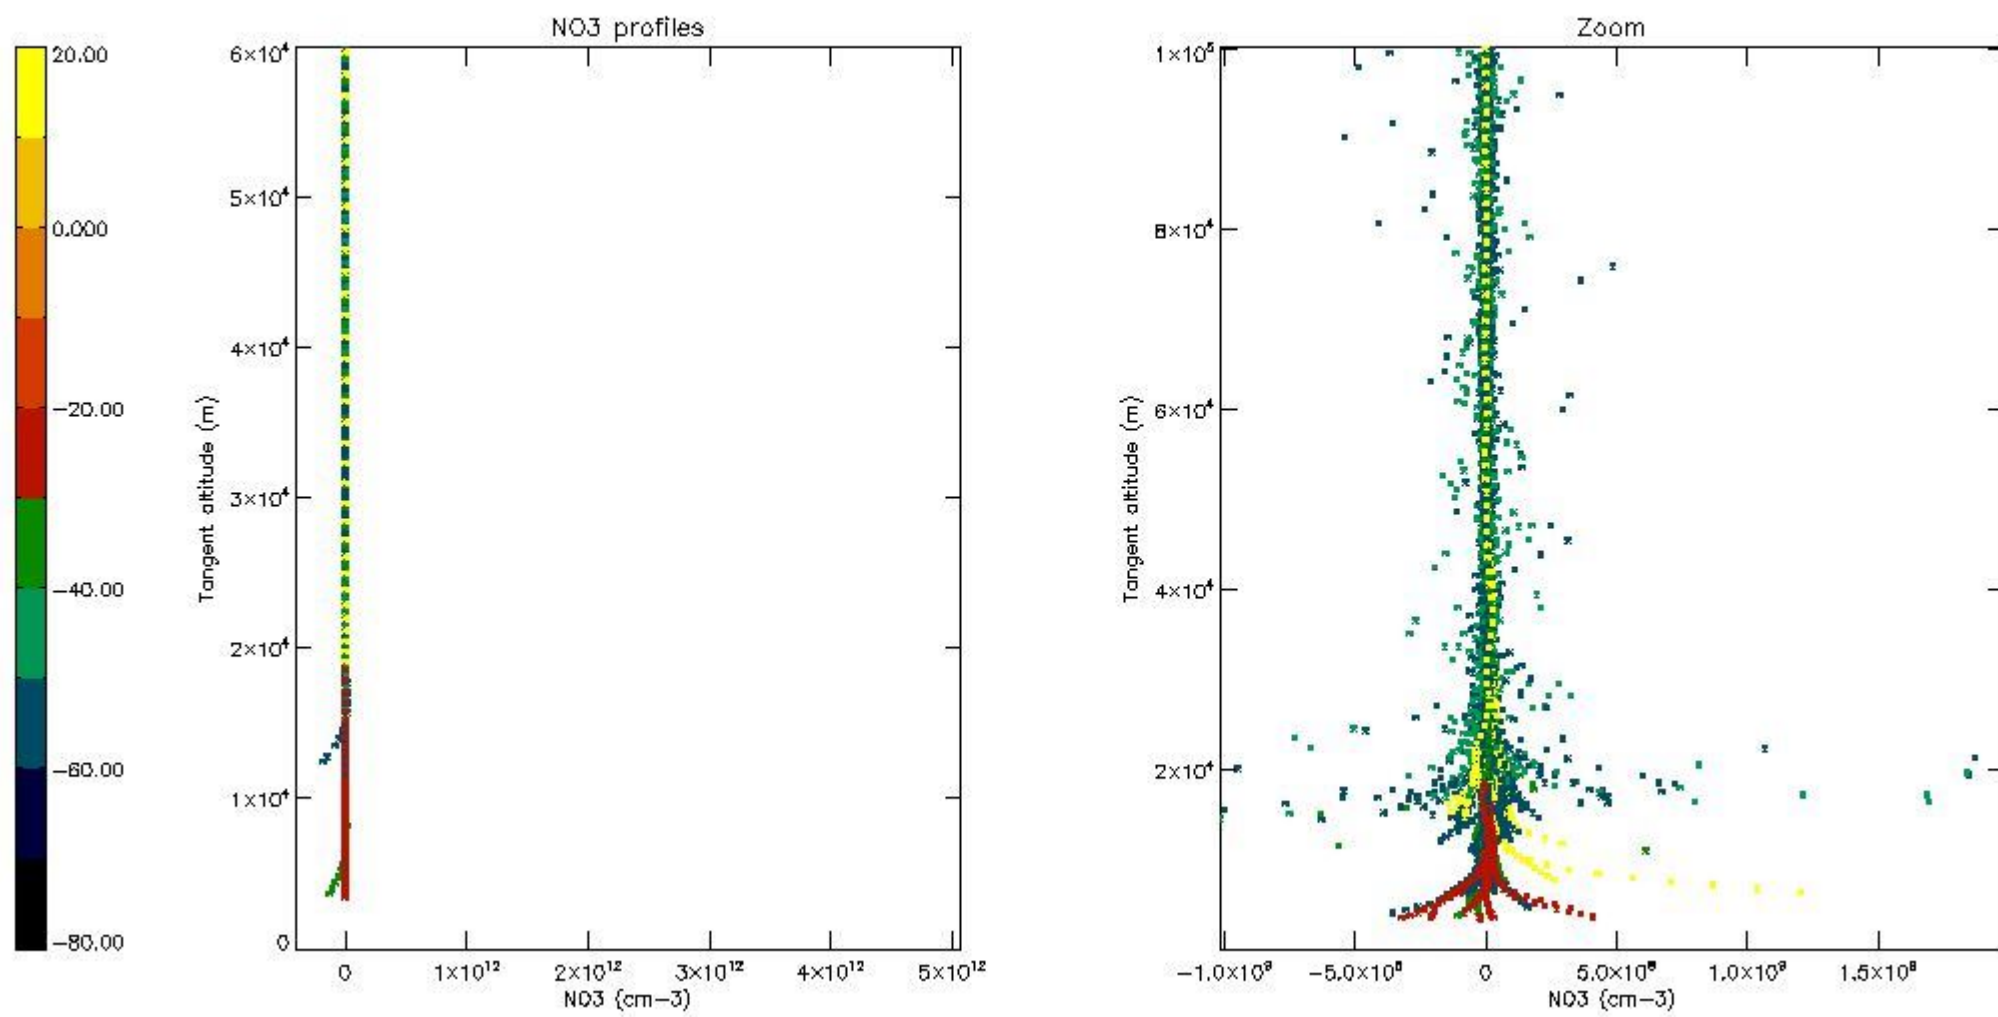

5.8 Plot H₂O profiles for all STD (only for occultations of stars 1,2,3,4,13,14,16,26,63 dark without errors)

The colorbar represents the latitude.