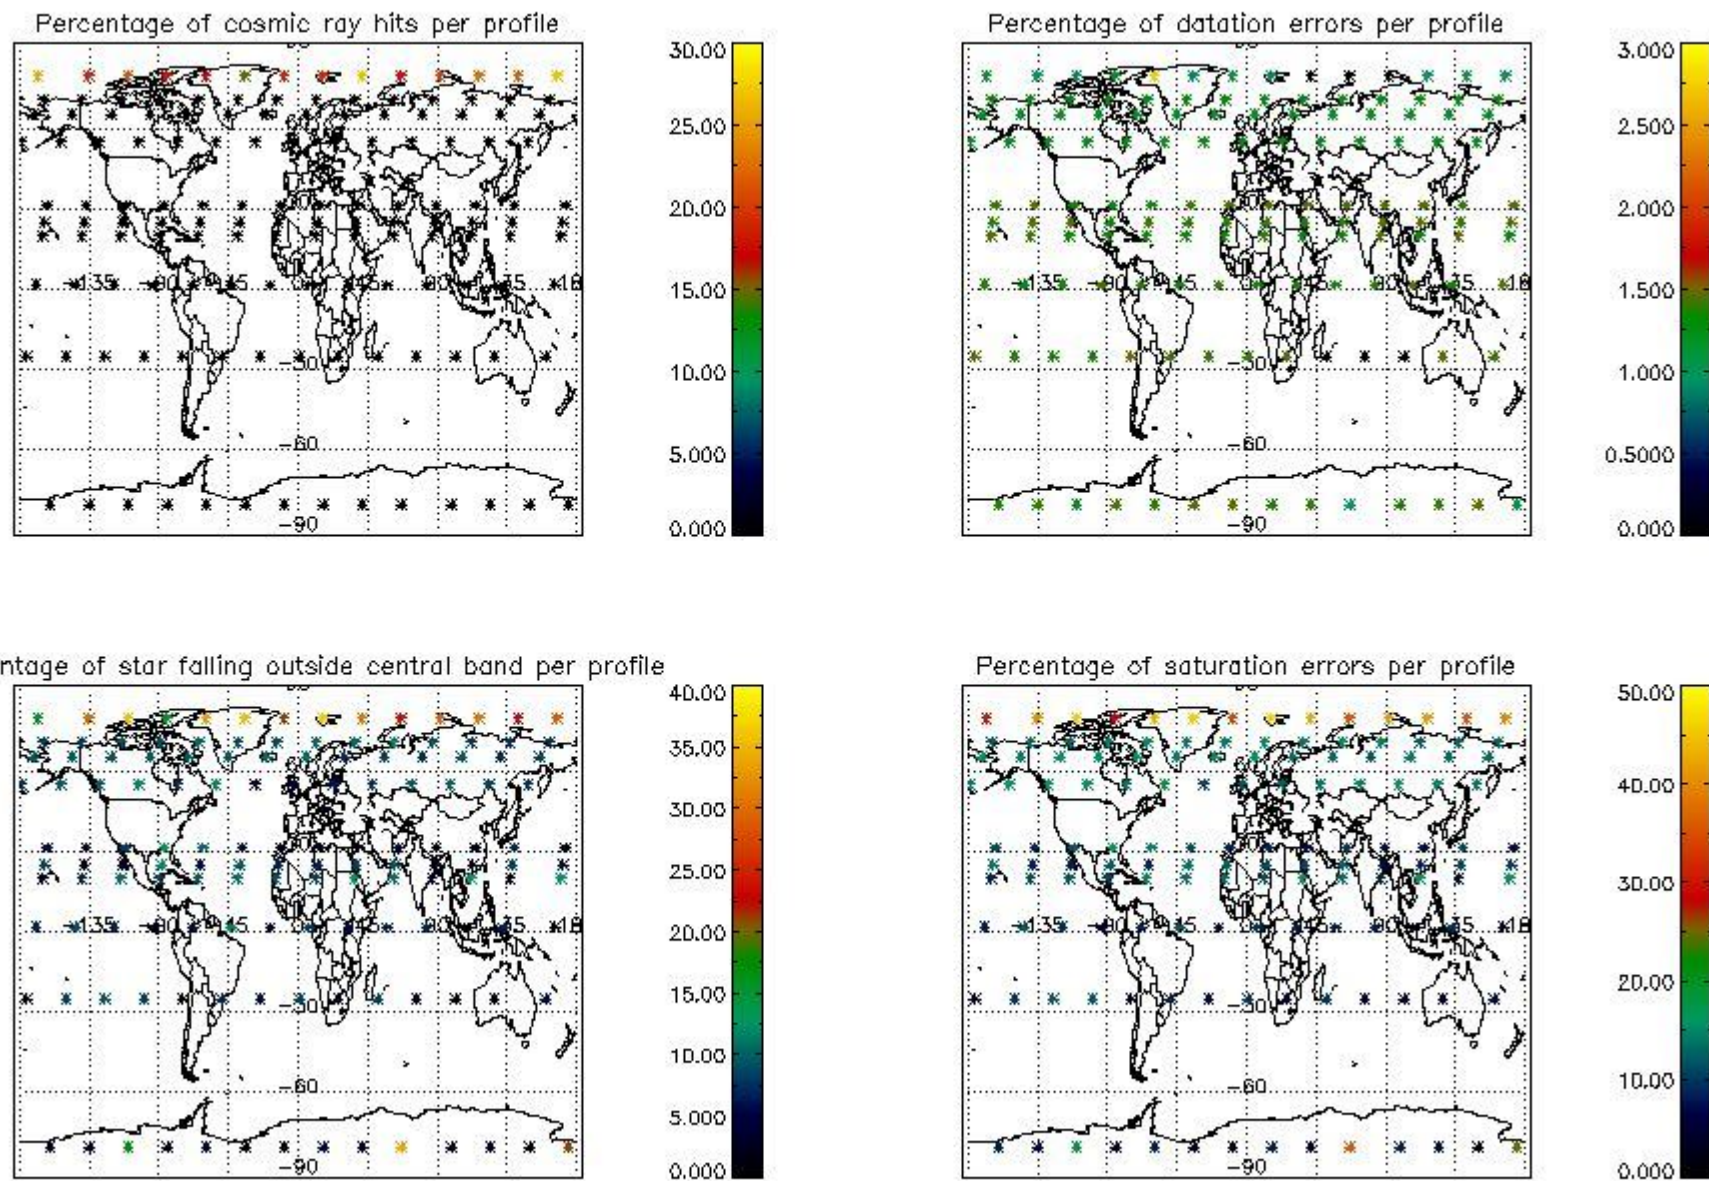

4.2.2 Plot level 1 quality information per product (world map): ENVISAT DESCENDING passes

5. Trace gas profiles

5.1 Ozone statistics based on quality of products

The final quality of the products can be "measured" using the STD (Standard Deviation) attached to every point profile. This information is written to the parameter GOM_NL__2P/NL_LOCAL_SPECIES_DENSITY/o3_std of the level 2 products. The table below shows the statistics for given STD ranges.

The statistics are given with respect to the overall valid production:

- Products without fatal errors: GOM_NL__2P/MPH/PRODUCT_ERR=0
- Valid point profile: GOM_NL__2P/NL_LOCAL_SPECIES_DENSITY/pcd(0)=0

The 'Criteria' is applied to valid points of dark limb products:

- Products in dark limb illumination condition: GOM_NL__2P/NL_SUMMARY_QUALITY/obs_ill_cond=0
- Products without fatal errors: GOM_NL__2P/MPH/PRODUCT_ERR=0
- Valid point profile: GOM_NL__2P/NL_LOCAL_SPECIES_DENSITY/pcd(0)=0

So, the table below shows the percentage of dark limb and valid observations for each criteria with respect to the overall valid daily observations.

Criteria	% of total production
All STD	32
STD < 20	21