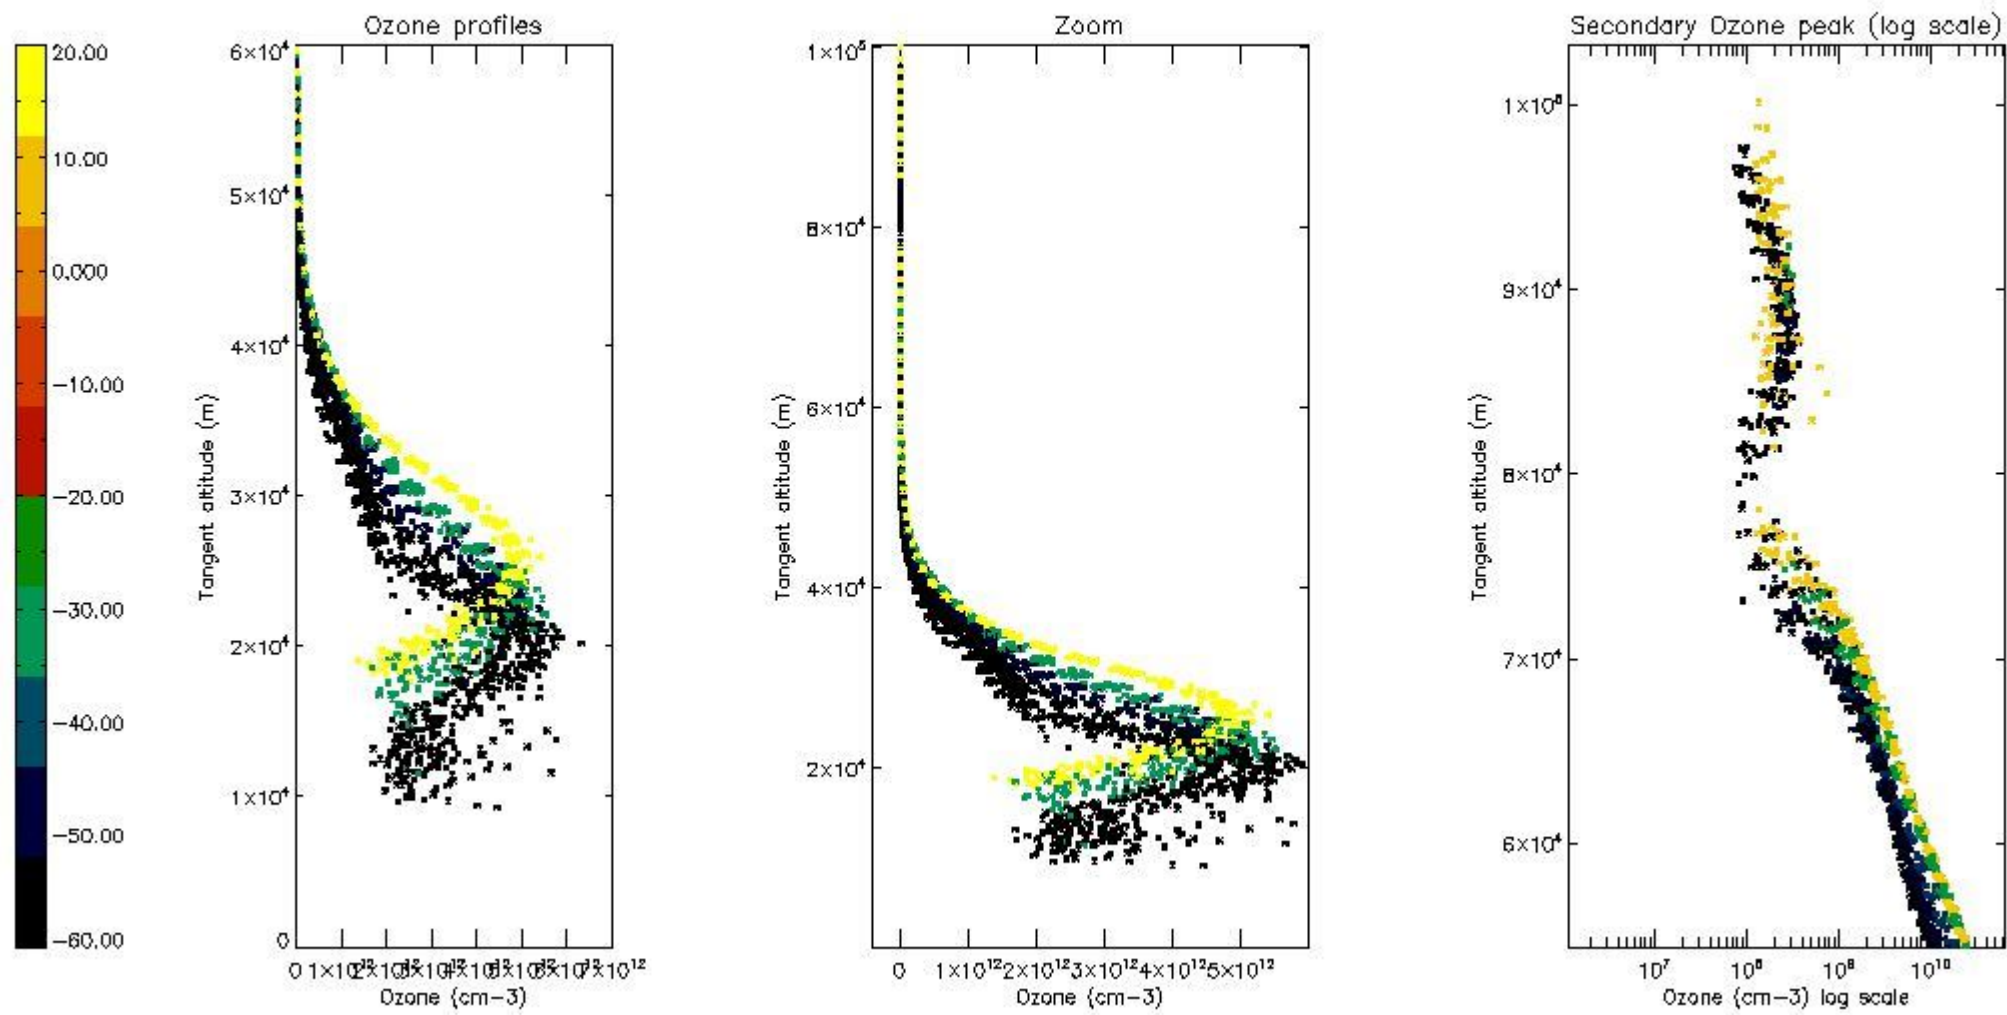

5.5 Plot ozone profiles where STD < 5% (dark without errors)

The colorbar represents the latitude.