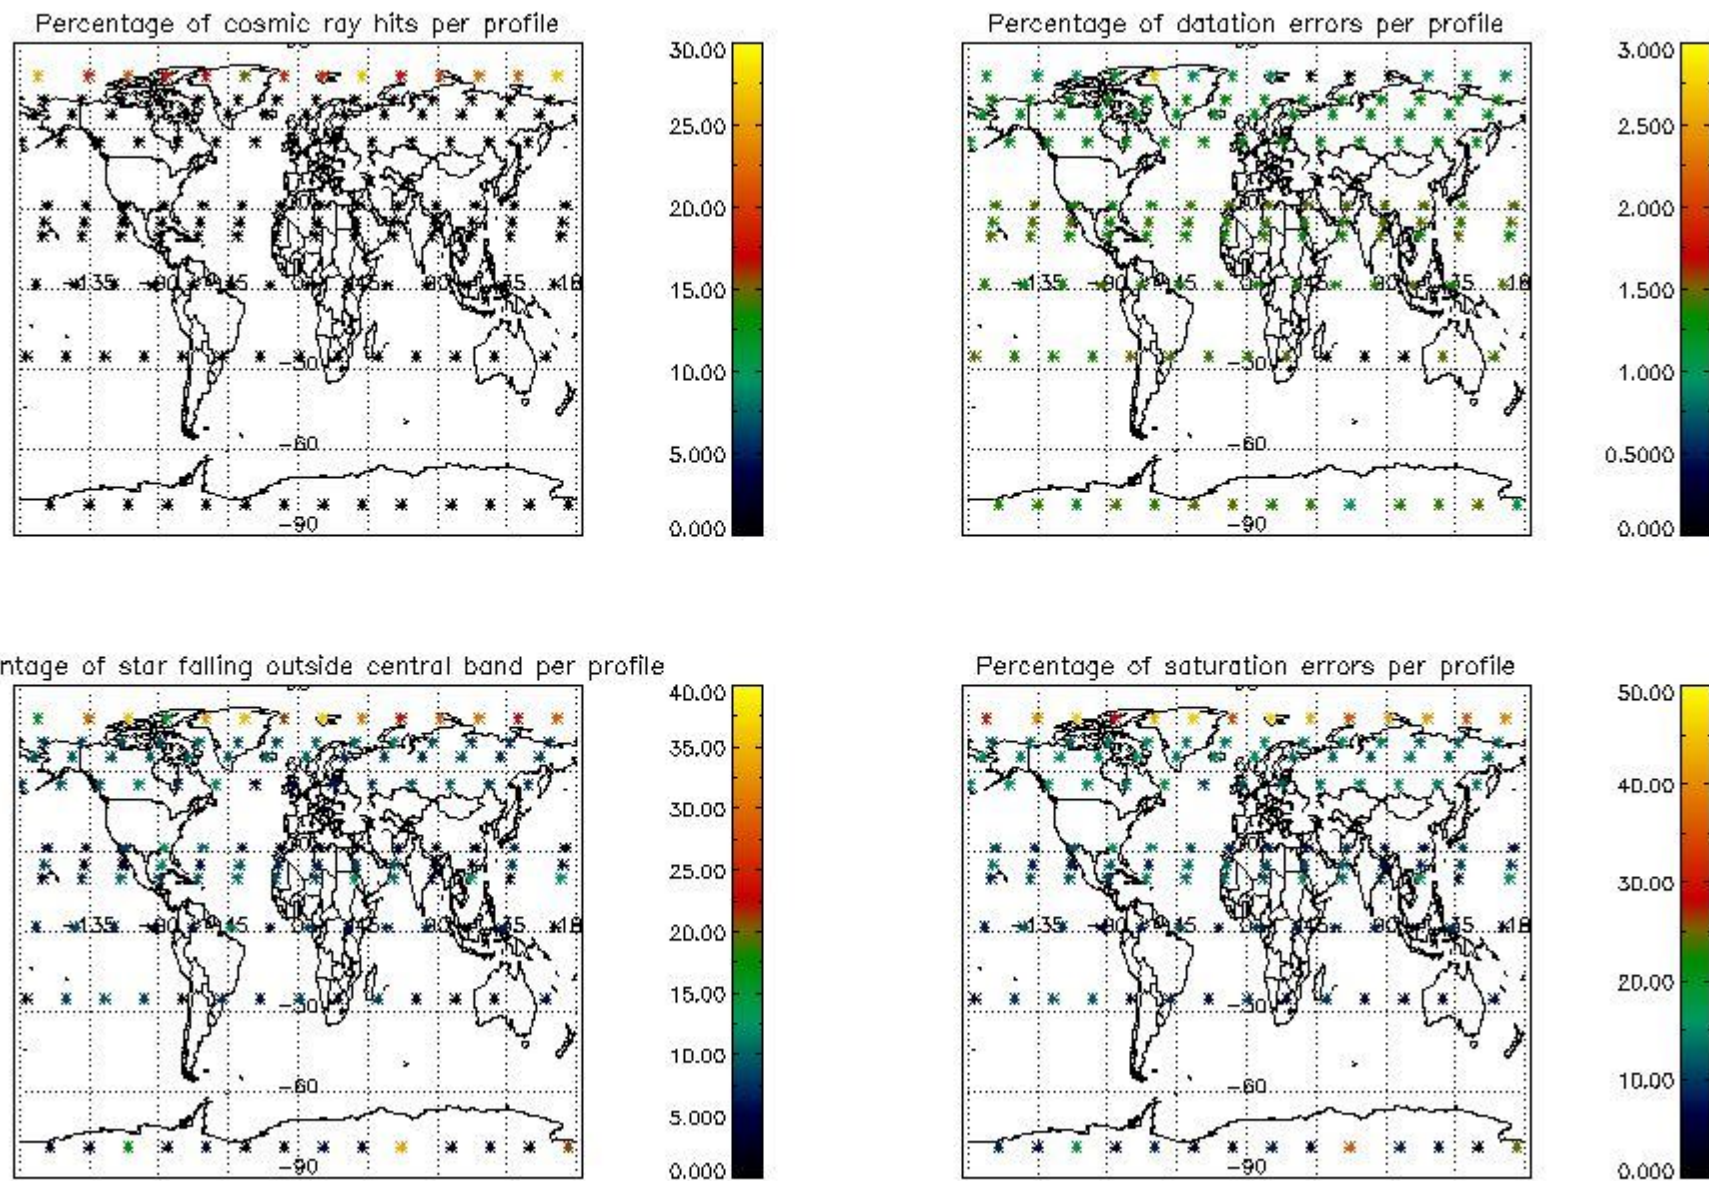

##### 4.1 Plot quality information per product (time dependant) coming from level 1b processing

###### 4.1.1 Plot level 1 quality information per product (time dependant): ENVISAT ASCENDING passes

4.1.2 Plot level 1 quality information per product (time dependant): ENVI SAT DESCENDING passes

*4.2 Plot quality information per product coming from level 1b processing (world map)*

*4.2.1 Plot level 1 quality information per product (world map): ENVISAT ASCENDING passes*

4.2.2 Plot level 1 quality information per product (world map): ENVISAT DESCENDING passes