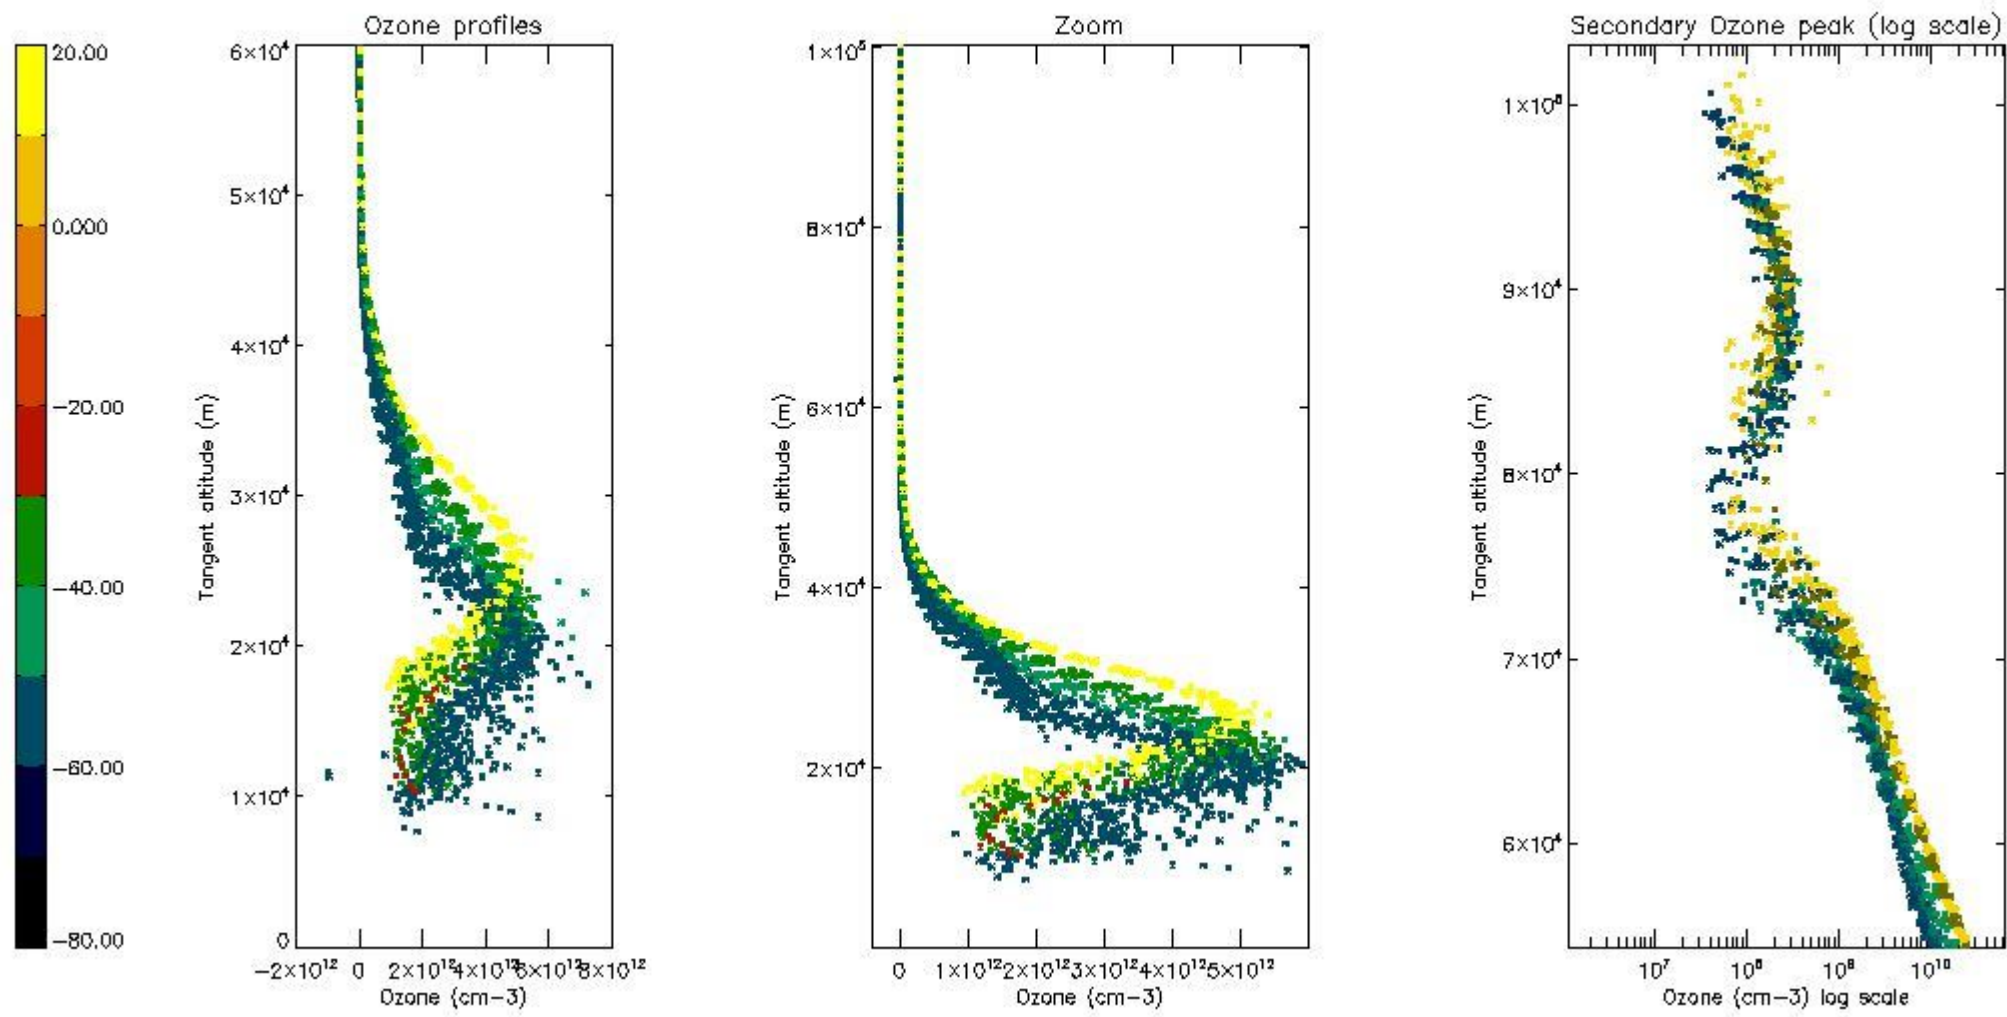

STD < 10	18
STD < 5	14

5.2 Plot ozone profiles for all STD (dark without errors)

The colorbar represents the latitude.

5.3 Plot ozone profiles where STD < 20% (dark without errors)

The colorbar represents the latitude.