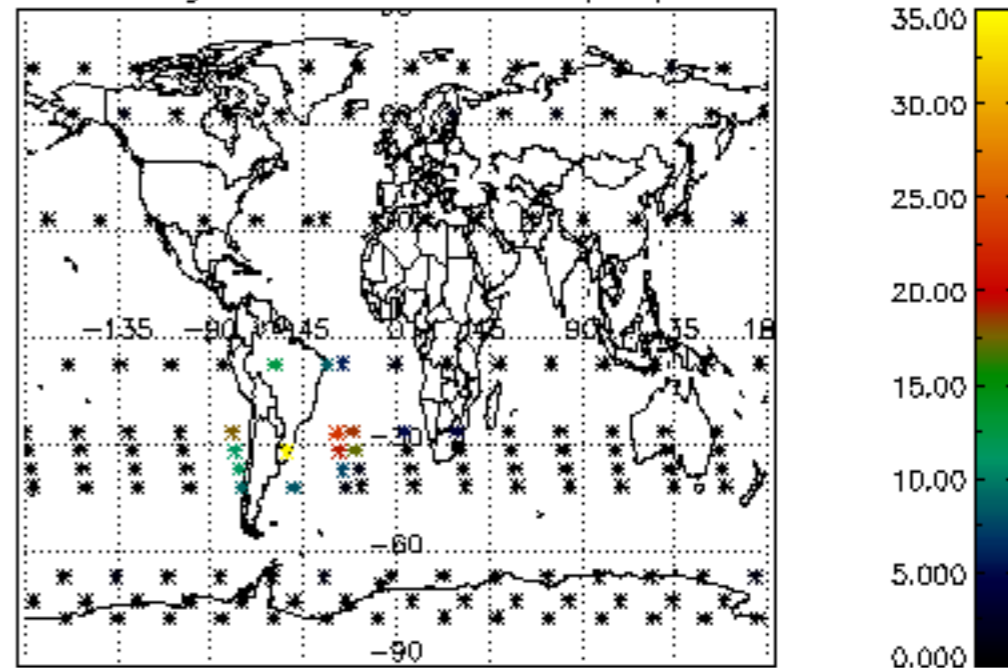

Percentage of datation errors per profile

Percentage of saturation errors per profile