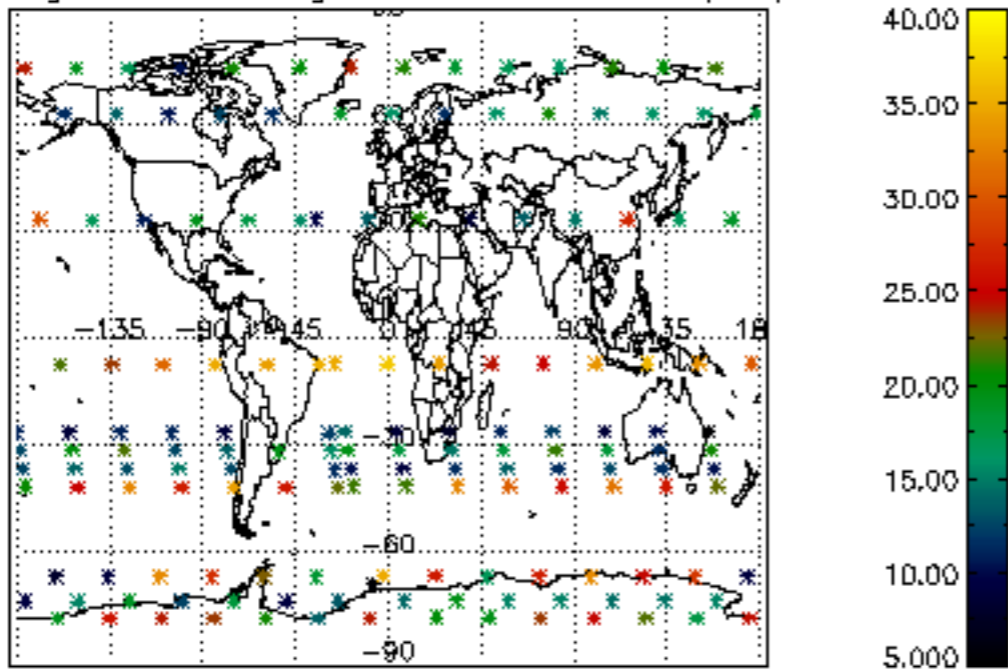

Percentage of cosmic ray hits per profile

Percentage of star falling outside central band per profile