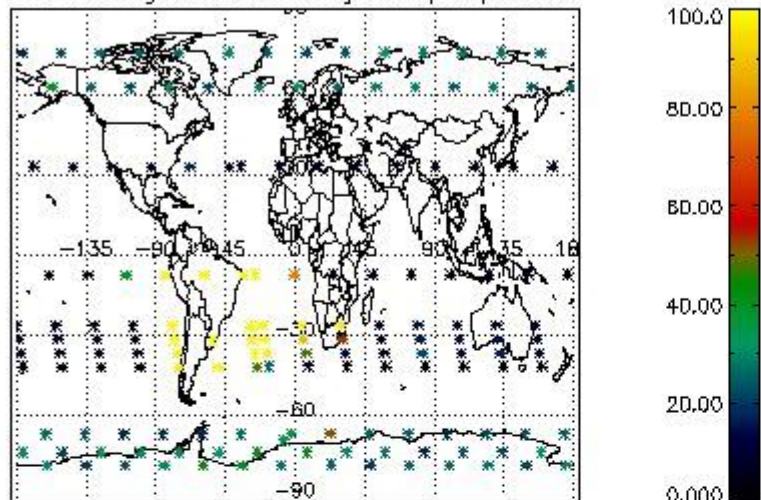

Percentage of cosmic ray hits per profile