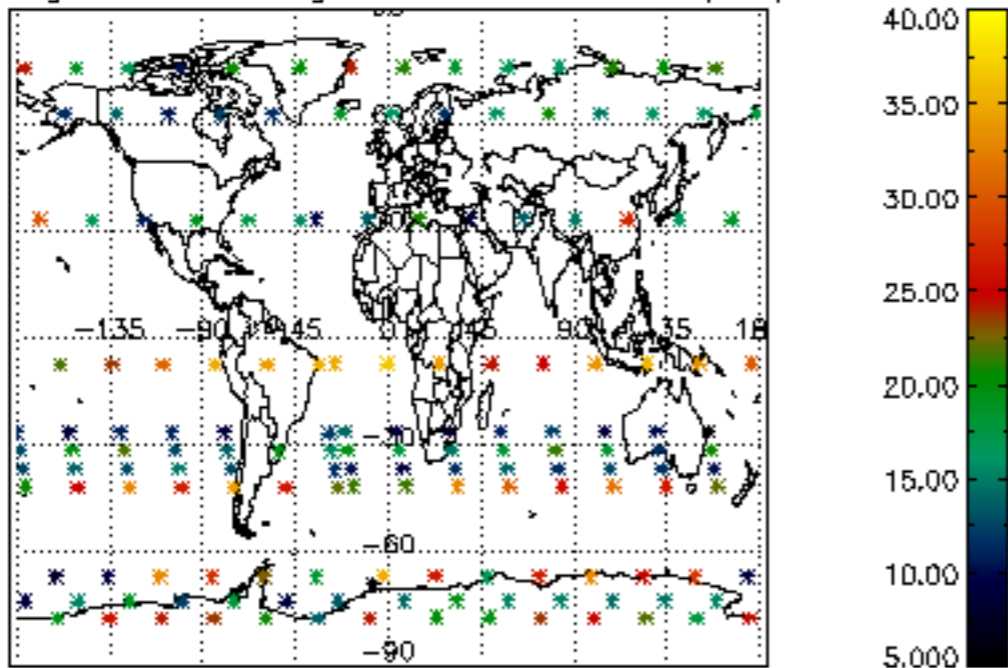

Percentage of cosmic ray hits per profile

Percentage of star falling outside central band per profile