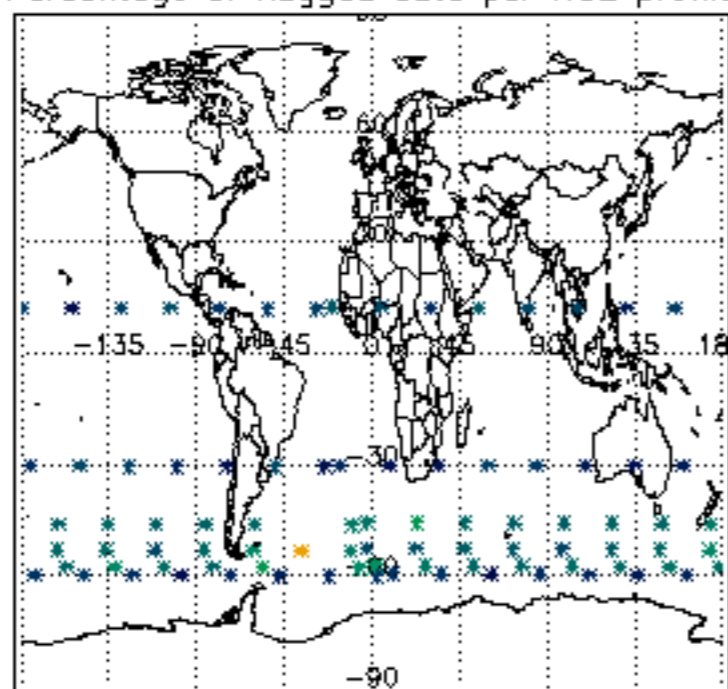

Percentage of flagged data per NO2 profile