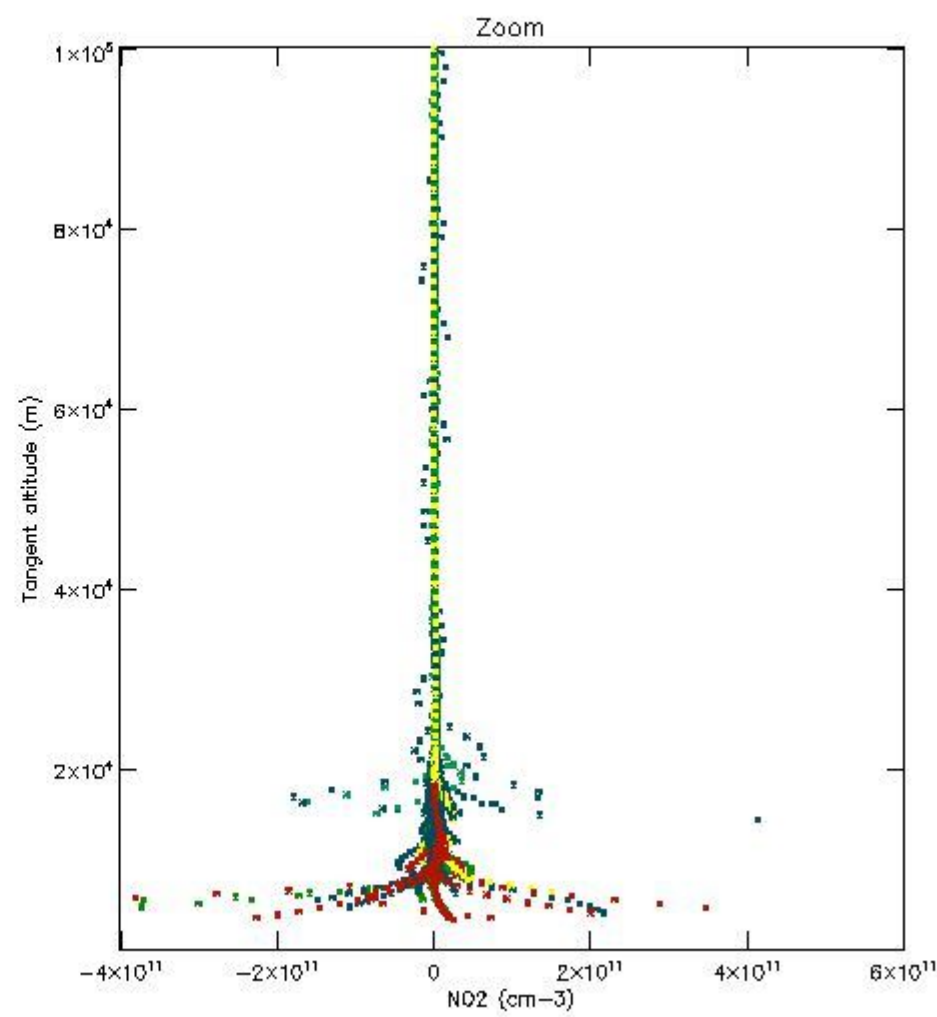

5.7 Plot NO3 profiles for all STD (dark without errors)

The colorbar represents the latitude.