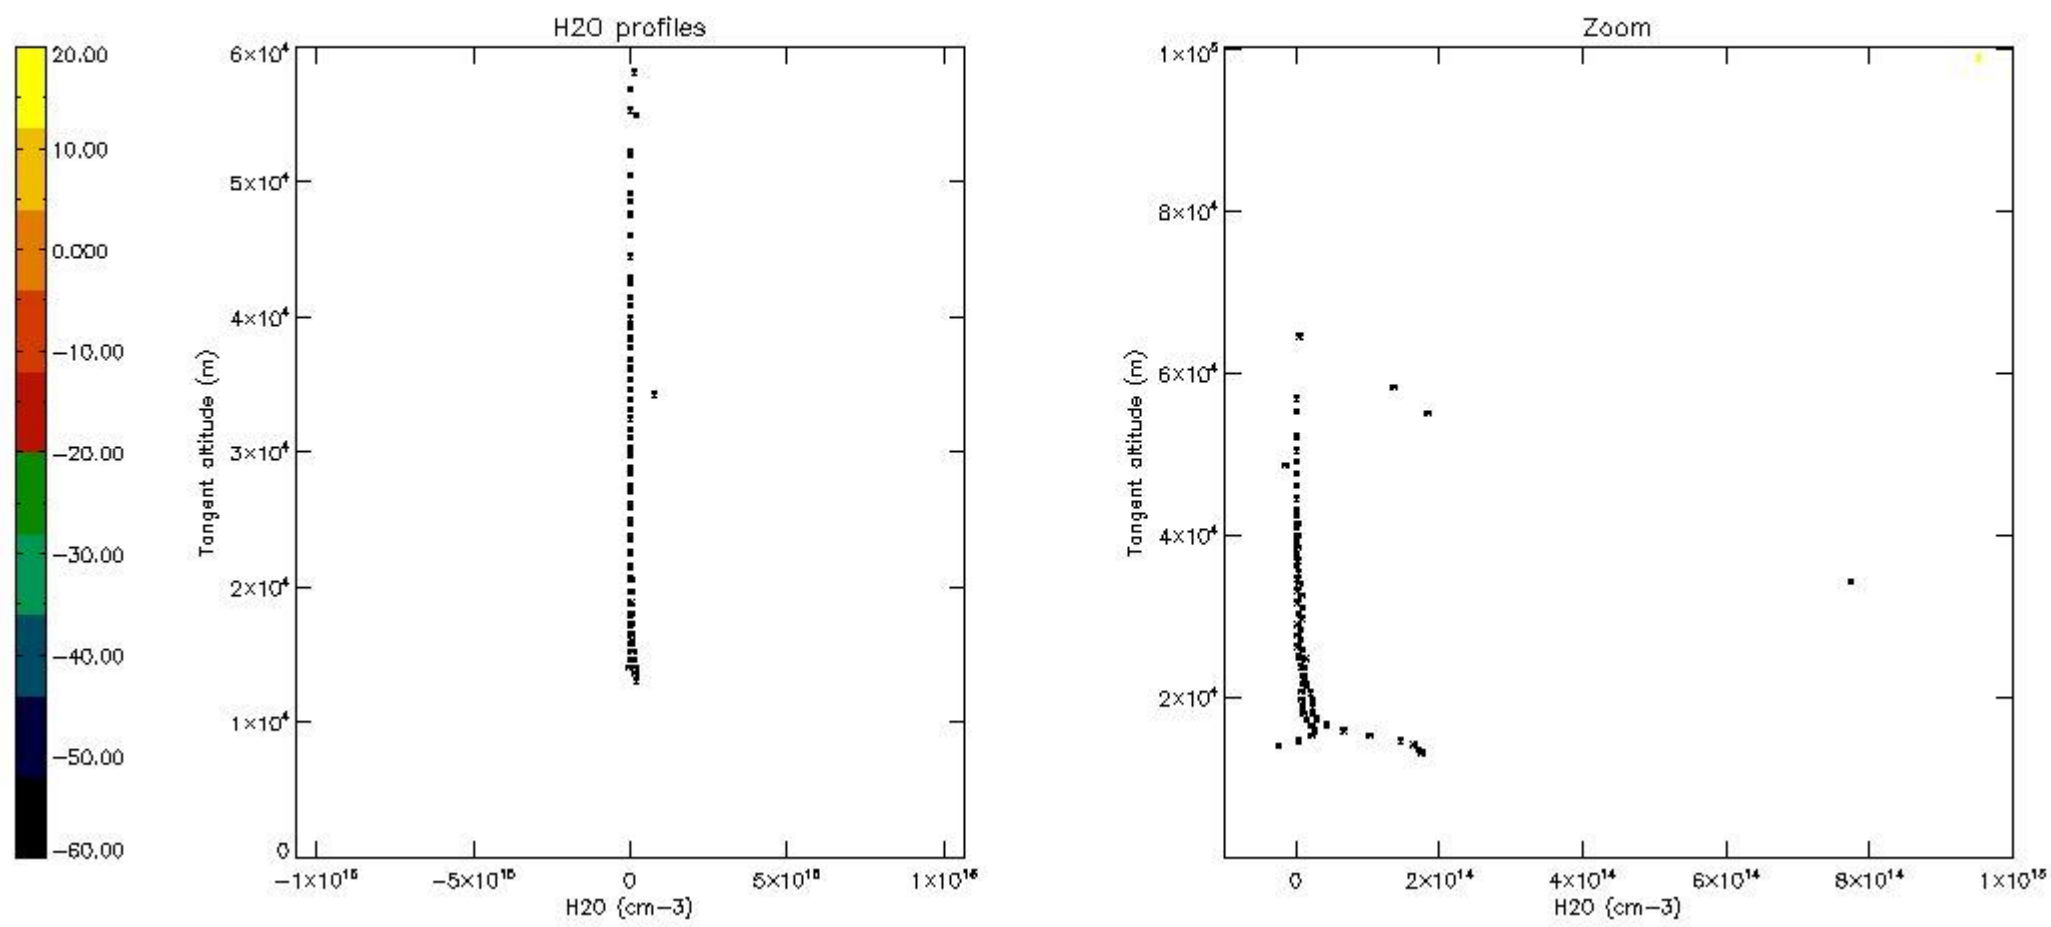

6. Auxiliary Data Files used for the production reported in section 2

The number reported in the third column indicates since which file (see list in section 2) the corresponding auxiliary file has been used. The fourth column is the date of those product files.

Type	Auxiliary Filename	Used since product	Used since product date
INST_PHYS_CHARACTERISTICS	GOM_INS_AXVIEC20091111_143220_20030716_120000_20500101_000000	1	26-AUG-2008 00:00:35
LEVEL-2_PROC_CONFIG	GOM_PR2_AXVIEC20091111_152718_20020301_000000_20500101_000000	1	26-AUG-2008 00:00:35
CROSS_SECTIONS_FILE	GOM_CRS_AXVIEC20091111_154832_20020301_000000_20500101_000000	1	26-AUG-2008 00:00:35