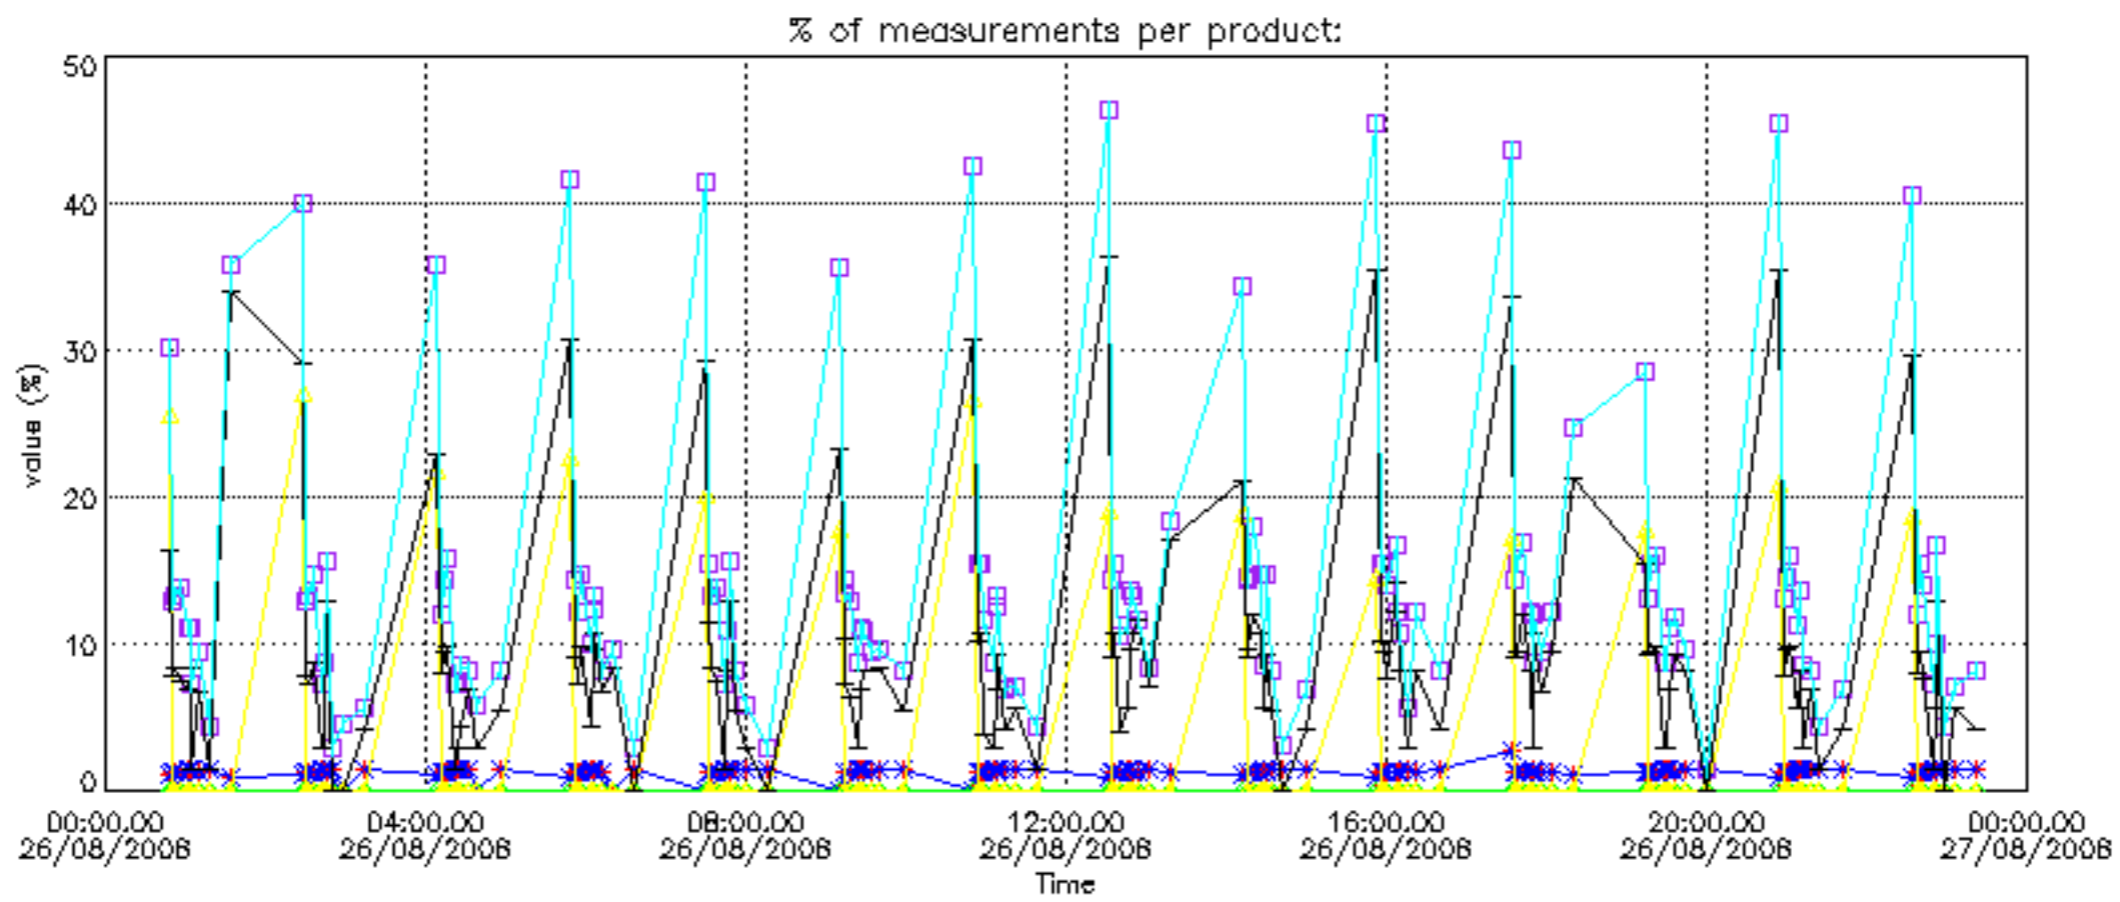

Percentage of cosmic ray hits per profile

Percentage of datation errors per profile