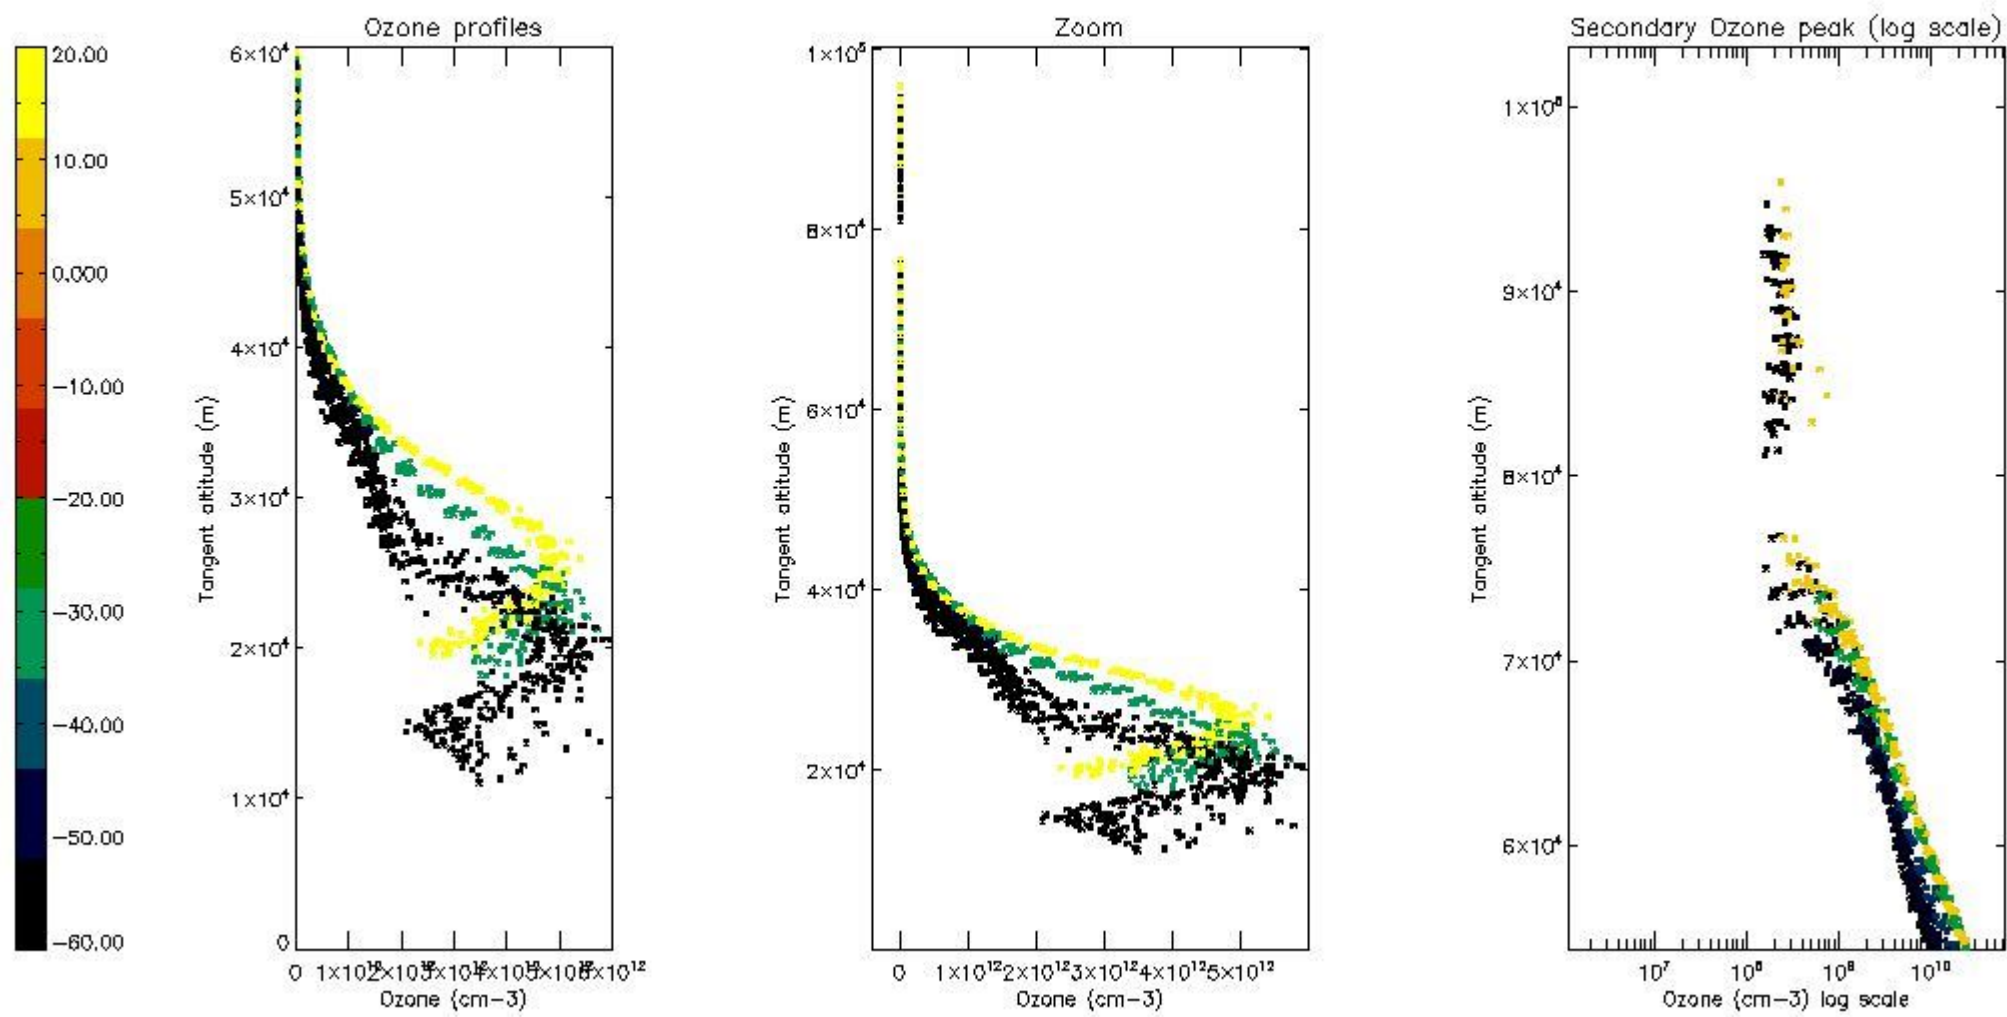

*5.4 Plot ozone profiles where STD < 10% (dark without errors)*

The colorbar represents the latitude.

*5.5 Plot ozone profiles where STD < 5% (dark without errors)*

The colorbar represents the latitude.

*5.6 Plot NO<sub>2</sub> profiles for all STD (dark without errors)*

The colorbar represents the latitude.

*5.7 Plot NO3 profiles for all STD (dark without errors)*

The colorbar represents the latitude.

5.8 Plot H<sub>2</sub>O profiles for all STD (only for occultations of stars 1,2,3,4,13,14,16,26,63 dark without errors)