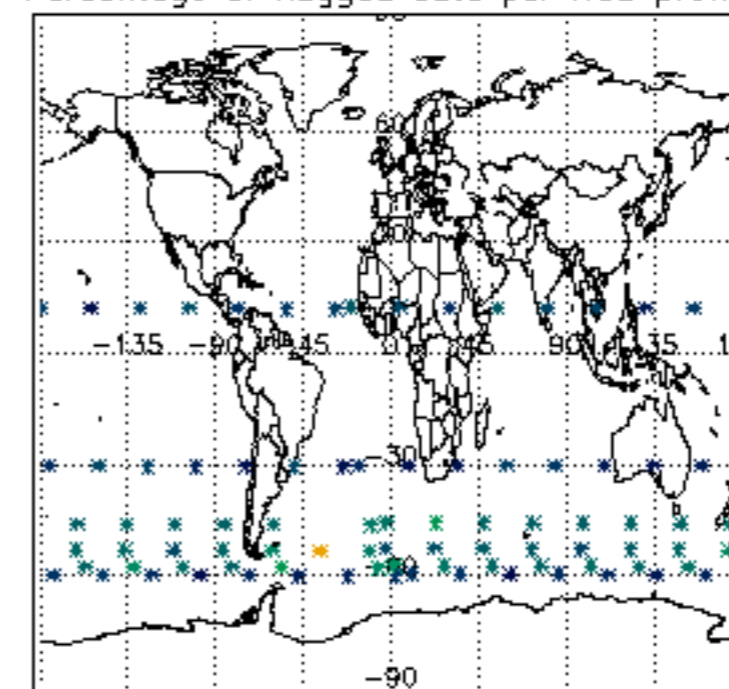

Percentage of flagged data per NO3 profile