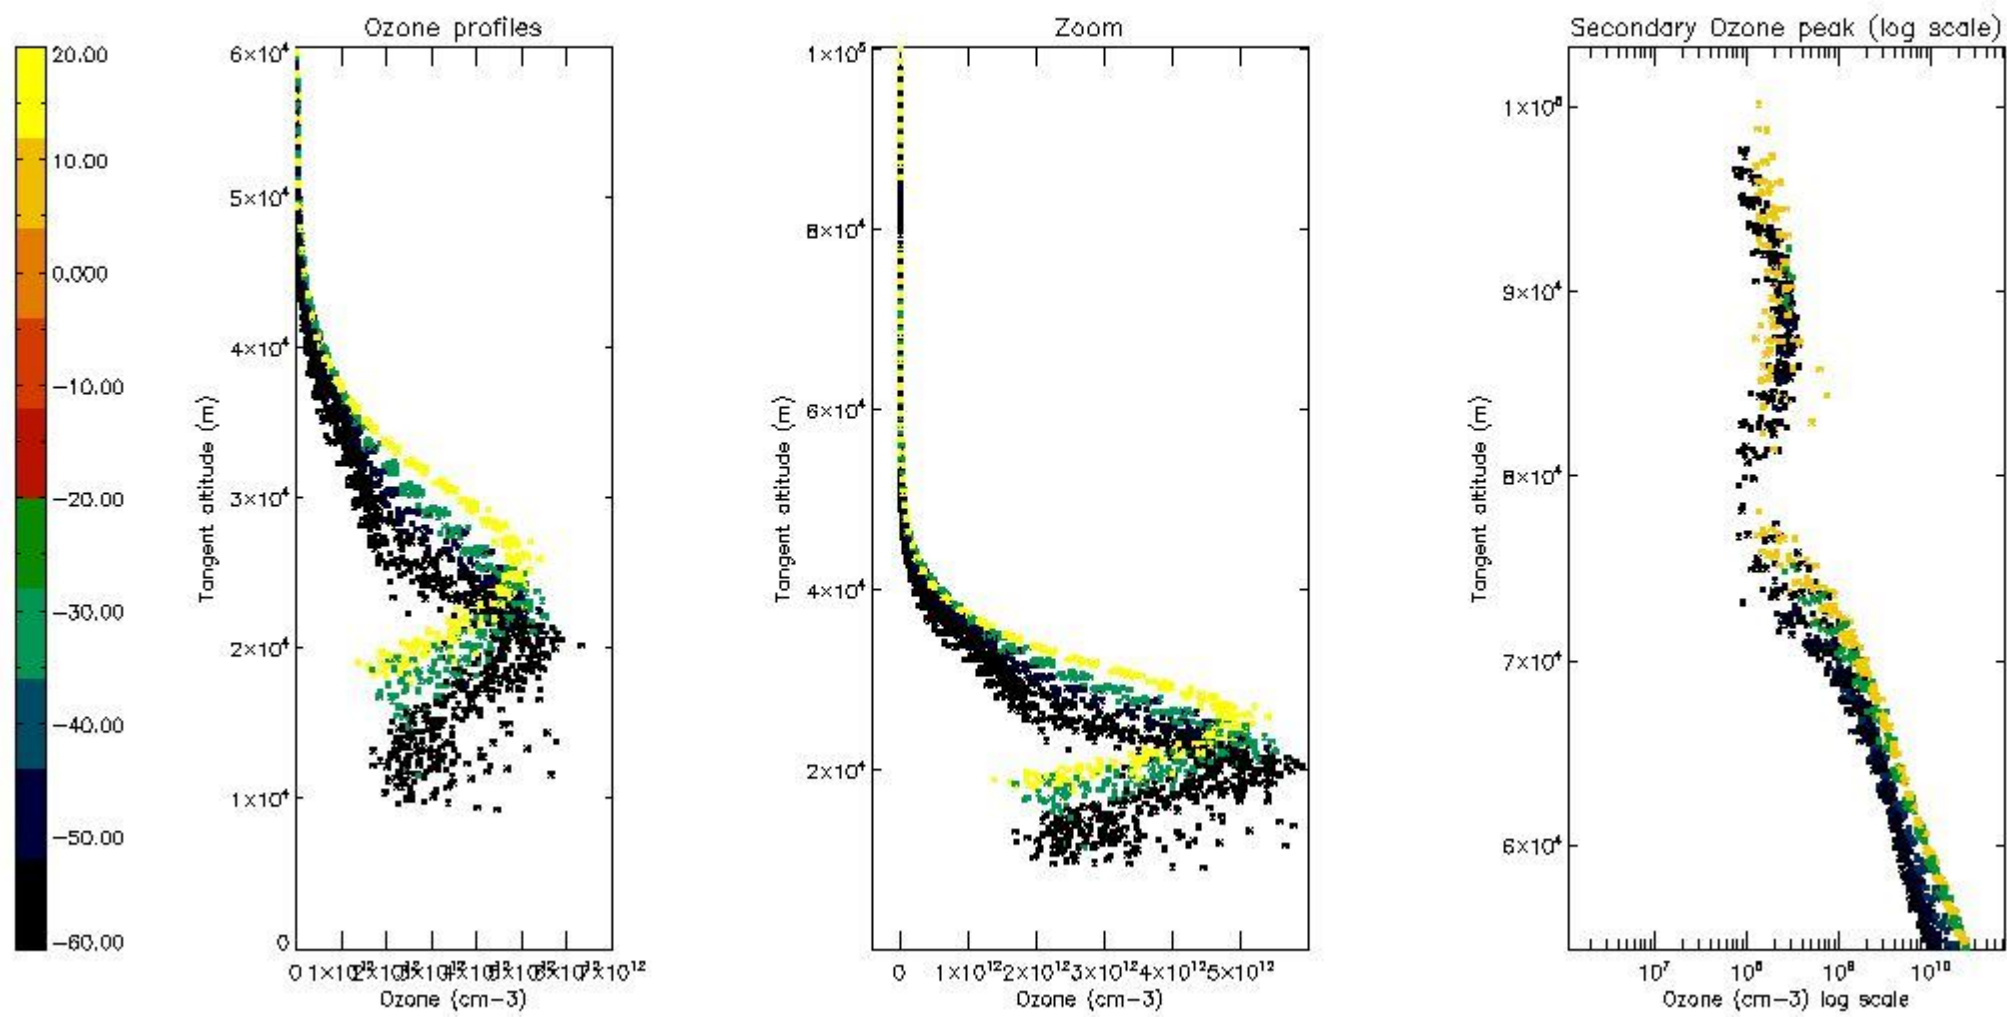

5.5 Plot ozone profiles where STD < 5% (dark without errors)

The colorbar represents the latitude.