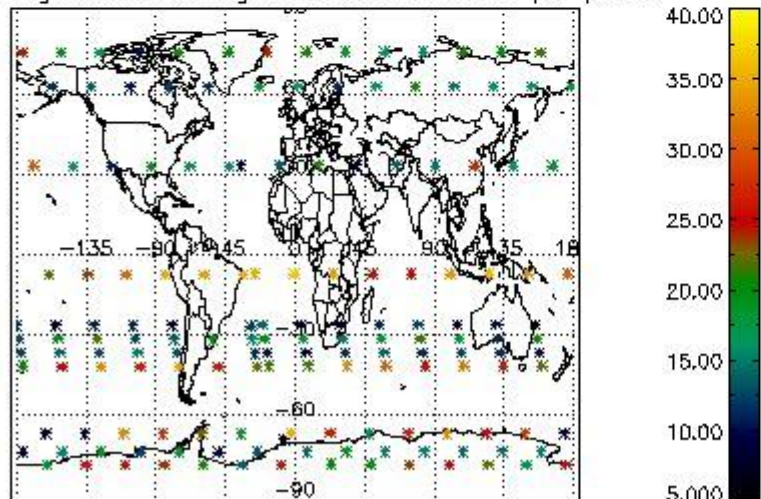

4.2.1 Plot level 1 quality information per product (world map): ENVISAT ASCENDING passes

Percentage of cosmic ray hits per profile

Percentage of datation errors per profile

Percentage of star falling outside central band per profile