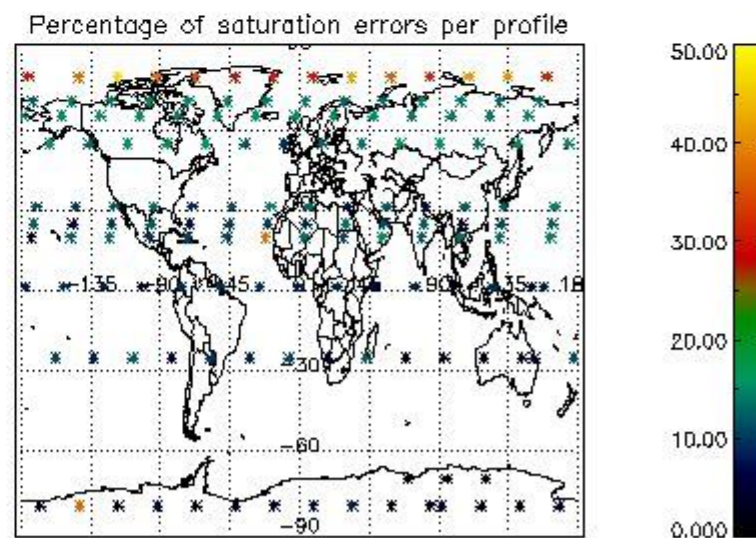

Percentage of flagged data per NO3 profile

4. Level 1 quality information per product

In this section it is plotted some information contained in the Quality Summary data set of the level 2 products that comes from the level 1b processing. Products without errors (error flag in the MPH set to "0") are used.

4.1 Plot quality information per product (time dependant) coming from level 1b processing

4.1.1 Plot level 1 quality information per product (time dependant): ENVISAT ASCENDING passes

4.1.2 Plot level 1 quality information per product (time dependant): ENVI SAT DESCENDING passes

4.2 Plot quality information per product coming from level 1b processing (world map)

4.2.1 Plot level 1 quality information per product (world map): ENVISAT ASCENDING passes

4.2.2 Plot level 1 quality information per product (world map): ENVISAT DESCENDING passes