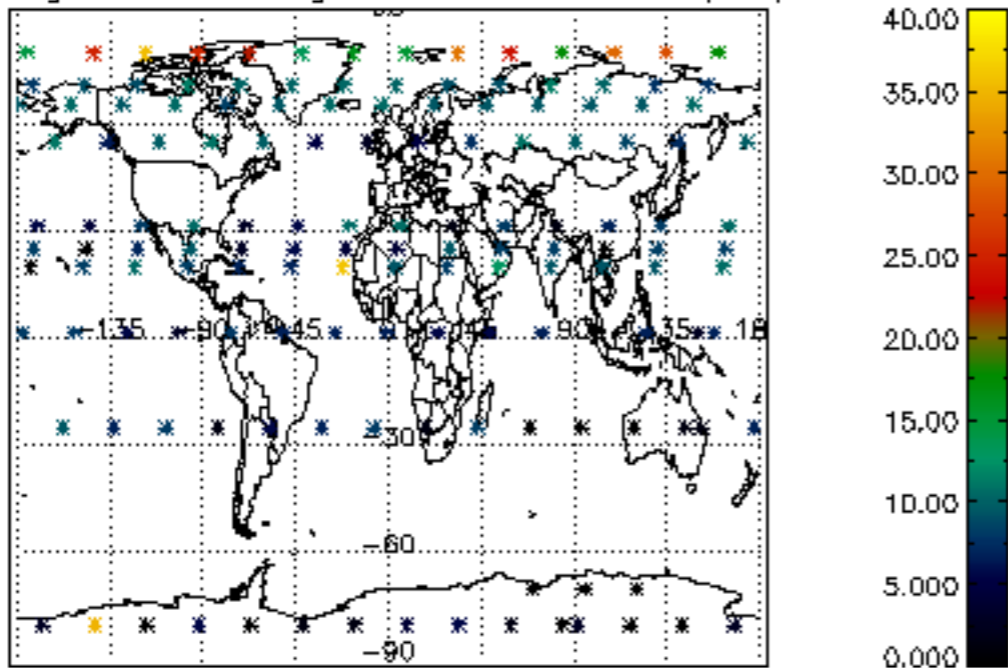

Percentage of star falling outside central band per profile