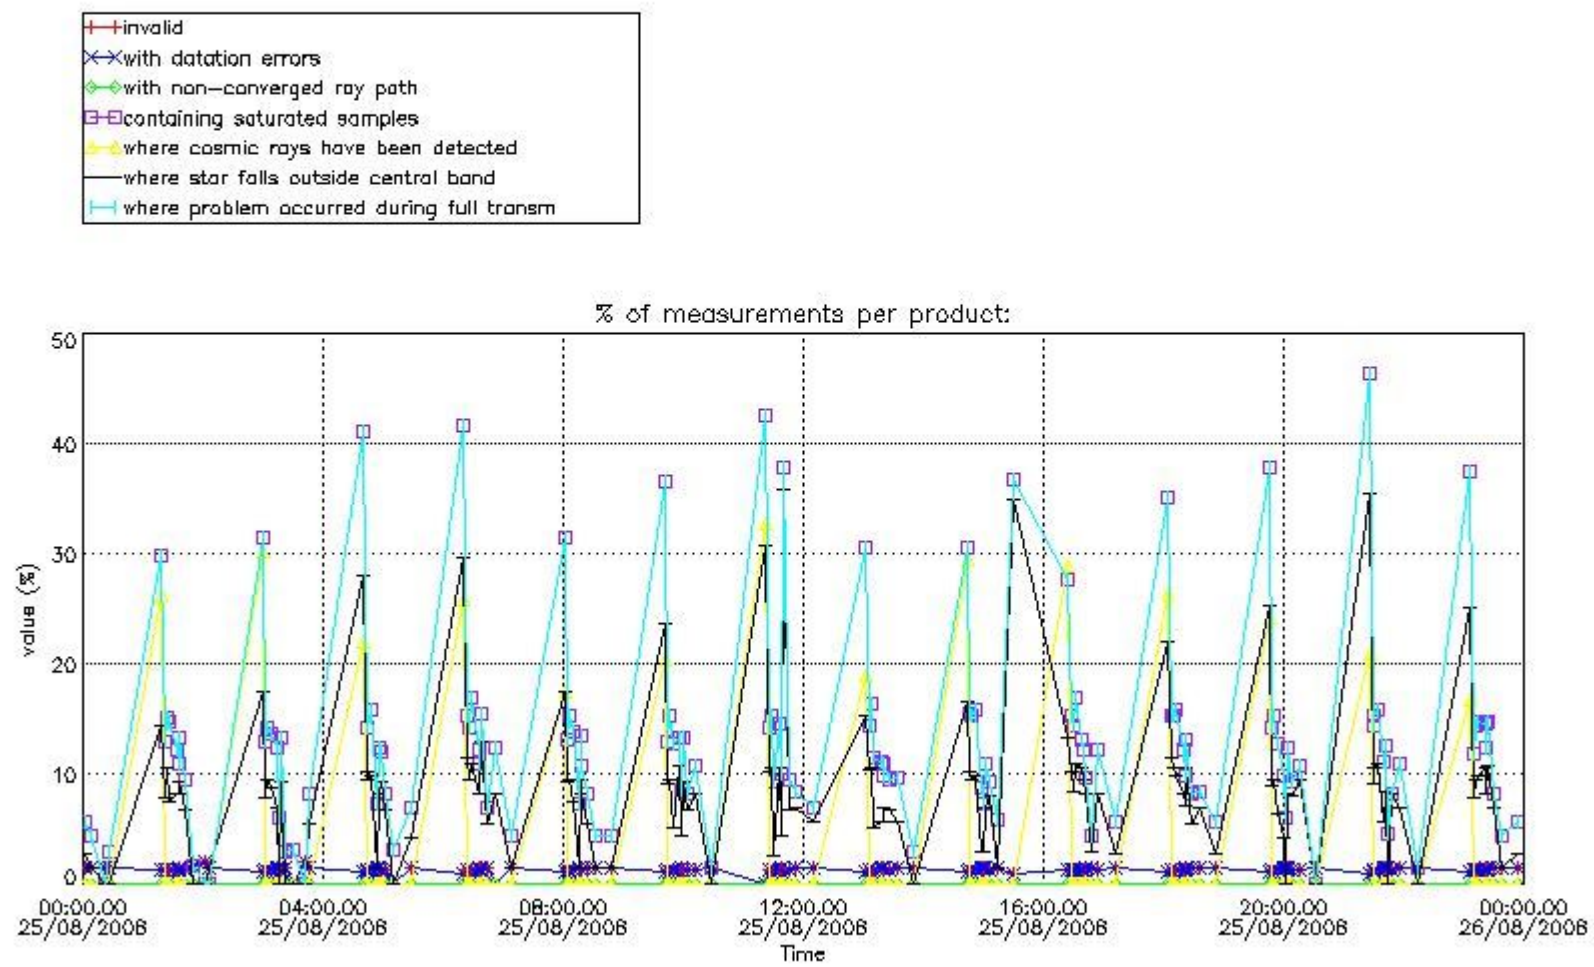

3.1 Plot quality information per product (time dependant)

3.2 Plot quality information per product (world map)

Percentage of flagged data per O3 profile

Percentage of flagged data per H2O profile

Percentage of flagged data per NO2 profile

Percentage of flagged data per NO3 profile

4. Level 1 quality information per product

In this section it is plotted some information contained in the Quality Summary data set of the level 2 products that comes from the level 1b processing. Products without errors (error flag in the MPH set to "0") are used.

4.1 Plot quality information per product (time dependant) coming from level 1b processing

4.1.1 Plot level 1 quality information per product (time dependant): ENVISAT ASCENDING passes

4.1.2 Plot level 1 quality information per product (time dependant): ENVI SAT DESCENDING passes