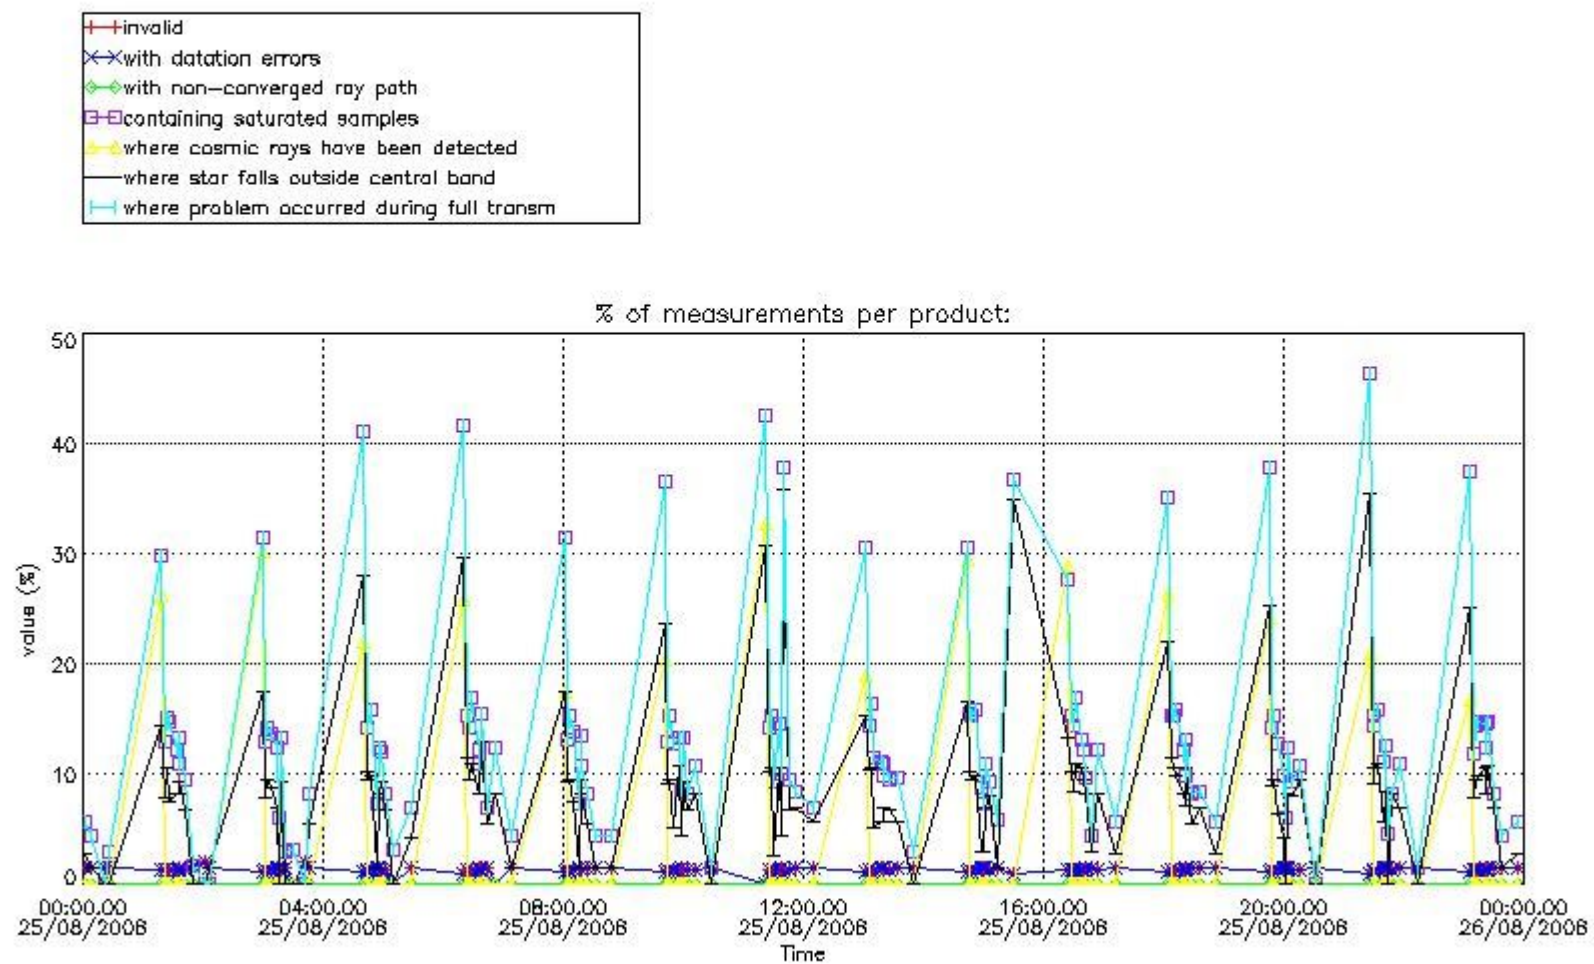

4.2 Plot quality information per product coming from level 1b processing (world map)

4.2.1 Plot level 1 quality information per product (world map): ENVISAT ASCENDING passes