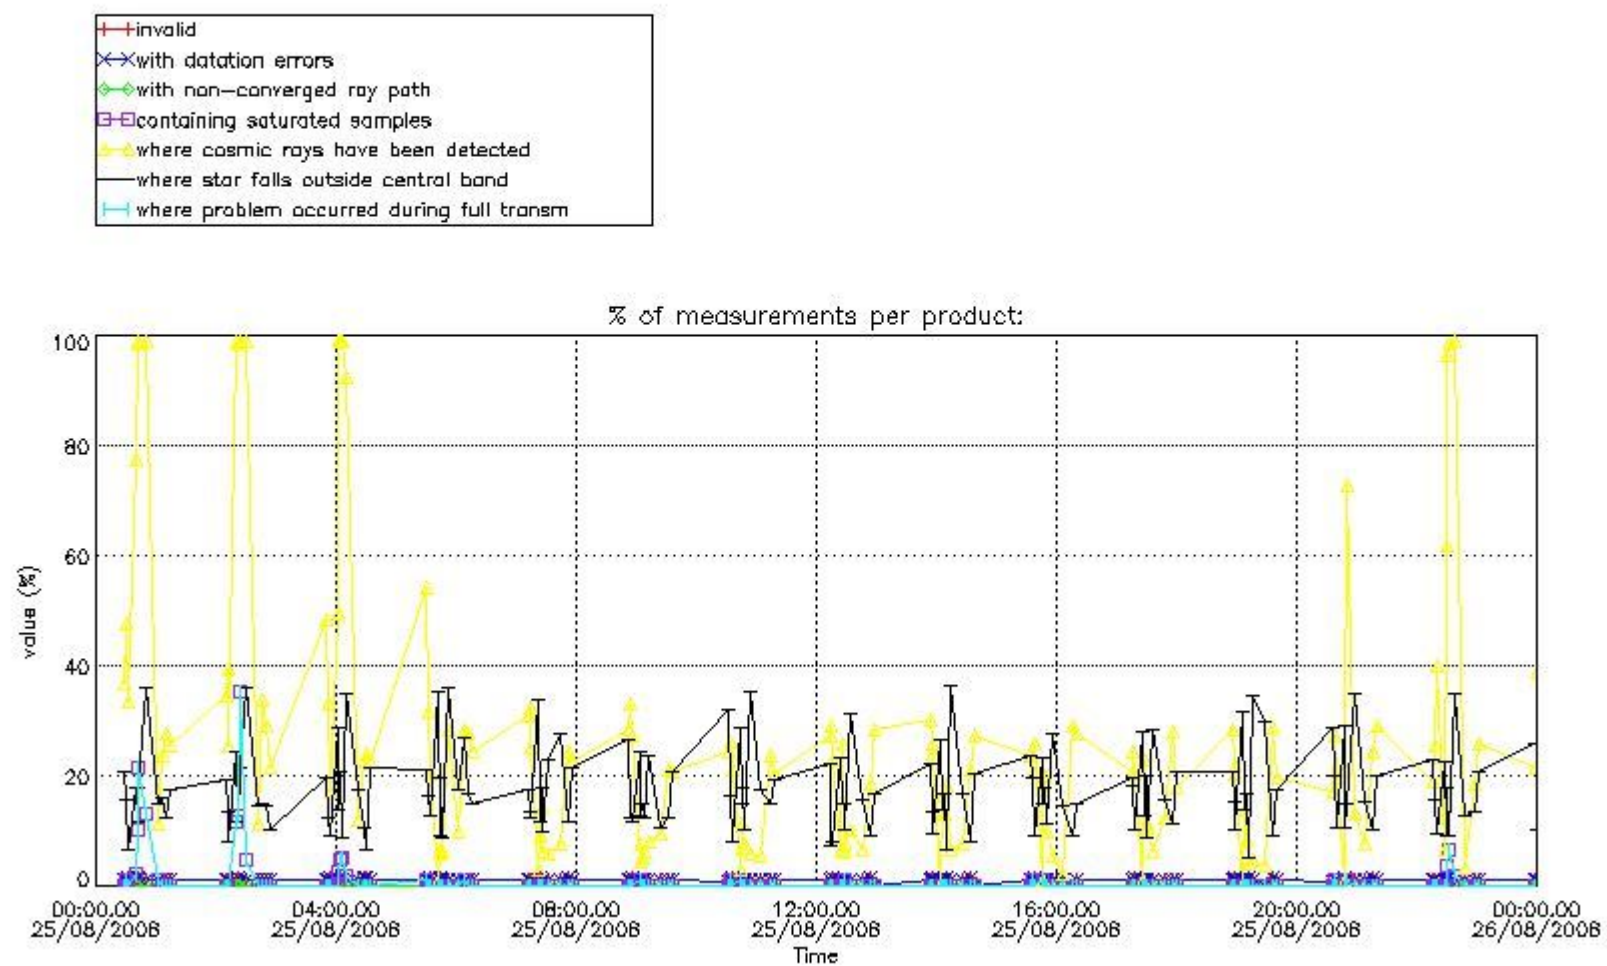

4.1.2 Plot level 1 quality information per product (time dependant): ENVI SAT DESCENDING passes