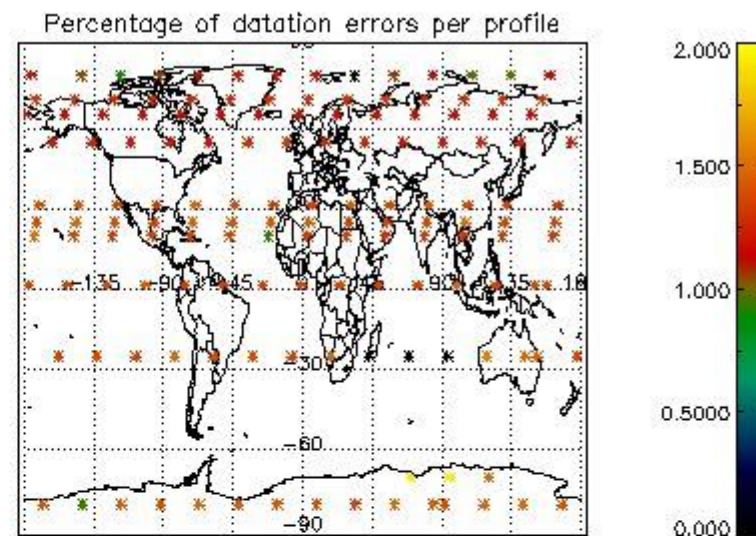

5. Trace gas profiles

5.1 Ozone statistics based on quality of products

The final quality of the products can be "measured" using the STD (Standard Deviation) attached to every point profile. This information is written to the parameter GOM_NL__2P/NL_LOCAL_SPECIES_DENSITY/o3_std of the level 2 products. The table below shows the statistics for given STD ranges.

The statistics are given with respect to the overall valid production:

- Products without fatal errors: GOM_NL__2P/MPH/PRODUCT_ERR=0
- Valid point profile: GOM_NL__2P/NL_LOCAL_SPECIES_DENSITY/pcd(0)=0

The 'Criteria' is applied to valid points of dark limb products:

- Products in dark limb illumination condition: GOM_NL__2P/NL_SUMMARY_QUALITY/obs_ill_cond=0
- Products without fatal errors: GOM_NL__2P/MPH/PRODUCT_ERR=0
- Valid point profile: GOM_NL__2P/NL_LOCAL_SPECIES_DENSITY/pcd(0)=0

So, the table below shows the percentage of dark limb and valid observations for each criteria with respect to the overall valid daily observations.

Criteria	% of total production
All STD	30
STD < 20	20