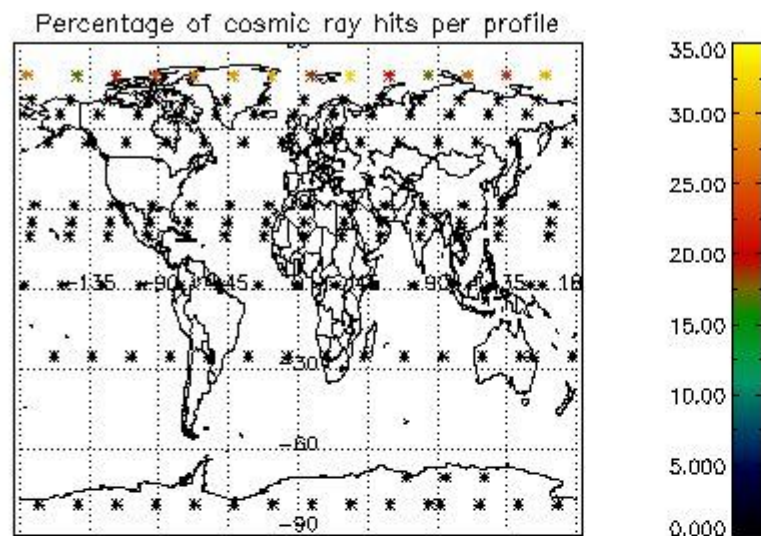

4.2.2 Plot level 1 quality information per product (world map): ENVISAT DESCENDING passes

5. Trace gas profiles

5.1 Ozone statistics based on quality of products

The final quality of the products can be "measured" using the STD (Standard Deviation) attached to every point profile. This information is written to the parameter GOM_NL__2P/NL_LOCAL_SPECIES_DENSITY/o3_std of the level 2 products. The table below shows the statistics for given STD ranges.

The statistics are given with respect to the overall valid production:

- Products without fatal errors: GOM_NL__2P/MPH/PRODUCT_ERR=0
- Valid point profile: GOM_NL__2P/NL_LOCAL_SPECIES_DENSITY/pcd(0)=0

The 'Criteria' is applied to valid points of dark limb products:

- Products in dark limb illumination condition: GOM_NL__2P/NL_SUMMARY_QUALITY/obs_ill_cond=0
- Products without fatal errors: GOM_NL__2P/MPH/PRODUCT_ERR=0
- Valid point profile: GOM_NL__2P/NL_LOCAL_SPECIES_DENSITY/pcd(0)=0

So, the table below shows the percentage of dark limb and valid observations for each criteria with respect to the overall valid daily observations.

Criteria	% of total production
All STD	30
STD < 20	20