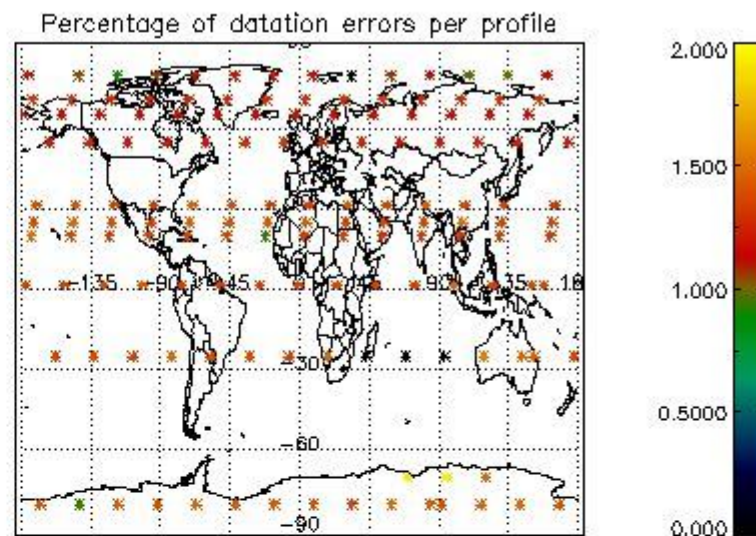

5. Trace gas profiles

5.1 Ozone statistics based on quality of products

The final quality of the products can be "measured" using the STD (Standard Deviation) attached to every point profile. This information is written to the parameter GOM_NL__2P/NL_LOCAL_SPECIES_DENSITY/o3_std of the level 2 products. The table below shows the statistics for given STD ranges.

The statistics are given with respect to the overall valid production:

- Products without fatal errors: GOM_NL__2P/MPH/PRODUCT_ERR=0
- Valid point profile: GOM_NL__2P/NL_LOCAL_SPECIES_DENSITY/pcd(0)=0

The 'Criteria' is applied to valid points of dark limb products:

- Products in dark limb illumination condition: GOM_NL__2P/NL_SUMMARY_QUALITY/obs_ill_cond=0
- Products without fatal errors: GOM_NL__2P/MPH/PRODUCT_ERR=0
- Valid point profile: GOM_NL__2P/NL_LOCAL_SPECIES_DENSITY/pcd(0)=0

So, the table below shows the percentage of dark limb and valid observations for each criteria with respect to the overall valid daily observations.

Criteria	% of total production
All STD	30
STD < 20	20