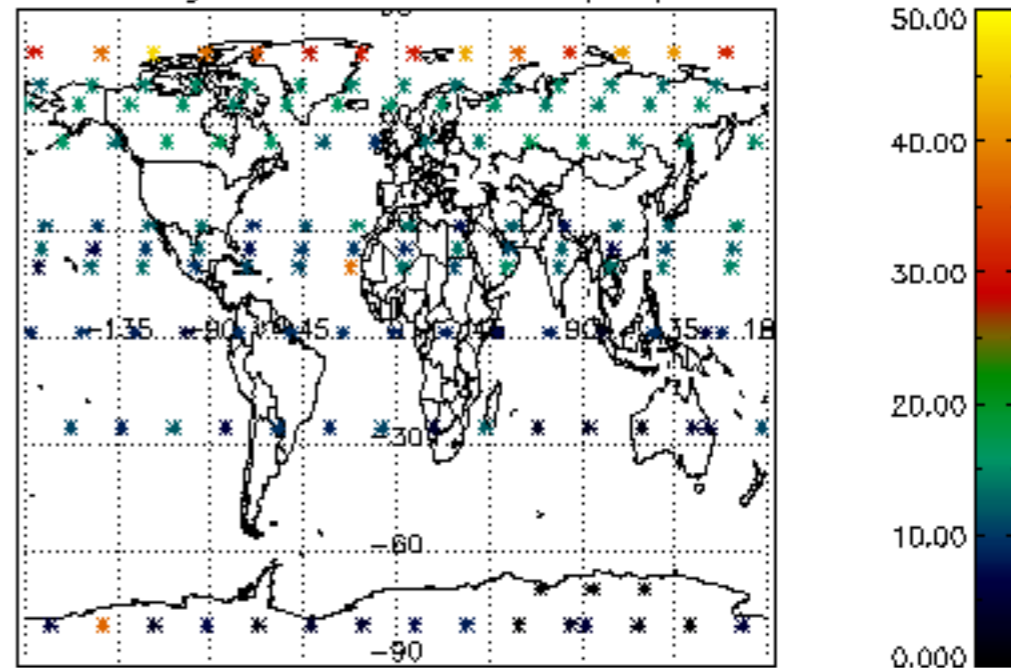

Percentage of saturation errors per profile