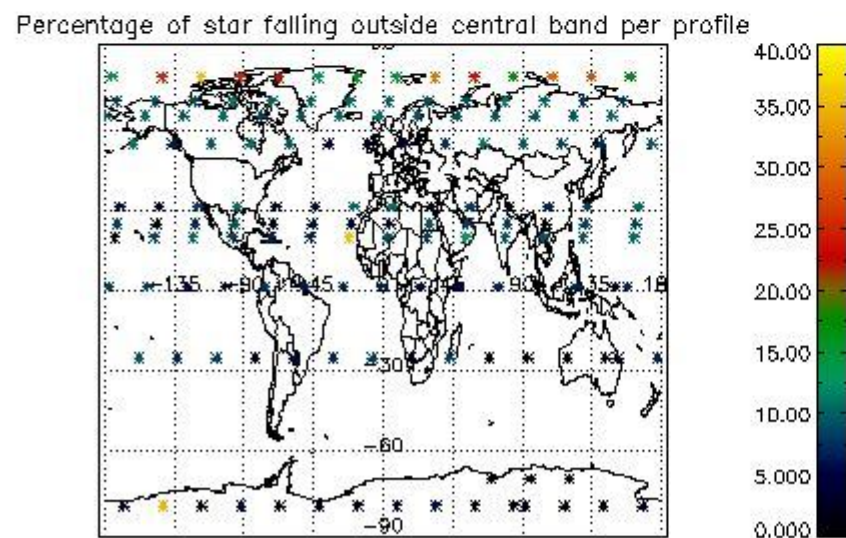

5. Trace gas profiles

5.1 Ozone statistics based on quality of products

The final quality of the products can be "measured" using the STD (Standard Deviation) attached to every point profile. This information is written to the parameter GOM_NL__2P/NL_LOCAL_SPECIES_DENSITY/o3_std of the level 2 products. The table below shows the statistics for given STD ranges.

The statistics are given with respect to the overall valid production:

- Products without fatal errors: GOM_NL__2P/MPH/PRODUCT_ERR=0
- Valid point profile: GOM_NL__2P/NL_LOCAL_SPECIES_DENSITY/pcd(0)=0

The 'Criteria' is applied to valid points of dark limb products:

- Products in dark limb illumination condition: GOM_NL__2P/NL_SUMMARY_QUALITY/obs_ill_cond=0
- Products without fatal errors: GOM_NL__2P/MPH/PRODUCT_ERR=0
- Valid point profile: GOM_NL__2P/NL_LOCAL_SPECIES_DENSITY/pcd(0)=0

So, the table below shows the percentage of dark limb and valid observations for each criteria with respect to the overall valid daily observations.

Criteria	% of total production
All STD	30
STD < 20	20