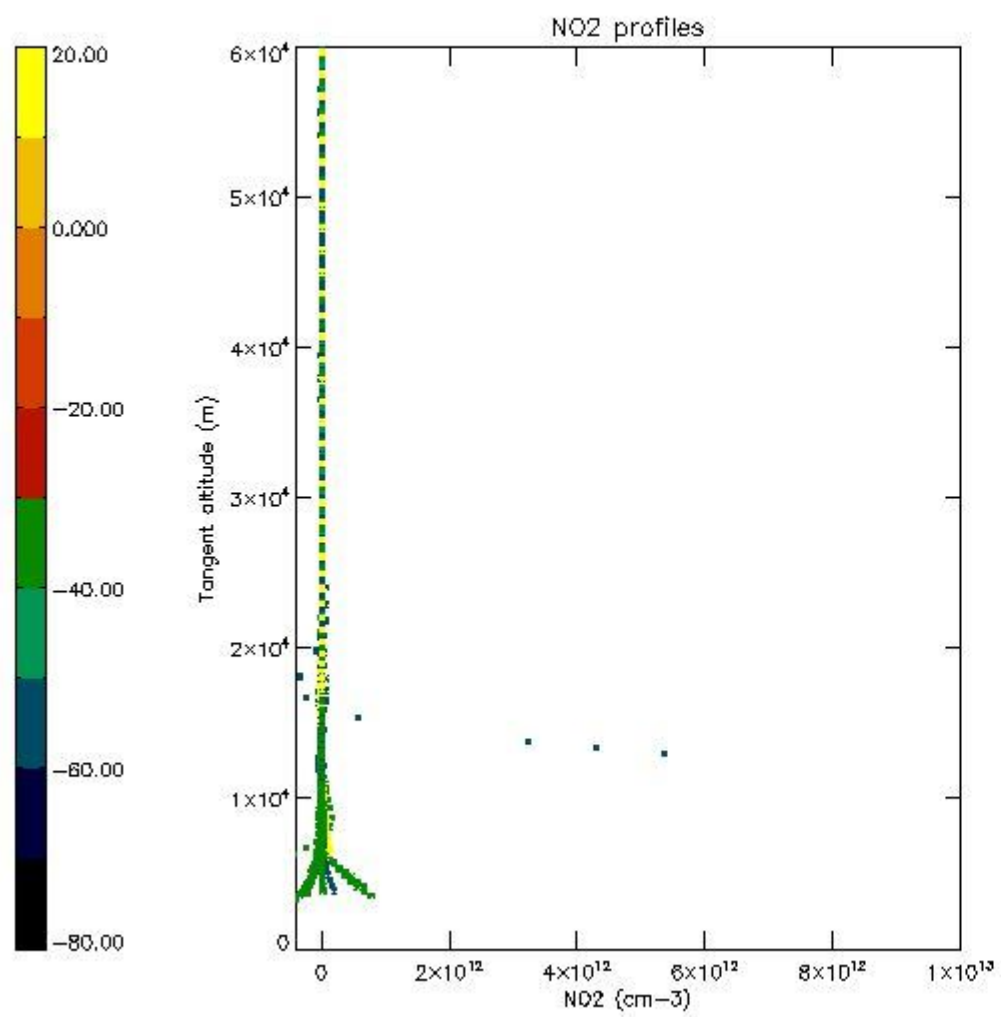

STD < 10	17
STD < 5	13

5.2 Plot ozone profiles for all STD (dark without errors)

The colorbar represents the latitude.

5.3 Plot ozone profiles where STD < 20% (dark without errors)

The colorbar represents the latitude.

5.4 Plot ozone profiles where STD < 10% (dark without errors)

The colorbar represents the latitude.

5.5 Plot ozone profiles where STD < 5% (dark without errors)

The colorbar represents the latitude.

5.6 Plot NO₂ profiles for all STD (dark without errors)

The colorbar represents the latitude.

5.7 Plot NO3 profiles for all STD (dark without errors)

The colorbar represents the latitude.

5.8 Plot H₂O profiles for all STD (only for occultations of stars 1,2,3,4,13,14,16,26,63 dark without errors)