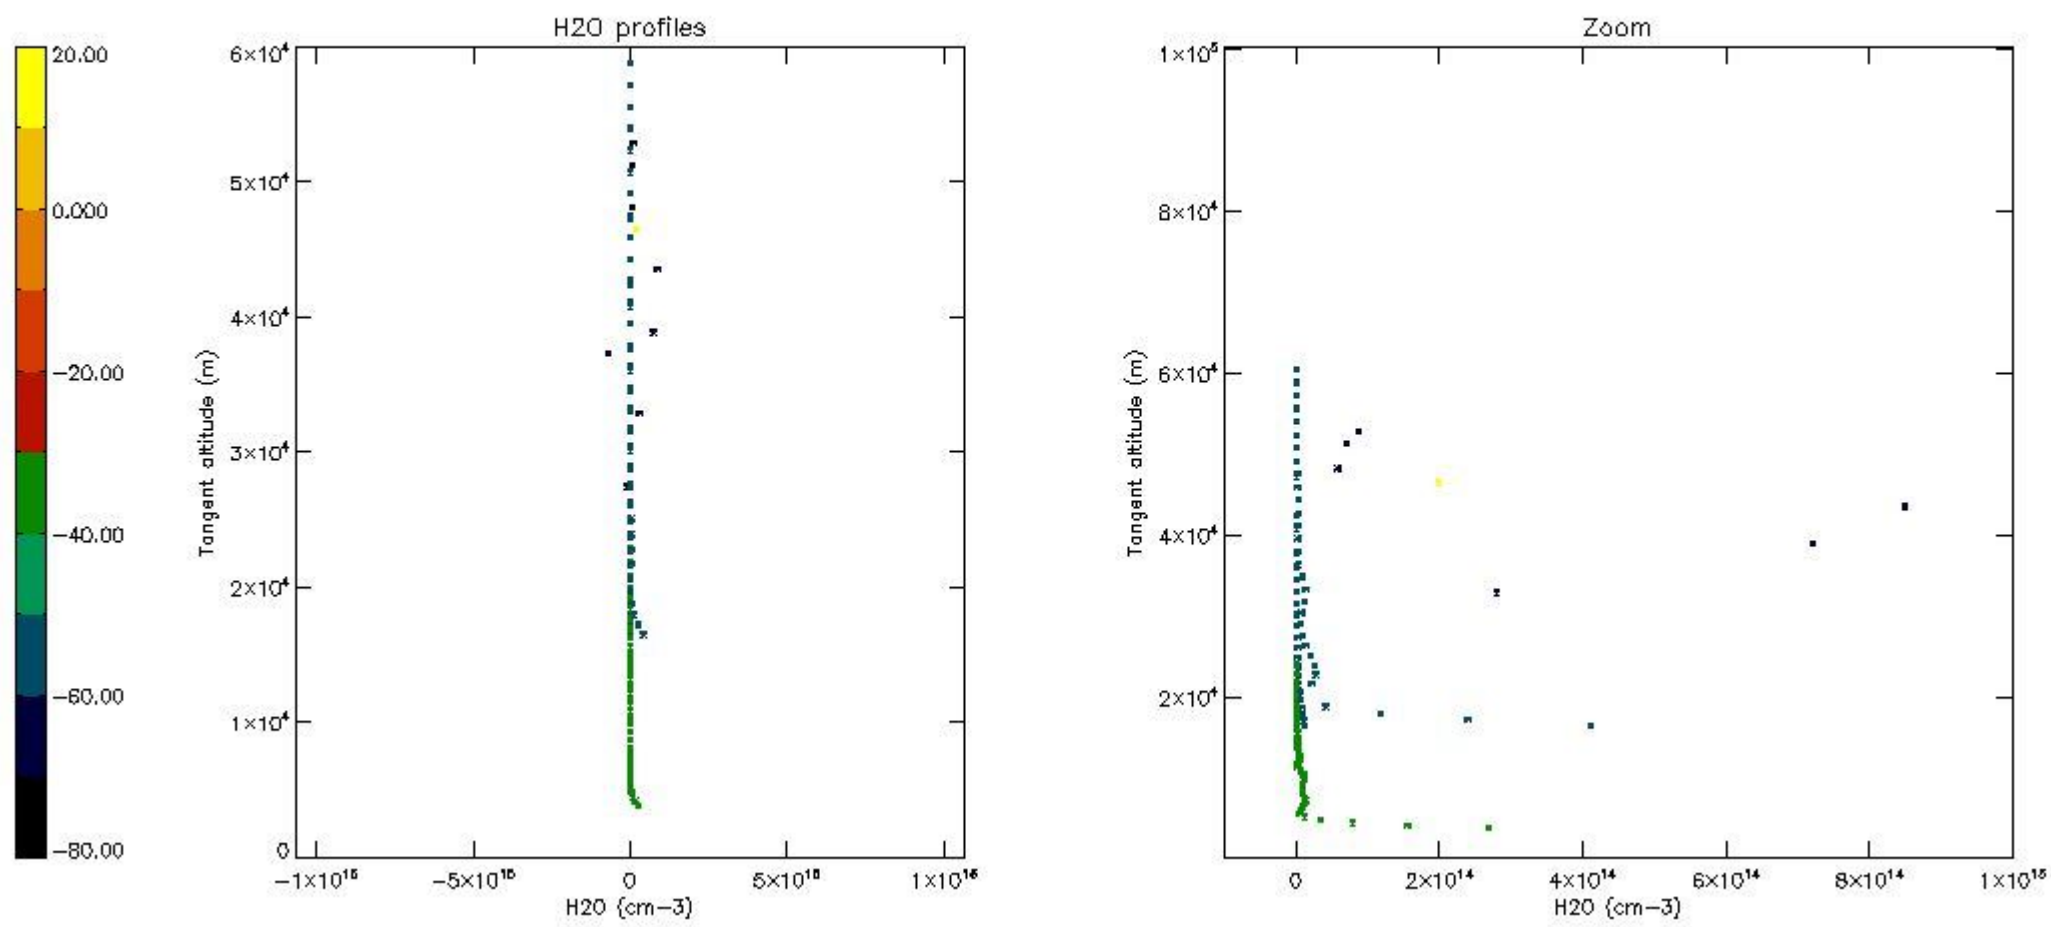

6. Auxiliary Data Files used for the production reported in section 2

The number reported in the third column indicates since which file (see list in section 2) the corresponding auxiliary file has been used. The fourth column is the date of those product files.

Type	Auxiliary Filename	Used since product	Used since product date
INST_PHYS_CHARACTERISTICS	GOM_INS_AXVIEC20091111_143220_20030716_120000_20500101_000000	1	25-AUG-2008 00:01:09
LEVEL-2_PROC_CONFIG	GOM_PR2_AXVIEC20091111_152718_20020301_000000_20500101_000000	1	25-AUG-2008 00:01:09
CROSS_SECTIONS_FILE	GOM_CRS_AXVIEC20091111_154832_20020301_000000_20500101_000000	1	25-AUG-2008 00:01:09