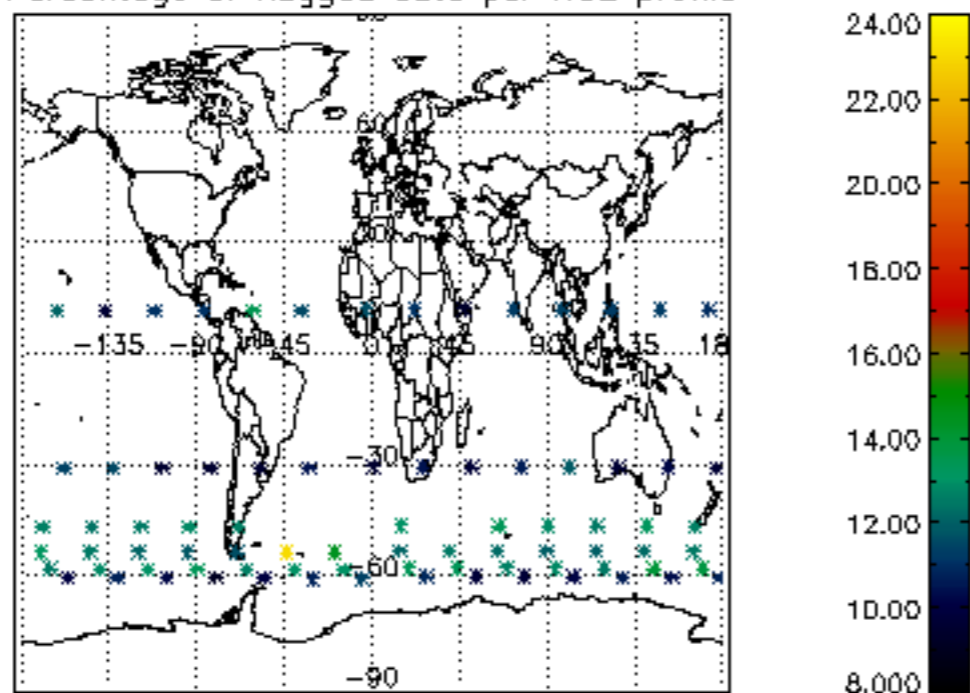

Percentage of flagged data per NO2 profile