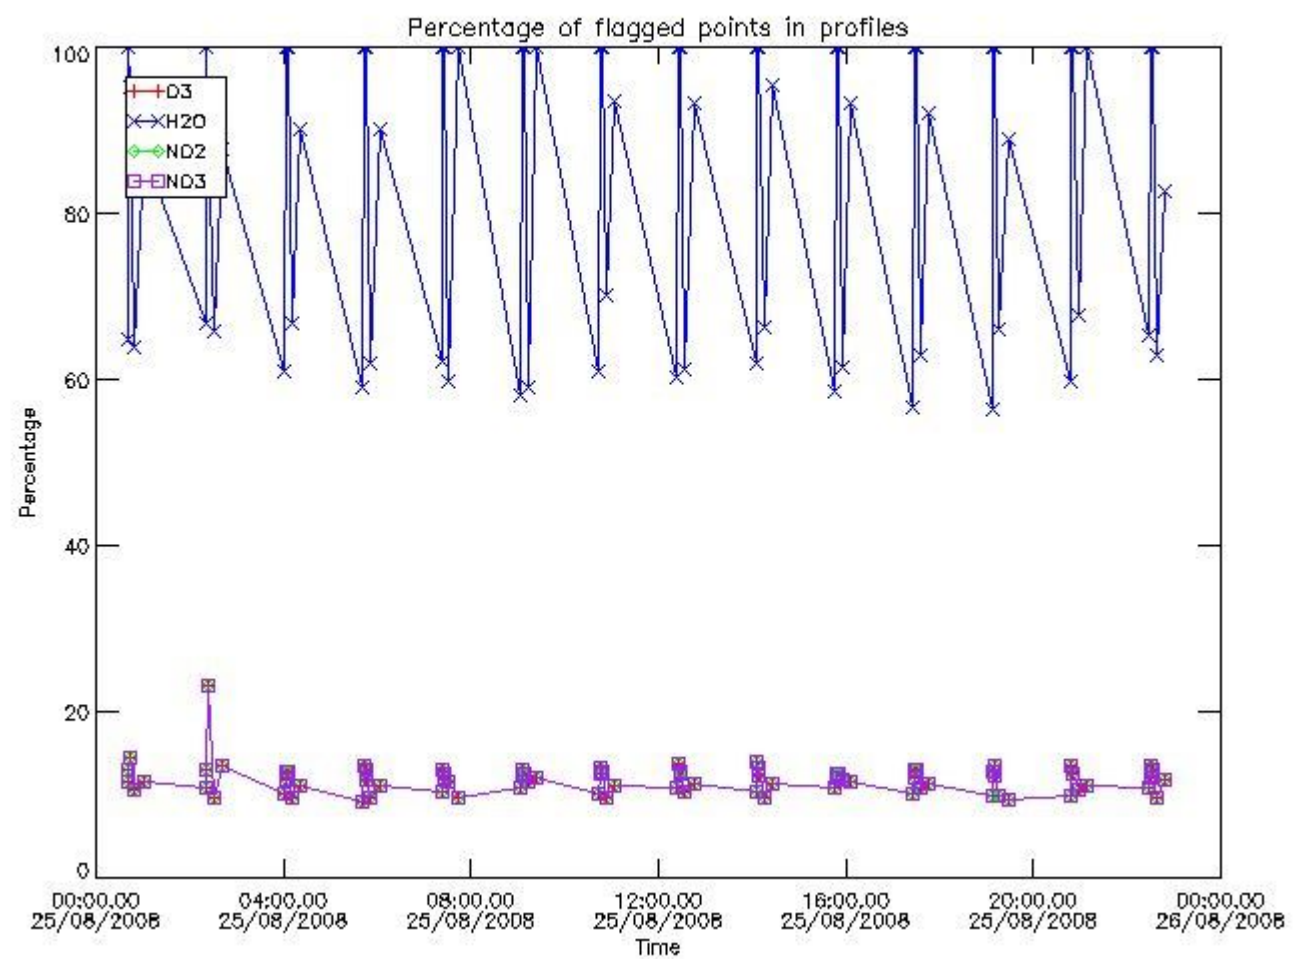

3. Quality information per product

In this section it is plotted some information contained in the Quality Summary data set of the level 2 products. Only products in dark limb conditions and without errors (error flag in the MPH set to "0") are used.

3.1 Plot quality information per product (time dependant)

3.2 Plot quality information per product (world map)