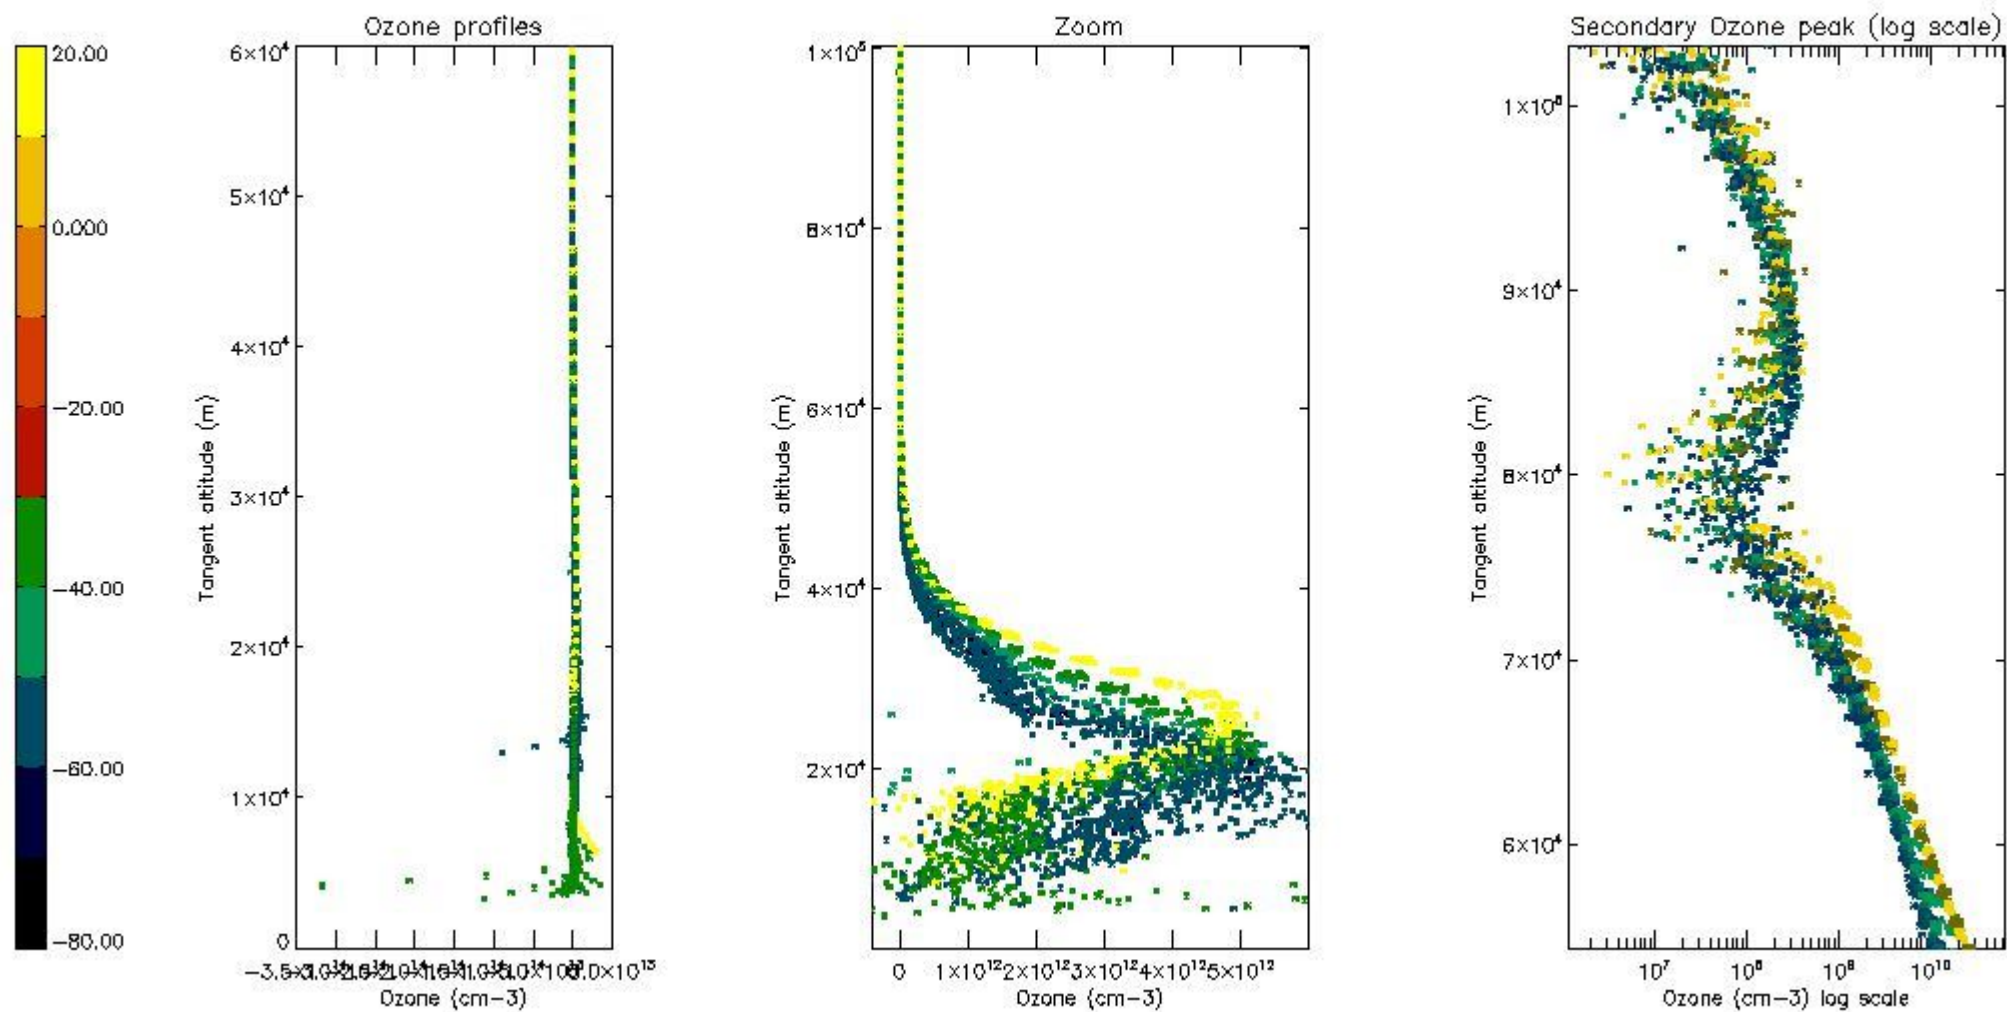

STD < 10	17
STD < 5	13

5.2 Plot ozone profiles for all STD (dark without errors)

The colorbar represents the latitude.

5.3 Plot ozone profiles where STD < 20% (dark without errors)

The colorbar represents the latitude.