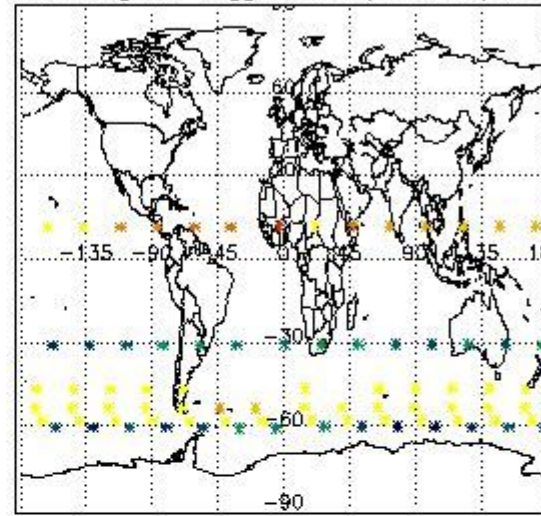

3.1 Plot quality information per product (time dependant)

3.2 Plot quality information per product (world map)

Percentage of flagged data per O3 profile

Percentage of flagged data per H2O profile

Percentage of flagged data per NO2 profile