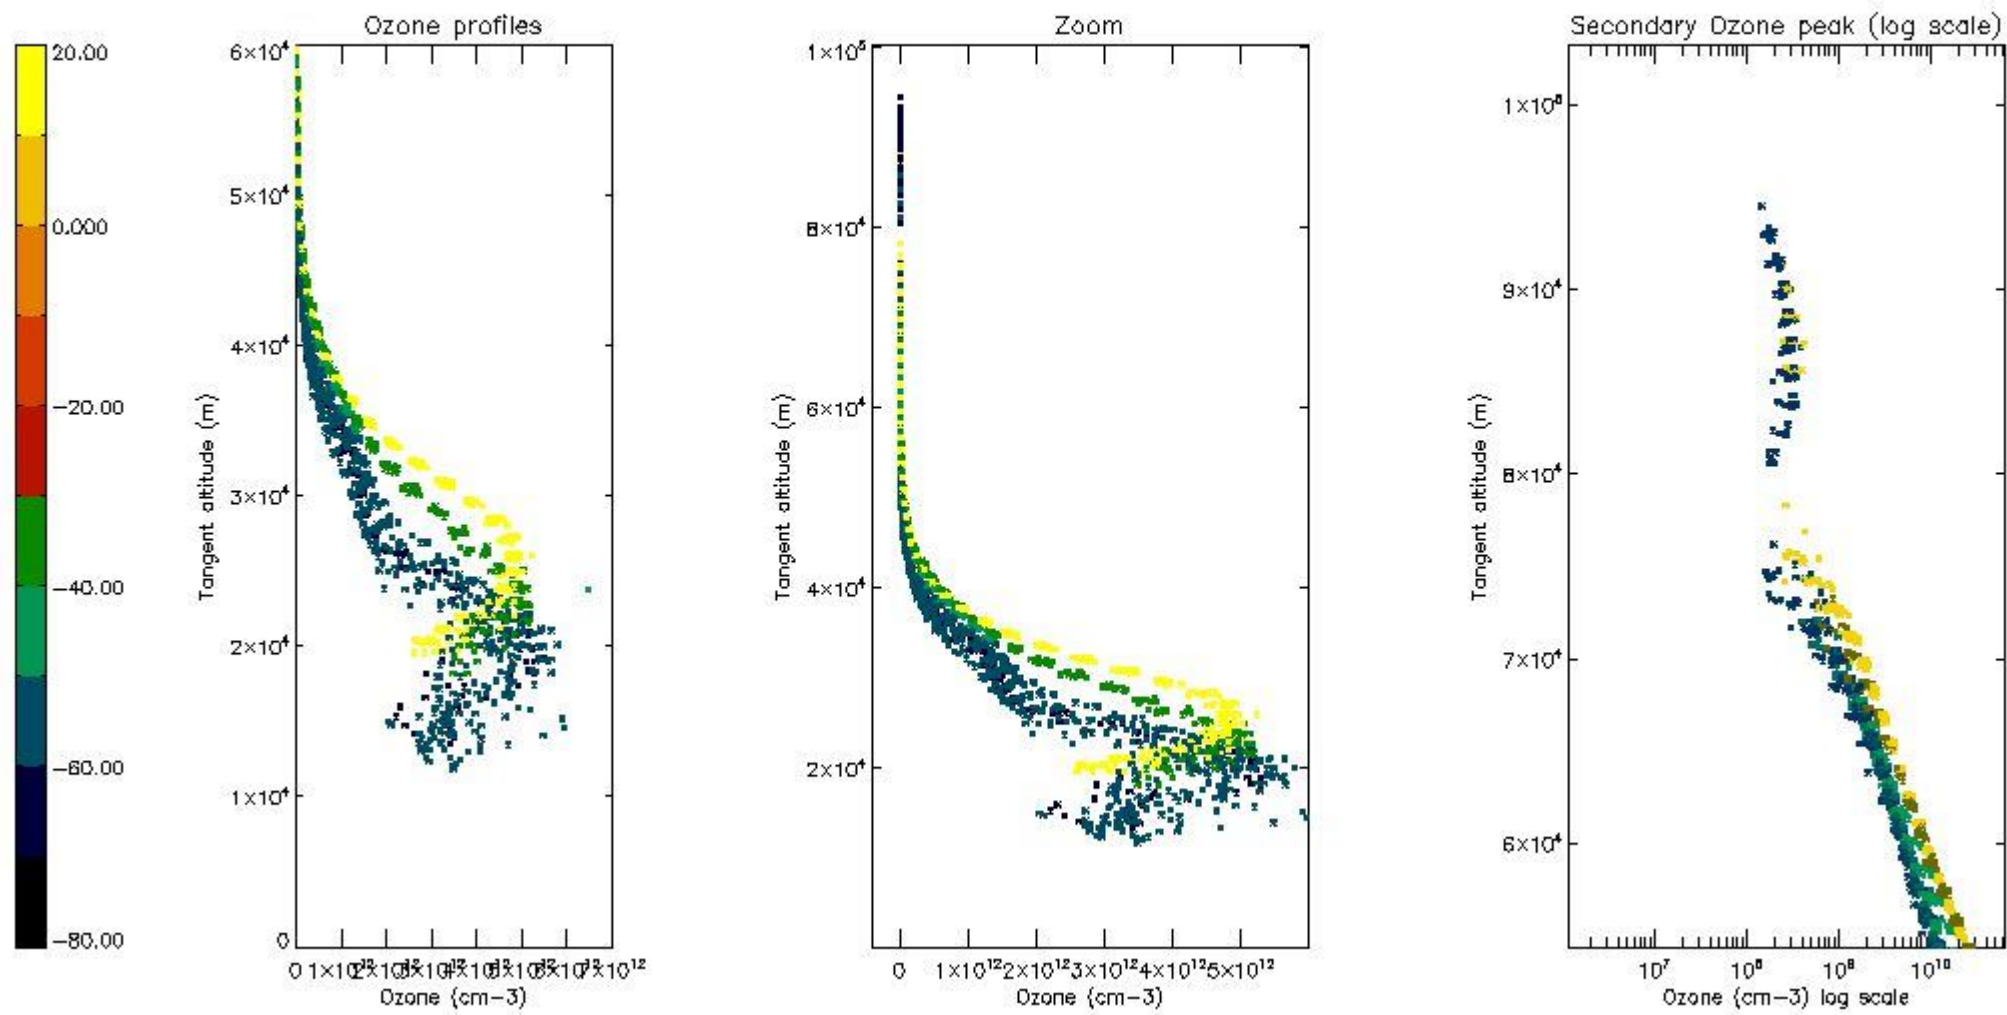

STD < 10	17
STD < 5	13

5.2 Plot ozone profiles for all STD (dark without errors)

The colorbar represents the latitude.

5.3 Plot ozone profiles where STD < 20% (dark without errors)

The colorbar represents the latitude.

5.4 Plot ozone profiles where STD < 10% (dark without errors)

The colorbar represents the latitude.

5.5 Plot ozone profiles where STD < 5% (dark without errors)

The colorbar represents the latitude.

5.6 Plot NO₂ profiles for all STD (dark without errors)

The colorbar represents the latitude.

5.7 Plot NO3 profiles for all STD (dark without errors)

The colorbar represents the latitude.

5.8 Plot H₂O profiles for all STD (only for occultations of stars 1,2,3,4,13,14,16,26,63 dark without errors)