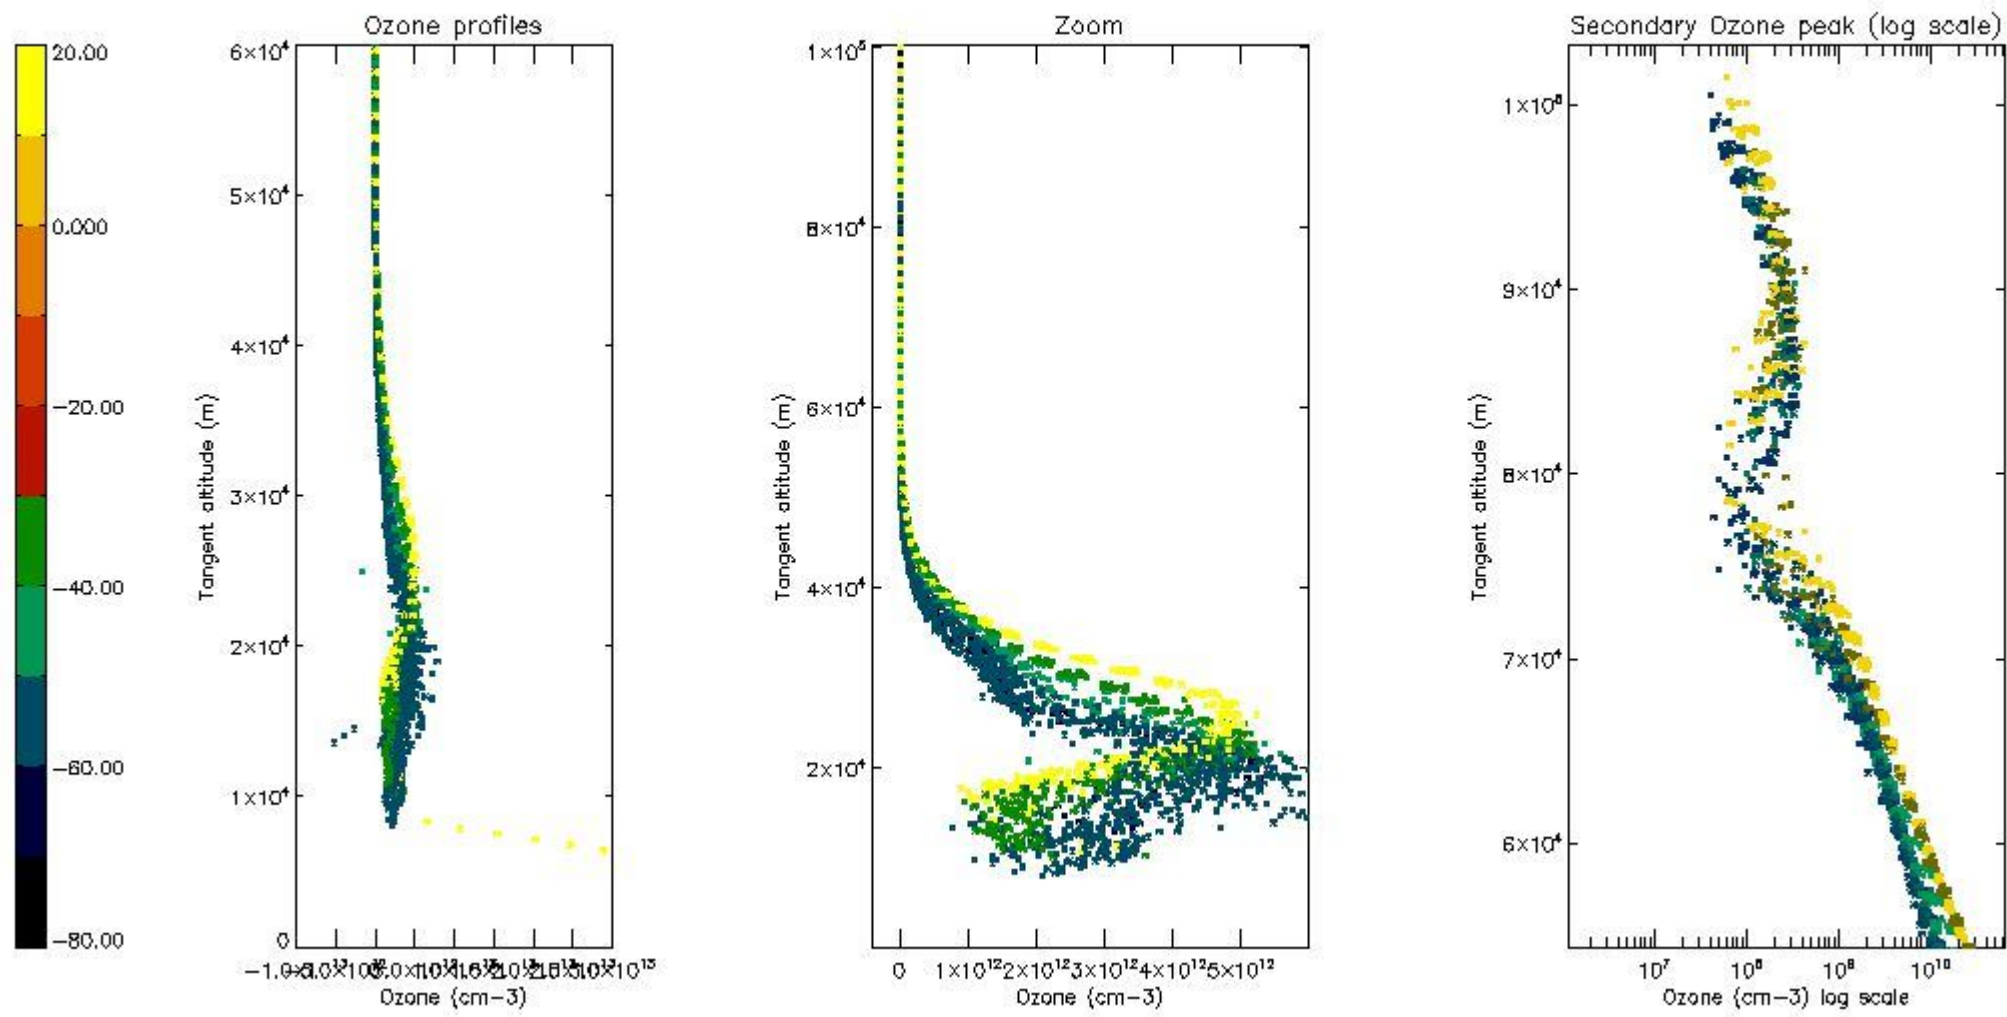

STD < 10	17
STD < 5	13

5.2 Plot ozone profiles for all STD (dark without errors)

The colorbar represents the latitude.

5.3 Plot ozone profiles where STD < 20% (dark without errors)

The colorbar represents the latitude.