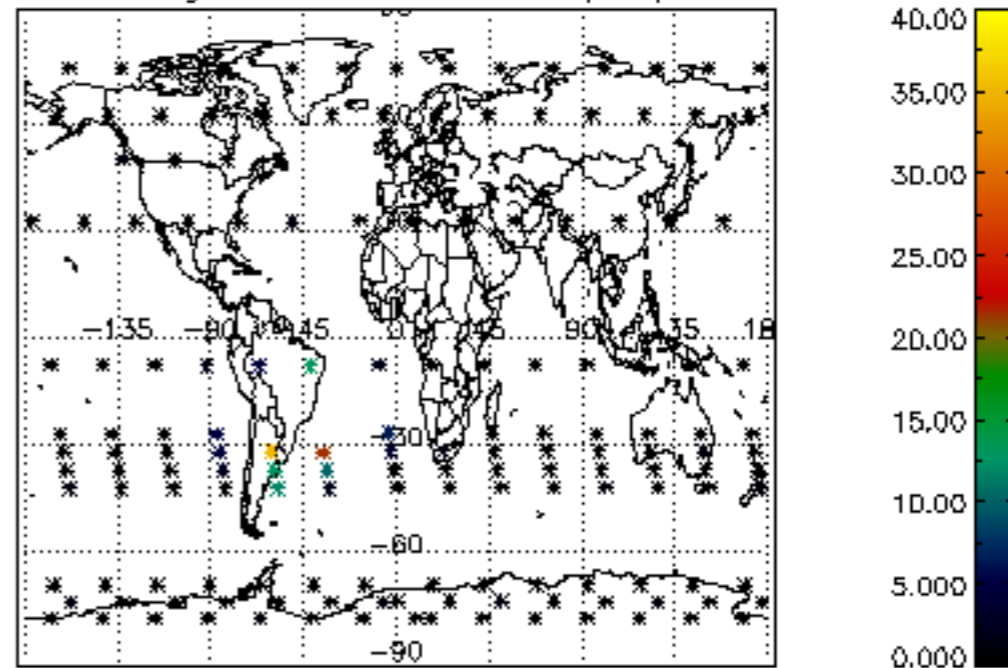

Percentage of datation errors per profile

Percentage of saturation errors per profile