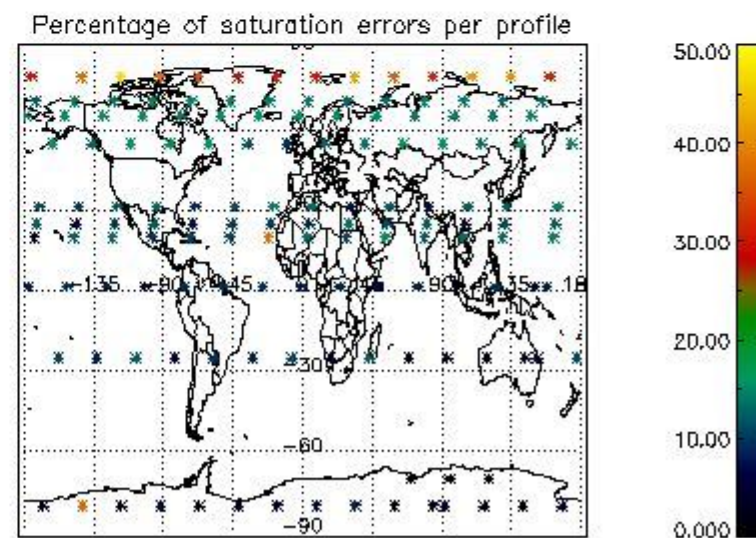

5. Trace gas profiles

5.1 Ozone statistics based on quality of products

The final quality of the products can be "measured" using the STD (Standard Deviation) attached to every point profile. This information is written to the parameter GOM_NL__2P/NL_LOCAL_SPECIES_DENSITY/o3_std of the level 2 products. The table below shows the statistics for given STD ranges.

The statistics are given with respect to the overall valid production:

- Products without fatal errors: GOM_NL__2P/MPH/PRODUCT_ERR=0
- Valid point profile: GOM_NL__2P/NL_LOCAL_SPECIES_DENSITY/pcd(0)=0

The 'Criteria' is applied to valid points of dark limb products:

- Products in dark limb illumination condition: GOM_NL__2P/NL_SUMMARY_QUALITY/obs_ill_cond=0
- Products without fatal errors: GOM_NL__2P/MPH/PRODUCT_ERR=0
- Valid point profile: GOM_NL__2P/NL_LOCAL_SPECIES_DENSITY/pcd(0)=0

So, the table below shows the percentage of dark limb and valid observations for each criteria with respect to the overall valid daily observations.

Criteria	% of total production
All STD	30
STD < 20	20