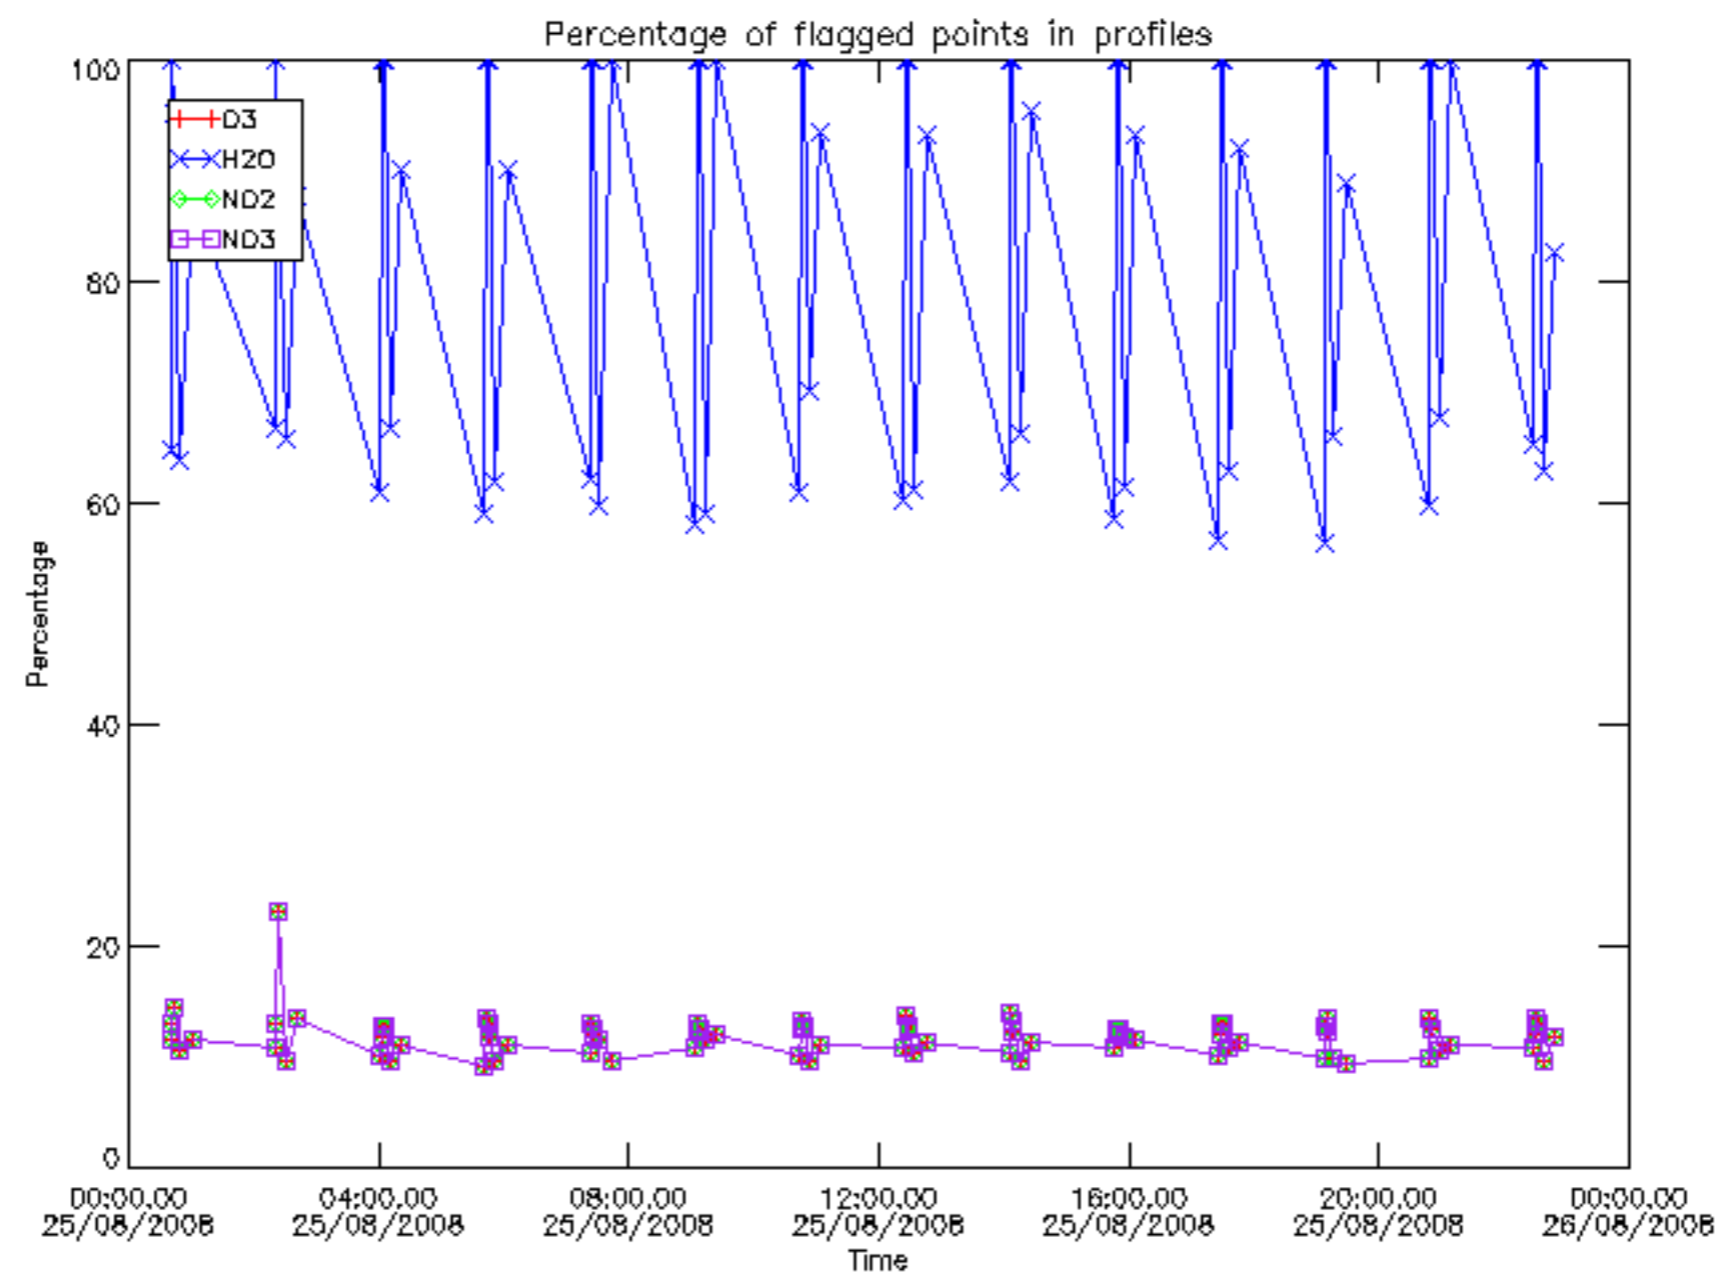

Percentage of flagged data per D3 profile

Percentage of flagged data per H2O profile