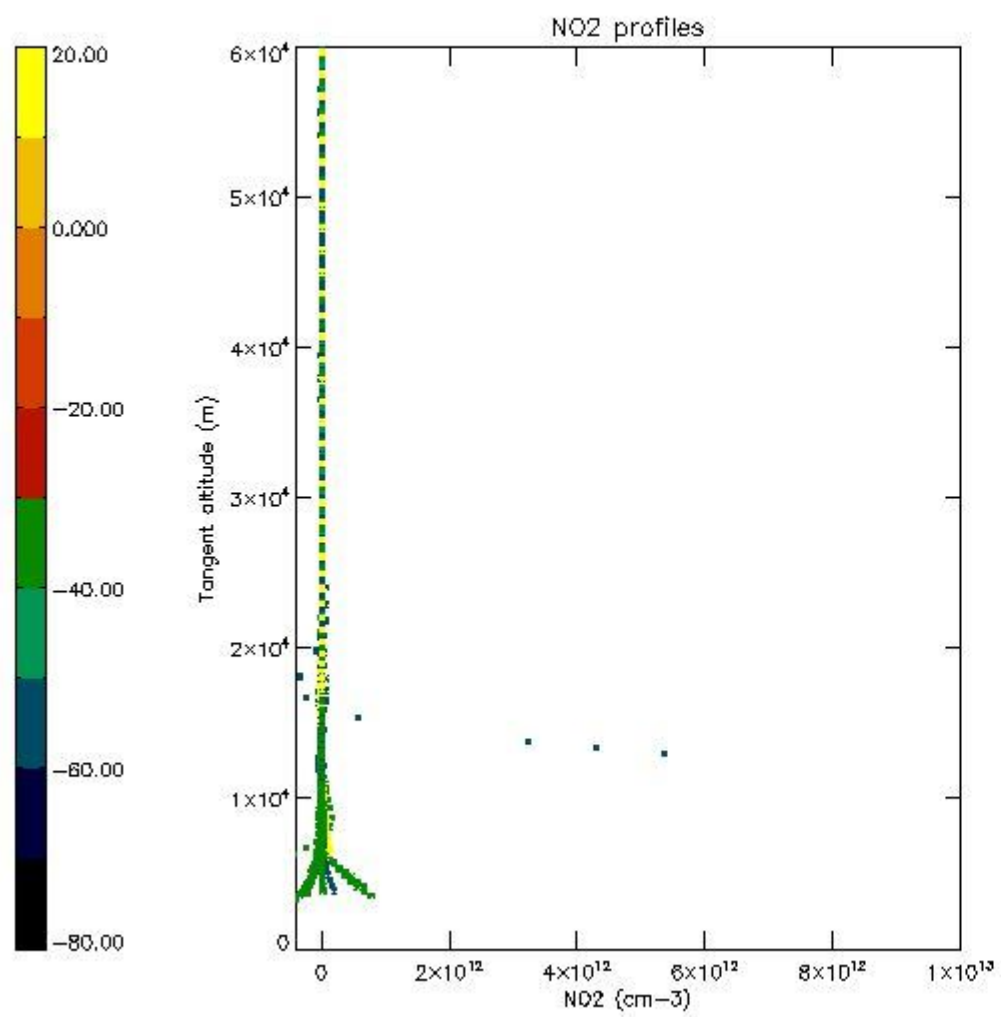

5.4 Plot ozone profiles where STD < 10% (dark without errors)

The colorbar represents the latitude.

5.5 Plot ozone profiles where STD < 5% (dark without errors)

The colorbar represents the latitude.

5.6 Plot NO₂ profiles for all STD (dark without errors)

The colorbar represents the latitude.

5.7 Plot NO3 profiles for all STD (dark without errors)

The colorbar represents the latitude.

5.8 Plot H₂O profiles for all STD (only for occultations of stars 1,2,3,4,13,14,16,26,63 dark without errors)