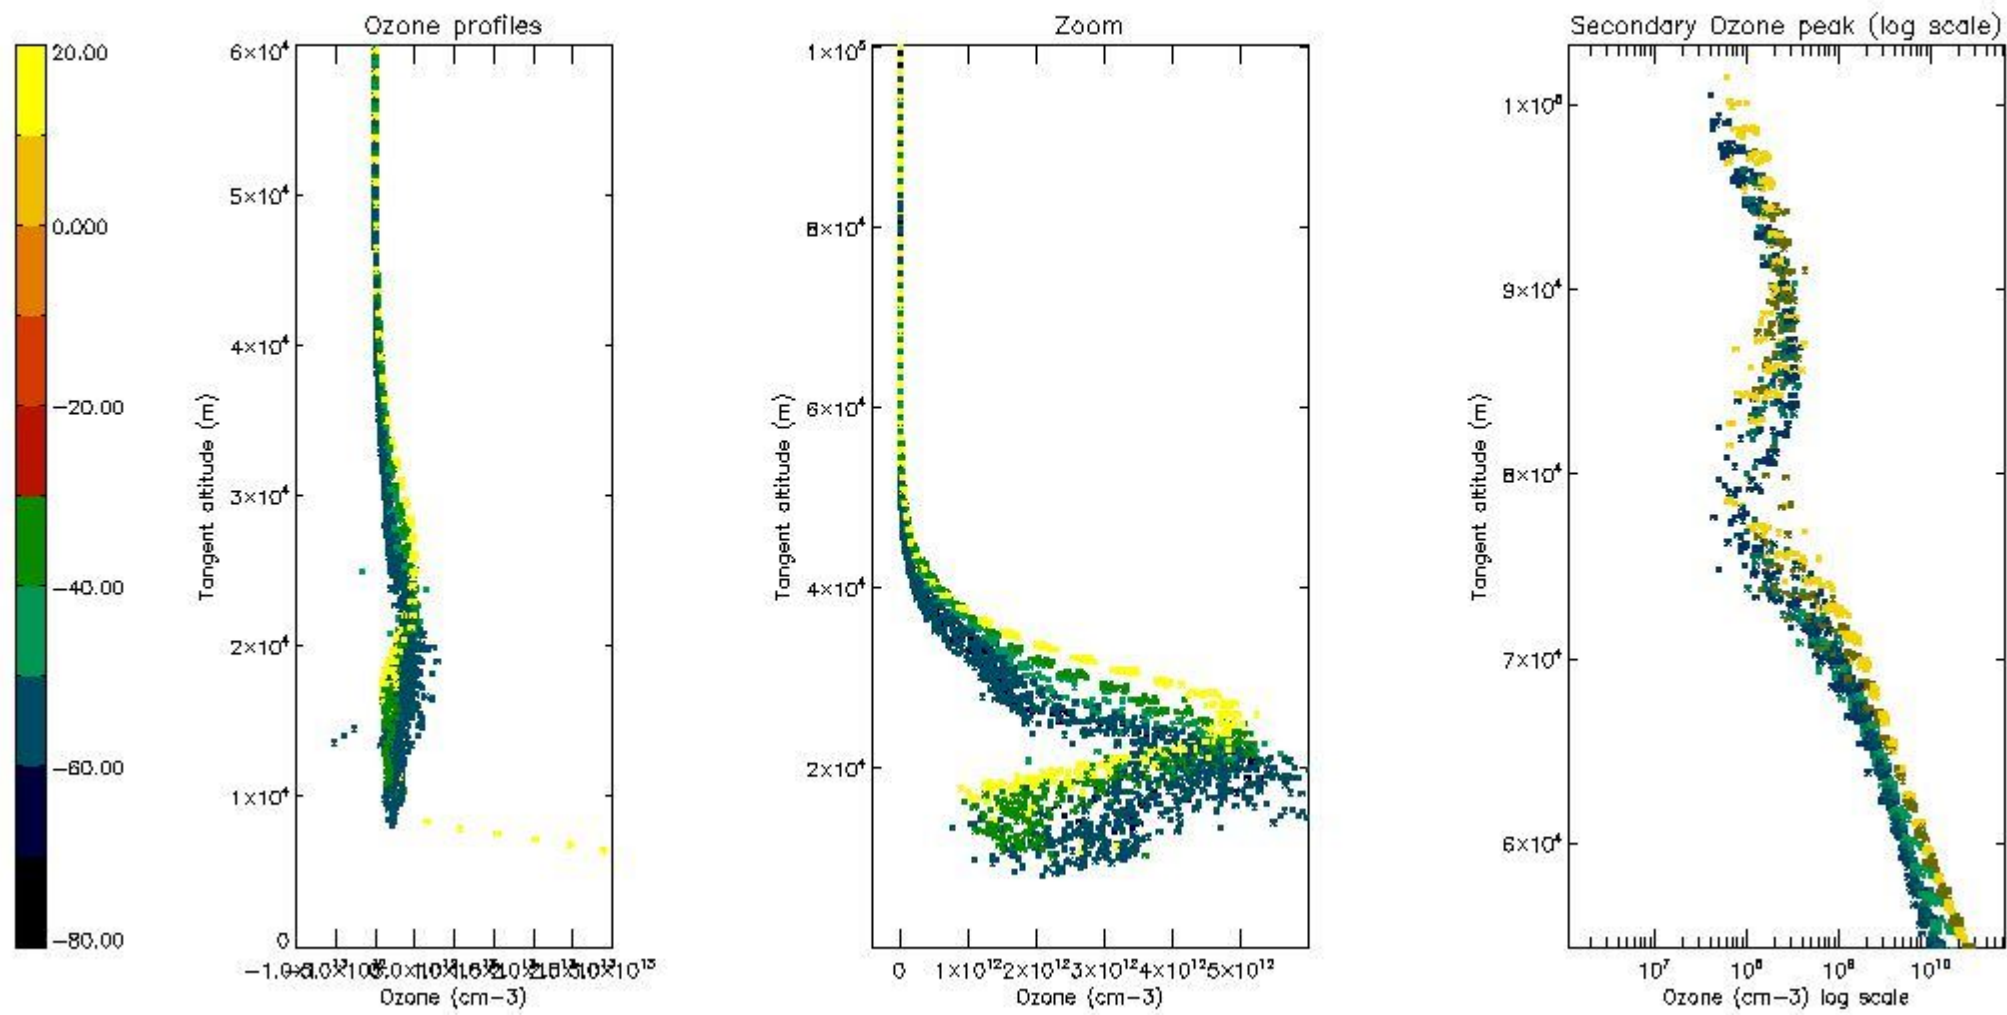

STD < 10	17
STD < 5	13

5.2 Plot ozone profiles for all STD (dark without errors)

The colorbar represents the latitude.

5.3 Plot ozone profiles where STD < 20% (dark without errors)

The colorbar represents the latitude.

5.4 Plot ozone profiles where STD < 10% (dark without errors)

The colorbar represents the latitude.

5.5 Plot ozone profiles where STD < 5% (dark without errors)

The colorbar represents the latitude.

5.6 Plot NO₂ profiles for all STD (dark without errors)