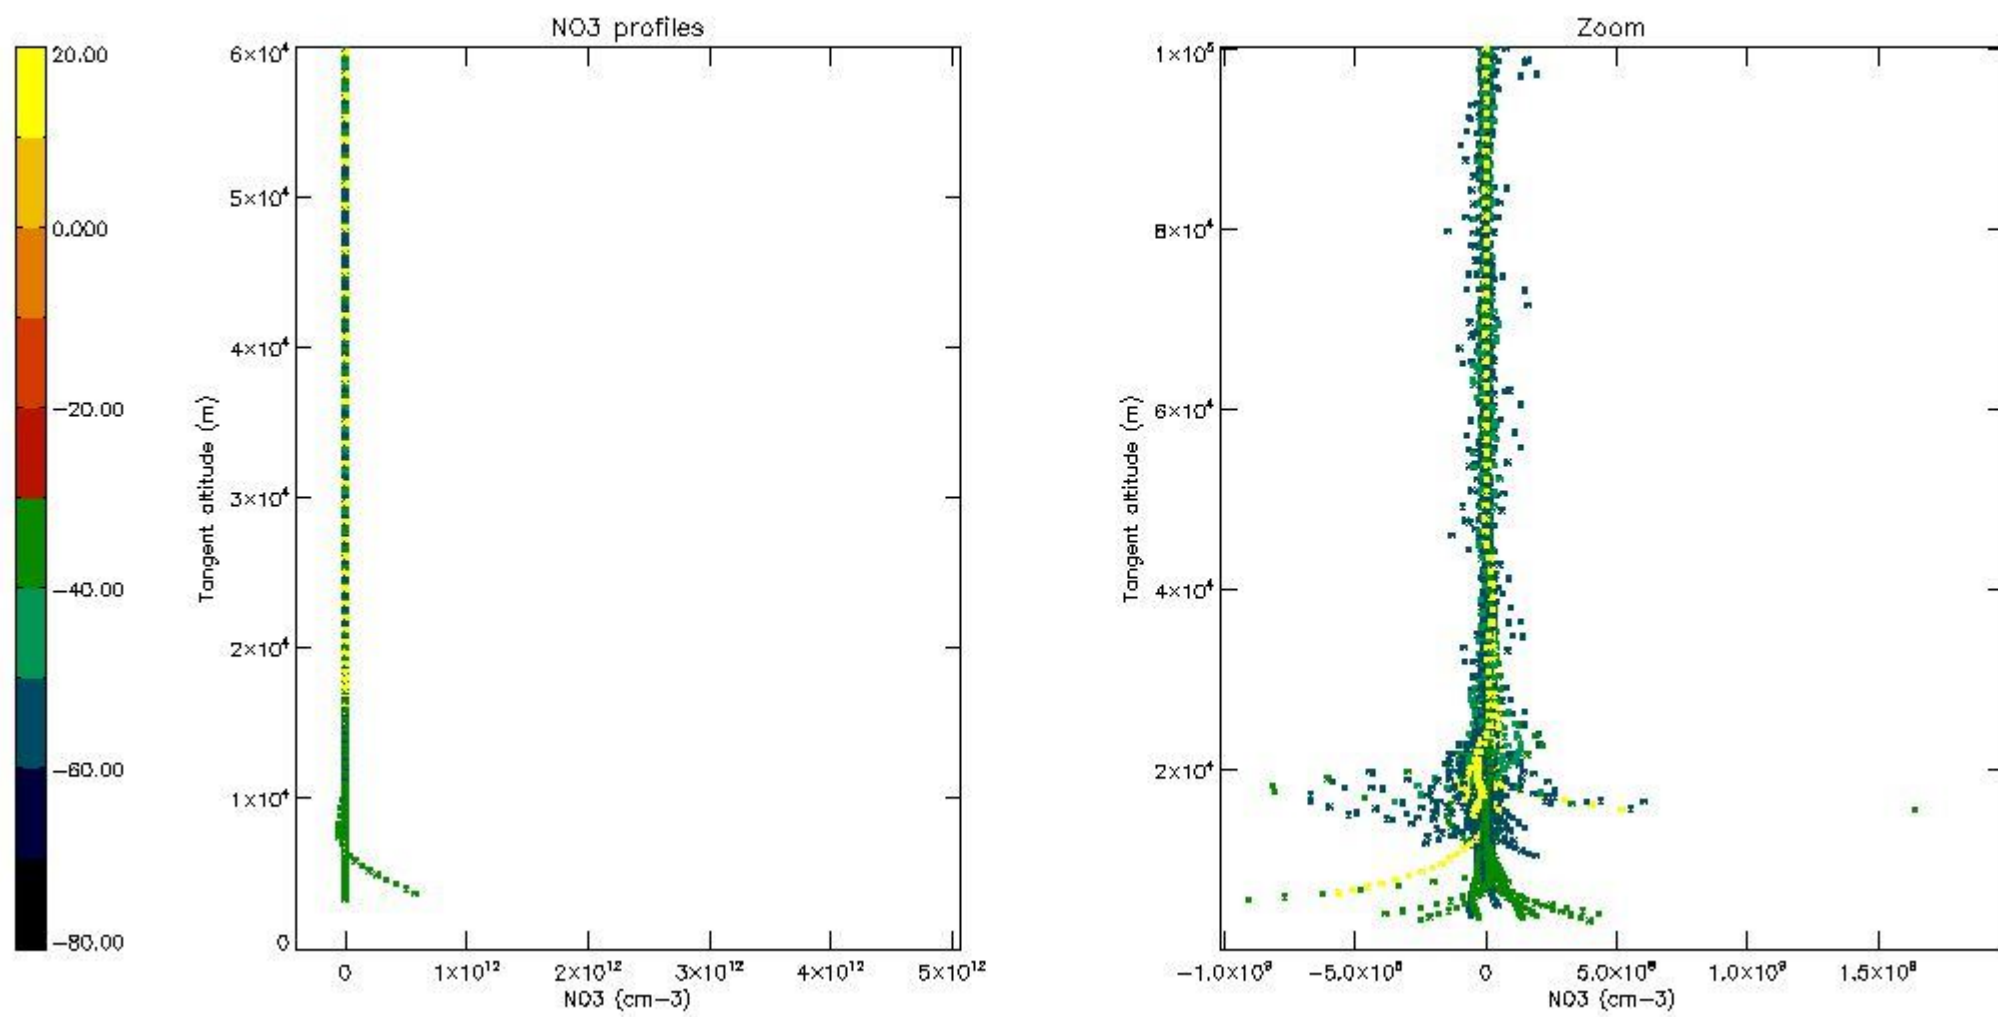

5.8 Plot H₂O profiles for all STD (only for occultations of stars 1,2,3,4,13,14,16,26,63 dark without errors)

The colorbar represents the latitude.