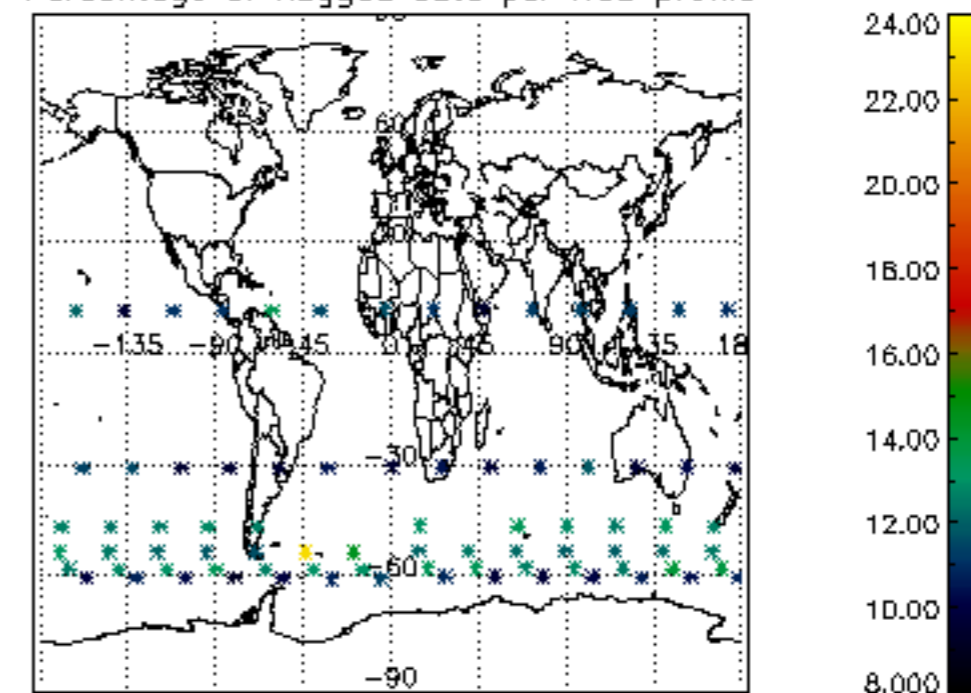

Percentage of flagged data per NO3 profile