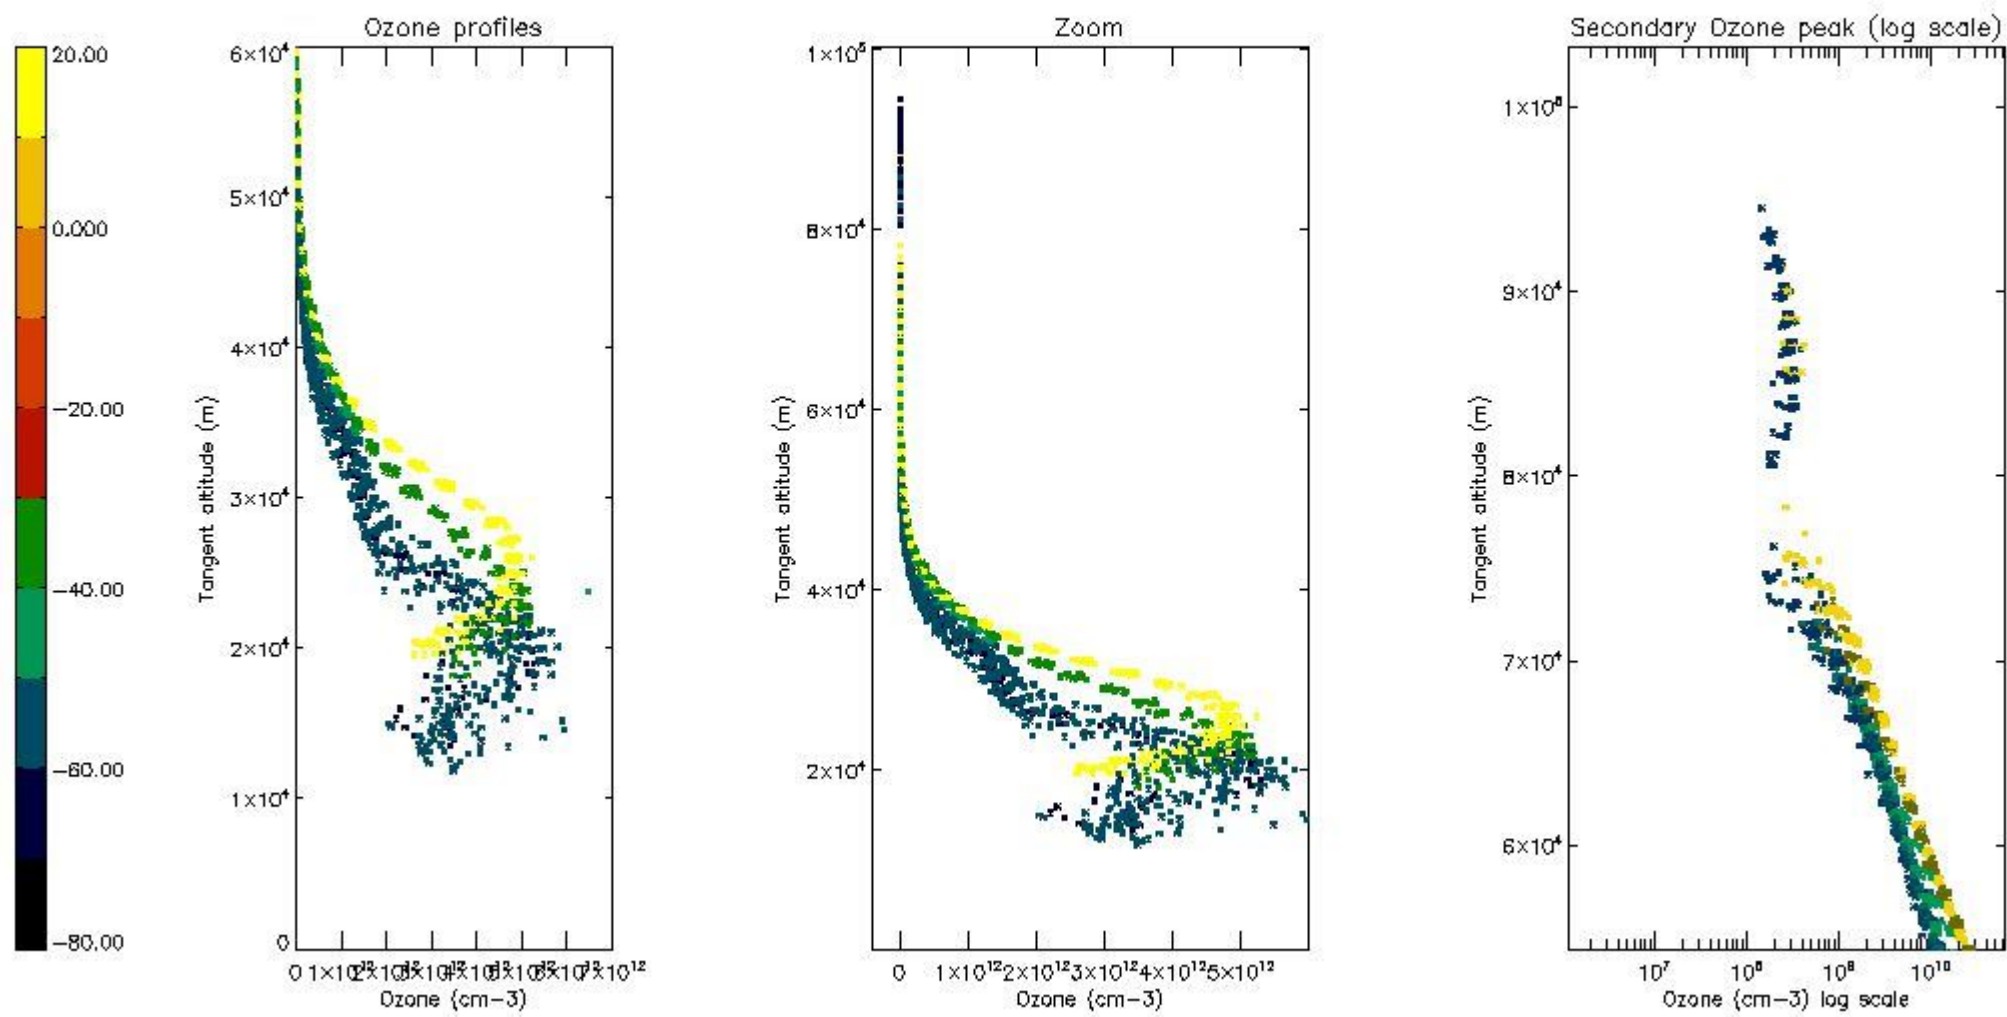

5.6 Plot NO₂ profiles for all STD (dark without errors)

The colorbar represents the latitude.