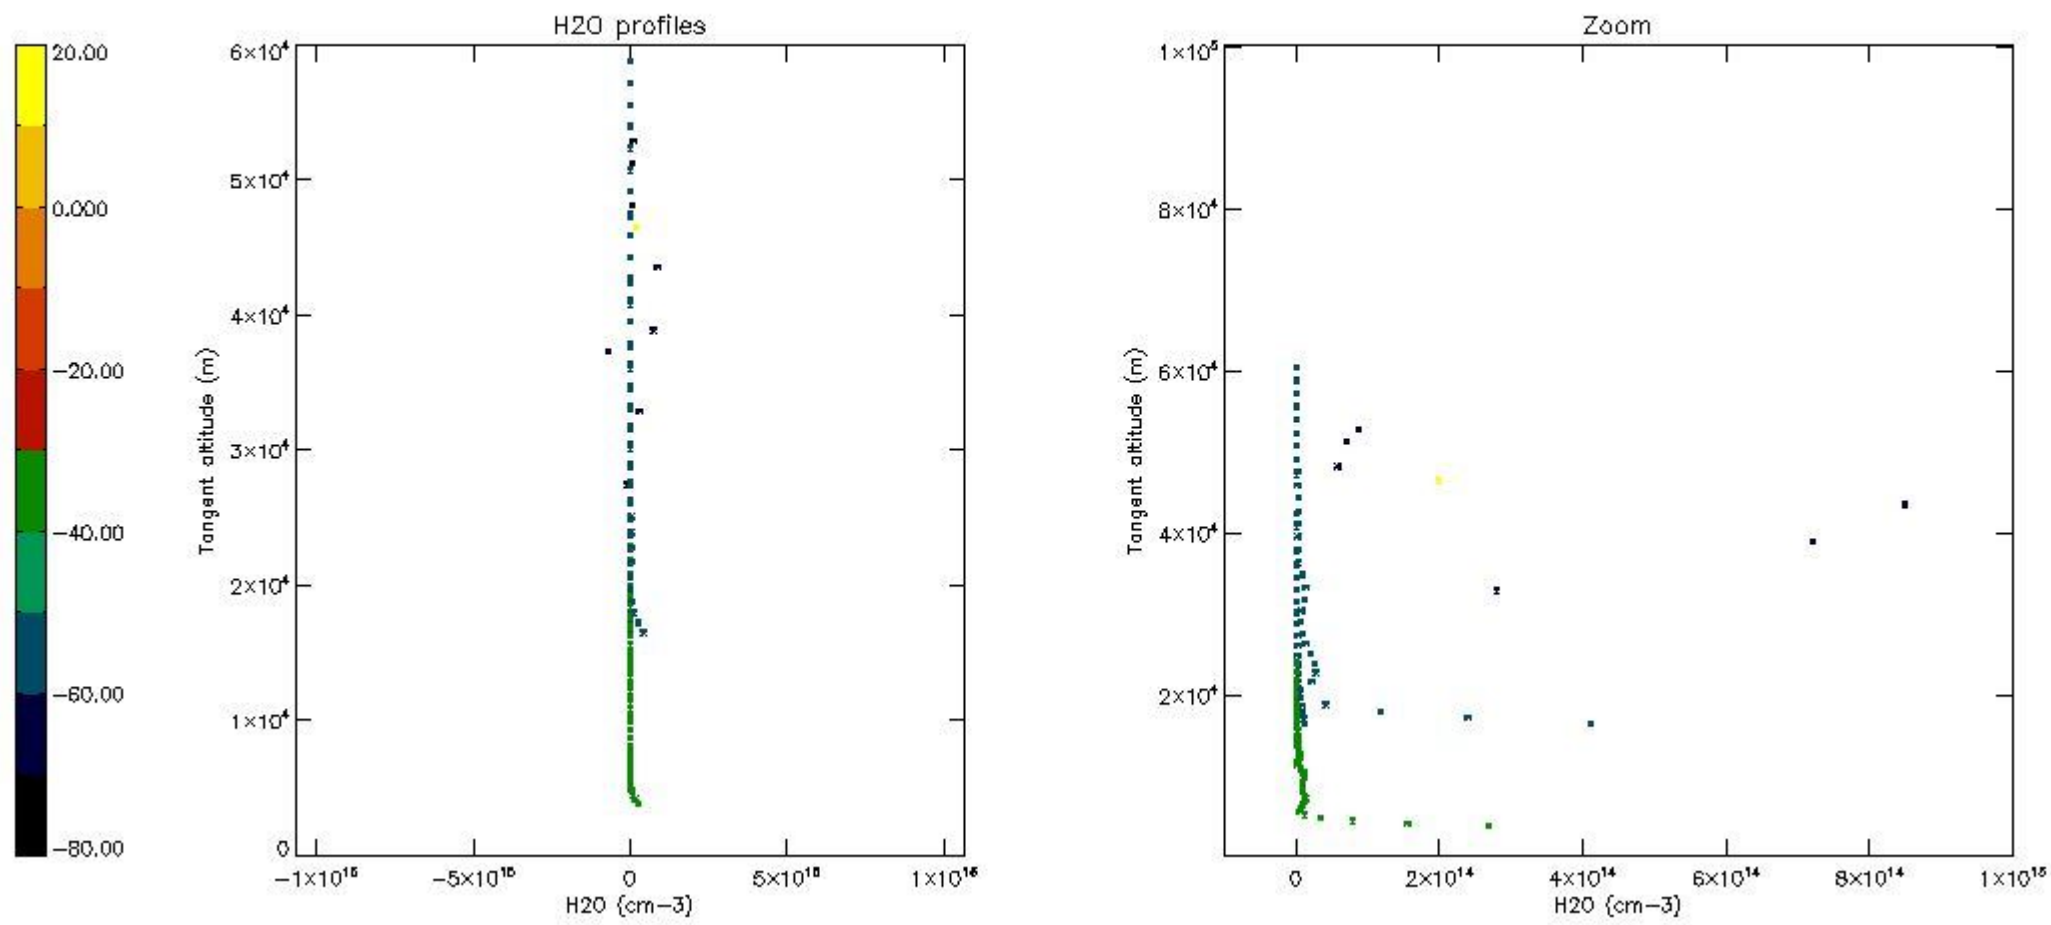

6. Auxiliary Data Files used for the production reported in section 2

The number reported in the third column indicates since which file (see list in section 2) the corresponding auxiliary file has been used. The fourth column is the date of those product files.

Type	Auxiliary Filename	Used since product	Used since product date
INST_PHYS_CHARACTERISTICS	GOM_INS_AXVIEC20091111_143220_20030716_120000_20500101_000000	1	25-AUG-2008 00:01:09
LEVEL-2_PROC_CONFIG	GOM_PR2_AXVIEC20091111_152718_20020301_000000_20500101_000000	1	25-AUG-2008 00:01:09
CROSS_SECTIONS_FILE	GOM_CRS_AXVIEC20091111_154832_20020301_000000_20500101_000000	1	25-AUG-2008 00:01:09