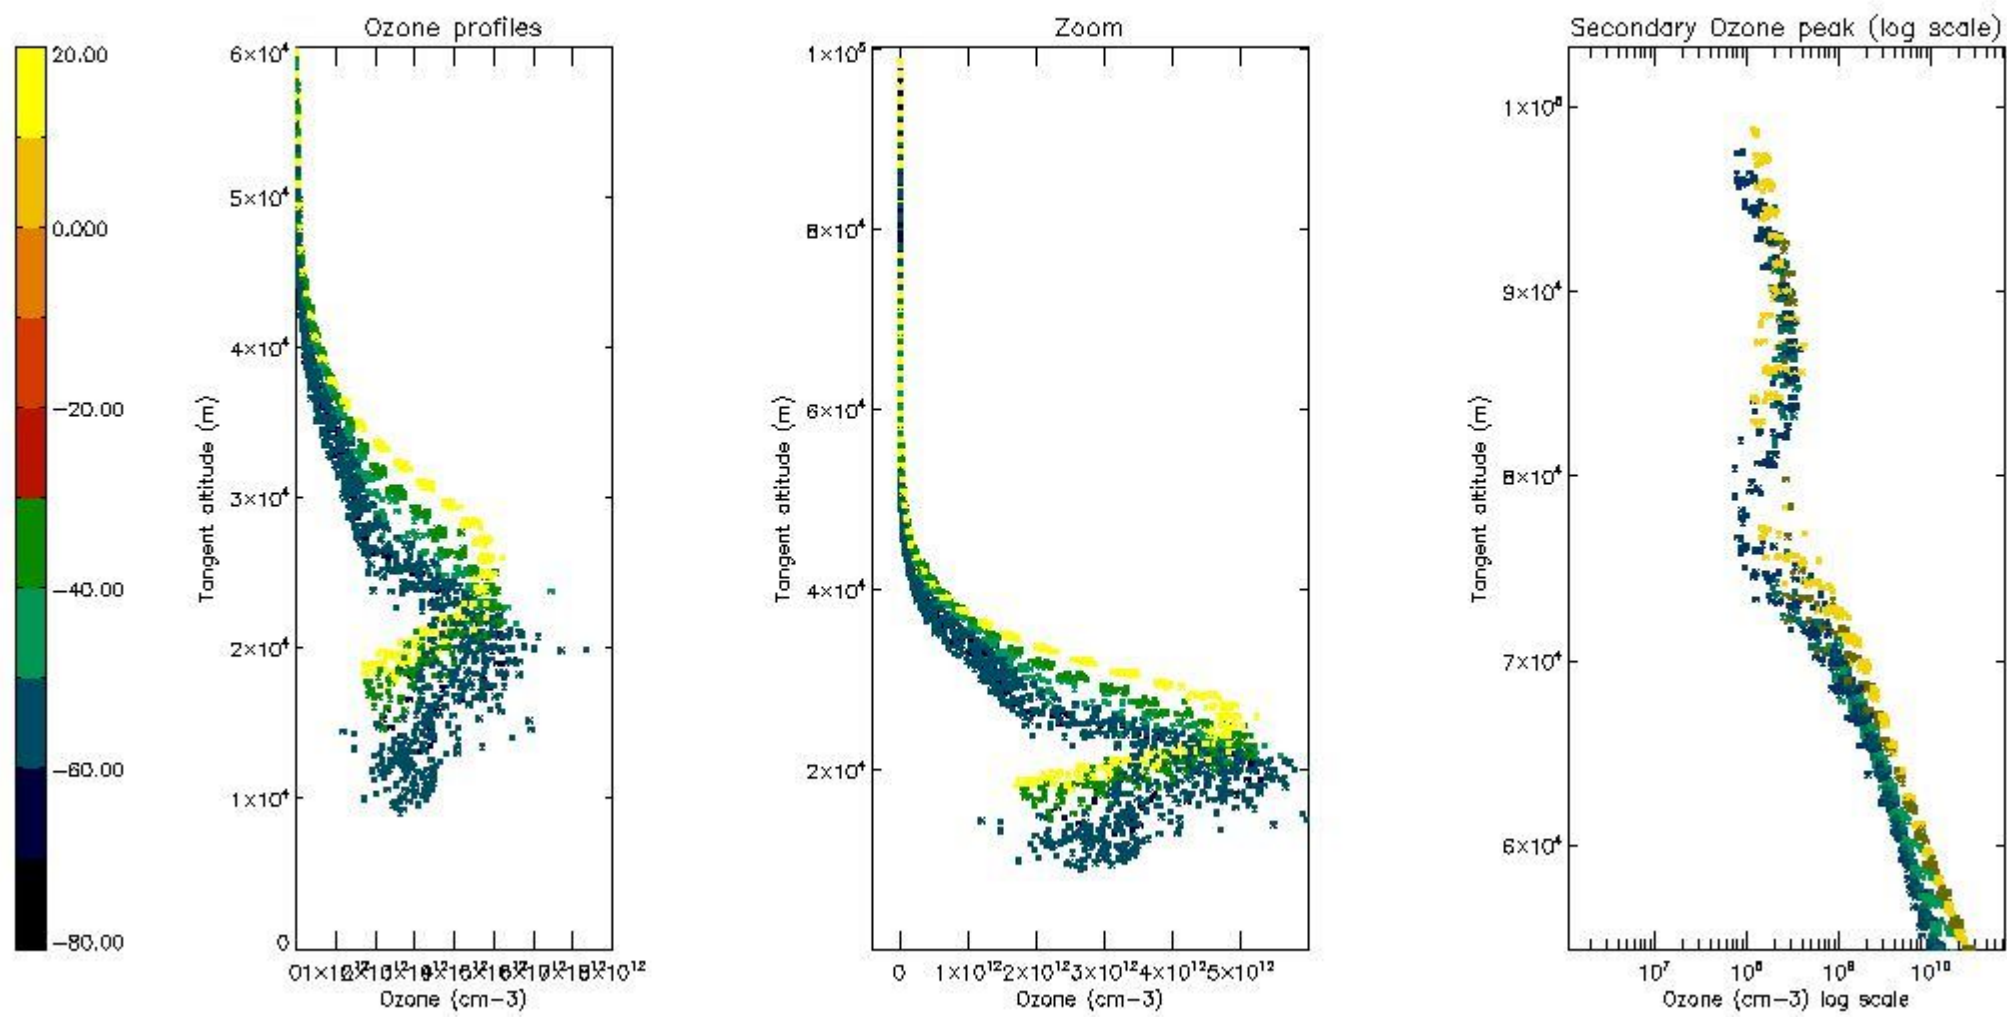

5.5 Plot ozone profiles where STD < 5% (dark without errors)

The colorbar represents the latitude.