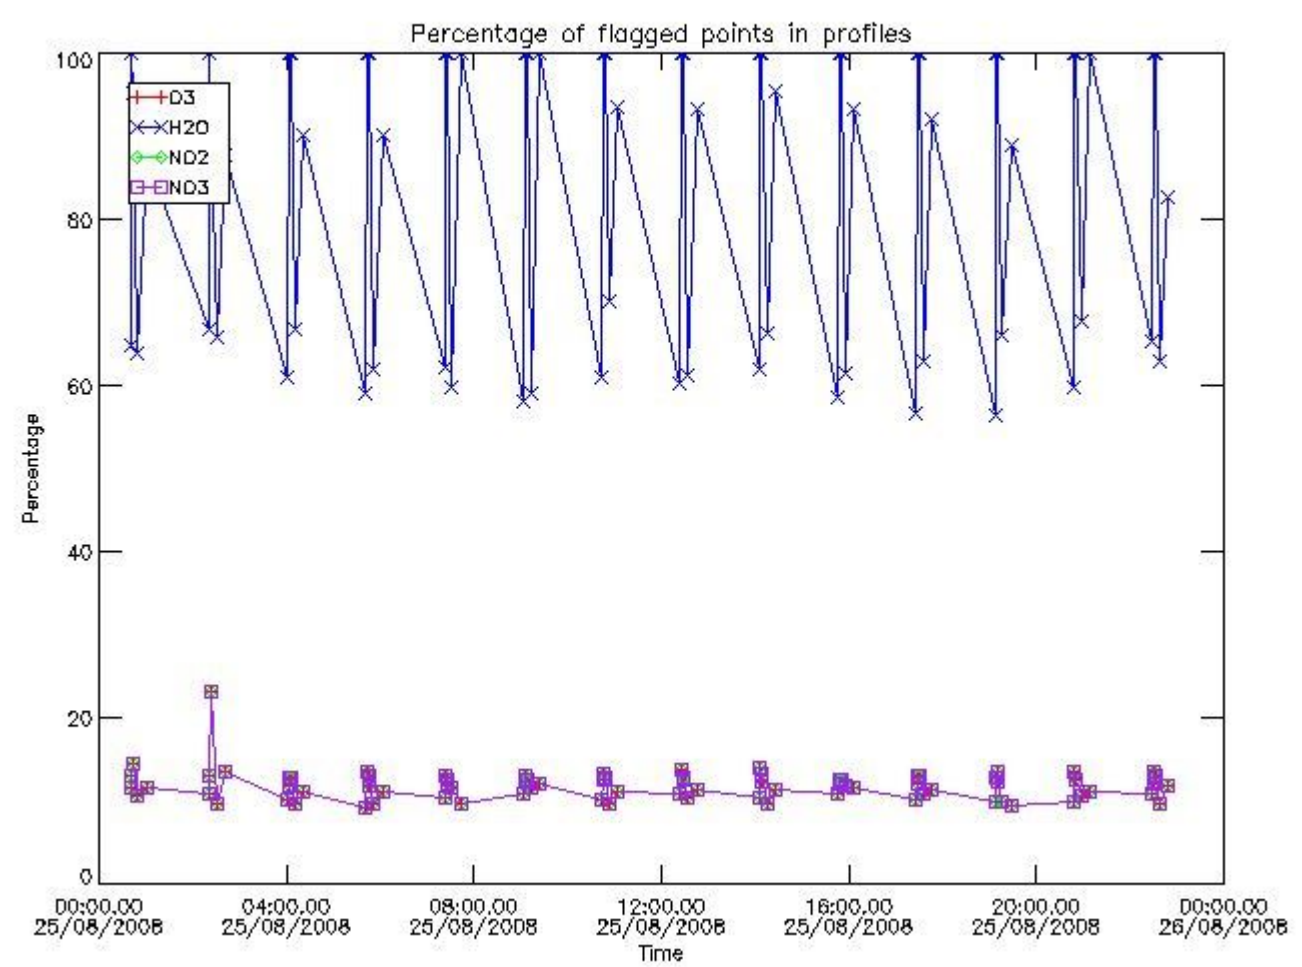

3. Quality information per product

In this section it is plotted some information contained in the Quality Summary data set of the level 2 products. Only products in dark limb conditions and without errors (error flag in the MPH set to "0") are used.

3.1 Plot quality information per product (time dependant)

Percentage of flagged data per O3 profile

Percentage of flagged data per H2O profile