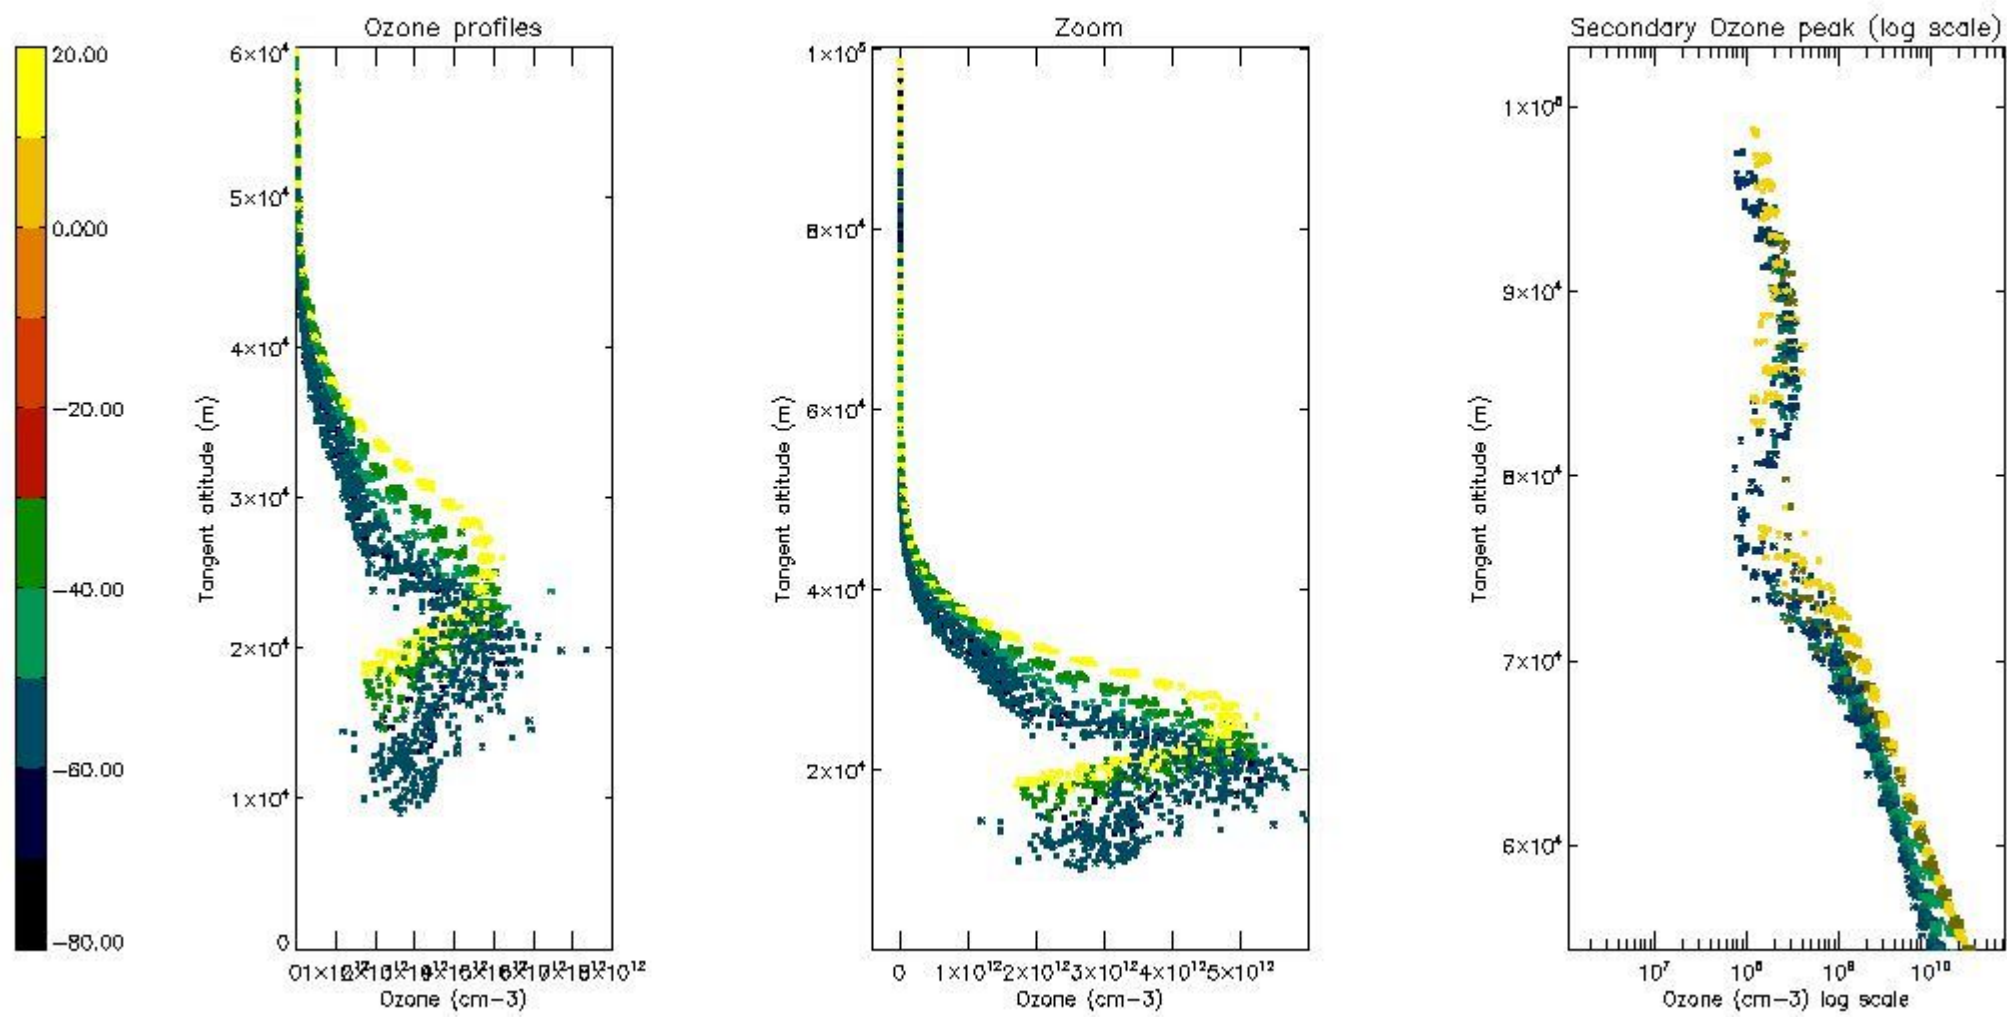

STD < 10	17
STD < 5	13

5.2 Plot ozone profiles for all STD (dark without errors)

The colorbar represents the latitude.

5.3 Plot ozone profiles where STD < 20% (dark without errors)

The colorbar represents the latitude.

5.4 Plot ozone profiles where STD < 10% (dark without errors)

The colorbar represents the latitude.

5.5 Plot ozone profiles where STD < 5% (dark without errors)

The colorbar represents the latitude.

5.6 Plot NO₂ profiles for all STD (dark without errors)

The colorbar represents the latitude.

5.7 Plot NO3 profiles for all STD (dark without errors)

The colorbar represents the latitude.

5.8 Plot H₂O profiles for all STD (only for occultations of stars 1,2,3,4,13,14,16,26,63 dark without errors)