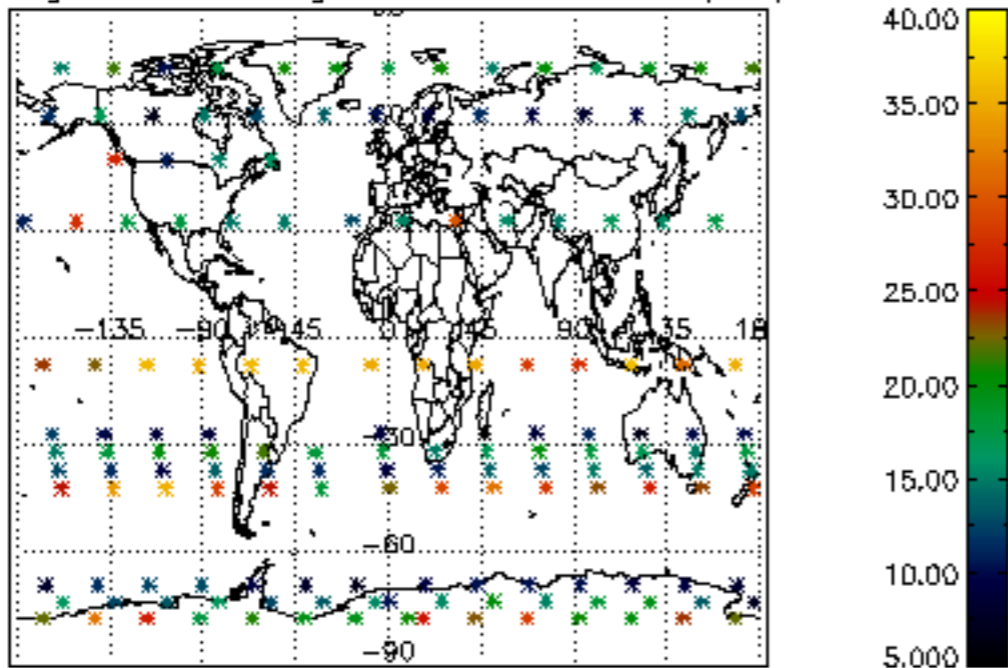

Percentage of flagged data per NO3 profile

Percentage of cosmic ray hits per profile

Percentage of datation errors per profile

Percentage of star falling outside central band per profile

Percentage of saturation errors per profile