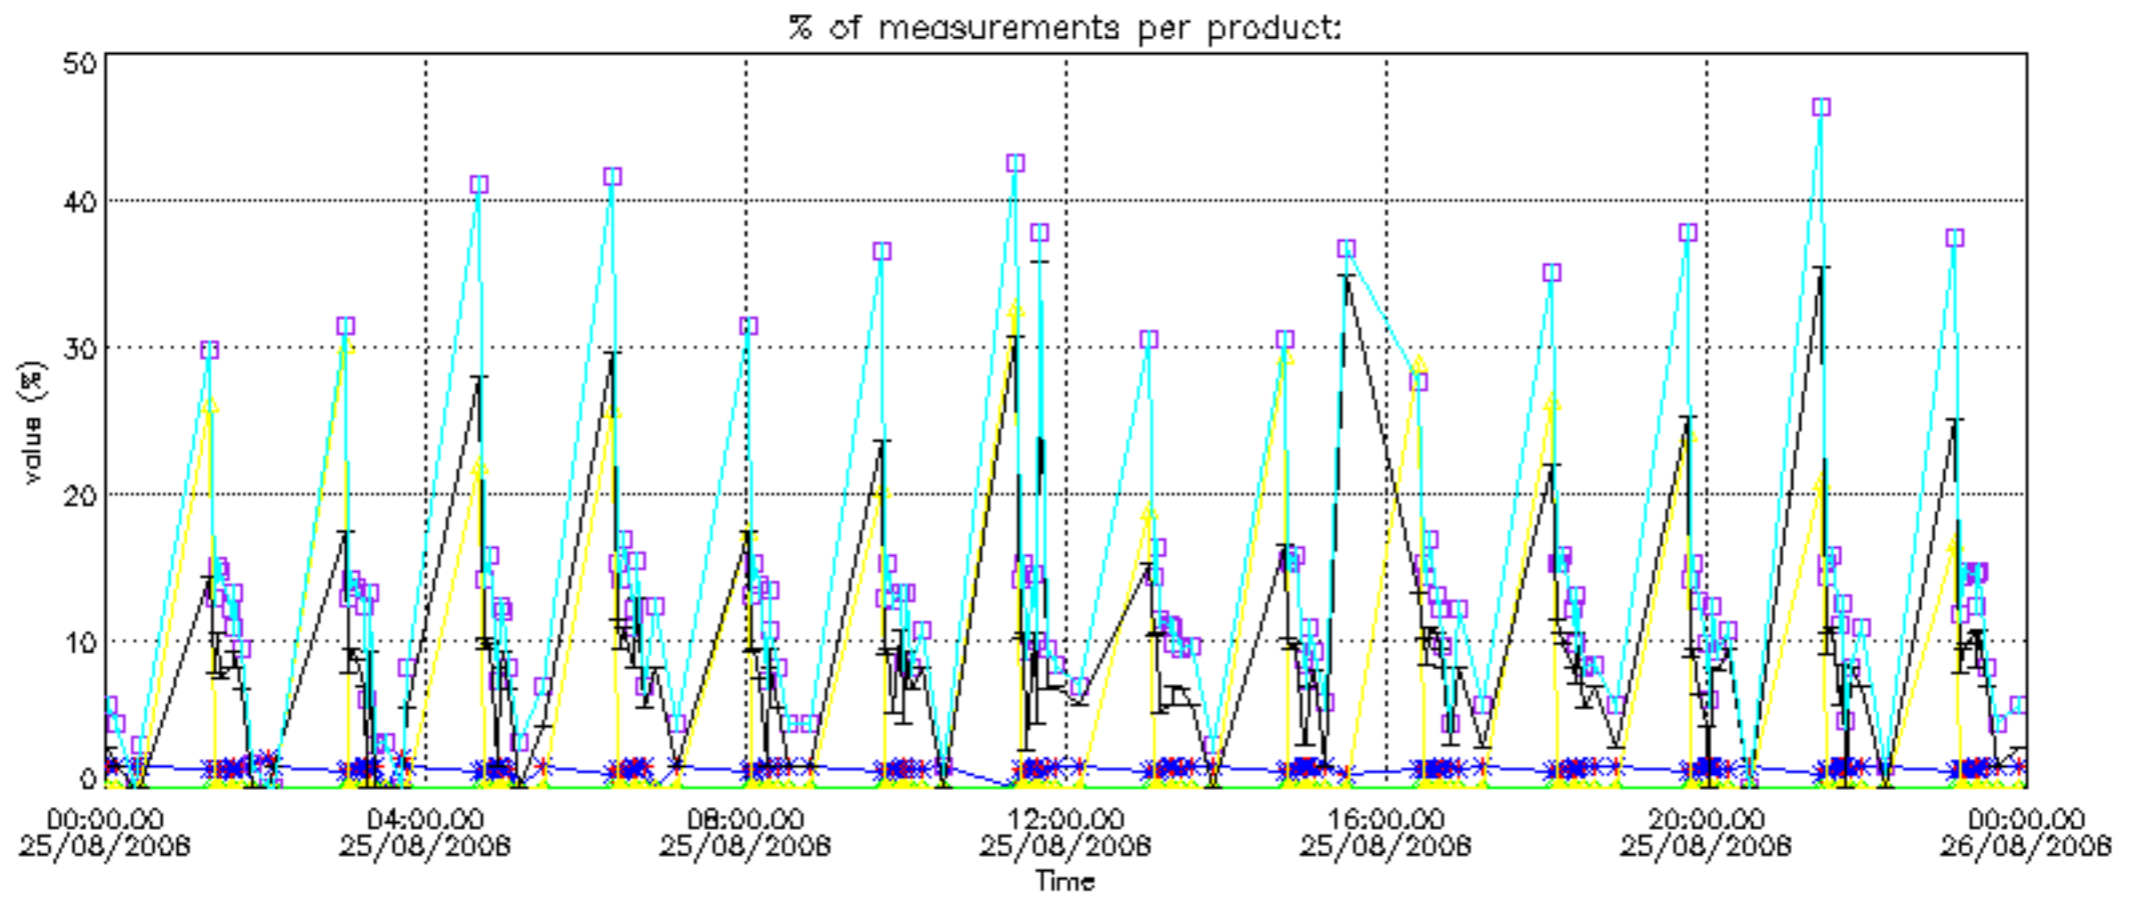

Percentage of cosmic ray hits per profile

Percentage of datation errors per profile