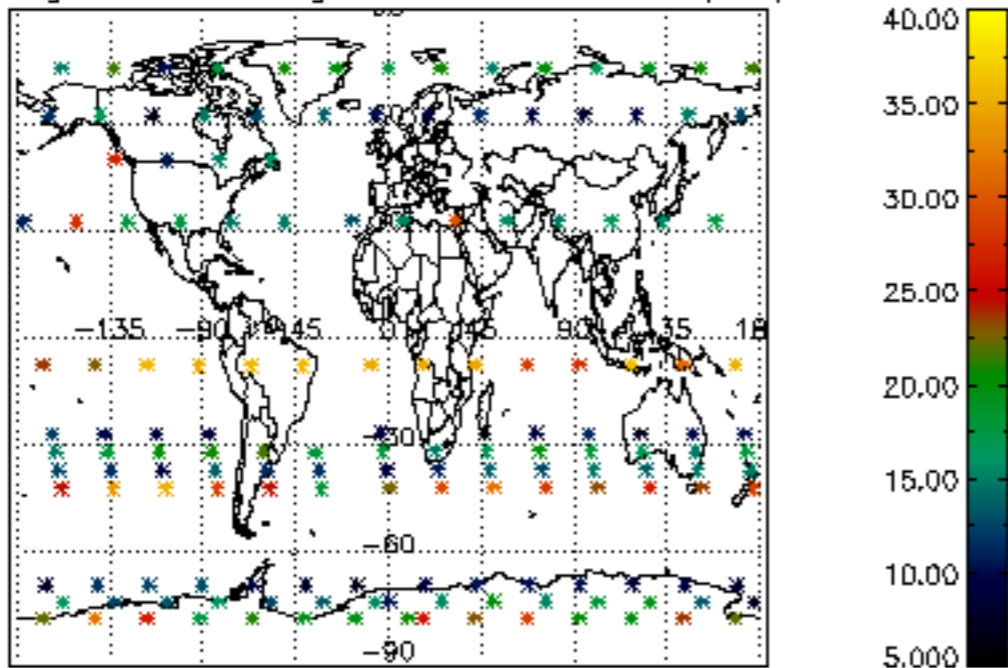

Percentage of cosmic ray hits per profile

Percentage of star falling outside central band per profile