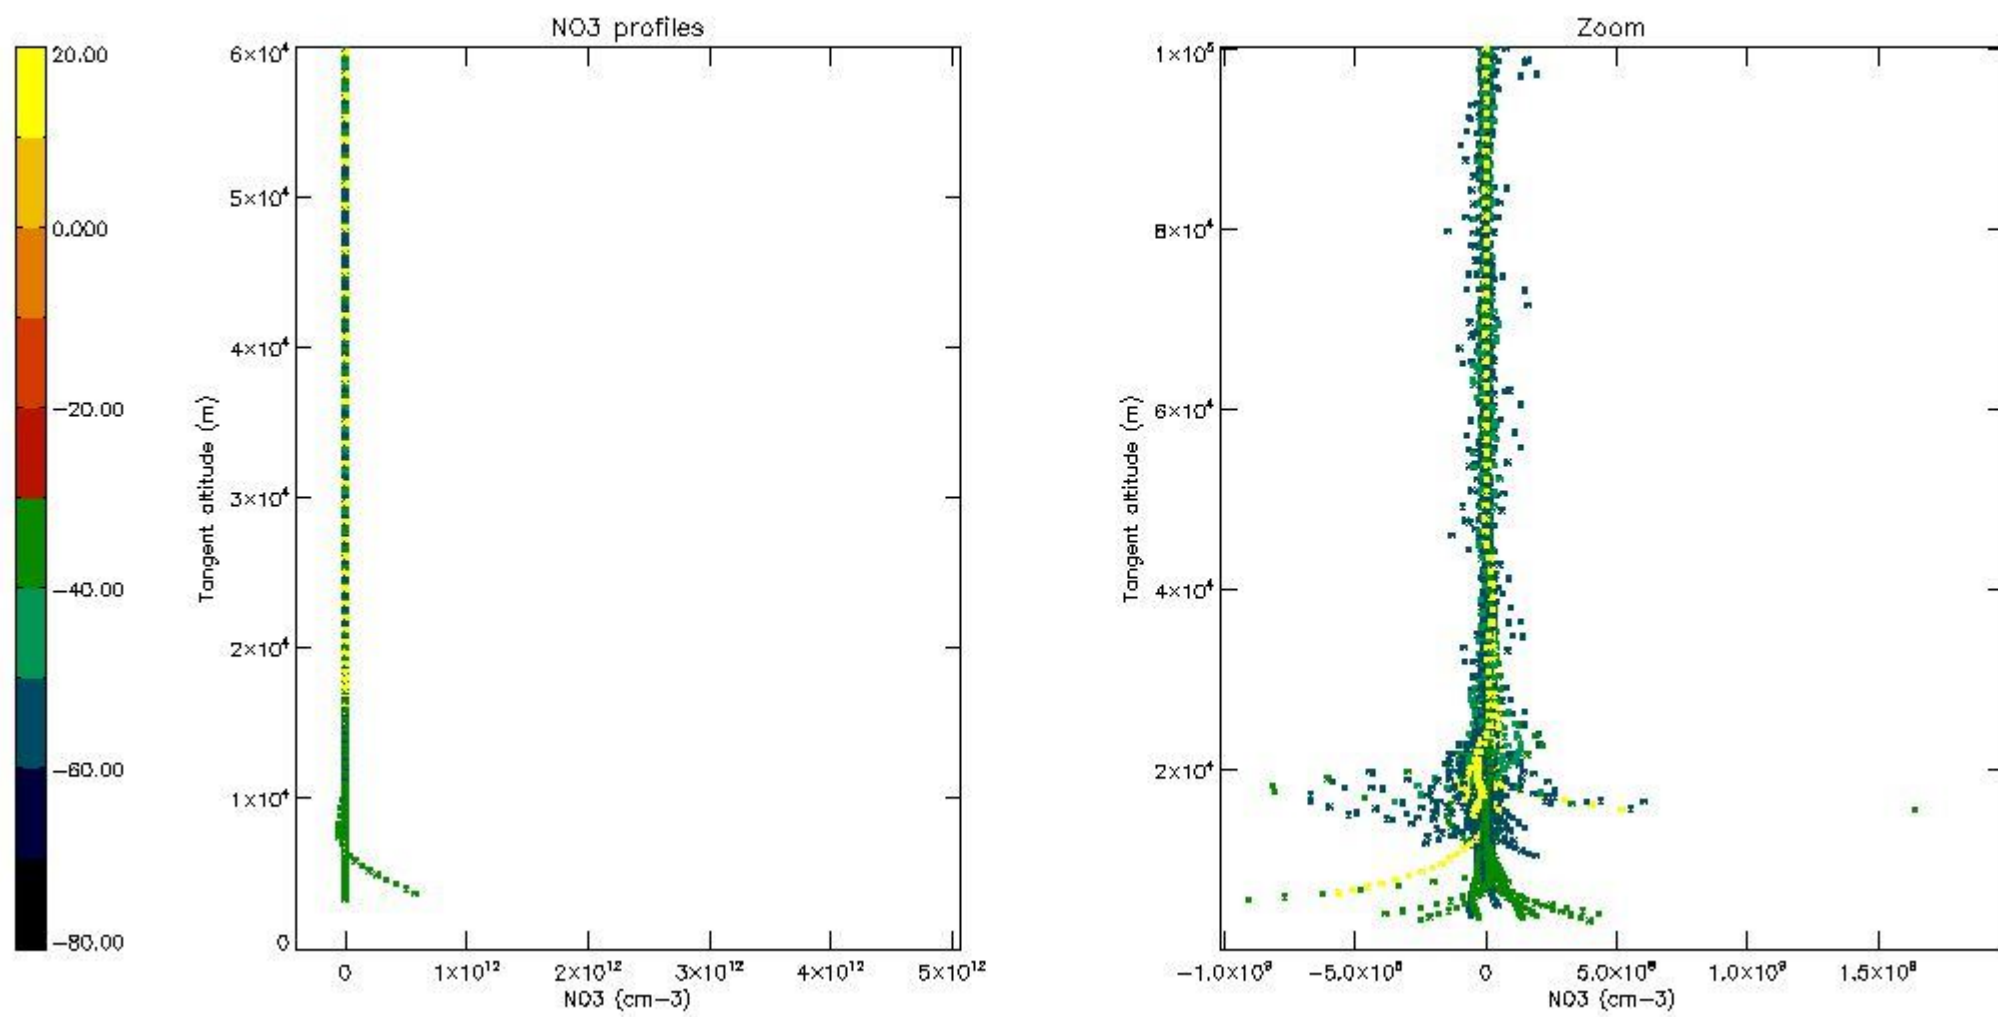

5.4 Plot ozone profiles where STD < 10% (dark without errors)

The colorbar represents the latitude.

5.5 Plot ozone profiles where STD < 5% (dark without errors)

The colorbar represents the latitude.

5.6 Plot NO₂ profiles for all STD (dark without errors)

The colorbar represents the latitude.

5.7 Plot NO3 profiles for all STD (dark without errors)

The colorbar represents the latitude.

5.8 Plot H₂O profiles for all STD (only for occultations of stars 1,2,3,4,13,14,16,26,63 dark without errors)