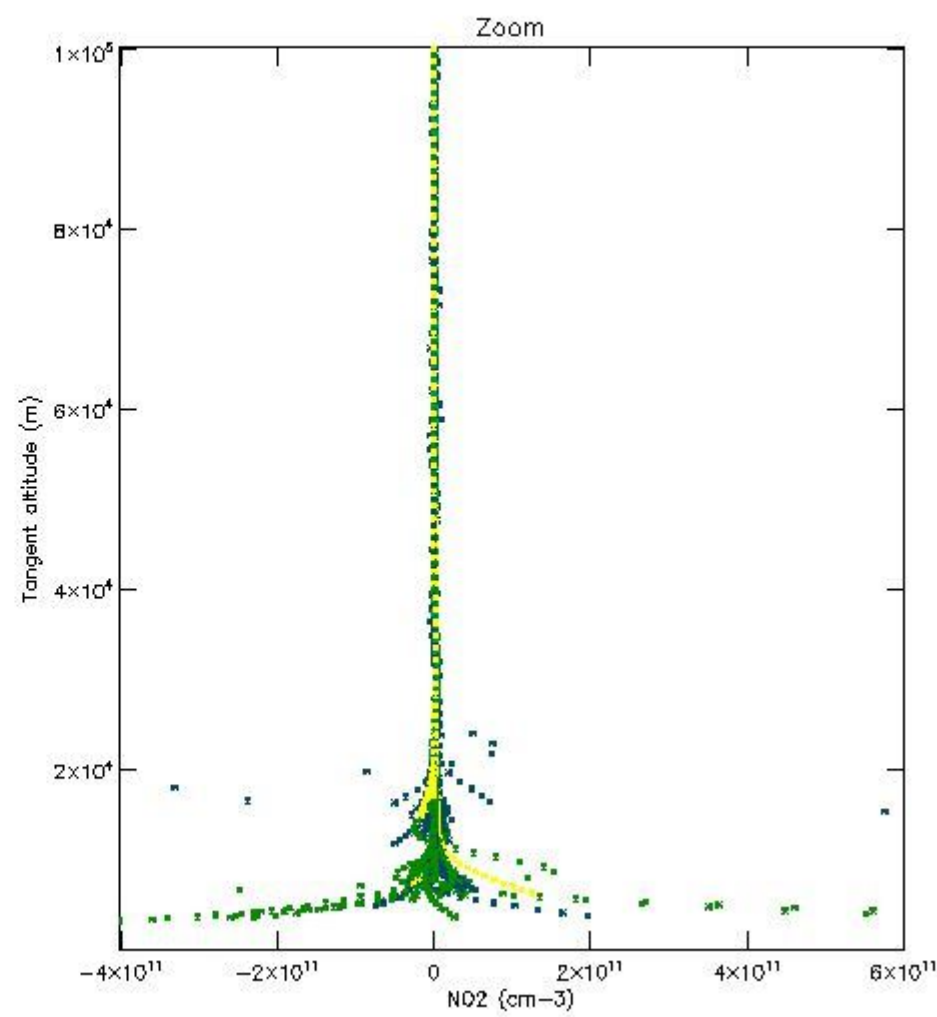

5.4 Plot ozone profiles where STD < 10% (dark without errors)

The colorbar represents the latitude.

5.5 Plot ozone profiles where STD < 5% (dark without errors)

The colorbar represents the latitude.

5.6 Plot NO₂ profiles for all STD (dark without errors)

The colorbar represents the latitude.

5.7 Plot NO3 profiles for all STD (dark without errors)

The colorbar represents the latitude.

5.8 Plot H₂O profiles for all STD (only for occultations of stars 1,2,3,4,13,14,16,26,63 dark without errors)