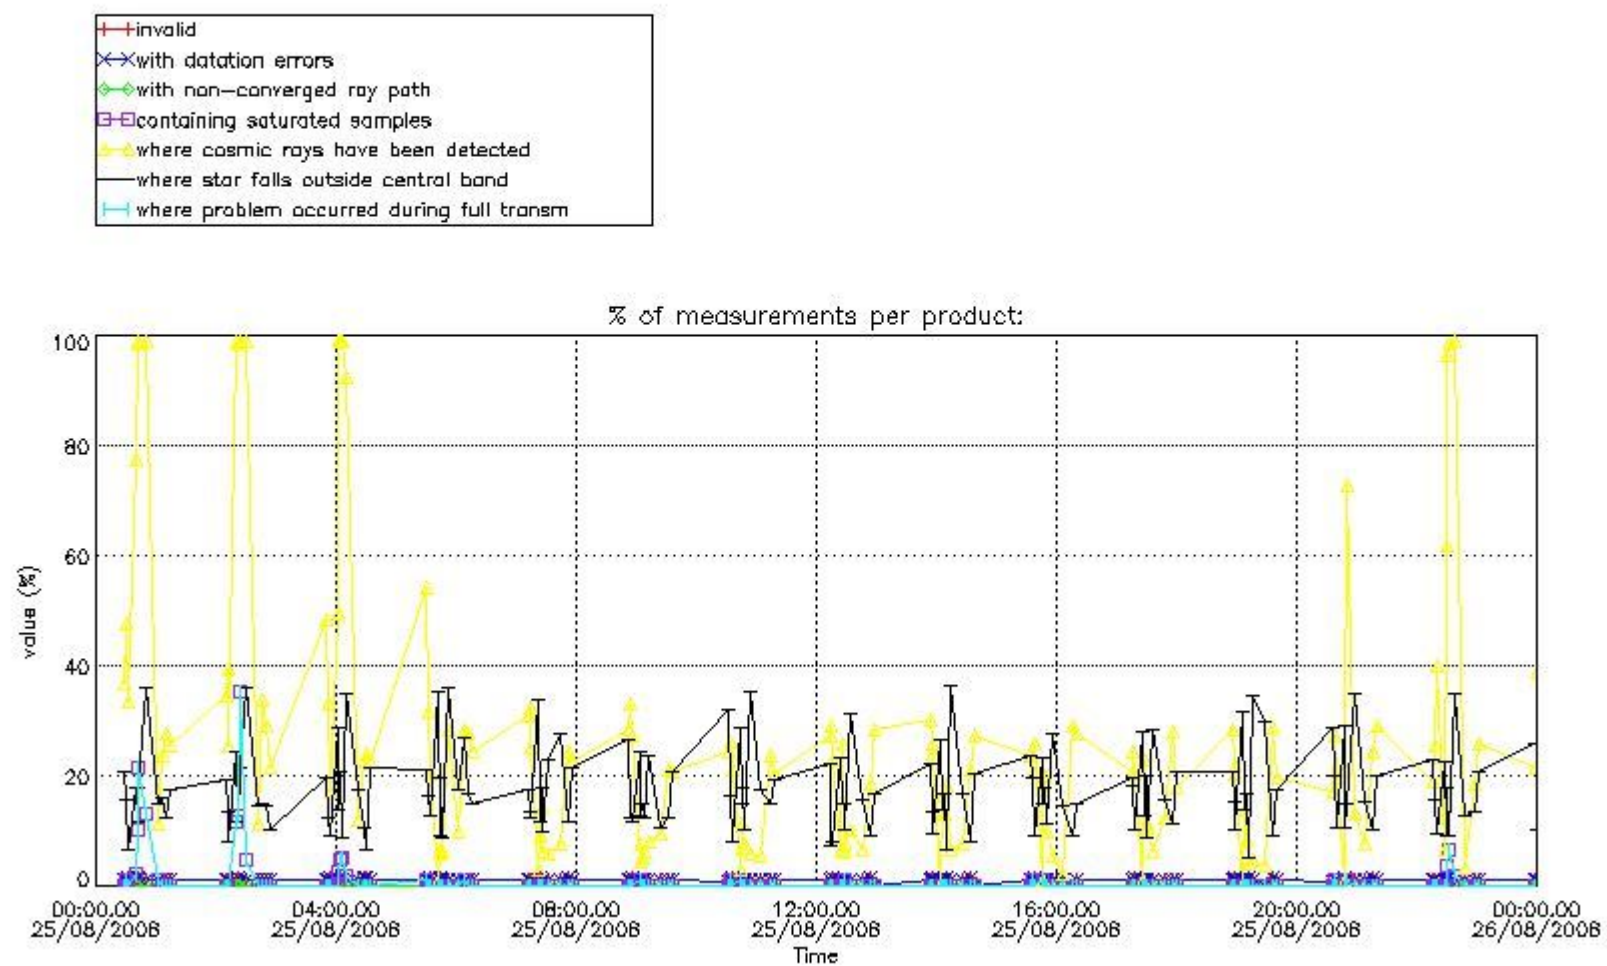

3.1 Plot quality information per product (time dependant)

3.2 Plot quality information per product (world map)

Percentage of flagged data per O3 profile

Percentage of flagged data per H2O profile

Percentage of flagged data per NO2 profile

Percentage of flagged data per NO3 profile

4. Level 1 quality information per product

In this section it is plotted some information contained in the Quality Summary data set of the level 2 products that comes from the level 1b processing. Products without errors (error flag in the MPH set to "0") are used.

4.1 Plot quality information per product (time dependant) coming from level 1b processing

4.1.1 Plot level 1 quality information per product (time dependant): ENVISAT ASCENDING passes

4.1.2 Plot level 1 quality information per product (time dependant): ENVI SAT DESCENDING passes