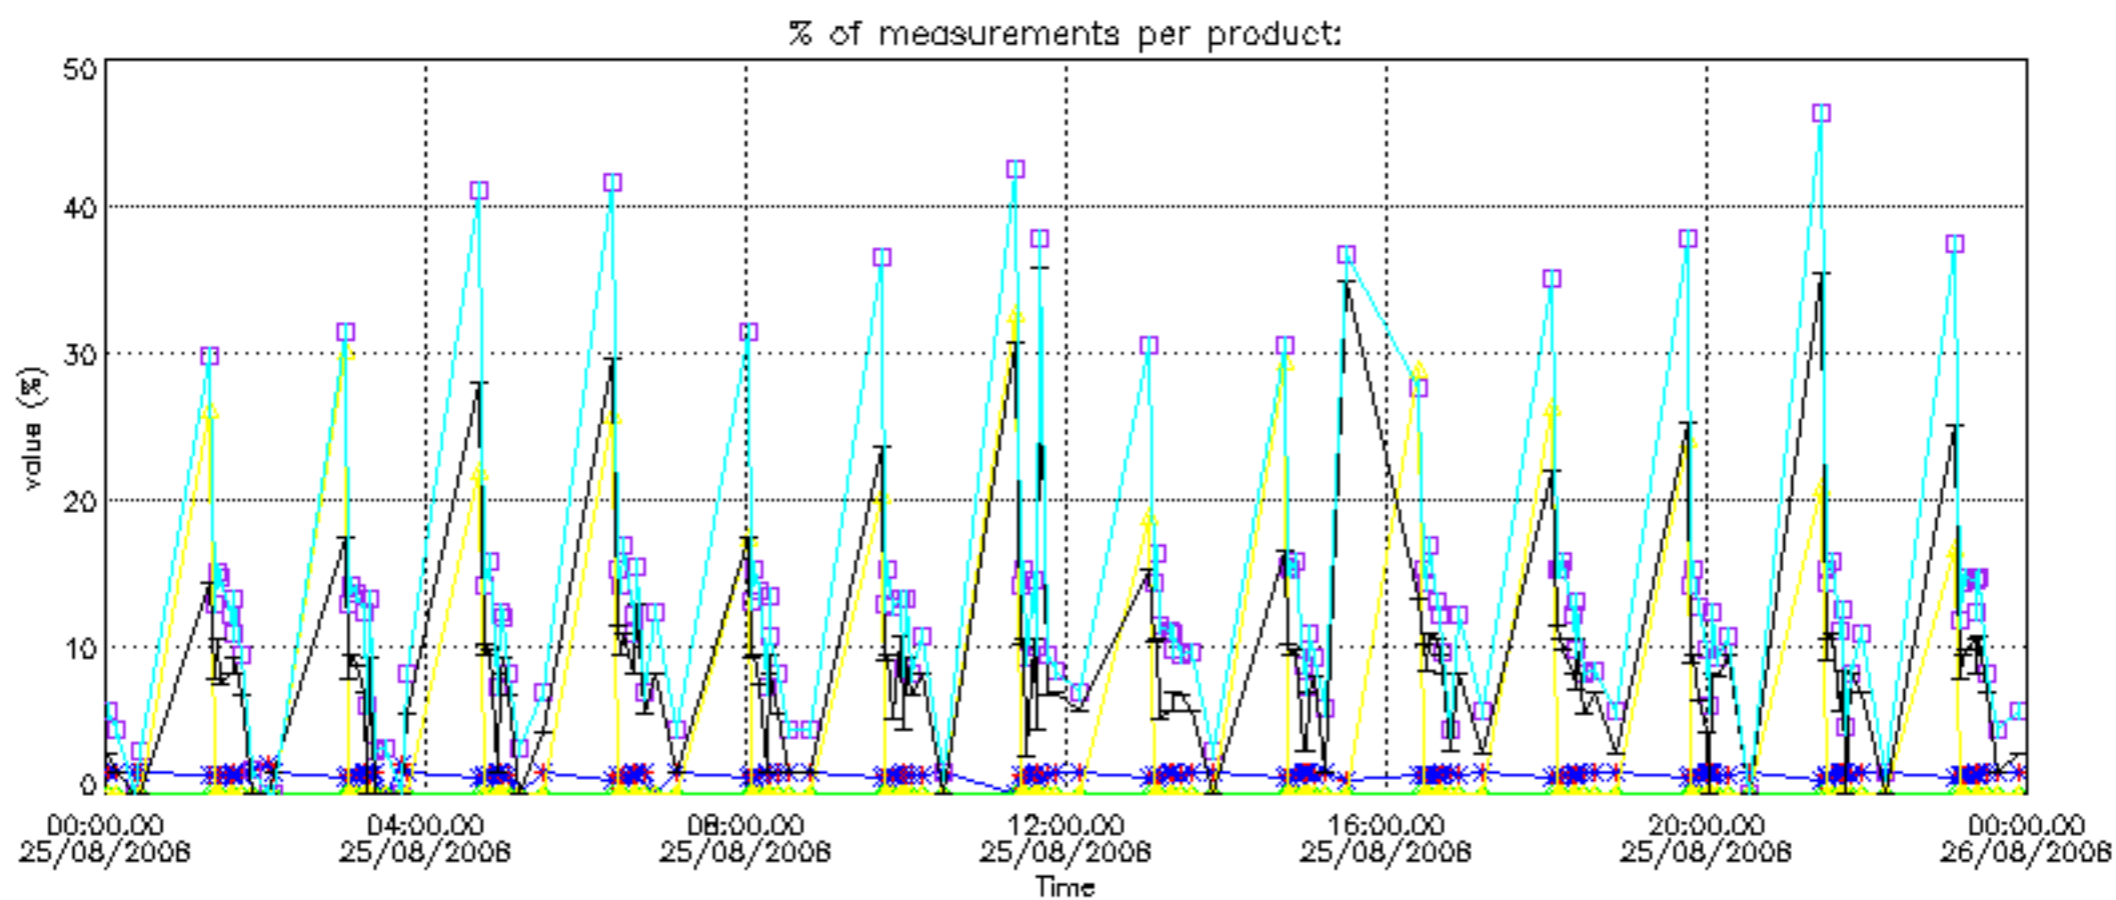

Percentage of cosmic ray hits per profile

Percentage of datation errors per profile