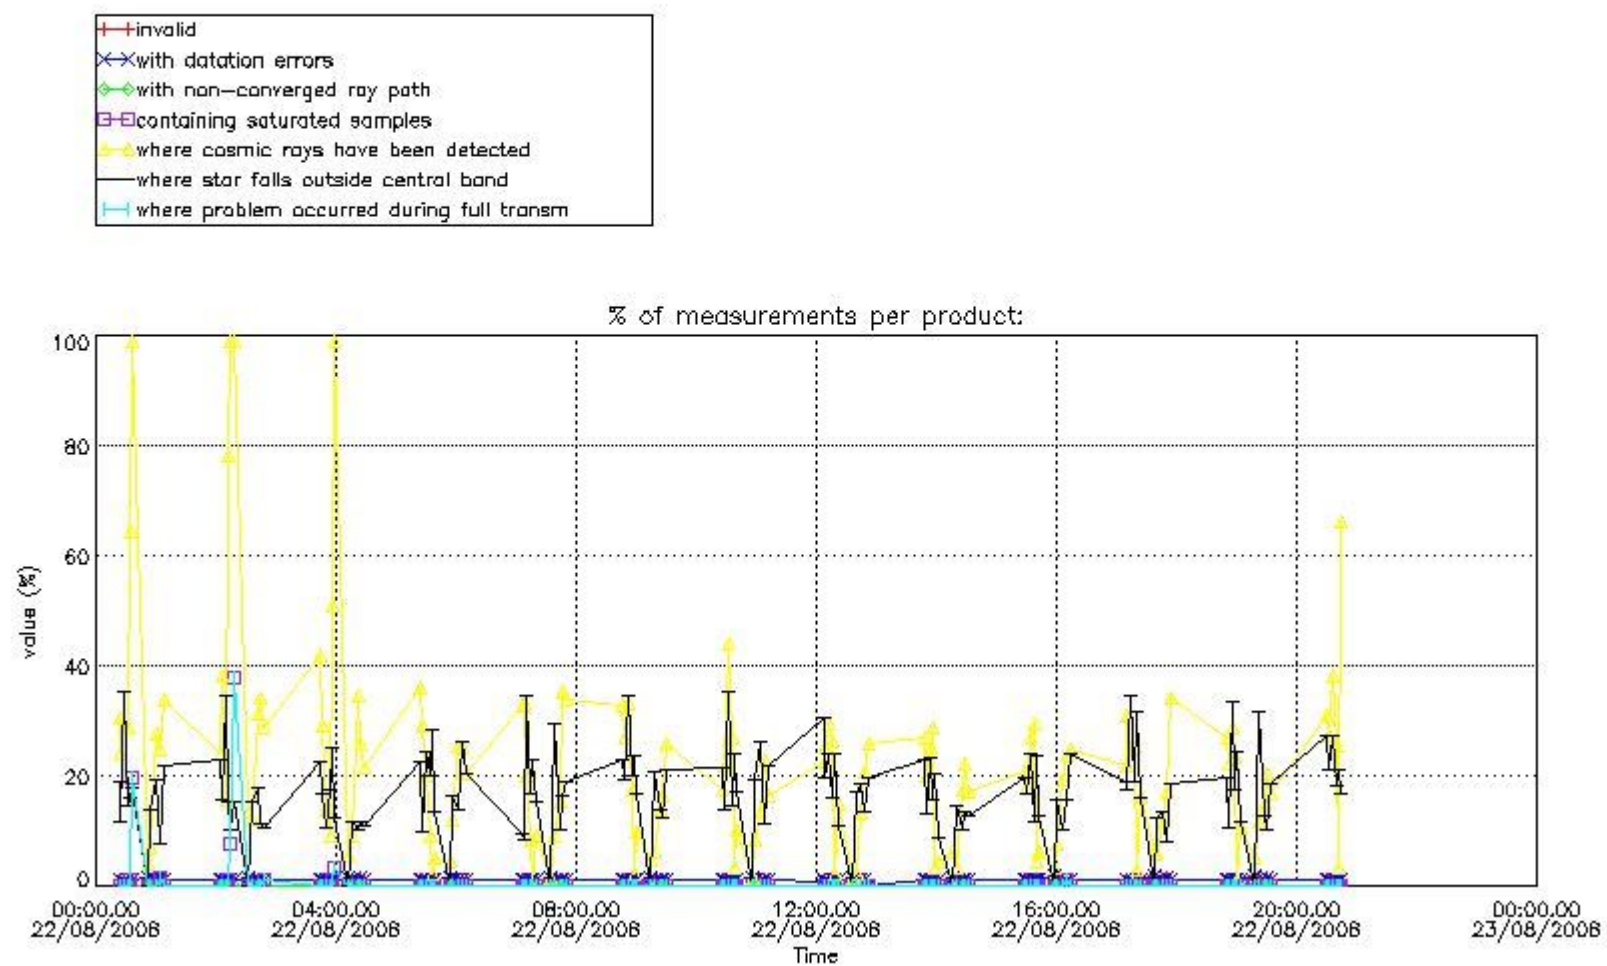

the MPH set to "0") are used.

3.1 Plot quality information per product (time dependant)

3.2 Plot quality information per product (world map)

Percentage of flagged data per O3 profile

Percentage of flagged data per H2O profile

Percentage of flagged data per NO2 profile

Percentage of flagged data per NO3 profile

4. Level 1 quality information per product

In this section it is plotted some information contained in the Quality Summary data set of the level 2 products that comes from the level 1b processing. Products without errors (error flag in the MPH set to "0") are used.

4.1 Plot quality information per product (time dependant) coming from level 1b processing

4.1.1 Plot level 1 quality information per product (time dependant): ENVISAT ASCENDING passes

4.1.2 Plot level 1 quality information per product (time dependant): ENVI SAT DESCENDING passes