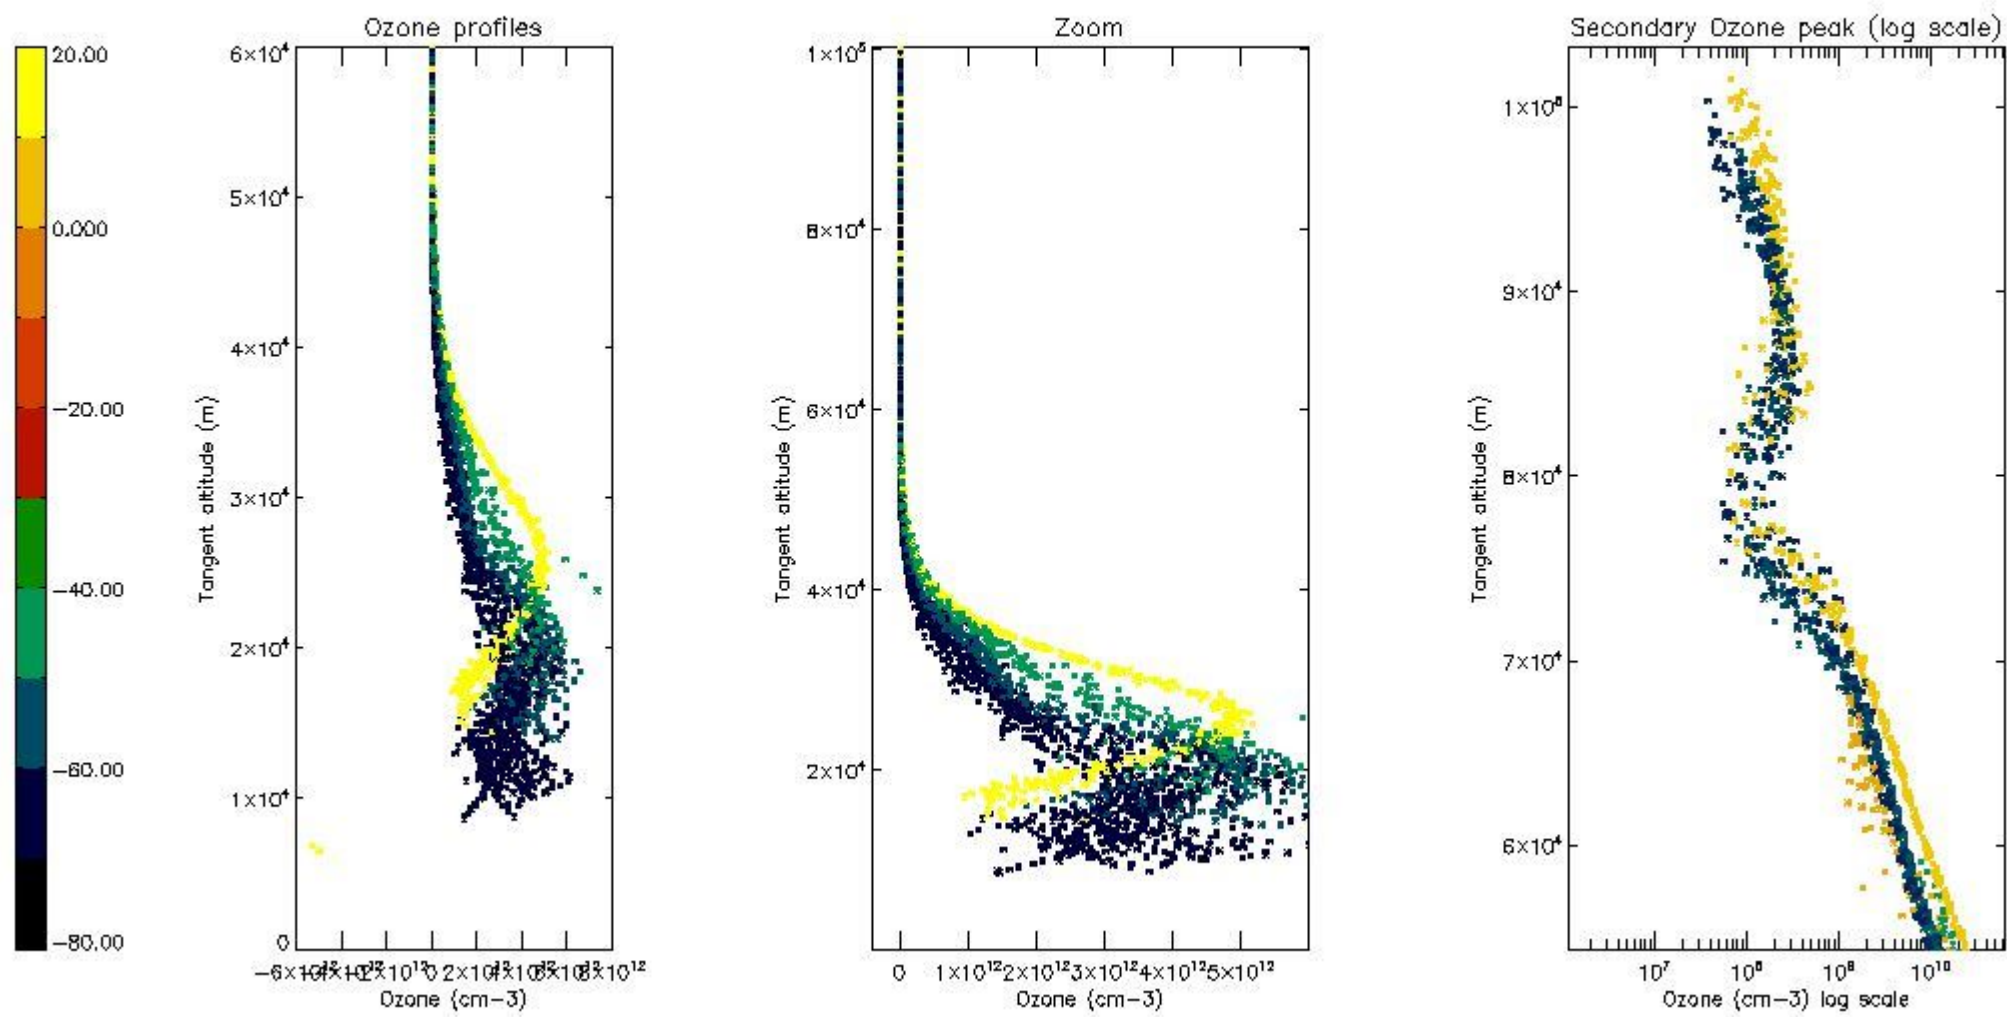

STD < 10	14
STD < 5	10

5.2 Plot ozone profiles for all STD (dark without errors)

The colorbar represents the latitude.

5.3 Plot ozone profiles where STD < 20% (dark without errors)

The colorbar represents the latitude.