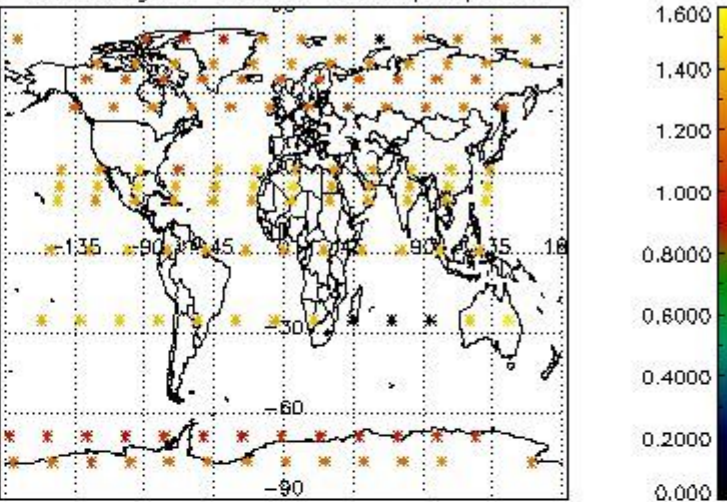

5. Trace gas profiles

5.1 Ozone statistics based on quality of products

The final quality of the products can be "measured" using the STD (Standard Deviation) attached to every point profile. This information is written to the parameter GOM_NL__2P/NL_LOCAL_SPECIES_DENSITY/o3_std of the level 2 products. The table below shows the statistics for given STD ranges.

The statistics are given with respect to the overall valid production:

- Products without fatal errors: GOM_NL__2P/MPH/PRODUCT_ERR=0
- Valid point profile: GOM_NL__2P/NL_LOCAL_SPECIES_DENSITY/pcd(0)=0

The 'Criteria' is applied to valid points of dark limb products:

- Products in dark limb illumination condition: GOM_NL__2P/NL_SUMMARY_QUALITY/obs_ill_cond=0
- Products without fatal errors: GOM_NL__2P/MPH/PRODUCT_ERR=0
- Valid point profile: GOM_NL__2P/NL_LOCAL_SPECIES_DENSITY/pcd(0)=0

So, the table below shows the percentage of dark limb and valid observations for each criteria with respect to the overall valid daily observations.

Criteria	% of total production
All STD	31
STD < 20	17