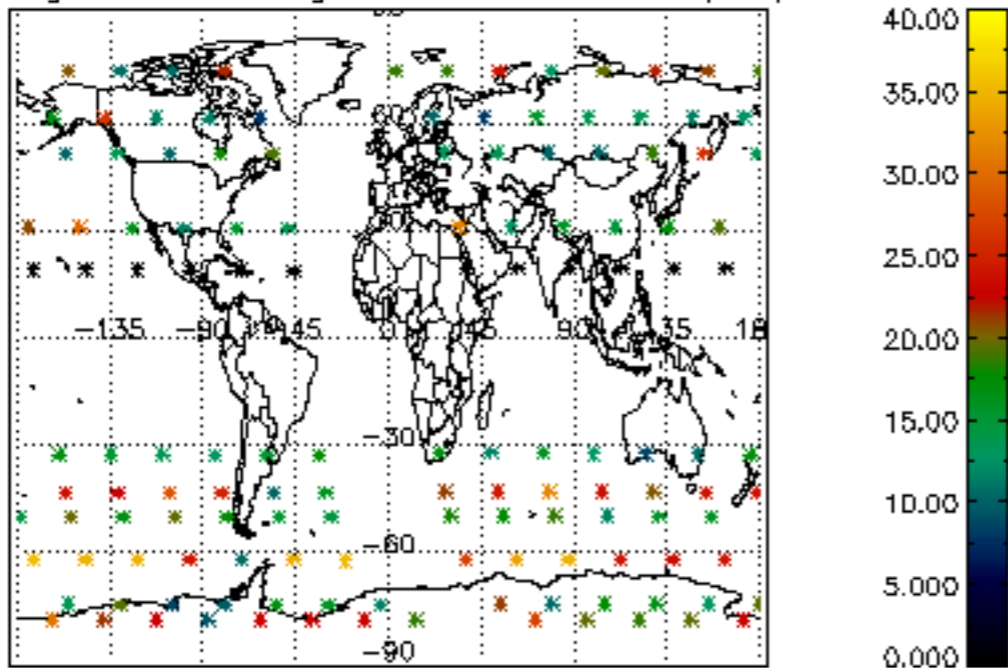

Percentage of flagged data per NO3 profile

Percentage of cosmic ray hits per profile

Percentage of datation errors per profile

Percentage of star falling outside central band per profile

Percentage of saturation errors per profile