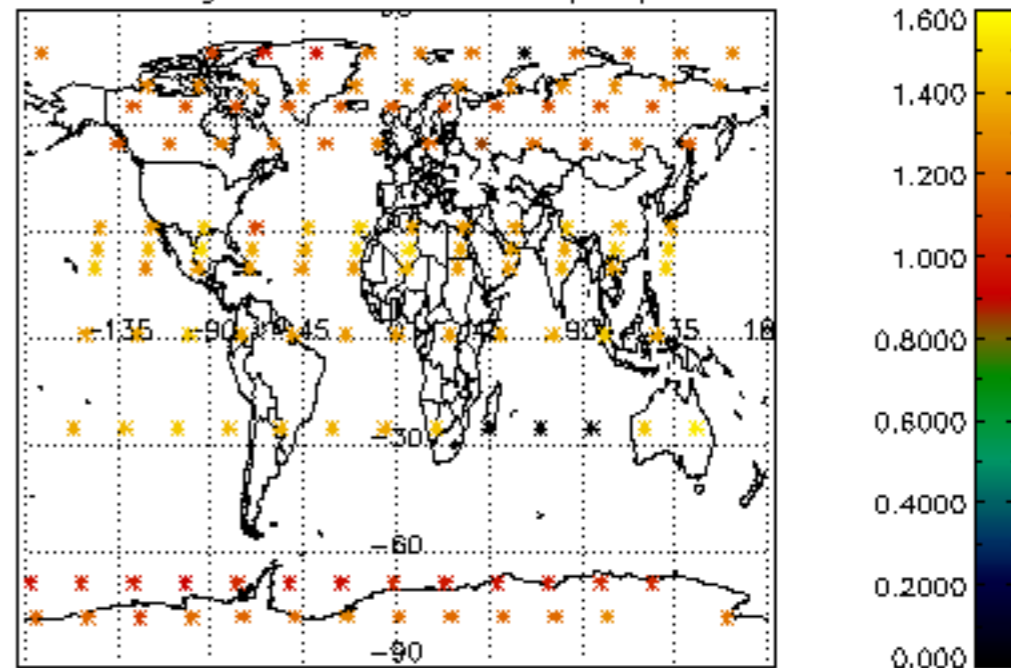

Percentage of datation errors per profile

Percentage of star falling outside central band per profile

Percentage of saturation errors per profile

Percentage of cosmic ray hits per profile

Percentage of datation errors per profile