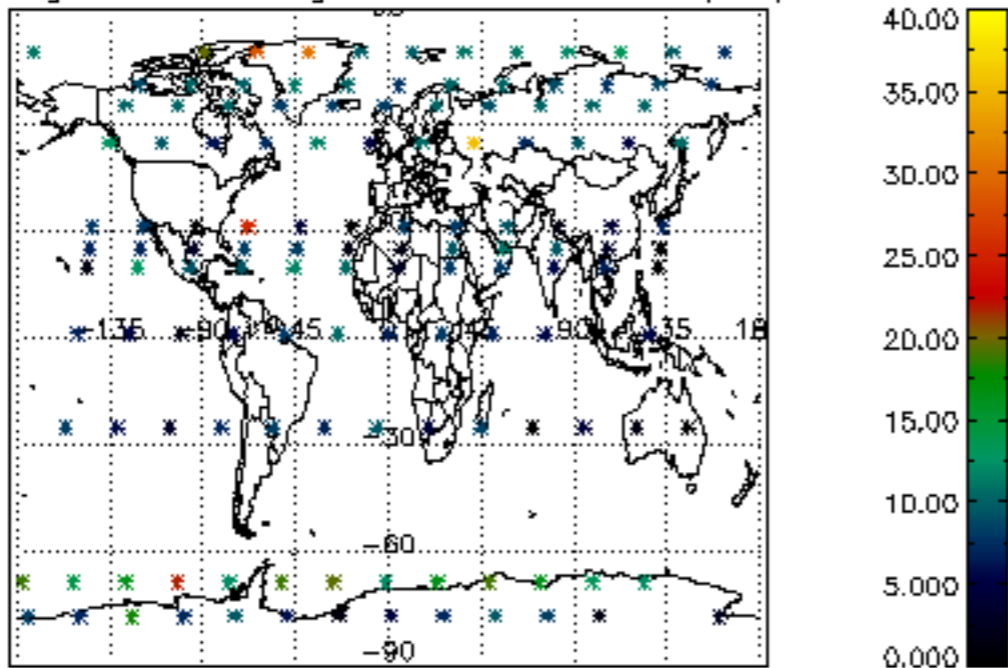

Percentage of star falling outside central band per profile