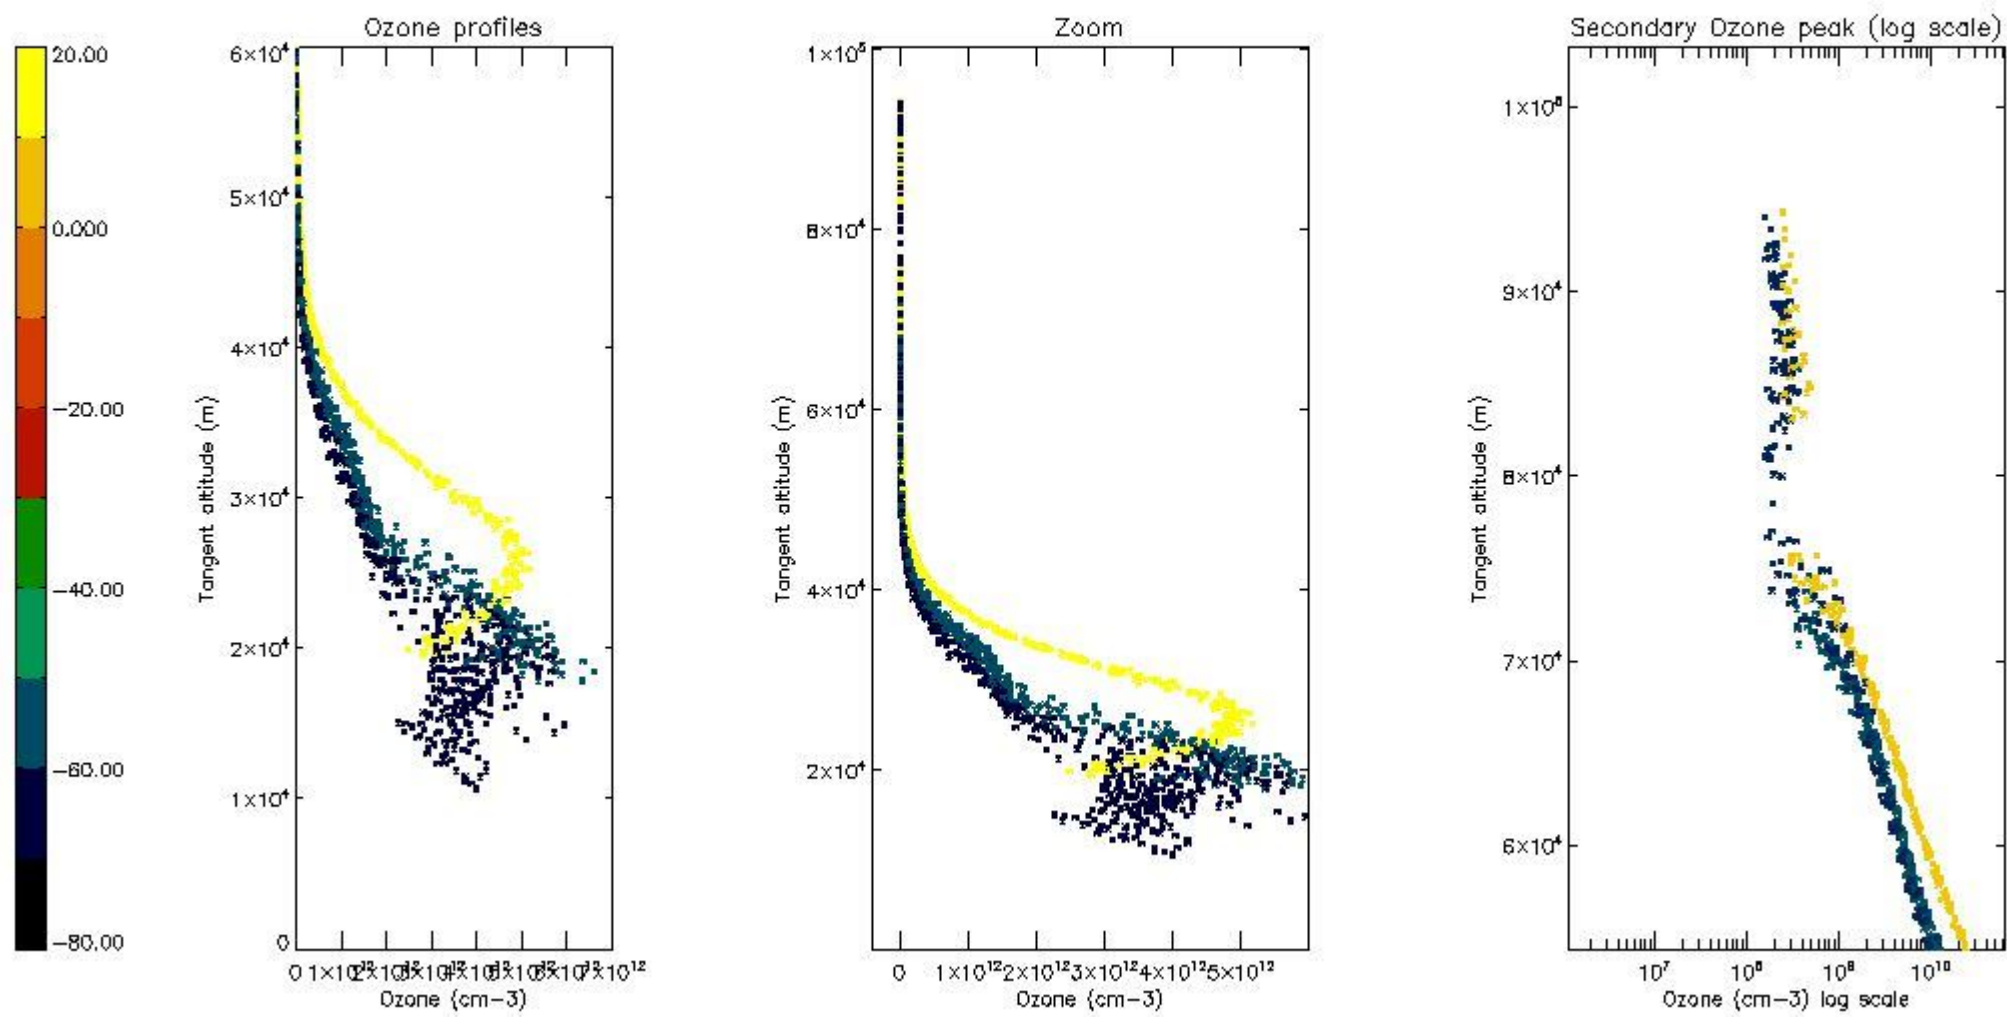

5.6 Plot NO₂ profiles for all STD (dark without errors)

The colorbar represents the latitude.