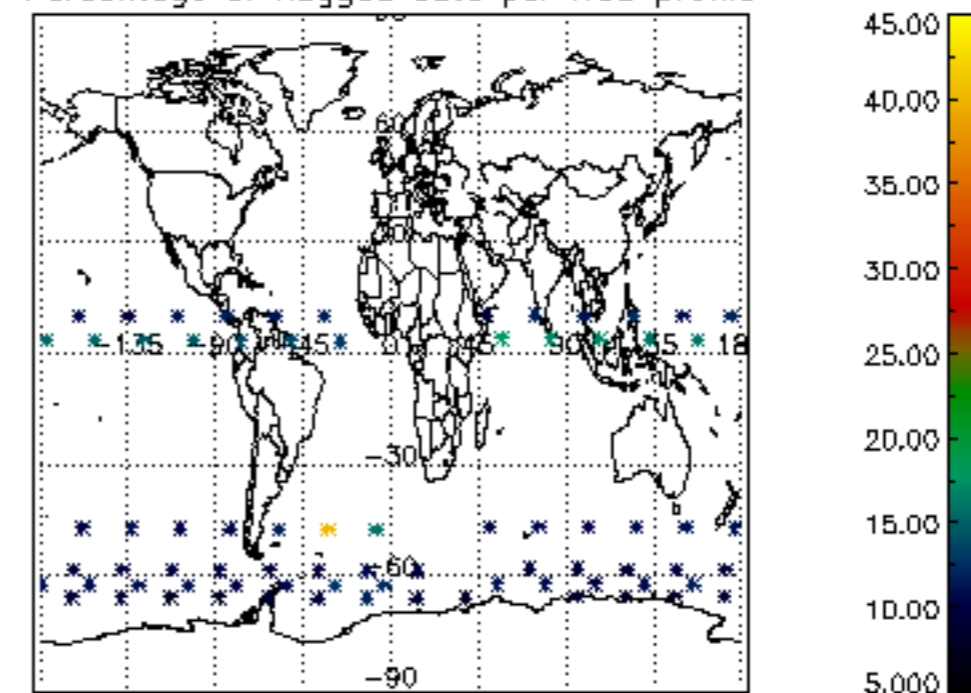

Percentage of flagged data per NO3 profile