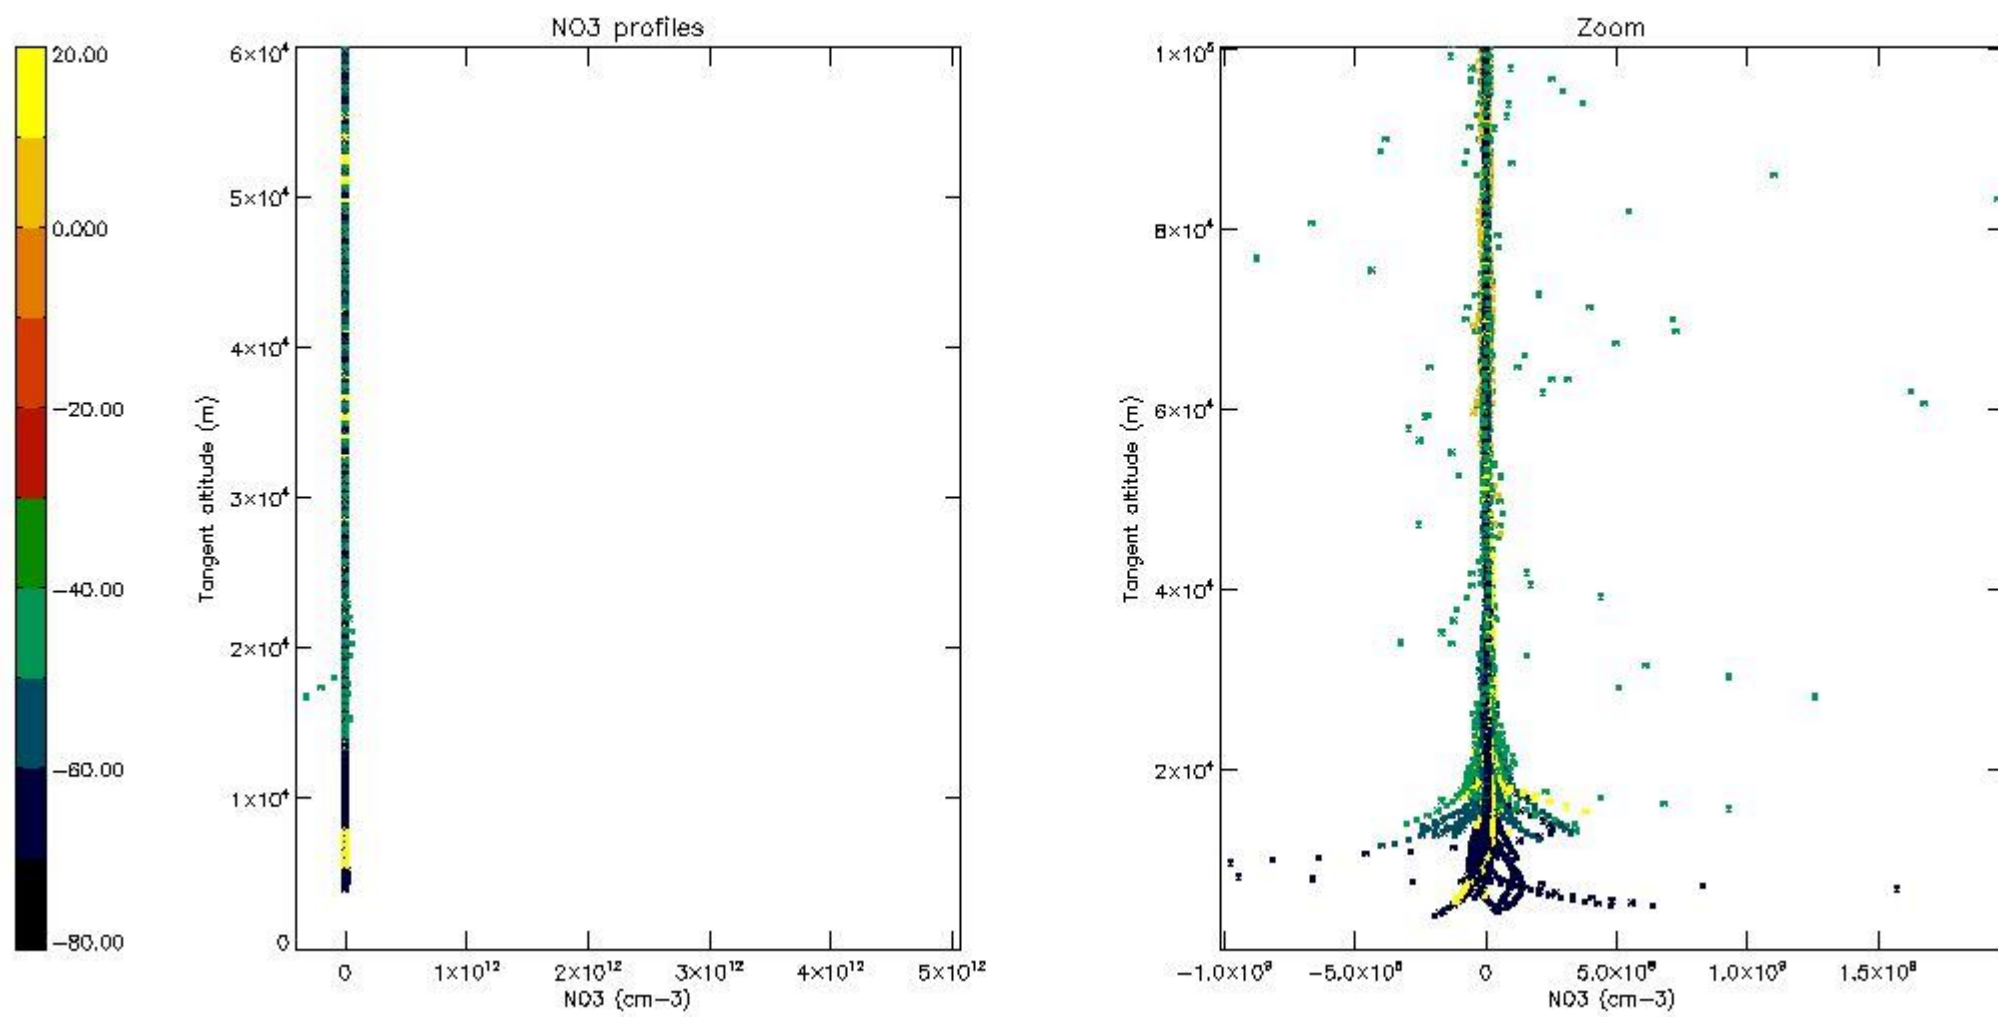

5.4 Plot ozone profiles where STD < 10% (dark without errors)

The colorbar represents the latitude.

5.5 Plot ozone profiles where STD < 5% (dark without errors)

The colorbar represents the latitude.

5.6 Plot NO₂ profiles for all STD (dark without errors)

The colorbar represents the latitude.

5.7 Plot NO3 profiles for all STD (dark without errors)

The colorbar represents the latitude.

5.8 Plot H2O profiles for all STD (only for occultations of stars 1,2,3,4,13,14,16,26,63 dark without errors)