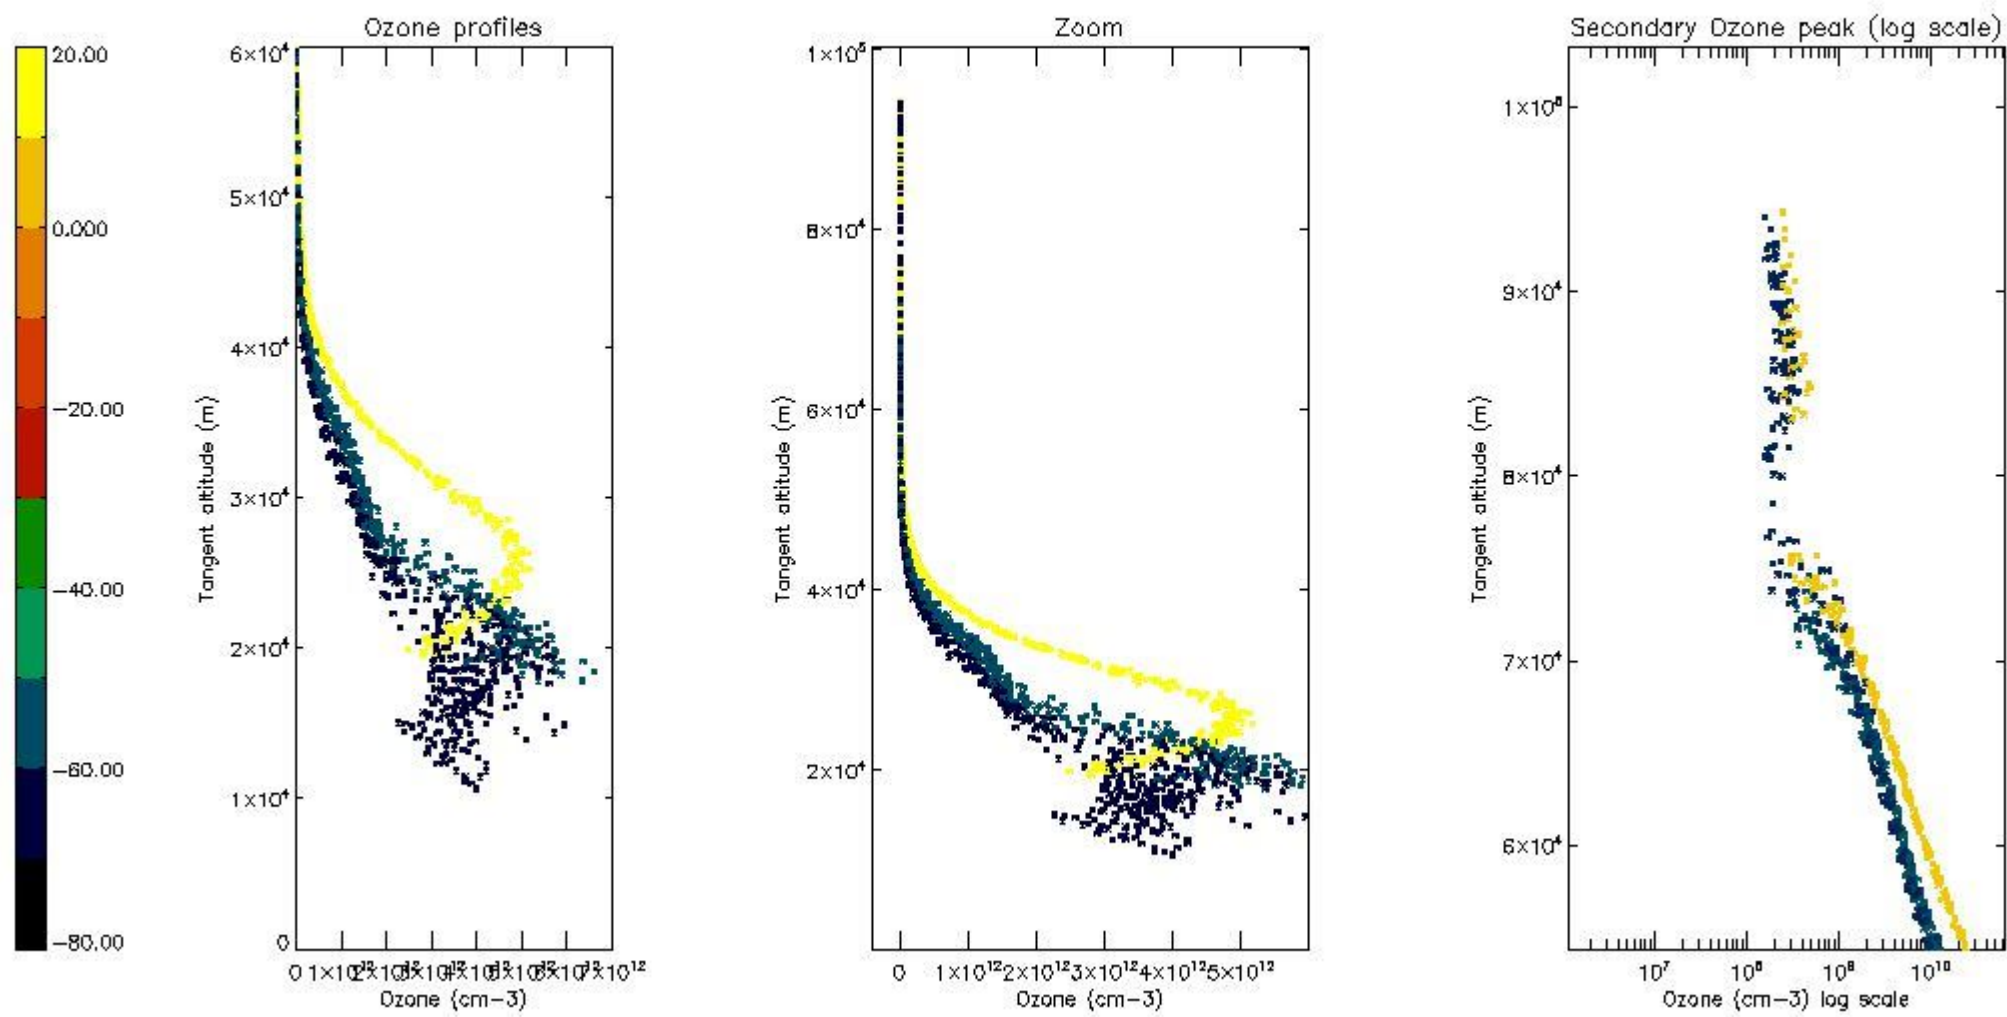

STD < 10	14
STD < 5	10

5.2 Plot ozone profiles for all STD (dark without errors)

The colorbar represents the latitude.

5.3 Plot ozone profiles where STD < 20% (dark without errors)

The colorbar represents the latitude.

5.4 Plot ozone profiles where STD < 10% (dark without errors)

The colorbar represents the latitude.

5.5 Plot ozone profiles where STD < 5% (dark without errors)

The colorbar represents the latitude.

5.6 Plot NO₂ profiles for all STD (dark without errors)

The colorbar represents the latitude.

5.7 Plot NO3 profiles for all STD (dark without errors)

The colorbar represents the latitude.

5.8 Plot H2O profiles for all STD (only for occultations of stars 1,2,3,4,13,14,16,26,63 dark without errors)