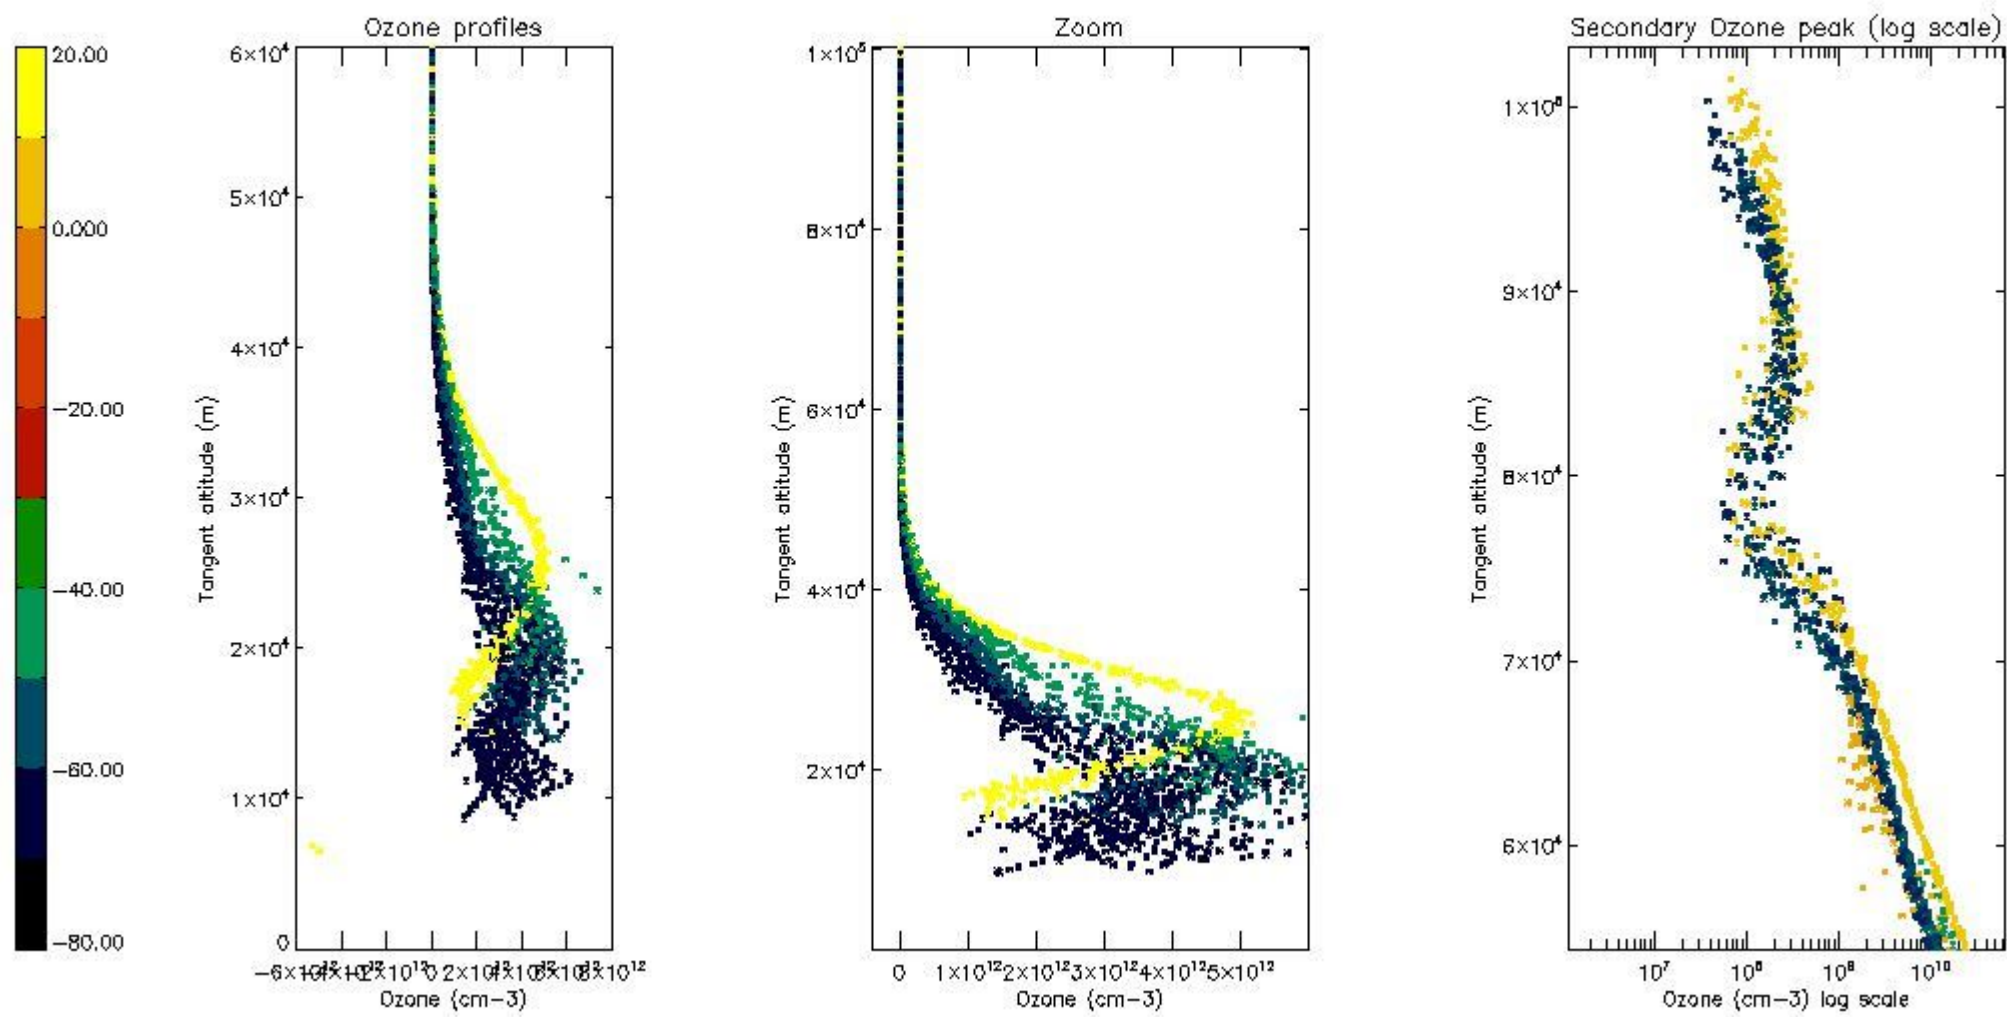

STD < 10	14
STD < 5	10

5.2 Plot ozone profiles for all STD (dark without errors)

The colorbar represents the latitude.

5.3 Plot ozone profiles where STD < 20% (dark without errors)

The colorbar represents the latitude.

5.4 Plot ozone profiles where STD < 10% (dark without errors)

The colorbar represents the latitude.

5.5 Plot ozone profiles where STD < 5% (dark without errors)

The colorbar represents the latitude.

5.6 Plot NO₂ profiles for all STD (dark without errors)

The colorbar represents the latitude.

5.7 Plot NO3 profiles for all STD (dark without errors)

The colorbar represents the latitude.

5.8 Plot H2O profiles for all STD (only for occultations of stars 1,2,3,4,13,14,16,26,63 dark without errors)