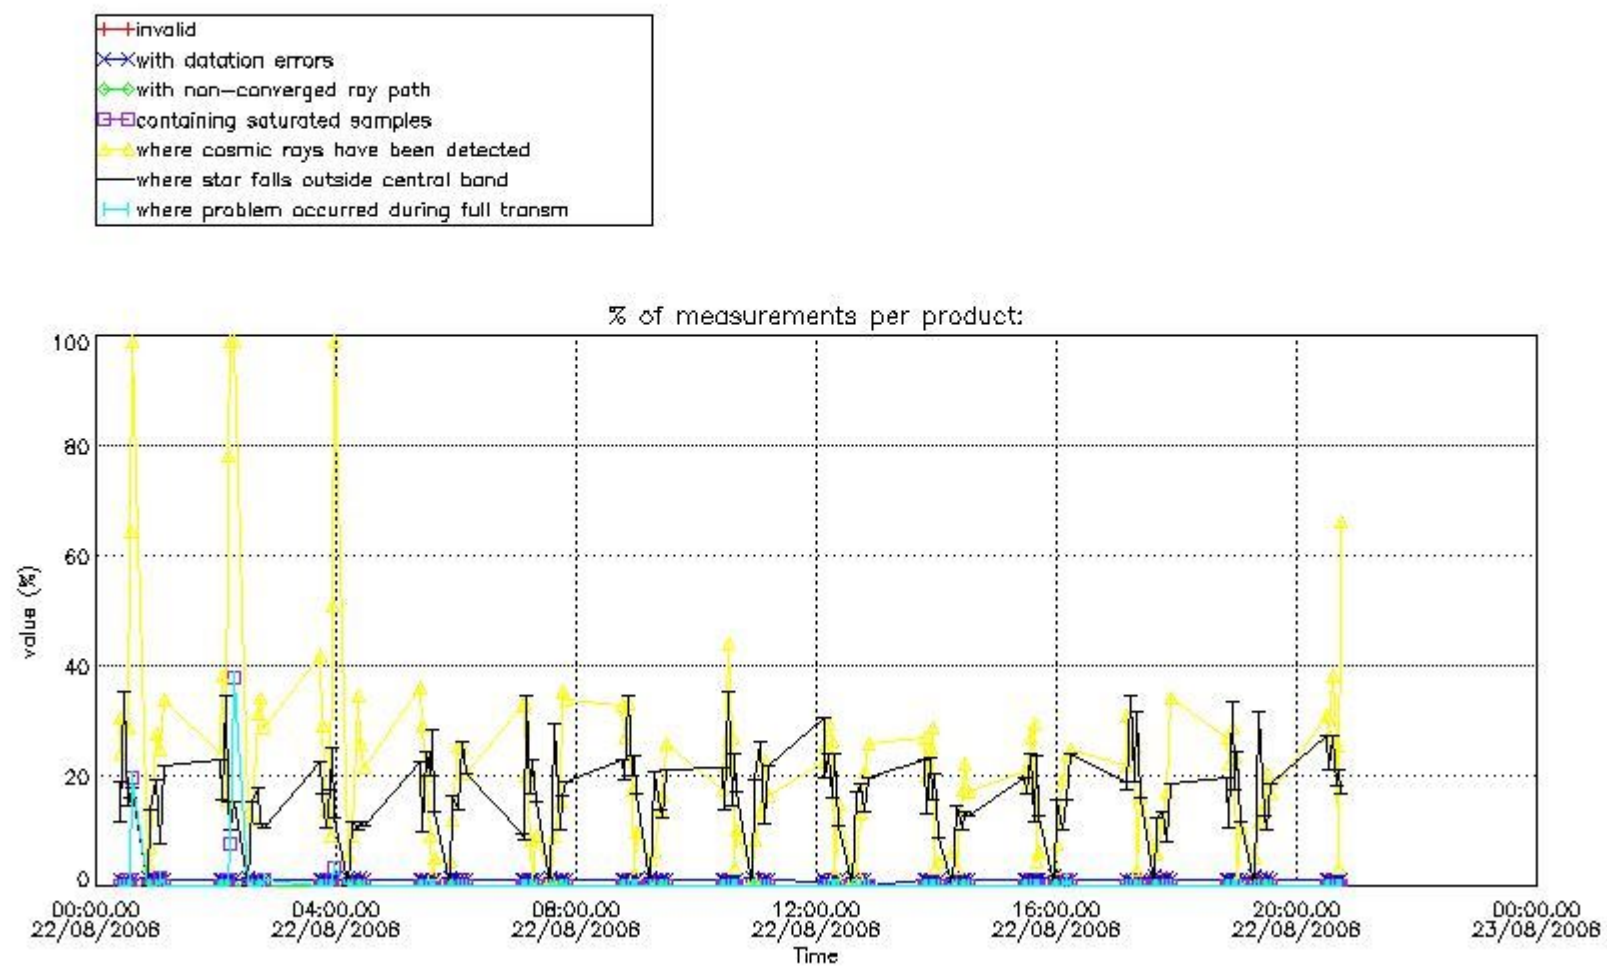

4.1.2 Plot level 1 quality information per product (time dependant): ENVI SAT DESCENDING passes