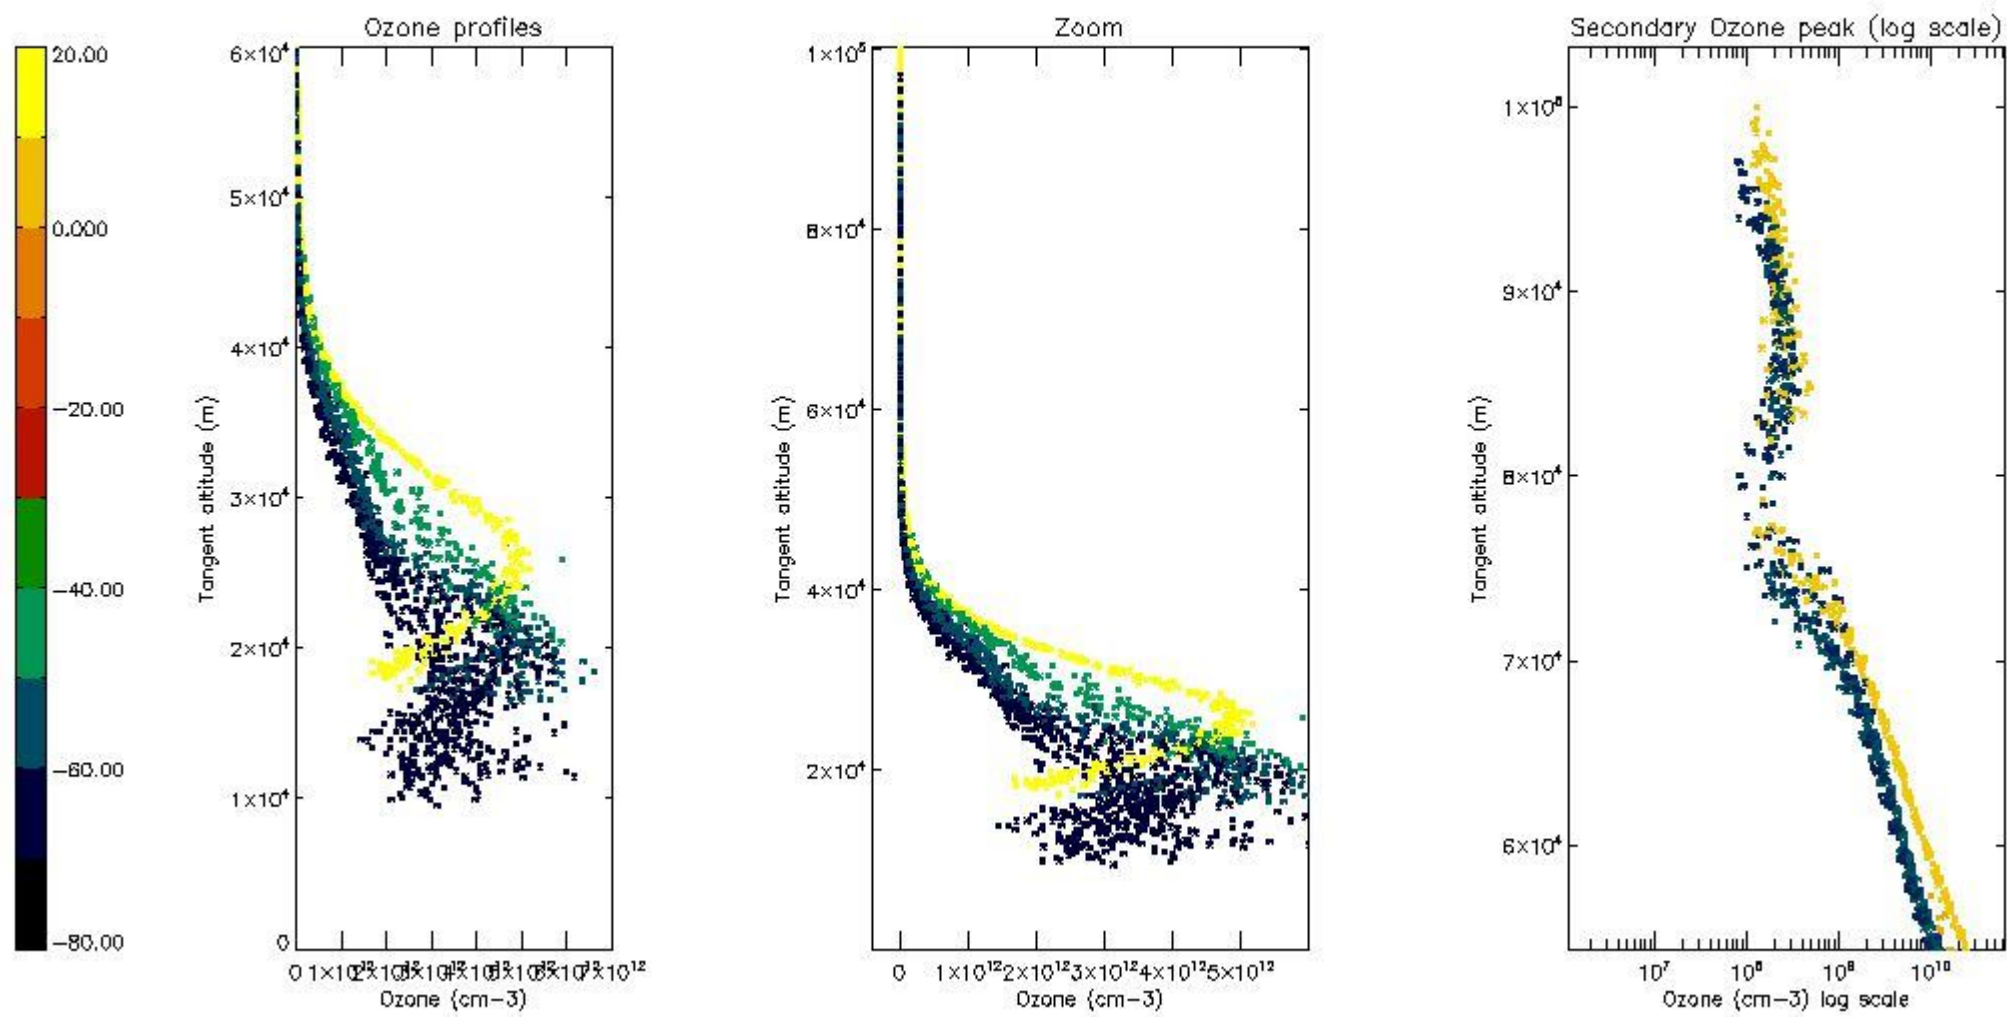

5.5 Plot ozone profiles where STD < 5% (dark without errors)

The colorbar represents the latitude.