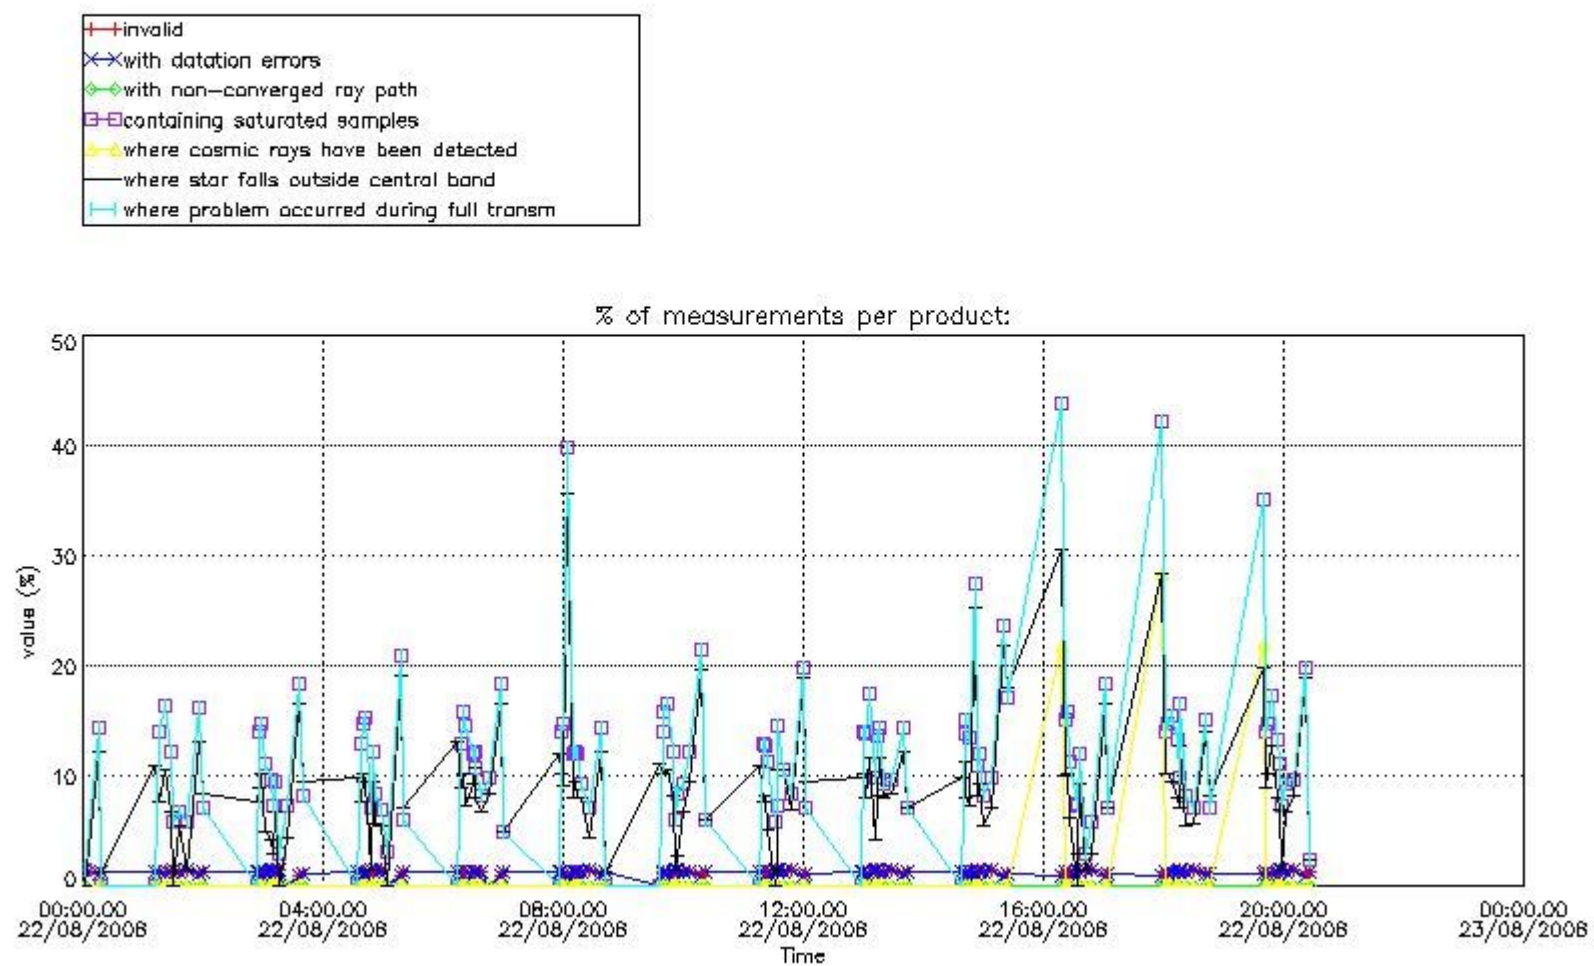

the MPH set to "0") are used.

3.1 Plot quality information per product (time dependant)

3.2 Plot quality information per product (world map)

Percentage of flagged data per O3 profile

Percentage of flagged data per H2O profile

Percentage of flagged data per NO2 profile

Percentage of flagged data per NO3 profile

4. Level 1 quality information per product

In this section it is plotted some information contained in the Quality Summary data set of the level 2 products that comes from the level 1b processing. Products without errors (error flag in the MPH set to "0") are used.

4.1 Plot quality information per product (time dependant) coming from level 1b processing

4.1.1 Plot level 1 quality information per product (time dependant): ENVISAT ASCENDING passes

4.1.2 Plot level 1 quality information per product (time dependant): ENVI SAT DESCENDING passes

5. Trace gas profiles

5.1 Ozone statistics based on quality of products

The final quality of the products can be "measured" using the STD (Standard Deviation) attached to every point profile. This information is written to the parameter GOM_NL__2P/NL_LOCAL_SPECIES_DENSITY/o3_std of the level 2 products. The table below shows the statistics for given STD ranges.