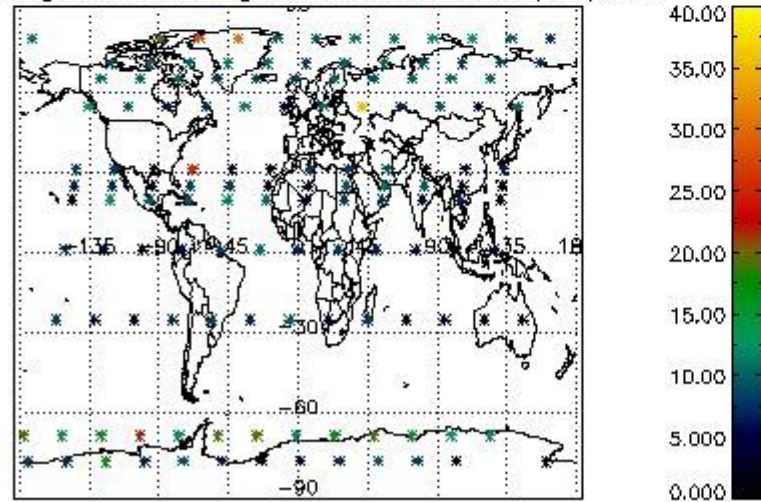

Percentage of star falling outside central band per profile