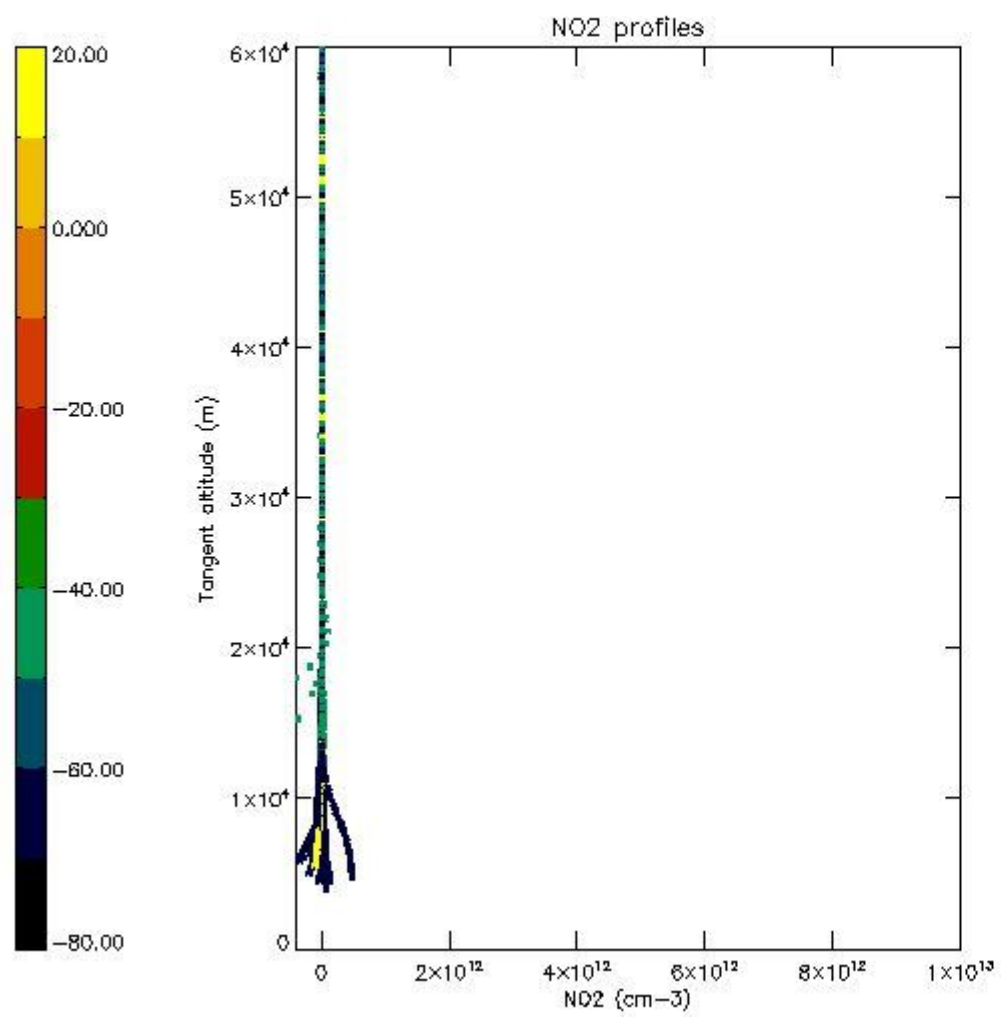

STD < 10	14
STD < 5	10

5.2 Plot ozone profiles for all STD (dark without errors)

The colorbar represents the latitude.

5.3 Plot ozone profiles where STD < 20% (dark without errors)

The colorbar represents the latitude.

5.4 Plot ozone profiles where STD < 10% (dark without errors)

The colorbar represents the latitude.

5.5 Plot ozone profiles where STD < 5% (dark without errors)

The colorbar represents the latitude.

5.6 Plot NO₂ profiles for all STD (dark without errors)

The colorbar represents the latitude.

5.7 Plot NO3 profiles for all STD (dark without errors)

The colorbar represents the latitude.

5.8 Plot H2O profiles for all STD (only for occultations of stars 1,2,3,4,13,14,16,26,63 dark without errors)