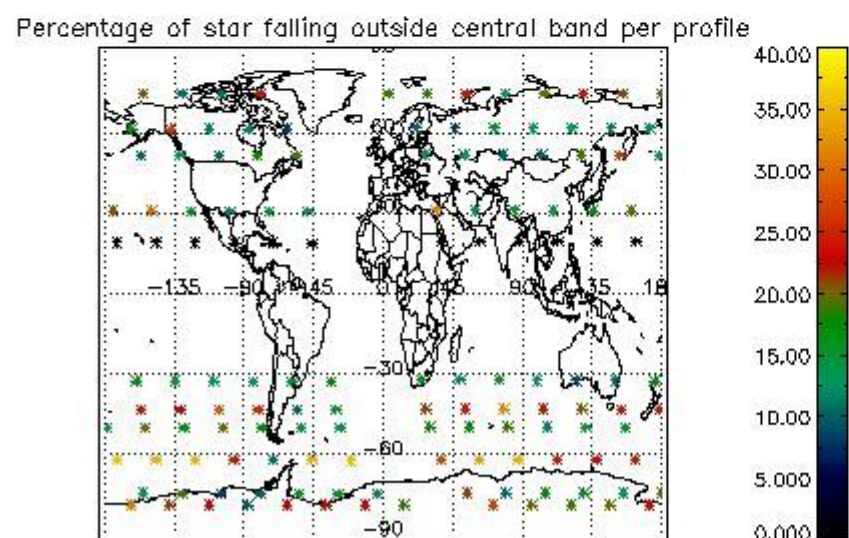

4.1 Plot quality information per product (time dependant) coming from level 1b processing

4.1.1 Plot level 1 quality information per product (time dependant): ENVISAT ASCENDING passes

4.1.2 Plot level 1 quality information per product (time dependant): ENVI SAT DESCENDING passes

4.2 Plot quality information per product coming from level 1b processing (world map)

4.2.1 Plot level 1 quality information per product (world map): ENVISAT ASCENDING passes

4.2.2 Plot level 1 quality information per product (world map): ENVISAT DESCENDING passes