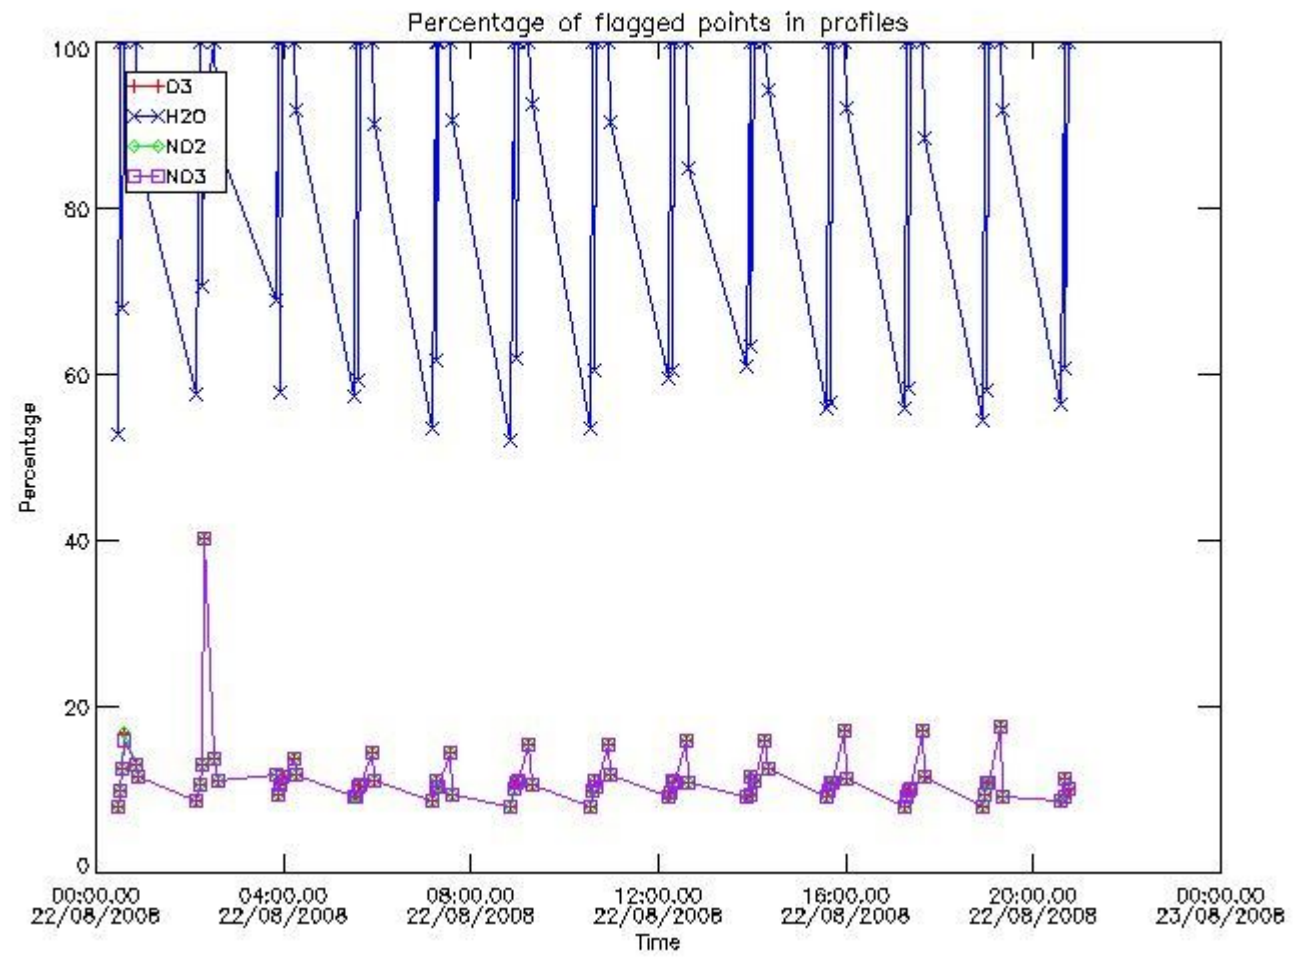

3. Quality information per product

In this section it is plotted some information contained in the Quality Summary data set of the level 2 products. Only products in dark limb conditions and without errors (error flag in

the MPH set to "0") are used.

3.1 Plot quality information per product (time dependant)

3.2 Plot quality information per product (world map)