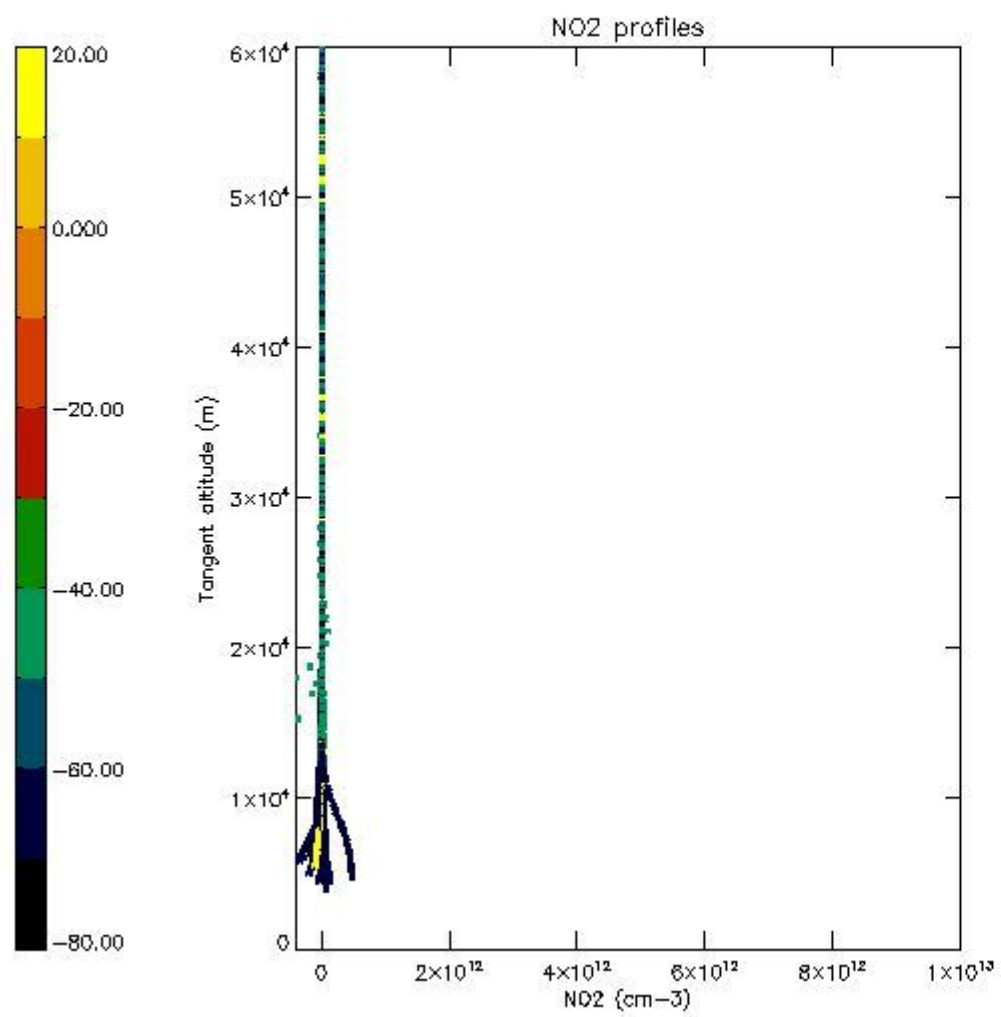

5.4 Plot ozone profiles where STD < 10% (dark without errors)

The colorbar represents the latitude.

5.5 Plot ozone profiles where STD < 5% (dark without errors)

The colorbar represents the latitude.

5.6 Plot NO₂ profiles for all STD (dark without errors)

The colorbar represents the latitude.

5.7 Plot NO3 profiles for all STD (dark without errors)

The colorbar represents the latitude.

5.8 Plot H2O profiles for all STD (only for occultations of stars 1,2,3,4,13,14,16,26,63 dark without errors)