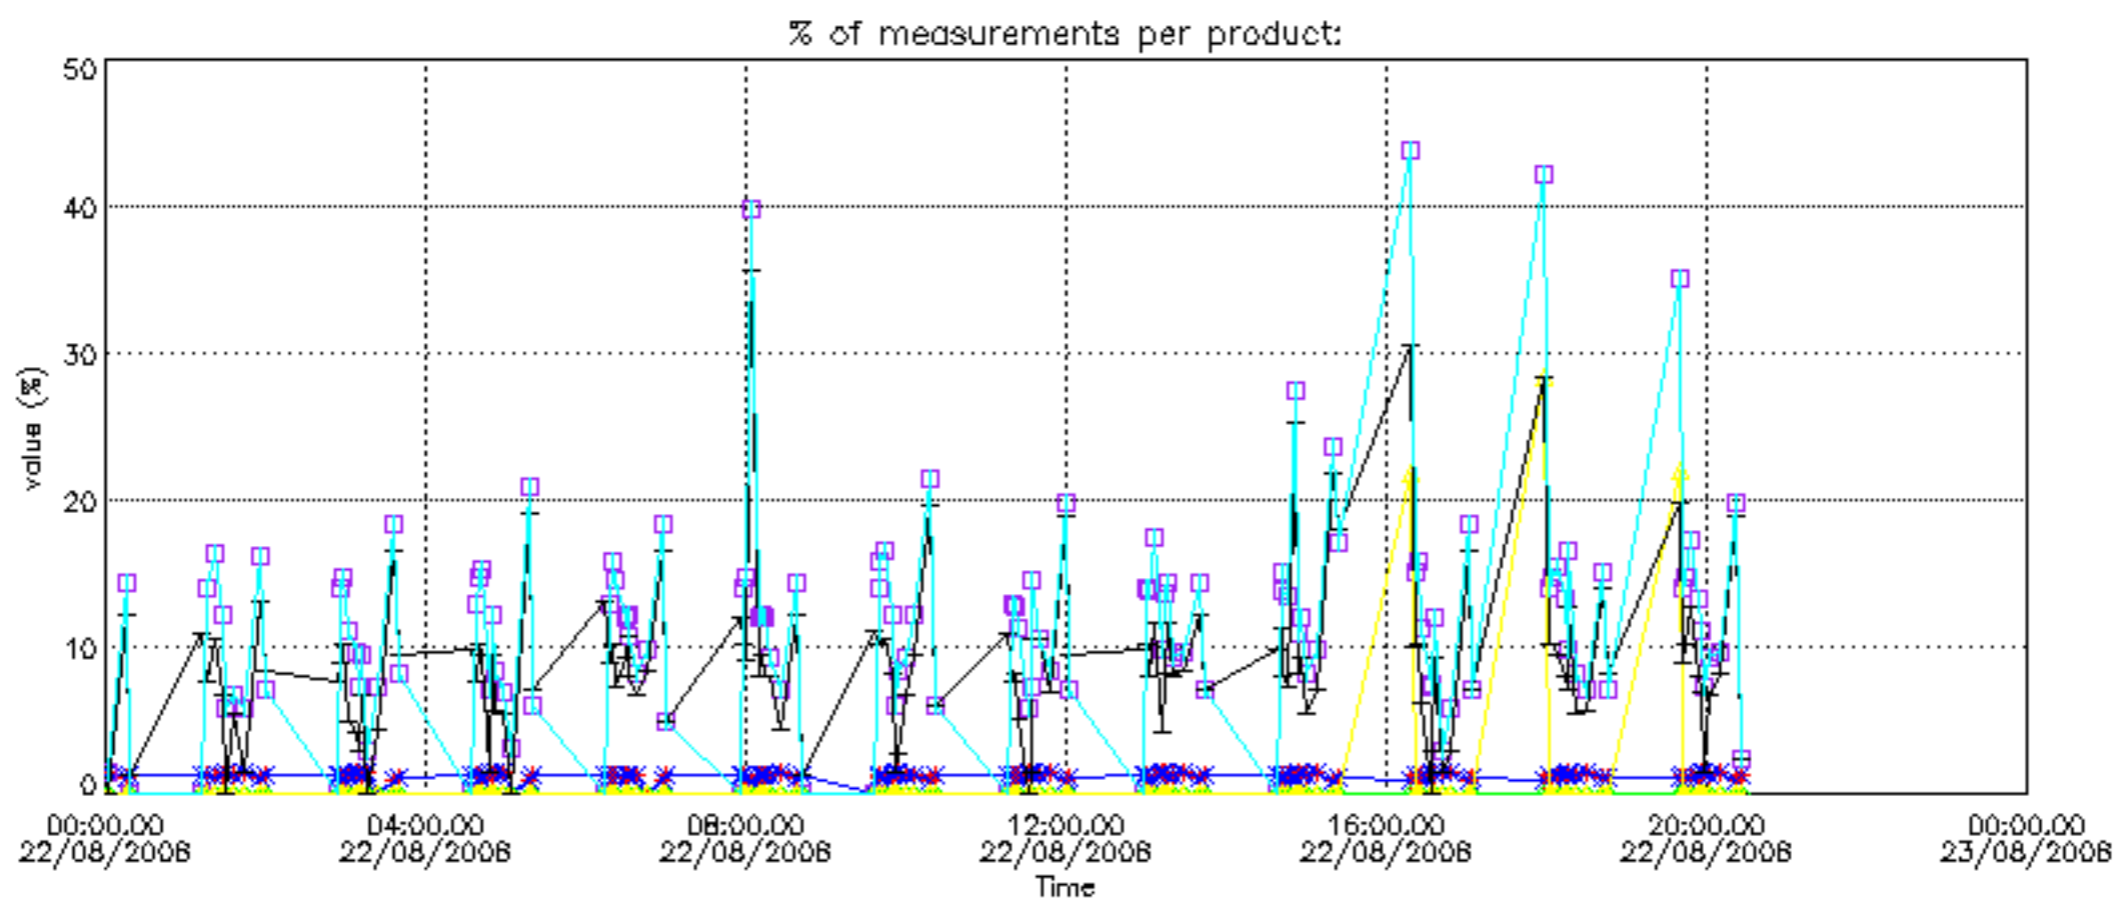

Percentage of cosmic ray hits per profile

Percentage of datation errors per profile