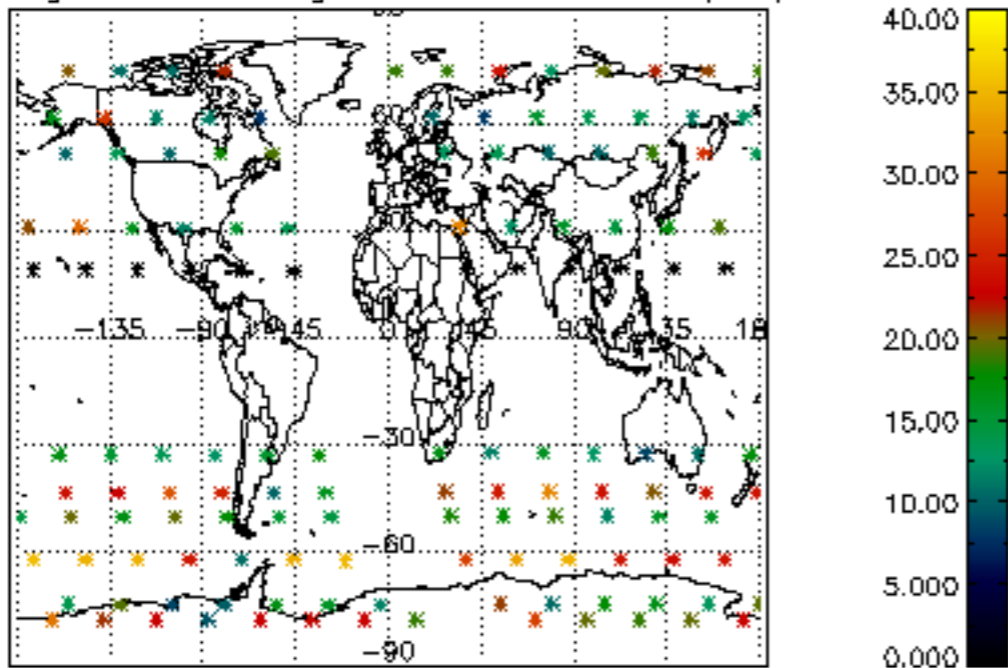

Percentage of cosmic ray hits per profile

Percentage of star falling outside central band per profile