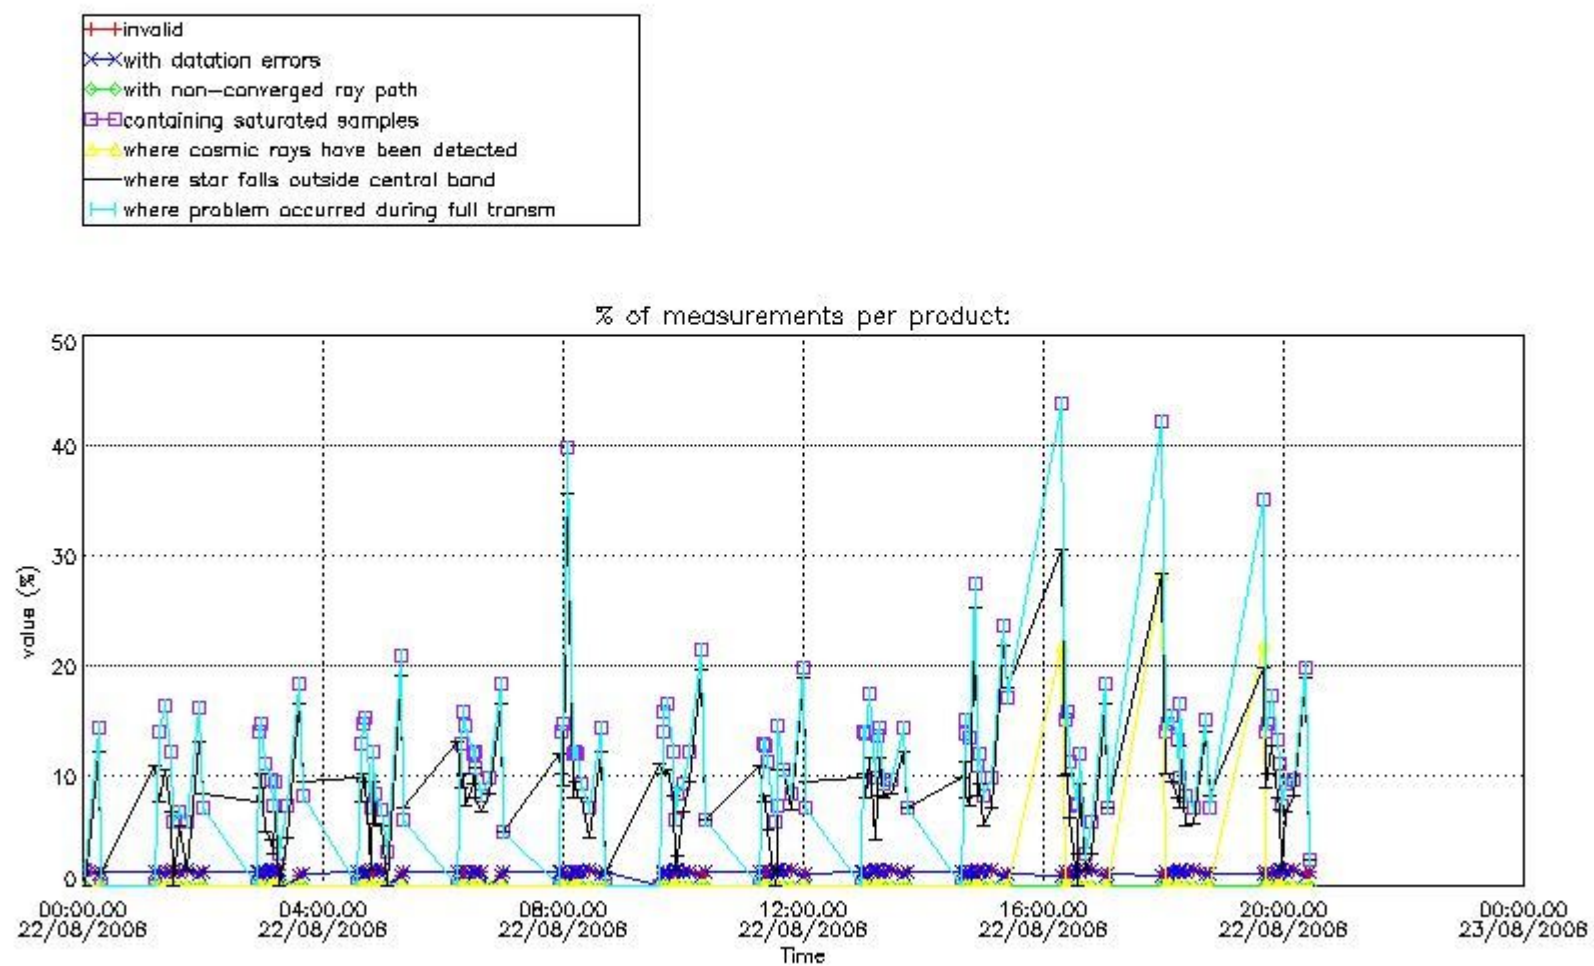

4.2 Plot quality information per product coming from level 1b processing (world map)
4.2.1 Plot level 1 quality information per product (world map): ENVISAT ASCENDING passes