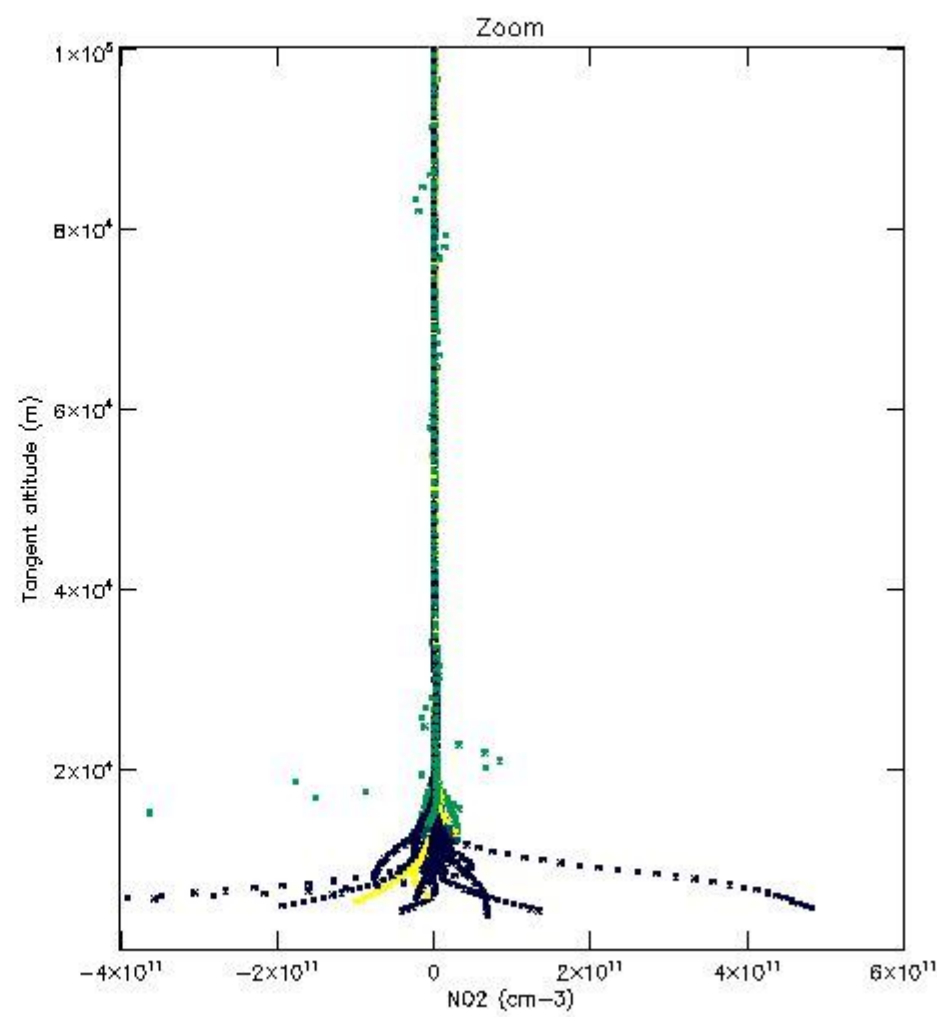

5.4 Plot ozone profiles where STD < 10% (dark without errors)

The colorbar represents the latitude.

5.5 Plot ozone profiles where STD < 5% (dark without errors)

The colorbar represents the latitude.

5.6 Plot NO₂ profiles for all STD (dark without errors)

The colorbar represents the latitude.

5.7 Plot NO3 profiles for all STD (dark without errors)

The colorbar represents the latitude.

5.8 Plot H2O profiles for all STD (only for occultations of stars 1,2,3,4,13,14,16,26,63 dark without errors)