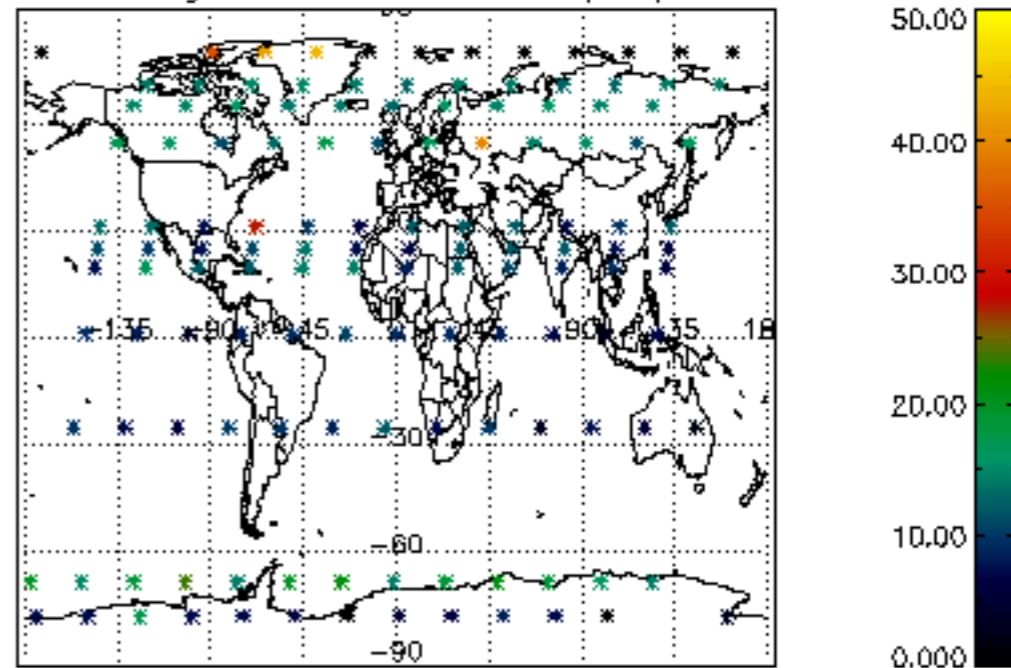

Percentage of saturation errors per profile