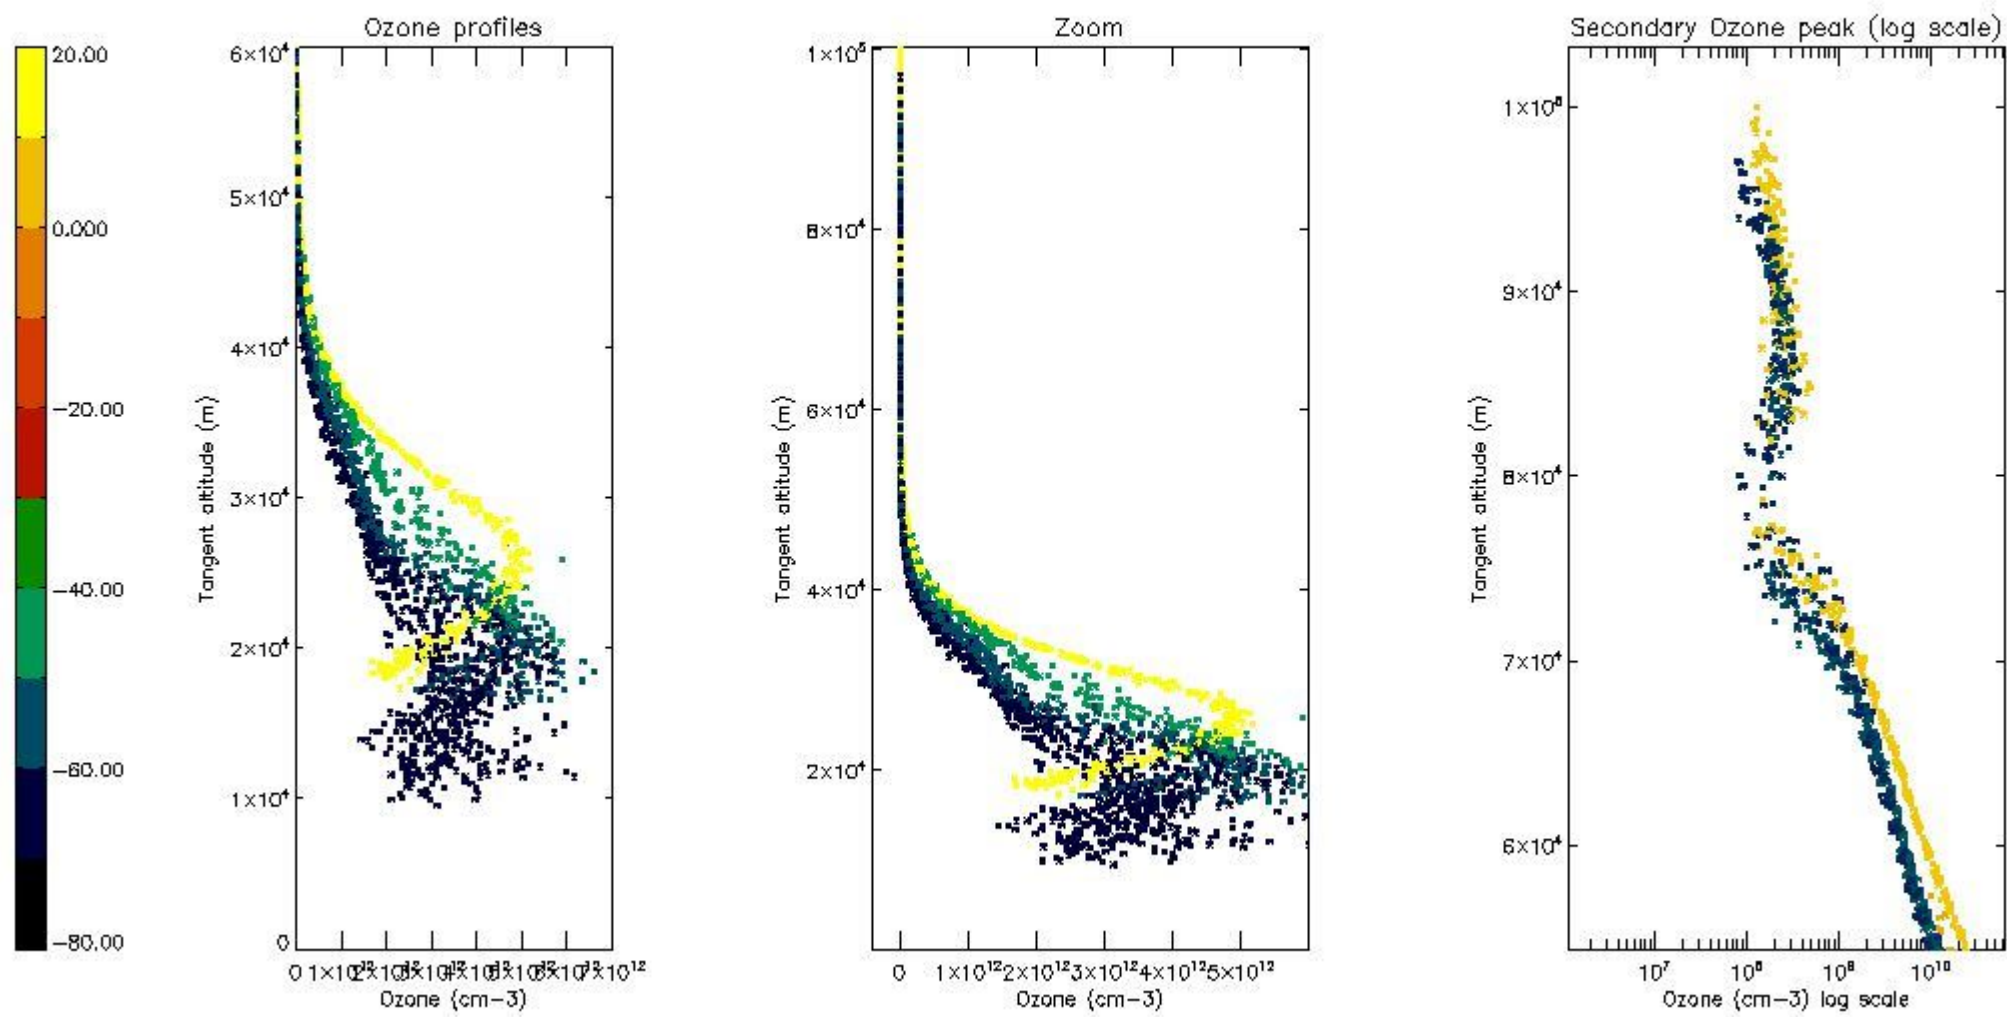

STD < 10	14
STD < 5	10

5.2 Plot ozone profiles for all STD (dark without errors)

The colorbar represents the latitude.

5.3 Plot ozone profiles where STD < 20% (dark without errors)

The colorbar represents the latitude.

5.4 Plot ozone profiles where STD < 10% (dark without errors)

The colorbar represents the latitude.

5.5 Plot ozone profiles where STD < 5% (dark without errors)

The colorbar represents the latitude.

5.6 Plot NO₂ profiles for all STD (dark without errors)

The colorbar represents the latitude.

5.7 Plot NO3 profiles for all STD (dark without errors)

The colorbar represents the latitude.

5.8 Plot H2O profiles for all STD (only for occultations of stars 1,2,3,4,13,14,16,26,63 dark without errors)