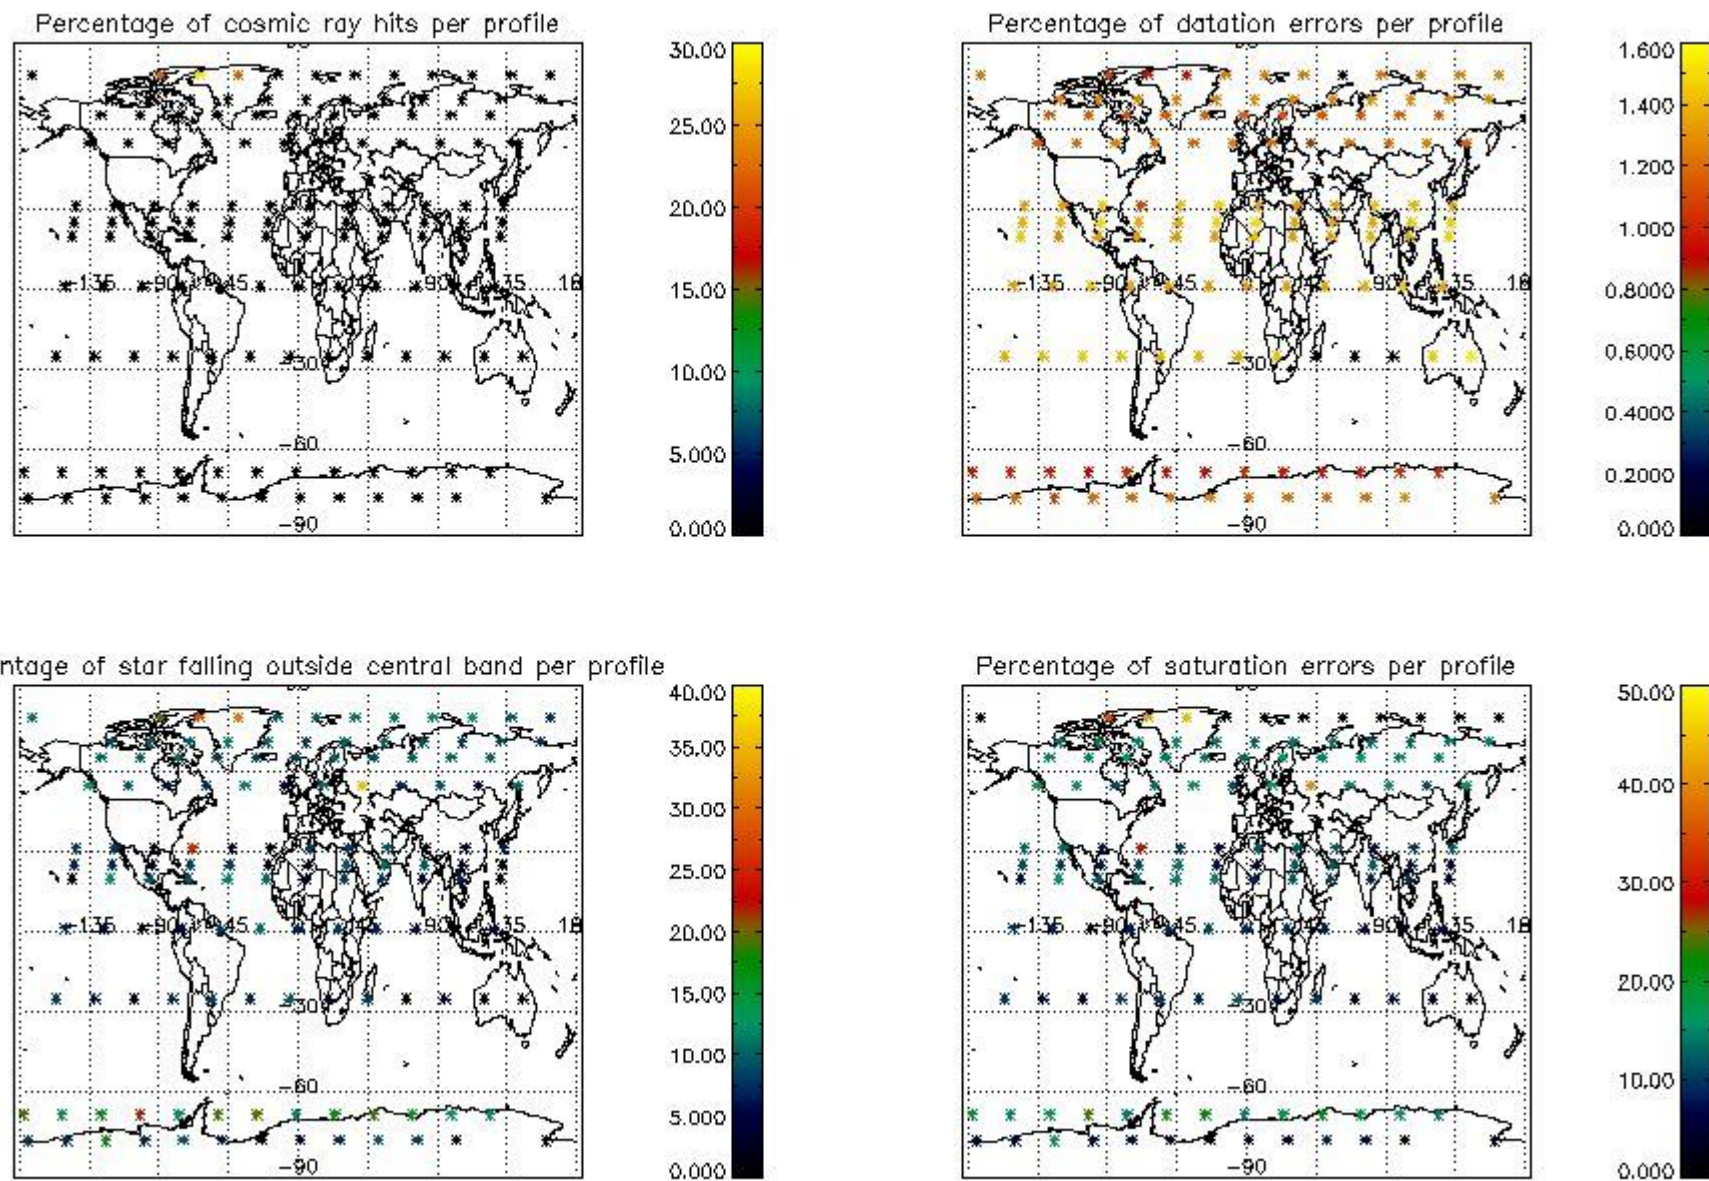

Percentage of flagged data per NO2 profile

Percentage of flagged data per NO3 profile

4. Level 1 quality information per product

In this section it is plotted some information contained in the Quality Summary data set of the level 2 products that comes from the level 1b processing. Products without errors (error flag in the MPH set to "0") are used.

4.1 Plot quality information per product (time dependant) coming from level 1b processing

4.1.1 Plot level 1 quality information per product (time dependant): ENVISAT ASCENDING passes

4.1.2 Plot level 1 quality information per product (time dependant): ENVI SAT DESCENDING passes

4.2 Plot quality information per product coming from level 1b processing (world map)

4.2.1 Plot level 1 quality information per product (world map): ENVISAT ASCENDING passes

4.2.2 Plot level 1 quality information per product (world map): ENVISAT DESCENDING passes