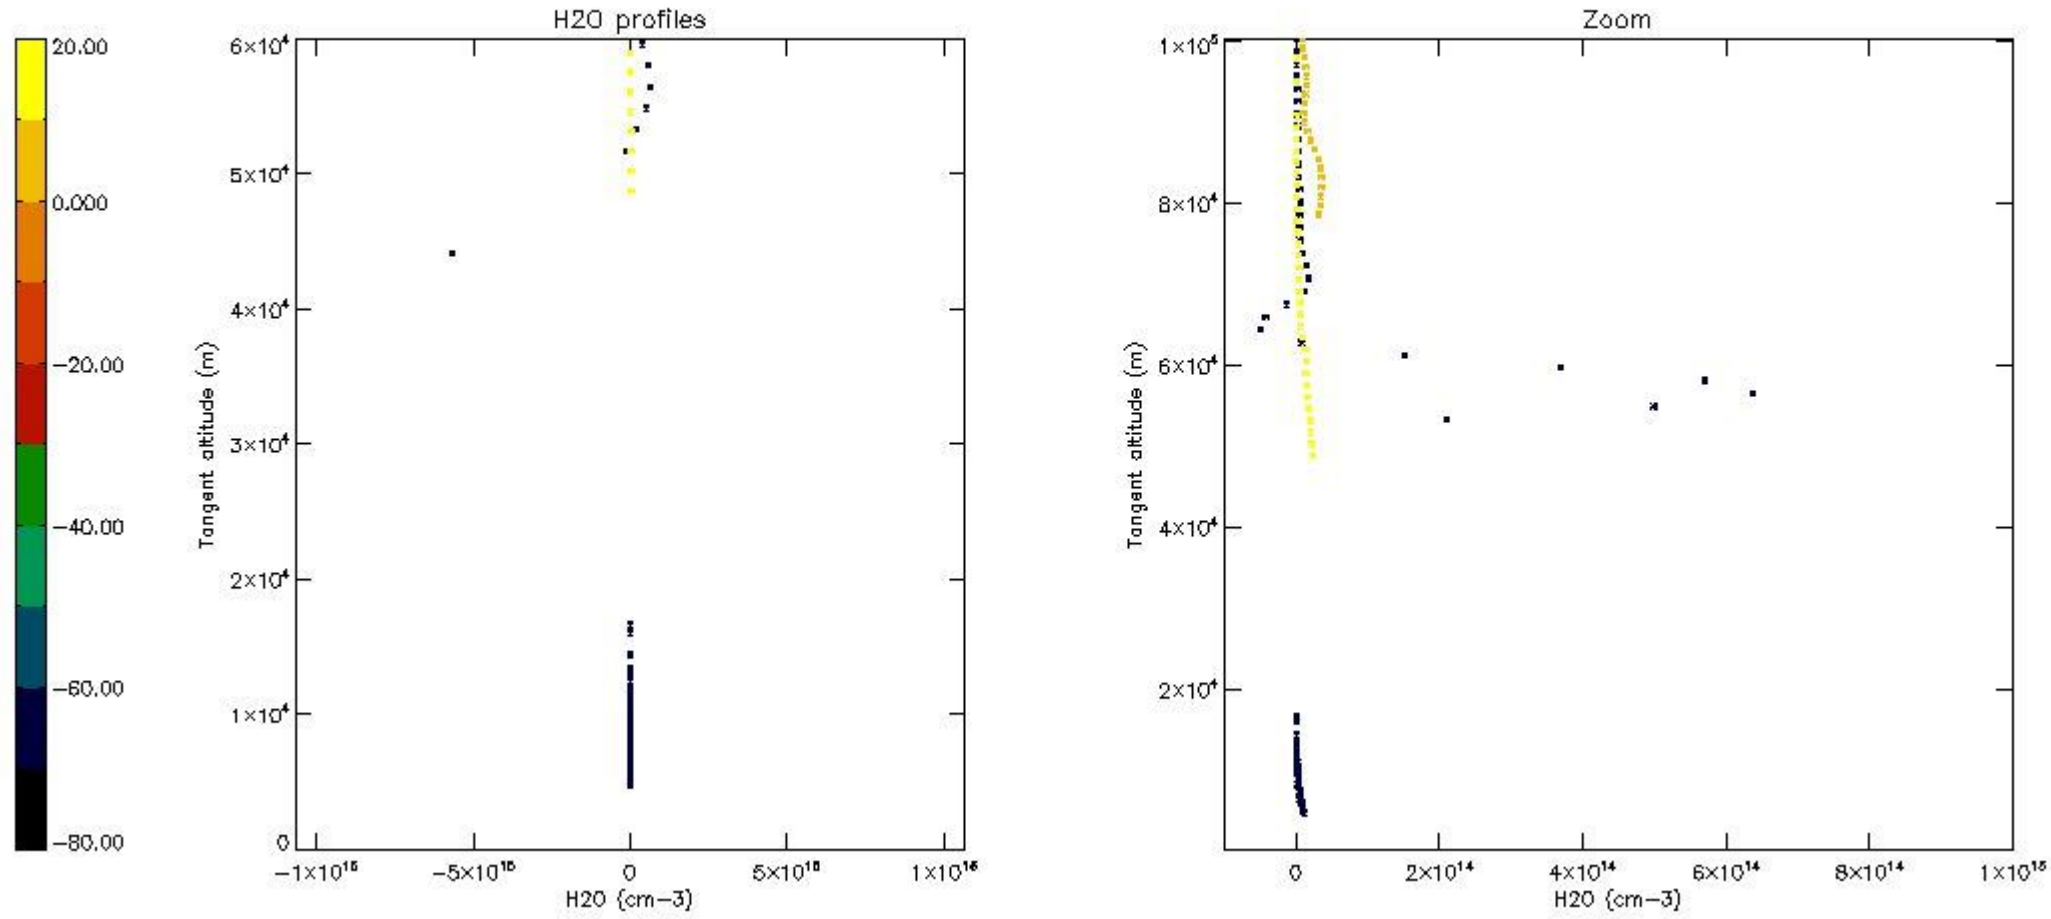

6. Auxiliary Data Files used for the production reported in section 2

The number reported in the third column indicates since which file (see list in section 2) the corresponding auxiliary file has been used. The fourth column is the date of those product files.

Type	Auxiliary Filename	Used since product	Used since product date
INST_PHYS_CHARACTERISTICS	GOM_INS_AXVIEC20091111_143220_20030716_120000_20500101_000000	1	22-AUG-2008 00:02:53
LEVEL-2_PROC_CONFIG	GOM_PR2_AXVIEC20091111_152718_20020301_000000_20500101_000000	1	22-AUG-2008 00:02:53
CROSS_SECTIONS_FILE	GOM_CRS_AXVIEC20091111_154832_20020301_000000_20500101_000000	1	22-AUG-2008 00:02:53