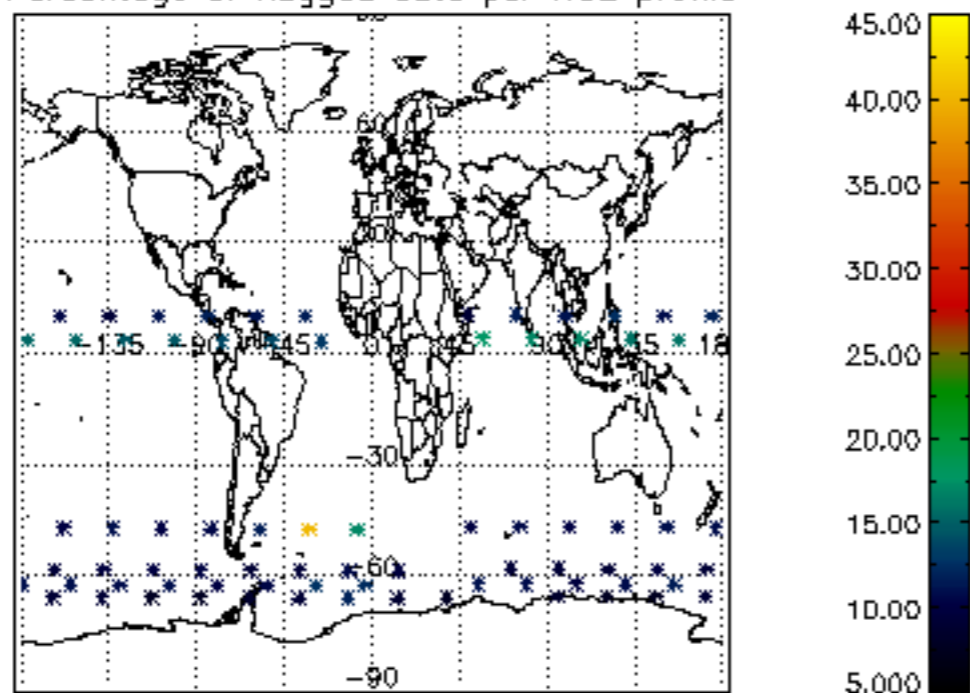

Percentage of flagged data per NO2 profile