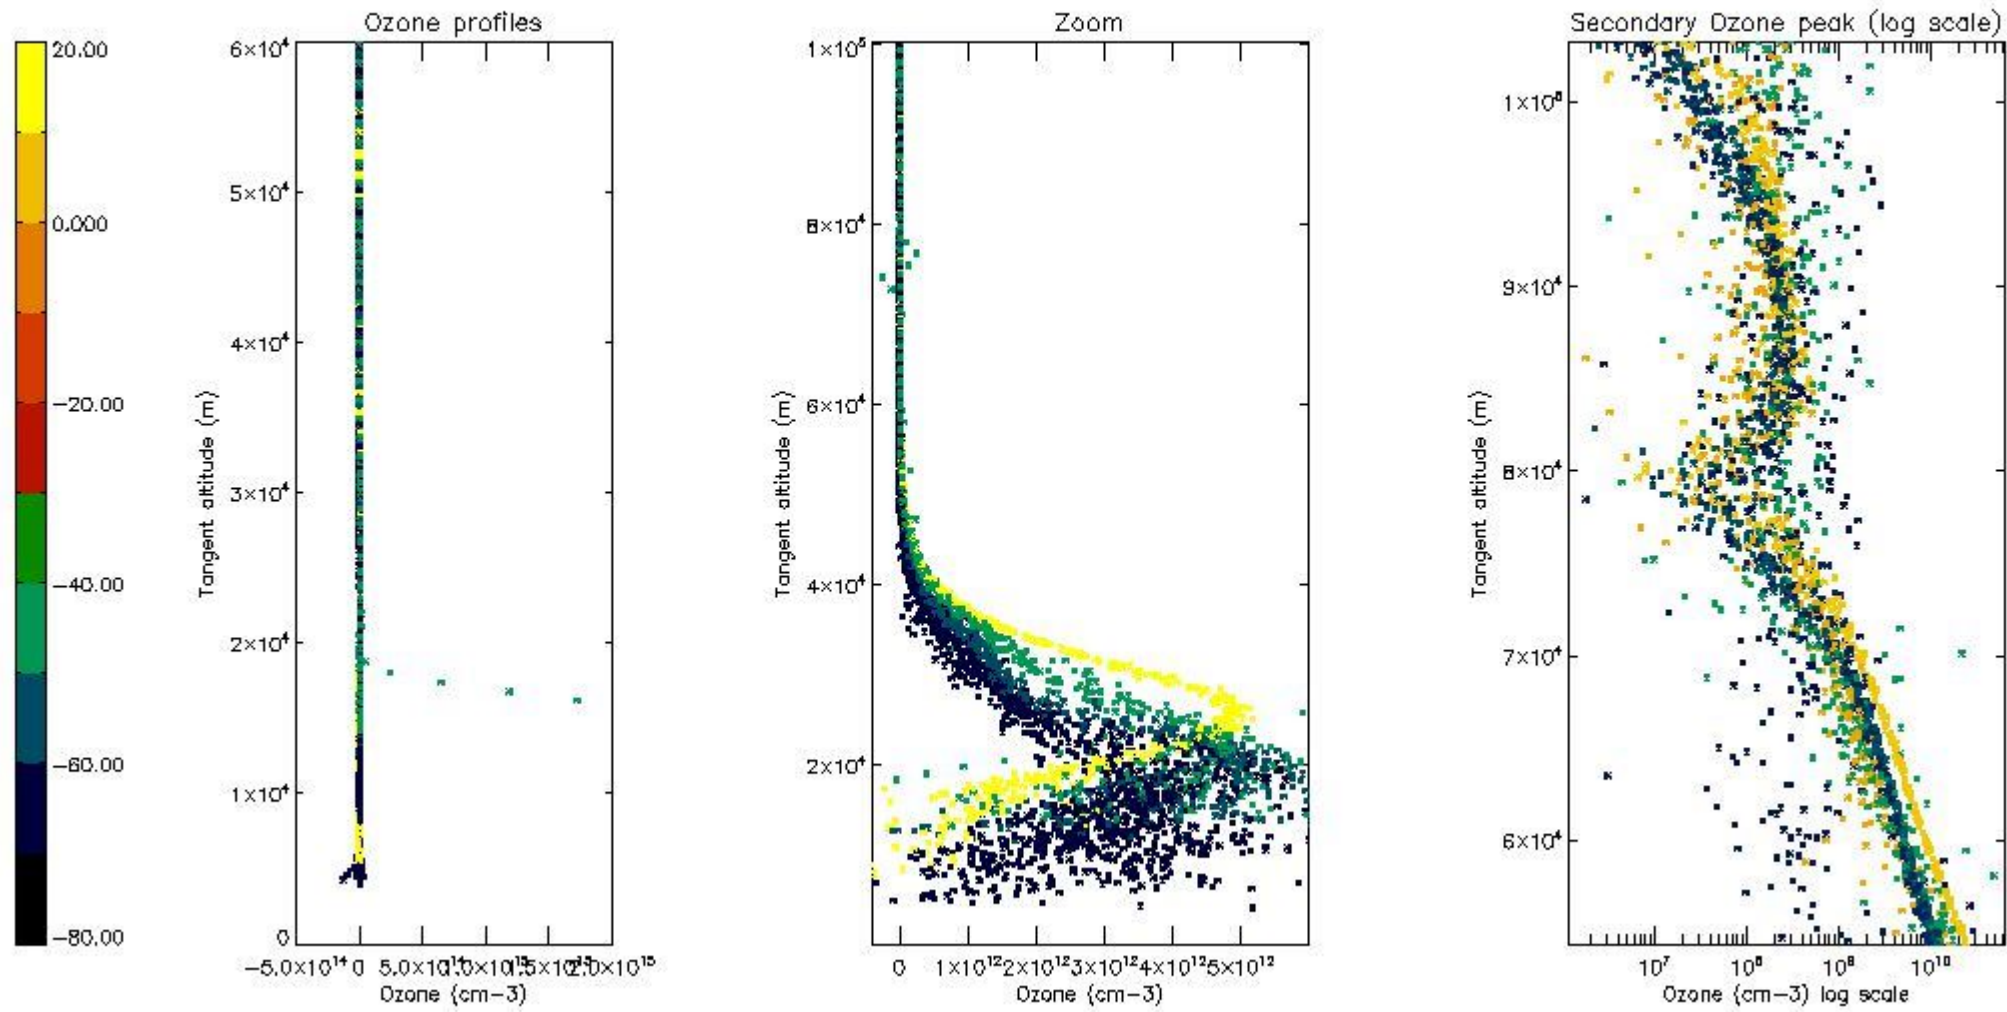

STD < 10	14
STD < 5	10

5.2 Plot ozone profiles for all STD (dark without errors)

The colorbar represents the latitude.

5.3 Plot ozone profiles where STD < 20% (dark without errors)

The colorbar represents the latitude.