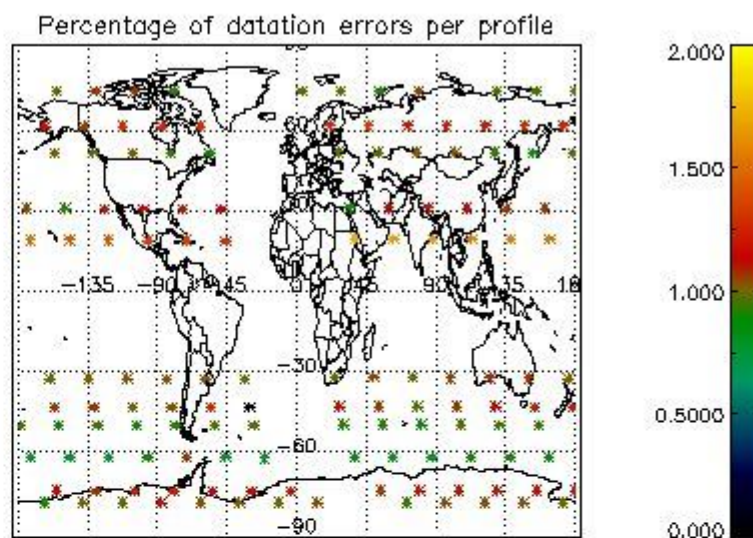

Percentage of flagged data per NO2 profile

Percentage of flagged data per NO3 profile

4. Level 1 quality information per product

In this section it is plotted some information contained in the Quality Summary data set of the level 2 products that comes from the level 1b processing. Products without errors (error flag in the MPH set to "0") are used.

4.1 Plot quality information per product (time dependant) coming from level 1b processing

4.1.1 Plot level 1 quality information per product (time dependant): ENVISAT ASCENDING passes

4.1.2 Plot level 1 quality information per product (time dependant): ENVI SAT DESCENDING passes

4.2 Plot quality information per product coming from level 1b processing (world map)

4.2.1 Plot level 1 quality information per product (world map): ENVISAT ASCENDING passes

4.2.2 Plot level 1 quality information per product (world map): ENVISAT DESCENDING passes