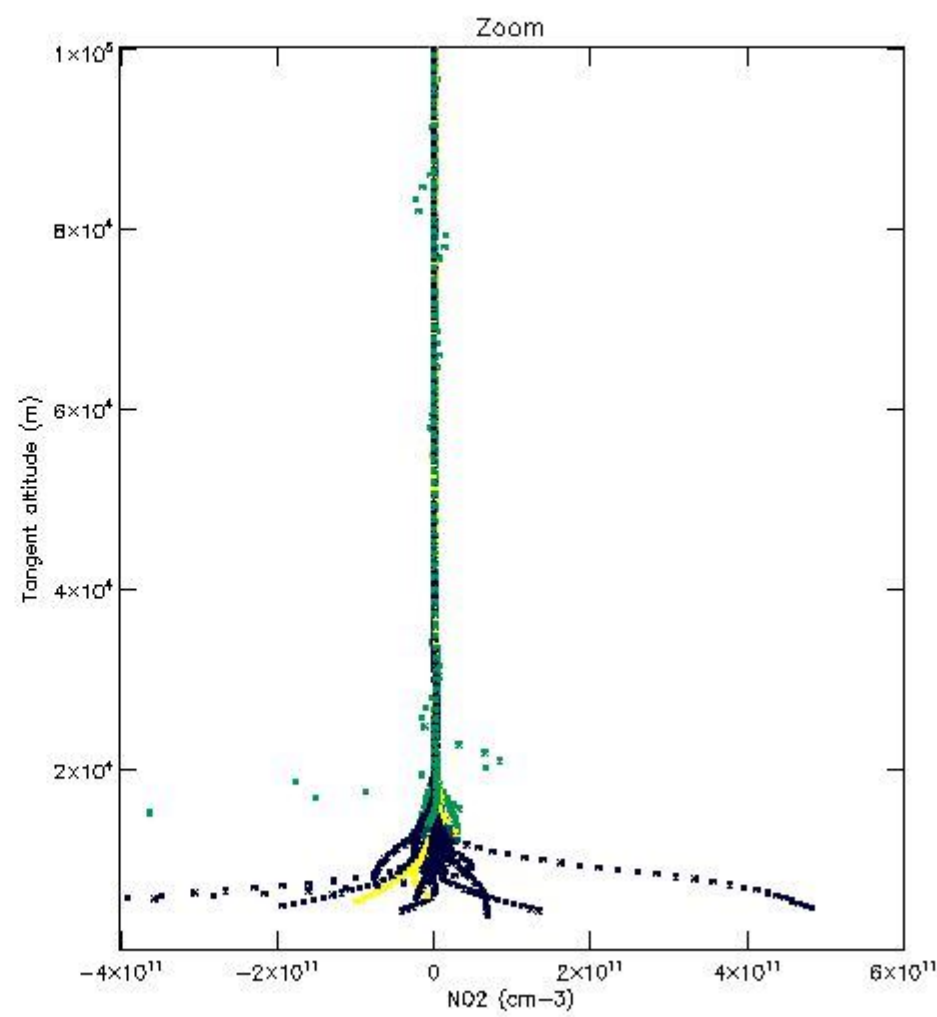

STD < 10	14
STD < 5	10

5.2 Plot ozone profiles for all STD (dark without errors)

The colorbar represents the latitude.

5.3 Plot ozone profiles where STD < 20% (dark without errors)

The colorbar represents the latitude.

5.4 Plot ozone profiles where STD < 10% (dark without errors)

The colorbar represents the latitude.

5.5 Plot ozone profiles where STD < 5% (dark without errors)

The colorbar represents the latitude.

5.6 Plot NO₂ profiles for all STD (dark without errors)

The colorbar represents the latitude.

5.7 Plot NO3 profiles for all STD (dark without errors)

The colorbar represents the latitude.

5.8 Plot H2O profiles for all STD (only for occultations of stars 1,2,3,4,13,14,16,26,63 dark without errors)