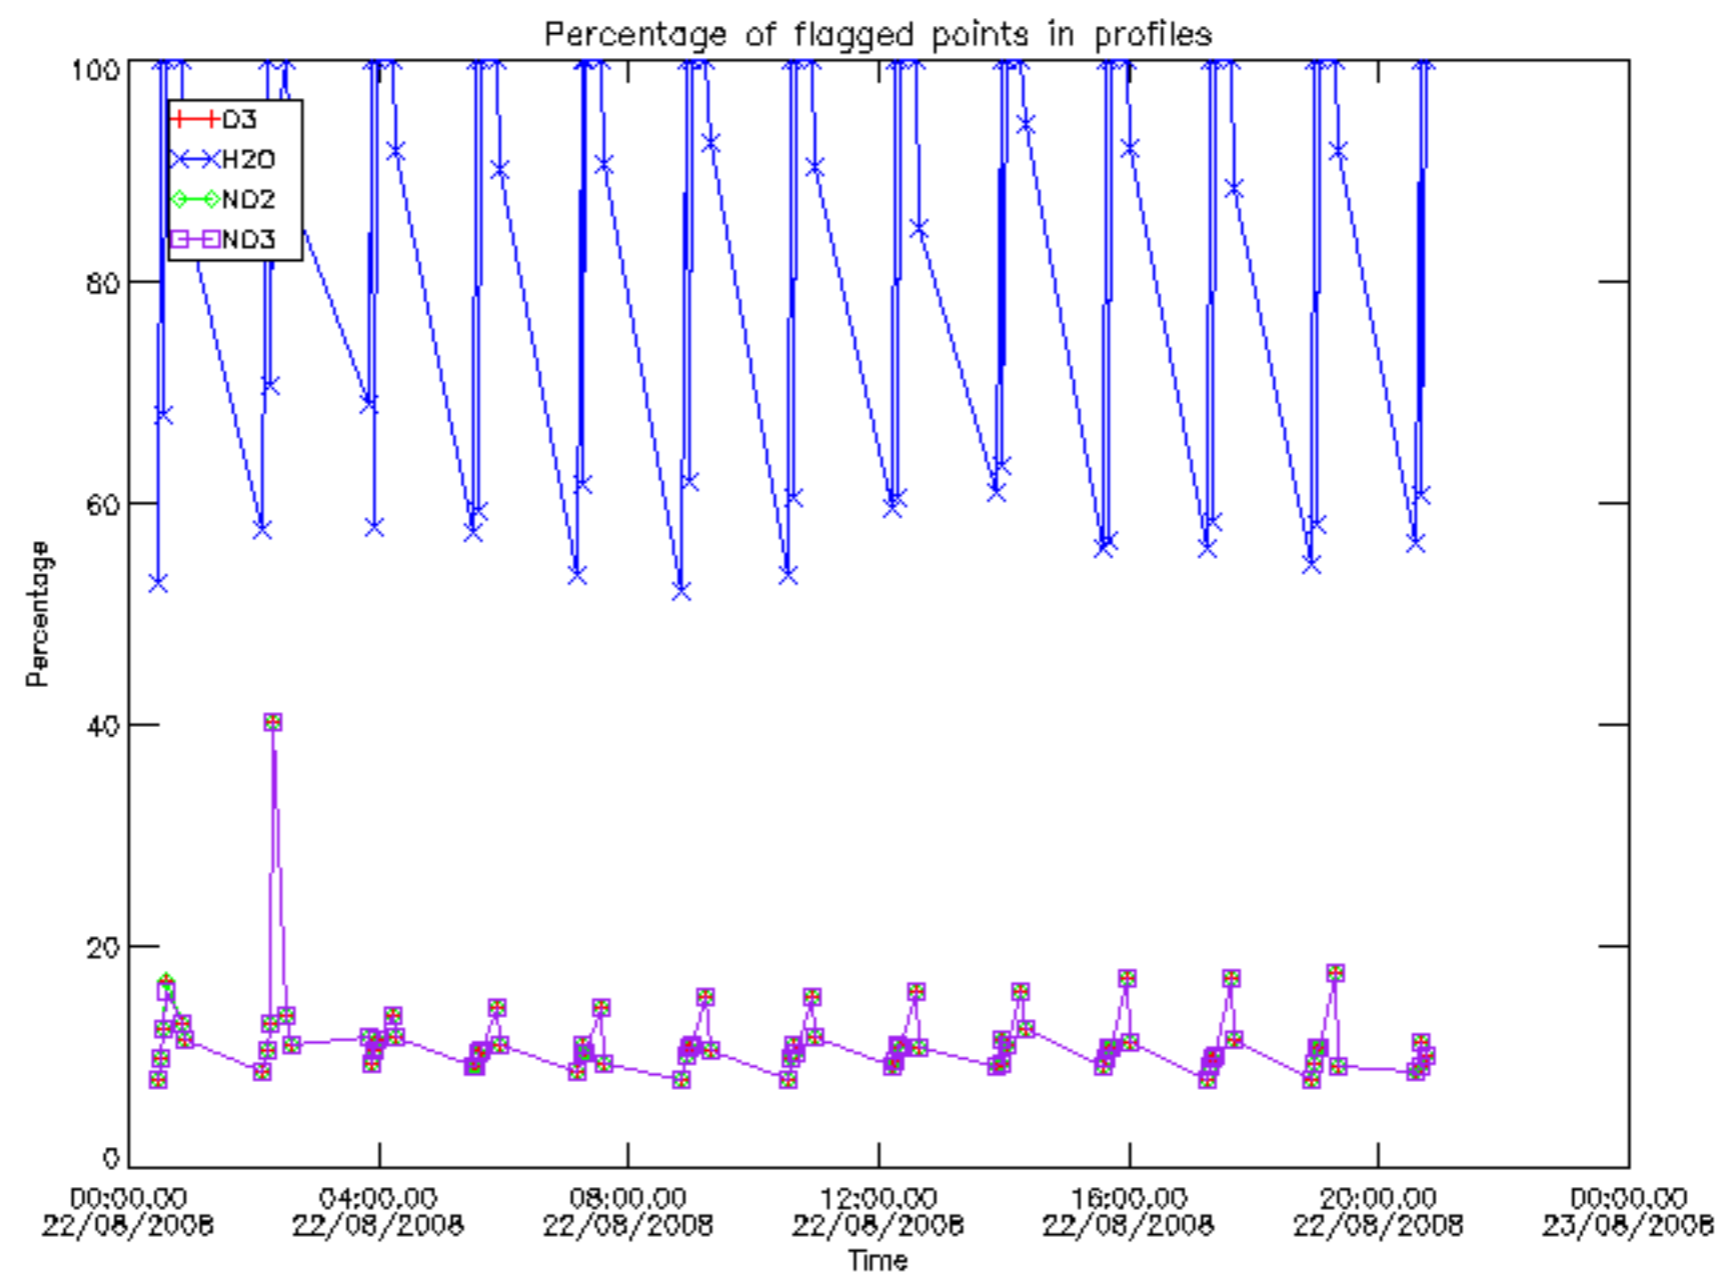

Percentage of flagged data per D3 profile

Percentage of flagged data per H2O profile