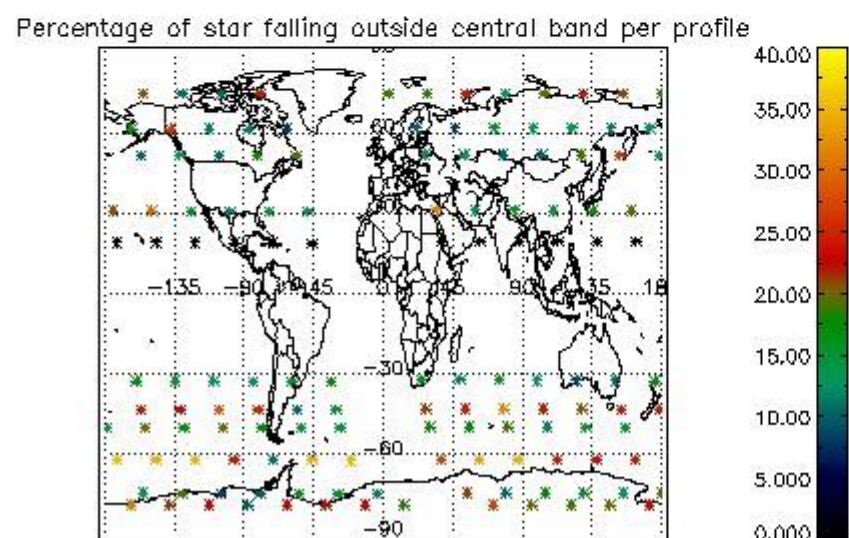

Percentage of cosmic ray hits per profile