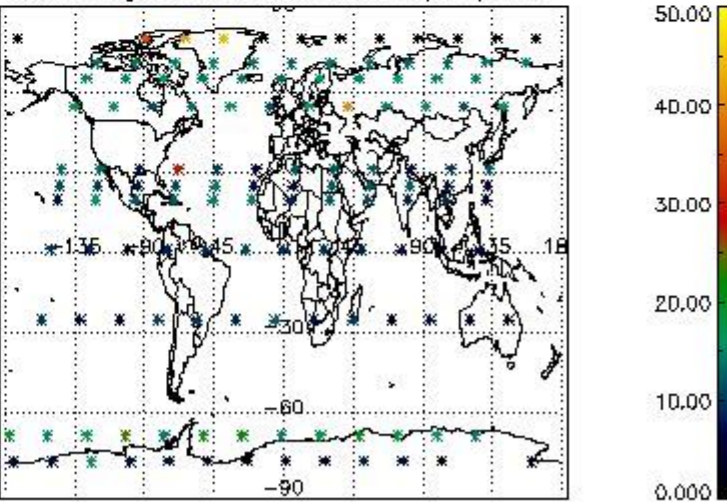

Percentage of saturation errors per profile

5. Trace gas profiles

5.1 Ozone statistics based on quality of products

The final quality of the products can be "measured" using the STD (Standard Deviation) attached to every point profile. This information is written to the parameter GOM_NL__2P/NL_LOCAL_SPECIES_DENSITY/o3_std of the level 2 products. The table below shows the statistics for given STD ranges.

The statistics are given with respect to the overall valid production:

- Products without fatal errors: GOM_NL__2P/MPH/PRODUCT_ERR=0
- Valid point profile: GOM_NL__2P/NL_LOCAL_SPECIES_DENSITY/pcd(0)=0

The 'Criteria' is applied to valid points of dark limb products:

- Products in dark limb illumination condition: GOM_NL__2P/NL_SUMMARY_QUALITY/obs_ill_cond=0
- Products without fatal errors: GOM_NL__2P/MPH/PRODUCT_ERR=0
- Valid point profile: GOM_NL__2P/NL_LOCAL_SPECIES_DENSITY/pcd(0)=0

So, the table below shows the percentage of dark limb and valid observations for each criteria with respect to the overall valid daily observations.

Criteria	% of total production
All STD	31
STD < 20	17