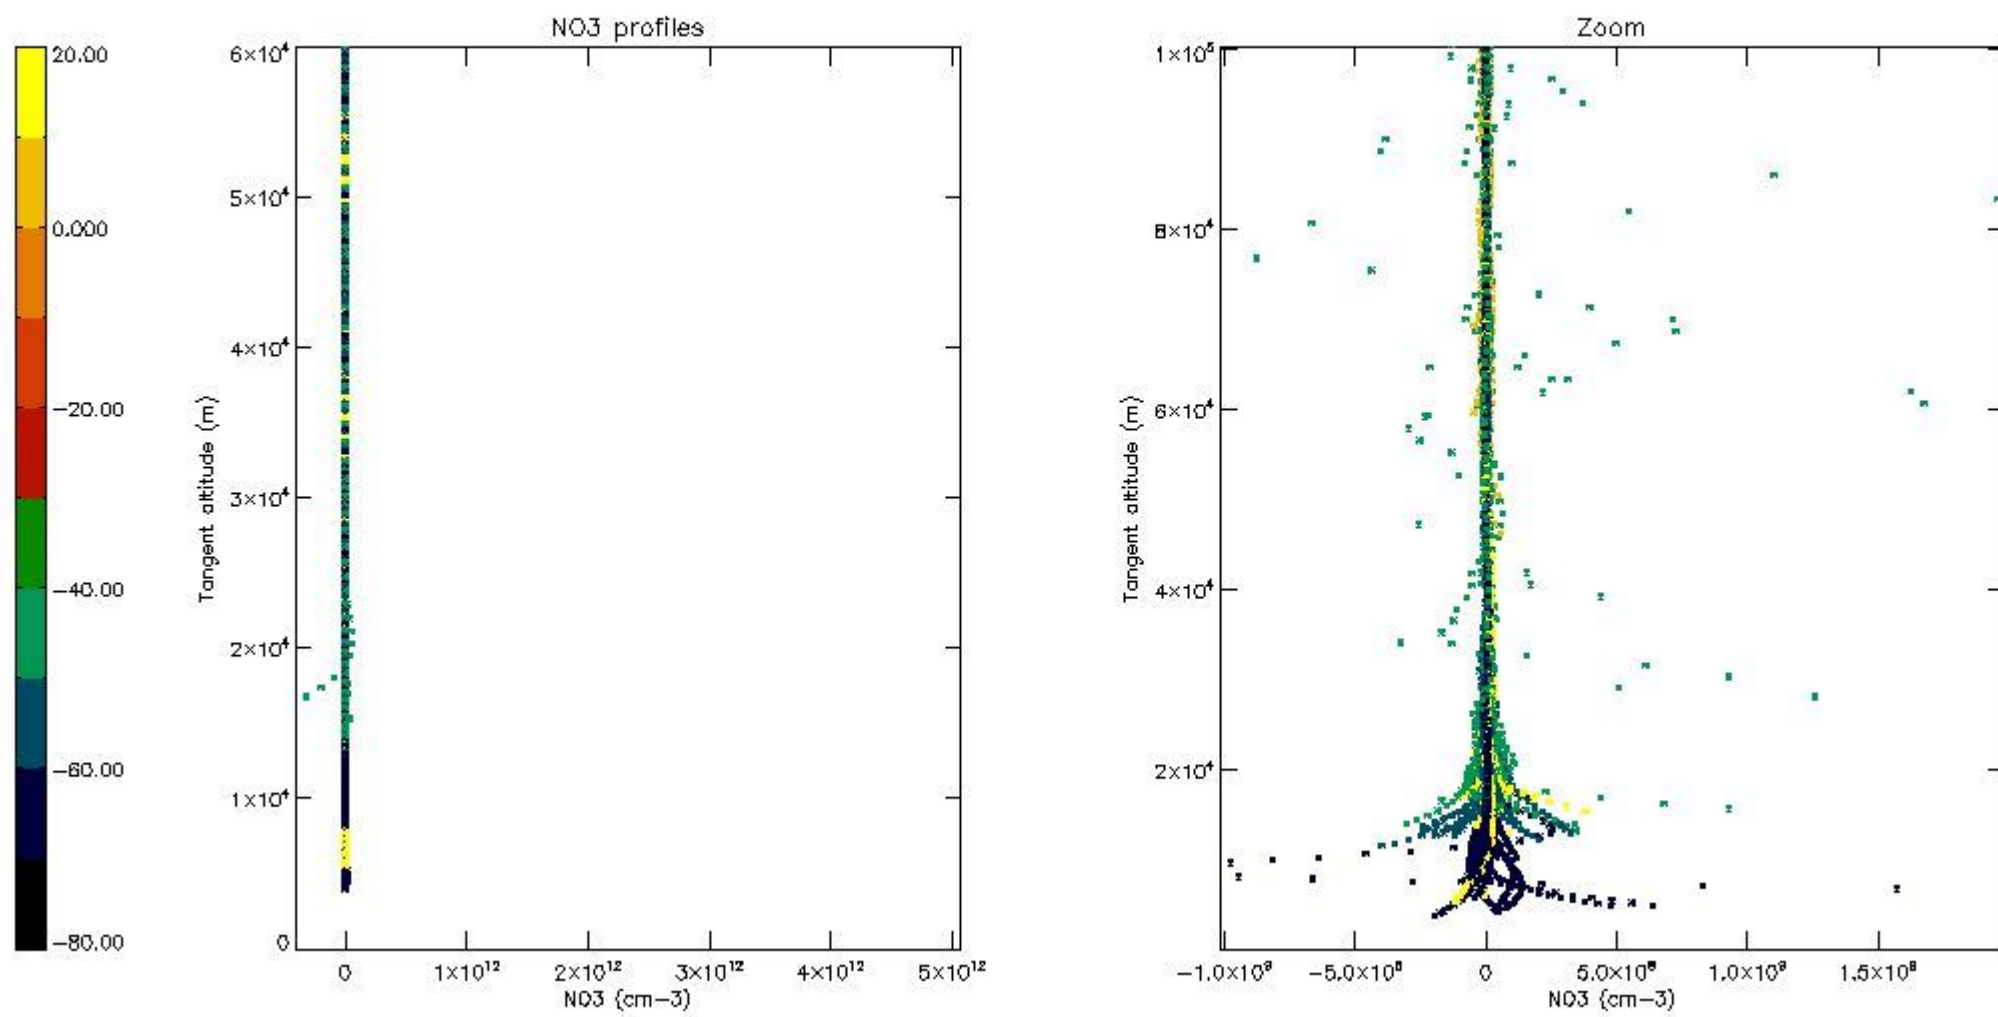

5.8 Plot H2O profiles for all STD (only for occultations of stars 1,2,3,4,13,14,16,26,63 dark without errors)

The colorbar represents the latitude.