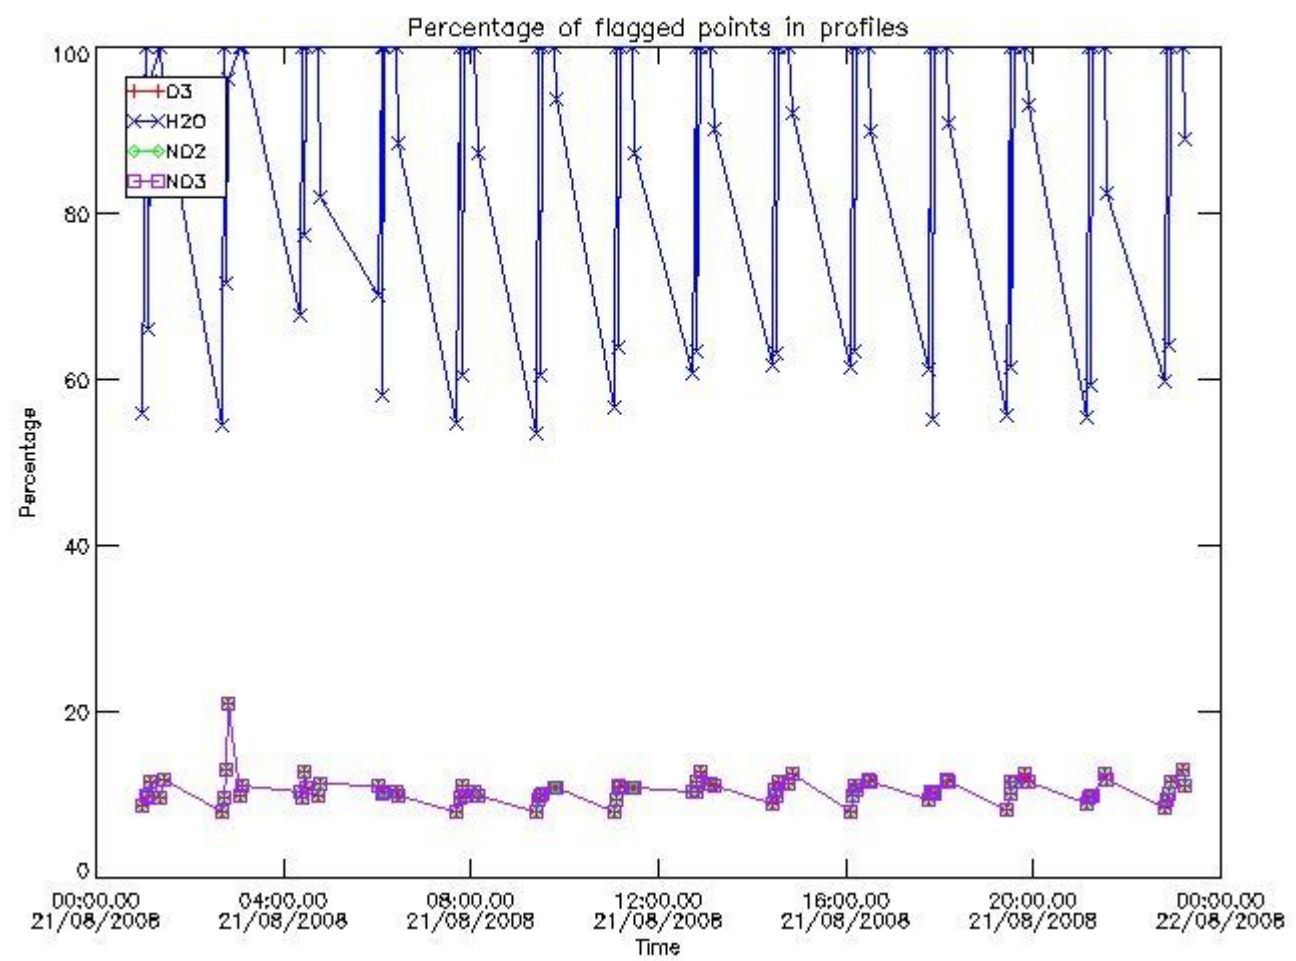

3. Quality information per product

In this section it is plotted some information contained in the Quality Summary data set of the level 2 products. Only products in dark limb conditions and without errors (error flag in the MPH set to "0") are used.

3.1 Plot quality information per product (time dependant)

Percentage of flagged data per O3 profile

Percentage of flagged data per H2O profile