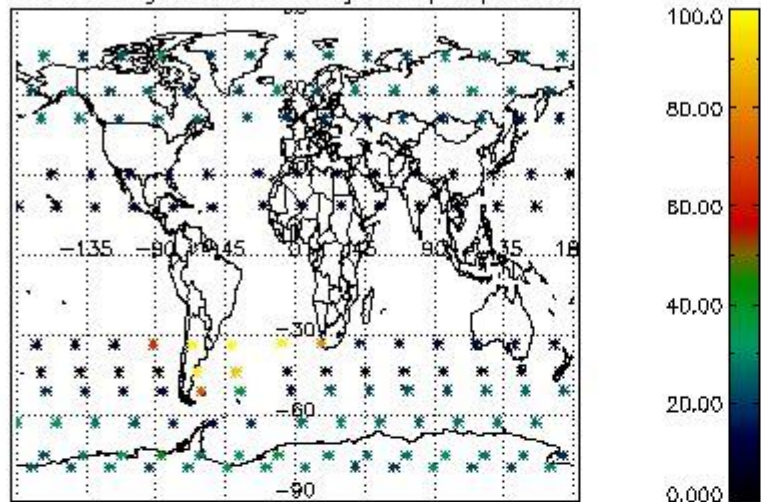

Percentage of cosmic ray hits per profile