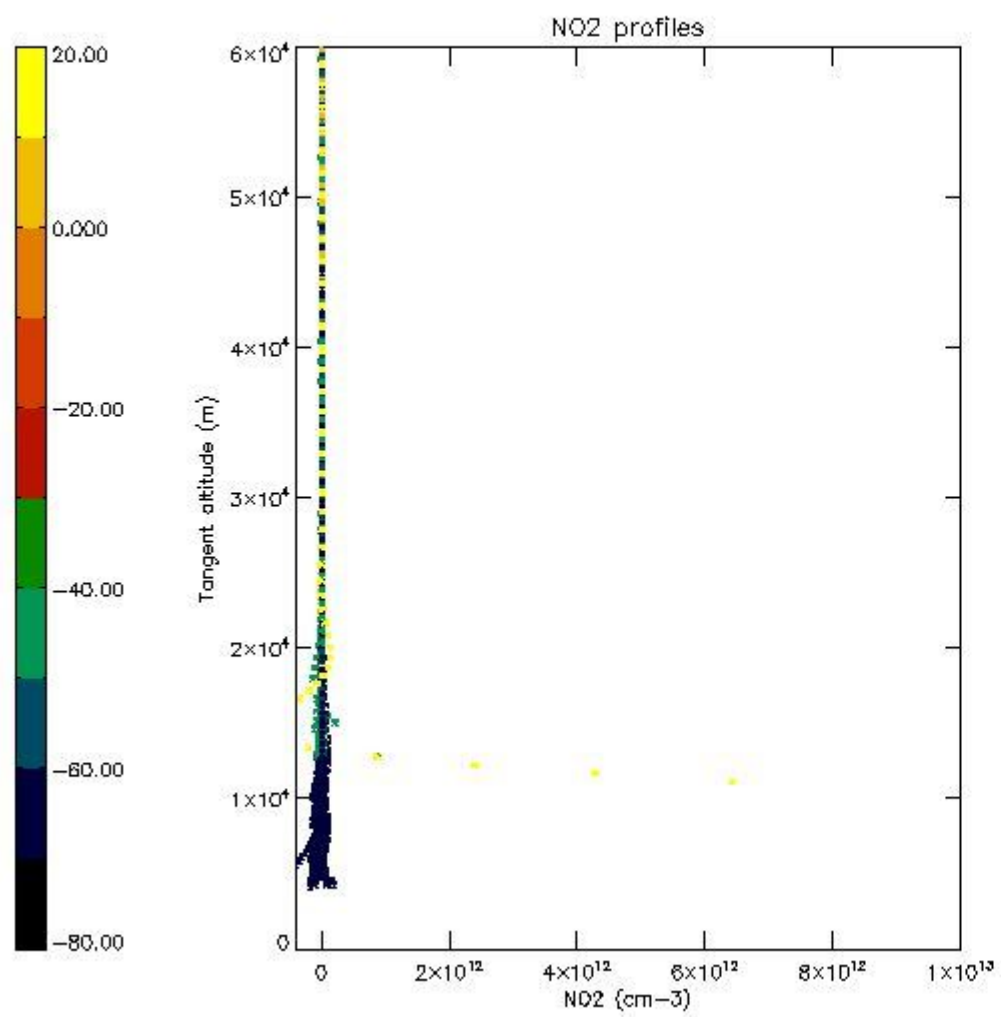

STD < 10	14
STD < 5	9

5.2 Plot ozone profiles for all STD (dark without errors)

The colorbar represents the latitude.

5.3 Plot ozone profiles where STD < 20% (dark without errors)

The colorbar represents the latitude.

5.4 Plot ozone profiles where $STD < 10\%$ (dark without errors)

The colorbar represents the latitude.

5.5 Plot ozone profiles where STD < 5% (dark without errors)

The colorbar represents the latitude.

5.6 Plot NO₂ profiles for all STD (dark without errors)

The colorbar represents the latitude.

5.7 Plot NO3 profiles for all STD (dark without errors)

The colorbar represents the latitude.

5.8 Plot H₂O profiles for all STD (only for occultations of stars 1,2,3,4,13,14,16,26,63 dark without errors)