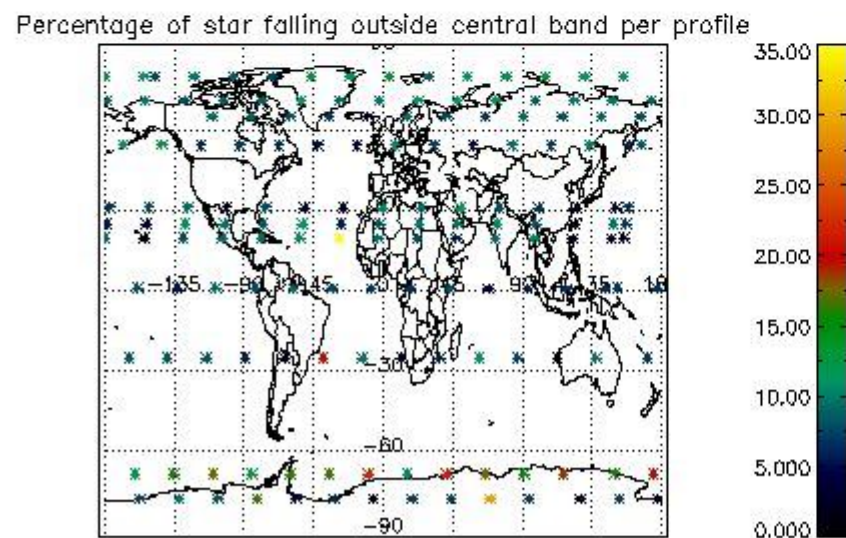

5. Trace gas profiles

5.1 Ozone statistics based on quality of products

The final quality of the products can be "measured" using the STD (Standard Deviation) attached to every point profile. This information is written to the parameter GOM_NL__2P/NL_LOCAL_SPECIES_DENSITY/o3_std of the level 2 products. The table below shows the statistics for given STD ranges.

The statistics are given with respect to the overall valid production:

- Products without fatal errors: GOM_NL__2P/MPH/PRODUCT_ERR=0
- Valid point profile: GOM_NL__2P/NL_LOCAL_SPECIES_DENSITY/pcd(0)=0

The 'Criteria' is applied to valid points of dark limb products:

- Products in dark limb illumination condition: GOM_NL__2P/NL_SUMMARY_QUALITY/obs_ill_cond=0
- Products without fatal errors: GOM_NL__2P/MPH/PRODUCT_ERR=0
- Valid point profile: GOM_NL__2P/NL_LOCAL_SPECIES_DENSITY/pcd(0)=0

So, the table below shows the percentage of dark limb and valid observations for each criteria with respect to the overall valid daily observations.

Criteria	% of total production
All STD	31
STD < 20	17