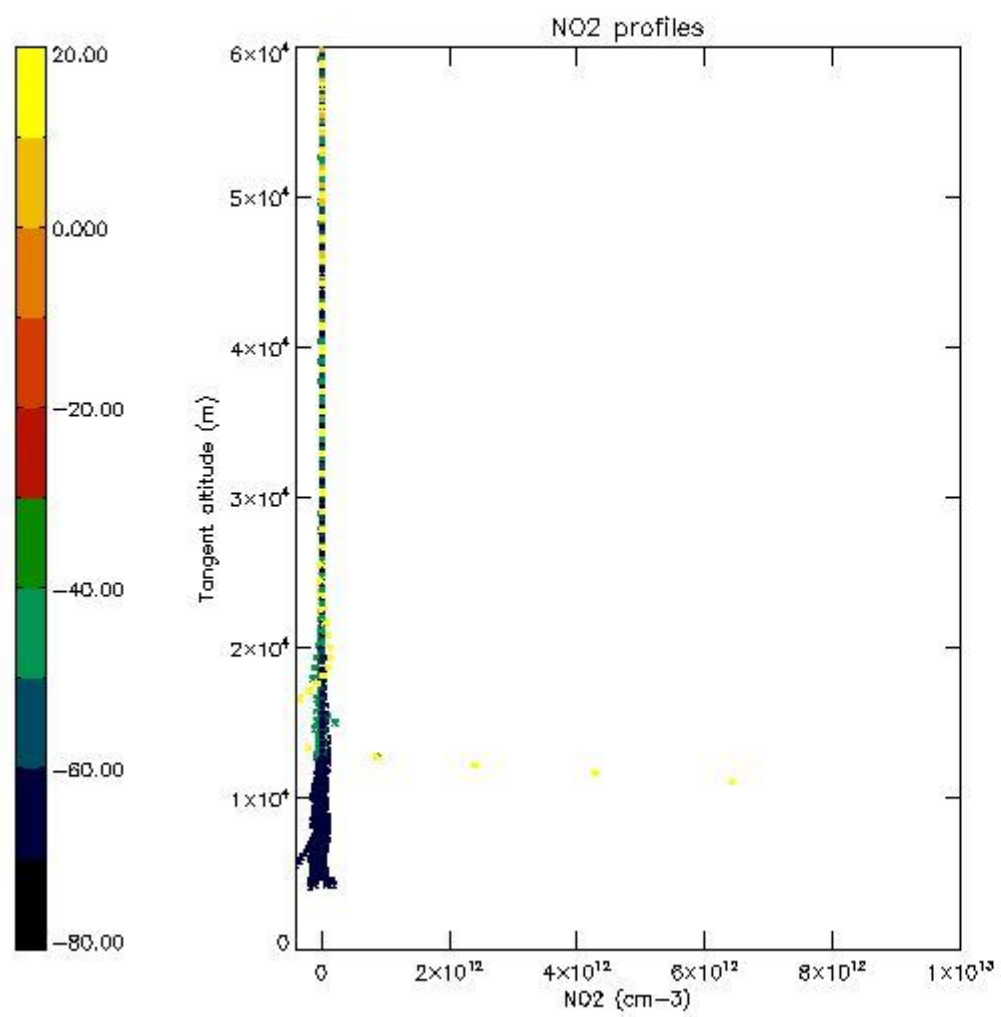

5.7 Plot NO3 profiles for all STD (dark without errors)

The colorbar represents the latitude.