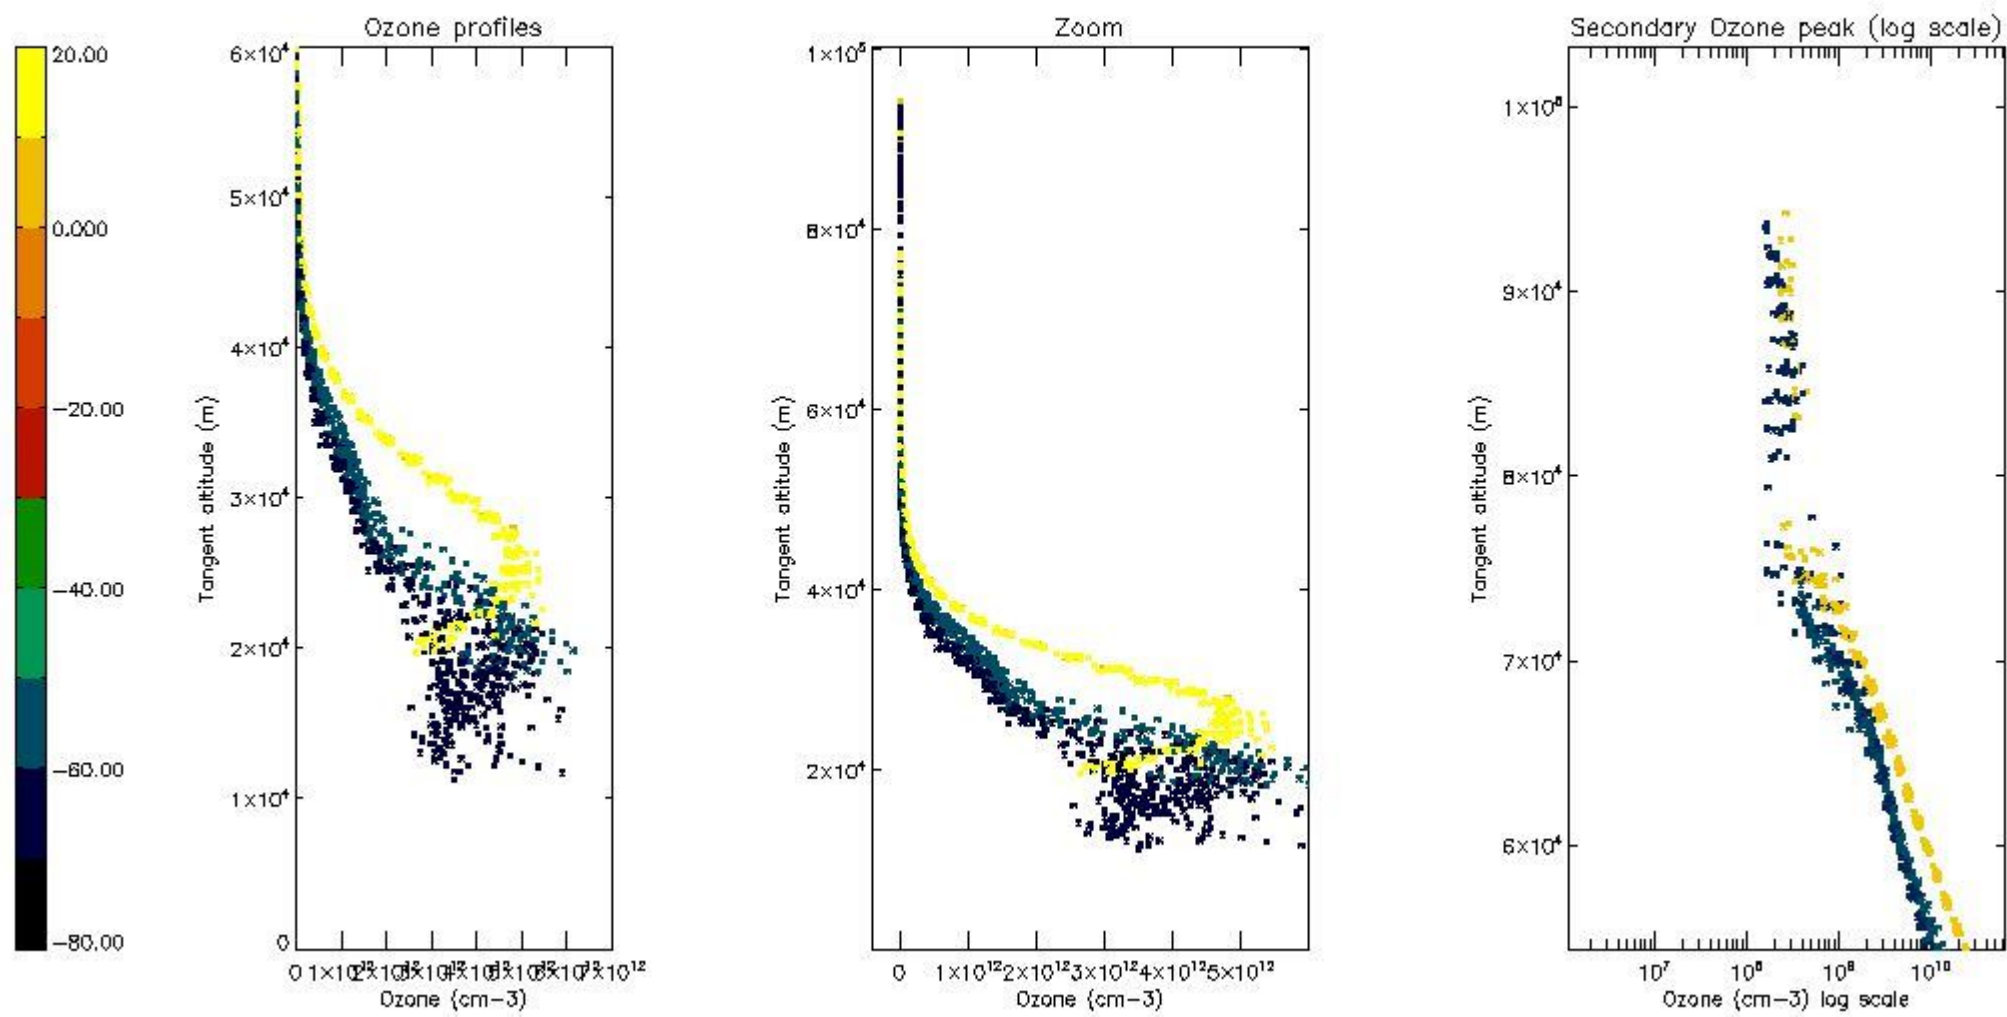

5.6 Plot NO₂ profiles for all STD (dark without errors)

The colorbar represents the latitude.