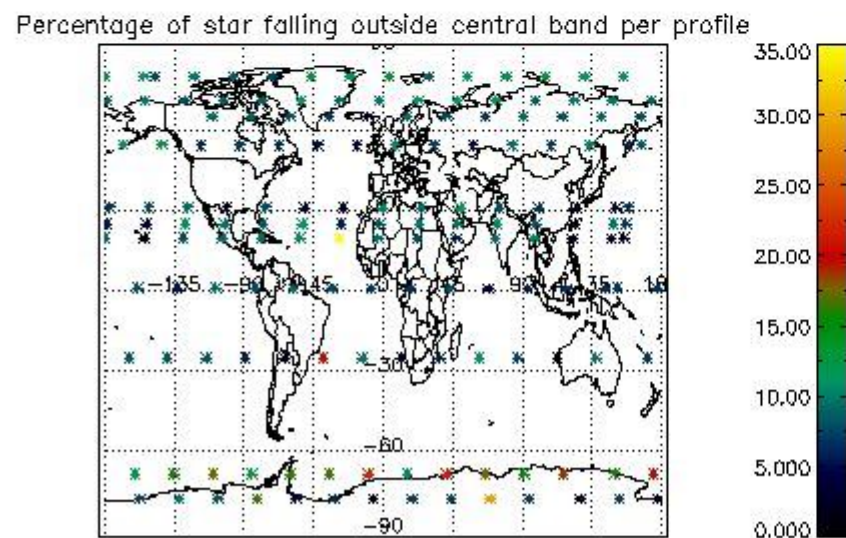

Percentage of datation errors per profile

Percentage of star falling outside central band per profile

Percentage of saturation errors per profile

4.2.2 Plot level 1 quality information per product (world map): ENVISAT DESCENDING passes