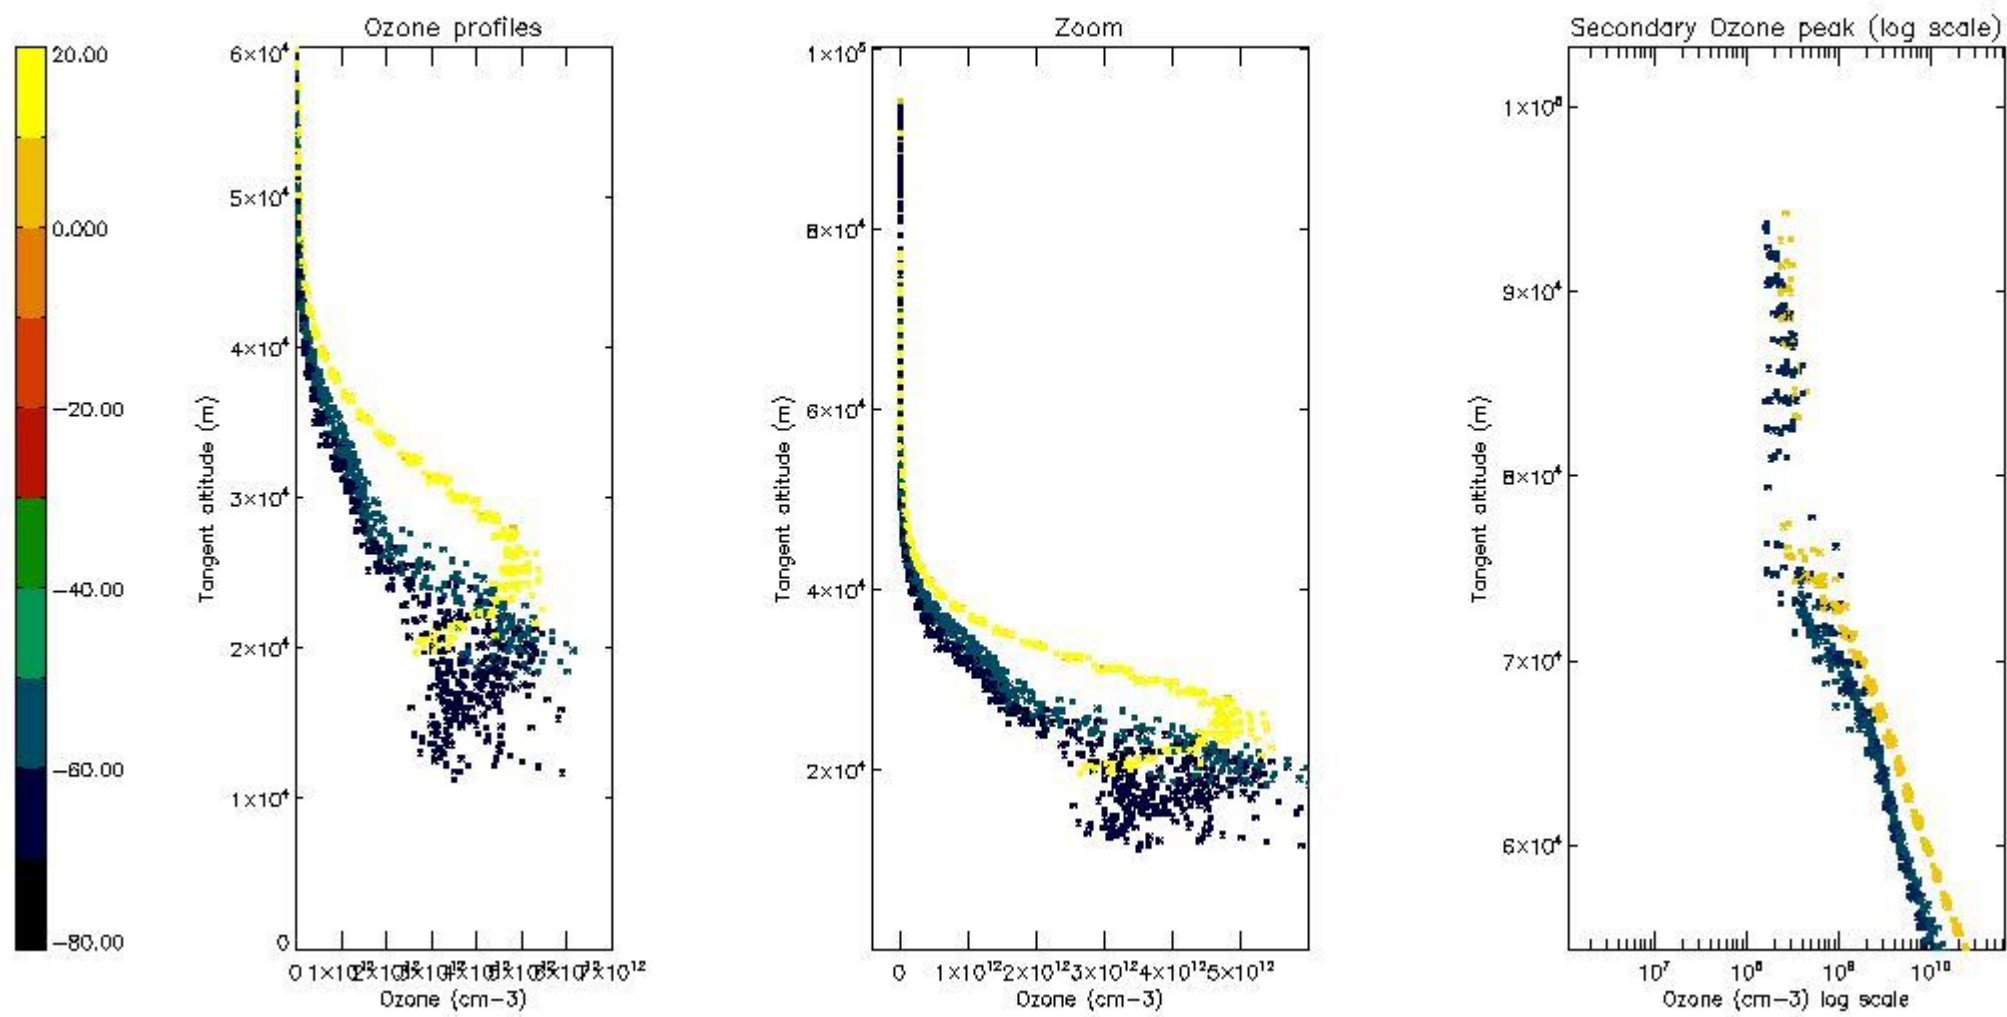

STD < 10	14
STD < 5	9

5.2 Plot ozone profiles for all STD (dark without errors)

The colorbar represents the latitude.

5.3 Plot ozone profiles where STD < 20% (dark without errors)

The colorbar represents the latitude.

5.4 Plot ozone profiles where $STD < 10\%$ (dark without errors)

The colorbar represents the latitude.

5.5 Plot ozone profiles where STD < 5% (dark without errors)

The colorbar represents the latitude.

5.6 Plot NO₂ profiles for all STD (dark without errors)