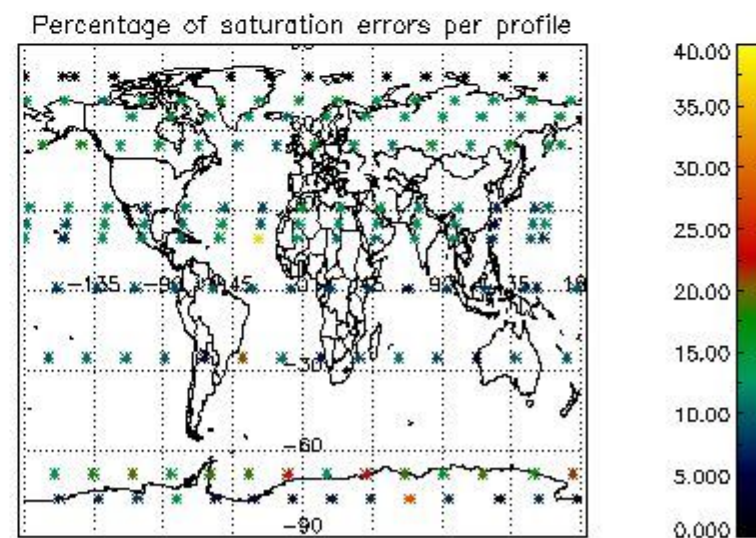

4.2 Plot quality information per product coming from level 1b processing (world map)

4.2.1 Plot level 1 quality information per product (world map): ENVISAT ASCENDING passes

Percentage of cosmic ray hits per profile

Percentage of datation errors per profile

Percentage of star falling outside central band per profile

Percentage of saturation errors per profile

4.2.2 Plot level 1 quality information per product (world map): ENVISAT DESCENDING passes

5. Trace gas profiles

5.1 Ozone statistics based on quality of products

The final quality of the products can be "measured" using the STD (Standard Deviation) attached to every point profile. This information is written to the parameter GOM_NL__2P/NL_LOCAL_SPECIES_DENSITY/o3_std of the level 2 products. The table below shows the statistics for given STD ranges.