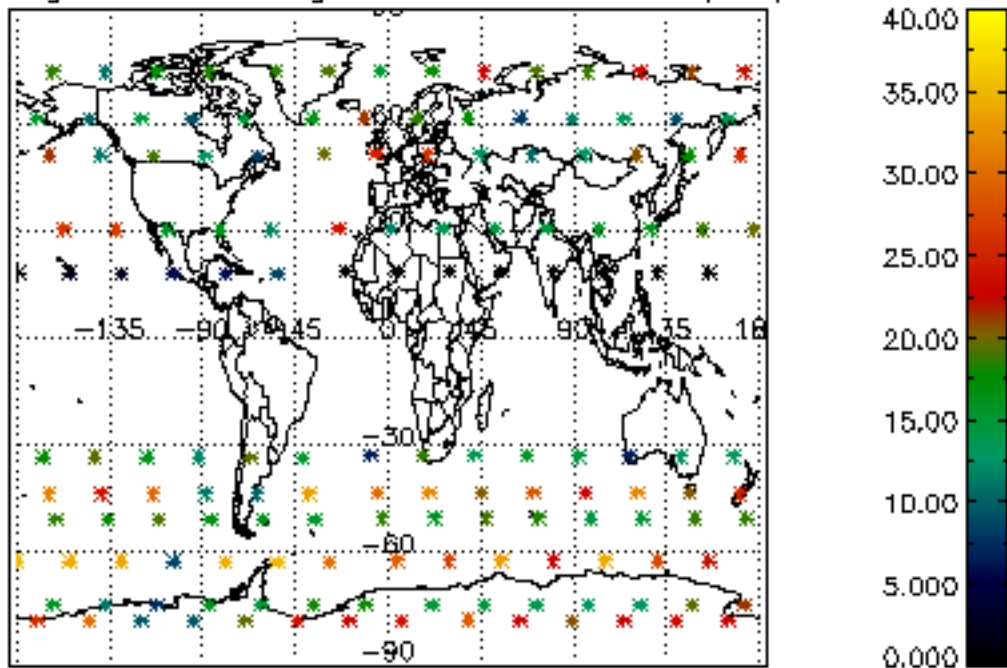

Percentage of cosmic ray hits per profile

Percentage of star falling outside central band per profile