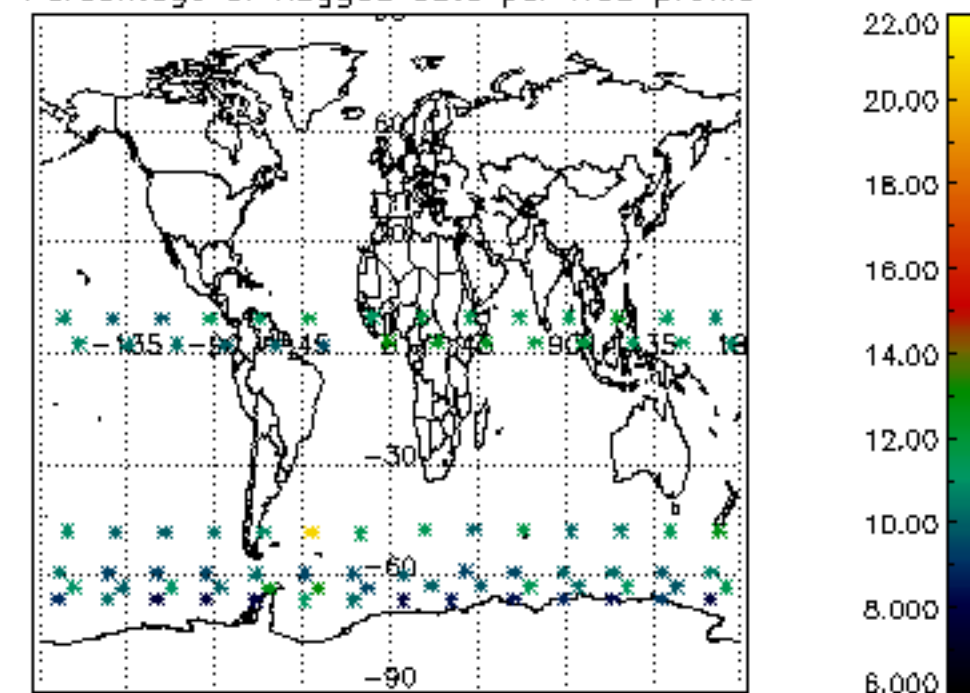

Percentage of flagged data per NO3 profile