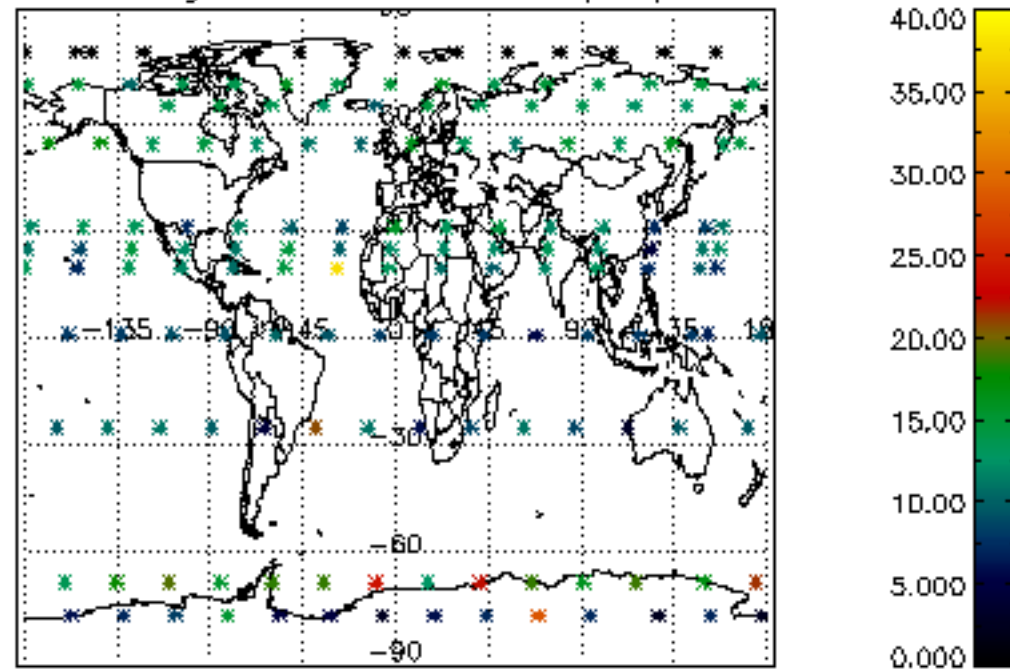

Percentage of saturation errors per profile