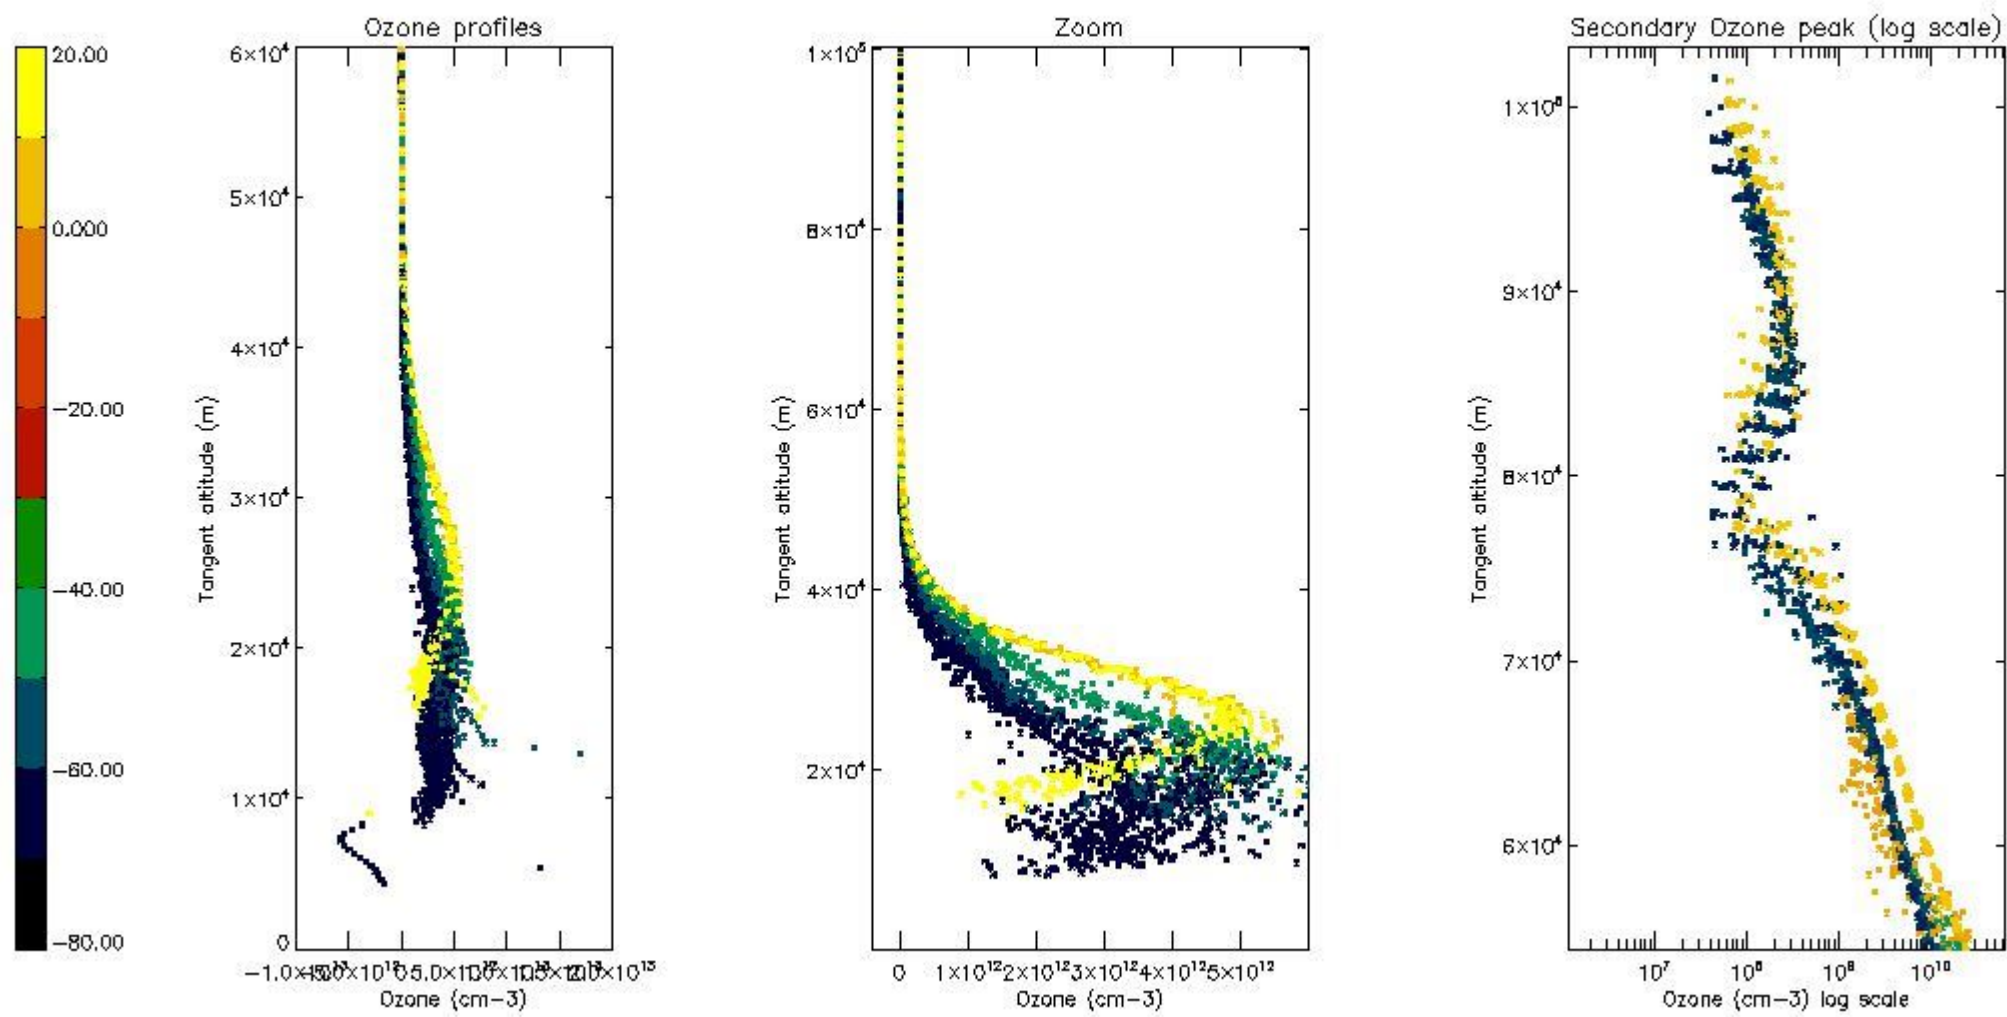

STD < 10	14
STD < 5	9

5.2 Plot ozone profiles for all STD (dark without errors)

The colorbar represents the latitude.

5.3 Plot ozone profiles where STD < 20% (dark without errors)

The colorbar represents the latitude.