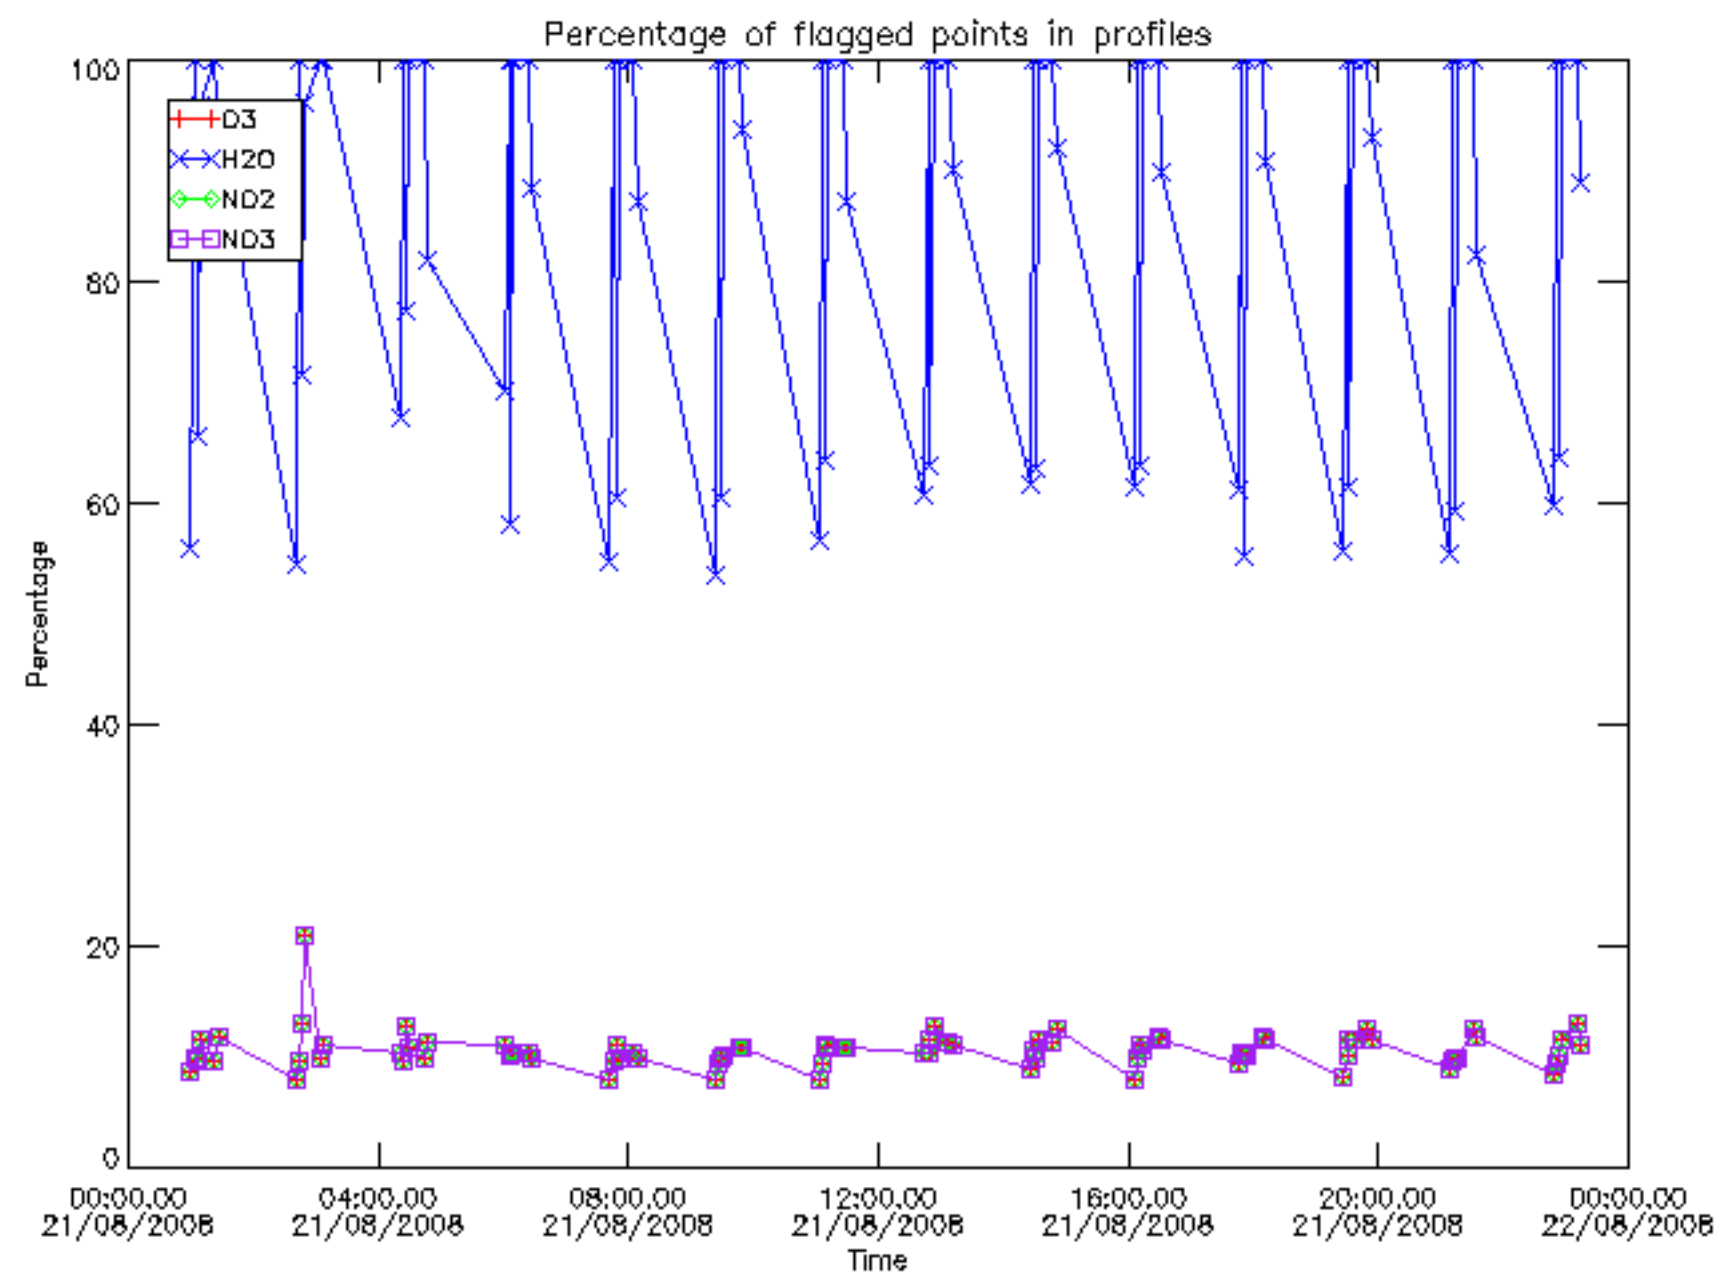

Percentage of flagged data per D3 profile

Percentage of flagged data per H2O profile