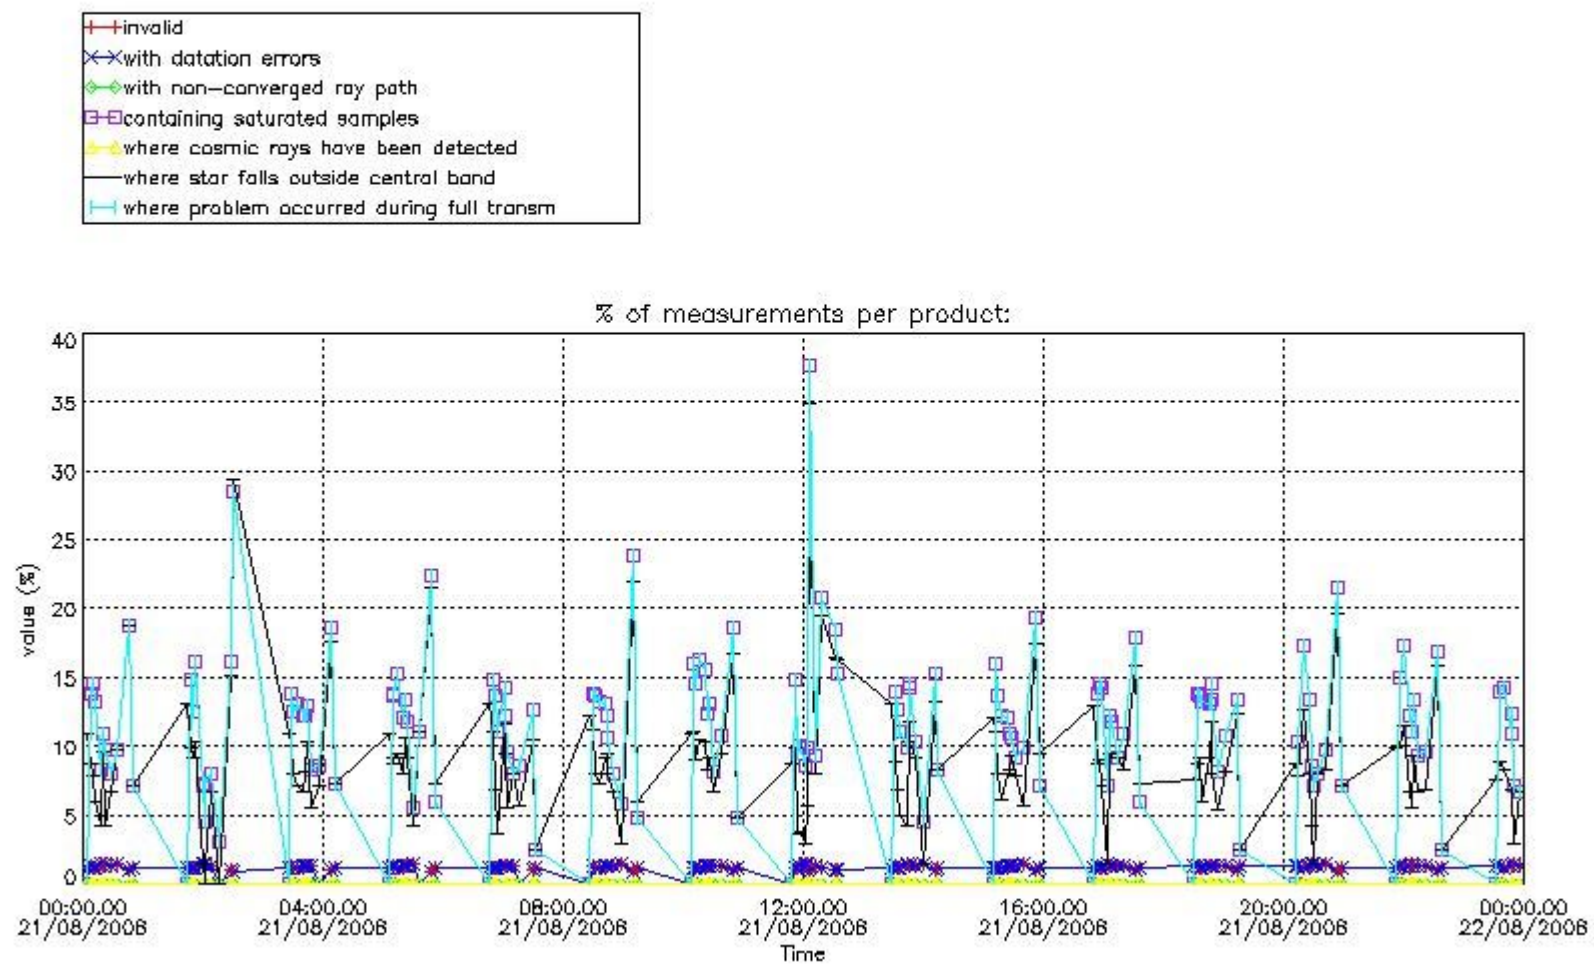

4.2 Plot quality information per product coming from level 1b processing (world map)

4.2.1 Plot level 1 quality information per product (world map): ENVISAT ASCENDING passes