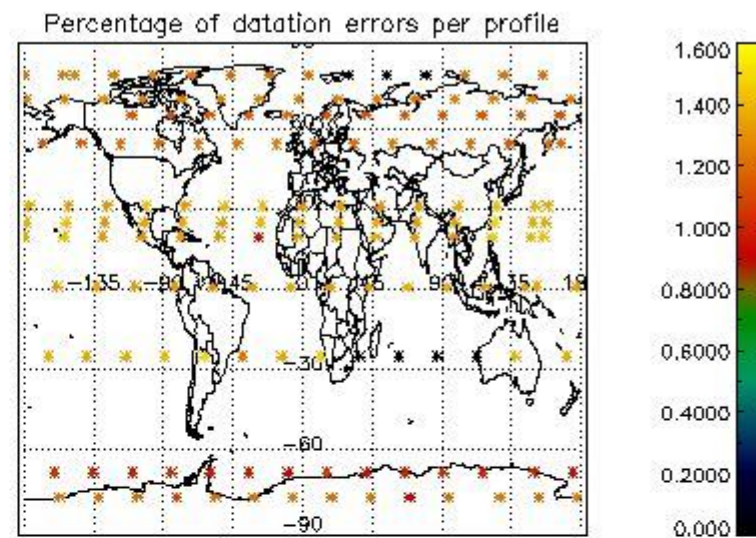

5. Trace gas profiles

5.1 Ozone statistics based on quality of products

The final quality of the products can be "measured" using the STD (Standard Deviation) attached to every point profile. This information is written to the parameter GOM_NL__2P/NL_LOCAL_SPECIES_DENSITY/o3_std of the level 2 products. The table below shows the statistics for given STD ranges.

The statistics are given with respect to the overall valid production:

- Products without fatal errors: GOM_NL__2P/MPH/PRODUCT_ERR=0
- Valid point profile: GOM_NL__2P/NL_LOCAL_SPECIES_DENSITY/pcd(0)=0

The 'Criteria' is applied to valid points of dark limb products:

- Products in dark limb illumination condition: GOM_NL__2P/NL_SUMMARY_QUALITY/obs_ill_cond=0
- Products without fatal errors: GOM_NL__2P/MPH/PRODUCT_ERR=0
- Valid point profile: GOM_NL__2P/NL_LOCAL_SPECIES_DENSITY/pcd(0)=0

So, the table below shows the percentage of dark limb and valid observations for each criteria with respect to the overall valid daily observations.

Criteria	% of total production
All STD	31
STD < 20	17