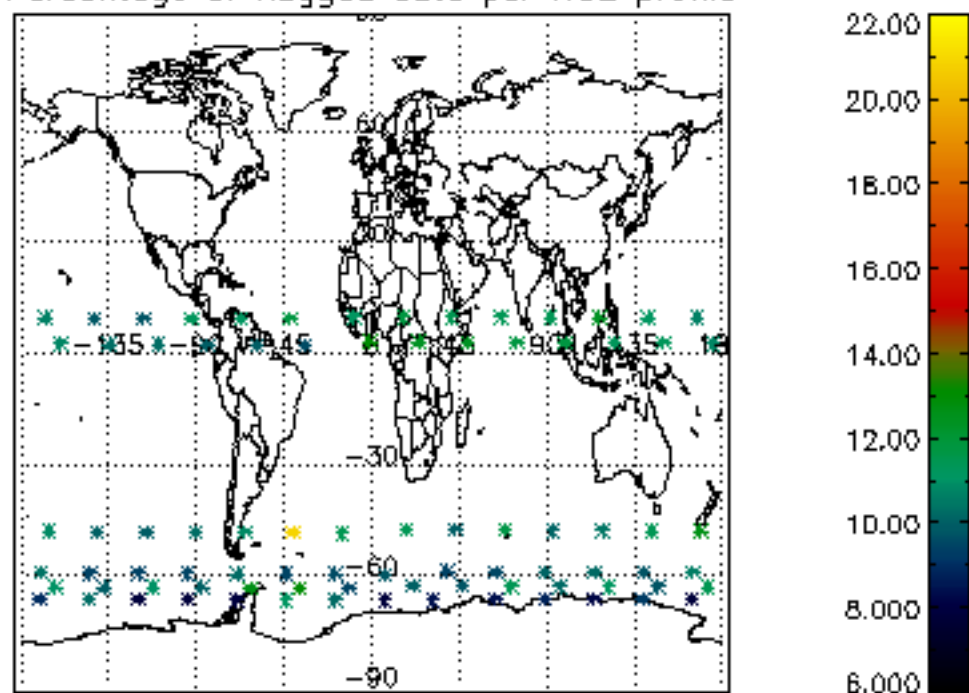

Percentage of flagged data per NO2 profile