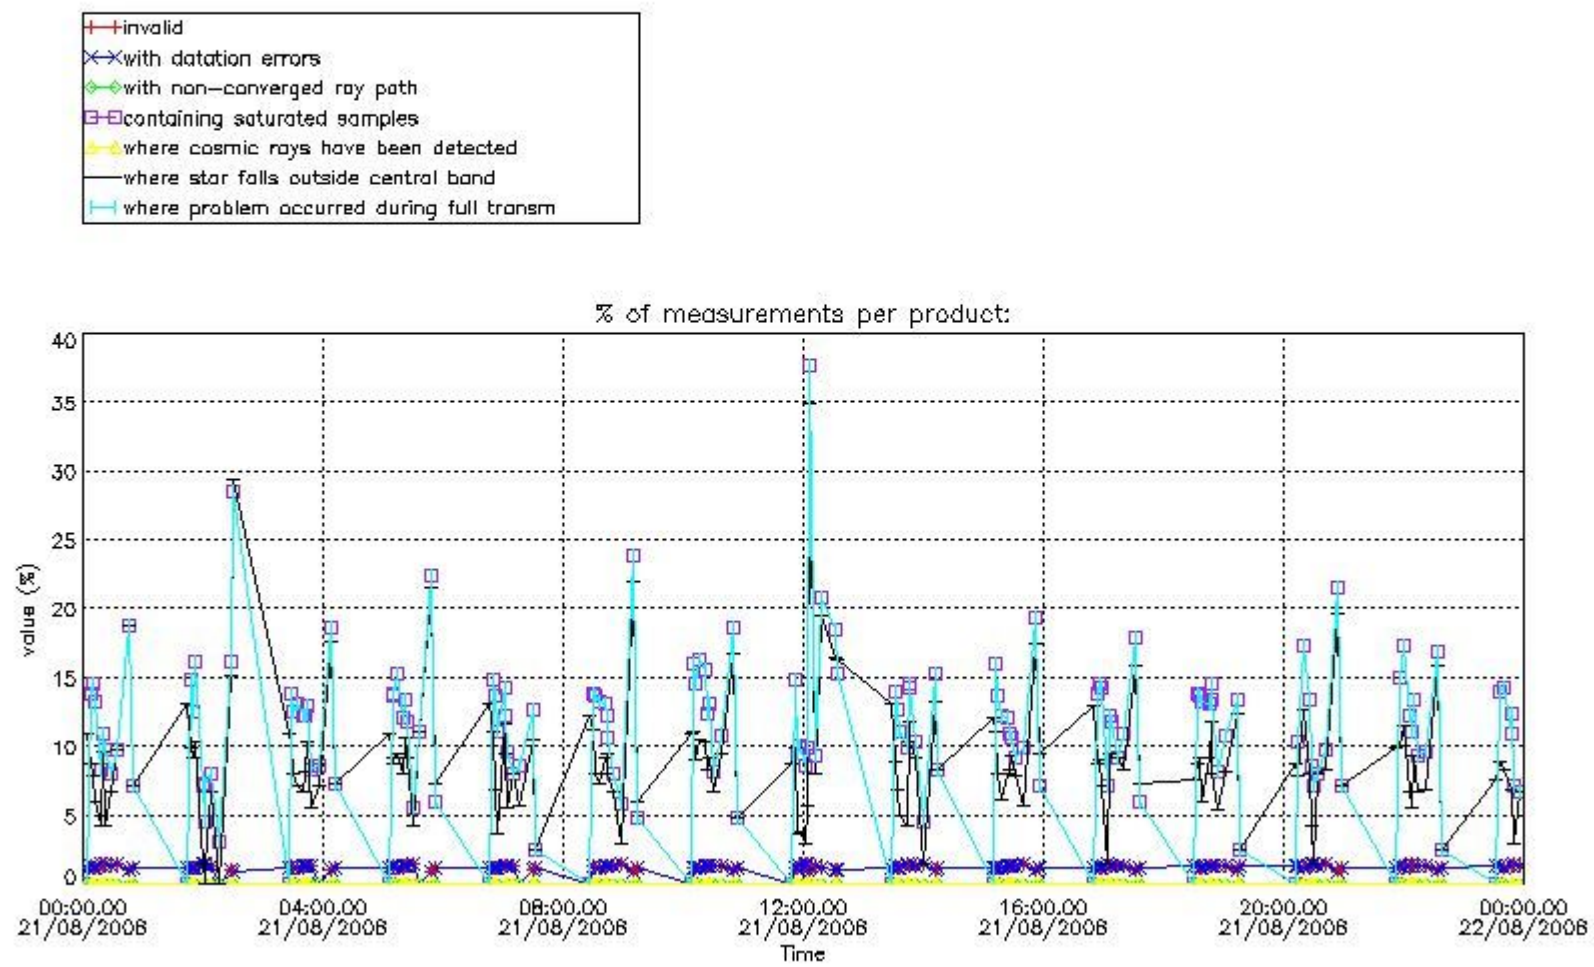

[6. Auxiliary Data Files used for the production reported in section 2](#)

This report presents the daily analysis on parameters extracted from GOMOS level 2 data (GOM_NL__2P). It is intended to monitor some important parameters that will impact the quality of these products. A list of level 2 products (and content) that have arrived during the reporting day to the PCF is also given.

3.1 Plot quality information per product (time dependant)

3.2 Plot quality information per product (world map)

Percentage of flagged data per O3 profile

Percentage of flagged data per H2O profile

Percentage of flagged data per NO2 profile

Percentage of flagged data per NO3 profile

4. Level 1 quality information per product

In this section it is plotted some information contained in the Quality Summary data set of the level 2 products that comes from the level 1b processing. Products without errors (error flag in the MPH set to "0") are used.

4.1 Plot quality information per product (time dependant) coming from level 1b processing

4.1.1 Plot level 1 quality information per product (time dependant): ENVISAT ASCENDING passes

4.1.2 Plot level 1 quality information per product (time dependant): ENVI SAT DESCENDING passes