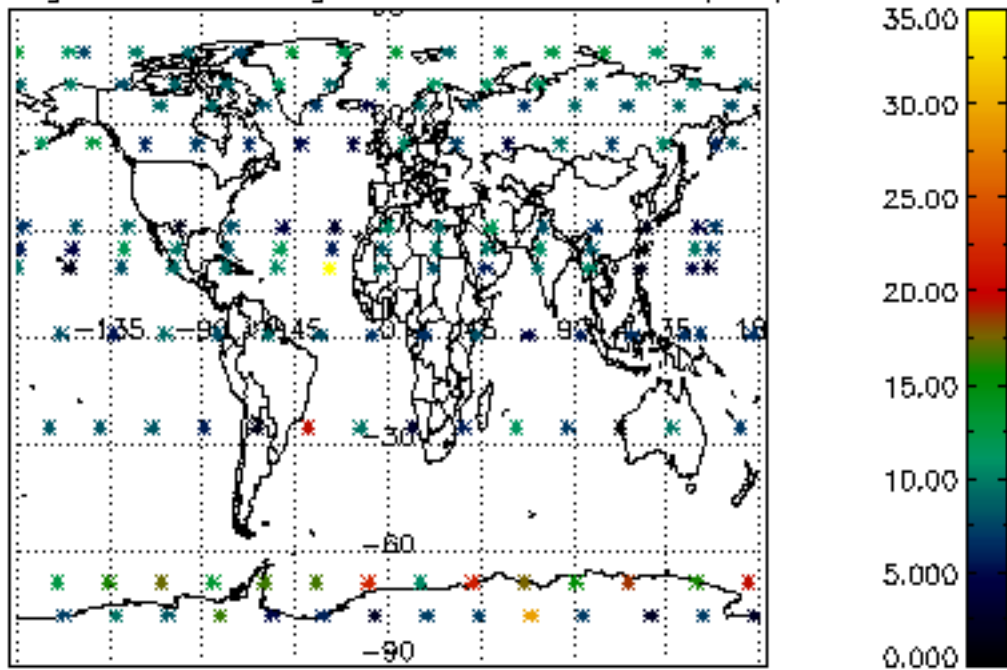

Percentage of star falling outside central band per profile