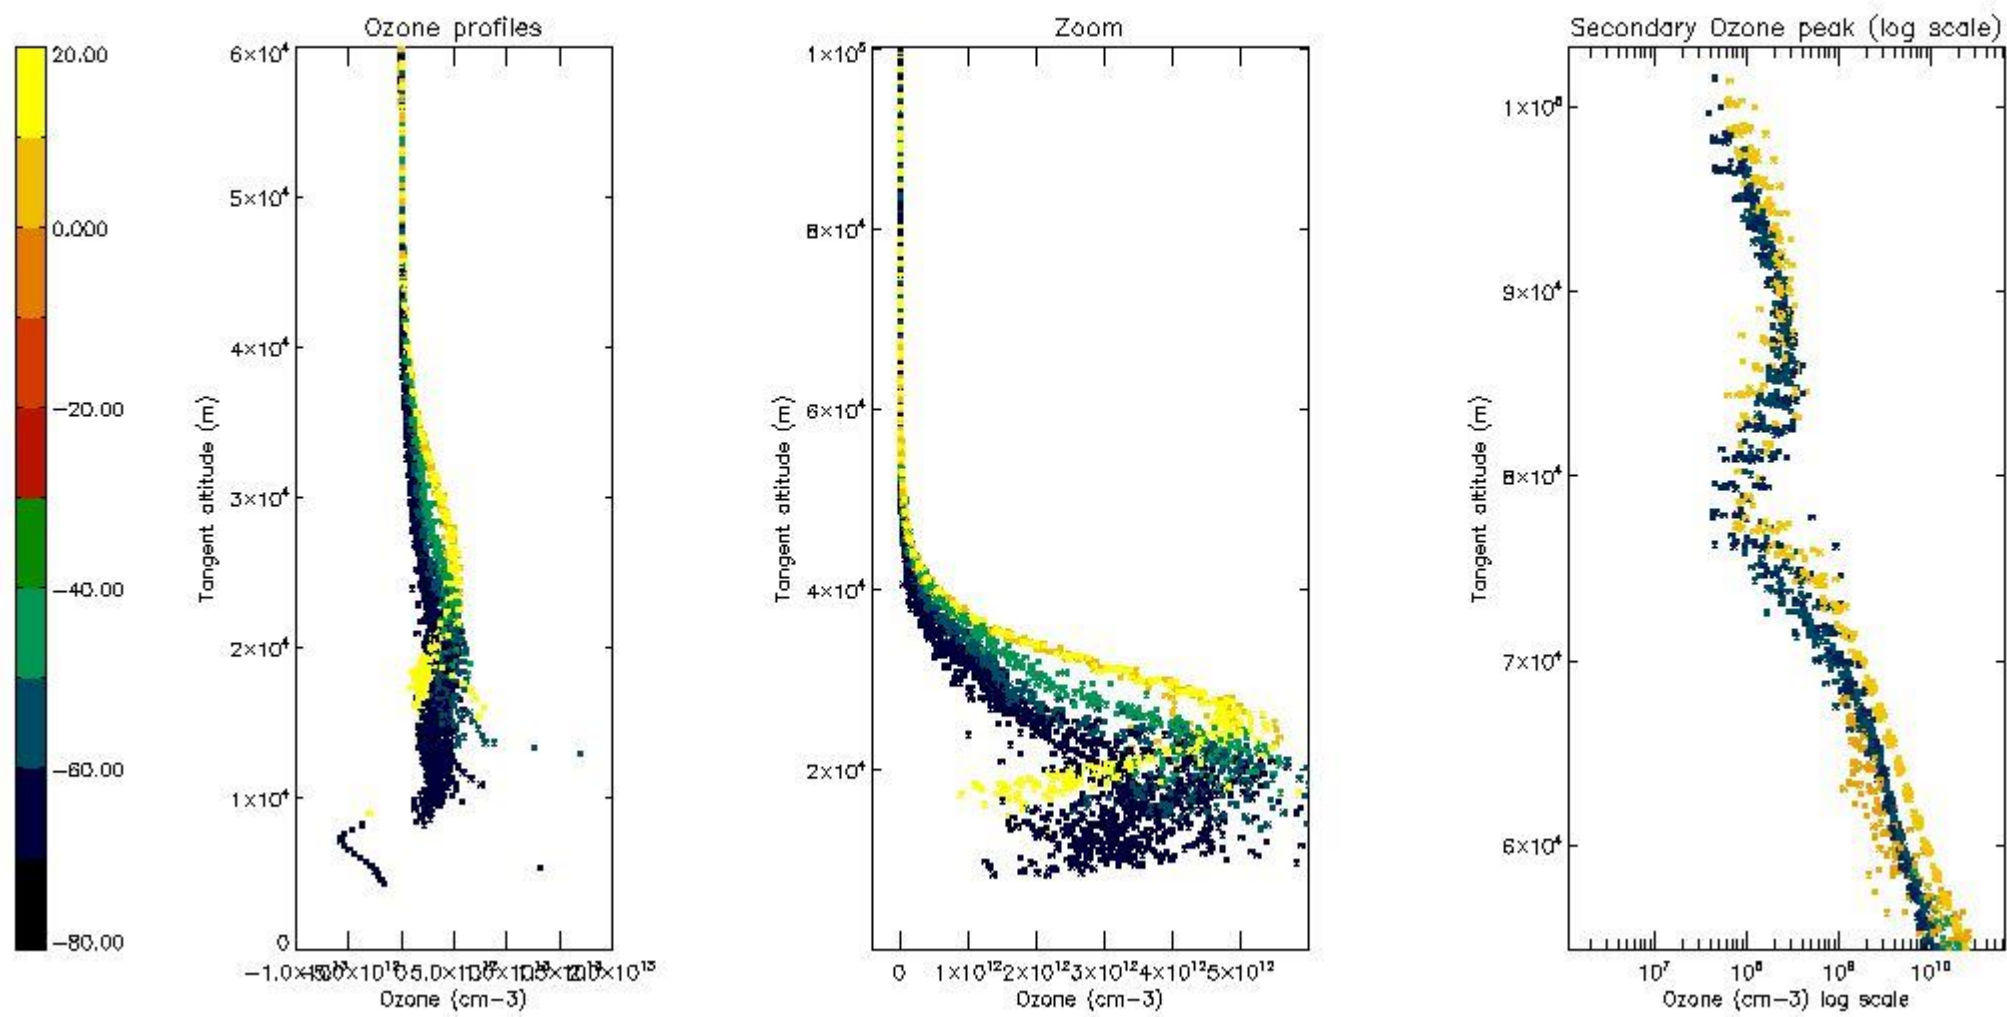

STD < 10	14
STD < 5	9

5.2 Plot ozone profiles for all STD (dark without errors)

The colorbar represents the latitude.

5.3 Plot ozone profiles where STD < 20% (dark without errors)

The colorbar represents the latitude.

5.4 Plot ozone profiles where $STD < 10\%$ (dark without errors)

The colorbar represents the latitude.

5.5 Plot ozone profiles where STD < 5% (dark without errors)

The colorbar represents the latitude.

5.6 Plot NO₂ profiles for all STD (dark without errors)

The colorbar represents the latitude.

5.7 Plot NO3 profiles for all STD (dark without errors)

The colorbar represents the latitude.

5.8 Plot H₂O profiles for all STD (only for occultations of stars 1,2,3,4,13,14,16,26,63 dark without errors)