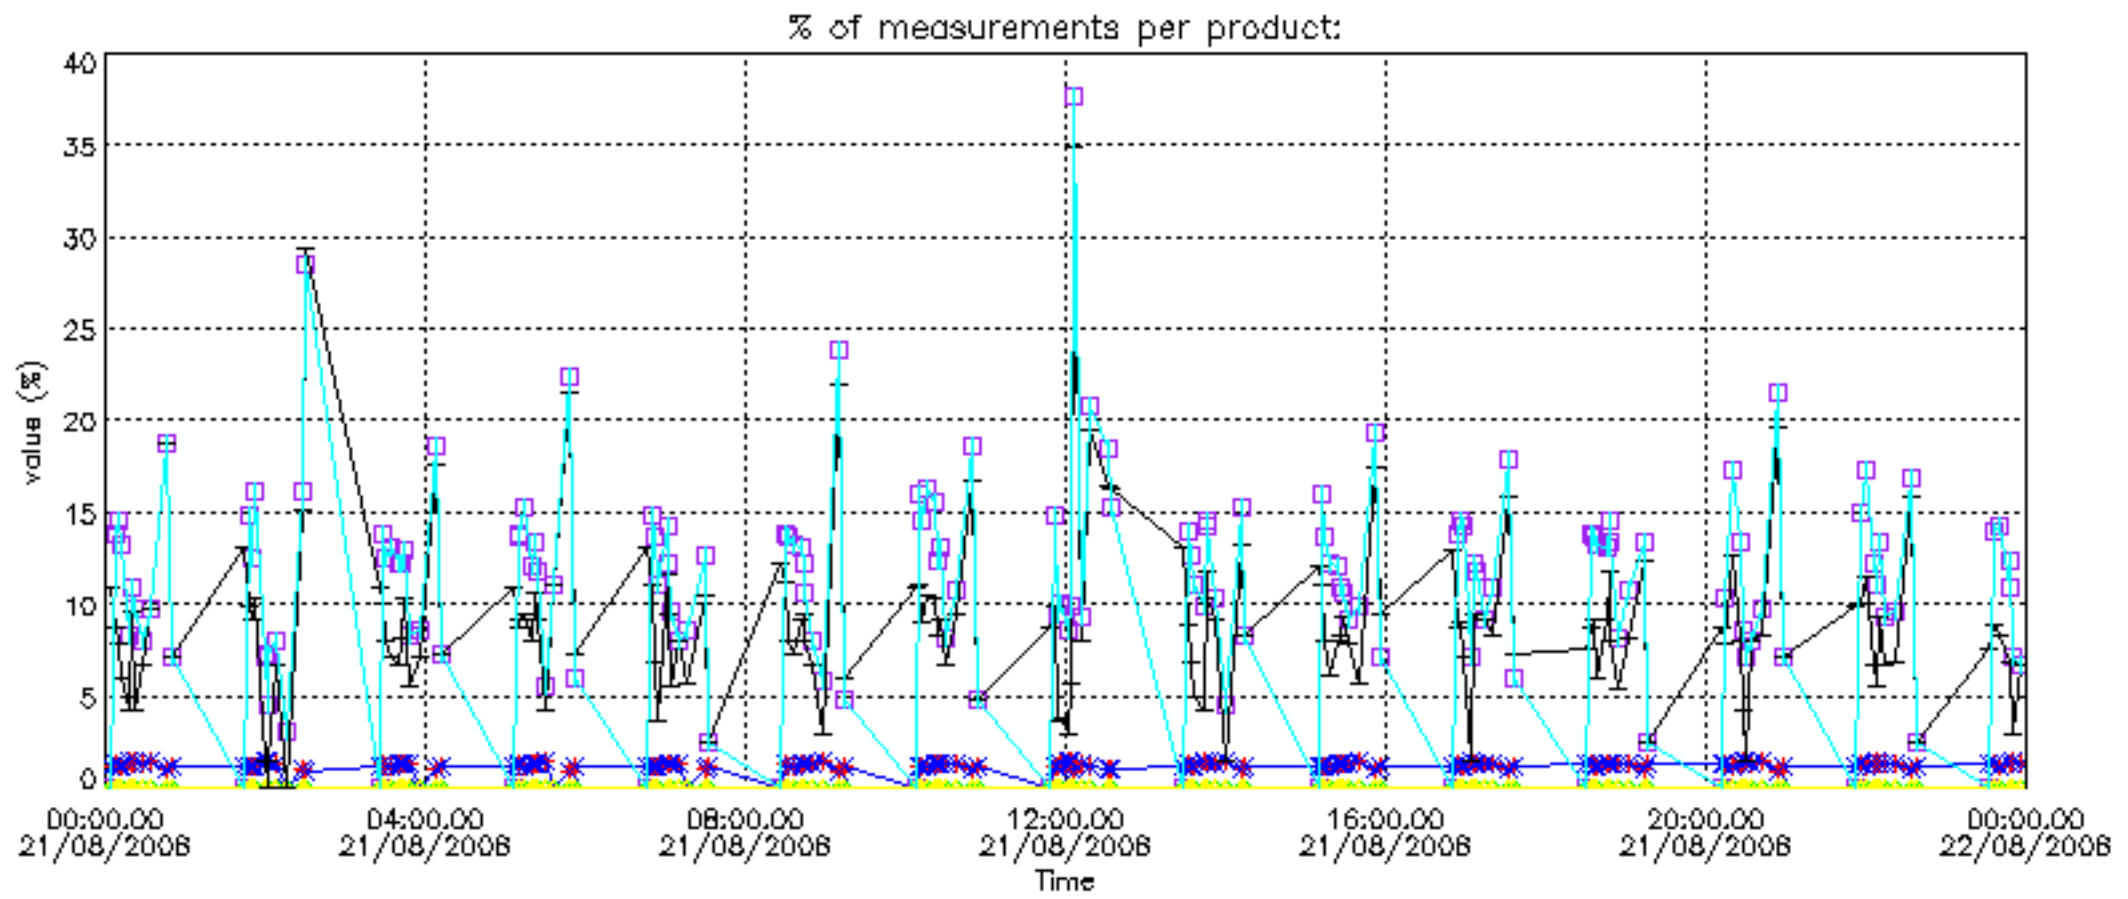

Percentage of cosmic ray hits per profile

Percentage of datation errors per profile