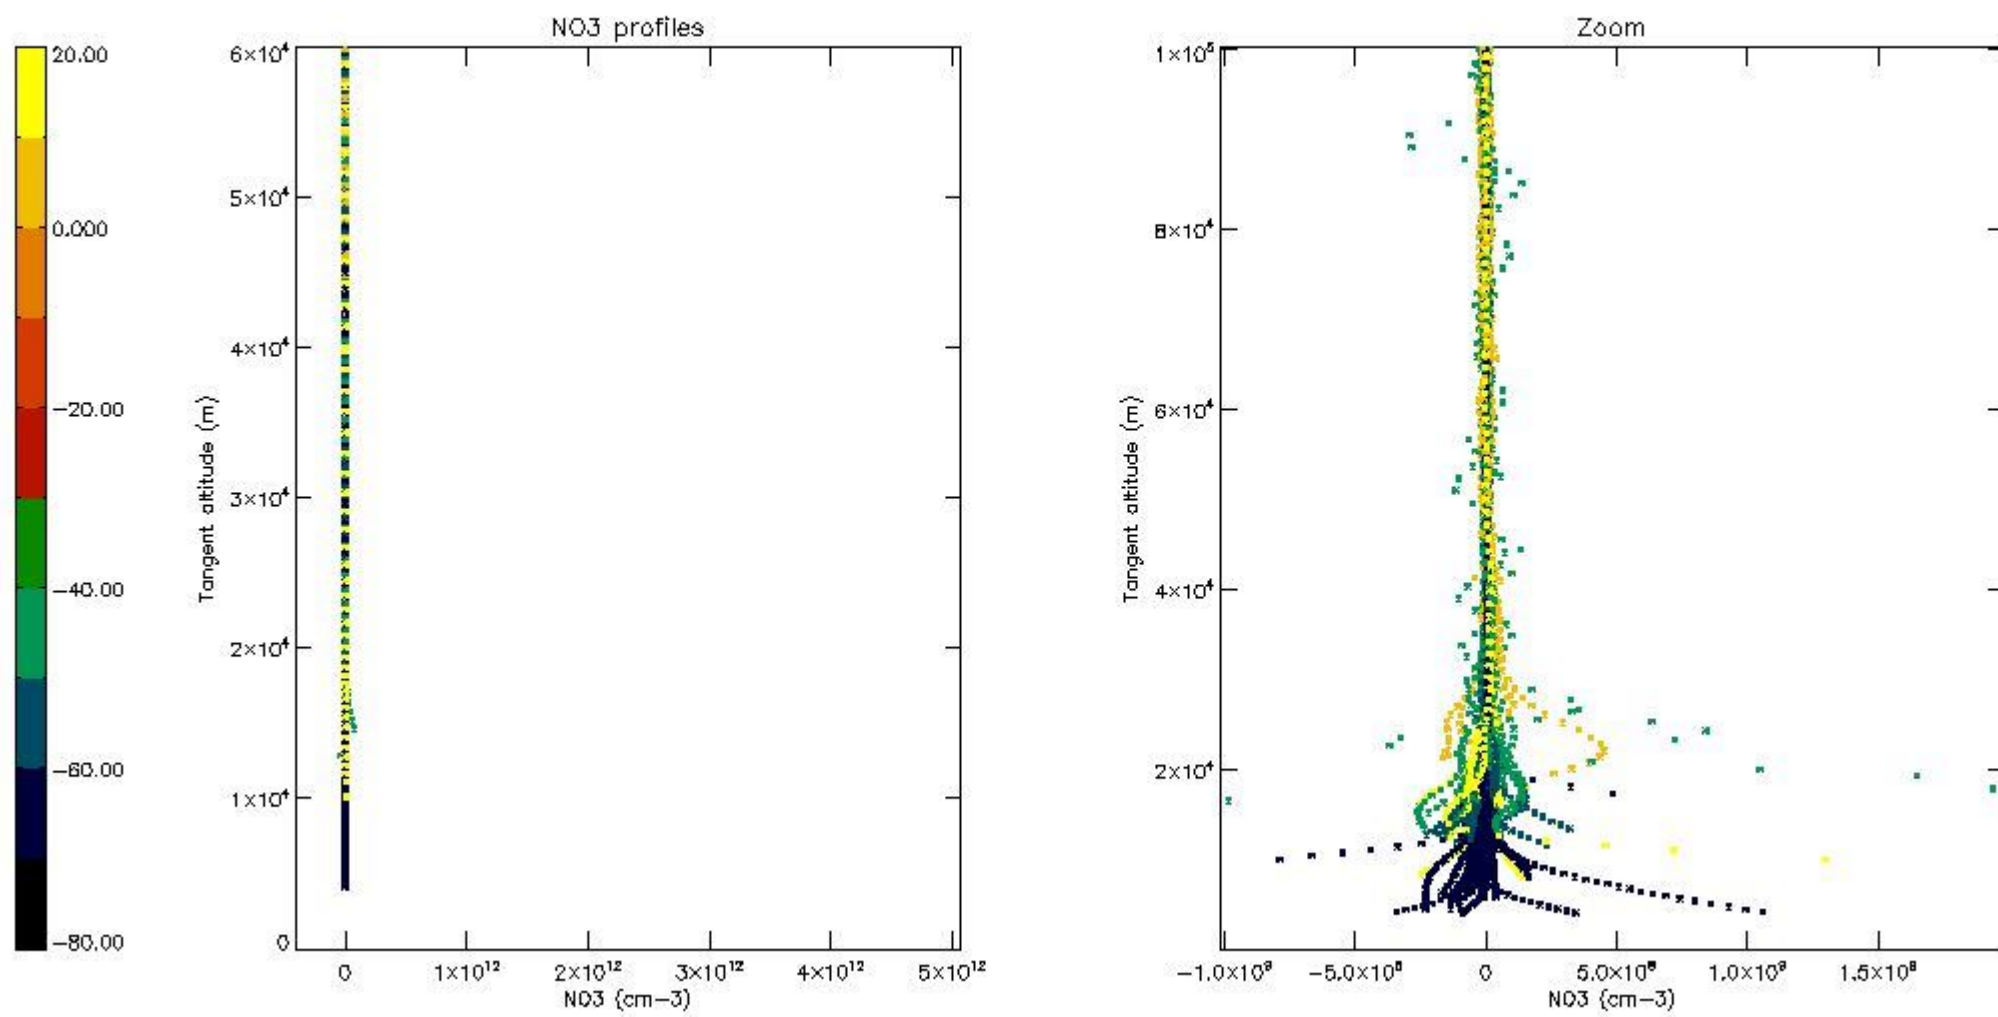

5.4 Plot ozone profiles where $STD < 10\%$ (dark without errors)

The colorbar represents the latitude.

5.5 Plot ozone profiles where STD < 5% (dark without errors)

The colorbar represents the latitude.

5.6 Plot NO₂ profiles for all STD (dark without errors)

The colorbar represents the latitude.

5.7 Plot NO3 profiles for all STD (dark without errors)

The colorbar represents the latitude.

5.8 Plot H₂O profiles for all STD (only for occultations of stars 1,2,3,4,13,14,16,26,63 dark without errors)