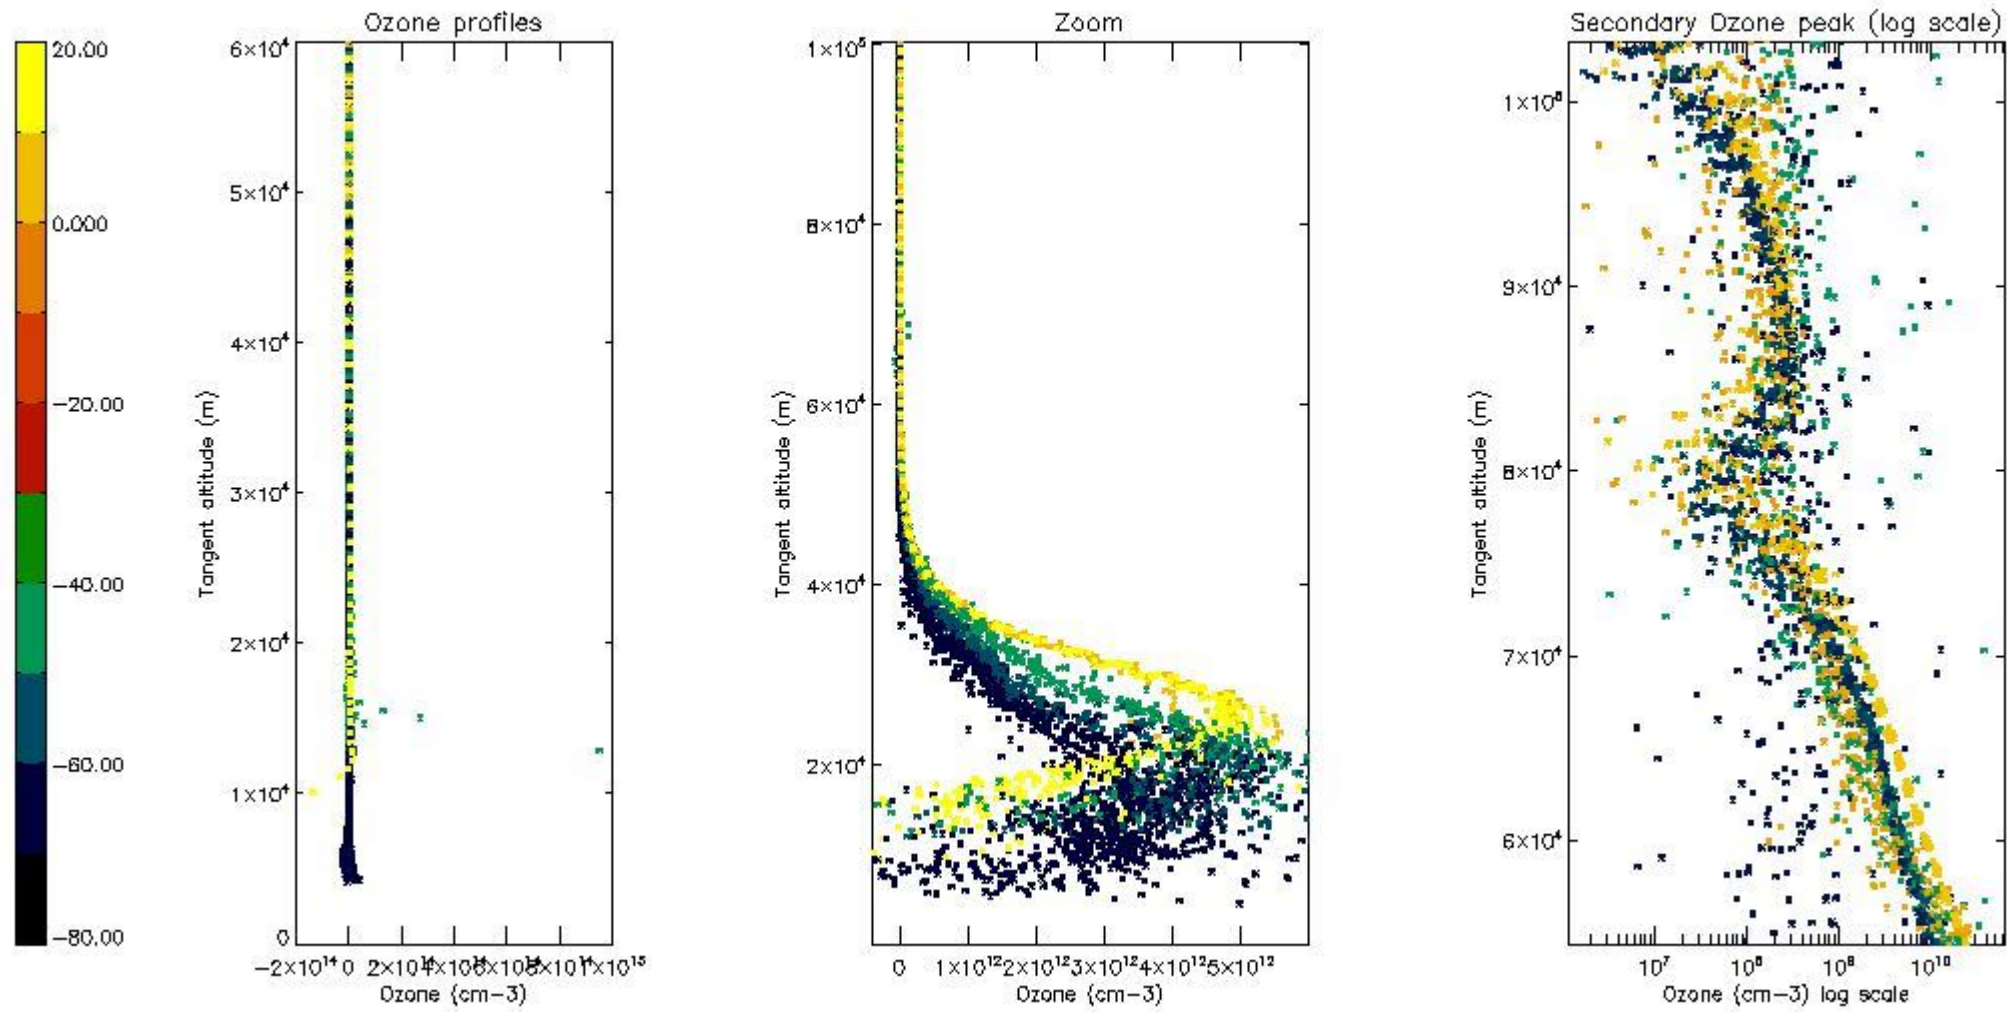

STD < 10	14
STD < 5	9

5.2 Plot ozone profiles for all STD (dark without errors)

The colorbar represents the latitude.

5.3 Plot ozone profiles where STD < 20% (dark without errors)

The colorbar represents the latitude.