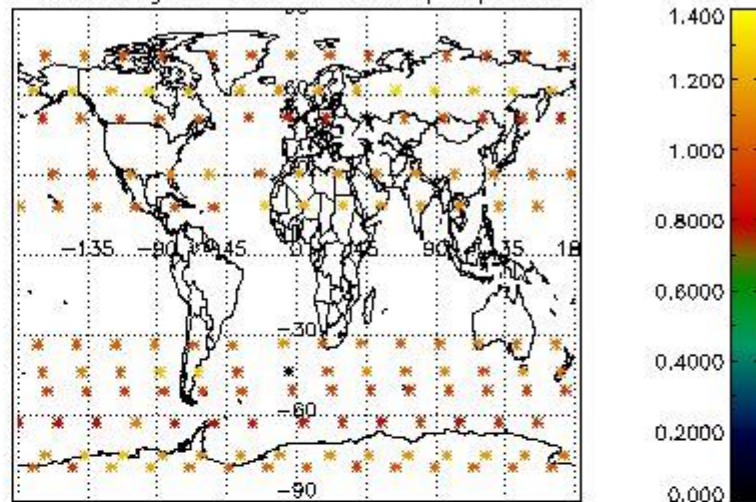

Percentage of datation errors per profile