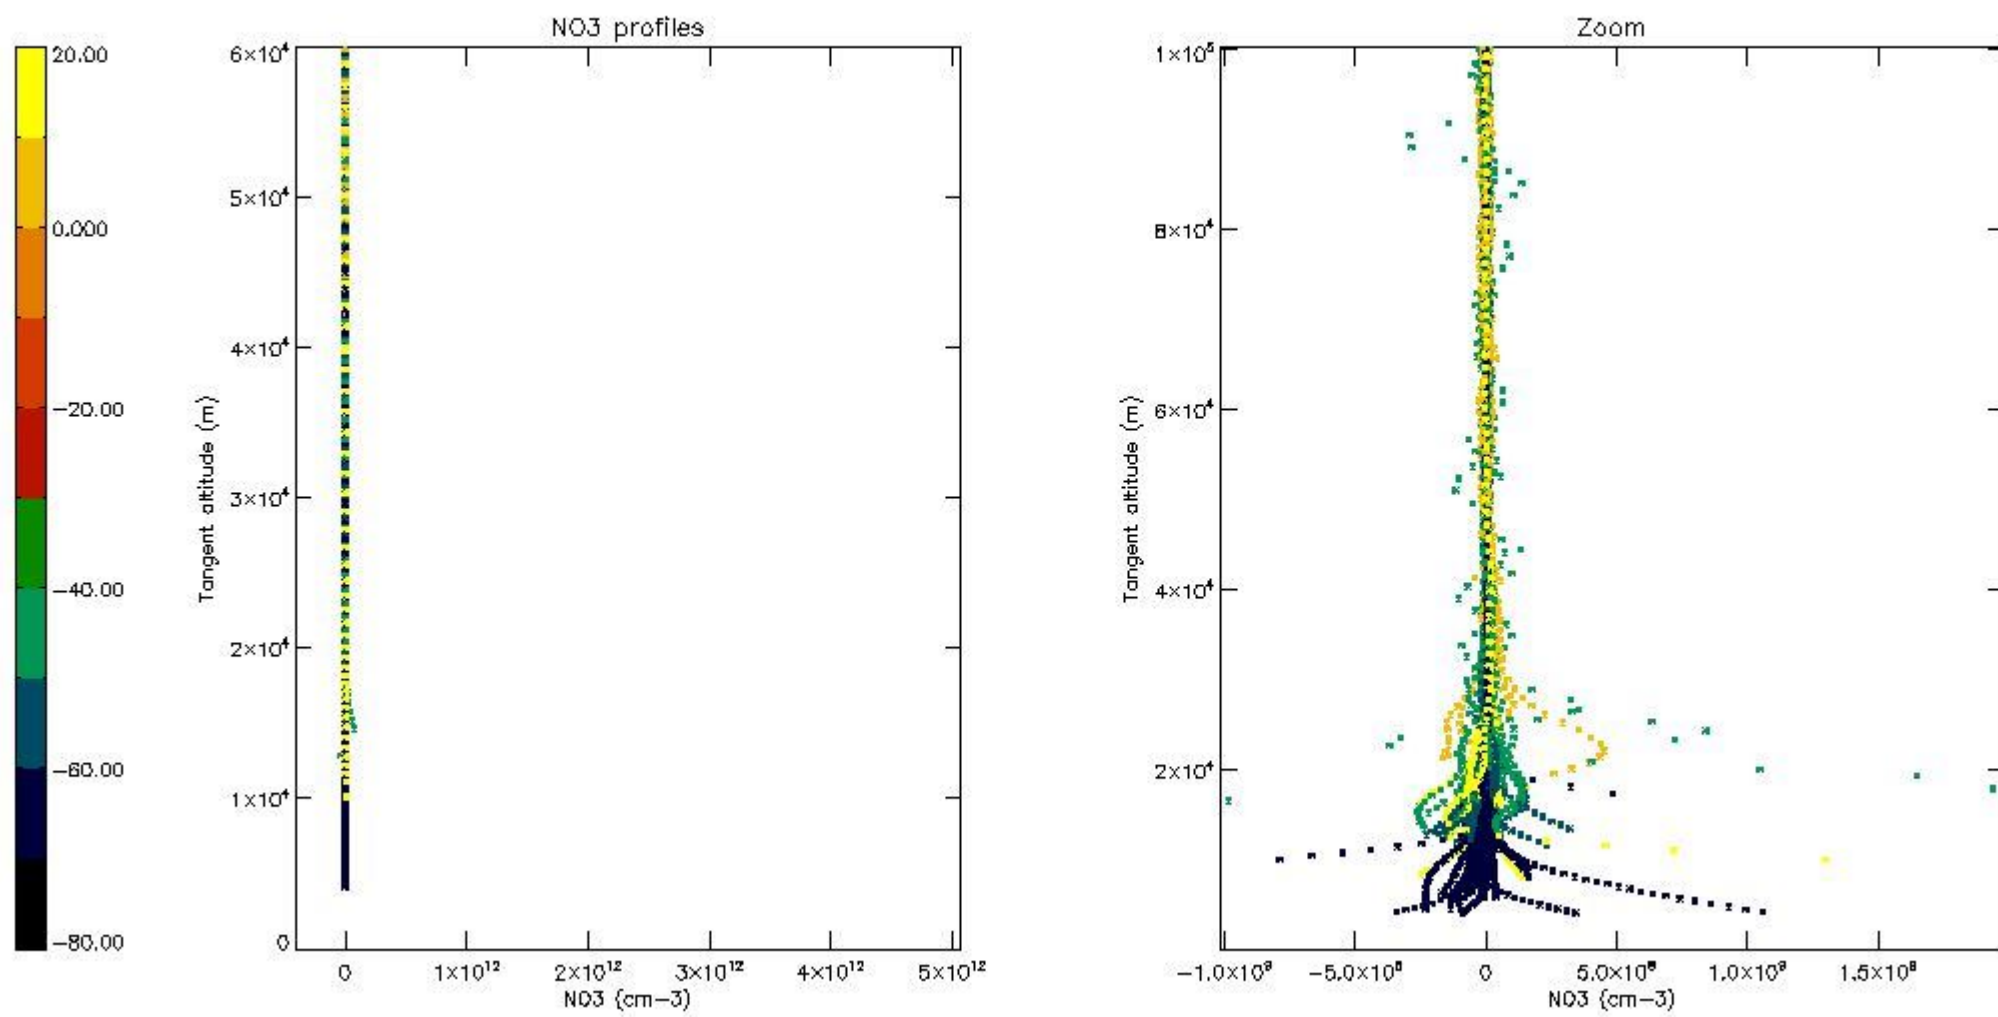

The colorbar represents the latitude.

5.7 Plot NO3 profiles for all STD (dark without errors)

The colorbar represents the latitude.

5.8 Plot H2O profiles for all STD (only for occultations of stars 1,2,3,4,13,14,16,26,63 dark without errors)