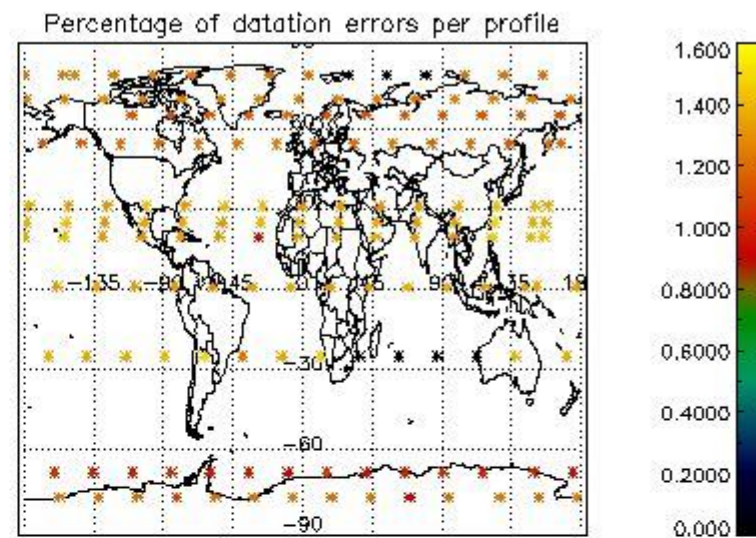

Percentage of datation errors per profile

Percentage of star falling outside central band per profile

Percentage of saturation errors per profile

4.2.2 Plot level 1 quality information per product (world map): ENVISAT DESCENDING passes