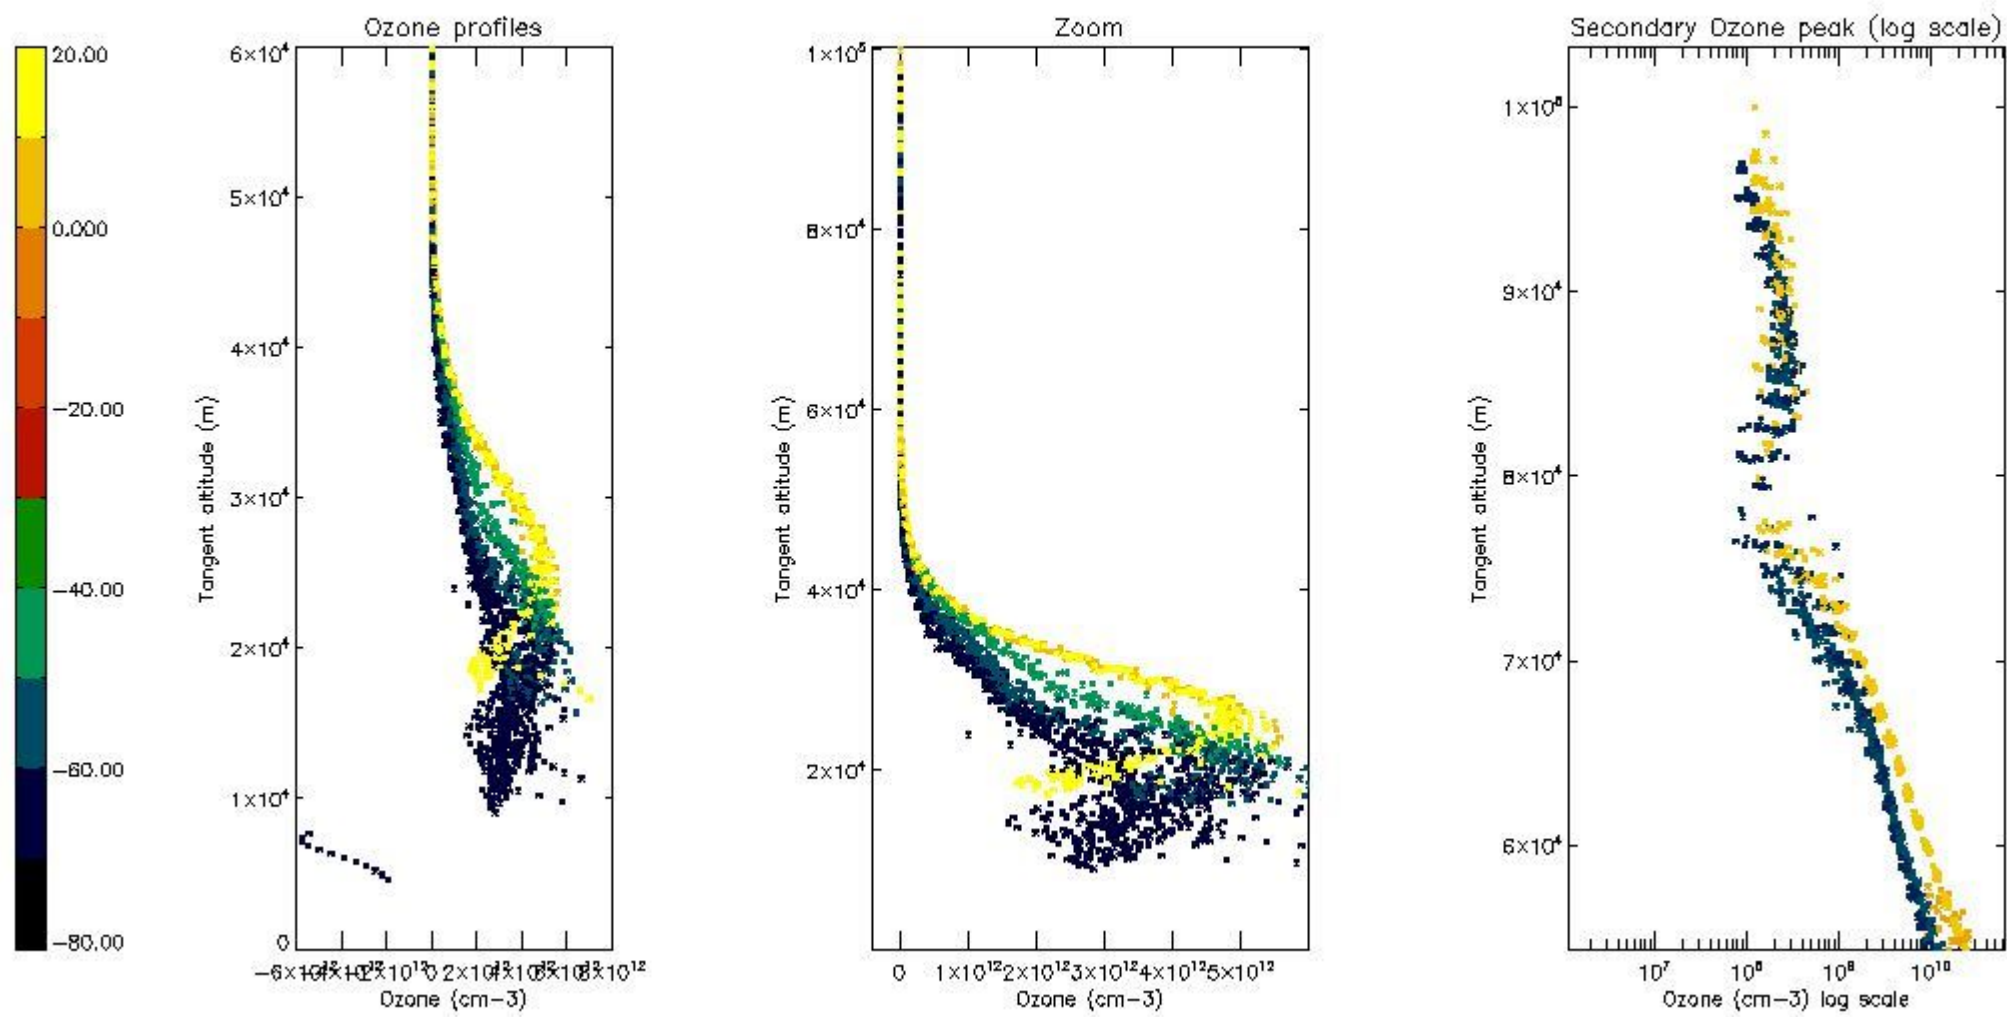

5.5 Plot ozone profiles where STD < 5% (dark without errors)

The colorbar represents the latitude.