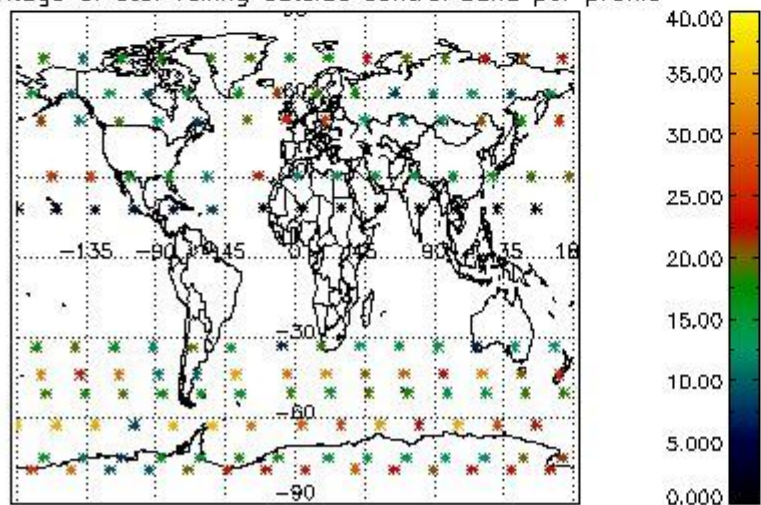

Percentage of star falling outside central band per profile