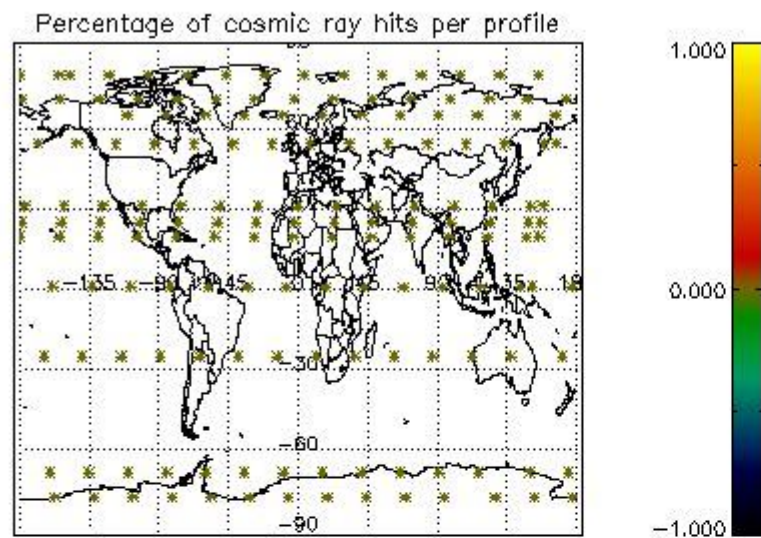

Percentage of datation errors per profile

Percentage of star falling outside central band per profile

Percentage of saturation errors per profile

4.2.2 Plot level 1 quality information per product (world map): ENVISAT DESCENDING passes