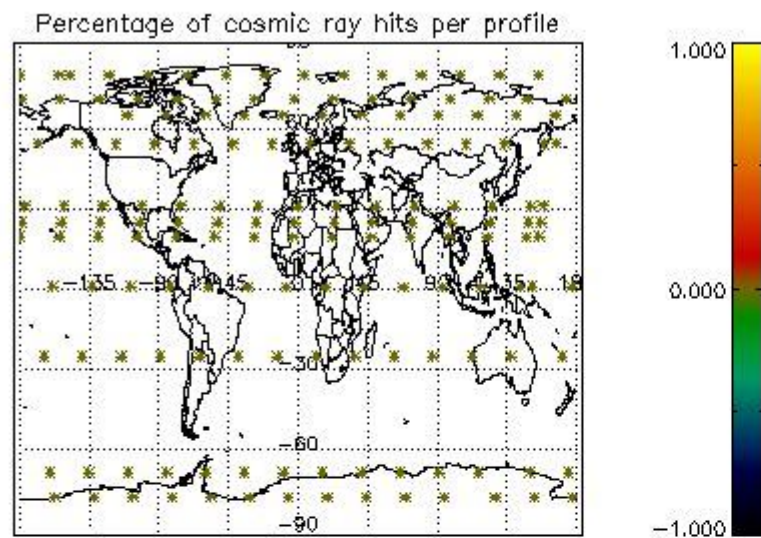

4.2.2 Plot level 1 quality information per product (world map): ENVISAT DESCENDING passes

5. Trace gas profiles

5.1 Ozone statistics based on quality of products

The final quality of the products can be "measured" using the STD (Standard Deviation) attached to every point profile. This information is written to the parameter GOM_NL__2P/NL_LOCAL_SPECIES_DENSITY/o3_std of the level 2 products. The table below shows the statistics for given STD ranges.

The statistics are given with respect to the overall valid production:

- Products without fatal errors: GOM_NL__2P/MPH/PRODUCT_ERR=0
- Valid point profile: GOM_NL__2P/NL_LOCAL_SPECIES_DENSITY/pcd(0)=0

The 'Criteria' is applied to valid points of dark limb products:

- Products in dark limb illumination condition: GOM_NL__2P/NL_SUMMARY_QUALITY/obs_ill_cond=0
- Products without fatal errors: GOM_NL__2P/MPH/PRODUCT_ERR=0
- Valid point profile: GOM_NL__2P/NL_LOCAL_SPECIES_DENSITY/pcd(0)=0

So, the table below shows the percentage of dark limb and valid observations for each criteria with respect to the overall valid daily observations.

Criteria	% of total production
All STD	31
STD < 20	17