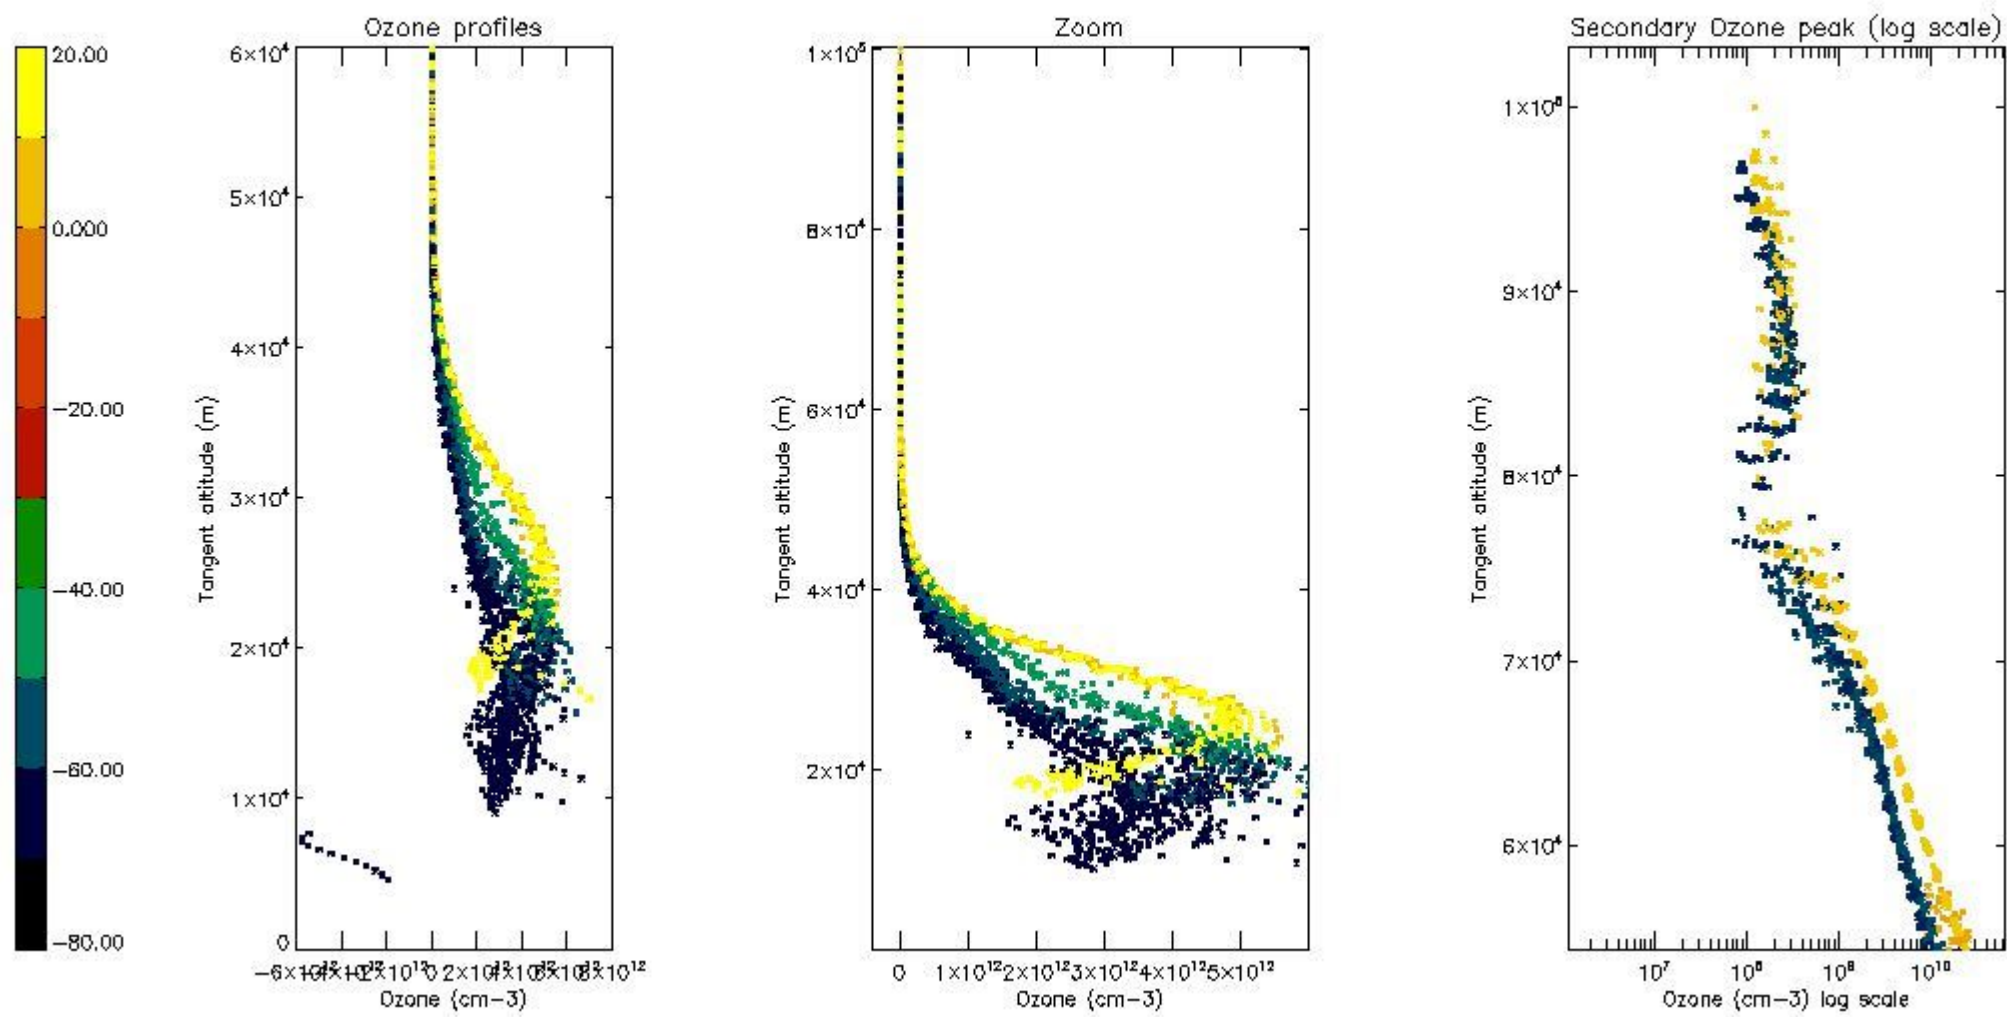

STD < 10	14
STD < 5	9

5.2 Plot ozone profiles for all STD (dark without errors)

The colorbar represents the latitude.

5.3 Plot ozone profiles where STD < 20% (dark without errors)

The colorbar represents the latitude.

5.4 Plot ozone profiles where $STD < 10\%$ (dark without errors)

The colorbar represents the latitude.

5.5 Plot ozone profiles where STD < 5% (dark without errors)

The colorbar represents the latitude.

5.6 Plot NO₂ profiles for all STD (dark without errors)

The colorbar represents the latitude.

5.7 Plot NO3 profiles for all STD (dark without errors)

The colorbar represents the latitude.

5.8 Plot H₂O profiles for all STD (only for occultations of stars 1,2,3,4,13,14,16,26,63 dark without errors)