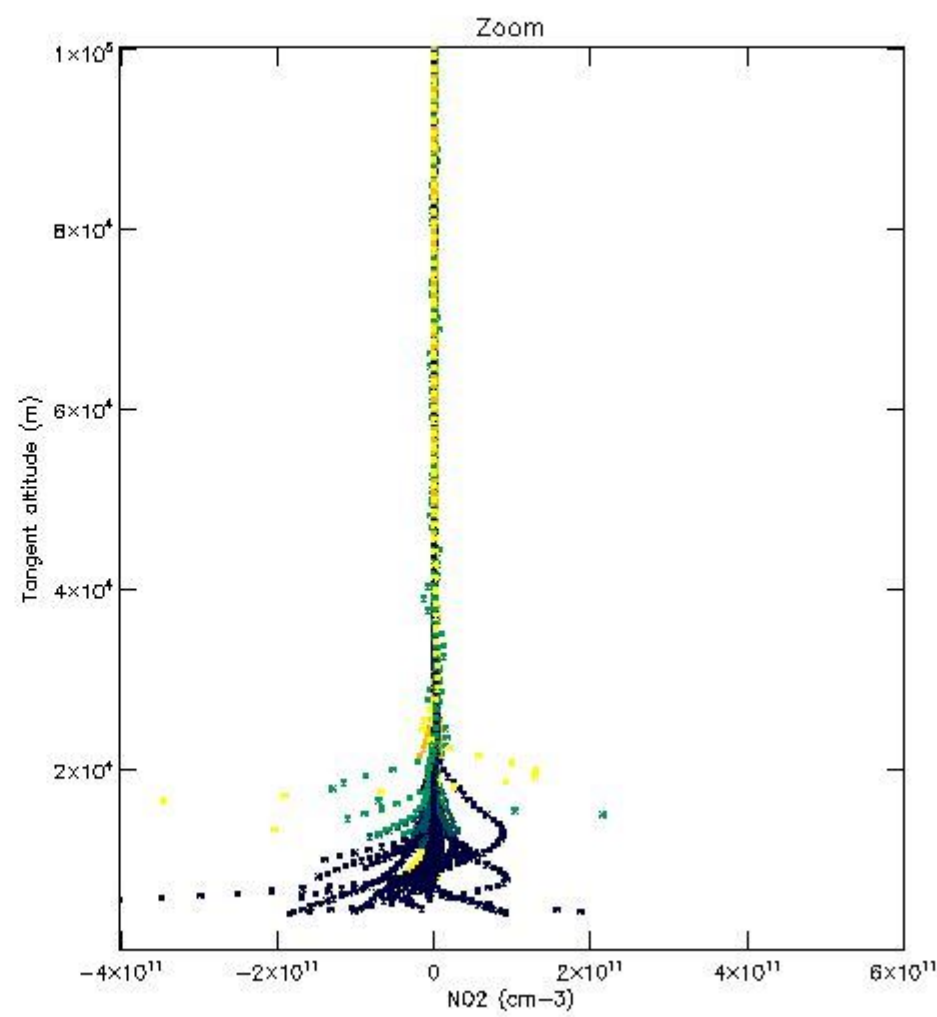

STD < 10	14
STD < 5	9

5.2 Plot ozone profiles for all STD (dark without errors)

The colorbar represents the latitude.

5.3 Plot ozone profiles where STD < 20% (dark without errors)

The colorbar represents the latitude.

5.4 Plot ozone profiles where $STD < 10\%$ (dark without errors)

The colorbar represents the latitude.

5.5 Plot ozone profiles where STD < 5% (dark without errors)

The colorbar represents the latitude.

5.6 Plot NO₂ profiles for all STD (dark without errors)

The colorbar represents the latitude.

5.7 Plot NO3 profiles for all STD (dark without errors)

The colorbar represents the latitude.

5.8 Plot H₂O profiles for all STD (only for occultations of stars 1,2,3,4,13,14,16,26,63 dark without errors)