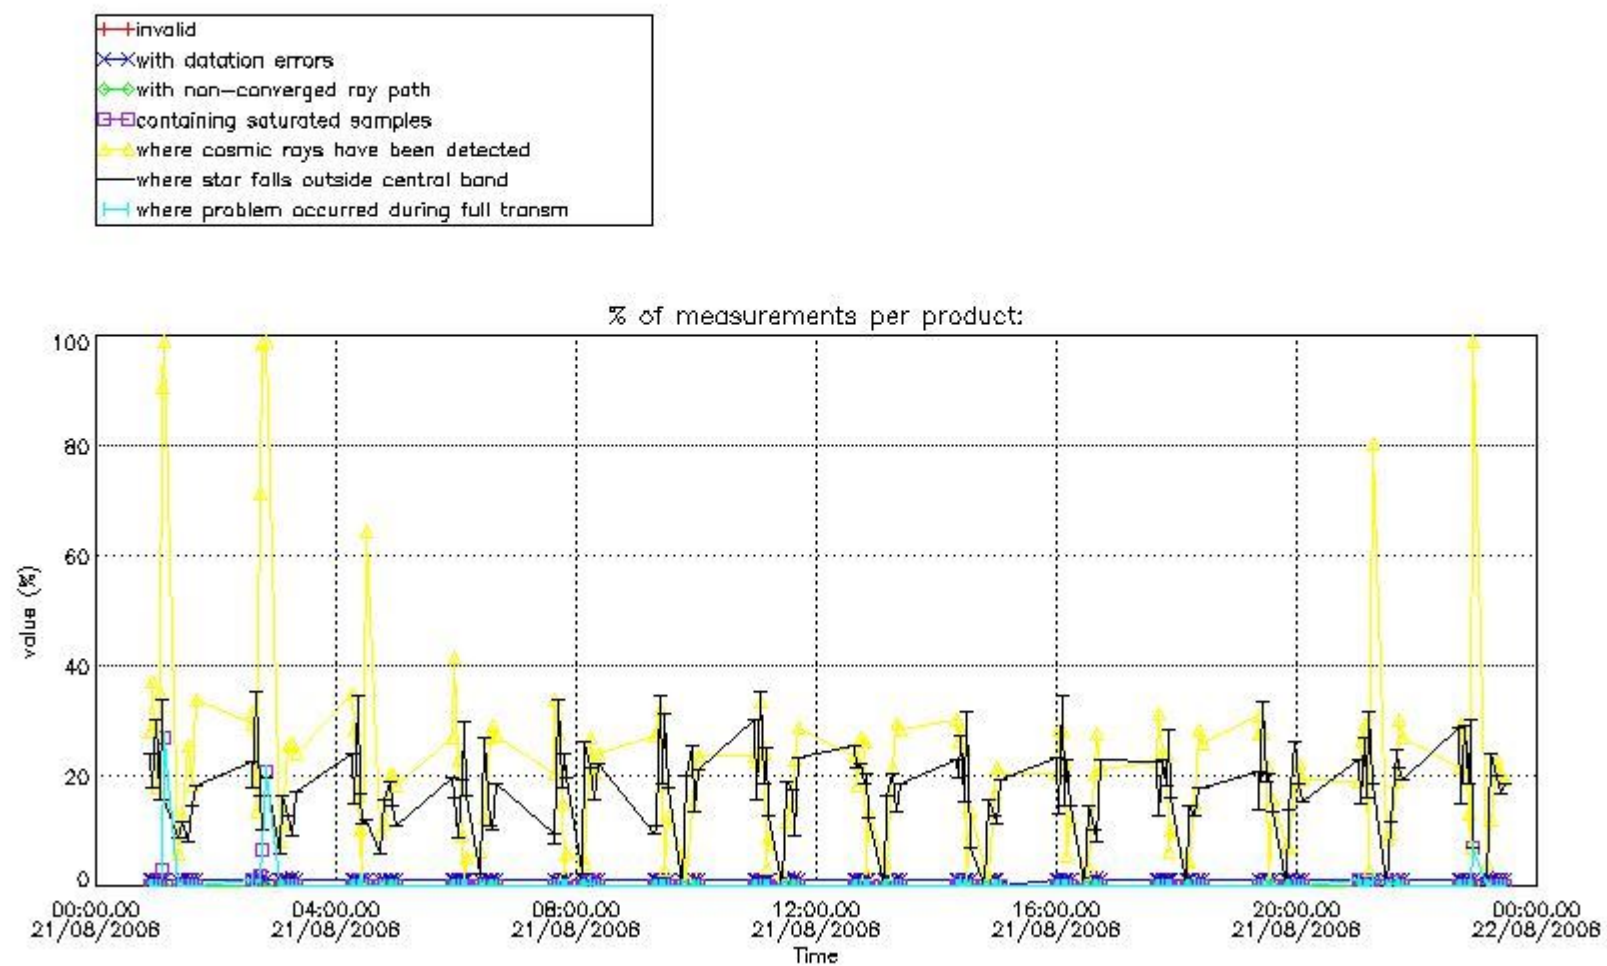

3.1 Plot quality information per product (time dependant)

3.2 Plot quality information per product (world map)

Percentage of flagged data per O3 profile

Percentage of flagged data per H2O profile

Percentage of flagged data per NO2 profile

Percentage of flagged data per NO3 profile

4. Level 1 quality information per product

In this section it is plotted some information contained in the Quality Summary data set of the level 2 products that comes from the level 1b processing. Products without errors (error flag in the MPH set to "0") are used.

4.1 Plot quality information per product (time dependant) coming from level 1b processing

4.1.1 Plot level 1 quality information per product (time dependant): ENVISAT ASCENDING passes

4.1.2 Plot level 1 quality information per product (time dependant): ENVI SAT DESCENDING passes