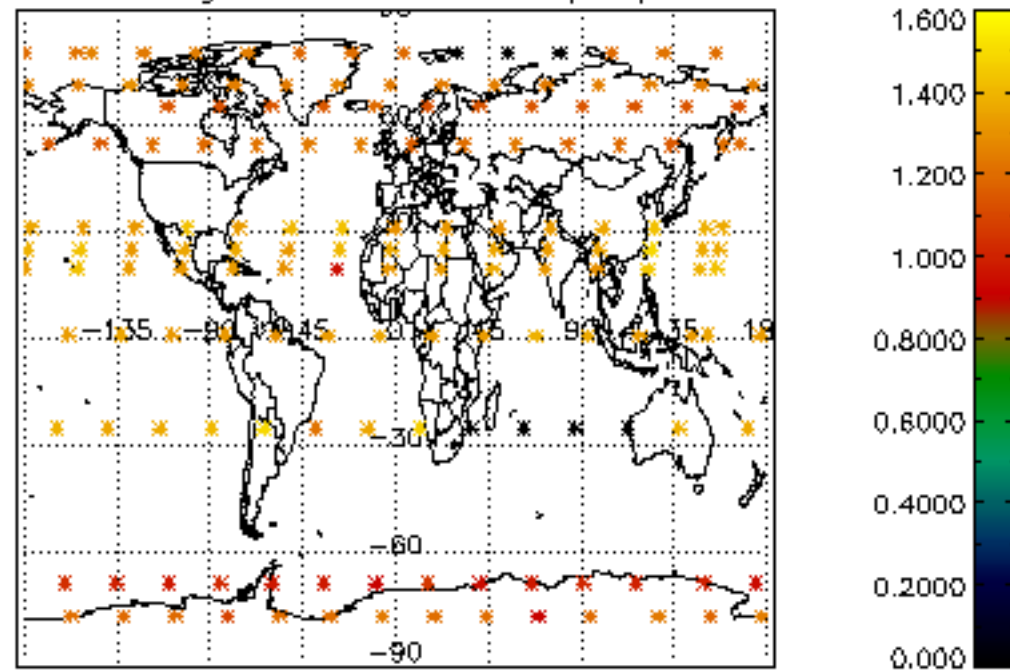

Percentage of datation errors per profile

Percentage of star falling outside central band per profile

Percentage of saturation errors per profile

Percentage of cosmic ray hits per profile

Percentage of datation errors per profile