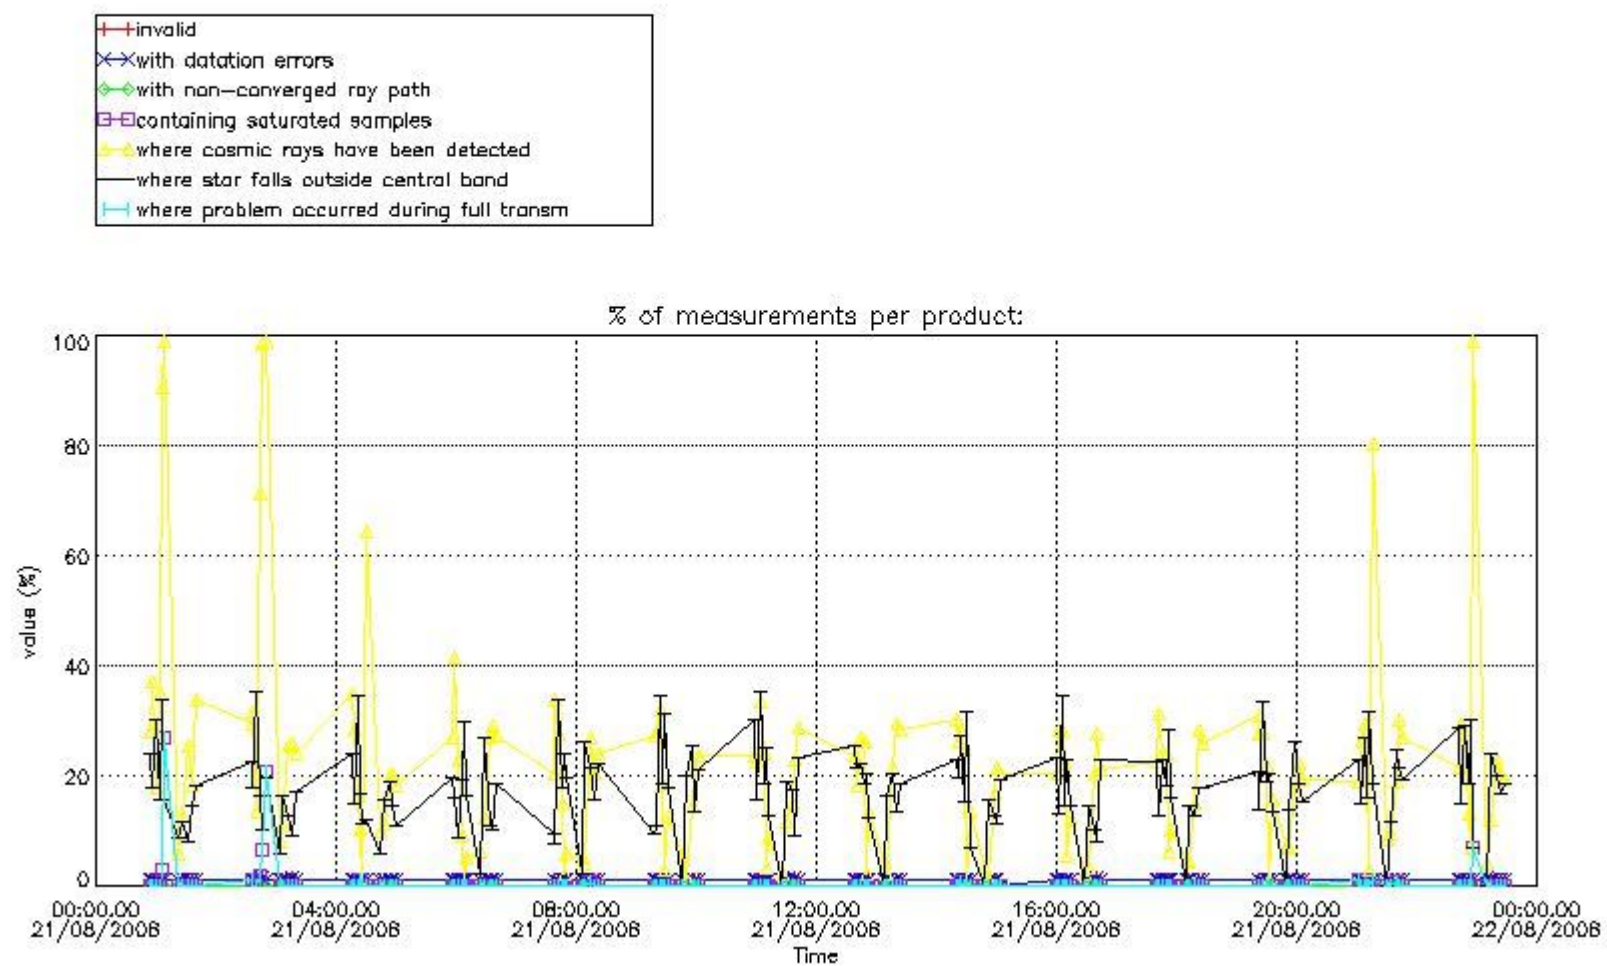

4.1.2 Plot level 1 quality information per product (time dependant): ENVI SAT DESCENDING passes