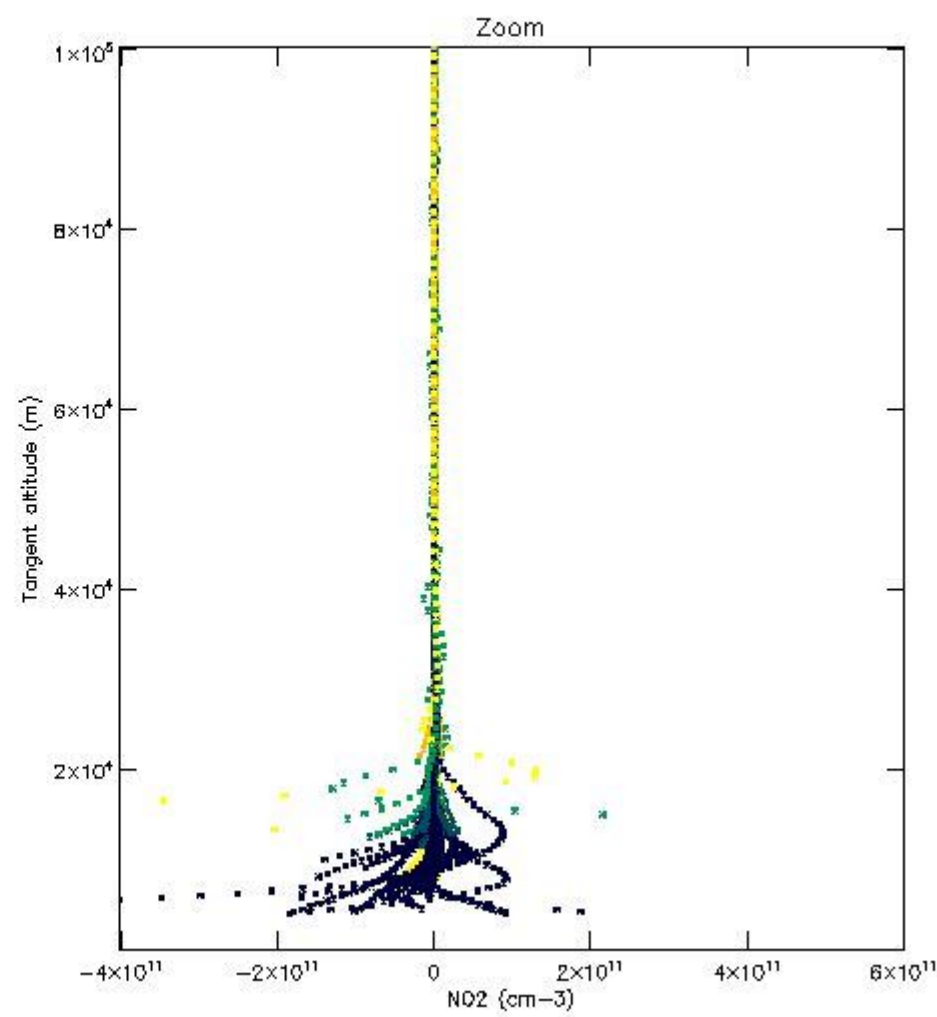

5.4 Plot ozone profiles where $STD < 10\%$ (dark without errors)

The colorbar represents the latitude.

5.5 Plot ozone profiles where STD < 5% (dark without errors)

The colorbar represents the latitude.

5.6 Plot NO₂ profiles for all STD (dark without errors)

The colorbar represents the latitude.

5.7 Plot NO3 profiles for all STD (dark without errors)

The colorbar represents the latitude.

5.8 Plot H2O profiles for all STD (only for occultations of stars 1,2,3,4,13,14,16,26,63 dark without errors)