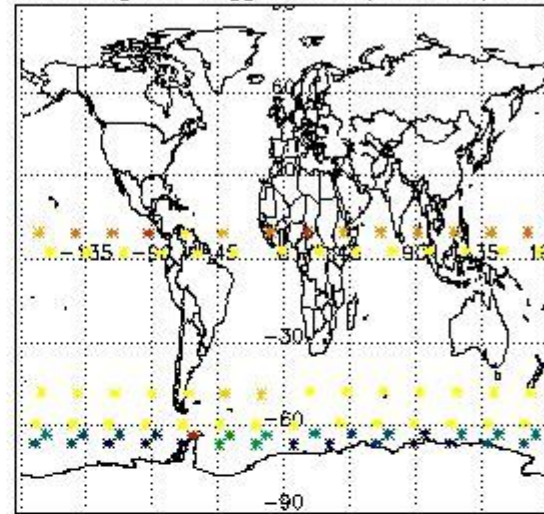

3.1 Plot quality information per product (time dependant)

3.2 Plot quality information per product (world map)

Percentage of flagged data per O3 profile

Percentage of flagged data per H2O profile

Percentage of flagged data per NO2 profile