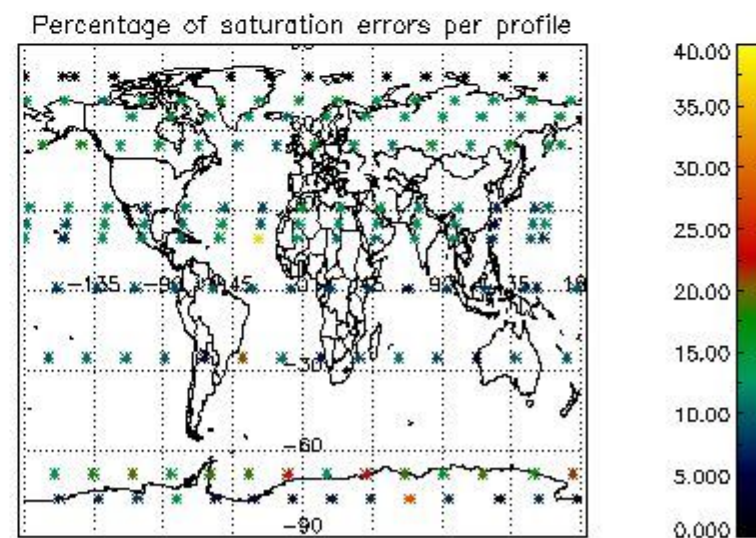

5. Trace gas profiles

5.1 Ozone statistics based on quality of products

The final quality of the products can be "measured" using the STD (Standard Deviation) attached to every point profile. This information is written to the parameter GOM_NL__2P/NL_LOCAL_SPECIES_DENSITY/o3_std of the level 2 products. The table below shows the statistics for given STD ranges.

The statistics are given with respect to the overall valid production:

- Products without fatal errors: GOM_NL__2P/MPH/PRODUCT_ERR=0
- Valid point profile: GOM_NL__2P/NL_LOCAL_SPECIES_DENSITY/pcd(0)=0

The 'Criteria' is applied to valid points of dark limb products:

- Products in dark limb illumination condition: GOM_NL__2P/NL_SUMMARY_QUALITY/obs_ill_cond=0
- Products without fatal errors: GOM_NL__2P/MPH/PRODUCT_ERR=0
- Valid point profile: GOM_NL__2P/NL_LOCAL_SPECIES_DENSITY/pcd(0)=0

So, the table below shows the percentage of dark limb and valid observations for each criteria with respect to the overall valid daily observations.

Criteria	% of total production
All STD	31
STD < 20	17