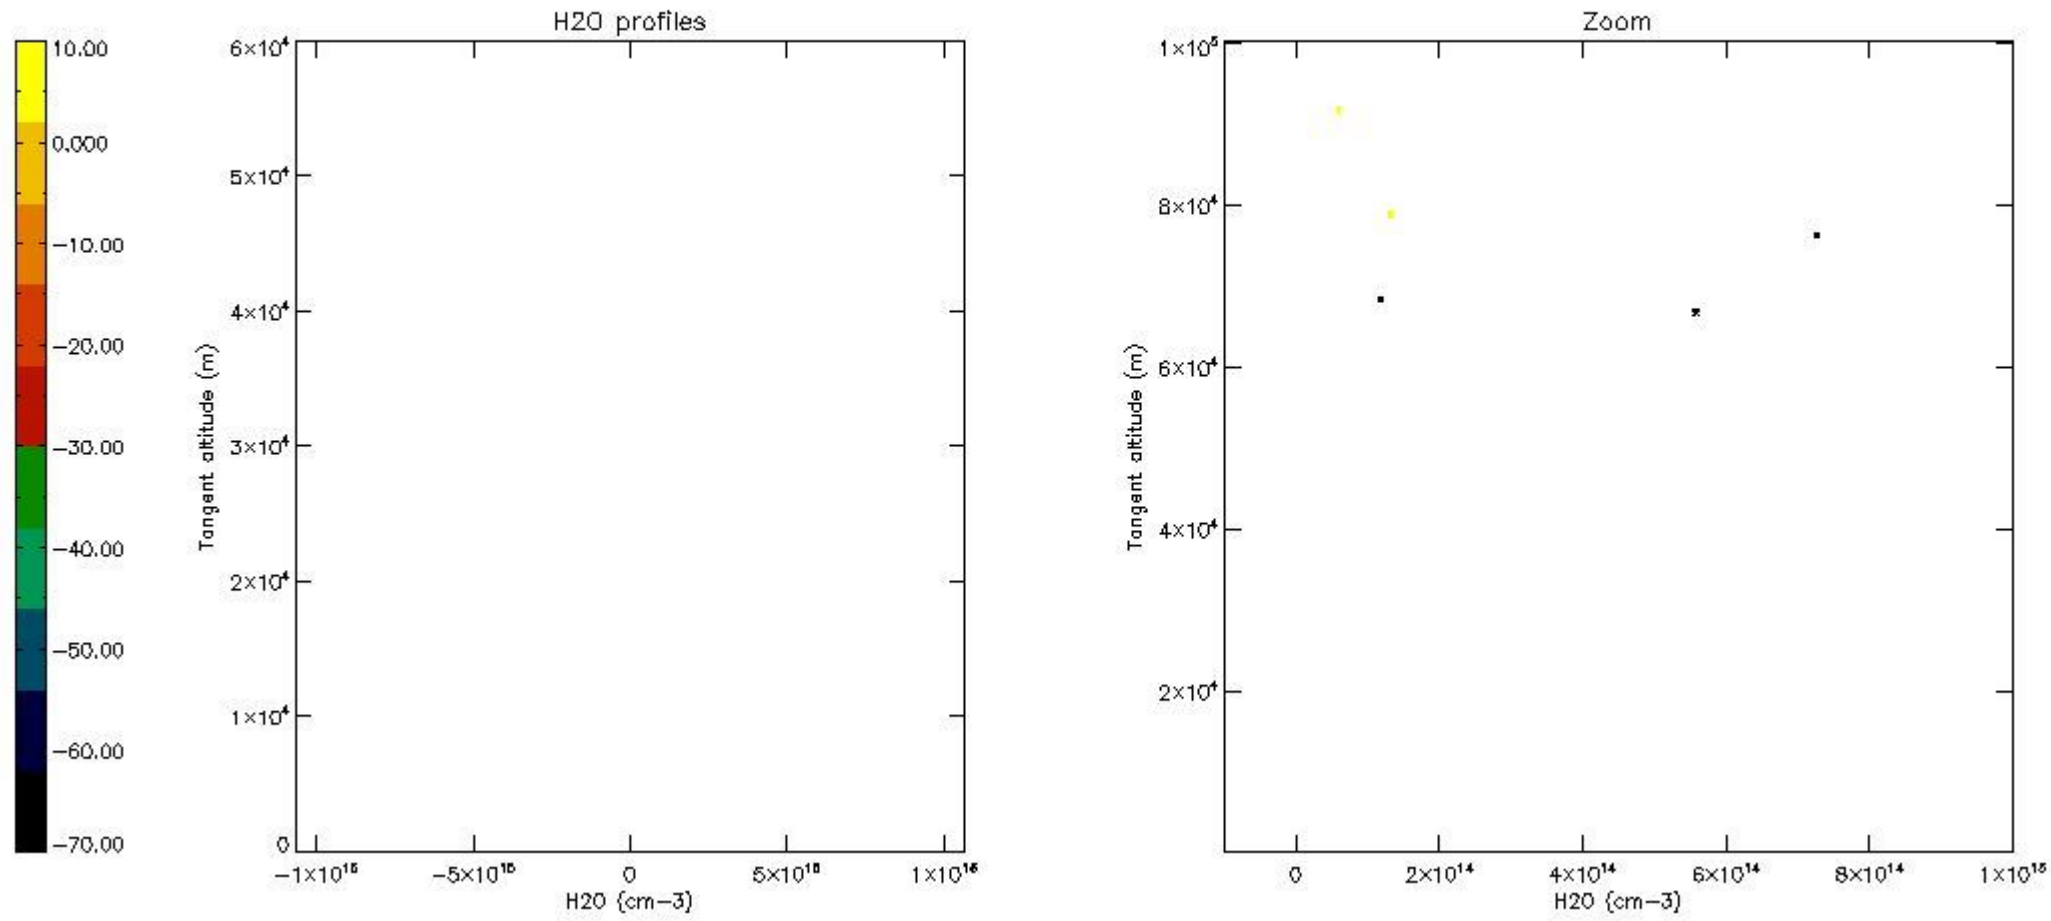

6. Auxiliary Data Files used for the production reported in section 2

The number reported in the third column indicates since which file (see list in section 2) the corresponding auxiliary file has been used. The fourth column is the date of those product files.

Type	Auxiliary Filename	Used since product	Used since product date
INST_PHYS_CHARACTERISTICS	GOM_INS_AXVIEC20091111_143220_20030716_120000_20500101_000000	1	21-AUG-2008 00:03:54
LEVEL-2_PROC_CONFIG	GOM_PR2_AXVIEC20091111_152718_20020301_000000_20500101_000000	1	21-AUG-2008 00:03:54
CROSS_SECTIONS_FILE	GOM_CRS_AXVIEC20091111_154832_20020301_000000_20500101_000000	1	21-AUG-2008 00:03:54