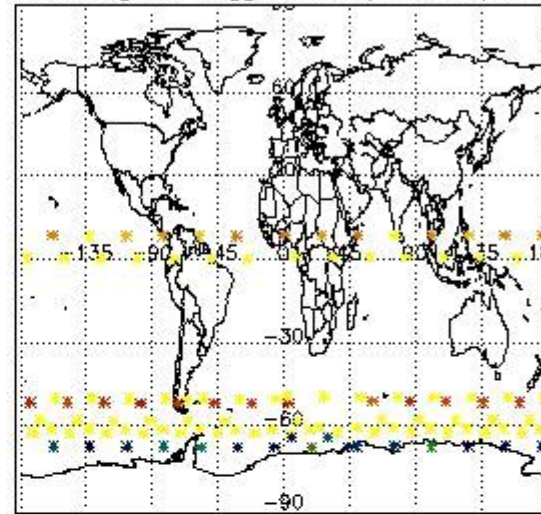

Percentage of flagged data per H2O profile