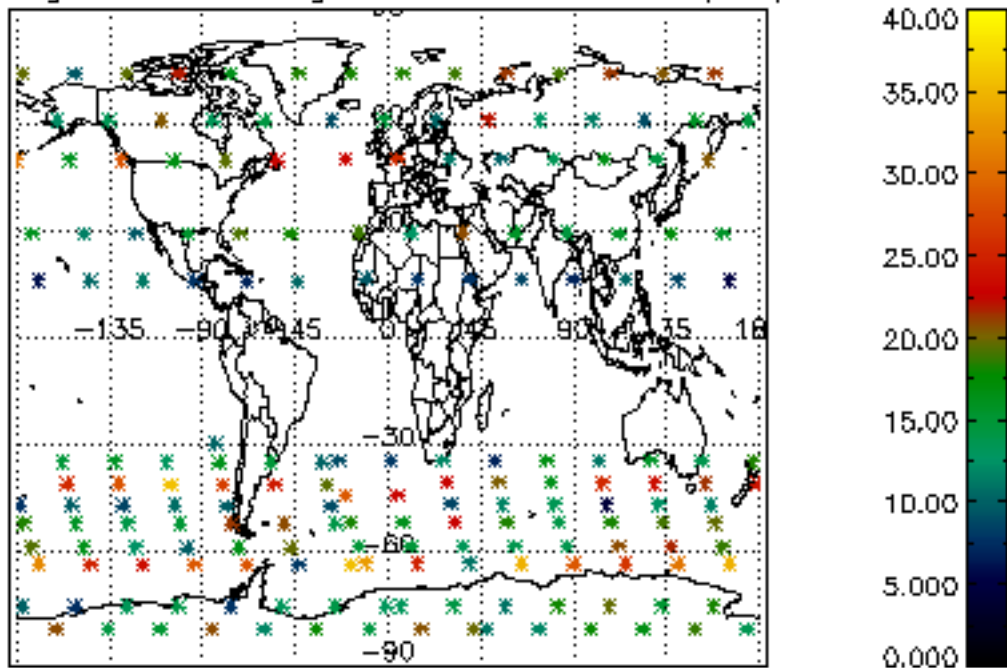

Percentage of cosmic ray hits per profile

Percentage of star falling outside central band per profile