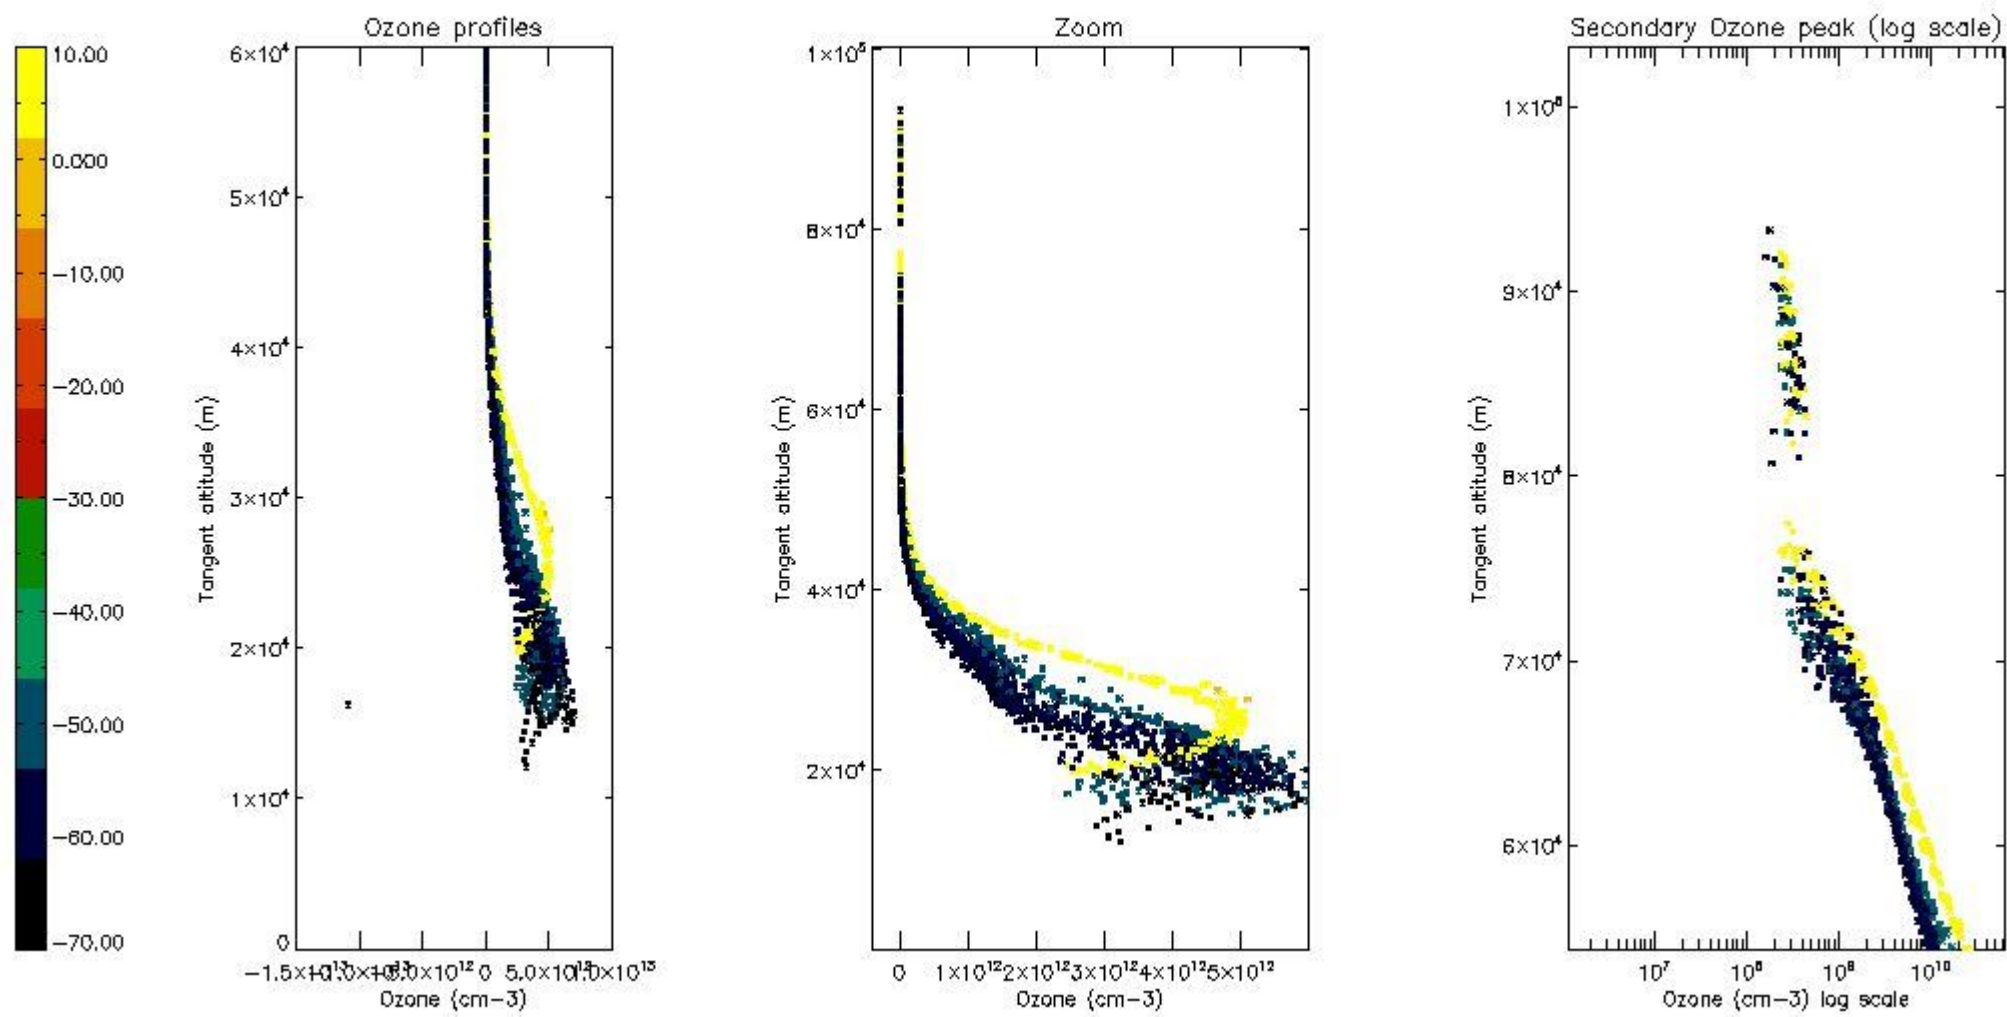

*5.4 Plot ozone profiles where STD < 10% (dark without errors)*

The colorbar represents the latitude.

*5.5 Plot ozone profiles where  $STD < 5\%$  (dark without errors)*

The colorbar represents the latitude.