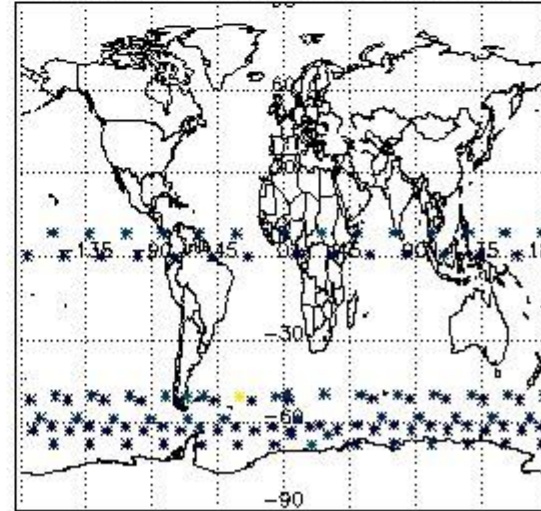

#### 3.2 Plot quality information per product (world map)

Percentage of flagged data per O3 profile

Percentage of flagged data per H2O profile

Percentage of flagged data per NO2 profile

Percentage of flagged data per NO3 profile