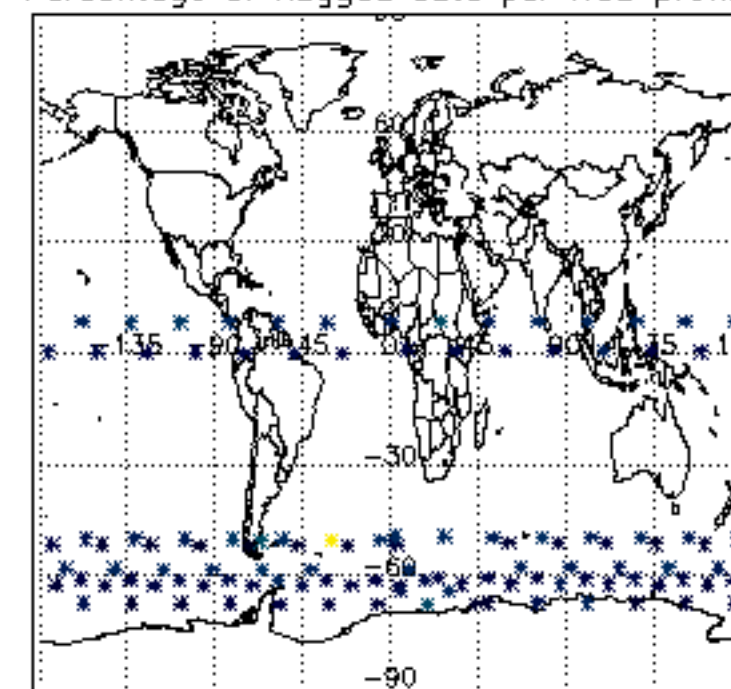

Percentage of flagged data per NO3 profile