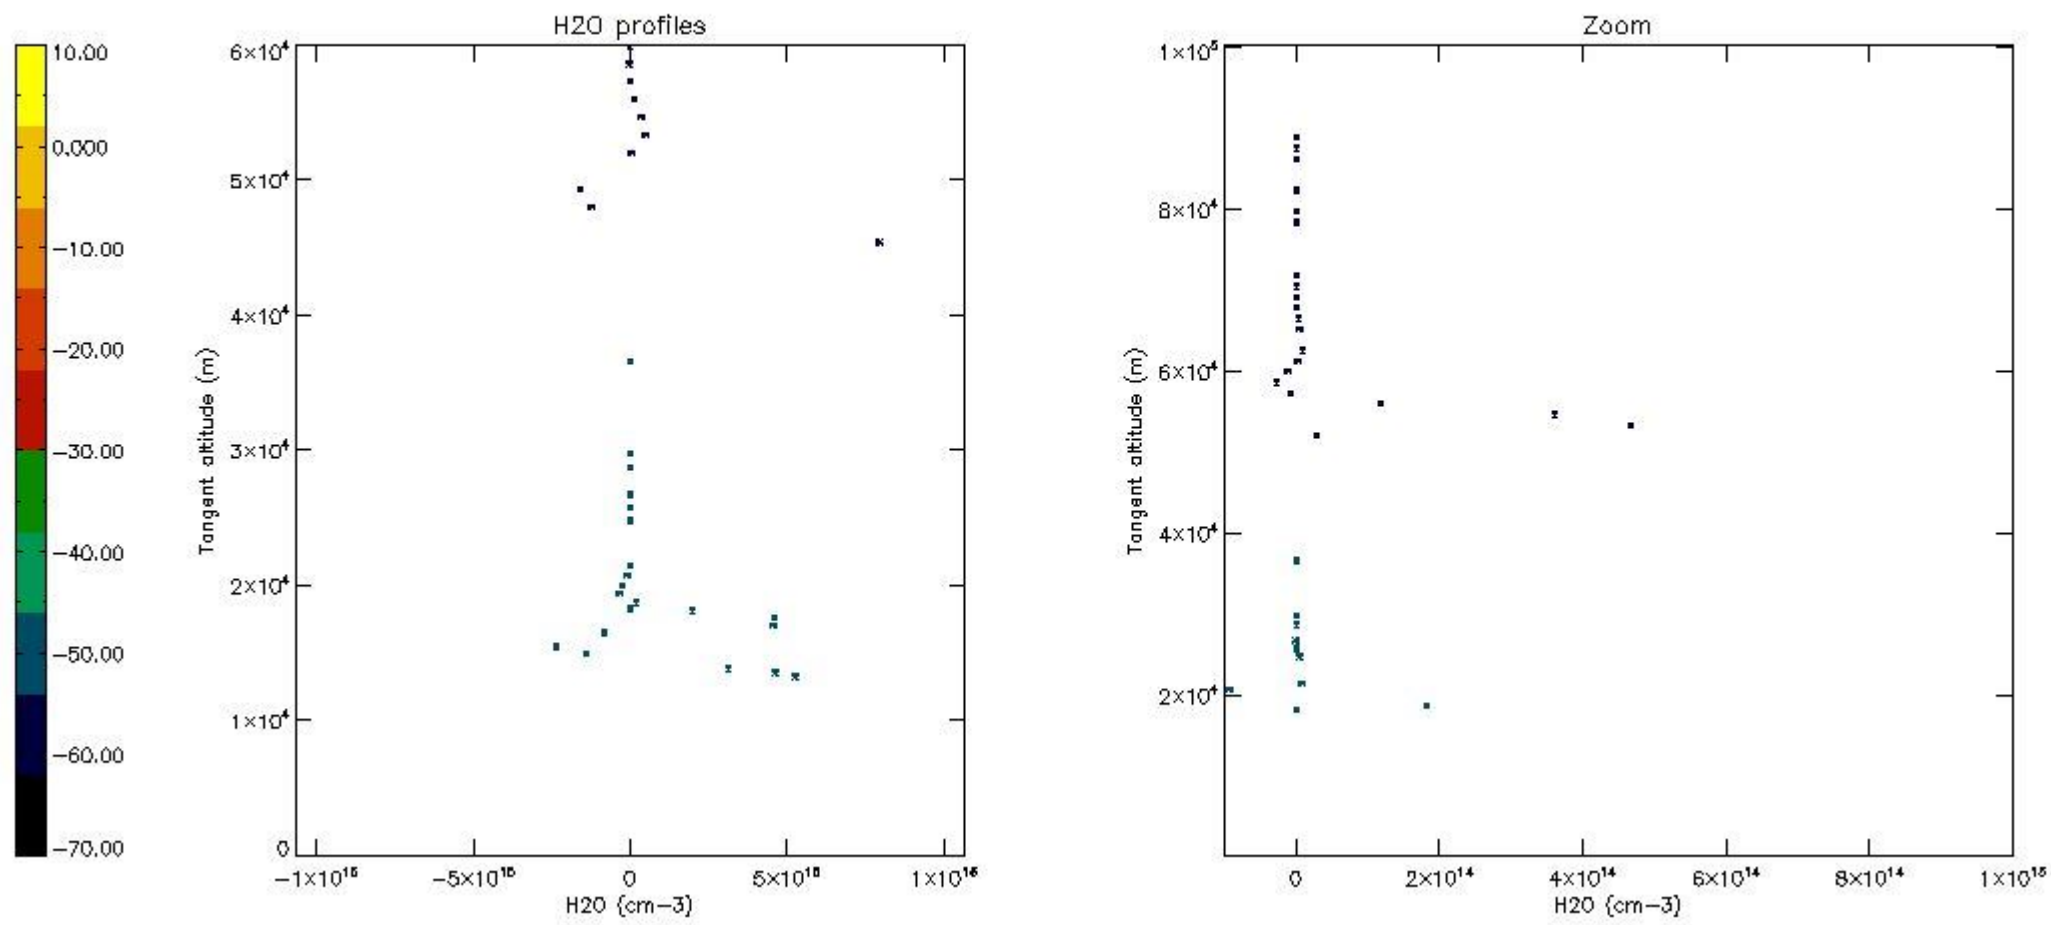

The colorbar represents the latitude.