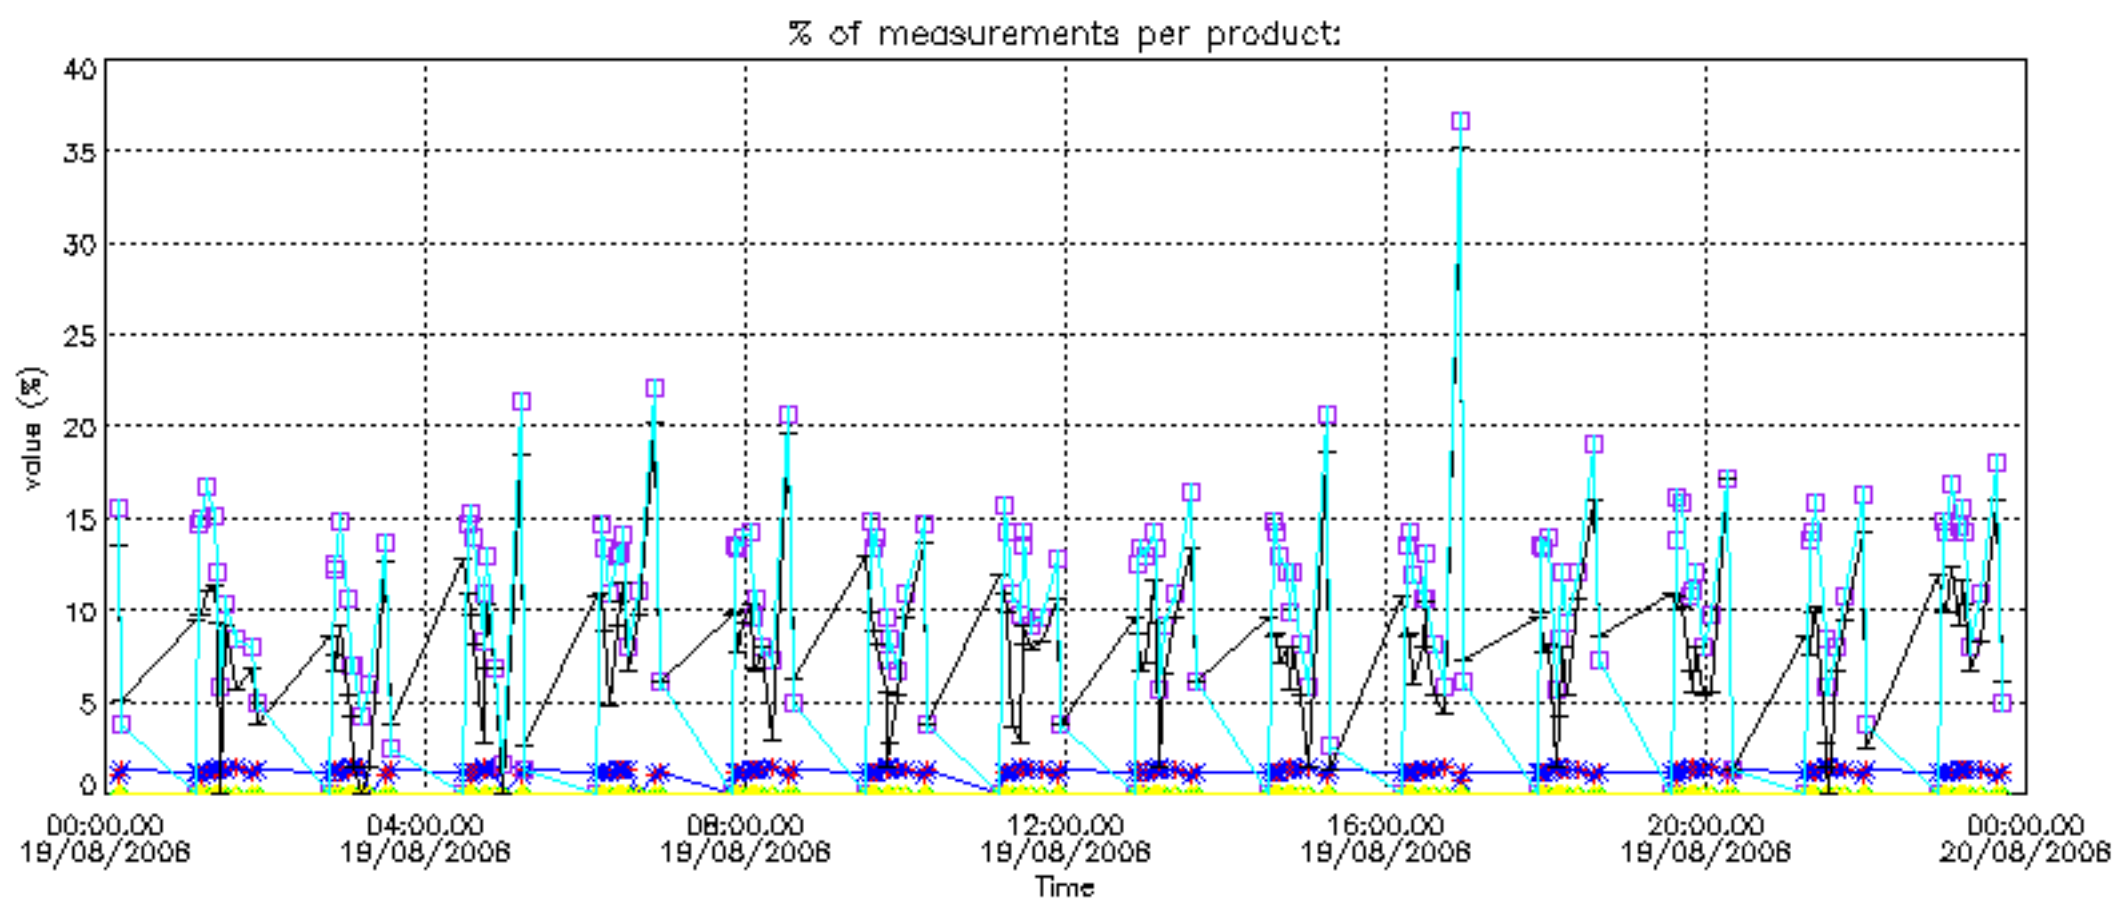

Percentage of cosmic ray hits per profile

Percentage of datation errors per profile