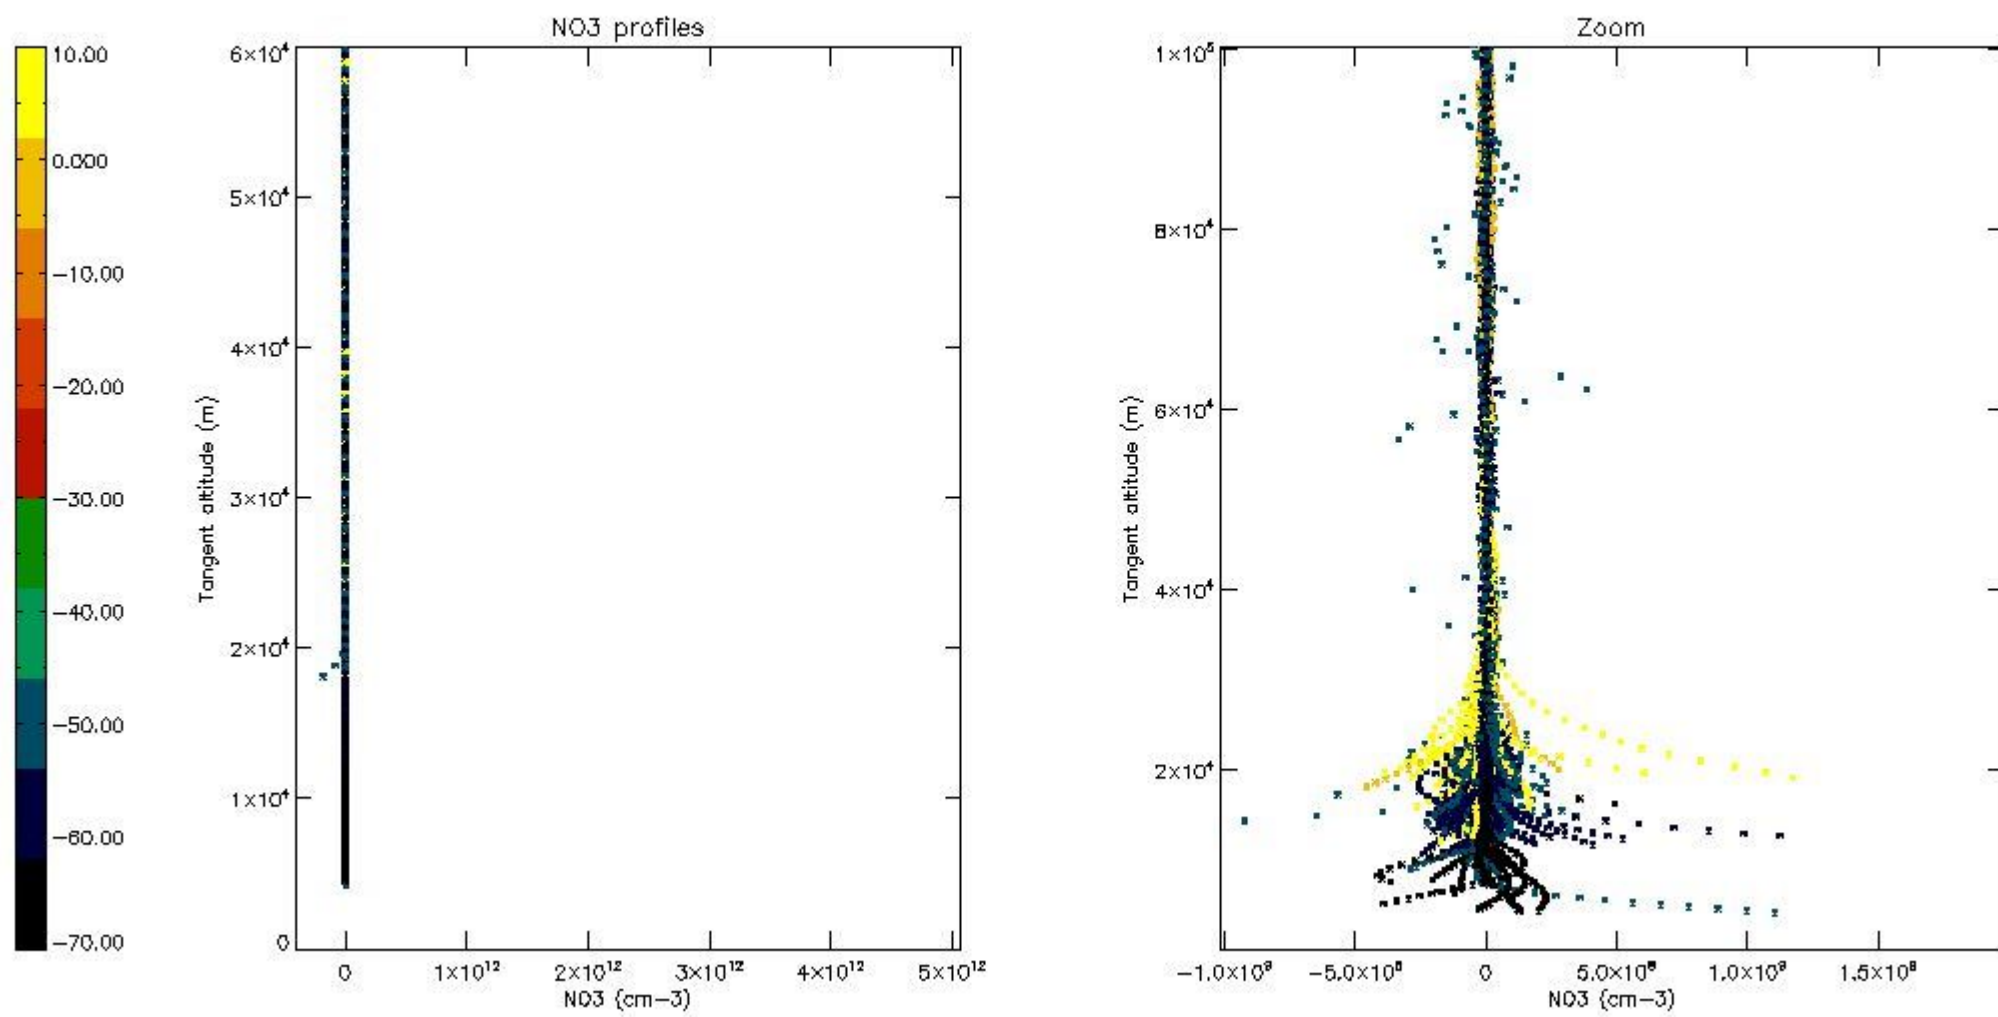

5.8 Plot H2O profiles for all STD (only for occultations of stars 1,2,3,4,13,14,16,26,63 dark without errors)

The colorbar represents the latitude.