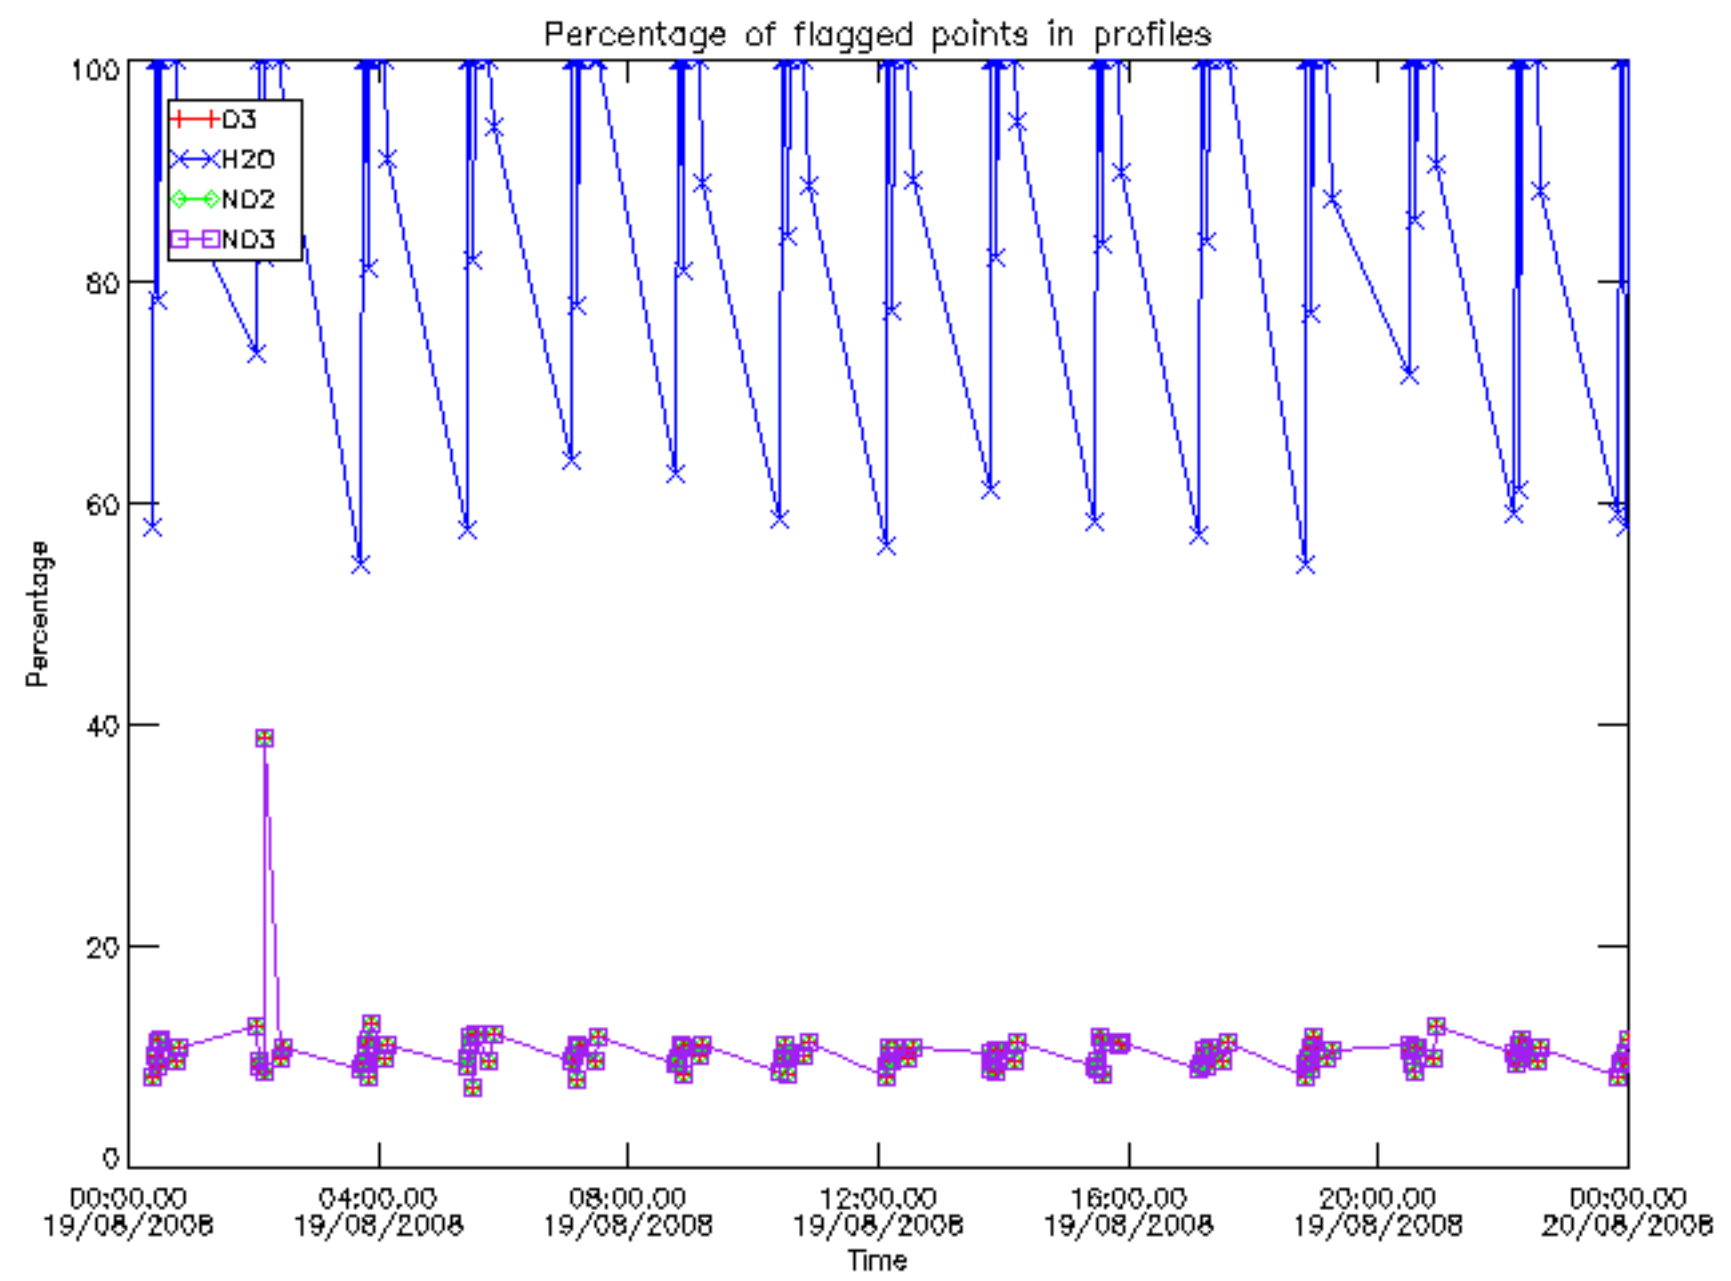

Percentage of flagged data per D3 profile

Percentage of flagged data per H2O profile