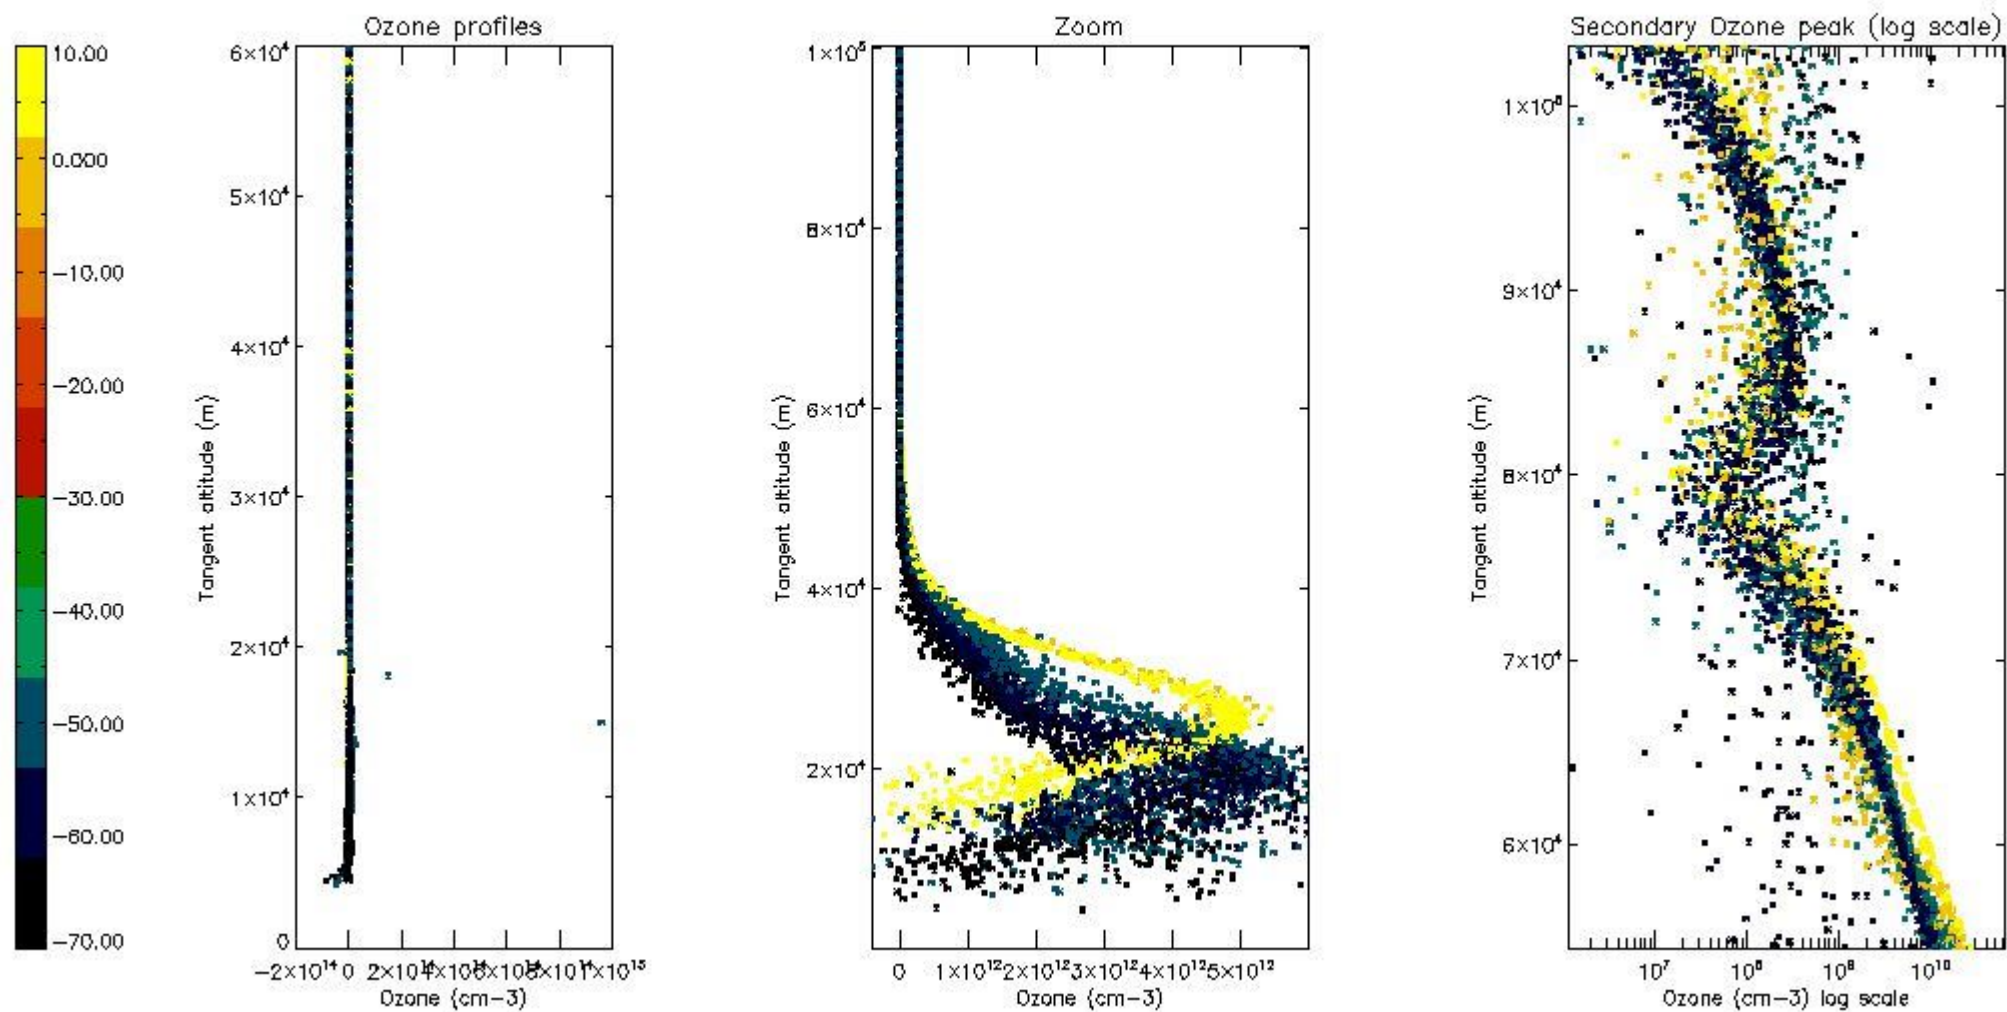

STD < 10	18
STD < 5	12

5.2 Plot ozone profiles for all STD (dark without errors)

The colorbar represents the latitude.

5.3 Plot ozone profiles where STD < 20% (dark without errors)

The colorbar represents the latitude.