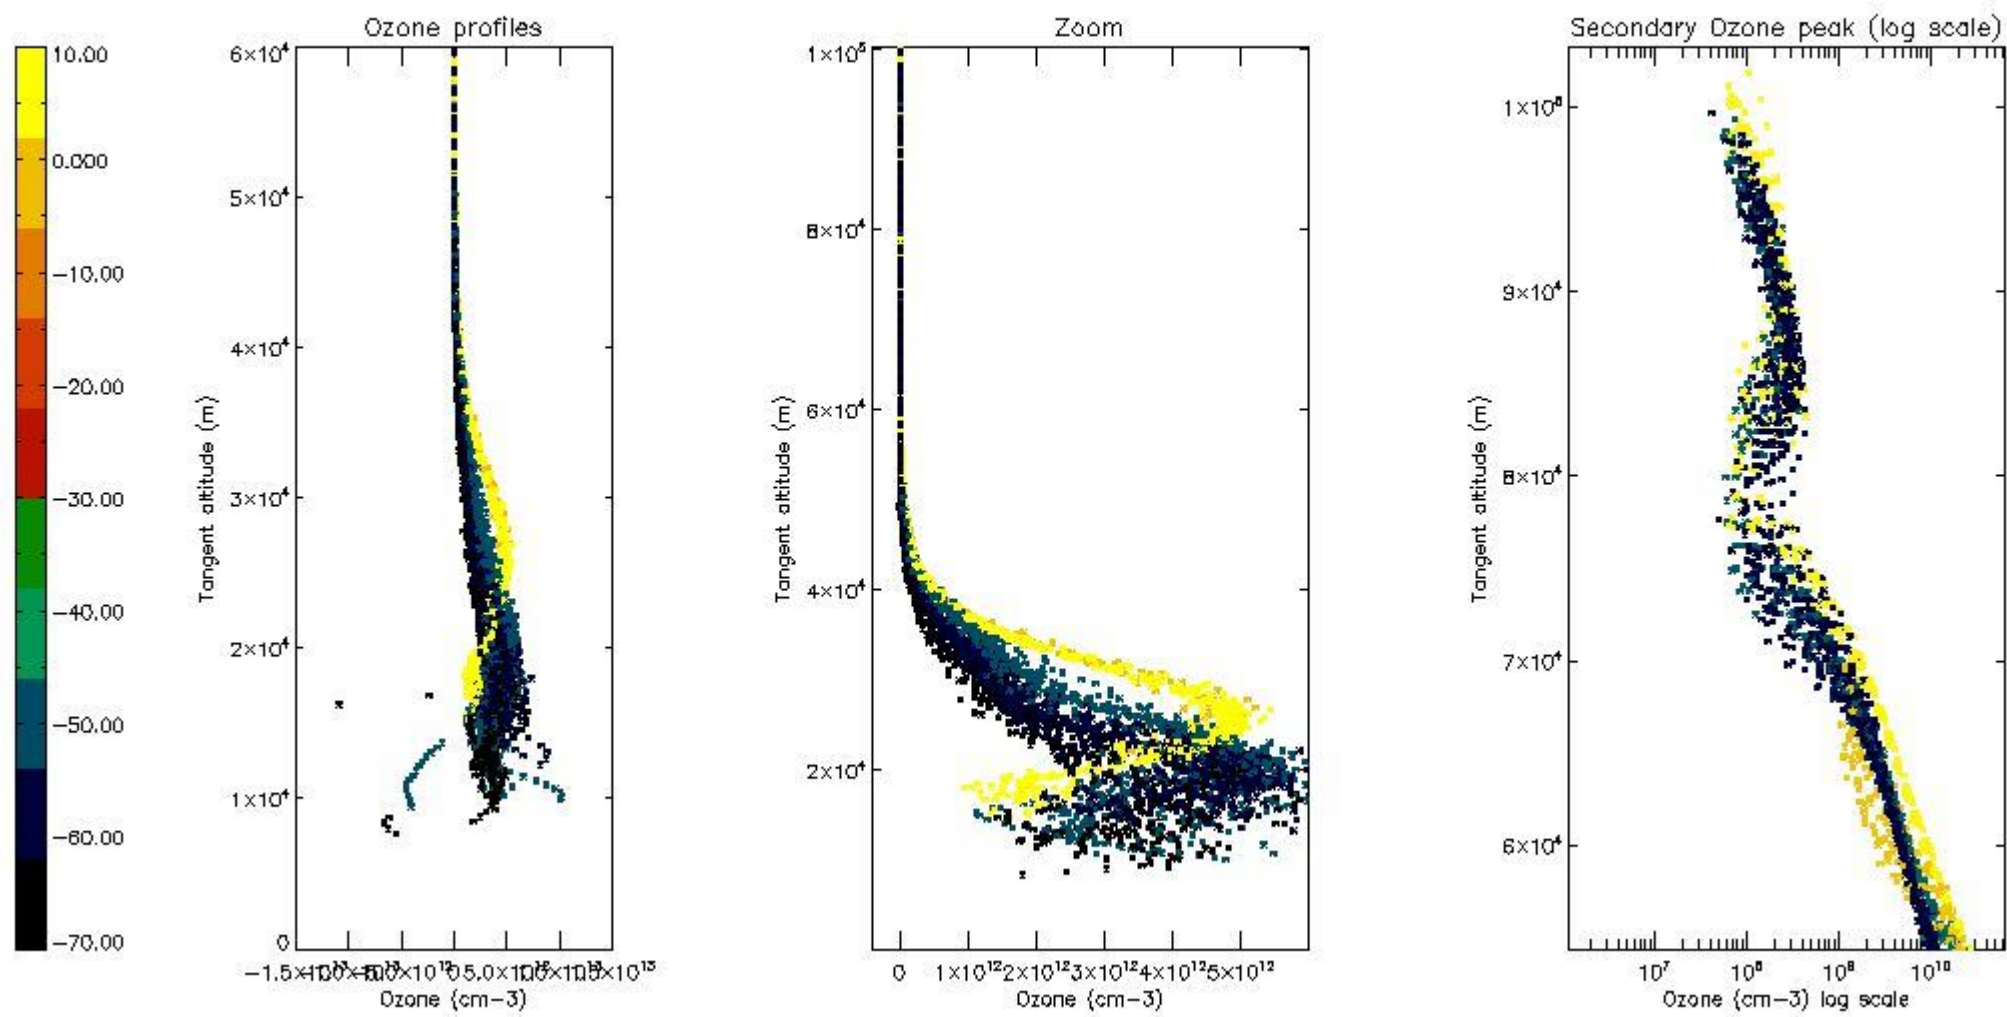

STD < 10	18
STD < 5	12

5.2 Plot ozone profiles for all STD (dark without errors)

The colorbar represents the latitude.

5.3 Plot ozone profiles where STD < 20% (dark without errors)

The colorbar represents the latitude.