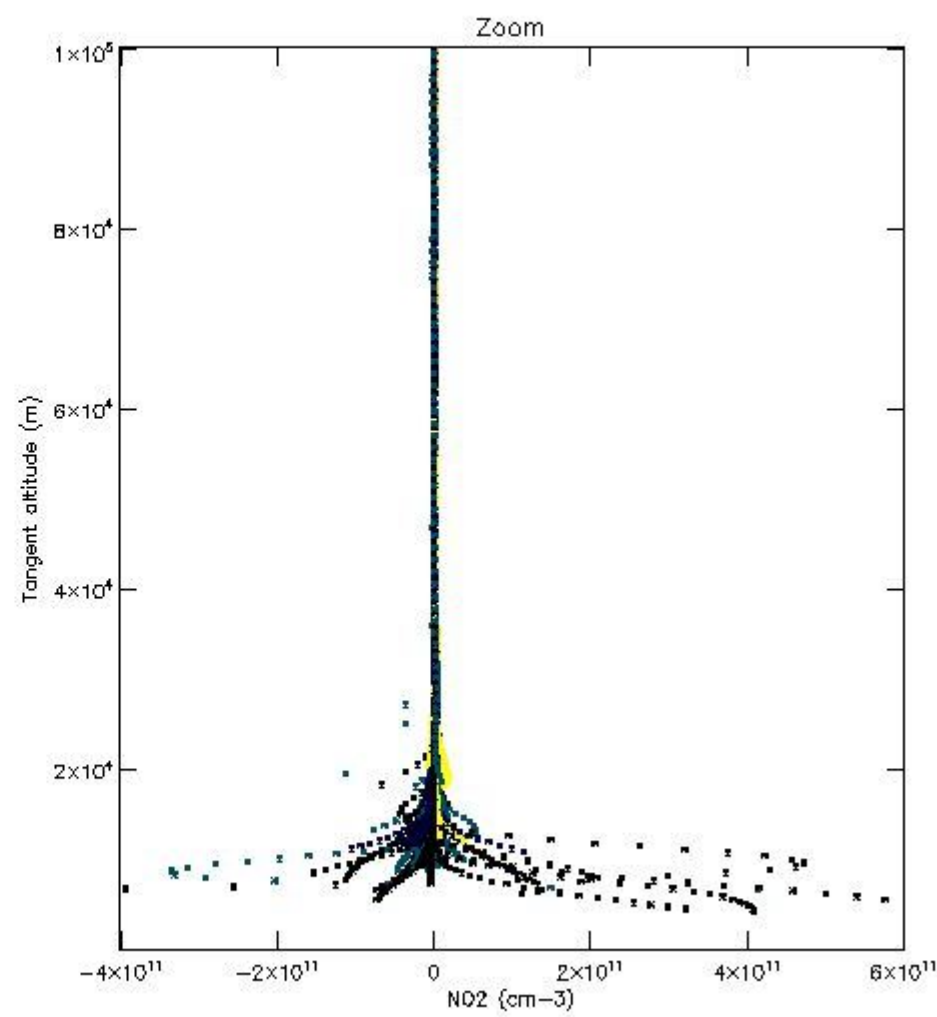

5.7 Plot NO3 profiles for all STD (dark without errors)

The colorbar represents the latitude.