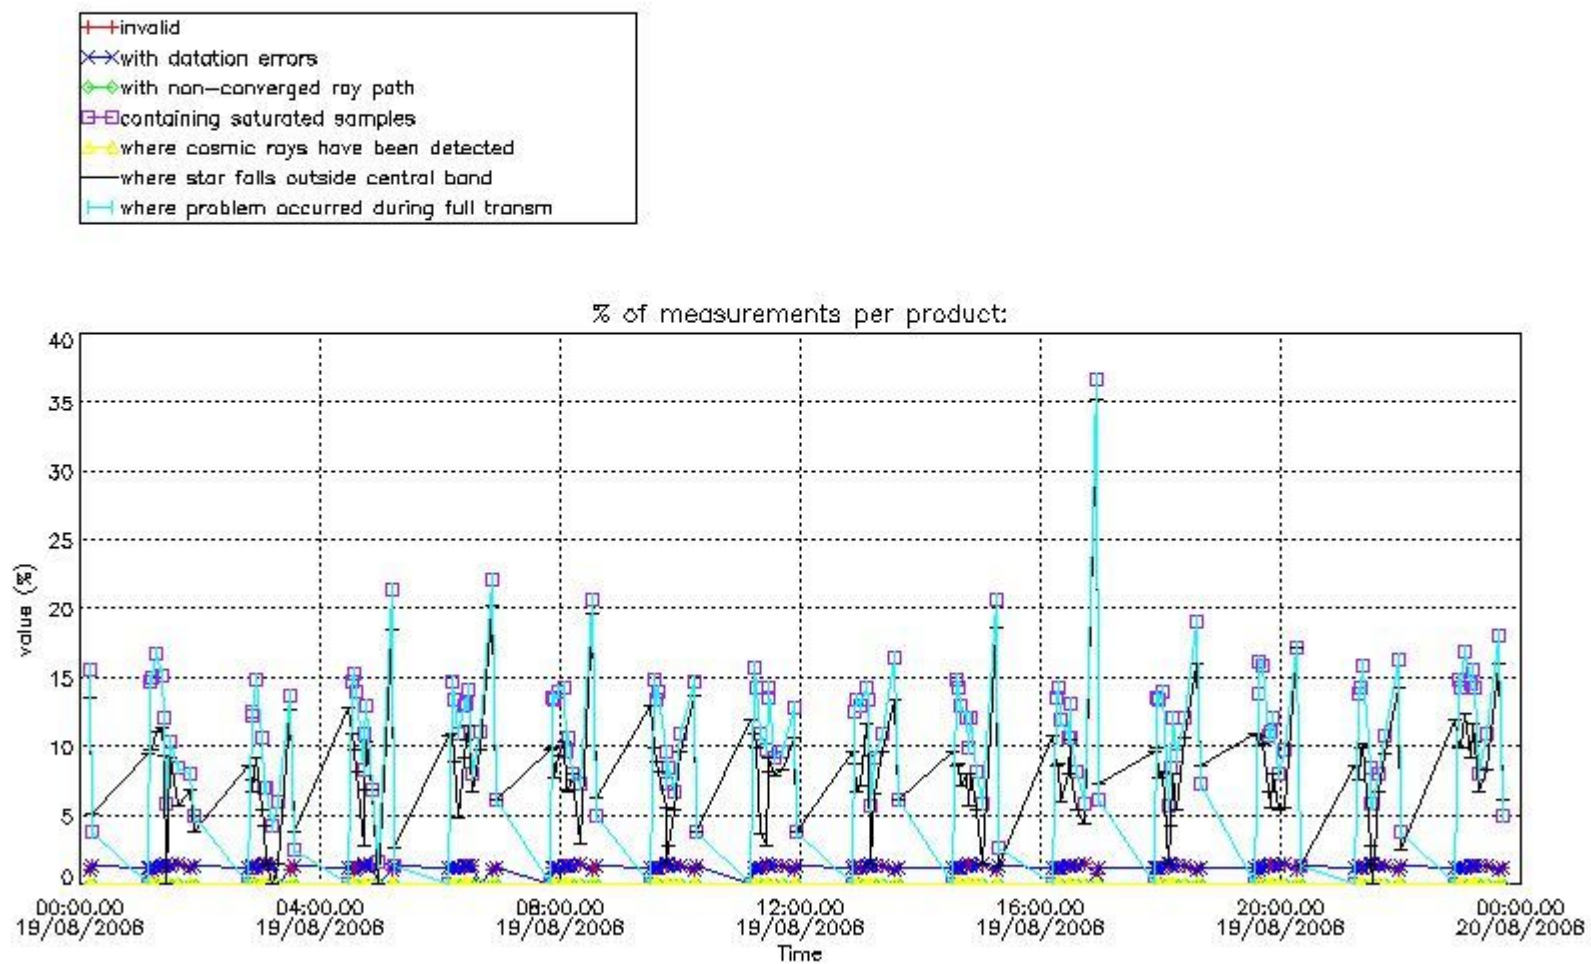

4.2 Plot quality information per product coming from level 1b processing (world map)

4.2.1 Plot level 1 quality information per product (world map): ENVISAT ASCENDING passes