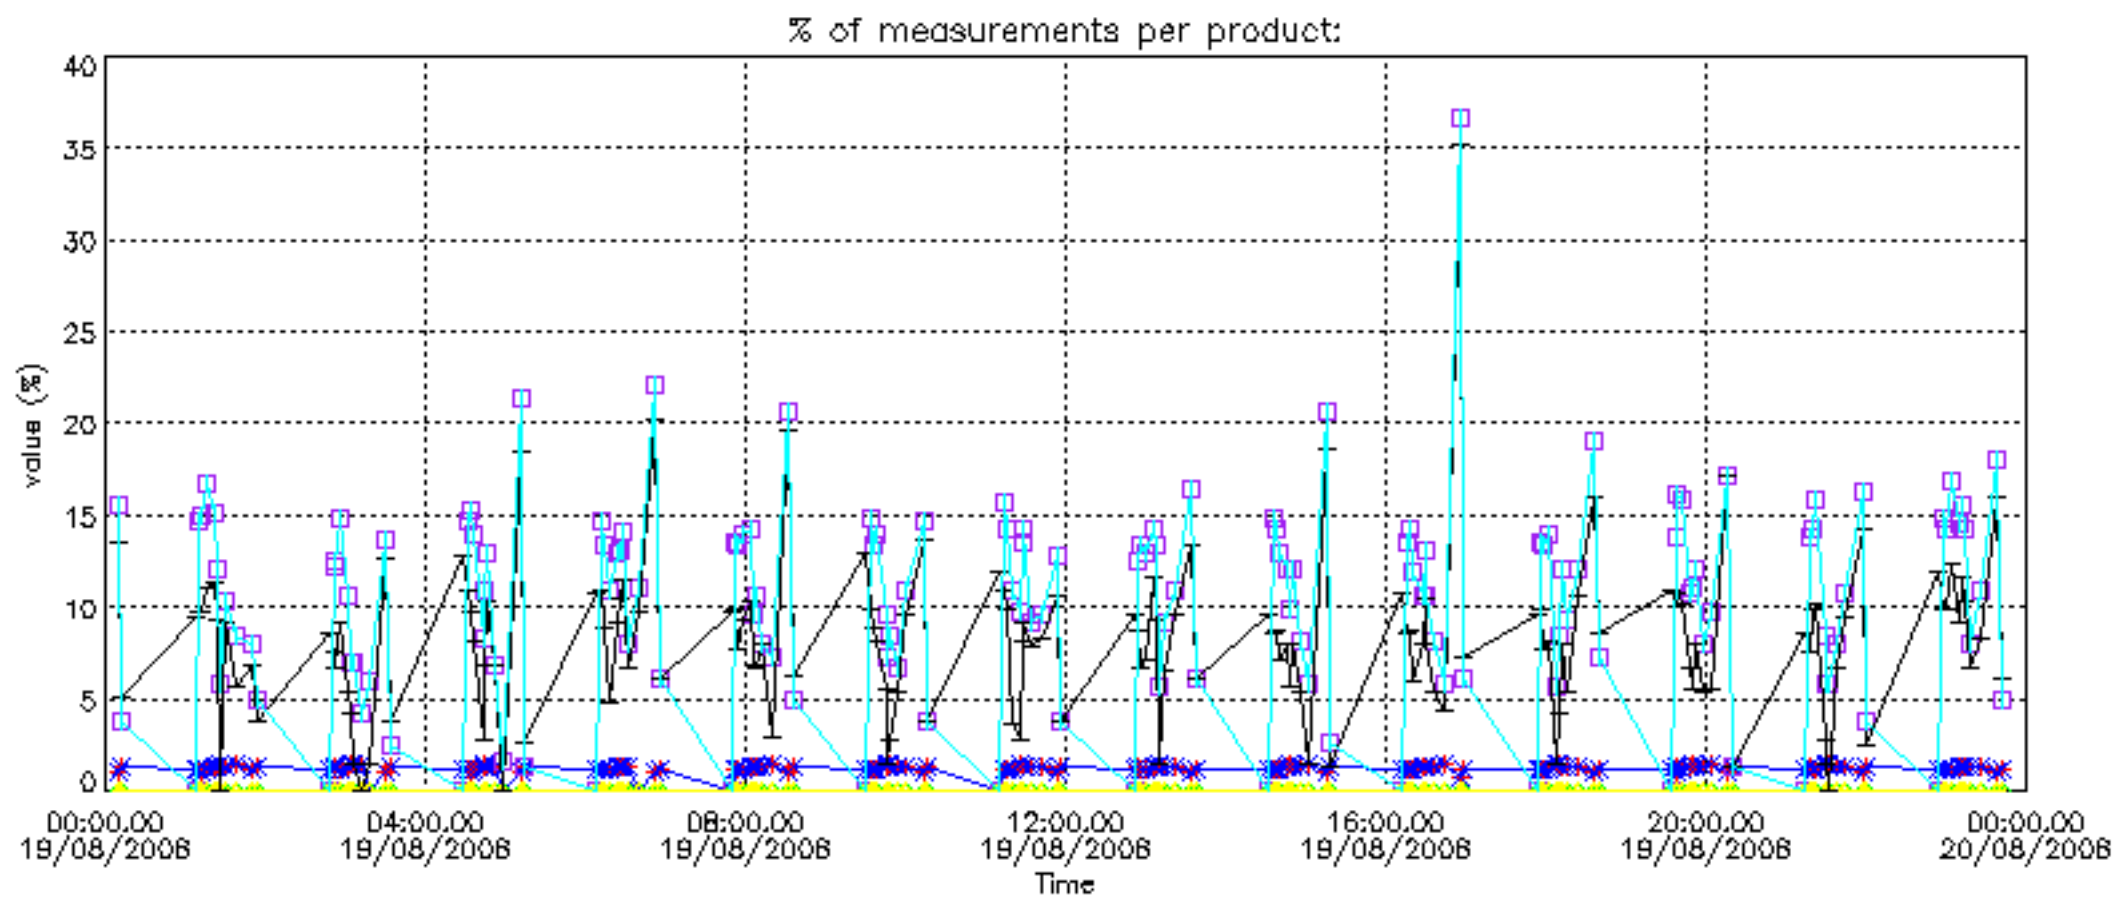

Percentage of cosmic ray hits per profile

Percentage of datation errors per profile