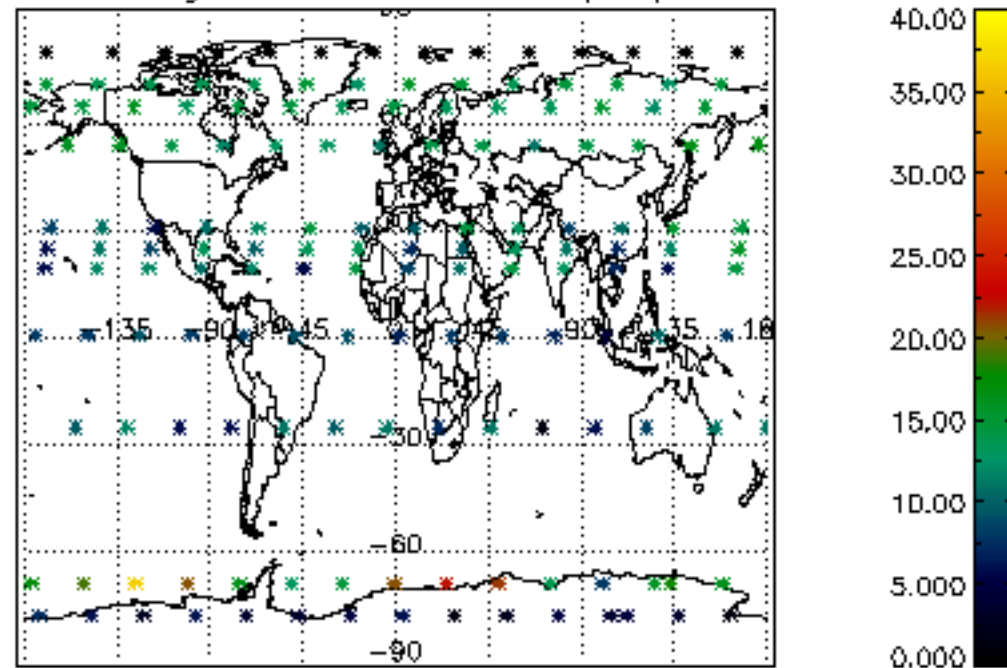

Percentage of saturation errors per profile