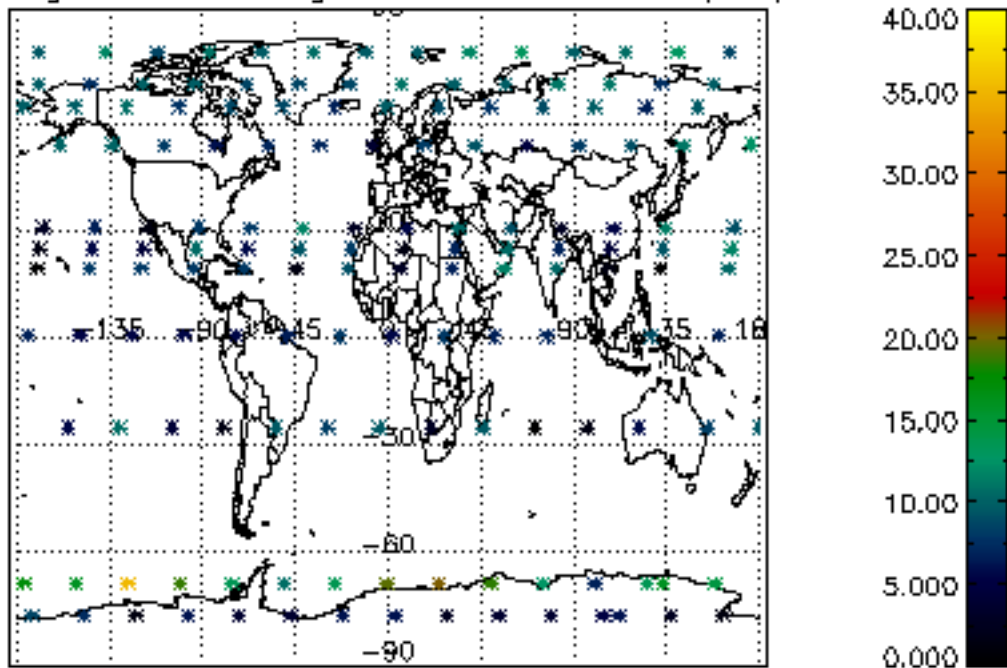

Percentage of star falling outside central band per profile