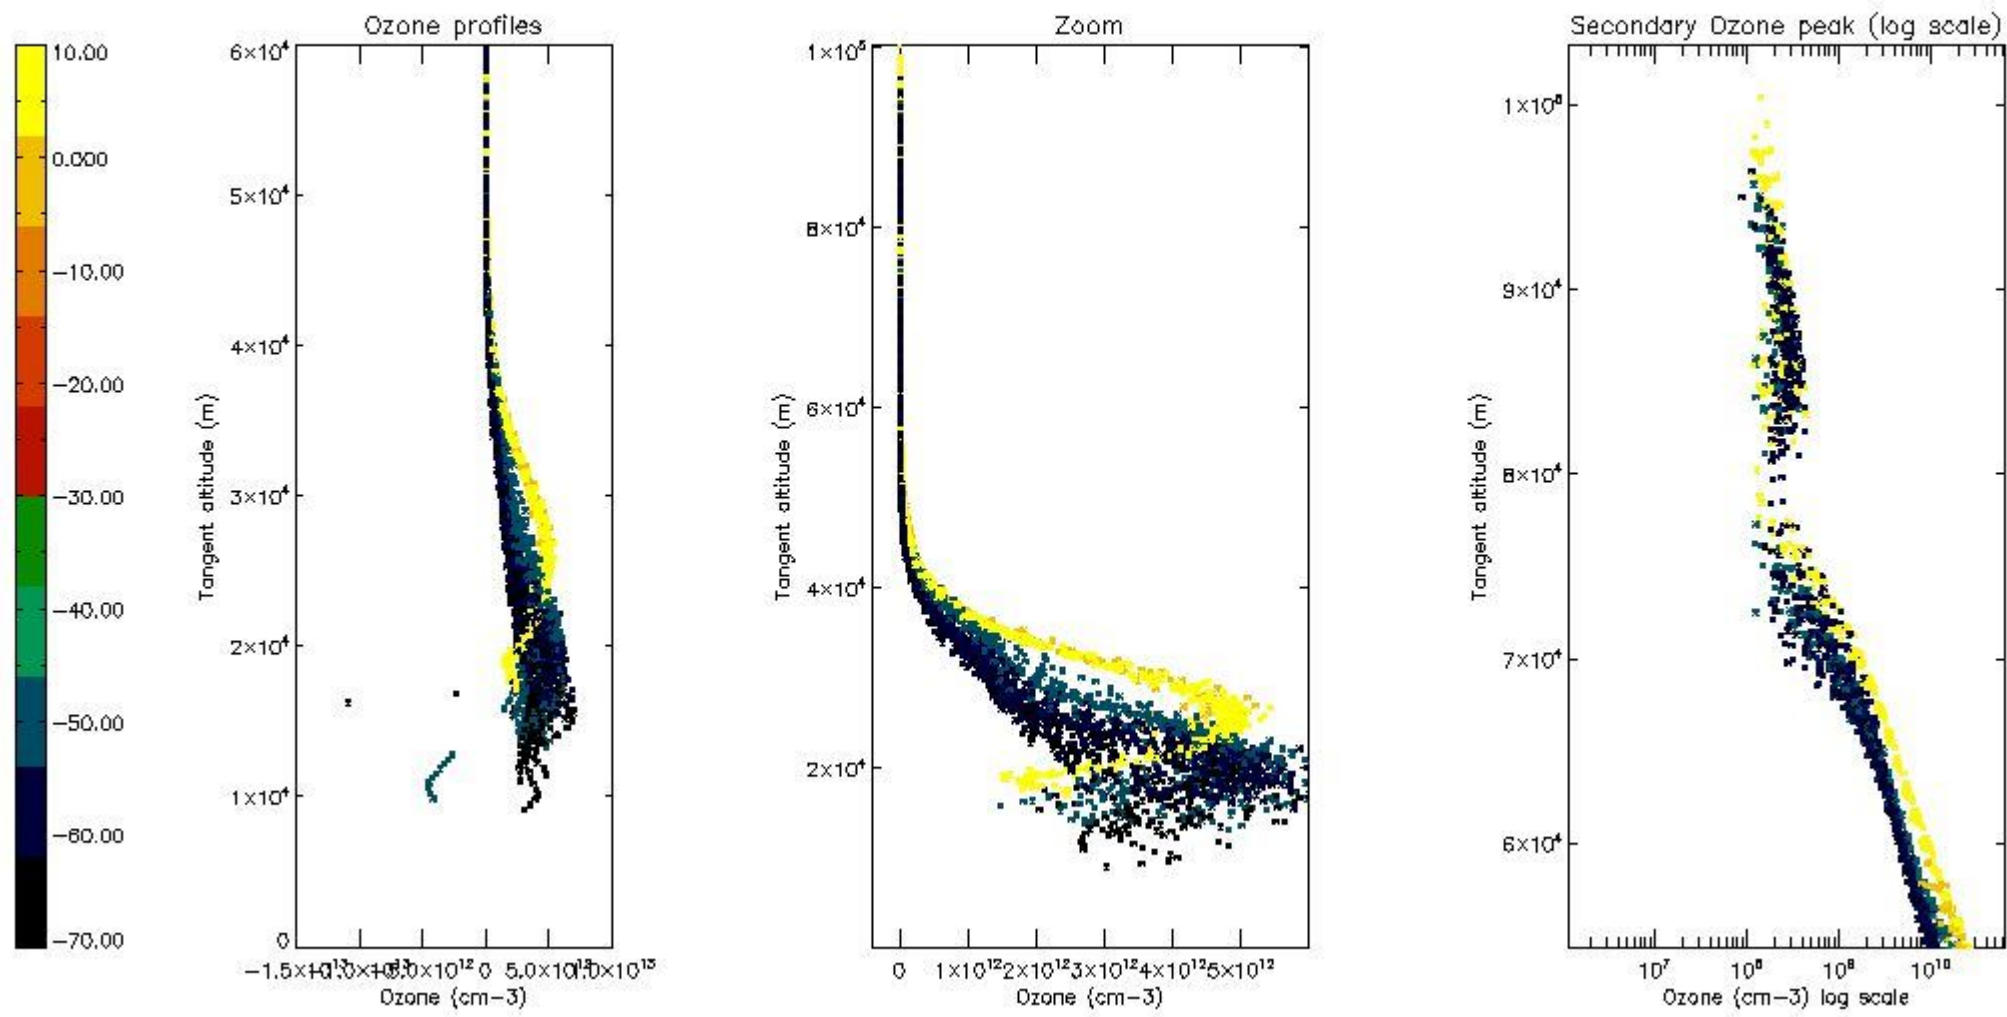

STD < 10	18
STD < 5	12

5.2 Plot ozone profiles for all STD (dark without errors)

The colorbar represents the latitude.

5.3 Plot ozone profiles where STD < 20% (dark without errors)

The colorbar represents the latitude.

*5.4 Plot ozone profiles where STD < 10% (dark without errors)*

The colorbar represents the latitude.

*5.5 Plot ozone profiles where  $STD < 5\%$  (dark without errors)*

The colorbar represents the latitude.