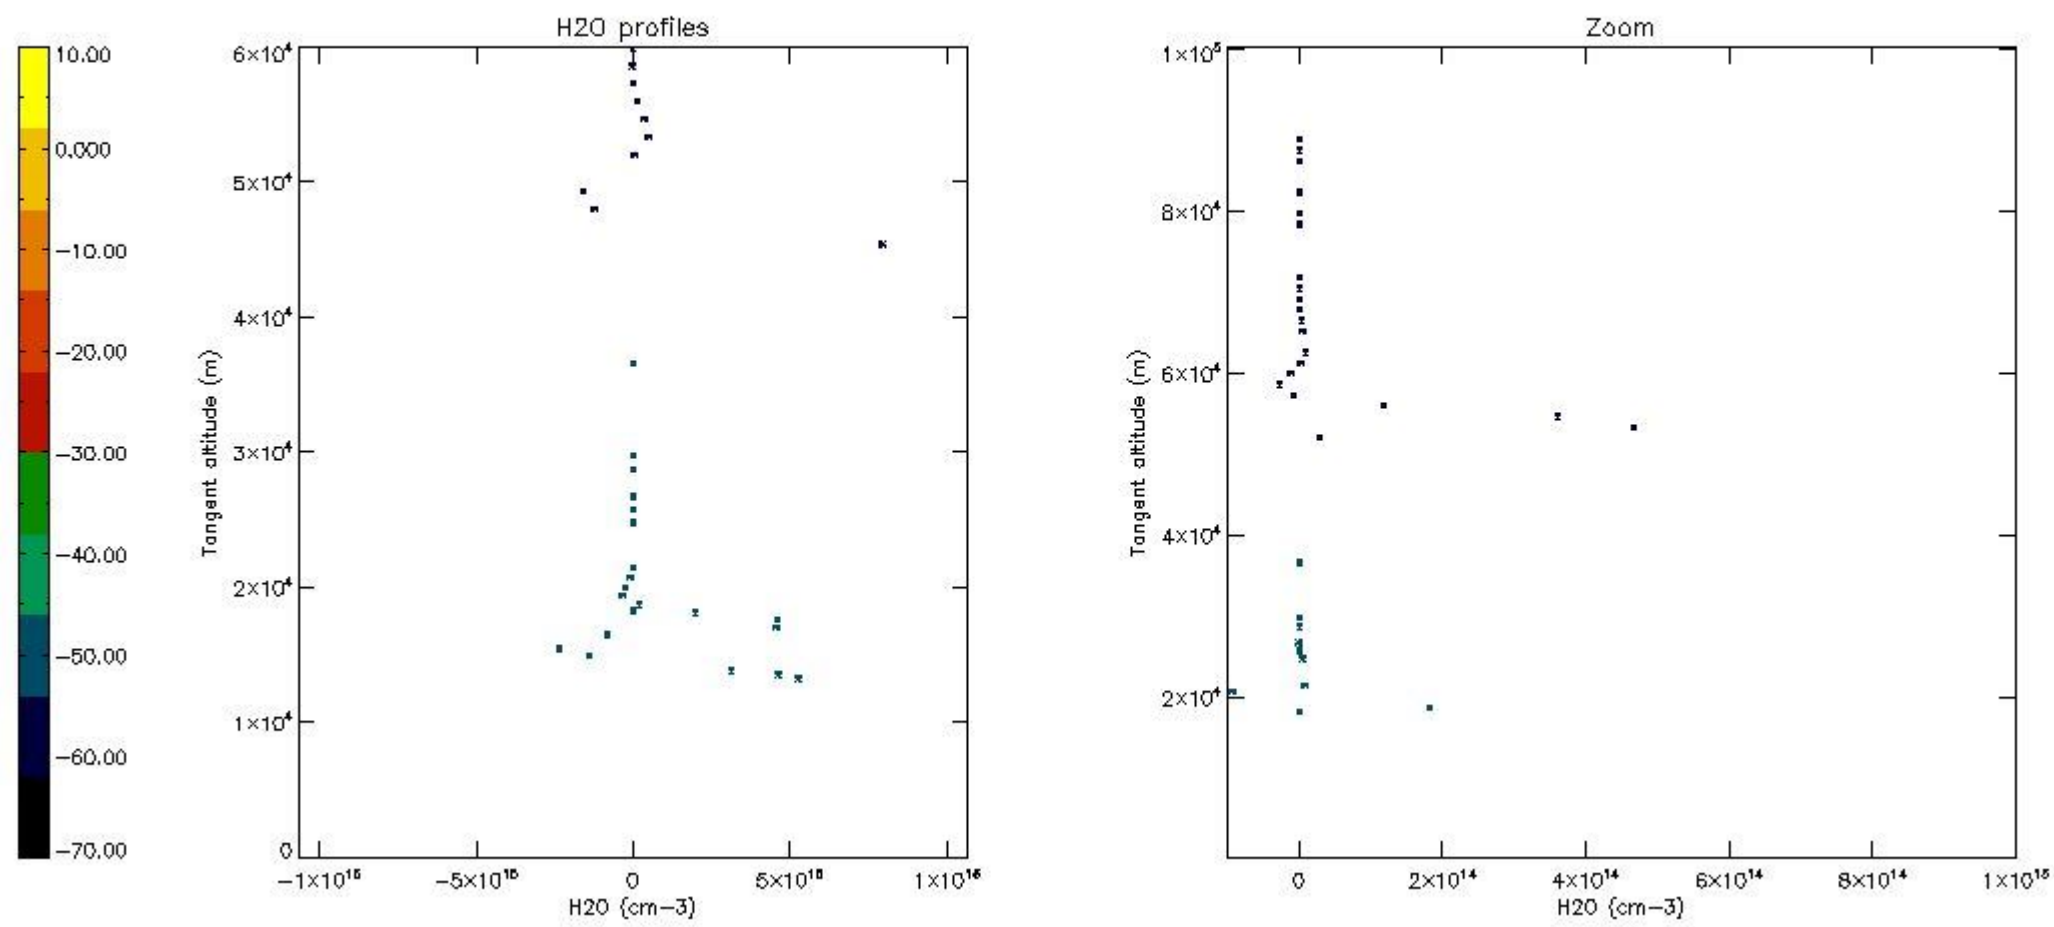

*5.6 Plot NO<sub>2</sub> profiles for all STD (dark without errors)*

The colorbar represents the latitude.

*5.7 Plot NO3 profiles for all STD (dark without errors)*

The colorbar represents the latitude.

5.8 Plot H2O profiles for all STD (only for occultations of stars 1,2,3,4,13,14,16,26,63 dark without errors)

The colorbar represents the latitude.