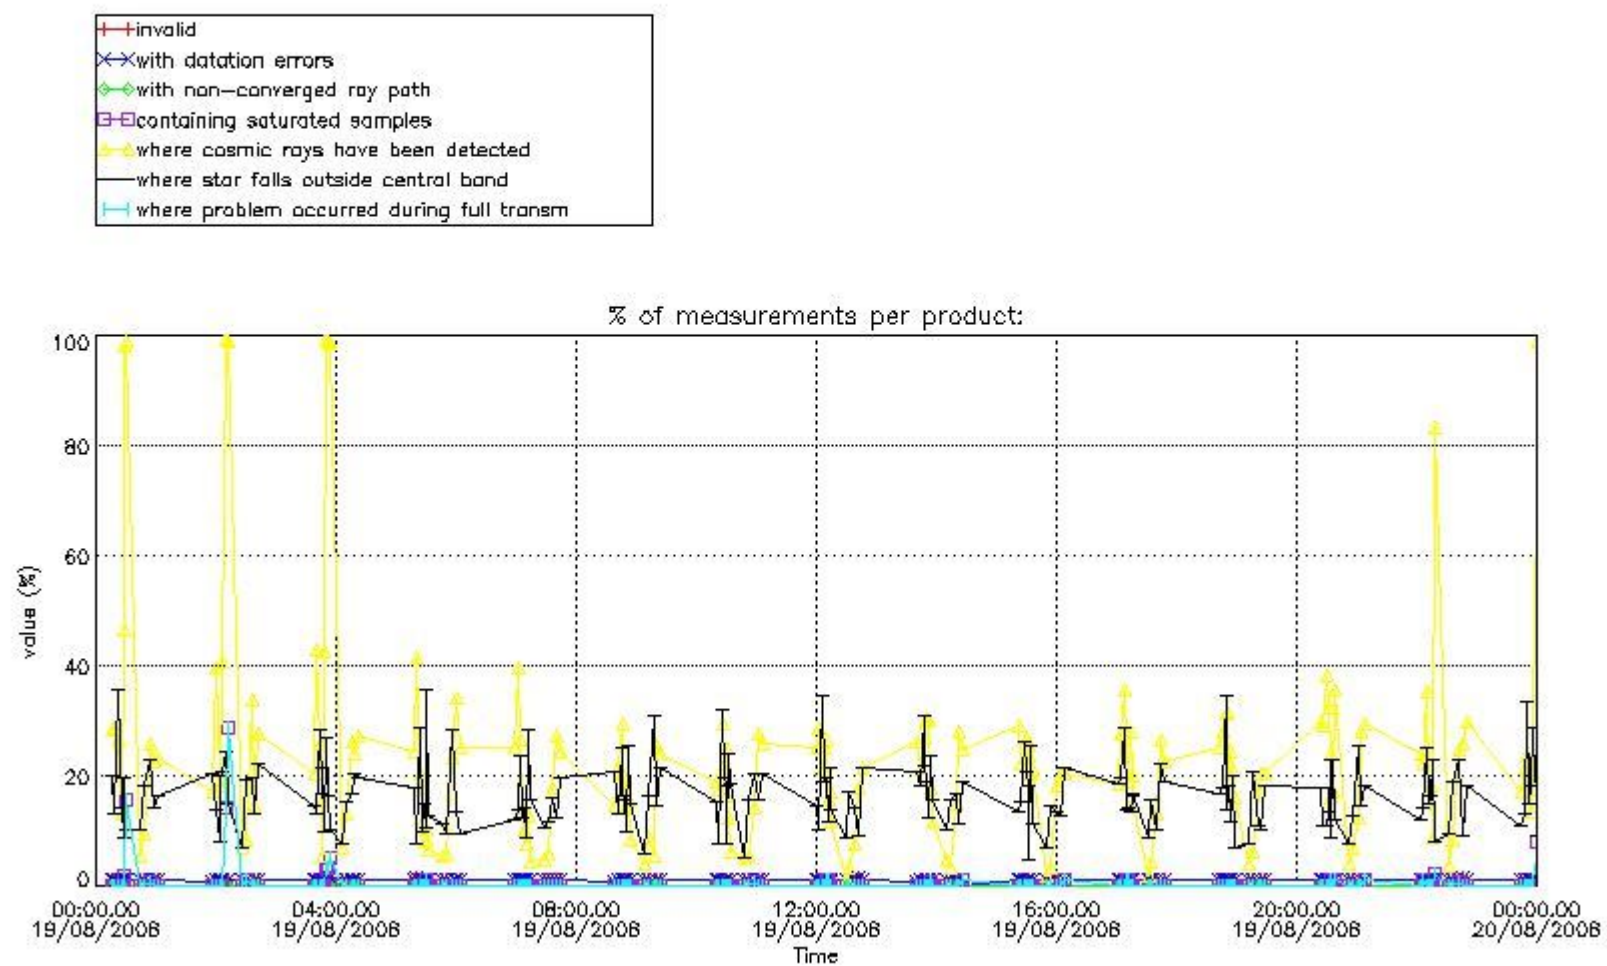

4.1.2 Plot level 1 quality information per product (time dependant): ENVI SAT DESCENDING passes