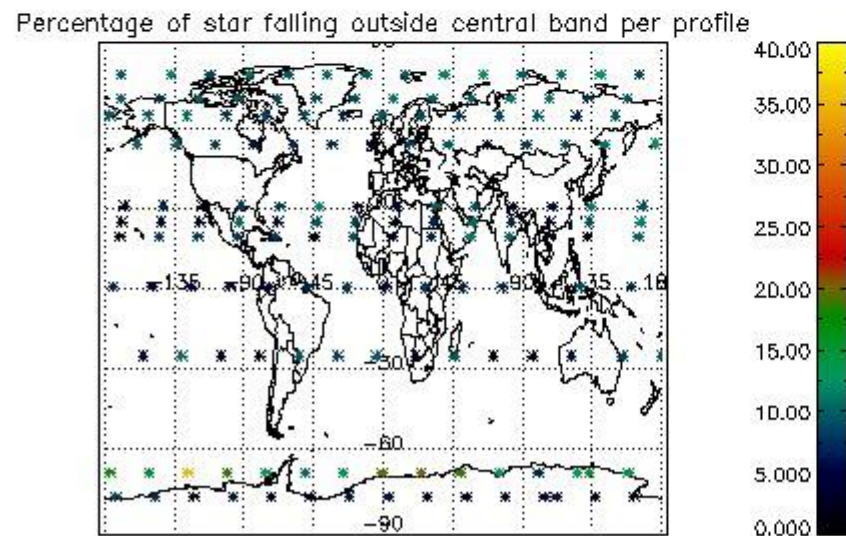

5. Trace gas profiles

5.1 Ozone statistics based on quality of products

The final quality of the products can be "measured" using the STD (Standard Deviation) attached to every point profile. This information is written to the parameter GOM_NL__2P/NL_LOCAL_SPECIES_DENSITY/o3_std of the level 2 products. The table below shows the statistics for given STD ranges.

The statistics are given with respect to the overall valid production:

- Products without fatal errors: GOM_NL__2P/MPH/PRODUCT_ERR=0
- Valid point profile: GOM_NL__2P/NL_LOCAL_SPECIES_DENSITY/pcd(0)=0

The 'Criteria' is applied to valid points of dark limb products:

- Products in dark limb illumination condition: GOM_NL__2P/NL_SUMMARY_QUALITY/obs_ill_cond=0
- Products without fatal errors: GOM_NL__2P/MPH/PRODUCT_ERR=0
- Valid point profile: GOM_NL__2P/NL_LOCAL_SPECIES_DENSITY/pcd(0)=0

So, the table below shows the percentage of dark limb and valid observations for each criteria with respect to the overall valid daily observations.

Criteria	% of total production
All STD	39
STD < 20	23