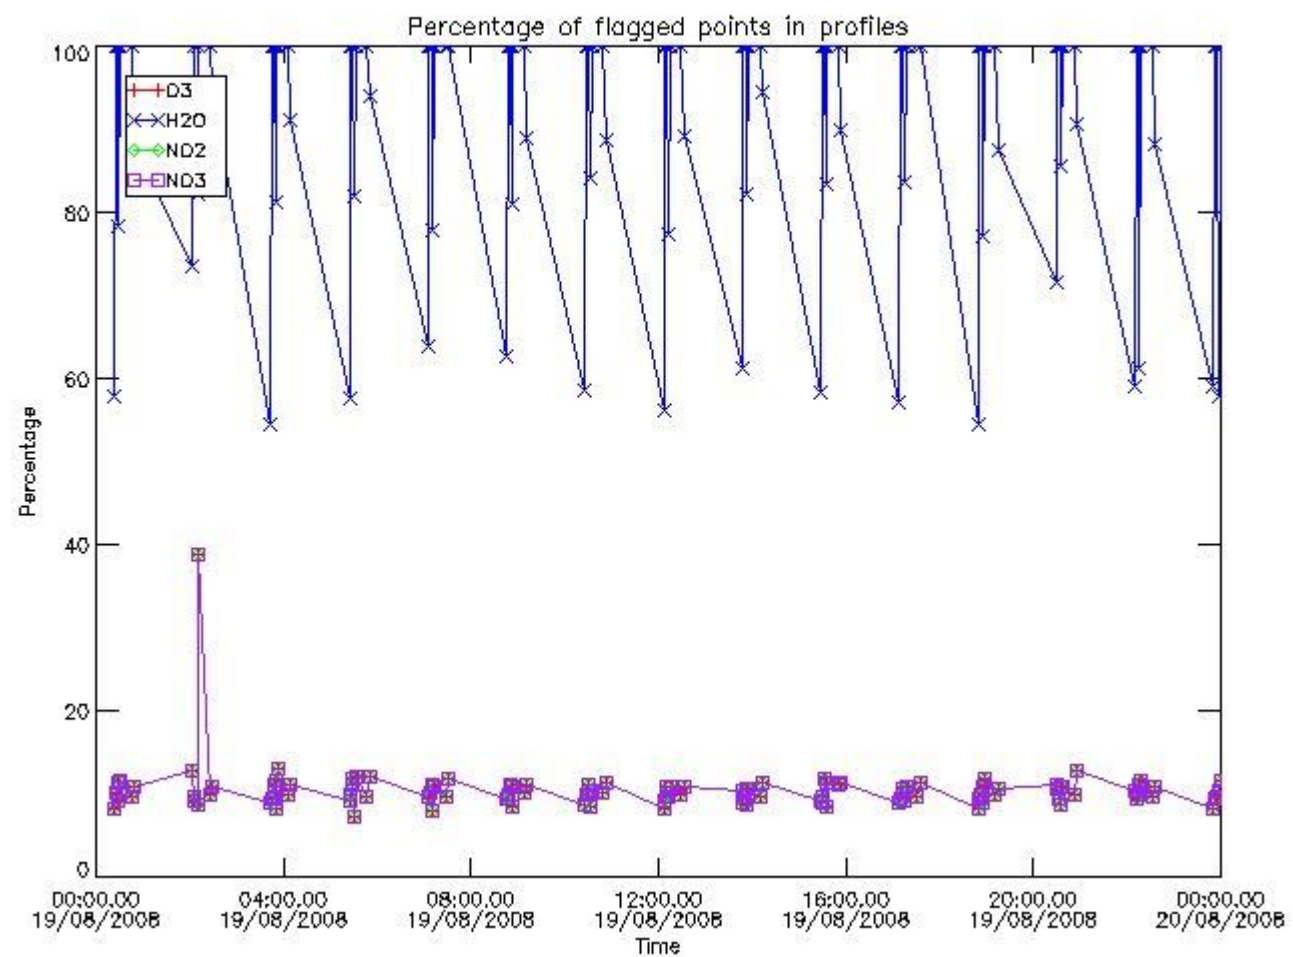

338	GOM_NL__2PRFIN20080819_234712_000000422071_00216_33837_7632.N1	19-AUG-2008 23:47:12	Twilight_stray	42.000	44	24Gam Gem	1.9280	11000.	84	33837	No
339	GOM_NL__2PRFIN20080819_235054_000000622071_00216_33837_7633.N1	19-AUG-2008 23:50:54	Dark	61.500	14	58Alp Ori	0.87000	3000.0	123	33837	No
340	GOM_NL__2PRFIN20080819_235220_000000542071_00216_33837_7634.N1	19-AUG-2008 23:52:20	Dark	54.000	27	24Gam Ori	1.6360	26000.	108	33837	No
341	GOM_NL__2PRFIN20080819_235417_000000532071_00216_33837_7635.N1	19-AUG-2008 23:54:17	Dark	52.500	30	46Eps Ori	1.6940	30000.	105	33837	No
342	GOM_NL__2PRFIN20080819_235625_000000492071_00216_33837_7636.N1	19-AUG-2008 23:56:25	Dark	48.500	1	9Alp CMa	-1.4400	11000.	97	33837	No
343	GOM_NL__2PRFIN20080819_235913_000000452071_00216_33837_7637.N1	19-AUG-2008 23:59:13	Dark	44.500	101	11Alp Lep	2.5820	7000.0	89	33837	No

3. Quality information per product

In this section it is plotted some information contained in the Quality Summary data set of the level 2 products. Only products in dark limb conditions and without errors (error flag in the MPH set to "0") are used.

3.1 Plot quality information per product (time dependant)

3.2 Plot quality information per product (world map)