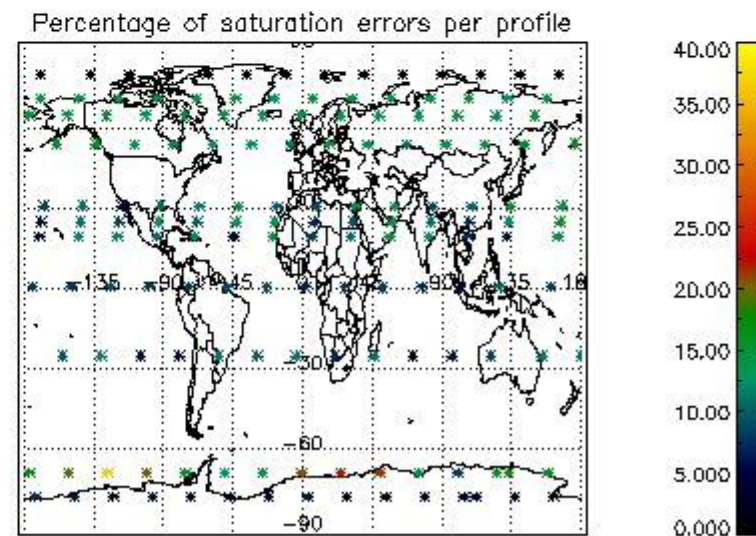

5. Trace gas profiles

5.1 Ozone statistics based on quality of products

The final quality of the products can be "measured" using the STD (Standard Deviation) attached to every point profile. This information is written to the parameter GOM_NL__2P/NL_LOCAL_SPECIES_DENSITY/o3_std of the level 2 products. The table below shows the statistics for given STD ranges.

The statistics are given with respect to the overall valid production:

- Products without fatal errors: GOM_NL__2P/MPH/PRODUCT_ERR=0
- Valid point profile: GOM_NL__2P/NL_LOCAL_SPECIES_DENSITY/pcd(0)=0

The 'Criteria' is applied to valid points of dark limb products:

- Products in dark limb illumination condition: GOM_NL__2P/NL_SUMMARY_QUALITY/obs_ill_cond=0
- Products without fatal errors: GOM_NL__2P/MPH/PRODUCT_ERR=0
- Valid point profile: GOM_NL__2P/NL_LOCAL_SPECIES_DENSITY/pcd(0)=0

So, the table below shows the percentage of dark limb and valid observations for each criteria with respect to the overall valid daily observations.

Criteria	% of total production
All STD	39
STD < 20	23