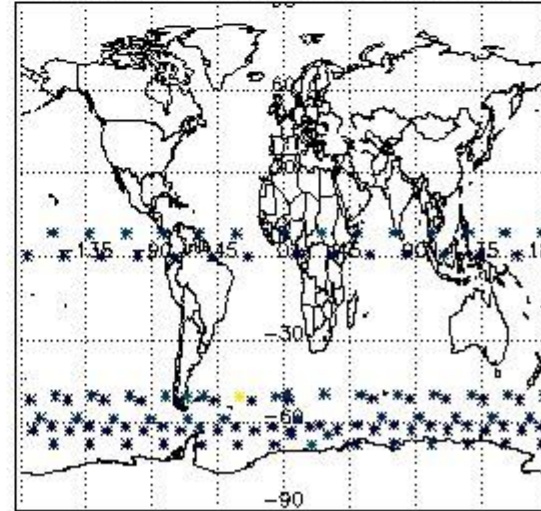

Percentage of flagged data per NO3 profile

4. Level 1 quality information per product

In this section it is plotted some information contained in the Quality Summary data set of the level 2 products that comes from the level 1b processing. Products without errors (error flag in the MPH set to "0") are used.

4.1 Plot quality information per product (time dependant) coming from level 1b processing

4.1.1 Plot level 1 quality information per product (time dependant): ENVISAT ASCENDING passes