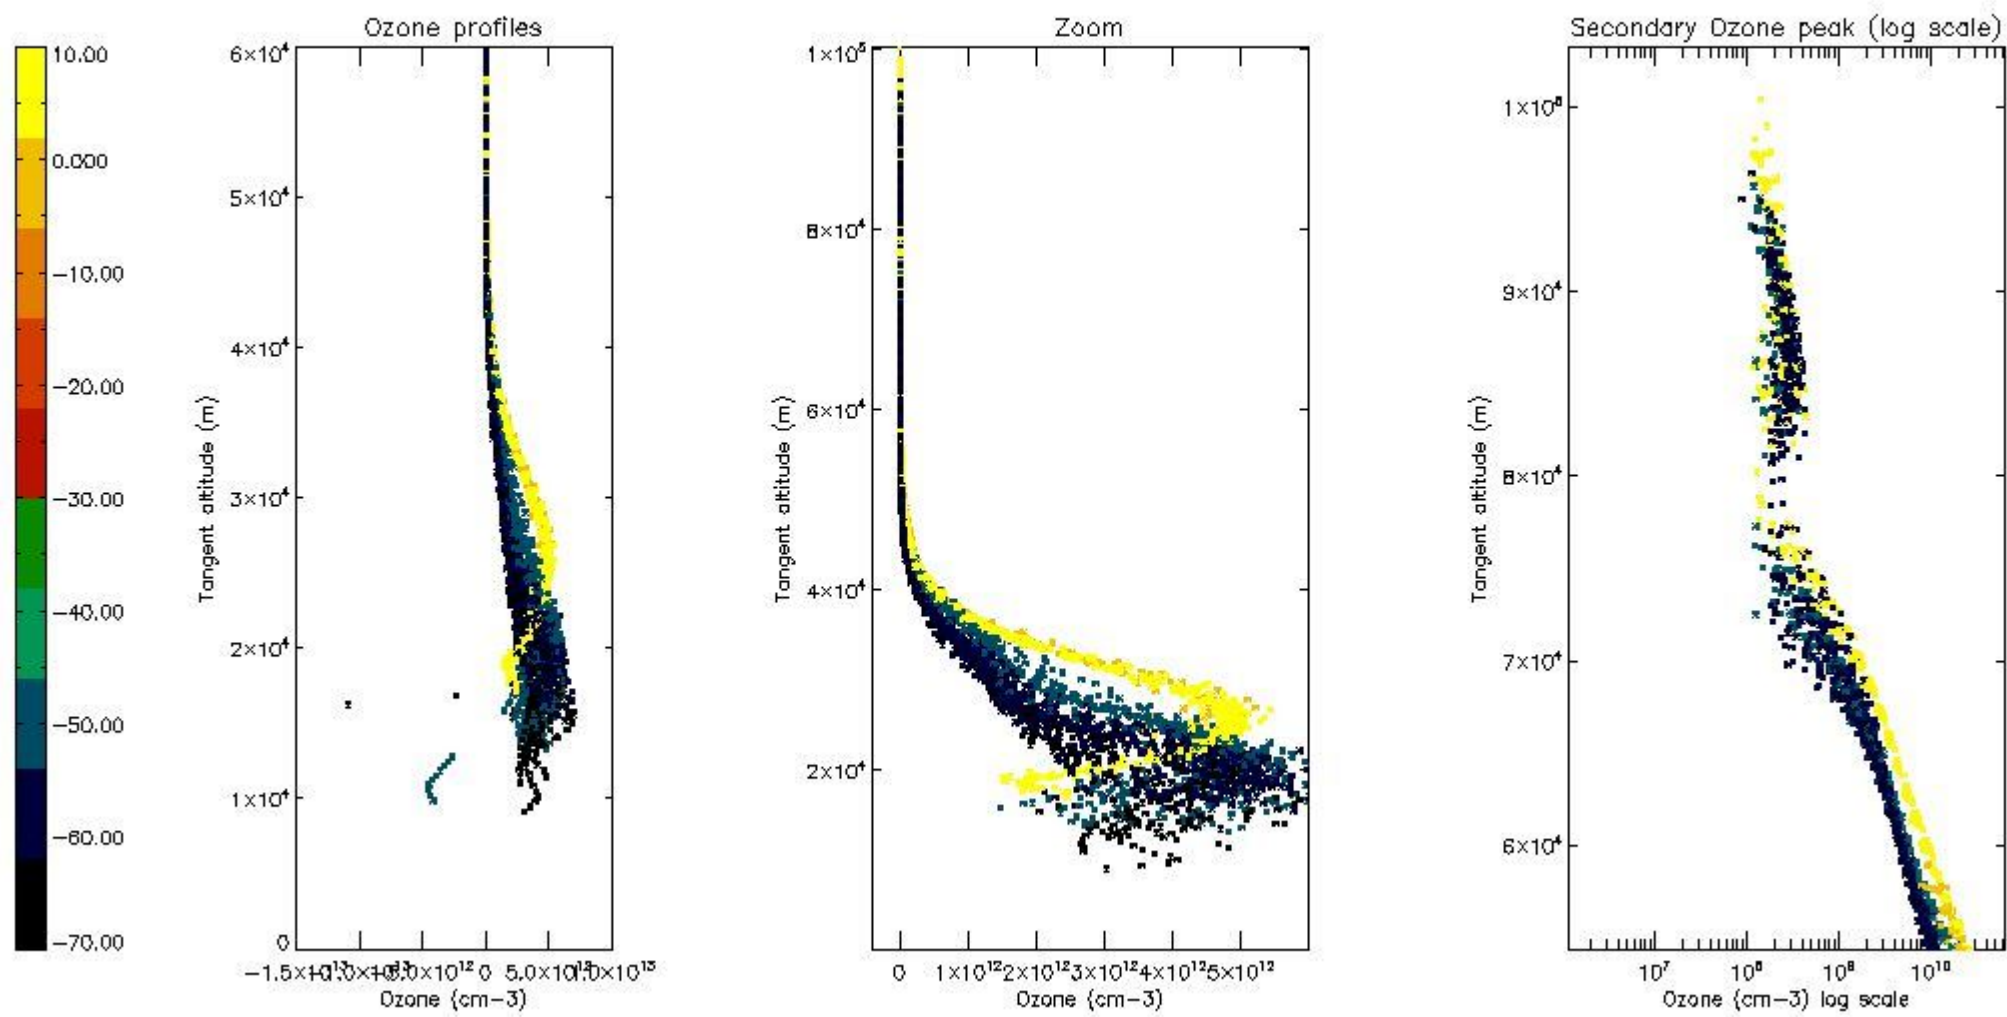

5.5 Plot ozone profiles where $STD < 5\%$ (dark without errors)

The colorbar represents the latitude.