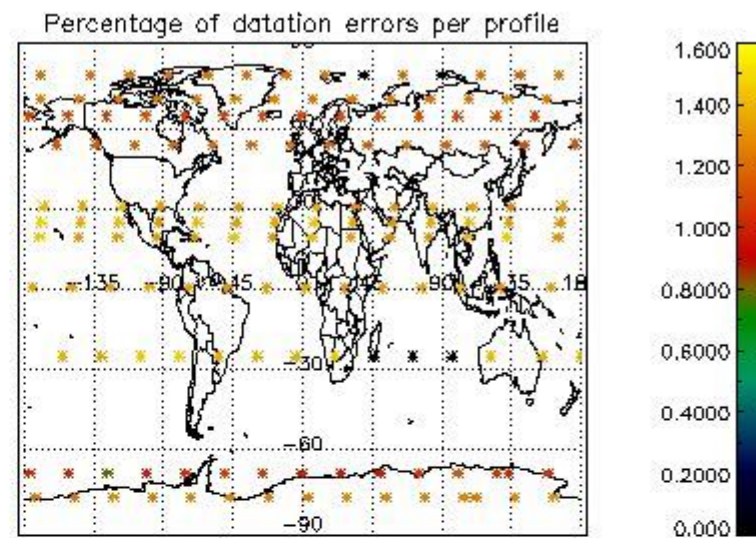

5. Trace gas profiles

5.1 Ozone statistics based on quality of products

The final quality of the products can be "measured" using the STD (Standard Deviation) attached to every point profile. This information is written to the parameter GOM_NL__2P/NL_LOCAL_SPECIES_DENSITY/o3_std of the level 2 products. The table below shows the statistics for given STD ranges.

The statistics are given with respect to the overall valid production:

- Products without fatal errors: GOM_NL__2P/MPH/PRODUCT_ERR=0
- Valid point profile: GOM_NL__2P/NL_LOCAL_SPECIES_DENSITY/pcd(0)=0

The 'Criteria' is applied to valid points of dark limb products:

- Products in dark limb illumination condition: GOM_NL__2P/NL_SUMMARY_QUALITY/obs_ill_cond=0
- Products without fatal errors: GOM_NL__2P/MPH/PRODUCT_ERR=0
- Valid point profile: GOM_NL__2P/NL_LOCAL_SPECIES_DENSITY/pcd(0)=0

So, the table below shows the percentage of dark limb and valid observations for each criteria with respect to the overall valid daily observations.

Criteria	% of total production
All STD	39
STD < 20	23