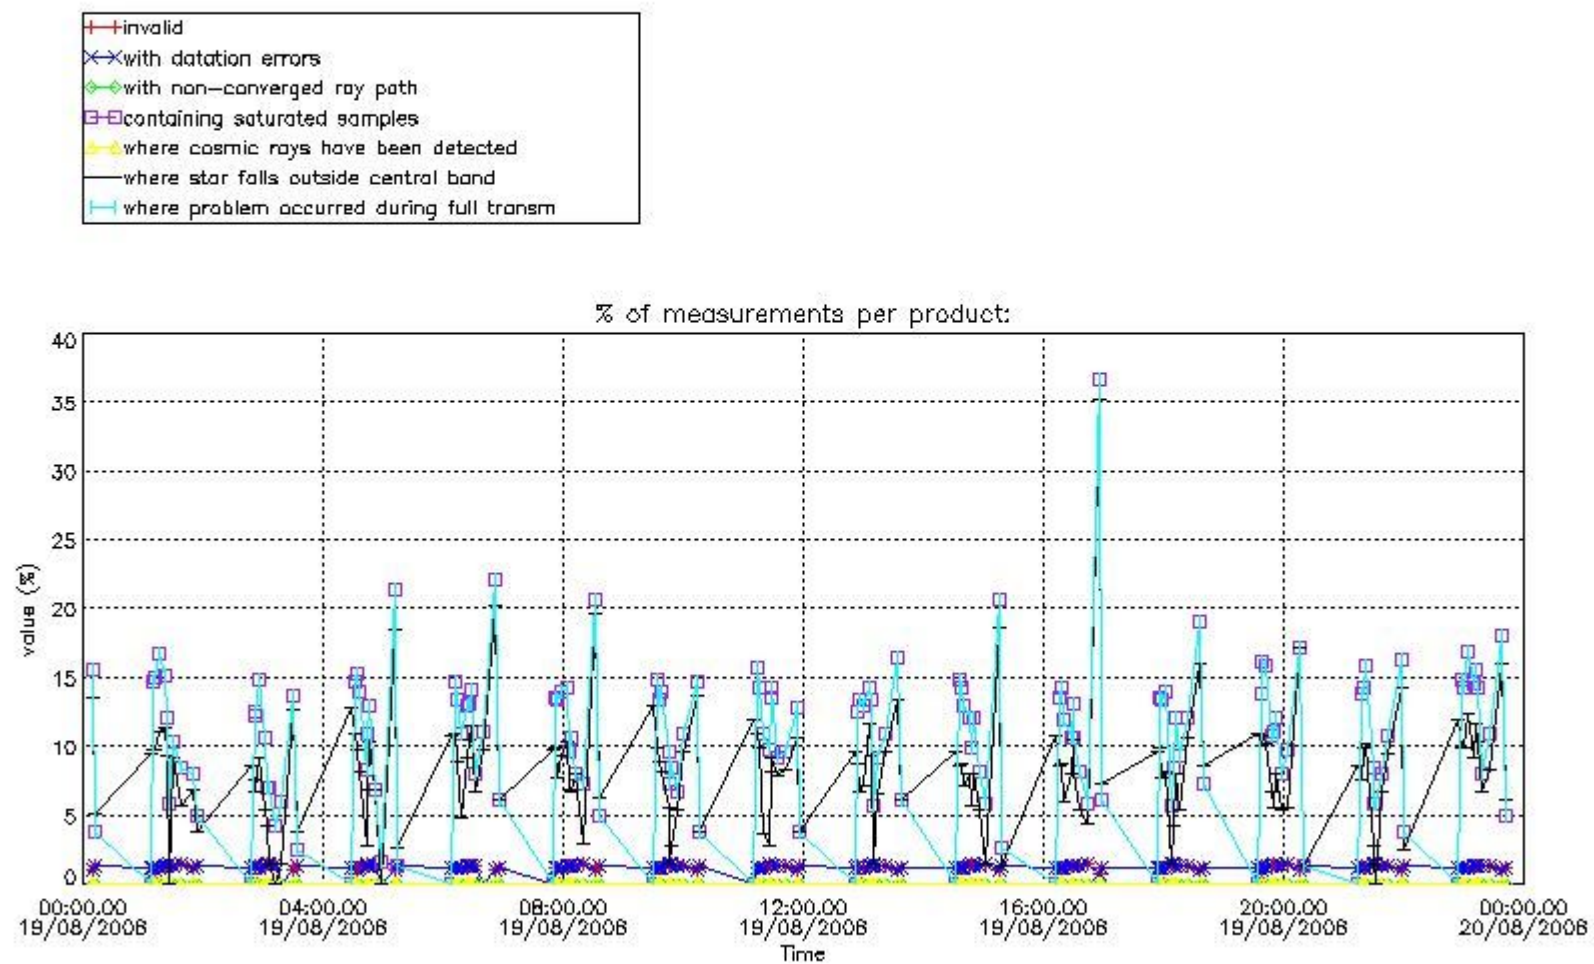

4.2 Plot quality information per product coming from level 1b processing (world map)

4.2.1 Plot level 1 quality information per product (world map): ENVISAT ASCENDING passes