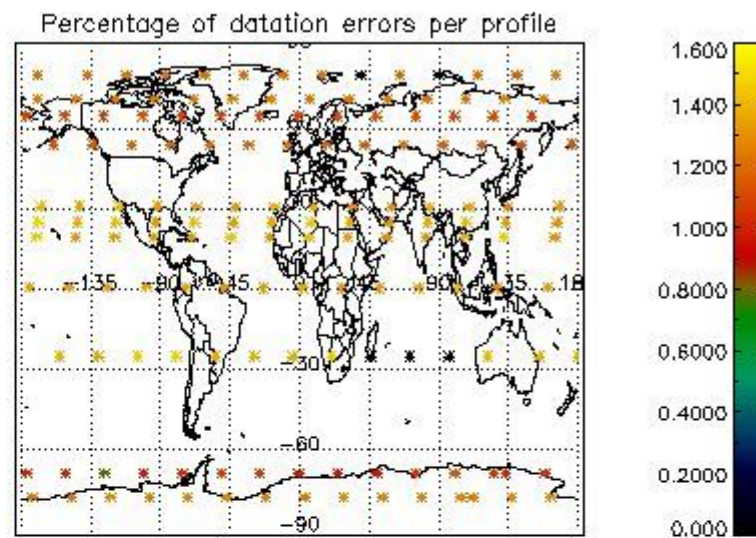

5. Trace gas profiles

5.1 Ozone statistics based on quality of products

The final quality of the products can be "measured" using the STD (Standard Deviation) attached to every point profile. This information is written to the parameter GOM_NL__2P/NL_LOCAL_SPECIES_DENSITY/o3_std of the level 2 products. The table below shows the statistics for given STD ranges.

The statistics are given with respect to the overall valid production:

- Products without fatal errors: GOM_NL__2P/MPH/PRODUCT_ERR=0
- Valid point profile: GOM_NL__2P/NL_LOCAL_SPECIES_DENSITY/pcd(0)=0

The 'Criteria' is applied to valid points of dark limb products:

- Products in dark limb illumination condition: GOM_NL__2P/NL_SUMMARY_QUALITY/obs_ill_cond=0
- Products without fatal errors: GOM_NL__2P/MPH/PRODUCT_ERR=0
- Valid point profile: GOM_NL__2P/NL_LOCAL_SPECIES_DENSITY/pcd(0)=0

So, the table below shows the percentage of dark limb and valid observations for each criteria with respect to the overall valid daily observations.

Criteria	% of total production
All STD	39
STD < 20	23