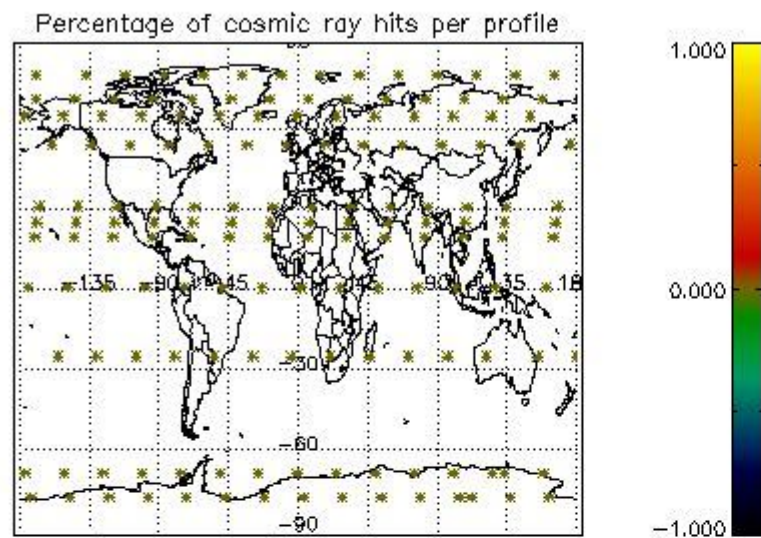

4.2.2 Plot level 1 quality information per product (world map): ENVISAT DESCENDING passes

5. Trace gas profiles

5.1 Ozone statistics based on quality of products

The final quality of the products can be "measured" using the STD (Standard Deviation) attached to every point profile. This information is written to the parameter GOM_NL__2P/NL_LOCAL_SPECIES_DENSITY/o3_std of the level 2 products. The table below shows the statistics for given STD ranges.

The statistics are given with respect to the overall valid production:

- Products without fatal errors: GOM_NL__2P/MPH/PRODUCT_ERR=0
- Valid point profile: GOM_NL__2P/NL_LOCAL_SPECIES_DENSITY/pcd(0)=0

The 'Criteria' is applied to valid points of dark limb products:

- Products in dark limb illumination condition: GOM_NL__2P/NL_SUMMARY_QUALITY/obs_ill_cond=0
- Products without fatal errors: GOM_NL__2P/MPH/PRODUCT_ERR=0
- Valid point profile: GOM_NL__2P/NL_LOCAL_SPECIES_DENSITY/pcd(0)=0

So, the table below shows the percentage of dark limb and valid observations for each criteria with respect to the overall valid daily observations.

Criteria	% of total production
All STD	39
STD < 20	23