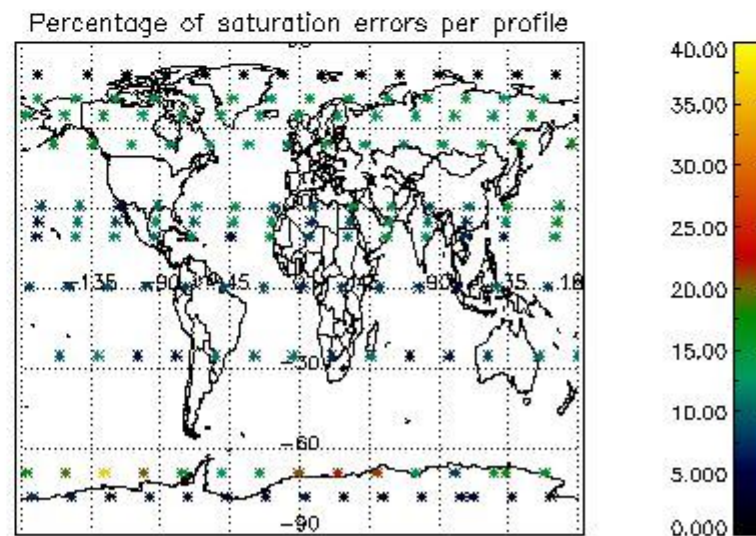

5. Trace gas profiles

5.1 Ozone statistics based on quality of products

The final quality of the products can be "measured" using the STD (Standard Deviation) attached to every point profile. This information is written to the parameter GOM_NL__2P/NL_LOCAL_SPECIES_DENSITY/o3_std of the level 2 products. The table below shows the statistics for given STD ranges.

The statistics are given with respect to the overall valid production:

- Products without fatal errors: GOM_NL__2P/MPH/PRODUCT_ERR=0
- Valid point profile: GOM_NL__2P/NL_LOCAL_SPECIES_DENSITY/pcd(0)=0

The 'Criteria' is applied to valid points of dark limb products:

- Products in dark limb illumination condition: GOM_NL__2P/NL_SUMMARY_QUALITY/obs_ill_cond=0
- Products without fatal errors: GOM_NL__2P/MPH/PRODUCT_ERR=0
- Valid point profile: GOM_NL__2P/NL_LOCAL_SPECIES_DENSITY/pcd(0)=0

So, the table below shows the percentage of dark limb and valid observations for each criteria with respect to the overall valid daily observations.

Criteria	% of total production
All STD	39
STD < 20	23