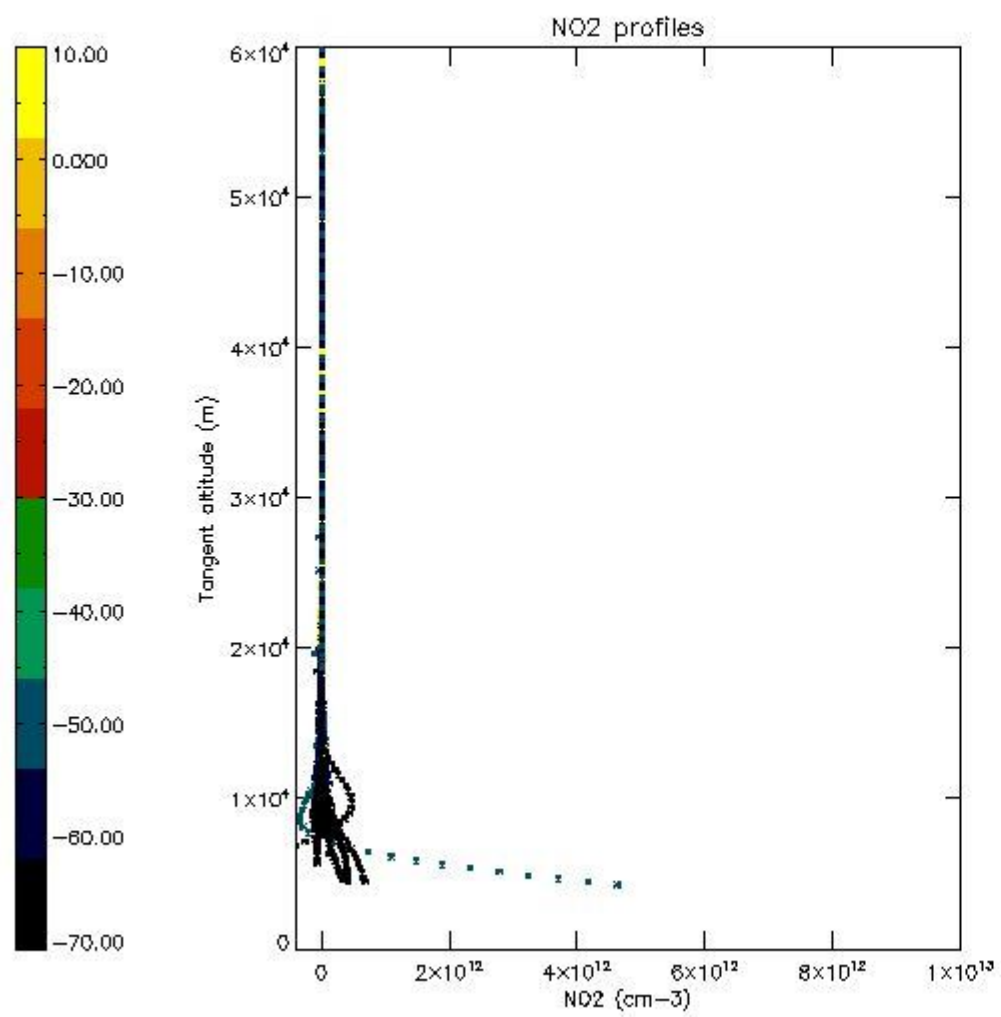

5.7 Plot NO3 profiles for all STD (dark without errors)

The colorbar represents the latitude.