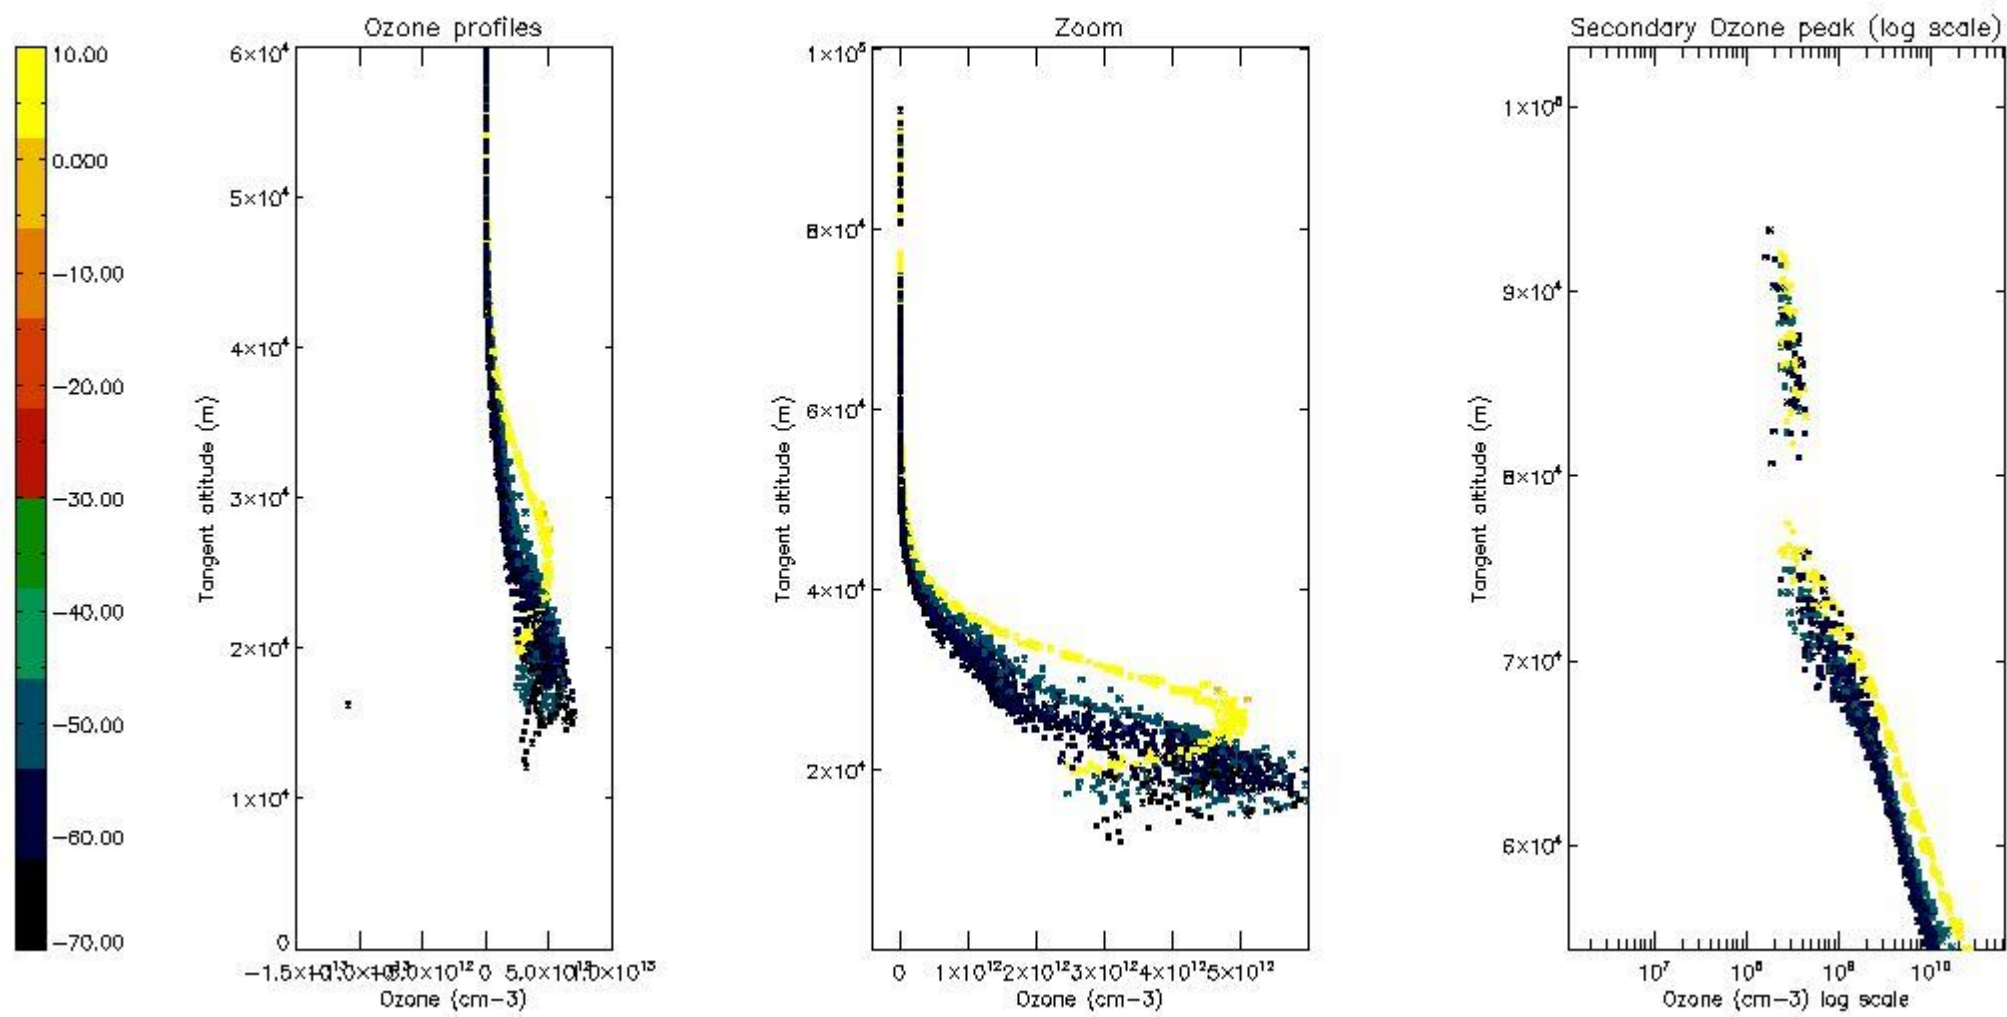

5.6 Plot NO₂ profiles for all STD (dark without errors)

The colorbar represents the latitude.