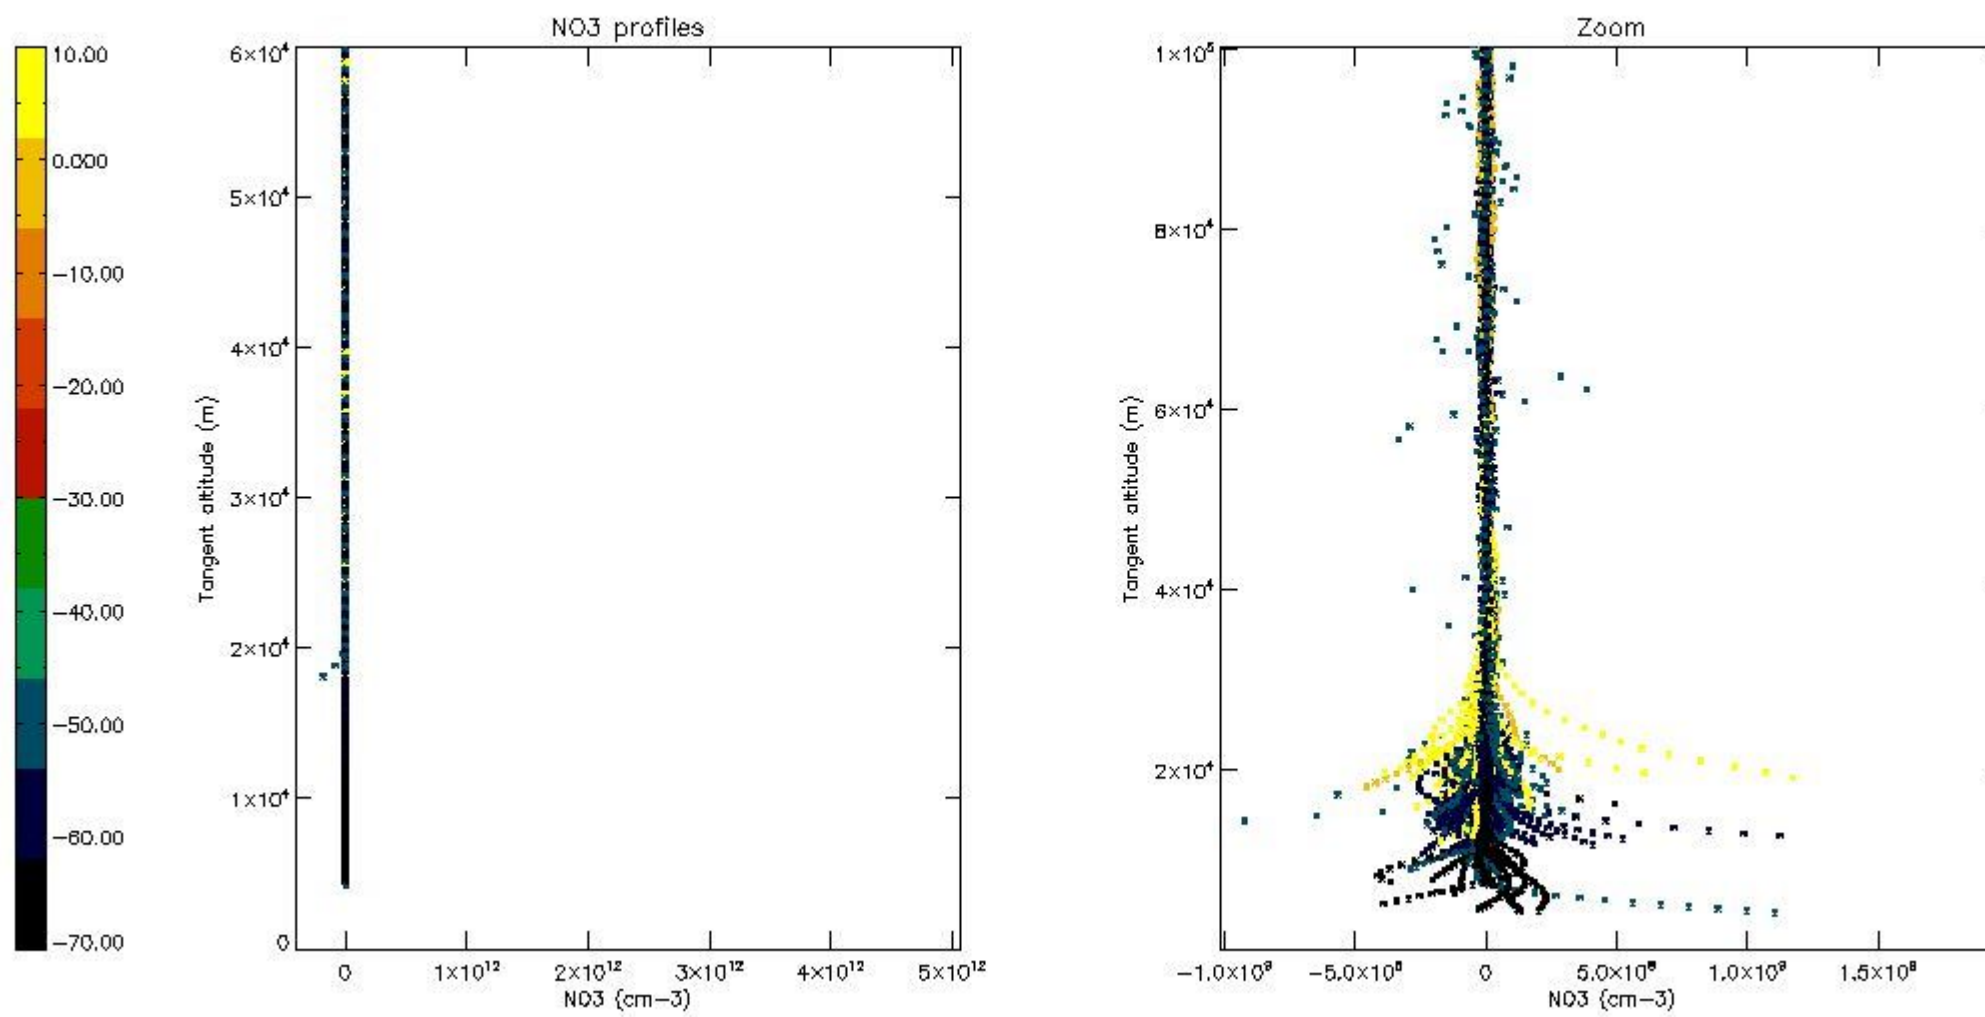

*5.6 Plot NO<sub>2</sub> profiles for all STD (dark without errors)*

The colorbar represents the latitude.

*5.7 Plot NO3 profiles for all STD (dark without errors)*

The colorbar represents the latitude.

5.8 Plot H2O profiles for all STD (only for occultations of stars 1,2,3,4,13,14,16,26,63 dark without errors)

The colorbar represents the latitude.