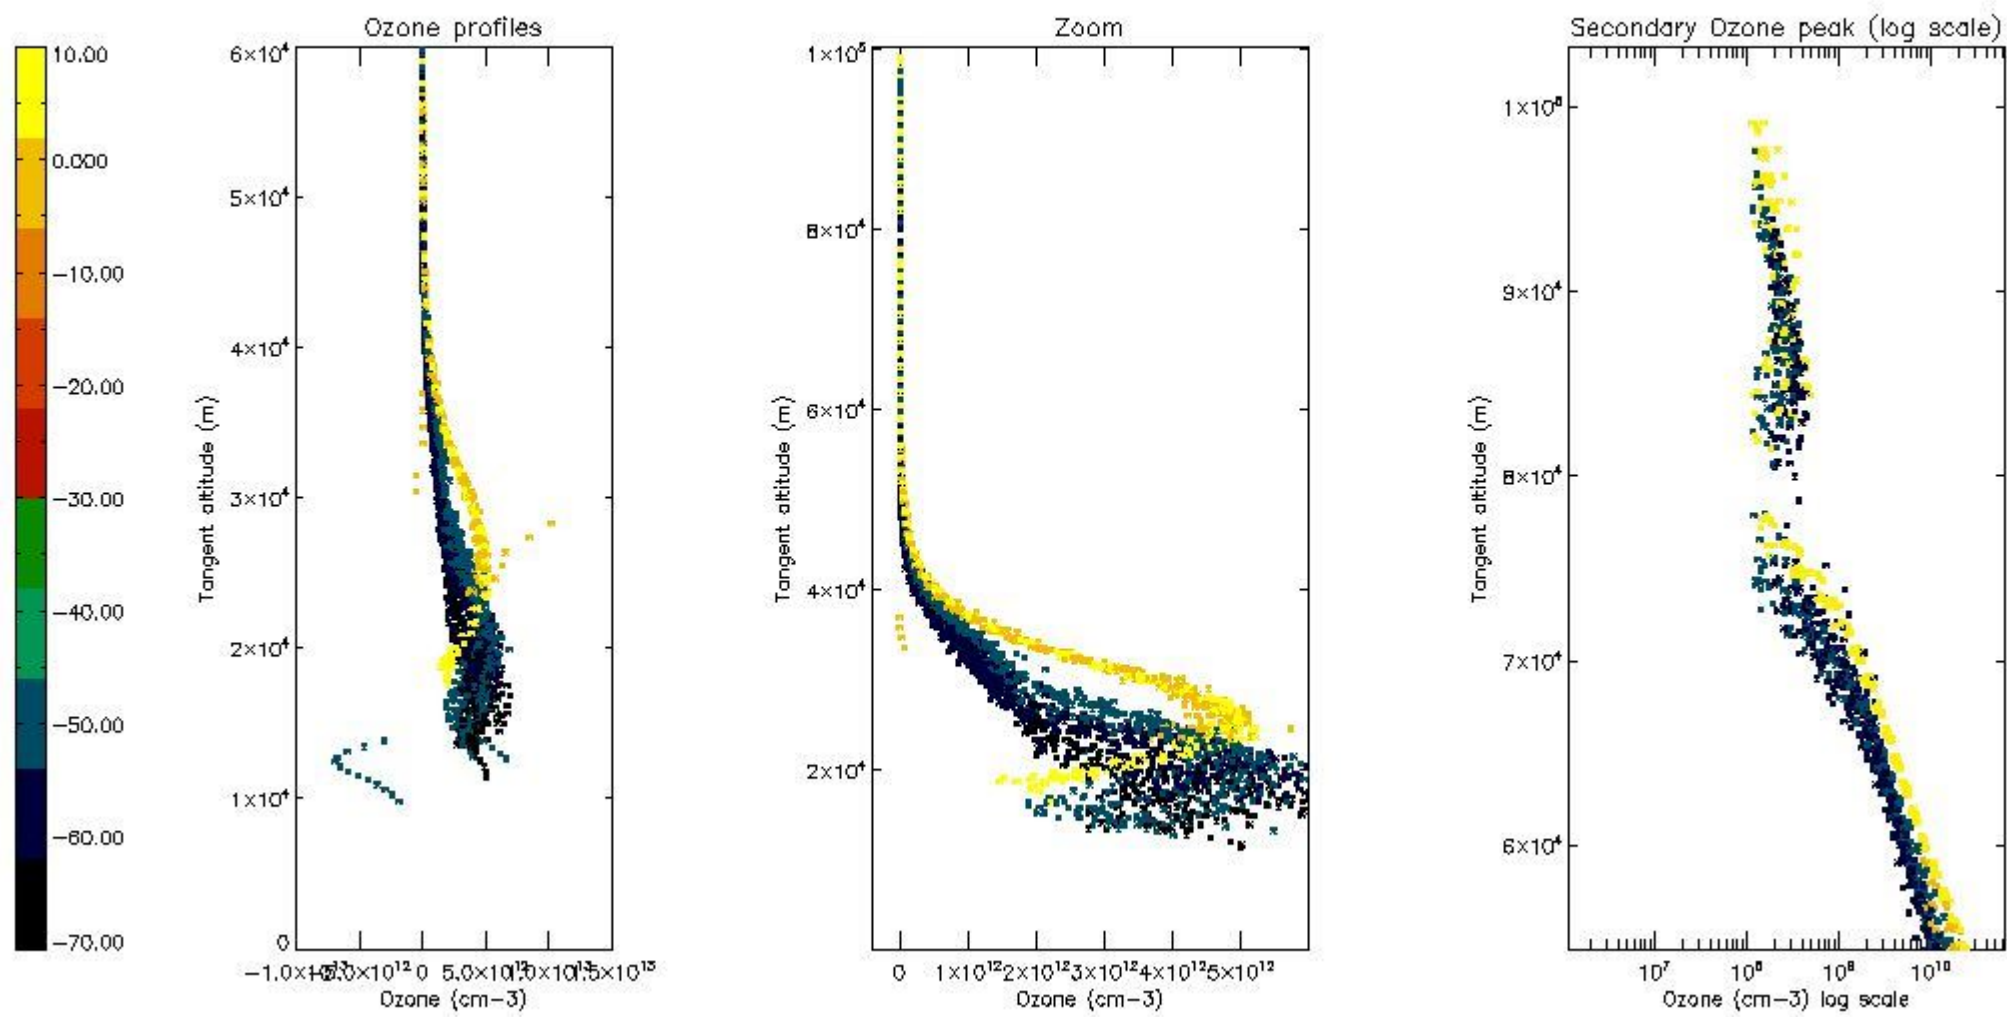

STD < 10	16
STD < 5	11

5.2 Plot ozone profiles for all STD (dark without errors)

The colorbar represents the latitude.

5.3 Plot ozone profiles where STD < 20% (dark without errors)

The colorbar represents the latitude.

5.4 Plot ozone profiles where STD < 10% (dark without errors)

The colorbar represents the latitude.

5.5 Plot ozone profiles where STD < 5% (dark without errors)

The colorbar represents the latitude.

5.6 Plot NO₂ profiles for all STD (dark without errors)