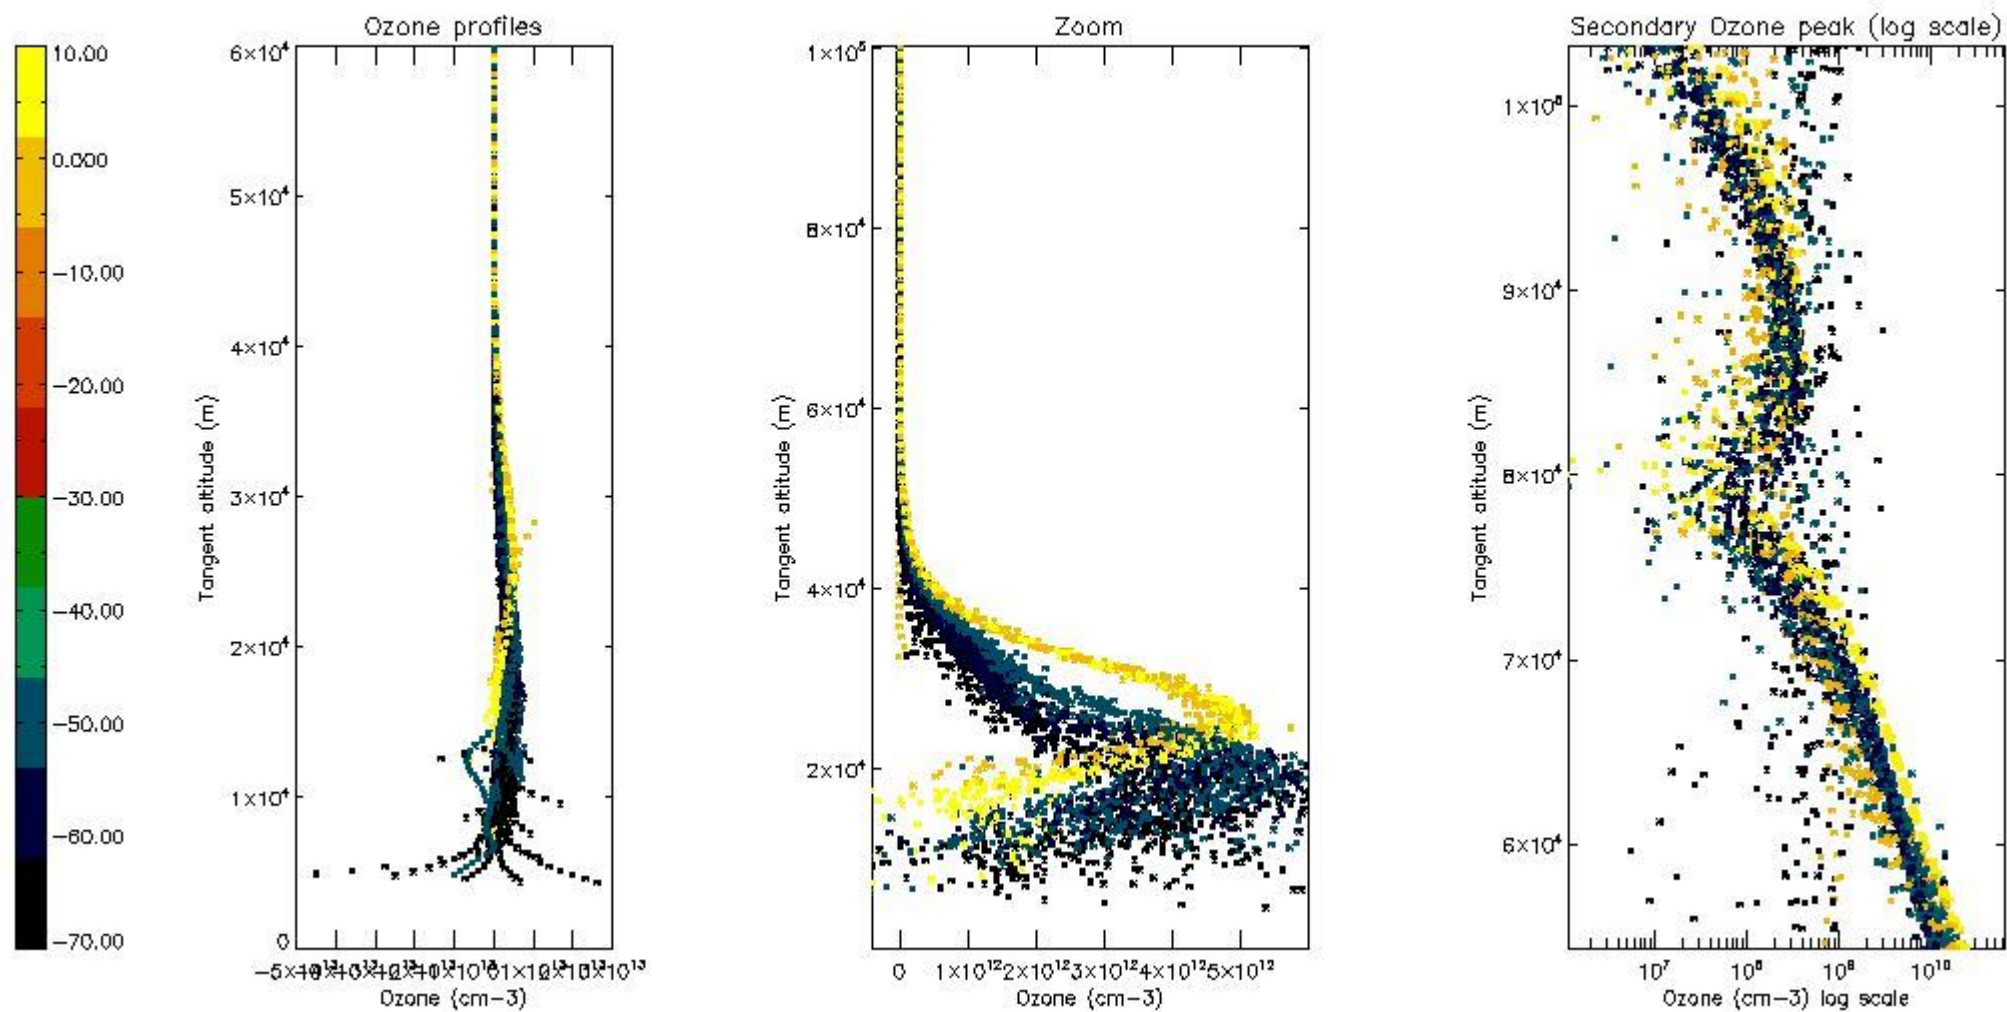

STD < 10	16
STD < 5	11

5.2 Plot ozone profiles for all STD (dark without errors)

The colorbar represents the latitude.

5.3 Plot ozone profiles where STD < 20% (dark without errors)

The colorbar represents the latitude.