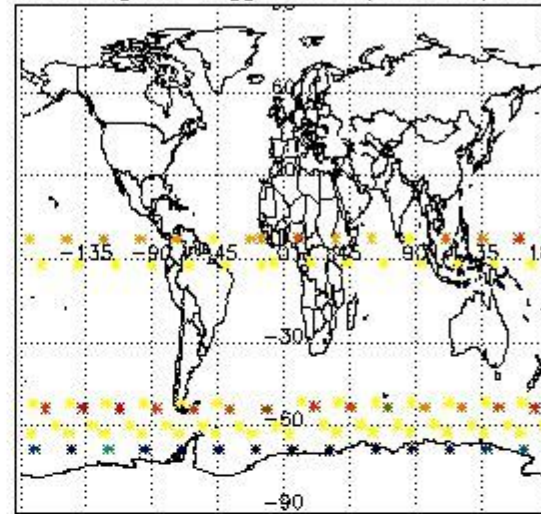

3.1 Plot quality information per product (time dependant)

3.2 Plot quality information per product (world map)

Percentage of flagged data per O3 profile

Percentage of flagged data per H2O profile

Percentage of flagged data per NO2 profile

Percentage of flagged data per NO3 profile

4. Level 1 quality information per product

In this section it is plotted some information contained in the Quality Summary data set of the level 2 products that comes from the level 1b processing. Products without errors (error flag in the MPH set to "0") are used.