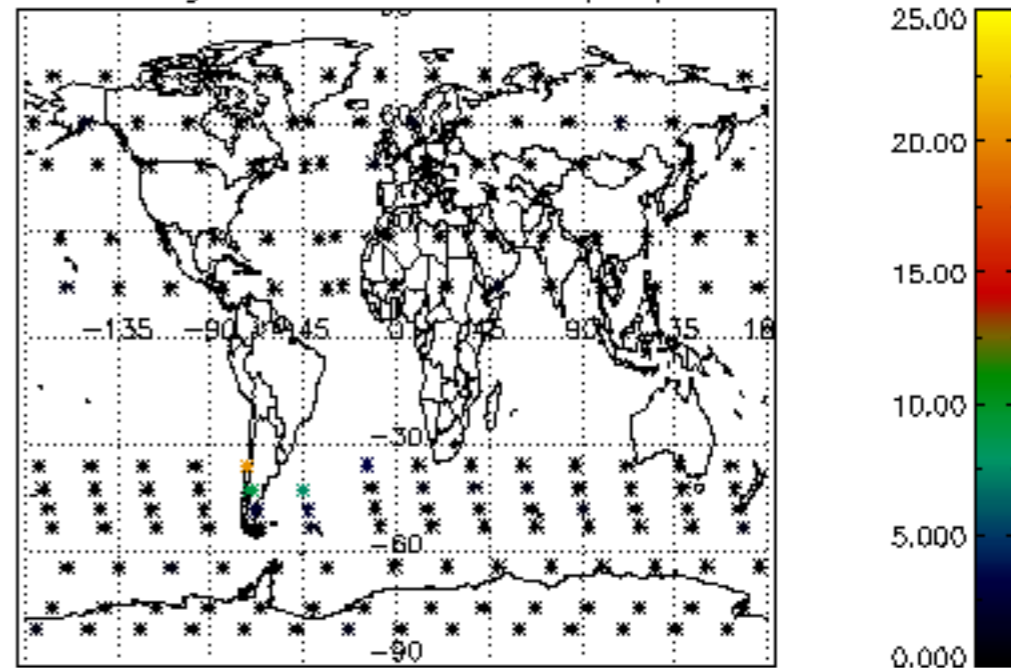

Percentage of datation errors per profile

Percentage of saturation errors per profile