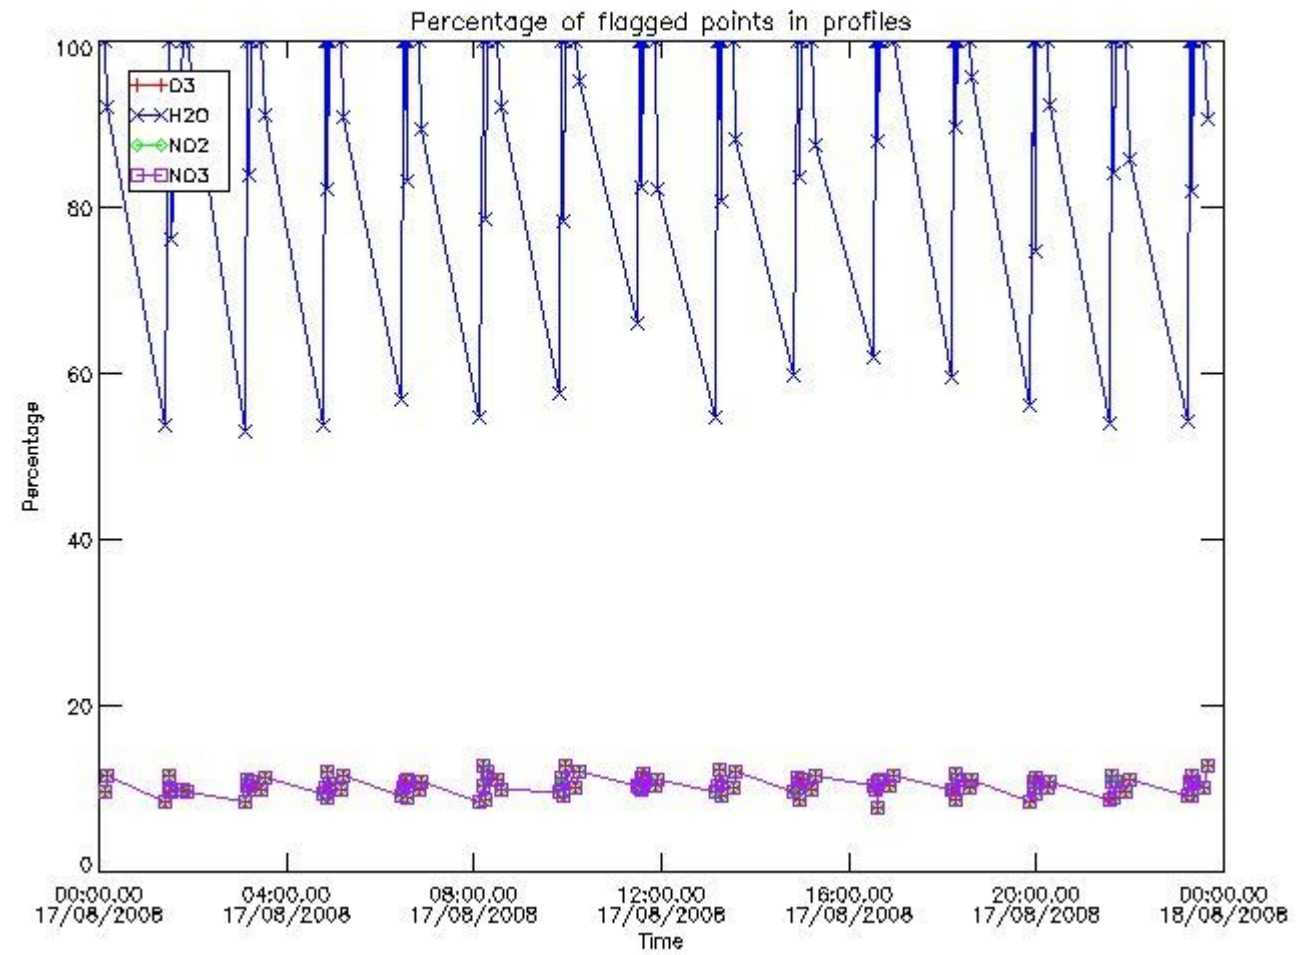

3. Quality information per product

In this section it is plotted some information contained in the Quality Summary data set of the level 2 products. Only products in dark limb conditions and without errors (error flag in the MPH set to "0") are used.

3.1 Plot quality information per product (time dependant)

3.2 Plot quality information per product (world map)