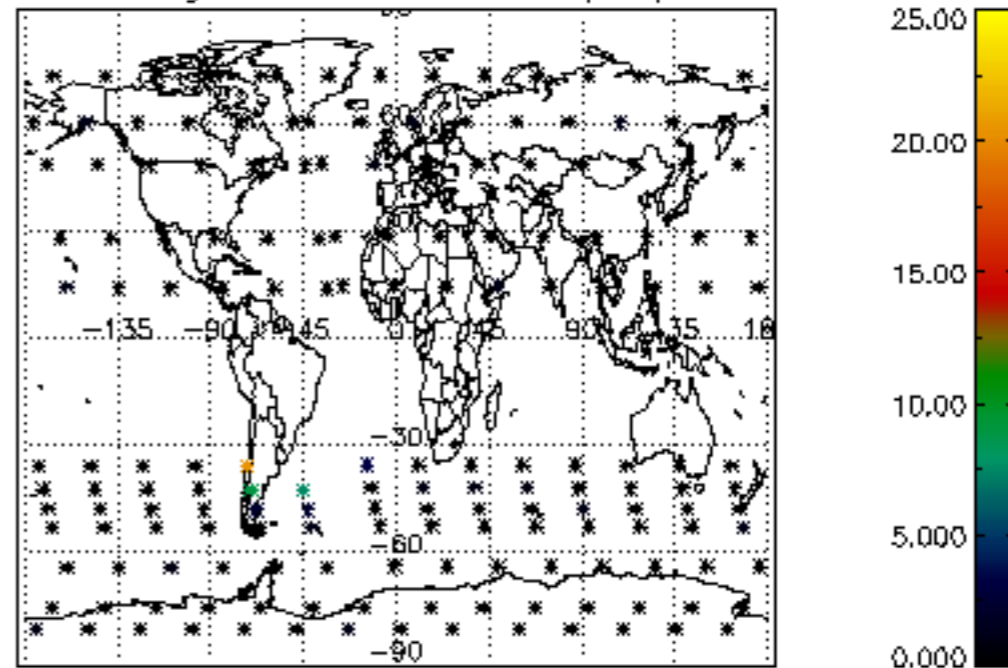

Percentage of datation errors per profile

Percentage of saturation errors per profile