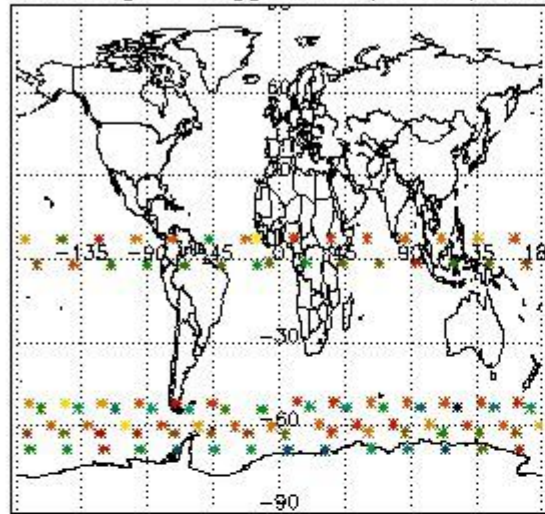

3.1 Plot quality information per product (time dependant)

3.2 Plot quality information per product (world map)

Percentage of flagged data per O3 profile

Percentage of flagged data per H2O profile

Percentage of flagged data per NO2 profile