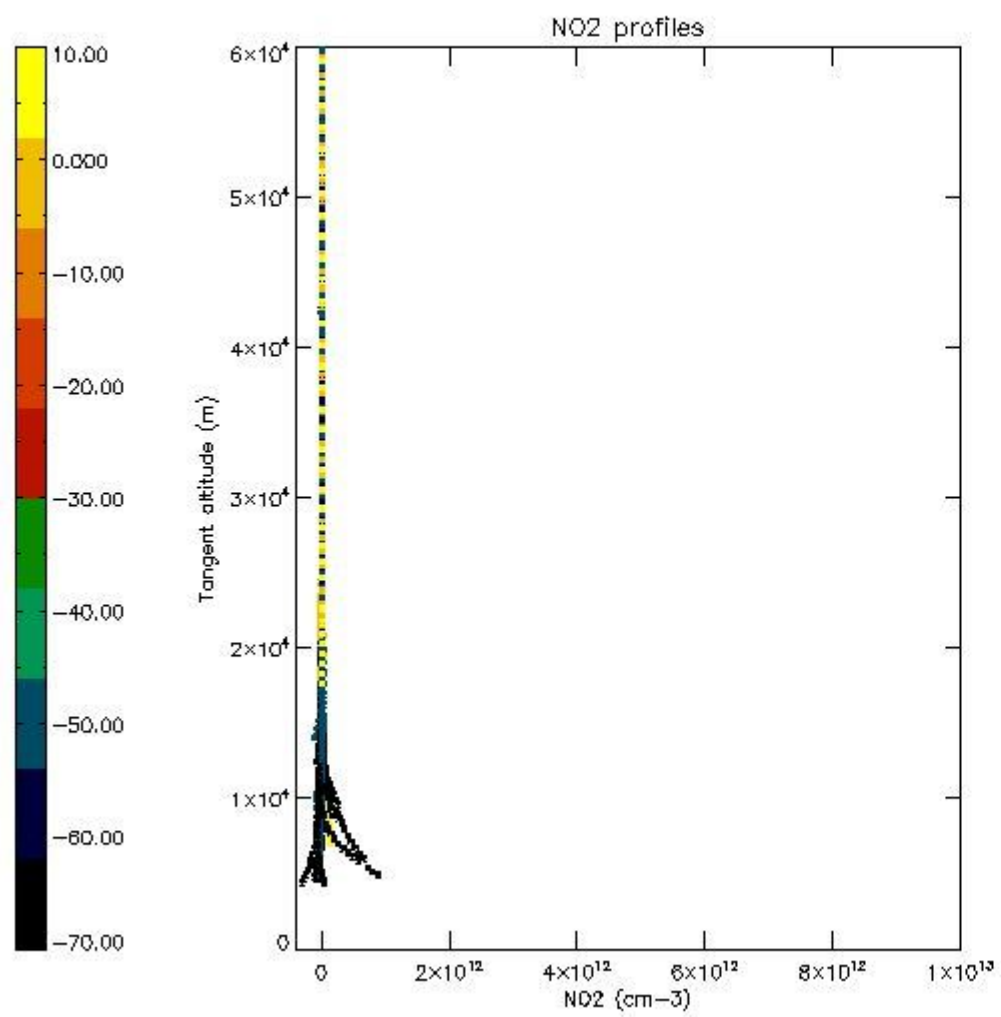

5.7 Plot NO3 profiles for all STD (dark without errors)

The colorbar represents the latitude.