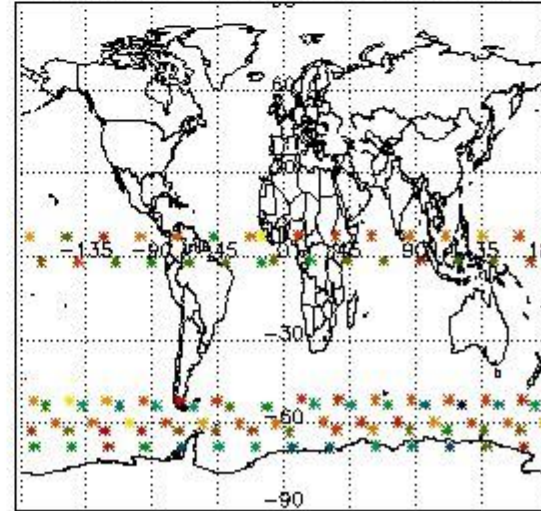

3.1 Plot quality information per product (time dependant)

3.2 Plot quality information per product (world map)

Percentage of flagged data per O3 profile

Percentage of flagged data per H2O profile

Percentage of flagged data per NO2 profile

Percentage of flagged data per NO3 profile

4. Level 1 quality information per product

In this section it is plotted some information contained in the Quality Summary data set of the level 2 products that comes from the level 1b processing. Products without errors (error flag in the MPH set to "0") are used.