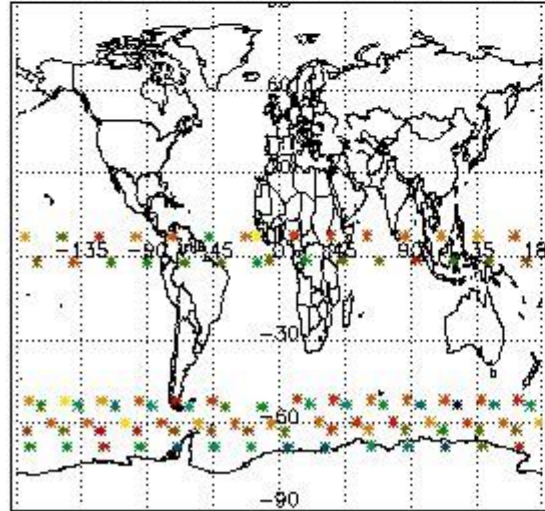

3.1 Plot quality information per product (time dependant)

3.2 Plot quality information per product (world map)

Percentage of flagged data per O3 profile

Percentage of flagged data per H2O profile

Percentage of flagged data per NO2 profile