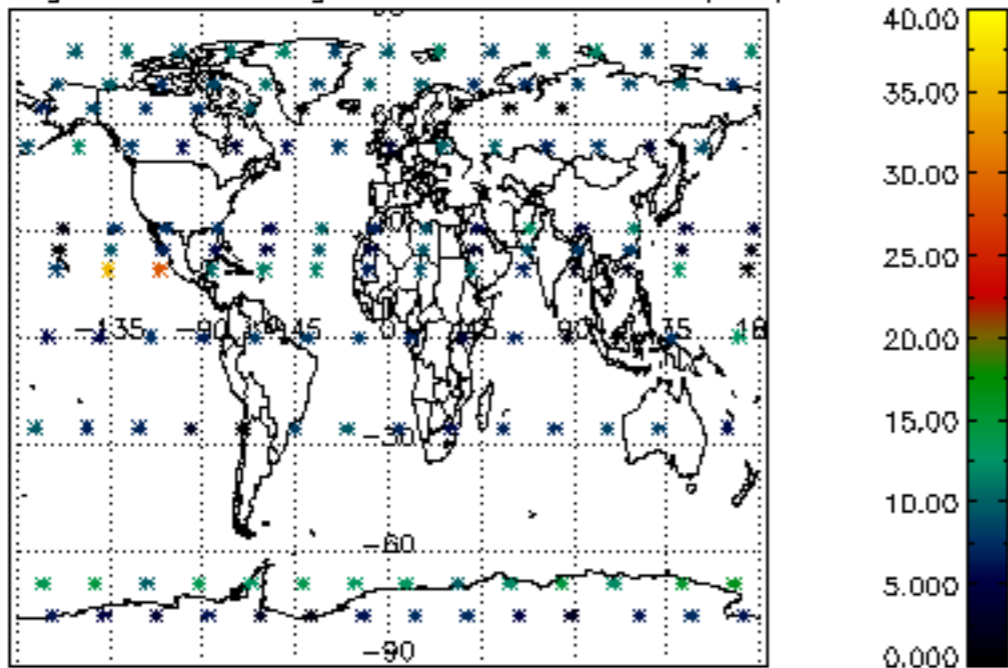

Percentage of star falling outside central band per profile