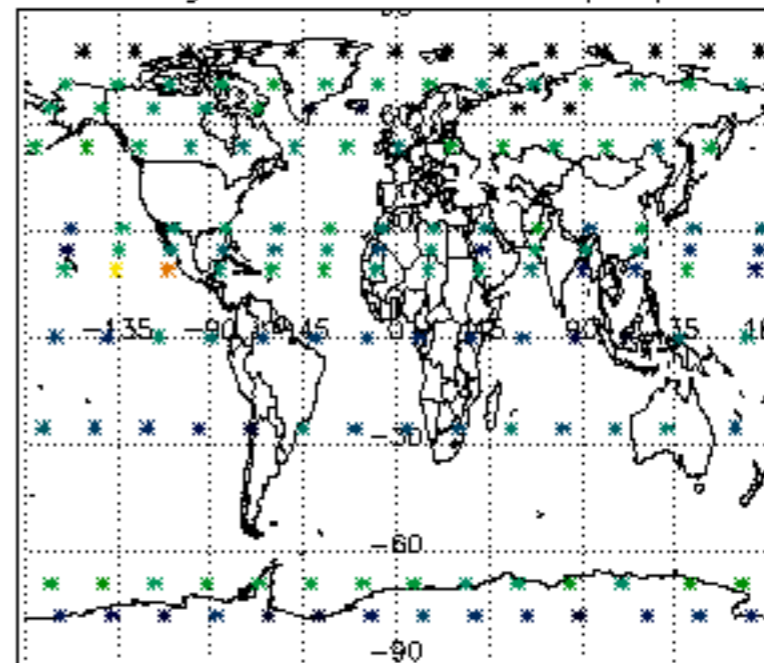

Percentage of saturation errors per profile