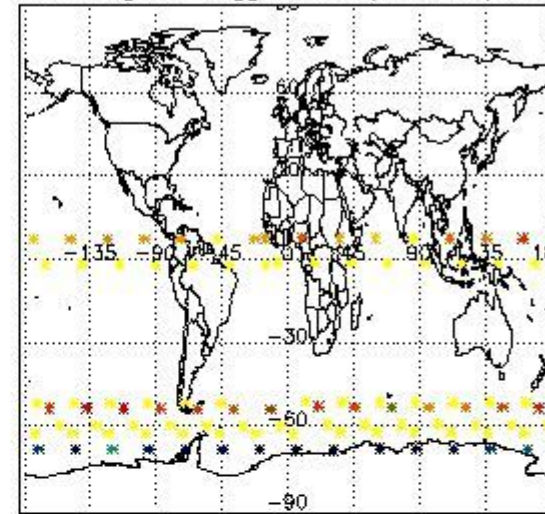

3.1 Plot quality information per product (time dependant)

3.2 Plot quality information per product (world map)

Percentage of flagged data per O3 profile

Percentage of flagged data per H2O profile

Percentage of flagged data per NO2 profile