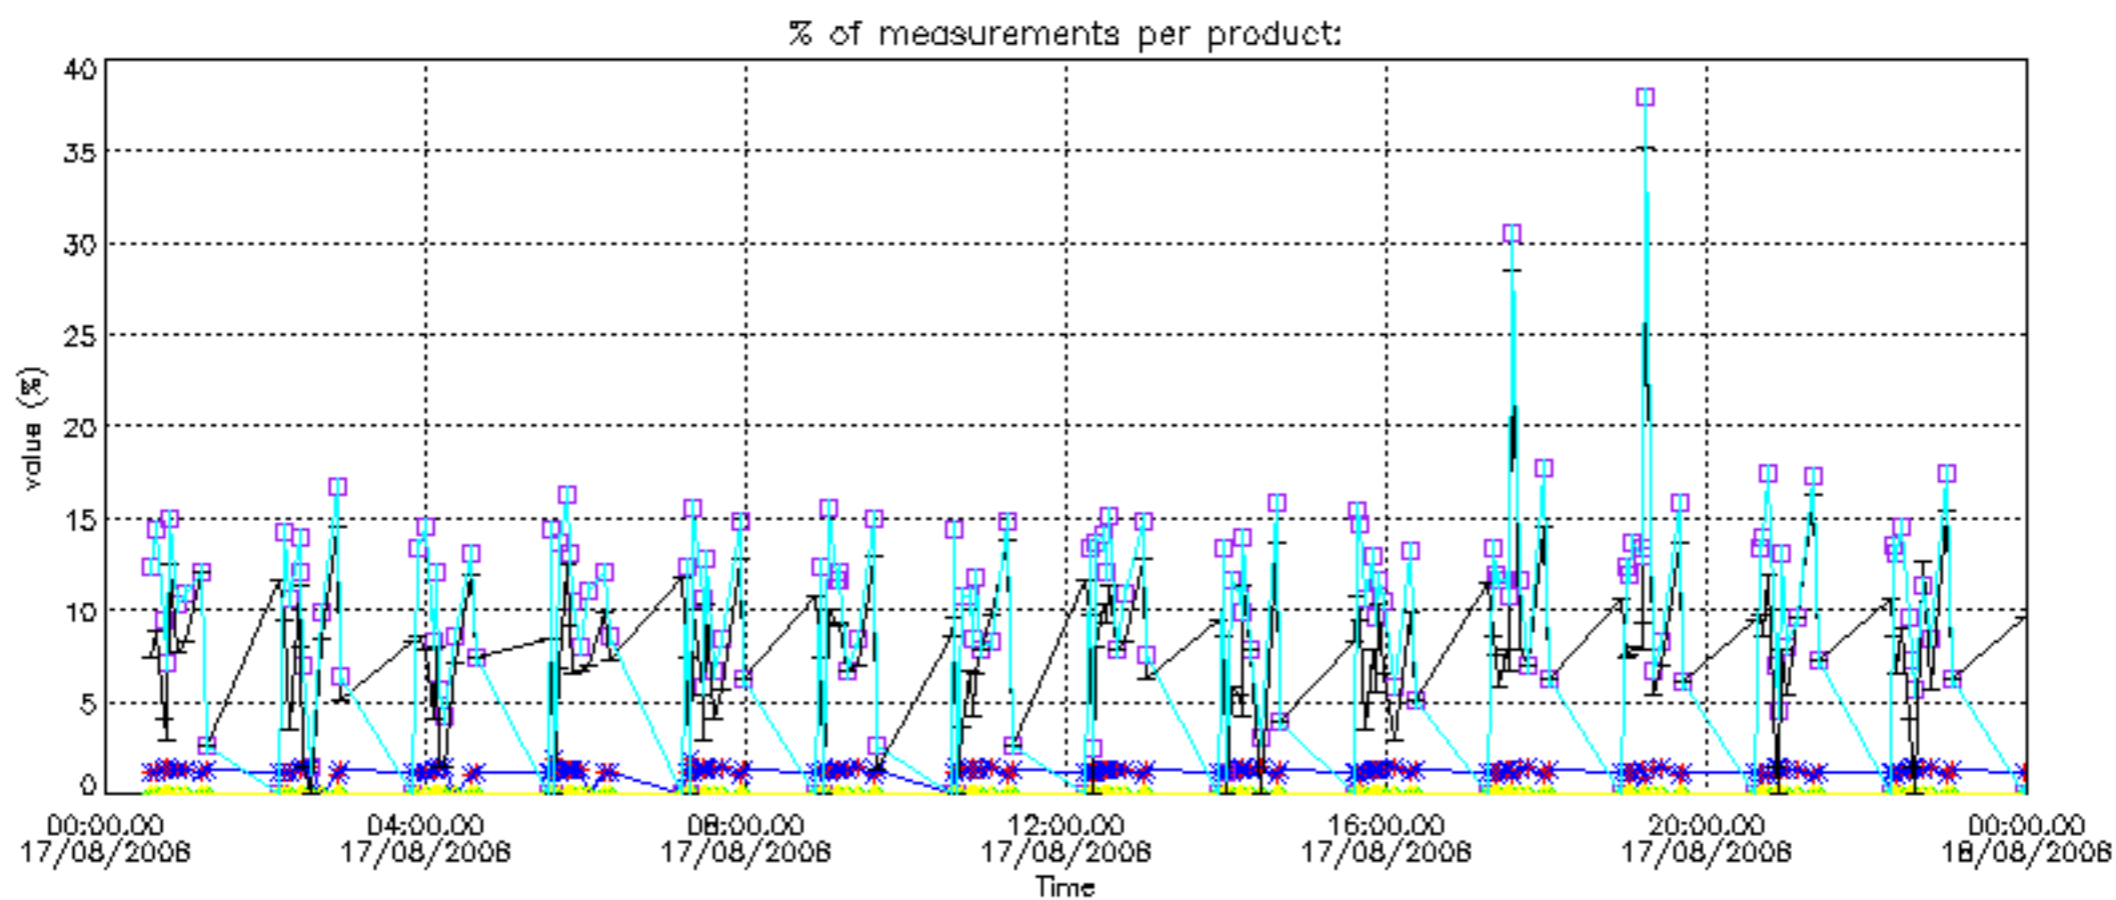

Percentage of cosmic ray hits per profile

Percentage of datation errors per profile