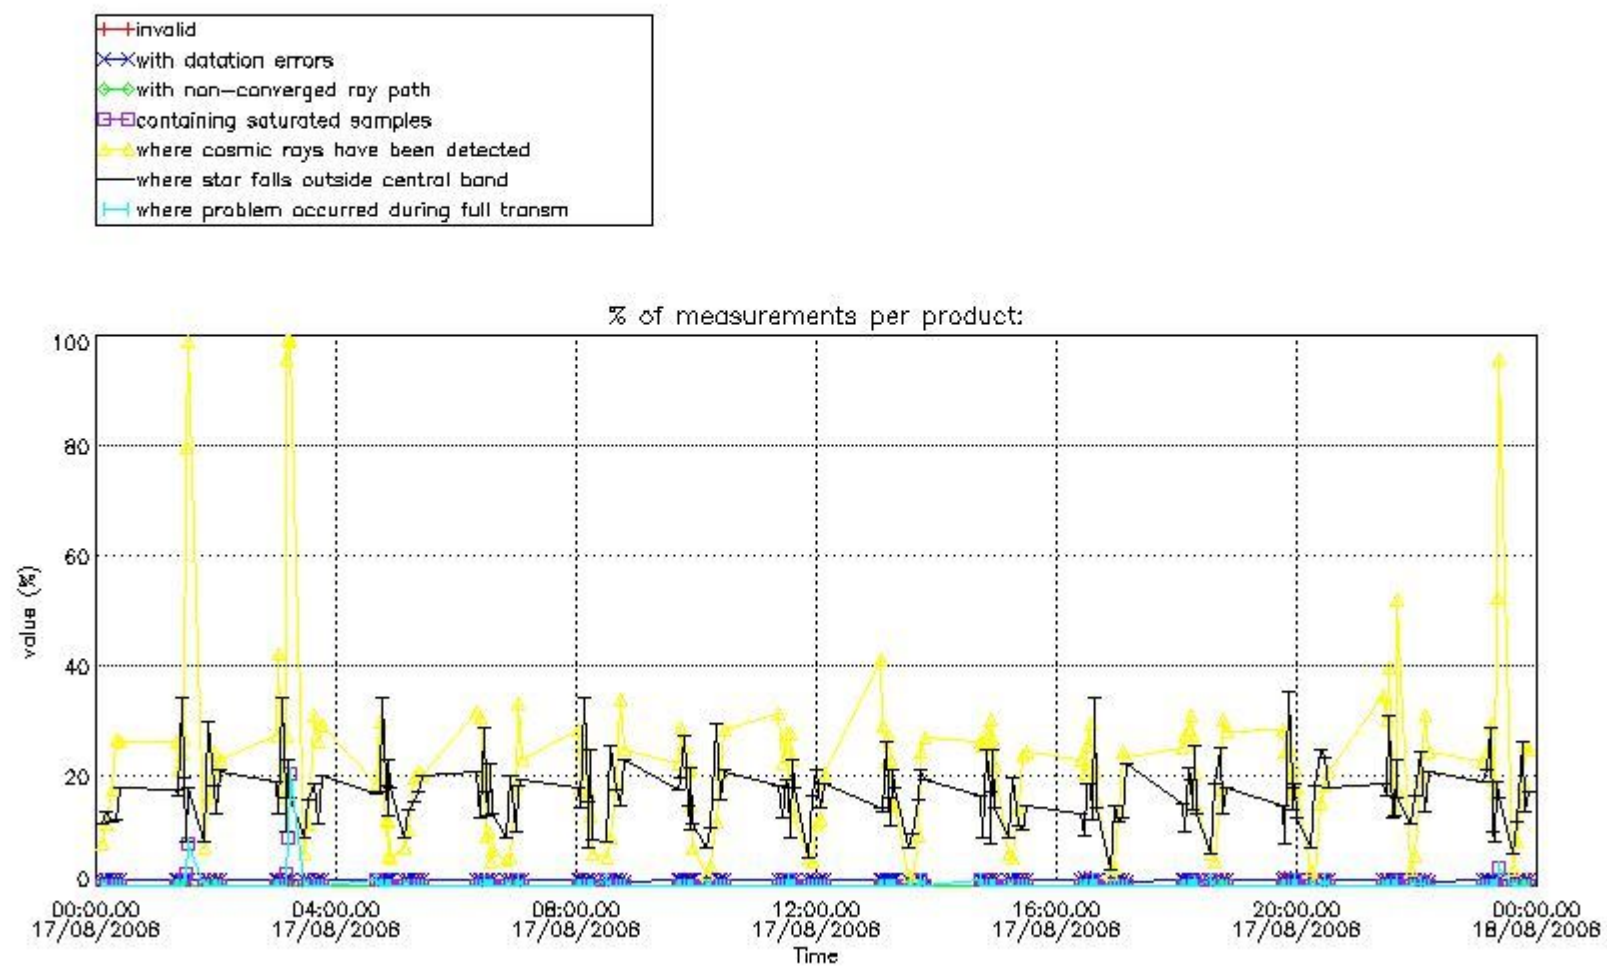

[6. Auxiliary Data Files used for the production reported in section 2](#)

This report presents the daily analysis on parameters extracted from GOMOS level 2 data (GOM_NL__2P). It is intended to monitor some important parameters that will impact the quality of these products. A list of level 2 products (and content) that have arrived during the reporting day to the PCF is also given.

3.1 Plot quality information per product (time dependant)

3.2 Plot quality information per product (world map)

Percentage of flagged data per O3 profile

Percentage of flagged data per H2O profile

Percentage of flagged data per NO2 profile

Percentage of flagged data per NO3 profile

4. Level 1 quality information per product

In this section it is plotted some information contained in the Quality Summary data set of the level 2 products that comes from the level 1b processing. Products without errors (error flag in the MPH set to "0") are used.

4.1 Plot quality information per product (time dependant) coming from level 1b processing

4.1.1 Plot level 1 quality information per product (time dependant): ENVISAT ASCENDING passes

4.1.2 Plot level 1 quality information per product (time dependant): ENVI SAT DESCENDING passes