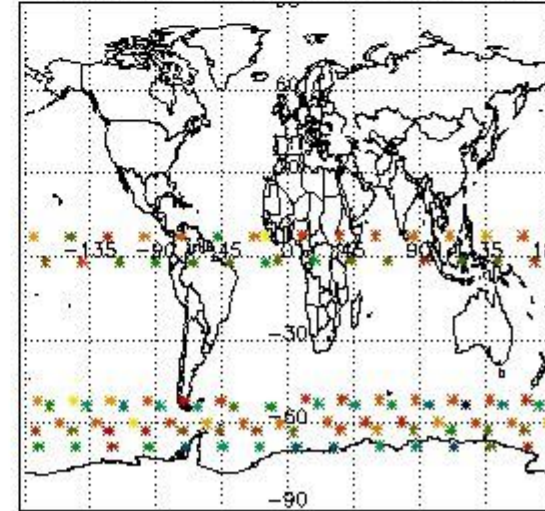

Percentage of flagged data per NO3 profile

4. Level 1 quality information per product

In this section it is plotted some information contained in the Quality Summary data set of the level 2 products that comes from the level 1b processing. Products without errors (error flag in the MPH set to "0") are used.

4.1 Plot quality information per product (time dependant) coming from level 1b processing

4.1.1 Plot level 1 quality information per product (time dependant): ENVISAT ASCENDING passes