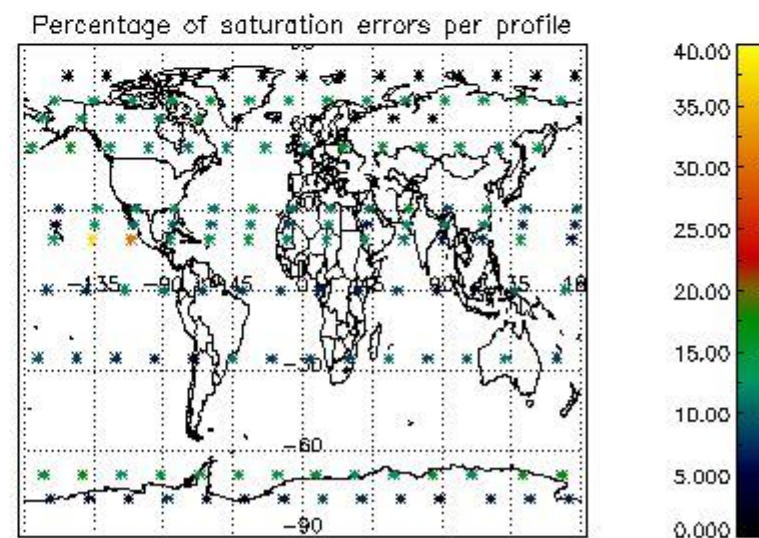

Percentage of datation errors per profile

Percentage of star falling outside central band per profile

Percentage of saturation errors per profile

4.2.2 Plot level 1 quality information per product (world map): ENVISAT DESCENDING passes