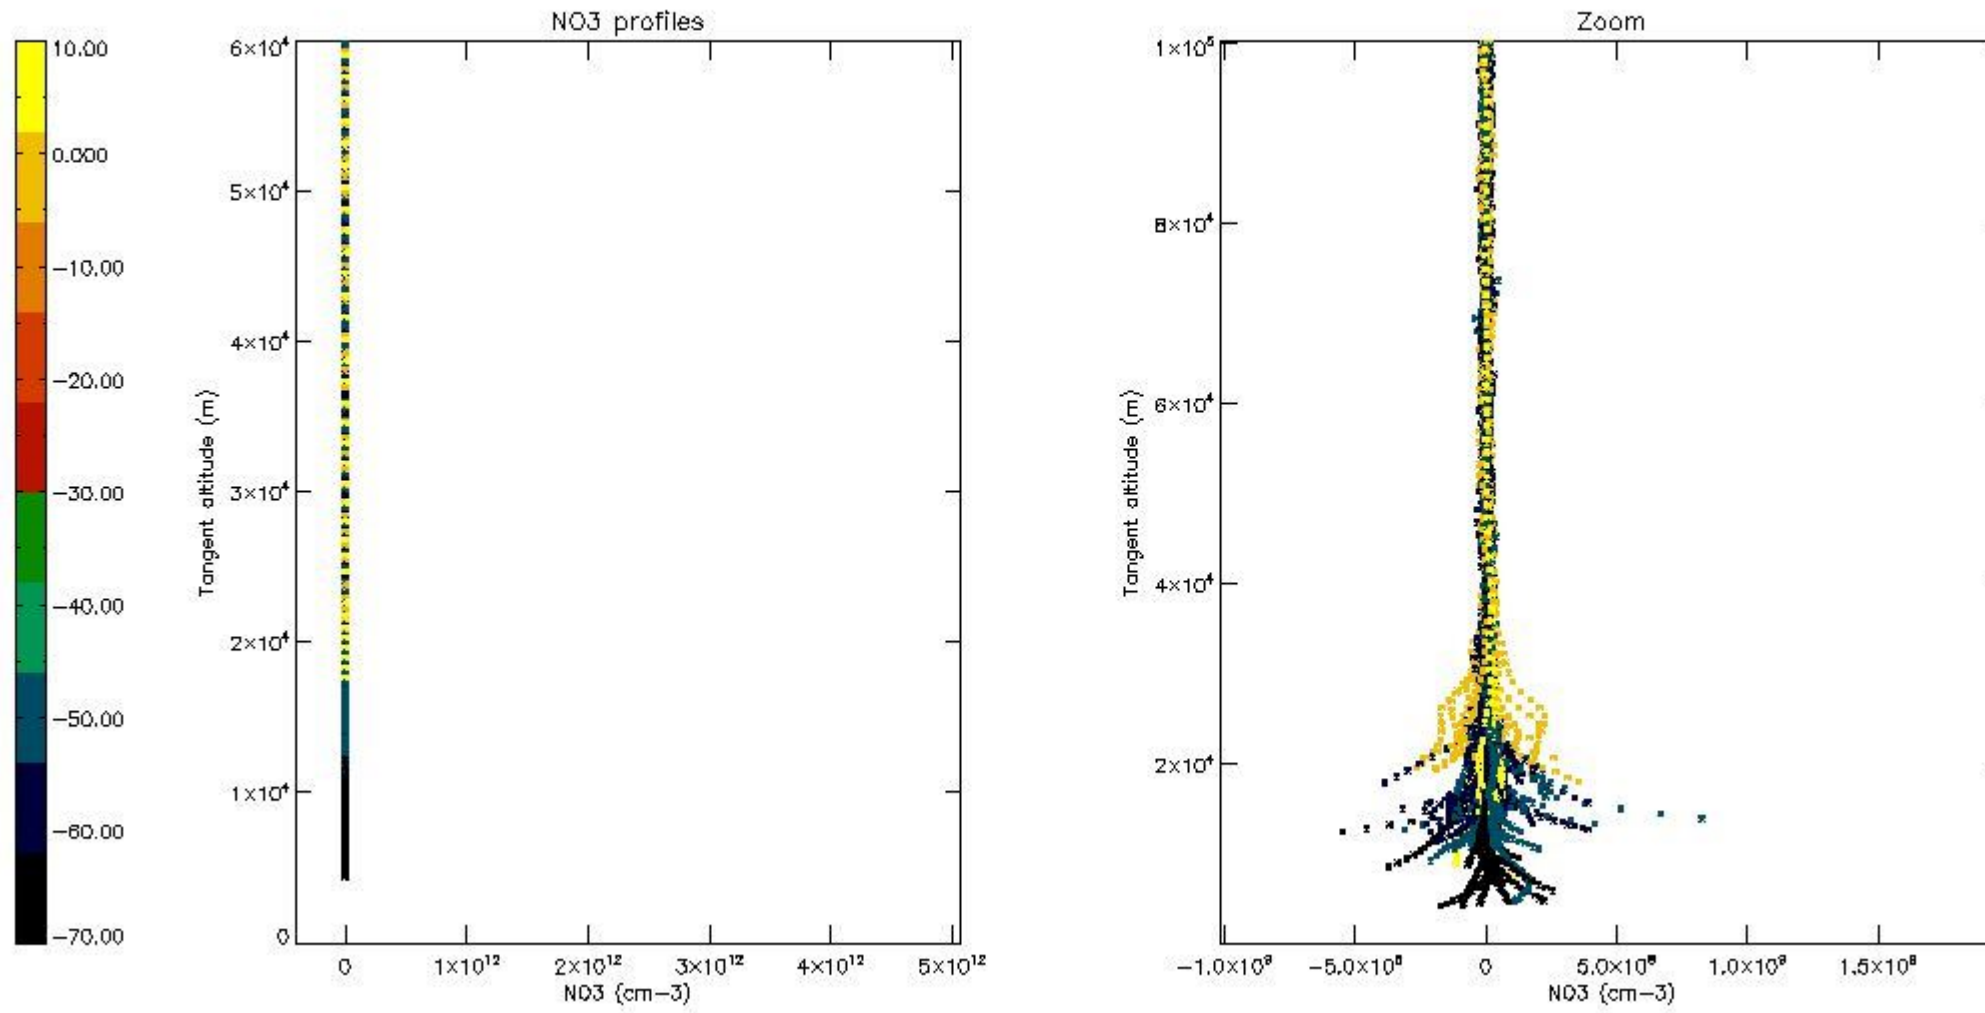

6. Auxiliary Data Files used for the production reported in section 2

The number reported in the third column indicates since which file (see list in section 2) the corresponding auxiliary file has been used. The fourth column is the date of those product files.

Type	Auxiliary Filename	Used since product	Used since product date
INST_PHYS_CHARACTERISTICS	GOM_INS_AXVIEC20091111_143220_20030716_120000_20500101_000000	1	17-AUG-2008 00:06:55
LEVEL-2_PROC_CONFIG	GOM_PR2_AXVIEC20091111_152718_20020301_000000_20500101_000000	1	17-AUG-2008 00:06:55
CROSS_SECTIONS_FILE	GOM_CRS_AXVIEC20091111_154832_20020301_000000_20500101_000000	1	17-AUG-2008 00:06:55