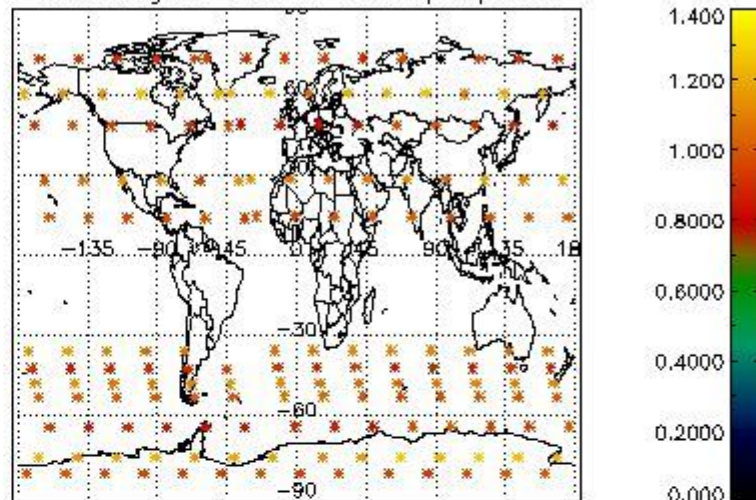

Percentage of datation errors per profile