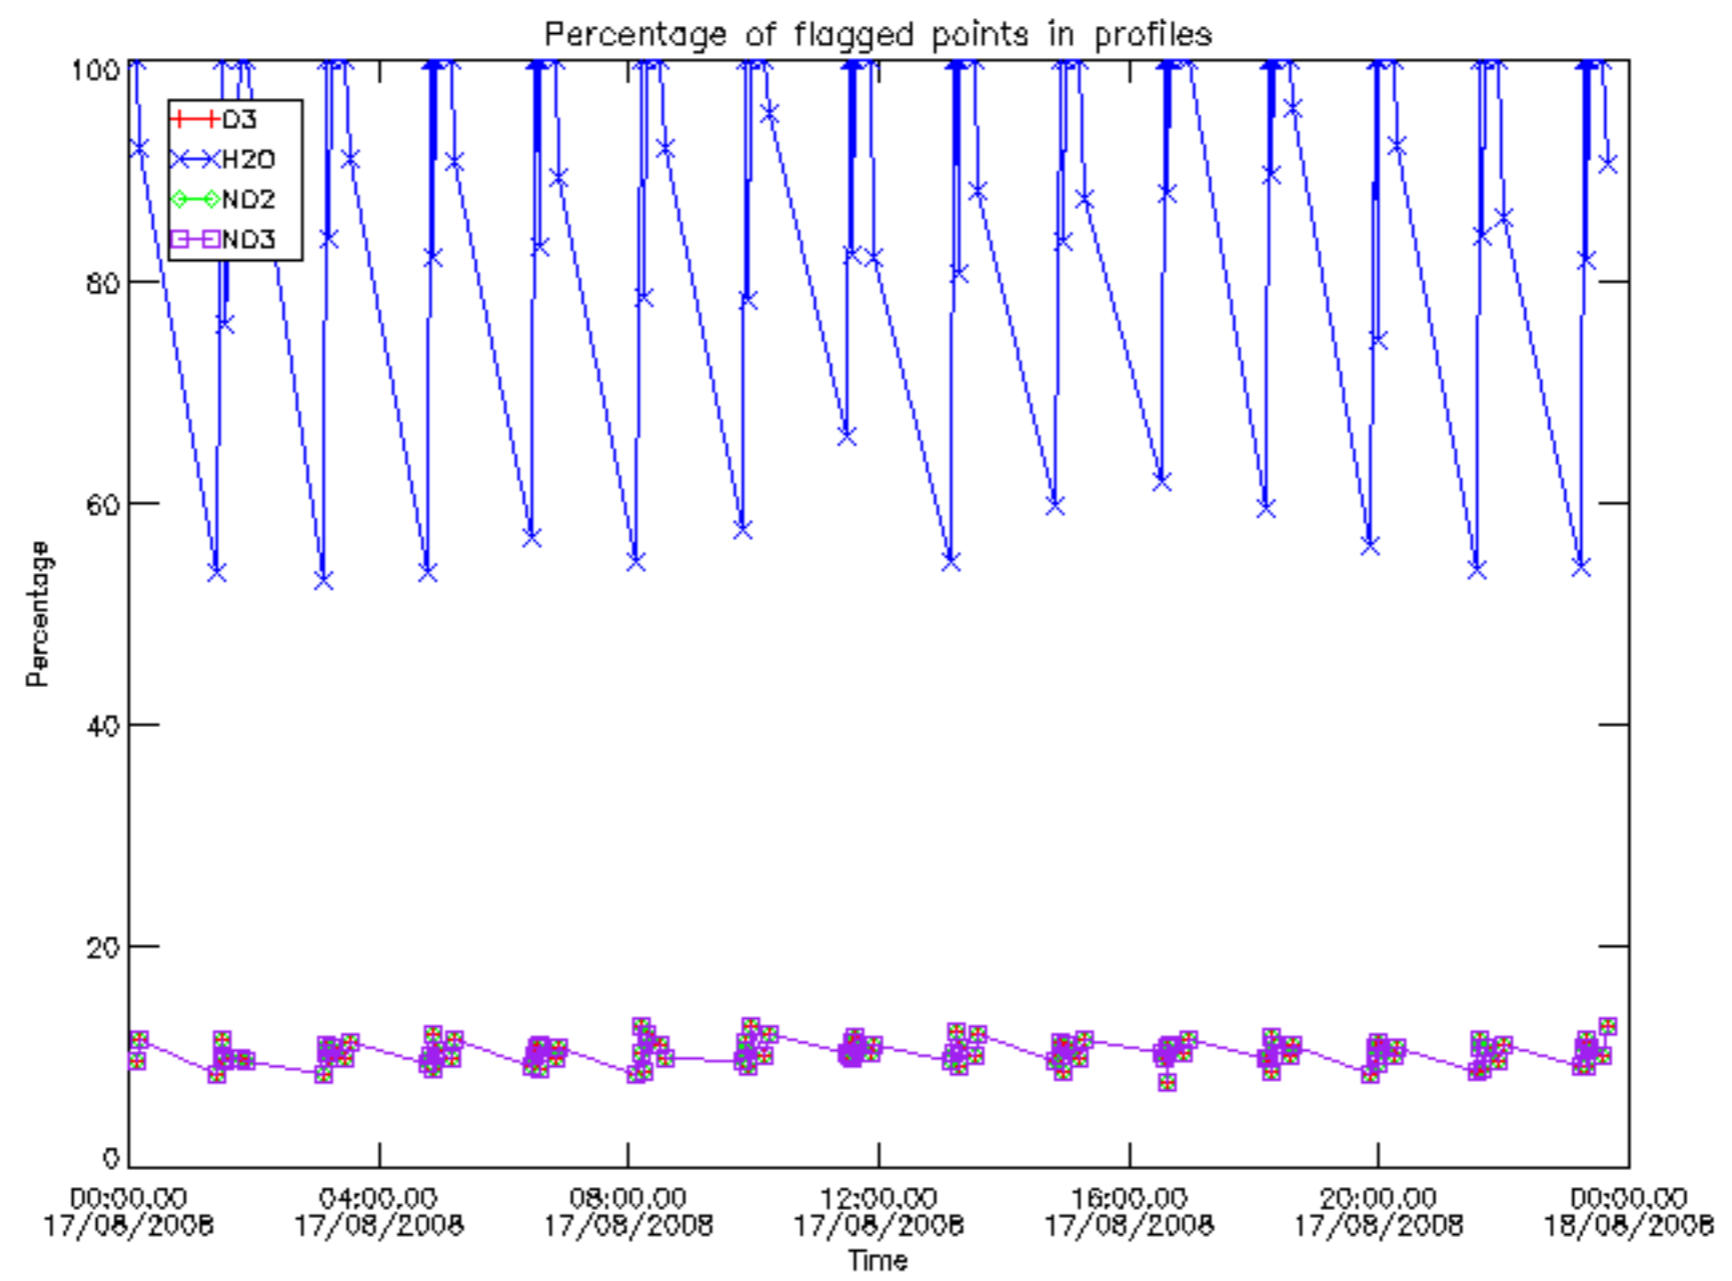

Percentage of flagged data per D3 profile

Percentage of flagged data per H2O profile