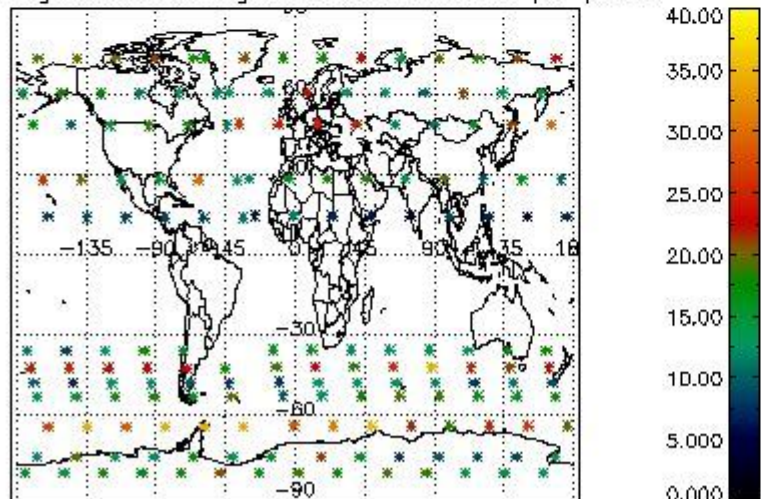

Percentage of star falling outside central band per profile