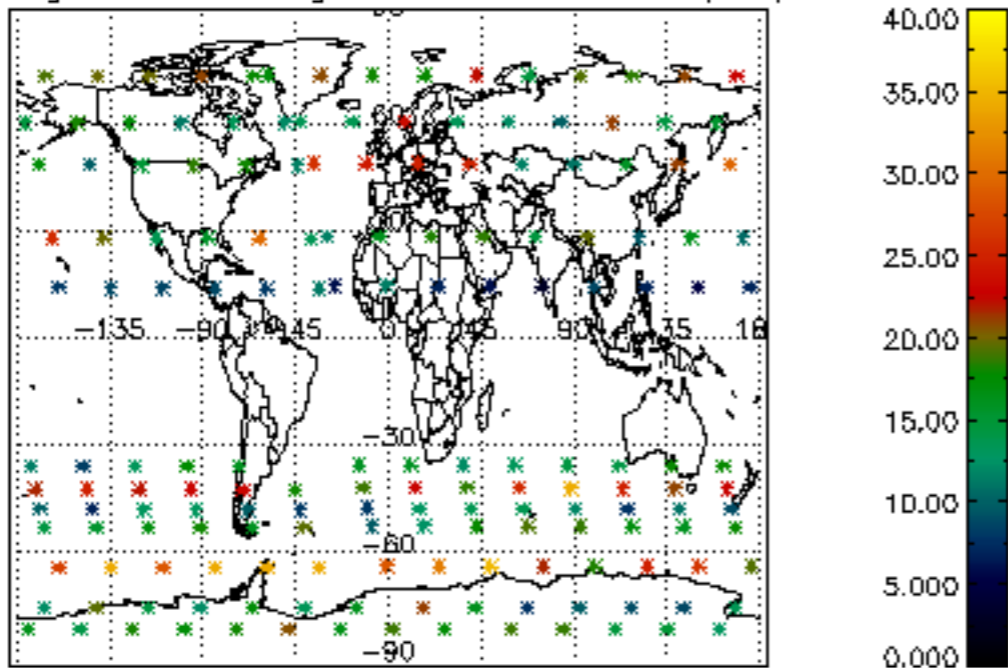

Percentage of cosmic ray hits per profile

Percentage of star falling outside central band per profile