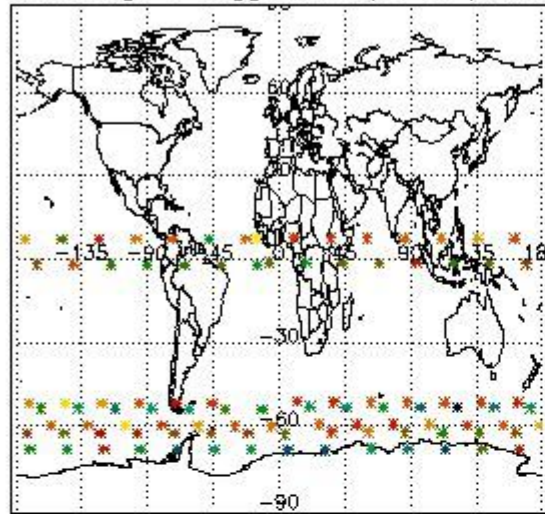

3. Quality information per product

In this section it is plotted some information contained in the Quality Summary data set of the level 2 products. Only products in dark limb conditions and without errors (error flag in the MPH set to "0") are used.

3.1 Plot quality information per product (time dependant)

3.2 Plot quality information per product (world map)

Percentage of flagged data per O3 profile

Percentage of flagged data per H2O profile

Percentage of flagged data per NO2 profile