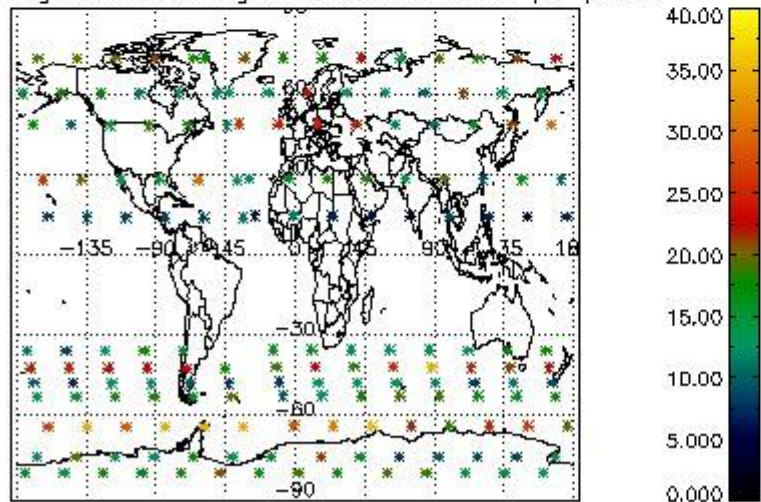

Percentage of star falling outside central band per profile