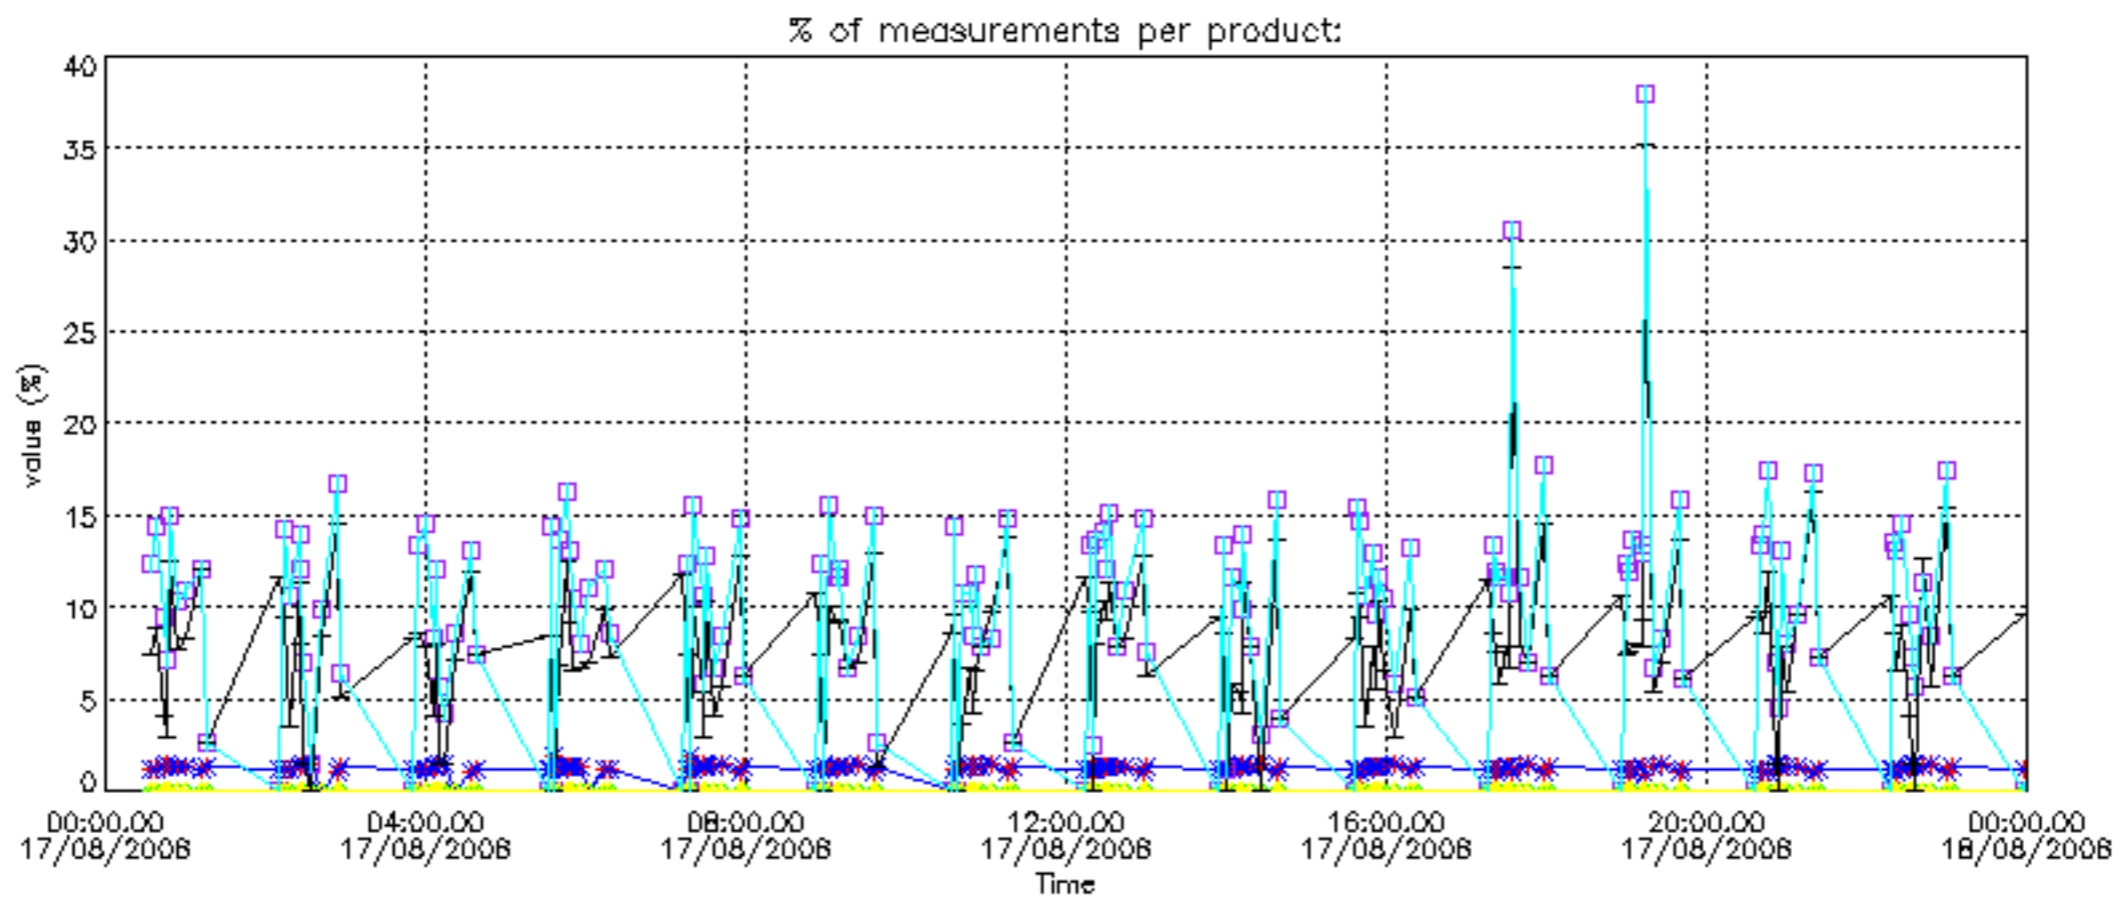

Percentage of cosmic ray hits per profile

Percentage of datation errors per profile