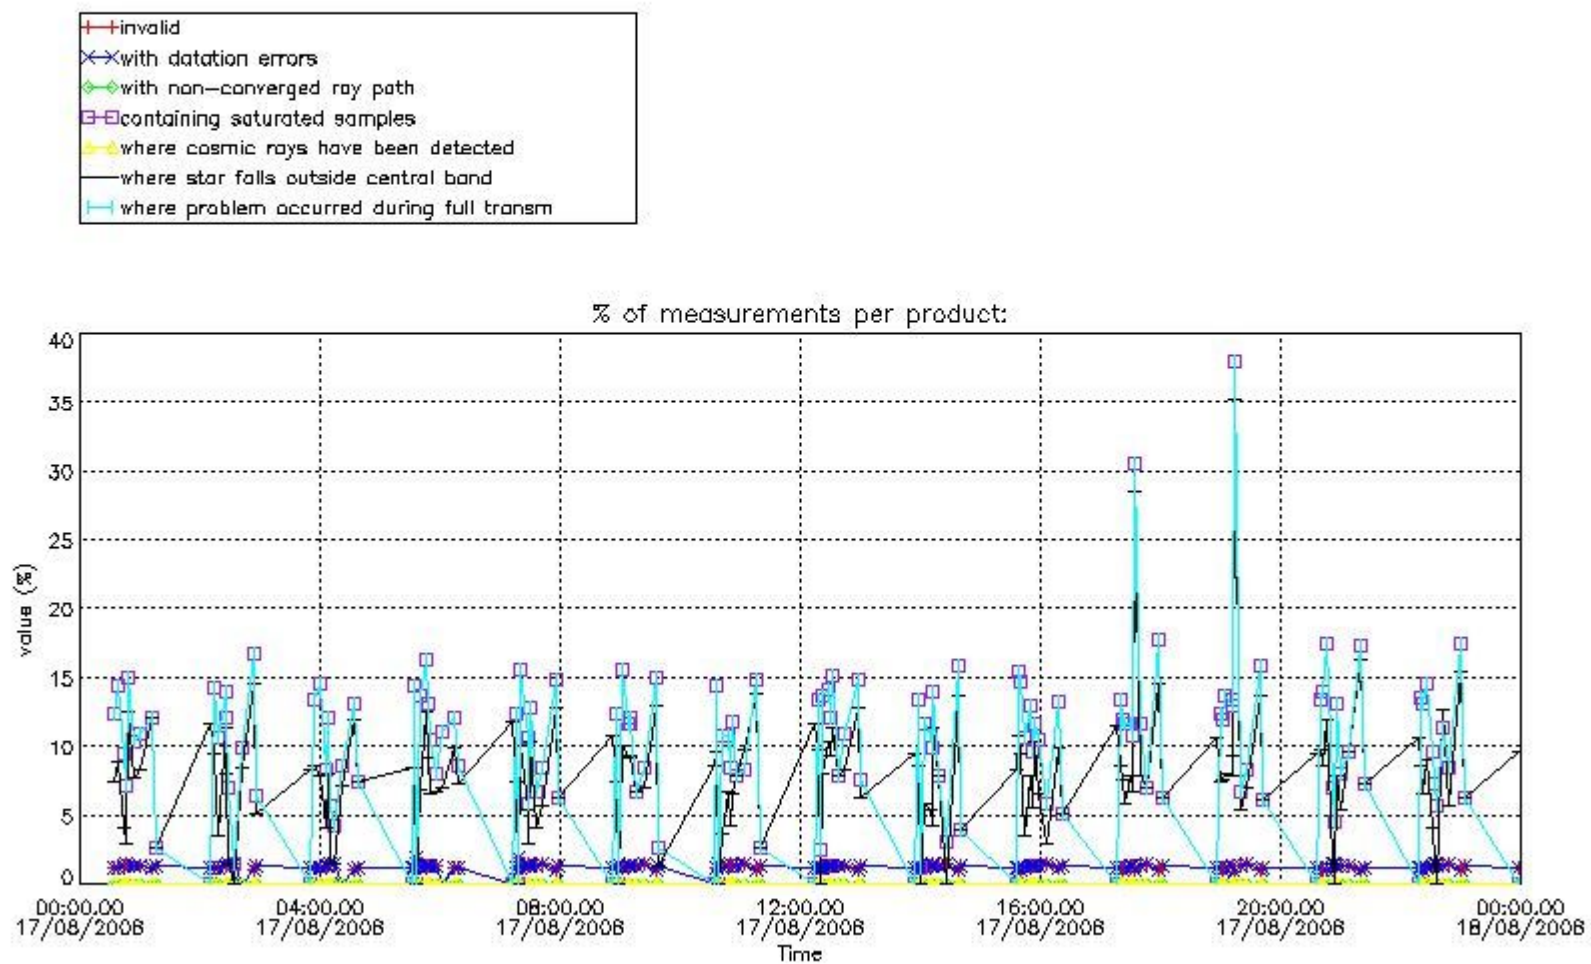

4.2 Plot quality information per product coming from level 1b processing (world map)

4.2.1 Plot level 1 quality information per product (world map): ENVISAT ASCENDING passes