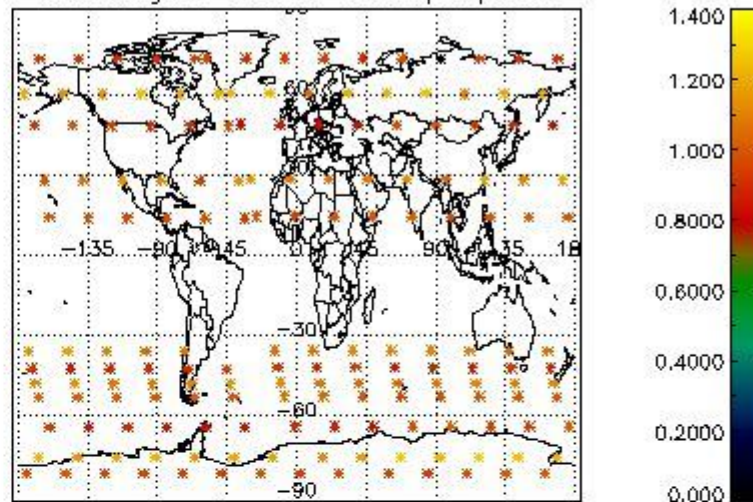

Percentage of datation errors per profile