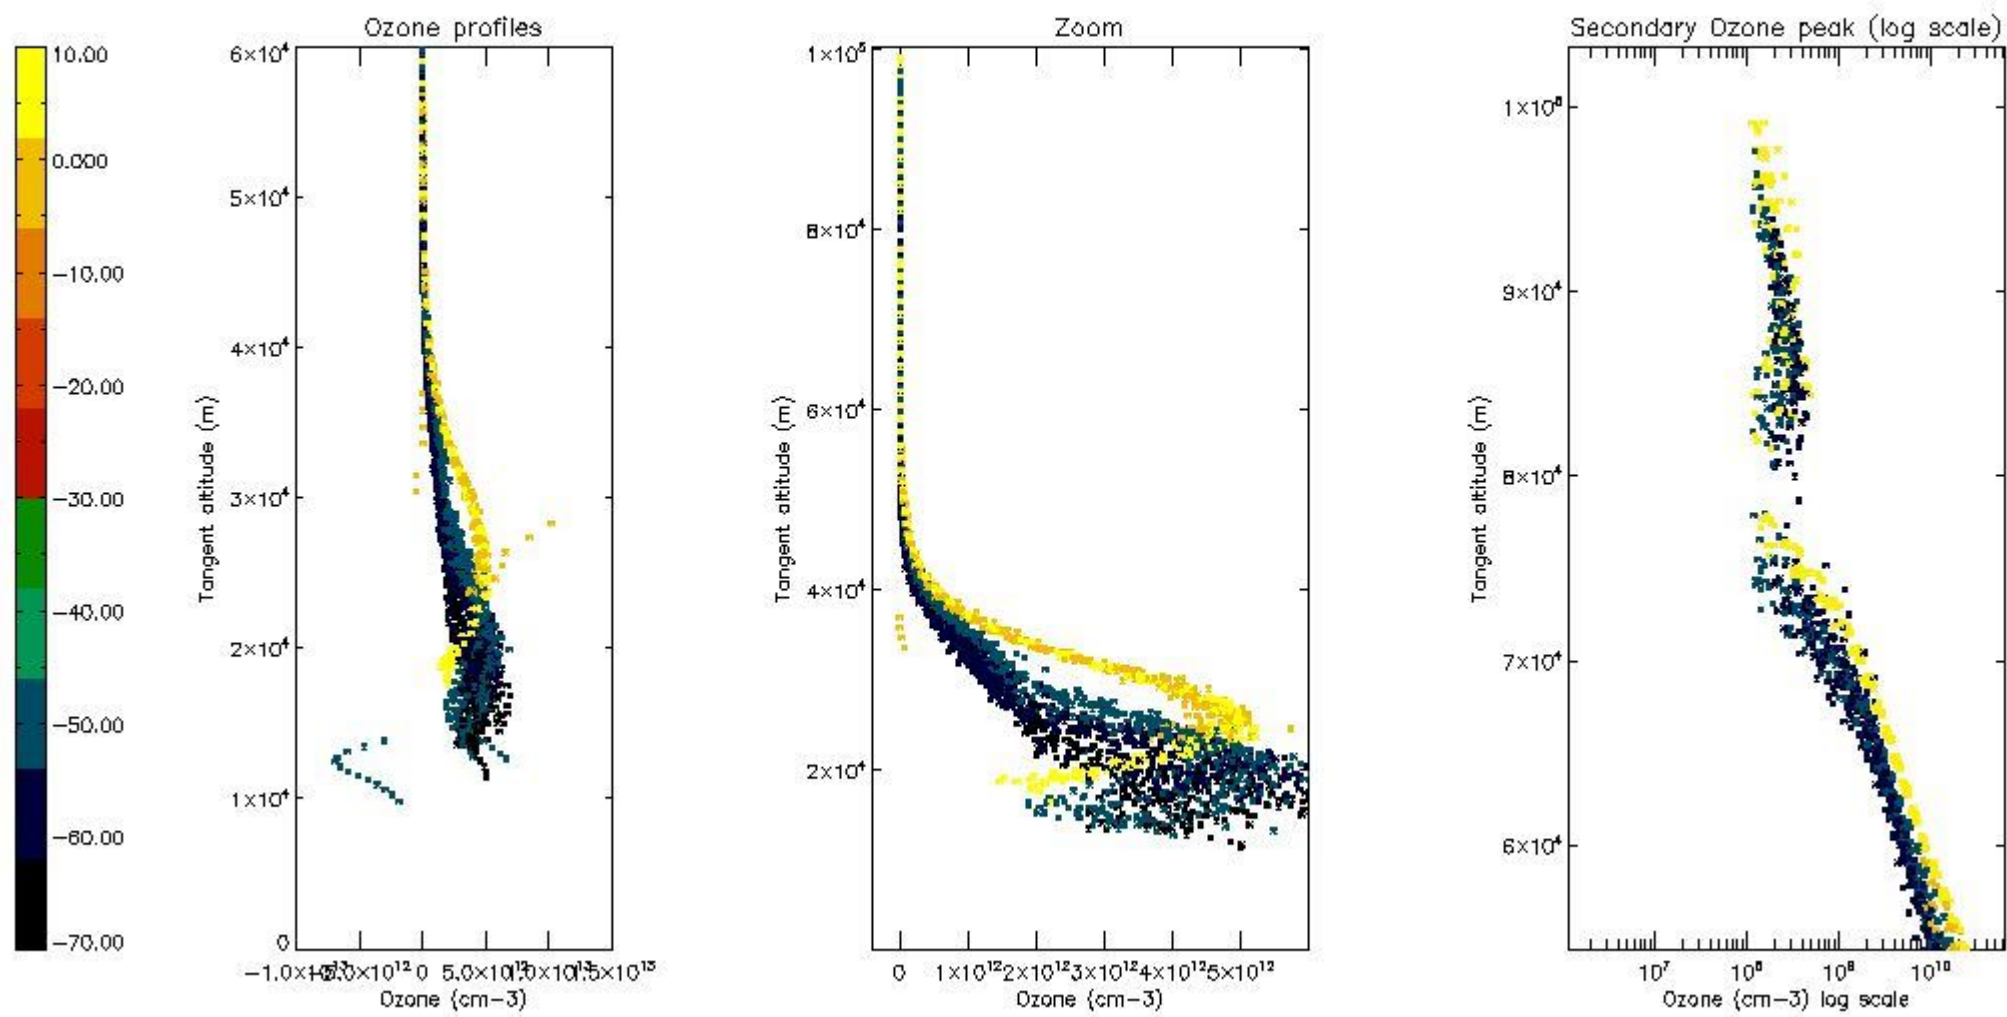

5.5 Plot ozone profiles where STD < 5% (dark without errors)

The colorbar represents the latitude.