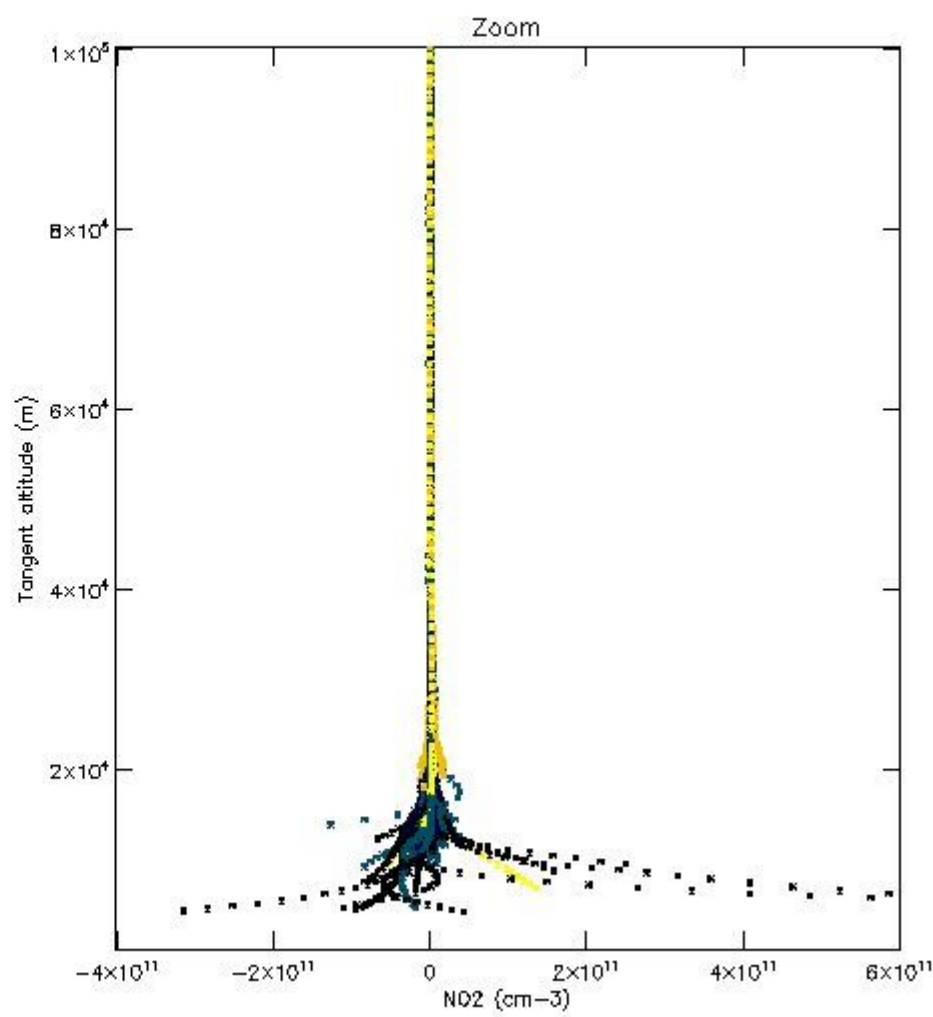

5.7 Plot NO3 profiles for all STD (dark without errors)

The colorbar represents the latitude.