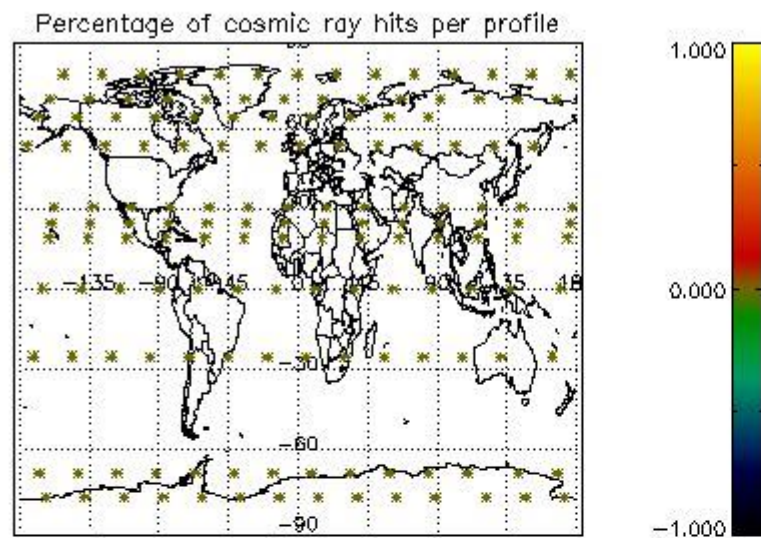

Percentage of datation errors per profile

Percentage of star falling outside central band per profile

Percentage of saturation errors per profile

4.2.2 Plot level 1 quality information per product (world map): ENVISAT DESCENDING passes