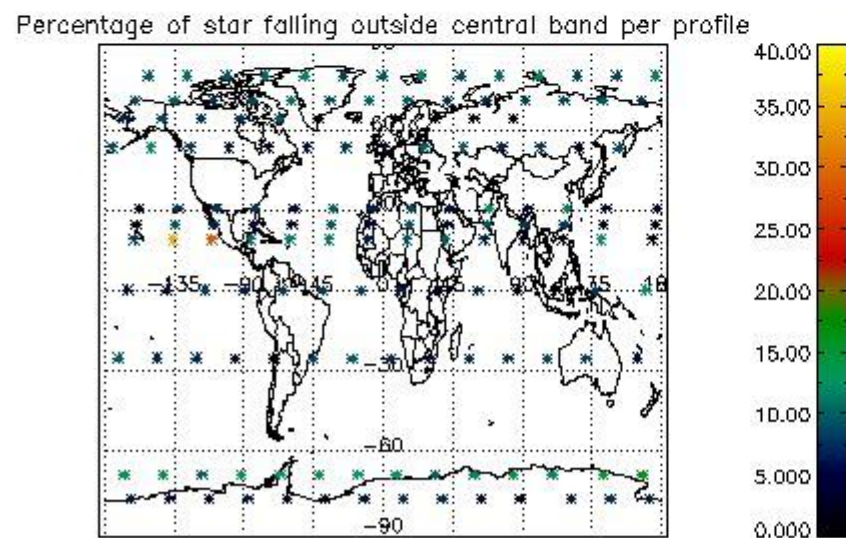

Percentage of datation errors per profile

Percentage of star falling outside central band per profile

Percentage of saturation errors per profile

4.2.2 Plot level 1 quality information per product (world map): ENVISAT DESCENDING passes