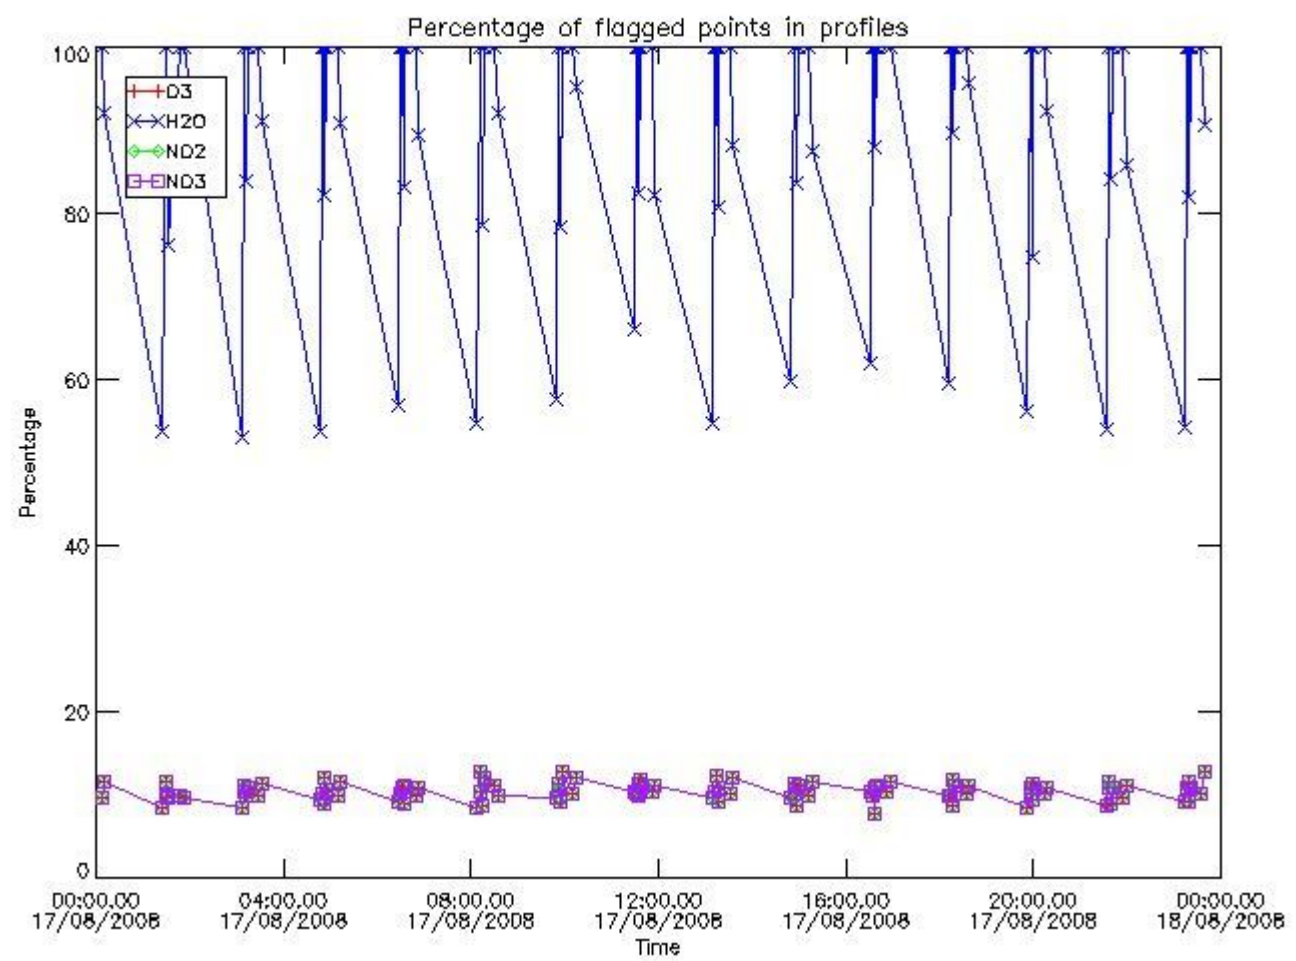

3. Quality information per product

In this section it is plotted some information contained in the Quality Summary data set of the level 2 products. Only products in dark limb conditions and without errors (error flag in the MPH set to "0") are used.

3.1 Plot quality information per product (time dependant)

3.2 Plot quality information per product (world map)