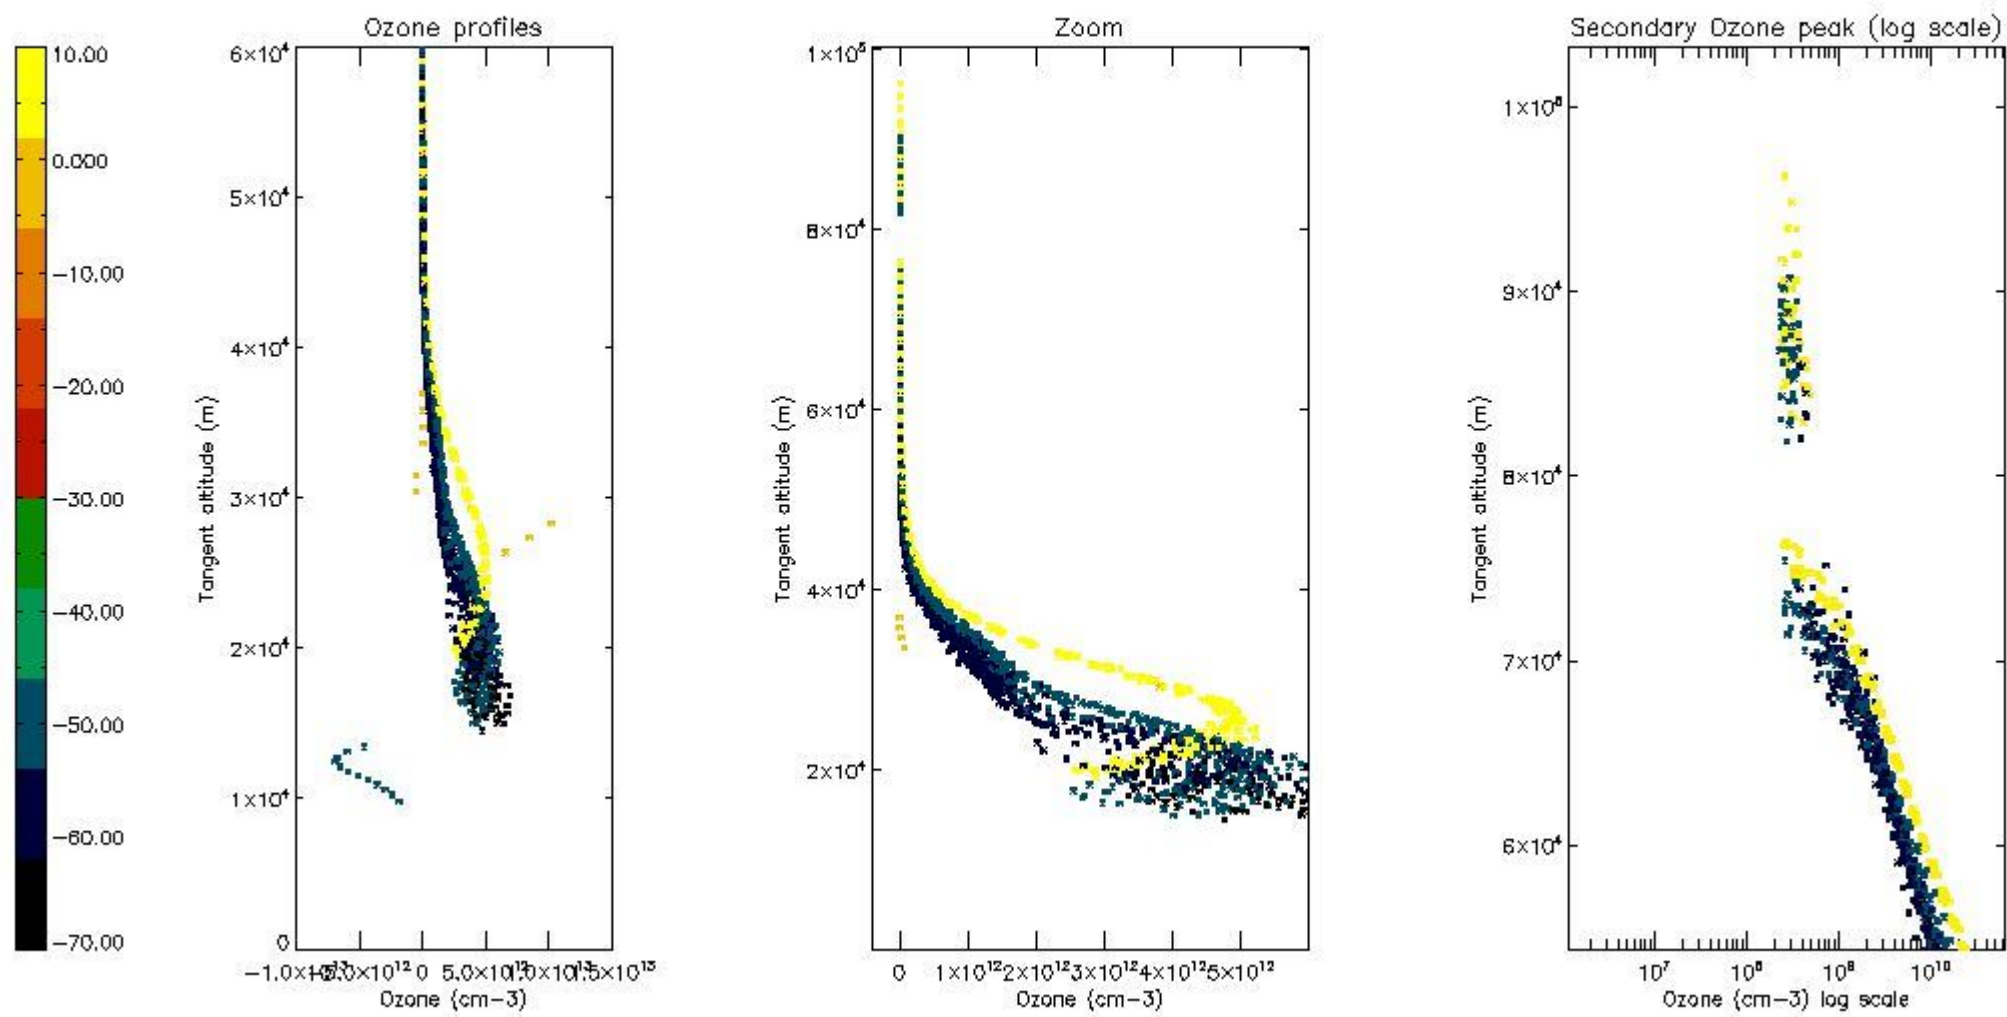

5.6 Plot NO₂ profiles for all STD (dark without errors)

The colorbar represents the latitude.