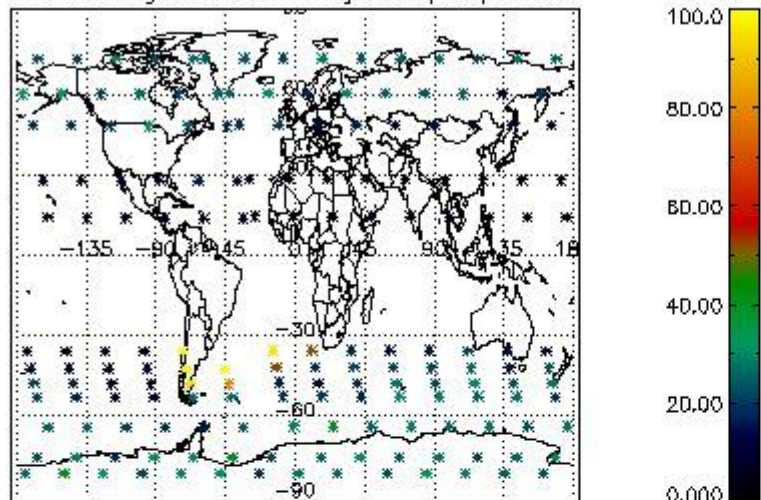

Percentage of flagged data per NO3 profile

4. Level 1 quality information per product

In this section it is plotted some information contained in the Quality Summary data set of the level 2 products that comes from the level 1b processing. Products without errors (error flag in the MPH set to "0") are used.

4.1 Plot quality information per product (time dependant) coming from level 1b processing

4.1.1 Plot level 1 quality information per product (time dependant): ENVISAT ASCENDING passes

4.1.2 Plot level 1 quality information per product (time dependant): ENVI SAT DESCENDING passes

4.2 Plot quality information per product coming from level 1b processing (world map)

4.2.1 Plot level 1 quality information per product (world map): ENVISAT ASCENDING passes

Percentage of cosmic ray hits per profile