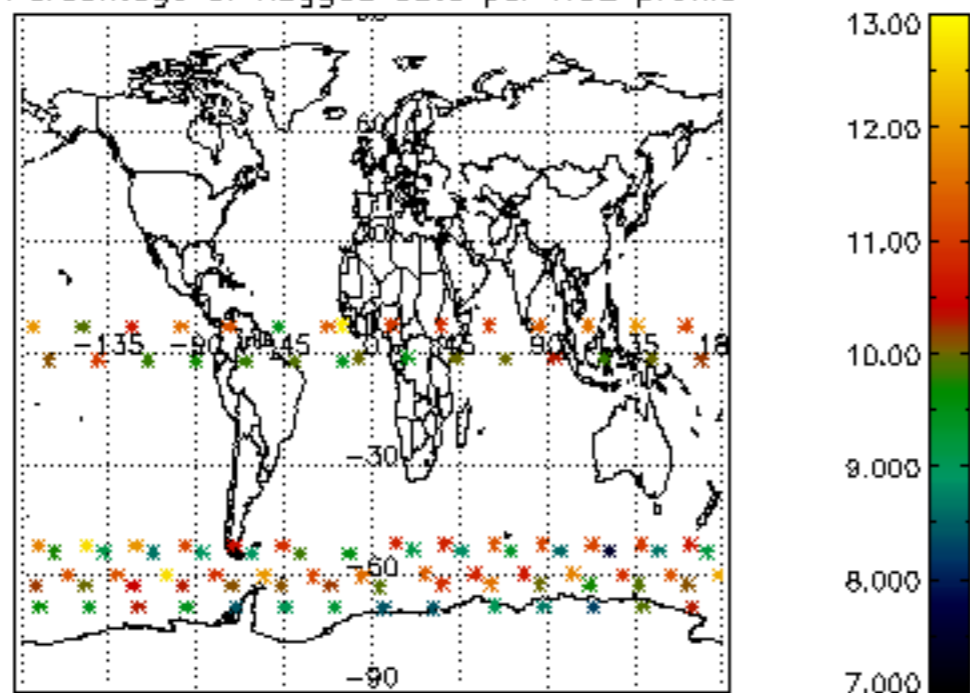

Percentage of flagged data per NO2 profile