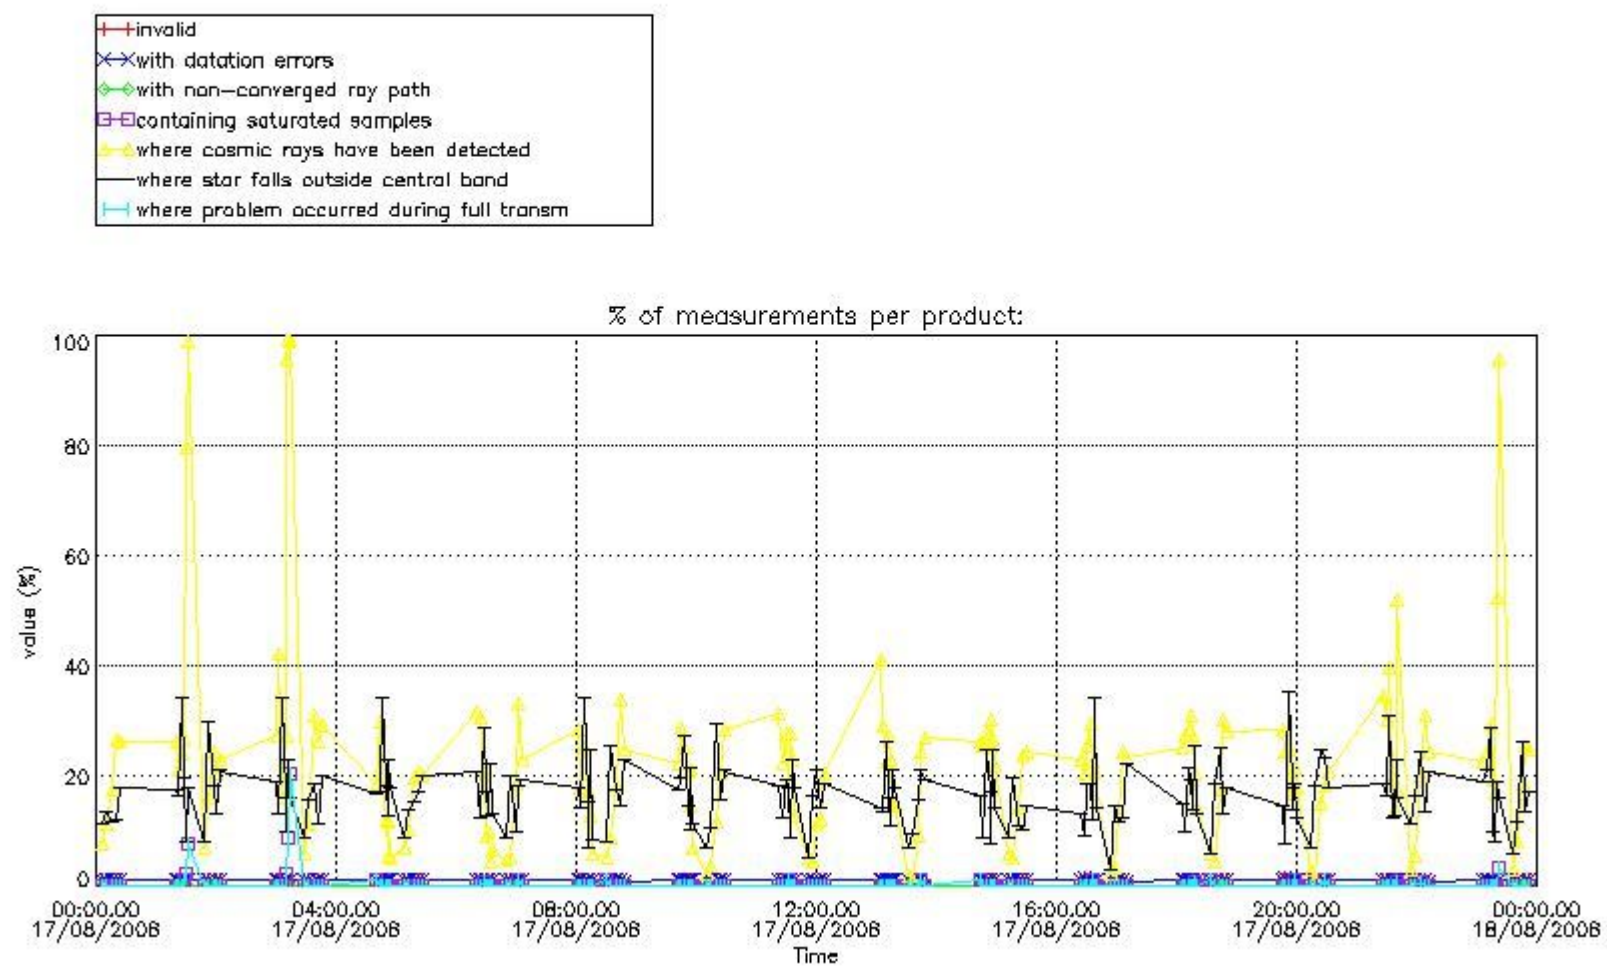

4.1.2 Plot level 1 quality information per product (time dependant): ENVI SAT DESCENDING passes