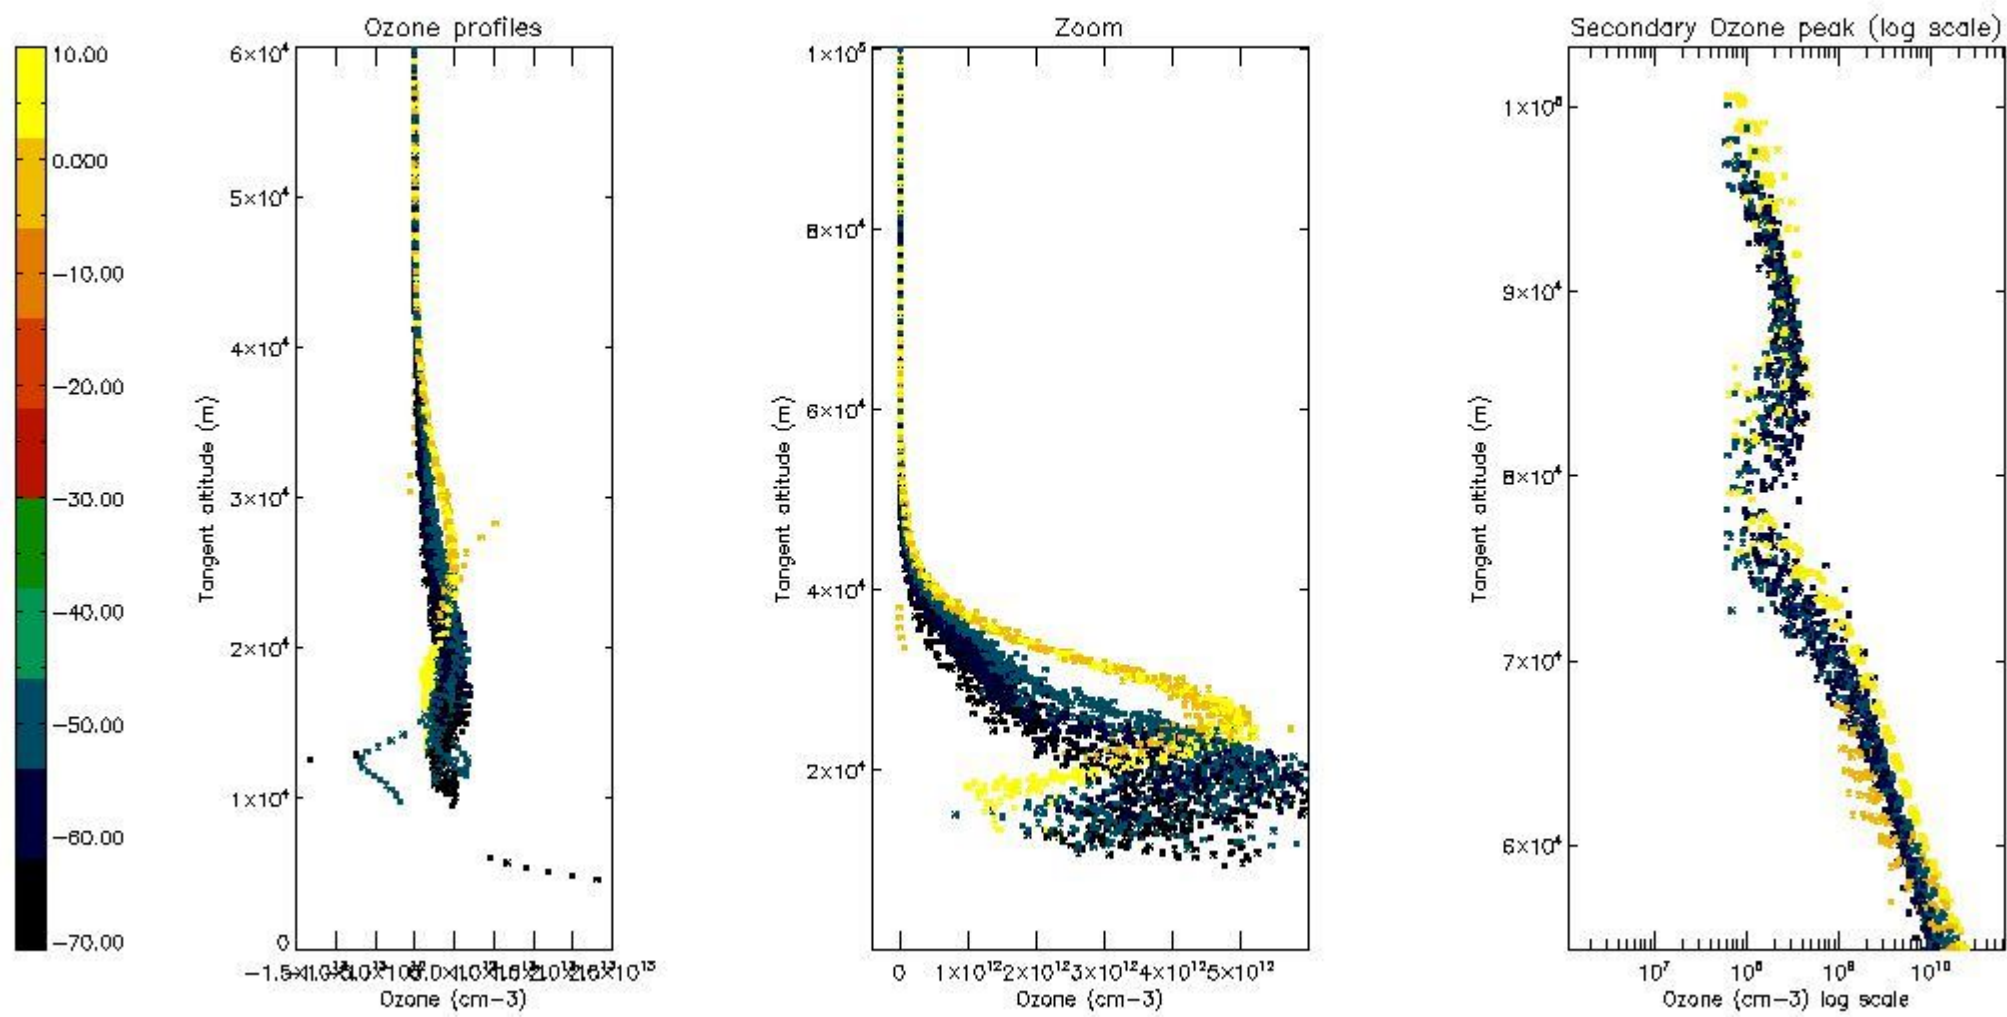

STD < 10	16
STD < 5	11

5.2 Plot ozone profiles for all STD (dark without errors)

The colorbar represents the latitude.

5.3 Plot ozone profiles where STD < 20% (dark without errors)

The colorbar represents the latitude.

5.4 Plot ozone profiles where STD < 10% (dark without errors)

The colorbar represents the latitude.

5.5 Plot ozone profiles where STD < 5% (dark without errors)

The colorbar represents the latitude.

5.6 Plot NO₂ profiles for all STD (dark without errors)