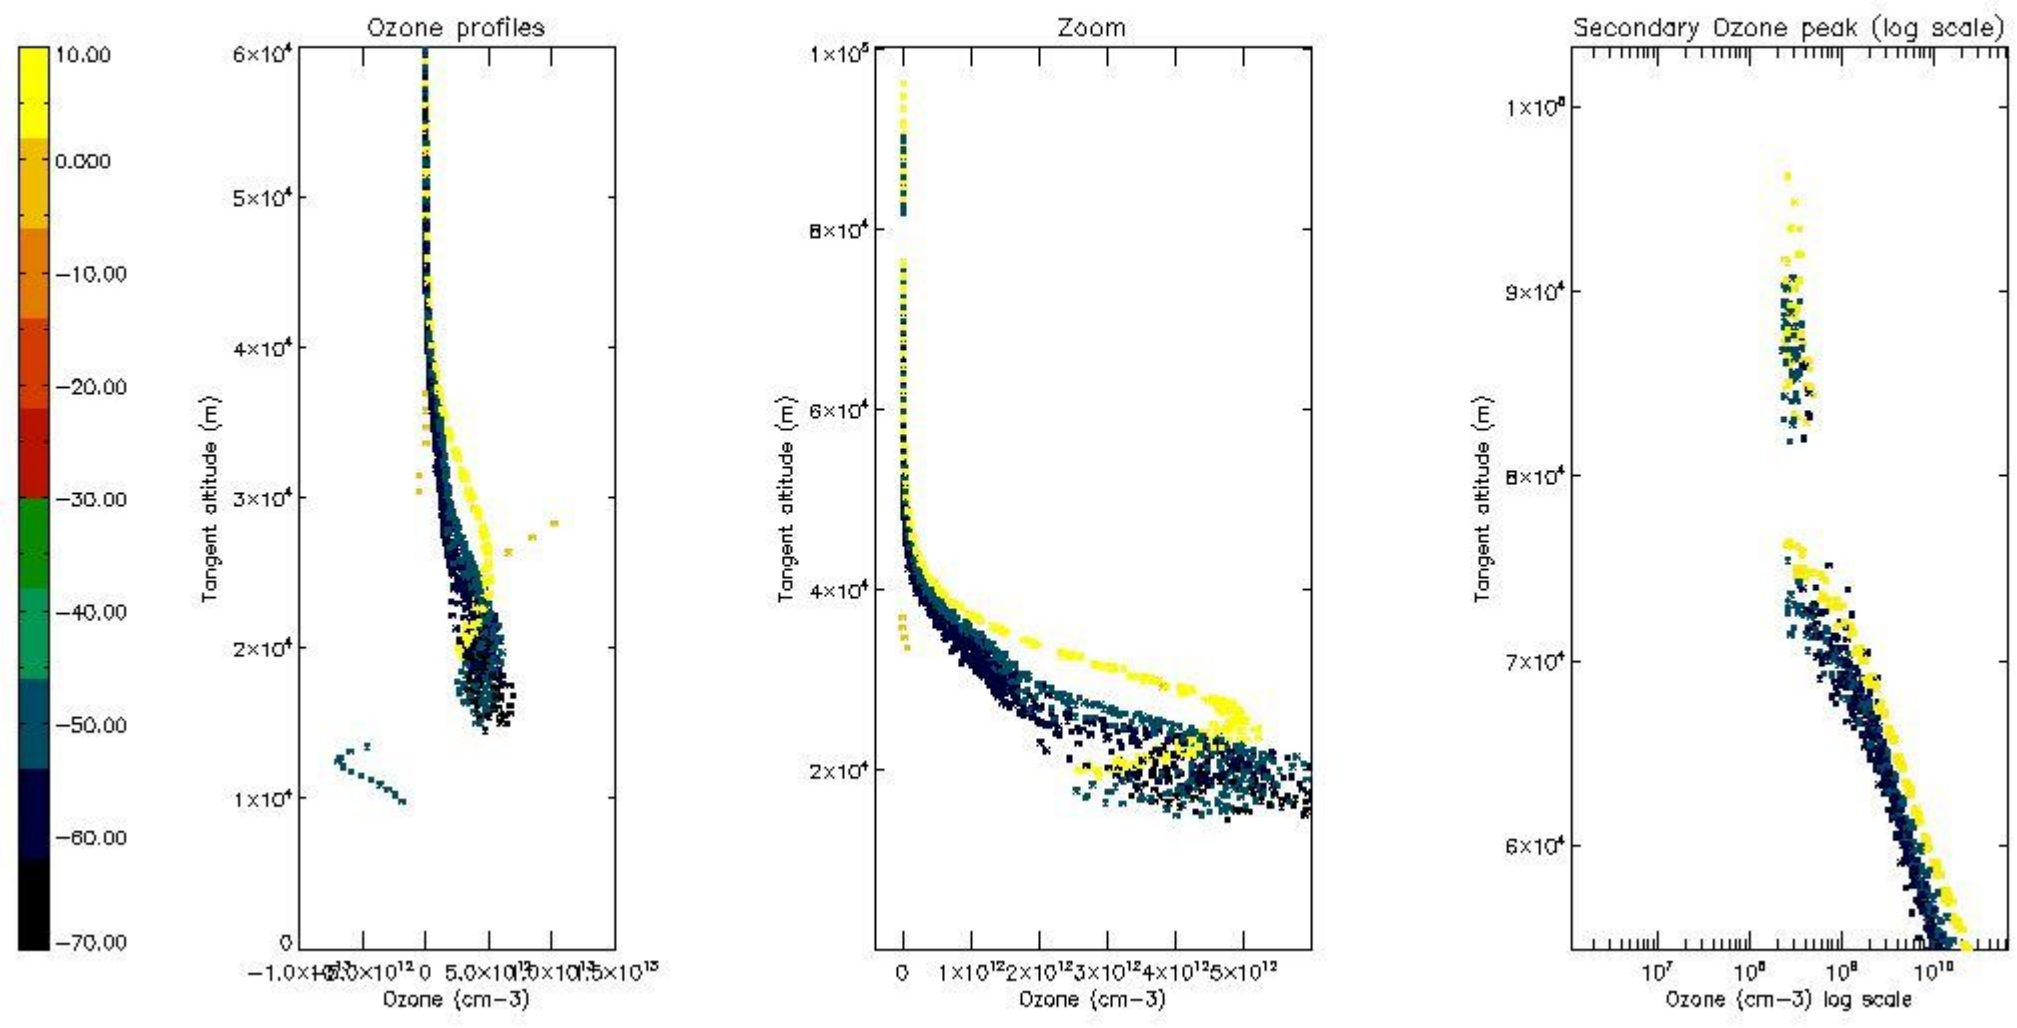

STD < 10	16
STD < 5	11

5.2 Plot ozone profiles for all STD (dark without errors)

The colorbar represents the latitude.

5.3 Plot ozone profiles where STD < 20% (dark without errors)

The colorbar represents the latitude.

5.4 Plot ozone profiles where STD < 10% (dark without errors)

The colorbar represents the latitude.

5.5 Plot ozone profiles where STD < 5% (dark without errors)

The colorbar represents the latitude.

5.6 Plot NO₂ profiles for all STD (dark without errors)