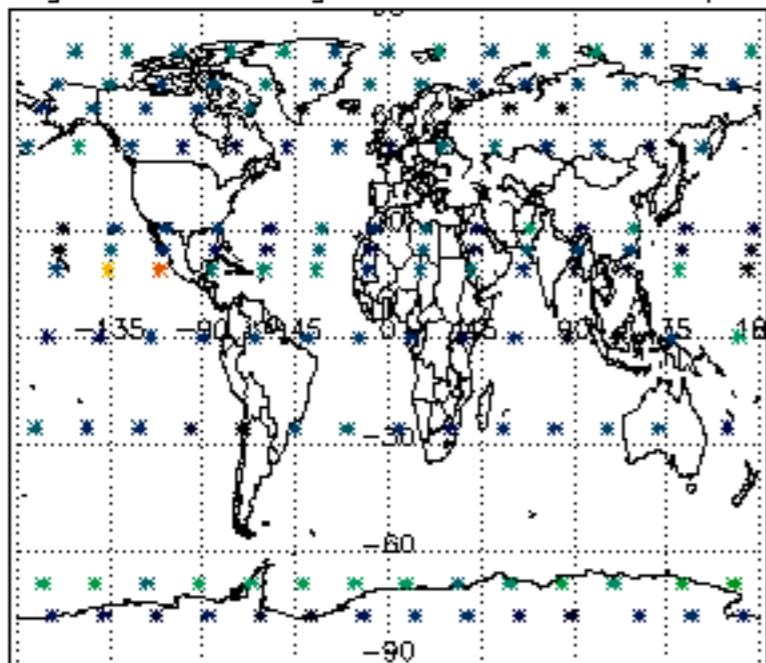

Percentage of star falling outside central band per profile