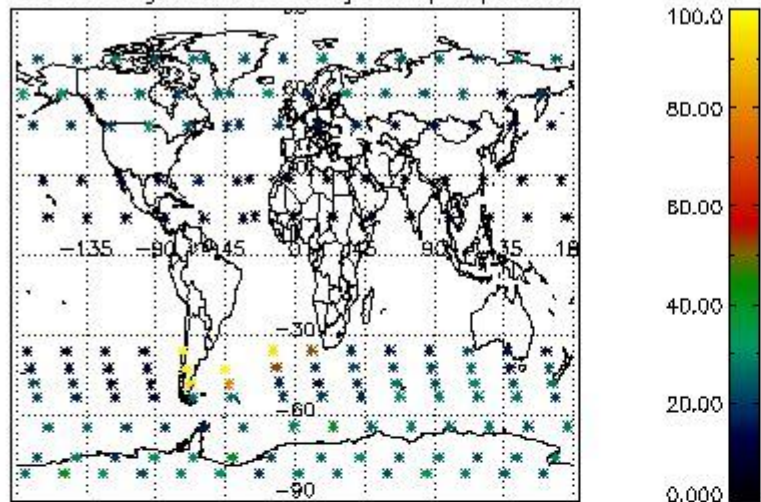

Percentage of cosmic ray hits per profile