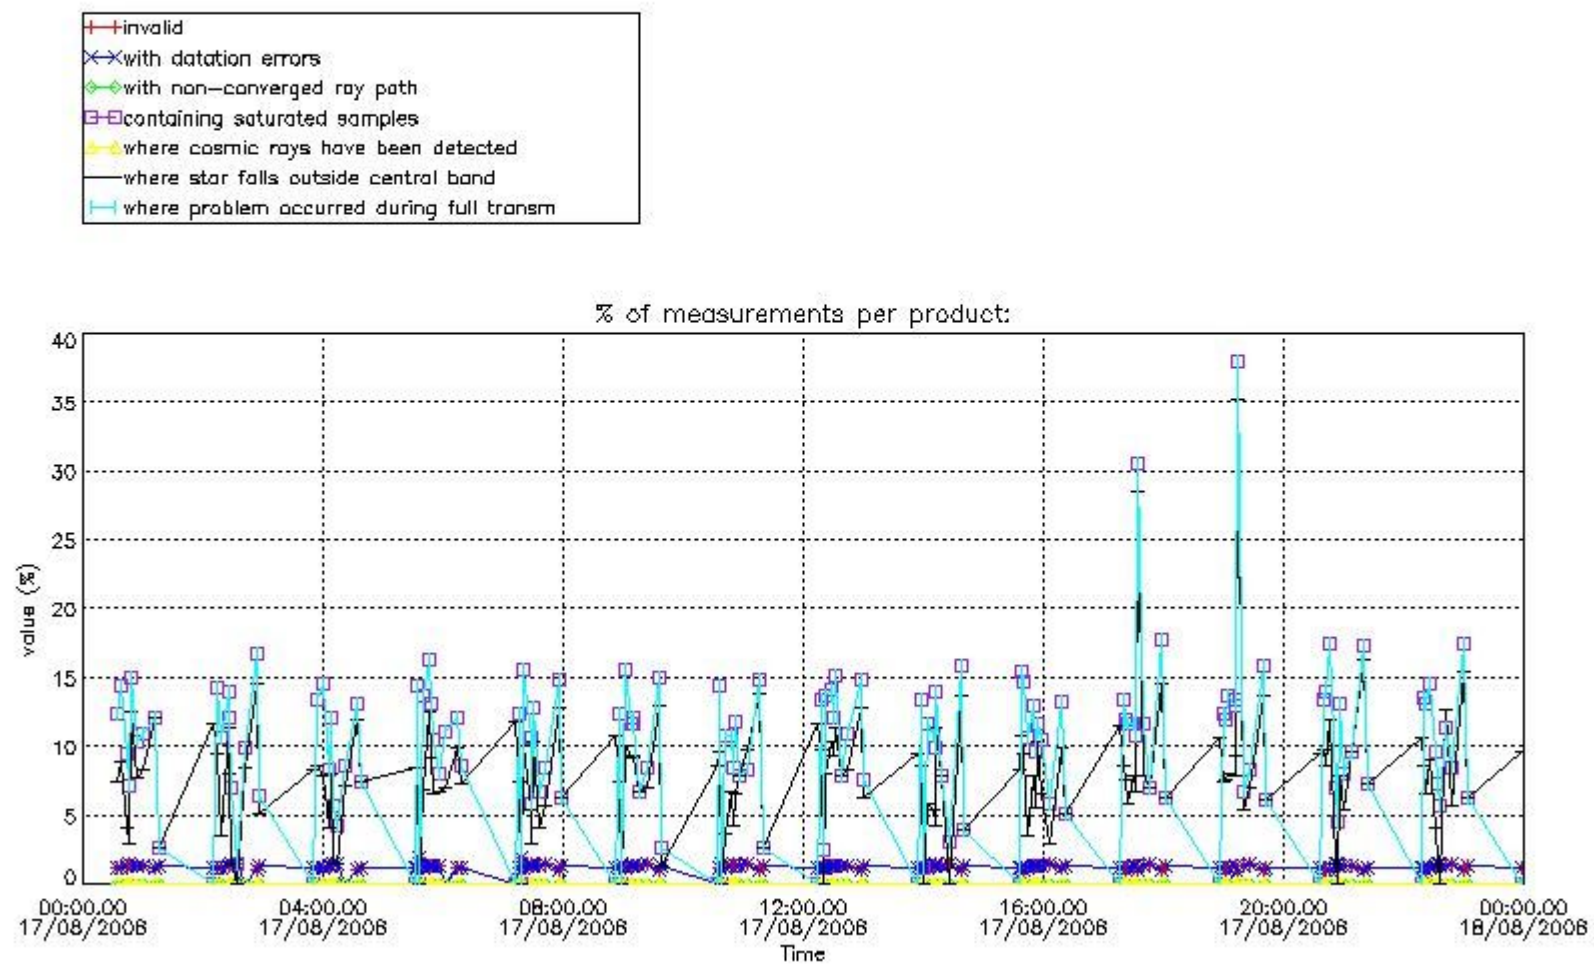

3.1 Plot quality information per product (time dependant)

3.2 Plot quality information per product (world map)

Percentage of flagged data per O3 profile

Percentage of flagged data per H2O profile

Percentage of flagged data per NO2 profile

Percentage of flagged data per NO3 profile

4. Level 1 quality information per product

In this section it is plotted some information contained in the Quality Summary data set of the level 2 products that comes from the level 1b processing. Products without errors (error flag in the MPH set to "0") are used.

4.1 Plot quality information per product (time dependant) coming from level 1b processing

4.1.1 Plot level 1 quality information per product (time dependant): ENVISAT ASCENDING passes

4.1.2 Plot level 1 quality information per product (time dependant): ENVI SAT DESCENDING passes

5. Trace gas profiles

5.1 Ozone statistics based on quality of products

The final quality of the products can be "measured" using the STD (Standard Deviation) attached to every point profile. This information is written to the parameter GOM_NL__2P/NL_LOCAL_SPECIES_DENSITY/o3_std of the level 2 products. The table below shows the statistics for given STD ranges.