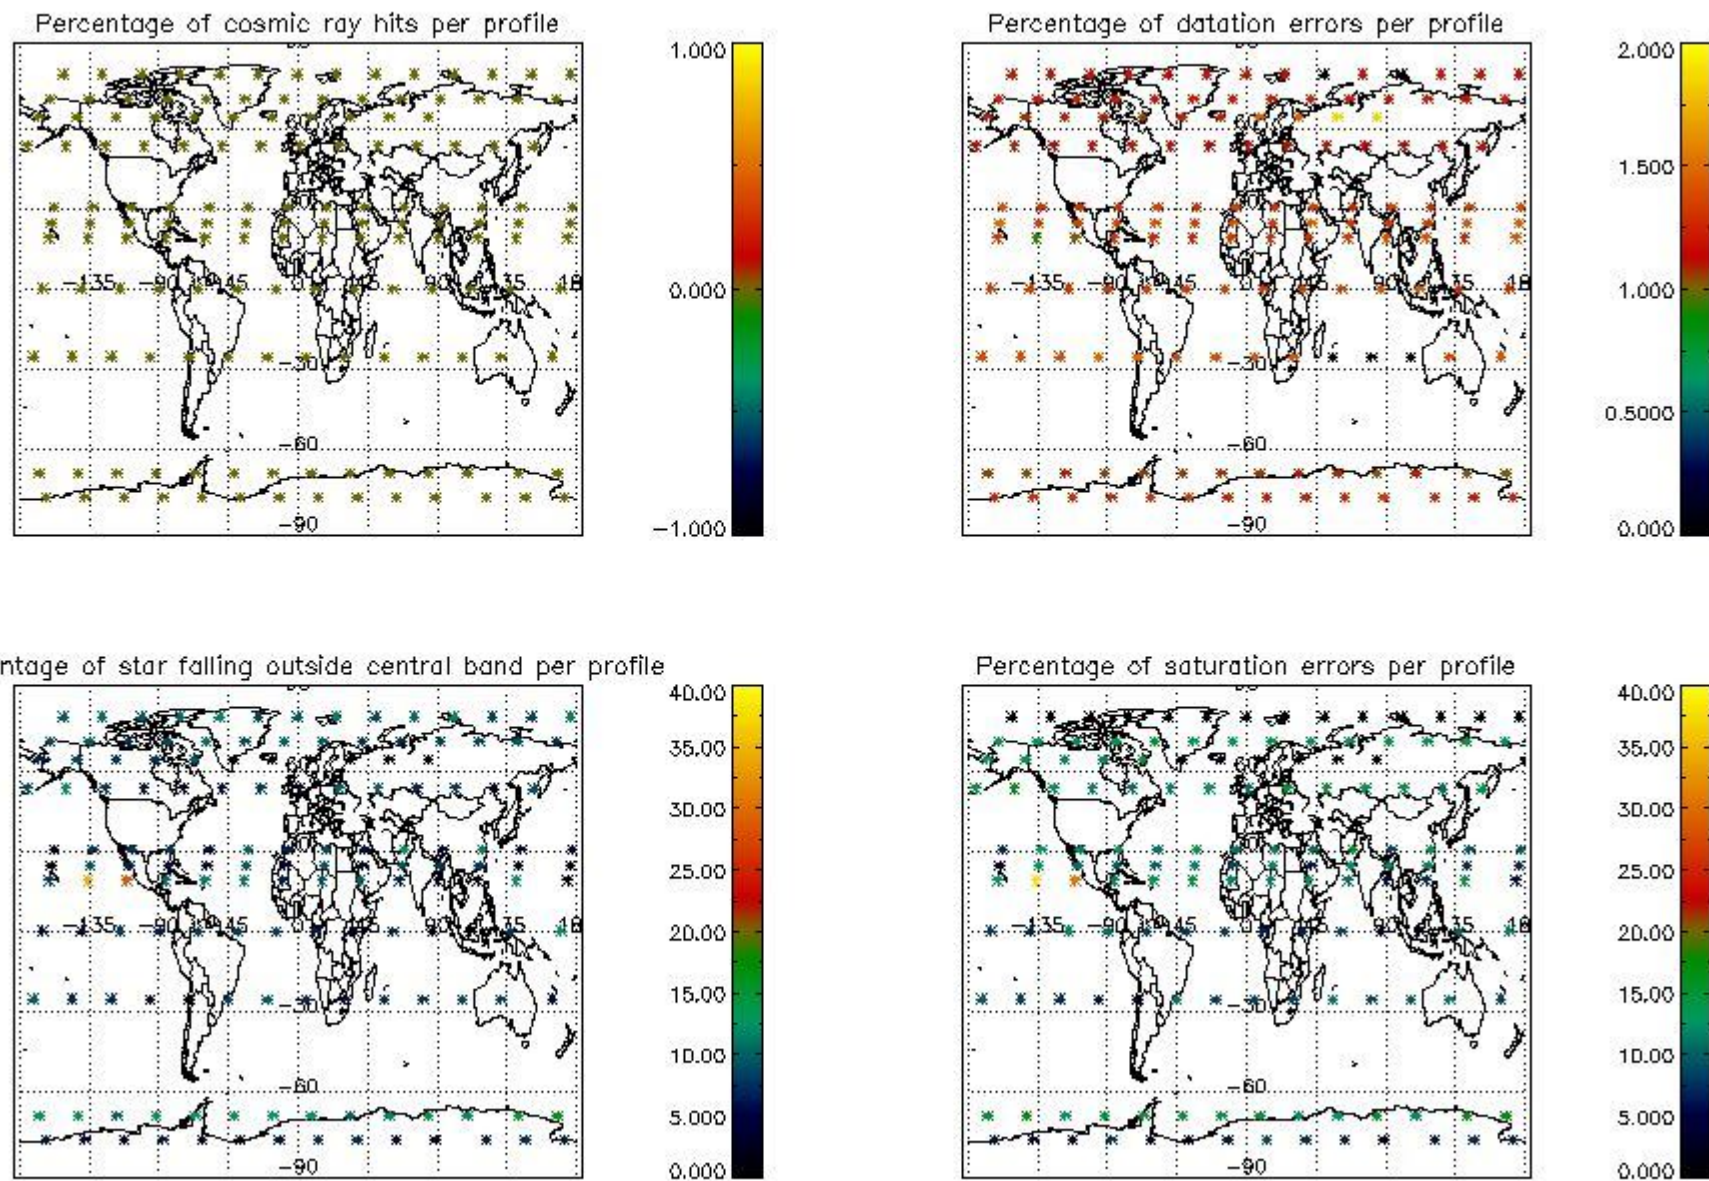

Percentage of datation errors per profile

Percentage of star falling outside central band per profile

Percentage of saturation errors per profile

4.2.2 Plot level 1 quality information per product (world map): ENVISAT DESCENDING passes