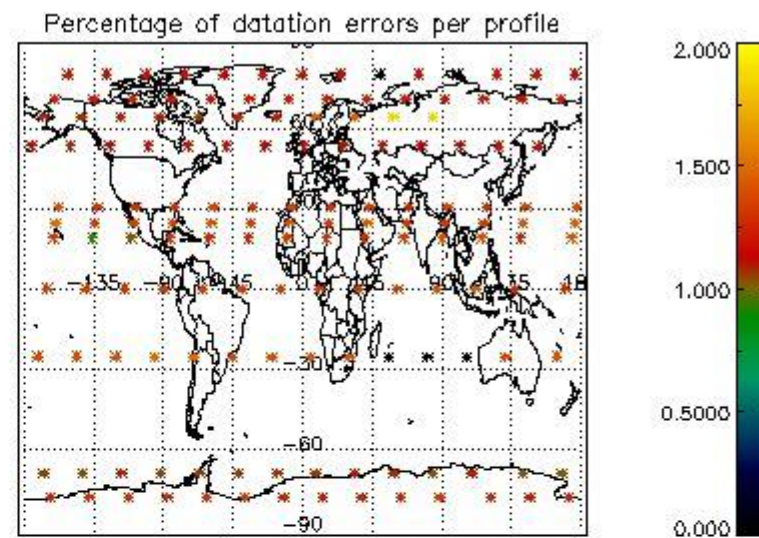

Percentage of datation errors per profile

Percentage of star falling outside central band per profile

Percentage of saturation errors per profile

4.2.2 Plot level 1 quality information per product (world map): ENVISAT DESCENDING passes