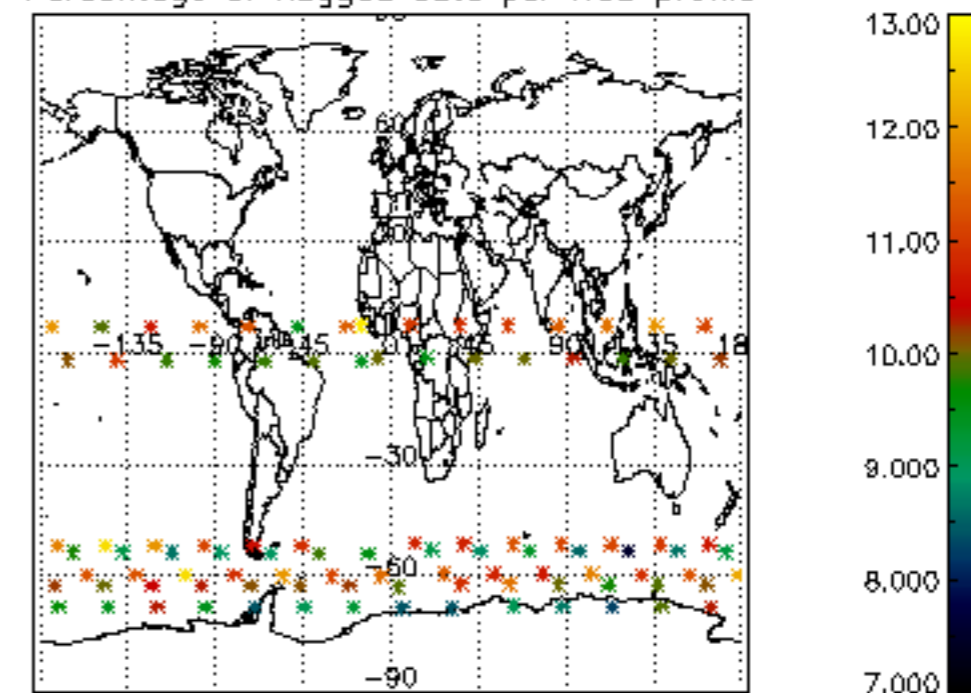

Percentage of flagged data per NO3 profile