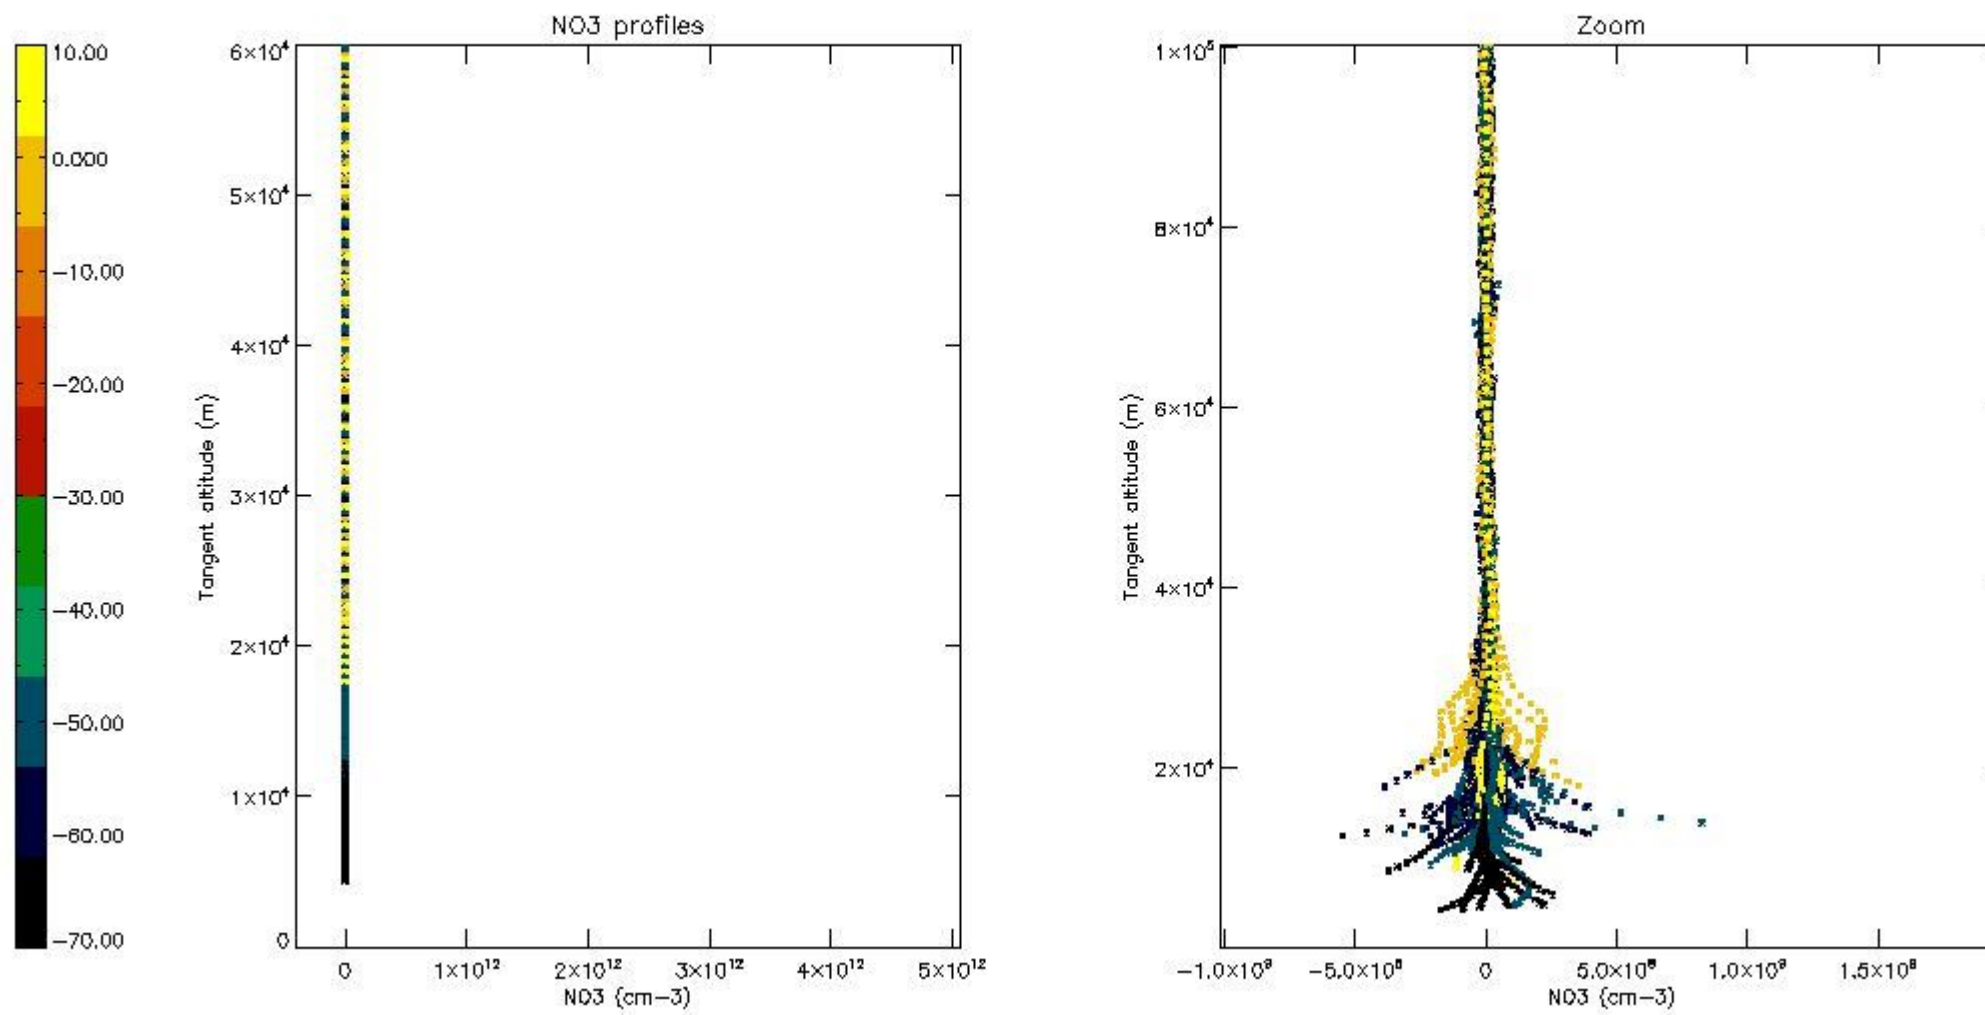

6. Auxiliary Data Files used for the production reported in section 2

The number reported in the third column indicates since which file (see list in section 2) the corresponding auxiliary file has been used. The fourth column is the date of those product files.

Type	Auxiliary Filename	Used since product	Used since product date
INST_PHYS_CHARACTERISTICS	GOM_INS_AXVIEC20091111_143220_20030716_120000_20500101_000000	1	17-AUG-2008 00:06:55
LEVEL-2_PROC_CONFIG	GOM_PR2_AXVIEC20091111_152718_20020301_000000_20500101_000000	1	17-AUG-2008 00:06:55
CROSS_SECTIONS_FILE	GOM_CRS_AXVIEC20091111_154832_20020301_000000_20500101_000000	1	17-AUG-2008 00:06:55