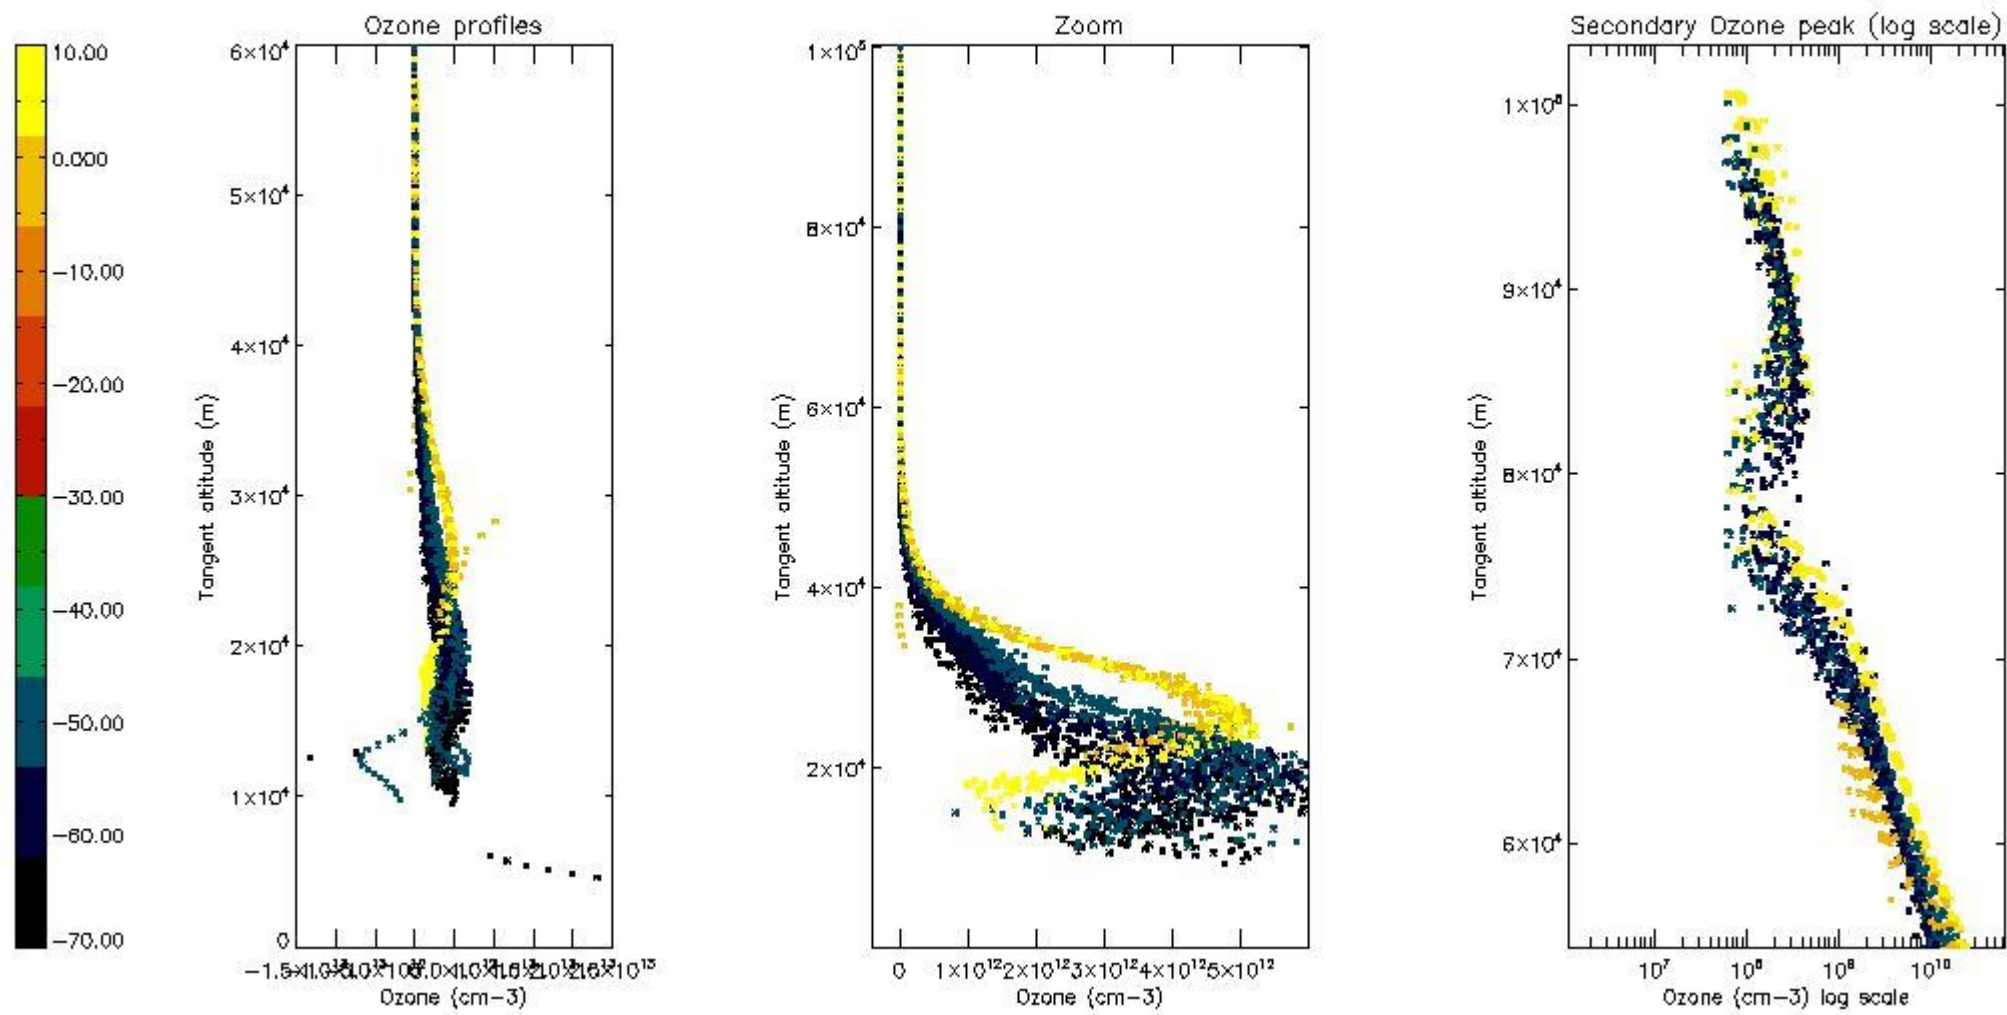

STD < 10	16
STD < 5	11

5.2 Plot ozone profiles for all STD (dark without errors)

The colorbar represents the latitude.

5.3 Plot ozone profiles where STD < 20% (dark without errors)

The colorbar represents the latitude.